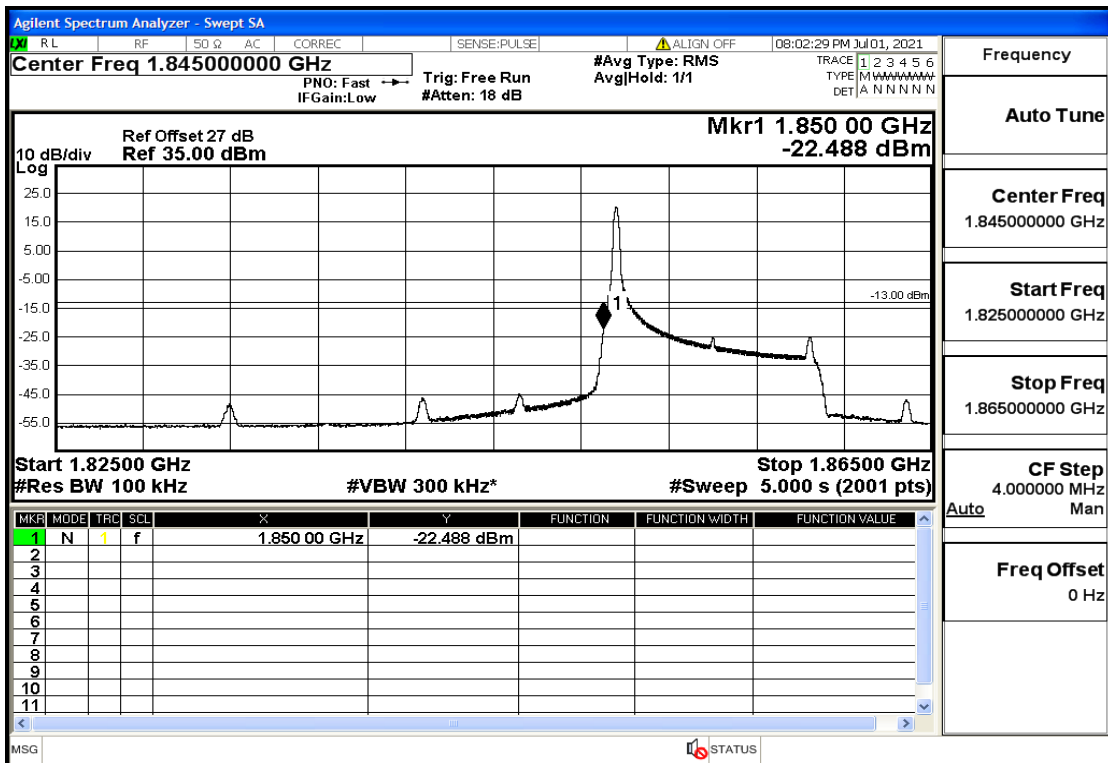

Band2-10-1855-QPSK-1#LOW@Pass