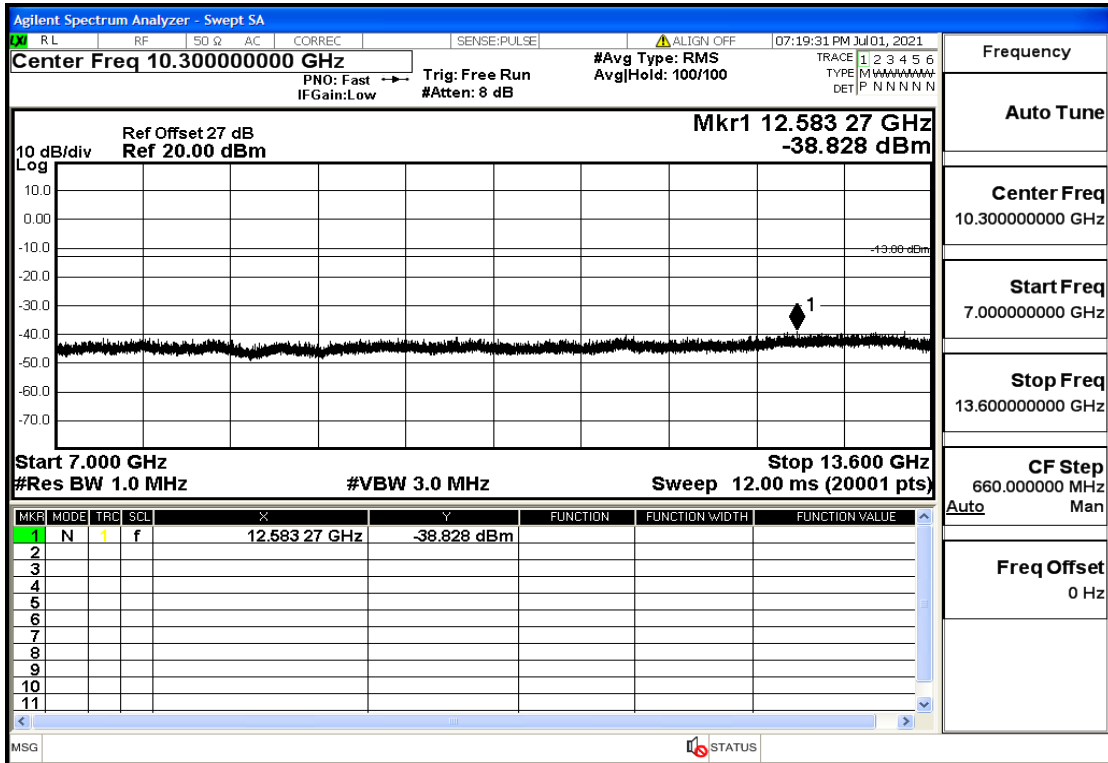

OB2-1.4-1850.7-QPSK-6#LOW@7GHz-13.6GHz@Pass