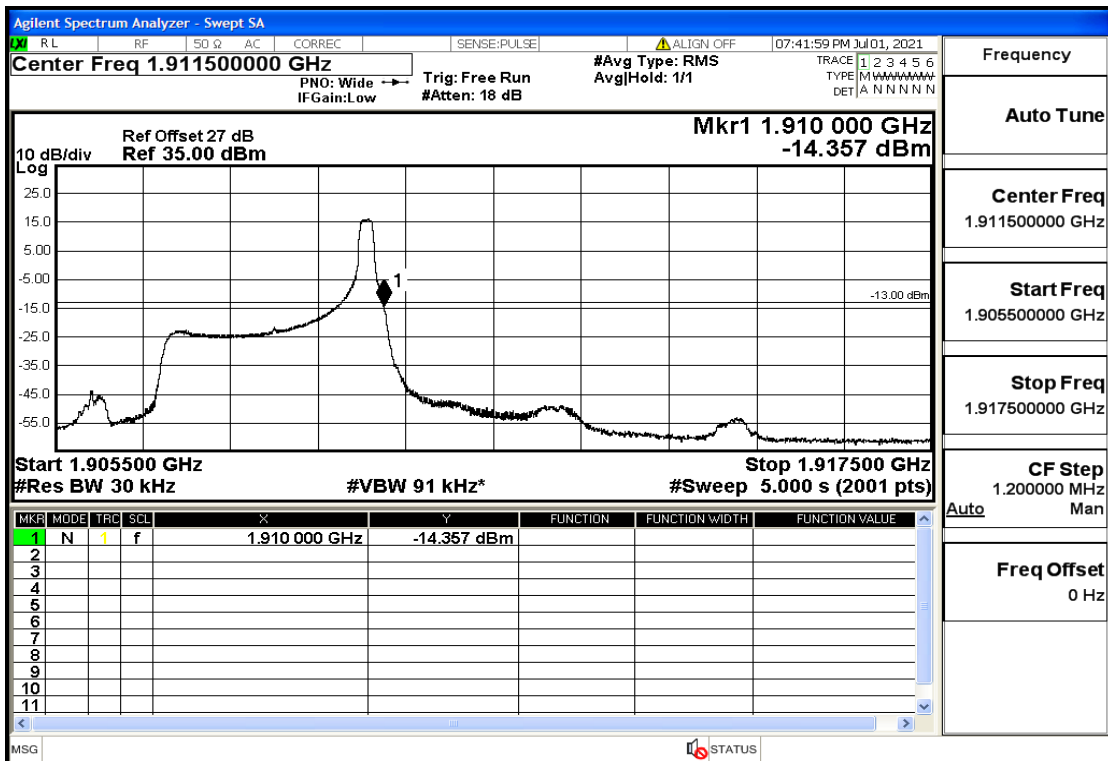

Band2-3-1908.5-QPSK-1#HIGH@Pass