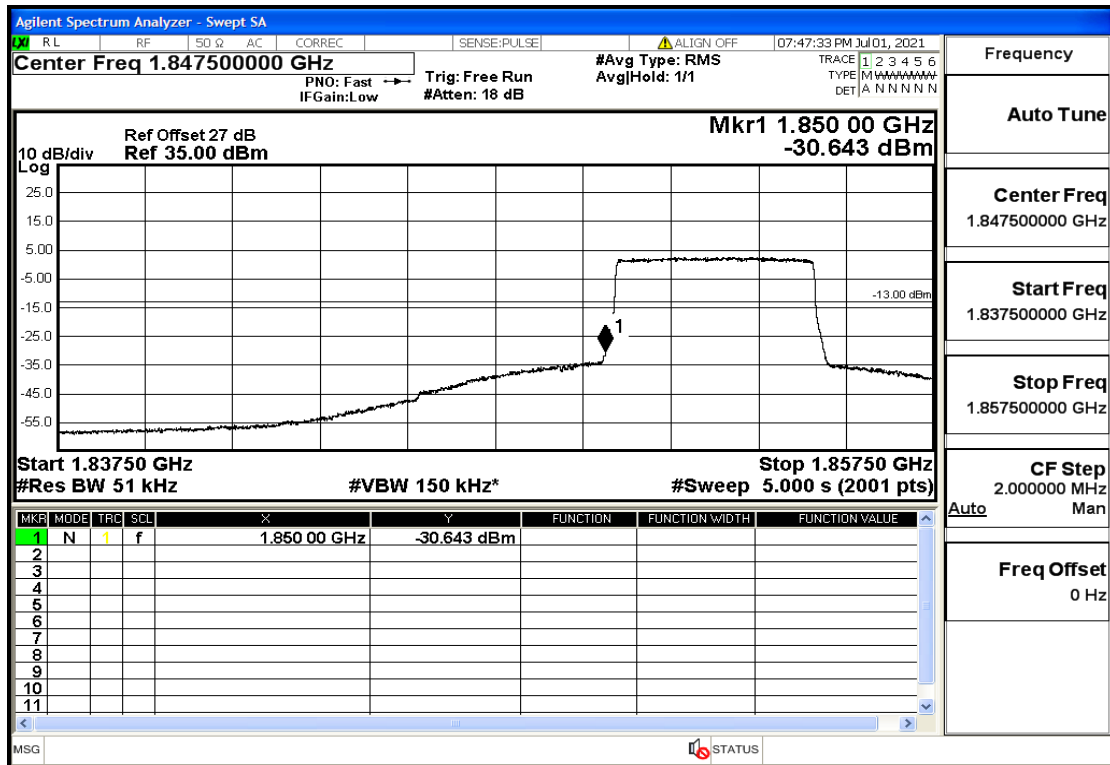

Band2-5-1852.5-16QAM-25#LOW@Pass