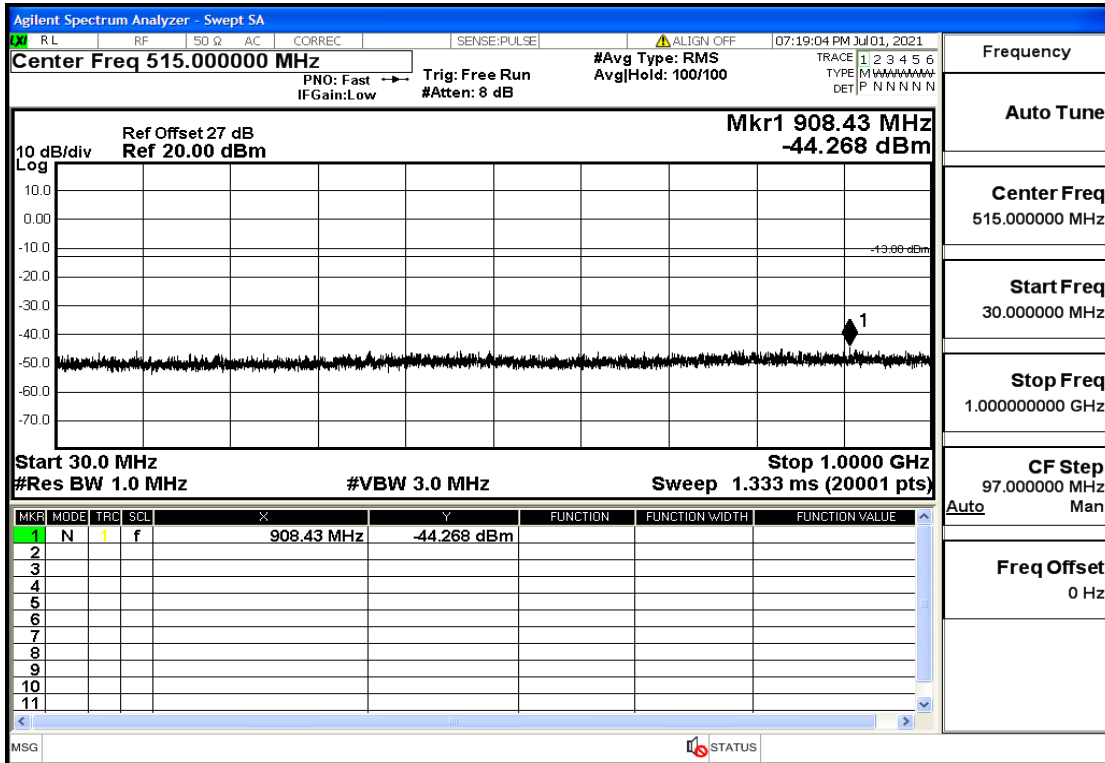

OB2-1.4-1850.7-QPSK-6#LOW@30mHz-1GHz@Pass