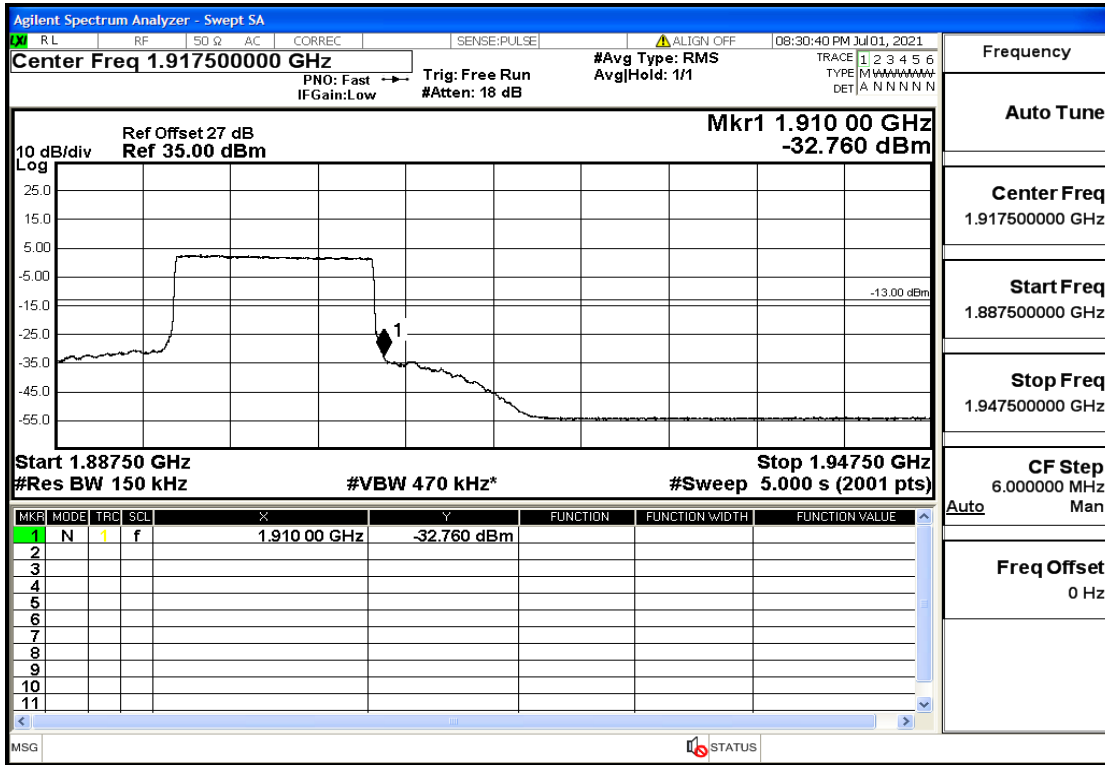

Band2-15-1902.5-16QAM-75#LOW@Pass