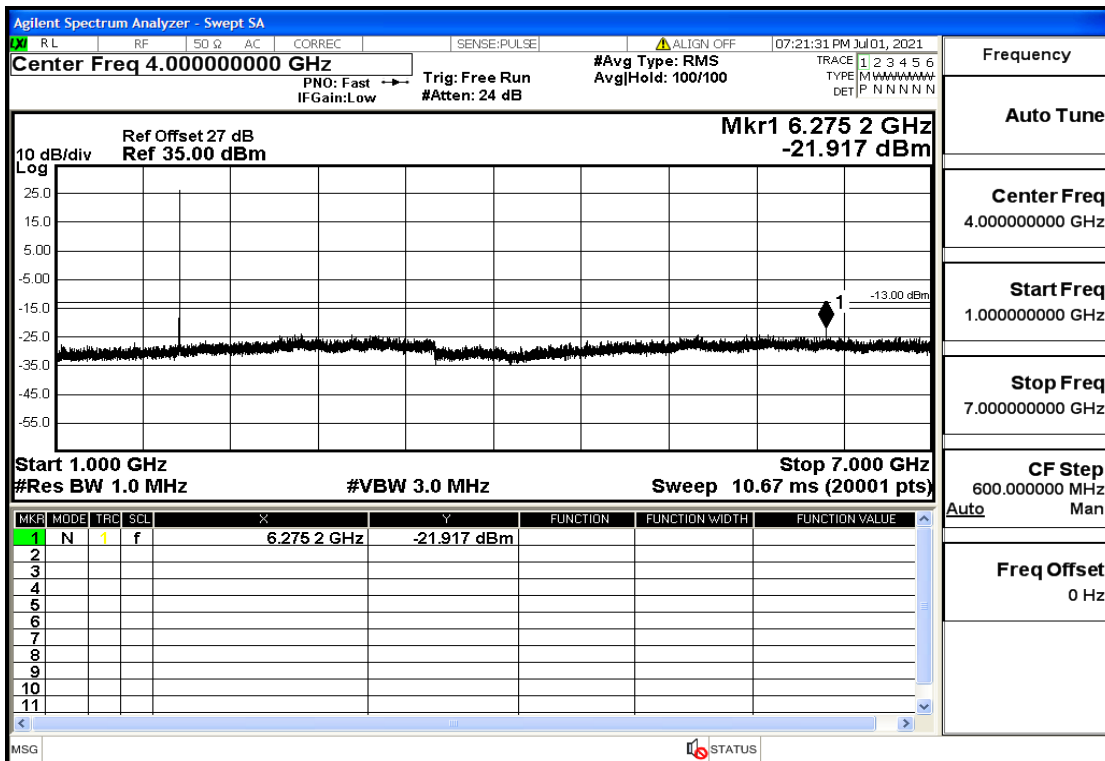

OB2-1.4-1850.7-QPSK-1#LOW@1GHz-7GHz@Pass

OB2-1.4-1850.7-QPSK-1#LOW@7GHz-13.6GHz@Pass

OB2-1.4-1850.7-QPSK-1#LOW@13.6GHz-20GHz@Pass

OB2-1.4-1850.7-QPSK-1#HIGH@30mHz-1GHz@Pass

OB2-1.4-1850.7-QPSK-1#HIGH@1GHz-7GHz@Pass