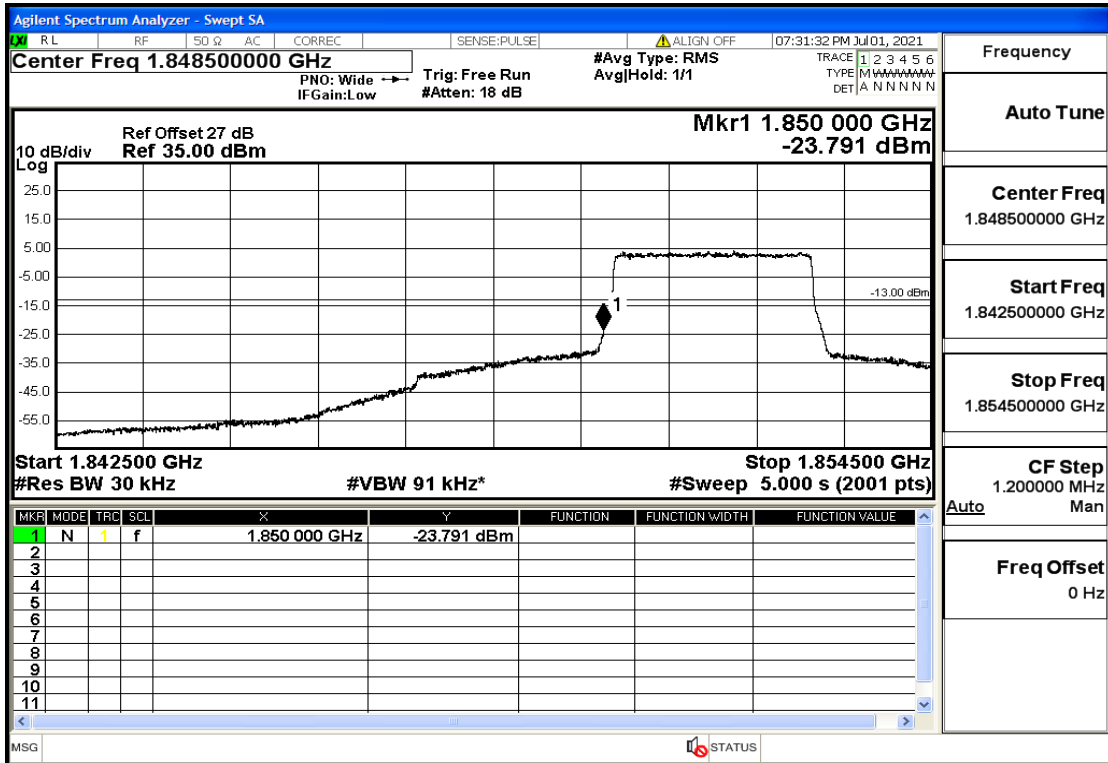

Band2-3-1851.5-QPSK-15#LOW@Pass