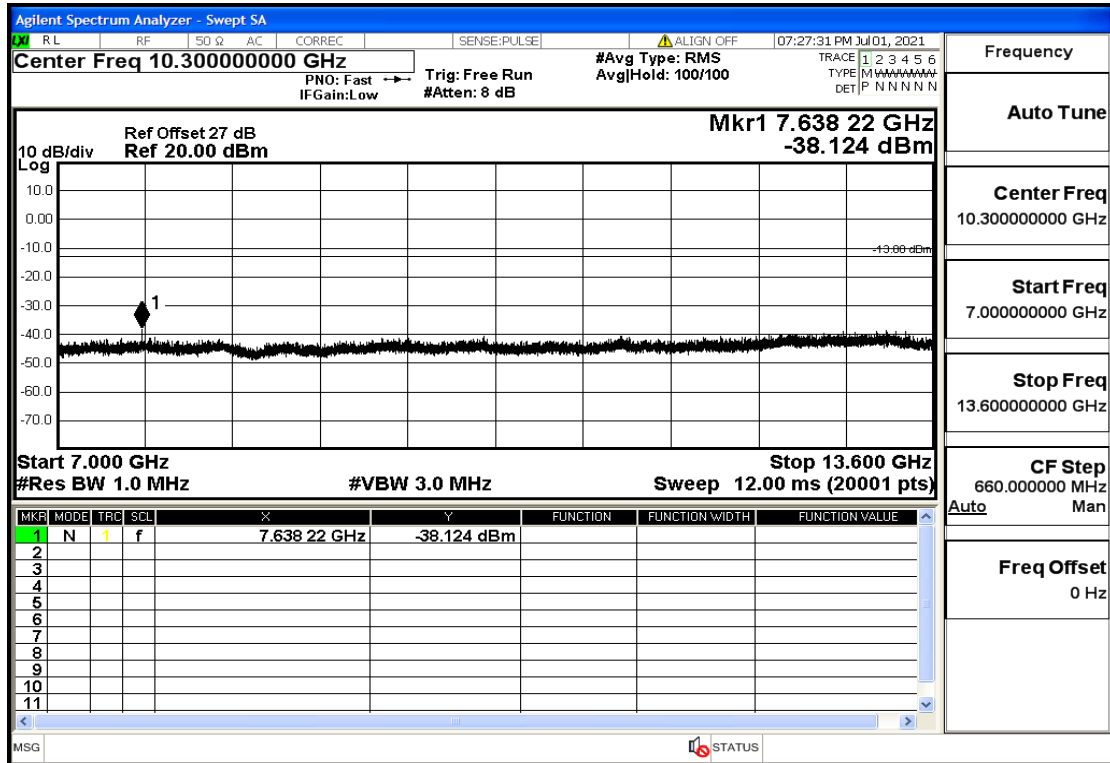

OB2-1.4-1909.3-QPSK-6#LOW@7GHz-13.6GHz@Pass