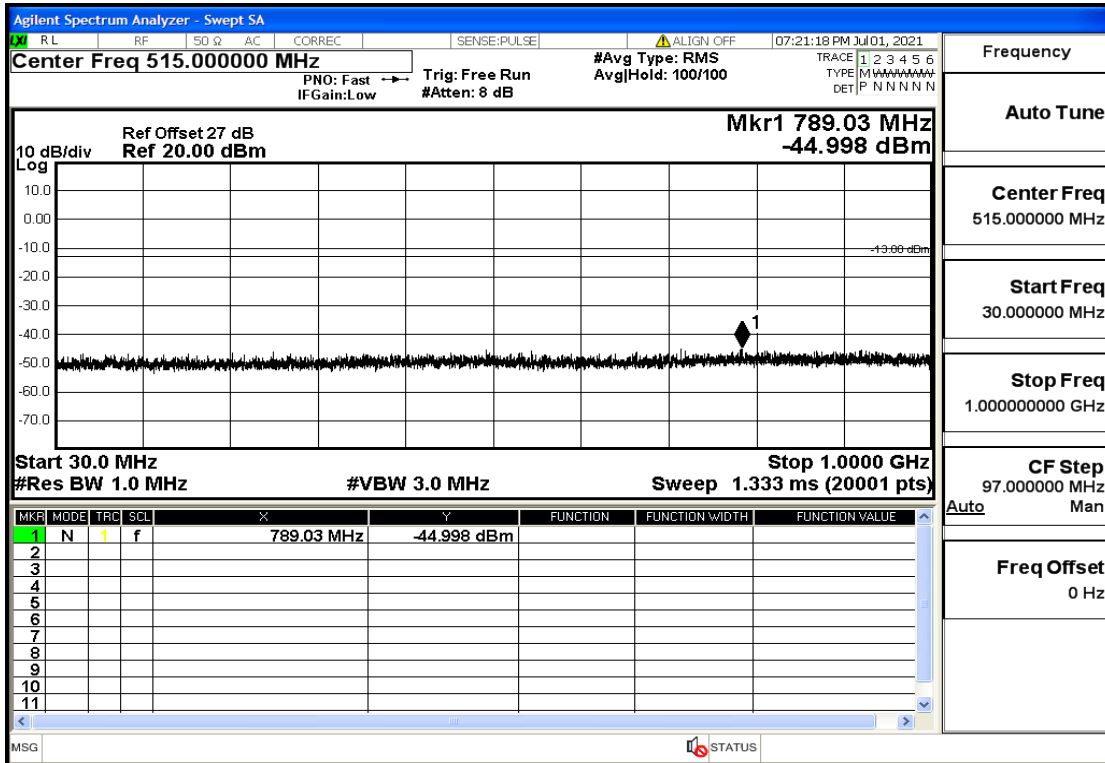

OB2-1.4-1850.7-QPSK-1#LOW@1GHz-7GHz@Pass

OB2-1.4-1850.7-QPSK-1#LOW@7GHz-13.6GHz@Pass

OB2-1.4-1850.7-QPSK-1#LOW@13.6GHz-20GHz@Pass

OB2-1.4-1850.7-QPSK-1#HIGH@30mHz-1GHz@Pass

OB2-1.4-1850.7-QPSK-1#HIGH@1GHz-7GHz@Pass