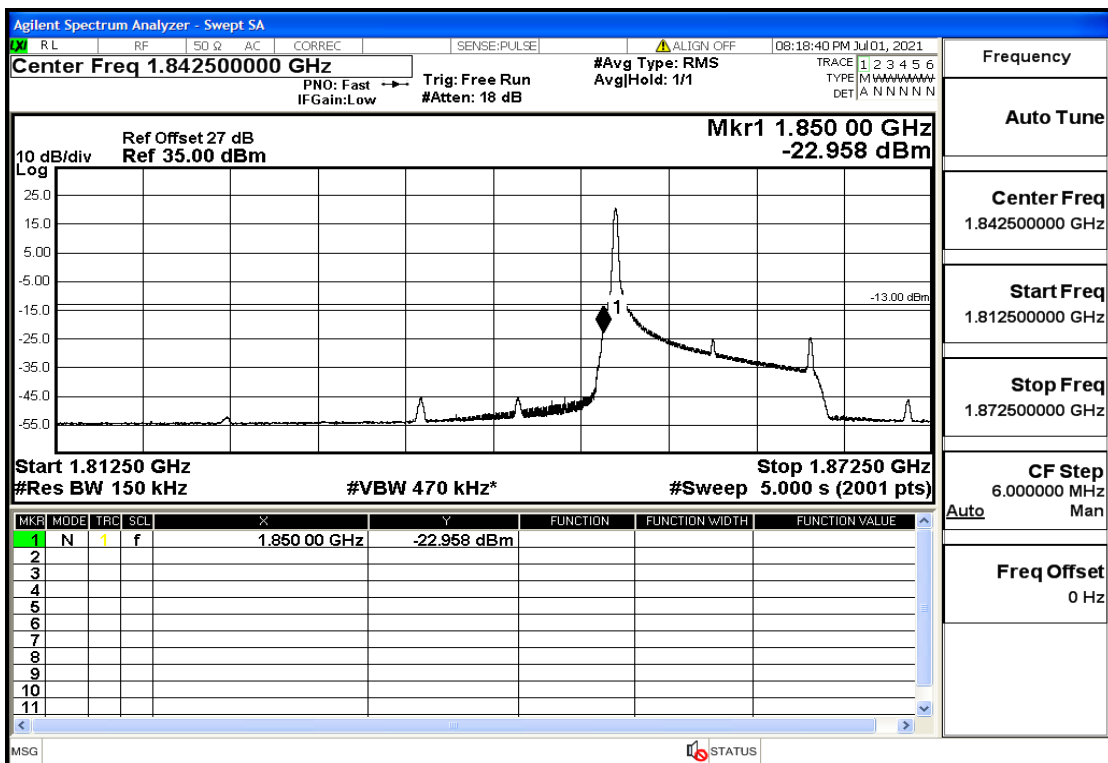

Band2-15-1857.5-16QAM-1#LOW@Pass