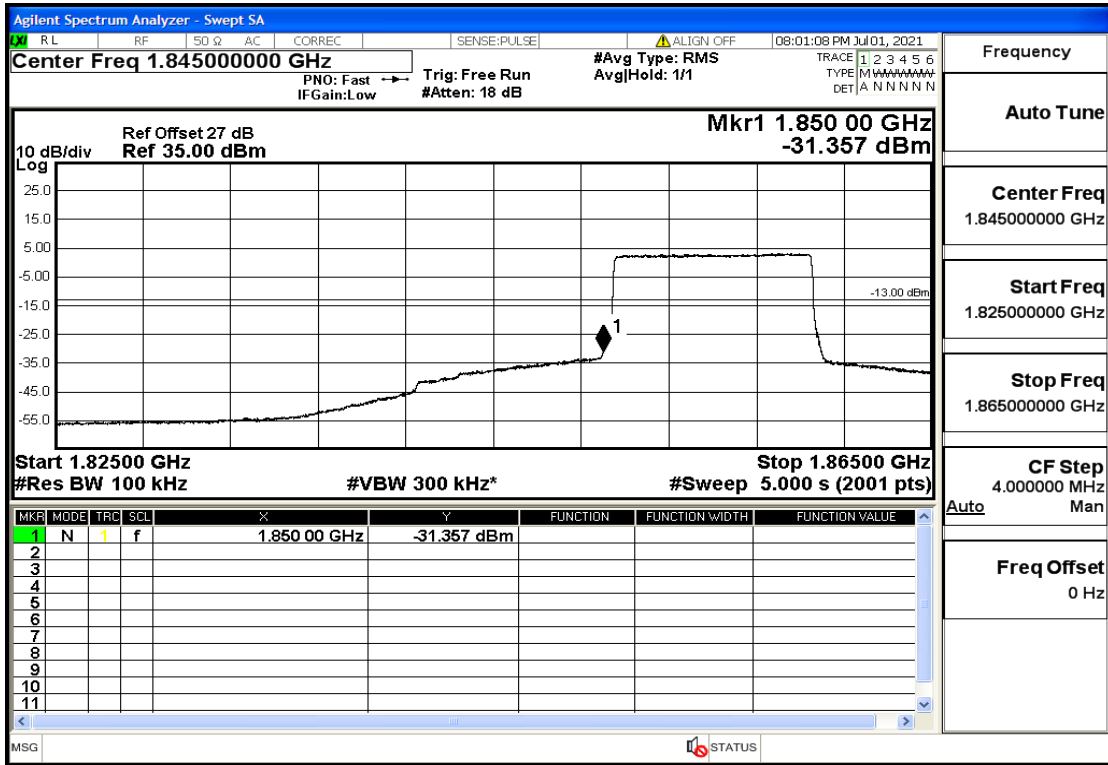

Band2-10-1855-QPSK-50#LOW@Pass