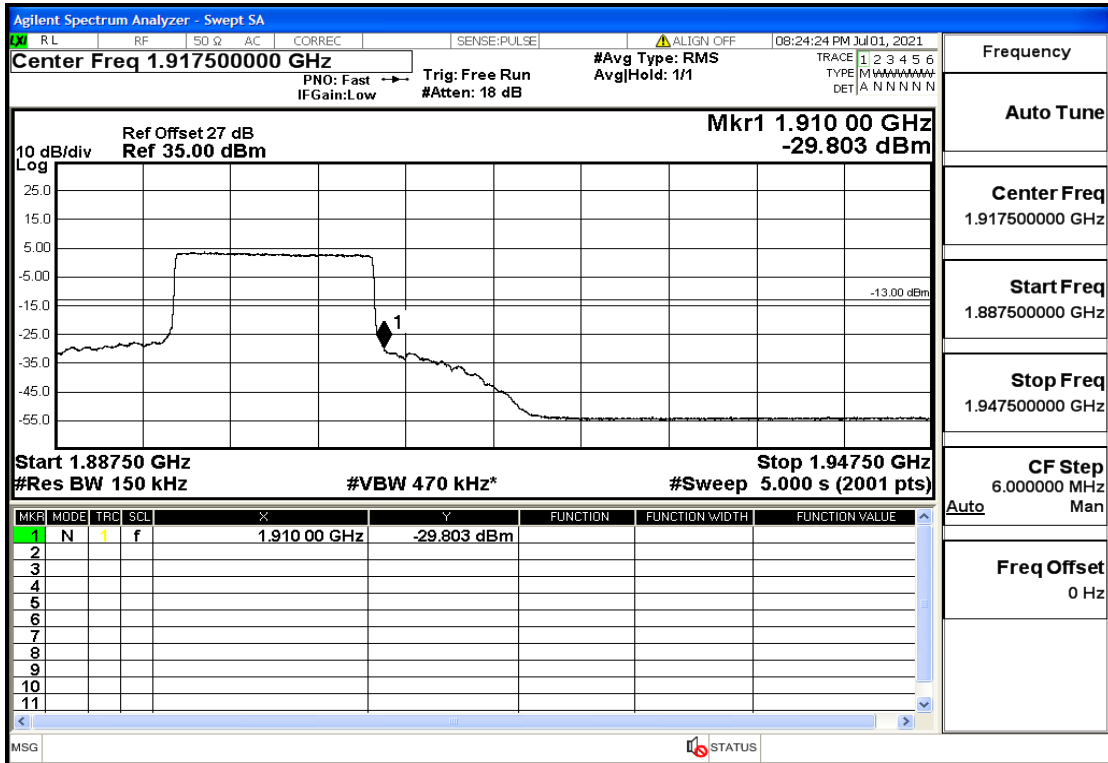

RF Test Data for LTE (Conducted Measurement)

Product Name: Mobile phone

Trade Mark: PCD

Test Model: P40

Sample ID: TZ210602336-1#

FCC ID: 2ALJJP40

Environmental Conditions

Temperature:	23.8°C
Relative Humidity:	56%
ATM Pressure:	100.0 kPa
Test Engineer:	Anna Hu
Supervised by:	Hugo Chen
Remark:	For LTE Band2

Band2-10-1905-16QAM-50#LOW@Pass

Band2-10-1905-16QAM-1#HIGH@Pass

Band2-15-1857.5-QPSK-75#LOW@Pass

Band2-15-1857.5-QPSK-1#LOW@Pass

Band2-15-1857.5-16QAM-75#LOW@Pass

Band2-15-1857.5-16QAM-1#LOW@Pass

Band2-15-1902.5-QPSK-75#LOW@Pass