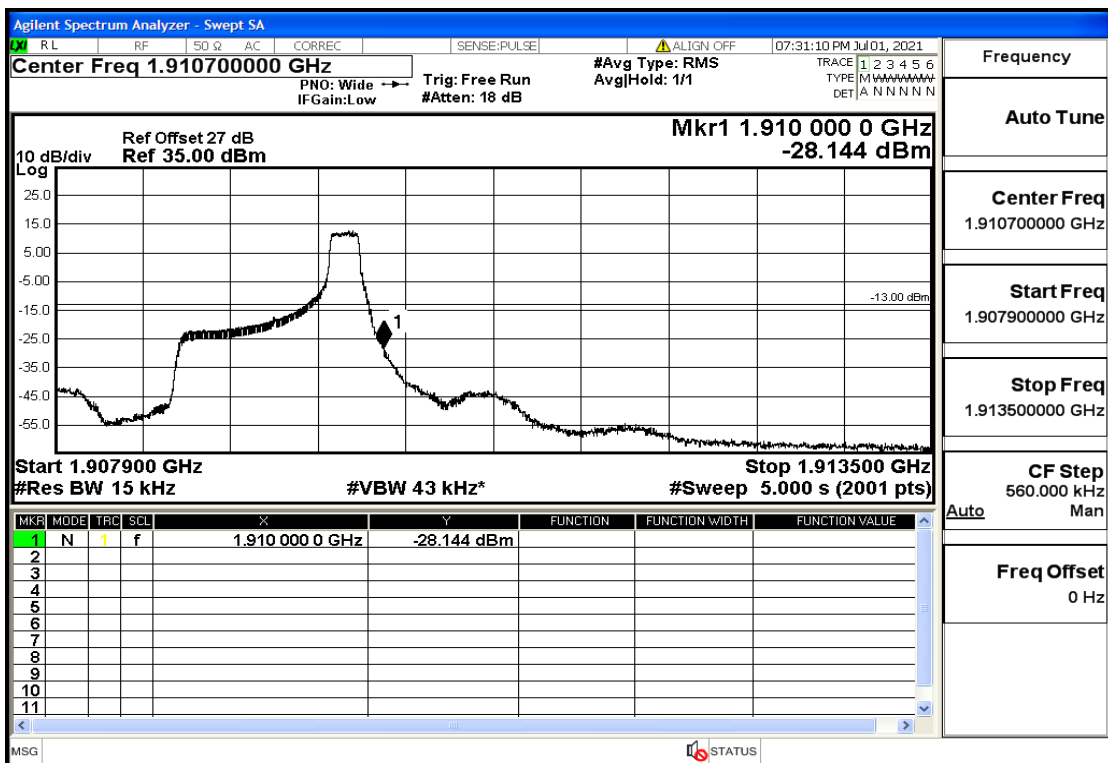

Band2-1.4-1909.3-16QAM-1#HIGH@Pass