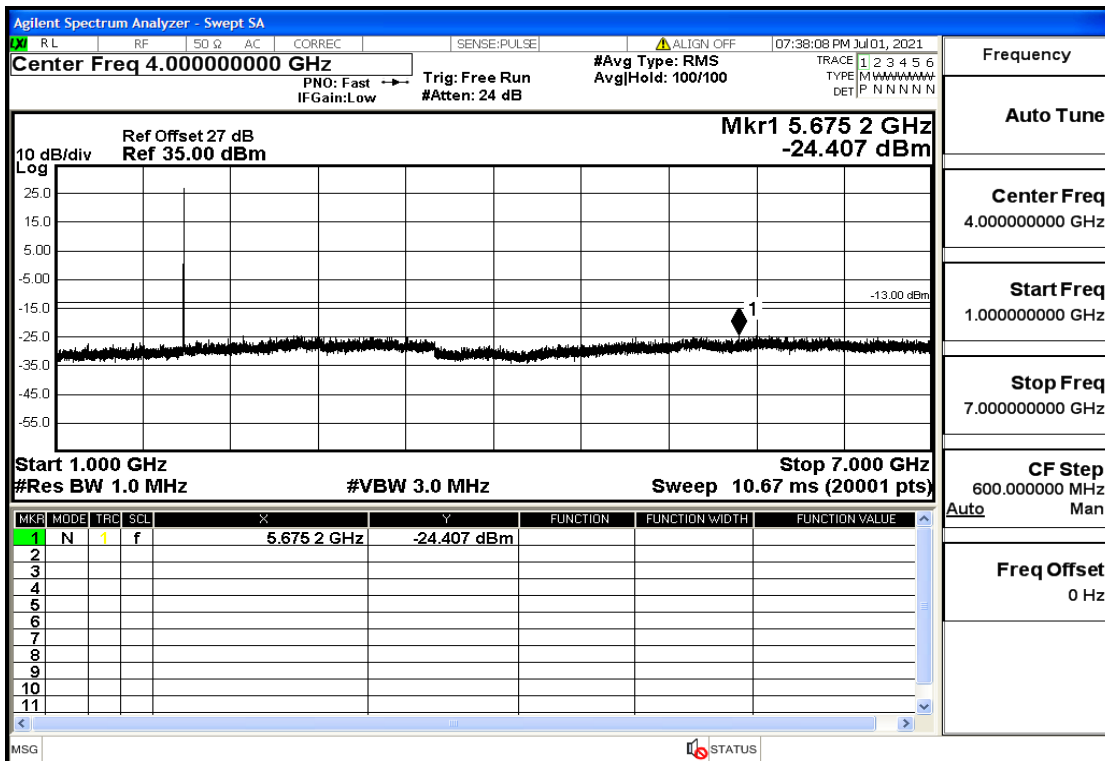

OB2-3-1880-QPSK-1#HIGH@1GHz-7GHz@Pass