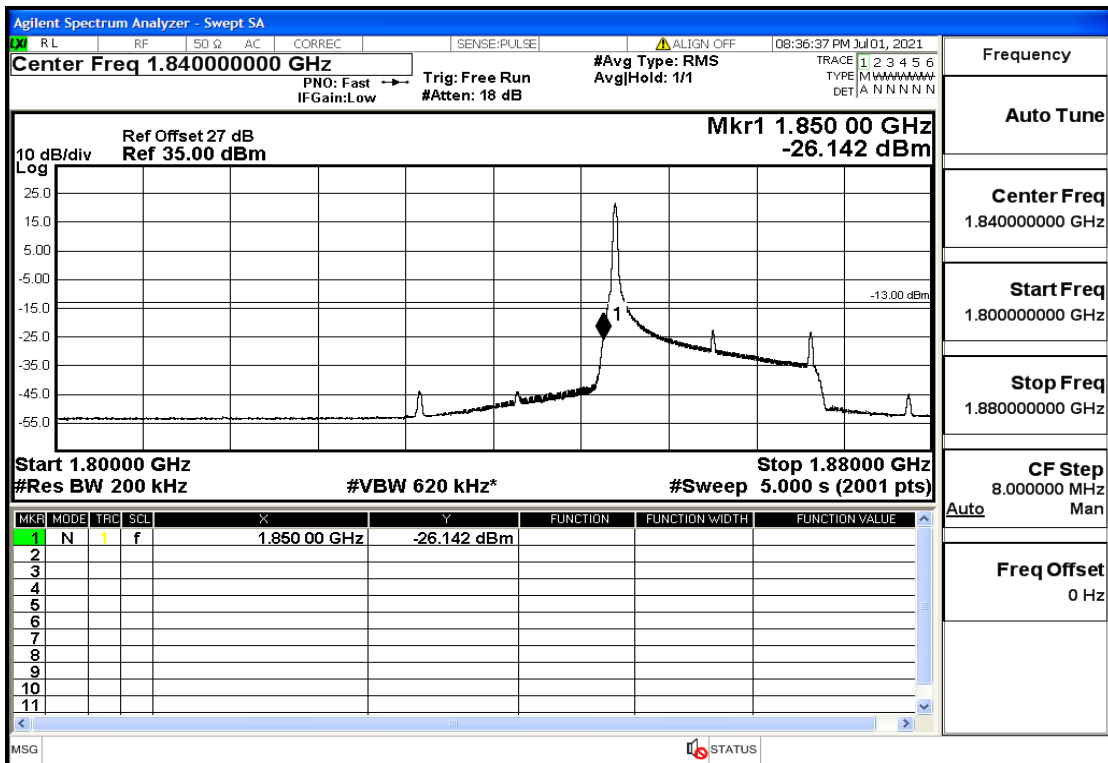

Band2-20-1860-16QAM-1#LOW@Pass