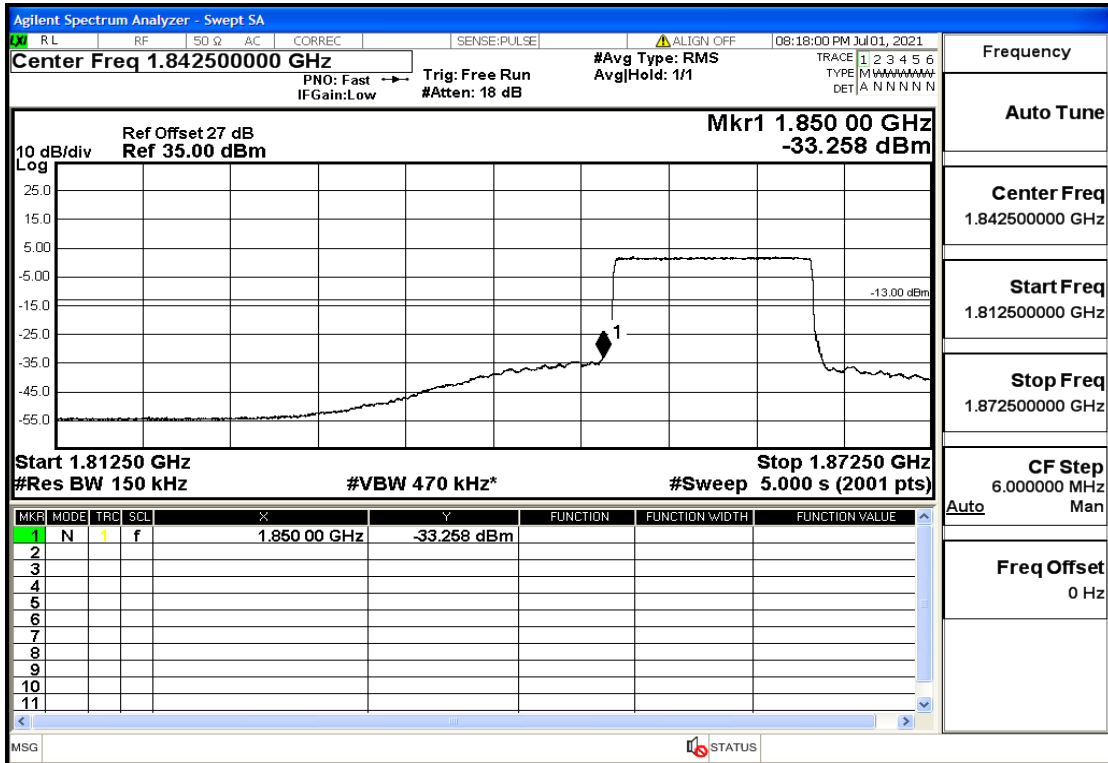

RF Test Data for LTE (Conducted Measurement)

Product Name: Mobile phone

Trade Mark: PCD

Test Model: P40

Sample ID: TZ210602336-1#

FCC ID: 2ALJJP40

Environmental Conditions

Temperature:	23.8°C
Relative Humidity:	56%
ATM Pressure:	100.0 kPa
Test Engineer:	Anna Hu
Supervised by:	Hugo Chen
Remark:	For LTE Band2

Band2-10-1905-16QAM-50#LOW@Pass

Band2-10-1905-16QAM-1#HIGH@Pass

Band2-15-1857.5-QPSK-75#LOW@Pass

Band2-15-1857.5-QPSK-1#LOW@Pass

Band2-15-1857.5-16QAM-75#LOW@Pass

Band2-15-1857.5-16QAM-1#LOW@Pass

Band2-15-1902.5-QPSK-75#LOW@Pass