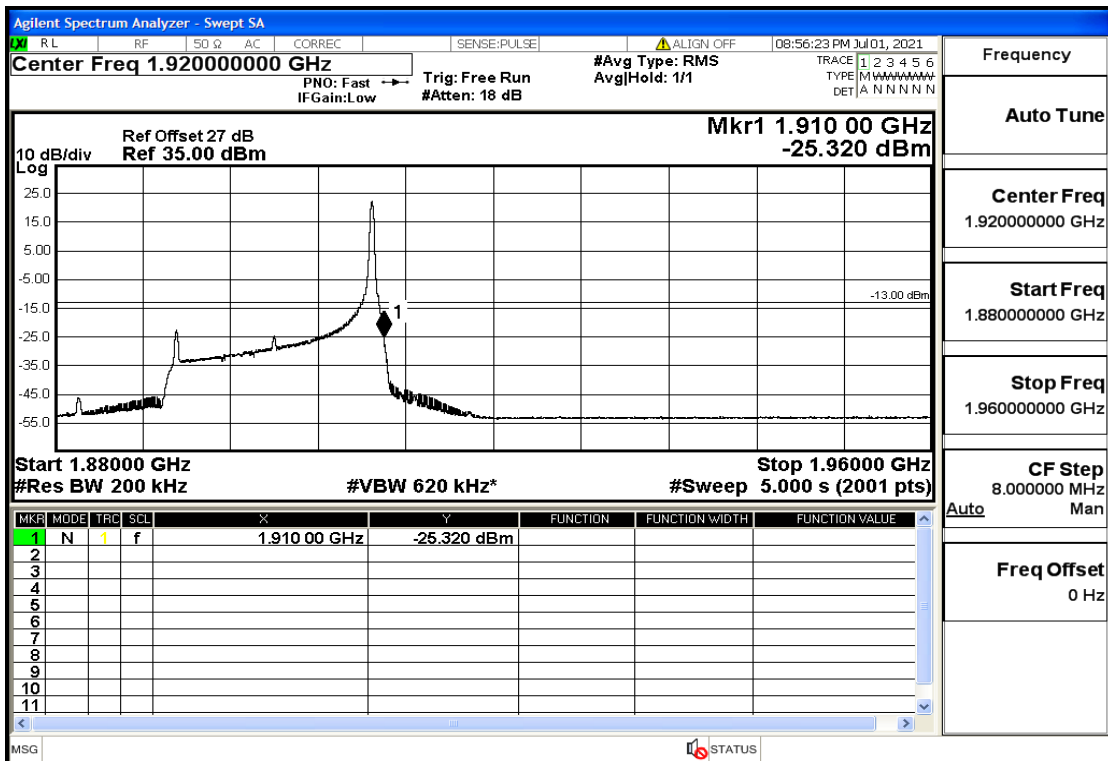

Band2-20-1900-QPSK-1#HIGH@Pass