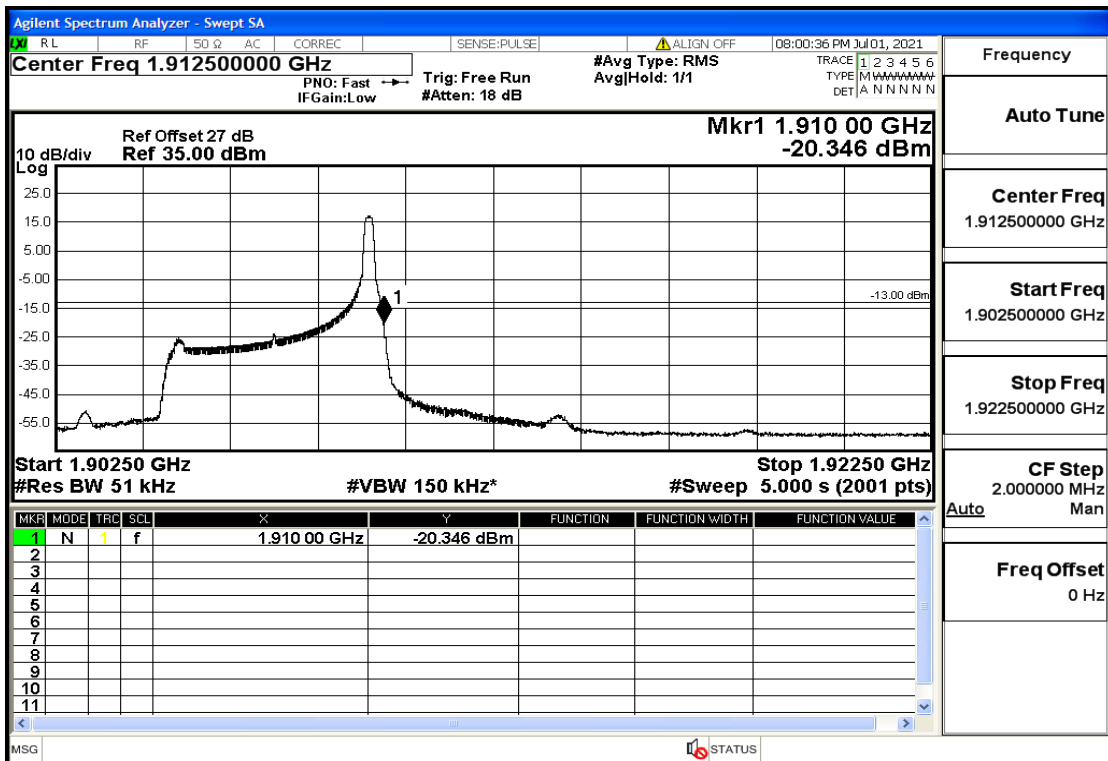

Band2-5-1907.5-16QAM-1#HIGH@Pass