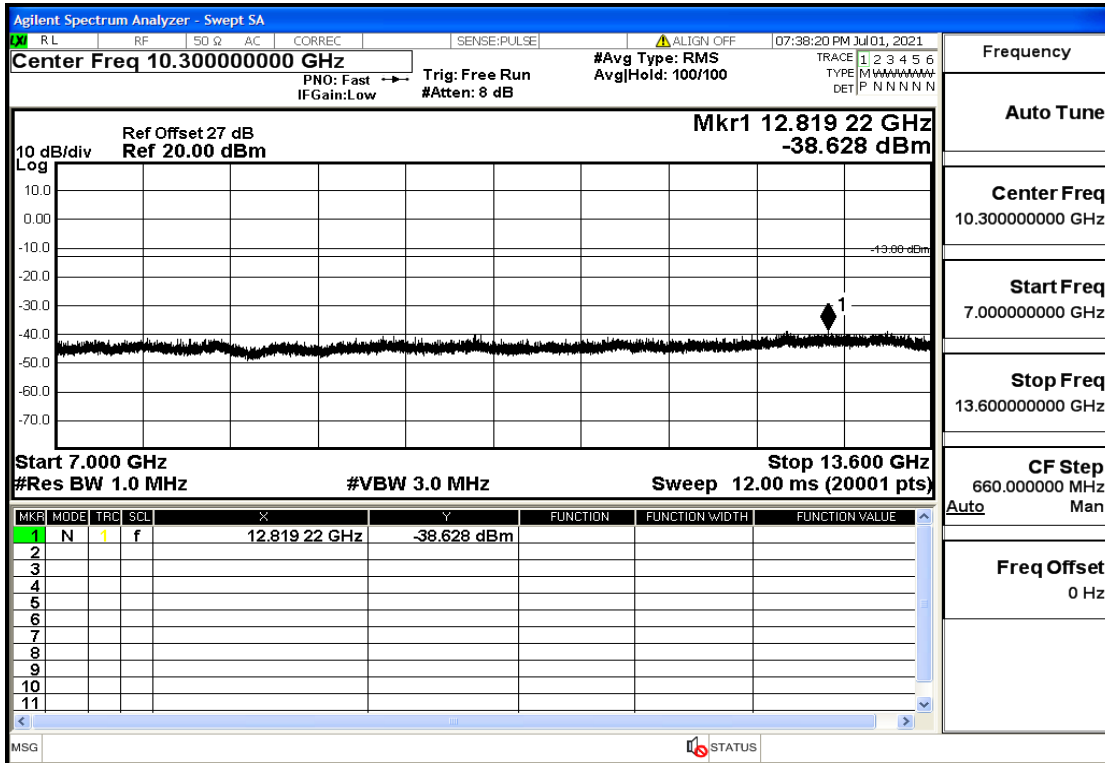

OB2-3-1880-QPSK-1#HIGH@7GHz-13.6GHz@Pass