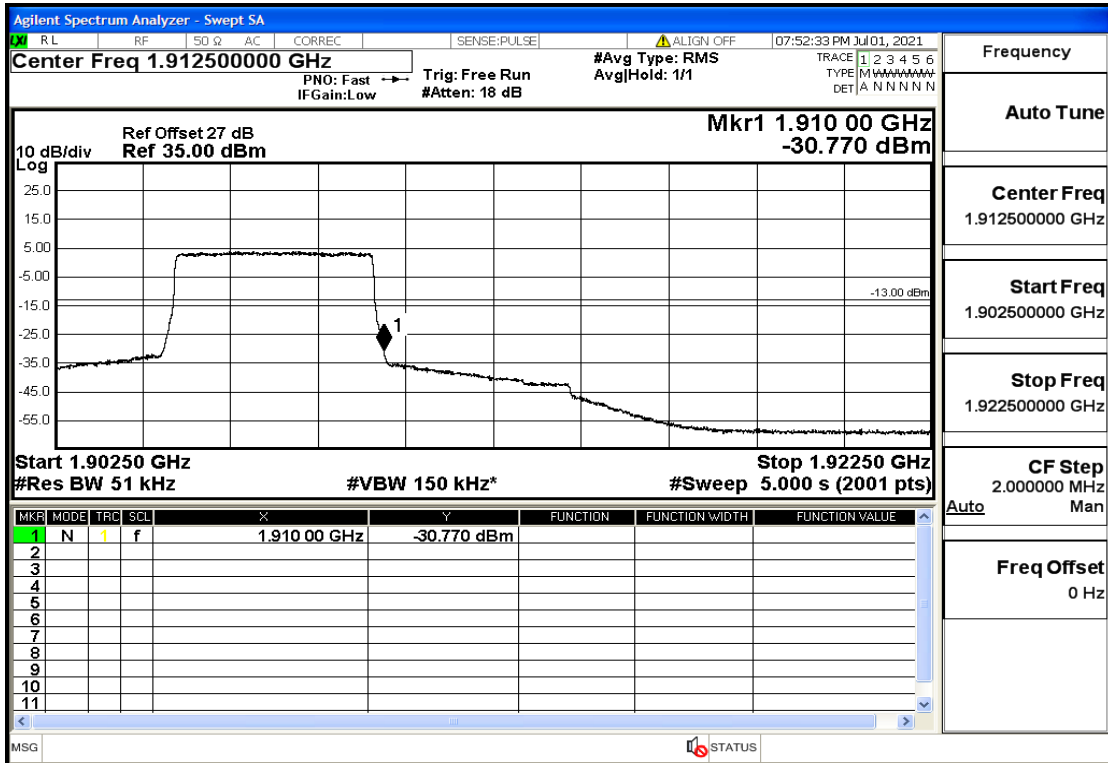

RF Test Data for LTE (Conducted Measurement)

Product Name: Mobile phone

Trade Mark: PCD

Test Model: P40

Sample ID: TZ210602336-1#

FCC ID: 2ALJJP40

Environmental Conditions

Temperature:	23.8°C
Relative Humidity:	56%
ATM Pressure:	100.0 kPa
Test Engineer:	Anna Hu
Supervised by:	Hugo Chen
Remark:	For LTE Band2

Band2-5-1852.5-QPSK-25#LOW@Pass

Band2-5-1852.5-QPSK-1#LOW@Pass

Band2-5-1852.5-16QAM-25#LOW@Pass

Band2-5-1852.5-16QAM-1#LOW@Pass

Band2-5-1907.5-QPSK-25#LOW@Pass

Band2-5-1907.5-QPSK-1#HIGH@Pass

Band2-5-1907.5-16QAM-25#LOW@Pass