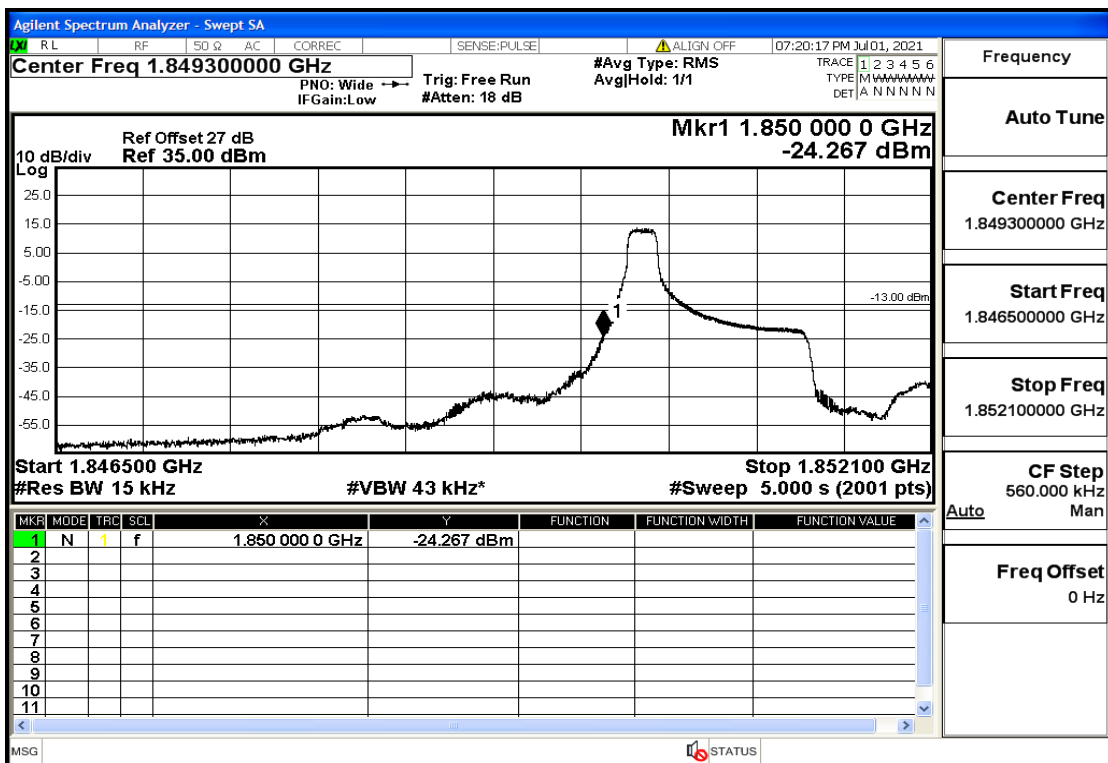

Band2-1.4-1850.7-QPSK-1#LOW@Pass