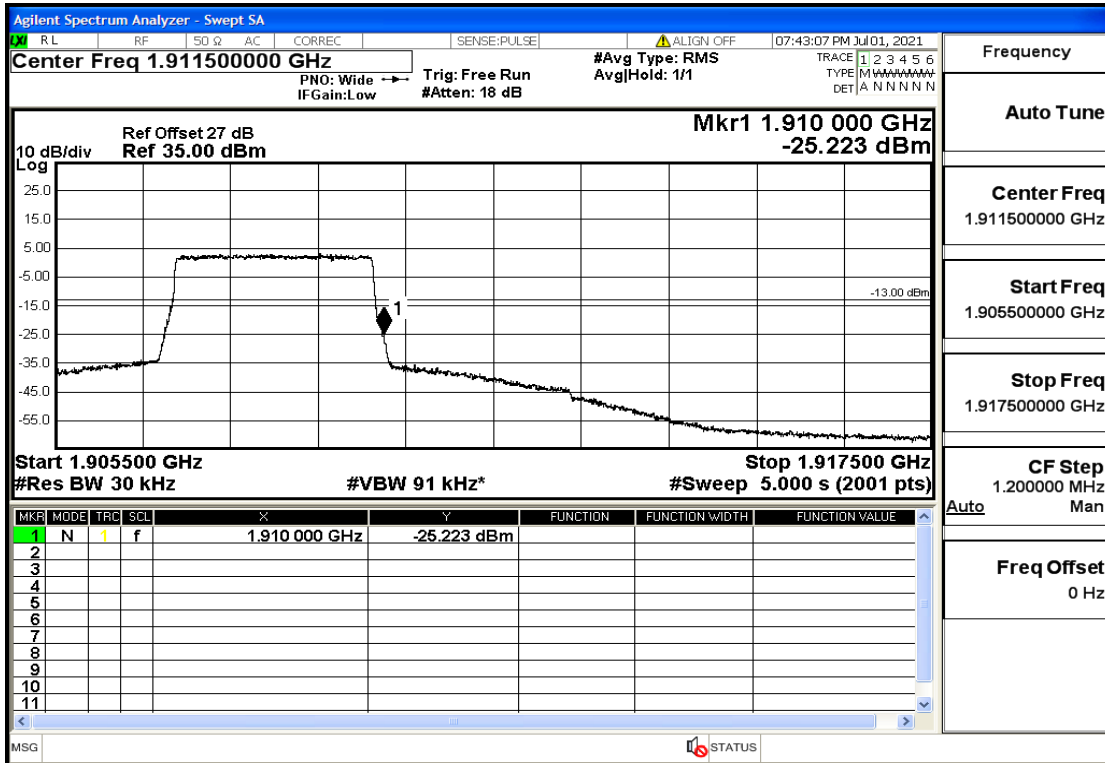

RF Test Data for LTE (Conducted Measurement)

Product Name: Mobile phone

Trade Mark: PCD

Test Model: P40

Sample ID: TZ210602336-1#

FCC ID: 2ALJJP40

Environmental Conditions

Temperature:	23.8°C
Relative Humidity:	56%
ATM Pressure:	100.0 kPa
Test Engineer:	Anna Hu
Supervised by:	Hugo Chen
Remark:	For LTE Band2

Band2-1.4-1909.3-16QAM-1#HIGH@Pass

Band2-3-1851.5-QPSK-15#LOW@Pass

Band2-3-1851.5-QPSK-1#LOW@Pass

Band2-3-1908.5-QPSK-15#LOW@Pass

Band2-3-1908.5-QPSK-1#HIGH@Pass

Band2-3-1908.5-16QAM-15#LOW@Pass

Band2-3-1908.5-16QAM-1#HIGH@Pass