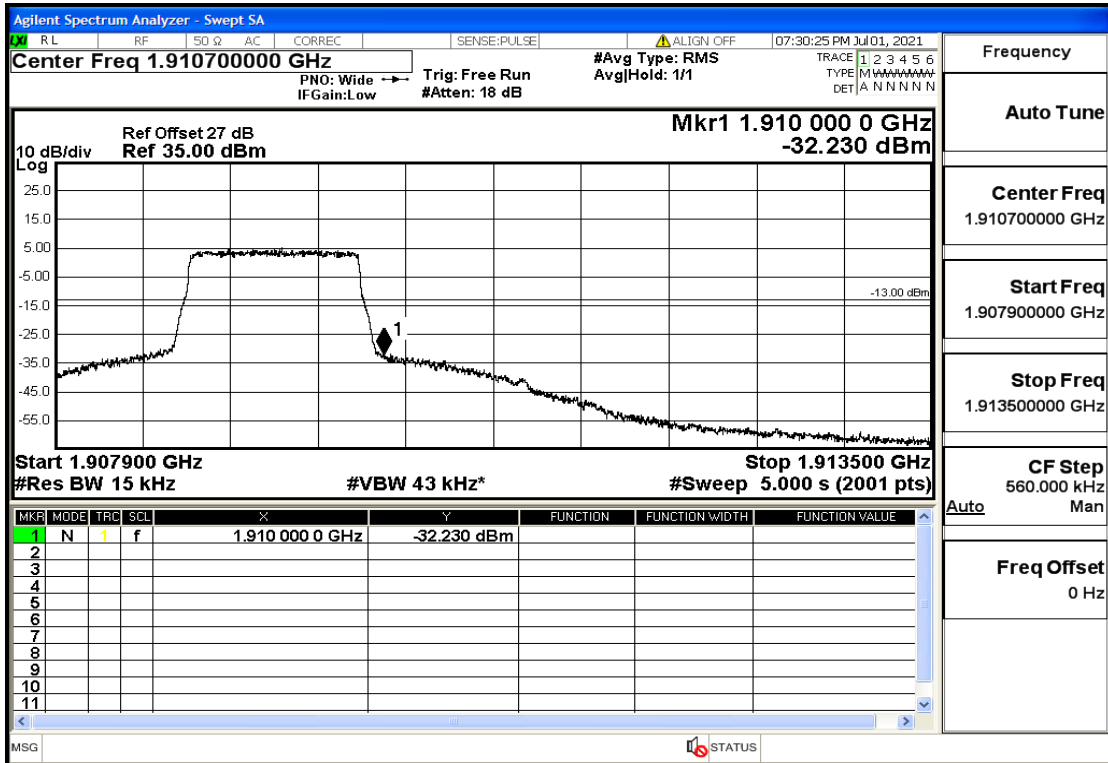

RF Test Data for LTE (Conducted Measurement)

Product Name: Mobile phone

Trade Mark: PCD

Test Model: P40

Sample ID: TZ210602336-1#

FCC ID: 2ALJJP40

Environmental Conditions

Temperature:	23.8°C
Relative Humidity:	56%
ATM Pressure:	100.0 kPa
Test Engineer:	Anna Hu
Supervised by:	Hugo Chen
Remark:	For LTE Band2

Band2-1.4-1850.7-QPSK-6#LOW@Pass

Band2-1.4-1850.7-QPSK-1#LOW@Pass

Band2-1.4-1850.7-16QAM-6#LOW@Pass

Band2-1.4-1850.7-16QAM-1#LOW@Pass

Band2-1.4-1909.3-QPSK-6#LOW@Pass

Band2-1.4-1909.3-QPSK-1#HIGH@Pass

Band2-1.4-1909.3-16QAM-6#LOW@Pass