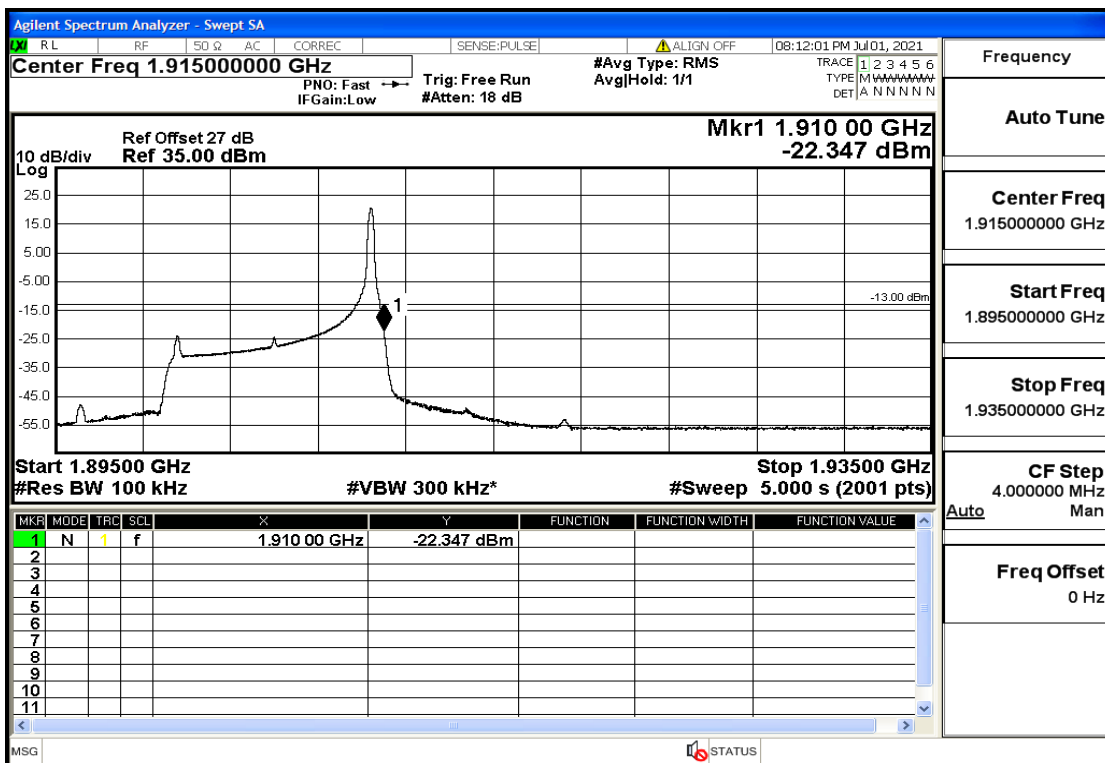

RF Test Data for LTE (Conducted Measurement)

Product Name: Mobile phone

Trade Mark: PCD

Test Model: P40

Sample ID: TZ210602336-1#

FCC ID: 2ALJJP40

Environmental Conditions

Temperature:	23.8°C
Relative Humidity:	56%
ATM Pressure:	100.0 kPa
Test Engineer:	Anna Hu
Supervised by:	Hugo Chen
Remark:	For LTE Band2

Band2-5-1907.5-16QAM-1#HIGH@Pass

Band2-10-1855-QPSK-50#LOW@Pass

Band2-10-1855-QPSK-1#LOW@Pass

Band2-10-1855-16QAM-50#LOW@Pass

Band2-10-1855-16QAM-1#LOW@Pass

Band2-10-1905-QPSK-50#LOW@Pass

Band2-10-1905-QPSK-1#HIGH@Pass