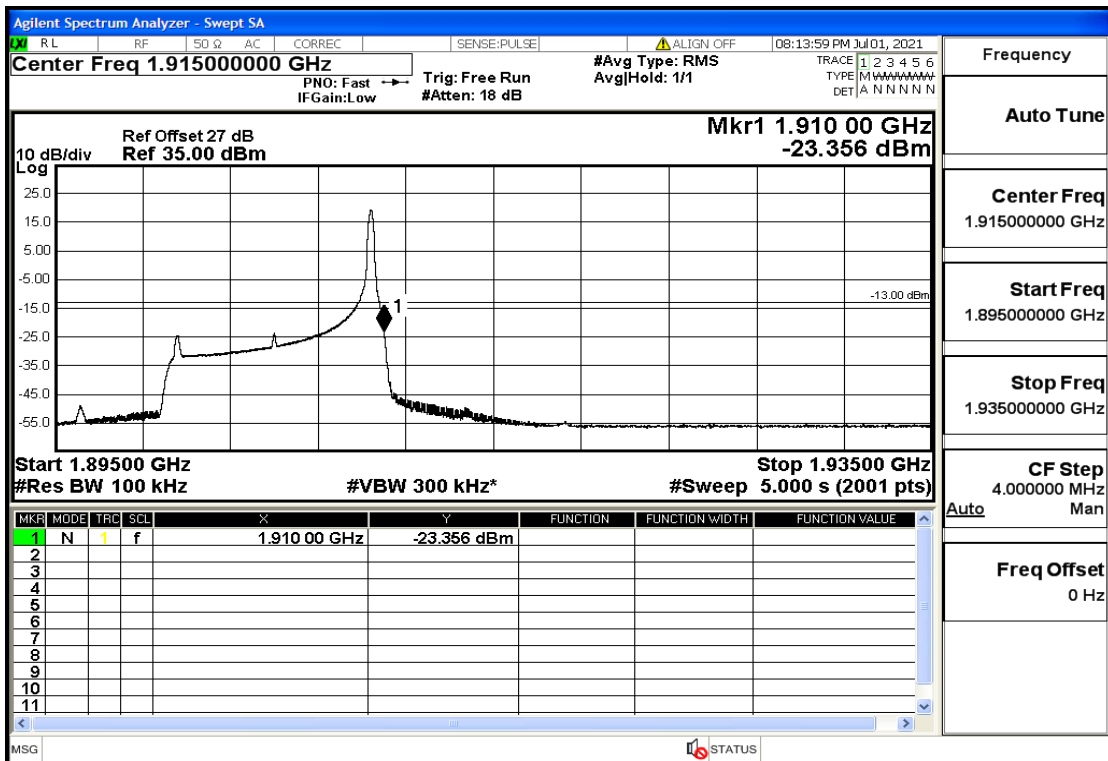

Band2-10-1905-16QAM-1#HIGH@Pass