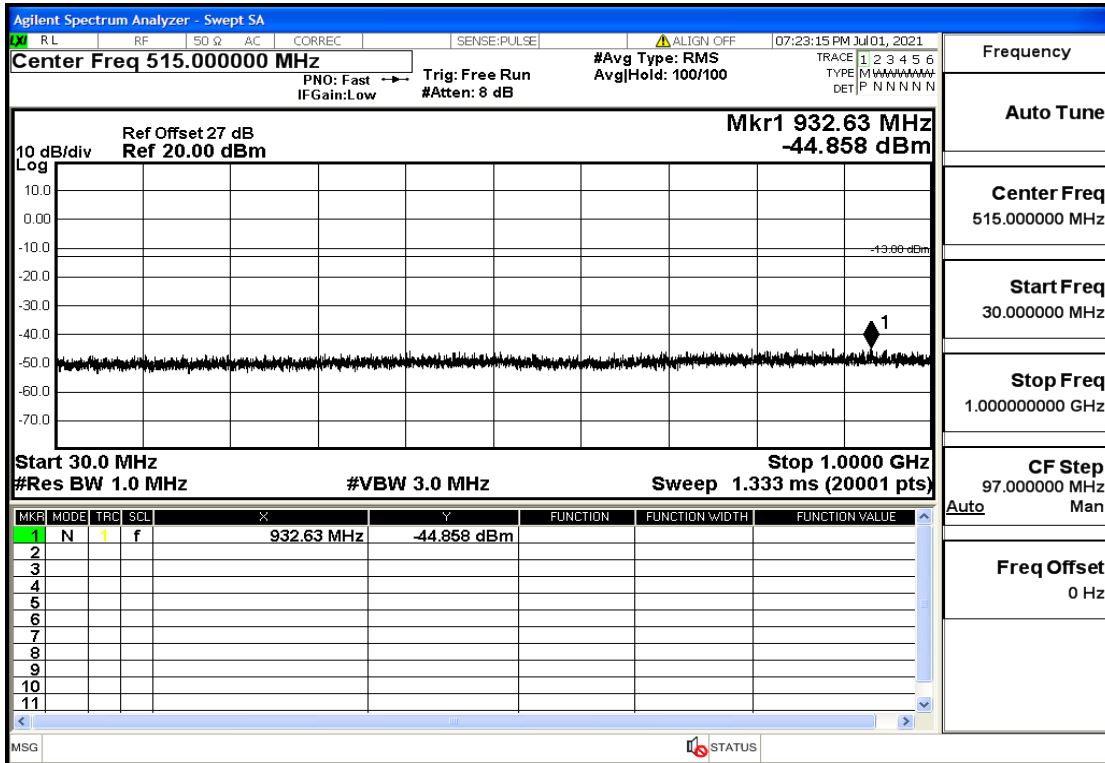

OB2-1.4-1880-QPSK-6#LOW@30mHz-1GHz@Pass