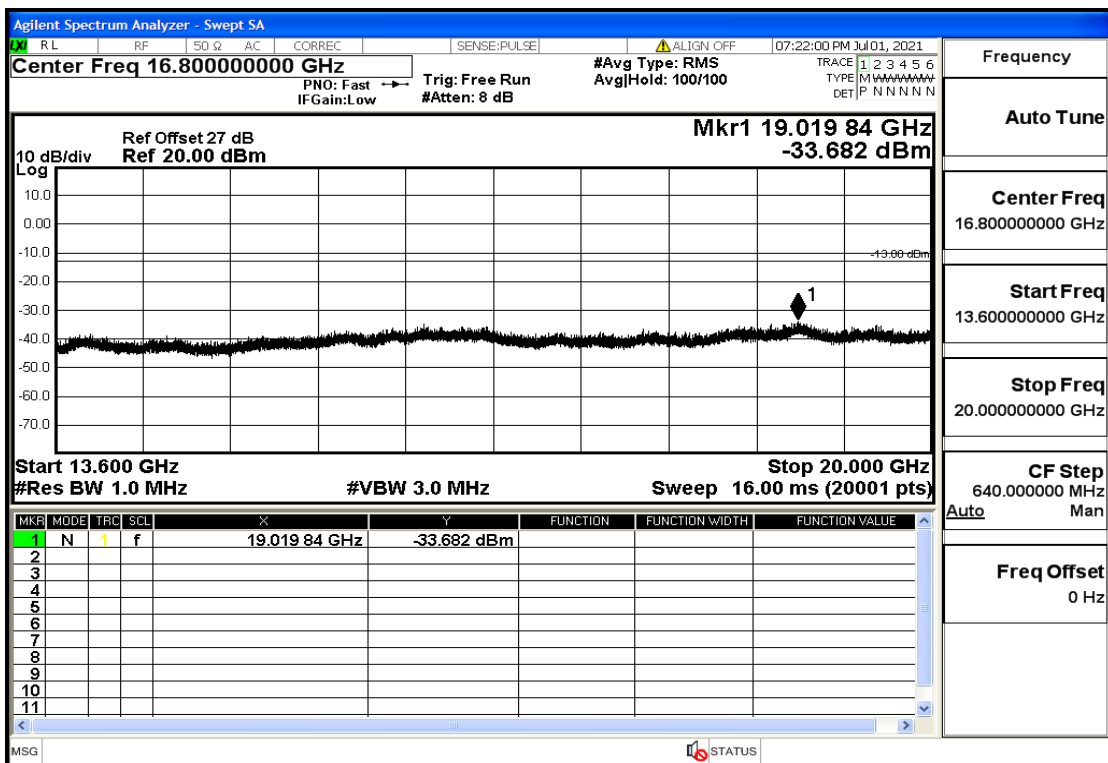

OB2-1.4-1850.7-QPSK-1#HIGH@13.6GHz-20GHz@Pass