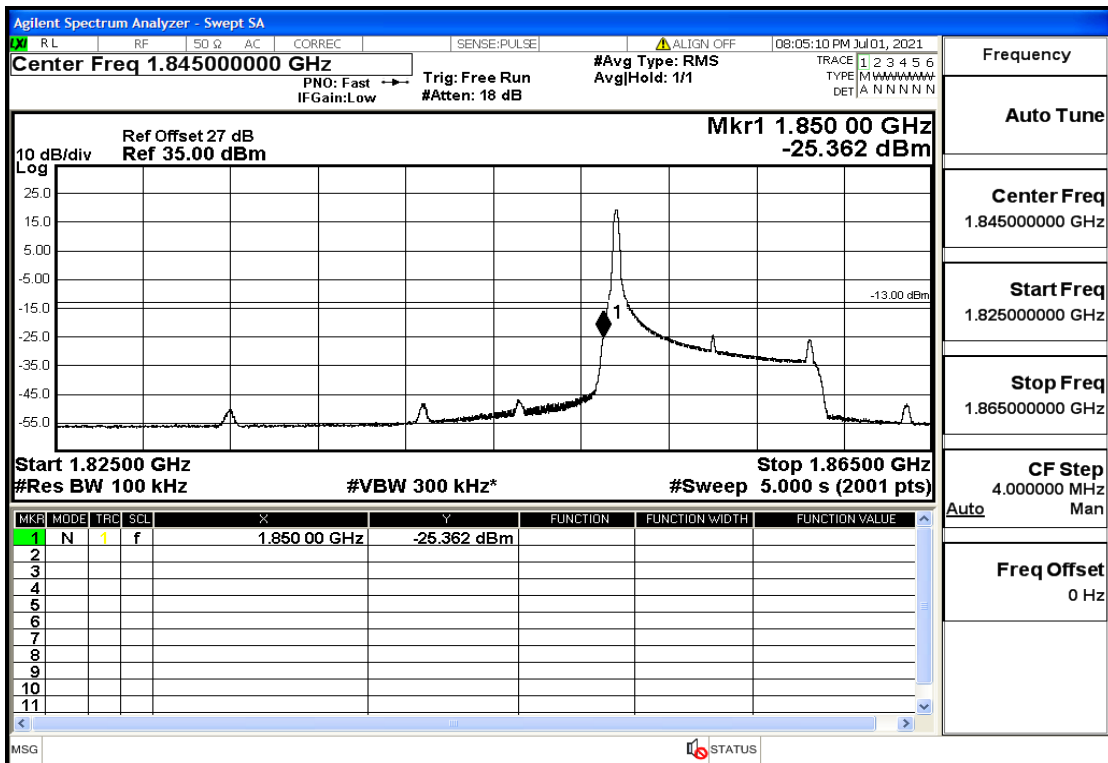

Band2-10-1855-16QAM-1#LOW@Pass