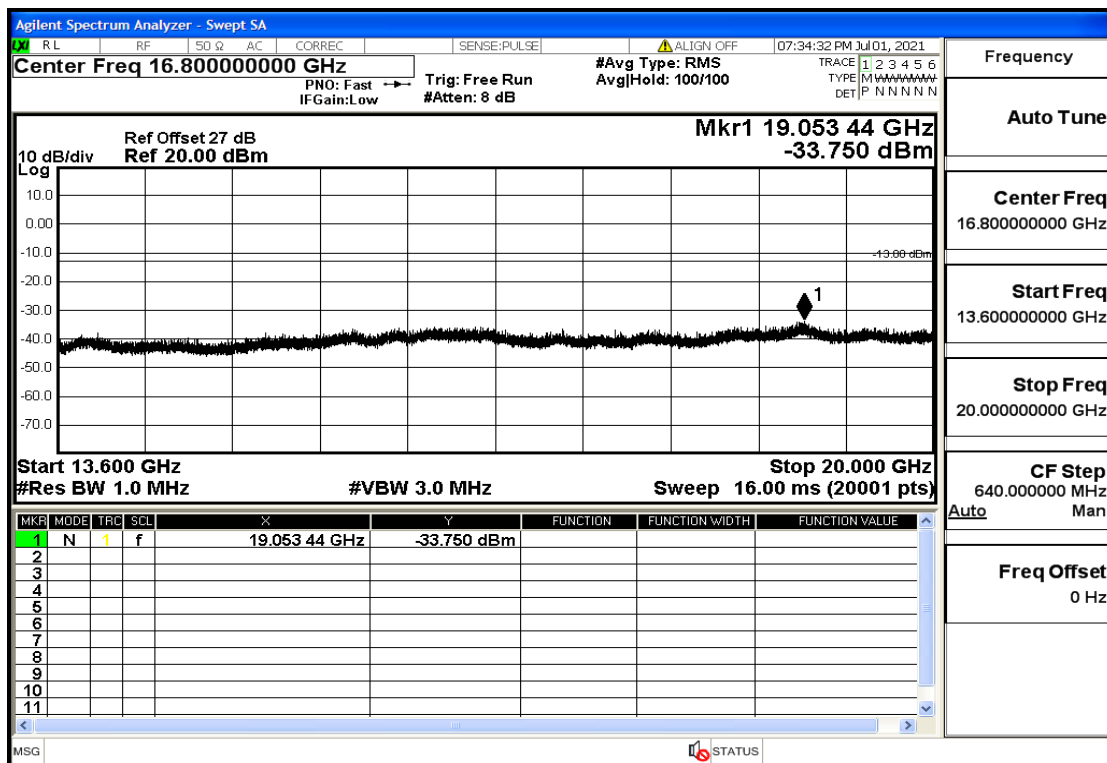

OB2-3-1851.5-QPSK-1#HIGH@13.6GHz-20GHz@Pass