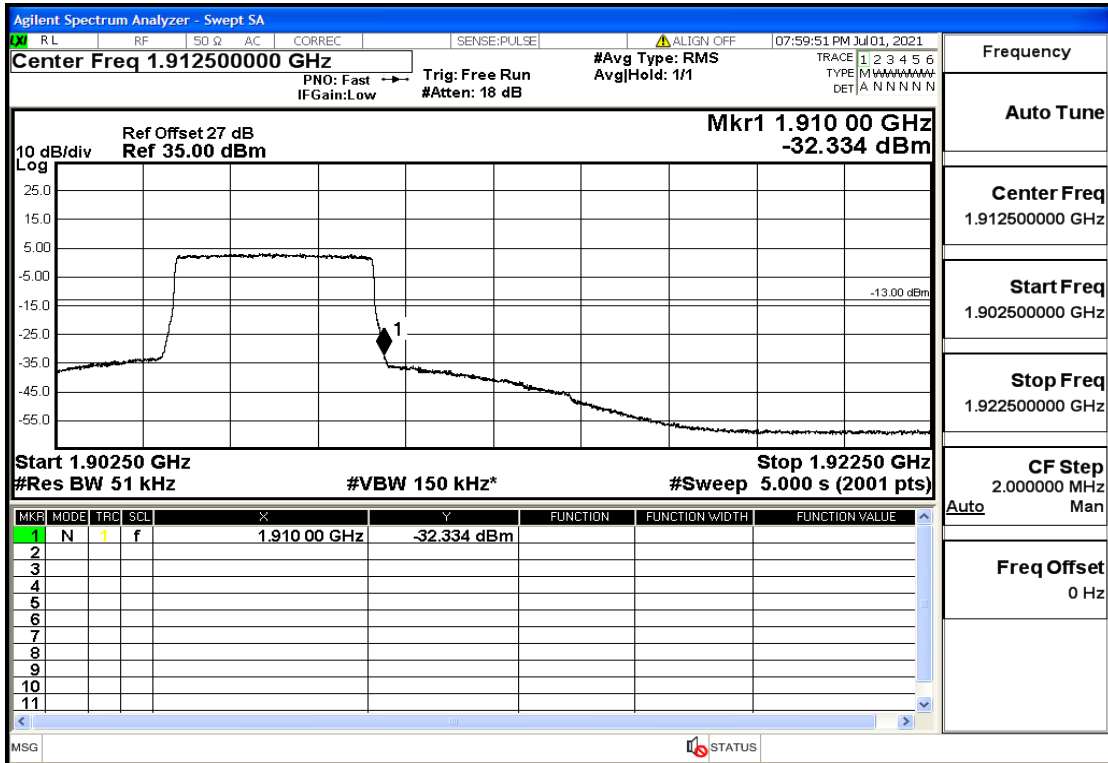

RF Test Data for LTE (Conducted Measurement)

Product Name: Mobile phone

Trade Mark: PCD

Test Model: P40

Sample ID: TZ210602336-1#

FCC ID: 2ALJJP40

Environmental Conditions

Temperature:	23.8°C
Relative Humidity:	56%
ATM Pressure:	100.0 kPa
Test Engineer:	Anna Hu
Supervised by:	Hugo Chen
Remark:	For LTE Band2

Band2-5-1852.5-QPSK-25#LOW@Pass

Band2-5-1852.5-QPSK-1#LOW@Pass

Band2-5-1852.5-16QAM-25#LOW@Pass

Band2-5-1852.5-16QAM-1#LOW@Pass

Band2-5-1907.5-QPSK-25#LOW@Pass

Band2-5-1907.5-QPSK-1#HIGH@Pass

Band2-5-1907.5-16QAM-25#LOW@Pass