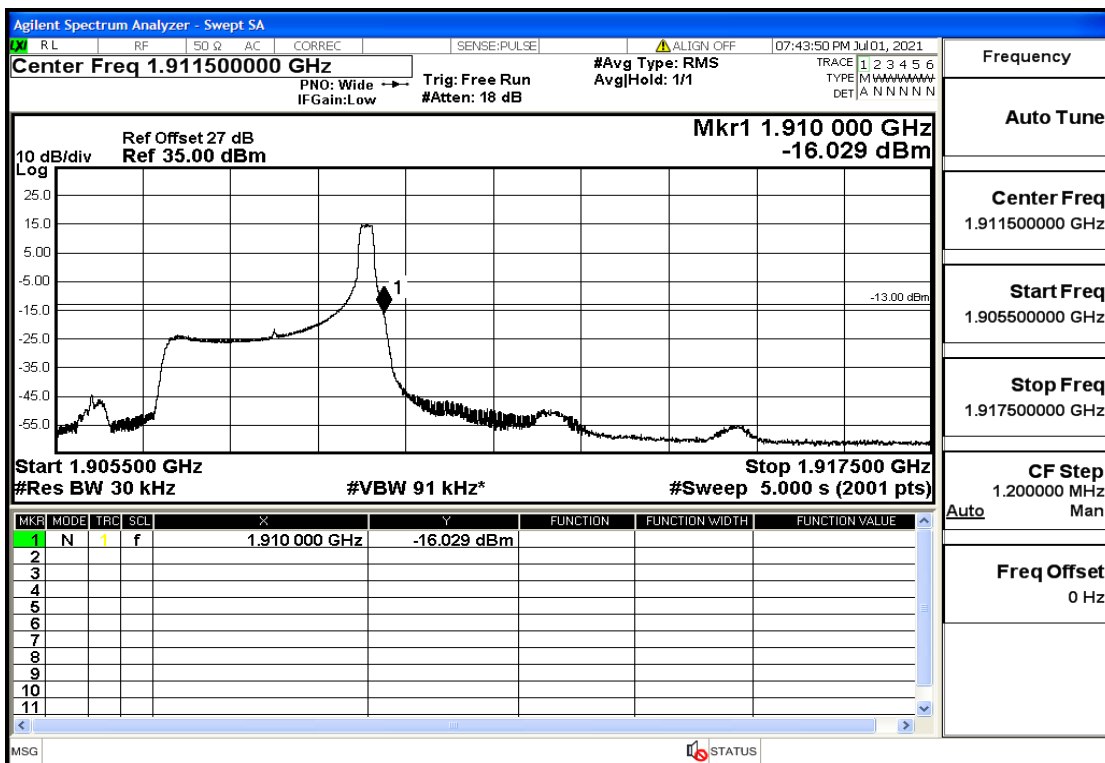

RF Test Data for LTE (Conducted Measurement)

Product Name: Mobile phone

Trade Mark: PCD

Test Model: P40

Sample ID: TZ210602336-1#

FCC ID: 2ALJJP40

Environmental Conditions

Temperature:	23.8°C
Relative Humidity:	56%
ATM Pressure:	100.0 kPa
Test Engineer:	Anna Hu
Supervised by:	Hugo Chen
Remark:	For LTE Band2

Band2-1.4-1909.3-16QAM-1#HIGH@Pass

Band2-3-1851.5-QPSK-15#LOW@Pass

Band2-3-1851.5-QPSK-1#LOW@Pass

Band2-3-1908.5-QPSK-15#LOW@Pass

Band2-3-1908.5-QPSK-1#HIGH@Pass

Band2-3-1908.5-16QAM-15#LOW@Pass

Band2-3-1908.5-16QAM-1#HIGH@Pass