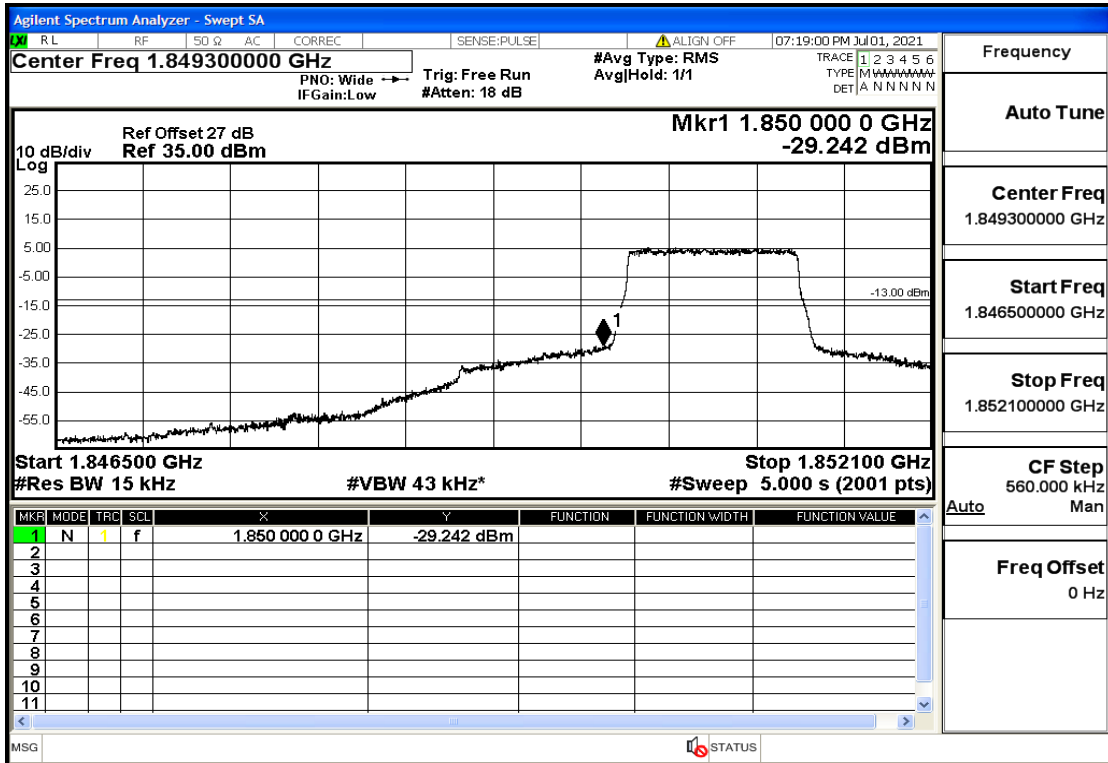

Band2-1.4-1850.7-QPSK-6#LOW@Pass