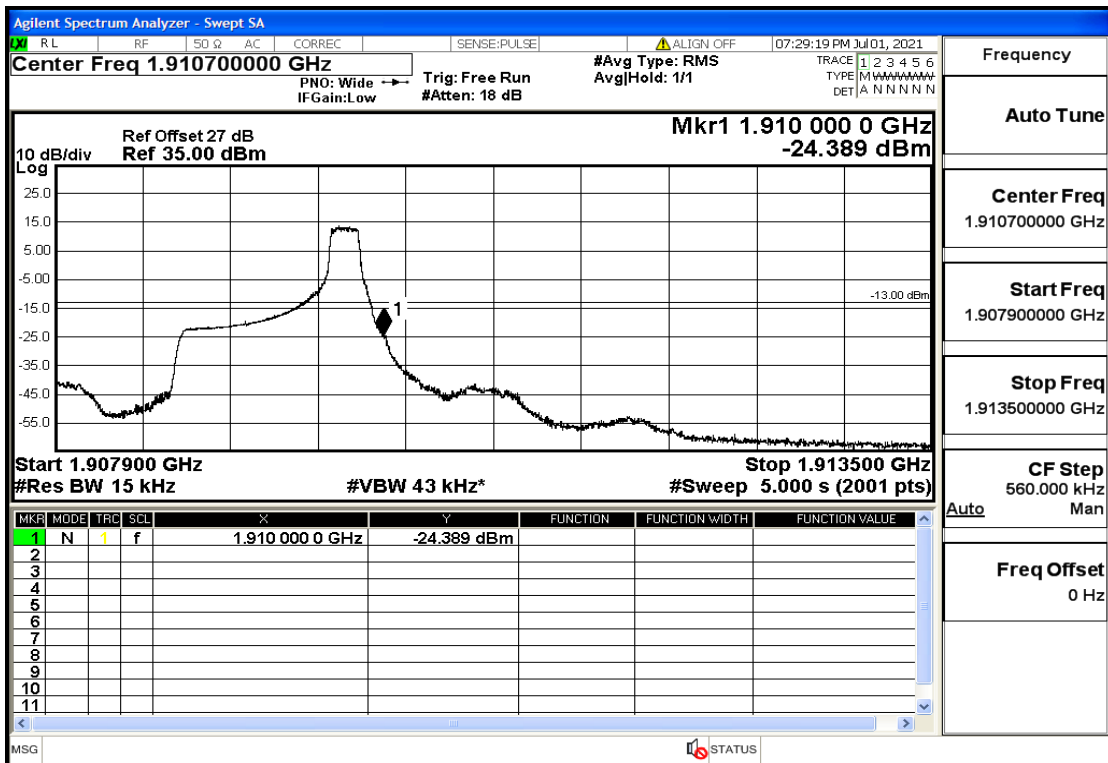

RF Test Data for LTE (Conducted Measurement)

Product Name: Mobile phone

Trade Mark: PCD

Test Model: P40

Sample ID: TZ210602336-1#

FCC ID: 2ALJJP40

Environmental Conditions

Temperature:	23.8°C
Relative Humidity:	56%
ATM Pressure:	100.0 kPa
Test Engineer:	Anna Hu
Supervised by:	Hugo Chen
Remark:	For LTE Band2

Band2-1.4-1850.7-QPSK-6#LOW@Pass

Band2-1.4-1850.7-QPSK-1#LOW@Pass

Band2-1.4-1850.7-16QAM-6#LOW@Pass

Band2-1.4-1850.7-16QAM-1#LOW@Pass

Band2-1.4-1909.3-QPSK-6#LOW@Pass

Band2-1.4-1909.3-QPSK-1#HIGH@Pass

Band2-1.4-1909.3-16QAM-6#LOW@Pass