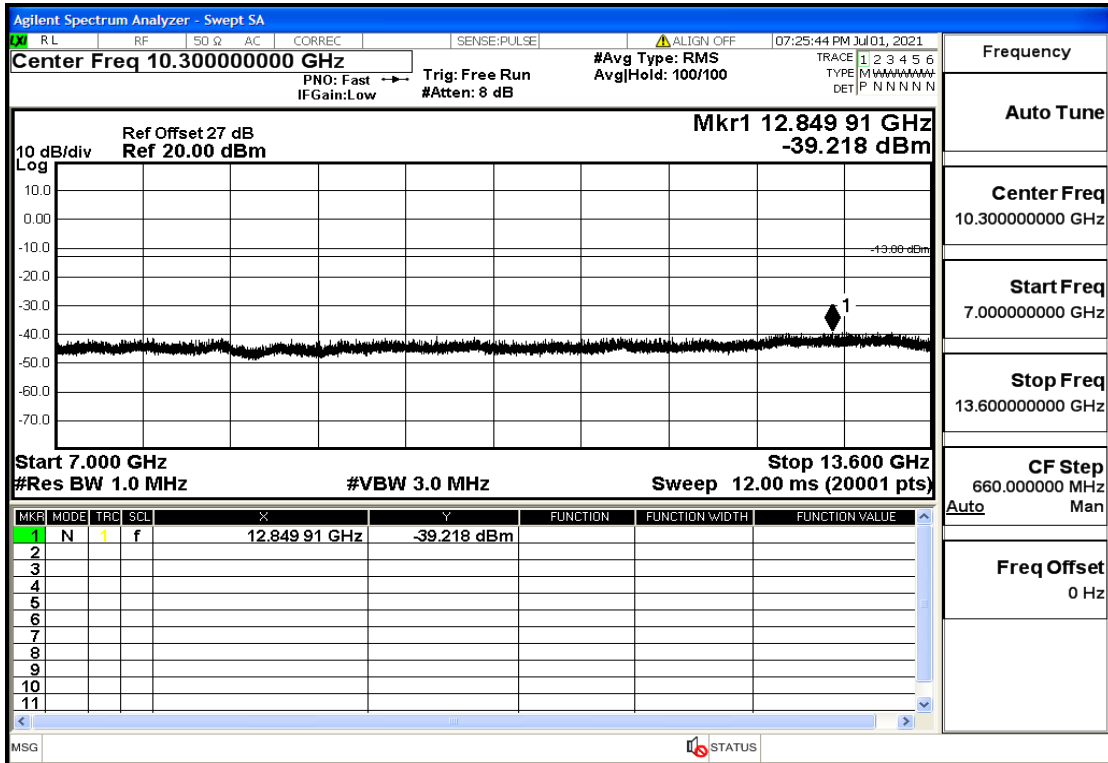

OB2-1.4-1880-QPSK-1#HIGH@7GHz-13.6GHz@Pass