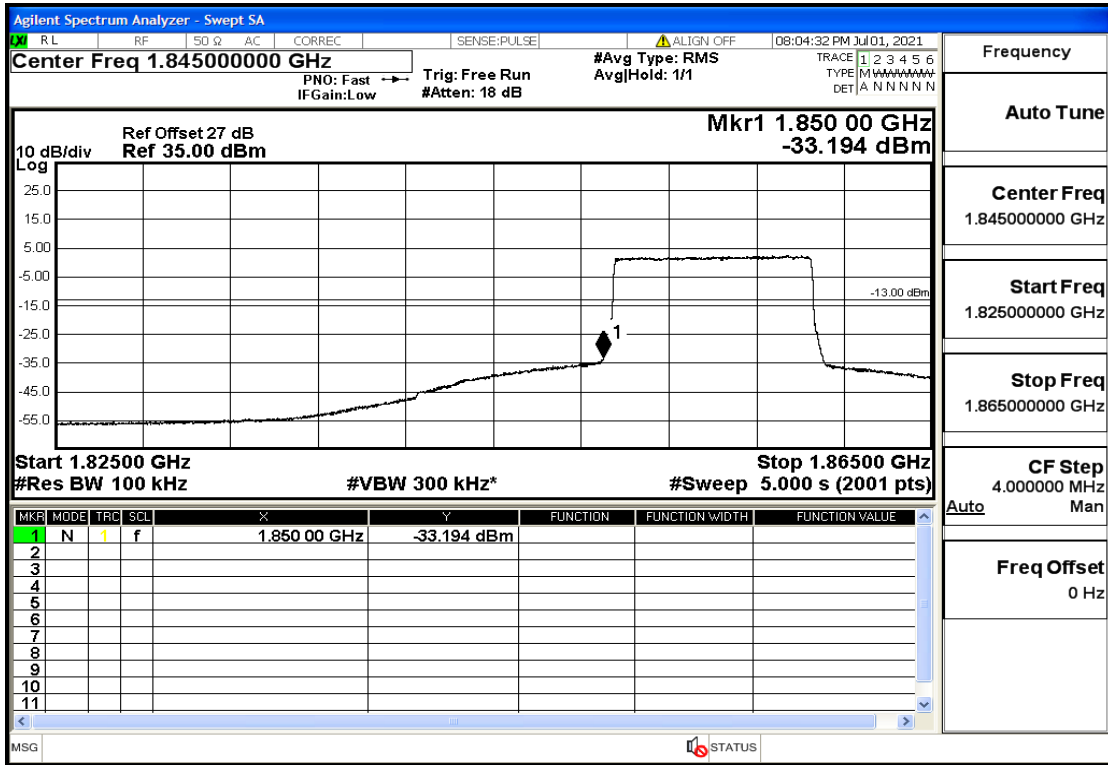

Band2-10-1855-16QAM-50#LOW@Pass