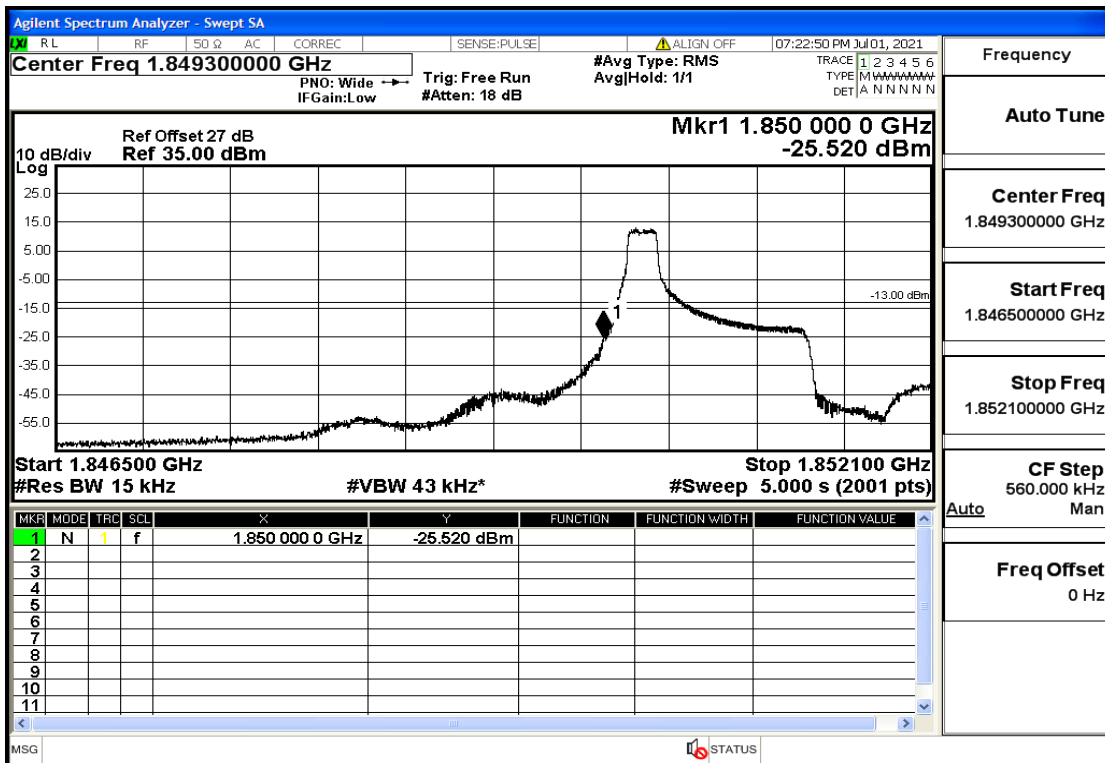

RF Test Data for LTE (Conducted Measurement)

Product Name: Mobile phone

Trade Mark: PCD

Test Model: P40

Sample ID: TZ210602336-1#

FCC ID: 2ALJJP40

Environmental Conditions

Temperature:	23.8°C
Relative Humidity:	56%
ATM Pressure:	100.0 kPa
Test Engineer:	Anna Hu
Supervised by:	Hugo Chen
Remark:	For LTE Band2

Band2-1.4-1850.7-QPSK-6#LOW@Pass

Band2-1.4-1850.7-QPSK-1#LOW@Pass

Band2-1.4-1850.7-16QAM-6#LOW@Pass

Band2-1.4-1850.7-16QAM-1#LOW@Pass

Band2-1.4-1909.3-QPSK-6#LOW@Pass

Band2-1.4-1909.3-QPSK-1#HIGH@Pass

Band2-1.4-1909.3-16QAM-6#LOW@Pass