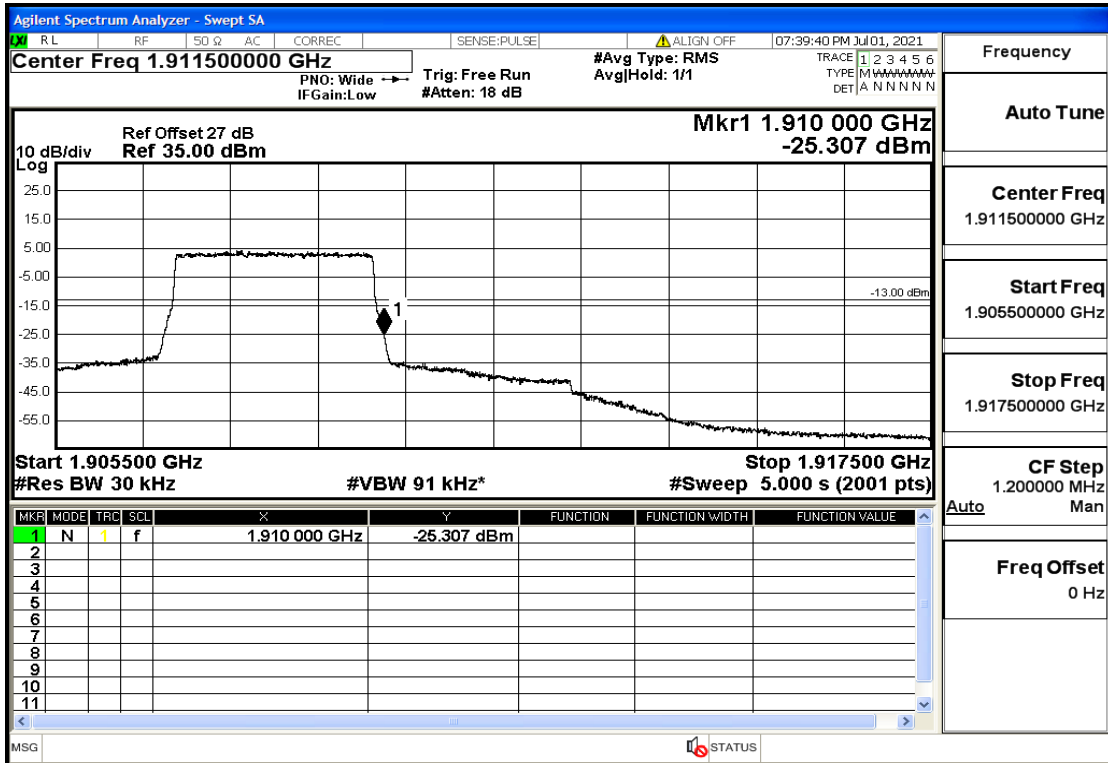

RF Test Data for LTE (Conducted Measurement)

Product Name: Mobile phone

Trade Mark: PCD

Test Model: P40

Sample ID: TZ210602336-1#

FCC ID: 2ALJJP40

Environmental Conditions

Temperature:	23.8°C
Relative Humidity:	56%
ATM Pressure:	100.0 kPa
Test Engineer:	Anna Hu
Supervised by:	Hugo Chen
Remark:	For LTE Band2

Band2-1.4-1909.3-16QAM-1#HIGH@Pass

Band2-3-1851.5-QPSK-15#LOW@Pass

Band2-3-1851.5-QPSK-1#LOW@Pass

Band2-3-1908.5-QPSK-15#LOW@Pass

Band2-3-1908.5-QPSK-1#HIGH@Pass

Band2-3-1908.5-16QAM-15#LOW@Pass

Band2-3-1908.5-16QAM-1#HIGH@Pass