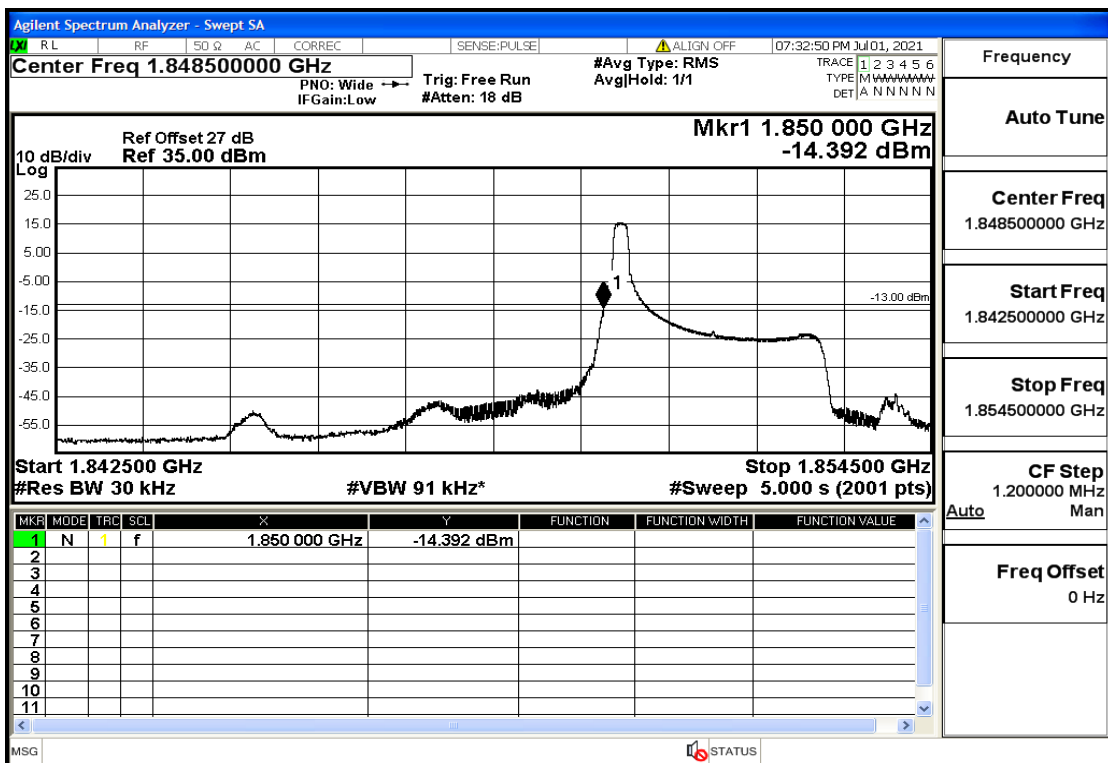

Band2-3-1851.5-QPSK-1#LOW@Pass