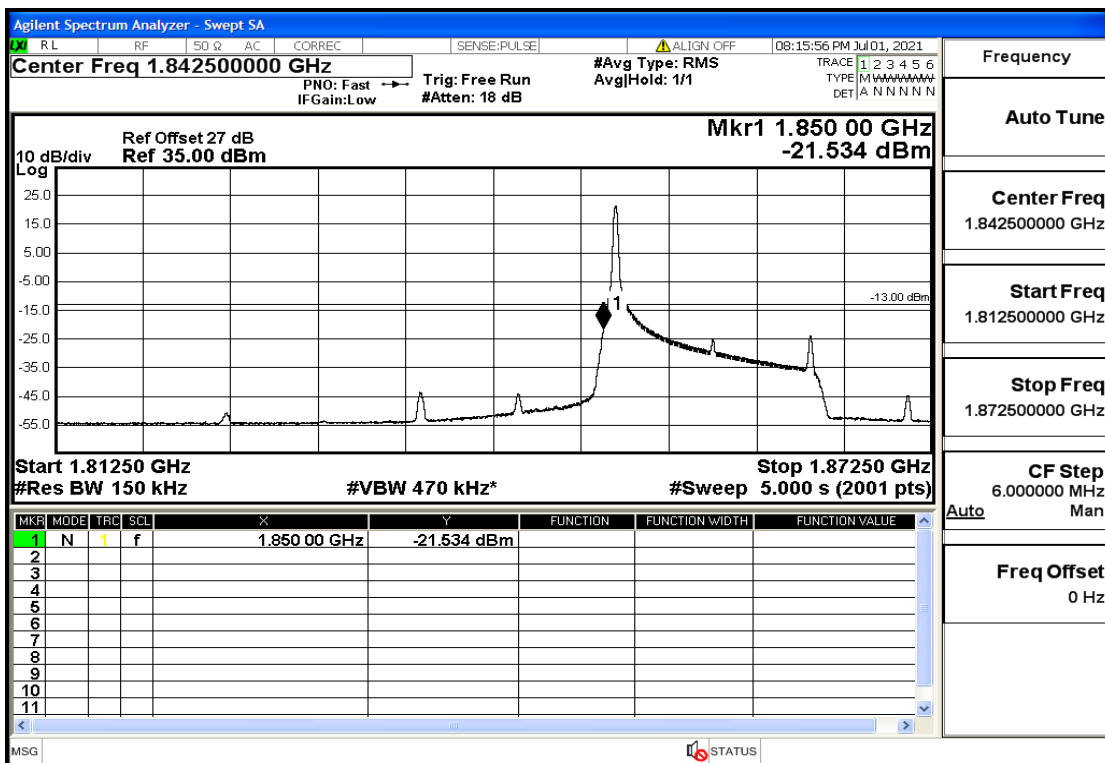

Band2-15-1857.5-QPSK-1#LOW@Pass