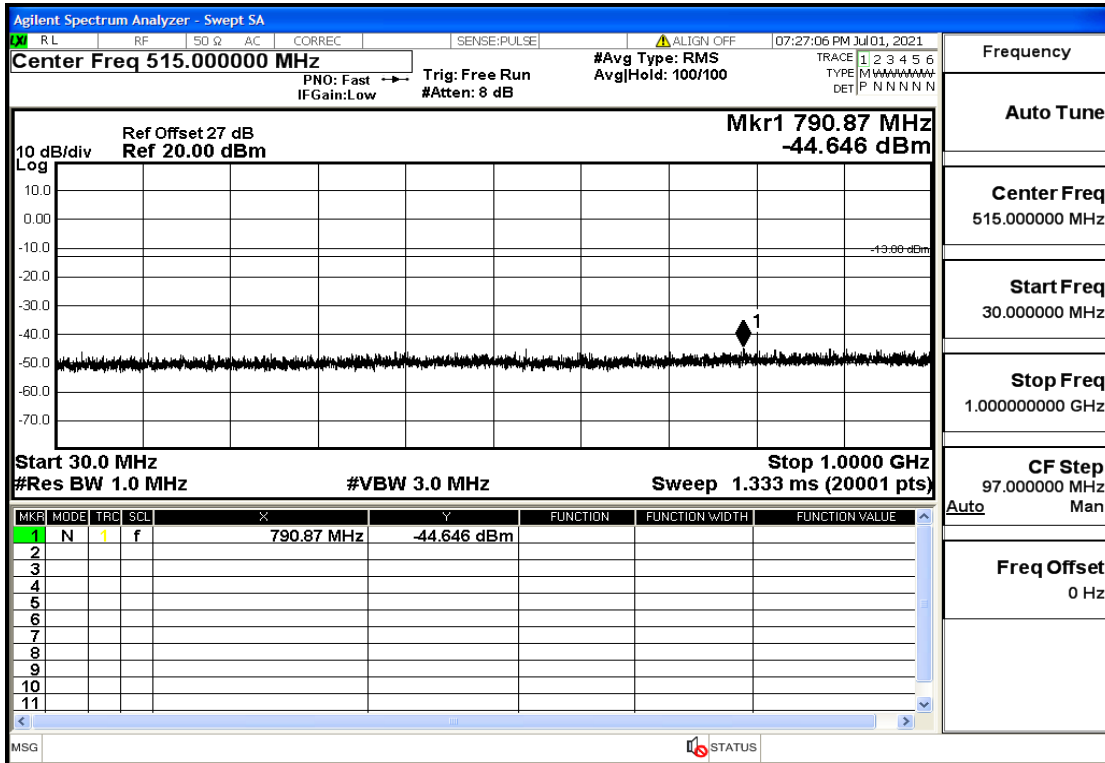

OB2-1.4-1880-QPSK-1#HIGH@30mHz-1GHz@Pass

OB2-1.4-1880-QPSK-1#HIGH@1GHz-7GHz@Pass

OB2-1.4-1880-QPSK-1#HIGH@7GHz-13.6GHz@Pass

OB2-1.4-1880-QPSK-1#HIGH@13.6GHz-20GHz@Pass

OB2-1.4-1909.3-QPSK-6#LOW@30mHz-1GHz@Pass