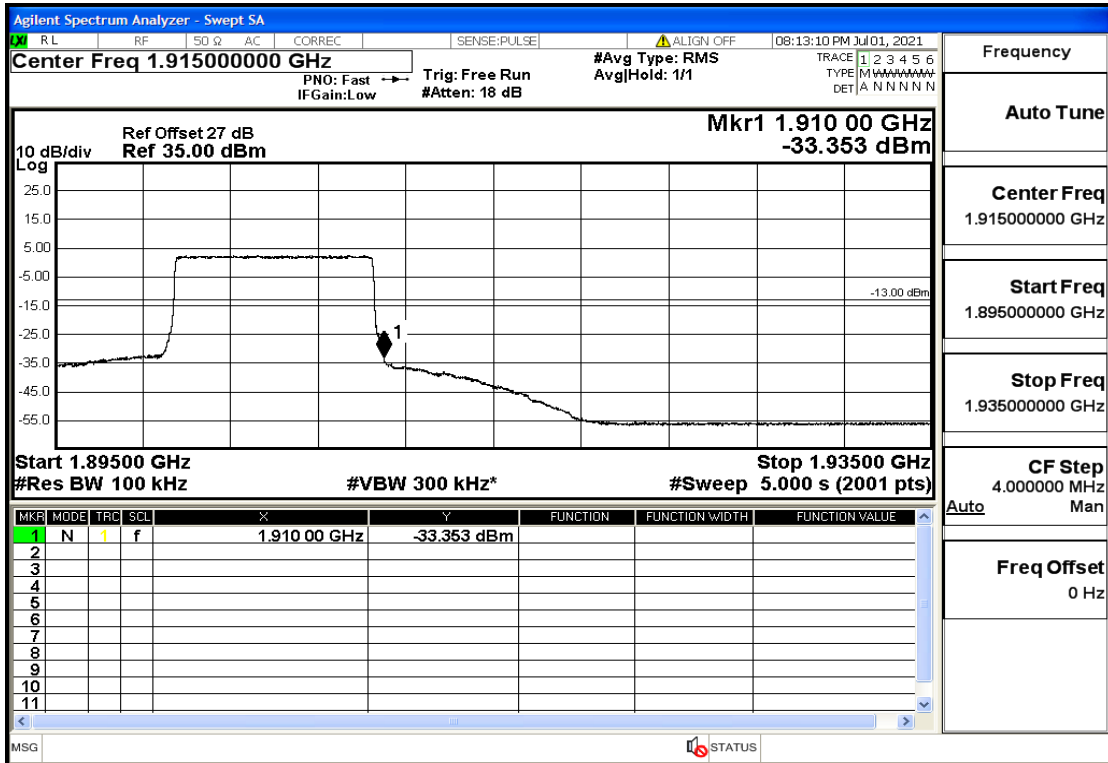

Band2-10-1905-16QAM-50#LOW@Pass