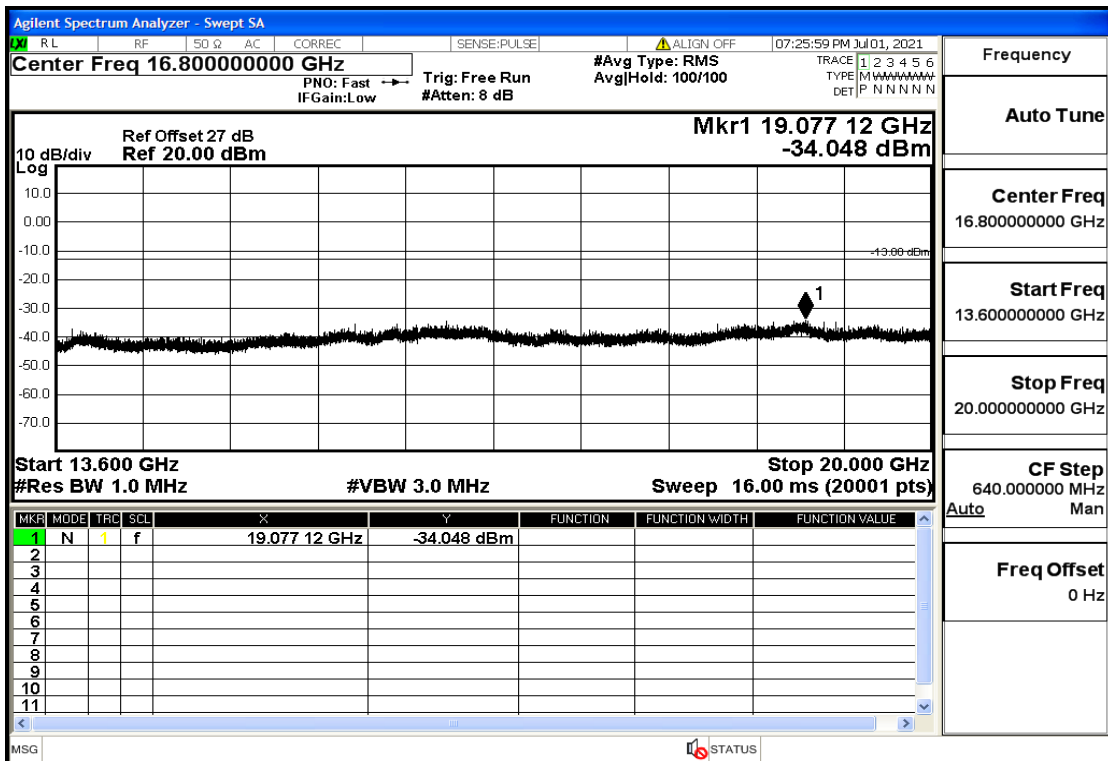

OB2-1.4-1880-QPSK-1#HIGH@30mHz-1GHz@Pass

OB2-1.4-1880-QPSK-1#HIGH@1GHz-7GHz@Pass

OB2-1.4-1880-QPSK-1#HIGH@7GHz-13.6GHz@Pass

OB2-1.4-1880-QPSK-1#HIGH@13.6GHz-20GHz@Pass

OB2-1.4-1909.3-QPSK-6#LOW@30mHz-1GHz@Pass