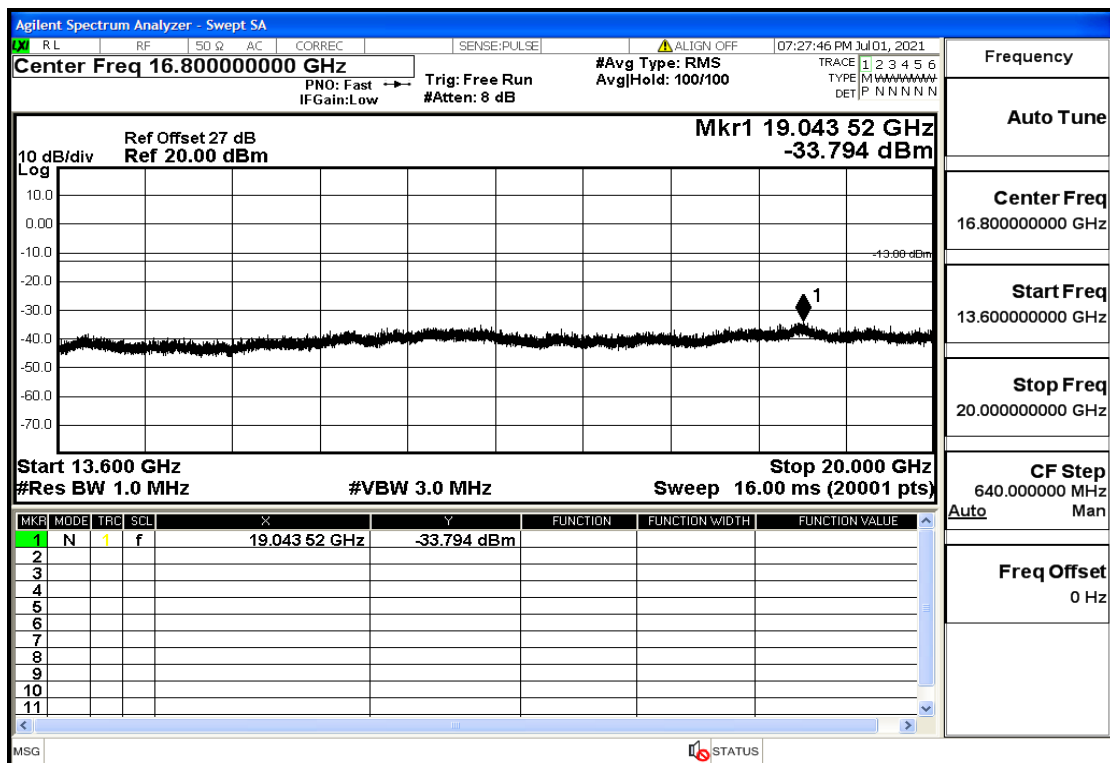

OB2-1.4-1909.3-QPSK-6#LOW@13.6GHz-20GHz@Pass