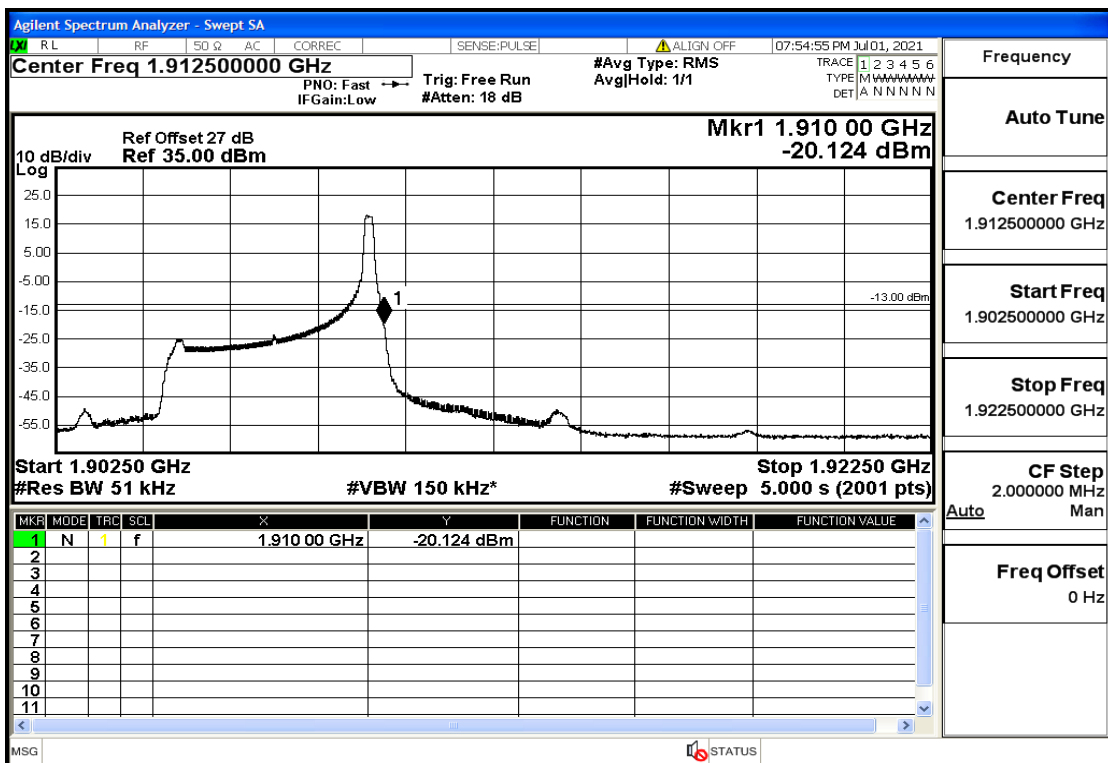

Band2-5-1907.5-QPSK-1#HIGH@Pass