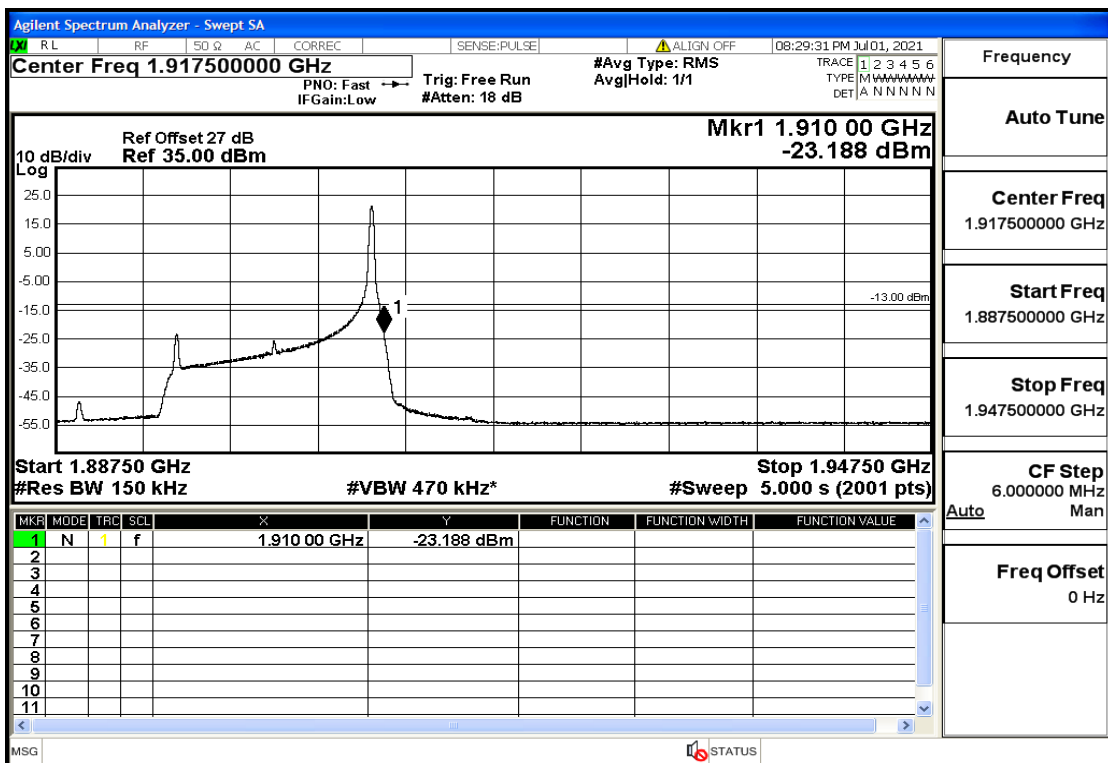

Band2-15-1902.5-QPSK-1#HIGH@Pass