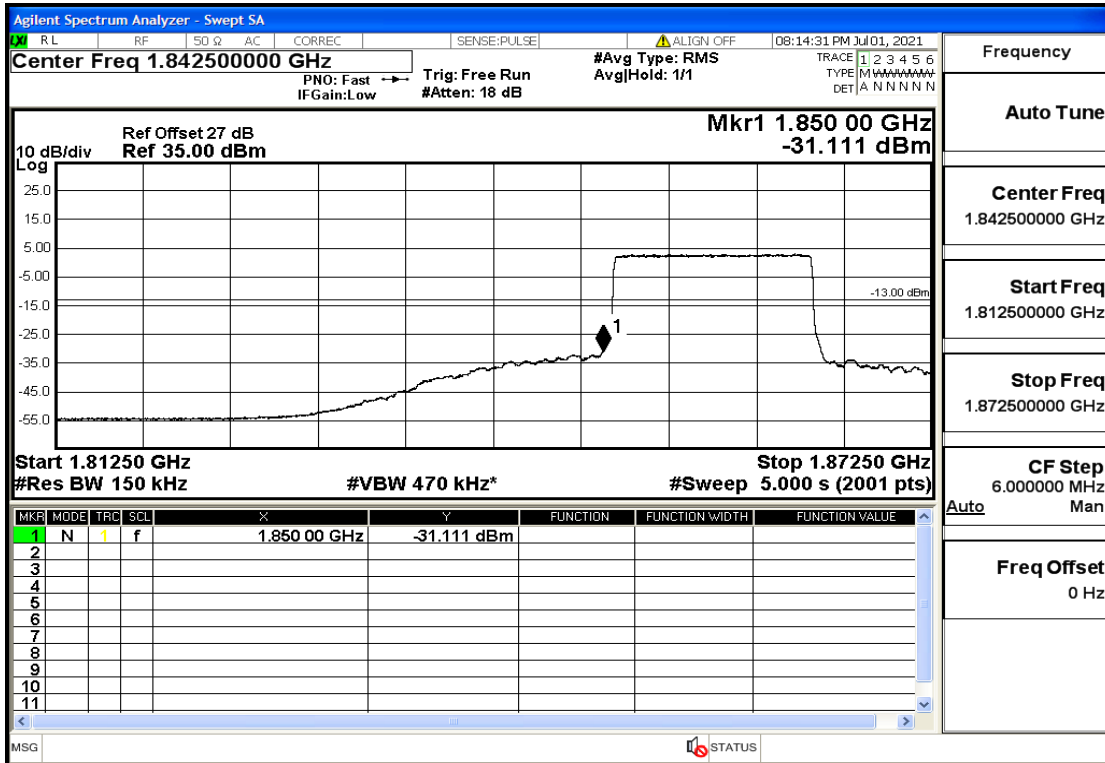

Band2-15-1857.5-QPSK-75#LOW@Pass