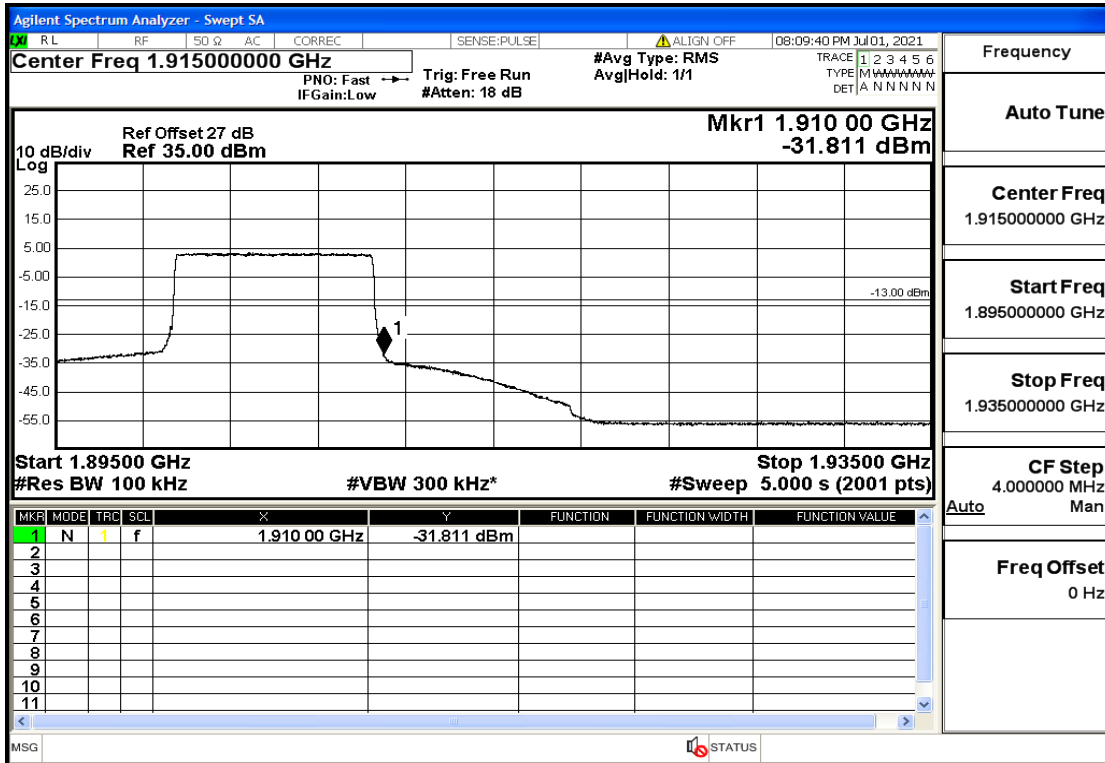

RF Test Data for LTE (Conducted Measurement)

Product Name: Mobile phone

Trade Mark: PCD

Test Model: P40

Sample ID: TZ210602336-1#

FCC ID: 2ALJJP40

Environmental Conditions

Temperature:	23.8°C
Relative Humidity:	56%
ATM Pressure:	100.0 kPa
Test Engineer:	Anna Hu
Supervised by:	Hugo Chen
Remark:	For LTE Band2

Band2-5-1907.5-16QAM-1#HIGH@Pass

Band2-10-1855-QPSK-50#LOW@Pass

Band2-10-1855-QPSK-1#LOW@Pass

Band2-10-1855-16QAM-50#LOW@Pass

Band2-10-1855-16QAM-1#LOW@Pass

Band2-10-1905-QPSK-50#LOW@Pass

Band2-10-1905-QPSK-1#HIGH@Pass