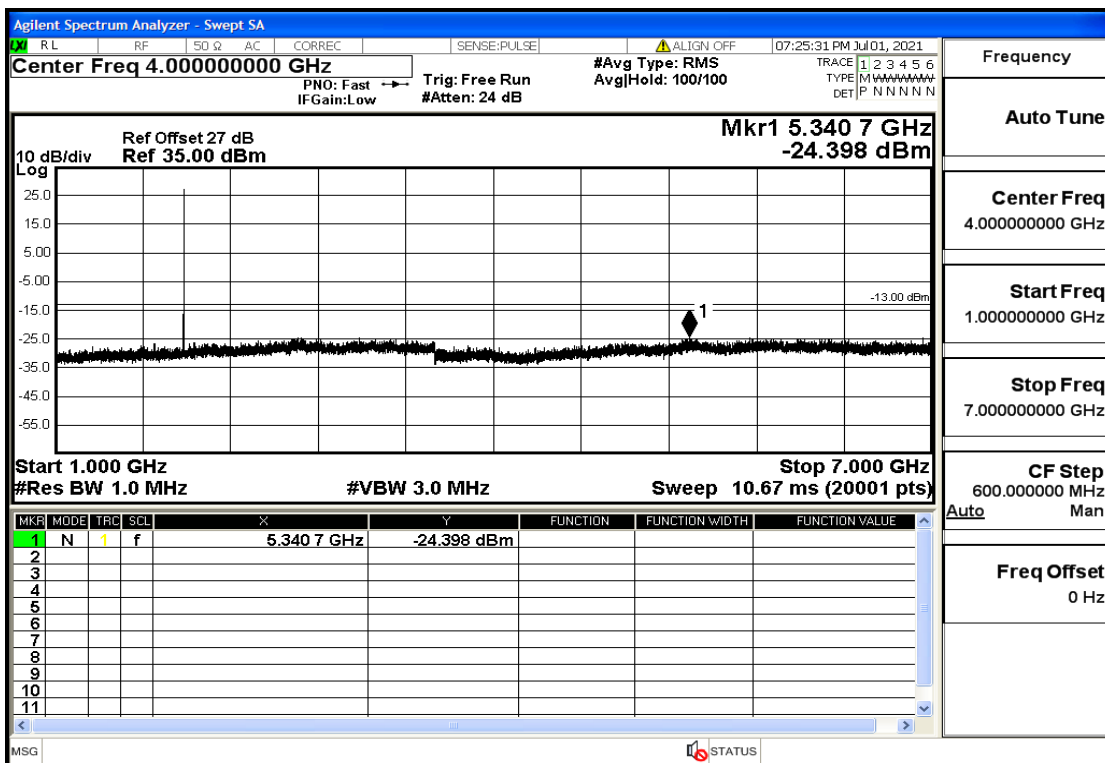

OB2-1.4-1880-QPSK-1#HIGH@1GHz-7GHz@Pass