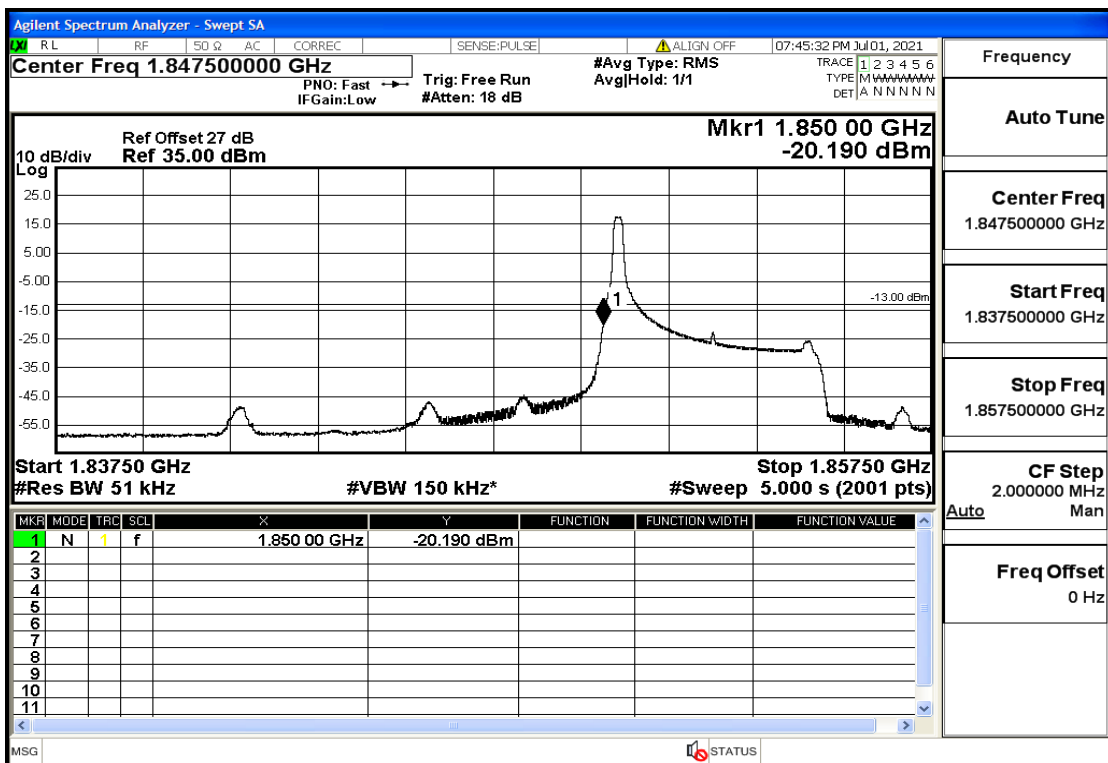

Band2-5-1852.5-QPSK-1#LOW@Pass