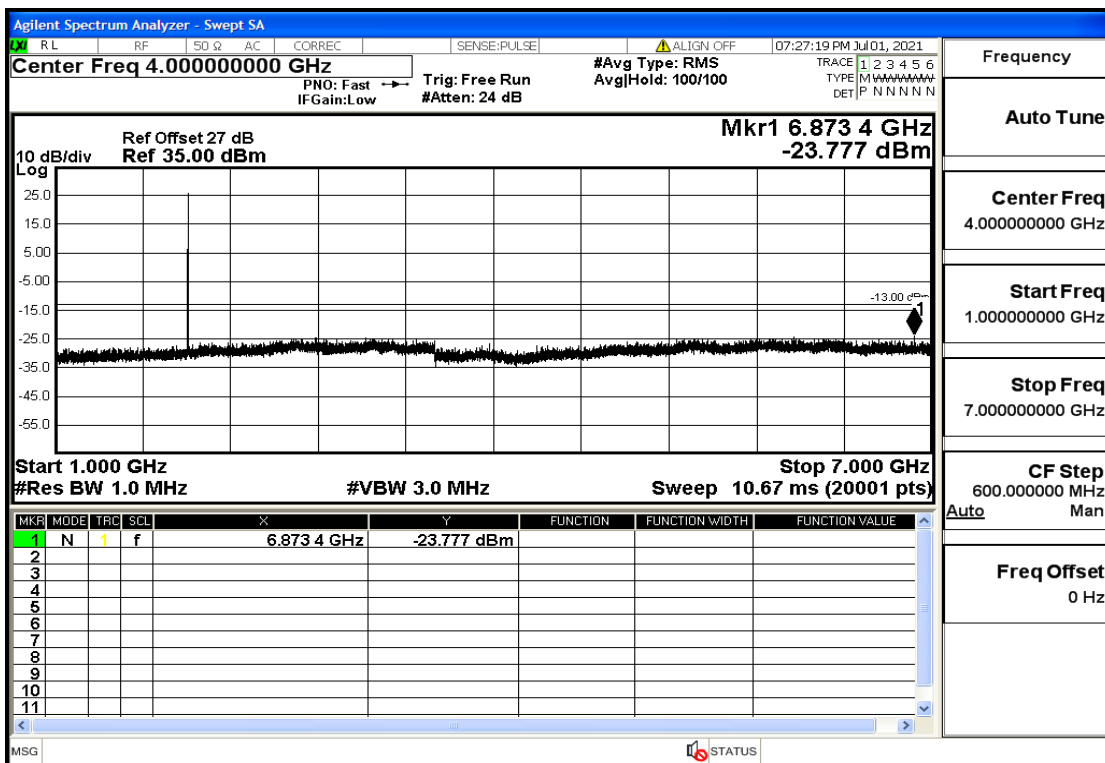

OB2-1.4-1909.3-QPSK-6#LOW@1GHz-7GHz@Pass