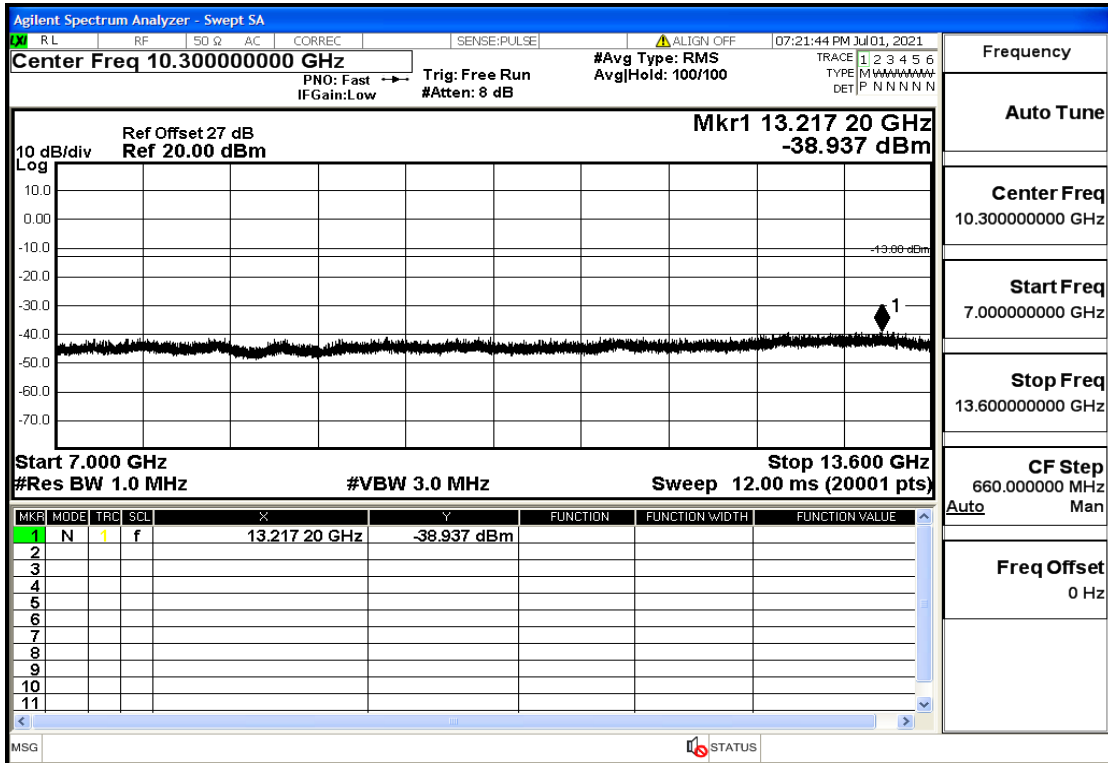

OB2-1.4-1850.7-QPSK-1#HIGH@7GHz-13.6GHz@Pass