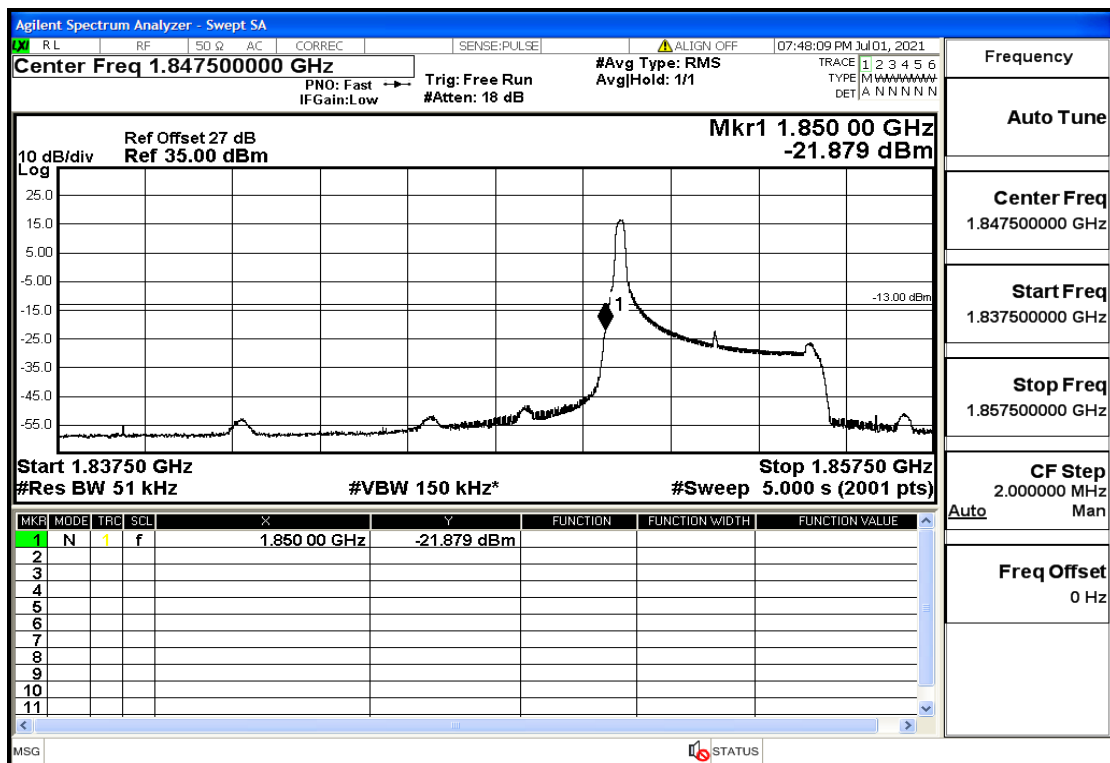

Band2-5-1852.5-16QAM-1#LOW@Pass