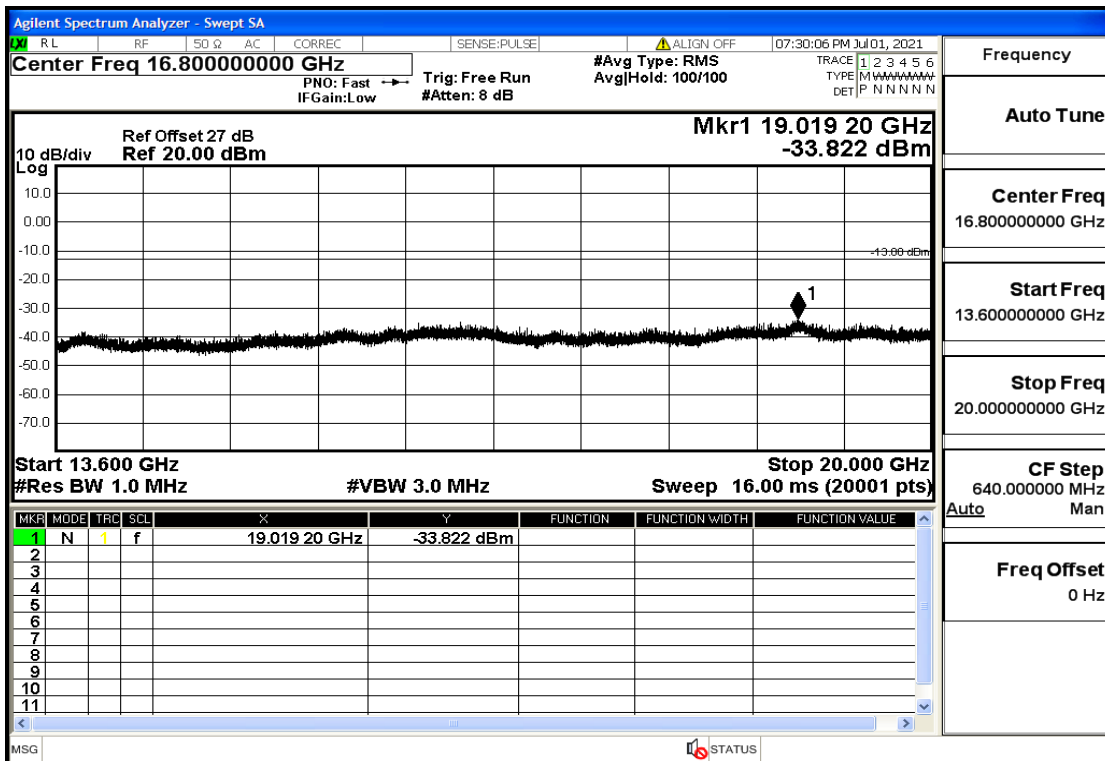

OB2-1.4-1909.3-QPSK-1#HIGH@13.6GHz-20GHz@Pass