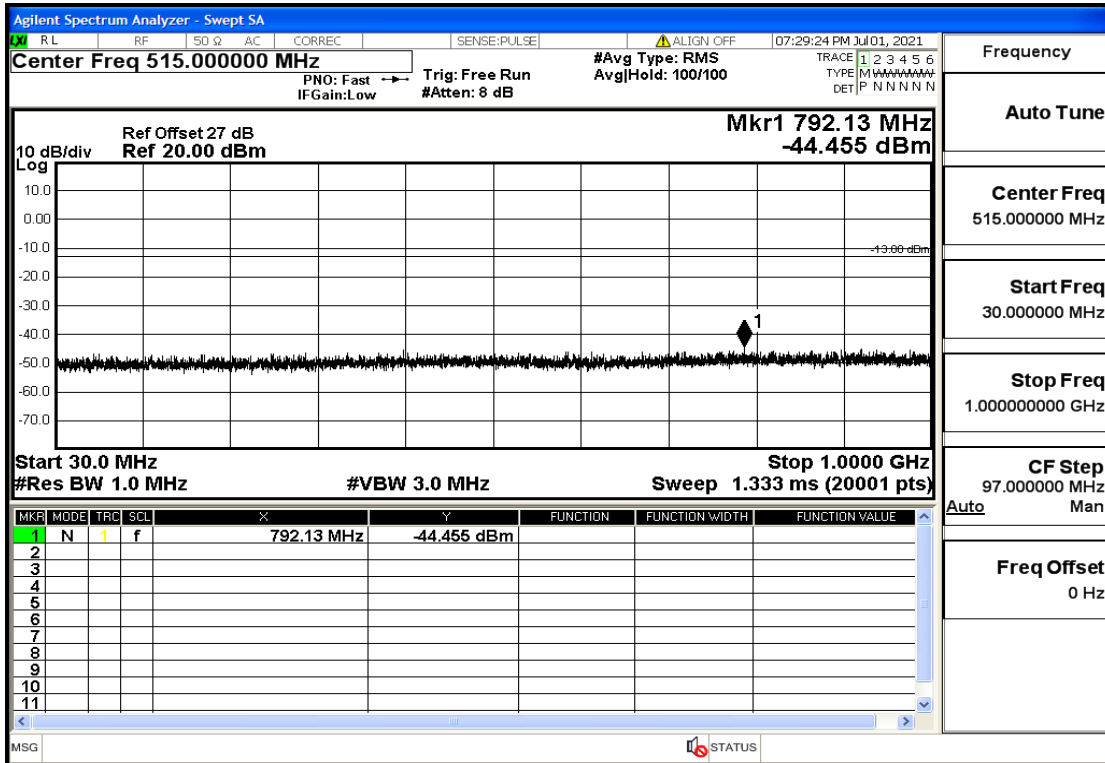

OB2-1.4-1909.3-QPSK-1#HIGH@30mHz-1GHz@Pass