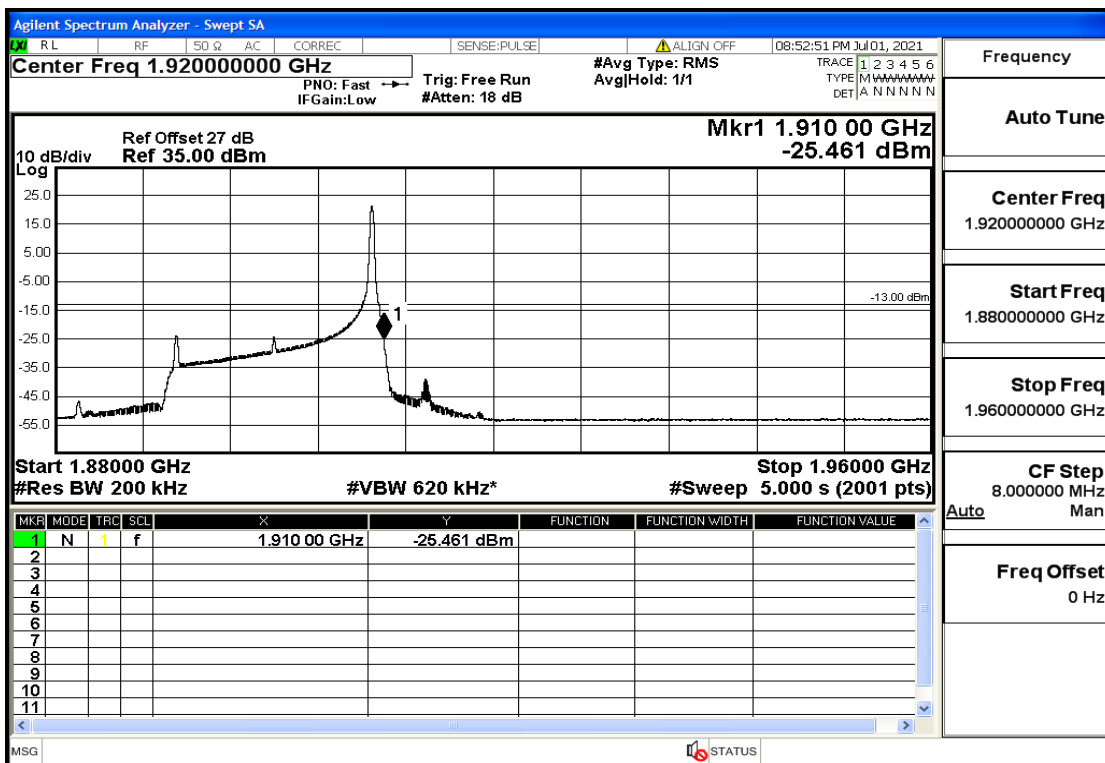

Band2-20-1900-QPSK-100#LOW@Pass

Band2-20-1900-QPSK-1#HIGH@Pass

Band2-20-1900-16QAM-100#LOW@Pass

Band2-20-1900-16QAM-1#HIGH@Pass

Conducted Spurious Emission

Band	Bandwidth(MHz)	UL Frequency(MHz)	Modulation	RB Size	RB Offset	Test Condition	Transmitter Spurious Emission(Pass/Fail)
OB2	1.4	1850.7	QPSK	6	LOW	30mHz-1GHz	Pass
OB2	1.4	1850.7	QPSK	6	LOW	1GHz-7GHz	Pass
OB2	1.4	1850.7	QPSK	6	LOW	7GHz-13.6GHz	Pass
OB2	1.4	1850.7	QPSK	6	LOW	13.6GHz-20GHz	Pass
OB2	1.4	1850.7	QPSK	1	LOW	30mHz-1GHz	Pass
OB2	1.4	1850.7	QPSK	1	LOW	1GHz-7GHz	Pass
OB2	1.4	1850.7	QPSK	1	LOW	7GHz-13.6GHz	Pass
OB2	1.4	1850.7	QPSK	1	LOW	13.6GHz-20GHz	Pass
OB2	1.4	1850.7	QPSK	1	HIGH	30mHz-1GHz	Pass
OB2	1.4	1850.7	QPSK	1	HIGH	1GHz-7GHz	Pass
OB2	1.4	1850.7	QPSK	1	HIGH	7GHz-13.6GHz	Pass
OB2	1.4	1850.7	QPSK	1	HIGH	13.6GHz-20GHz	Pass
OB2	1.4	1880	QPSK	6	LOW	30mHz-1GHz	Pass
OB2	1.4	1880	QPSK	6	LOW	1GHz-7GHz	Pass
OB2	1.4	1880	QPSK	6	LOW	7GHz-13.6GHz	Pass
OB2	1.4	1880	QPSK	6	LOW	13.6GHz-20GHz	Pass
OB2	1.4	1880	QPSK	1	LOW	30mHz-1GHz	Pass
OB2	1.4	1880	QPSK	1	LOW	1GHz-7GHz	Pass
OB2	1.4	1880	QPSK	1	LOW	7GHz-13.6GHz	Pass
OB2	1.4	1880	QPSK	1	LOW	13.6GHz-20GHz	Pass
OB2	1.4	1880	QPSK	1	HIGH	30mHz-1GHz	Pass
OB2	1.4	1880	QPSK	1	HIGH	1GHz-7GHz	Pass
OB2	1.4	1880	QPSK	1	HIGH	7GHz-13.6GHz	Pass
OB2	1.4	1880	QPSK	1	HIGH	13.6GHz-20GHz	Pass
OB2	1.4	1909.3	QPSK	6	LOW	30mHz-1GHz	Pass
OB2	1.4	1909.3	QPSK	6	LOW	1GHz-7GHz	Pass
OB2	1.4	1909.3	QPSK	6	LOW	7GHz-13.6GHz	Pass
OB2	1.4	1909.3	QPSK	6	LOW	13.6GHz-20GHz	Pass
OB2	1.4	1909.3	QPSK	1	LOW	30mHz-1GHz	Pass
OB2	1.4	1909.3	QPSK	1	LOW	1GHz-7GHz	Pass
OB2	1.4	1909.3	QPSK	1	LOW	7GHz-13.6GHz	Pass
OB2	1.4	1909.3	QPSK	1	LOW	13.6GHz-20GHz	Pass
OB2	1.4	1909.3	QPSK	1	HIGH	30mHz-1GHz	Pass
OB2	1.4	1909.3	QPSK	1	HIGH	1GHz-7GHz	Pass
OB2	1.4	1909.3	QPSK	1	HIGH	7GHz-13.6GHz	Pass
OB2	1.4	1909.3	QPSK	1	HIGH	13.6GHz-20GHz	Pass
OB2	3	1851.5	QPSK	15	LOW	30mHz-1GHz	Pass
OB2	3	1851.5	QPSK	15	LOW	1GHz-7GHz	Pass
OB2	3	1851.5	QPSK	15	LOW	7GHz-13.6GHz	Pass
OB2	3	1851.5	QPSK	15	LOW	13.6GHz-20GHz	Pass