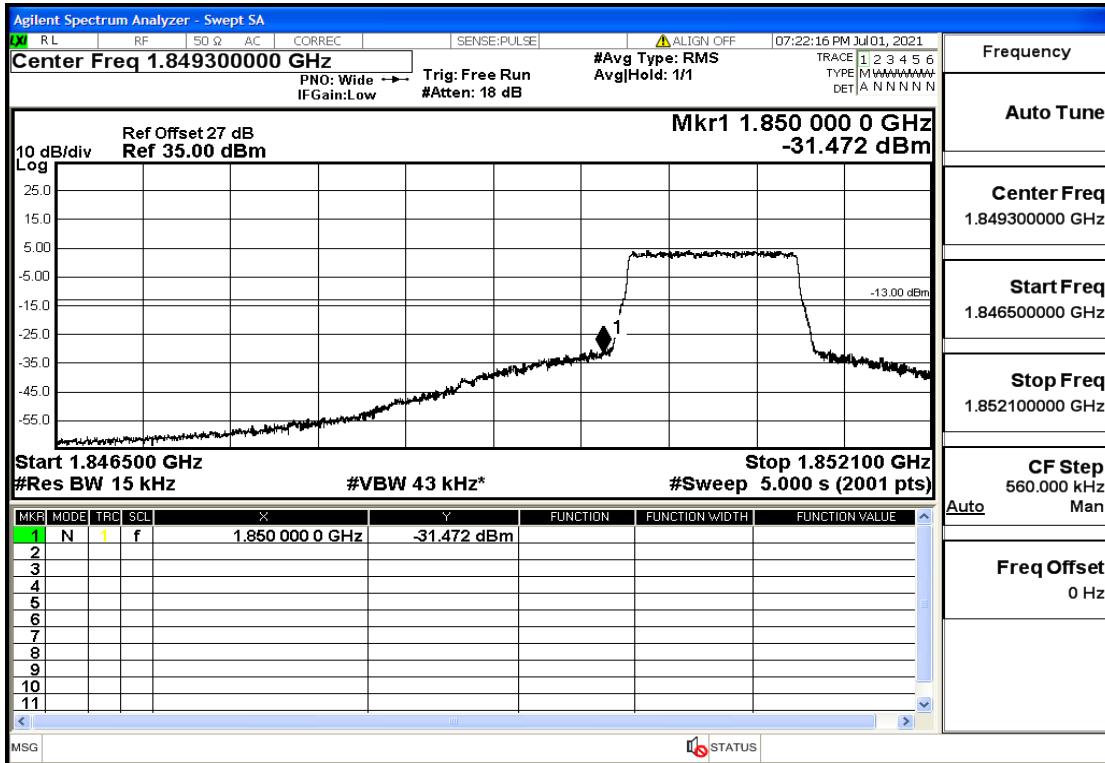

Band2-1.4-1850.7-16QAM-6#LOW@Pass