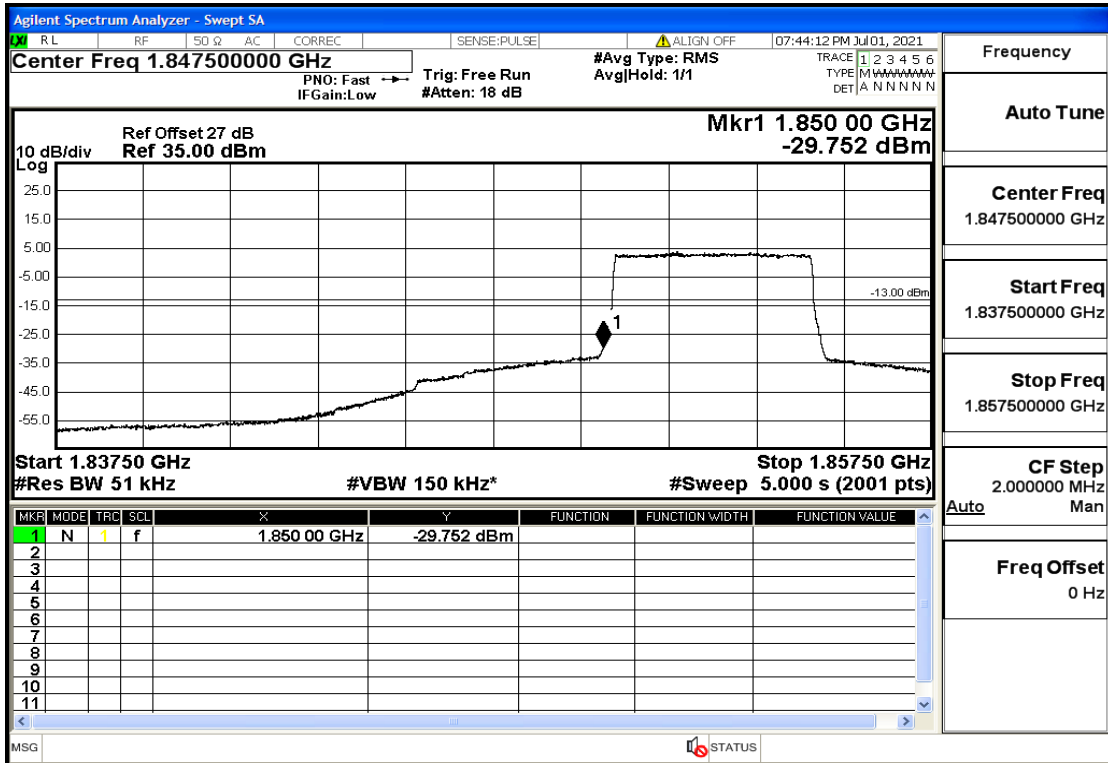

Band2-5-1852.5-QPSK-25#LOW@Pass