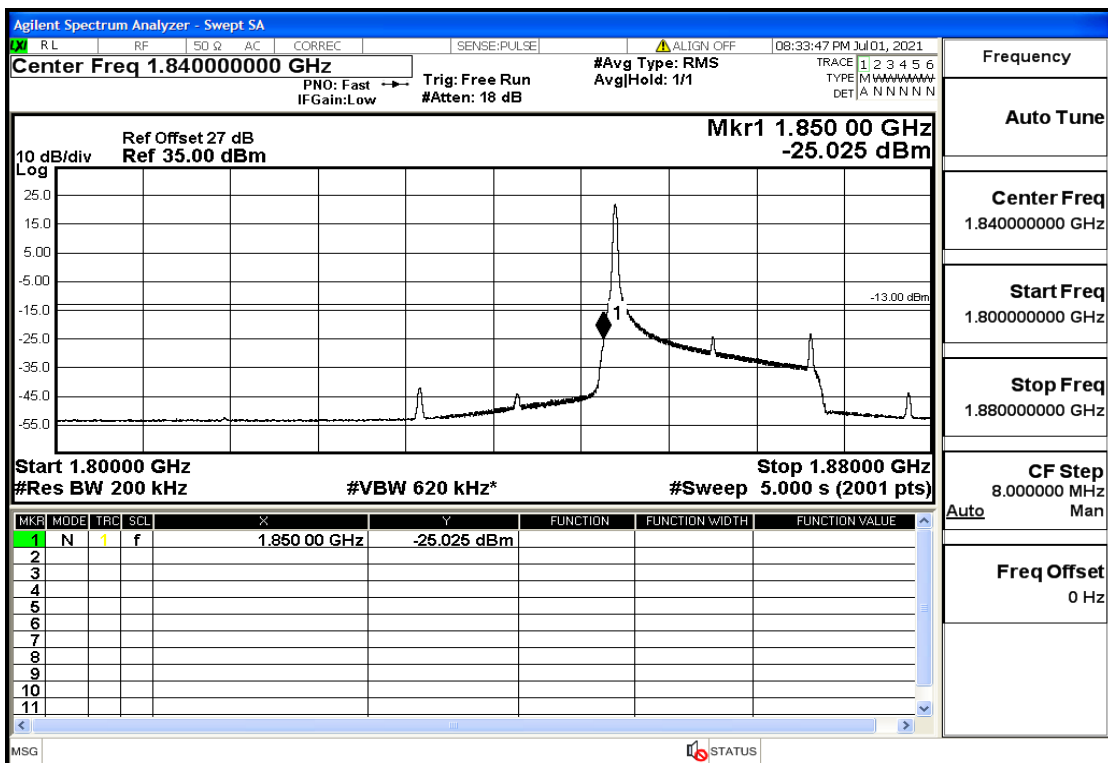

Band2-20-1860-QPSK-1#LOW@Pass