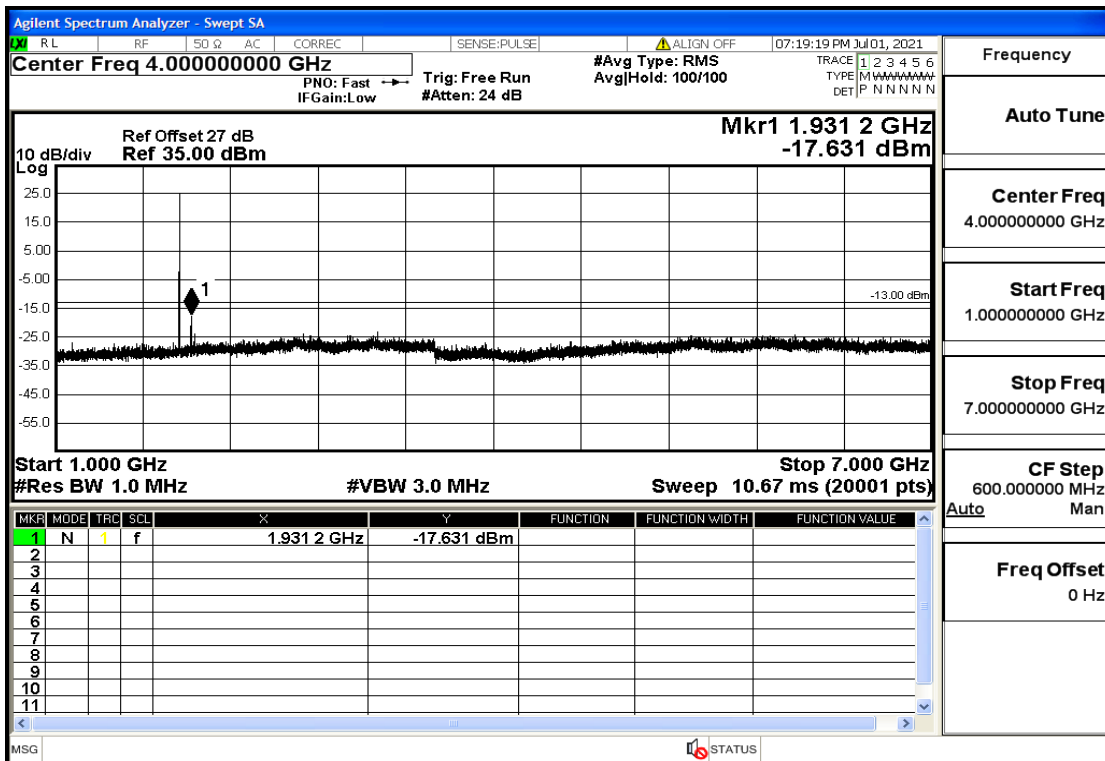

OB2-1.4-1850.7-QPSK-6#LOW@1GHz-7GHz@Pass