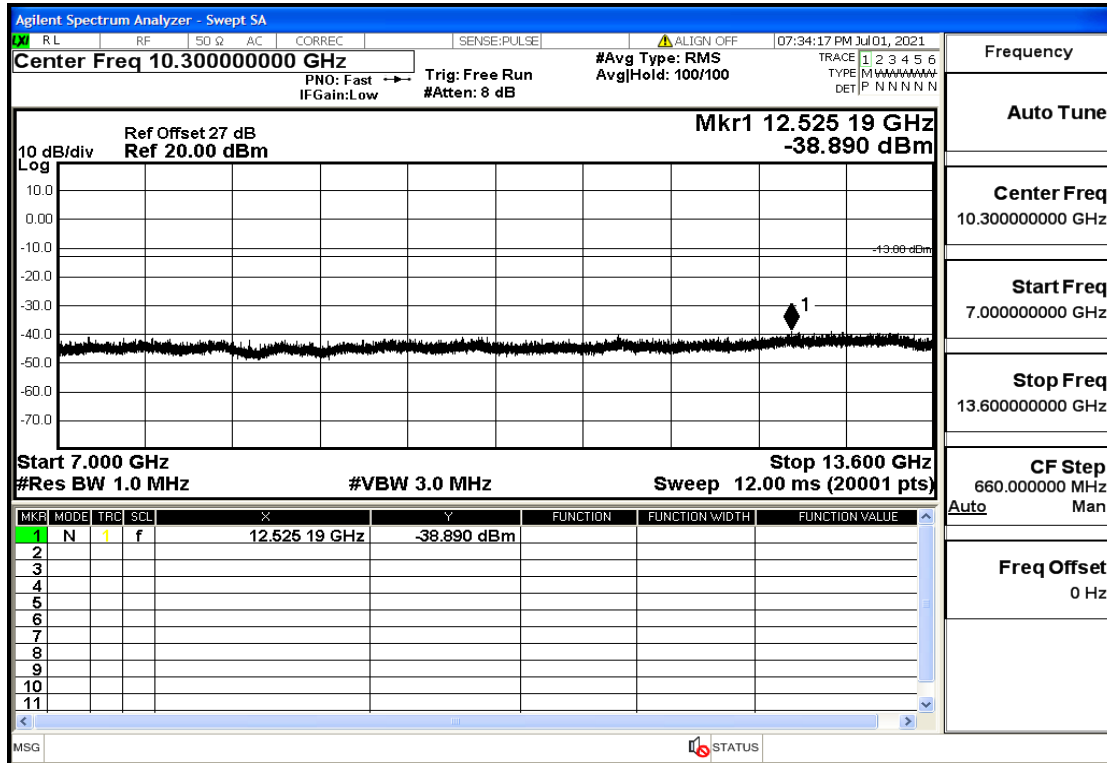

OB2-3-1851.5-QPSK-1#HIGH@7GHz-13.6GHz@Pass