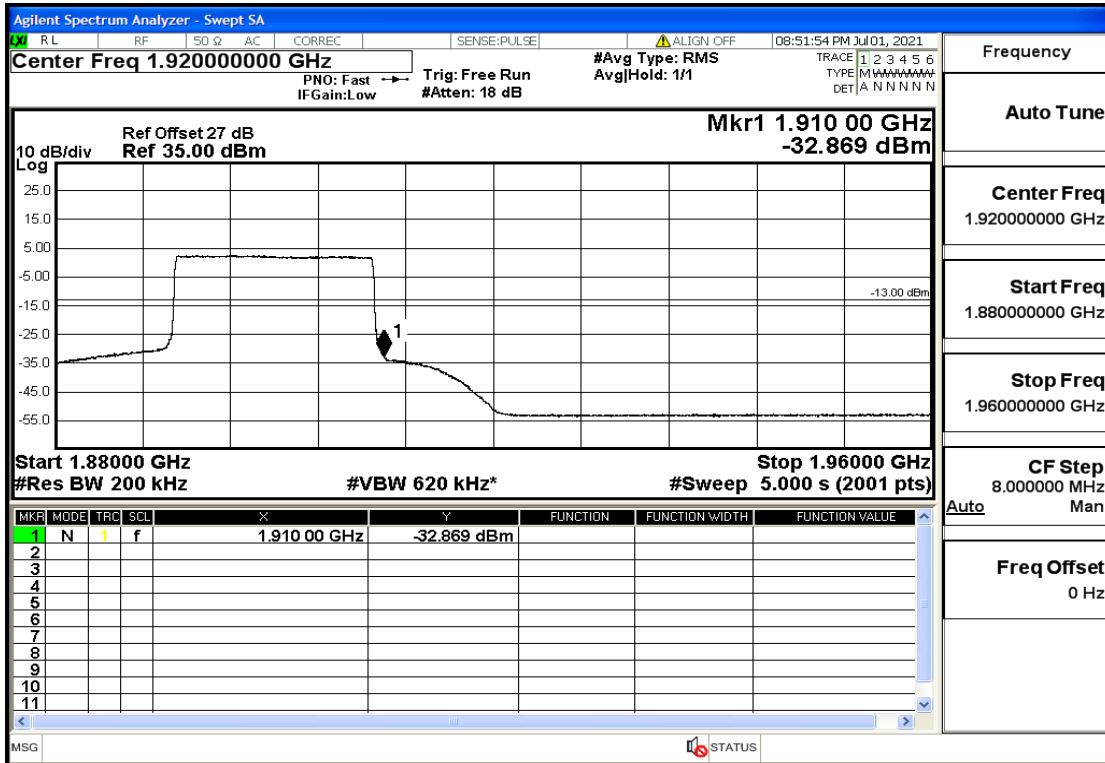

Band2-20-1900-16QAM-100#LOW@Pass