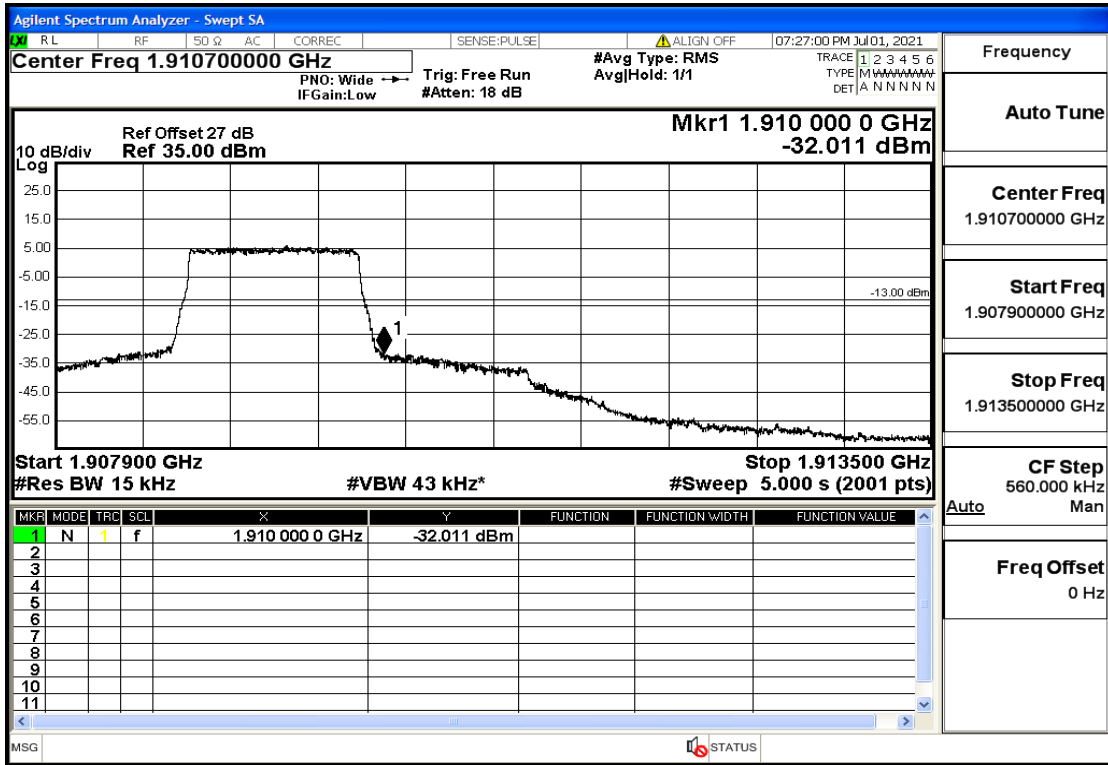

RF Test Data for LTE (Conducted Measurement)

Product Name: Mobile phone

Trade Mark: PCD

Test Model: P40

Sample ID: TZ210602336-1#

FCC ID: 2ALJJP40

Environmental Conditions

Temperature:	23.8°C
Relative Humidity:	56%
ATM Pressure:	100.0 kPa
Test Engineer:	Anna Hu
Supervised by:	Hugo Chen
Remark:	For LTE Band2

Band2-1.4-1850.7-QPSK-6#LOW@Pass

Band2-1.4-1850.7-QPSK-1#LOW@Pass

Band2-1.4-1850.7-16QAM-6#LOW@Pass

Band2-1.4-1850.7-16QAM-1#LOW@Pass

Band2-1.4-1909.3-QPSK-6#LOW@Pass

Band2-1.4-1909.3-QPSK-1#HIGH@Pass

Band2-1.4-1909.3-16QAM-6#LOW@Pass