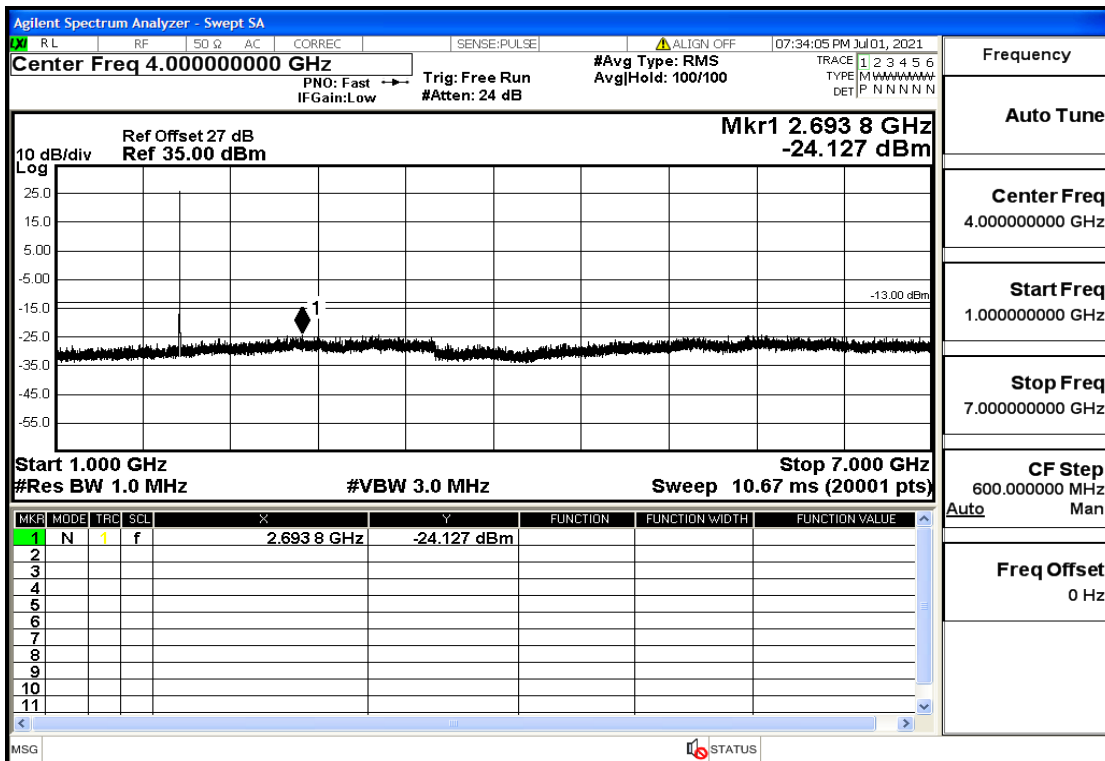

OB2-3-1851.5-QPSK-1#HIGH@1GHz-7GHz@Pass