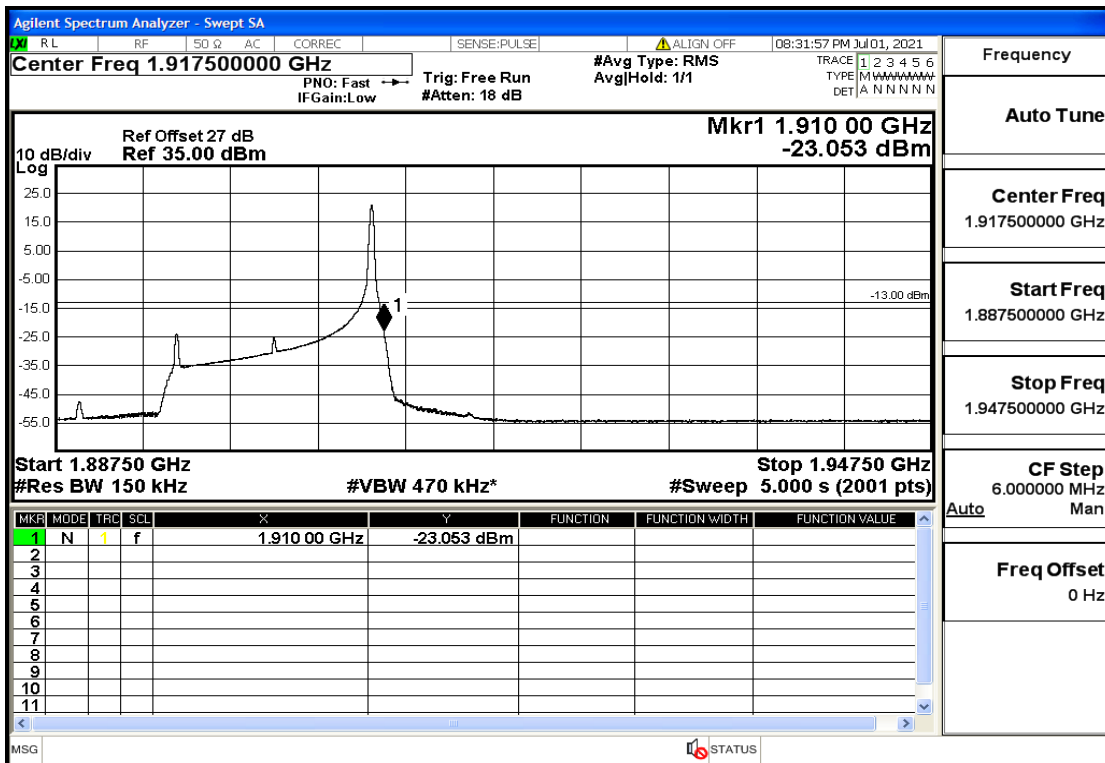

Band2-15-1902.5-16QAM-1#HIGH@Pass