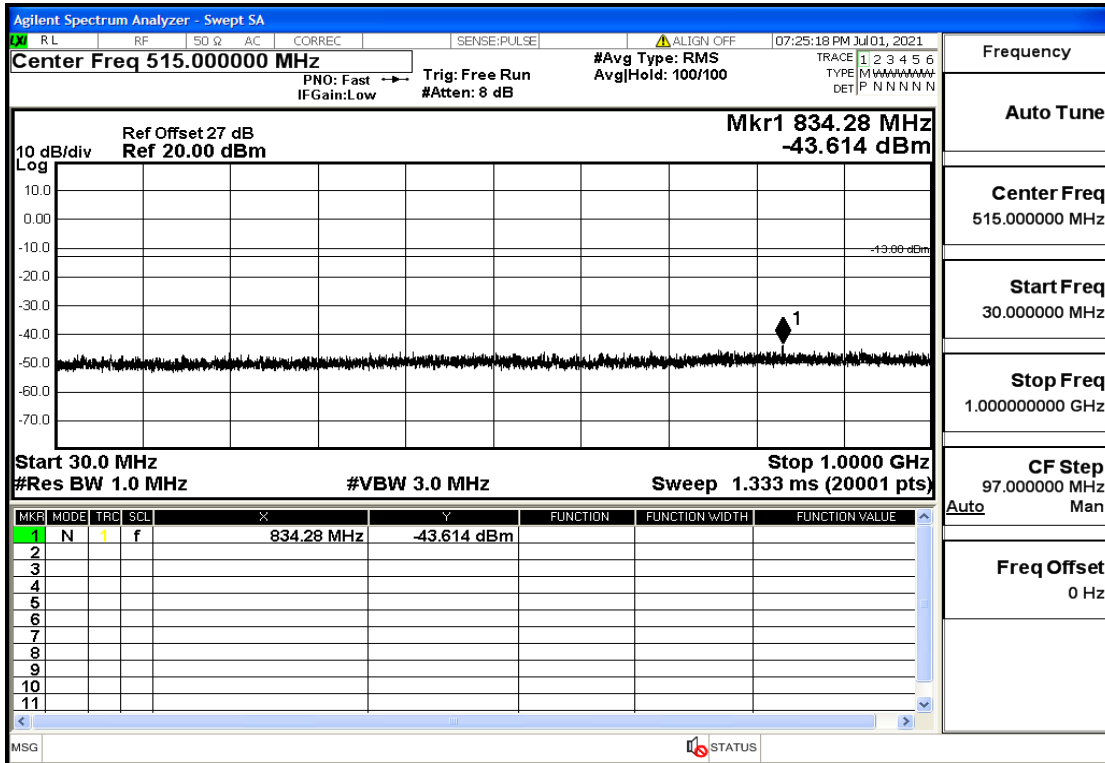

OB2-1.4-1880-QPSK-1#HIGH@30mHz-1GHz@Pass