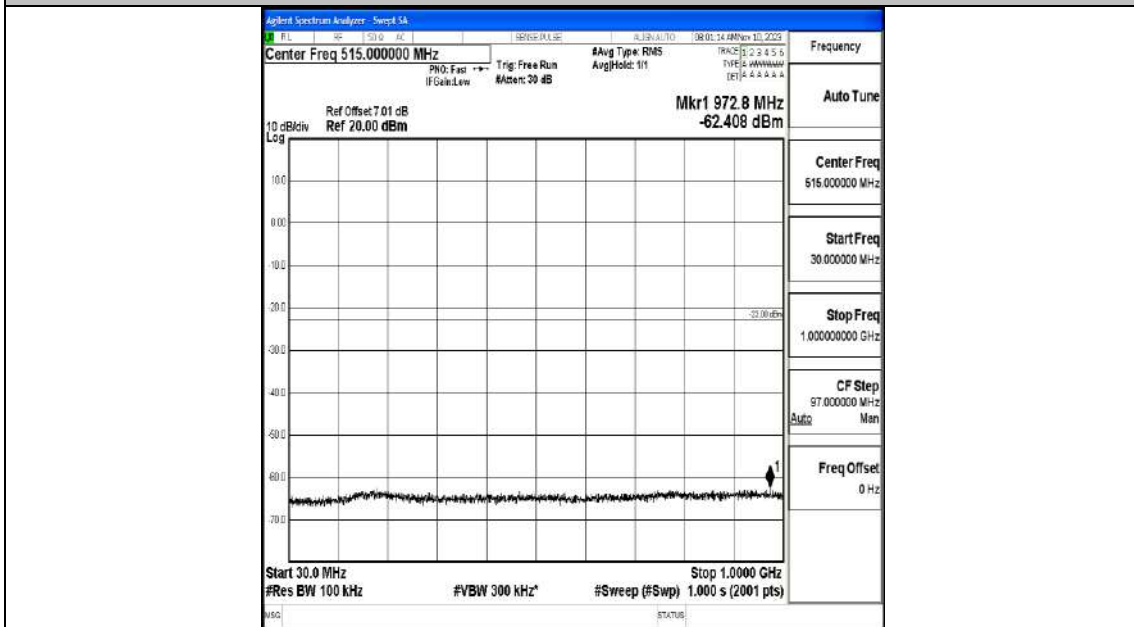

Band66_20MHz_QPSK_132322_1RB#0_0.15~30_0.15~30

Band66_20MHz_QPSK_132322_1RB#0_30~1000_30~1000