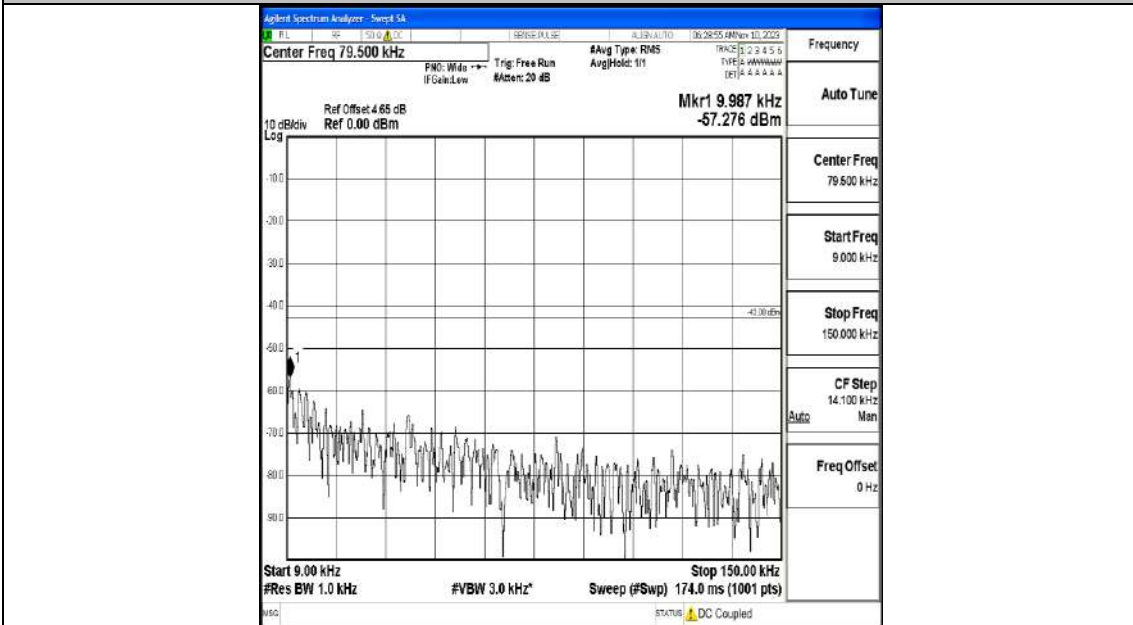

Band66_1.4MHz_16QAM_132322_1RB#0_3000~20000_3000~20000

Band66_1.4MHz_QPSK_132665_1RB#0_0.009~0.15_0.009~0.15