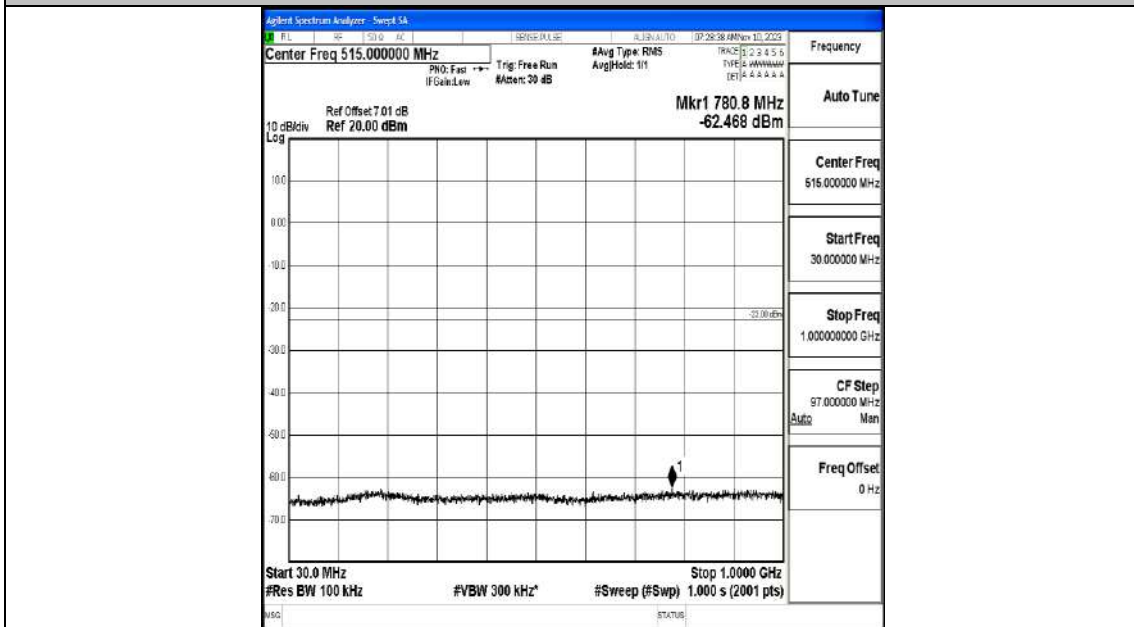

Band66_10MHz_QPSK_132622_1RB#0_0.15~30_0.15~30

Band66_10MHz_QPSK_132622_1RB#0_30~1000_30~1000