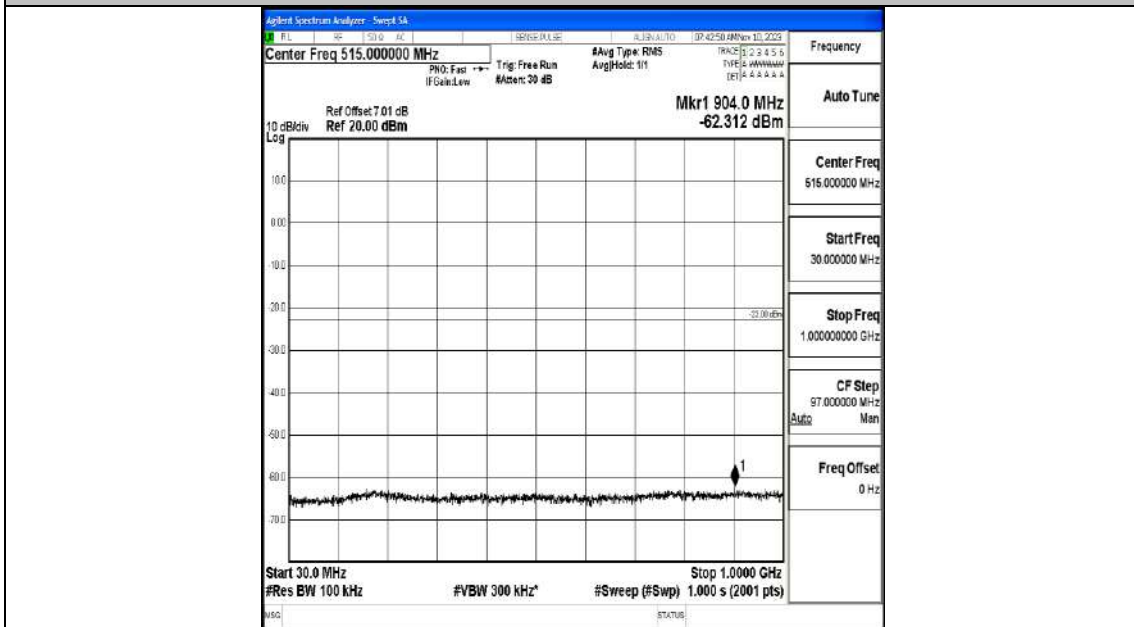

Band66_15MHz_QPSK_132047_1RB#0_0.15~30_0.15~30

Band66_15MHz_QPSK_132047_1RB#0_30~1000_30~1000