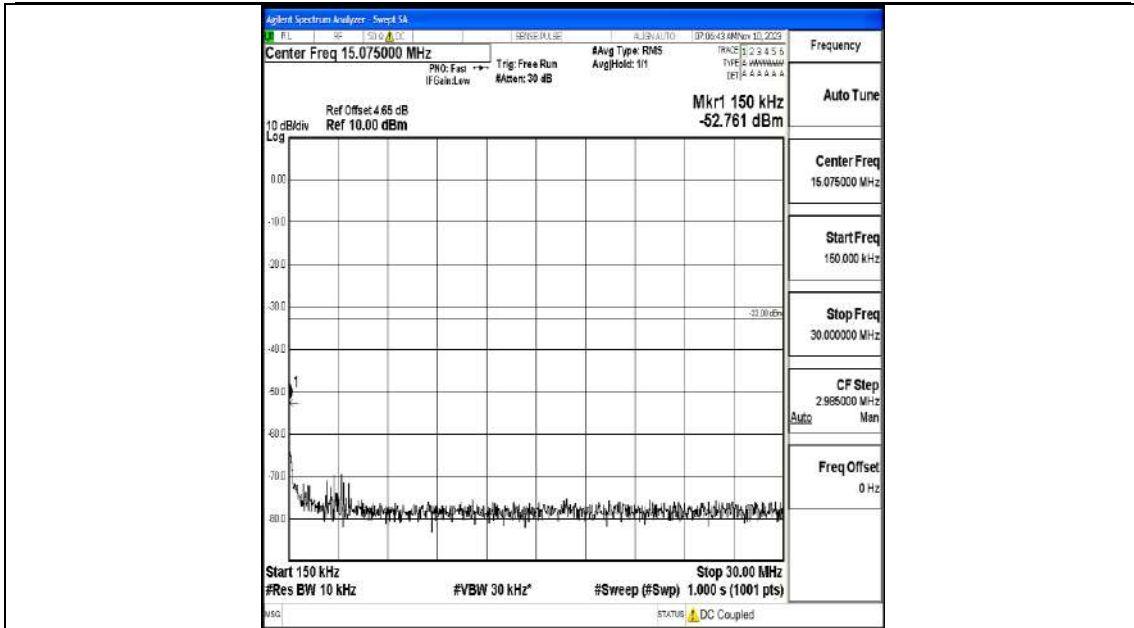

Band66_5MHz_QPSK_131997_1RB#0_0.009~0.15_0.009~0.15

Band66_5MHz_QPSK_131997_1RB#0_0.15~30_0.15~30

Band66_5MHz_QPSK_131997_1RB#0_30~1000_30~1000

Band66_5MHz_QPSK_131997_1RB#0_1000~3000_1000~3000

Band66_5MHz_QPSK_131997_1RB#0_3000~20000_3000~20000