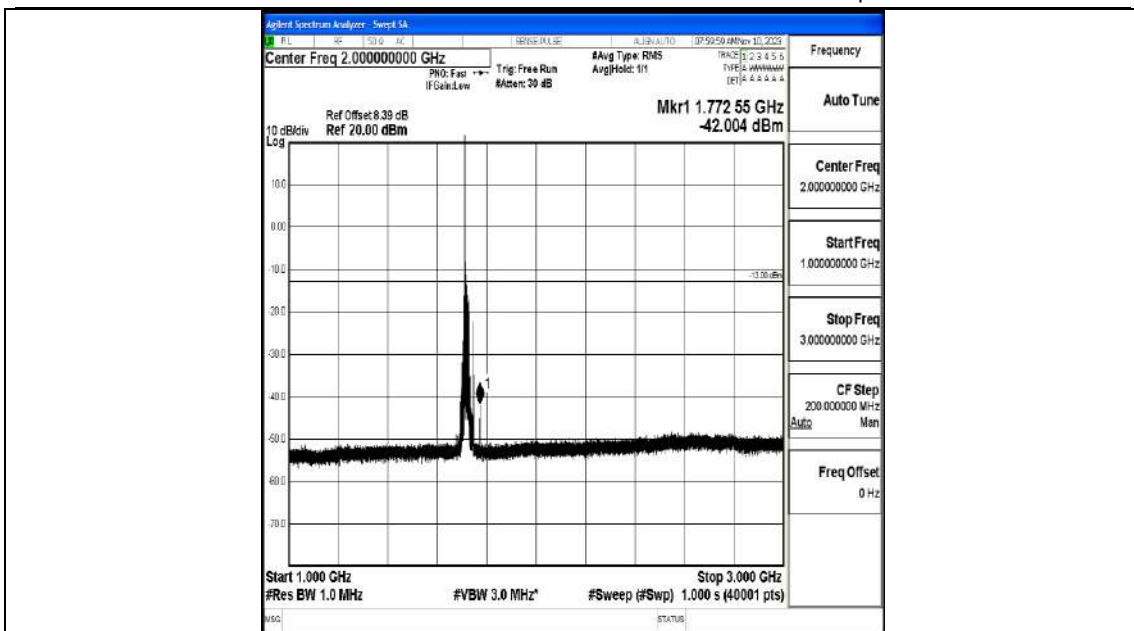

Band66_20MHz_QPSK_132072_1RB#0_30~1000_30~1000

Band66_20MHz_QPSK_132072_1RB#0_1000~3000_1000~3000