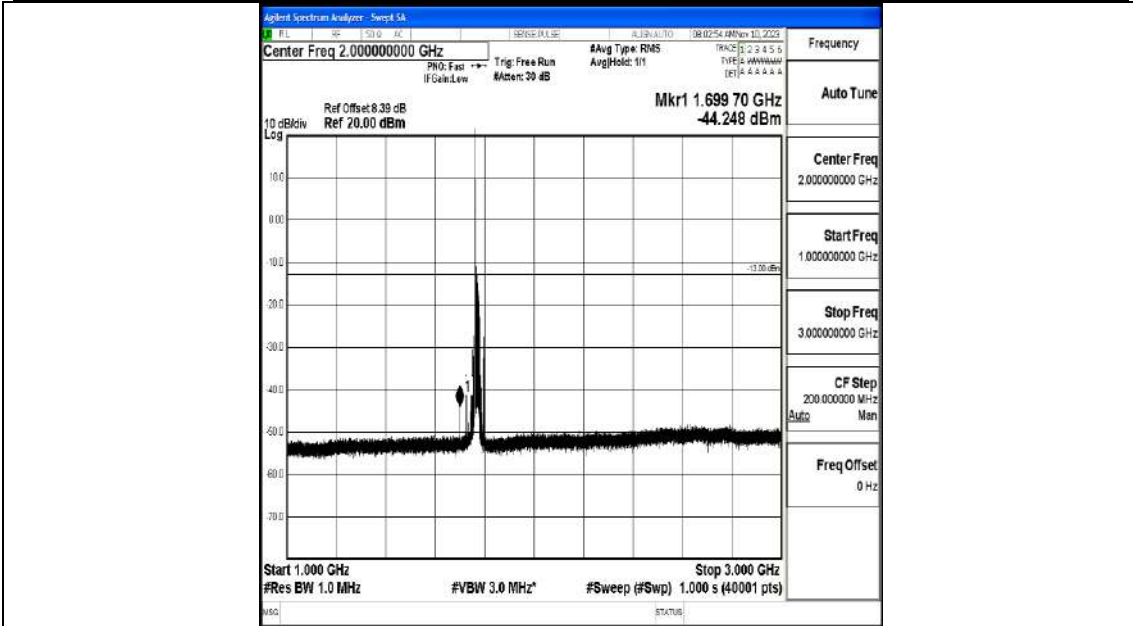

Band66_20MHz_QPSK_132572_1RB#0_30~1000_30~1000

Band66_20MHz_QPSK_132572_1RB#0_1000~3000_1000~3000