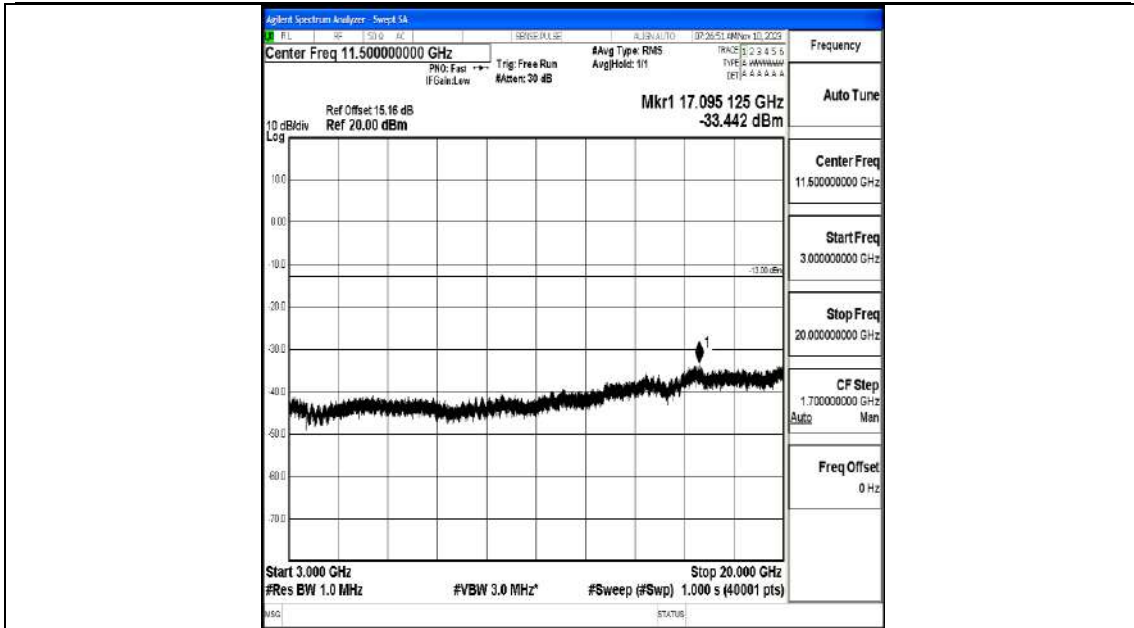

Band66_10MHz_16QAM_132022_1RB#0_0.009~0.15_0.009~0.15

Band66_10MHz_16QAM_132022_1RB#0_0.15~30_0.15~30

Band66_10MHz_16QAM_132022_1RB#0_30~1000_30~1000

Band66_10MHz_16QAM_132022_1RB#0_1000~3000_1000~3000

Band66_10MHz_16QAM_132022_1RB#0_3000~20000_3000~20000