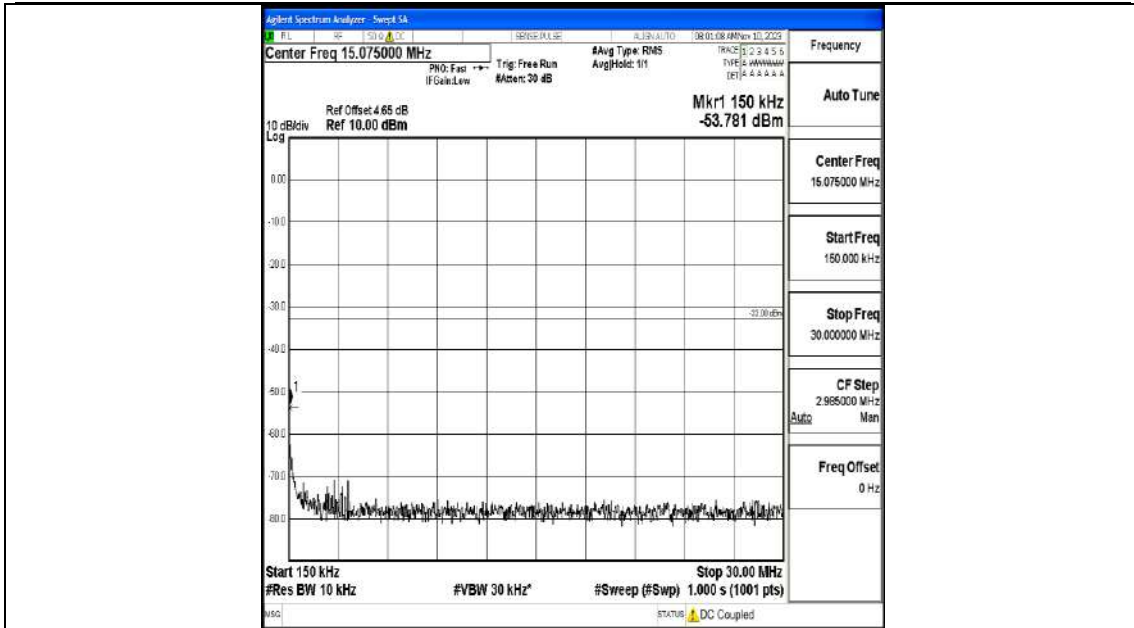

Band66_20MHz_QPSK_132322_1RB#0_0.009~0.15_0.009~0.15

Band66_20MHz_QPSK_132322_1RB#0_0.15~30_0.15~30