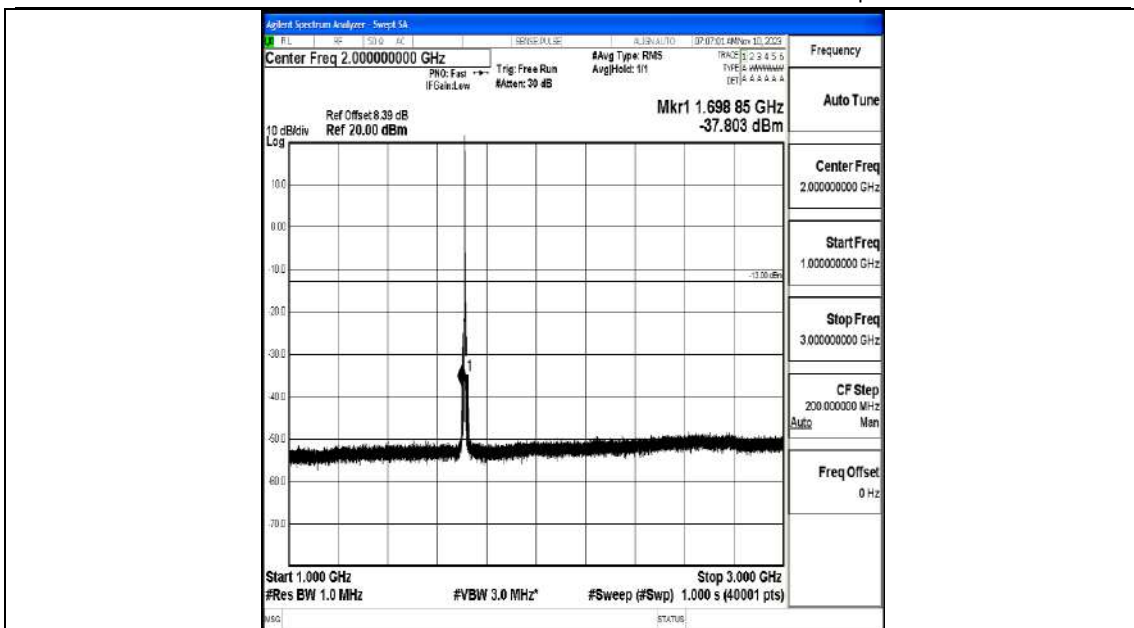

Band66_5MHz_QPSK_131997_1RB#0_30~1000_30~1000

Band66_5MHz_QPSK_131997_1RB#0_1000~3000_1000~3000