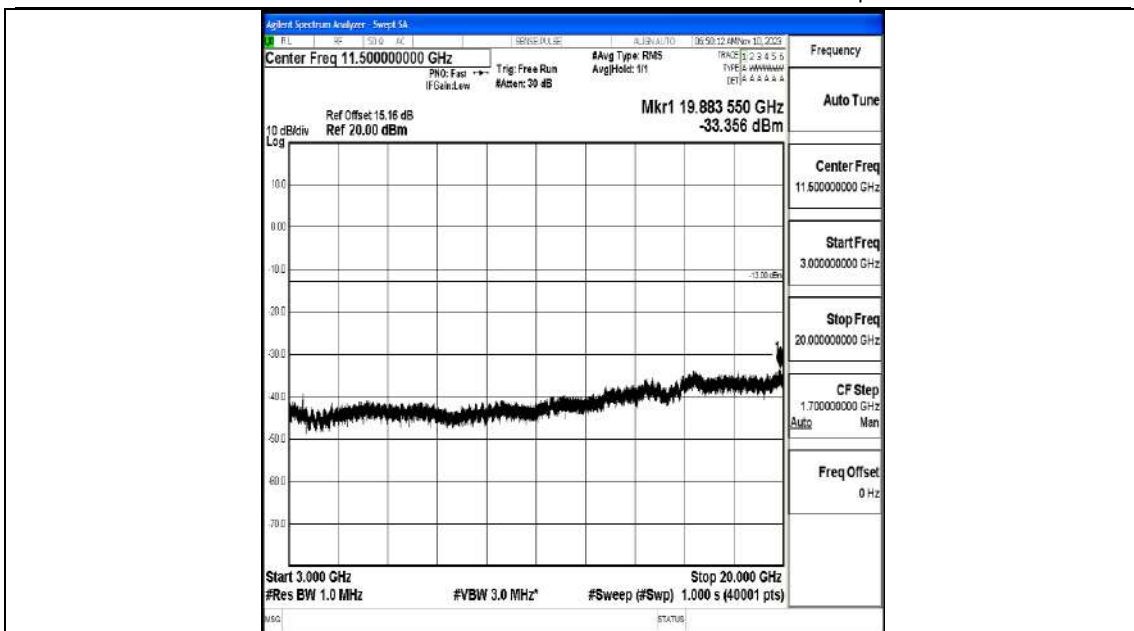

Band66_3MHz_16QAM_132322_1RB#0_1000~3000_1000~3000

Band66_3MHz_16QAM_132322_1RB#0_3000~20000_3000~20000