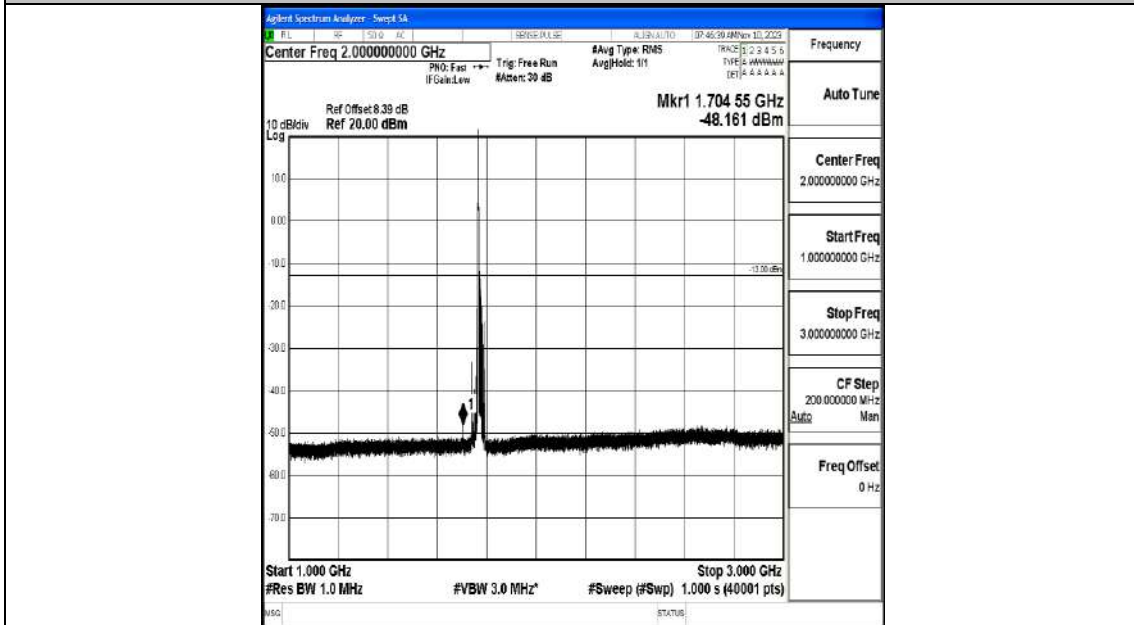

Band66_15MHz_16QAM_132597_1RB#0_30~1000_30~1000

Band66_15MHz_16QAM_132597_1RB#0_1000~3000_1000~3000