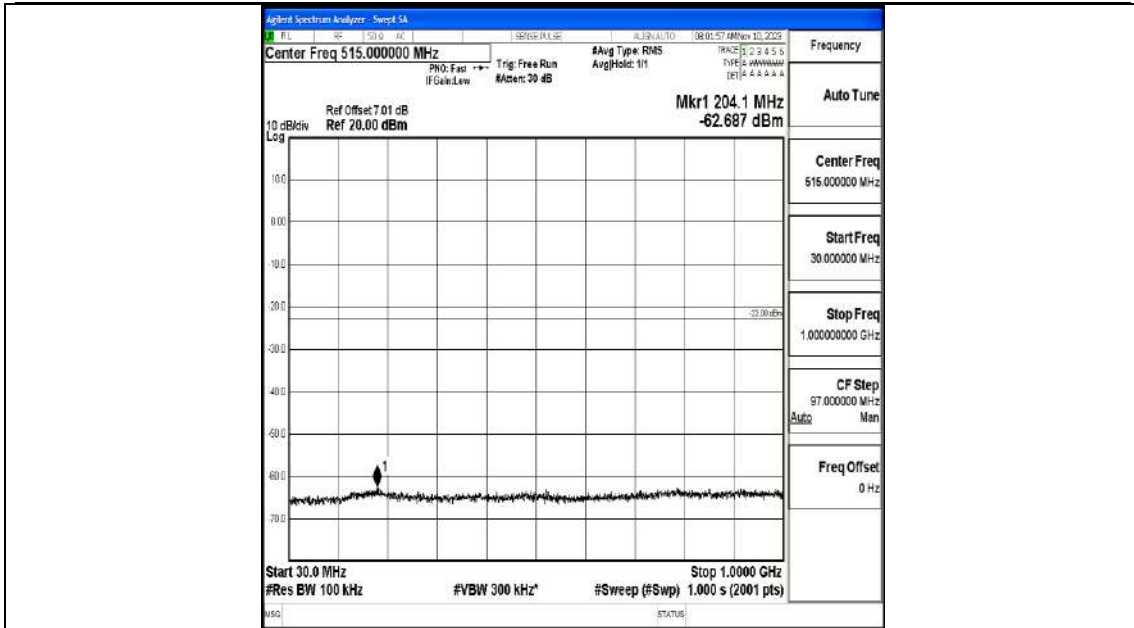

Band66_20MHz_16QAM_132322_1RB#0_0.15~30_0.15~30

Band66_20MHz_16QAM_132322_1RB#0_30~1000_30~1000