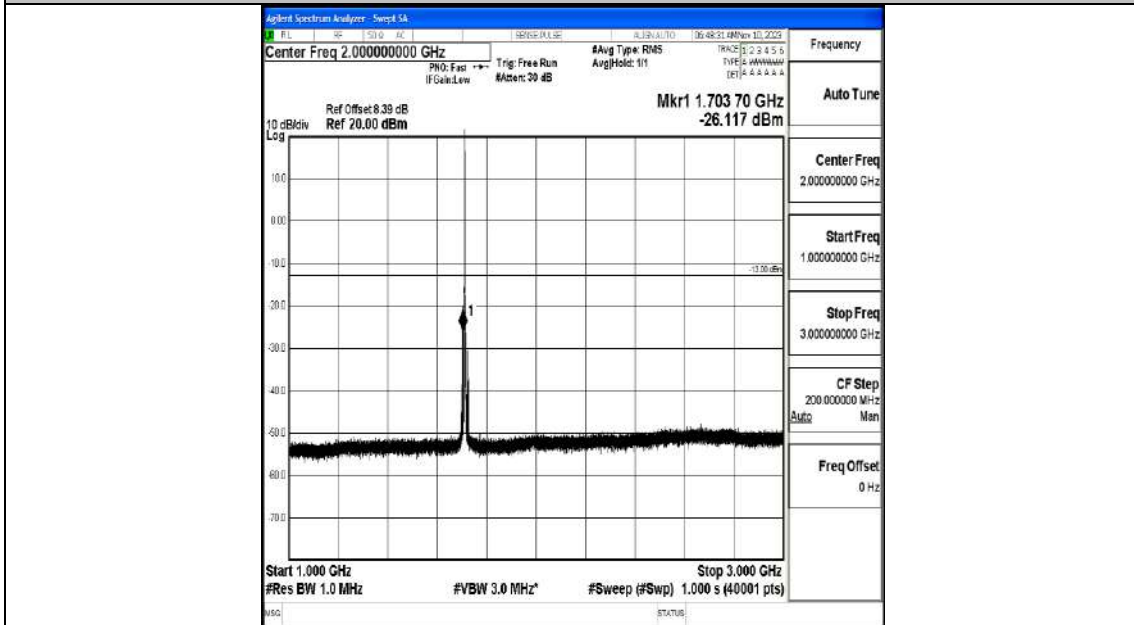

Band66_3MHz_16QAM_131987_1RB#0_30~1000_30~1000

Band66_3MHz_16QAM_131987_1RB#0_1000~3000_1000~3000