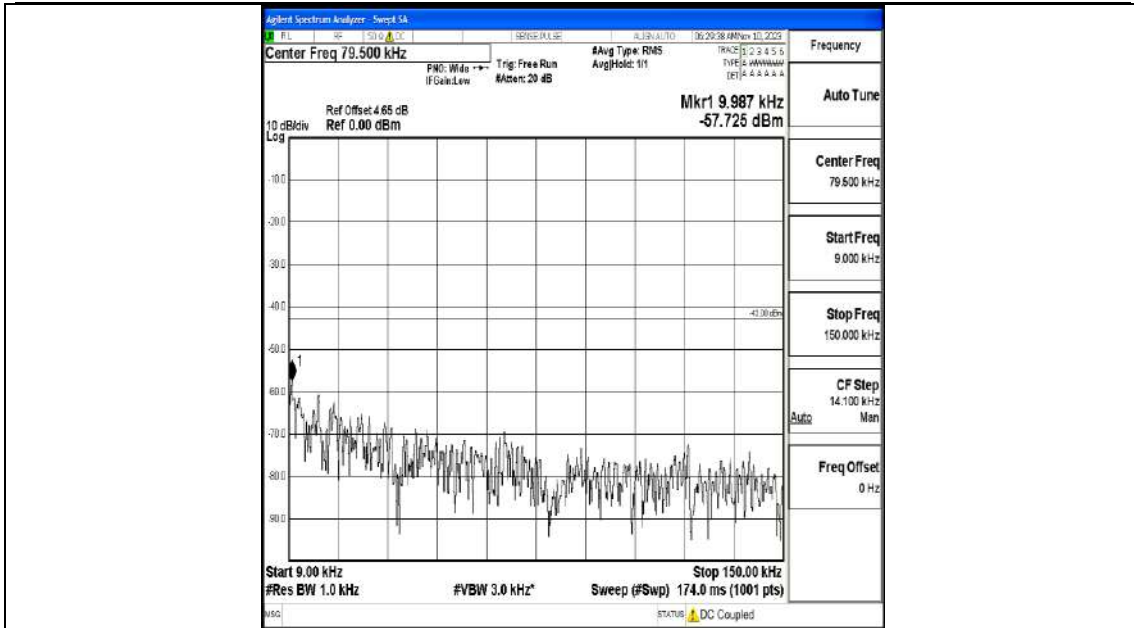

Band66_1.4MHz_QPSK_132665_1RB#0_0.15~30_0.15~30

Band66_1.4MHz_QPSK_132665_1RB#0_30~1000_30~1000

Band66_1.4MHz_QPSK_132665_1RB#0_1000~3000_1000~3000

Band66_1.4MHz_QPSK_132665_1RB#0_3000~20000_3000~20000

Band66_1.4MHz_16QAM_132665_1RB#0_0.009~0.15_0.009~0.15