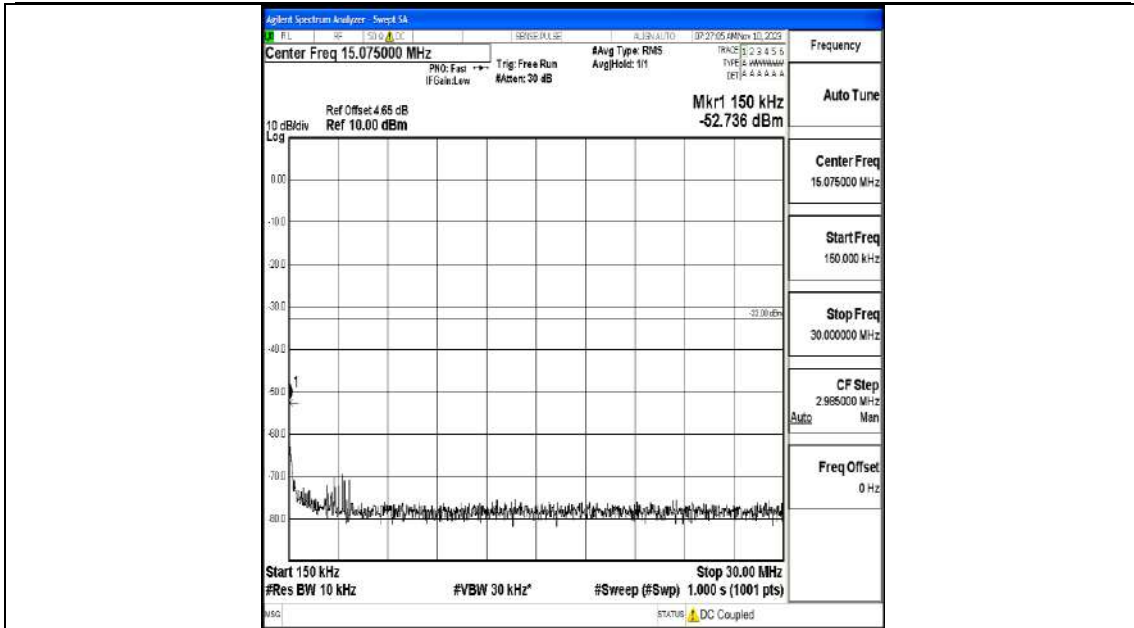

Band66_10MHz_QPSK_132322_1RB#0_0.009~0.15_0.009~0.15

Band66_10MHz_QPSK_132322_1RB#0_0.15~30_0.15~30