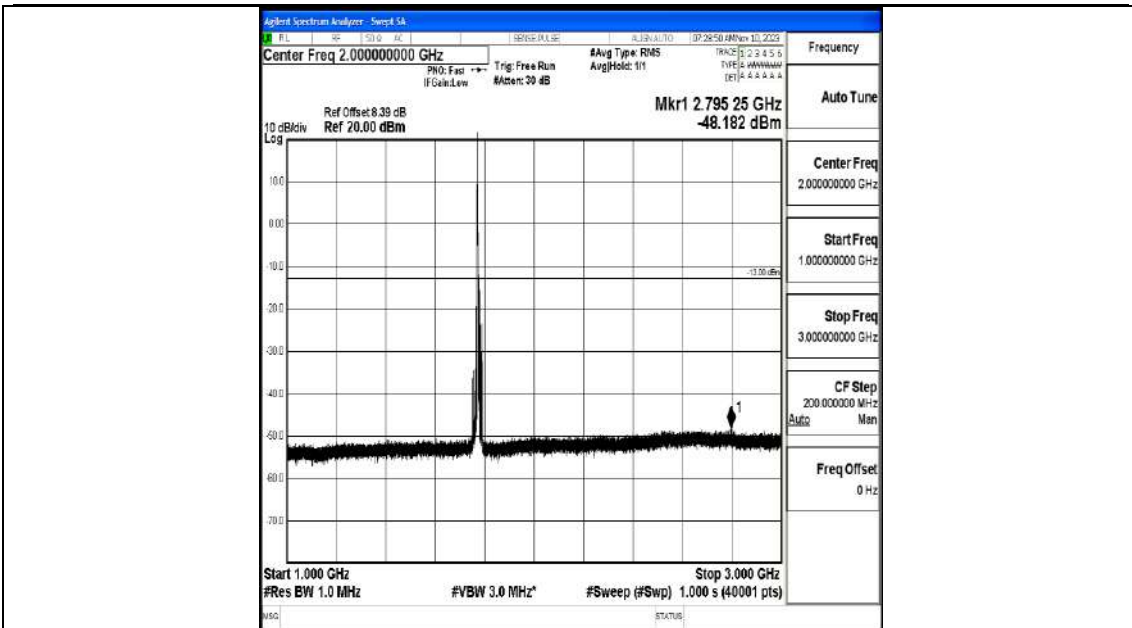

Band66_10MHz_QPSK_132622_1RB#0_30~1000_30~1000

Band66_10MHz_QPSK_132622_1RB#0_1000~3000_1000~3000