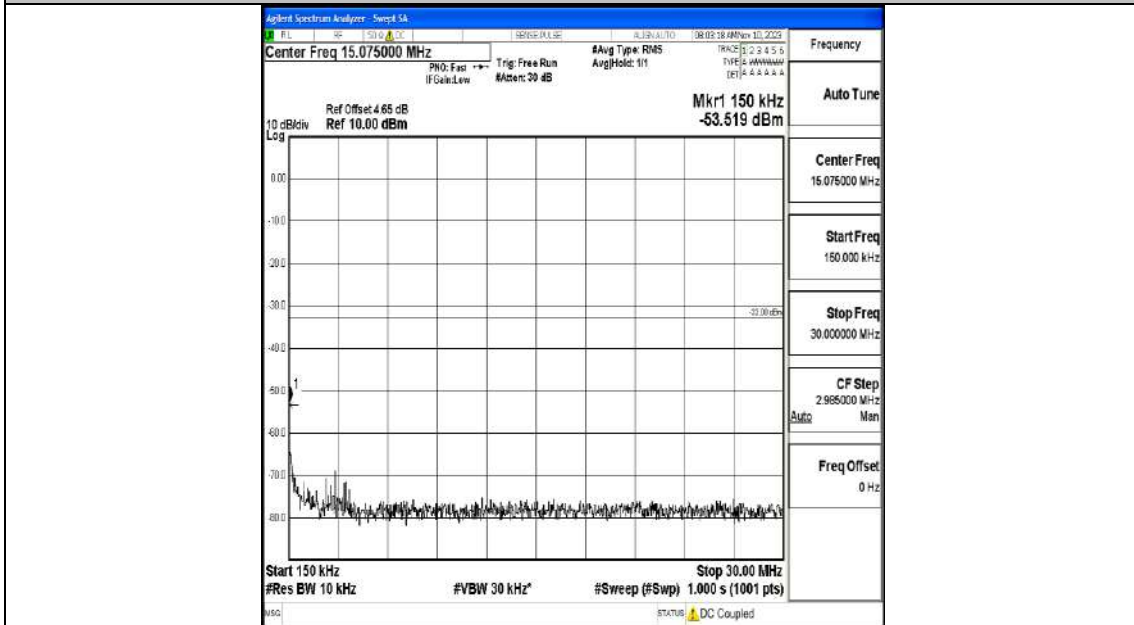

Band66_20MHz_16QAM_132572_1RB#0_0.009~0.15_0.009~0.15

Band66_20MHz_16QAM_132572_1RB#0_0.15~30_0.15~30