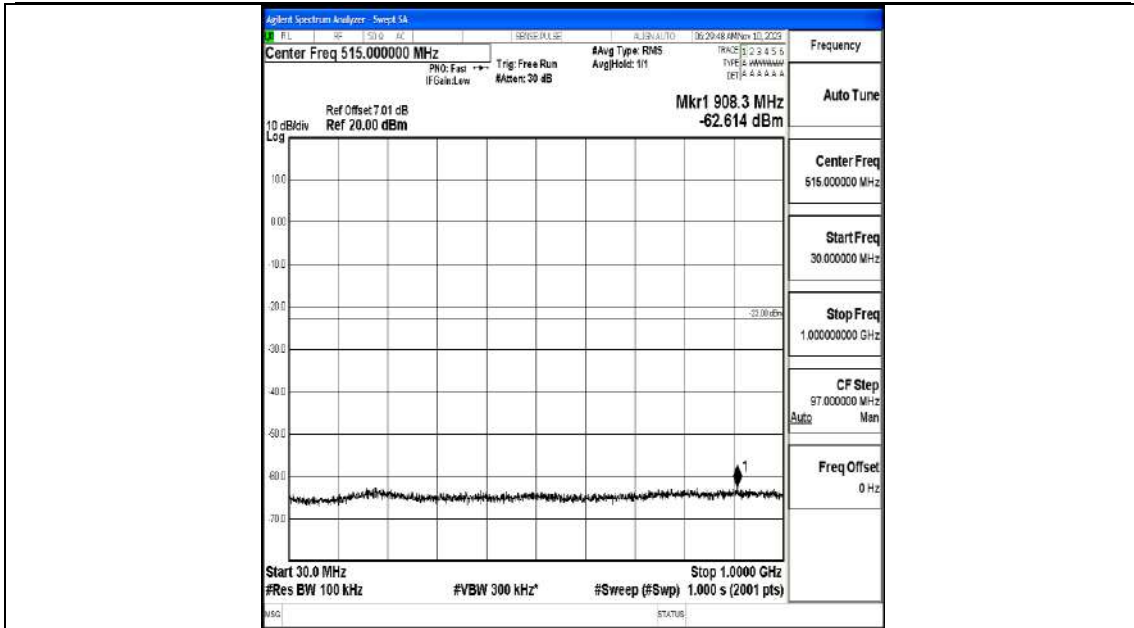

Band66_1.4MHz_16QAM_132665_1RB#0_0.15~30_0.15~30

Band66_1.4MHz_16QAM_132665_1RB#0_30~1000_30~1000