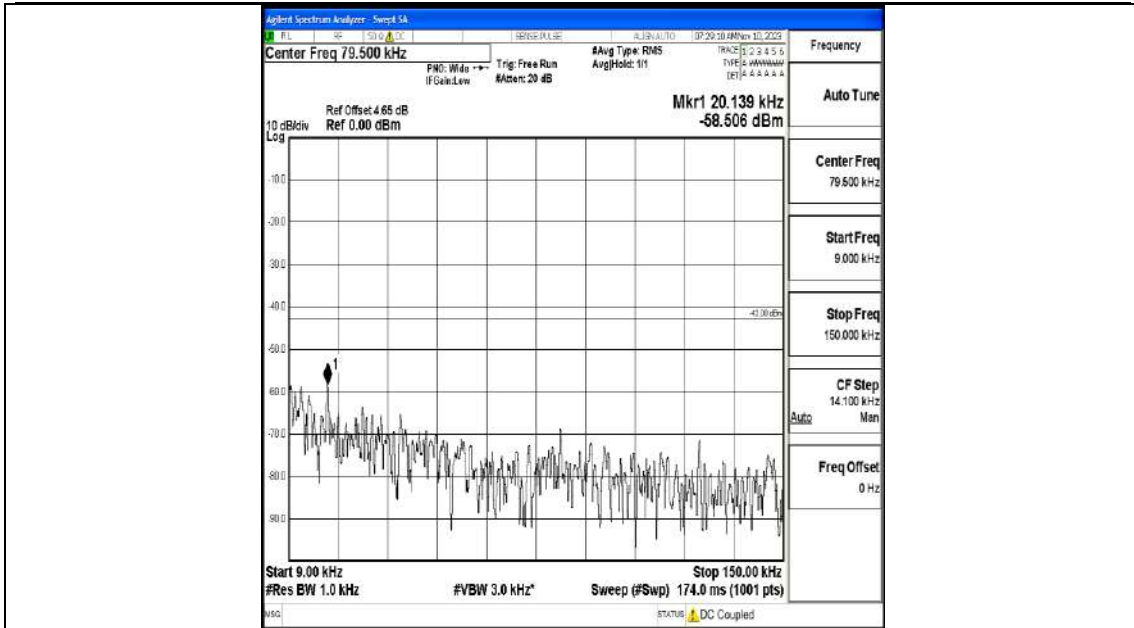

Band66_10MHz_QPSK_132622_1RB#0_0.009~0.15_0.009~0.15

Band66_10MHz_QPSK_132622_1RB#0_0.15~30_0.15~30

Band66_10MHz_QPSK_132622_1RB#0_30~1000_30~1000

Band66_10MHz_QPSK_132622_1RB#0_1000~3000_1000~3000

Band66_10MHz_QPSK_132622_1RB#0_3000~20000_3000~20000