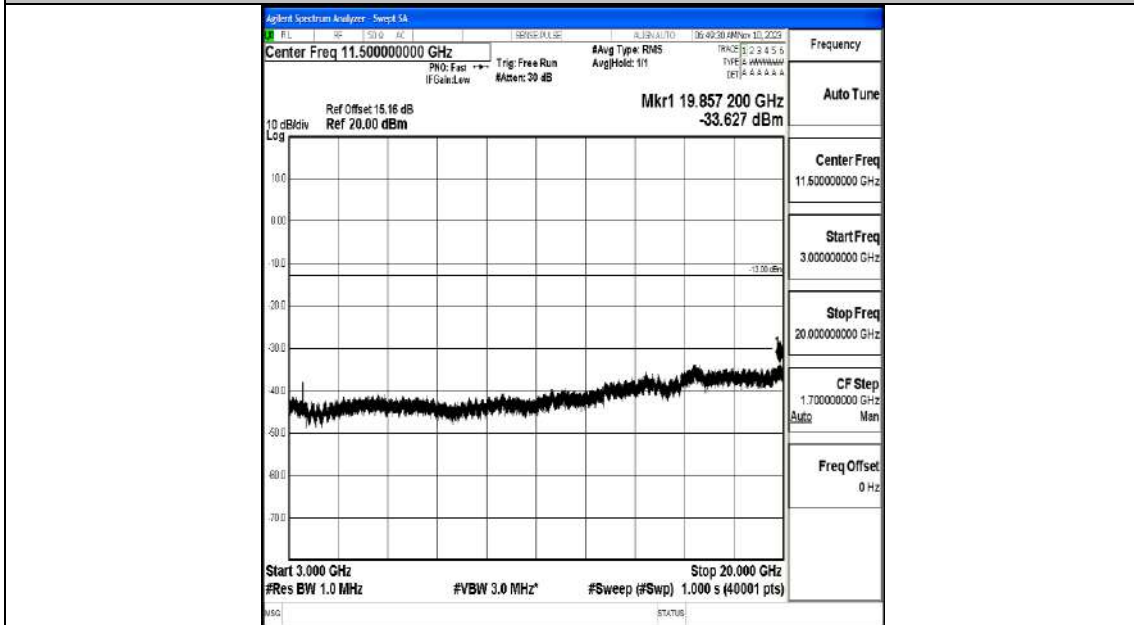

Band66_3MHz_QPSK_132322_1RB#0_0.009~0.15_0.009~0.15

Band66_3MHz_QPSK_132322_1RB#0_0.15~30_0.15~30

Band66_3MHz_QPSK_132322_1RB#0_30~1000_30~1000

Band66_3MHz_QPSK_132322_1RB#0_1000~3000_1000~3000

Band66_3MHz_QPSK_132322_1RB#0_3000~20000_3000~20000