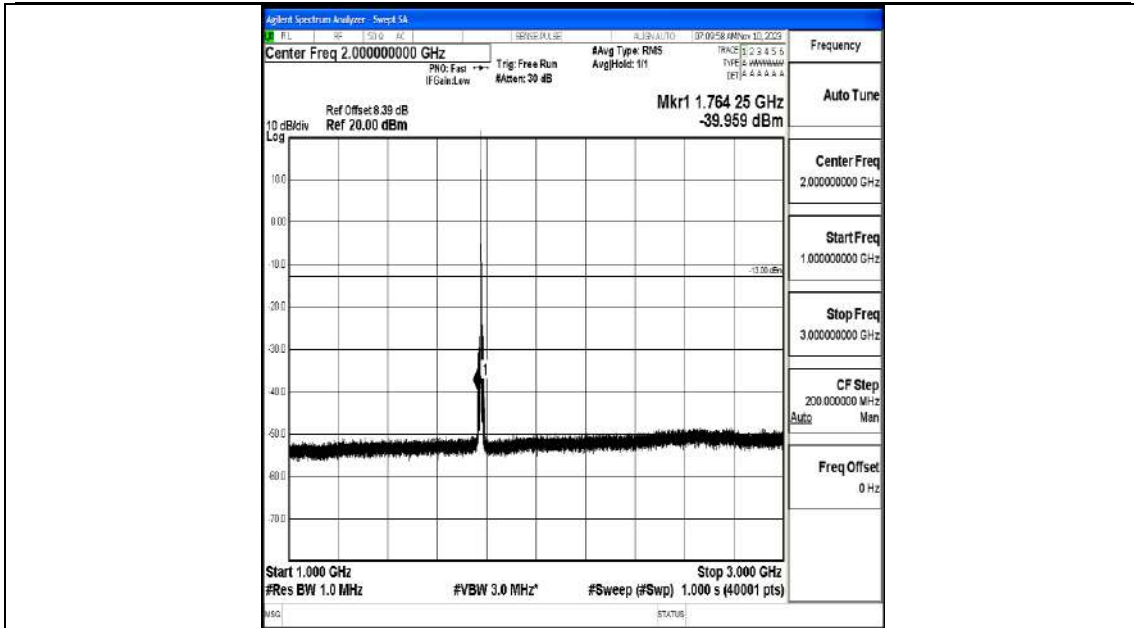

Band66_5MHz_QPSK_132647_1RB#0_30~1000_30~1000

Band66_5MHz_QPSK_132647_1RB#0_1000~3000_1000~3000