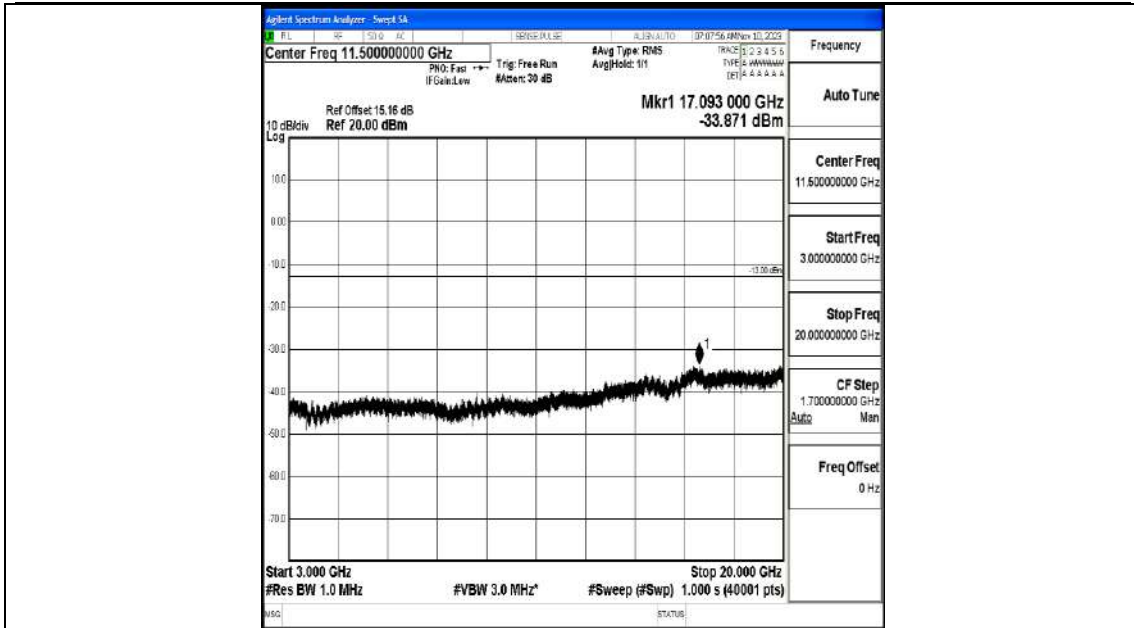

Band66_5MHz_16QAM_131997_1RB#0_0.009~0.15_0.009~0.15

Band66_5MHz_16QAM_131997_1RB#0_0.15~30_0.15~30

Band66_5MHz_16QAM_131997_1RB#0_30~1000_30~1000

Band66_5MHz_16QAM_131997_1RB#0_1000~3000_1000~3000

Band66_5MHz_16QAM_131997_1RB#0_3000~20000_3000~20000