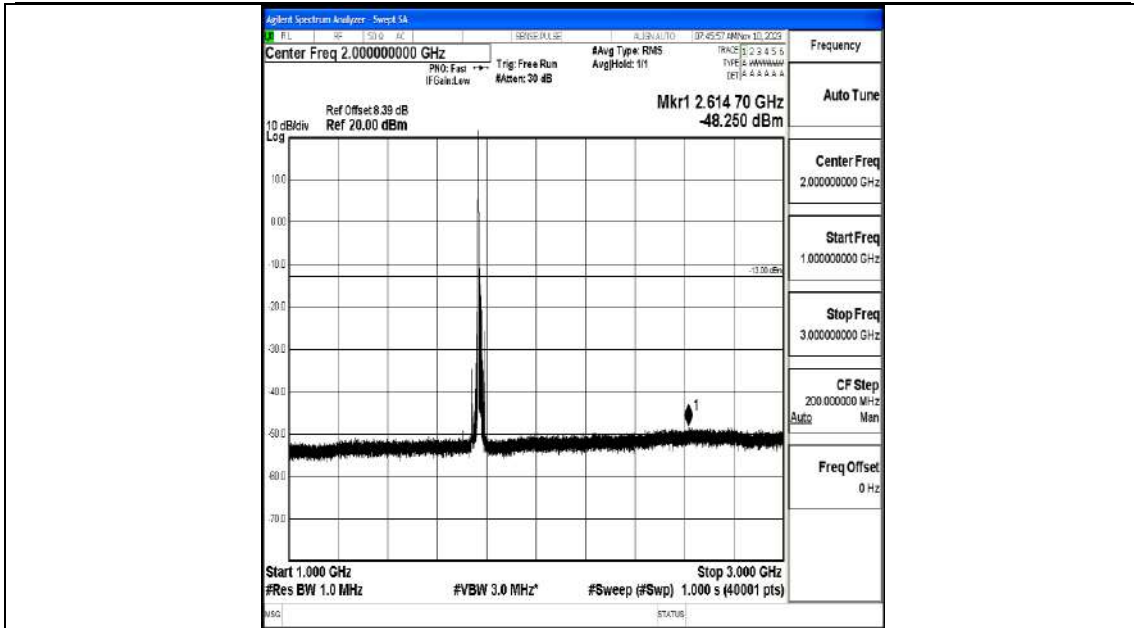

Band66_15MHz_QPSK_132597_1RB#0_30~1000_30~1000

Band66_15MHz_QPSK_132597_1RB#0_1000~3000_1000~3000