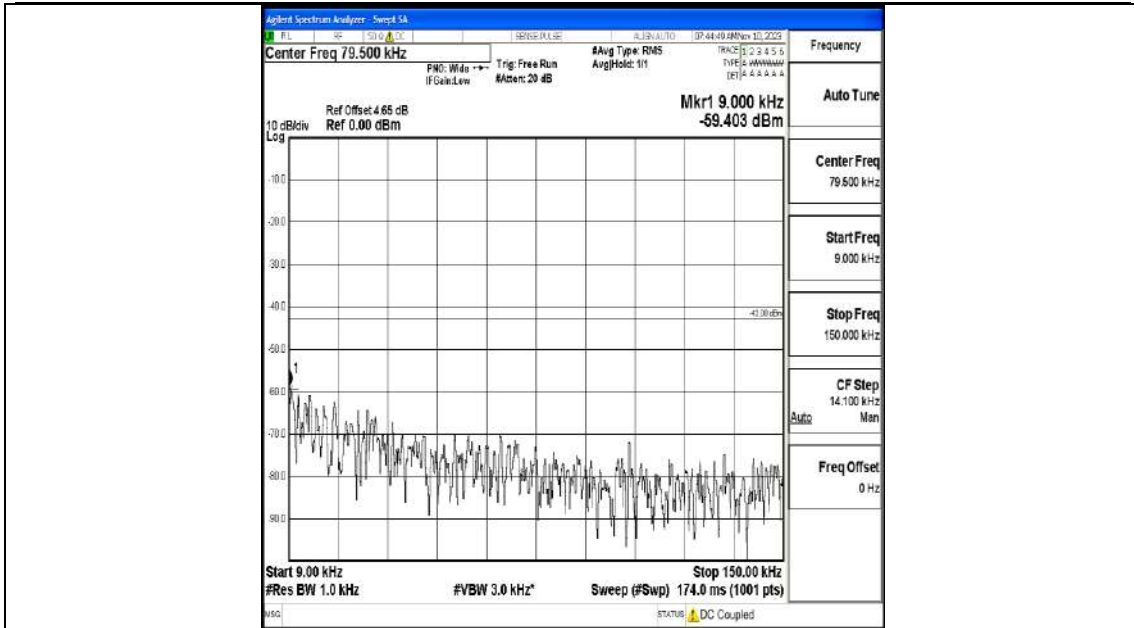

Band66_15MHz_QPSK_132322_1RB#0_0.009~0.15_0.009~0.15

Band66_15MHz_QPSK_132322_1RB#0_0.15~30_0.15~30

Band66_15MHz_QPSK_132322_1RB#0_30~1000_30~1000

Band66_15MHz_QPSK_132322_1RB#0_1000~3000_1000~3000

Band66_15MHz_QPSK_132322_1RB#0_3000~20000_3000~20000