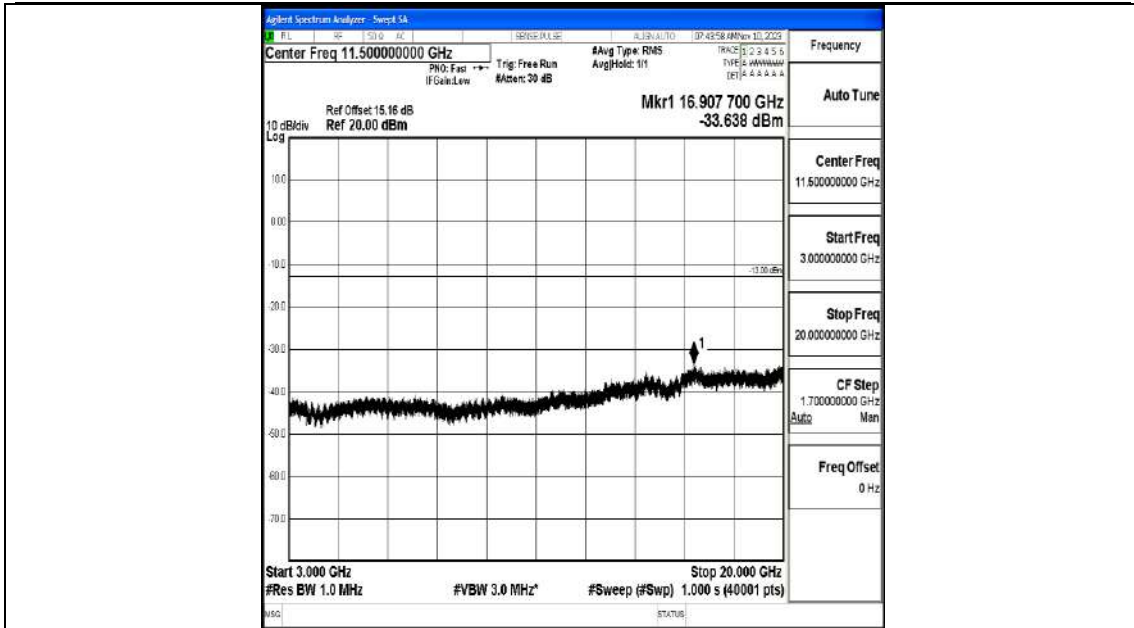

Band66_15MHz_16QAM_132047_1RB#0_0.009~0.15_0.009~0.15

Band66_15MHz_16QAM_132047_1RB#0_0.15~30_0.15~30

Band66_15MHz_16QAM_132047_1RB#0_30~1000_30~1000

Band66_15MHz_16QAM_132047_1RB#0_1000~3000_1000~3000

Band66_15MHz_16QAM_132047_1RB#0_3000~20000_3000~20000