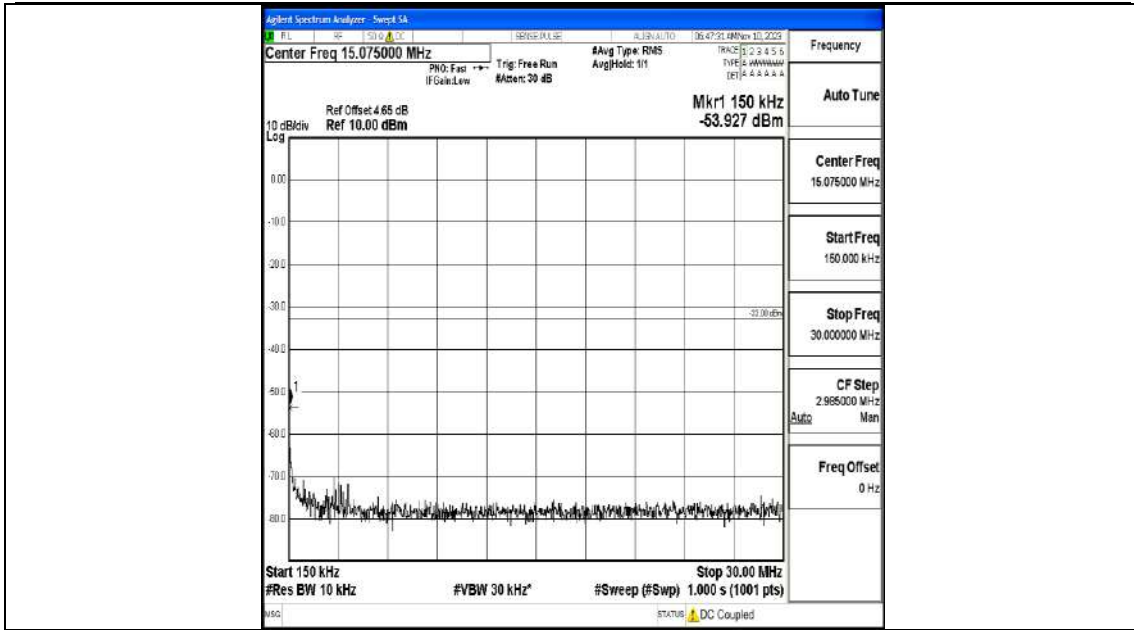

Band66_3MHz_QPSK_131987_1RB#0_0.009~0.15_0.009~0.15

Band66_3MHz_QPSK_131987_1RB#0_0.15~30_0.15~30