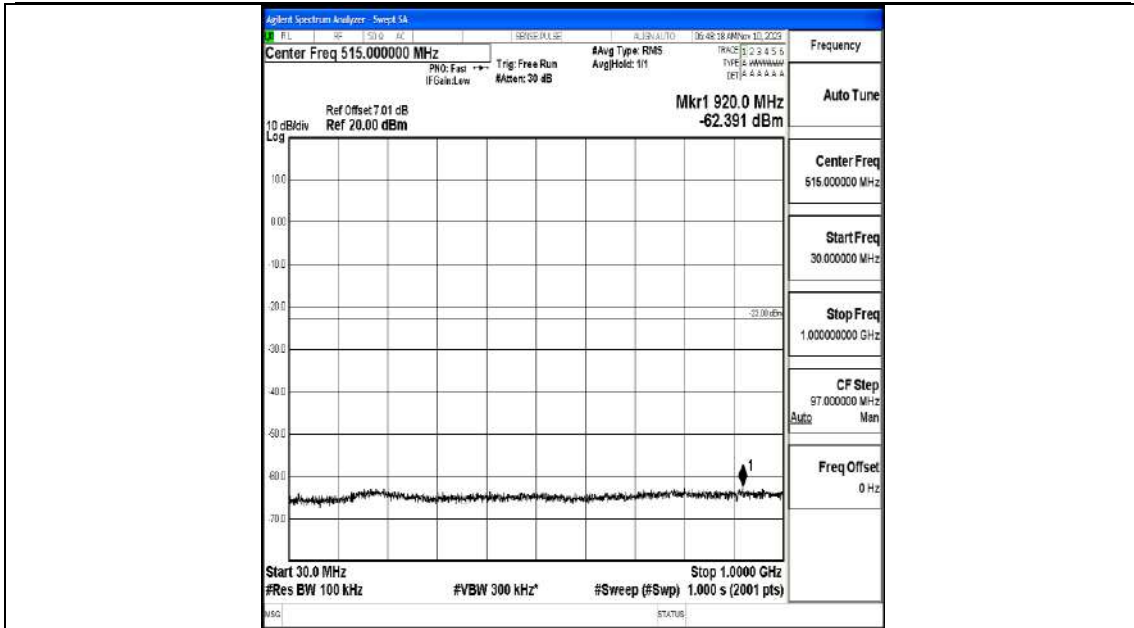

Band66_3MHz_16QAM_131987_1RB#0_0.15~30_0.15~30

Band66_3MHz_16QAM_131987_1RB#0_30~1000_30~1000