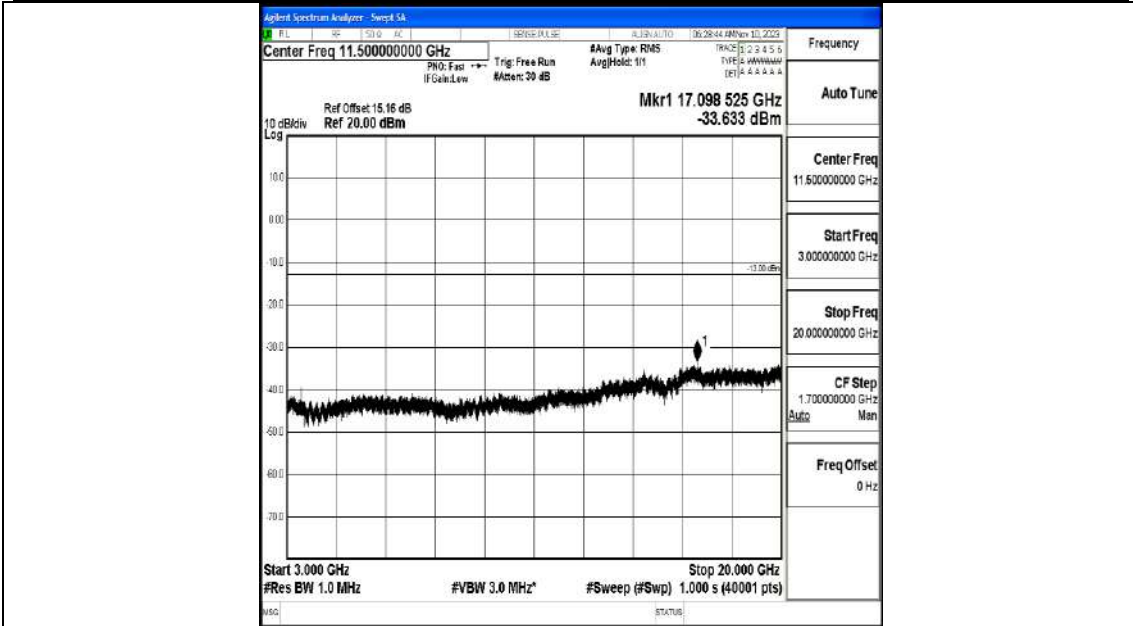

Band66_1.4MHz_16QAM_132322_1RB#0_1000~3000_1000~3000

Band66_1.4MHz_16QAM_132322_1RB#0_3000~20000_3000~20000