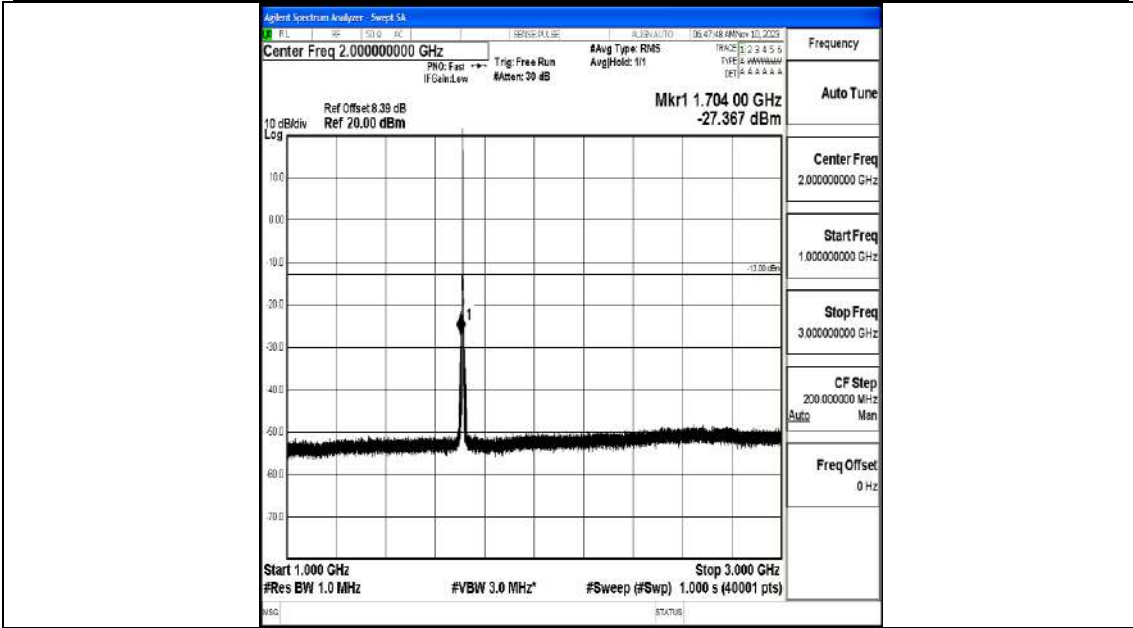

Band66_3MHz_QPSK_131987_1RB#0_30~1000_30~1000

Band66_3MHz_QPSK_131987_1RB#0_1000~3000_1000~3000