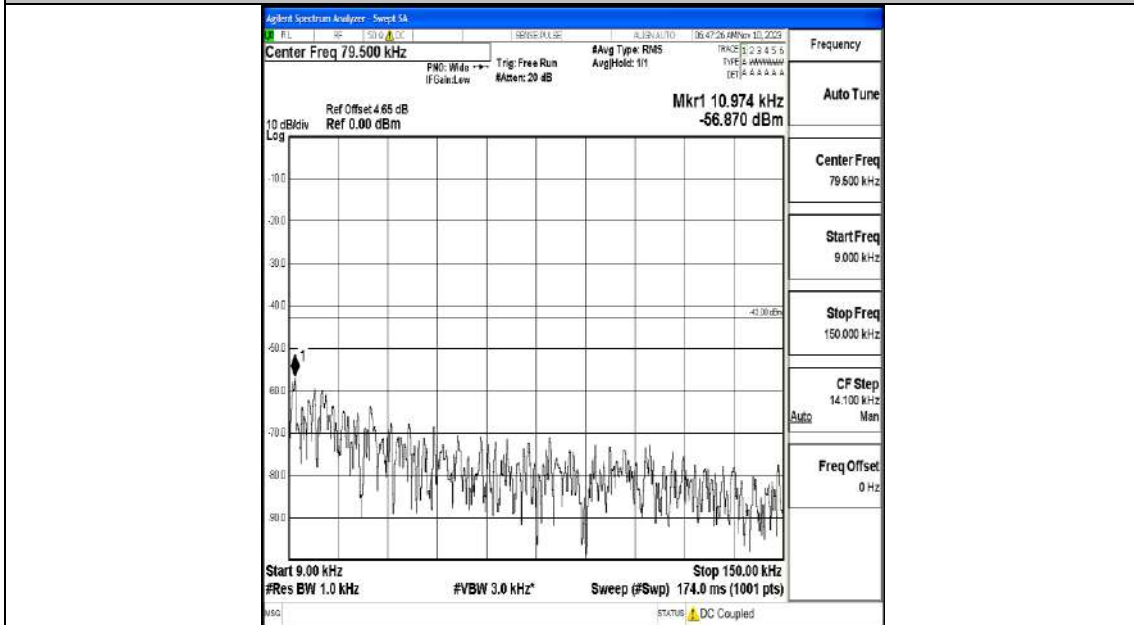

Band66_1.4MHz_16QAM_132665_1RB#0_0.15~30_0.15~30

Band66_1.4MHz_16QAM_132665_1RB#0_30~1000_30~1000

Band66_1.4MHz_16QAM_132665_1RB#0_1000~3000_1000~3000

Band66_1.4MHz_16QAM_132665_1RB#0_3000~20000_3000~20000