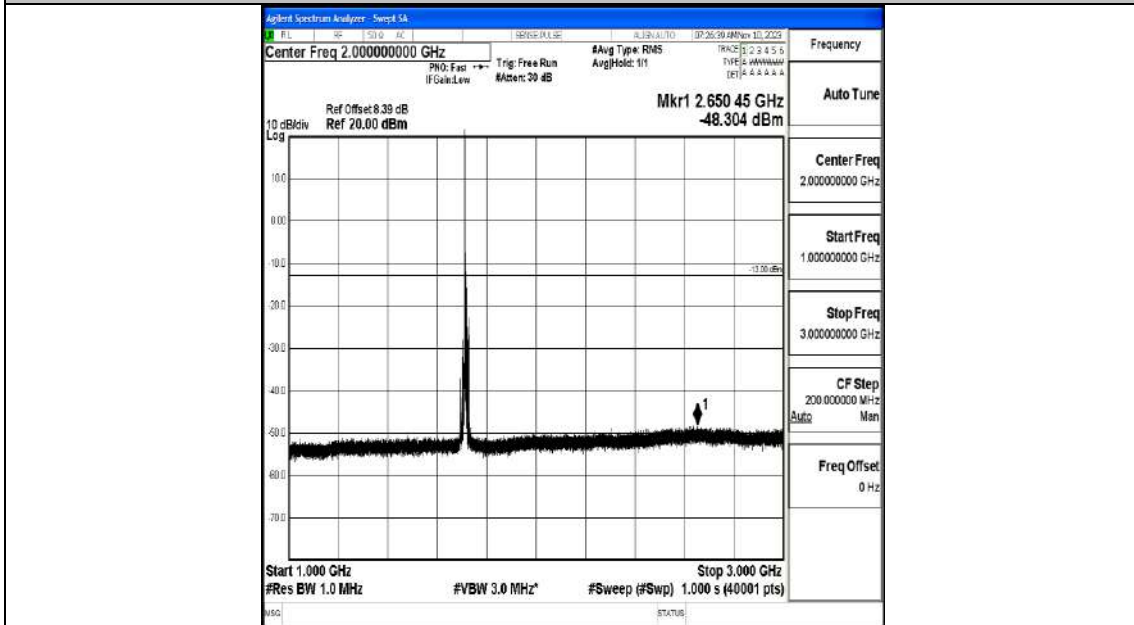

Band66_10MHz_16QAM_132022_1RB#0_30~1000_30~1000

Band66_10MHz_16QAM_132022_1RB#0_1000~3000_1000~3000