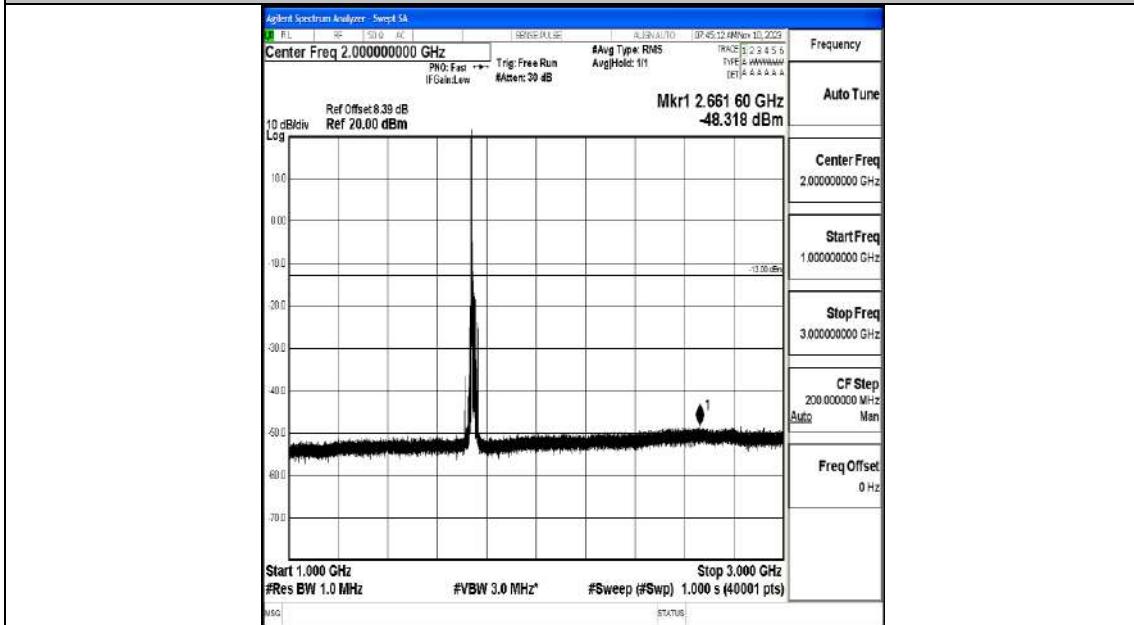

Band66_15MHz_16QAM_132322_1RB#0_30~1000_30~1000

Band66_15MHz_16QAM_132322_1RB#0_1000~3000_1000~3000