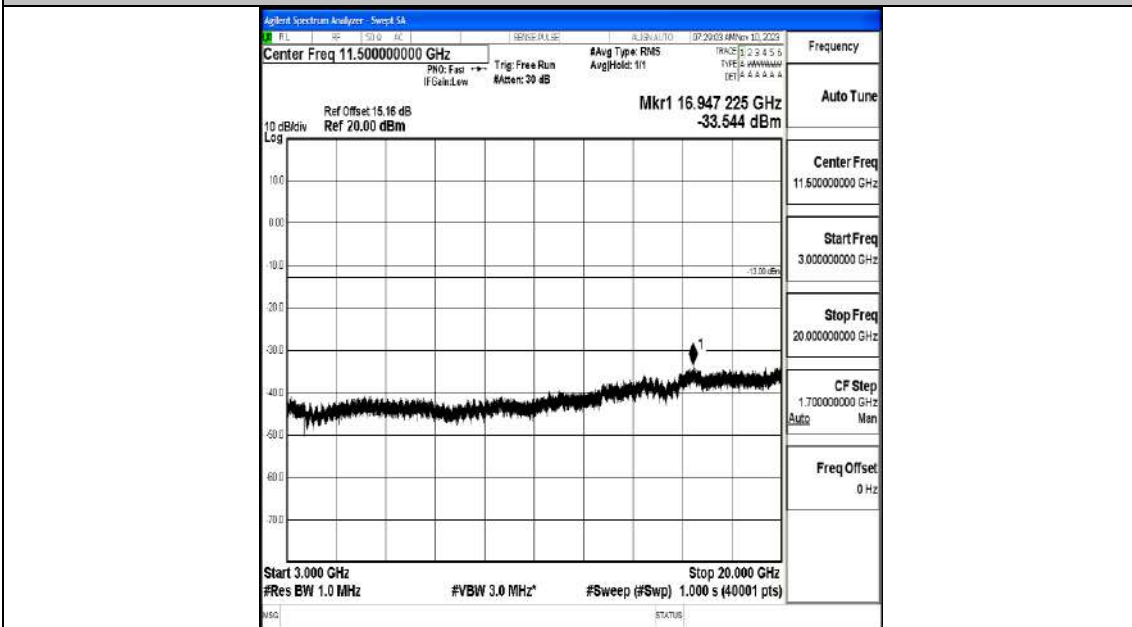

Band66_10MHz_QPSK_132622_1RB#0_0.009~0.15_0.009~0.15

Band66_10MHz_QPSK_132622_1RB#0_0.15~30_0.15~30

Band66_10MHz_QPSK_132622_1RB#0_30~1000_30~1000

Band66_10MHz_QPSK_132622_1RB#0_1000~3000_1000~3000

Band66_10MHz_QPSK_132622_1RB#0_3000~20000_3000~20000