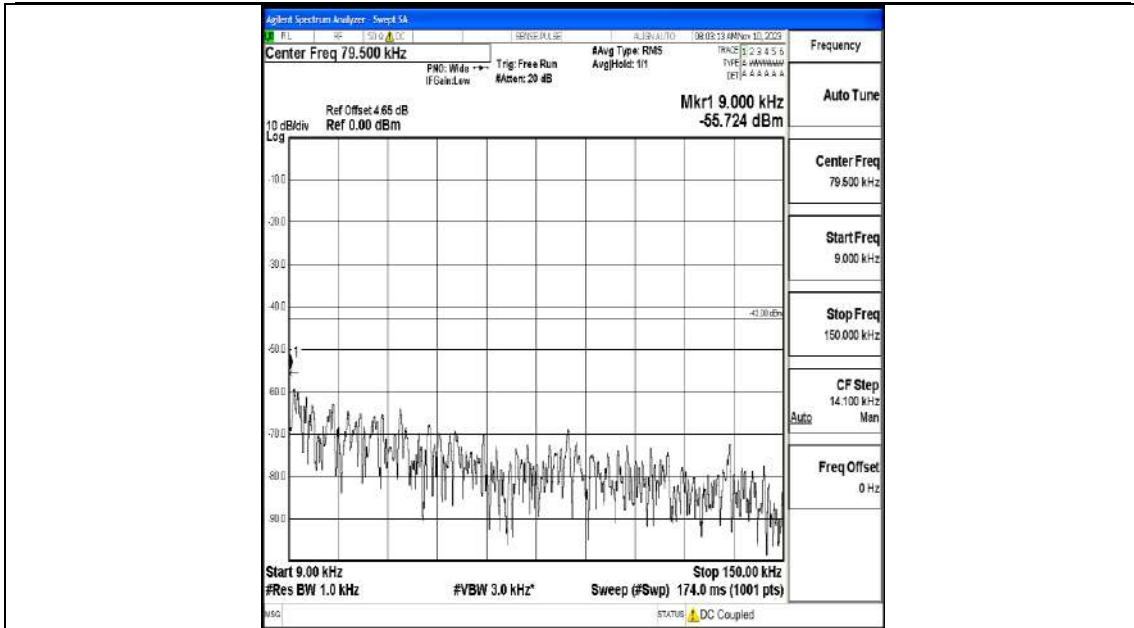

Band66_20MHz_QPSK_132572_1RB#0_0.009~0.15_0.009~0.15

Band66_20MHz_QPSK_132572_1RB#0_0.15~30_0.15~30

Band66_20MHz_QPSK_132572_1RB#0_30~1000_30~1000

Band66_20MHz_QPSK_132572_1RB#0_1000~3000_1000~3000

Band66_20MHz_QPSK_132572_1RB#0_3000~20000_3000~20000