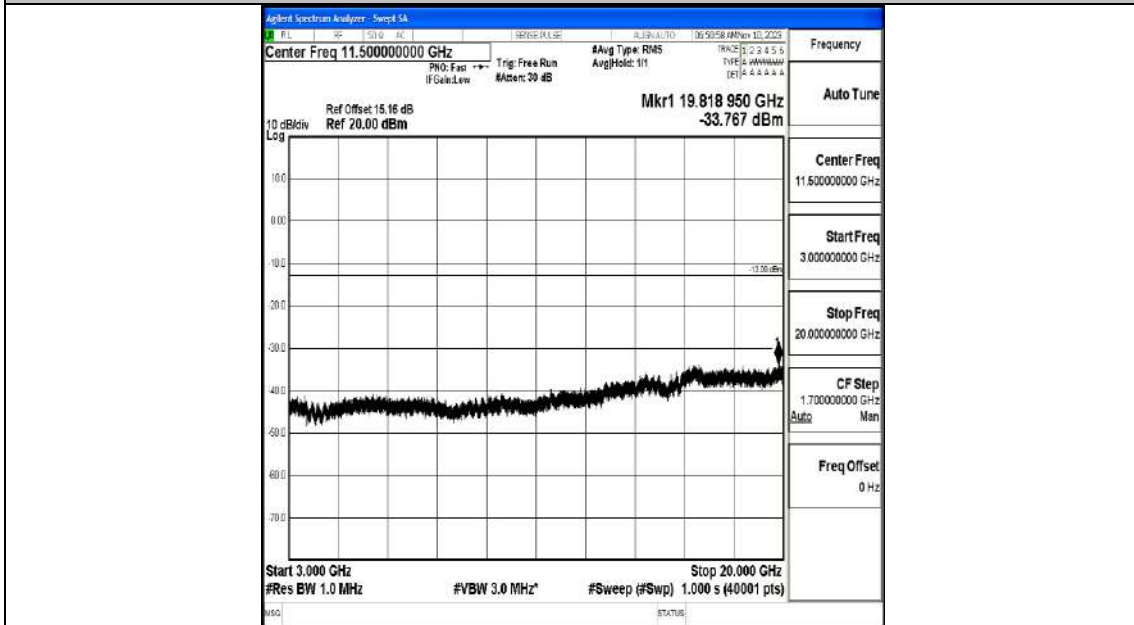

Band66_3MHz_QPSK_132657_1RB#0_0.009~0.15_0.009~0.15

Band66_3MHz_QPSK_132657_1RB#0_0.15~30_0.15~30

Band66_3MHz_QPSK_132657_1RB#0_30~1000_30~1000

Band66_3MHz_QPSK_132657_1RB#0_1000~3000_1000~3000

Band66_3MHz_QPSK_132657_1RB#0_3000~20000_3000~20000