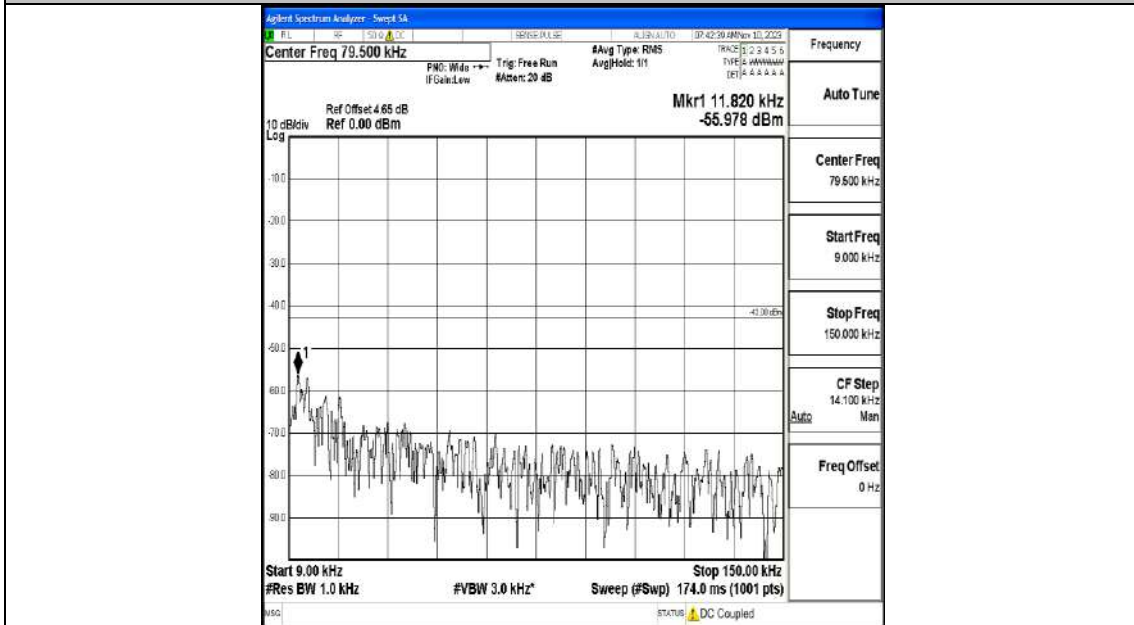

Band66_10MHz_16QAM_132622_1RB#0_0.009~0.15_0.009~0.15

Band66_10MHz_16QAM_132622_1RB#0_0.15~30_0.15~30

Band66_10MHz_16QAM_132622_1RB#0_30~1000_30~1000

Band66_10MHz_16QAM_132622_1RB#0_1000~3000_1000~3000

Band66_10MHz_16QAM_132622_1RB#0_3000~20000_3000~20000