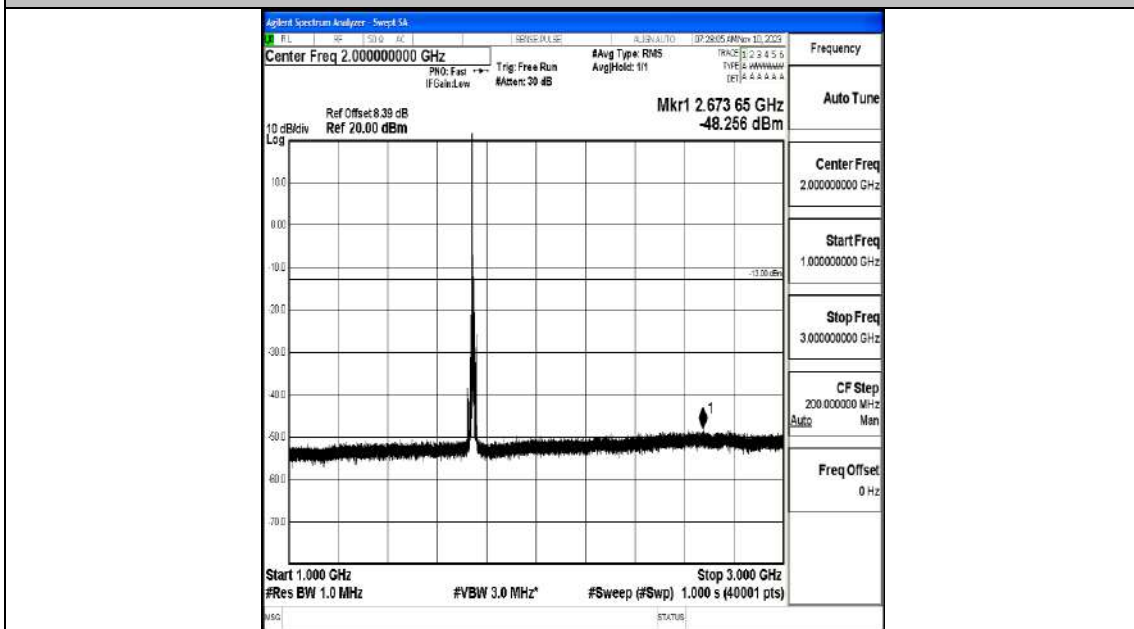

Band66_10MHz_16QAM_132322_1RB#0_30~1000_30~1000

Band66_10MHz_16QAM_132322_1RB#0_1000~3000_1000~3000