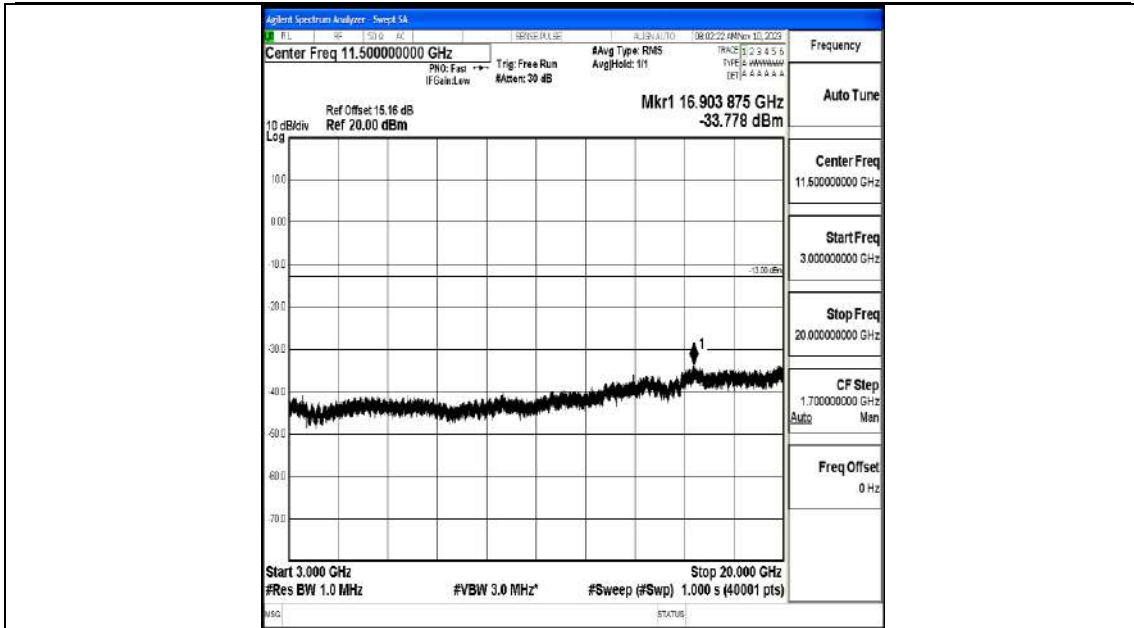

Band66_20MHz_16QAM_132322_1RB#0_0.009~0.15_0.009~0.15

Band66_20MHz_16QAM_132322_1RB#0_0.15~30_0.15~30

Band66_20MHz_16QAM_132322_1RB#0_30~1000_30~1000

Band66_20MHz_16QAM_132322_1RB#0_1000~3000_1000~3000

Band66_20MHz_16QAM_132322_1RB#0_3000~20000_3000~20000