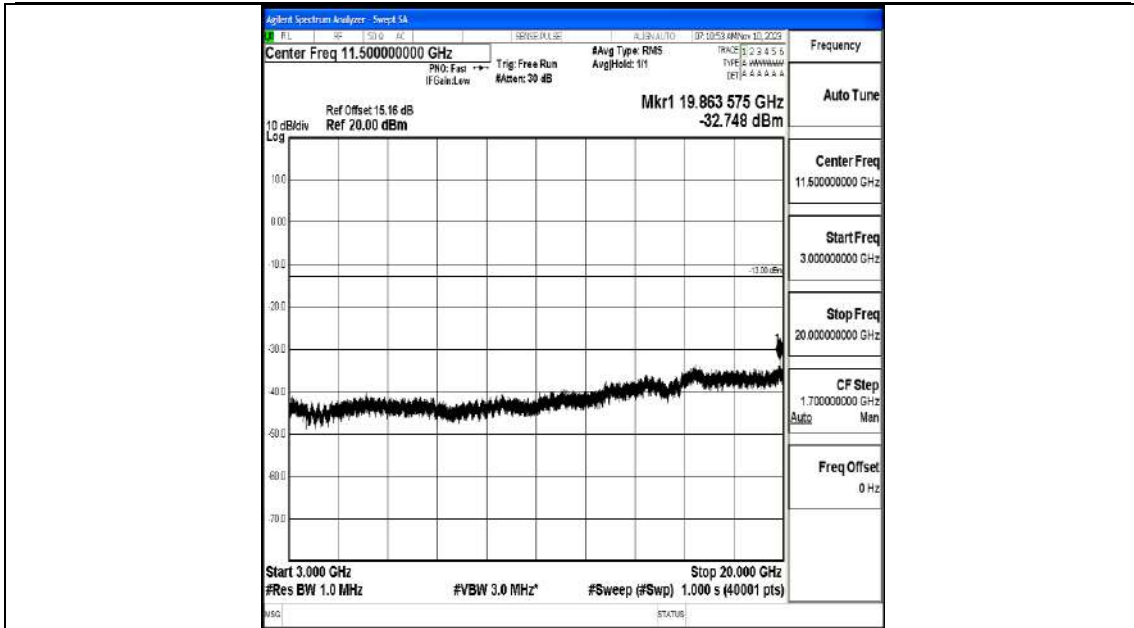

Band66_5MHz_16QAM_132647_1RB#0_0.009~0.15_0.009~0.15

Band66_5MHz_16QAM_132647_1RB#0_0.15~30_0.15~30

Band66_5MHz_16QAM_132647_1RB#0_30~1000_30~1000

Band66_5MHz_16QAM_132647_1RB#0_1000~3000_1000~3000

Band66_5MHz_16QAM_132647_1RB#0_3000~20000_3000~20000