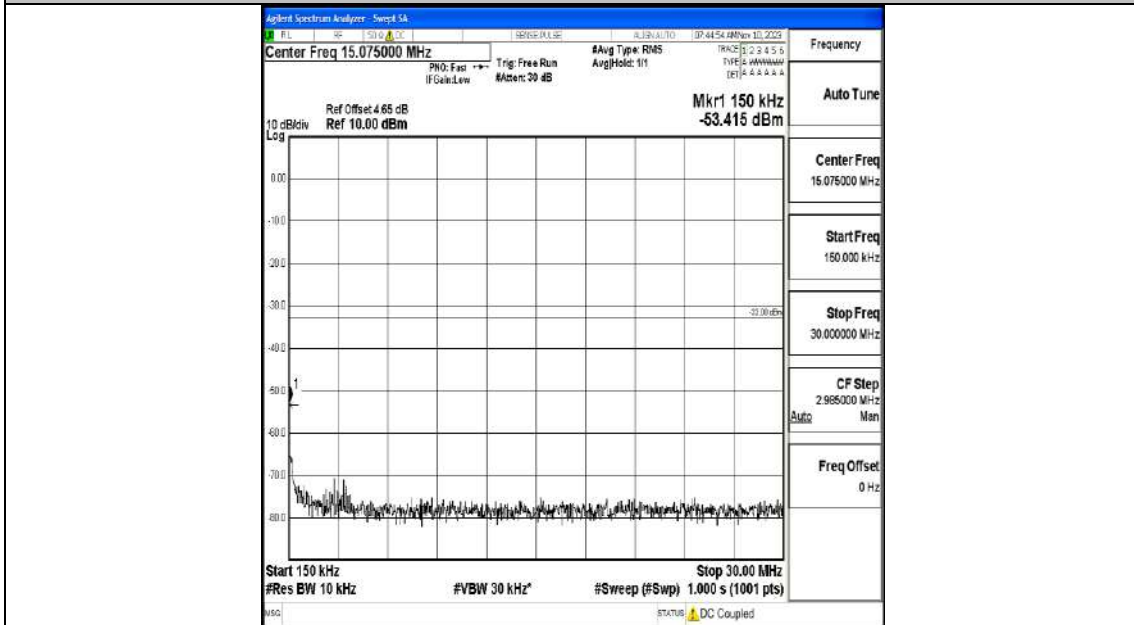

Band66_15MHz_16QAM_132322_1RB#0_0.009~0.15_0.009~0.15

Band66_15MHz_16QAM_132322_1RB#0_0.15~30_0.15~30