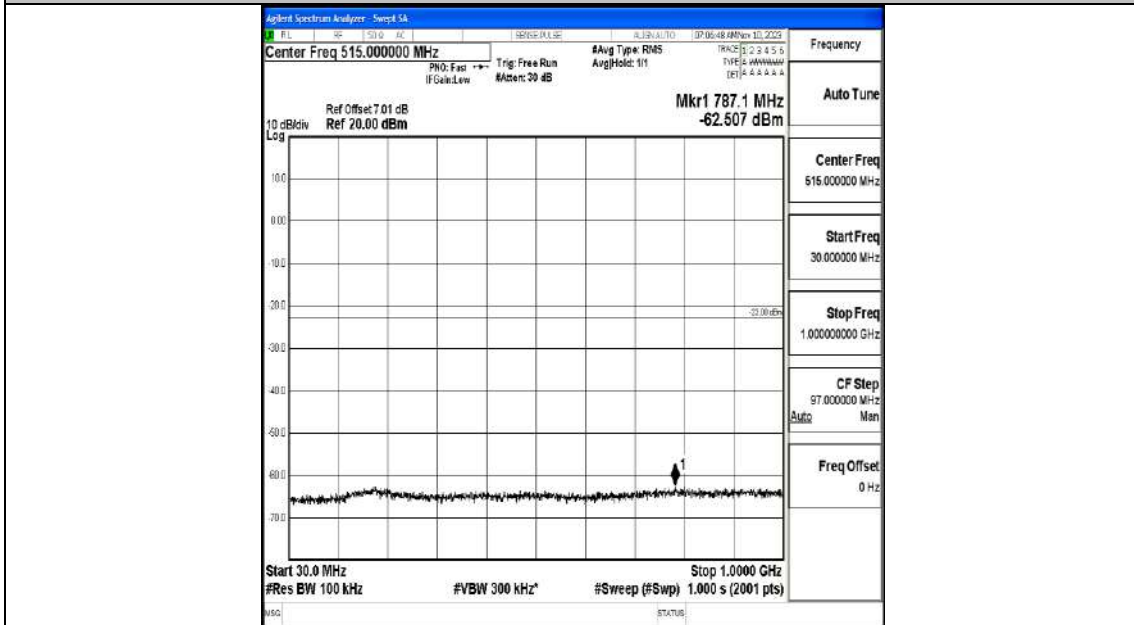

Band66_5MHz_QPSK_131997_1RB#0_0.009~0.15_0.009~0.15

Band66_5MHz_QPSK_131997_1RB#0_0.15~30_0.15~30

Band66_5MHz_QPSK_131997_1RB#0_30~1000_30~1000

Band66_5MHz_QPSK_131997_1RB#0_1000~3000_1000~3000

Band66_5MHz_QPSK_131997_1RB#0_3000~20000_3000~20000