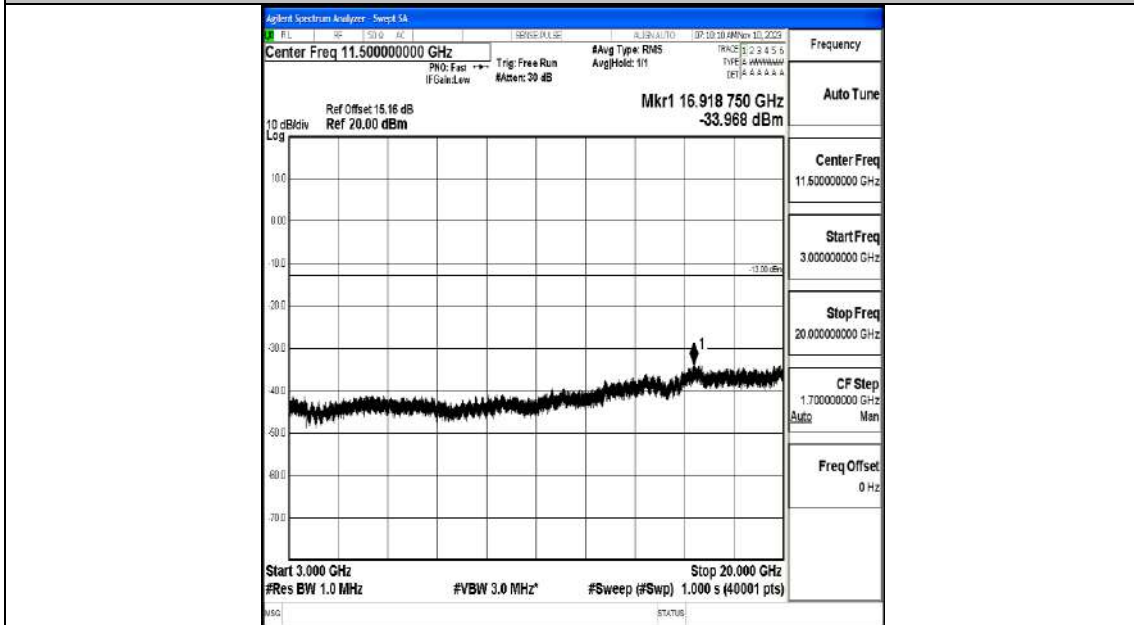

Band66_5MHz_QPSK_132647_1RB#0_0.009~0.15_0.009~0.15

Band66_5MHz_QPSK_132647_1RB#0_0.15~30_0.15~30

Band66_5MHz_QPSK_132647_1RB#0_30~1000_30~1000

Band66_5MHz_QPSK_132647_1RB#0_1000~3000_1000~3000

Band66_5MHz_QPSK_132647_1RB#0_3000~20000_3000~20000