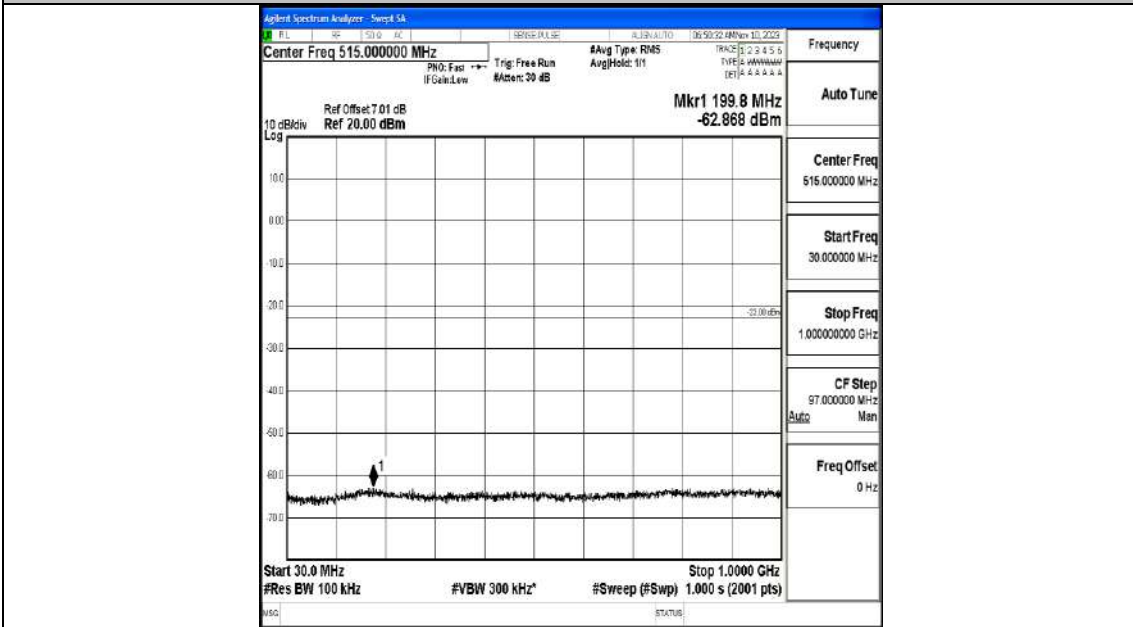

Band66_3MHz_QPSK_132657_1RB#0_0.009~0.15_0.009~0.15

Band66_3MHz_QPSK_132657_1RB#0_0.15~30_0.15~30

Band66_3MHz_QPSK_132657_1RB#0_30~1000_30~1000

Band66_3MHz_QPSK_132657_1RB#0_1000~3000_1000~3000

Band66_3MHz_QPSK_132657_1RB#0_3000~20000_3000~20000