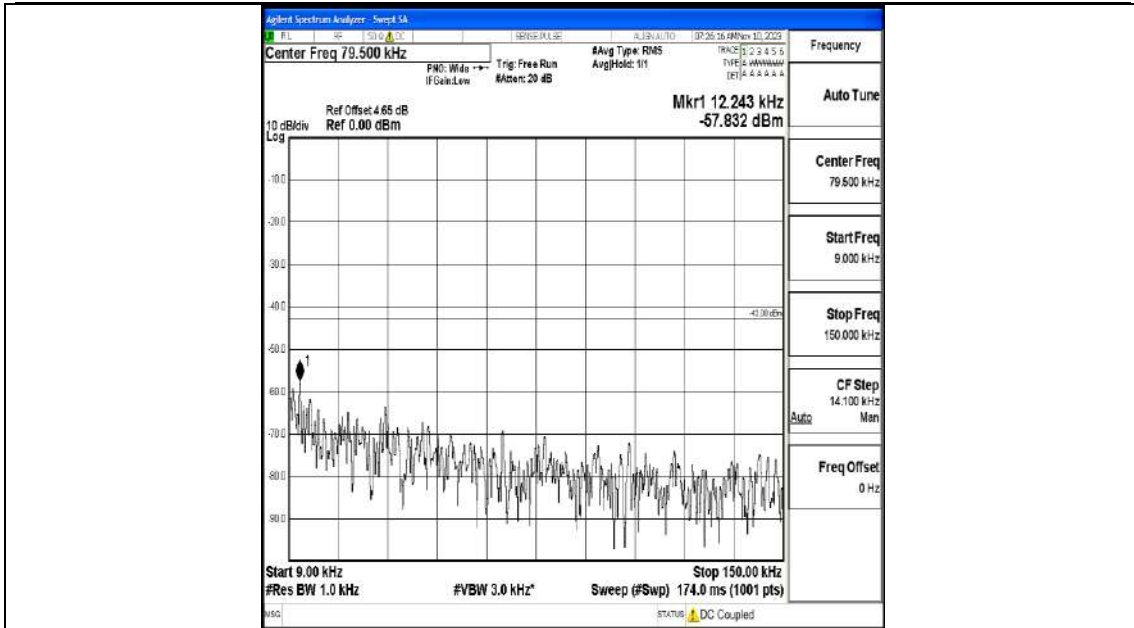

Band66_10MHz_QPSK_132022_1RB#0_0.009~0.15_0.009~0.15

Band66_10MHz_QPSK_132022_1RB#0_0.15~30_0.15~30

Band66_10MHz_QPSK_132022_1RB#0_30~1000_30~1000

Band66_10MHz_QPSK_132022_1RB#0_1000~3000_1000~3000

Band66_10MHz_QPSK_132022_1RB#0_3000~20000_3000~20000