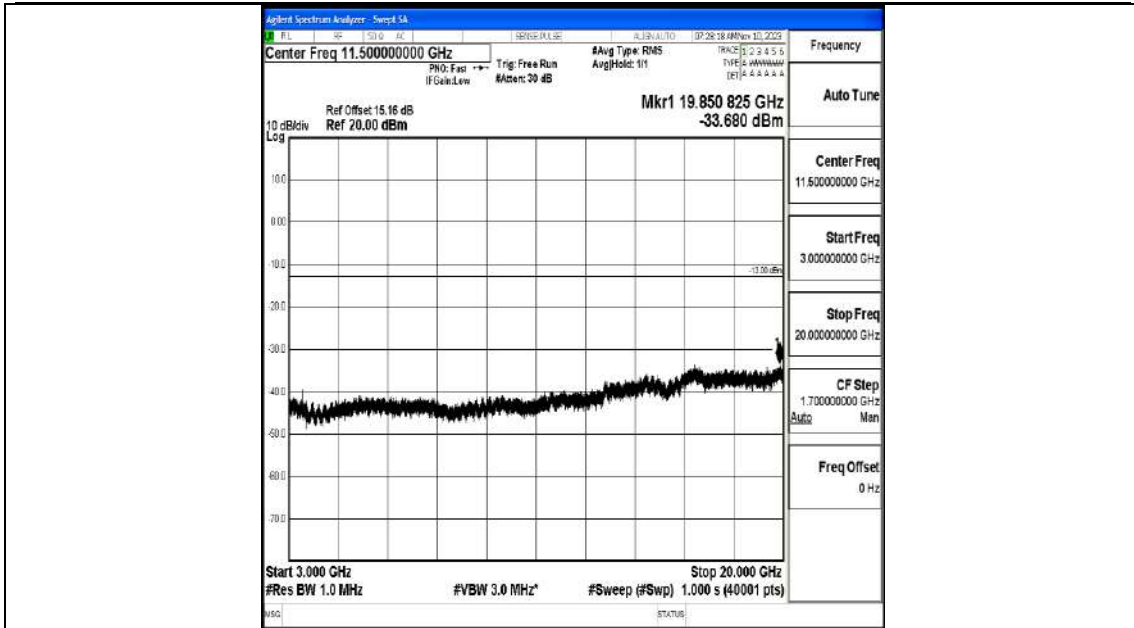

Band66_10MHz_16QAM_132322_1RB#0_0.009~0.15_0.009~0.15

Band66_10MHz_16QAM_132322_1RB#0_0.15~30_0.15~30

Band66_10MHz_16QAM_132322_1RB#0_30~1000_30~1000

Band66_10MHz_16QAM_132322_1RB#0_1000~3000_1000~3000

Band66_10MHz_16QAM_132322_1RB#0_3000~20000_3000~20000