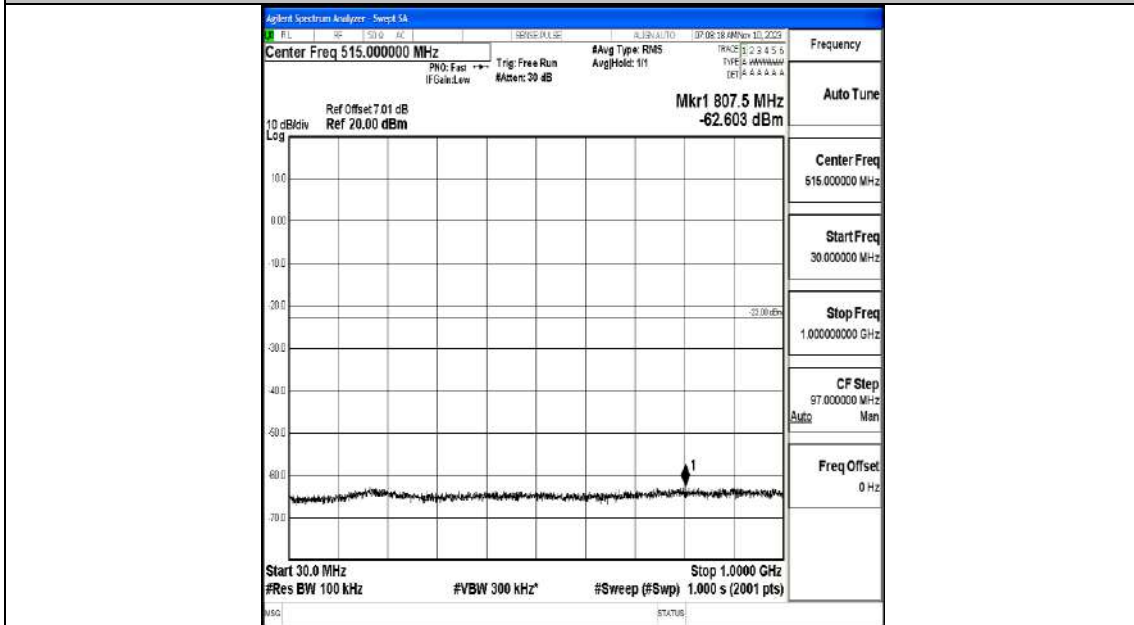

Band66_5MHz_QPSK_132322_1RB#0_0.15~30_0.15~30

Band66_5MHz_QPSK_132322_1RB#0_30~1000_30~1000