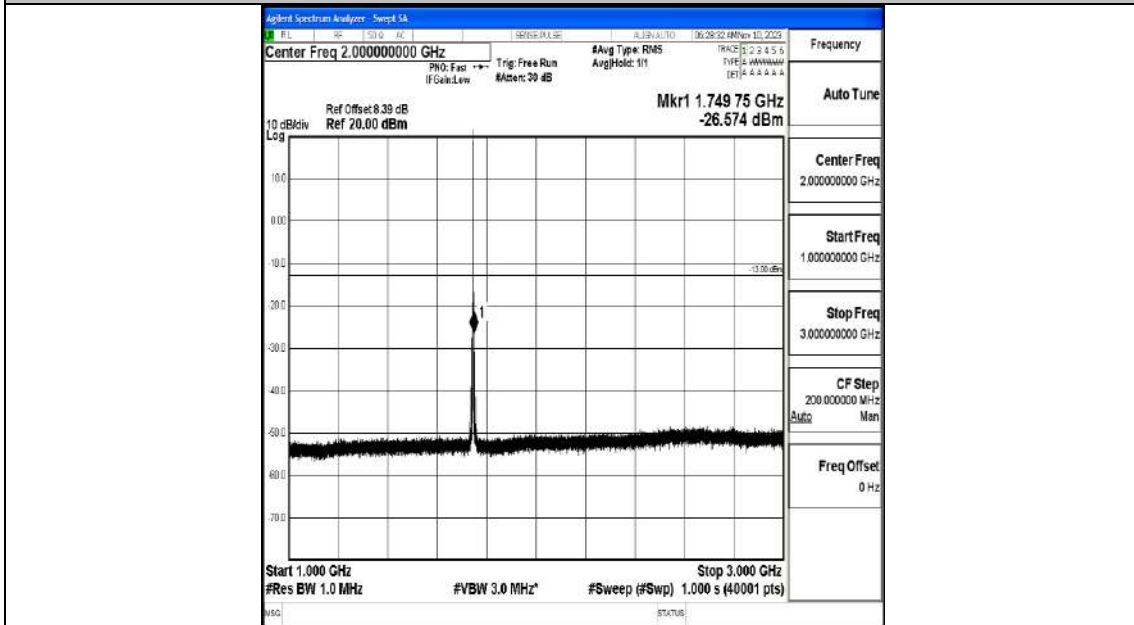

Band66_1.4MHz_16QAM_132322_1RB#0_30~1000_30~1000

Band66_1.4MHz_16QAM_132322_1RB#0_1000~3000_1000~3000