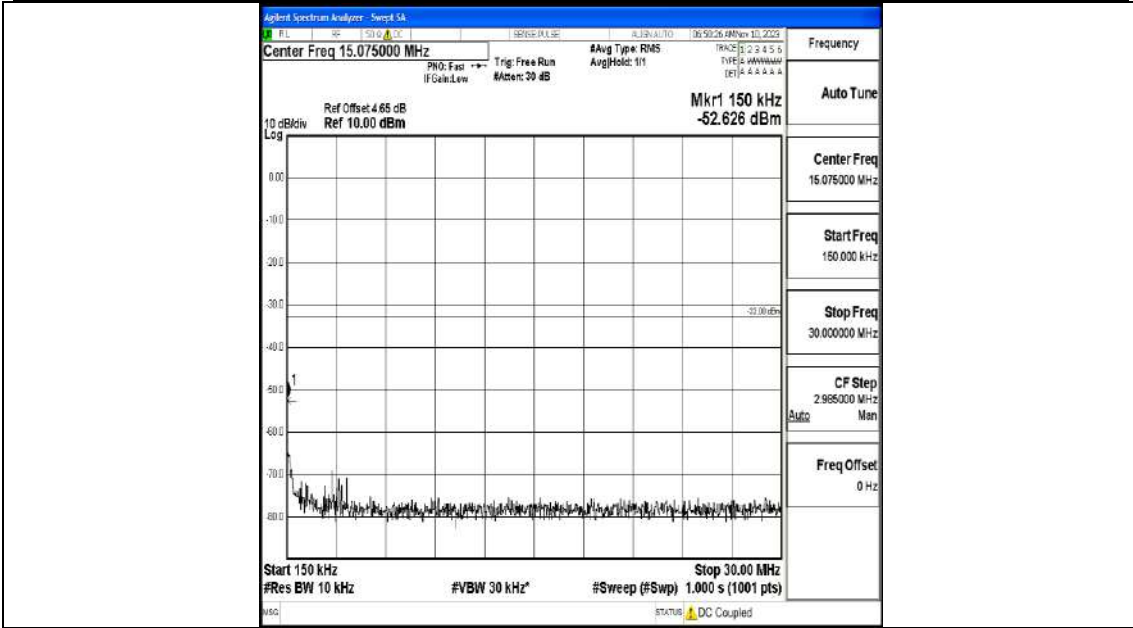

Band66_3MHz_QPSK_132657_1RB#0_0.009~0.15_0.009~0.15

Band66_3MHz_QPSK_132657_1RB#0_0.15~30_0.15~30

Band66_3MHz_QPSK_132657_1RB#0_30~1000_30~1000

Band66_3MHz_QPSK_132657_1RB#0_1000~3000_1000~3000

Band66_3MHz_QPSK_132657_1RB#0_3000~20000_3000~20000