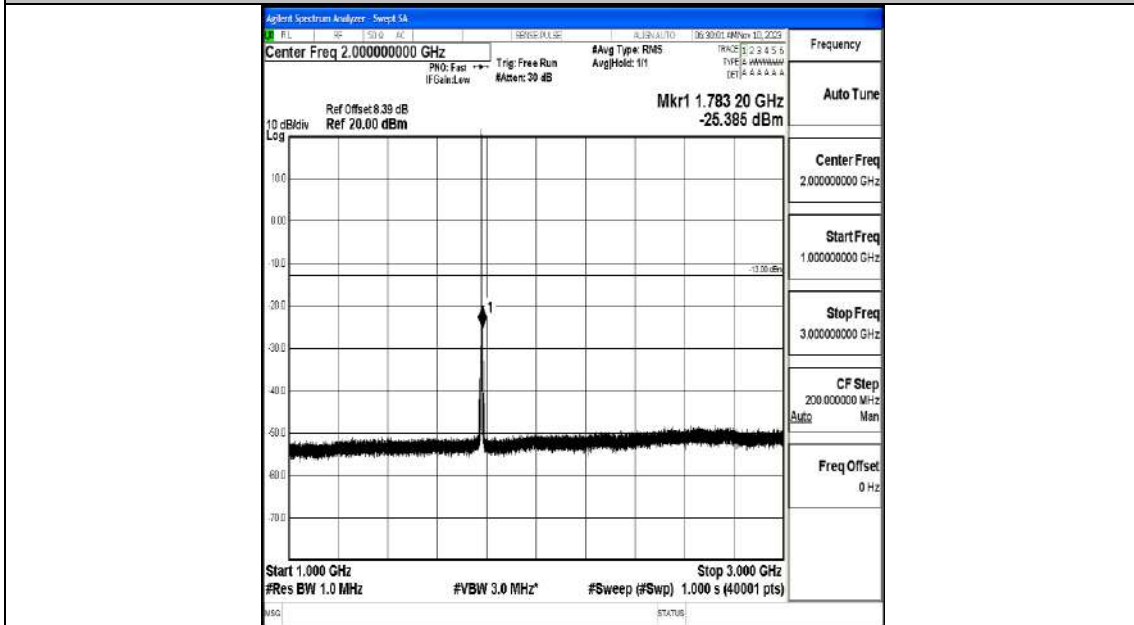

Band66_1.4MHz_16QAM_132665_1RB#0_30~1000_30~1000

Band66_1.4MHz_16QAM_132665_1RB#0_1000~3000_1000~3000