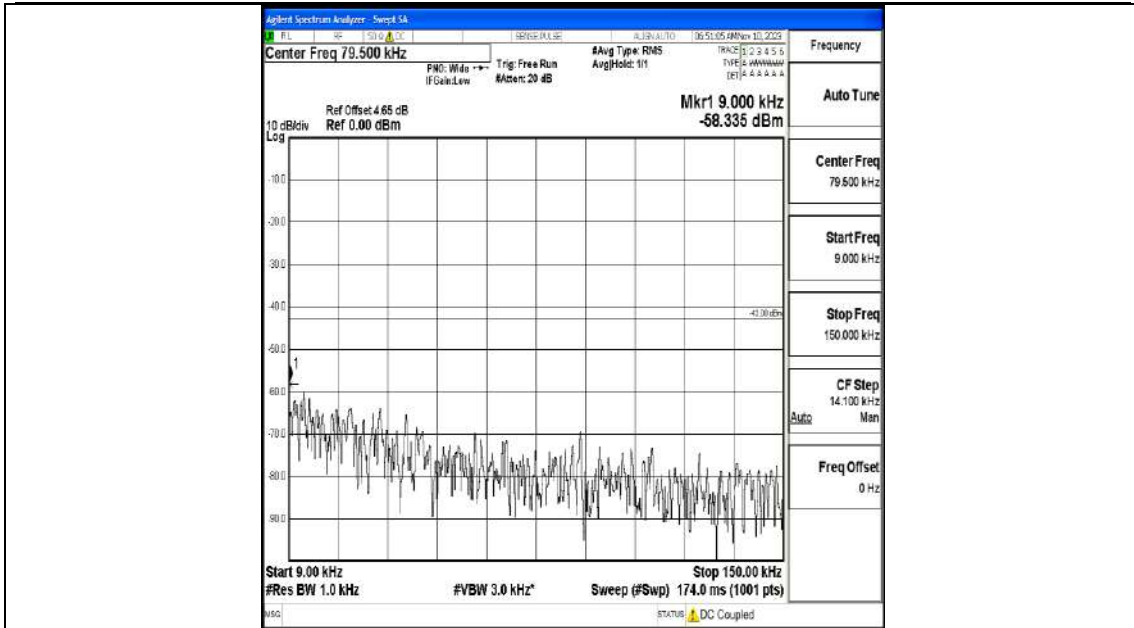

Band66_3MHz_QPSK_132657_1RB#0_0.009~0.15_0.009~0.15

Band66_3MHz_QPSK_132657_1RB#0_0.15~30_0.15~30

Band66_3MHz_QPSK_132657_1RB#0_30~1000_30~1000

Band66_3MHz_QPSK_132657_1RB#0_1000~3000_1000~3000

Band66_3MHz_QPSK_132657_1RB#0_3000~20000_3000~20000