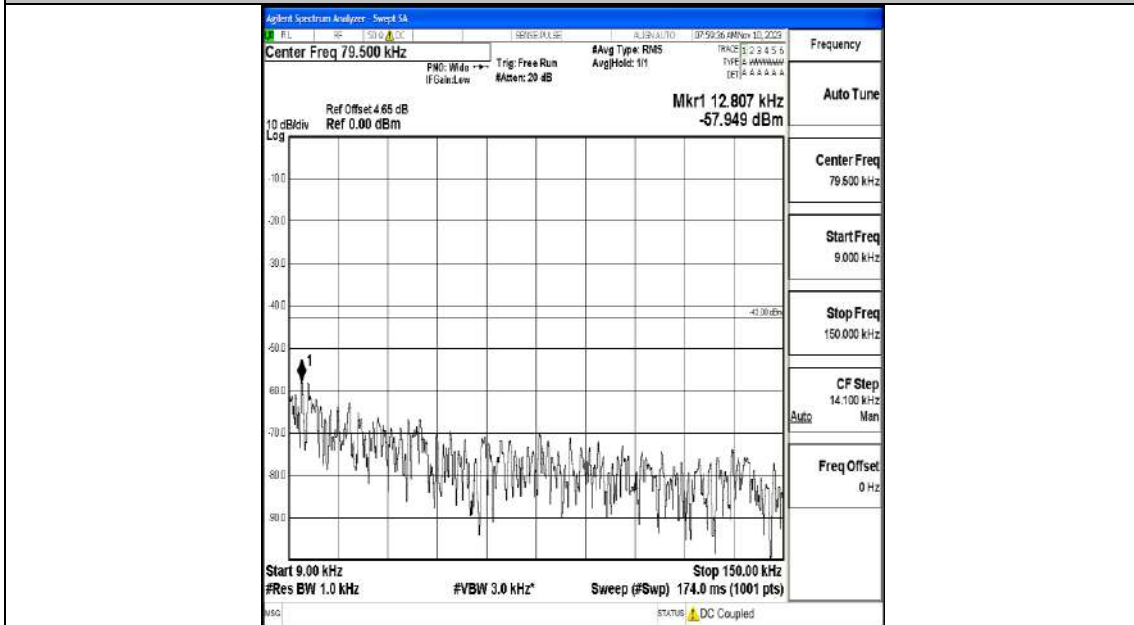

Band66_15MHz_16QAM_132597_1RB#0_0.009~0.15_0.009~0.15

Band66_15MHz_16QAM_132597_1RB#0_0.15~30_0.15~30

Band66_15MHz_16QAM_132597_1RB#0_30~1000_30~1000

Band66_15MHz_16QAM_132597_1RB#0_1000~3000_1000~3000

Band66_15MHz_16QAM_132597_1RB#0_3000~20000_3000~20000