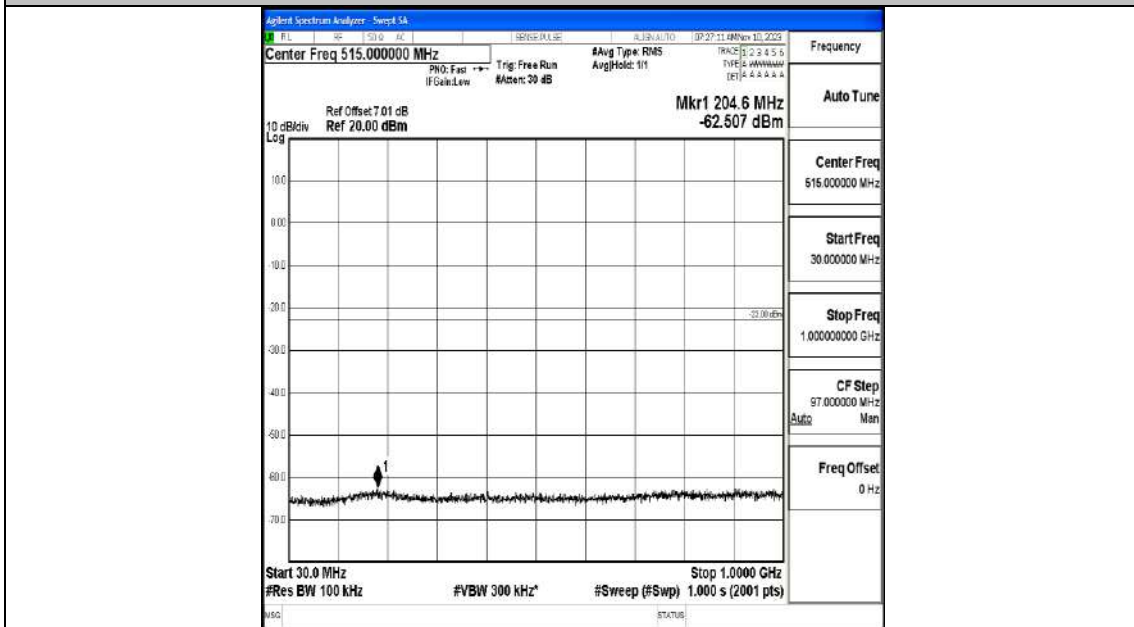

Band66_10MHz_QPSK_132322_1RB#0_0.15~30_0.15~30

Band66_10MHz_QPSK_132322_1RB#0_30~1000_30~1000