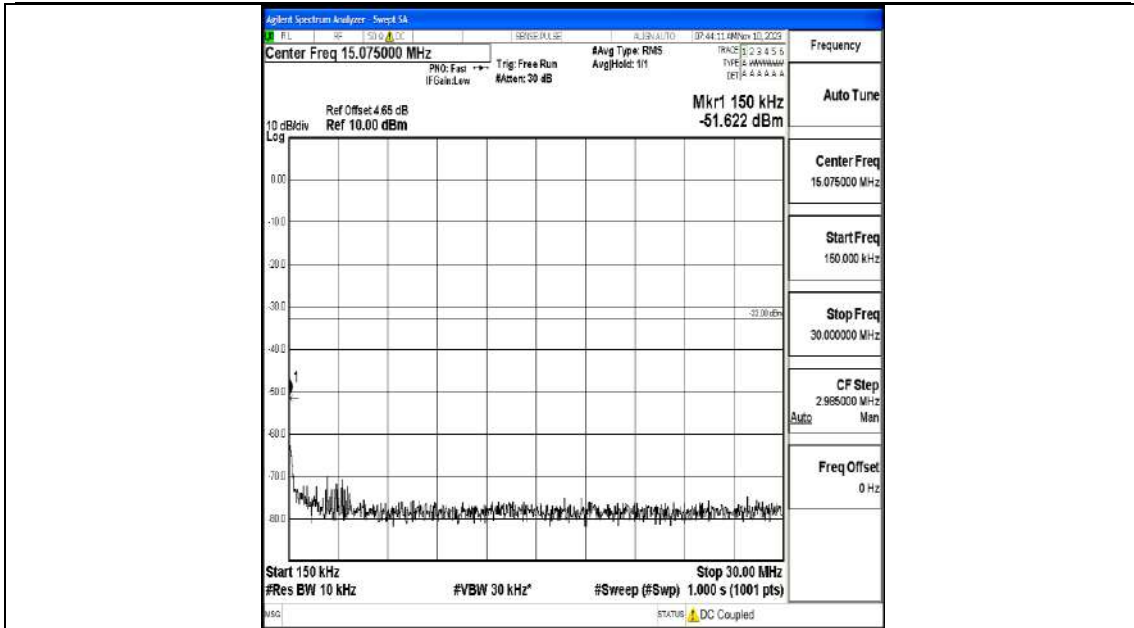

Band66_15MHz_QPSK_132322_1RB#0_0.009~0.15_0.009~0.15

Band66_15MHz_QPSK_132322_1RB#0_0.15~30_0.15~30