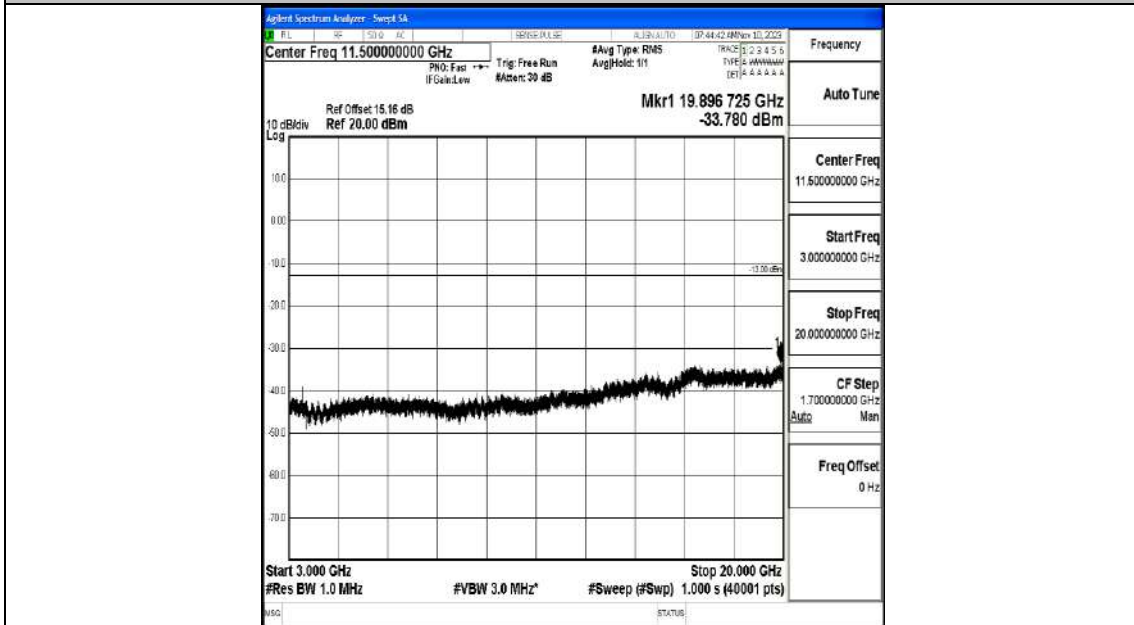

Band66_15MHz_QPSK_132322_1RB#0_0.009~0.15_0.009~0.15

Band66_15MHz_QPSK_132322_1RB#0_0.15~30_0.15~30

Band66_15MHz_QPSK_132322_1RB#0_30~1000_30~1000

Band66_15MHz_QPSK_132322_1RB#0_1000~3000_1000~3000

Band66_15MHz_QPSK_132322_1RB#0_3000~20000_3000~20000