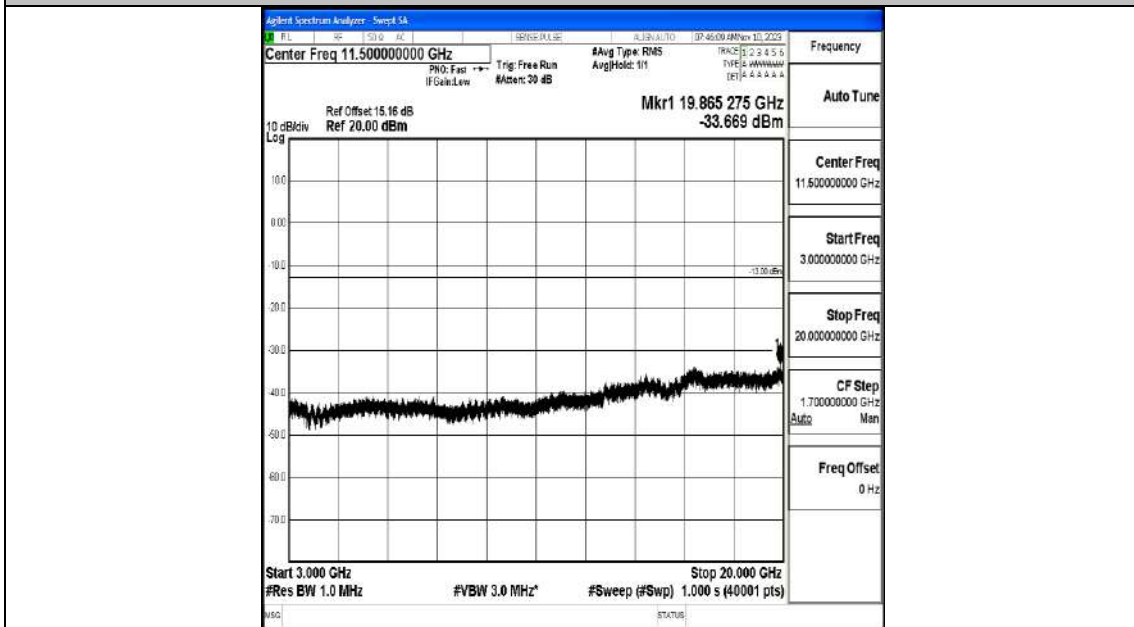

Band66_15MHz_QPSK_132597_1RB#0_0.009~0.15_0.009~0.15

Band66_15MHz_QPSK_132597_1RB#0_0.15~30_0.15~30

Band66_15MHz_QPSK_132597_1RB#0_30~1000_30~1000

Band66_15MHz_QPSK_132597_1RB#0_1000~3000_1000~3000

Band66_15MHz_QPSK_132597_1RB#0_3000~20000_3000~20000