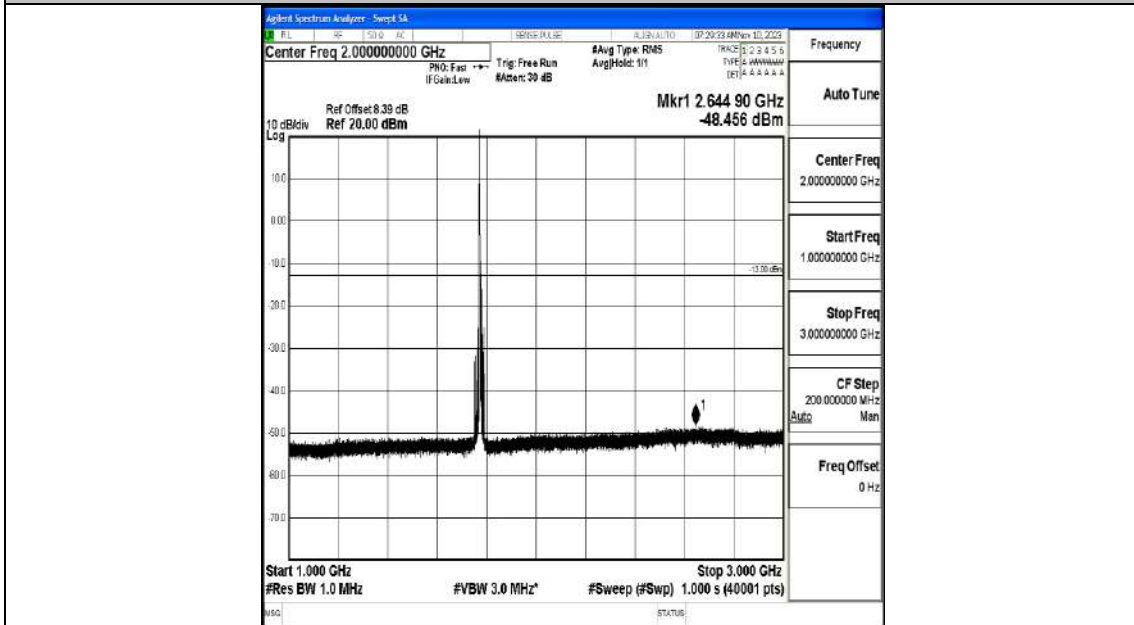

Band66_10MHz_16QAM_132622_1RB#0_30~1000_30~1000

Band66_10MHz_16QAM_132622_1RB#0_1000~3000_1000~3000