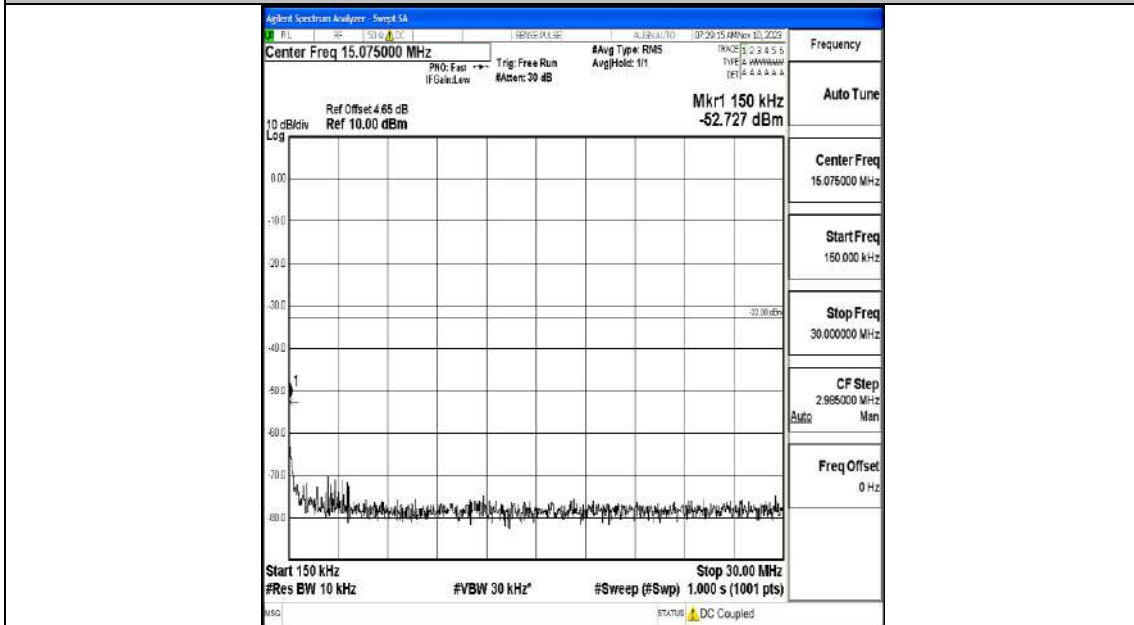

Band66_10MHz_16QAM_132622_1RB#0_0.009~0.15_0.009~0.15

Band66_10MHz_16QAM_132622_1RB#0_0.15~30_0.15~30