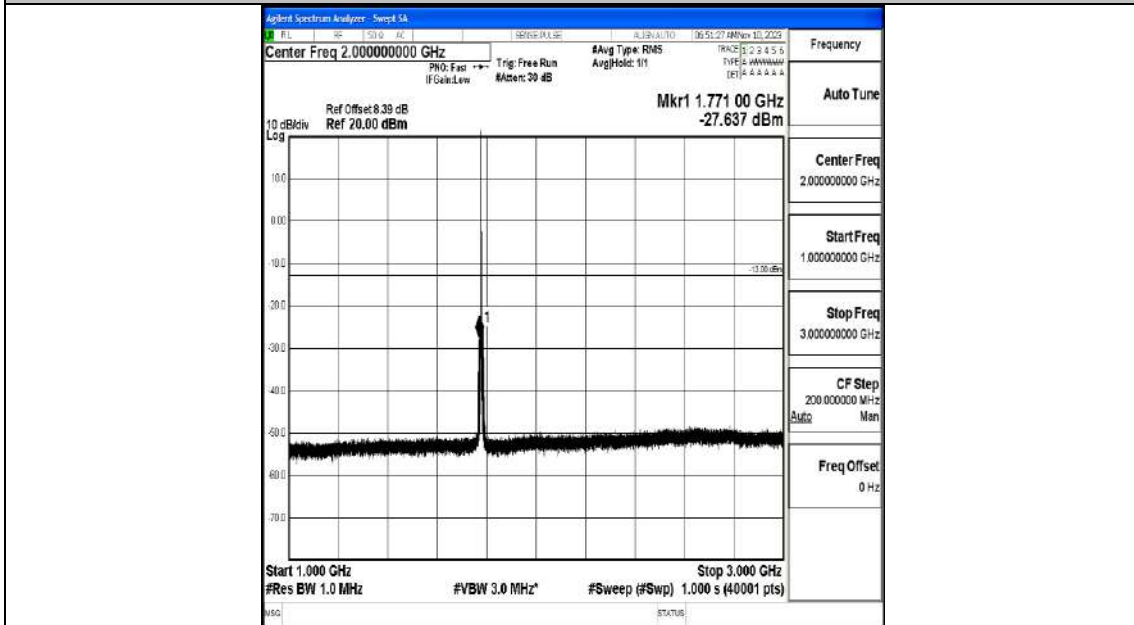

Band66_3MHz_16QAM_132657_1RB#0_30~1000_30~1000

Band66_3MHz_16QAM_132657_1RB#0_1000~3000_1000~3000