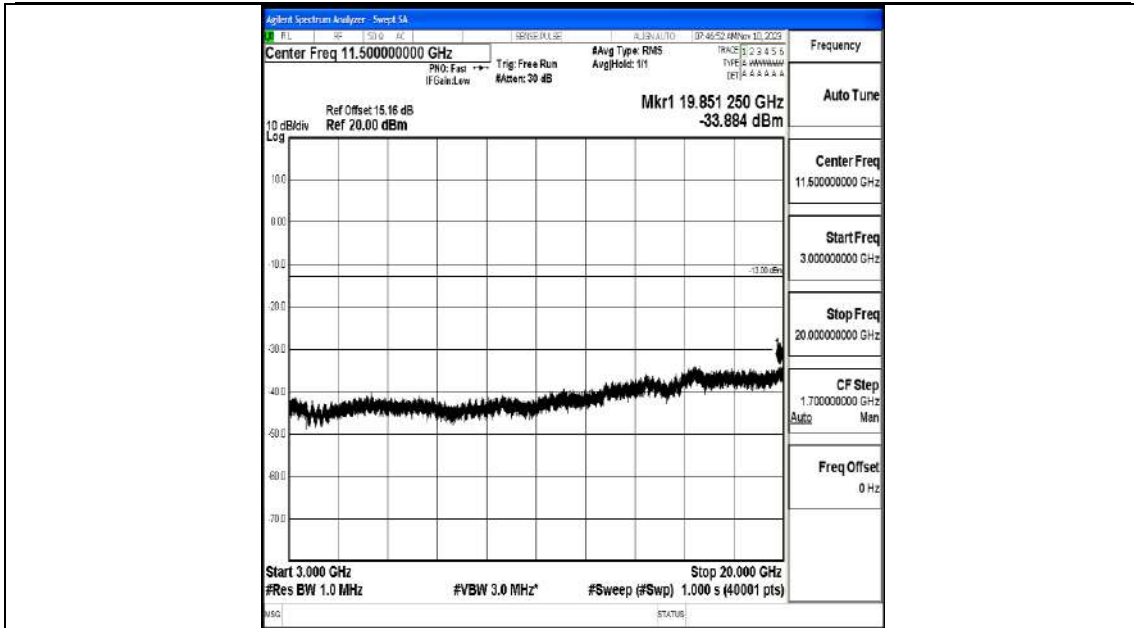

Band66_15MHz_16QAM_132597_1RB#0_0.009~0.15_0.009~0.15

Band66_15MHz_16QAM_132597_1RB#0_0.15~30_0.15~30

Band66_15MHz_16QAM_132597_1RB#0_30~1000_30~1000

Band66_15MHz_16QAM_132597_1RB#0_1000~3000_1000~3000

Band66_15MHz_16QAM_132597_1RB#0_3000~20000_3000~20000