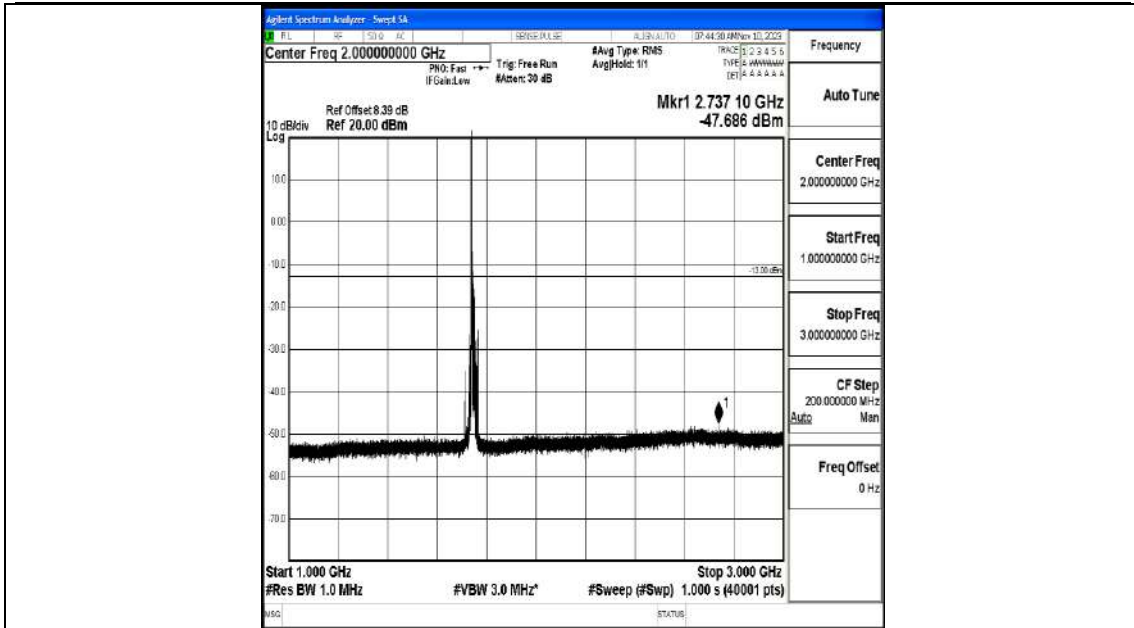

Band66_15MHz_QPSK_132322_1RB#0_30~1000_30~1000

Band66_15MHz_QPSK_132322_1RB#0_1000~3000_1000~3000