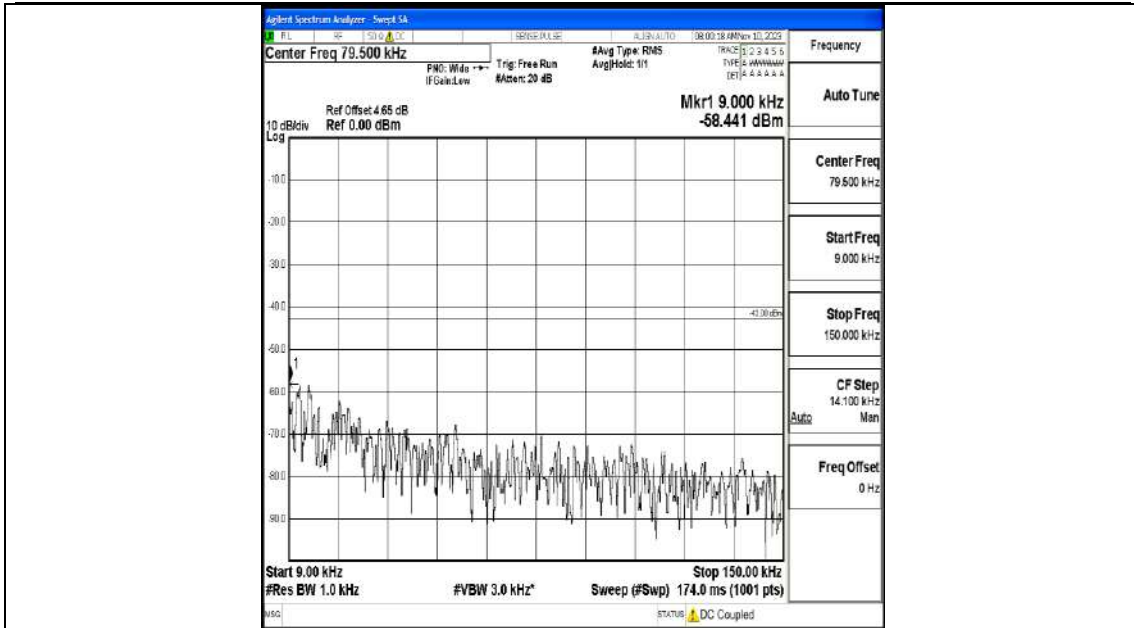

Band66_20MHz_QPSK_132072_1RB#0_0.009~0.15_0.009~0.15

Band66_20MHz_QPSK_132072_1RB#0_0.15~30_0.15~30

Band66_20MHz_QPSK_132072_1RB#0_30~1000_30~1000

Band66_20MHz_QPSK_132072_1RB#0_1000~3000_1000~3000

Band66_20MHz_QPSK_132072_1RB#0_3000~20000_3000~20000