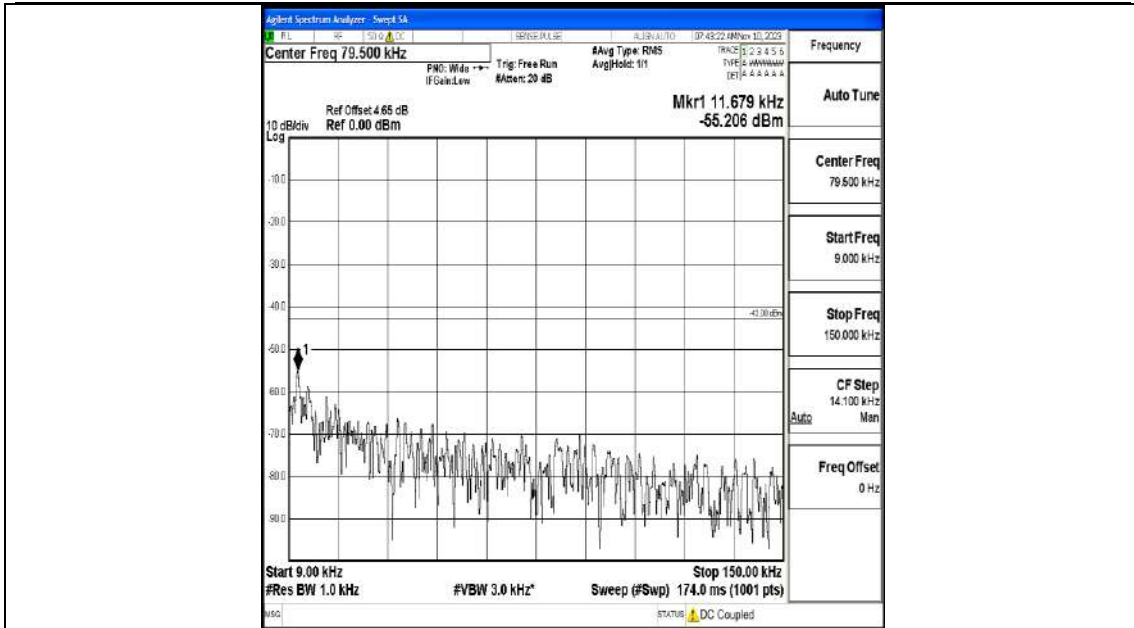

Band66_15MHz_QPSK_132047_1RB#0_0.009~0.15_0.009~0.15

Band66_15MHz_QPSK_132047_1RB#0_0.15~30_0.15~30

Band66_15MHz_QPSK_132047_1RB#0_30~1000_30~1000

Band66_15MHz_QPSK_132047_1RB#0_1000~3000_1000~3000

Band66_15MHz_QPSK_132047_1RB#0_3000~20000_3000~20000