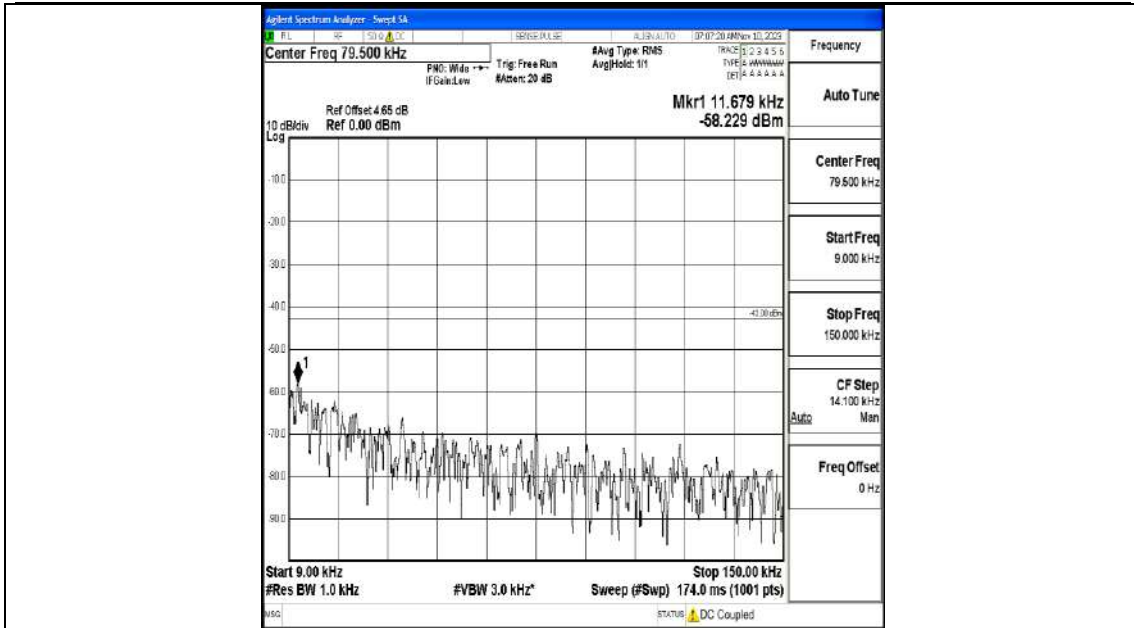

Band66_5MHz_QPSK_131997_1RB#0_0.009~0.15_0.009~0.15

Band66_5MHz_QPSK_131997_1RB#0_0.15~30_0.15~30

Band66_5MHz_QPSK_131997_1RB#0_30~1000_30~1000

Band66_5MHz_QPSK_131997_1RB#0_1000~3000_1000~3000

Band66_5MHz_QPSK_131997_1RB#0_3000~20000_3000~20000