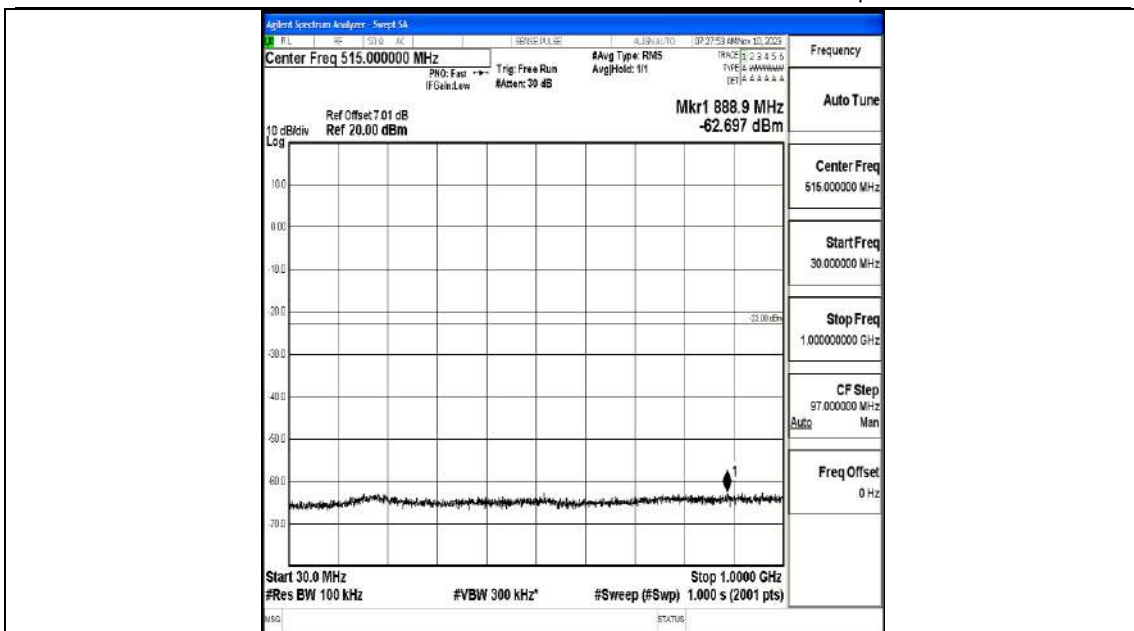

Band66_10MHz_16QAM_132322_1RB#0_0.15~30_0.15~30

Band66_10MHz_16QAM_132322_1RB#0_30~1000_30~1000