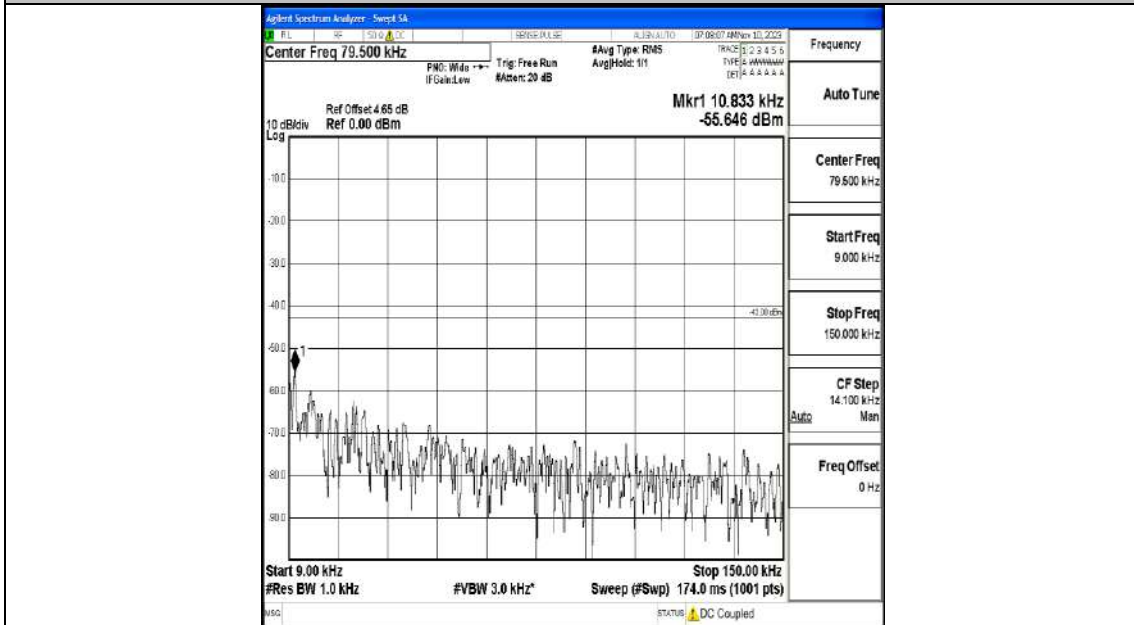

Band66_5MHz_16QAM_131997_1RB#0_0.009~0.15_0.009~0.15

Band66_5MHz_16QAM_131997_1RB#0_0.15~30_0.15~30

Band66_5MHz_16QAM_131997_1RB#0_30~1000_30~1000

Band66_5MHz_16QAM_131997_1RB#0_1000~3000_1000~3000

Band66_5MHz_16QAM_131997_1RB#0_3000~20000_3000~20000