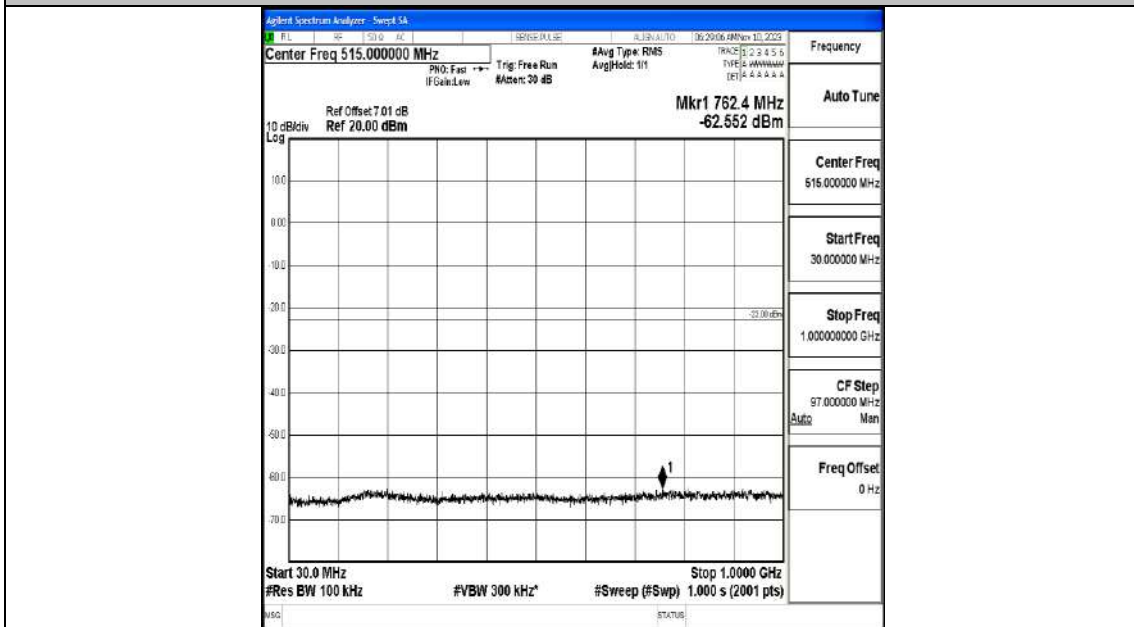

Band66_1.4MHz_QPSK_132665_1RB#0_0.15~30_0.15~30

Band66_1.4MHz_QPSK_132665_1RB#0_30~1000_30~1000