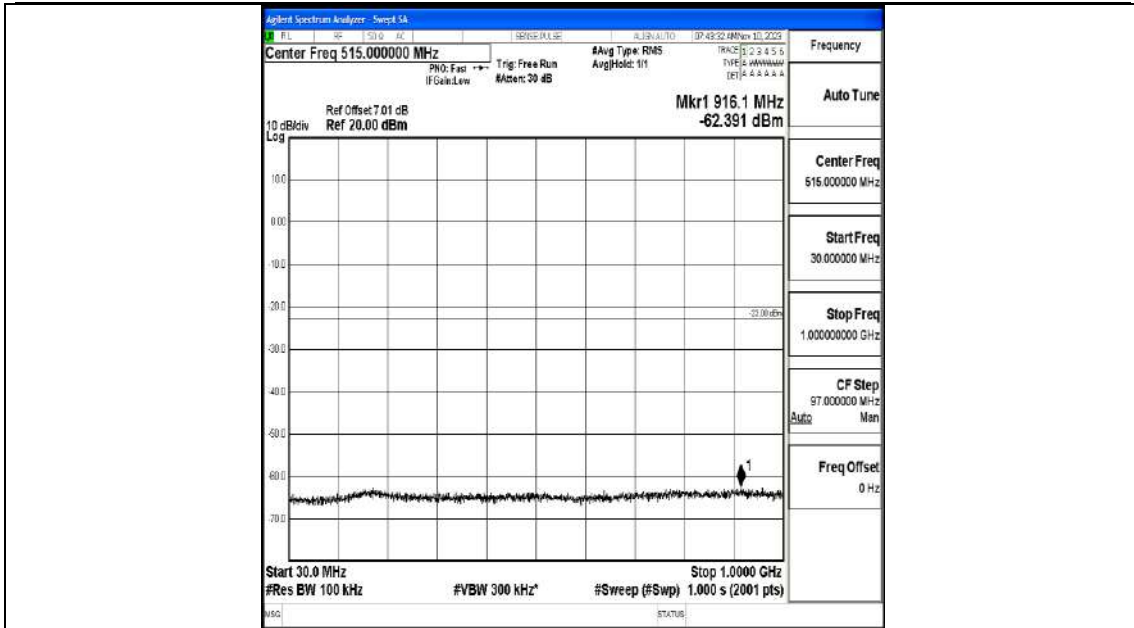

Band66_15MHz_16QAM_132047_1RB#0_0.15~30_0.15~30

Band66_15MHz_16QAM_132047_1RB#0_30~1000_30~1000