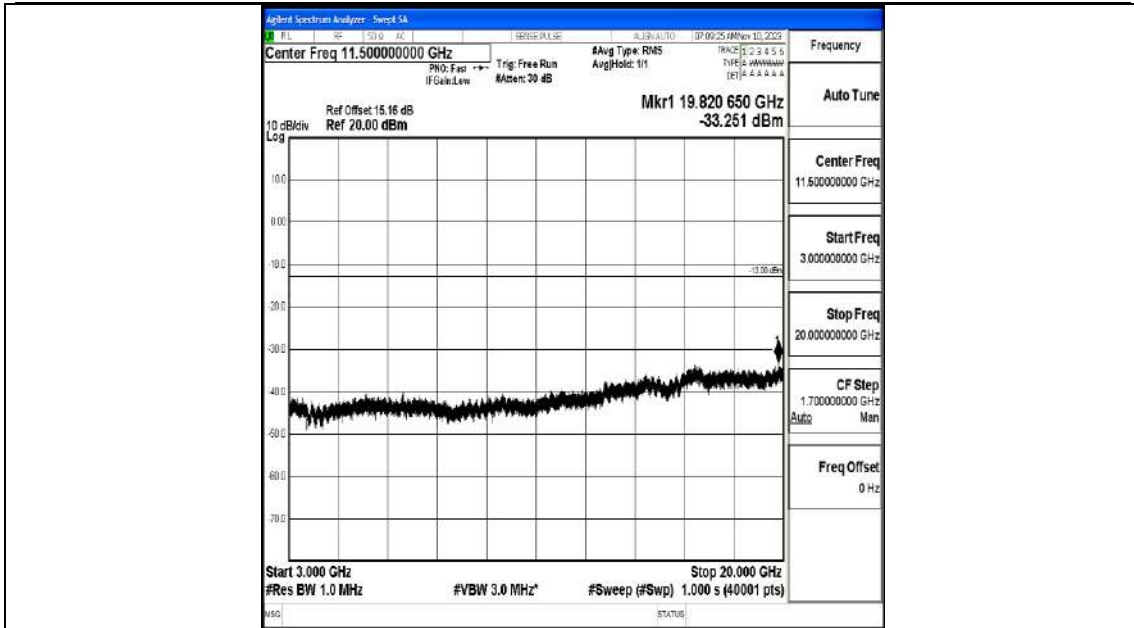

Band66_5MHz_16QAM_132322_1RB#0_0.009~0.15_0.009~0.15

Band66_5MHz_16QAM_132322_1RB#0_0.15~30_0.15~30

Band66_5MHz_16QAM_132322_1RB#0_30~1000_30~1000

Band66_5MHz_16QAM_132322_1RB#0_1000~3000_1000~3000

Band66_5MHz_16QAM_132322_1RB#0_3000~20000_3000~20000