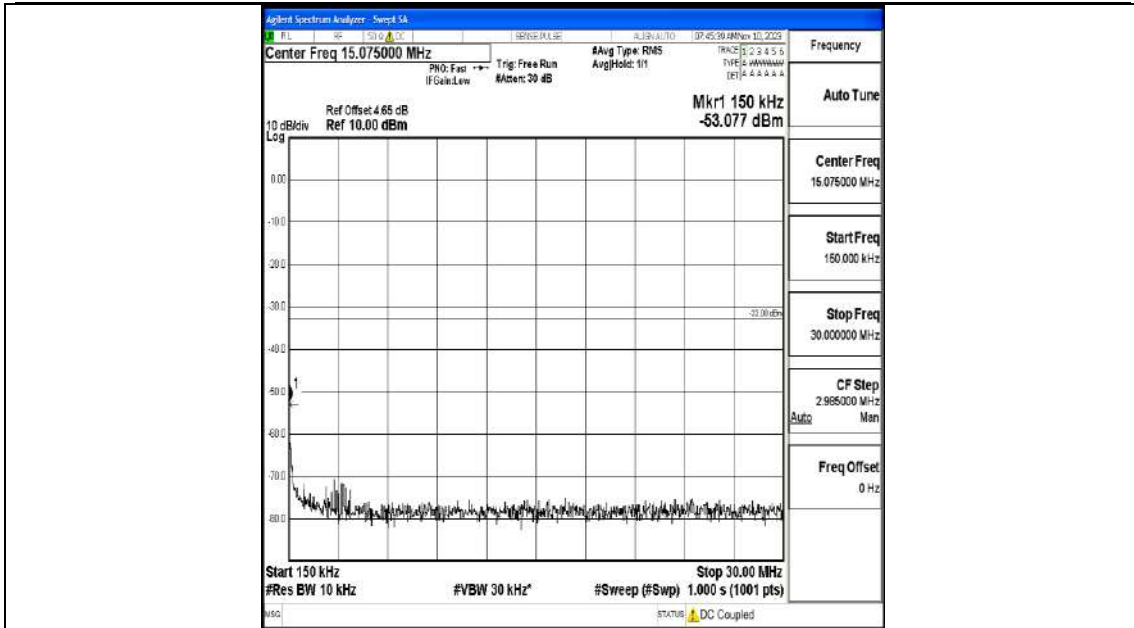

Band66_15MHz_QPSK_132597_1RB#0_0.009~0.15_0.009~0.15

Band66_15MHz_QPSK_132597_1RB#0_0.15~30_0.15~30