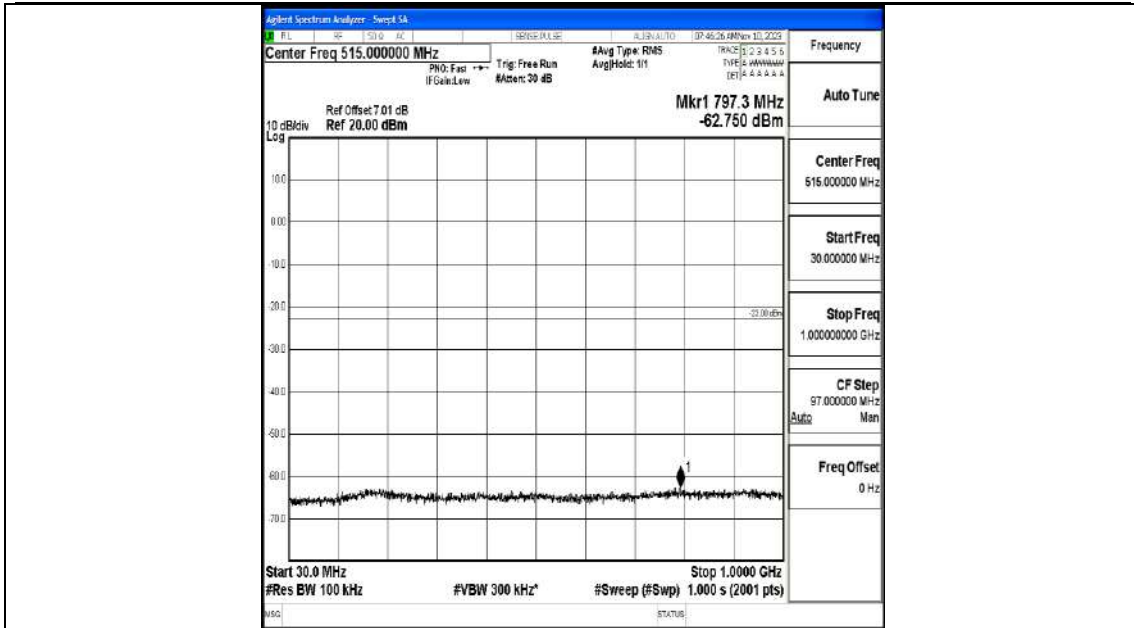

Band66_15MHz_16QAM_132597_1RB#0_0.15~30_0.15~30

Band66_15MHz_16QAM_132597_1RB#0_30~1000_30~1000