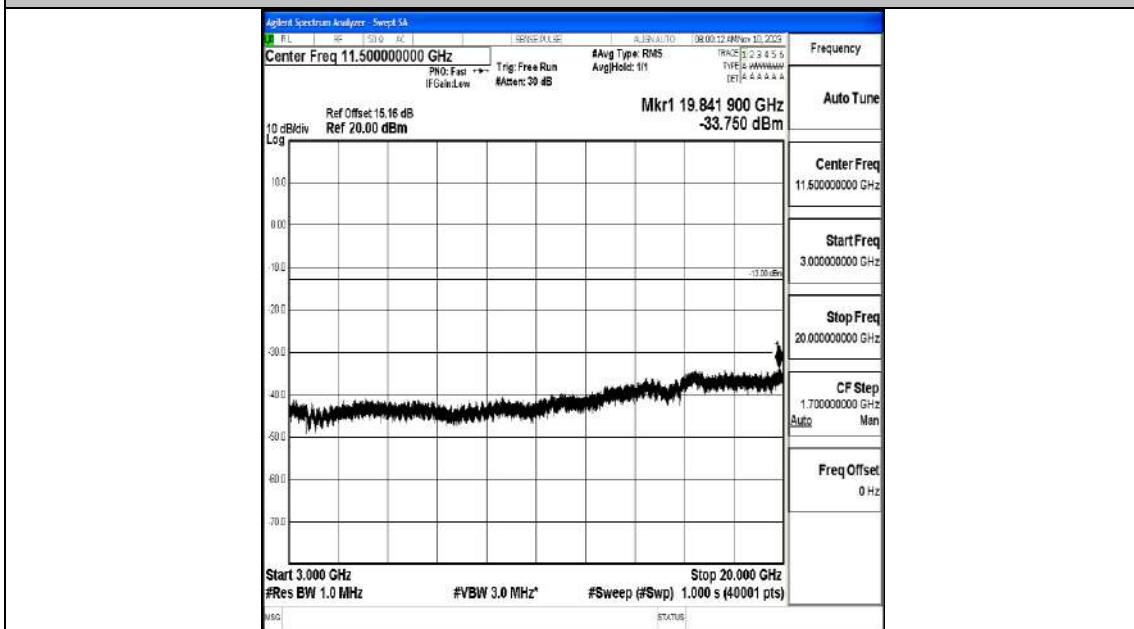

Band66_20MHz_QPSK_132072_1RB#0_0.009~0.15_0.009~0.15

Band66_20MHz_QPSK_132072_1RB#0_0.15~30_0.15~30

Band66_20MHz_QPSK_132072_1RB#0_30~1000_30~1000

Band66_20MHz_QPSK_132072_1RB#0_1000~3000_1000~3000

Band66_20MHz_QPSK_132072_1RB#0_3000~20000_3000~20000