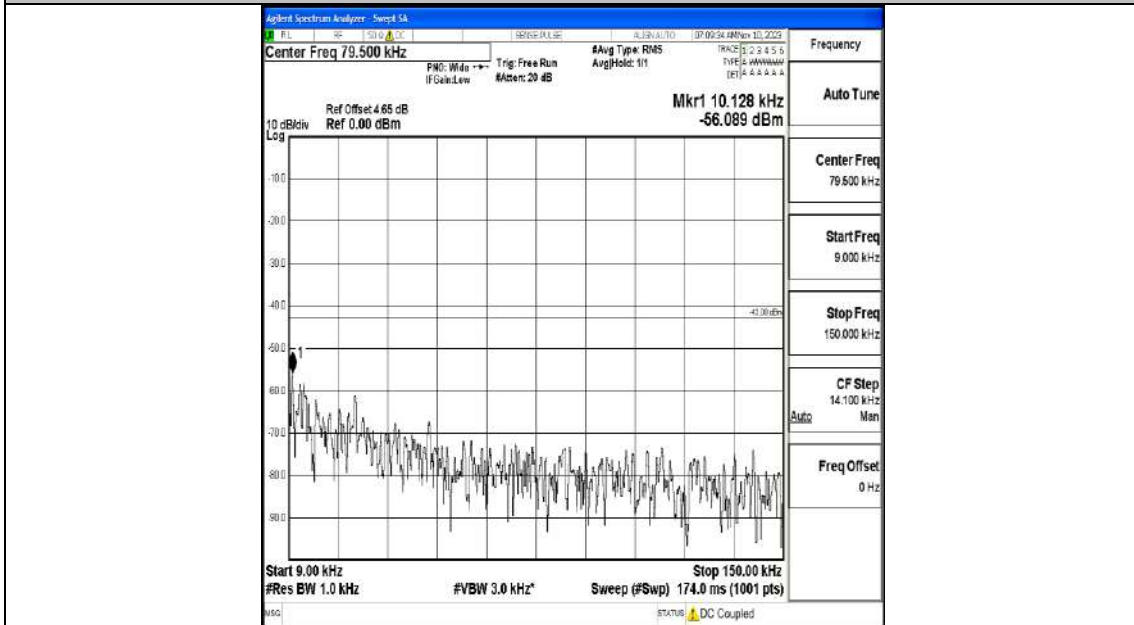

Band66_5MHz_16QAM_132322_1RB#0_0.009~0.15_0.009~0.15

Band66_5MHz_16QAM_132322_1RB#0_0.15~30_0.15~30

Band66_5MHz_16QAM_132322_1RB#0_30~1000_30~1000

Band66_5MHz_16QAM_132322_1RB#0_1000~3000_1000~3000

Band66_5MHz_16QAM_132322_1RB#0_3000~20000_3000~20000