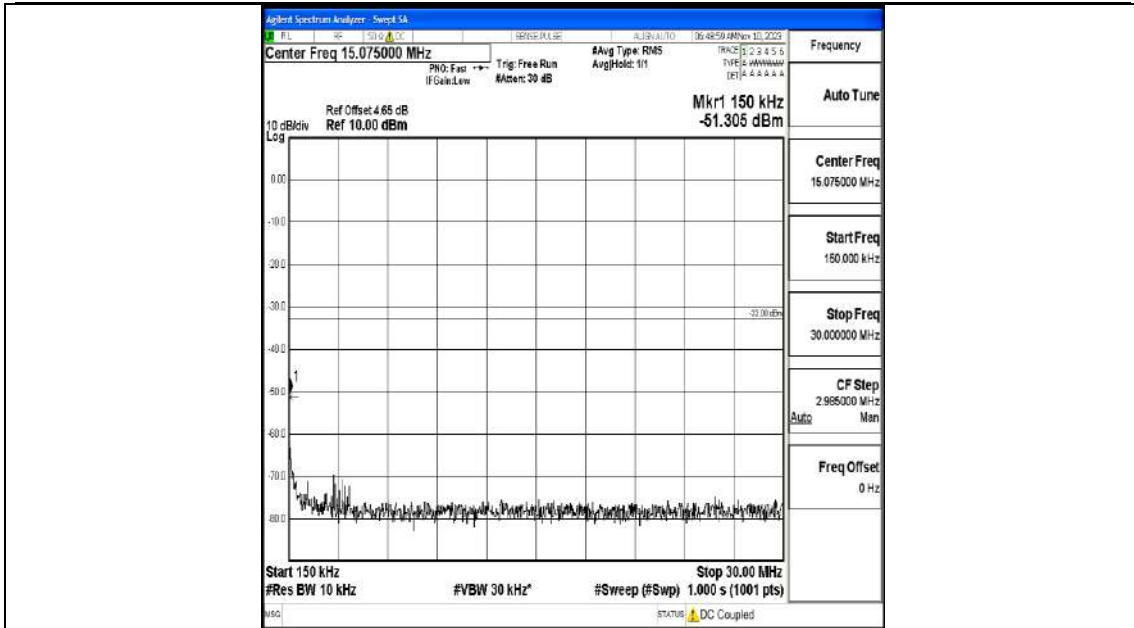

Band66_3MHz_QPSK_132322_1RB#0_0.009~0.15_0.009~0.15

Band66_3MHz_QPSK_132322_1RB#0_0.15~30_0.15~30