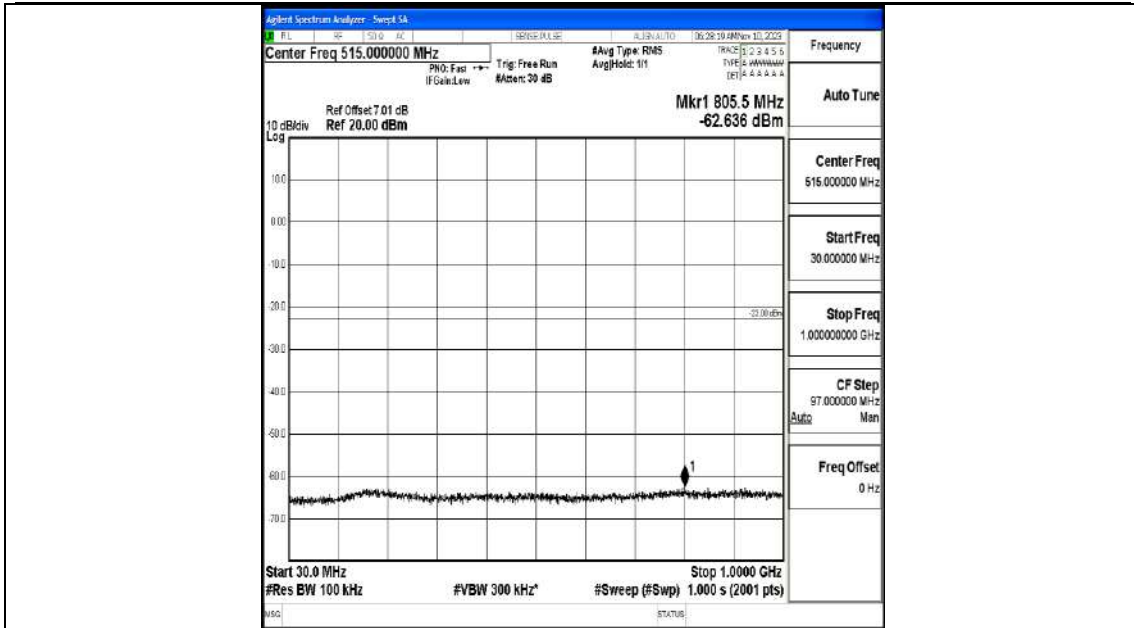

Band66_1.4MHz_QPSK_132322_1RB#0_1000~3000_1000~3000

Band66_1.4MHz_QPSK_132322_1RB#0_3000~20000_3000~20000

Band66_1.4MHz_16QAM_132322_1RB#0_0.009~0.15_0.009~0.15

Band66_1.4MHz_16QAM_132322_1RB#0_0.15~30_0.15~30