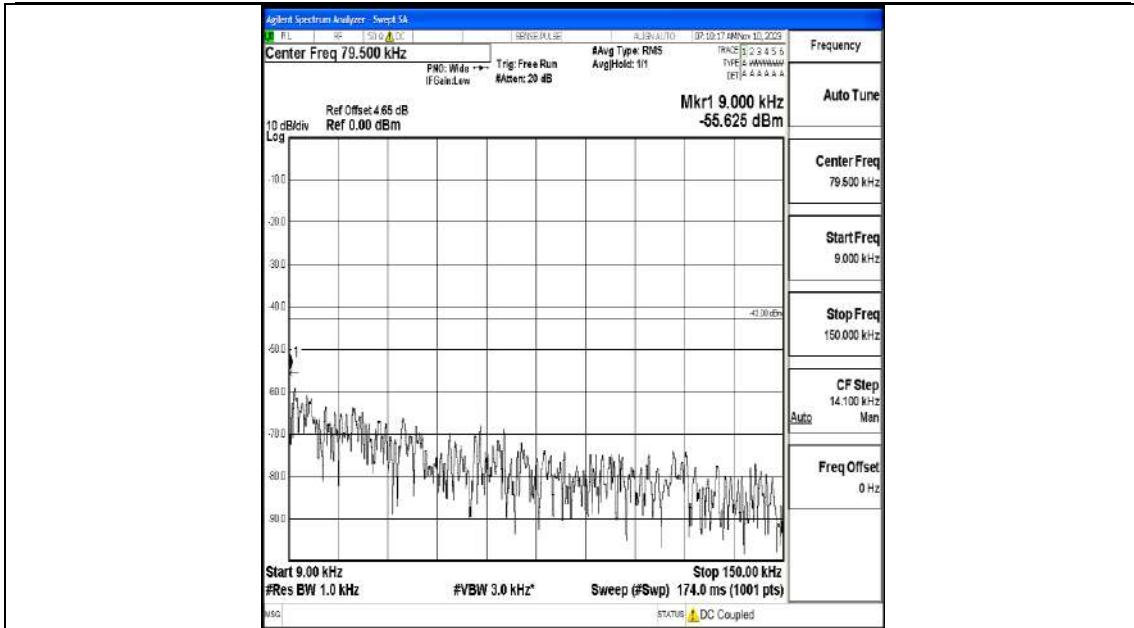

Band66_5MHz_QPSK_132647_1RB#0_0.009~0.15_0.009~0.15

Band66_5MHz_QPSK_132647_1RB#0_0.15~30_0.15~30

Band66_5MHz_QPSK_132647_1RB#0_30~1000_30~1000

Band66_5MHz_QPSK_132647_1RB#0_1000~3000_1000~3000

Band66_5MHz_QPSK_132647_1RB#0_3000~20000_3000~20000