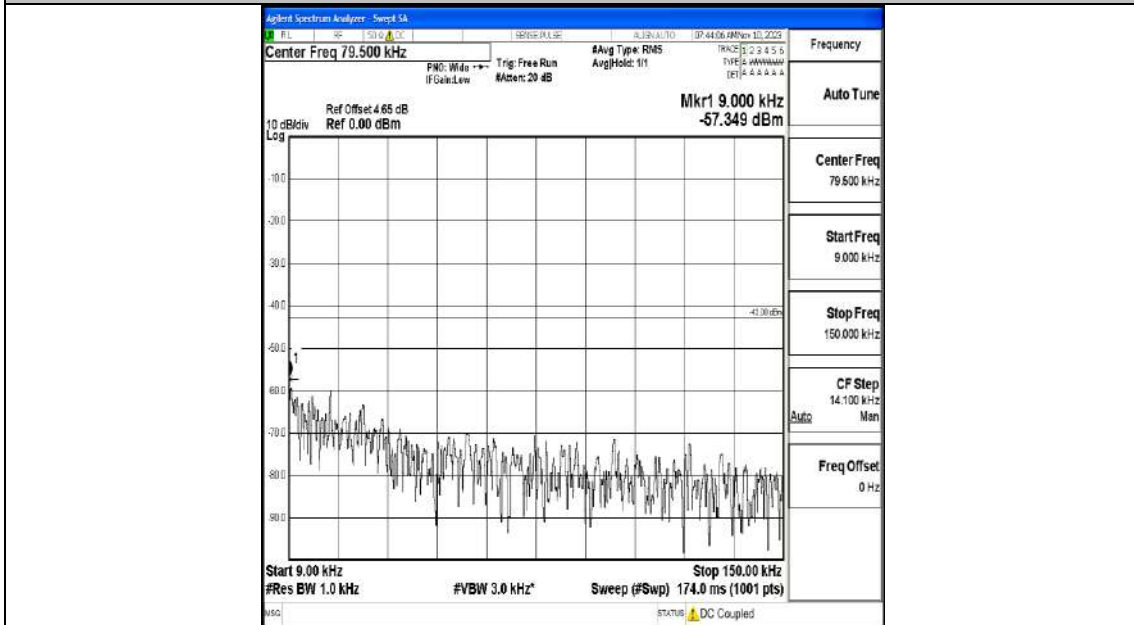

Band66_15MHz_16QAM_132047_1RB#0_0.009~0.15_0.009~0.15

Band66_15MHz_16QAM_132047_1RB#0_0.15~30_0.15~30

Band66_15MHz_16QAM_132047_1RB#0_30~1000_30~1000

Band66_15MHz_16QAM_132047_1RB#0_1000~3000_1000~3000

Band66_15MHz_16QAM_132047_1RB#0_3000~20000_3000~20000