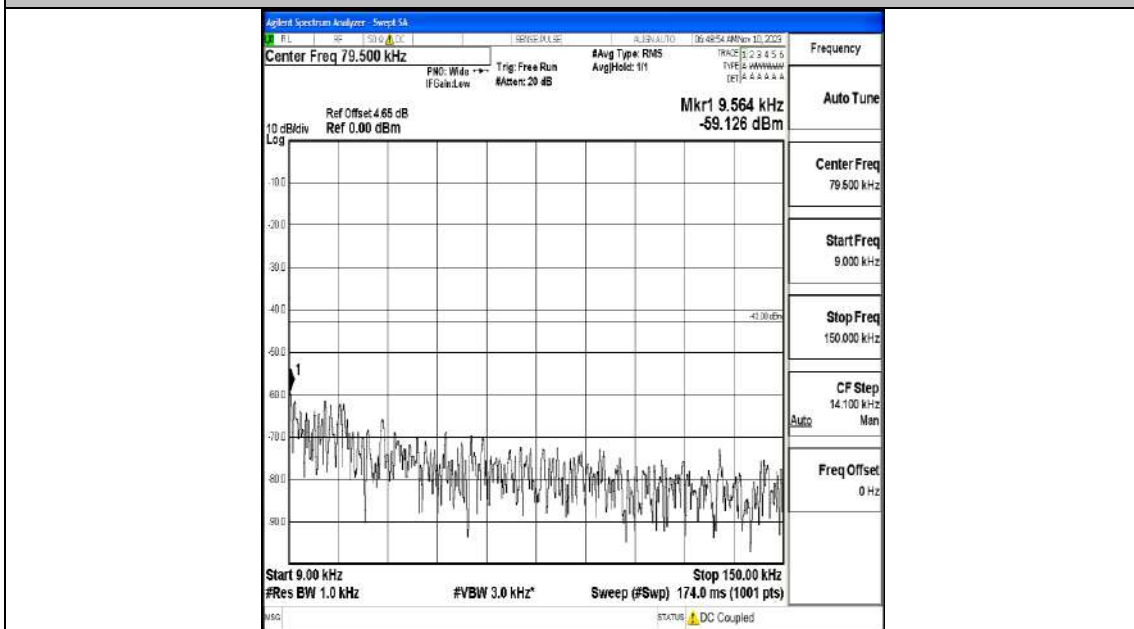

Band66_3MHz_16QAM_131987_1RB#0_0.009~0.15_0.009~0.15

Band66_3MHz_16QAM_131987_1RB#0_0.15~30_0.15~30

Band66_3MHz_16QAM_131987_1RB#0_30~1000_30~1000

Band66_3MHz_16QAM_131987_1RB#0_1000~3000_1000~3000

Band66_3MHz_16QAM_131987_1RB#0_3000~20000_3000~20000