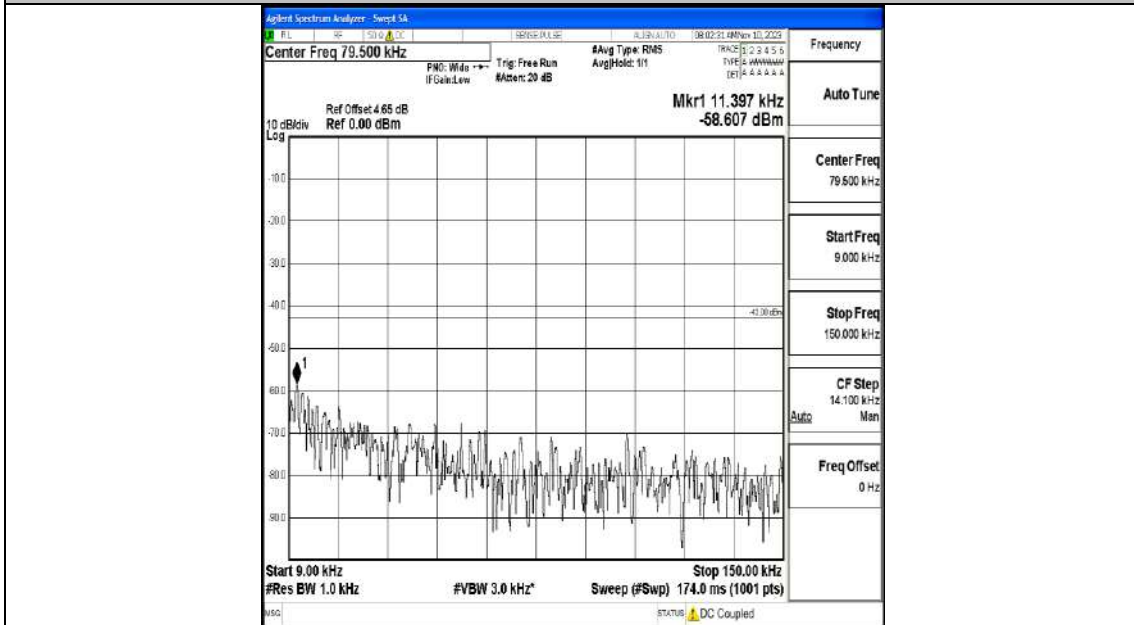

Band66_20MHz_16QAM_132322_1RB#0_0.009~0.15_0.009~0.15

Band66_20MHz_16QAM_132322_1RB#0_0.15~30_0.15~30

Band66_20MHz_16QAM_132322_1RB#0_30~1000_30~1000

Band66_20MHz_16QAM_132322_1RB#0_1000~3000_1000~3000

Band66_20MHz_16QAM_132322_1RB#0_3000~20000_3000~20000