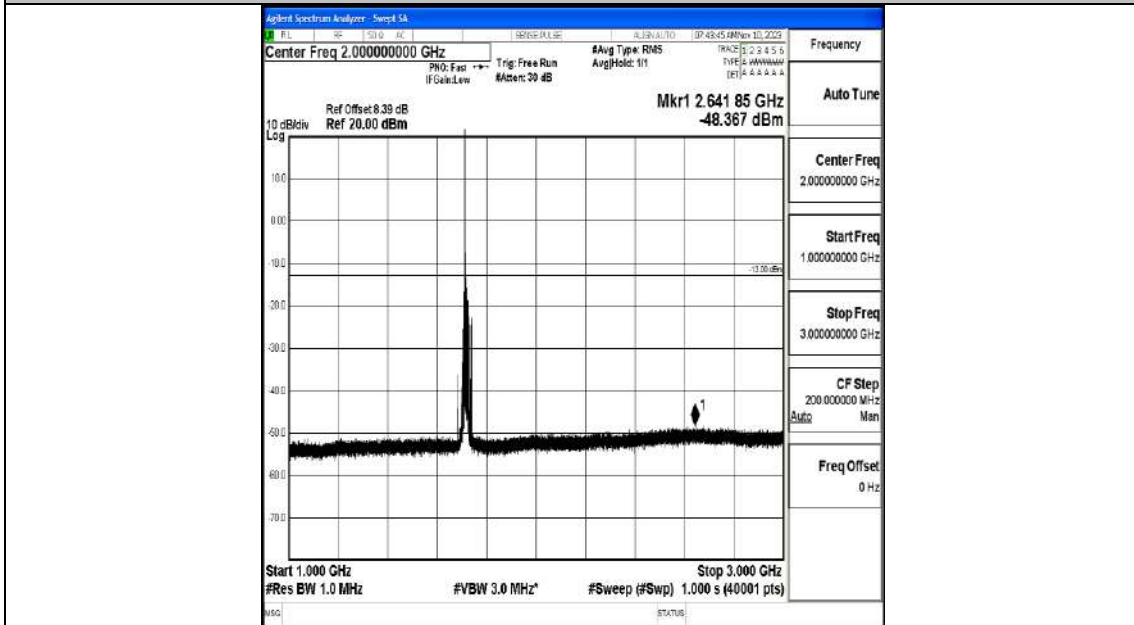

Band66_15MHz_16QAM_132047_1RB#0_30~1000_30~1000

Band66_15MHz_16QAM_132047_1RB#0_1000~3000_1000~3000