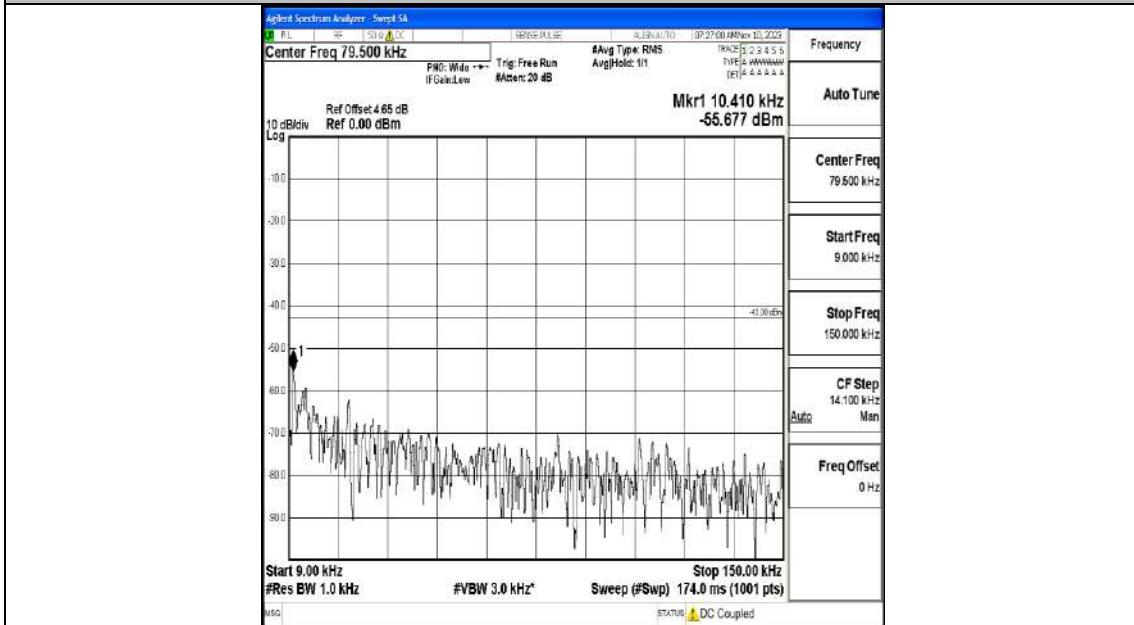

Band66_10MHz_16QAM_132022_1RB#0_0.009~0.15_0.009~0.15

Band66_10MHz_16QAM_132022_1RB#0_0.15~30_0.15~30

Band66_10MHz_16QAM_132022_1RB#0_30~1000_30~1000

Band66_10MHz_16QAM_132022_1RB#0_1000~3000_1000~3000

Band66_10MHz_16QAM_132022_1RB#0_3000~20000_3000~20000