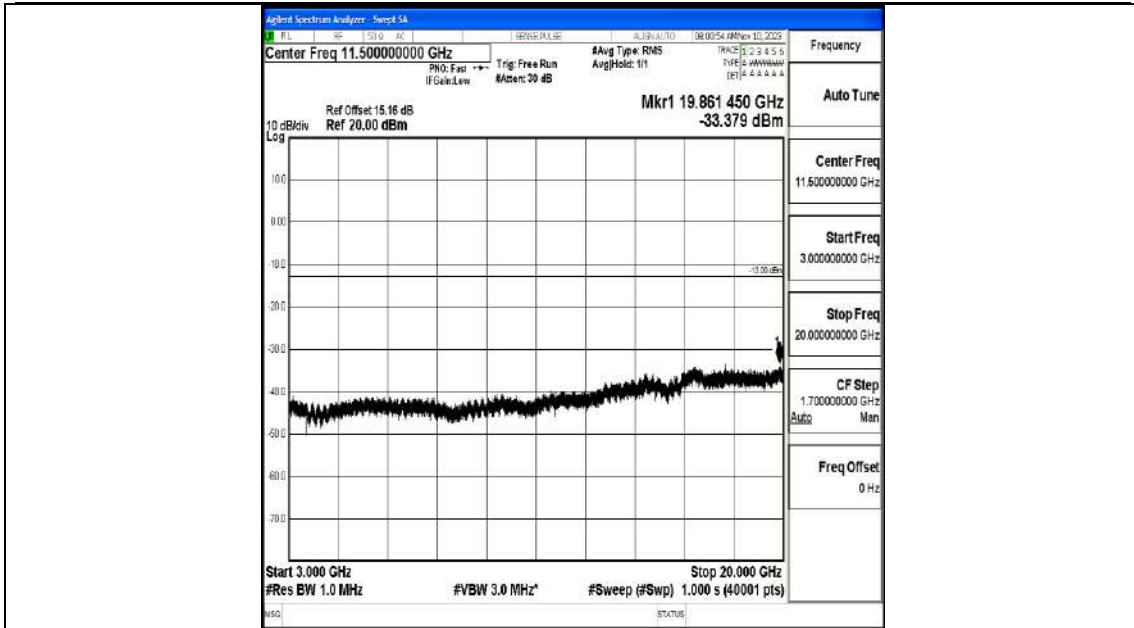

Band66_20MHz_16QAM_132072_1RB#0_0.009~0.15_0.009~0.15

Band66_20MHz_16QAM_132072_1RB#0_0.15~30_0.15~30

Band66_20MHz_16QAM_132072_1RB#0_30~1000_30~1000

Band66_20MHz_16QAM_132072_1RB#0_1000~3000_1000~3000

Band66_20MHz_16QAM_132072_1RB#0_3000~20000_3000~20000