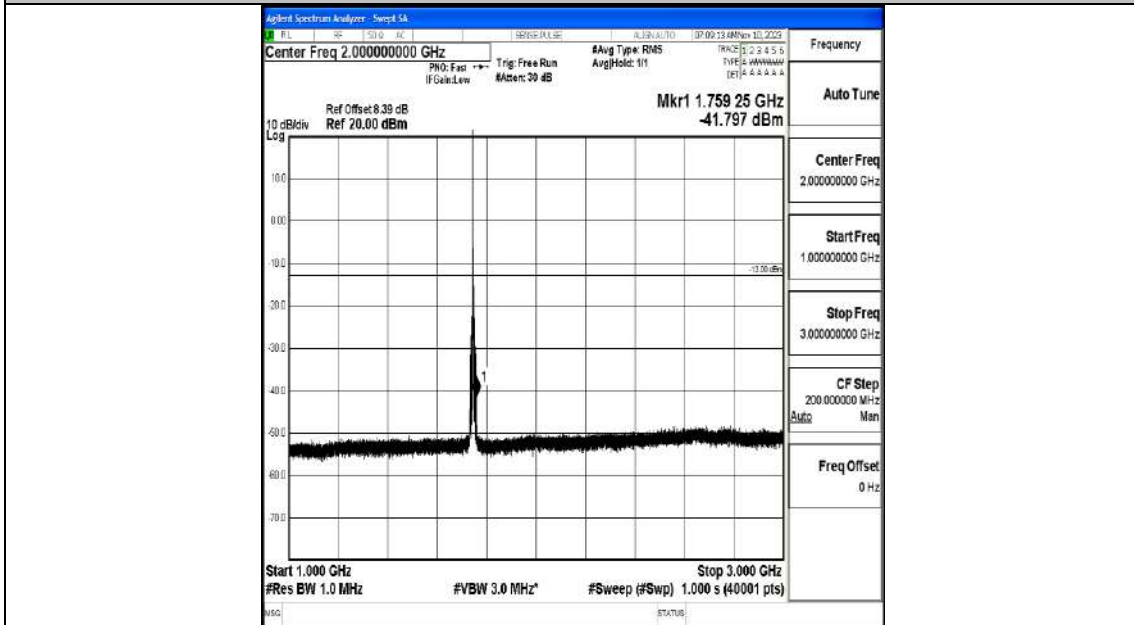

Band66_5MHz_16QAM_132322_1RB#0_30~1000_30~1000

Band66_5MHz_16QAM_132322_1RB#0_1000~3000_1000~3000