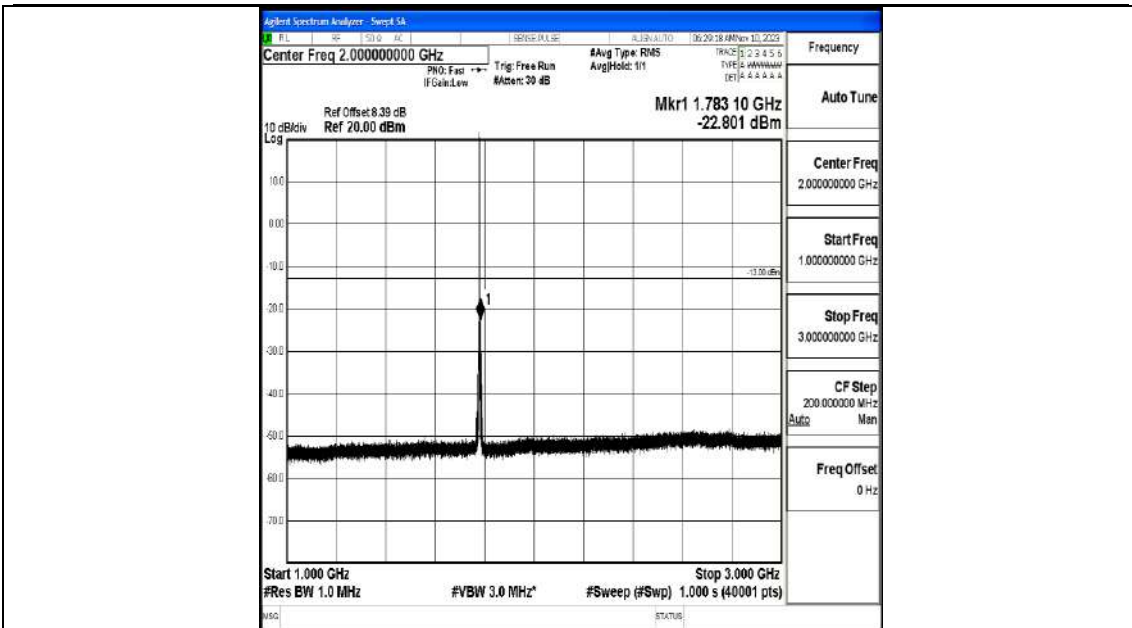

Band66_1.4MHz_QPSK_132665_1RB#0_30~1000_30~1000

Band66_1.4MHz_QPSK_132665_1RB#0_1000~3000_1000~3000