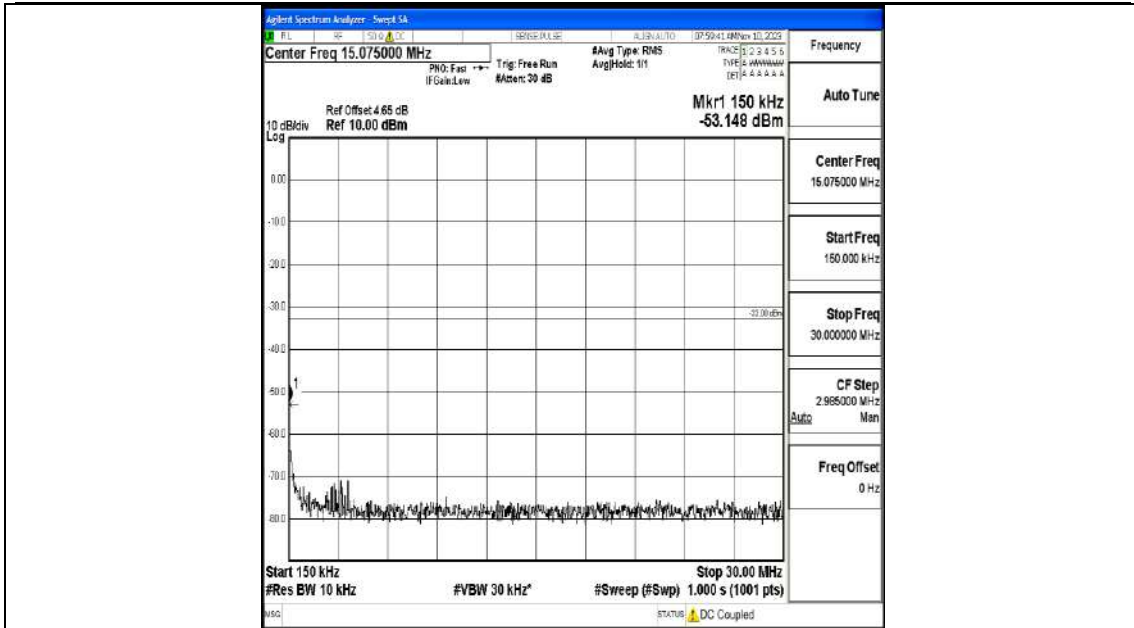

Band66_20MHz_QPSK_132072_1RB#0_0.009~0.15_0.009~0.15

Band66_20MHz_QPSK_132072_1RB#0_0.15~30_0.15~30