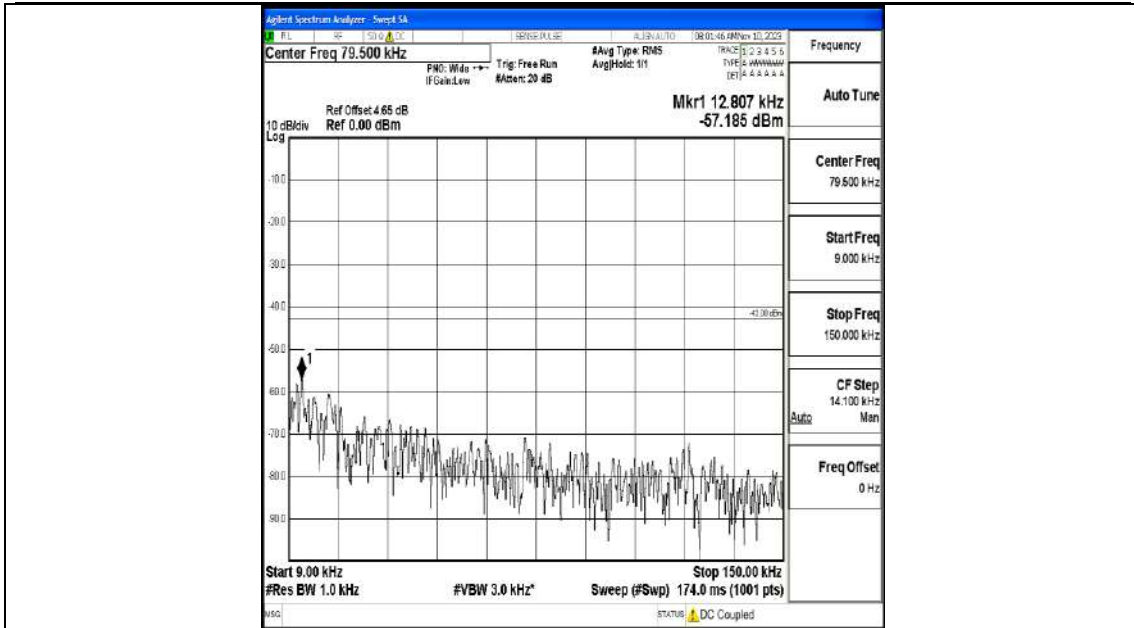

Band66_20MHz_QPSK_132322_1RB#0_0.009~0.15_0.009~0.15

Band66_20MHz_QPSK_132322_1RB#0_0.15~30_0.15~30

Band66_20MHz_QPSK_132322_1RB#0_30~1000_30~1000

Band66_20MHz_QPSK_132322_1RB#0_1000~3000_1000~3000

Band66_20MHz_QPSK_132322_1RB#0_3000~20000_3000~20000