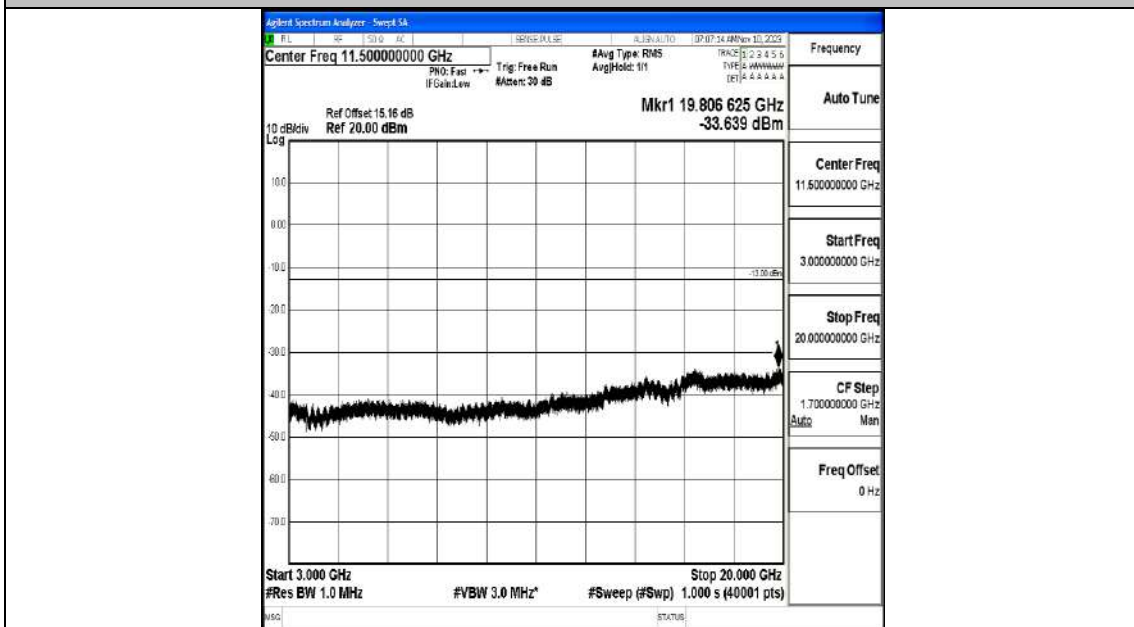

Band66_5MHz_QPSK_131997_1RB#0_0.009~0.15_0.009~0.15

Band66_5MHz_QPSK_131997_1RB#0_0.15~30_0.15~30

Band66_5MHz_QPSK_131997_1RB#0_30~1000_30~1000

Band66_5MHz_QPSK_131997_1RB#0_1000~3000_1000~3000

Band66_5MHz_QPSK_131997_1RB#0_3000~20000_3000~20000