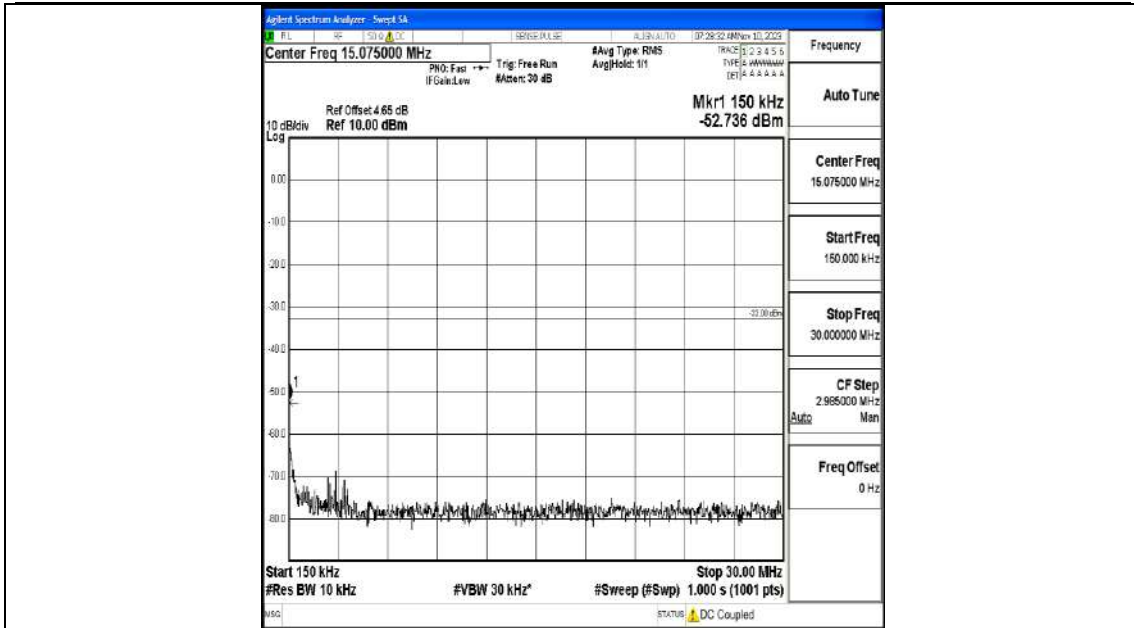

Band66_10MHz_QPSK_132622_1RB#0_0.009~0.15_0.009~0.15

Band66_10MHz_QPSK_132622_1RB#0_0.15~30_0.15~30