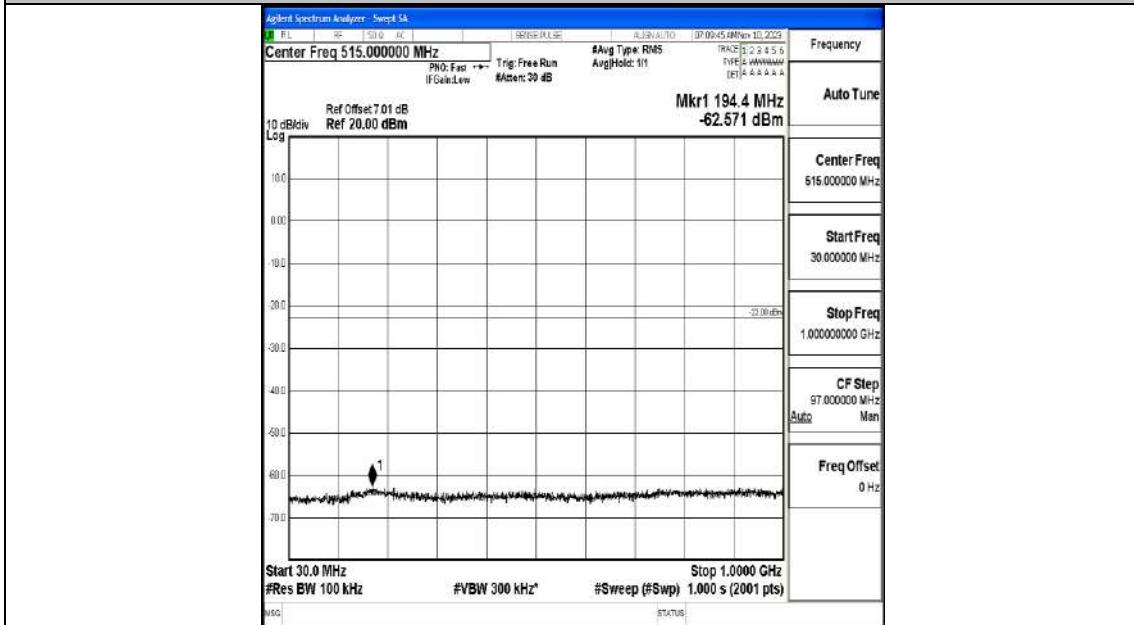

Band66_5MHz_QPSK_132647_1RB#0_0.15~30_0.15~30

Band66_5MHz_QPSK_132647_1RB#0_30~1000_30~1000