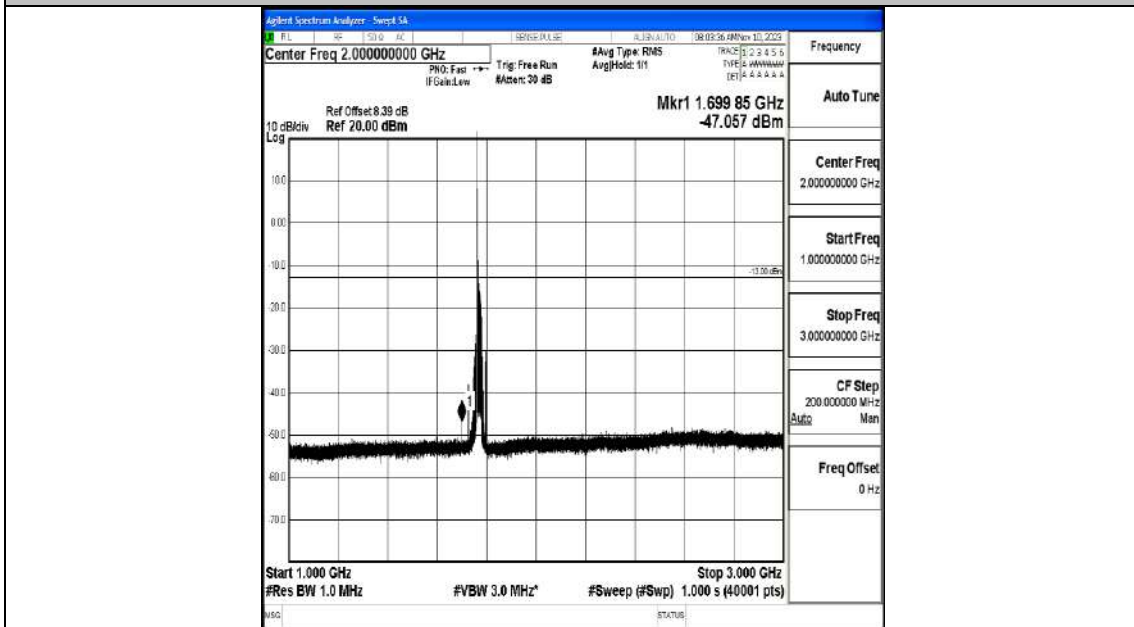

Band66_20MHz_16QAM_132572_1RB#0_30~1000_30~1000

Band66_20MHz_16QAM_132572_1RB#0_1000~3000_1000~3000