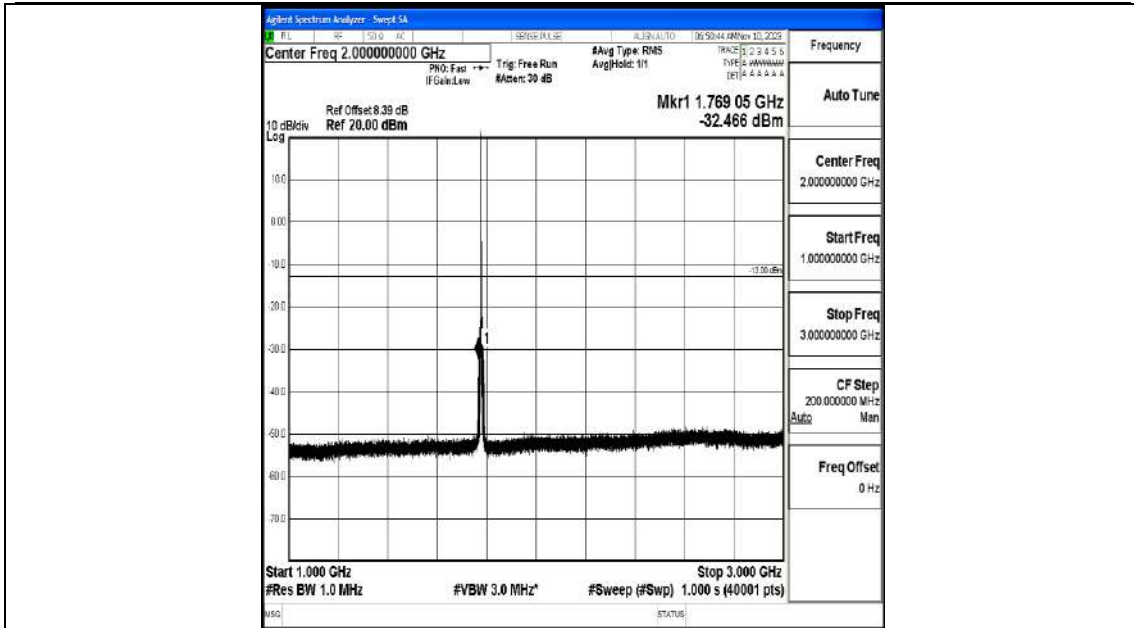

Band66_3MHz_QPSK_132657_1RB#0_0.009~0.15_0.009~0.15

Band66_3MHz_QPSK_132657_1RB#0_0.15~30_0.15~30

Band66_3MHz_QPSK_132657_1RB#0_30~1000_30~1000

Band66_3MHz_QPSK_132657_1RB#0_1000~3000_1000~3000

Band66_3MHz_QPSK_132657_1RB#0_3000~20000_3000~20000