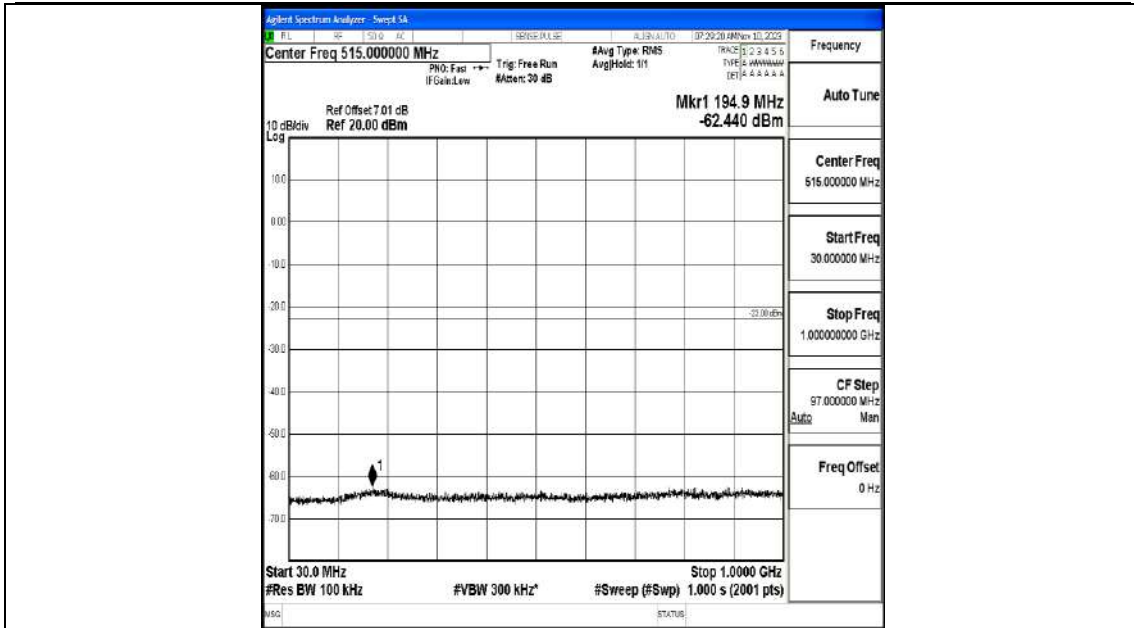

Band66_10MHz_16QAM_132622_1RB#0_0.15~30_0.15~30

Band66_10MHz_16QAM_132622_1RB#0_30~1000_30~1000