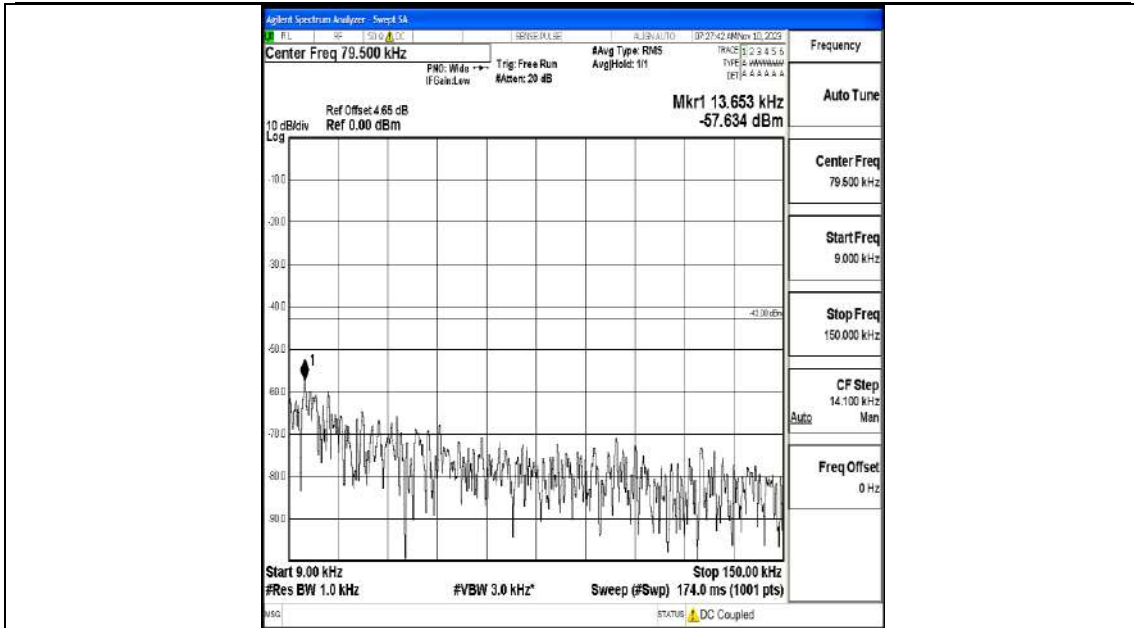

Band66_10MHz_QPSK_132322_1RB#0_0.009~0.15_0.009~0.15

Band66_10MHz_QPSK_132322_1RB#0_0.15~30_0.15~30

Band66_10MHz_QPSK_132322_1RB#0_30~1000_30~1000

Band66_10MHz_QPSK_132322_1RB#0_1000~3000_1000~3000

Band66_10MHz_QPSK_132322_1RB#0_3000~20000_3000~20000