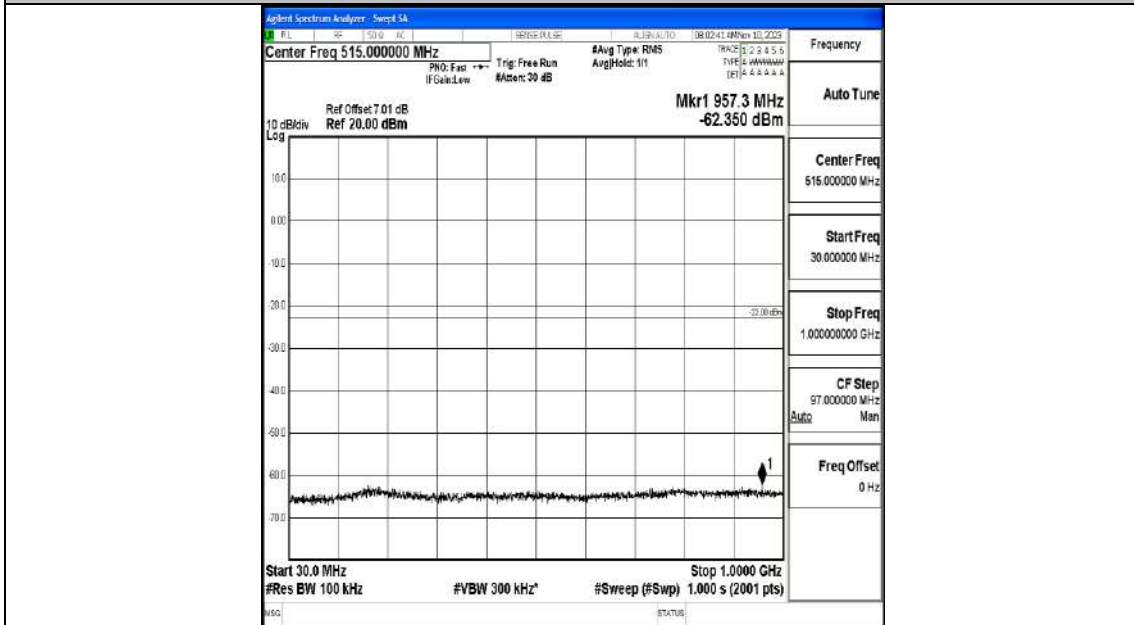

Band66_20MHz_QPSK_132572_1RB#0_0.15~30_0.15~30

Band66_20MHz_QPSK_132572_1RB#0_30~1000_30~1000