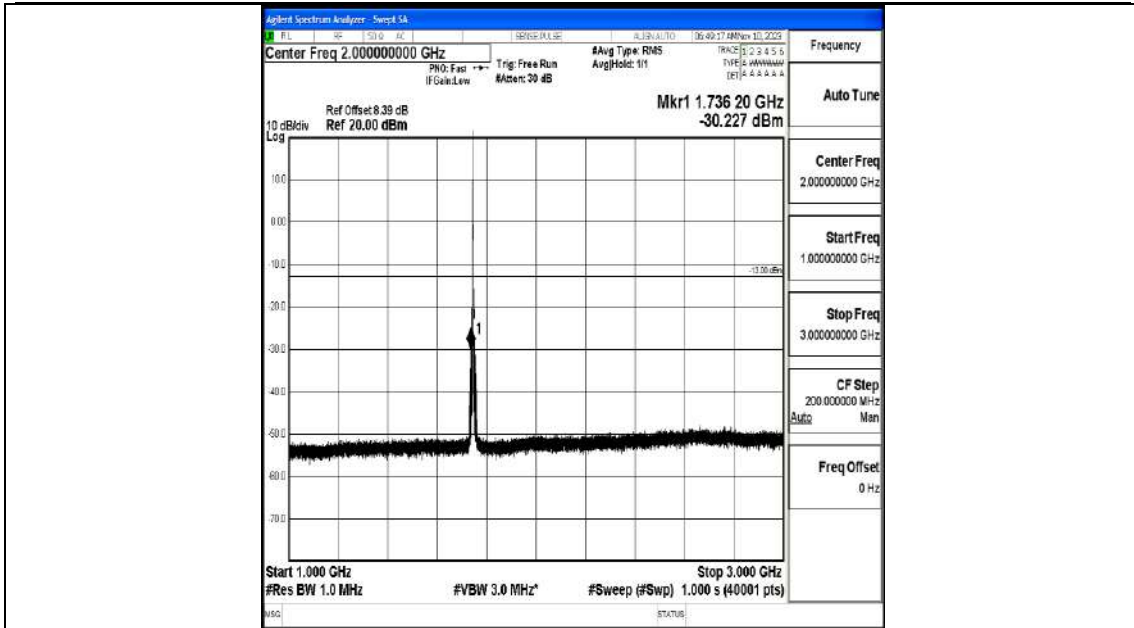

Band66_3MHz_QPSK_132322_1RB#0_30~1000_30~1000

Band66_3MHz_QPSK_132322_1RB#0_1000~3000_1000~3000