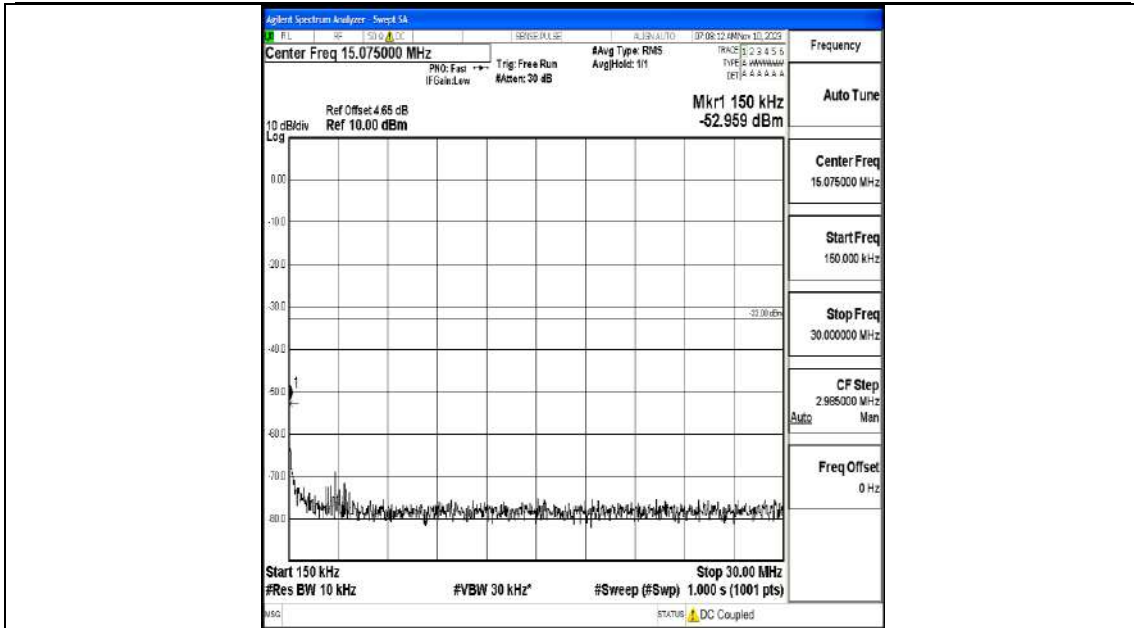

Band66_5MHz_QPSK_132322_1RB#0_0.009~0.15_0.009~0.15

Band66_5MHz_QPSK_132322_1RB#0_0.15~30_0.15~30