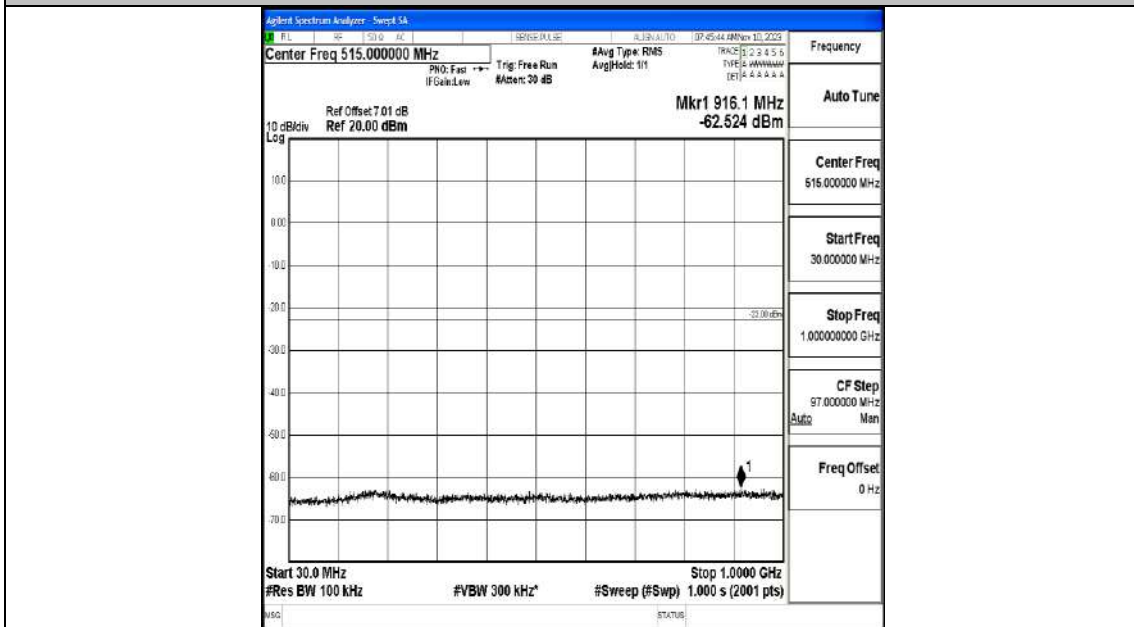

Band66_15MHz_QPSK_132597_1RB#0_0.15~30_0.15~30

Band66_15MHz_QPSK_132597_1RB#0_30~1000_30~1000