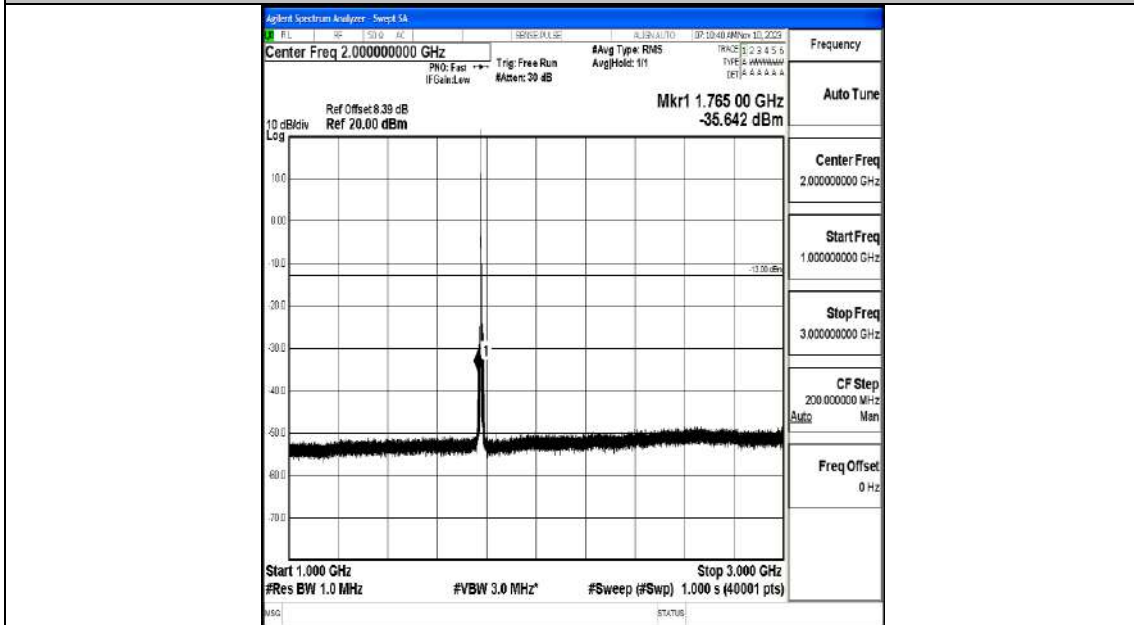

Band66_5MHz_16QAM_132647_1RB#0_30~1000_30~1000

Band66_5MHz_16QAM_132647_1RB#0_1000~3000_1000~3000