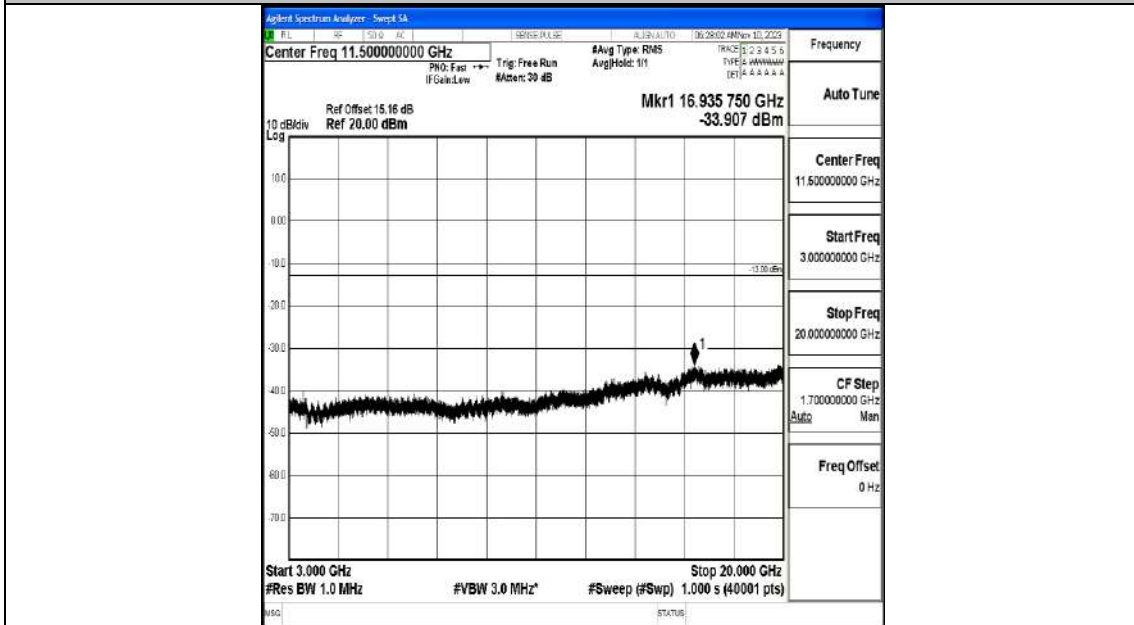

Band66_1.4MHz_QPSK_132322_1RB#0_1000~3000_1000~3000

Band66_1.4MHz_QPSK_132322_1RB#0_3000~20000_3000~20000

Band66_1.4MHz_16QAM_132322_1RB#0_0.009~0.15_0.009~0.15

Band66_1.4MHz_16QAM_132322_1RB#0_0.15~30_0.15~30