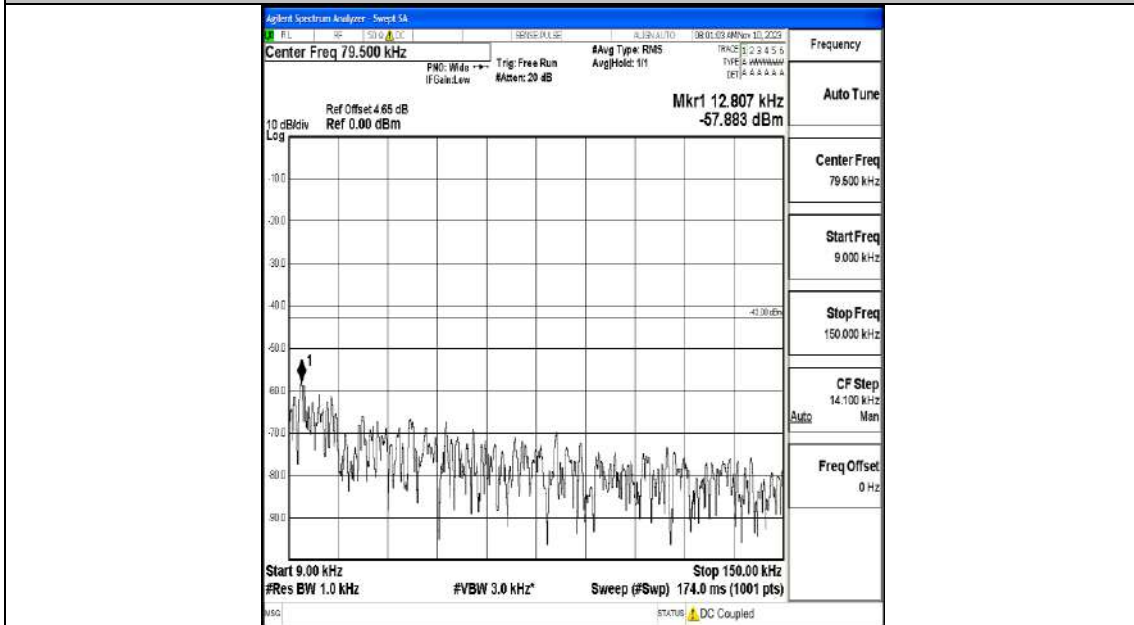

Band66_20MHz_16QAM_132072_1RB#0_0.009~0.15_0.009~0.15

Band66_20MHz_16QAM_132072_1RB#0_0.15~30_0.15~30

Band66_20MHz_16QAM_132072_1RB#0_30~1000_30~1000

Band66_20MHz_16QAM_132072_1RB#0_1000~3000_1000~3000

Band66_20MHz_16QAM_132072_1RB#0_3000~20000_3000~20000