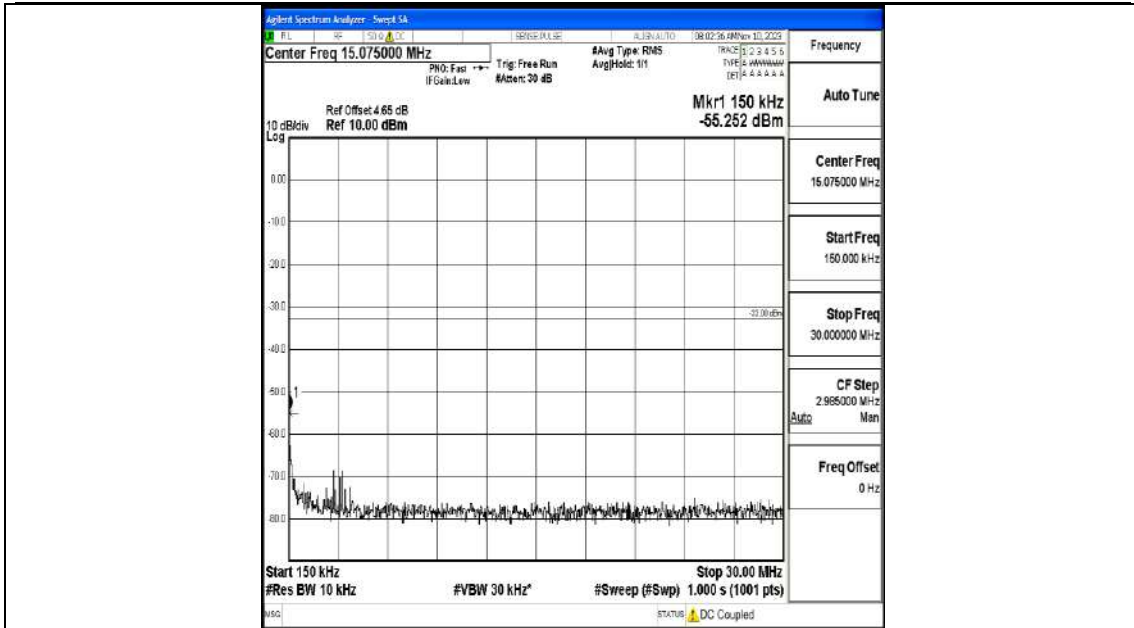

Band66_20MHz_QPSK_132572_1RB#0_0.009~0.15_0.009~0.15

Band66_20MHz_QPSK_132572_1RB#0_0.15~30_0.15~30