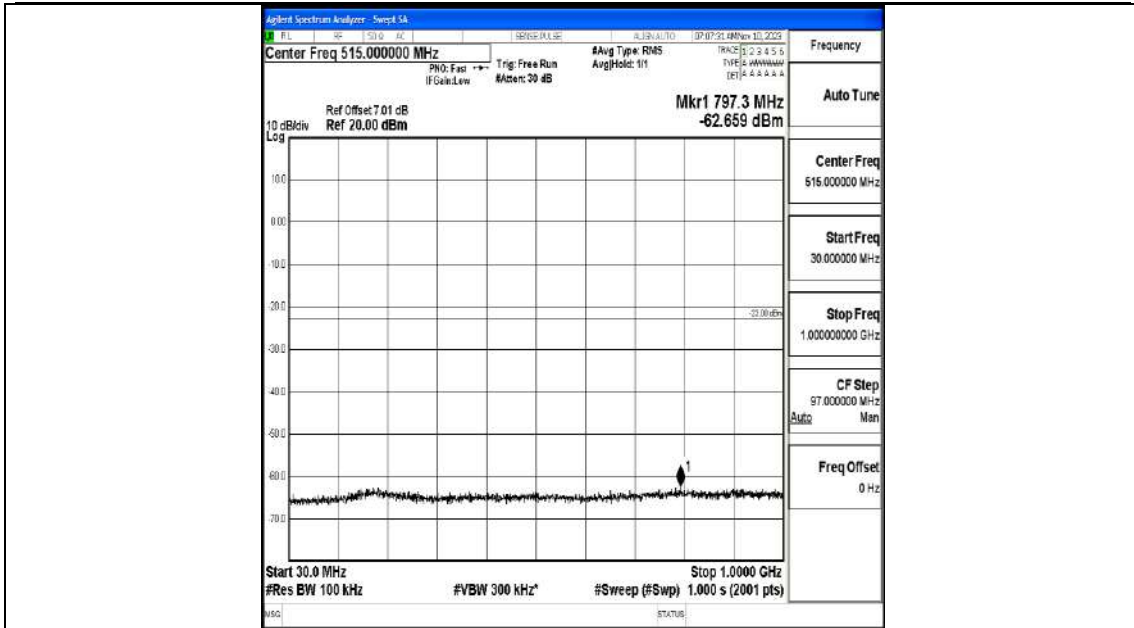

Band66_5MHz_16QAM_131997_1RB#0_0.15~30_0.15~30

Band66_5MHz_16QAM_131997_1RB#0_30~1000_30~1000