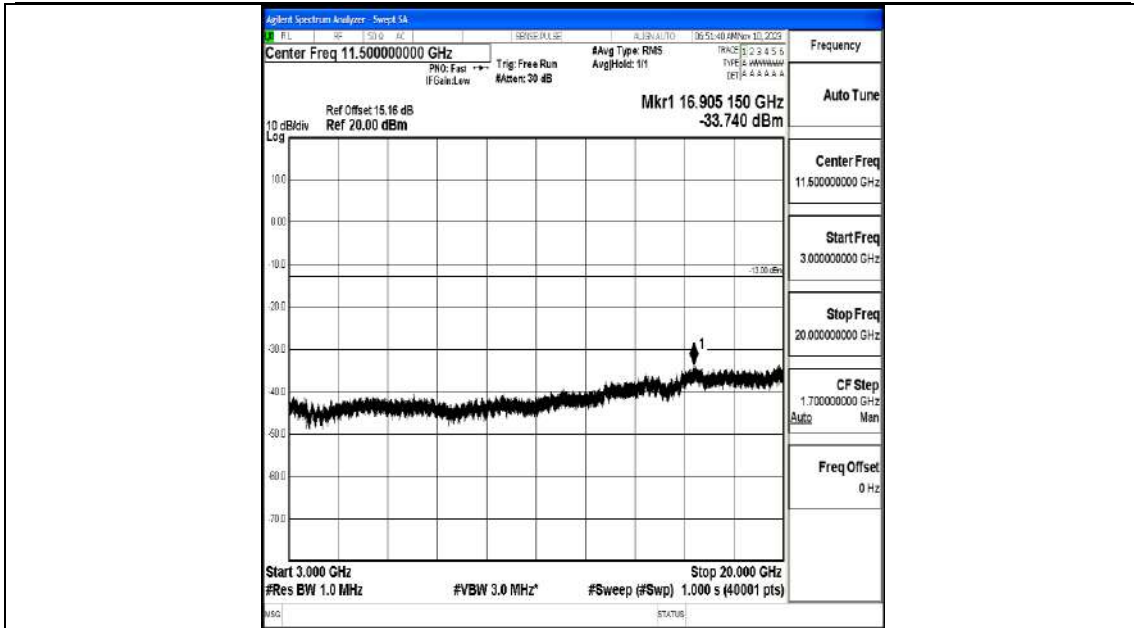

Band66_3MHz_16QAM_132657_1RB#0_0.009~0.15_0.009~0.15

Band66_3MHz_16QAM_132657_1RB#0_0.15~30_0.15~30

Band66_3MHz_16QAM_132657_1RB#0_30~1000_30~1000

Band66_3MHz_16QAM_132657_1RB#0_1000~3000_1000~3000

Band66_3MHz_16QAM_132657_1RB#0_3000~20000_3000~20000