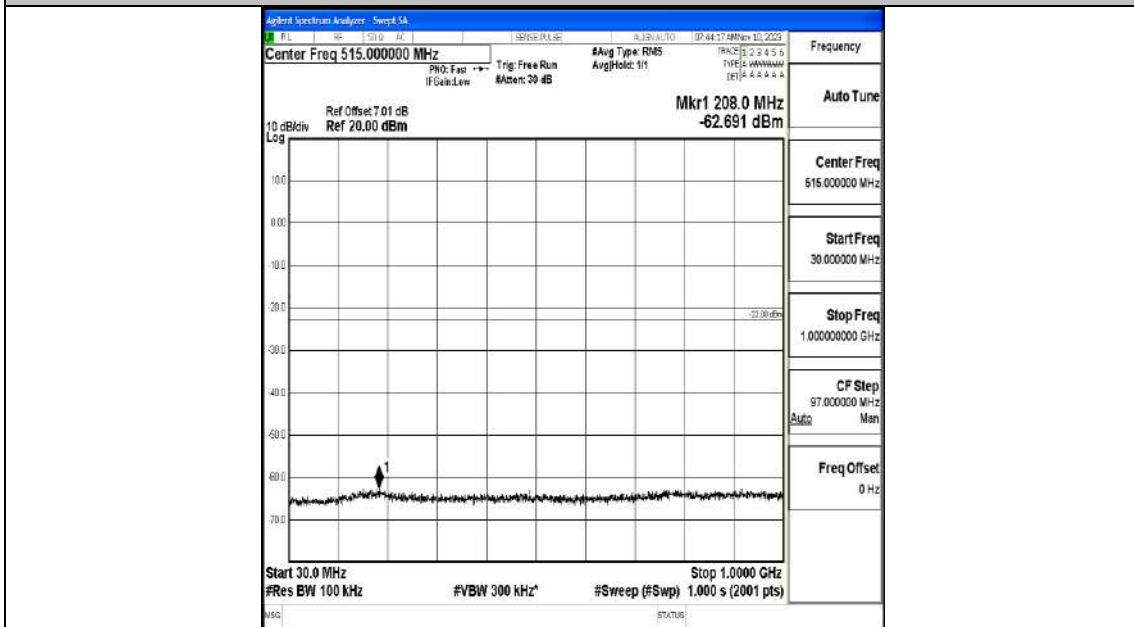

Band66_15MHz_QPSK_132322_1RB#0_0.15~30_0.15~30

Band66_15MHz_QPSK_132322_1RB#0_30~1000_30~1000