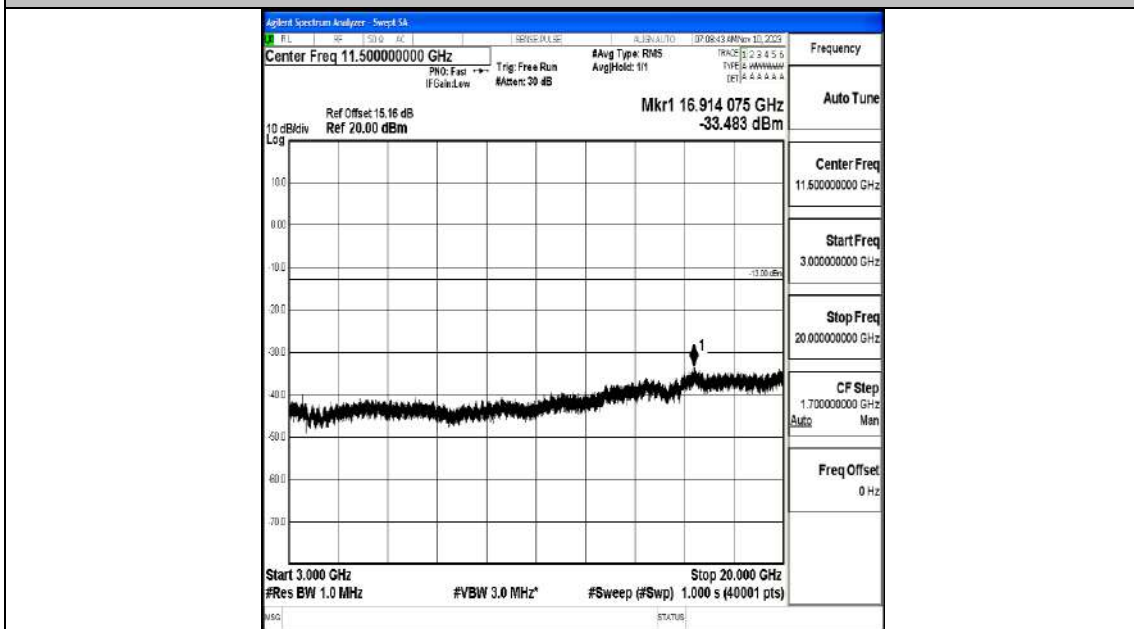

Band66_5MHz_QPSK_132322_1RB#0_0.009~0.15_0.009~0.15

Band66_5MHz_QPSK_132322_1RB#0_0.15~30_0.15~30

Band66_5MHz_QPSK_132322_1RB#0_30~1000_30~1000

Band66_5MHz_QPSK_132322_1RB#0_1000~3000_1000~3000

Band66_5MHz_QPSK_132322_1RB#0_3000~20000_3000~20000