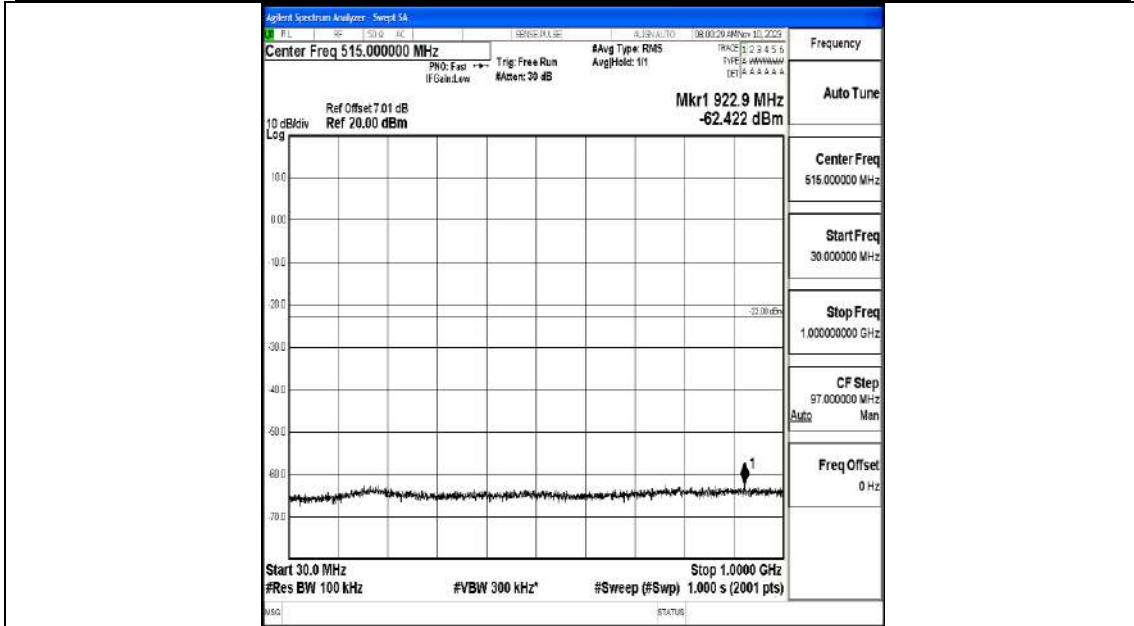

Band66_20MHz_16QAM_132072_1RB#0_0.15~30_0.15~30

Band66_20MHz_16QAM_132072_1RB#0_30~1000_30~1000