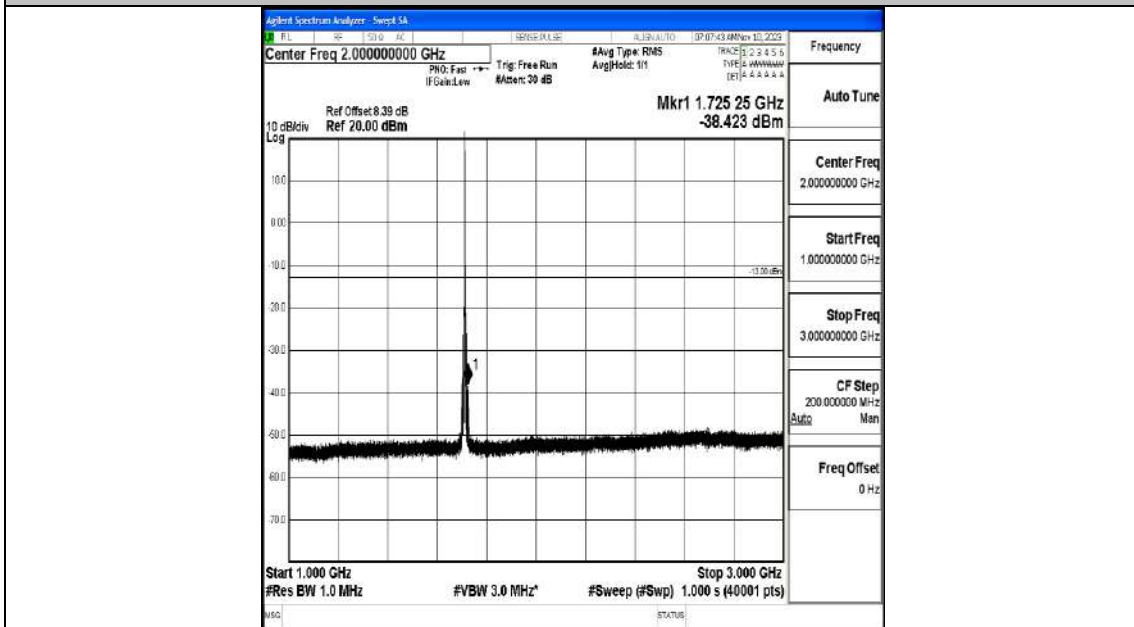

Band66_5MHz_16QAM_131997_1RB#0_30~1000_30~1000

Band66_5MHz_16QAM_131997_1RB#0_1000~3000_1000~3000