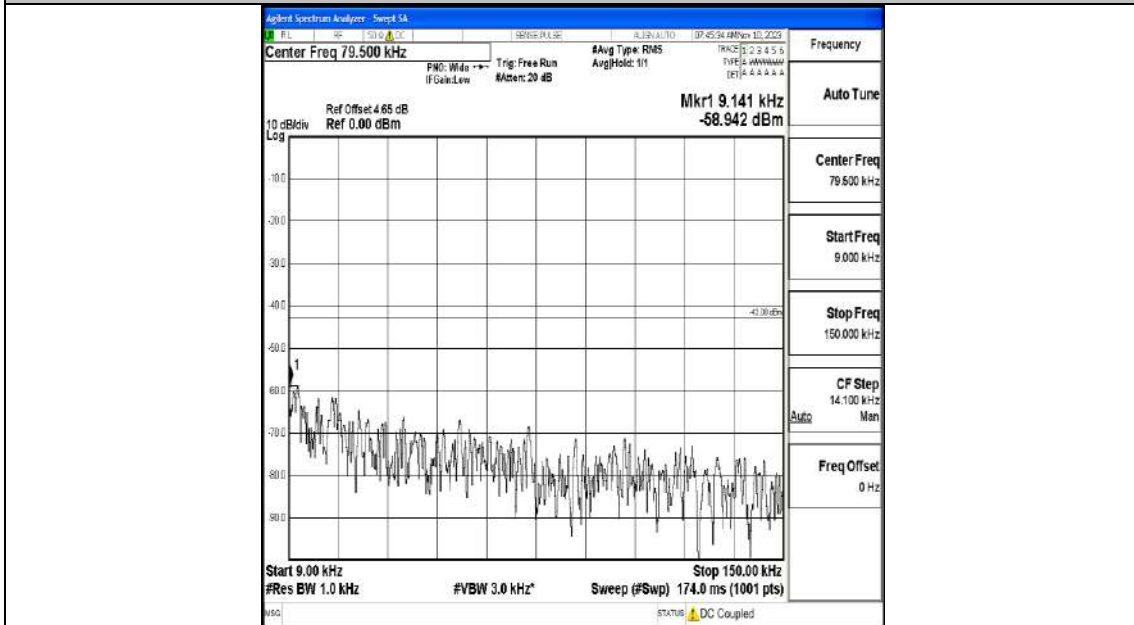

Band66_15MHz_16QAM_132322_1RB#0_0.009~0.15_0.009~0.15

Band66_15MHz_16QAM_132322_1RB#0_0.15~30_0.15~30

Band66_15MHz_16QAM_132322_1RB#0_30~1000_30~1000

Band66_15MHz_16QAM_132322_1RB#0_1000~3000_1000~3000

Band66_15MHz_16QAM_132322_1RB#0_3000~20000_3000~20000