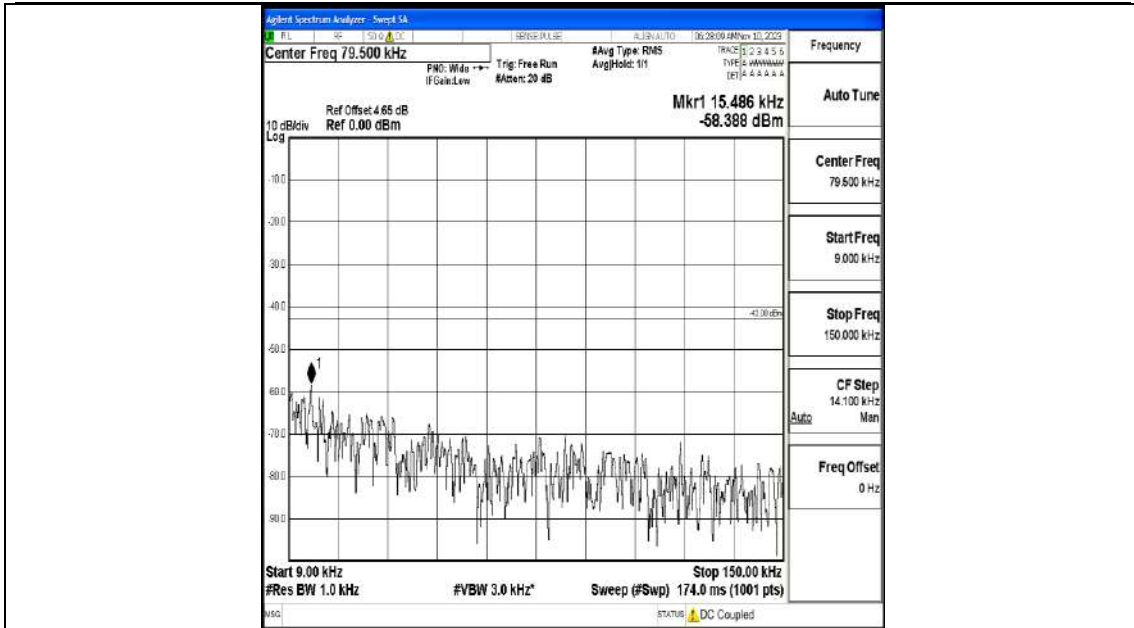

Band66_1.4MHz_QPSK_132322_1RB#0_1000~3000_1000~3000

Band66_1.4MHz_QPSK_132322_1RB#0_3000~20000_3000~20000

Band66_1.4MHz_16QAM_132322_1RB#0_0.009~0.15_0.009~0.15

Band66_1.4MHz_16QAM_132322_1RB#0_0.15~30_0.15~30