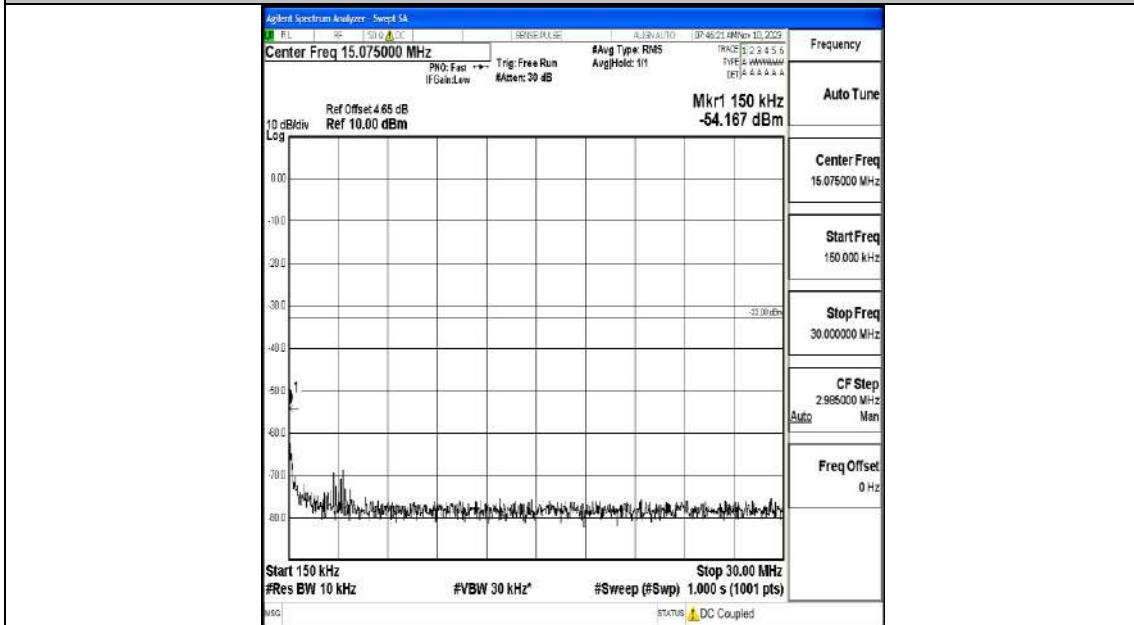

Band66_15MHz_16QAM_132597_1RB#0_0.009~0.15_0.009~0.15

Band66_15MHz_16QAM_132597_1RB#0_0.15~30_0.15~30