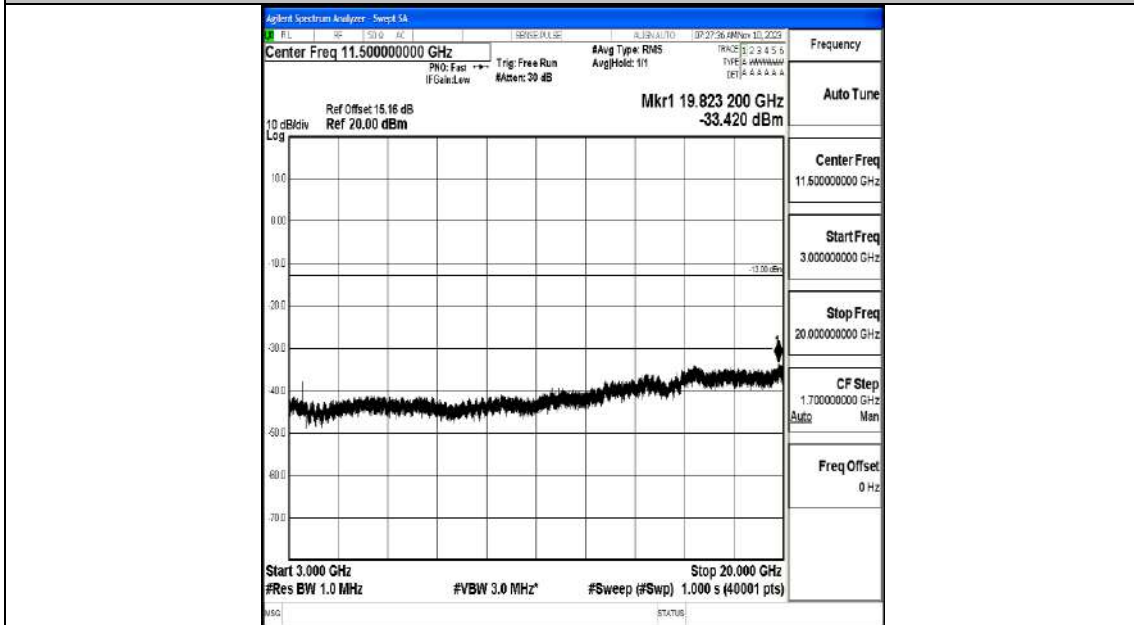

Band66_10MHz_QPSK_132322_1RB#0_0.009~0.15_0.009~0.15

Band66_10MHz_QPSK_132322_1RB#0_0.15~30_0.15~30

Band66_10MHz_QPSK_132322_1RB#0_30~1000_30~1000

Band66_10MHz_QPSK_132322_1RB#0_1000~3000_1000~3000

Band66_10MHz_QPSK_132322_1RB#0_3000~20000_3000~20000