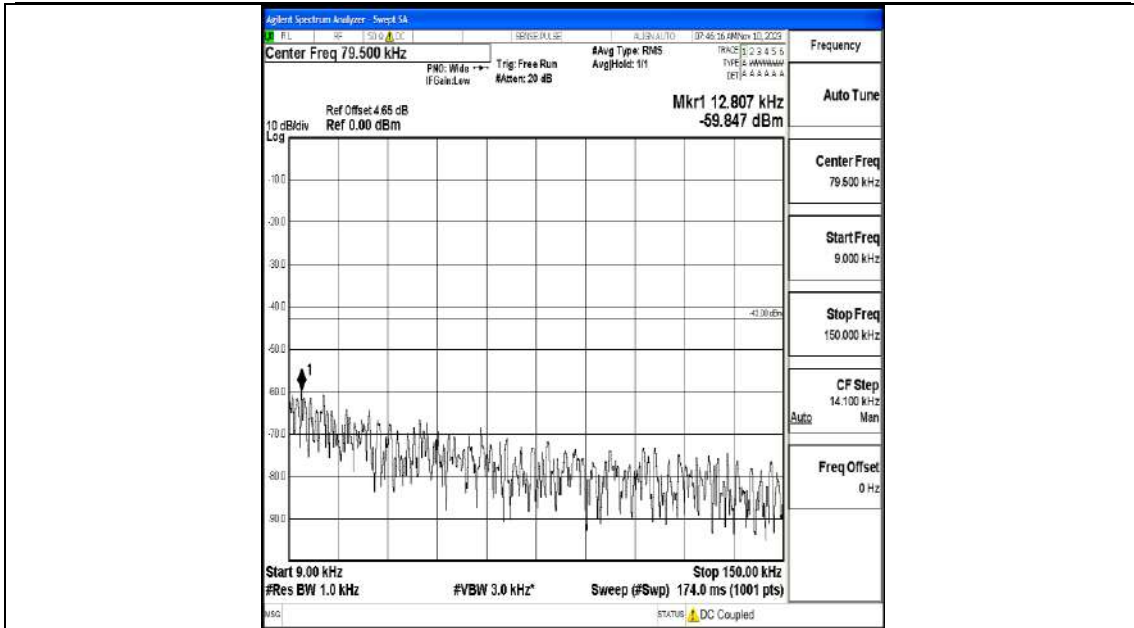

Band66_15MHz_QPSK_132597_1RB#0_0.009~0.15_0.009~0.15

Band66_15MHz_QPSK_132597_1RB#0_0.15~30_0.15~30

Band66_15MHz_QPSK_132597_1RB#0_30~1000_30~1000

Band66_15MHz_QPSK_132597_1RB#0_1000~3000_1000~3000

Band66_15MHz_QPSK_132597_1RB#0_3000~20000_3000~20000