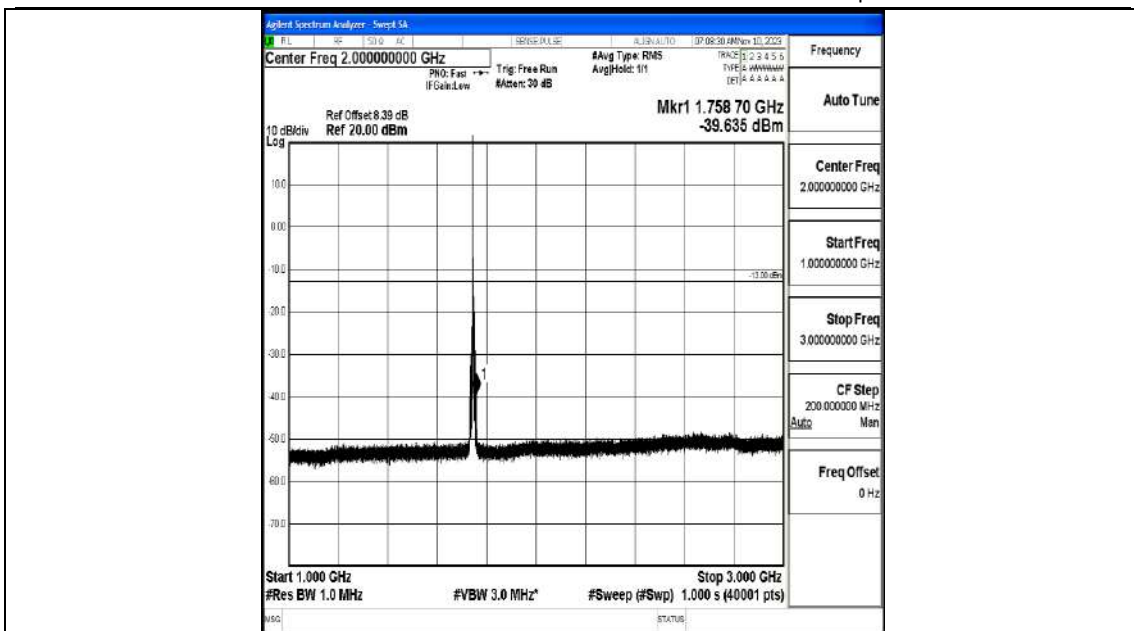

Band66_5MHz_QPSK_132322_1RB#0_30~1000_30~1000

Band66_5MHz_QPSK_132322_1RB#0_1000~3000_1000~3000