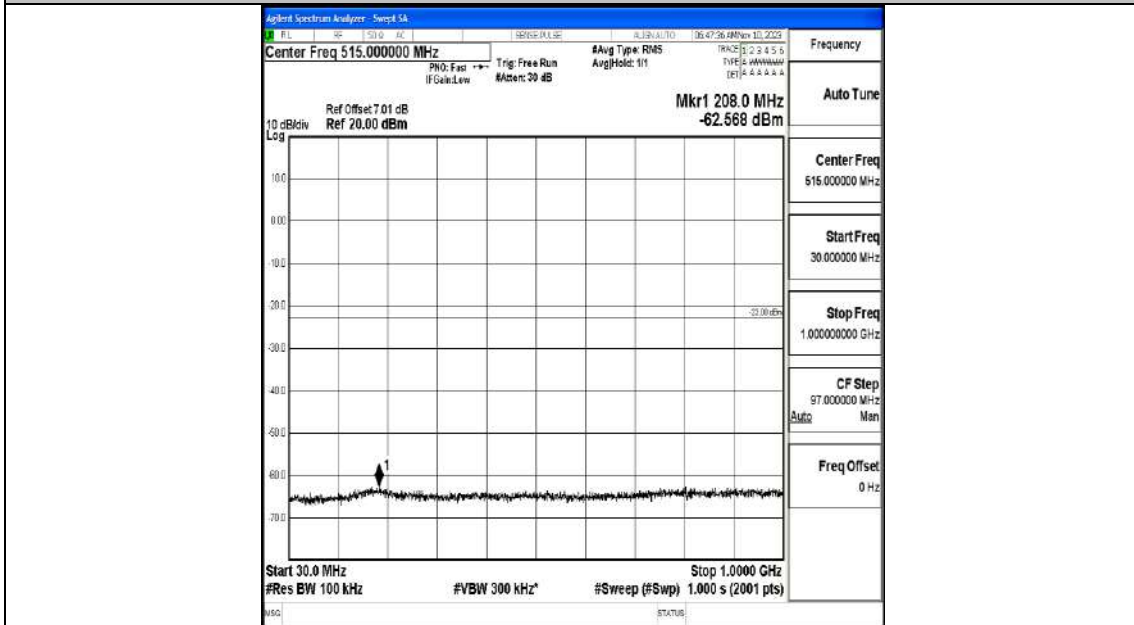

Band66_3MHz_QPSK_131987_1RB#0_0.15~30_0.15~30

Band66_3MHz_QPSK_131987_1RB#0_30~1000_30~1000