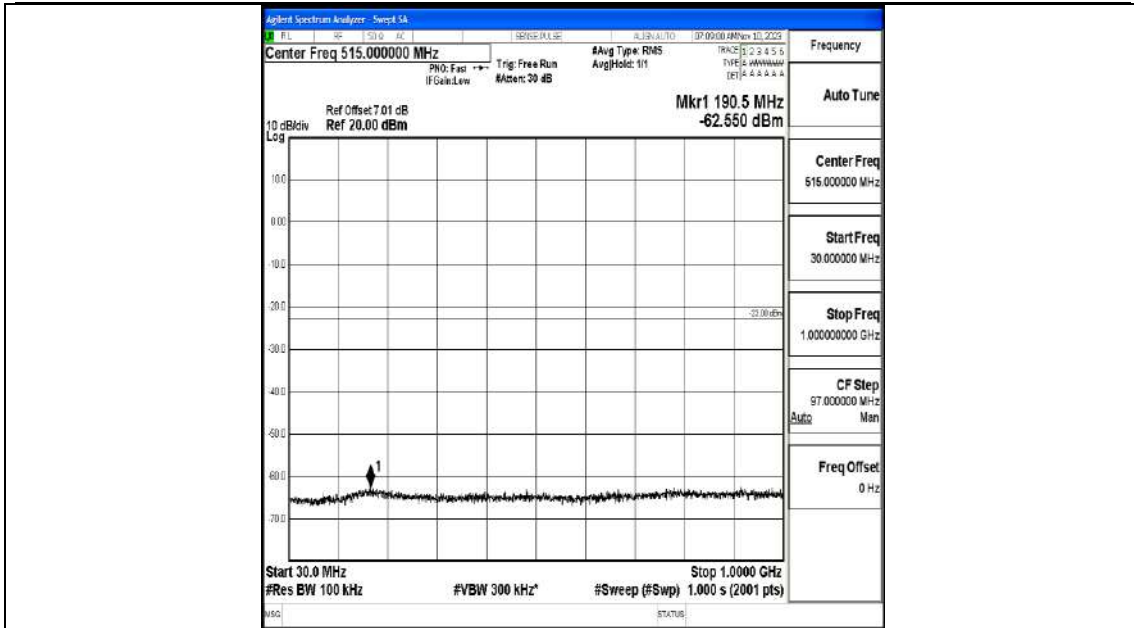

Band66_5MHz_16QAM_132322_1RB#0_0.15~30_0.15~30

Band66_5MHz_16QAM_132322_1RB#0_30~1000_30~1000