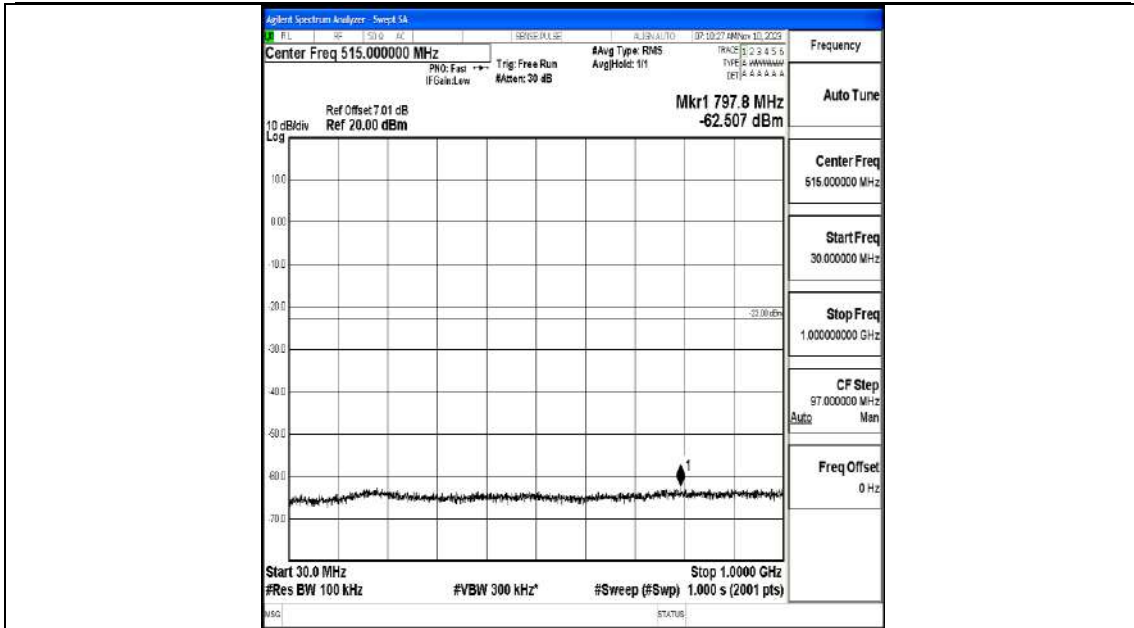

Band66_5MHz_16QAM_132647_1RB#0_0.15~30_0.15~30

Band66_5MHz_16QAM_132647_1RB#0_30~1000_30~1000