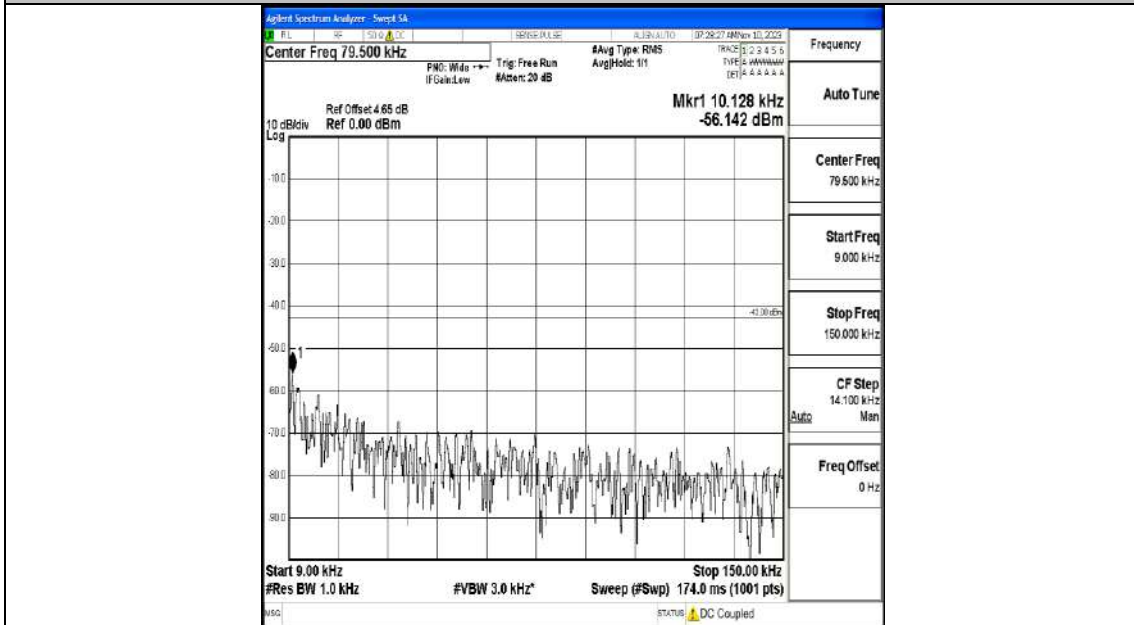

Band66_10MHz_16QAM_132322_1RB#0_0.009~0.15_0.009~0.15

Band66_10MHz_16QAM_132322_1RB#0_0.15~30_0.15~30

Band66_10MHz_16QAM_132322_1RB#0_30~1000_30~1000

Band66_10MHz_16QAM_132322_1RB#0_1000~3000_1000~3000

Band66_10MHz_16QAM_132322_1RB#0_3000~20000_3000~20000