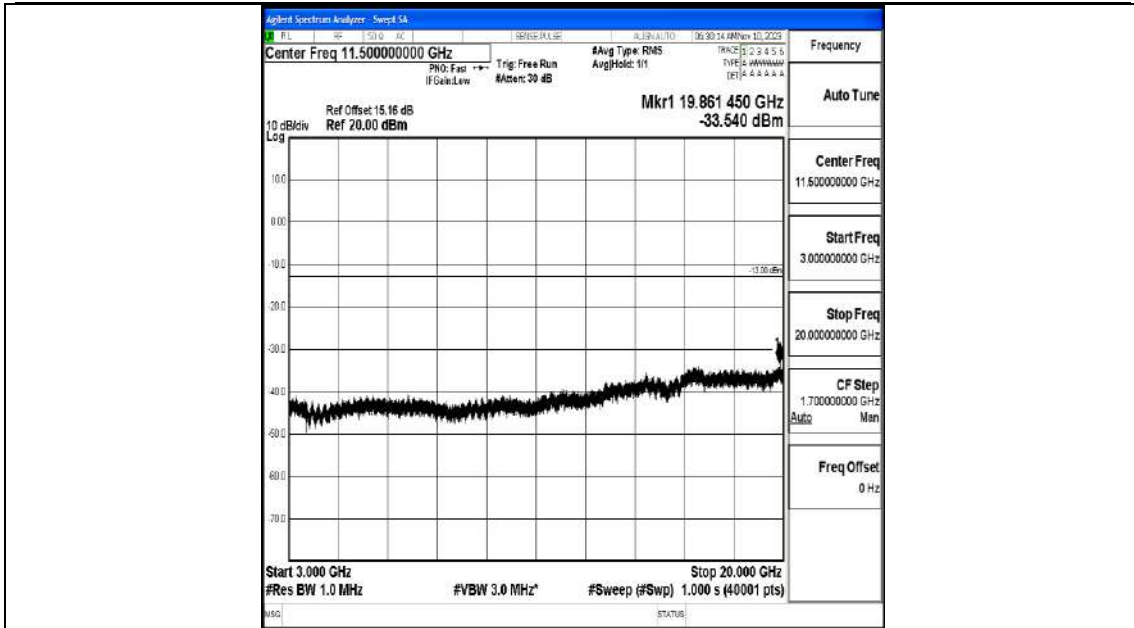

Band66_1.4MHz_16QAM_132665_1RB#0_1000~3000_1000~3000

Band66_1.4MHz_16QAM_132665_1RB#0_3000~20000_3000~20000