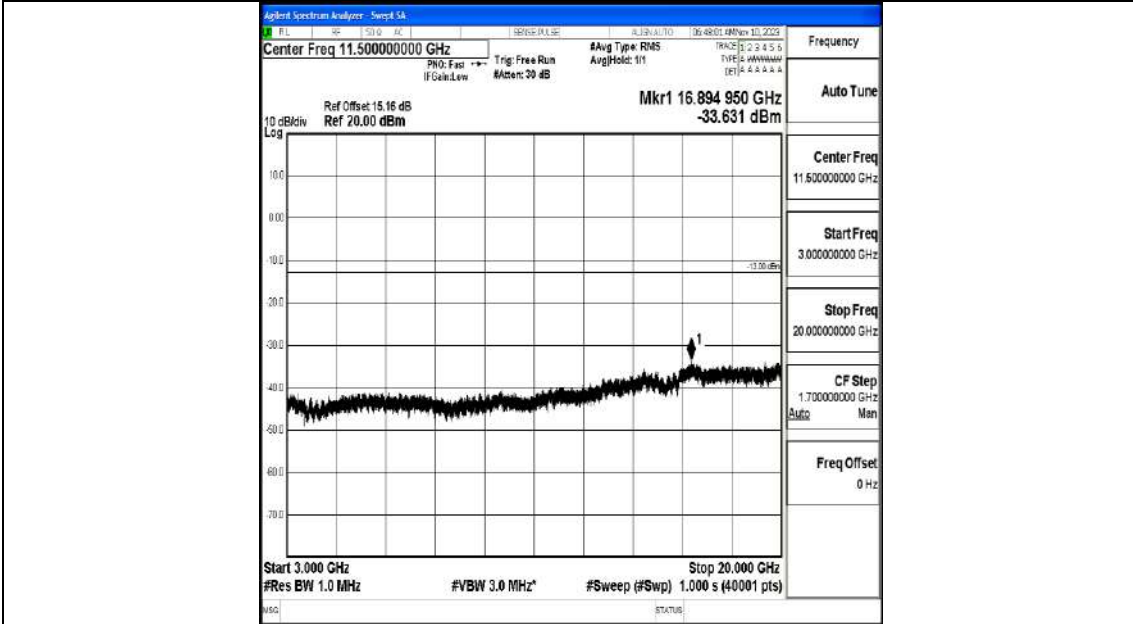

Band66_3MHz_QPSK_131987_1RB#0_0.009~0.15_0.009~0.15

Band66_3MHz_QPSK_131987_1RB#0_0.15~30_0.15~30

Band66_3MHz_QPSK_131987_1RB#0_30~1000_30~1000

Band66_3MHz_QPSK_131987_1RB#0_1000~3000_1000~3000

Band66_3MHz_QPSK_131987_1RB#0_3000~20000_3000~20000