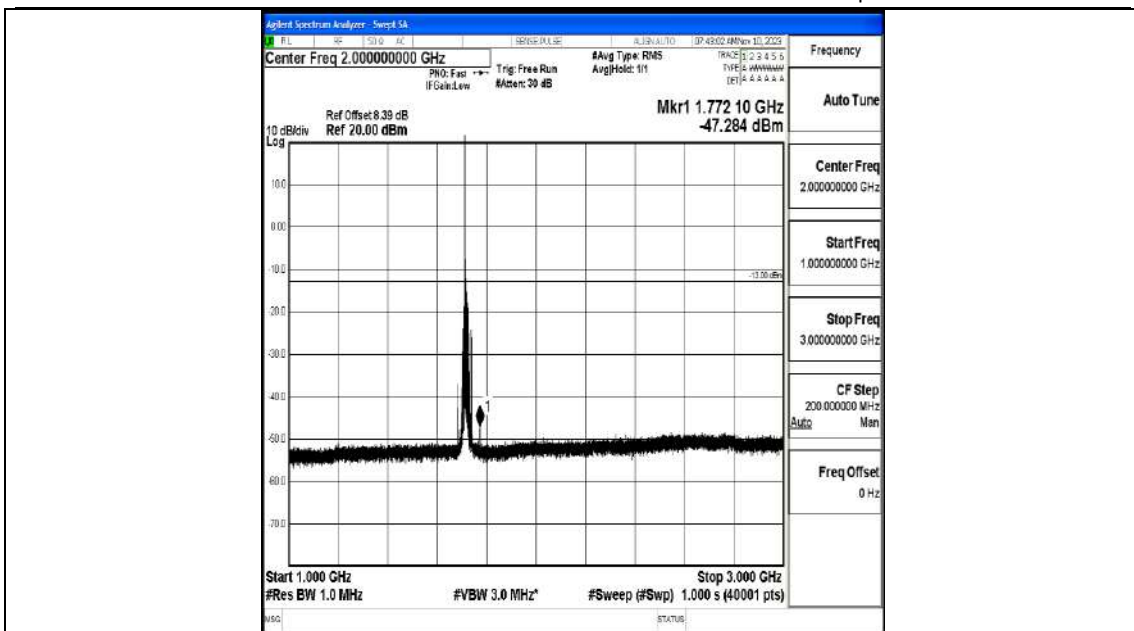

Band66_15MHz_QPSK_132047_1RB#0_30~1000_30~1000

Band66_15MHz_QPSK_132047_1RB#0_1000~3000_1000~3000