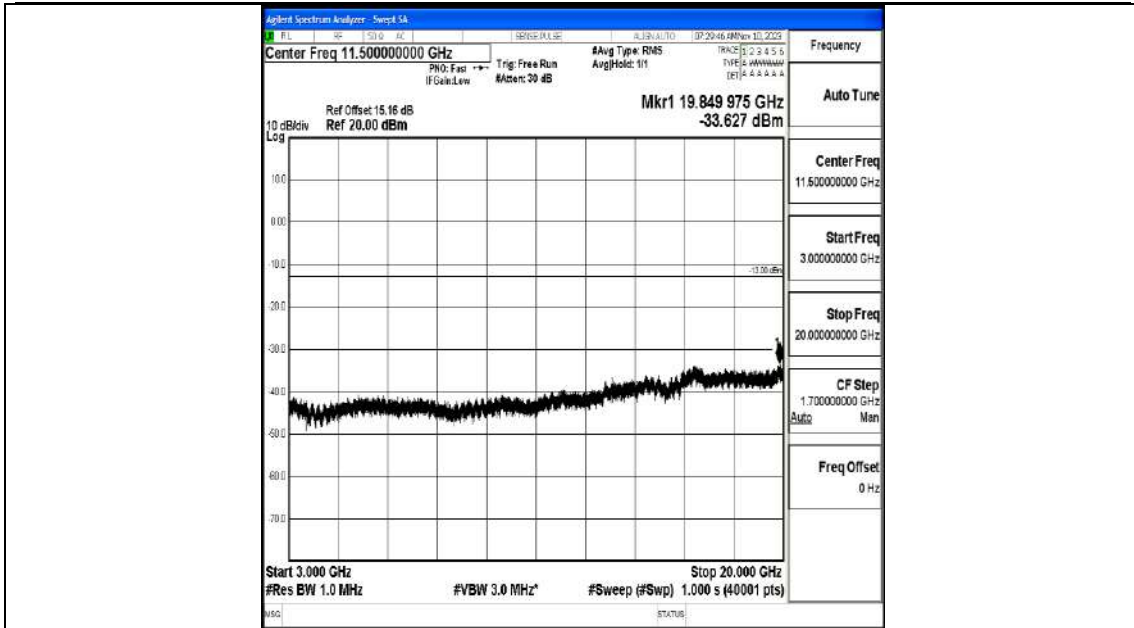

Band66_10MHz_16QAM_132622_1RB#0_0.009~0.15_0.009~0.15

Band66_10MHz_16QAM_132622_1RB#0_0.15~30_0.15~30

Band66_10MHz_16QAM_132622_1RB#0_30~1000_30~1000

Band66_10MHz_16QAM_132622_1RB#0_1000~3000_1000~3000

Band66_10MHz_16QAM_132622_1RB#0_3000~20000_3000~20000