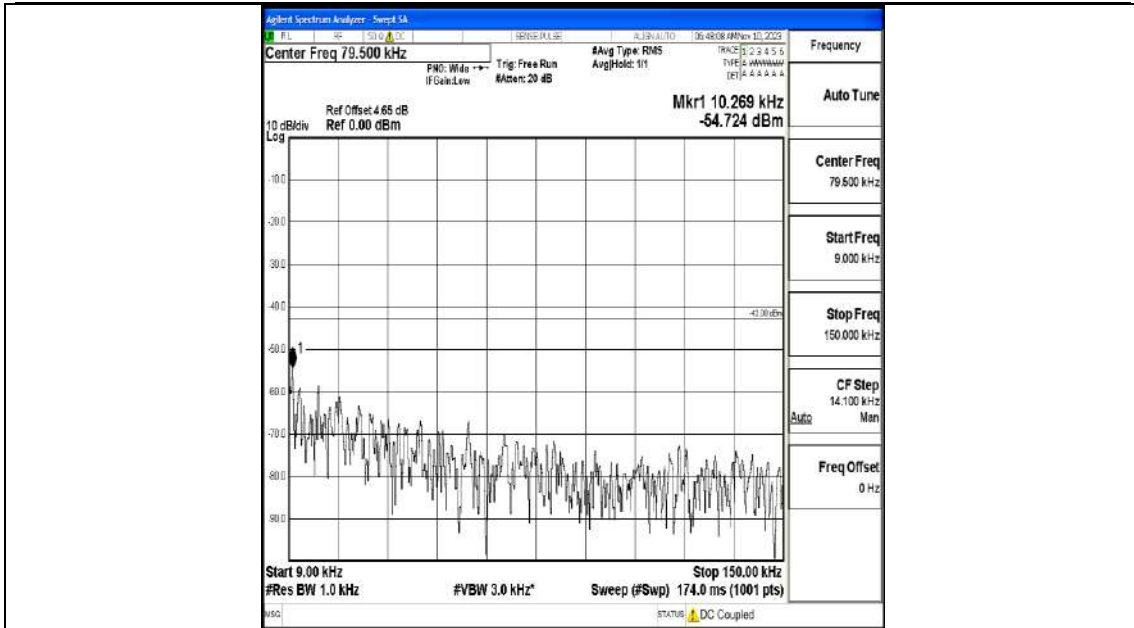

Band66_3MHz_QPSK_131987_1RB#0_0.009~0.15_0.009~0.15

Band66_3MHz_QPSK_131987_1RB#0_0.15~30_0.15~30

Band66_3MHz_QPSK_131987_1RB#0_30~1000_30~1000

Band66_3MHz_QPSK_131987_1RB#0_1000~3000_1000~3000

Band66_3MHz_QPSK_131987_1RB#0_3000~20000_3000~20000