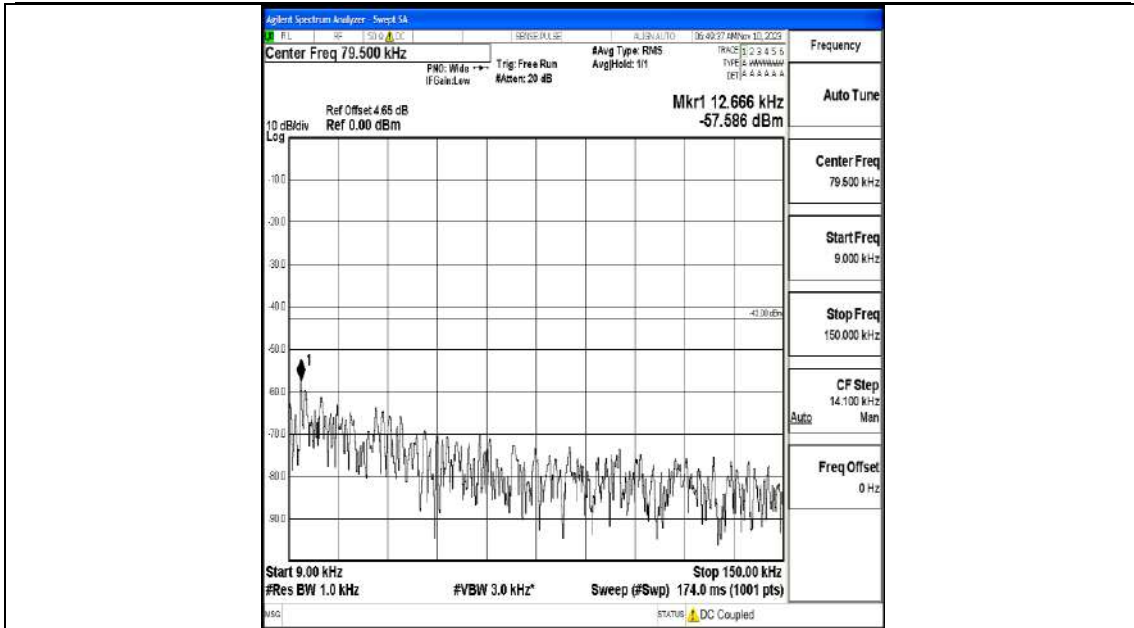

Band66_3MHz_QPSK_132322_1RB#0_0.009~0.15_0.009~0.15

Band66_3MHz_QPSK_132322_1RB#0_0.15~30_0.15~30

Band66_3MHz_QPSK_132322_1RB#0_30~1000_30~1000

Band66_3MHz_QPSK_132322_1RB#0_1000~3000_1000~3000

Band66_3MHz_QPSK_132322_1RB#0_3000~20000_3000~20000