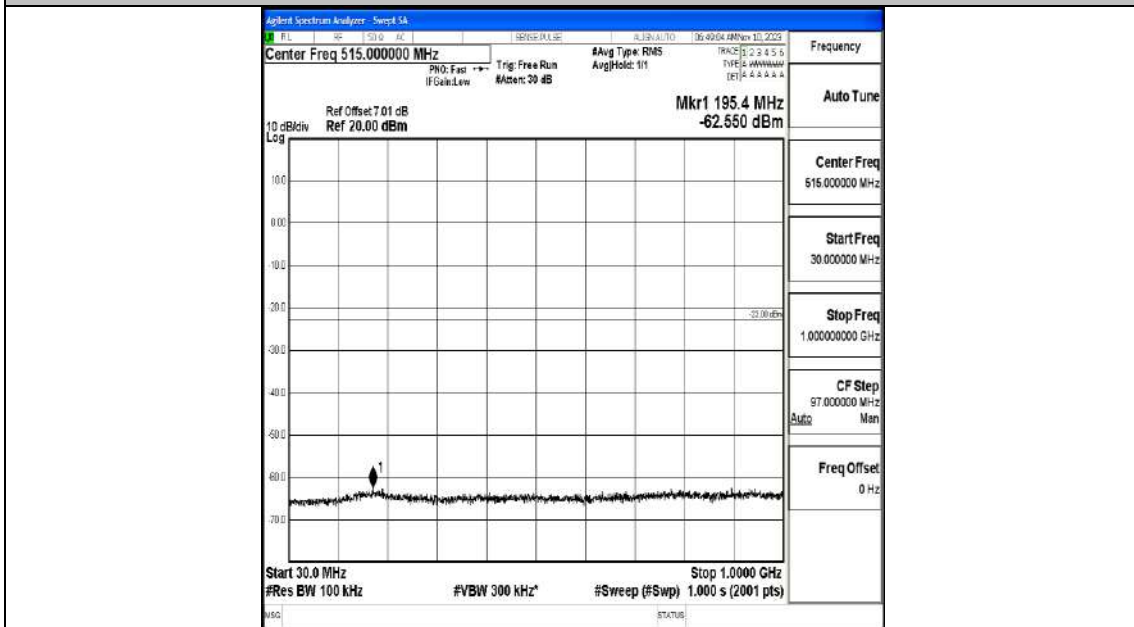

Band66_3MHz_QPSK_132322_1RB#0_0.15~30_0.15~30

Band66_3MHz_QPSK_132322_1RB#0_30~1000_30~1000