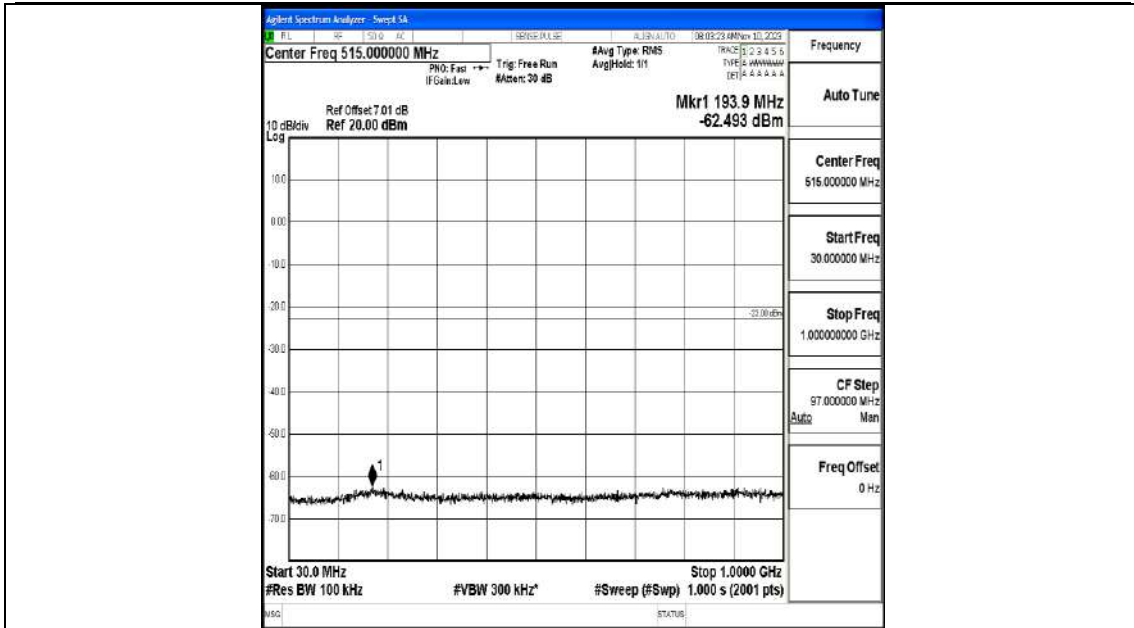

Band66_20MHz_16QAM_132572_1RB#0_0.15~30_0.15~30

Band66_20MHz_16QAM_132572_1RB#0_30~1000_30~1000