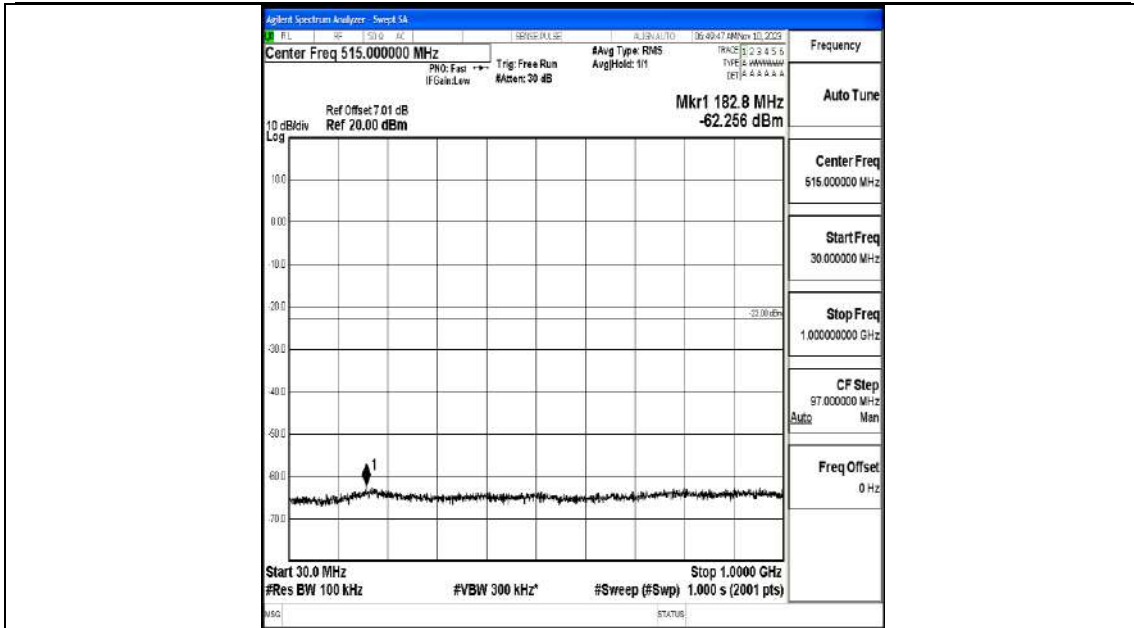

Band66_3MHz_16QAM_132322_1RB#0_0.15~30_0.15~30

Band66_3MHz_16QAM_132322_1RB#0_30~1000_30~1000