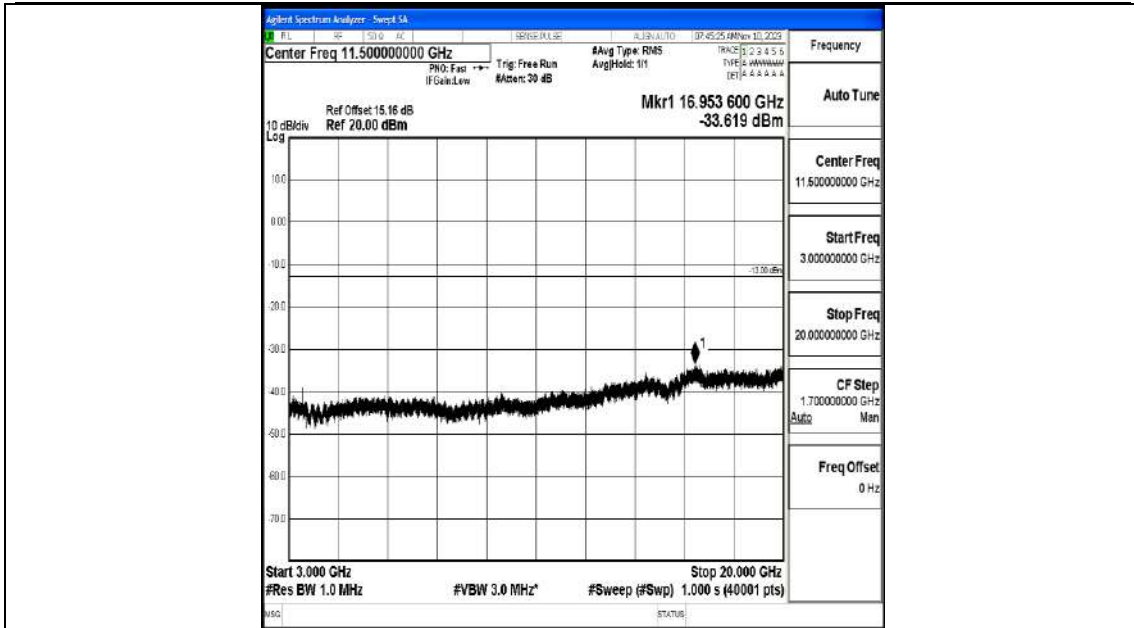

Band66_15MHz_16QAM_132322_1RB#0_0.009~0.15_0.009~0.15

Band66_15MHz_16QAM_132322_1RB#0_0.15~30_0.15~30

Band66_15MHz_16QAM_132322_1RB#0_30~1000_30~1000

Band66_15MHz_16QAM_132322_1RB#0_1000~3000_1000~3000

Band66_15MHz_16QAM_132322_1RB#0_3000~20000_3000~20000