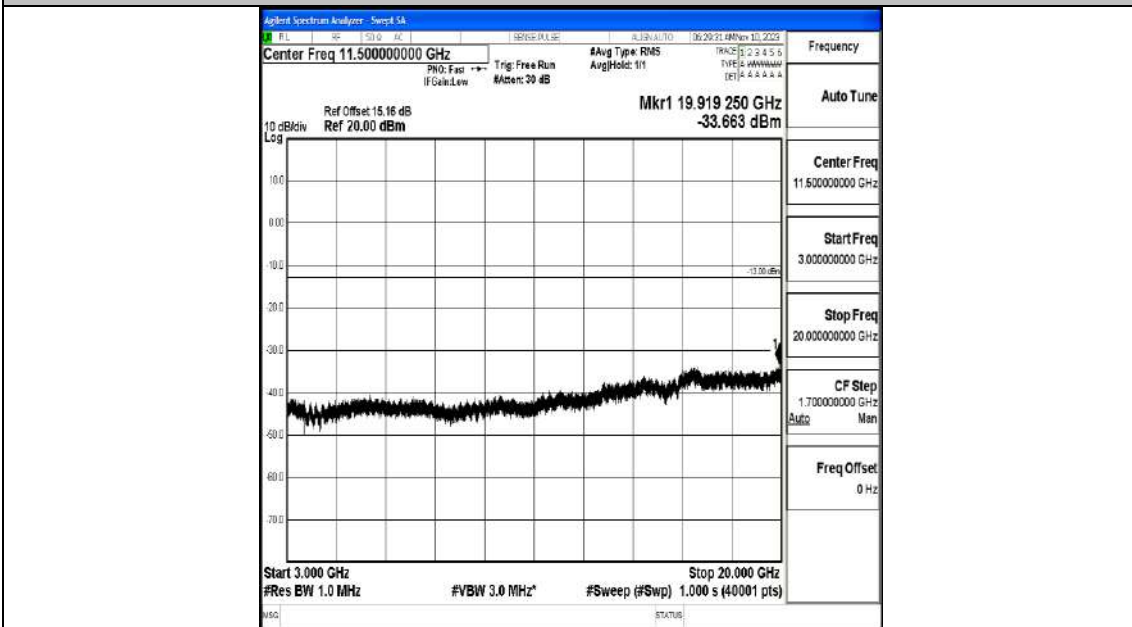

Band66_1.4MHz_QPSK_132665_1RB#0_1000~3000_1000~3000

Band66_1.4MHz_QPSK_132665_1RB#0_3000~20000_3000~20000