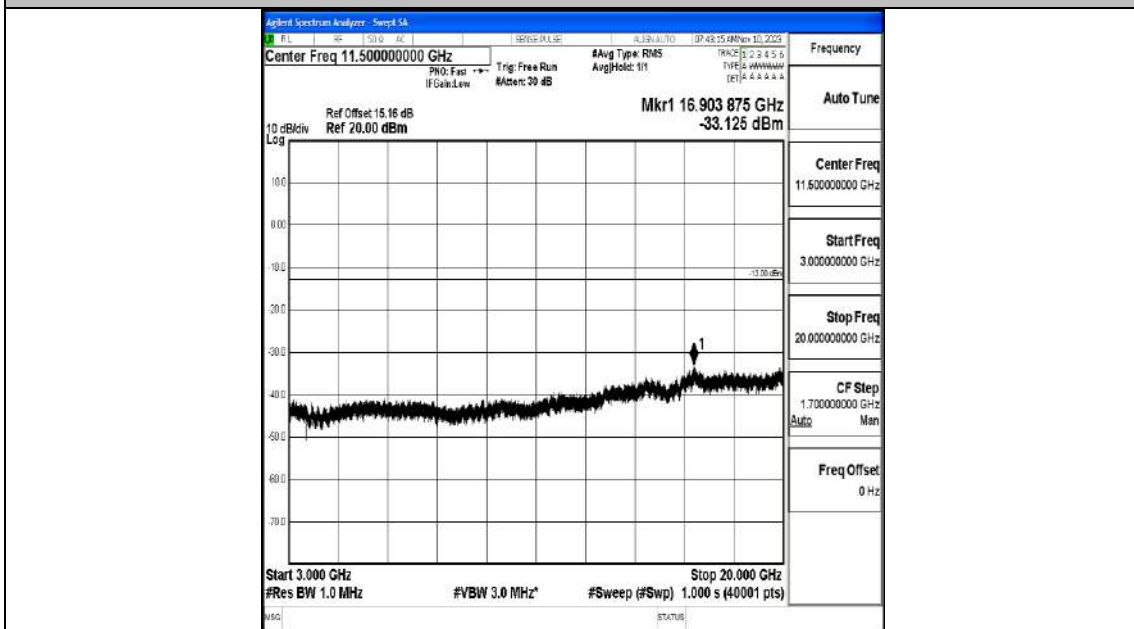

Band66_15MHz_QPSK_132047_1RB#0_0.009~0.15_0.009~0.15

Band66_15MHz_QPSK_132047_1RB#0_0.15~30_0.15~30

Band66_15MHz_QPSK_132047_1RB#0_30~1000_30~1000

Band66_15MHz_QPSK_132047_1RB#0_1000~3000_1000~3000

Band66_15MHz_QPSK_132047_1RB#0_3000~20000_3000~20000