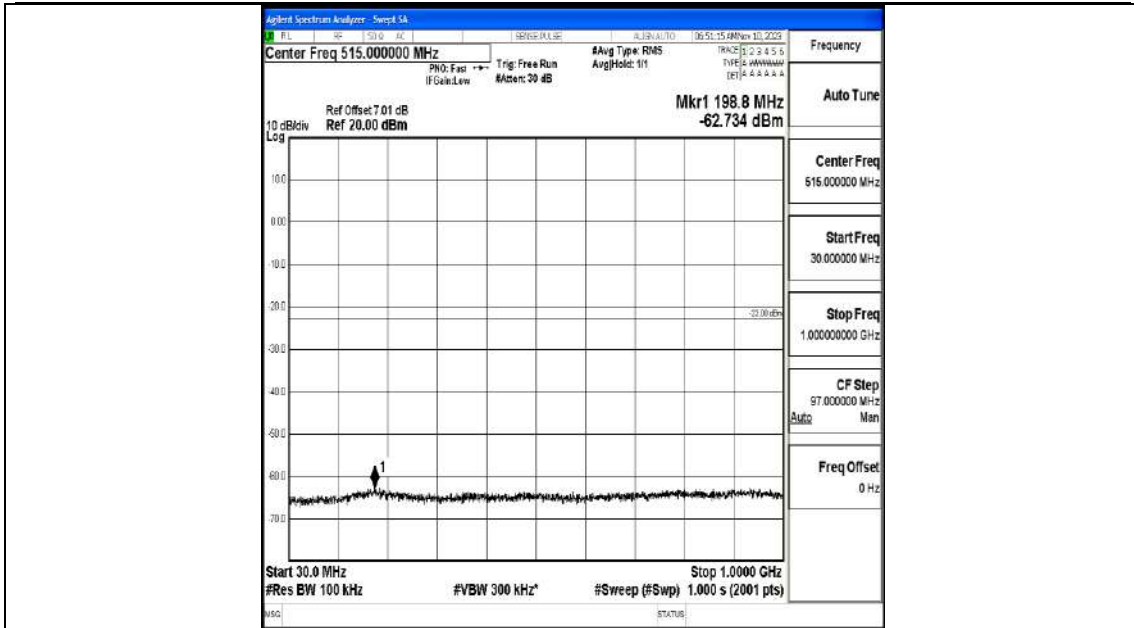

Band66_3MHz_16QAM_132657_1RB#0_0.15~30_0.15~30

Band66_3MHz_16QAM_132657_1RB#0_30~1000_30~1000