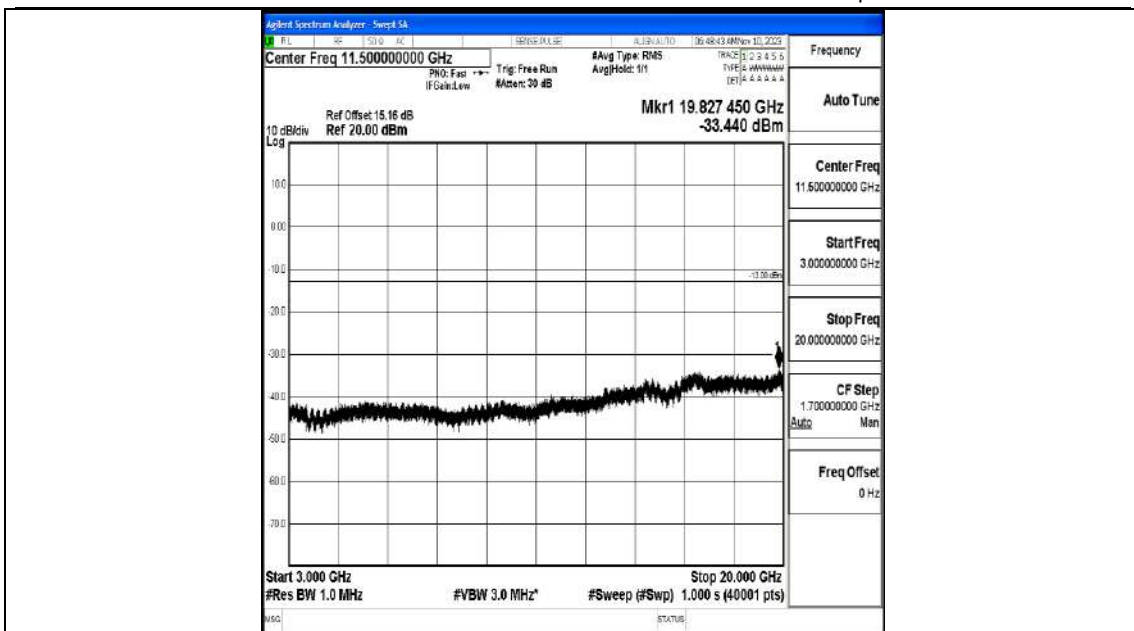

Band66_3MHz_16QAM_131987_1RB#0_0.009~0.15_0.009~0.15

Band66_3MHz_16QAM_131987_1RB#0_0.15~30_0.15~30

Band66_3MHz_16QAM_131987_1RB#0_30~1000_30~1000

Band66_3MHz_16QAM_131987_1RB#0_1000~3000_1000~3000

Band66_3MHz_16QAM_131987_1RB#0_3000~20000_3000~20000