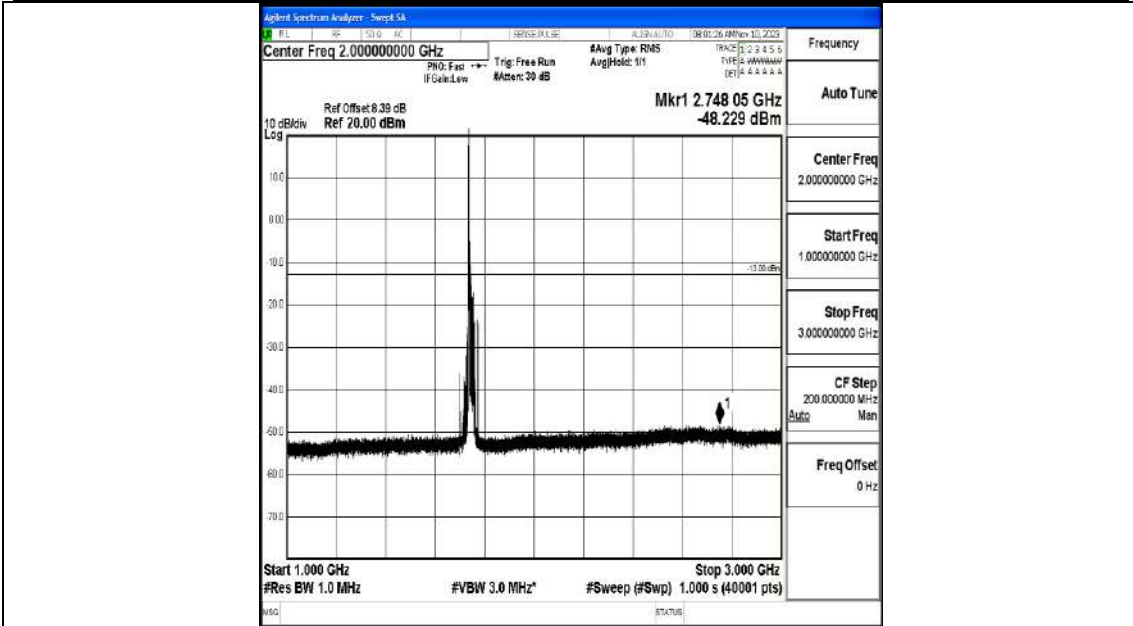

Band66_20MHz_QPSK_132322_1RB#0_30~1000_30~1000

Band66_20MHz_QPSK_132322_1RB#0_1000~3000_1000~3000