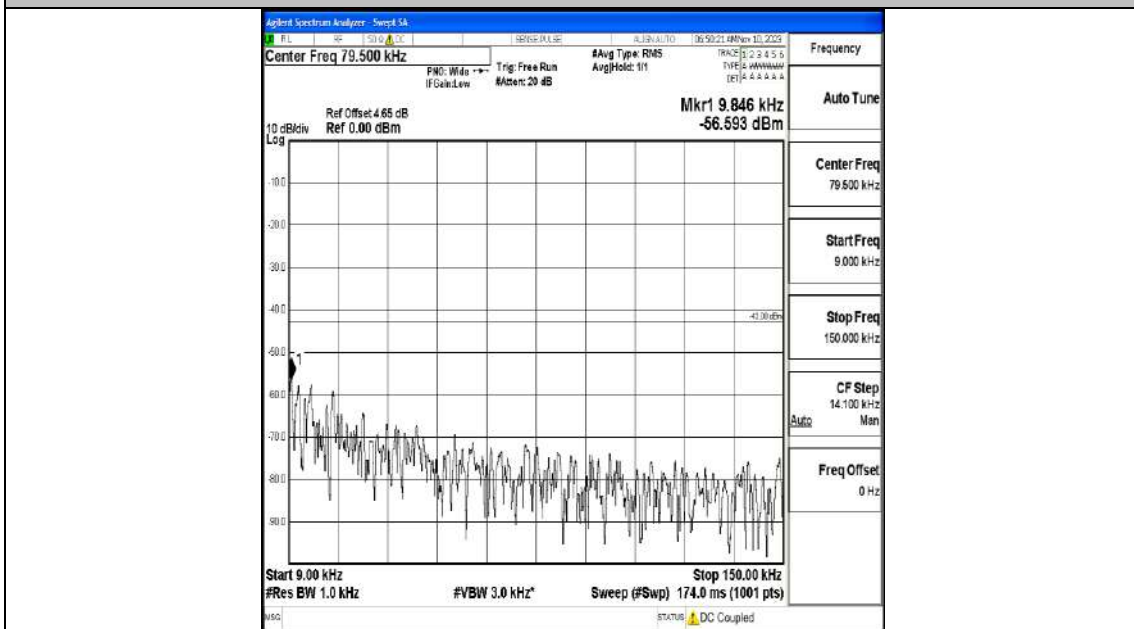

Band66_3MHz_QPSK_132657_1RB#0_0.009~0.15_0.009~0.15

Band66_3MHz_QPSK_132657_1RB#0_0.15~30_0.15~30

Band66_3MHz_QPSK_132657_1RB#0_30~1000_30~1000

Band66_3MHz_QPSK_132657_1RB#0_1000~3000_1000~3000

Band66_3MHz_QPSK_132657_1RB#0_3000~20000_3000~20000