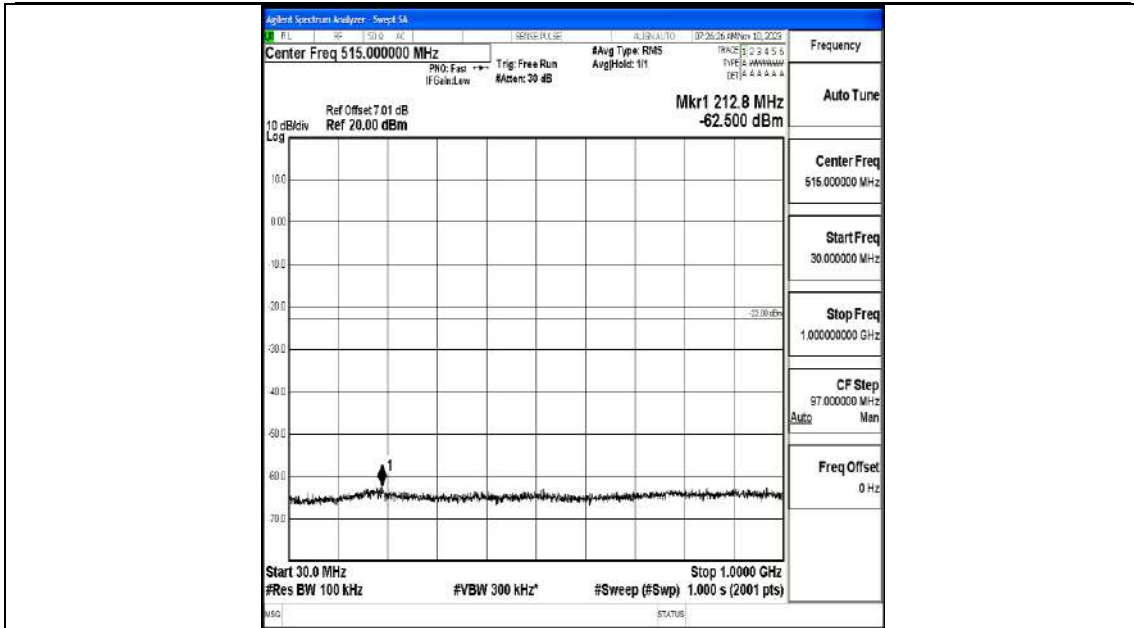

Band66_10MHz_16QAM_132022_1RB#0_0.15~30_0.15~30

Band66_10MHz_16QAM_132022_1RB#0_30~1000_30~1000