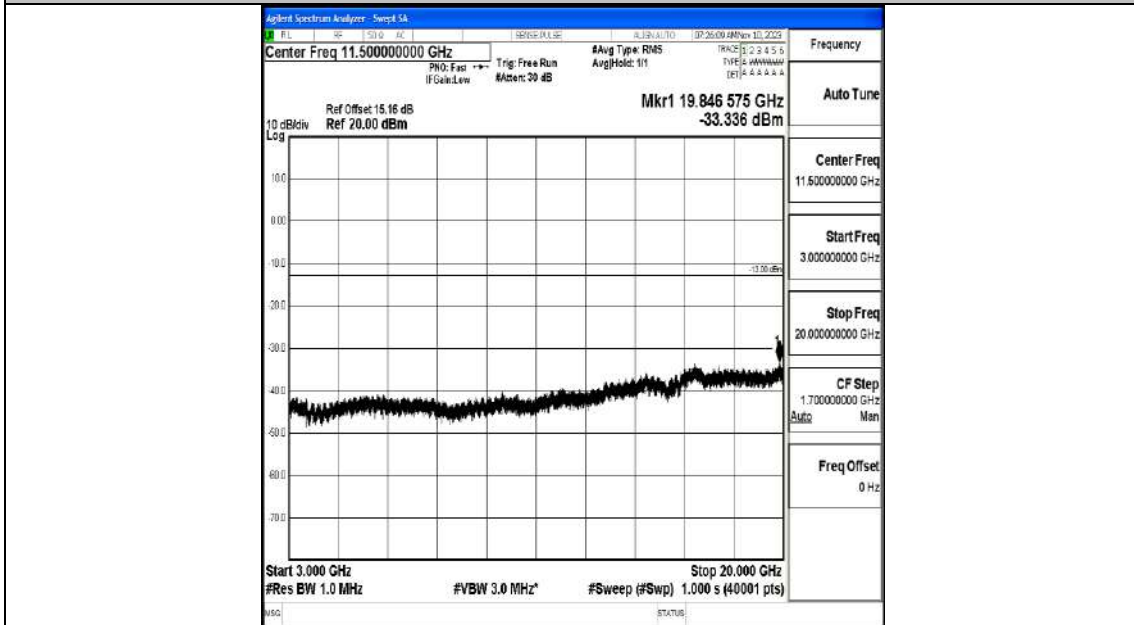

Band66_10MHz_QPSK_132022_1RB#0_0.009~0.15_0.009~0.15

Band66_10MHz_QPSK_132022_1RB#0_0.15~30_0.15~30

Band66_10MHz_QPSK_132022_1RB#0_30~1000_30~1000

Band66_10MHz_QPSK_132022_1RB#0_1000~3000_1000~3000

Band66_10MHz_QPSK_132022_1RB#0_3000~20000_3000~20000