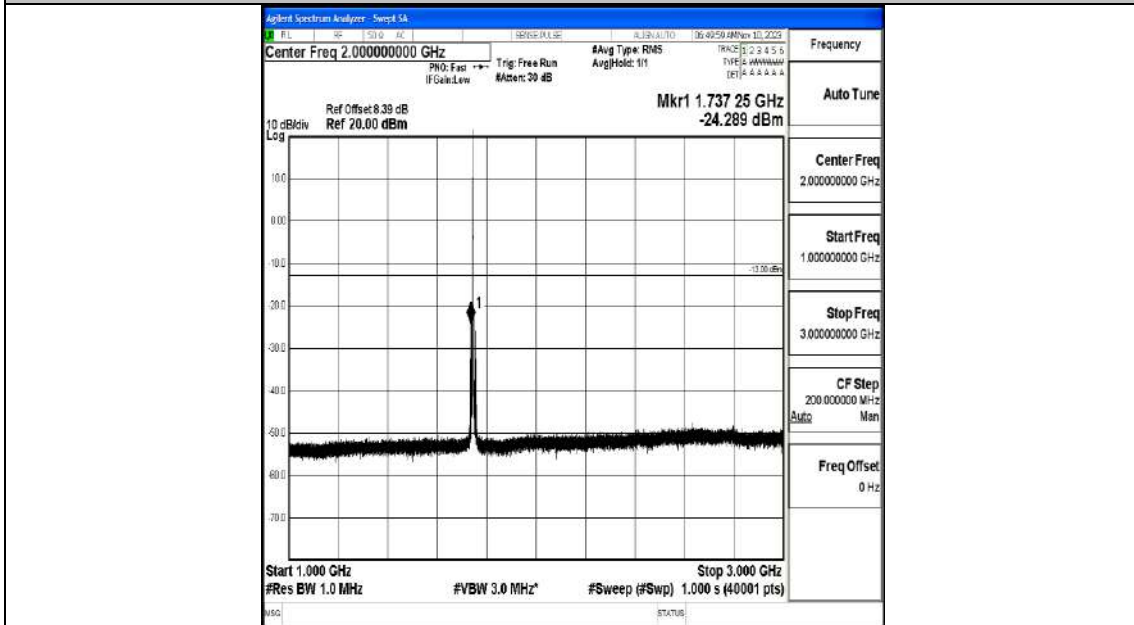

Band66_3MHz_16QAM_132322_1RB#0_30~1000_30~1000

Band66_3MHz_16QAM_132322_1RB#0_1000~3000_1000~3000