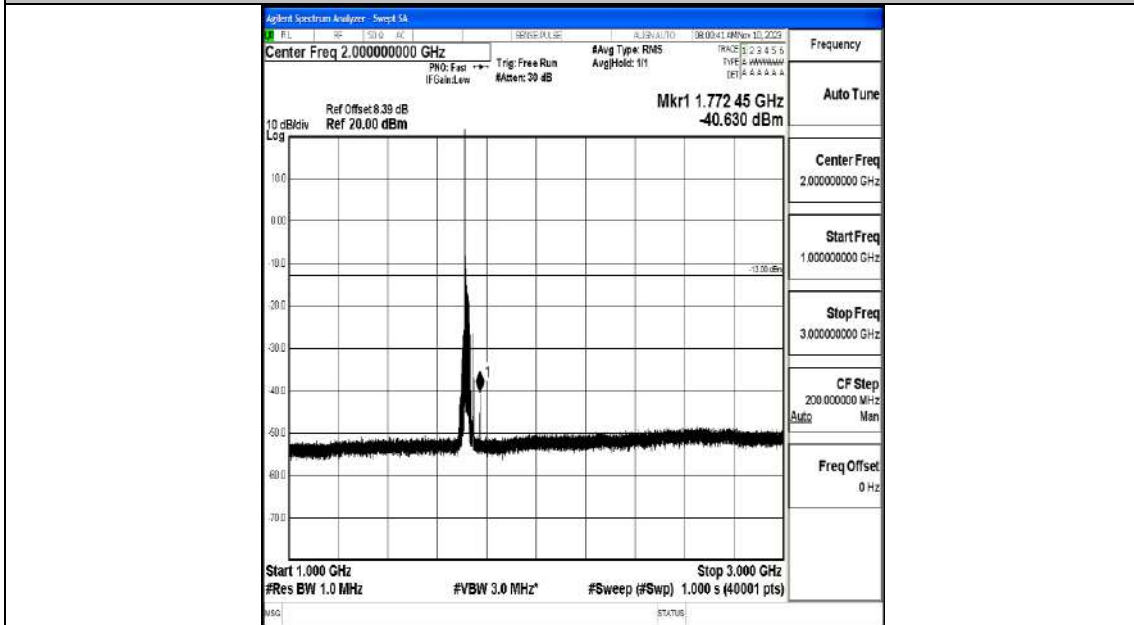

Band66_20MHz_16QAM_132072_1RB#0_30~1000_30~1000

Band66_20MHz_16QAM_132072_1RB#0_1000~3000_1000~3000