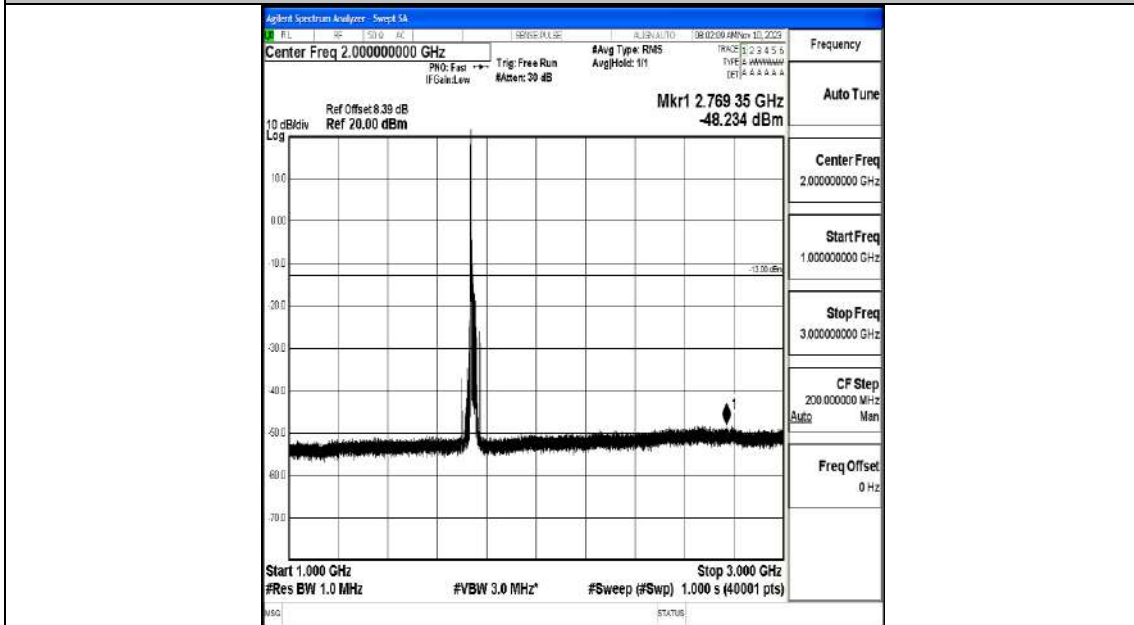

Band66_20MHz_16QAM_132322_1RB#0_30~1000_30~1000

Band66_20MHz_16QAM_132322_1RB#0_1000~3000_1000~3000