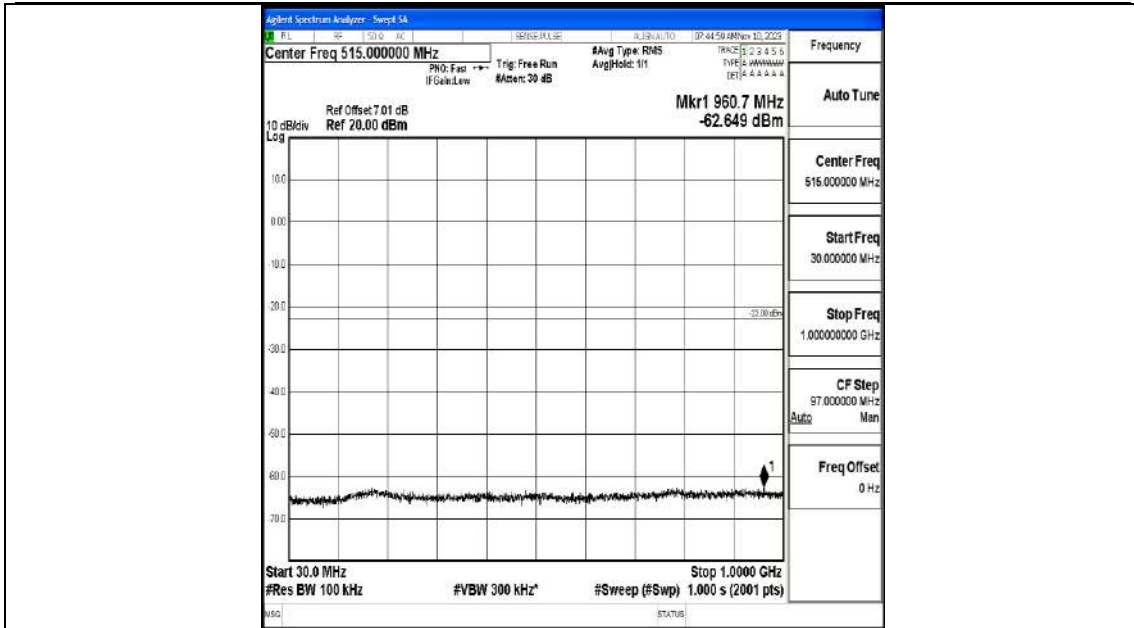

Band66_15MHz_16QAM_132322_1RB#0_0.15~30_0.15~30

Band66_15MHz_16QAM_132322_1RB#0_30~1000_30~1000