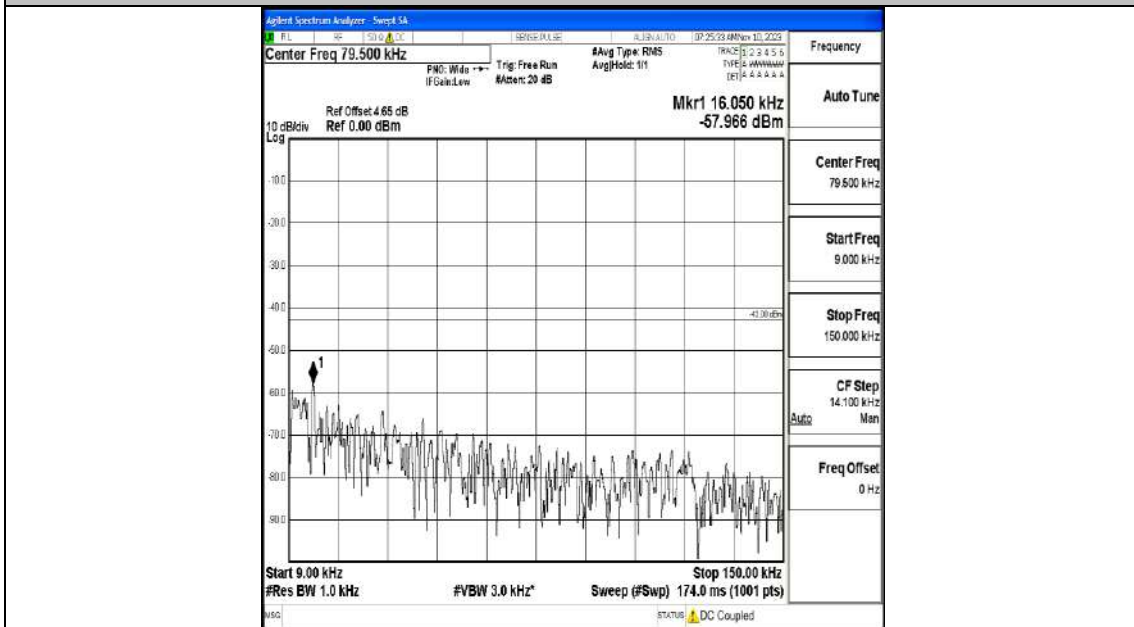

Band66_5MHz_16QAM_132647_1RB#0_0.009~0.15_0.009~0.15

Band66_5MHz_16QAM_132647_1RB#0_0.15~30_0.15~30

Band66_5MHz_16QAM_132647_1RB#0_30~1000_30~1000

Band66_5MHz_16QAM_132647_1RB#0_1000~3000_1000~3000

Band66_5MHz_16QAM_132647_1RB#0_3000~20000_3000~20000