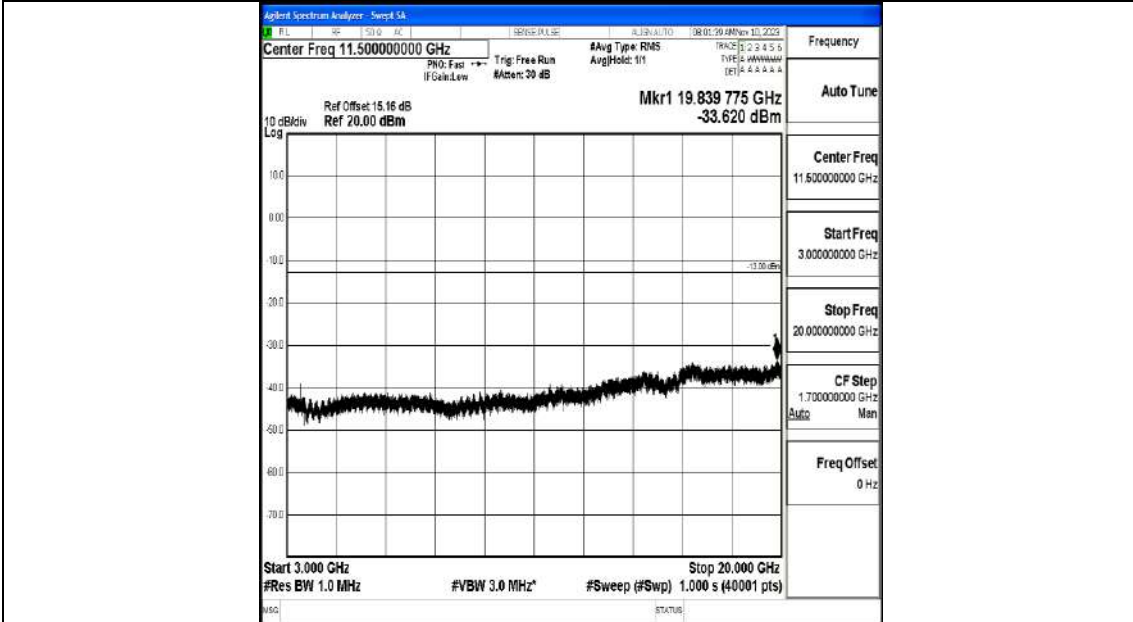

Band66_20MHz_QPSK_132322_1RB#0_0.009~0.15_0.009~0.15

Band66_20MHz_QPSK_132322_1RB#0_0.15~30_0.15~30

Band66_20MHz_QPSK_132322_1RB#0_30~1000_30~1000

Band66_20MHz_QPSK_132322_1RB#0_1000~3000_1000~3000

Band66_20MHz_QPSK_132322_1RB#0_3000~20000_3000~20000