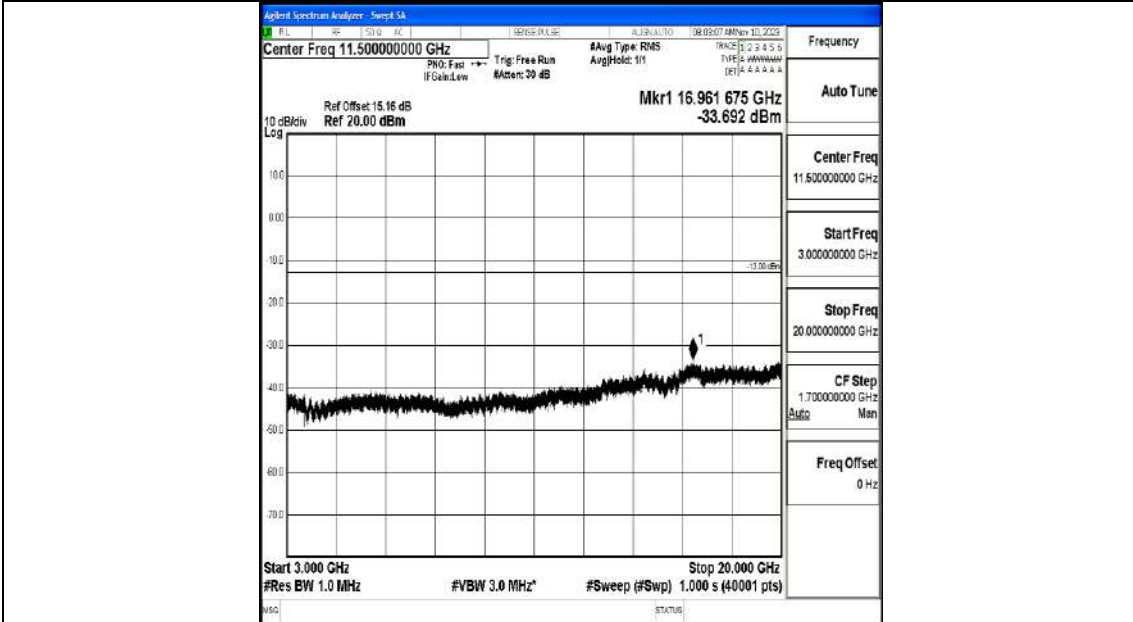

Band66_20MHz_QPSK_132572_1RB#0_0.009~0.15_0.009~0.15

Band66_20MHz_QPSK_132572_1RB#0_0.15~30_0.15~30

Band66_20MHz_QPSK_132572_1RB#0_30~1000_30~1000

Band66_20MHz_QPSK_132572_1RB#0_1000~3000_1000~3000

Band66_20MHz_QPSK_132572_1RB#0_3000~20000_3000~20000