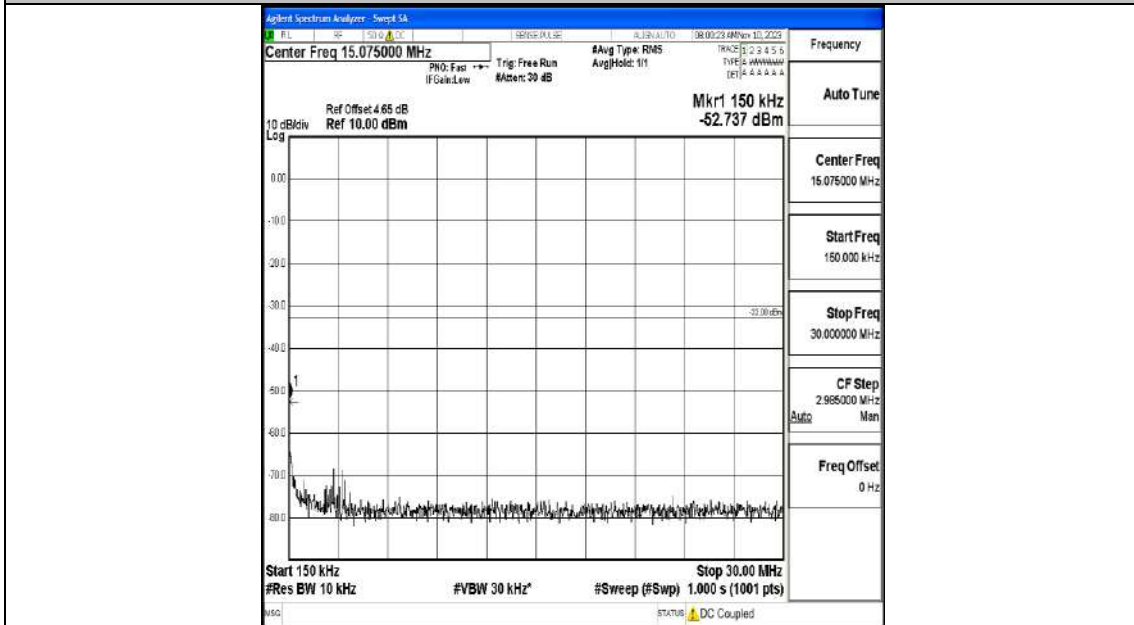

Band66_20MHz_16QAM_132072_1RB#0_0.009~0.15_0.009~0.15

Band66_20MHz_16QAM_132072_1RB#0_0.15~30_0.15~30