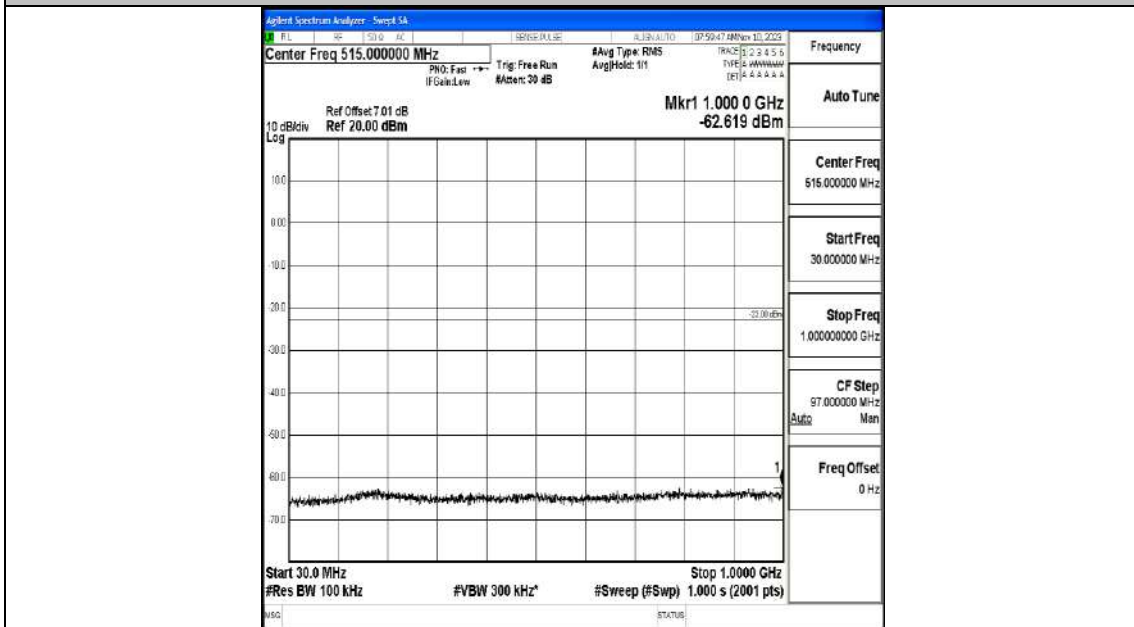

Band66_20MHz_QPSK_132072_1RB#0_0.15~30_0.15~30

Band66_20MHz_QPSK_132072_1RB#0_30~1000_30~1000