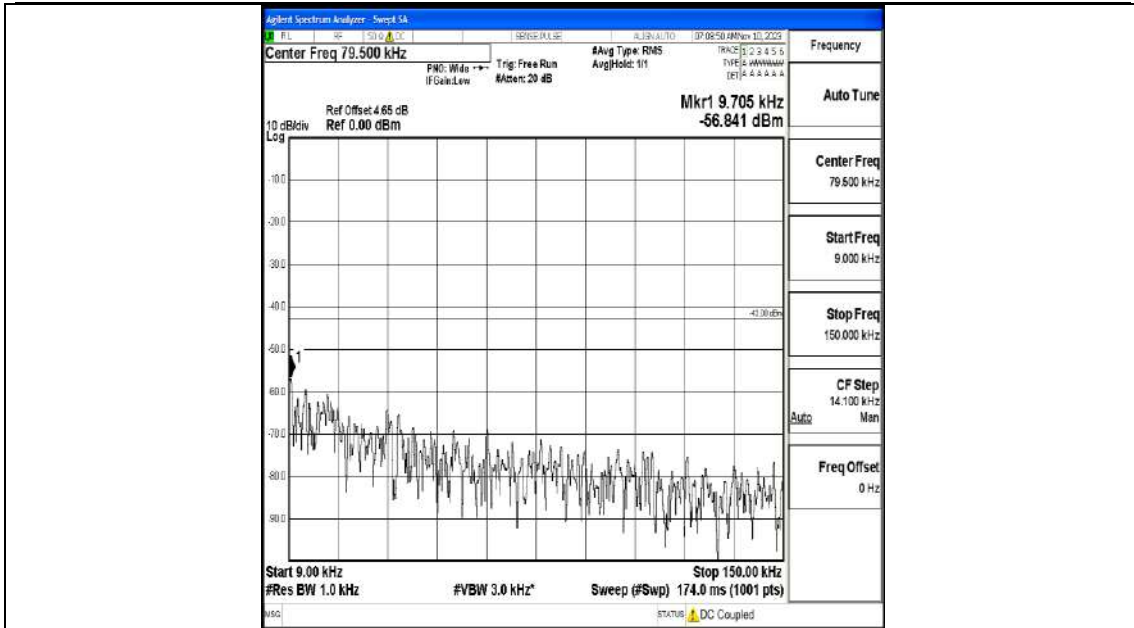

Band66_5MHz_QPSK_132322_1RB#0_0.009~0.15_0.009~0.15

Band66_5MHz_QPSK_132322_1RB#0_0.15~30_0.15~30

Band66_5MHz_QPSK_132322_1RB#0_30~1000_30~1000

Band66_5MHz_QPSK_132322_1RB#0_1000~3000_1000~3000

Band66_5MHz_QPSK_132322_1RB#0_3000~20000_3000~20000