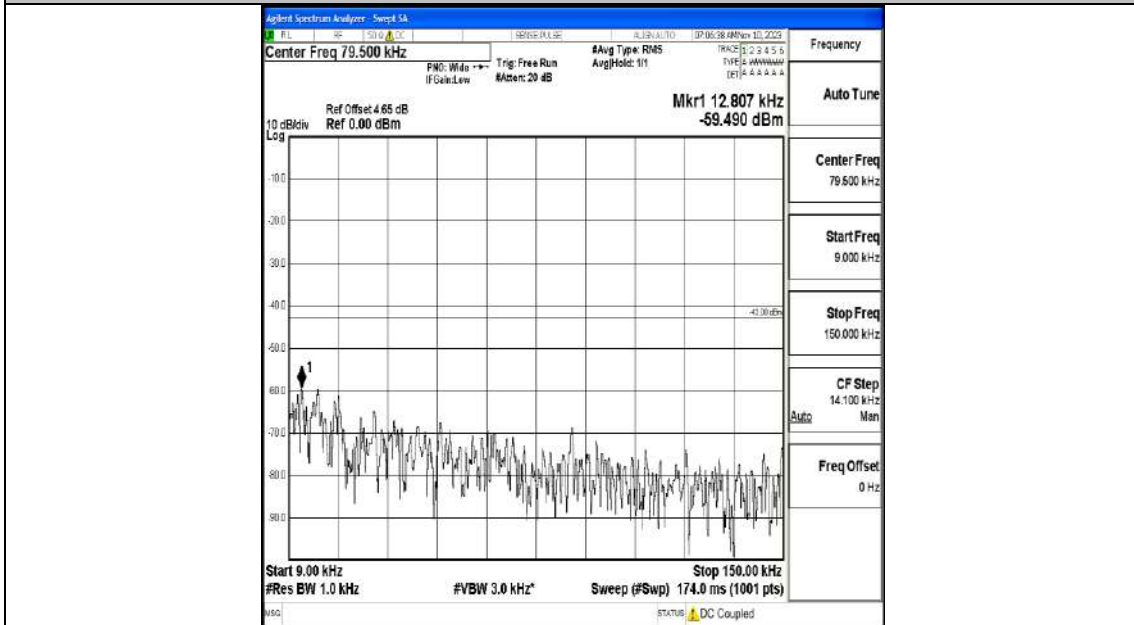

Band66_5MHz_QPSK_131997_1RB#0_0.009~0.15_0.009~0.15

Band66_5MHz_QPSK_131997_1RB#0_0.15~30_0.15~30

Band66_5MHz_QPSK_131997_1RB#0_30~1000_30~1000

Band66_5MHz_QPSK_131997_1RB#0_1000~3000_1000~3000

Band66_5MHz_QPSK_131997_1RB#0_3000~20000_3000~20000