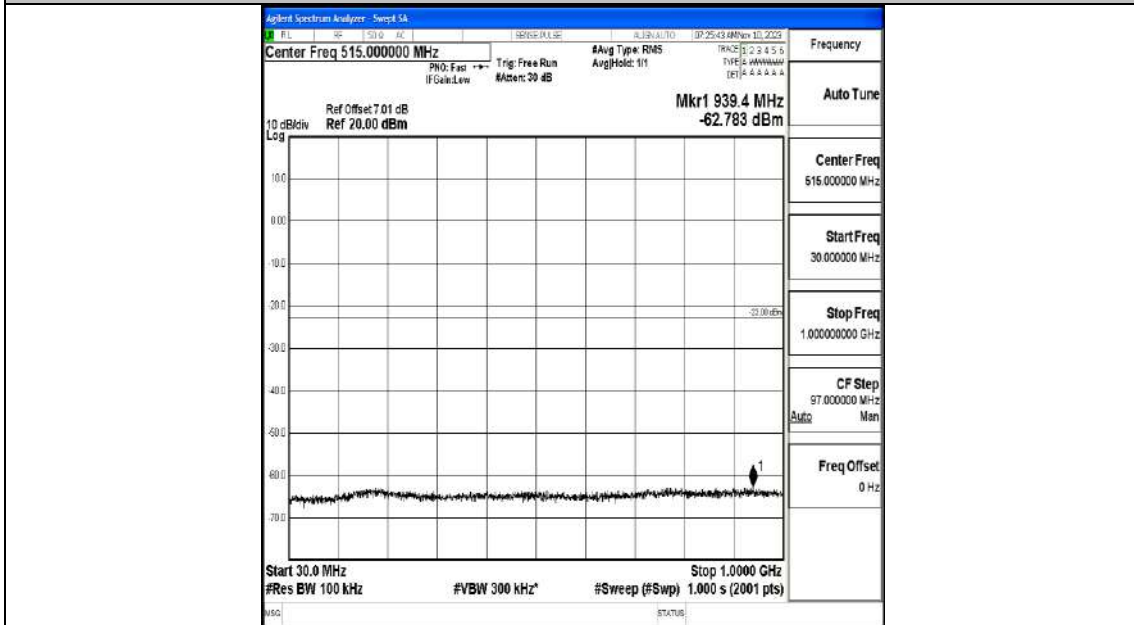

Band66_10MHz_QPSK_132022_1RB#0_0.15~30_0.15~30

Band66_10MHz_QPSK_132022_1RB#0_30~1000_30~1000