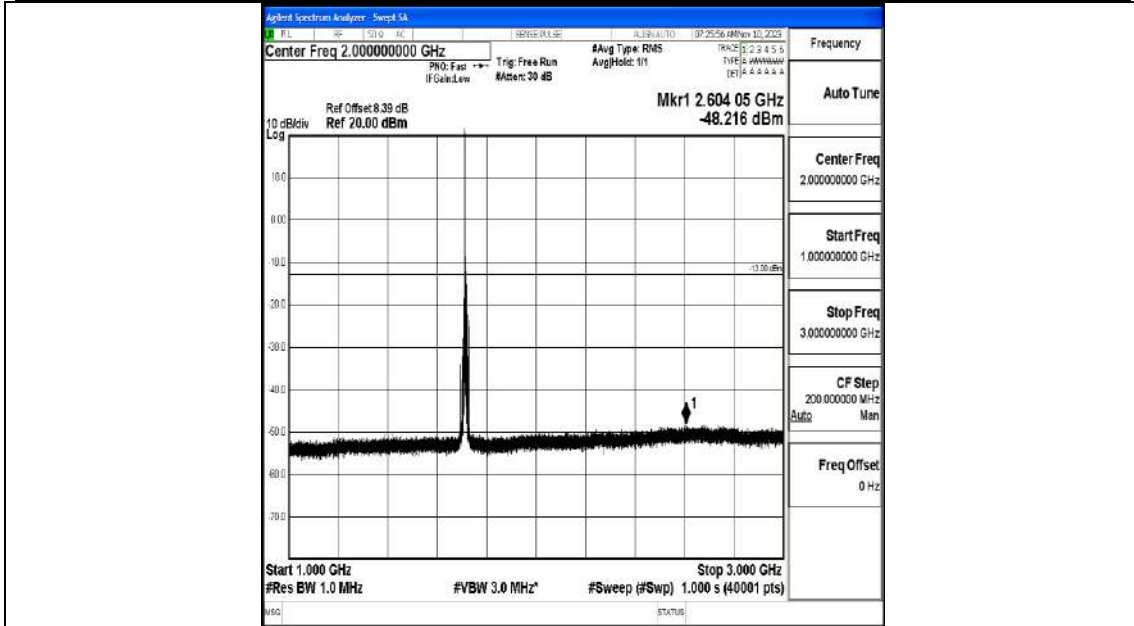

Band66_10MHz_QPSK_132022_1RB#0_30~1000_30~1000

Band66_10MHz_QPSK_132022_1RB#0_1000~3000_1000~3000