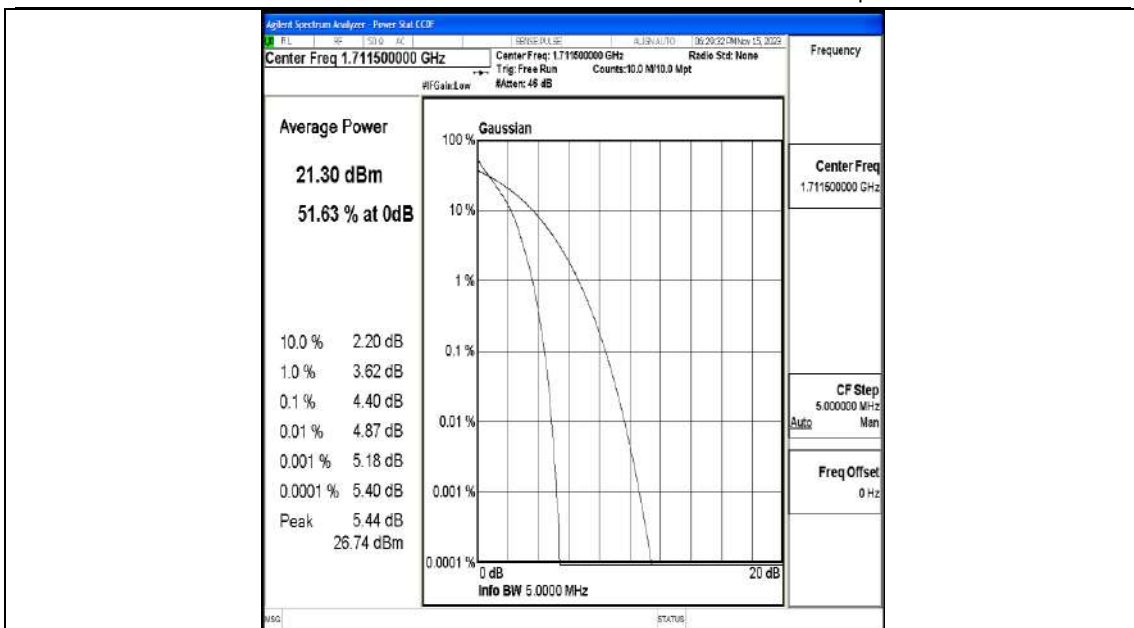

Test Graphs

Band66-1.4MHz-QPSK-131979-6RB#0-PASS

Band66-1.4MHz-16QAM-131979-6RB#0-PASS

Band66-1.4MHz-QPSK-132322-6RB#0-PASS

Band66-1.4MHz-16QAM-132322-6RB#0-PASS

Band66-1.4MHz-QPSK-132665-6RB#0-PASS

Band66-1.4MHz-16QAM-132665-6RB#0-PASS