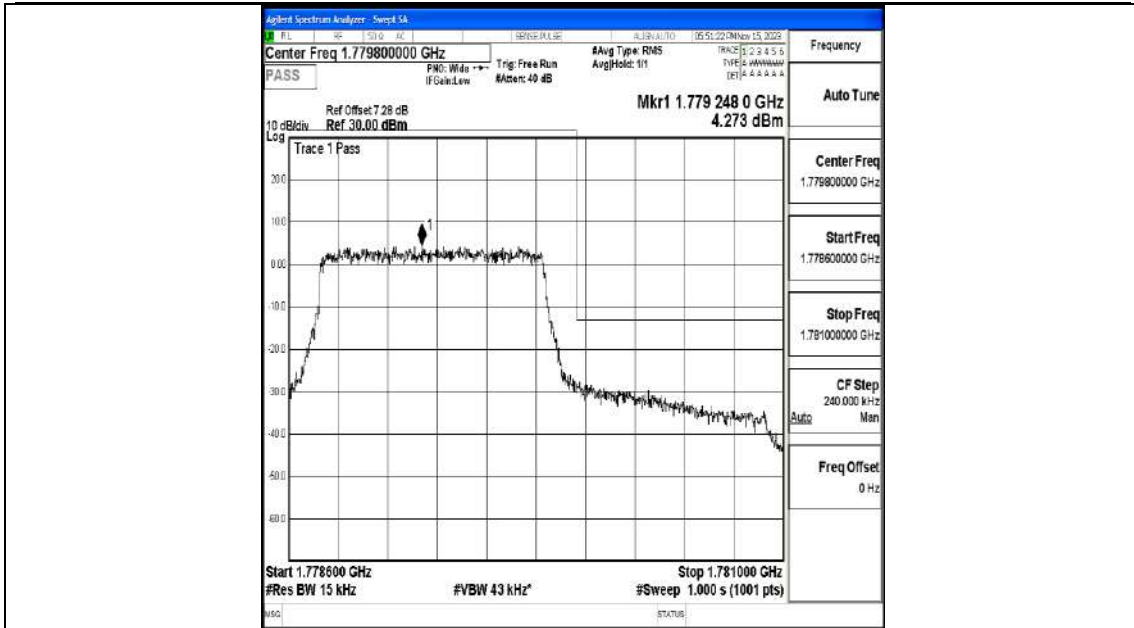

Band66_1.4MHz_QPSK_132665_6RB#0