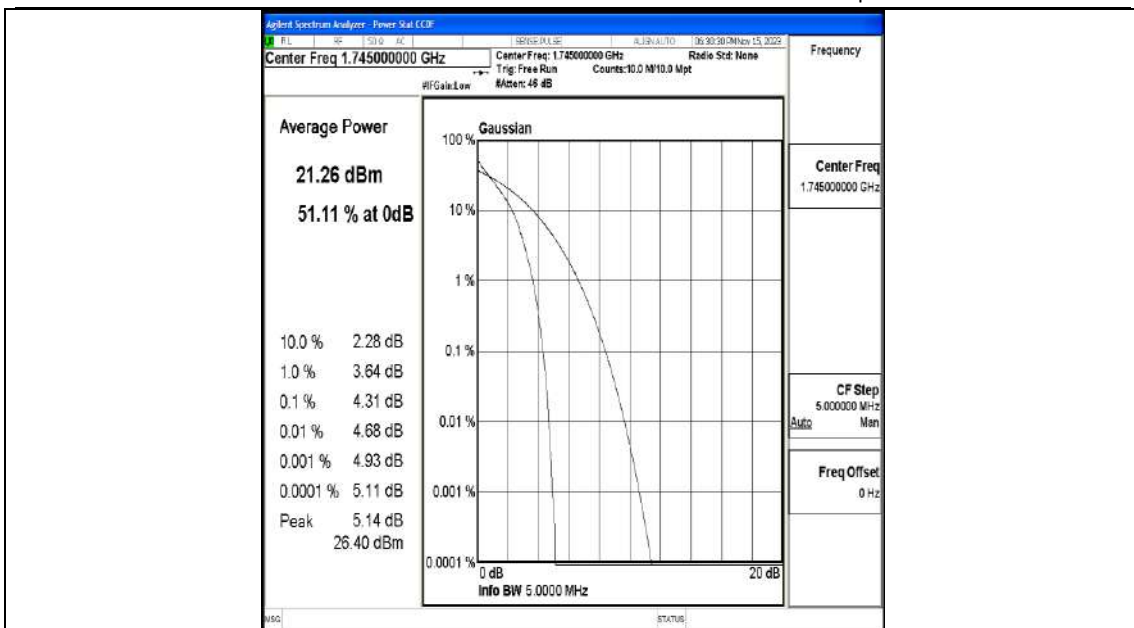

Band66-3MHz-QPSK-132322-15RB#0-PASS