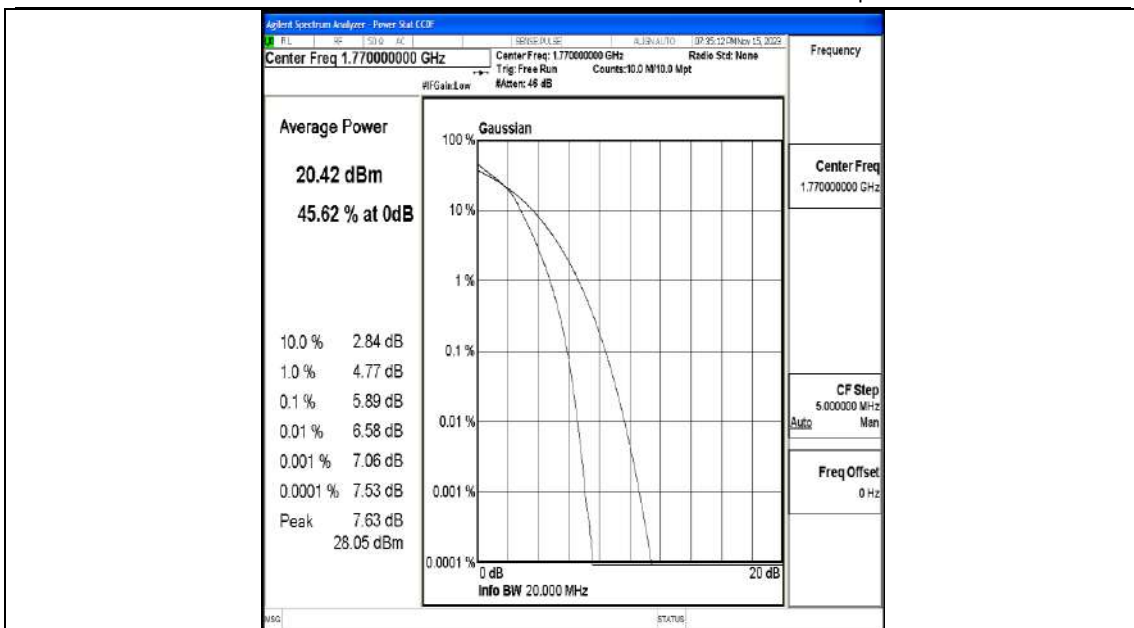

Band66-20MHz-16QAM-132572-100RB#0-PASS