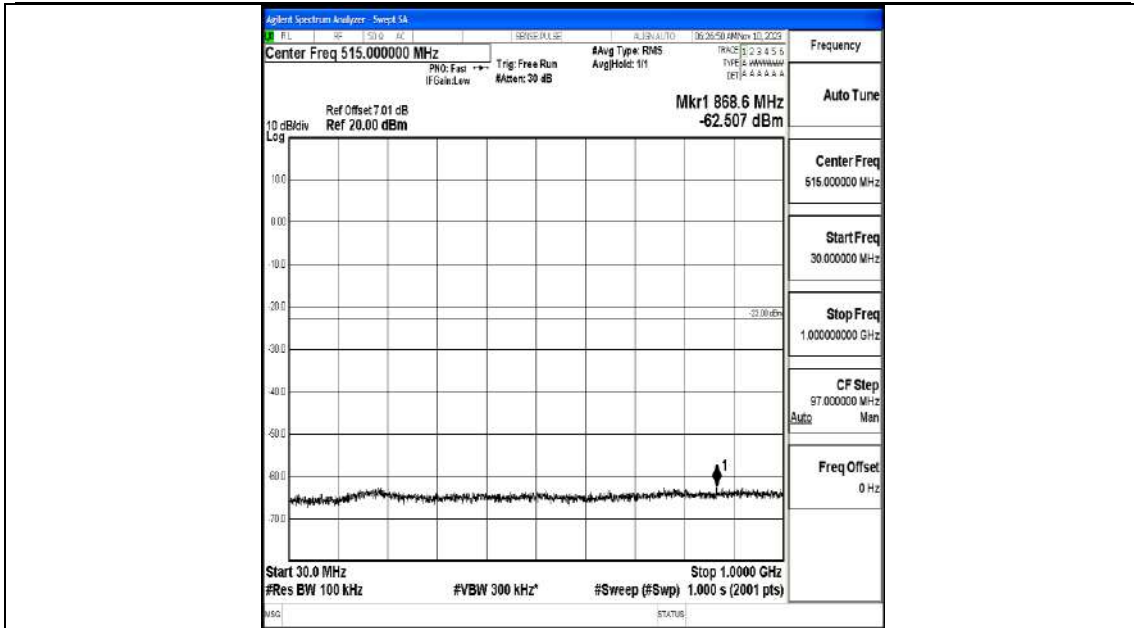

Band66_1.4MHz_16QAM_131979_1RB#0_30~1000_30~1000