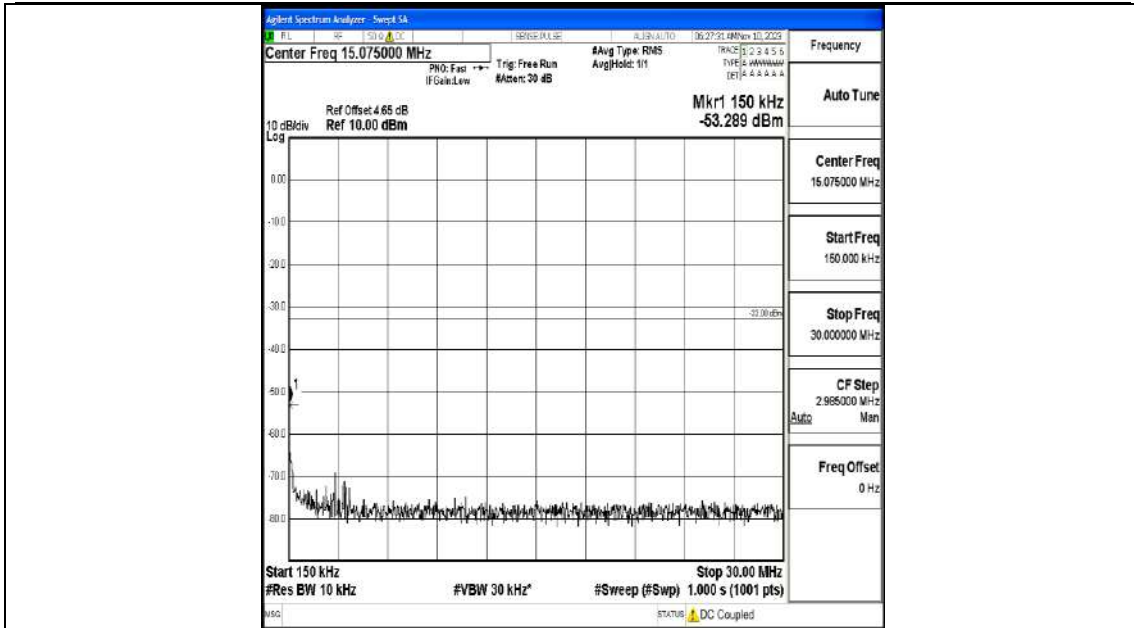

Band66_1.4MHz_QPSK_132322_1RB#0_0.15~30_0.15~30