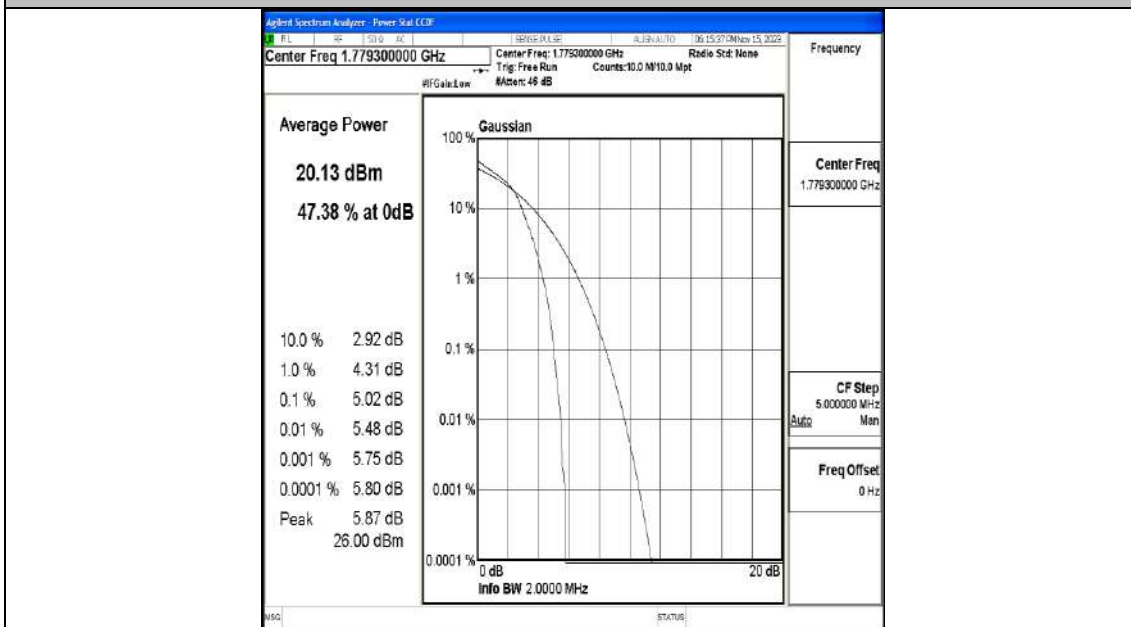

Test Graphs

Band66-1.4MHz-QPSK-131979-6RB#0-PASS

Band66-1.4MHz-16QAM-131979-6RB#0-PASS

Band66-1.4MHz-QPSK-132322-6RB#0-PASS

Band66-1.4MHz-16QAM-132322-6RB#0-PASS

Band66-1.4MHz-QPSK-132665-6RB#0-PASS

Band66-1.4MHz-16QAM-132665-6RB#0-PASS