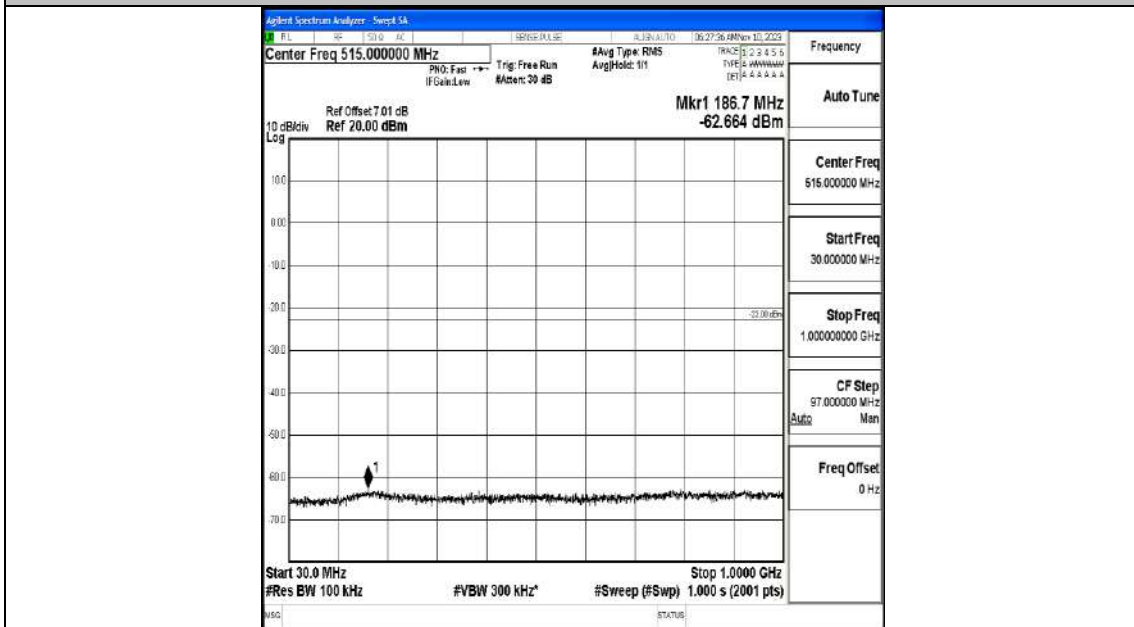

Band66_1.4MHz_QPSK_132322_1RB#0_30~1000_30~1000