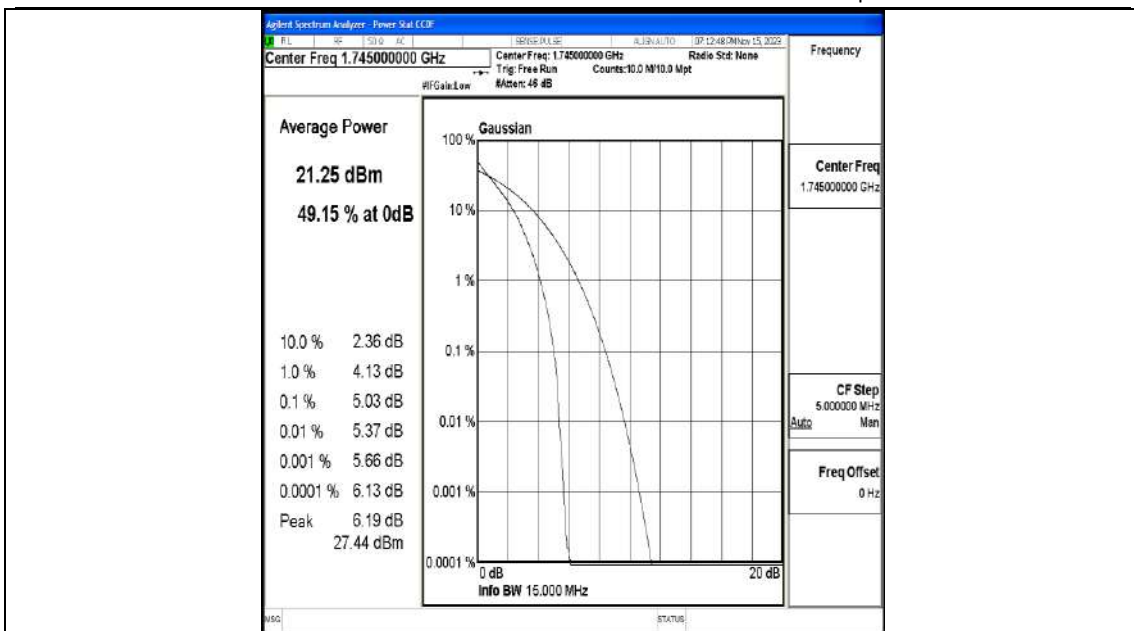

Band66-10MHz-QPSK-132622-50RB#0-PASS

Band66-10MHz-16QAM-132622-50RB#0-PASS

Band66-15MHz-QPSK-132047-75RB#0-PASS

Band66-15MHz-16QAM-132047-75RB#0-PASS

Band66-15MHz-QPSK-132322-75RB#0-PASS

Band66-15MHz-16QAM-132322-75RB#0-PASS