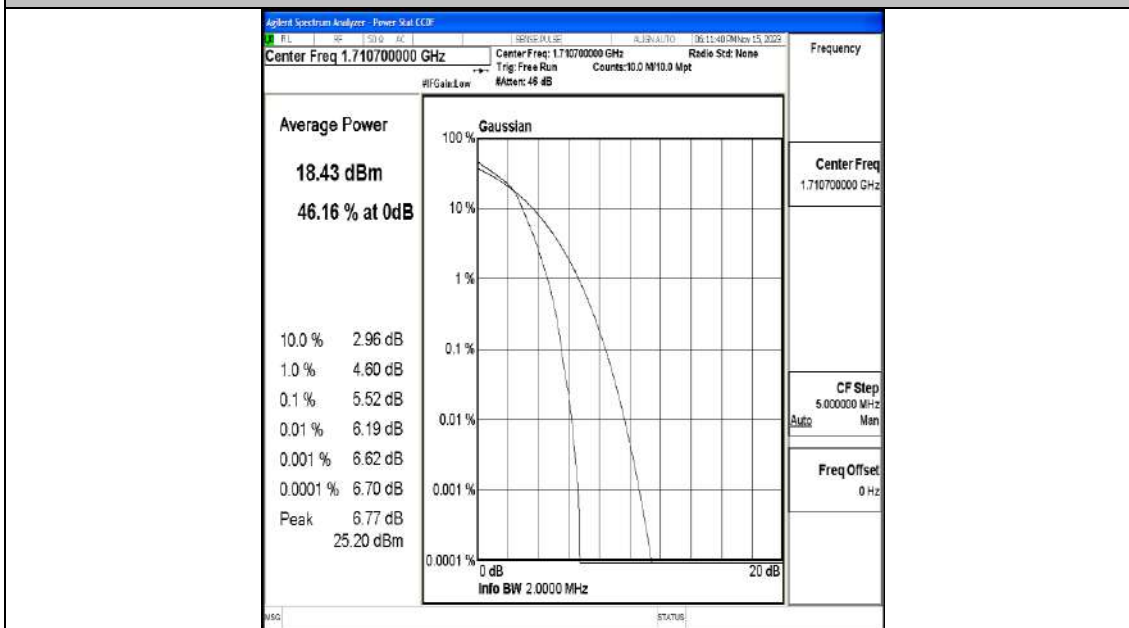

Band66-1.4MHz-16QAM-131979-6RB#0-PASS