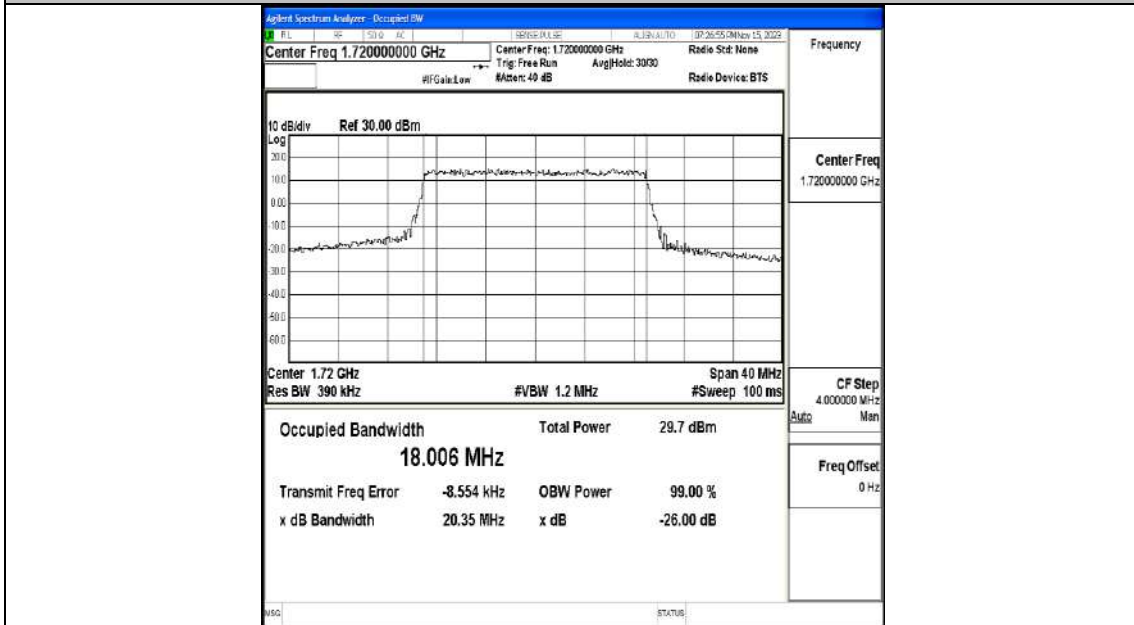

Band66-15MHz-QPSK-132322-75RB#0-PASS

Band66-15MHz-16QAM-132322-75RB#0-PASS

Band66-15MHz-QPSK-132597-75RB#0-PASS

Band66-15MHz-16QAM-132597-75RB#0-PASS

Band66-20MHz-QPSK-132072-100RB#0-PASS

Band66-20MHz-16QAM-132072-100RB#0-PASS