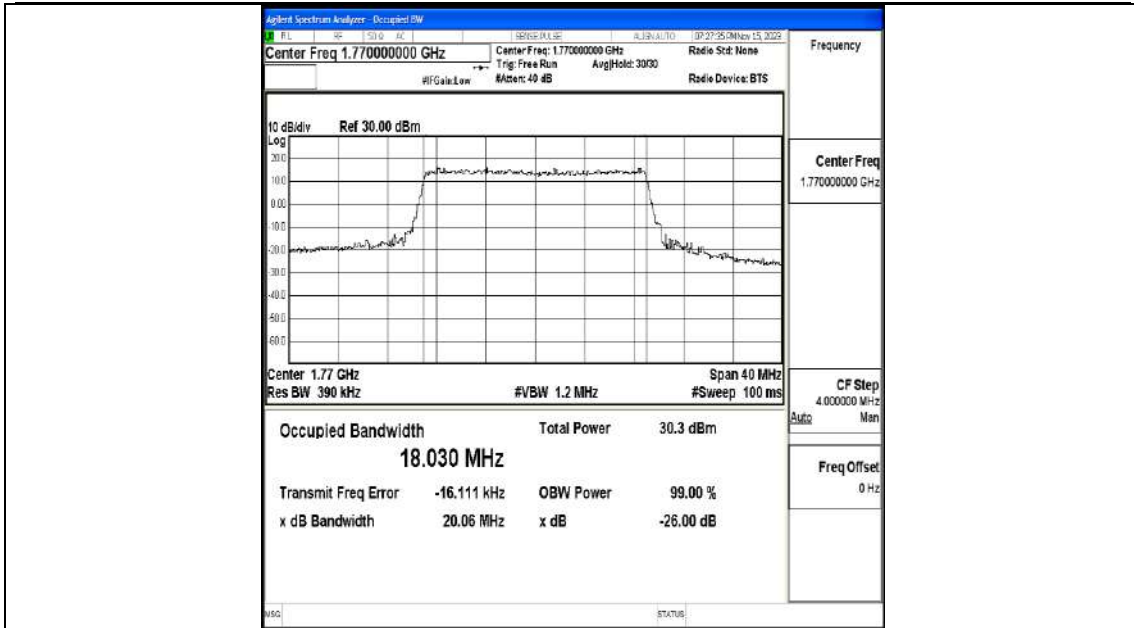

Band66-15MHz-QPSK-132322-75RB#0-PASS

Band66-15MHz-16QAM-132322-75RB#0-PASS

Band66-15MHz-QPSK-132597-75RB#0-PASS

Band66-15MHz-16QAM-132597-75RB#0-PASS

Band66-20MHz-QPSK-132072-100RB#0-PASS

Band66-20MHz-16QAM-132072-100RB#0-PASS