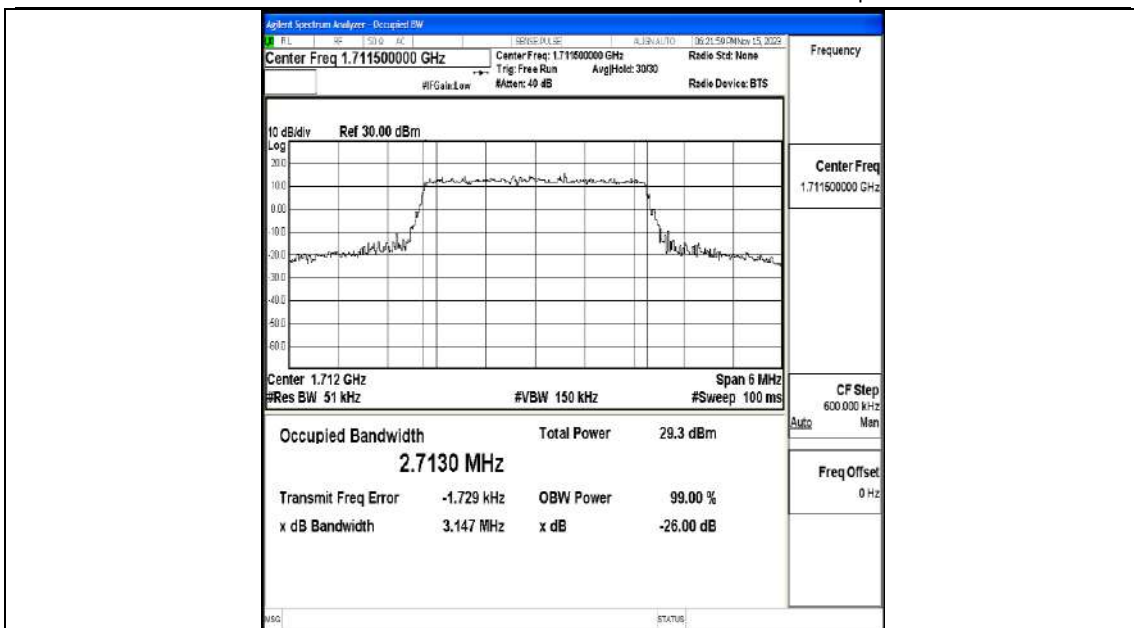

Band66-3MHz-QPSK-131987-15RB#0-PASS