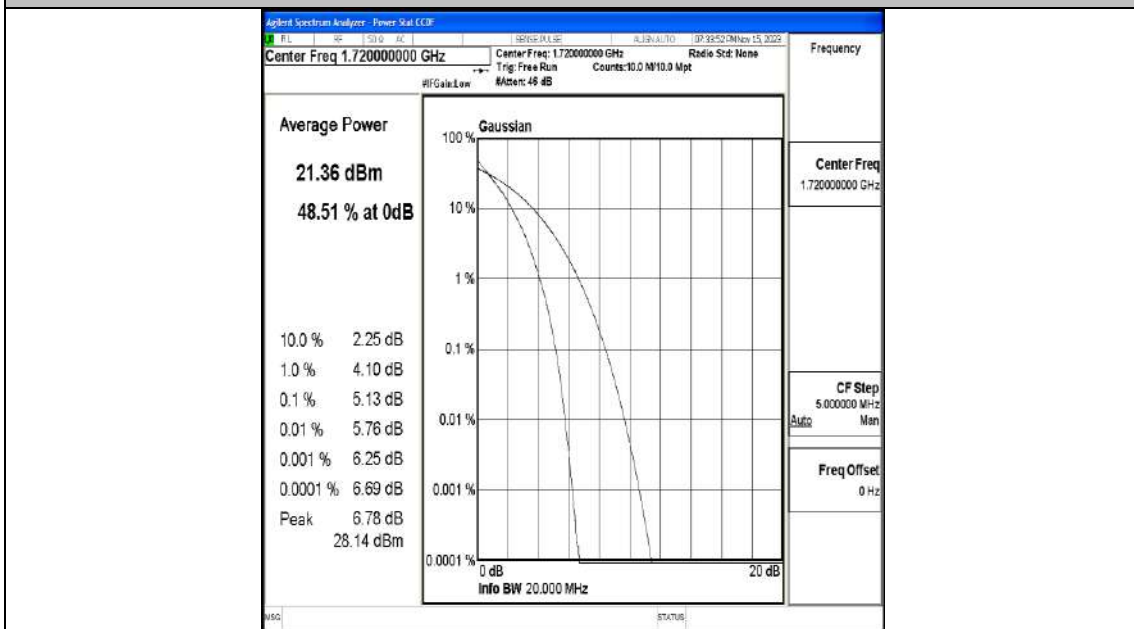

Band66-20MHz-QPSK-132072-100RB#0-PASS