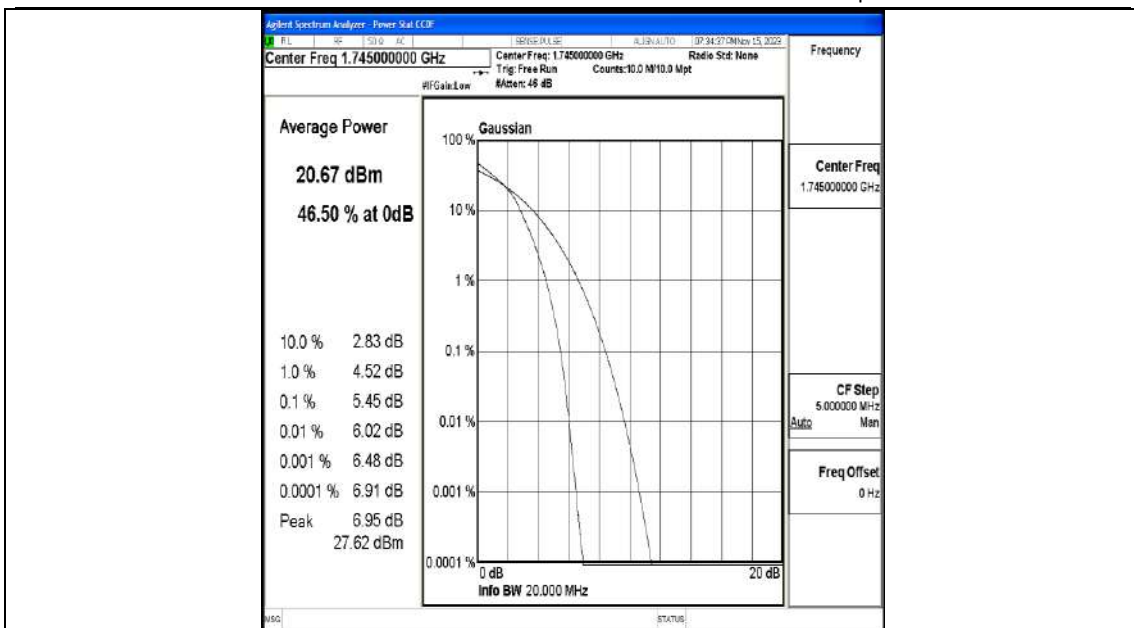

Band66-20MHz-16QAM-132322-100RB#0-PASS