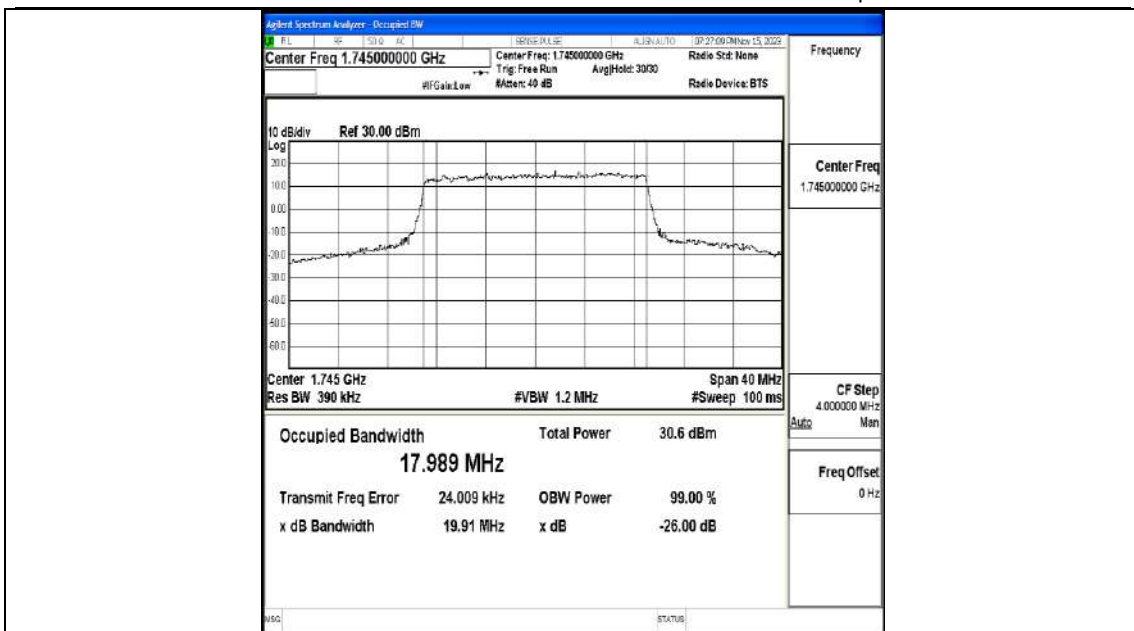

Band66-15MHz-QPSK-132322-75RB#0-PASS

Band66-15MHz-16QAM-132322-75RB#0-PASS

Band66-15MHz-QPSK-132597-75RB#0-PASS

Band66-15MHz-16QAM-132597-75RB#0-PASS

Band66-20MHz-QPSK-132072-100RB#0-PASS

Band66-20MHz-16QAM-132072-100RB#0-PASS