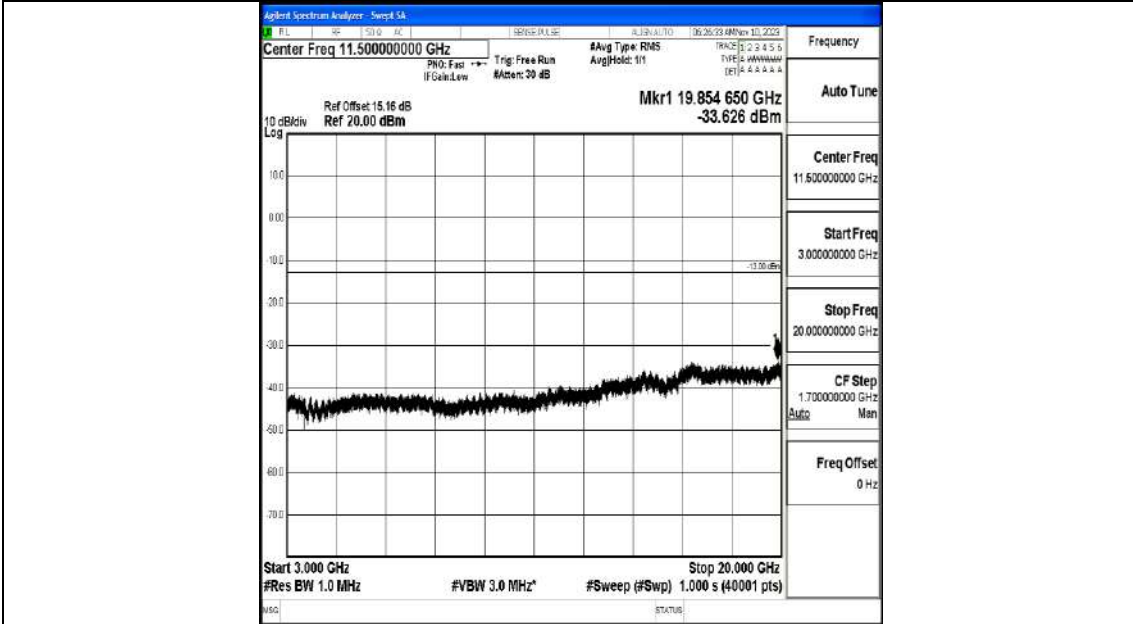

Test Graphs

Band66_1.4MHz_QPSK_131979_1RB#0_0.15~30_0.15~30

Band66_1.4MHz_QPSK_131979_1RB#0_30~1000_30~1000

Band66_1.4MHz_QPSK_131979_1RB#0_1000~3000_1000~3000

Band66_1.4MHz_QPSK_131979_1RB#0_3000~20000_3000~20000