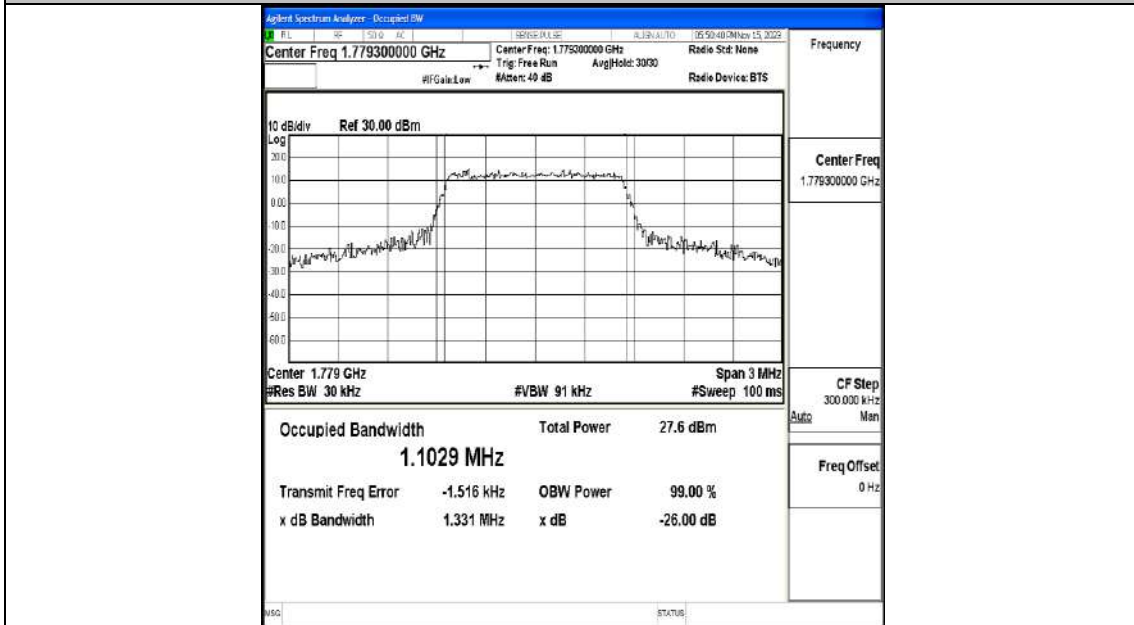

Band66-1.4MHz-16QAM-132665-6RB#0-PASS