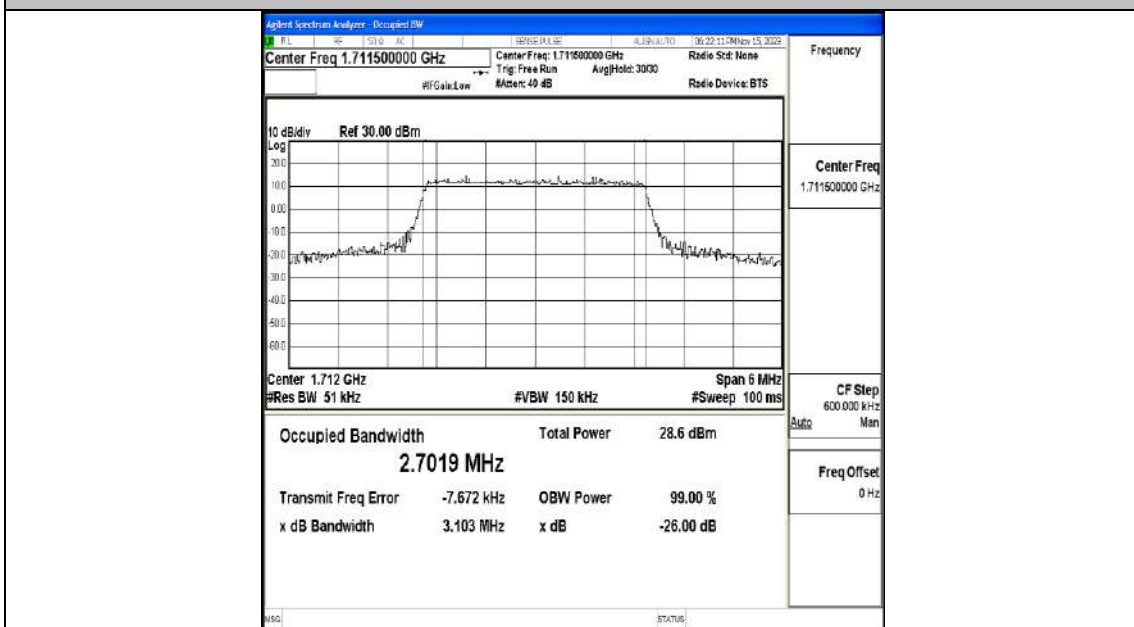

Band66-3MHz-16QAM-131987-15RB#0-PASS