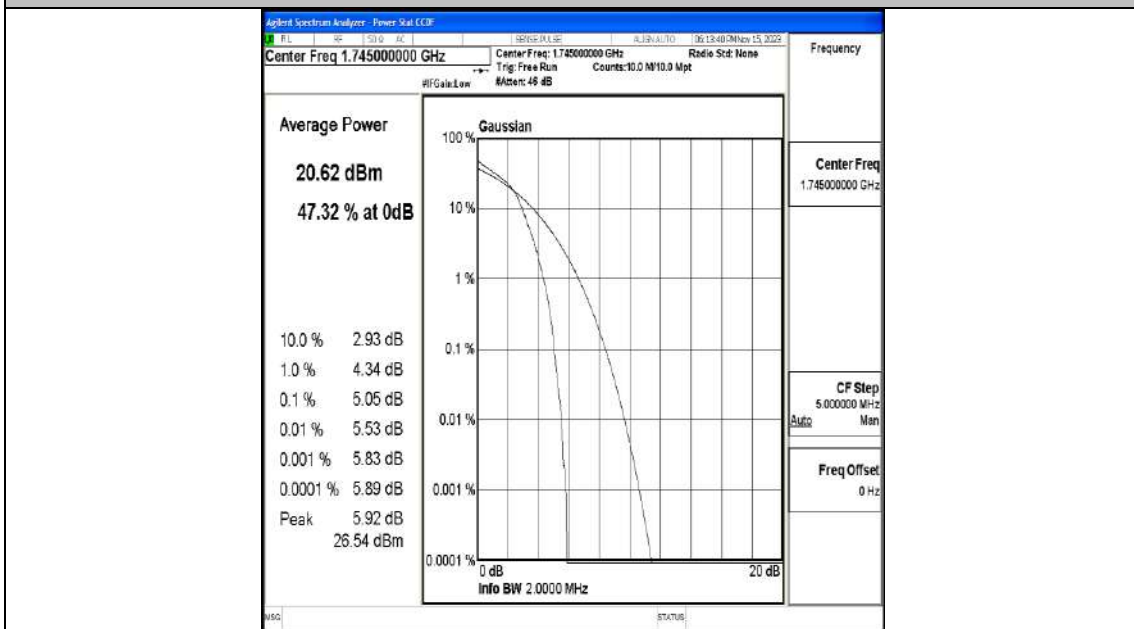

Test Graphs

Band66-1.4MHz-QPSK-131979-6RB#0-PASS

Band66-1.4MHz-16QAM-131979-6RB#0-PASS

Band66-1.4MHz-QPSK-132322-6RB#0-PASS

Band66-1.4MHz-16QAM-132322-6RB#0-PASS

Band66-1.4MHz-QPSK-132665-6RB#0-PASS

Band66-1.4MHz-16QAM-132665-6RB#0-PASS