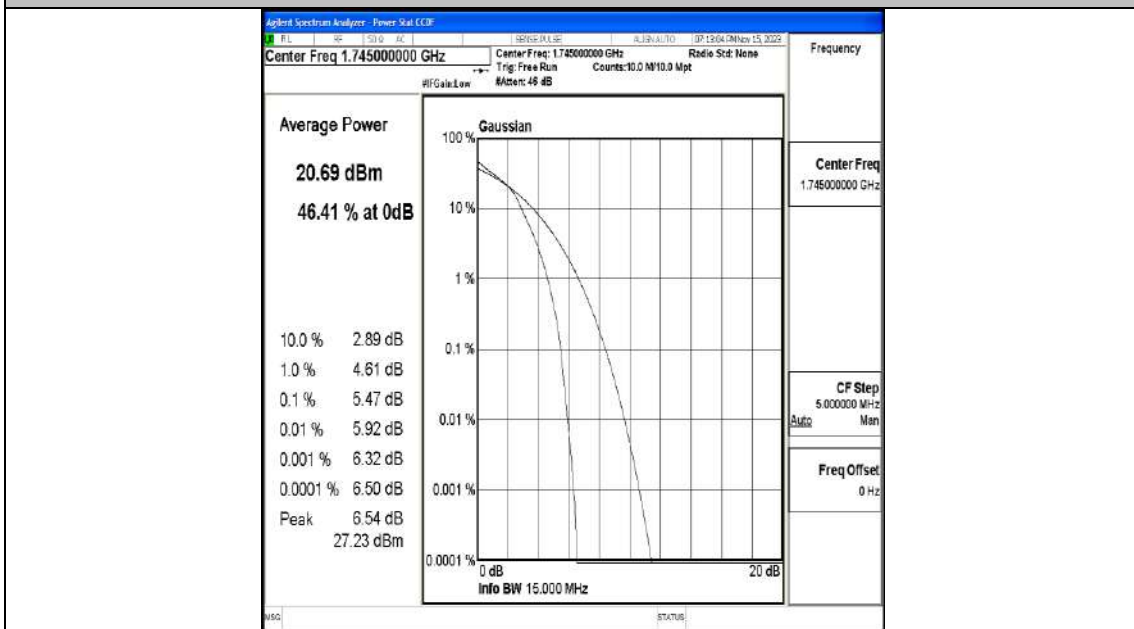

Band66-10MHz-QPSK-132622-50RB#0-PASS

Band66-10MHz-16QAM-132622-50RB#0-PASS

Band66-15MHz-QPSK-132047-75RB#0-PASS

Band66-15MHz-16QAM-132047-75RB#0-PASS

Band66-15MHz-QPSK-132322-75RB#0-PASS

Band66-15MHz-16QAM-132322-75RB#0-PASS