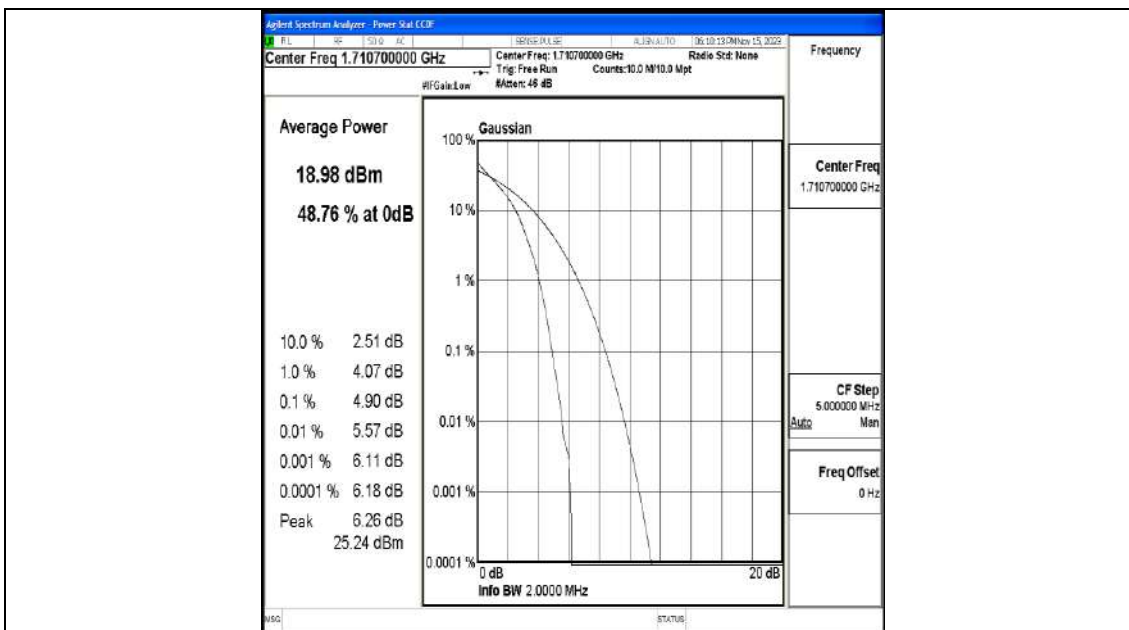

Test Graphs

Band66-1.4MHz-QPSK-131979-6RB#0-PASS