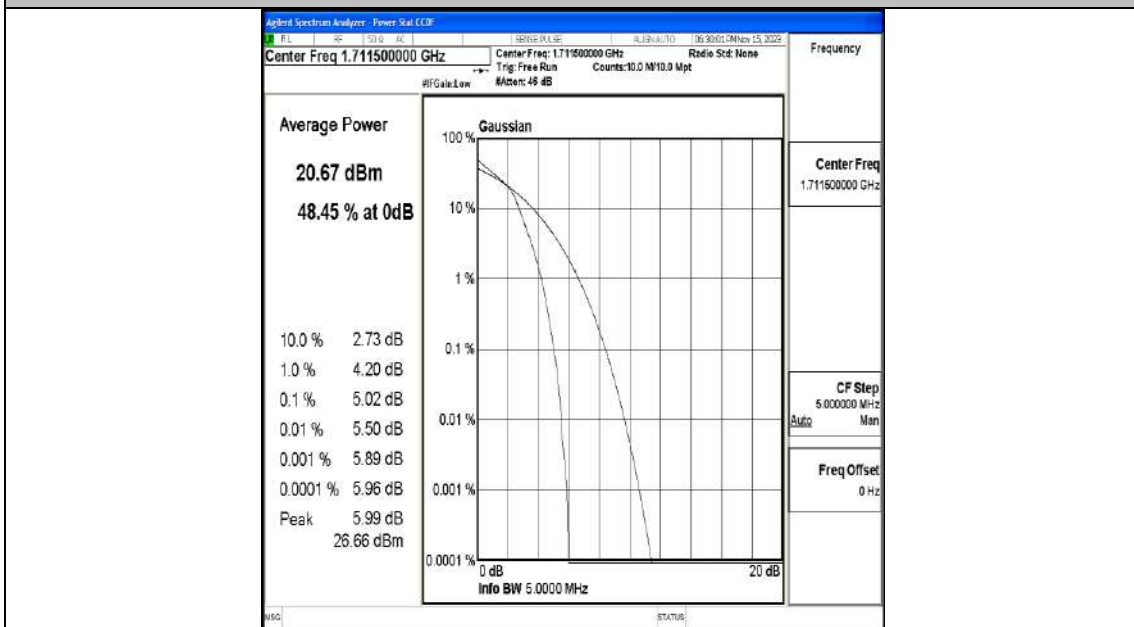

Band66-3MHz-16QAM-131987-15RB#0-PASS