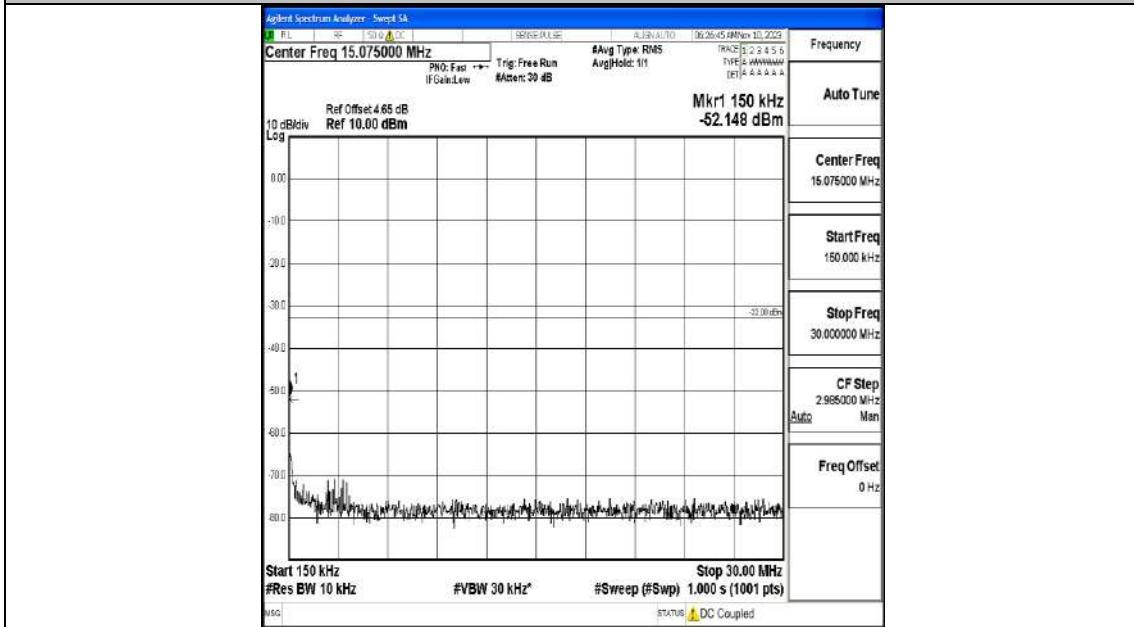

Band66_1.4MHz_16QAM_131979_1RB#0_0.15~30_0.15~30