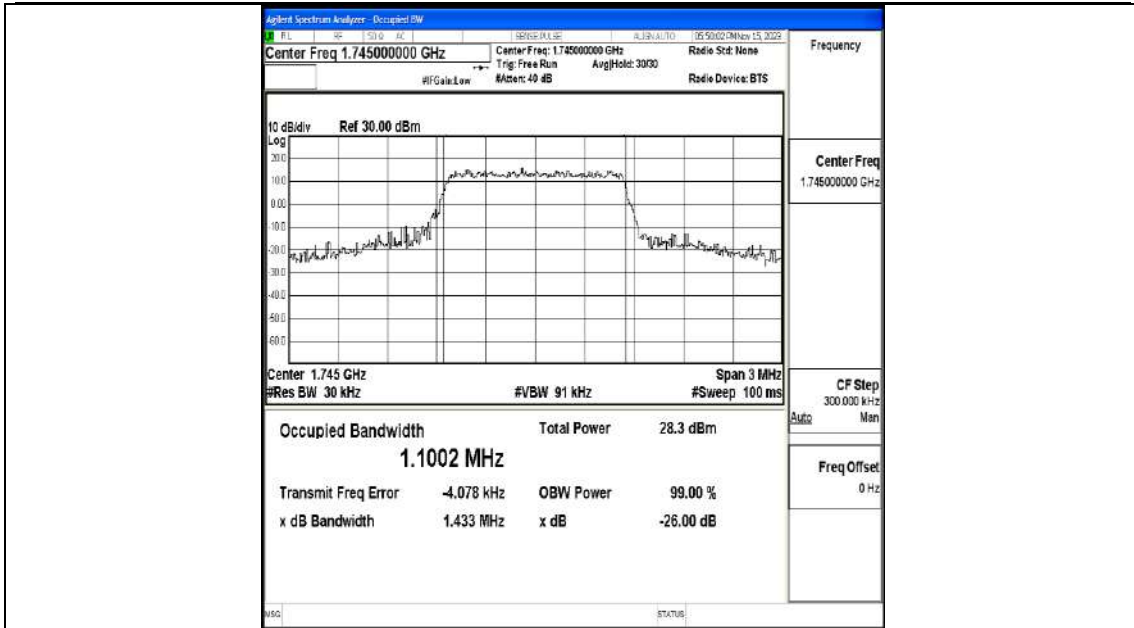

FCC ID: 2ALJF40

Report No.: LCSA10263049EF

Band66	20MHz	QPSK	132572	100RB#0	18.030	20.06	PASS
Band66	20MHz	16QAM	132572	100RB#0	18.047	19.76	PASS

Test Graphs

Band66-1.4MHz-QPSK-131979-6RB#0-PASS

Band66-1.4MHz-16QAM-131979-6RB#0-PASS