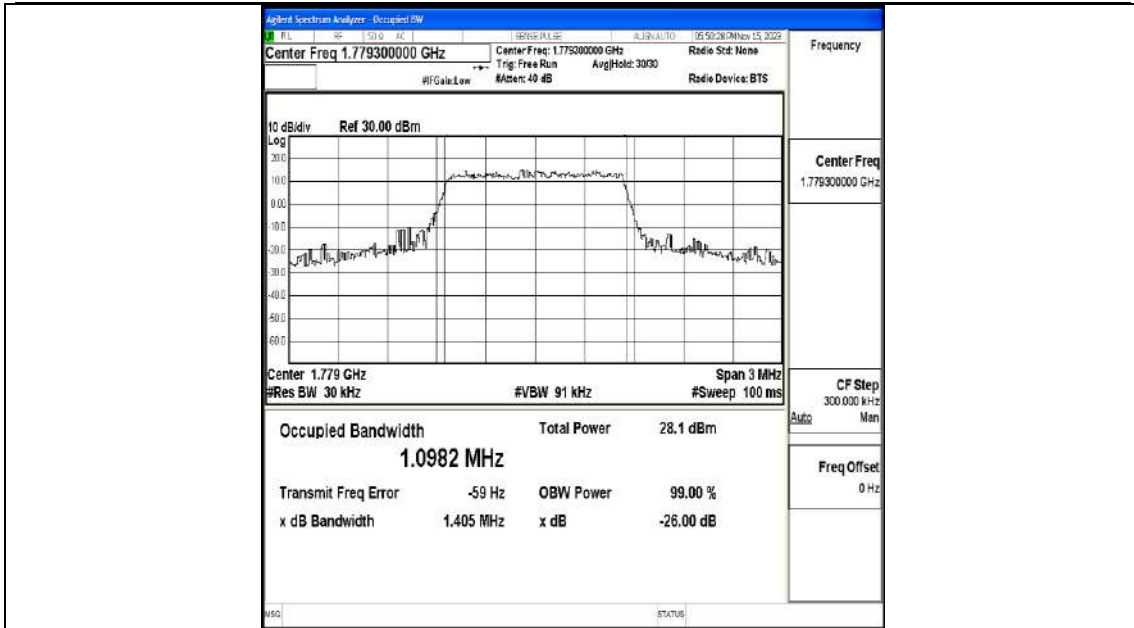

Band66-1.4MHz-QPSK-132665-6RB#0-PASS