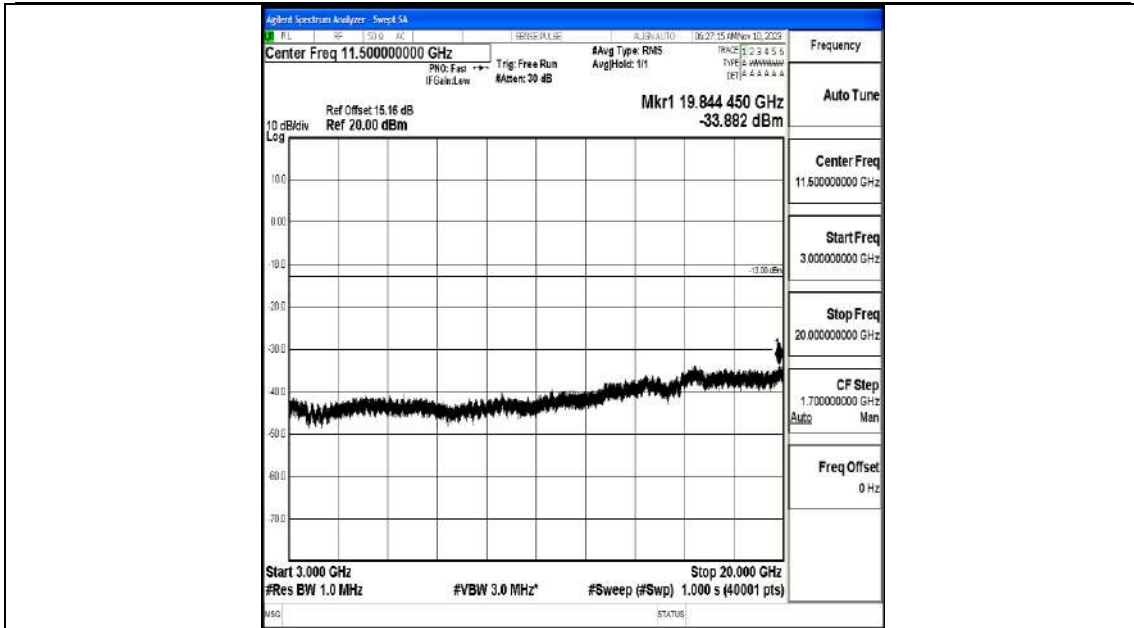

Band66_1.4MHz_16QAM_131979_1RB#0_3000~20000_3000~20000