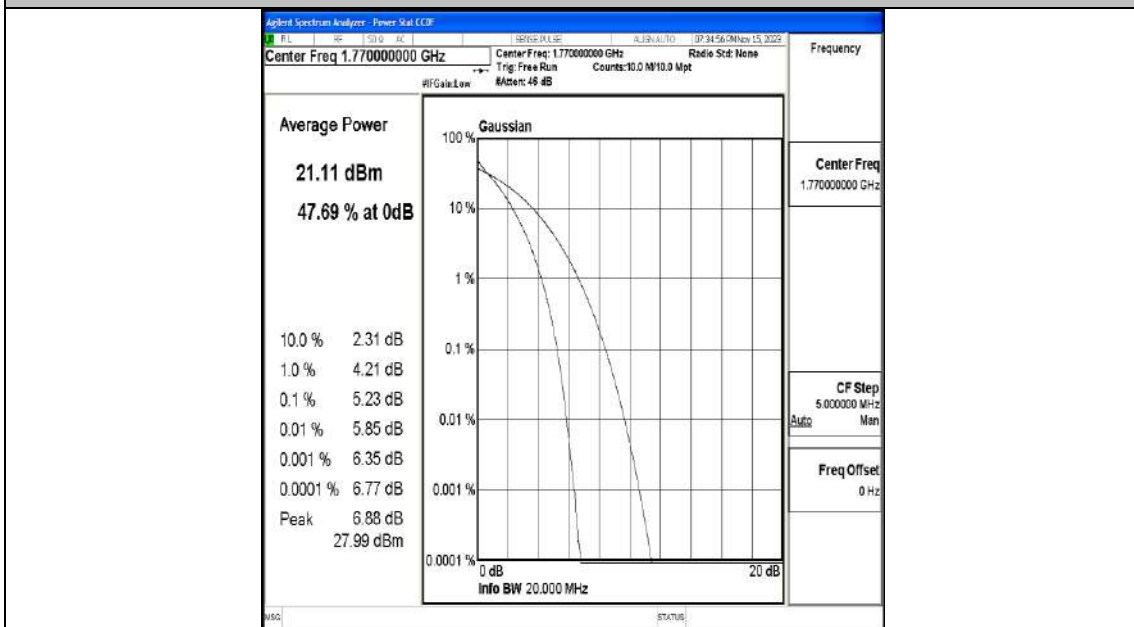

Band66-20MHz-QPSK-132572-100RB#0-PASS