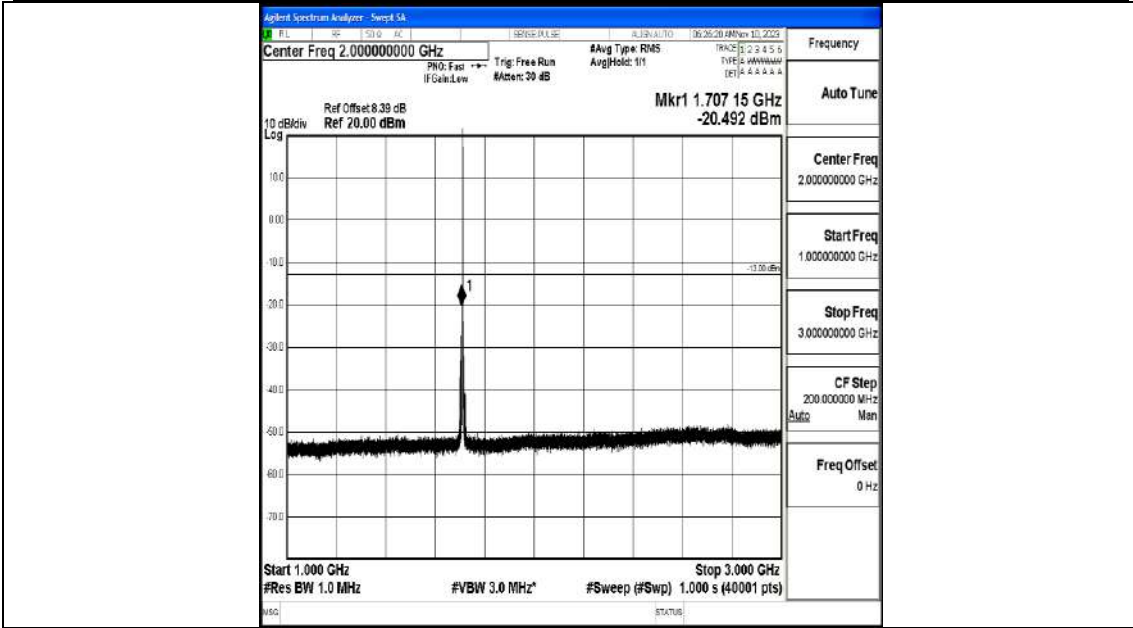

Test Graphs

Band66_1.4MHz_QPSK_131979_1RB#0_0.15~30_0.15~30

Band66_1.4MHz_QPSK_131979_1RB#0_30~1000_30~1000

Band66_1.4MHz_QPSK_131979_1RB#0_1000~3000_1000~3000

Band66_1.4MHz_QPSK_131979_1RB#0_3000~20000_3000~20000