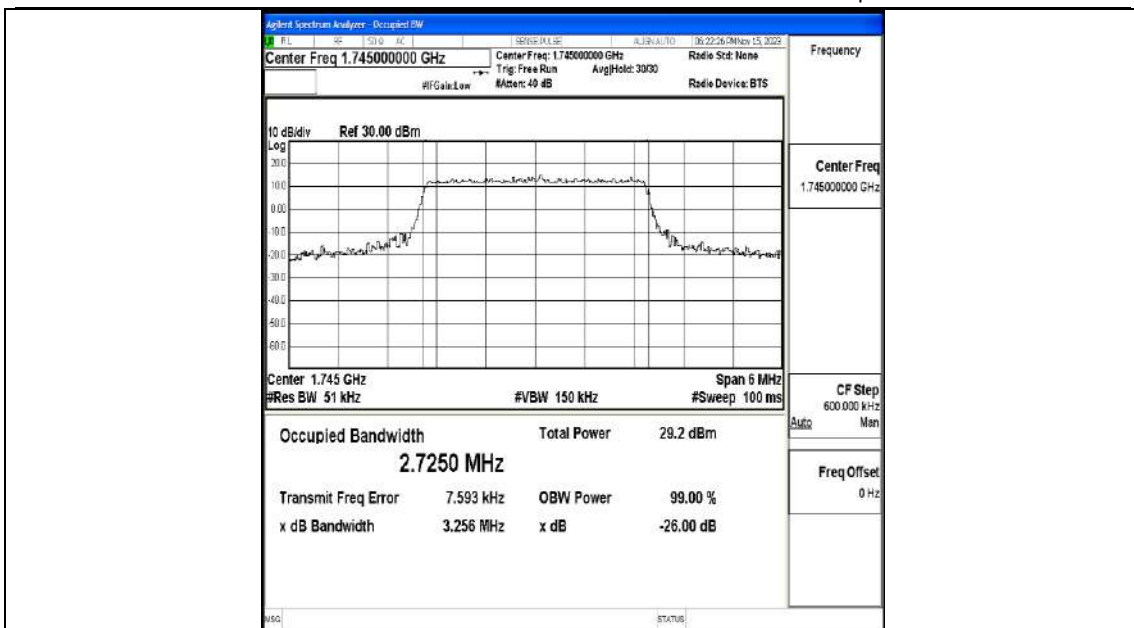

Band66-3MHz-QPSK-132322-15RB#0-PASS