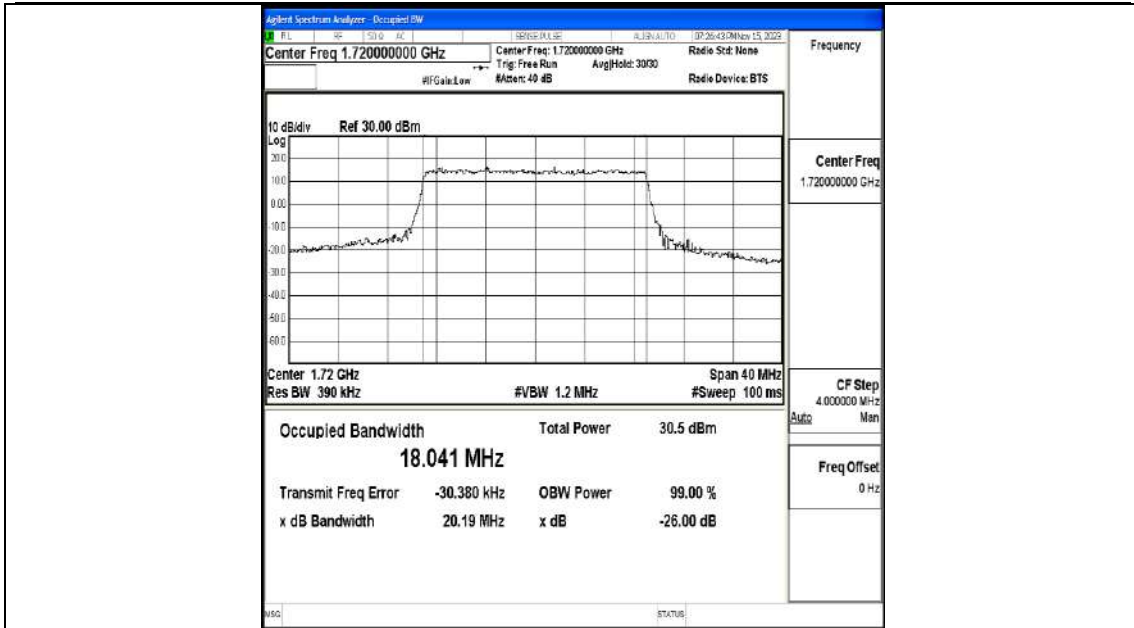

Band66-15MHz-QPSK-132322-75RB#0-PASS

Band66-15MHz-16QAM-132322-75RB#0-PASS

Band66-15MHz-QPSK-132597-75RB#0-PASS

Band66-15MHz-16QAM-132597-75RB#0-PASS

Band66-20MHz-QPSK-132072-100RB#0-PASS

Band66-20MHz-16QAM-132072-100RB#0-PASS