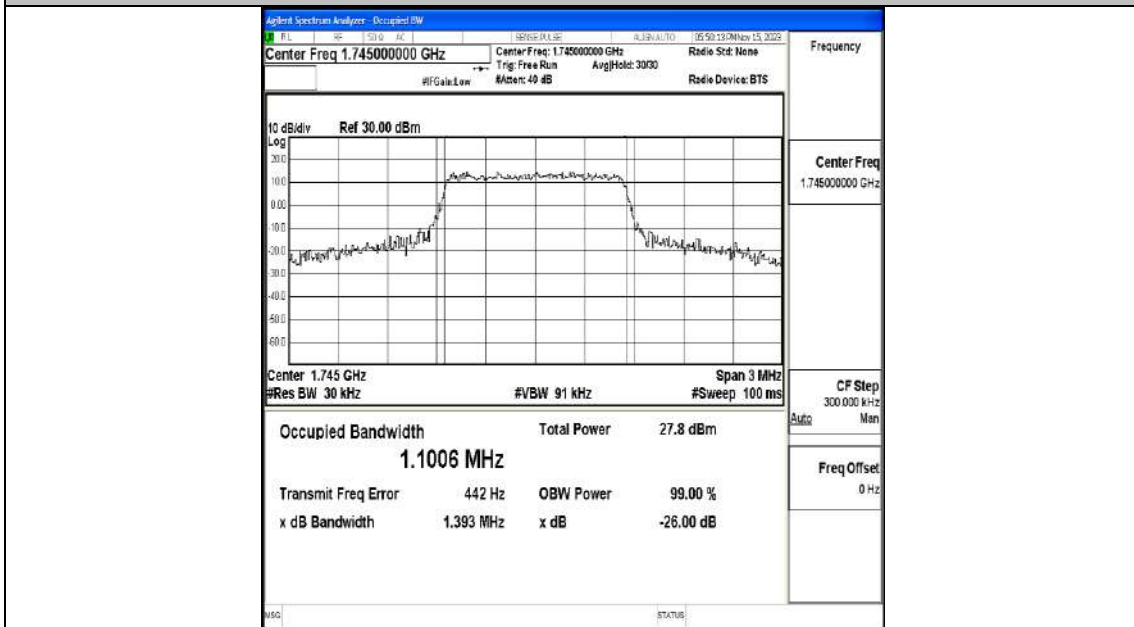

Band66-1.4MHz-16QAM-132322-6RB#0-PASS