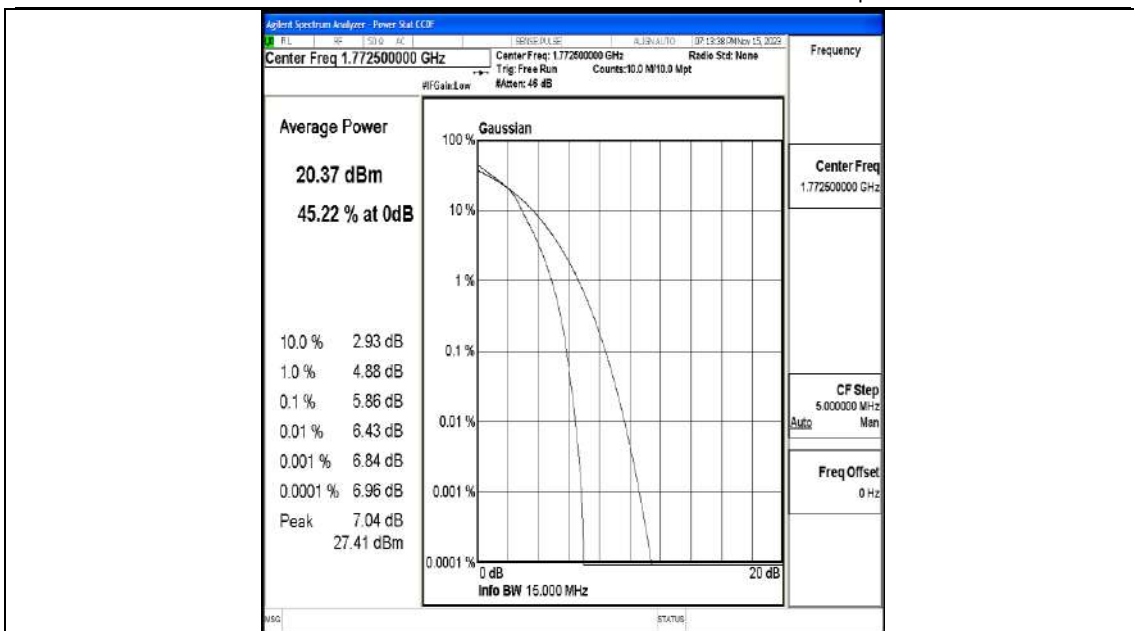

Band66-10MHz-QPSK-132622-50RB#0-PASS

Band66-10MHz-16QAM-132622-50RB#0-PASS

Band66-15MHz-QPSK-132047-75RB#0-PASS

Band66-15MHz-16QAM-132047-75RB#0-PASS

Band66-15MHz-QPSK-132322-75RB#0-PASS

Band66-15MHz-16QAM-132322-75RB#0-PASS