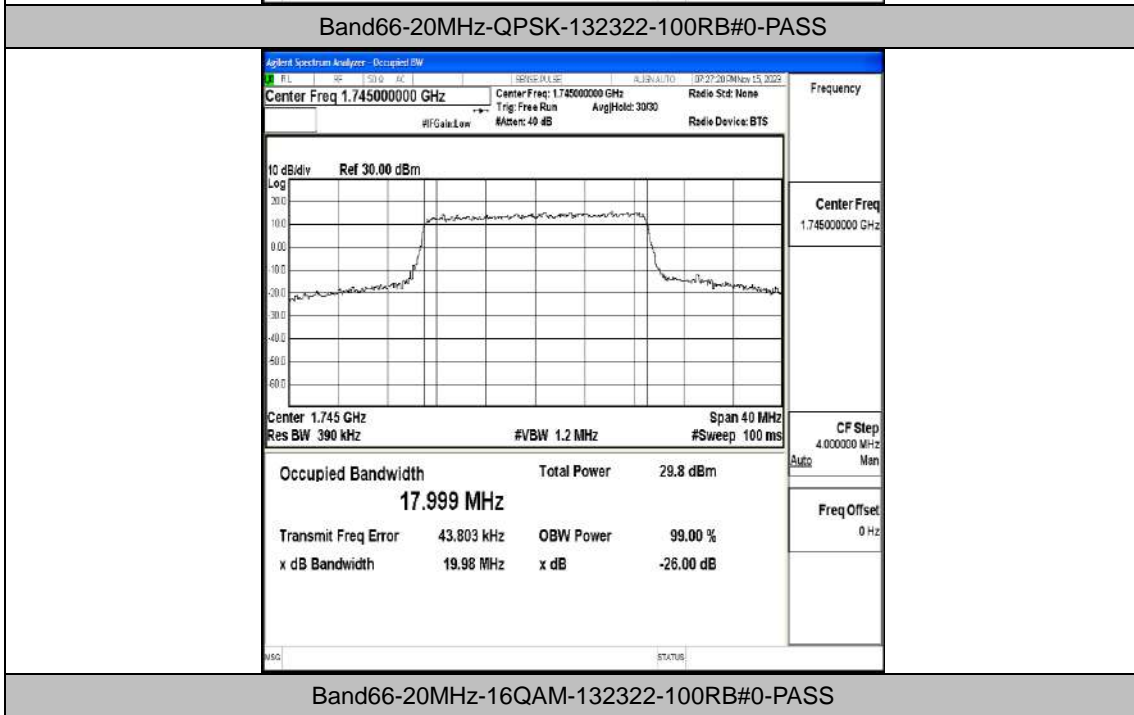

Band66-15MHz-QPSK-132322-75RB#0-PASS

Band66-15MHz-16QAM-132322-75RB#0-PASS

Band66-15MHz-QPSK-132597-75RB#0-PASS

Band66-15MHz-16QAM-132597-75RB#0-PASS

Band66-20MHz-QPSK-132072-100RB#0-PASS

Band66-20MHz-16QAM-132072-100RB#0-PASS