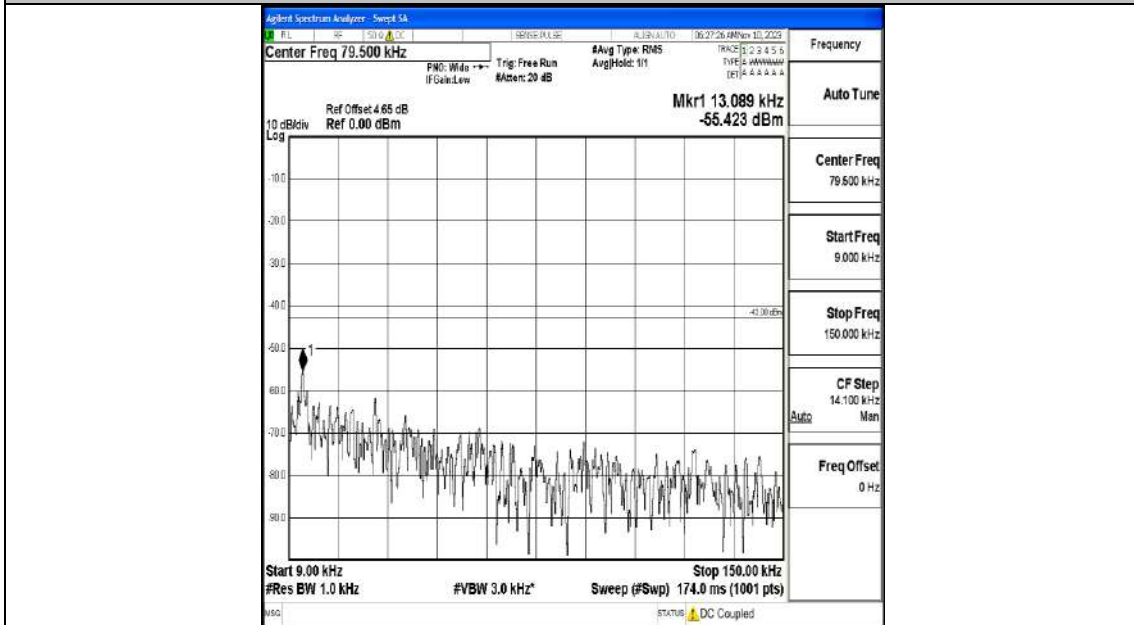

Band66_1.4MHz_QPSK_132322_1RB#0_0.009~0.15_0.009~0.15