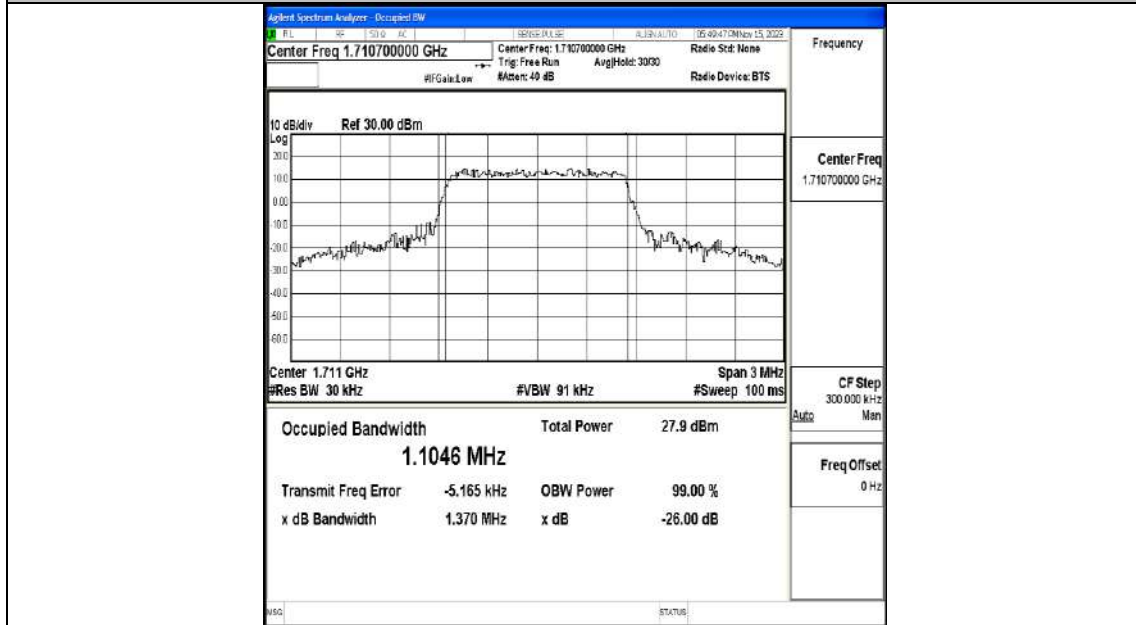

FCC ID: 2ALJF40

Report No.: LCSA10263049EF

Band66	20MHz	QPSK	132572	100RB#0	18.030	20.06	PASS
Band66	20MHz	16QAM	132572	100RB#0	18.047	19.76	PASS

Test Graphs

Band66-1.4MHz-QPSK-131979-6RB#0-PASS

Band66-1.4MHz-16QAM-131979-6RB#0-PASS