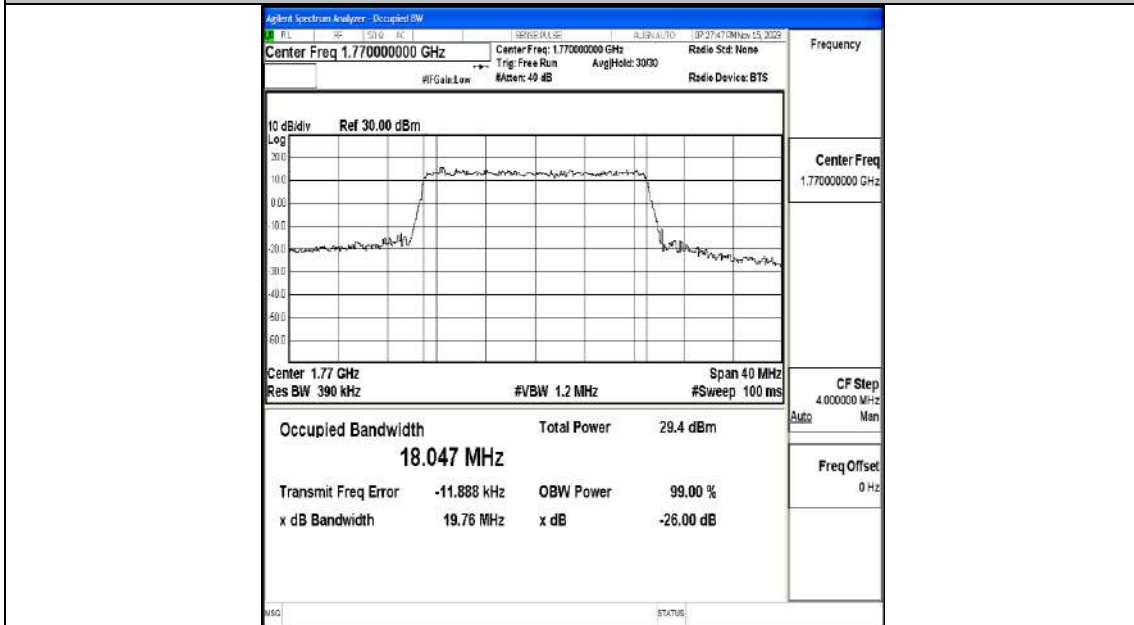

Band66-20MHz-16QAM-132572-100RB#0-PASS