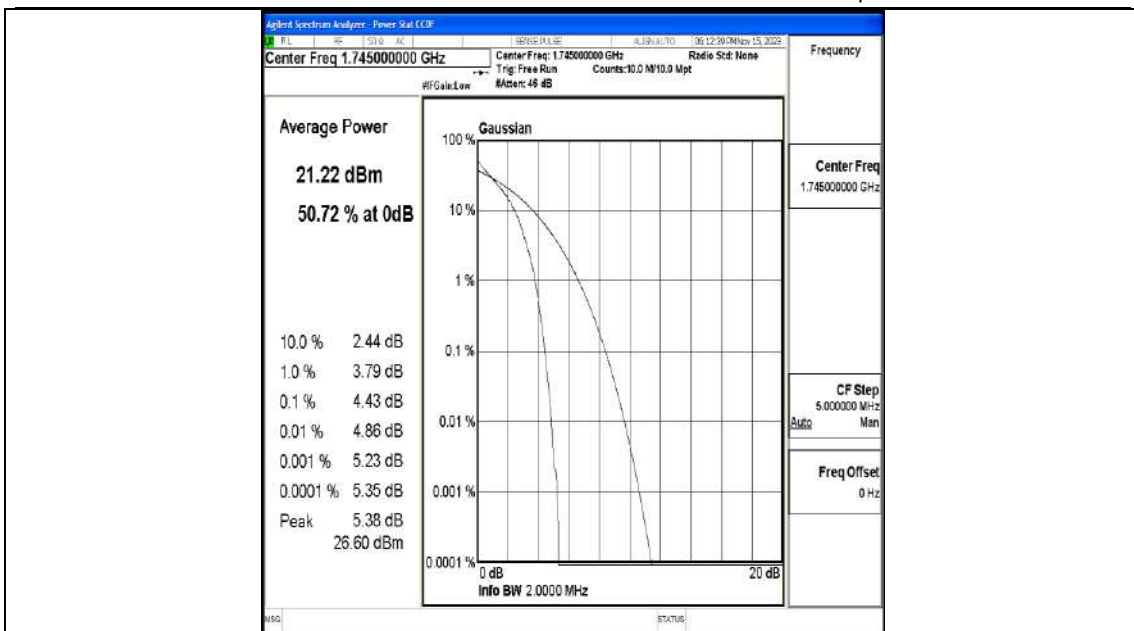

Band66-1.4MHz-QPSK-132322-6RB#0-PASS