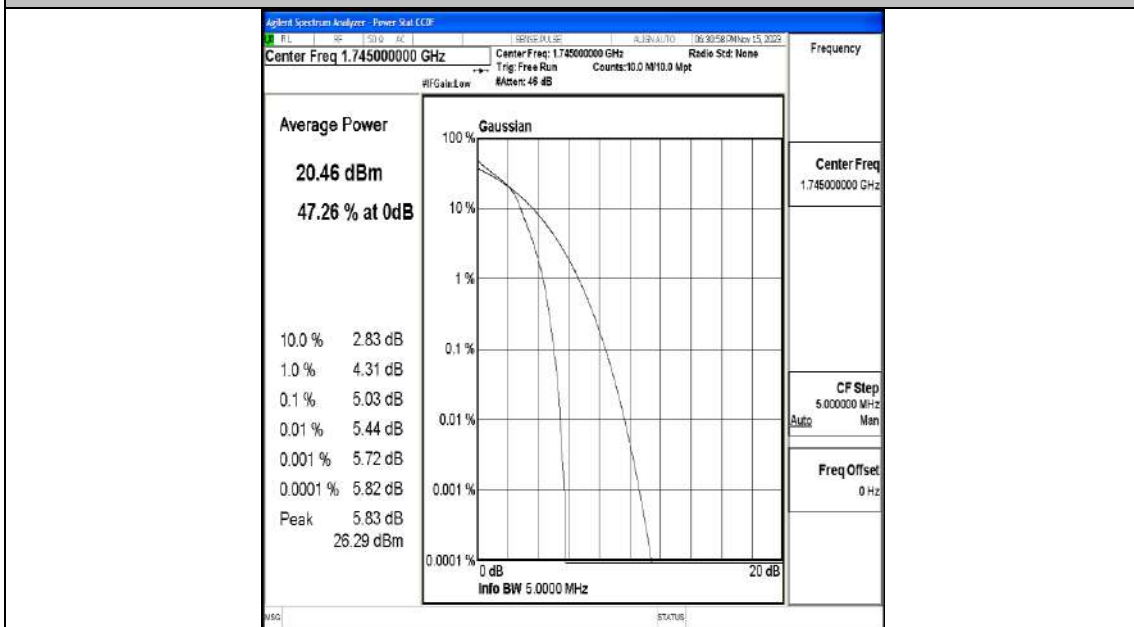

Band66-3MHz-16QAM-132322-15RB#0-PASS