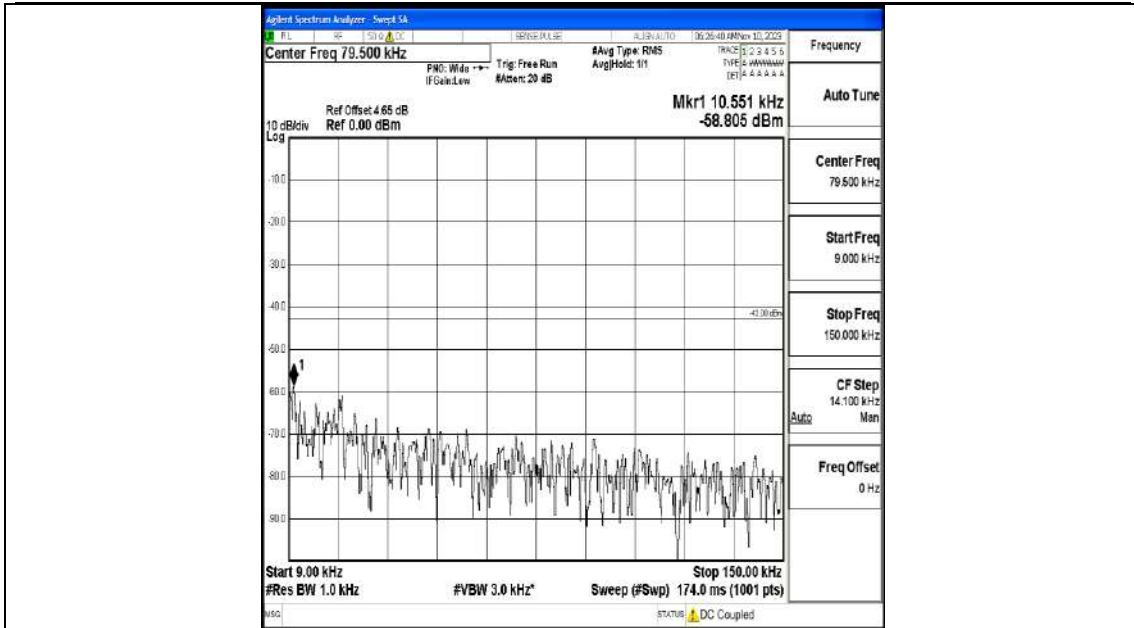

Test Graphs

Band66_1.4MHz_QPSK_131979_1RB#0_0.15~30_0.15~30

Band66_1.4MHz_QPSK_131979_1RB#0_30~1000_30~1000

Band66_1.4MHz_QPSK_131979_1RB#0_1000~3000_1000~3000

Band66_1.4MHz_QPSK_131979_1RB#0_3000~20000_3000~20000