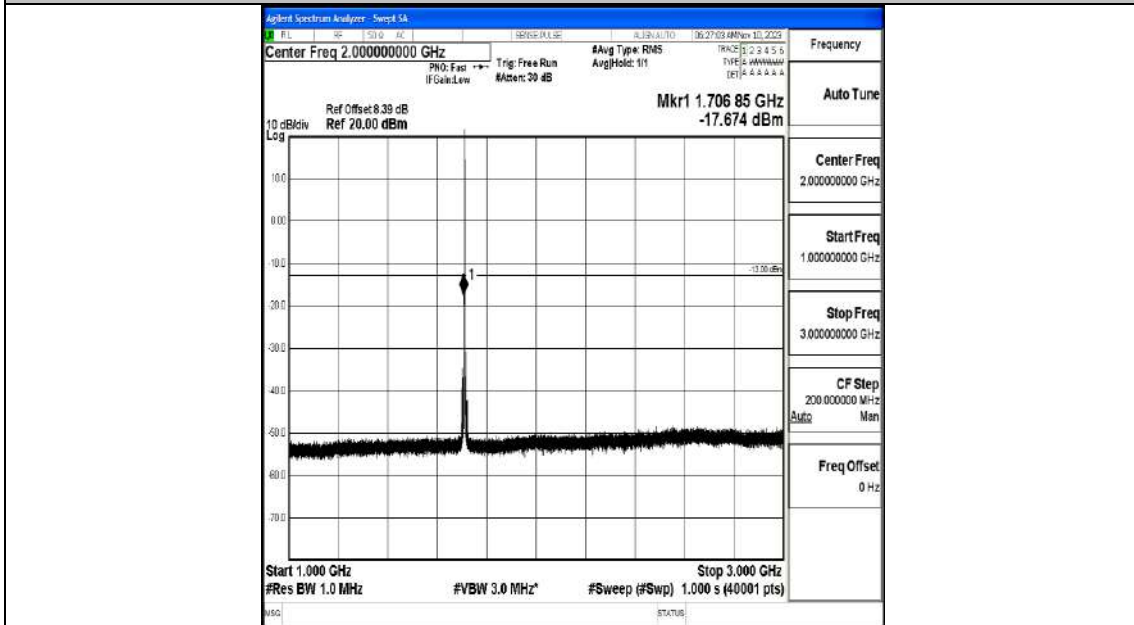

Band66_1.4MHz_16QAM_131979_1RB#0_1000~3000_1000~3000