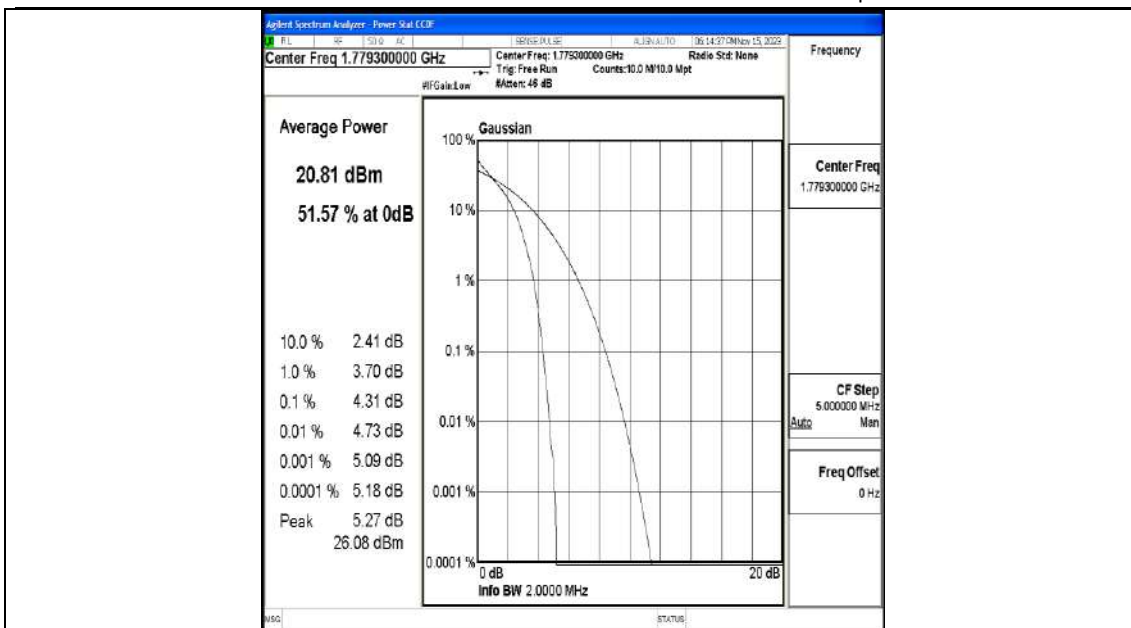

Test Graphs

Band66-1.4MHz-QPSK-131979-6RB#0-PASS

Band66-1.4MHz-16QAM-131979-6RB#0-PASS

Band66-1.4MHz-QPSK-132322-6RB#0-PASS

Band66-1.4MHz-16QAM-132322-6RB#0-PASS

Band66-1.4MHz-QPSK-132665-6RB#0-PASS

Band66-1.4MHz-16QAM-132665-6RB#0-PASS