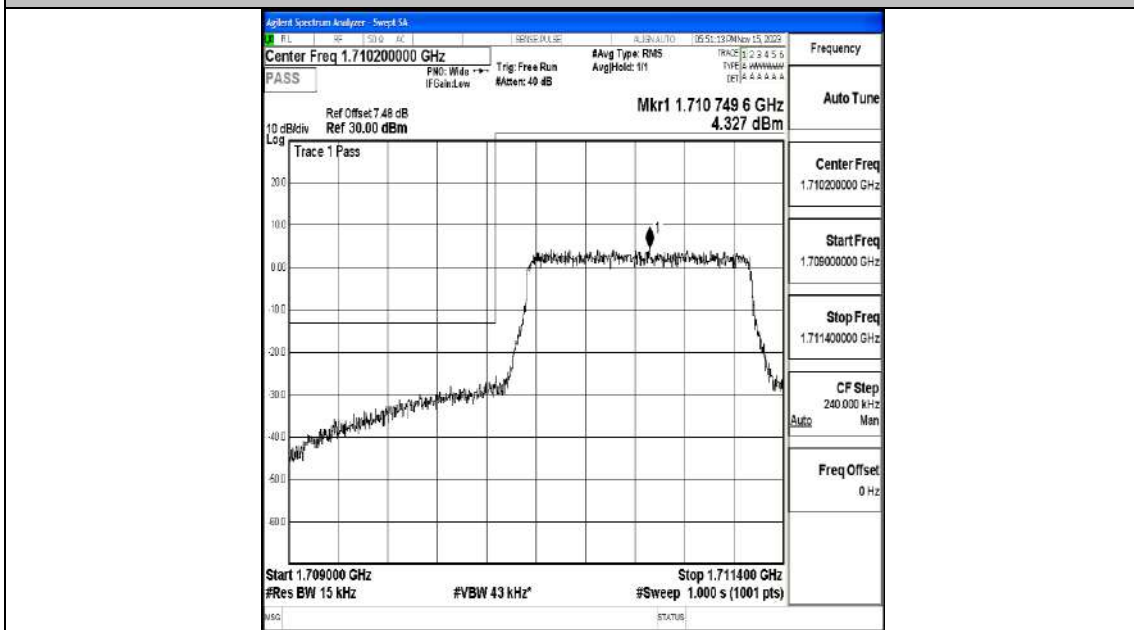

Band66_1.4MHz_16QAM_131979_6RB#0