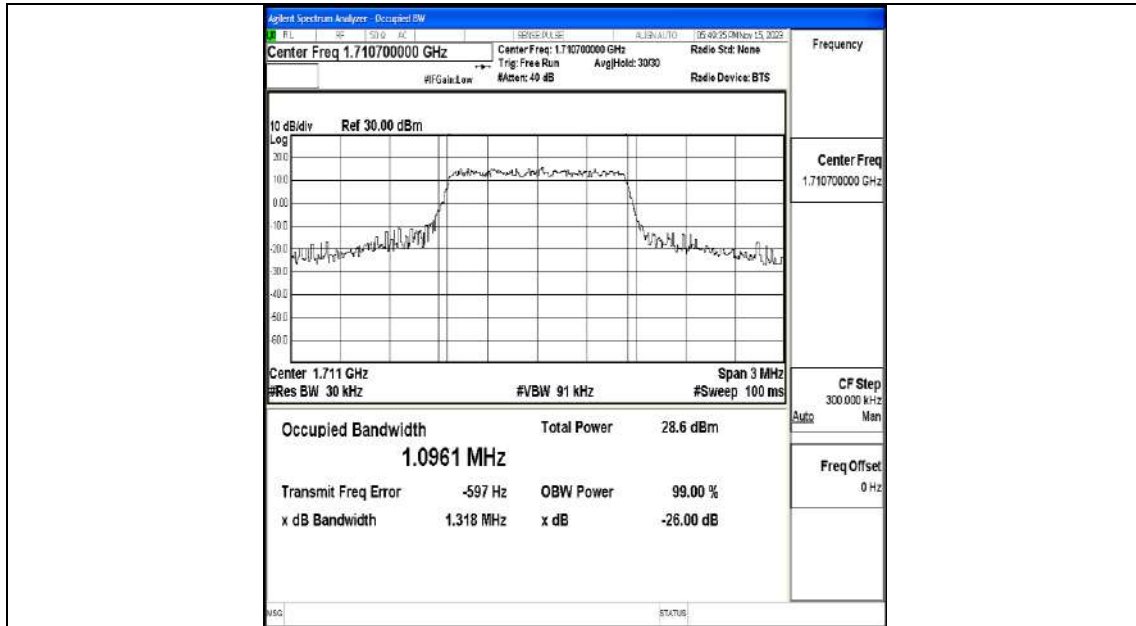

FCC ID: 2ALJF40

Report No.: LCSA10263049EF

Band66	20MHz	QPSK	132572	100RB#0	18.030	20.06	PASS
Band66	20MHz	16QAM	132572	100RB#0	18.047	19.76	PASS

Test Graphs

Band66-1.4MHz-QPSK-131979-6RB#0-PASS

Band66-1.4MHz-16QAM-131979-6RB#0-PASS