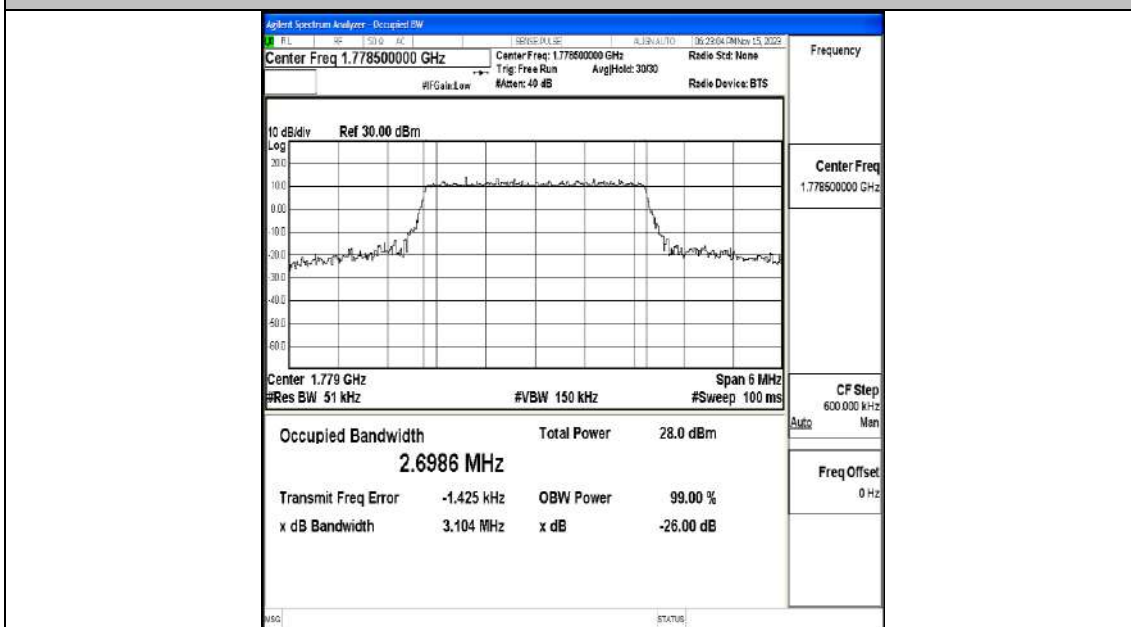

Band66-3MHz-16QAM-132657-15RB#0-PASS