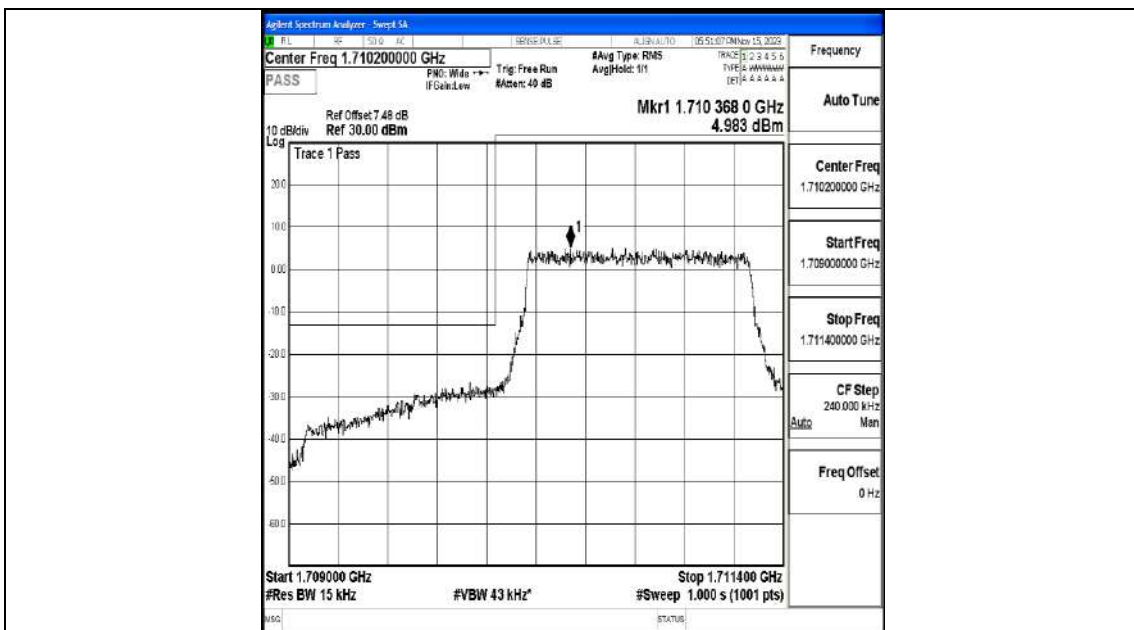

Test Graphs

Band66_1.4MHz_QPSK_131979_6RB#0