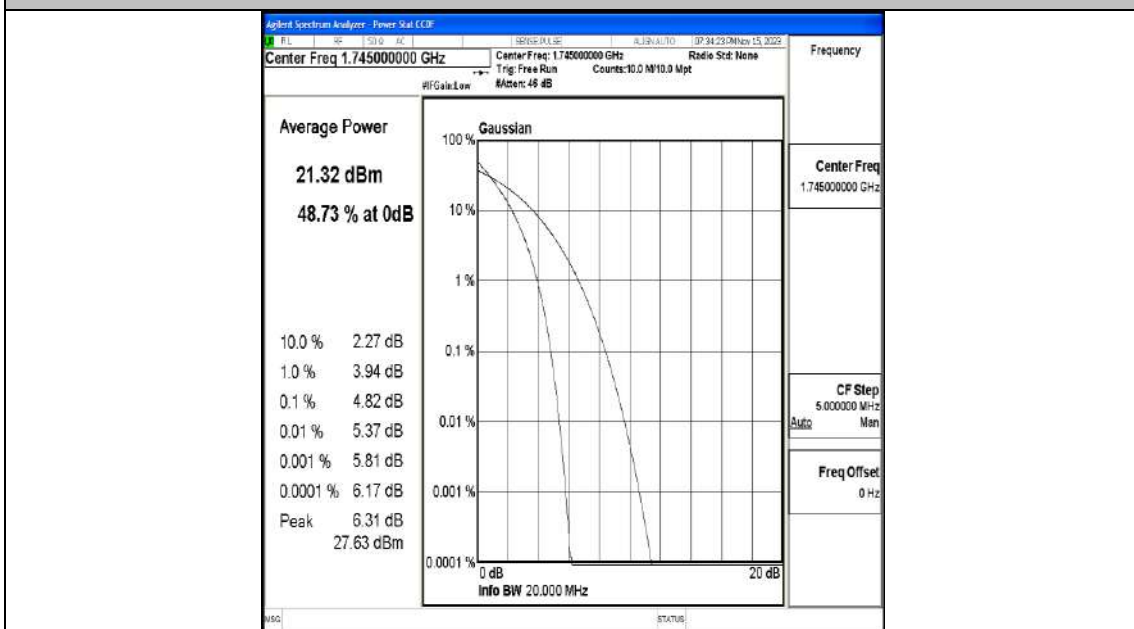

Band66-20MHz-QPSK-132322-100RB#0-PASS