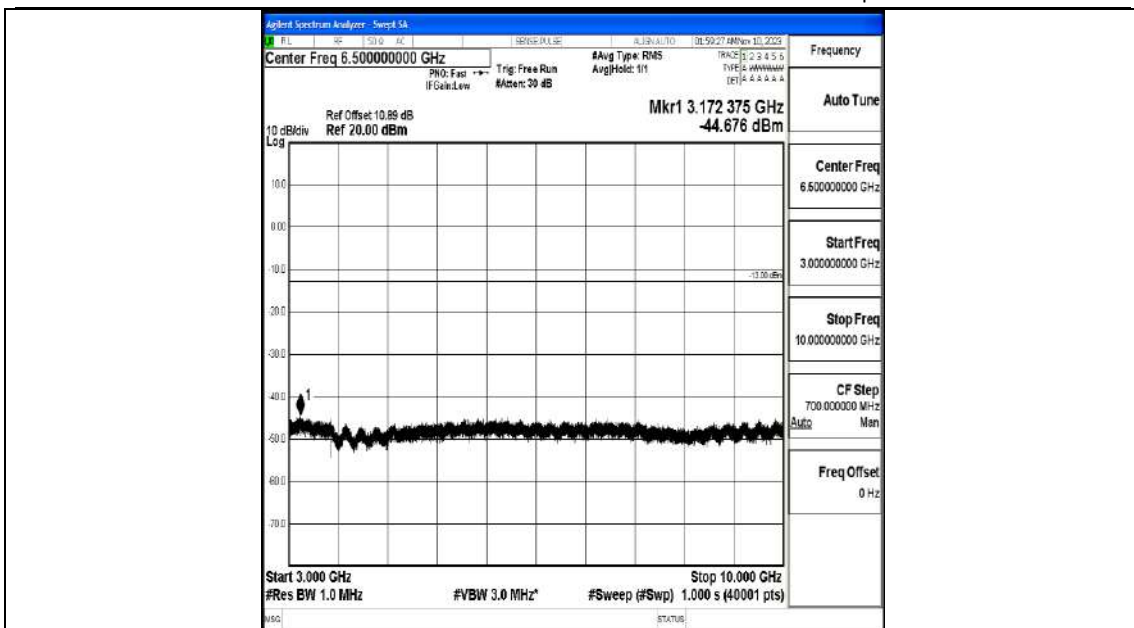

Band5_5MHz_16QAM_20425_1RB#0_3000~10000_3000~10000

Band5_5MHz_QPSK_20525_1RB#0_0.009~0.15_0.009~0.15

Band5_5MHz_QPSK_20525_1RB#0_0.15~30_0.15~30

Band5_5MHz_QPSK_20525_1RB#0_30~1000_30~1000

Band5_5MHz_QPSK_20525_1RB#0_1000~3000_1000~3000