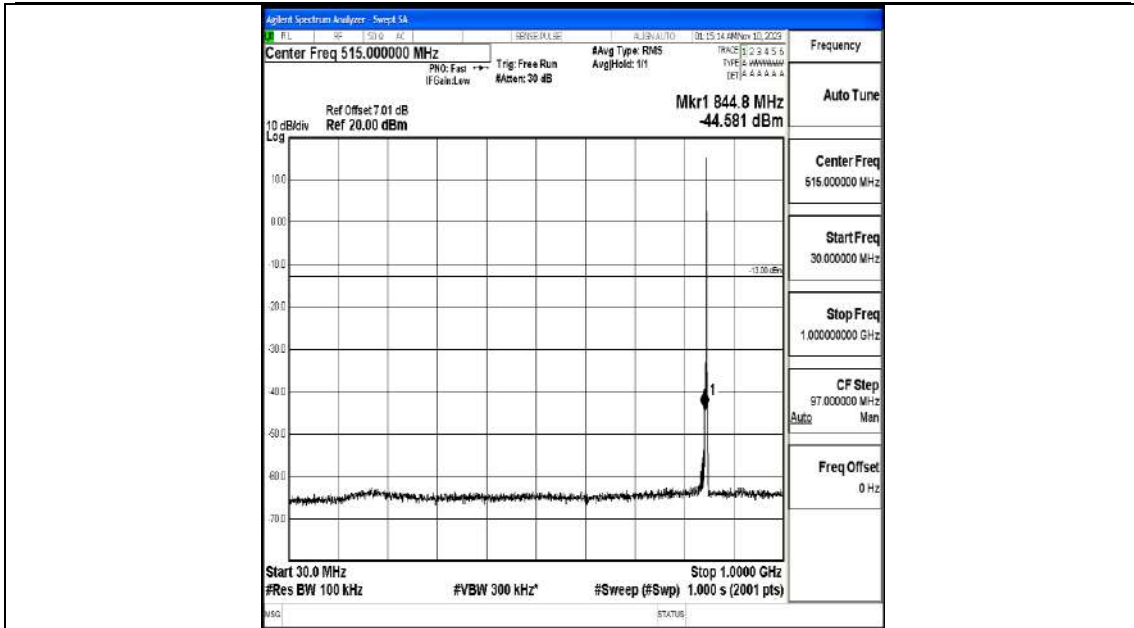

Band5_1.4MHz_QPSK_20643_1RB#0_30~1000_30~1000