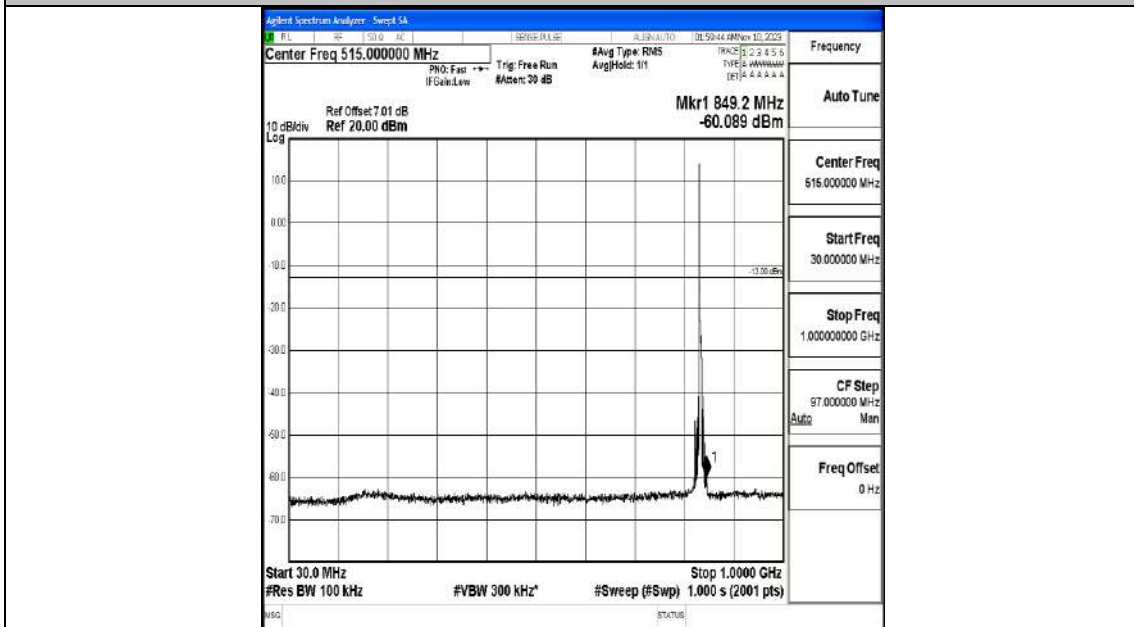

Band5_5MHz_16QAM_20525_1RB#0_30~1000_30~1000