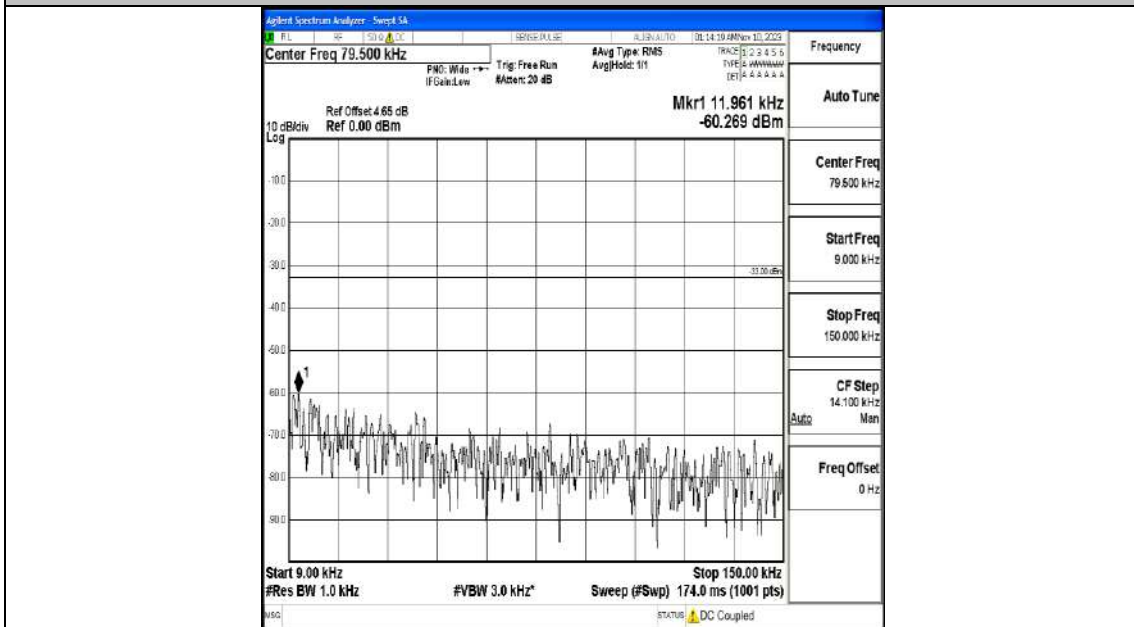

Band5_1.4MHz_16QAM_20525_1RB#0_0.009~0.15_0.009~0.15