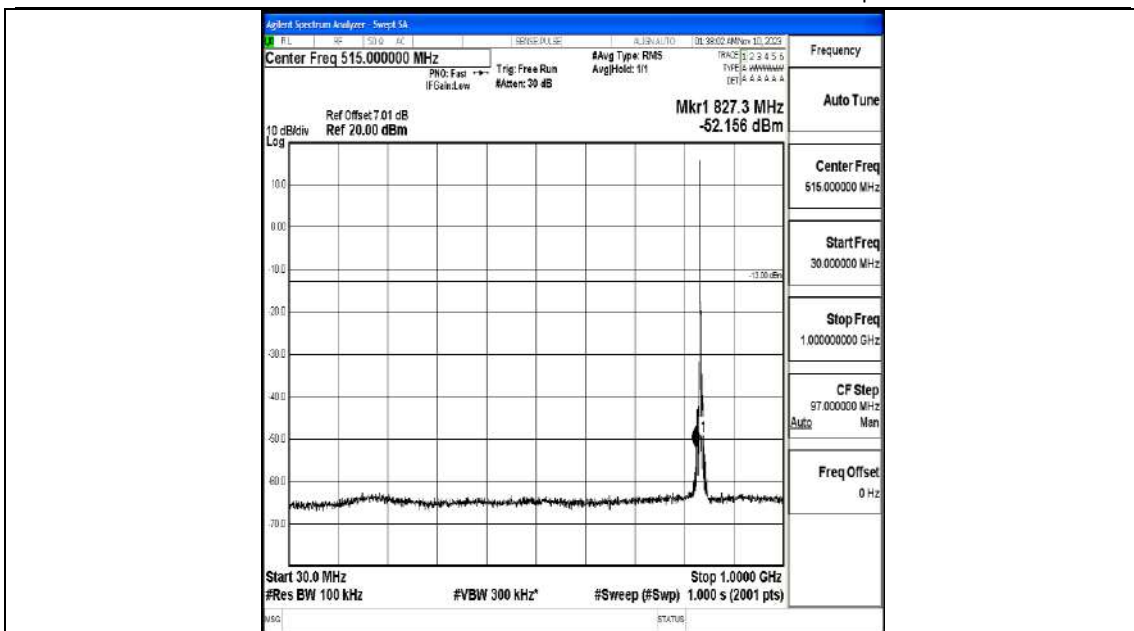

Band5_3MHz_QPSK_20525_1RB#0_30~1000_30~1000