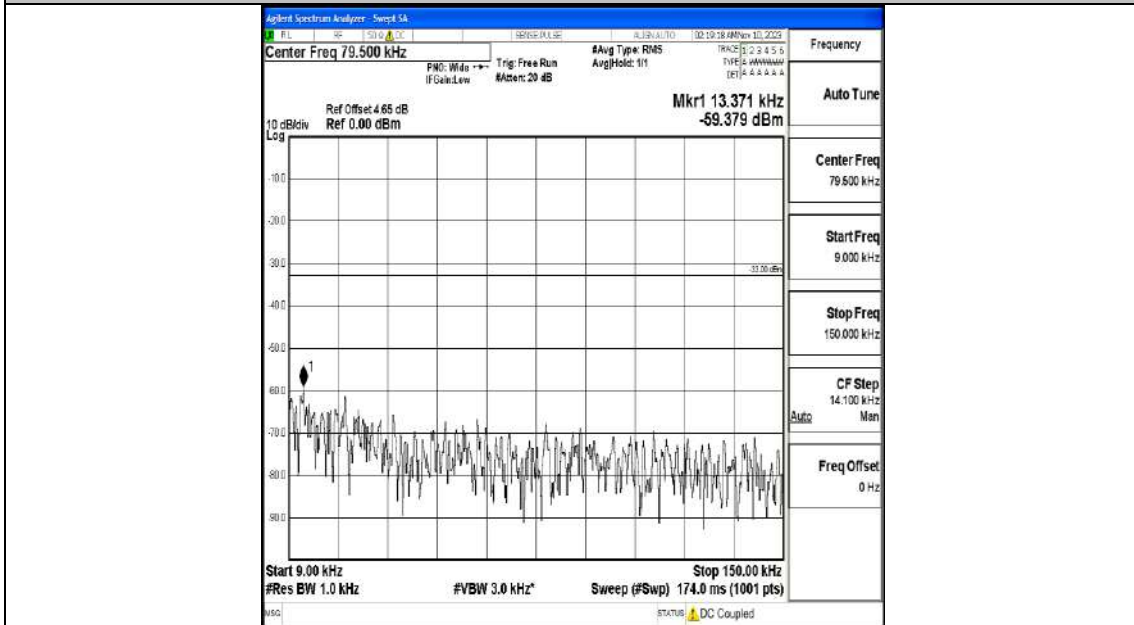

Band5_10MHz_16QAM_20450_1RB#0_0.009~0.15_0.009~0.15