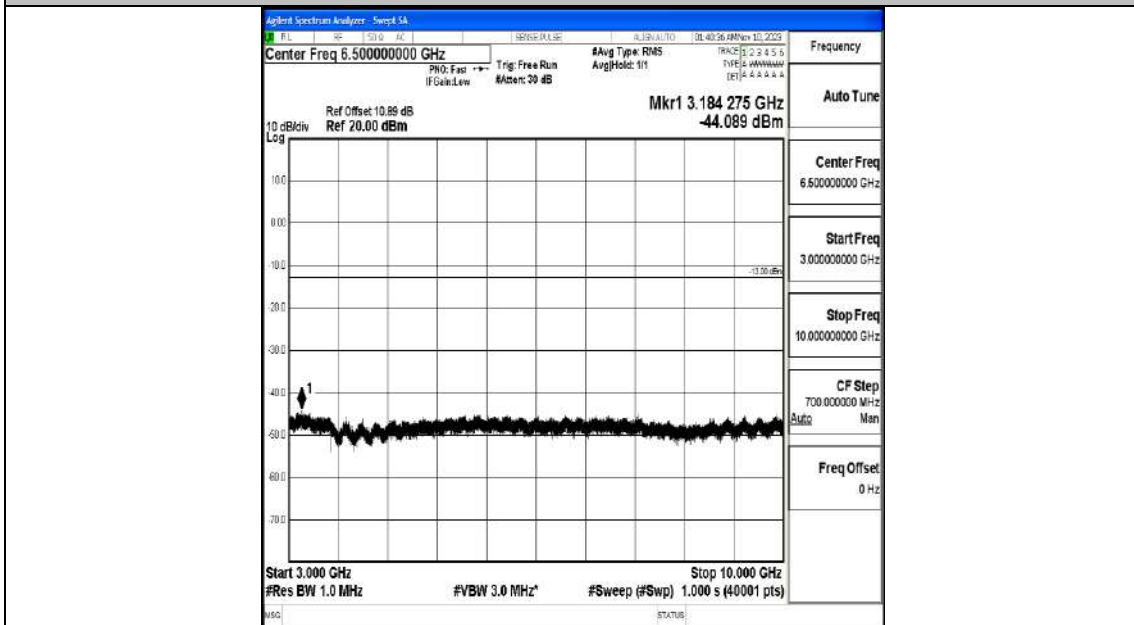

Band5_3MHz_QPSK_20635_1RB#0_3000~10000_3000~10000

Band5_3MHz_16QAM_20635_1RB#0_0.009~0.15_0.009~0.15

Band5_3MHz_16QAM_20635_1RB#0_0.15~30_0.15~30

Band5_3MHz_16QAM_20635_1RB#0_30~1000_30~1000

Band5_3MHz_16QAM_20635_1RB#0_1000~3000_1000~3000