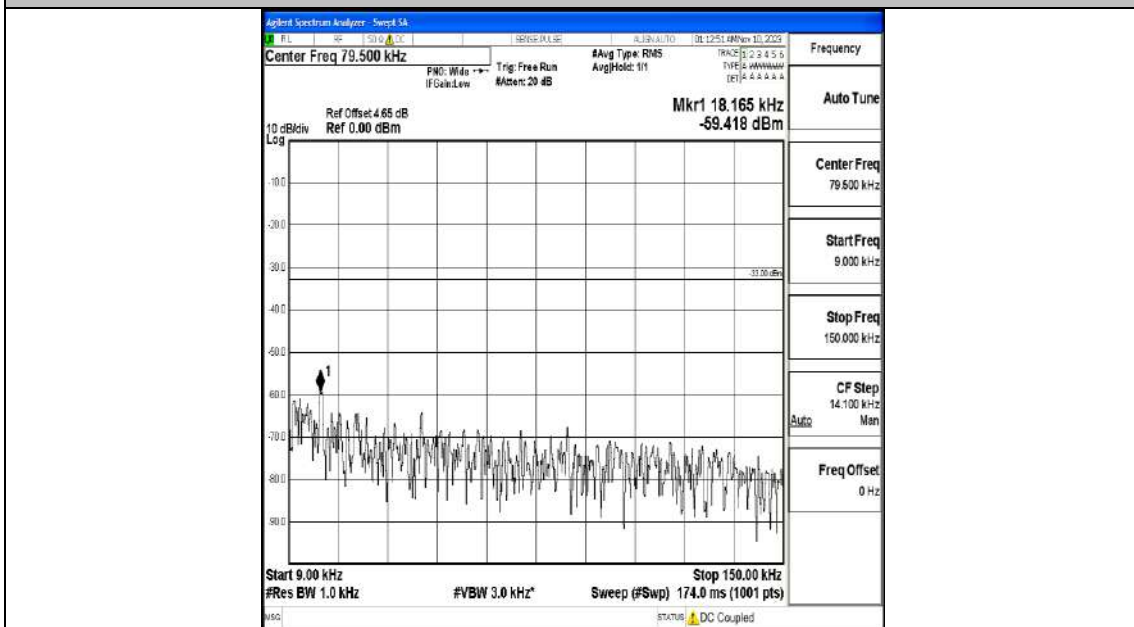

Band5_1.4MHz_16QAM_20407_1RB#0_0.009~0.15_0.009~0.15