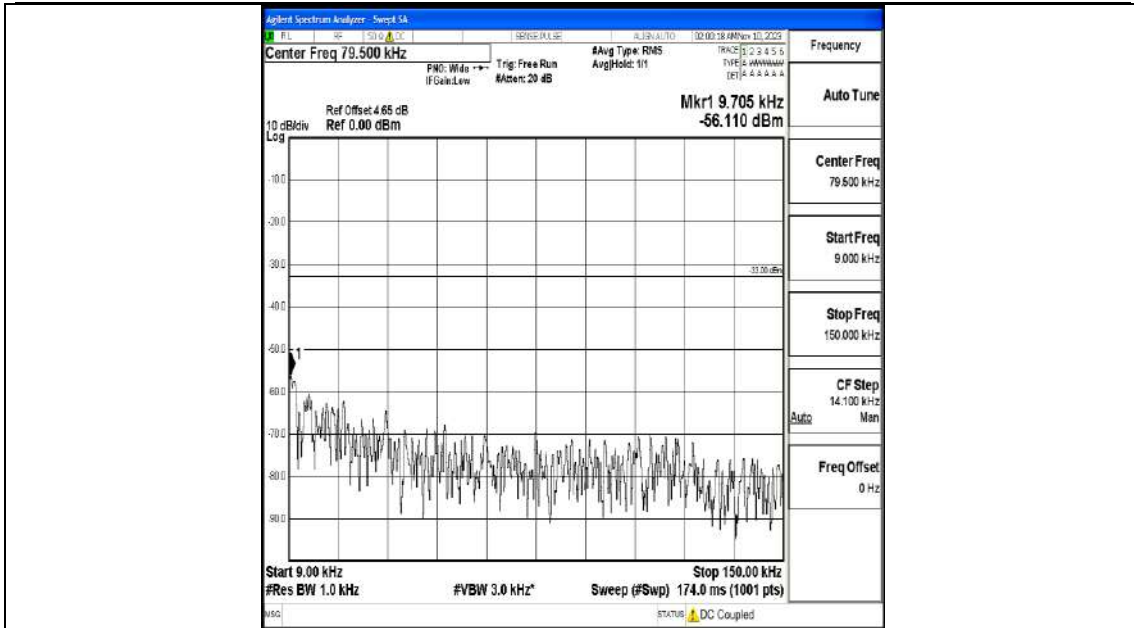

Band5_5MHz_QPSK_20625_1RB#0_0.009~0.15_0.009~0.15