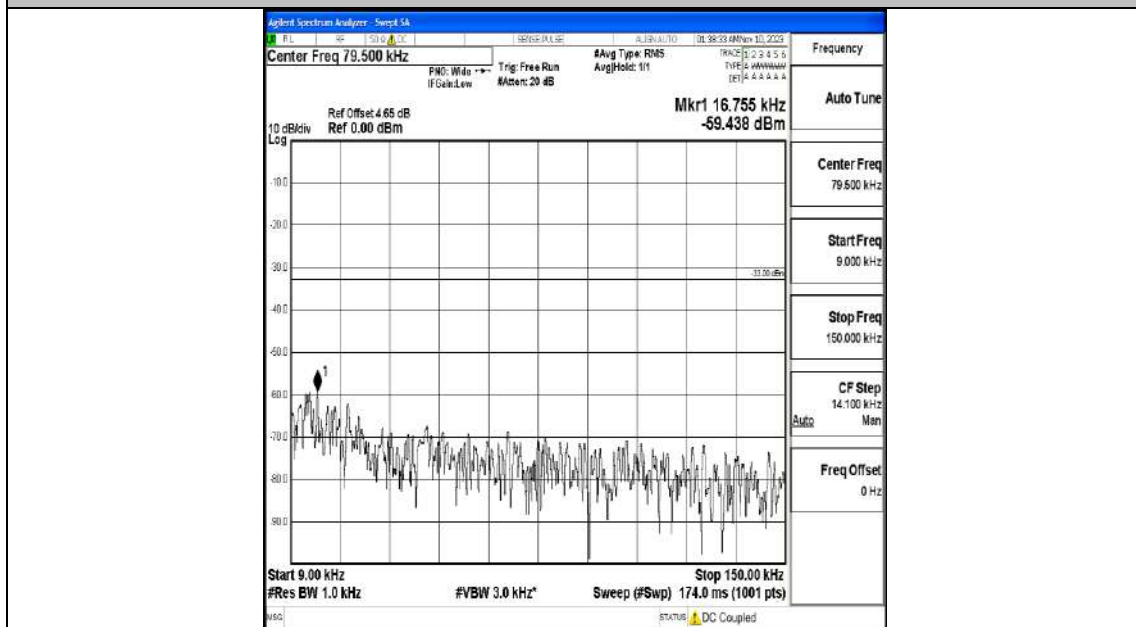

Band5_3MHz_16QAM_20525_1RB#0_0.009~0.15_0.009~0.15