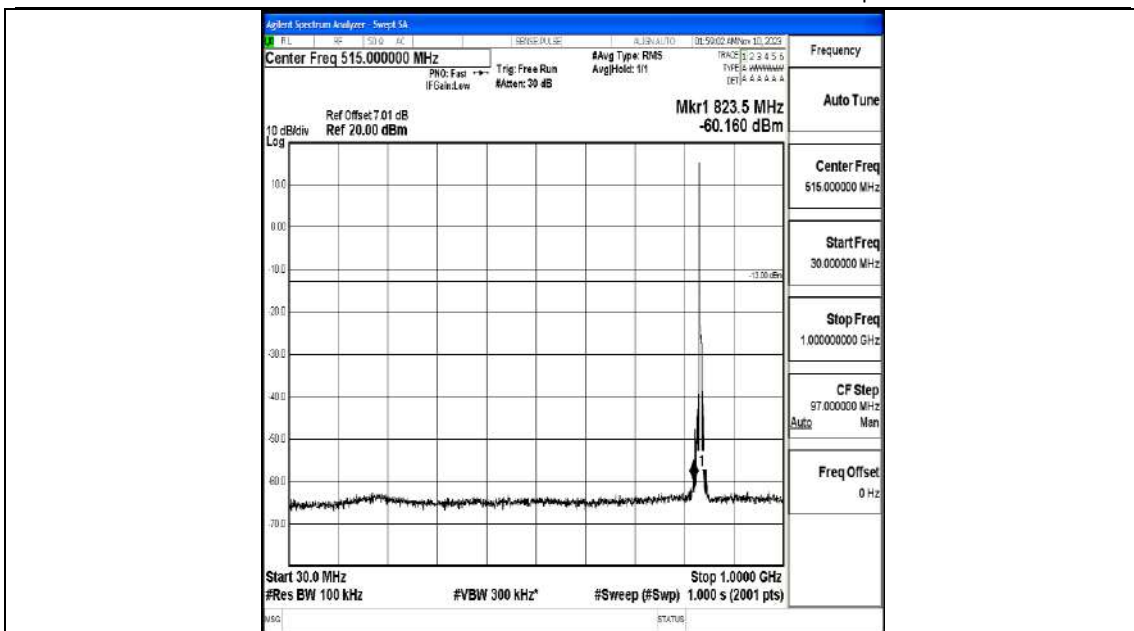

Band5_5MHz_QPSK_20525_1RB#0_30~1000_30~1000