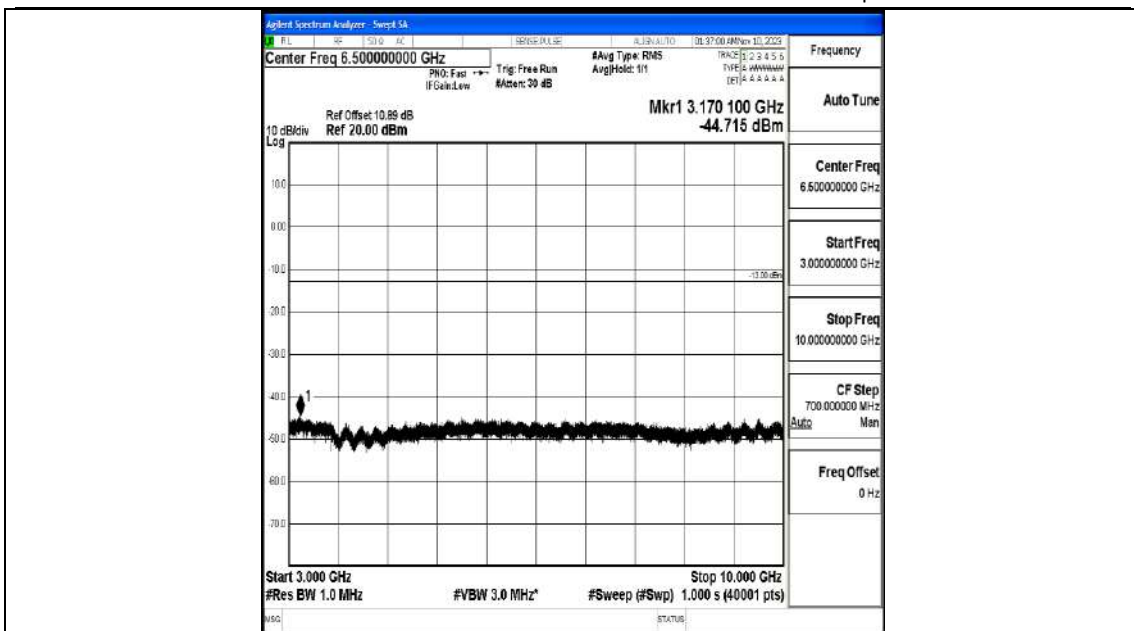

Band5_1.4MHz_16QAM_20643_1RB#0_3000~10000_3000~10000

Band5_3MHz_QPSK_20415_1RB#0_0.009~0.15_0.009~0.15

Band5_3MHz_QPSK_20415_1RB#0_0.15~30_0.15~30

Band5_3MHz_QPSK_20415_1RB#0_30~1000_30~1000

Band5_3MHz_QPSK_20415_1RB#0_1000~3000_1000~3000