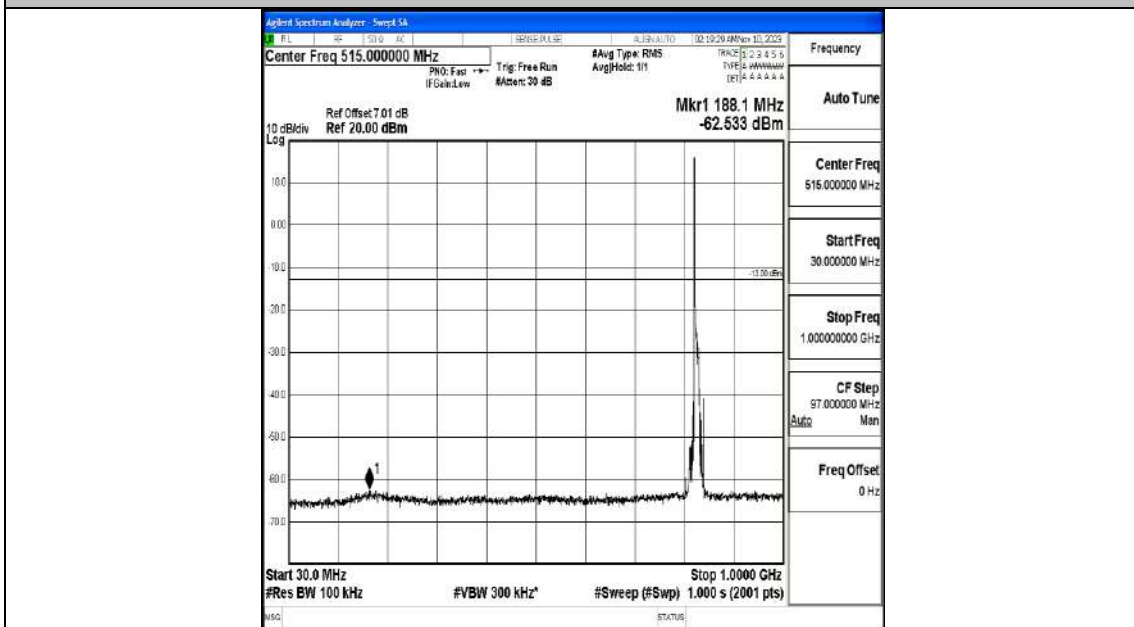

Band5_10MHz_16QAM_20450_1RB#0_30~1000_30~1000