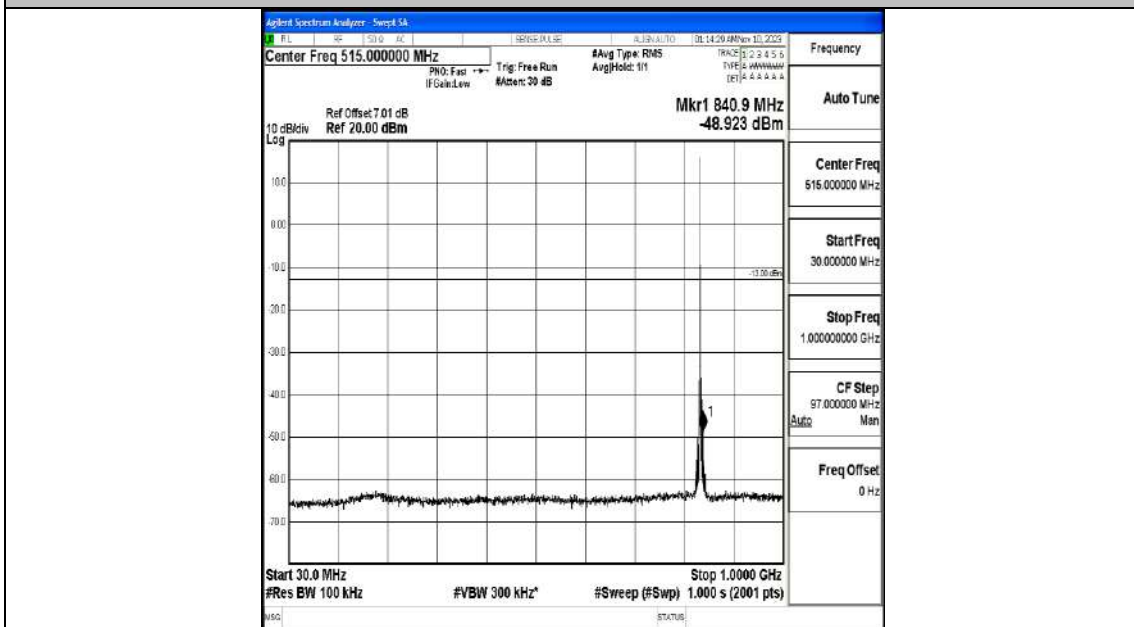

Band5_1.4MHz_16QAM_20525_1RB#0_30~1000_30~1000