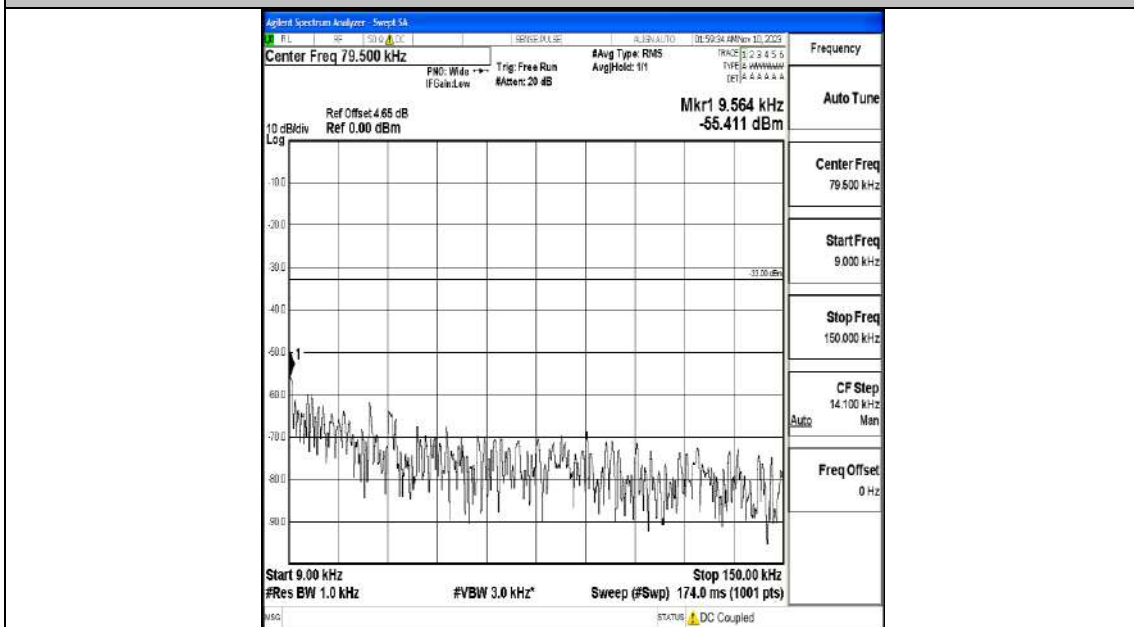

Band5_5MHz_16QAM_20525_1RB#0_0.009~0.15_0.009~0.15