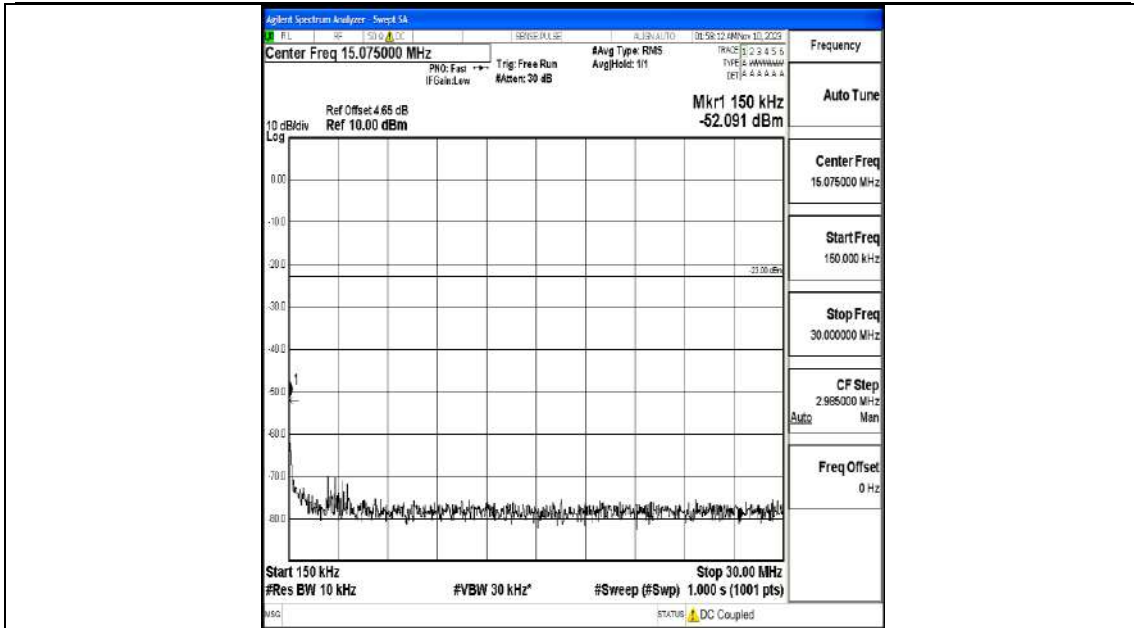

Band5_5MHz_16QAM_20425_1RB#0_0.15~30_0.15~30