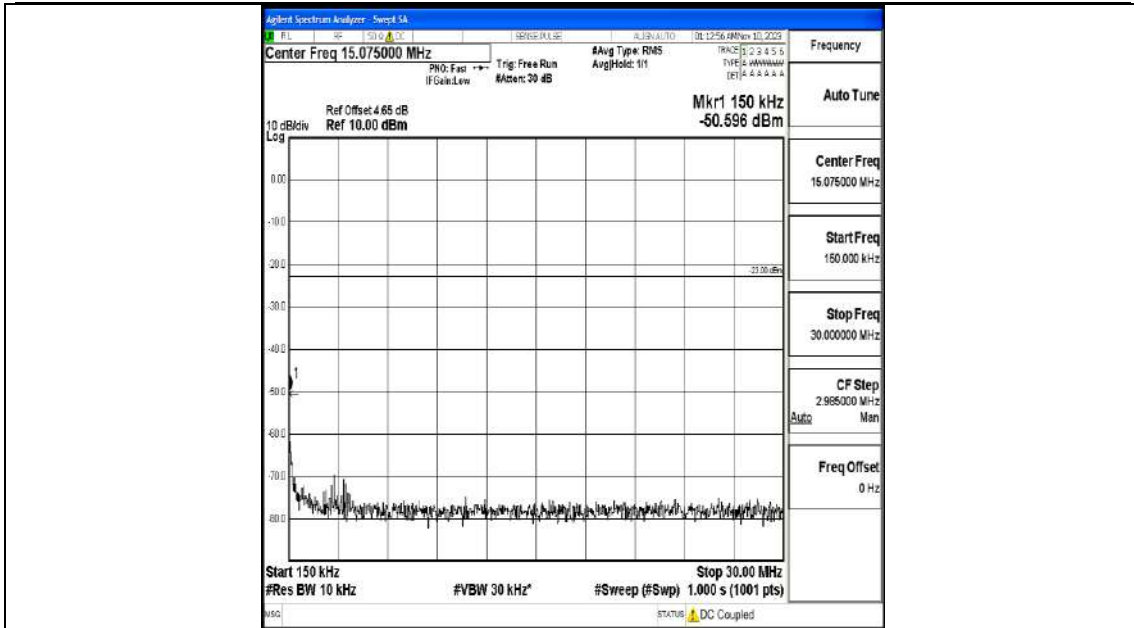

Band5_1.4MHz_16QAM_20407_1RB#0_0.15~30_0.15~30