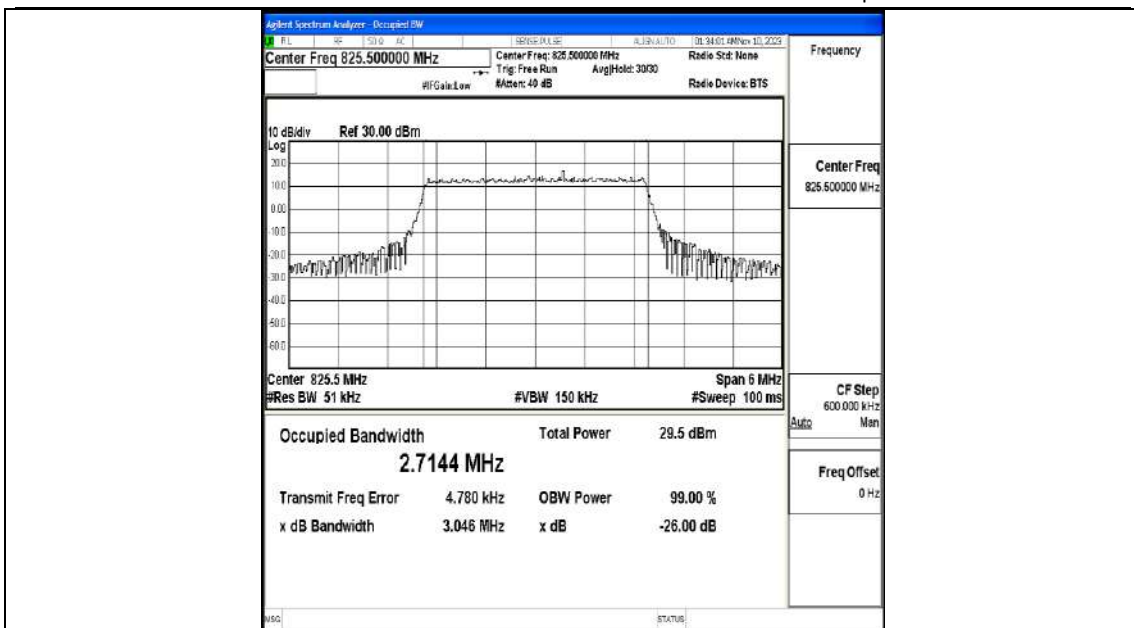

Test Graphs

Band5-1.4MHz-QPSK-20407-6RB#0-PASS

Band5-1.4MHz-16QAM-20407-6RB#0-PASS

Band5-1.4MHz-QPSK-20525-6RB#0-PASS

Band5-1.4MHz-16QAM-20525-6RB#0-PASS

Band5-1.4MHz-QPSK-20643-6RB#0-PASS

Band5-1.4MHz-16QAM-20643-6RB#0-PASS