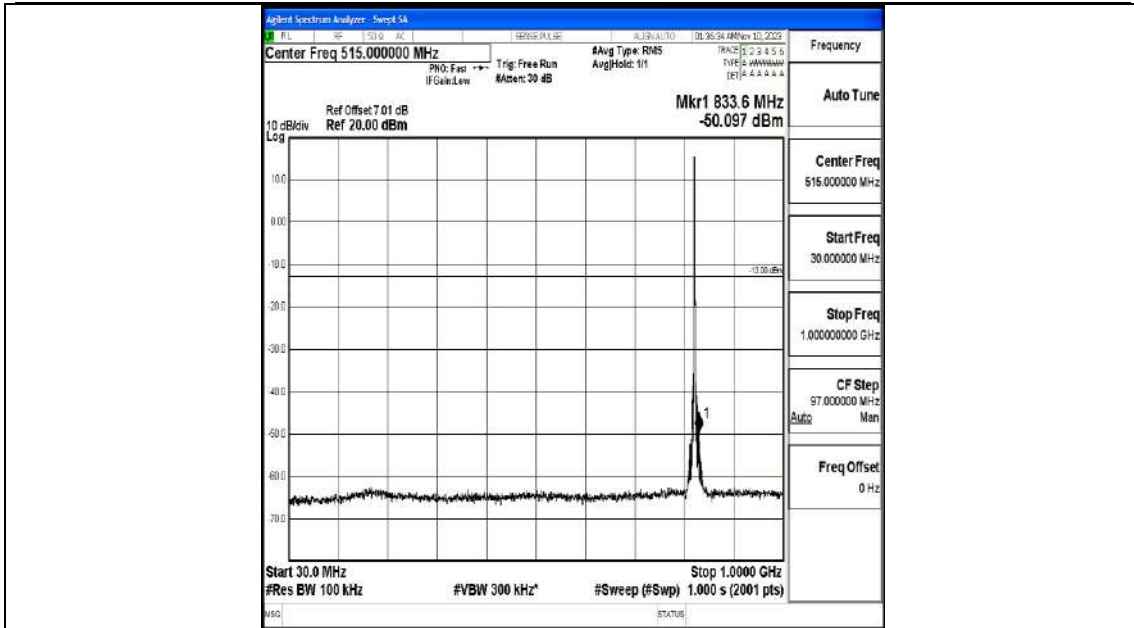

Band5_3MHz_QPSK_20415_1RB#0_30~1000_30~1000