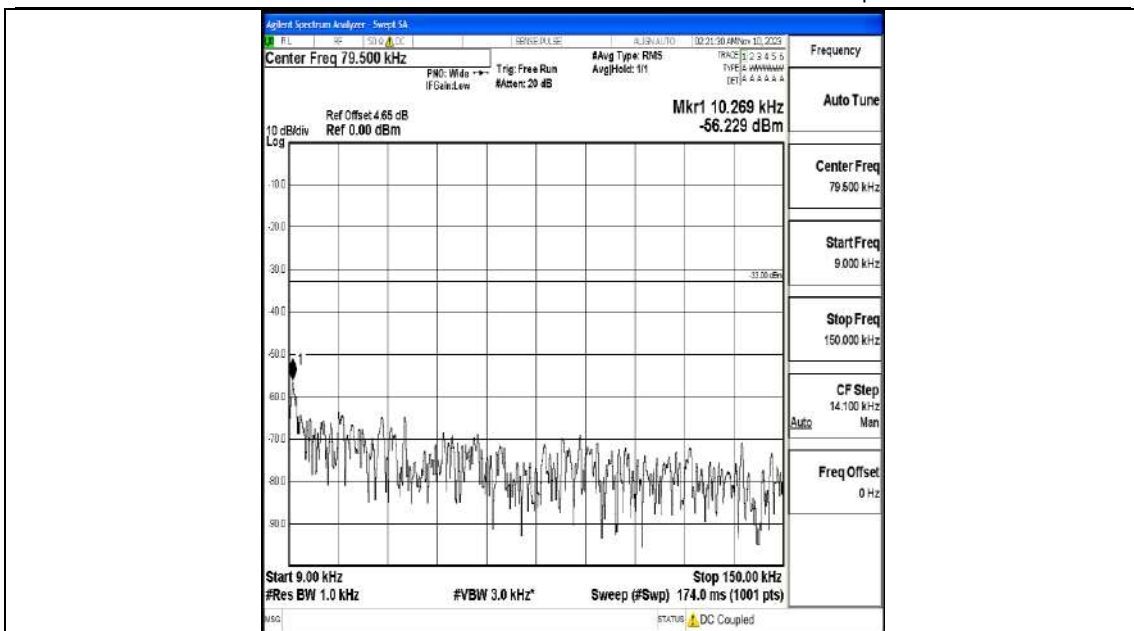

Band5_10MHz_QPSK_20600_1RB#0_0.009~0.15_0.009~0.15