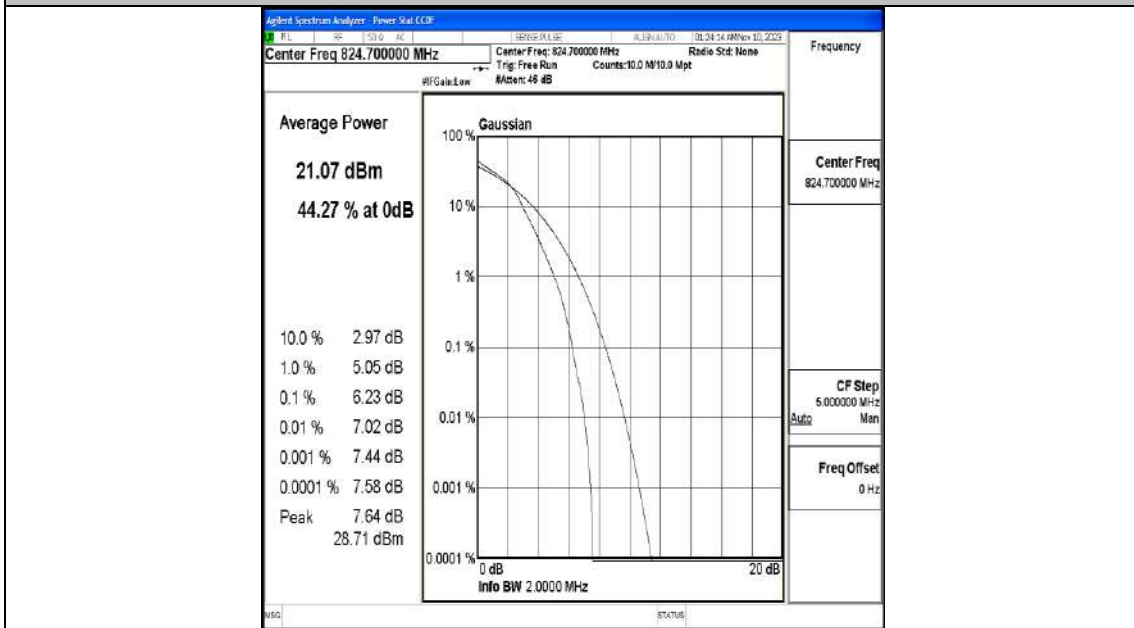

Band5-1.4MHz-16QAM-20407-6RB#0-PASS