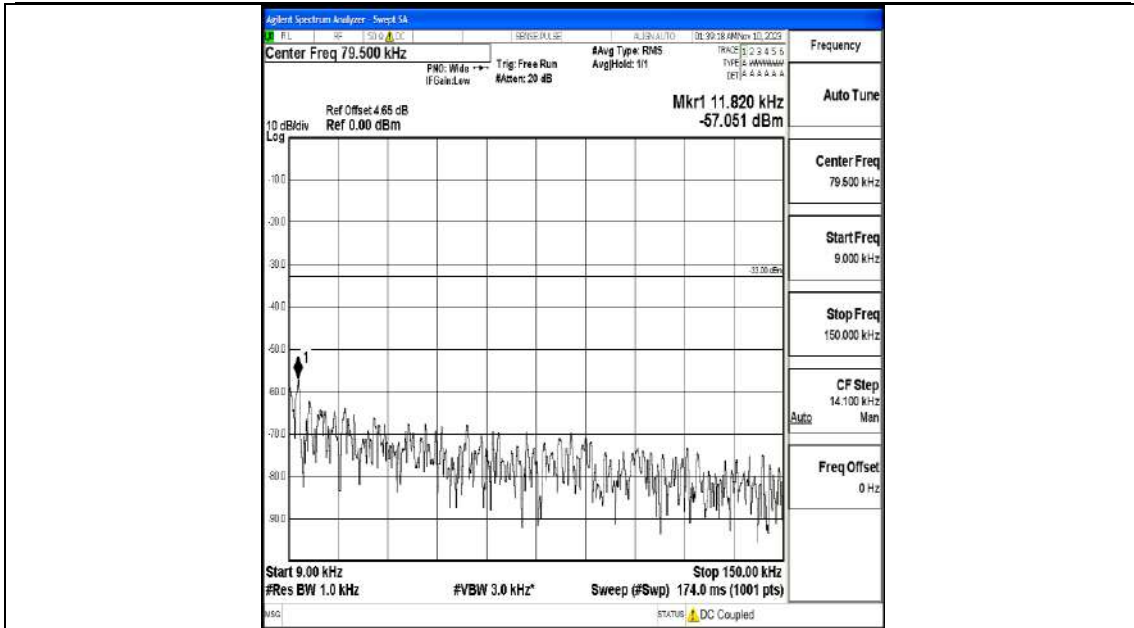

Band5_3MHz_QPSK_20635_1RB#0_0.009~0.15_0.009~0.15