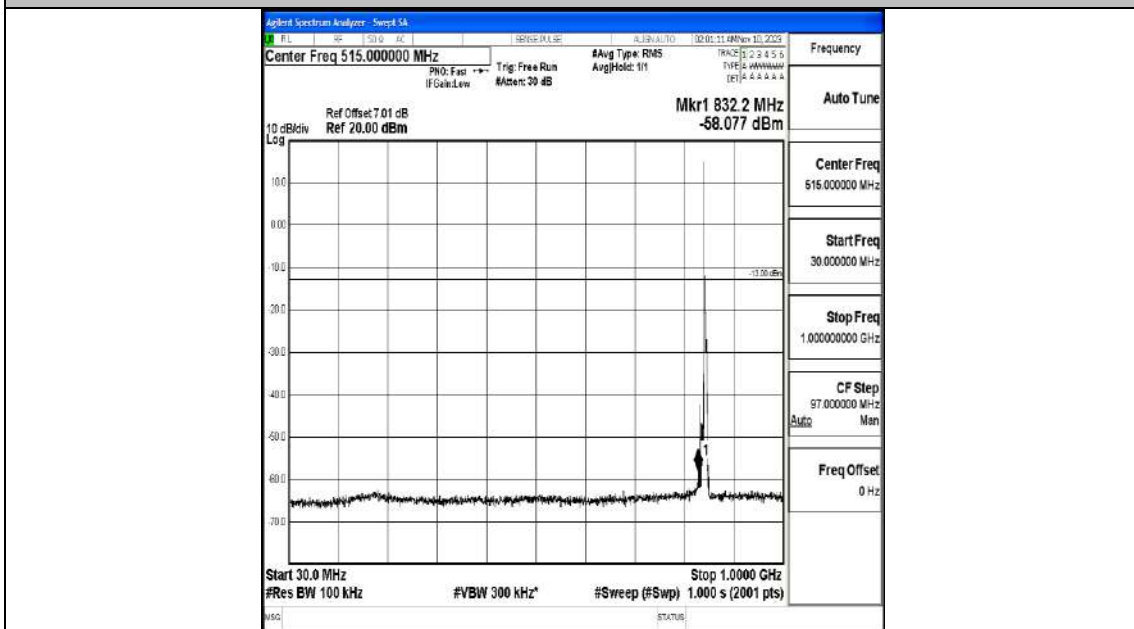

Band5_5MHz_16QAM_20625_1RB#0_30~1000_30~1000