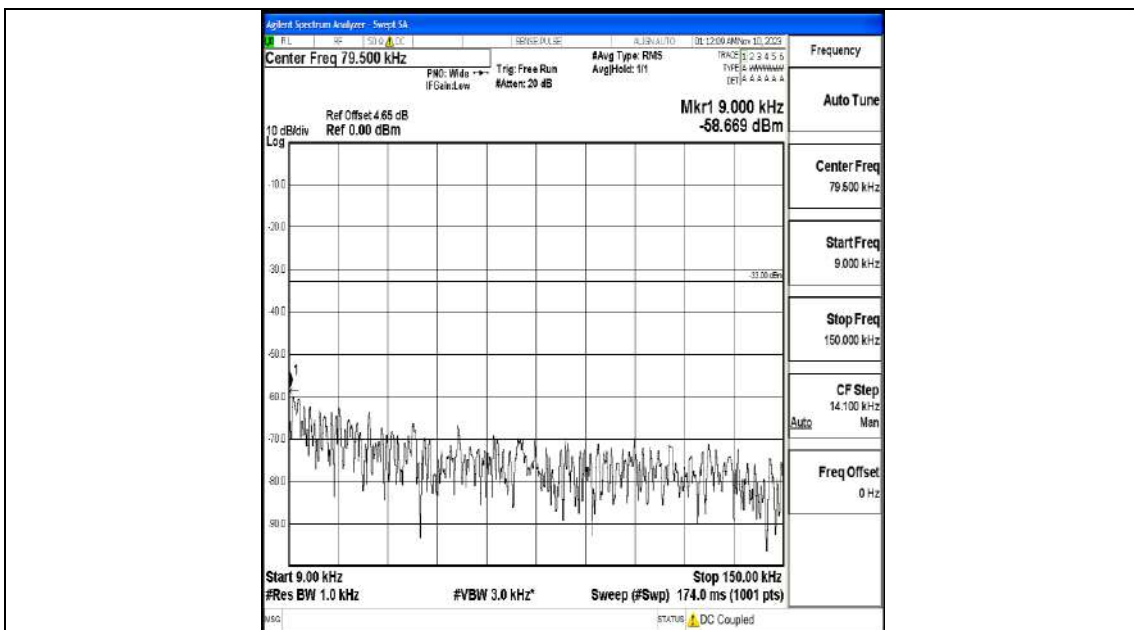

Test Graphs

Band5_1.4MHz_QPSK_20407_1RB#0_0.009~0.15_0.009~0.15