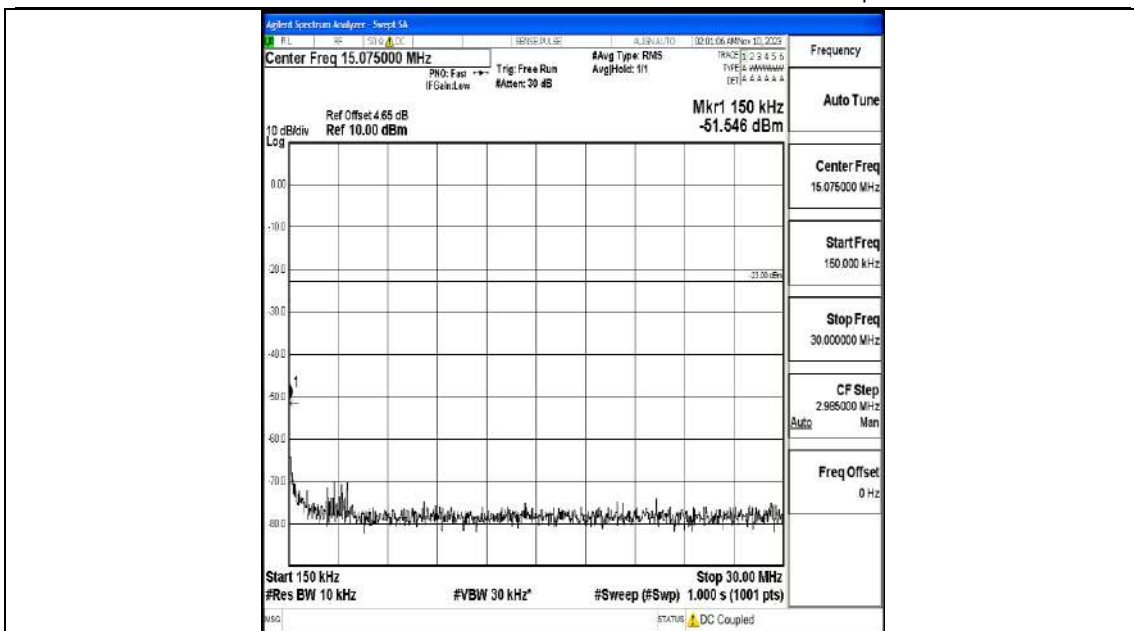

Band5_5MHz_16QAM_20625_1RB#0_0.15~30_0.15~30