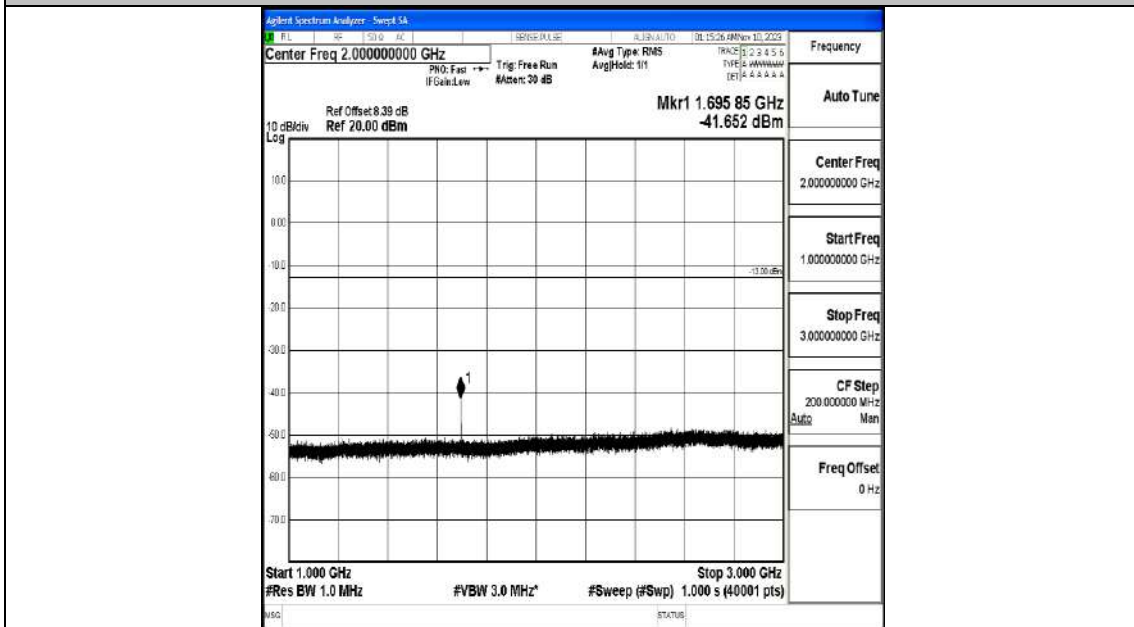

Band5_1.4MHz_16QAM_20525_1RB#0_3000~10000_3000~10000

Band5_1.4MHz_QPSK_20643_1RB#0_0.009~0.15_0.009~0.15

Band5_1.4MHz_QPSK_20643_1RB#0_0.15~30_0.15~30

Band5_1.4MHz_QPSK_20643_1RB#0_30~1000_30~1000

Band5_1.4MHz_QPSK_20643_1RB#0_1000~3000_1000~3000