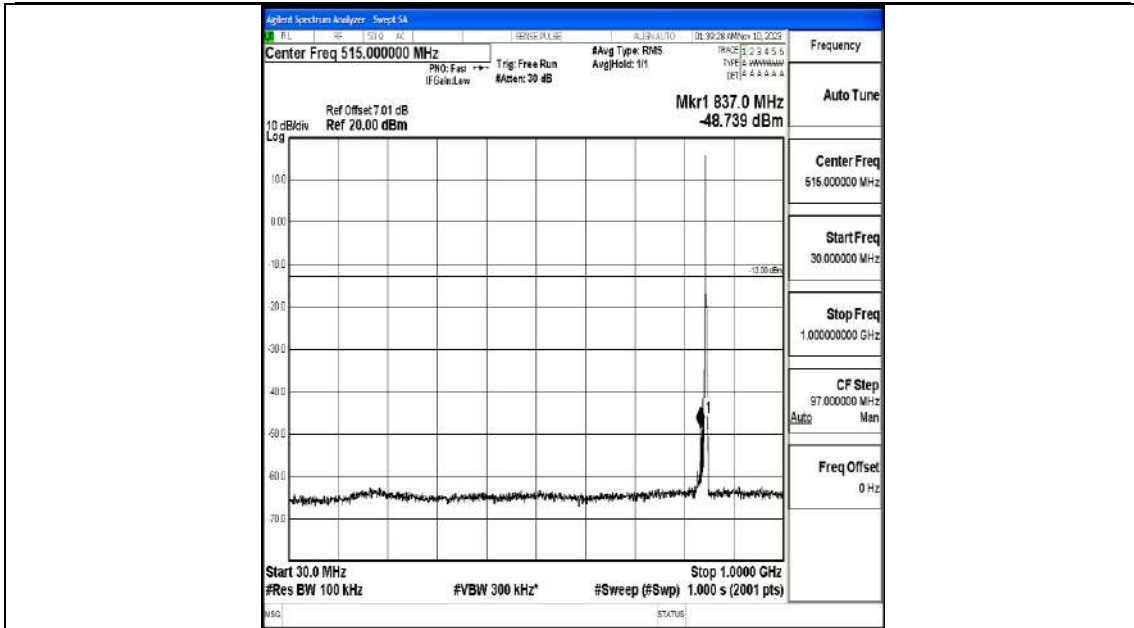

Band5_3MHz_QPSK_20635_1RB#0_30~1000_30~1000