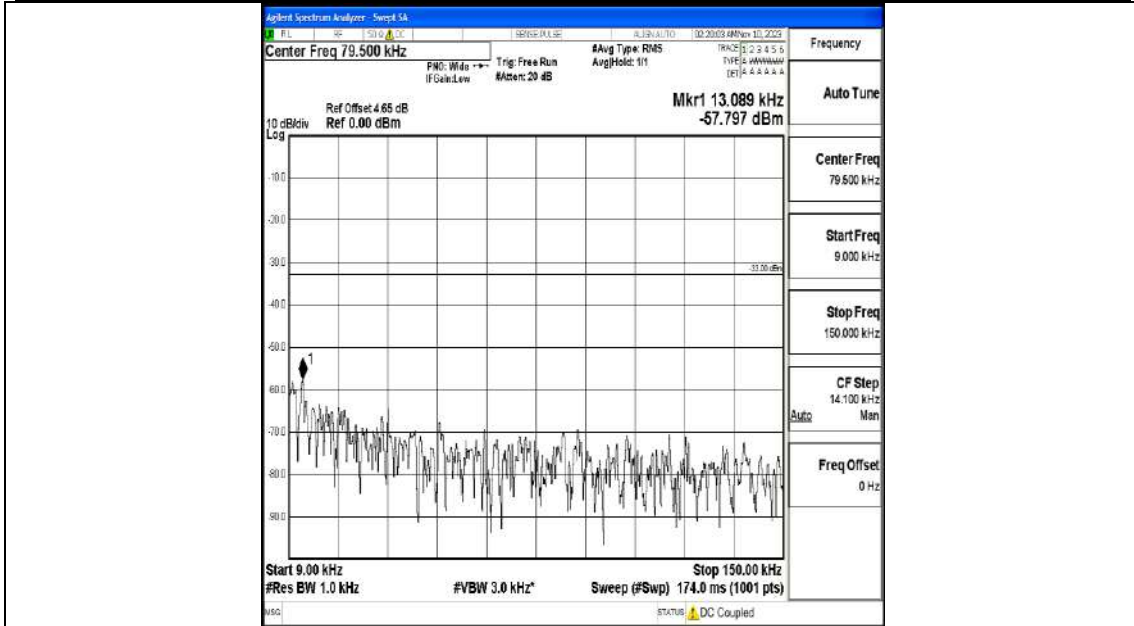

Band5_10MHz_QPSK_20525_1RB#0_0.009~0.15_0.009~0.15