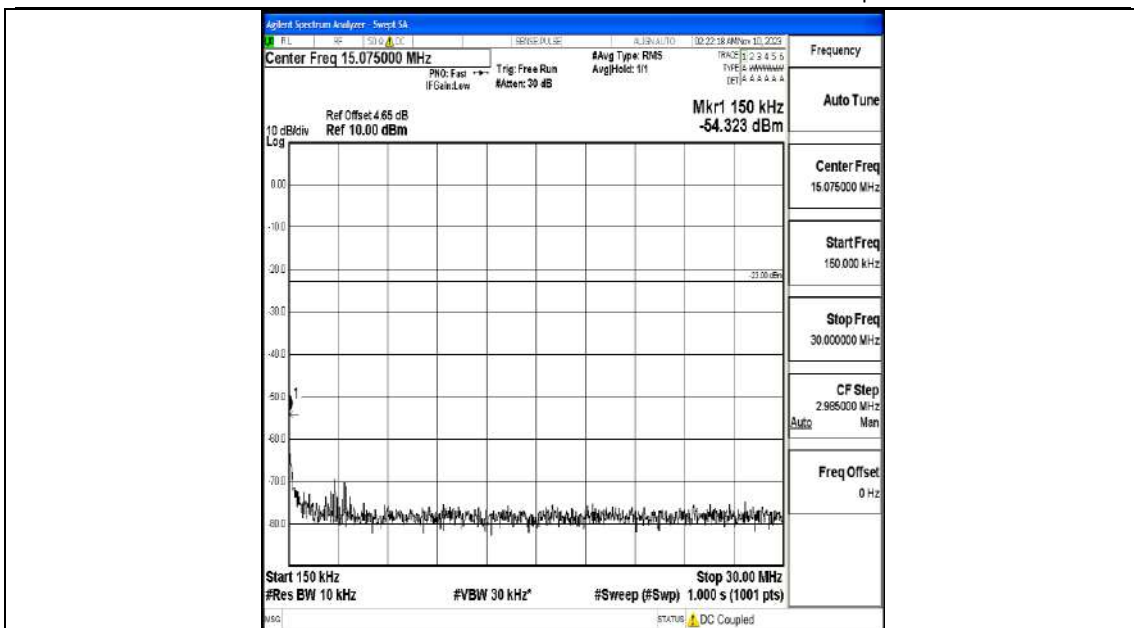

Band5_10MHz_16QAM_20600_1RB#0_0.15~30_0.15~30