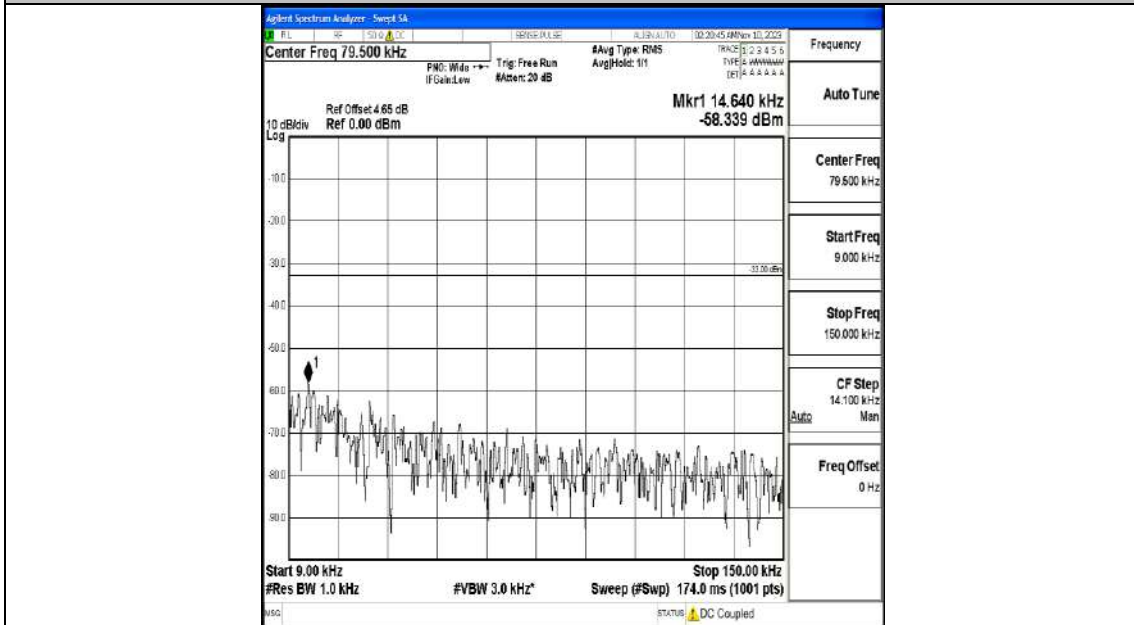

Band5_10MHz_16QAM_20525_1RB#0_0.009~0.15_0.009~0.15