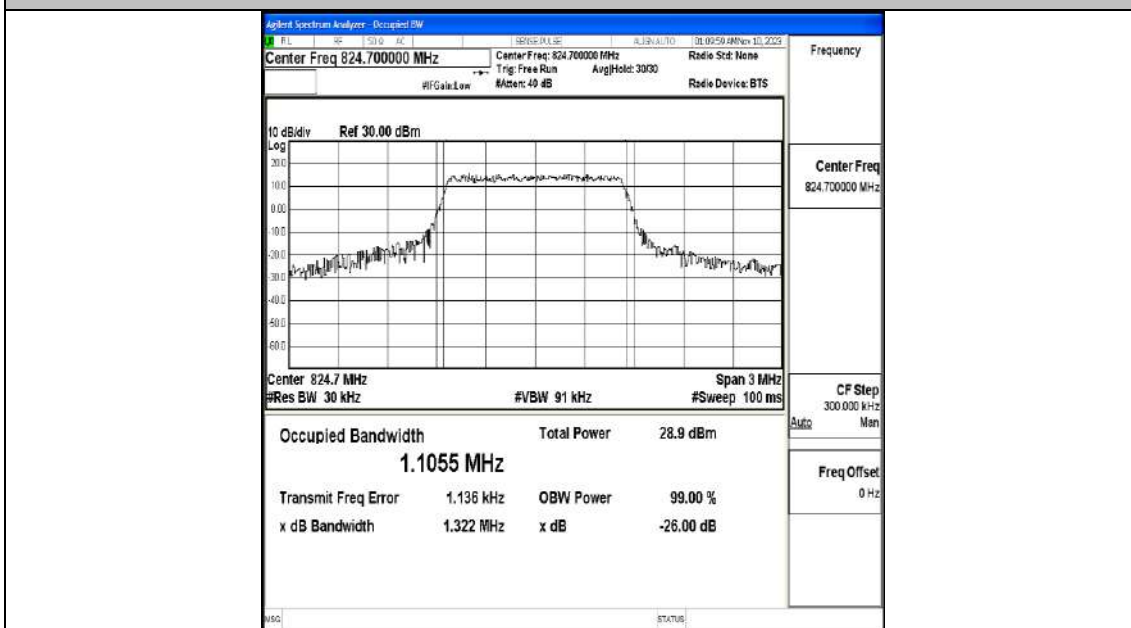

Band5-1.4MHz-16QAM-20407-6RB#0-PASS