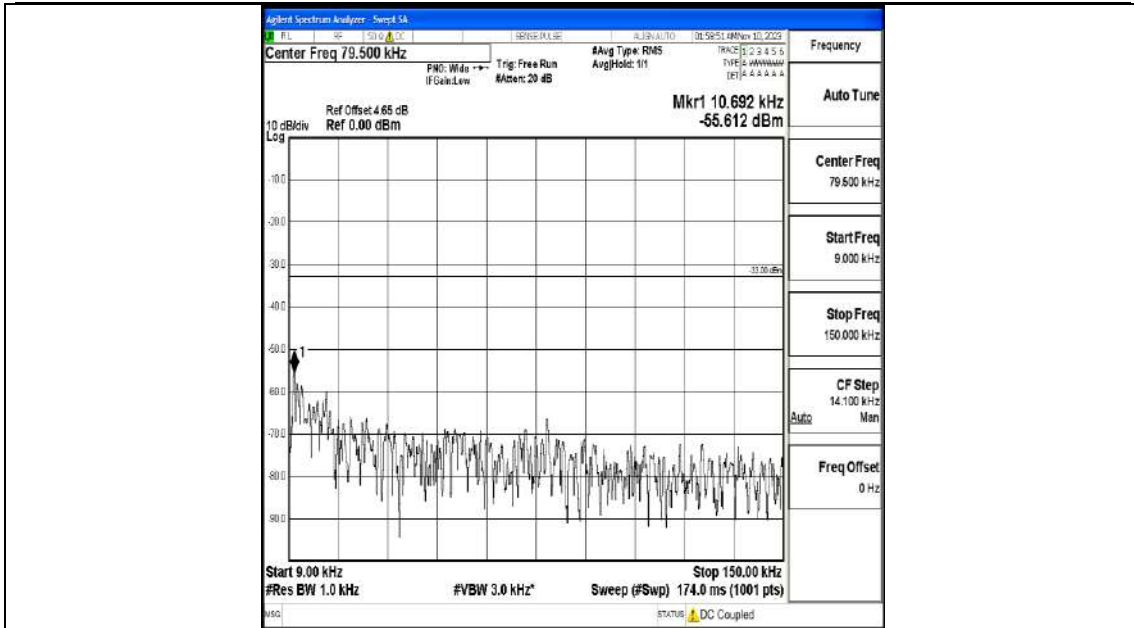

Band5_5MHz_QPSK_20525_1RB#0_0.009~0.15_0.009~0.15