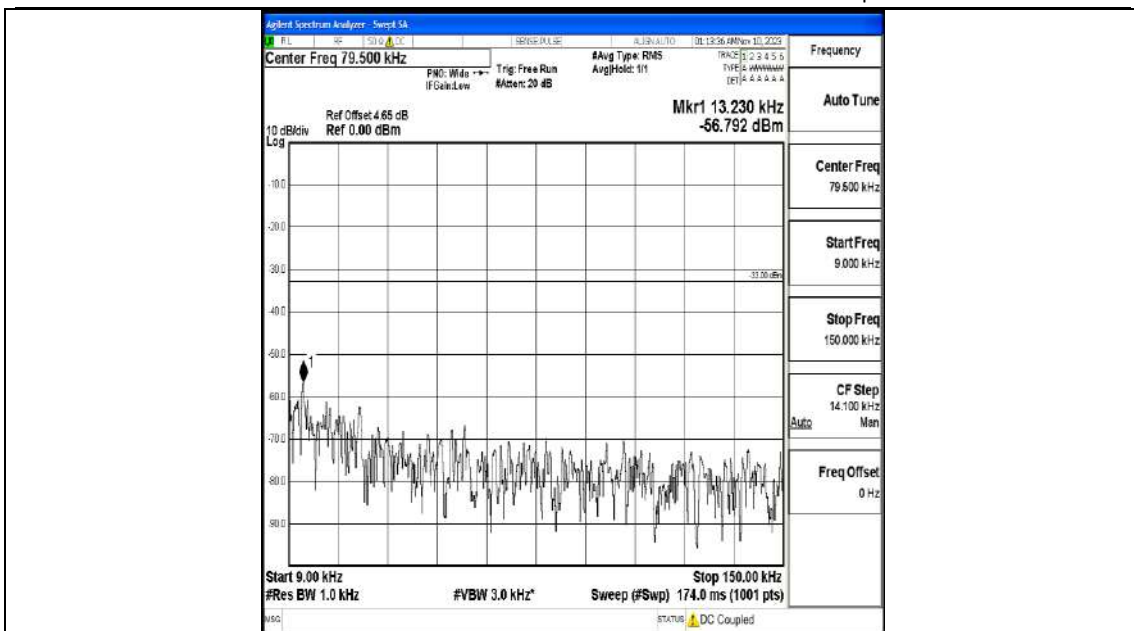

Band5_1.4MHz_QPSK_20525_1RB#0_0.009~0.15_0.009~0.15