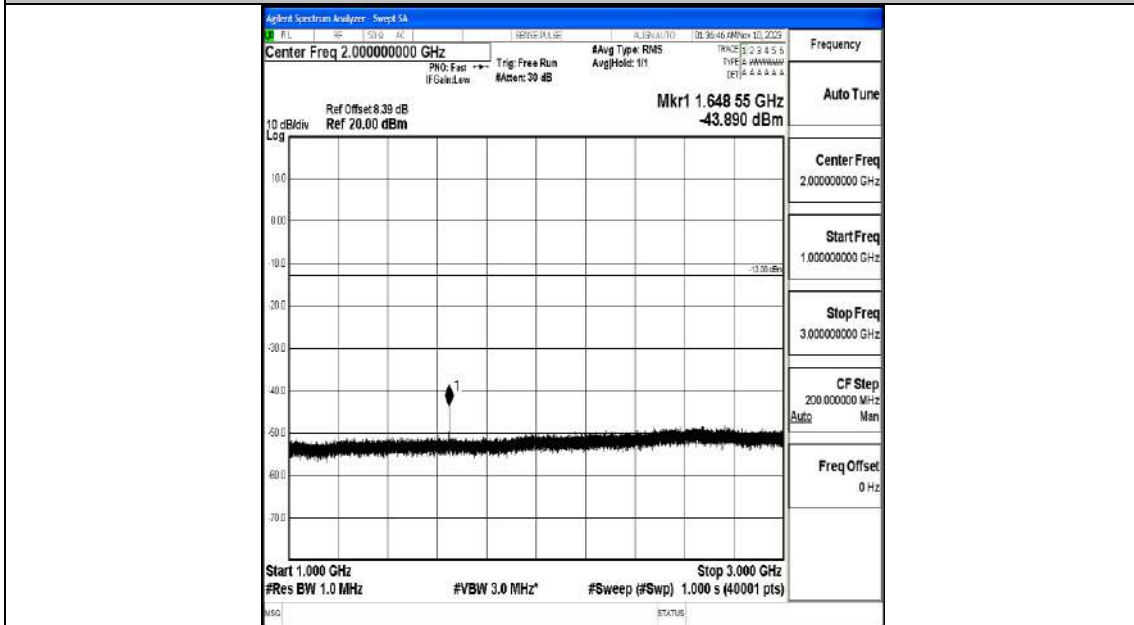

Band5_1.4MHz_16QAM_20643_1RB#0_3000~10000_3000~10000

Band5_3MHz_QPSK_20415_1RB#0_0.009~0.15_0.009~0.15

Band5_3MHz_QPSK_20415_1RB#0_0.15~30_0.15~30

Band5_3MHz_QPSK_20415_1RB#0_30~1000_30~1000

Band5_3MHz_QPSK_20415_1RB#0_1000~3000_1000~3000