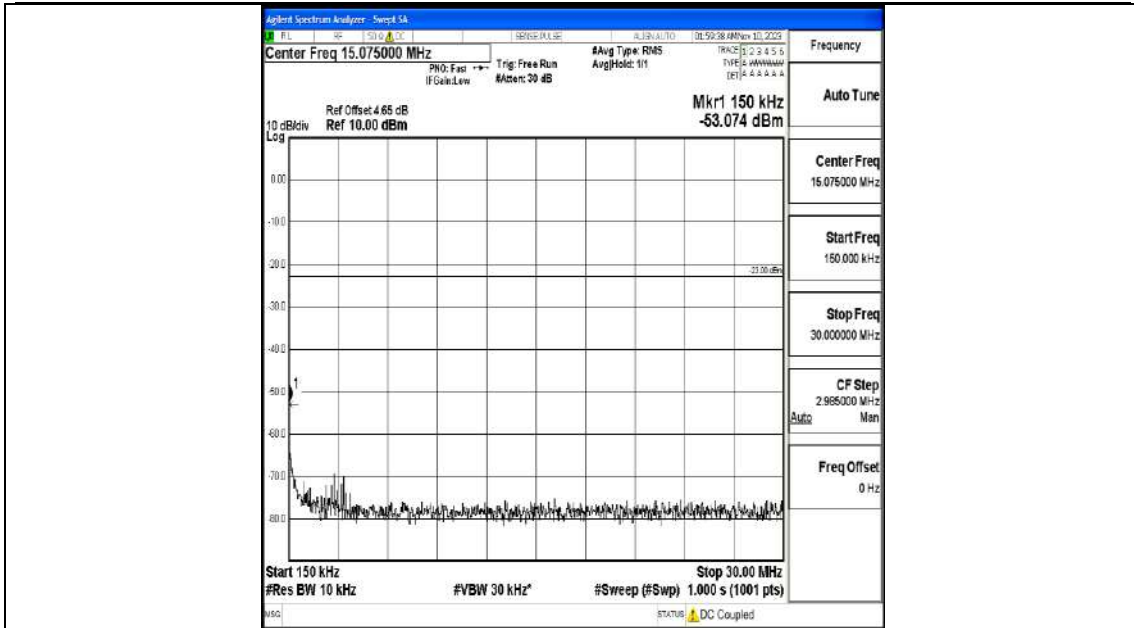

Band5_5MHz_16QAM_20525_1RB#0_0.15~30_0.15~30