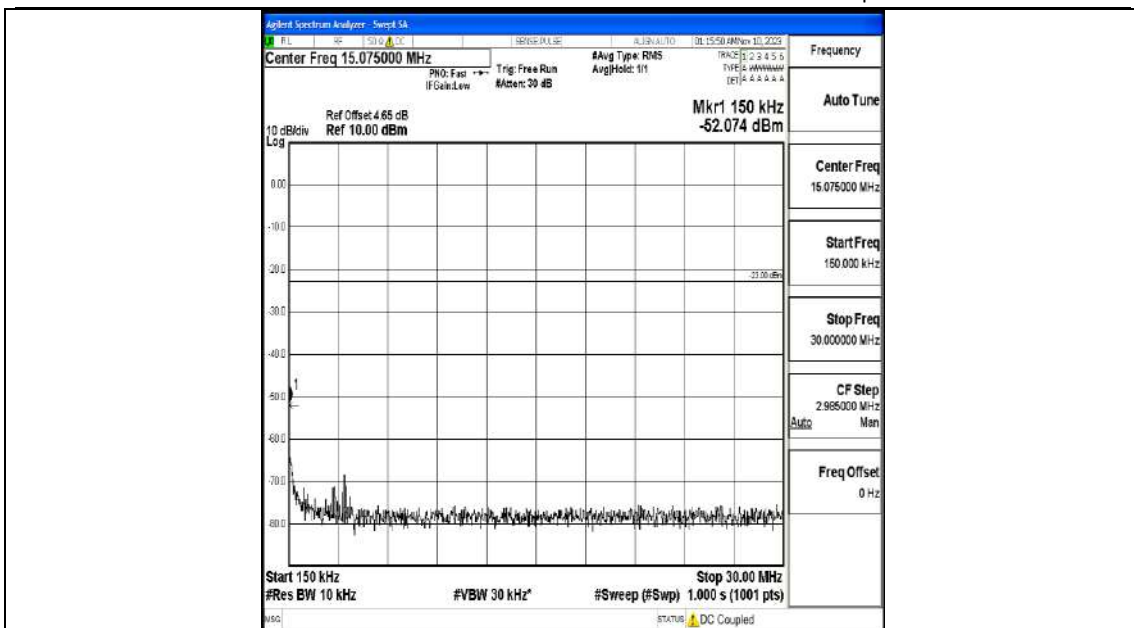

Band5_1.4MHz_16QAM_20643_1RB#0_0.15~30_0.15~30