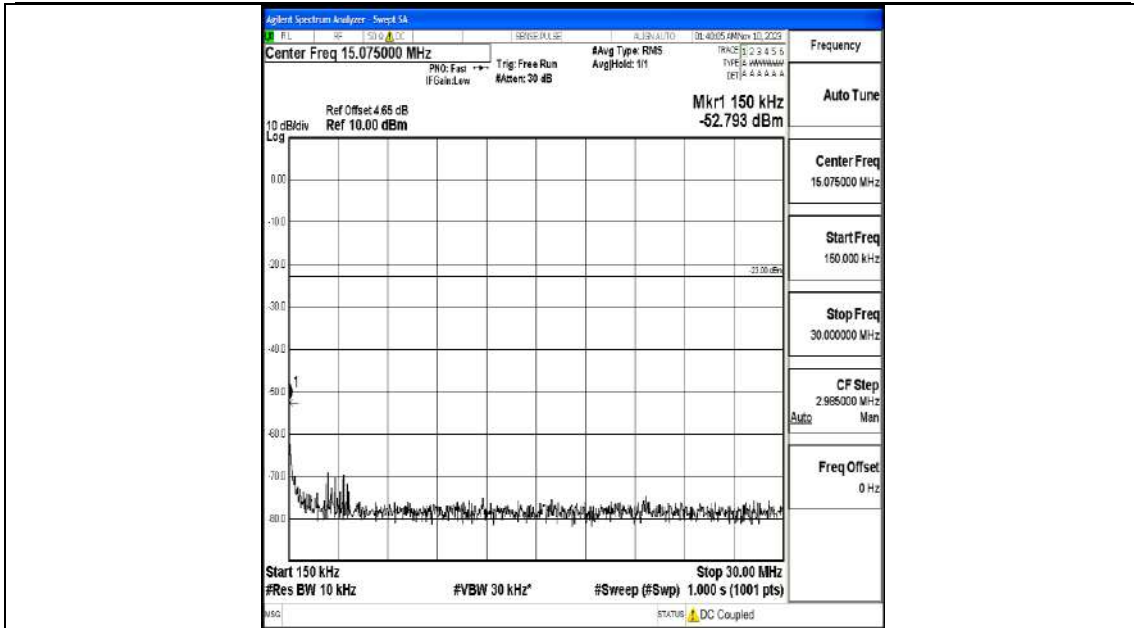

Band5_3MHz_16QAM_20635_1RB#0_0.15~30_0.15~30