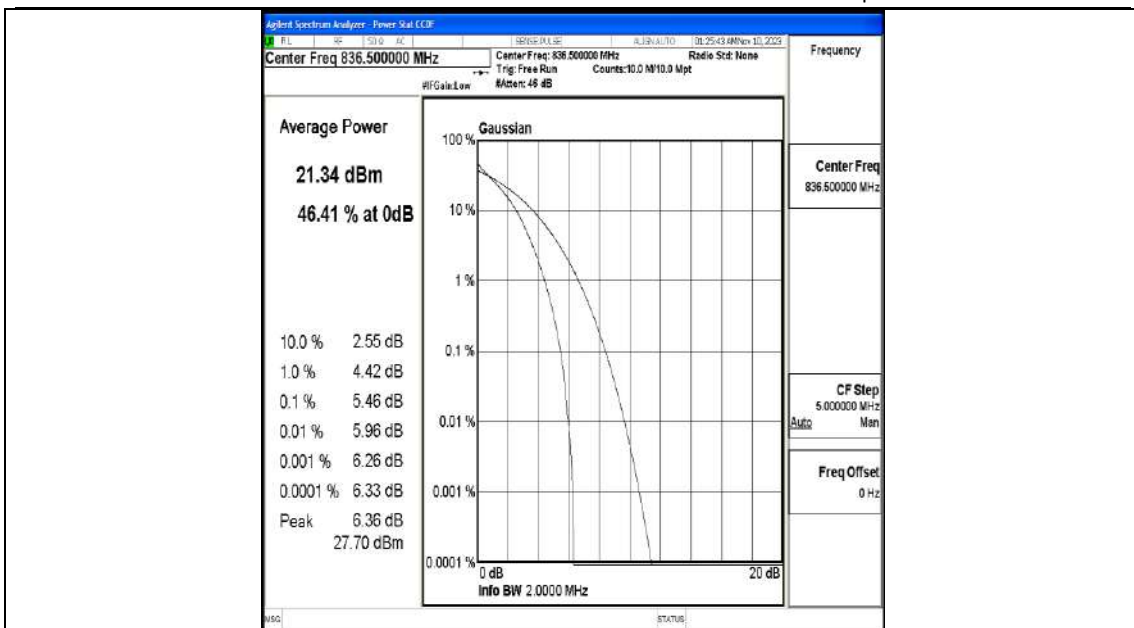

Band5-1.4MHz-QPSK-20525-6RB#0-PASS