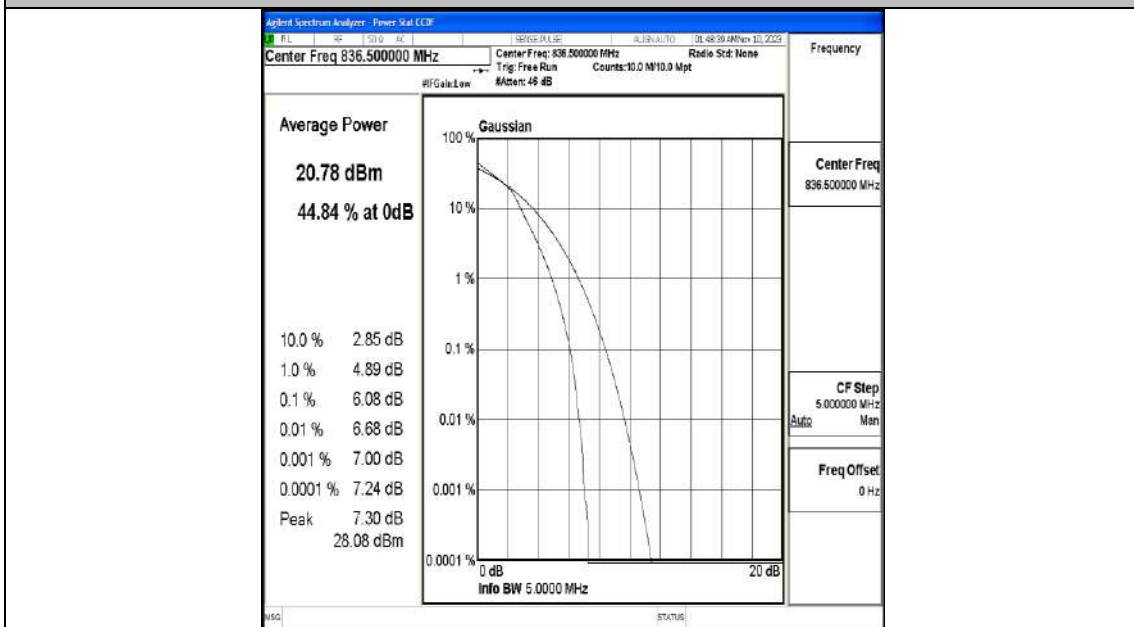

Band5-3MHz-16QAM-20525-15RB#0-PASS