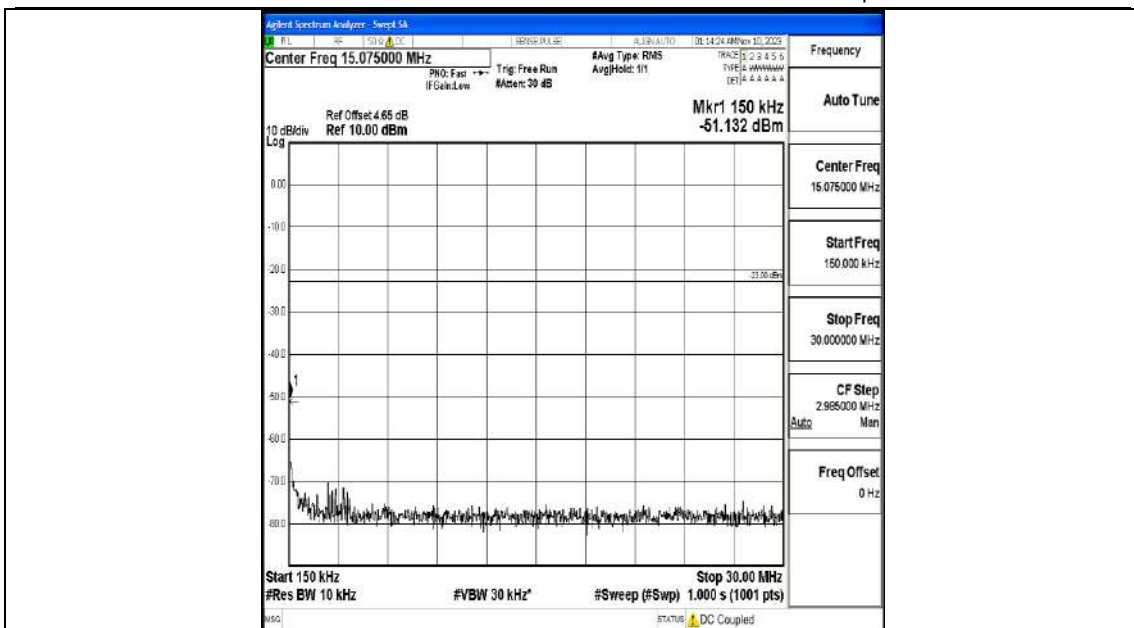

Band5_1.4MHz_16QAM_20525_1RB#0_0.15~30_0.15~30