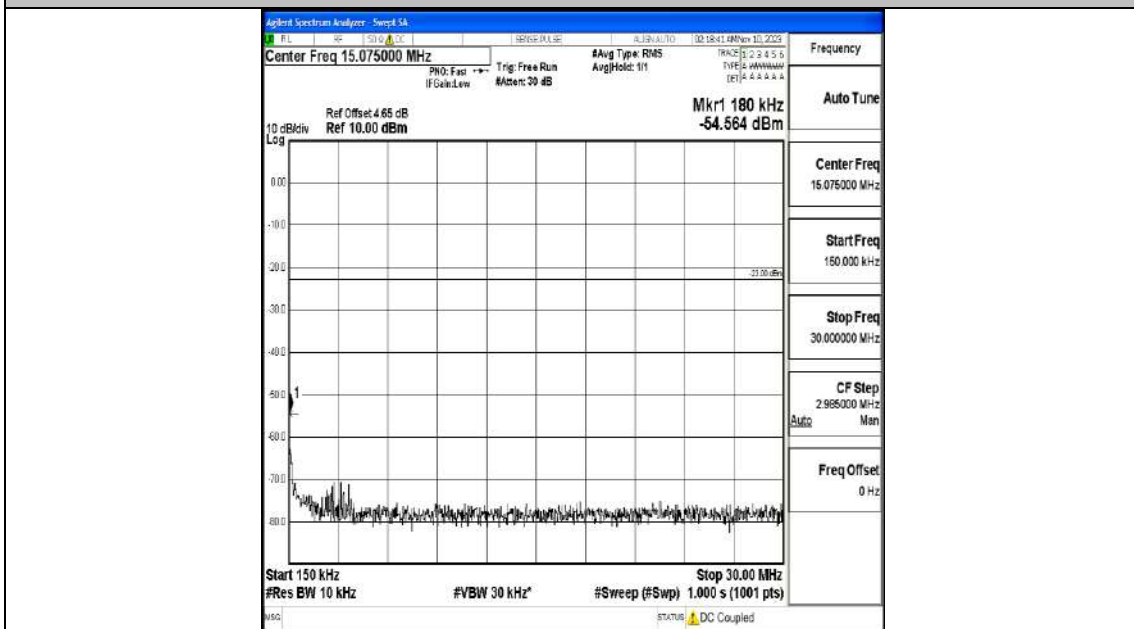

Band5_10MHz_QPSK_20450_1RB#0_0.15~30_0.15~30