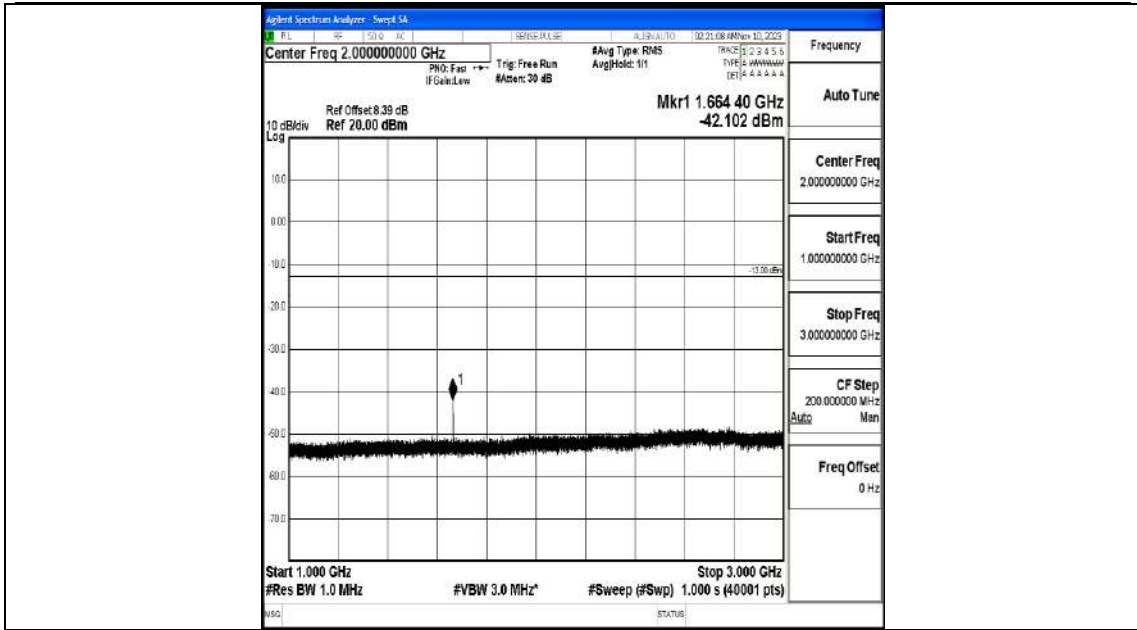

Band5_10MHz_QPSK_20525_1RB#0_3000~10000_3000~10000

Band5_10MHz_16QAM_20525_1RB#0_0.009~0.15_0.009~0.15

Band5_10MHz_16QAM_20525_1RB#0_0.15~30_0.15~30

Band5_10MHz_16QAM_20525_1RB#0_30~1000_30~1000

Band5_10MHz_16QAM_20525_1RB#0_1000~3000_1000~3000