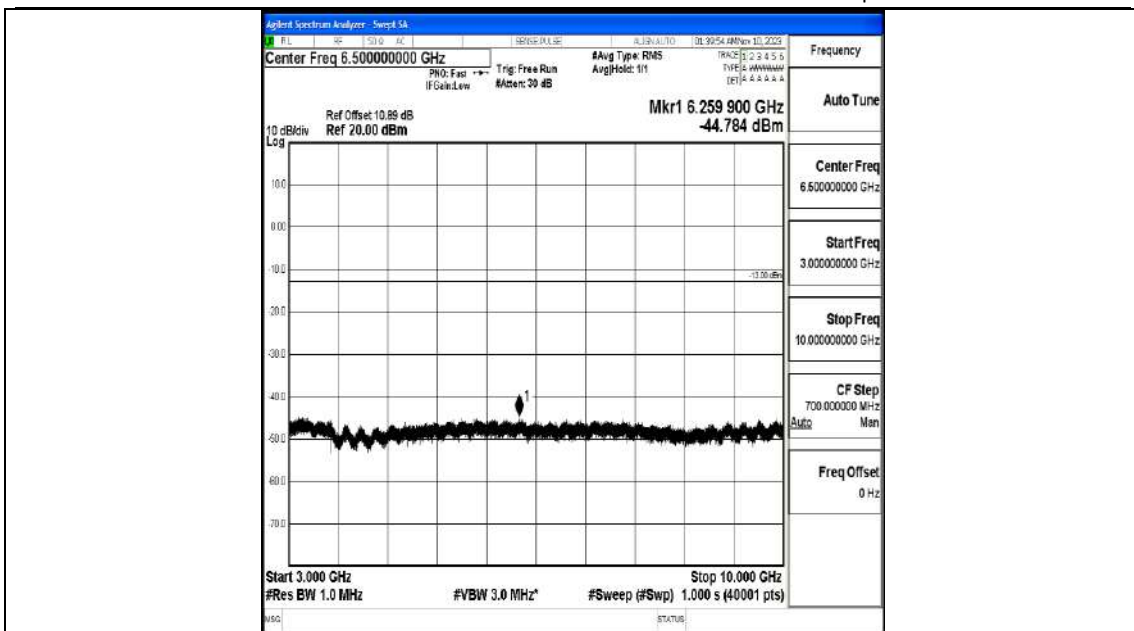

Band5_3MHz_16QAM_20525_1RB#0_3000~10000_3000~10000

Band5_3MHz_QPSK_20635_1RB#0_0.009~0.15_0.009~0.15

Band5_3MHz_QPSK_20635_1RB#0_0.15~30_0.15~30

Band5_3MHz_QPSK_20635_1RB#0_30~1000_30~1000

Band5_3MHz_QPSK_20635_1RB#0_1000~3000_1000~3000