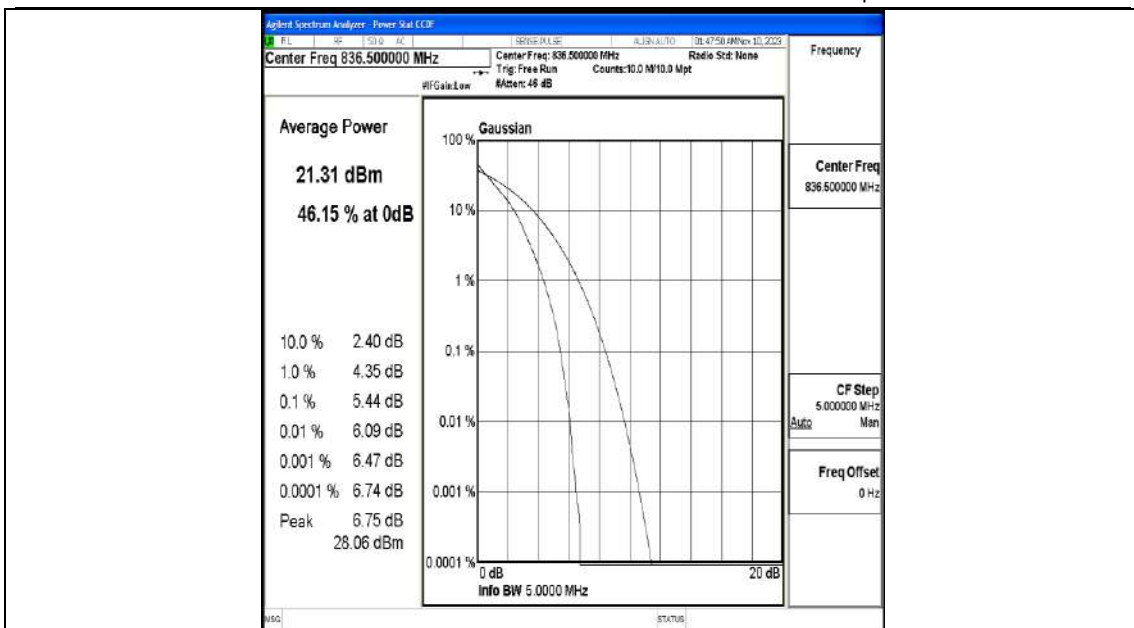

Band5-3MHz-QPSK-20525-15RB#0-PASS