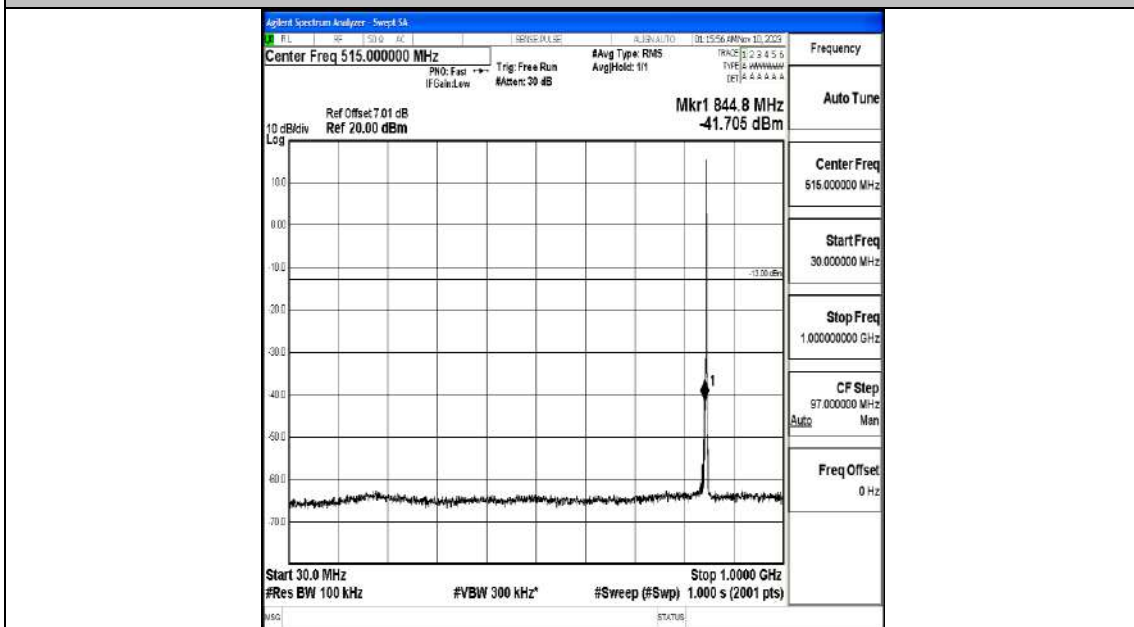

Band5_1.4MHz_16QAM_20643_1RB#0_30~1000_30~1000