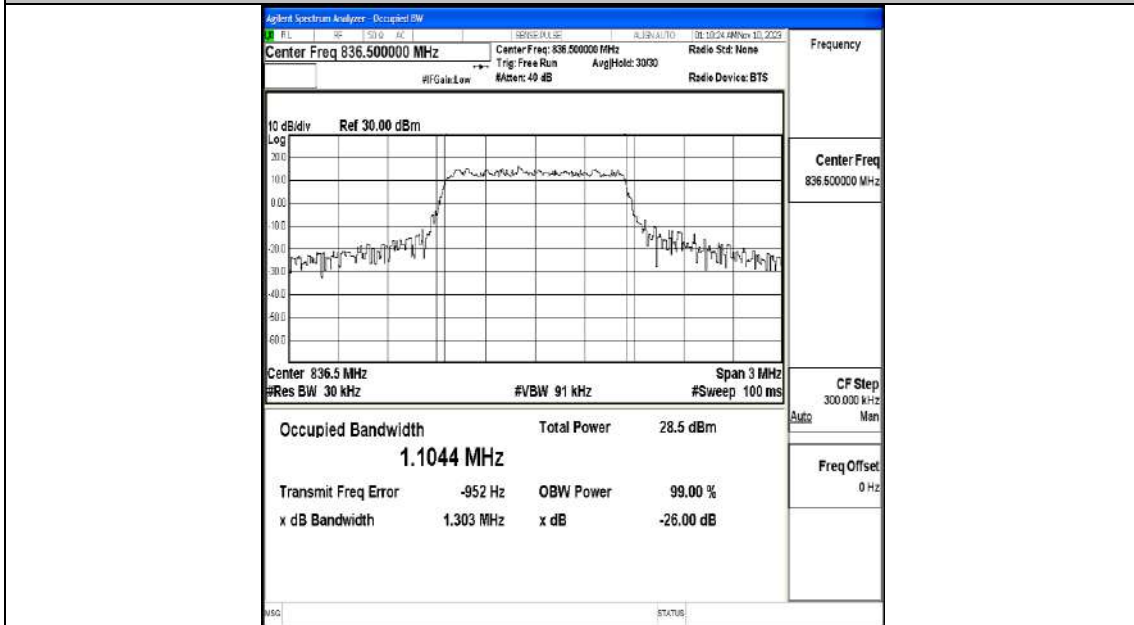

Test Graphs

Band5-1.4MHz-QPSK-20407-6RB#0-PASS

Band5-1.4MHz-16QAM-20407-6RB#0-PASS

Band5-1.4MHz-QPSK-20525-6RB#0-PASS

Band5-1.4MHz-16QAM-20525-6RB#0-PASS

Band5-1.4MHz-QPSK-20643-6RB#0-PASS

Band5-1.4MHz-16QAM-20643-6RB#0-PASS