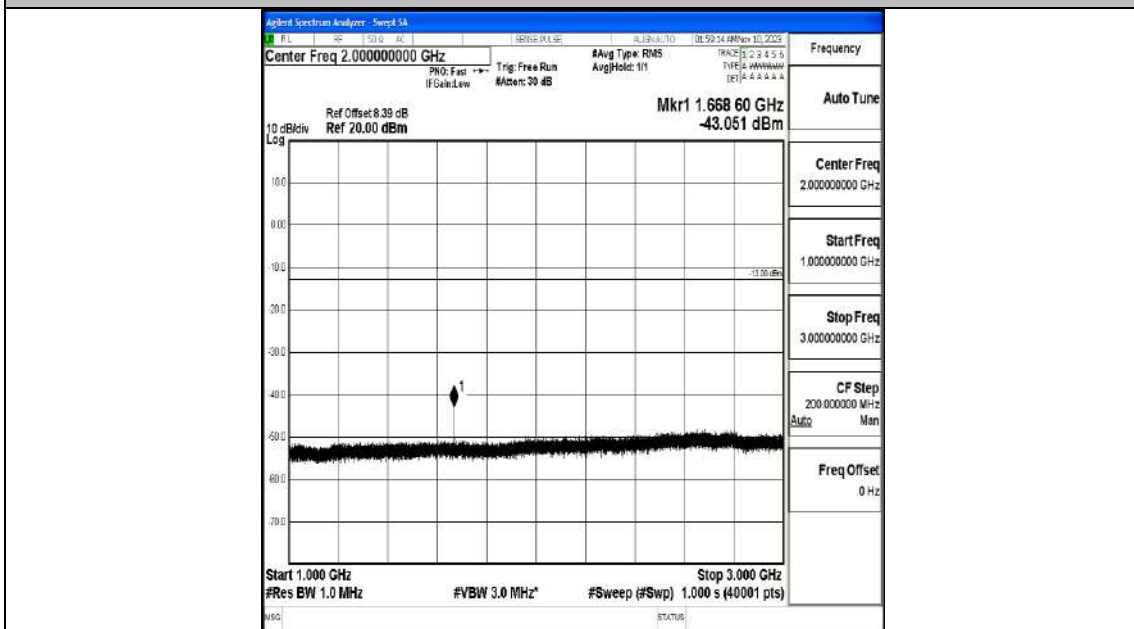

Band5_5MHz_16QAM_20425_1RB#0_3000~10000_3000~10000

Band5_5MHz_QPSK_20525_1RB#0_0.009~0.15_0.009~0.15

Band5_5MHz_QPSK_20525_1RB#0_0.15~30_0.15~30

Band5_5MHz_QPSK_20525_1RB#0_30~1000_30~1000

Band5_5MHz_QPSK_20525_1RB#0_1000~3000_1000~3000