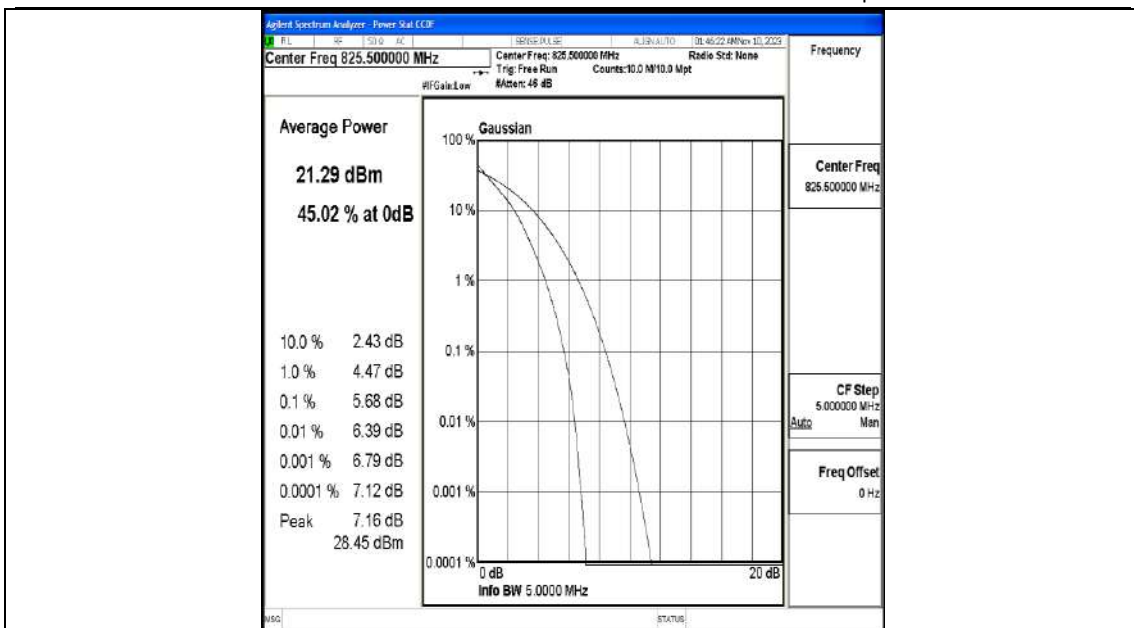

Test Graphs

Band5-1.4MHz-QPSK-20407-6RB#0-PASS

Band5-1.4MHz-16QAM-20407-6RB#0-PASS

Band5-1.4MHz-QPSK-20525-6RB#0-PASS

Band5-1.4MHz-16QAM-20525-6RB#0-PASS

Band5-1.4MHz-QPSK-20643-6RB#0-PASS

Band5-1.4MHz-16QAM-20643-6RB#0-PASS