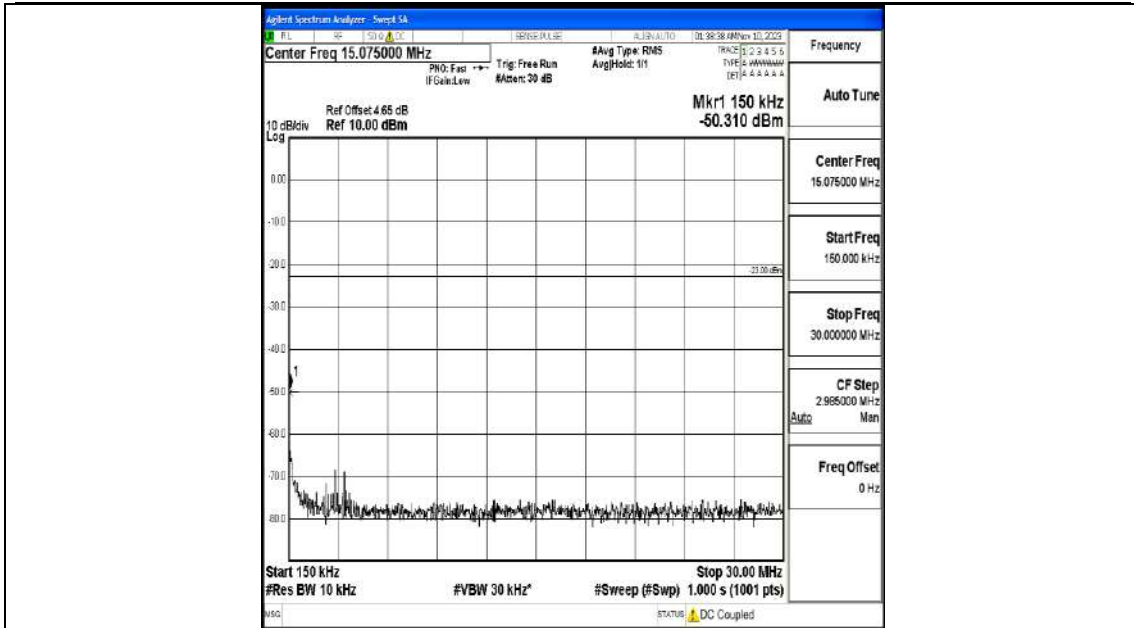

Band5_3MHz_16QAM_20525_1RB#0_0.15~30_0.15~30