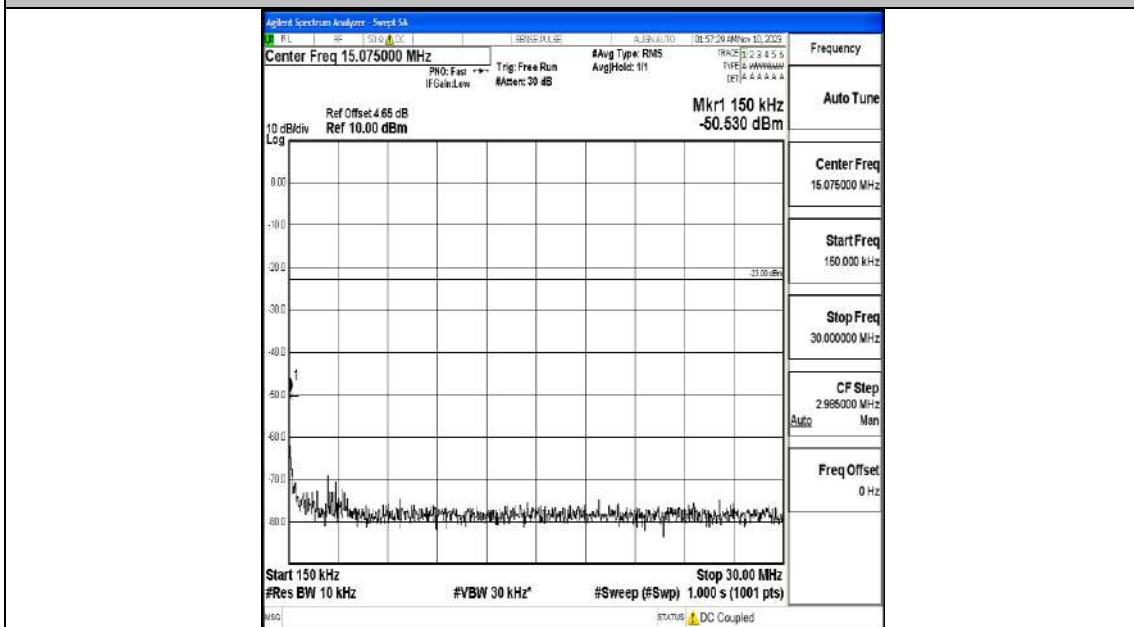

Band5_5MHz_QPSK_20425_1RB#0_0.15~30_0.15~30