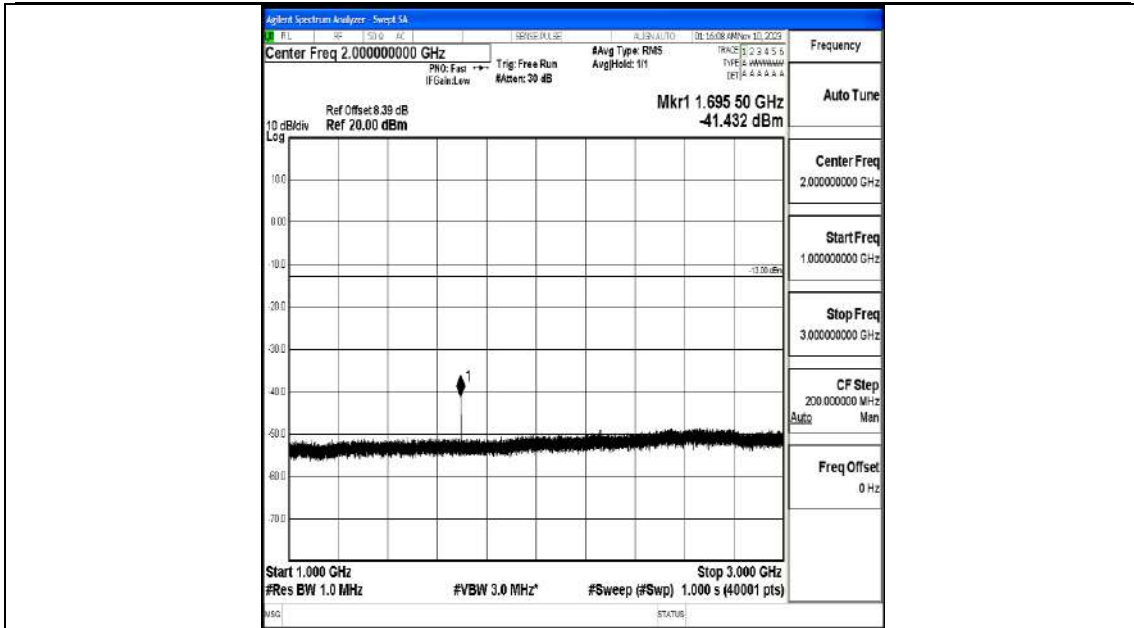

Band5_1.4MHz_QPSK_20643_1RB#0_3000~10000_3000~10000

Band5_1.4MHz_16QAM_20643_1RB#0_0.009~0.15_0.009~0.15

Band5_1.4MHz_16QAM_20643_1RB#0_0.15~30_0.15~30

Band5_1.4MHz_16QAM_20643_1RB#0_30~1000_30~1000

Band5_1.4MHz_16QAM_20643_1RB#0_1000~3000_1000~3000