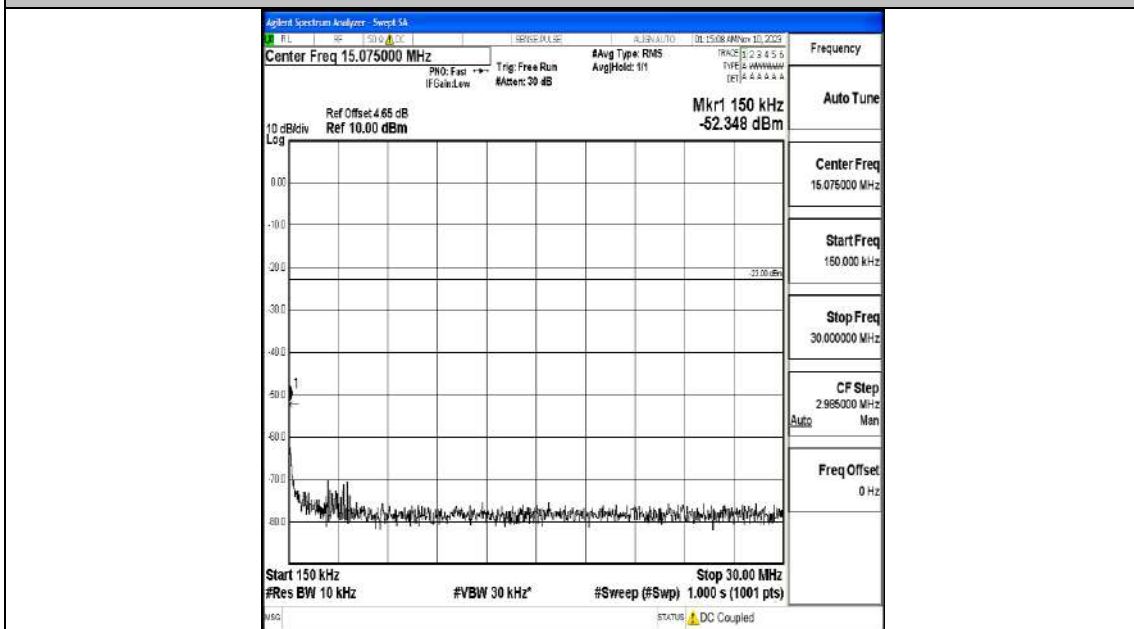

Band5_1.4MHz_QPSK_20643_1RB#0_0.15~30_0.15~30