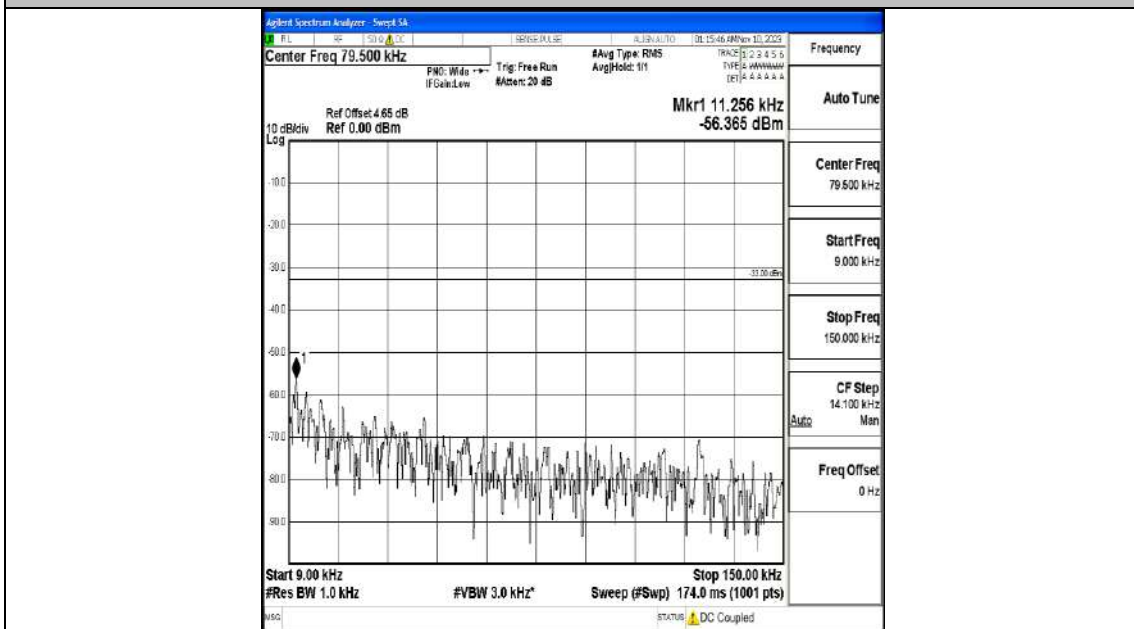

Band5_1.4MHz_16QAM_20643_1RB#0_0.009~0.15_0.009~0.15