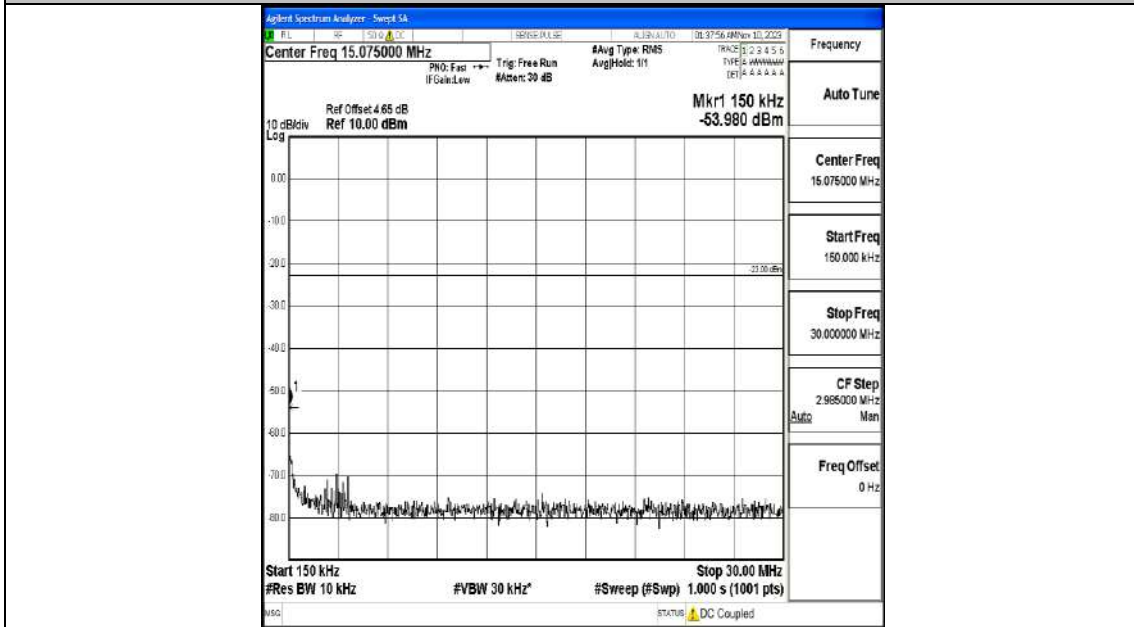

Band5_3MHz_QPSK_20525_1RB#0_0.15~30_0.15~30