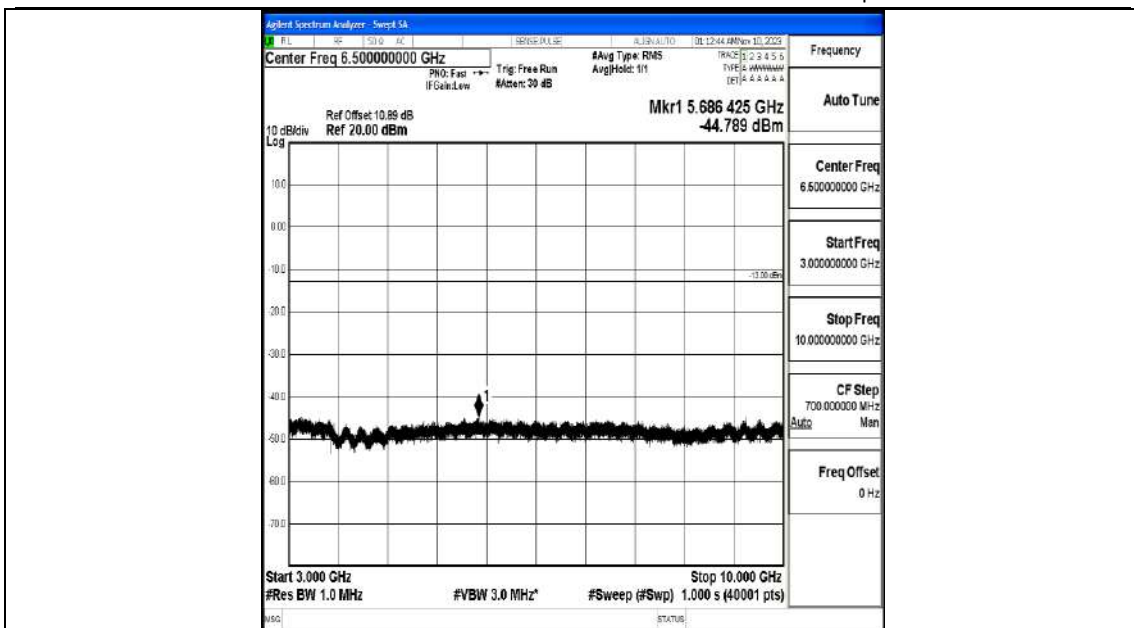

Test Graphs

Band5_1.4MHz_QPSK_20407_1RB#0_0.009~0.15_0.009~0.15

Band5_1.4MHz_QPSK_20407_1RB#0_0.15~30_0.15~30

Band5_1.4MHz_QPSK_20407_1RB#0_30~1000_30~1000

Band5_1.4MHz_QPSK_20407_1RB#0_1000~3000_1000~3000