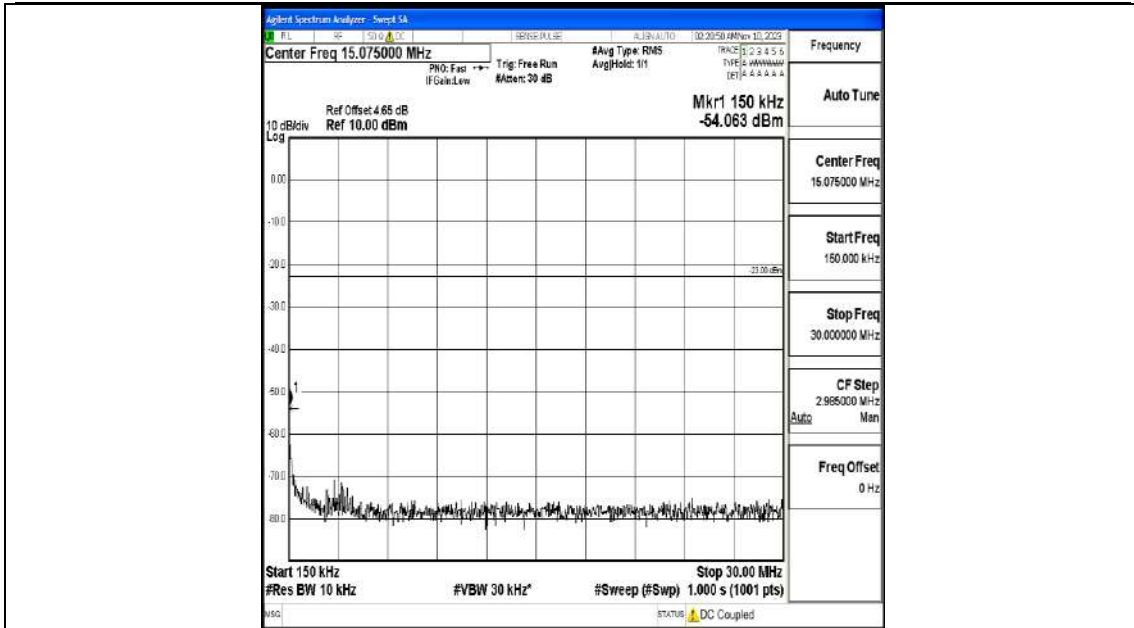

Band5_10MHz_16QAM_20525_1RB#0_0.15~30_0.15~30