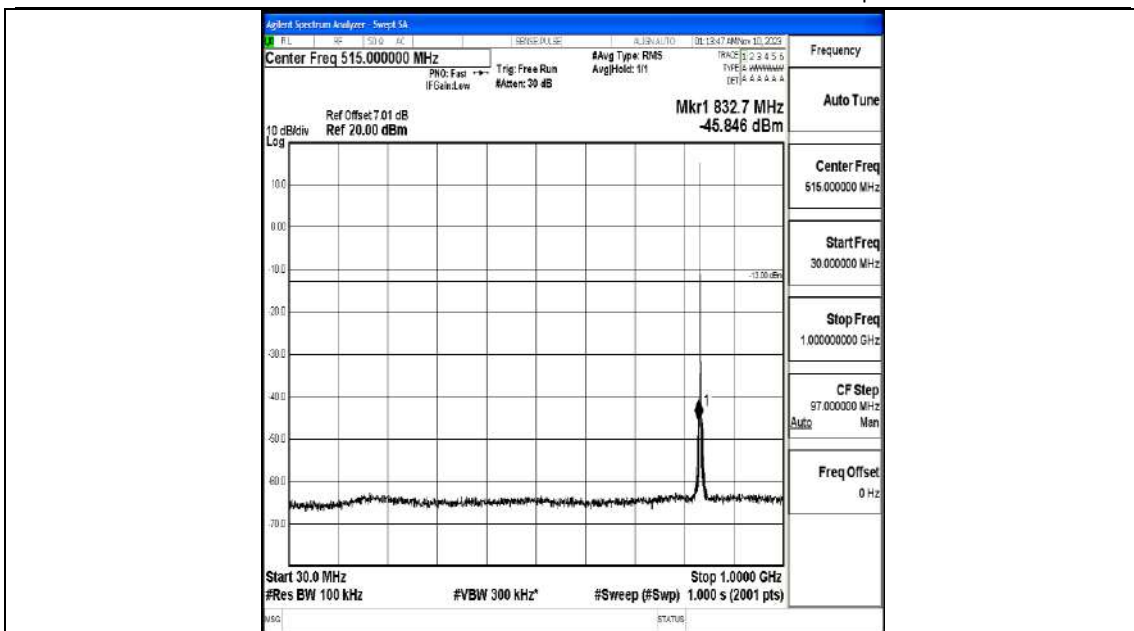

Band5_1.4MHz_QPSK_20525_1RB#0_30~1000_30~1000