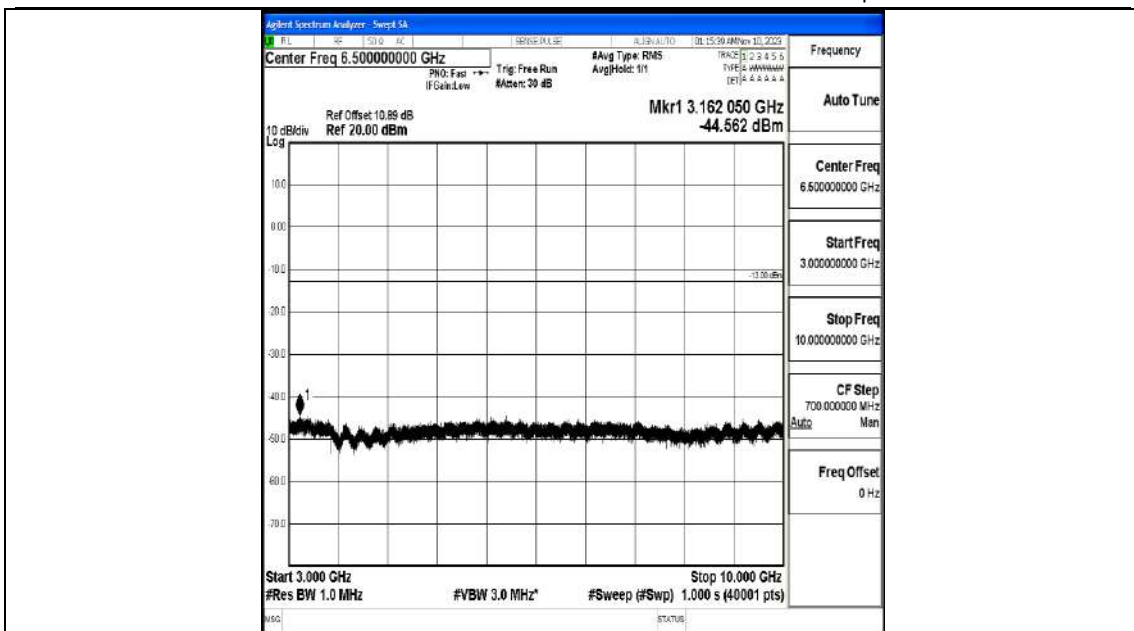

Band5_1.4MHz_16QAM_20525_1RB#0_3000~10000_3000~10000

Band5_1.4MHz_QPSK_20643_1RB#0_0.009~0.15_0.009~0.15

Band5_1.4MHz_QPSK_20643_1RB#0_0.15~30_0.15~30

Band5_1.4MHz_QPSK_20643_1RB#0_30~1000_30~1000

Band5_1.4MHz_QPSK_20643_1RB#0_1000~3000_1000~3000