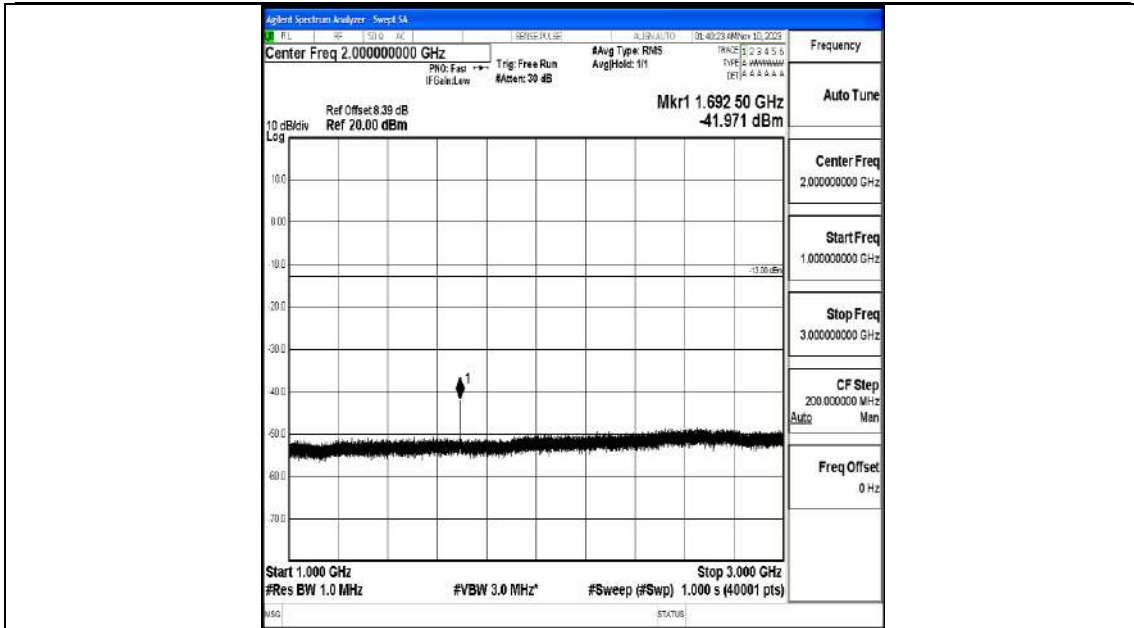

Band5_3MHz_QPSK_20635_1RB#0_3000~10000_3000~10000

Band5_3MHz_16QAM_20635_1RB#0_0.009~0.15_0.009~0.15

Band5_3MHz_16QAM_20635_1RB#0_0.15~30_0.15~30

Band5_3MHz_16QAM_20635_1RB#0_30~1000_30~1000

Band5_3MHz_16QAM_20635_1RB#0_1000~3000_1000~3000