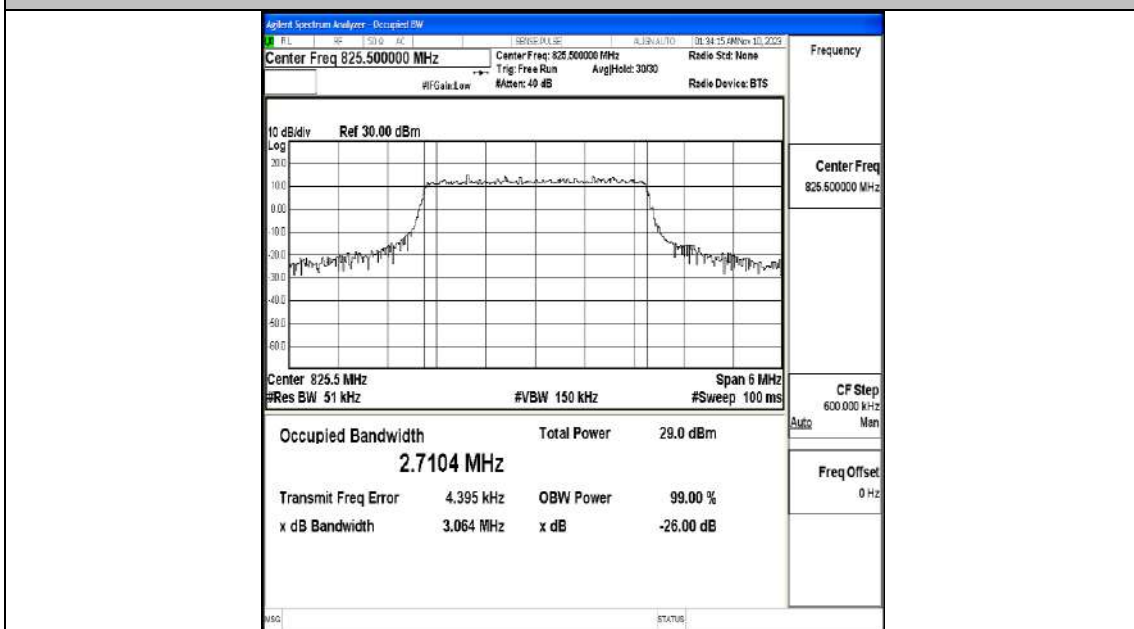

Band5-3MHz-16QAM-20415-15RB#0-PASS