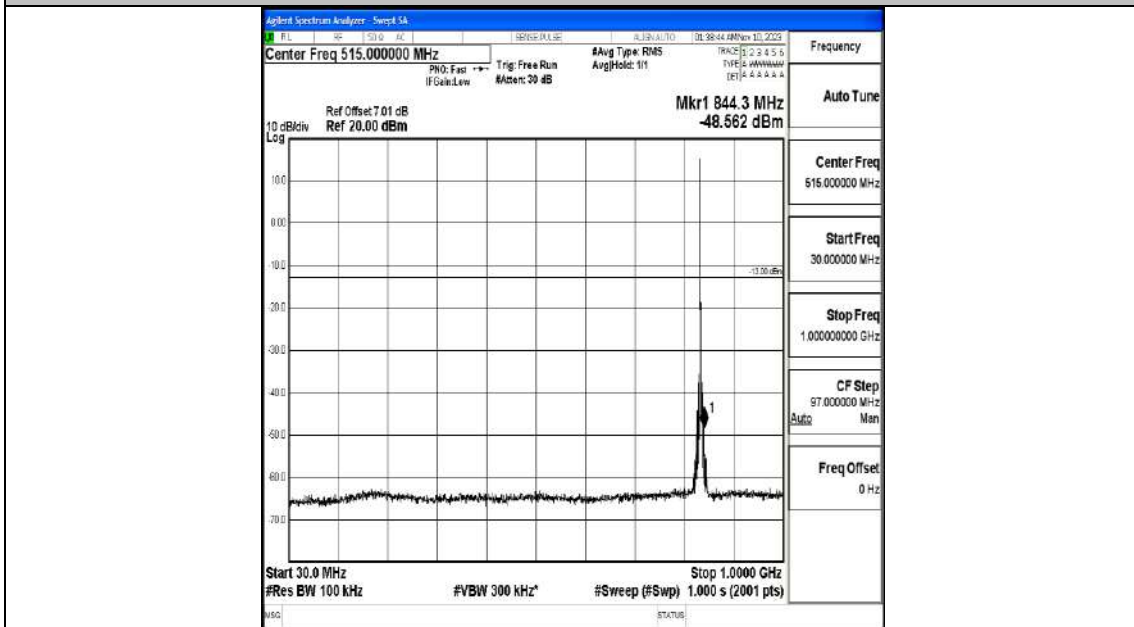

Band5_3MHz_16QAM_20525_1RB#0_30~1000_30~1000