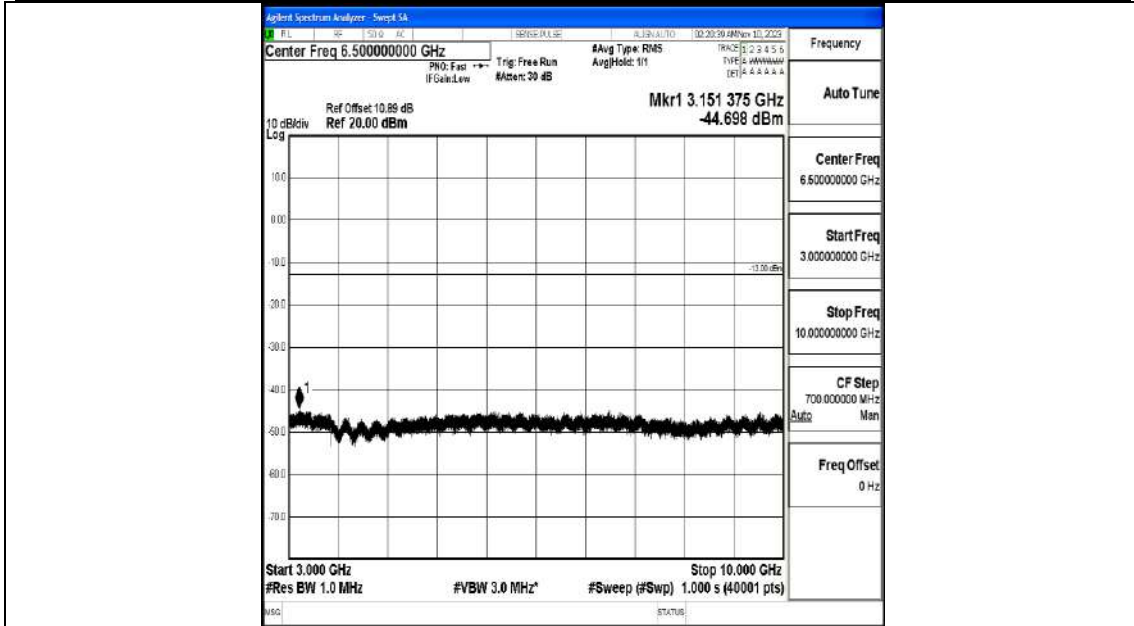

Band5_10MHz_16QAM_20450_1RB#0_3000~10000_3000~10000

Band5_10MHz_QPSK_20525_1RB#0_0.009~0.15_0.009~0.15

Band5_10MHz_QPSK_20525_1RB#0_0.15~30_0.15~30

Band5_10MHz_QPSK_20525_1RB#0_30~1000_30~1000

Band5_10MHz_QPSK_20525_1RB#0_1000~3000_1000~3000