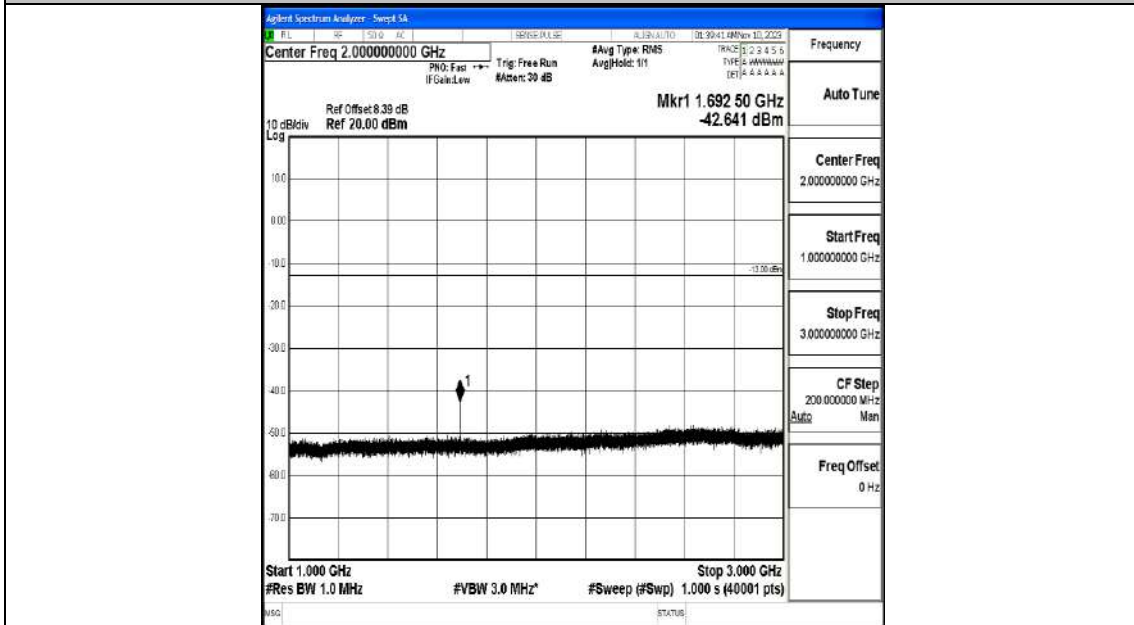

Band5_3MHz_16QAM_20525_1RB#0_3000~10000_3000~10000

Band5_3MHz_QPSK_20635_1RB#0_0.009~0.15_0.009~0.15

Band5_3MHz_QPSK_20635_1RB#0_0.15~30_0.15~30

Band5_3MHz_QPSK_20635_1RB#0_30~1000_30~1000

Band5_3MHz_QPSK_20635_1RB#0_1000~3000_1000~3000