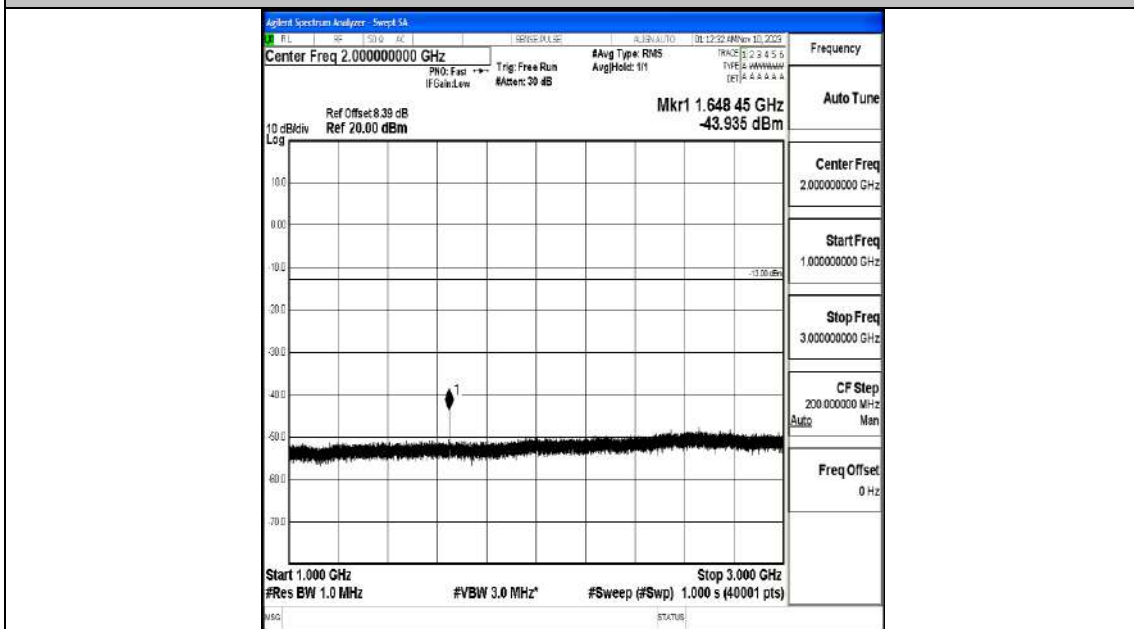

Test Graphs

Band5_1.4MHz_QPSK_20407_1RB#0_0.009~0.15_0.009~0.15

Band5_1.4MHz_QPSK_20407_1RB#0_0.15~30_0.15~30

Band5_1.4MHz_QPSK_20407_1RB#0_30~1000_30~1000

Band5_1.4MHz_QPSK_20407_1RB#0_1000~3000_1000~3000