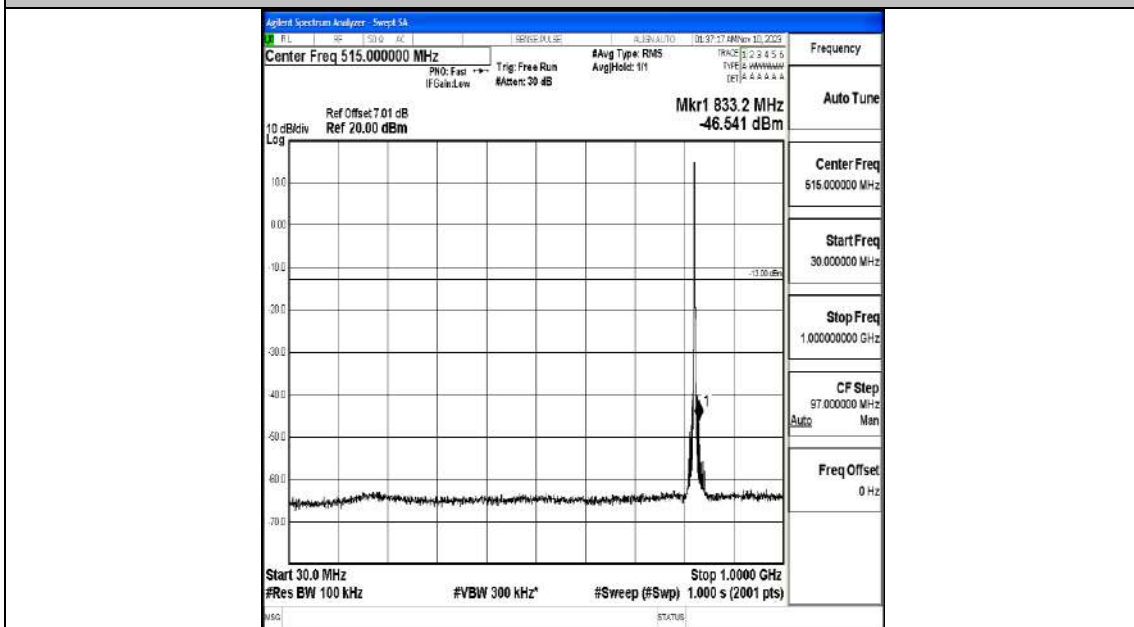

Band5_3MHz_16QAM_20415_1RB#0_30~1000_30~1000