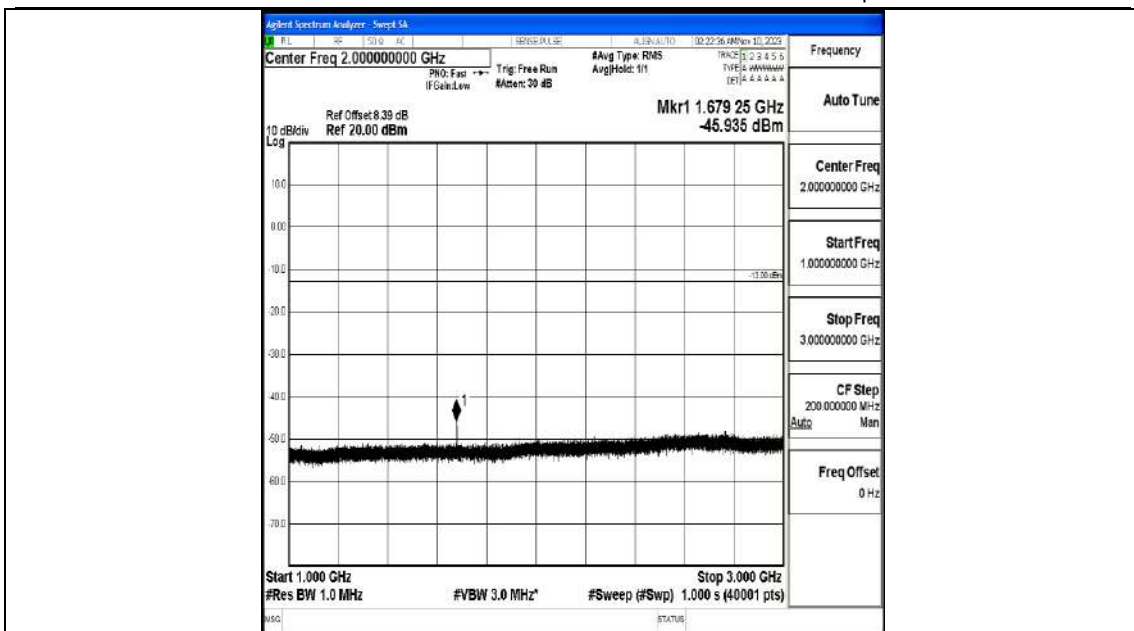

Band5_10MHz_QPSK_20600_1RB#0_3000~10000_3000~10000

Band5_10MHz_16QAM_20600_1RB#0_0.009~0.15_0.009~0.15

Band5_10MHz_16QAM_20600_1RB#0_0.15~30_0.15~30

Band5_10MHz_16QAM_20600_1RB#0_30~1000_30~1000

Band5_10MHz_16QAM_20600_1RB#0_1000~3000_1000~3000