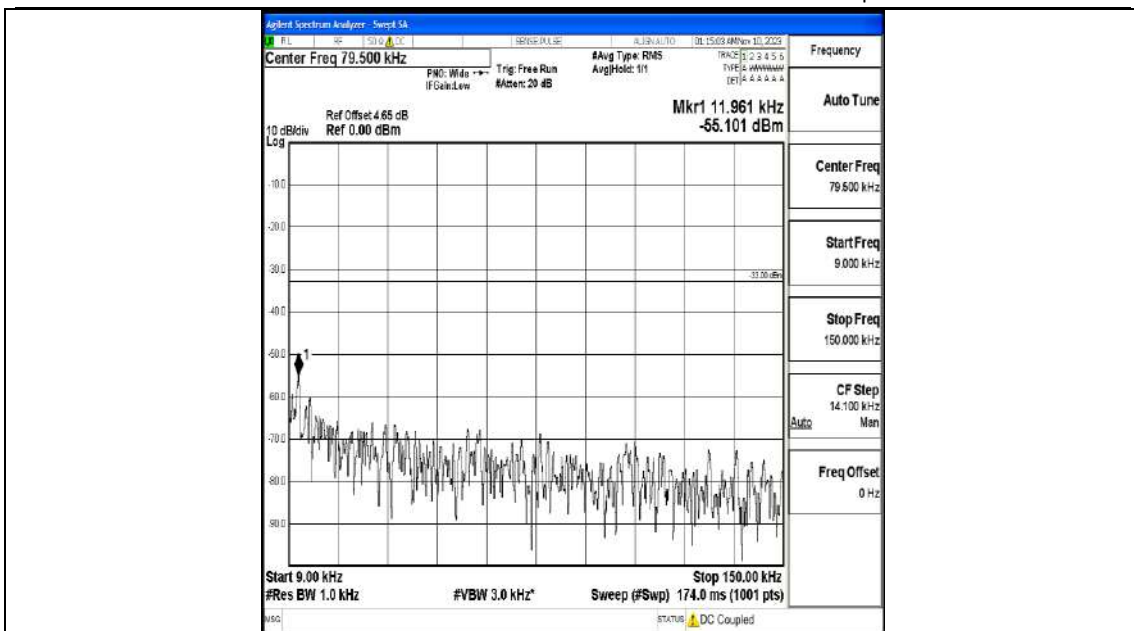

Band5_1.4MHz_QPSK_20643_1RB#0_0.009~0.15_0.009~0.15