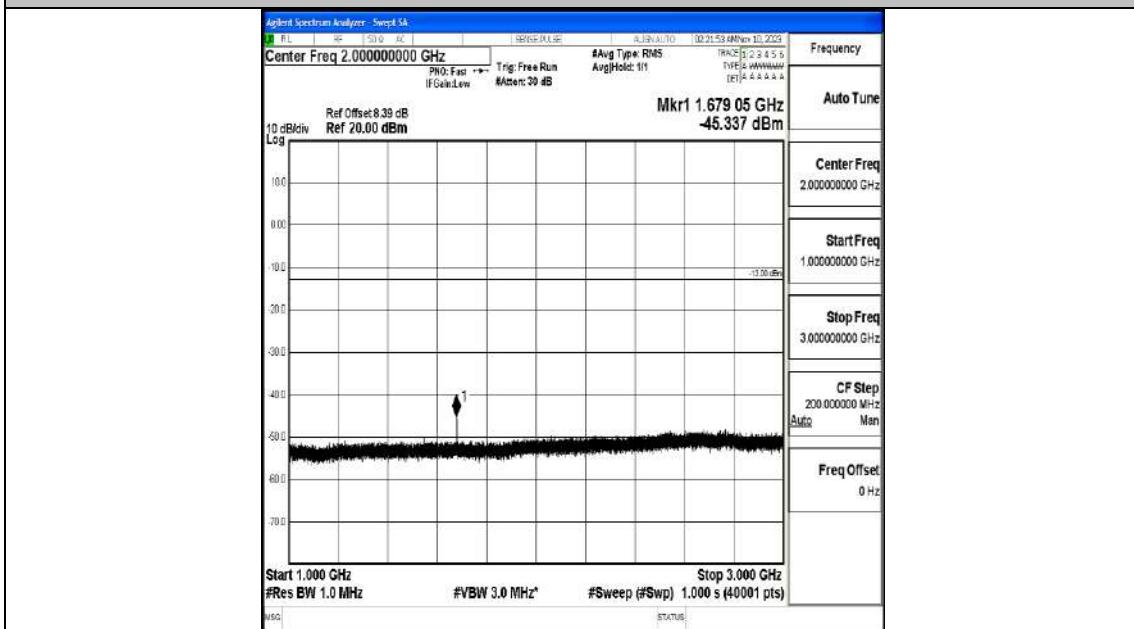

Band5_10MHz_16QAM_20525_1RB#0_3000~10000_3000~10000

Band5_10MHz_QPSK_20600_1RB#0_0.009~0.15_0.009~0.15

Band5_10MHz_QPSK_20600_1RB#0_0.15~30_0.15~30

Band5_10MHz_QPSK_20600_1RB#0_30~1000_30~1000

Band5_10MHz_QPSK_20600_1RB#0_1000~3000_1000~3000