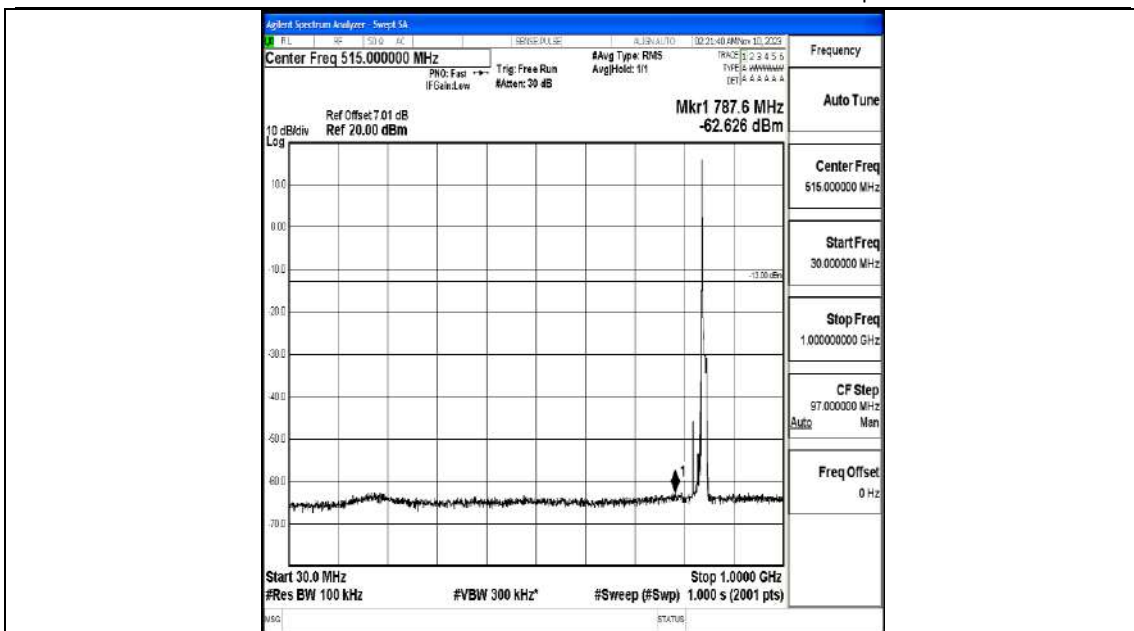

Band5_10MHz_QPSK_20600_1RB#0_30~1000_30~1000