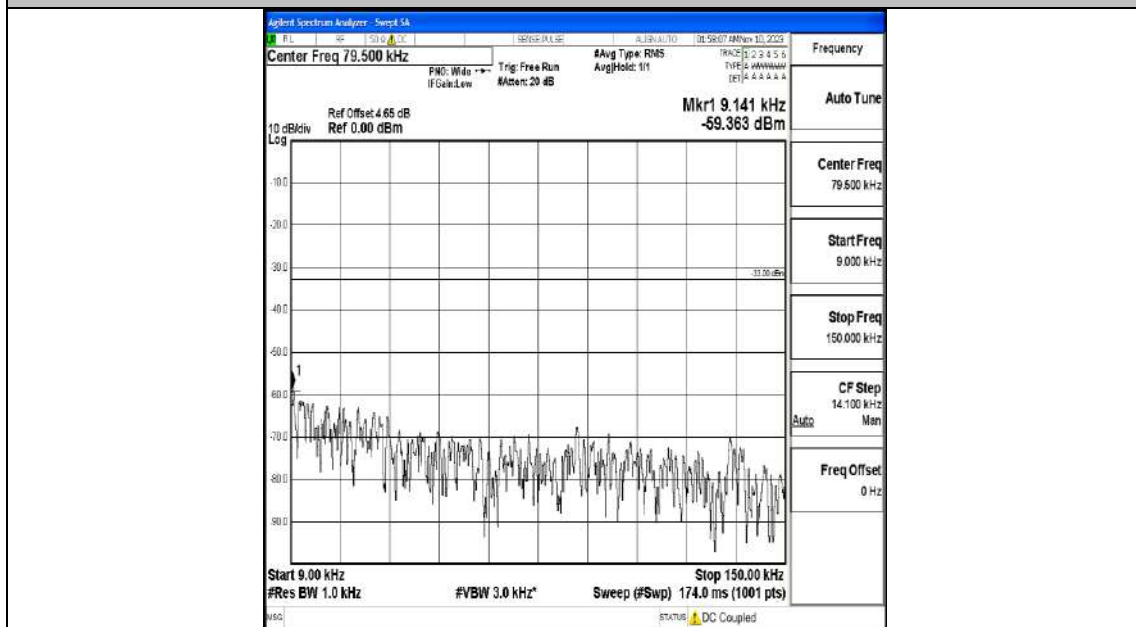

Band5_5MHz_16QAM_20425_1RB#0_0.009~0.15_0.009~0.15