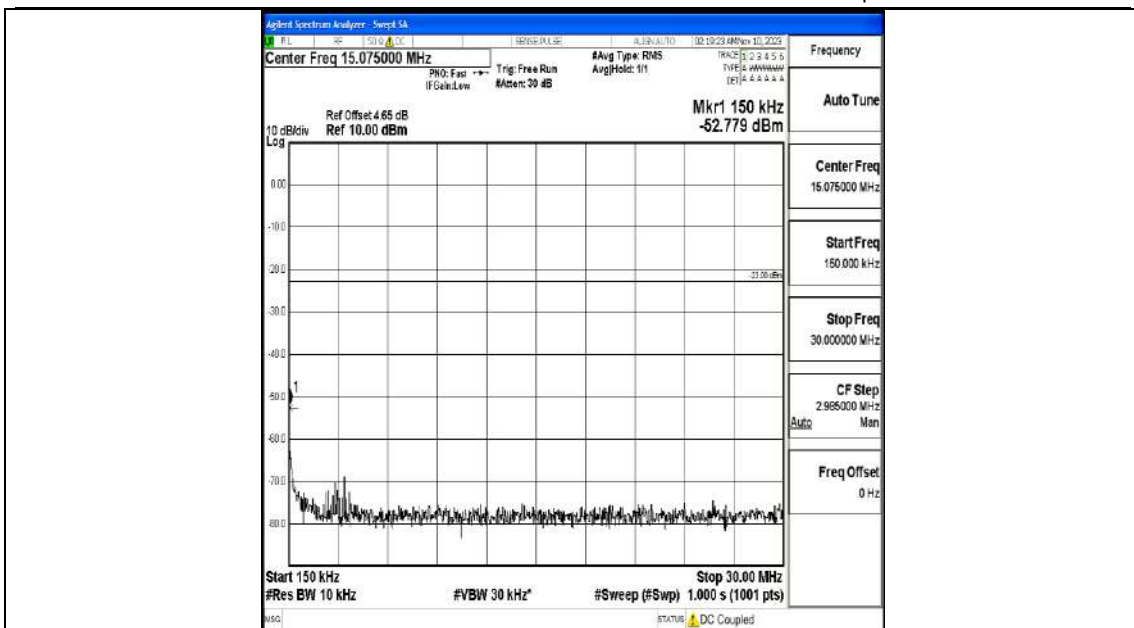

Band5_10MHz_16QAM_20450_1RB#0_0.15~30_0.15~30