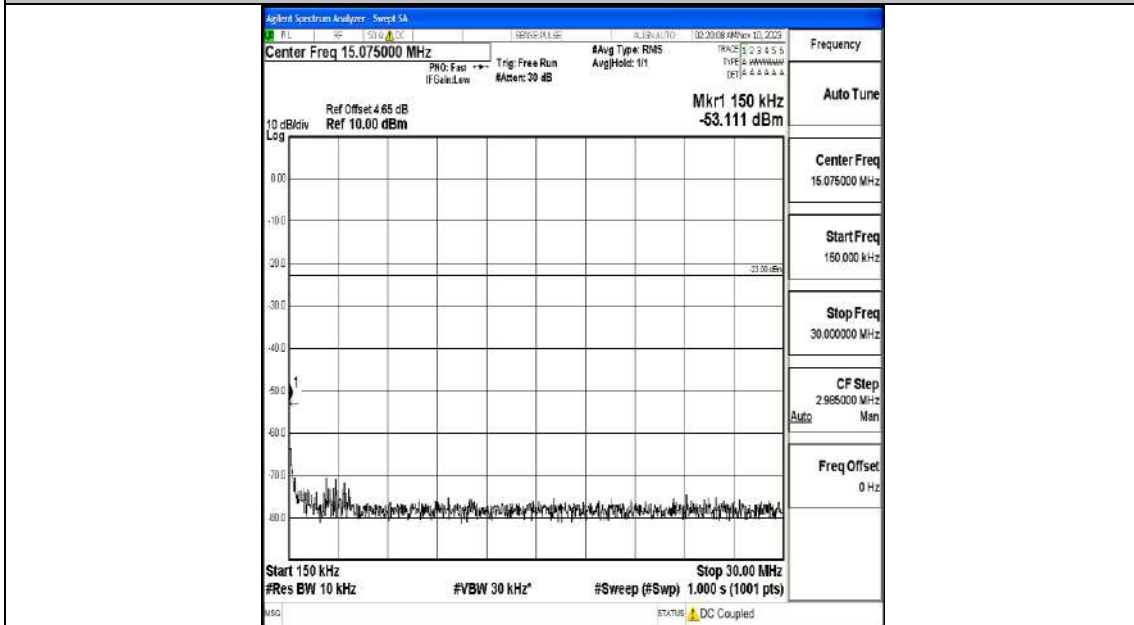

Band5_10MHz_QPSK_20525_1RB#0_0.15~30_0.15~30