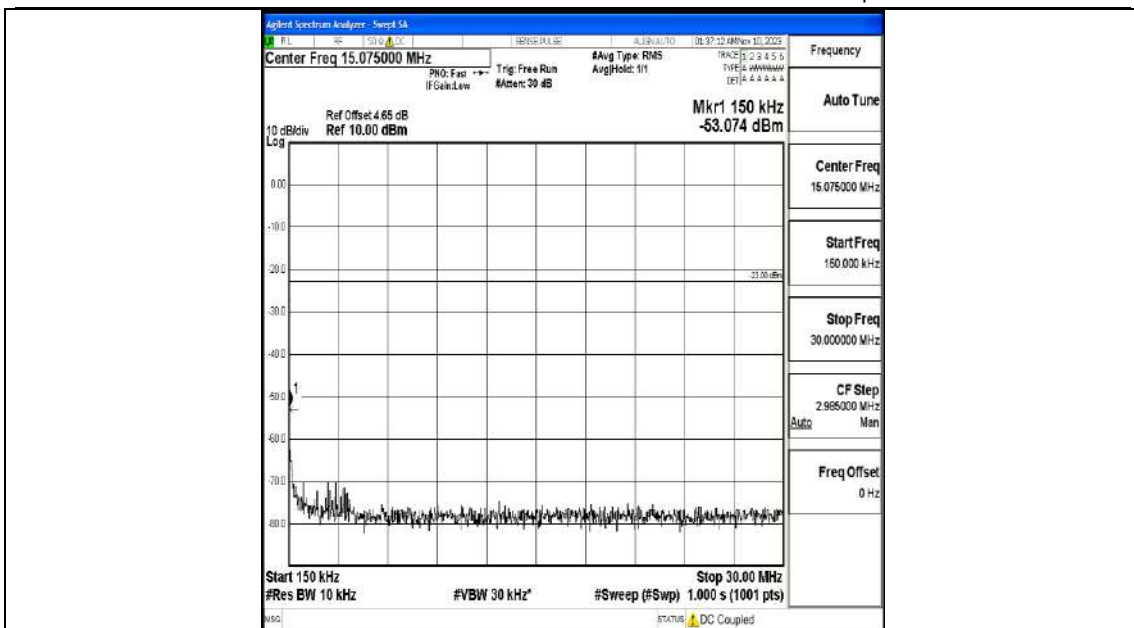

Band5_3MHz_16QAM_20415_1RB#0_0.15~30_0.15~30