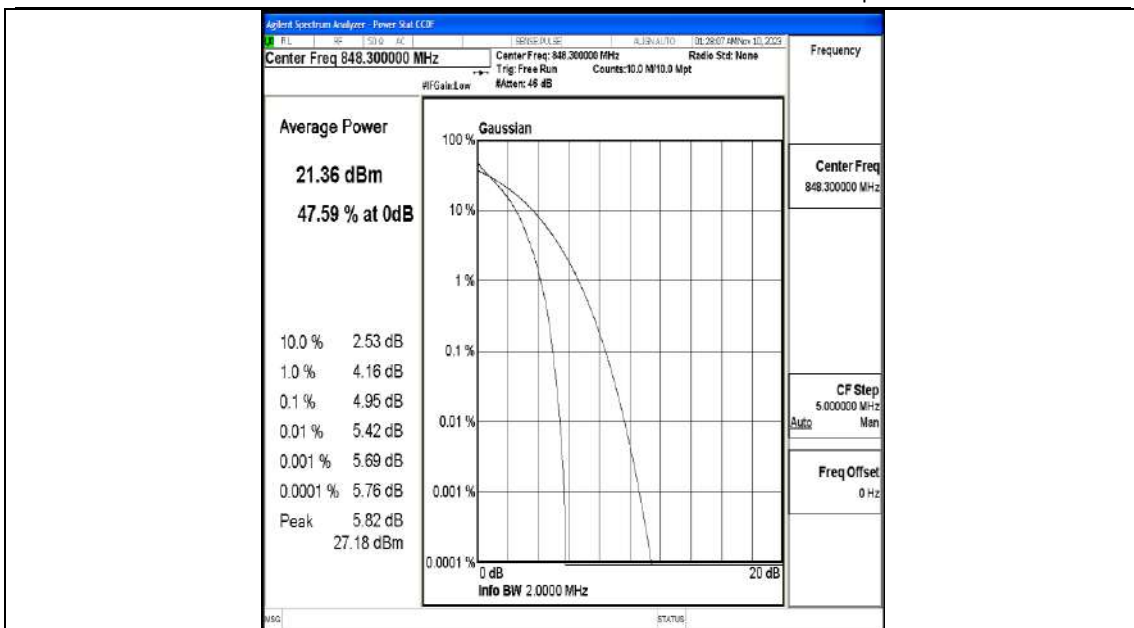

Test Graphs

Band5-1.4MHz-QPSK-20407-6RB#0-PASS

Band5-1.4MHz-16QAM-20407-6RB#0-PASS

Band5-1.4MHz-QPSK-20525-6RB#0-PASS

Band5-1.4MHz-16QAM-20525-6RB#0-PASS

Band5-1.4MHz-QPSK-20643-6RB#0-PASS

Band5-1.4MHz-16QAM-20643-6RB#0-PASS