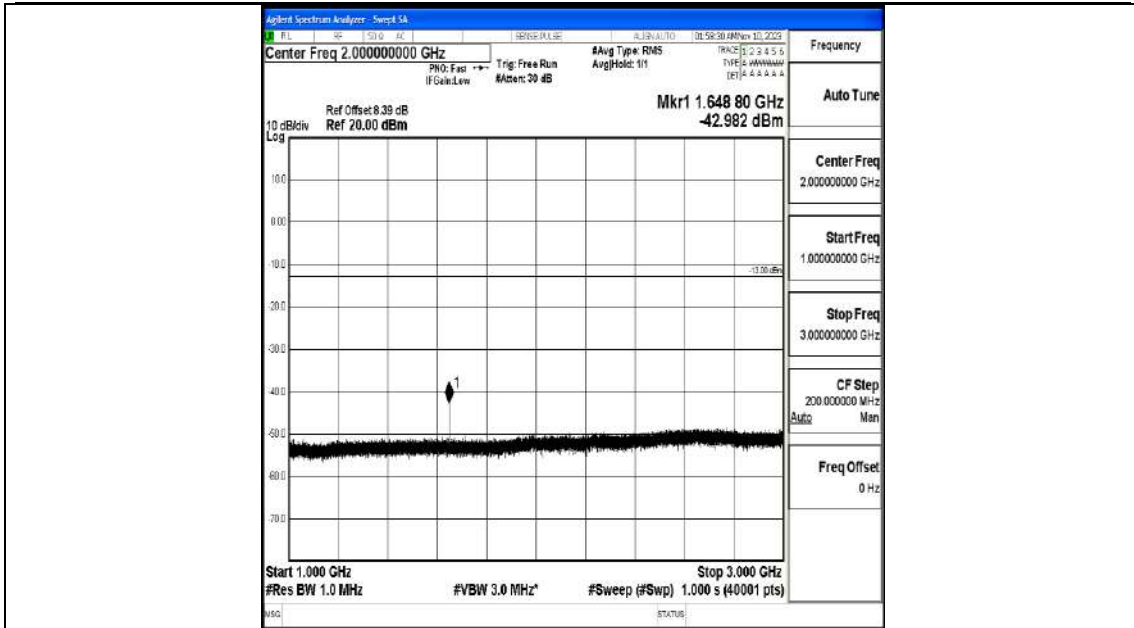

Band5_5MHz_QPSK_20425_1RB#0_3000~10000_3000~10000

Band5_5MHz_16QAM_20425_1RB#0_0.009~0.15_0.009~0.15

Band5_5MHz_16QAM_20425_1RB#0_0.15~30_0.15~30

Band5_5MHz_16QAM_20425_1RB#0_30~1000_30~1000

Band5_5MHz_16QAM_20425_1RB#0_1000~3000_1000~3000