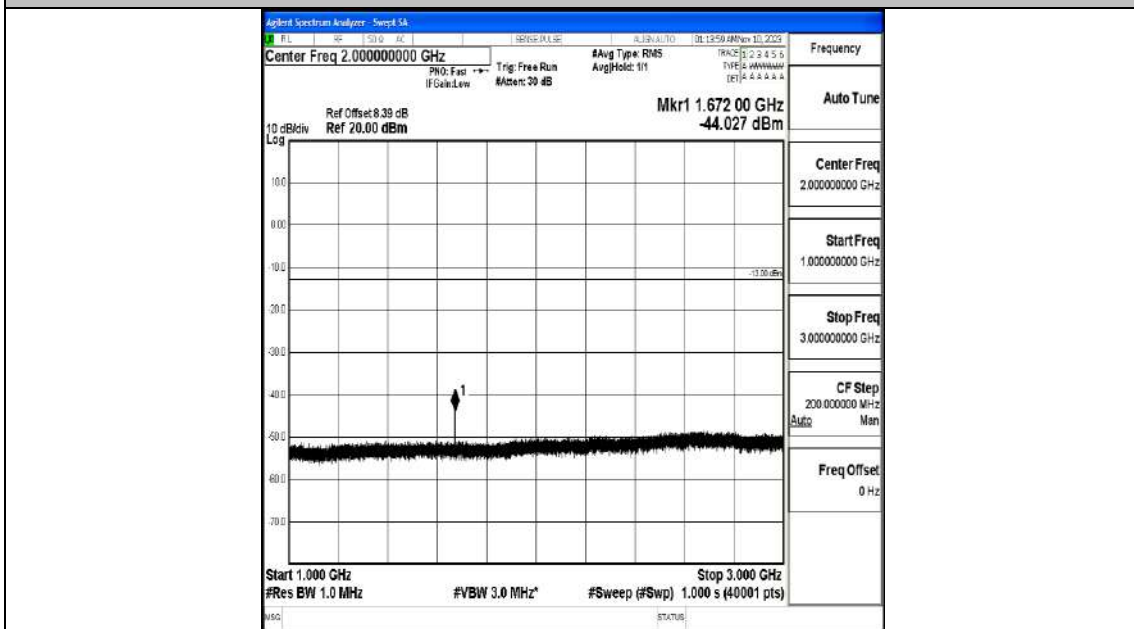

Band5_1.4MHz_16QAM_20407_1RB#0_3000~10000_3000~10000

Band5_1.4MHz_QPSK_20525_1RB#0_0.009~0.15_0.009~0.15

Band5_1.4MHz_QPSK_20525_1RB#0_0.15~30_0.15~30

Band5_1.4MHz_QPSK_20525_1RB#0_30~1000_30~1000

Band5_1.4MHz_QPSK_20525_1RB#0_1000~3000_1000~3000