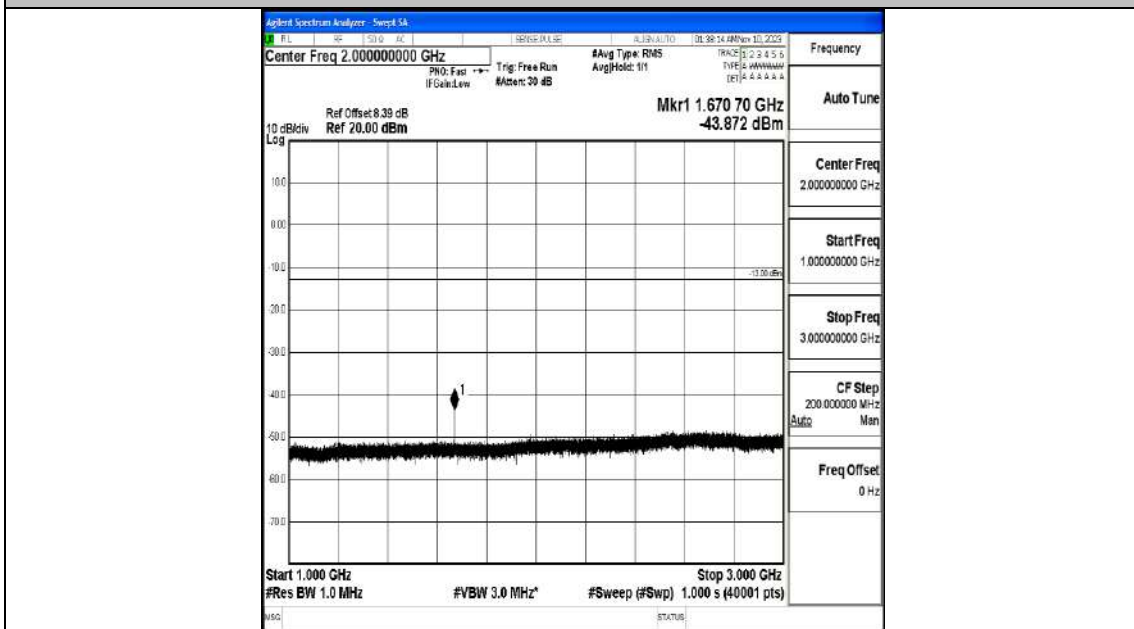

Band5_3MHz_16QAM_20415_1RB#0_3000~10000_3000~10000

Band5_3MHz_QPSK_20525_1RB#0_0.009~0.15_0.009~0.15

Band5_3MHz_QPSK_20525_1RB#0_0.15~30_0.15~30

Band5_3MHz_QPSK_20525_1RB#0_30~1000_30~1000

Band5_3MHz_QPSK_20525_1RB#0_1000~3000_1000~3000