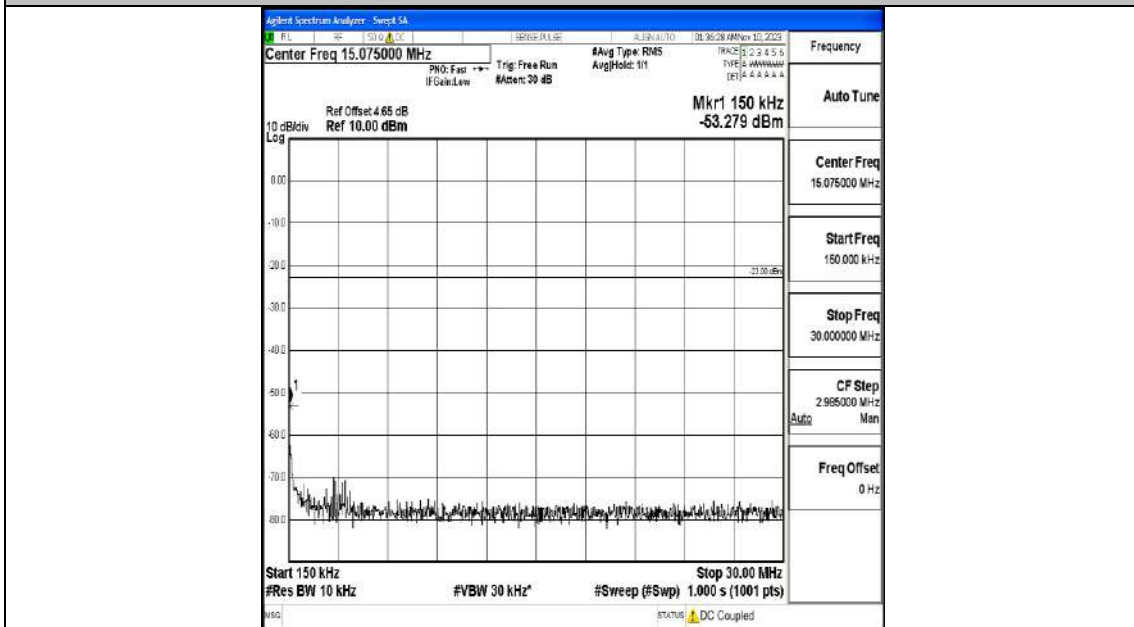

Band5_3MHz_QPSK_20415_1RB#0_0.15~30_0.15~30