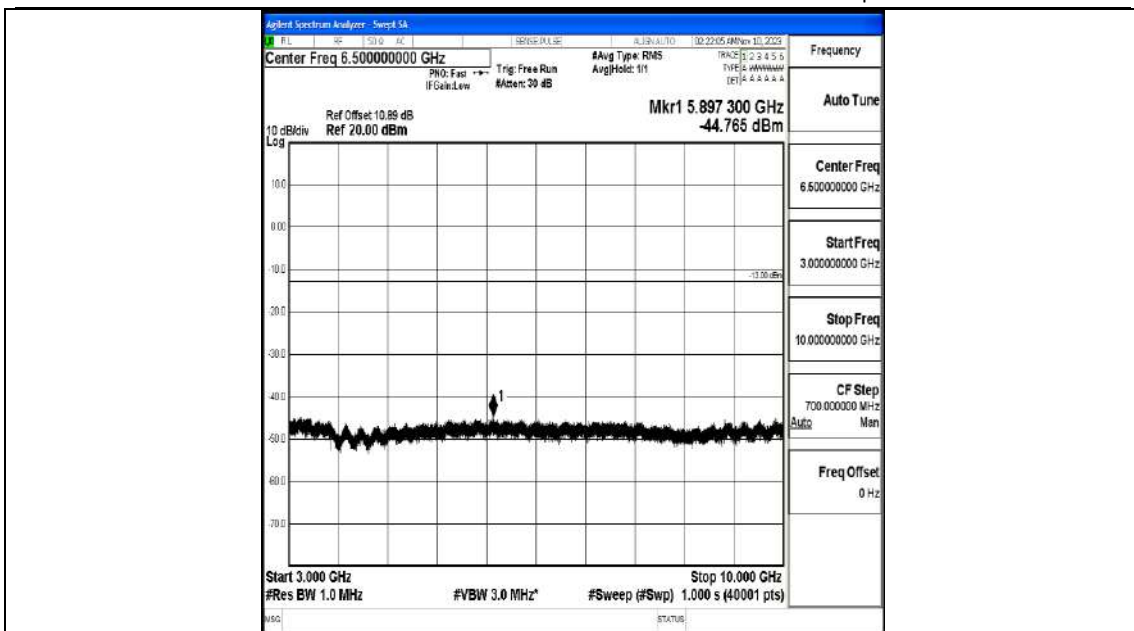

Band5_10MHz_16QAM_20525_1RB#0_3000~10000_3000~10000

Band5_10MHz_QPSK_20600_1RB#0_0.009~0.15_0.009~0.15

Band5_10MHz_QPSK_20600_1RB#0_0.15~30_0.15~30

Band5_10MHz_QPSK_20600_1RB#0_30~1000_30~1000

Band5_10MHz_QPSK_20600_1RB#0_1000~3000_1000~3000