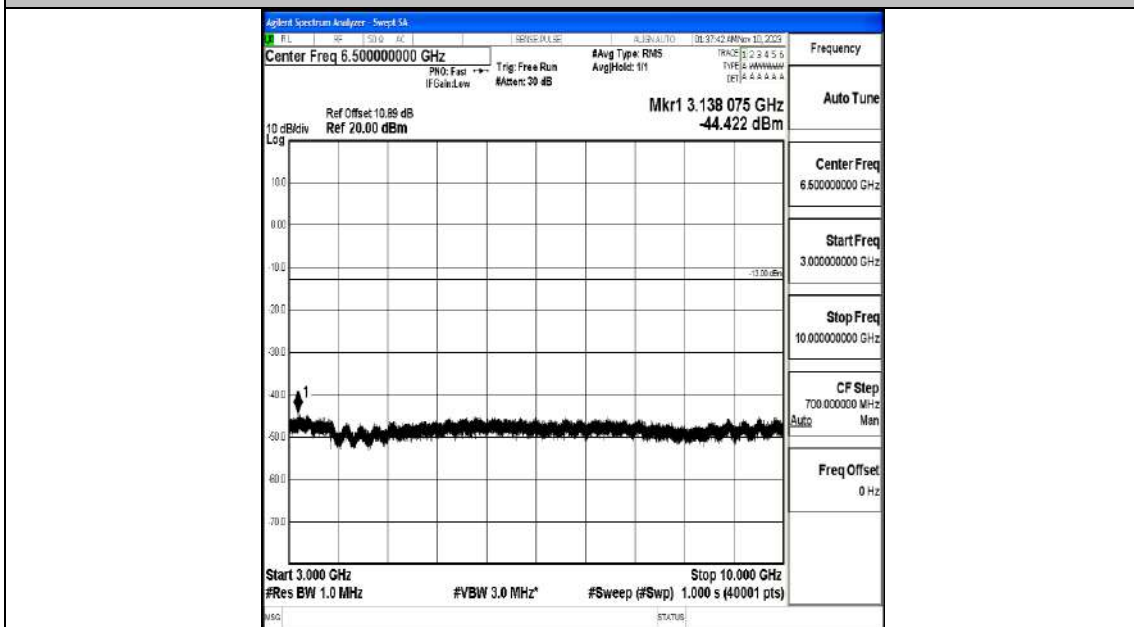

Band5_3MHz_QPSK_20415_1RB#0_3000~10000_3000~10000

Band5_3MHz_16QAM_20415_1RB#0_0.009~0.15_0.009~0.15

Band5_3MHz_16QAM_20415_1RB#0_0.15~30_0.15~30

Band5_3MHz_16QAM_20415_1RB#0_30~1000_30~1000

Band5_3MHz_16QAM_20415_1RB#0_1000~3000_1000~3000