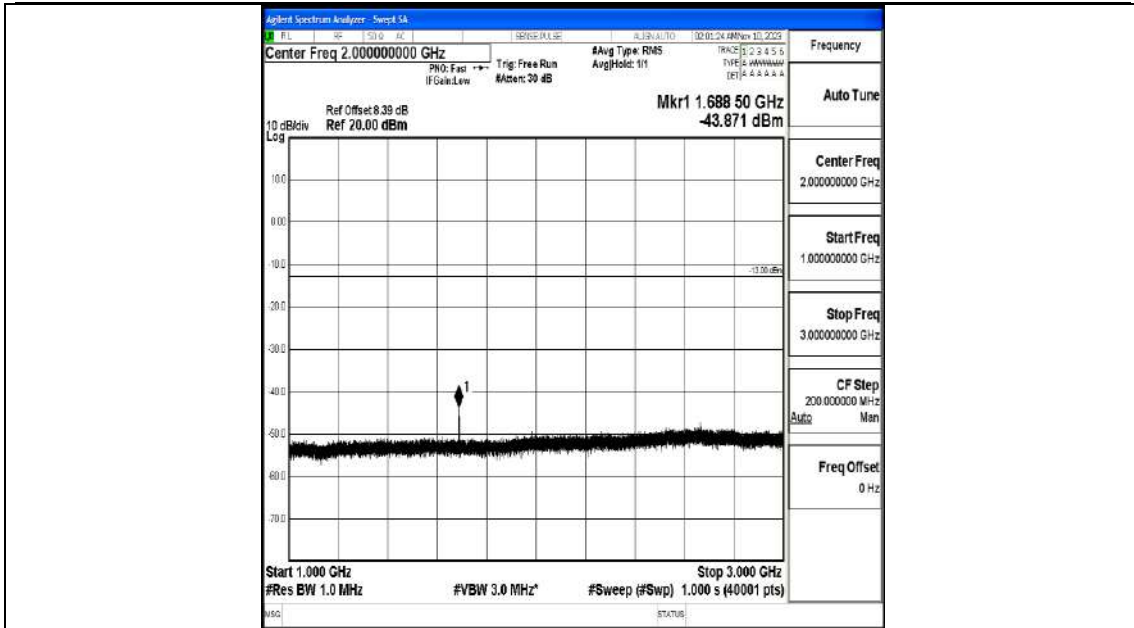

Band5_5MHz_QPSK_20625_1RB#0_3000~10000_3000~10000

Band5_5MHz_16QAM_20625_1RB#0_0.009~0.15_0.009~0.15

Band5_5MHz_16QAM_20625_1RB#0_0.15~30_0.15~30

Band5_5MHz_16QAM_20625_1RB#0_30~1000_30~1000

Band5_5MHz_16QAM_20625_1RB#0_1000~3000_1000~3000