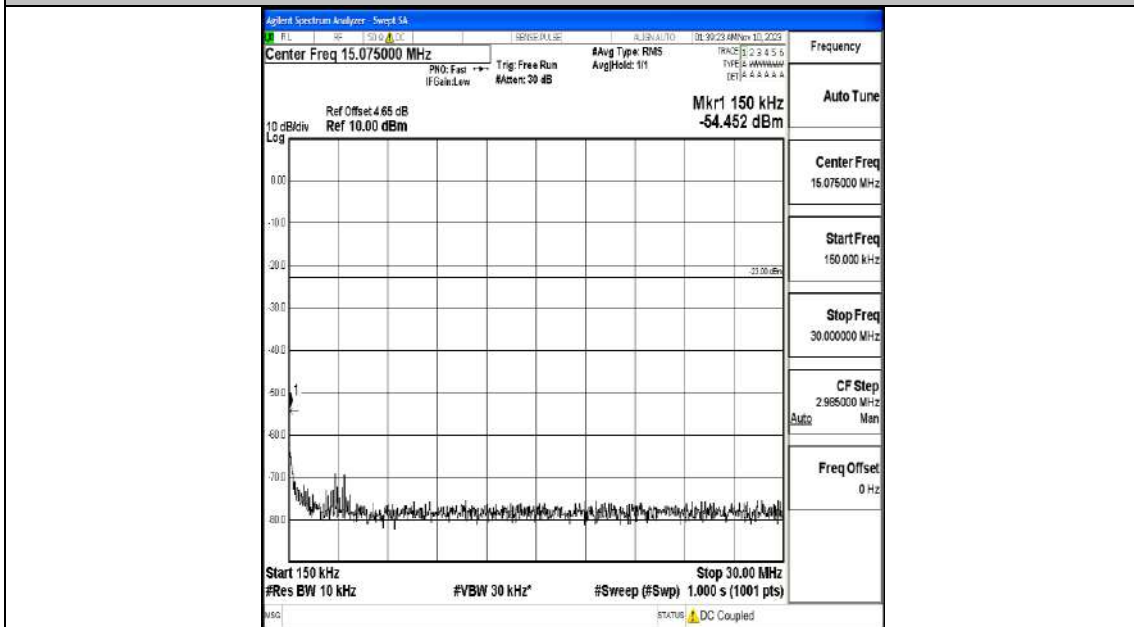

Band5_3MHz_QPSK_20635_1RB#0_0.15~30_0.15~30