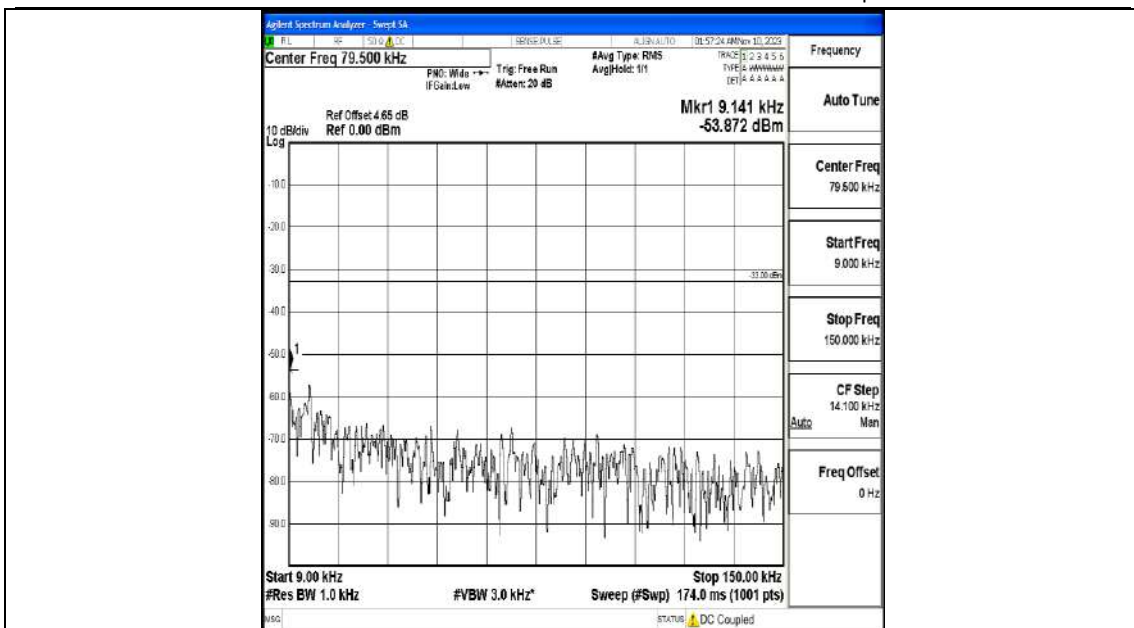

Band5_5MHz_QPSK_20425_1RB#0_0.009~0.15_0.009~0.15