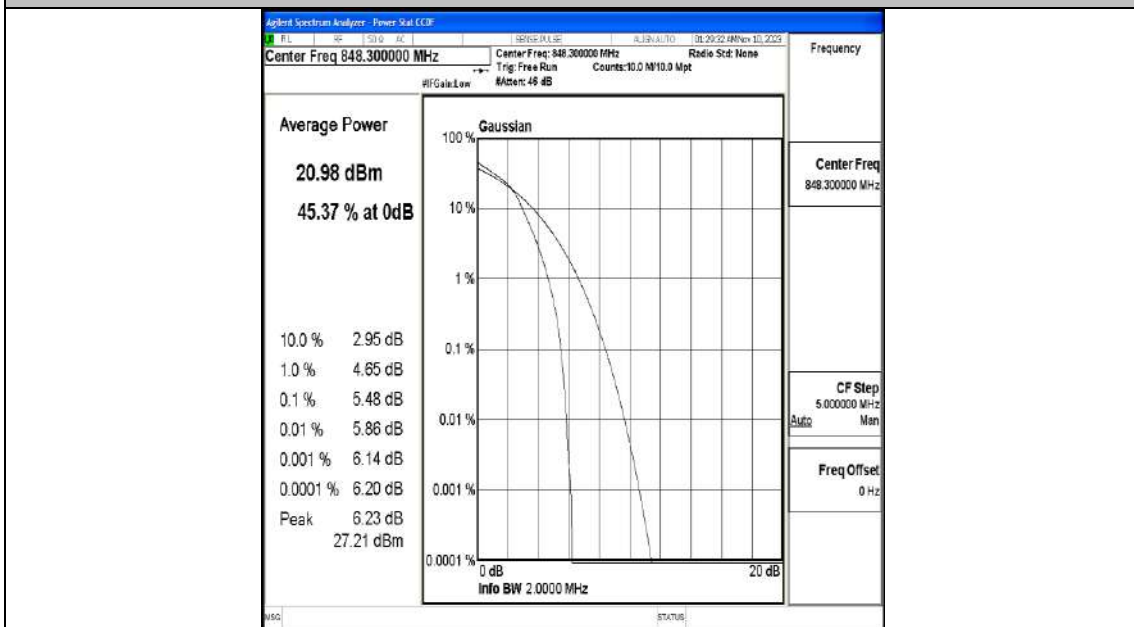

Test Graphs

Band5-1.4MHz-QPSK-20407-6RB#0-PASS

Band5-1.4MHz-16QAM-20407-6RB#0-PASS

Band5-1.4MHz-QPSK-20525-6RB#0-PASS

Band5-1.4MHz-16QAM-20525-6RB#0-PASS

Band5-1.4MHz-QPSK-20643-6RB#0-PASS

Band5-1.4MHz-16QAM-20643-6RB#0-PASS