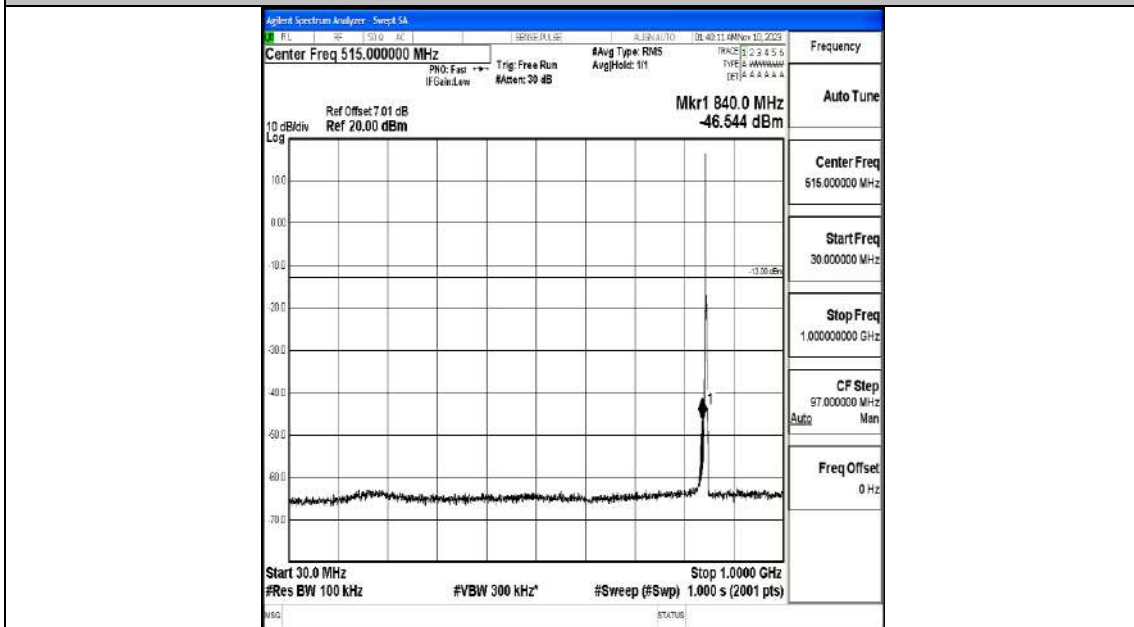

Band5_3MHz_16QAM_20635_1RB#0_30~1000_30~1000