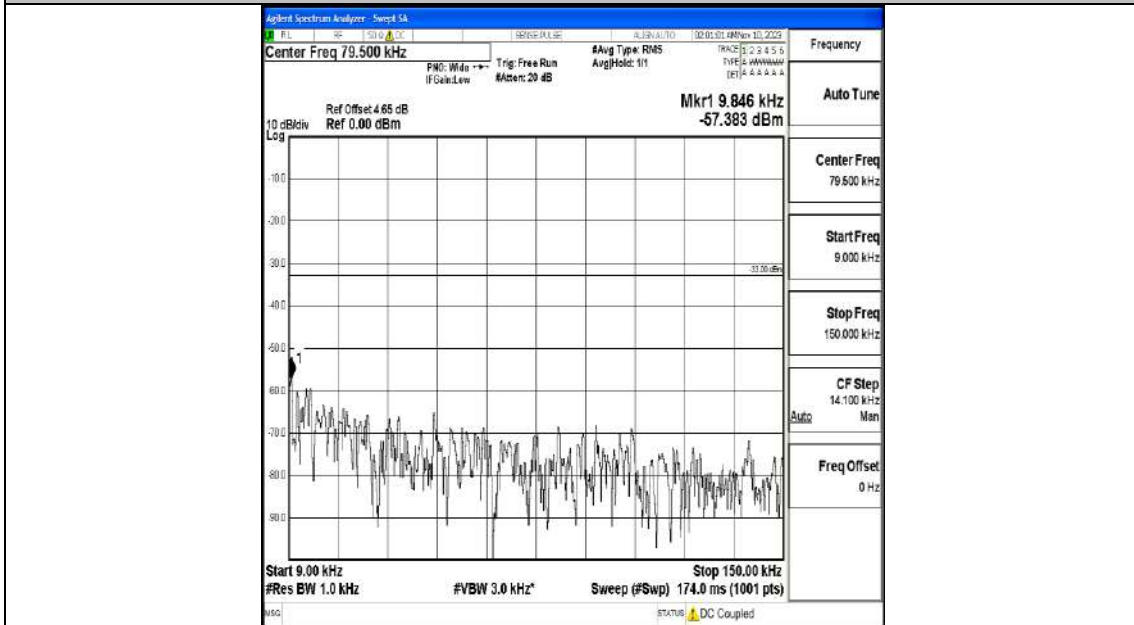

Band5_5MHz_16QAM_20625_1RB#0_0.009~0.15_0.009~0.15