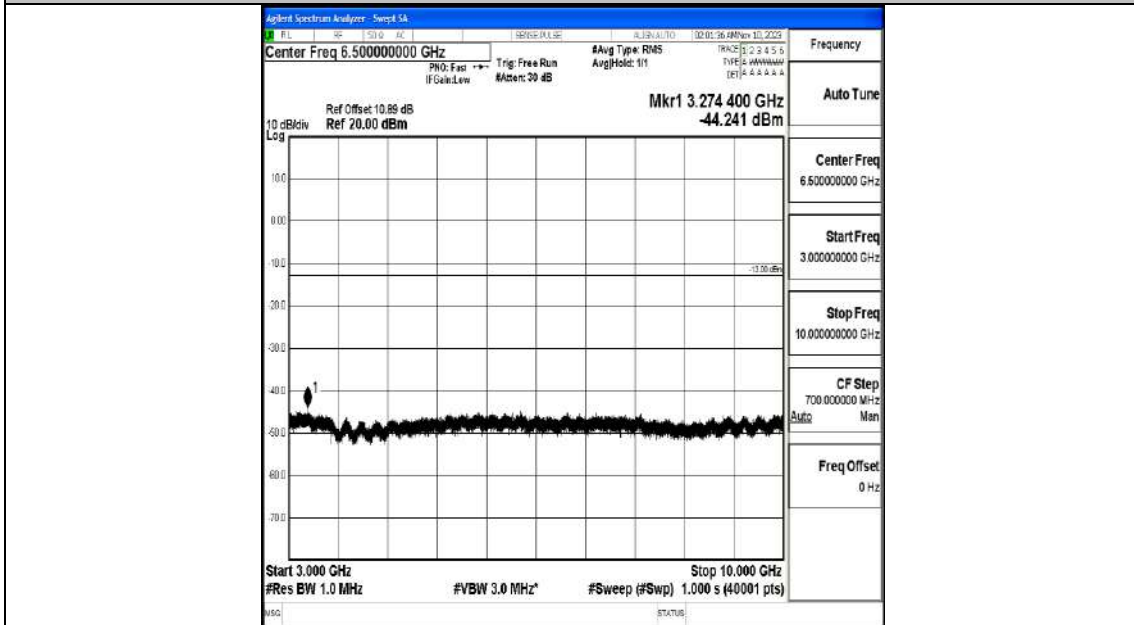

Band5_5MHz_QPSK_20625_1RB#0_3000~10000_3000~10000

Band5_5MHz_16QAM_20625_1RB#0_0.009~0.15_0.009~0.15

Band5_5MHz_16QAM_20625_1RB#0_0.15~30_0.15~30

Band5_5MHz_16QAM_20625_1RB#0_30~1000_30~1000

Band5_5MHz_16QAM_20625_1RB#0_1000~3000_1000~3000