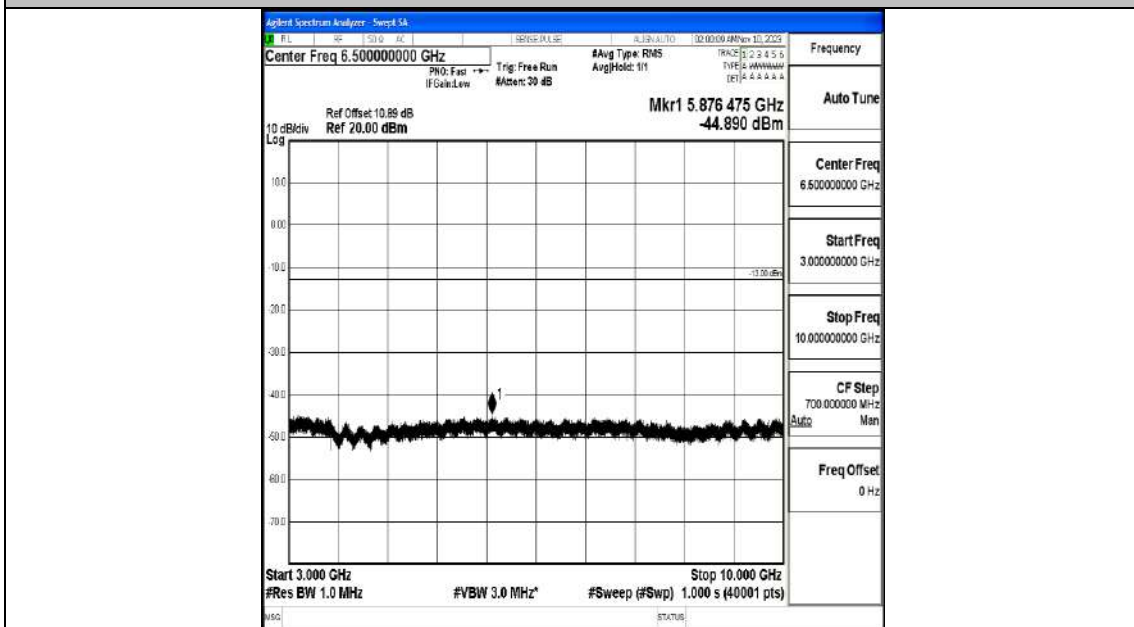

Band5_5MHz_QPSK_20525_1RB#0_3000~10000_3000~10000

Band5_5MHz_16QAM_20525_1RB#0_0.009~0.15_0.009~0.15

Band5_5MHz_16QAM_20525_1RB#0_0.15~30_0.15~30

Band5_5MHz_16QAM_20525_1RB#0_30~1000_30~1000

Band5_5MHz_16QAM_20525_1RB#0_1000~3000_1000~3000