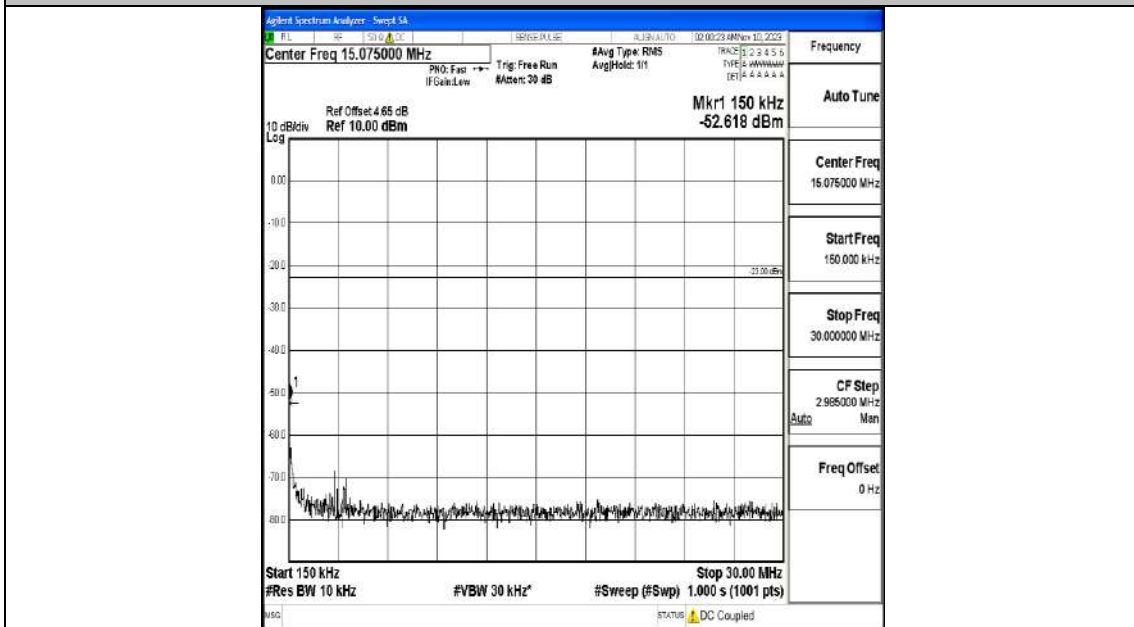

Band5_5MHz_QPSK_20625_1RB#0_0.15~30_0.15~30