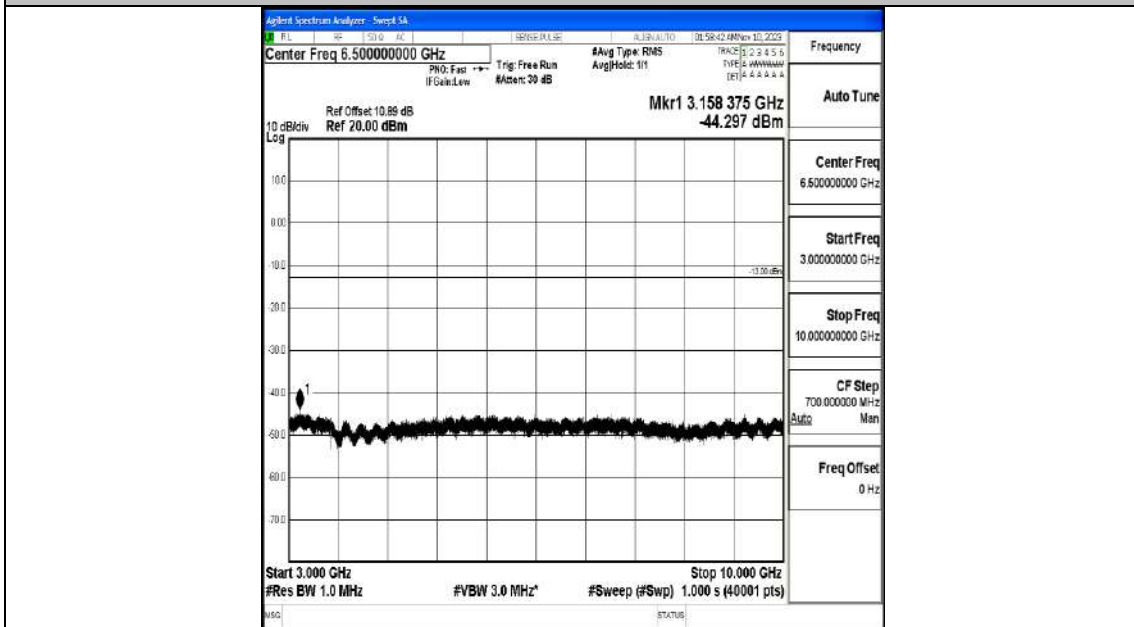

Band5_5MHz_QPSK_20425_1RB#0_3000~10000_3000~10000

Band5_5MHz_16QAM_20425_1RB#0_0.009~0.15_0.009~0.15

Band5_5MHz_16QAM_20425_1RB#0_0.15~30_0.15~30

Band5_5MHz_16QAM_20425_1RB#0_30~1000_30~1000

Band5_5MHz_16QAM_20425_1RB#0_1000~3000_1000~3000