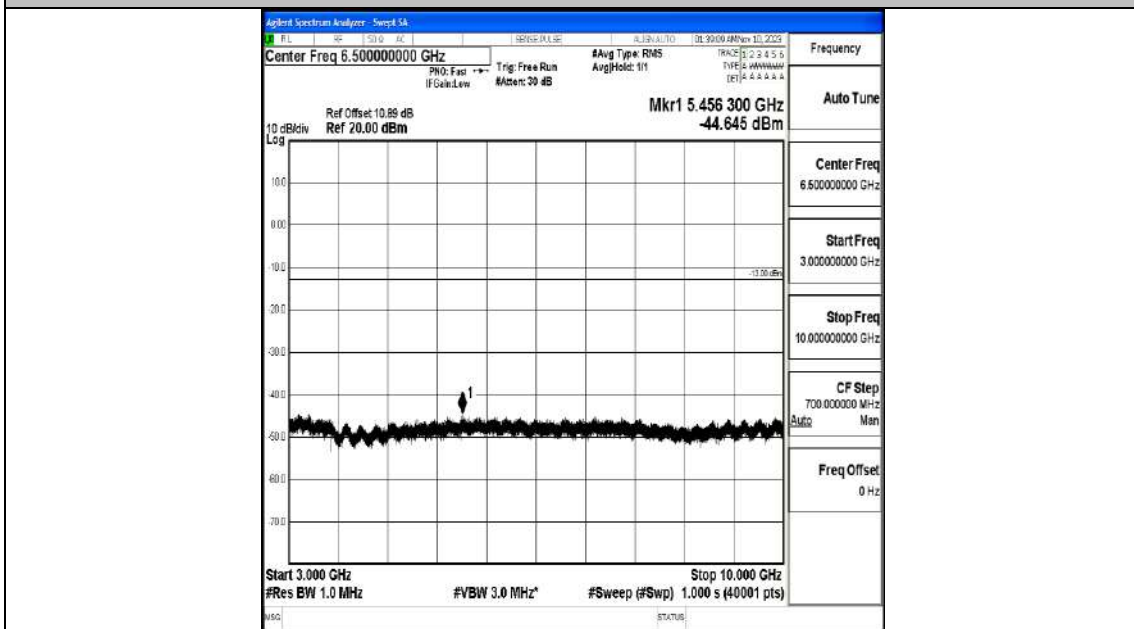

Band5_3MHz_QPSK_20525_1RB#0_3000~10000_3000~10000

Band5_3MHz_16QAM_20525_1RB#0_0.009~0.15_0.009~0.15

Band5_3MHz_16QAM_20525_1RB#0_0.15~30_0.15~30

Band5_3MHz_16QAM_20525_1RB#0_30~1000_30~1000

Band5_3MHz_16QAM_20525_1RB#0_1000~3000_1000~3000