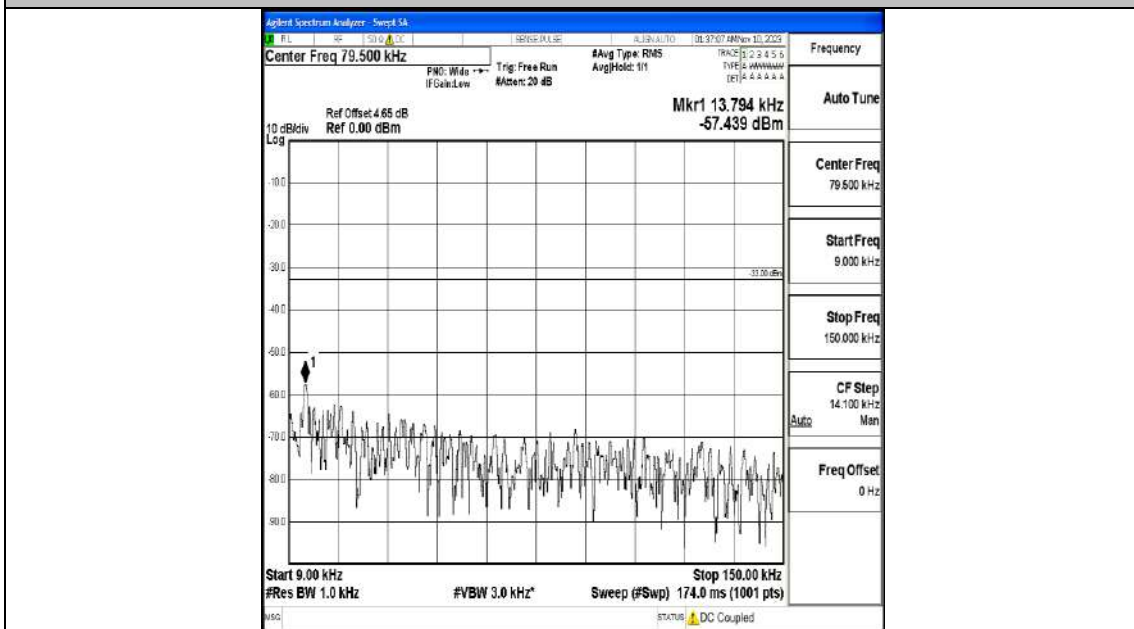

Band5_3MHz_16QAM_20415_1RB#0_0.009~0.15_0.009~0.15