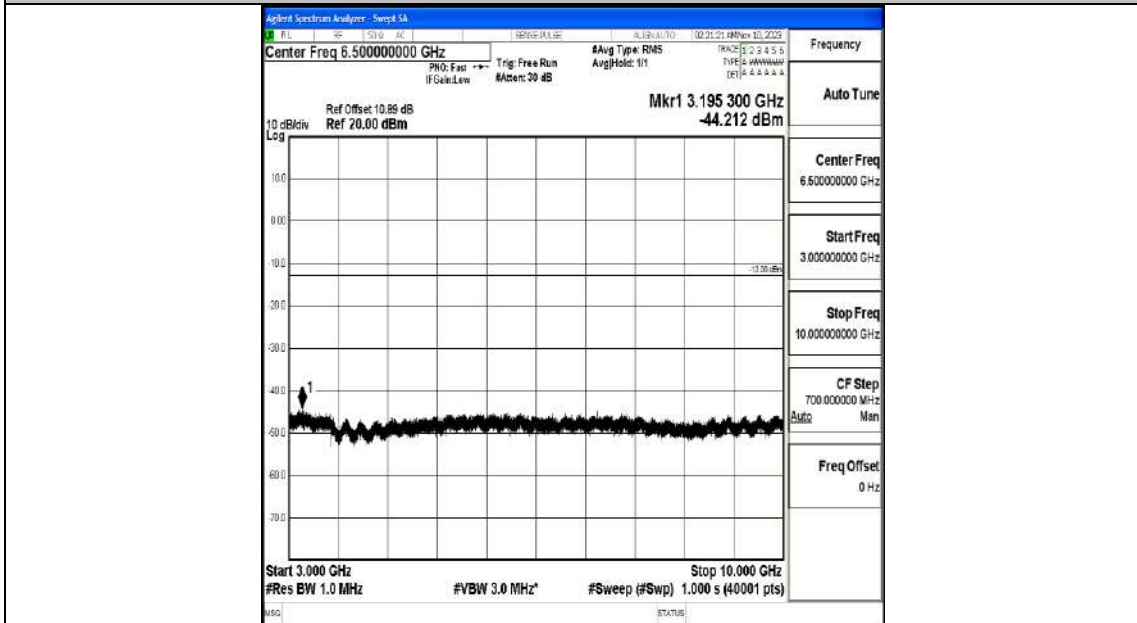

Band5_10MHz_QPSK_20525_1RB#0_3000~10000_3000~10000

Band5_10MHz_16QAM_20525_1RB#0_0.009~0.15_0.009~0.15

Band5_10MHz_16QAM_20525_1RB#0_0.15~30_0.15~30

Band5_10MHz_16QAM_20525_1RB#0_30~1000_30~1000

Band5_10MHz_16QAM_20525_1RB#0_1000~3000_1000~3000