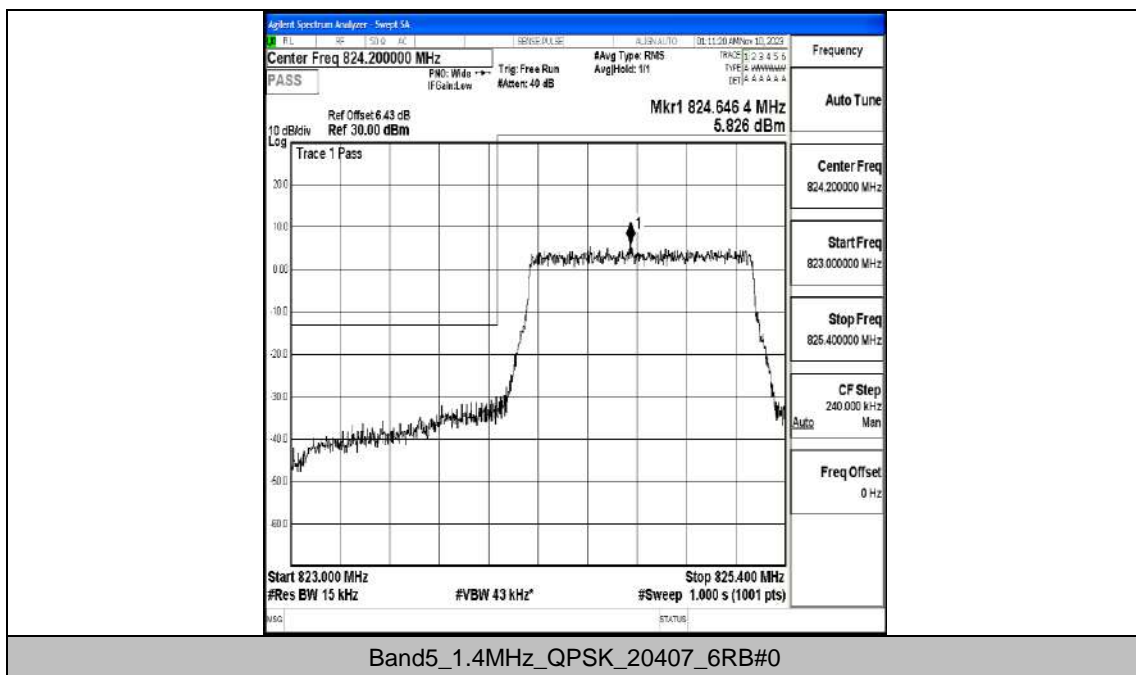

Appendix F.4: Band Edge

Test Result

Band	Bandwidth	Modulation	Channel	RB Configuration	Peak Frequency	Result(dBm)	Verdict
Band5	1.4MHz	QPSK	20407	6RB#0	824.00	-30.24	PASS
Band5	1.4MHz	16QAM	20407	6RB#0	824.00	-30.26	PASS
Band5	1.4MHz	QPSK	20643	6RB#0	849.02	-30.60	PASS
Band5	1.4MHz	16QAM	20643	6RB#0	849.01	-29.22	PASS
Band5	3MHz	QPSK	20415	15RB#0	824.00	-24.41	PASS
Band5	3MHz	16QAM	20415	15RB#0	824.00	-25.60	PASS
Band5	3MHz	QPSK	20635	15RB#0	849.00	-25.48	PASS
Band5	3MHz	16QAM	20635	15RB#0	849.00	-25.66	PASS
Band5	5MHz	QPSK	20425	25RB#0	823.95	-30.47	PASS
Band5	5MHz	16QAM	20425	25RB#0	823.98	-31.26	PASS
Band5	5MHz	QPSK	20625	25RB#0	849.01	-30.92	PASS
Band5	5MHz	16QAM	20625	25RB#0	849.02	-28.42	PASS
Band5	10MHz	QPSK	20450	50RB#0	823.99	-34.80	PASS
Band5	10MHz	16QAM	20450	50RB#0	823.98	-34.84	PASS
Band5	10MHz	QPSK	20600	50RB#0	849.01	-32.40	PASS
Band5	10MHz	16QAM	20600	50RB#0	849.08	-33.07	PASS

Test Graphs