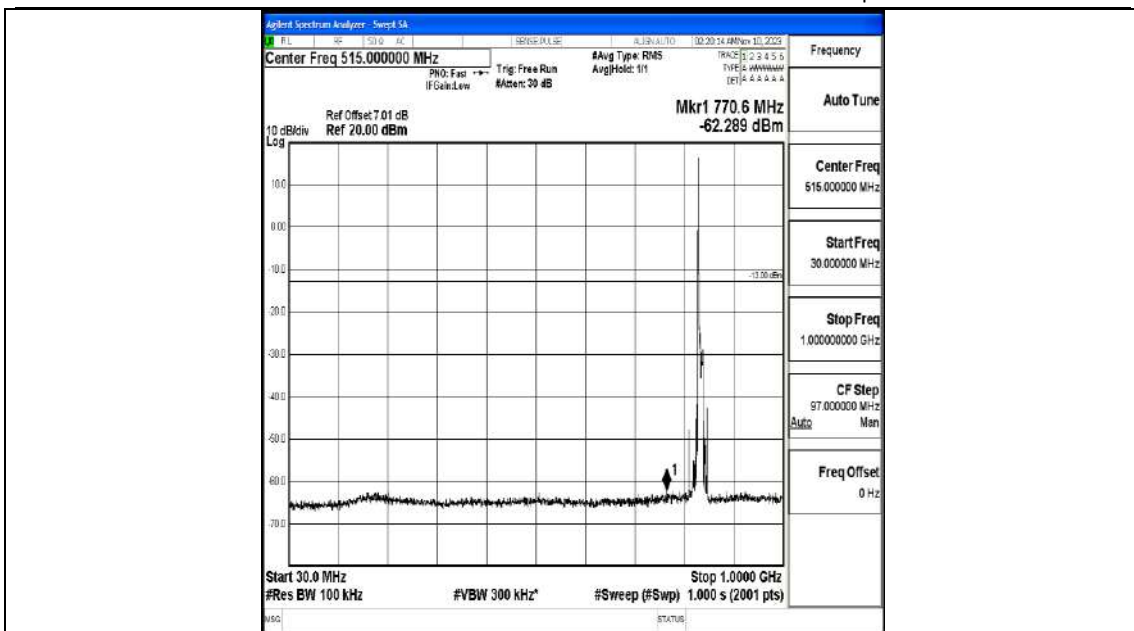

Band5_10MHz_QPSK_20525_1RB#0_30~1000_30~1000