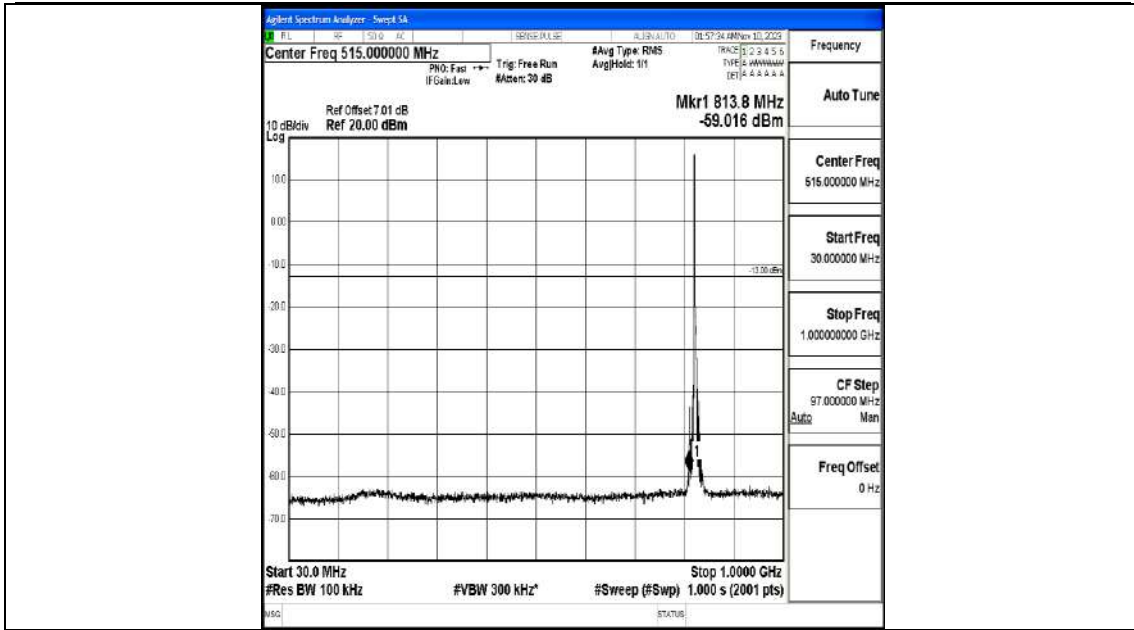

Band5_5MHz_QPSK_20425_1RB#0_30~1000_30~1000