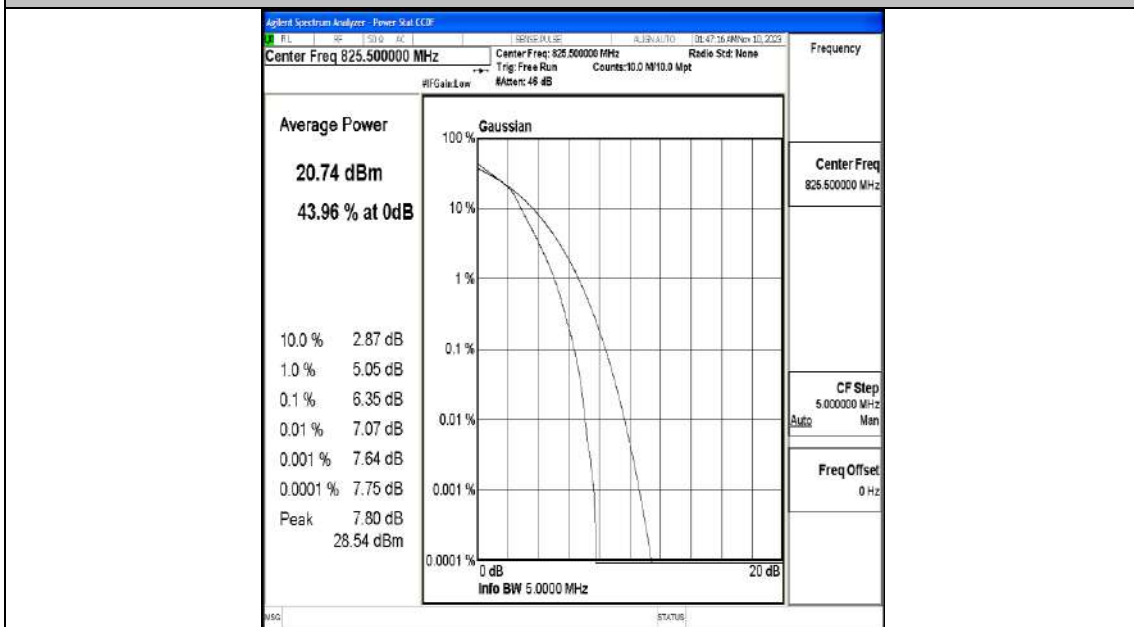

Band5-3MHz-16QAM-20415-15RB#0-PASS