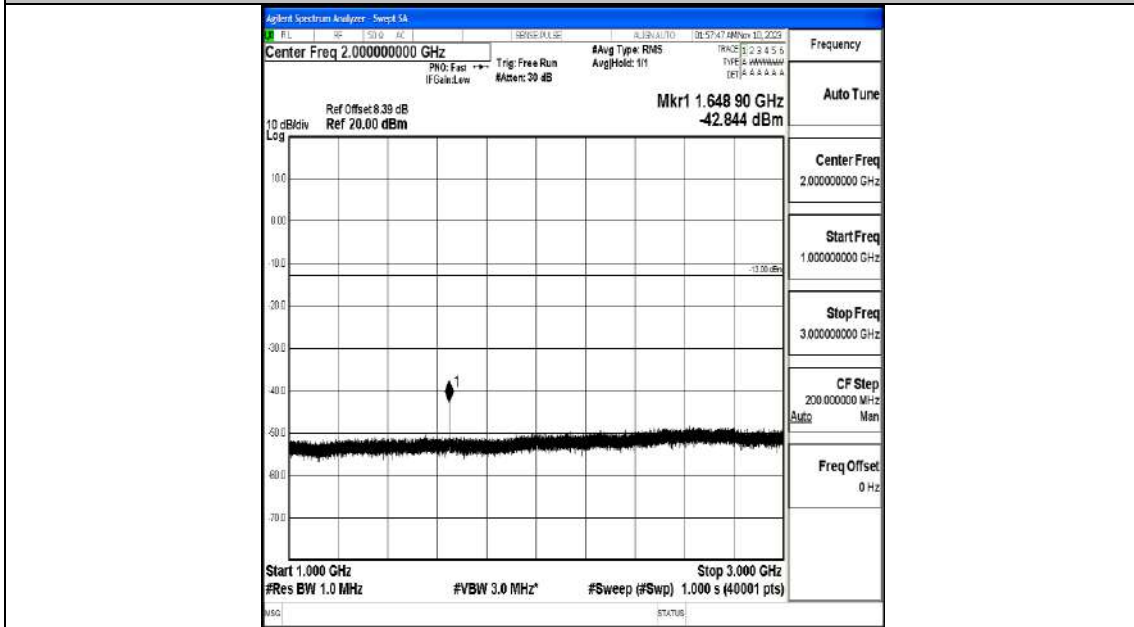

Band5_3MHz_16QAM_20635_1RB#0_3000~10000_3000~10000

Band5_5MHz_QPSK_20425_1RB#0_0.009~0.15_0.009~0.15

Band5_5MHz_QPSK_20425_1RB#0_0.15~30_0.15~30

Band5_5MHz_QPSK_20425_1RB#0_30~1000_30~1000

Band5_5MHz_QPSK_20425_1RB#0_1000~3000_1000~3000