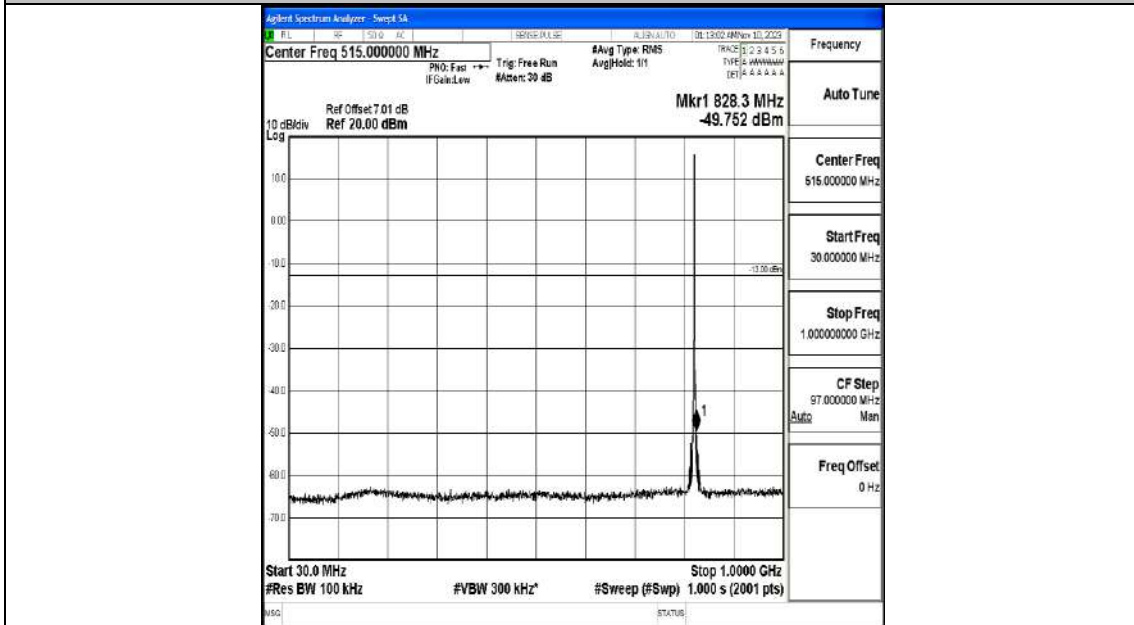

Band5_1.4MHz_16QAM_20407_1RB#0_30~1000_30~1000