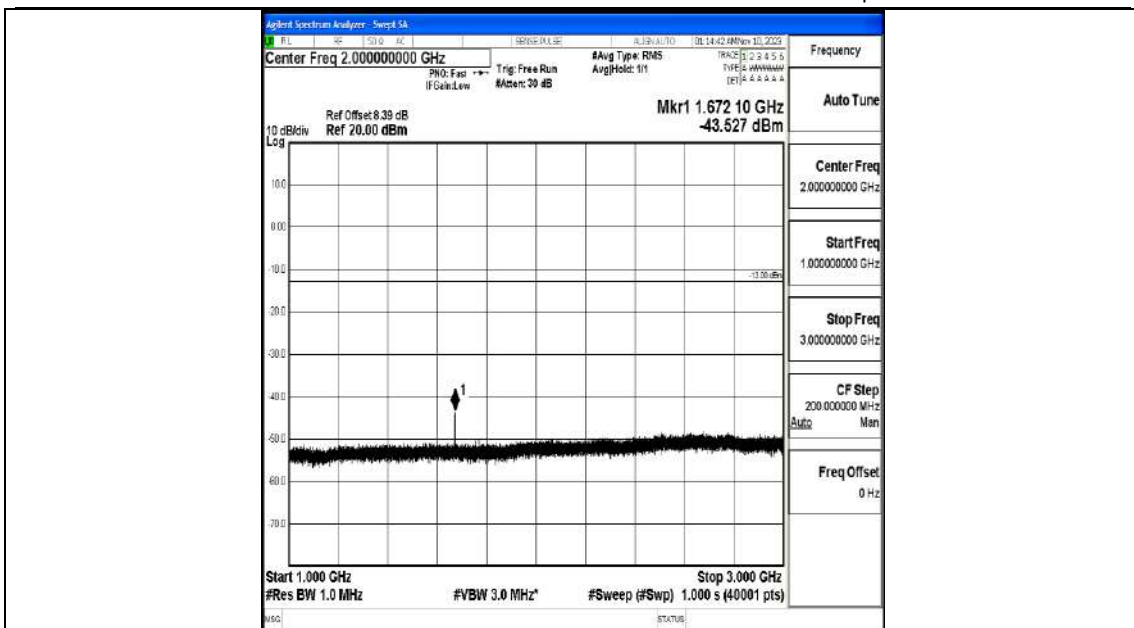

Band5_1.4MHz_QPSK_20525_1RB#0_3000~10000_3000~10000

Band5_1.4MHz_16QAM_20525_1RB#0_0.009~0.15_0.009~0.15

Band5_1.4MHz_16QAM_20525_1RB#0_0.15~30_0.15~30

Band5_1.4MHz_16QAM_20525_1RB#0_30~1000_30~1000

Band5_1.4MHz_16QAM_20525_1RB#0_1000~3000_1000~3000