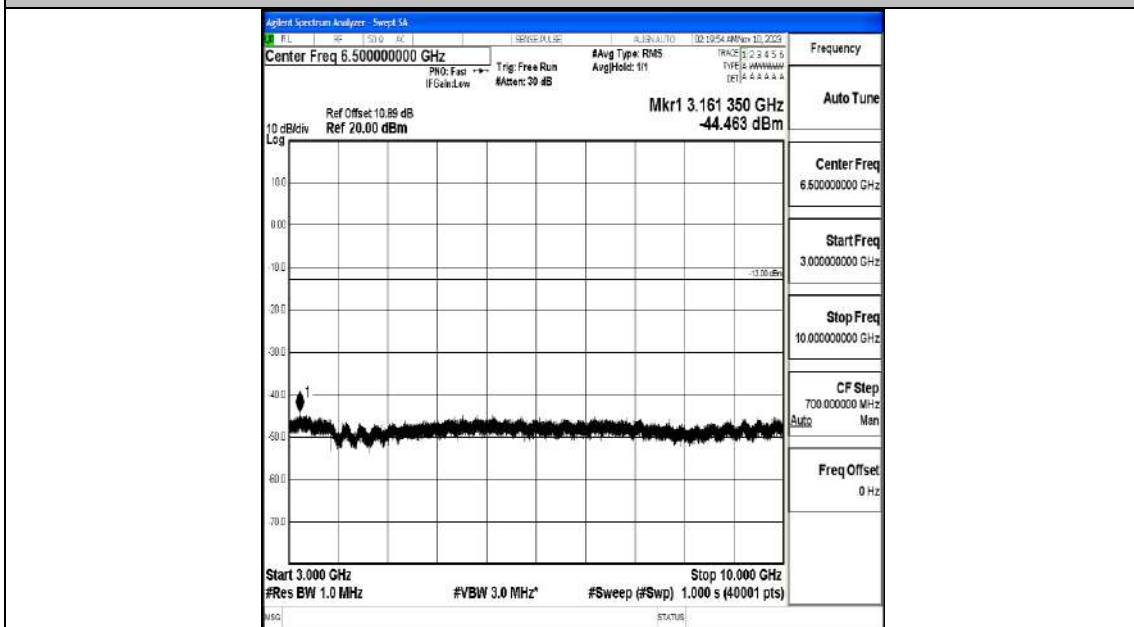

Band5_10MHz_QPSK_20450_1RB#0_3000~10000_3000~10000

Band5_10MHz_16QAM_20450_1RB#0_0.009~0.15_0.009~0.15

Band5_10MHz_16QAM_20450_1RB#0_0.15~30_0.15~30

Band5_10MHz_16QAM_20450_1RB#0_30~1000_30~1000

Band5_10MHz_16QAM_20450_1RB#0_1000~3000_1000~3000