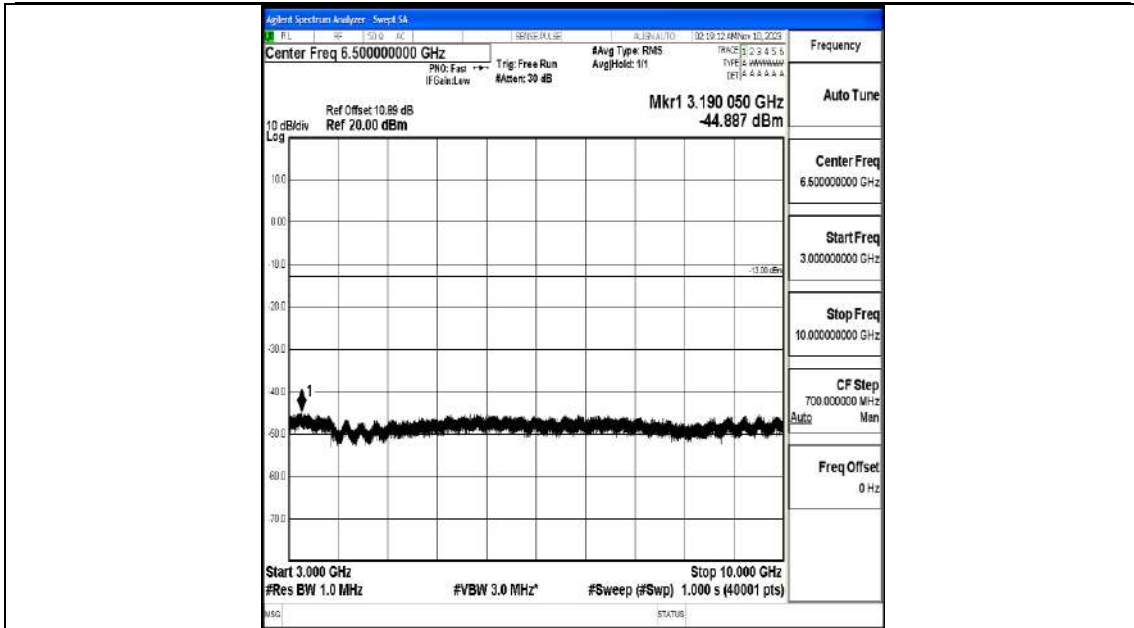

Band5_5MHz_16QAM_20625_1RB#0_3000~10000_3000~10000

Band5_10MHz_QPSK_20450_1RB#0_0.009~0.15_0.009~0.15

Band5_10MHz_QPSK_20450_1RB#0_0.15~30_0.15~30

Band5_10MHz_QPSK_20450_1RB#0_30~1000_30~1000

Band5_10MHz_QPSK_20450_1RB#0_1000~3000_1000~3000