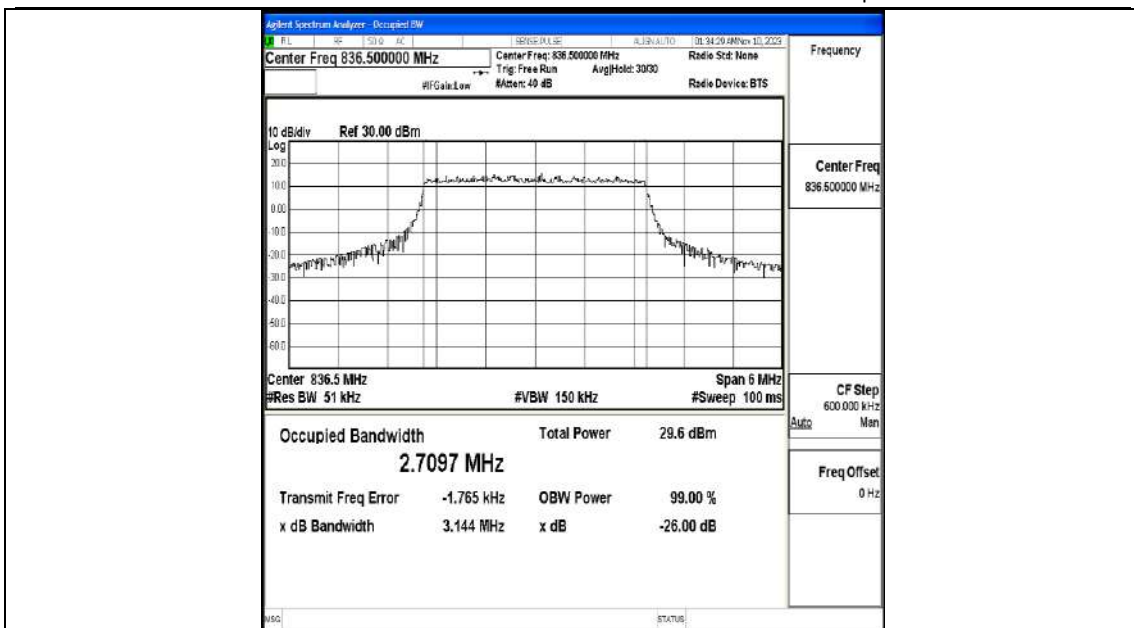

Band5-3MHz-QPSK-20525-15RB#0-PASS