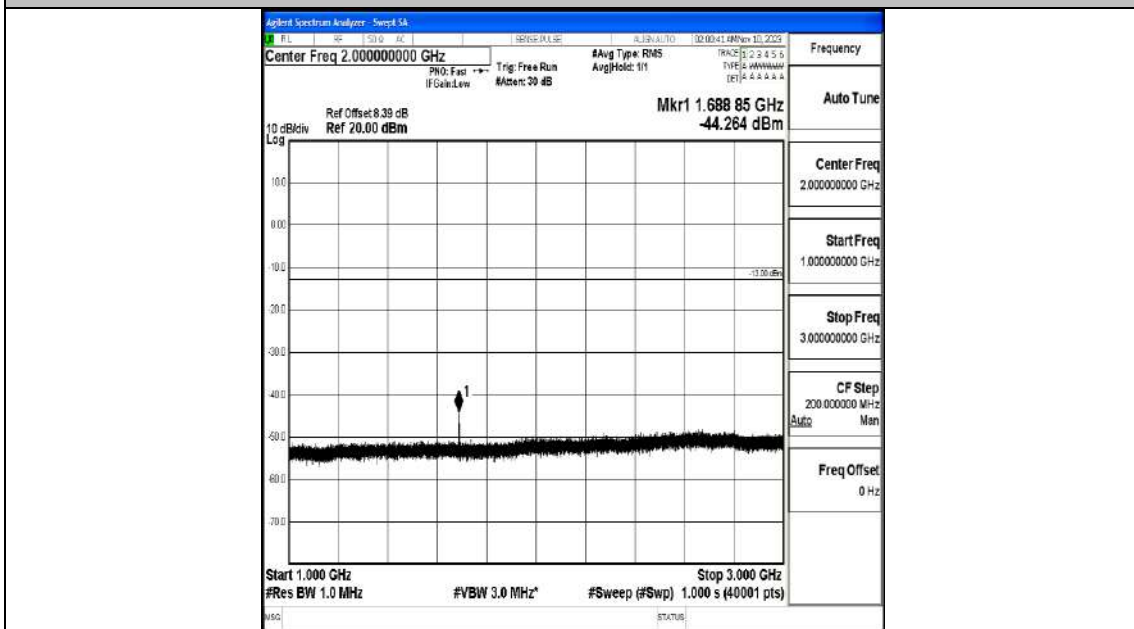

Band5_5MHz_16QAM_20525_1RB#0_3000~10000_3000~10000

Band5_5MHz_QPSK_20625_1RB#0_0.009~0.15_0.009~0.15

Band5_5MHz_QPSK_20625_1RB#0_0.15~30_0.15~30

Band5_5MHz_QPSK_20625_1RB#0_30~1000_30~1000

Band5_5MHz_QPSK_20625_1RB#0_1000~3000_1000~3000