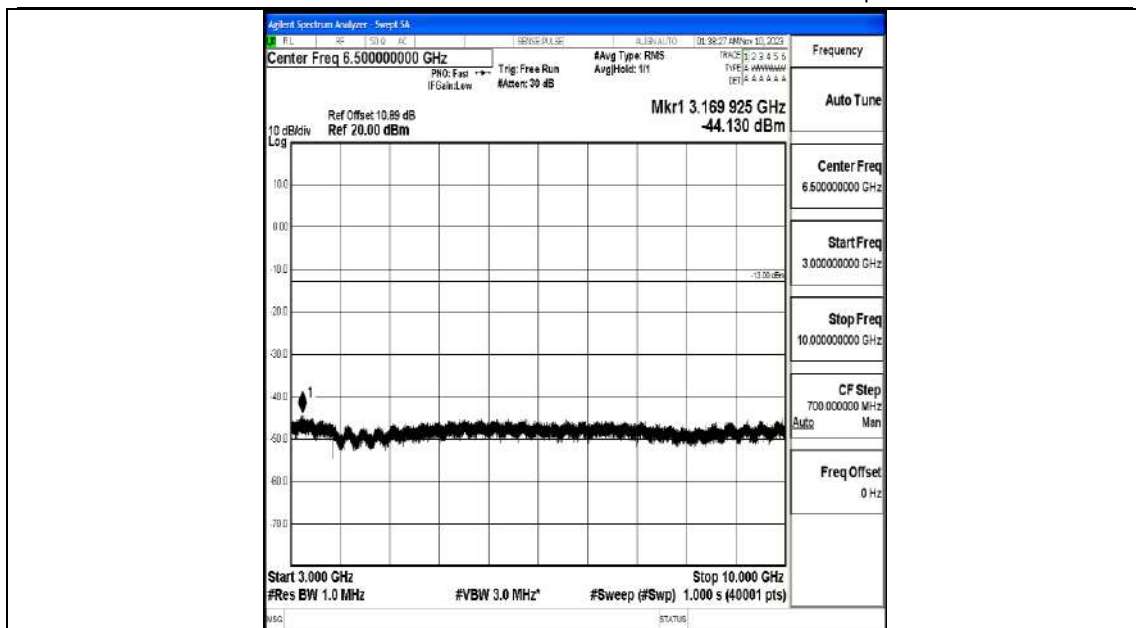

Band5_3MHz_16QAM_20415_1RB#0_3000~10000_3000~10000

Band5_3MHz_QPSK_20525_1RB#0_0.009~0.15_0.009~0.15

Band5_3MHz_QPSK_20525_1RB#0_0.15~30_0.15~30

Band5_3MHz_QPSK_20525_1RB#0_30~1000_30~1000

Band5_3MHz_QPSK_20525_1RB#0_1000~3000_1000~3000