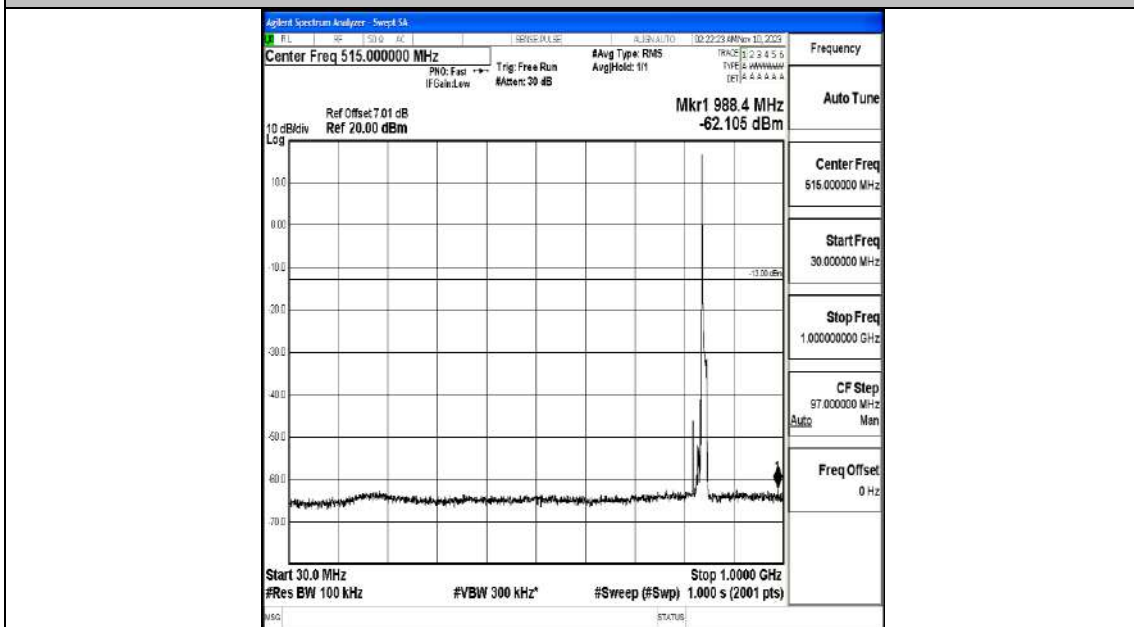

Band5_10MHz_16QAM_20600_1RB#0_30~1000_30~1000