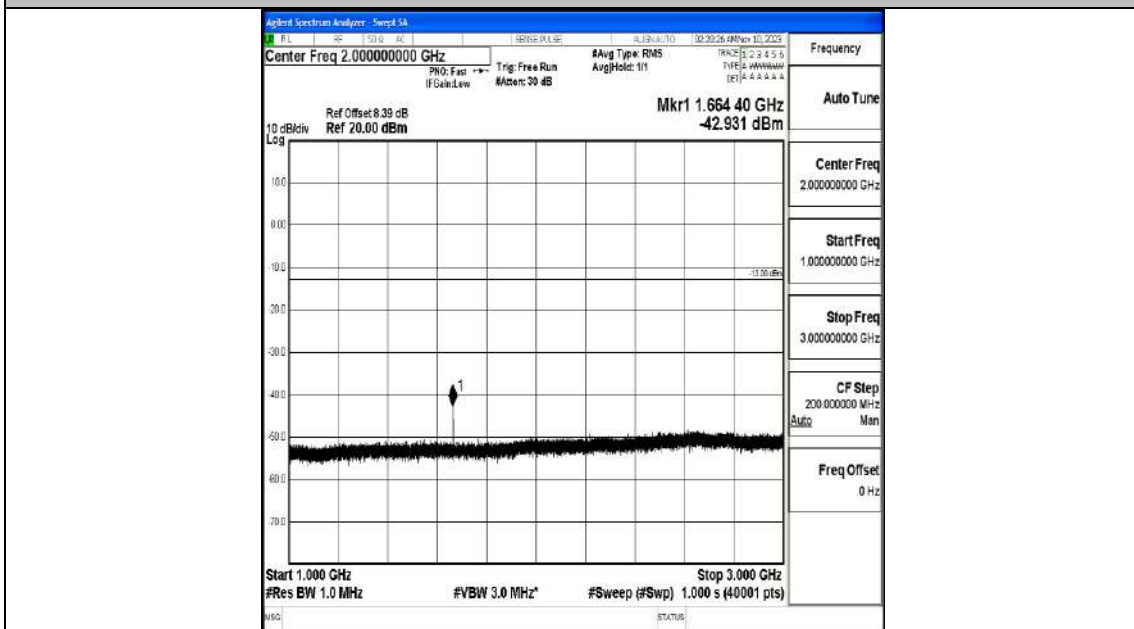

Band5_10MHz_16QAM_20450_1RB#0_3000~10000_3000~10000

Band5_10MHz_QPSK_20525_1RB#0_0.009~0.15_0.009~0.15

Band5_10MHz_QPSK_20525_1RB#0_0.15~30_0.15~30

Band5_10MHz_QPSK_20525_1RB#0_30~1000_30~1000

Band5_10MHz_QPSK_20525_1RB#0_1000~3000_1000~3000