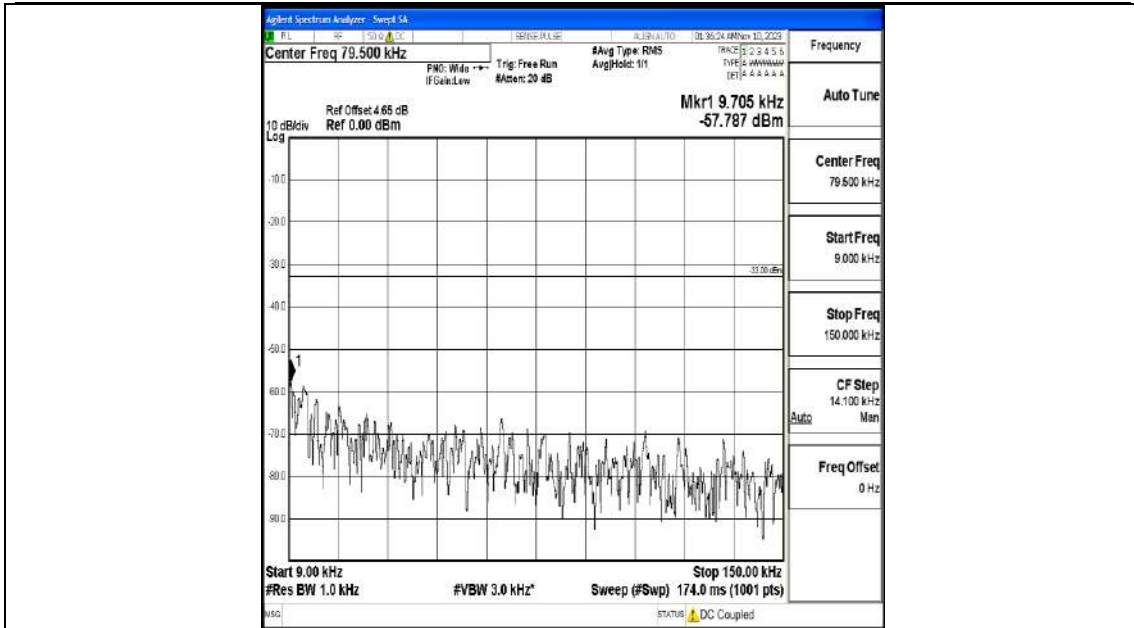

Band5_3MHz_QPSK_20415_1RB#0_0.009~0.15_0.009~0.15