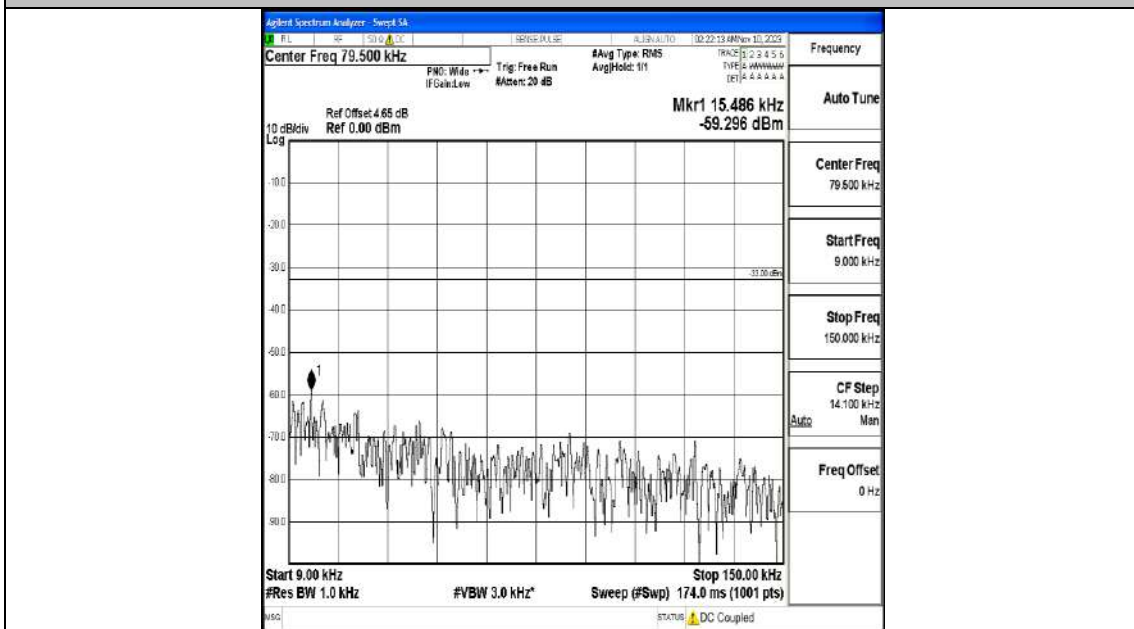

Band5_10MHz_16QAM_20600_1RB#0_0.009~0.15_0.009~0.15