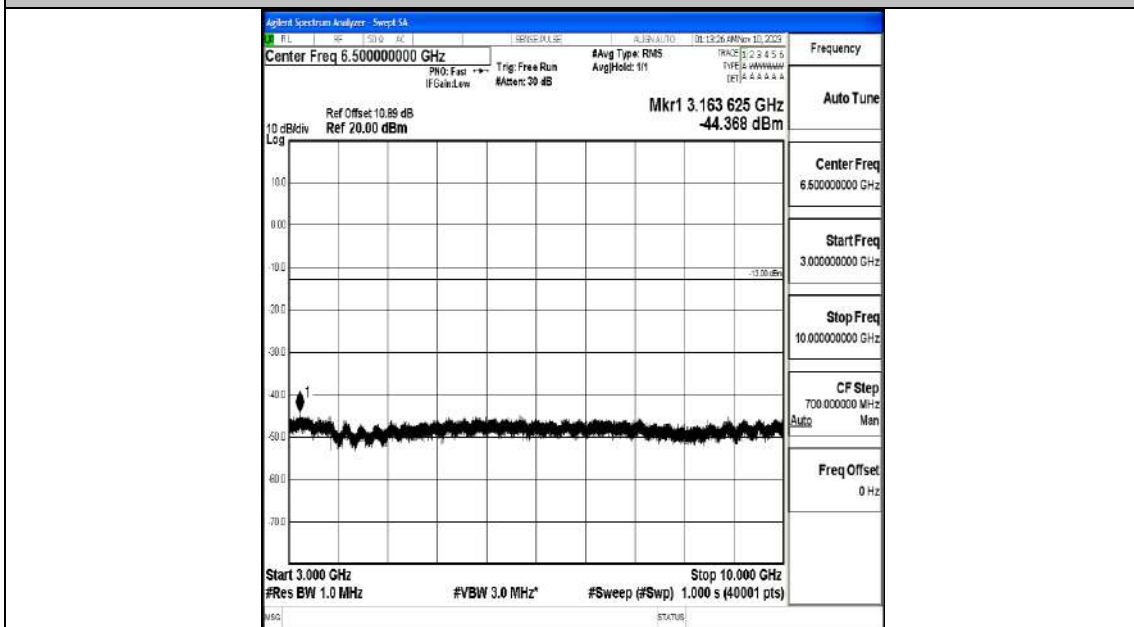

Band5_1.4MHz_QPSK_20407_1RB#0_3000~10000_3000~10000

Band5_1.4MHz_16QAM_20407_1RB#0_0.009~0.15_0.009~0.15

Band5_1.4MHz_16QAM_20407_1RB#0_0.15~30_0.15~30

Band5_1.4MHz_16QAM_20407_1RB#0_30~1000_30~1000

Band5_1.4MHz_16QAM_20407_1RB#0_1000~3000_1000~3000