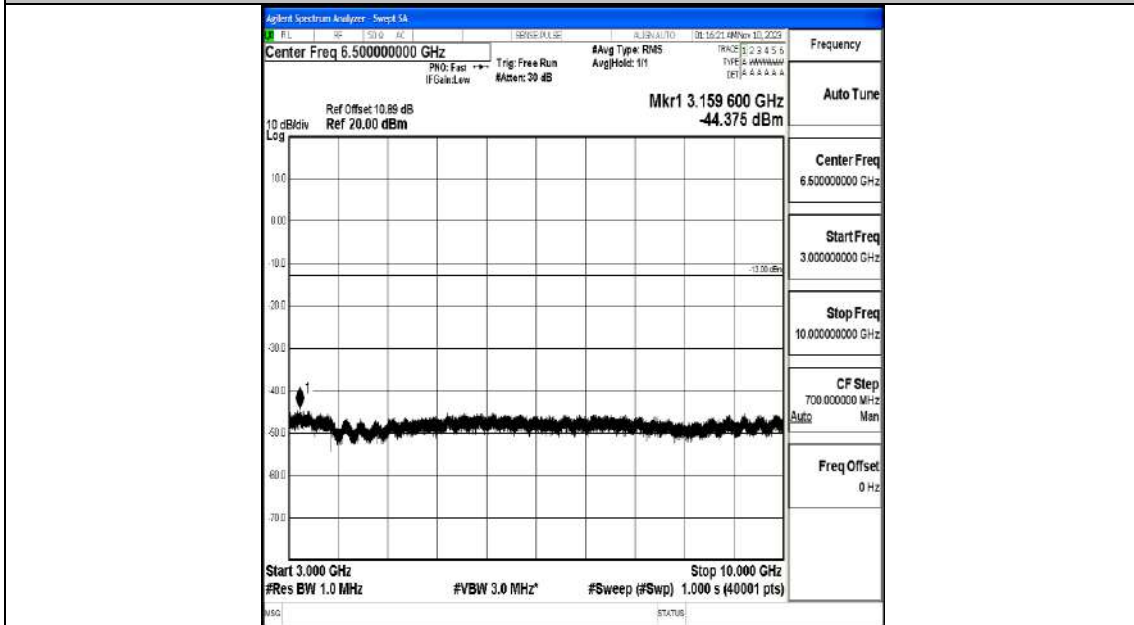

Band5_1.4MHz_QPSK_20643_1RB#0_3000~10000_3000~10000

Band5_1.4MHz_16QAM_20643_1RB#0_0.009~0.15_0.009~0.15

Band5_1.4MHz_16QAM_20643_1RB#0_0.15~30_0.15~30

Band5_1.4MHz_16QAM_20643_1RB#0_30~1000_30~1000

Band5_1.4MHz_16QAM_20643_1RB#0_1000~3000_1000~3000