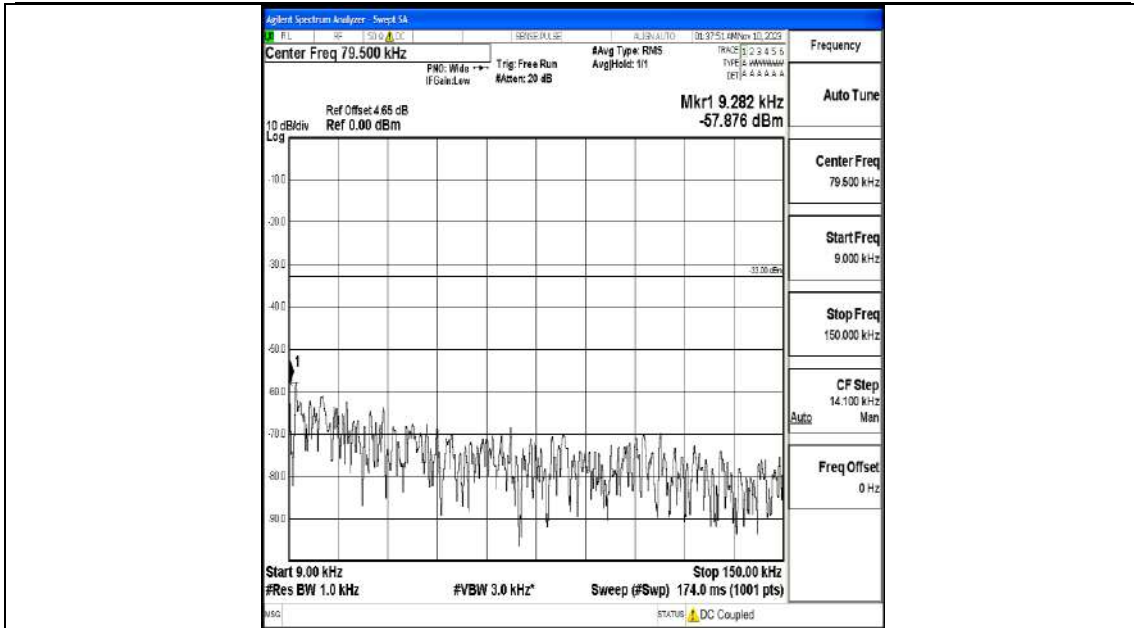

Band5_3MHz_QPSK_20525_1RB#0_0.009~0.15_0.009~0.15