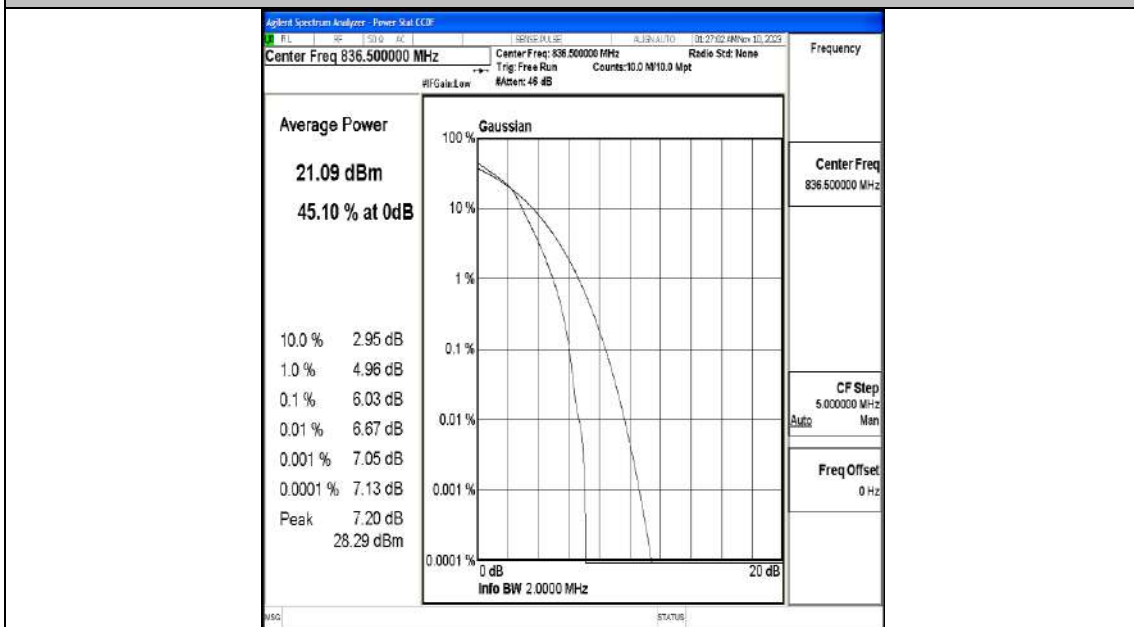

Test Graphs

Band5-1.4MHz-QPSK-20407-6RB#0-PASS

Band5-1.4MHz-16QAM-20407-6RB#0-PASS

Band5-1.4MHz-QPSK-20525-6RB#0-PASS

Band5-1.4MHz-16QAM-20525-6RB#0-PASS

Band5-1.4MHz-QPSK-20643-6RB#0-PASS

Band5-1.4MHz-16QAM-20643-6RB#0-PASS