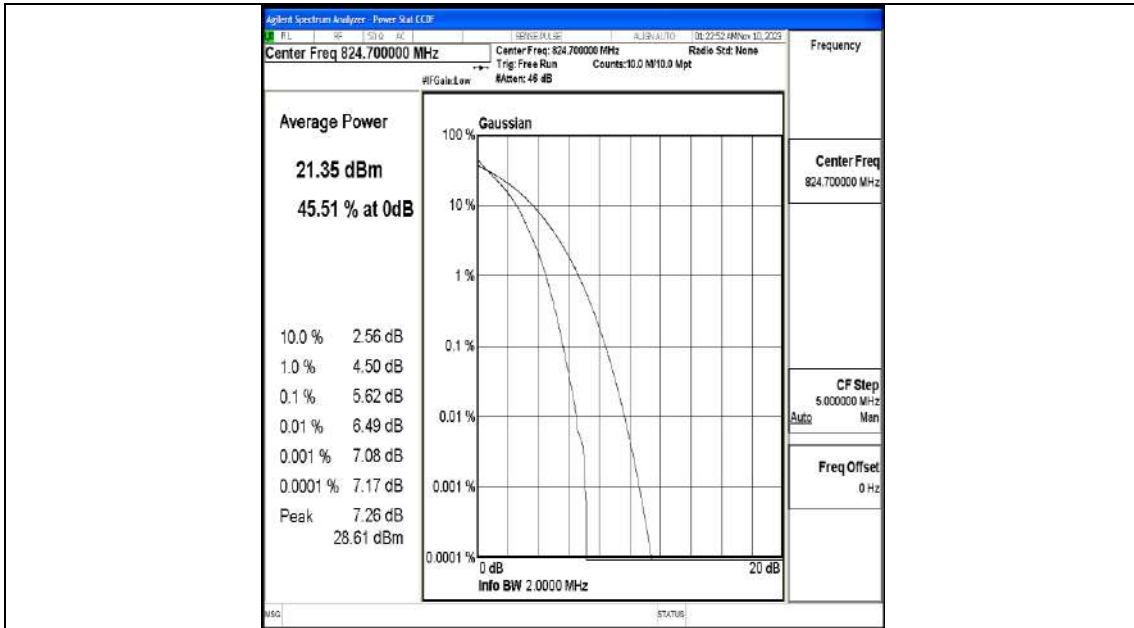

Test Graphs

Band5-1.4MHz-QPSK-20407-6RB#0-PASS