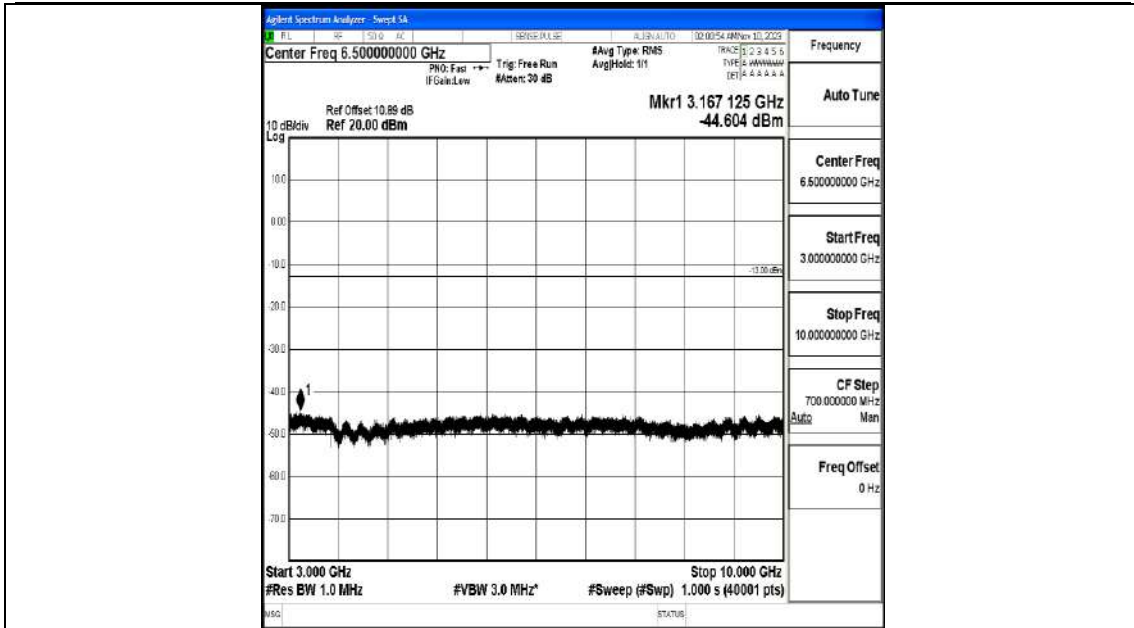

Band5_5MHz_16QAM_20525_1RB#0_3000~10000_3000~10000

Band5_5MHz_QPSK_20625_1RB#0_0.009~0.15_0.009~0.15

Band5_5MHz_QPSK_20625_1RB#0_0.15~30_0.15~30

Band5_5MHz_QPSK_20625_1RB#0_30~1000_30~1000

Band5_5MHz_QPSK_20625_1RB#0_1000~3000_1000~3000