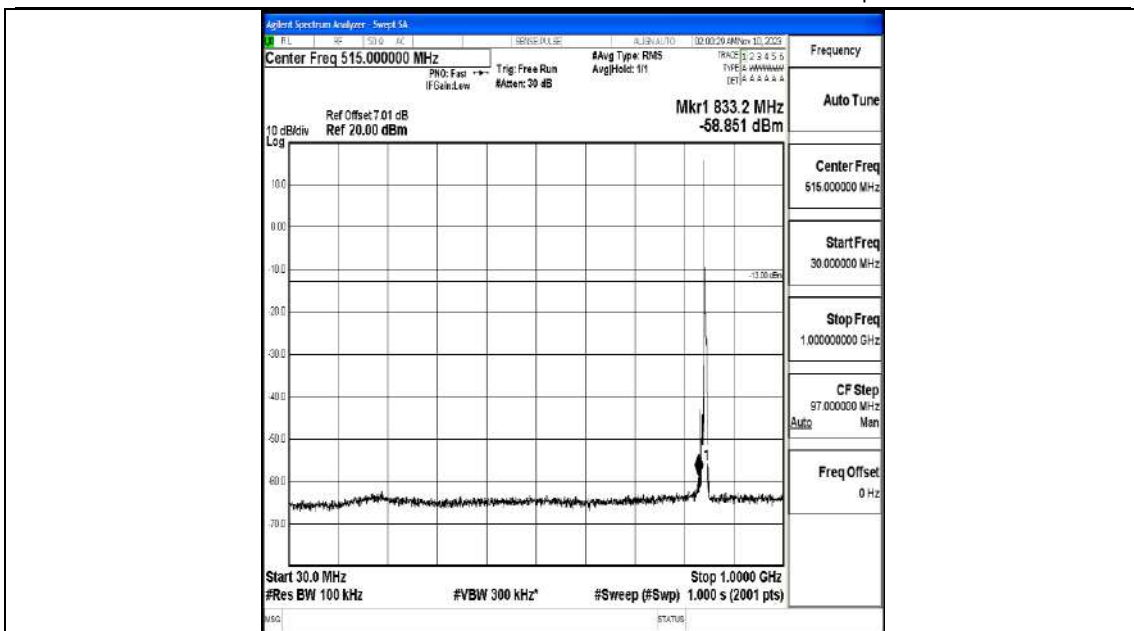

Band5_5MHz_QPSK_20625_1RB#0_30~1000_30~1000