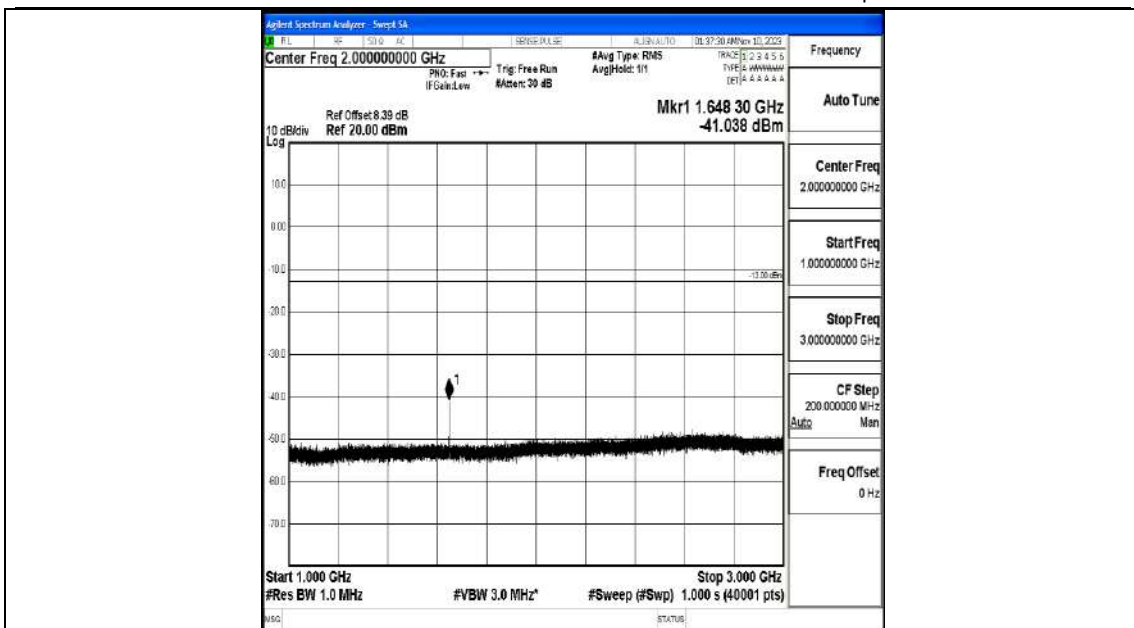

Band5_3MHz_QPSK_20415_1RB#0_3000~10000_3000~10000

Band5_3MHz_16QAM_20415_1RB#0_0.009~0.15_0.009~0.15

Band5_3MHz_16QAM_20415_1RB#0_0.15~30_0.15~30

Band5_3MHz_16QAM_20415_1RB#0_30~1000_30~1000

Band5_3MHz_16QAM_20415_1RB#0_1000~3000_1000~3000