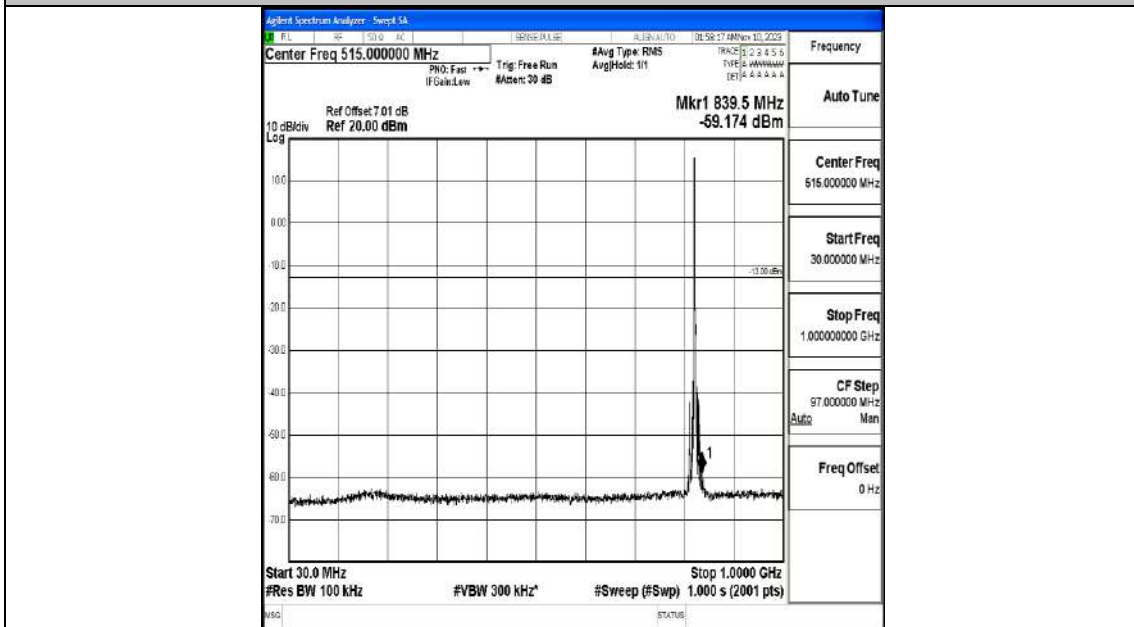

Band5_5MHz_16QAM_20425_1RB#0_30~1000_30~1000