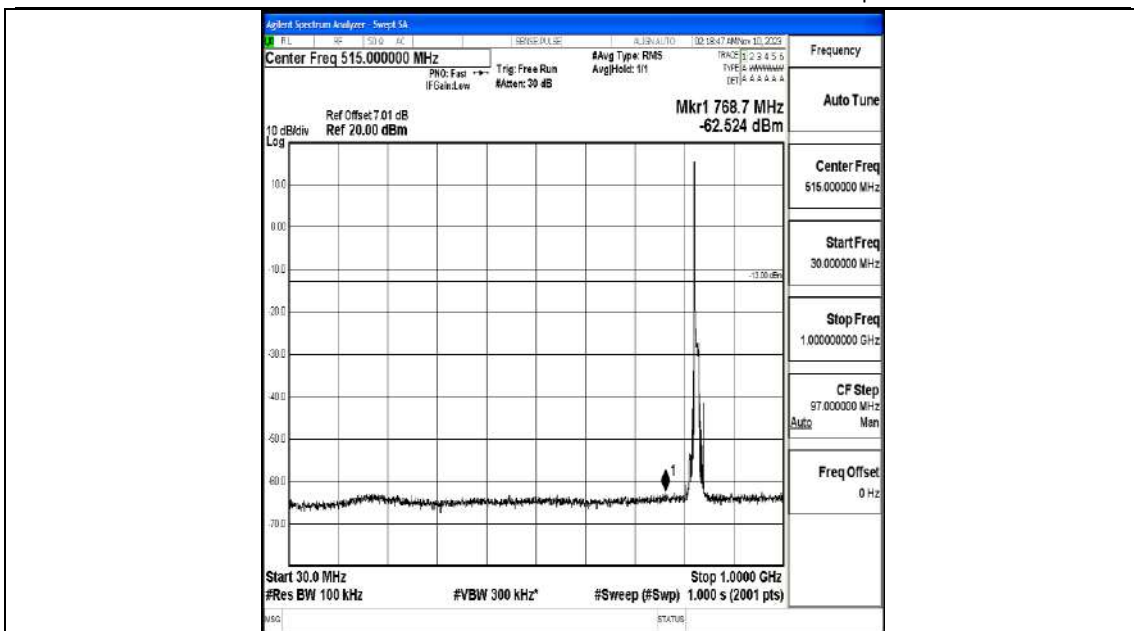

Band5_10MHz_QPSK_20450_1RB#0_30~1000_30~1000