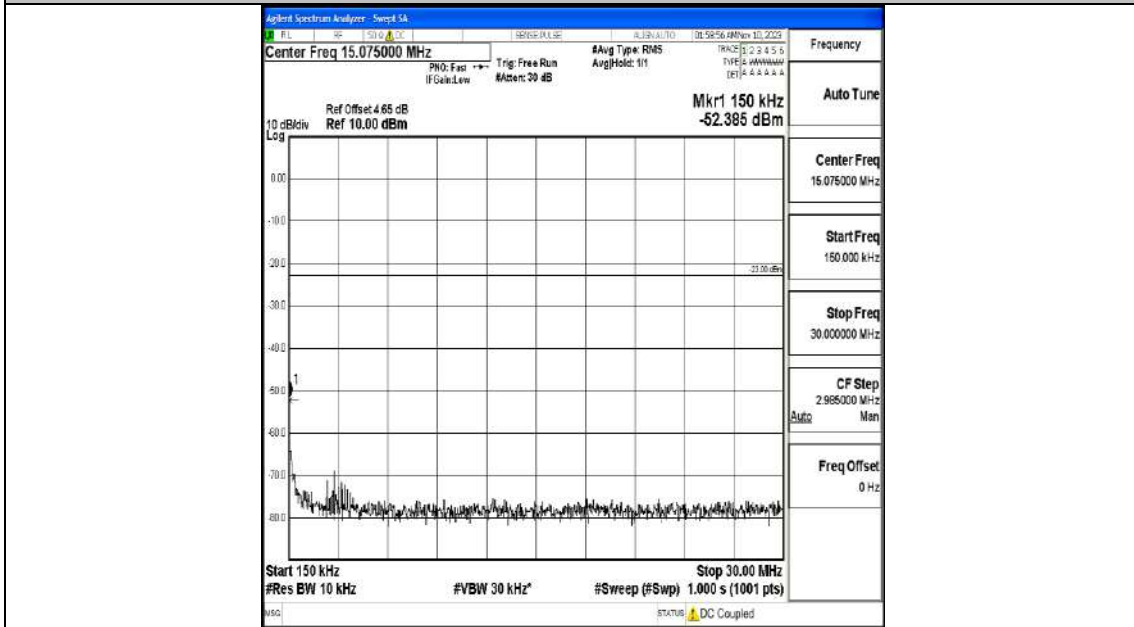

Band5_5MHz_QPSK_20525_1RB#0_0.15~30_0.15~30