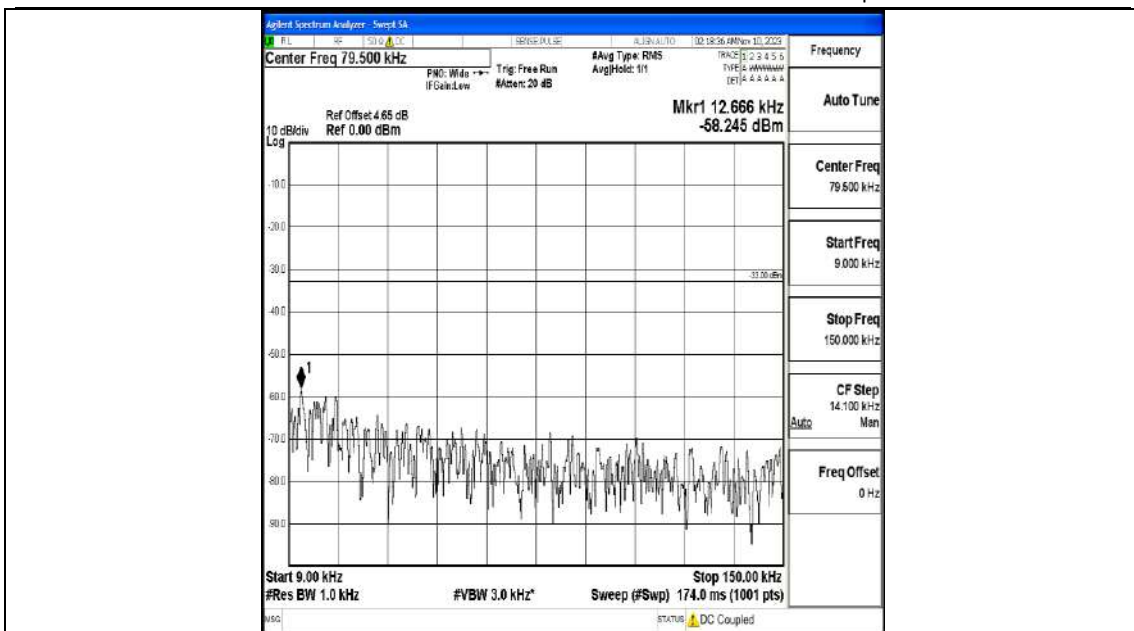

Band5_10MHz_QPSK_20450_1RB#0_0.009~0.15_0.009~0.15