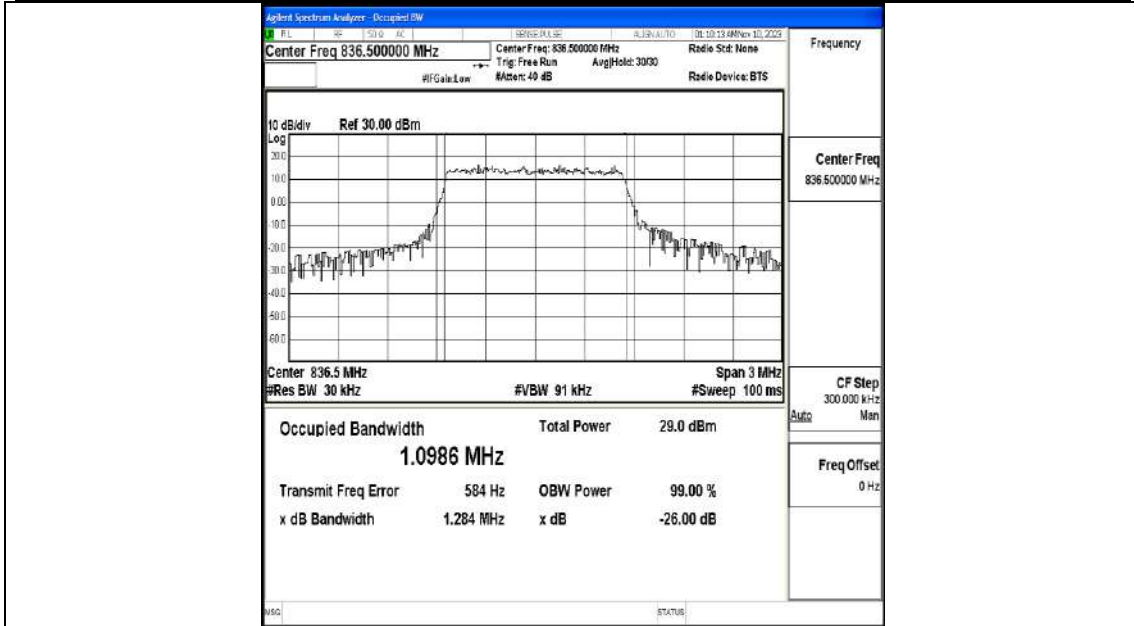

Band5-1.4MHz-QPSK-20525-6RB#0-PASS