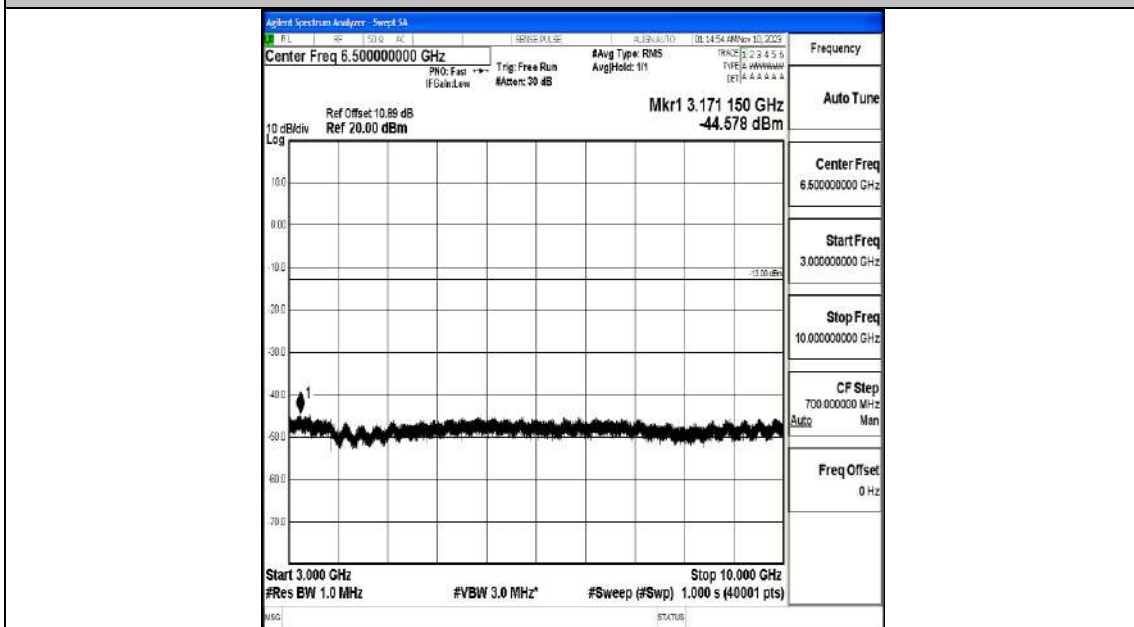

Band5_1.4MHz_QPSK_20525_1RB#0_3000~10000_3000~10000

Band5_1.4MHz_16QAM_20525_1RB#0_0.009~0.15_0.009~0.15

Band5_1.4MHz_16QAM_20525_1RB#0_0.15~30_0.15~30

Band5_1.4MHz_16QAM_20525_1RB#0_30~1000_30~1000

Band5_1.4MHz_16QAM_20525_1RB#0_1000~3000_1000~3000