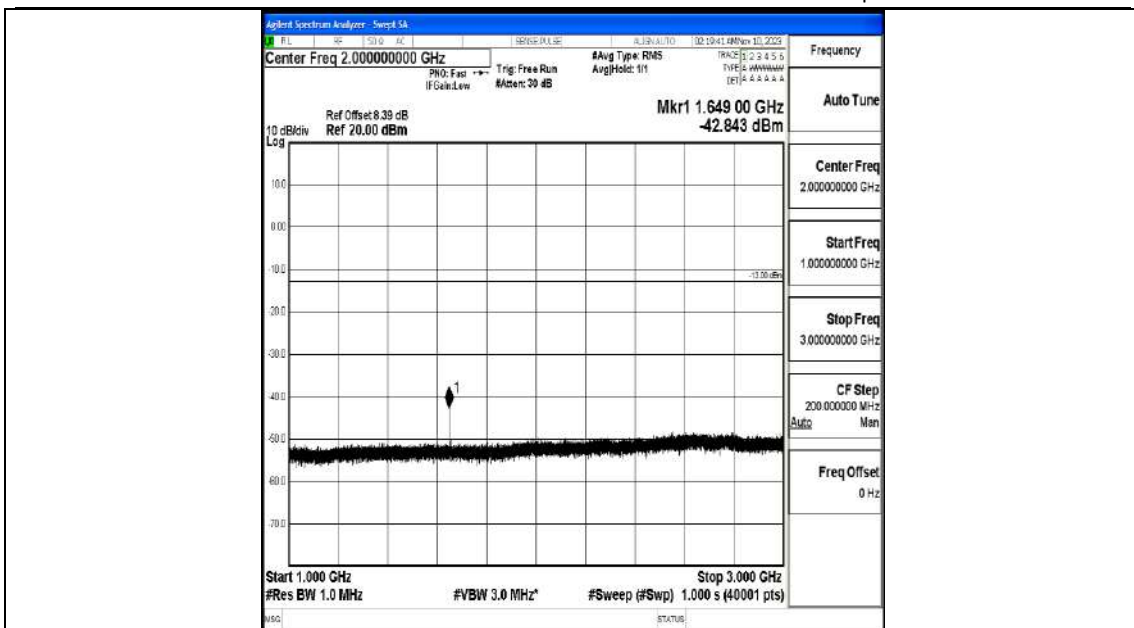

Band5_10MHz_QPSK_20450_1RB#0_3000~10000_3000~10000

Band5_10MHz_16QAM_20450_1RB#0_0.009~0.15_0.009~0.15

Band5_10MHz_16QAM_20450_1RB#0_0.15~30_0.15~30

Band5_10MHz_16QAM_20450_1RB#0_30~1000_30~1000

Band5_10MHz_16QAM_20450_1RB#0_1000~3000_1000~3000