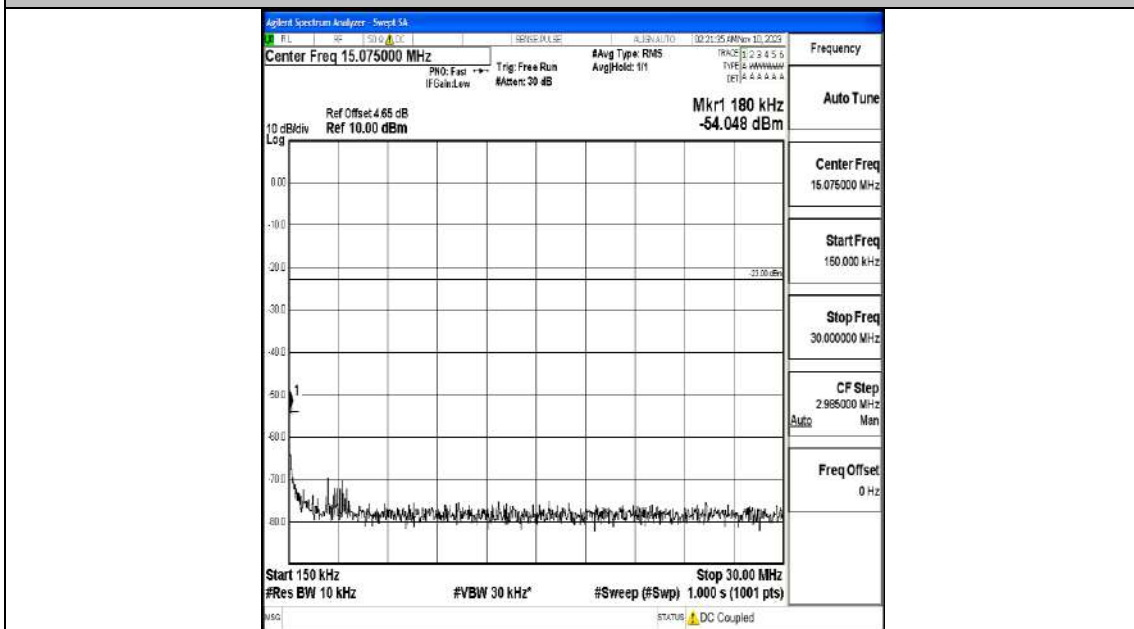

Band5_10MHz_QPSK_20600_1RB#0_0.15~30_0.15~30