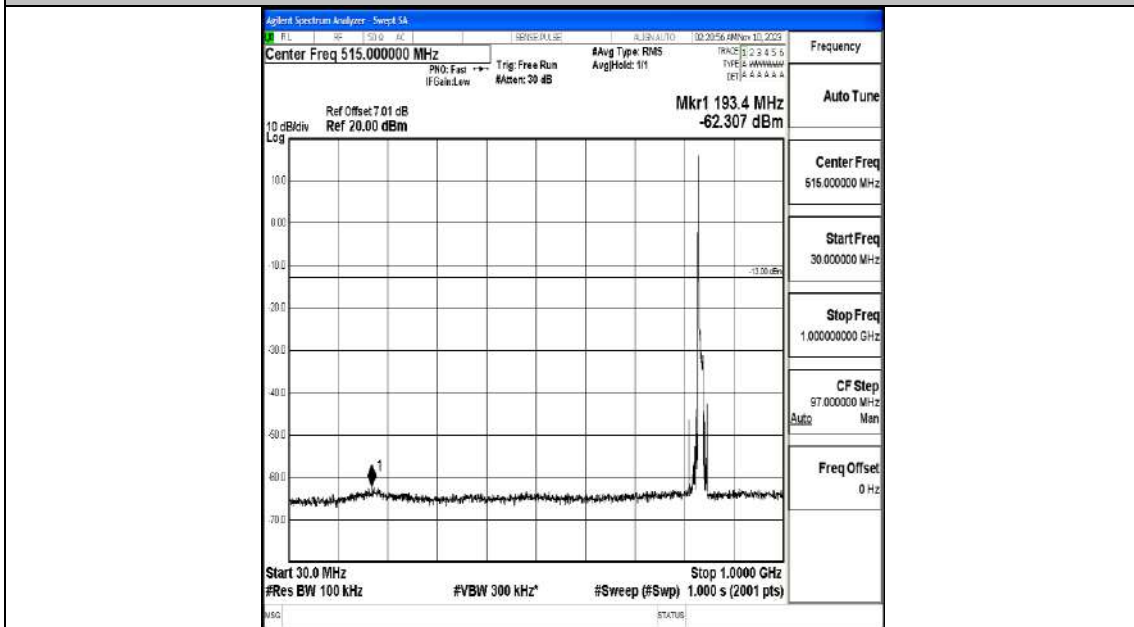

Band5_10MHz_16QAM_20525_1RB#0_30~1000_30~1000