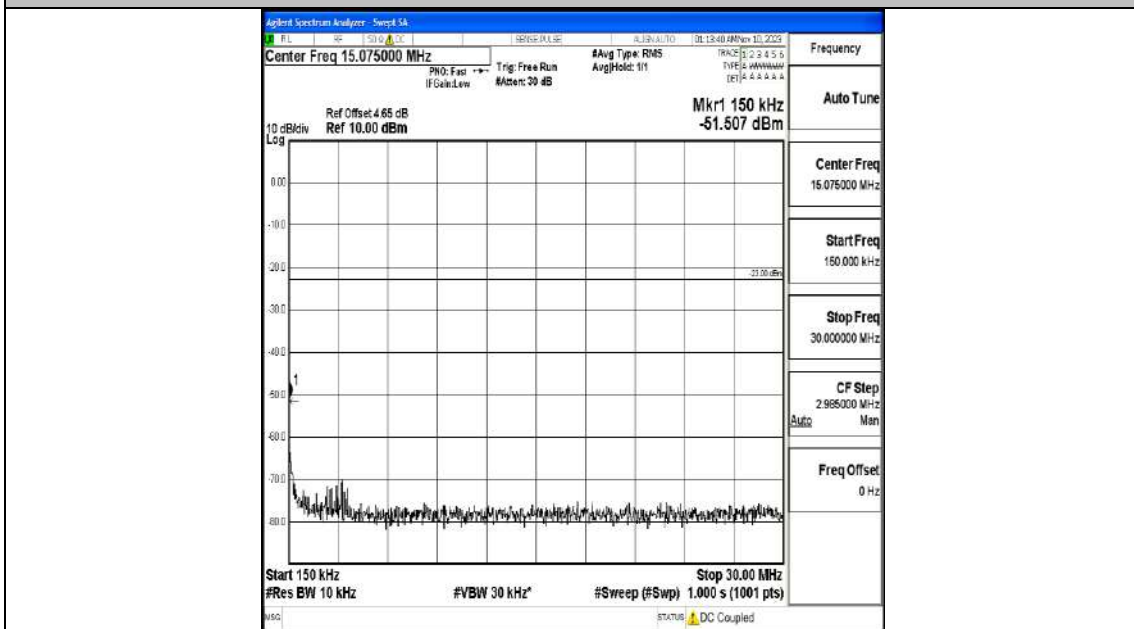

Band5_1.4MHz_QPSK_20525_1RB#0_0.15~30_0.15~30