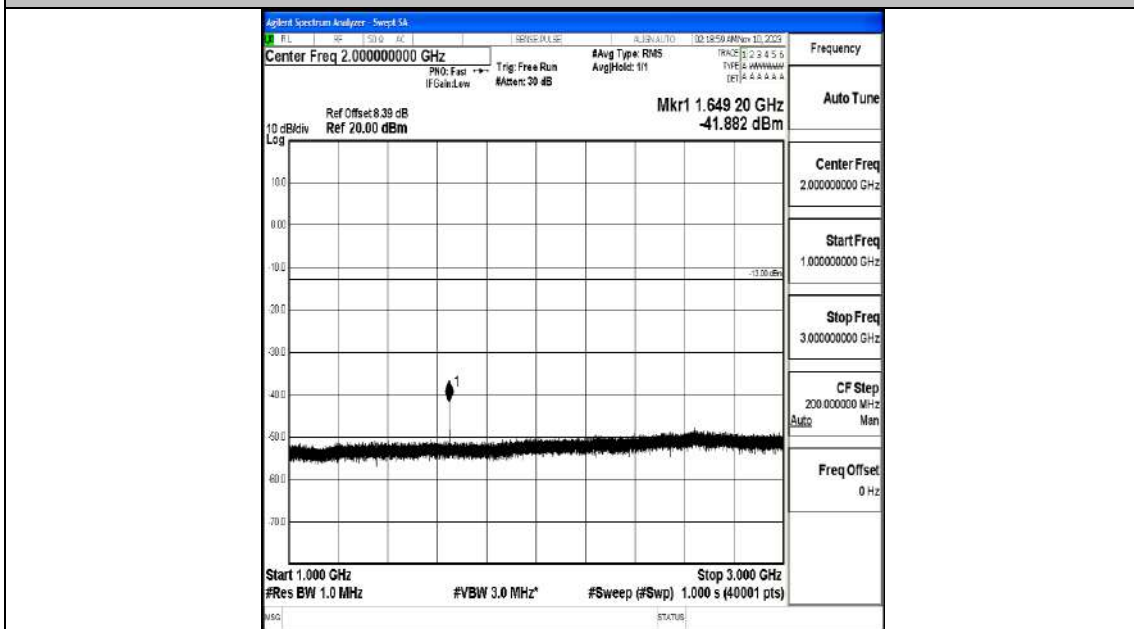

Band5_5MHz_16QAM_20625_1RB#0_3000~10000_3000~10000

Band5_10MHz_QPSK_20450_1RB#0_0.009~0.15_0.009~0.15

Band5_10MHz_QPSK_20450_1RB#0_0.15~30_0.15~30

Band5_10MHz_QPSK_20450_1RB#0_30~1000_30~1000

Band5_10MHz_QPSK_20450_1RB#0_1000~3000_1000~3000