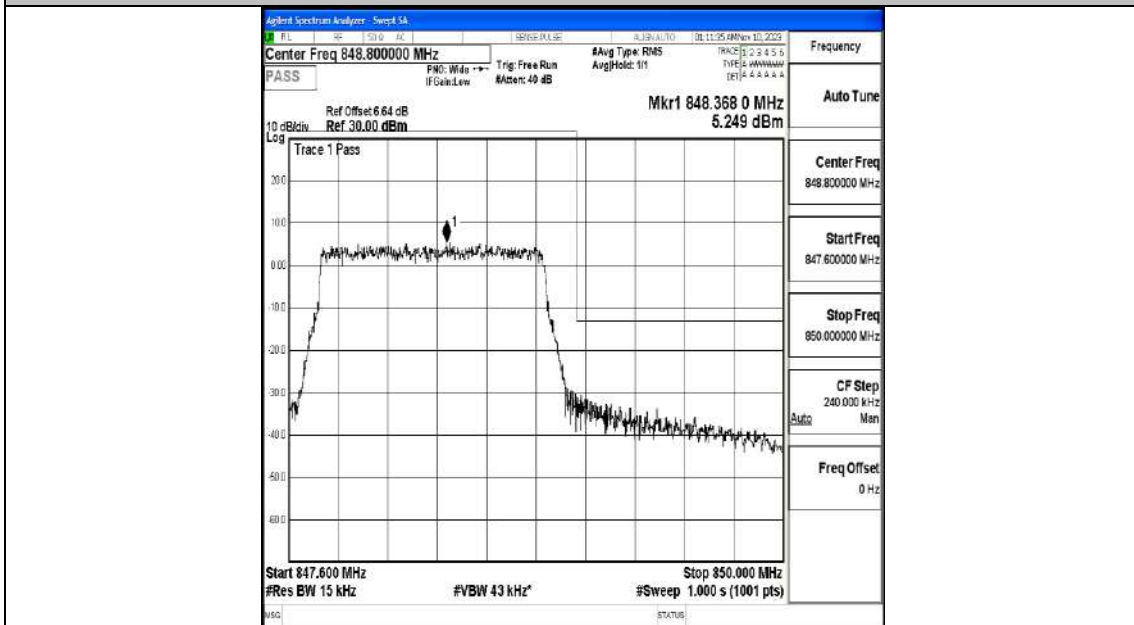

Band5_1.4MHz_16QAM_20407_6RB#0