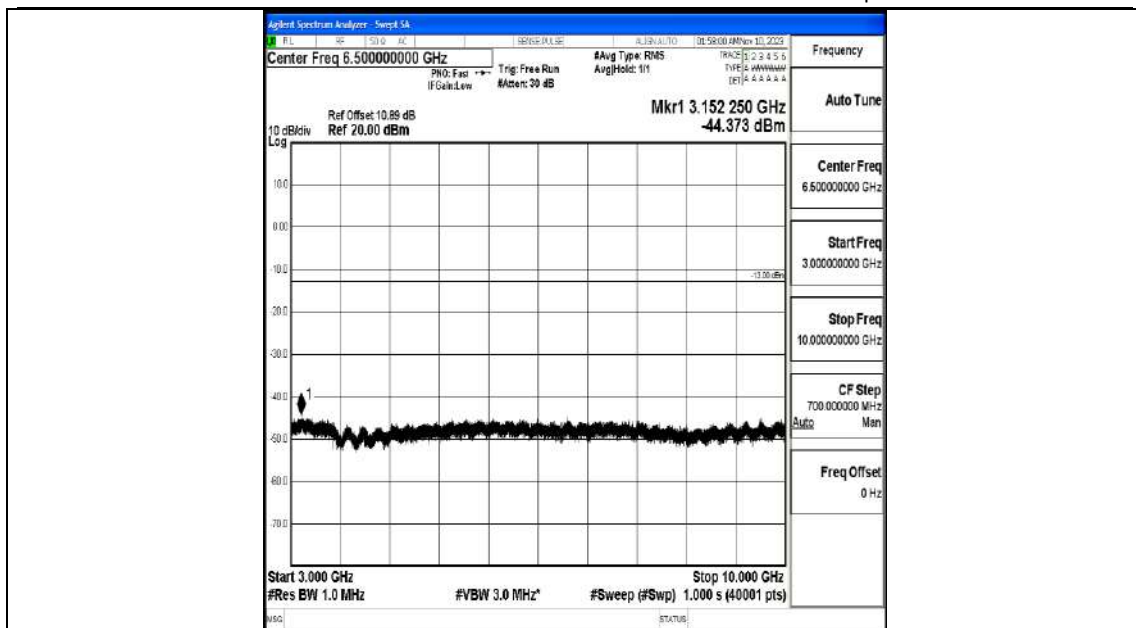

Band5_3MHz_16QAM_20635_1RB#0_3000~10000_3000~10000

Band5_5MHz_QPSK_20425_1RB#0_0.009~0.15_0.009~0.15

Band5_5MHz_QPSK_20425_1RB#0_0.15~30_0.15~30

Band5_5MHz_QPSK_20425_1RB#0_30~1000_30~1000

Band5_5MHz_QPSK_20425_1RB#0_1000~3000_1000~3000