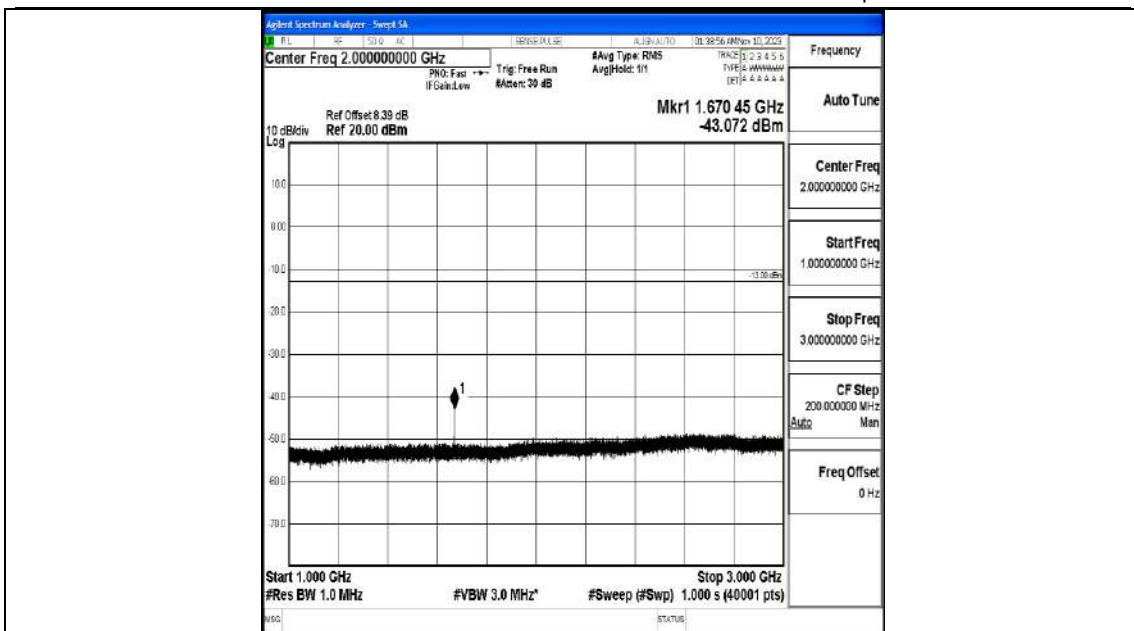

Band5_3MHz_QPSK_20525_1RB#0_3000~10000_3000~10000

Band5_3MHz_16QAM_20525_1RB#0_0.009~0.15_0.009~0.15

Band5_3MHz_16QAM_20525_1RB#0_0.15~30_0.15~30

Band5_3MHz_16QAM_20525_1RB#0_30~1000_30~1000

Band5_3MHz_16QAM_20525_1RB#0_1000~3000_1000~3000