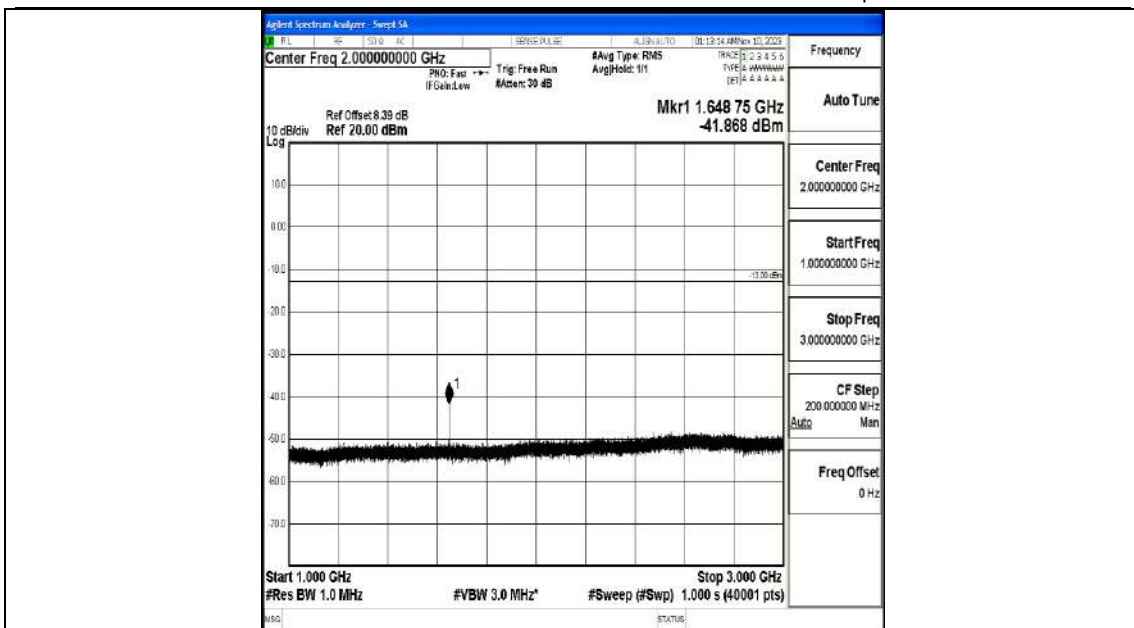

Band5_1.4MHz_QPSK_20407_1RB#0_3000~10000_3000~10000

Band5_1.4MHz_16QAM_20407_1RB#0_0.009~0.15_0.009~0.15

Band5_1.4MHz_16QAM_20407_1RB#0_0.15~30_0.15~30

Band5_1.4MHz_16QAM_20407_1RB#0_30~1000_30~1000

Band5_1.4MHz_16QAM_20407_1RB#0_1000~3000_1000~3000