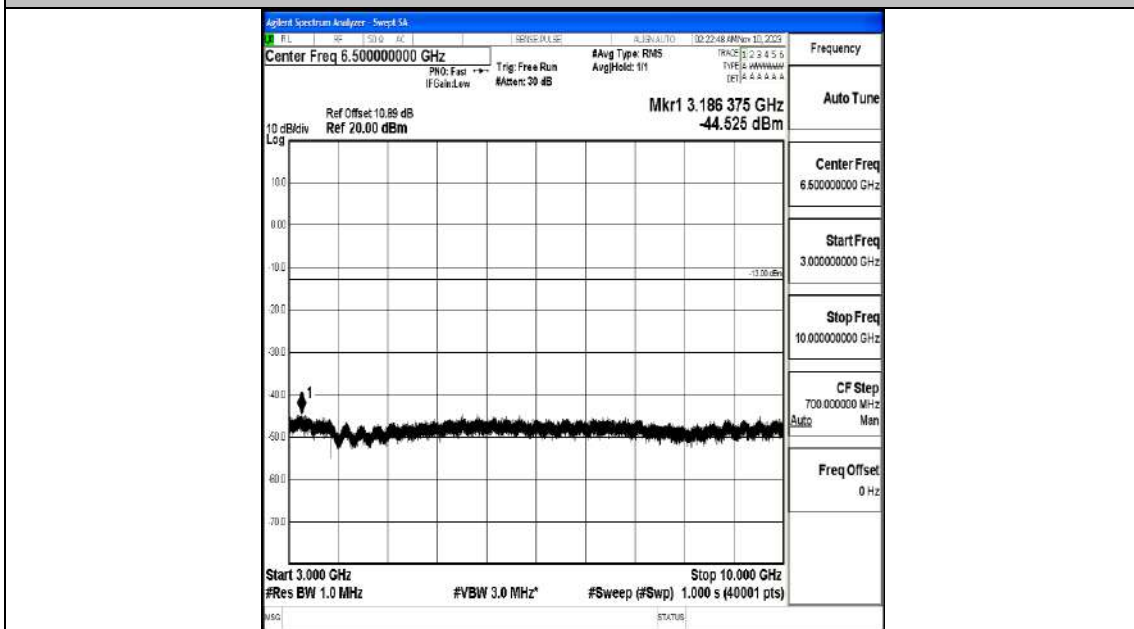

Band5_10MHz_QPSK_20600_1RB#0_3000~10000_3000~10000

Band5_10MHz_16QAM_20600_1RB#0_0.009~0.15_0.009~0.15

Band5_10MHz_16QAM_20600_1RB#0_0.15~30_0.15~30

Band5_10MHz_16QAM_20600_1RB#0_30~1000_30~1000

Band5_10MHz_16QAM_20600_1RB#0_1000~3000_1000~3000