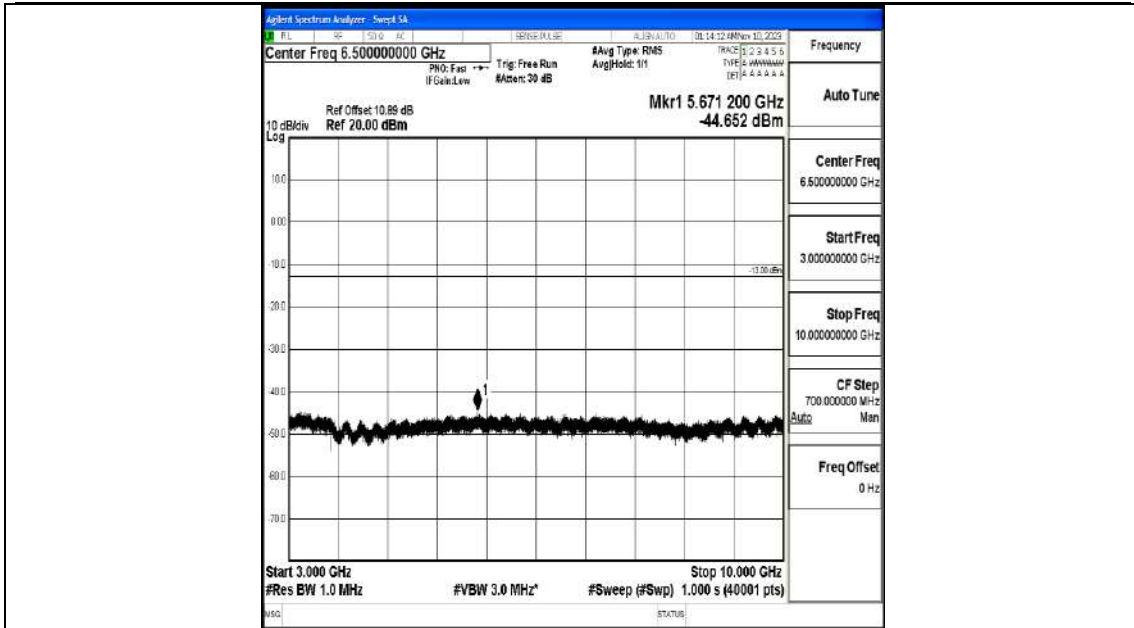

Band5_1.4MHz_16QAM_20407_1RB#0_3000~10000_3000~10000

Band5_1.4MHz_QPSK_20525_1RB#0_0.009~0.15_0.009~0.15

Band5_1.4MHz_QPSK_20525_1RB#0_0.15~30_0.15~30

Band5_1.4MHz_QPSK_20525_1RB#0_30~1000_30~1000

Band5_1.4MHz_QPSK_20525_1RB#0_1000~3000_1000~3000