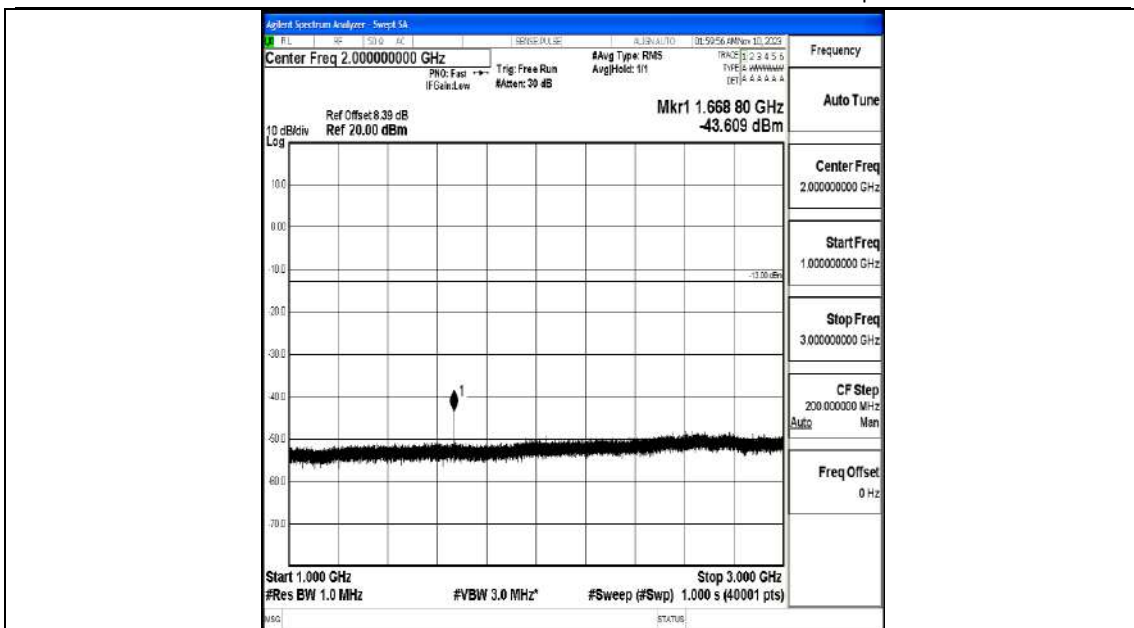

Band5_5MHz_QPSK_20525_1RB#0_3000~10000_3000~10000

Band5_5MHz_16QAM_20525_1RB#0_0.009~0.15_0.009~0.15

Band5_5MHz_16QAM_20525_1RB#0_0.15~30_0.15~30

Band5_5MHz_16QAM_20525_1RB#0_30~1000_30~1000

Band5_5MHz_16QAM_20525_1RB#0_1000~3000_1000~3000