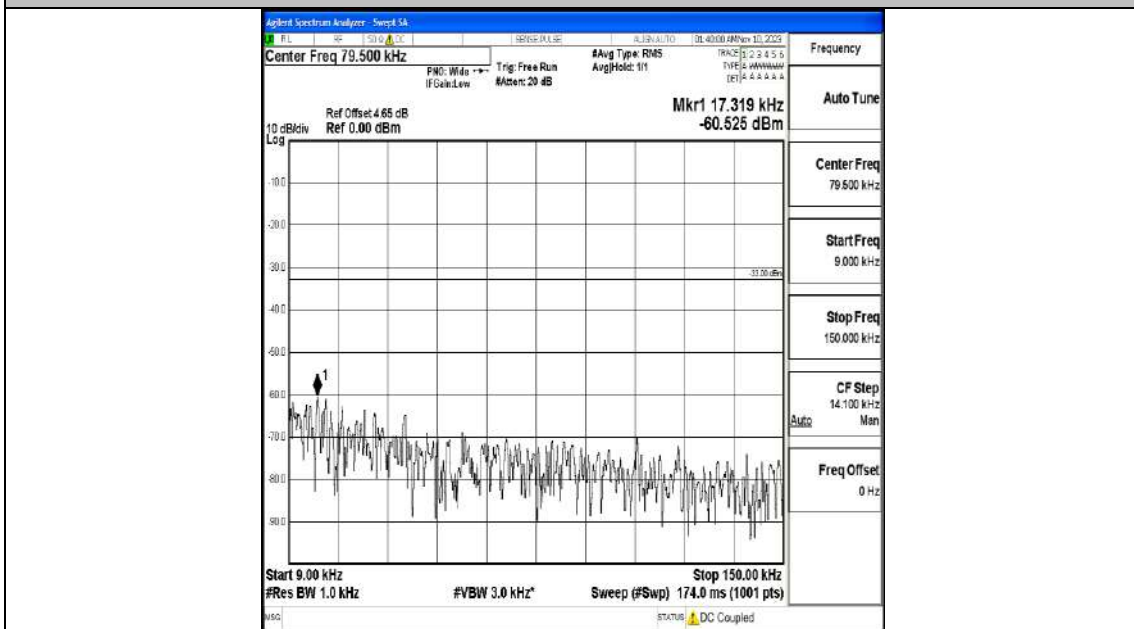

Band5_3MHz_16QAM_20635_1RB#0_0.009~0.15_0.009~0.15