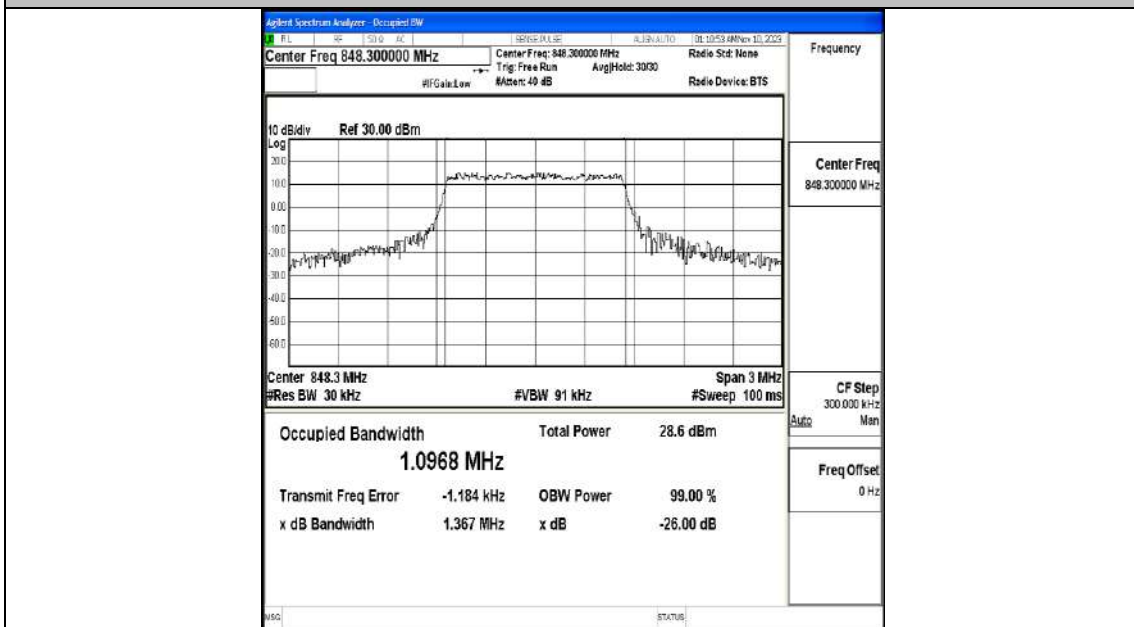

Test Graphs

Band5-1.4MHz-QPSK-20407-6RB#0-PASS

Band5-1.4MHz-16QAM-20407-6RB#0-PASS

Band5-1.4MHz-QPSK-20525-6RB#0-PASS

Band5-1.4MHz-16QAM-20525-6RB#0-PASS

Band5-1.4MHz-QPSK-20643-6RB#0-PASS

Band5-1.4MHz-16QAM-20643-6RB#0-PASS