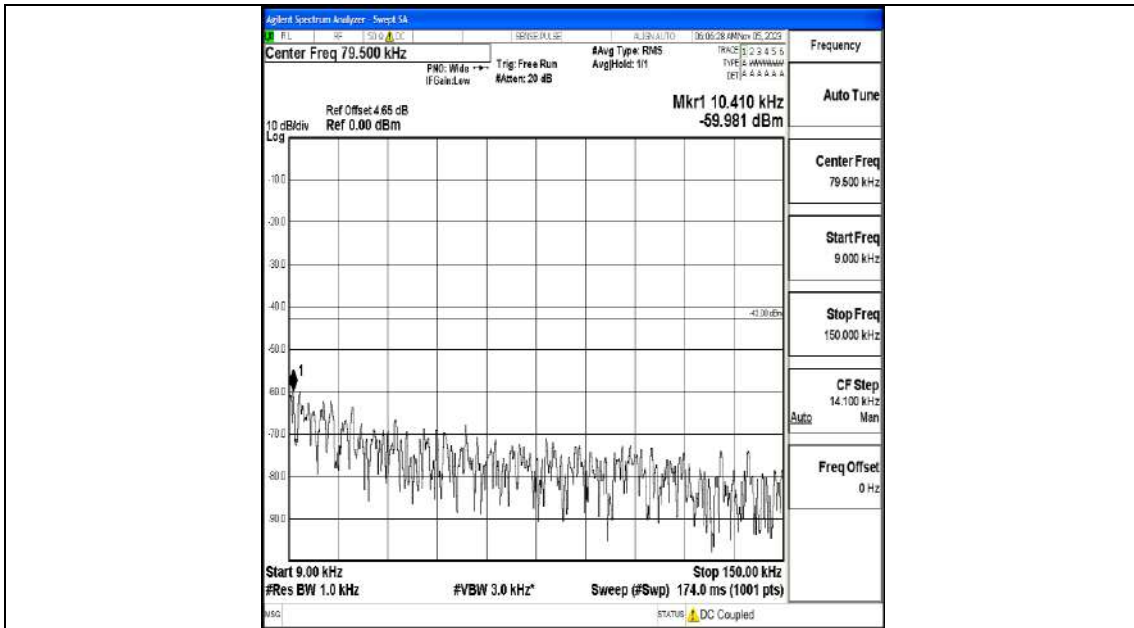

Band4_15MHz_16QAM_2025_1RB#0_0.009~0.15_0.009~0.15

Band4_15MHz_16QAM_2025_1RB#0_0.15~30_0.15~30

Band4_15MHz_16QAM_2025_1RB#0_30~1000_30~1000

Band4_15MHz_16QAM_2025_1RB#0_1000~3000_1000~3000

Band4_15MHz_16QAM_2025_1RB#0_3000~20000_3000~20000