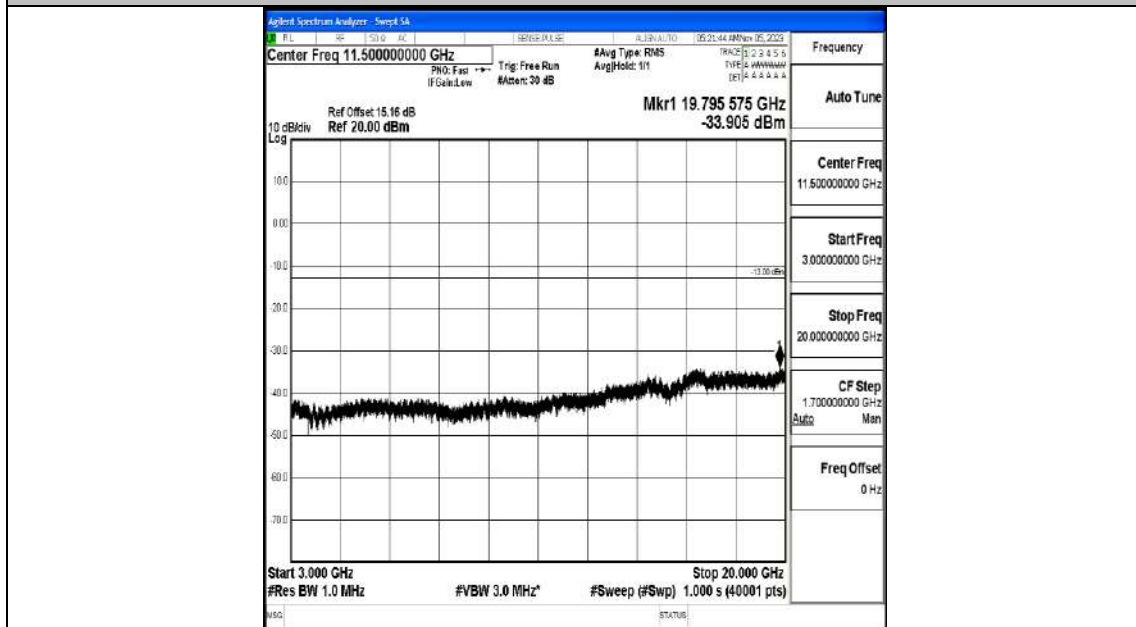

Band4_10MHz_16QAM_20000_1RB#0_0.009~0.15_0.009~0.15

Band4_10MHz_16QAM_20000_1RB#0_0.15~30_0.15~30

Band4_10MHz_16QAM_20000_1RB#0_30~1000_30~1000

Band4_10MHz_16QAM_20000_1RB#0_1000~3000_1000~3000

Band4_10MHz_16QAM_20000_1RB#0_3000~20000_3000~20000