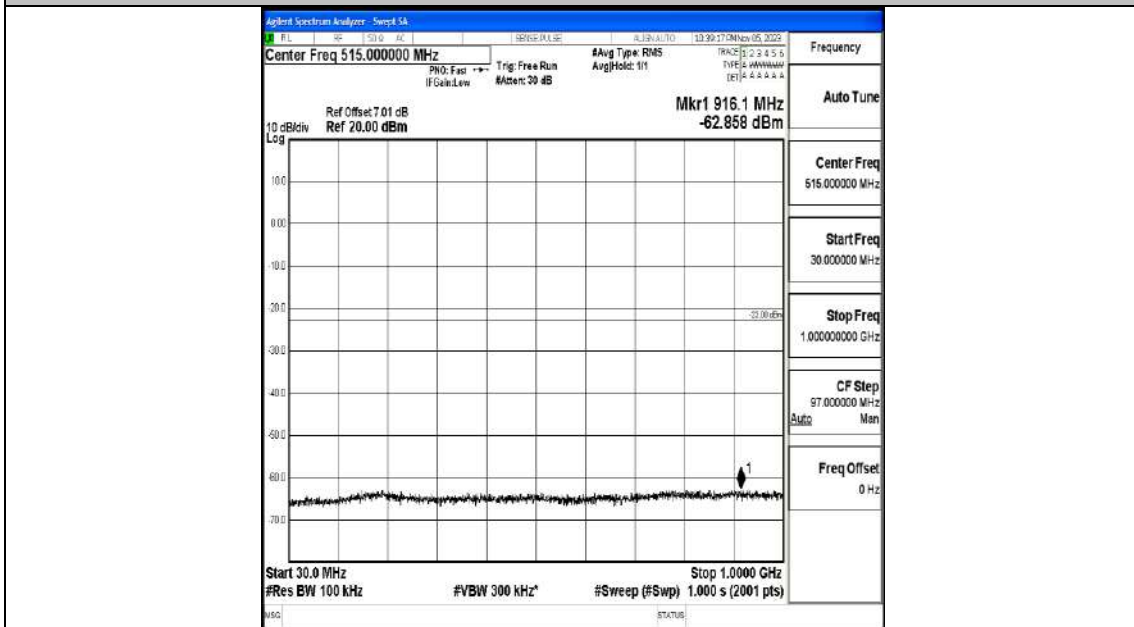

Band4_20MHz_16QAM_20175_1RB#0_0.15~30_0.15~30

Band4_20MHz_16QAM_20175_1RB#0_30~1000_30~1000