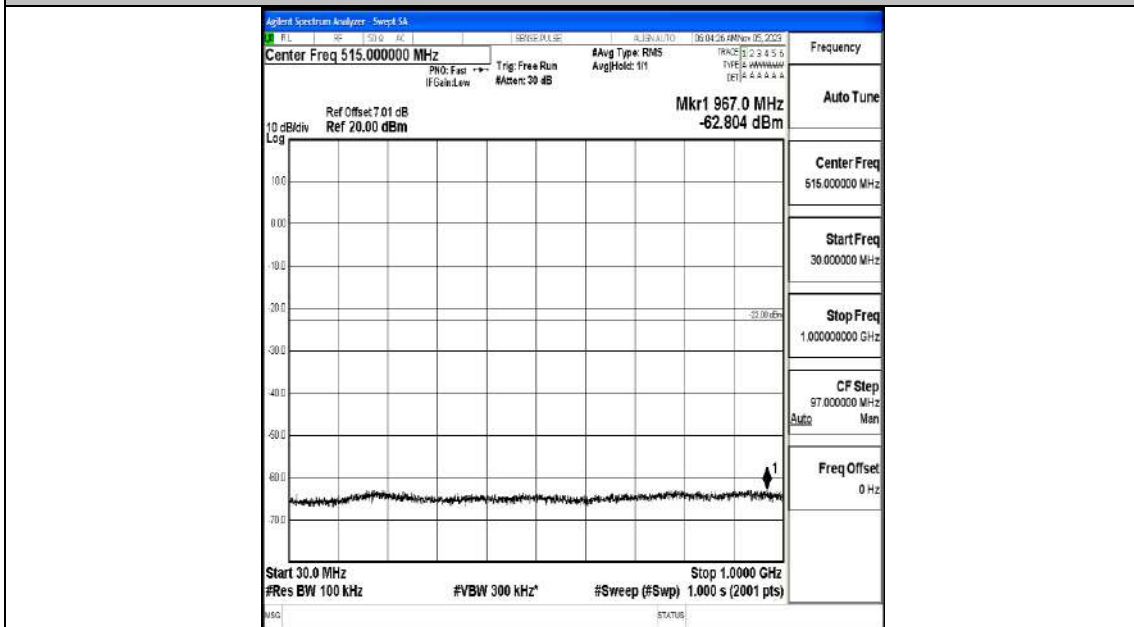

Band4_15MHz_QPSK_2025_1RB#0_0.15~30_0.15~30

Band4_15MHz_QPSK_2025_1RB#0_30~1000_30~1000