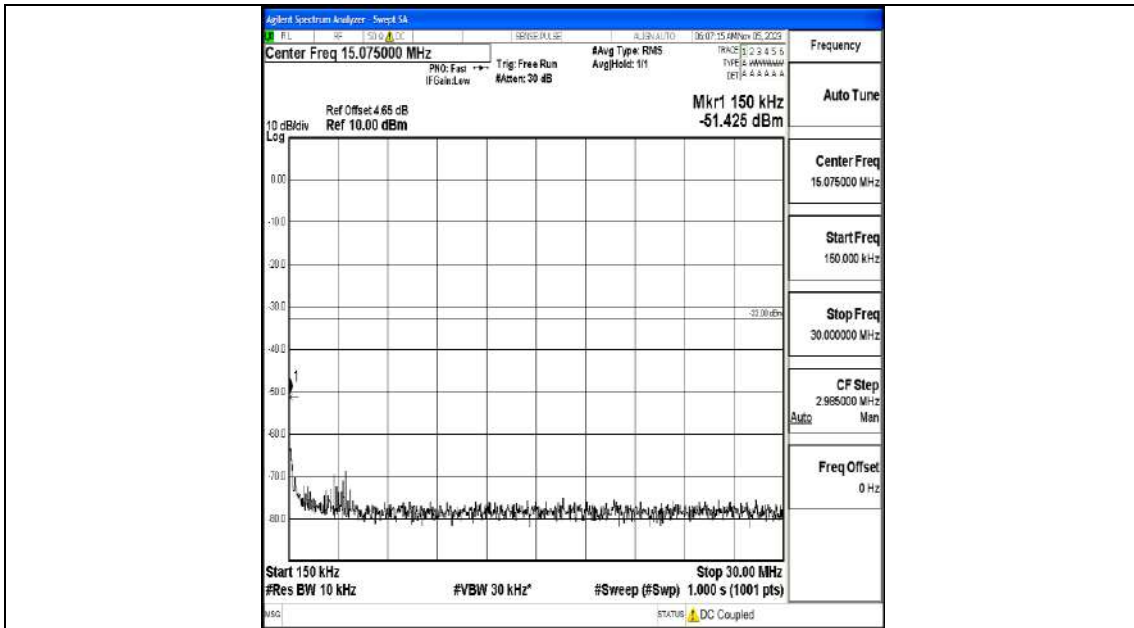

Band4_15MHz_16QAM_20175_1RB#0_0.009~0.15_0.009~0.15

Band4_15MHz_16QAM_20175_1RB#0_0.15~30_0.15~30