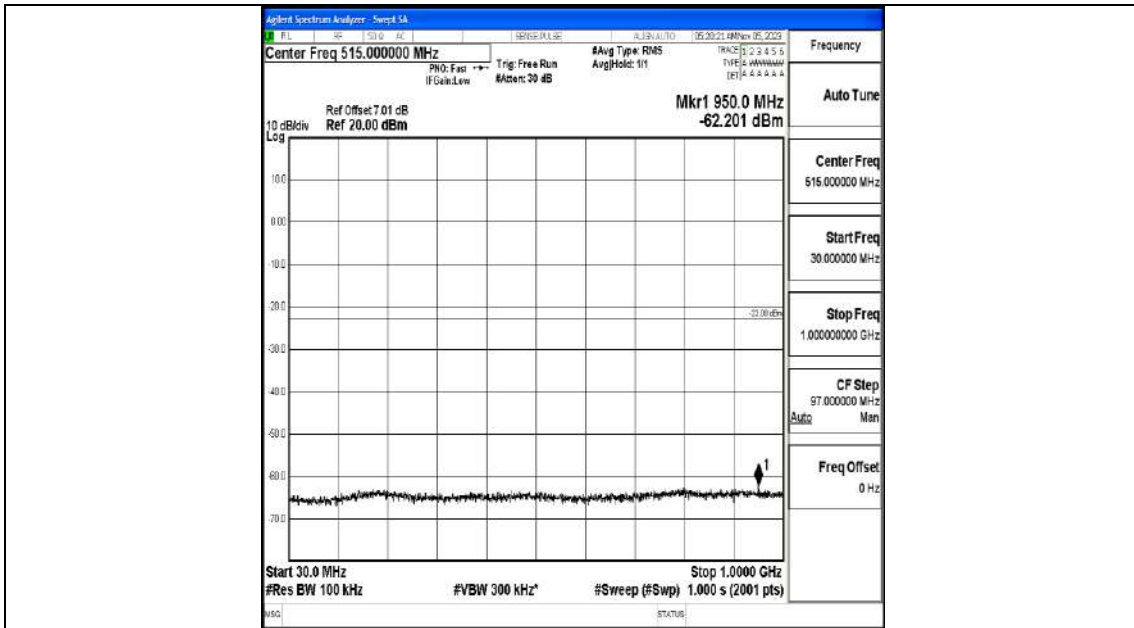

Band4_10MHz_QPSK_20000_1RB#0_0.009~0.15_0.009~0.15

Band4_10MHz_QPSK_20000_1RB#0_0.15~30_0.15~30

Band4_10MHz_QPSK_20000_1RB#0_30~1000_30~1000

Band4_10MHz_QPSK_20000_1RB#0_1000~3000_1000~3000

Band4_10MHz_QPSK_20000_1RB#0_3000~20000_3000~20000