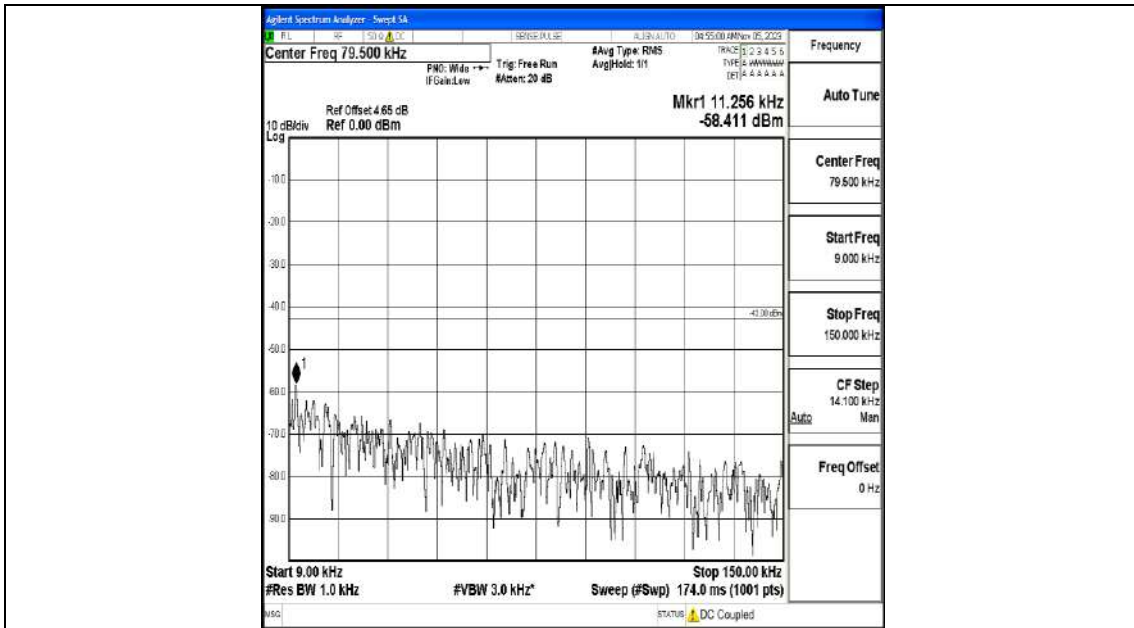

Band4_5MHz_16QAM_19975_1RB#0_0.009~0.15_0.009~0.15

Band4_5MHz_16QAM_19975_1RB#0_0.15~30_0.15~30

Band4_5MHz_16QAM_19975_1RB#0_30~1000_30~1000

Band4_5MHz_16QAM_19975_1RB#0_1000~3000_1000~3000

Band4_5MHz_16QAM_19975_1RB#0_3000~20000_3000~20000