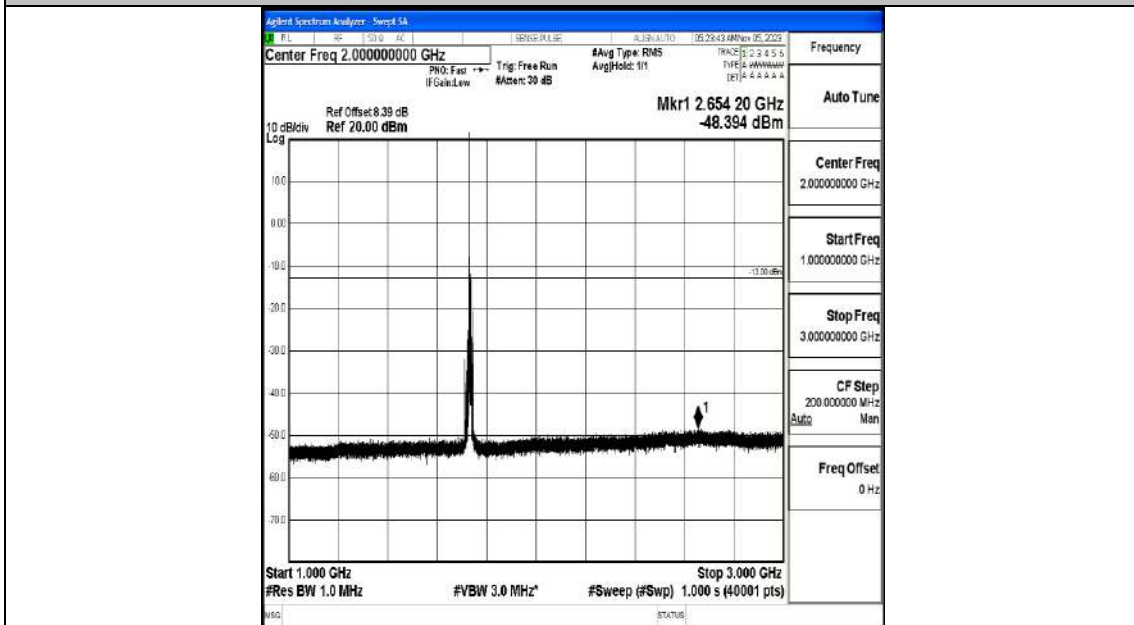

Band4_10MHz_16QAM_20175_1RB#0_30~1000_30~1000

Band4_10MHz_16QAM_20175_1RB#0_1000~3000_1000~3000