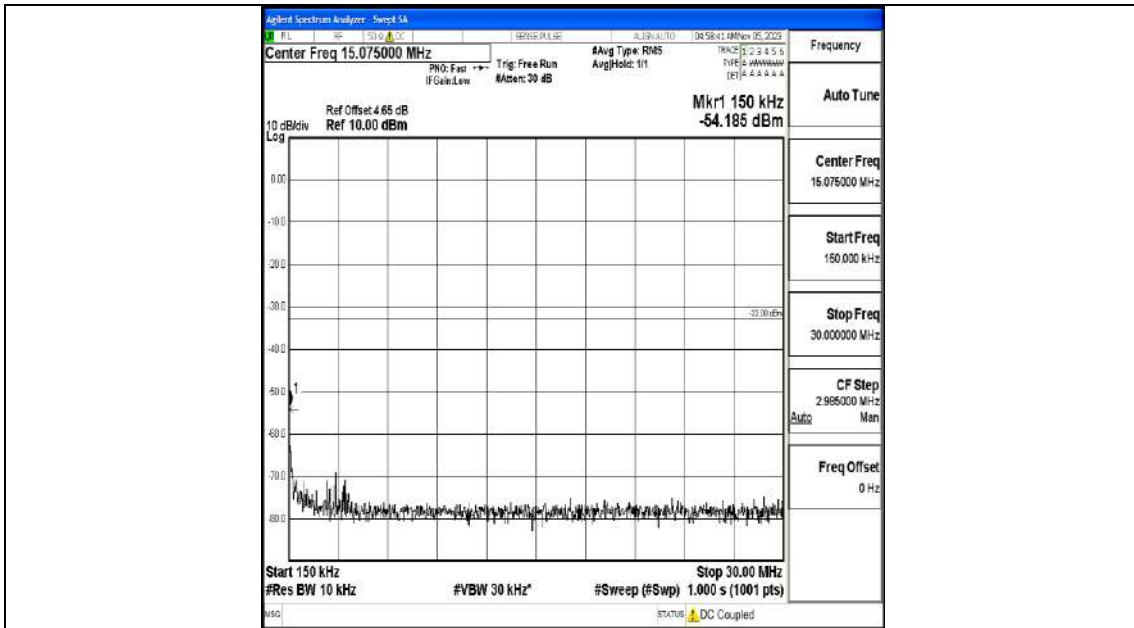

Band4_5MHz_16QAM_20375_1RB#0_0.009~0.15_0.009~0.15

Band4_5MHz_16QAM_20375_1RB#0_0.15~30_0.15~30