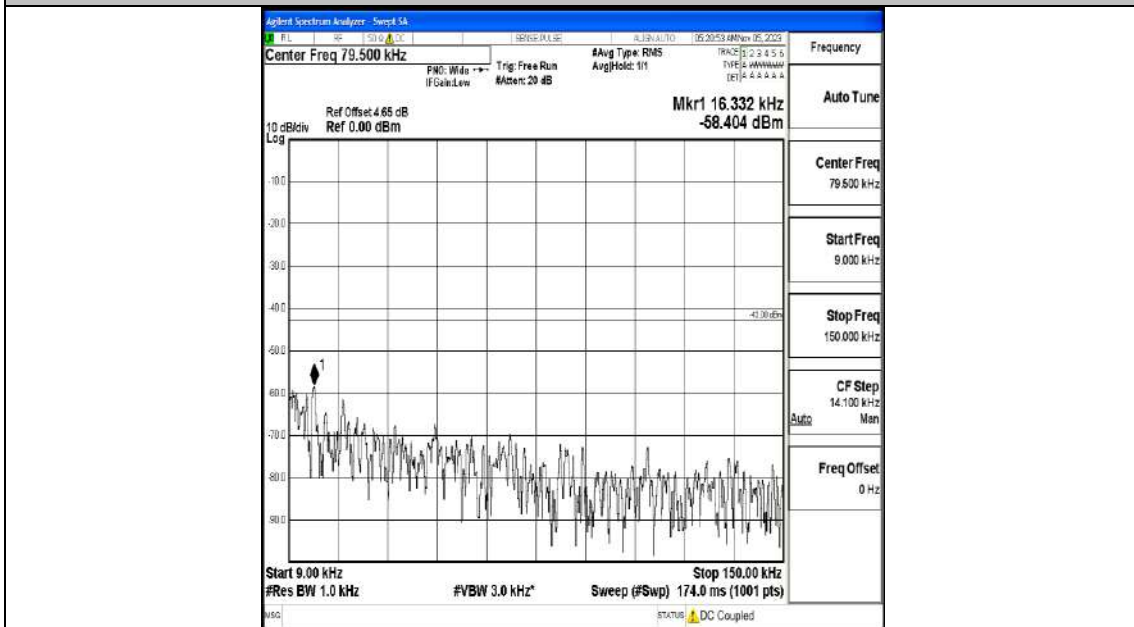

Band4_10MHz_QPSK_20000_1RB#0_0.009~0.15_0.009~0.15

Band4_10MHz_QPSK_20000_1RB#0_0.15~30_0.15~30

Band4_10MHz_QPSK_20000_1RB#0_30~1000_30~1000

Band4_10MHz_QPSK_20000_1RB#0_1000~3000_1000~3000

Band4_10MHz_QPSK_20000_1RB#0_3000~20000_3000~20000