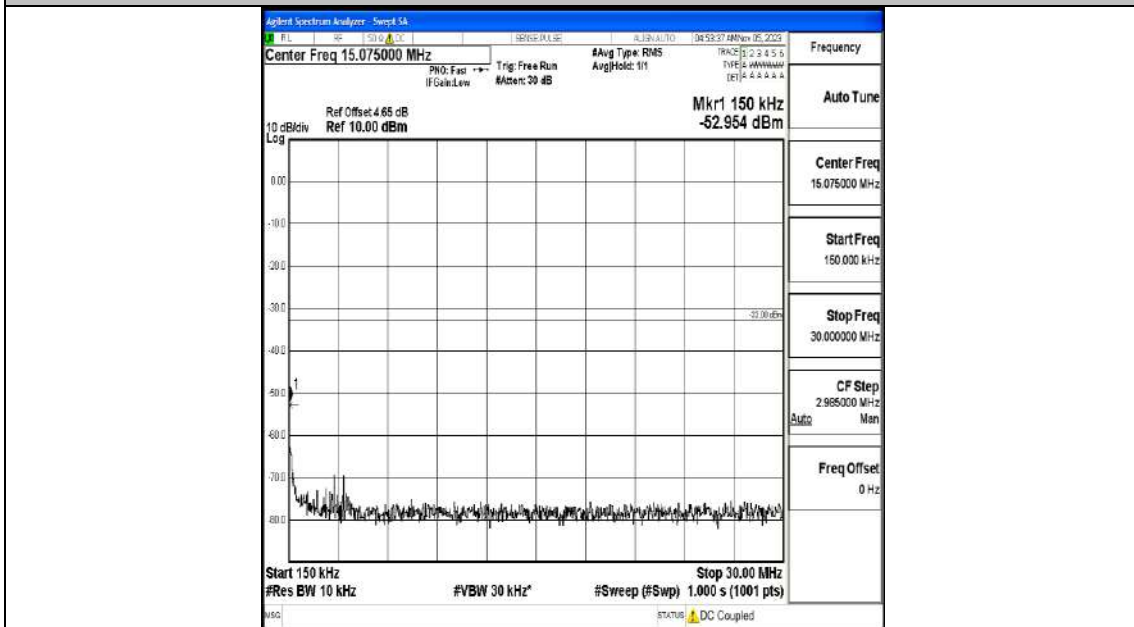

Band4_5MHz_16QAM_19975_1RB#0_0.009~0.15_0.009~0.15

Band4_5MHz_16QAM_19975_1RB#0_0.15~30_0.15~30