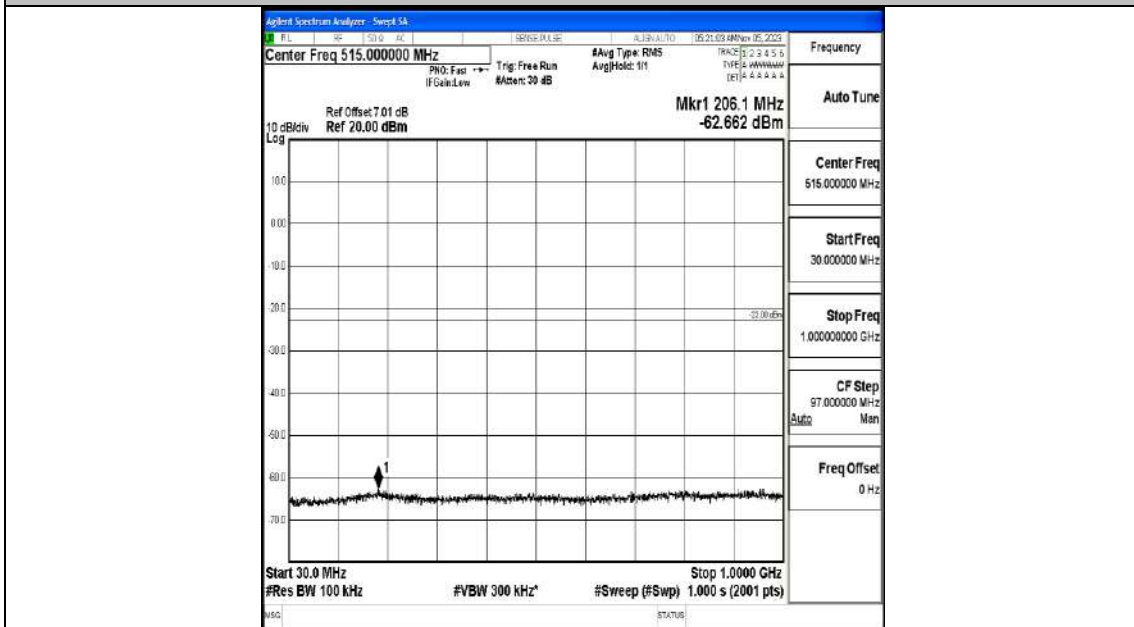

Band4_10MHz_16QAM_20000_1RB#0_0.15~30_0.15~30

Band4_10MHz_16QAM_20000_1RB#0_30~1000_30~1000