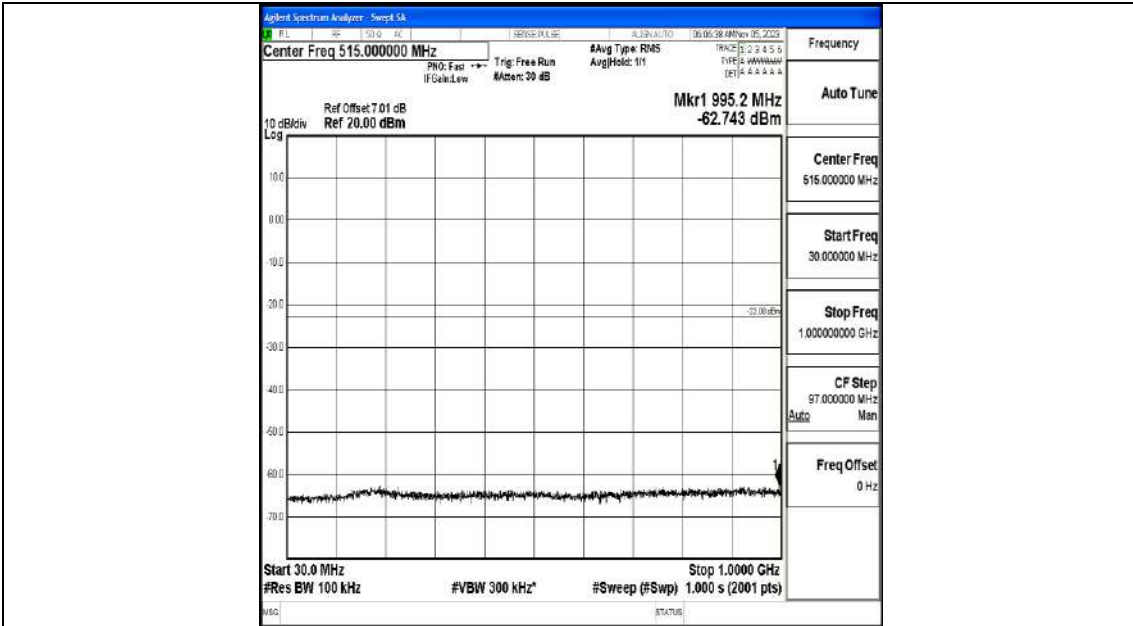

Band4_15MHz_QPSK_20175_1RB#0_0.15~30_0.15~30

Band4_15MHz_QPSK_20175_1RB#0_30~1000_30~1000