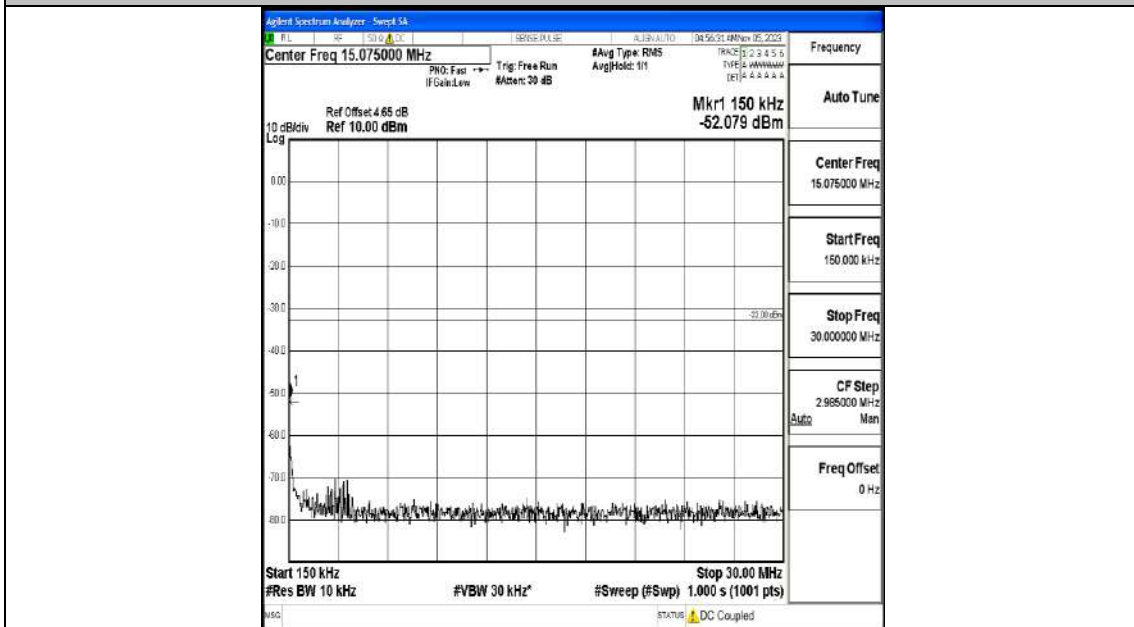

Band4_5MHz_16QAM_20175_1RB#0_0.009~0.15_0.009~0.15

Band4_5MHz_16QAM_20175_1RB#0_0.15~30_0.15~30