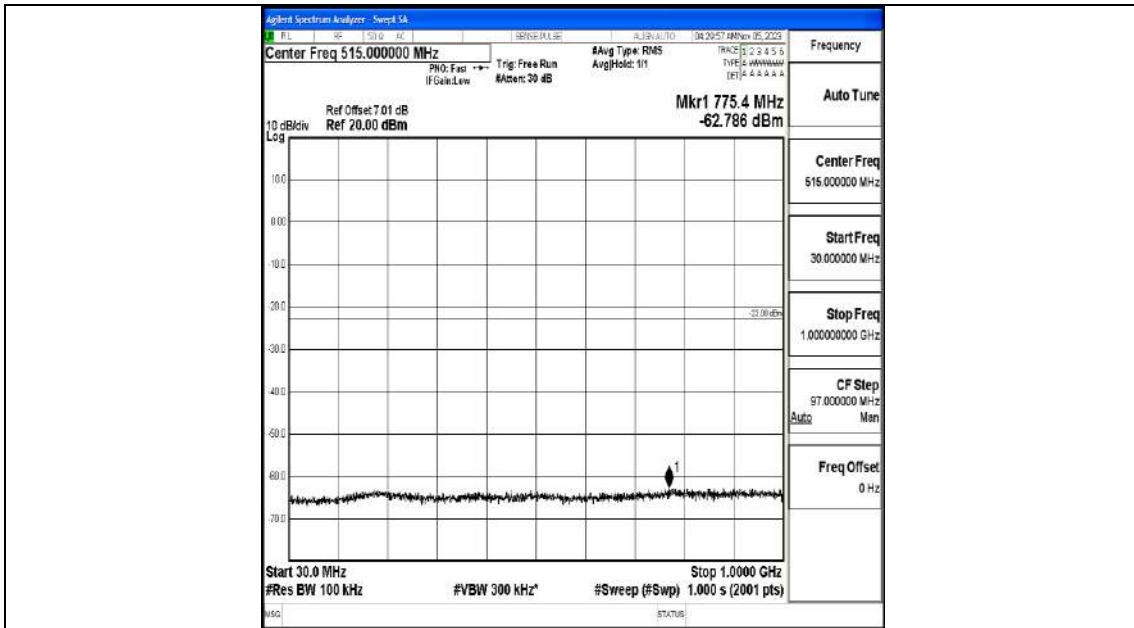

Band4_3MHz_16QAM_20385_1RB#0_0.15~30_0.15~30

Band4_3MHz_16QAM_20385_1RB#0_30~1000_30~1000