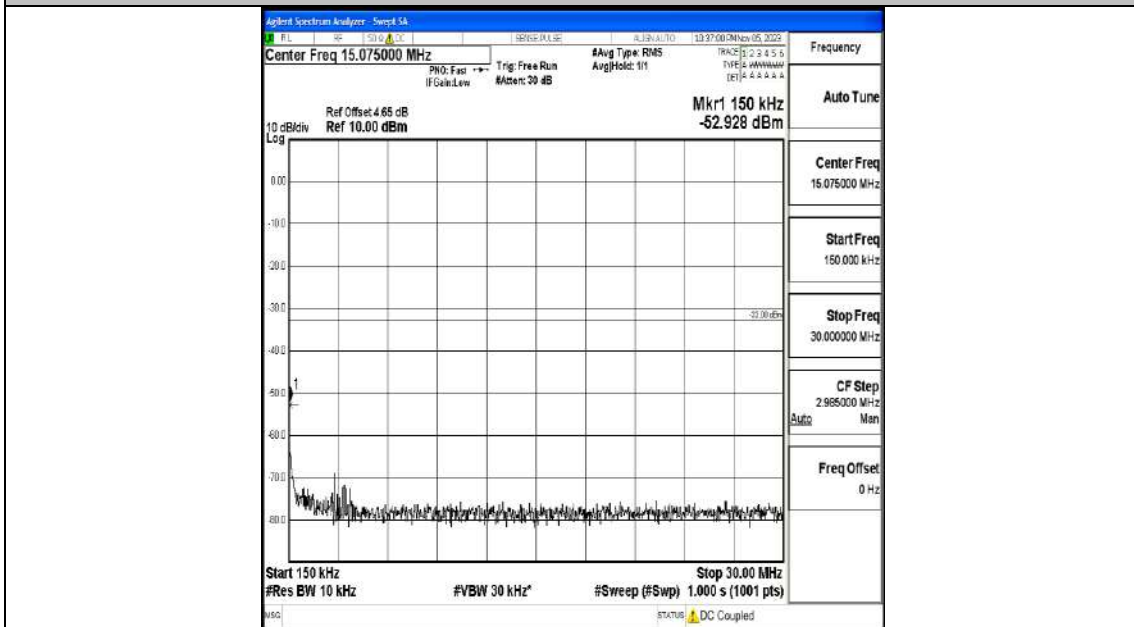

Band4_20MHz_16QAM_20050_1RB#0_0.009~0.15_0.009~0.15

Band4_20MHz_16QAM_20050_1RB#0_0.15~30_0.15~30