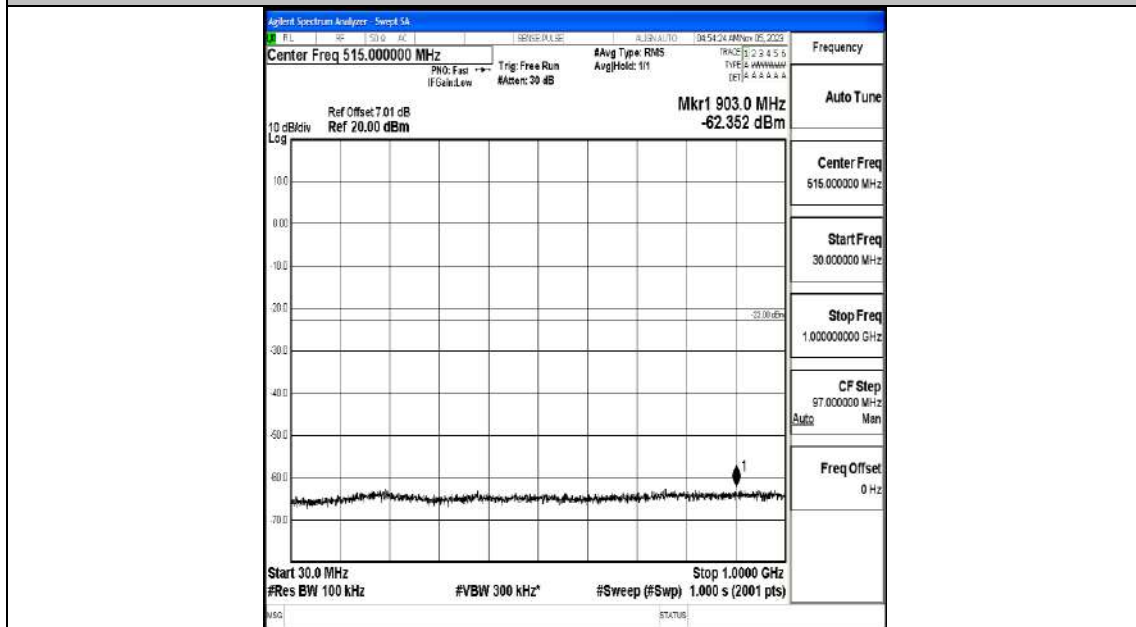

Band4_5MHz_16QAM_19975_1RB#0_0.15~30_0.15~30

Band4_5MHz_16QAM_19975_1RB#0_30~1000_30~1000