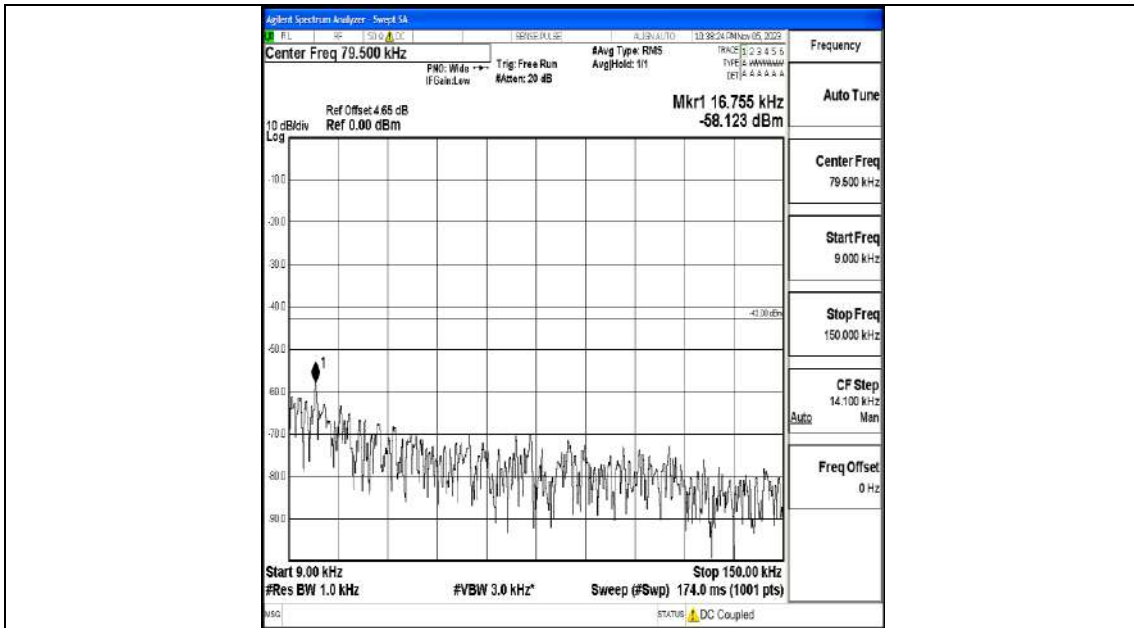

Band4_20MHz_QPSK_20175_1RB#0_0.009~0.15_0.009~0.15

Band4_20MHz_QPSK_20175_1RB#0_0.15~30_0.15~30

Band4_20MHz_QPSK_20175_1RB#0_30~1000_30~1000

Band4_20MHz_QPSK_20175_1RB#0_1000~3000_1000~3000

Band4_20MHz_QPSK_20175_1RB#0_3000~20000_3000~20000