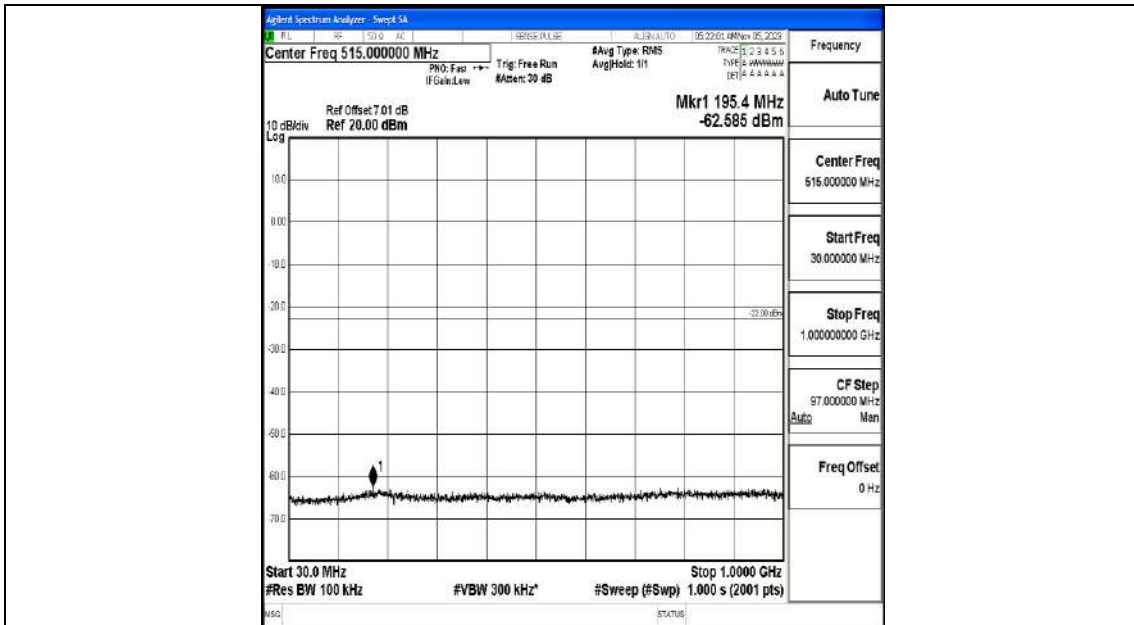

Band4_10MHz_16QAM_20000_1RB#0_0.15~30_0.15~30

Band4_10MHz_16QAM_20000_1RB#0_30~1000_30~1000