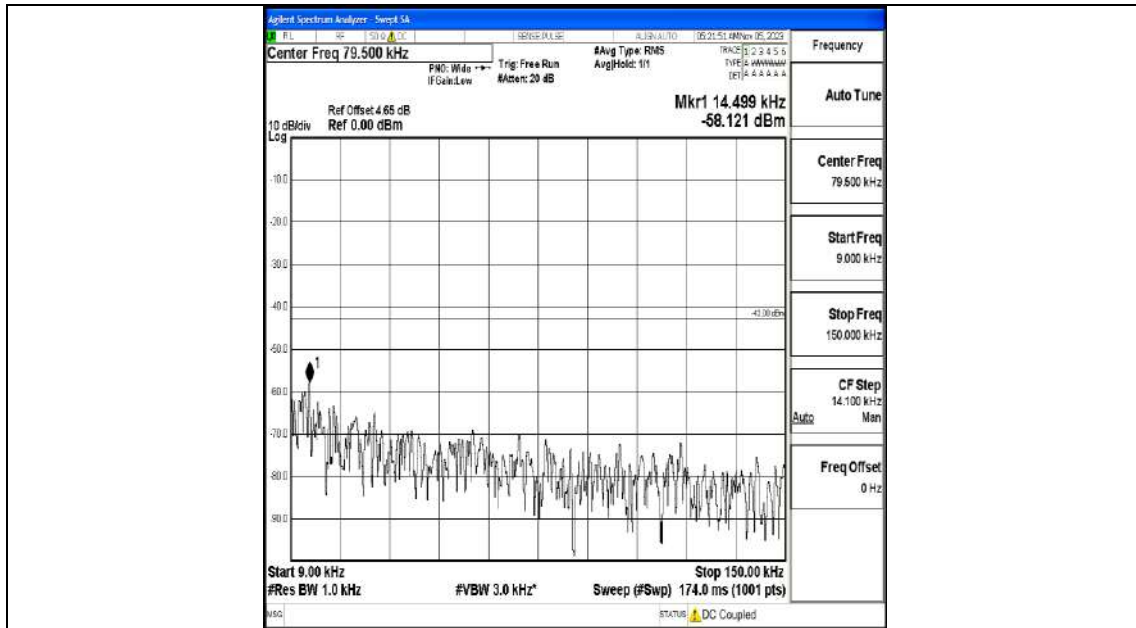

Band4_10MHz_16QAM_20000_1RB#0_0.009~0.15_0.009~0.15

Band4_10MHz_16QAM_20000_1RB#0_0.15~30_0.15~30

Band4_10MHz_16QAM_20000_1RB#0_30~1000_30~1000

Band4_10MHz_16QAM_20000_1RB#0_1000~3000_1000~3000

Band4_10MHz_16QAM_20000_1RB#0_3000~20000_3000~20000