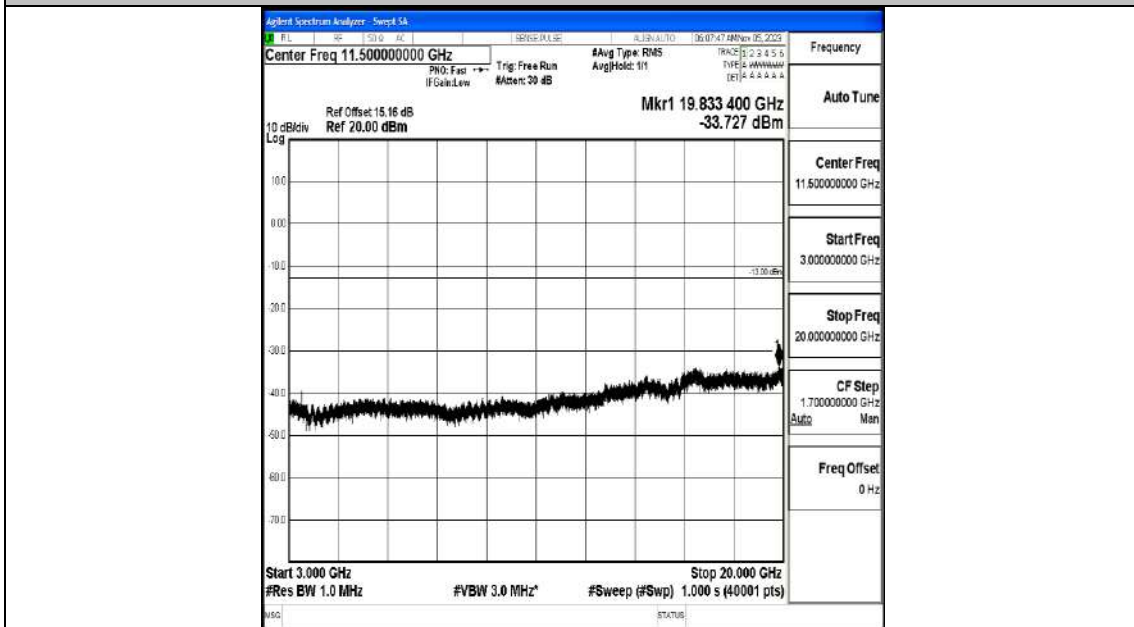

Band4_15MHz_16QAM_20175_1RB#0_0.009~0.15_0.009~0.15

Band4_15MHz_16QAM_20175_1RB#0_0.15~30_0.15~30

Band4_15MHz_16QAM_20175_1RB#0_30~1000_30~1000

Band4_15MHz_16QAM_20175_1RB#0_1000~3000_1000~3000

Band4_15MHz_16QAM_20175_1RB#0_3000~20000_3000~20000