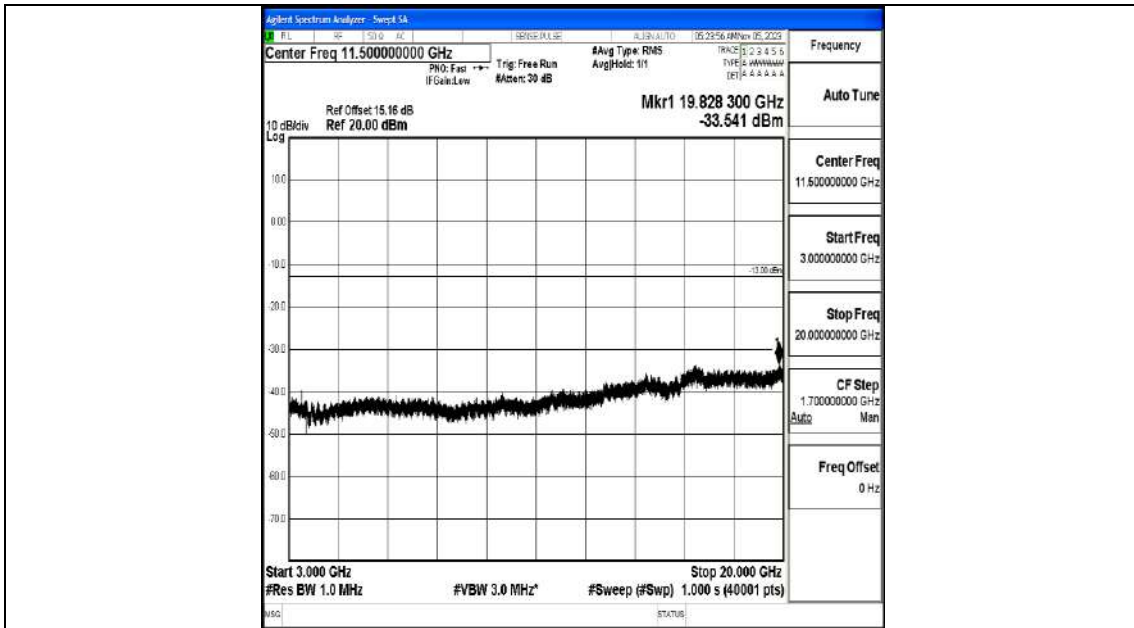

Band4_10MHz_16QAM_20175_1RB#0_0.009~0.15_0.009~0.15

Band4_10MHz_16QAM_20175_1RB#0_0.15~30_0.15~30

Band4_10MHz_16QAM_20175_1RB#0_30~1000_30~1000

Band4_10MHz_16QAM_20175_1RB#0_1000~3000_1000~3000

Band4_10MHz_16QAM_20175_1RB#0_3000~20000_3000~20000