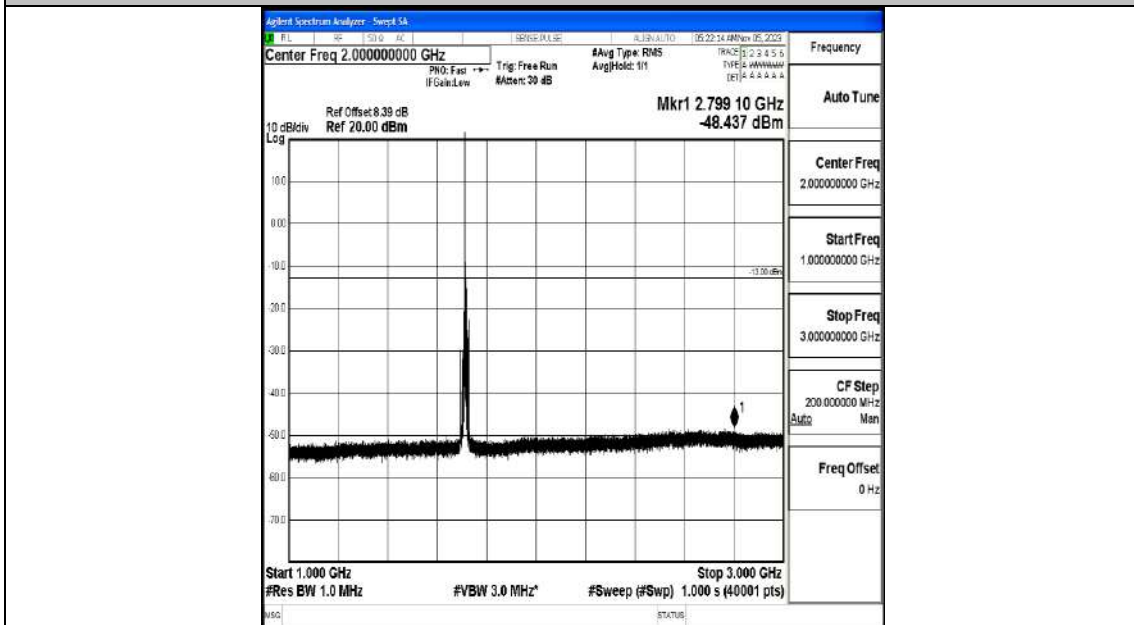

Band4_10MHz_16QAM_20000_1RB#0_30~1000_30~1000

Band4_10MHz_16QAM_20000_1RB#0_1000~3000_1000~3000