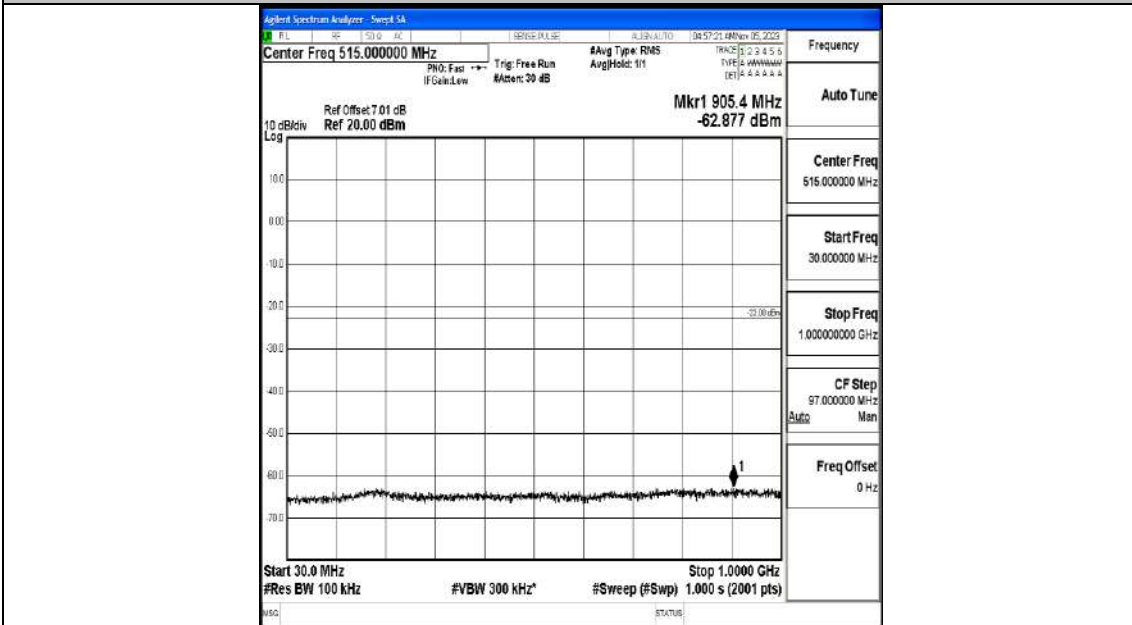

Band4_5MHz_QPSK_20375_1RB#0_0.15~30_0.15~30

Band4_5MHz_QPSK_20375_1RB#0_30~1000_30~1000