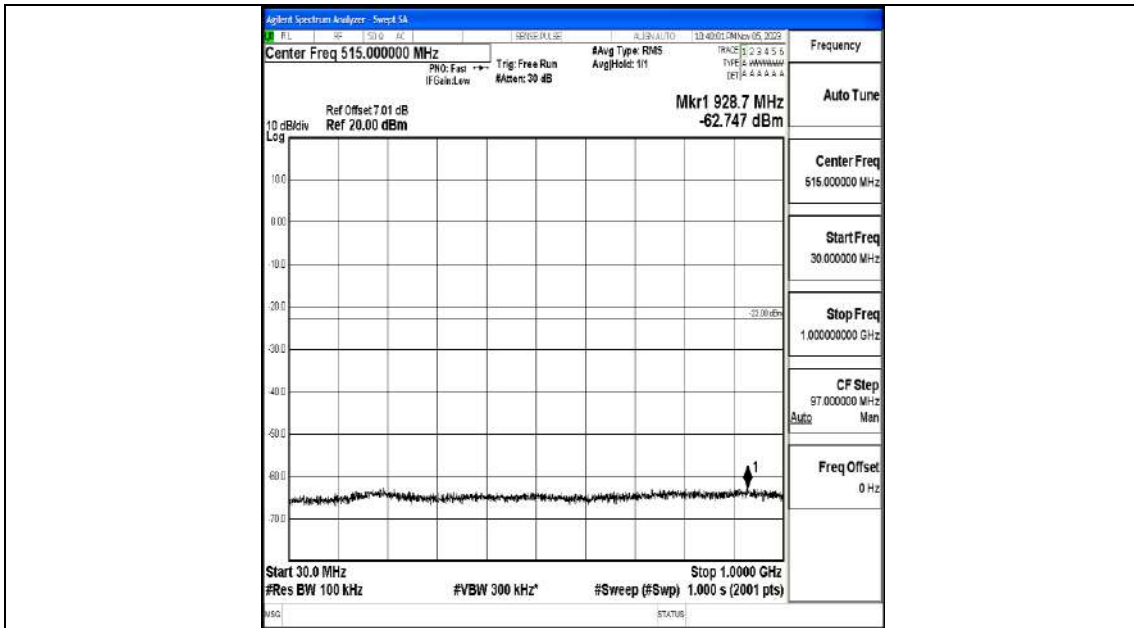

Band4_20MHz_QPSK_20300_1RB#0_0.15~30_0.15~30

Band4_20MHz_QPSK_20300_1RB#0_30~1000_30~1000