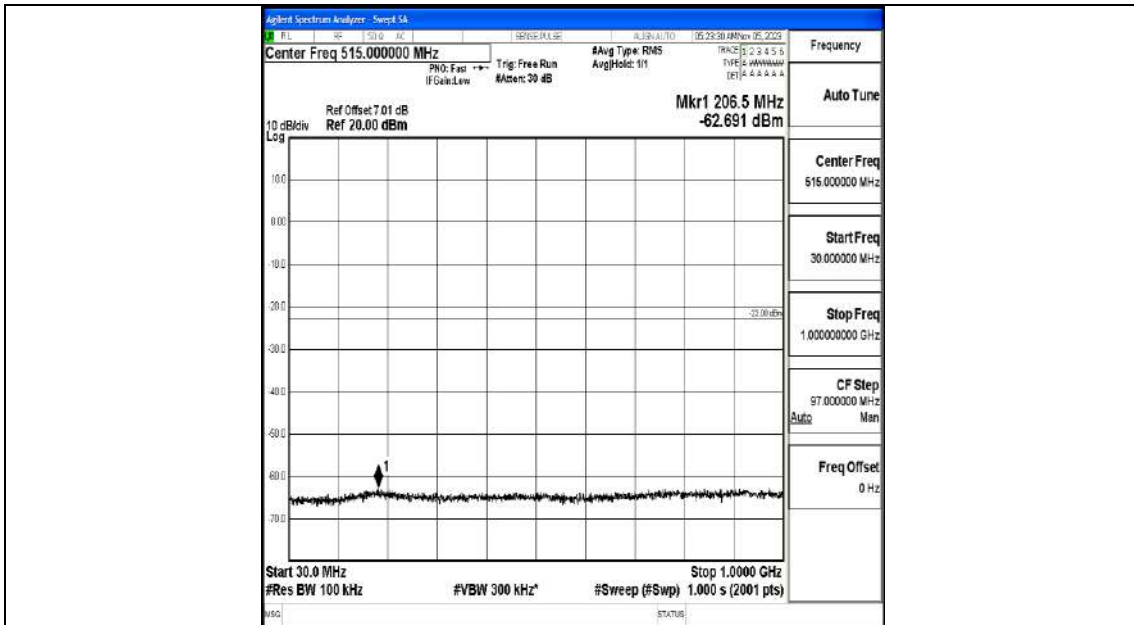

Band4_10MHz_16QAM_20175_1RB#0_0.15~30_0.15~30

Band4_10MHz_16QAM_20175_1RB#0_30~1000_30~1000