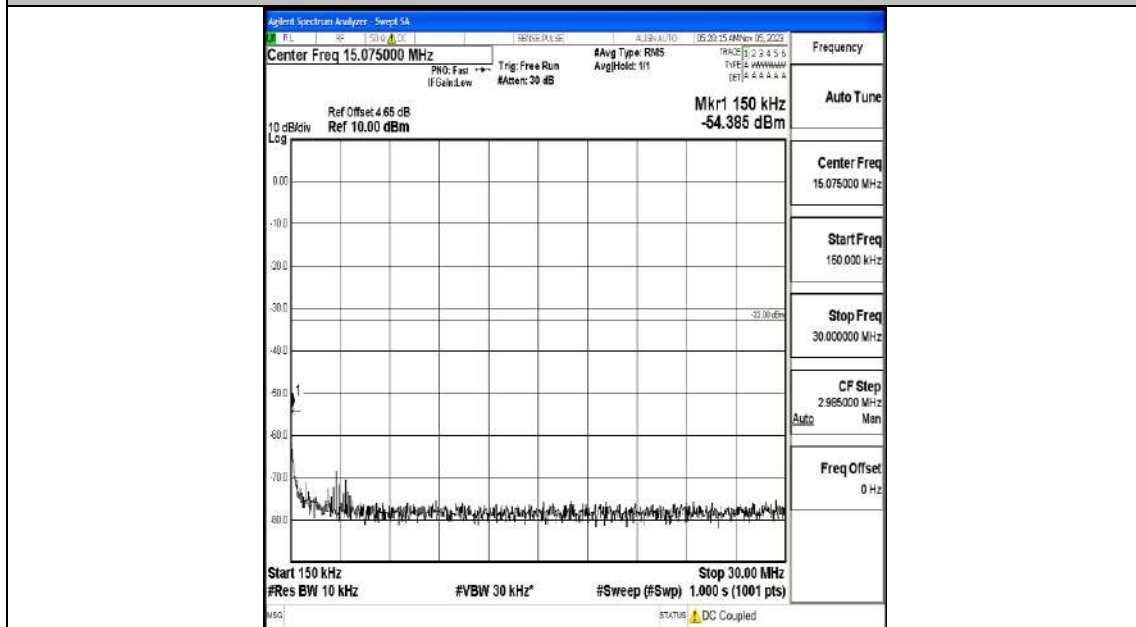

Band4_10MHz_QPSK_20000_1RB#0_0.009~0.15_0.009~0.15

Band4_10MHz_QPSK_20000_1RB#0_0.15~30_0.15~30

Band4_10MHz_QPSK_20000_1RB#0_30~1000_30~1000

Band4_10MHz_QPSK_20000_1RB#0_1000~3000_1000~3000

Band4_10MHz_QPSK_20000_1RB#0_3000~20000_3000~20000