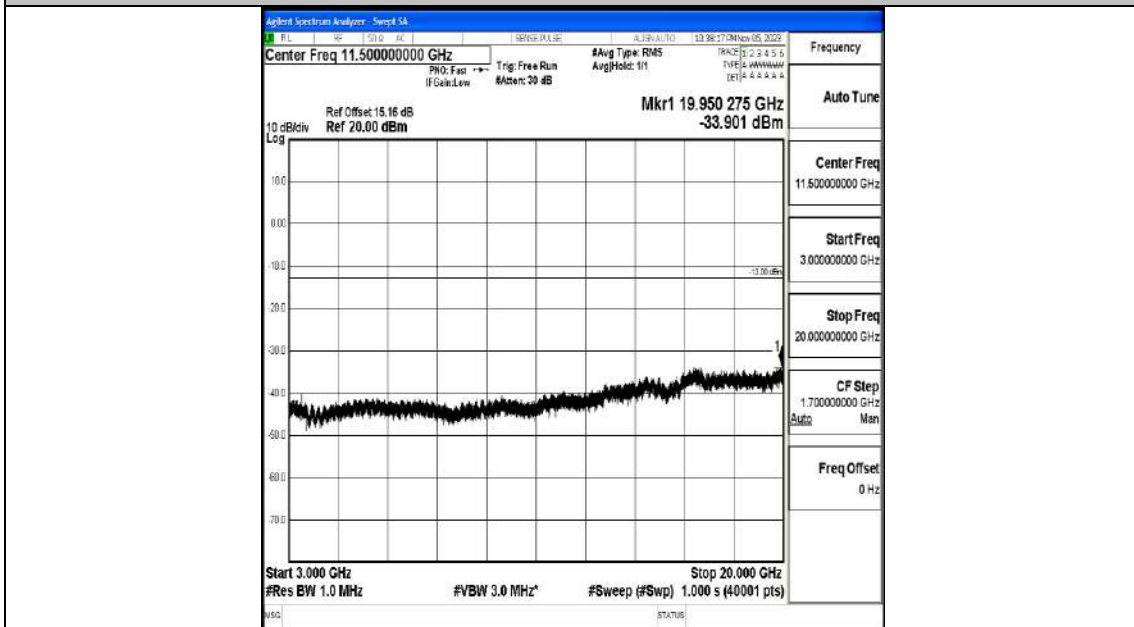

Band4_20MHz_QPSK_20175_1RB#0_0.009~0.15_0.009~0.15

Band4_20MHz_QPSK_20175_1RB#0_0.15~30_0.15~30

Band4_20MHz_QPSK_20175_1RB#0_30~1000_30~1000

Band4_20MHz_QPSK_20175_1RB#0_1000~3000_1000~3000

Band4_20MHz_QPSK_20175_1RB#0_3000~20000_3000~20000