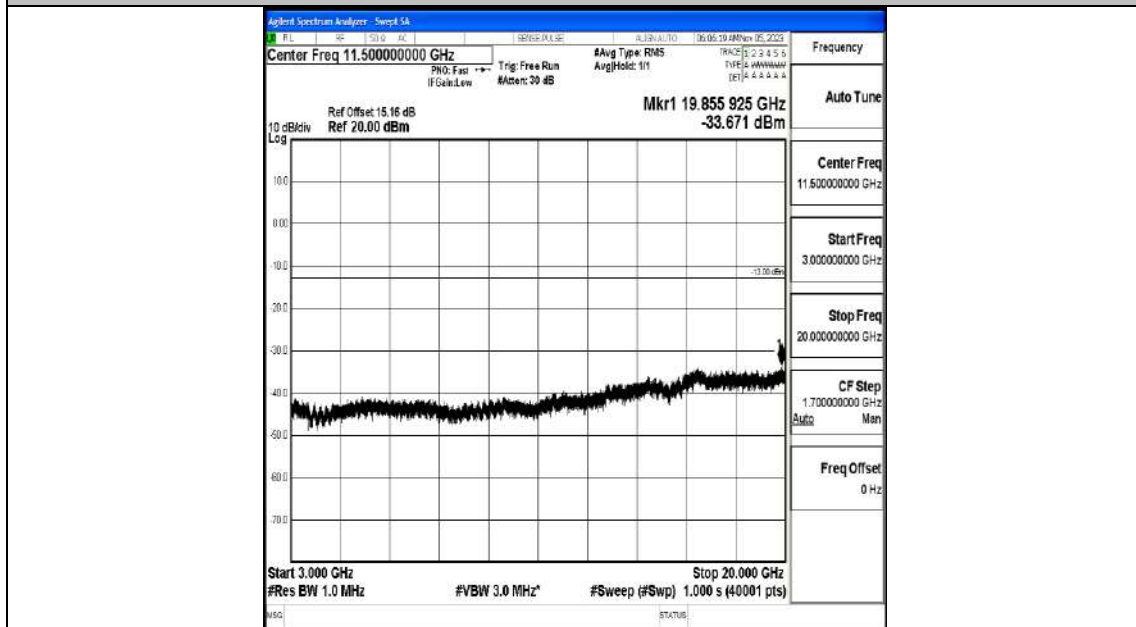

Band4_15MHz_16QAM_2025_1RB#0_0.009~0.15_0.009~0.15

Band4_15MHz_16QAM_2025_1RB#0_0.15~30_0.15~30

Band4_15MHz_16QAM_2025_1RB#0_30~1000_30~1000

Band4_15MHz_16QAM_2025_1RB#0_1000~3000_1000~3000

Band4_15MHz_16QAM_2025_1RB#0_3000~20000_3000~20000