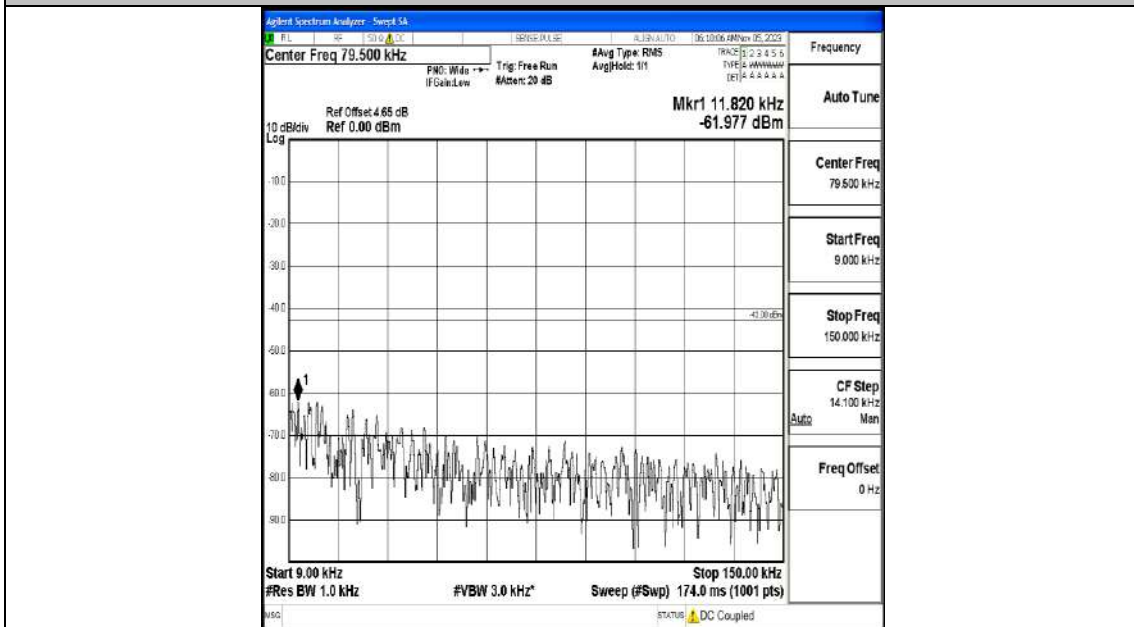

Band4_15MHz_16QAM_20325_1RB#0_0.009~0.15_0.009~0.15

Band4_15MHz_16QAM_20325_1RB#0_0.15~30_0.15~30

Band4_15MHz_16QAM_20325_1RB#0_30~1000_30~1000

Band4_15MHz_16QAM_20325_1RB#0_1000~3000_1000~3000

Band4_15MHz_16QAM_20325_1RB#0_3000~20000_3000~20000