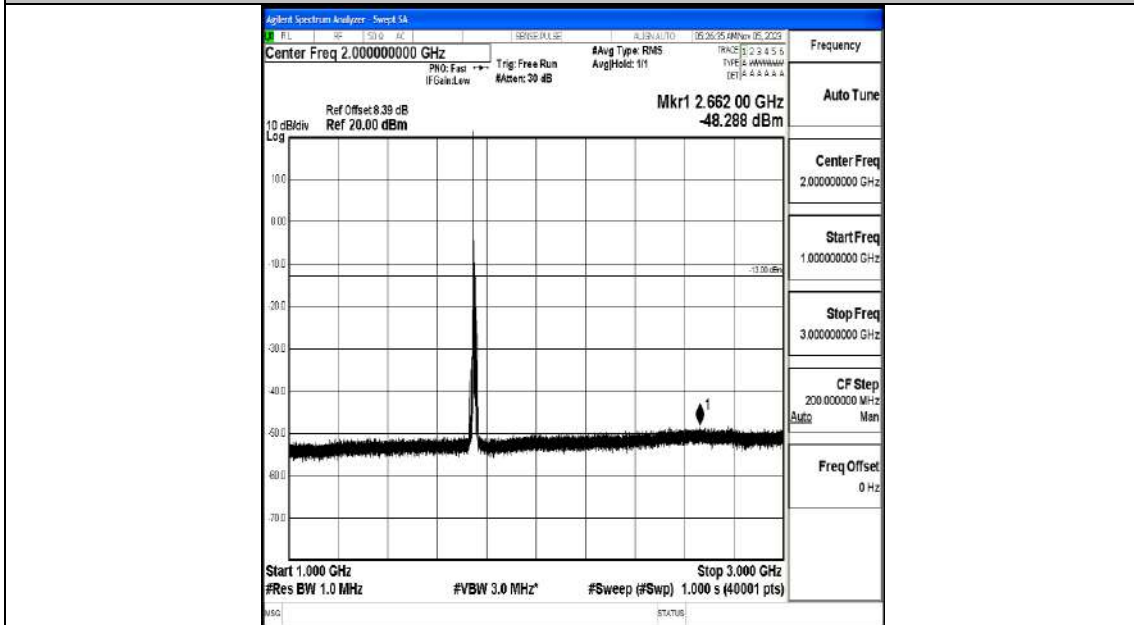

Band4_10MHz_16QAM_20350_1RB#0_30~1000_30~1000

Band4_10MHz_16QAM_20350_1RB#0_1000~3000_1000~3000