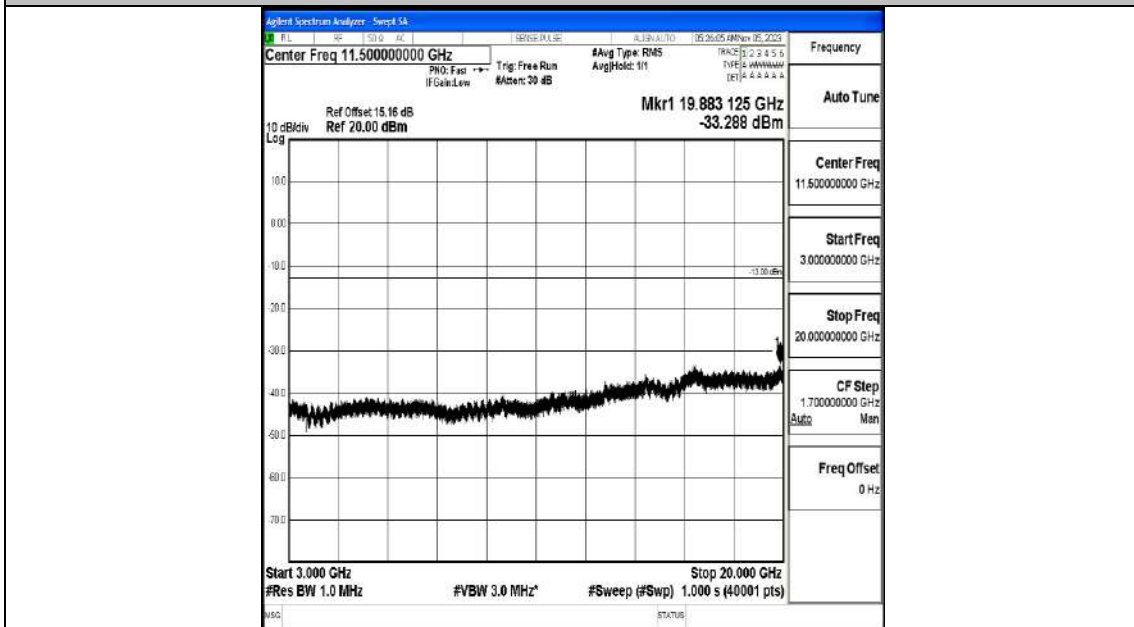

Band4_10MHz_16QAM_20350_1RB#0_0.009~0.15_0.009~0.15

Band4_10MHz_16QAM_20350_1RB#0_0.15~30_0.15~30

Band4_10MHz_16QAM_20350_1RB#0_30~1000_30~1000

Band4_10MHz_16QAM_20350_1RB#0_1000~3000_1000~3000

Band4_10MHz_16QAM_20350_1RB#0_3000~20000_3000~20000