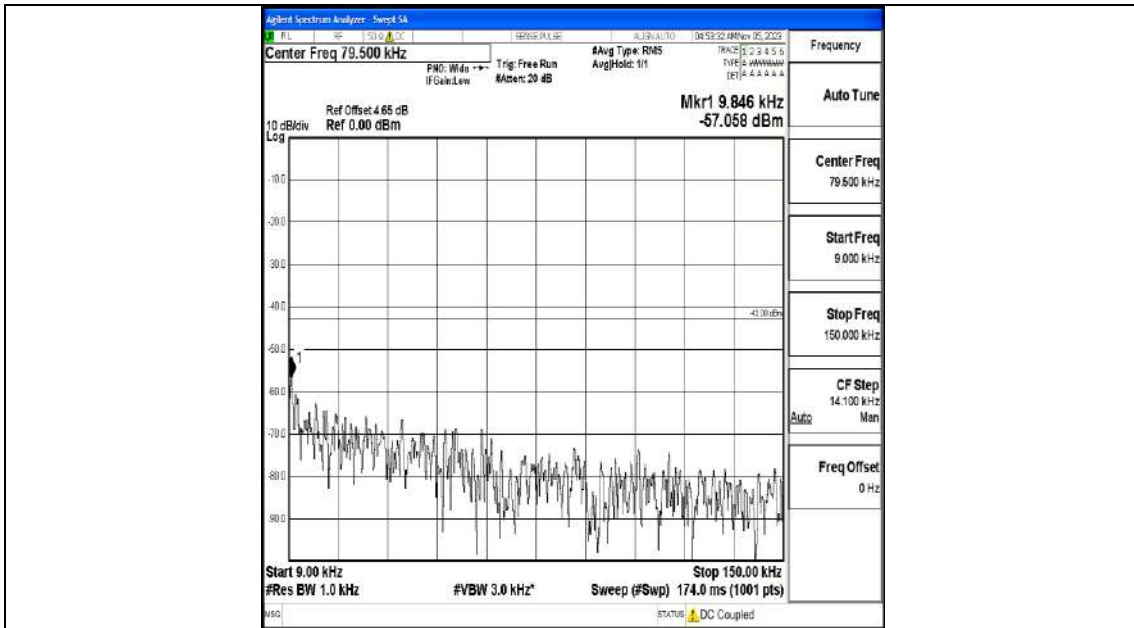

Band4_5MHz_QPSK_19975_1RB#0_0.009~0.15_0.009~0.15

Band4_5MHz_QPSK_19975_1RB#0_0.15~30_0.15~30

Band4_5MHz_QPSK_19975_1RB#0_30~1000_30~1000

Band4_5MHz_QPSK_19975_1RB#0_1000~3000_1000~3000

Band4_5MHz_QPSK_19975_1RB#0_3000~20000_3000~20000