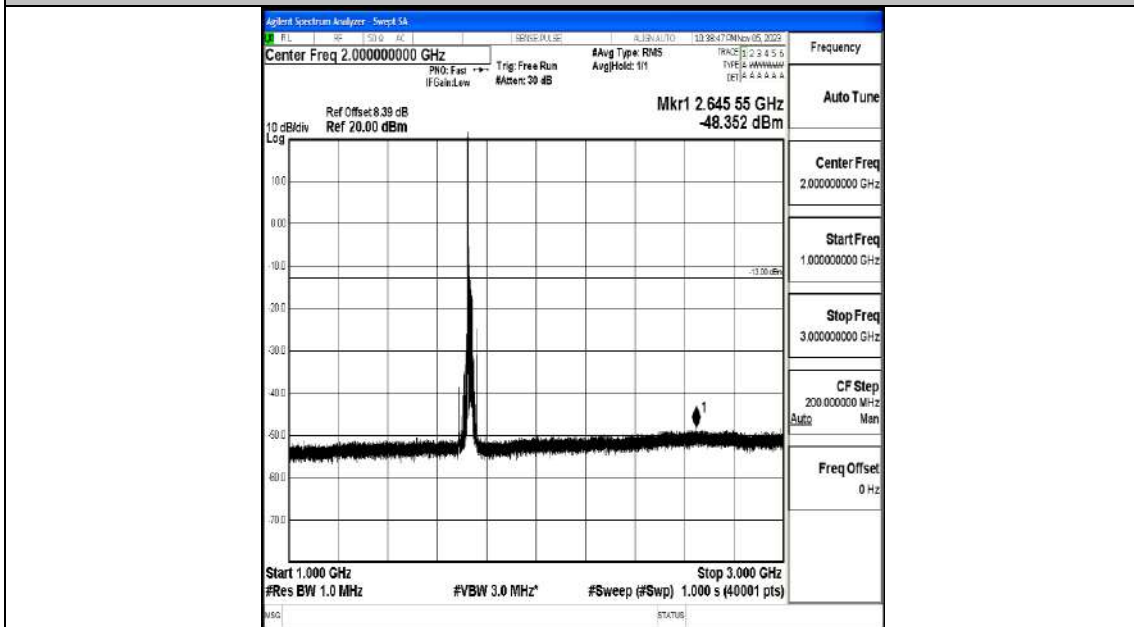

Band4_20MHz_16QAM_20175_1RB#0_30~1000_30~1000

Band4_20MHz_16QAM_20175_1RB#0_1000~3000_1000~3000