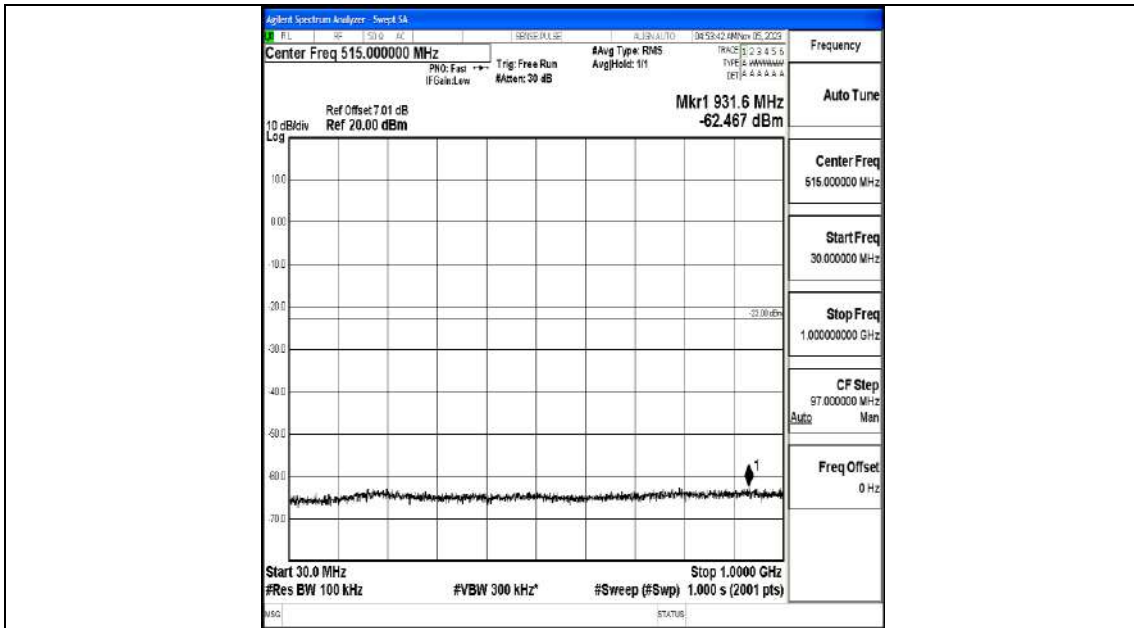

Band4_5MHz_16QAM_19975_1RB#0_0.15~30_0.15~30

Band4_5MHz_16QAM_19975_1RB#0_30~1000_30~1000