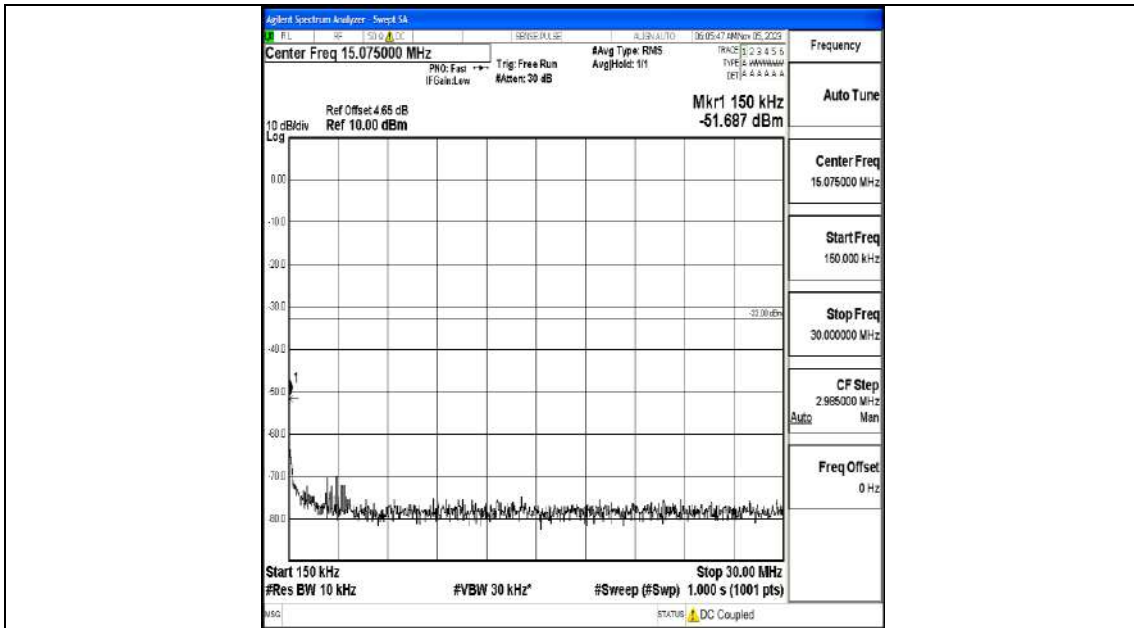

Band4_15MHz_16QAM_2025_1RB#0_0.009~0.15_0.009~0.15

Band4_15MHz_16QAM_2025_1RB#0_0.15~30_0.15~30