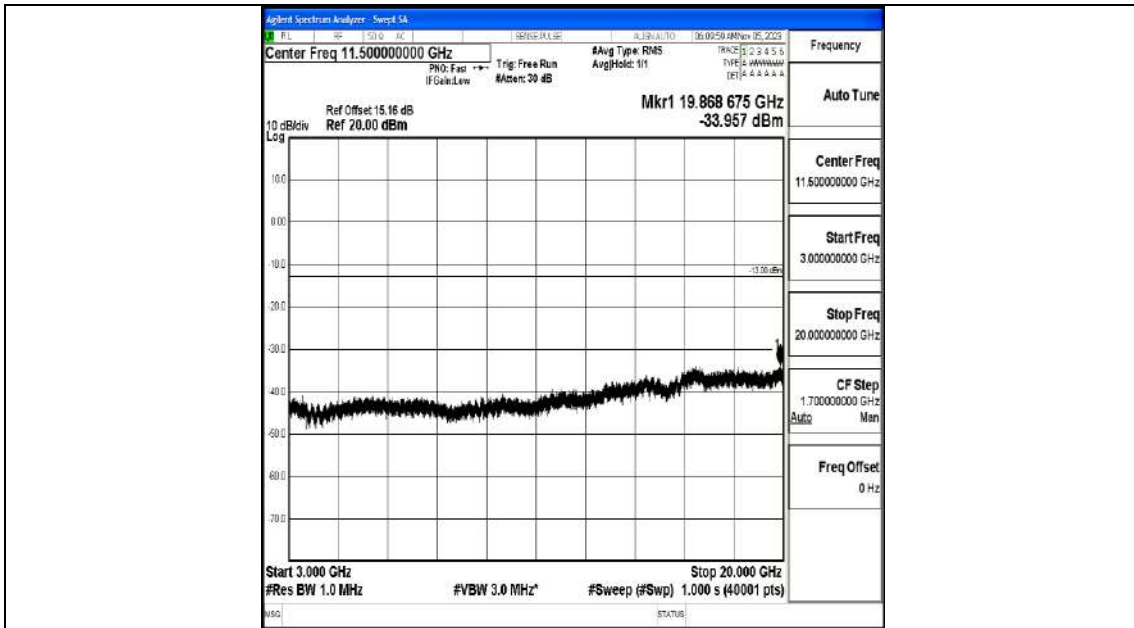

Band4_15MHz_16QAM_20325_1RB#0_0.009~0.15_0.009~0.15

Band4_15MHz_16QAM_20325_1RB#0_0.15~30_0.15~30

Band4_15MHz_16QAM_20325_1RB#0_30~1000_30~1000

Band4_15MHz_16QAM_20325_1RB#0_1000~3000_1000~3000

Band4_15MHz_16QAM_20325_1RB#0_3000~20000_3000~20000