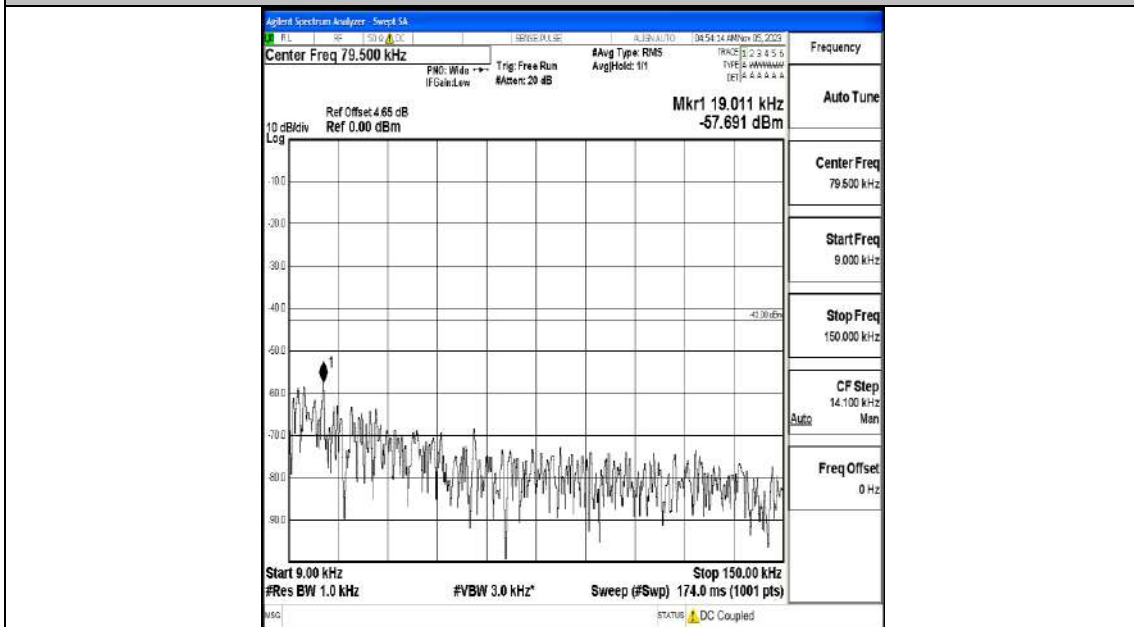

Band4_5MHz_16QAM_19975_1RB#0_0.009~0.15_0.009~0.15

Band4_5MHz_16QAM_19975_1RB#0_0.15~30_0.15~30

Band4_5MHz_16QAM_19975_1RB#0_30~1000_30~1000

Band4_5MHz_16QAM_19975_1RB#0_1000~3000_1000~3000

Band4_5MHz_16QAM_19975_1RB#0_3000~20000_3000~20000