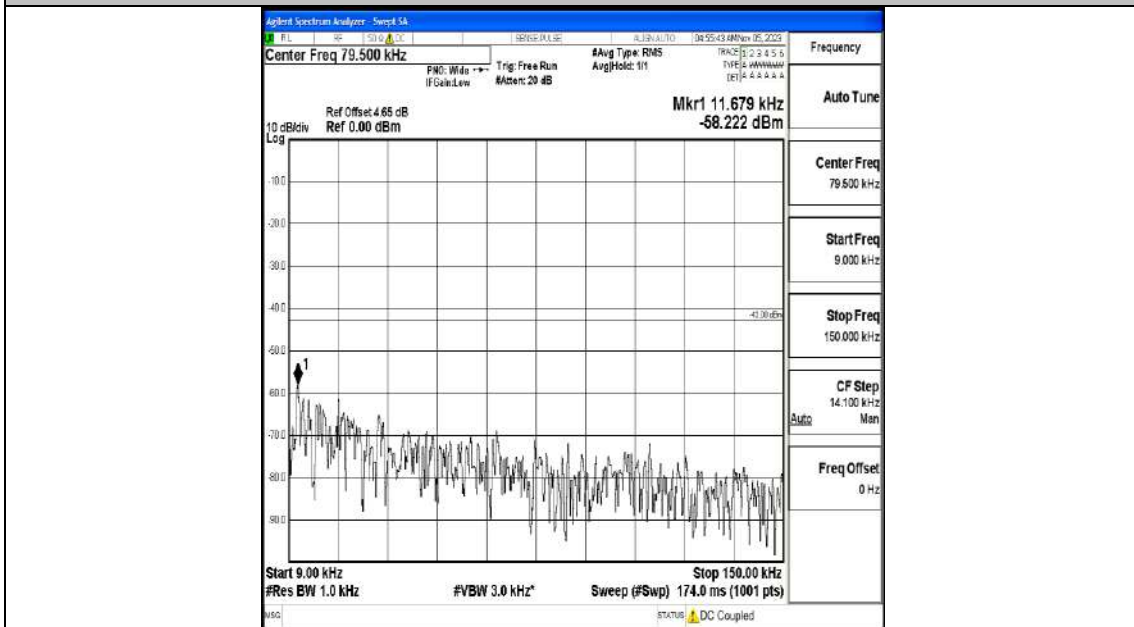

Band4_5MHz_QPSK_20175_1RB#0_0.009~0.15_0.009~0.15

Band4_5MHz_QPSK_20175_1RB#0_0.15~30_0.15~30

Band4_5MHz_QPSK_20175_1RB#0_30~1000_30~1000

Band4_5MHz_QPSK_20175_1RB#0_1000~3000_1000~3000

Band4_5MHz_QPSK_20175_1RB#0_3000~20000_3000~20000