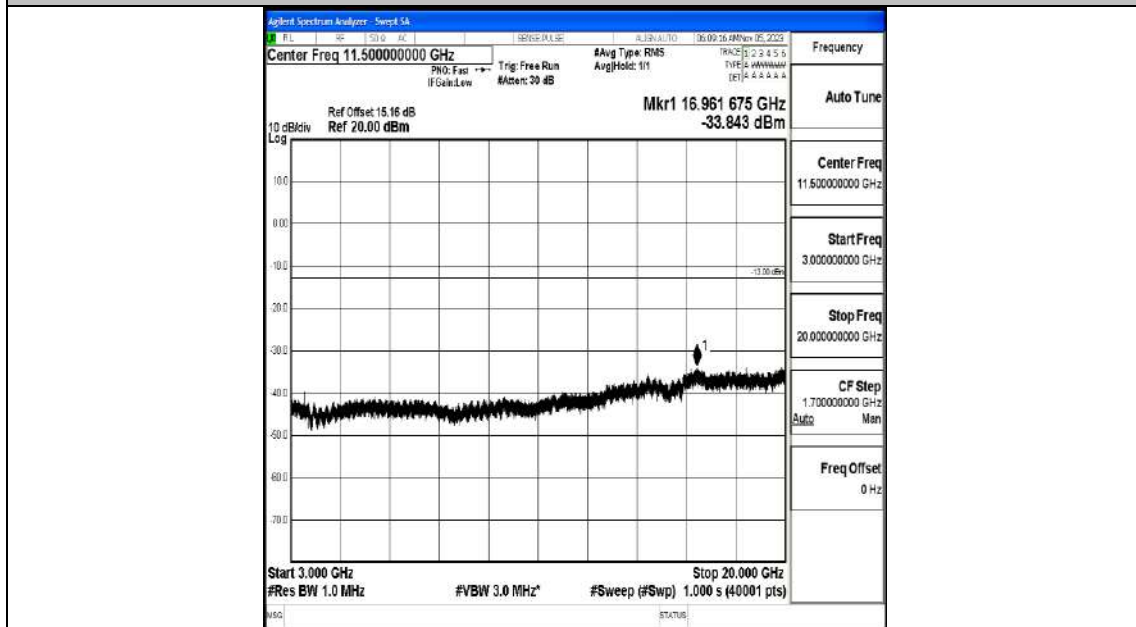

Band4_15MHz_QPSK_20325_1RB#0_0.009~0.15_0.009~0.15

Band4_15MHz_QPSK_20325_1RB#0_0.15~30_0.15~30

Band4_15MHz_QPSK_20325_1RB#0_30~1000_30~1000

Band4_15MHz_QPSK_20325_1RB#0_1000~3000_1000~3000

Band4_15MHz_QPSK_20325_1RB#0_3000~20000_3000~20000