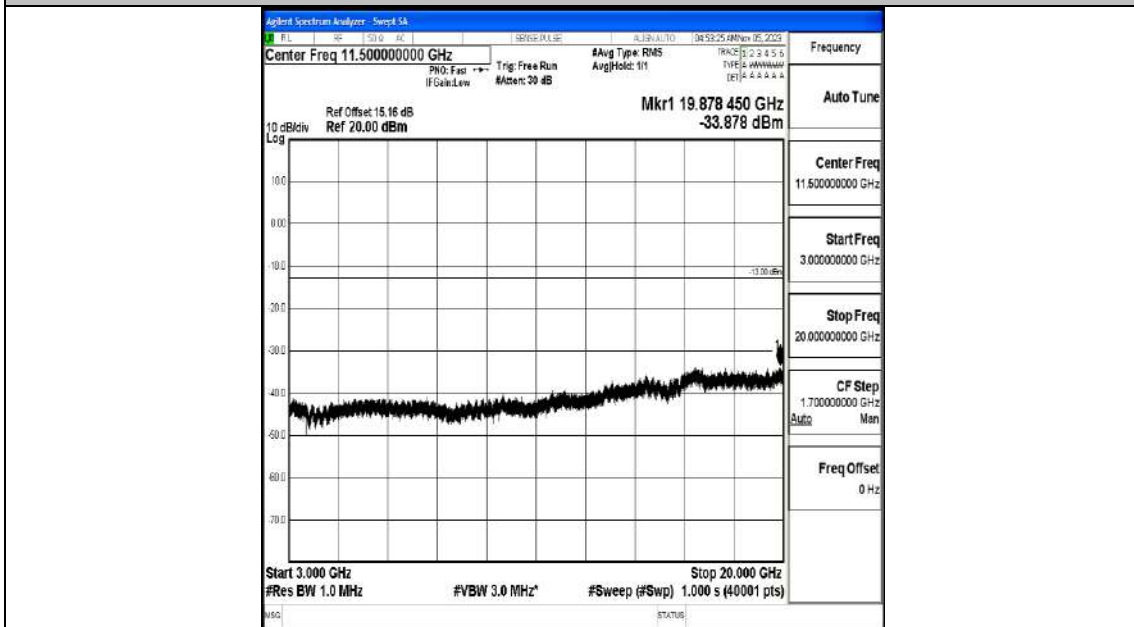

Band4_5MHz_QPSK_19975_1RB#0_0.009~0.15_0.009~0.15

Band4_5MHz_QPSK_19975_1RB#0_0.15~30_0.15~30

Band4_5MHz_QPSK_19975_1RB#0_30~1000_30~1000

Band4_5MHz_QPSK_19975_1RB#0_1000~3000_1000~3000

Band4_5MHz_QPSK_19975_1RB#0_3000~20000_3000~20000