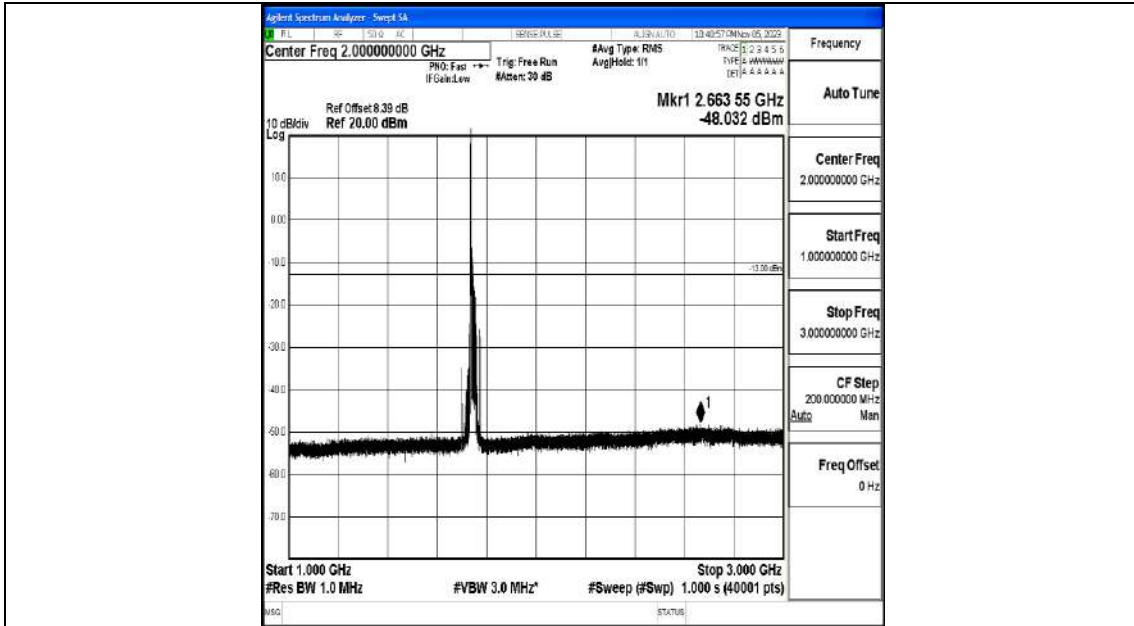

Band4_20MHz_16QAM_20300_1RB#0_30~1000_30~1000

Band4_20MHz_16QAM_20300_1RB#0_1000~3000_1000~3000