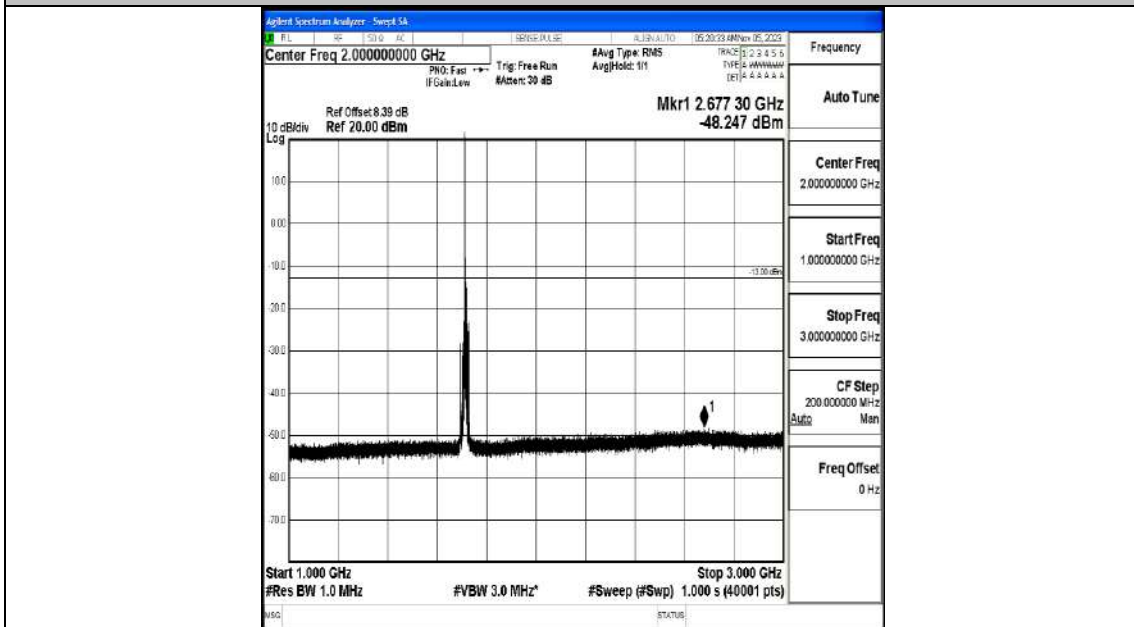

Band4_10MHz_QPSK_20000_1RB#0_30~1000_30~1000

Band4_10MHz_QPSK_20000_1RB#0_1000~3000_1000~3000