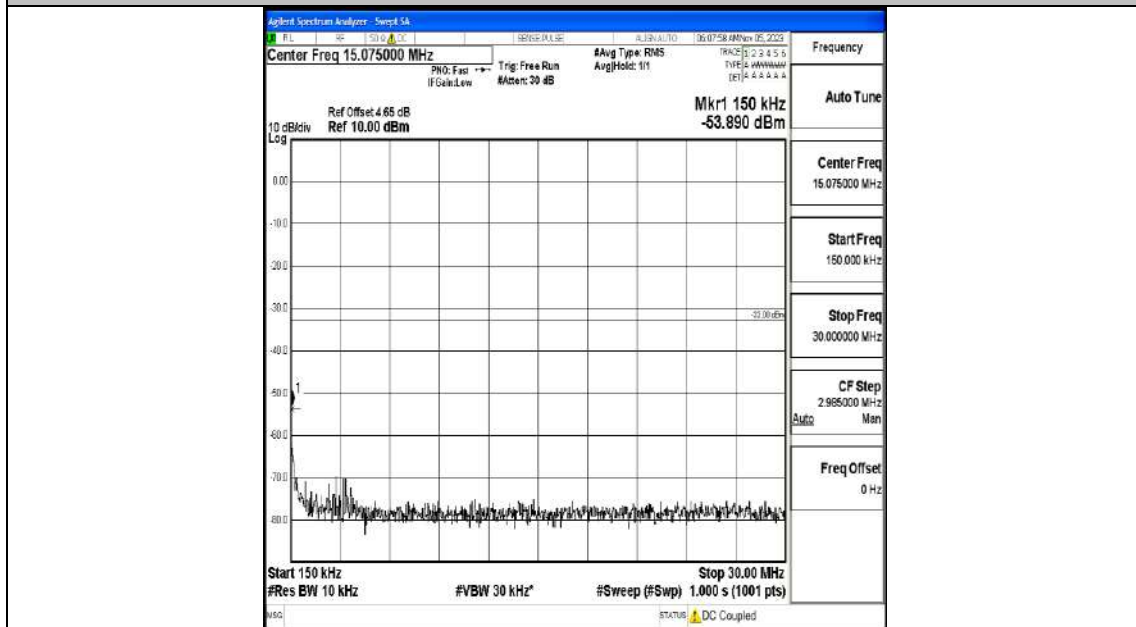

Band4_15MHz_16QAM_20175_1RB#0_0.009~0.15_0.009~0.15

Band4_15MHz_16QAM_20175_1RB#0_0.15~30_0.15~30