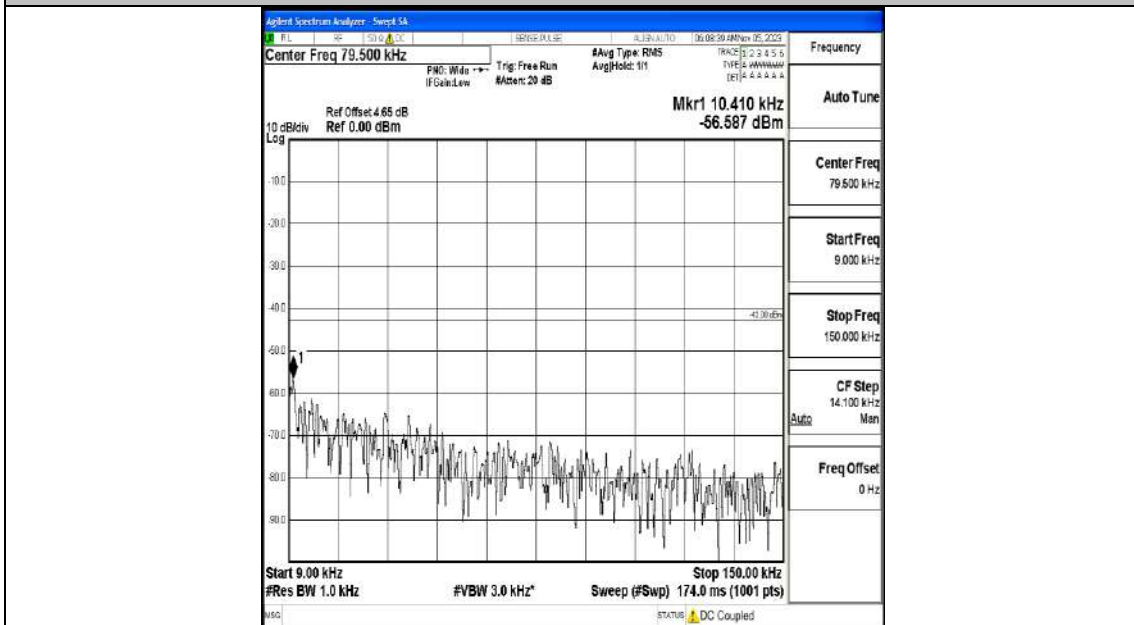

Band4_15MHz_16QAM_20175_1RB#0_0.009~0.15_0.009~0.15

Band4_15MHz_16QAM_20175_1RB#0_0.15~30_0.15~30

Band4_15MHz_16QAM_20175_1RB#0_30~1000_30~1000

Band4_15MHz_16QAM_20175_1RB#0_1000~3000_1000~3000

Band4_15MHz_16QAM_20175_1RB#0_3000~20000_3000~20000