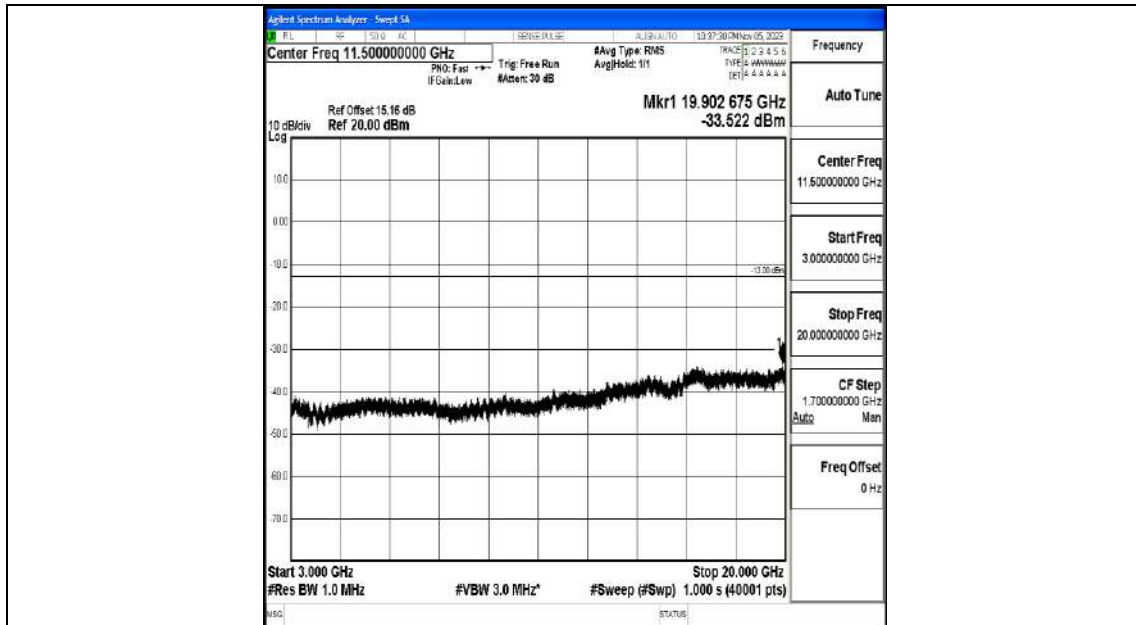

Band4_20MHz_16QAM_20050_1RB#0_0.009~0.15_0.009~0.15

Band4_20MHz_16QAM_20050_1RB#0_0.15~30_0.15~30

Band4_20MHz_16QAM_20050_1RB#0_30~1000_30~1000

Band4_20MHz_16QAM_20050_1RB#0_1000~3000_1000~3000

Band4_20MHz_16QAM_20050_1RB#0_3000~20000_3000~20000