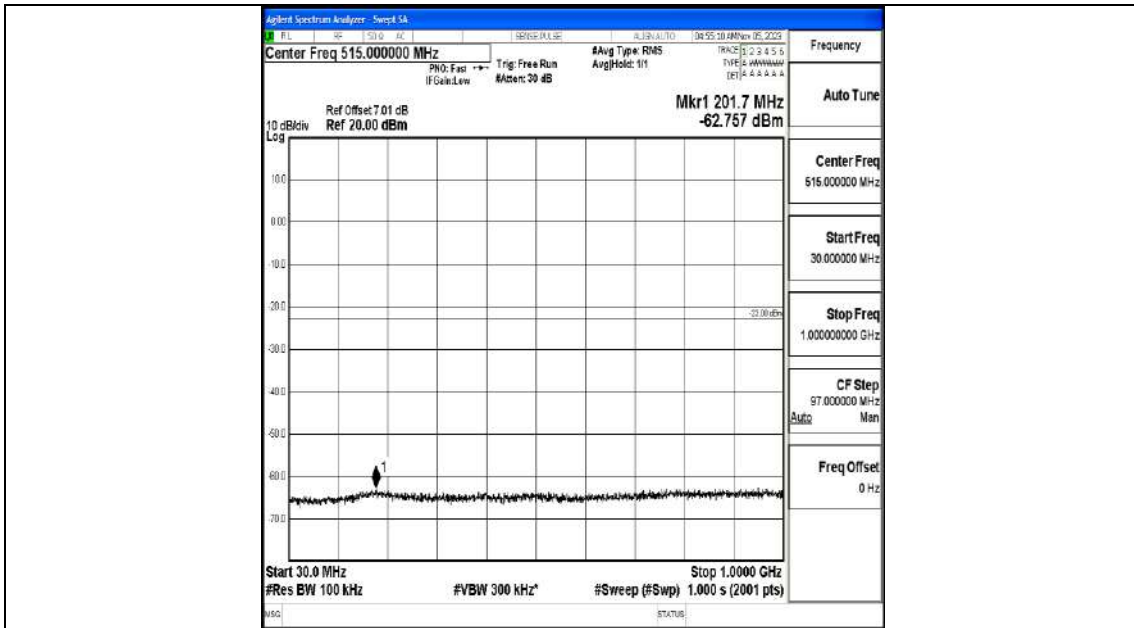

Band4_5MHz_QPSK_20175_1RB#0_0.15~30_0.15~30

Band4_5MHz_QPSK_20175_1RB#0_30~1000_30~1000