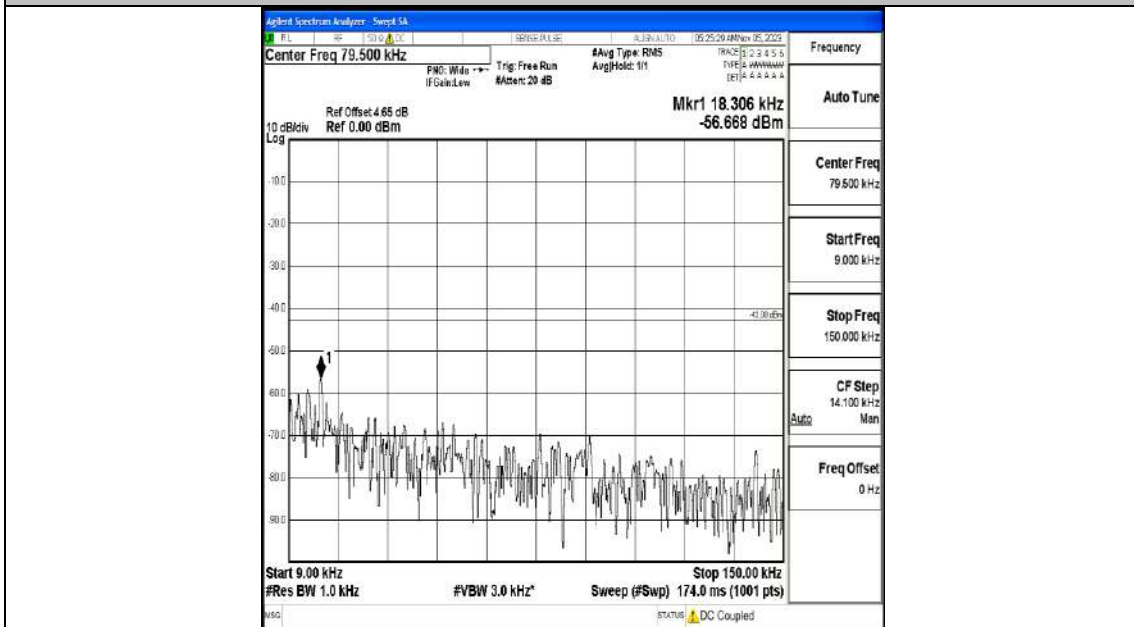

Band4_10MHz_QPSK_20350_1RB#0_0.009~0.15_0.009~0.15

Band4_10MHz_QPSK_20350_1RB#0_0.15~30_0.15~30

Band4_10MHz_QPSK_20350_1RB#0_30~1000_30~1000

Band4_10MHz_QPSK_20350_1RB#0_1000~3000_1000~3000

Band4_10MHz_QPSK_20350_1RB#0_3000~20000_3000~20000