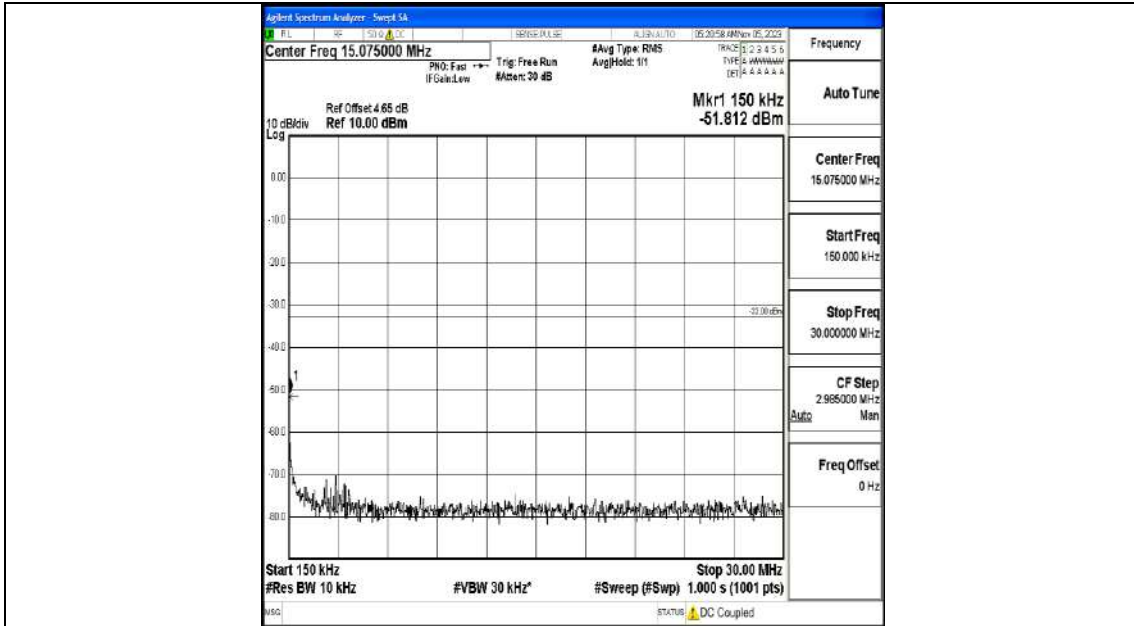

Band4_10MHz_16QAM_20000_1RB#0_0.009~0.15_0.009~0.15

Band4_10MHz_16QAM_20000_1RB#0_0.15~30_0.15~30