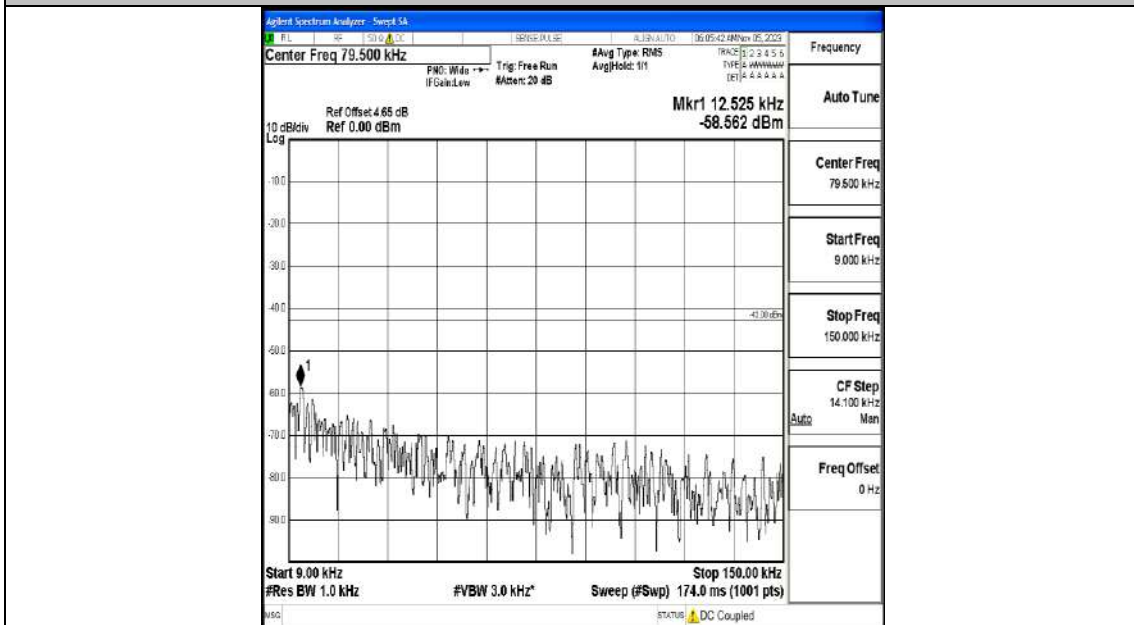

Band4_15MHz_16QAM_2025_1RB#0_0.009~0.15_0.009~0.15

Band4_15MHz_16QAM_2025_1RB#0_0.15~30_0.15~30

Band4_15MHz_16QAM_2025_1RB#0_30~1000_30~1000

Band4_15MHz_16QAM_2025_1RB#0_1000~3000_1000~3000

Band4_15MHz_16QAM_2025_1RB#0_3000~20000_3000~20000