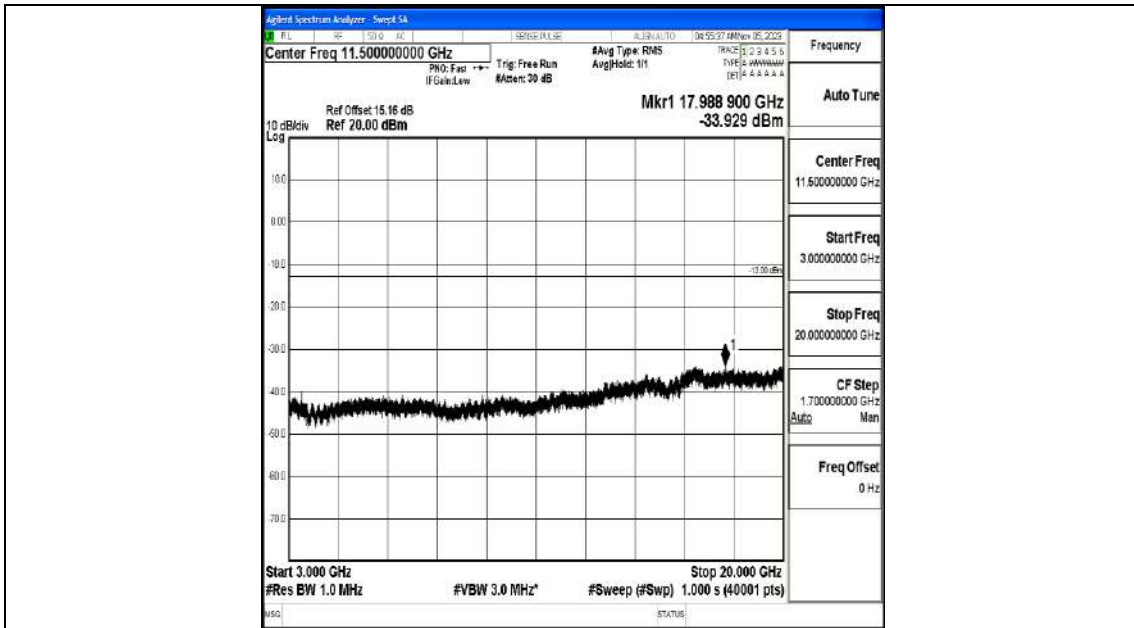

Band4_5MHz_QPSK_20175_1RB#0_0.009~0.15_0.009~0.15

Band4_5MHz_QPSK_20175_1RB#0_0.15~30_0.15~30

Band4_5MHz_QPSK_20175_1RB#0_30~1000_30~1000

Band4_5MHz_QPSK_20175_1RB#0_1000~3000_1000~3000

Band4_5MHz_QPSK_20175_1RB#0_3000~20000_3000~20000