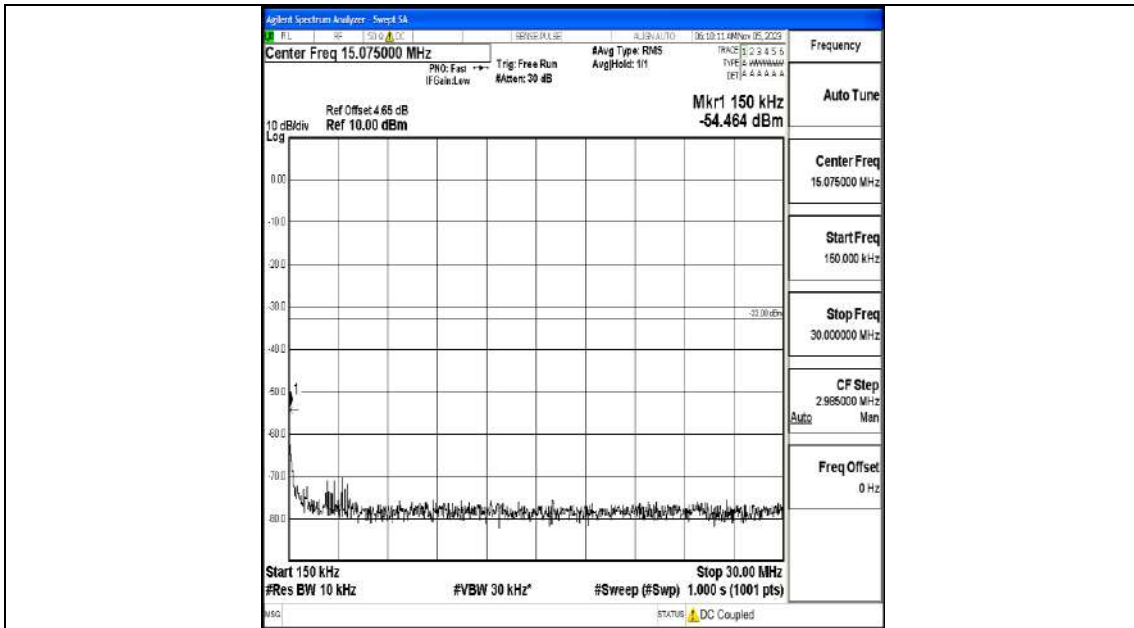

Band4_15MHz_16QAM_20325_1RB#0_0.009~0.15_0.009~0.15

Band4_15MHz_16QAM_20325_1RB#0_0.15~30_0.15~30