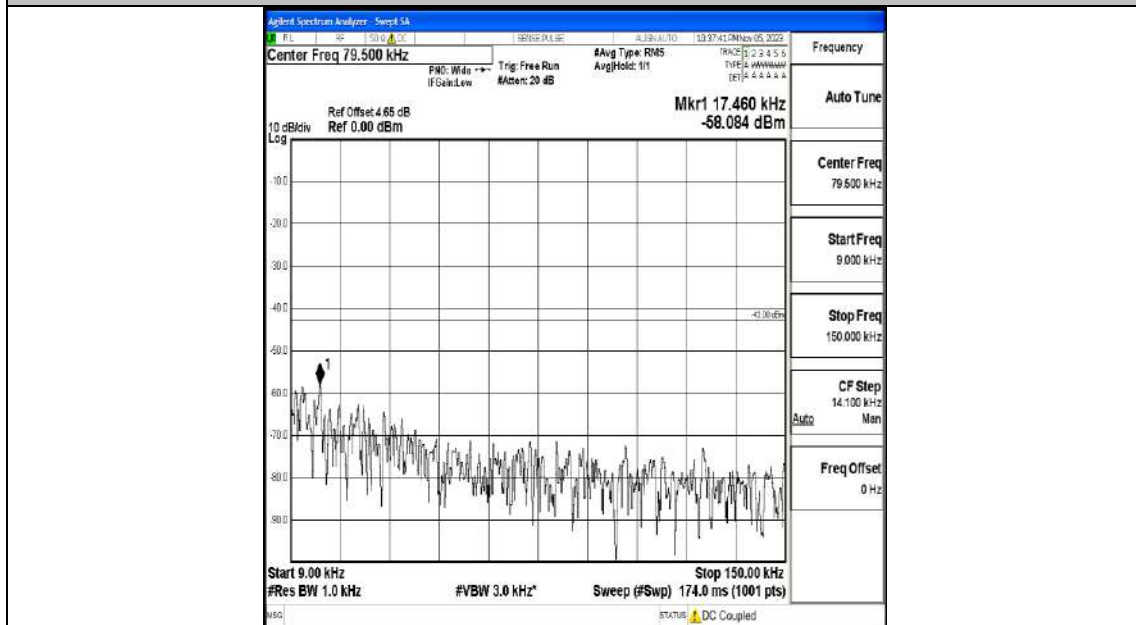

Band4_20MHz_16QAM_20050_1RB#0_0.009~0.15_0.009~0.15

Band4_20MHz_16QAM_20050_1RB#0_0.15~30_0.15~30

Band4_20MHz_16QAM_20050_1RB#0_30~1000_30~1000

Band4_20MHz_16QAM_20050_1RB#0_1000~3000_1000~3000

Band4_20MHz_16QAM_20050_1RB#0_3000~20000_3000~20000