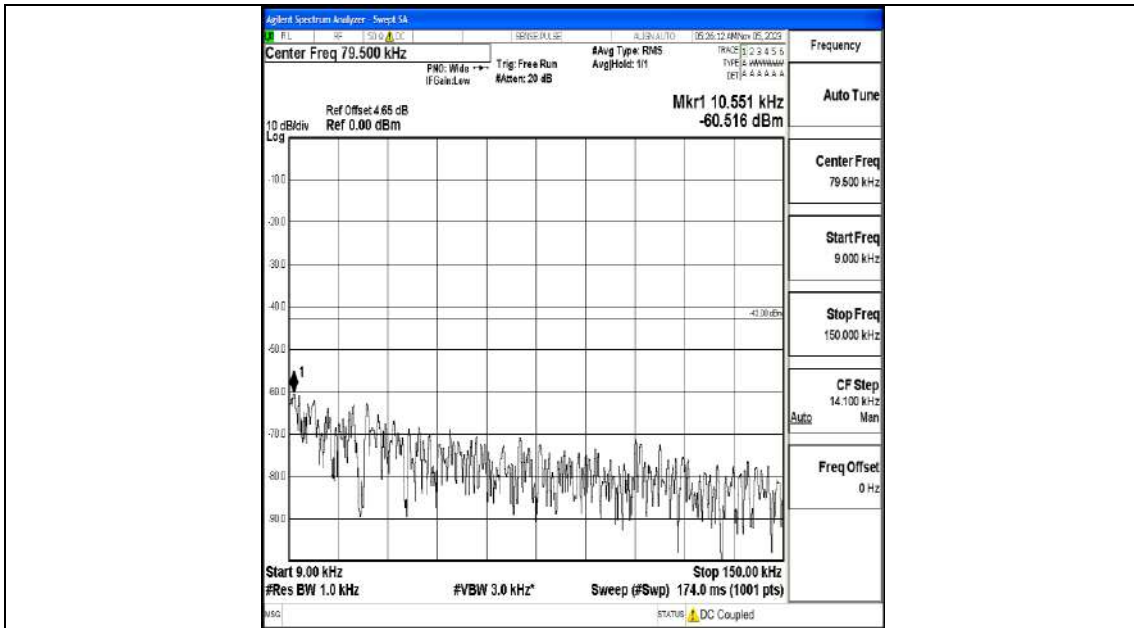

Band4_10MHz_16QAM_20350_1RB#0_0.009~0.15_0.009~0.15

Band4_10MHz_16QAM_20350_1RB#0_0.15~30_0.15~30

Band4_10MHz_16QAM_20350_1RB#0_30~1000_30~1000

Band4_10MHz_16QAM_20350_1RB#0_1000~3000_1000~3000

Band4_10MHz_16QAM_20350_1RB#0_3000~20000_3000~20000