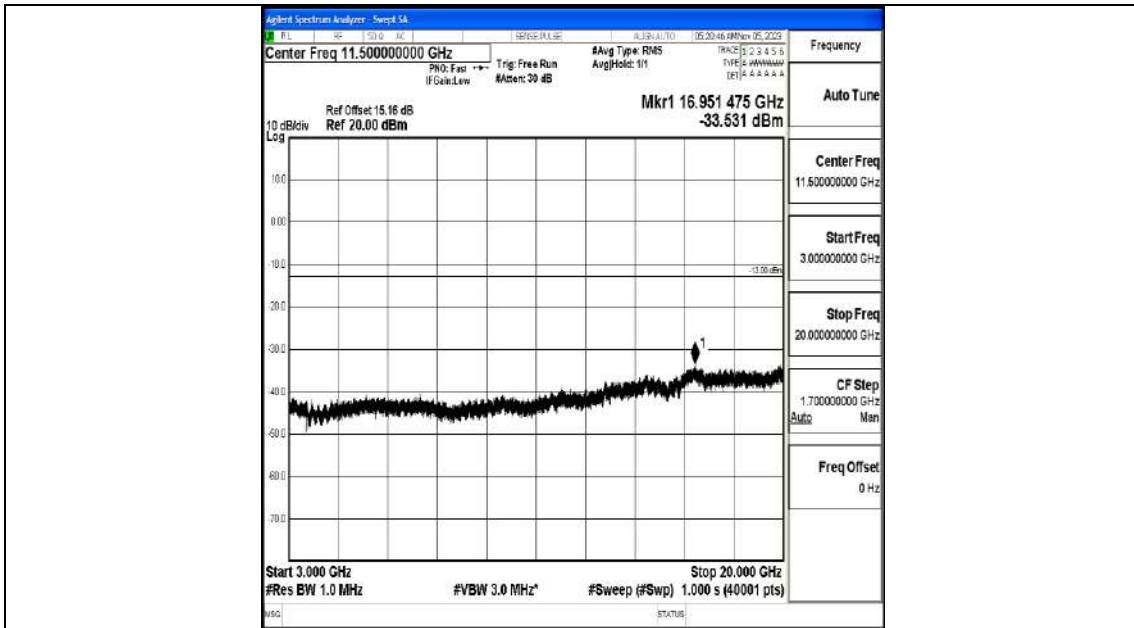

Band4_10MHz_QPSK_20000_1RB#0_0.009~0.15_0.009~0.15

Band4_10MHz_QPSK_20000_1RB#0_0.15~30_0.15~30

Band4_10MHz_QPSK_20000_1RB#0_30~1000_30~1000

Band4_10MHz_QPSK_20000_1RB#0_1000~3000_1000~3000

Band4_10MHz_QPSK_20000_1RB#0_3000~20000_3000~20000