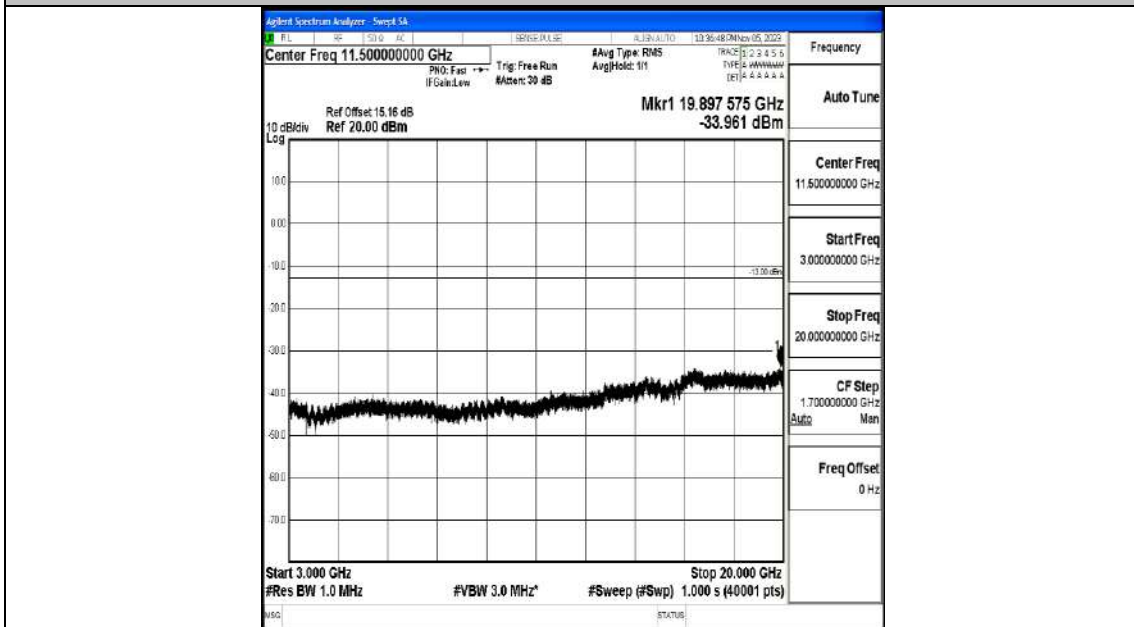

Band4_20MHz_16QAM_20050_1RB#0_0.009~0.15_0.009~0.15

Band4_20MHz_16QAM_20050_1RB#0_0.15~30_0.15~30

Band4_20MHz_16QAM_20050_1RB#0_30~1000_30~1000

Band4_20MHz_16QAM_20050_1RB#0_1000~3000_1000~3000

Band4_20MHz_16QAM_20050_1RB#0_3000~20000_3000~20000