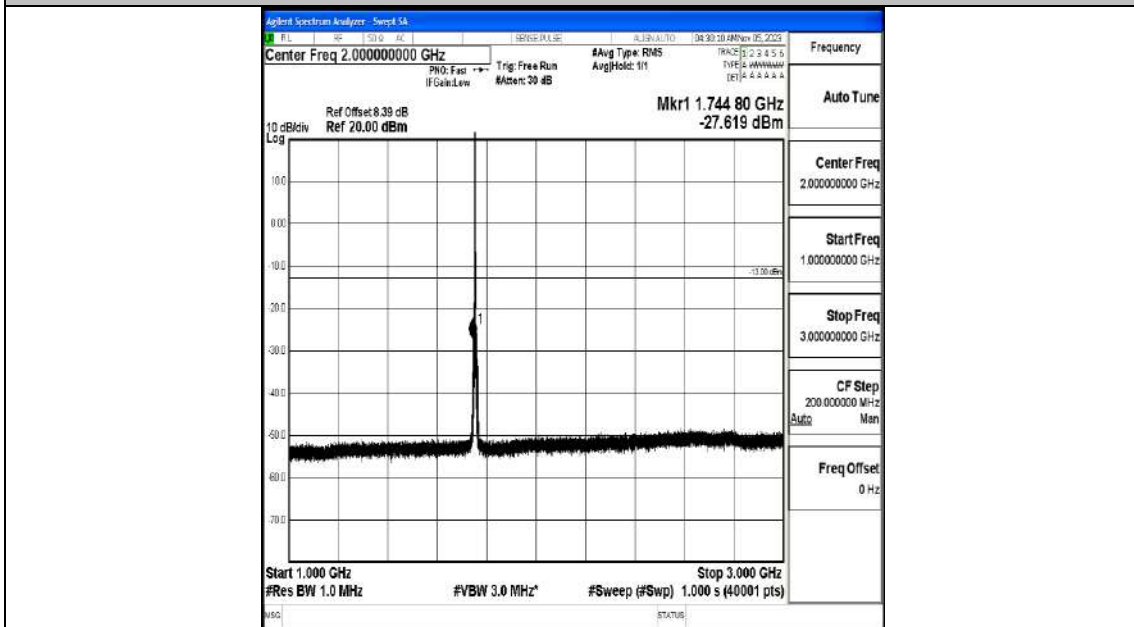

Band4_3MHz_16QAM_20385_1RB#0_30~1000_30~1000

Band4_3MHz_16QAM_20385_1RB#0_1000~3000_1000~3000