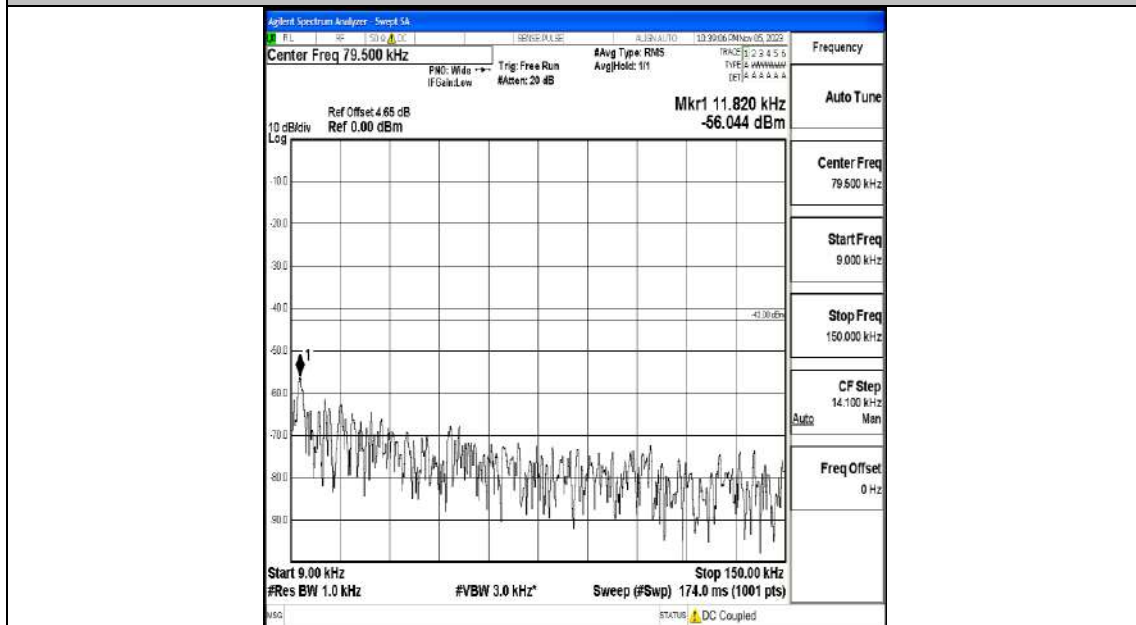

Band4_20MHz_16QAM_20175_1RB#0_0.009~0.15_0.009~0.15

Band4_20MHz_16QAM_20175_1RB#0_0.15~30_0.15~30

Band4_20MHz_16QAM_20175_1RB#0_30~1000_30~1000

Band4_20MHz_16QAM_20175_1RB#0_1000~3000_1000~3000

Band4_20MHz_16QAM_20175_1RB#0_3000~20000_3000~20000