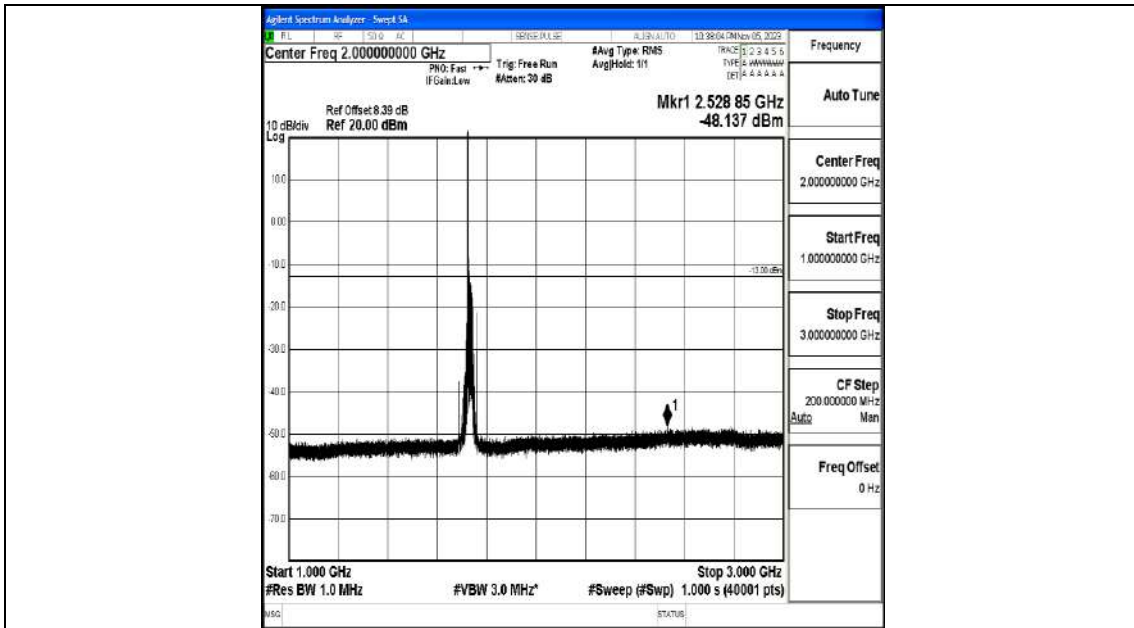

Band4_20MHz_QPSK_20175_1RB#0_30~1000_30~1000

Band4_20MHz_QPSK_20175_1RB#0_1000~3000_1000~3000