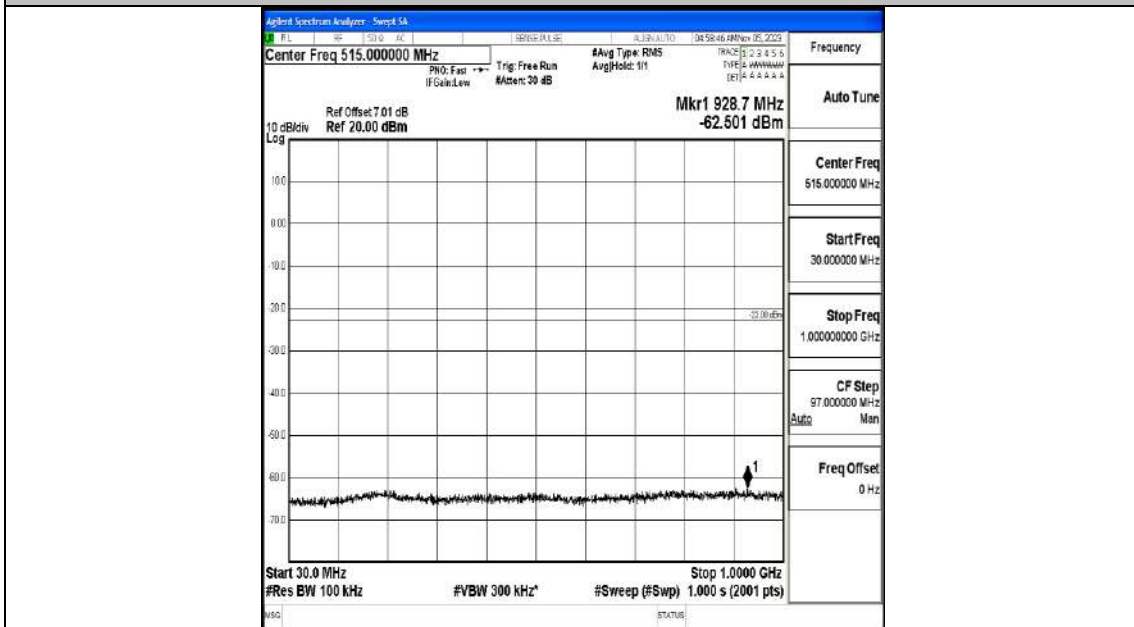

Band4_5MHz_16QAM_20375_1RB#0_0.15~30_0.15~30

Band4_5MHz_16QAM_20375_1RB#0_30~1000_30~1000