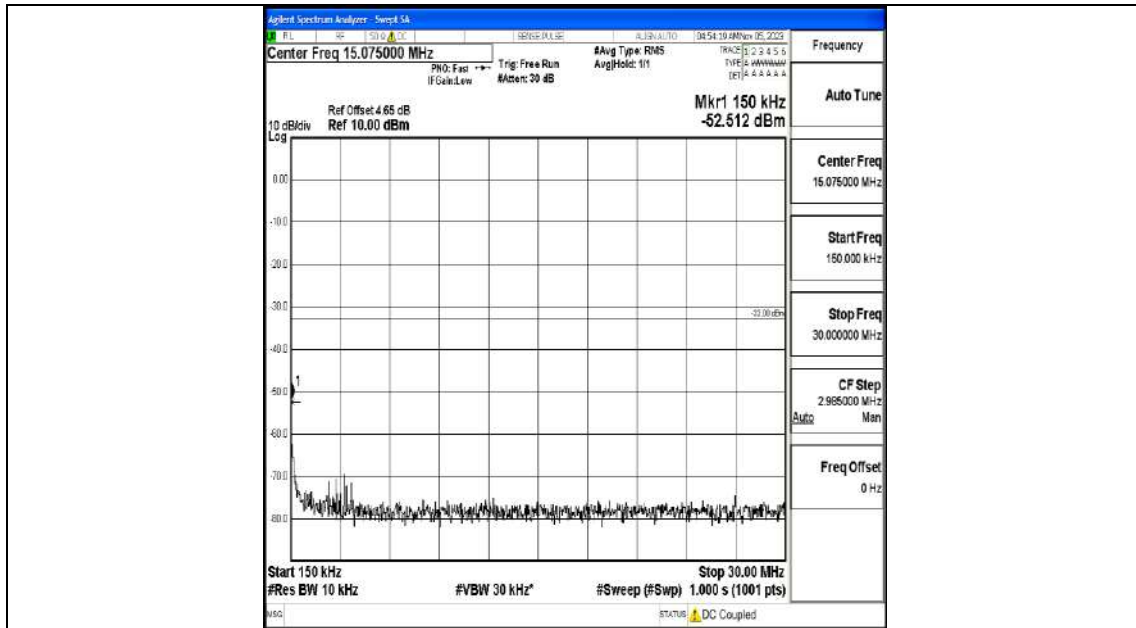

Band4_5MHz_16QAM_19975_1RB#0_0.009~0.15_0.009~0.15

Band4_5MHz_16QAM_19975_1RB#0_0.15~30_0.15~30