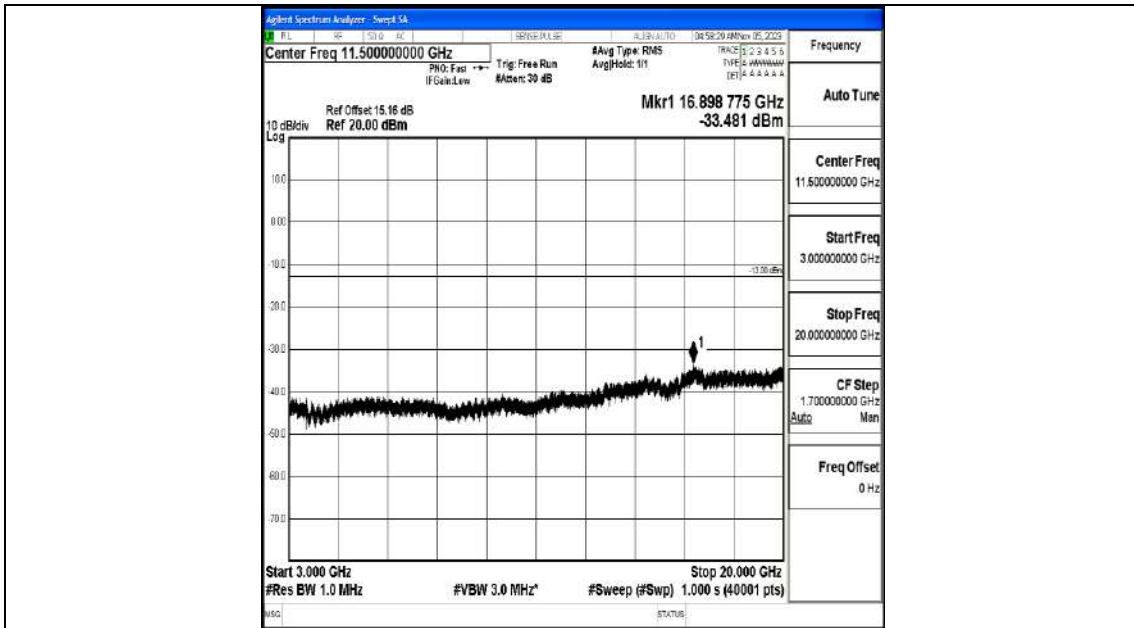

Band4_5MHz_16QAM_20375_1RB#0_0.009~0.15_0.009~0.15

Band4_5MHz_16QAM_20375_1RB#0_0.15~30_0.15~30

Band4_5MHz_16QAM_20375_1RB#0_30~1000_30~1000

Band4_5MHz_16QAM_20375_1RB#0_1000~3000_1000~3000

Band4_5MHz_16QAM_20375_1RB#0_3000~20000_3000~20000