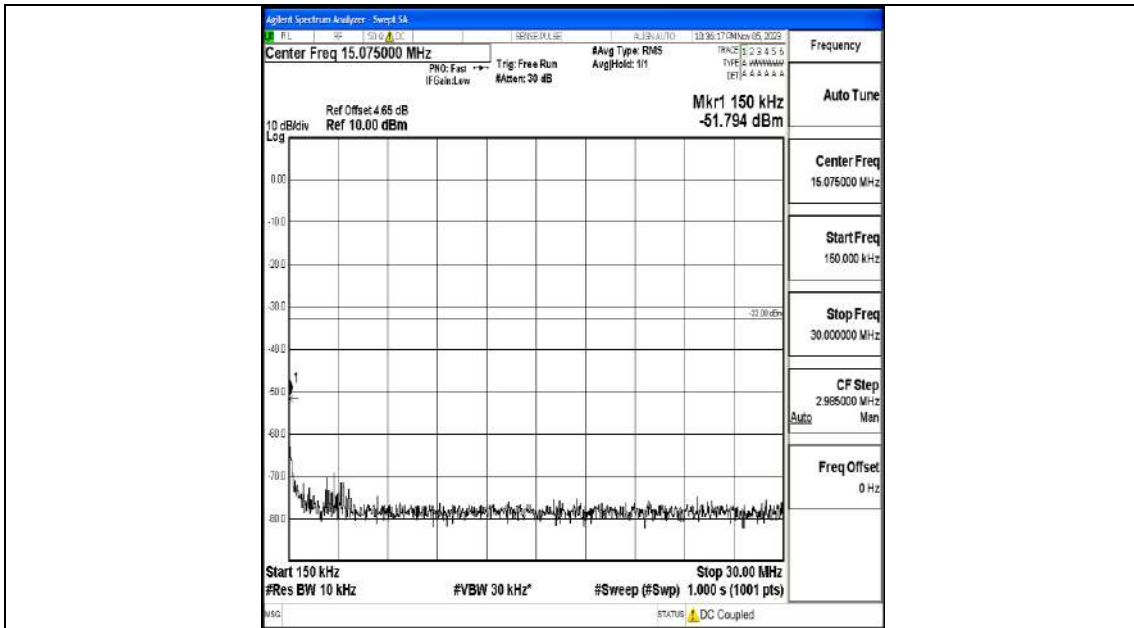

Band4_20MHz_16QAM_20050_1RB#0_0.009~0.15_0.009~0.15

Band4_20MHz_16QAM_20050_1RB#0_0.15~30_0.15~30