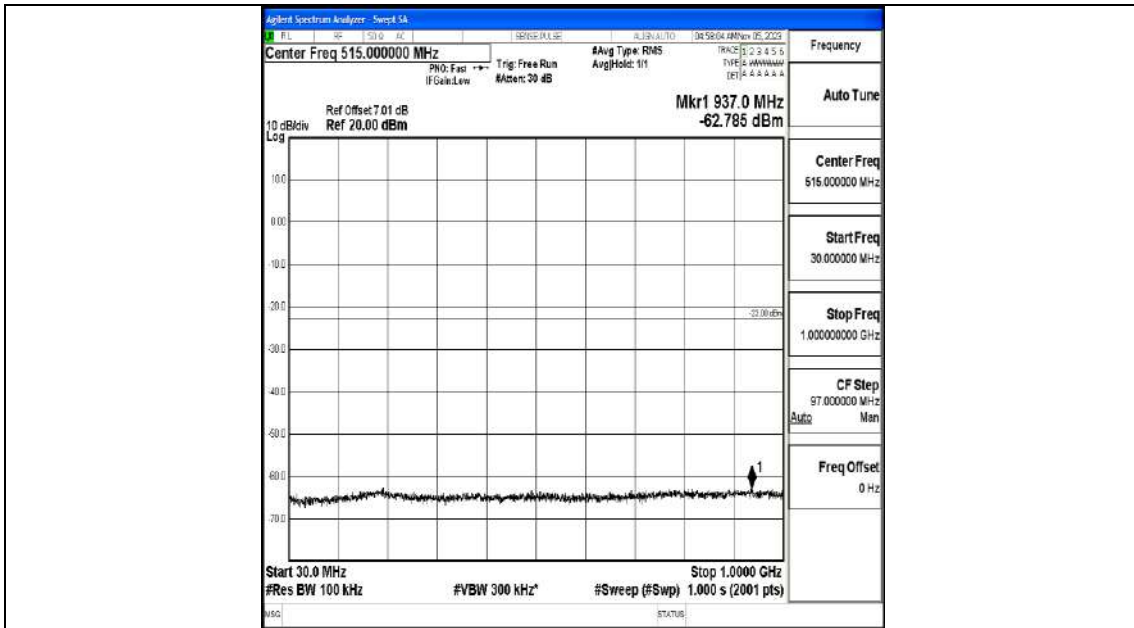

Band4_5MHz_16QAM_20375_1RB#0_0.15~30_0.15~30

Band4_5MHz_16QAM_20375_1RB#0_30~1000_30~1000