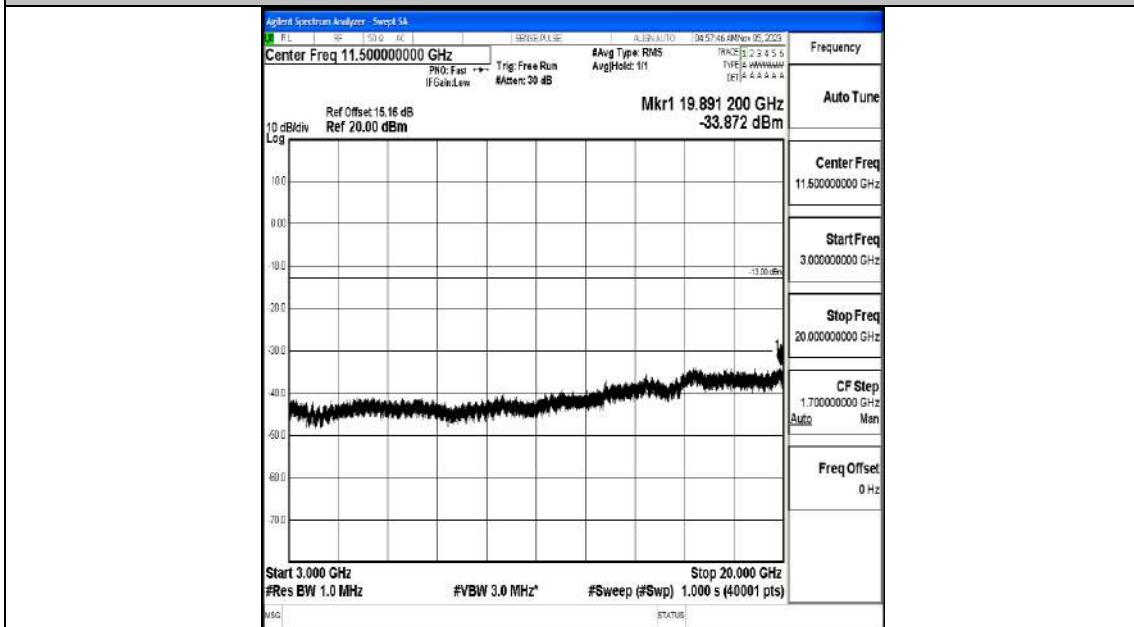

Band4_5MHz_QPSK_20375_1RB#0_0.009~0.15_0.009~0.15

Band4_5MHz_QPSK_20375_1RB#0_0.15~30_0.15~30

Band4_5MHz_QPSK_20375_1RB#0_30~1000_30~1000

Band4_5MHz_QPSK_20375_1RB#0_1000~3000_1000~3000

Band4_5MHz_QPSK_20375_1RB#0_3000~20000_3000~20000