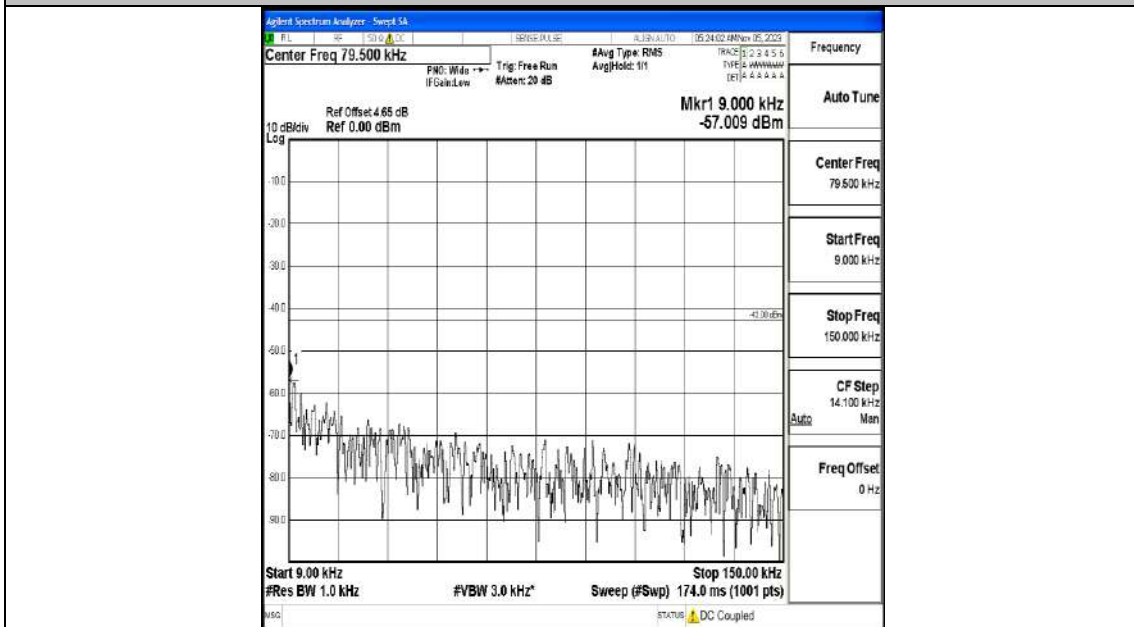

Band4_10MHz_16QAM_20175_1RB#0_0.009~0.15_0.009~0.15

Band4_10MHz_16QAM_20175_1RB#0_0.15~30_0.15~30

Band4_10MHz_16QAM_20175_1RB#0_30~1000_30~1000

Band4_10MHz_16QAM_20175_1RB#0_1000~3000_1000~3000

Band4_10MHz_16QAM_20175_1RB#0_3000~20000_3000~20000