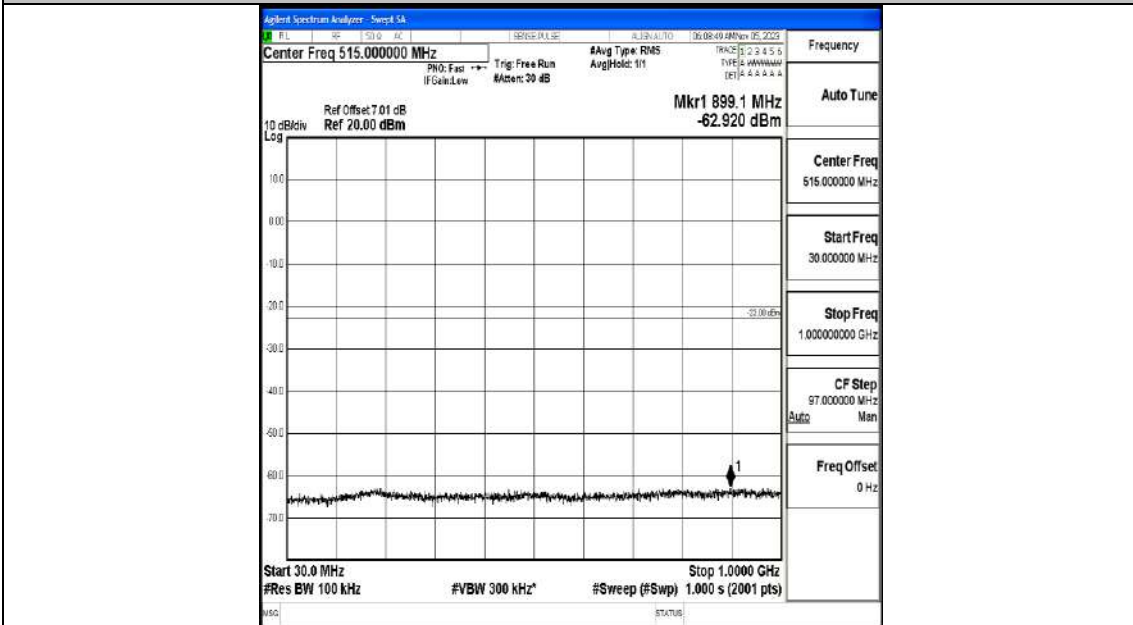

Band4_15MHz_QPSK_20325_1RB#0_0.15~30_0.15~30

Band4_15MHz_QPSK_20325_1RB#0_30~1000_30~1000