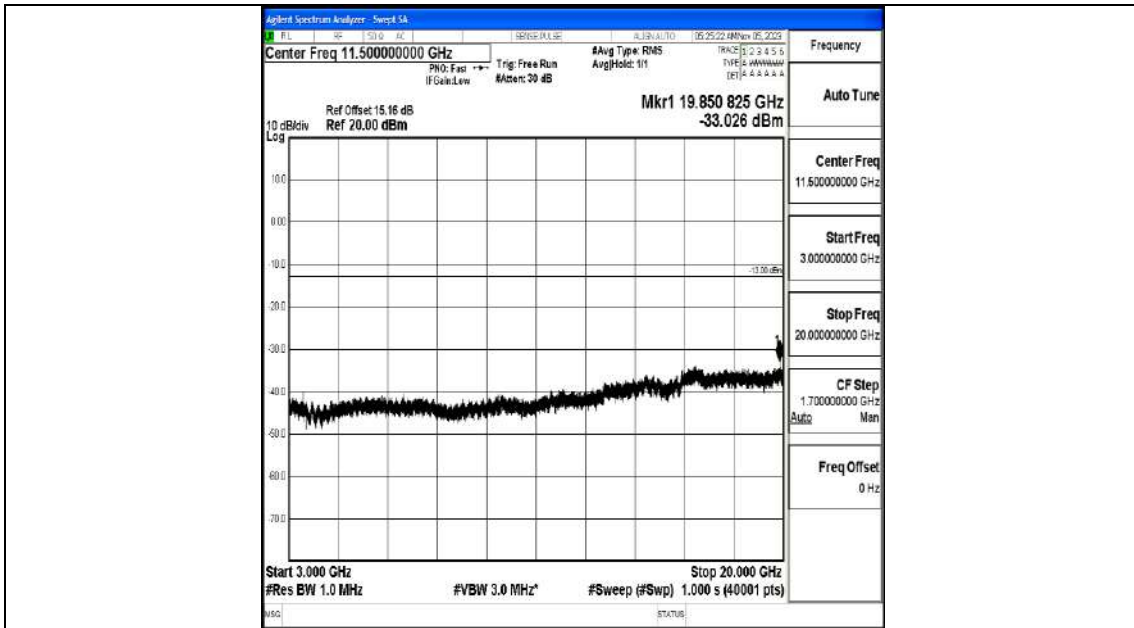

Band4_10MHz_QPSK_20350_1RB#0_0.009~0.15_0.009~0.15

Band4_10MHz_QPSK_20350_1RB#0_0.15~30_0.15~30

Band4_10MHz_QPSK_20350_1RB#0_30~1000_30~1000

Band4_10MHz_QPSK_20350_1RB#0_1000~3000_1000~3000

Band4_10MHz_QPSK_20350_1RB#0_3000~20000_3000~20000