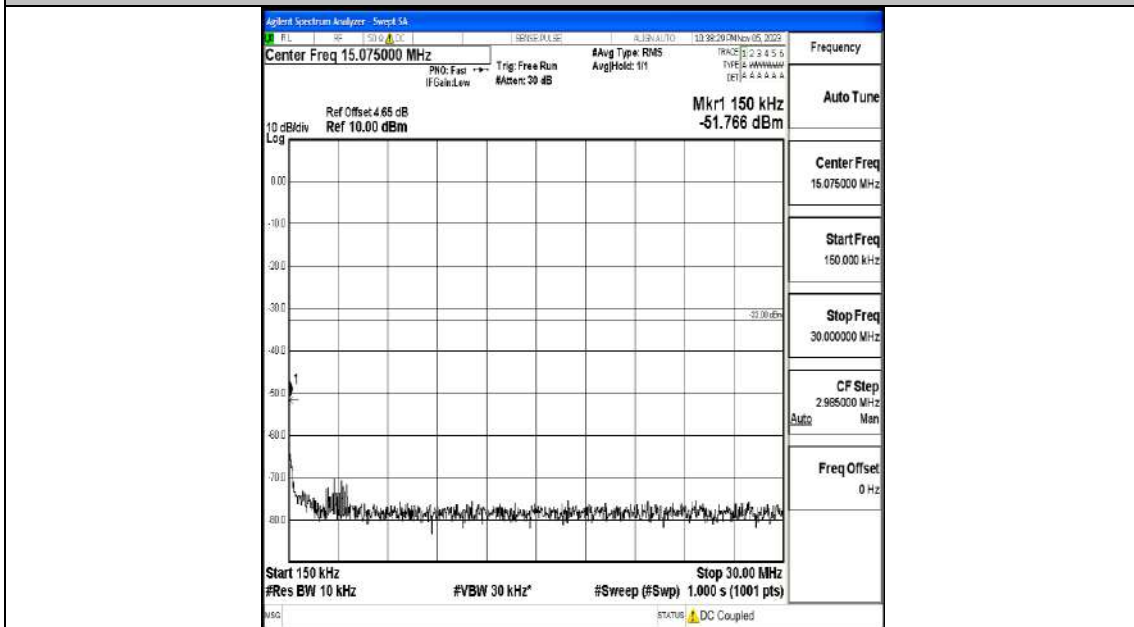

Band4_20MHz_16QAM_20175_1RB#0_0.009~0.15_0.009~0.15

Band4_20MHz_16QAM_20175_1RB#0_0.15~30_0.15~30