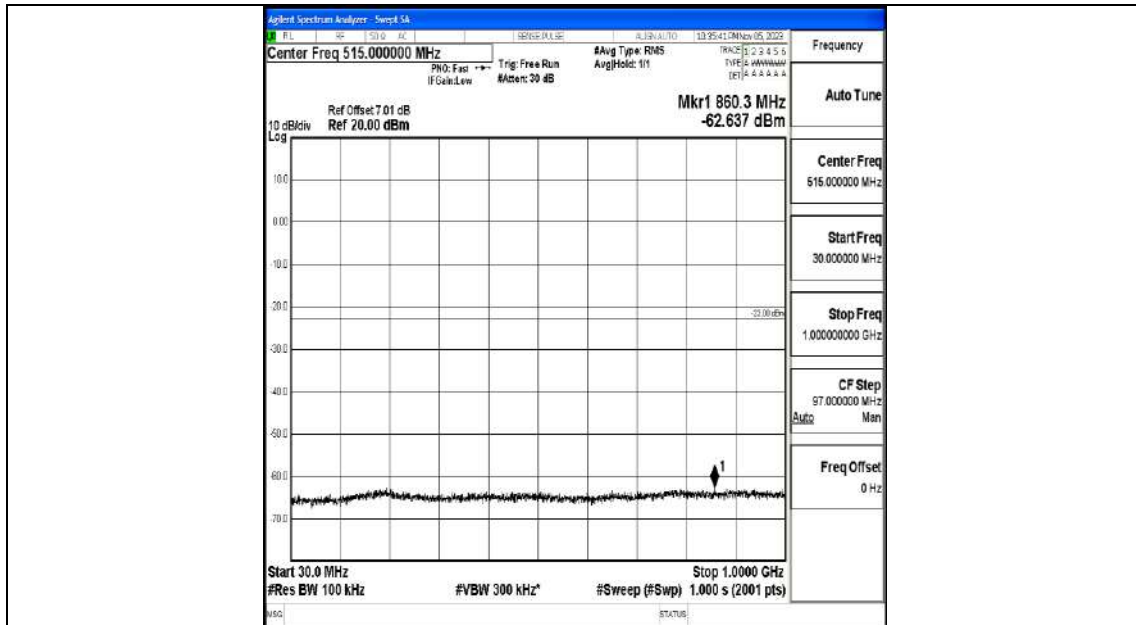

Band4_20MHz_QPSK_20050_1RB#0_0.15~30_0.15~30

Band4_20MHz_QPSK_20050_1RB#0_30~1000_30~1000