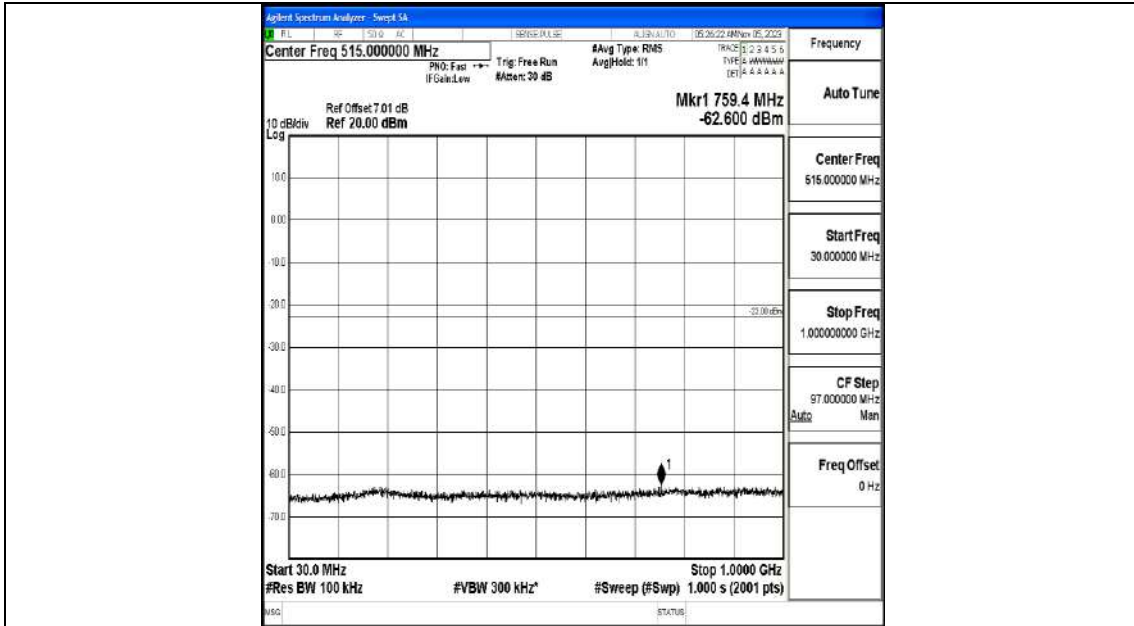

Band4_10MHz_16QAM_20350_1RB#0_0.15~30_0.15~30

Band4_10MHz_16QAM_20350_1RB#0_30~1000_30~1000