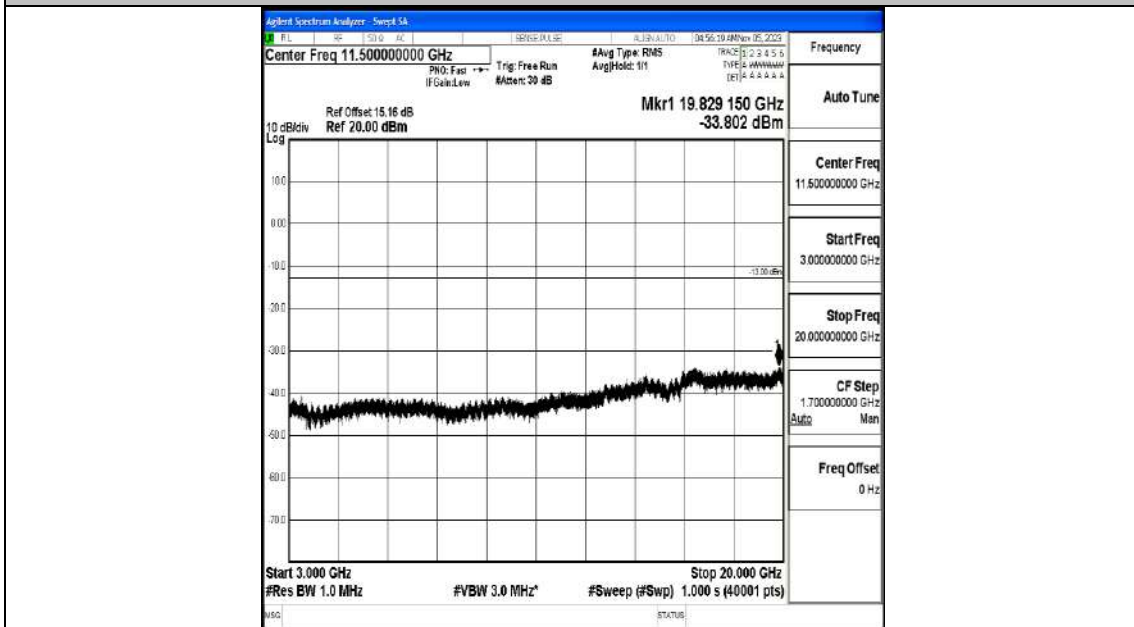

Band4_5MHz_16QAM_20175_1RB#0_0.009~0.15_0.009~0.15

Band4_5MHz_16QAM_20175_1RB#0_0.15~30_0.15~30

Band4_5MHz_16QAM_20175_1RB#0_30~1000_30~1000

Band4_5MHz_16QAM_20175_1RB#0_1000~3000_1000~3000

Band4_5MHz_16QAM_20175_1RB#0_3000~20000_3000~20000