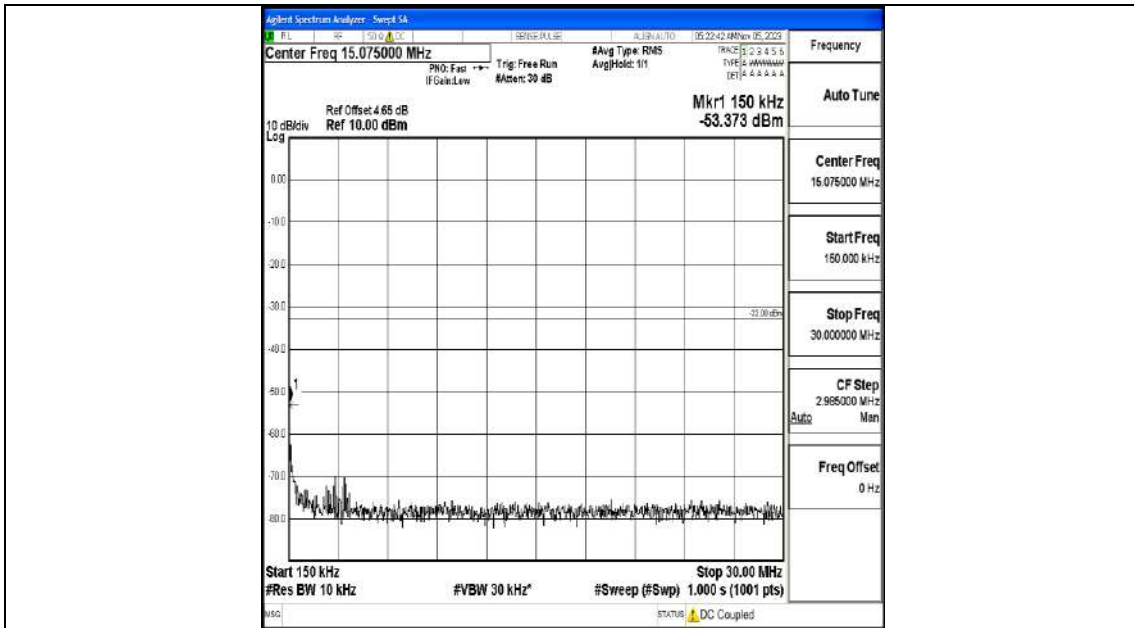

Band4_10MHz_QPSK_20175_1RB#0_0.009~0.15_0.009~0.15

Band4_10MHz_QPSK_20175_1RB#0_0.15~30_0.15~30