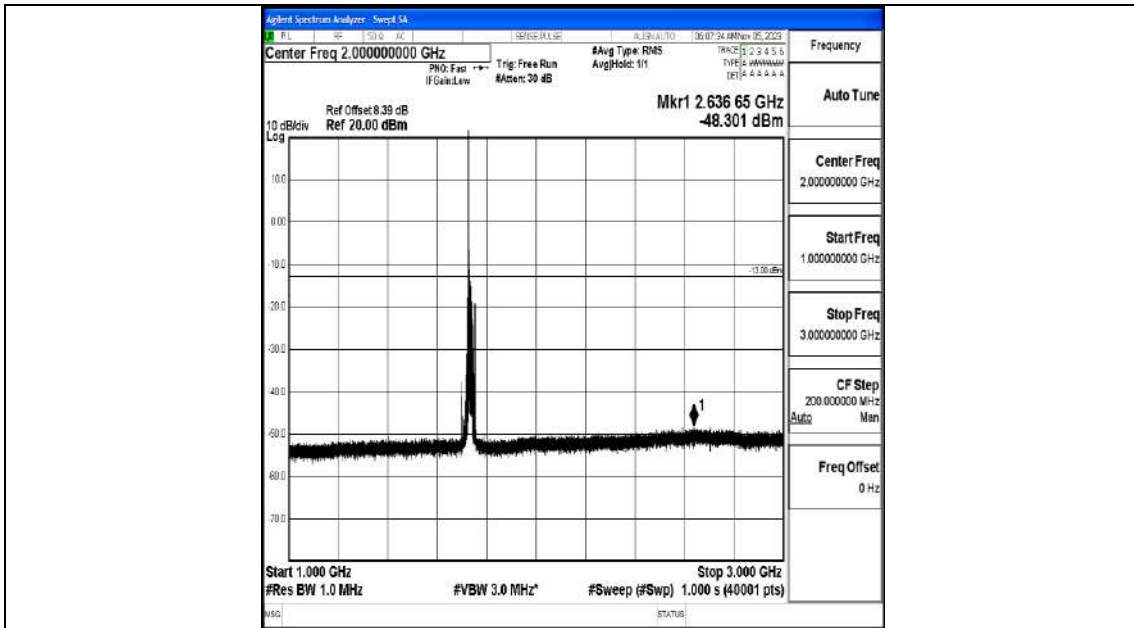

Band4_15MHz_16QAM_20175_1RB#0_30~1000_30~1000

Band4_15MHz_16QAM_20175_1RB#0_1000~3000_1000~3000