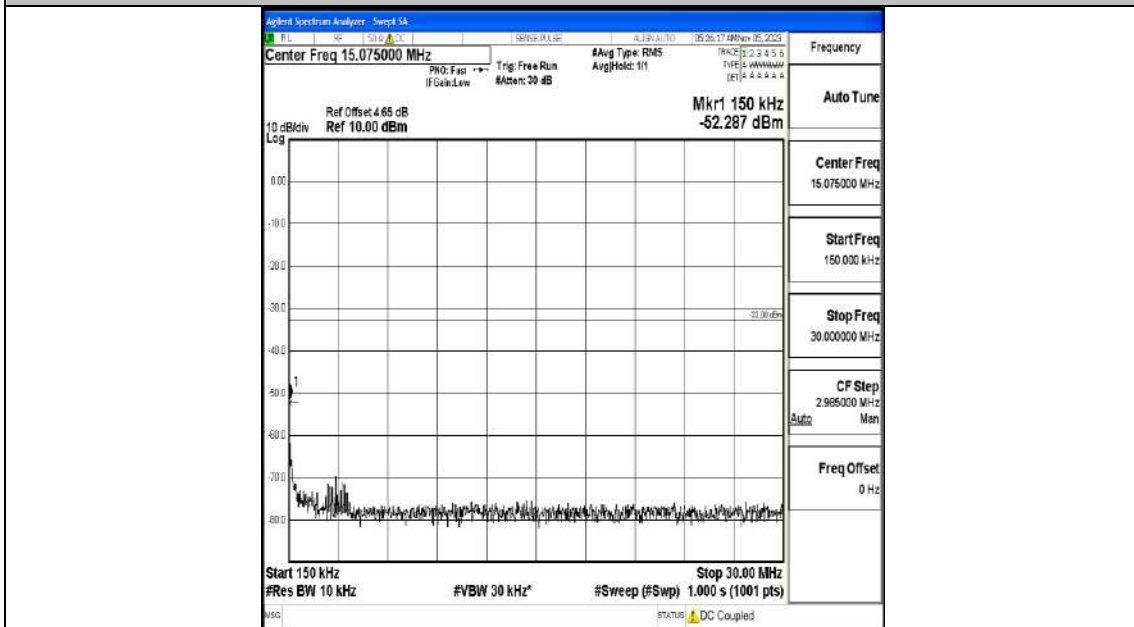

Band4_10MHz_16QAM_20350_1RB#0_0.009~0.15_0.009~0.15

Band4_10MHz_16QAM_20350_1RB#0_0.15~30_0.15~30