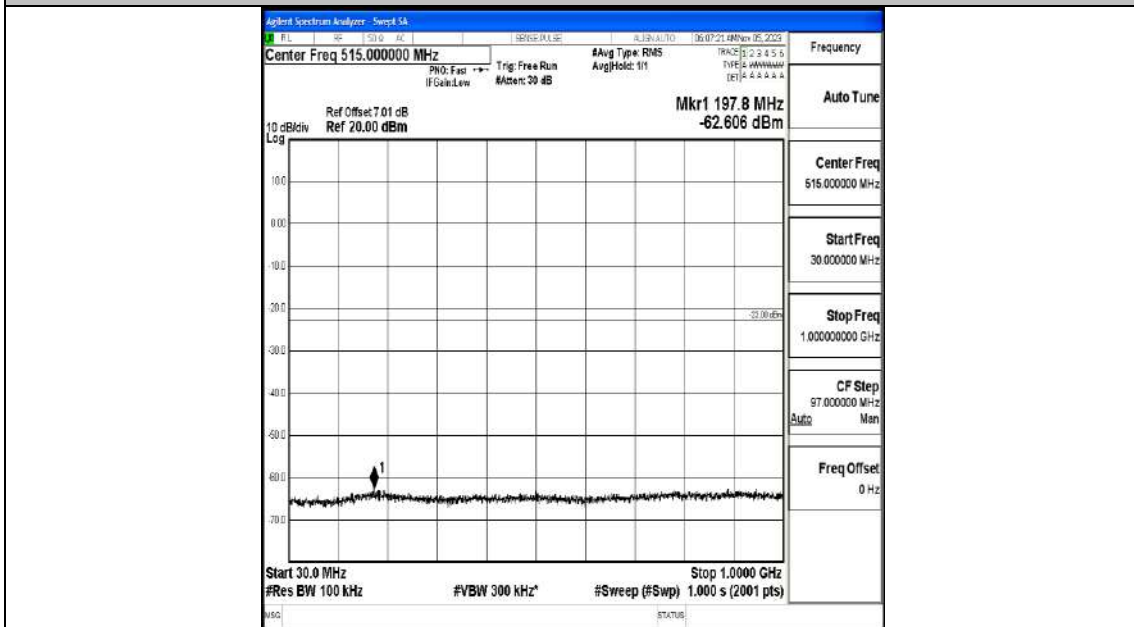

Band4_15MHz_16QAM_20175_1RB#0_0.15~30_0.15~30

Band4_15MHz_16QAM_20175_1RB#0_30~1000_30~1000