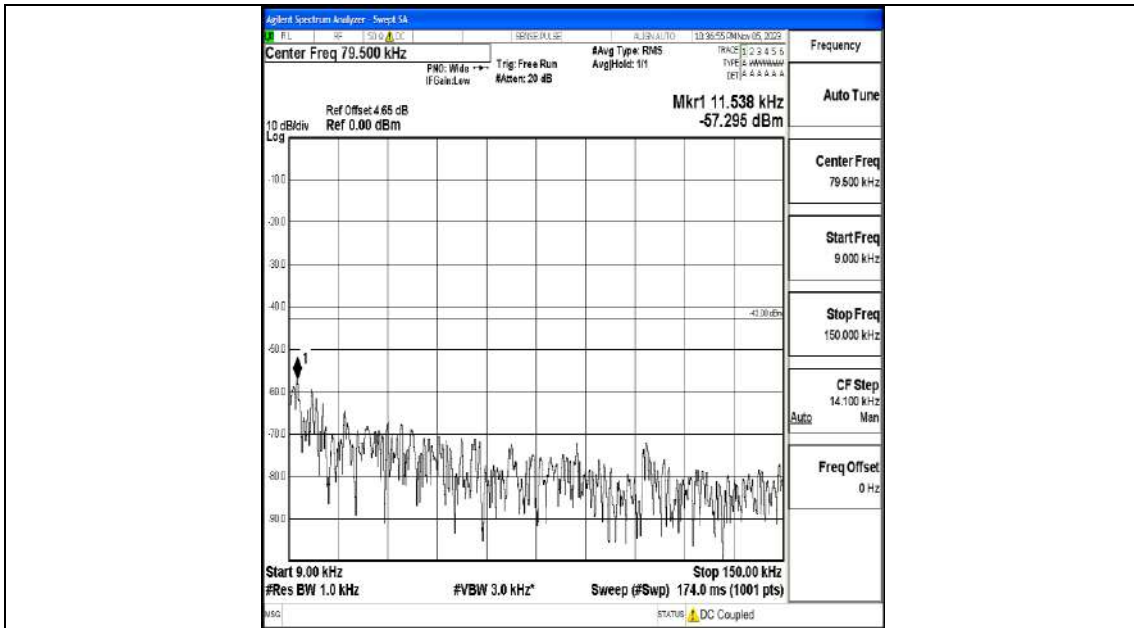

Band4_20MHz_16QAM_20050_1RB#0_0.009~0.15_0.009~0.15

Band4_20MHz_16QAM_20050_1RB#0_0.15~30_0.15~30

Band4_20MHz_16QAM_20050_1RB#0_30~1000_30~1000

Band4_20MHz_16QAM_20050_1RB#0_1000~3000_1000~3000

Band4_20MHz_16QAM_20050_1RB#0_3000~20000_3000~20000