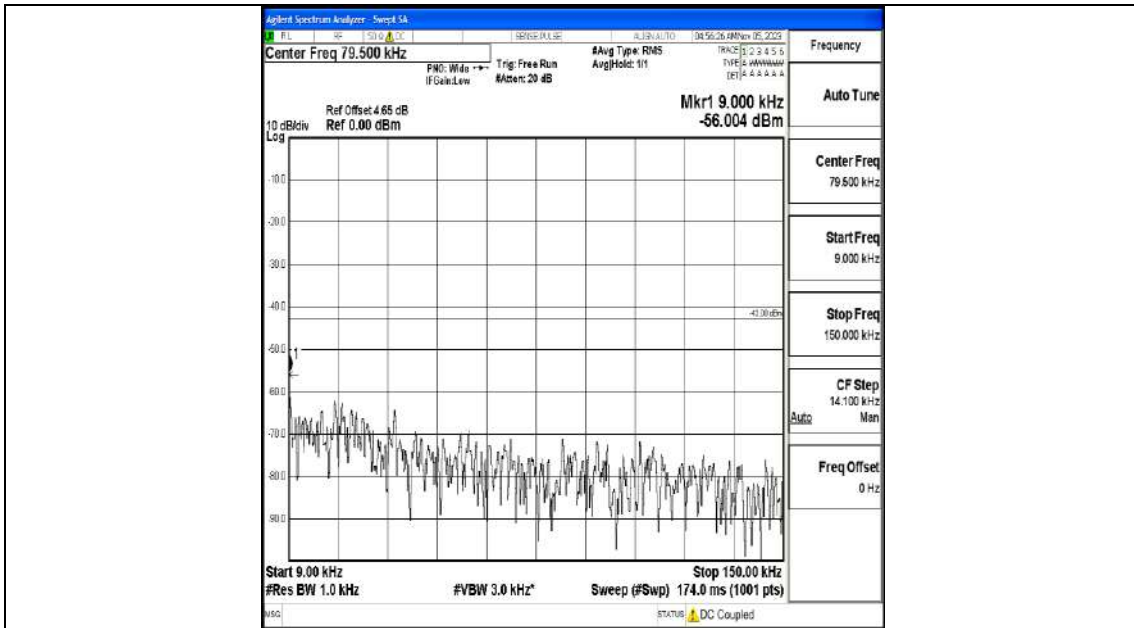

Band4_5MHz_16QAM_20175_1RB#0_0.009~0.15_0.009~0.15

Band4_5MHz_16QAM_20175_1RB#0_0.15~30_0.15~30

Band4_5MHz_16QAM_20175_1RB#0_30~1000_30~1000

Band4_5MHz_16QAM_20175_1RB#0_1000~3000_1000~3000

Band4_5MHz_16QAM_20175_1RB#0_3000~20000_3000~20000