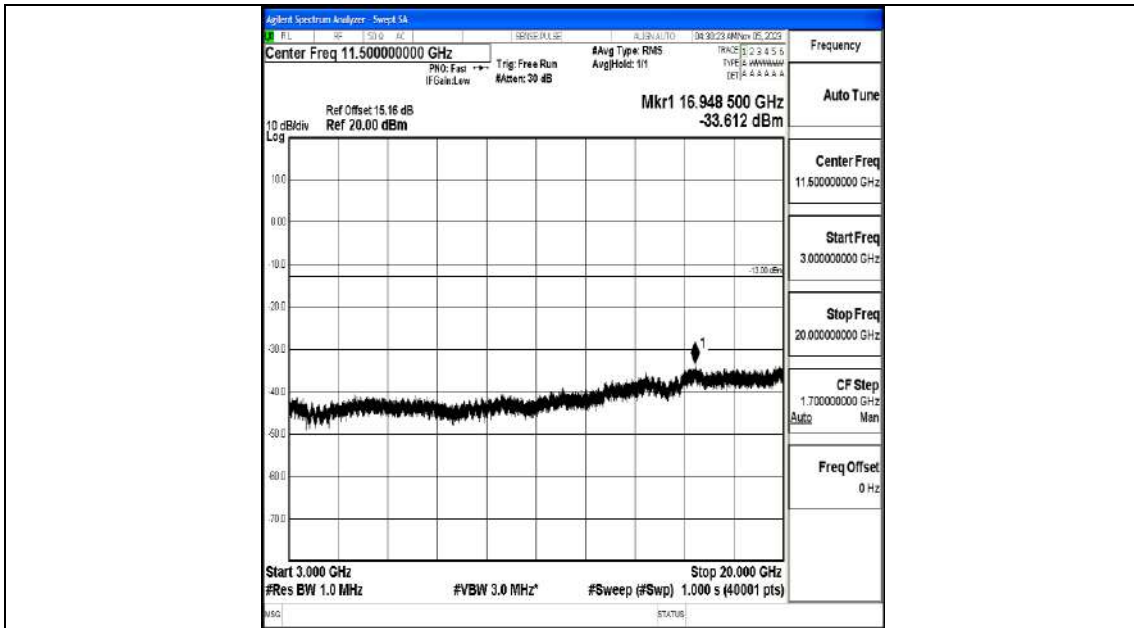

Band4_3MHz_16QAM_20385_1RB#0_1000~3000_1000~3000

Band4_3MHz_16QAM_20385_1RB#0_3000~20000_3000~20000