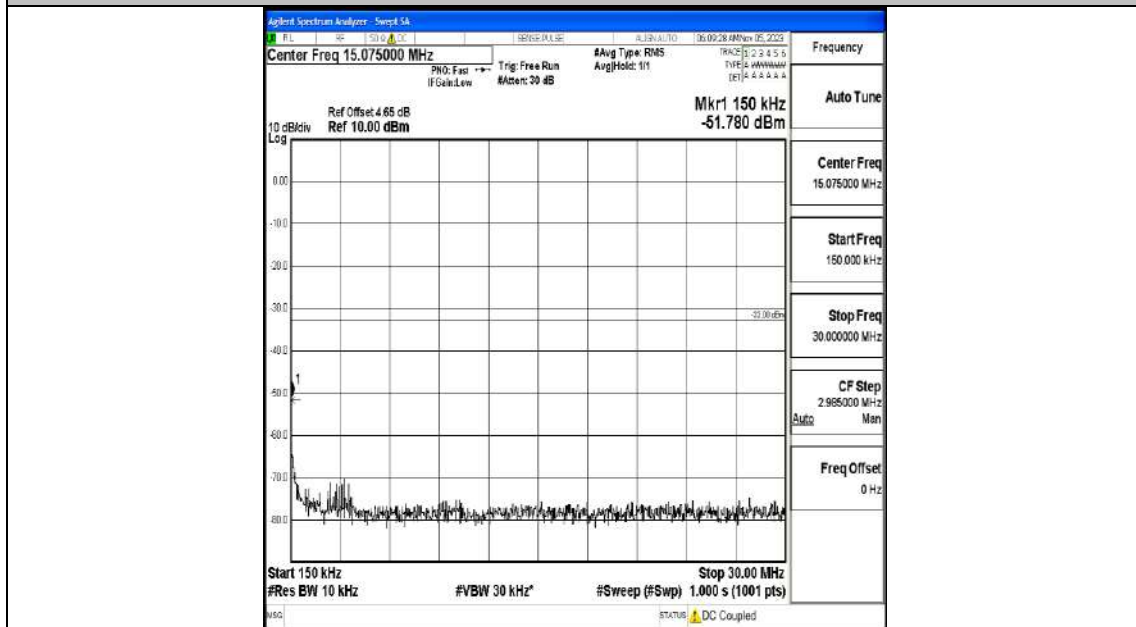

Band4_15MHz_16QAM_20325_1RB#0_0.009~0.15_0.009~0.15

Band4_15MHz_16QAM_20325_1RB#0_0.15~30_0.15~30