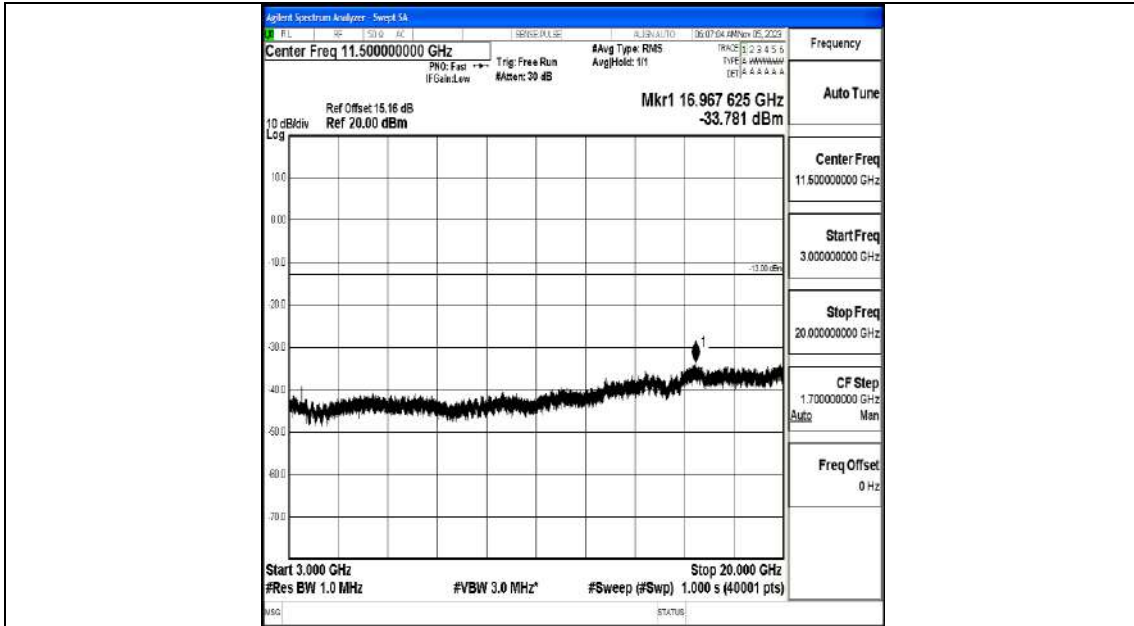

Band4_15MHz_QPSK_20175_1RB#0_0.009~0.15_0.009~0.15

Band4_15MHz_QPSK_20175_1RB#0_0.15~30_0.15~30

Band4_15MHz_QPSK_20175_1RB#0_30~1000_30~1000

Band4_15MHz_QPSK_20175_1RB#0_1000~3000_1000~3000

Band4_15MHz_QPSK_20175_1RB#0_3000~20000_3000~20000