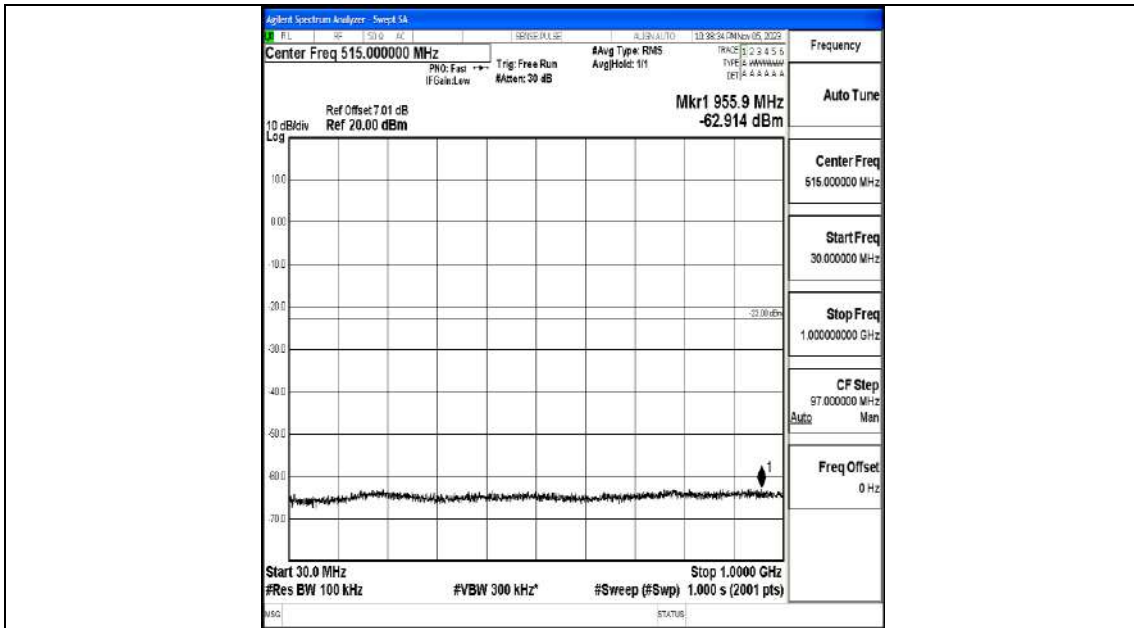

Band4_20MHz_16QAM_20175_1RB#0_0.15~30_0.15~30

Band4_20MHz_16QAM_20175_1RB#0_30~1000_30~1000