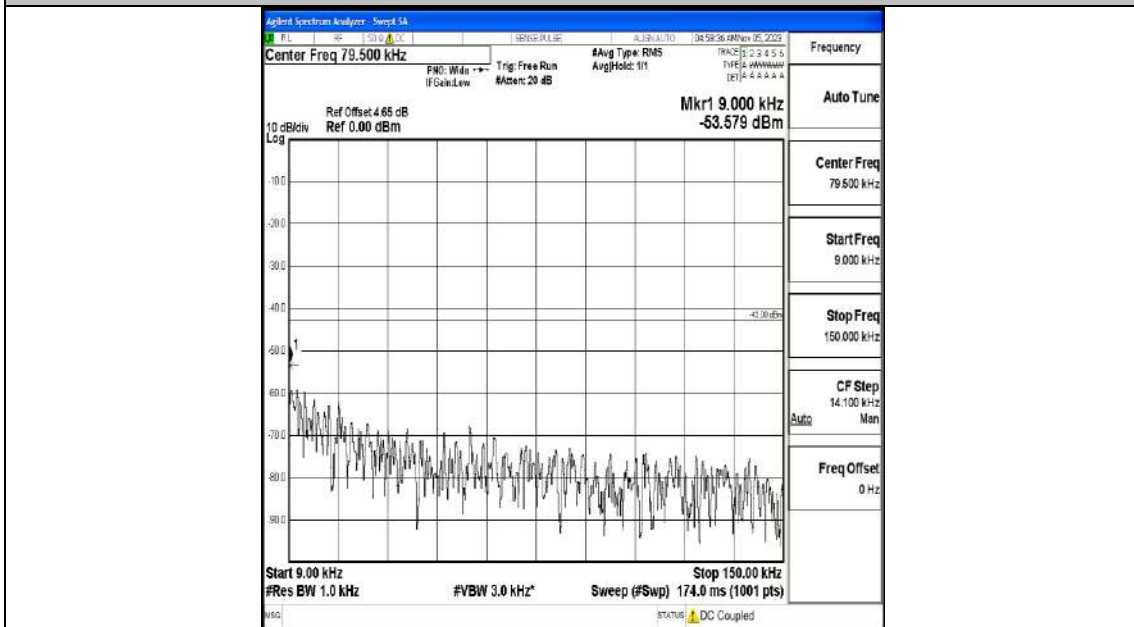

Band4_5MHz_16QAM_20375_1RB#0_0.009~0.15_0.009~0.15

Band4_5MHz_16QAM_20375_1RB#0_0.15~30_0.15~30

Band4_5MHz_16QAM_20375_1RB#0_30~1000_30~1000

Band4_5MHz_16QAM_20375_1RB#0_1000~3000_1000~3000

Band4_5MHz_16QAM_20375_1RB#0_3000~20000_3000~20000