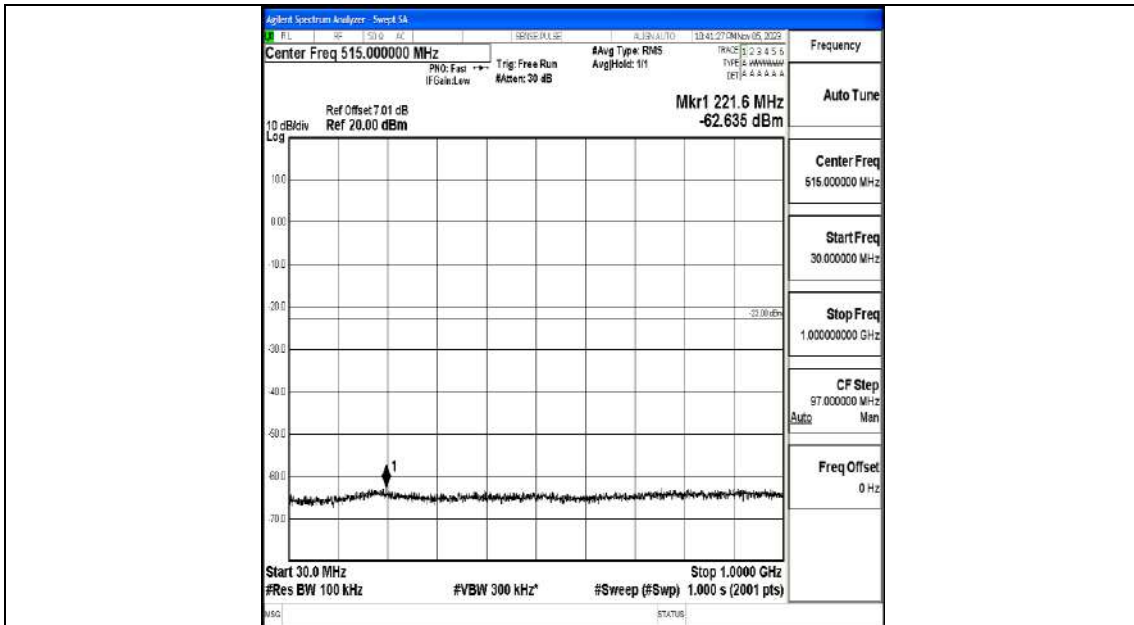

Band4_20MHz_16QAM_20300_1RB#0_0.15~30_0.15~30

Band4_20MHz_16QAM_20300_1RB#0_30~1000_30~1000