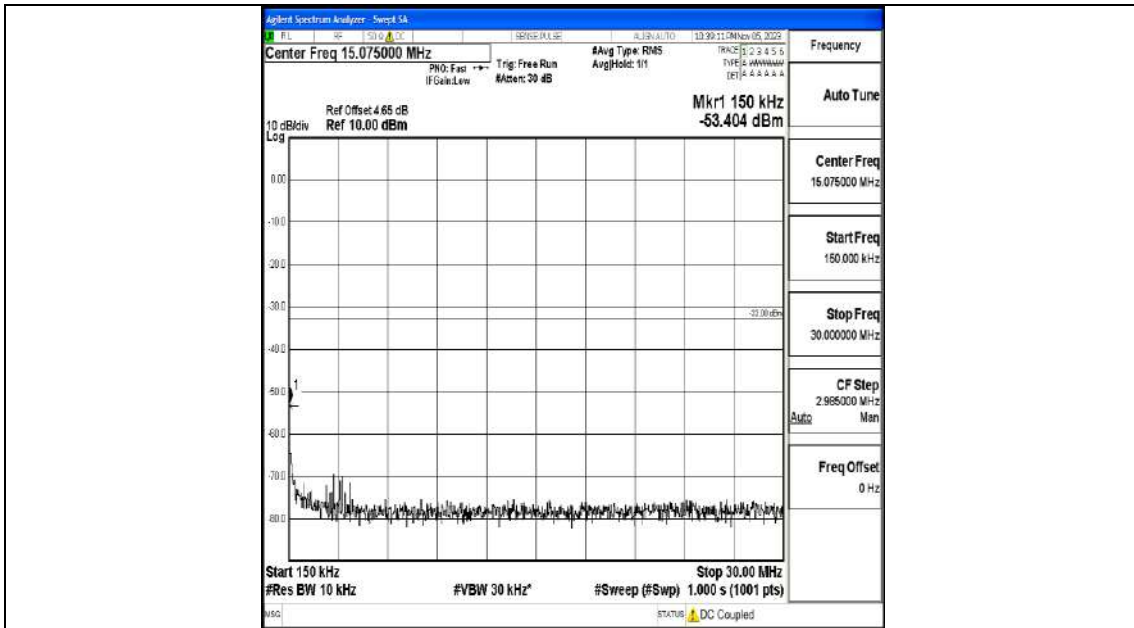

Band4_20MHz_16QAM_20175_1RB#0_0.009~0.15_0.009~0.15

Band4_20MHz_16QAM_20175_1RB#0_0.15~30_0.15~30