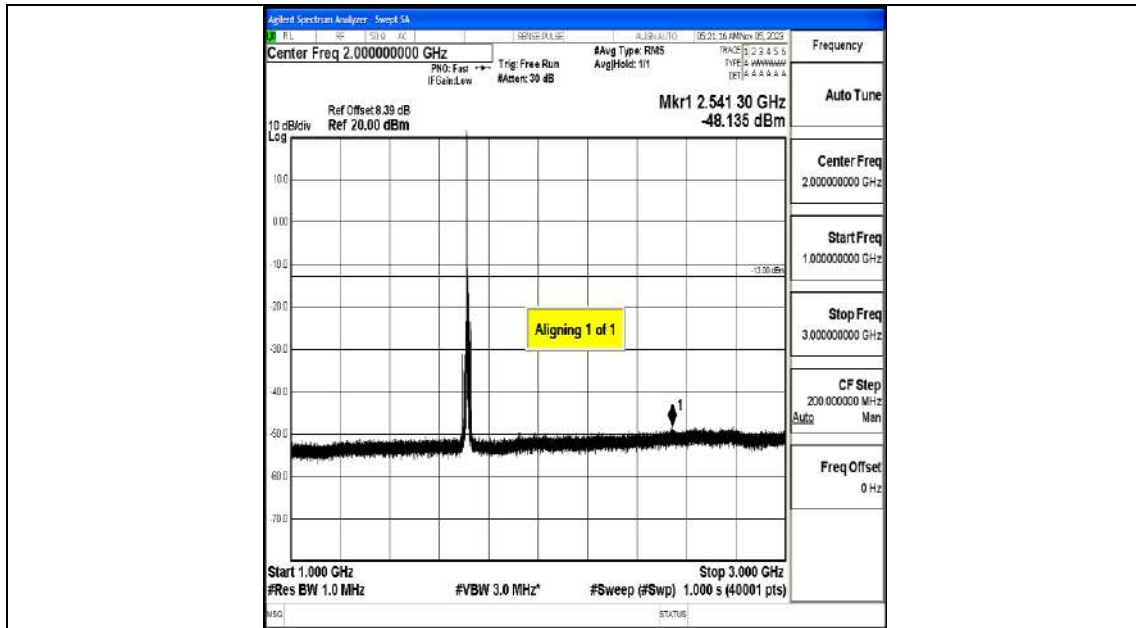

Band4_10MHz_16QAM_20000_1RB#0_30~1000_30~1000

Band4_10MHz_16QAM_20000_1RB#0_1000~3000_1000~3000