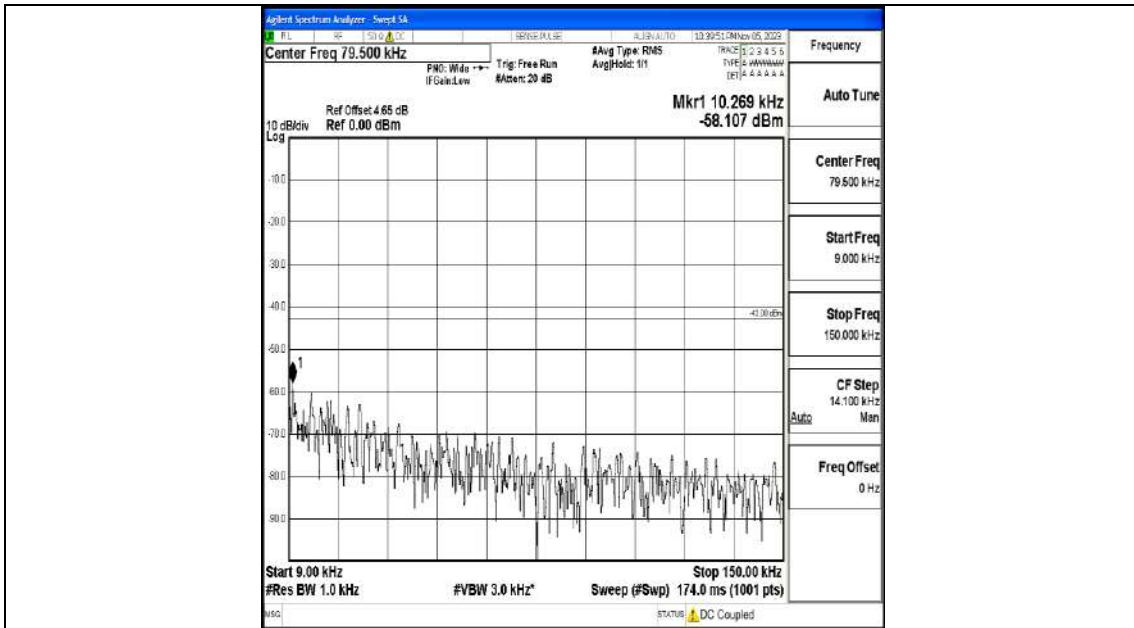

Band4_20MHz_16QAM_20175_1RB#0_0.009~0.15_0.009~0.15

Band4_20MHz_16QAM_20175_1RB#0_0.15~30_0.15~30

Band4_20MHz_16QAM_20175_1RB#0_30~1000_30~1000

Band4_20MHz_16QAM_20175_1RB#0_1000~3000_1000~3000

Band4_20MHz_16QAM_20175_1RB#0_3000~20000_3000~20000