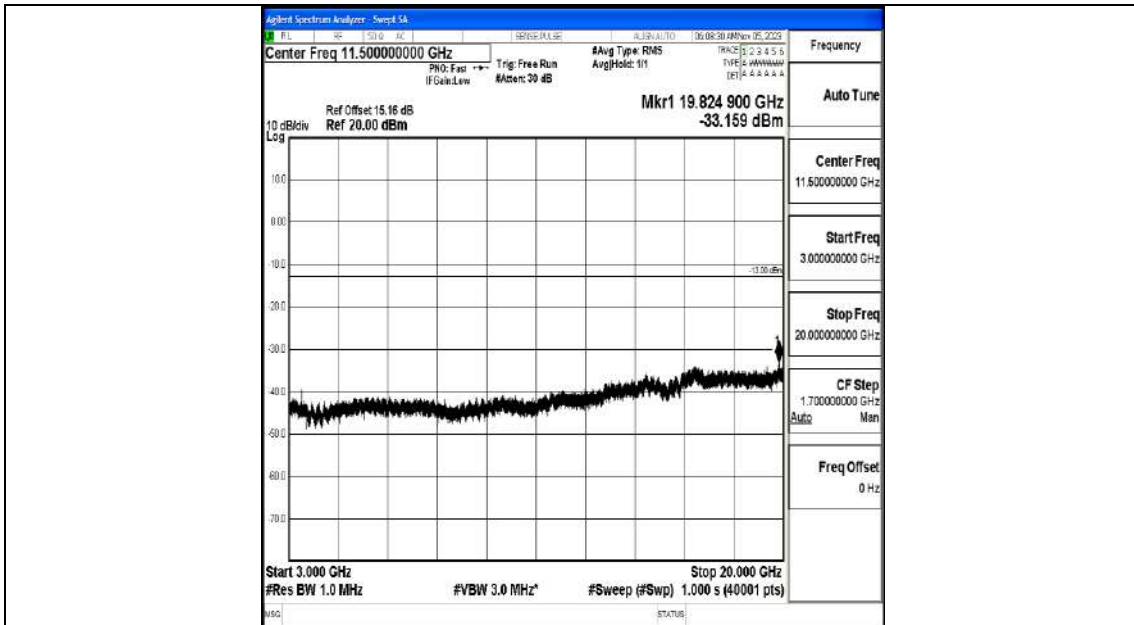

Band4_15MHz_16QAM_20175_1RB#0_0.009~0.15_0.009~0.15

Band4_15MHz_16QAM_20175_1RB#0_0.15~30_0.15~30

Band4_15MHz_16QAM_20175_1RB#0_30~1000_30~1000

Band4_15MHz_16QAM_20175_1RB#0_1000~3000_1000~3000

Band4_15MHz_16QAM_20175_1RB#0_3000~20000_3000~20000