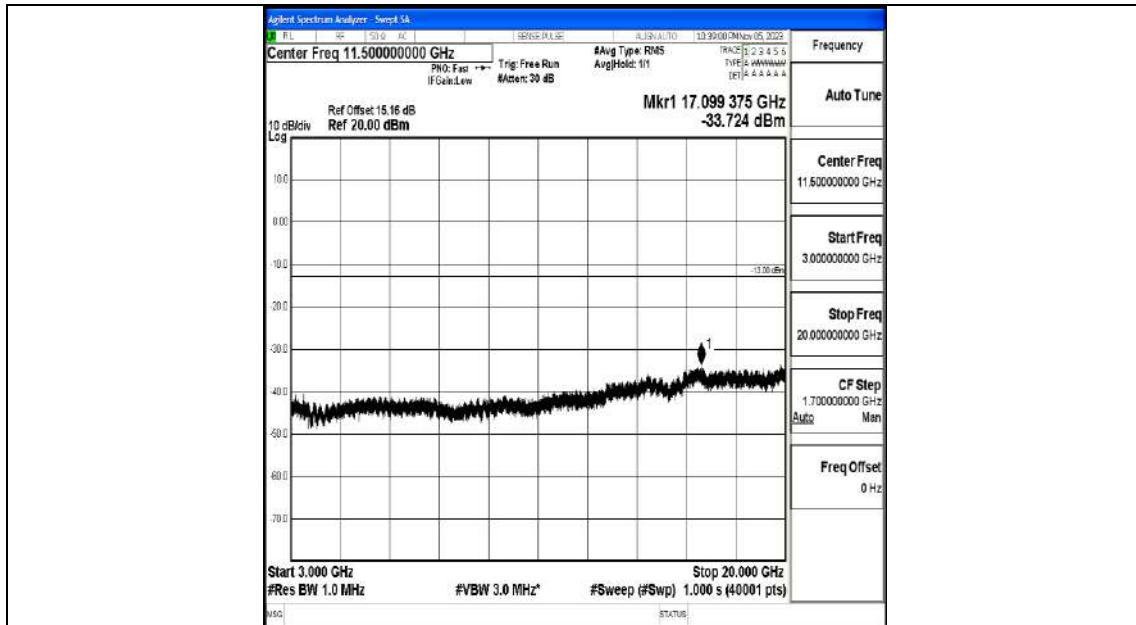

Band4_20MHz_16QAM_20175_1RB#0_0.009~0.15_0.009~0.15

Band4_20MHz_16QAM_20175_1RB#0_0.15~30_0.15~30

Band4_20MHz_16QAM_20175_1RB#0_30~1000_30~1000

Band4_20MHz_16QAM_20175_1RB#0_1000~3000_1000~3000

Band4_20MHz_16QAM_20175_1RB#0_3000~20000_3000~20000