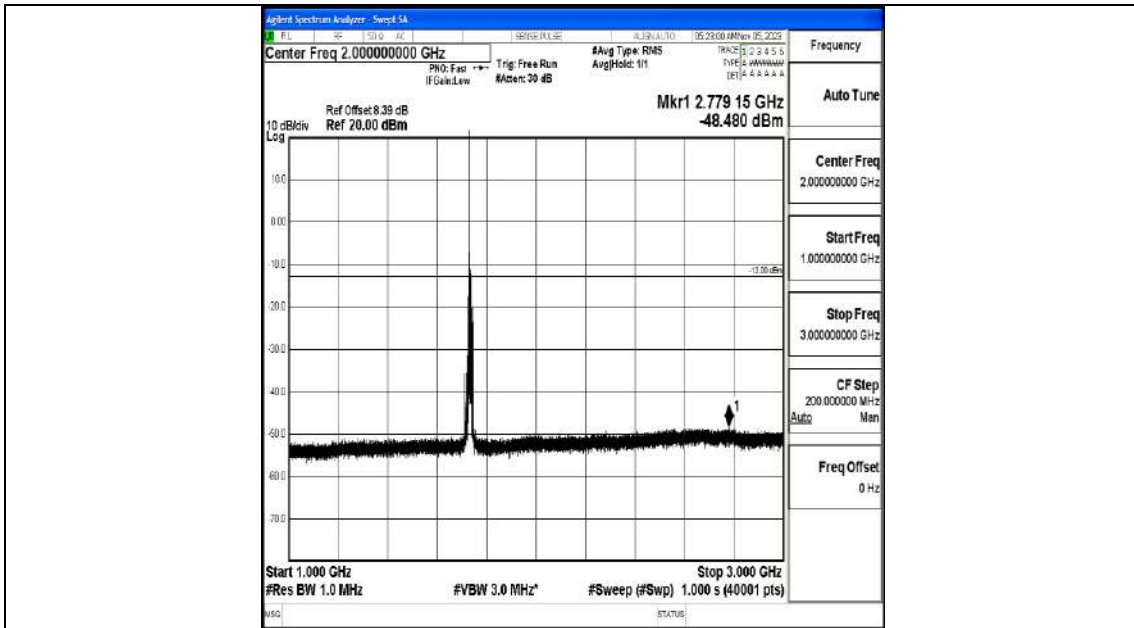

Band4_10MHz_QPSK_20175_1RB#0_30~1000_30~1000

Band4_10MHz_QPSK_20175_1RB#0_1000~3000_1000~3000