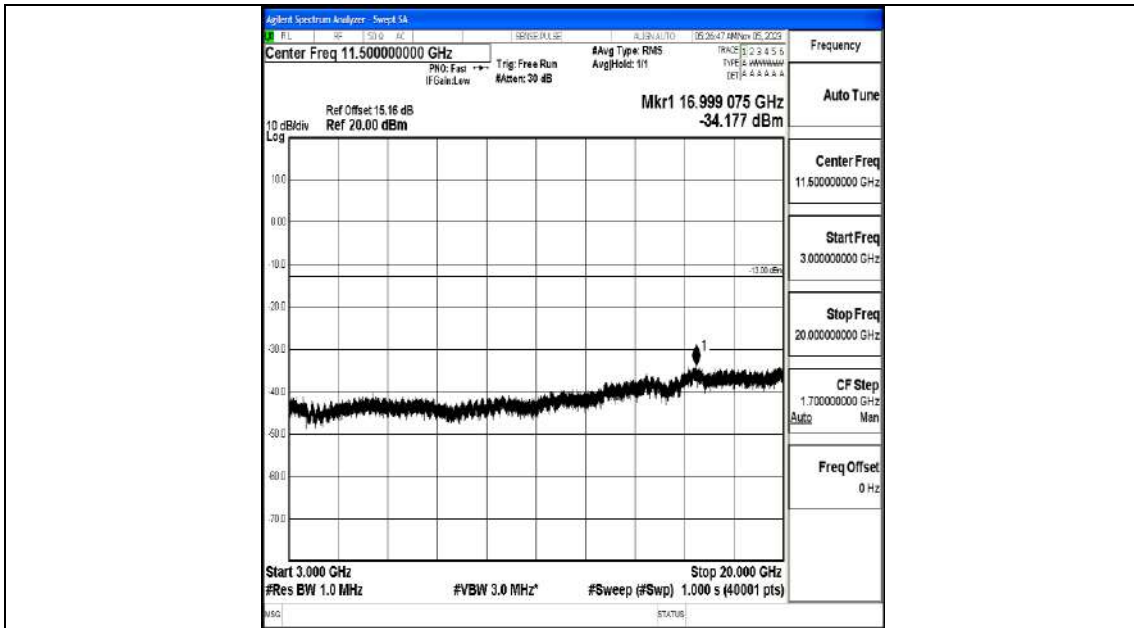

Band4_10MHz_16QAM_20350_1RB#0_0.009~0.15_0.009~0.15

Band4_10MHz_16QAM_20350_1RB#0_0.15~30_0.15~30

Band4_10MHz_16QAM_20350_1RB#0_30~1000_30~1000

Band4_10MHz_16QAM_20350_1RB#0_1000~3000_1000~3000

Band4_10MHz_16QAM_20350_1RB#0_3000~20000_3000~20000