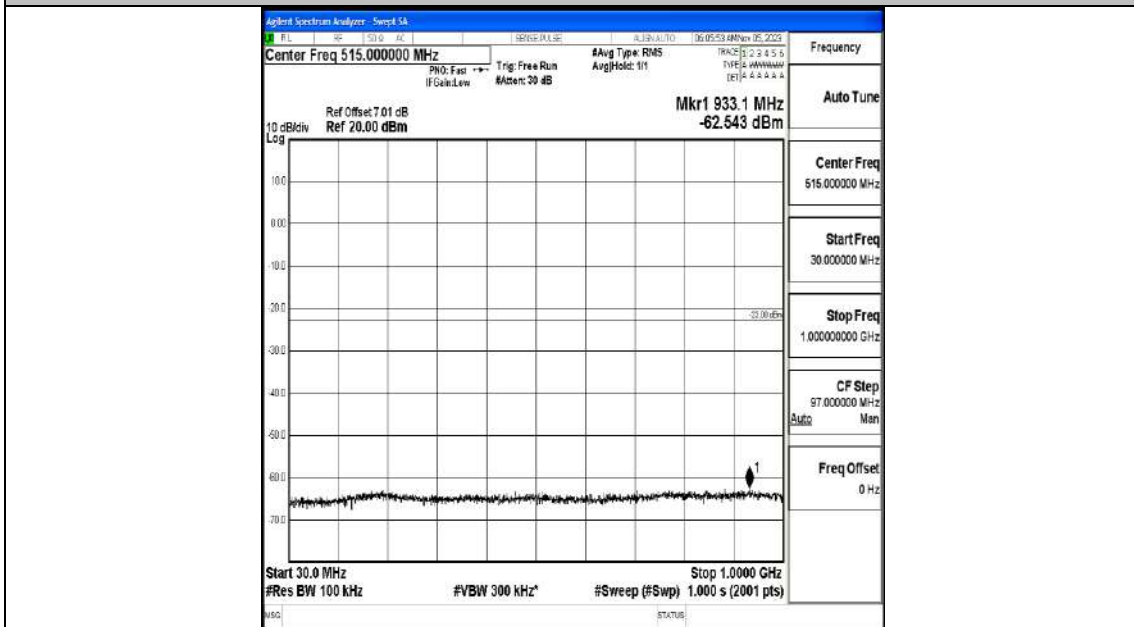

Band4_15MHz_16QAM_2025_1RB#0_0.15~30_0.15~30

Band4_15MHz_16QAM_2025_1RB#0_30~1000_30~1000