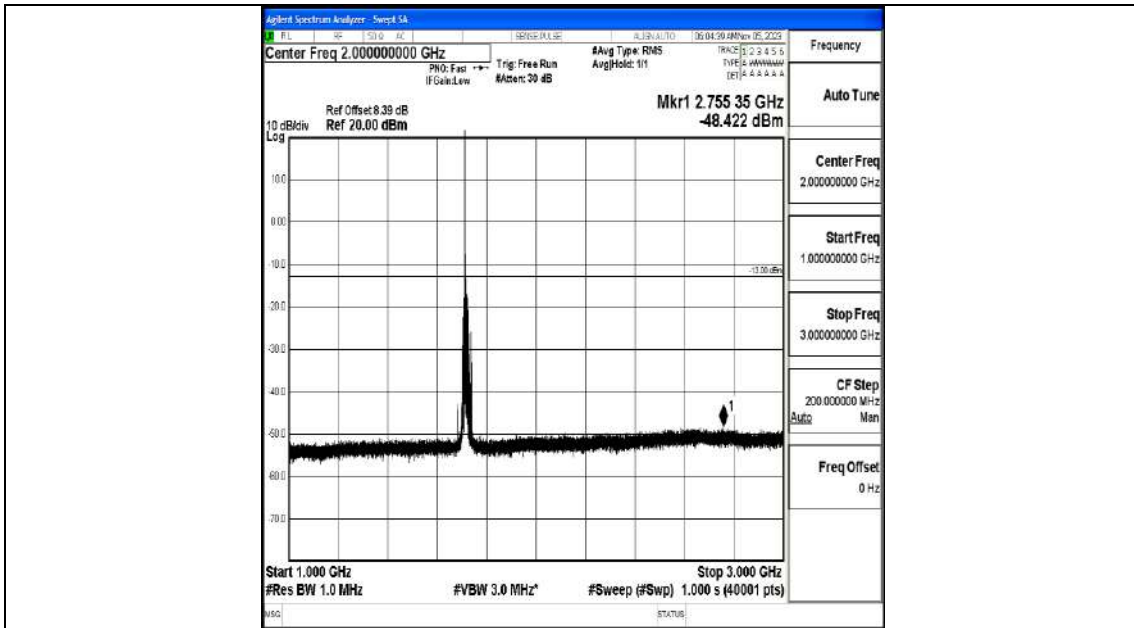

Band4_15MHz_QPSK_2025_1RB#0_30~1000_30~1000

Band4_15MHz_QPSK_20025_1RB#0_1000~3000_1000~3000