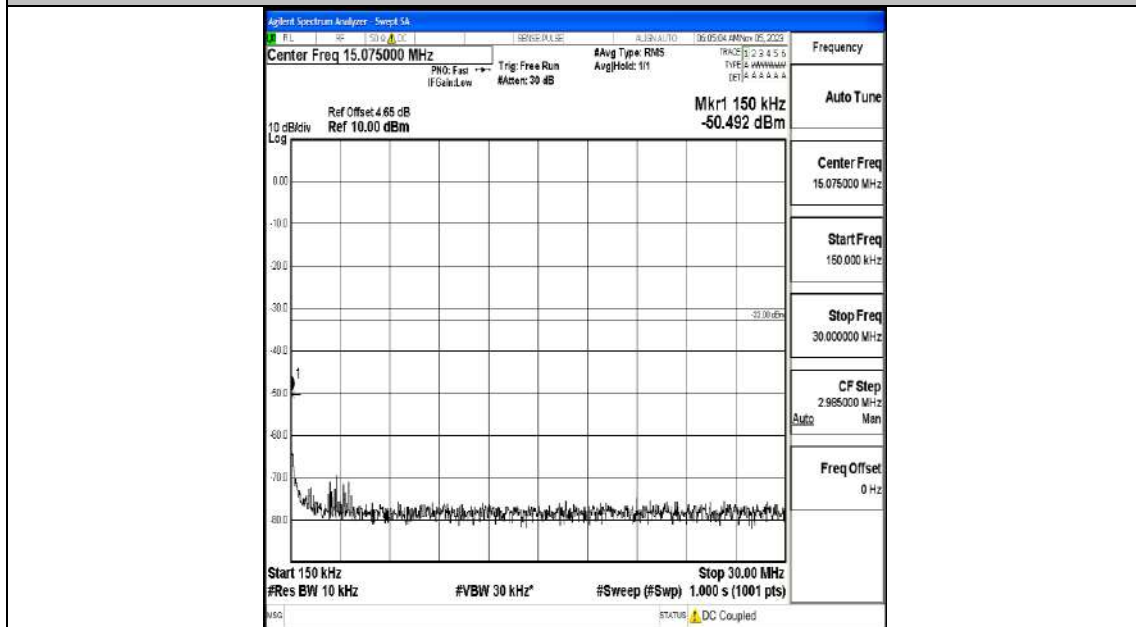

Band4_15MHz_16QAM_2025_1RB#0_0.009~0.15_0.009~0.15

Band4_15MHz_16QAM_2025_1RB#0_0.15~30_0.15~30