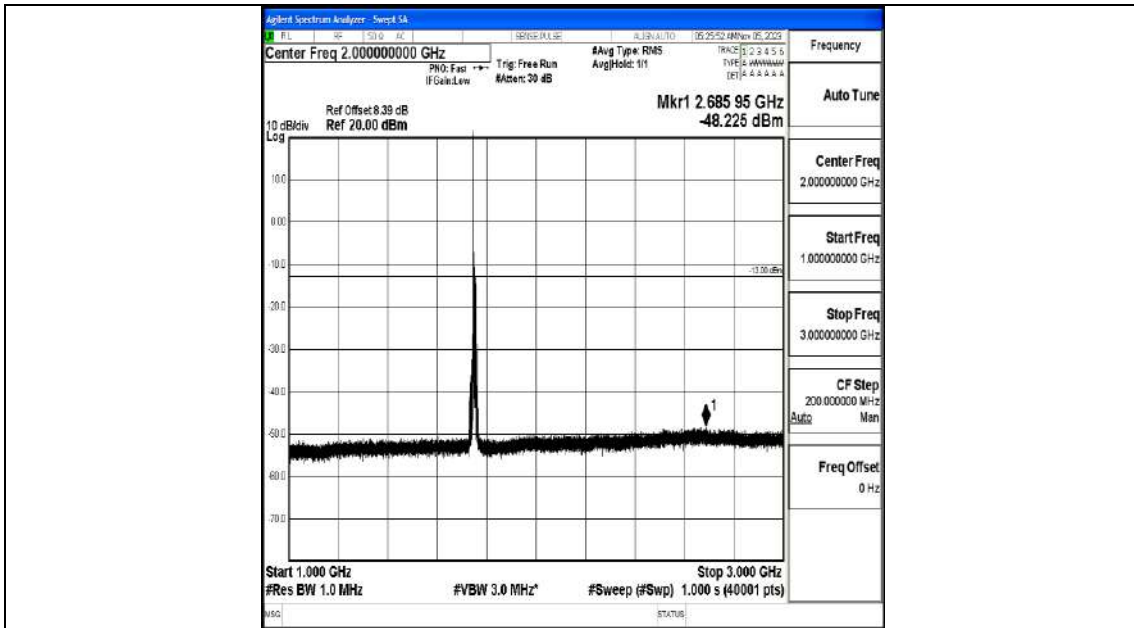

Band4_10MHz_16QAM_20350_1RB#0_30~1000_30~1000

Band4_10MHz_16QAM_20350_1RB#0_1000~3000_1000~3000