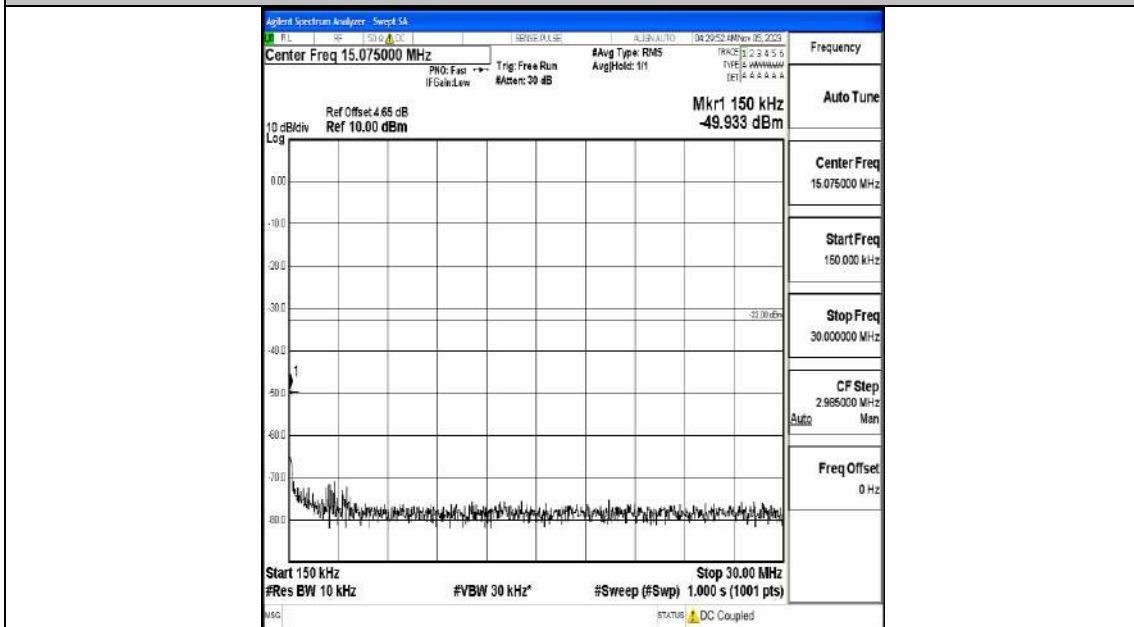

Band4_3MHz_16QAM_20385_1RB#0_0.009~0.15_0.009~0.15

Band4_3MHz_16QAM_20385_1RB#0_0.15~30_0.15~30