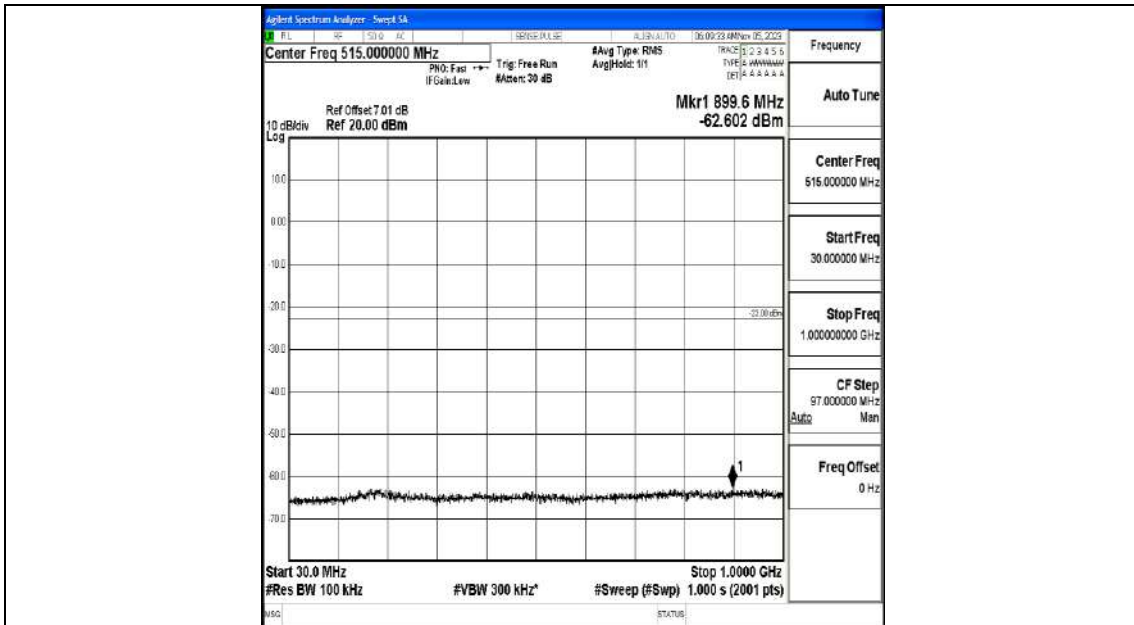

Band4_15MHz_16QAM_20325_1RB#0_0.15~30_0.15~30

Band4_15MHz_16QAM_20325_1RB#0_30~1000_30~1000