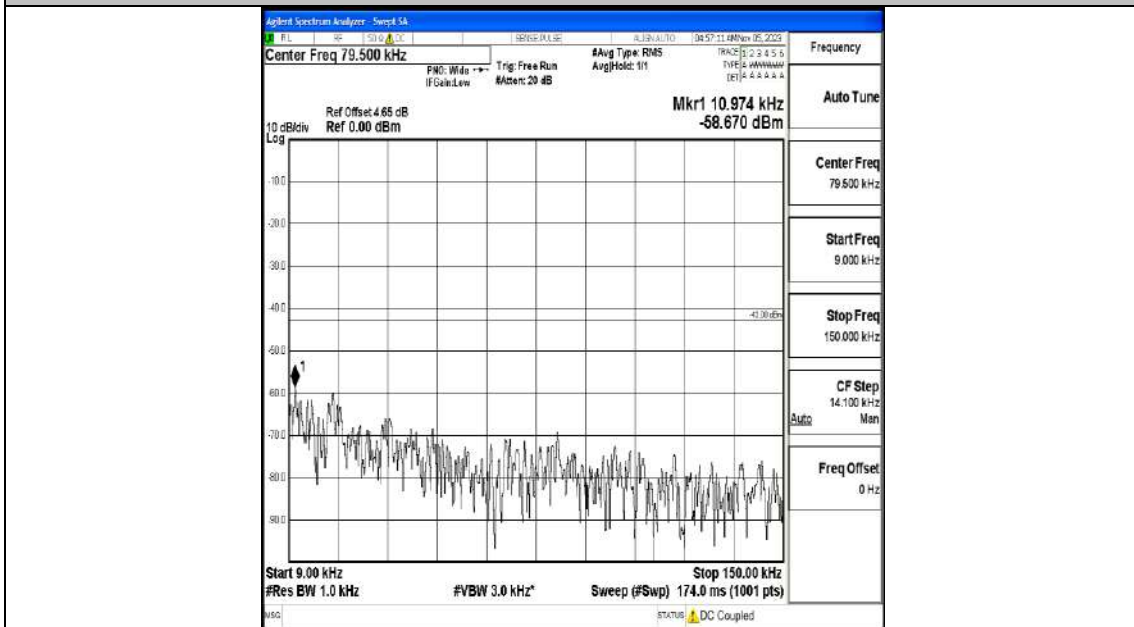

Band4_5MHz_16QAM_20175_1RB#0_0.009~0.15_0.009~0.15

Band4_5MHz_16QAM_20175_1RB#0_0.15~30_0.15~30

Band4_5MHz_16QAM_20175_1RB#0_30~1000_30~1000

Band4_5MHz_16QAM_20175_1RB#0_1000~3000_1000~3000

Band4_5MHz_16QAM_20175_1RB#0_3000~20000_3000~20000