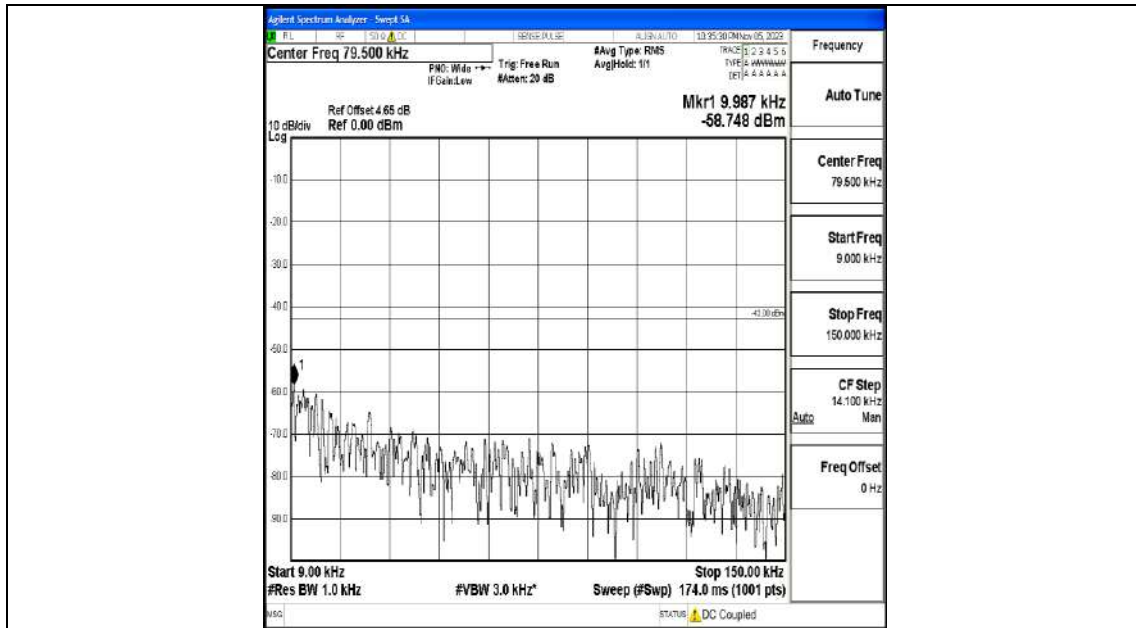

Band4_20MHz_QPSK_20050_1RB#0_0.009~0.15_0.009~0.15

Band4_20MHz_QPSK_20050_1RB#0_0.15~30_0.15~30

Band4_20MHz_QPSK_20050_1RB#0_30~1000_30~1000

Band4_20MHz_QPSK_20050_1RB#0_1000~3000_1000~3000

Band4_20MHz_QPSK_20050_1RB#0_3000~20000_3000~20000