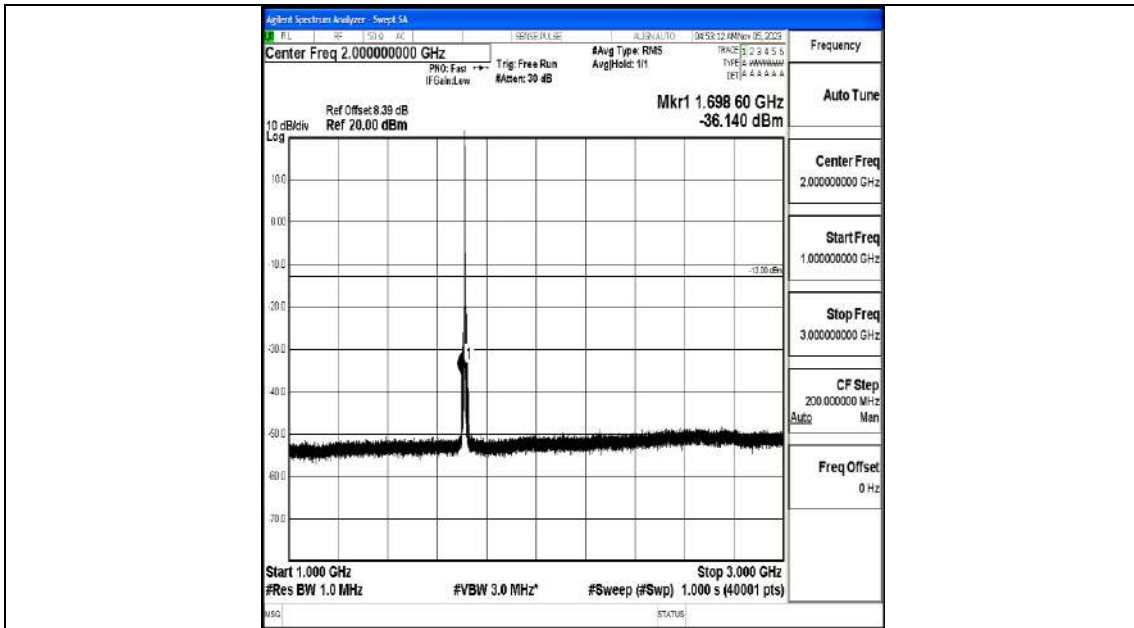

Band4_5MHz_QPSK_19975_1RB#0_0.009~0.15_0.009~0.15

Band4_5MHz_QPSK_19975_1RB#0_0.15~30_0.15~30

Band4_5MHz_QPSK_19975_1RB#0_30~1000_30~1000

Band4_5MHz_QPSK_19975_1RB#0_1000~3000_1000~3000

Band4_5MHz_QPSK_19975_1RB#0_3000~20000_3000~20000