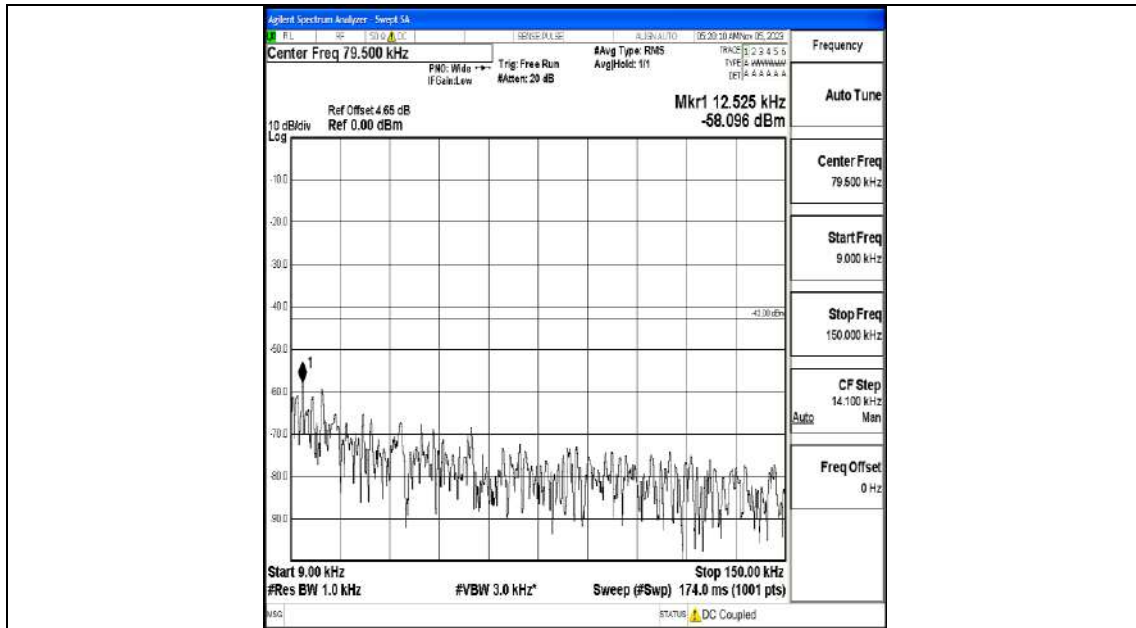

Band4_10MHz_QPSK_20000_1RB#0_0.009~0.15_0.009~0.15

Band4_10MHz_QPSK_20000_1RB#0_0.15~30_0.15~30

Band4_10MHz_QPSK_20000_1RB#0_30~1000_30~1000

Band4_10MHz_QPSK_20000_1RB#0_1000~3000_1000~3000

Band4_10MHz_QPSK_20000_1RB#0_3000~20000_3000~20000