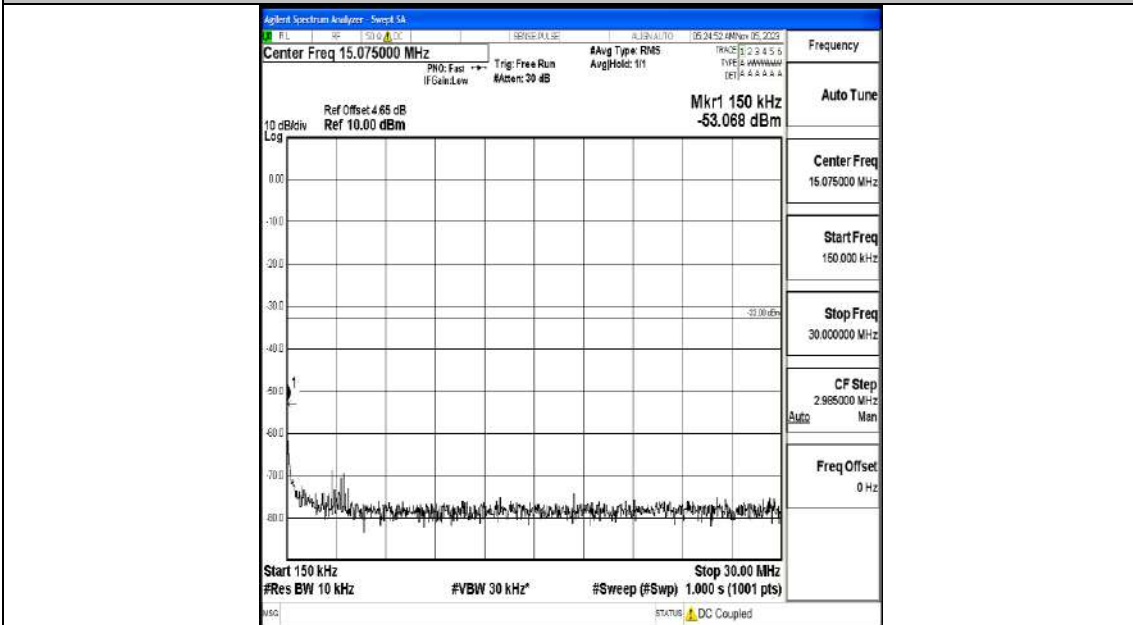

Band4_10MHz_QPSK_20350_1RB#0_0.009~0.15_0.009~0.15

Band4_10MHz_QPSK_20350_1RB#0_0.15~30_0.15~30