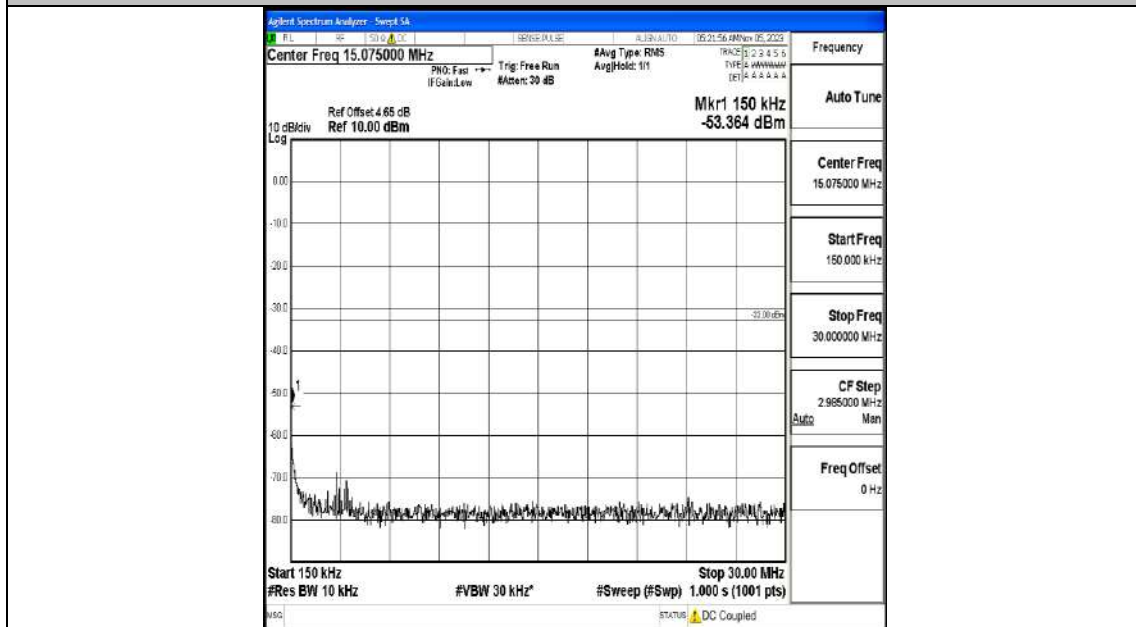

Band4_10MHz_16QAM_20000_1RB#0_0.009~0.15_0.009~0.15

Band4_10MHz_16QAM_20000_1RB#0_0.15~30_0.15~30