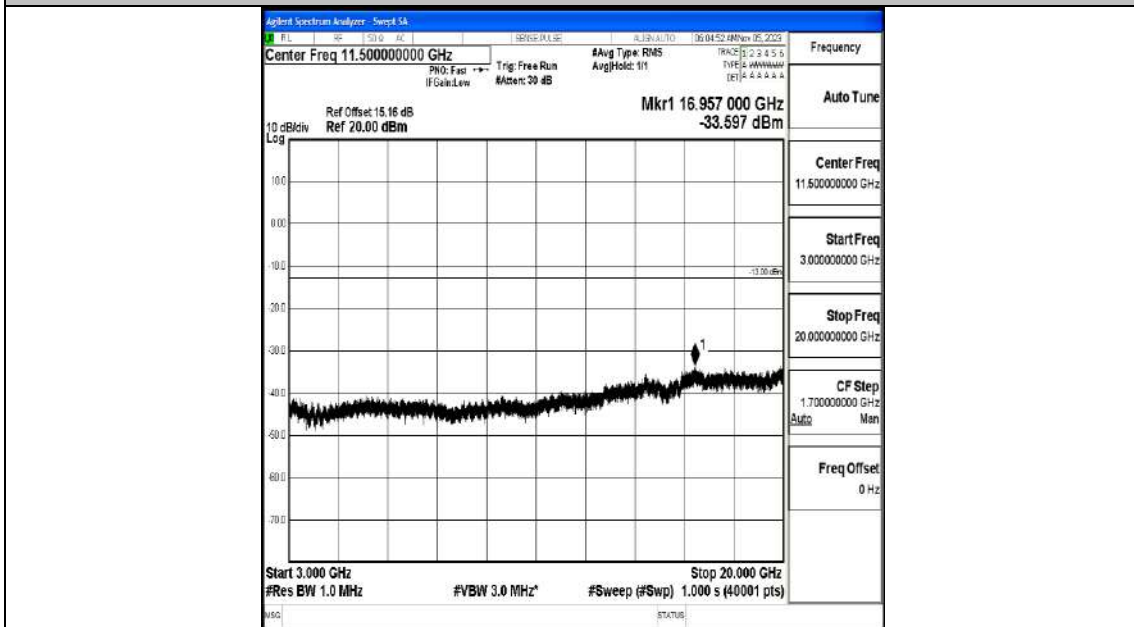

Band4_15MHz_QPSK_20025_1RB#0_0.009~0.15_0.009~0.15

Band4_15MHz_QPSK_2025_1RB#0_0.15~30_0.15~30

Band4_15MHz_QPSK_2025_1RB#0_30~1000_30~1000

Band4_15MHz_QPSK_20025_1RB#0_1000~3000_1000~3000

Band4_15MHz_QPSK_20025_1RB#0_3000~20000_3000~20000