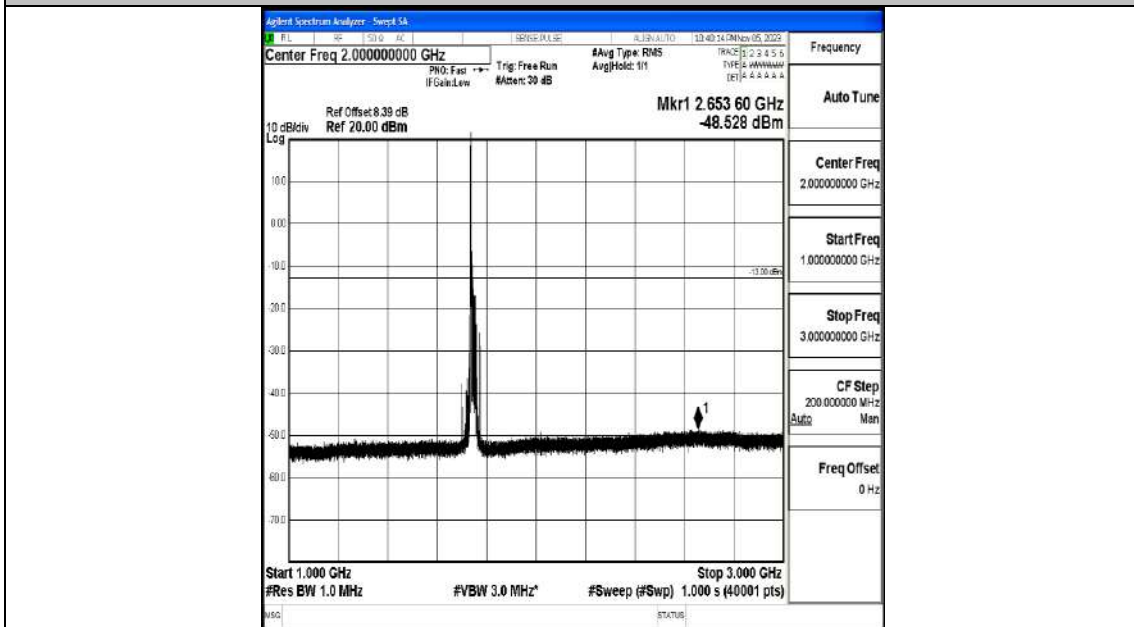

Band4_20MHz_QPSK_20300_1RB#0_30~1000_30~1000

Band4_20MHz_QPSK_20300_1RB#0_1000~3000_1000~3000