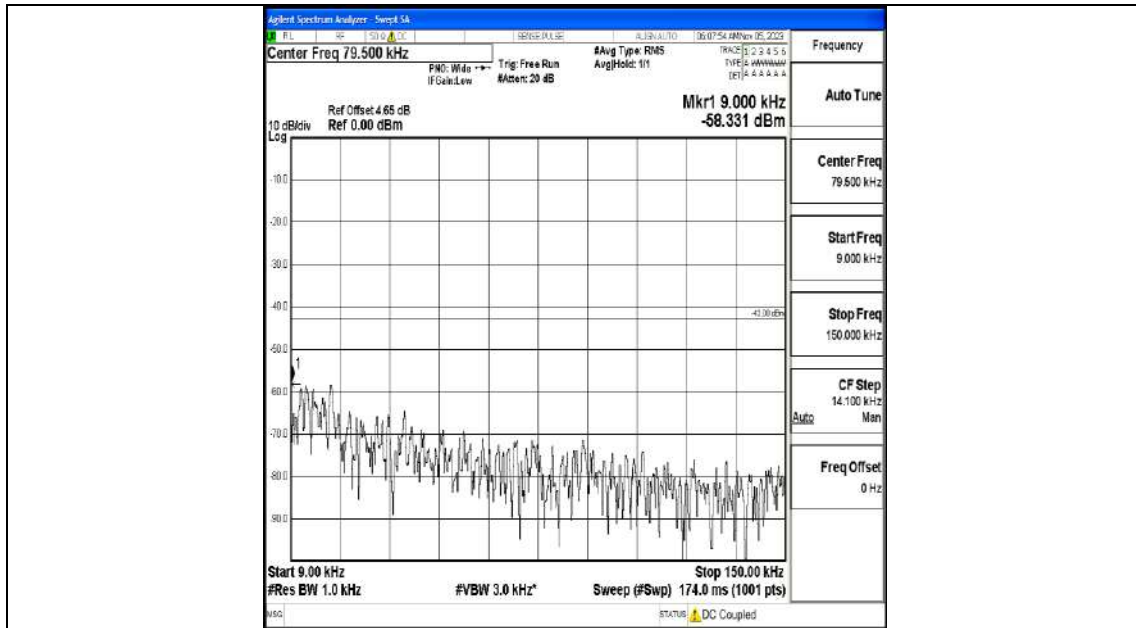

Band4_15MHz_16QAM_20175_1RB#0_0.009~0.15_0.009~0.15

Band4_15MHz_16QAM_20175_1RB#0_0.15~30_0.15~30

Band4_15MHz_16QAM_20175_1RB#0_30~1000_30~1000

Band4_15MHz_16QAM_20175_1RB#0_1000~3000_1000~3000

Band4_15MHz_16QAM_20175_1RB#0_3000~20000_3000~20000