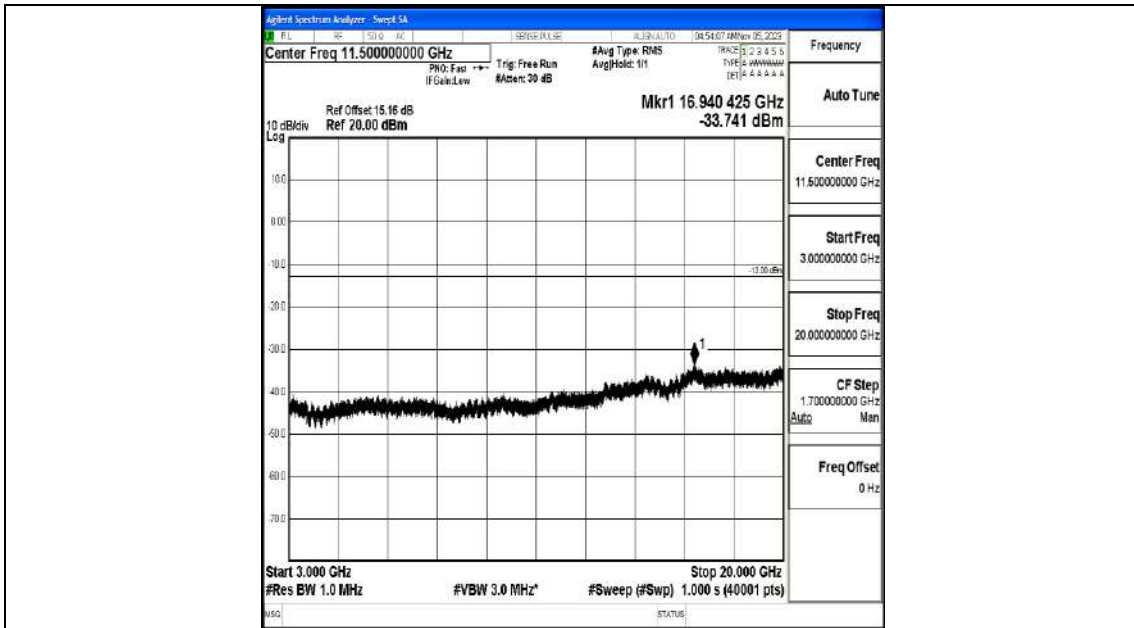

Band4_5MHz_16QAM_19975_1RB#0_0.009~0.15_0.009~0.15

Band4_5MHz_16QAM_19975_1RB#0_0.15~30_0.15~30

Band4_5MHz_16QAM_19975_1RB#0_30~1000_30~1000

Band4_5MHz_16QAM_19975_1RB#0_1000~3000_1000~3000

Band4_5MHz_16QAM_19975_1RB#0_3000~20000_3000~20000