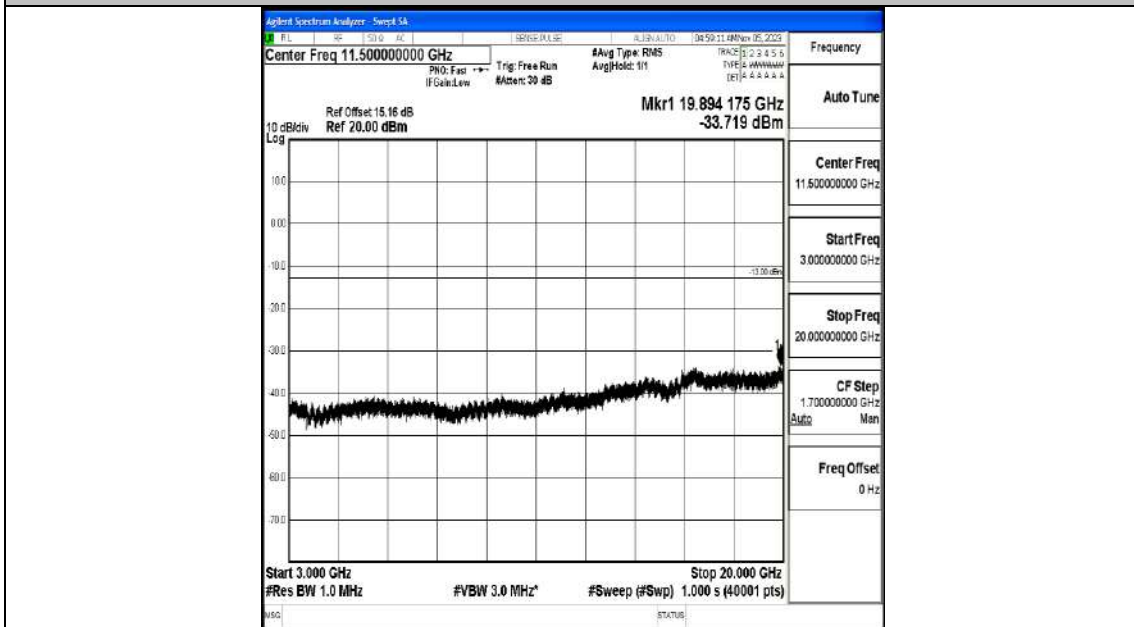

Band4_5MHz_16QAM_20375_1RB#0_0.009~0.15_0.009~0.15

Band4_5MHz_16QAM_20375_1RB#0_0.15~30_0.15~30

Band4_5MHz_16QAM_20375_1RB#0_30~1000_30~1000

Band4_5MHz_16QAM_20375_1RB#0_1000~3000_1000~3000

Band4_5MHz_16QAM_20375_1RB#0_3000~20000_3000~20000