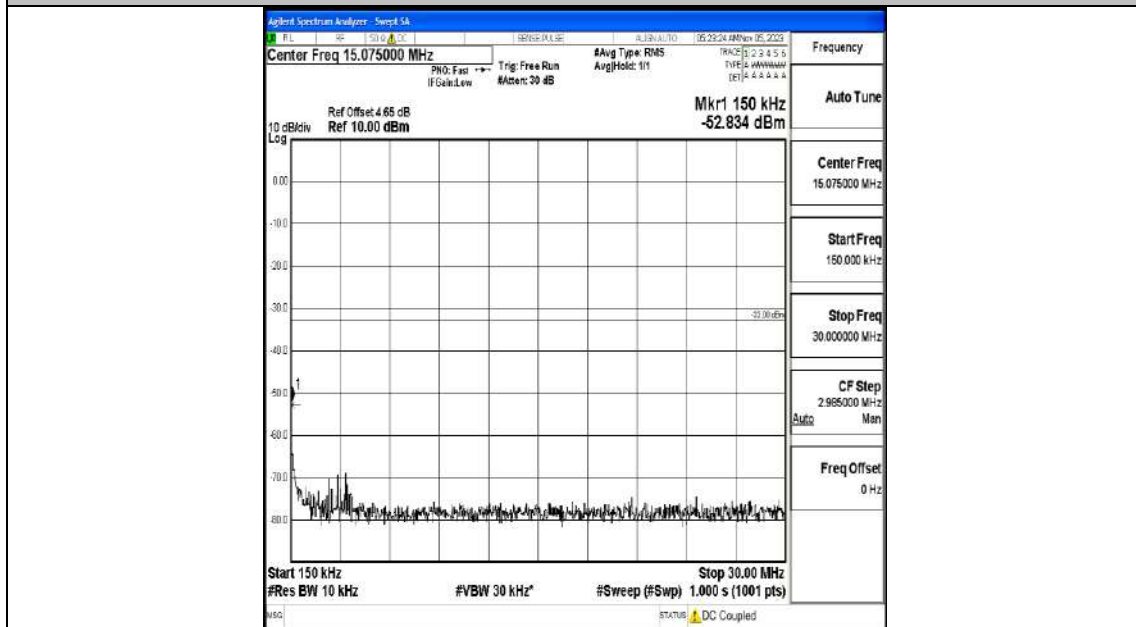

Band4_10MHz_16QAM_20175_1RB#0_0.009~0.15_0.009~0.15

Band4_10MHz_16QAM_20175_1RB#0_0.15~30_0.15~30