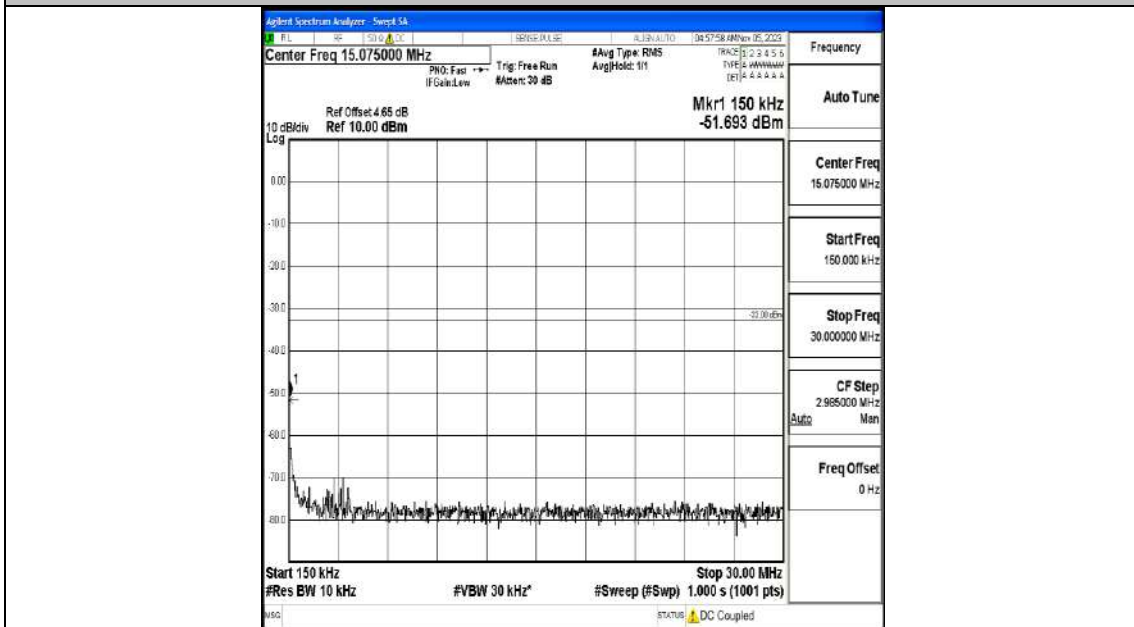

Band4_5MHz_16QAM_20375_1RB#0_0.009~0.15_0.009~0.15

Band4_5MHz_16QAM_20375_1RB#0_0.15~30_0.15~30