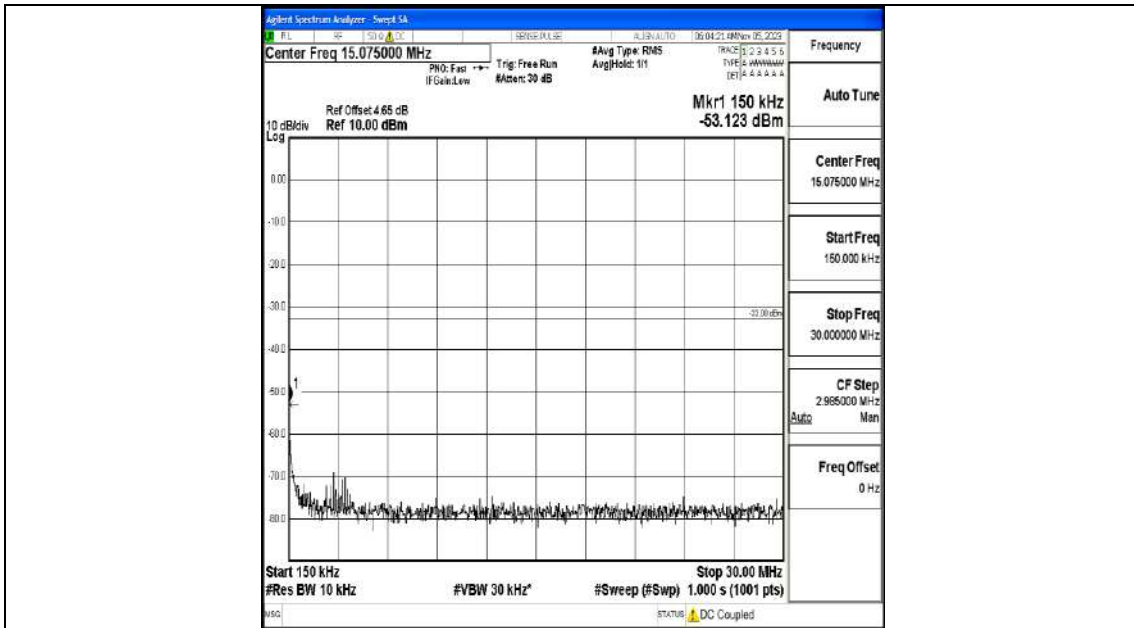

Band4_15MHz_QPSK_20025_1RB#0_0.009~0.15_0.009~0.15

Band4_15MHz_QPSK_2025_1RB#0_0.15~30_0.15~30