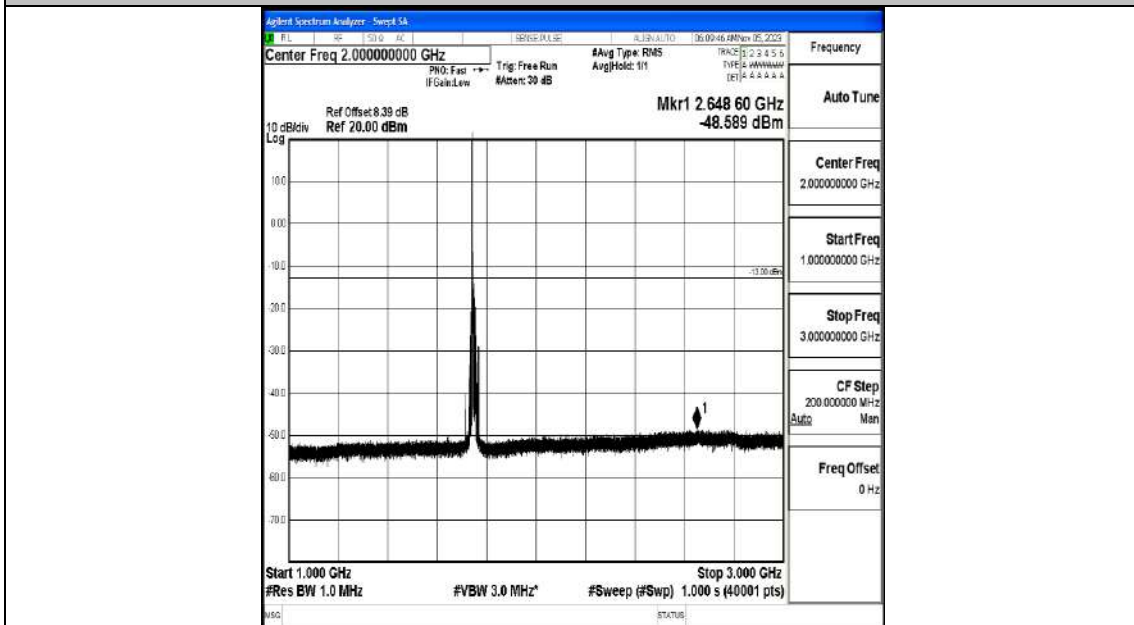

Band4_15MHz_16QAM_20325_1RB#0_30~1000_30~1000

Band4_15MHz_16QAM_20325_1RB#0_1000~3000_1000~3000