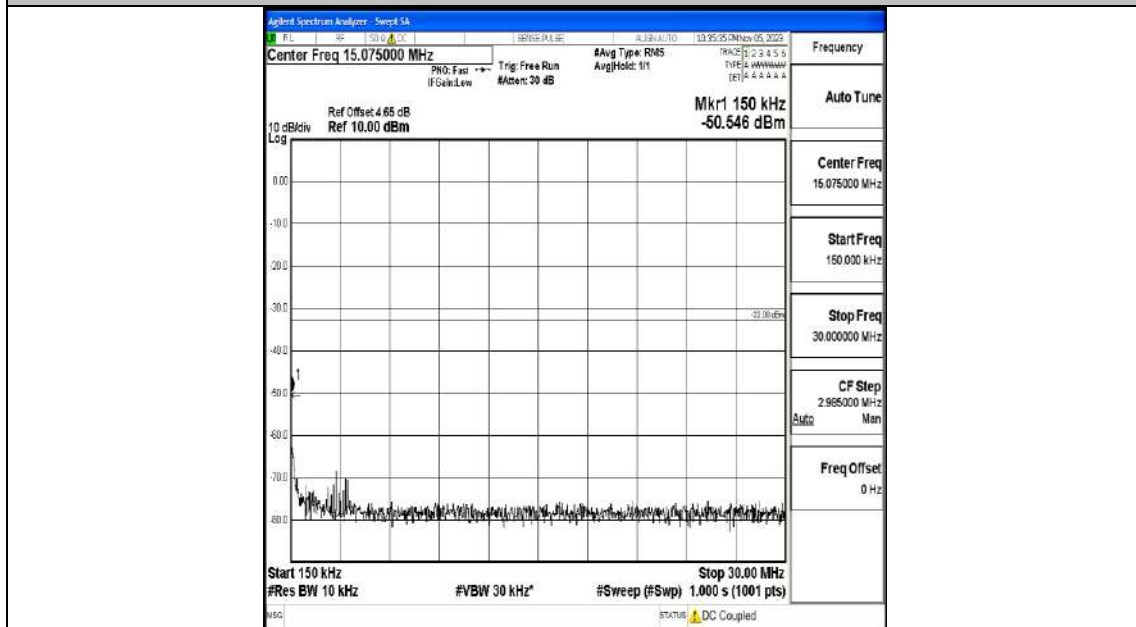

Band4_20MHz_QPSK_20050_1RB#0_0.009~0.15_0.009~0.15

Band4_20MHz_QPSK_20050_1RB#0_0.15~30_0.15~30