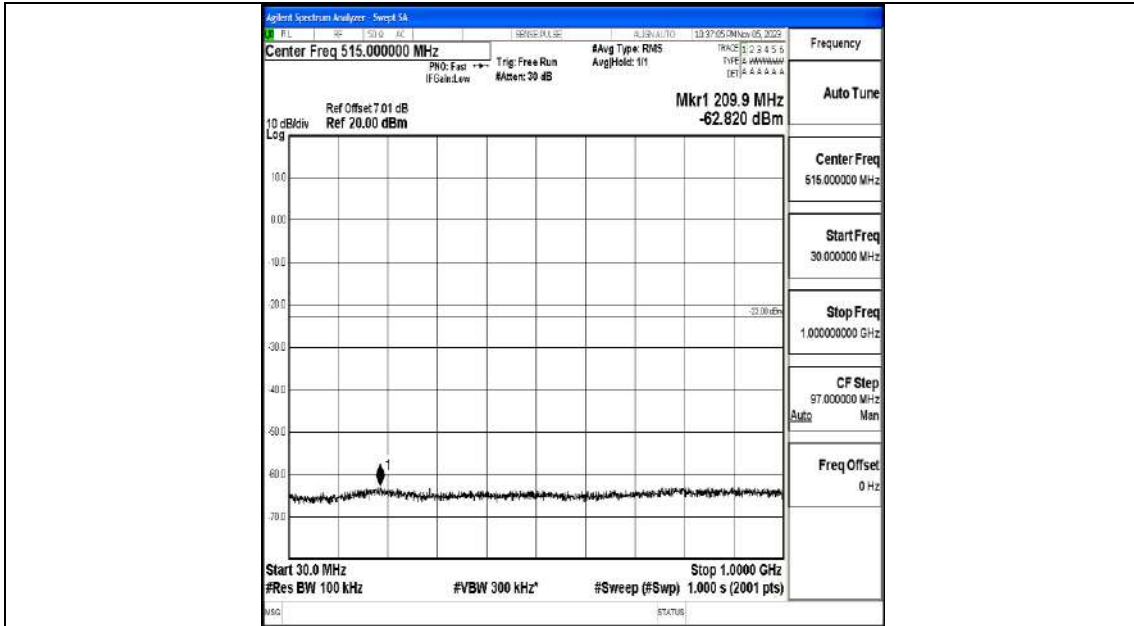

Band4_20MHz_16QAM_20050_1RB#0_0.15~30_0.15~30

Band4_20MHz_16QAM_20050_1RB#0_30~1000_30~1000