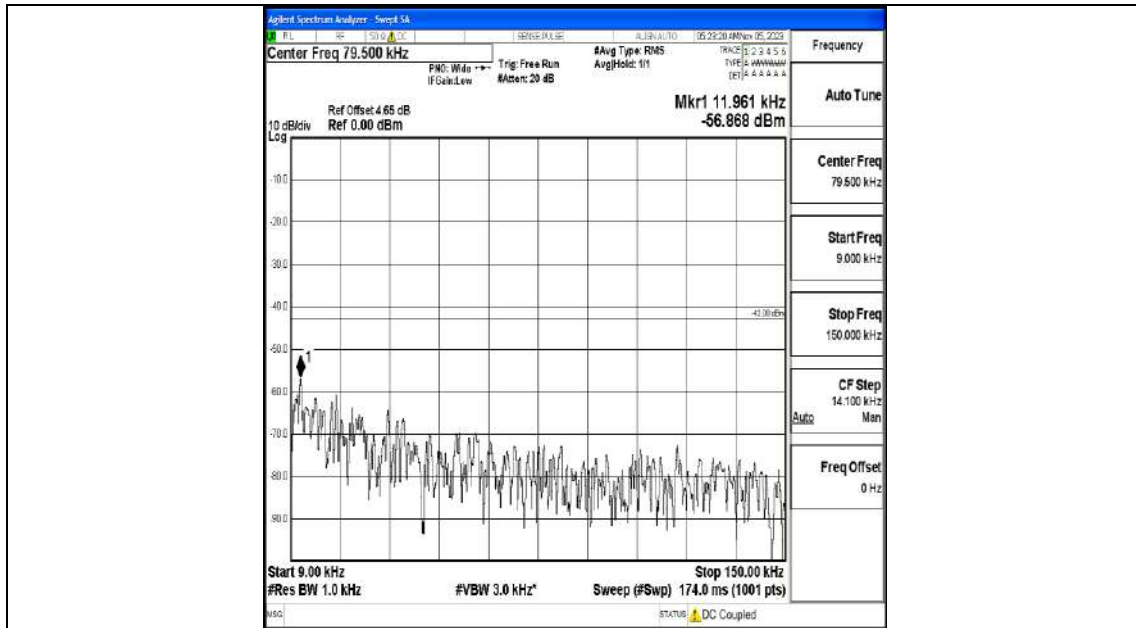

Band4_10MHz_QPSK_20175_1RB#0_0.009~0.15_0.009~0.15

Band4_10MHz_QPSK_20175_1RB#0_0.15~30_0.15~30

Band4_10MHz_QPSK_20175_1RB#0_30~1000_30~1000

Band4_10MHz_QPSK_20175_1RB#0_1000~3000_1000~3000

Band4_10MHz_QPSK_20175_1RB#0_3000~20000_3000~20000