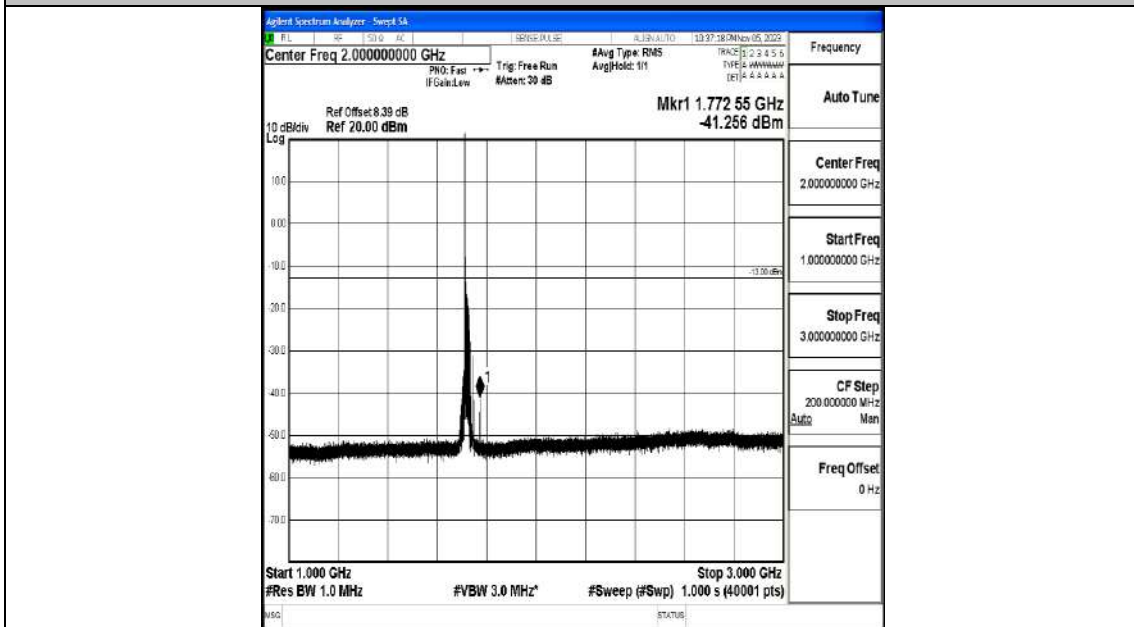

Band4_20MHz_16QAM_20050_1RB#0_30~1000_30~1000

Band4_20MHz_16QAM_20050_1RB#0_1000~3000_1000~3000