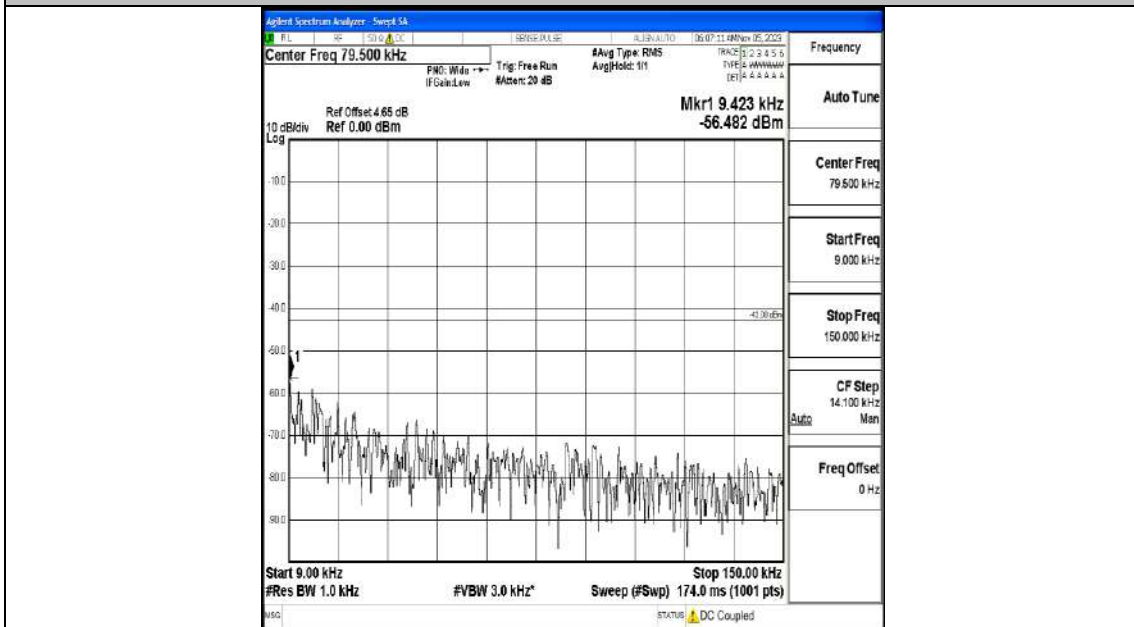

Band4_15MHz_QPSK_20175_1RB#0_0.009~0.15_0.009~0.15

Band4_15MHz_QPSK_20175_1RB#0_0.15~30_0.15~30

Band4_15MHz_QPSK_20175_1RB#0_30~1000_30~1000

Band4_15MHz_QPSK_20175_1RB#0_1000~3000_1000~3000

Band4_15MHz_QPSK_20175_1RB#0_3000~20000_3000~20000