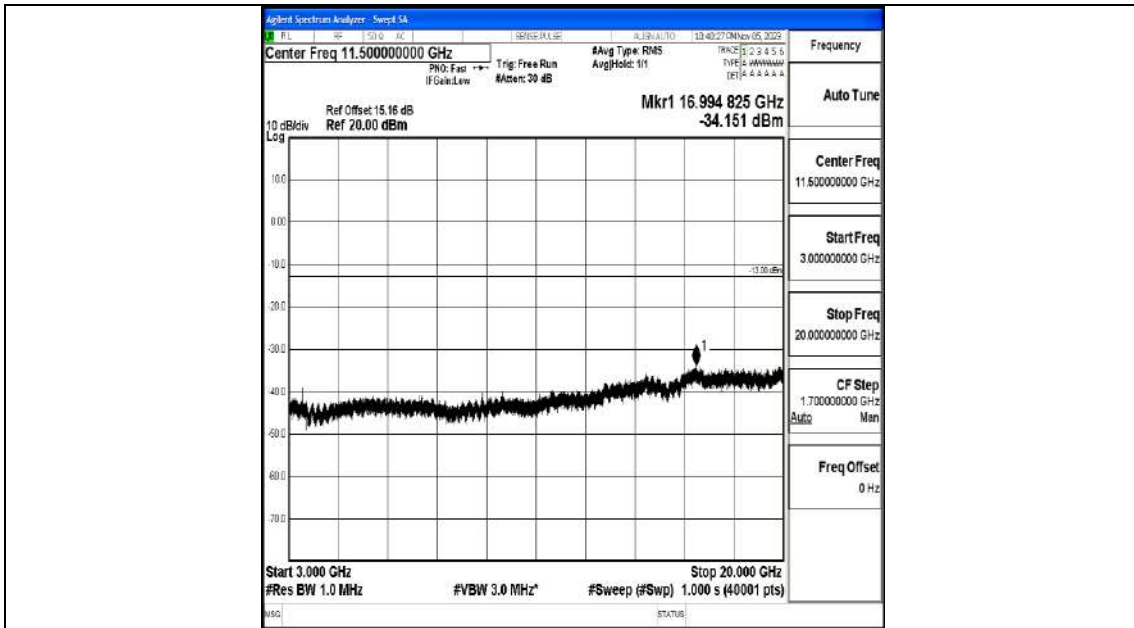

Band4_20MHz_QPSK_20300_1RB#0_0.009~0.15_0.009~0.15

Band4_20MHz_QPSK_20300_1RB#0_0.15~30_0.15~30

Band4_20MHz_QPSK_20300_1RB#0_30~1000_30~1000

Band4_20MHz_QPSK_20300_1RB#0_1000~3000_1000~3000

Band4_20MHz_QPSK_20300_1RB#0_3000~20000_3000~20000