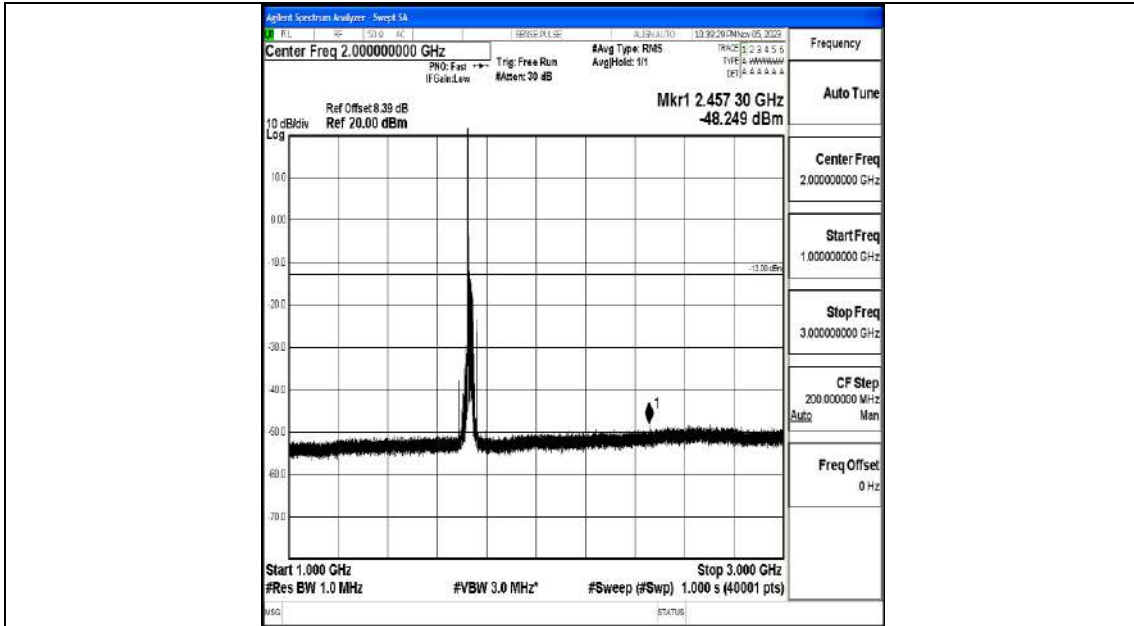

Band4_20MHz_16QAM_20175_1RB#0_30~1000_30~1000

Band4_20MHz_16QAM_20175_1RB#0_1000~3000_1000~3000