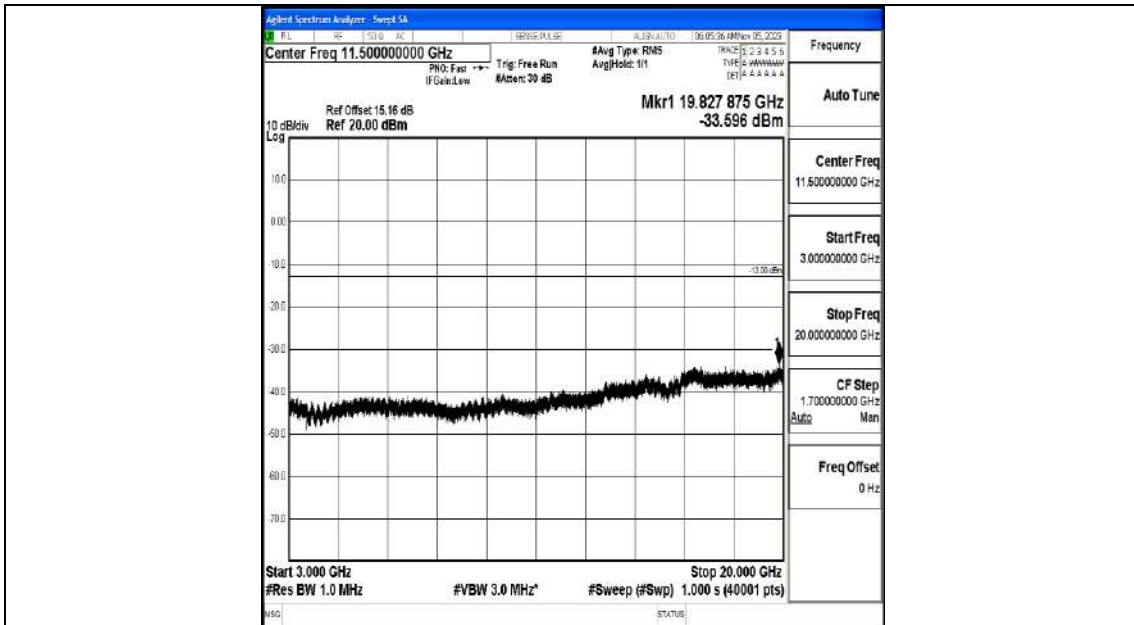

Band4_15MHz_16QAM_2025_1RB#0_0.009~0.15_0.009~0.15

Band4_15MHz_16QAM_2025_1RB#0_0.15~30_0.15~30

Band4_15MHz_16QAM_2025_1RB#0_30~1000_30~1000

Band4_15MHz_16QAM_2025_1RB#0_1000~3000_1000~3000

Band4_15MHz_16QAM_2025_1RB#0_3000~20000_3000~20000