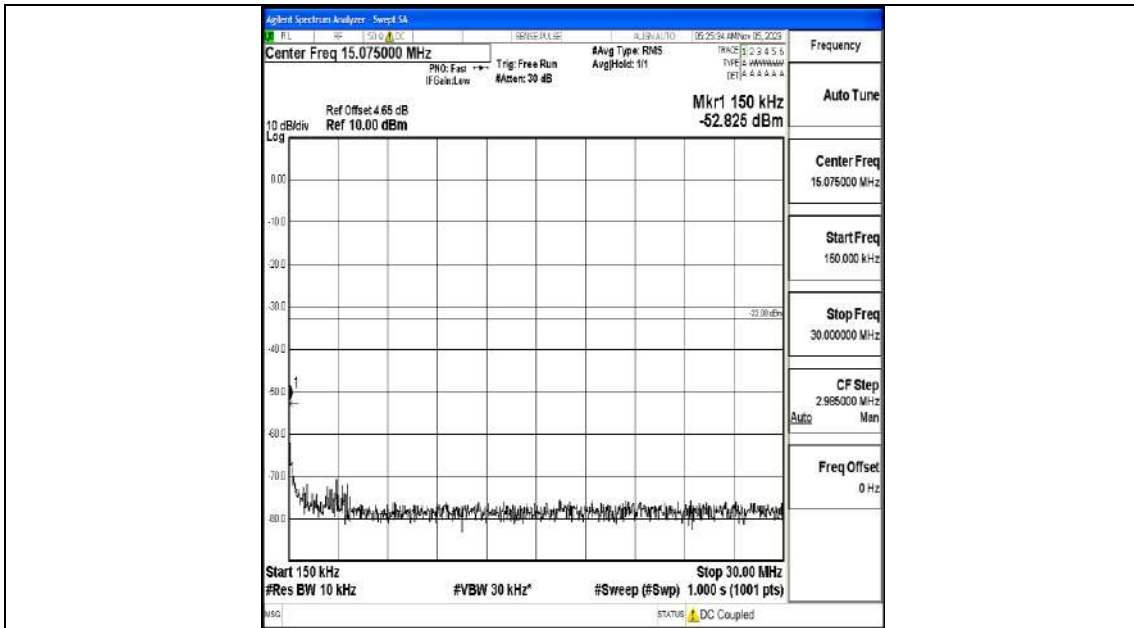

Band4_10MHz_16QAM_20350_1RB#0_0.009~0.15_0.009~0.15

Band4_10MHz_16QAM_20350_1RB#0_0.15~30_0.15~30