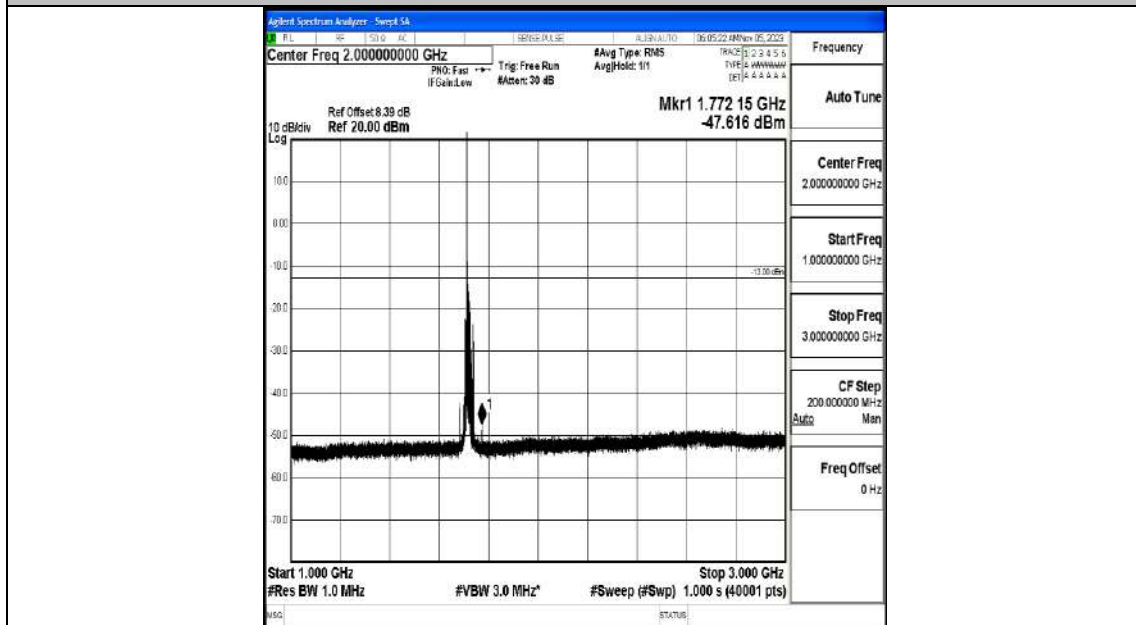

Band4_15MHz_16QAM_2025_1RB#0_30~1000_30~1000

Band4_15MHz_16QAM_2025_1RB#0_1000~3000_1000~3000