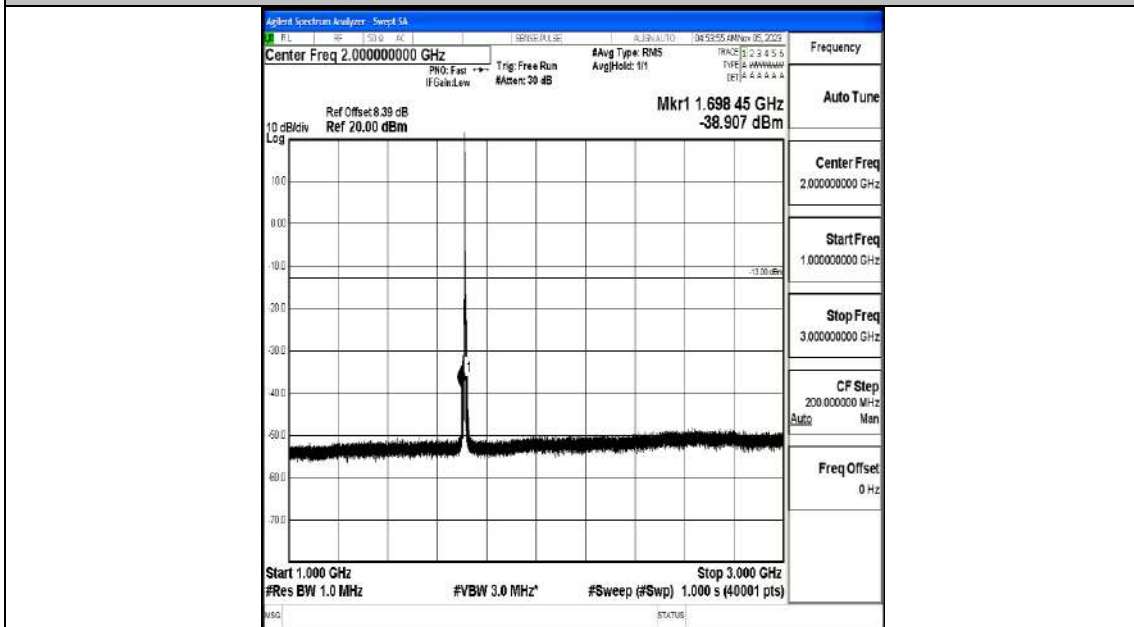

Band4_5MHz_16QAM_19975_1RB#0_30~1000_30~1000

Band4_5MHz_16QAM_19975_1RB#0_1000~3000_1000~3000