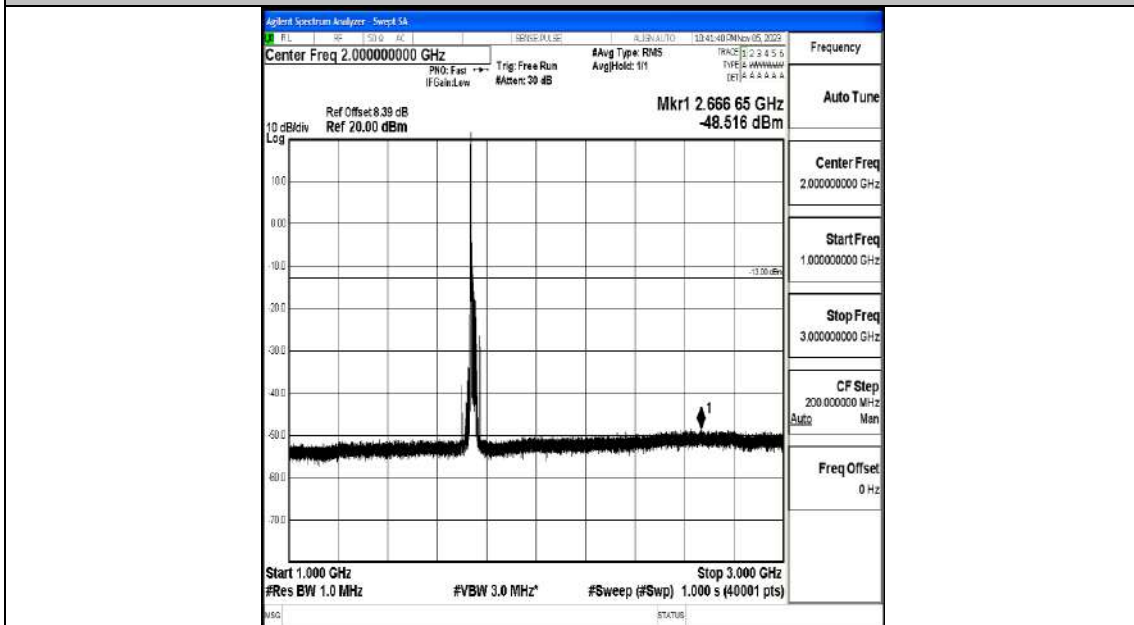

Band4_20MHz_16QAM_20300_1RB#0_30~1000_30~1000

Band4_20MHz_16QAM_20300_1RB#0_1000~3000_1000~3000