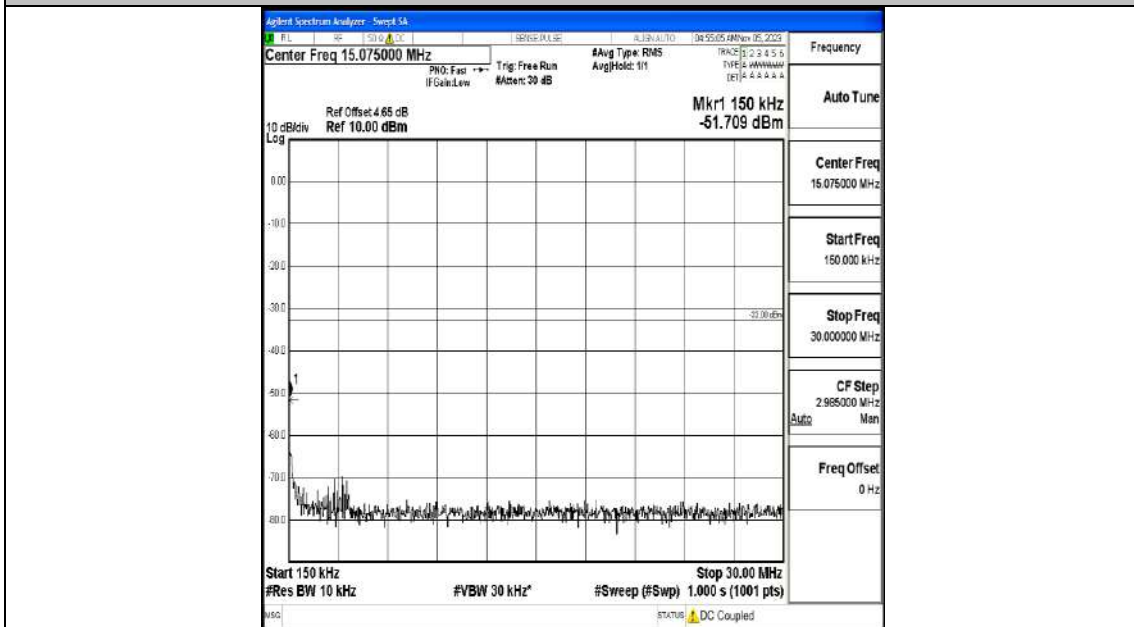

Band4_5MHz_QPSK_20175_1RB#0_0.009~0.15_0.009~0.15

Band4_5MHz_QPSK_20175_1RB#0_0.15~30_0.15~30