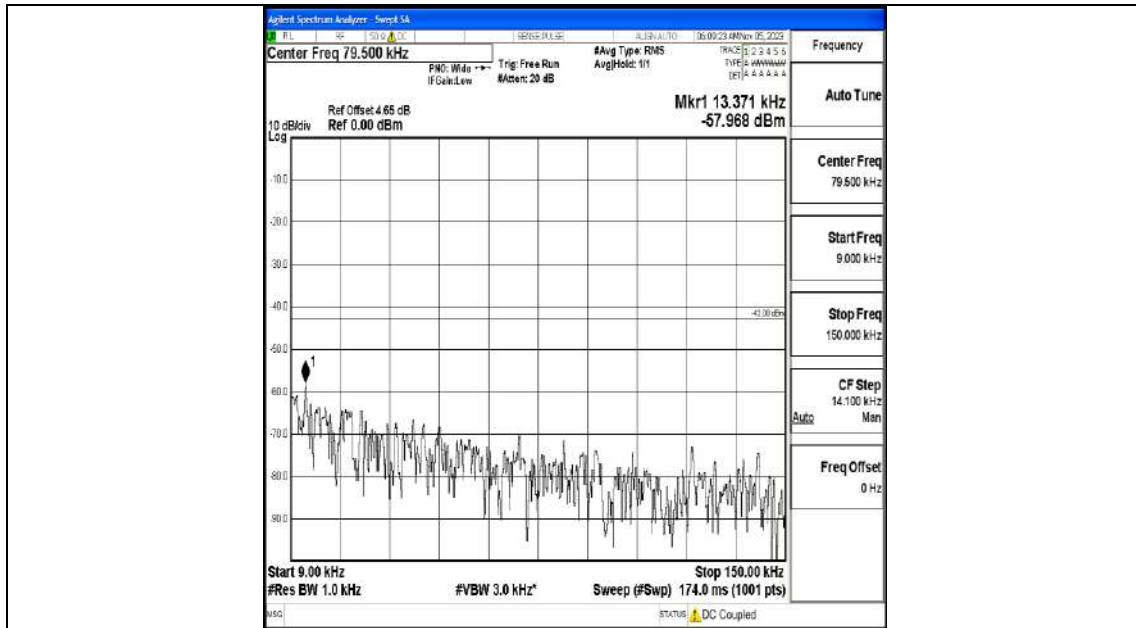

Band4_15MHz_QPSK_20325_1RB#0_0.009~0.15_0.009~0.15

Band4_15MHz_QPSK_20325_1RB#0_0.15~30_0.15~30

Band4_15MHz_QPSK_20325_1RB#0_30~1000_30~1000

Band4_15MHz_QPSK_20325_1RB#0_1000~3000_1000~3000

Band4_15MHz_QPSK_20325_1RB#0_3000~20000_3000~20000