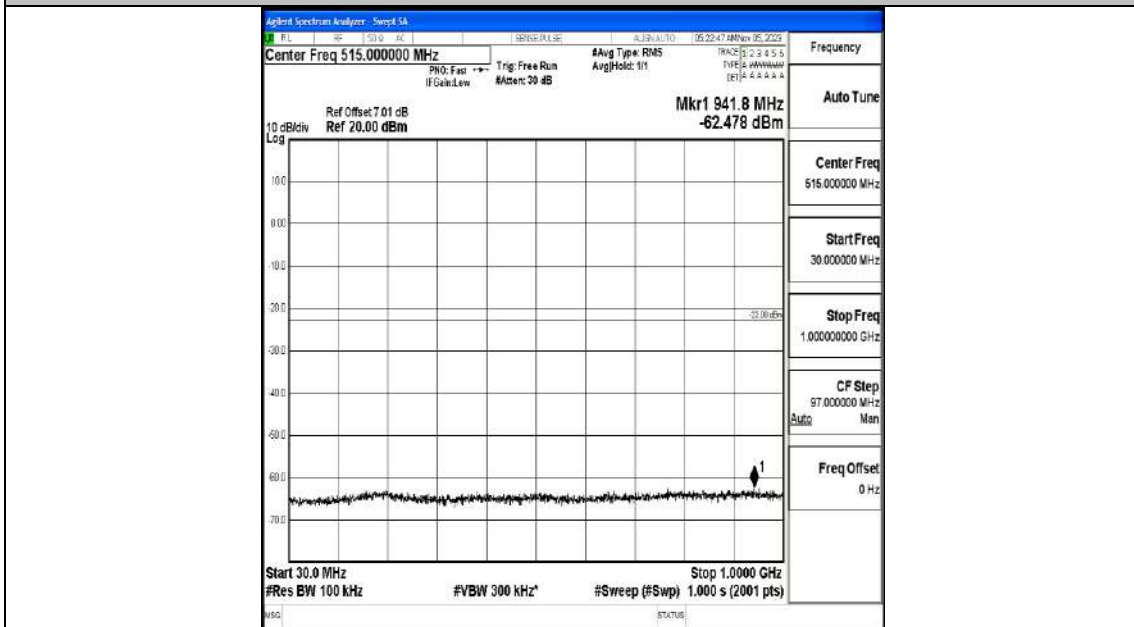

Band4_10MHz_QPSK_20175_1RB#0_0.15~30_0.15~30

Band4_10MHz_QPSK_20175_1RB#0_30~1000_30~1000