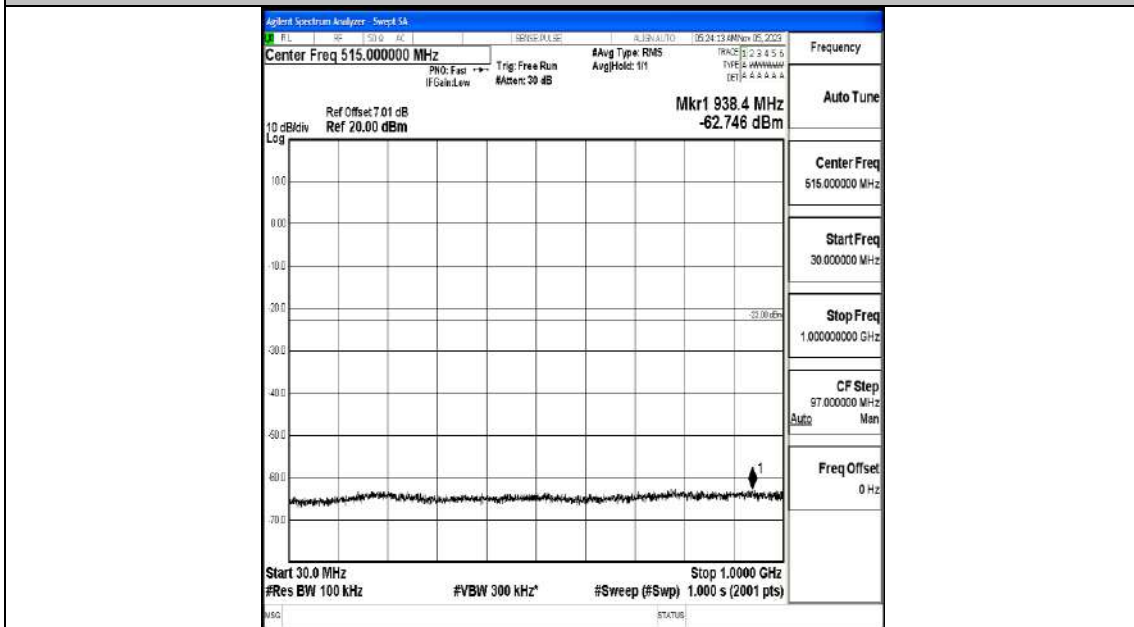

Band4_10MHz_16QAM_20175_1RB#0_0.15~30_0.15~30

Band4_10MHz_16QAM_20175_1RB#0_30~1000_30~1000