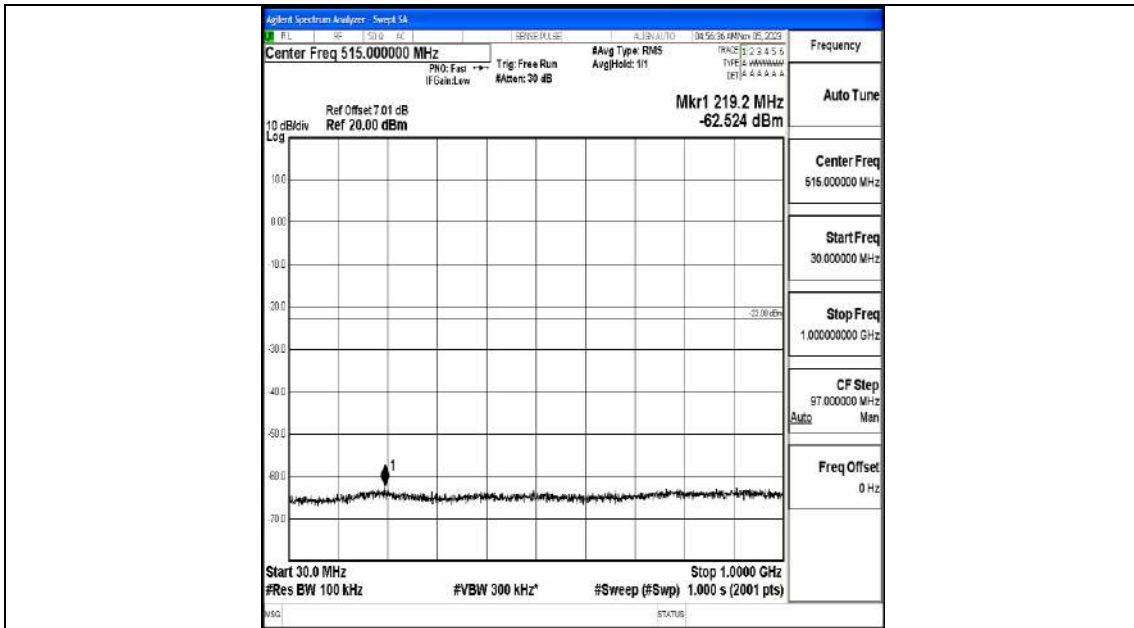

Band4_5MHz_16QAM_20175_1RB#0_0.15~30_0.15~30

Band4_5MHz_16QAM_20175_1RB#0_30~1000_30~1000