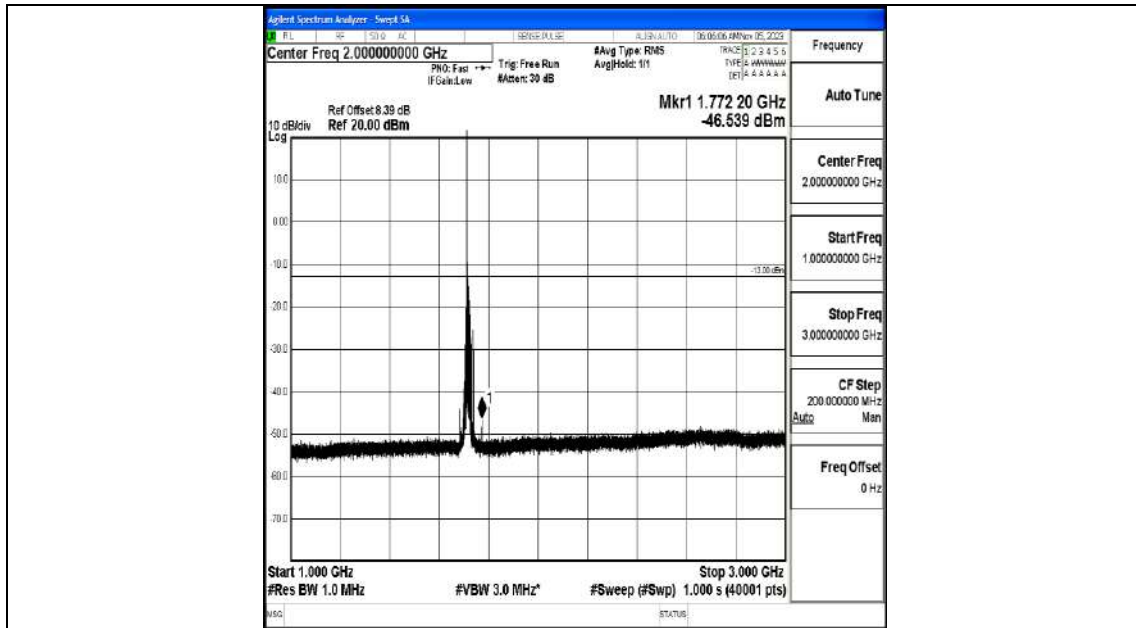

Band4_15MHz_16QAM_2025_1RB#0_30~1000_30~1000

Band4_15MHz_16QAM_2025_1RB#0_1000~3000_1000~3000