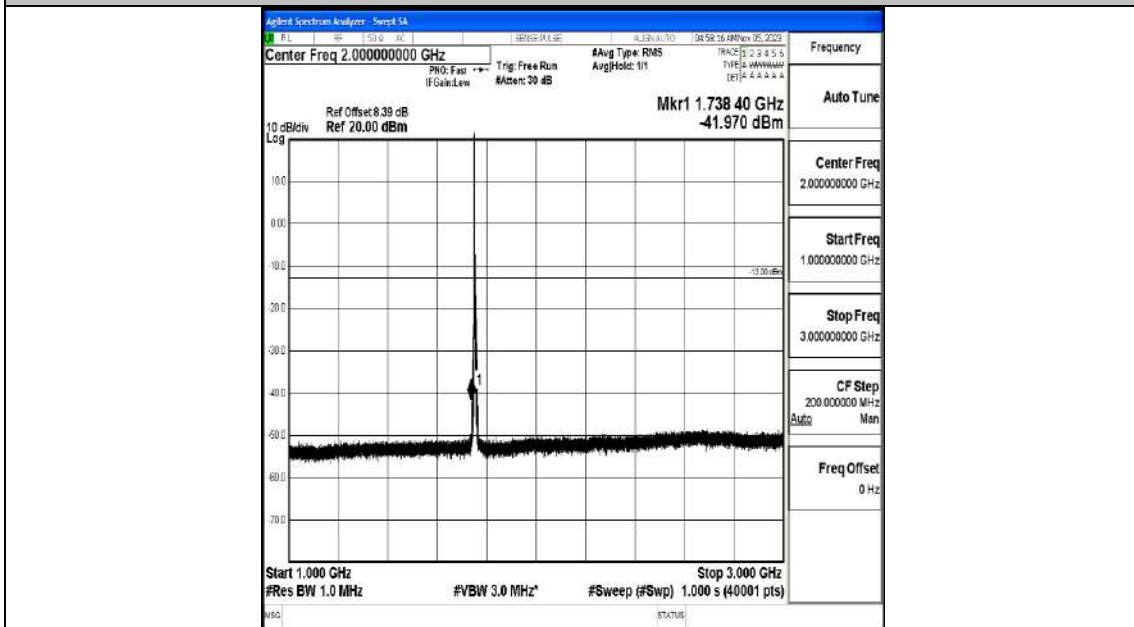

Band4_5MHz_16QAM_20375_1RB#0_30~1000_30~1000

Band4_5MHz_16QAM_20375_1RB#0_1000~3000_1000~3000