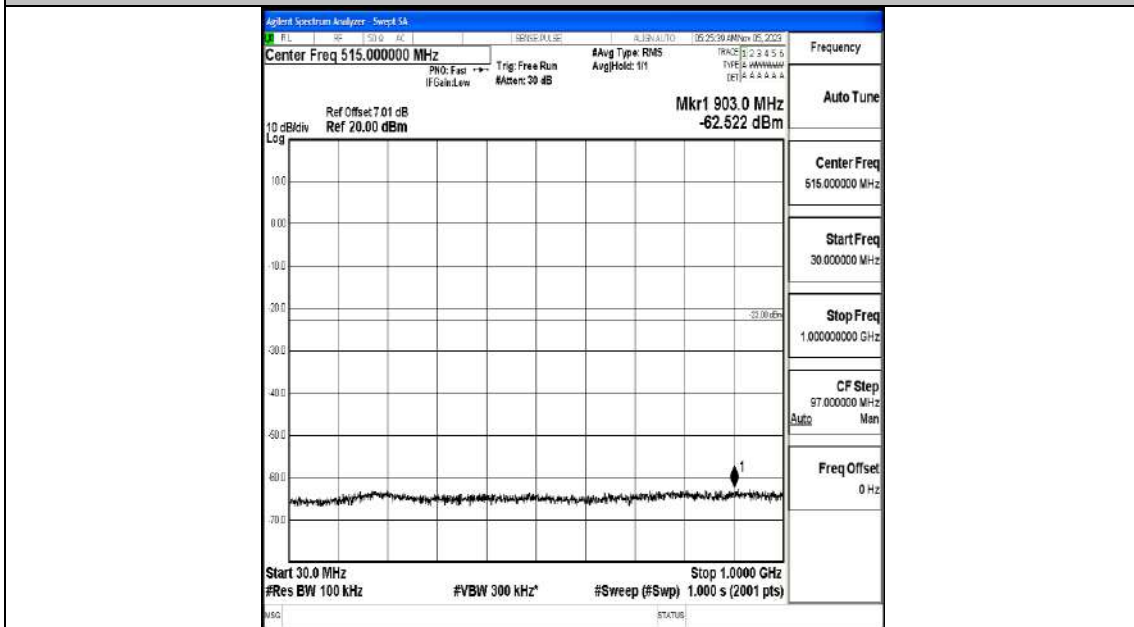

Band4_10MHz_16QAM_20350_1RB#0_0.15~30_0.15~30

Band4_10MHz_16QAM_20350_1RB#0_30~1000_30~1000