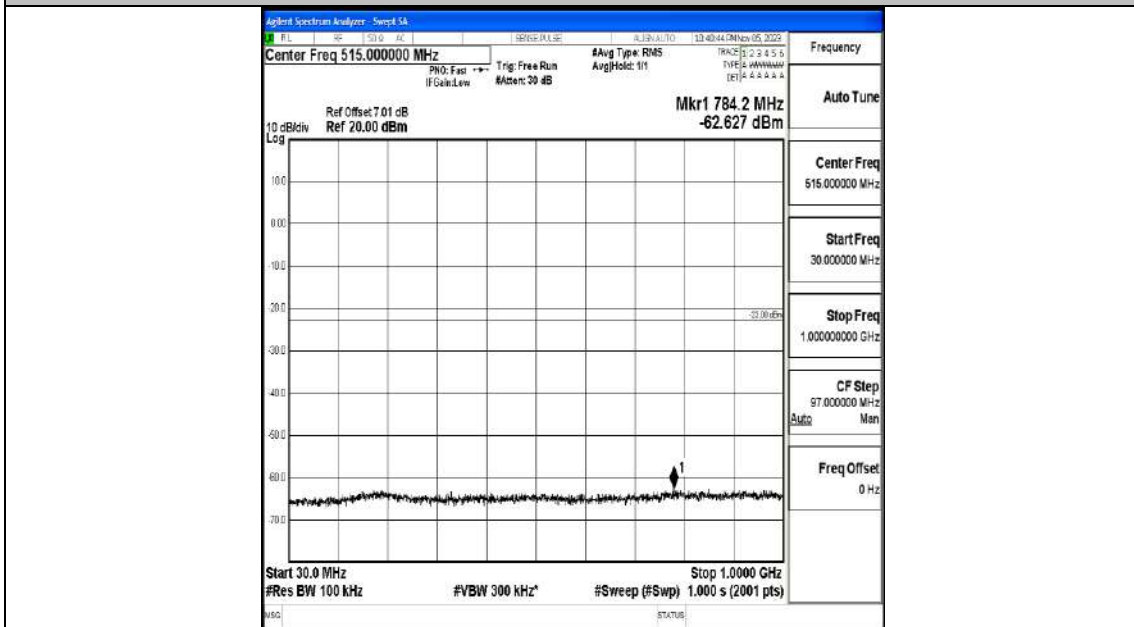

Band4_20MHz_16QAM_20300_1RB#0_0.15~30_0.15~30

Band4_20MHz_16QAM_20300_1RB#0_30~1000_30~1000