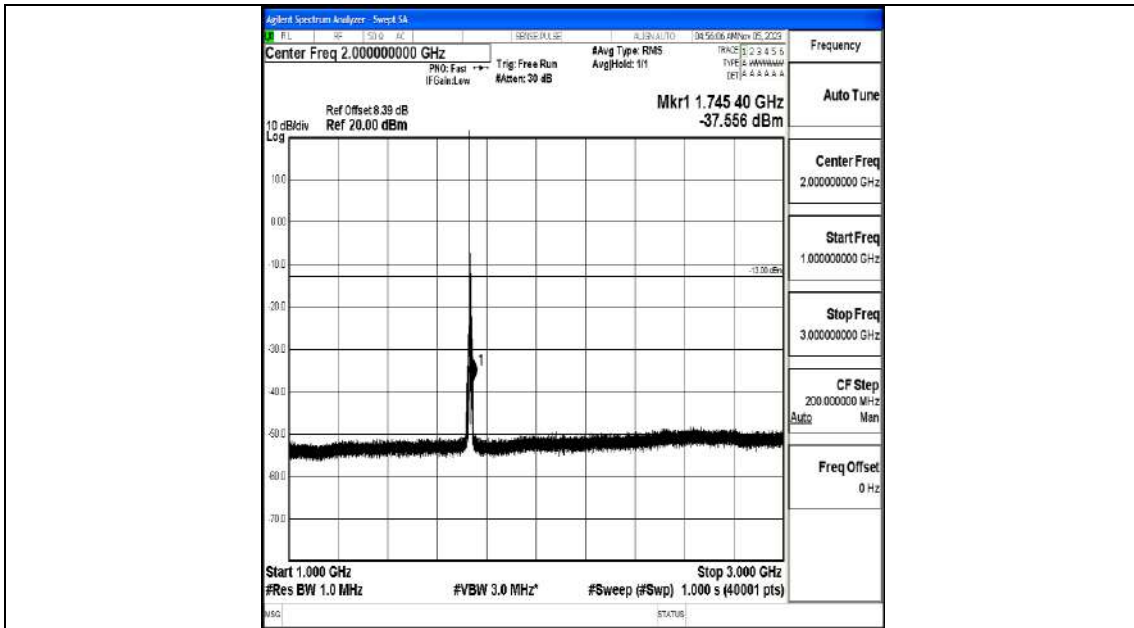

Band4_5MHz_16QAM_20175_1RB#0_30~1000_30~1000

Band4_5MHz_16QAM_20175_1RB#0_1000~3000_1000~3000