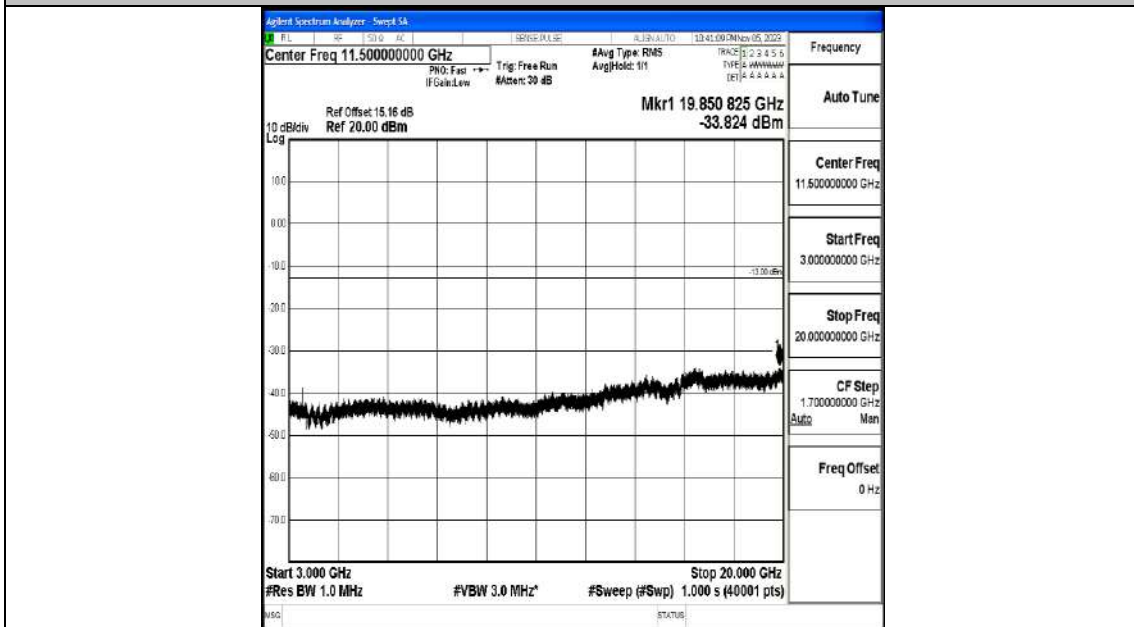

Band4_20MHz_16QAM_20300_1RB#0_0.009~0.15_0.009~0.15

Band4_20MHz_16QAM_20300_1RB#0_0.15~30_0.15~30

Band4_20MHz_16QAM_20300_1RB#0_30~1000_30~1000

Band4_20MHz_16QAM_20300_1RB#0_1000~3000_1000~3000

Band4_20MHz_16QAM_20300_1RB#0_3000~20000_3000~20000