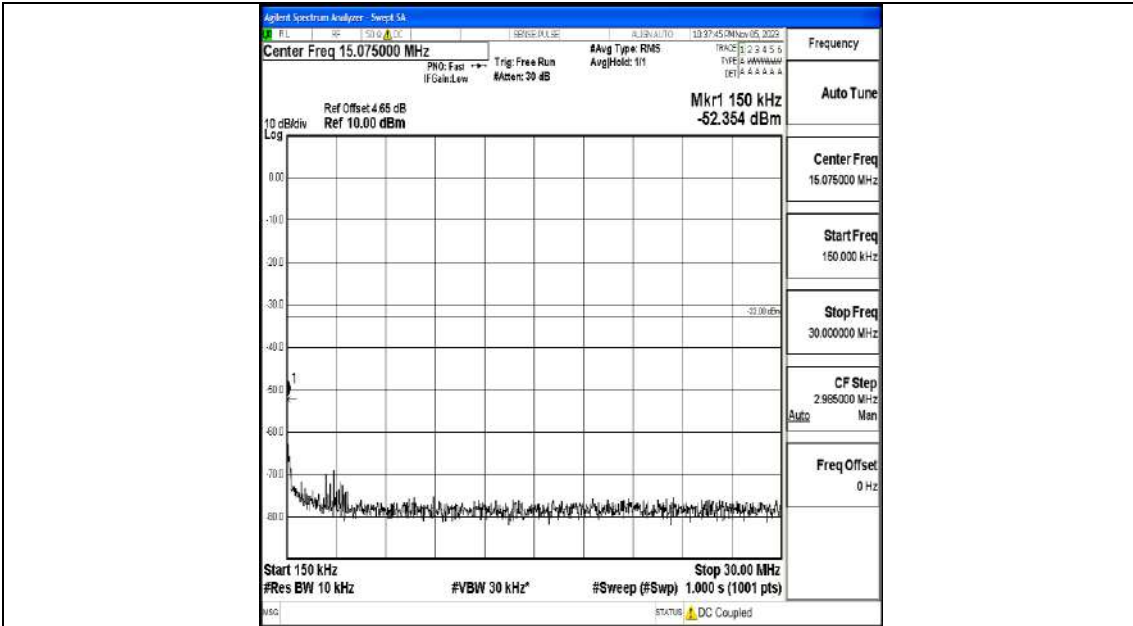

Band4_20MHz_QPSK_20175_1RB#0_0.009~0.15_0.009~0.15

Band4_20MHz_QPSK_20175_1RB#0_0.15~30_0.15~30