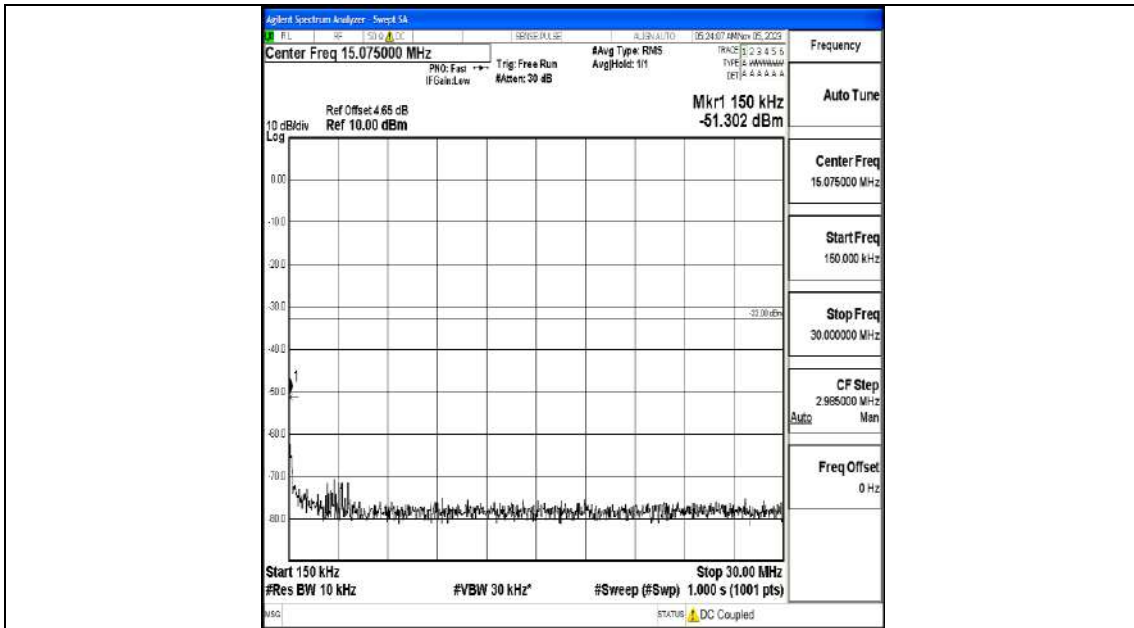

Band4_10MHz_16QAM_20175_1RB#0_0.009~0.15_0.009~0.15

Band4_10MHz_16QAM_20175_1RB#0_0.15~30_0.15~30