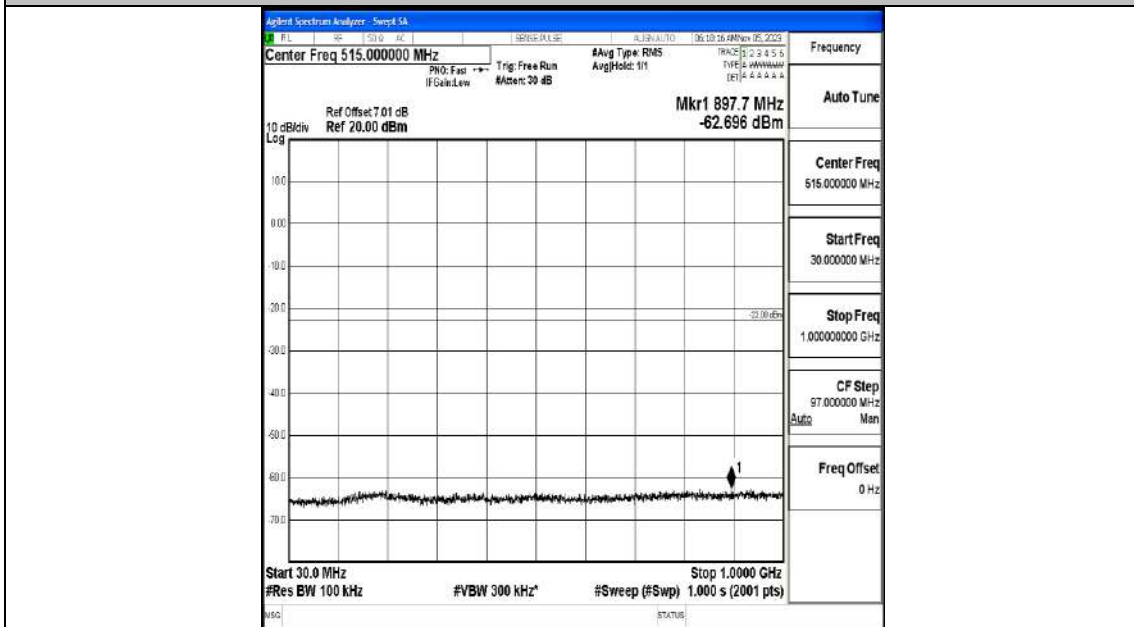

Band4_15MHz_16QAM_20325_1RB#0_0.15~30_0.15~30

Band4_15MHz_16QAM_20325_1RB#0_30~1000_30~1000