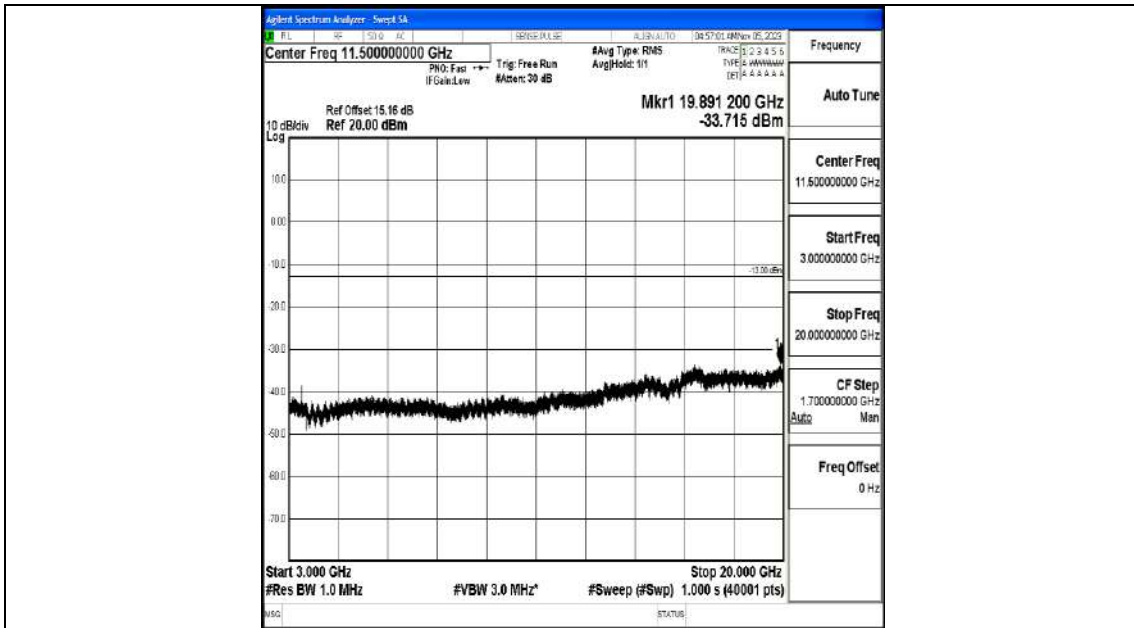

Band4_5MHz_16QAM_20175_1RB#0_0.009~0.15_0.009~0.15

Band4_5MHz_16QAM_20175_1RB#0_0.15~30_0.15~30

Band4_5MHz_16QAM_20175_1RB#0_30~1000_30~1000

Band4_5MHz_16QAM_20175_1RB#0_1000~3000_1000~3000

Band4_5MHz_16QAM_20175_1RB#0_3000~20000_3000~20000