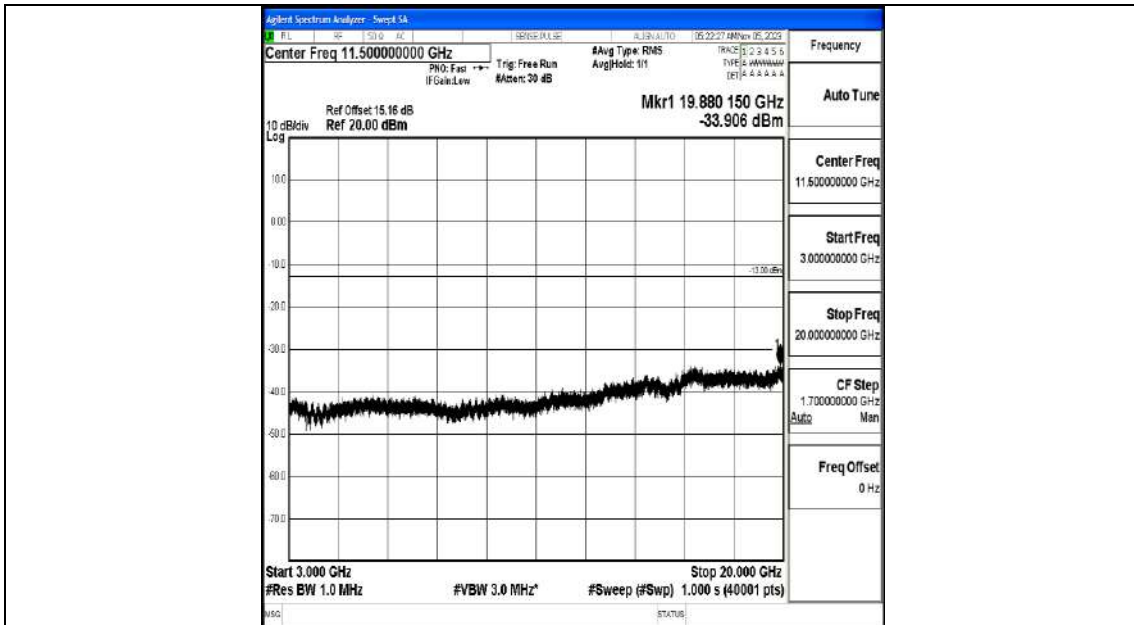

Band4_10MHz_16QAM_20000_1RB#0_0.009~0.15_0.009~0.15

Band4_10MHz_16QAM_20000_1RB#0_0.15~30_0.15~30

Band4_10MHz_16QAM_20000_1RB#0_30~1000_30~1000

Band4_10MHz_16QAM_20000_1RB#0_1000~3000_1000~3000

Band4_10MHz_16QAM_20000_1RB#0_3000~20000_3000~20000