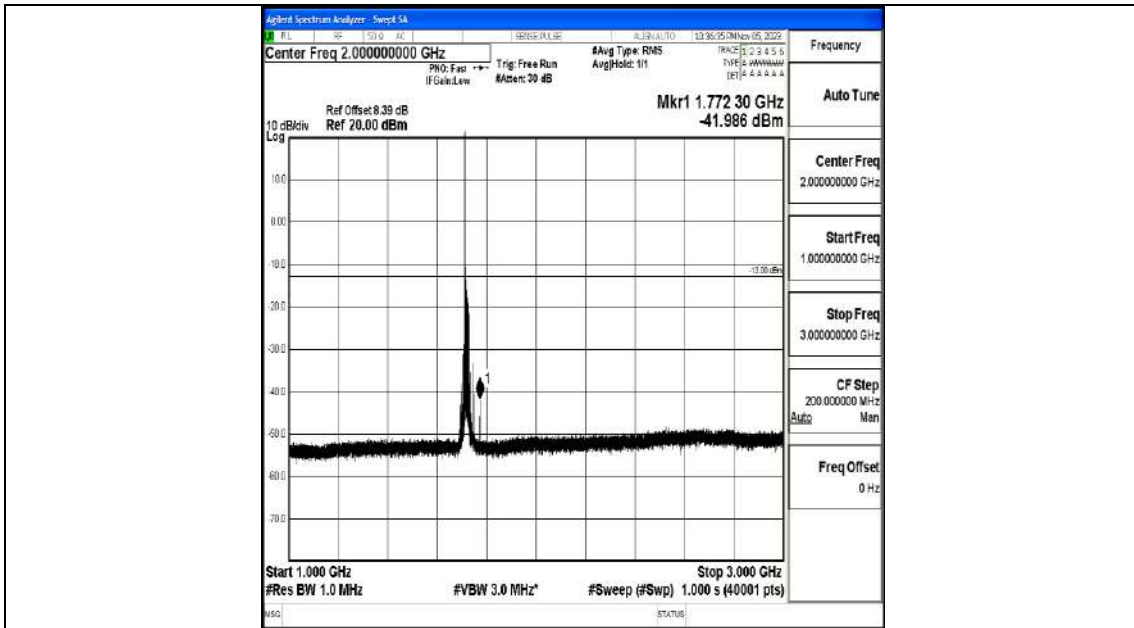

Band4_20MHz_16QAM_20050_1RB#0_30~1000_30~1000

Band4_20MHz_16QAM_20050_1RB#0_1000~3000_1000~3000