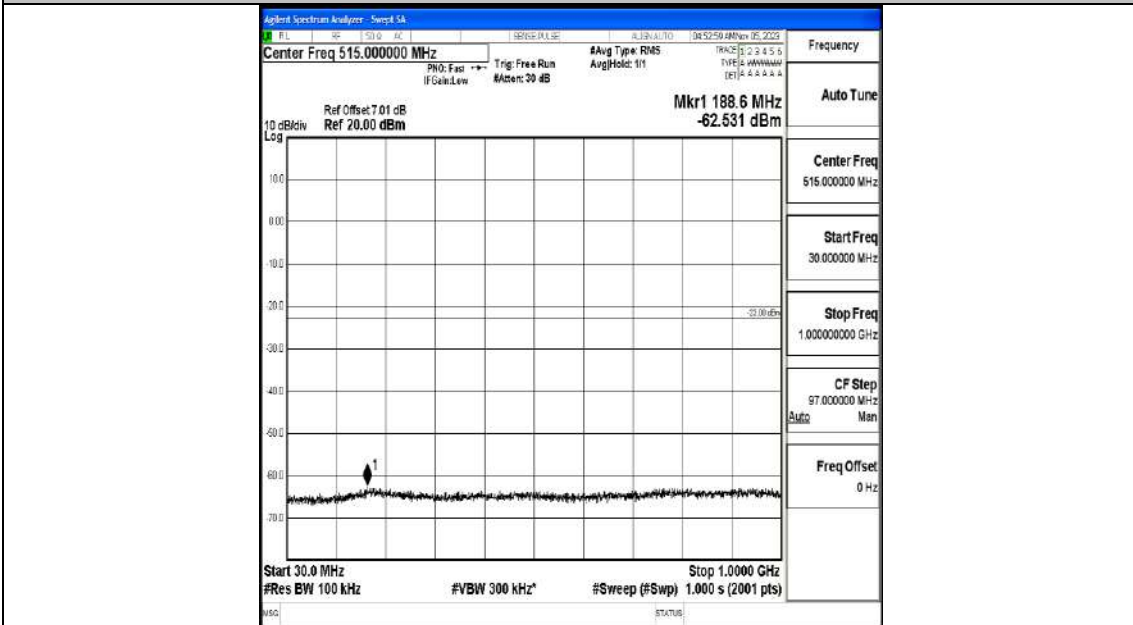

Band4_5MHz_QPSK_19975_1RB#0_0.009~0.15_0.009~0.15

Band4_5MHz_QPSK_19975_1RB#0_0.15~30_0.15~30

Band4_5MHz_QPSK_19975_1RB#0_30~1000_30~1000

Band4_5MHz_QPSK_19975_1RB#0_1000~3000_1000~3000

Band4_5MHz_QPSK_19975_1RB#0_3000~20000_3000~20000