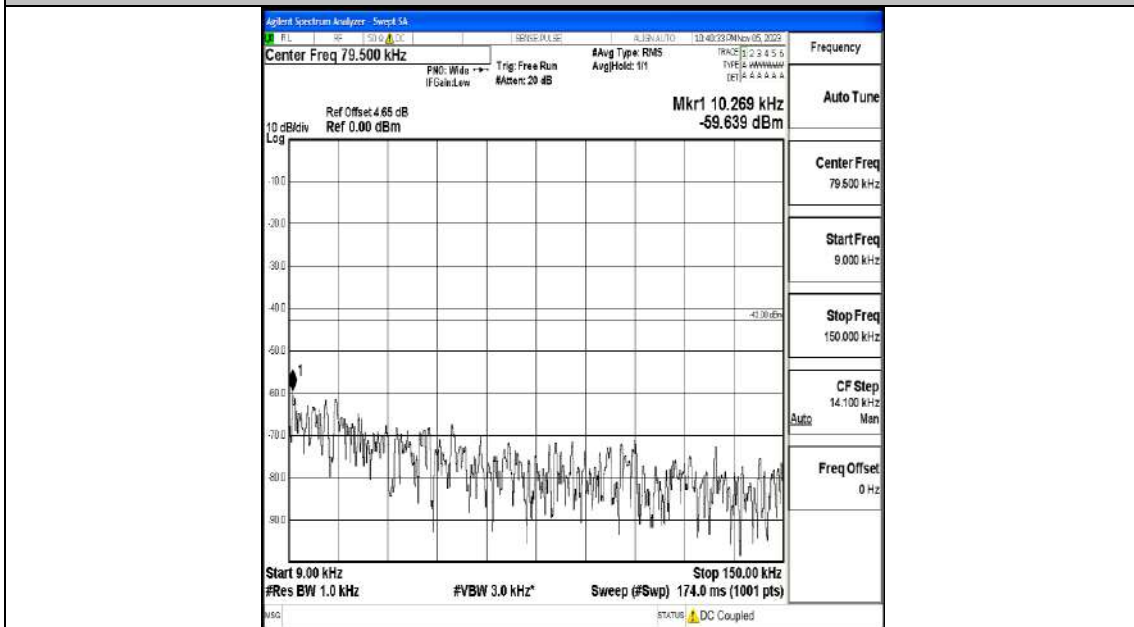

Band4_20MHz_QPSK_20300_1RB#0_0.009~0.15_0.009~0.15

Band4_20MHz_QPSK_20300_1RB#0_0.15~30_0.15~30

Band4_20MHz_QPSK_20300_1RB#0_30~1000_30~1000

Band4_20MHz_QPSK_20300_1RB#0_1000~3000_1000~3000

Band4_20MHz_QPSK_20300_1RB#0_3000~20000_3000~20000