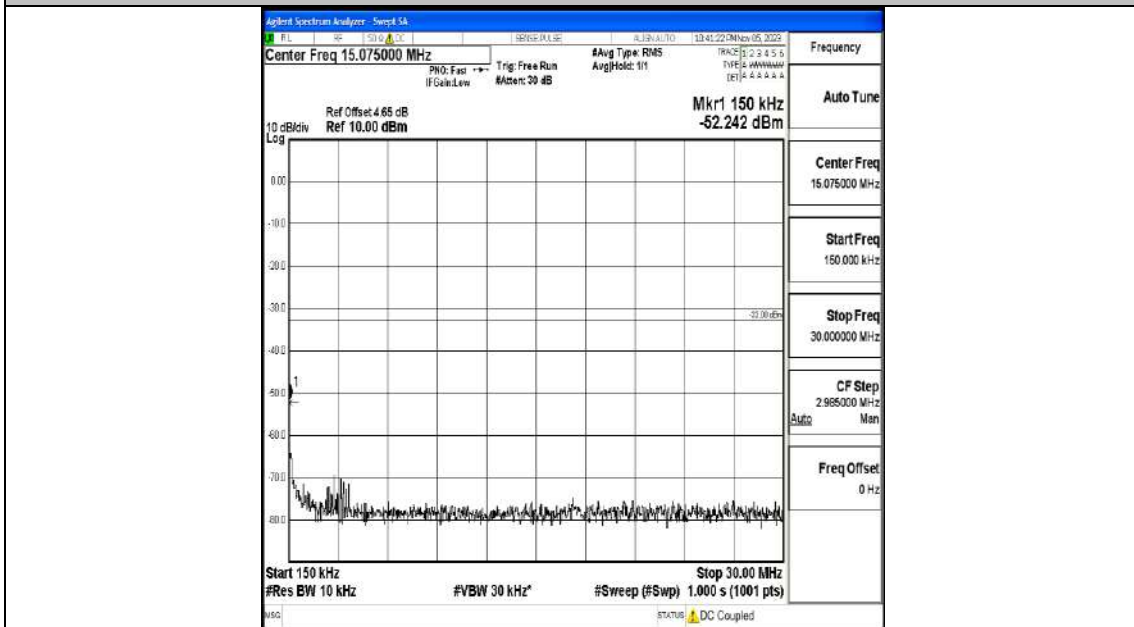

Band4_20MHz_16QAM_20300_1RB#0_0.009~0.15_0.009~0.15

Band4_20MHz_16QAM_20300_1RB#0_0.15~30_0.15~30