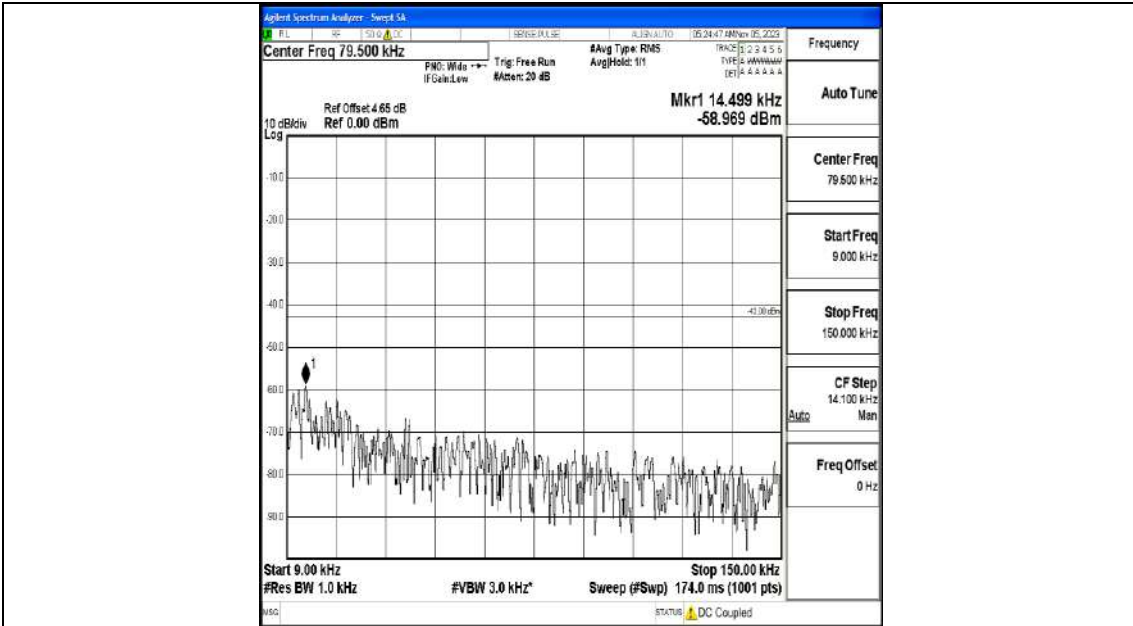

Band4_10MHz_16QAM_20175_1RB#0_0.009~0.15_0.009~0.15

Band4_10MHz_16QAM_20175_1RB#0_0.15~30_0.15~30

Band4_10MHz_16QAM_20175_1RB#0_30~1000_30~1000

Band4_10MHz_16QAM_20175_1RB#0_1000~3000_1000~3000

Band4_10MHz_16QAM_20175_1RB#0_3000~20000_3000~20000