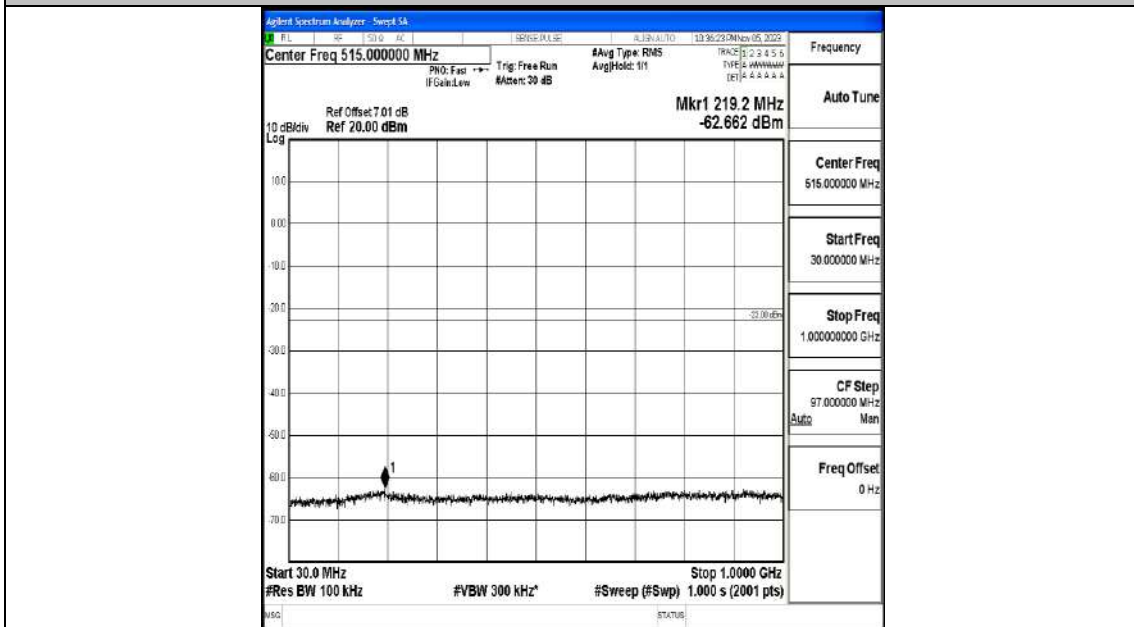

Band4_20MHz_16QAM_20050_1RB#0_0.15~30_0.15~30

Band4_20MHz_16QAM_20050_1RB#0_30~1000_30~1000