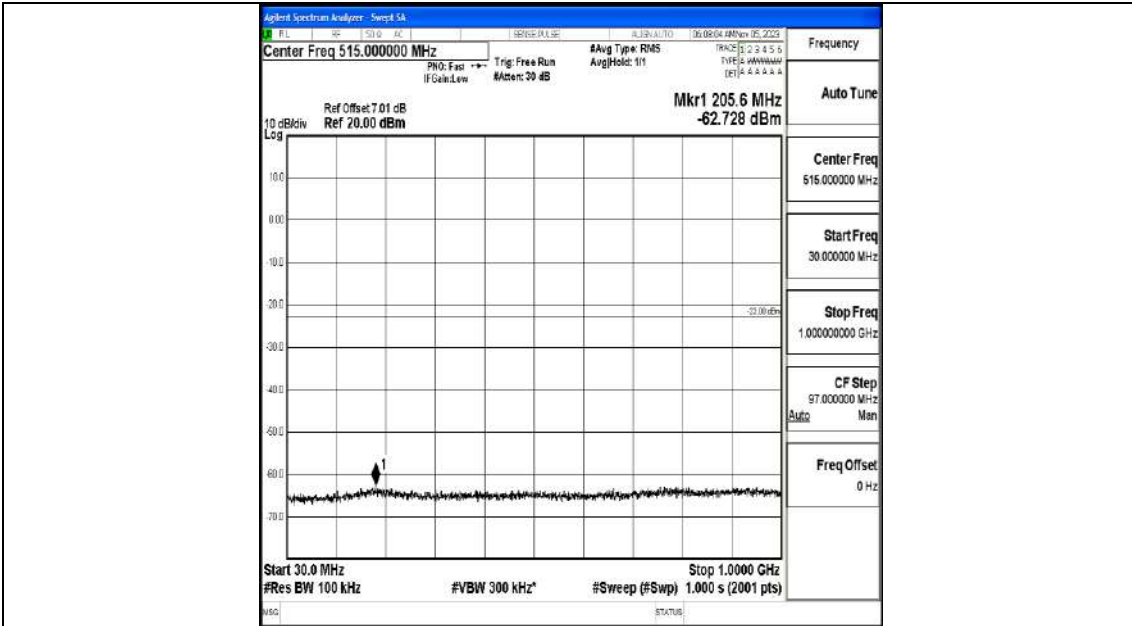

Band4_15MHz_16QAM_20175_1RB#0_0.15~30_0.15~30

Band4_15MHz_16QAM_20175_1RB#0_30~1000_30~1000