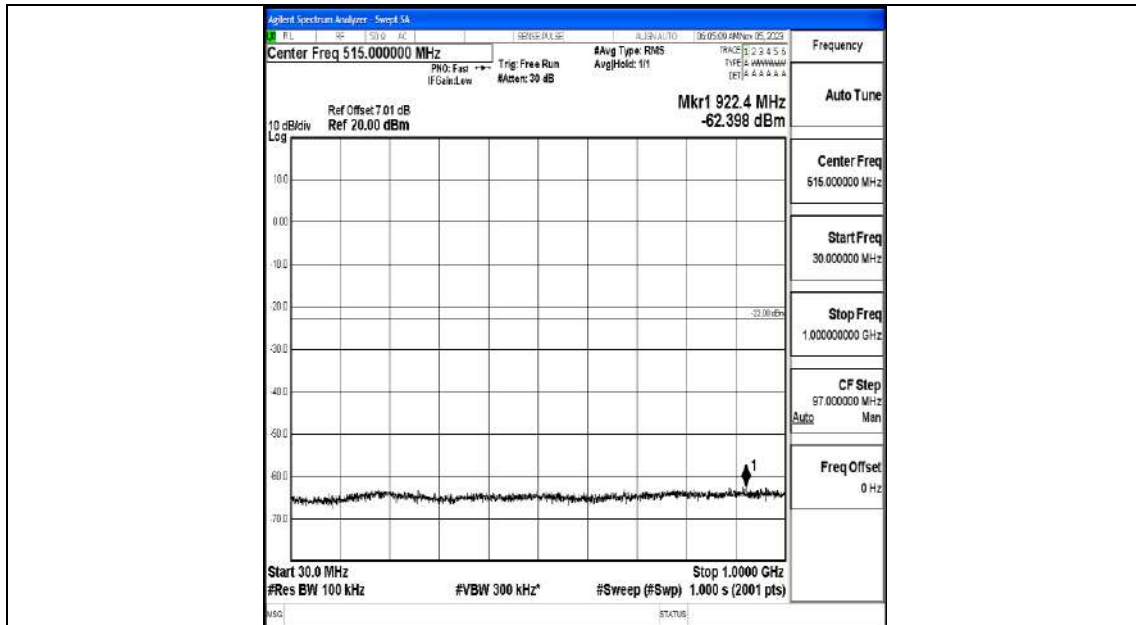

Band4_15MHz_16QAM_2025_1RB#0_0.15~30_0.15~30

Band4_15MHz_16QAM_2025_1RB#0_30~1000_30~1000