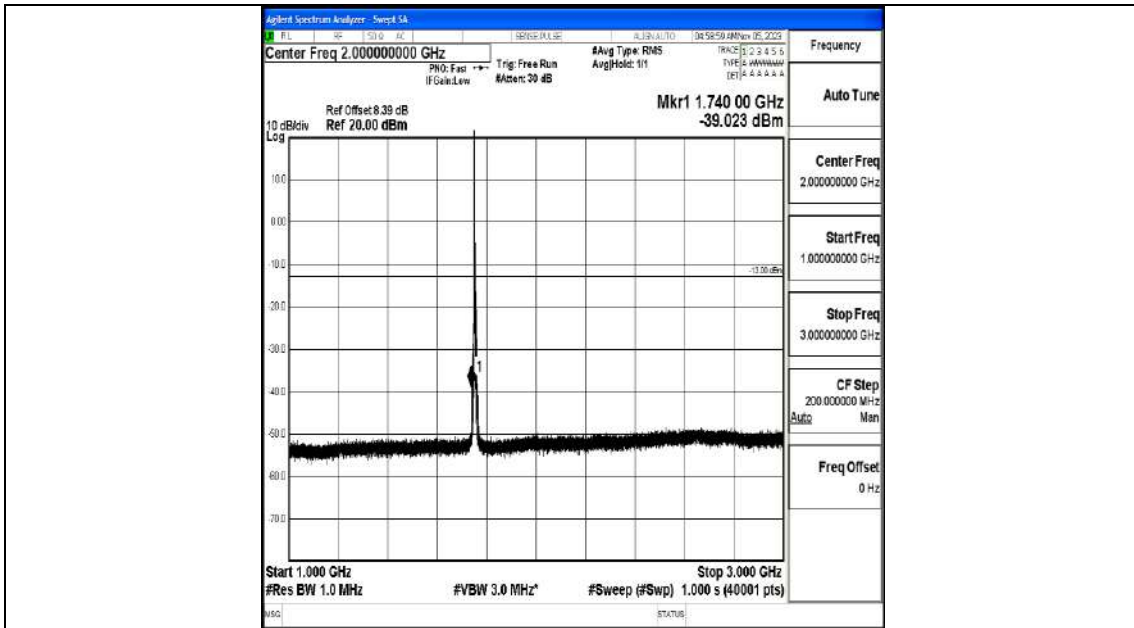

Band4_5MHz_16QAM_20375_1RB#0_30~1000_30~1000

Band4_5MHz_16QAM_20375_1RB#0_1000~3000_1000~3000