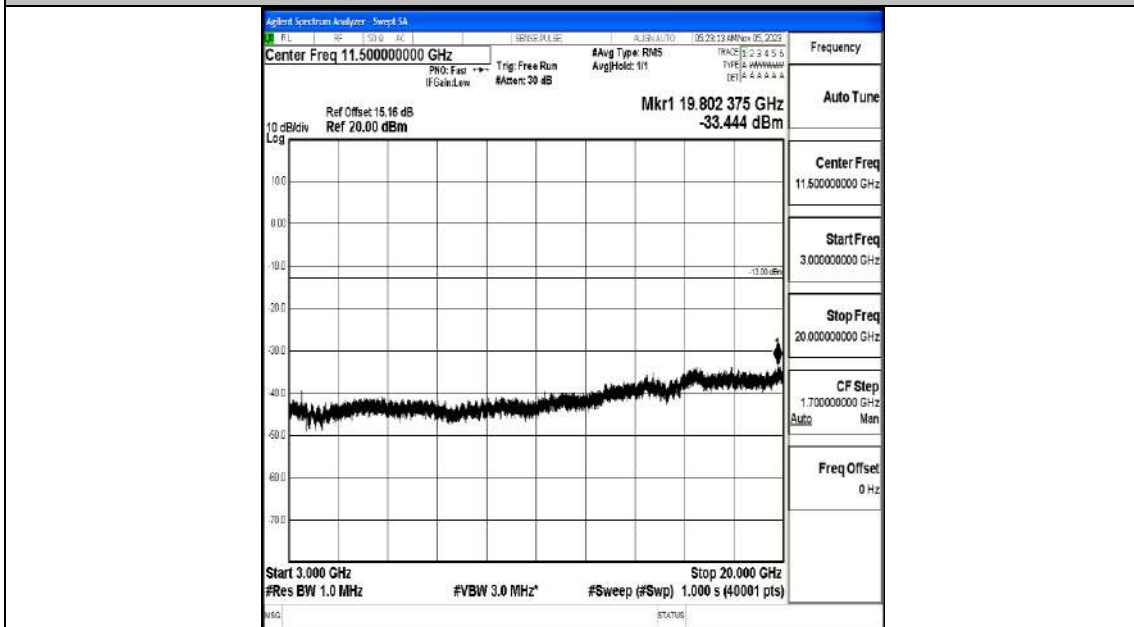

Band4_10MHz_QPSK_20175_1RB#0_0.009~0.15_0.009~0.15

Band4_10MHz_QPSK_20175_1RB#0_0.15~30_0.15~30

Band4_10MHz_QPSK_20175_1RB#0_30~1000_30~1000

Band4_10MHz_QPSK_20175_1RB#0_1000~3000_1000~3000

Band4_10MHz_QPSK_20175_1RB#0_3000~20000_3000~20000