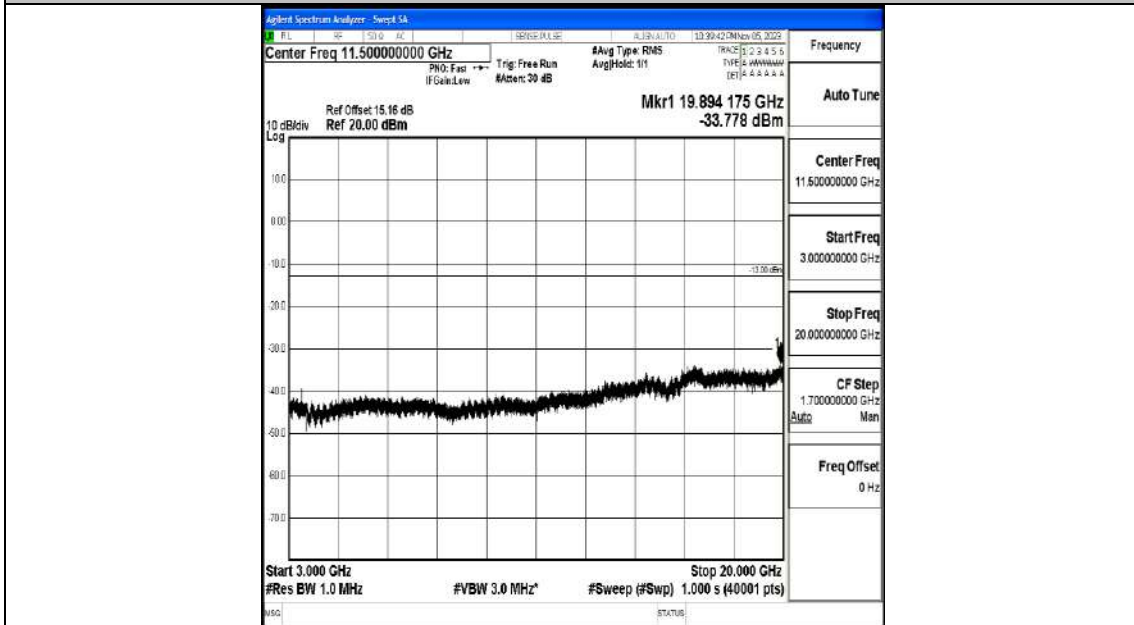

Band4_20MHz_16QAM_20175_1RB#0_0.009~0.15_0.009~0.15

Band4_20MHz_16QAM_20175_1RB#0_0.15~30_0.15~30

Band4_20MHz_16QAM_20175_1RB#0_30~1000_30~1000

Band4_20MHz_16QAM_20175_1RB#0_1000~3000_1000~3000

Band4_20MHz_16QAM_20175_1RB#0_3000~20000_3000~20000