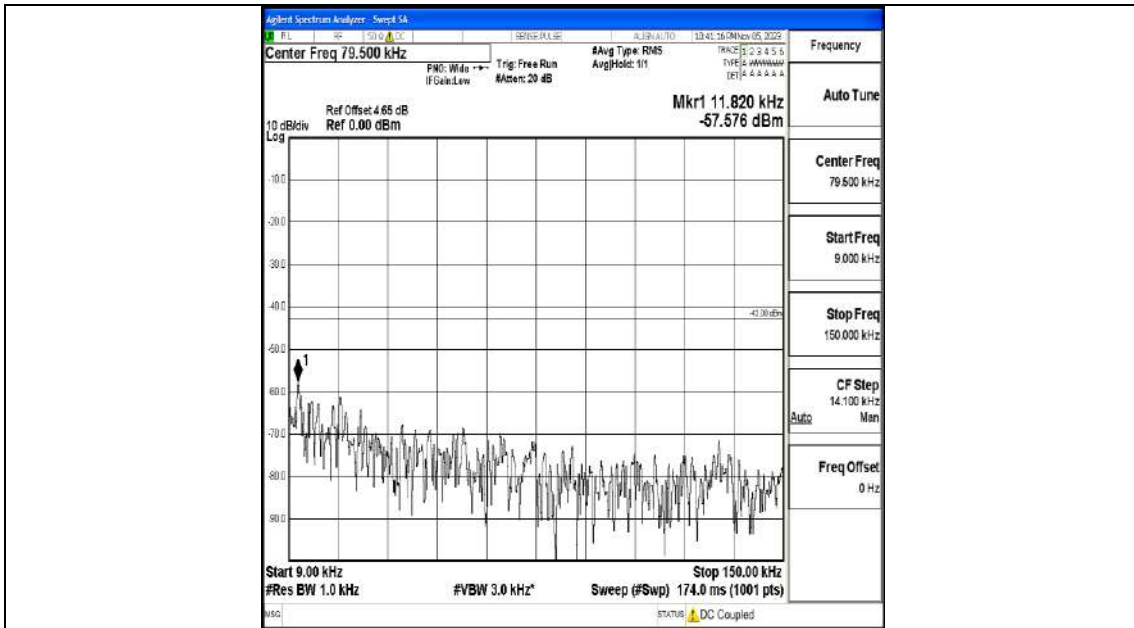

Band4_20MHz_16QAM_20300_1RB#0_0.009~0.15_0.009~0.15

Band4_20MHz_16QAM_20300_1RB#0_0.15~30_0.15~30

Band4_20MHz_16QAM_20300_1RB#0_30~1000_30~1000

Band4_20MHz_16QAM_20300_1RB#0_1000~3000_1000~3000

Band4_20MHz_16QAM_20300_1RB#0_3000~20000_3000~20000