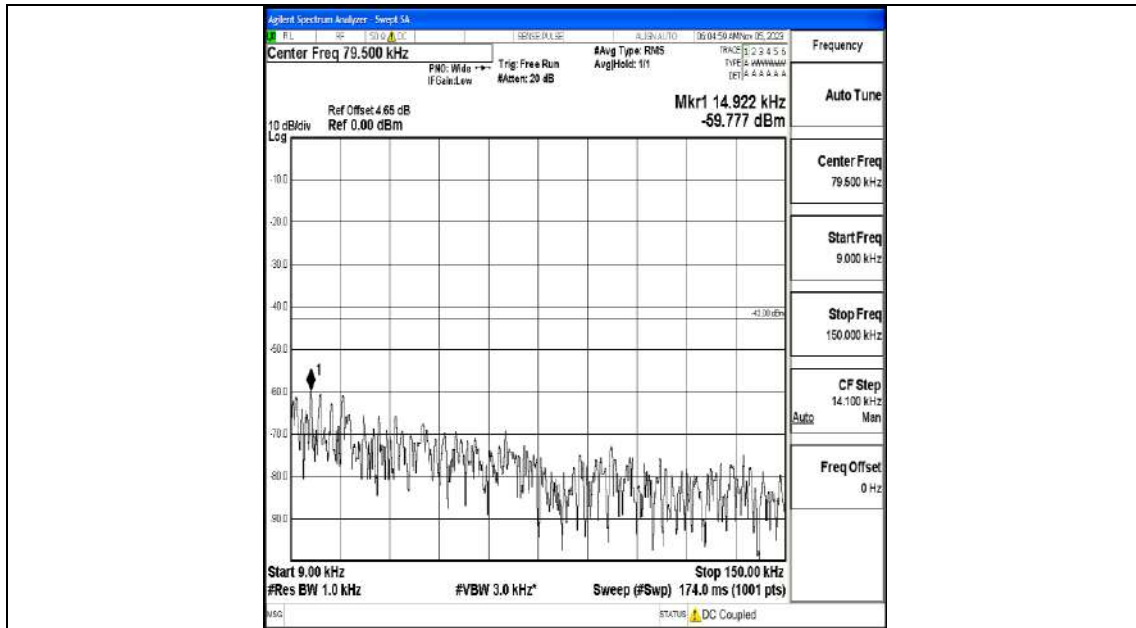

Band4_15MHz_QPSK_20025_1RB#0_0.009~0.15_0.009~0.15

Band4_15MHz_QPSK_2025_1RB#0_0.15~30_0.15~30

Band4_15MHz_QPSK_2025_1RB#0_30~1000_30~1000

Band4_15MHz_QPSK_20025_1RB#0_1000~3000_1000~3000

Band4_15MHz_QPSK_20025_1RB#0_3000~20000_3000~20000