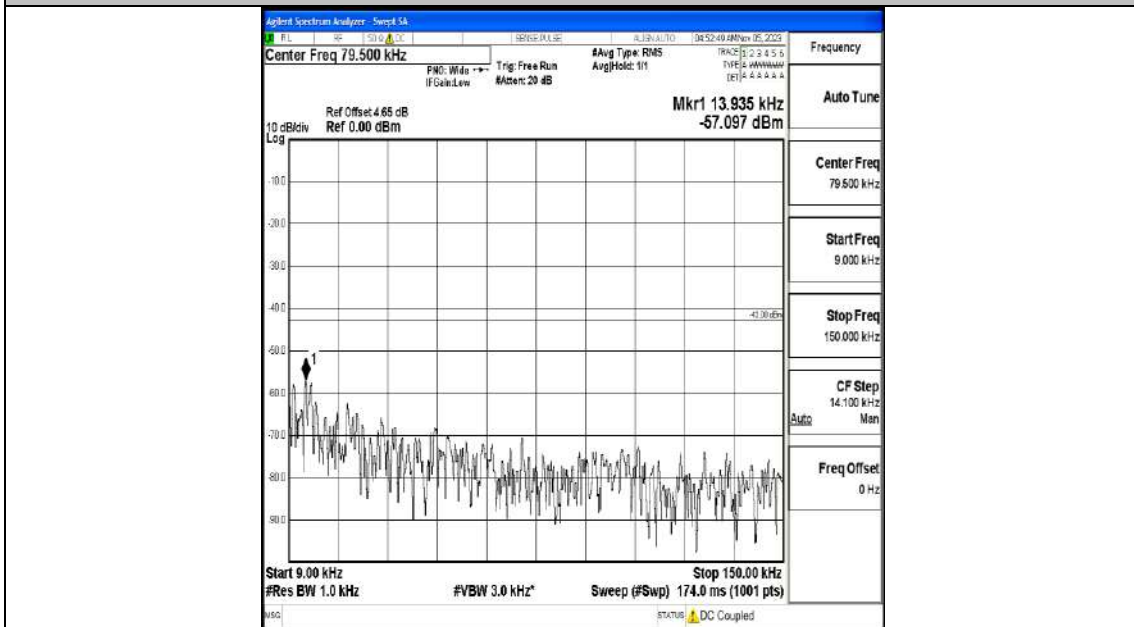

Band4_5MHz_QPSK_19975_1RB#0_0.009~0.15_0.009~0.15

Band4_5MHz_QPSK_19975_1RB#0_0.15~30_0.15~30

Band4_5MHz_QPSK_19975_1RB#0_30~1000_30~1000

Band4_5MHz_QPSK_19975_1RB#0_1000~3000_1000~3000

Band4_5MHz_QPSK_19975_1RB#0_3000~20000_3000~20000