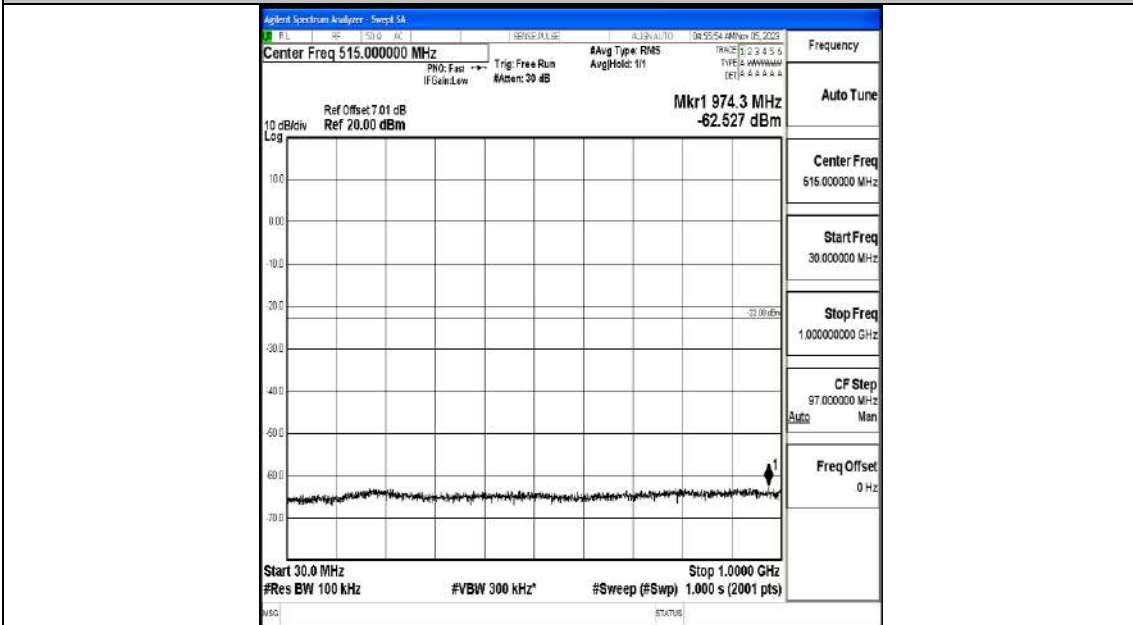

Band4_5MHz_16QAM_20175_1RB#0_0.15~30_0.15~30

Band4_5MHz_16QAM_20175_1RB#0_30~1000_30~1000