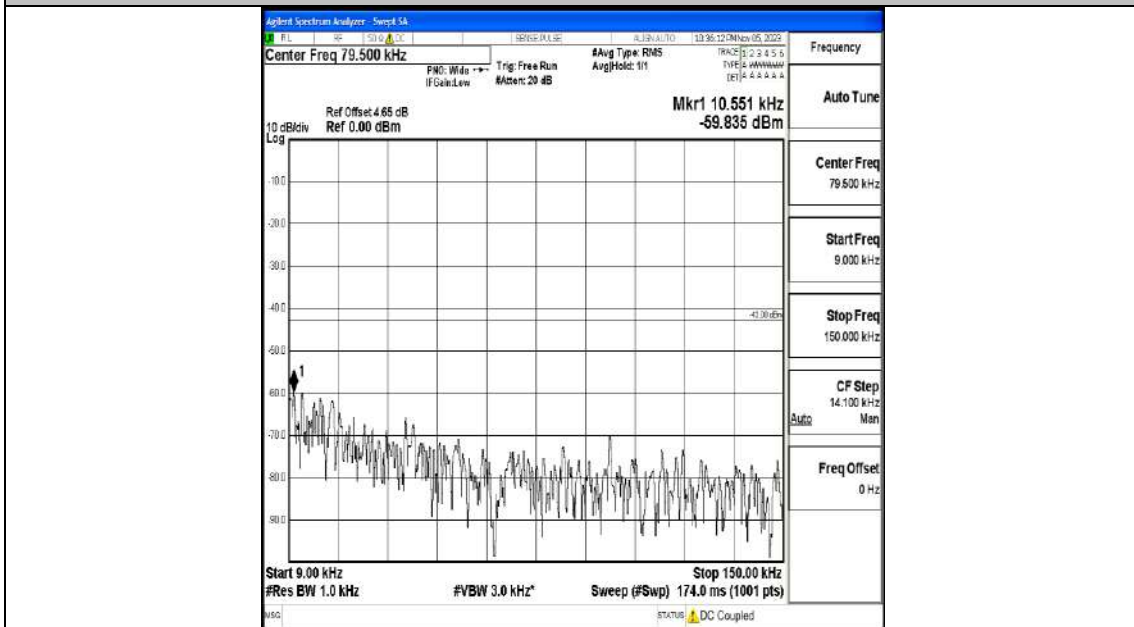

Band4_20MHz_QPSK_20050_1RB#0_0.009~0.15_0.009~0.15

Band4_20MHz_QPSK_20050_1RB#0_0.15~30_0.15~30

Band4_20MHz_QPSK_20050_1RB#0_30~1000_30~1000

Band4_20MHz_QPSK_20050_1RB#0_1000~3000_1000~3000

Band4_20MHz_QPSK_20050_1RB#0_3000~20000_3000~20000