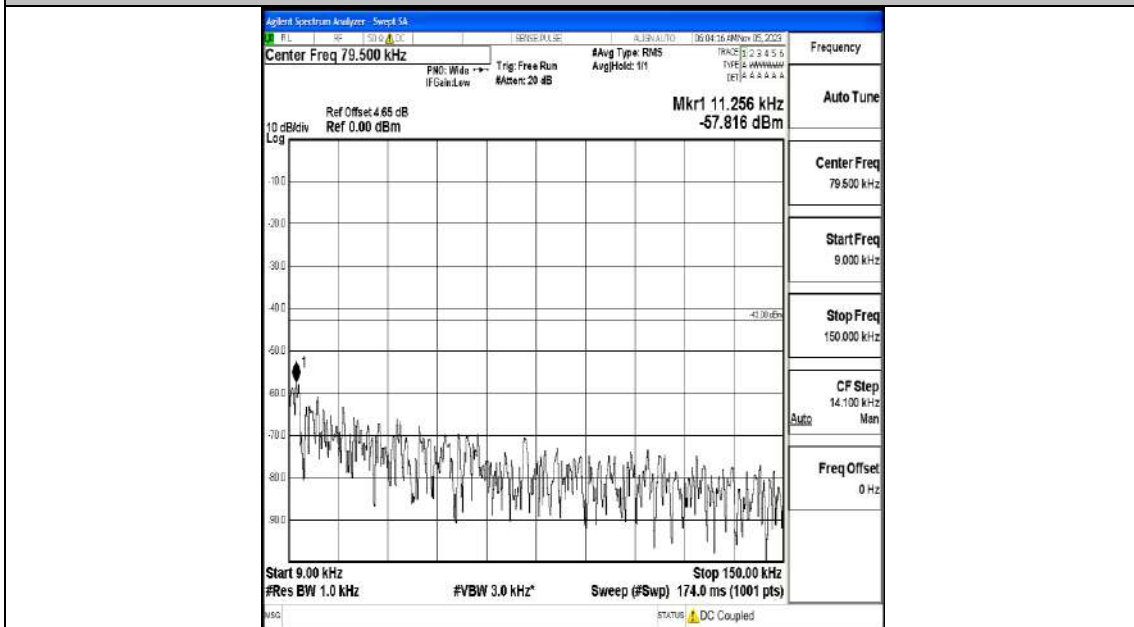

Band4_10MHz_16QAM_20350_1RB#0_0.009~0.15_0.009~0.15

Band4_10MHz_16QAM_20350_1RB#0_0.15~30_0.15~30

Band4_10MHz_16QAM_20350_1RB#0_30~1000_30~1000

Band4_10MHz_16QAM_20350_1RB#0_1000~3000_1000~3000

Band4_10MHz_16QAM_20350_1RB#0_3000~20000_3000~20000