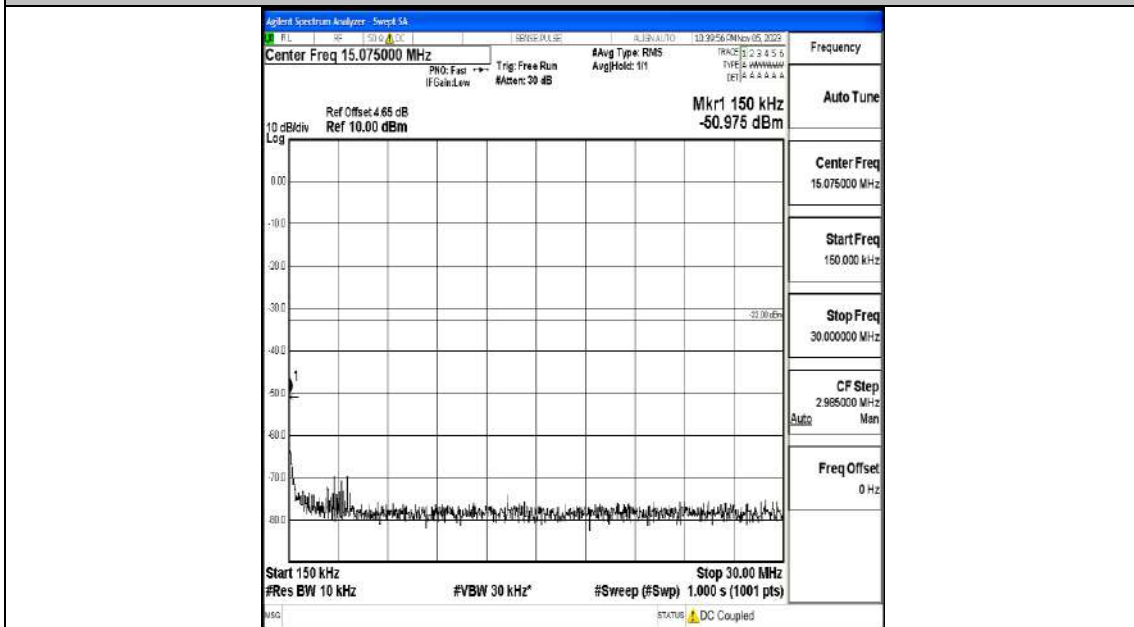

Band4_20MHz_QPSK_20300_1RB#0_0.009~0.15_0.009~0.15

Band4_20MHz_QPSK_20300_1RB#0_0.15~30_0.15~30