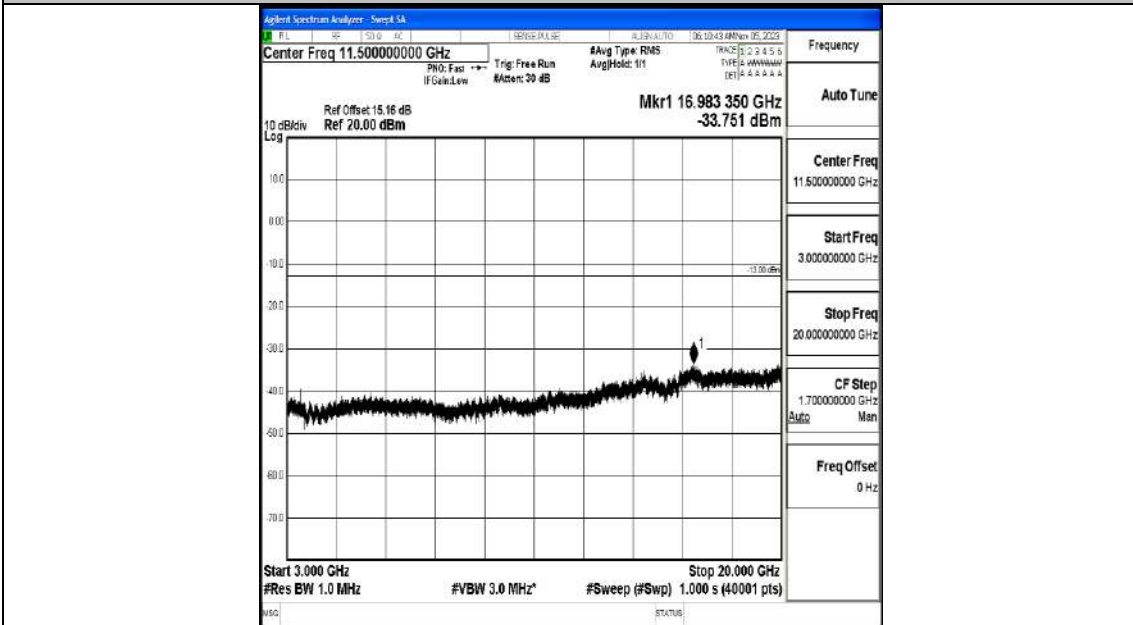

Band4_15MHz_16QAM_20325_1RB#0_0.009~0.15_0.009~0.15

Band4_15MHz_16QAM_20325_1RB#0_0.15~30_0.15~30

Band4_15MHz_16QAM_20325_1RB#0_30~1000_30~1000

Band4_15MHz_16QAM_20325_1RB#0_1000~3000_1000~3000

Band4_15MHz_16QAM_20325_1RB#0_3000~20000_3000~20000