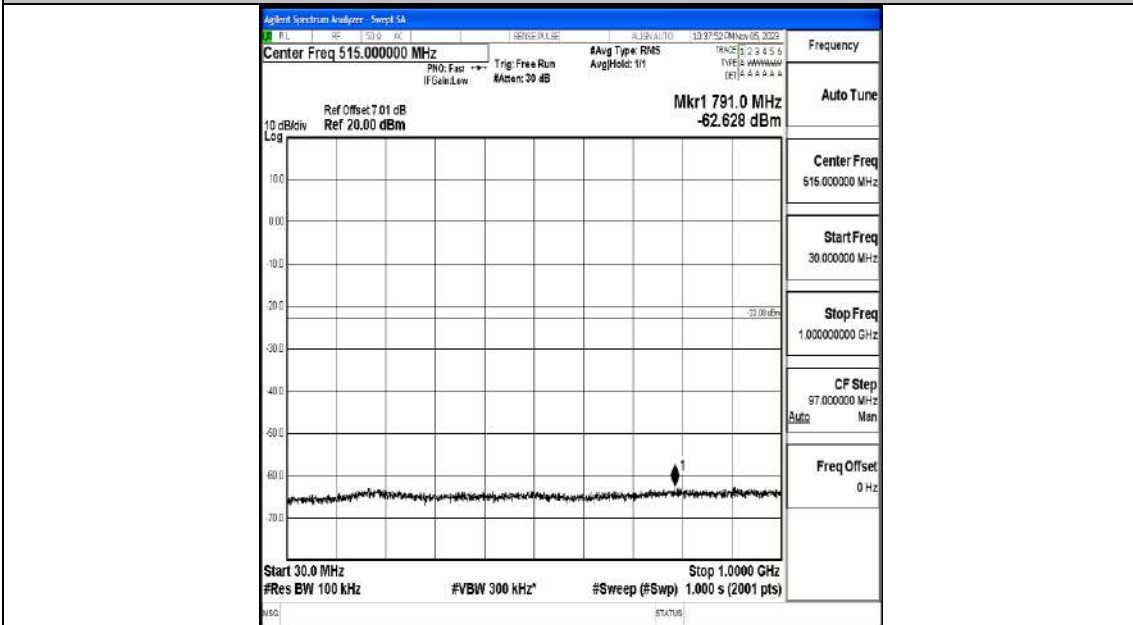

Band4_20MHz_QPSK_20175_1RB#0_0.15~30_0.15~30

Band4_20MHz_QPSK_20175_1RB#0_30~1000_30~1000