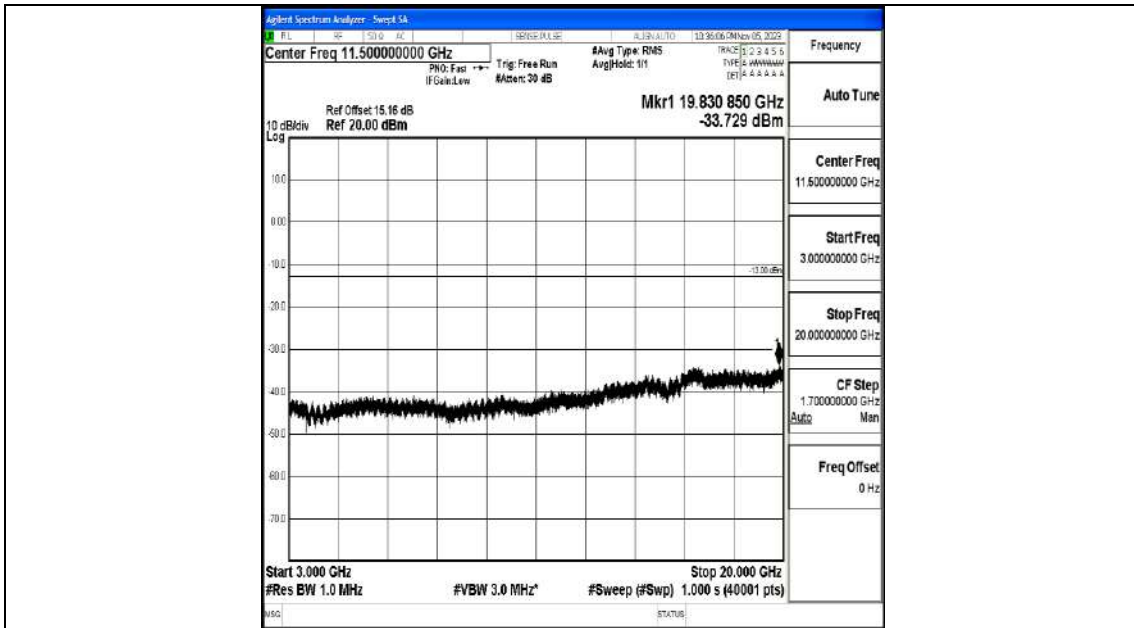

Band4_20MHz_QPSK_20050_1RB#0_0.009~0.15_0.009~0.15

Band4_20MHz_QPSK_20050_1RB#0_0.15~30_0.15~30

Band4_20MHz_QPSK_20050_1RB#0_30~1000_30~1000

Band4_20MHz_QPSK_20050_1RB#0_1000~3000_1000~3000

Band4_20MHz_QPSK_20050_1RB#0_3000~20000_3000~20000