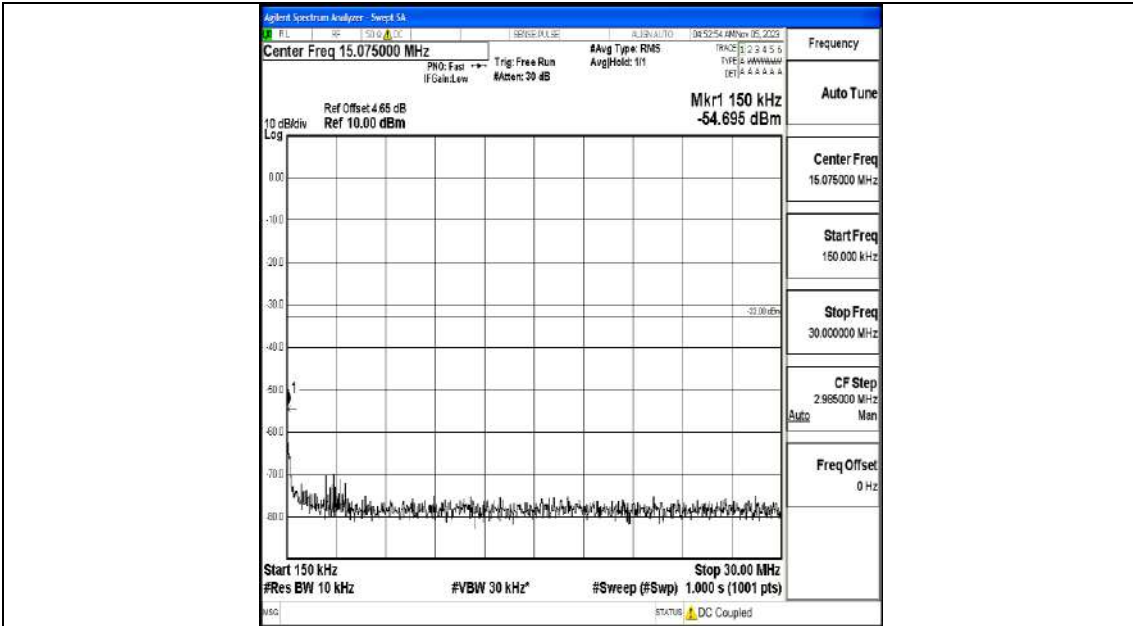

Band4_5MHz_QPSK_19975_1RB#0_0.009~0.15_0.009~0.15

Band4_5MHz_QPSK_19975_1RB#0_0.15~30_0.15~30

Band4_5MHz_QPSK_19975_1RB#0_30~1000_30~1000

Band4_5MHz_QPSK_19975_1RB#0_1000~3000_1000~3000

Band4_5MHz_QPSK_19975_1RB#0_3000~20000_3000~20000