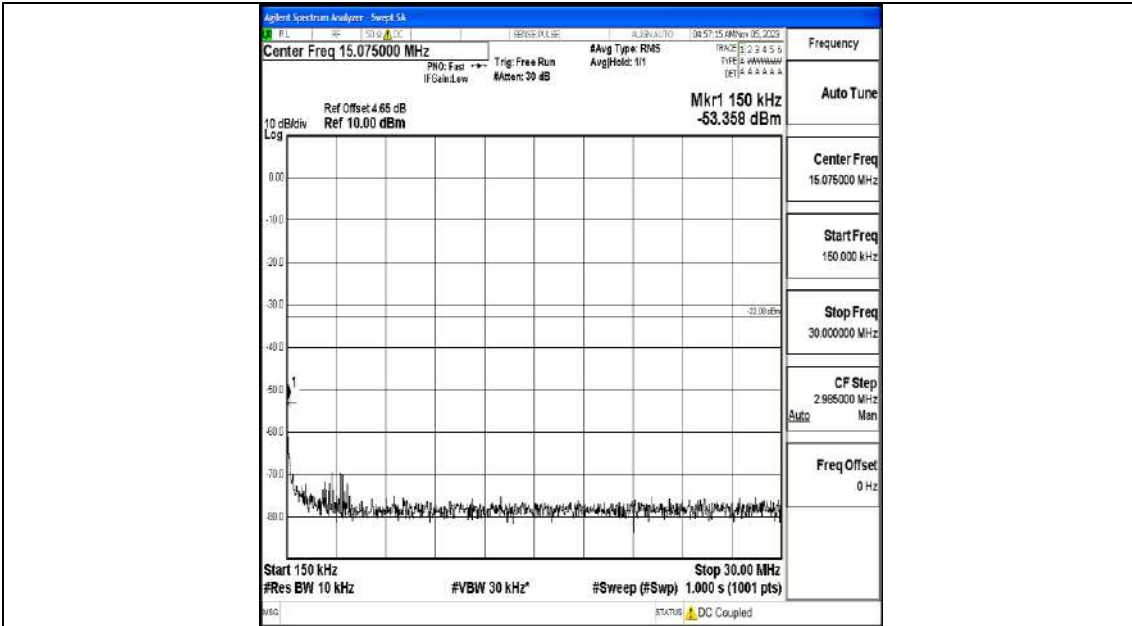

Band4_5MHz_QPSK_20375_1RB#0_0.009~0.15_0.009~0.15

Band4_5MHz_QPSK_20375_1RB#0_0.15~30_0.15~30