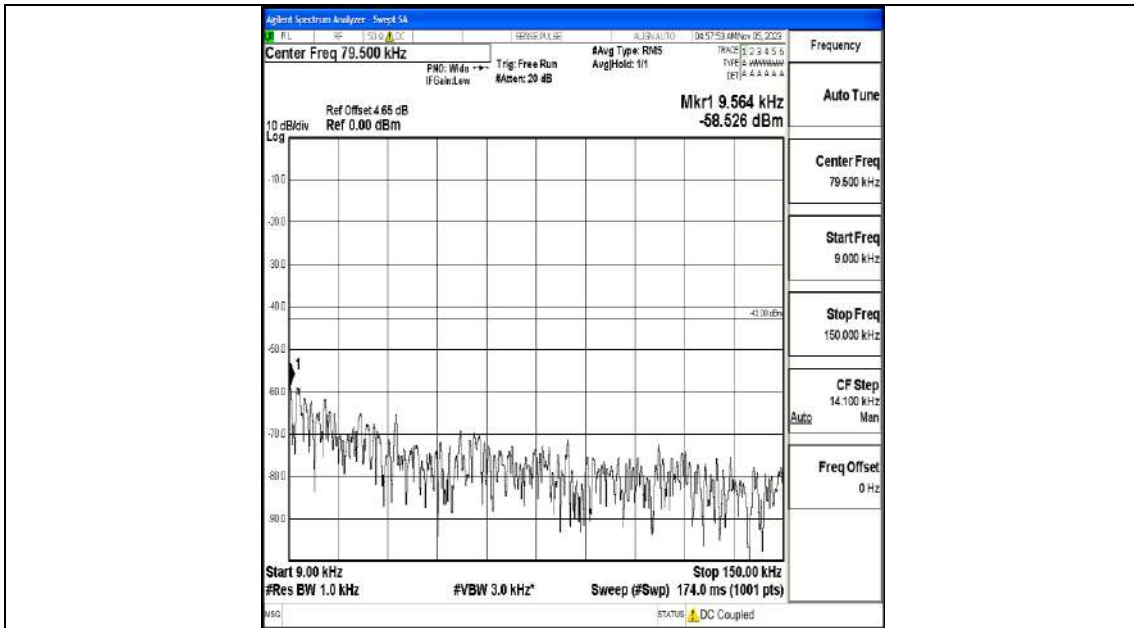

Band4_5MHz_QPSK_20375_1RB#0_0.009~0.15_0.009~0.15

Band4_5MHz_QPSK_20375_1RB#0_0.15~30_0.15~30

Band4_5MHz_QPSK_20375_1RB#0_30~1000_30~1000

Band4_5MHz_QPSK_20375_1RB#0_1000~3000_1000~3000

Band4_5MHz_QPSK_20375_1RB#0_3000~20000_3000~20000