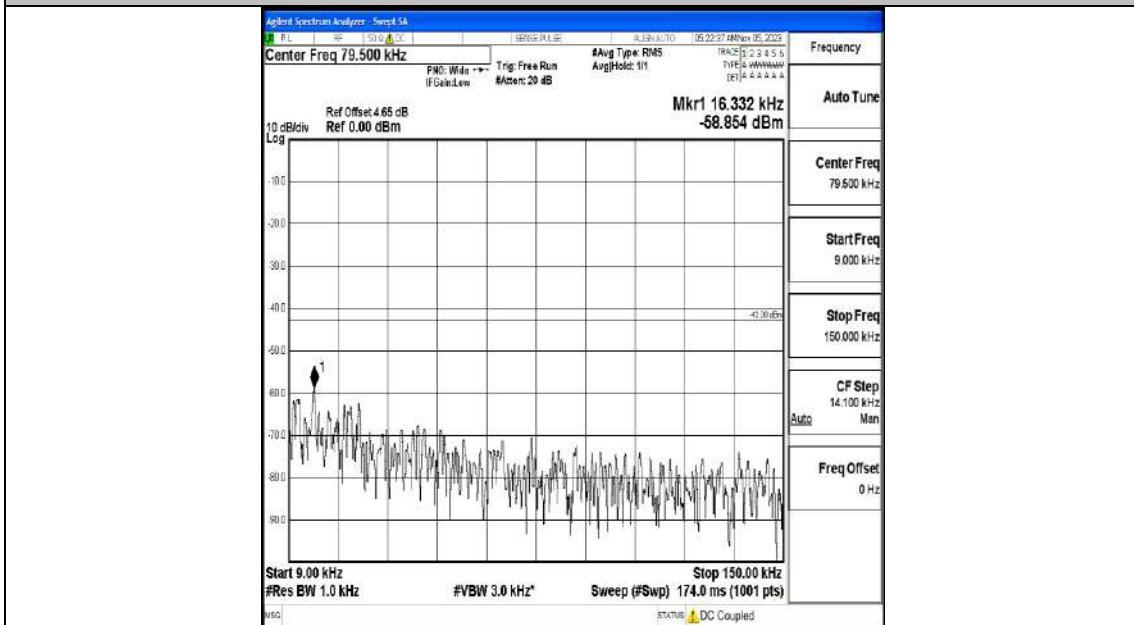

Band4_10MHz_16QAM_20000_1RB#0_0.009~0.15_0.009~0.15

Band4_10MHz_16QAM_20000_1RB#0_0.15~30_0.15~30

Band4_10MHz_16QAM_20000_1RB#0_30~1000_30~1000

Band4_10MHz_16QAM_20000_1RB#0_1000~3000_1000~3000

Band4_10MHz_16QAM_20000_1RB#0_3000~20000_3000~20000