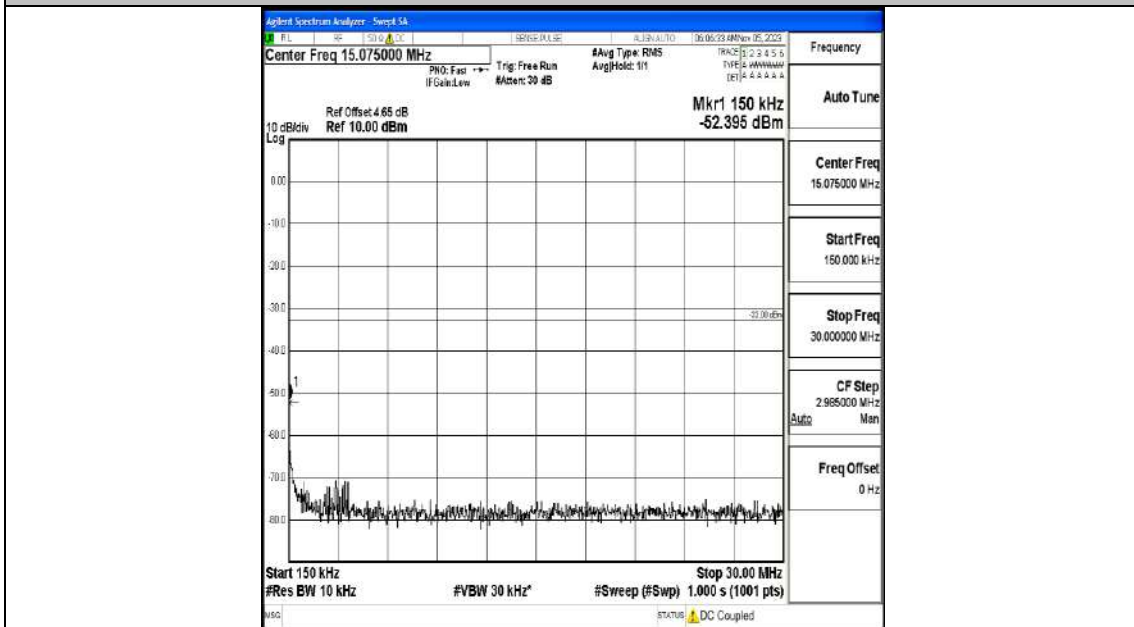

Band4_15MHz_QPSK_20175_1RB#0_0.009~0.15_0.009~0.15

Band4_15MHz_QPSK_20175_1RB#0_0.15~30_0.15~30