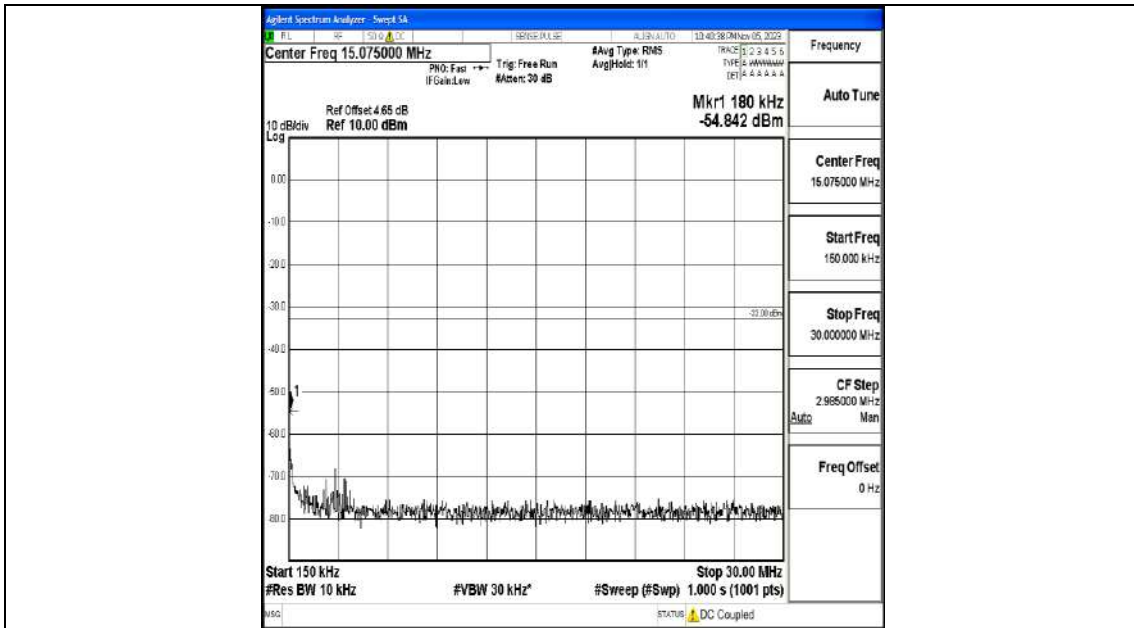

Band4_20MHz_16QAM_20300_1RB#0_0.009~0.15_0.009~0.15

Band4_20MHz_16QAM_20300_1RB#0_0.15~30_0.15~30