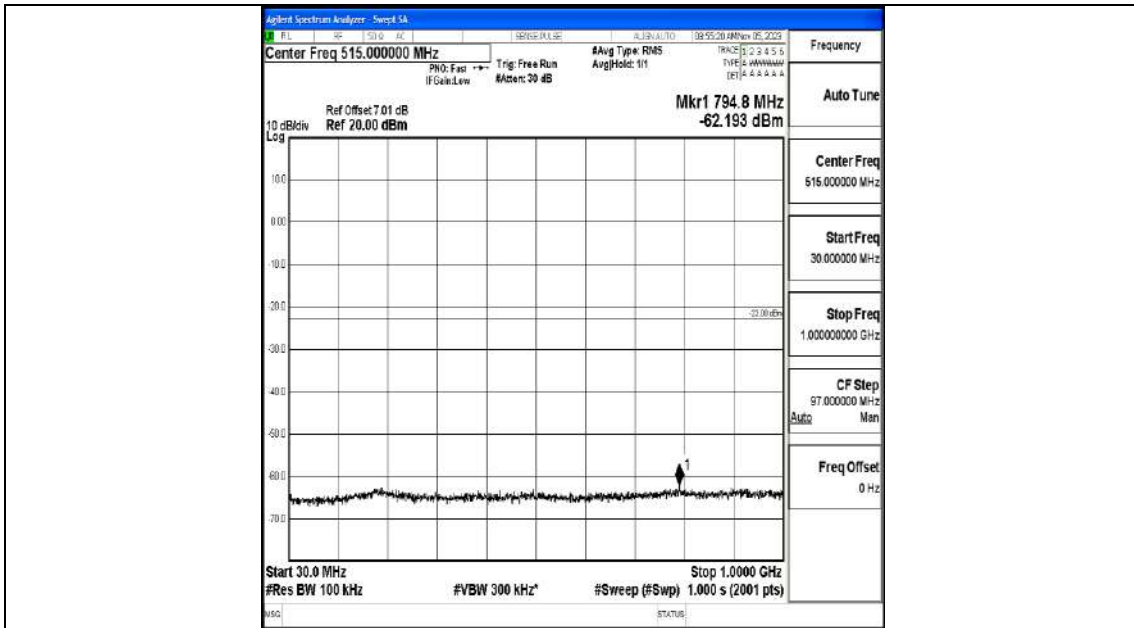

Band4_1.4MHz_16QAM_20175_1RB#0_30~1000_30~1000