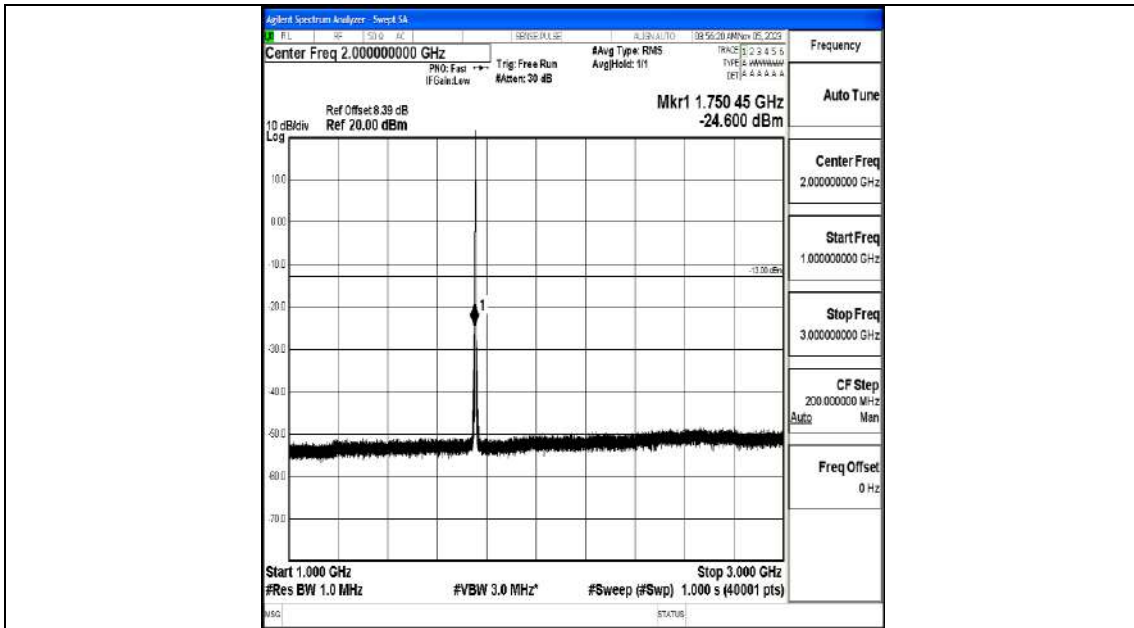

Band4_1.4MHz_QPSK_20393_1RB#0_1000~3000_1000~3000