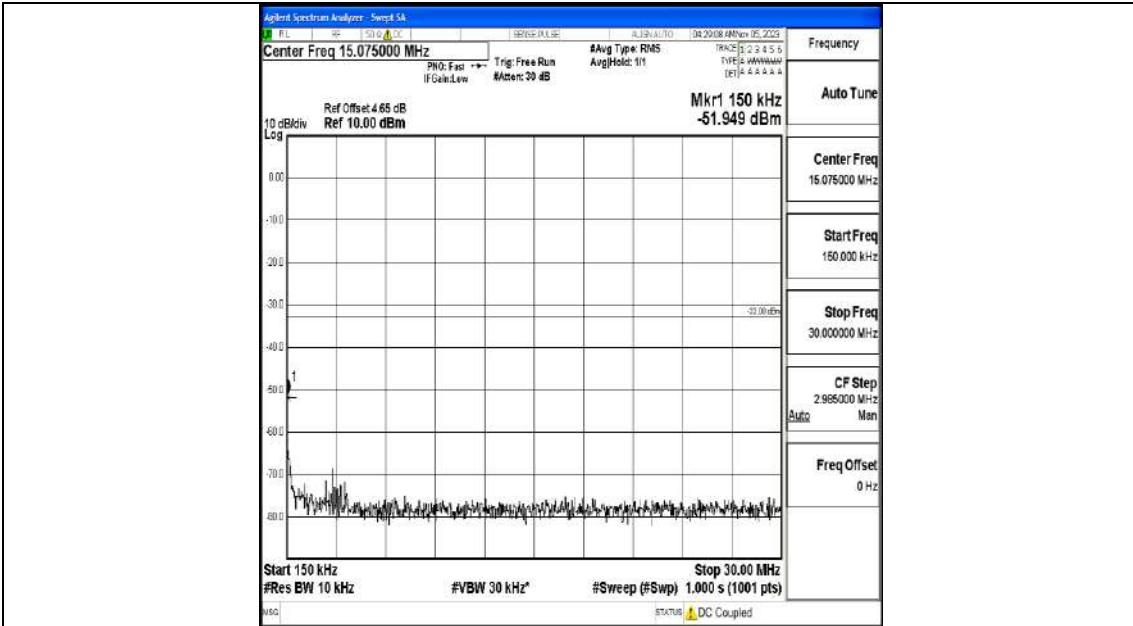

Band4_3MHz_16QAM_20385_1RB#0_0.15~30_0.15~30