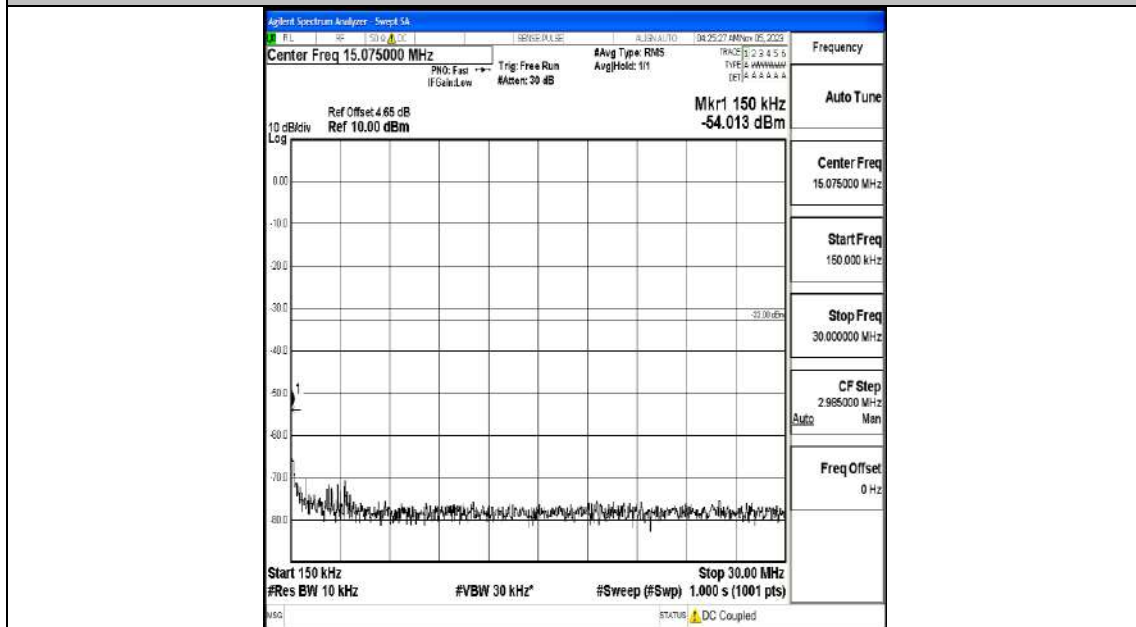

Band4_3MHz_16QAM_19965_1RB#0_0.15~30_0.15~30