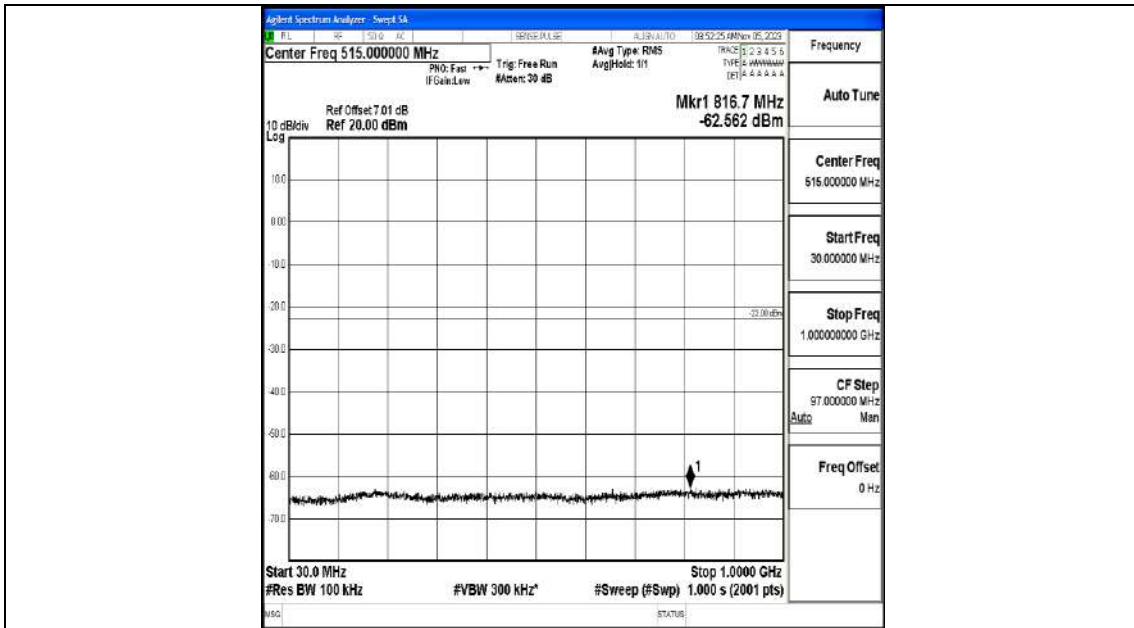

Band4_1.4MHz_16QAM_19957_1RB#0_30~1000_30~1000