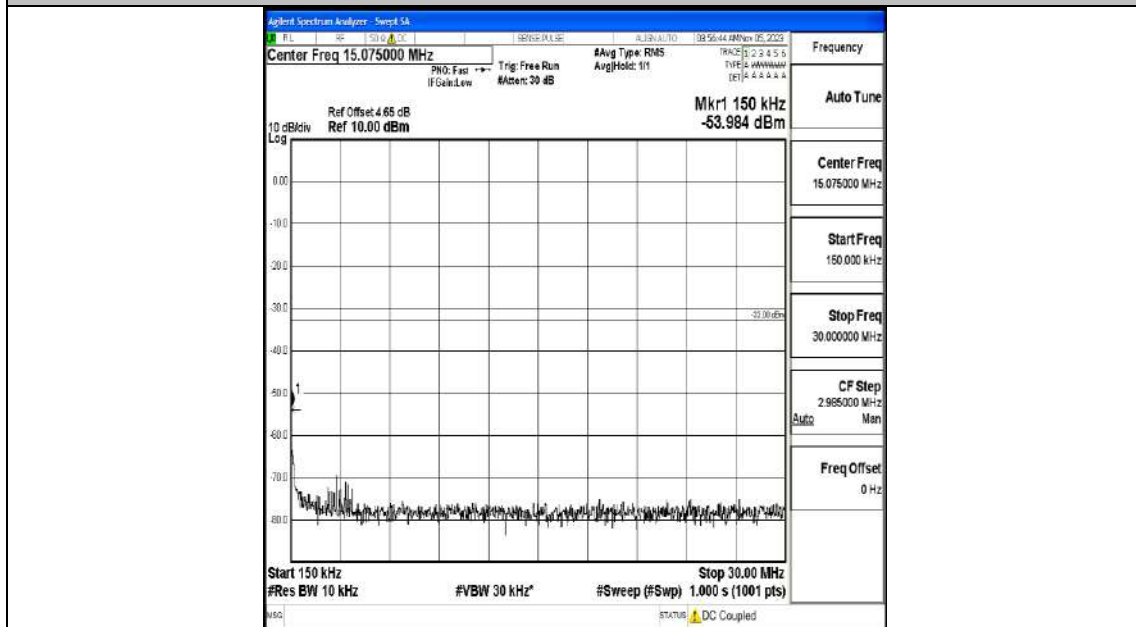

Band4_1.4MHz_16QAM_20393_1RB#0_0.15~30_0.15~30