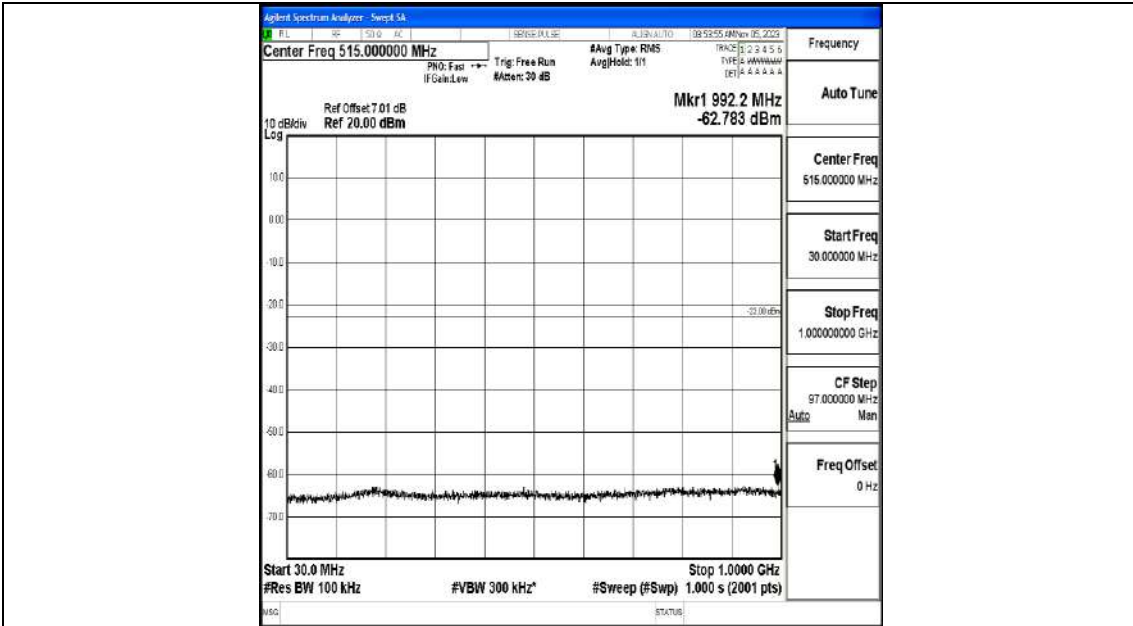

Band4_1.4MHz_QPSK_20175_1RB#0_30~1000_30~1000