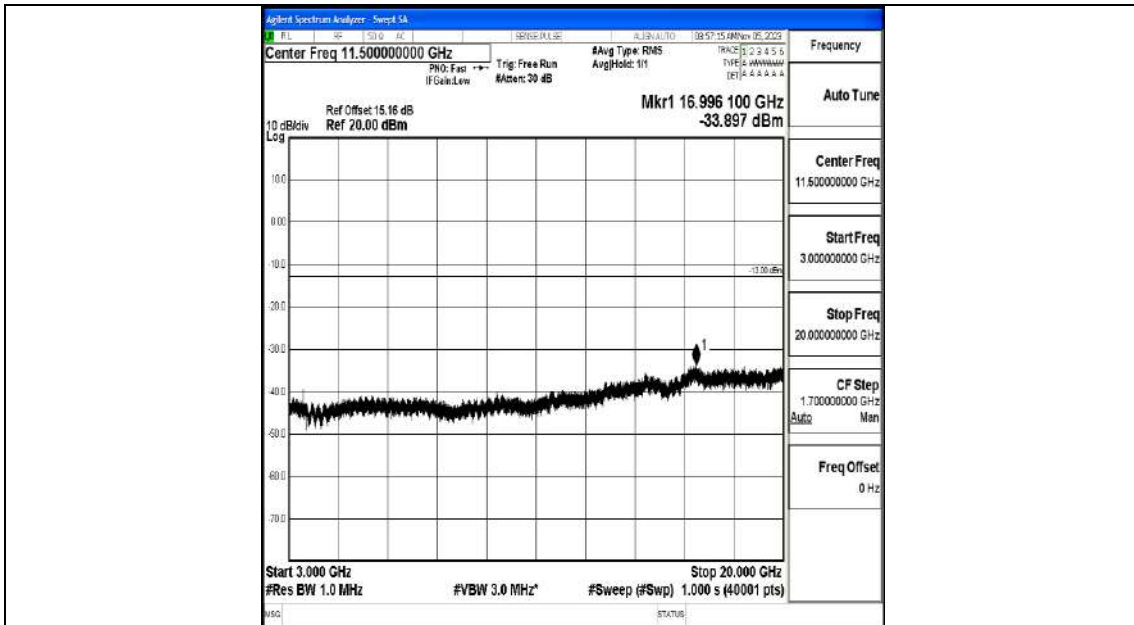

Band4_1.4MHz_16QAM_20393_1RB#0_0.009~0.15_0.009~0.15

Band4_1.4MHz_16QAM_20393_1RB#0_0.15~30_0.15~30

Band4_1.4MHz_16QAM_20393_1RB#0_30~1000_30~1000

Band4_1.4MHz_16QAM_20393_1RB#0_1000~3000_1000~3000

Band4_1.4MHz_16QAM_20393_1RB#0_3000~20000_3000~20000