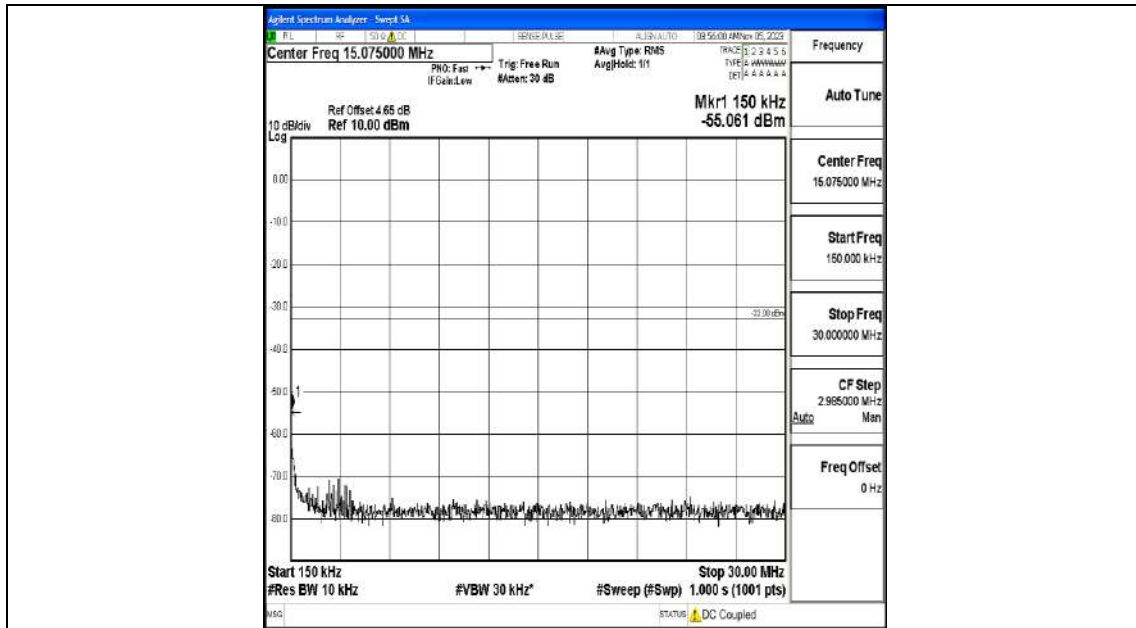

Band4_1.4MHz_QPSK_20393_1RB#0_0.15~30_0.15~30