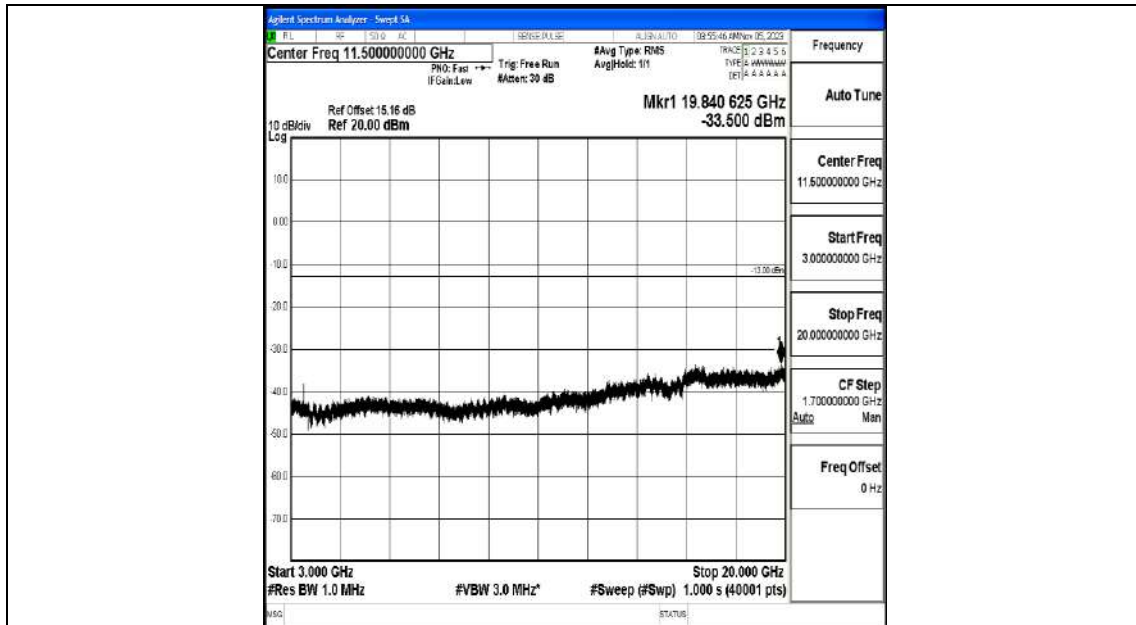

Band4_1.4MHz_16QAM_20175_1RB#0_0.009~0.15_0.009~0.15

Band4_1.4MHz_16QAM_20175_1RB#0_0.15~30_0.15~30

Band4_1.4MHz_16QAM_20175_1RB#0_30~1000_30~1000

Band4_1.4MHz_16QAM_20175_1RB#0_1000~3000_1000~3000

Band4_1.4MHz_16QAM_20175_1RB#0_3000~20000_3000~20000