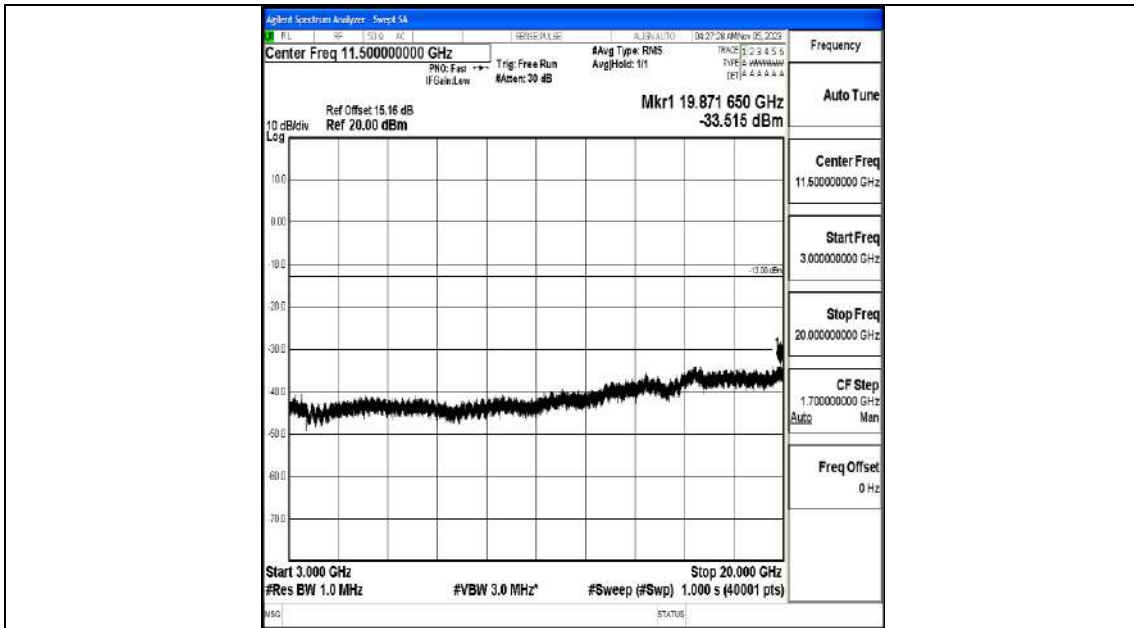

Band4_3MHz_16QAM_20175_1RB#0_0.009~0.15_0.009~0.15

Band4_3MHz_16QAM_20175_1RB#0_0.15~30_0.15~30

Band4_3MHz_16QAM_20175_1RB#0_30~1000_30~1000

Band4_3MHz_16QAM_20175_1RB#0_1000~3000_1000~3000

Band4_3MHz_16QAM_20175_1RB#0_3000~20000_3000~20000