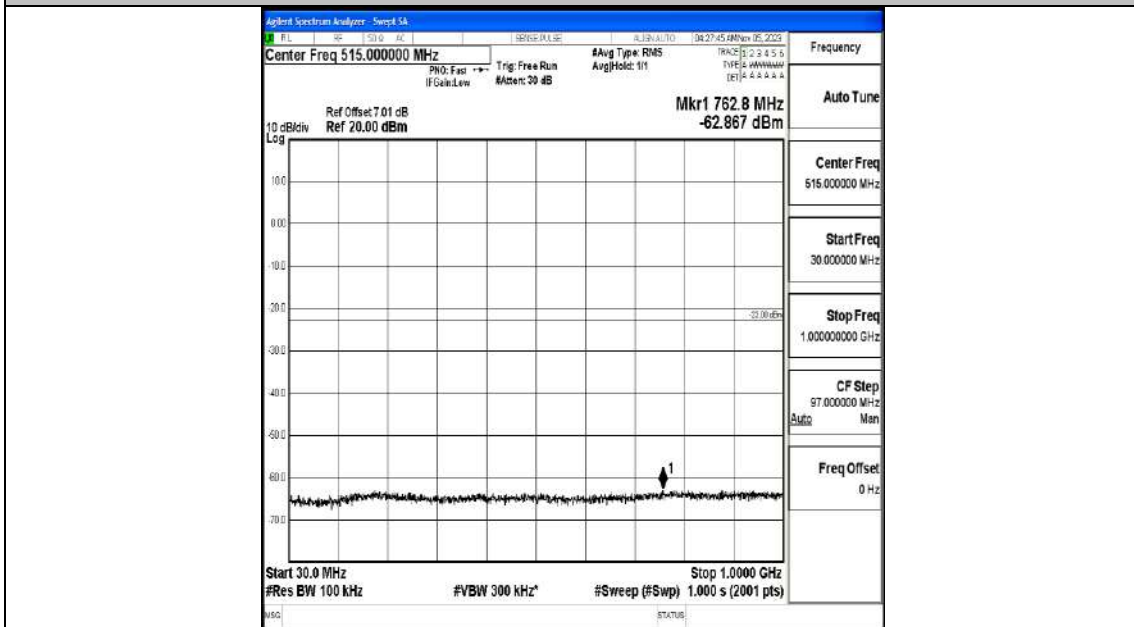

Band4_3MHz_16QAM_20175_1RB#0_30~1000_30~1000