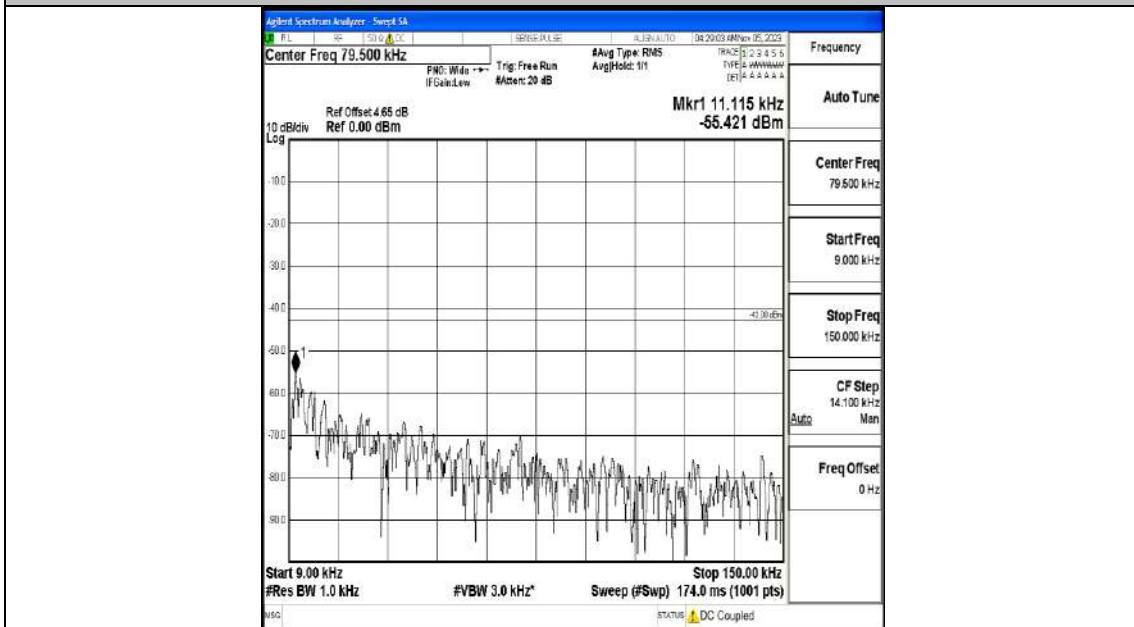

Band4_3MHz_QPSK_20385_1RB#0_0.009~0.15_0.009~0.15

Band4_3MHz_QPSK_20385_1RB#0_0.15~30_0.15~30

Band4_3MHz_QPSK_20385_1RB#0_30~1000_30~1000

Band4_3MHz_QPSK_20385_1RB#0_1000~3000_1000~3000

Band4_3MHz_QPSK_20385_1RB#0_3000~20000_3000~20000