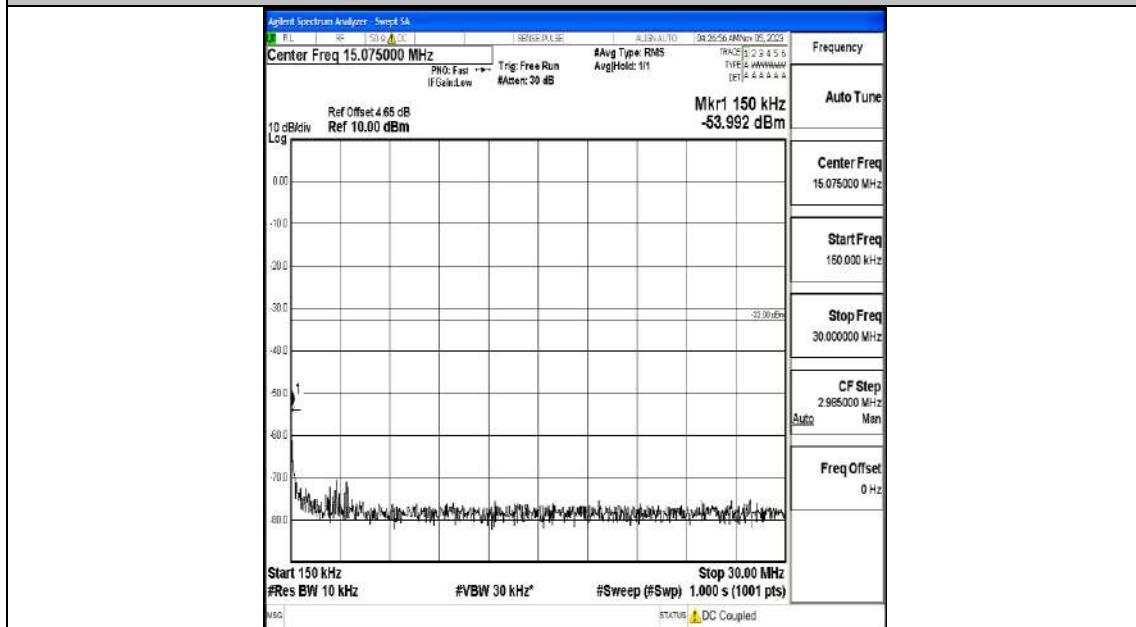

Band4_3MHz_16QAM_20175_1RB#0_0.15~30_0.15~30