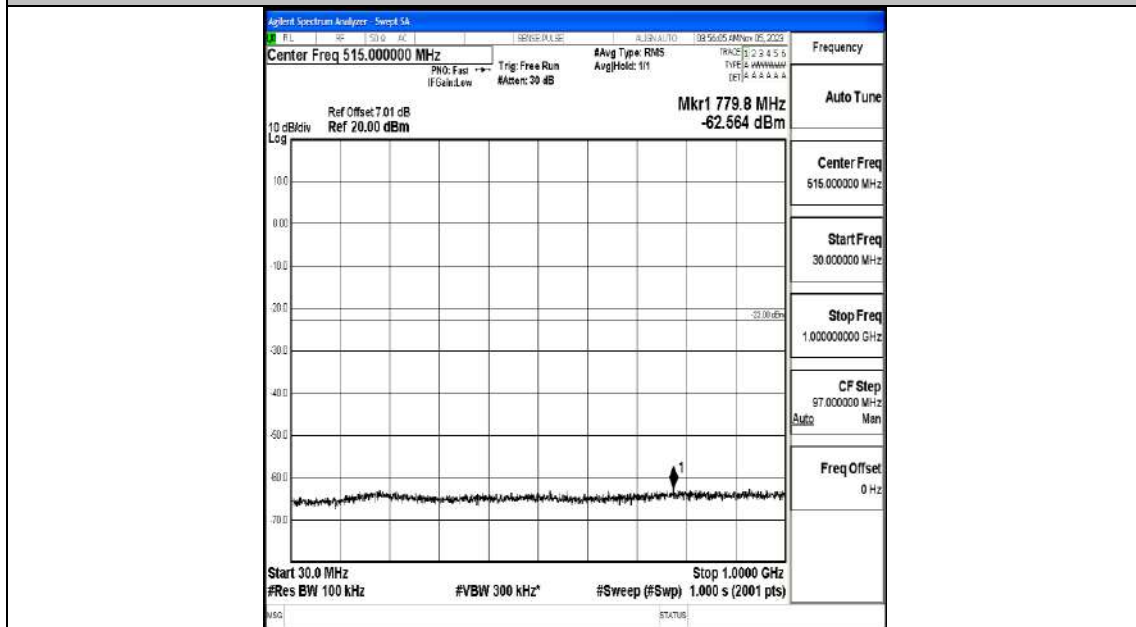

Band4_1.4MHz_QPSK_20393_1RB#0_30~1000_30~1000