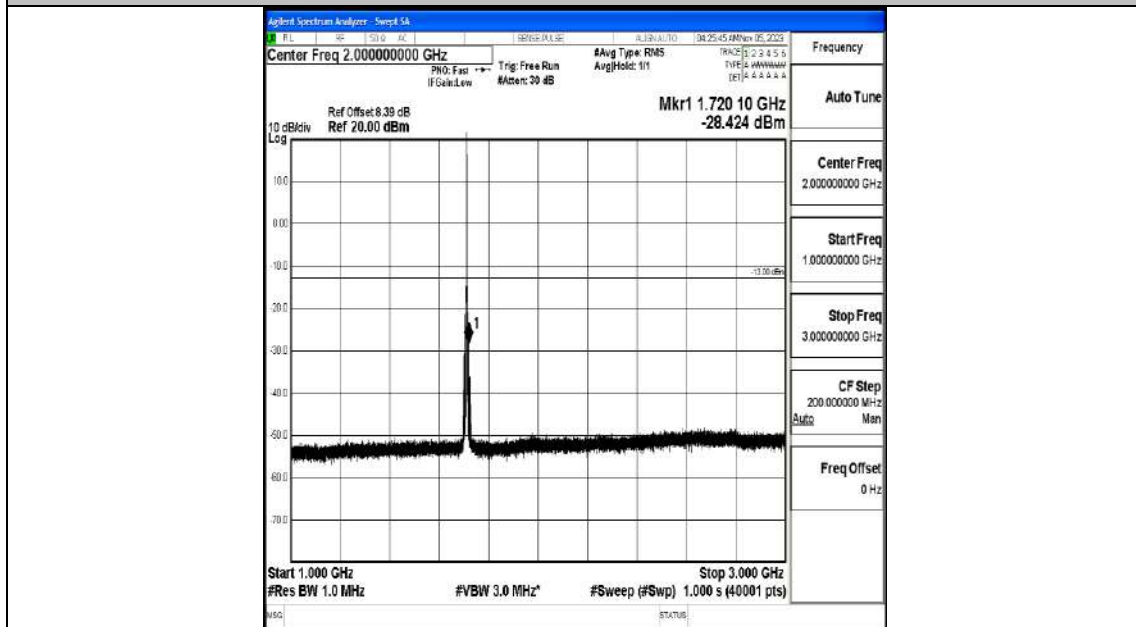

Band4_3MHz_16QAM_19965_1RB#0_1000~3000_1000~3000