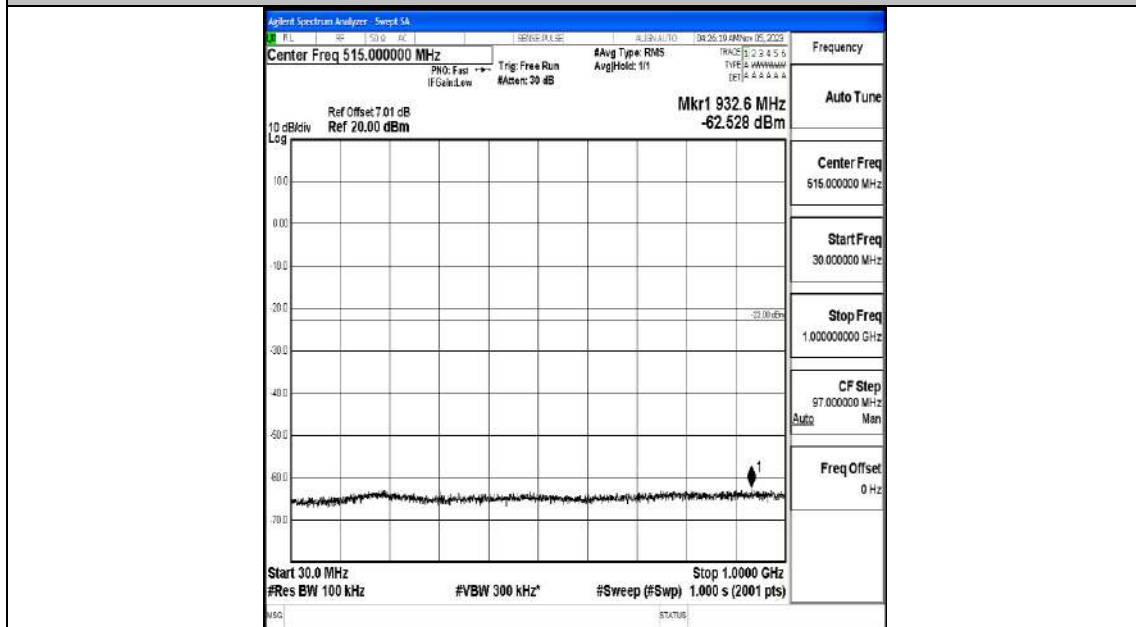

Band4_3MHz_QPSK_20175_1RB#0_30~1000_30~1000