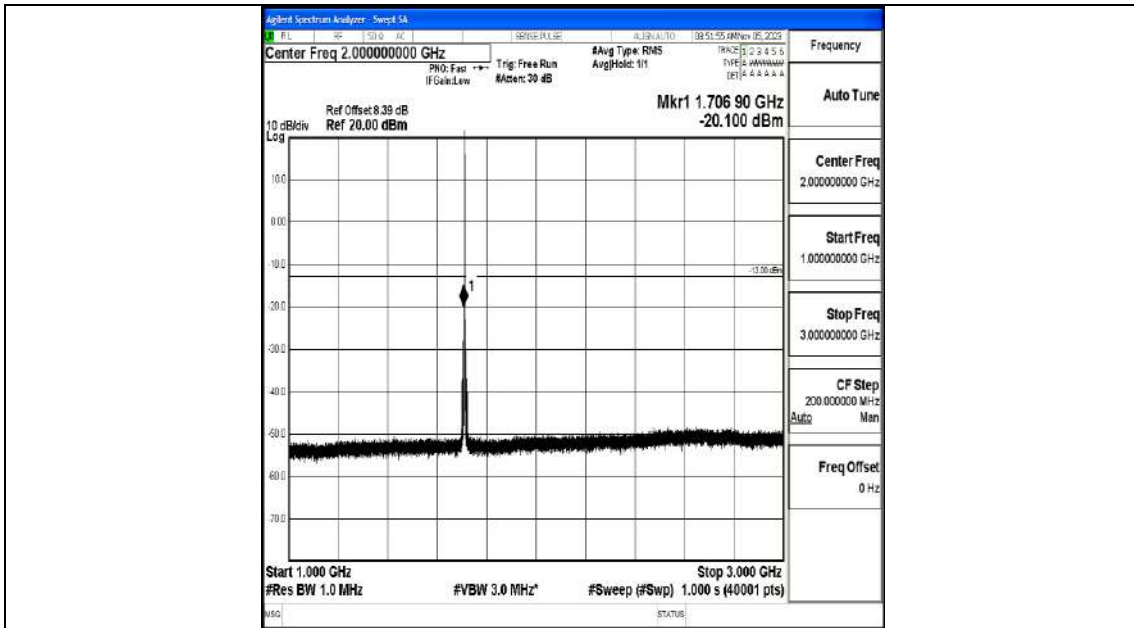

Test Result

Band4_1.4MHz_QPSK_19957_1RB#0_0.15~30_0.15~30

Band4_1.4MHz_QPSK_19957_1RB#0_30~1000_30~1000

Band4_1.4MHz_QPSK_19957_1RB#0_1000~3000_1000~3000

Band4_1.4MHz_QPSK_19957_1RB#0_3000~20000_3000~20000