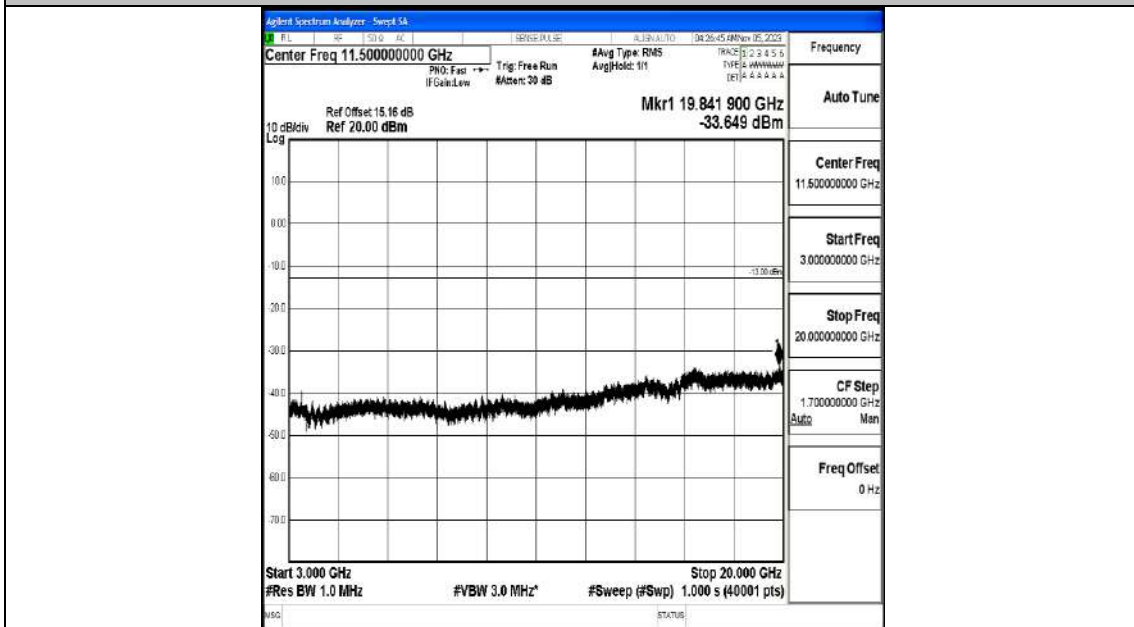

Band4_3MHz_QPSK_20175_1RB#0_0.009~0.15_0.009~0.15

Band4_3MHz_QPSK_20175_1RB#0_0.15~30_0.15~30

Band4_3MHz_QPSK_20175_1RB#0_30~1000_30~1000

Band4_3MHz_QPSK_20175_1RB#0_1000~3000_1000~3000

Band4_3MHz_QPSK_20175_1RB#0_3000~20000_3000~20000