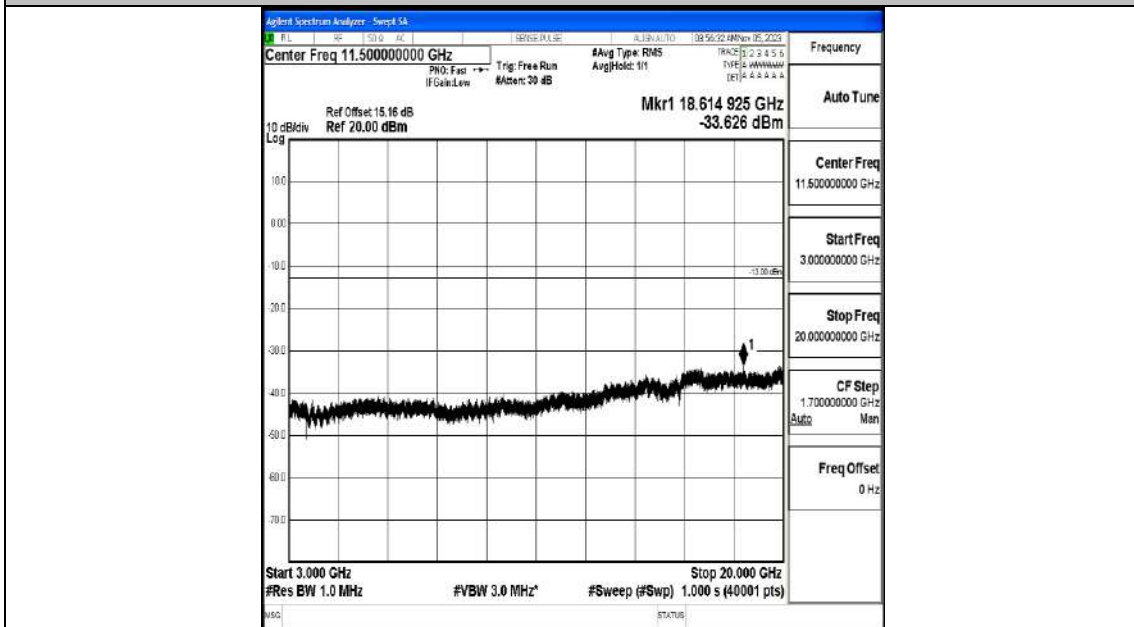

Band4_1.4MHz_QPSK_20393_1RB#0_0.009~0.15_0.009~0.15

Band4_1.4MHz_QPSK_20393_1RB#0_0.15~30_0.15~30

Band4_1.4MHz_QPSK_20393_1RB#0_30~1000_30~1000

Band4_1.4MHz_QPSK_20393_1RB#0_1000~3000_1000~3000

Band4_1.4MHz_QPSK_20393_1RB#0_3000~20000_3000~20000