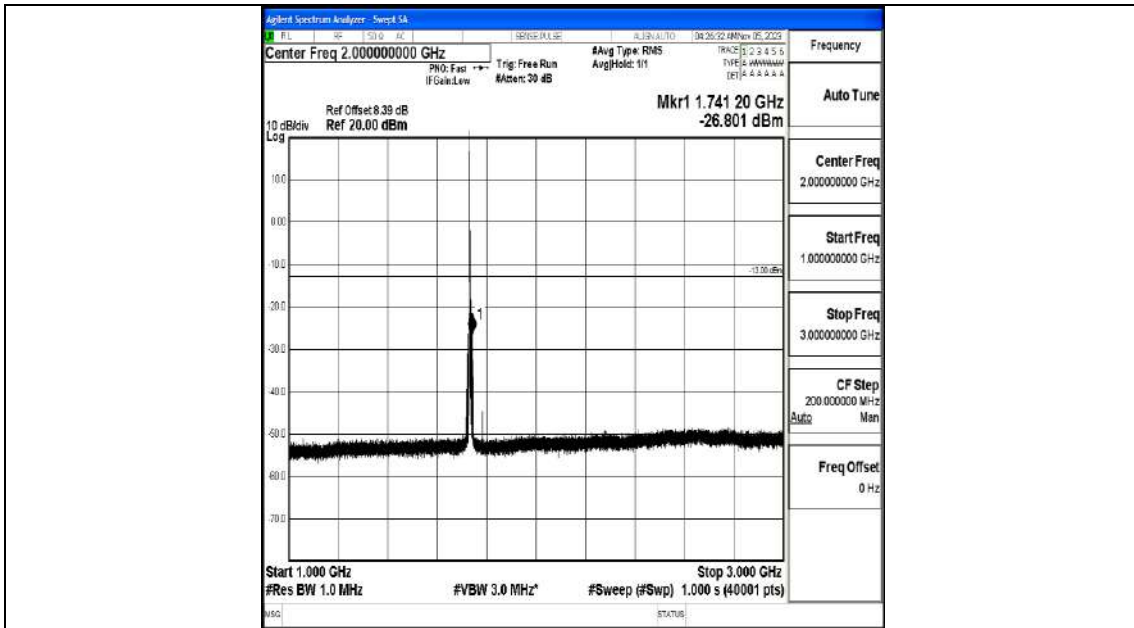

Band4_3MHz_QPSK_20175_1RB#0_1000~3000_1000~3000