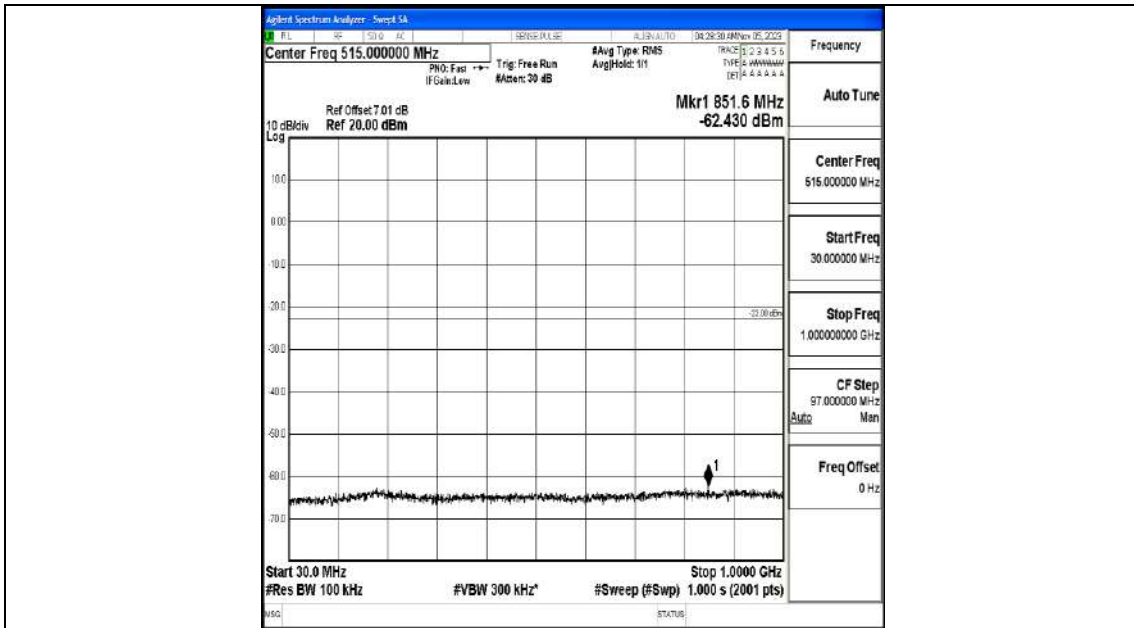

Band4_3MHz_QPSK_20385_1RB#0_30~1000_30~1000