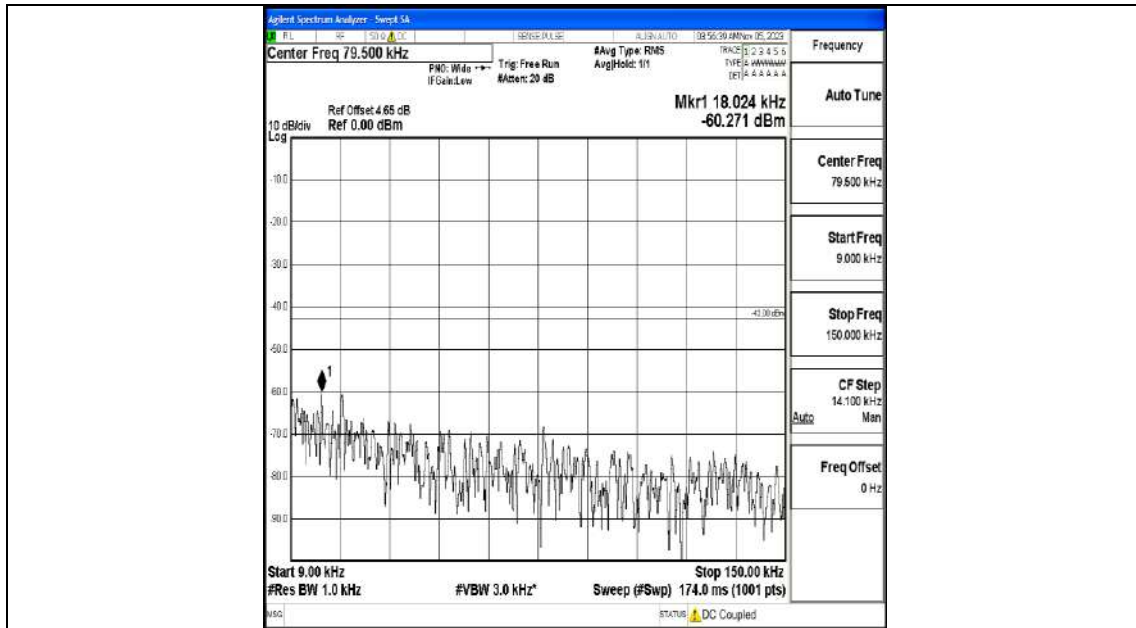

Band4_1.4MHz_QPSK_20393_1RB#0_0.009~0.15_0.009~0.15

Band4_1.4MHz_QPSK_20393_1RB#0_0.15~30_0.15~30

Band4_1.4MHz_QPSK_20393_1RB#0_30~1000_30~1000

Band4_1.4MHz_QPSK_20393_1RB#0_1000~3000_1000~3000

Band4_1.4MHz_QPSK_20393_1RB#0_3000~20000_3000~20000