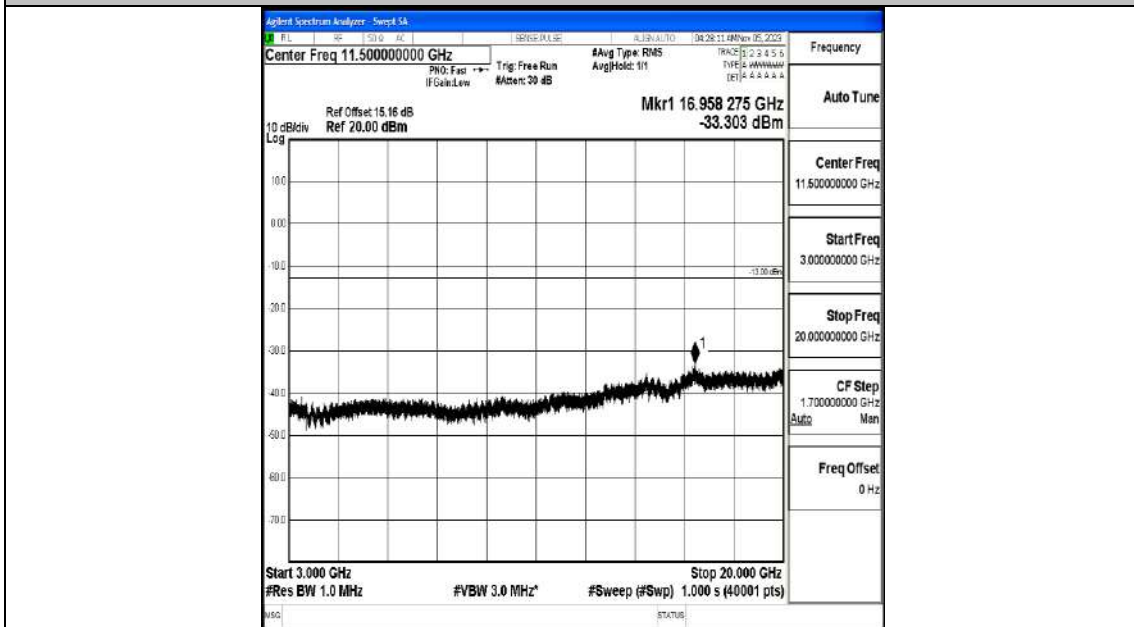

Band4_3MHz_16QAM_20175_1RB#0_0.009~0.15_0.009~0.15

Band4_3MHz_16QAM_20175_1RB#0_0.15~30_0.15~30

Band4_3MHz_16QAM_20175_1RB#0_30~1000_30~1000

Band4_3MHz_16QAM_20175_1RB#0_1000~3000_1000~3000

Band4_3MHz_16QAM_20175_1RB#0_3000~20000_3000~20000