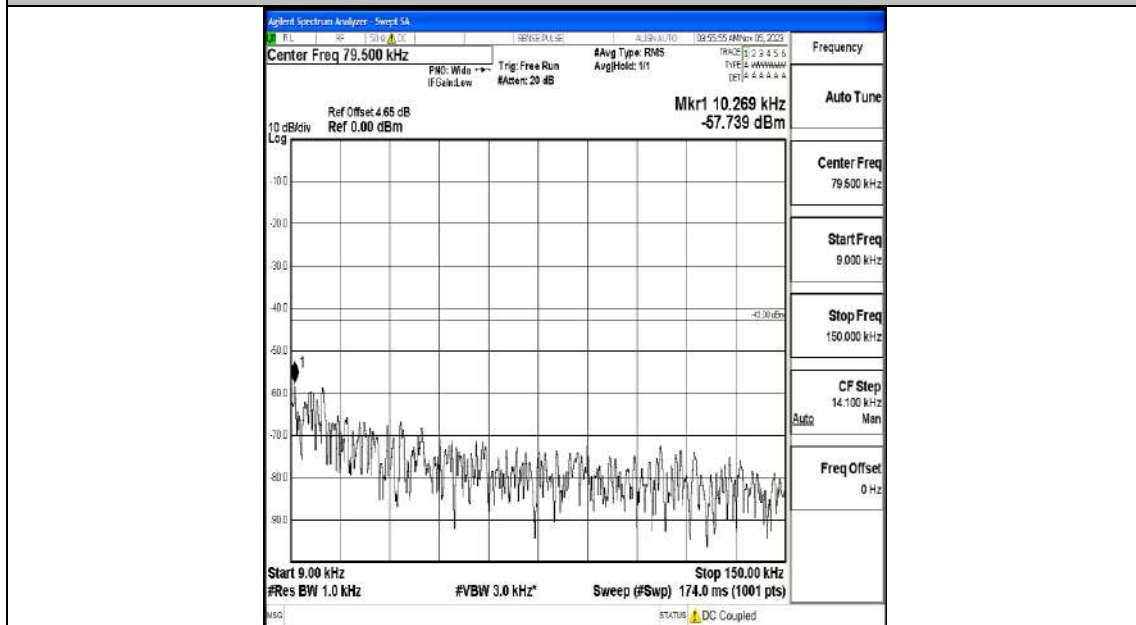

Band4_1.4MHz_16QAM_20175_1RB#0_0.009~0.15_0.009~0.15

Band4_1.4MHz_16QAM_20175_1RB#0_0.15~30_0.15~30

Band4_1.4MHz_16QAM_20175_1RB#0_30~1000_30~1000

Band4_1.4MHz_16QAM_20175_1RB#0_1000~3000_1000~3000

Band4_1.4MHz_16QAM_20175_1RB#0_3000~20000_3000~20000