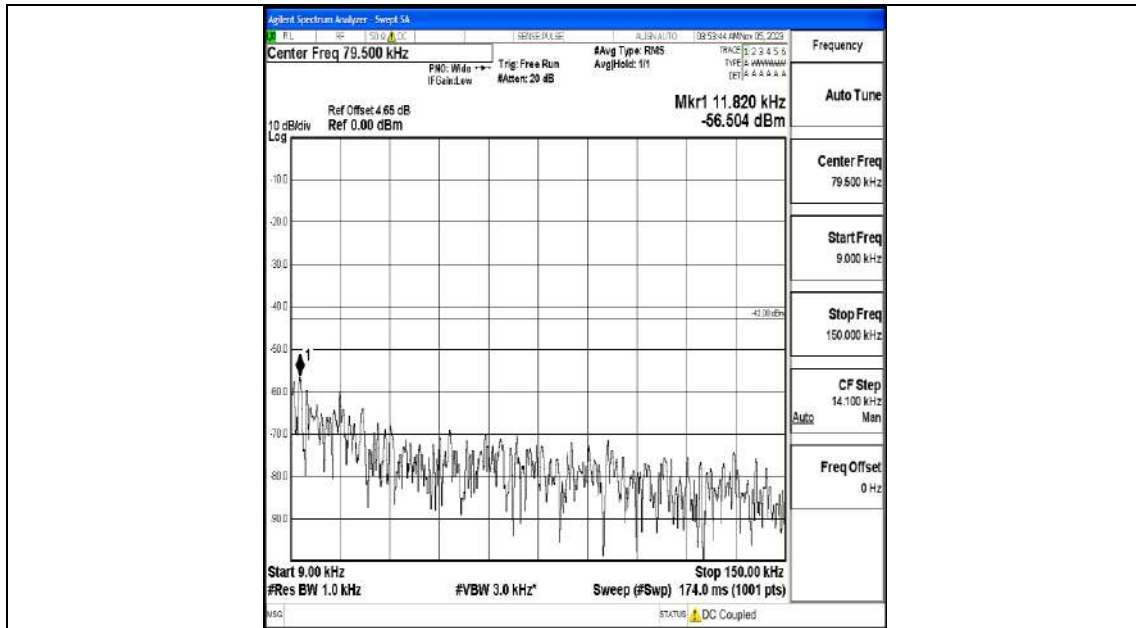

Band4_1.4MHz_16QAM_19957_1RB#0_0.009~0.15_0.009~0.15

Band4_1.4MHz_16QAM_19957_1RB#0_0.15~30_0.15~30

Band4_1.4MHz_16QAM_19957_1RB#0_30~1000_30~1000

Band4_1.4MHz_16QAM_19957_1RB#0_1000~3000_1000~3000

Band4_1.4MHz_16QAM_19957_1RB#0_3000~20000_3000~20000