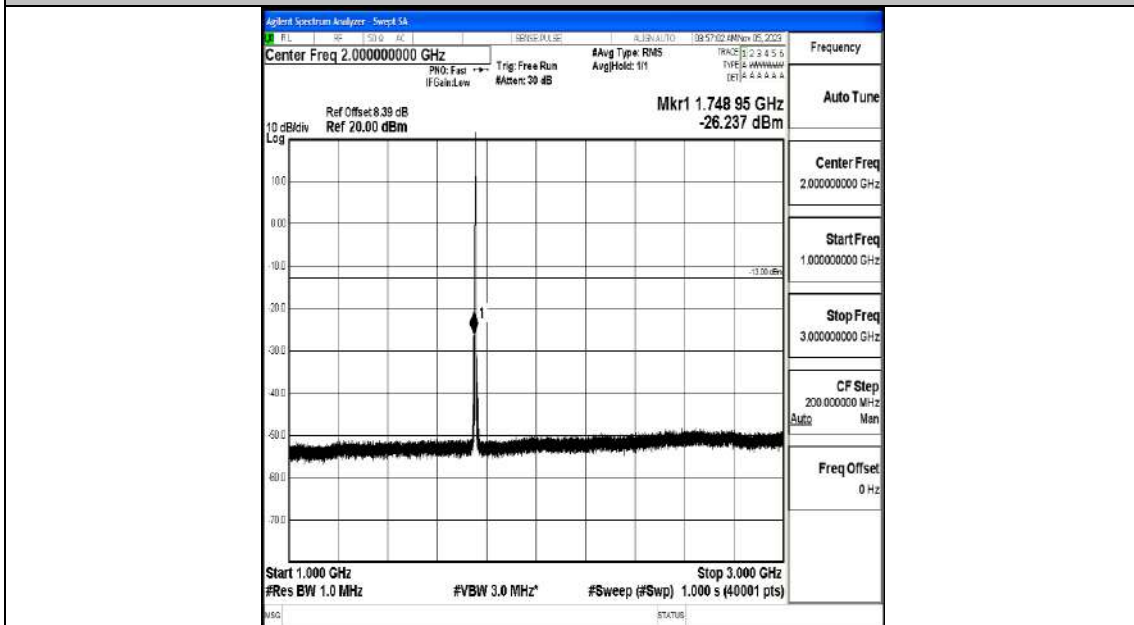

Band4_1.4MHz_16QAM_20393_1RB#0_1000~3000_1000~3000