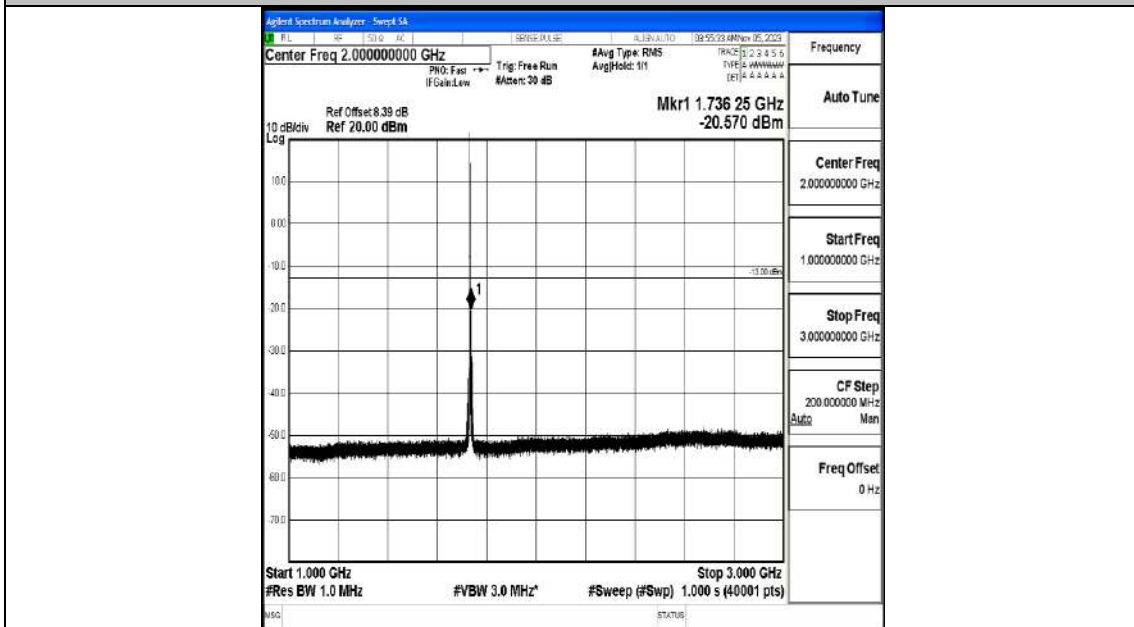

Band4_1.4MHz_16QAM_20175_1RB#0_1000~3000_1000~3000