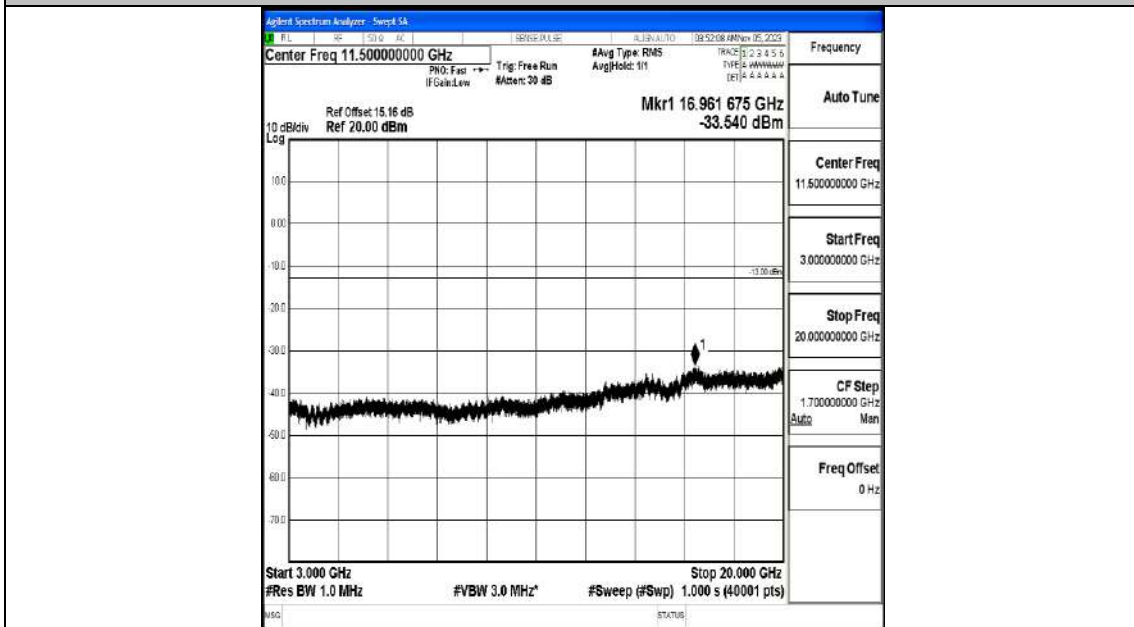

Test Result

Band4_1.4MHz_QPSK_19957_1RB#0_0.15~30_0.15~30

Band4_1.4MHz_QPSK_19957_1RB#0_30~1000_30~1000

Band4_1.4MHz_QPSK_19957_1RB#0_1000~3000_1000~3000

Band4_1.4MHz_QPSK_19957_1RB#0_3000~20000_3000~20000