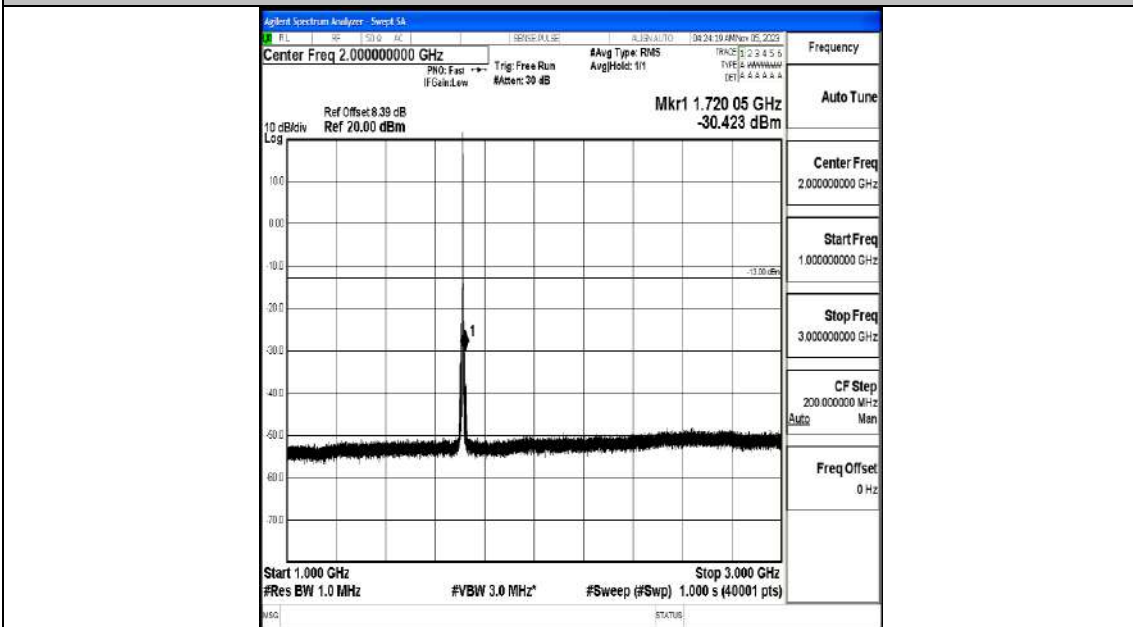

Band4_3MHz_QPSK_19965_1RB#0_1000~3000_1000~3000