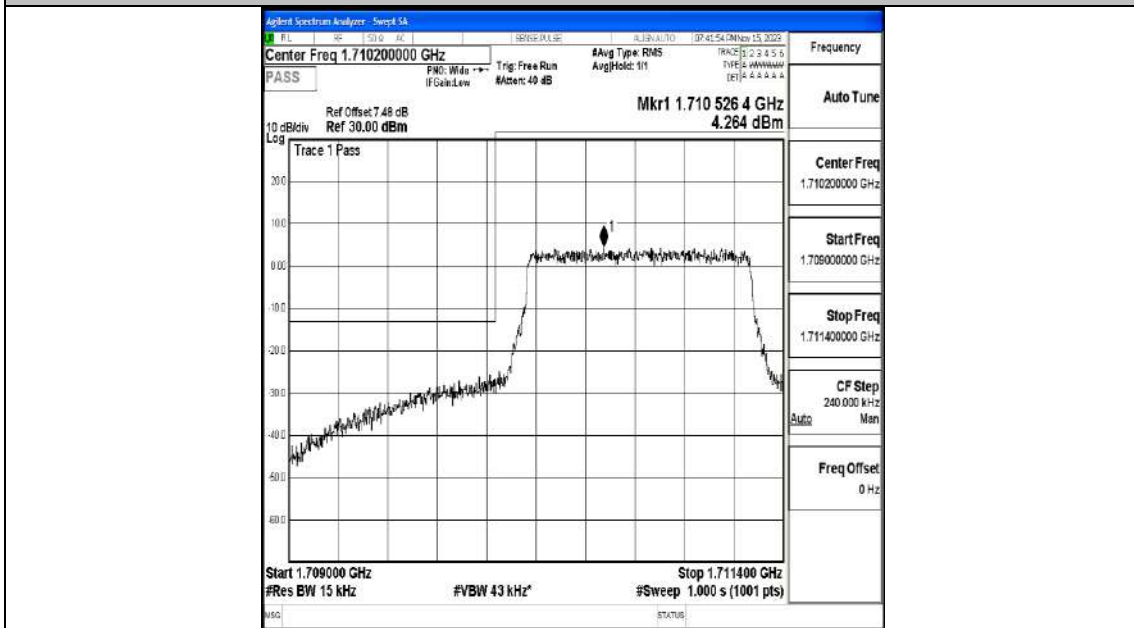

Band4_1.4MHz_16QAM_19957_6RB#0