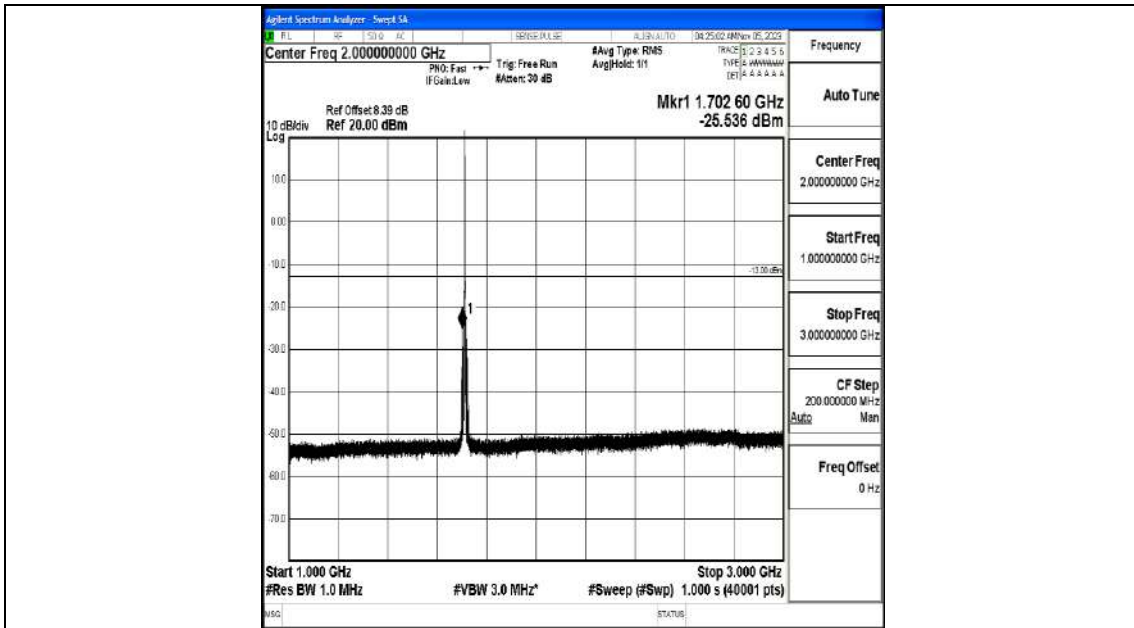

Band4_3MHz_16QAM_19965_1RB#0_1000~3000_1000~3000