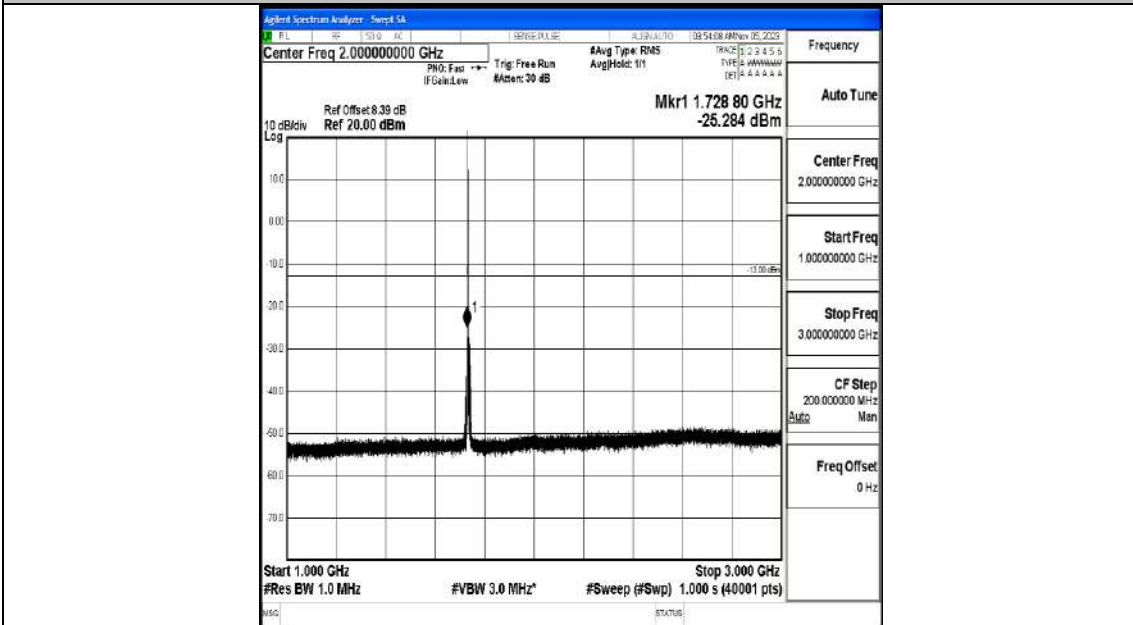

Band4_1.4MHz_QPSK_20175_1RB#0_1000~3000_1000~3000