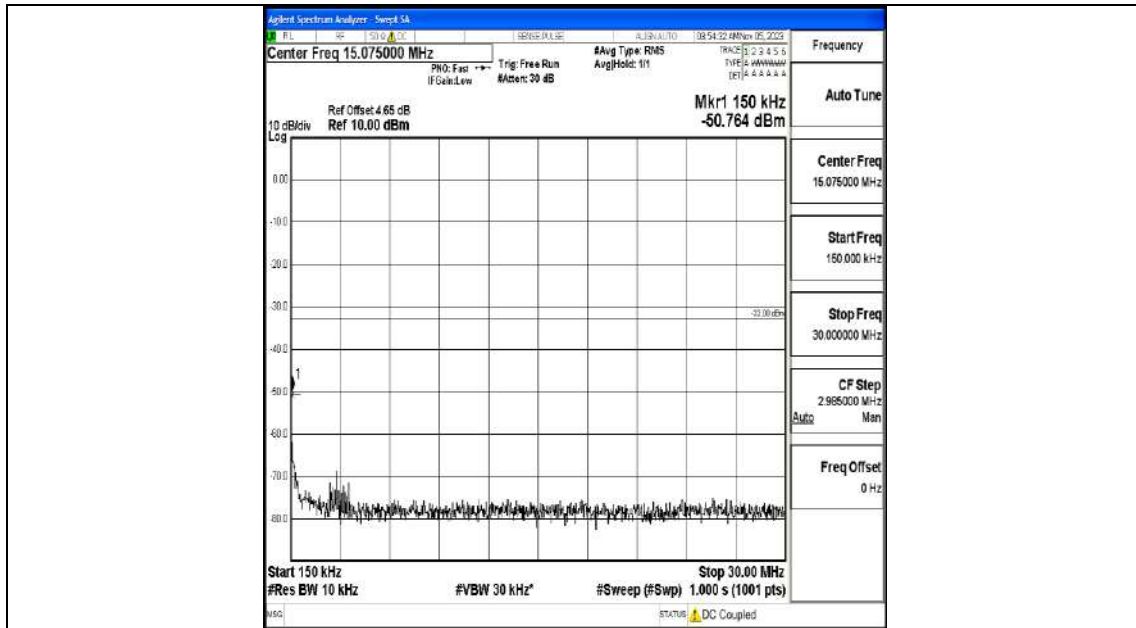

Band4_1.4MHz_16QAM_20175_1RB#0_0.15~30_0.15~30