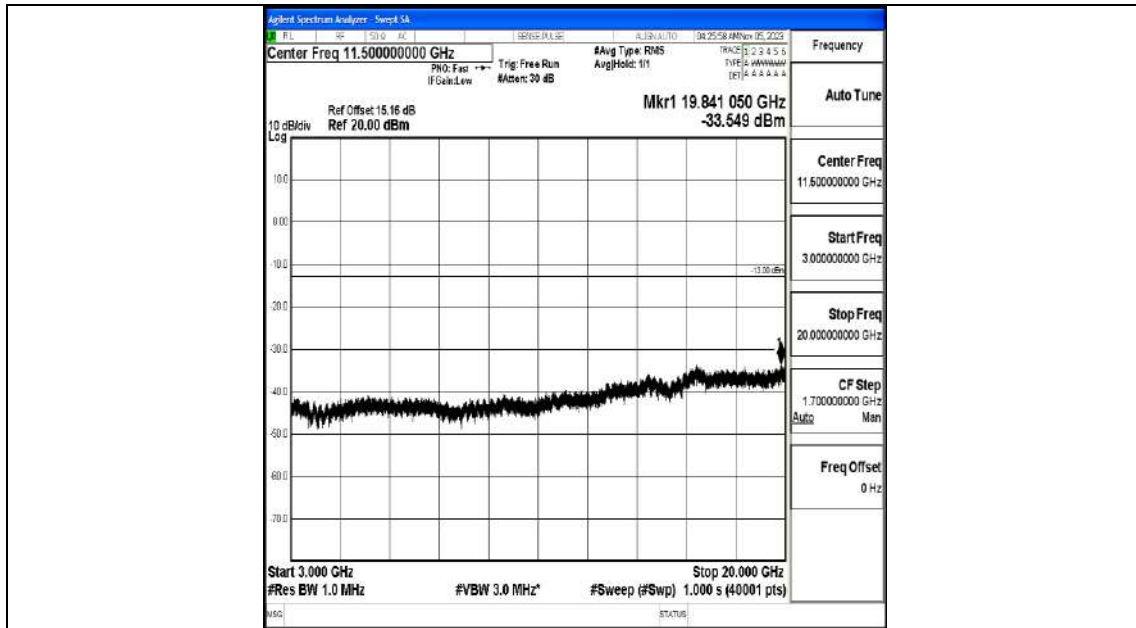

Band4_3MHz_16QAM_19965_1RB#0_0.009~0.15_0.009~0.15

Band4_3MHz_16QAM_19965_1RB#0_0.15~30_0.15~30

Band4_3MHz_16QAM_19965_1RB#0_30~1000_30~1000

Band4_3MHz_16QAM_19965_1RB#0_1000~3000_1000~3000

Band4_3MHz_16QAM_19965_1RB#0_3000~20000_3000~20000