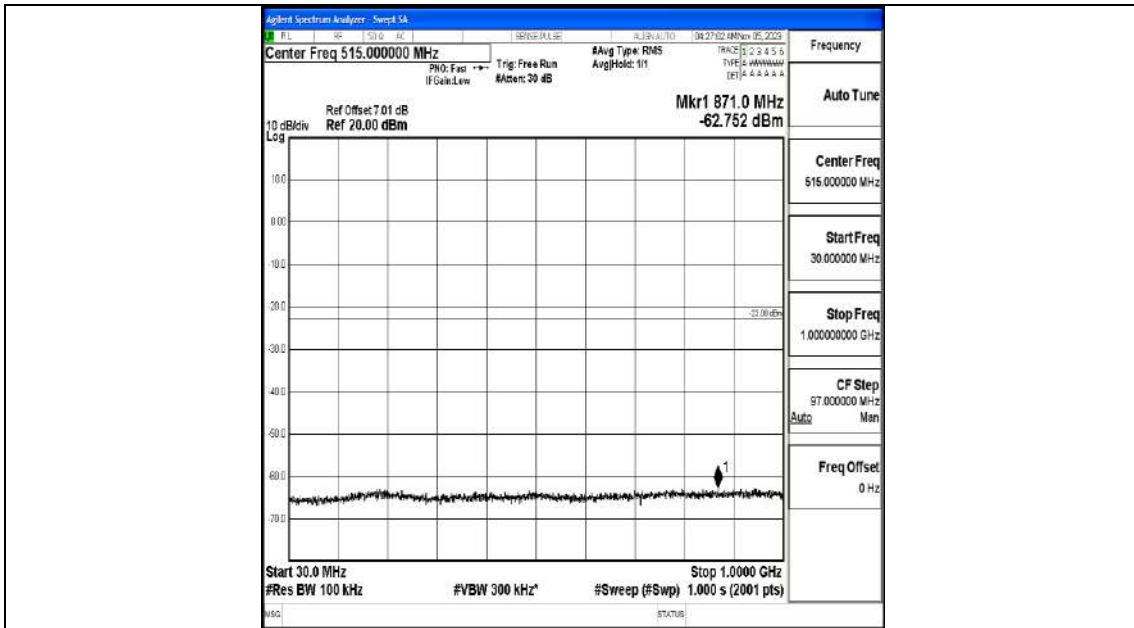

Band4_3MHz_16QAM_20175_1RB#0_30~1000_30~1000