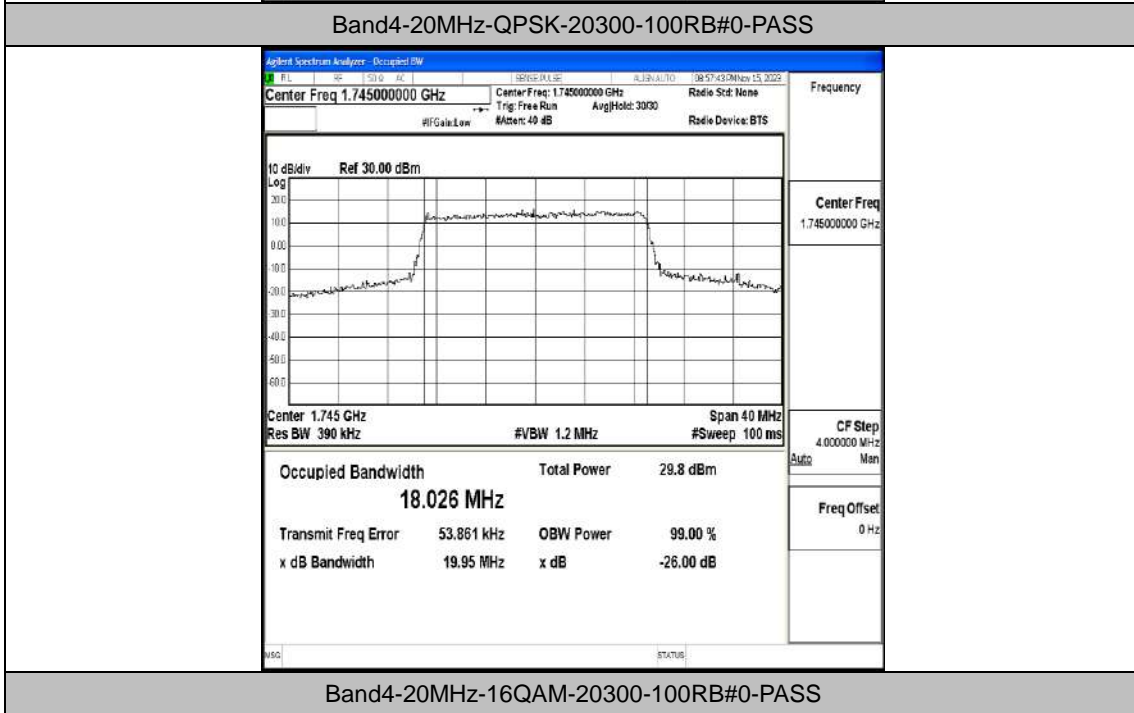

Band4-15MHz-16QAM-20325-75RB#0-PASS

Band4-20MHz-QPSK-20050-100RB#0-PASS

Band4-20MHz-16QAM-20050-100RB#0-PASS

Band4-20MHz-QPSK-20175-100RB#0-PASS

Band4-20MHz-16QAM-20175-100RB#0-PASS

Appendix E.4: Band Edge