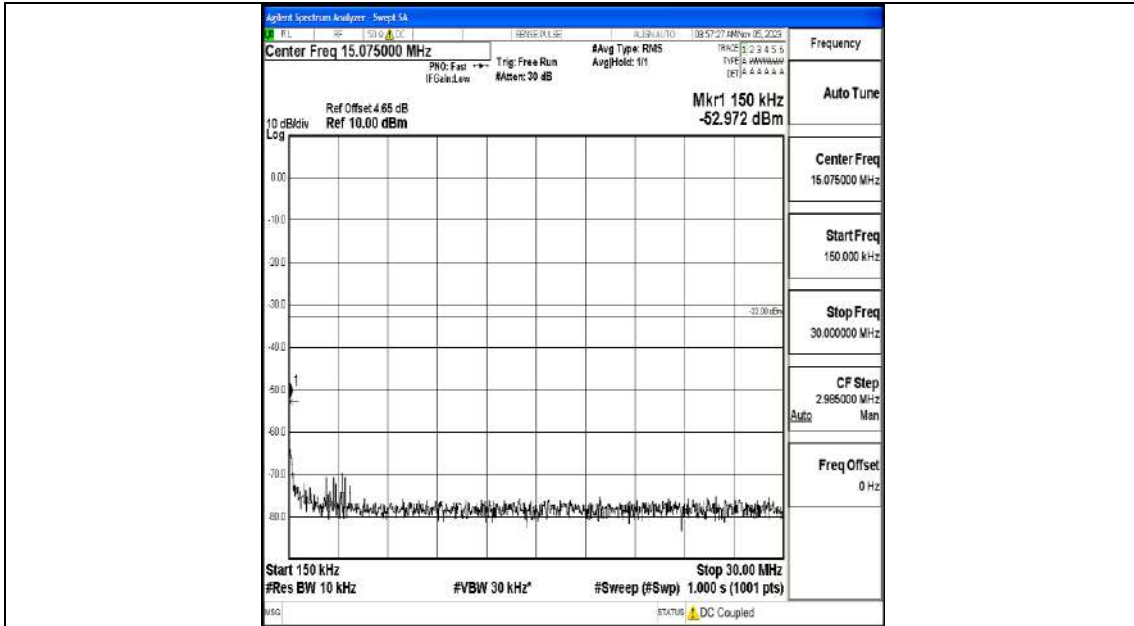

Band4_1.4MHz_16QAM_20393_1RB#0_0.15~30_0.15~30