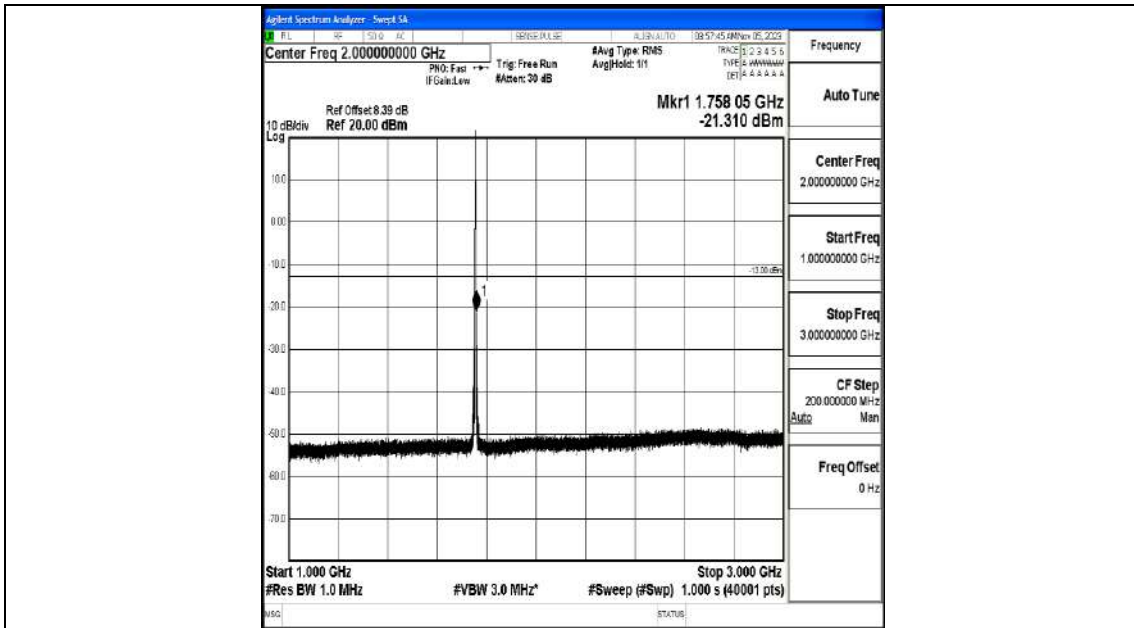

Band4_1.4MHz_16QAM_20393_1RB#0_1000~3000_1000~3000