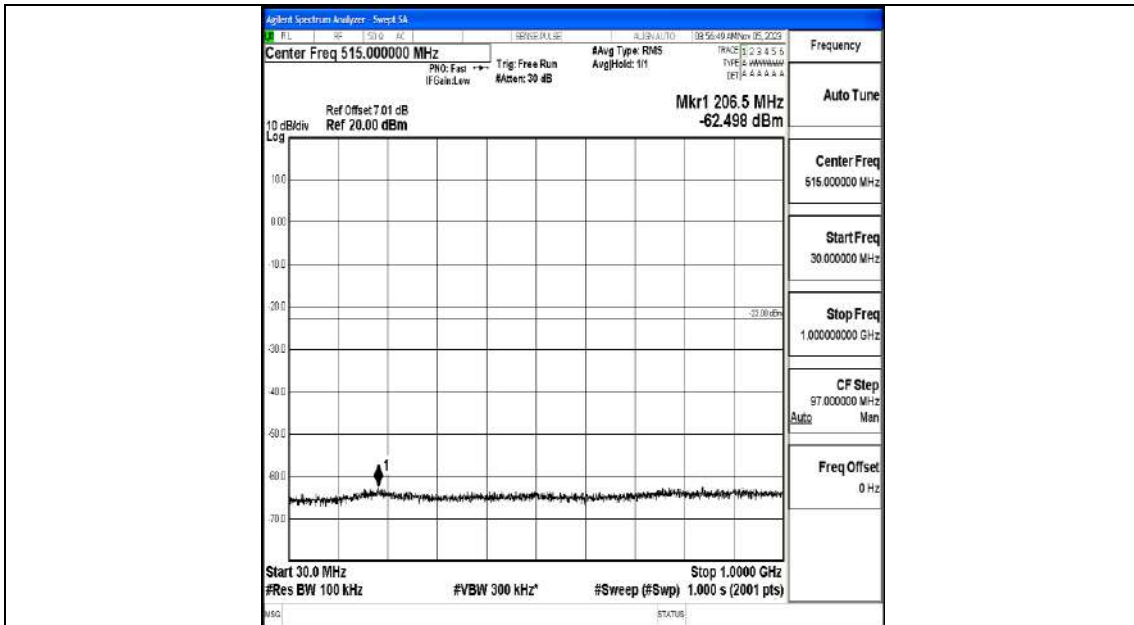

Band4_1.4MHz_16QAM_20393_1RB#0_30~1000_30~1000