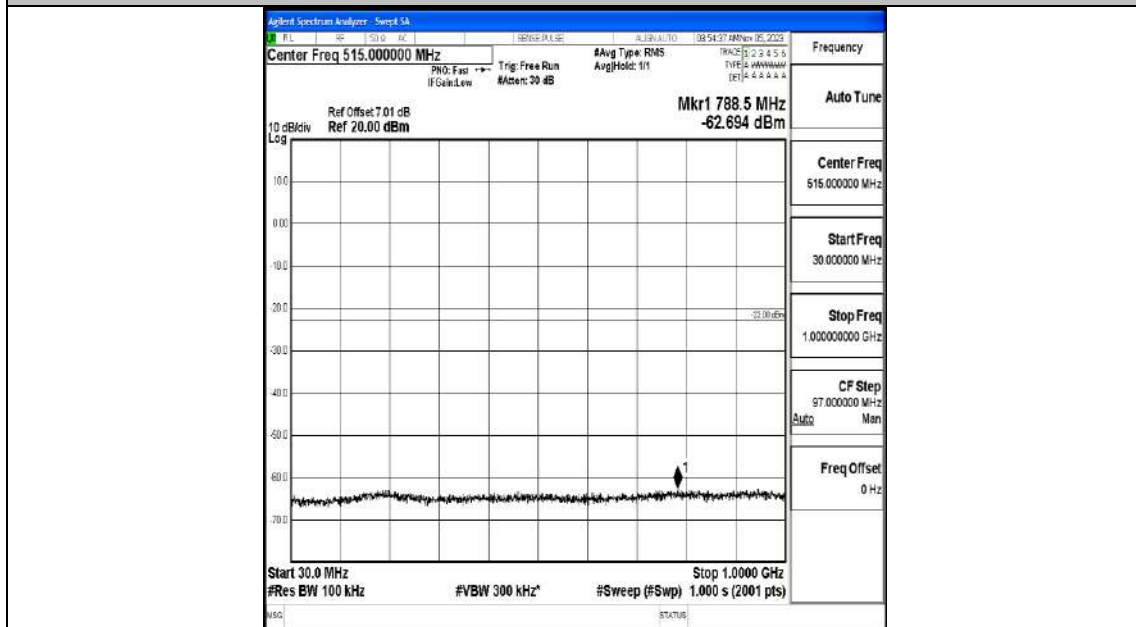

Band4_1.4MHz_16QAM_20175_1RB#0_30~1000_30~1000