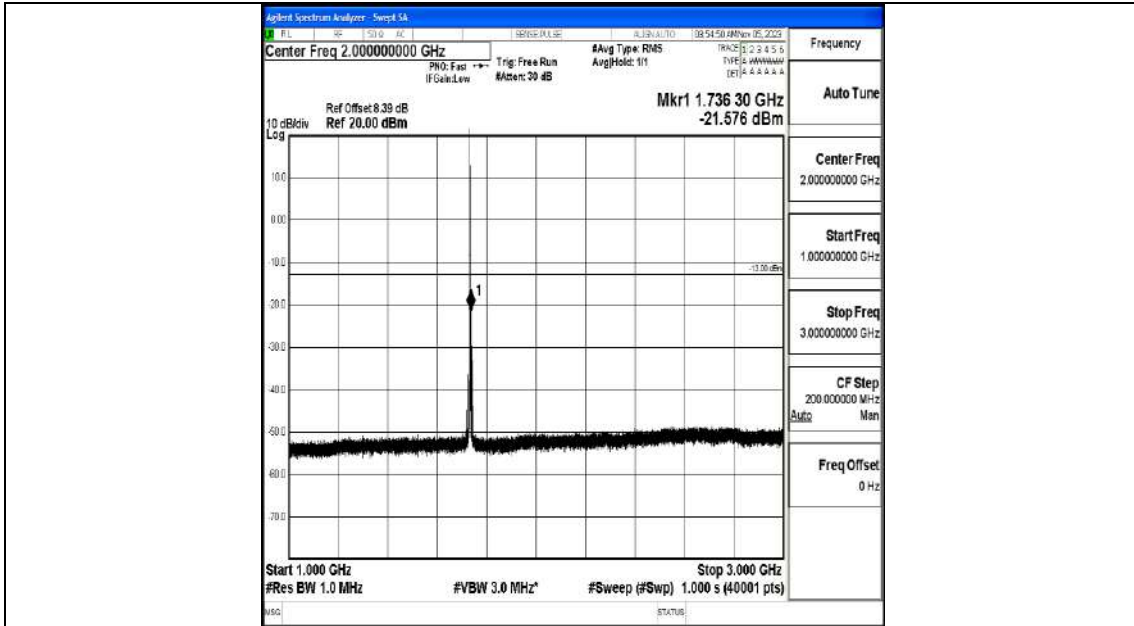

Band4_1.4MHz_16QAM_20175_1RB#0_1000~3000_1000~3000