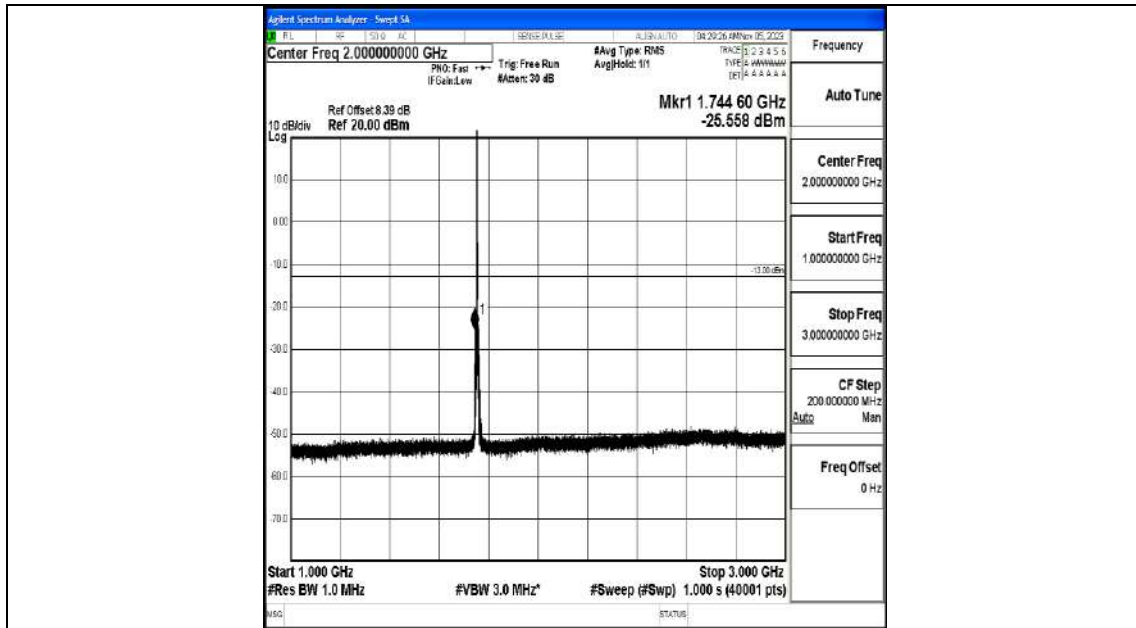

Band4_3MHz_16QAM_20385_1RB#0_1000~3000_1000~3000