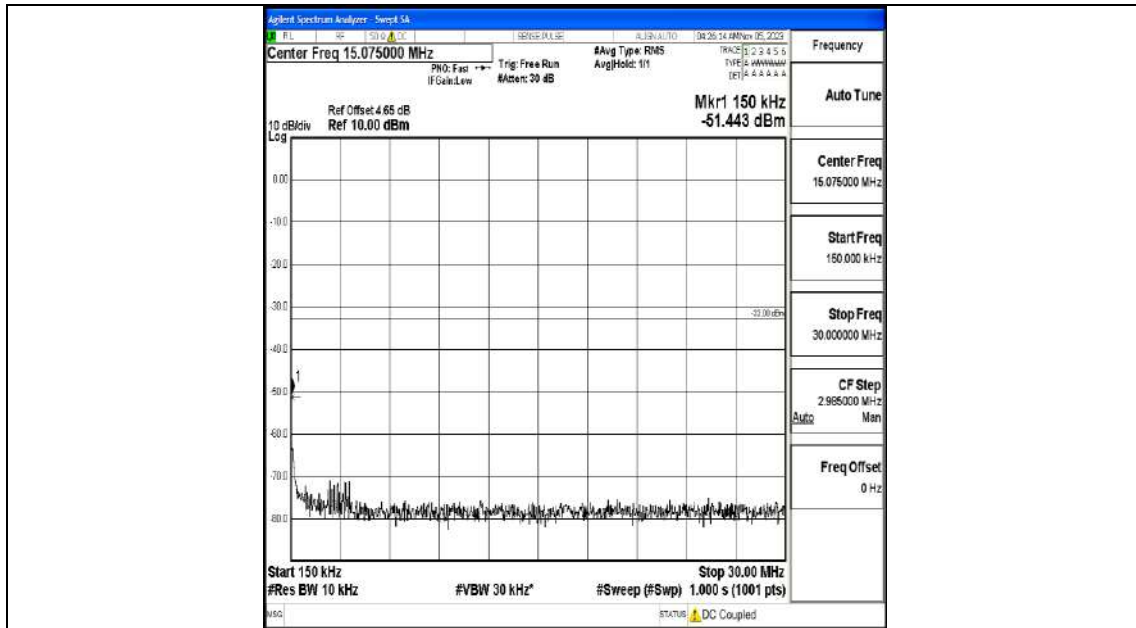

Band4_3MHz_QPSK_20175_1RB#0_0.15~30_0.15~30