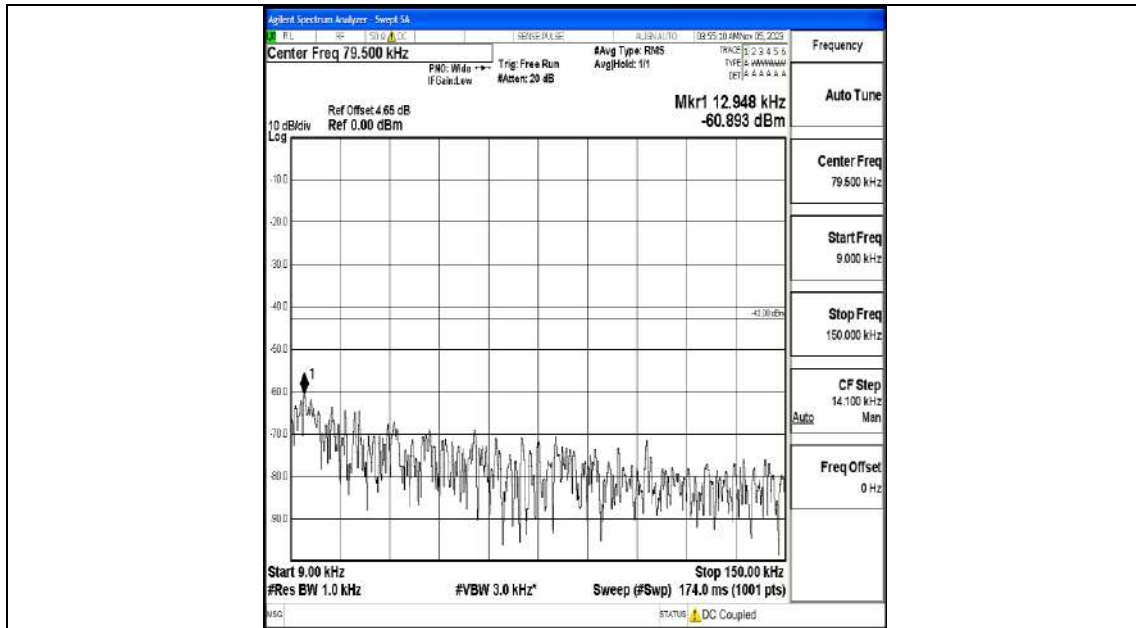

Band4_1.4MHz_16QAM_20175_1RB#0_0.009~0.15_0.009~0.15

Band4_1.4MHz_16QAM_20175_1RB#0_0.15~30_0.15~30

Band4_1.4MHz_16QAM_20175_1RB#0_30~1000_30~1000

Band4_1.4MHz_16QAM_20175_1RB#0_1000~3000_1000~3000

Band4_1.4MHz_16QAM_20175_1RB#0_3000~20000_3000~20000