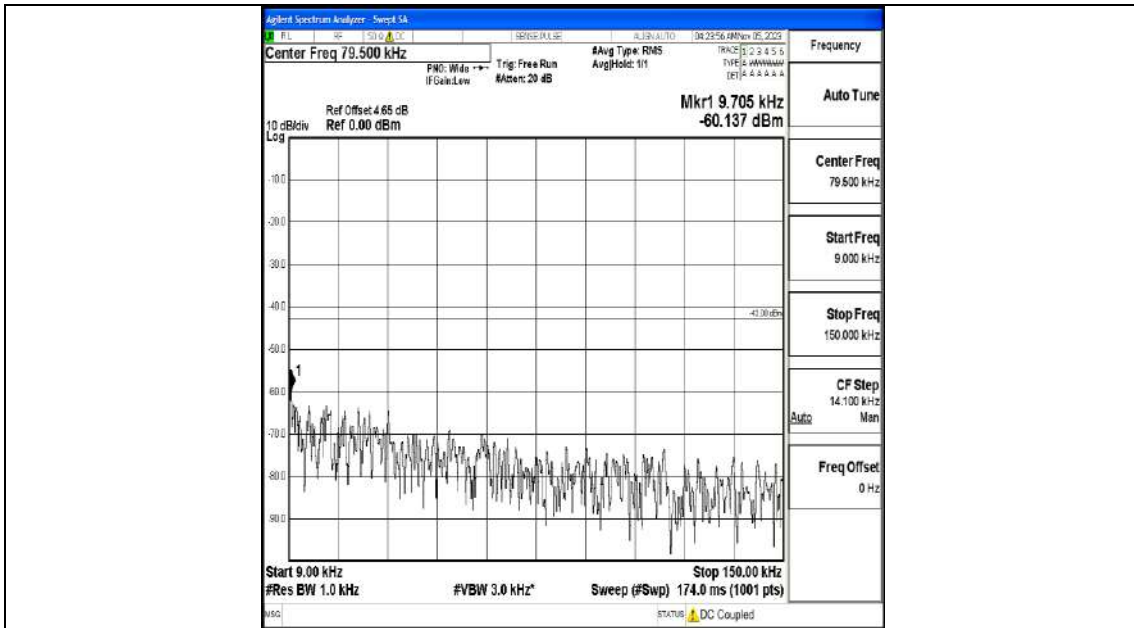

Band4_1.4MHz_16QAM_20393_1RB#0_0.009~0.15_0.009~0.15

Band4_1.4MHz_16QAM_20393_1RB#0_0.15~30_0.15~30

Band4_1.4MHz_16QAM_20393_1RB#0_30~1000_30~1000

Band4_1.4MHz_16QAM_20393_1RB#0_1000~3000_1000~3000

Band4_1.4MHz_16QAM_20393_1RB#0_3000~20000_3000~20000