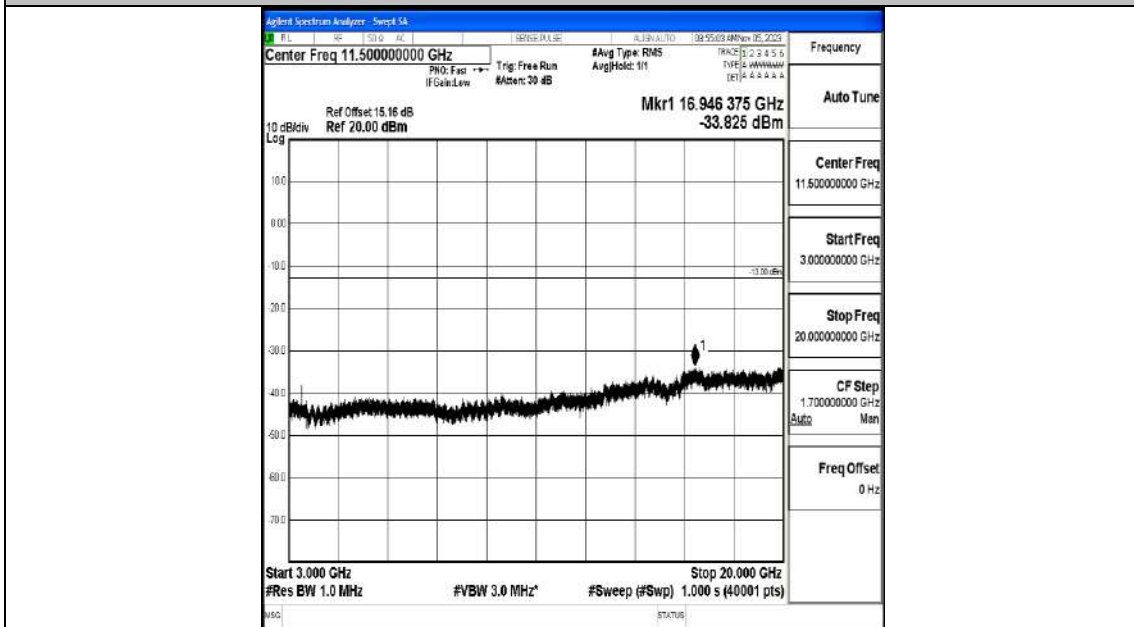

Band4_1.4MHz_16QAM_20175_1RB#0_0.009~0.15_0.009~0.15

Band4_1.4MHz_16QAM_20175_1RB#0_0.15~30_0.15~30

Band4_1.4MHz_16QAM_20175_1RB#0_30~1000_30~1000

Band4_1.4MHz_16QAM_20175_1RB#0_1000~3000_1000~3000

Band4_1.4MHz_16QAM_20175_1RB#0_3000~20000_3000~20000