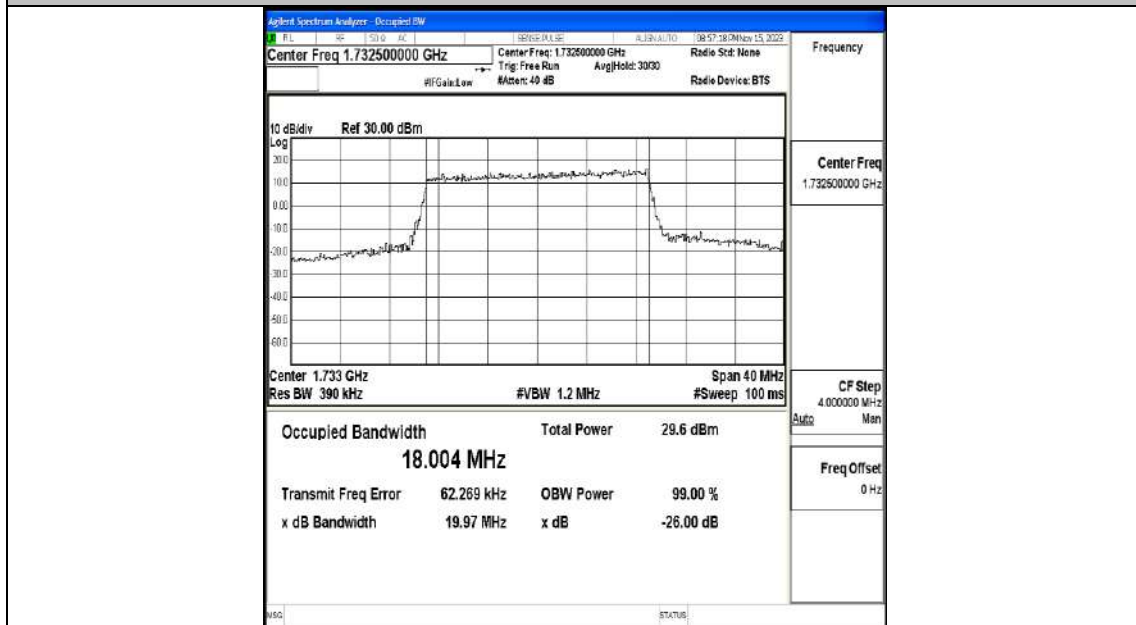

Band4-15MHz-16QAM-20325-75RB#0-PASS

Band4-20MHz-QPSK-20050-100RB#0-PASS

Band4-20MHz-16QAM-20050-100RB#0-PASS

Band4-20MHz-QPSK-20175-100RB#0-PASS

Band4-20MHz-16QAM-20175-100RB#0-PASS

Appendix E.4: Band Edge