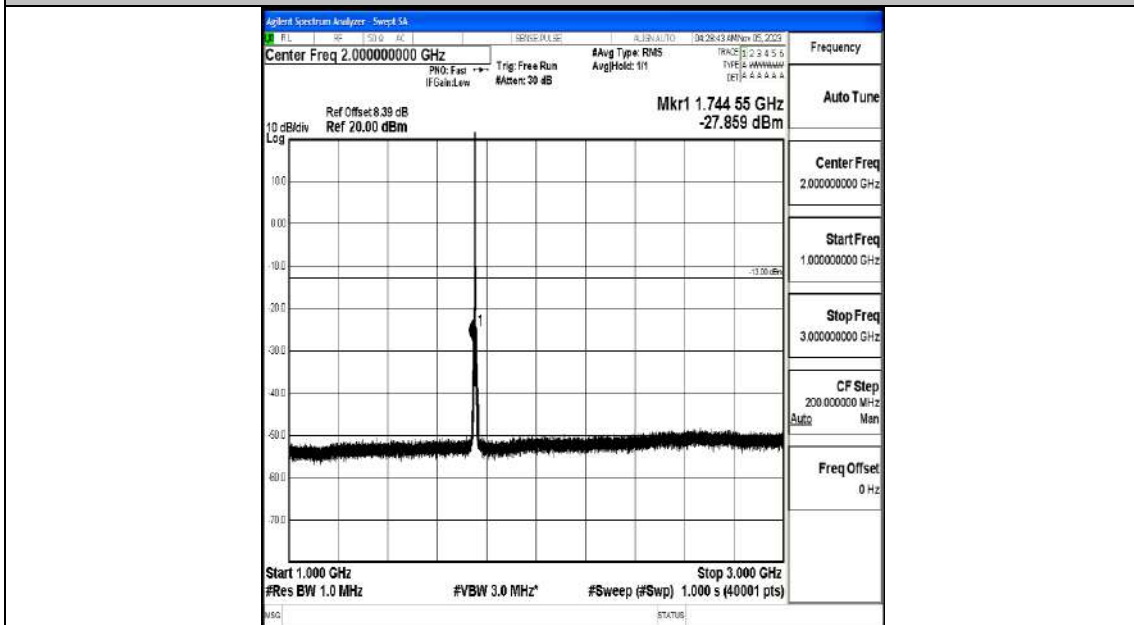

Band4_3MHz_QPSK_20385_1RB#0_1000~3000_1000~3000