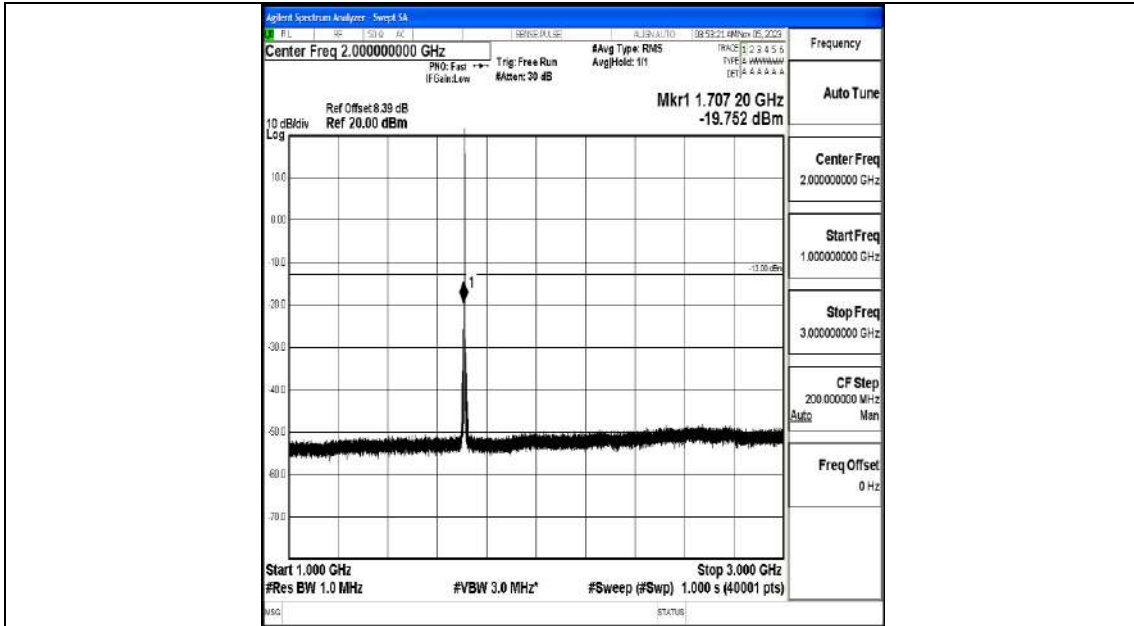

Band4_1.4MHz_16QAM_19957_1RB#0_1000~3000_1000~3000