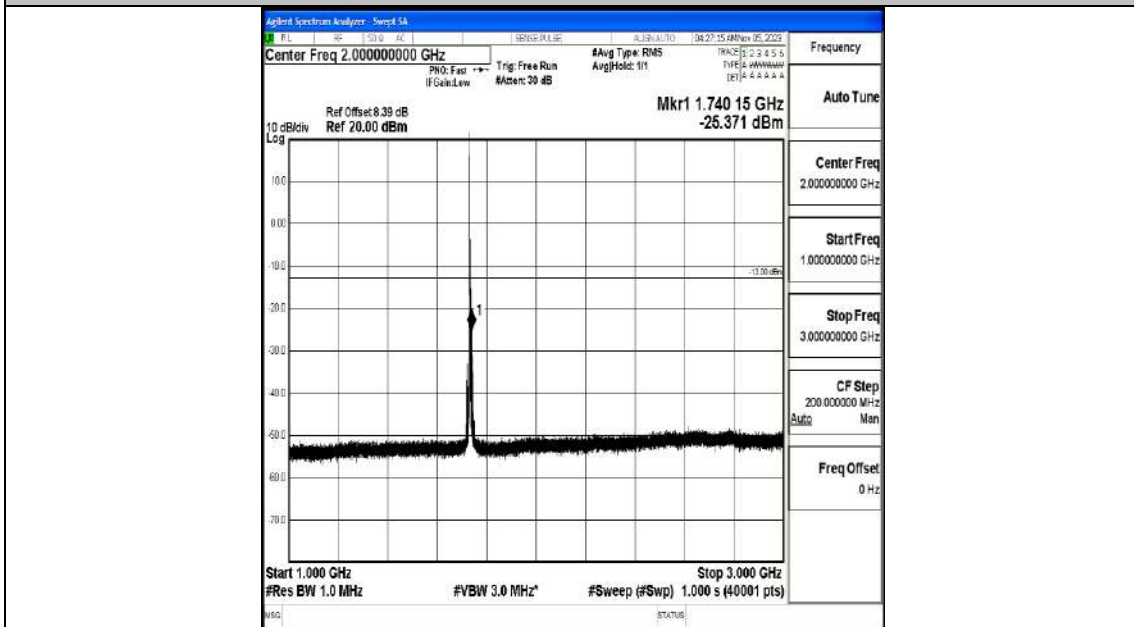

Band4_3MHz_16QAM_20175_1RB#0_1000~3000_1000~3000