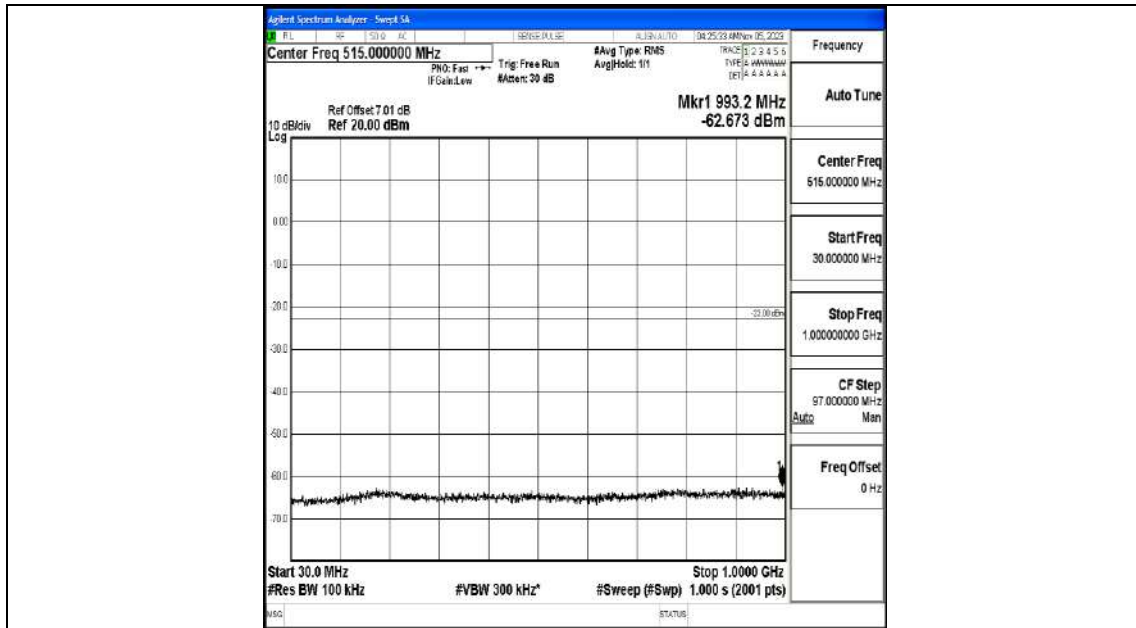

Band4_3MHz_16QAM_19965_1RB#0_30~1000_30~1000