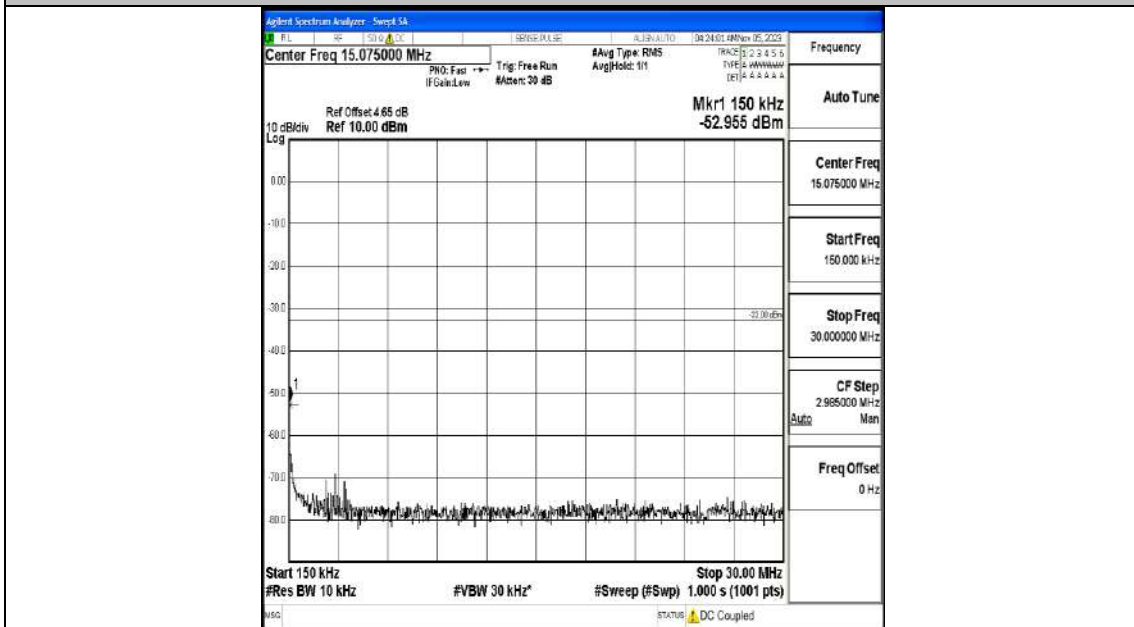

Band4_3MHz_QPSK_19965_1RB#0_0.15~30_0.15~30