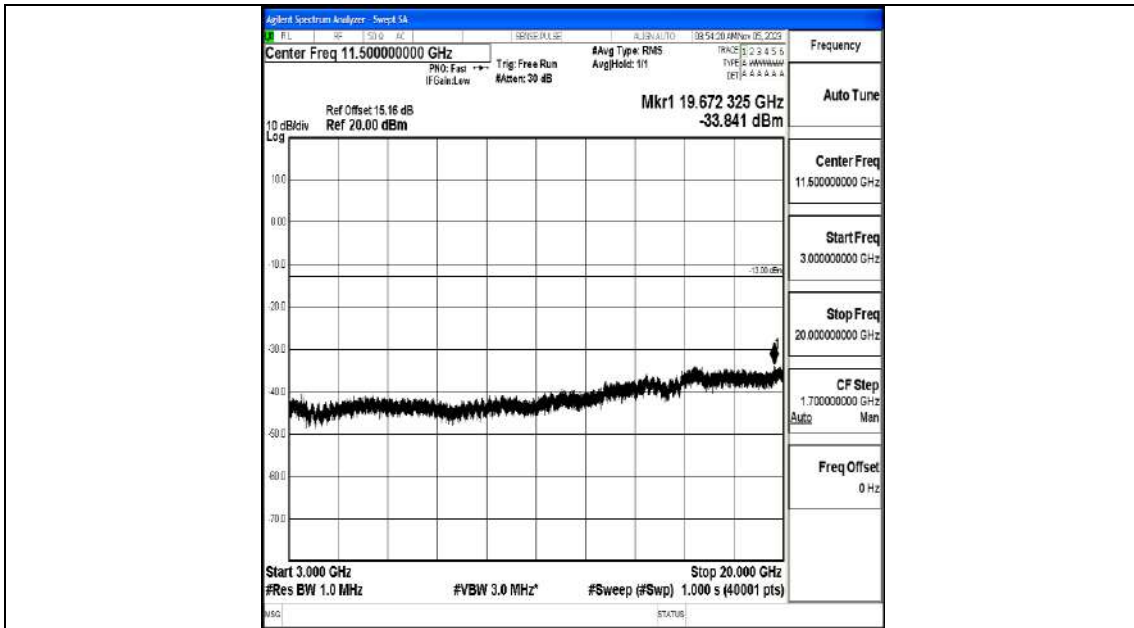

Band4_1.4MHz_QPSK_20175_1RB#0_0.009~0.15_0.009~0.15

Band4_1.4MHz_QPSK_20175_1RB#0_0.15~30_0.15~30

Band4_1.4MHz_QPSK_20175_1RB#0_30~1000_30~1000

Band4_1.4MHz_QPSK_20175_1RB#0_1000~3000_1000~3000

Band4_1.4MHz_QPSK_20175_1RB#0_3000~20000_3000~20000