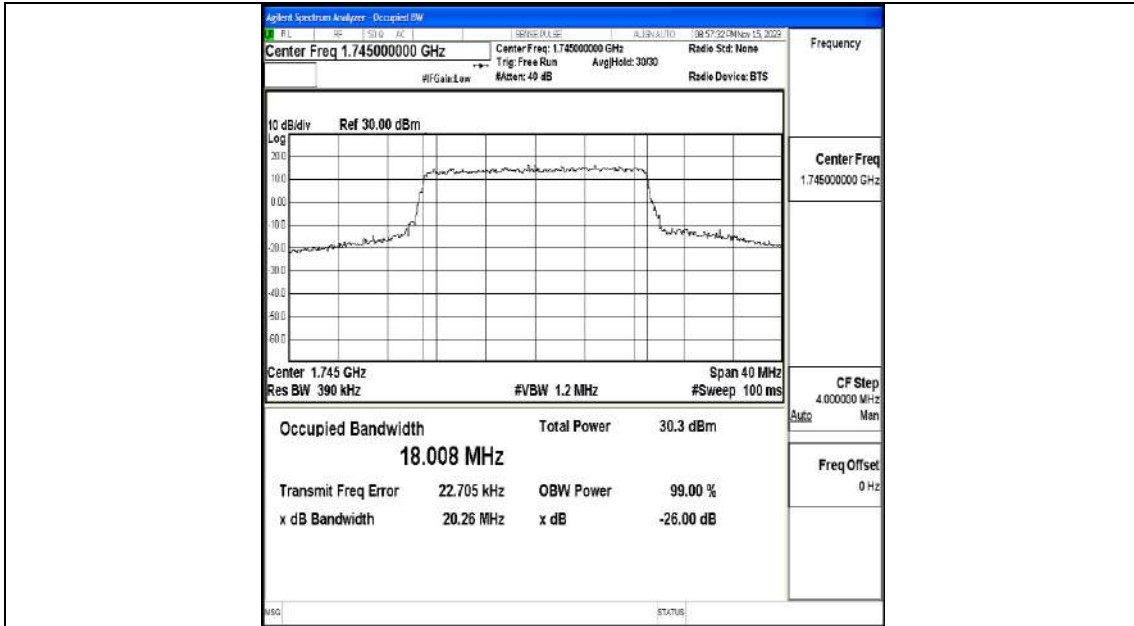

Band4-15MHz-16QAM-20325-75RB#0-PASS

Band4-20MHz-QPSK-20050-100RB#0-PASS

Band4-20MHz-16QAM-20050-100RB#0-PASS

Band4-20MHz-QPSK-20175-100RB#0-PASS

Band4-20MHz-16QAM-20175-100RB#0-PASS

Appendix E.4: Band Edge