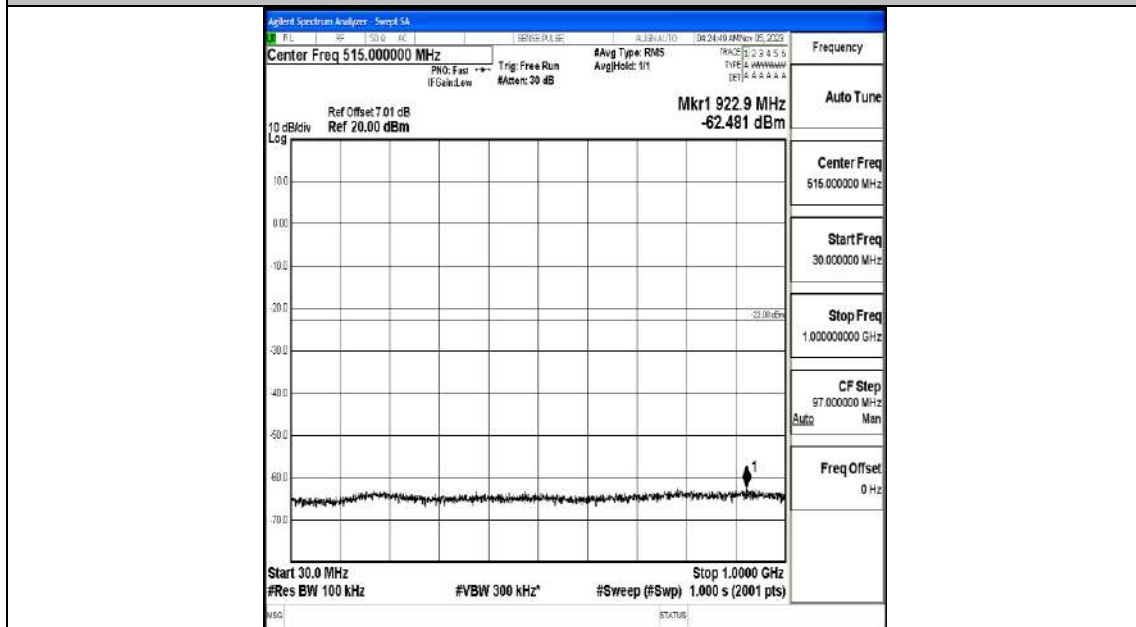

Band4_3MHz_16QAM_19965_1RB#0_30~1000_30~1000