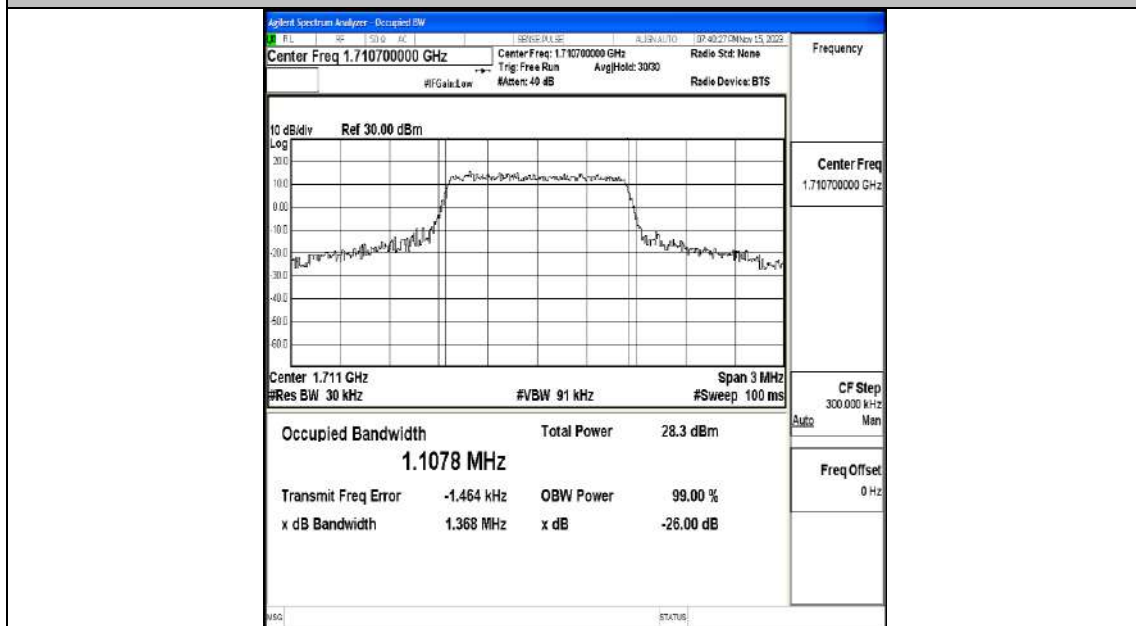

Band4-1.4MHz-16QAM-19957-6RB#0-PASS