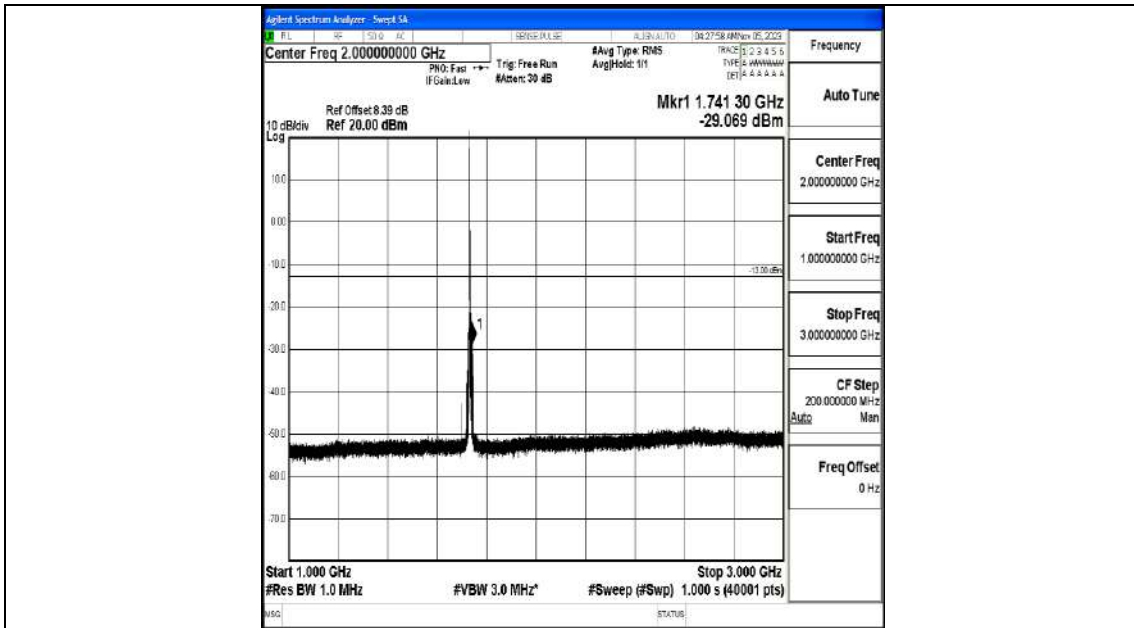

Band4_3MHz_16QAM_20175_1RB#0_1000~3000_1000~3000