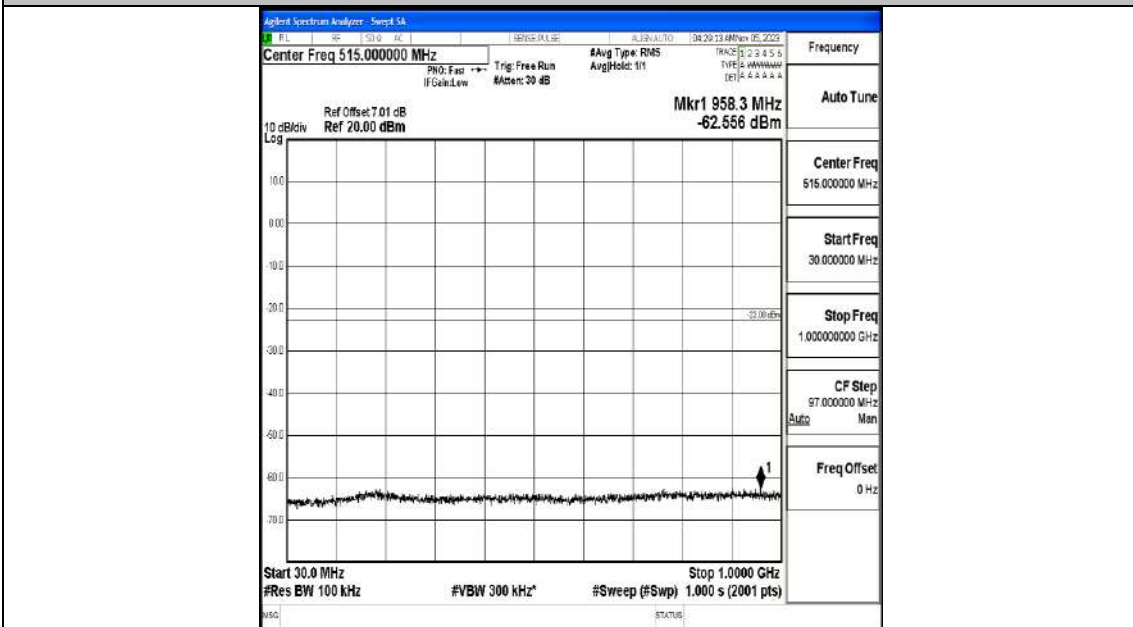

Band4_3MHz_16QAM_20385_1RB#0_30~1000_30~1000