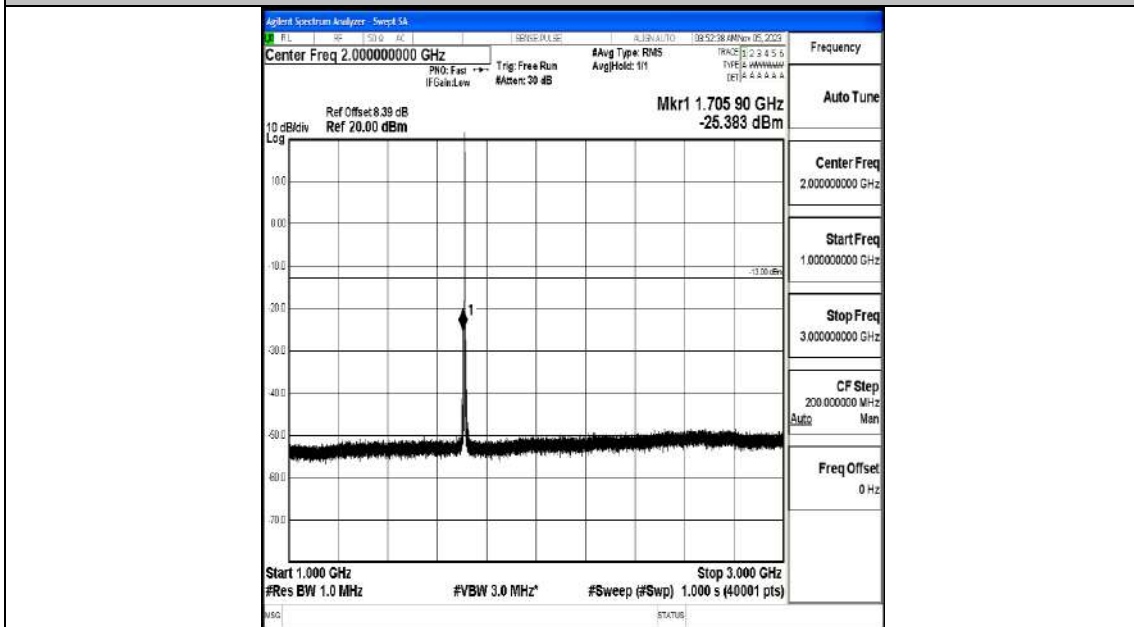

Band4_1.4MHz_16QAM_19957_1RB#0_1000~3000_1000~3000