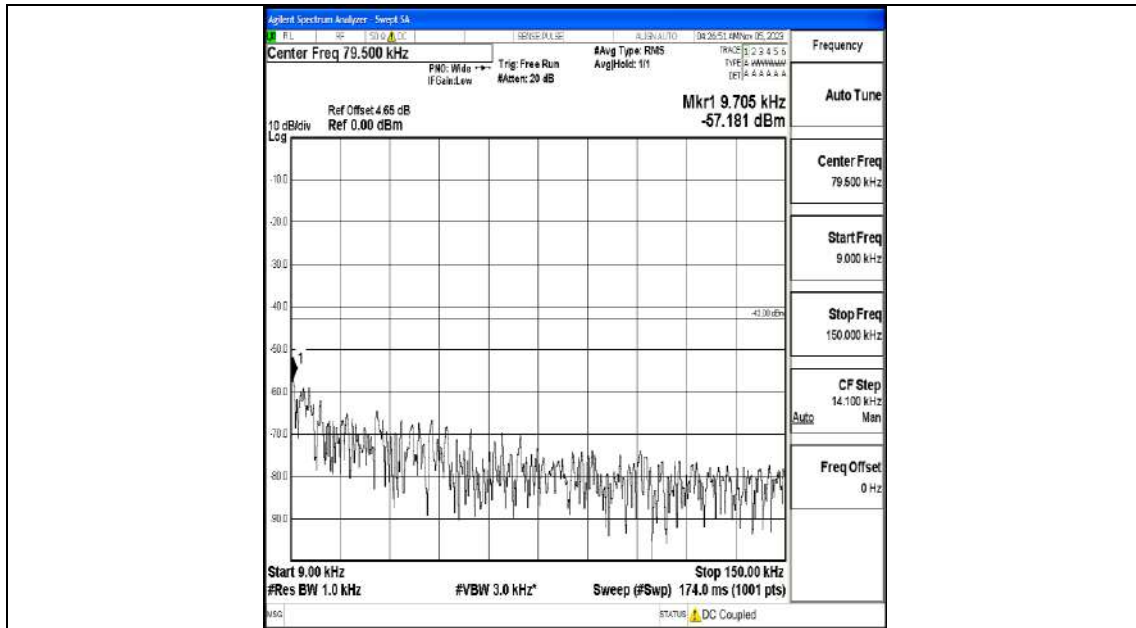

Band4_3MHz_QPSK_20175_1RB#0_0.009~0.15_0.009~0.15

Band4_3MHz_QPSK_20175_1RB#0_0.15~30_0.15~30

Band4_3MHz_QPSK_20175_1RB#0_30~1000_30~1000

Band4_3MHz_QPSK_20175_1RB#0_1000~3000_1000~3000

Band4_3MHz_QPSK_20175_1RB#0_3000~20000_3000~20000