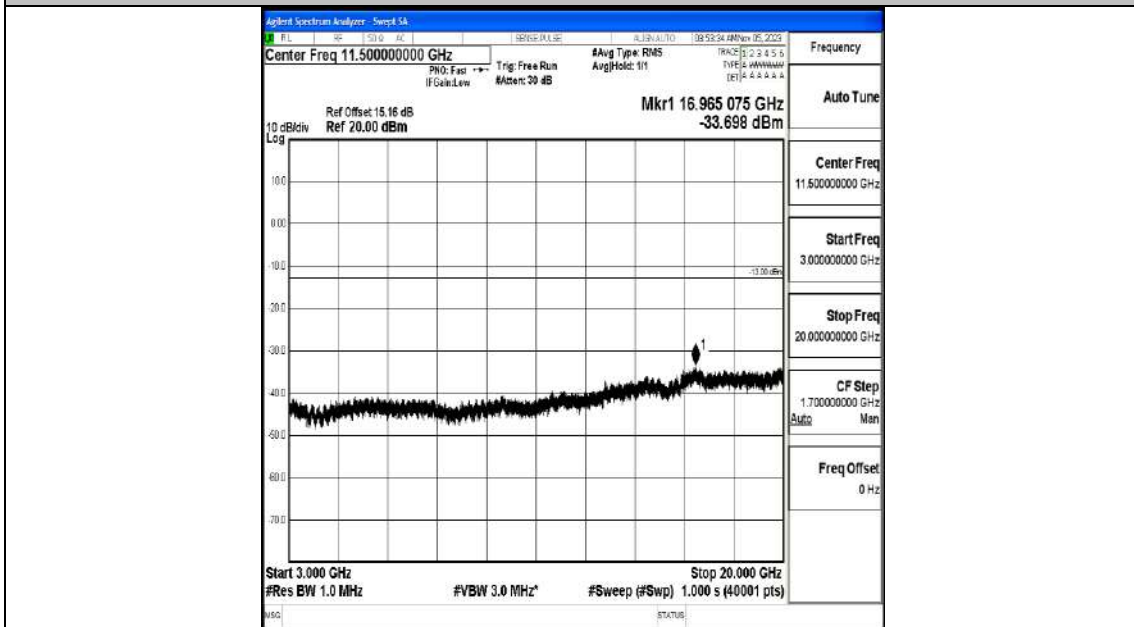

Band4_1.4MHz_16QAM_19957_1RB#0_0.009~0.15_0.009~0.15

Band4_1.4MHz_16QAM_19957_1RB#0_0.15~30_0.15~30

Band4_1.4MHz_16QAM_19957_1RB#0_30~1000_30~1000

Band4_1.4MHz_16QAM_19957_1RB#0_1000~3000_1000~3000

Band4_1.4MHz_16QAM_19957_1RB#0_3000~20000_3000~20000