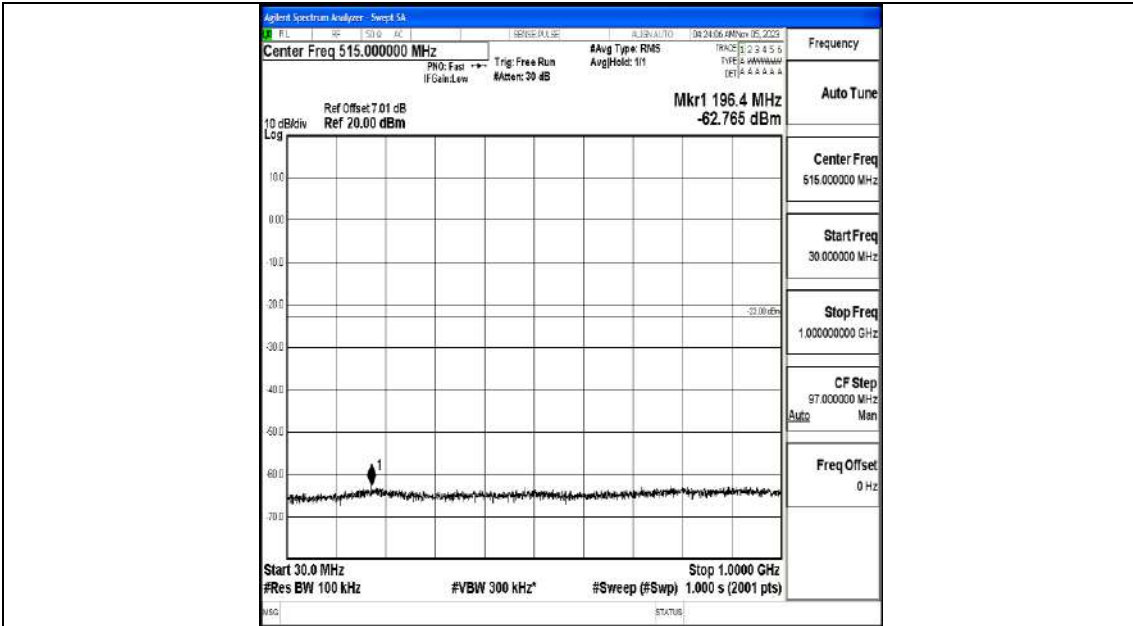

Band4_3MHz_QPSK_19965_1RB#0_30~1000_30~1000