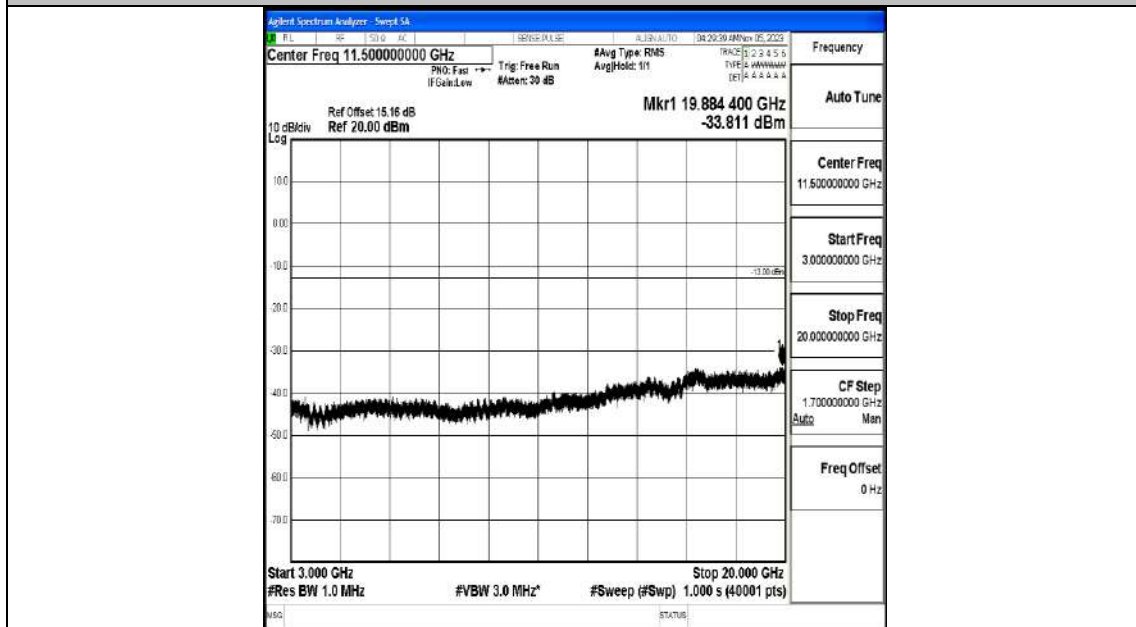

Band4_3MHz_16QAM_20385_1RB#0_0.009~0.15_0.009~0.15

Band4_3MHz_16QAM_20385_1RB#0_0.15~30_0.15~30

Band4_3MHz_16QAM_20385_1RB#0_30~1000_30~1000

Band4_3MHz_16QAM_20385_1RB#0_1000~3000_1000~3000

Band4_3MHz_16QAM_20385_1RB#0_3000~20000_3000~20000