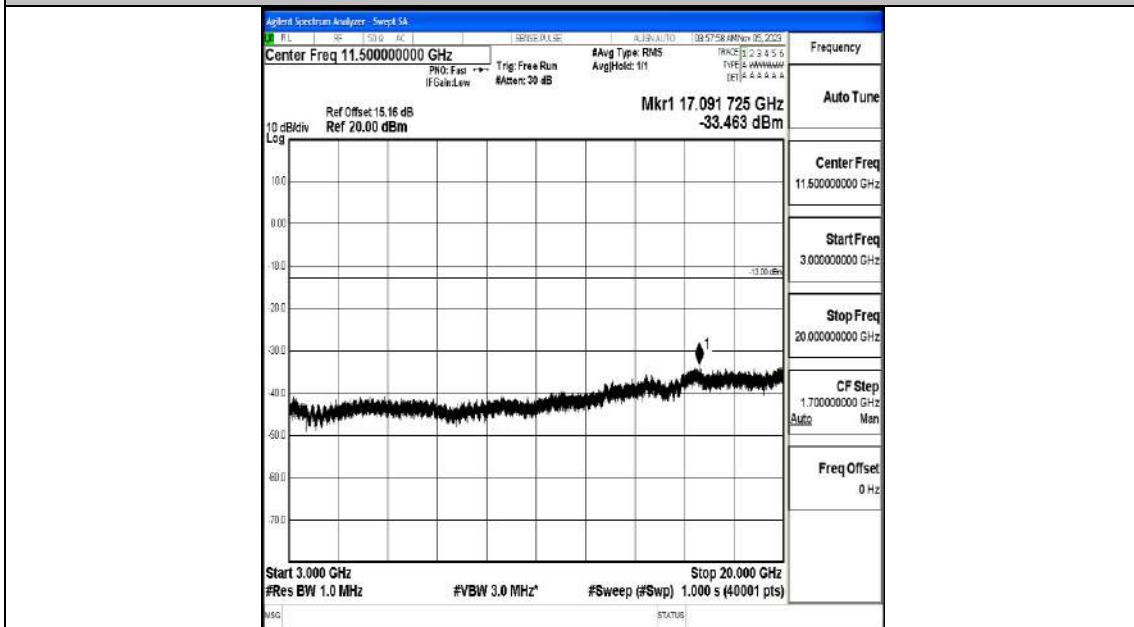

Band4_1.4MHz_16QAM_20393_1RB#0_0.009~0.15_0.009~0.15

Band4_1.4MHz_16QAM_20393_1RB#0_0.15~30_0.15~30

Band4_1.4MHz_16QAM_20393_1RB#0_30~1000_30~1000

Band4_1.4MHz_16QAM_20393_1RB#0_1000~3000_1000~3000

Band4_1.4MHz_16QAM_20393_1RB#0_3000~20000_3000~20000