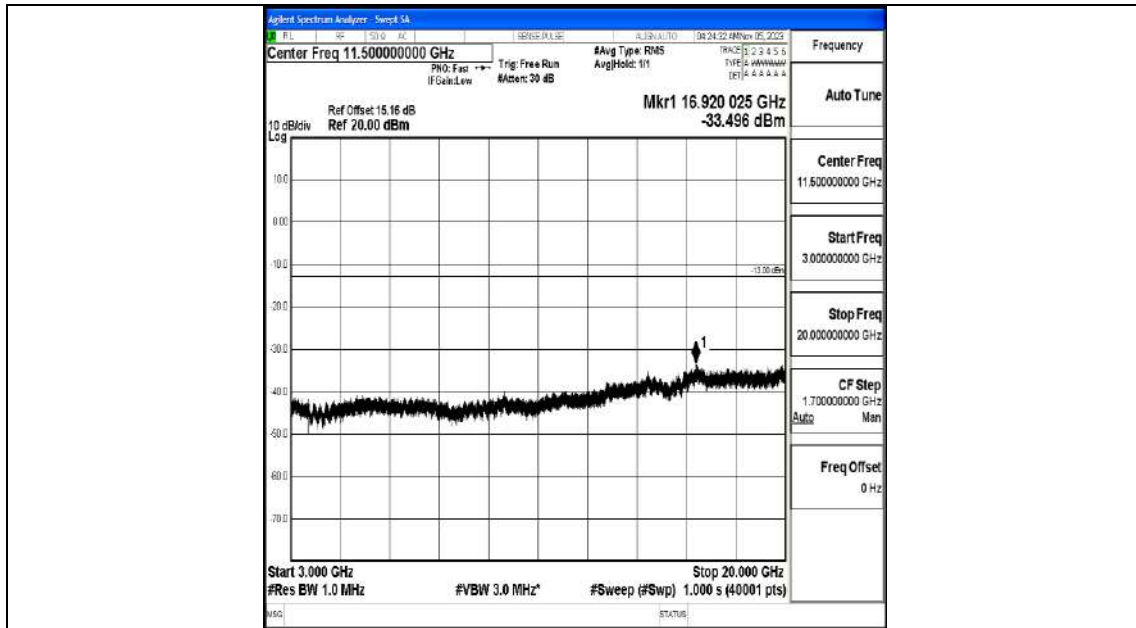

Band4_3MHz_QPSK_19965_1RB#0_0.009~0.15_0.009~0.15

Band4_3MHz_QPSK_19965_1RB#0_0.15~30_0.15~30

Band4_3MHz_QPSK_19965_1RB#0_30~1000_30~1000

Band4_3MHz_QPSK_19965_1RB#0_1000~3000_1000~3000

Band4_3MHz_QPSK_19965_1RB#0_3000~20000_3000~20000