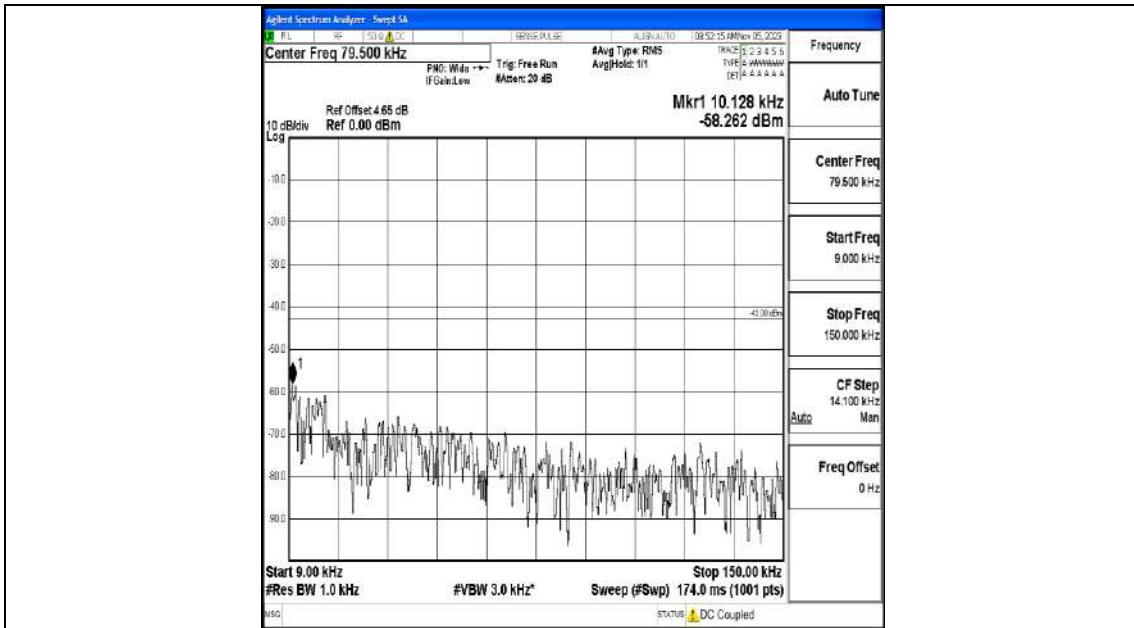

Test Result

Band4_1.4MHz_QPSK_19957_1RB#0_0.15~30_0.15~30

Band4_1.4MHz_QPSK_19957_1RB#0_30~1000_30~1000

Band4_1.4MHz_QPSK_19957_1RB#0_1000~3000_1000~3000

Band4_1.4MHz_QPSK_19957_1RB#0_3000~20000_3000~20000