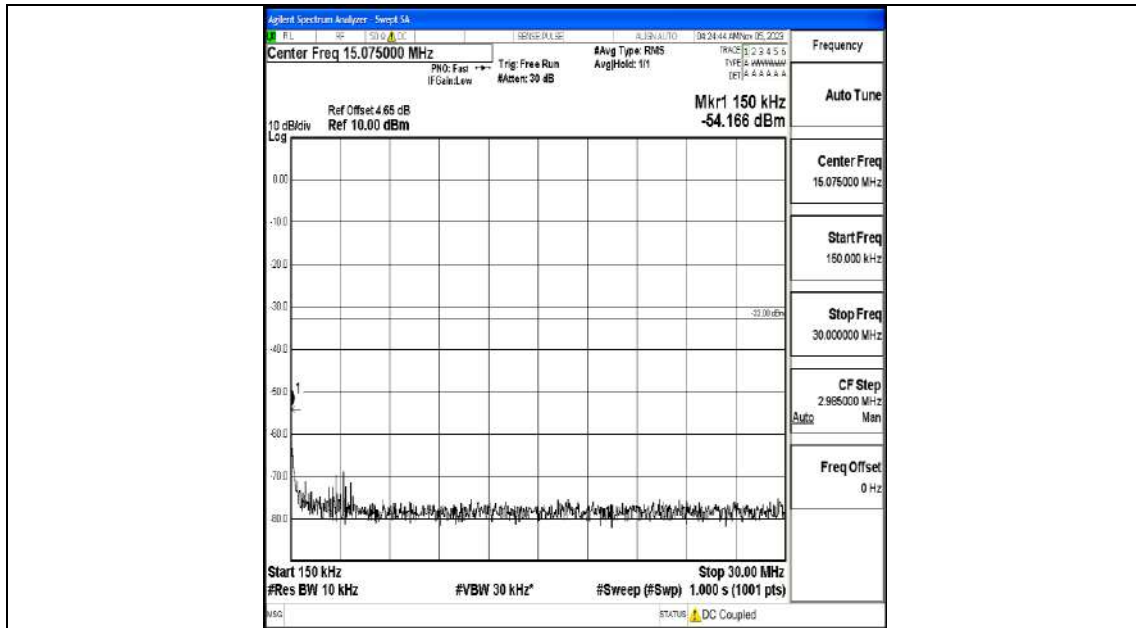

Band4_3MHz_16QAM_19965_1RB#0_0.15~30_0.15~30