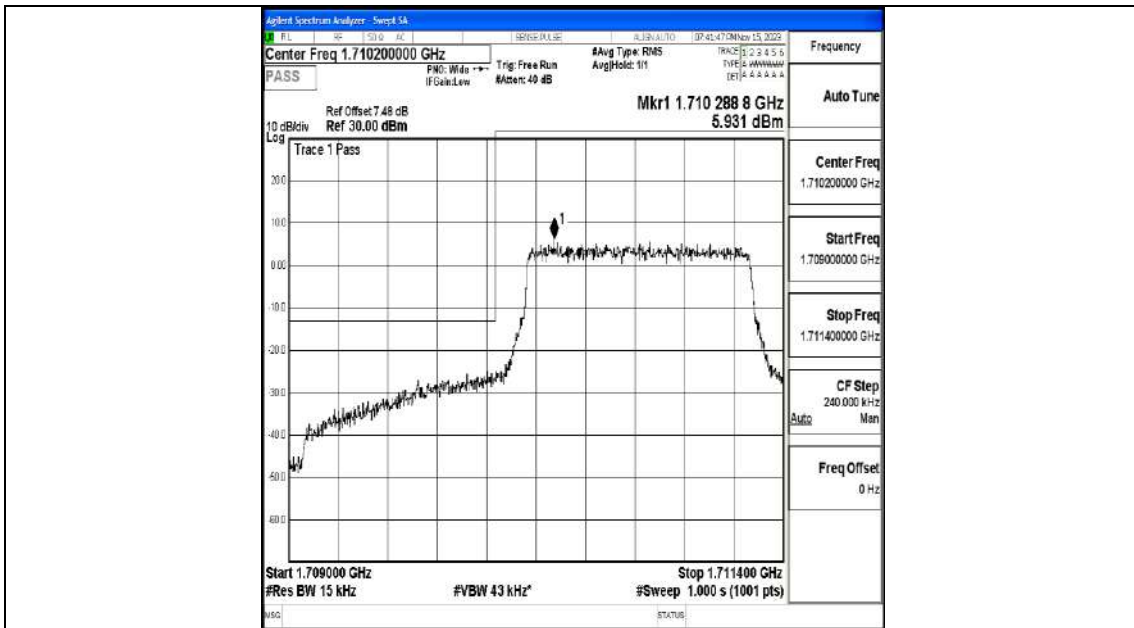

Test Graphs

Band4_1.4MHz_QPSK_19957_6RB#0