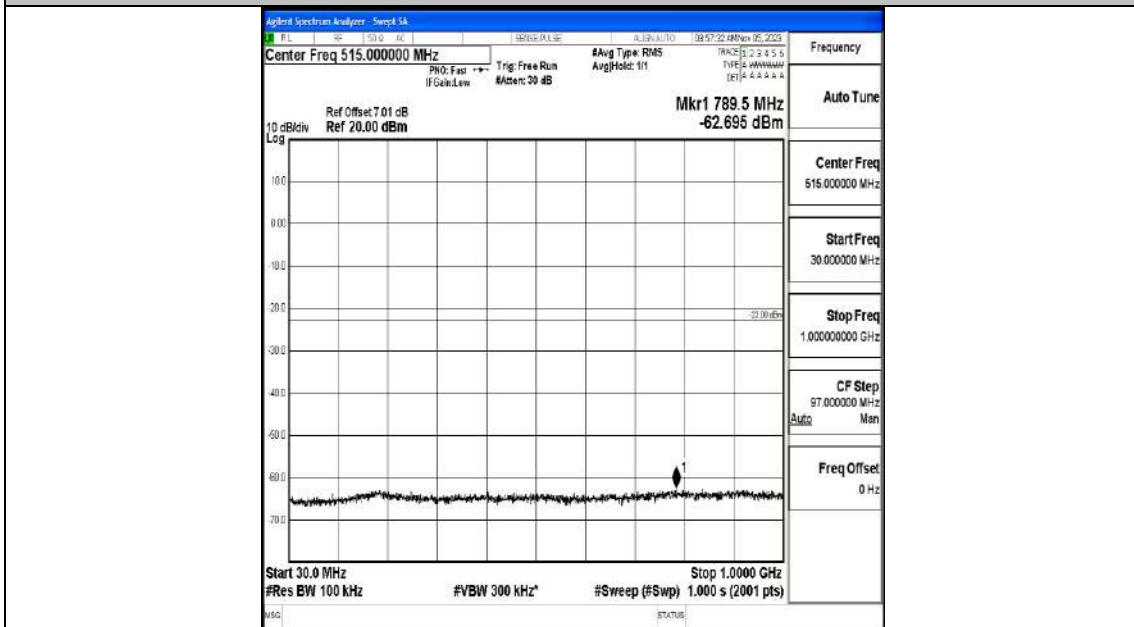

Band4_1.4MHz_16QAM_20393_1RB#0_30~1000_30~1000