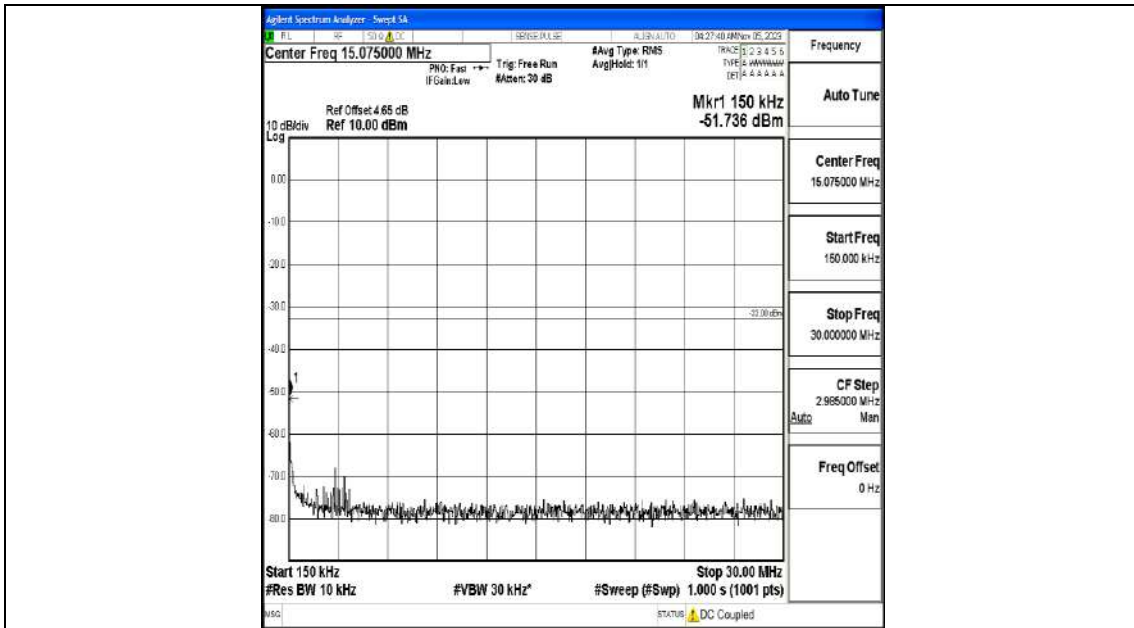

Band4_3MHz_16QAM_20175_1RB#0_0.15~30_0.15~30