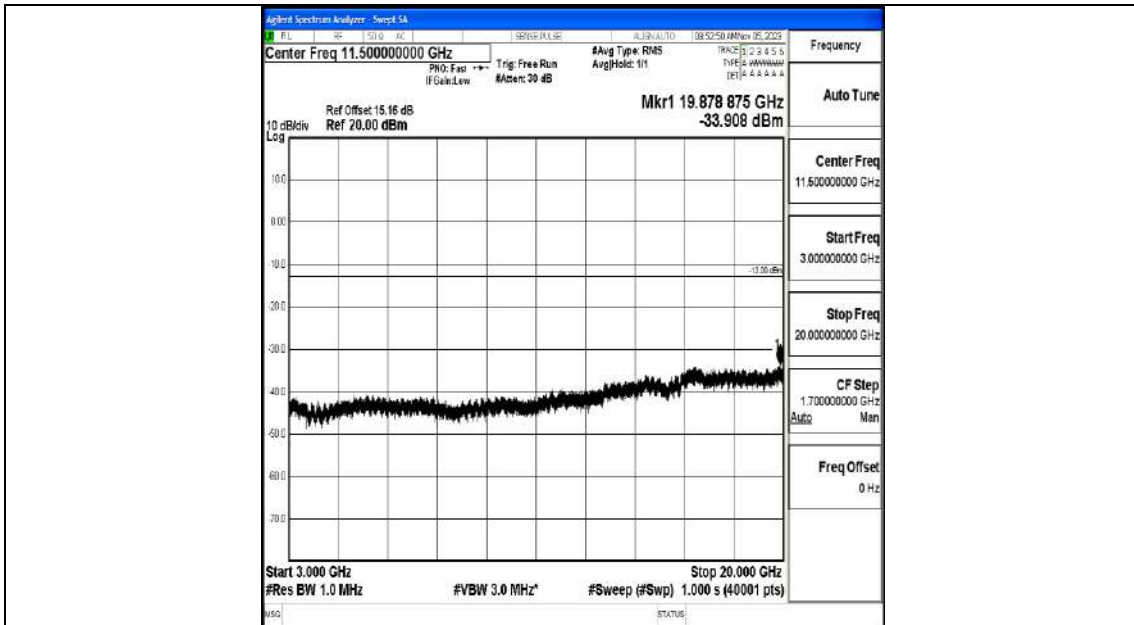

Band4_1.4MHz_16QAM_19957_1RB#0_0.009~0.15_0.009~0.15

Band4_1.4MHz_16QAM_19957_1RB#0_0.15~30_0.15~30

Band4_1.4MHz_16QAM_19957_1RB#0_30~1000_30~1000

Band4_1.4MHz_16QAM_19957_1RB#0_1000~3000_1000~3000

Band4_1.4MHz_16QAM_19957_1RB#0_3000~20000_3000~20000