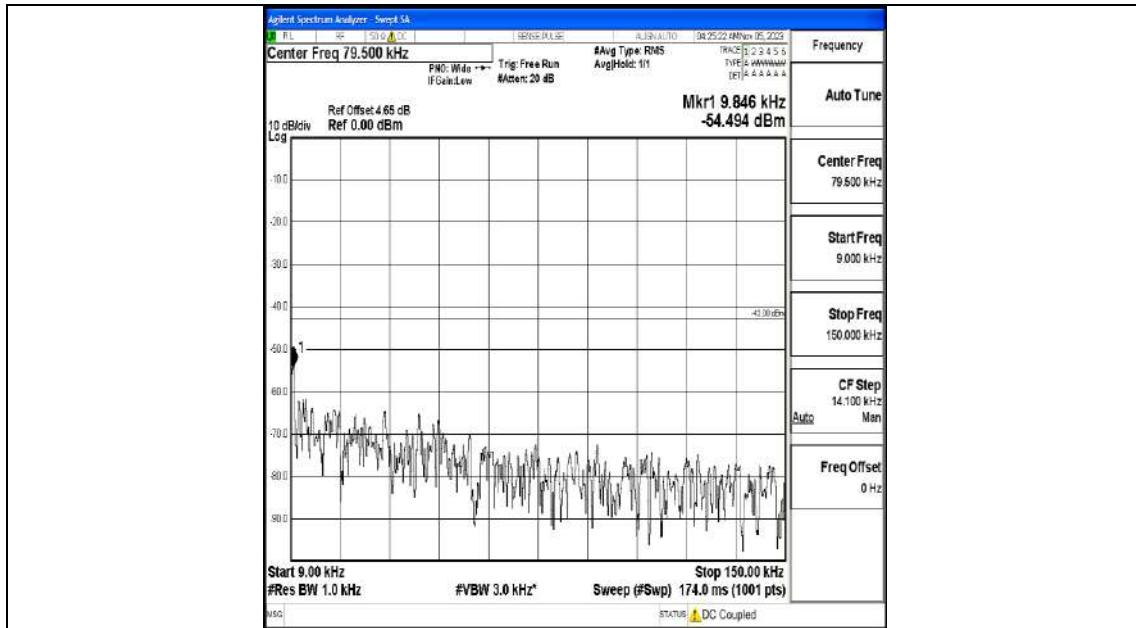

Band4_3MHz_16QAM_19965_1RB#0_0.009~0.15_0.009~0.15

Band4_3MHz_16QAM_19965_1RB#0_0.15~30_0.15~30

Band4_3MHz_16QAM_19965_1RB#0_30~1000_30~1000

Band4_3MHz_16QAM_19965_1RB#0_1000~3000_1000~3000

Band4_3MHz_16QAM_19965_1RB#0_3000~20000_3000~20000