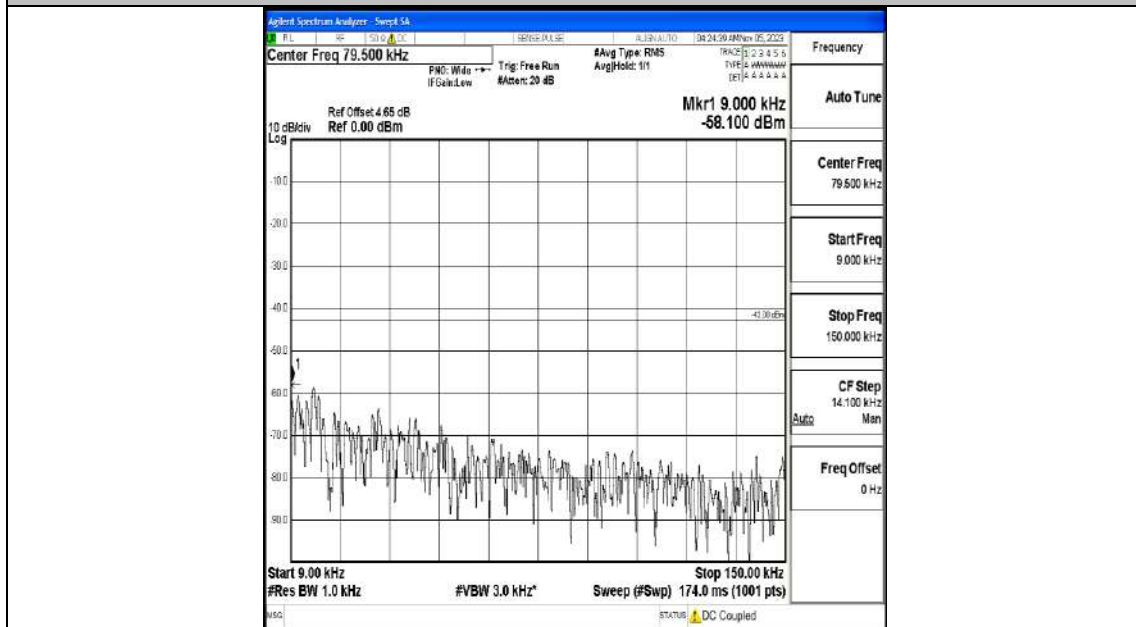

Band4_3MHz_QPSK_19965_1RB#0_0.009~0.15_0.009~0.15

Band4_3MHz_QPSK_19965_1RB#0_0.15~30_0.15~30

Band4_3MHz_QPSK_19965_1RB#0_30~1000_30~1000

Band4_3MHz_QPSK_19965_1RB#0_1000~3000_1000~3000

Band4_3MHz_QPSK_19965_1RB#0_3000~20000_3000~20000