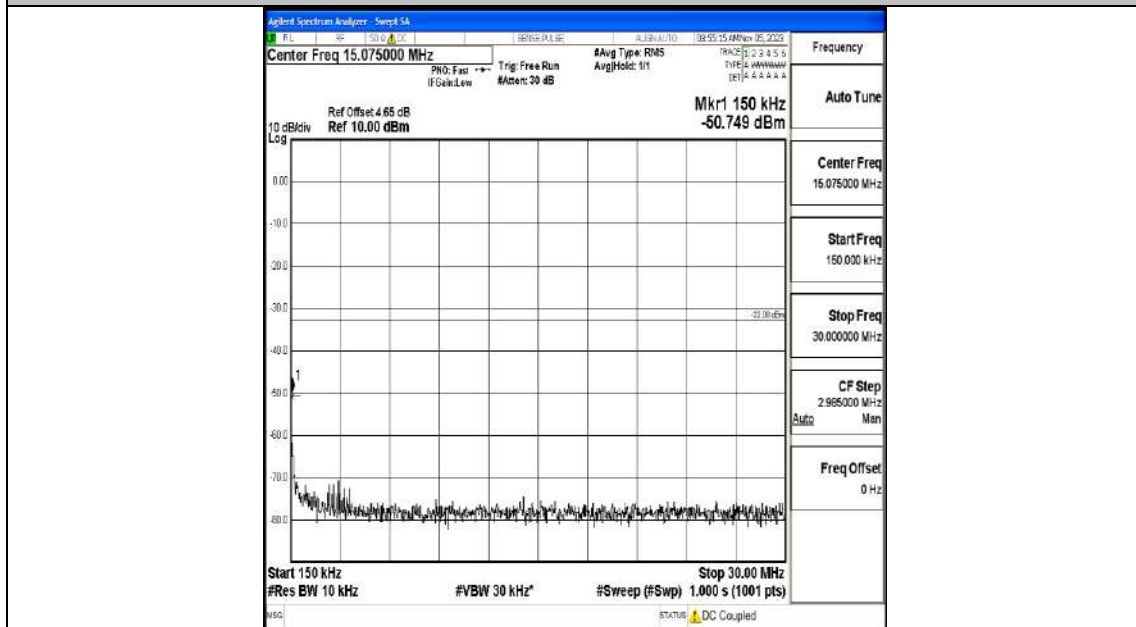

Band4_1.4MHz_16QAM_20175_1RB#0_0.15~30_0.15~30