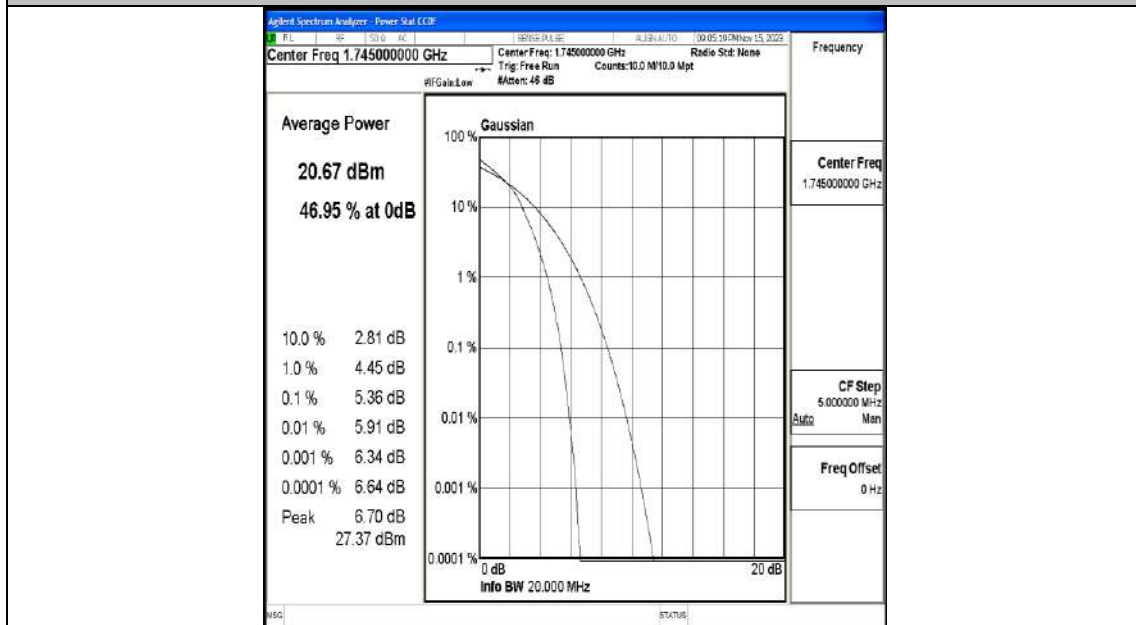

Band4-15MHz-QPSK-20325-75RB#0-PASS

Band4-15MHz-16QAM-20325-75RB#0-PASS

Band4-20MHz-QPSK-20300-100RB#0-PASS

Band4-20MHz-16QAM-20300-100RB#0-PASS

Appendix E.3: 26dB Bandwidth and Occupied Bandwidth

Test Result