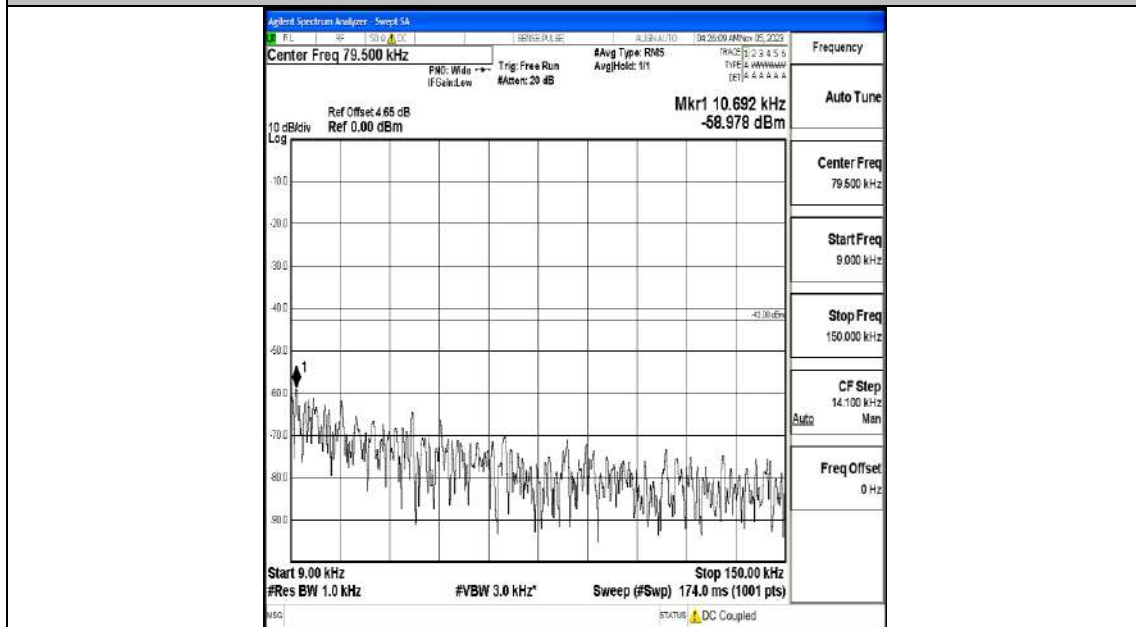

Band4_3MHz_16QAM_19965_1RB#0_0.009~0.15_0.009~0.15

Band4_3MHz_16QAM_19965_1RB#0_0.15~30_0.15~30

Band4_3MHz_16QAM_19965_1RB#0_30~1000_30~1000

Band4_3MHz_16QAM_19965_1RB#0_1000~3000_1000~3000

Band4_3MHz_16QAM_19965_1RB#0_3000~20000_3000~20000