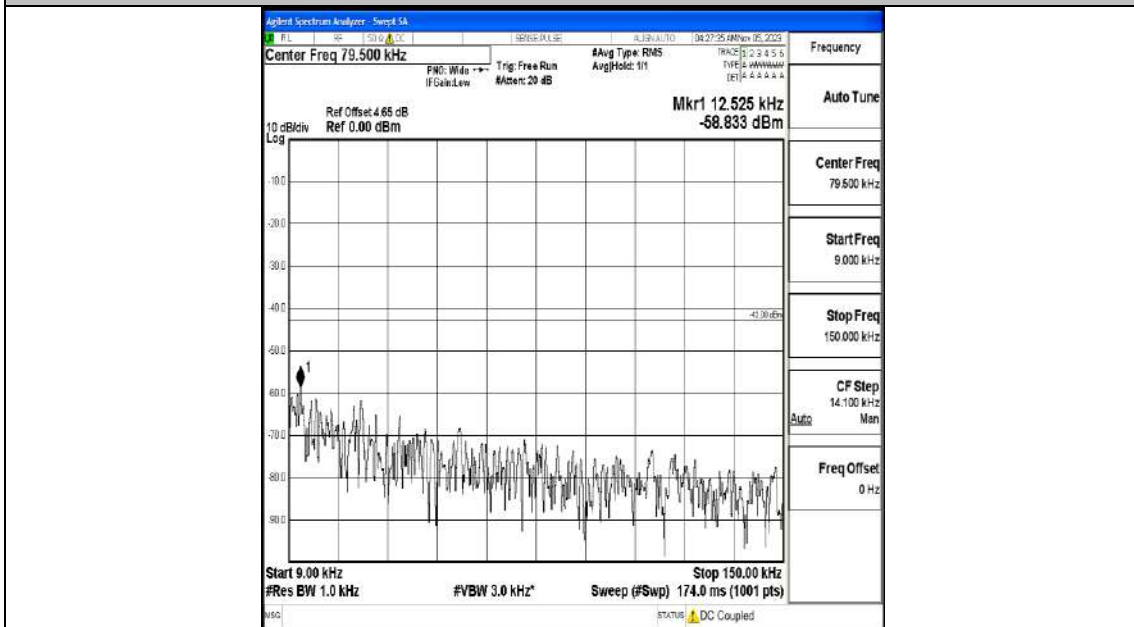

Band4_3MHz_16QAM_20175_1RB#0_0.009~0.15_0.009~0.15

Band4_3MHz_16QAM_20175_1RB#0_0.15~30_0.15~30

Band4_3MHz_16QAM_20175_1RB#0_30~1000_30~1000

Band4_3MHz_16QAM_20175_1RB#0_1000~3000_1000~3000

Band4_3MHz_16QAM_20175_1RB#0_3000~20000_3000~20000