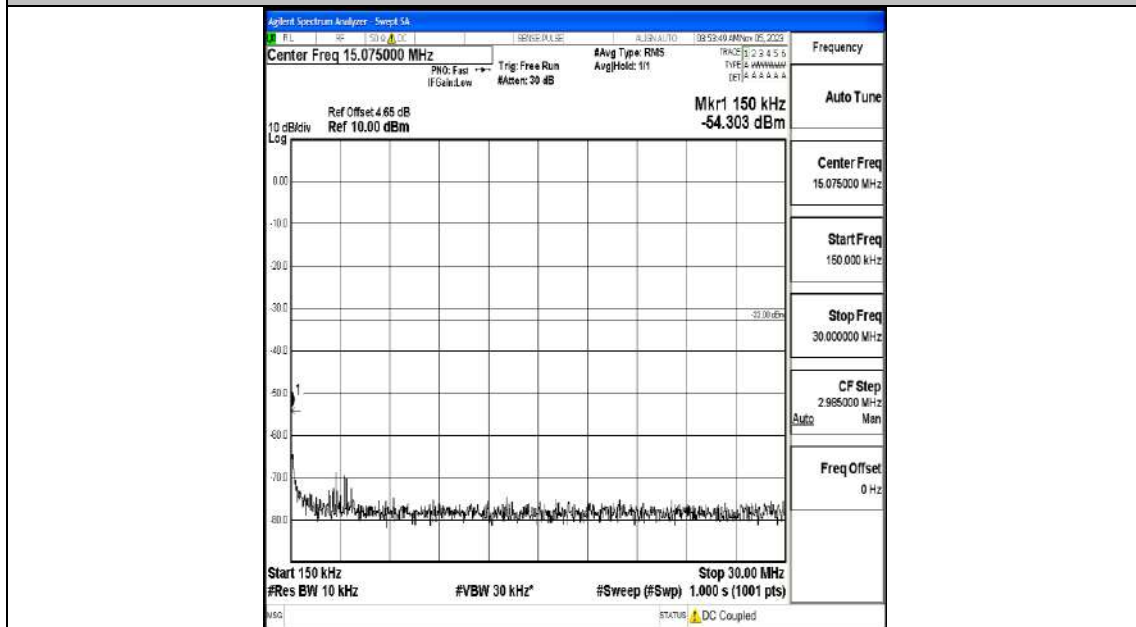

Band4_1.4MHz_QPSK_20175_1RB#0_0.15~30_0.15~30