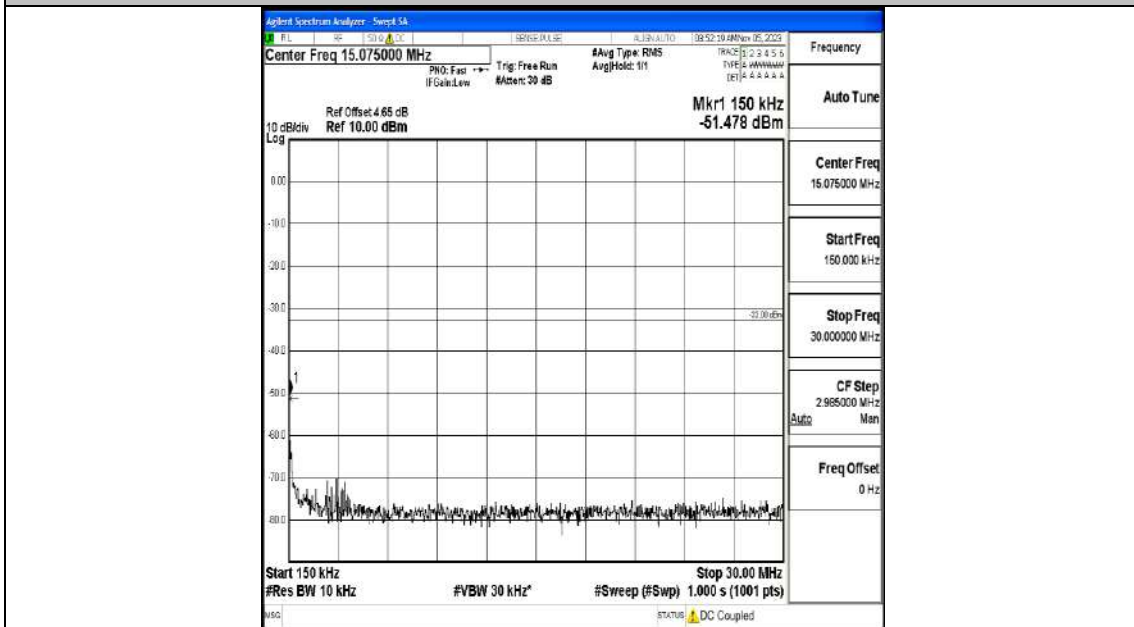

Band4_1.4MHz_16QAM_19957_1RB#0_0.15~30_0.15~30