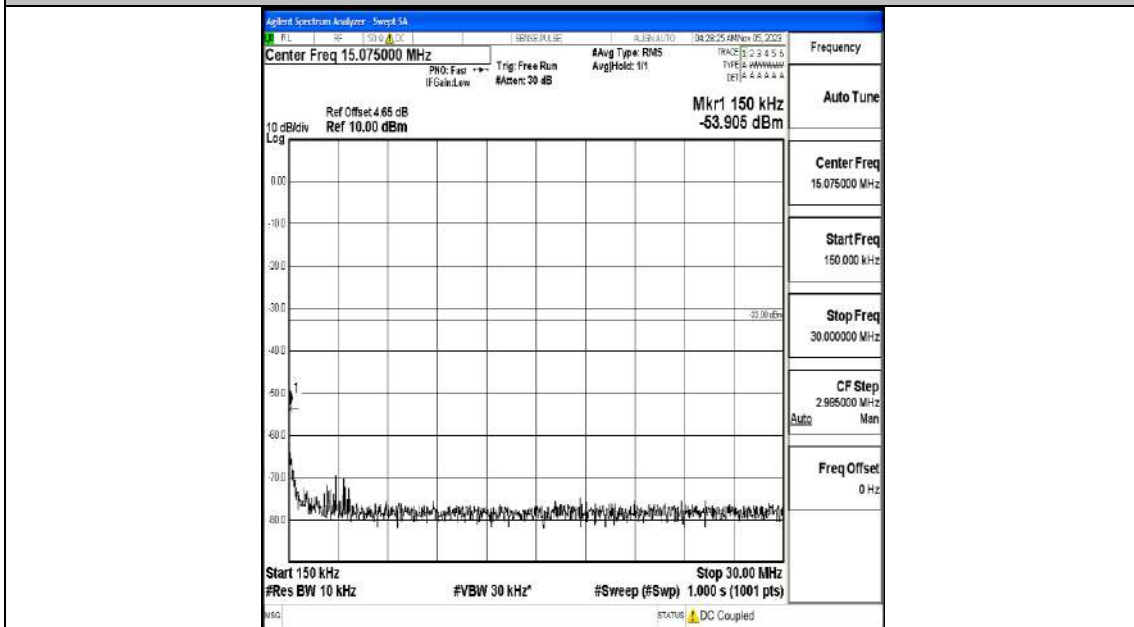

Band4_3MHz_QPSK_20385_1RB#0_0.15~30_0.15~30