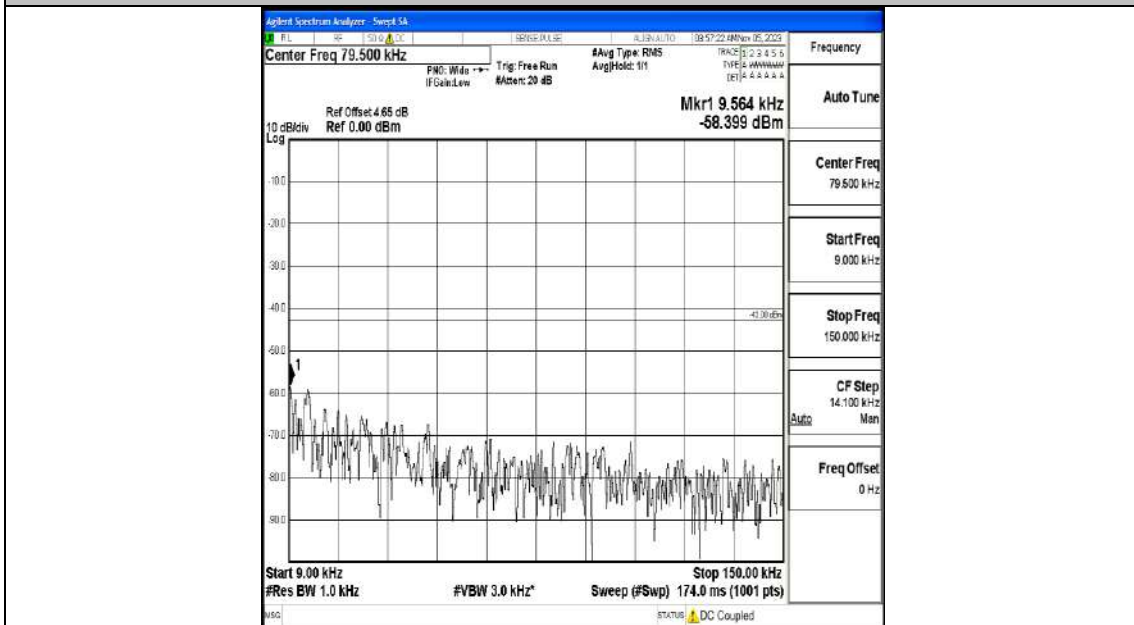

Band4_1.4MHz_16QAM_20393_1RB#0_0.009~0.15_0.009~0.15

Band4_1.4MHz_16QAM_20393_1RB#0_0.15~30_0.15~30

Band4_1.4MHz_16QAM_20393_1RB#0_30~1000_30~1000

Band4_1.4MHz_16QAM_20393_1RB#0_1000~3000_1000~3000

Band4_1.4MHz_16QAM_20393_1RB#0_3000~20000_3000~20000