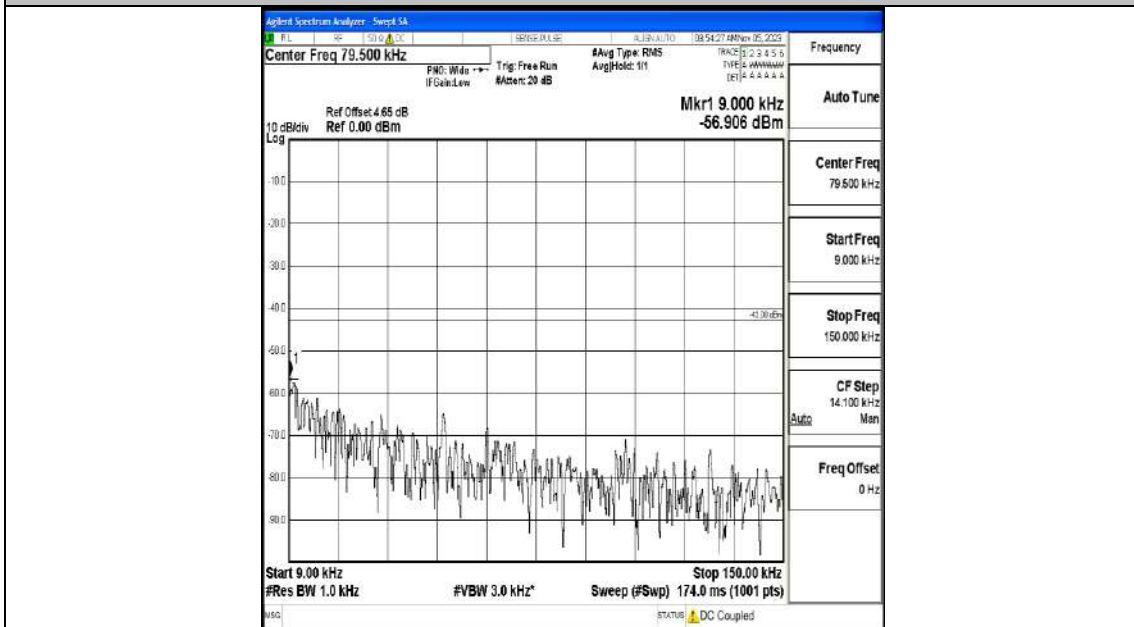

Band4_1.4MHz_QPSK_20175_1RB#0_0.009~0.15_0.009~0.15

Band4_1.4MHz_QPSK_20175_1RB#0_0.15~30_0.15~30

Band4_1.4MHz_QPSK_20175_1RB#0_30~1000_30~1000

Band4_1.4MHz_QPSK_20175_1RB#0_1000~3000_1000~3000

Band4_1.4MHz_QPSK_20175_1RB#0_3000~20000_3000~20000