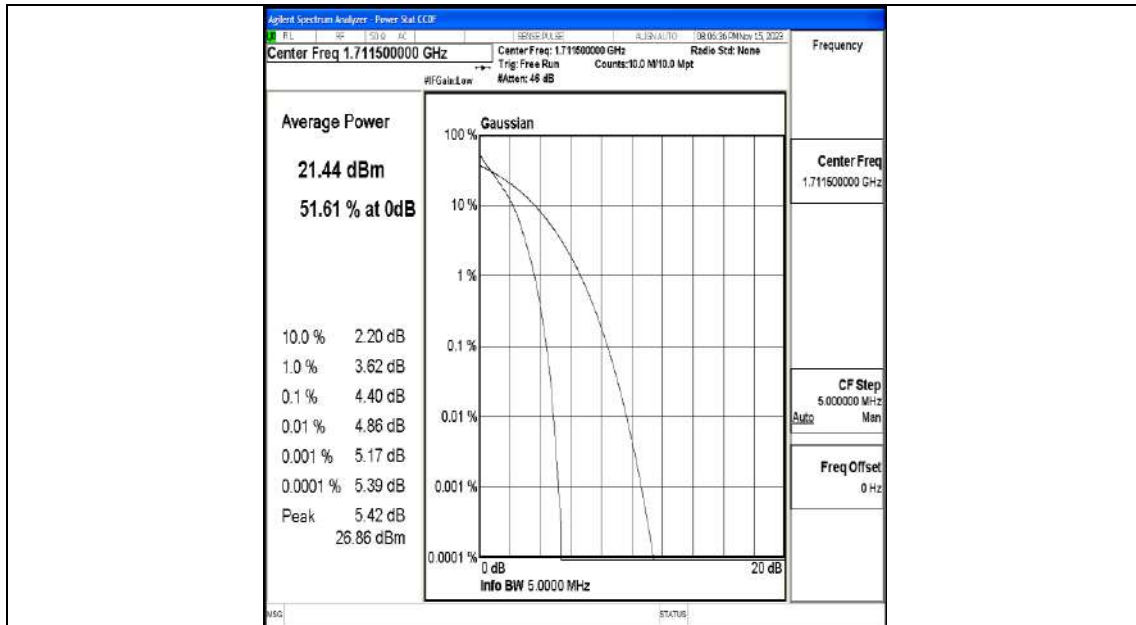

Band4-3MHz-QPSK-19965-15RB#0-PASS