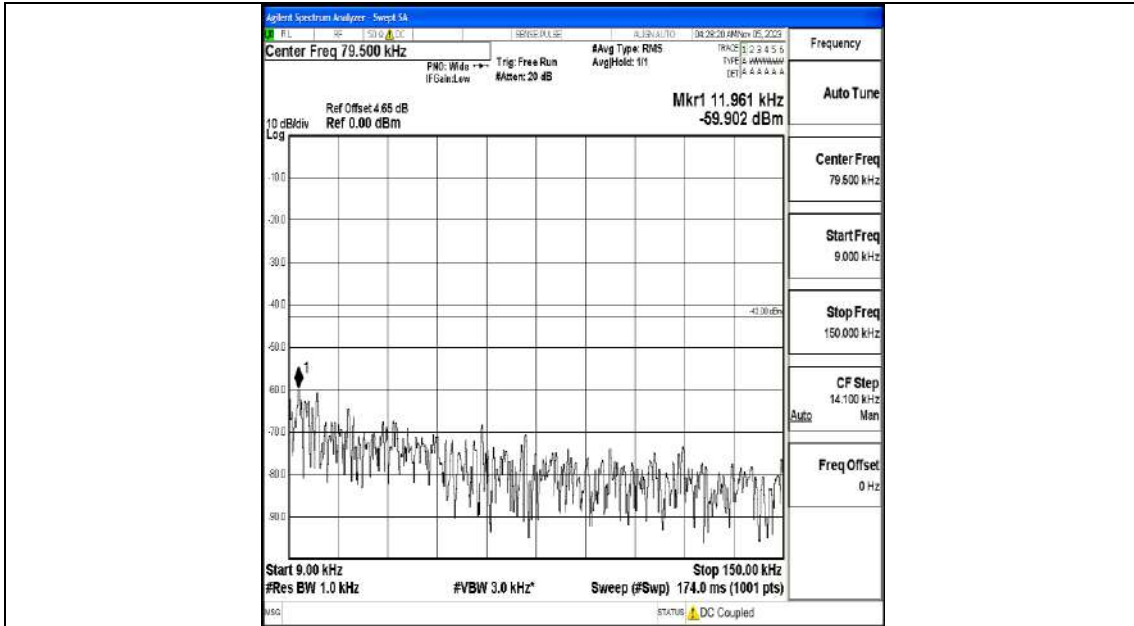

Band4_3MHz_16QAM_20175_1RB#0_0.009~0.15_0.009~0.15

Band4_3MHz_16QAM_20175_1RB#0_0.15~30_0.15~30

Band4_3MHz_16QAM_20175_1RB#0_30~1000_30~1000

Band4_3MHz_16QAM_20175_1RB#0_1000~3000_1000~3000

Band4_3MHz_16QAM_20175_1RB#0_3000~20000_3000~20000