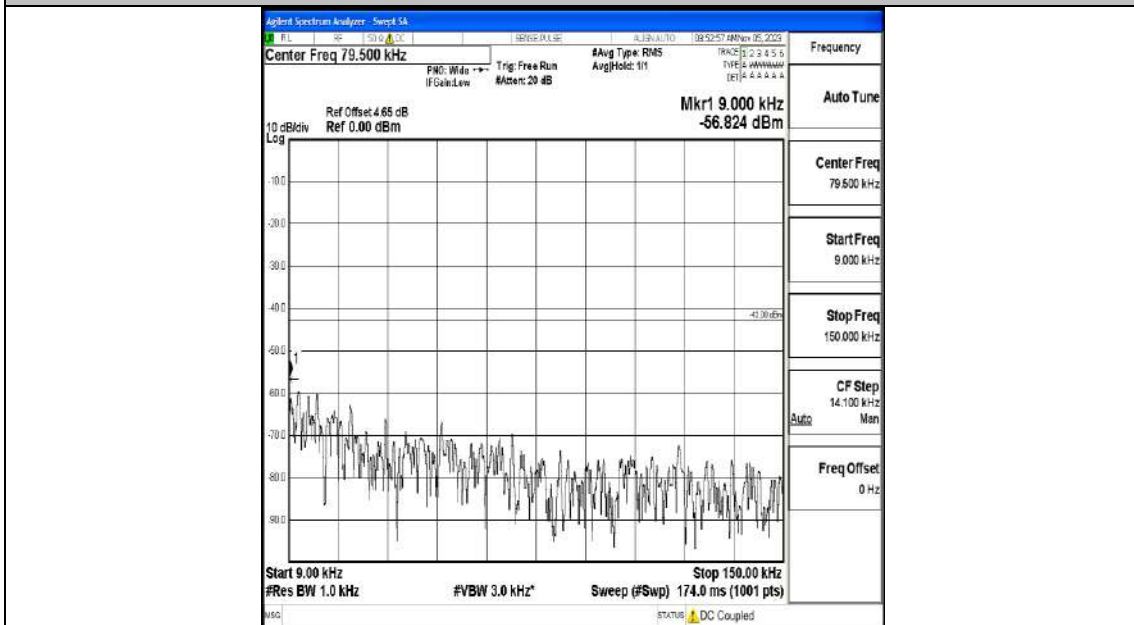

Band4_1.4MHz_16QAM_19957_1RB#0_0.009~0.15_0.009~0.15

Band4_1.4MHz_16QAM_19957_1RB#0_0.15~30_0.15~30

Band4_1.4MHz_16QAM_19957_1RB#0_30~1000_30~1000

Band4_1.4MHz_16QAM_19957_1RB#0_1000~3000_1000~3000

Band4_1.4MHz_16QAM_19957_1RB#0_3000~20000_3000~20000