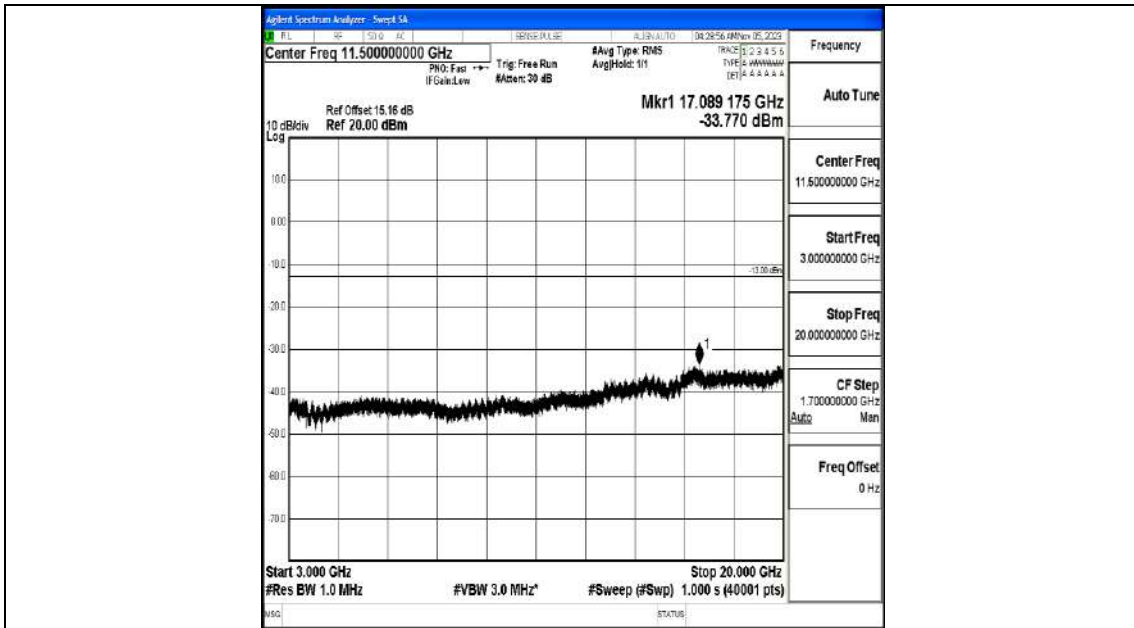

Band4_3MHz_QPSK_20385_1RB#0_0.009~0.15_0.009~0.15

Band4_3MHz_QPSK_20385_1RB#0_0.15~30_0.15~30

Band4_3MHz_QPSK_20385_1RB#0_30~1000_30~1000

Band4_3MHz_QPSK_20385_1RB#0_1000~3000_1000~3000

Band4_3MHz_QPSK_20385_1RB#0_3000~20000_3000~20000