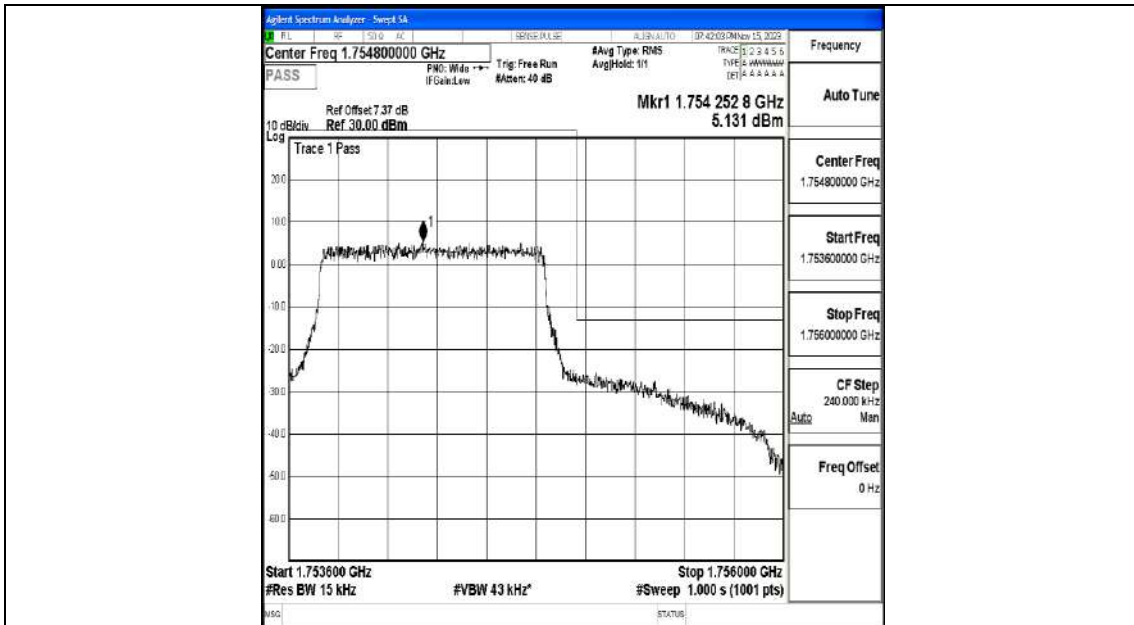

Band4_1.4MHz_QPSK_20393_6RB#0