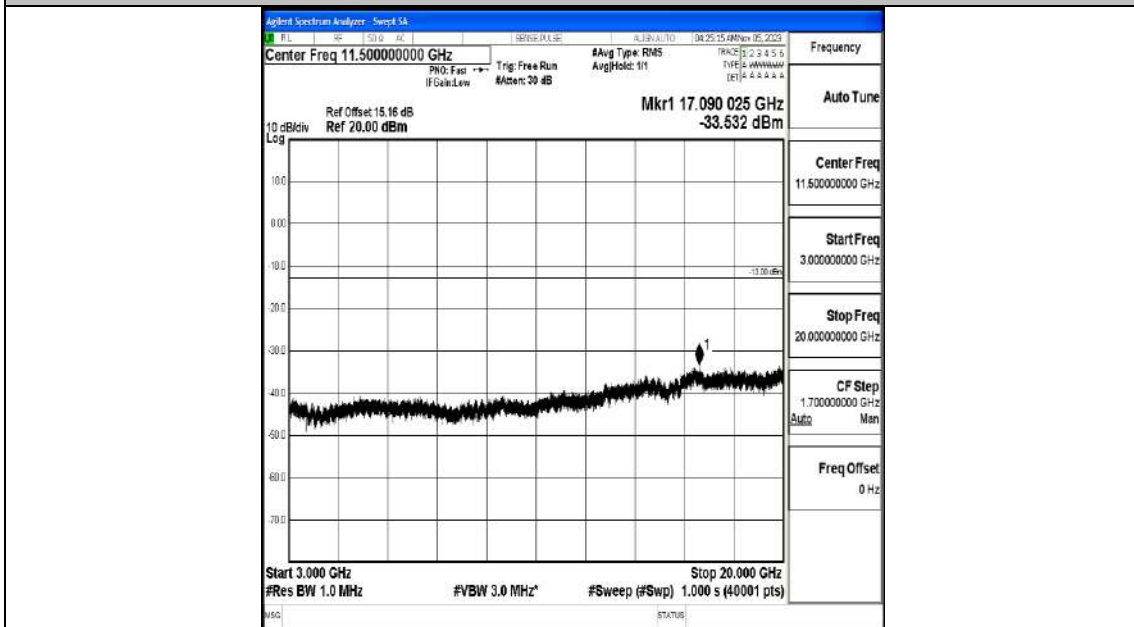

Band4_3MHz_16QAM_19965_1RB#0_0.009~0.15_0.009~0.15

Band4_3MHz_16QAM_19965_1RB#0_0.15~30_0.15~30

Band4_3MHz_16QAM_19965_1RB#0_30~1000_30~1000

Band4_3MHz_16QAM_19965_1RB#0_1000~3000_1000~3000

Band4_3MHz_16QAM_19965_1RB#0_3000~20000_3000~20000