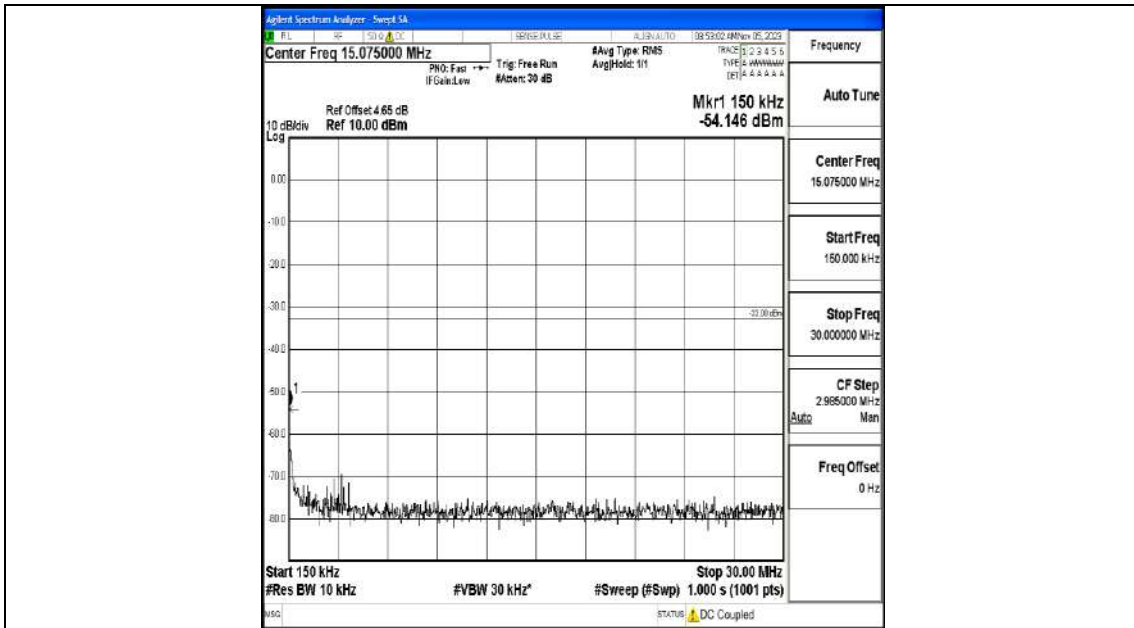

Band4_1.4MHz_16QAM_19957_1RB#0_0.15~30_0.15~30