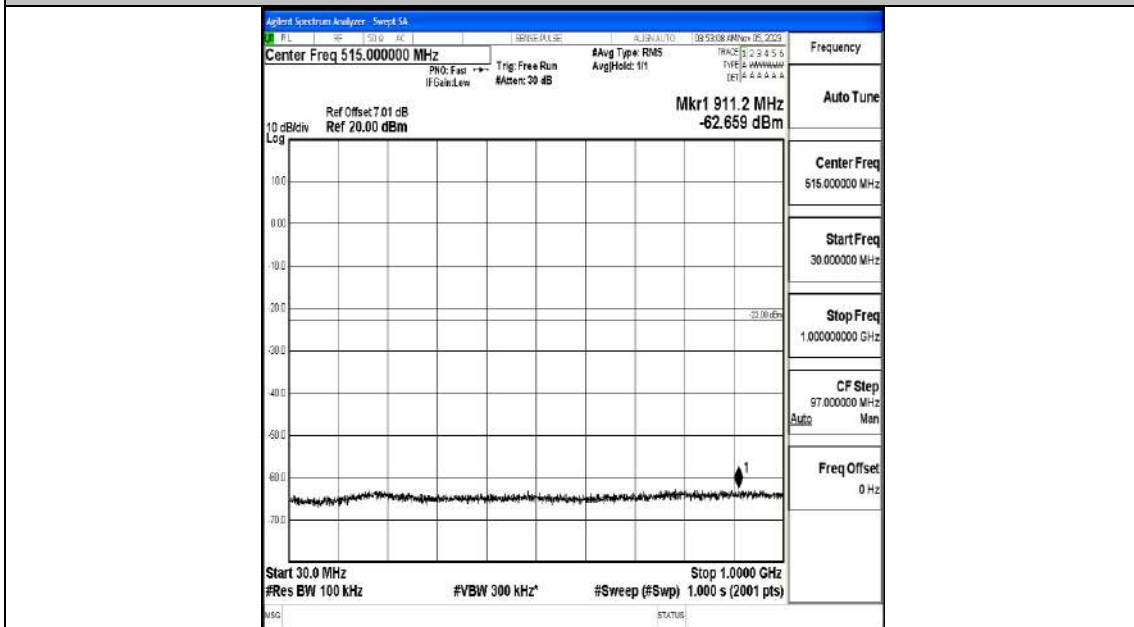

Band4_1.4MHz_16QAM_19957_1RB#0_30~1000_30~1000