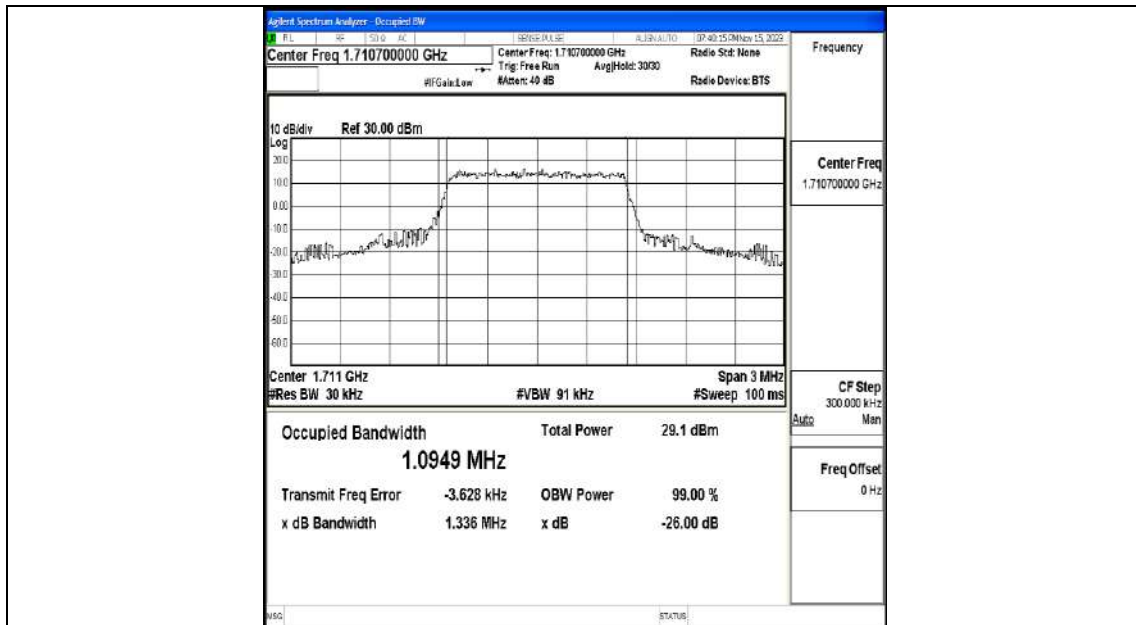

Test Graphs

Band4-1.4MHz-QPSK-19957-6RB#0-PASS