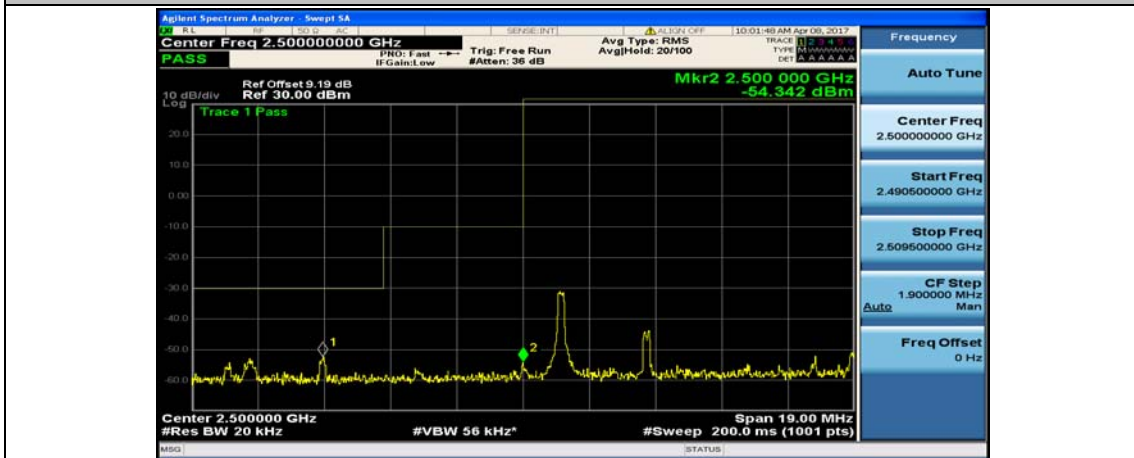

(Channel Bandwidth:20 MHz)\_LCH\_16QAM\_1RB#0

(Channel Bandwidth:20 MHz)\_LCH\_16QAM\_1RB#49

(Channel Bandwidth:20 MHz)\_LCH\_16QAM\_1RB#99

(Channel Bandwidth:20 MHz)\_LCH\_16QAM\_50RB#0

(Channel Bandwidth:20 MHz)\_LCH\_16QAM\_50RB#25