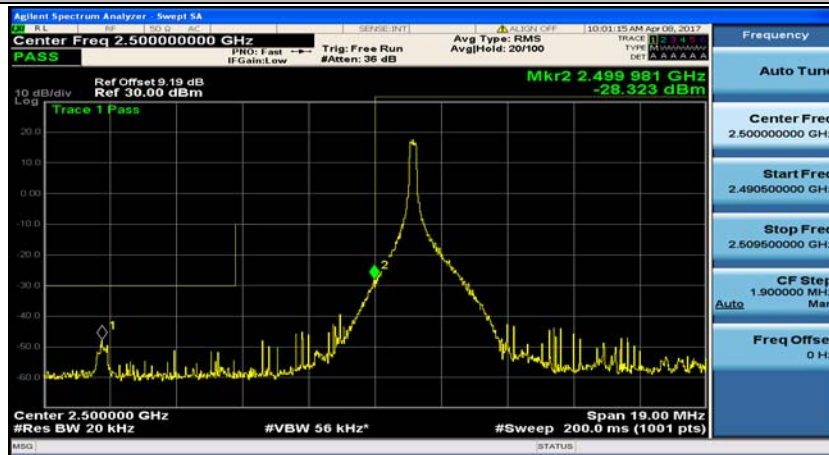

(Channel Bandwidth:15 MHz)\_HCH\_16QAM\_37RB#18

(Channel Bandwidth:15 MHz)\_HCH\_16QAM\_37RB#38

(Channel Bandwidth:15 MHz)\_HCH\_16QAM\_75RB#0

### Channel Bandwidth: 20 MHz

(Channel Bandwidth:20 MHz)\_LCH\_QPSK\_1RB#0

(Channel Bandwidth:20 MHz)\_LCH\_QPSK\_1RB#49

(Channel Bandwidth:20 MHz)\_LCH\_QPSK\_1RB#99

(Channel Bandwidth:20 MHz)\_LCH\_QPSK\_50RB#0