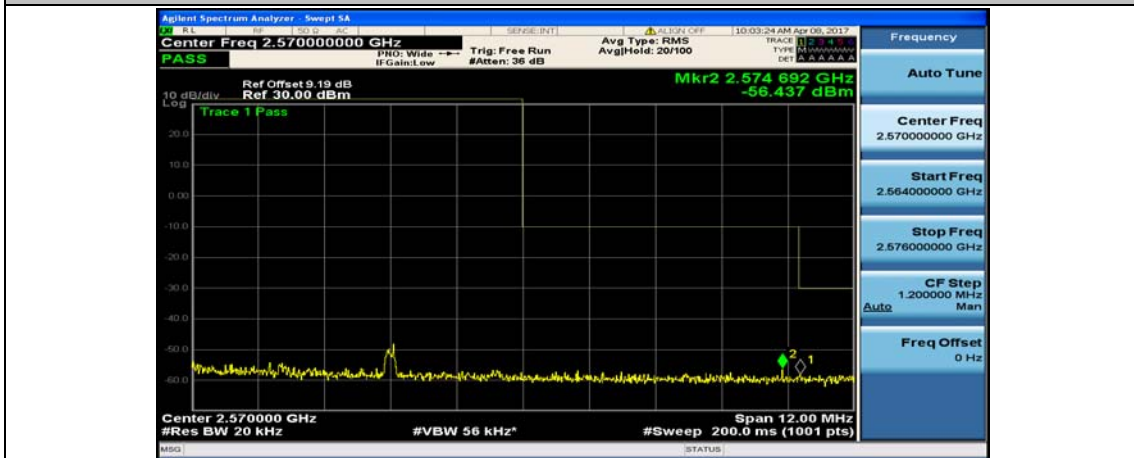

(Channel Bandwidth:20 MHz)\_LCH\_16QAM\_50RB#50

(Channel Bandwidth:20 MHz)\_LCH\_16QAM\_100RB#0

(Channel Bandwidth:20 MHz)\_HCH\_16QAM\_1RB#0

(Channel Bandwidth:20 MHz)\_HCH\_16QAM\_1RB#49

(Channel Bandwidth:20 MHz)\_HCH\_16QAM\_1RB#99