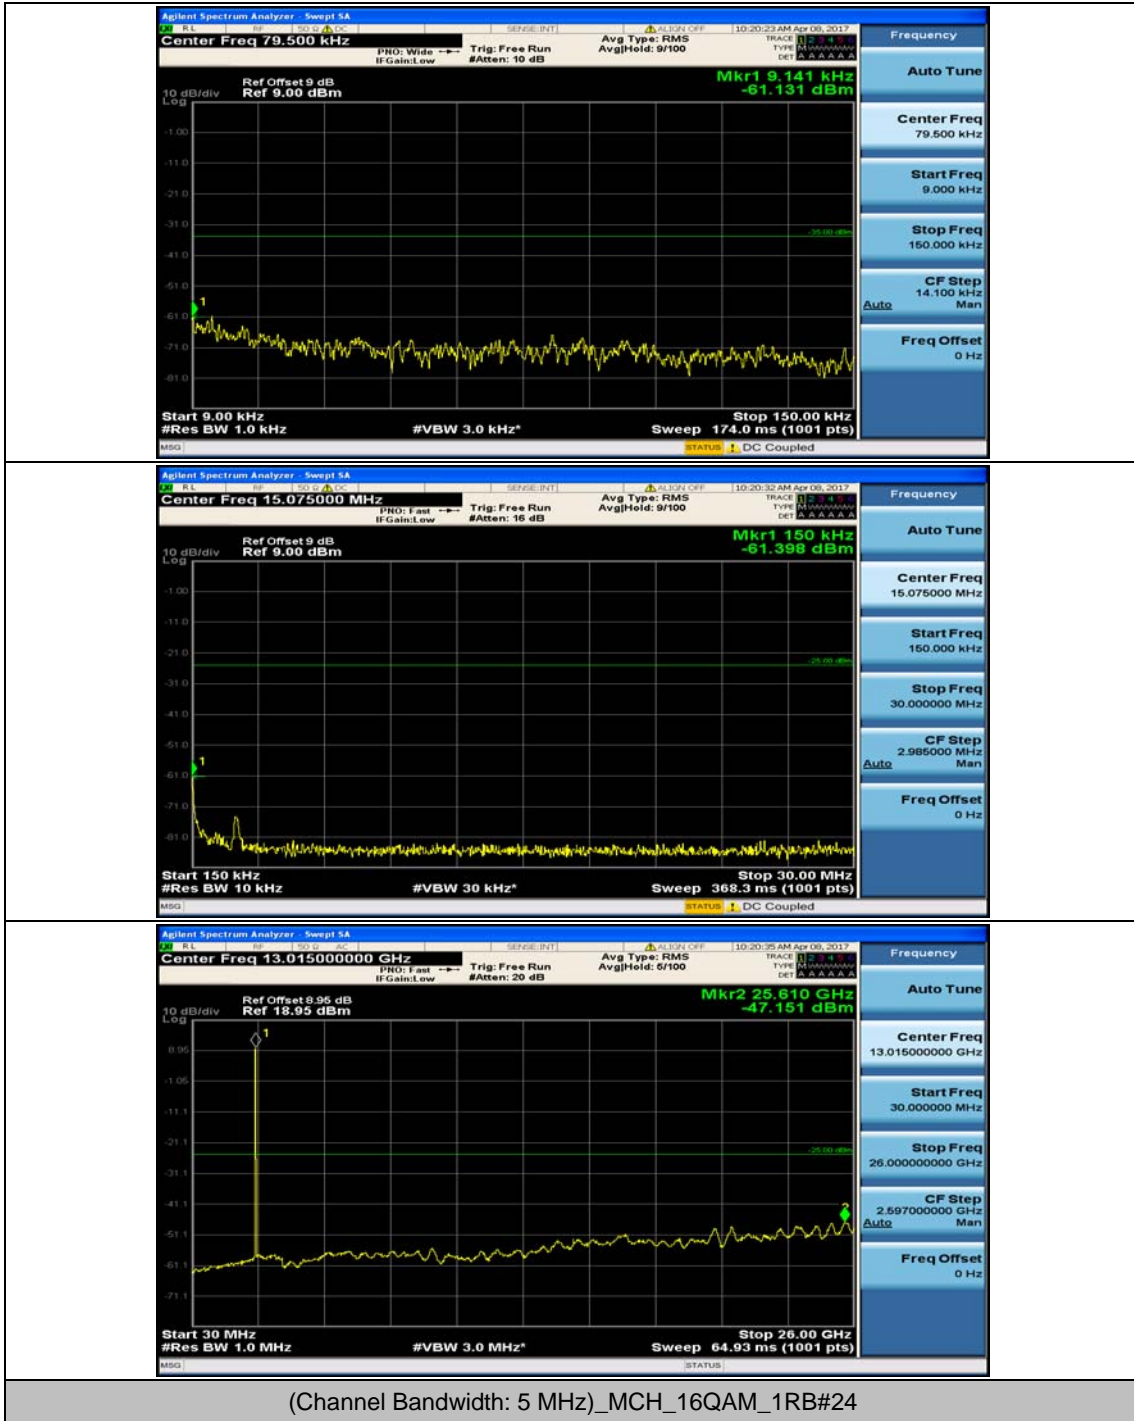

## Appendix E: Conducted Spurious Emission

### Test Graphs

Channel Bandwidth: 5 MHz

(Channel Bandwidth: 5 MHz)\_LCH\_16QAM\_1RB#0

### Channel Bandwidth: 10 MHz