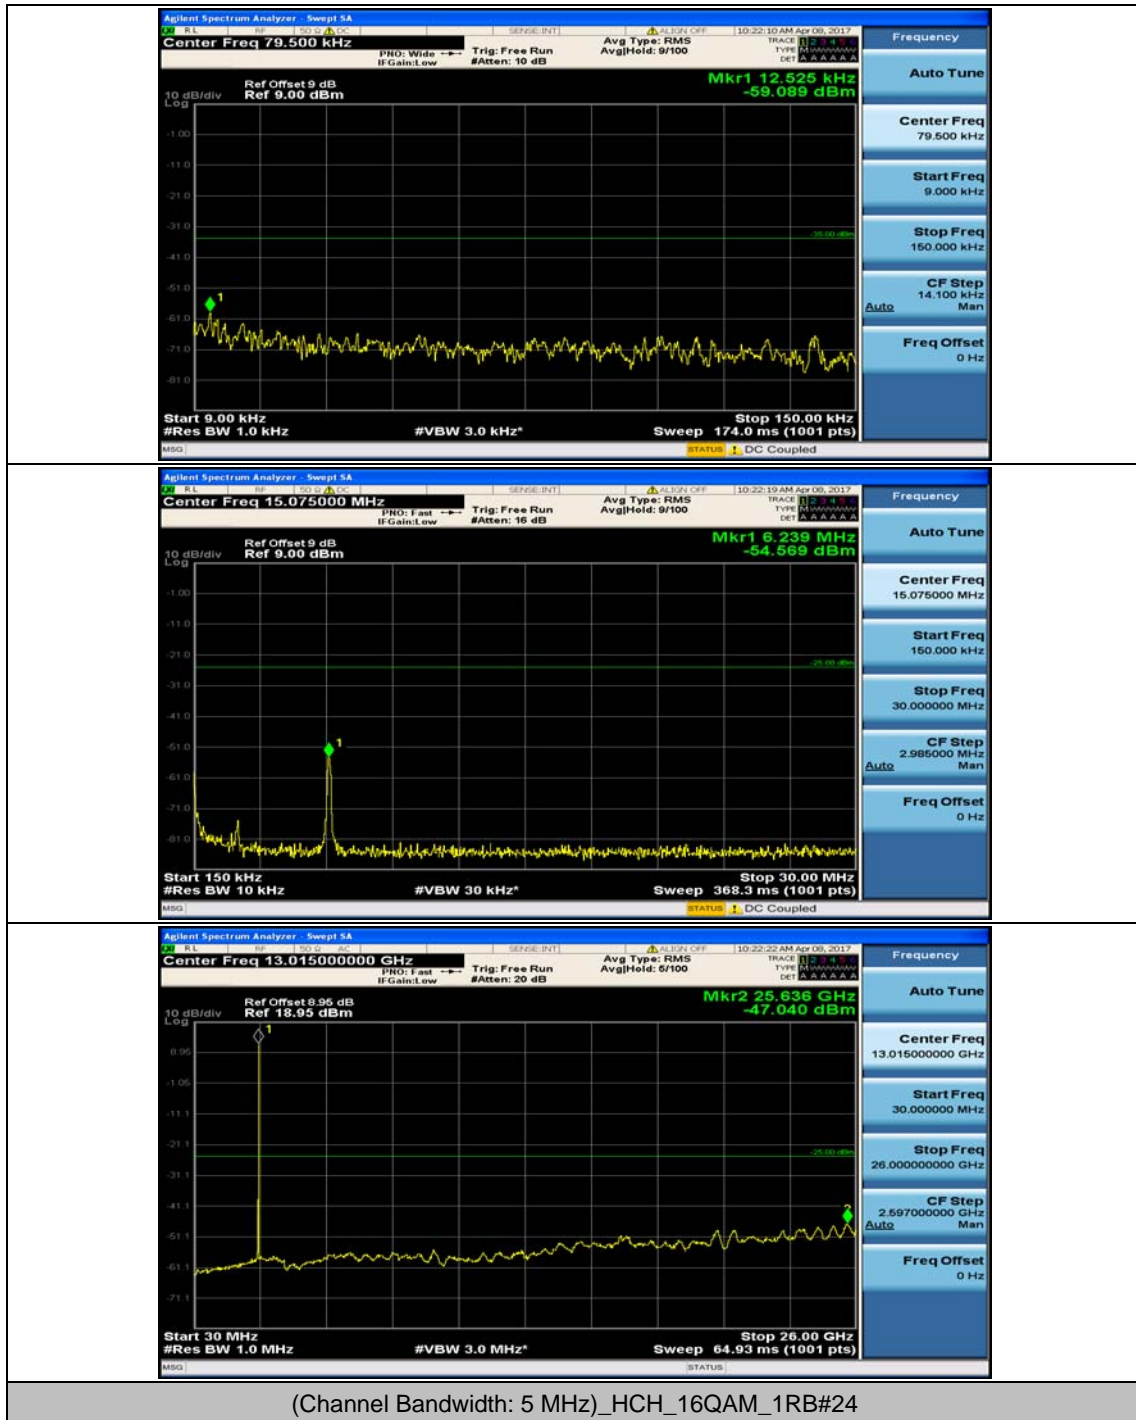

## Appendix E: Conducted Spurious Emission

### Test Graphs

Channel Bandwidth: 5 MHz

(Channel Bandwidth: 5 MHz)\_LCH\_16QAM\_1RB#0

### Channel Bandwidth: 10 MHz