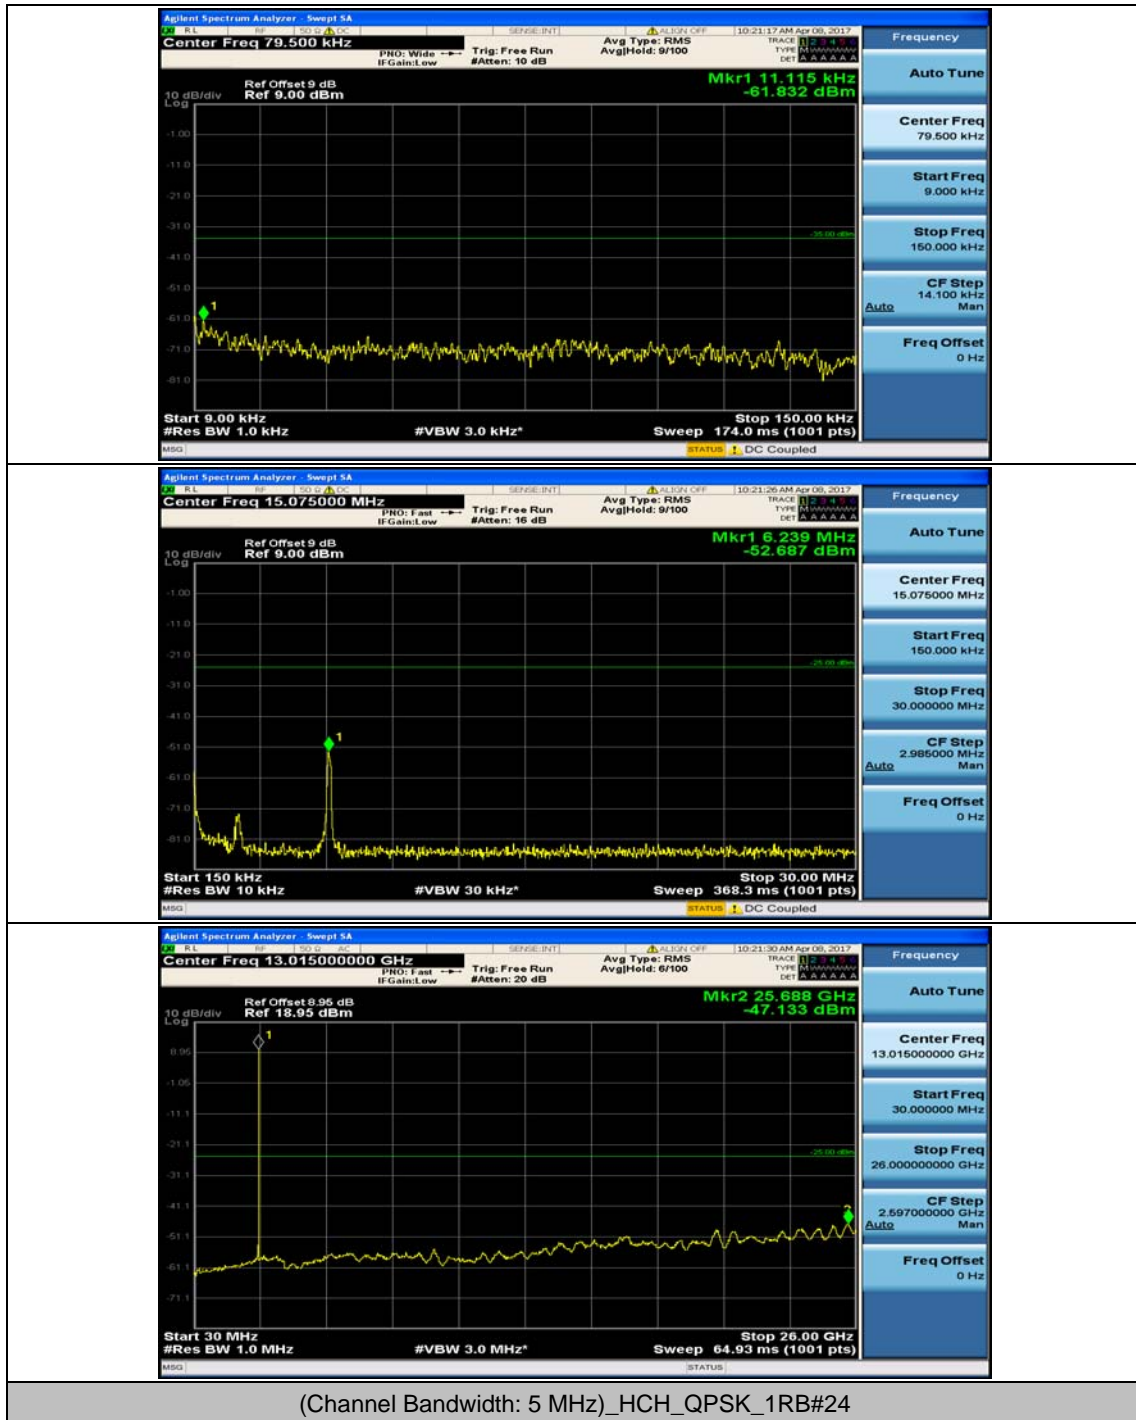

## Appendix E: Conducted Spurious Emission

### Test Graphs

Channel Bandwidth: 5 MHz

(Channel Bandwidth: 5 MHz)\_LCH\_16QAM\_1RB#0

### Channel Bandwidth: 10 MHz