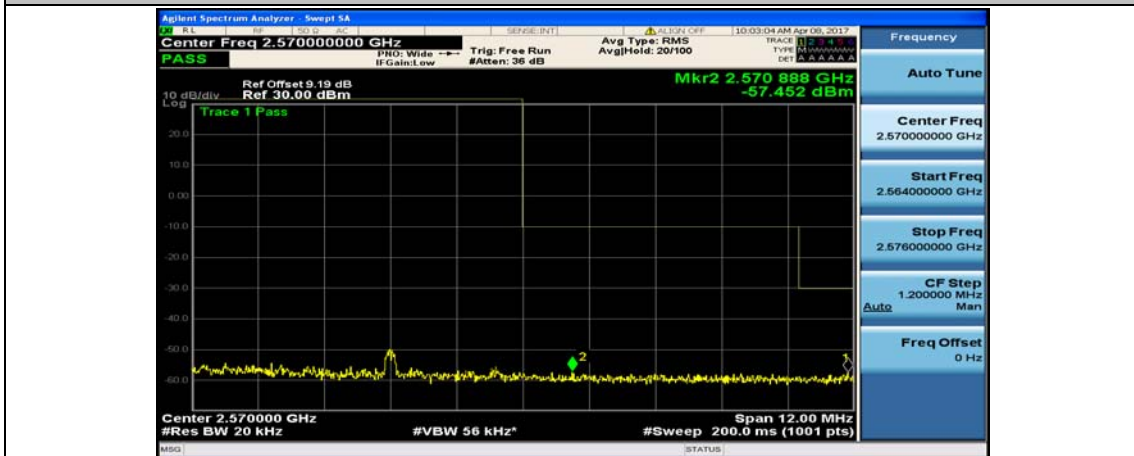

(Channel Bandwidth:20 MHz)\_LCH\_QPSK\_50RB#25

(Channel Bandwidth:20 MHz)\_LCH\_QPSK\_50RB#50

(Channel Bandwidth:20 MHz)\_LCH\_QPSK\_100RB#0

(Channel Bandwidth:20 MHz)\_HCH\_QPSK\_1RB#0

(Channel Bandwidth:20 MHz)\_HCH\_QPSK\_1RB#49