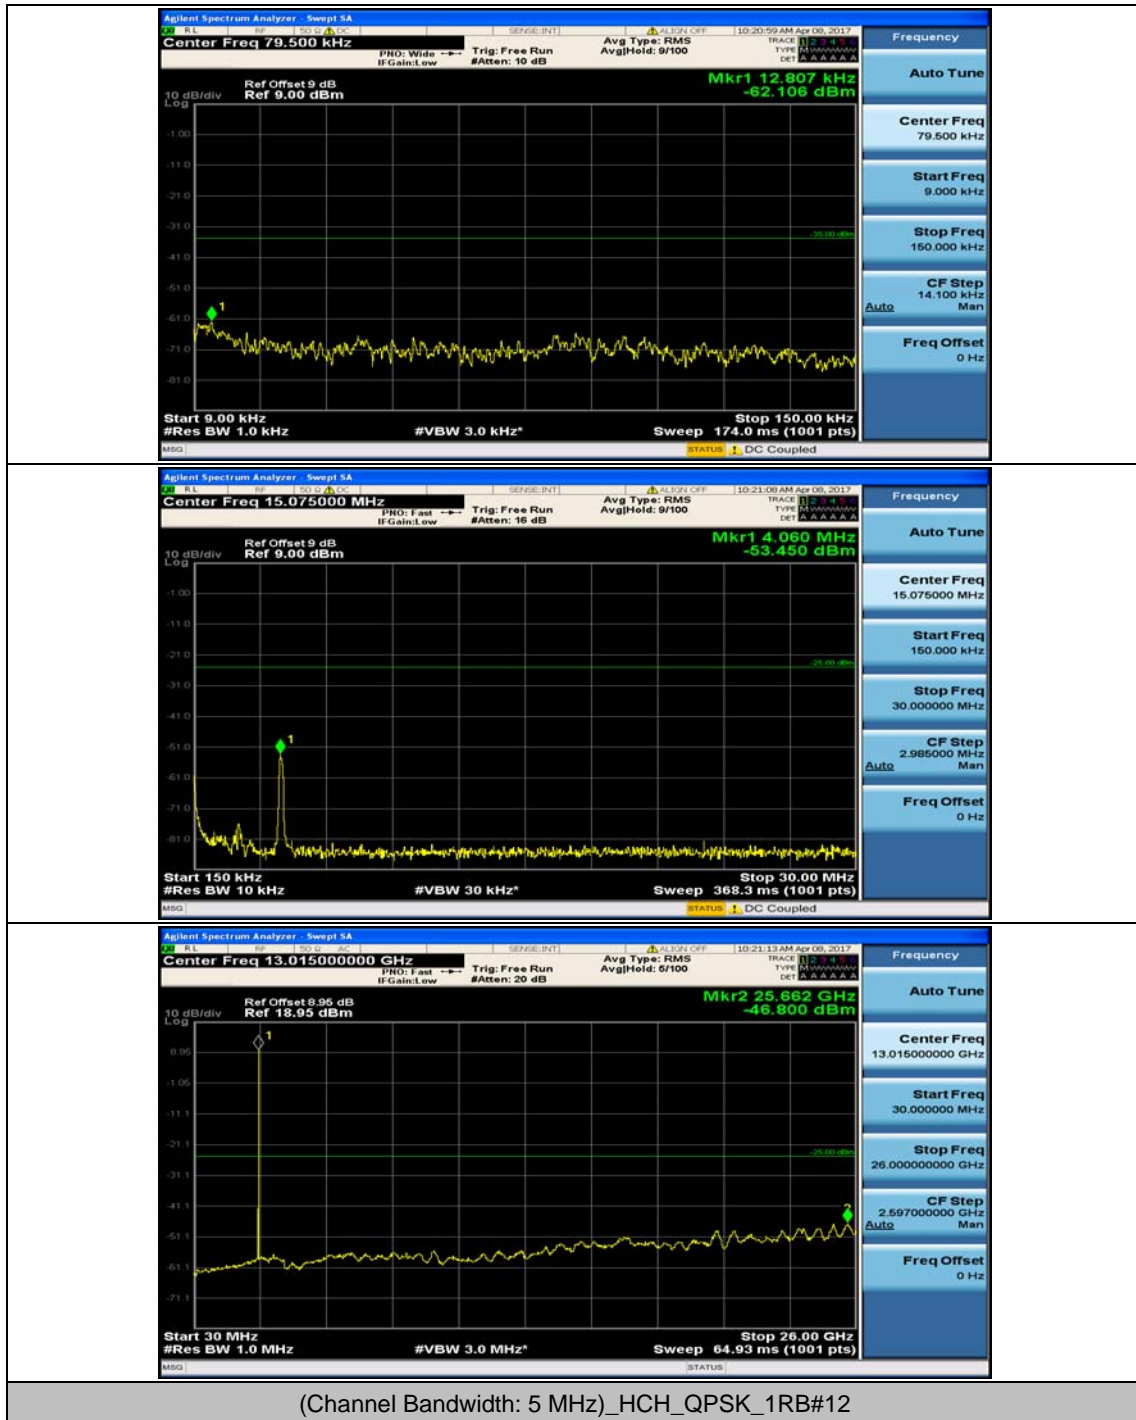

## Appendix E: Conducted Spurious Emission

### Test Graphs

Channel Bandwidth: 5 MHz

(Channel Bandwidth: 5 MHz)\_LCH\_16QAM\_1RB#0

### Channel Bandwidth: 10 MHz