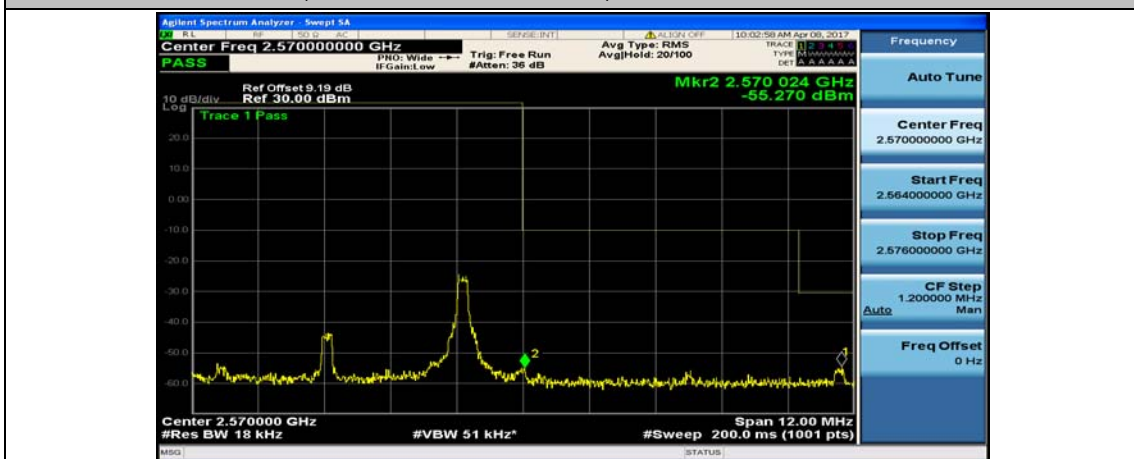

### Channel Bandwidth: 20 MHz

(Channel Bandwidth:20 MHz)\_LCH\_QPSK\_1RB#0

(Channel Bandwidth:20 MHz)\_LCH\_QPSK\_1RB#49

(Channel Bandwidth:20 MHz)\_LCH\_QPSK\_1RB#99

(Channel Bandwidth:20 MHz)\_LCH\_QPSK\_50RB#0

(Channel Bandwidth:20 MHz)\_LCH\_QPSK\_50RB#25

(Channel Bandwidth:20 MHz)\_LCH\_QPSK\_50RB#50

(Channel Bandwidth:20 MHz)\_LCH\_QPSK\_100RB#0

(Channel Bandwidth:20 MHz)\_HCH\_QPSK\_1RB#0

(Channel Bandwidth:20 MHz)\_HCH\_QPSK\_1RB#49

(Channel Bandwidth:20 MHz)\_HCH\_QPSK\_1RB#99

(Channel Bandwidth:20 MHz)\_HCH\_QPSK\_50RB#0

(Channel Bandwidth:20 MHz)\_HCH\_QPSK\_50RB#25

(Channel Bandwidth:20 MHz)\_HCH\_QPSK\_50RB#50

(Channel Bandwidth:20 MHz)\_HCH\_QPSK\_100RB#0