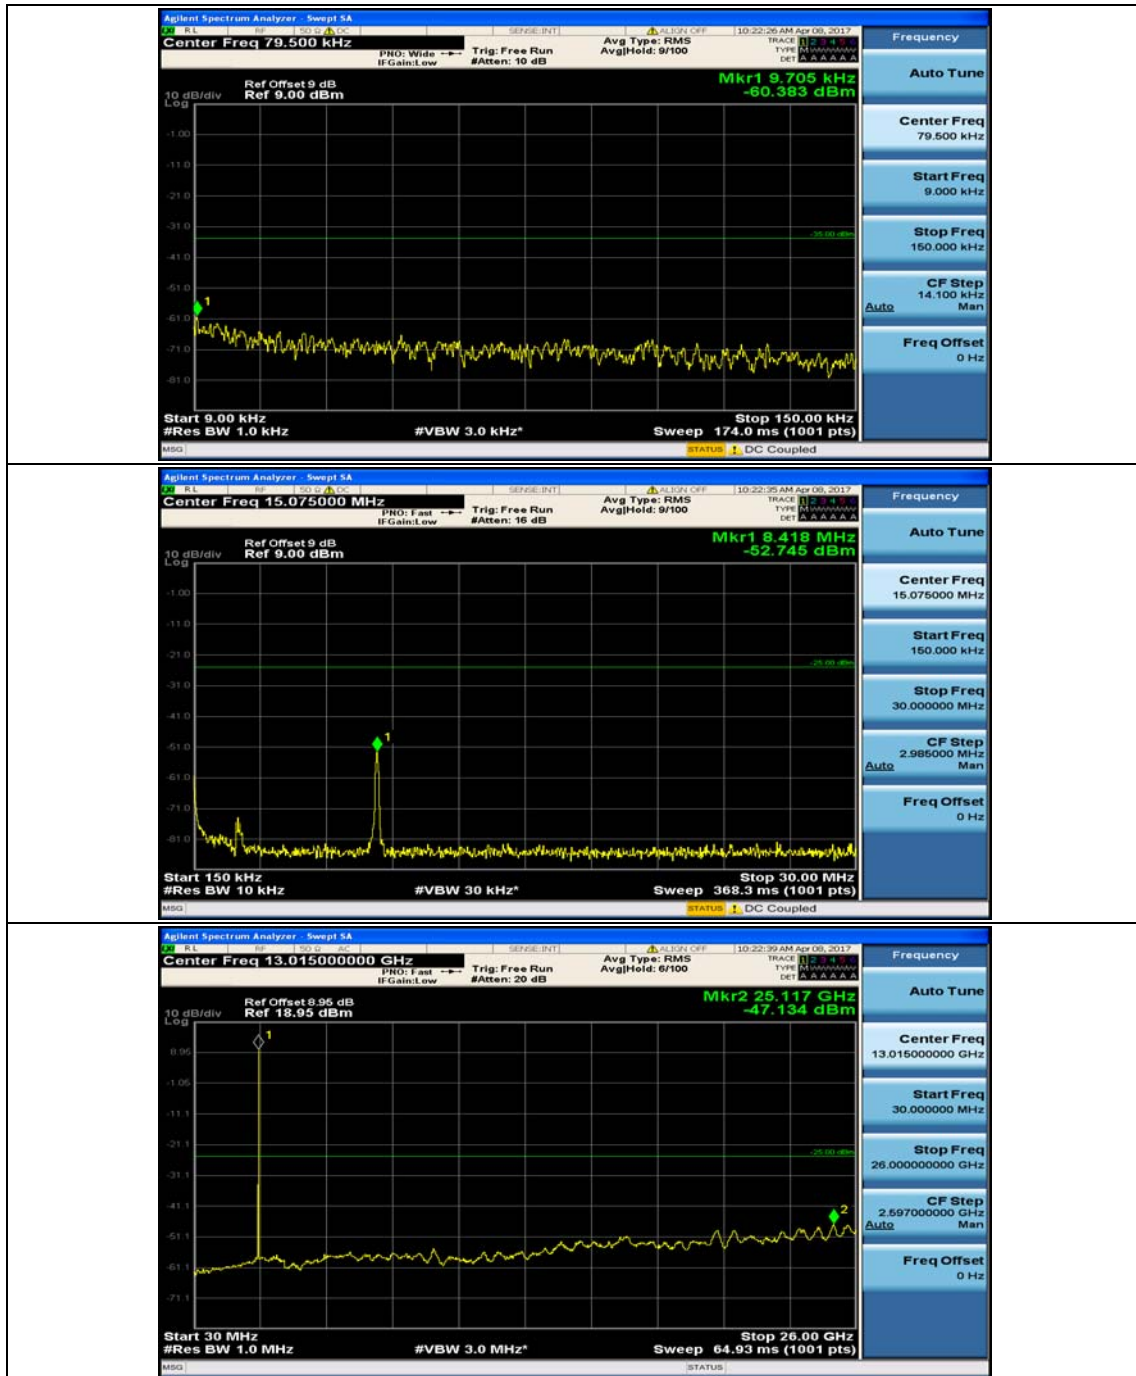

## Appendix E: Conducted Spurious Emission

### Test Graphs

Channel Bandwidth: 5 MHz

(Channel Bandwidth: 5 MHz)\_LCH\_16QAM\_1RB#0

### Channel Bandwidth: 10 MHz