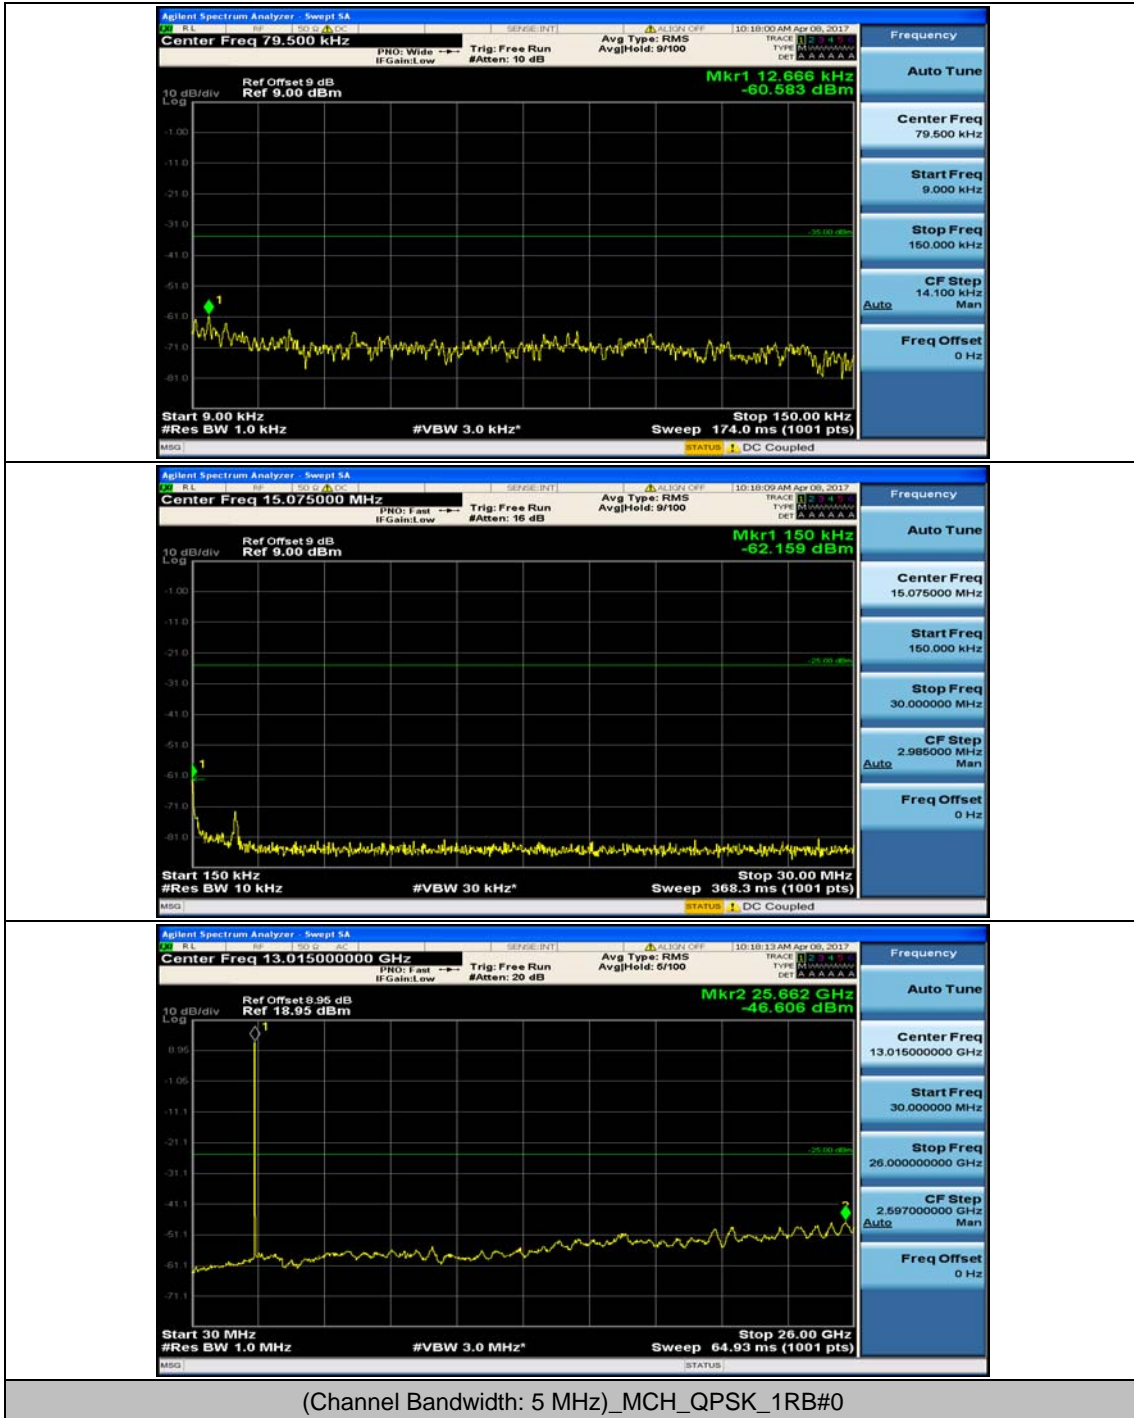

(Channel Bandwidth:20 MHz)\_HCH\_16QAM\_50RB#0

(Channel Bandwidth:20 MHz)\_HCH\_16QAM\_50RB#25

(Channel Bandwidth:20 MHz)\_HCH\_16QAM\_50RB#50

(Channel Bandwidth:20 MHz)\_HCH\_16QAM\_100RB#0

## Appendix E: Conducted Spurious Emission

### Test Graphs

Channel Bandwidth: 5 MHz

(Channel Bandwidth: 5 MHz)\_LCH\_16QAM\_1RB#0