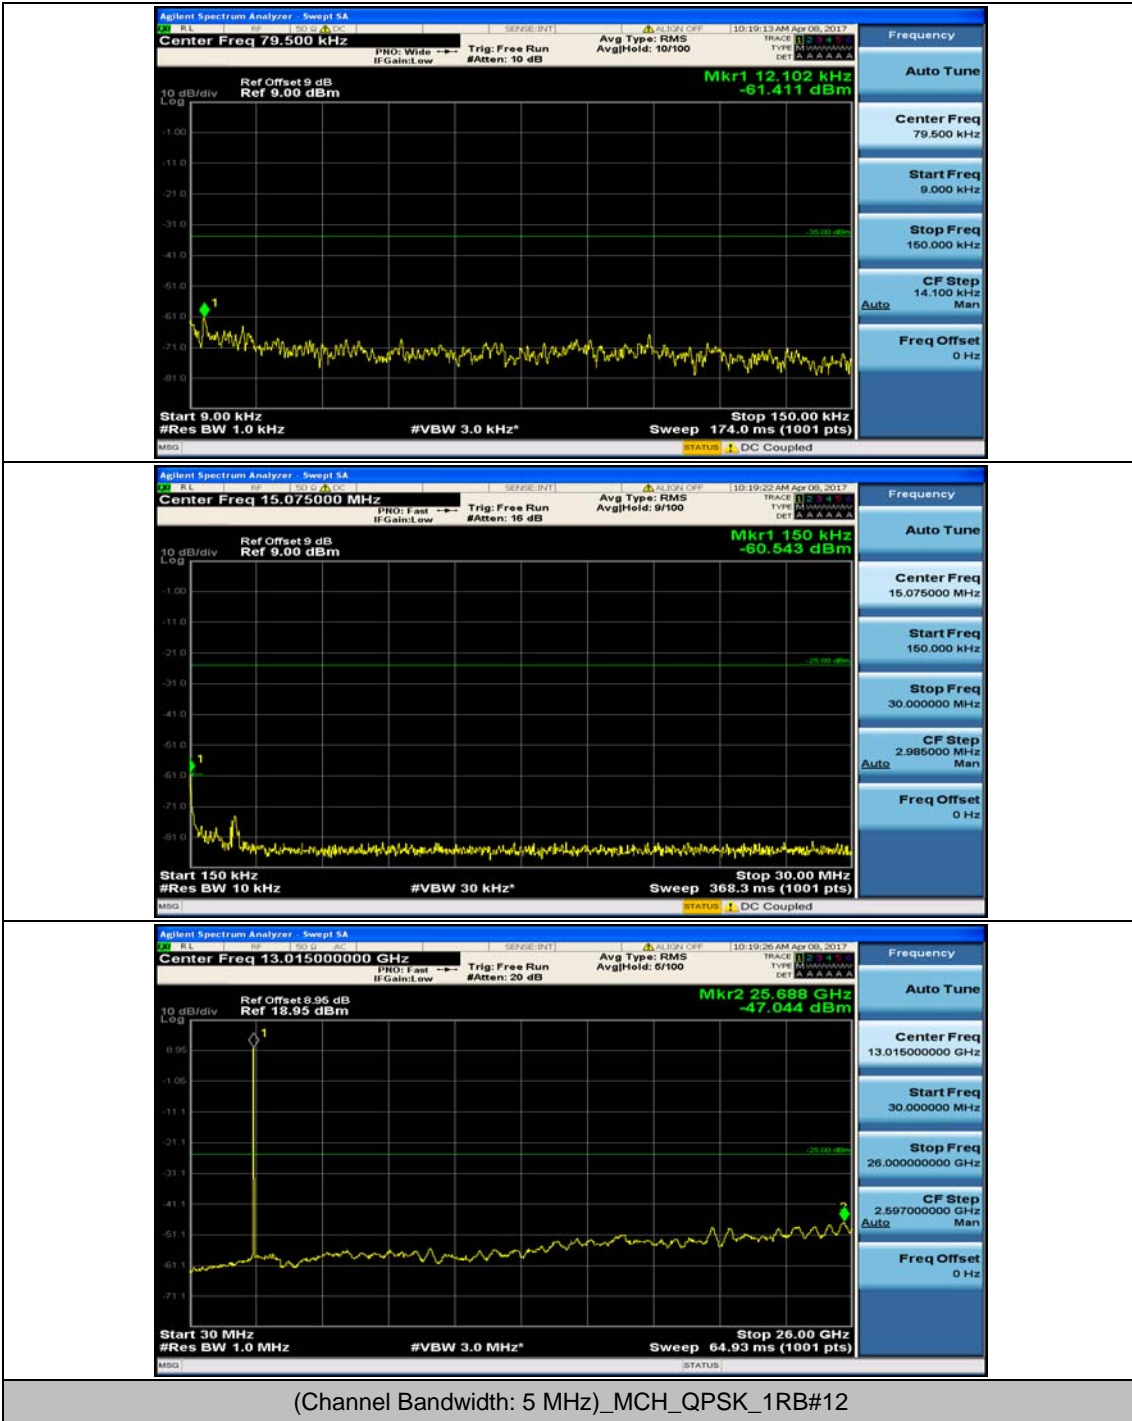

## Appendix E: Conducted Spurious Emission

### Test Graphs

Channel Bandwidth: 5 MHz

(Channel Bandwidth: 5 MHz)\_LCH\_16QAM\_1RB#0

### Channel Bandwidth: 10 MHz