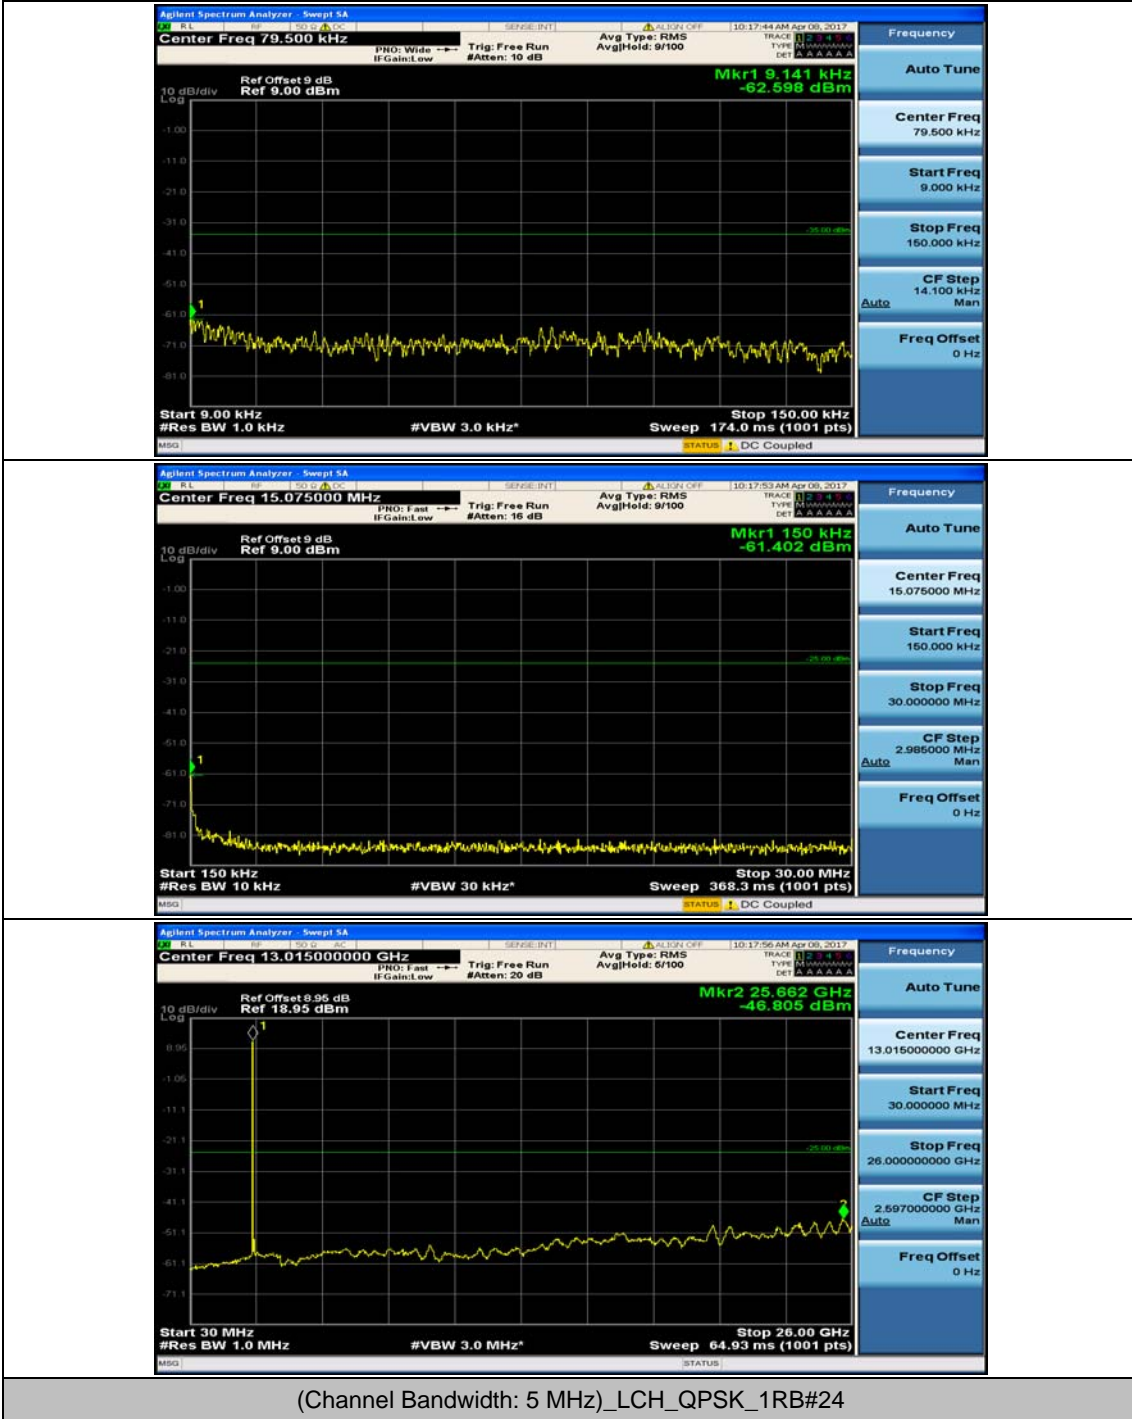

(Channel Bandwidth:20 MHz)\_HCH\_16QAM\_50RB#0

(Channel Bandwidth:20 MHz)\_HCH\_16QAM\_50RB#25

(Channel Bandwidth:20 MHz)\_HCH\_16QAM\_50RB#50

(Channel Bandwidth:20 MHz)\_HCH\_16QAM\_100RB#0

## Appendix E: Conducted Spurious Emission

### Test Graphs

Channel Bandwidth: 5 MHz

(Channel Bandwidth: 5 MHz)\_LCH\_16QAM\_1RB#0