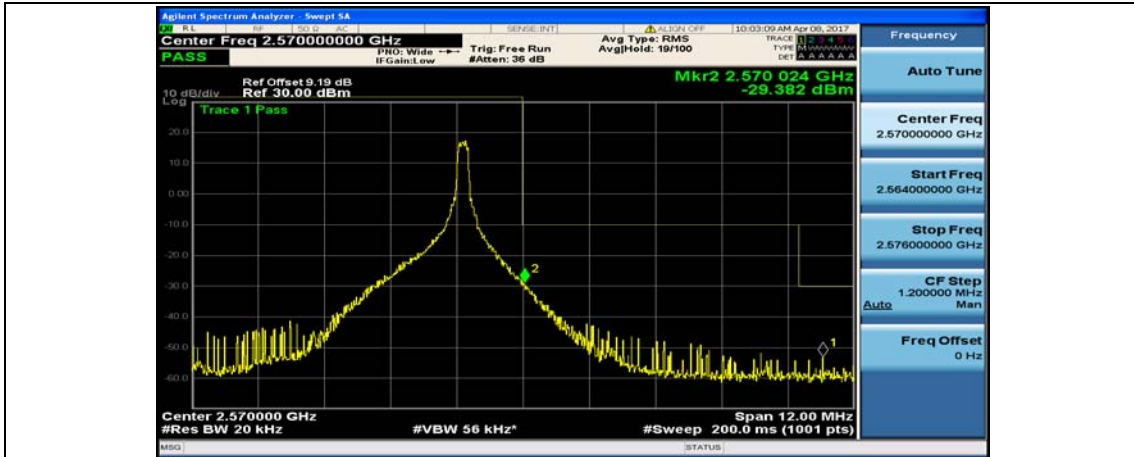

(Channel Bandwidth:20 MHz)_HCH_QPSK_1RB#99