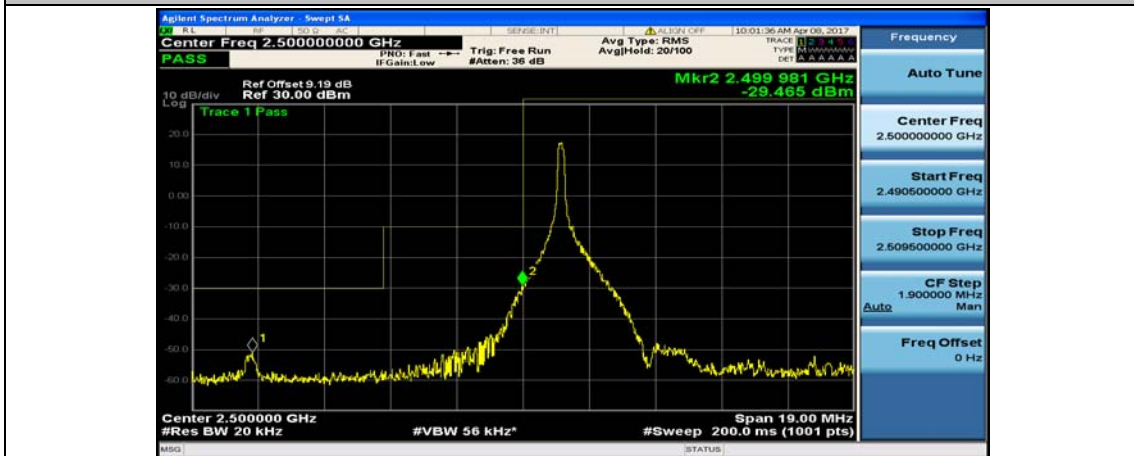

(Channel Bandwidth:20 MHz)_LCH_16QAM_1RB#0