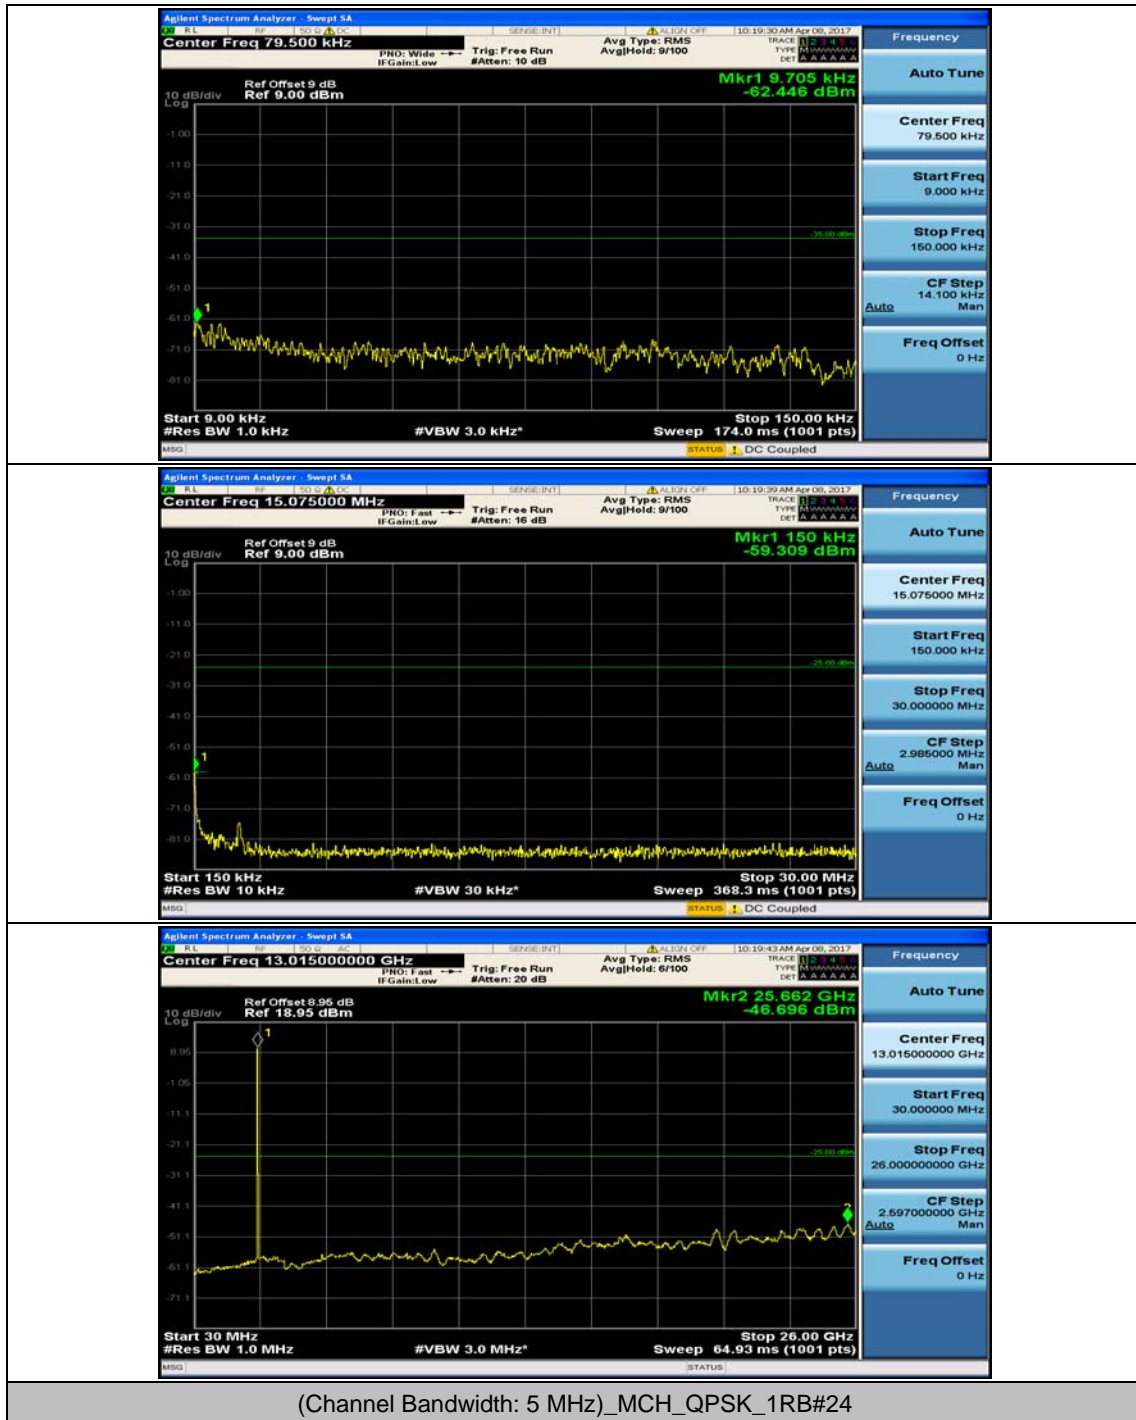

## Appendix E: Conducted Spurious Emission

### Test Graphs

Channel Bandwidth: 5 MHz

(Channel Bandwidth: 5 MHz)\_LCH\_16QAM\_1RB#0

### Channel Bandwidth: 10 MHz