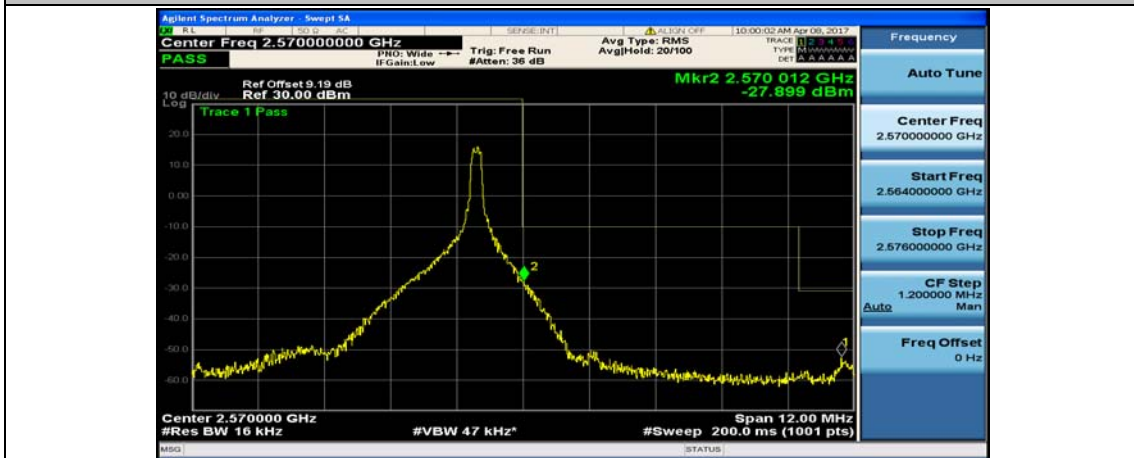

(Channel Bandwidth:15 MHz)\_LCH\_16QAM\_75RB#0

(Channel Bandwidth:15 MHz)\_HCH\_16QAM\_1RB#0

(Channel Bandwidth:15 MHz)\_HCH\_16QAM\_1RB#37

(Channel Bandwidth:15 MHz)\_HCH\_16QAM\_1RB#74

(Channel Bandwidth:15 MHz)\_HCH\_16QAM\_37RB#0

(Channel Bandwidth:15 MHz)\_HCH\_16QAM\_37RB#18

(Channel Bandwidth:15 MHz)\_HCH\_16QAM\_37RB#38

(Channel Bandwidth:15 MHz)\_HCH\_16QAM\_75RB#0