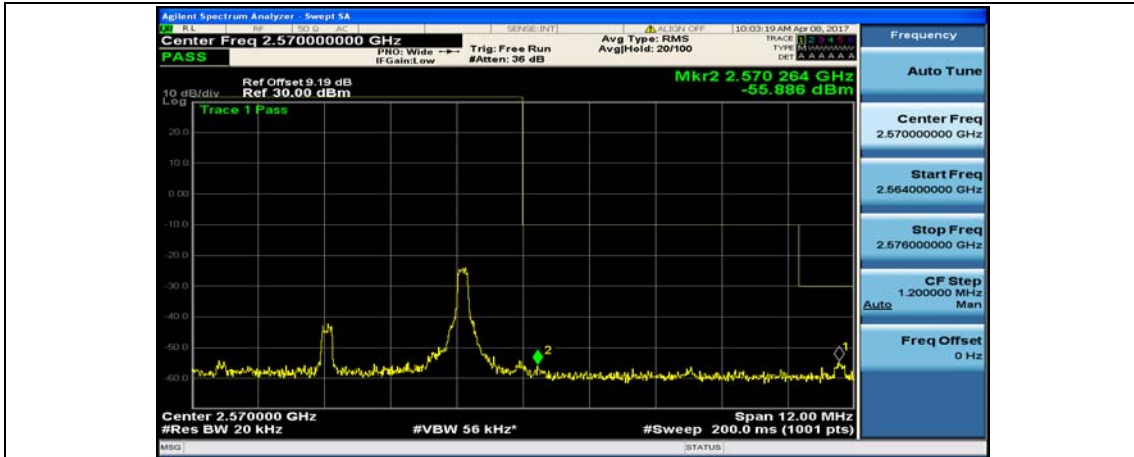

(Channel Bandwidth:20 MHz)\_LCH\_16QAM\_1RB#0

(Channel Bandwidth:20 MHz)\_LCH\_16QAM\_1RB#49

(Channel Bandwidth:20 MHz)\_LCH\_16QAM\_1RB#99

(Channel Bandwidth:20 MHz)\_LCH\_16QAM\_50RB#0

(Channel Bandwidth:20 MHz)\_LCH\_16QAM\_50RB#25

(Channel Bandwidth:20 MHz)\_LCH\_16QAM\_50RB#50

(Channel Bandwidth:20 MHz)\_LCH\_16QAM\_100RB#0

(Channel Bandwidth:20 MHz)\_HCH\_16QAM\_1RB#0

(Channel Bandwidth:20 MHz)\_HCH\_16QAM\_1RB#49

(Channel Bandwidth:20 MHz)\_HCH\_16QAM\_1RB#99