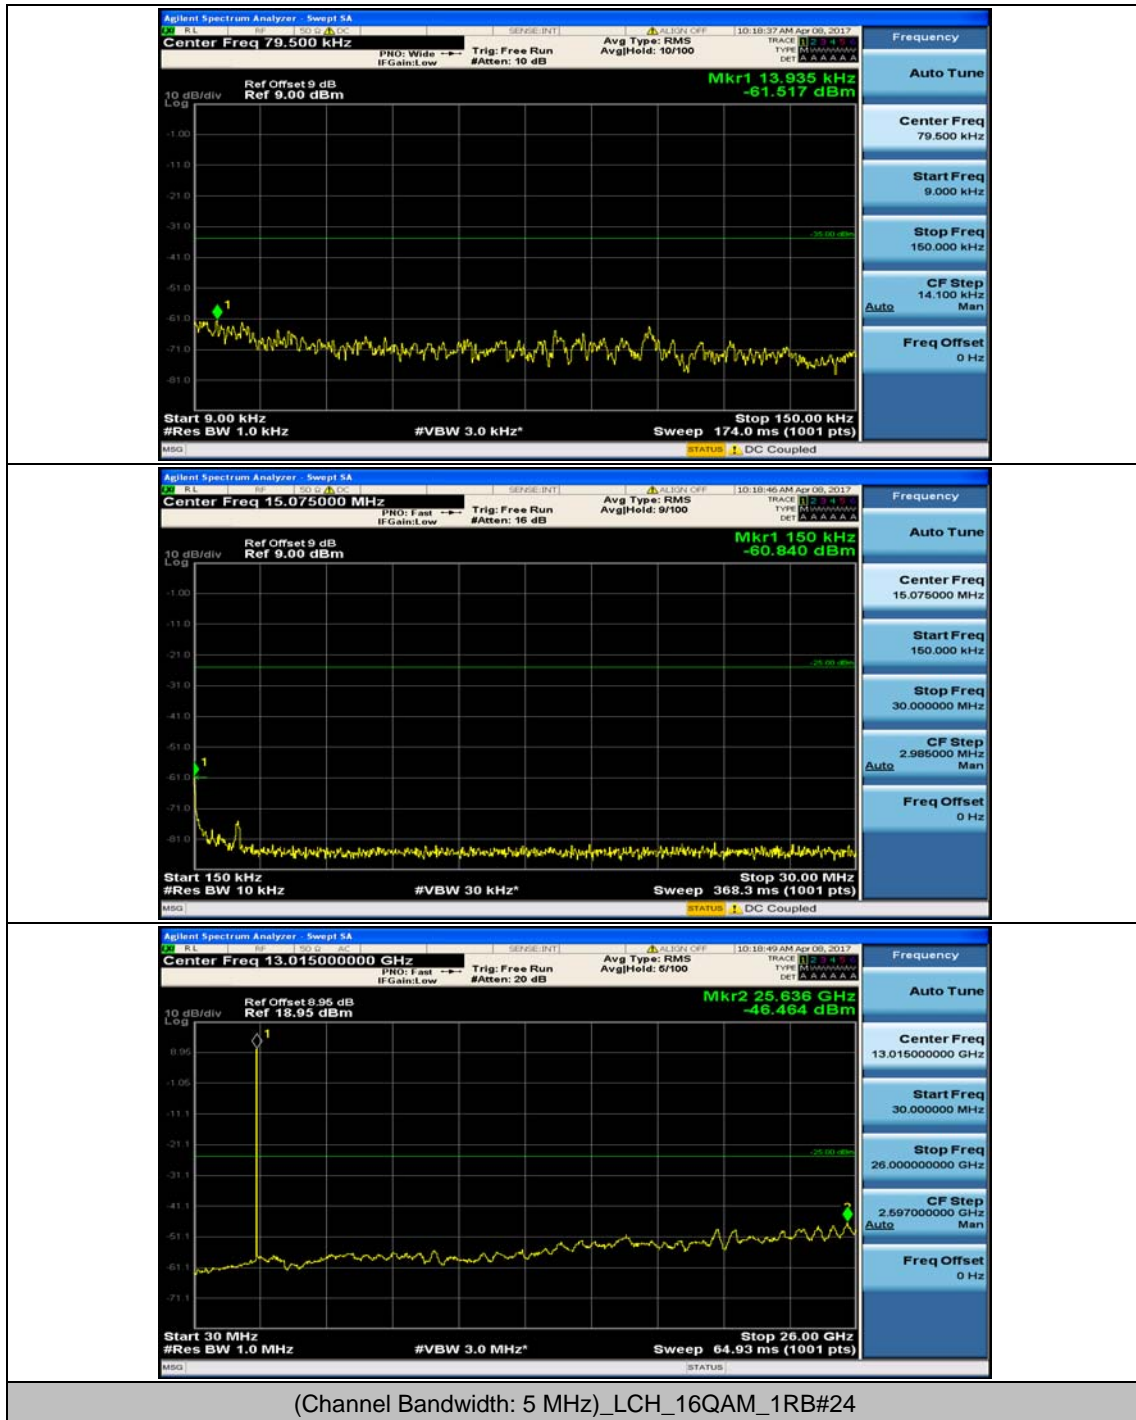

## Appendix E: Conducted Spurious Emission

### Test Graphs

Channel Bandwidth: 5 MHz

(Channel Bandwidth: 5 MHz)\_LCH\_16QAM\_1RB#0

### Channel Bandwidth: 10 MHz