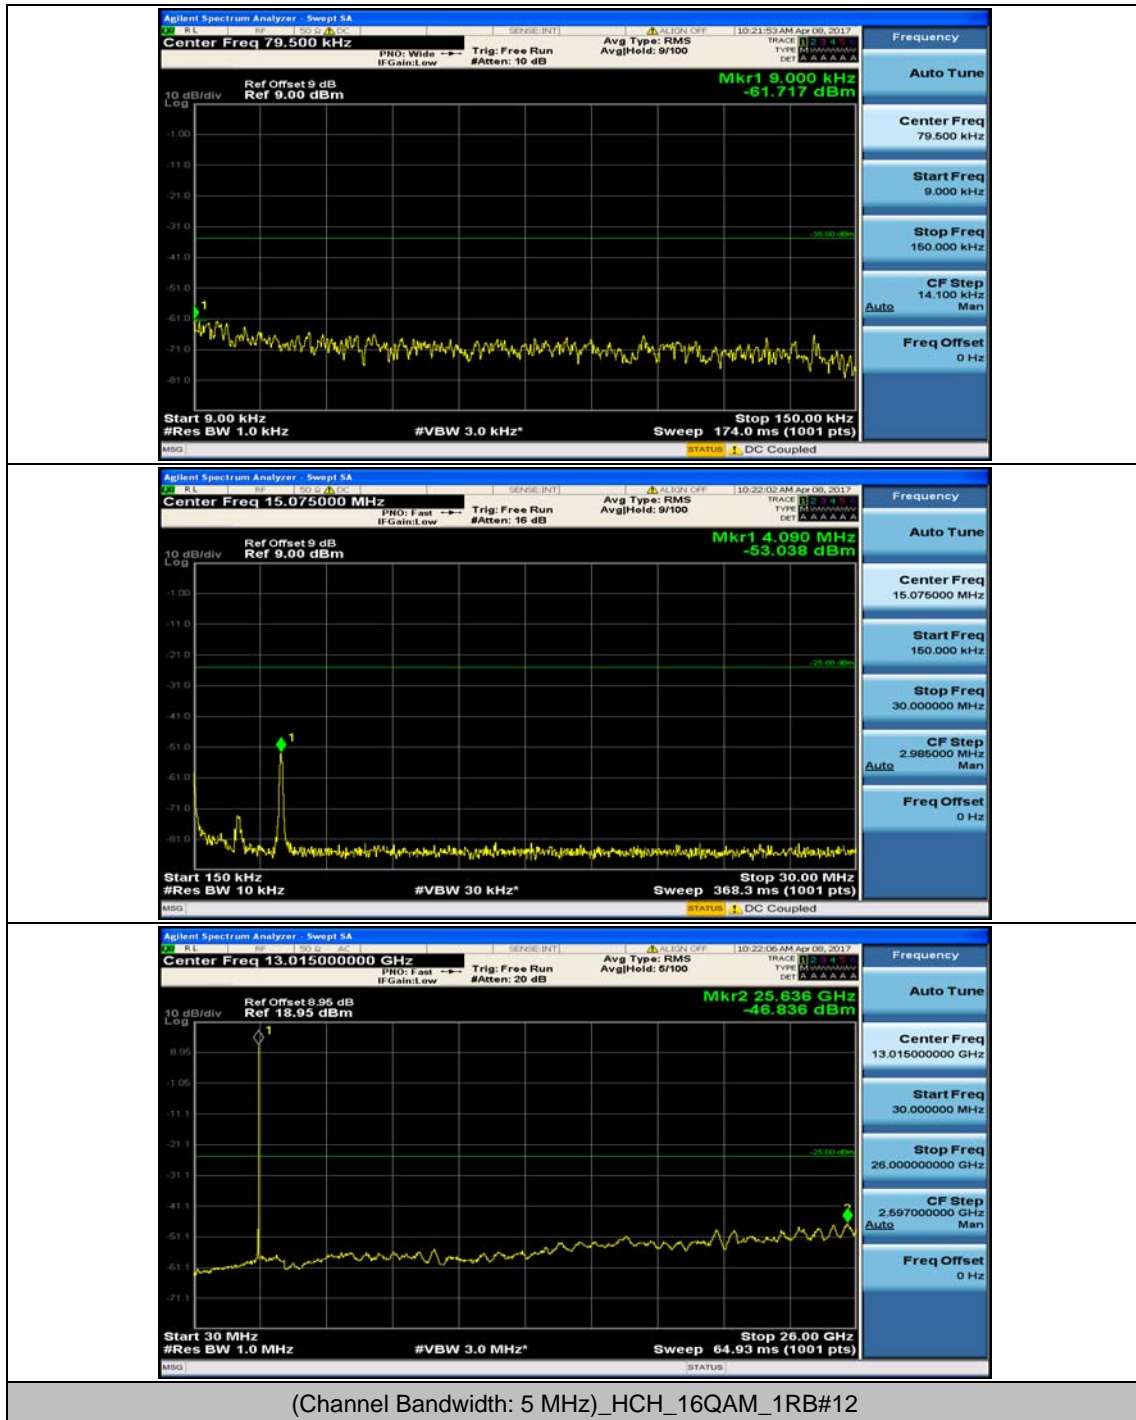

## Appendix E: Conducted Spurious Emission

### Test Graphs

Channel Bandwidth: 5 MHz

(Channel Bandwidth: 5 MHz)\_LCH\_16QAM\_1RB#0

### Channel Bandwidth: 10 MHz