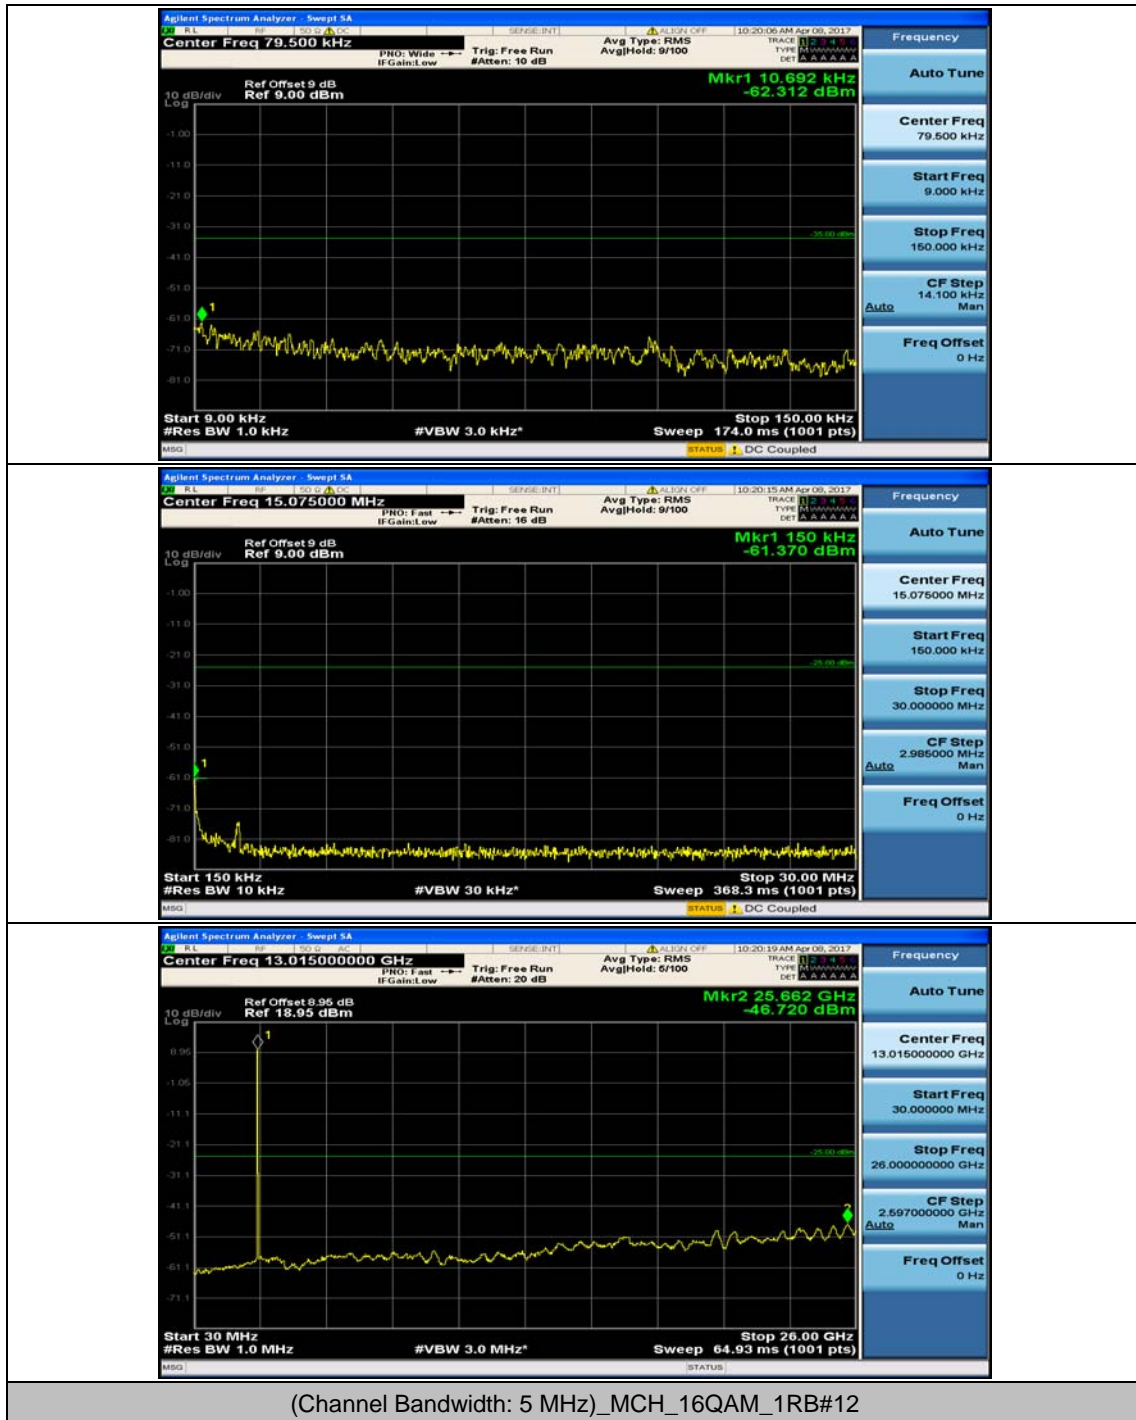

## Appendix E: Conducted Spurious Emission

### Test Graphs

Channel Bandwidth: 5 MHz

(Channel Bandwidth: 5 MHz)\_LCH\_16QAM\_1RB#0

### Channel Bandwidth: 10 MHz