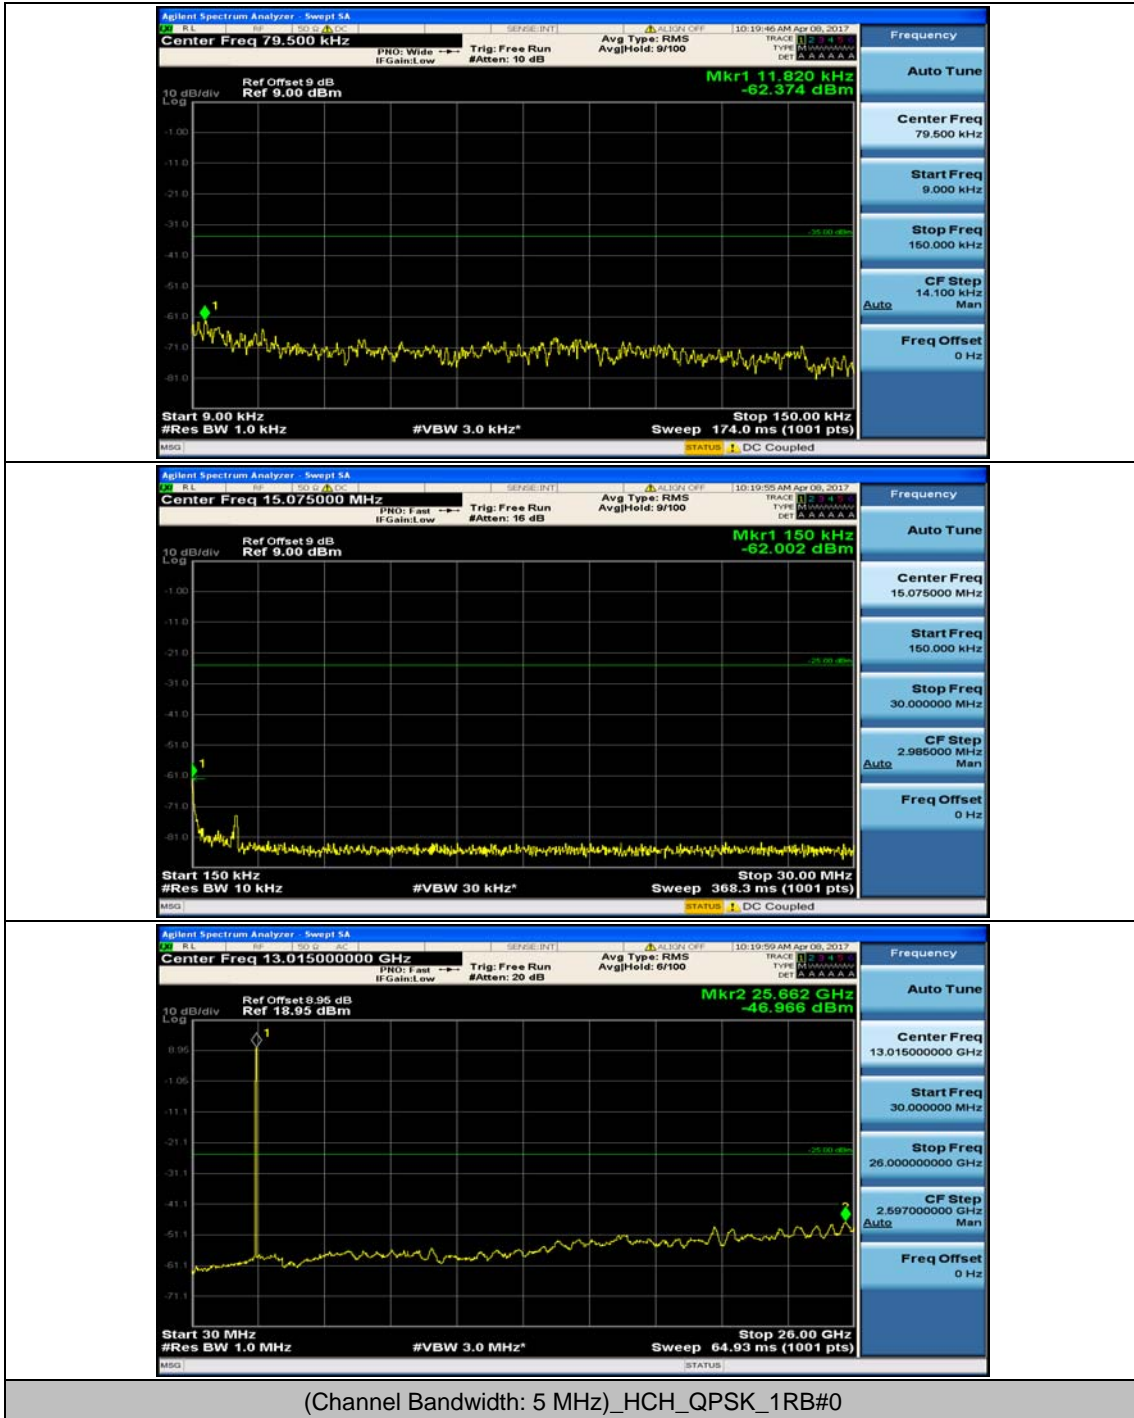

## Appendix E: Conducted Spurious Emission

### Test Graphs

Channel Bandwidth: 5 MHz

(Channel Bandwidth: 5 MHz)\_LCH\_16QAM\_1RB#0

### Channel Bandwidth: 10 MHz