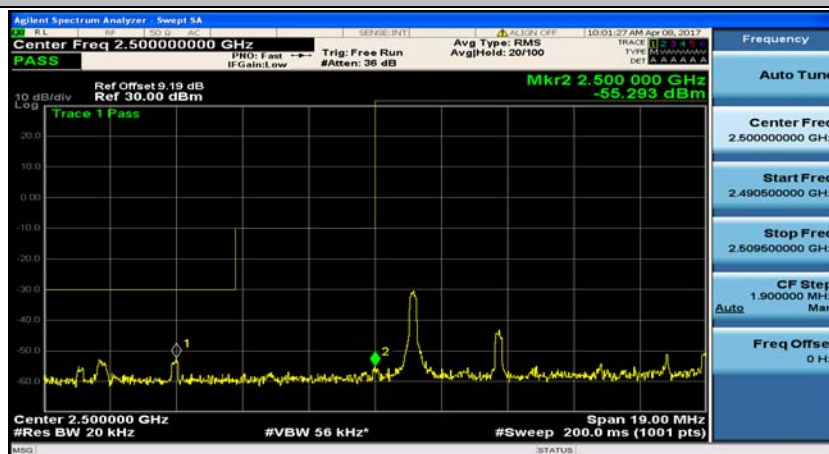

### Channel Bandwidth: 20 MHz

(Channel Bandwidth:20 MHz)\_LCH\_QPSK\_1RB#0

(Channel Bandwidth:20 MHz)\_LCH\_QPSK\_1RB#49

(Channel Bandwidth:20 MHz)\_LCH\_QPSK\_1RB#99

(Channel Bandwidth:20 MHz)\_LCH\_QPSK\_50RB#0