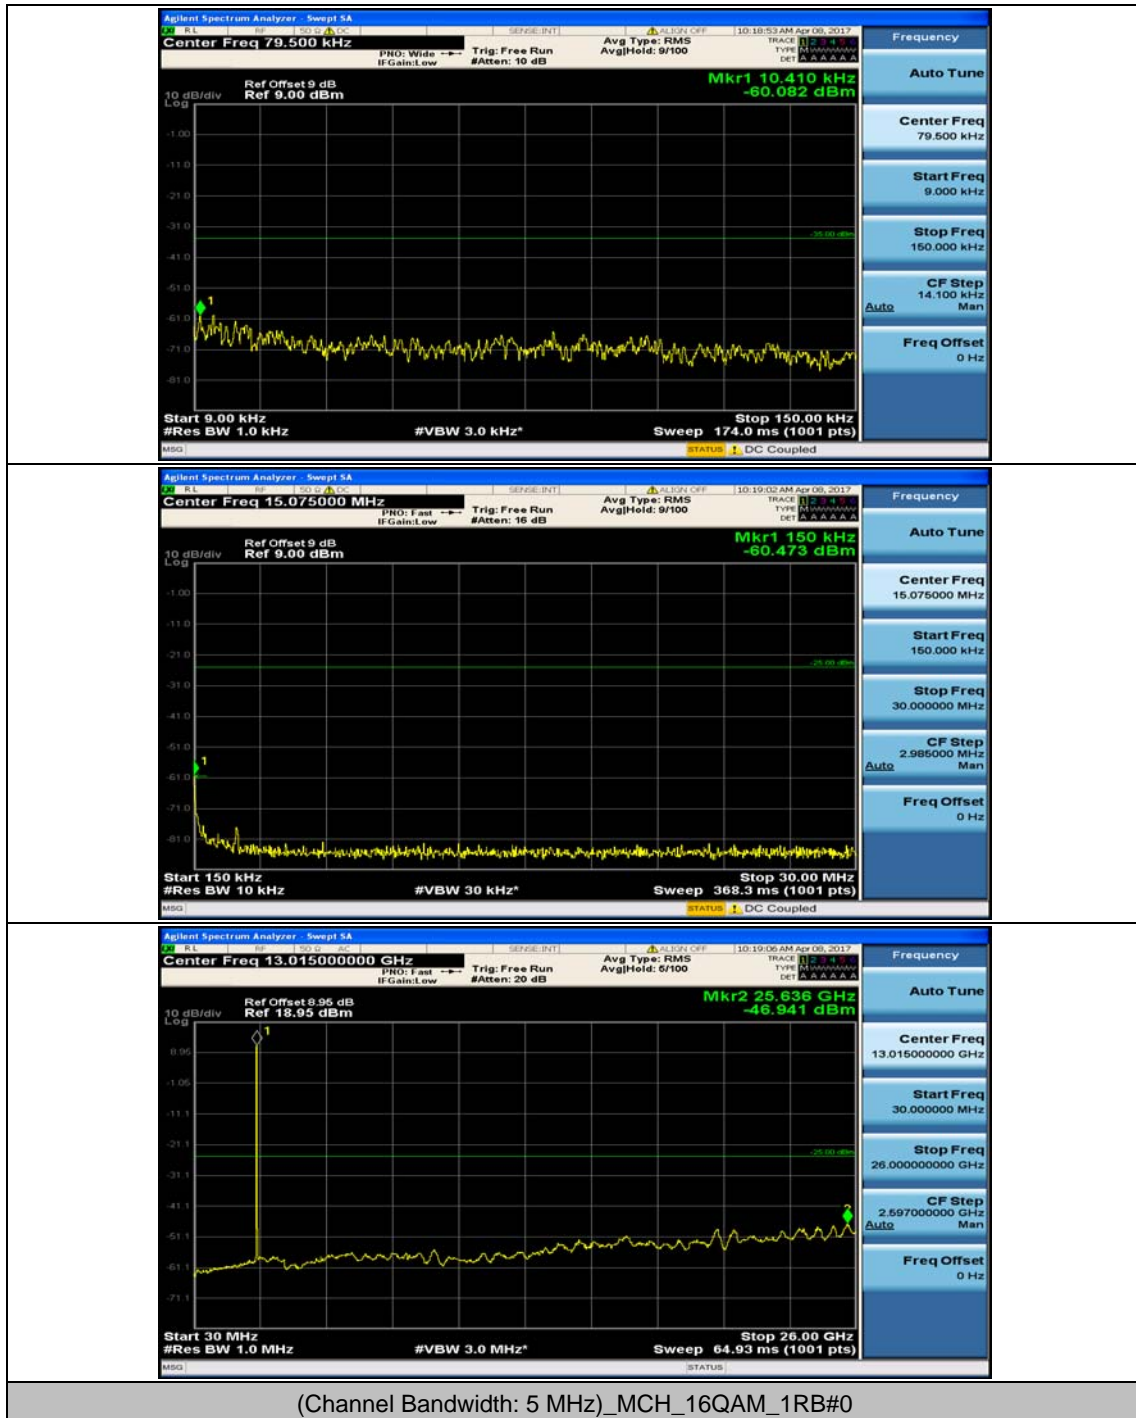

## Appendix E: Conducted Spurious Emission

### Test Graphs

Channel Bandwidth: 5 MHz

(Channel Bandwidth: 5 MHz)\_LCH\_16QAM\_1RB#0

### Channel Bandwidth: 10 MHz