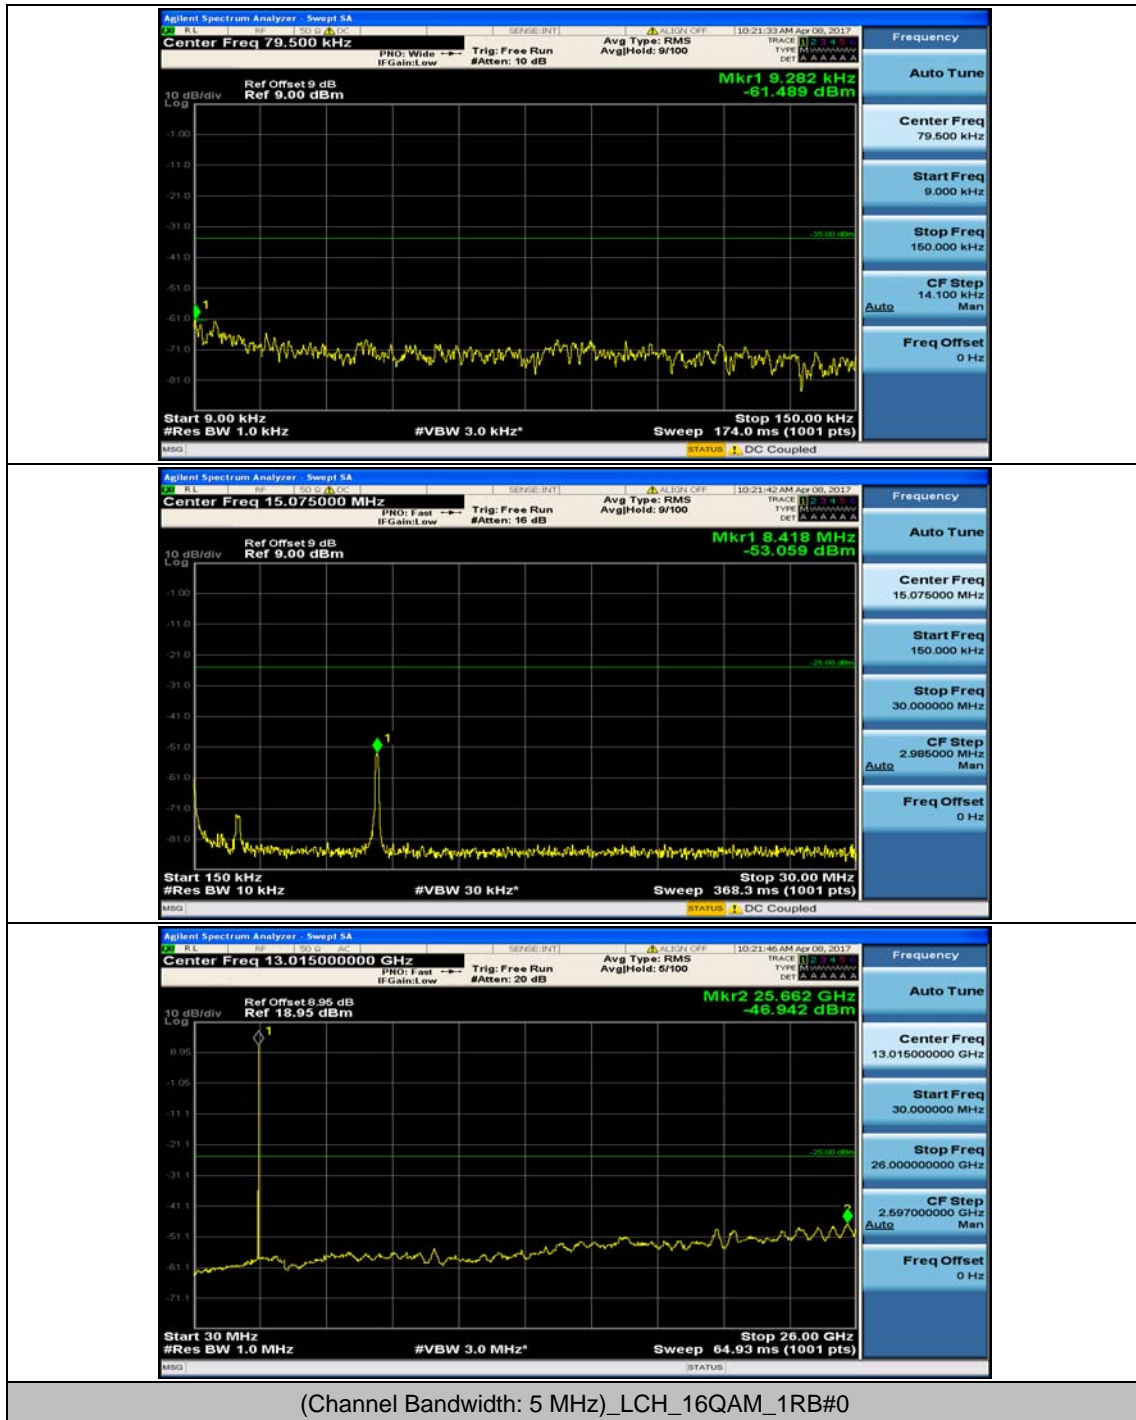

## Appendix E: Conducted Spurious Emission

### Test Graphs

Channel Bandwidth: 5 MHz

(Channel Bandwidth: 5 MHz)\_LCH\_16QAM\_1RB#0

### Channel Bandwidth: 10 MHz