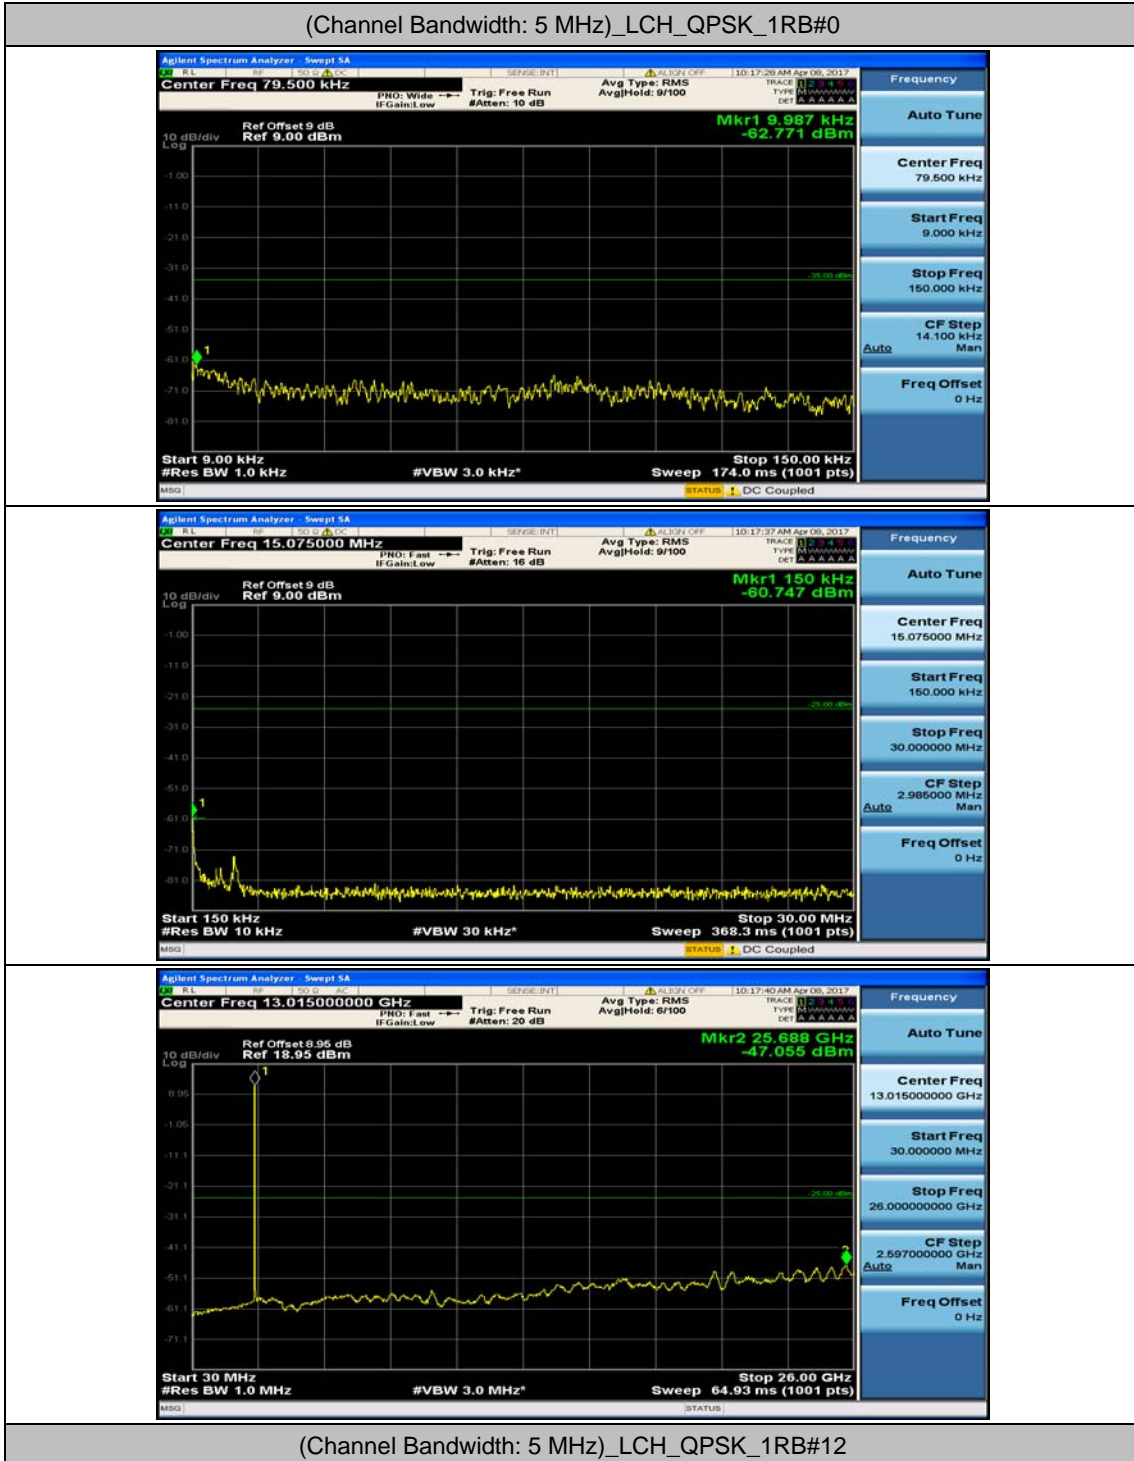

Appendix E: Conducted Spurious Emission

Test Graphs

Channel Bandwidth: 5 MHz