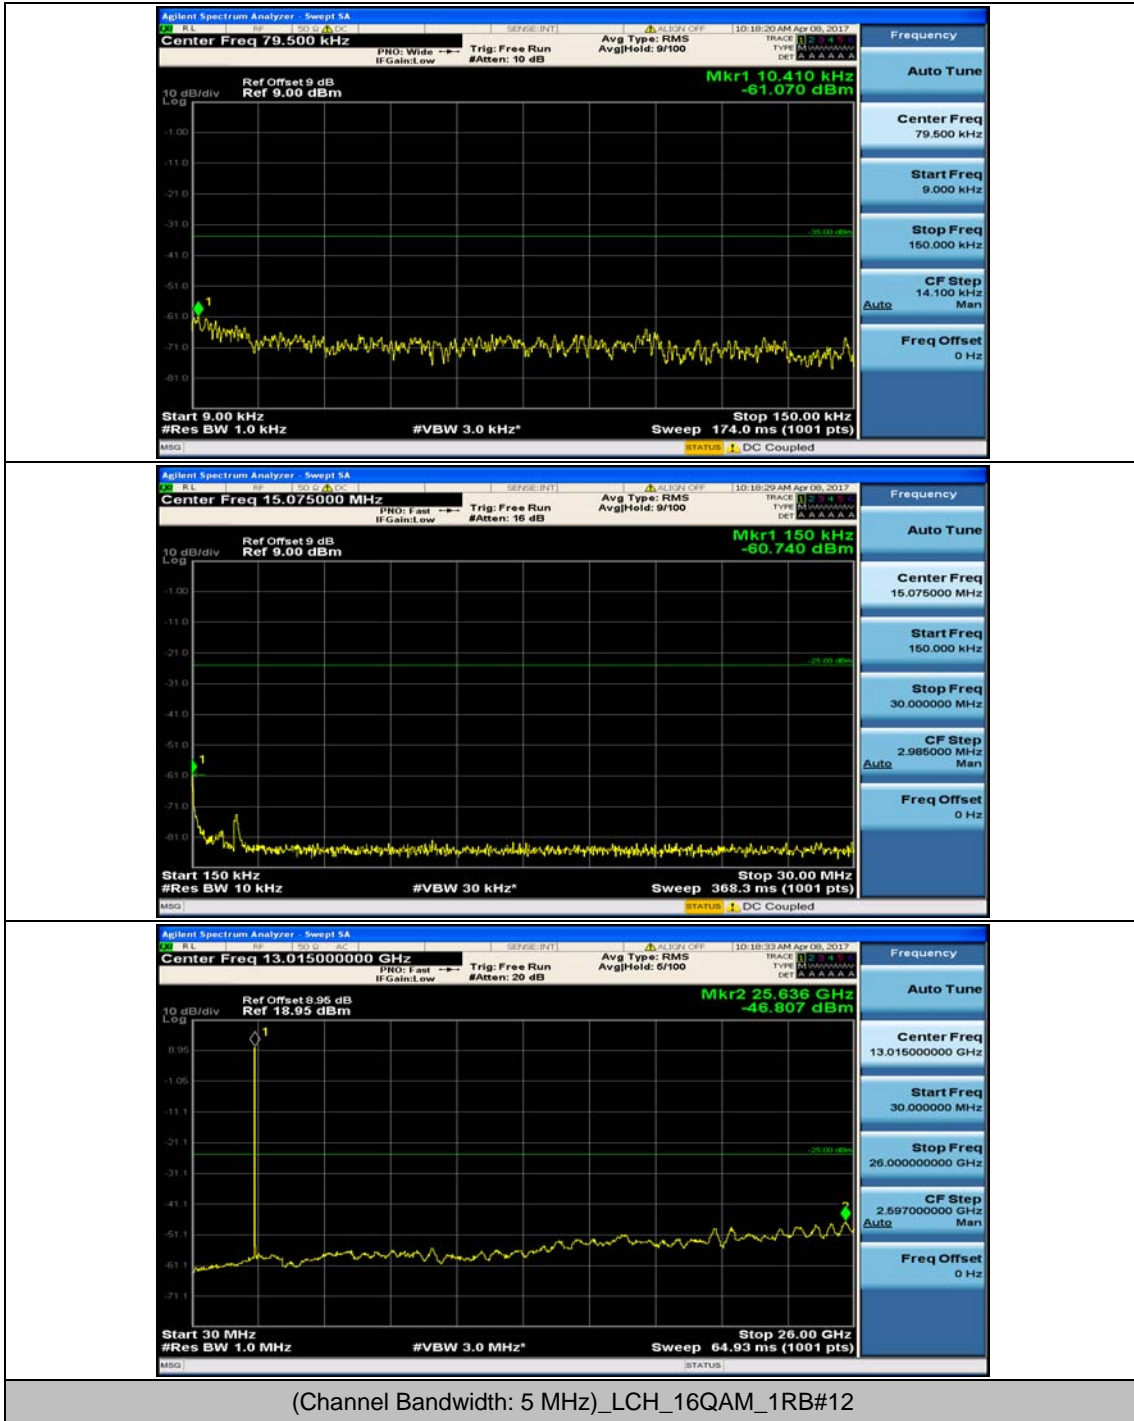

## Appendix E: Conducted Spurious Emission

### Test Graphs

Channel Bandwidth: 5 MHz

(Channel Bandwidth: 5 MHz)\_LCH\_16QAM\_1RB#0

### Channel Bandwidth: 10 MHz