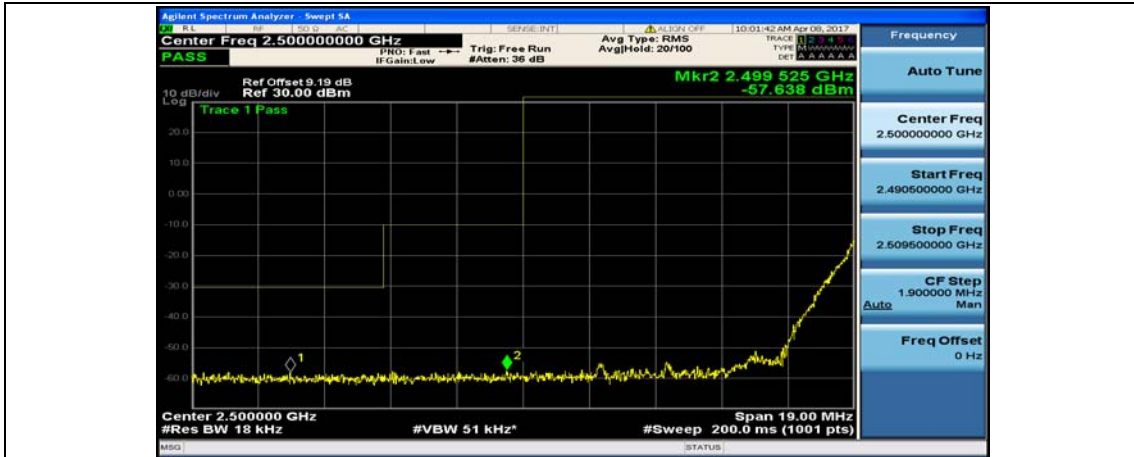

(Channel Bandwidth:20 MHz)\_HCH\_QPSK\_1RB#99

(Channel Bandwidth:20 MHz)\_HCH\_QPSK\_50RB#0

(Channel Bandwidth:20 MHz)\_HCH\_QPSK\_50RB#25

(Channel Bandwidth:20 MHz)\_HCH\_QPSK\_50RB#50

(Channel Bandwidth:20 MHz)\_HCH\_QPSK\_100RB#0

(Channel Bandwidth:20 MHz)\_LCH\_16QAM\_1RB#0

(Channel Bandwidth:20 MHz)\_LCH\_16QAM\_1RB#49

(Channel Bandwidth:20 MHz)\_LCH\_16QAM\_1RB#99

(Channel Bandwidth:20 MHz)\_LCH\_16QAM\_50RB#0

(Channel Bandwidth:20 MHz)\_LCH\_16QAM\_50RB#25