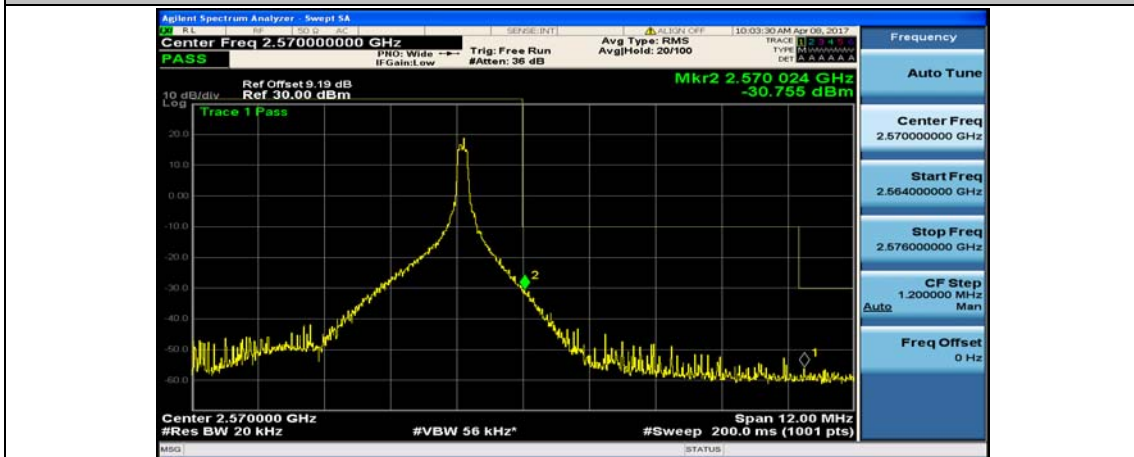

(Channel Bandwidth:20 MHz)\_LCH\_16QAM\_50RB#50

(Channel Bandwidth:20 MHz)\_LCH\_16QAM\_100RB#0

(Channel Bandwidth:20 MHz)\_HCH\_16QAM\_1RB#0

(Channel Bandwidth:20 MHz)\_HCH\_16QAM\_1RB#49

(Channel Bandwidth:20 MHz)\_HCH\_16QAM\_1RB#99