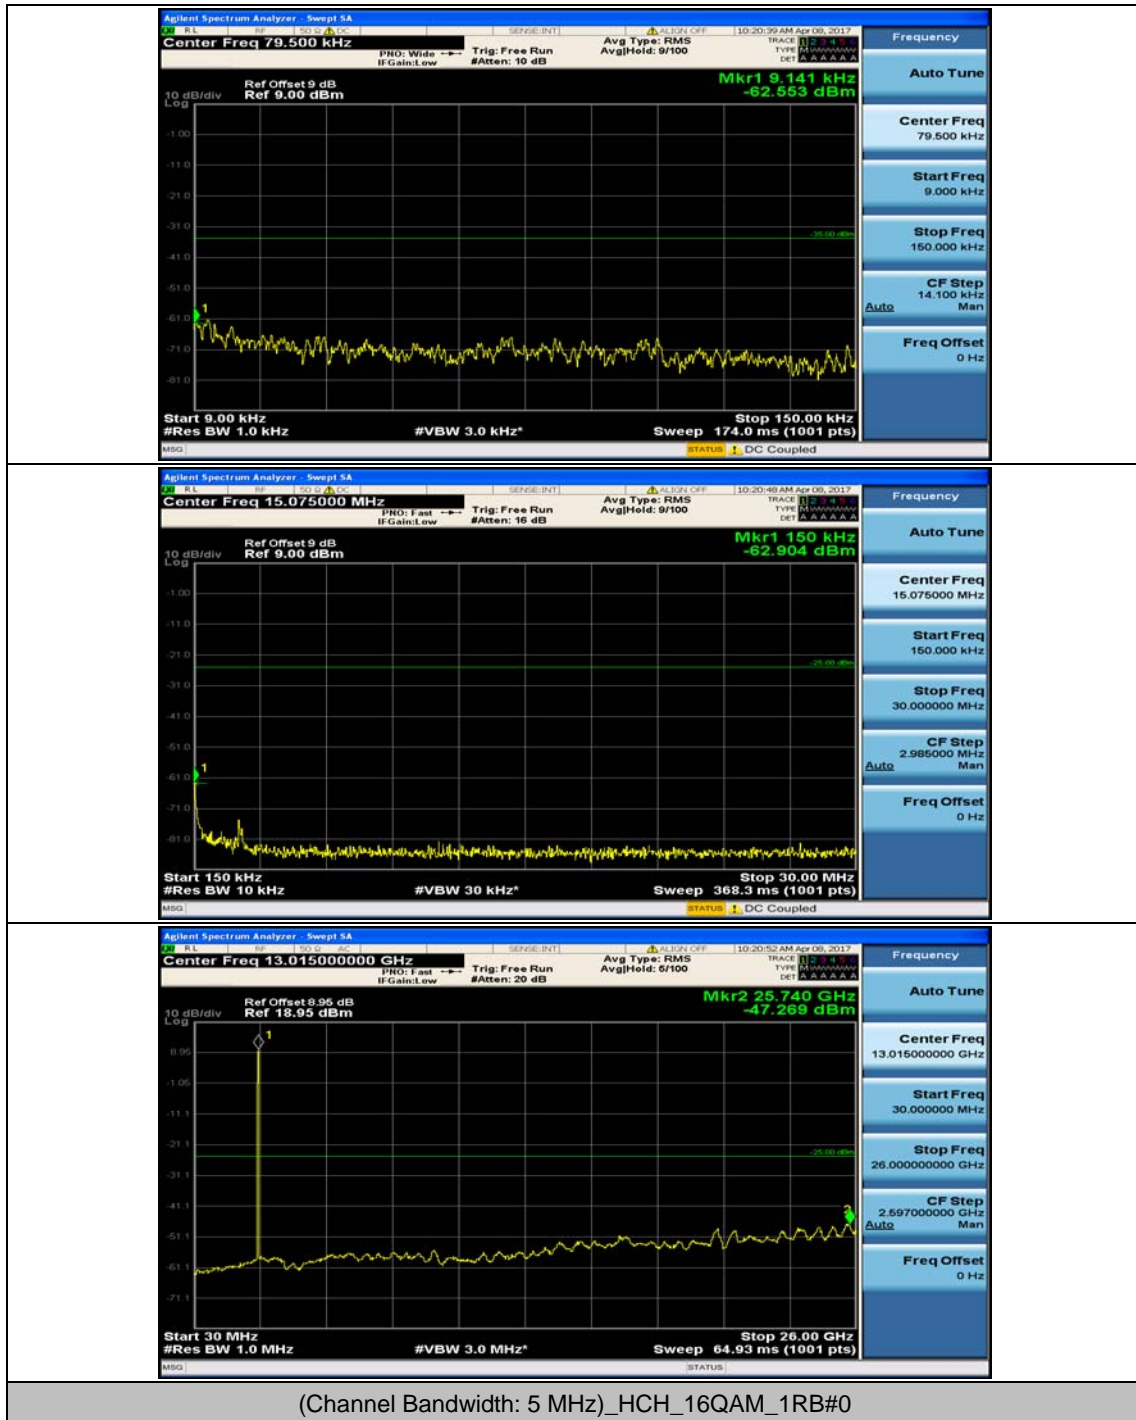

## Appendix E: Conducted Spurious Emission

### Test Graphs

Channel Bandwidth: 5 MHz

(Channel Bandwidth: 5 MHz)\_LCH\_16QAM\_1RB#0

### Channel Bandwidth: 10 MHz