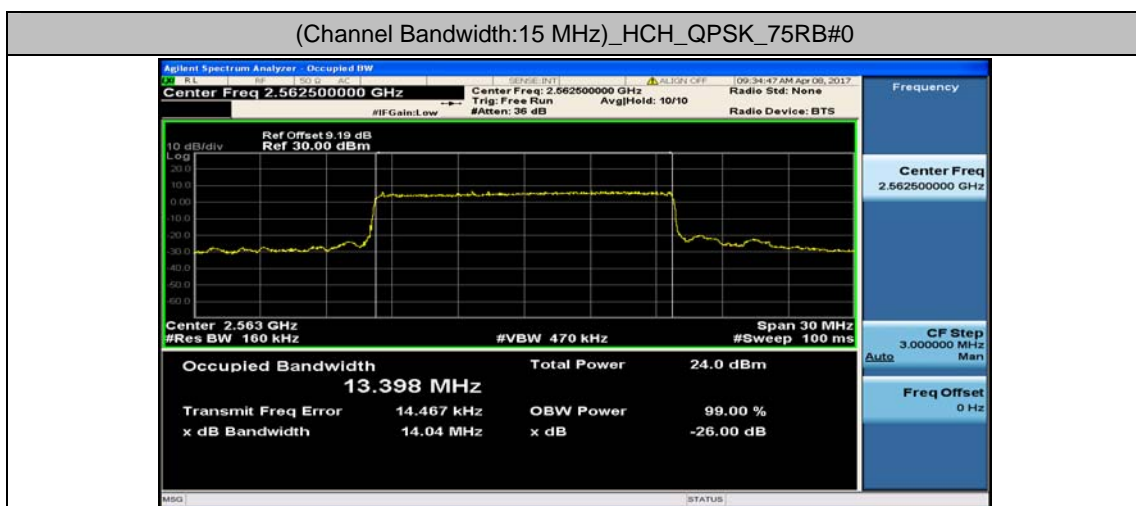

Channel Bandwidth: 15 MHz