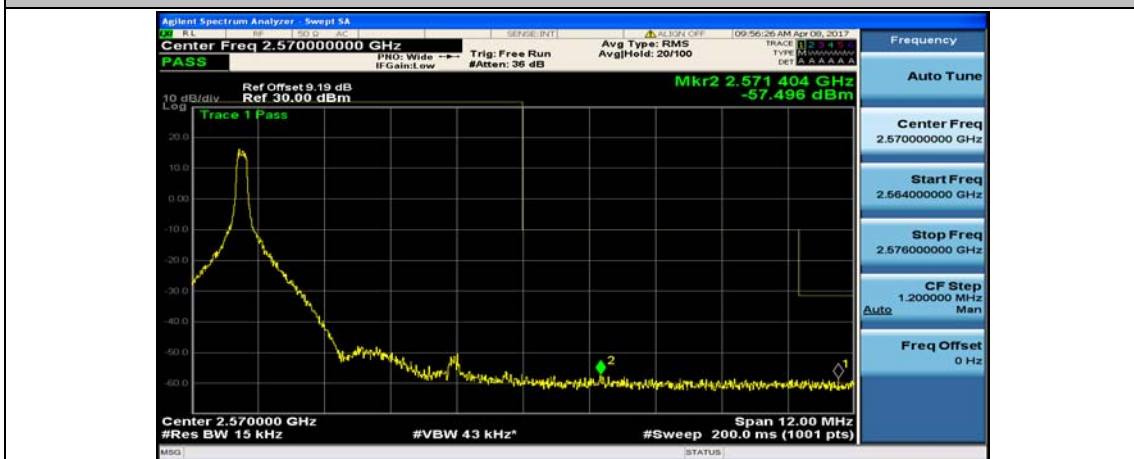

Channel Bandwidth: 10 MHz\_LCH\_16QAM\_25RB#0

Channel Bandwidth: 10 MHz\_HCH\_16QAM\_1RB#0

Channel Bandwidth: 10 MHz\_HCH\_16QAM\_1RB#24

Channel Bandwidth: 10 MHz\_HCH\_16QAM\_1RB#49

Channel Bandwidth: 10 MHz\_HCH\_16QAM\_50RB#0