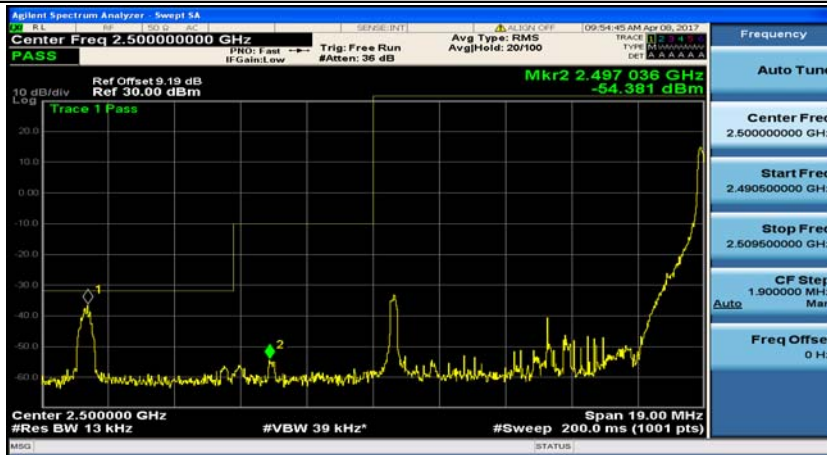

Channel Bandwidth: 10 MHz\_HCH\_QPSK\_25RB#25

Channel Bandwidth: 10 MHz\_HCH\_QPSK\_50RB#0

Channel Bandwidth: 10 MHz\_LCH\_16QAM\_1RB#0

Channel Bandwidth: 10 MHz\_LCH\_16QAM\_1RB#24

Channel Bandwidth: 10 MHz\_LCH\_16QAM\_1RB#49