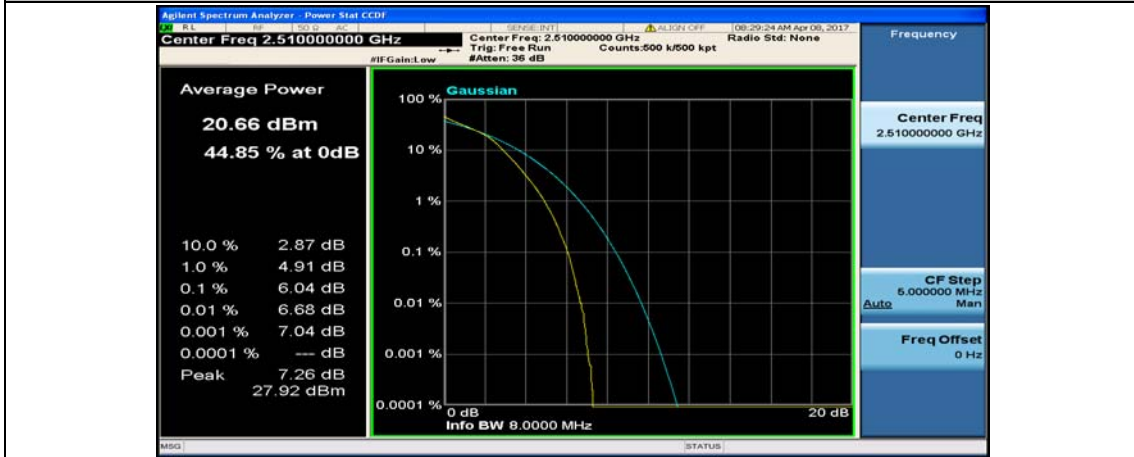

(Channel Bandwidth:20 MHz)\_HCH\_QPSK\_100RB#0

(Channel Bandwidth:20 MHz)\_LCH\_16QAM\_1RB#0

(Channel Bandwidth:20 MHz)\_LCH\_16QAM\_1RB#49

(Channel Bandwidth:20 MHz)\_LCH\_16QAM\_1RB#99

(Channel Bandwidth:20 MHz)\_LCH\_16QAM\_50RB#0

(Channel Bandwidth:20 MHz)\_LCH\_16QAM\_50RB#25

(Channel Bandwidth:20 MHz)\_LCH\_16QAM\_50RB#50

(Channel Bandwidth:20 MHz)\_LCH\_16QAM\_100RB#0

(Channel Bandwidth:20 MHz)\_MCH\_16QAM\_1RB#0

(Channel Bandwidth:20 MHz)\_MCH\_16QAM\_1RB#49