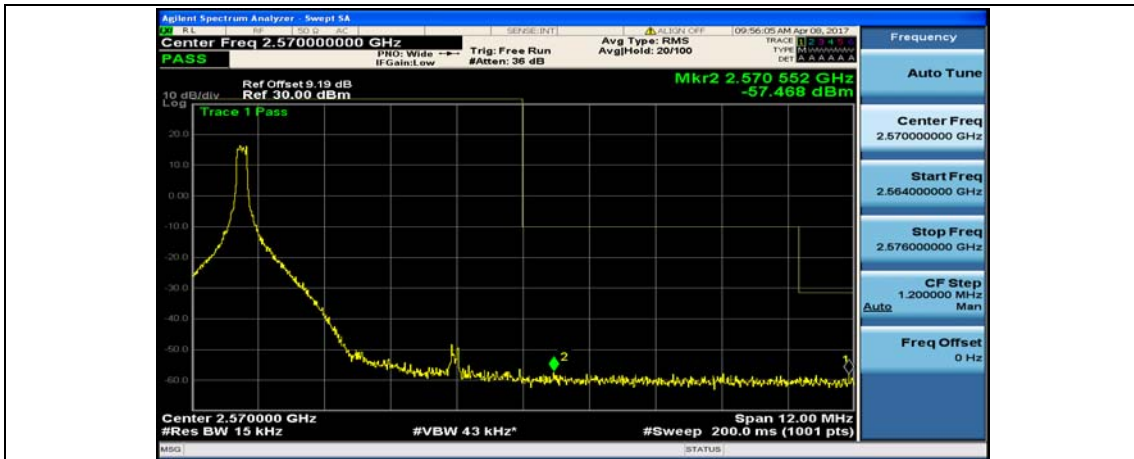

Channel Bandwidth: 10 MHz_HCH_QPSK_1RB#24