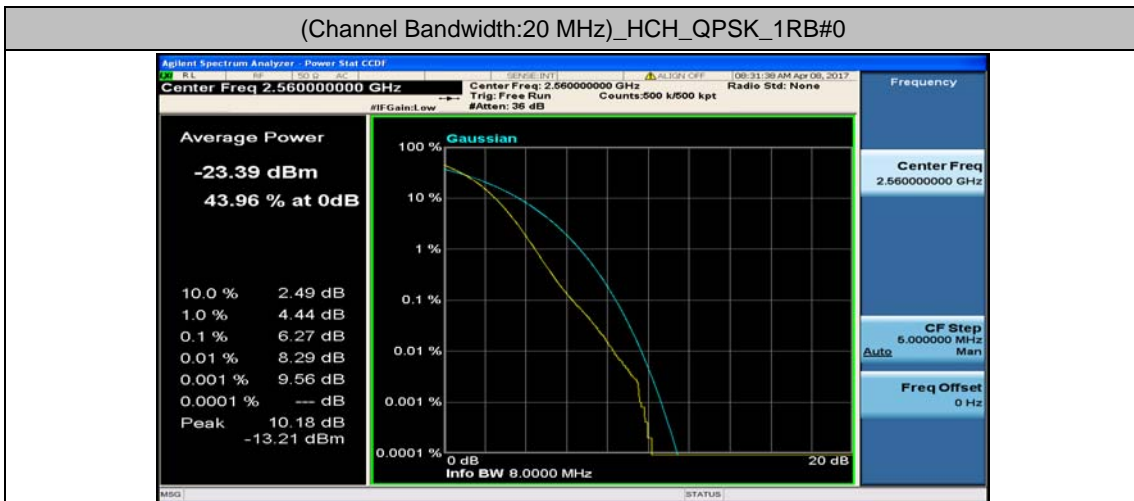

(Channel Bandwidth:20 MHz)\_MCH\_QPSK\_50RB#0

(Channel Bandwidth:20 MHz)\_MCH\_QPSK\_50RB#25

(Channel Bandwidth:20 MHz)\_MCH\_QPSK\_50RB#50

(Channel Bandwidth:20 MHz)\_MCH\_QPSK\_100RB#0

(Channel Bandwidth:20 MHz)\_HCH\_QPSK\_1RB#0

(Channel Bandwidth:20 MHz)\_HCH\_QPSK\_1RB#49

(Channel Bandwidth:20 MHz)\_HCH\_QPSK\_1RB#99

(Channel Bandwidth:20 MHz)\_HCH\_QPSK\_50RB#0

(Channel Bandwidth:20 MHz)\_HCH\_QPSK\_50RB#25

(Channel Bandwidth:20 MHz)\_HCH\_QPSK\_50RB#50