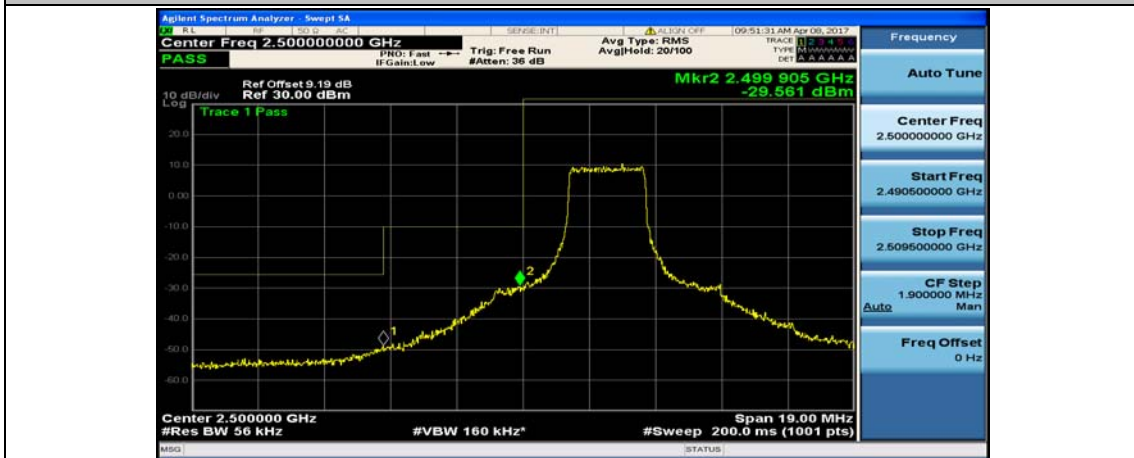

(Channel Bandwidth: 5 MHz)_LCH_QPSK_12RB#6