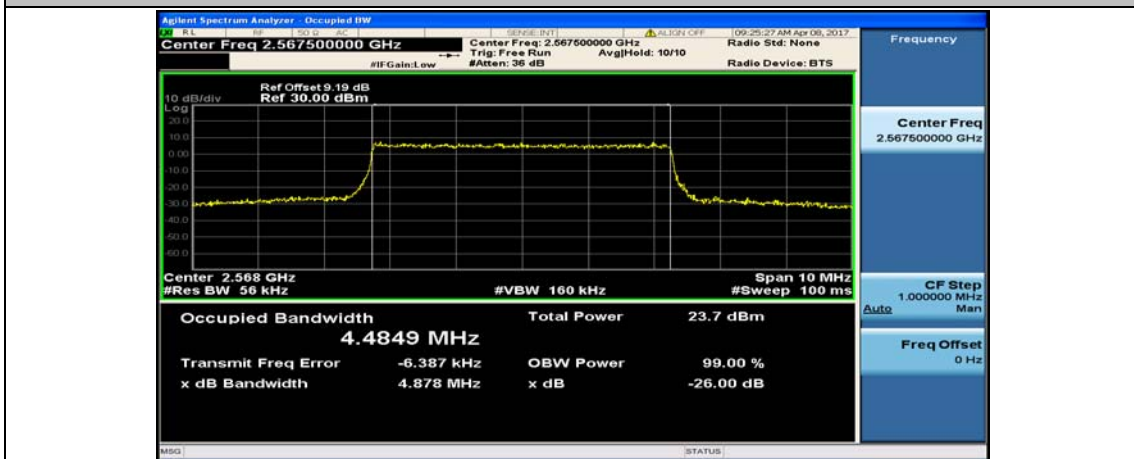

## Test Graphs

### Channel Bandwidth: 5 MHz

(Channel Bandwidth: 5 MHz)\_LCH\_QPSK\_25RB#0

(Channel Bandwidth: 5 MHz)\_MCH\_QPSK\_25RB#0

(Channel Bandwidth: 5 MHz)\_HCH\_QPSK\_25RB#0

(Channel Bandwidth: 5 MHz)\_LCH\_16QAM\_25RB#0

(Channel Bandwidth: 5 MHz)\_MCH\_16QAM\_25RB#0

(Channel Bandwidth: 5 MHz)\_HCH\_16QAM\_25RB#0

## Channel Bandwidth: 10 MHz