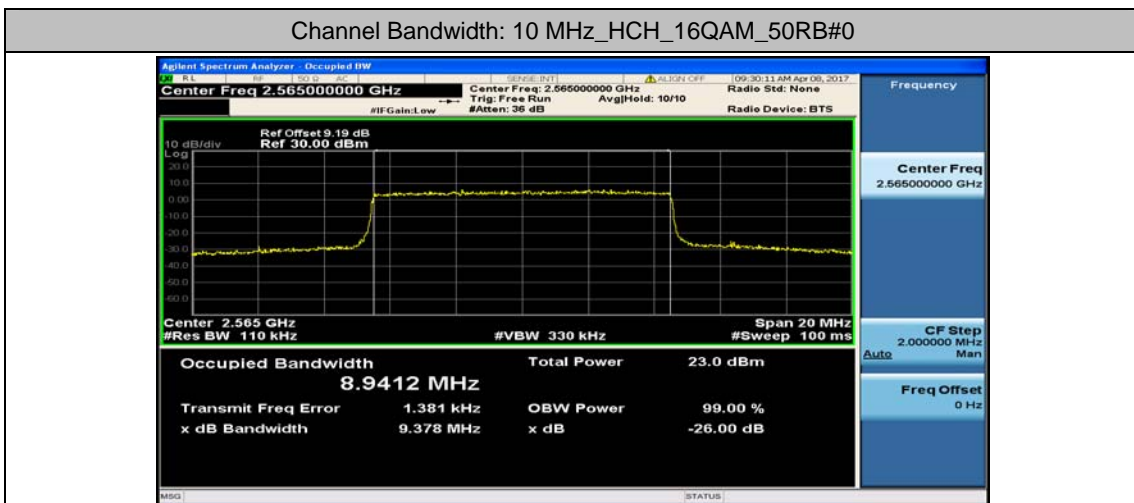

Channel Bandwidth: 10 MHz_HCH_16QAM_50RB#0