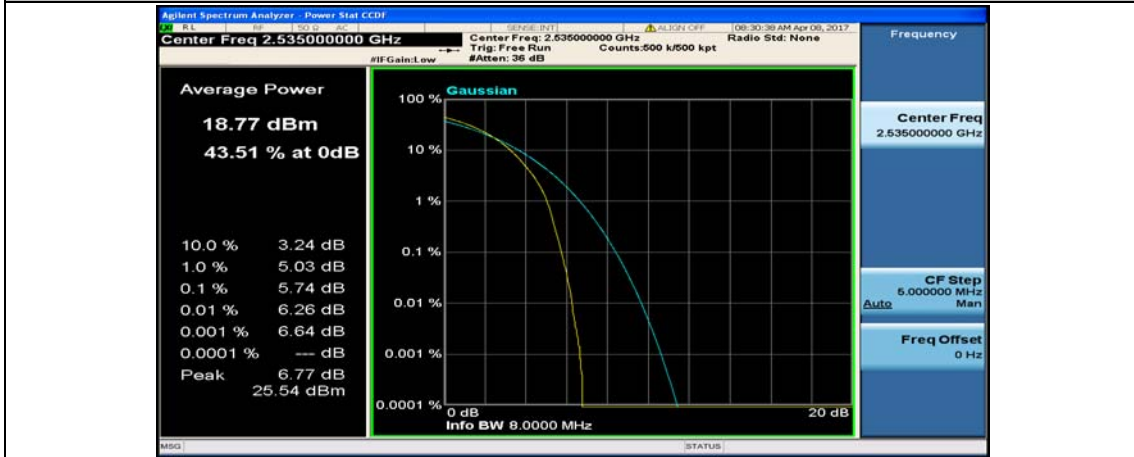

(Channel Bandwidth:20 MHz)\_MCH\_QPSK\_50RB#0

(Channel Bandwidth:20 MHz)\_MCH\_QPSK\_50RB#25

(Channel Bandwidth:20 MHz)\_MCH\_QPSK\_50RB#50

(Channel Bandwidth:20 MHz)\_MCH\_QPSK\_100RB#0

(Channel Bandwidth:20 MHz)\_HCH\_QPSK\_1RB#0

(Channel Bandwidth:20 MHz)\_HCH\_QPSK\_1RB#49

(Channel Bandwidth:20 MHz)\_HCH\_QPSK\_1RB#99

(Channel Bandwidth:20 MHz)\_HCH\_QPSK\_50RB#0

(Channel Bandwidth:20 MHz)\_HCH\_QPSK\_50RB#25

(Channel Bandwidth:20 MHz)\_HCH\_QPSK\_50RB#50