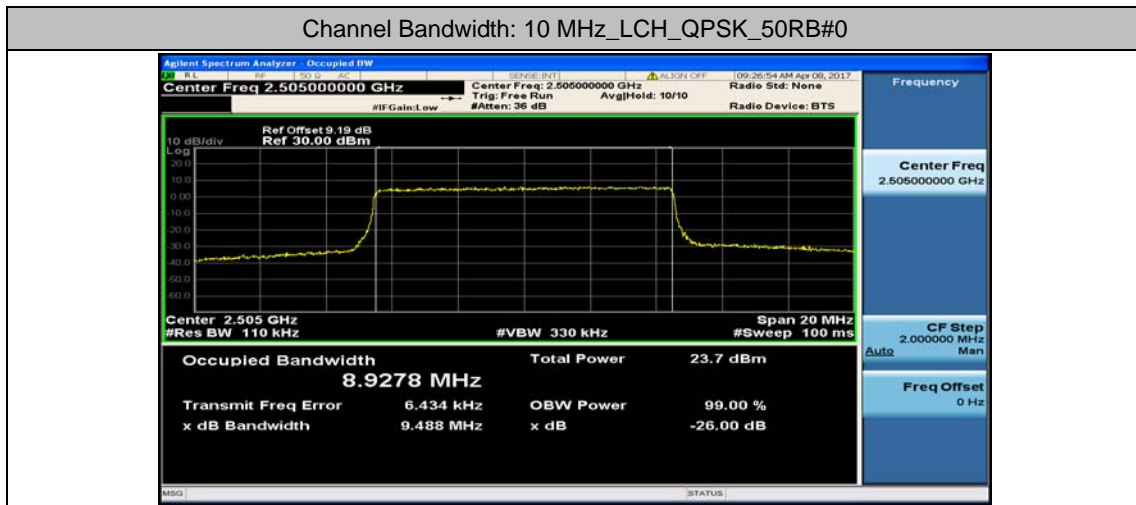

## Test Graphs

### Channel Bandwidth: 5 MHz

(Channel Bandwidth: 5 MHz)\_LCH\_QPSK\_25RB#0

(Channel Bandwidth: 5 MHz)\_MCH\_QPSK\_25RB#0

(Channel Bandwidth: 5 MHz)\_HCH\_QPSK\_25RB#0

(Channel Bandwidth: 5 MHz)\_LCH\_16QAM\_25RB#0

## Channel Bandwidth: 10 MHz