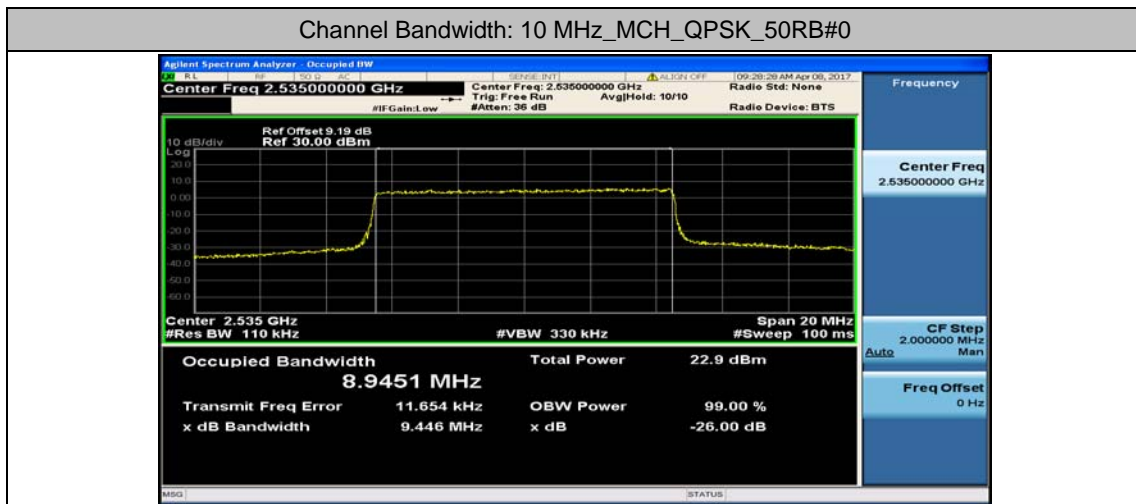

## Test Graphs

### Channel Bandwidth: 5 MHz

(Channel Bandwidth: 5 MHz)\_LCH\_QPSK\_25RB#0

(Channel Bandwidth: 5 MHz)\_MCH\_QPSK\_25RB#0

(Channel Bandwidth: 5 MHz)\_HCH\_QPSK\_25RB#0

(Channel Bandwidth: 5 MHz)\_LCH\_16QAM\_25RB#0

## Channel Bandwidth: 10 MHz