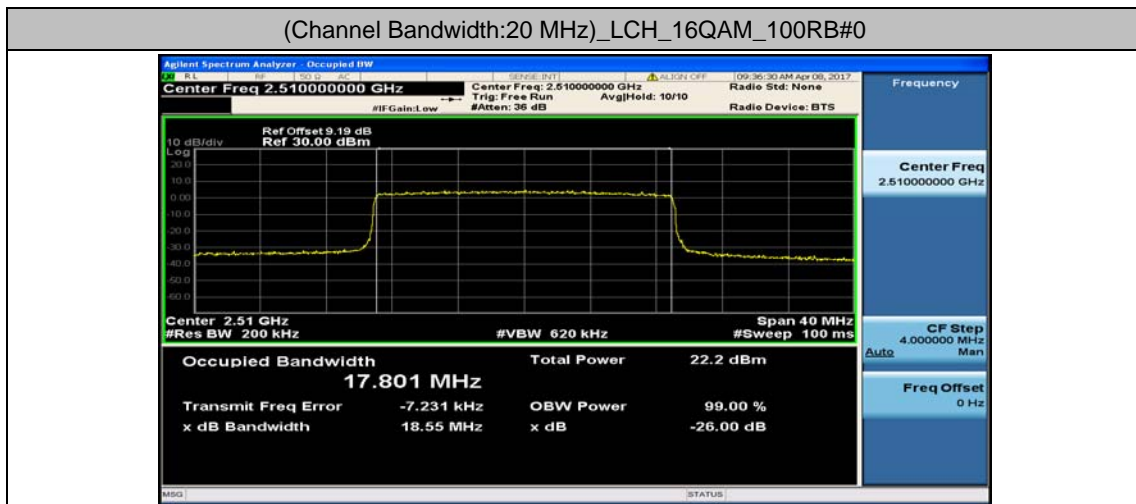

### Channel Bandwidth: 15 MHz

(Channel Bandwidth:15 MHz)\_LCH\_16QAM\_75RB#0

(Channel Bandwidth:15 MHz)\_MCH\_16QAM\_75RB#0

(Channel Bandwidth:15 MHz)\_HCH\_16QAM\_75RB#0

### Channel Bandwidth: 20 MHz

(Channel Bandwidth:20 MHz)\_LCH\_16QAM\_100RB#0

(Channel Bandwidth:20 MHz)\_MCH\_16QAM\_100RB#0

(Channel Bandwidth:20 MHz)\_HCH\_16QAM\_100RB#0