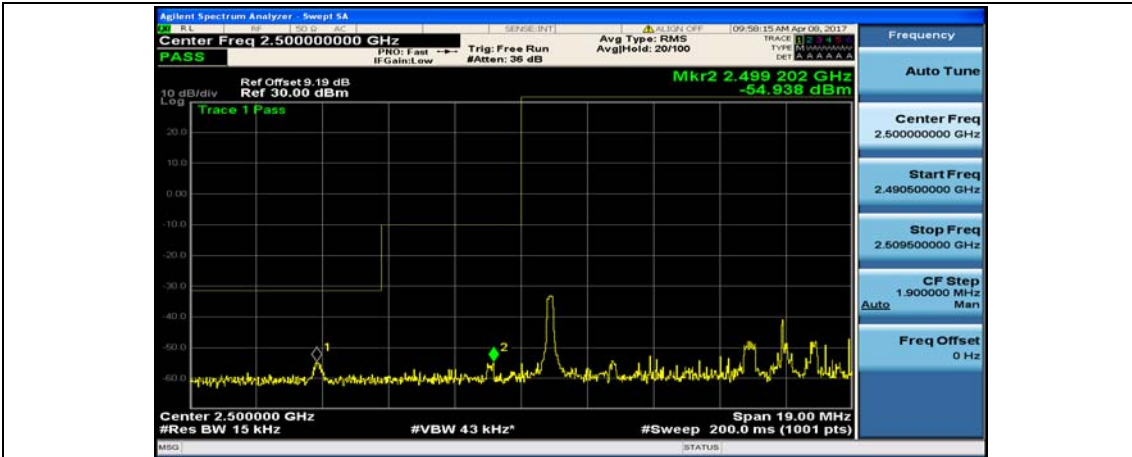

(Channel Bandwidth:15 MHz)_LCH_16QAM_37RB#0