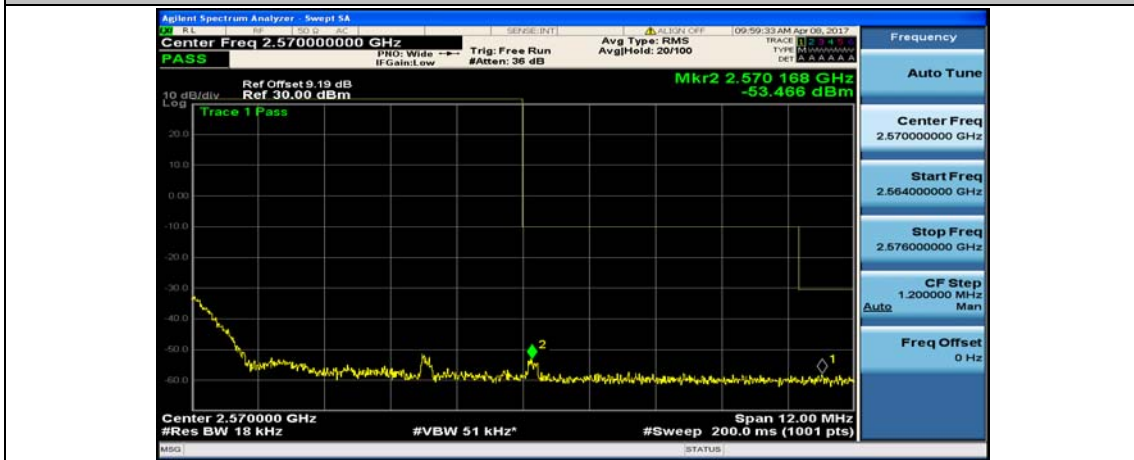

(Channel Bandwidth:15 MHz)\_LCH\_QPSK\_37RB#38

(Channel Bandwidth:15 MHz)\_LCH\_QPSK\_75RB#0

(Channel Bandwidth:15 MHz)\_HCH\_QPSK\_1RB#0

(Channel Bandwidth:15 MHz)\_HCH\_QPSK\_1RB#37

(Channel Bandwidth:15 MHz)\_HCH\_QPSK\_1RB#74