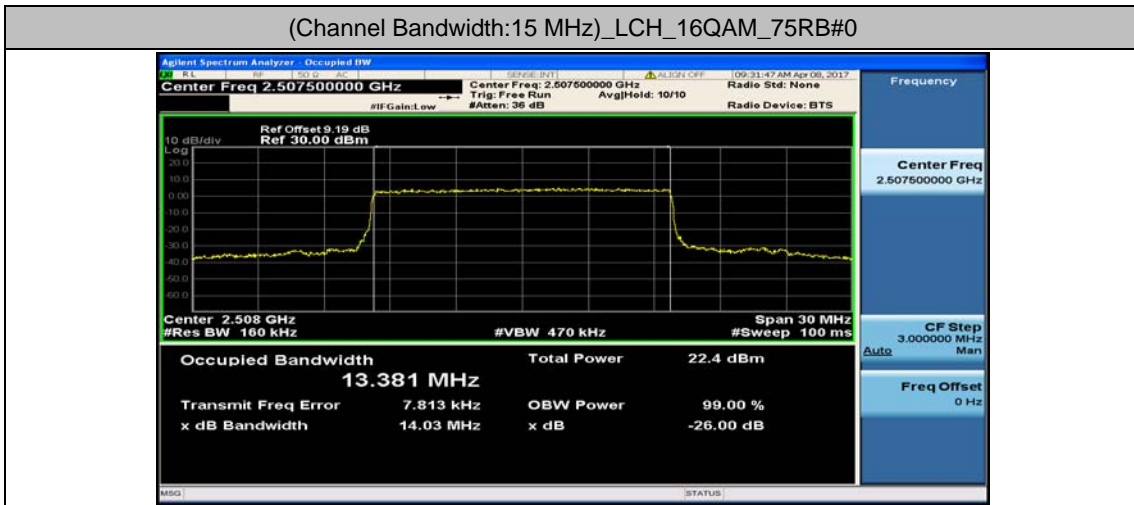

(Channel Bandwidth:15 MHz)_MCH_16QAM_75RB#0

(Channel Bandwidth:15 MHz)_LCH_16QAM_75RB#0