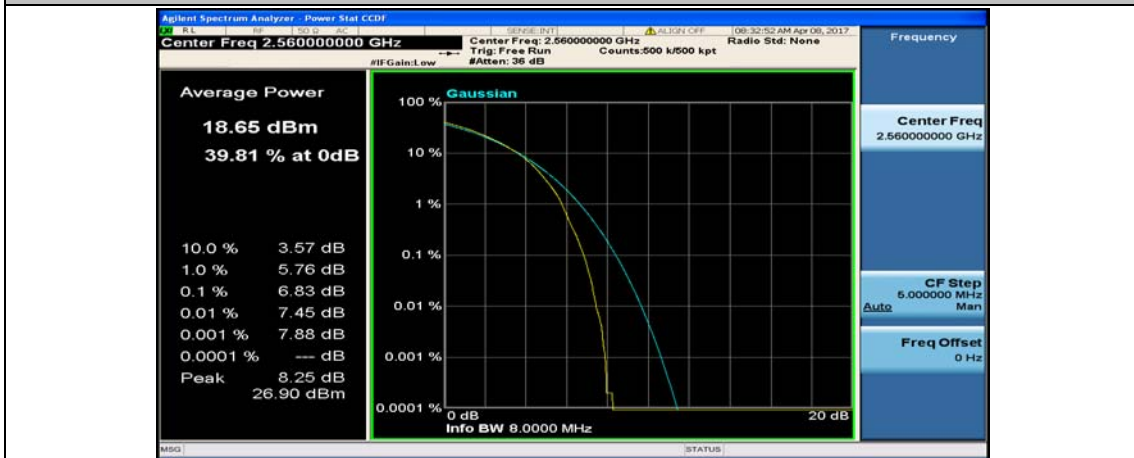

(Channel Bandwidth:20 MHz)\_HCH\_16QAM\_1RB#0

(Channel Bandwidth:20 MHz)\_HCH\_16QAM\_1RB#49

(Channel Bandwidth:20 MHz)\_HCH\_16QAM\_1RB#99

(Channel Bandwidth:20 MHz)\_HCH\_16QAM\_50RB#0

(Channel Bandwidth:20 MHz)\_HCH\_16QAM\_50RB#25

(Channel Bandwidth:20 MHz)\_HCH\_16QAM\_50RB#50

(Channel Bandwidth:20 MHz)\_HCH\_16QAM\_100RB#0