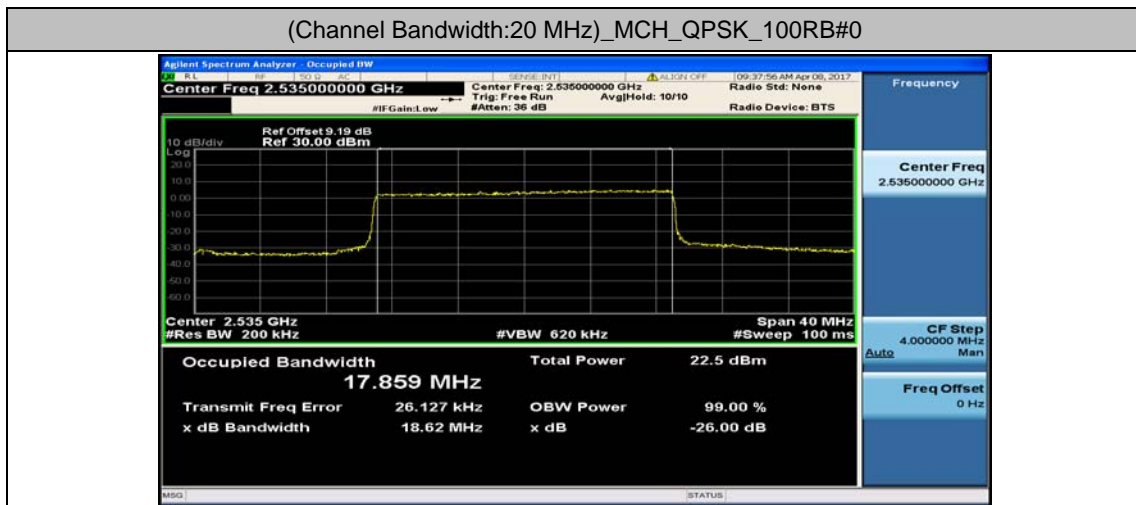

## Channel Bandwidth: 10 MHz\_HCH\_16QAM\_50RB#0

### Channel Bandwidth: 15 MHz

(Channel Bandwidth:15 MHz)\_LCH\_16QAM\_75RB#0

(Channel Bandwidth:15 MHz)\_MCH\_16QAM\_75RB#0

(Channel Bandwidth:15 MHz)\_HCH\_16QAM\_75RB#0

### Channel Bandwidth: 20 MHz

(Channel Bandwidth:20 MHz)\_LCH\_16QAM\_100RB#0

(Channel Bandwidth:20 MHz)\_MCH\_16QAM\_100RB#0

(Channel Bandwidth:20 MHz)\_HCH\_16QAM\_100RB#0