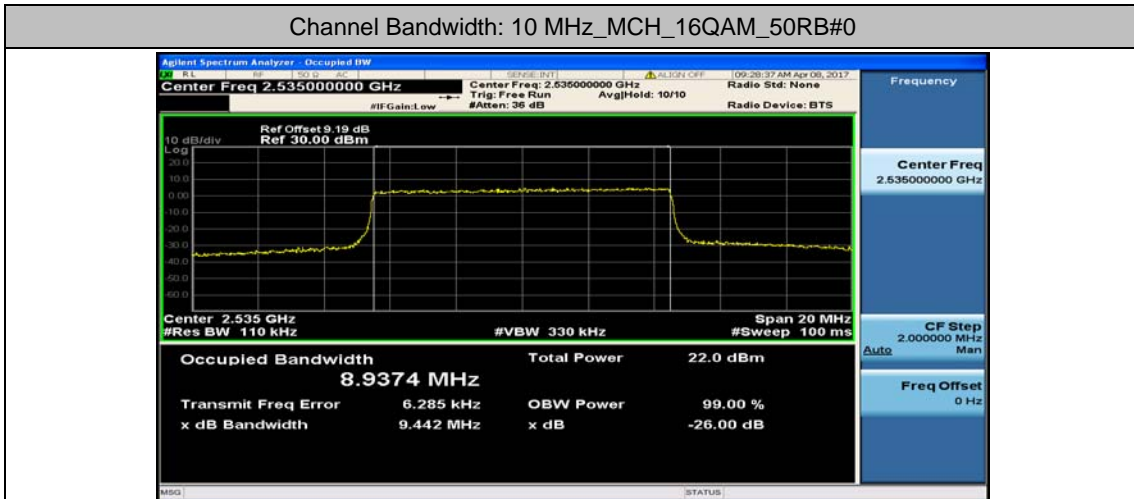

Channel Bandwidth: 10 MHz_MCH_16QAM_50RB#0