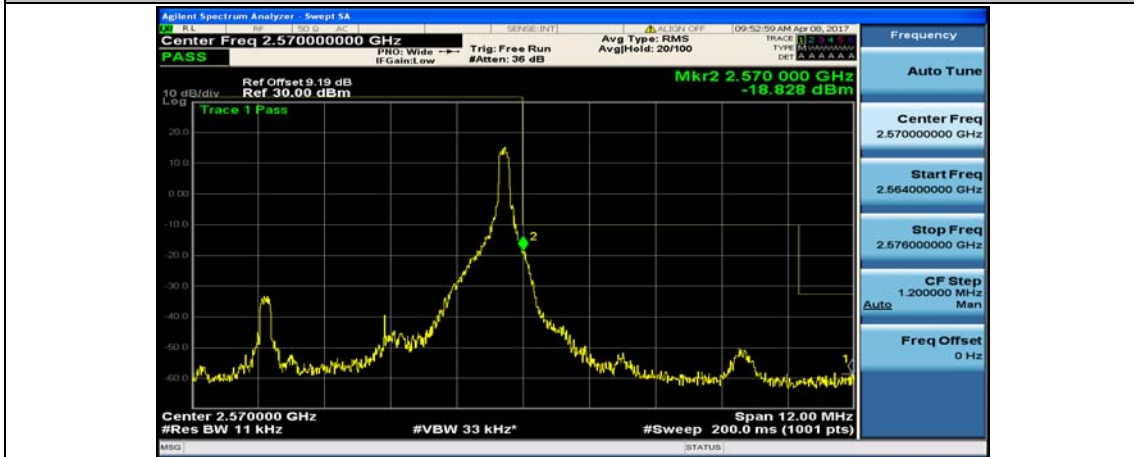

(Channel Bandwidth: 5 MHz)\_LCH\_16QAM\_12RB#13

(Channel Bandwidth: 5 MHz)\_LCH\_16QAM\_25RB#0

(Channel Bandwidth: 5 MHz)\_HCH\_16QAM\_1RB#0

(Channel Bandwidth: 5 MHz)\_HCH\_16QAM\_1RB#12

(Channel Bandwidth: 5 MHz)\_HCH\_16QAM\_1RB#24