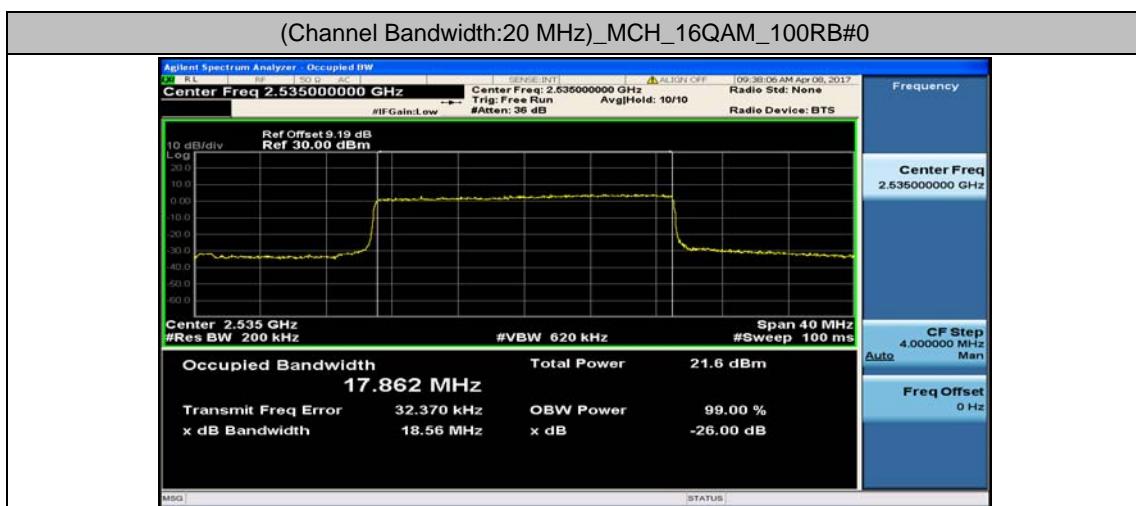

### Channel Bandwidth: 15 MHz

(Channel Bandwidth:15 MHz)\_LCH\_16QAM\_75RB#0

(Channel Bandwidth:15 MHz)\_MCH\_16QAM\_75RB#0

(Channel Bandwidth:15 MHz)\_HCH\_16QAM\_75RB#0

### Channel Bandwidth: 20 MHz

(Channel Bandwidth:20 MHz)\_LCH\_16QAM\_100RB#0

(Channel Bandwidth:20 MHz)\_MCH\_16QAM\_100RB#0

(Channel Bandwidth:20 MHz)\_HCH\_16QAM\_100RB#0