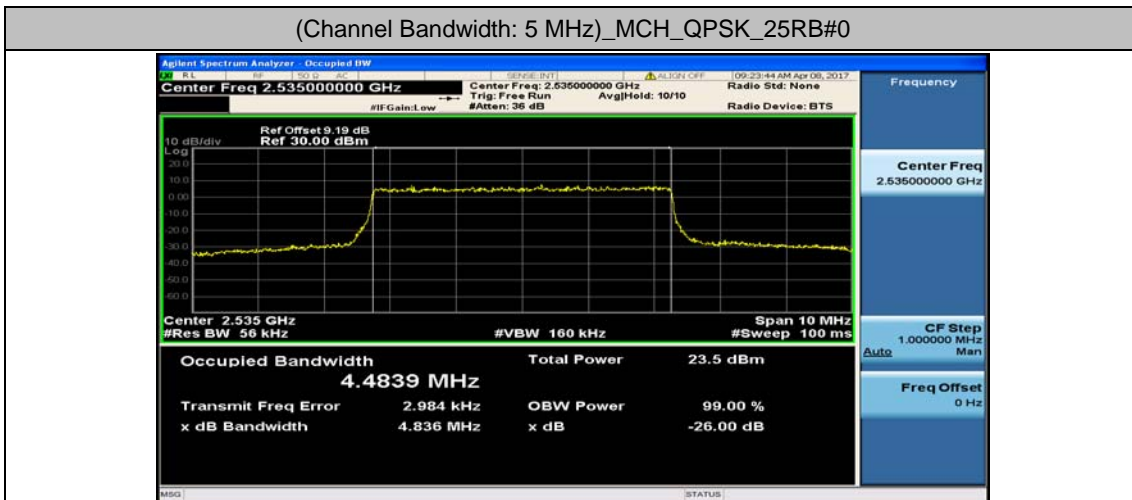

Test Graphs

Channel Bandwidth: 5 MHz