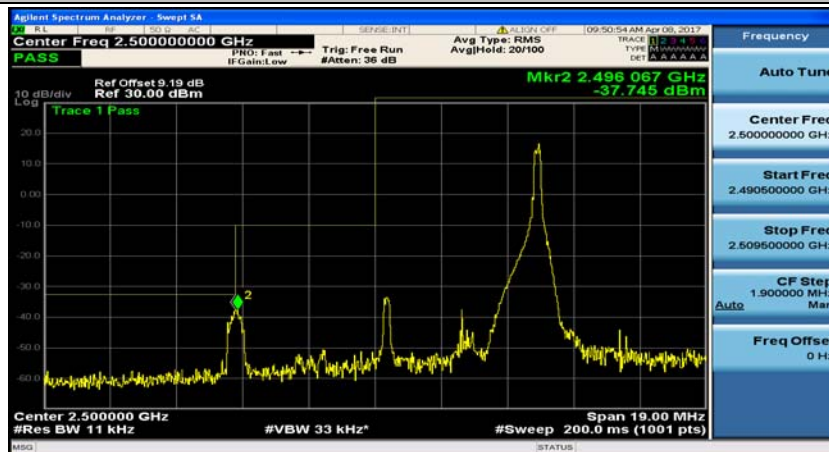

### Test Graphs

#### Channel Bandwidth: 5 MHz

(Channel Bandwidth: 5 MHz)\_LCH\_QPSK\_1RB#0

(Channel Bandwidth: 5 MHz)\_LCH\_QPSK\_1RB#12

(Channel Bandwidth: 5 MHz)\_LCH\_QPSK\_1RB#24

(Channel Bandwidth: 5 MHz)\_LCH\_QPSK\_12RB#0