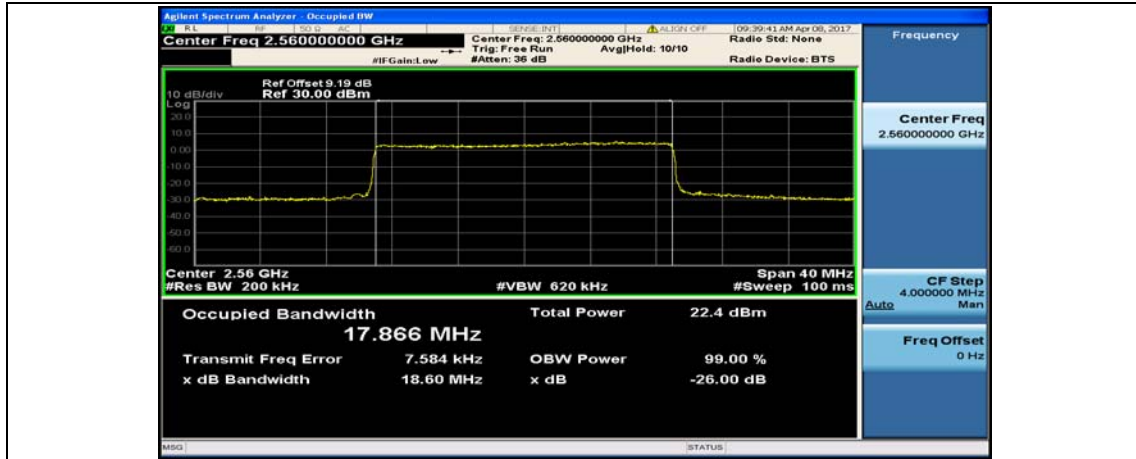

### Channel Bandwidth: 20 MHz

(Channel Bandwidth:20 MHz)\_LCH\_16QAM\_100RB#0

(Channel Bandwidth:20 MHz)\_MCH\_16QAM\_100RB#0

(Channel Bandwidth:20 MHz)\_HCH\_16QAM\_100RB#0