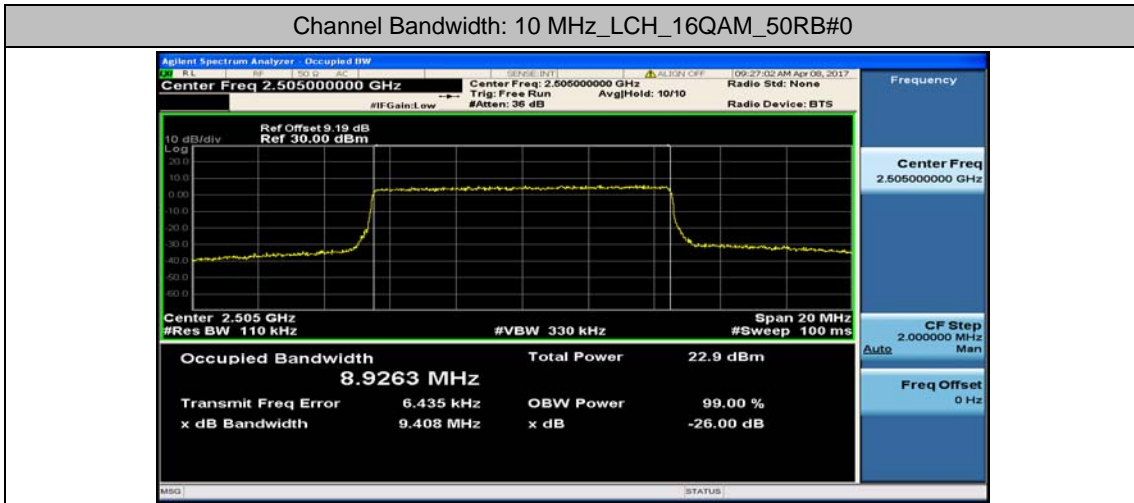

Channel Bandwidth: 10 MHz_LCH_16QAM_50RB#0