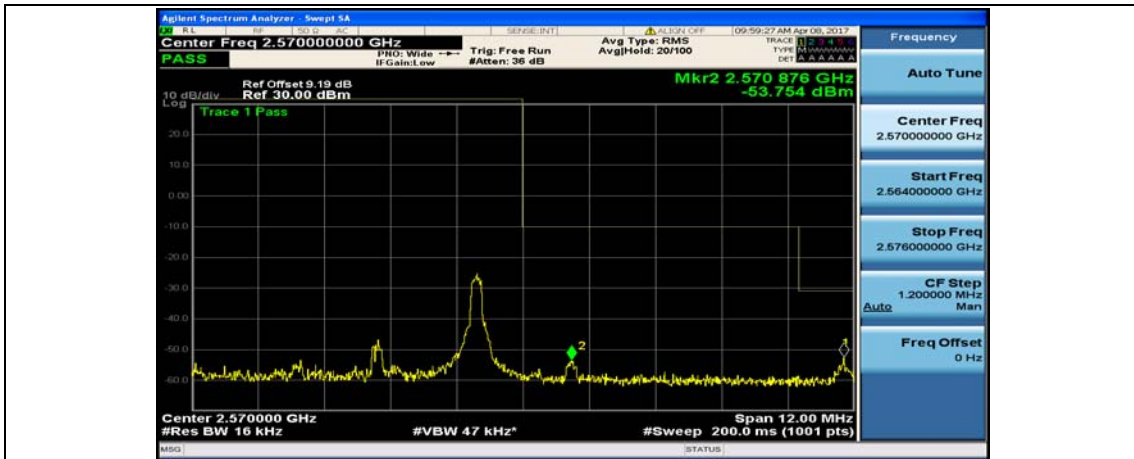

(Channel Bandwidth:15 MHz)_HCH_QPSK_1RB#37