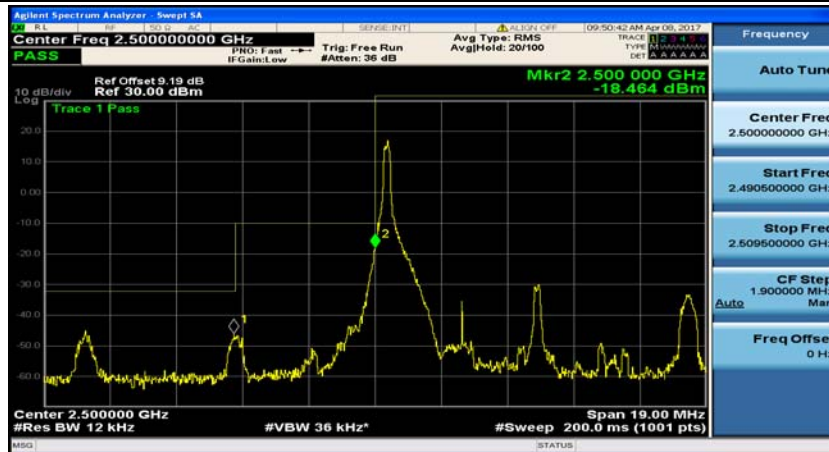

Appendix D: Band Edge

Test Graphs

Channel Bandwidth: 5 MHz

(Channel Bandwidth: 5 MHz)_LCH_QPSK_1RB#0