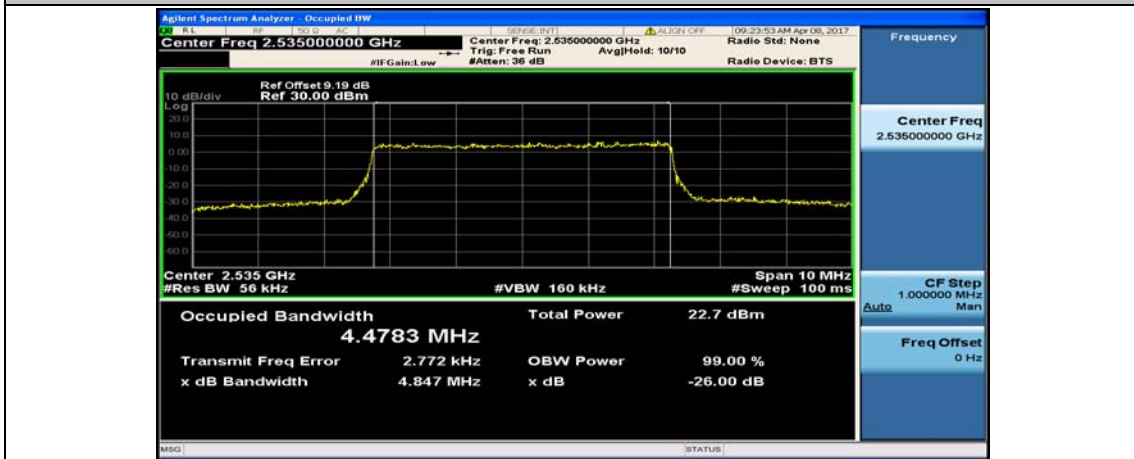

## Test Graphs

### Channel Bandwidth: 5 MHz

(Channel Bandwidth: 5 MHz)\_LCH\_QPSK\_25RB#0

(Channel Bandwidth: 5 MHz)\_MCH\_QPSK\_25RB#0

(Channel Bandwidth: 5 MHz)\_HCH\_QPSK\_25RB#0

(Channel Bandwidth: 5 MHz)\_LCH\_16QAM\_25RB#0

(Channel Bandwidth: 5 MHz)\_MCH\_16QAM\_25RB#0

(Channel Bandwidth: 5 MHz)\_HCH\_16QAM\_25RB#0

## Channel Bandwidth: 10 MHz