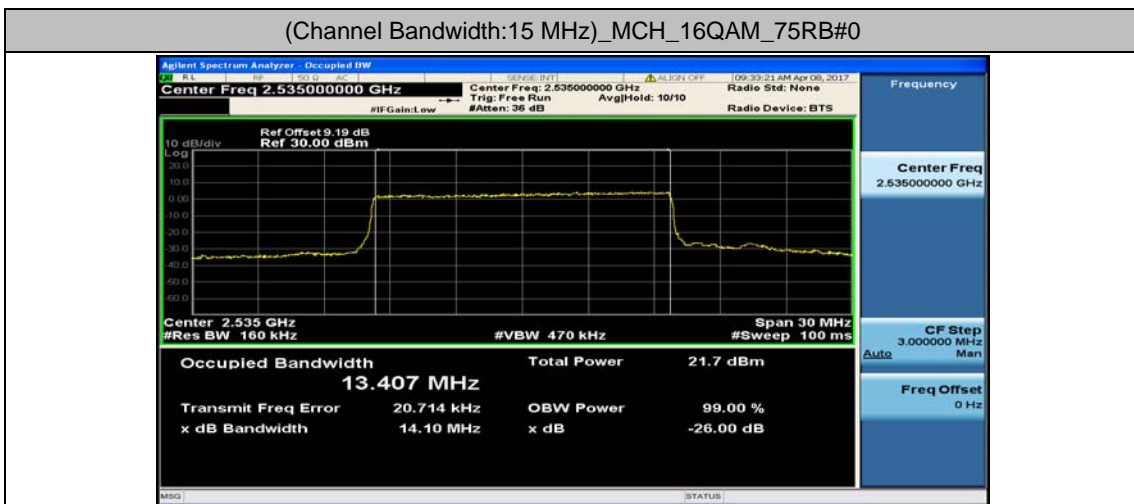

## Channel Bandwidth: 10 MHz\_MCH\_16QAM\_50RB#0

## Channel Bandwidth: 10 MHz\_HCH\_16QAM\_50RB#0

### Channel Bandwidth: 15 MHz

(Channel Bandwidth:15 MHz)\_LCH\_16QAM\_75RB#0

(Channel Bandwidth:15 MHz)\_MCH\_16QAM\_75RB#0

(Channel Bandwidth:15 MHz)\_HCH\_16QAM\_75RB#0