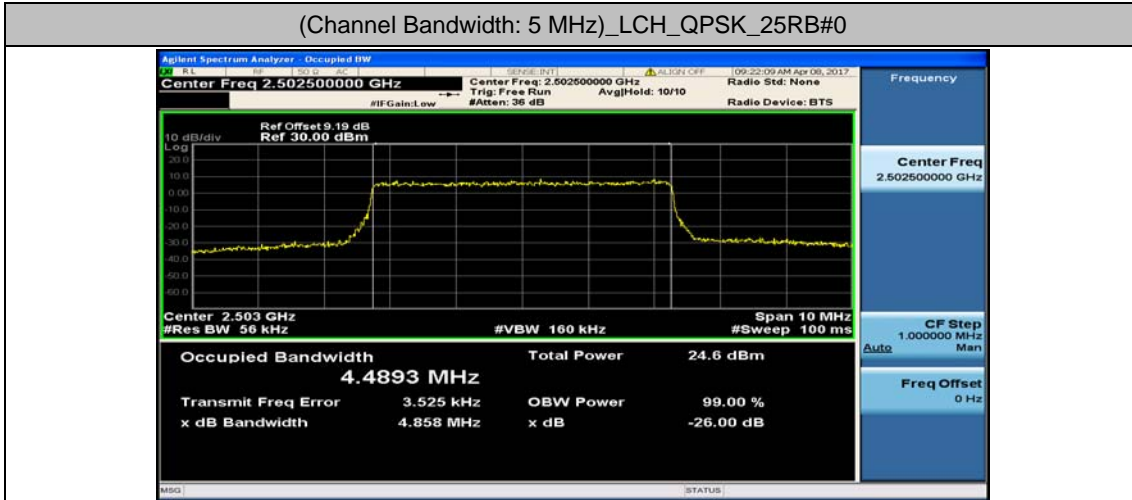

(Channel Bandwidth: 5 MHz)_MCH_QPSK_25RB#0

Test Graphs

Channel Bandwidth: 5 MHz

(Channel Bandwidth: 5 MHz)_LCH_QPSK_25RB#0