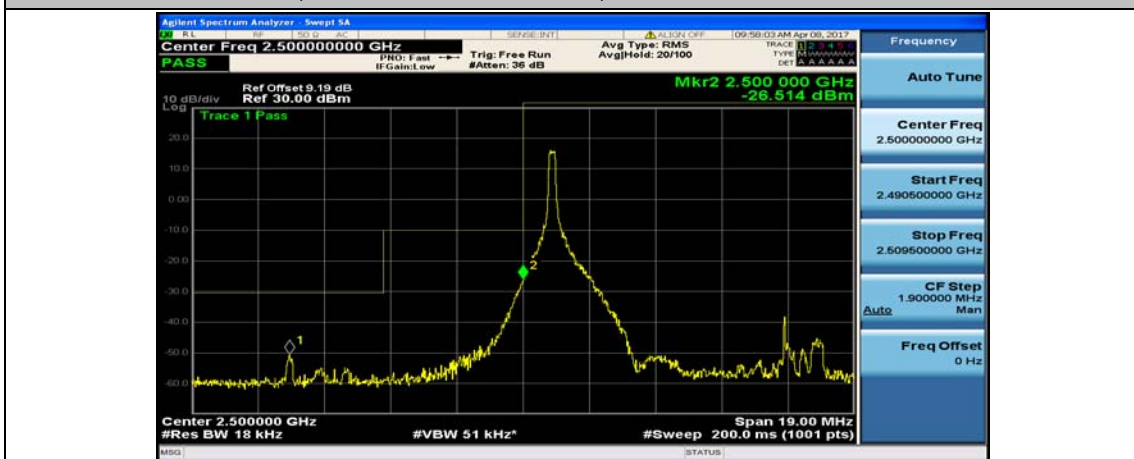

(Channel Bandwidth:15 MHz)\_HCH\_QPSK\_37RB#0

(Channel Bandwidth:15 MHz)\_HCH\_QPSK\_37RB#18

(Channel Bandwidth:15 MHz)\_HCH\_QPSK\_37RB#38

(Channel Bandwidth:15 MHz)\_HCH\_QPSK\_75RB#0

(Channel Bandwidth:15 MHz)\_LCH\_16QAM\_1RB#0