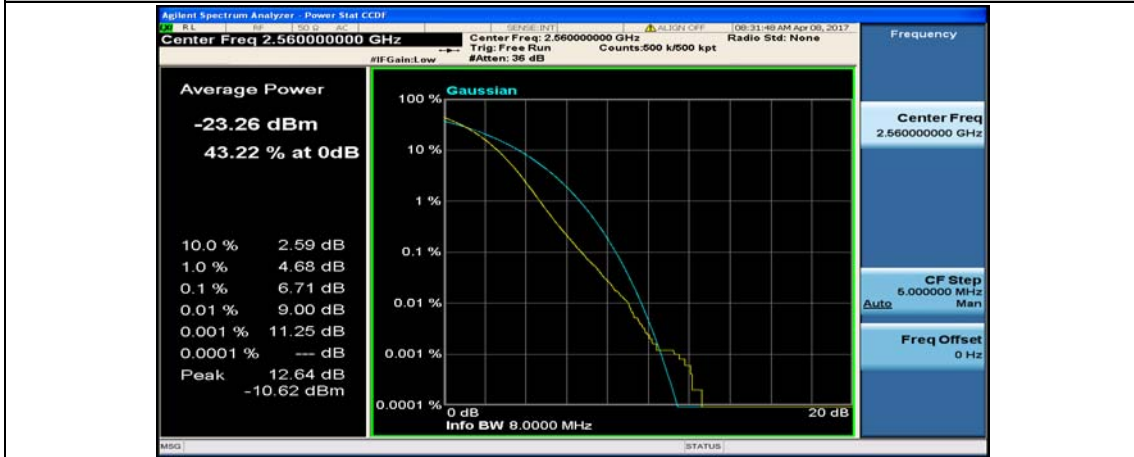

(Channel Bandwidth:20 MHz)\_MCH\_QPSK\_50RB#0

(Channel Bandwidth:20 MHz)\_MCH\_QPSK\_50RB#25

(Channel Bandwidth:20 MHz)\_MCH\_QPSK\_50RB#50

(Channel Bandwidth:20 MHz)\_MCH\_QPSK\_100RB#0

(Channel Bandwidth:20 MHz)\_HCH\_QPSK\_1RB#0

(Channel Bandwidth:20 MHz)\_HCH\_QPSK\_1RB#49

(Channel Bandwidth:20 MHz)\_HCH\_QPSK\_1RB#99

(Channel Bandwidth:20 MHz)\_HCH\_QPSK\_50RB#0

(Channel Bandwidth:20 MHz)\_HCH\_QPSK\_50RB#25

(Channel Bandwidth:20 MHz)\_HCH\_QPSK\_50RB#50