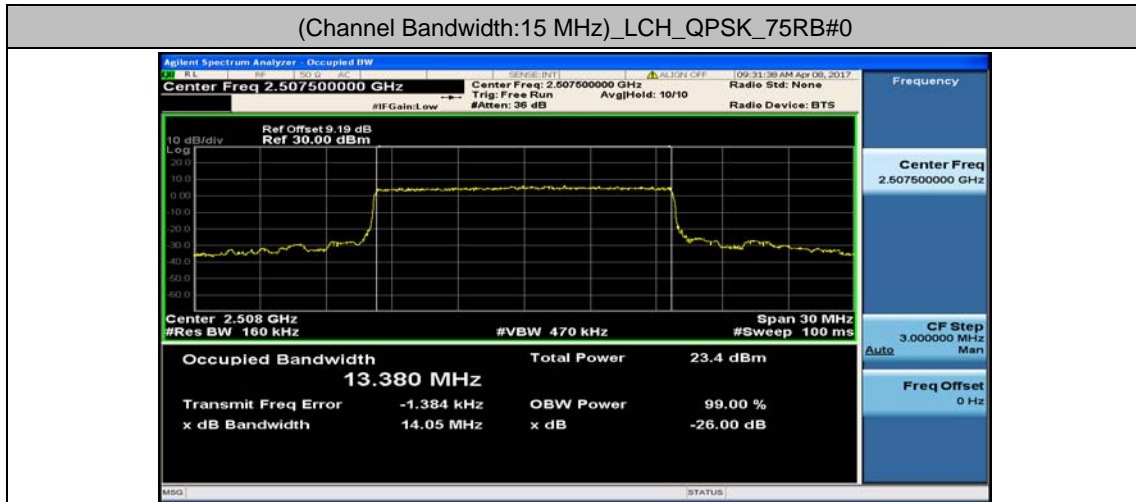

Channel Bandwidth: 15 MHz