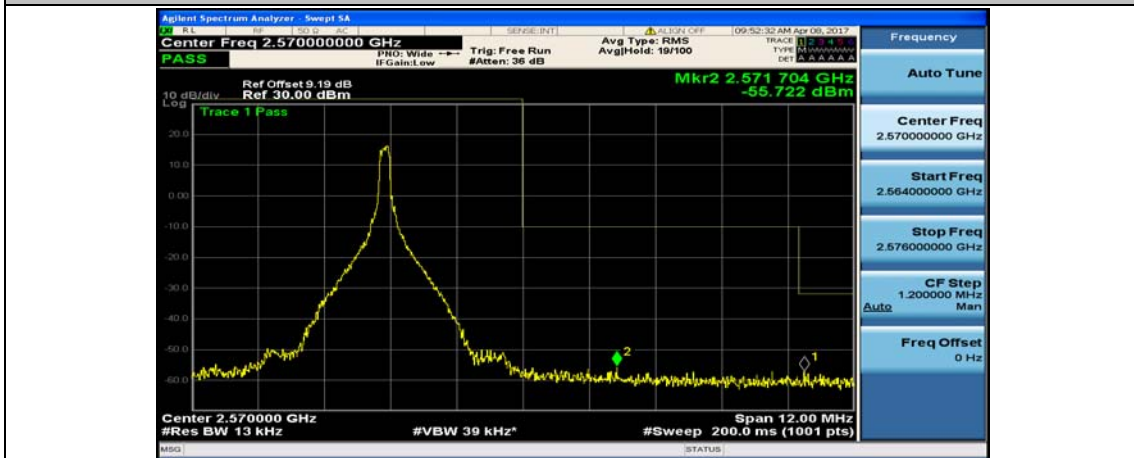

(Channel Bandwidth: 5 MHz)\_LCH\_QPSK\_12RB#6

(Channel Bandwidth: 5 MHz)\_LCH\_QPSK\_12RB#13

(Channel Bandwidth: 5 MHz)\_LCH\_QPSK\_25RB#0

(Channel Bandwidth: 5 MHz)\_HCH\_QPSK\_1RB#0

(Channel Bandwidth: 5 MHz)\_HCH\_QPSK\_1RB#12