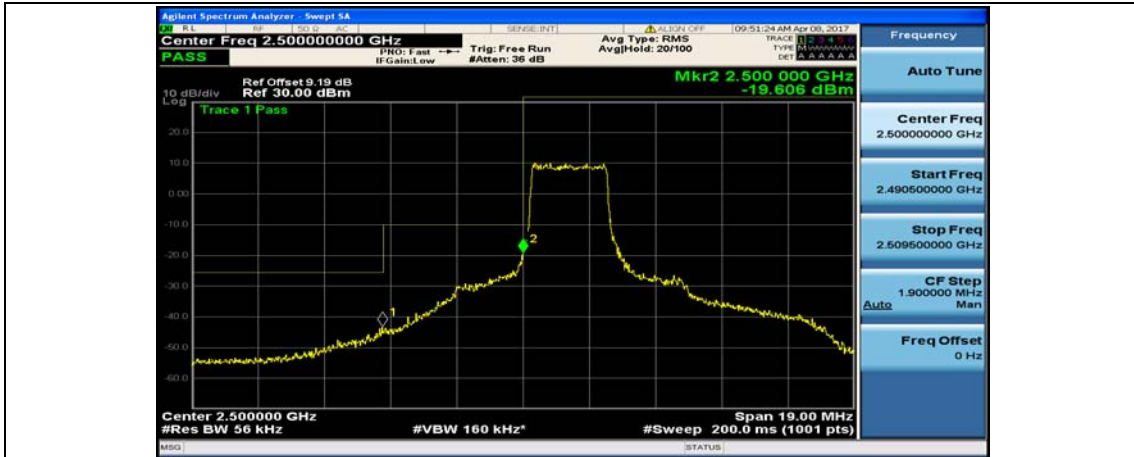

### Test Graphs

#### Channel Bandwidth: 5 MHz

(Channel Bandwidth: 5 MHz)\_LCH\_QPSK\_1RB#0

(Channel Bandwidth: 5 MHz)\_LCH\_QPSK\_1RB#12

(Channel Bandwidth: 5 MHz)\_LCH\_QPSK\_1RB#24

(Channel Bandwidth: 5 MHz)\_LCH\_QPSK\_12RB#0