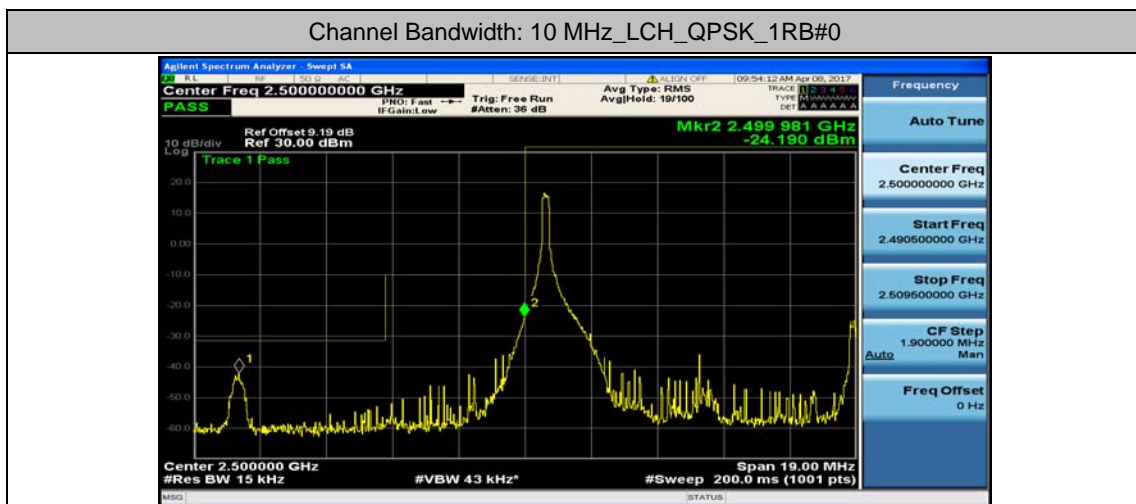

(Channel Bandwidth: 5 MHz)\_HCH\_16QAM\_12RB#0

(Channel Bandwidth: 5 MHz)\_HCH\_16QAM\_12RB#6

(Channel Bandwidth: 5 MHz)\_HCH\_16QAM\_12RB#13

(Channel Bandwidth: 5 MHz)\_HCH\_16QAM\_25RB#0

Channel Bandwidth: 10 MHz