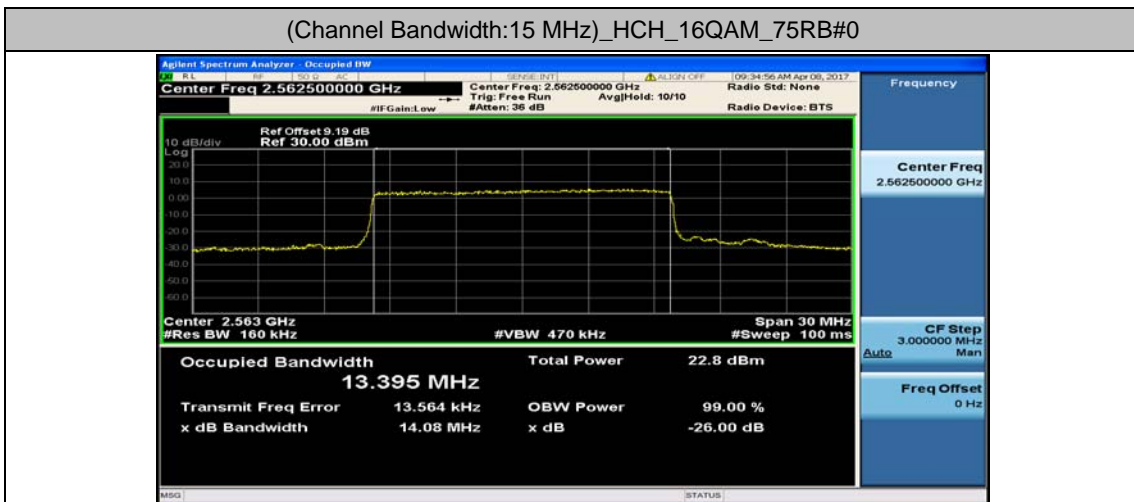

## Channel Bandwidth: 10 MHz\_HCH\_16QAM\_50RB#0

### Channel Bandwidth: 15 MHz

(Channel Bandwidth:15 MHz)\_LCH\_16QAM\_75RB#0

(Channel Bandwidth:15 MHz)\_MCH\_16QAM\_75RB#0

(Channel Bandwidth:15 MHz)\_HCH\_16QAM\_75RB#0

### Channel Bandwidth: 20 MHz

(Channel Bandwidth:20 MHz)\_LCH\_16QAM\_100RB#0

(Channel Bandwidth:20 MHz)\_MCH\_16QAM\_100RB#0

(Channel Bandwidth:20 MHz)\_HCH\_16QAM\_100RB#0