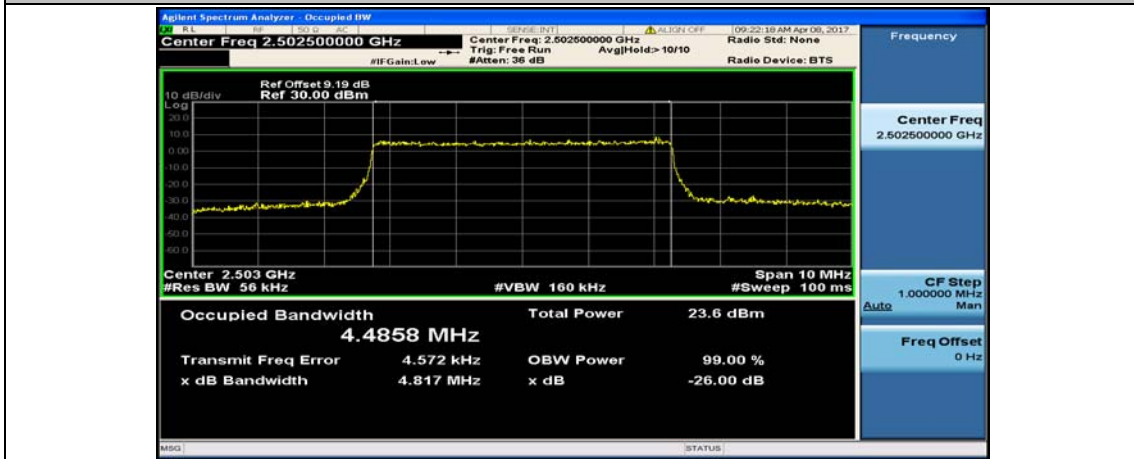

## Test Graphs

### Channel Bandwidth: 5 MHz

(Channel Bandwidth: 5 MHz)\_LCH\_QPSK\_25RB#0

(Channel Bandwidth: 5 MHz)\_MCH\_QPSK\_25RB#0

(Channel Bandwidth: 5 MHz)\_HCH\_QPSK\_25RB#0

(Channel Bandwidth: 5 MHz)\_LCH\_16QAM\_25RB#0

## Channel Bandwidth: 10 MHz