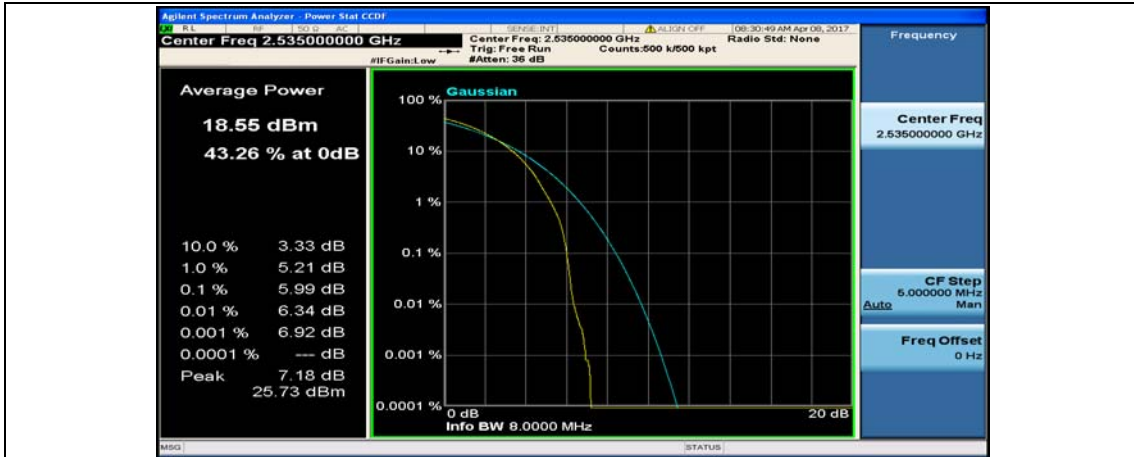

(Channel Bandwidth:20 MHz)\_MCH\_QPSK\_50RB#0

(Channel Bandwidth:20 MHz)\_MCH\_QPSK\_50RB#25

(Channel Bandwidth:20 MHz)\_MCH\_QPSK\_50RB#50

(Channel Bandwidth:20 MHz)\_MCH\_QPSK\_100RB#0

(Channel Bandwidth:20 MHz)\_HCH\_QPSK\_1RB#0

(Channel Bandwidth:20 MHz)\_HCH\_QPSK\_1RB#49

(Channel Bandwidth:20 MHz)\_HCH\_QPSK\_1RB#99

(Channel Bandwidth:20 MHz)\_HCH\_QPSK\_50RB#0

(Channel Bandwidth:20 MHz)\_HCH\_QPSK\_50RB#25

(Channel Bandwidth:20 MHz)\_HCH\_QPSK\_50RB#50