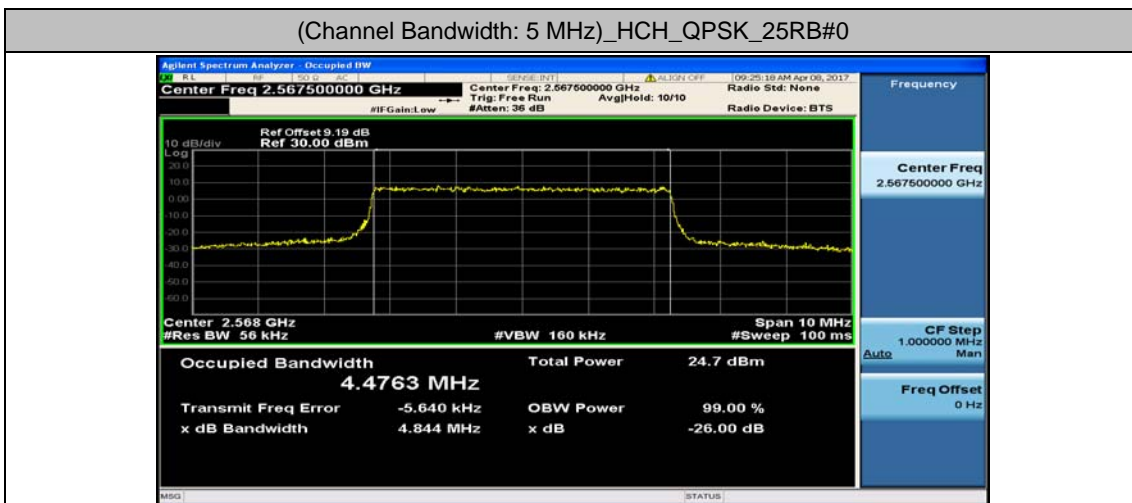

## Test Graphs

### Channel Bandwidth: 5 MHz

(Channel Bandwidth: 5 MHz)\_LCH\_QPSK\_25RB#0

(Channel Bandwidth: 5 MHz)\_MCH\_QPSK\_25RB#0

(Channel Bandwidth: 5 MHz)\_HCH\_QPSK\_25RB#0

(Channel Bandwidth: 5 MHz)\_LCH\_16QAM\_25RB#0

(Channel Bandwidth: 5 MHz)\_MCH\_16QAM\_25RB#0

(Channel Bandwidth: 5 MHz)\_HCH\_16QAM\_25RB#0

## Channel Bandwidth: 10 MHz