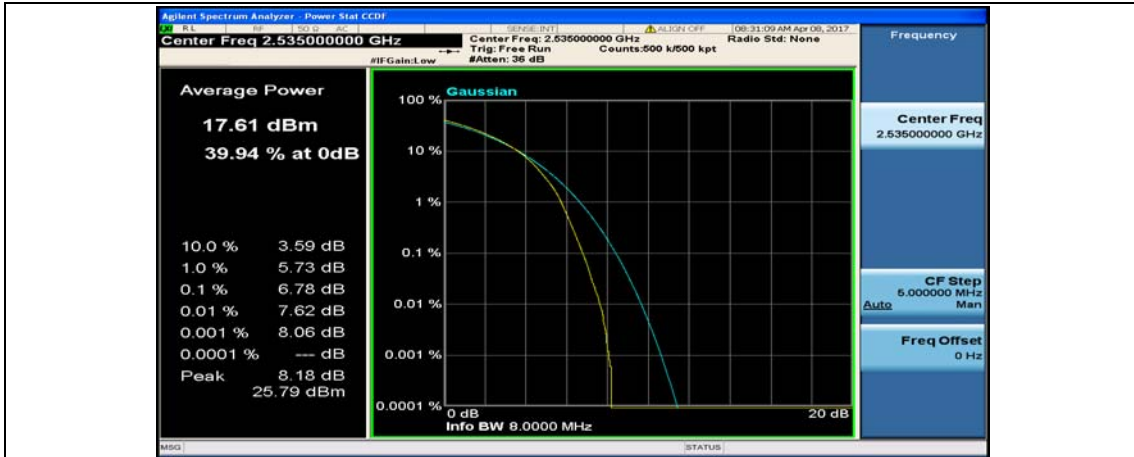

(Channel Bandwidth:20 MHz)\_MCH\_16QAM\_1RB#99

(Channel Bandwidth:20 MHz)\_MCH\_16QAM\_50RB#0

(Channel Bandwidth:20 MHz)\_MCH\_16QAM\_50RB#25

(Channel Bandwidth:20 MHz)\_MCH\_16QAM\_50RB#50

(Channel Bandwidth:20 MHz)\_MCH\_16QAM\_100RB#0

(Channel Bandwidth:20 MHz)\_HCH\_16QAM\_1RB#0

(Channel Bandwidth:20 MHz)\_HCH\_16QAM\_1RB#49

(Channel Bandwidth:20 MHz)\_HCH\_16QAM\_1RB#99

(Channel Bandwidth:20 MHz)\_HCH\_16QAM\_50RB#0

(Channel Bandwidth:20 MHz)\_HCH\_16QAM\_50RB#25