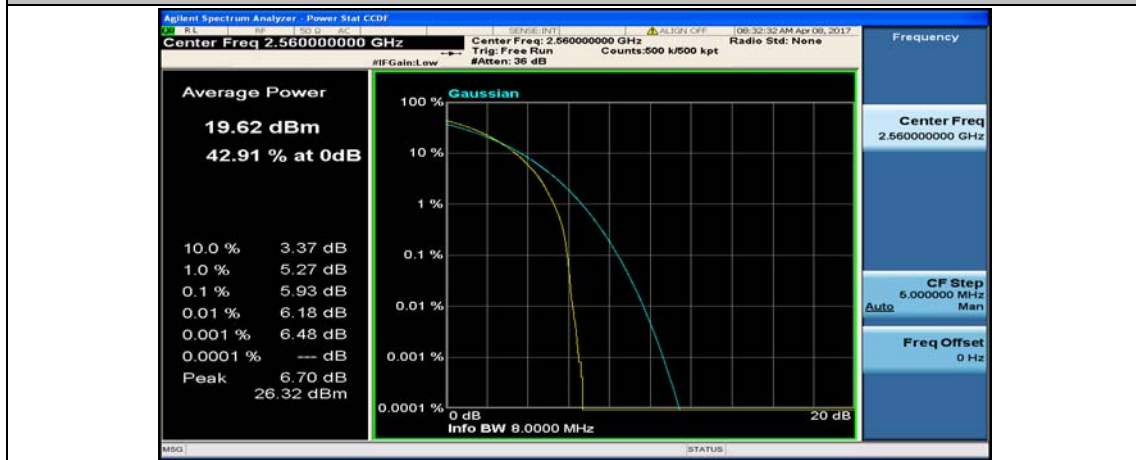

(Channel Bandwidth:20 MHz)\_MCH\_QPSK\_50RB#0

(Channel Bandwidth:20 MHz)\_MCH\_QPSK\_50RB#25

(Channel Bandwidth:20 MHz)\_MCH\_QPSK\_50RB#50

(Channel Bandwidth:20 MHz)\_MCH\_QPSK\_100RB#0

(Channel Bandwidth:20 MHz)\_HCH\_QPSK\_1RB#0

(Channel Bandwidth:20 MHz)\_HCH\_QPSK\_1RB#49

(Channel Bandwidth:20 MHz)\_HCH\_QPSK\_1RB#99

(Channel Bandwidth:20 MHz)\_HCH\_QPSK\_50RB#0

(Channel Bandwidth:20 MHz)\_HCH\_QPSK\_50RB#25

(Channel Bandwidth:20 MHz)\_HCH\_QPSK\_50RB#50

(Channel Bandwidth:20 MHz)\_HCH\_QPSK\_100RB#0

(Channel Bandwidth:20 MHz)\_LCH\_16QAM\_1RB#0

(Channel Bandwidth:20 MHz)\_LCH\_16QAM\_1RB#49

(Channel Bandwidth:20 MHz)\_LCH\_16QAM\_1RB#99

(Channel Bandwidth:20 MHz)\_LCH\_16QAM\_50RB#0