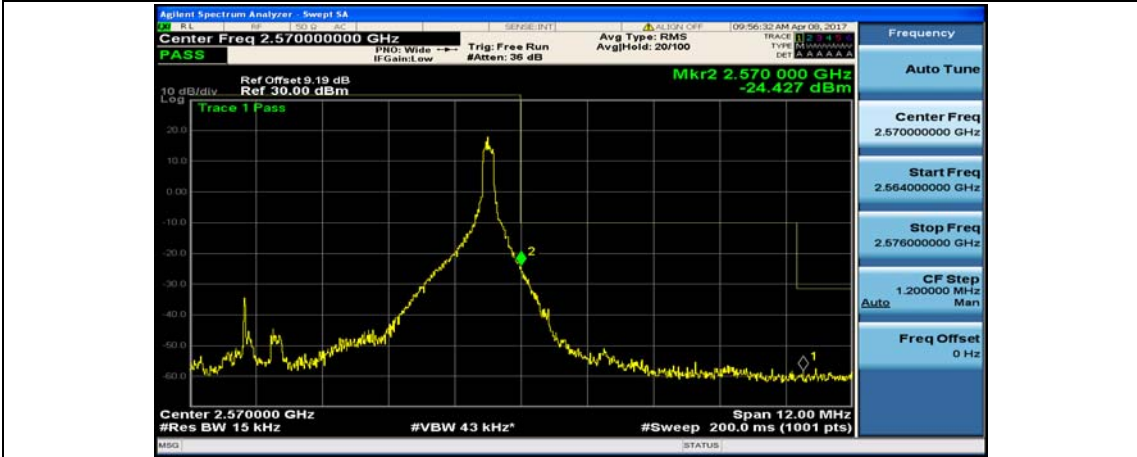

Channel Bandwidth: 10 MHz\_LCH\_16QAM\_25RB#0

Channel Bandwidth: 10 MHz\_HCH\_16QAM\_1RB#0

Channel Bandwidth: 10 MHz\_HCH\_16QAM\_1RB#24

Channel Bandwidth: 10 MHz\_HCH\_16QAM\_1RB#49

Channel Bandwidth: 10 MHz\_HCH\_16QAM\_50RB#0