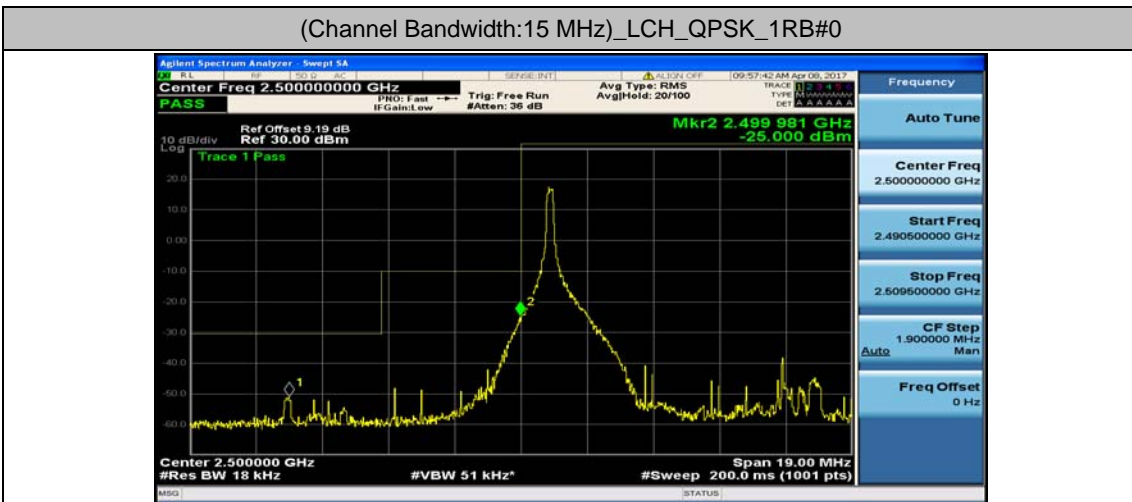

Channel Bandwidth: 15 MHz

(Channel Bandwidth:15 MHz)_LCH_QPSK_1RB#37