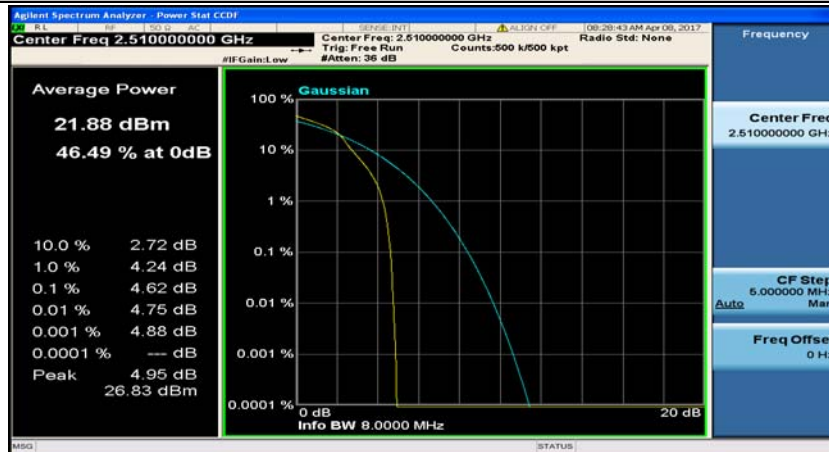

(Channel Bandwidth:20 MHz)_LCH_16QAM_1RB#49