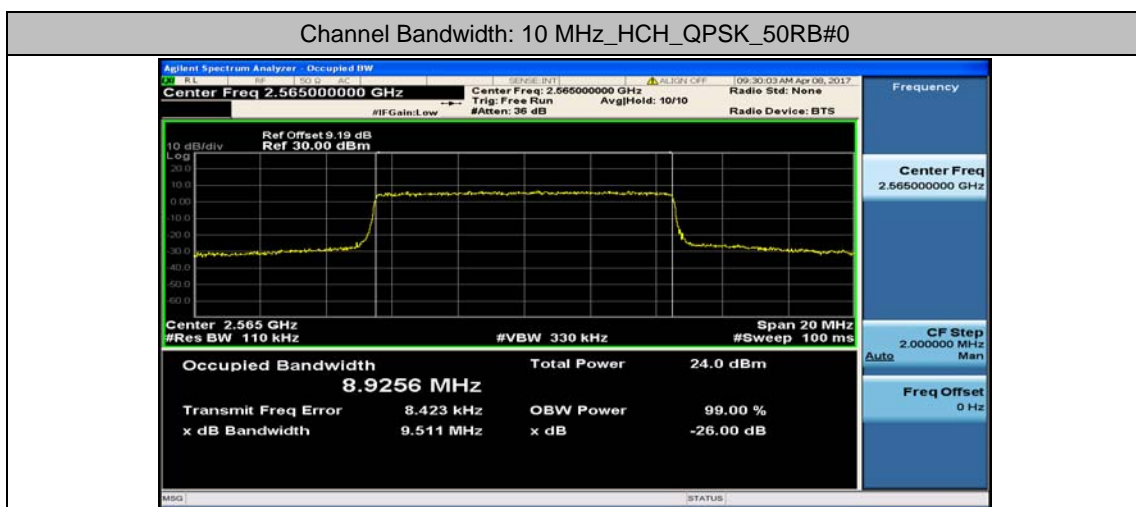

## Test Graphs

### Channel Bandwidth: 5 MHz

(Channel Bandwidth: 5 MHz)\_LCH\_QPSK\_25RB#0

(Channel Bandwidth: 5 MHz)\_MCH\_QPSK\_25RB#0

(Channel Bandwidth: 5 MHz)\_HCH\_QPSK\_25RB#0

(Channel Bandwidth: 5 MHz)\_LCH\_16QAM\_25RB#0

## Channel Bandwidth: 10 MHz