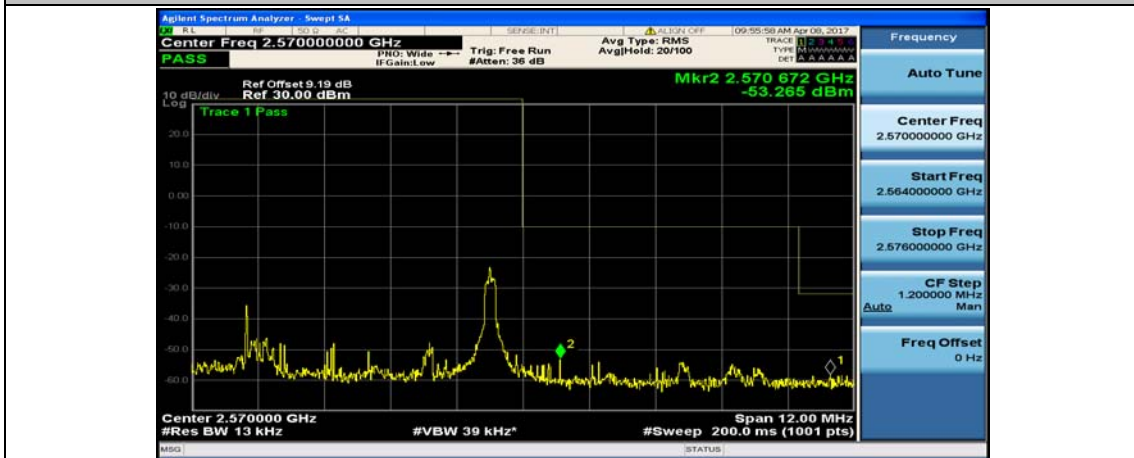

Channel Bandwidth: 10 MHz_HCH_QPSK_1RB#0