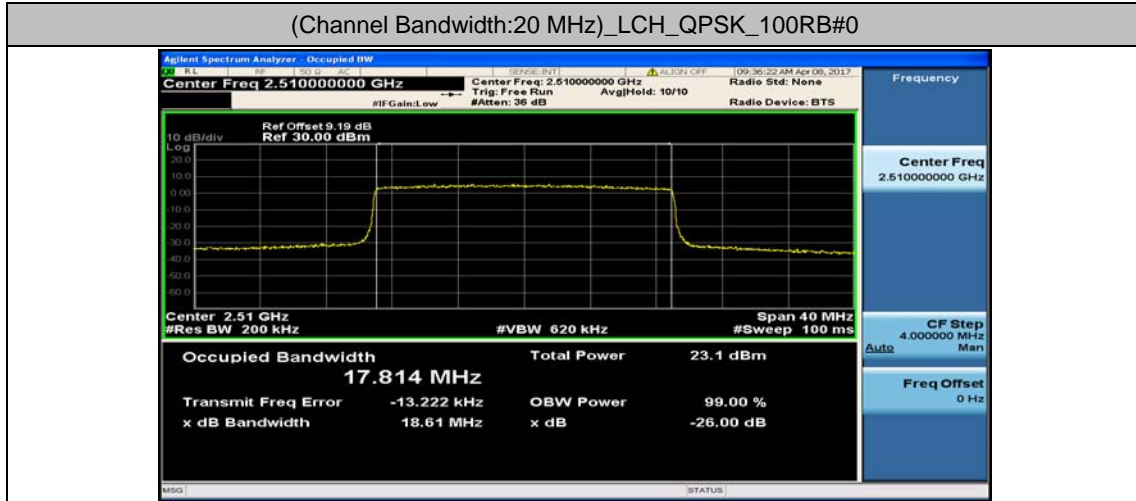

### Channel Bandwidth: 15 MHz

(Channel Bandwidth:15 MHz)\_LCH\_16QAM\_75RB#0

(Channel Bandwidth:15 MHz)\_MCH\_16QAM\_75RB#0

(Channel Bandwidth:15 MHz)\_HCH\_16QAM\_75RB#0

### Channel Bandwidth: 20 MHz

(Channel Bandwidth:20 MHz)\_LCH\_16QAM\_100RB#0

(Channel Bandwidth:20 MHz)\_MCH\_16QAM\_100RB#0

(Channel Bandwidth:20 MHz)\_HCH\_16QAM\_100RB#0