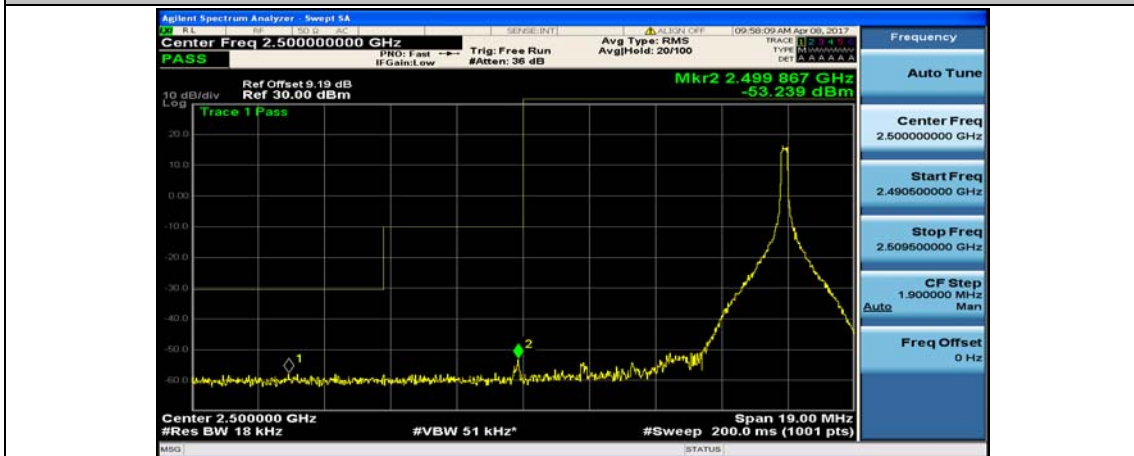

(Channel Bandwidth:15 MHz)_LCH_16QAM_1RB#74