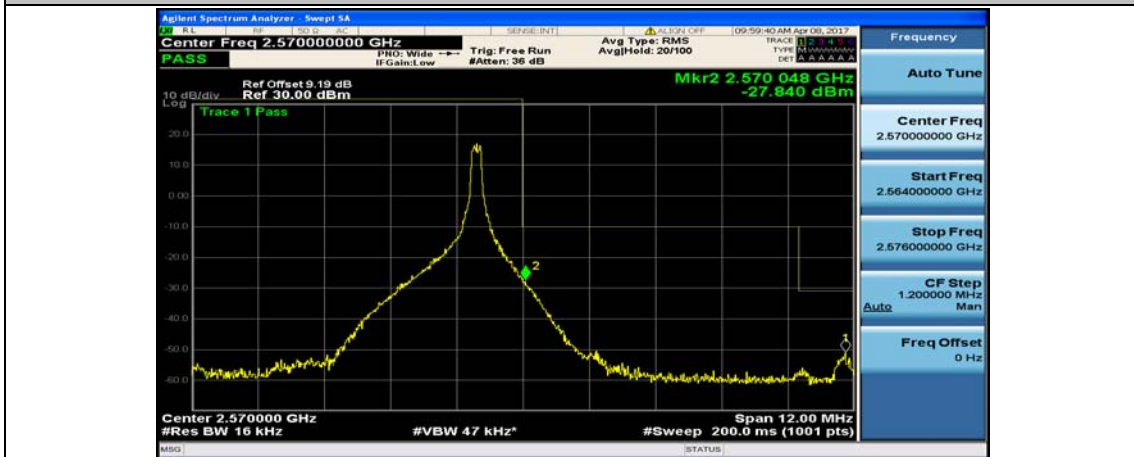

(Channel Bandwidth:15 MHz)\_LCH\_QPSK\_37RB#38

(Channel Bandwidth:15 MHz)\_LCH\_QPSK\_75RB#0

(Channel Bandwidth:15 MHz)\_HCH\_QPSK\_1RB#0

(Channel Bandwidth:15 MHz)\_HCH\_QPSK\_1RB#37

(Channel Bandwidth:15 MHz)\_HCH\_QPSK\_1RB#74