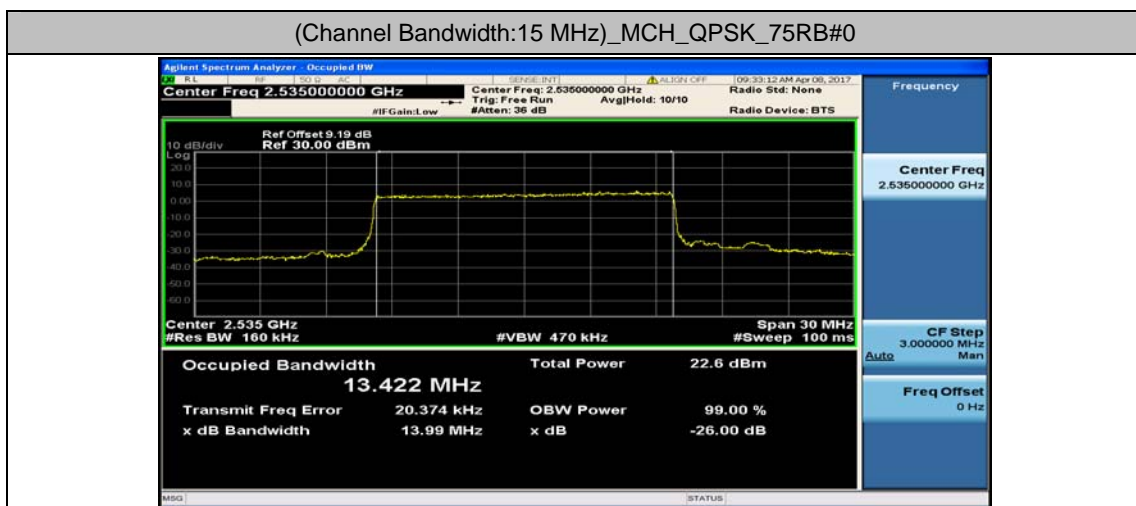

Channel Bandwidth: 15 MHz