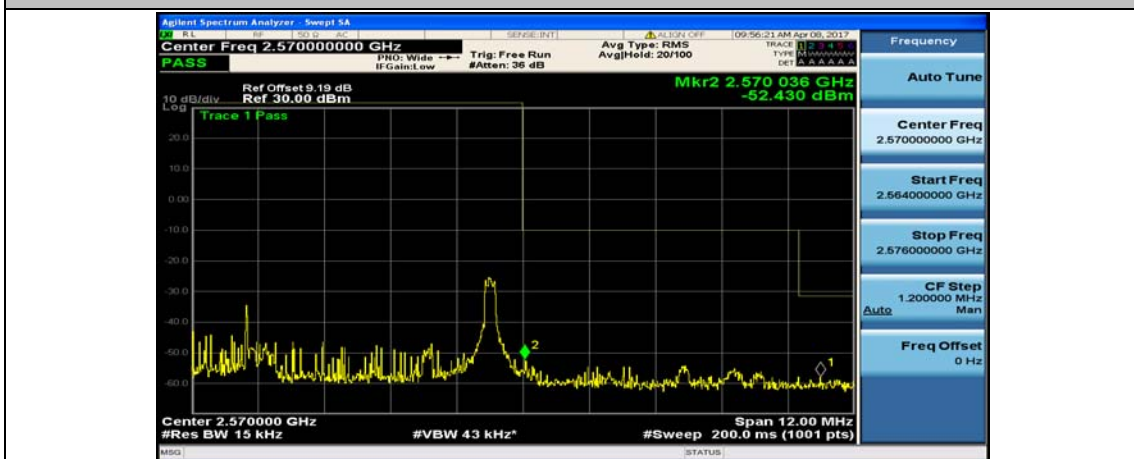

Channel Bandwidth: 10 MHz_HCH_16QAM_1RB#0