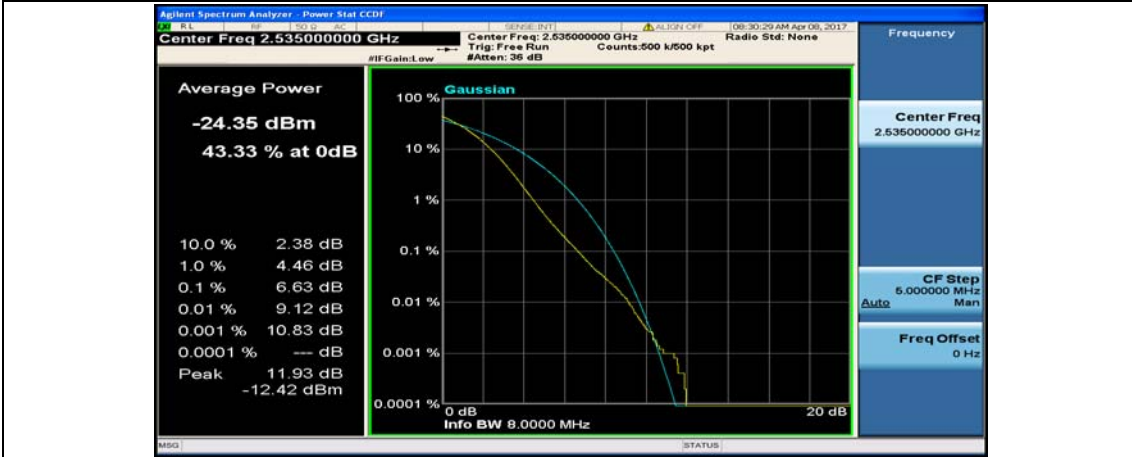

(Channel Bandwidth:20 MHz)\_LCH\_16QAM\_50RB#25

(Channel Bandwidth:20 MHz)\_LCH\_16QAM\_50RB#50

(Channel Bandwidth:20 MHz)\_LCH\_16QAM\_100RB#0

(Channel Bandwidth:20 MHz)\_MCH\_16QAM\_1RB#0

(Channel Bandwidth:20 MHz)\_MCH\_16QAM\_1RB#49

(Channel Bandwidth:20 MHz)\_MCH\_16QAM\_1RB#99

(Channel Bandwidth:20 MHz)\_MCH\_16QAM\_50RB#0

(Channel Bandwidth:20 MHz)\_MCH\_16QAM\_50RB#25

(Channel Bandwidth:20 MHz)\_MCH\_16QAM\_50RB#50

(Channel Bandwidth:20 MHz)\_MCH\_16QAM\_100RB#0