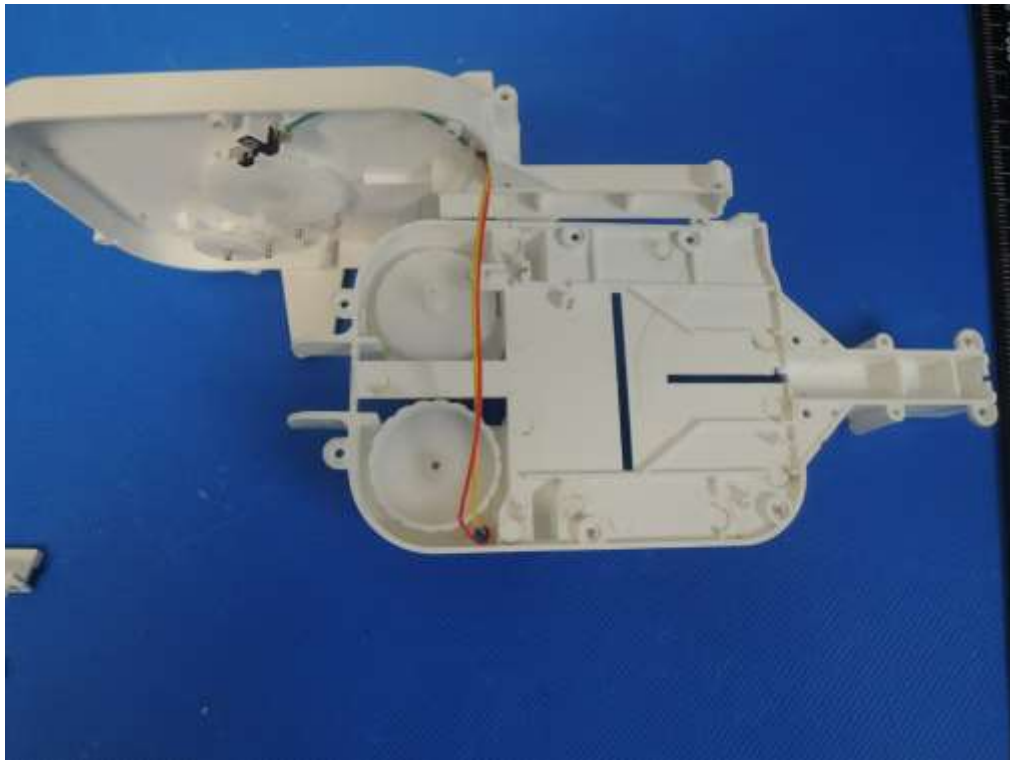

Type Designation: OMSLR24AIQI
FCC ID: 2ALJ6-OMSLR24AIQI

Type Designation: OMSLR24AIQI
FCC ID: 2ALJ6-OMSLR24AIQI

Type Designation: OMSLR24AIQI
FCC ID: 2ALJ6-OMSLR24AIQI

Type Designation: **OMSLR24AIQI**
FCC ID: **2ALJ6-OMSLR24AIQI**

Type Designation: **OMSLR24AIQI**
FCC ID: **2ALJ6-OMSLR24AIQI**

Type Designation: OMSLR24AIQI
FCC ID: 2ALJ6-OMSLR24AIQI

2.4GHz Antenna

Type Designation: OMSLR24AIQI
FCC ID: 2ALJ6-OMSLR24AIQI