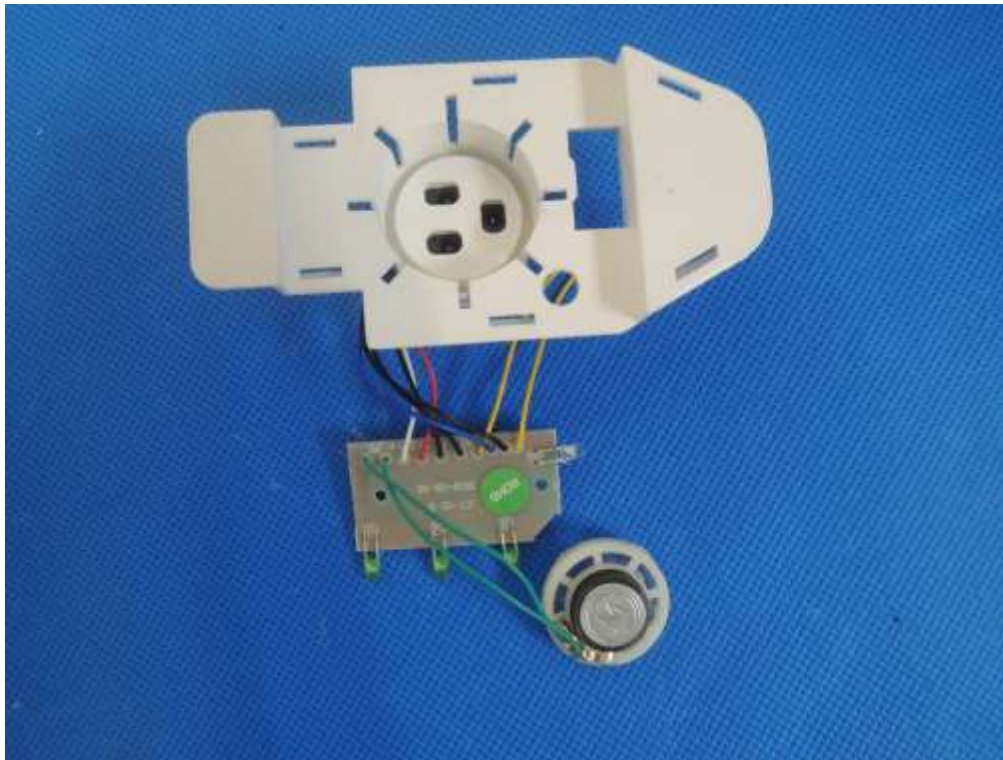

Type Designation: OMSLR24AIQI
FCC ID: 2ALJ6-OMSLR24AIQI

Type Designation: OMSLR24AIQI
FCC ID: 2ALJ6-OMSLR24AIQI

Type Designation: OMSLR24AIQI
FCC ID: 2ALJ6-OMSLR24AIQI

Type Designation: **OMSLR24AIQI**
FCC ID: **2ALJ6-OMSLR24AIQI**

Type Designation: **OMSLR24AIQI**
FCC ID: **2ALJ6-OMSLR24AIQI**

Type Designation: OMSLR24AIQI
FCC ID: 2ALJ6-OMSLR24AIQI

2.4GHz Antenna

Type Designation: OMSLR24AIQI
FCC ID: 2ALJ6-OMSLR24AIQI