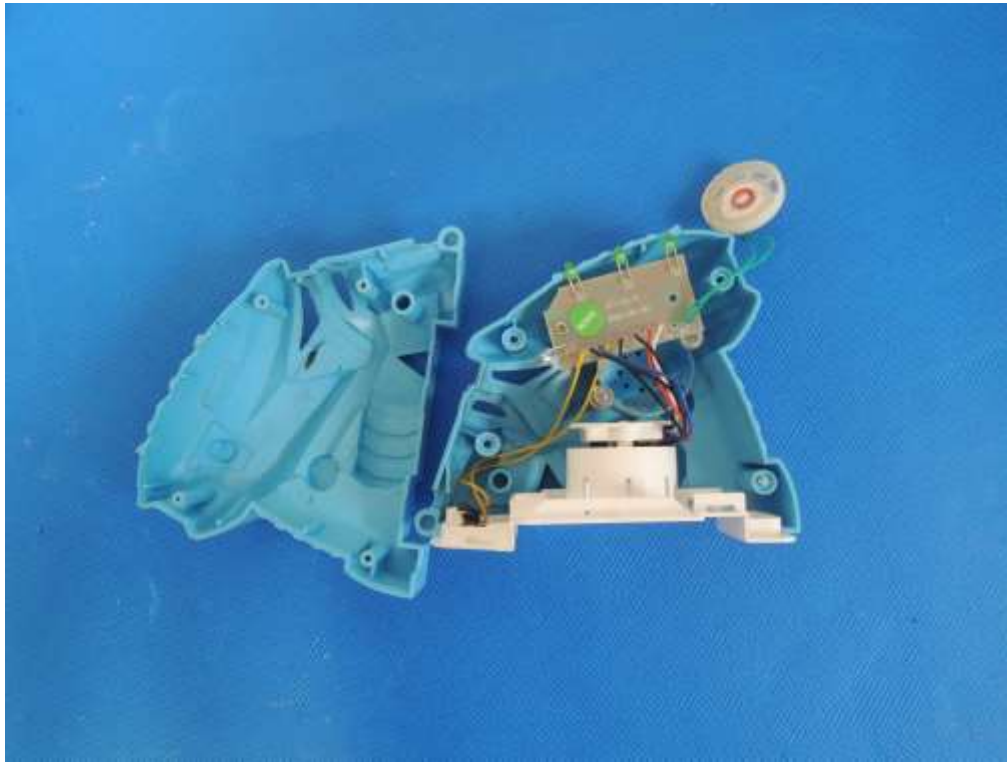

Type Designation: OMSLR24AIQI
FCC ID: 2ALJ6-OMSLR24AIQI

Type Designation: OMSLR24AIQI
FCC ID: 2ALJ6-OMSLR24AIQI

Type Designation: OMSLR24AIQI
FCC ID: 2ALJ6-OMSLR24AIQI

Type Designation: **OMSLR24AIQI**
FCC ID: **2ALJ6-OMSLR24AIQI**

Type Designation: **OMSLR24AIQI**
FCC ID: **2ALJ6-OMSLR24AIQI**

Type Designation: OMSLR24AIQI
FCC ID: 2ALJ6-OMSLR24AIQI

2.4GHz Antenna

Type Designation: OMSLR24AIQI
FCC ID: 2ALJ6-OMSLR24AIQI