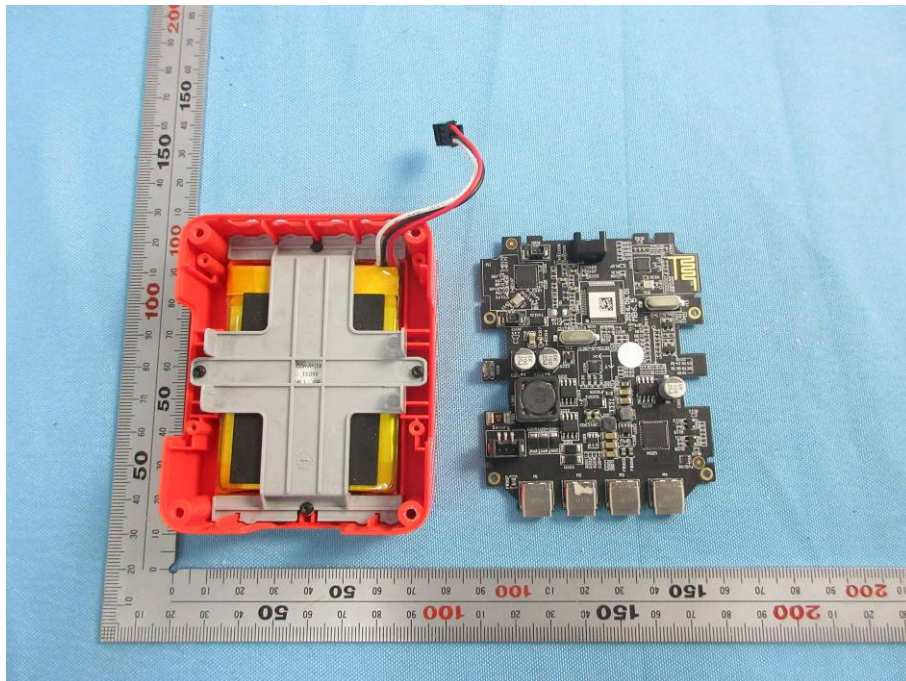

## **Internal Photos**

<b>Applicant:</b>	Beijing AIQI Technology Co., Ltd.
<b>Address of Applicant:</b>	Room.1203, Block D, Jinyu Jiahua Mansion, No.9 Shangdi 3rd St., Haidian District, Beijing, China
<b>Equipment Under Test (EUT):</b>	
<b>Product Name:</b>	Mi Robot Builder
<b>Model No.:</b>	JMJQR01IQI

**End**