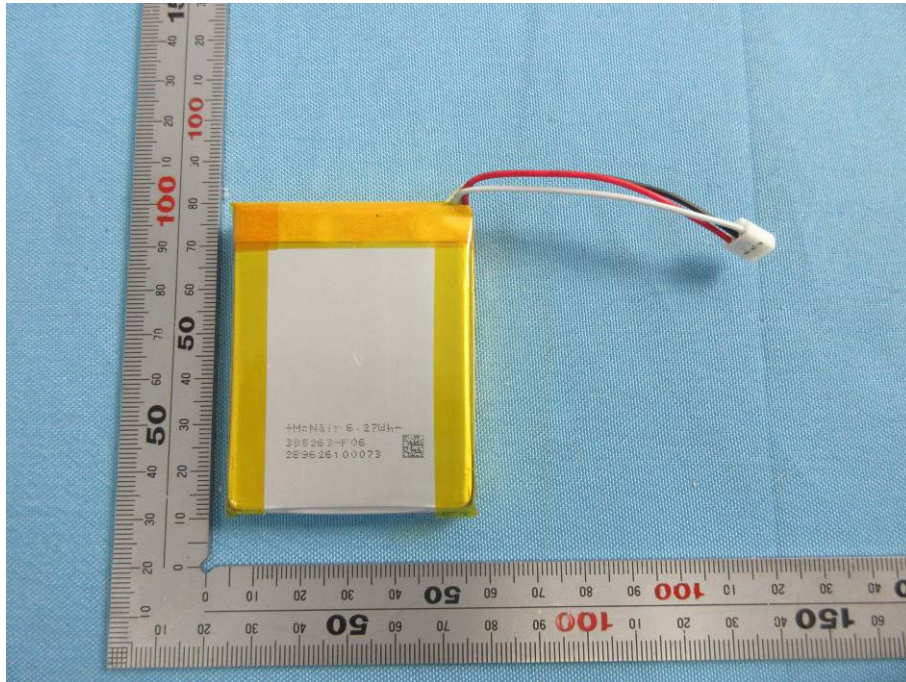

## **Internal Photos**

<b>Applicant:</b>	Beijing AIQI Technology Co., Ltd.
<b>Address of Applicant:</b>	Room.1203, Block D, Jinyu Jiahua Mansion, No.9 Shangdi 3rd St., Haidian District, Beijing, China
<b>Equipment Under Test (EUT):</b>	
<b>Product Name:</b>	Mi Robot Builder
<b>Model No.:</b>	JMJQR01IQI