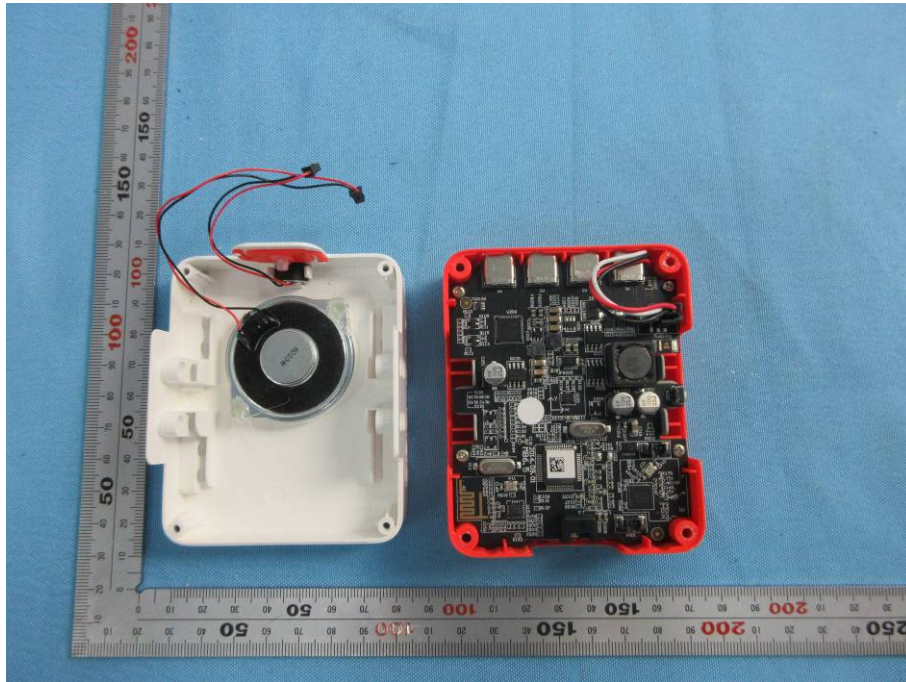

## **Internal Photos**

<b>Applicant:</b>	Beijing AIQI Technology Co., Ltd.
<b>Address of Applicant:</b>	Room.1203, Block D, Jinyu Jiahua Mansion, No.9 Shangdi 3rd St., Haidian District, Beijing, China
<b>Equipment Under Test (EUT):</b>	
<b>Product Name:</b>	Mi Robot Builder
<b>Model No.:</b>	JMJQR01IQI