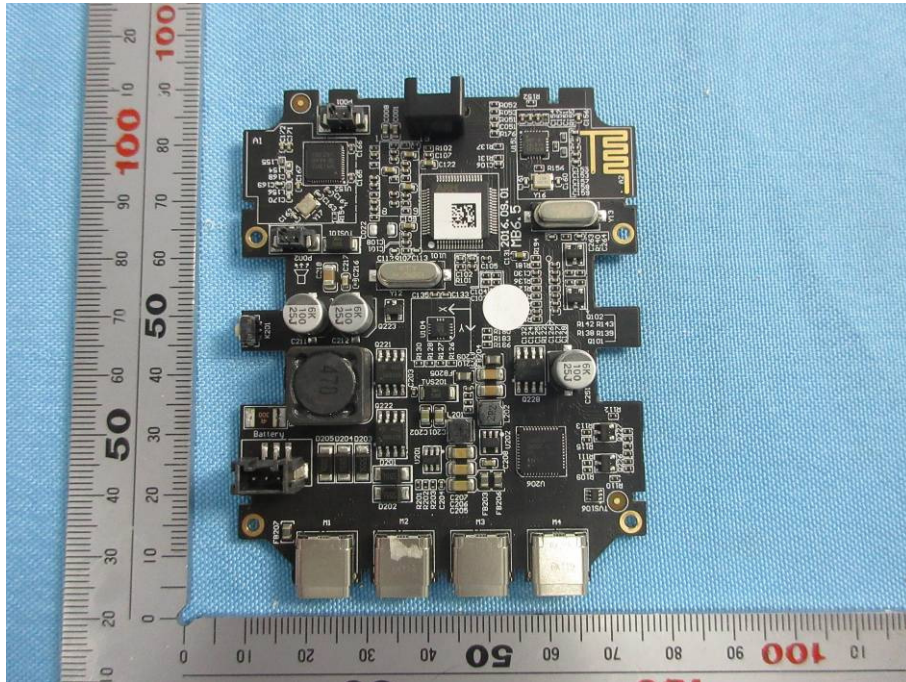

## **Internal Photos**

<b>Applicant:</b>	Beijing AIQI Technology Co., Ltd.
<b>Address of Applicant:</b>	Room.1203, Block D, Jinyu Jiahua Mansion, No.9 Shangdi 3rd St., Haidian District, Beijing, China
<b>Equipment Under Test (EUT):</b>	
<b>Product Name:</b>	Mi Robot Builder
<b>Model No.:</b>	JMJQR01IQI

**End**