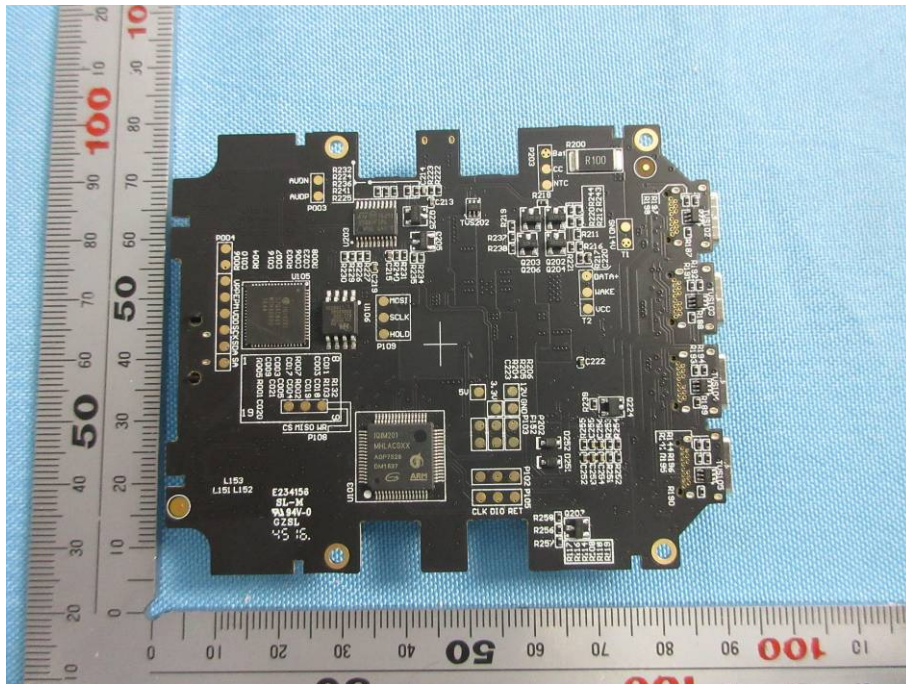

## **Internal Photos**

<b>Applicant:</b>	Beijing AIQI Technology Co., Ltd.
<b>Address of Applicant:</b>	Room.1203, Block D, Jinyu Jiahua Mansion, No.9 Shangdi 3rd St., Haidian District, Beijing, China
<b>Equipment Under Test (EUT):</b>	
<b>Product Name:</b>	Mi Robot Builder
<b>Model No.:</b>	JMJQR01IQI

**End**