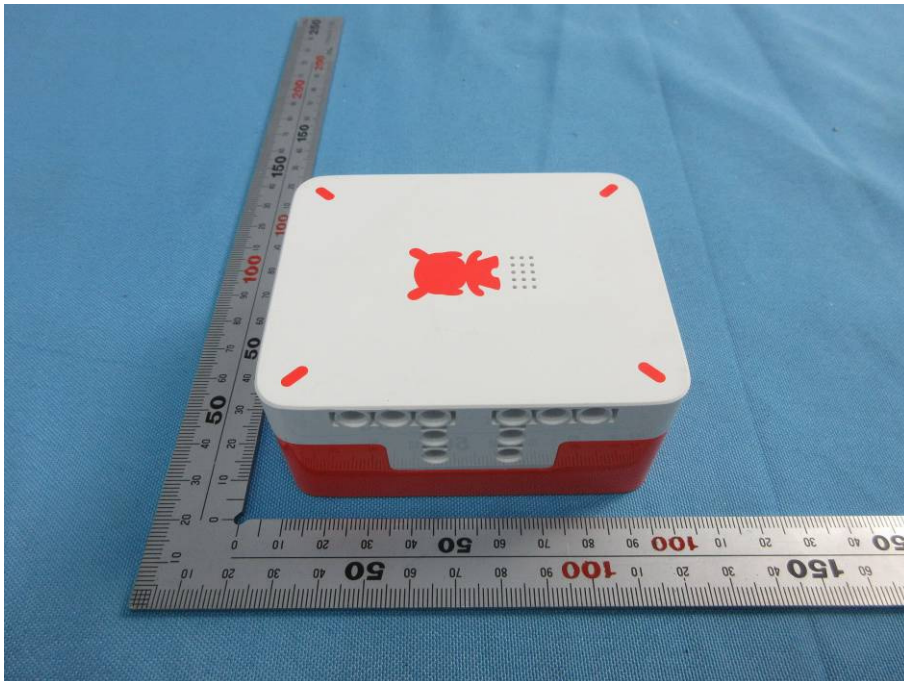

## **External Photos**

|                                    |   |
|------------------------------------|---|
| <b>Applicant:</b>                  | Beijing AIQI Technology Co., Ltd.   |
| <b>Address of Applicant:</b>       | Room.1203, Block D, Jinyu Jiahua Mansion, No.9 Shangdi 3rd St.,<br>Haidian District, Beijing, China |
| <b>Equipment Under Test (EUT):</b> |   |
| <b>Product Name:</b>               | Mi Robot Builder  |
| <b>Model No.:</b>                  | JMJQR01IQI  |