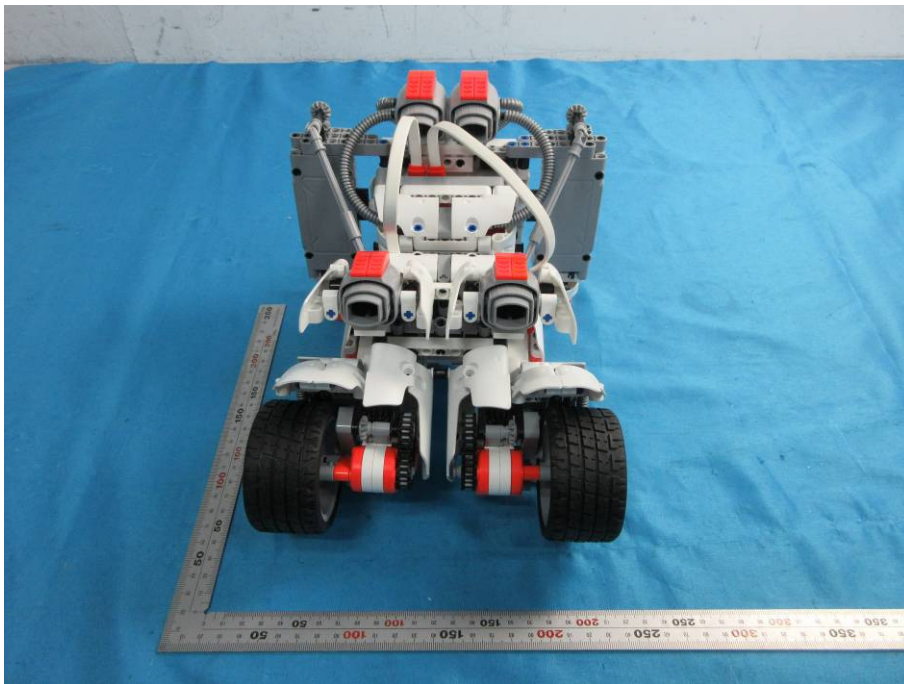

## **External Photos**

|                                    |   |
|------------------------------------|---|
| <b>Applicant:</b>                  | Beijing AIQI Technology Co., Ltd.   |
| <b>Address of Applicant:</b>       | Room.1203, Block D, Jinyu Jiahua Mansion, No.9 Shangdi 3rd St.,<br>Haidian District, Beijing, China |
| <b>Equipment Under Test (EUT):</b> |   |
| <b>Product Name:</b>               | Mi Robot Builder  |
| <b>Model No.:</b>                  | JMJQR01IQI  |