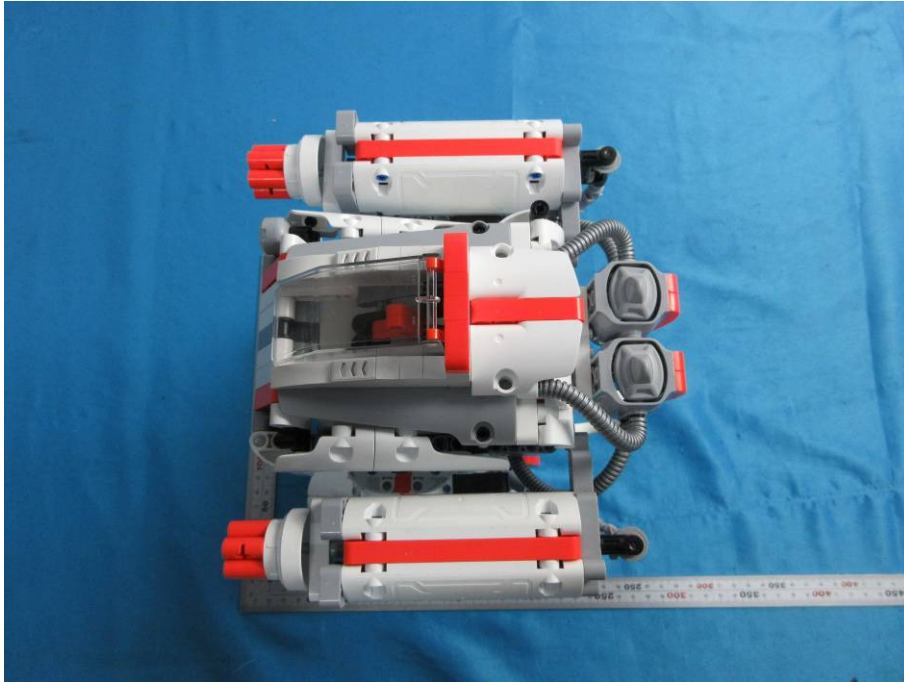

## **External Photos**

|                                    |   |
|------------------------------------|---|
| <b>Applicant:</b>                  | Beijing AIQI Technology Co., Ltd.   |
| <b>Address of Applicant:</b>       | Room.1203, Block D, Jinyu Jiahua Mansion, No.9 Shangdi 3rd St.,<br>Haidian District, Beijing, China |
| <b>Equipment Under Test (EUT):</b> |   |
| <b>Product Name:</b>               | Mi Robot Builder  |
| <b>Model No.:</b>                  | JMJQR01IQI  |