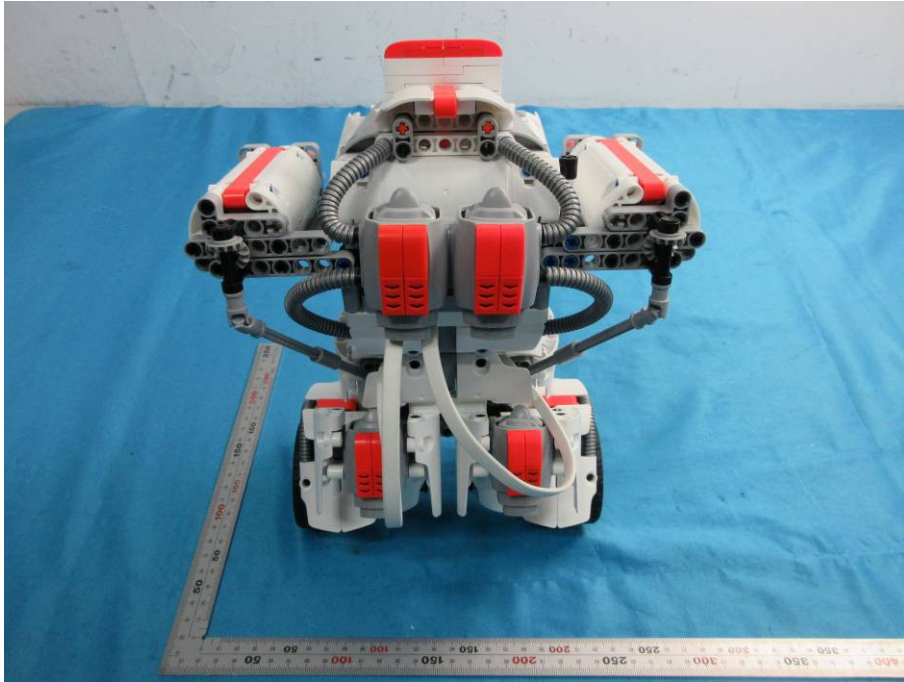

## **External Photos**

|                                    |   |
|------------------------------------|---|
| <b>Applicant:</b>                  | Beijing AIQI Technology Co., Ltd.   |
| <b>Address of Applicant:</b>       | Room.1203, Block D, Jinyu Jiahua Mansion, No.9 Shangdi 3rd St.,<br>Haidian District, Beijing, China |
| <b>Equipment Under Test (EUT):</b> |   |
| <b>Product Name:</b>               | Mi Robot Builder  |
| <b>Model No.:</b>                  | JMJQR01IQI  |

**End**