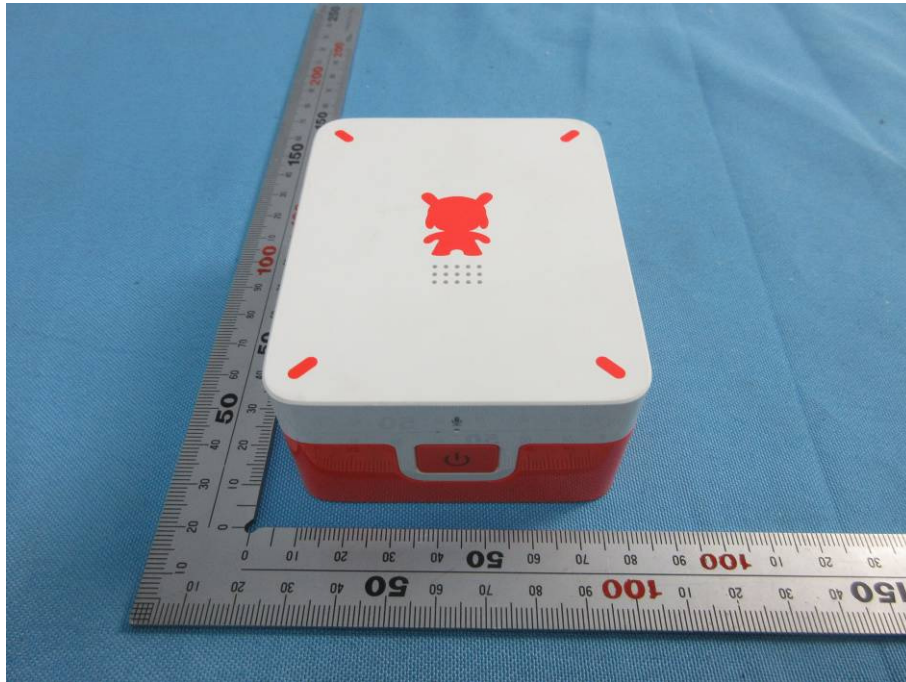

## **External Photos**

|                                    |   |
|------------------------------------|---|
| <b>Applicant:</b>                  | Beijing AIQI Technology Co., Ltd.   |
| <b>Address of Applicant:</b>       | Room.1203, Block D, Jinyu Jiahua Mansion, No.9 Shangdi 3rd St.,<br>Haidian District, Beijing, China |
| <b>Equipment Under Test (EUT):</b> |   |
| <b>Product Name:</b>               | Mi Robot Builder  |
| <b>Model No.:</b>                  | JMJQR01IQI  |