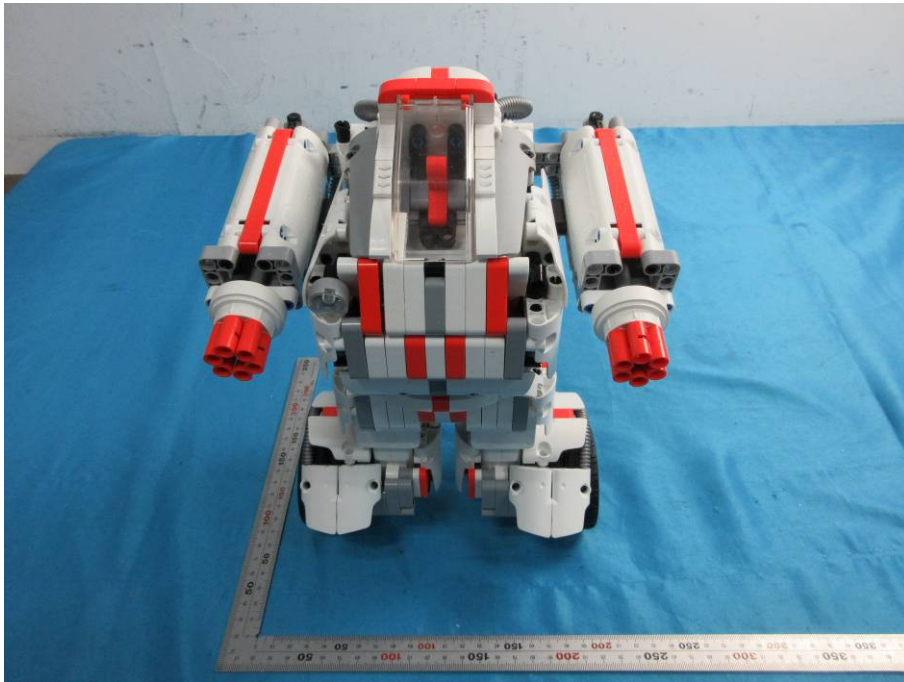

## **External Photos**

|                                    |   |
|------------------------------------|---|
| <b>Applicant:</b>                  | Beijing AIQI Technology Co., Ltd.   |
| <b>Address of Applicant:</b>       | Room.1203, Block D, Jinyu Jiahua Mansion, No.9 Shangdi 3rd St.,<br>Haidian District, Beijing, China |
| <b>Equipment Under Test (EUT):</b> |   |
| <b>Product Name:</b>               | Mi Robot Builder  |
| <b>Model No.:</b>                  | JMJQR01IQI  |