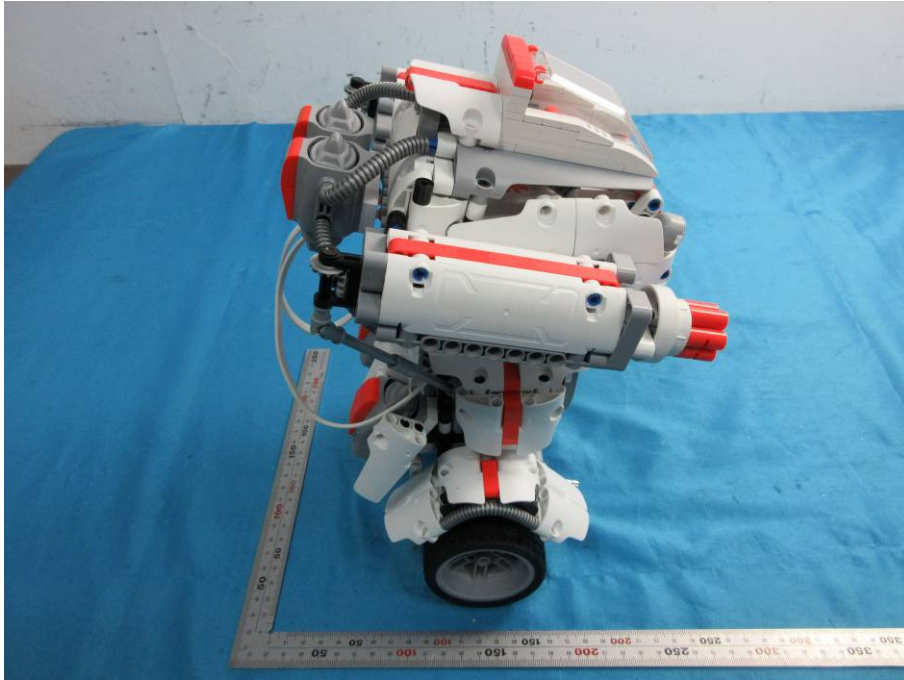

## **External Photos**

|                                    |   |
|------------------------------------|---|
| <b>Applicant:</b>                  | Beijing AIQI Technology Co., Ltd.   |
| <b>Address of Applicant:</b>       | Room.1203, Block D, Jinyu Jiahua Mansion, No.9 Shangdi 3rd St.,<br>Haidian District, Beijing, China |
| <b>Equipment Under Test (EUT):</b> |   |
| <b>Product Name:</b>               | Mi Robot Builder  |
| <b>Model No.:</b>                  | JMJQR01IQI  |