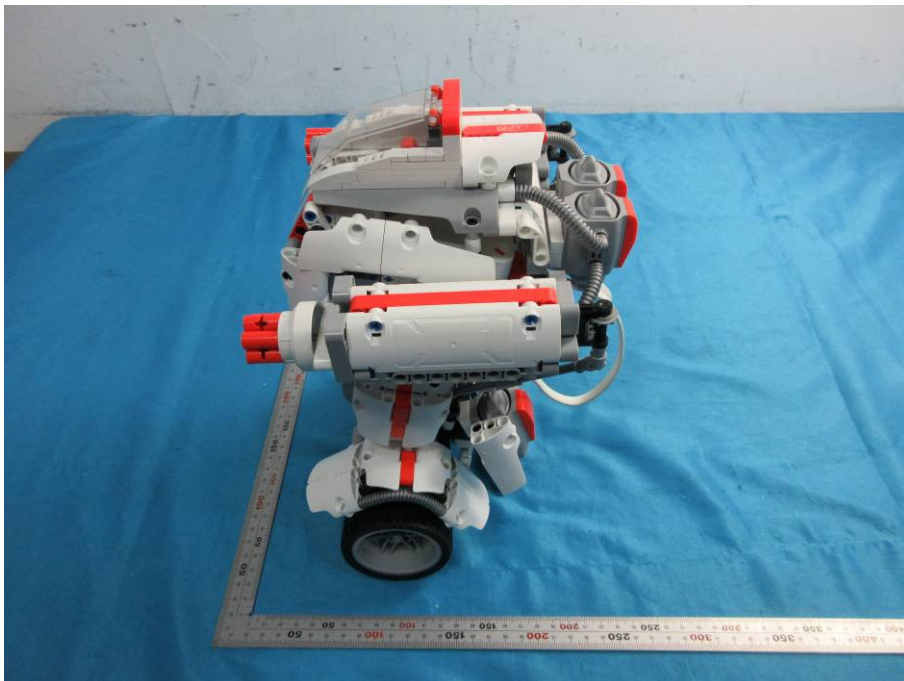

## **External Photos**

|                                    |   |
|------------------------------------|---|
| <b>Applicant:</b>                  | Beijing AIQI Technology Co., Ltd.   |
| <b>Address of Applicant:</b>       | Room.1203, Block D, Jinyu Jiahua Mansion, No.9 Shangdi 3rd St.,<br>Haidian District, Beijing, China |
| <b>Equipment Under Test (EUT):</b> |   |
| <b>Product Name:</b>               | Mi Robot Builder  |
| <b>Model No.:</b>                  | JMJQR01IQI  |