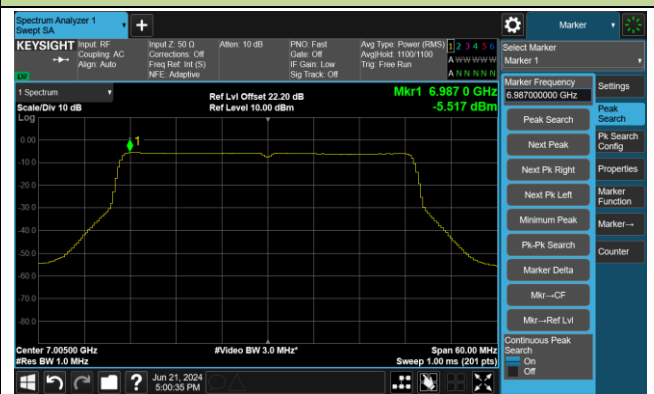

Channel 179 (6845MHz)

Channel 187 (6885MHz)

Channel 195 (6925MHz)

Channel 211 (7005MHz)

802.11be-EHT80 Power Spectral Density- Ant 0

Channel 7 (5985MHz)

Channel 55 (6225MHz)

Channel 87 (6385MHz)

Channel 103 (6465MHz)

Channel 119 (6545MHz)

Channel 135 (6625MHz)

802.11be-EHT80 Power Spectral Density- Ant 0

Channel 151 (6705MHz)

Channel 167 (6785MHz)

Channel 183 (6865MHz)

Channel 199 (6945MHz)