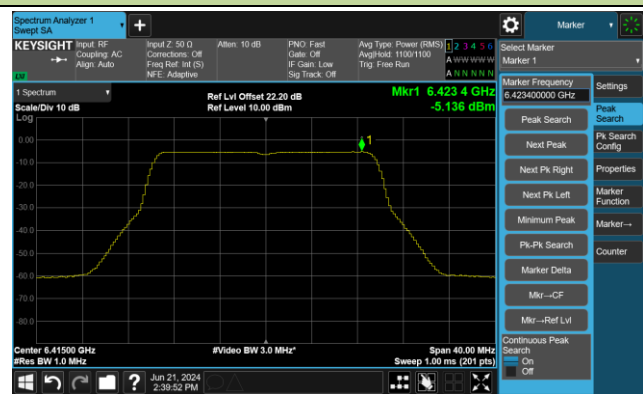

## 802.11be-EHT20 Power Spectral Density- Ant 0

Channel 1 (5955MHz)

Channel 49 (6195MHz)

Channel 93 (6415MHz)

Channel 97 (6435MHz)

Channel 105 (6475MHz)

Channel 113 (6515MHz)

802.11be-EHT20 Power Spectral Density- Ant 0

Channel 117 (6535MHz)

Channel 149 (6695MHz)

Channel 181 (6855MHz)

Channel 185 (6875MHz)

Channel 189 (6895MHz)

Channel 209 (6995MHz)

802.11be-EHT40 Power Spectral Density- Ant 0

Channel 3 (5965MHz)