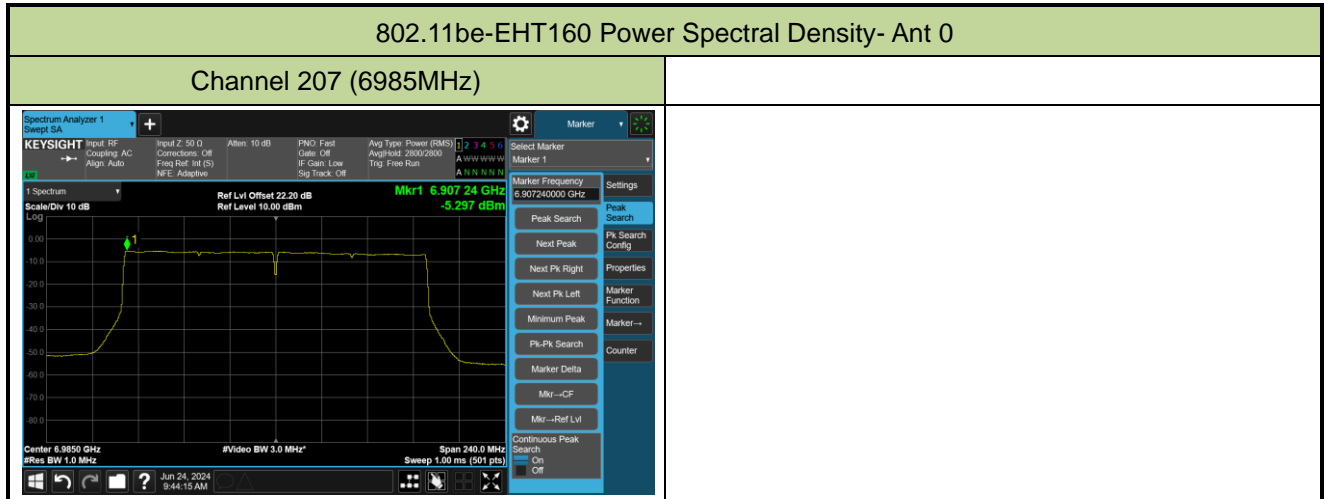

Channel 215 (7025MHz)

802.11be-EHT160 Power Spectral Density- Ant 0

Channel 15 (6025MHz)

Channel 47 (6185MHz)

Channel 79 (6345MHz)

Channel 111 (6505MHz)

Channel 143 (6665MHz)

Channel 175 (6825MHz)

## 802.11be-EHT320 Power Spectral Density- Ant 0

Channel 31 (6105MHz)

Channel 63 (6265MHz)

Channel 95 (6425MHz)

Channel 127 (6585MHz)

Channel 159 (6745MHz)

Channel 191 (6905MHz)

802.11ax-HE20 Power Spectral Density- Ant 1