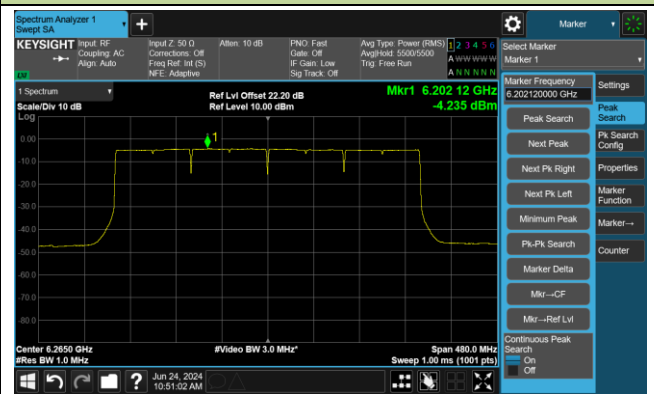

Channel 215 (7025MHz)

802.11be-EHT160 Power Spectral Density- Ant 0

Channel 15 (6025MHz)

Channel 47 (6185MHz)

Channel 79 (6345MHz)

Channel 111 (6505MHz)

Channel 143 (6665MHz)

Channel 175 (6825MHz)

## 802.11be-EHT320 Power Spectral Density- Ant 0

Channel 31 (6105MHz)

Channel 63 (6265MHz)

Channel 95 (6425MHz)

Channel 127 (6585MHz)

Channel 159 (6745MHz)

Channel 191 (6905MHz)

802.11ax-HE20 Power Spectral Density- Ant 1