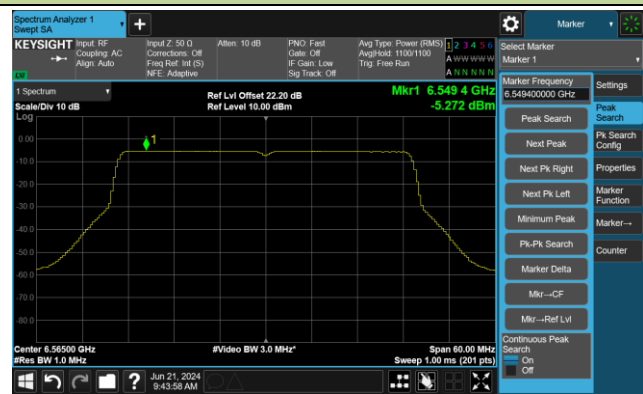

Channel 149 (6695MHz)

Channel 181 (6855MHz)

Channel 185 (6875MHz)

Channel 189 (6895MHz)

Channel 209 (6995MHz)

## 802.11ax-HE40 Power Spectral Density- Ant 1

Channel 3 (5965MHz)

Channel 51 (6205MHz)

Channel 91 (6405MHz)

Channel 99 (6445MHz)

Channel 107 (6485MHz)

Channel 115 (6525MHz)

802.11ax-HE40 Power Spectral Density- Ant 1

Channel 123 (6565MHz)

Channel 147 (6685MHz)

Channel 179 (6845MHz)

Channel 187 (6885MHz)

Channel 195 (6925MHz)

Channel 211 (7005MHz)