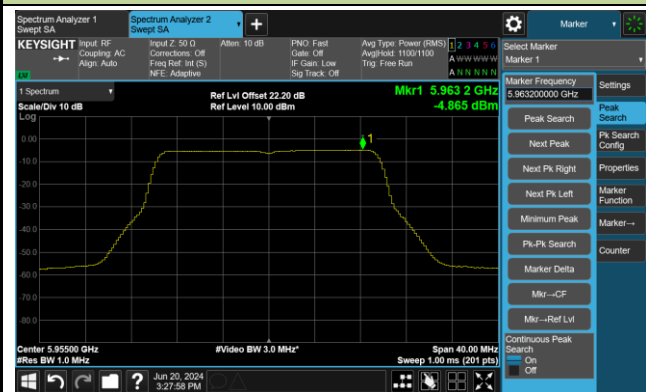

## 802.11be-EHT320 Power Spectral Density- Ant 0

Channel 31 (6105MHz)

Channel 63 (6265MHz)

Channel 95 (6425MHz)

Channel 127 (6585MHz)

Channel 159 (6745MHz)

Channel 191 (6905MHz)

802.11ax-HE20 Power Spectral Density- Ant 1

Channel 1 (5955MHz)

Channel 49 (6195MHz)

Channel 93 (6415MHz)

Channel 97 (6435MHz)

Channel 105 (6475MHz)

Channel 113 (6515MHz)

802.11ax-HE20 Power Spectral Density- Ant 1

Channel 117 (6535MHz)