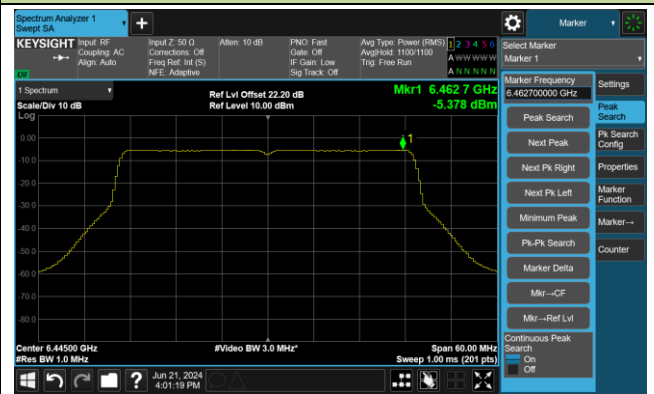

Channel 99 (6445MHz)