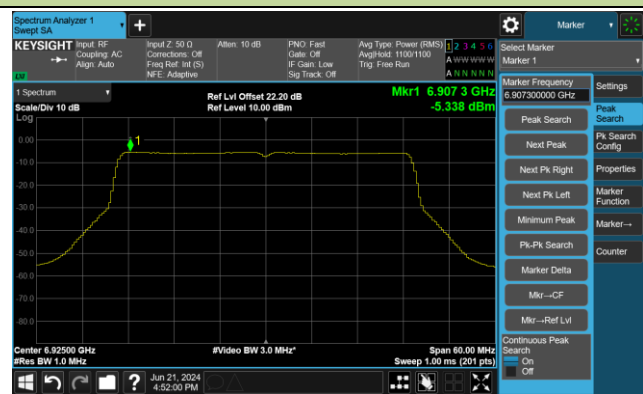

Channel 51 (6205MHz)

Channel 91 (6405MHz)

Channel 99 (6445MHz)

Channel 107 (6485MHz)

Channel 115 (6525MHz)

802.11be-EHT40 Power Spectral Density- Ant 0

Channel 123 (6565MHz)

Channel 147 (6685MHz)

Channel 179 (6845MHz)

Channel 187 (6885MHz)

Channel 195 (6925MHz)

Channel 211 (7005MHz)

802.11be-EHT80 Power Spectral Density- Ant 0

Channel 7 (5985MHz)

Channel 55 (6225MHz)

Channel 87 (6385MHz)