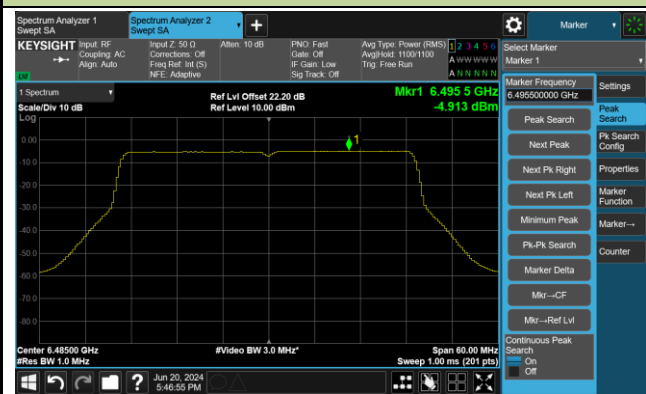

Channel 149 (6695MHz)

Channel 181 (6855MHz)

Channel 185 (6875MHz)

Channel 189 (6895MHz)

Channel 209 (6995MHz)

## 802.11ax-HE40 Power Spectral Density- Ant 1

Channel 3 (5965MHz)

Channel 51 (6205MHz)

Channel 91 (6405MHz)

Channel 99 (6445MHz)

Channel 107 (6485MHz)

Channel 115 (6525MHz)

802.11ax-HE40 Power Spectral Density- Ant 1

Channel 123 (6565MHz)

Channel 147 (6685MHz)

Channel 179 (6845MHz)

Channel 187 (6885MHz)

Channel 195 (6925MHz)

Channel 211 (7005MHz)