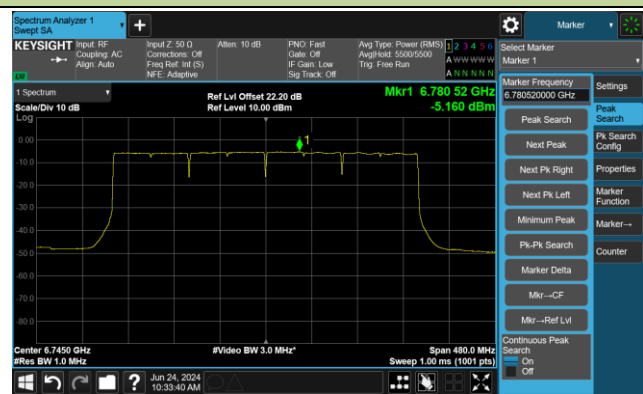

## 802.11be-EHT320 Power Spectral Density- Ant 0

Channel 31 (6105MHz)

Channel 63 (6265MHz)

Channel 95 (6425MHz)

Channel 127 (6585MHz)

Channel 159 (6745MHz)

Channel 191 (6905MHz)

802.11ax-HE20 Power Spectral Density- Ant 1

Channel 1 (5955MHz)

Channel 49 (6195MHz)

Channel 93 (6415MHz)

Channel 97 (6435MHz)

Channel 105 (6475MHz)

Channel 113 (6515MHz)

802.11ax-HE20 Power Spectral Density- Ant 1

Channel 117 (6535MHz)