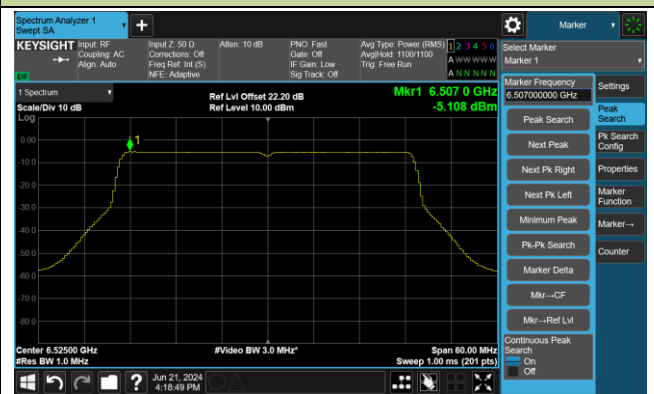

Channel 51 (6205MHz)

Channel 91 (6405MHz)

Channel 99 (6445MHz)

Channel 107 (6485MHz)

Channel 115 (6525MHz)

802.11be-EHT40 Power Spectral Density- Ant 0

Channel 123 (6565MHz)

Channel 147 (6685MHz)

Channel 179 (6845MHz)

Channel 187 (6885MHz)

Channel 195 (6925MHz)

Channel 211 (7005MHz)

802.11be-EHT80 Power Spectral Density- Ant 0

Channel 7 (5985MHz)

Channel 55 (6225MHz)

Channel 87 (6385MHz)