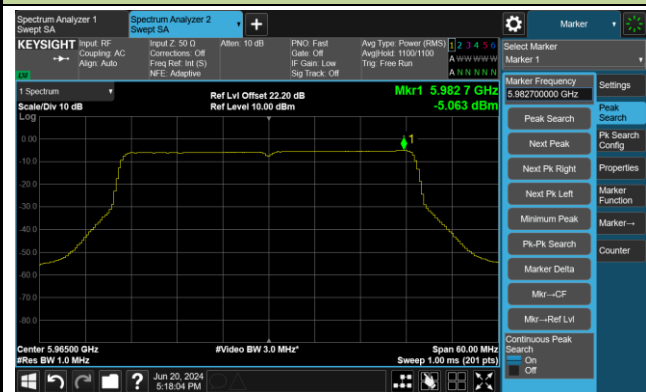

Channel 1 (5955MHz)

Channel 49 (6195MHz)

Channel 93 (6415MHz)

Channel 97 (6435MHz)

Channel 105 (6475MHz)

Channel 113 (6515MHz)

802.11ax-HE20 Power Spectral Density- Ant 1

Channel 117 (6535MHz)

Channel 149 (6695MHz)

Channel 181 (6855MHz)

Channel 185 (6875MHz)

Channel 189 (6895MHz)

Channel 209 (6995MHz)

## 802.11ax-HE40 Power Spectral Density- Ant 1

Channel 3 (5965MHz)

Channel 51 (6205MHz)

Channel 91 (6405MHz)

Channel 99 (6445MHz)

Channel 107 (6485MHz)

Channel 115 (6525MHz)

802.11ax-HE40 Power Spectral Density- Ant 1