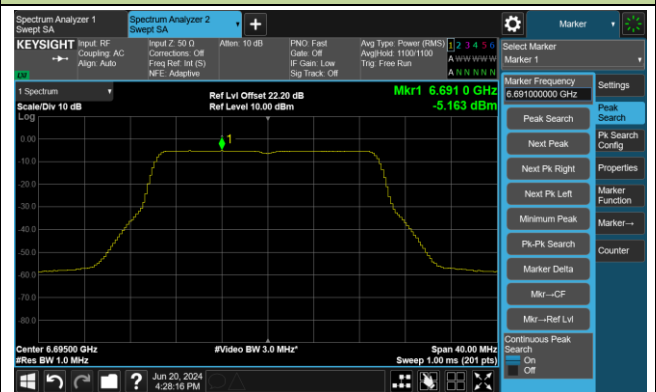

## 802.11be-EHT320 Power Spectral Density- Ant 0

Channel 31 (6105MHz)

Channel 63 (6265MHz)

Channel 95 (6425MHz)

Channel 127 (6585MHz)

Channel 159 (6745MHz)

Channel 191 (6905MHz)

802.11ax-HE20 Power Spectral Density- Ant 1

Channel 1 (5955MHz)

Channel 49 (6195MHz)

Channel 93 (6415MHz)

Channel 97 (6435MHz)

Channel 105 (6475MHz)

Channel 113 (6515MHz)

802.11ax-HE20 Power Spectral Density- Ant 1

Channel 117 (6535MHz)

Channel 149 (6695MHz)

Channel 181 (6855MHz)

Channel 185 (6875MHz)

Channel 189 (6895MHz)

Channel 209 (6995MHz)