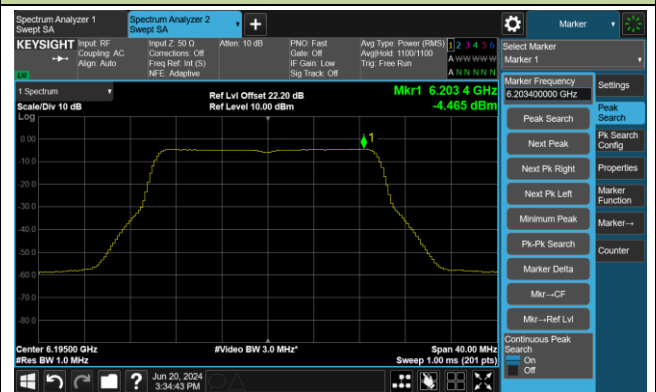

## 802.11be-EHT320 Power Spectral Density- Ant 0

Channel 31 (6105MHz)

Channel 63 (6265MHz)

Channel 95 (6425MHz)

Channel 127 (6585MHz)

Channel 159 (6745MHz)

Channel 191 (6905MHz)

802.11ax-HE20 Power Spectral Density- Ant 1

Channel 1 (5955MHz)

Channel 49 (6195MHz)

Channel 93 (6415MHz)

Channel 97 (6435MHz)

Channel 105 (6475MHz)

Channel 113 (6515MHz)

802.11ax-HE20 Power Spectral Density- Ant 1

Channel 117 (6535MHz)