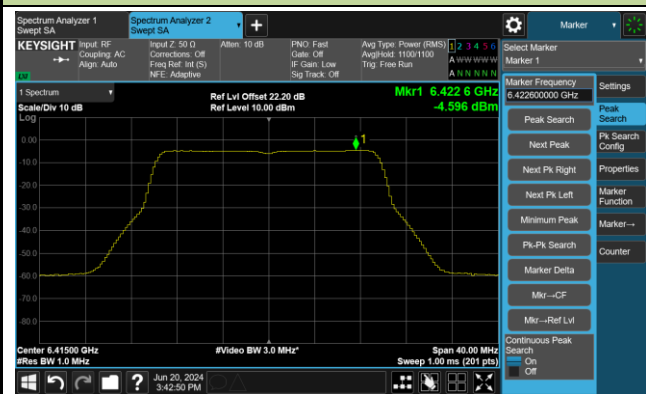

## 802.11be-EHT320 Power Spectral Density- Ant 0

Channel 31 (6105MHz)

Channel 63 (6265MHz)

Channel 95 (6425MHz)

Channel 127 (6585MHz)

Channel 159 (6745MHz)

Channel 191 (6905MHz)

802.11ax-HE20 Power Spectral Density- Ant 1

Channel 1 (5955MHz)

Channel 49 (6195MHz)

Channel 93 (6415MHz)

Channel 97 (6435MHz)

Channel 105 (6475MHz)

Channel 113 (6515MHz)

802.11ax-HE20 Power Spectral Density- Ant 1

Channel 117 (6535MHz)