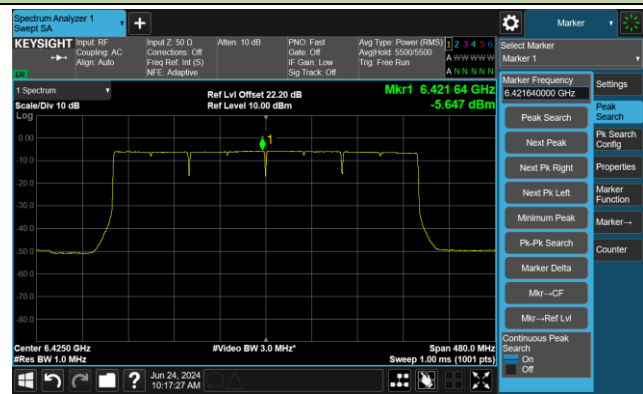

## 802.11be-EHT320 Power Spectral Density- Ant 0

Channel 31 (6105MHz)

Channel 63 (6265MHz)

Channel 95 (6425MHz)

Channel 127 (6585MHz)

Channel 159 (6745MHz)

Channel 191 (6905MHz)

802.11ax-HE20 Power Spectral Density- Ant 1

Channel 1 (5955MHz)

Channel 49 (6195MHz)

Channel 93 (6415MHz)

Channel 97 (6435MHz)

Channel 105 (6475MHz)

Channel 113 (6515MHz)

802.11ax-HE20 Power Spectral Density- Ant 1

Channel 117 (6535MHz)