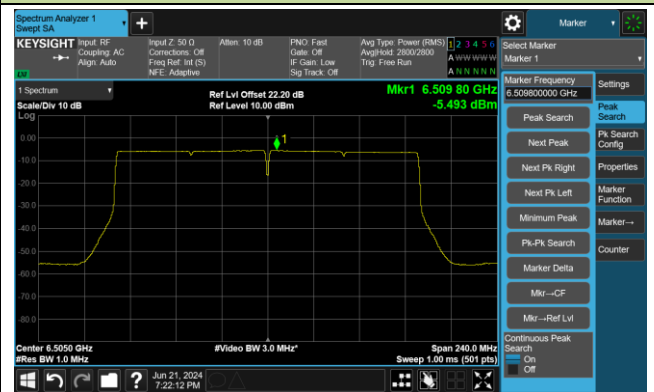

Channel 215 (7025MHz)

802.11be-EHT160 Power Spectral Density- Ant 0

Channel 15 (6025MHz)

Channel 47 (6185MHz)

Channel 79 (6345MHz)

Channel 111 (6505MHz)

Channel 143 (6665MHz)

Channel 175 (6825MHz)

## 802.11be-EHT320 Power Spectral Density- Ant 0

Channel 31 (6105MHz)

Channel 63 (6265MHz)

Channel 95 (6425MHz)

Channel 127 (6585MHz)

Channel 159 (6745MHz)

Channel 191 (6905MHz)

802.11ax-HE20 Power Spectral Density- Ant 1