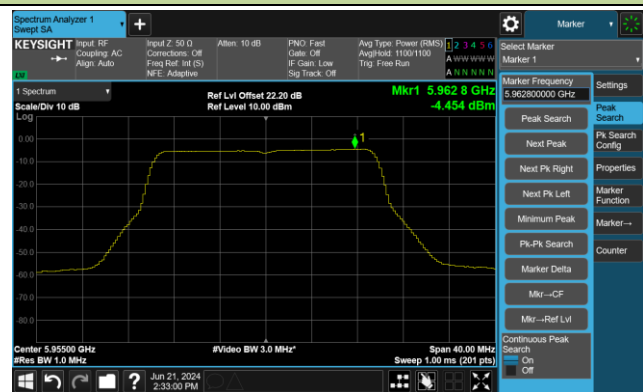

## 802.11be-EHT20 Power Spectral Density- Ant 0

Channel 1 (5955MHz)

Channel 49 (6195MHz)

Channel 93 (6415MHz)

Channel 97 (6435MHz)

Channel 105 (6475MHz)

Channel 113 (6515MHz)

802.11be-EHT20 Power Spectral Density- Ant 0

Channel 117 (6535MHz)

Channel 149 (6695MHz)

Channel 181 (6855MHz)

Channel 185 (6875MHz)

Channel 189 (6895MHz)

Channel 209 (6995MHz)

802.11be-EHT40 Power Spectral Density- Ant 0

Channel 3 (5965MHz)