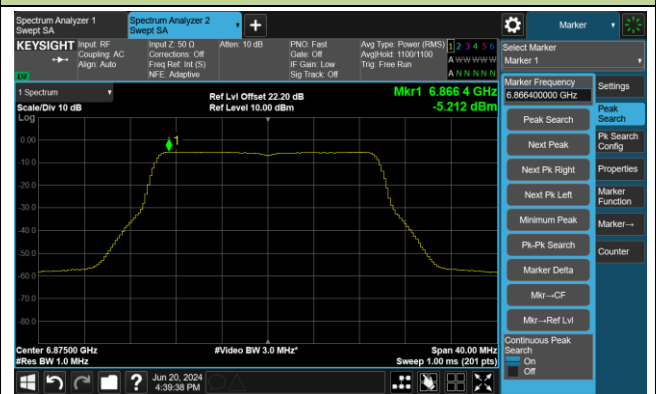

## 802.11be-EHT320 Power Spectral Density- Ant 0

Channel 31 (6105MHz)

Channel 63 (6265MHz)

Channel 95 (6425MHz)

Channel 127 (6585MHz)

Channel 159 (6745MHz)

Channel 191 (6905MHz)

802.11ax-HE20 Power Spectral Density- Ant 1

Channel 1 (5955MHz)

Channel 49 (6195MHz)

Channel 93 (6415MHz)

Channel 97 (6435MHz)

Channel 105 (6475MHz)

Channel 113 (6515MHz)

802.11ax-HE20 Power Spectral Density- Ant 1

Channel 117 (6535MHz)

Channel 149 (6695MHz)

Channel 181 (6855MHz)

Channel 185 (6875MHz)

Channel 189 (6895MHz)

Channel 209 (6995MHz)