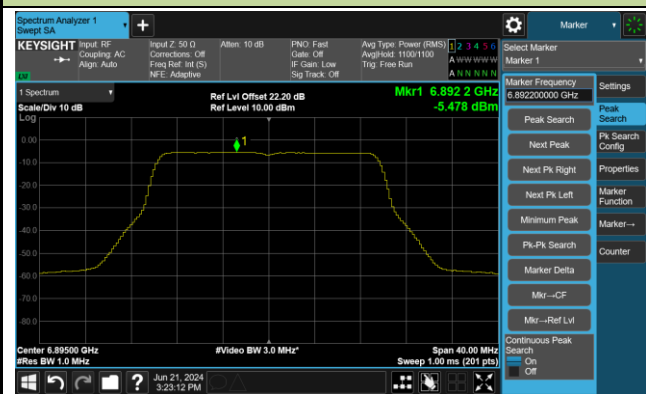

## 802.11be-EHT20 Power Spectral Density- Ant 0

Channel 1 (5955MHz)

Channel 49 (6195MHz)

Channel 93 (6415MHz)

Channel 97 (6435MHz)

Channel 105 (6475MHz)

Channel 113 (6515MHz)

802.11be-EHT20 Power Spectral Density- Ant 0

Channel 117 (6535MHz)

Channel 149 (6695MHz)

Channel 181 (6855MHz)

Channel 185 (6875MHz)

Channel 189 (6895MHz)

Channel 209 (6995MHz)

802.11be-EHT40 Power Spectral Density- Ant 0

Channel 3 (5965MHz)

Channel 51 (6205MHz)

Channel 91 (6405MHz)

Channel 99 (6445MHz)

Channel 107 (6485MHz)

Channel 115 (6525MHz)

802.11be-EHT40 Power Spectral Density- Ant 0

Channel 123 (6565MHz)

Channel 147 (6685MHz)