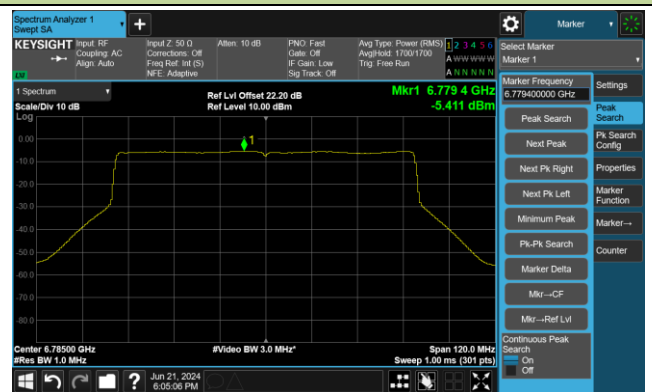

Channel 103 (6465MHz)

Channel 119 (6545MHz)

Channel 135 (6625MHz)

802.11be-EHT80 Power Spectral Density- Ant 0

Channel 151 (6705MHz)

Channel 167 (6785MHz)

Channel 183 (6865MHz)

Channel 199 (6945MHz)

Channel 215 (7025MHz)

802.11be-EHT160 Power Spectral Density- Ant 0

Channel 15 (6025MHz)

Channel 47 (6185MHz)

Channel 79 (6345MHz)

Channel 111 (6505MHz)

Channel 143 (6665MHz)

Channel 175 (6825MHz)