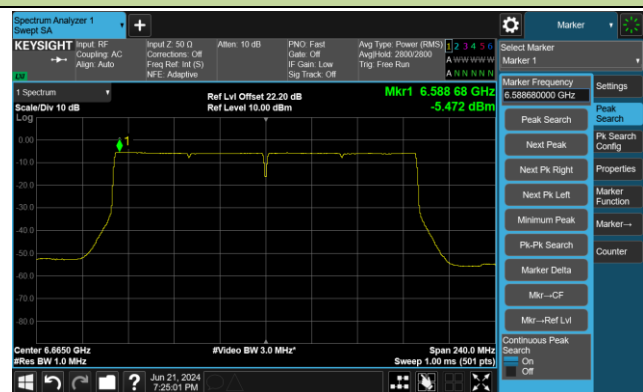

Channel 215 (7025MHz)

802.11be-EHT160 Power Spectral Density- Ant 0

Channel 15 (6025MHz)

Channel 47 (6185MHz)

Channel 79 (6345MHz)

Channel 111 (6505MHz)

Channel 143 (6665MHz)

Channel 175 (6825MHz)

## 802.11be-EHT320 Power Spectral Density- Ant 0

Channel 31 (6105MHz)

Channel 63 (6265MHz)

Channel 95 (6425MHz)

Channel 127 (6585MHz)

Channel 159 (6745MHz)

Channel 191 (6905MHz)

802.11ax-HE20 Power Spectral Density- Ant 1