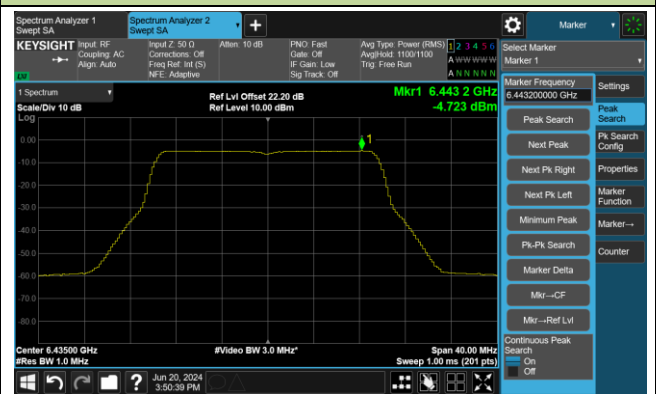

Channel 1 (5955MHz)

Channel 49 (6195MHz)

Channel 93 (6415MHz)

Channel 97 (6435MHz)

Channel 105 (6475MHz)

Channel 113 (6515MHz)

802.11ax-HE20 Power Spectral Density- Ant 1

Channel 117 (6535MHz)

Channel 149 (6695MHz)

Channel 181 (6855MHz)

Channel 185 (6875MHz)

Channel 189 (6895MHz)

Channel 209 (6995MHz)