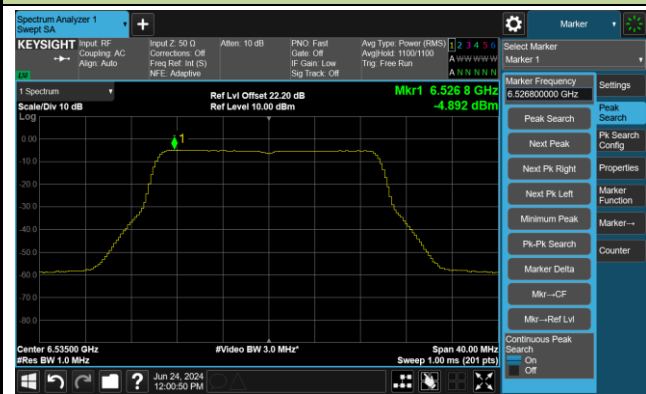

## 802.11be-EHT20 Power Spectral Density- Ant 0

Channel 1 (5955MHz)

Channel 49 (6195MHz)

Channel 93 (6415MHz)

Channel 97 (6435MHz)

Channel 105 (6475MHz)

Channel 113 (6515MHz)

802.11be-EHT20 Power Spectral Density- Ant 0

Channel 117 (6535MHz)

Channel 149 (6695MHz)

Channel 181 (6855MHz)

Channel 185 (6875MHz)

Channel 189 (6895MHz)

Channel 209 (6995MHz)

802.11be-EHT40 Power Spectral Density- Ant 0

Channel 3 (5965MHz)