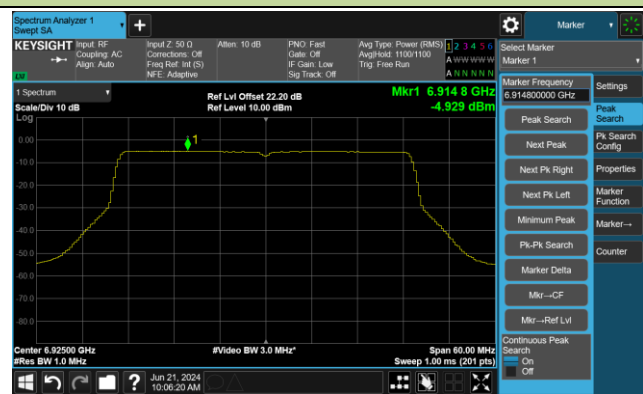

## 802.11ax-HE40 Power Spectral Density- Ant 1

Channel 3 (5965MHz)

Channel 51 (6205MHz)

Channel 91 (6405MHz)

Channel 99 (6445MHz)

Channel 107 (6485MHz)

Channel 115 (6525MHz)

802.11ax-HE40 Power Spectral Density- Ant 1

Channel 123 (6565MHz)

Channel 147 (6685MHz)

Channel 179 (6845MHz)

Channel 187 (6885MHz)

Channel 195 (6925MHz)

Channel 211 (7005MHz)