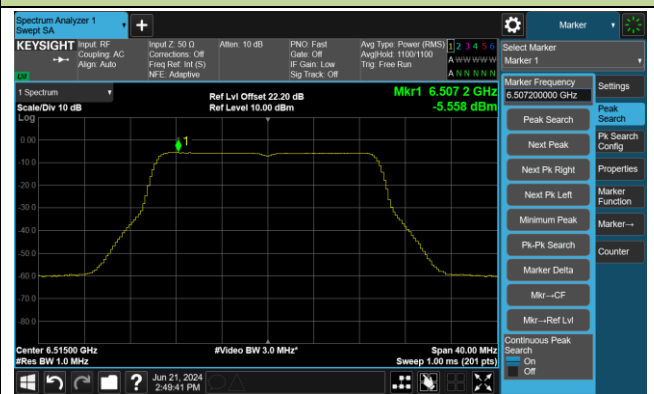

## 802.11be-EHT20 Power Spectral Density- Ant 0

Channel 1 (5955MHz)

Channel 49 (6195MHz)

Channel 93 (6415MHz)

Channel 97 (6435MHz)

Channel 105 (6475MHz)

Channel 113 (6515MHz)

802.11be-EHT20 Power Spectral Density- Ant 0

Channel 117 (6535MHz)

Channel 149 (6695MHz)

Channel 181 (6855MHz)

Channel 185 (6875MHz)

Channel 189 (6895MHz)

Channel 209 (6995MHz)

802.11be-EHT40 Power Spectral Density- Ant 0

Channel 3 (5965MHz)