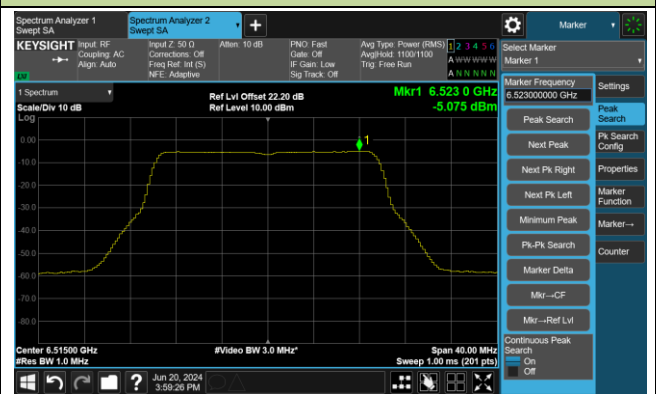

## 802.11be-EHT320 Power Spectral Density- Ant 0

Channel 31 (6105MHz)

Channel 63 (6265MHz)

Channel 95 (6425MHz)

Channel 127 (6585MHz)

Channel 159 (6745MHz)

Channel 191 (6905MHz)

802.11ax-HE20 Power Spectral Density- Ant 1

Channel 1 (5955MHz)

Channel 49 (6195MHz)

Channel 93 (6415MHz)

Channel 97 (6435MHz)

Channel 105 (6475MHz)

Channel 113 (6515MHz)

802.11ax-HE20 Power Spectral Density- Ant 1

Channel 117 (6535MHz)

Channel 149 (6695MHz)

Channel 181 (6855MHz)

Channel 185 (6875MHz)

Channel 189 (6895MHz)

Channel 209 (6995MHz)