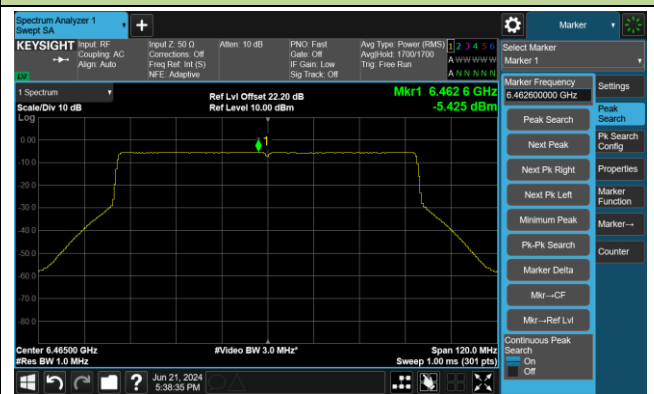

Channel 179 (6845MHz)

Channel 187 (6885MHz)

Channel 195 (6925MHz)

Channel 211 (7005MHz)

802.11be-EHT80 Power Spectral Density- Ant 0

Channel 7 (5985MHz)

Channel 55 (6225MHz)

Channel 87 (6385MHz)

Channel 103 (6465MHz)

Channel 119 (6545MHz)

Channel 135 (6625MHz)

802.11be-EHT80 Power Spectral Density- Ant 0

Channel 151 (6705MHz)

Channel 167 (6785MHz)

Channel 183 (6865MHz)

Channel 199 (6945MHz)