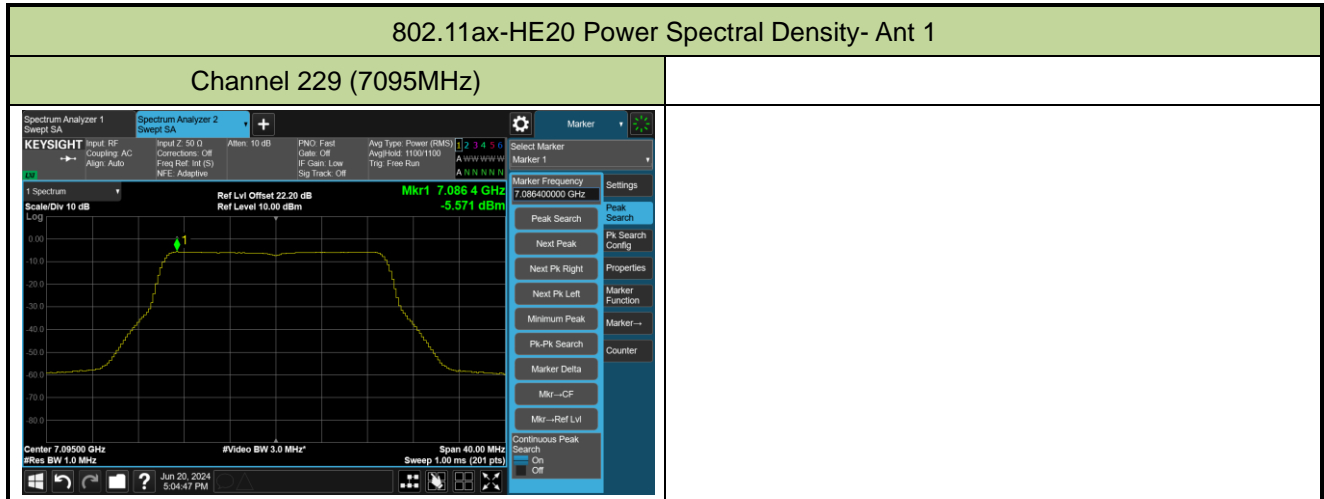

Channel 149 (6695MHz)

Channel 181 (6855MHz)

Channel 185 (6875MHz)

Channel 189 (6895MHz)

Channel 209 (6995MHz)

## 802.11ax-HE40 Power Spectral Density- Ant 1

Channel 3 (5965MHz)

Channel 51 (6205MHz)

Channel 91 (6405MHz)

Channel 99 (6445MHz)

Channel 107 (6485MHz)

Channel 115 (6525MHz)

802.11ax-HE40 Power Spectral Density- Ant 1