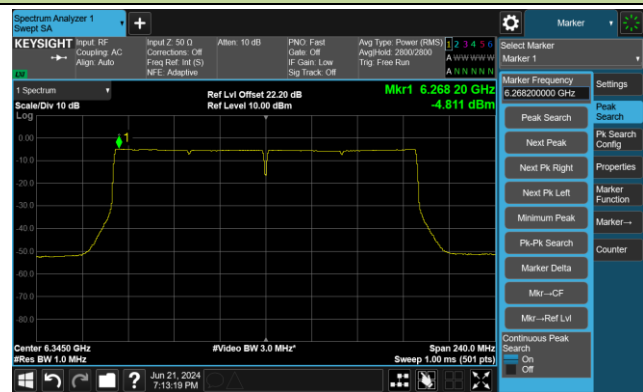

Channel 215 (7025MHz)

802.11be-EHT160 Power Spectral Density- Ant 0

Channel 15 (6025MHz)

Channel 47 (6185MHz)

Channel 79 (6345MHz)

Channel 111 (6505MHz)

Channel 143 (6665MHz)

Channel 175 (6825MHz)

## 802.11be-EHT320 Power Spectral Density- Ant 0

Channel 31 (6105MHz)

Channel 63 (6265MHz)

Channel 95 (6425MHz)

Channel 127 (6585MHz)

Channel 159 (6745MHz)

Channel 191 (6905MHz)

802.11ax-HE20 Power Spectral Density- Ant 1