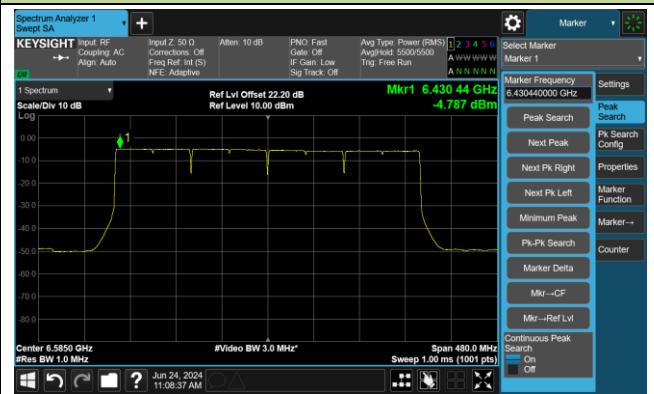

## 802.11be-EHT320 Power Spectral Density- Ant 0

Channel 31 (6105MHz)

Channel 63 (6265MHz)

Channel 95 (6425MHz)

Channel 127 (6585MHz)

Channel 159 (6745MHz)

Channel 191 (6905MHz)

802.11ax-HE20 Power Spectral Density- Ant 1

Channel 1 (5955MHz)

Channel 49 (6195MHz)

Channel 93 (6415MHz)

Channel 97 (6435MHz)

Channel 105 (6475MHz)

Channel 113 (6515MHz)

802.11ax-HE20 Power Spectral Density- Ant 1

Channel 117 (6535MHz)