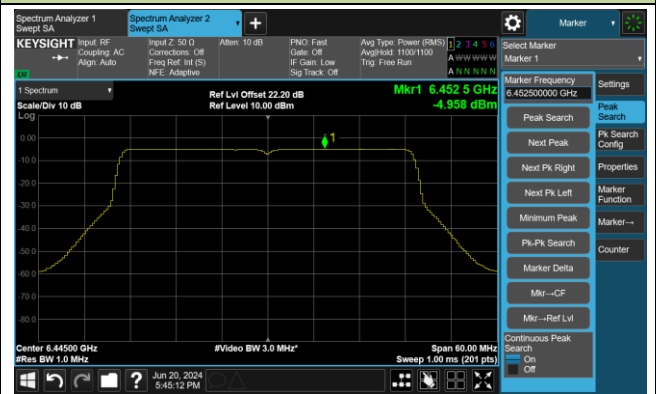

Channel 149 (6695MHz)

Channel 181 (6855MHz)

Channel 185 (6875MHz)

Channel 189 (6895MHz)

Channel 209 (6995MHz)

## 802.11ax-HE40 Power Spectral Density- Ant 1

Channel 3 (5965MHz)

Channel 51 (6205MHz)

Channel 91 (6405MHz)

Channel 99 (6445MHz)

Channel 107 (6485MHz)

Channel 115 (6525MHz)

802.11ax-HE40 Power Spectral Density- Ant 1

Channel 123 (6565MHz)

Channel 147 (6685MHz)

Channel 179 (6845MHz)

Channel 187 (6885MHz)

Channel 195 (6925MHz)

Channel 211 (7005MHz)