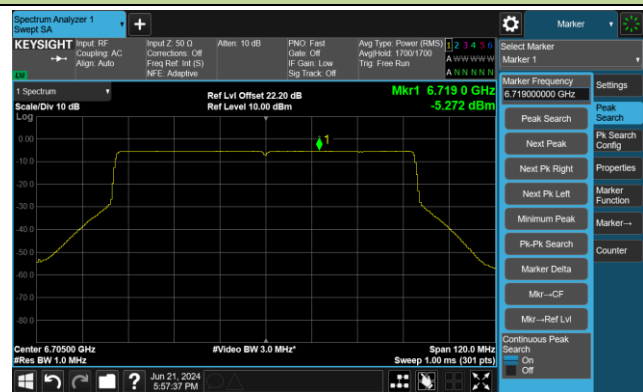

Channel 179 (6845MHz)

Channel 187 (6885MHz)

Channel 195 (6925MHz)

Channel 211 (7005MHz)

802.11be-EHT80 Power Spectral Density- Ant 0

Channel 7 (5985MHz)

Channel 55 (6225MHz)

Channel 87 (6385MHz)

Channel 103 (6465MHz)

Channel 119 (6545MHz)

Channel 135 (6625MHz)

802.11be-EHT80 Power Spectral Density- Ant 0

Channel 151 (6705MHz)

Channel 167 (6785MHz)

Channel 183 (6865MHz)

Channel 199 (6945MHz)

Channel 215 (7025MHz)

802.11be-EHT160 Power Spectral Density- Ant 0

Channel 15 (6025MHz)

Channel 47 (6185MHz)

Channel 79 (6345MHz)

Channel 111 (6505MHz)

Channel 143 (6665MHz)

Channel 175 (6825MHz)