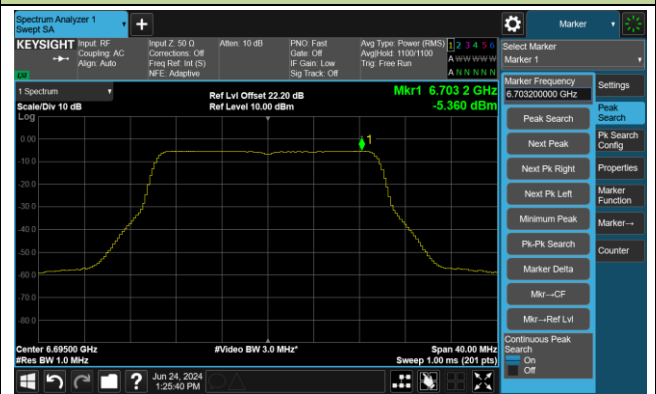

## 802.11be-EHT20 Power Spectral Density- Ant 0

Channel 1 (5955MHz)

Channel 49 (6195MHz)

Channel 93 (6415MHz)

Channel 97 (6435MHz)

Channel 105 (6475MHz)

Channel 113 (6515MHz)

802.11be-EHT20 Power Spectral Density- Ant 0

Channel 117 (6535MHz)

Channel 149 (6695MHz)

Channel 181 (6855MHz)

Channel 185 (6875MHz)

Channel 189 (6895MHz)

Channel 209 (6995MHz)

802.11be-EHT40 Power Spectral Density- Ant 0

Channel 3 (5965MHz)