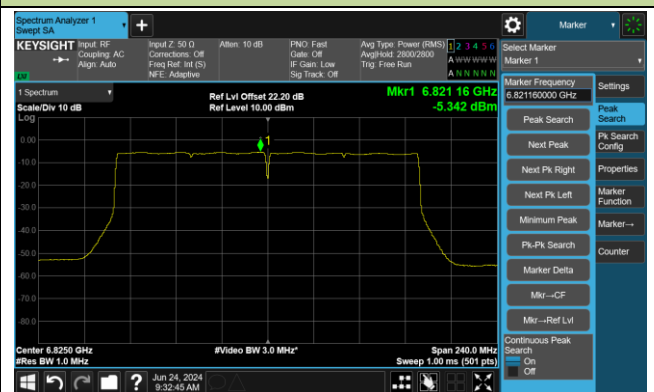

Channel 103 (6465MHz)

Channel 119 (6545MHz)

Channel 135 (6625MHz)

802.11be-EHT80 Power Spectral Density- Ant 0

Channel 151 (6705MHz)

Channel 167 (6785MHz)

Channel 183 (6865MHz)

Channel 199 (6945MHz)

Channel 215 (7025MHz)

802.11be-EHT160 Power Spectral Density- Ant 0

Channel 15 (6025MHz)

Channel 47 (6185MHz)

Channel 79 (6345MHz)

Channel 111 (6505MHz)

Channel 143 (6665MHz)

Channel 175 (6825MHz)

## 802.11be-EHT320 Power Spectral Density- Ant 0

Channel 31 (6105MHz)

Channel 63 (6265MHz)

Channel 95 (6425MHz)

Channel 127 (6585MHz)

Channel 159 (6745MHz)

Channel 191 (6905MHz)

802.11ax-HE20 Power Spectral Density- Ant 1