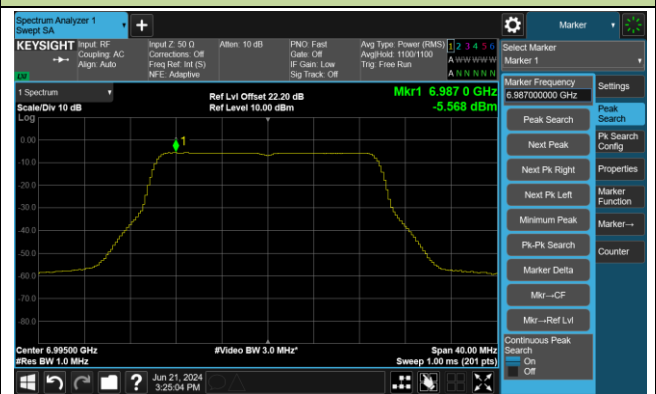

## 802.11be-EHT20 Power Spectral Density- Ant 0

Channel 1 (5955MHz)

Channel 49 (6195MHz)

Channel 93 (6415MHz)

Channel 97 (6435MHz)

Channel 105 (6475MHz)

Channel 113 (6515MHz)

802.11be-EHT20 Power Spectral Density- Ant 0

Channel 117 (6535MHz)

Channel 149 (6695MHz)

Channel 181 (6855MHz)

Channel 185 (6875MHz)

Channel 189 (6895MHz)

Channel 209 (6995MHz)

802.11be-EHT40 Power Spectral Density- Ant 0

Channel 3 (5965MHz)