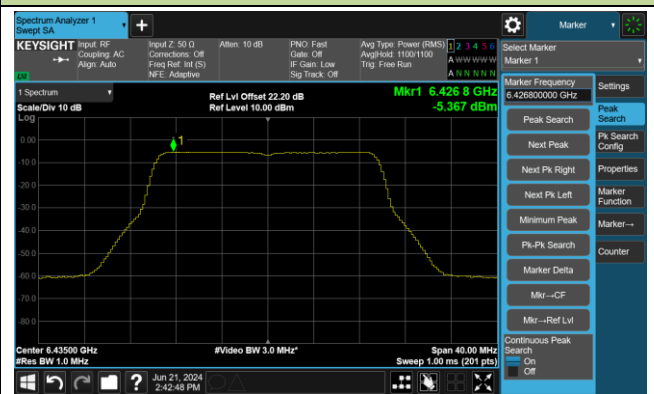

## 802.11be-EHT20 Power Spectral Density- Ant 0

Channel 1 (5955MHz)

Channel 49 (6195MHz)

Channel 93 (6415MHz)

Channel 97 (6435MHz)

Channel 105 (6475MHz)

Channel 113 (6515MHz)

802.11be-EHT20 Power Spectral Density- Ant 0

Channel 117 (6535MHz)

Channel 149 (6695MHz)

Channel 181 (6855MHz)

Channel 185 (6875MHz)

Channel 189 (6895MHz)

Channel 209 (6995MHz)

802.11be-EHT40 Power Spectral Density- Ant 0

Channel 3 (5965MHz)