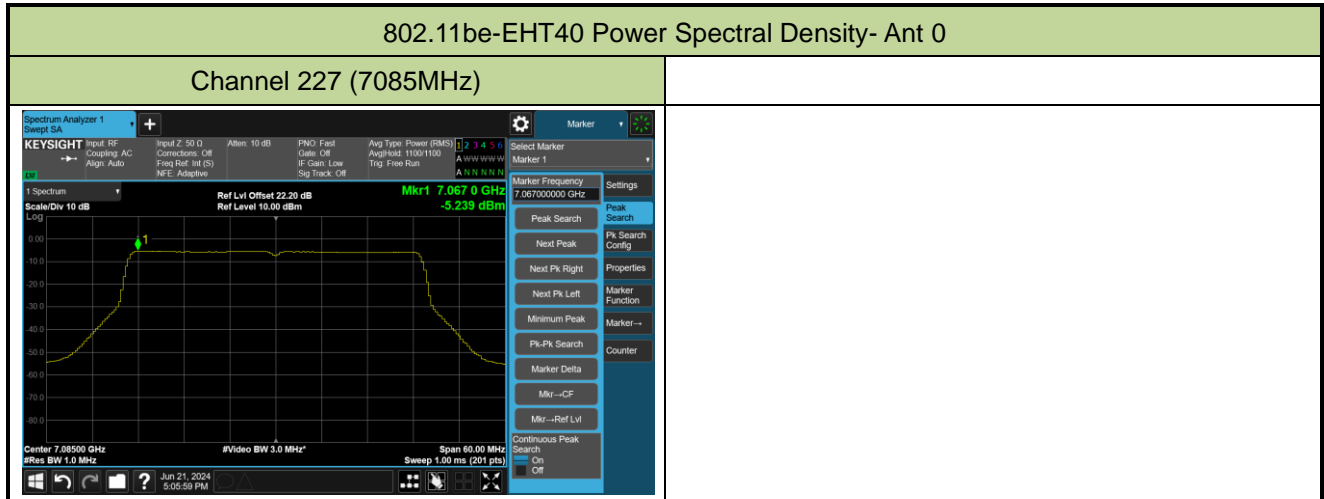

Channel 179 (6845MHz)

Channel 187 (6885MHz)

Channel 195 (6925MHz)

Channel 211 (7005MHz)

802.11be-EHT80 Power Spectral Density- Ant 0

Channel 7 (5985MHz)

Channel 55 (6225MHz)

Channel 87 (6385MHz)

Channel 103 (6465MHz)

Channel 119 (6545MHz)

Channel 135 (6625MHz)

802.11be-EHT80 Power Spectral Density- Ant 0

Channel 151 (6705MHz)

Channel 167 (6785MHz)

Channel 183 (6865MHz)

Channel 199 (6945MHz)