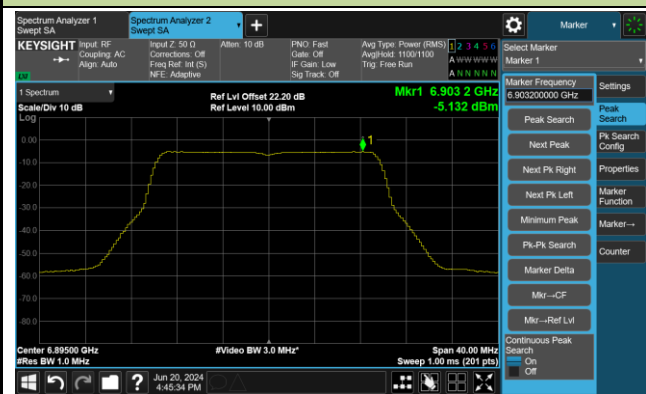

Channel 1 (5955MHz)

Channel 49 (6195MHz)

Channel 93 (6415MHz)

Channel 97 (6435MHz)

Channel 105 (6475MHz)

Channel 113 (6515MHz)

802.11ax-HE20 Power Spectral Density- Ant 1

Channel 117 (6535MHz)

Channel 149 (6695MHz)

Channel 181 (6855MHz)

Channel 185 (6875MHz)

Channel 189 (6895MHz)

Channel 209 (6995MHz)

## 802.11ax-HE40 Power Spectral Density- Ant 1

Channel 3 (5965MHz)

Channel 51 (6205MHz)

Channel 91 (6405MHz)

Channel 99 (6445MHz)

Channel 107 (6485MHz)

Channel 115 (6525MHz)

802.11ax-HE40 Power Spectral Density- Ant 1