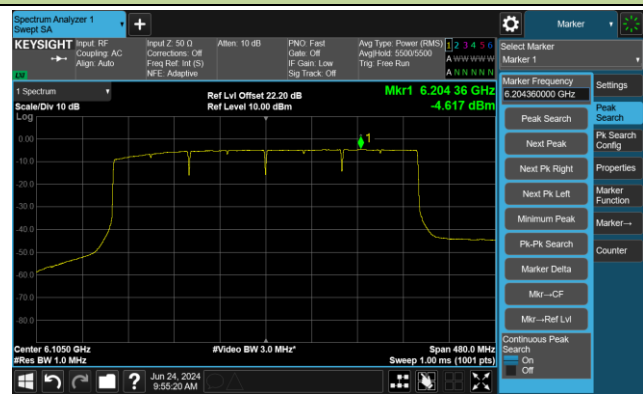

Channel 215 (7025MHz)

802.11be-EHT160 Power Spectral Density- Ant 0

Channel 15 (6025MHz)

Channel 47 (6185MHz)

Channel 79 (6345MHz)

Channel 111 (6505MHz)

Channel 143 (6665MHz)

Channel 175 (6825MHz)

## 802.11be-EHT320 Power Spectral Density- Ant 0

Channel 31 (6105MHz)

Channel 63 (6265MHz)

Channel 95 (6425MHz)

Channel 127 (6585MHz)

Channel 159 (6745MHz)

Channel 191 (6905MHz)

802.11ax-HE20 Power Spectral Density- Ant 1