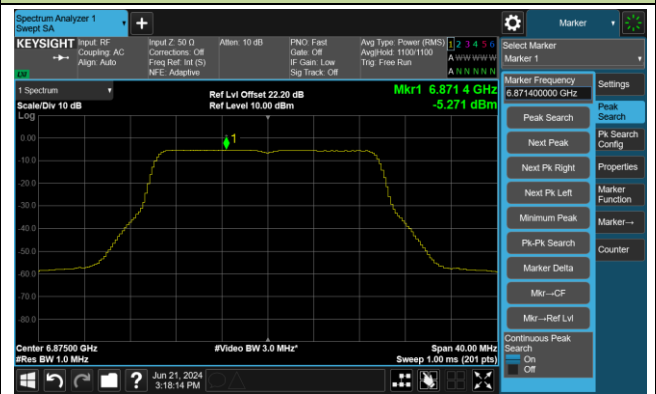

## 802.11be-EHT20 Power Spectral Density- Ant 0

Channel 1 (5955MHz)

Channel 49 (6195MHz)

Channel 93 (6415MHz)

Channel 97 (6435MHz)

Channel 105 (6475MHz)

Channel 113 (6515MHz)

802.11be-EHT20 Power Spectral Density- Ant 0

Channel 117 (6535MHz)

Channel 149 (6695MHz)

Channel 181 (6855MHz)

Channel 185 (6875MHz)

Channel 189 (6895MHz)

Channel 209 (6995MHz)

802.11be-EHT40 Power Spectral Density- Ant 0

Channel 3 (5965MHz)