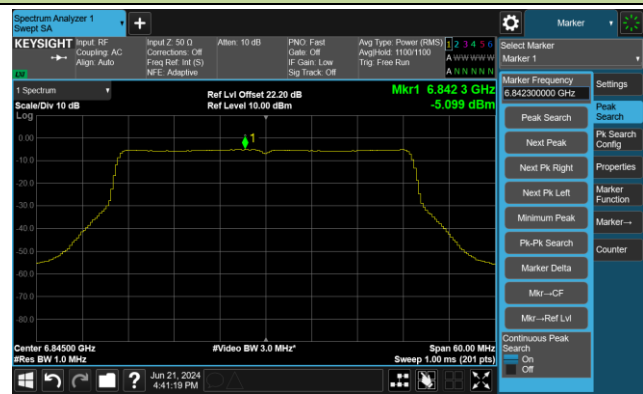

Channel 51 (6205MHz)

Channel 91 (6405MHz)

Channel 99 (6445MHz)

Channel 107 (6485MHz)

Channel 115 (6525MHz)

802.11be-EHT40 Power Spectral Density- Ant 0

Channel 123 (6565MHz)

Channel 147 (6685MHz)

Channel 179 (6845MHz)

Channel 187 (6885MHz)

Channel 195 (6925MHz)

Channel 211 (7005MHz)

802.11be-EHT80 Power Spectral Density- Ant 0

Channel 7 (5985MHz)

Channel 55 (6225MHz)

Channel 87 (6385MHz)