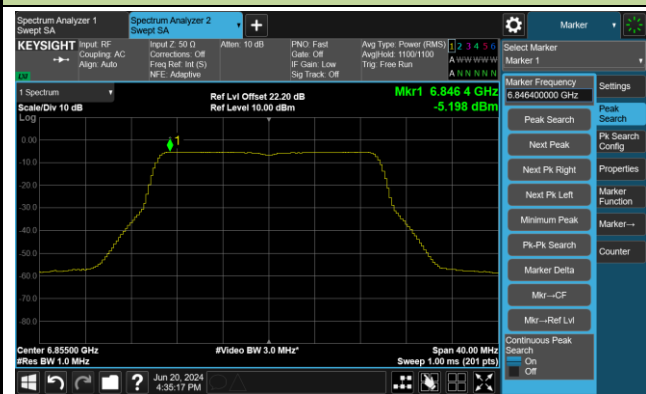

## 802.11be-EHT320 Power Spectral Density- Ant 0

Channel 31 (6105MHz)

Channel 63 (6265MHz)

Channel 95 (6425MHz)

Channel 127 (6585MHz)

Channel 159 (6745MHz)

Channel 191 (6905MHz)

802.11ax-HE20 Power Spectral Density- Ant 1

Channel 1 (5955MHz)

Channel 49 (6195MHz)

Channel 93 (6415MHz)

Channel 97 (6435MHz)

Channel 105 (6475MHz)

Channel 113 (6515MHz)

802.11ax-HE20 Power Spectral Density- Ant 1

Channel 117 (6535MHz)

Channel 149 (6695MHz)

Channel 181 (6855MHz)

Channel 185 (6875MHz)

Channel 189 (6895MHz)

Channel 209 (6995MHz)