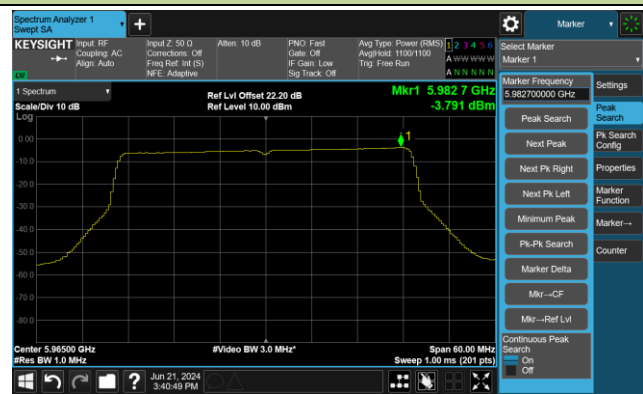

## 802.11be-EHT20 Power Spectral Density- Ant 0

Channel 1 (5955MHz)

Channel 49 (6195MHz)

Channel 93 (6415MHz)

Channel 97 (6435MHz)

Channel 105 (6475MHz)

Channel 113 (6515MHz)

802.11be-EHT20 Power Spectral Density- Ant 0

Channel 117 (6535MHz)

Channel 149 (6695MHz)

Channel 181 (6855MHz)

Channel 185 (6875MHz)

Channel 189 (6895MHz)

Channel 209 (6995MHz)

802.11be-EHT40 Power Spectral Density- Ant 0

Channel 3 (5965MHz)

Channel 51 (6205MHz)

Channel 91 (6405MHz)

Channel 99 (6445MHz)

Channel 107 (6485MHz)

Channel 115 (6525MHz)

802.11be-EHT40 Power Spectral Density- Ant 0

Channel 123 (6565MHz)

Channel 147 (6685MHz)