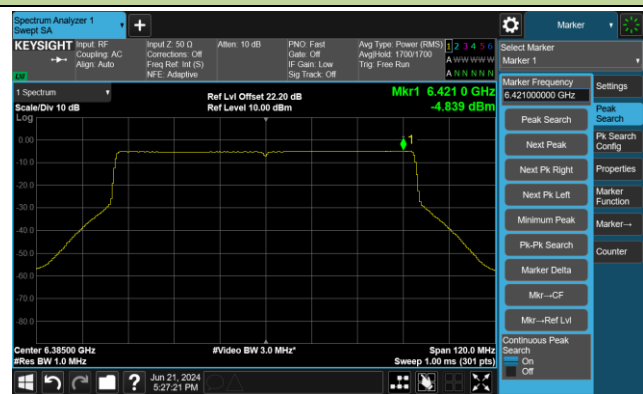

Channel 179 (6845MHz)

Channel 187 (6885MHz)

Channel 195 (6925MHz)

Channel 211 (7005MHz)

802.11be-EHT80 Power Spectral Density- Ant 0

Channel 7 (5985MHz)

Channel 55 (6225MHz)

Channel 87 (6385MHz)

Channel 103 (6465MHz)

Channel 119 (6545MHz)

Channel 135 (6625MHz)

802.11be-EHT80 Power Spectral Density- Ant 0

Channel 151 (6705MHz)

Channel 167 (6785MHz)

Channel 183 (6865MHz)

Channel 199 (6945MHz)