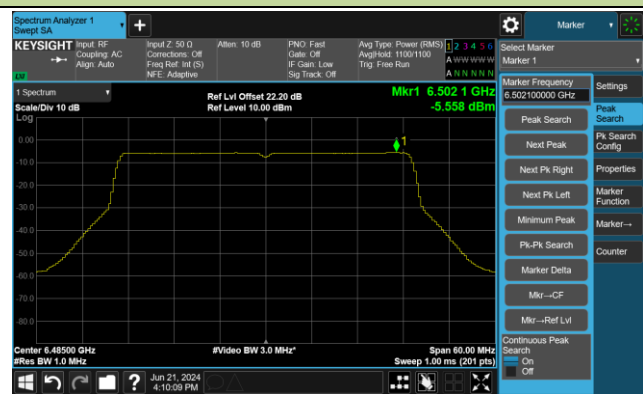

Channel 51 (6205MHz)

Channel 91 (6405MHz)

Channel 99 (6445MHz)

Channel 107 (6485MHz)

Channel 115 (6525MHz)

802.11be-EHT40 Power Spectral Density- Ant 0

Channel 123 (6565MHz)

Channel 147 (6685MHz)

Channel 179 (6845MHz)

Channel 187 (6885MHz)

Channel 195 (6925MHz)

Channel 211 (7005MHz)

802.11be-EHT80 Power Spectral Density- Ant 0

Channel 7 (5985MHz)

Channel 55 (6225MHz)

Channel 87 (6385MHz)