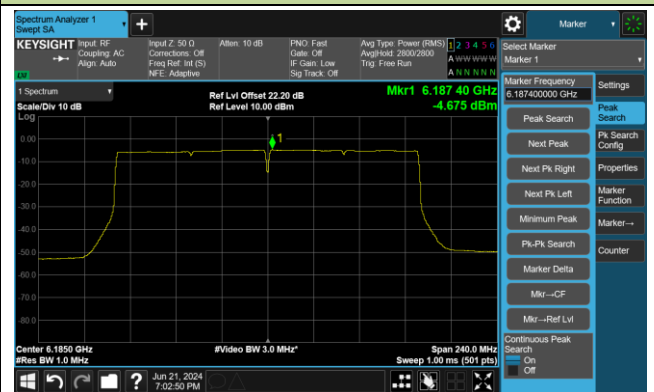

Channel 103 (6465MHz)

Channel 119 (6545MHz)

Channel 135 (6625MHz)

802.11be-EHT80 Power Spectral Density- Ant 0

Channel 151 (6705MHz)

Channel 167 (6785MHz)

Channel 183 (6865MHz)

Channel 199 (6945MHz)

Channel 215 (7025MHz)

802.11be-EHT160 Power Spectral Density- Ant 0

Channel 15 (6025MHz)

Channel 47 (6185MHz)

Channel 79 (6345MHz)

Channel 111 (6505MHz)

Channel 143 (6665MHz)

Channel 175 (6825MHz)

## 802.11be-EHT320 Power Spectral Density- Ant 0

Channel 31 (6105MHz)

Channel 63 (6265MHz)

Channel 95 (6425MHz)

Channel 127 (6585MHz)

Channel 159 (6745MHz)

Channel 191 (6905MHz)

802.11ax-HE20 Power Spectral Density- Ant 1