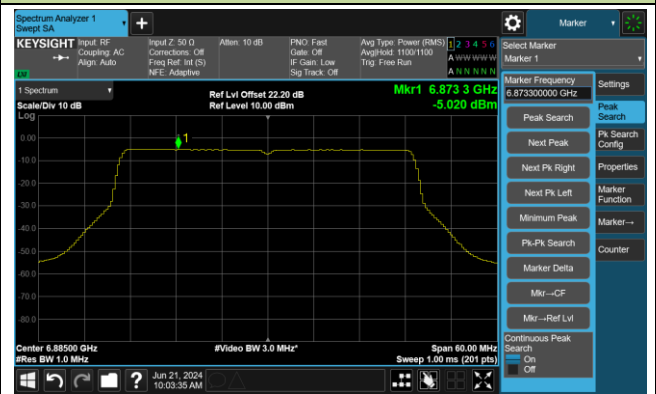

## 802.11ax-HE40 Power Spectral Density- Ant 1

Channel 3 (5965MHz)

Channel 51 (6205MHz)

Channel 91 (6405MHz)

Channel 99 (6445MHz)

Channel 107 (6485MHz)

Channel 115 (6525MHz)

802.11ax-HE40 Power Spectral Density- Ant 1

Channel 123 (6565MHz)

Channel 147 (6685MHz)

Channel 179 (6845MHz)

Channel 187 (6885MHz)

Channel 195 (6925MHz)

Channel 211 (7005MHz)