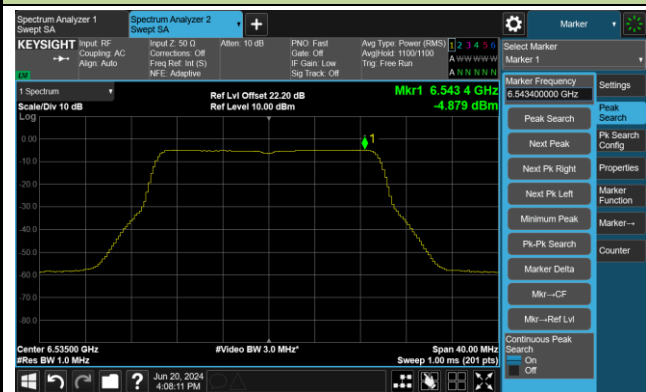

## 802.11be-EHT320 Power Spectral Density- Ant 0

Channel 31 (6105MHz)

Channel 63 (6265MHz)

Channel 95 (6425MHz)

Channel 127 (6585MHz)

Channel 159 (6745MHz)

Channel 191 (6905MHz)

802.11ax-HE20 Power Spectral Density- Ant 1

Channel 1 (5955MHz)

Channel 49 (6195MHz)

Channel 93 (6415MHz)

Channel 97 (6435MHz)

Channel 105 (6475MHz)

Channel 113 (6515MHz)

802.11ax-HE20 Power Spectral Density- Ant 1

Channel 117 (6535MHz)

Channel 149 (6695MHz)

Channel 181 (6855MHz)

Channel 185 (6875MHz)

Channel 189 (6895MHz)

Channel 209 (6995MHz)