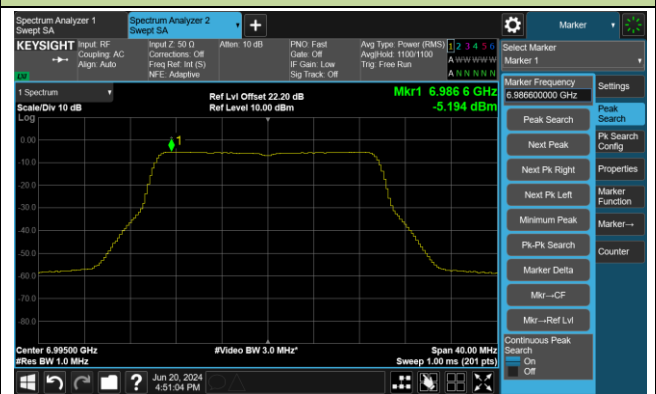

Channel 1 (5955MHz)

Channel 49 (6195MHz)

Channel 93 (6415MHz)

Channel 97 (6435MHz)

Channel 105 (6475MHz)

Channel 113 (6515MHz)

802.11ax-HE20 Power Spectral Density- Ant 1

Channel 117 (6535MHz)

Channel 149 (6695MHz)

Channel 181 (6855MHz)

Channel 185 (6875MHz)

Channel 189 (6895MHz)

Channel 209 (6995MHz)

## 802.11ax-HE40 Power Spectral Density- Ant 1

Channel 3 (5965MHz)

Channel 51 (6205MHz)

Channel 91 (6405MHz)

Channel 99 (6445MHz)

Channel 107 (6485MHz)

Channel 115 (6525MHz)

802.11ax-HE40 Power Spectral Density- Ant 1