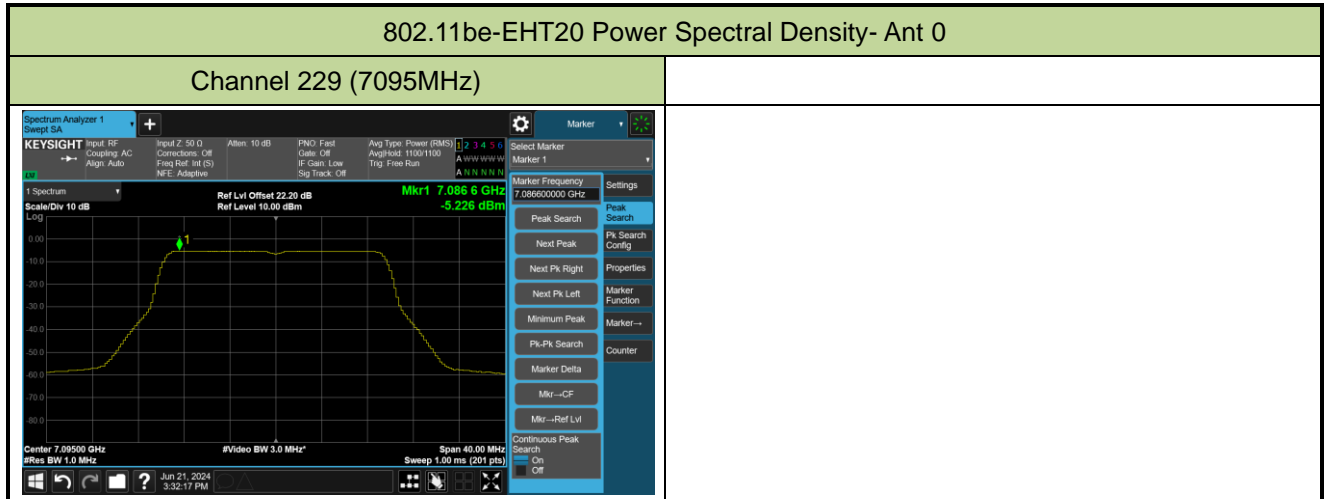

## 802.11be-EHT20 Power Spectral Density- Ant 0

Channel 1 (5955MHz)

Channel 49 (6195MHz)

Channel 93 (6415MHz)

Channel 97 (6435MHz)

Channel 105 (6475MHz)

Channel 113 (6515MHz)

802.11be-EHT20 Power Spectral Density- Ant 0

Channel 117 (6535MHz)

Channel 149 (6695MHz)

Channel 181 (6855MHz)

Channel 185 (6875MHz)

Channel 189 (6895MHz)

Channel 209 (6995MHz)

802.11be-EHT40 Power Spectral Density- Ant 0

Channel 3 (5965MHz)

Channel 51 (6205MHz)

Channel 91 (6405MHz)

Channel 99 (6445MHz)

Channel 107 (6485MHz)

Channel 115 (6525MHz)

802.11be-EHT40 Power Spectral Density- Ant 0

Channel 123 (6565MHz)

Channel 147 (6685MHz)