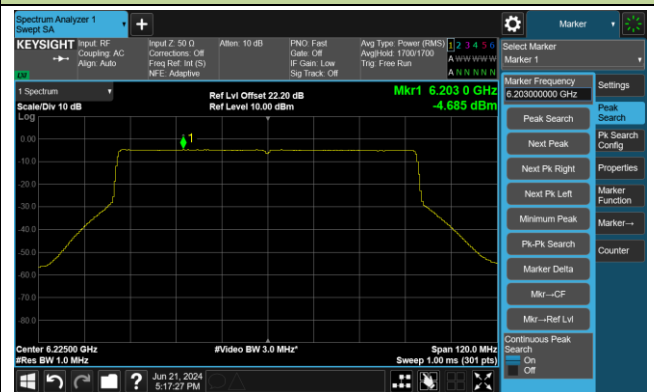

Channel 179 (6845MHz)

Channel 187 (6885MHz)

Channel 195 (6925MHz)

Channel 211 (7005MHz)

802.11be-EHT80 Power Spectral Density- Ant 0

Channel 7 (5985MHz)

Channel 55 (6225MHz)

Channel 87 (6385MHz)

Channel 103 (6465MHz)

Channel 119 (6545MHz)

Channel 135 (6625MHz)

802.11be-EHT80 Power Spectral Density- Ant 0

Channel 151 (6705MHz)

Channel 167 (6785MHz)

Channel 183 (6865MHz)

Channel 199 (6945MHz)