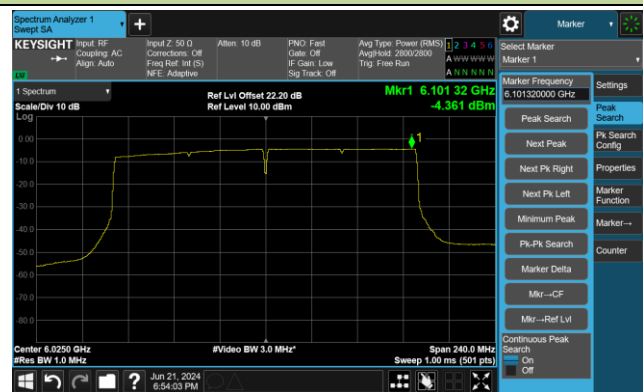

Channel 103 (6465MHz)

Channel 119 (6545MHz)

Channel 135 (6625MHz)

802.11be-EHT80 Power Spectral Density- Ant 0

Channel 151 (6705MHz)

Channel 167 (6785MHz)

Channel 183 (6865MHz)

Channel 199 (6945MHz)

Channel 215 (7025MHz)

802.11be-EHT160 Power Spectral Density- Ant 0

Channel 15 (6025MHz)

Channel 47 (6185MHz)

Channel 79 (6345MHz)

Channel 111 (6505MHz)

Channel 143 (6665MHz)

Channel 175 (6825MHz)