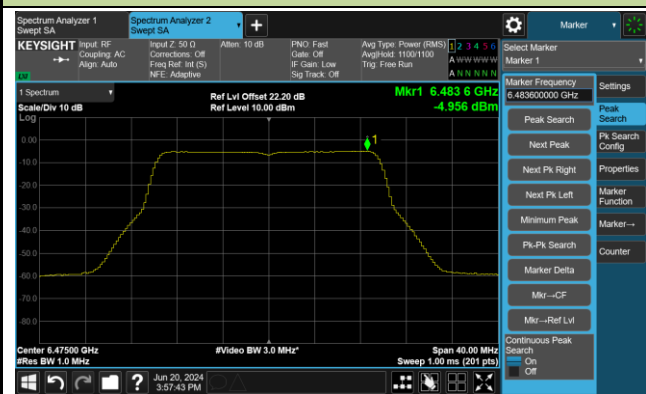

## 802.11be-EHT320 Power Spectral Density- Ant 0

Channel 31 (6105MHz)

Channel 63 (6265MHz)

Channel 95 (6425MHz)

Channel 127 (6585MHz)

Channel 159 (6745MHz)

Channel 191 (6905MHz)

802.11ax-HE20 Power Spectral Density- Ant 1

Channel 1 (5955MHz)

Channel 49 (6195MHz)

Channel 93 (6415MHz)

Channel 97 (6435MHz)

Channel 105 (6475MHz)

Channel 113 (6515MHz)

802.11ax-HE20 Power Spectral Density- Ant 1

Channel 117 (6535MHz)

Channel 149 (6695MHz)

Channel 181 (6855MHz)

Channel 185 (6875MHz)

Channel 189 (6895MHz)

Channel 209 (6995MHz)