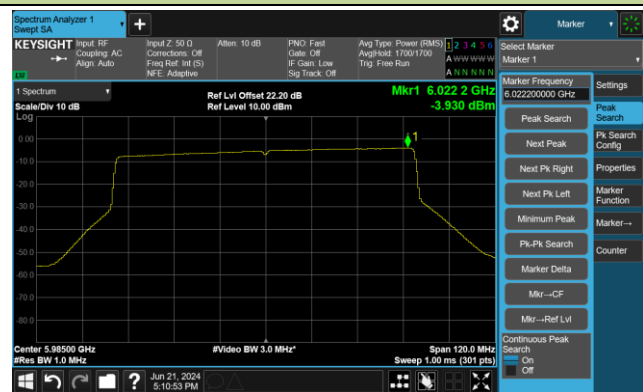

Channel 179 (6845MHz)

Channel 187 (6885MHz)

Channel 195 (6925MHz)

Channel 211 (7005MHz)

802.11be-EHT80 Power Spectral Density- Ant 0

Channel 7 (5985MHz)

Channel 55 (6225MHz)

Channel 87 (6385MHz)

Channel 103 (6465MHz)

Channel 119 (6545MHz)

Channel 135 (6625MHz)

802.11be-EHT80 Power Spectral Density- Ant 0

Channel 151 (6705MHz)

Channel 167 (6785MHz)

Channel 183 (6865MHz)

Channel 199 (6945MHz)