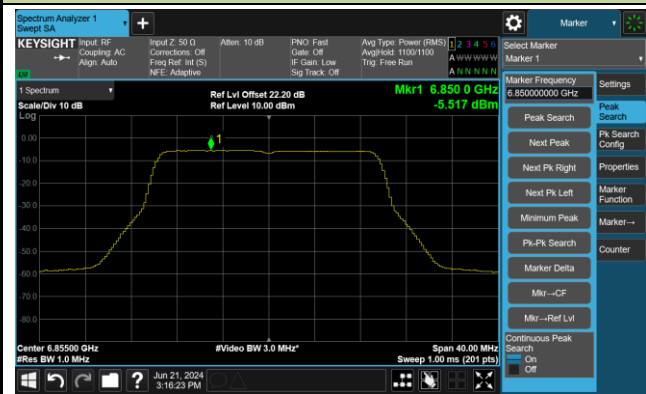

## 802.11be-EHT20 Power Spectral Density- Ant 0

Channel 1 (5955MHz)

Channel 49 (6195MHz)

Channel 93 (6415MHz)

Channel 97 (6435MHz)

Channel 105 (6475MHz)

Channel 113 (6515MHz)

802.11be-EHT20 Power Spectral Density- Ant 0

Channel 117 (6535MHz)

Channel 149 (6695MHz)

Channel 181 (6855MHz)

Channel 185 (6875MHz)

Channel 189 (6895MHz)

Channel 209 (6995MHz)

802.11be-EHT40 Power Spectral Density- Ant 0

Channel 3 (5965MHz)