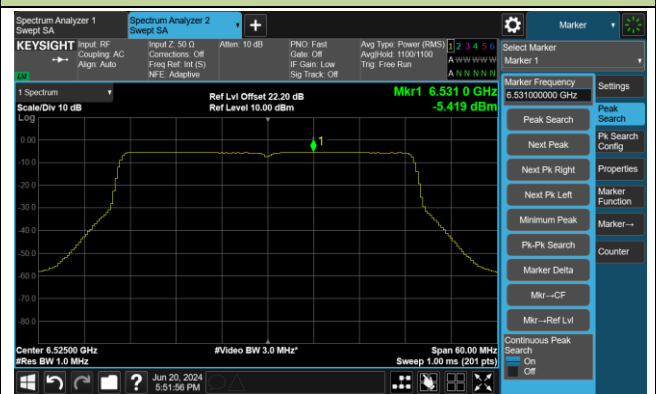

Channel 149 (6695MHz)

Channel 181 (6855MHz)

Channel 185 (6875MHz)

Channel 189 (6895MHz)

Channel 209 (6995MHz)

## 802.11ax-HE40 Power Spectral Density- Ant 1

Channel 3 (5965MHz)

Channel 51 (6205MHz)

Channel 91 (6405MHz)

Channel 99 (6445MHz)

Channel 107 (6485MHz)

Channel 115 (6525MHz)

802.11ax-HE40 Power Spectral Density- Ant 1

Channel 123 (6565MHz)

Channel 147 (6685MHz)

Channel 179 (6845MHz)

Channel 187 (6885MHz)

Channel 195 (6925MHz)

Channel 211 (7005MHz)