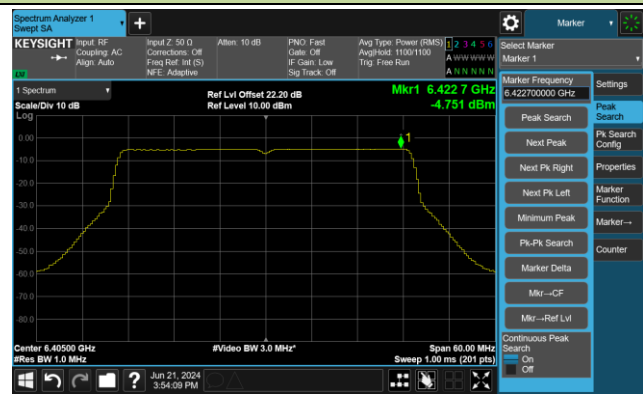

## 802.11be-EHT20 Power Spectral Density- Ant 0

Channel 1 (5955MHz)

Channel 49 (6195MHz)

Channel 93 (6415MHz)

Channel 97 (6435MHz)

Channel 105 (6475MHz)

Channel 113 (6515MHz)

802.11be-EHT20 Power Spectral Density- Ant 0

Channel 117 (6535MHz)

Channel 149 (6695MHz)

Channel 181 (6855MHz)

Channel 185 (6875MHz)

Channel 189 (6895MHz)

Channel 209 (6995MHz)

802.11be-EHT40 Power Spectral Density- Ant 0

Channel 3 (5965MHz)

Channel 51 (6205MHz)

Channel 91 (6405MHz)

Channel 99 (6445MHz)

Channel 107 (6485MHz)

Channel 115 (6525MHz)

802.11be-EHT40 Power Spectral Density- Ant 0

Channel 123 (6565MHz)

Channel 147 (6685MHz)