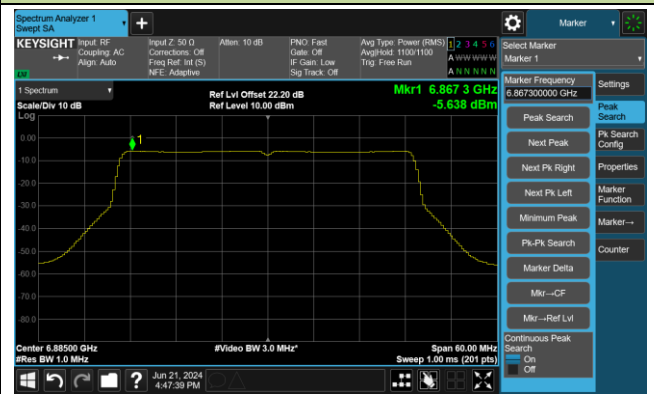

Channel 51 (6205MHz)

Channel 91 (6405MHz)

Channel 99 (6445MHz)

Channel 107 (6485MHz)

Channel 115 (6525MHz)

802.11be-EHT40 Power Spectral Density- Ant 0

Channel 123 (6565MHz)

Channel 147 (6685MHz)

Channel 179 (6845MHz)

Channel 187 (6885MHz)

Channel 195 (6925MHz)

Channel 211 (7005MHz)

802.11be-EHT80 Power Spectral Density- Ant 0

Channel 7 (5985MHz)

Channel 55 (6225MHz)

Channel 87 (6385MHz)