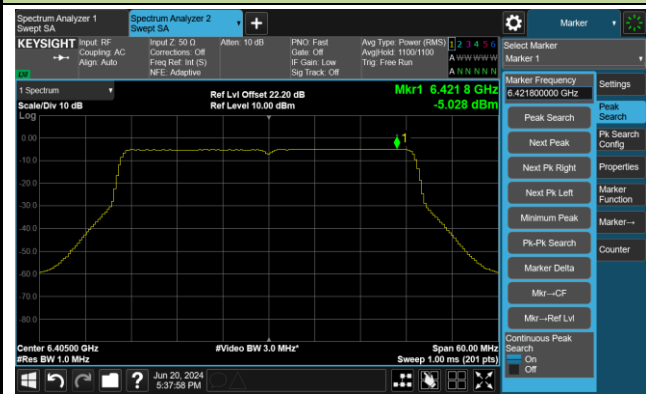

Channel 149 (6695MHz)

Channel 181 (6855MHz)

Channel 185 (6875MHz)

Channel 189 (6895MHz)

Channel 209 (6995MHz)

## 802.11ax-HE40 Power Spectral Density- Ant 1

Channel 3 (5965MHz)

Channel 51 (6205MHz)

Channel 91 (6405MHz)

Channel 99 (6445MHz)

Channel 107 (6485MHz)

Channel 115 (6525MHz)

802.11ax-HE40 Power Spectral Density- Ant 1

Channel 123 (6565MHz)

Channel 147 (6685MHz)

Channel 179 (6845MHz)

Channel 187 (6885MHz)

Channel 195 (6925MHz)

Channel 211 (7005MHz)