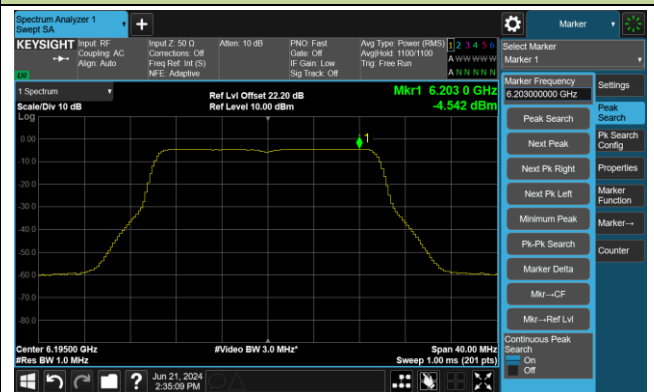

## 802.11be-EHT20 Power Spectral Density- Ant 0

Channel 1 (5955MHz)

Channel 49 (6195MHz)

Channel 93 (6415MHz)

Channel 97 (6435MHz)

Channel 105 (6475MHz)

Channel 113 (6515MHz)

802.11be-EHT20 Power Spectral Density- Ant 0

Channel 117 (6535MHz)

Channel 149 (6695MHz)

Channel 181 (6855MHz)

Channel 185 (6875MHz)

Channel 189 (6895MHz)

Channel 209 (6995MHz)

802.11be-EHT40 Power Spectral Density- Ant 0

Channel 3 (5965MHz)