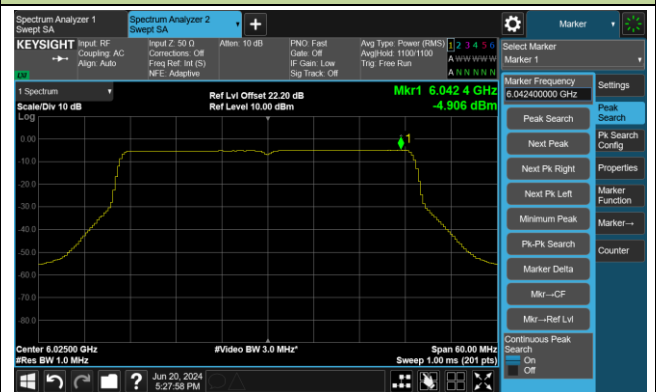

Channel 1 (5955MHz)

Channel 49 (6195MHz)

Channel 93 (6415MHz)

Channel 97 (6435MHz)

Channel 105 (6475MHz)

Channel 113 (6515MHz)

802.11ax-HE20 Power Spectral Density- Ant 1

Channel 117 (6535MHz)

Channel 149 (6695MHz)

Channel 181 (6855MHz)

Channel 185 (6875MHz)

Channel 189 (6895MHz)

Channel 209 (6995MHz)

## 802.11ax-HE40 Power Spectral Density- Ant 1

Channel 3 (5965MHz)

Channel 51 (6205MHz)

Channel 91 (6405MHz)

Channel 99 (6445MHz)

Channel 107 (6485MHz)

Channel 115 (6525MHz)

802.11ax-HE40 Power Spectral Density- Ant 1