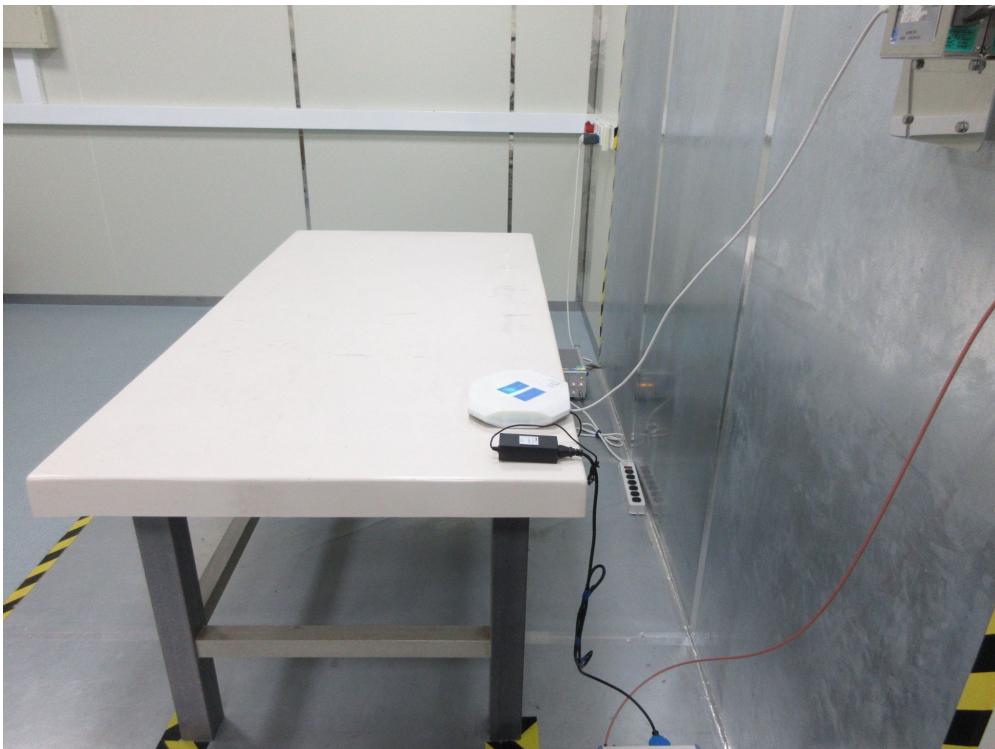

## RF Test Setup Photo

Description: Front View of Conducted Emission Test Setup for Power Port

Description: Back View of Conducted Emission Test Setup for Power Port

Test Mode: Mode 1

Description: Radiated Spurious Emission Test Setup for 30MHz ~ 1GHz

Test Mode: Mode 1

Description: Radiated Spurious Emission Test Setup for 1GHz ~ 18GHz

Description: Dynamic Frequency Selection Test Setup

Description: Conducted Measurement Test Setup