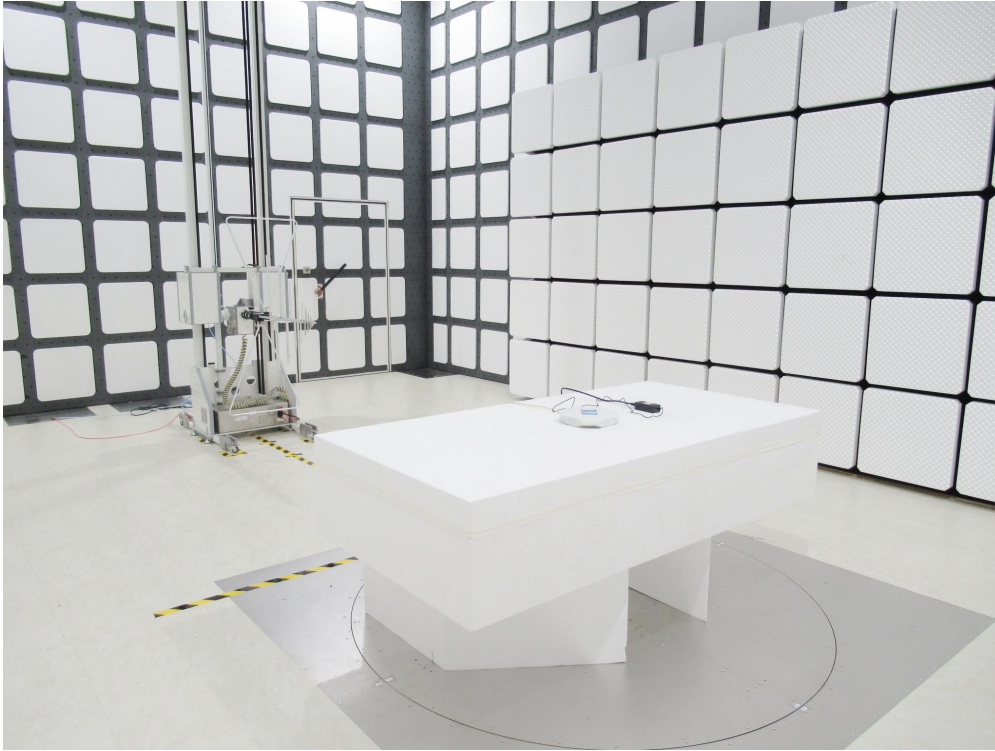

## RF Test Setup Photo

Description: Front View of Conducted Emission Test Setup for Power Port

Description: Back View of Conducted Emission Test Setup for Power Port

Test Mode: Mode 1

Description: Radiated Spurious Emission Test Setup for 30MHz ~ 1GHz

Test Mode: Mode 1

Description: Radiated Spurious Emission Test Setup for 1GHz ~ 18GHz

Description: Dynamic Frequency Selection Test Setup

Description: Conducted Measurement Test Setup