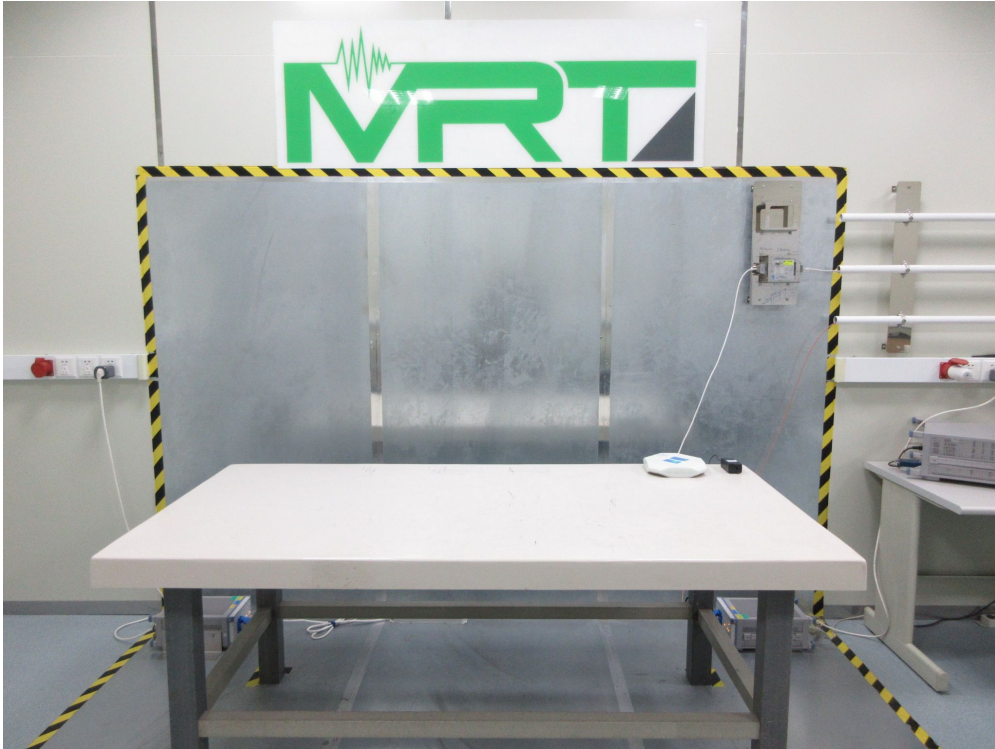

## RF Test Setup Photo

Description: Front View of Conducted Emission Test Setup for Power Port

Description: Back View of Conducted Emission Test Setup for Power Port

Test Mode: Mode 1

Description: Radiated Spurious Emission Test Setup for 30MHz ~ 1GHz

Test Mode: Mode 1

Description: Radiated Spurious Emission Test Setup for 1GHz ~ 18GHz

Description: Dynamic Frequency Selection Test Setup

Description: Conducted Measurement Test Setup