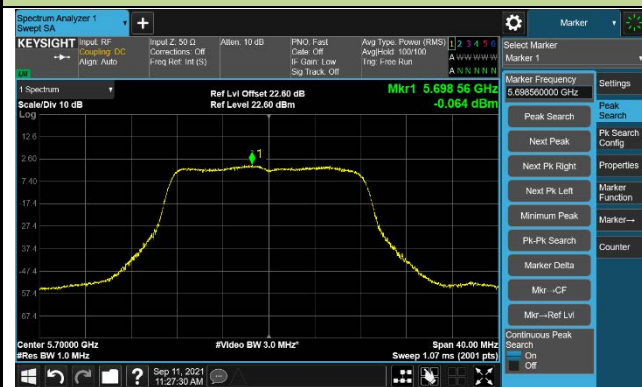

### Channel 159 (5795MHz)

802.11ax-HE80 Power Spectral Density –CDD Mode Ant 2

Channel 42 (5210MHz)

Channel 58 (5290MHz)

Channel 106 (5530MHz)

Channel 122 (5610MHz)

Channel 138 (5690MHz)

Channel 155 (5775MHz)

802.11a Power Spectral Density –CDD Mode Ant 3

Channel 36 (5180MHz)

Channel 44 (5220MHz)

Channel 48 (5240MHz)

Channel 52 (5260MHz)

Channel 60 (5300MHz)

Channel 64 (5320MHz)

802.11a Power Spectral Density –CDD Mode Ant 3

Channel 100 (5500MHz)

Channel 116 (5580MHz)

Channel 140 (5700MHz)

Channel 144 (5720MHz)

Channel 149 (5745MHz)

Channel 157 (5785MHz)

802.11ac-VHT20 Power Spectral Density –CDD Mode Ant 3

Channel 36 (5180MHz)