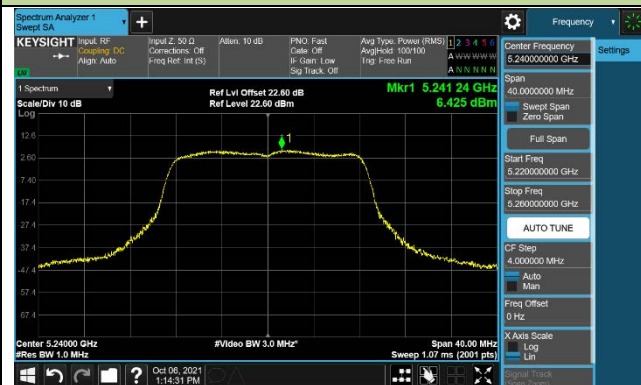

### Channel 159 (5795MHz)

802.11ax-HE80 Power Spectral Density –CDD Mode Ant 2

Channel 42 (5210MHz)

Channel 58 (5290MHz)

Channel 106 (5530MHz)

Channel 122 (5610MHz)

Channel 138 (5690MHz)

Channel 155 (5775MHz)

802.11a Power Spectral Density –CDD Mode Ant 3

Channel 36 (5180MHz)

Channel 44 (5220MHz)

Channel 48 (5240MHz)

Channel 52 (5260MHz)

Channel 60 (5300MHz)

Channel 64 (5320MHz)

802.11a Power Spectral Density –CDD Mode Ant 3

Channel 100 (5500MHz)

Channel 116 (5580MHz)

Channel 140 (5700MHz)

Channel 144 (5720MHz)

Channel 149 (5745MHz)

Channel 157 (5785MHz)

802.11ac-VHT20 Power Spectral Density –CDD Mode Ant 3

Channel 36 (5180MHz)