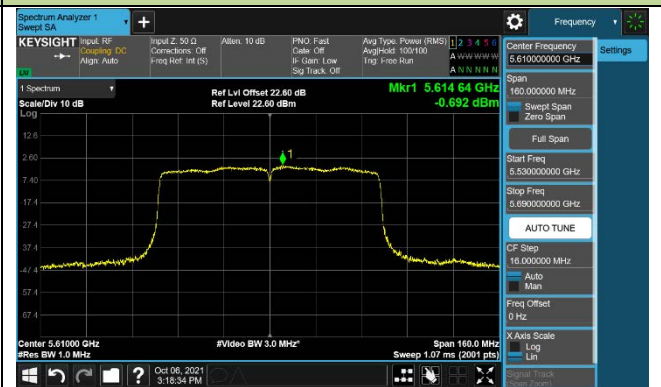

802.11ac-VHT40 Power Spectral Density –CDD Mode Ant 2

Channel 134 (5670MHz)

Channel 142 (5710MHz)

Channel 151 (5755MHz)

Channel 159 (5795MHz)

802.11ac-VHT80 Power Spectral Density –CDD Mode Ant 2

Channel 42 (5210MHz)

Channel 58 (5290MHz)

Channel 106 (5530MHz)

Channel 122 (5610MHz)

Channel 138 (5690MHz)

Channel 155 (5775MHz)

802.11ax-HE20 Power Spectral Density –CDD Mode Ant 2

Channel 36 (5180MHz)

Channel 44 (5220MHz)