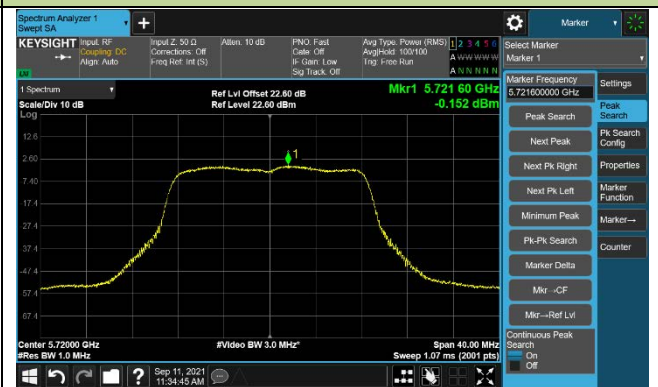

802.11a Power Spectral Density –CDD Mode Ant 3

Channel 36 (5180MHz)

Channel 44 (5220MHz)

Channel 48 (5240MHz)

Channel 52 (5260MHz)

Channel 60 (5300MHz)

Channel 64 (5320MHz)

802.11a Power Spectral Density –CDD Mode Ant 3

Channel 100 (5500MHz)

Channel 116 (5580MHz)

Channel 140 (5700MHz)

Channel 144 (5720MHz)

Channel 149 (5745MHz)

Channel 157 (5785MHz)

802.11ac-VHT20 Power Spectral Density –CDD Mode Ant 3

Channel 36 (5180MHz)

Channel 44 (5220MHz)

Channel 48 (5240MHz)

Channel 52 (5260MHz)

Channel 60 (5300MHz)

Channel 64 (5320MHz)

802.11ac-VHT20 Power Spectral Density –CDD Mode Ant 3

Channel 100 (5500MHz)

Channel 116 (5580MHz)