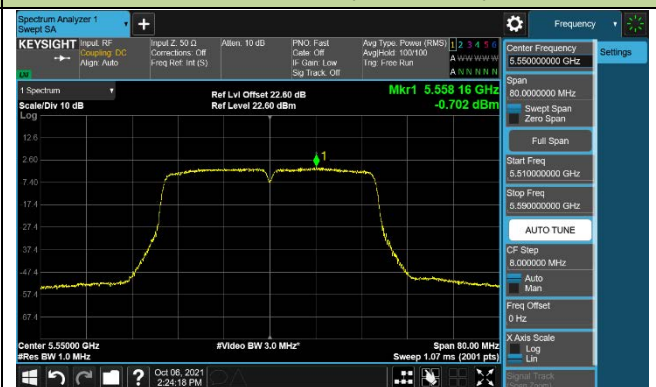

802.11ac-VHT20 Power Spectral Density –CDD Mode Ant 2

Channel 100 (5500MHz)

Channel 116 (5580MHz)

Channel 140 (5700MHz)

Channel 144 (5720MHz)

Channel 149 (5745MHz)

Channel 157 (5785MHz)

802.11ac-VHT20 Power Spectral Density –CDD Mode Ant 2

Channel 165 (5825MHz)

802.11ac-VHT40 Power Spectral Density –CDD Mode Ant 2

Channel 38 (5190MHz)

Channel 46 (5230MHz)

Channel 54 (5270MHz)

Channel 62 (5310MHz)

Channel 102 (5510MHz)

Channel 110 (5550MHz)

802.11ac-VHT40 Power Spectral Density –CDD Mode Ant 2

Channel 134 (5670MHz)

Channel 142 (5710MHz)

Channel 151 (5755MHz)

Channel 159 (5795MHz)

802.11ac-VHT80 Power Spectral Density –CDD Mode Ant 2

Channel 42 (5210MHz)