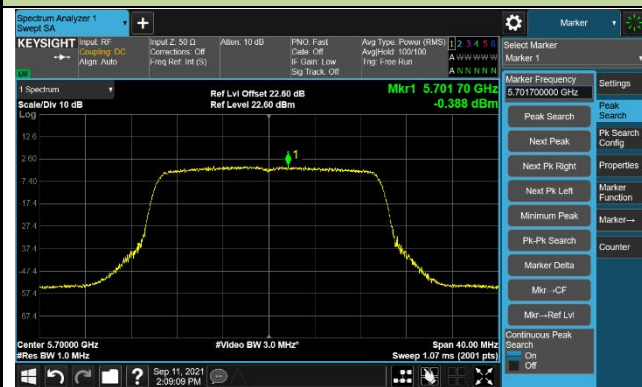

## 802.11ax-HE20 Power Spectral Density –CDD Mode Ant 2

Channel 100 (5500MHz)

Channel 116 (5580MHz)

Channel 140 (5700MHz)

Channel 144 (5720MHz)

Channel 149 (5745MHz)

Channel 157 (5785MHz)

802.11ax-HE20 Power Spectral Density –CDD Mode Ant 2

Channel 165 (5825MHz)

802.11ax-HE40 Power Spectral Density –CDD Mode Ant 2

Channel 38 (5190MHz)

Channel 46 (5230MHz)

Channel 54 (5270MHz)

Channel 62 (5310MHz)

Channel 102 (5510MHz)

Channel 110 (5550MHz)