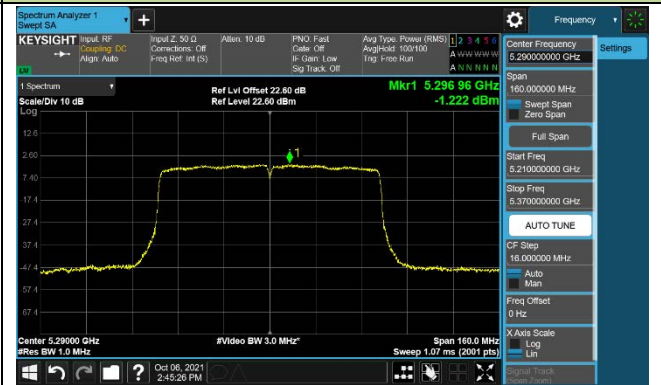

802.11ac-VHT40 Power Spectral Density –CDD Mode Ant 2

Channel 134 (5670MHz)

Channel 142 (5710MHz)

Channel 151 (5755MHz)

Channel 159 (5795MHz)

802.11ac-VHT80 Power Spectral Density –CDD Mode Ant 2

Channel 42 (5210MHz)

Channel 58 (5290MHz)

Channel 106 (5530MHz)

Channel 122 (5610MHz)

Channel 138 (5690MHz)

Channel 155 (5775MHz)

802.11ax-HE20 Power Spectral Density –CDD Mode Ant 2

Channel 36 (5180MHz)

Channel 44 (5220MHz)