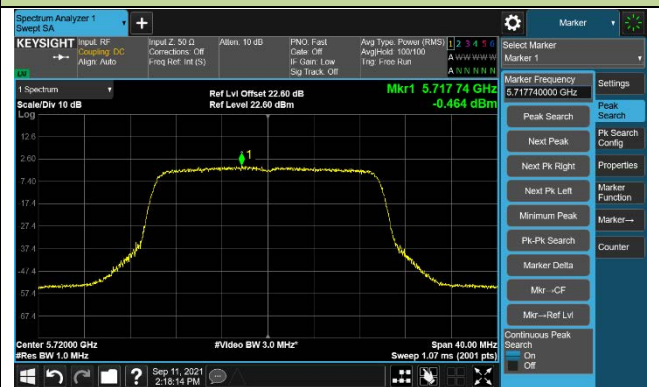

## 802.11ax-HE20 Power Spectral Density –CDD Mode Ant 2

Channel 100 (5500MHz)

Channel 116 (5580MHz)

Channel 140 (5700MHz)

Channel 144 (5720MHz)

Channel 149 (5745MHz)

Channel 157 (5785MHz)

802.11ax-HE20 Power Spectral Density –CDD Mode Ant 2

Channel 165 (5825MHz)

802.11ax-HE40 Power Spectral Density –CDD Mode Ant 2

Channel 38 (5190MHz)

Channel 46 (5230MHz)

Channel 54 (5270MHz)

Channel 62 (5310MHz)

Channel 102 (5510MHz)

Channel 110 (5550MHz)