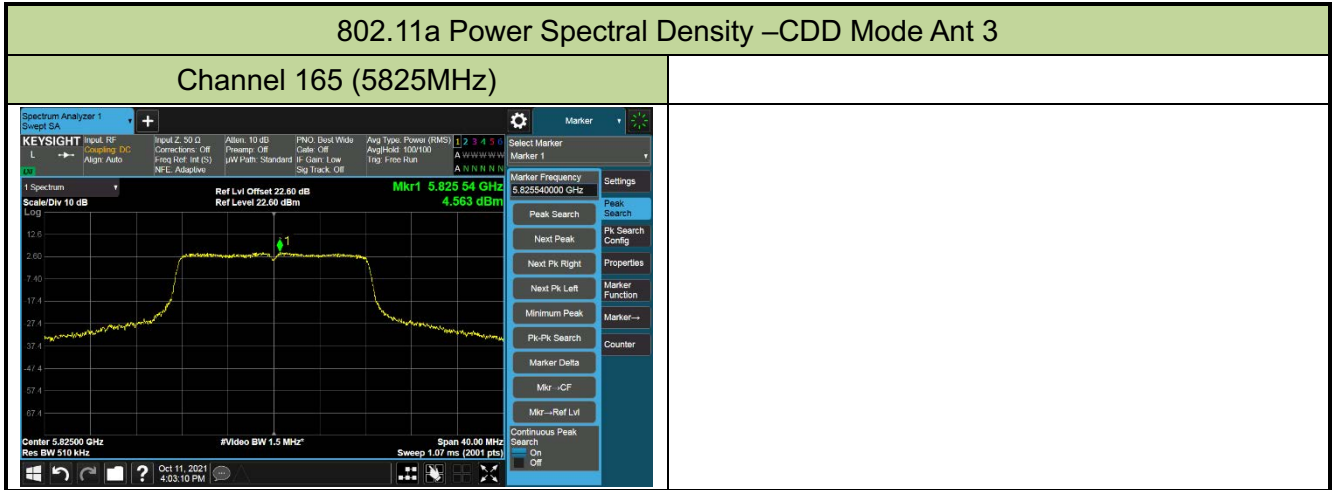

Channel 100 (5500MHz)

Channel 116 (5580MHz)

Channel 140 (5700MHz)

Channel 144 (5720MHz)

Channel 149 (5745MHz)

Channel 157 (5785MHz)

802.11ac-VHT20 Power Spectral Density –CDD Mode Ant 3

Channel 36 (5180MHz)

Channel 44 (5220MHz)

Channel 48 (5240MHz)

Channel 52 (5260MHz)

Channel 60 (5300MHz)

Channel 64 (5320MHz)

802.11ac-VHT20 Power Spectral Density –CDD Mode Ant 3

Channel 100 (5500MHz)

Channel 116 (5580MHz)