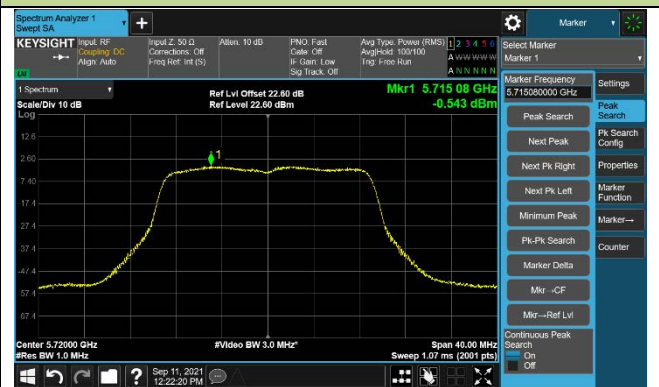

Channel 100 (5500MHz)

Channel 116 (5580MHz)

Channel 140 (5700MHz)

Channel 144 (5720MHz)

Channel 149 (5745MHz)

Channel 157 (5785MHz)

802.11ac-VHT20 Power Spectral Density –CDD Mode Ant 3

Channel 36 (5180MHz)

Channel 44 (5220MHz)

Channel 48 (5240MHz)

Channel 52 (5260MHz)

Channel 60 (5300MHz)

Channel 64 (5320MHz)

802.11ac-VHT20 Power Spectral Density –CDD Mode Ant 3

Channel 100 (5500MHz)

Channel 116 (5580MHz)

Channel 140 (5700MHz)

Channel 144 (5720MHz)

Channel 149 (5745MHz)

Channel 157 (5785MHz)

802.11ac-VHT20 Power Spectral Density –CDD Mode Ant 3

Channel 165 (5825MHz)