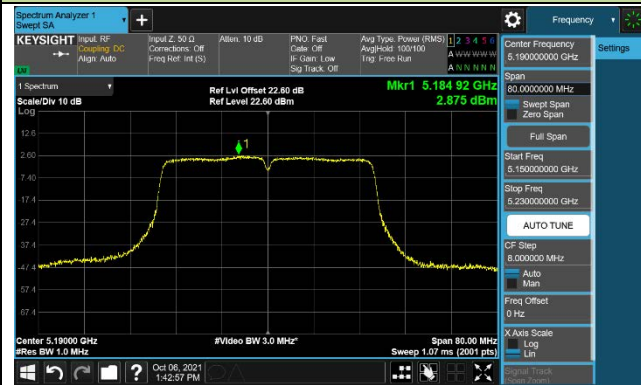

802.11ac-VHT20 Power Spectral Density –CDD Mode Ant 2

Channel 100 (5500MHz)

Channel 116 (5580MHz)

Channel 140 (5700MHz)

Channel 144 (5720MHz)

Channel 149 (5745MHz)

Channel 157 (5785MHz)

802.11ac-VHT20 Power Spectral Density –CDD Mode Ant 2

Channel 165 (5825MHz)

802.11ac-VHT40 Power Spectral Density –CDD Mode Ant 2

Channel 38 (5190MHz)

Channel 46 (5230MHz)

Channel 54 (5270MHz)

Channel 62 (5310MHz)

Channel 102 (5510MHz)

Channel 110 (5550MHz)