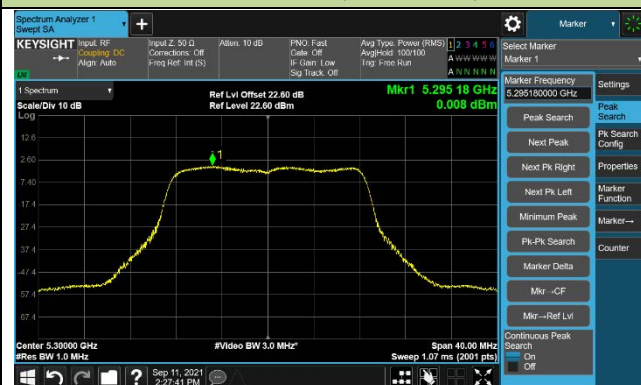

### Channel 159 (5795MHz)

802.11ax-HE80 Power Spectral Density –CDD Mode Ant 2

Channel 42 (5210MHz)

Channel 58 (5290MHz)

Channel 106 (5530MHz)

Channel 122 (5610MHz)

Channel 138 (5690MHz)

Channel 155 (5775MHz)

802.11a Power Spectral Density –CDD Mode Ant 3

Channel 36 (5180MHz)

Channel 44 (5220MHz)

Channel 48 (5240MHz)

Channel 52 (5260MHz)

Channel 60 (5300MHz)

Channel 64 (5320MHz)

802.11a Power Spectral Density –CDD Mode Ant 3

Channel 100 (5500MHz)

Channel 116 (5580MHz)

Channel 140 (5700MHz)

Channel 144 (5720MHz)

Channel 149 (5745MHz)

Channel 157 (5785MHz)

802.11ac-VHT20 Power Spectral Density –CDD Mode Ant 3

Channel 36 (5180MHz)