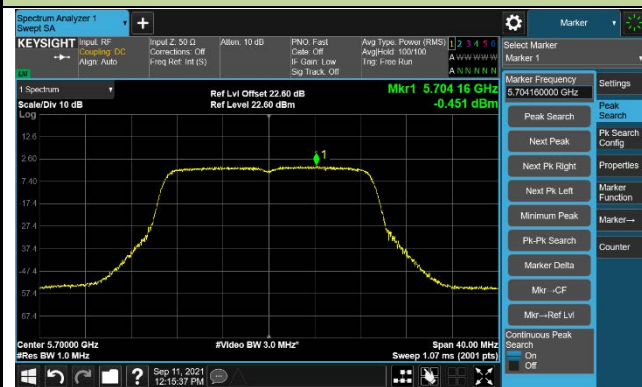

802.11ac-VHT20 Power Spectral Density –CDD Mode Ant 2

Channel 100 (5500MHz)

Channel 116 (5580MHz)

Channel 140 (5700MHz)

Channel 144 (5720MHz)

Channel 149 (5745MHz)

Channel 157 (5785MHz)

802.11ac-VHT20 Power Spectral Density –CDD Mode Ant 2

Channel 165 (5825MHz)

802.11ac-VHT40 Power Spectral Density –CDD Mode Ant 2

Channel 38 (5190MHz)

Channel 46 (5230MHz)

Channel 54 (5270MHz)

Channel 62 (5310MHz)

Channel 102 (5510MHz)

Channel 110 (5550MHz)