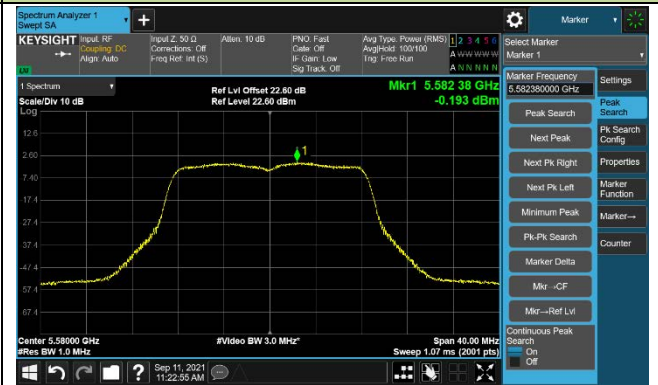

### Channel 159 (5795MHz)

802.11ax-HE80 Power Spectral Density –CDD Mode Ant 2

Channel 42 (5210MHz)

Channel 58 (5290MHz)

Channel 106 (5530MHz)

Channel 122 (5610MHz)

Channel 138 (5690MHz)

Channel 155 (5775MHz)

802.11a Power Spectral Density –CDD Mode Ant 3

Channel 36 (5180MHz)

Channel 44 (5220MHz)

Channel 48 (5240MHz)

Channel 52 (5260MHz)

Channel 60 (5300MHz)

Channel 64 (5320MHz)

802.11a Power Spectral Density –CDD Mode Ant 3

Channel 100 (5500MHz)

Channel 116 (5580MHz)

Channel 140 (5700MHz)

Channel 144 (5720MHz)

Channel 149 (5745MHz)

Channel 157 (5785MHz)

802.11ac-VHT20 Power Spectral Density –CDD Mode Ant 3

Channel 36 (5180MHz)