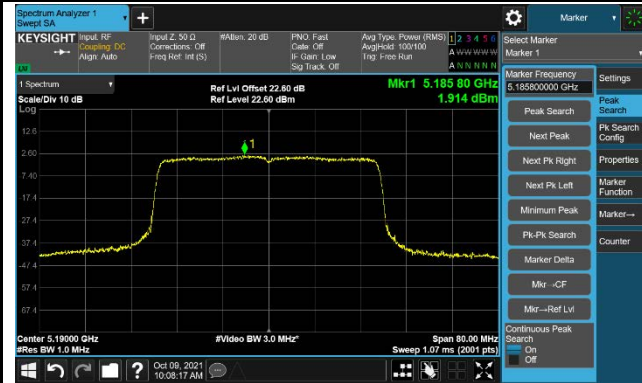

## 802.11ax-HE20 Power Spectral Density –CDD Mode Ant 2

Channel 100 (5500MHz)

Channel 116 (5580MHz)

Channel 140 (5700MHz)

Channel 144 (5720MHz)

Channel 149 (5745MHz)

Channel 157 (5785MHz)

802.11ax-HE20 Power Spectral Density –CDD Mode Ant 2

Channel 165 (5825MHz)

802.11ax-HE40 Power Spectral Density –CDD Mode Ant 2

Channel 38 (5190MHz)

Channel 46 (5230MHz)

Channel 54 (5270MHz)

Channel 62 (5310MHz)

Channel 102 (5510MHz)

Channel 110 (5550MHz)