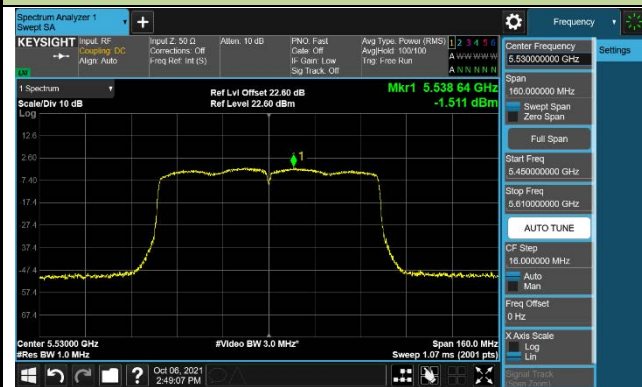

802.11ac-VHT40 Power Spectral Density –CDD Mode Ant 2

Channel 134 (5670MHz)

Channel 142 (5710MHz)

Channel 151 (5755MHz)

Channel 159 (5795MHz)

802.11ac-VHT80 Power Spectral Density –CDD Mode Ant 2

Channel 42 (5210MHz)

Channel 58 (5290MHz)

Channel 106 (5530MHz)

Channel 122 (5610MHz)

Channel 138 (5690MHz)

Channel 155 (5775MHz)

802.11ax-HE20 Power Spectral Density –CDD Mode Ant 2

Channel 36 (5180MHz)

Channel 44 (5220MHz)