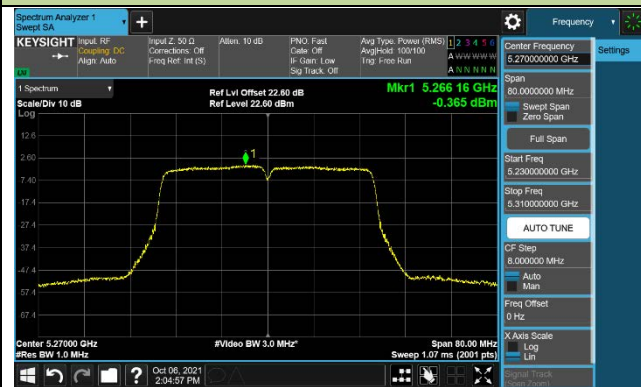

802.11ac-VHT20 Power Spectral Density –CDD Mode Ant 2

Channel 100 (5500MHz)

Channel 116 (5580MHz)

Channel 140 (5700MHz)

Channel 144 (5720MHz)

Channel 149 (5745MHz)

Channel 157 (5785MHz)

802.11ac-VHT20 Power Spectral Density –CDD Mode Ant 2

Channel 165 (5825MHz)

802.11ac-VHT40 Power Spectral Density –CDD Mode Ant 2

Channel 38 (5190MHz)

Channel 46 (5230MHz)

Channel 54 (5270MHz)

Channel 62 (5310MHz)

Channel 102 (5510MHz)

Channel 110 (5550MHz)

802.11ac-VHT40 Power Spectral Density –CDD Mode Ant 2

Channel 134 (5670MHz)

Channel 142 (5710MHz)

Channel 151 (5755MHz)

Channel 159 (5795MHz)

802.11ac-VHT80 Power Spectral Density –CDD Mode Ant 2

Channel 42 (5210MHz)