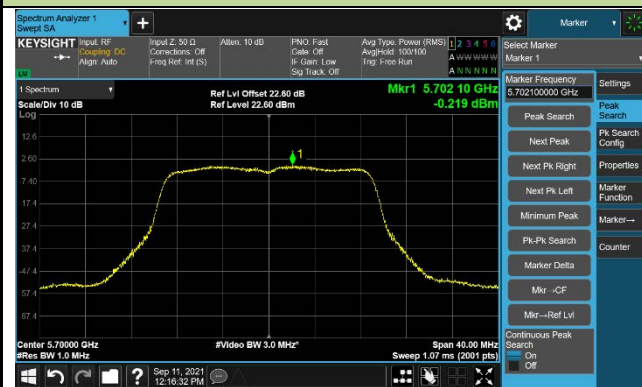

Channel 100 (5500MHz)

Channel 116 (5580MHz)

Channel 140 (5700MHz)

Channel 144 (5720MHz)

Channel 149 (5745MHz)

Channel 157 (5785MHz)

802.11ac-VHT20 Power Spectral Density –CDD Mode Ant 3

Channel 36 (5180MHz)

Channel 44 (5220MHz)

Channel 48 (5240MHz)

Channel 52 (5260MHz)

Channel 60 (5300MHz)

Channel 64 (5320MHz)

802.11ac-VHT20 Power Spectral Density –CDD Mode Ant 3

Channel 100 (5500MHz)

Channel 116 (5580MHz)

Channel 140 (5700MHz)

Channel 144 (5720MHz)

Channel 149 (5745MHz)

Channel 157 (5785MHz)

802.11ac-VHT20 Power Spectral Density –CDD Mode Ant 3

Channel 165 (5825MHz)