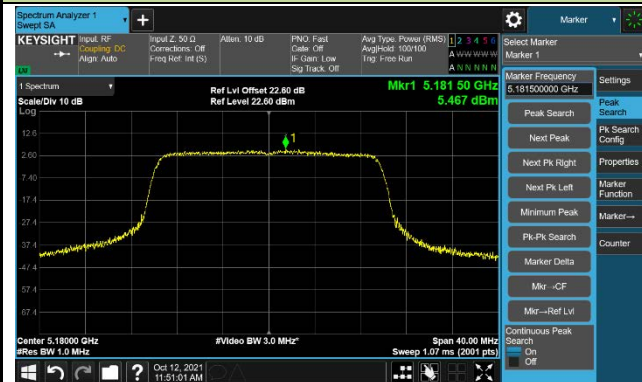

Channel 58 (5290MHz)

Channel 106 (5530MHz)

Channel 122 (5610MHz)

Channel 138 (5690MHz)

Channel 155 (5775MHz)

802.11ax-HE20 Power Spectral Density –CDD Mode Ant 2

Channel 36 (5180MHz)

Channel 44 (5220MHz)

Channel 48 (5240MHz)

Channel 52 (5260MHz)

Channel 60 (5300MHz)

Channel 64 (5320MHz)