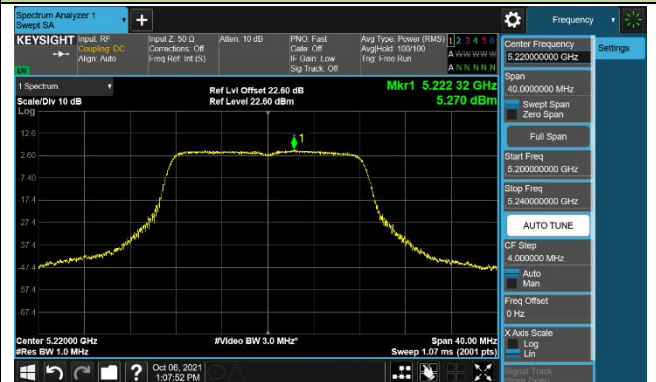

Channel 62 (5310MHz)

Channel 102 (5510MHz)

Channel 110 (5550MHz)

802.11ax-HE40 Power Spectral Density –CDD Mode Ant 1

Channel 134 (5670MHz)

Channel 142 (5710MHz)

Channel 151 (5755MHz)

Channel 159 (5795MHz)

802.11ax-HE80 Power Spectral Density –CDD Mode Ant 1

Channel 42 (5210MHz)

Channel 58 (5290MHz)

Channel 106 (5530MHz)

Channel 122 (5610MHz)

Channel 138 (5690MHz)

Channel 155 (5775MHz)

802.11a Power Spectral Density –CDD Mode Ant 2

Channel 36 (5180MHz)

Channel 44 (5220MHz)

Channel 48 (5240MHz)

Channel 52 (5260MHz)

Channel 60 (5300MHz)

Channel 64 (5320MHz)

802.11a Power Spectral Density –CDD Mode Ant 2

Channel 100 (5500MHz)