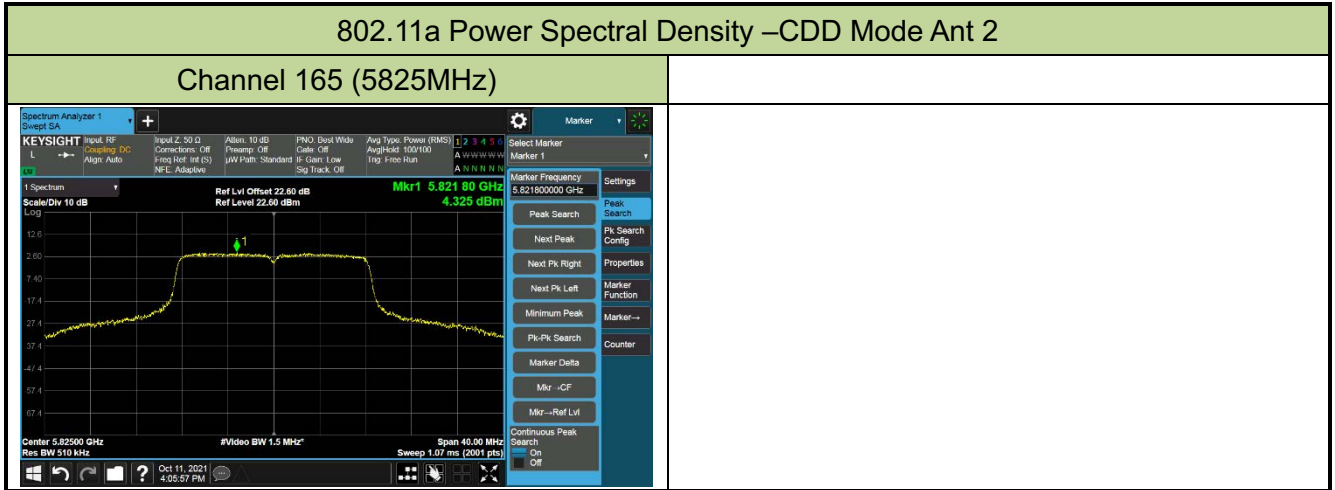

Channel 116 (5580MHz)

Channel 140 (5700MHz)

Channel 144 (5720MHz)

Channel 149 (5745MHz)

Channel 157 (5785MHz)

802.11ac-VHT20 Power Spectral Density –CDD Mode Ant 2

Channel 36 (5180MHz)

Channel 44 (5220MHz)

Channel 48 (5240MHz)

Channel 52 (5260MHz)

Channel 60 (5300MHz)

Channel 64 (5320MHz)