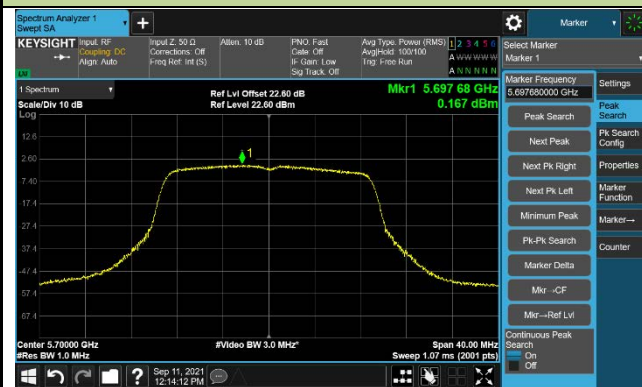

802.11ac-VHT20 Power Spectral Density –CDD Mode Ant 1

Channel 36 (5180MHz)

Channel 44 (5220MHz)

Channel 48 (5240MHz)

Channel 52 (5260MHz)

Channel 60 (5300MHz)

Channel 64 (5320MHz)

802.11ac-VHT20 Power Spectral Density –CDD Mode Ant 1

Channel 100 (5500MHz)

Channel 116 (5580MHz)

Channel 140 (5700MHz)

Channel 144 (5720MHz)

Channel 149 (5745MHz)

Channel 157 (5785MHz)

802.11ac-VHT20 Power Spectral Density –CDD Mode Ant 1

Channel 165 (5825MHz)