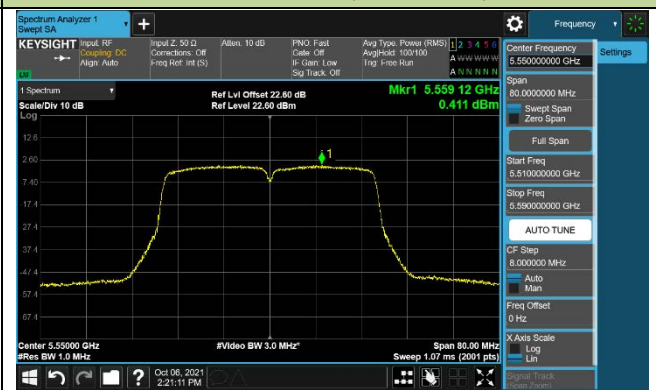

802.11ac-VHT40 Power Spectral Density –CDD Mode Ant 1

Channel 38 (5190MHz)

Channel 46 (5230MHz)

Channel 54 (5270MHz)

Channel 62 (5310MHz)

Channel 102 (5510MHz)

Channel 110 (5550MHz)

802.11ac-VHT40 Power Spectral Density –CDD Mode Ant 1

Channel 134 (5670MHz)

Channel 142 (5710MHz)

Channel 151 (5755MHz)

Channel 159 (5795MHz)

802.11ac-VHT80 Power Spectral Density –CDD Mode Ant 1

Channel 42 (5210MHz)

Channel 58 (5290MHz)

Channel 106 (5530MHz)