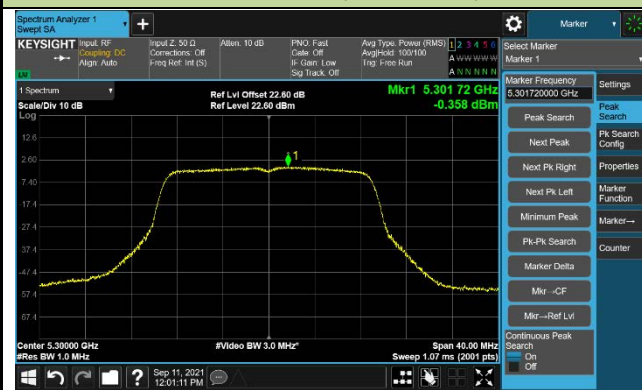

802.11ac-VHT20 Power Spectral Density –CDD Mode Ant 1

Channel 36 (5180MHz)

Channel 44 (5220MHz)

Channel 48 (5240MHz)

Channel 52 (5260MHz)

Channel 60 (5300MHz)

Channel 64 (5320MHz)

802.11ac-VHT20 Power Spectral Density –CDD Mode Ant 1

Channel 100 (5500MHz)

Channel 116 (5580MHz)

Channel 140 (5700MHz)

Channel 144 (5720MHz)

Channel 149 (5745MHz)

Channel 157 (5785MHz)

802.11ac-VHT20 Power Spectral Density –CDD Mode Ant 1

Channel 165 (5825MHz)