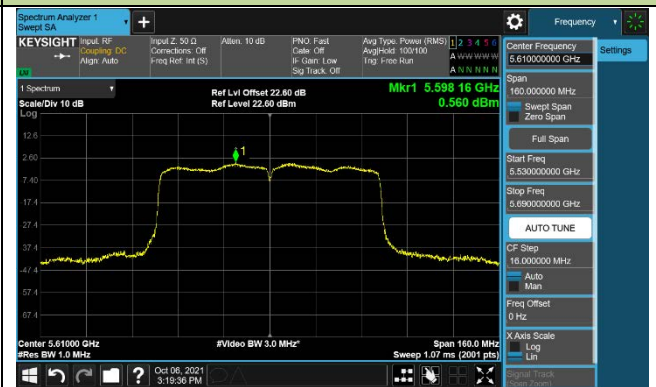

802.11ac-VHT40 Power Spectral Density –CDD Mode Ant 1

Channel 38 (5190MHz)

Channel 46 (5230MHz)

Channel 54 (5270MHz)

Channel 62 (5310MHz)

Channel 102 (5510MHz)

Channel 110 (5550MHz)

802.11ac-VHT40 Power Spectral Density –CDD Mode Ant 1

Channel 134 (5670MHz)

Channel 142 (5710MHz)

Channel 151 (5755MHz)

Channel 159 (5795MHz)

802.11ac-VHT80 Power Spectral Density –CDD Mode Ant 1

Channel 42 (5210MHz)

Channel 58 (5290MHz)

Channel 106 (5530MHz)

Channel 122 (5610MHz)

Channel 138 (5690MHz)

Channel 155 (5775MHz)

802.11ax-HE20 Power Spectral Density –CDD Mode Ant 1

Channel 36 (5180MHz)

Channel 44 (5220MHz)

Channel 48 (5240MHz)

Channel 52 (5260MHz)