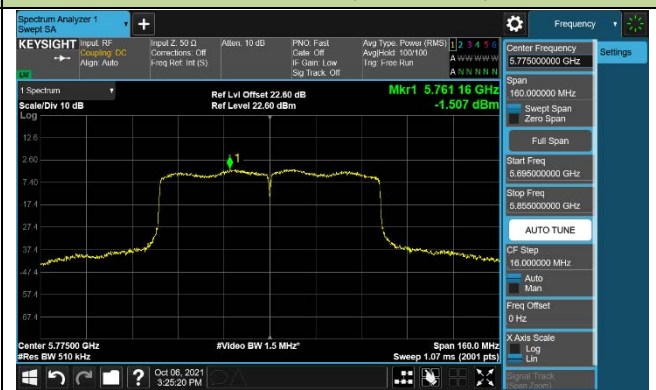

Channel 134 (5670MHz)

Channel 142 (5710MHz)

Channel 151 (5755MHz)

Channel 159 (5795MHz)

802.11ac-VHT80 Power Spectral Density –CDD Mode Ant 1

Channel 42 (5210MHz)

Channel 58 (5290MHz)

Channel 106 (5530MHz)

Channel 122 (5610MHz)

Channel 138 (5690MHz)

Channel 155 (5775MHz)

802.11ax-HE20 Power Spectral Density –CDD Mode Ant 1

Channel 36 (5180MHz)

Channel 44 (5220MHz)

Channel 48 (5240MHz)

Channel 52 (5260MHz)