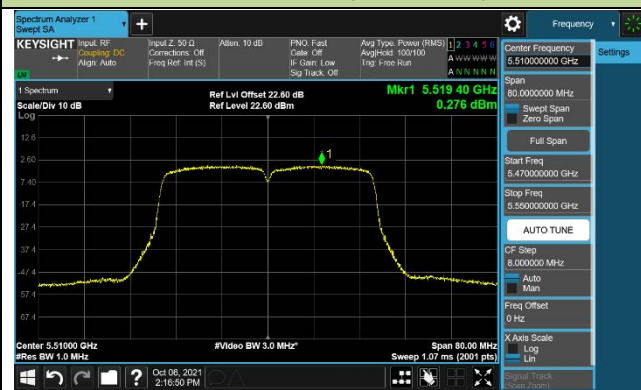

802.11ac-VHT40 Power Spectral Density –CDD Mode Ant 1

Channel 38 (5190MHz)

Channel 46 (5230MHz)

Channel 54 (5270MHz)

Channel 62 (5310MHz)

Channel 102 (5510MHz)

Channel 110 (5550MHz)

802.11ac-VHT40 Power Spectral Density –CDD Mode Ant 1

Channel 134 (5670MHz)

Channel 142 (5710MHz)

Channel 151 (5755MHz)

Channel 159 (5795MHz)

802.11ac-VHT80 Power Spectral Density –CDD Mode Ant 1

Channel 42 (5210MHz)

Channel 58 (5290MHz)

Channel 106 (5530MHz)