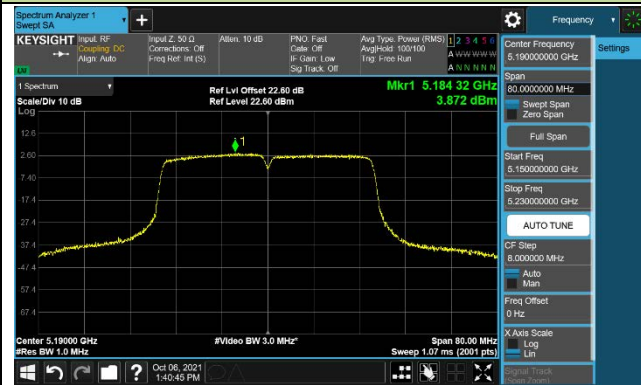

802.11ac-VHT20 Power Spectral Density –CDD Mode Ant 1

Channel 36 (5180MHz)

Channel 44 (5220MHz)

Channel 48 (5240MHz)

Channel 52 (5260MHz)

Channel 60 (5300MHz)

Channel 64 (5320MHz)

802.11ac-VHT20 Power Spectral Density –CDD Mode Ant 1

Channel 100 (5500MHz)

Channel 116 (5580MHz)

Channel 140 (5700MHz)

Channel 144 (5720MHz)

Channel 149 (5745MHz)

Channel 157 (5785MHz)

802.11ac-VHT20 Power Spectral Density –CDD Mode Ant 1

Channel 165 (5825MHz)

802.11ac-VHT40 Power Spectral Density –CDD Mode Ant 1

Channel 38 (5190MHz)

Channel 46 (5230MHz)

Channel 54 (5270MHz)

Channel 62 (5310MHz)

Channel 102 (5510MHz)

Channel 110 (5550MHz)

802.11ac-VHT40 Power Spectral Density –CDD Mode Ant 1