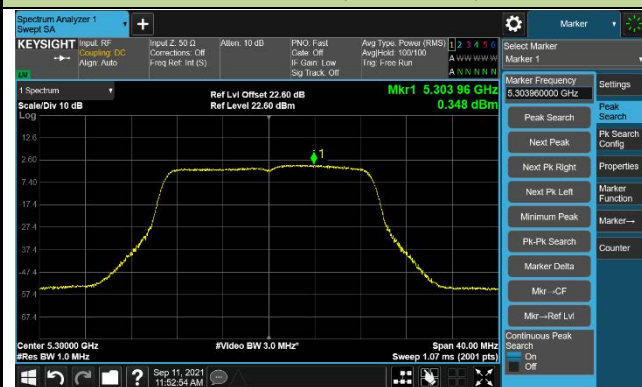

Channel 116 (5580MHz)

Channel 140 (5700MHz)

Channel 144 (5720MHz)

Channel 149 (5745MHz)

Channel 157 (5785MHz)

802.11ac-VHT20 Power Spectral Density –CDD Mode Ant 2

Channel 36 (5180MHz)

Channel 44 (5220MHz)

Channel 48 (5240MHz)

Channel 52 (5260MHz)

Channel 60 (5300MHz)

Channel 64 (5320MHz)