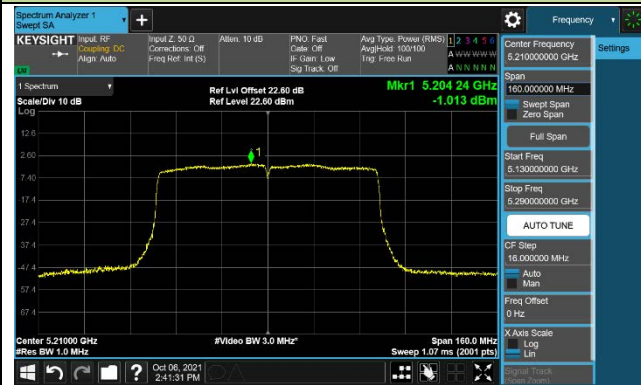

Channel 134 (5670MHz)

Channel 142 (5710MHz)

Channel 151 (5755MHz)

Channel 159 (5795MHz)

802.11ac-VHT80 Power Spectral Density –CDD Mode Ant 1

Channel 42 (5210MHz)

Channel 58 (5290MHz)

Channel 106 (5530MHz)

Channel 122 (5610MHz)

Channel 138 (5690MHz)

Channel 155 (5775MHz)

802.11ax-HE20 Power Spectral Density –CDD Mode Ant 1

Channel 36 (5180MHz)

Channel 44 (5220MHz)

Channel 48 (5240MHz)

Channel 52 (5260MHz)