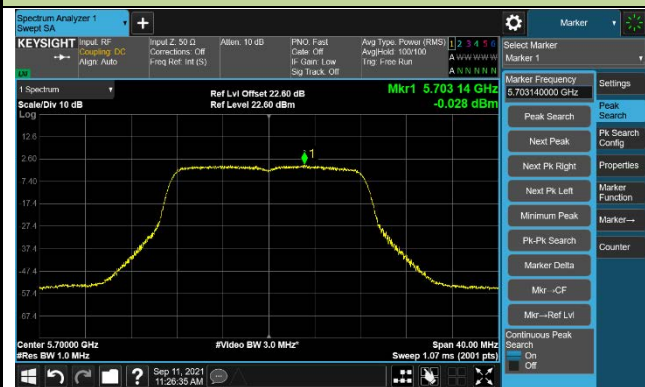

802.11ax-HE80 Power Spectral Density –CDD Mode Ant 1

Channel 42 (5210MHz)

Channel 58 (5290MHz)

Channel 106 (5530MHz)

Channel 122 (5610MHz)

Channel 138 (5690MHz)

Channel 155 (5775MHz)

802.11a Power Spectral Density –CDD Mode Ant 2

Channel 36 (5180MHz)

Channel 44 (5220MHz)

Channel 48 (5240MHz)

Channel 52 (5260MHz)

Channel 60 (5300MHz)

Channel 64 (5320MHz)

802.11a Power Spectral Density –CDD Mode Ant 2

Channel 100 (5500MHz)

Channel 116 (5580MHz)

Channel 140 (5700MHz)

Channel 144 (5720MHz)

Channel 149 (5745MHz)

Channel 157 (5785MHz)

802.11ac-VHT20 Power Spectral Density –CDD Mode Ant 2

Channel 36 (5180MHz)

Channel 44 (5220MHz)