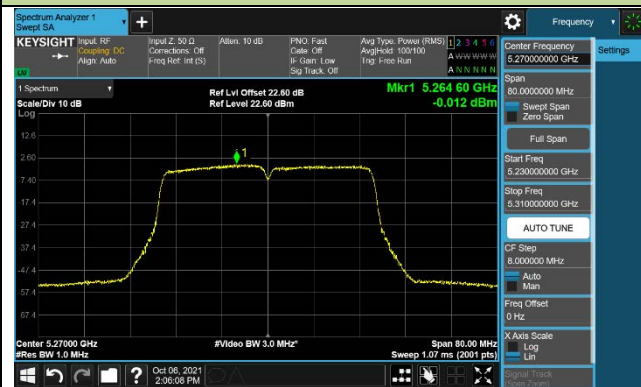

802.11ac-VHT40 Power Spectral Density –CDD Mode Ant 1

Channel 38 (5190MHz)

Channel 46 (5230MHz)

Channel 54 (5270MHz)

Channel 62 (5310MHz)

Channel 102 (5510MHz)

Channel 110 (5550MHz)

802.11ac-VHT40 Power Spectral Density –CDD Mode Ant 1

Channel 134 (5670MHz)

Channel 142 (5710MHz)

Channel 151 (5755MHz)

Channel 159 (5795MHz)

802.11ac-VHT80 Power Spectral Density –CDD Mode Ant 1

Channel 42 (5210MHz)

Channel 58 (5290MHz)

Channel 106 (5530MHz)