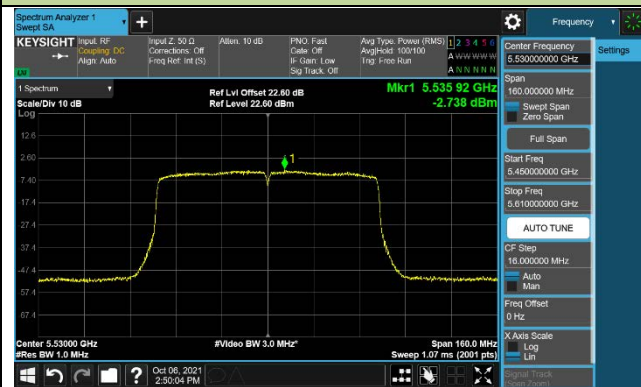

802.11ac-VHT40 Power Spectral Density –CDD Mode Ant 1

Channel 38 (5190MHz)

Channel 46 (5230MHz)

Channel 54 (5270MHz)

Channel 62 (5310MHz)

Channel 102 (5510MHz)

Channel 110 (5550MHz)

802.11ac-VHT40 Power Spectral Density –CDD Mode Ant 1

Channel 134 (5670MHz)

Channel 142 (5710MHz)

Channel 151 (5755MHz)

Channel 159 (5795MHz)

802.11ac-VHT80 Power Spectral Density –CDD Mode Ant 1

Channel 42 (5210MHz)

Channel 58 (5290MHz)

Channel 106 (5530MHz)

Channel 122 (5610MHz)

Channel 138 (5690MHz)

Channel 155 (5775MHz)

802.11ax-HE20 Power Spectral Density –CDD Mode Ant 1

Channel 36 (5180MHz)

Channel 44 (5220MHz)

Channel 48 (5240MHz)

Channel 52 (5260MHz)