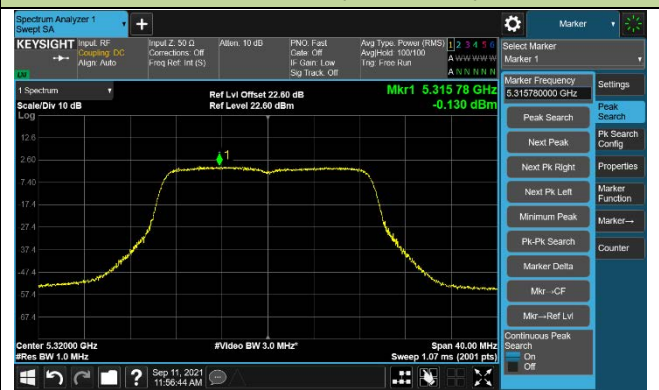

802.11ac-VHT20 Power Spectral Density –CDD Mode Ant 1

Channel 36 (5180MHz)

Channel 44 (5220MHz)

Channel 48 (5240MHz)

Channel 52 (5260MHz)

Channel 60 (5300MHz)

Channel 64 (5320MHz)

802.11ac-VHT20 Power Spectral Density –CDD Mode Ant 1

Channel 100 (5500MHz)

Channel 116 (5580MHz)

Channel 140 (5700MHz)

Channel 144 (5720MHz)

Channel 149 (5745MHz)

Channel 157 (5785MHz)

802.11ac-VHT20 Power Spectral Density –CDD Mode Ant 1

Channel 165 (5825MHz)