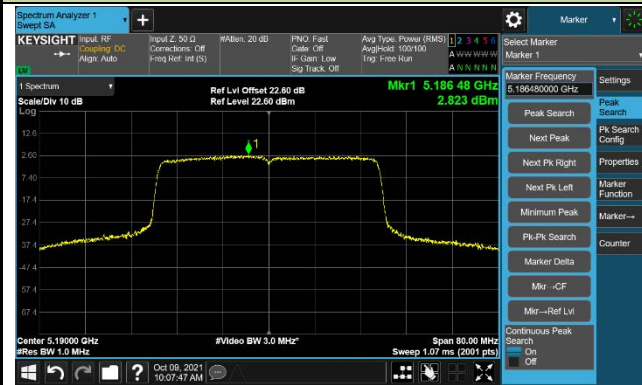

Channel 157 (5785MHz)

802.11ax-HE20 Power Spectral Density –CDD Mode Ant 1

Channel 165 (5825MHz)

802.11ax-HE40 Power Spectral Density –CDD Mode Ant 1

Channel 38 (5190MHz)

Channel 46 (5230MHz)

Channel 54 (5270MHz)