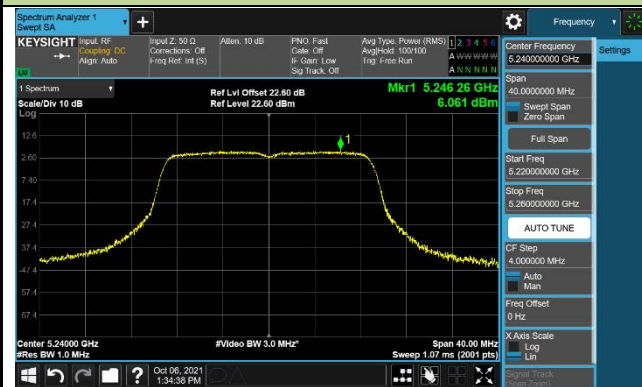

802.11ac-VHT20 Power Spectral Density –CDD Mode Ant 1

Channel 36 (5180MHz)

Channel 44 (5220MHz)

Channel 48 (5240MHz)

Channel 52 (5260MHz)

Channel 60 (5300MHz)

Channel 64 (5320MHz)

802.11ac-VHT20 Power Spectral Density –CDD Mode Ant 1

Channel 100 (5500MHz)

Channel 116 (5580MHz)

Channel 140 (5700MHz)

Channel 144 (5720MHz)

Channel 149 (5745MHz)

Channel 157 (5785MHz)

802.11ac-VHT20 Power Spectral Density –CDD Mode Ant 1

Channel 165 (5825MHz)