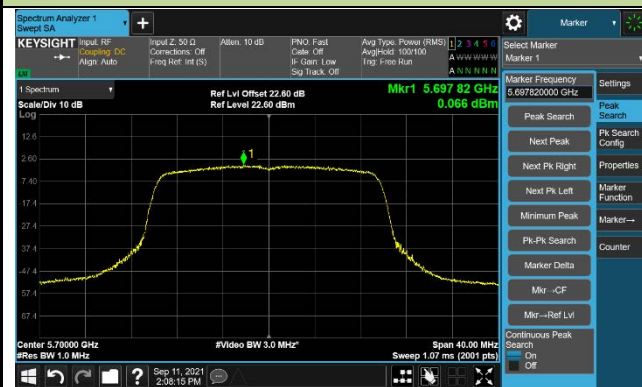

Channel 60 (5300MHz)

Channel 64 (5320MHz)

802.11ax-HE20 Power Spectral Density –CDD Mode Ant 1

Channel 100 (5500MHz)

Channel 116 (5580MHz)

Channel 140 (5700MHz)

Channel 144 (5720MHz)

Channel 149 (5745MHz)

Channel 157 (5785MHz)

802.11ax-HE20 Power Spectral Density –CDD Mode Ant 1

Channel 165 (5825MHz)

802.11ax-HE40 Power Spectral Density –CDD Mode Ant 1

Channel 38 (5190MHz)

Channel 46 (5230MHz)

Channel 54 (5270MHz)