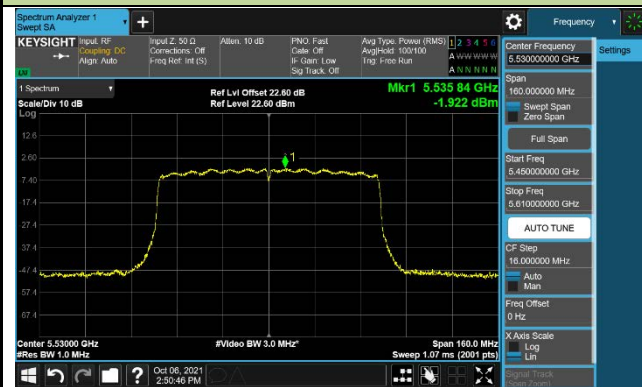

802.11ac-VHT40 Power Spectral Density –CDD Mode Ant 0

Channel 134 (5670MHz)

Channel 142 (5710MHz)

Channel 151 (5755MHz)

Channel 159 (5795MHz)

802.11ac-VHT80 Power Spectral Density –CDD Mode Ant 0

Channel 42 (5210MHz)

Channel 58 (5290MHz)

Channel 106 (5530MHz)

Channel 122 (5610MHz)

Channel 138 (5690MHz)

Channel 155 (5775MHz)

802.11ac-VHT80+80 Power Spectral Density –CDD Mode
Channel 42+58 (5210+5290MHz)

Ant0

Ant1

Ant2

Ant3

802.11ac-VHT80+80 Power Spectral Density –CDD Mode
Channel 106+122 (5530+5610MHz)

Ant0

Ant1

Ant2

Ant3

802.11ax-HE20 Power Spectral Density –CDD Mode Ant 0