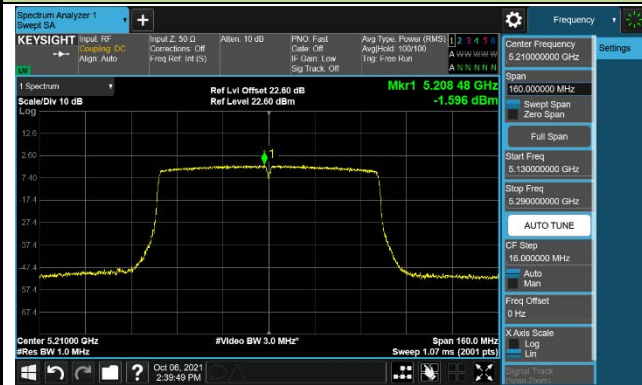

802.11ac-VHT40 Power Spectral Density –CDD Mode Ant 0

Channel 134 (5670MHz)

Channel 142 (5710MHz)

Channel 151 (5755MHz)

Channel 159 (5795MHz)

802.11ac-VHT80 Power Spectral Density –CDD Mode Ant 0

Channel 42 (5210MHz)

Channel 58 (5290MHz)

Channel 106 (5530MHz)

Channel 122 (5610MHz)

Channel 138 (5690MHz)

Channel 155 (5775MHz)

802.11ac-VHT80+80 Power Spectral Density –CDD Mode
Channel 42+58 (5210+5290MHz)

Ant0

Ant1