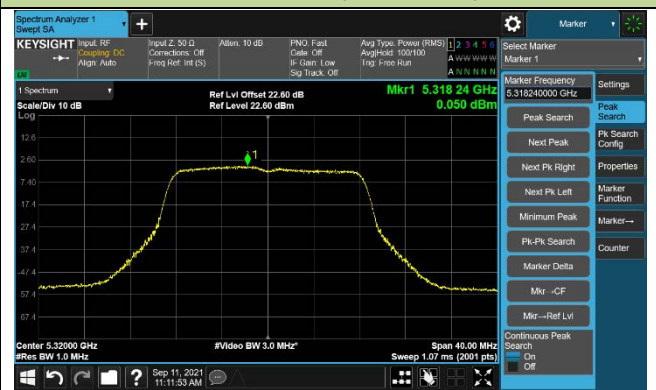

Channel 138 (5690MHz)

Channel 155 (5775MHz)

802.11ax-HE80+80 Power Spectral Density –CDD Mode
 Channel 42+58 (5210+5290MHz)

Ant0

Ant1

Ant2

Ant3

802.11ax-HE80+80 Power Spectral Density –CDD Mode
 Channel 106+122 (5530+5610MHz)

Ant0

Ant1

Ant2

Ant3

802.11a Power Spectral Density –CDD Mode Ant 1

Channel 36 (5180MHz)

Channel 44 (5220MHz)

Channel 48 (5240MHz)

Channel 52 (5260MHz)

Channel 60 (5300MHz)

Channel 64 (5320MHz)

802.11a Power Spectral Density –CDD Mode Ant 1

Channel 100 (5500MHz)

Channel 116 (5580MHz)

Channel 140 (5700MHz)

Channel 144 (5720MHz)