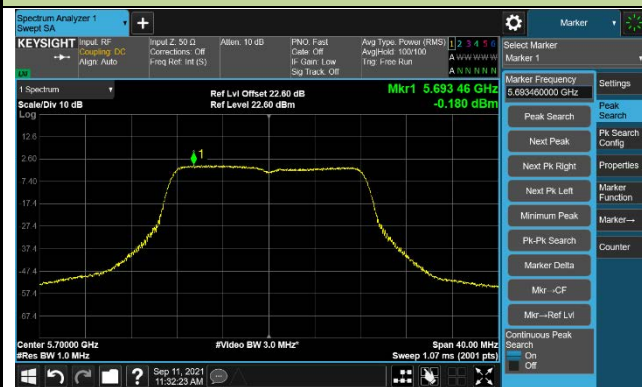

Ant0

Ant1

Ant2

Ant3

802.11a Power Spectral Density –CDD Mode Ant 1

Channel 36 (5180MHz)

Channel 44 (5220MHz)

Channel 48 (5240MHz)

Channel 52 (5260MHz)

Channel 60 (5300MHz)

Channel 64 (5320MHz)

802.11a Power Spectral Density –CDD Mode Ant 1

Channel 100 (5500MHz)

Channel 116 (5580MHz)

Channel 140 (5700MHz)

Channel 144 (5720MHz)

Channel 149 (5745MHz)

Channel 157 (5785MHz)