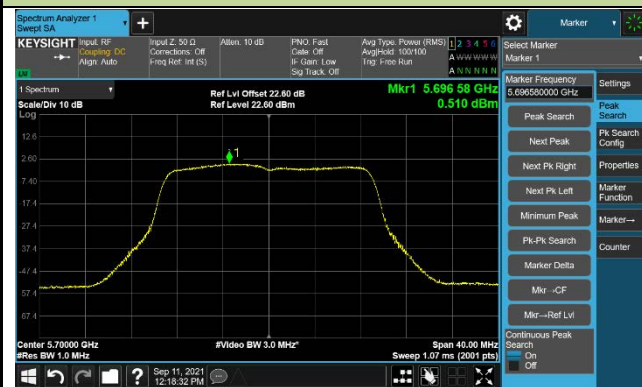

802.11ac-VHT20 Power Spectral Density –CDD Mode Ant 0

Channel 100 (5500MHz)

Channel 116 (5580MHz)

Channel 140 (5700MHz)

Channel 144 (5720MHz)

Channel 149 (5745MHz)

Channel 157 (5785MHz)

802.11ac-VHT20 Power Spectral Density –CDD Mode Ant 0

Channel 165 (5825MHz)

802.11ac-VHT40 Power Spectral Density –CDD Mode Ant 0

Channel 38 (5190MHz)

Channel 46 (5230MHz)

Channel 54 (5270MHz)

Channel 62 (5310MHz)

Channel 102 (5510MHz)

Channel 110 (5550MHz)