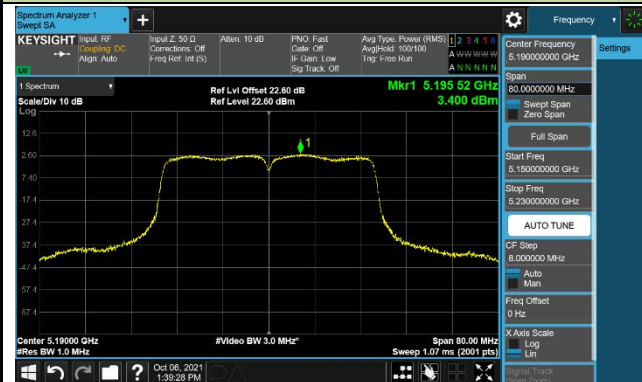

802.11ac-VHT20 Power Spectral Density –CDD Mode Ant 0

Channel 100 (5500MHz)

Channel 116 (5580MHz)

Channel 140 (5700MHz)

Channel 144 (5720MHz)

Channel 149 (5745MHz)

Channel 157 (5785MHz)

802.11ac-VHT20 Power Spectral Density –CDD Mode Ant 0

Channel 165 (5825MHz)

802.11ac-VHT40 Power Spectral Density –CDD Mode Ant 0

Channel 38 (5190MHz)

Channel 46 (5230MHz)

Channel 54 (5270MHz)

Channel 62 (5310MHz)

Channel 102 (5510MHz)

Channel 110 (5550MHz)