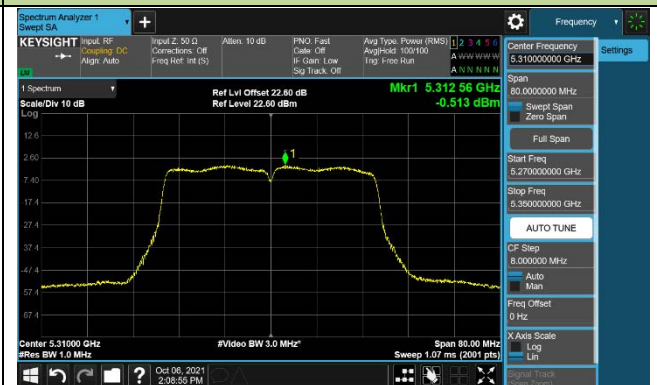

802.11ac-VHT20 Power Spectral Density –CDD Mode Ant 0

Channel 100 (5500MHz)

Channel 116 (5580MHz)

Channel 140 (5700MHz)

Channel 144 (5720MHz)

Channel 149 (5745MHz)

Channel 157 (5785MHz)

802.11ac-VHT20 Power Spectral Density –CDD Mode Ant 0

Channel 165 (5825MHz)

802.11ac-VHT40 Power Spectral Density –CDD Mode Ant 0

Channel 38 (5190MHz)

Channel 46 (5230MHz)

Channel 54 (5270MHz)

Channel 62 (5310MHz)

Channel 102 (5510MHz)

Channel 110 (5550MHz)

802.11ac-VHT40 Power Spectral Density –CDD Mode Ant 0

Channel 134 (5670MHz)

Channel 142 (5710MHz)

Channel 151 (5755MHz)

Channel 159 (5795MHz)

802.11ac-VHT80 Power Spectral Density –CDD Mode Ant 0

Channel 42 (5210MHz)

Channel 58 (5290MHz)

Channel 106 (5530MHz)

Channel 122 (5610MHz)

Channel 138 (5690MHz)

Channel 155 (5775MHz)

802.11ac-VHT80+80 Power Spectral Density –CDD Mode
Channel 42+58 (5210+5290MHz)

Ant0

Ant1