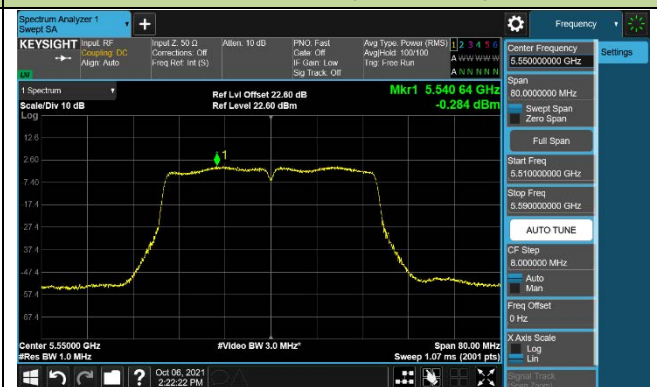

802.11ac-VHT20 Power Spectral Density –CDD Mode Ant 0

Channel 100 (5500MHz)

Channel 116 (5580MHz)

Channel 140 (5700MHz)

Channel 144 (5720MHz)

Channel 149 (5745MHz)

Channel 157 (5785MHz)

802.11ac-VHT20 Power Spectral Density –CDD Mode Ant 0

Channel 165 (5825MHz)

802.11ac-VHT40 Power Spectral Density –CDD Mode Ant 0

Channel 38 (5190MHz)

Channel 46 (5230MHz)

Channel 54 (5270MHz)

Channel 62 (5310MHz)

Channel 102 (5510MHz)

Channel 110 (5550MHz)

802.11ac-VHT40 Power Spectral Density –CDD Mode Ant 0

Channel 134 (5670MHz)

Channel 142 (5710MHz)

Channel 151 (5755MHz)

Channel 159 (5795MHz)

802.11ac-VHT80 Power Spectral Density –CDD Mode Ant 0

Channel 42 (5210MHz)

Channel 58 (5290MHz)

Channel 106 (5530MHz)

Channel 122 (5610MHz)

Channel 138 (5690MHz)

Channel 155 (5775MHz)

802.11ac-VHT80+80 Power Spectral Density –CDD Mode
Channel 42+58 (5210+5290MHz)

Ant0

Ant1