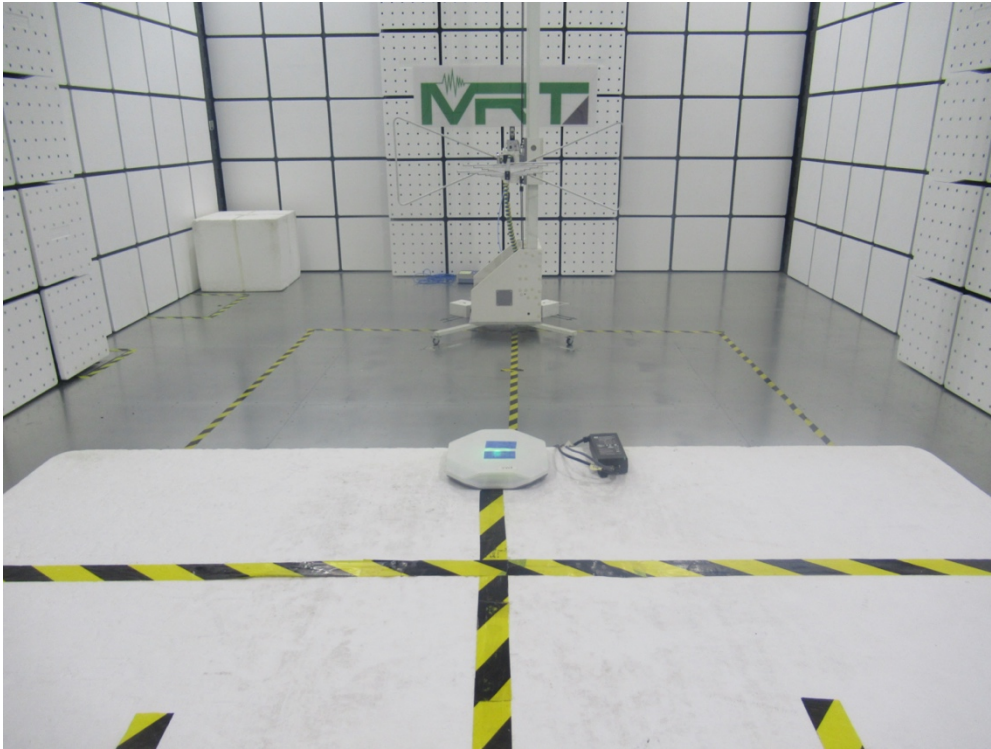

EMC Test Setup Photo

Test Mode: Mode 1

Description: Front View Conducted Emission Test Setup for Power Port

Test Mode: Mode 1

Description: Back View Conducted Emission Test Setup for Power Port

Test Mode: Mode 2

Description: Front View Conducted Emission Test Setup for Power Port

Test Mode: Mode 2

Description: Back View Conducted Emission Test Setup for Power Port

Test Mode: Mode 1

Description: Radiated Emission Test Setup for 30MHz ~ 1GHz

Test Mode: Mode 1

Description: Radiated Emission Test Setup for 1GHz ~ 18GHz

Test Mode: Mode 2

Description: Radiated Emission Test Setup for 30MHz ~ 1GHz

Test Mode: Mode 2

Description: Radiated Emission Test Setup for 1GHz ~ 18GHz