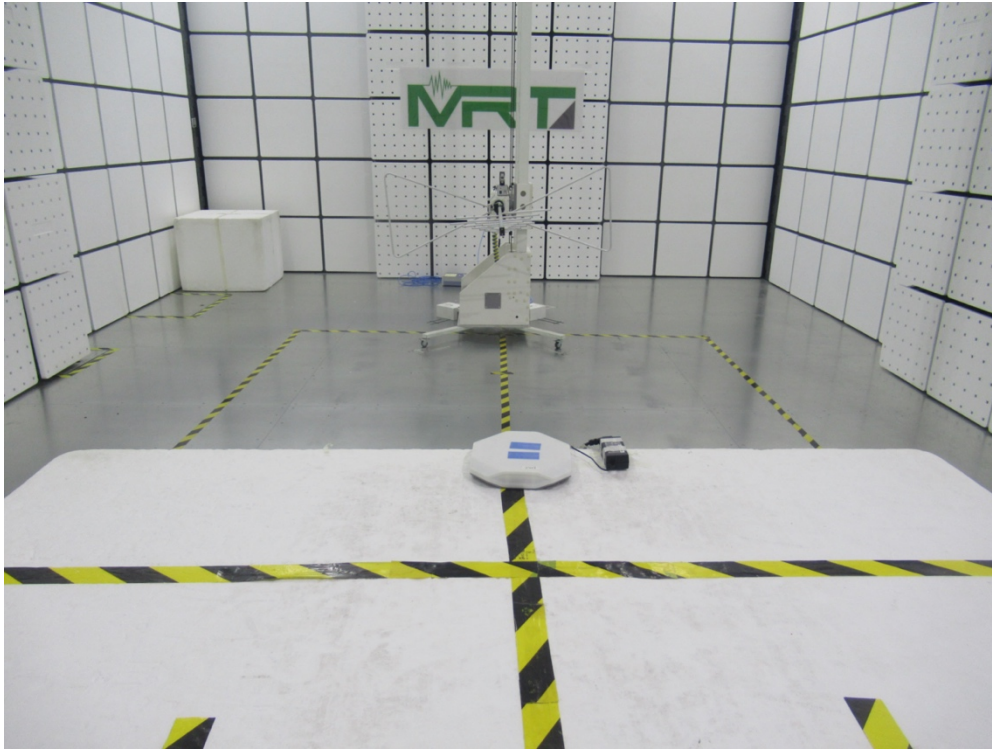

EMC Test Setup Photo

Test Mode: Mode 1

Description: Front View Conducted Emission Test Setup for Power Port

Test Mode: Mode 1

Description: Back View Conducted Emission Test Setup for Power Port

Test Mode: Mode 2

Description: Front View Conducted Emission Test Setup for Power Port

Test Mode: Mode 2

Description: Back View Conducted Emission Test Setup for Power Port

Test Mode: Mode 1

Description: Radiated Emission Test Setup for 30MHz ~ 1GHz

Test Mode: Mode 1

Description: Radiated Emission Test Setup for 1GHz ~ 18GHz

Test Mode: Mode 2

Description: Radiated Emission Test Setup for 30MHz ~ 1GHz

Test Mode: Mode 2

Description: Radiated Emission Test Setup for 1GHz ~ 18GHz