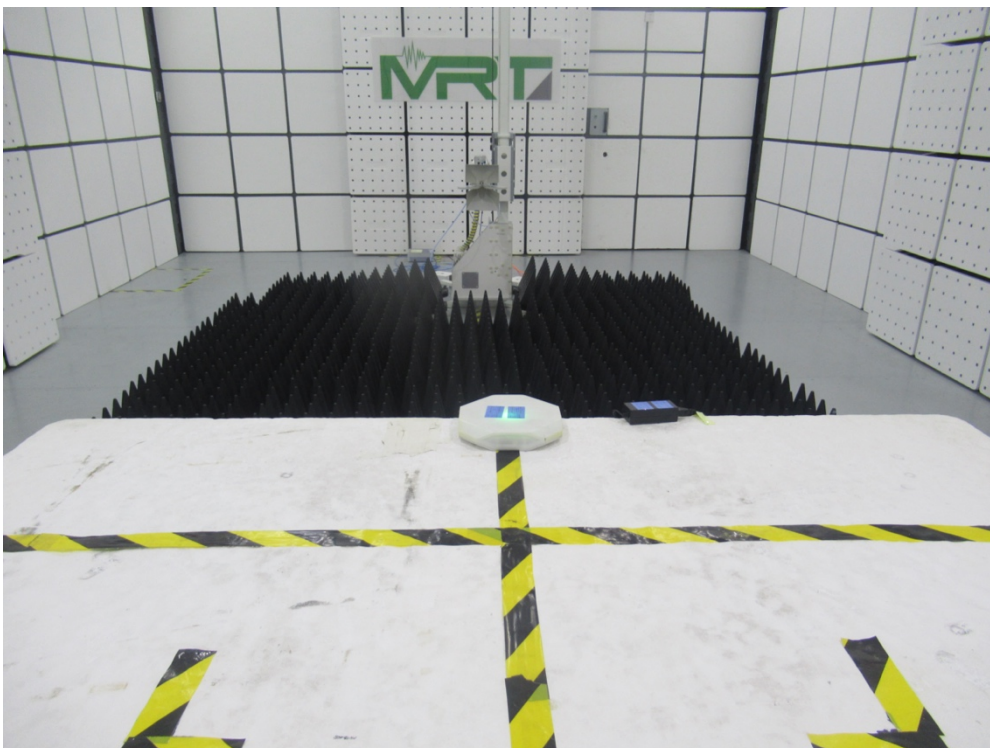

Test Mode: Mode 1

Description: Radiated Emission Test Setup for 1GHz ~ 18GHz