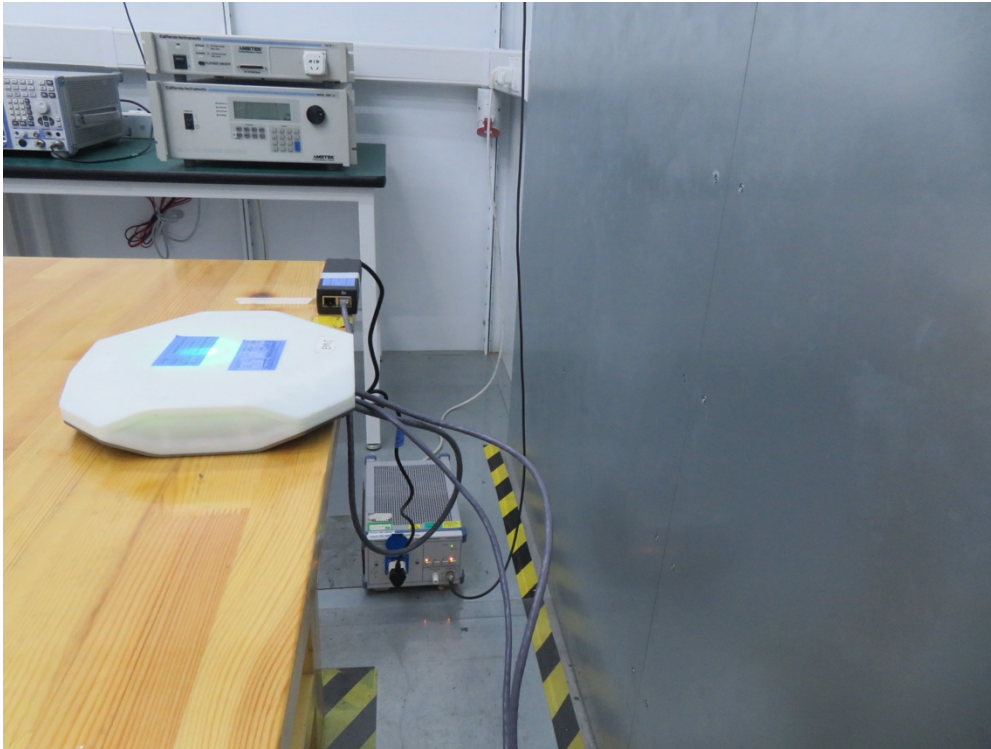

EMC Test Setup Photo

Test Mode: Mode 1

Description: Front View Conducted Emission Test Setup for Power Port

Test Mode: Mode 1

Description: Back View Conducted Emission Test Setup for Power Port

Test Mode: Mode 2

Description: Front View Conducted Emission Test Setup for Power Port

Test Mode: Mode 2

Description: Back View Conducted Emission Test Setup for Power Port

Test Mode: Mode 1

Description: Radiated Emission Test Setup for 30MHz ~ 1GHz