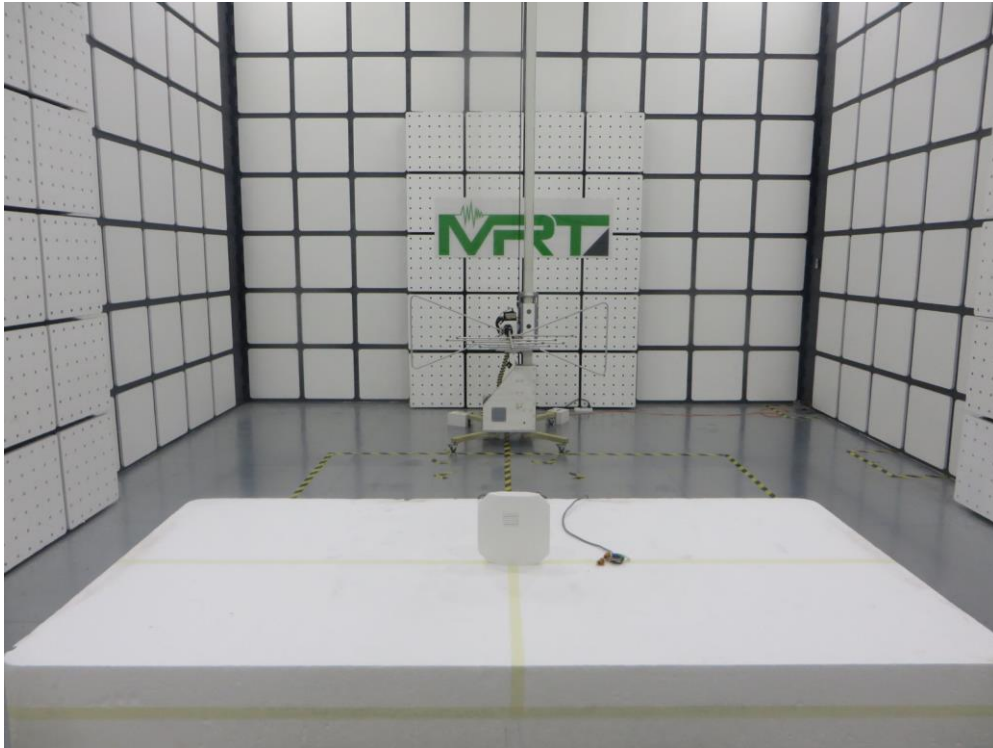

Test Setup Photo

Description: Front View of Conducted Emission Test Setup for Power Port

Description: Back View of Conducted Emission Test Setup for Power Port

Description: Front View of Conducted Emission Test Setup for Power Port
Normal mode

Description: Back View of Conducted Emission Test Setup for Power Port
Normal mode

Description: Radiated Spurious Emission Test Setup for Below 1GHz

Description: Radiated Spurious Emission Test Setup for Above 1GHz

Description: Radiated Spurious Emission Test Setup for Below 1GHz

Normal mode

Description: Radiated Spurious Emission Test Setup for Above 1GHz

Normal mode

Description: DFS Test Setup