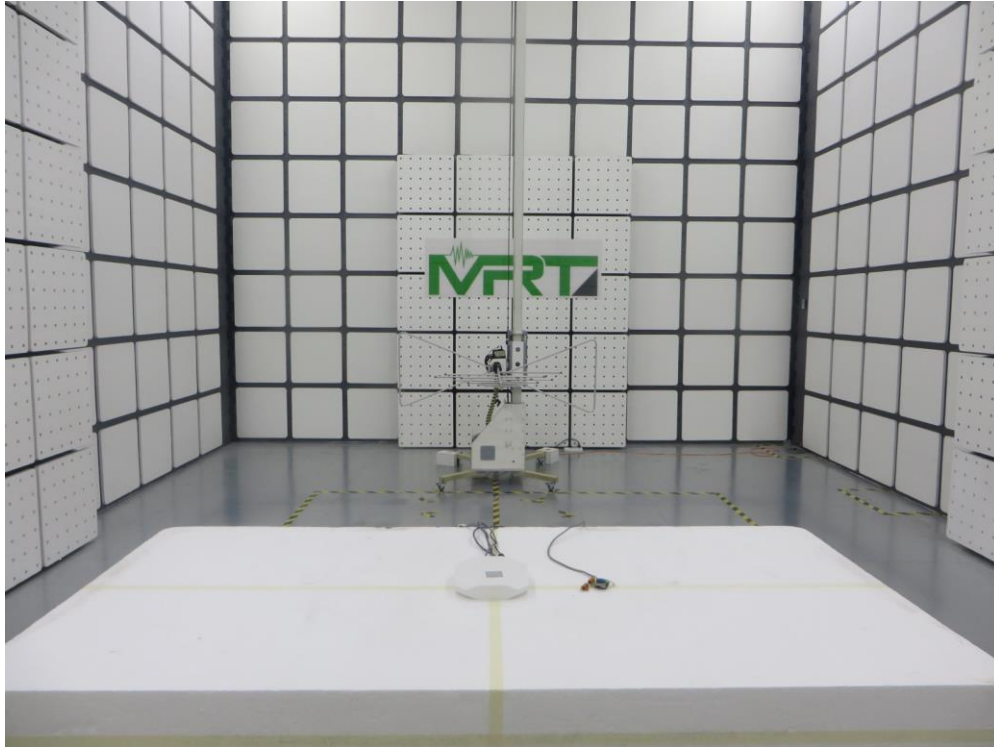

Test Setup Photo

Description: Front View of Conducted Emission Test Setup for Power Port

Description: Back View of Conducted Emission Test Setup for Power Port

Description: Front View of Conducted Emission Test Setup for Power Port
Normal mode

Description: Back View of Conducted Emission Test Setup for Power Port
Normal mode

Description: Radiated Spurious Emission Test Setup for Below 1GHz

Description: Radiated Spurious Emission Test Setup for Above 1GHz

Description: Radiated Spurious Emission Test Setup for Below 1GHz

Normal mode

Description: Radiated Spurious Emission Test Setup for Above 1GHz

Normal mode

Description: DFS Test Setup