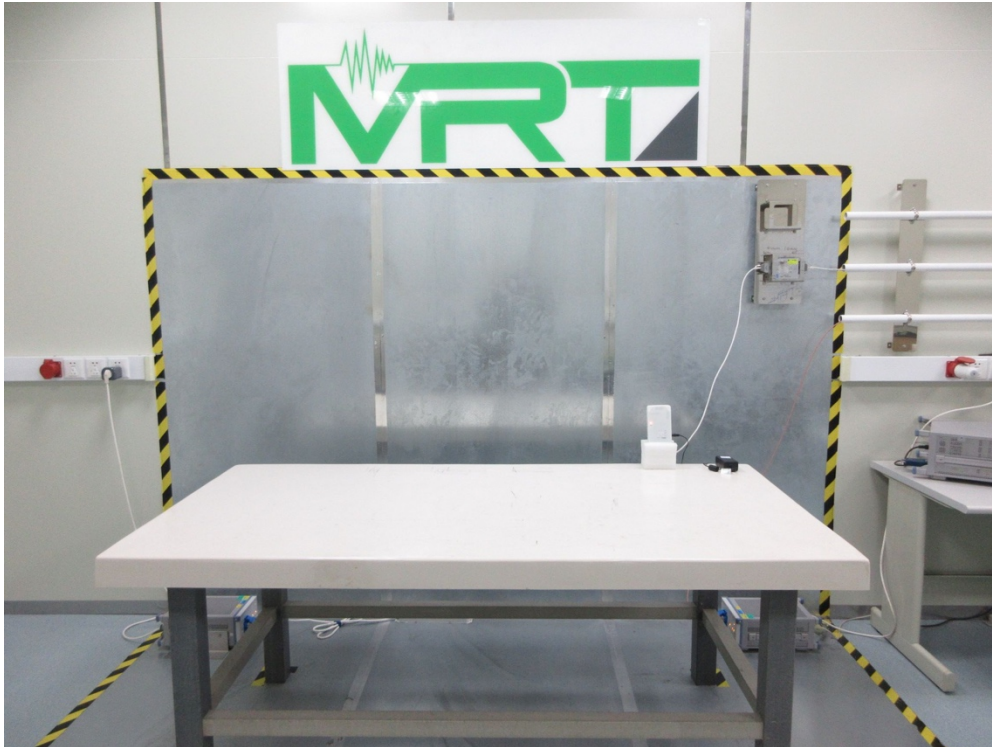

Test Setup Photo

Description: Front View of Conducted Emission Test Setup for Power Port

Description: Back View of Conducted Emission Test Setup for Power Port

Description: Radiated Spurious Emission Test Setup for Below 1GHz

Description: Radiated Spurious Emission Test Setup for Above 1GHz

Description: Conducted Test Setup

Description: DFS Test Setup