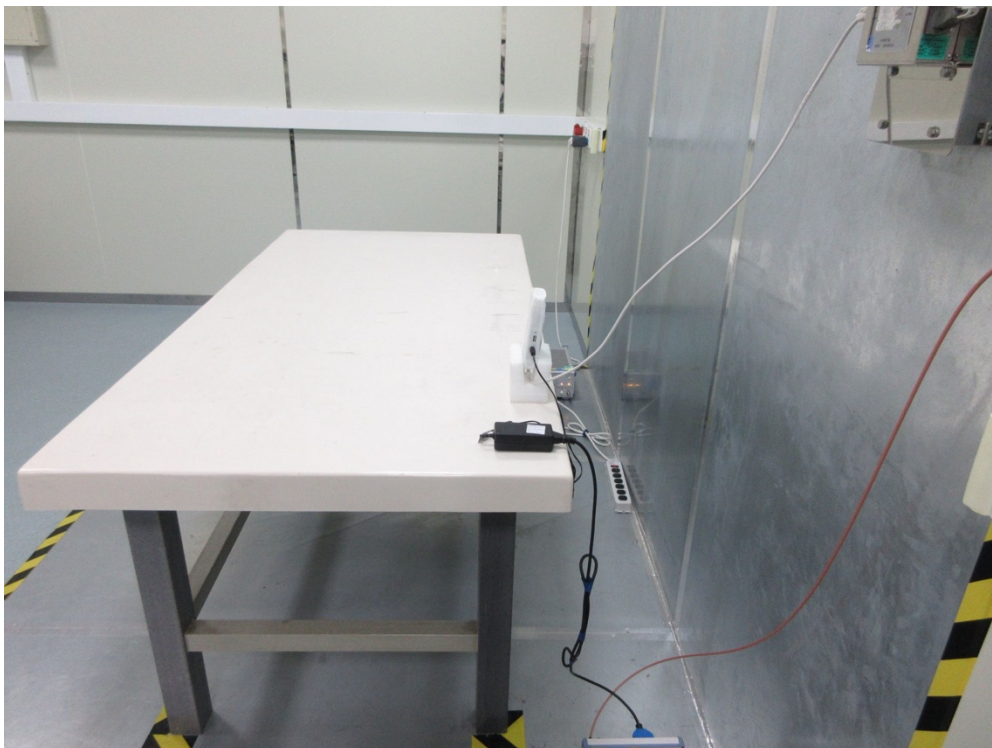

Test Setup Photo

Description: Front View of Conducted Emission Test Setup for Power Port

Description: Back View of Conducted Emission Test Setup for Power Port

Description: Radiated Spurious Emission Test Setup for Below 1GHz

Description: Radiated Spurious Emission Test Setup for Above 1GHz

Description: Conducted Test Setup

Description: DFS Test Setup