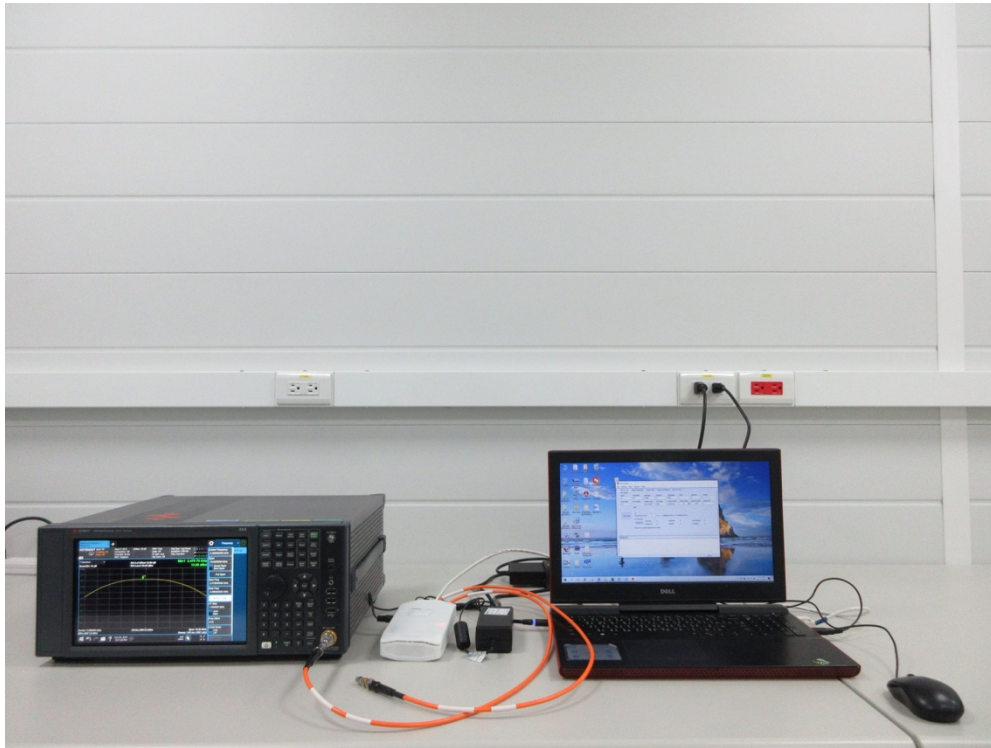

Test Setup Photo

Description: Front View of Conducted Emission Test Setup for Power Port

Description: Back View of Conducted Emission Test Setup for Power Port

Description: Radiated Spurious Emission Test Setup for Below 1GHz

Description: Radiated Spurious Emission Test Setup for Above 1GHz

Description: Conducted Test Setup

Description: DFS Test Setup