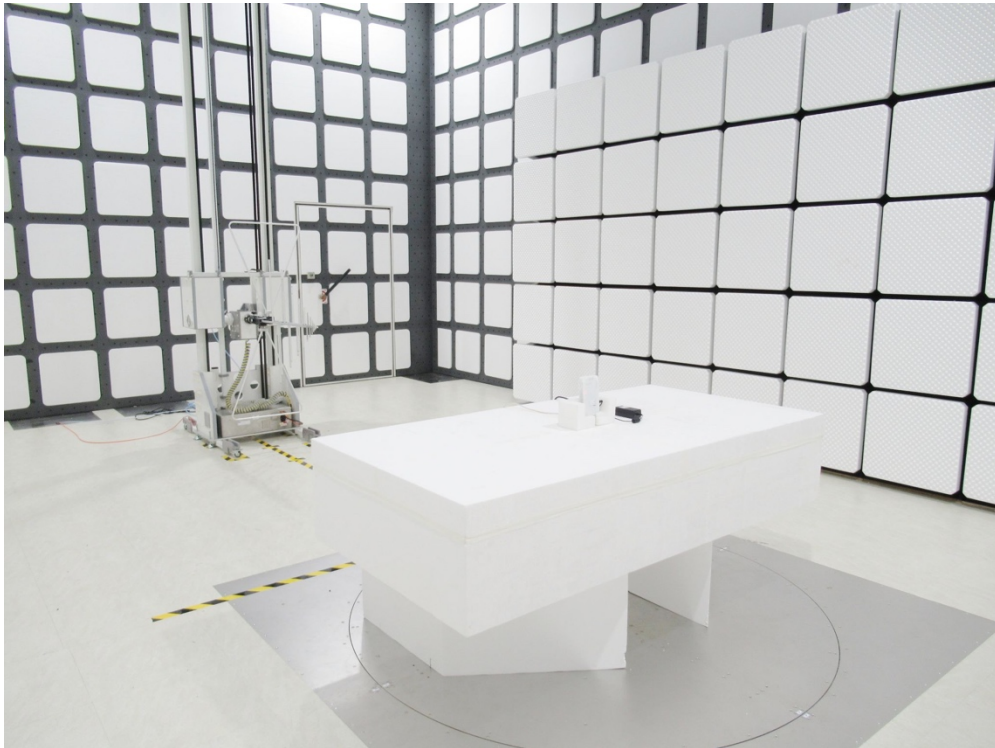

Test Setup Photo

Description: Front View of Conducted Emission Test Setup for Power Port

Description: Back View of Conducted Emission Test Setup for Power Port

Description: Radiated Spurious Emission Test Setup for Below 1GHz

Description: Radiated Spurious Emission Test Setup for Above 1GHz

Description: Conducted Test Setup

Description: DFS Test Setup