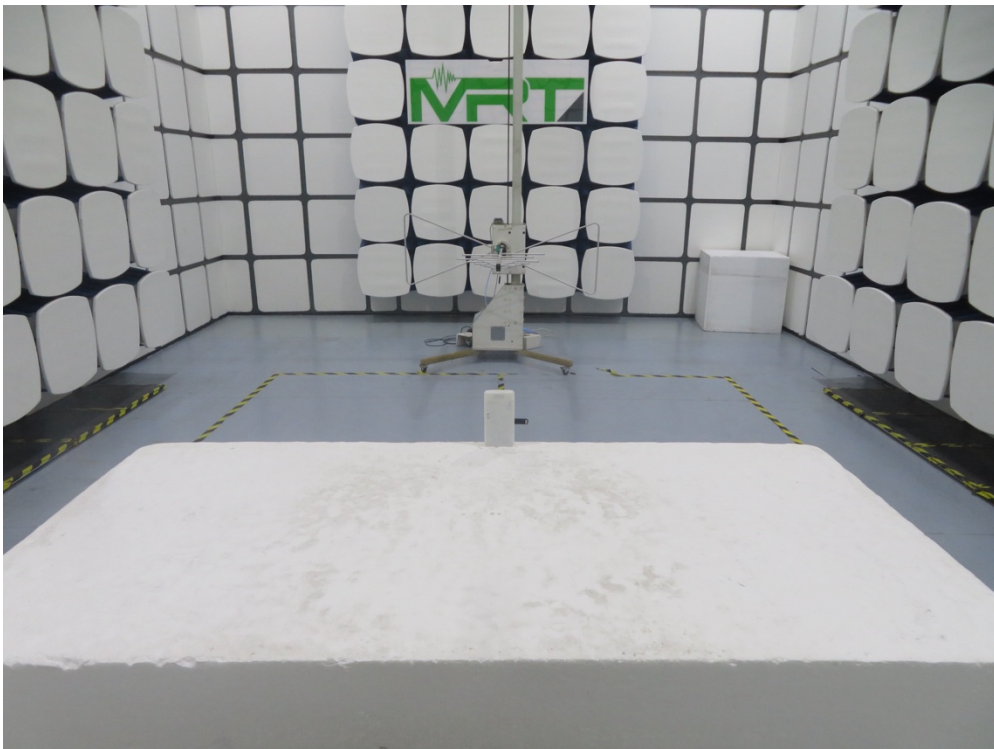

Test Mode 2

Description: Radiated Emission Test Setup for below 1GHz