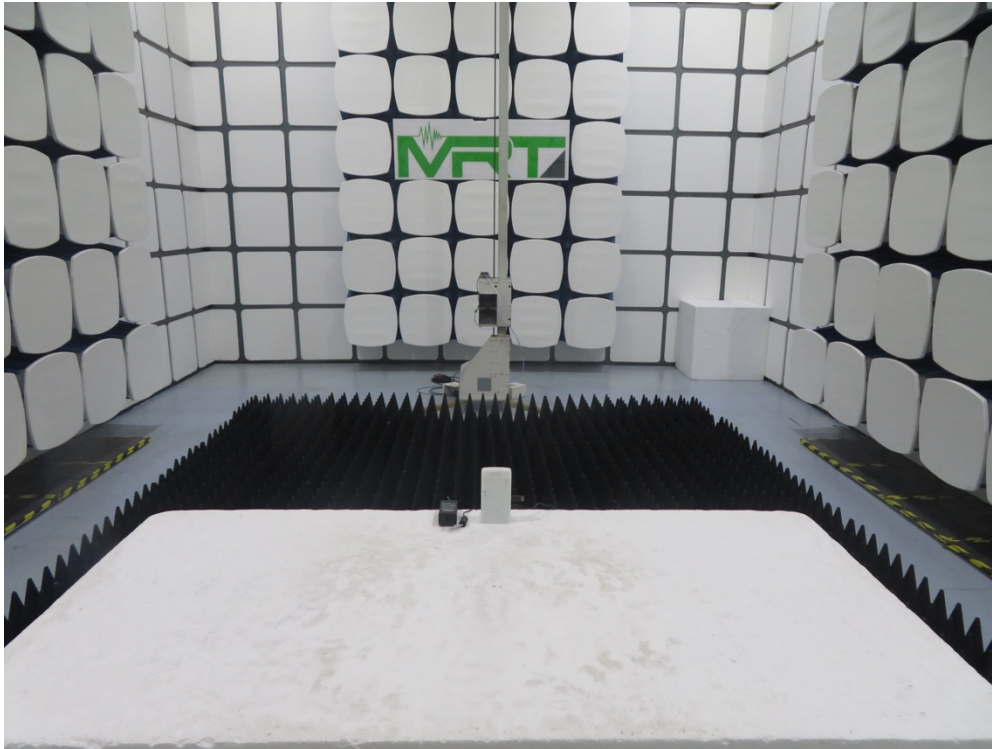

## EMC Test Setup Photograph

Test Mode 1

Description: Front View of Conducted Emission Test Setup for Power Port

Test Mode 1

Description: Back View of Conducted Emission Test Setup for Power Port

Test Mode 2

Description: Front View of Conducted Emission Test Setup for Power Port

Test Mode 2

Description: Back View of Conducted Emission Test Setup for Power Port

Test Mode 1

Description: Radiated Emission Test Setup for below 1GHz

Test Mode 2

Description: Radiated Emission Test Setup for below 1GHz

Test Mode 1

Description: Radiated Emission Test Setup for above 1GHz

Test Mode 2

Description: Radiated Emission Test Setup for above 1GHz