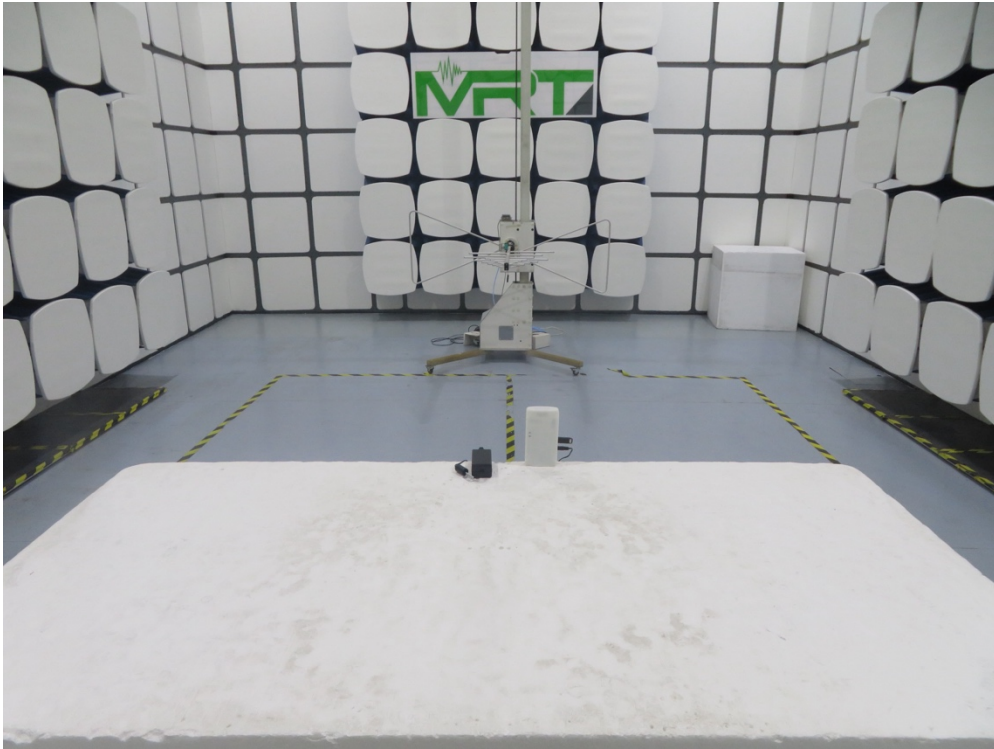

## EMC Test Setup Photograph

Test Mode 1

Description: Front View of Conducted Emission Test Setup for Power Port

Test Mode 1

Description: Back View of Conducted Emission Test Setup for Power Port

Test Mode 2

Description: Front View of Conducted Emission Test Setup for Power Port

Test Mode 2

Description: Back View of Conducted Emission Test Setup for Power Port

Test Mode 1

Description: Radiated Emission Test Setup for below 1GHz