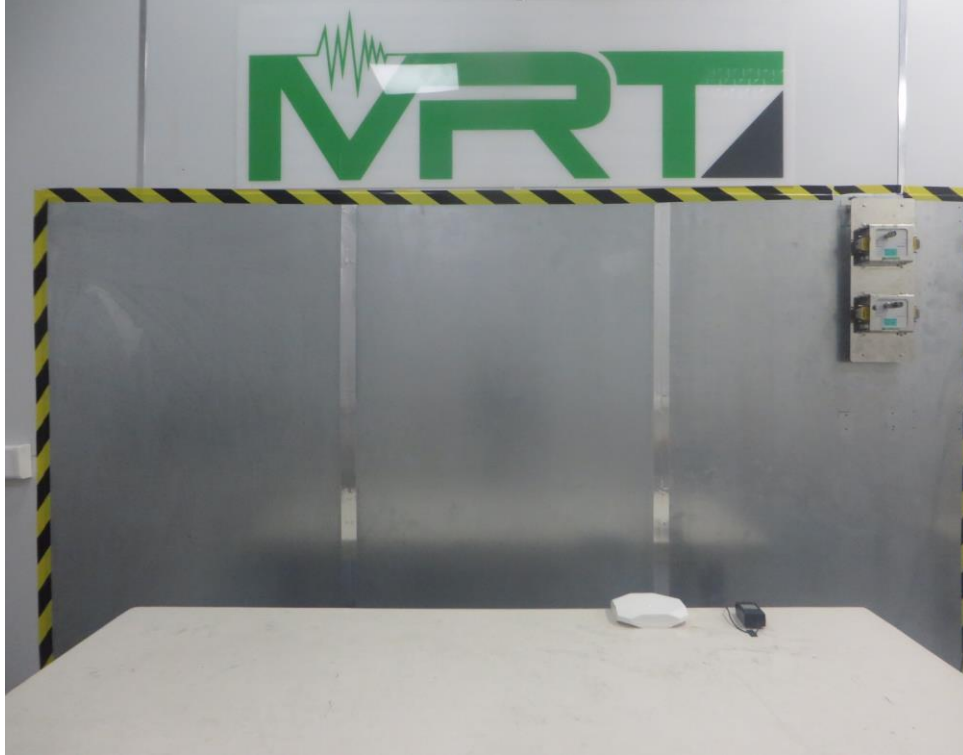

Test Setup Photo

Description: Front View of Conducted Emission Test Setup for Power Port

Description: Back View of Conducted Emission Test Setup for Power Port

Description: Front View of Conducted Emission Test Setup for Power Port
Normal mode

Description: Back View of Conducted Emission Test Setup for Power Port
Normal mode

Description: Radiated Spurious Emission Test Setup for Below 1GHz

Description: Radiated Spurious Emission Test Setup for Above 1GHz