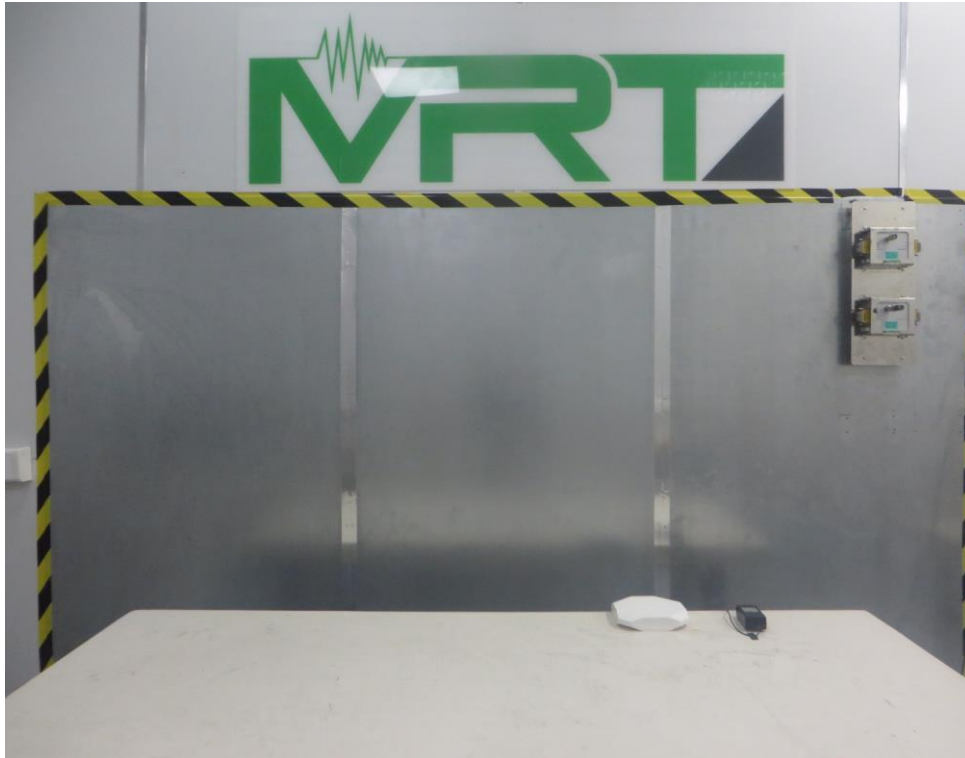

Test Setup Photo

Description: Front View of Conducted Emission Test Setup for Power Port

Description: Back View of Conducted Emission Test Setup for Power Port

Description: Front View of Conducted Emission Test Setup for Power Port
Normal mode

Description: Back View of Conducted Emission Test Setup for Power Port
Normal mode

Description: Radiated Spurious Emission Test Setup for Below 1GHz

Description: Radiated Spurious Emission Test Setup for Above 1GHz