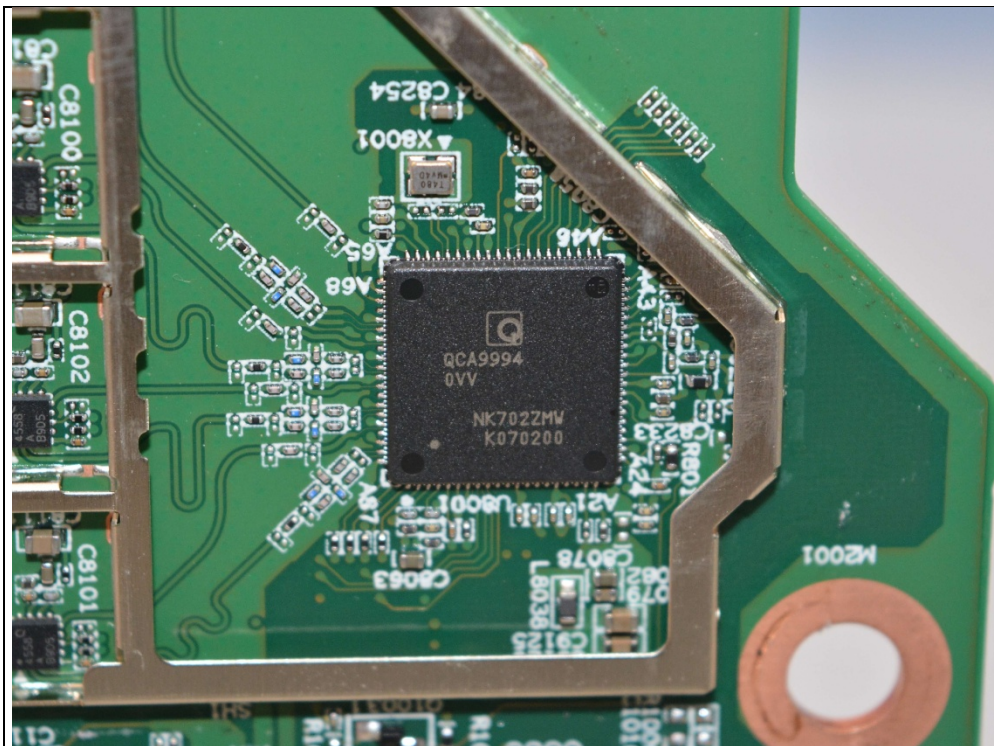

RF chipset for WLAN 5G (5.745-5.825MHz)

RF chipset for BT