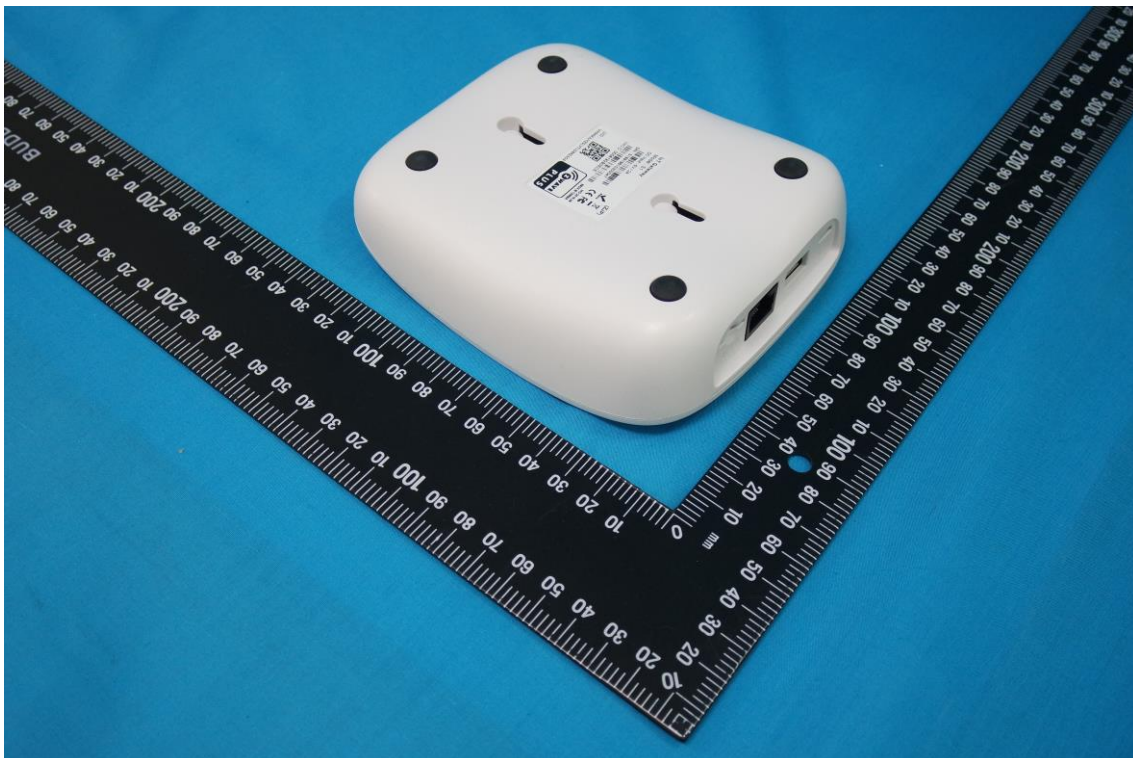

Report No.: T180807D10

APPENDIX 1 - PHOTOGRAPHS OF EUT EXTERNAL PHOTOGRAPHS OF EUT

Report No.: T180807D10

Report No.: T180807D10

Adapter
Model: ICP12-050-2000B