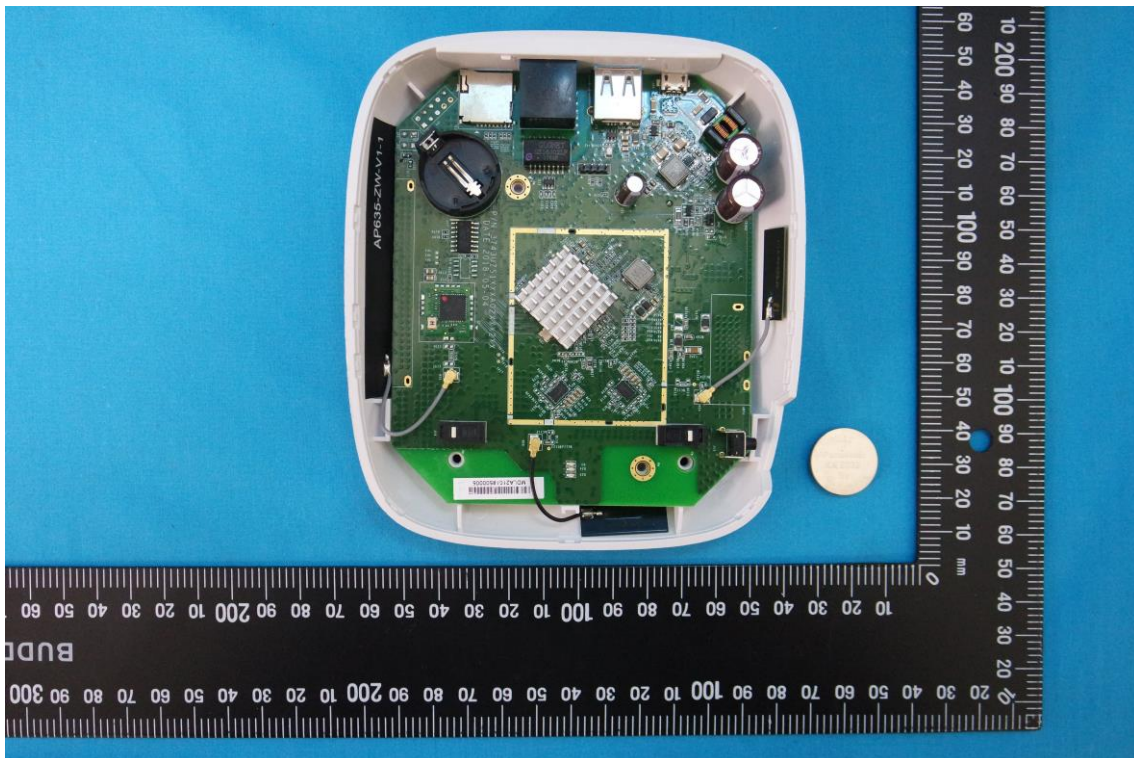

## INTERNAL PHOTOGRAPHS OF EUT

## WiFi Module (Realtek / RTL8197FS)