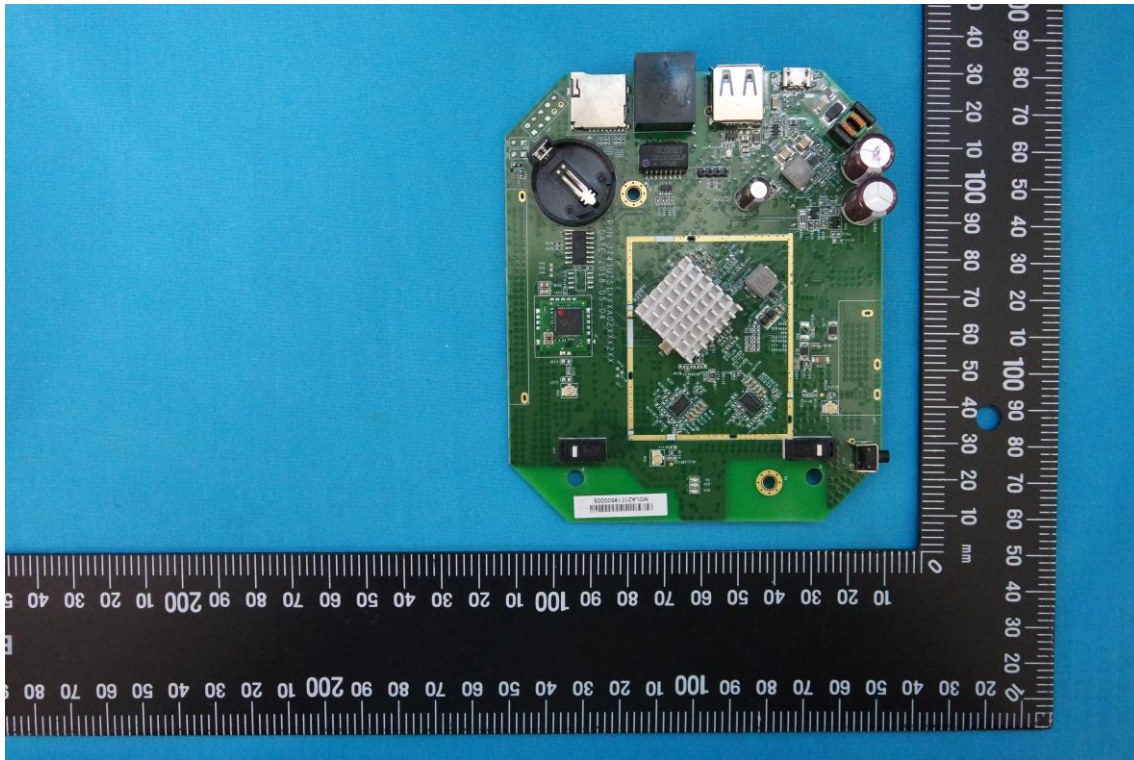

## INTERNAL PHOTOGRAPHS OF EUT

## WiFi Module (Realtek / RTL8197FS)