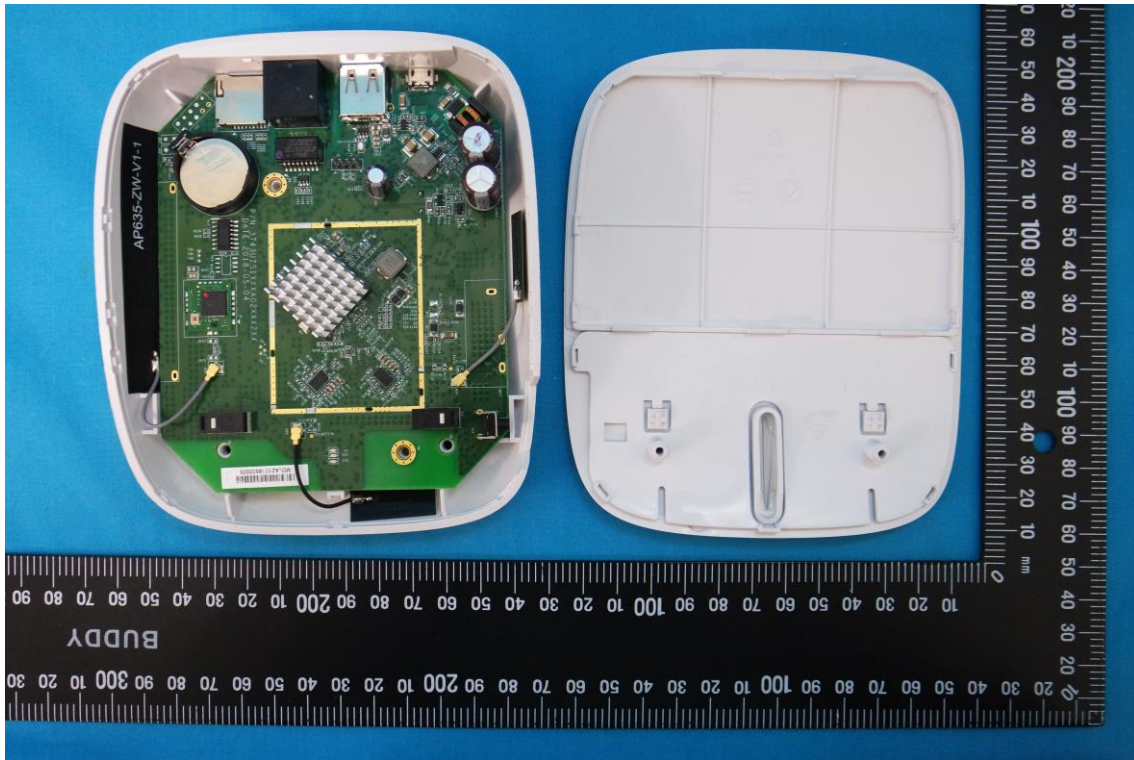

## INTERNAL PHOTOGRAPHS OF EUT

## WiFi Module (Realtek / RTL8197FS)