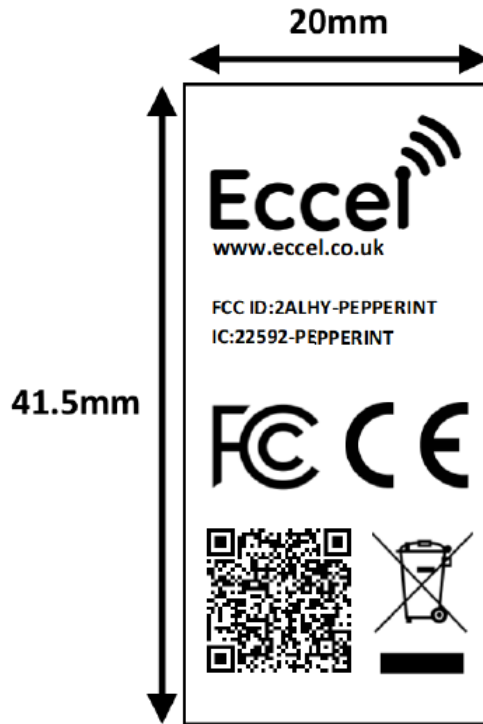

LABEL AND LOCATION

(Size: L: 2.0cm x W: 4.15cm)