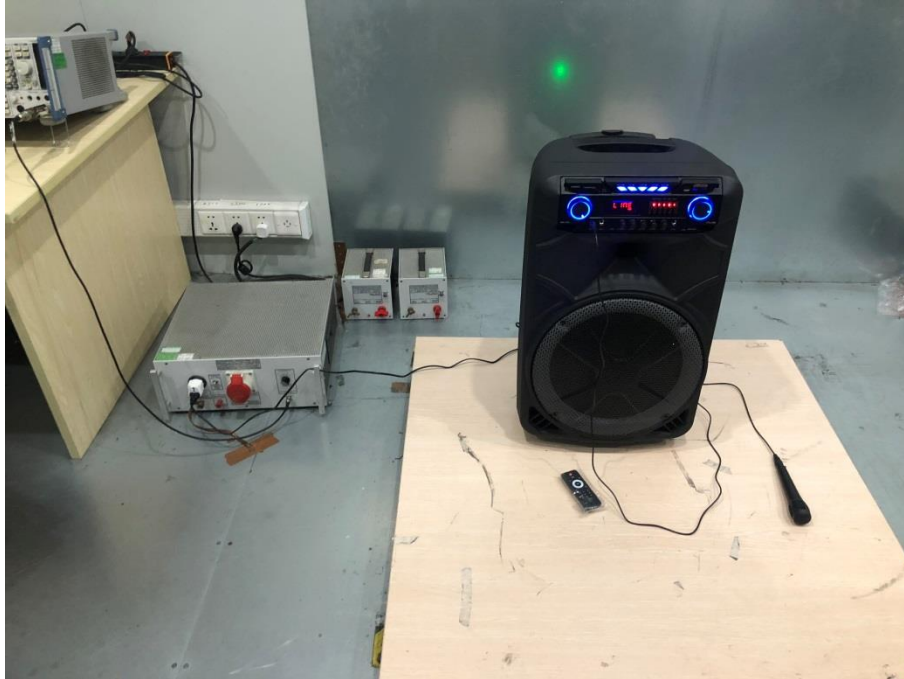

EXHIBIT 4 - TEST SETUP PHOTOGRAPHS

Conducted Emission Test Setup

Radiation Emission Test Setup (Below 30MHz)

Radiation Emission Test Setup (30MHz to 1GHz)**Radiation Emission Test Setup (1GHz to 18GHz)**

Radiation Emission Test Setup (Above 18GHz)