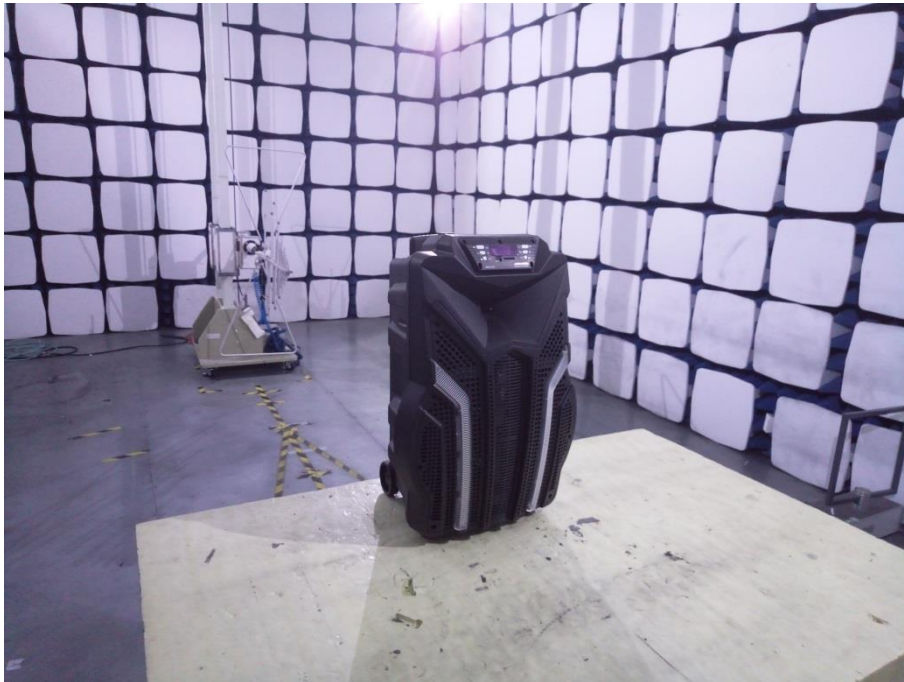

EXHIBIT 4 - TEST SETUP PHOTOGRAPHS

Conducted Emission Test Setup

Radiation Emission Test Setup (Below 30MHz)

Radiation Emission Test Setup (30MHz to 1GHz)**Radiation Emission Test Setup (1GHz to 18GHz)**

Radiation Emission Test Setup (Above 18GHz)