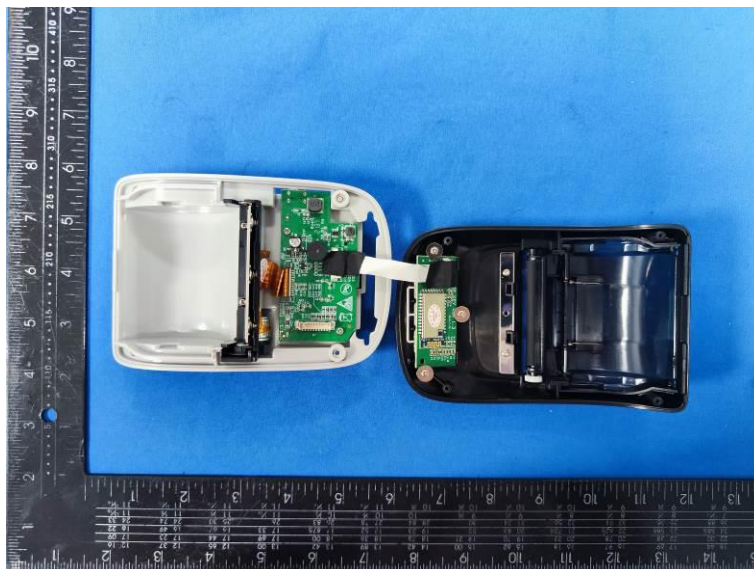

CATPR Internal Photos of the EUT

Photo 1

Photo 2

Photo 3

Photo 4

Photo 5

Photo 6

BLE/BT antenna