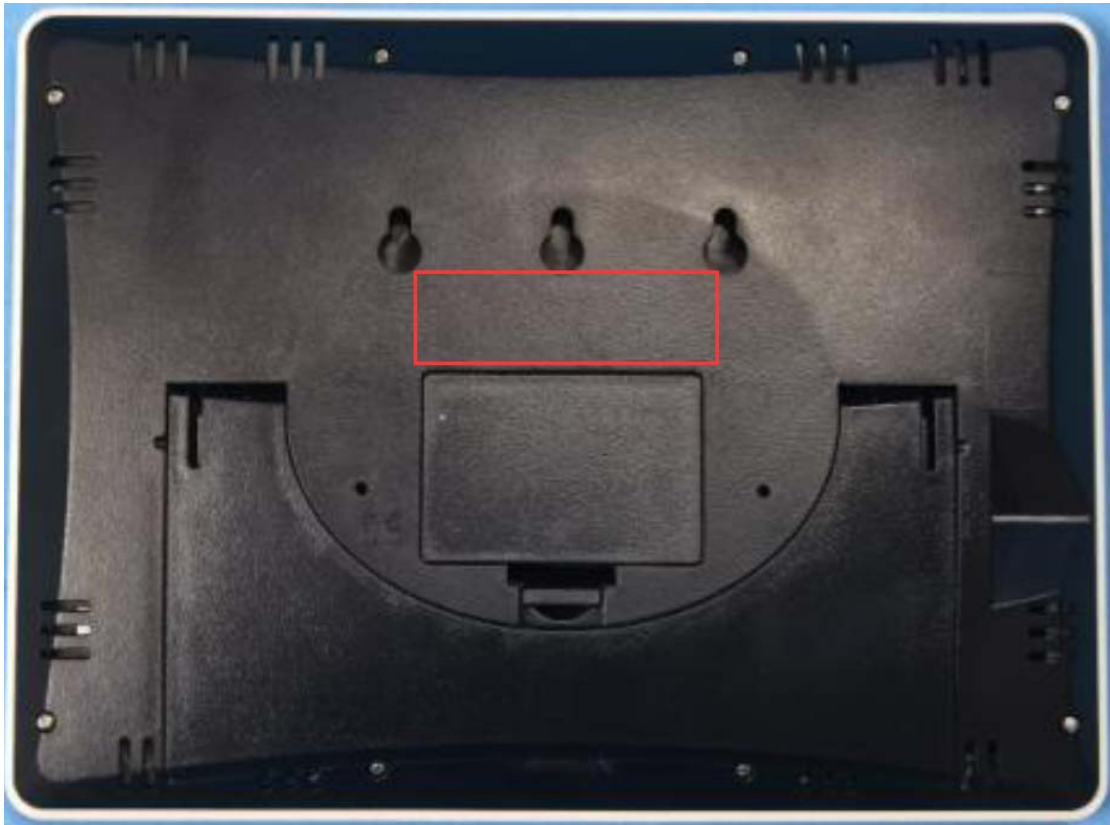

Label attached on the back case!

# Label Size: 10mm\*25mm

Wireless Weather Station

Model: WS0330

FCC ID: 2ALHJ-WS0330