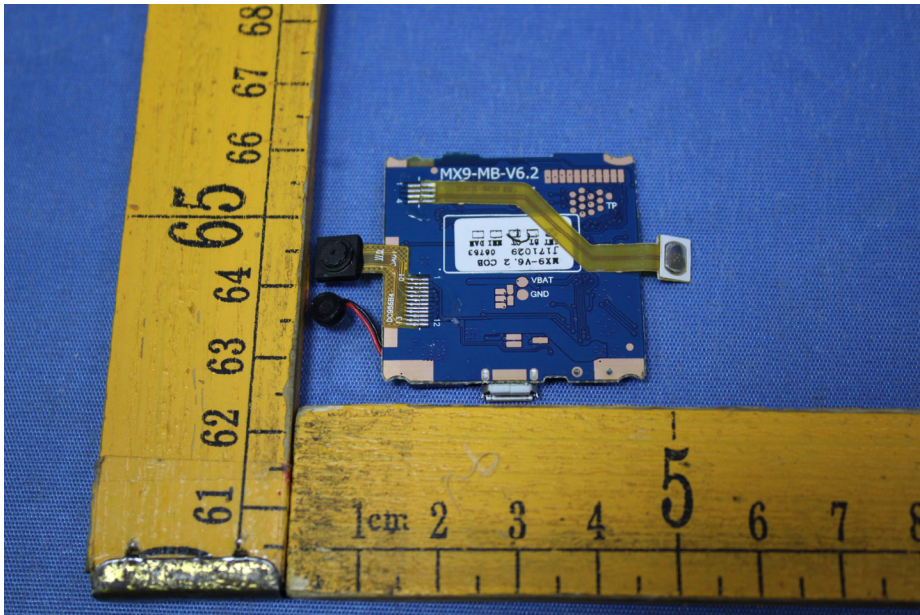

EUT – Internal View Model RIU Watch FCC ID: 2ALH6RIUWATCH

GSM ANT.

BT ANT.

Appendix WTS17S1194377E_Photo

Appendix WTS17S1194377E_Photo

====End=====