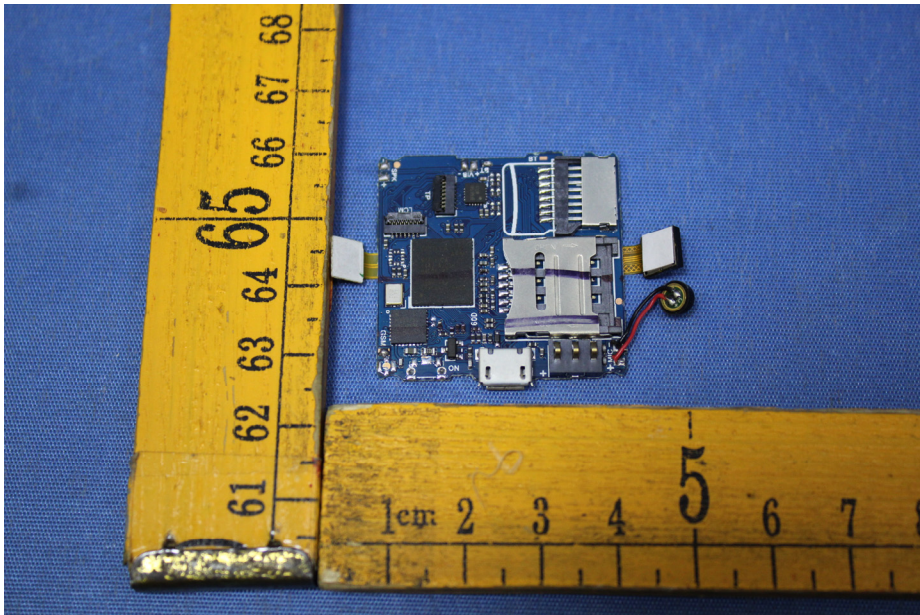

EUT – Internal View Model RIU Watch FCC ID: 2ALH6RIUWATCH

GSM ANT.

BT ANT.

Appendix WTS17S1194377E_Photo

Appendix WTS17S1194377E_Photo

====End=====