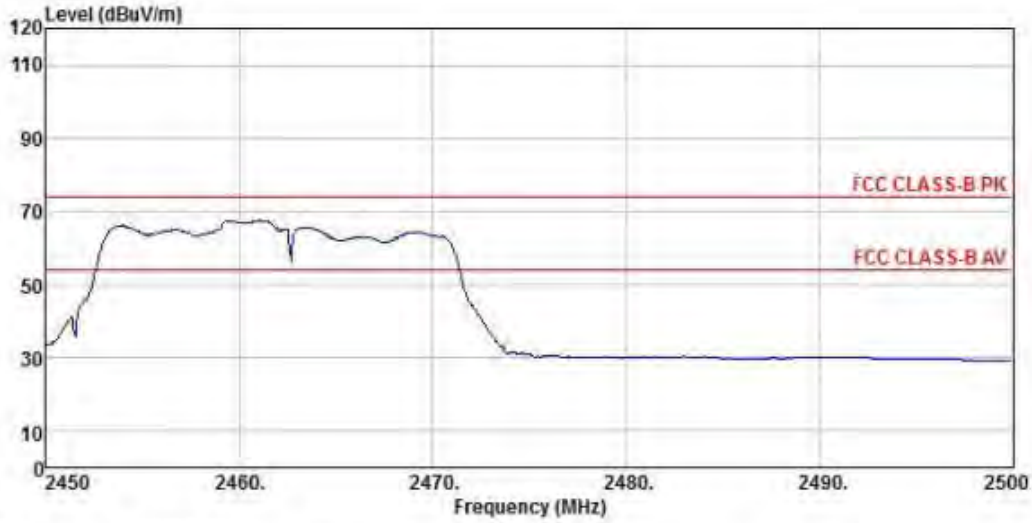

Detector mode: Average

Polarity: Vertical

Site : chamber
Condition : FCC CLASS-B PK 3m BBHA9120D(942) VERTICAL
EUT :
Model Name : 神画投影仪
Temp/Humi : 19 °C / 58 %
Power Rating: 230V/50Hz
Mode : WIFI 2.4G 802.11n CH11
Memo :