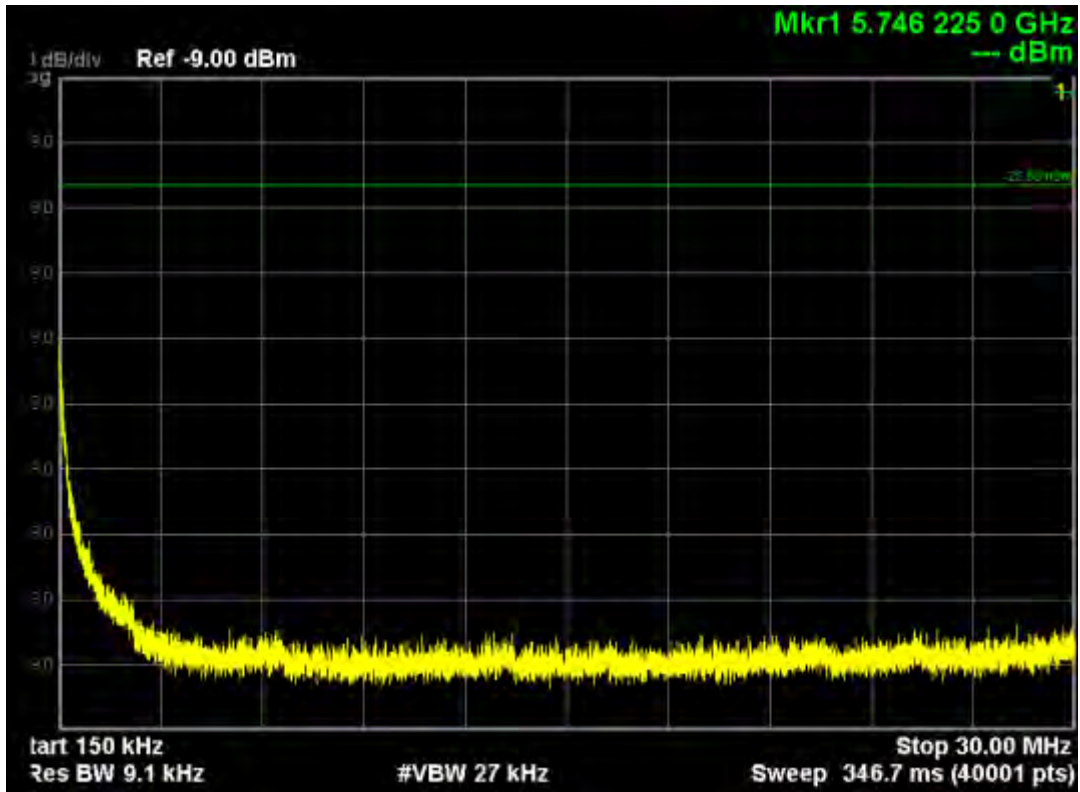

802.11ac20, traffic mode; Channel 157

Note: The Mark1 point is carrier.

802.11ac20, traffic mode; Channel 157(mimo)

Note: The Mark1 point is carrier.

802.11ac20, traffic mode; Channel 165

Note: The Mark1 point is carrier.

802.11ac20, traffic mode; Channel 165(mimo)

Note: The Mark1 point is carrier.

802.11ac40, traffic mode; Channel 151

Note: The Mark1 point is carrier.

802.11ac40, traffic mode; Channel 151(mimo)

Note: The Mark1 point is carrier.

802.11ac40, traffic mode; Channel 159

Note: The Mark1 point is carrier.

802.11ac40, traffic mode; Channel 159(mimo)

Note: The Mark1 point is carrier.

802.11ac80, traffic mode; Channel 155

Note: The Mark1 point is carrier.