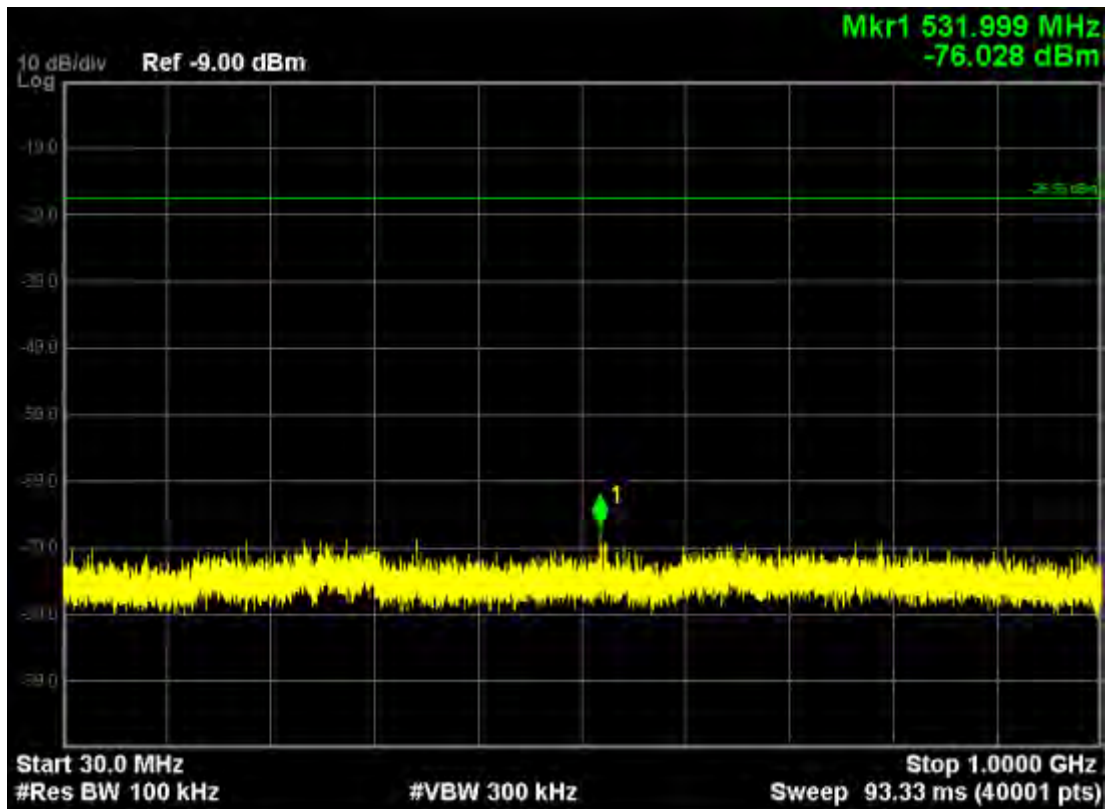

Note: The Mark1 point is carrier.

802.11a, traffic mode; Channel 165

Note: The Mark1 point is carrier.

802.11n20, traffic mode; Channel 149

Note: The Mark1 point is carrier.

802.11n20, traffic mode; Channel 149(mimo)

Note: The Mark1 point is carrier.

802.11n20, traffic mode; Channel 157

Note: The Mark1 point is carrier.

Note: The Mark1 point is carrier.

802.11n20, traffic mode; Channel 165

Note: The Mark1 point is carrier.