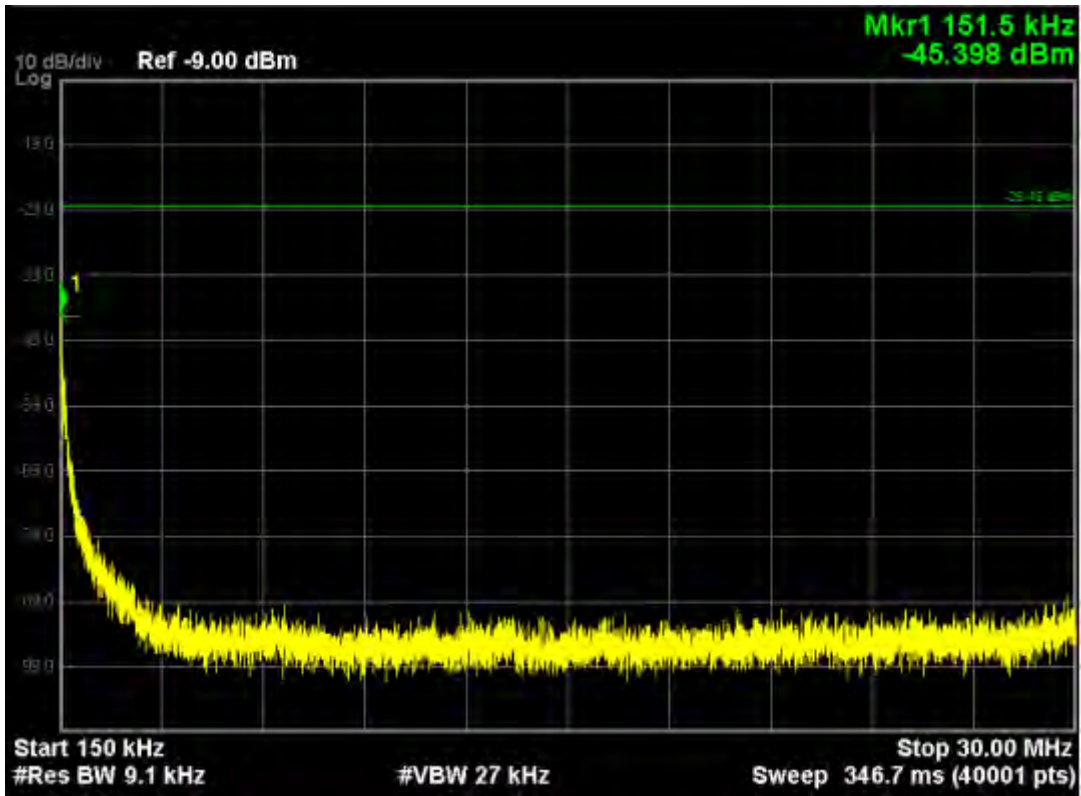

Note: The Mark1 point is carrier.

802.11n20, traffic mode; Channel 157

Note: The Mark1 point is carrier.

Note: The Mark1 point is carrier.

802.11n20, traffic mode; Channel 165

Note: The Mark1 point is carrier.

802.11n20, traffic mode; Channel 165(mimo)

Note: The Mark1 point is carrier.

802.11n40, traffic mode; Channel 151

Note: The Mark1 point is carrier.

802.11n40, traffic mode; Channel 151(mimo)

Note: The Mark1 point is carrier.

802.11n40, traffic mode; Channel 159

Note: The Mark1 point is carrier.

802.11n40, traffic mode; Channel 159(mimo)

Note: The Mark1 point is carrier.

802.11ac (5150MHz-5250MHz)
802.11ac20, traffic mode; Channel 36