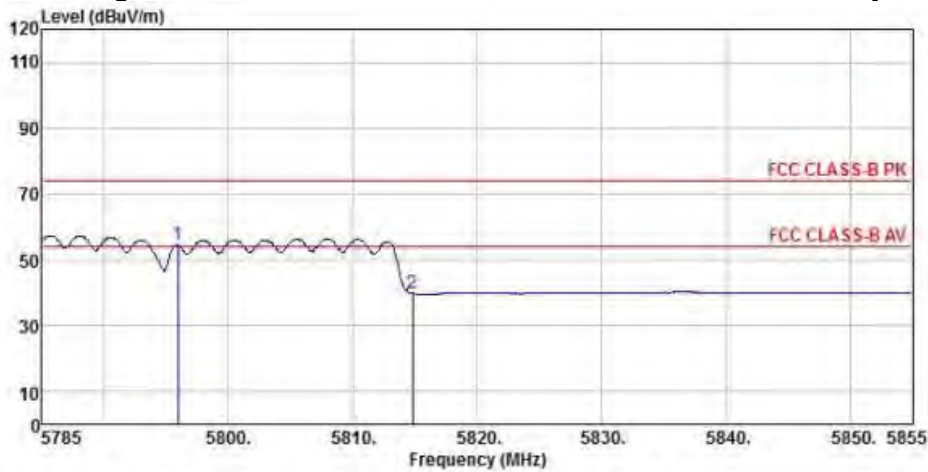

Detector mode: Average

Polarity: Horizontal

Site : chamber
Condition : FCC CLASS-B PK 3m BBHA9120D(942) HORIZONTAL
EUT :
Model Name : 神画投影仪
Temp/Humi : 19 C / 58 %
Power Rating: 230V/50Hz
Mode : WIFI 5G 802.11n 40M CH159
Memo :

Read	Antenna	Cable	Preamp	Limit	Over			
Freq	Level	Factor	Loss	Factor	Level	Line	Limit	Remark

MHz	dBuV	dB/m	dB	dB	dBuV/m	dBuV/m	dB

1	pp	5795.92	47.05	32.54	11.51	36.69	54.41	74.00	-19.59	Peak
2		5814.82	32.23	32.60	11.58	36.70	39.71	74.00	-34.29	Peak

Detector mode: Peak

Polarity: Vertical