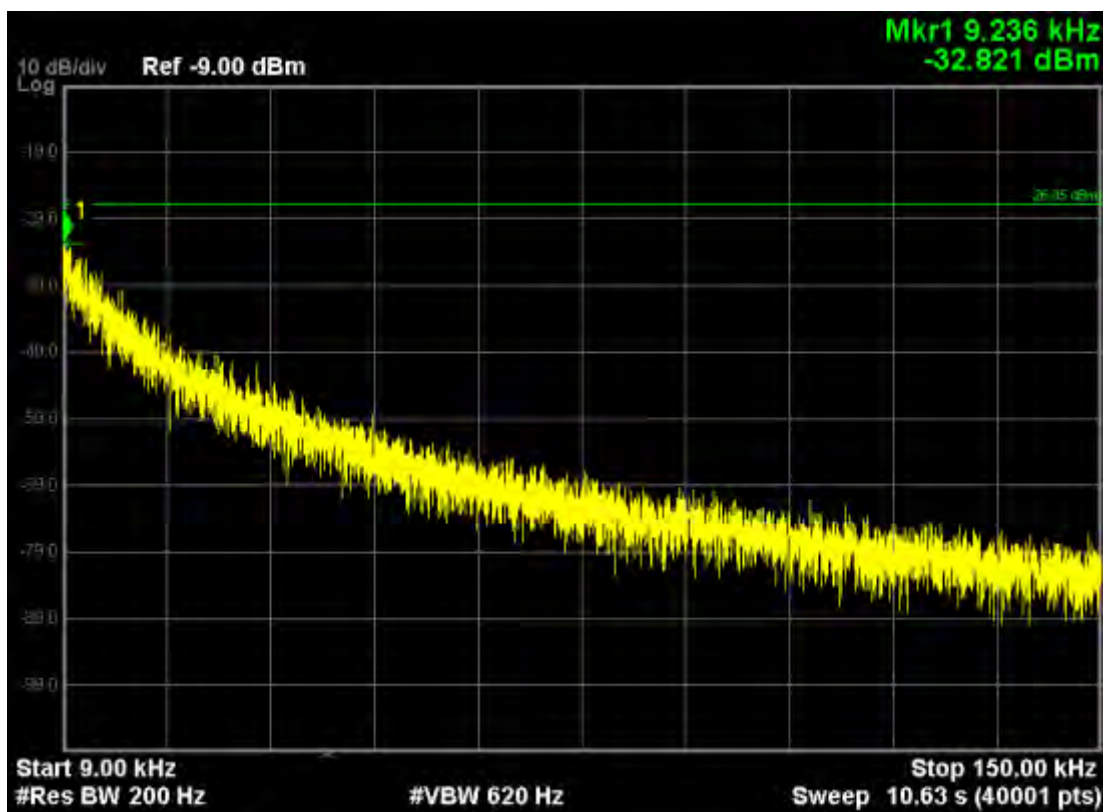

802.11n20, traffic mode; Channel 165(mimo)