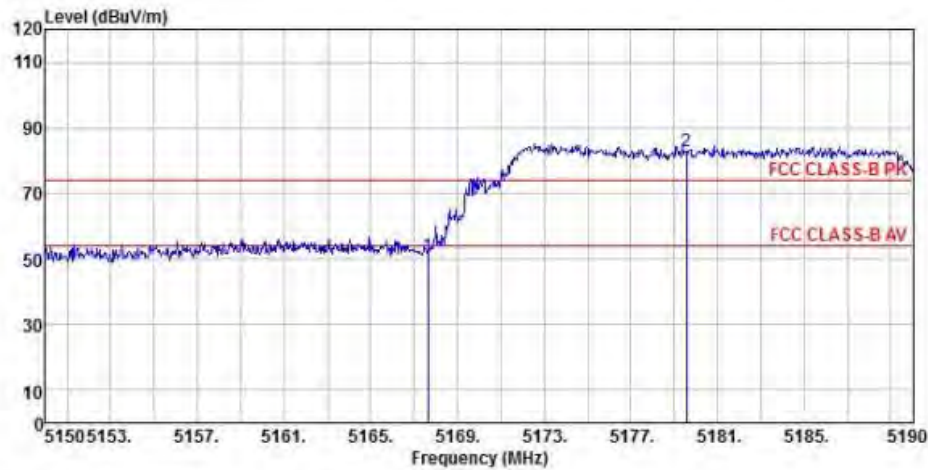

Site : chamber
Condition : FCC CLASS-B PK 3m BBHA9120D(942) VERTICAL
EUT :
Model Name : 神画投影仪
Temp/Humi : 19 °C / 58 %
Power Rating: 230V/50Hz
Mode : WIFI 5G 802.11n 40M CH38
Memo :

ReadAntenna Cable Preamp Limit Over
Freq Level Factor Loss Factor Level Line Limit Remark

MHz	dBuV	dB/m	dB	dB	dBuV/m	dBuV/m	dB
1 5167.64	44.73	32.01	10.64	36.28	51.10	74.00	-22.90 Peak
2 pp 5179.56	76.35	32.01	10.64	36.29	82.71	74.00	8.71 Peak