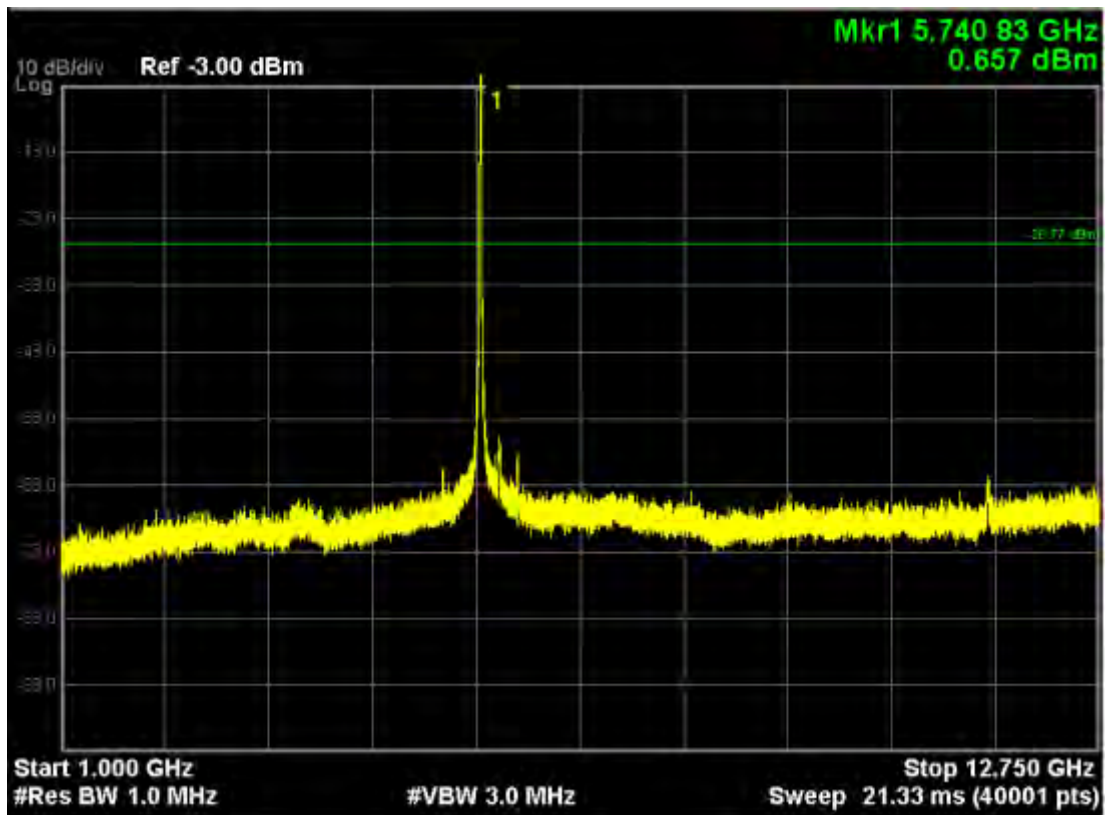

Note: The Mark1 point is carrier.

802.11ac (5725MHz-5850MHz)
802.11ac20, traffic mode; Channel 149

Note: The Mark1 point is carrier.

802.11ac20, traffic mode; Channel 149(mimo)

Note: The Mark1 point is carrier.

802.11ac20, traffic mode; Channel 157

Note: The Mark1 point is carrier.

802.11ac20, traffic mode; Channel 157(mimo)

Note: The Mark1 point is carrier.

802.11ac20, traffic mode; Channel 165

Note: The Mark1 point is carrier.