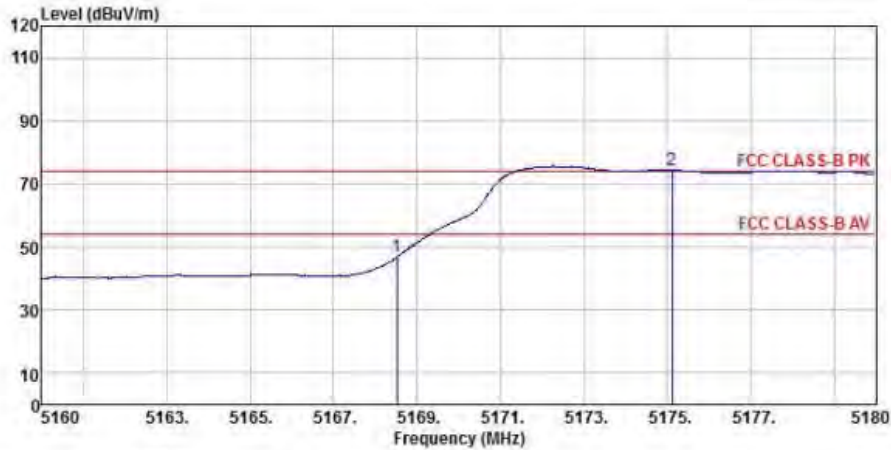

Detector mode: Average

Polarity: Vertical

Site : chamber
Condition : FCC CLASS-B PK 3m BBHA9120D(942) VERTICAL
EUT :
Model Name : 神画投影仪
Temp/Humi : 19 C / 58 %
Power Rating: 230V/50Hz
Mode : WIFI 5G 802.11n CH36
Memo :

Read	Antenna	Cable	Preamp	Limit	Over			
Freq	Level	Factor	Loss	Factor	Level	Line	Limit	Remark
MHz	dBuV	dB/m	dB	dB	dBuV/m	dBuV/m	dB	
1	5168.52	40.40	32.01	10.64	36.28	46.77	74.00	-27.23 Peak
2	pp 5175.12	67.94	32.01	10.64	36.28	74.31	74.00	0.31 Peak