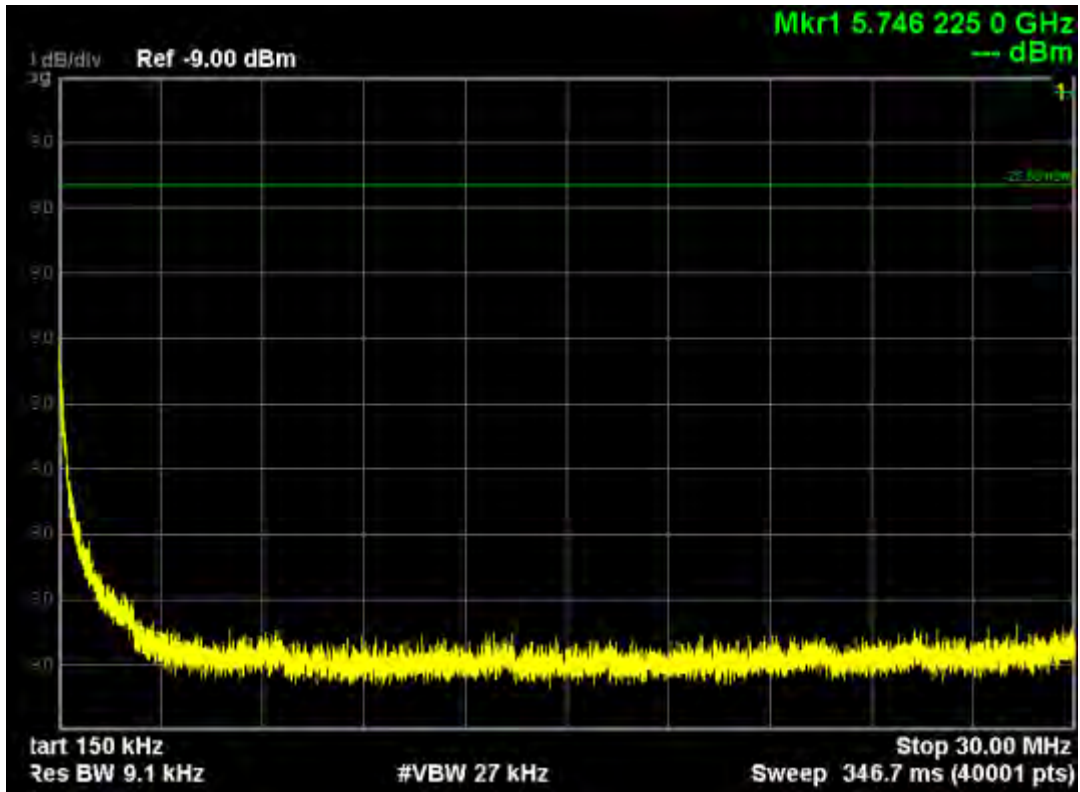

Note: The Mark1 point is carrier.

802.11ac40, traffic mode; Channel 46(mimo)

Note: The Mark1 point is carrier.

802.11ac80, traffic mode; Channel 42

Note: The Mark1 point is carrier.

802.11ac80, traffic mode; Channel 42(mimo)

Note: The Mark1 point is carrier.

802.11ac (5725MHz-5850MHz)
802.11ac20, traffic mode; Channel 149

Note: The Mark1 point is carrier.

802.11ac20, traffic mode; Channel 149(mimo)

Note: The Mark1 point is carrier.