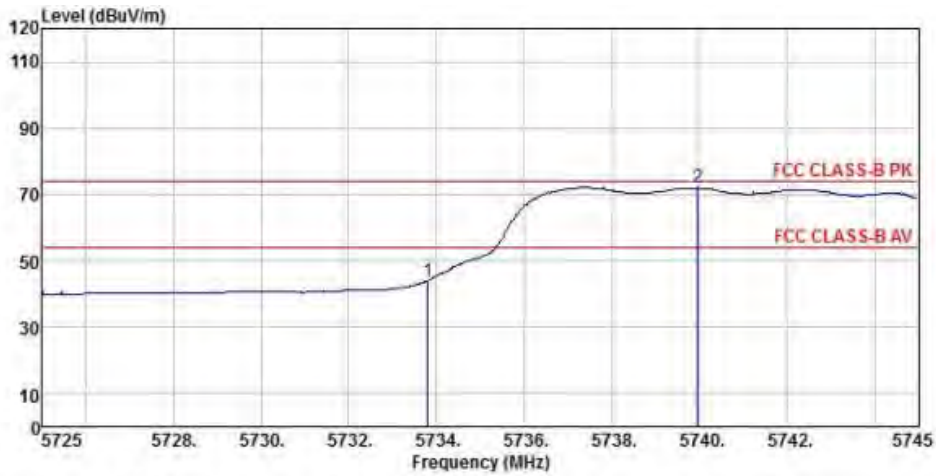

Detector mode: Average

Polarity: Vertical

Site : chamber
Condition : FCC CLASS-B PK 3m BBHA9120D(942) VERTICAL
EUT :
Model Name : 神画投影仪
Temp/Humi : 19 °C / 58 %
Power Rating: 230V/50Hz
Mode : WIFI 5G 802.11a CH149
Memo :

Read	Antenna	Cable	Preamp	Limit	Over			
Freq	Level	Factor	Loss	Factor	Level	Line	Limit	Remark

MHz	dBuV	dB/m	dB	dB	dBuV/m	dBuV/m	dB
1 5733.80	37.33	32.34	10.99	36.65	44.01	74.00	-29.99 Peak
2 pp 5739.96	65.45	32.34	10.88	36.65	72.02	74.00	-1.98 Peak