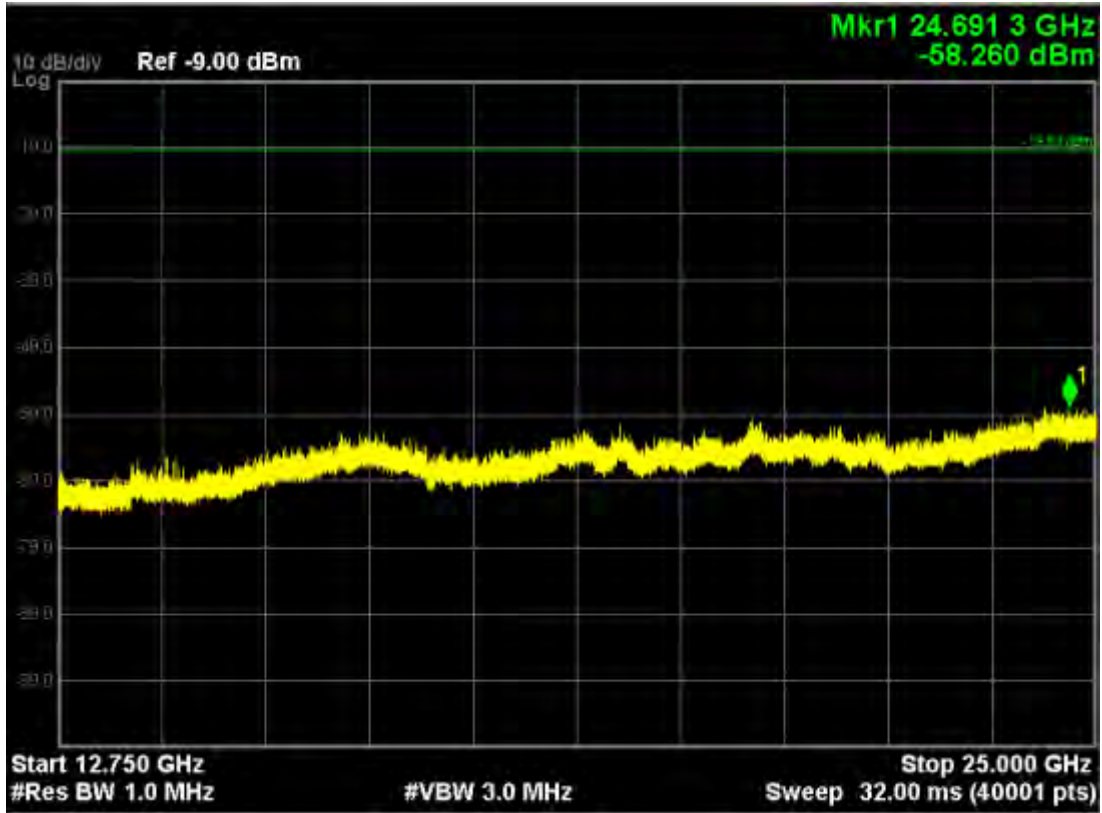

Note: The Mark1 point is carrier.

802.11a, traffic mode; Channel 165

Note: The Mark1 point is carrier.

802.11n20, traffic mode; Channel 149

Note: The Mark1 point is carrier.

802.11n20, traffic mode; Channel 149(mimo)

Note: The Mark1 point is carrier.

802.11n20, traffic mode; Channel 157

Note: The Mark1 point is carrier.

Note: The Mark1 point is carrier.

802.11n20, traffic mode; Channel 165

Note: The Mark1 point is carrier.