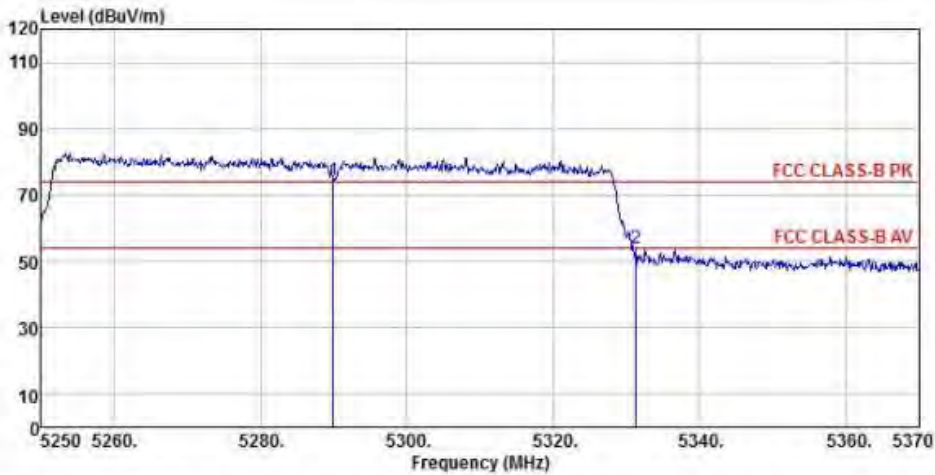

802.11ac80 (Ch42)

Detector mode: Peak

Polarity: Horizontal

Site : chamber
Condition : FCC CLASS-B PK 3m BBHA9120D(942) HORIZONTAL
EUT :
Model Name : 神画投影仪
Temp/Humi : 19 °C / 58 %
Power Rating: 230V/50Hz
Mode : WIFI 5G 802.11ac 80M CH42
Memo :

ReadAntenna	Cable	Preamp	Limit	Over			
Freq	Level	Factor	Loss Factor	Level	Line	Limit	Remark

MHz	dBuV	dB/m	dB	dB	dBuV/m	dBuV/m	dB

1	pp	5289.96	68.20	31.69	10.83	36.36	74.36	74.00	0.36	Peak
2		5331.36	47.65	31.75	10.87	36.39	53.88	74.00	-20.12	Peak