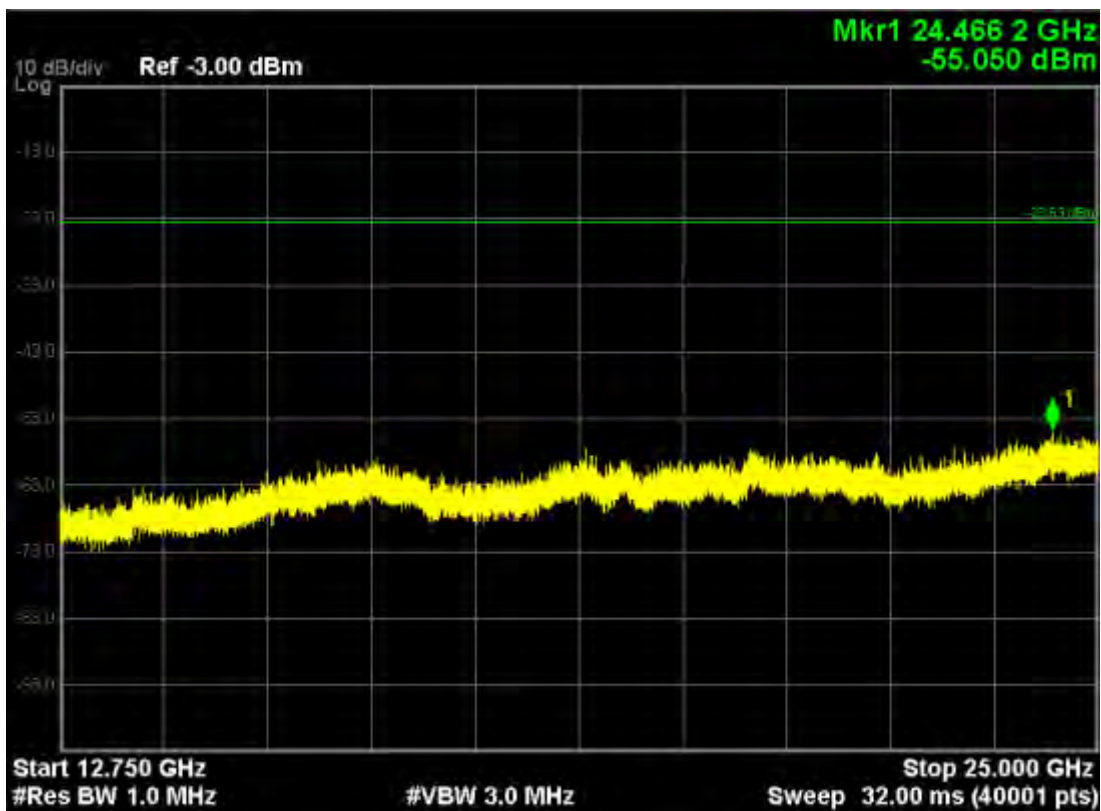

Note: The Mark1 point is carrier.

802.11ac40, traffic mode; Channel 46(mimo)

Note: The Mark1 point is carrier.

802.11ac80, traffic mode; Channel 42

Note: The Mark1 point is carrier.

802.11ac80, traffic mode; Channel 42(mimo)

Note: The Mark1 point is carrier.

802.11ac (5725MHz-5850MHz)
802.11ac20, traffic mode; Channel 149

Note: The Mark1 point is carrier.

802.11ac20, traffic mode; Channel 149(mimo)

Note: The Mark1 point is carrier.

802.11ac20, traffic mode; Channel 157

Note: The Mark1 point is carrier.

802.11ac20, traffic mode; Channel 157(mimo)

Note: The Mark1 point is carrier.

802.11ac20, traffic mode; Channel 165

Note: The Mark1 point is carrier.