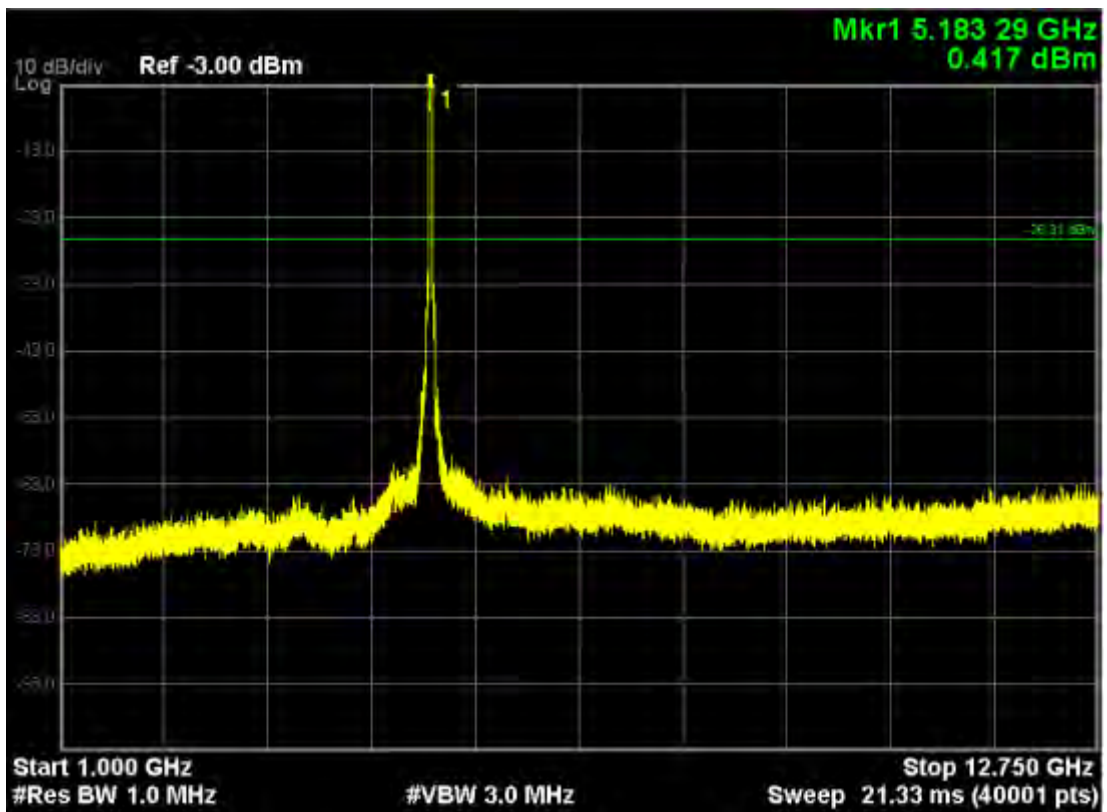

Note: The Mark1 point is carrier.

802.11ac40, traffic mode; Channel 46(mimo)

Note: The Mark1 point is carrier.

802.11ac80, traffic mode; Channel 42

Note: The Mark1 point is carrier.

802.11ac80, traffic mode; Channel 42(mimo)

Note: The Mark1 point is carrier.

802.11ac (5725MHz-5850MHz)
802.11ac20, traffic mode; Channel 149

Note: The Mark1 point is carrier.

802.11ac20, traffic mode; Channel 149(mimo)

Note: The Mark1 point is carrier.