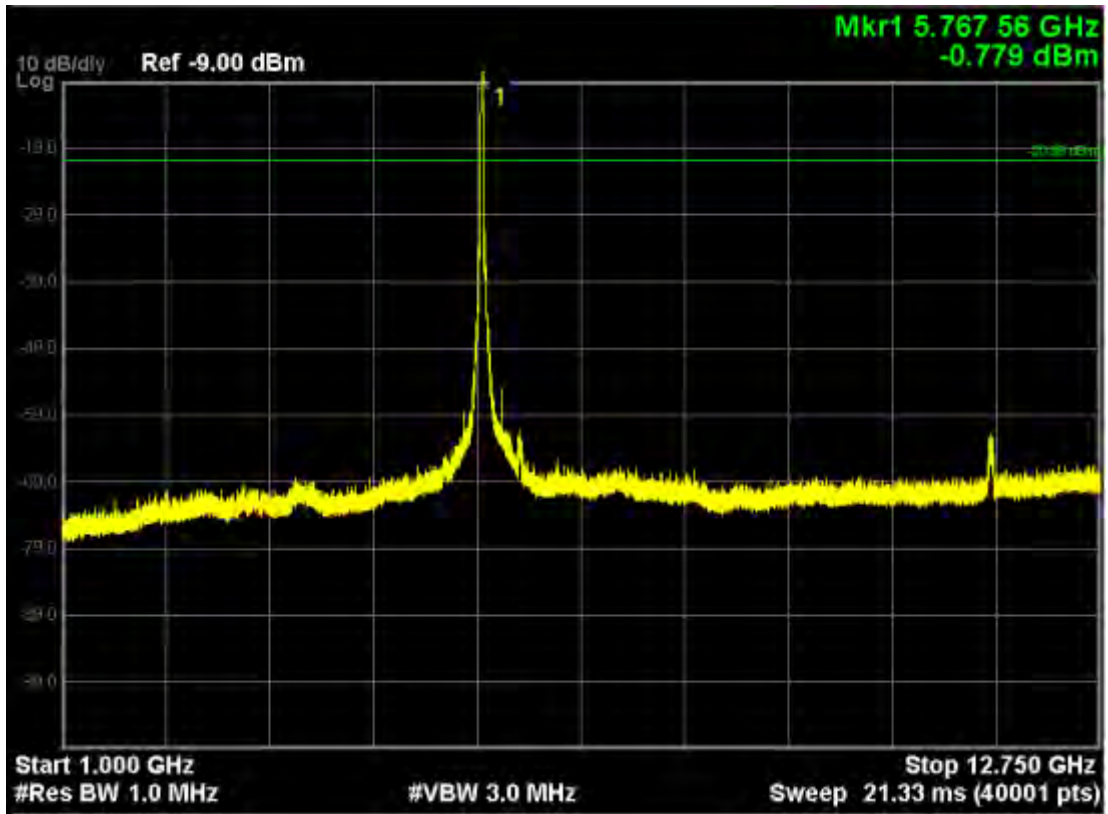

Note: The Mark1 point is carrier.

802.11n20, traffic mode; Channel 157

Note: The Mark1 point is carrier.

Note: The Mark1 point is carrier.

802.11n20, traffic mode; Channel 165

Note: The Mark1 point is carrier.

802.11n20, traffic mode; Channel 165(mimo)

Note: The Mark1 point is carrier.

802.11n40, traffic mode; Channel 151

Note: The Mark1 point is carrier.

802.11n40, traffic mode; Channel 151(mimo)

Note: The Mark1 point is carrier.