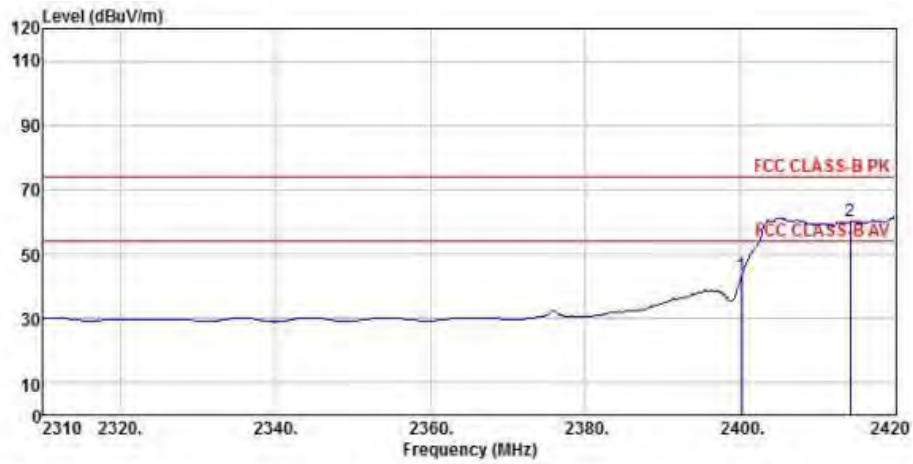

Detector mode: Average

Polarity: Vertical

Site : chamber
Condition : FCC CLASS-B PK 3m BBHA9120D(942) VERTICAL
EUT :
Model Name : 神画投影仪
Temp/Humi : 19 °C / 58 %
Power Rating: 230V/50Hz
Mode : WIFI 2.4G 802.11n CH1
Memo :

Read	Antenna	Cable	Preamp	Limit	Over		
Freq	Level	Factor	Loss	Factor	Level	Line	Limit
MHz	dBuV	dB/m	dB	dB	dBuV/m	dBuV/m	dB
1	2400.20	47.08	27.58	7.13	38.52	43.27	74.00 -30.73 Peak
2	pp	2414.17	64.14	27.54	7.21	38.52	60.37 74.00 -13.63 Peak