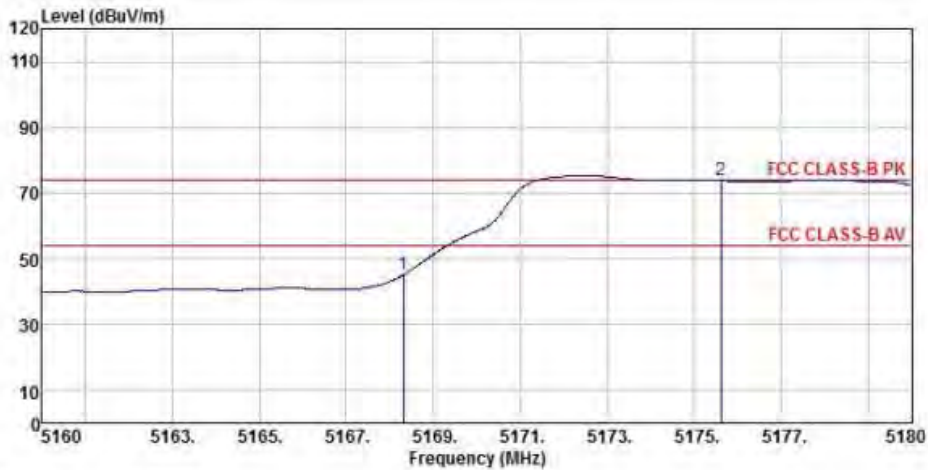

Detector mode: Average

Polarity: Horizontal

Site : chamber
Condition : FCC CLASS-B PK 3m BBHA9120D(942) HORIZONTAL
EUT :
Model Name : 神画投影仪
Temp/Humi : 19 C / 58 %
Power Rating: 230V/50Hz
Mode : WIFI 5G 802.11n CH36
Memo :

Read	Antenna	Cable	Preamp	Limit	Over			
Freq	Level	Factor	Loss	Factor	Level	Line	Limit	Remark

MHz	dBuV	dB/m	dB	dB	dBuV/m	dBuV/m	dB
1 5168.32	38.76	32.01	10.64	36.28	45.13	74.00	-28.87 Peak
2 pp 5175.62	67.44	32.01	10.64	36.28	73.81	74.00	-0.19 Peak

Detector mode: Peak

Polarity: Vertical