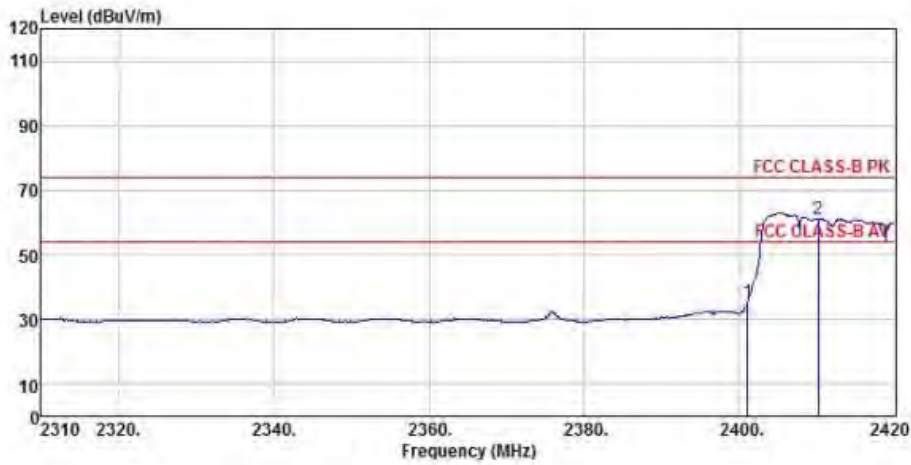

Detector mode: Average

Polarity: Horizontal

Site : chamber
Condition : FCC CLASS-B PE 3m BBHA9120D(942) HORIZONTAL
EUT :
Model Name : 神画投影仪
Temp/Humi : 19 °C / 58 %
Power Rating: 230V/50Hz
Mode : WIFI 2.4G 802.11n CHI
Memo :

Read	Antenna	Cable	Preamp	Limit	Over		
Freq	Level	Factor	Loss	Factor	Level	Line	
MHz	dBuV	dB/m	dB	dB	dBuV/m	dBuV/m	dB
1	2400.97	39.06	27.58	7.13	38.52	35.25	74.00 -38.75 Peak
2	pp 2410.10	64.85	27.54	7.21	38.52	61.08	74.00 -12.92 Peak

Detector mode: Peak

Polarity: Vertical