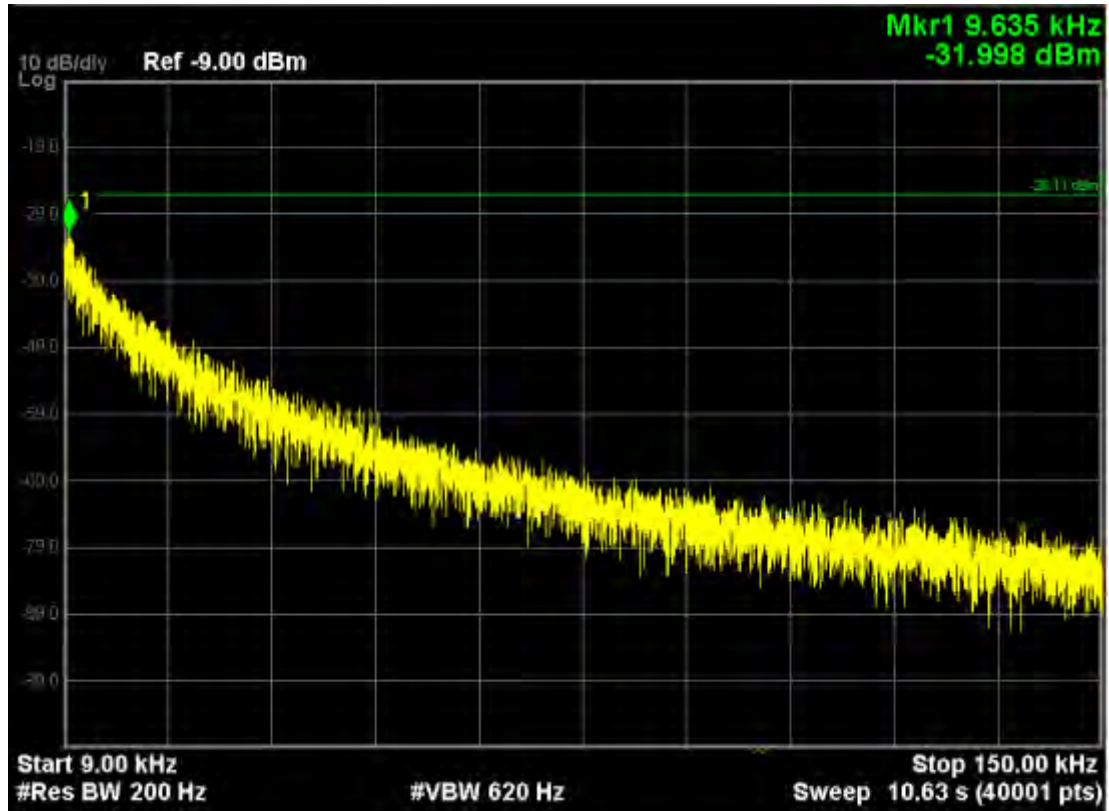

802.11ac40, traffic mode; Channel 159

Note: The Mark1 point is carrier.

802.11ac40, traffic mode; Channel 159(mimo)

Note: The Mark1 point is carrier.

802.11ac80, traffic mode; Channel 155

Note: The Mark1 point is carrier.