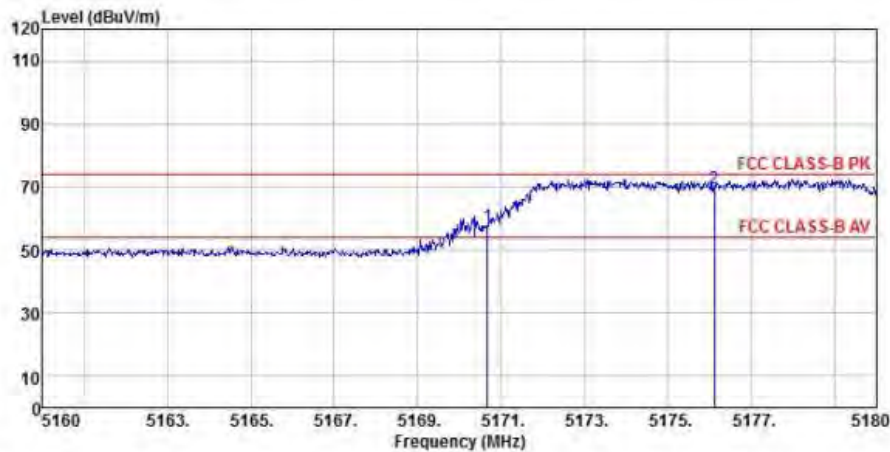

WIFI 5G(5150MHz-5250MHz)

802.11a (Ch36)

Detector mode: Peak

Polarity: Horizontal

Site : chamber
 Condition : FCC CLASS-B PK 3m BBHA9120D(942) HORIZONTAL
 EUT :
 Model Name : 神画投影仪
 Temp/Humi : 19 °C / 58 %
 Power Rating: 230V/50Hz
 Mode : WIFI 5G 802.11a CH36
 Memo :