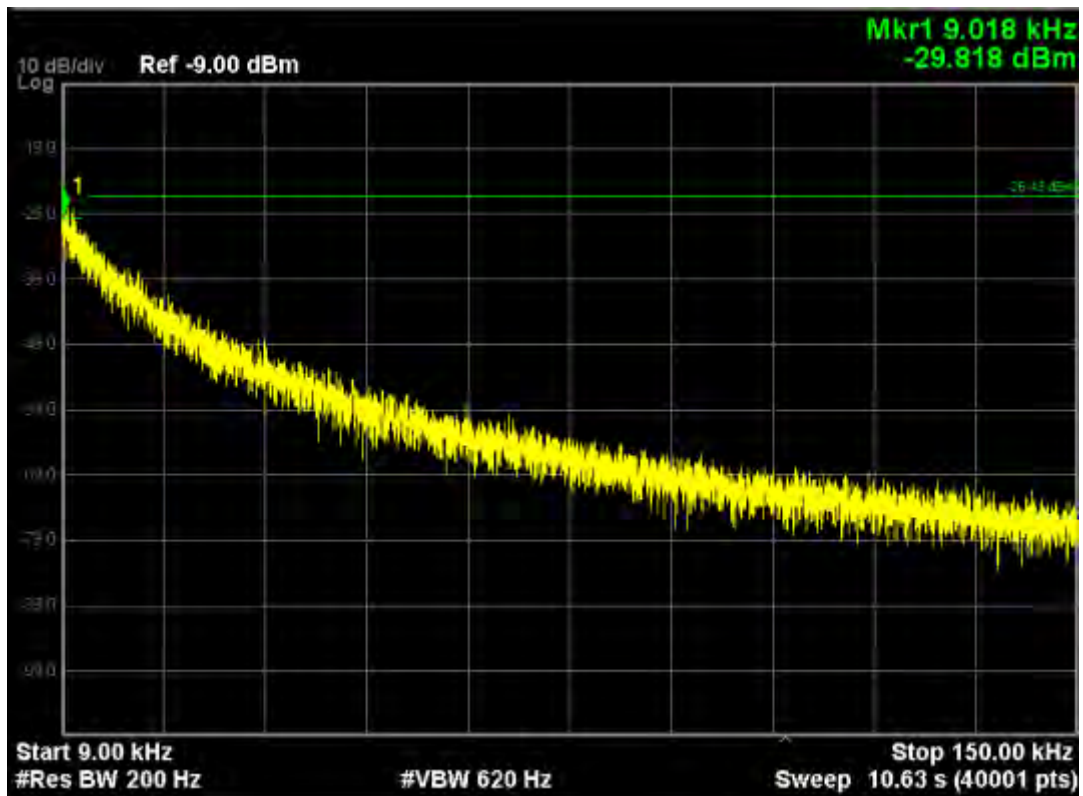

Note: The Mark1 point is carrier.

802.11ac40, traffic mode; Channel 38

Note: The Mark1 point is carrier.

802.11ac40, traffic mode; Channel 38(mimo)

Note: The Mark1 point is carrier.

802.11ac40, traffic mode; Channel 46