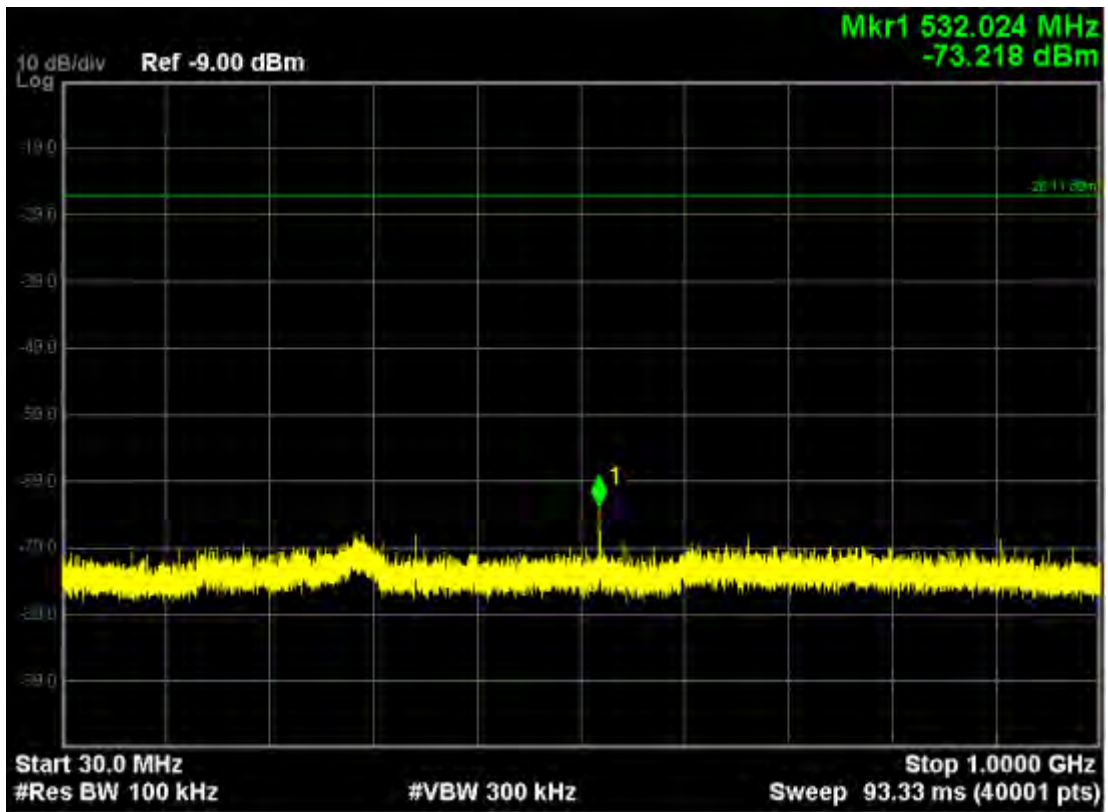

Note: The Mark1 point is carrier.

802.11a, traffic mode; Channel 165

Note: The Mark1 point is carrier.

802.11n20, traffic mode; Channel 149

Note: The Mark1 point is carrier.

802.11n20, traffic mode; Channel 149(mimo)

Note: The Mark1 point is carrier.

802.11n20, traffic mode; Channel 157

Note: The Mark1 point is carrier.

Note: The Mark1 point is carrier.

802.11n20, traffic mode; Channel 165

Note: The Mark1 point is carrier.