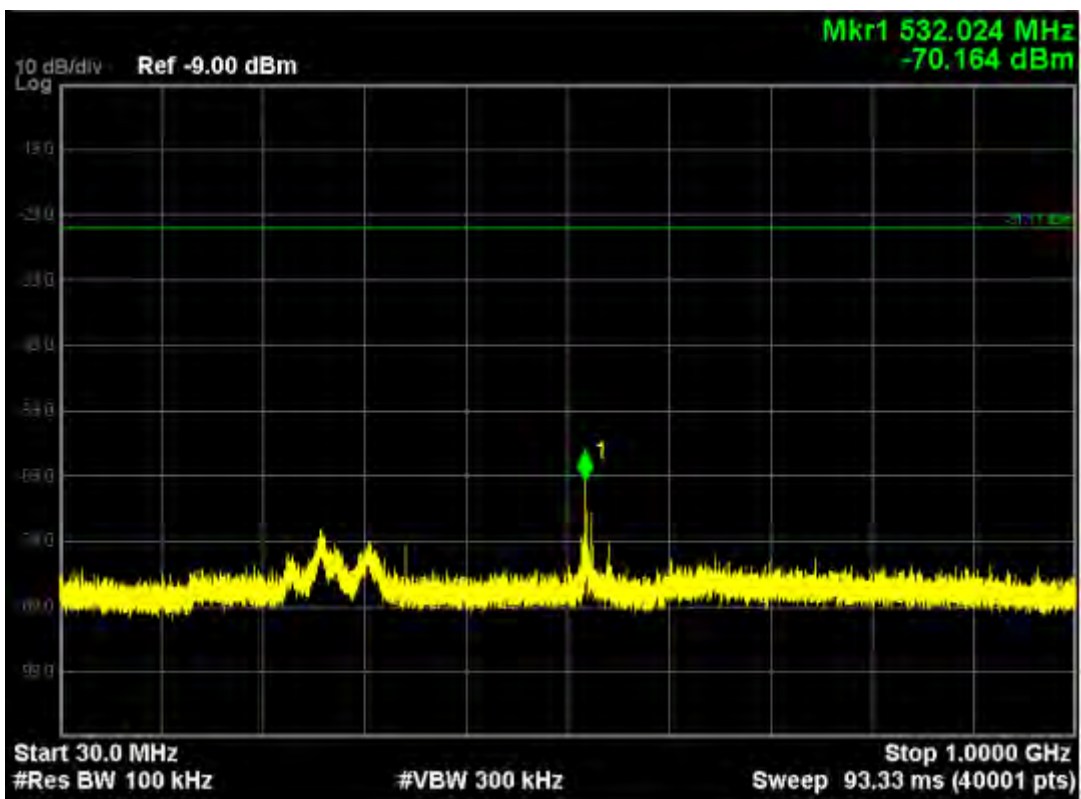

802.11ac40, traffic mode; Channel 159

Note: The Mark1 point is carrier.

802.11ac40, traffic mode; Channel 159(mimo)

Note: The Mark1 point is carrier.

802.11ac80, traffic mode; Channel 155

Note: The Mark1 point is carrier.