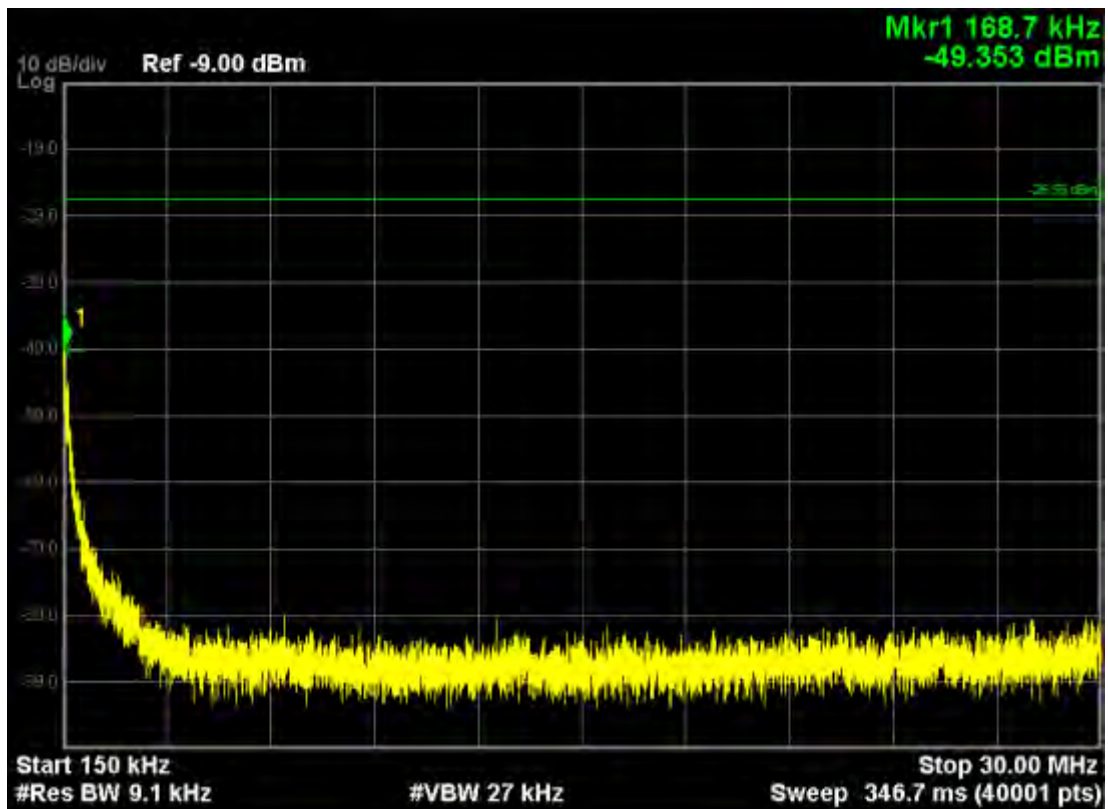

Note: The Mark1 point is carrier.

802.11n20, traffic mode; Channel 157

Note: The Mark1 point is carrier.

Note: The Mark1 point is carrier.

802.11n20, traffic mode; Channel 165

Note: The Mark1 point is carrier.

802.11n20, traffic mode; Channel 165(mimo)

Note: The Mark1 point is carrier.

802.11n40, traffic mode; Channel 151

Note: The Mark1 point is carrier.

802.11n40, traffic mode; Channel 151(mimo)

Note: The Mark1 point is carrier.

802.11n40, traffic mode; Channel 159

Note: The Mark1 point is carrier.

802.11n40, traffic mode; Channel 159(mimo)

Note: The Mark1 point is carrier.

802.11ac (5150MHz-5250MHz)
802.11ac20, traffic mode; Channel 36