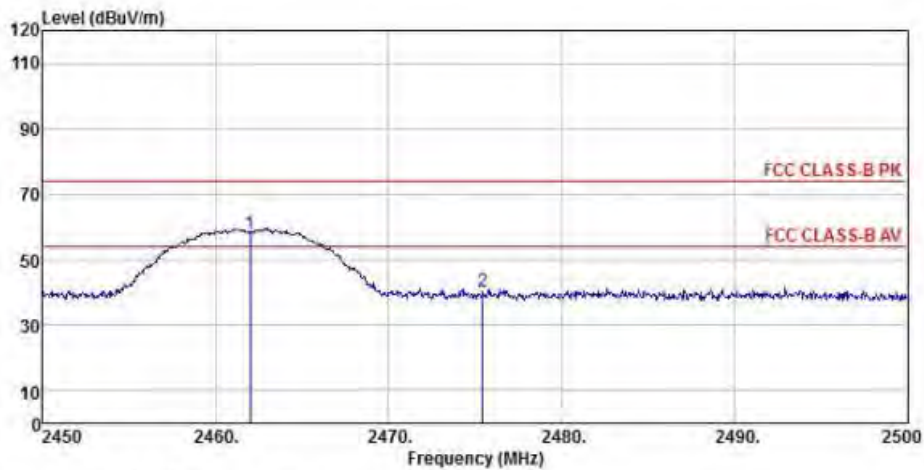

Site : chamber
Condition : FCC CLASS-B PK 3m BBHA9120D(942) VERTICAL
EUT :
Model Name : 神画投影仪
Temp/Humi : 19 °C / 58 %
Power Rating: 230V/50Hz
Mode : WIFI 2.4G CH11
Memo :

	Read	Antenna	Cable	Preamp	Limit	Over	
Freq	Level	Factor	Loss	Factor	Level	Line	Limit
MHz	dBuV	dB/m	dB	dB	dBuV/m	dBuV/m	dB
1 pp 2462.00	61.78	27.49	7.39	38.50	58.16	74.00	-15.84 Peak
2 2475.45	43.88	27.52	7.41	38.50	40.31	74.00	-33.69 Peak