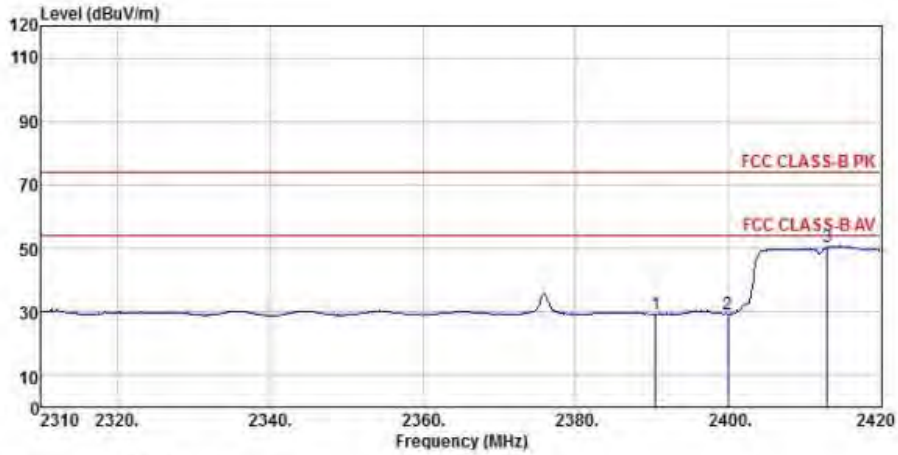

Detector mode: Average

Polarity: Horizontal

Site : chamber
Condition : FCC CLASS-B PK 3m BBHA9120D(942) HORIZONTAL
EUT :
Model Name : 神画投影仪
Temp/Humi : 19 °C / 58 %
Power Rating: 230V/50Hz
Mode : WIFI 2.4G 802.11g CHI
Memo :

	Read	Antenna	Cable	Preamp	Limit	Over		
	Freq	Level	Factor	Loss	Factor	Level	Line	Limit
	MHz	dBuV	dB/m	dB	dB	dBuV/m	dBuV/m	dB
1	2390.52	33.11	27.58	7.13	38.53	29.29	74.00	-44.71 Peak
2	2399.98	33.03	27.58	7.13	38.52	29.22	74.00	-44.78 Peak
3 pp	2412.96	54.29	27.54	7.21	38.52	50.52	74.00	-23.48 Peak

Detector mode: Peak

Polarity: Vertical