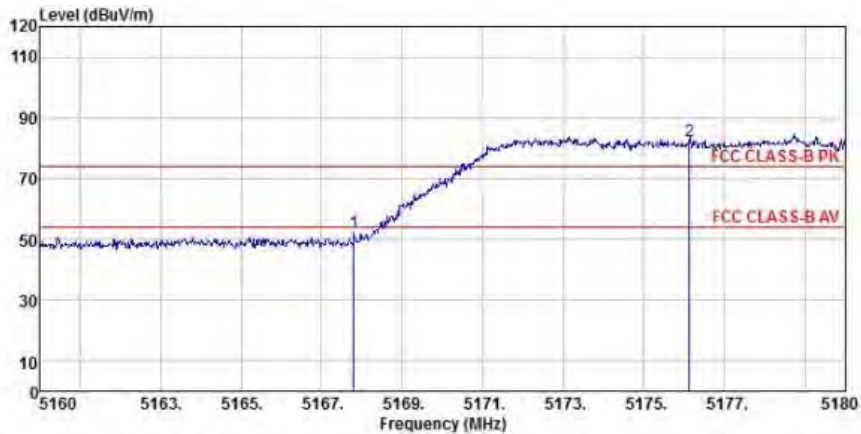

802.11n20 (Ch36)

Detector mode: Peak

Polarity: Horizontal

Site : chamber
Condition : FCC CLASS-B PK 3m BBHA9120D(942) HORIZONTAL
EUT :
Model Name : 神画投影仪
Temp/Humi : 19 °C / 58 %
Power Rating: 230V/50Hz
Mode : WIFI 5G 802.11n CH36
Memo :

Read	Antenna	Cable	Preamp	Limit	Over		
Freq	Level	Factor	Loss	Factor	Level	Line	Limit
MHz	dBuV	dB/m	dB	dB	dBuV/m	dBuV/m	dB
1 5167.80	45.79	32.01	10.64	36.28	52.16	74.00	-21.84 Peak
2 pp 5176.14	76.10	32.01	10.64	36.28	82.47	74.00	8.47 Peak