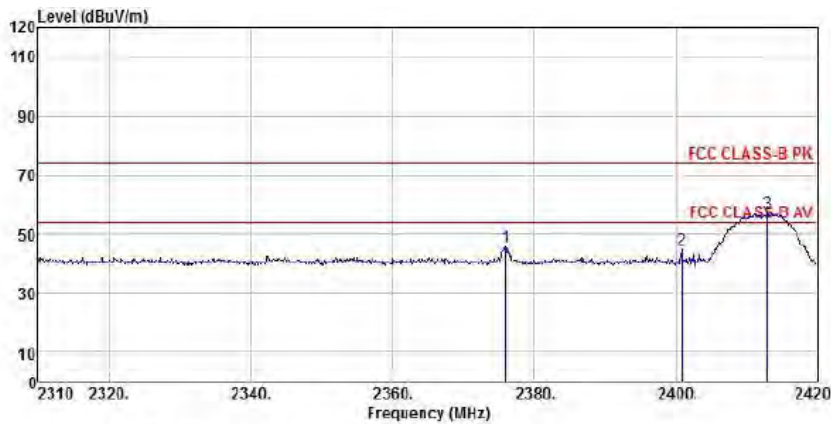

Antenna 2& Mimo

WIFI 2.4G

802.11b (Ch1)

Detector mode: Peak

Polarity: Horizontal

Site : chamber
 Condition : FCC CLASS-B PK 3m BBHA9120D(942) HORIZONTAL
 EUT :
 Model Name : 神画投影仪
 Temp/Humi : 19 C / 58 %
 Power Rating: 230V/50Hz
 Mode : WIFI 2.4G CH1
 Memo :