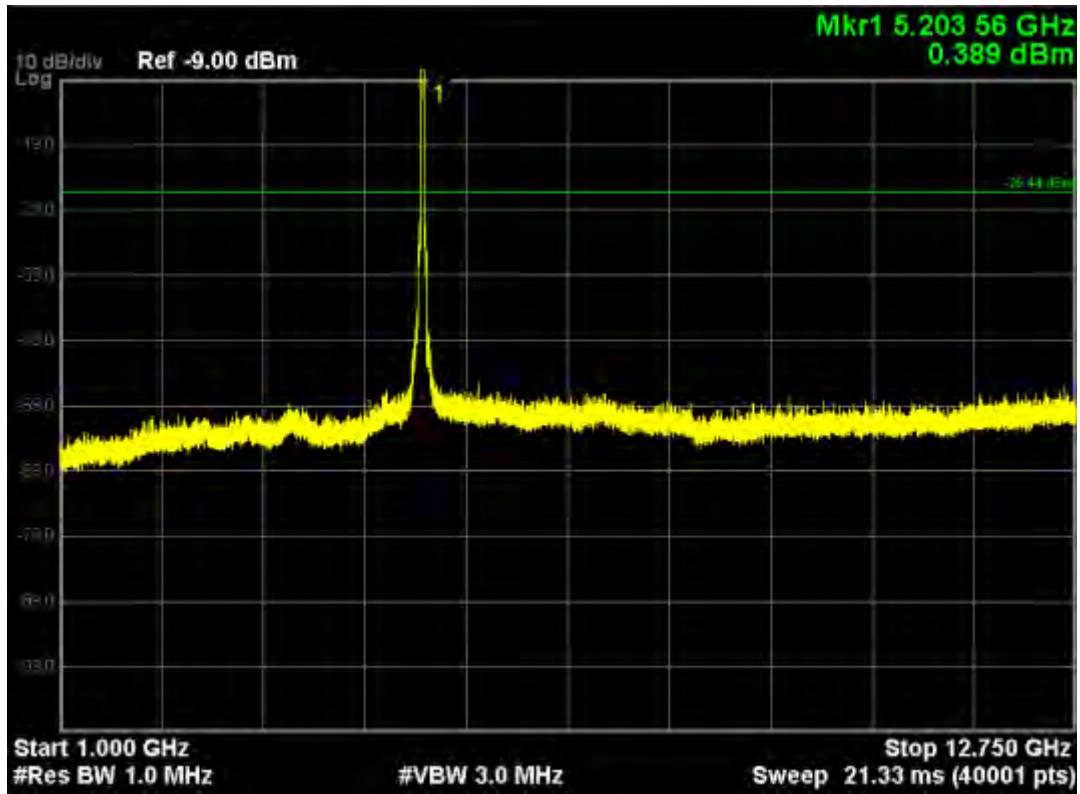

Note: The Mark1 point is carrier.