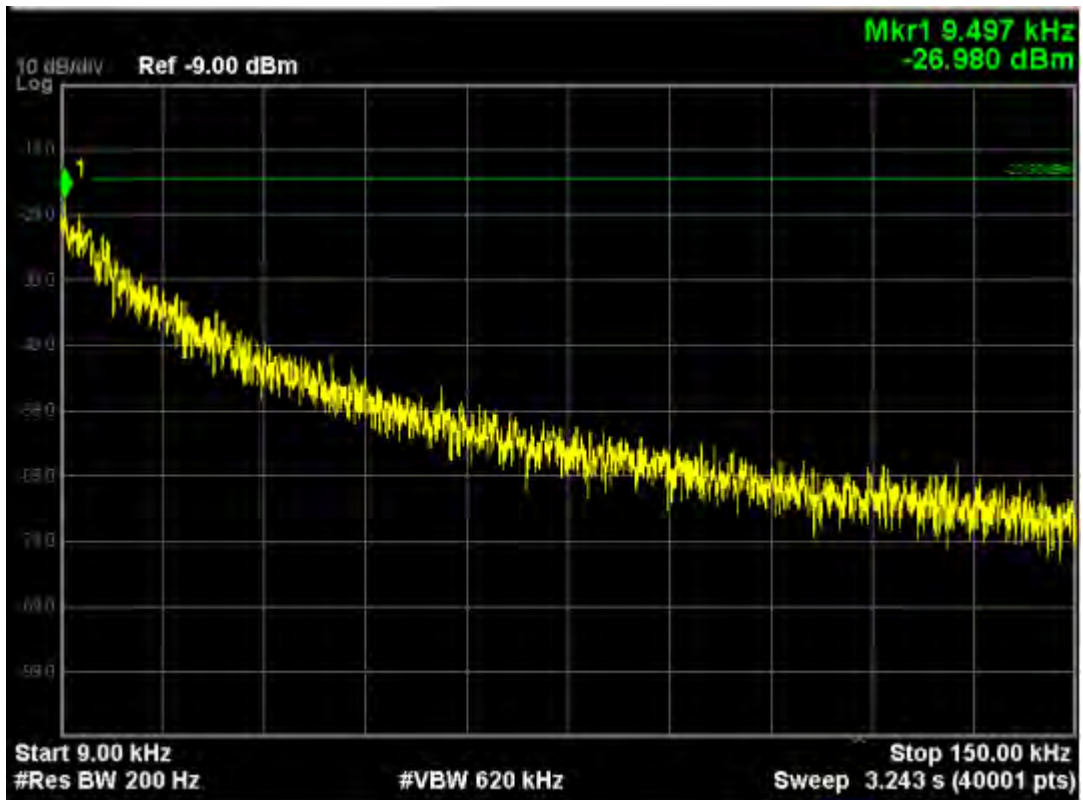

802.11n40, traffic mode; Channel 159

Note: The Mark1 point is carrier.

802.11n40, traffic mode; Channel 159(mimo)

Note: The Mark1 point is carrier.

802.11ac (5150MHz-5250MHz)
802.11ac20, traffic mode; Channel 36