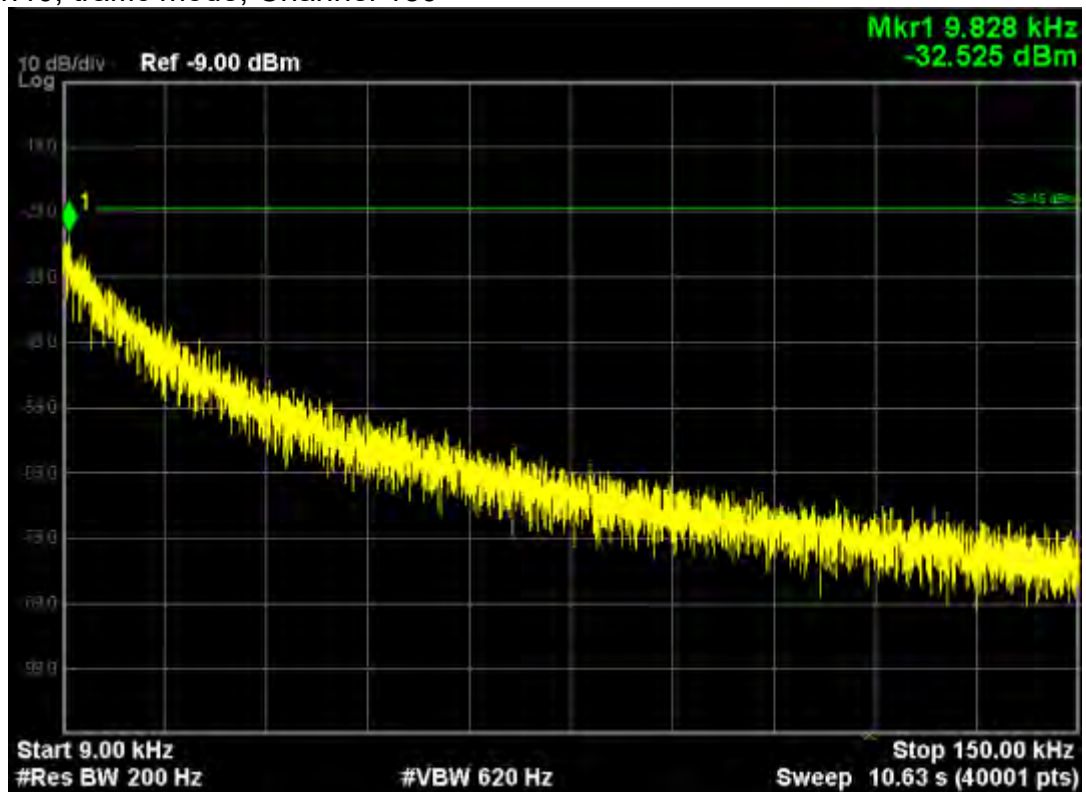

802.11n40, traffic mode; Channel 159