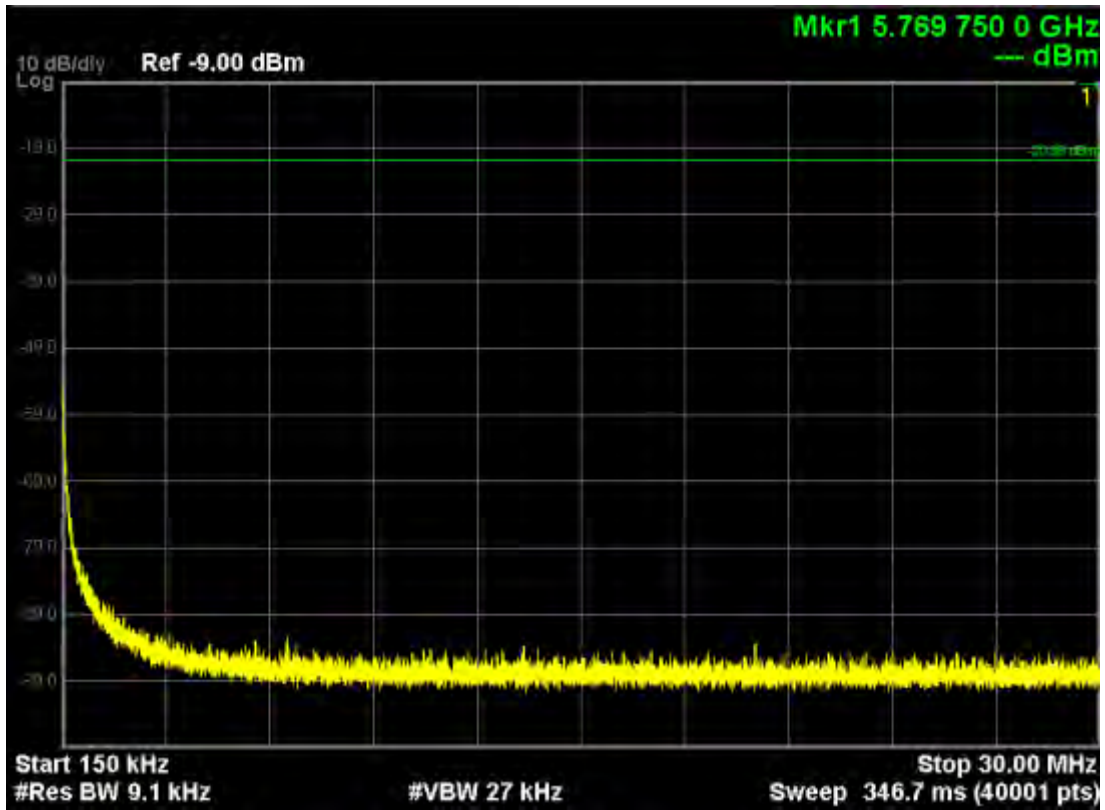

Note: The Mark1 point is carrier.

802.11n20, traffic mode; Channel 157

Note: The Mark1 point is carrier.

Note: The Mark1 point is carrier.

802.11n20, traffic mode; Channel 165

Note: The Mark1 point is carrier.

802.11n20, traffic mode; Channel 165(mimo)

Note: The Mark1 point is carrier.

802.11n40, traffic mode; Channel 151

Note: The Mark1 point is carrier.

802.11n40, traffic mode; Channel 151(mimo)

Note: The Mark1 point is carrier.