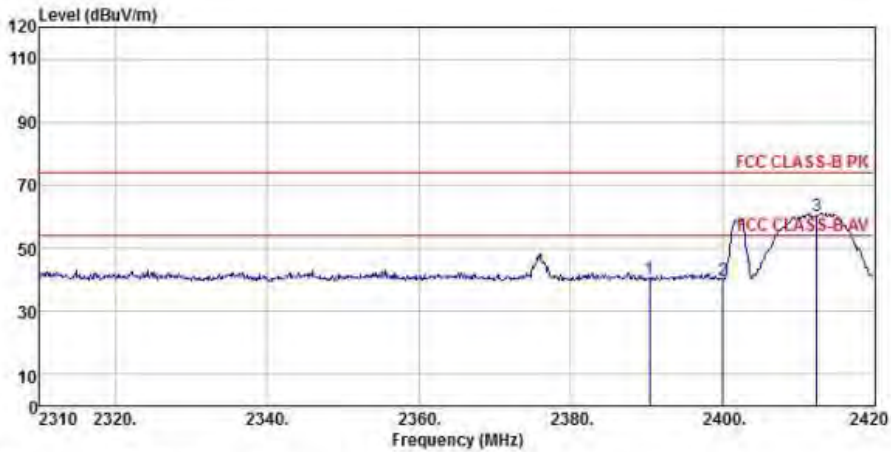

Site : chamber
Condition : FCC CLASS-B PK 3m BBHA9120D(942) VERTICAL
EUT :
Model Name : 神画投影仪
Temp/Humi : 19 C / 58 %
Power Rating: 230V/50Hz
Mode : WIFI 2.4G CH1
Memo :

Read	Antenna	Cable	Preamp	Limit	Over			
Freq	Level	Factor	Loss	Factor	Level	Line	Limit	Remark
MHz	dBuV	dB/m	dB	dB	dBuV/m	dBuV/m	dB	
1	2390.41	44.19	27.58	7.13	38.53	40.37	74.00	-33.63 Peak
2	2400.09	43.60	27.58	7.13	38.52	39.79	74.00	-34.21 Peak
3 pp	2412.41	64.13	27.54	7.21	38.52	60.36	74.00	-13.64 Peak