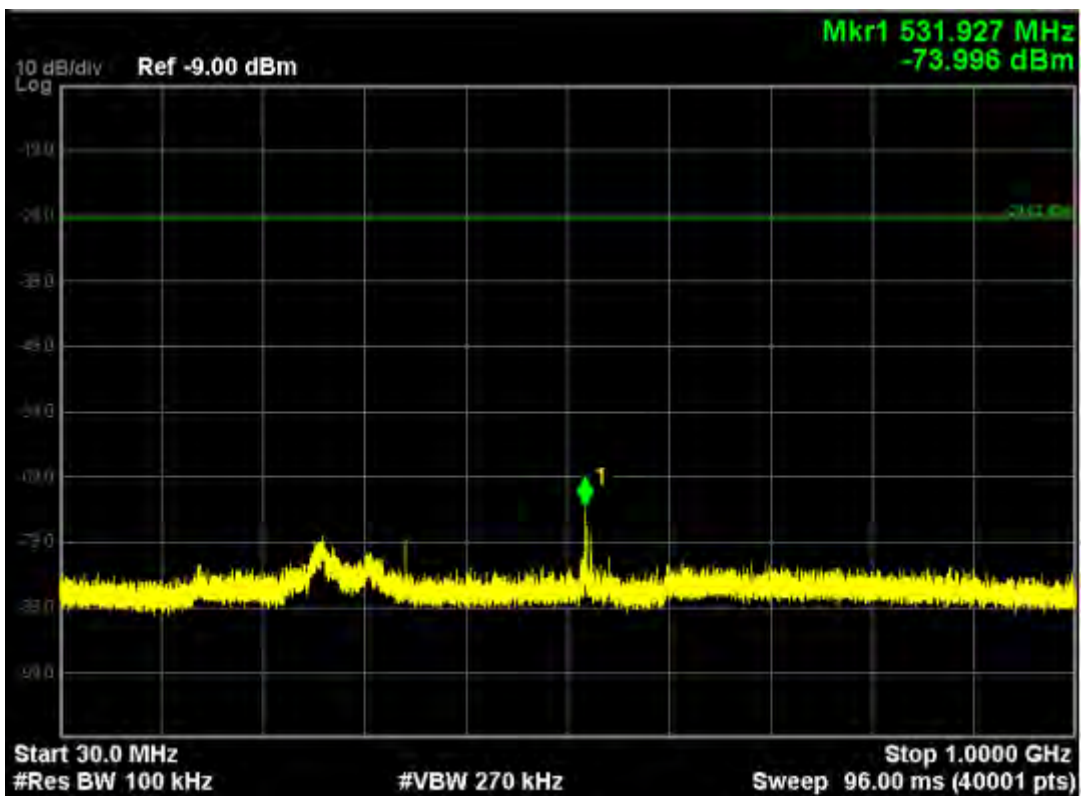

Note: The Mark1 point is carrier.

802.11ac40, traffic mode; Channel 38

Note: The Mark1 point is carrier.

802.11ac40, traffic mode; Channel 38(mimo)

Note: The Mark1 point is carrier.

802.11ac40, traffic mode; Channel 46

Note: The Mark1 point is carrier.

802.11ac40, traffic mode; Channel 46(mimo)

Note: The Mark1 point is carrier.

802.11ac80, traffic mode; Channel 42

Note: The Mark1 point is carrier.

802.11ac80, traffic mode; Channel 42(mimo)

Note: The Mark1 point is carrier.

802.11ac (5725MHz-5850MHz)
802.11ac20, traffic mode; Channel 149

Note: The Mark1 point is carrier.

802.11ac20, traffic mode; Channel 149(mimo)

Note: The Mark1 point is carrier.

802.11ac20, traffic mode; Channel 157

Note: The Mark1 point is carrier.

802.11ac20, traffic mode; Channel 157(mimo)

Note: The Mark1 point is carrier.

802.11ac20, traffic mode; Channel 165

Note: The Mark1 point is carrier.