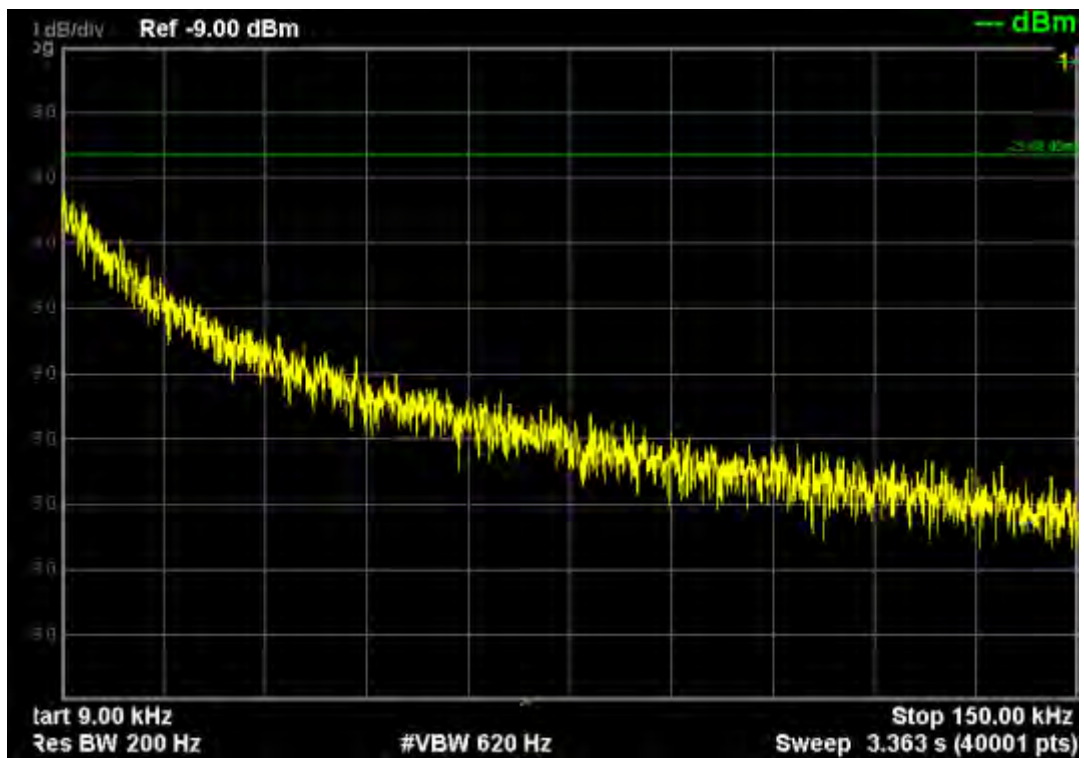

Note: The Mark1 point is carrier.

802.11ac40, traffic mode; Channel 46(mimo)

Note: The Mark1 point is carrier.

802.11ac80, traffic mode; Channel 42

Note: The Mark1 point is carrier.

802.11ac80, traffic mode; Channel 42(mimo)

Note: The Mark1 point is carrier.

802.11ac (5725MHz-5850MHz)
802.11ac20, traffic mode; Channel 149

Note: The Mark1 point is carrier.

802.11ac20, traffic mode; Channel 149(mimo)

Note: The Mark1 point is carrier.