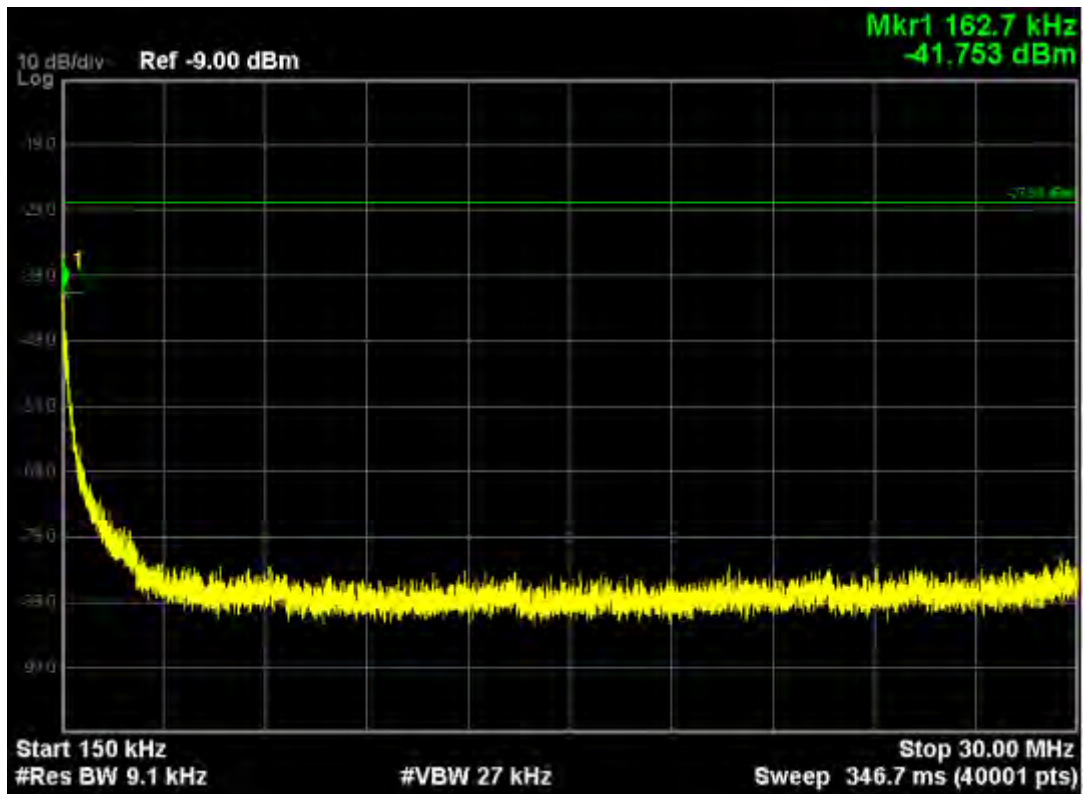

Note: The Mark1 point is carrier.

802.11ac40, traffic mode; Channel 38

Note: The Mark1 point is carrier.

802.11ac40, traffic mode; Channel 38(mimo)

Note: The Mark1 point is carrier.

802.11ac40, traffic mode; Channel 46

Note: The Mark1 point is carrier.

802.11ac40, traffic mode; Channel 46(mimo)

Note: The Mark1 point is carrier.

802.11ac80, traffic mode; Channel 42

Note: The Mark1 point is carrier.

802.11ac80, traffic mode; Channel 42(mimo)