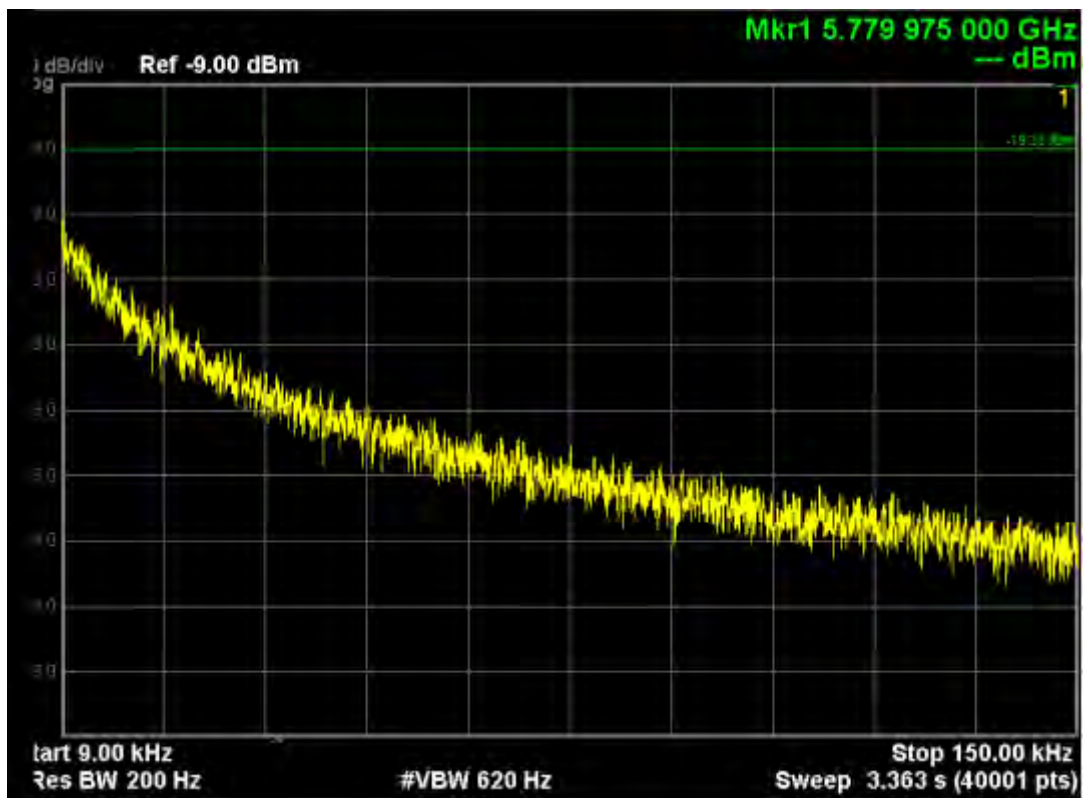

Note: The Mark1 point is carrier.

802.11ac (5725MHz-5850MHz)
802.11ac20, traffic mode; Channel 149

Note: The Mark1 point is carrier.

802.11ac20, traffic mode; Channel 149(mimo)

Note: The Mark1 point is carrier.

802.11ac20, traffic mode; Channel 157

Note: The Mark1 point is carrier.

802.11ac20, traffic mode; Channel 157(mimo)

Note: The Mark1 point is carrier.

802.11ac20, traffic mode; Channel 165

Note: The Mark1 point is carrier.