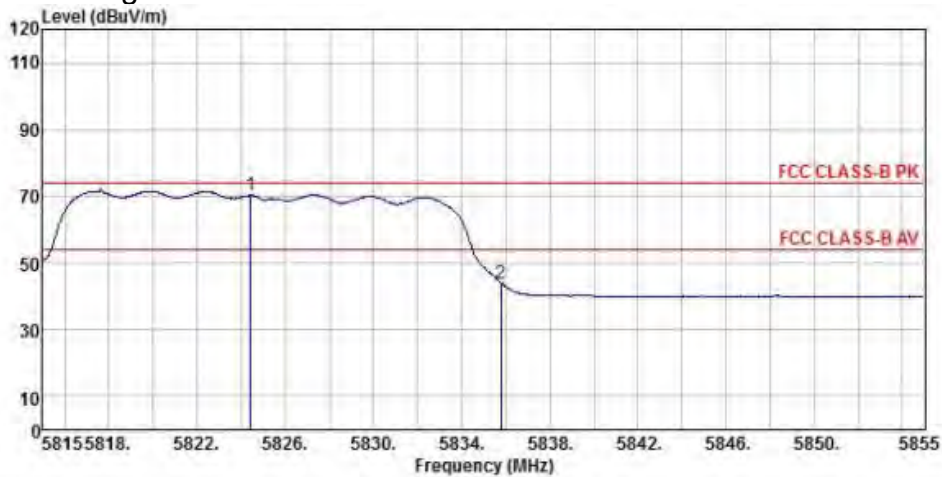

Detector mode: Average

Polarity: Vertical

Site : chamber
Condition : FCC CLASS-B PK 3m BBHA9120D(942) VERTICAL
EUT :
Model Name : 神画投影仪
Temp/Humi : 19 C / 58 %
Power Rating: 230V/50Hz
Mode : WIFI 5G 802.11a CH165
Memo :

ReadAntenna	Cable	Preamp	Limit	Over
Freq	Level	Factor	Loss	Line
MHz	dBuV	dB/m	dB	dB

MHz	dBuV	dB/m	dB	dB	dBuV/m	dBuV/m	dB
1 pp 5824.44	62.62	32.65	11.65	36.70	70.22	74.00	-3.78 Peak
2 5835.80	36.28	32.71	11.65	36.71	43.93	74.00	-30.07 Peak