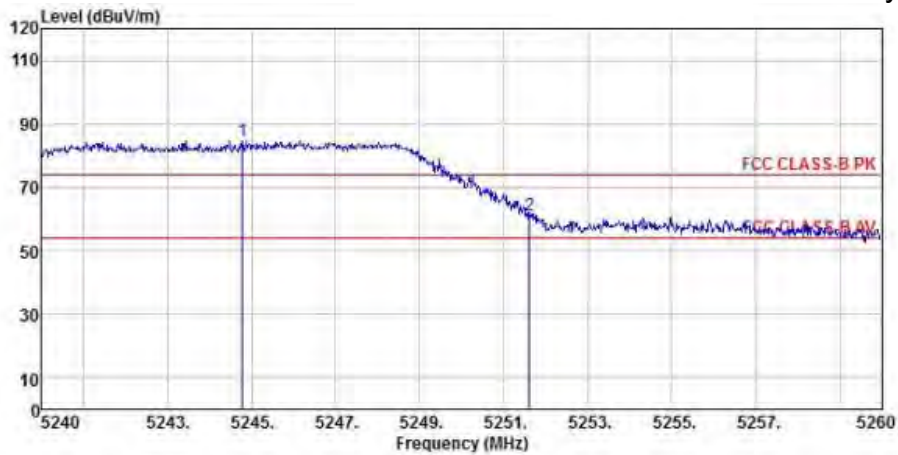

Site : chamber
Condition : FCC CLASS-B PK 3m BBHA9120D(942) VERTICAL
EUT :
Model Name : 神画投影仪
Temp/Humi : 19 °C / 58 %
Power Rating: 230V/50Hz
Mode : WIFI 5G 802.11n CH48
Memo :

Read	Antenna	Cable	Preamp	Limit	Over			
Freq	Level	Factor	Loss	Factor	Level	Line	Limit	Remark

MHz	dBuV	dB/m	dB	dB	dBuV/m	dBuV/m	dB
1 pp 5244.78	78.48	31.75	10.79	36.33	84.69	74.00	10.69 Peak
2 5251.62	55.04	31.73	10.79	36.34	61.22	74.00	-12.78 Peak