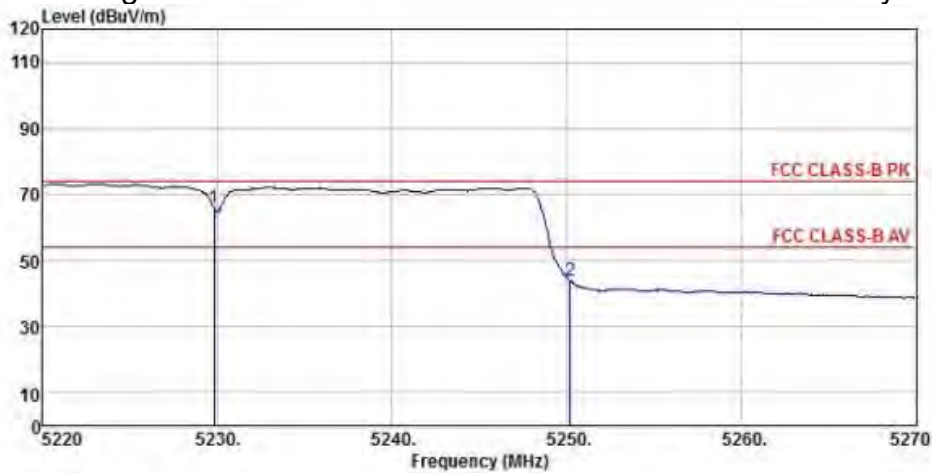

Detector mode: Average

Polarity: Horizontal

Site : chamber
Condition : FCC CLASS-B PK 3m BBHA9120D(942) HORIZONTAL
EUT :
Model Name : 神画投影仪
Temp/Humi : 19 C / 58 %
Power Rating: 230V/50Hz
Mode : WIFI 5G 802.11n 40M CH46
Memo :

ReadAntenna Cable Preamp Limit Over
Freq Level Factor Loss Factor Level Line Limit Remark

	MHz	dBuV	dB/m	dB	dB	dBuV/m	dBuV/m	dB
1 pp	5229.80	59.73	31.83	10.74	36.32	65.98	74.00	-8.02 Peak
2	5250.20	37.69	31.75	10.79	36.33	43.90	74.00	-30.10 Peak

Detector mode: Peak

Polarity: Vertical