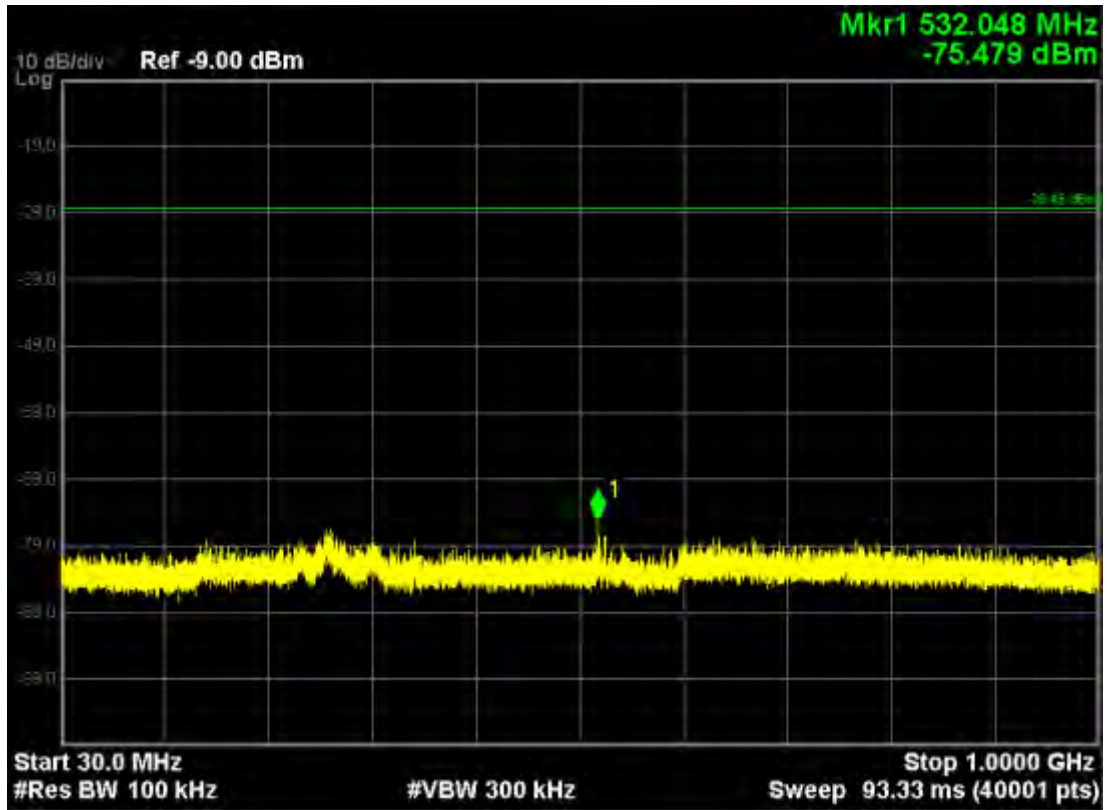

Note: The Mark1 point is carrier.

802.11a, traffic mode; Channel 165

Note: The Mark1 point is carrier.

802.11n20, traffic mode; Channel 149

Note: The Mark1 point is carrier.

802.11n20, traffic mode; Channel 149(mimo)

Note: The Mark1 point is carrier.

802.11n20, traffic mode; Channel 157

Note: The Mark1 point is carrier.

Note: The Mark1 point is carrier.

802.11n20, traffic mode; Channel 165

Note: The Mark1 point is carrier.