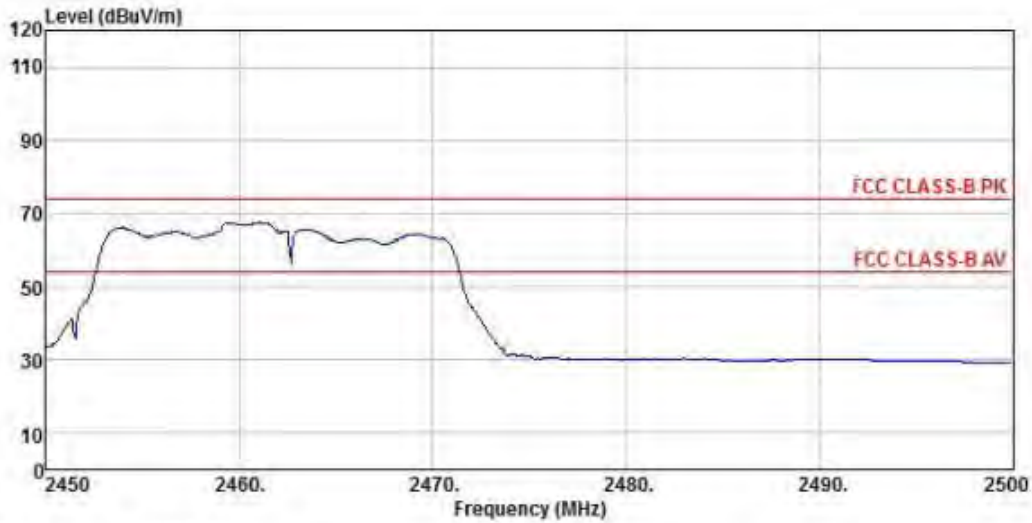

Detector mode: Average

Polarity: Vertical

Site : chamber
Condition : FCC CLASS-B PK 3m BBHA9120D(942) VERTICAL
EUT :
Model Name : 神画投影仪
Temp/Humi : 19 °C / 58 %
Power Rating: 230V/50Hz
Mode : WIFI 2.4G 802.11n CH11
Memo :