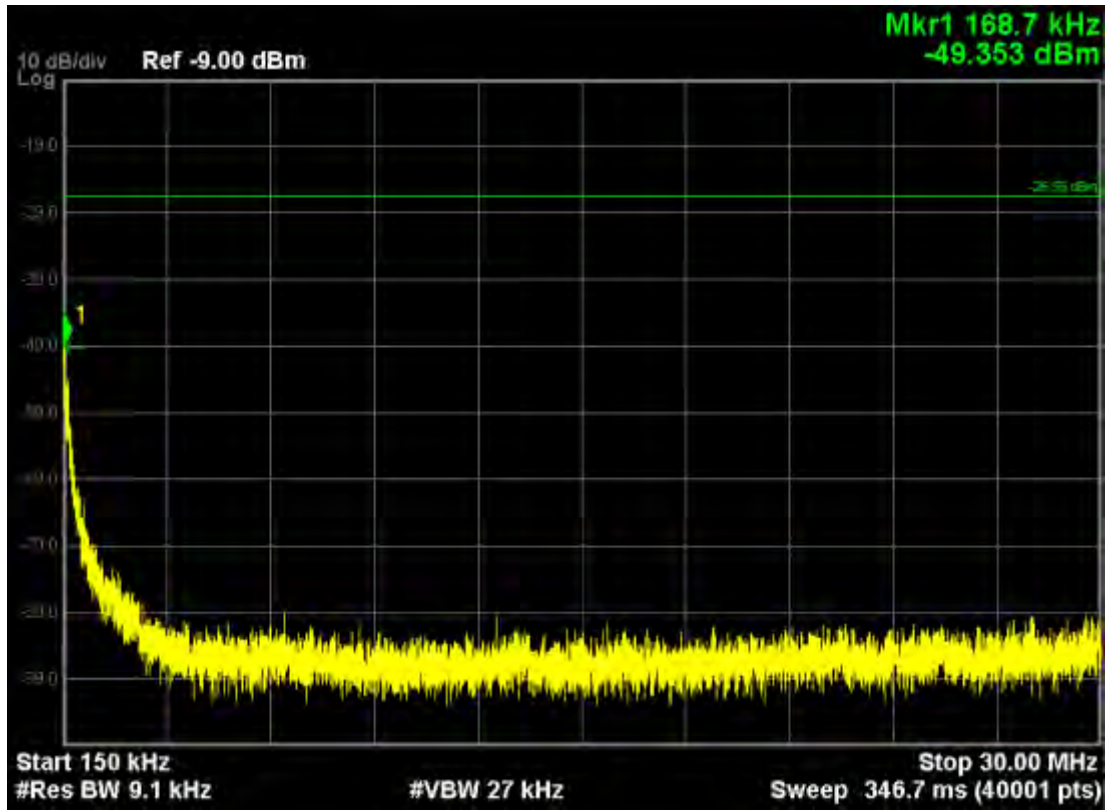

Note: The Mark1 point is carrier.

802.11a, traffic mode; Channel 165

Note: The Mark1 point is carrier.

802.11n20, traffic mode; Channel 149

Note: The Mark1 point is carrier.

802.11n20, traffic mode; Channel 149(mimo)

Note: The Mark1 point is carrier.

802.11n20, traffic mode; Channel 157

Note: The Mark1 point is carrier.

Note: The Mark1 point is carrier.

802.11n20, traffic mode; Channel 165

Note: The Mark1 point is carrier.