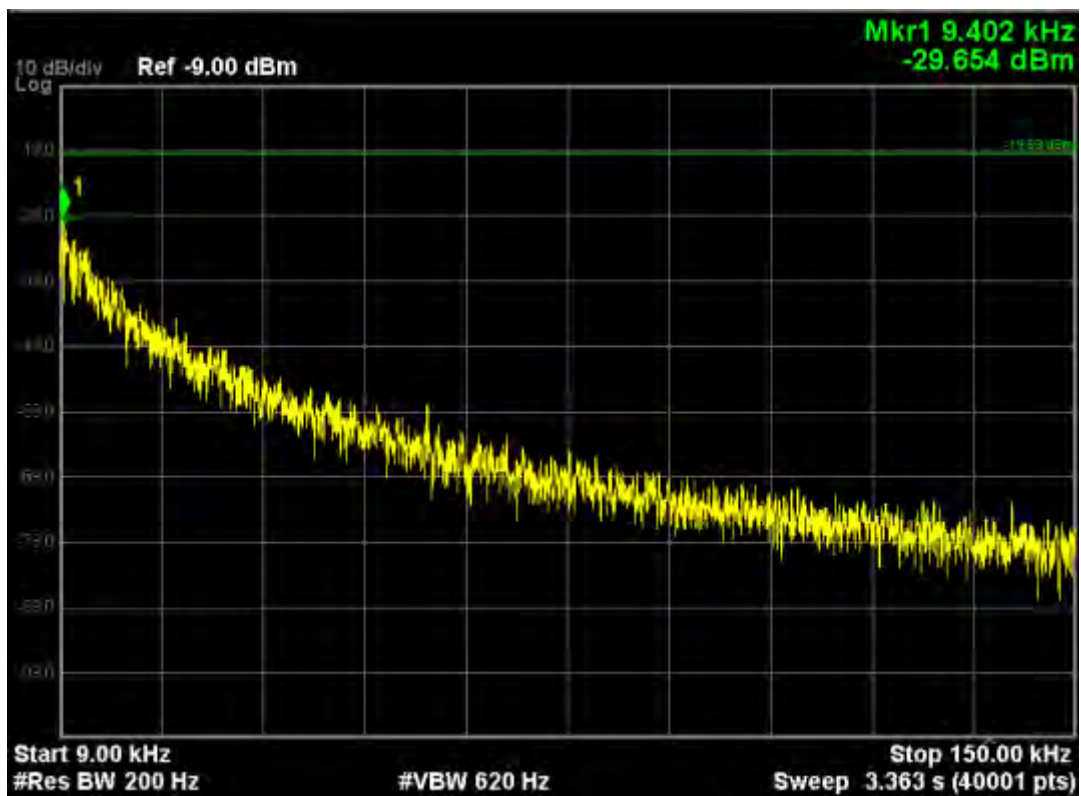

Note: The Mark1 point is carrier.

802.11ac (5725MHz-5850MHz)
802.11ac20, traffic mode; Channel 149

Note: The Mark1 point is carrier.

802.11ac20, traffic mode; Channel 149(mimo)

Note: The Mark1 point is carrier.

802.11ac20, traffic mode; Channel 157

Note: The Mark1 point is carrier.

802.11ac20, traffic mode; Channel 157(mimo)

Note: The Mark1 point is carrier.

802.11ac20, traffic mode; Channel 165

Note: The Mark1 point is carrier.