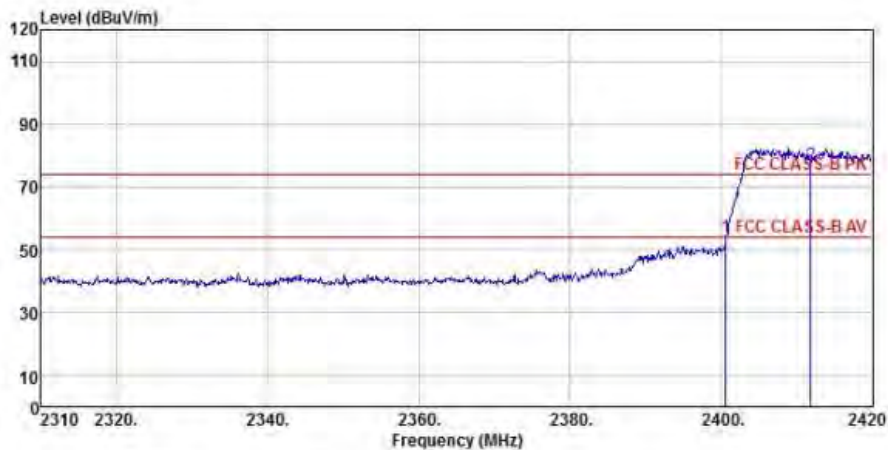

802.11n20 (Ch1)

Detector mode: Peak

Polarity: Horizontal

Site : chamber
Condition : FCC CLASS-B PK 3m BBHA9120D(942) HORIZONTAL
EUT :
Model Name : 神画投影仪
Temp/Humi : 19 °C / 58 %
Power Rating: 230V/50Hz
Mode : WIFI 2.4G 802.11n CH1
Memo :

Read	Antenna	Cable	Preamp	Limit	Over			
Freq	Level	Factor	Loss	Factor	Level	Line	Limit	Remark

MHz	dBuV	dB/m	dB	dB	dBuV/m	dBuV/m	dB
1 2400.64	57.97	27.58	7.13	38.52	54.16	74.00	-19.84 Peak
2 pp 2411.86	80.75	27.54	7.21	38.52	76.98	74.00	2.98 Peak