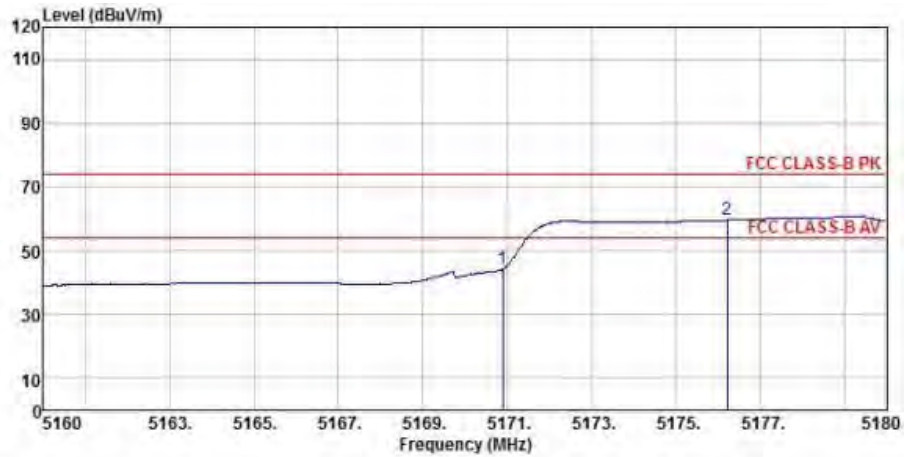

Detector mode: Average

Polarity: Vertical

Site : chamber
Condition : FCC CLASS-B PK 3m BBHA9120D(942) VERTICAL
EUT :
Model Name : 神画投影仪
Temp/Humi : 19 C / 58 %
Power Rating: 230V/50Hz
Mode : WIFI 5G 802.11a CH36
Memo :

Read	Antenna	Cable	Preamp	Limit	Over		
Freq	Level	Factor	Loss	Factor	Level	Line	
MHz	dBuV	dB/m	dB	dB	dBuV/m	dBuV/m	
1	5170.90	37.92	32.01	10.64	36.28	44.29	74.00 -29.71 Peak
2	5176.22	53.20	32.01	10.64	36.28	59.57	74.00 -14.43 Peak