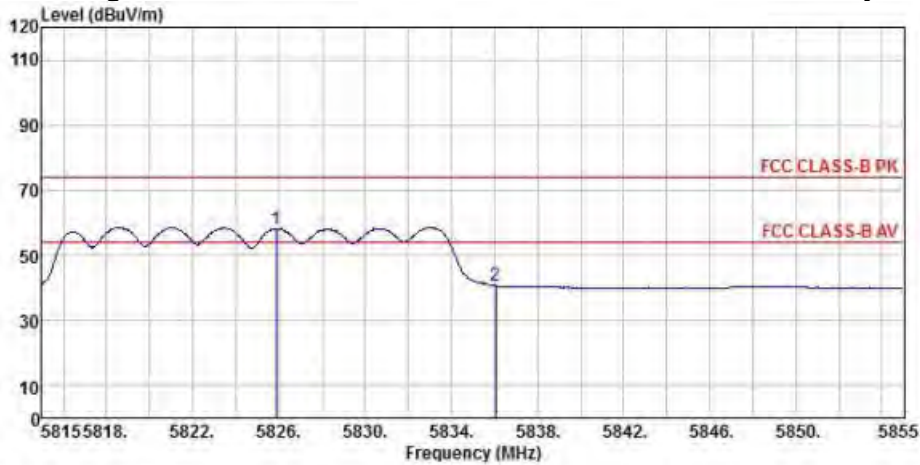

Detector mode: Average

Polarity: Horizontal

Site : chamber
Condition : FCC CLASS-B PK 3m BBHA9120D(942) HORIZONTAL
EUT :
Model Name : 神画投影仪
Temp/Humi : 19 C / 58 %
Power Rating: 230V/50Hz
Mode : WIFI 5G 802.11ac 20M CH165
Memo :

Read	Antenna	Cable	Preamp	Limit	Over			
Freq	Level	Factor	Loss	Factor	Level	Line	Limit	Remark
MHz	dBuV	dB/m	dB	dB	dBuV/m	dBuV/m	dB	
1 pp 5825.88	50.53	32.65	11.65	36.71	58.12	74.00	-15.88	Peak
2 5836.04	32.87	32.71	11.65	36.71	40.52	74.00	-33.48	Peak

Detector mode: Peak

Polarity: Vertical