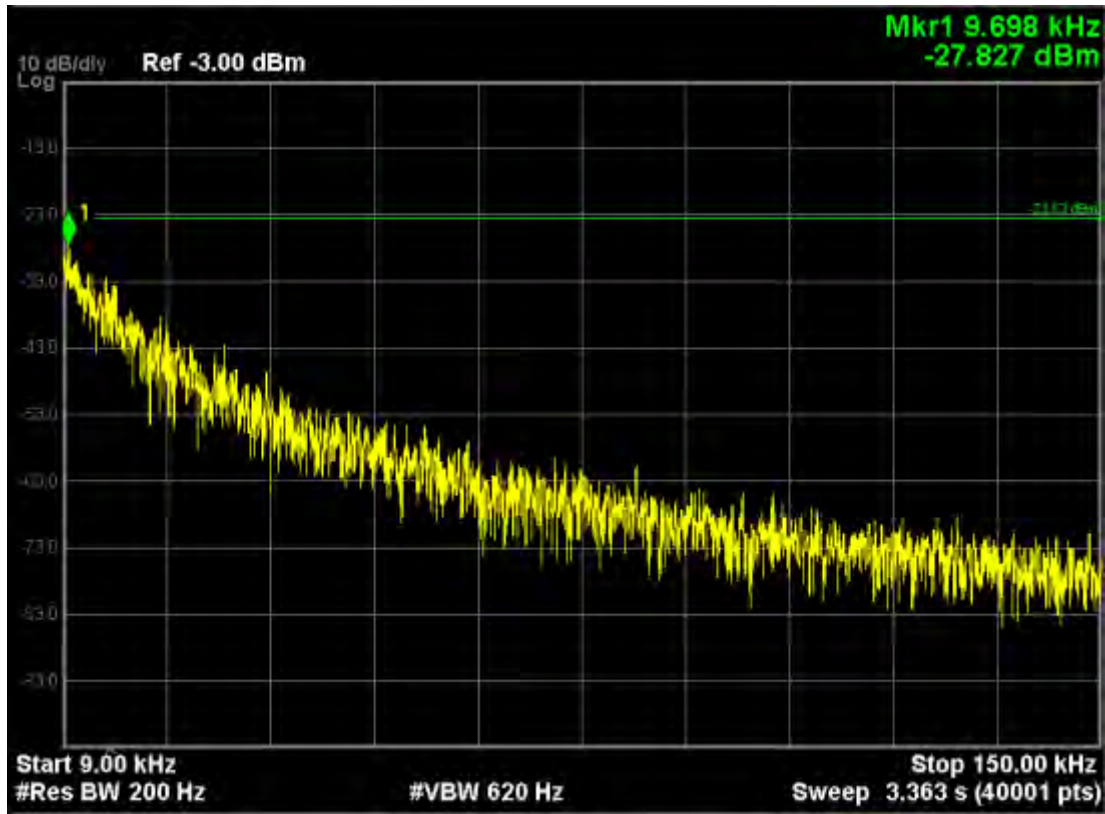

802.11ac40, traffic mode; Channel 46(mimo)