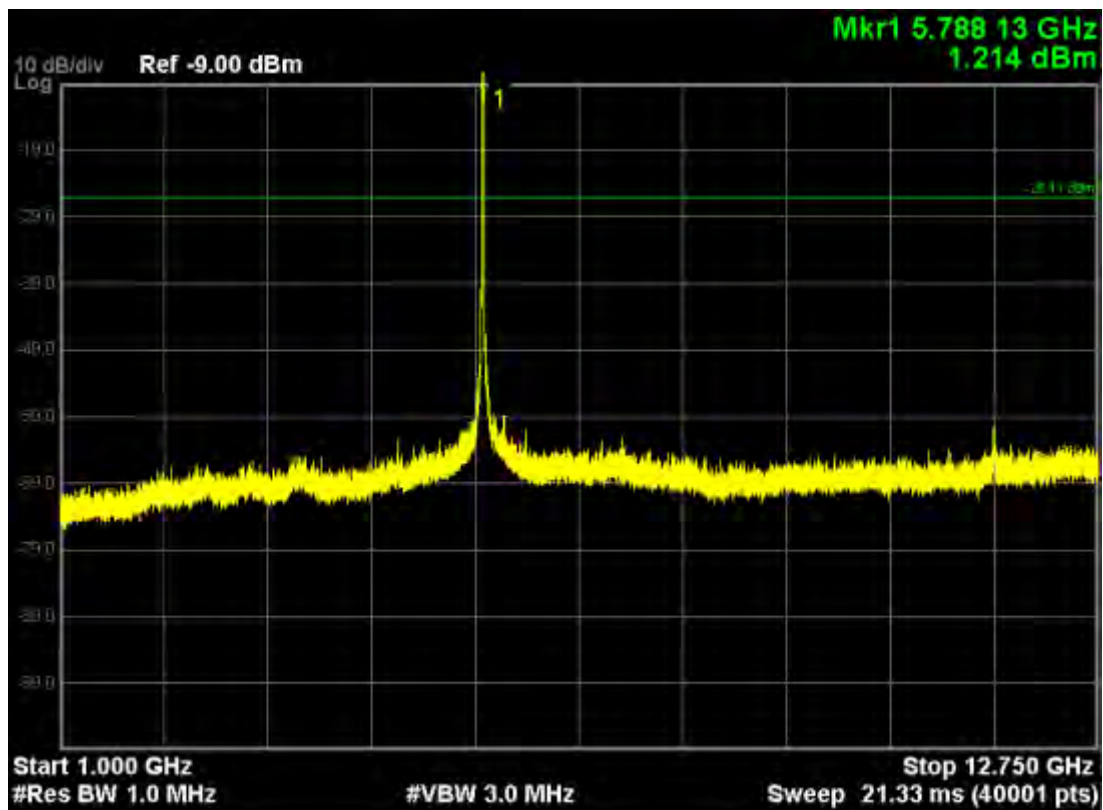

802.11n40, traffic mode; Channel 159

Note: The Mark1 point is carrier.

802.11n40, traffic mode; Channel 159(mimo)

Note: The Mark1 point is carrier.

802.11ac (5150MHz-5250MHz)
802.11ac20, traffic mode; Channel 36

Note: The Mark1 point is carrier.

802.11ac20, traffic mode; Channel 36(mimo)

Note: The Mark1 point is carrier.

802.11ac20, traffic mode; Channel 48

Note: The Mark1 point is carrier.

802.11ac20, traffic mode; Channel 48(mimo)