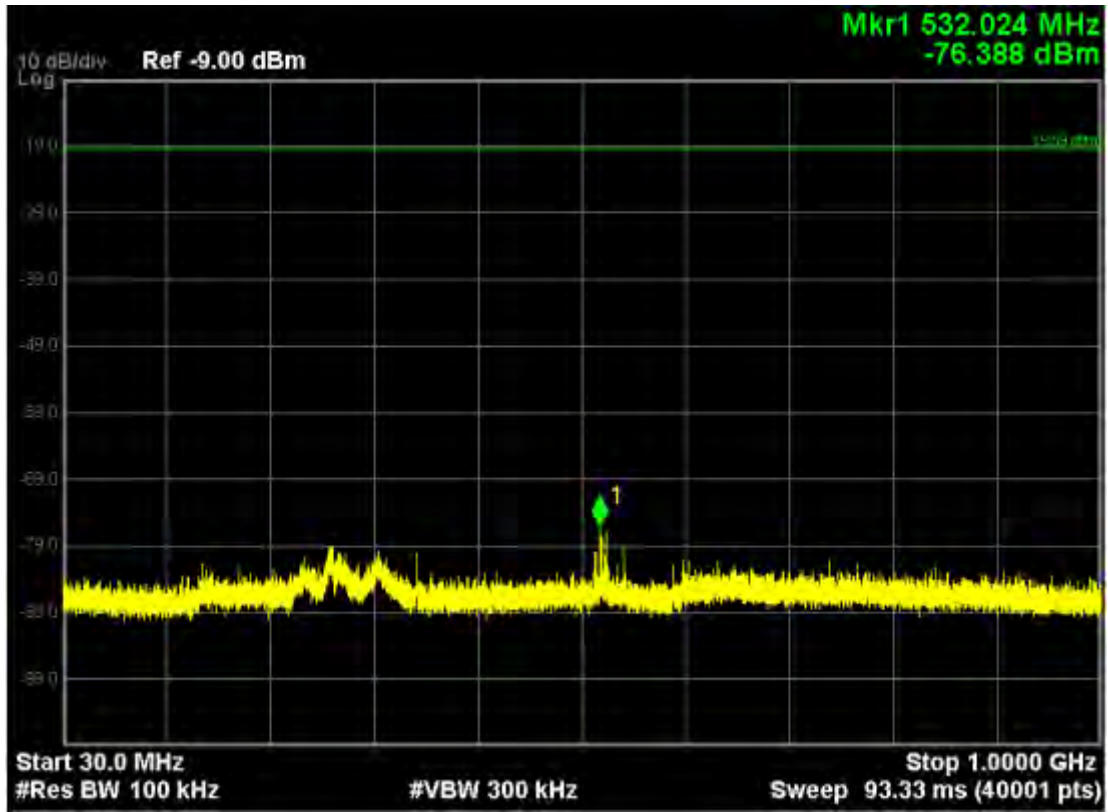

Note: The Mark1 point is carrier.

802.11a, traffic mode; Channel 165

Note: The Mark1 point is carrier.

802.11n20, traffic mode; Channel 149

Note: The Mark1 point is carrier.

802.11n20, traffic mode; Channel 149(mimo)

Note: The Mark1 point is carrier.

802.11n20, traffic mode; Channel 157

Note: The Mark1 point is carrier.

Note: The Mark1 point is carrier.

802.11n20, traffic mode; Channel 165

Note: The Mark1 point is carrier.