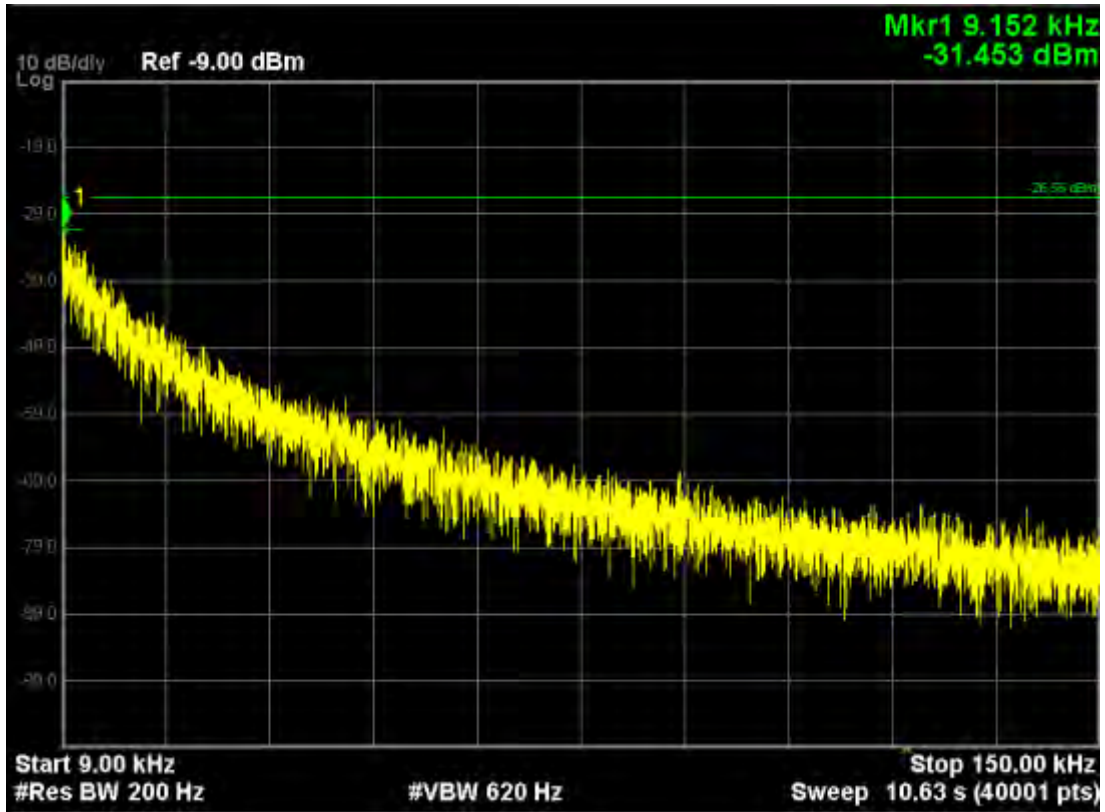

Note: The Mark1 point is carrier.

802.11n20, traffic mode; Channel 157

Note: The Mark1 point is carrier.

Note: The Mark1 point is carrier.

802.11n20, traffic mode; Channel 165

Note: The Mark1 point is carrier.

802.11n20, traffic mode; Channel 165(mimo)

Note: The Mark1 point is carrier.

802.11n40, traffic mode; Channel 151

Note: The Mark1 point is carrier.

802.11n40, traffic mode; Channel 151(mimo)

Note: The Mark1 point is carrier.