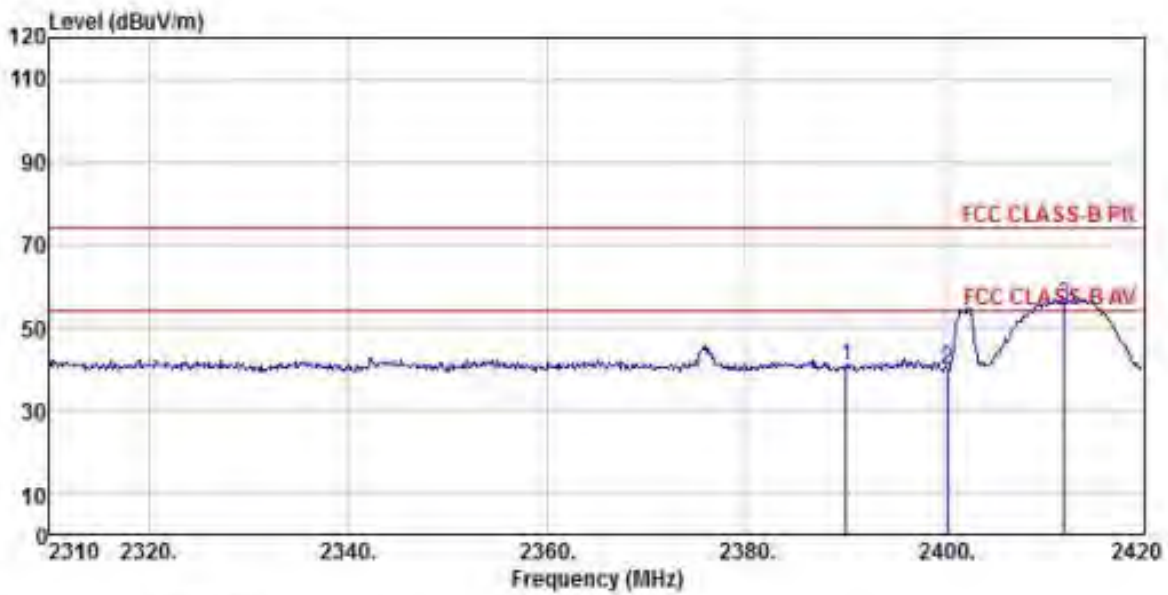

9.4 RESULTS & PERFORMANCE

Radiated Band Edge:

Antenna 1

WIFI 2.4G

802.11b (Ch1)

Detector mode: Peak

Polarity: Horizontal

```