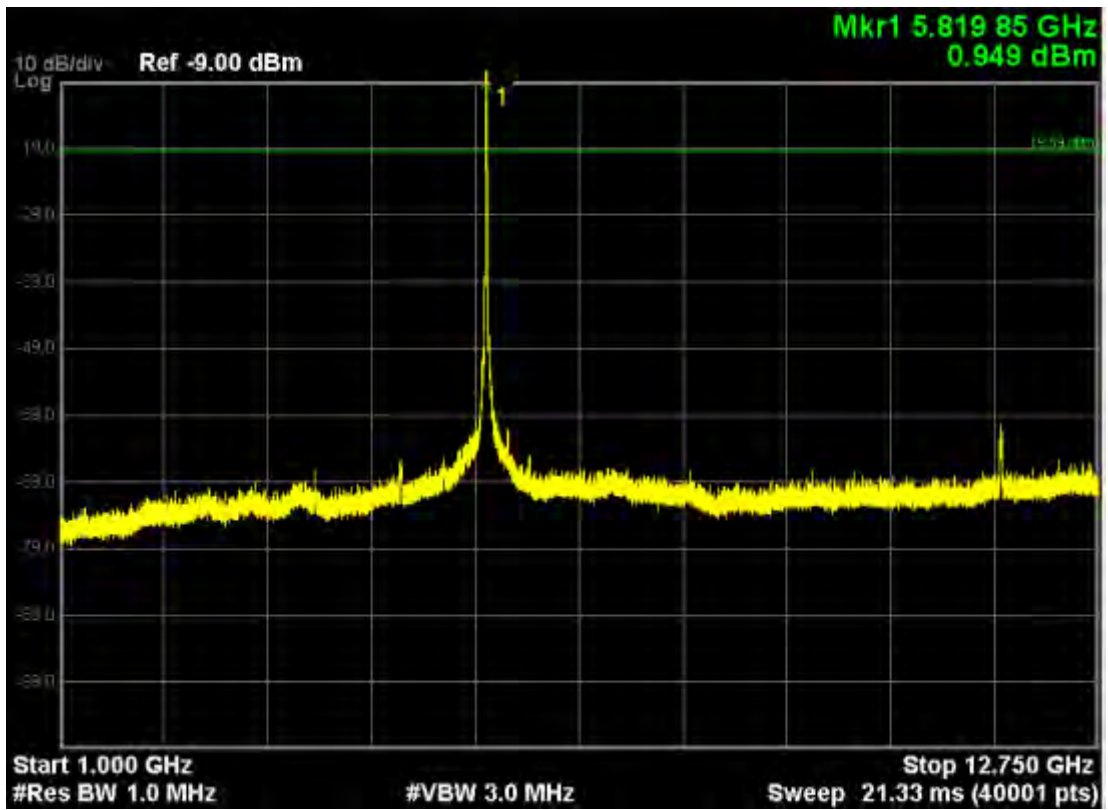

Note: The Mark1 point is carrier.

802.11a, traffic mode; Channel 165

Note: The Mark1 point is carrier.

802.11n20, traffic mode; Channel 149

Note: The Mark1 point is carrier.

802.11n20, traffic mode; Channel 149(mimo)

Note: The Mark1 point is carrier.

802.11n20, traffic mode; Channel 157

Note: The Mark1 point is carrier.

Note: The Mark1 point is carrier.

802.11n20, traffic mode; Channel 165

Note: The Mark1 point is carrier.