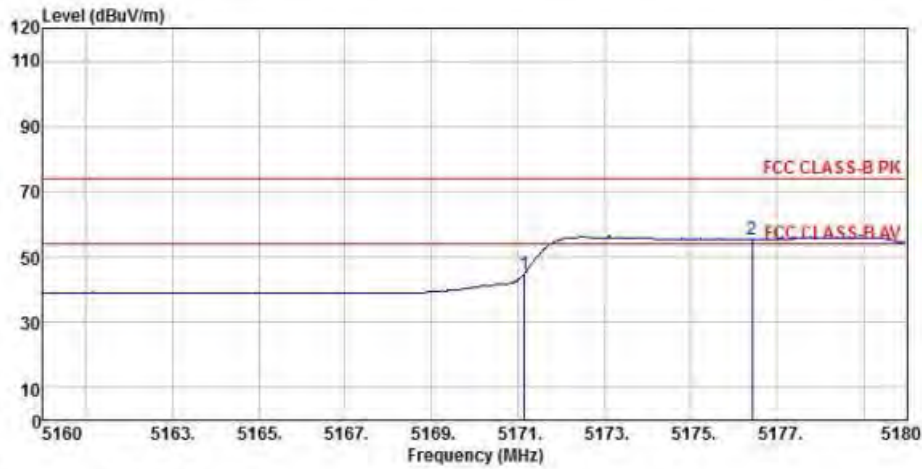

Detector mode: Average

Polarity: Horizontal

Site : chamber
Condition : FCC CLASS-B PK 3m BBHA9120D(942) HORIZONTAL
EUT :
Model Name : 神画投影仪
Temp/Humi : 19 °C / 58 %
Power Rating: 230V/50Hz
Mode : WIFI 5G 802.11a CH36
Memo :

Read	Antenna	Cable	Preamp	Limit	Over			
Freq	Level	Factor	Loss	Factor	Level	Line	Limit	Remark
MHz	dBuV	dB/m	dB	dB	dBuV/m	dBuV/m	dB	
1	5171.14	38.36	32.01	10.64	36.28	44.73	74.00	-29.27 Peak
2	pp	5176.42	49.01	32.01	10.64	36.28	55.38	74.00 -18.62 Peak

Detector mode: Peak

Polarity: Vertical