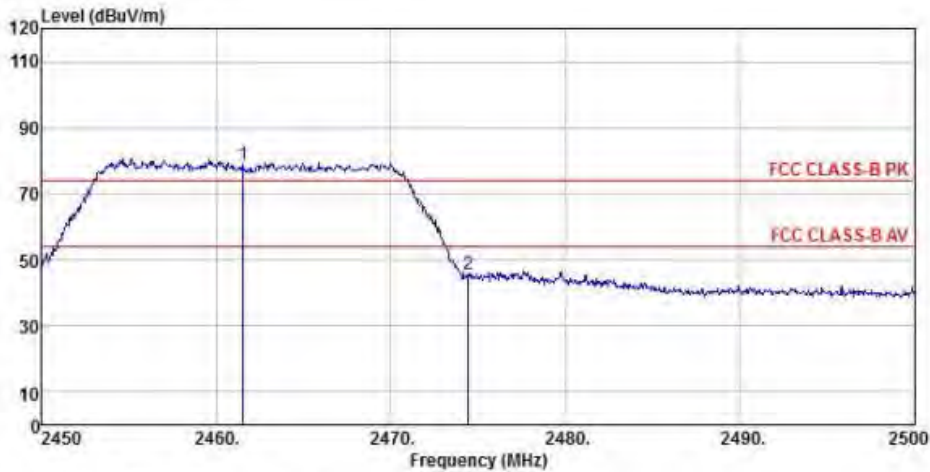

Site : chamber
Condition : FCC CLASS-B PK 3m BBHA9120D(942) VERTICAL
EUT :
Model Name : 神画投影仪
Temp/Humi : 19 °C / 58 %
Power Rating: 230V/50Hz
Mode : WIFI 2.4G 802.11n CH11
Memo :

ReadAntenna	Cable	Preamp	Limit	Over				
Freq	Level	Factor	Loss	Factor	Level	Line	Limit	Remark
MHz	dBuV	dB/m	dB	dB	dBuV/m	dBuV/m	dB	

1	pp	2461.55	82.51	27.49	7.39	38.50	78.89	74.00	4.89	Peak
2		2474.45	49.03	27.52	7.41	38.50	45.46	74.00	-28.54	Peak