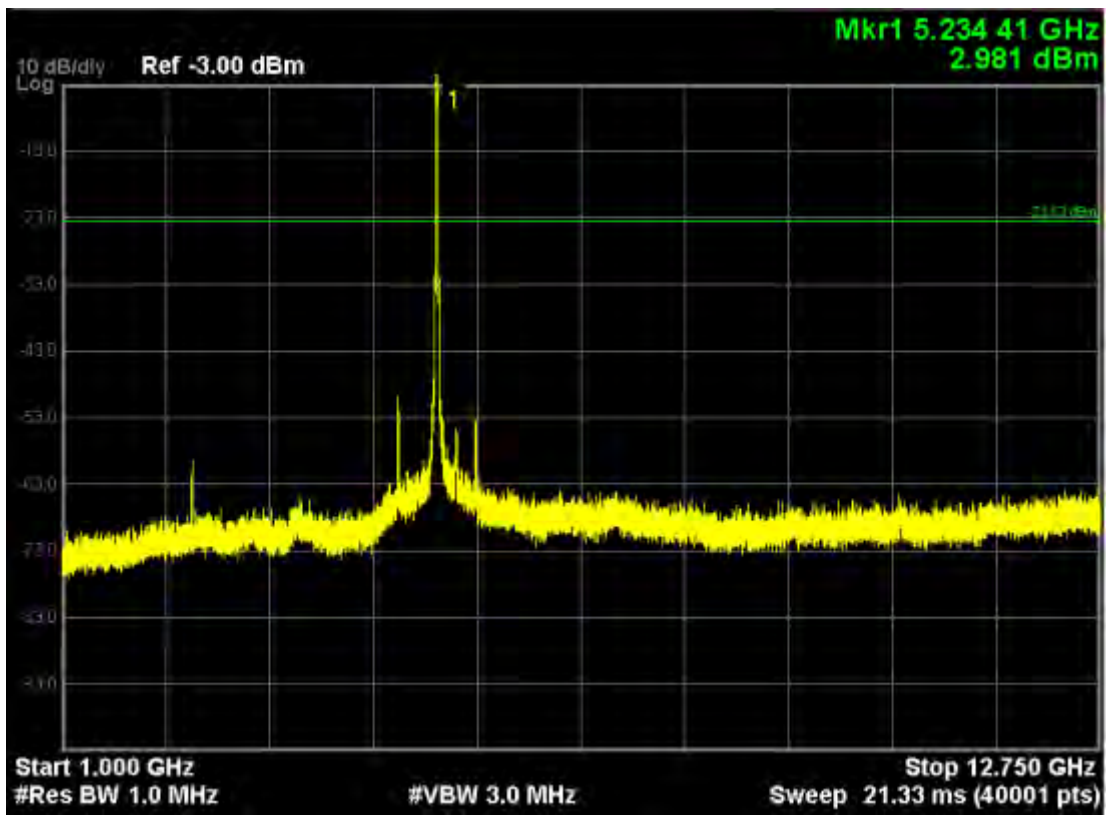

Note: The Mark1 point is carrier.

802.11ac20, traffic mode; Channel 36(mimo)

Note: The Mark1 point is carrier.

802.11ac20, traffic mode; Channel 48

Note: The Mark1 point is carrier.

802.11ac20, traffic mode; Channel 48(mimo)

Note: The Mark1 point is carrier.

802.11ac40, traffic mode; Channel 38

Note: The Mark1 point is carrier.

802.11ac40, traffic mode; Channel 38(mimo)

Note: The Mark1 point is carrier.

802.11ac40, traffic mode; Channel 46

Note: The Mark1 point is carrier.

802.11ac40, traffic mode; Channel 46(mimo)

Note: The Mark1 point is carrier.

802.11ac80, traffic mode; Channel 42

Note: The Mark1 point is carrier.

802.11ac80, traffic mode; Channel 42(mimo)