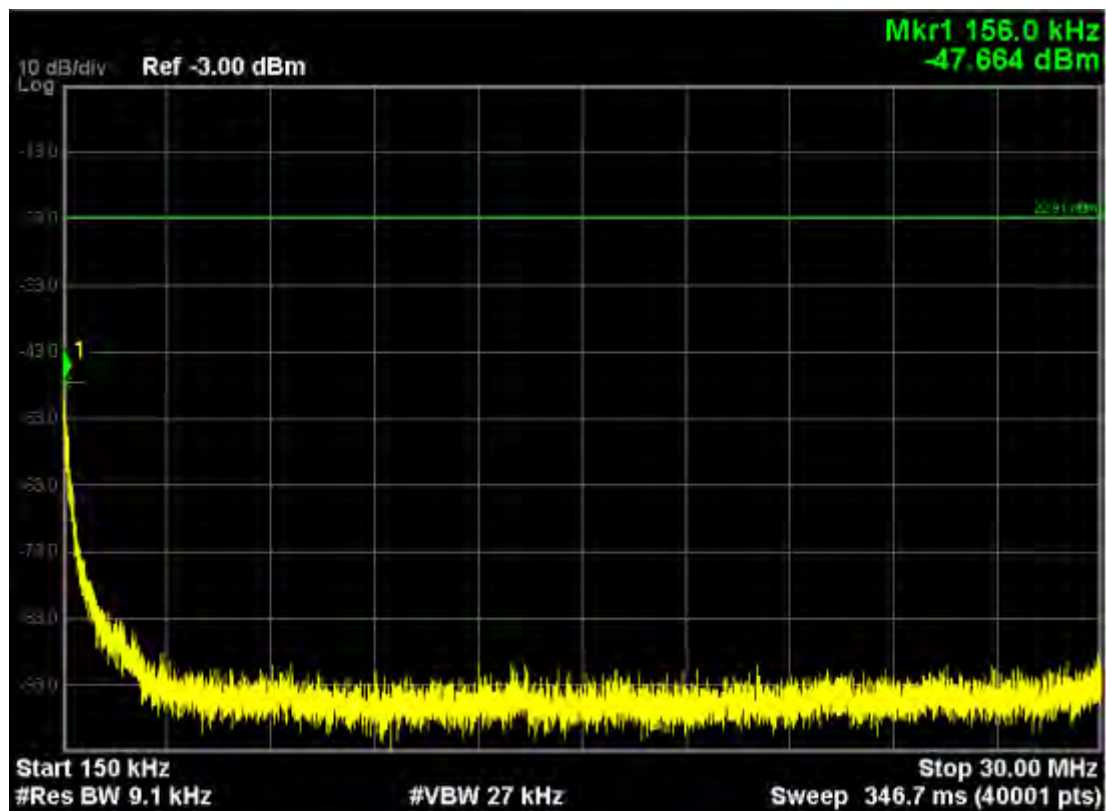

Note: The Mark1 point is carrier.

802.11ac40, traffic mode; Channel 38

Note: The Mark1 point is carrier.

802.11ac40, traffic mode; Channel 38(mimo)

Note: The Mark1 point is carrier.

802.11ac40, traffic mode; Channel 46

Note: The Mark1 point is carrier.

802.11ac40, traffic mode; Channel 46(mimo)

Note: The Mark1 point is carrier.

802.11ac80, traffic mode; Channel 42

Note: The Mark1 point is carrier.

802.11ac80, traffic mode; Channel 42(mimo)