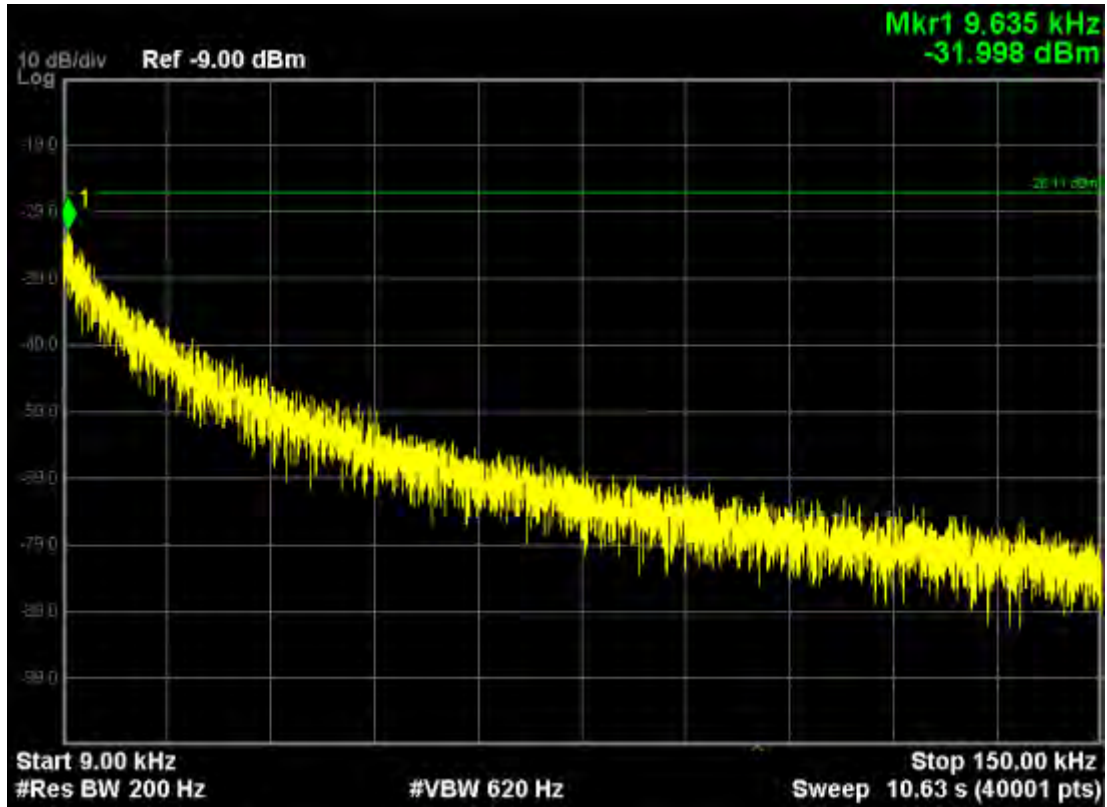

802.11n40, traffic mode; Channel 159

Note: The Mark1 point is carrier.

802.11n40, traffic mode; Channel 159(mimo)

Note: The Mark1 point is carrier.

802.11ac (5150MHz-5250MHz)
802.11ac20, traffic mode; Channel 36