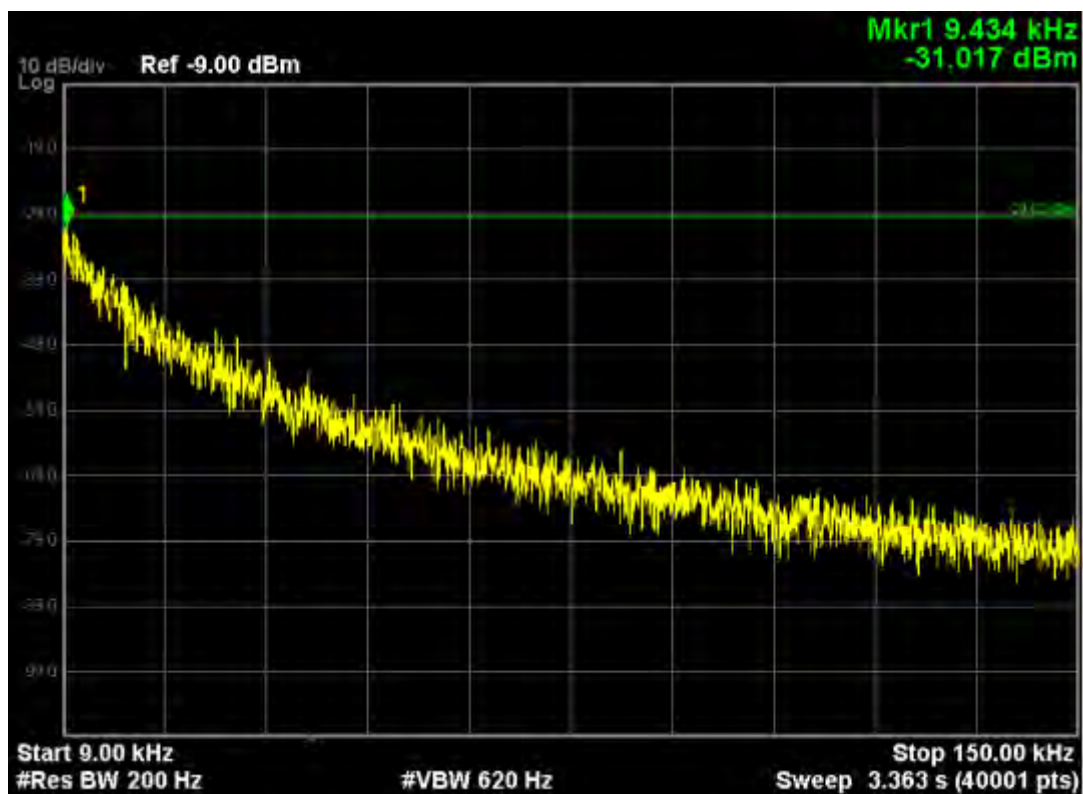

Note: The Mark1 point is carrier.

802.11ac40, traffic mode; Channel 46(mimo)

Note: The Mark1 point is carrier.

802.11ac80, traffic mode; Channel 42

Note: The Mark1 point is carrier.

802.11ac80, traffic mode; Channel 42(mimo)

Note: The Mark1 point is carrier.

802.11ac (5725MHz-5850MHz)
802.11ac20, traffic mode; Channel 149

Note: The Mark1 point is carrier.

802.11ac20, traffic mode; Channel 149(mimo)

Note: The Mark1 point is carrier.