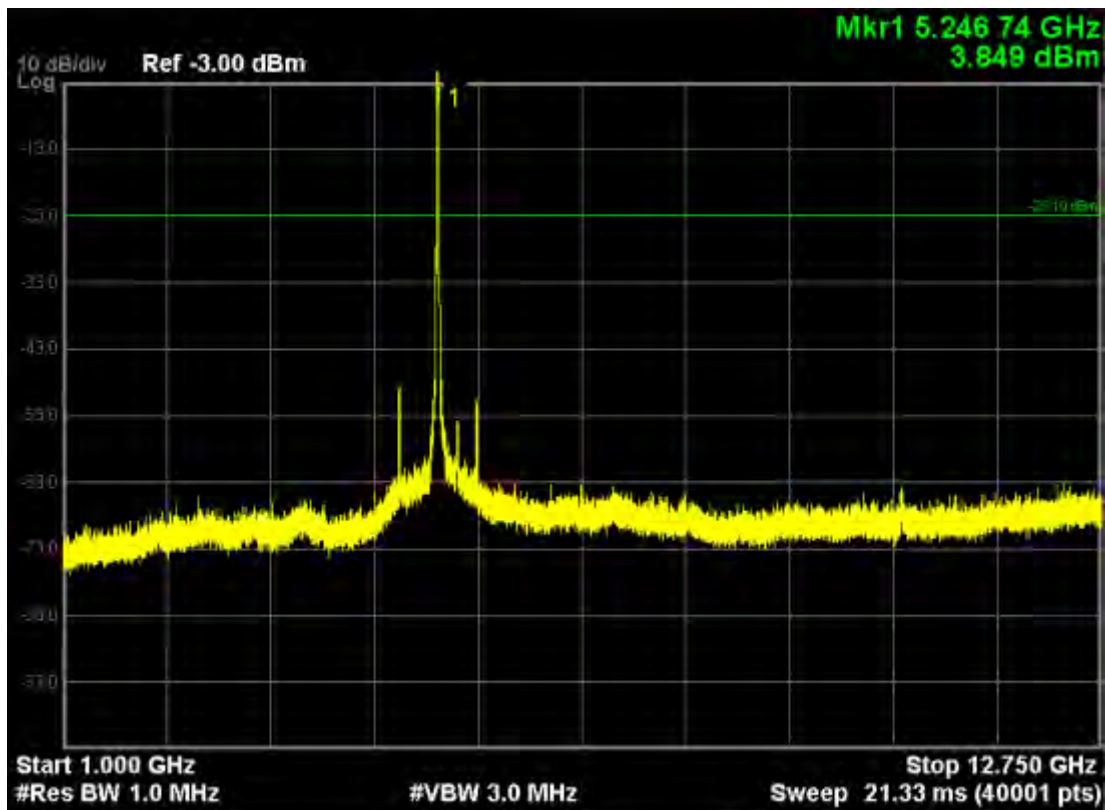

Note: The Mark1 point is carrier.

802.11ac20, traffic mode; Channel 36(mimo)

Note: The Mark1 point is carrier.

802.11ac20, traffic mode; Channel 48

Note: The Mark1 point is carrier.

802.11ac20, traffic mode; Channel 48(mimo)