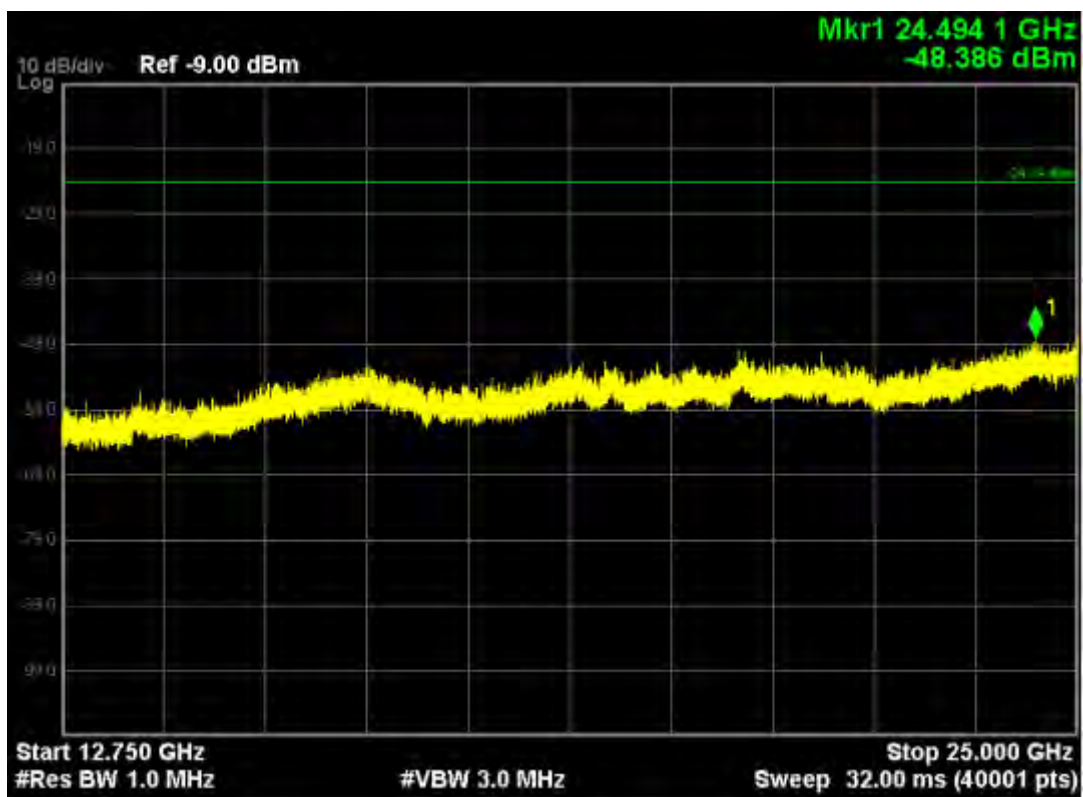

802.11n40, traffic mode; Channel 159

Note: The Mark1 point is carrier.

802.11n40, traffic mode; Channel 159(mimo)

Note: The Mark1 point is carrier.

802.11ac (5150MHz-5250MHz)
802.11ac20, traffic mode; Channel 36

Note: The Mark1 point is carrier.

802.11ac20, traffic mode; Channel 36(mimo)

Note: The Mark1 point is carrier.

802.11ac20, traffic mode; Channel 48

Note: The Mark1 point is carrier.

802.11ac20, traffic mode; Channel 48(mimo)

Note: The Mark1 point is carrier.

802.11ac40, traffic mode; Channel 38

Note: The Mark1 point is carrier.

802.11ac40, traffic mode; Channel 38(mimo)

Note: The Mark1 point is carrier.

802.11ac40, traffic mode; Channel 46