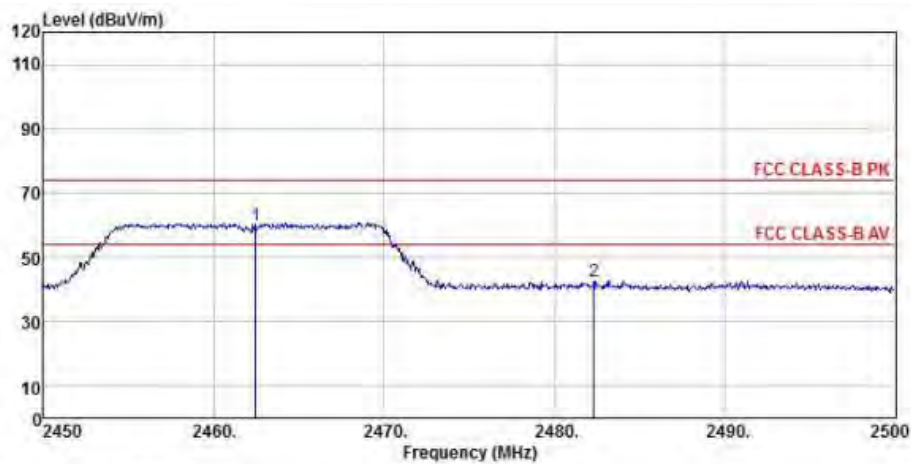

802.11g (Ch11)

Detector mode: Peak

Polarity: Horizontal

Site : chamber
Condition : FCC CLASS-B PK 3m BBHA9120D(942) HORIZONTAL
EUT :
Model Name : 神画投影仪
Temp/Humi : 19 °C / 58 %
Power Rating: 230V/50Hz
Mode : WIFI 2.4G 802.11g CH11
Memo :

Read	Antenna	Cable	Preamp	Limit	Over			
Freq	Level	Factor	Loss	Factor	Level	Line	Limit	Remark

MHz	dBuV	dB/m	dB	dB	dBuV/m	dBuV/m	dB
1 pp 2462.45	63.30	27.49	7.39	38.50	59.68	74.00	-14.32 Peak
2 2482.30	46.17	27.52	7.41	38.49	42.61	74.00	-31.39 Peak