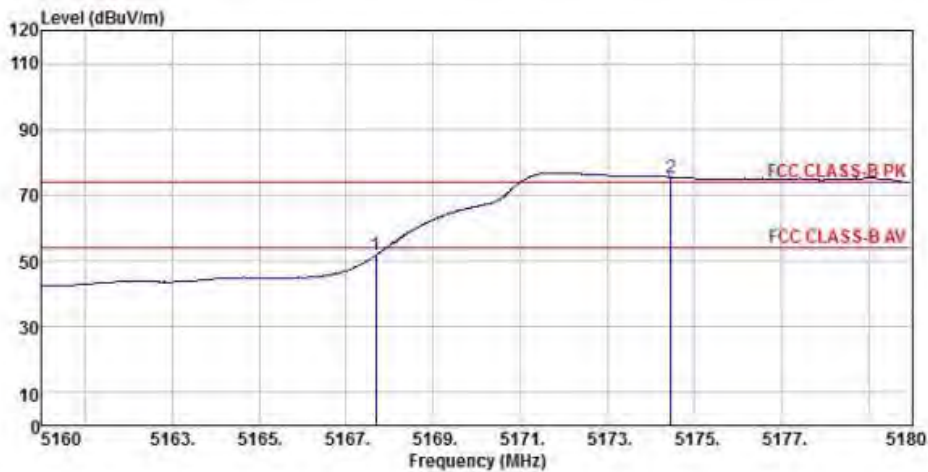

Detector mode: Average

Polarity: Vertical

Site : chamber
Condition : FCC CLASS-B PK 3m BBHA9120D(942) VERTICAL
EUT :
Model Name : 神画投影仪
Temp/Humi : 19 C / 58 %
Power Rating: 230V/50Hz
Mode : WIFI 5G 802.11ac 20M CH36
Memo :

Read	Antenna	Cable	Preamp	Limit	Over		
Freq	Level	Factor	Loss	Factor	Level	Line	Limit
MHz	dBuV	dB/m	dB	dB	dBuV/m	dBuV/m	dB
1	5167.68	45.32	32.01	10.64	36.28	51.69	74.00 -22.31 Peak
2	5174.46	69.09	32.01	10.64	36.28	75.46	74.00 1.46 Peak