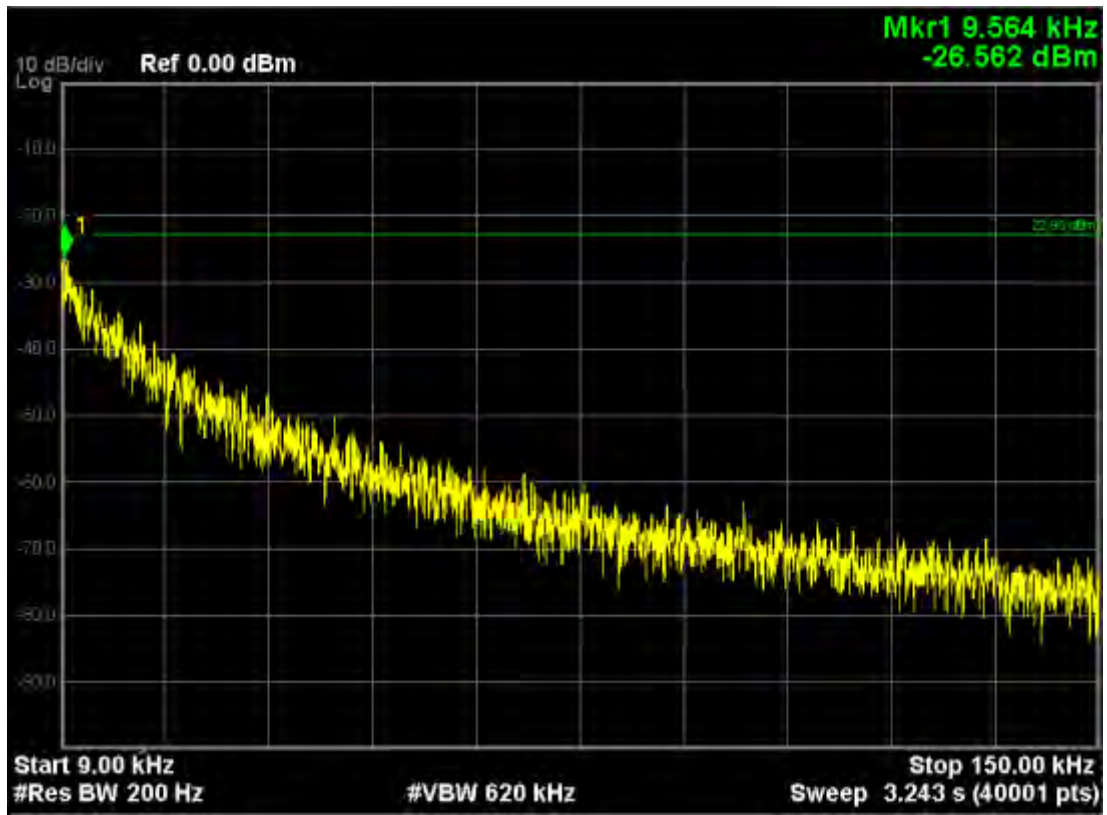

802.11n40, traffic mode; Channel 159

Note: The Mark1 point is carrier.

802.11n40, traffic mode; Channel 159(mimo)

Note: The Mark1 point is carrier.

802.11ac (5150MHz-5250MHz)
802.11ac20, traffic mode; Channel 36

Note: The Mark1 point is carrier.

802.11ac20, traffic mode; Channel 36(mimo)

Note: The Mark1 point is carrier.

802.11ac20, traffic mode; Channel 48

Note: The Mark1 point is carrier.

802.11ac20, traffic mode; Channel 48(mimo)