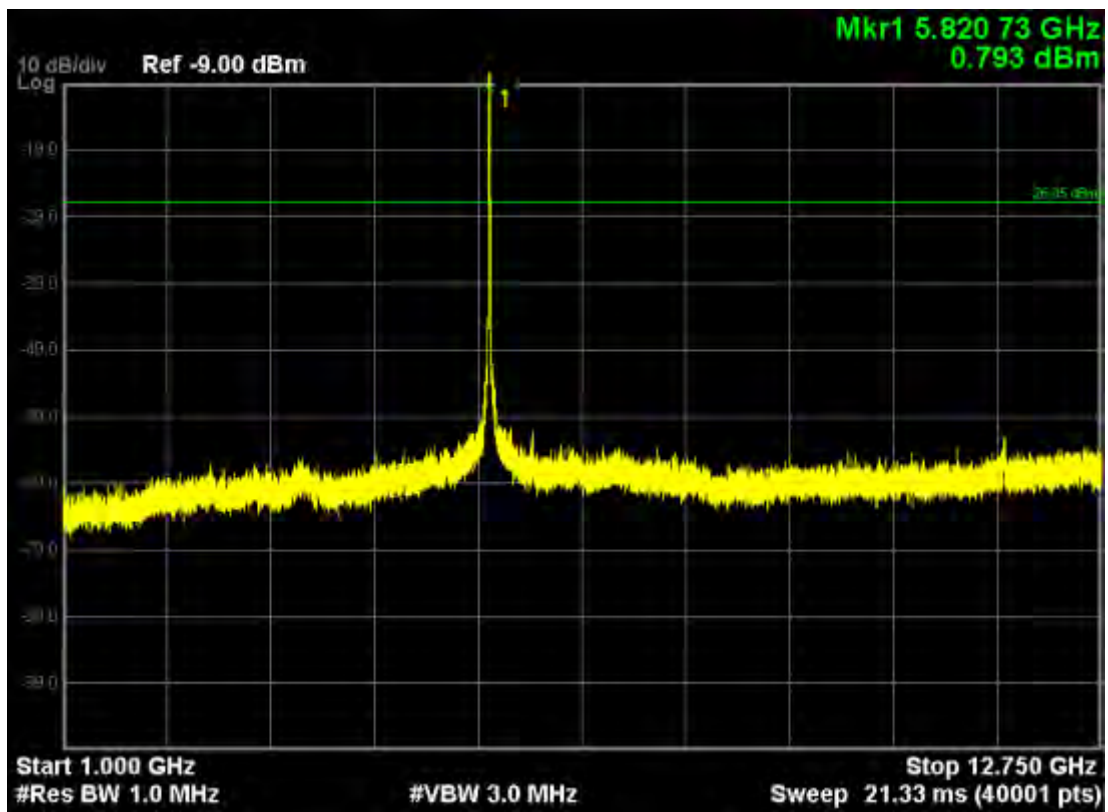

Note: The Mark1 point is carrier.