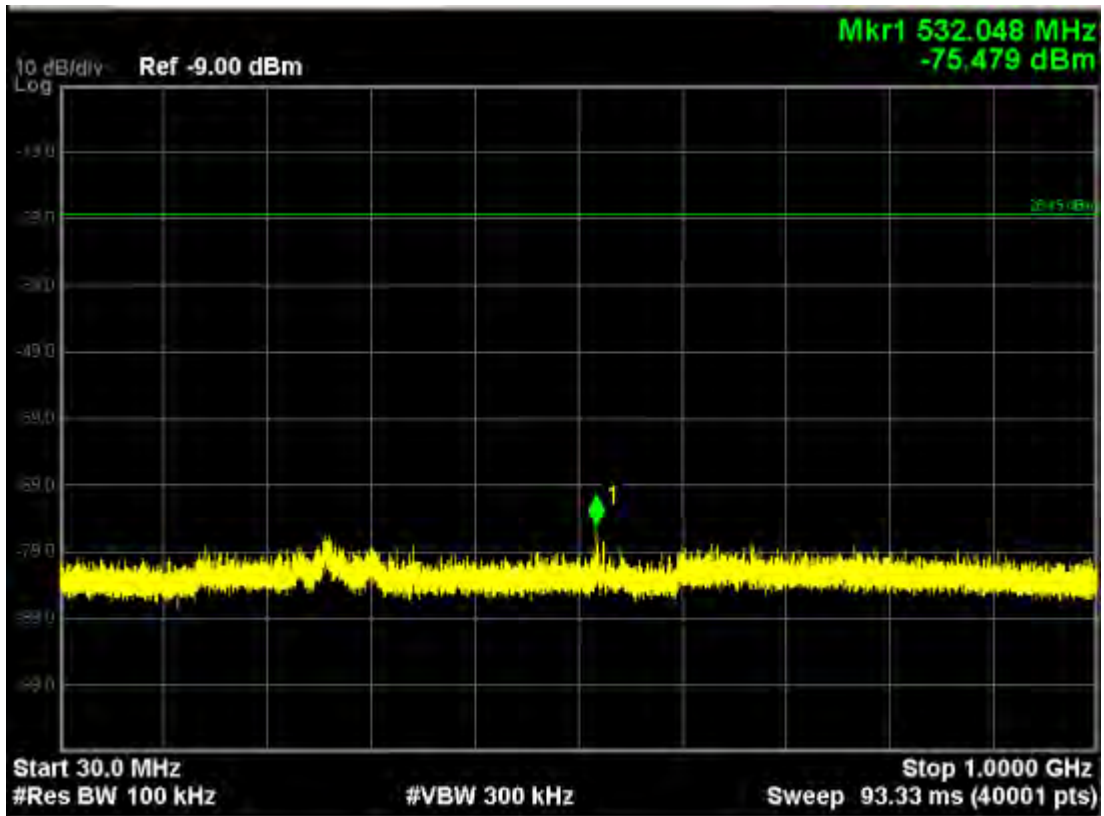

Note: The Mark1 point is carrier.