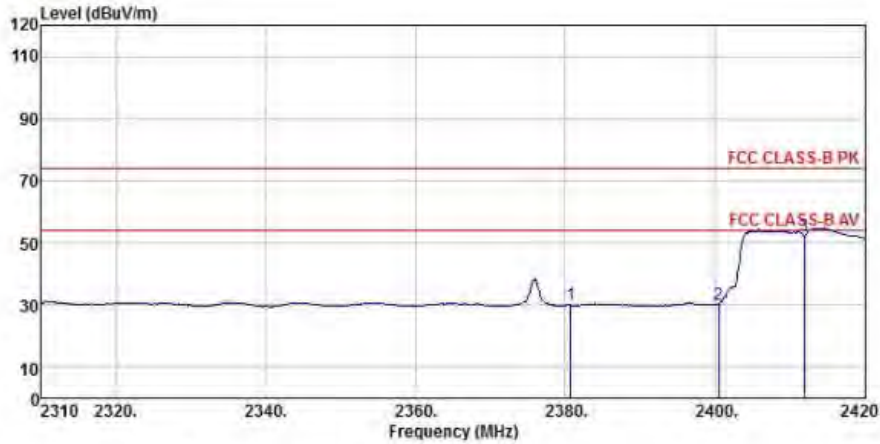

Detector mode: Average

Polarity: Vertical

Site : chamber
Condition : FCC CLASS-B PK 3m BBHA9120D(942) VERTICAL
EUT :
Model Name : 神画投影仪
Temp/Humi : 19 °C / 58 %
Power Rating: 230V/50Hz
Mode : WIFI 2.4G 802.11g CH1
Memo :

Read	Antenna	Cable	Preamp	Limit	Over			
Freq	Level	Factor	Loss	Factor	Level	Line	Limit	Remark

MHz	dBuV	dB/m	dB	dB	dBuV/m	dBuV/m	dB
1 2380.73	33.64	27.65	7.16	38.53	29.92	74.00	-44.08 Peak
2 2400.53	33.96	27.58	7.13	38.52	30.15	74.00	-43.85 Peak
3 pp 2411.97	55.95	27.54	7.21	38.52	52.18	74.00	-21.82 Peak