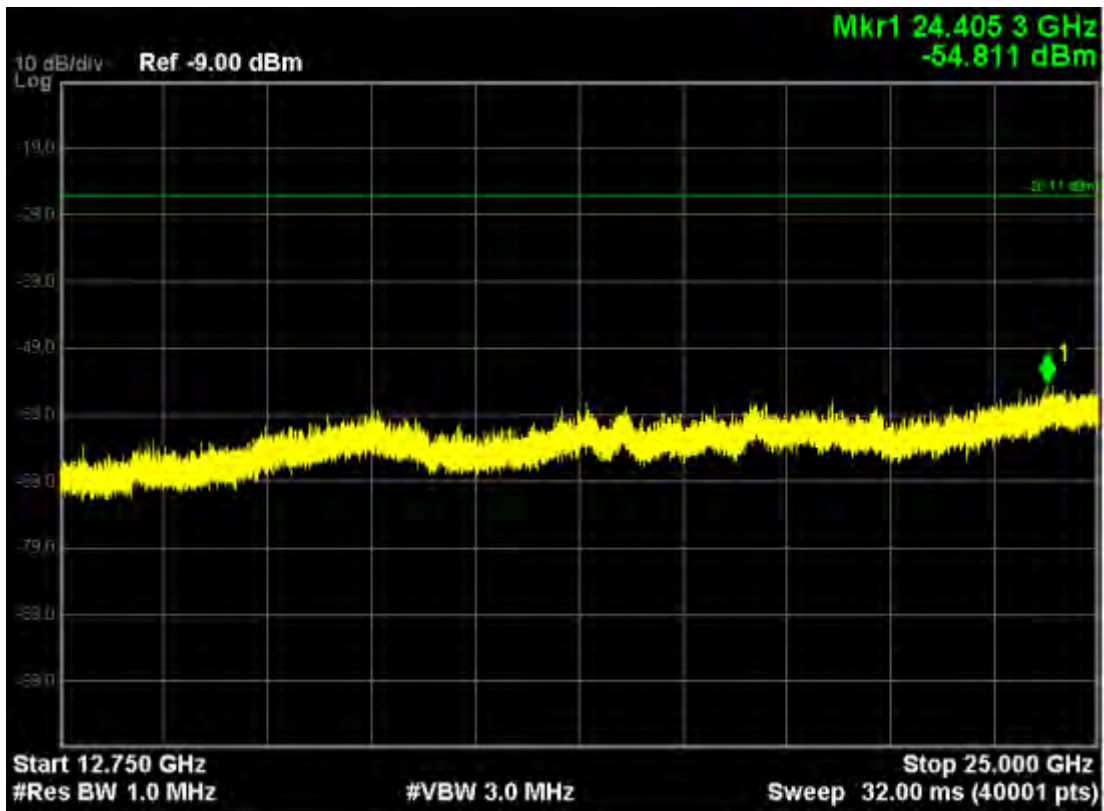

Note: The Mark1 point is carrier.

802.11n20, traffic mode; Channel 157

Note: The Mark1 point is carrier.

Note: The Mark1 point is carrier.

802.11n20, traffic mode; Channel 165

Note: The Mark1 point is carrier.