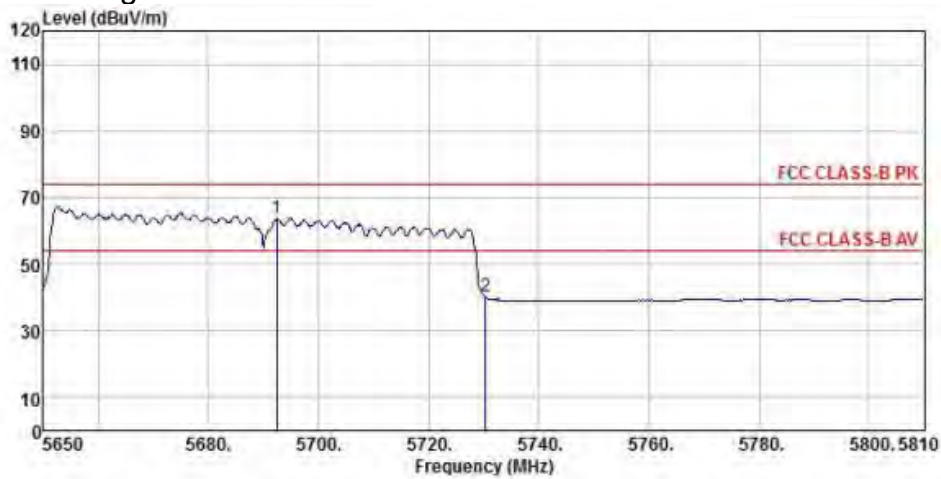

Detector mode: Average

Polarity: Vertical

Site : chamber
Condition : FCC CLASS-B PK 3m BBHA9120D(942) HORIZONTAL
EUT :
Model Name : 神画投影仪
Temp/Humi : 19 C / 58 %
Power Rating: 230V/50Hz
Mode : WIFI 5G 802.11ac 80M CH155
Memo :

Read	Antenna	Cable	Preamp	Limit	Over
Freq	Level	Factor	Loss	Factor	Level
Line	Line	Limit	Remark		

MHz	dBuV	dB/m	dB	dB	dBuV/m	dBuV/m	dB
1 pp 5692.40	57.03	32.18	11.21	36.62	63.80	74.00	-10.20 Peak
2 5730.32	33.53	32.34	10.99	36.65	40.21	74.00	-33.79 Peak