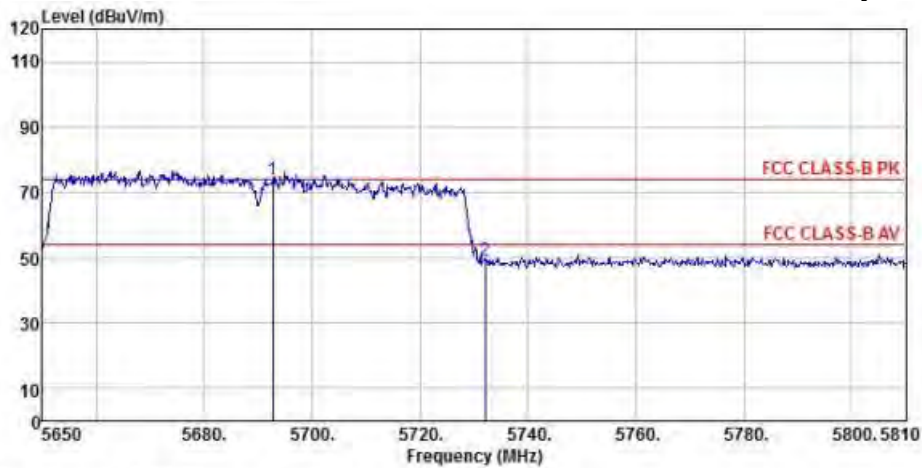

802.11ac80 (Ch155)

Detector mode: Peak

Polarity: Horizontal

Site : chamber
Condition : FCC CLASS-B PK 3m BBHA9120D(942) HORIZONTAL
EUT :
Model Name : 神画投影仪
Temp/Humi : 19 C / 58 %
Power Rating: 230V/50Hz
Mode : WIFI 5G 802.11ac 80M CH155
Memo :

ReadAntenna Cable Preamp Limit Over
Freq Level Factor Loss Factor Level Line Limit Remark

	MHz	dBuV	dB/m	dB	dB	dBuV/m	dBuV/m	dB
1 pp	5692.72	67.20	32.18	11.21	36.62	73.97	74.00	-0.03 Peak
2	5732.08	42.38	32.34	10.99	36.65	49.06	74.00	-24.94 Peak