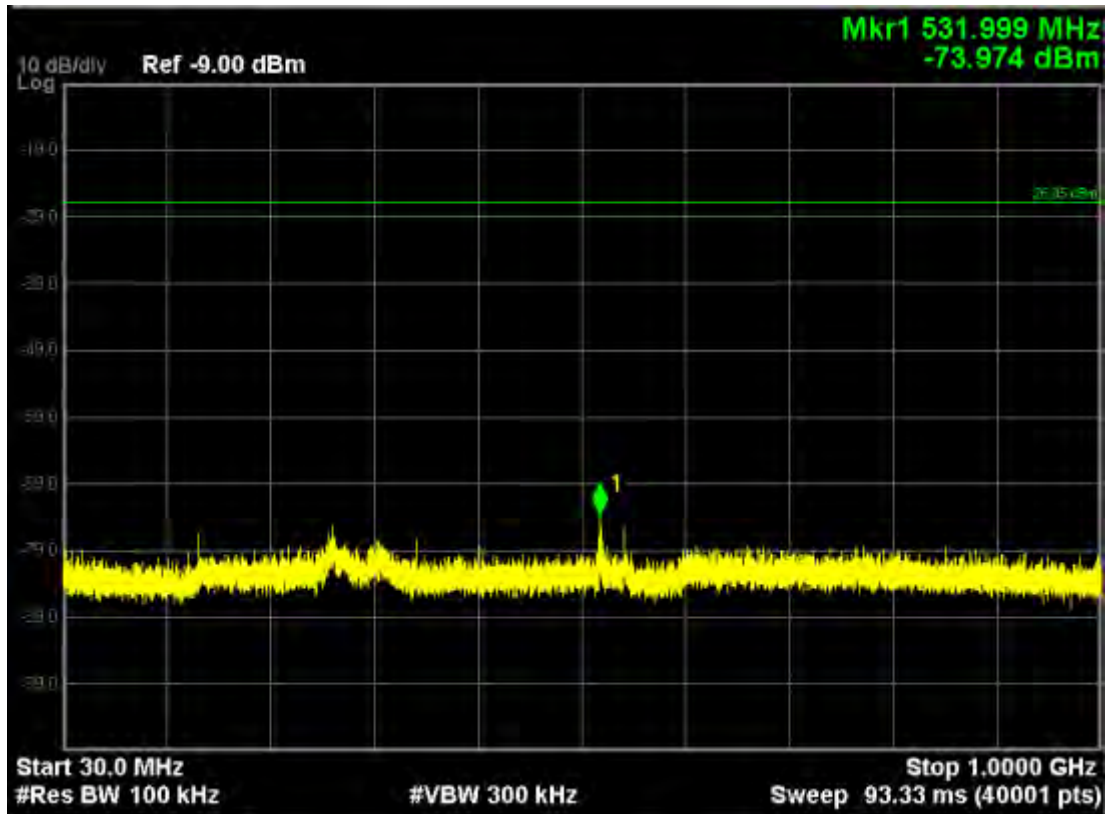

Note: The Mark1 point is carrier.

802.11ac (5725MHz-5850MHz)
802.11ac20, traffic mode; Channel 149

Note: The Mark1 point is carrier.

802.11ac20, traffic mode; Channel 149(mimo)

Note: The Mark1 point is carrier.

802.11ac20, traffic mode; Channel 157

Note: The Mark1 point is carrier.

802.11ac20, traffic mode; Channel 157(mimo)

Note: The Mark1 point is carrier.

802.11ac20, traffic mode; Channel 165

Note: The Mark1 point is carrier.

802.11ac20, traffic mode; Channel 165(mimo)

Note: The Mark1 point is carrier.

802.11ac40, traffic mode; Channel 151

Note: The Mark1 point is carrier.

802.11ac40, traffic mode; Channel 151(mimo)

Note: The Mark1 point is carrier.