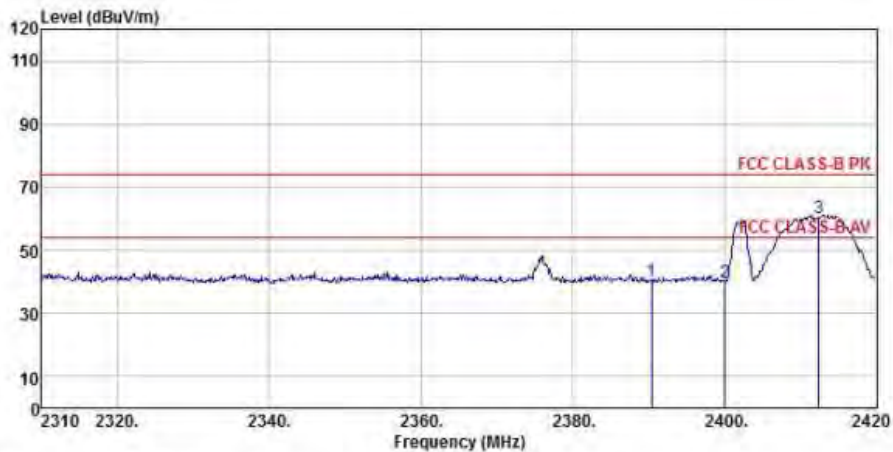

Site : chamber
Condition : FCC CLASS-B PK 3m BBHA9120D(942) VERTICAL
EUT :
Model Name : 神画投影仪
Temp/Humi : 19 °C / 58 %
Power Rating: 230V/50Hz
Mode : WIFI 2.4G CH1
Memo :

	Read	Antenna	Cable	Preamp	Limit	Over		
Freq	Level	Factor	Loss	Factor	Level	Line	Limit	Remark
MHz	dBuV	dB/m	dB	dB	dBuV/m	dBuV/m	dB	
1	2390.41	44.19	27.58	7.13	38.53	40.37	74.00	-33.63 Peak
2	2400.09	43.60	27.58	7.13	38.52	39.79	74.00	-34.21 Peak
3 pp	2412.41	64.13	27.54	7.21	38.52	60.36	74.00	-13.64 Peak