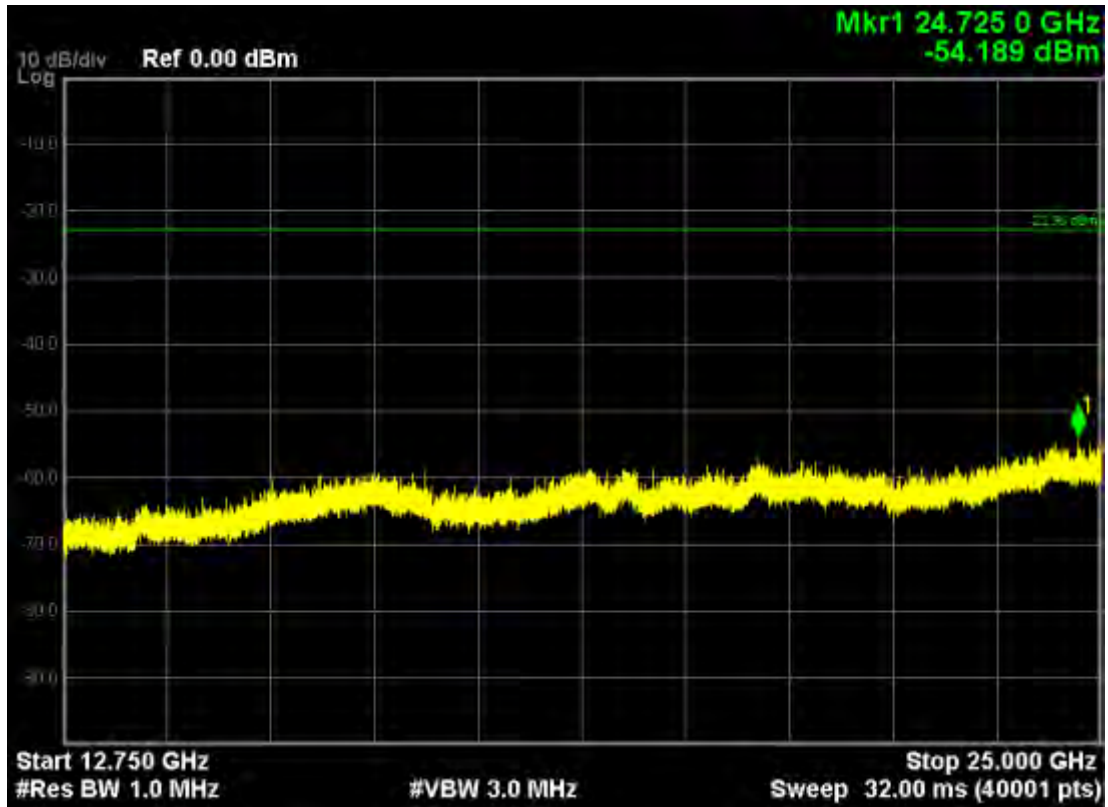

Note: The Mark1 point is carrier.

802.11ac20, traffic mode; Channel 36(mimo)

Note: The Mark1 point is carrier.

802.11ac20, traffic mode; Channel 48

Note: The Mark1 point is carrier.

802.11ac20, traffic mode; Channel 48(mimo)

Note: The Mark1 point is carrier.

802.11ac40, traffic mode; Channel 38

Note: The Mark1 point is carrier.

802.11ac40, traffic mode; Channel 38(mimo)

Note: The Mark1 point is carrier.

802.11ac40, traffic mode; Channel 46