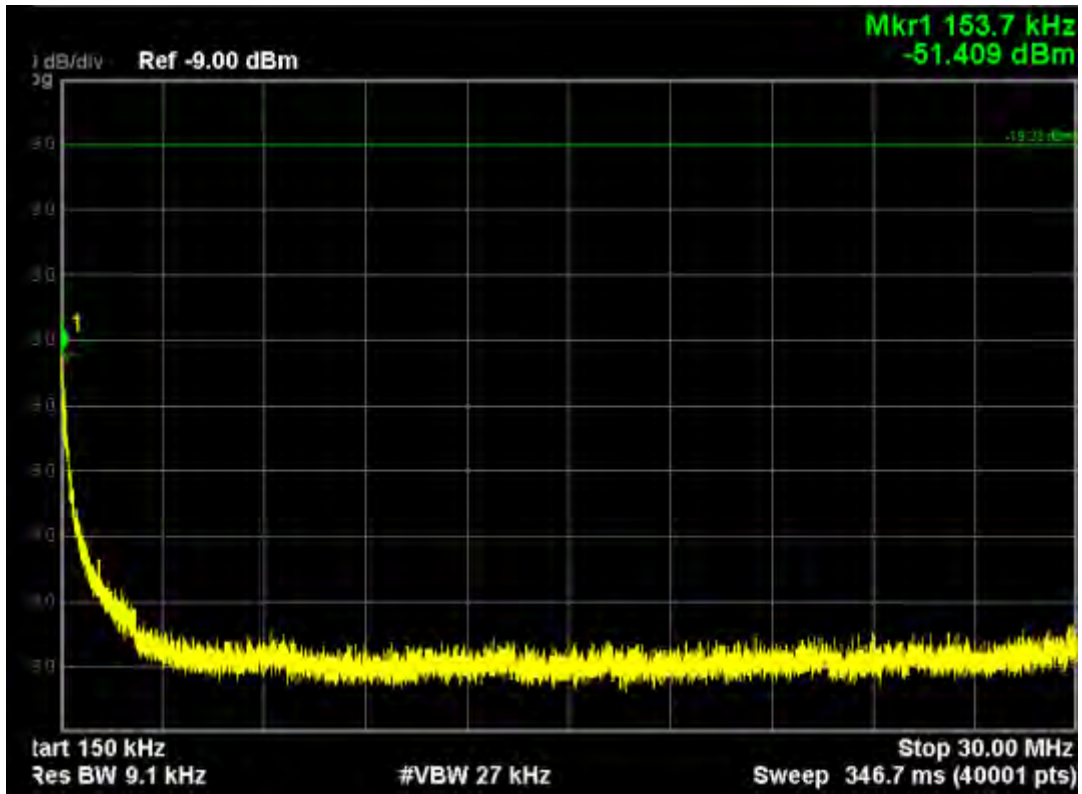

Note: The Mark1 point is carrier.

802.11ac (5725MHz-5850MHz)
802.11ac20, traffic mode; Channel 149

Note: The Mark1 point is carrier.

802.11ac20, traffic mode; Channel 149(mimo)

Note: The Mark1 point is carrier.

802.11ac20, traffic mode; Channel 157

Note: The Mark1 point is carrier.

802.11ac20, traffic mode; Channel 157(mimo)

Note: The Mark1 point is carrier.

802.11ac20, traffic mode; Channel 165

Note: The Mark1 point is carrier.