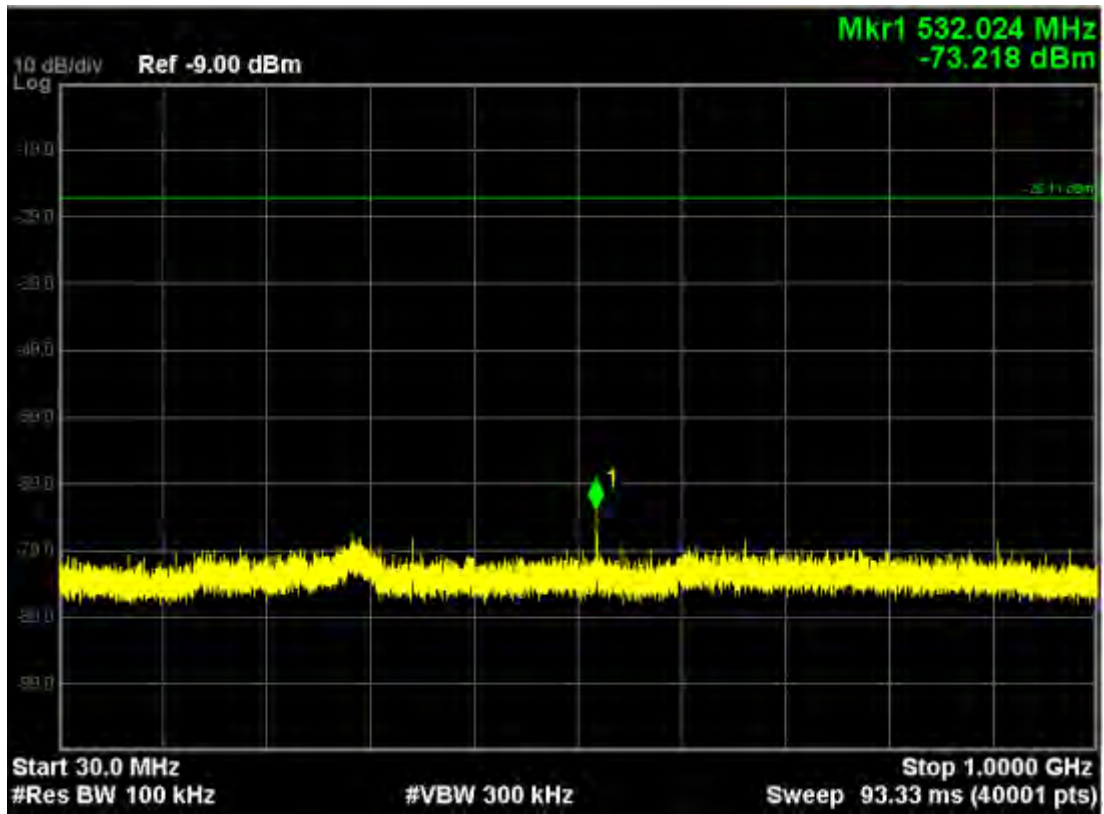

802.11ac20, traffic mode; Channel 165(mimo)

Note: The Mark1 point is carrier.

802.11ac40, traffic mode; Channel 151

Note: The Mark1 point is carrier.

802.11ac40, traffic mode; Channel 151(mimo)

Note: The Mark1 point is carrier.

802.11ac40, traffic mode; Channel 159

Note: The Mark1 point is carrier.

802.11ac40, traffic mode; Channel 159(mimo)

Note: The Mark1 point is carrier.

802.11ac80, traffic mode; Channel 155

Note: The Mark1 point is carrier.