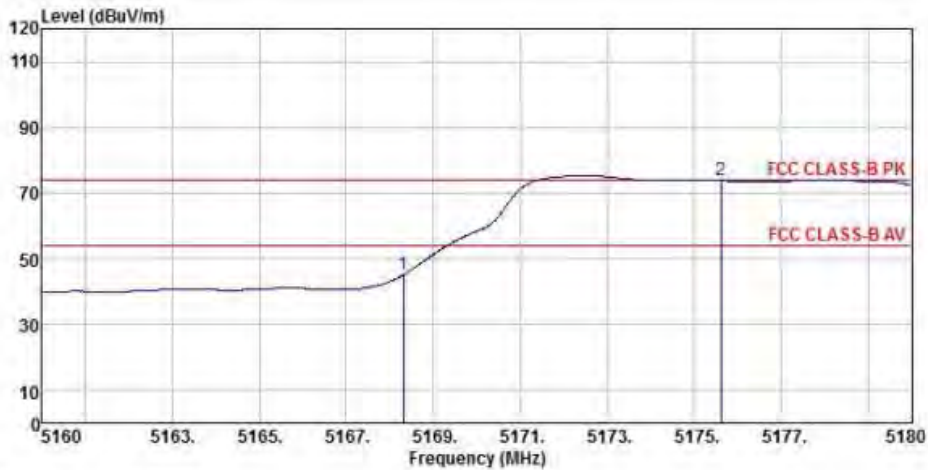

Detector mode: Average

Polarity: Horizontal

Site : chamber
Condition : FCC CLASS-B PK 3m BBHA9120D(942) HORIZONTAL
EUT :
Model Name : 神画投影仪
Temp/Humi : 19 C / 58 %
Power Rating: 230V/50Hz
Mode : WIFI 5G 802.11n CH36
Memo :

Read	Antenna	Cable	Preamp	Limit	Over			
Freq	Level	Factor	Loss	Factor	Level	Line	Limit	Remark
MHz	dBuV	dB/m	dB	dB	dBuV/m	dBuV/m	dB	

1	5168.32	38.76	32.01	10.64	36.28	45.13	74.00	-28.87 Peak
2	5175.62	67.44	32.01	10.64	36.28	73.81	74.00	-0.19 Peak

Detector mode: Peak

Polarity: Vertical