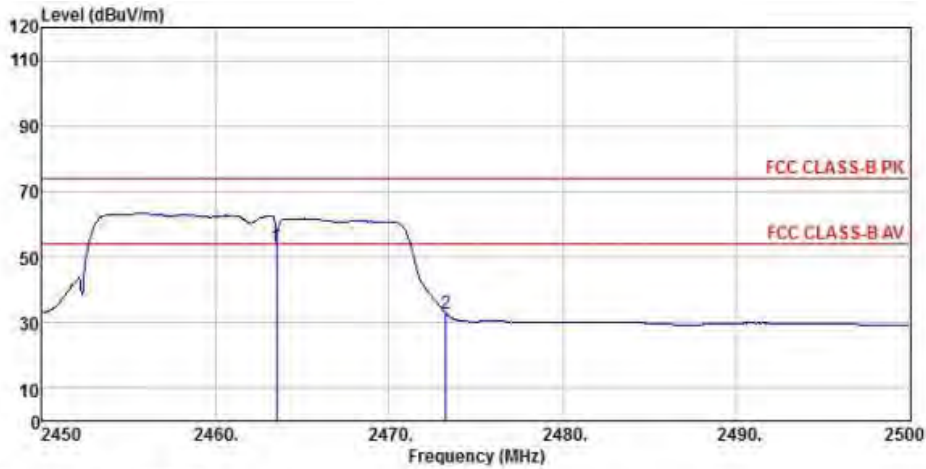

Detector mode: Average

Polarity: Horizontal

Site : chamber
Condition : FCC CLASS-B PK 3m BBHA9120D(942) HORIZONTAL
EUT :
Model Name : 神画投影机
Temp/Humi : 19 °C / 58 %
Power Rating: 230V/50Hz
Mode : WIFI 2.4G 802.11n CH11
Memo :

ReadAntenna	Cable	Preamp	Limit	Over				
Freq	Level	Factor	Loss	Factor	Level	Line	Limit	Remark

MHz	dBuV	dB/m	dB	dB	dBuV/m	dBuV/m	dB
1 pp 2463.50	56.69	27.49	7.39	38.50	53.07	74.00	-20.93 Peak
2 2473.25	36.38	27.52	7.41	38.50	32.81	74.00	-41.19 Peak

Detector mode: Peak

Polarity: Vertical