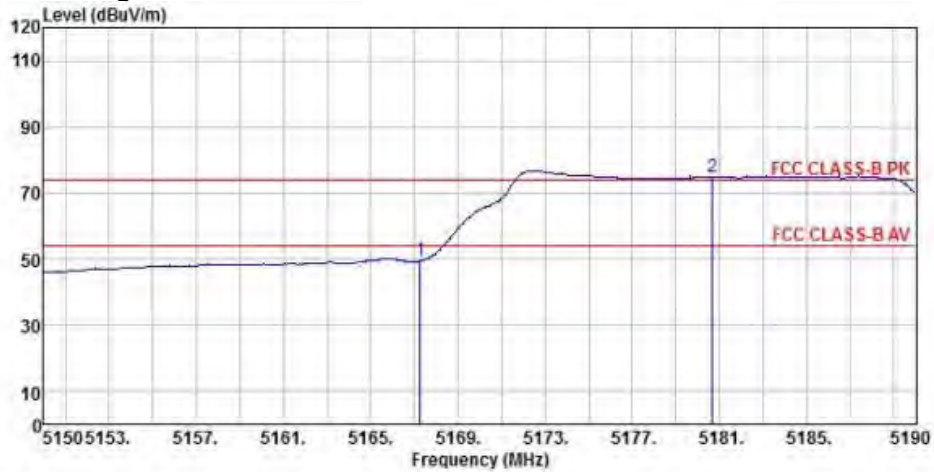

Detector mode: Average

Polarity: Vertical

Site : chamber
Condition : FCC CLASS-B PK 3m BBHA9120D(942) VERTICAL
EUT :
Model Name : 神画投影仪
Temp/Humi : 19 C / 58 %
Power Rating: 230V/50Hz
Mode : WIFI 5G 802.11ac 40M CH38
Memo :

	Read	Antenna	Cable	Preamp	Limit	Over	
Freq	Level	Factor	Loss	Factor	Level	Line	Limit
MHz	dBuV	dB/m	dB	dB	dBuV/m	dBuV/m	dB
1	5167.28	43.03	32.01	10.64	36.28	49.40	74.00 -24.60 Peak
2	pp 5180.68	68.34	32.01	10.64	36.29	74.70	74.00 0.70 Peak