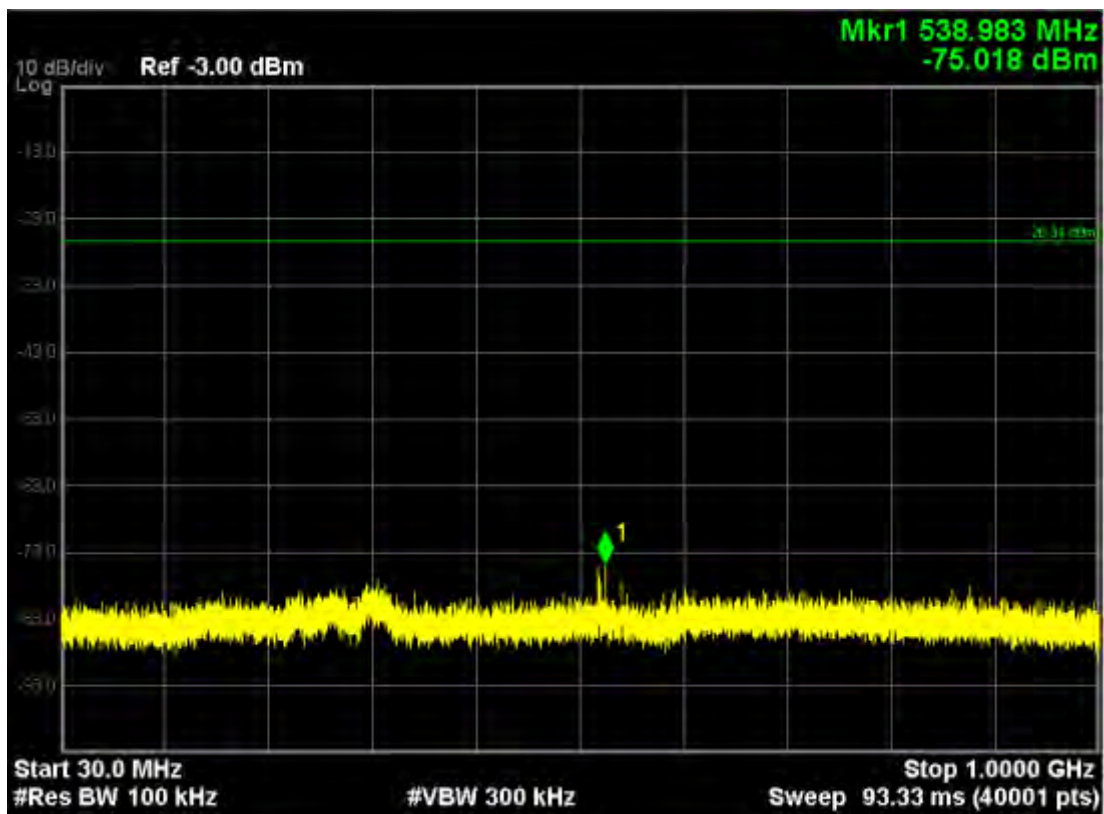

Note: The Mark1 point is carrier.

802.11ac (5725MHz-5850MHz)
802.11ac20, traffic mode; Channel 149

Note: The Mark1 point is carrier.

802.11ac20, traffic mode; Channel 149(mimo)

Note: The Mark1 point is carrier.

802.11ac20, traffic mode; Channel 157

Note: The Mark1 point is carrier.

802.11ac20, traffic mode; Channel 157(mimo)

Note: The Mark1 point is carrier.

802.11ac20, traffic mode; Channel 165

Note: The Mark1 point is carrier.

802.11ac20, traffic mode; Channel 165(mimo)

Note: The Mark1 point is carrier.

802.11ac40, traffic mode; Channel 151

Note: The Mark1 point is carrier.

802.11ac40, traffic mode; Channel 151(mimo)

Note: The Mark1 point is carrier.