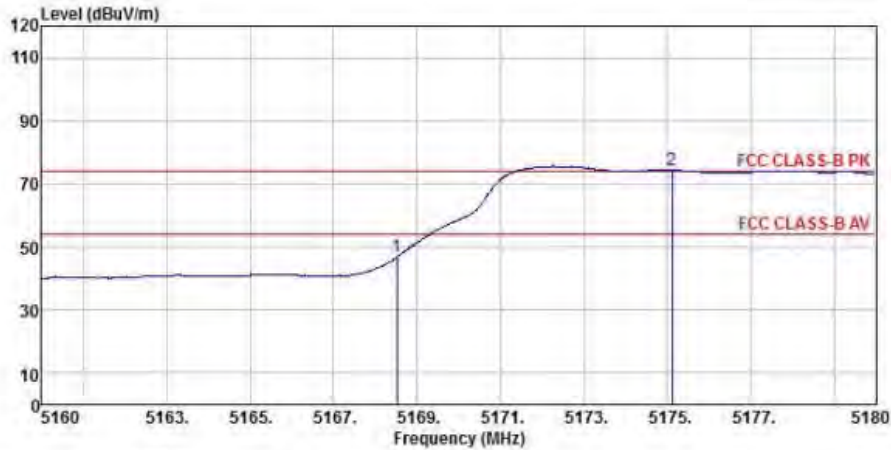

Detector mode: Average

Polarity: Vertical

Site : chamber
Condition : FCC CLASS-B PK 3m BBHA9120D(942) VERTICAL
EUT :
Model Name : 神画投影仪
Temp/Humi : 19 °C / 58 %
Power Rating: 230V/50Hz
Mode : WIFI 5G 802.11n CH36
Memo :

Read	Antenna	Cable	Preamp	Limit	Over			
Freq	Level	Factor	Loss	Factor	Level	Line	Limit	Remark
MHz	dBuV	dB/m	dB	dB	dBuV/m	dBuV/m	dB	
1	5168.52	40.40	32.01	10.64	36.28	46.77	74.00	-27.23 Peak
2	pp	5175.12	67.94	32.01	10.64	36.28	74.31	74.00 0.31 Peak