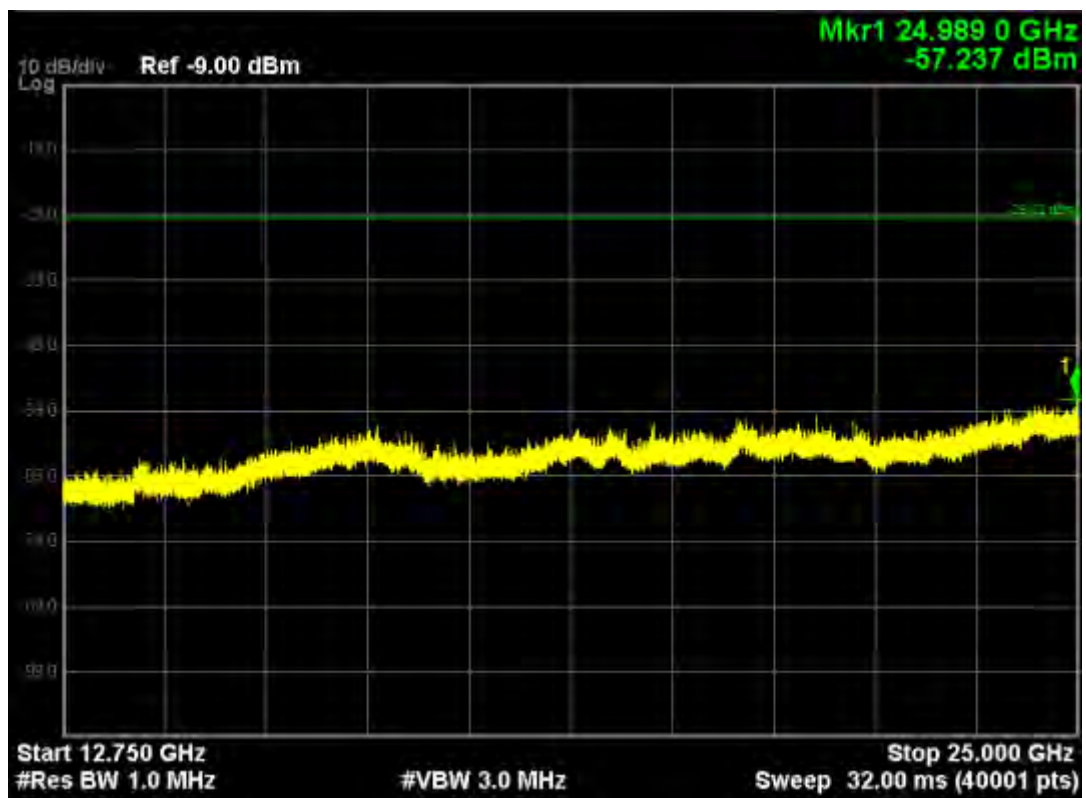

Note: The Mark1 point is carrier.

802.11ac40, traffic mode; Channel 38

Note: The Mark1 point is carrier.

802.11ac40, traffic mode; Channel 38(mimo)

Note: The Mark1 point is carrier.

802.11ac40, traffic mode; Channel 46

Note: The Mark1 point is carrier.

802.11ac40, traffic mode; Channel 46(mimo)

Note: The Mark1 point is carrier.

802.11ac80, traffic mode; Channel 42

Note: The Mark1 point is carrier.

802.11ac80, traffic mode; Channel 42(mimo)

Note: The Mark1 point is carrier.

802.11ac (5725MHz-5850MHz)
802.11ac20, traffic mode; Channel 149

Note: The Mark1 point is carrier.

802.11ac20, traffic mode; Channel 149(mimo)

Note: The Mark1 point is carrier.

802.11ac20, traffic mode; Channel 157

Note: The Mark1 point is carrier.

802.11ac20, traffic mode; Channel 157(mimo)

Note: The Mark1 point is carrier.

802.11ac20, traffic mode; Channel 165

Note: The Mark1 point is carrier.