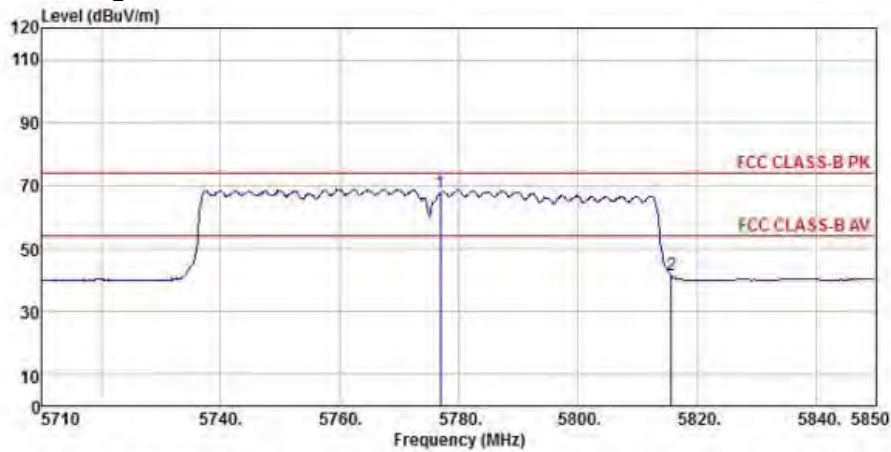

Detector mode: Average

Polarity: Vertical

Site : chamber
Condition : FCC CLASS-B PK 3m BBHA9120D(942) VERTICAL
EUT :
Model Name : 神画投影仪
Temp/Humi : 19 C / 58 %
Power Rating: 230V/50Hz
Mode : WIFI 5G 802.11ac 80M CH155
Memo :

Read	Antenna	Cable	Preamp	Limit	Over			
Freq	Level	Factor	Loss	Factor	Level	Line	Limit	Remark
MHz	dBuV	dB/m	dB	dB	dBuV/m	dBuV/m	dB	

1 pp	5776.92	60.51	32.47	11.30	36.67	67.61	74.00	-6.39 Peak
2	5815.70	33.94	32.60	11.58	36.70	41.42	74.00	-32.58 Peak