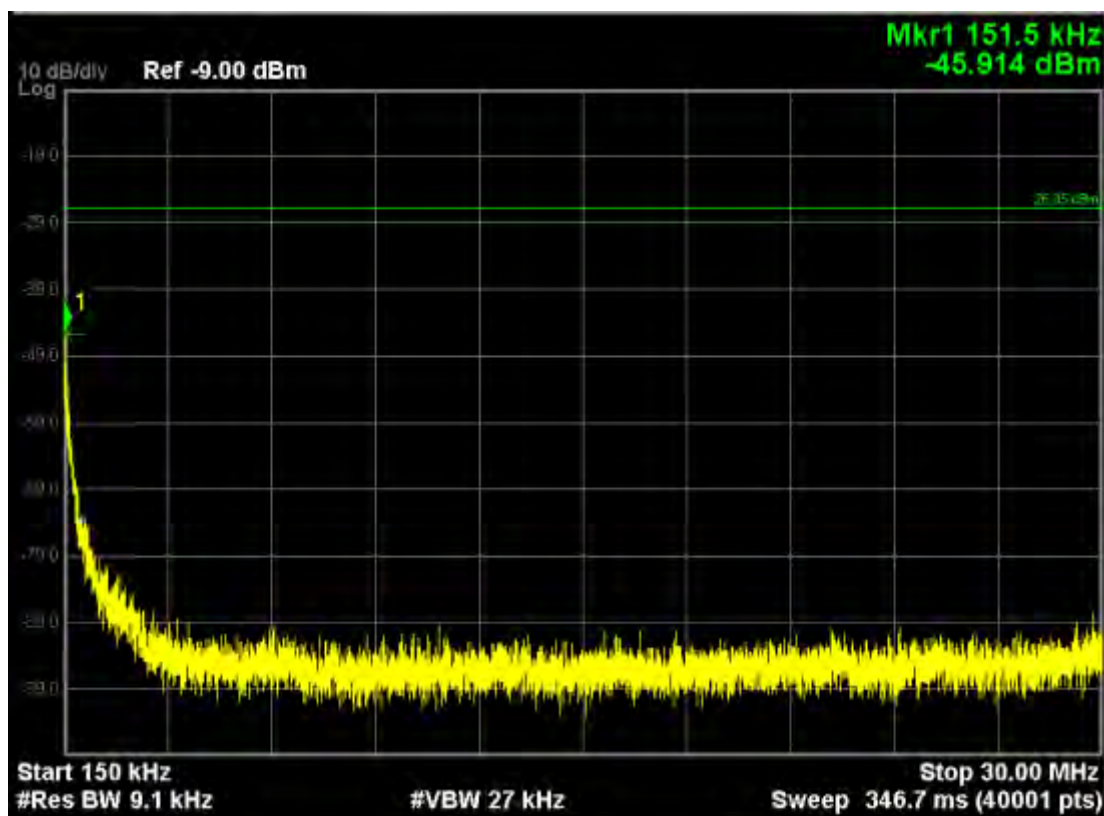

Note: The Mark1 point is carrier.

802.11ac (5725MHz-5850MHz)
802.11ac20, traffic mode; Channel 149

Note: The Mark1 point is carrier.

802.11ac20, traffic mode; Channel 149(mimo)

Note: The Mark1 point is carrier.

802.11ac20, traffic mode; Channel 157

Note: The Mark1 point is carrier.

802.11ac20, traffic mode; Channel 157(mimo)

Note: The Mark1 point is carrier.

802.11ac20, traffic mode; Channel 165

Note: The Mark1 point is carrier.

802.11ac20, traffic mode; Channel 165(mimo)

Note: The Mark1 point is carrier.

802.11ac40, traffic mode; Channel 151

Note: The Mark1 point is carrier.

802.11ac40, traffic mode; Channel 151(mimo)

Note: The Mark1 point is carrier.