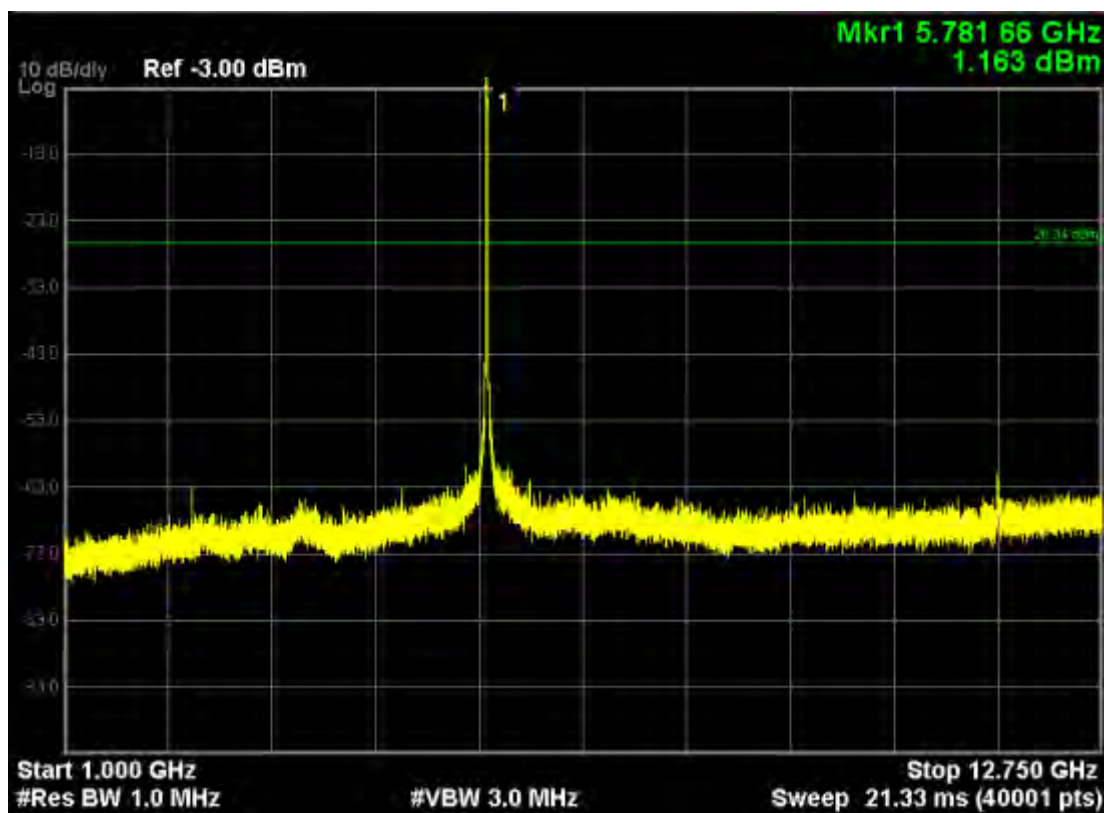

Note: The Mark1 point is carrier.

802.11ac (5725MHz-5850MHz)
802.11ac20, traffic mode; Channel 149

Note: The Mark1 point is carrier.

802.11ac20, traffic mode; Channel 149(mimo)

Note: The Mark1 point is carrier.

802.11ac20, traffic mode; Channel 157

Note: The Mark1 point is carrier.

802.11ac20, traffic mode; Channel 157(mimo)

Note: The Mark1 point is carrier.

802.11ac20, traffic mode; Channel 165

Note: The Mark1 point is carrier.

802.11ac20, traffic mode; Channel 165(mimo)

Note: The Mark1 point is carrier.

802.11ac40, traffic mode; Channel 151

Note: The Mark1 point is carrier.

802.11ac40, traffic mode; Channel 151(mimo)

Note: The Mark1 point is carrier.