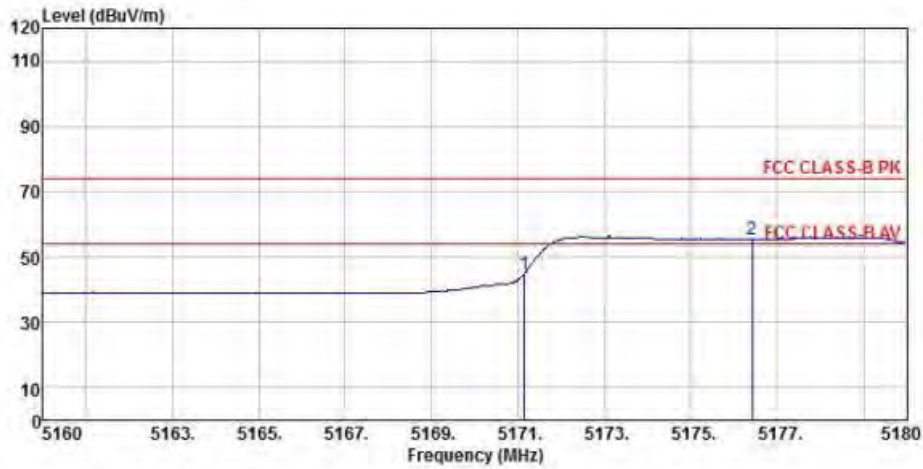

Detector mode: Average

Polarity: Horizontal

Site : chamber
Condition : FCC CLASS-B PK 3m BBHA9120D(942) HORIZONTAL
EUT :
Model Name : 神画投影仪
Temp/Humi : 19 °C / 58 %
Power Rating: 230V/50Hz
Mode : WIFI 5G 802.11a CH36
Memo :

Read	Antenna	Cable	Preamp	Limit	Over			
Freq	Level	Factor	Loss	Factor	Level	Line	Limit	Remark
MHz	dBuV	dB/m	dB	dB	dBuV/m	dBuV/m	dB	
1	5171.14	38.36	32.01	10.64	36.28	44.73	74.00	-29.27 Peak
2	pp	5176.42	49.01	32.01	10.64	36.28	55.38	74.00 -18.62 Peak

Detector mode: Peak

Polarity: Vertical