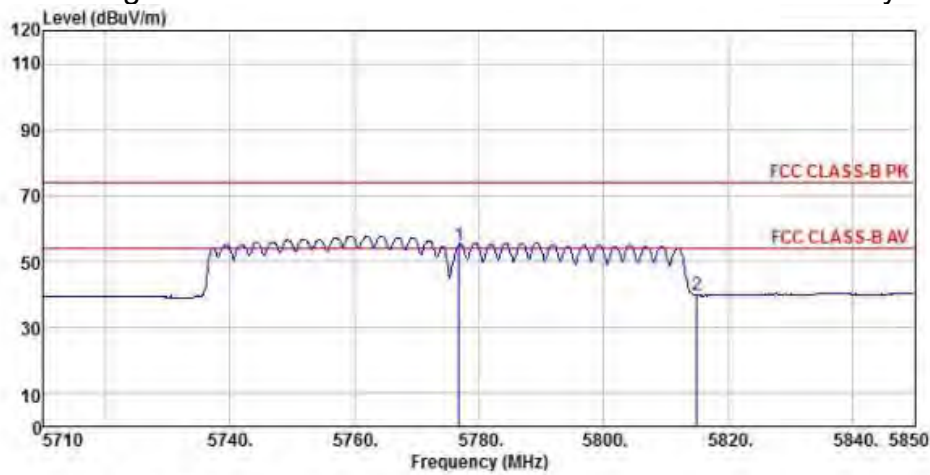

Detector mode: Average

Polarity: Horizontal

Site : chamber
Condition : FCC CLASS-B PK 3m BBHA9120D(942) HORIZONTAL
EUT :
Model Name : 神画投影仪
Temp/Humi : 19 C / 58 %
Power Rating: 230V/50Hz
Mode : WIFI 5G 802.11ac 80M CH155
Memo :

Read	Antenna	Cable	Preamp	Limit	Over			
Freq	Level	Factor	Loss	Factor	Level	Line	Limit	Remark

MHz	dBuV	dB/m	dB	dB	dBuV/m	dBuV/m	dB
1 pp 5776.78	47.96	32.47	11.30	36.67	55.06	74.00	-18.94 Peak
2 5815.00	32.26	32.60	11.58	36.70	39.74	74.00	-34.26 Peak

Detector mode: Peak

Polarity: Vertical