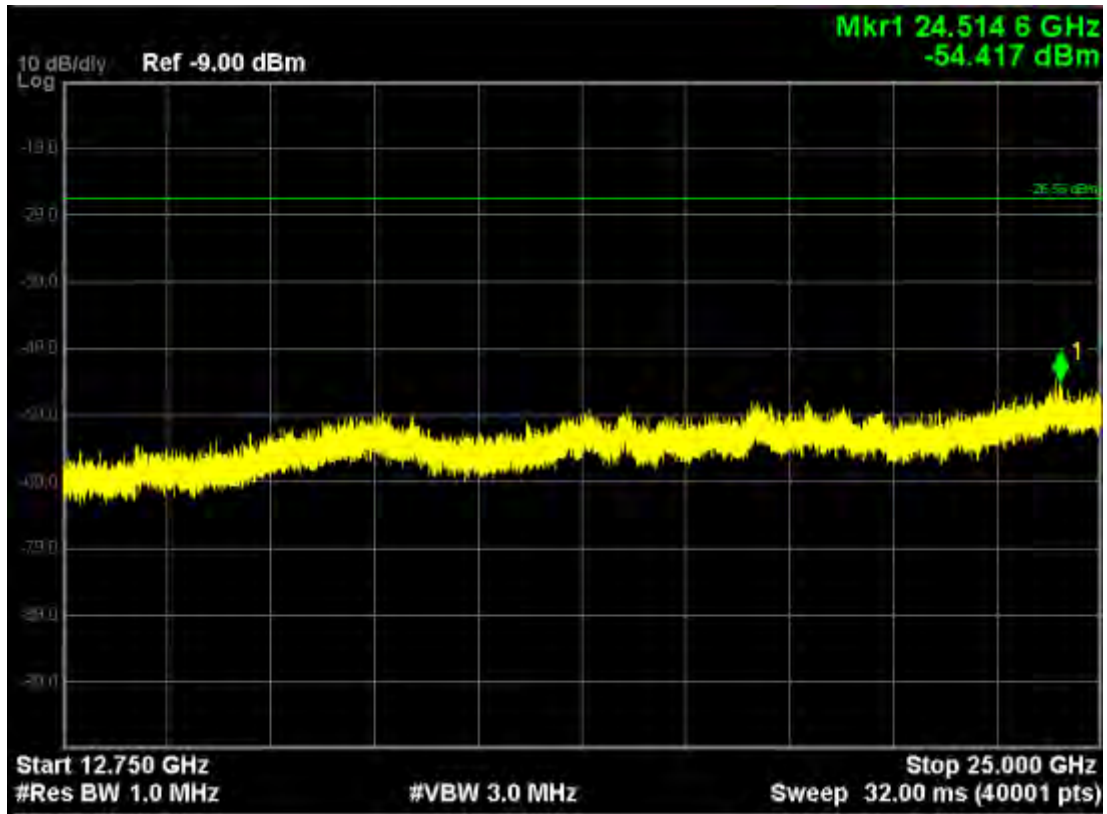

802.11ac20, traffic mode; Channel 157

Note: The Mark1 point is carrier.

802.11ac20, traffic mode; Channel 157(mimo)

Note: The Mark1 point is carrier.

802.11ac20, traffic mode; Channel 165

Note: The Mark1 point is carrier.

802.11ac20, traffic mode; Channel 165(mimo)

Note: The Mark1 point is carrier.

802.11ac40, traffic mode; Channel 151

Note: The Mark1 point is carrier.

802.11ac40, traffic mode; Channel 151(mimo)

Note: The Mark1 point is carrier.

802.11ac40, traffic mode; Channel 159

Note: The Mark1 point is carrier.

802.11ac40, traffic mode; Channel 159(mimo)

Note: The Mark1 point is carrier.

802.11ac80, traffic mode; Channel 155

Note: The Mark1 point is carrier.