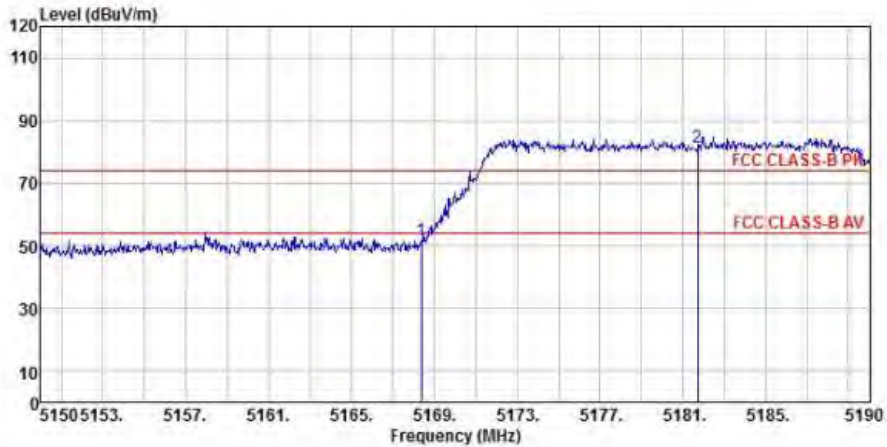

802.11n40 (Ch38)

Detector mode: Peak

Polarity: Horizontal

Site : chamber
Condition : FCC CLASS-B PK 3m BBHA9120D(942) HORIZONTAL
EUT :
Model Name : 神画投影仪
Temp/Humi : 19 °C / 58 %
Power Rating: 230V/50Hz
Mode : WIFI 5G 802.11n 40M CH38
Memo :

Read	Antenna	Cable	Preamp	Limit	Over			
Freq	Level	Factor	Loss	Factor	Level	Line	Limit	Remark
MHz	dBuV	dB/m	dB	dB	dBuV/m	dBuV/m	dB	
1 5168.36	45.41	32.01	10.64	36.28	51.78	74.00	-22.22	Peak
2 pp 5181.72	75.27	31.96	10.64	36.29	81.58	74.00	7.58	Peak