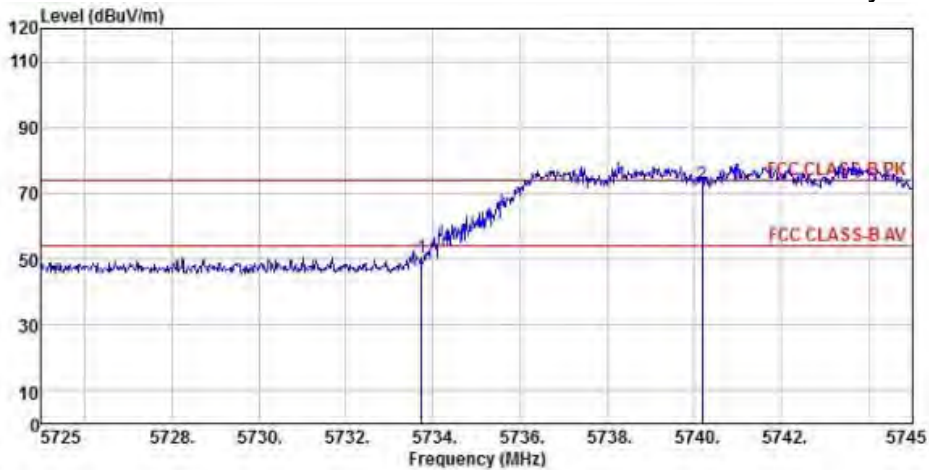

802.11ac(5725MHz-5850MHz)

802.11ac20 (Ch149)

Detector mode: Peak

Polarity: Horizontal

Site : chamber
 Condition : FCC CLASS-B PK 3m BBHA9120D(942) HORIZONTAL
 EUT :
 Model Name : 神画投影仪
 Temp/Humi : 19 C / 58 %
 Power Rating: 230V/50Hz
 Mode : WIFI 5G 802.11ac 20M CH149
 Memo :