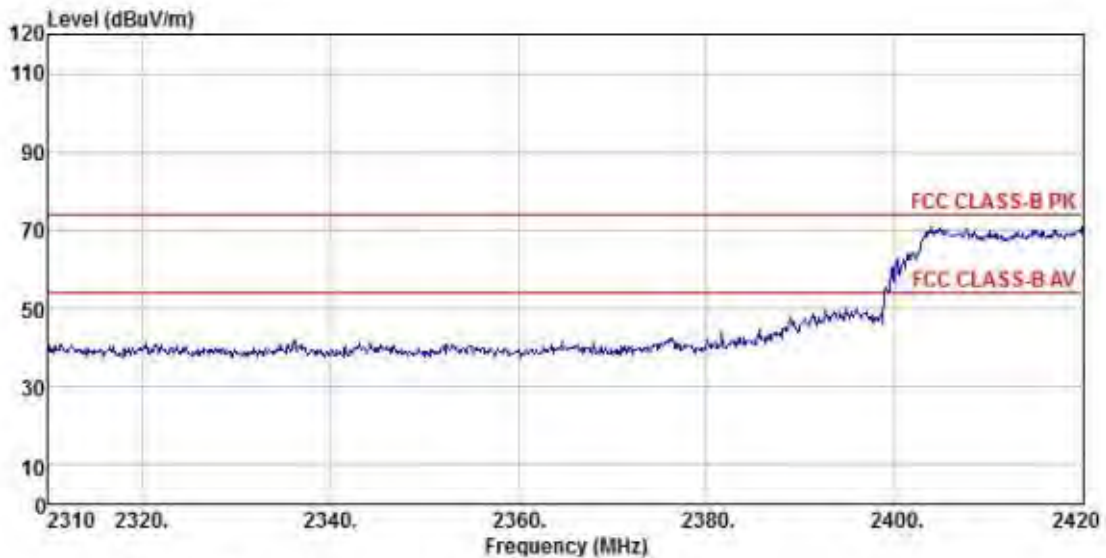

Site : chamber
Condition : FCC CLASS-B PK 3m BBHA9120D(942) VERTICAL
EUT :
Model Name : 神画投影仪
Temp/Humi : 19 °C / 58 %
Power Rating: 230V/50Hz
Mode : WIFI 2.4G 802.11n CHI
Memo :