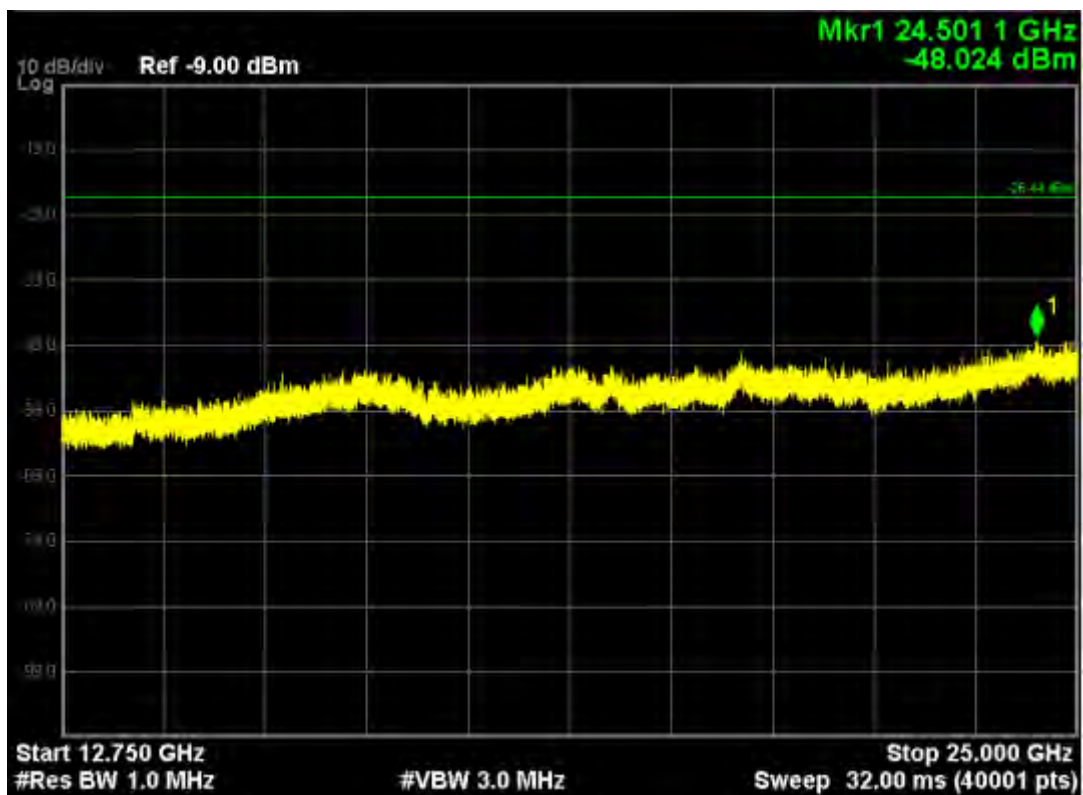

Note: The Mark1 point is carrier.

802.11ac20, traffic mode; Channel 36(mimo)

Note: The Mark1 point is carrier.

802.11ac20, traffic mode; Channel 48

Note: The Mark1 point is carrier.

802.11ac20, traffic mode; Channel 48(mimo)

Note: The Mark1 point is carrier.

802.11ac40, traffic mode; Channel 38

Note: The Mark1 point is carrier.

802.11ac40, traffic mode; Channel 38(mimo)

Note: The Mark1 point is carrier.

802.11ac40, traffic mode; Channel 46

Note: The Mark1 point is carrier.

802.11ac40, traffic mode; Channel 46(mimo)

Note: The Mark1 point is carrier.

802.11ac80, traffic mode; Channel 42

Note: The Mark1 point is carrier.

802.11ac80, traffic mode; Channel 42(mimo)

Note: The Mark1 point is carrier.

802.11ac (5725MHz-5850MHz)
802.11ac20, traffic mode; Channel 149

Note: The Mark1 point is carrier.

802.11ac20, traffic mode; Channel 149(mimo)

Note: The Mark1 point is carrier.