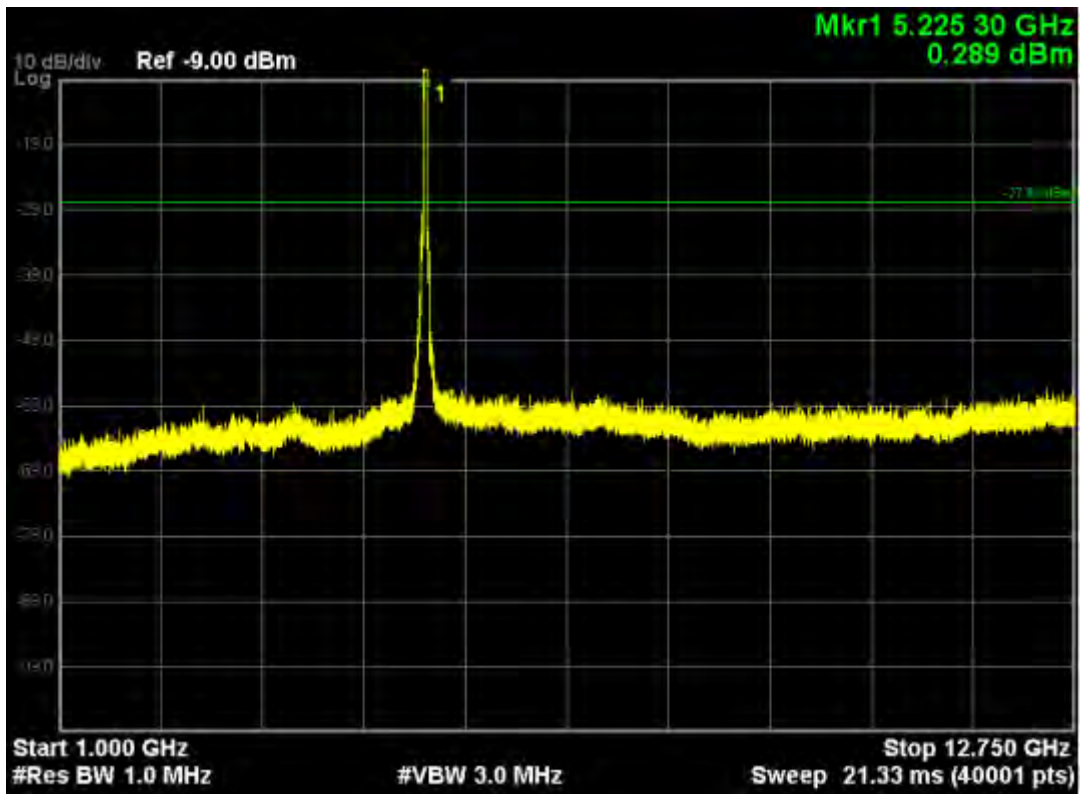

Note: The Mark1 point is carrier.

802.11ac20, traffic mode; Channel 36(mimo)

Note: The Mark1 point is carrier.

802.11ac20, traffic mode; Channel 48

Note: The Mark1 point is carrier.

802.11ac20, traffic mode; Channel 48(mimo)

Note: The Mark1 point is carrier.

802.11ac40, traffic mode; Channel 38

Note: The Mark1 point is carrier.

802.11ac40, traffic mode; Channel 38(mimo)

Note: The Mark1 point is carrier.

802.11ac40, traffic mode; Channel 46

Note: The Mark1 point is carrier.

802.11ac40, traffic mode; Channel 46(mimo)

Note: The Mark1 point is carrier.

802.11ac80, traffic mode; Channel 42

Note: The Mark1 point is carrier.

802.11ac80, traffic mode; Channel 42(mimo)