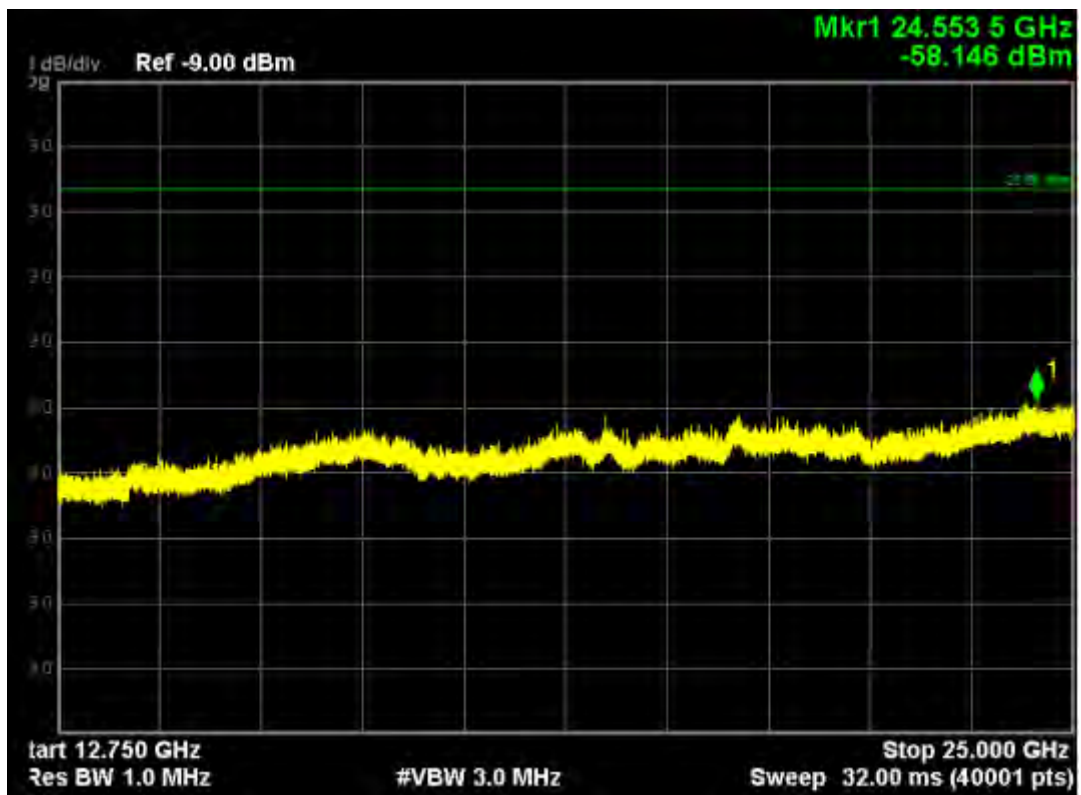

Note: The Mark1 point is carrier.

802.11ac40, traffic mode; Channel 46(mimo)

Note: The Mark1 point is carrier.

802.11ac80, traffic mode; Channel 42

Note: The Mark1 point is carrier.

802.11ac80, traffic mode; Channel 42(mimo)

Note: The Mark1 point is carrier.

802.11ac (5725MHz-5850MHz)
802.11ac20, traffic mode; Channel 149

Note: The Mark1 point is carrier.

802.11ac20, traffic mode; Channel 149(mimo)

Note: The Mark1 point is carrier.

802.11ac20, traffic mode; Channel 157

Note: The Mark1 point is carrier.

802.11ac20, traffic mode; Channel 157(mimo)

Note: The Mark1 point is carrier.

802.11ac20, traffic mode; Channel 165

Note: The Mark1 point is carrier.