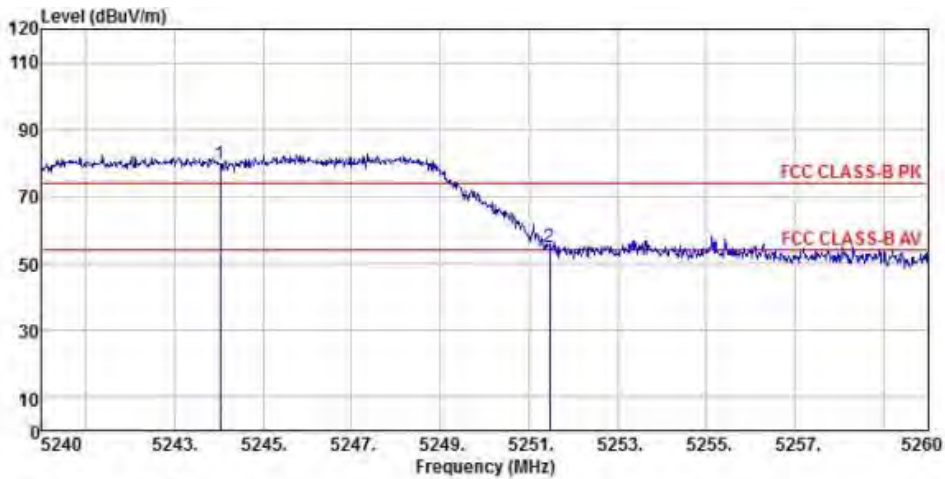

Site : chamber
Condition : FCC CLASS-B PK 3m BBHA9120D(942) VERTICAL
EUT :
Model Name : 神画投影仪
Temp/Humi : 19 C / 58 %
Power Rating: 230V/50Hz
Mode : WIFI 5G 802.11ac 20M CH48
Memo :

Read	Antenna	Cable	Preamp	Limit	Over
Freq	Level	Factor	Loss	Factor	Level
Line	Limit	Remark			

MHz	dBuV	dB/m	dB	dB	dBuV/m	dBuV/m	dB
1 pp 5244.02	73.49	31.75	10.79	36.33	79.70	74.00	5.70 Peak
2 5251.46	48.58	31.75	10.79	36.33	54.79	74.00	-19.21 Peak