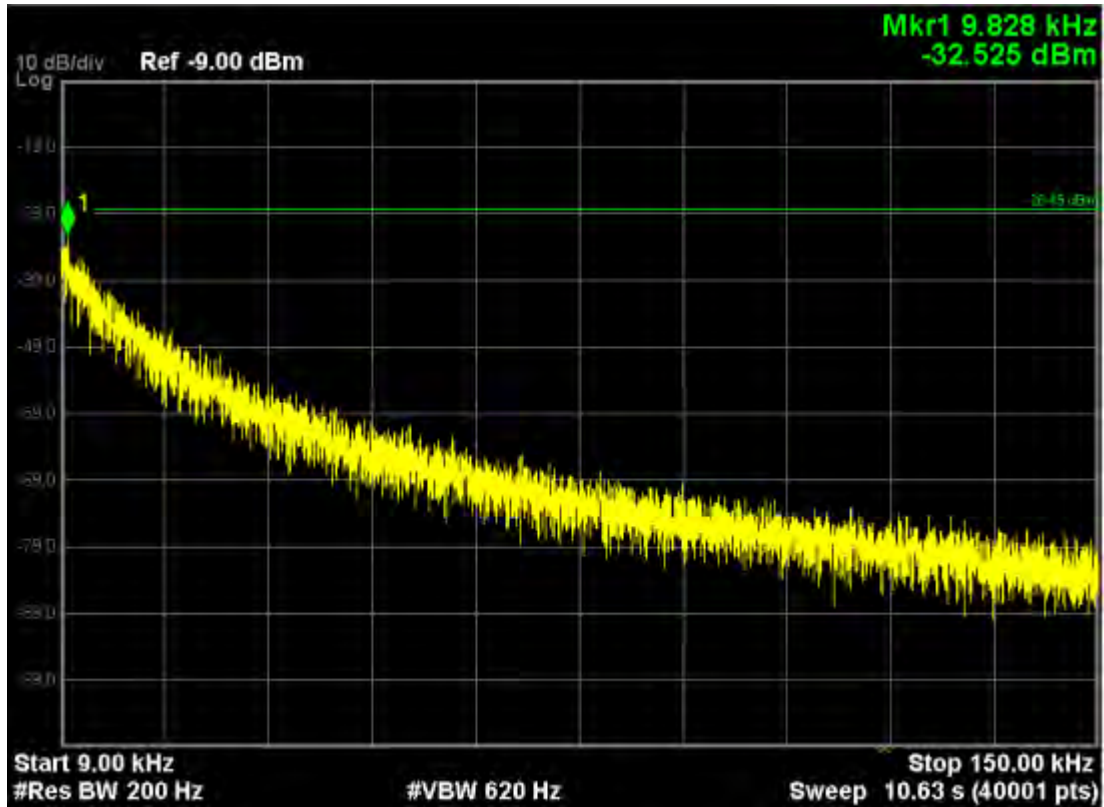

802.11ac80, traffic mode; Channel 155(mimo)