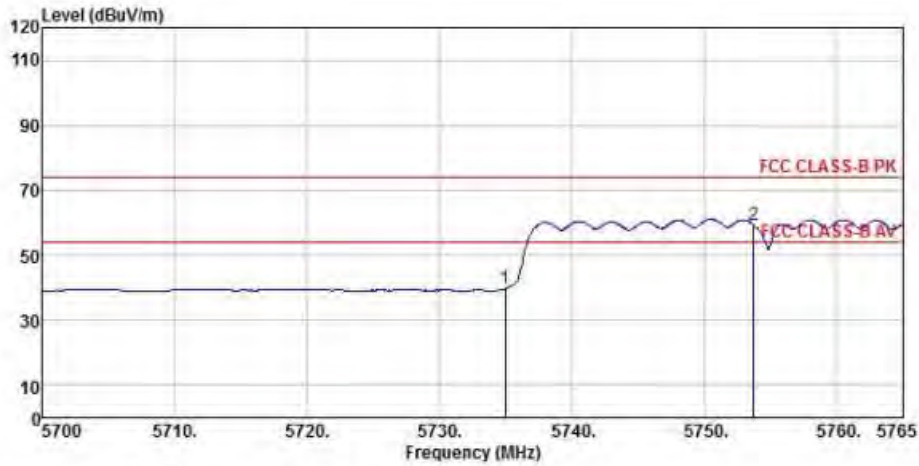

Detector mode: Average

Polarity: Vertical

Site : chamber
Condition : FCC CLASS-B PK 3m BBHA9120D(942) VERTICAL
EUT :
Model Name : 神画投影仪
Temp/Humi : 19 °C / 58 %
Power Rating: 230V/50Hz
Mode : WIFI 5G 802.11n 40M CH151
Memo :

Read	Antenna	Cable	Preamp	Limit	Over	Freq	Level	Factor	Loss	Factor	Level	Line	Limit	Remark
MHz	dBuV	dB/m	dB	dB	dB	dBuV/m	dBuV/m	dB	dB	dB	dB	dB	dB	
1	5734.97	33.10	32.34	10.88	36.65	39.67	74.00	-34.33	Peak					
2	5753.76	52.36	32.40	11.09	36.66	59.19	74.00	-14.81	Peak