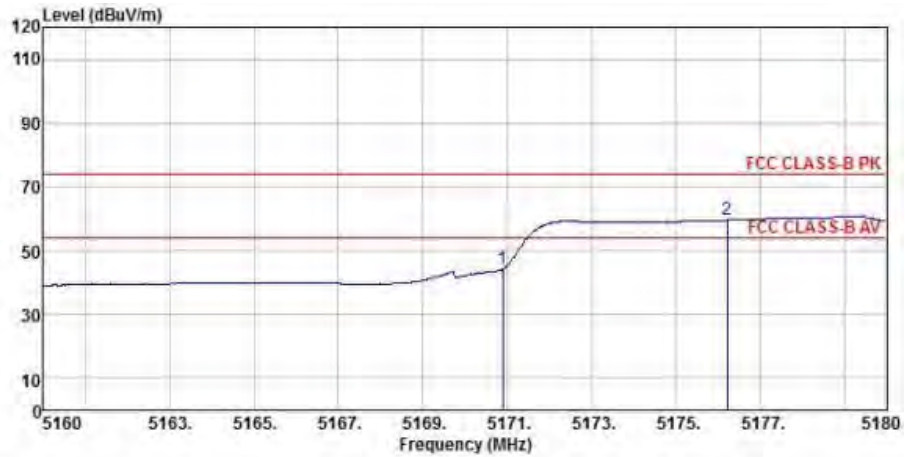

Detector mode: Average

Polarity: Vertical

Site : chamber
Condition : FCC CLASS-B PK 3m BBHA9120D(942) VERTICAL
EUT :
Model Name : 神画投影仪
Temp/Humi : 19 C / 58 %
Power Rating: 230V/50Hz
Mode : WIFI 5G 802.11a CH36
Memo :

Read	Antenna	Cable	Preamp	Limit	Over				
Freq	Level	Factor	Loss	Factor	Level	Line			
MHz	dBuV	dB/m	dB	dB	dBuV/m	dBuV/m			
1	5170.90	37.92	32.01	10.64	36.28	44.29	74.00	-29.71	Peak
2	5176.22	53.20	32.01	10.64	36.28	59.57	74.00	-14.43	Peak