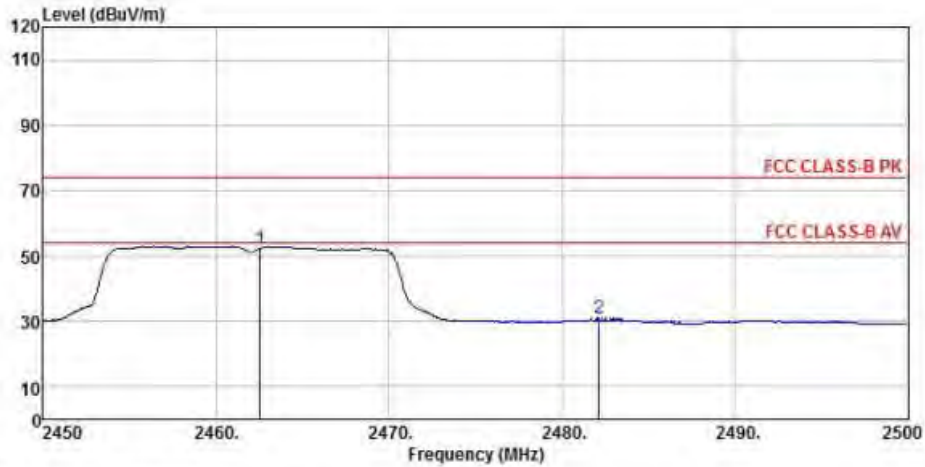

Detector mode: Average

Polarity: Horizontal

Site : chamber
Condition : FCC CLASS-B PK 3m BBHA9120D(942) HORIZONTAL
EUT :
Model Name : 神画投影仪
Temp/Humi : 19 °C / 58 %
Power Rating: 230V/50Hz
Mode : WIFI 2.4G 802.11g CH11
Memo :

ReadAntenna	Cable	Preamp	Limit	Over				
Freq	Level	Factor	Loss Factor	Level	Line	Limit	Remark	
MHz	dBuV	dB/m	dB	dB	dBuV/m	dBuV/m	dB	
1 pp 2462.55	55.97	27.49	7.39	38.50	52.35	74.00	-21.65 Peak	
2 2482.15	34.41	27.52	7.41	38.49	30.85	74.00	-43.15 Peak	

Detector mode: Peak

Polarity: Vertical