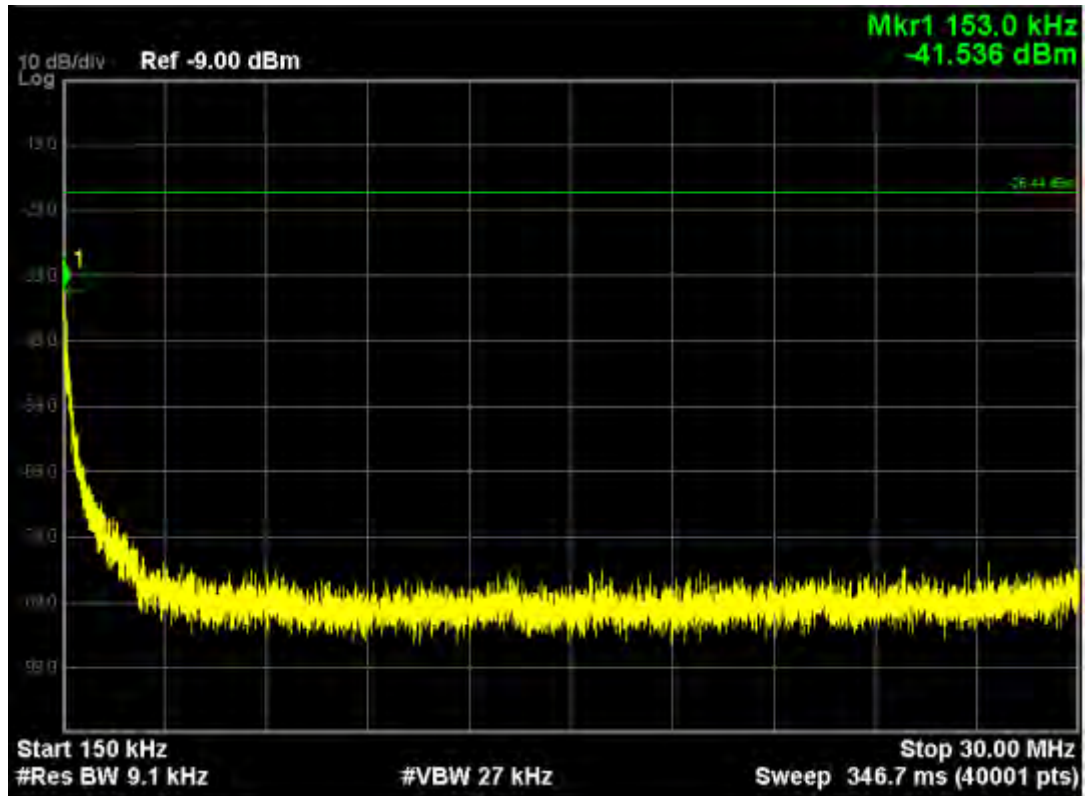

Note: The Mark1 point is carrier.

802.11ac20, traffic mode; Channel 36(mimo)

Note: The Mark1 point is carrier.

802.11ac20, traffic mode; Channel 48

Note: The Mark1 point is carrier.

802.11ac20, traffic mode; Channel 48(mimo)

Note: The Mark1 point is carrier.

802.11ac40, traffic mode; Channel 38

Note: The Mark1 point is carrier.

802.11ac40, traffic mode; Channel 38(mimo)

Note: The Mark1 point is carrier.

802.11ac40, traffic mode; Channel 46