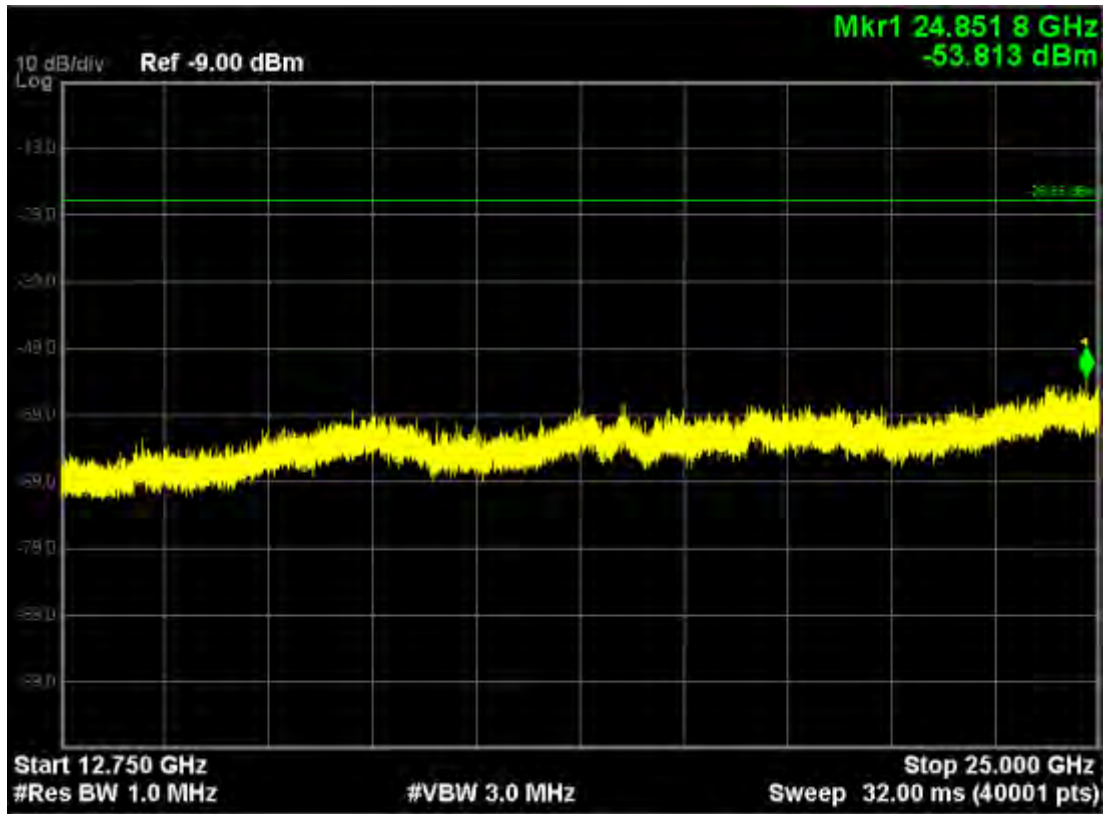

Note: The Mark1 point is carrier.

802.11ac (5725MHz-5850MHz)
802.11ac20, traffic mode; Channel 149

Note: The Mark1 point is carrier.

802.11ac20, traffic mode; Channel 149(mimo)

Note: The Mark1 point is carrier.

802.11ac20, traffic mode; Channel 157

Note: The Mark1 point is carrier.

802.11ac20, traffic mode; Channel 157(mimo)

Note: The Mark1 point is carrier.

802.11ac20, traffic mode; Channel 165

Note: The Mark1 point is carrier.

802.11ac20, traffic mode; Channel 165(mimo)

Note: The Mark1 point is carrier.

802.11ac40, traffic mode; Channel 151

Note: The Mark1 point is carrier.

802.11ac40, traffic mode; Channel 151(mimo)

Note: The Mark1 point is carrier.