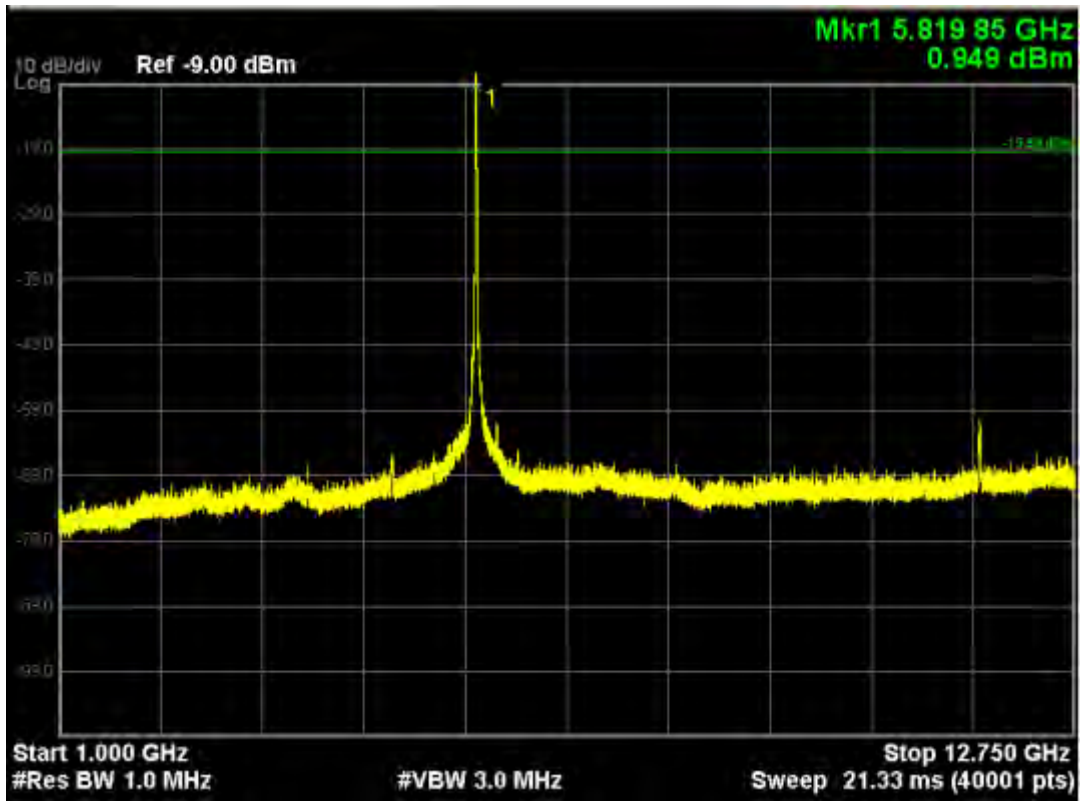

802.11ac20, traffic mode; Channel 157

Note: The Mark1 point is carrier.

802.11ac20, traffic mode; Channel 157(mimo)

Note: The Mark1 point is carrier.

802.11ac20, traffic mode; Channel 165

Note: The Mark1 point is carrier.