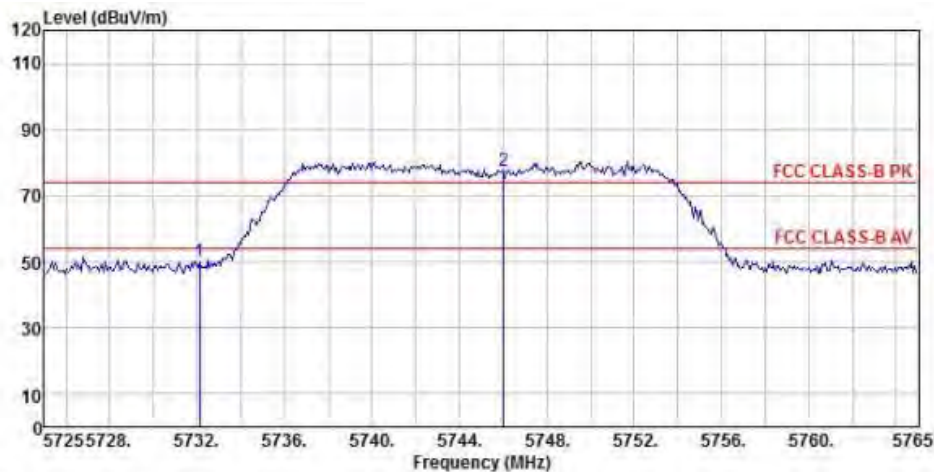

802.11n20 (Ch149)

Detector mode: Peak

Polarity: Horizontal

Site : chamber
Condition : FCC CLASS-B PK 3m BBHA9120D(942) HORIZONTAL
EUT :
Model Name : 神画投影仪
Temp/Humi : 19 C / 58 %
Power Rating: 230V/50Hz
Mode : WIFI 5G 802.11n CH149
Memo :

ReadAntenna	Cable	Preamp	Limit	Over
Freq	Level	Factor	Loss	Line
MHz	dBuV	dB/m	dB	dB

MHz	dBuV	dB/m	dB	dB	dBuV/m	dBuV/m	dB
1 5732.11	43.35	32.34	10.99	36.65	50.03	74.00	-23.97 Peak
2 pp 5746.02	71.03	32.34	10.88	36.66	77.59	74.00	3.59 Peak