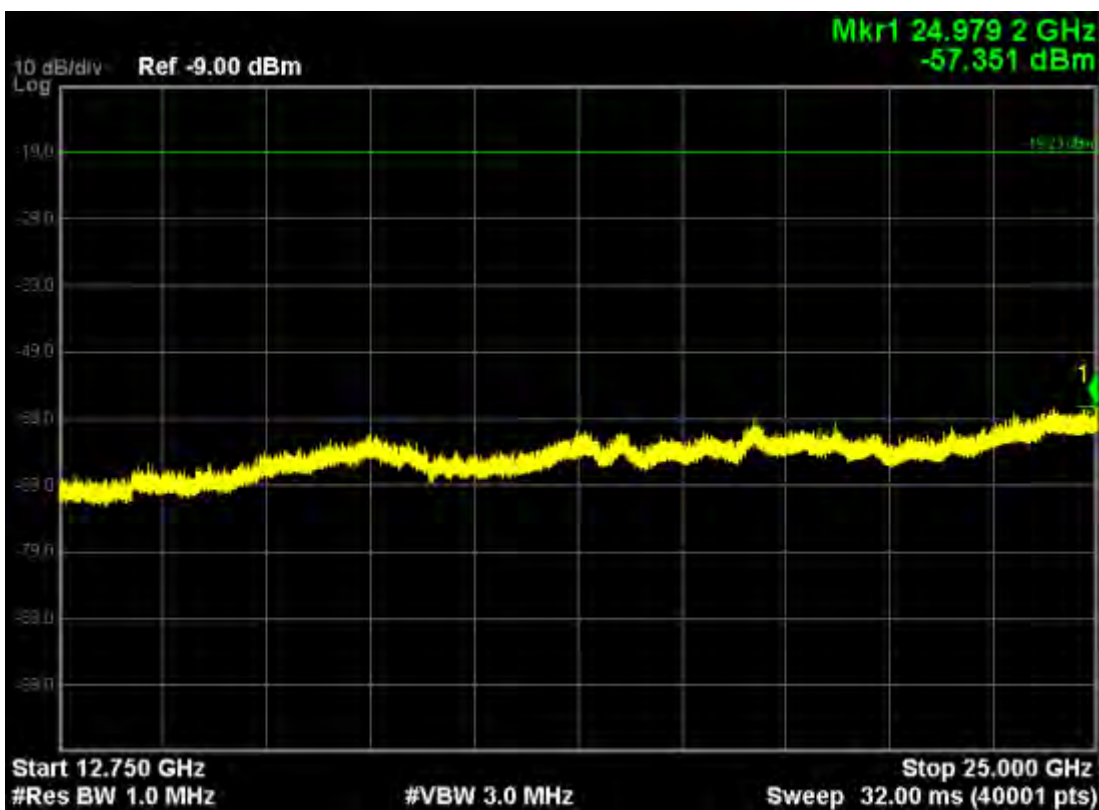

Note: The Mark1 point is carrier.

802.11a, traffic mode; Channel 165

Note: The Mark1 point is carrier.

802.11n20, traffic mode; Channel 149

Note: The Mark1 point is carrier.

802.11n20, traffic mode; Channel 149(mimo)

Note: The Mark1 point is carrier.

802.11n20, traffic mode; Channel 157

Note: The Mark1 point is carrier.

Note: The Mark1 point is carrier.

802.11n20, traffic mode; Channel 165

Note: The Mark1 point is carrier.