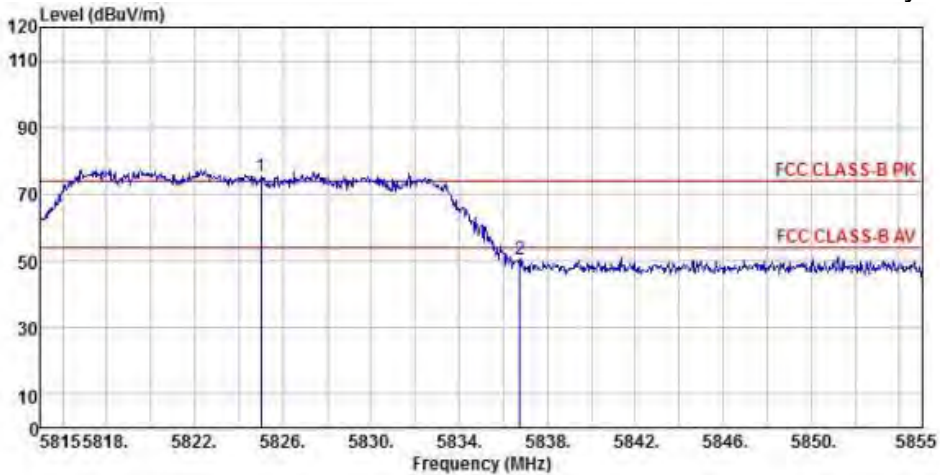

Site : chamber
Condition : FCC CLASS-B PK 3m BBHA9120D(942) VERTICAL
EUT :
Model Name : 神画投影仪
Temp/Humi : 19 C / 58 %
Power Rating: 230V/50Hz
Mode : WIFI 5G 802.11n CH165
Memo :

Read	Antenna	Cable	Preamp	Limit	Over			
Freq	Level	Factor	Loss	Factor	Level	Line	Limit	Remark

MHz	dBuV	dB/m	dB	dB	dBuV/m	dBuV/m	dB
1 pp 5825.00	67.82	32.65	11.65	36.70	75.42	74.00	1.42 Peak
2 5836.76	42.62	32.71	11.72	36.71	50.34	74.00	-23.66 Peak