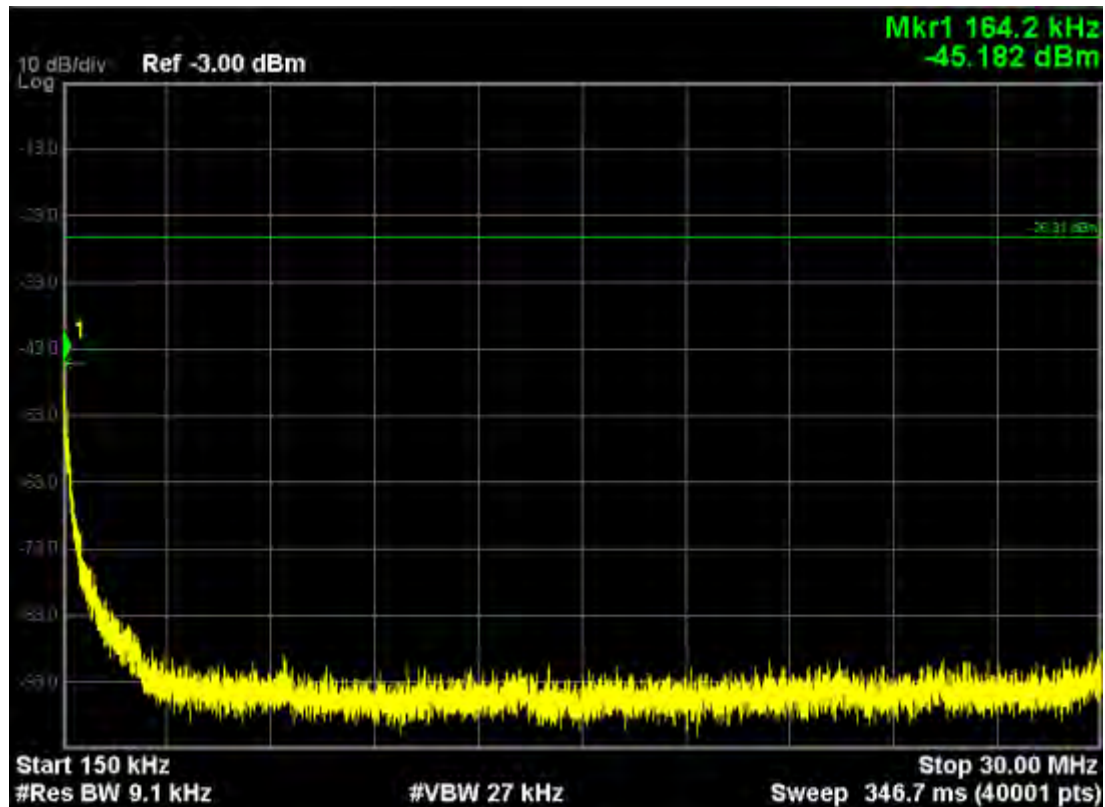

Note: The Mark1 point is carrier.

802.11ac40, traffic mode; Channel 46(mimo)

Note: The Mark1 point is carrier.

802.11ac80, traffic mode; Channel 42

Note: The Mark1 point is carrier.

802.11ac80, traffic mode; Channel 42(mimo)

Note: The Mark1 point is carrier.

802.11ac (5725MHz-5850MHz)
802.11ac20, traffic mode; Channel 149

Note: The Mark1 point is carrier.

802.11ac20, traffic mode; Channel 149(mimo)

Note: The Mark1 point is carrier.