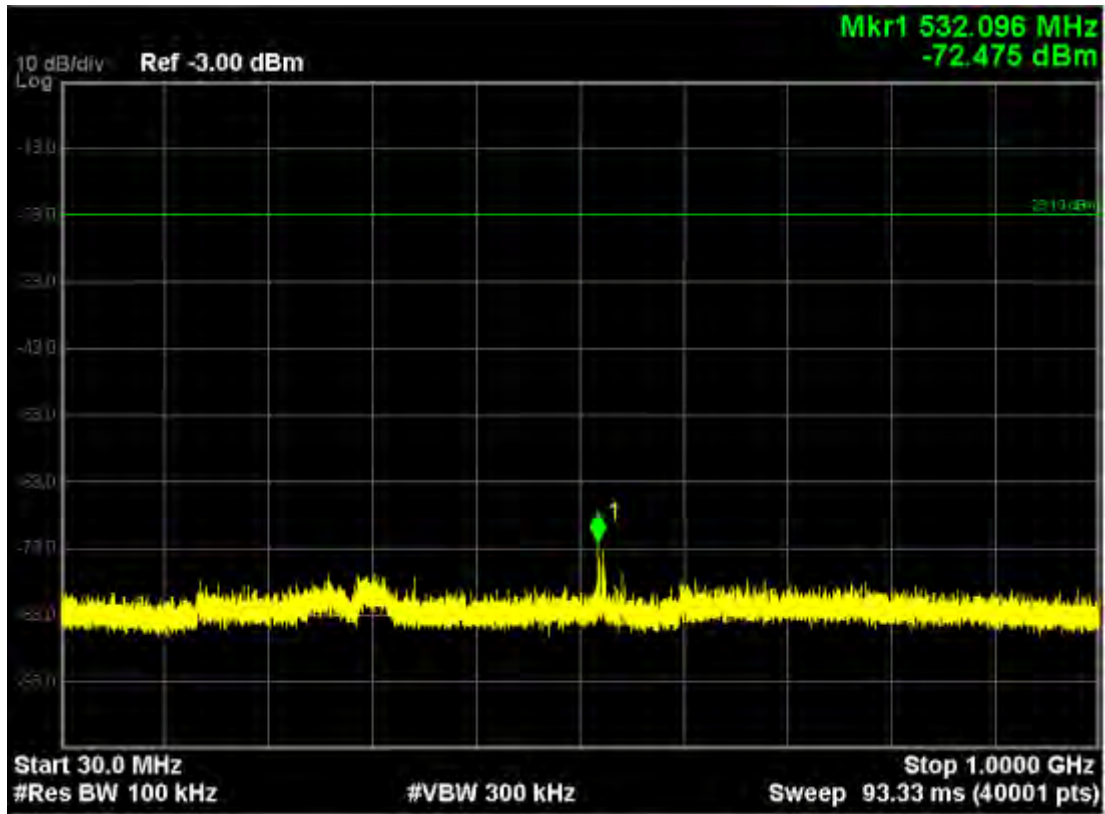

Note: The Mark1 point is carrier.

802.11ac20, traffic mode; Channel 36(mimo)

Note: The Mark1 point is carrier.

802.11ac20, traffic mode; Channel 48

Note: The Mark1 point is carrier.

802.11ac20, traffic mode; Channel 48(mimo)

Note: The Mark1 point is carrier.

802.11ac40, traffic mode; Channel 38

Note: The Mark1 point is carrier.

802.11ac40, traffic mode; Channel 38(mimo)

Note: The Mark1 point is carrier.

802.11ac40, traffic mode; Channel 46