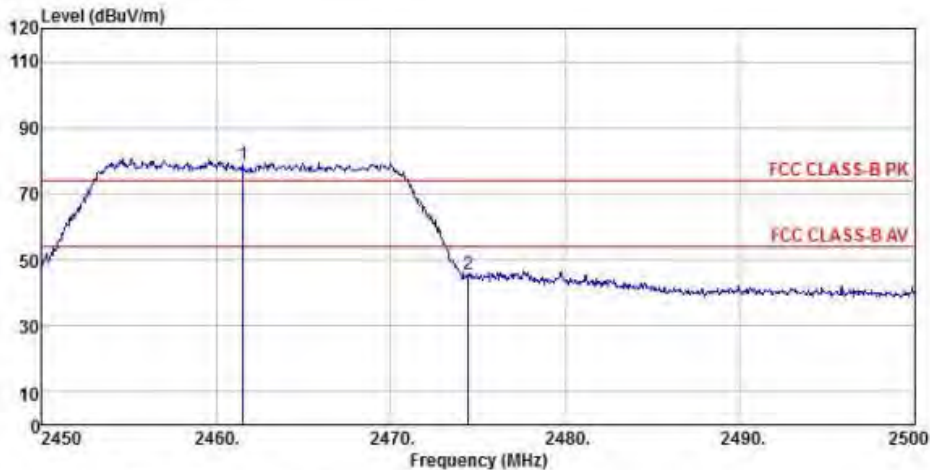

Site : chamber
Condition : FCC CLASS-B PK 3m BBHA9120D(942) VERTICAL
EUT :
Model Name : 神画投影仪
Temp/Humi : 19 °C / 58 %
Power Rating: 230V/50Hz
Mode : WIFI 2.4G 802.11n CH11
Memo :

ReadAntenna	Cable	Preamp	Limit	Over				
Freq	Level	Factor	Loss	Factor	Level	Line	Limit	Remark
MHz	dBuV	dB/m	dB	dB	dBuV/m	dBuV/m	dB	

1	pp	2461.55	82.51	27.49	7.39	38.50	78.89	74.00	4.89	Peak
2		2474.45	49.03	27.52	7.41	38.50	45.46	74.00	-28.54	Peak