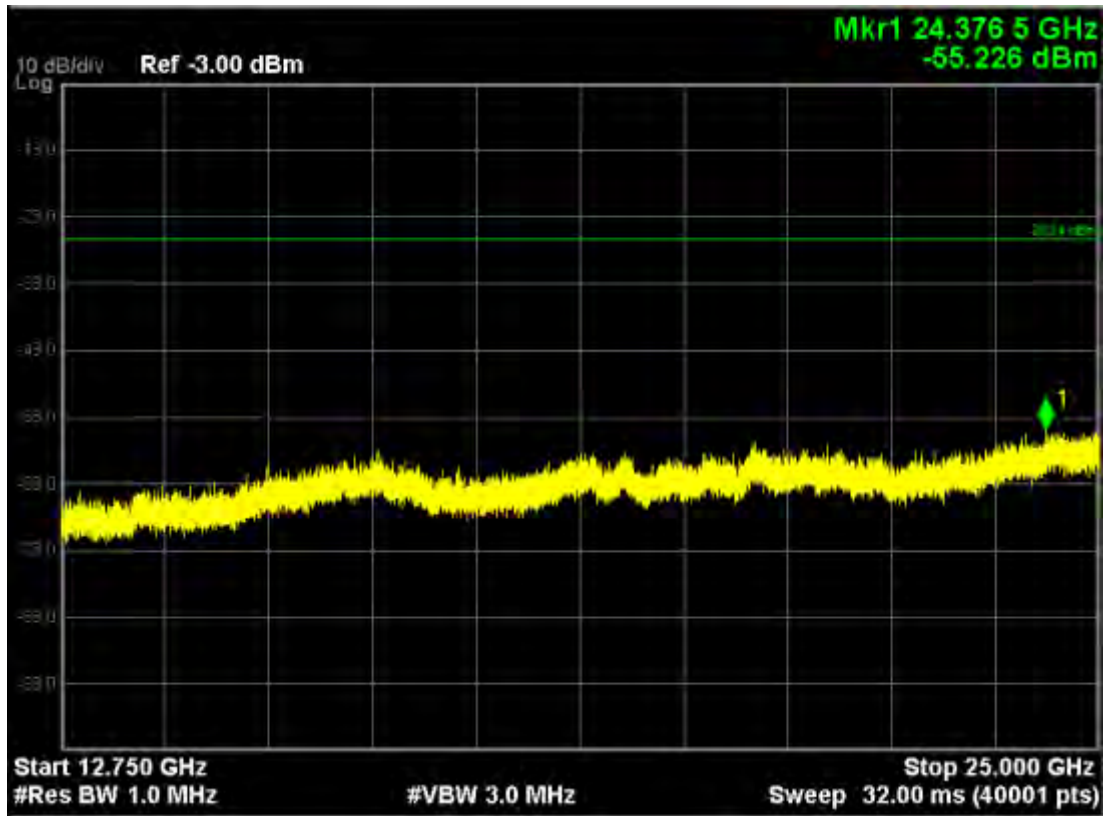

Note: The Mark1 point is carrier.

802.11ac (5725MHz-5850MHz)
802.11ac20, traffic mode; Channel 149

Note: The Mark1 point is carrier.

802.11ac20, traffic mode; Channel 149(mimo)

Note: The Mark1 point is carrier.

802.11ac20, traffic mode; Channel 157

Note: The Mark1 point is carrier.

802.11ac20, traffic mode; Channel 157(mimo)

Note: The Mark1 point is carrier.

802.11ac20, traffic mode; Channel 165

Note: The Mark1 point is carrier.

802.11ac20, traffic mode; Channel 165(mimo)

Note: The Mark1 point is carrier.

802.11ac40, traffic mode; Channel 151

Note: The Mark1 point is carrier.

802.11ac40, traffic mode; Channel 151(mimo)

Note: The Mark1 point is carrier.