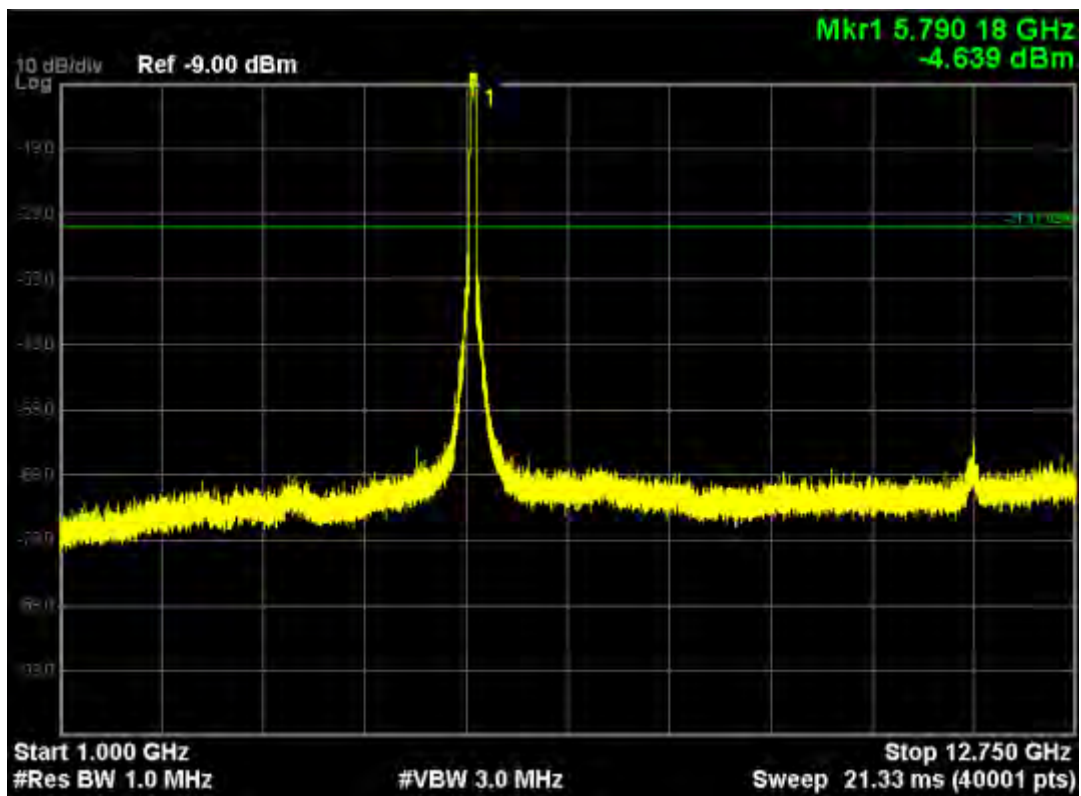

802.11ac40, traffic mode; Channel 159

Note: The Mark1 point is carrier.

802.11ac40, traffic mode; Channel 159(mimo)

Note: The Mark1 point is carrier.

802.11ac80, traffic mode; Channel 155

Note: The Mark1 point is carrier.