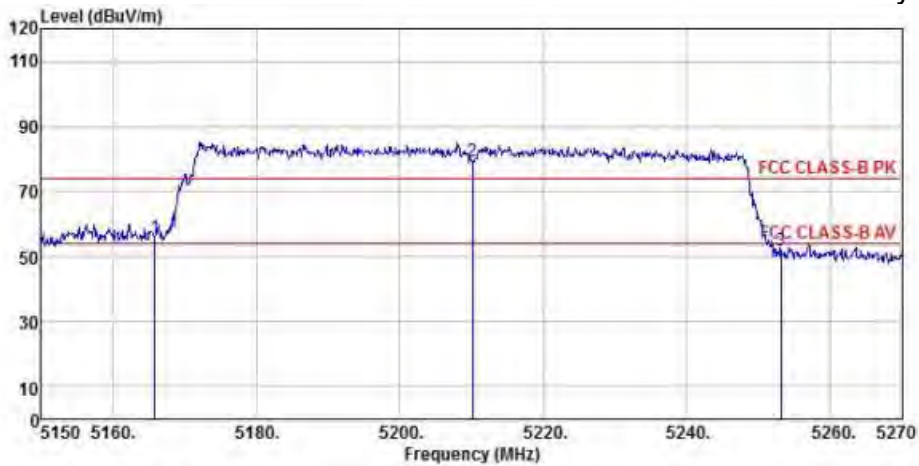

Site : chamber
Condition : FCC CLASS-B PK 3m BBHA9120D(942) VERTICAL
EUT :
Model Name : 神画投影仪
Temp/Humi : 19 °C / 58 %
Power Rating: 230V/50Hz
Mode : WIFI 5G 802.11ac 80M CH42
Memo :

ReadAntenna	Cable	Preamp	Limit	Over				
Freq	Level	Factor	Loss	Factor	Level	Line	Limit	Remark

MHz	dBuV	dB/m	dB	dB	dBuV/m	dBuV/m	dB
1 5165.84	49.59	32.01	10.64	36.28	55.96	74.00	-18.04 Peak
2 pp 5210.12	73.01	31.90	10.69	36.31	79.29	74.00	5.29 Peak
3 5253.20	45.83	31.73	10.79	36.34	52.01	74.00	-21.99 Peak