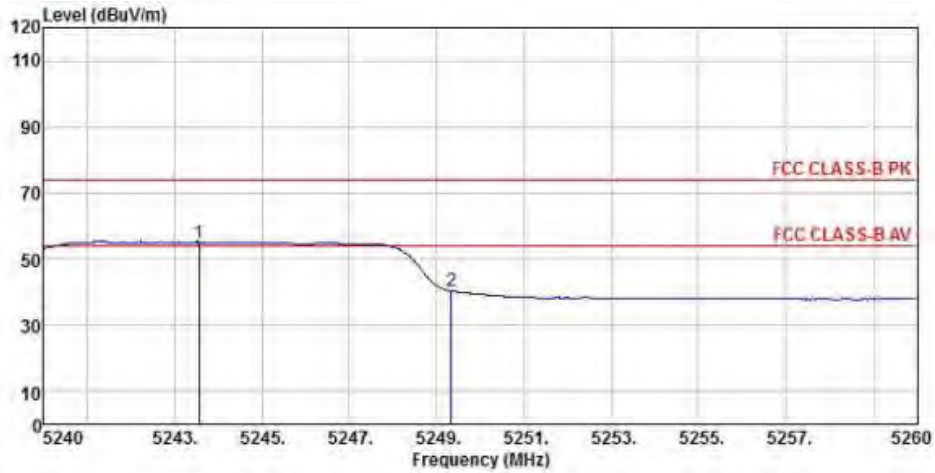

Detector mode: Average

Polarity: Horizontal

Site : chamber
Condition : FCC CLASS-B PK 3m BBHA9120D(942) HORIZONTAL
EUT :
Model Name : 神画投影仪
Temp/Humi : 19 °C / 58 %
Power Rating: 230V/50Hz
Mode : WIFI 5G 802.11a CH48
Memo :

Read	Antenna	Cable	Preamp	Limit	Over			
Freq	Level	Factor	Loss	Factor	Level	Line	Limit	Remark
MHz	dBuV	dB/m	dB	dB	dBuV/m	dBuV/m	dB	
1 pp 5243.56	48.72	31.75	10.79	36.33	54.93	74.00	-19.07	Peak
2 5249.34	34.09	31.75	10.79	36.33	40.30	74.00	-33.70	Peak

Detector mode: Peak

Polarity: Vertical