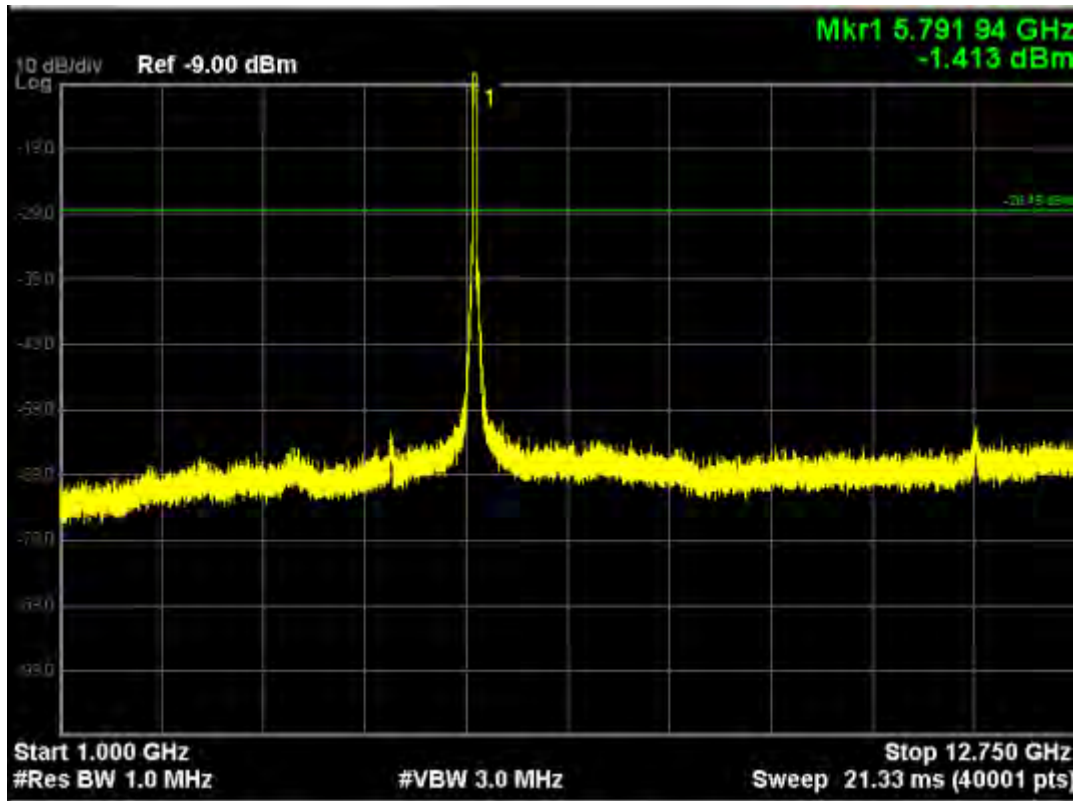

Note: The Mark1 point is carrier.