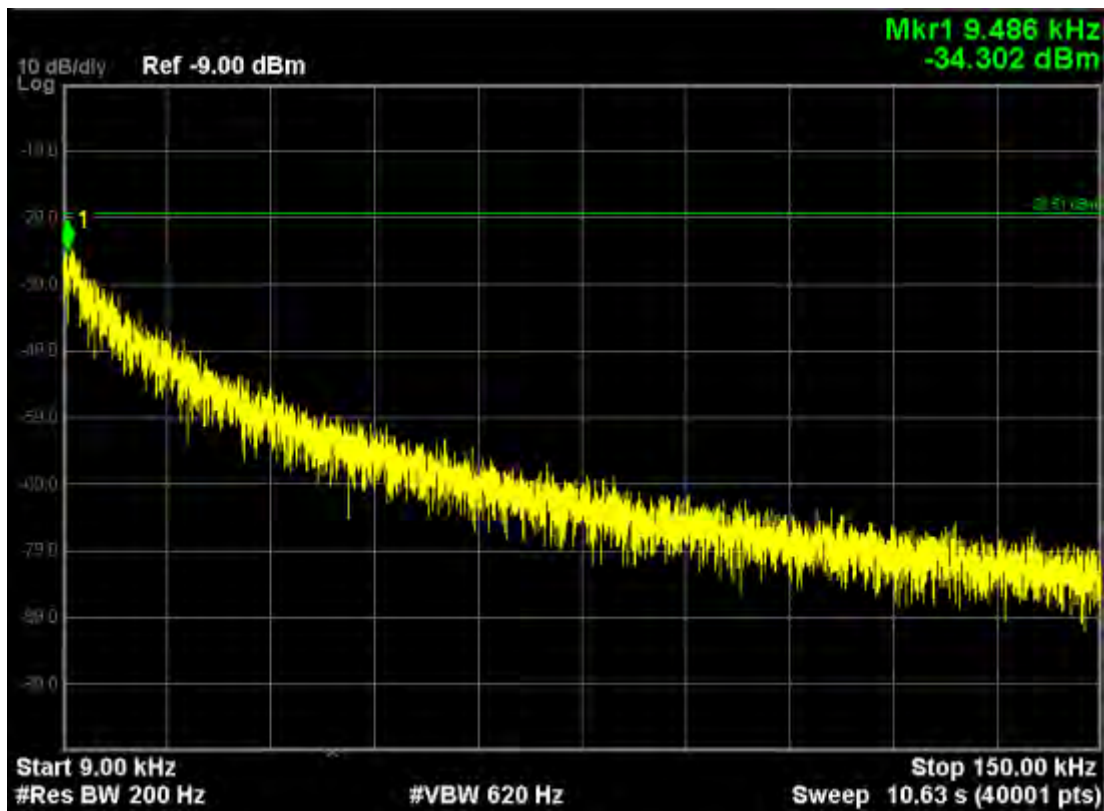

Note: The Mark1 point is carrier.

802.11a, traffic mode; Channel 165

Note: The Mark1 point is carrier.

802.11n20, traffic mode; Channel 149

Note: The Mark1 point is carrier.

802.11n20, traffic mode; Channel 149(mimo)

Note: The Mark1 point is carrier.

802.11n20, traffic mode; Channel 157

Note: The Mark1 point is carrier.

Note: The Mark1 point is carrier.

802.11n20, traffic mode; Channel 165

Note: The Mark1 point is carrier.