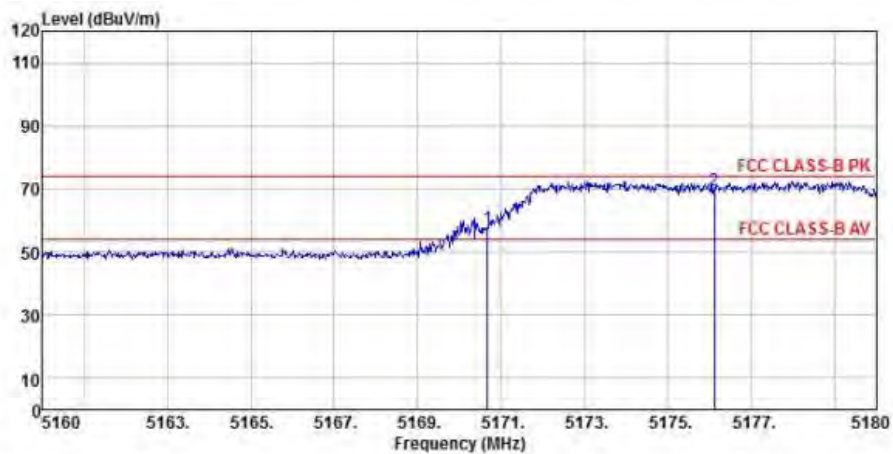

WIFI 5G(5150MHz-5250MHz)

802.11a (Ch36)

Detector mode: Peak

Polarity: Horizontal

Site : chamber
 Condition : FCC CLASS-B PK 3m BBHA9120D(942) HORIZONTAL
 EUT :
 Model Name : 神画投影仪
 Temp/Humi : 19 °C / 58 %
 Power Rating: 230V/50Hz
 Mode : WIFI 5G 802.11a CH36
 Memo :