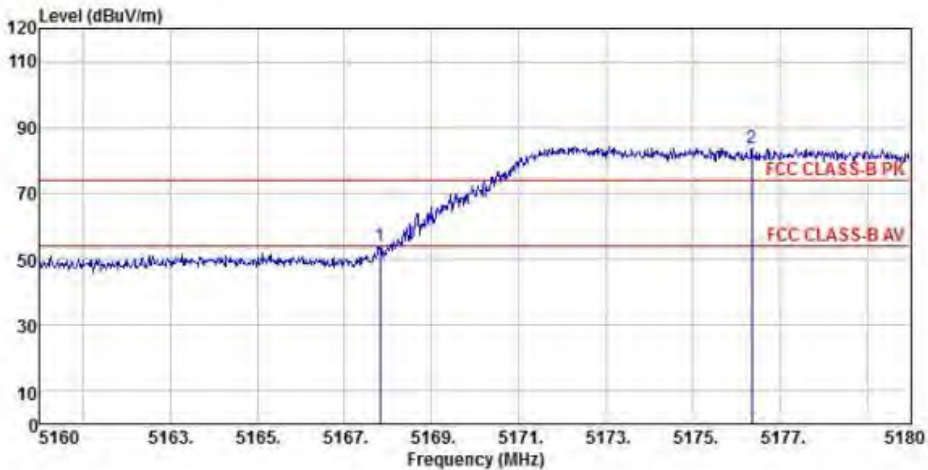

Site : chamber
Condition : FCC CLASS-B PK 3m BBHA9120D(942) VERTICAL
EUT :
Model Name : 神画投影仪
Temp/Humi : 19 C / 58 %
Power Rating: 230V/50Hz
Mode : WIFI 5G 802.11n CH36
Memo :

Read	Antenna	Cable	Preamp	Limit	Over			
Freq	Level	Factor	Loss	Factor	Level	Line	Limit	Remark
MHz	dBuV	dB/m	dB	dB	dBuV/m	dBuV/m	dB	

1	5167.82	47.47	32.01	10.64	36.28	53.84	74.00	-20.16 Peak
2	5176.36	77.23	32.01	10.64	36.28	83.60	74.00	9.60 Peak