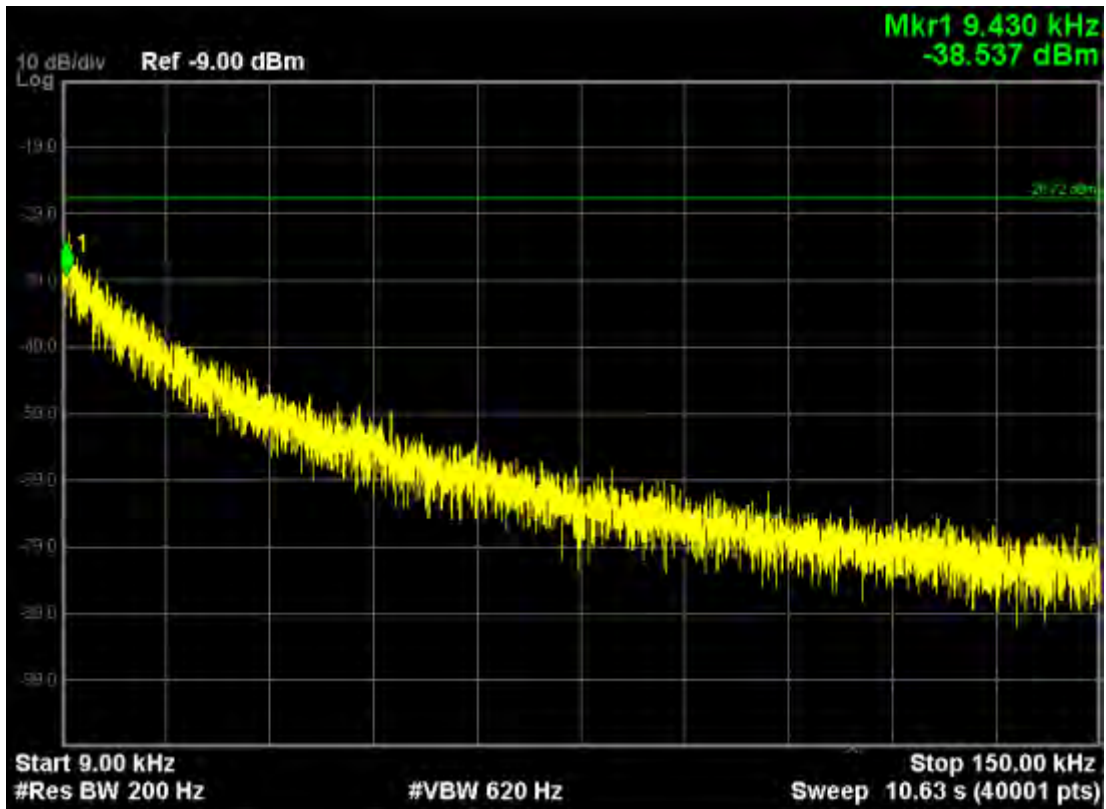

Note: The Mark1 point is carrier.

802.11n20, traffic mode; Channel 157

Note: The Mark1 point is carrier.

Note: The Mark1 point is carrier.

802.11n20, traffic mode; Channel 165

Note: The Mark1 point is carrier.