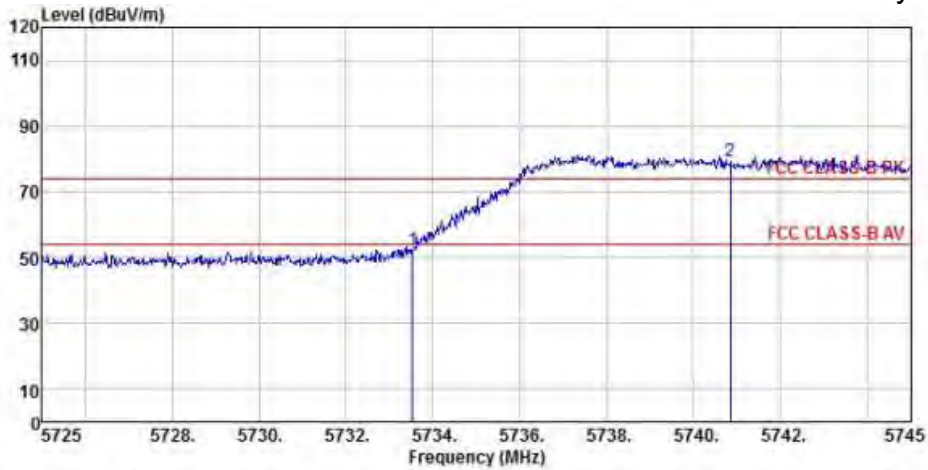

Site : chamber
Condition : FCC CLASS-B PK 3m BBHA9120D(942) VERTICAL
EUT :
Model Name : 神画投影仪
Temp/Humi : 19 C / 58 %
Power Rating: 230V/50Hz
Mode : WIFI 5G 802.11a CH149
Memo :

	Read	Antenna	Cable	Preamp	Limit	Over	
Freq	Level	Factor	Loss	Factor	Level	Line	Limit
MHz	dBuV	dB/m	dB	dB	dBuV/m	dBuV/m	dB
1 5733.54	45.39	32.34	10.99	36.65	52.07	74.00	-21.93 Peak
2 pp 5740.86	72.47	32.34	10.88	36.65	79.04	74.00	5.04 Peak