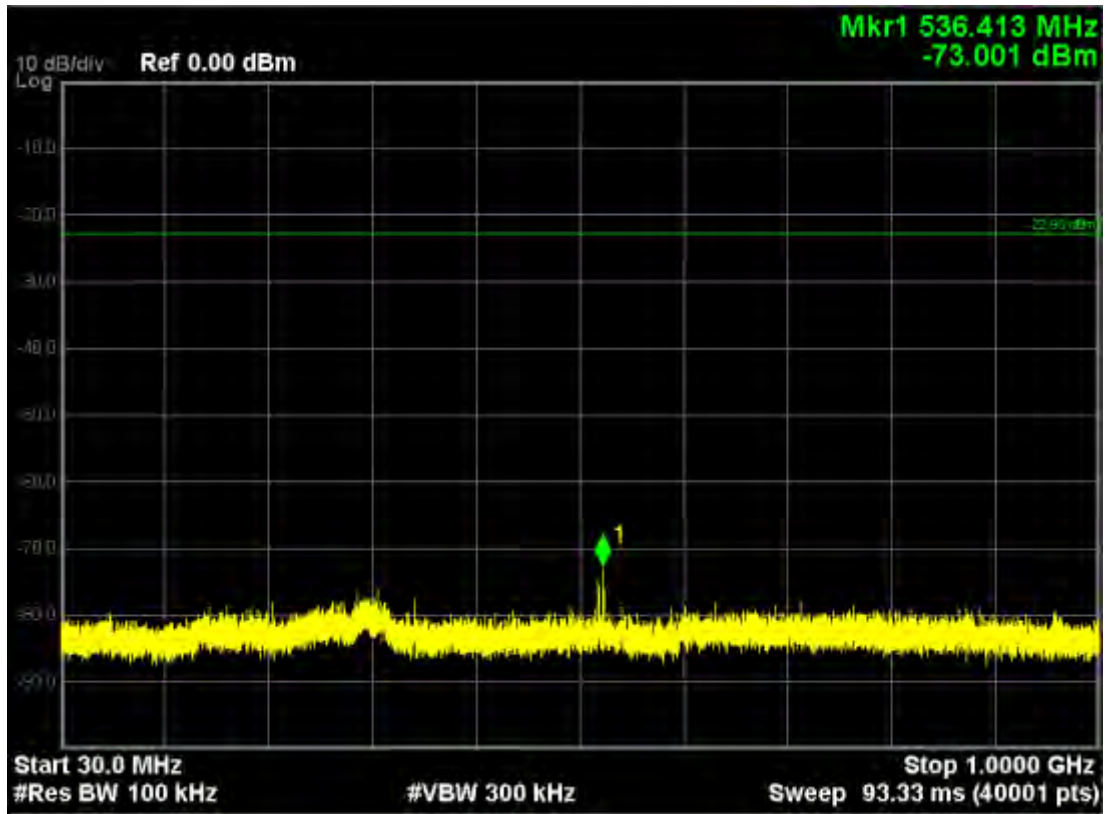

802.11n40, traffic mode; Channel 159

Note: The Mark1 point is carrier.

802.11n40, traffic mode; Channel 159(mimo)

Note: The Mark1 point is carrier.

802.11ac (5150MHz-5250MHz)
802.11ac20, traffic mode; Channel 36

Note: The Mark1 point is carrier.

802.11ac20, traffic mode; Channel 36(mimo)

Note: The Mark1 point is carrier.

802.11ac20, traffic mode; Channel 48

Note: The Mark1 point is carrier.

802.11ac20, traffic mode; Channel 48(mimo)