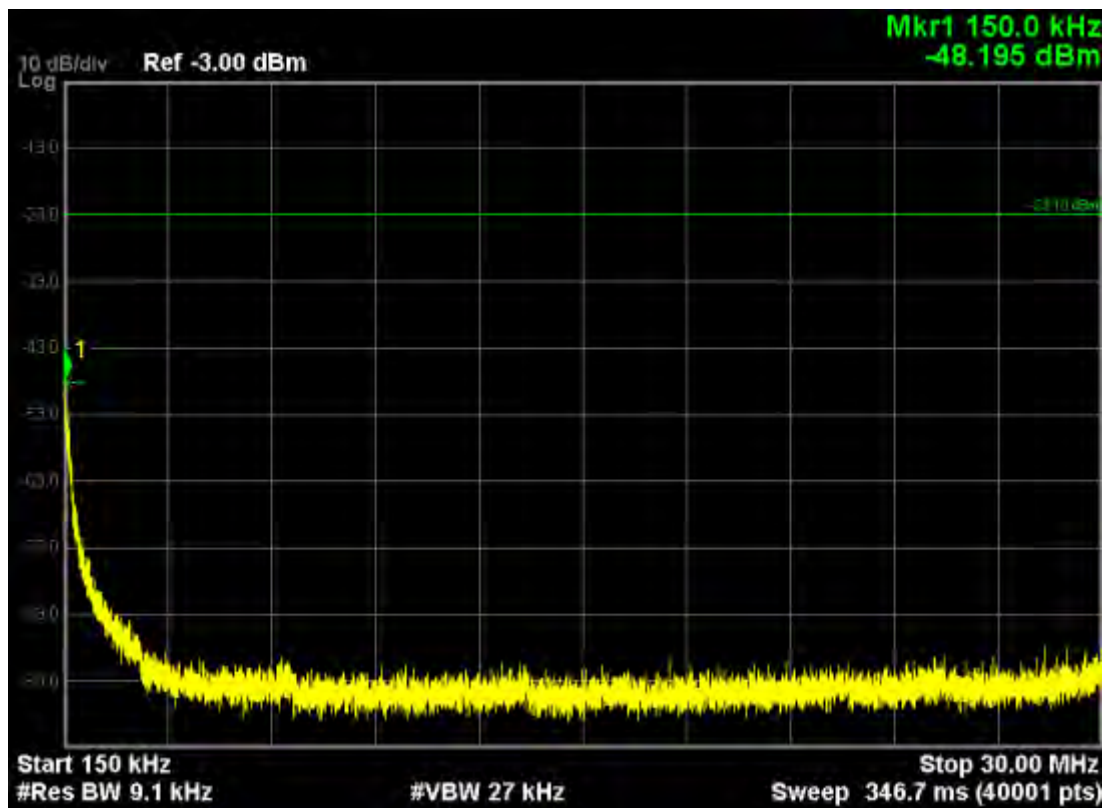

Note: The Mark1 point is carrier.

802.11ac20, traffic mode; Channel 36(mimo)

Note: The Mark1 point is carrier.

802.11ac20, traffic mode; Channel 48

Note: The Mark1 point is carrier.

802.11ac20, traffic mode; Channel 48(mimo)