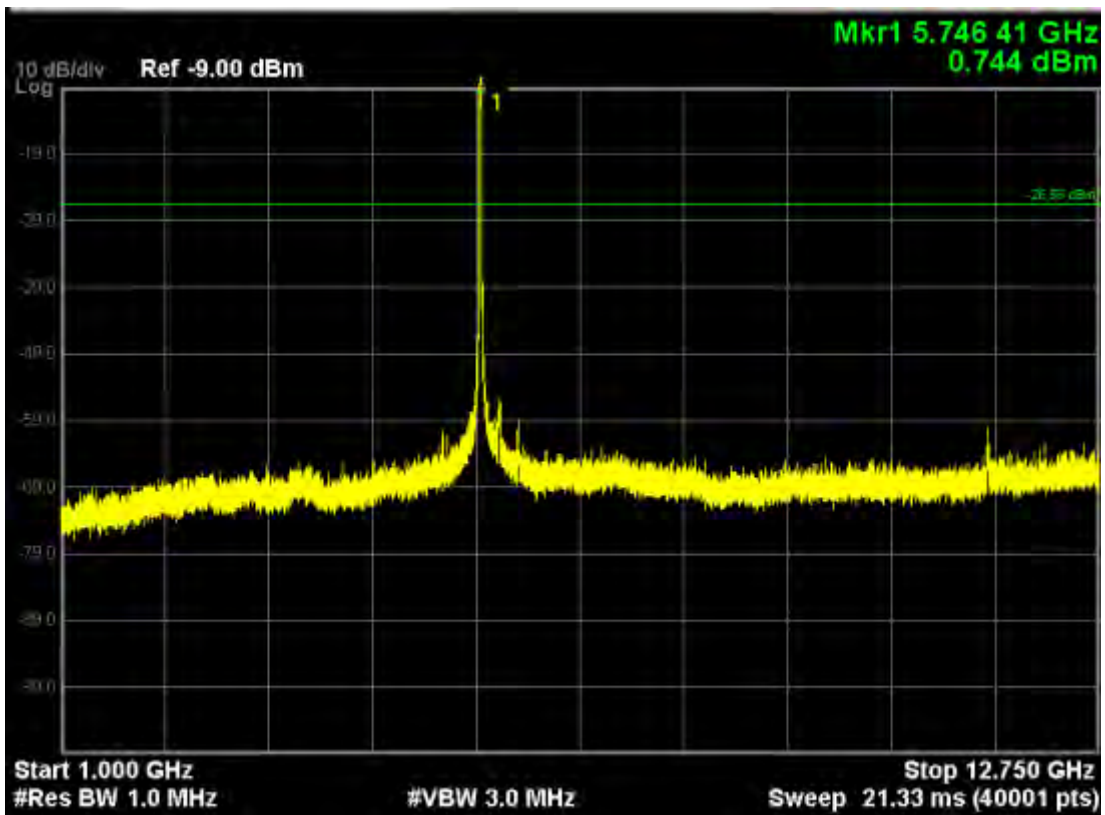

802.11ac20, traffic mode; Channel 157

Note: The Mark1 point is carrier.

802.11ac20, traffic mode; Channel 157(mimo)

Note: The Mark1 point is carrier.

802.11ac20, traffic mode; Channel 165

Note: The Mark1 point is carrier.

802.11ac20, traffic mode; Channel 165(mimo)

Note: The Mark1 point is carrier.

802.11ac40, traffic mode; Channel 151

Note: The Mark1 point is carrier.

802.11ac40, traffic mode; Channel 151(mimo)

Note: The Mark1 point is carrier.

802.11ac40, traffic mode; Channel 159

Note: The Mark1 point is carrier.

802.11ac40, traffic mode; Channel 159(mimo)

Note: The Mark1 point is carrier.

802.11ac80, traffic mode; Channel 155

Note: The Mark1 point is carrier.