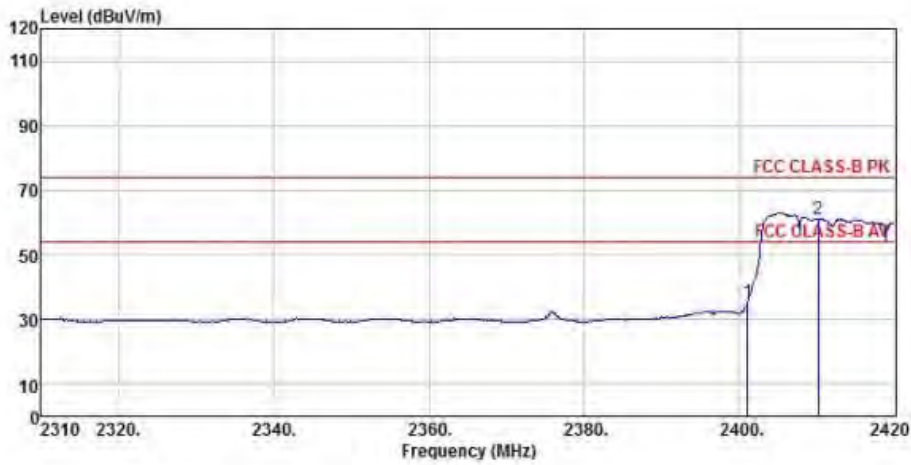

Detector mode: Average

Polarity: Horizontal

Site : chamber
Condition : FCC CLASS-B PE 3m BBHA9120D(942) HORIZONTAL
EUT :
Model Name : 神画投影仪
Temp/Humi : 19 °C / 58 %
Power Rating: 230V/50Hz
Mode : WIFI 2.4G 802.11n CHI
Memo :

Read	Antenna	Cable	Preamp	Limit	Over		
Freq	Level	Factor	Loss	Factor	Level	Line	
MHz	dBuV	dB/m	dB	dB	dBuV/m	dBuV/m	
1	2400.97	39.06	27.58	7.13	38.52	35.25	74.00 -38.75 Peak
2	pp	2410.10	64.85	27.54	7.21	38.52	61.08 74.00 -12.92 Peak

Detector mode: Peak

Polarity: Vertical