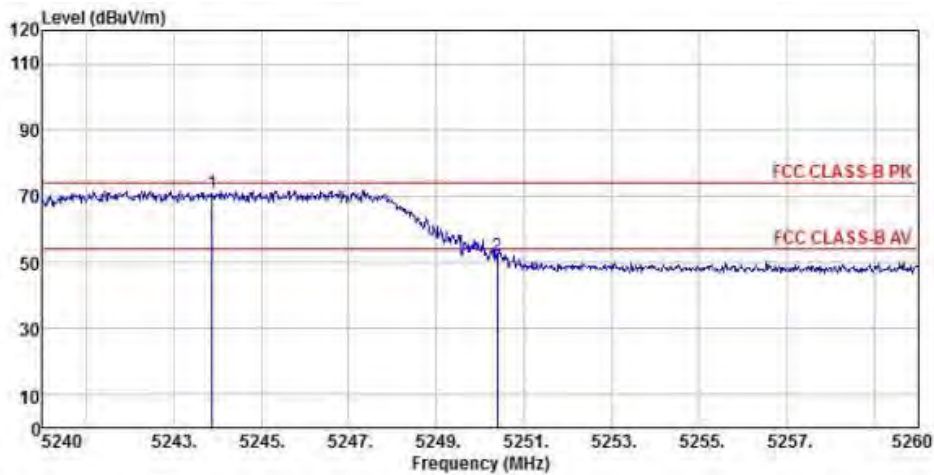

Site : chamber
Condition : FCC CLASS-B PK 3m BBHA9120D(942) VERTICAL
EUT :
Model Name : 神画投影仪
Temp/Humi : 19 °C / 58 %
Power Rating: 230V/50Hz
Mode : WIFI 5G 802.11a CH48
Memo :

Read	Antenna	Cable	Preamp	Limit	Over			
Freq	Level	Factor	Loss	Factor	Level	Line	Limit	Remark
MHz	dBuV	dB/m	dB	dB	dBuV/m	dBuV/m	dB	
1 pp 5243.88	64.64	31.75	10.79	36.33	70.85	74.00	-3.15	Peak
2 5250.40	45.51	31.75	10.79	36.33	51.72	74.00	-22.28	Peak