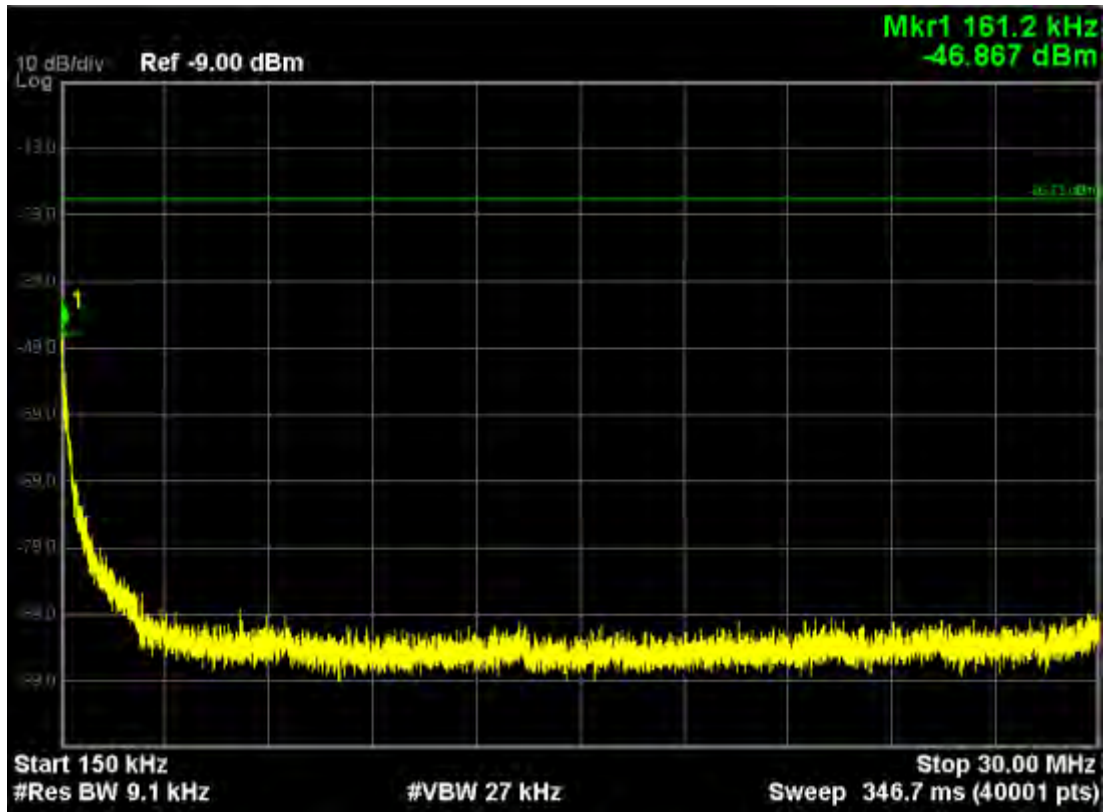

Note: The Mark1 point is carrier.

802.11n20, traffic mode; Channel 157

Note: The Mark1 point is carrier.

Note: The Mark1 point is carrier.

802.11n20, traffic mode; Channel 165

Note: The Mark1 point is carrier.