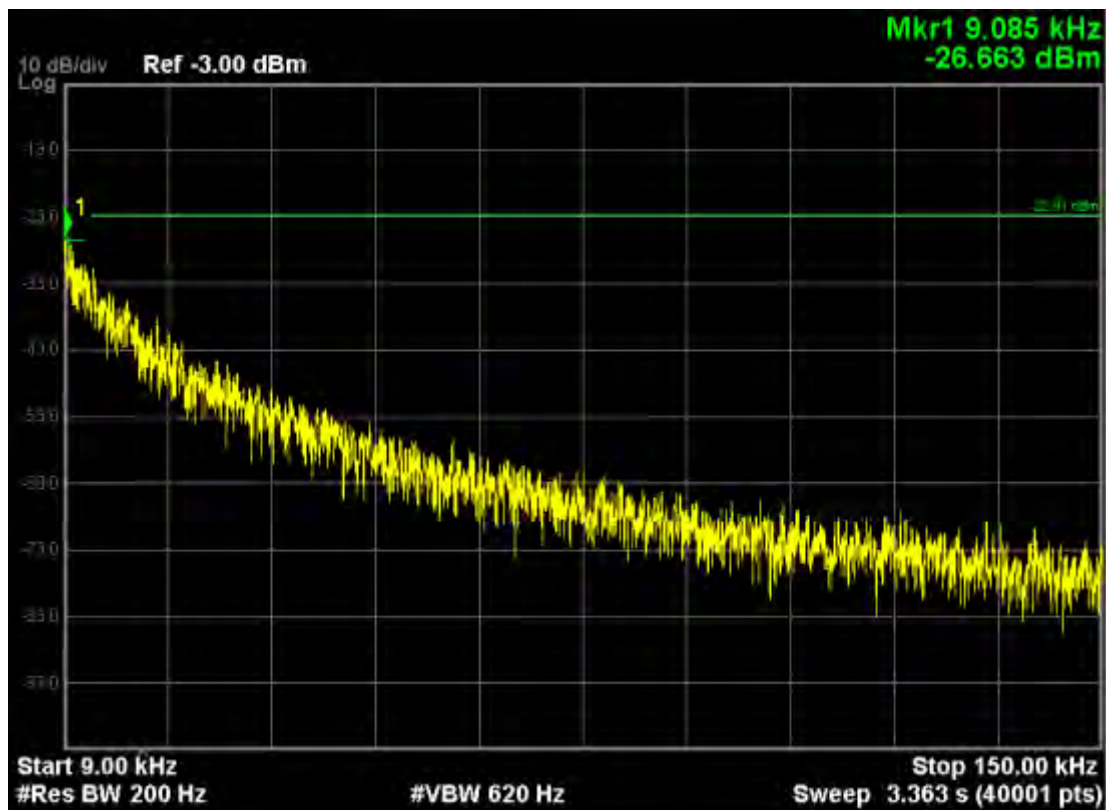

Note: The Mark1 point is carrier.

802.11ac40, traffic mode; Channel 38

Note: The Mark1 point is carrier.

802.11ac40, traffic mode; Channel 38(mimo)

Note: The Mark1 point is carrier.

802.11ac40, traffic mode; Channel 46