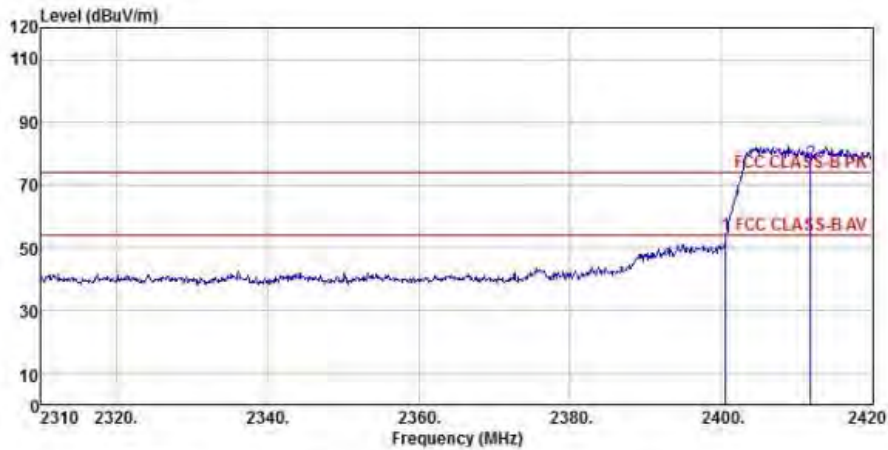

802.11n20 (Ch1)

Detector mode: Peak

Polarity: Horizontal

Site : chamber
Condition : FCC CLASS-B PK 3m BBHA9120D(942) HORIZONTAL
EUT :
Model Name : 神画投影仪
Temp/Humi : 19 °C / 58 %
Power Rating: 230V/50Hz
Mode : WIFI 2.4G 802.11n CH1
Memo :

Read	Antenna	Cable	Preamp	Limit	Over			
Freq	Level	Factor	Loss	Factor	Level	Line	Limit	Remark

MHz	dBuV	dB/m	dB	dB	dBuV/m	dBuV/m	dB
1 2400.64	57.97	27.58	7.13	38.52	54.16	74.00	-19.84 Peak
2 pp 2411.86	80.75	27.54	7.21	38.52	76.98	74.00	2.98 Peak