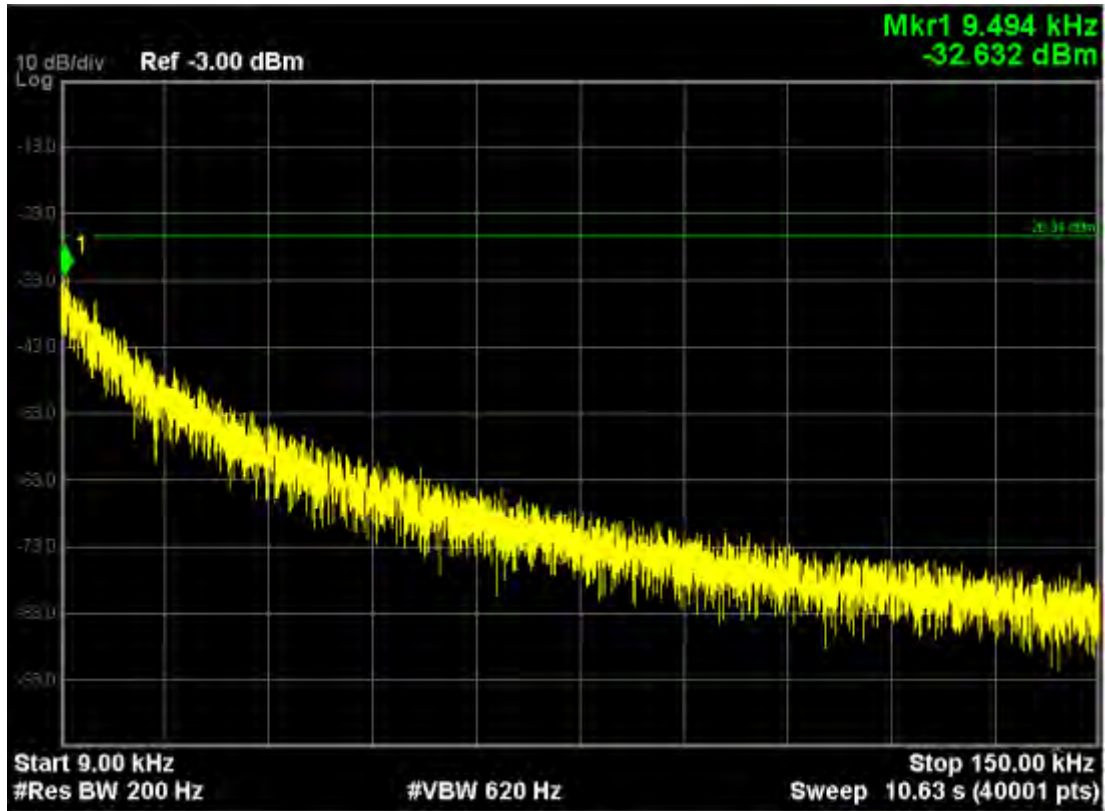

802.11ac20, traffic mode; Channel 157

Note: The Mark1 point is carrier.

802.11ac20, traffic mode; Channel 157(mimo)

Note: The Mark1 point is carrier.

802.11ac20, traffic mode; Channel 165

Note: The Mark1 point is carrier.