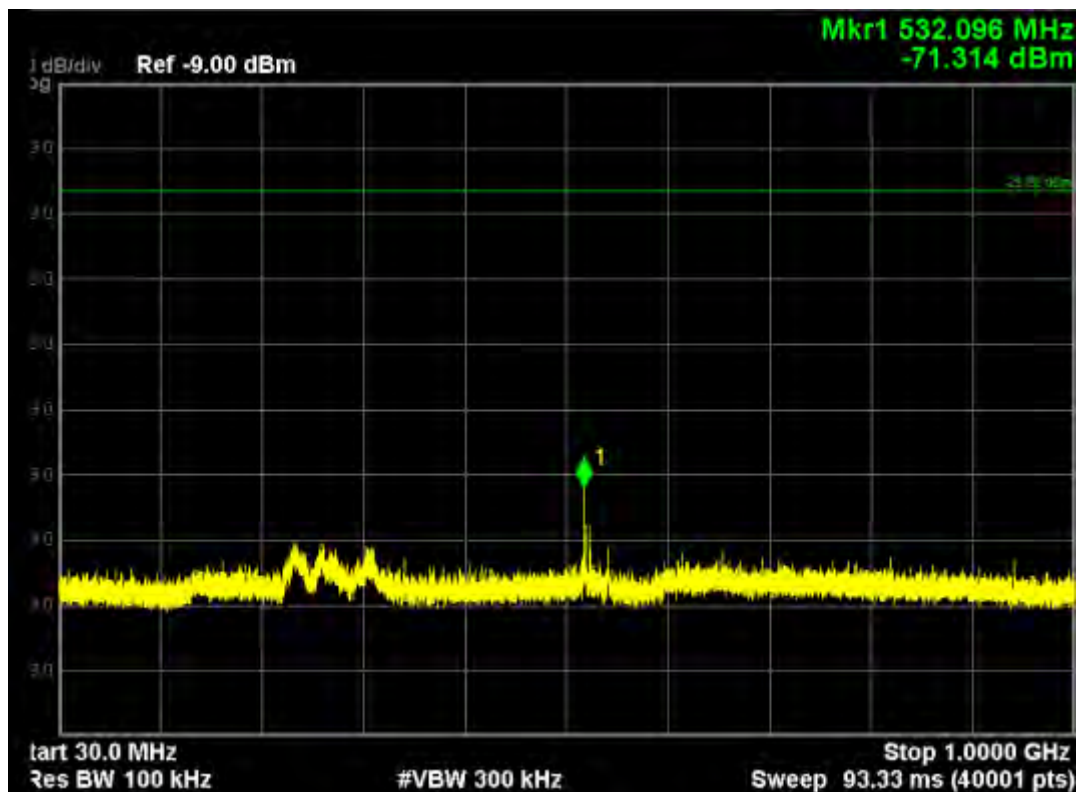

802.11ac20, traffic mode; Channel 157

Note: The Mark1 point is carrier.

802.11ac20, traffic mode; Channel 157(mimo)

Note: The Mark1 point is carrier.

802.11ac20, traffic mode; Channel 165

Note: The Mark1 point is carrier.

802.11ac20, traffic mode; Channel 165(mimo)

Note: The Mark1 point is carrier.

802.11ac40, traffic mode; Channel 151

Note: The Mark1 point is carrier.

802.11ac40, traffic mode; Channel 151(mimo)

Note: The Mark1 point is carrier.

802.11ac40, traffic mode; Channel 159

Note: The Mark1 point is carrier.

802.11ac40, traffic mode; Channel 159(mimo)

Note: The Mark1 point is carrier.

802.11ac80, traffic mode; Channel 155

Note: The Mark1 point is carrier.