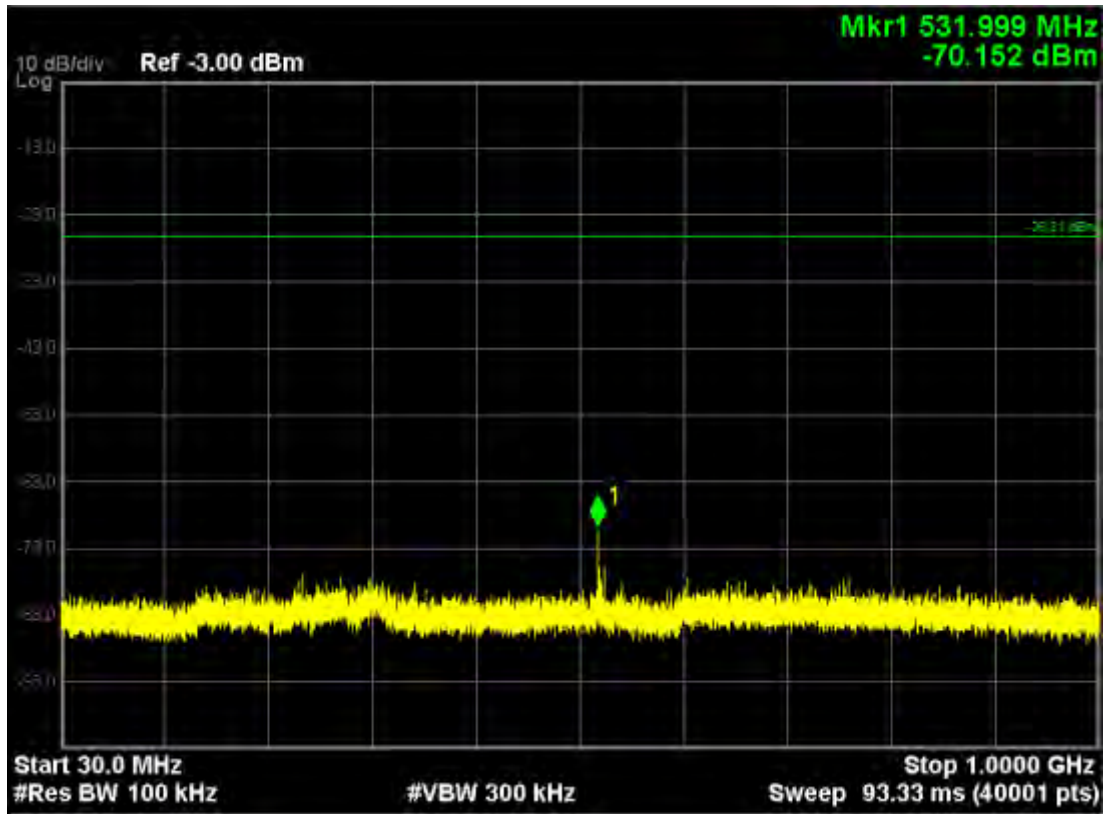

Note: The Mark1 point is carrier.

802.11ac40, traffic mode; Channel 38

Note: The Mark1 point is carrier.

802.11ac40, traffic mode; Channel 38(mimo)

Note: The Mark1 point is carrier.

802.11ac40, traffic mode; Channel 46

Note: The Mark1 point is carrier.

802.11ac40, traffic mode; Channel 46(mimo)

Note: The Mark1 point is carrier.

802.11ac80, traffic mode; Channel 42

Note: The Mark1 point is carrier.

802.11ac80, traffic mode; Channel 42(mimo)

Note: The Mark1 point is carrier.

802.11ac (5725MHz-5850MHz)
802.11ac20, traffic mode; Channel 149

Note: The Mark1 point is carrier.

802.11ac20, traffic mode; Channel 149(mimo)

Note: The Mark1 point is carrier.

802.11ac20, traffic mode; Channel 157

Note: The Mark1 point is carrier.

802.11ac20, traffic mode; Channel 157(mimo)

Note: The Mark1 point is carrier.

802.11ac20, traffic mode; Channel 165

Note: The Mark1 point is carrier.