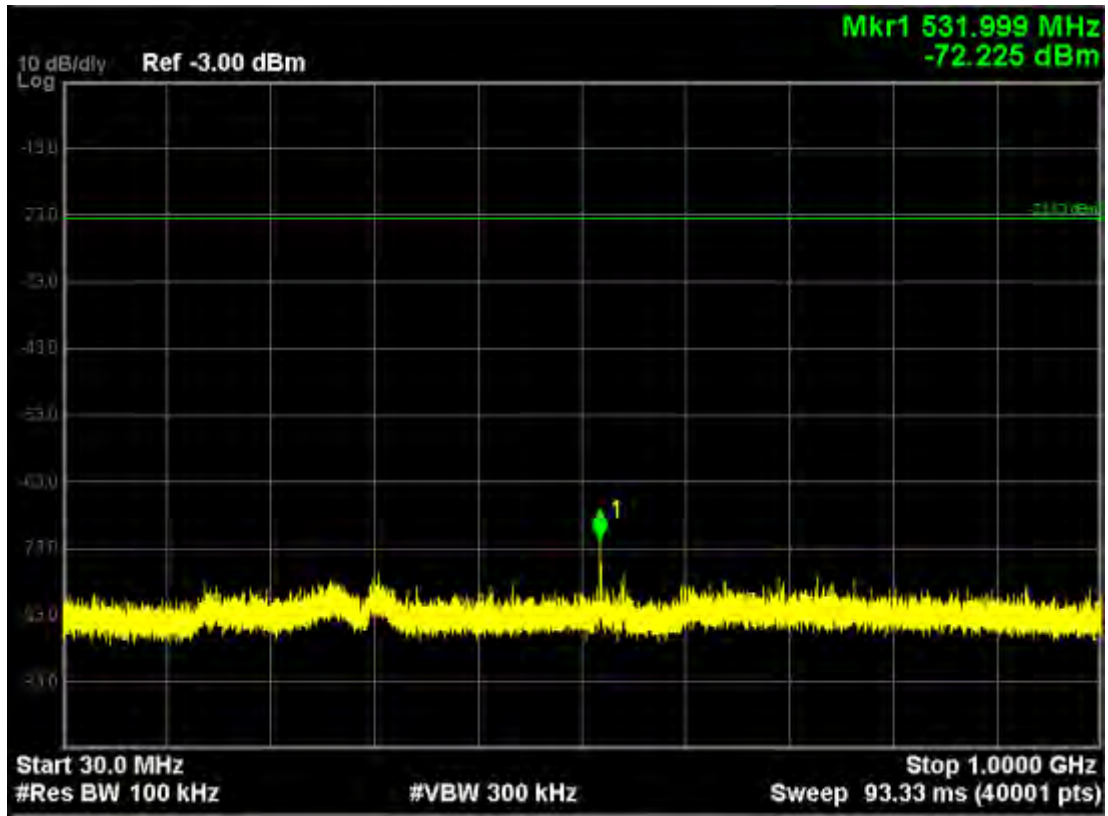

Note: The Mark1 point is carrier.

802.11ac20, traffic mode; Channel 36(mimo)

Note: The Mark1 point is carrier.

802.11ac20, traffic mode; Channel 48

Note: The Mark1 point is carrier.

802.11ac20, traffic mode; Channel 48(mimo)

Note: The Mark1 point is carrier.

802.11ac40, traffic mode; Channel 38

Note: The Mark1 point is carrier.

802.11ac40, traffic mode; Channel 38(mimo)

Note: The Mark1 point is carrier.

802.11ac40, traffic mode; Channel 46

Note: The Mark1 point is carrier.

802.11ac40, traffic mode; Channel 46(mimo)

Note: The Mark1 point is carrier.

802.11ac80, traffic mode; Channel 42

Note: The Mark1 point is carrier.

802.11ac80, traffic mode; Channel 42(mimo)