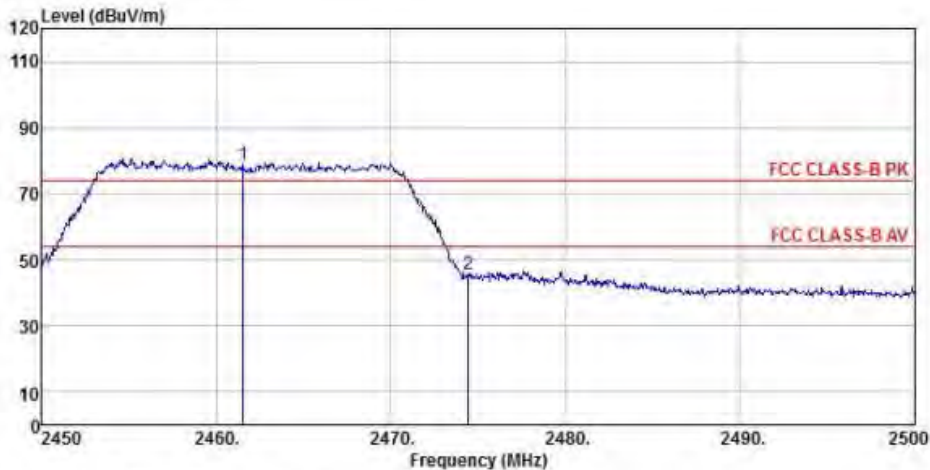

Site : chamber
Condition : FCC CLASS-B PK 3m BBHA9120D(942) VERTICAL
EUT :
Model Name : 神画投影机
Temp/Humi : 19 °C / 58 %
Power Rating: 230V/50Hz
Mode : WIFI 2.4G 802.11n CH11
Memo :

ReadAntenna	Cable	Preamp	Limit	Over				
Freq	Level	Factor	Loss	Factor	Level	Line	Limit	Remark

MHz	dBuV	dB/m	dB	dB	dBuV/m	dBuV/m	dB
1 pp 2461.55	82.51	27.49	7.39	38.50	78.89	74.00	4.89 Peak
2 2474.45	49.03	27.52	7.41	38.50	45.46	74.00	-28.54 Peak