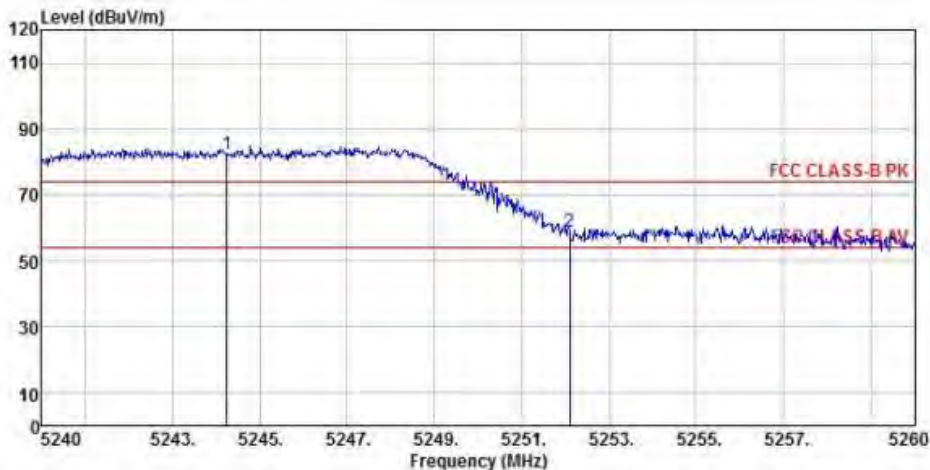

802.11ac20 (Ch48)

Detector mode: Peak

Polarity: Horizontal

Site : chamber
Condition : FCC CLASS-B PK 3m BBHA9120D(942) HORIZONTAL
EUT :
Model Name : 神画投影仪
Temp/Humi : 19 C / 58 %
Power Rating: 230V/50Hz
Mode : WIFI 5G 802.11ac 20M CH48
Memo :

Read	Antenna	Cable	Preamp	Limit	Over		
Freq	Level	Factor	Loss	Factor	Level	Line	Limit
MHz	dBuV	dB/m	dB	dB	dBuV/m	dBuV/m	dB
1	5244.24	75.97	31.75	10.79	36.33	82.18	74.00 8.18 Peak
2	5252.10	52.85	31.73	10.79	36.34	59.03	74.00 -14.97 Peak