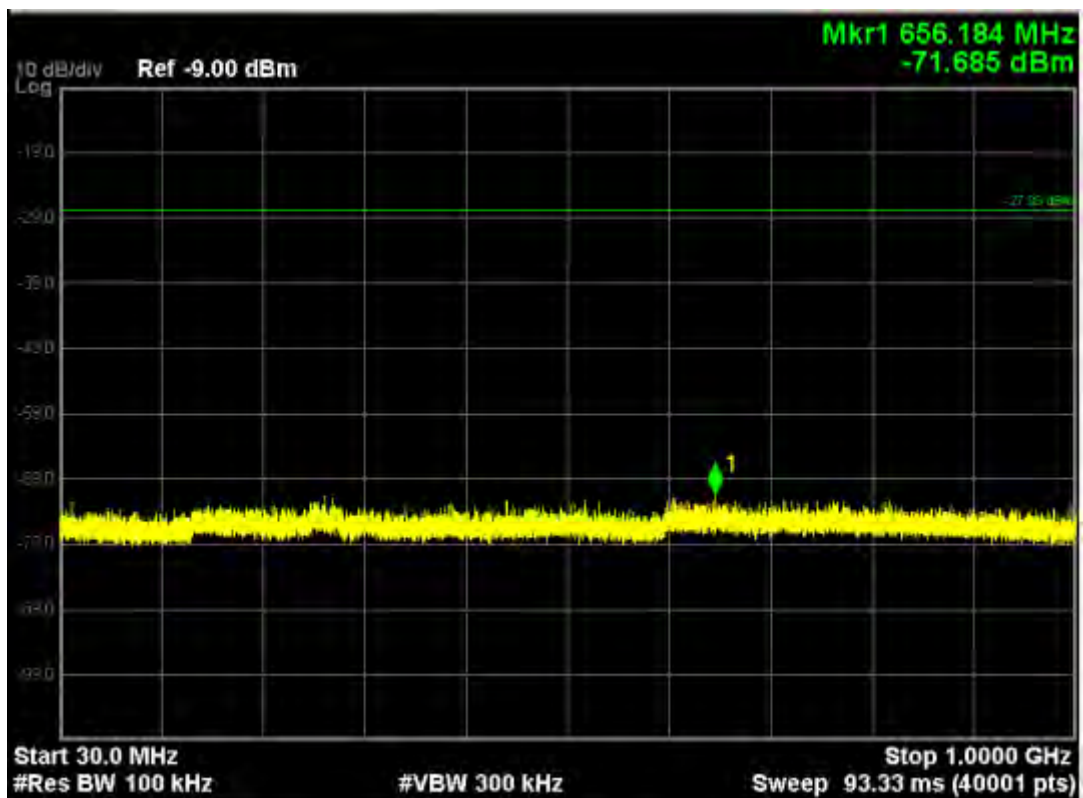

Note: The Mark1 point is carrier.

802.11ac20, traffic mode; Channel 36(mimo)

Note: The Mark1 point is carrier.

802.11ac20, traffic mode; Channel 48

Note: The Mark1 point is carrier.

802.11ac20, traffic mode; Channel 48(mimo)

Note: The Mark1 point is carrier.

802.11ac40, traffic mode; Channel 38

Note: The Mark1 point is carrier.

802.11ac40, traffic mode; Channel 38(mimo)

Note: The Mark1 point is carrier.

802.11ac40, traffic mode; Channel 46

Note: The Mark1 point is carrier.

802.11ac40, traffic mode; Channel 46(mimo)

Note: The Mark1 point is carrier.

802.11ac80, traffic mode; Channel 42

Note: The Mark1 point is carrier.

802.11ac80, traffic mode; Channel 42(mimo)