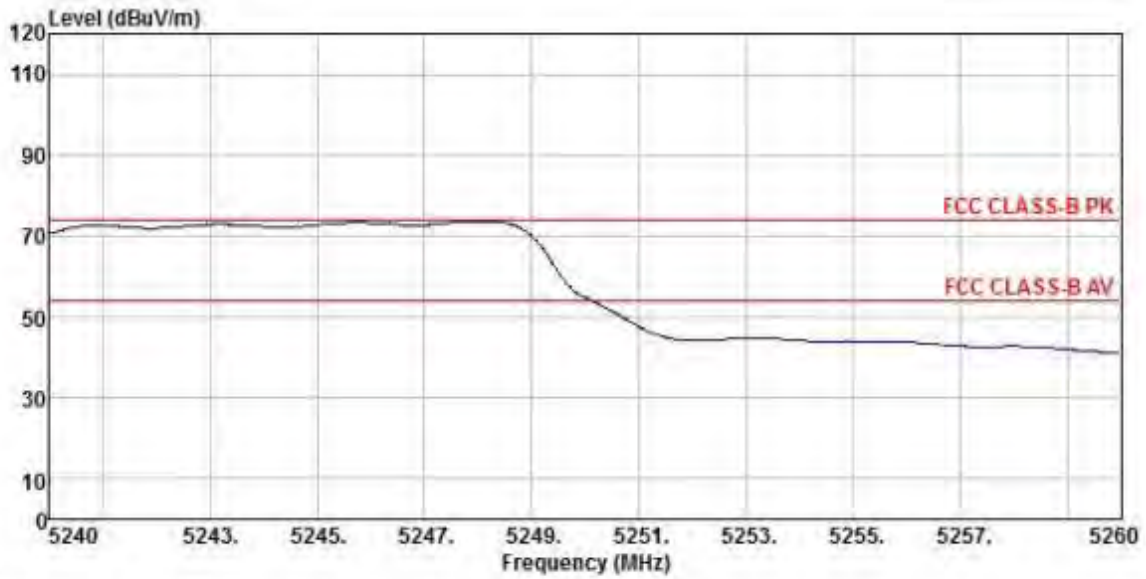

Detector mode: Average

Polarity: Vertical

Site : chamber
Condition : FCC CLASS-B PK 3m BBHA9120D(942) VERTICAL
EUT :
Model Name : 神画投影仪
Temp/Humi : 19 °C / 58 %
Power Rating: 230V/50Hz
Mode : WIFI 5G 802.11ac 20M CH48
Memo :