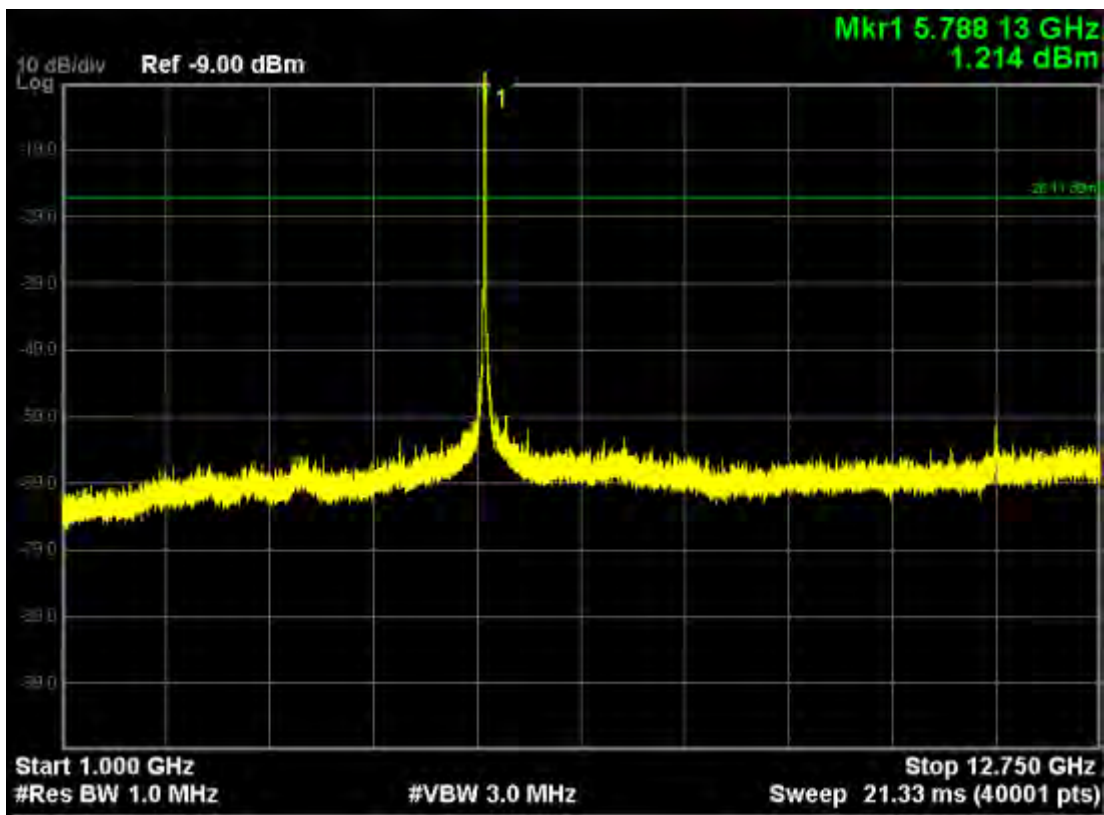

802.11ac40, traffic mode; Channel 159

Note: The Mark1 point is carrier.

802.11ac40, traffic mode; Channel 159(mimo)

Note: The Mark1 point is carrier.

802.11ac80, traffic mode; Channel 155

Note: The Mark1 point is carrier.