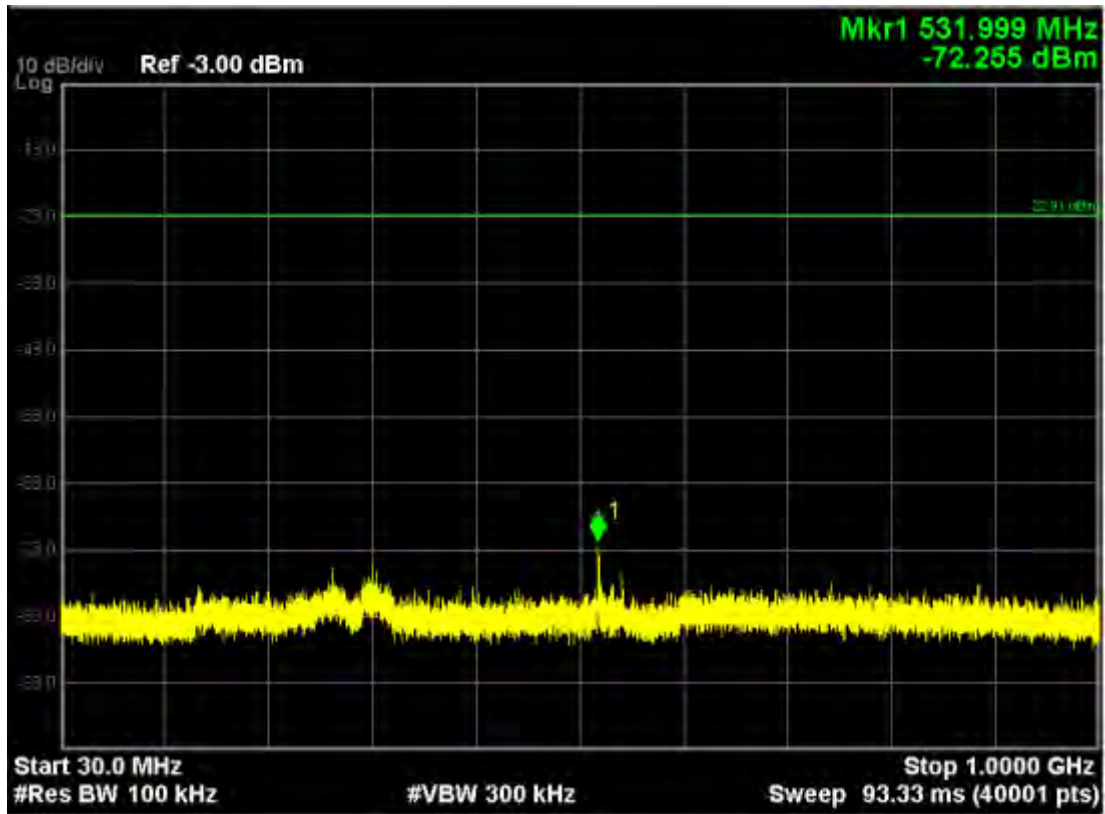

Note: The Mark1 point is carrier.

802.11ac40, traffic mode; Channel 38

Note: The Mark1 point is carrier.

802.11ac40, traffic mode; Channel 38(mimo)

Note: The Mark1 point is carrier.

802.11ac40, traffic mode; Channel 46

Note: The Mark1 point is carrier.

802.11ac40, traffic mode; Channel 46(mimo)

Note: The Mark1 point is carrier.

802.11ac80, traffic mode; Channel 42

Note: The Mark1 point is carrier.

802.11ac80, traffic mode; Channel 42(mimo)