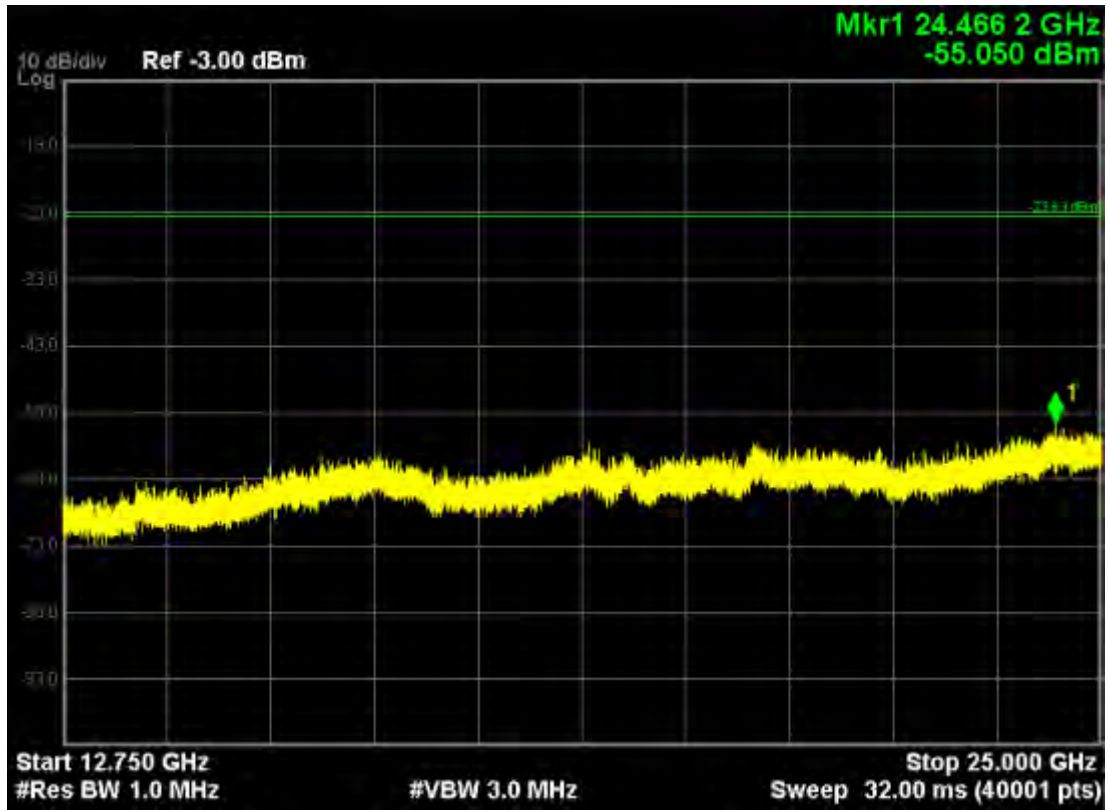

Note: The Mark1 point is carrier.

802.11ac40, traffic mode; Channel 38

Note: The Mark1 point is carrier.

802.11ac40, traffic mode; Channel 38(mimo)

Note: The Mark1 point is carrier.

802.11ac40, traffic mode; Channel 46