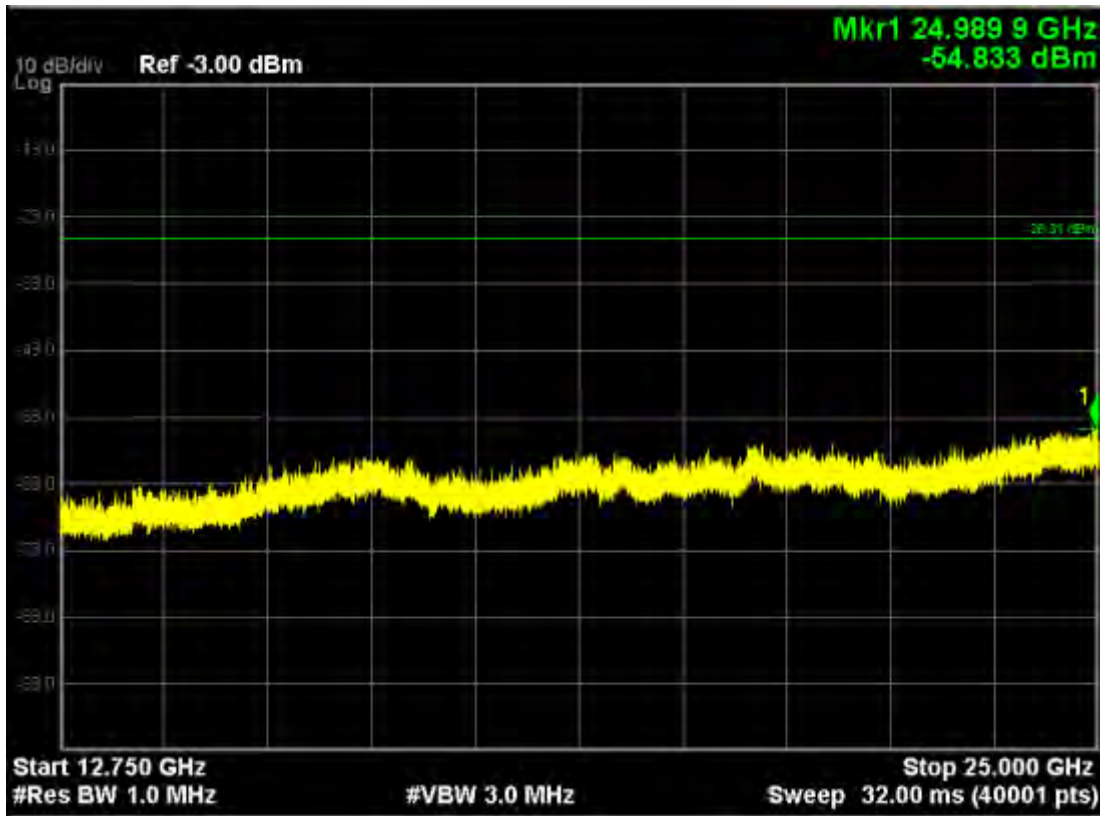

Note: The Mark1 point is carrier.

802.11ac40, traffic mode; Channel 46(mimo)

Note: The Mark1 point is carrier.

802.11ac80, traffic mode; Channel 42

Note: The Mark1 point is carrier.

802.11ac80, traffic mode; Channel 42(mimo)

Note: The Mark1 point is carrier.

802.11ac (5725MHz-5850MHz)
802.11ac20, traffic mode; Channel 149

Note: The Mark1 point is carrier.

802.11ac20, traffic mode; Channel 149(mimo)

Note: The Mark1 point is carrier.