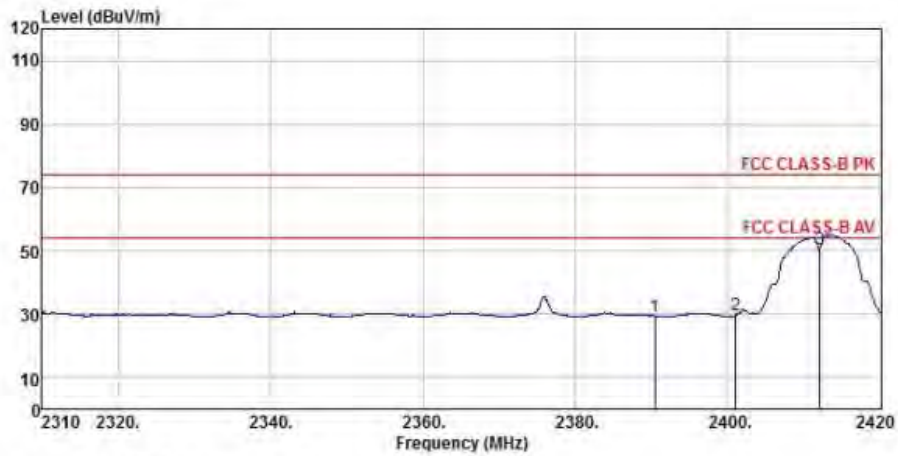

Detector mode: Average

Polarity: Horizontal

Site : chamber
Condition : FCC CLASS-B PK 3m BBHA9120D(942) HORIZONTAL
EUT :
Model Name : 神画投影仪
Temp/Humi : 19 °C / 58 %
Power Rating: 230V/50Hz
Mode : WIFI 2.4G CH1
Memo :

	Read	Antenna	Cable	Preamp	Limit	Over		
Freq	Level	Factor	Loss	Factor	Level	Line	Limit	Remark
MHz	dBuV	dB/m	dB	dB	dBuV/m	dBuV/m	dB	
1	2390.41	33.21	27.58	7.13	38.53	29.39	74.00	-44.61 Peak
2	2400.97	33.56	27.58	7.13	38.52	29.75	74.00	-44.25 Peak
3 pp	2412.08	54.19	27.54	7.21	38.52	50.42	74.00	-23.58 Peak

Detector mode: Peak

Polarity: Vertical