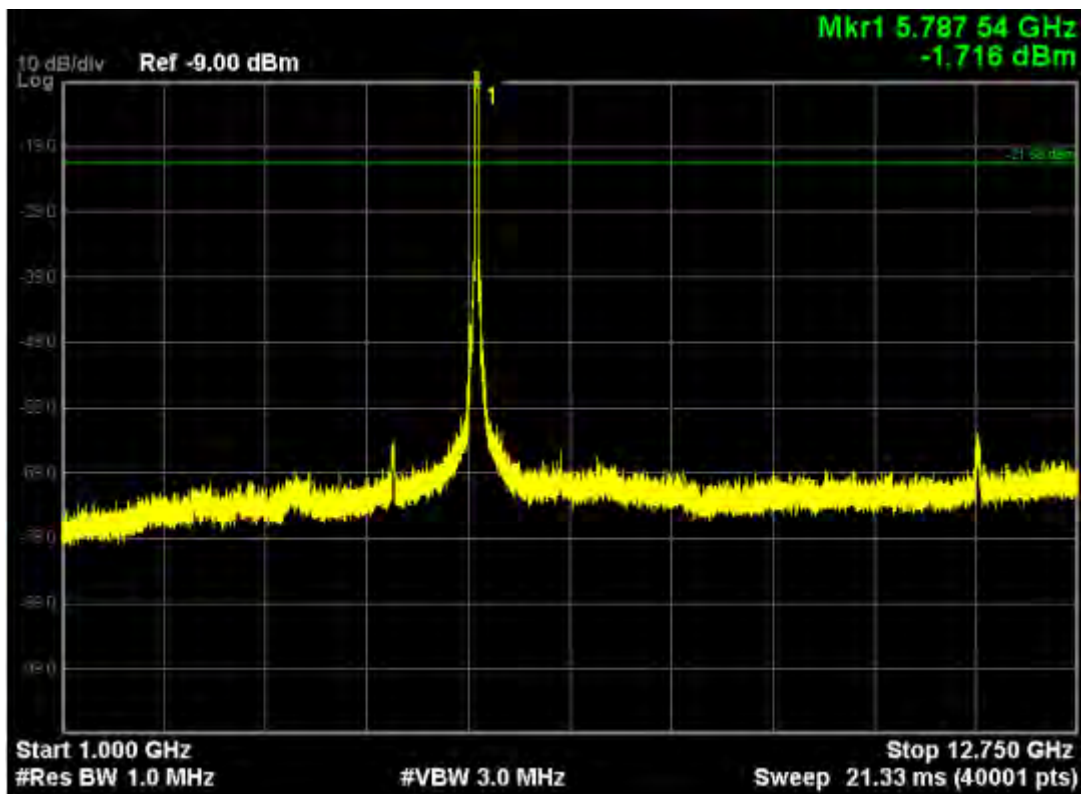

802.11ac20, traffic mode; Channel 157

Note: The Mark1 point is carrier.

802.11ac20, traffic mode; Channel 157(mimo)

Note: The Mark1 point is carrier.

802.11ac20, traffic mode; Channel 165

Note: The Mark1 point is carrier.

802.11ac20, traffic mode; Channel 165(mimo)

Note: The Mark1 point is carrier.

802.11ac40, traffic mode; Channel 151

Note: The Mark1 point is carrier.

802.11ac40, traffic mode; Channel 151(mimo)

Note: The Mark1 point is carrier.

802.11ac40, traffic mode; Channel 159

Note: The Mark1 point is carrier.

802.11ac40, traffic mode; Channel 159(mimo)

Note: The Mark1 point is carrier.

802.11ac80, traffic mode; Channel 155

Note: The Mark1 point is carrier.