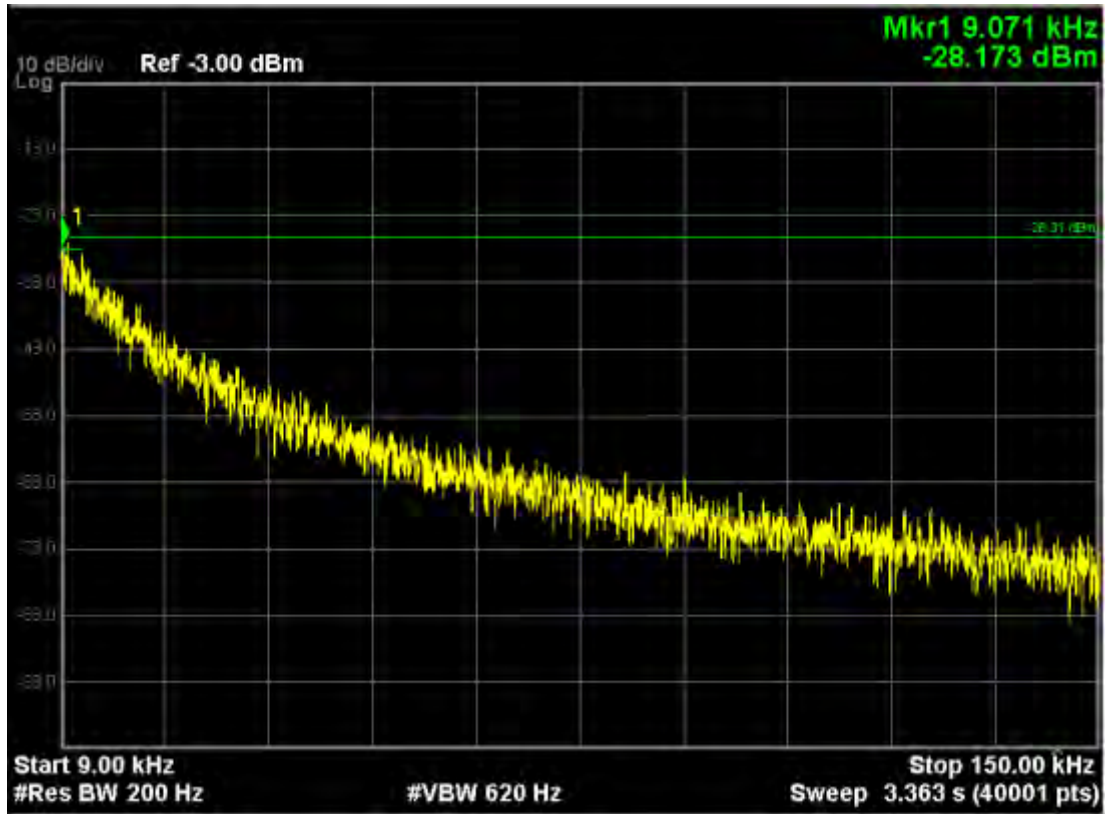

Note: The Mark1 point is carrier.

802.11ac40, traffic mode; Channel 46(mimo)

Note: The Mark1 point is carrier.

802.11ac80, traffic mode; Channel 42

Note: The Mark1 point is carrier.

802.11ac80, traffic mode; Channel 42(mimo)

Note: The Mark1 point is carrier.

802.11ac (5725MHz-5850MHz)
802.11ac20, traffic mode; Channel 149

Note: The Mark1 point is carrier.

802.11ac20, traffic mode; Channel 149(mimo)

Note: The Mark1 point is carrier.