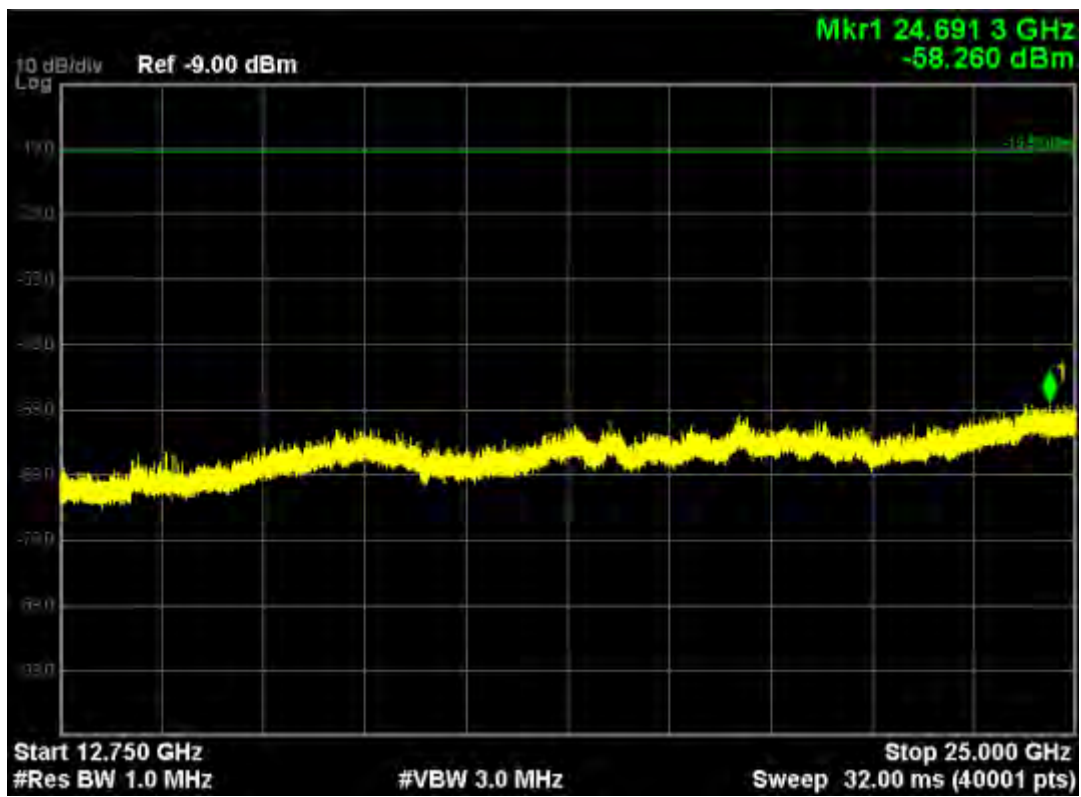

Note: The Mark1 point is carrier.

802.11ac (5725MHz-5850MHz)
802.11ac20, traffic mode; Channel 149

Note: The Mark1 point is carrier.

802.11ac20, traffic mode; Channel 149(mimo)

Note: The Mark1 point is carrier.

802.11ac20, traffic mode; Channel 157

Note: The Mark1 point is carrier.

802.11ac20, traffic mode; Channel 157(mimo)

Note: The Mark1 point is carrier.

802.11ac20, traffic mode; Channel 165

Note: The Mark1 point is carrier.

802.11ac20, traffic mode; Channel 165(mimo)

Note: The Mark1 point is carrier.

802.11ac40, traffic mode; Channel 151

Note: The Mark1 point is carrier.

802.11ac40, traffic mode; Channel 151(mimo)

Note: The Mark1 point is carrier.