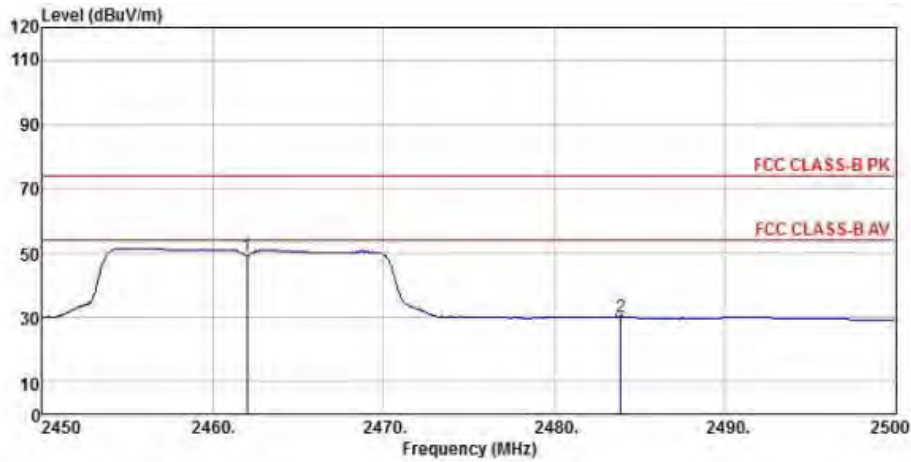

Detector mode: Average

Polarity: Vertical

Site : chamber
Condition : FCC CLASS-B PK 3m BBHA9120D(942) VERTICAL
EUT :
Model Name : 神画投影仪
Temp/Humi : 19 °C / 58 %
Power Rating: 230V/50Hz
Mode : WIFI 2.4G 802.11g CH11
Memo :

Read	Antenna	Cable	Preamp	Limit	Over			
Freq	Level	Factor	Loss	Factor	Level	Line	Limit	Remark

MHz	dBuV	dB/m	dB	dB	dBuV/m	dBuV/m	dB
1 pp 2462.00	52.65	27.49	7.39	38.50	49.03	74.00	-24.97 Peak
2 2483.90	33.67	27.52	7.41	38.49	30.11	74.00	-43.89 Peak