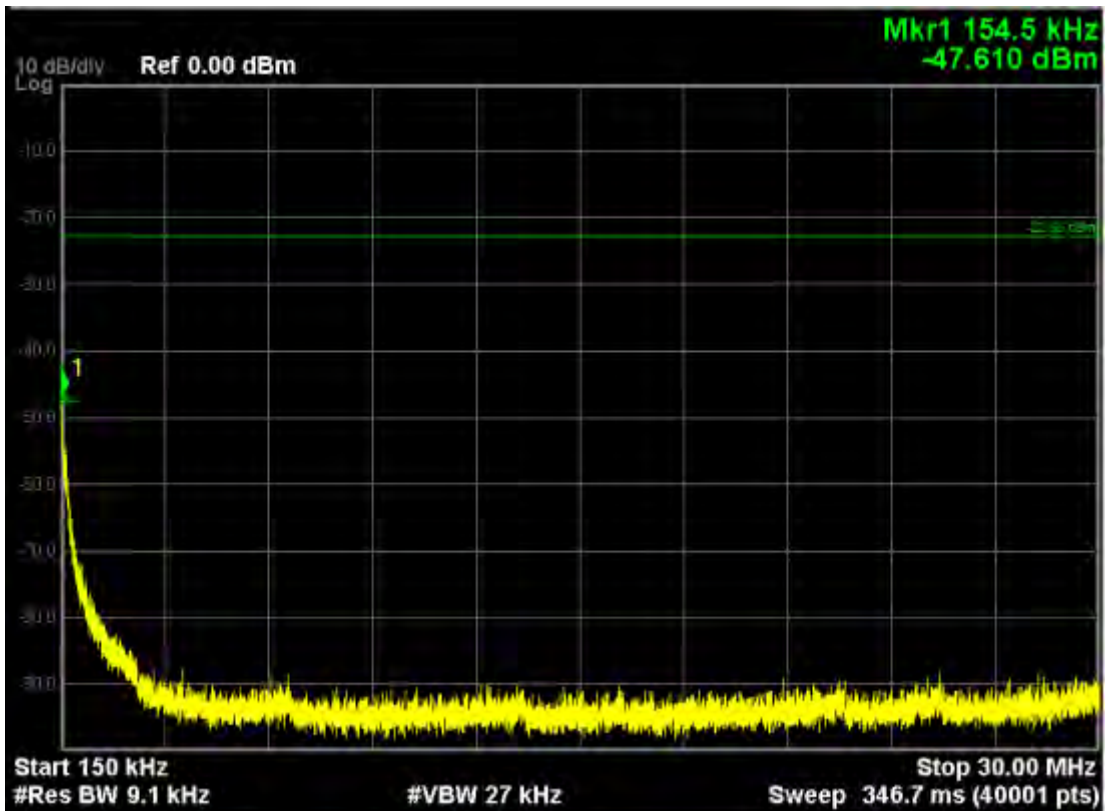

802.11n40, traffic mode; Channel 159

Note: The Mark1 point is carrier.

802.11n40, traffic mode; Channel 159(mimo)

Note: The Mark1 point is carrier.

802.11ac (5150MHz-5250MHz)
802.11ac20, traffic mode; Channel 36

Note: The Mark1 point is carrier.

802.11ac20, traffic mode; Channel 36(mimo)

Note: The Mark1 point is carrier.

802.11ac20, traffic mode; Channel 48

Note: The Mark1 point is carrier.

802.11ac20, traffic mode; Channel 48(mimo)