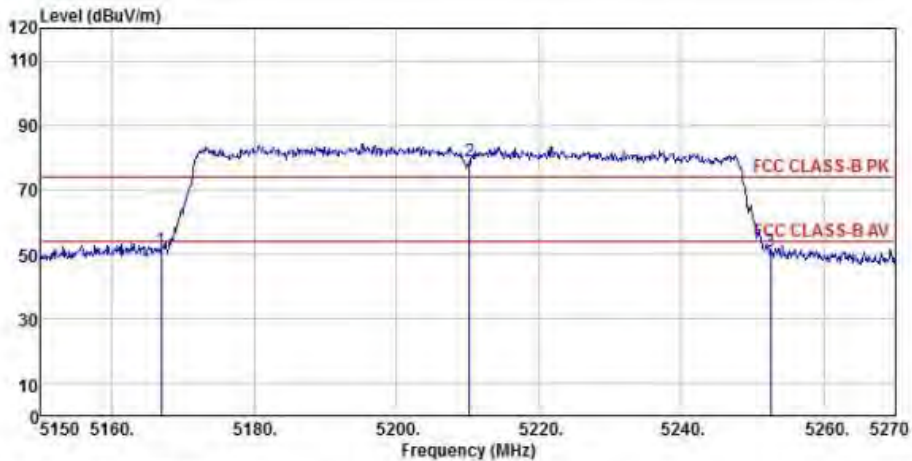

802.11ac80 (Ch42)

Detector mode: Peak

Polarity: Horizontal

Site : chamber
Condition : FCC CLASS-B PK 3m BBHA9120D(942) HORIZONTAL
EUT :
Model Name : 神画投影仪
Temp/Humi : 19 °C / 58 %
Power Rating: 230V/50Hz
Mode : WIFI 5G 802.11ac 80M CH42
Memo :

Read	Antenna	Cable	Preamp	Limit	Over			
Freq	Level	Factor	Loss	Factor	Level	Line	Limit	Remark

MHz	dBuV	dB/m	dB	dB	dBuV/m	dBuV/m	dB

1		5166.92	44.82	32.01	10.64	36.28	51.19	74.00	-22.81	Peak
2	pp	5210.24	72.75	31.90	10.69	36.31	79.03	74.00	5.03	Peak
3		5252.60	44.65	31.73	10.79	36.34	50.83	74.00	-23.17	Peak