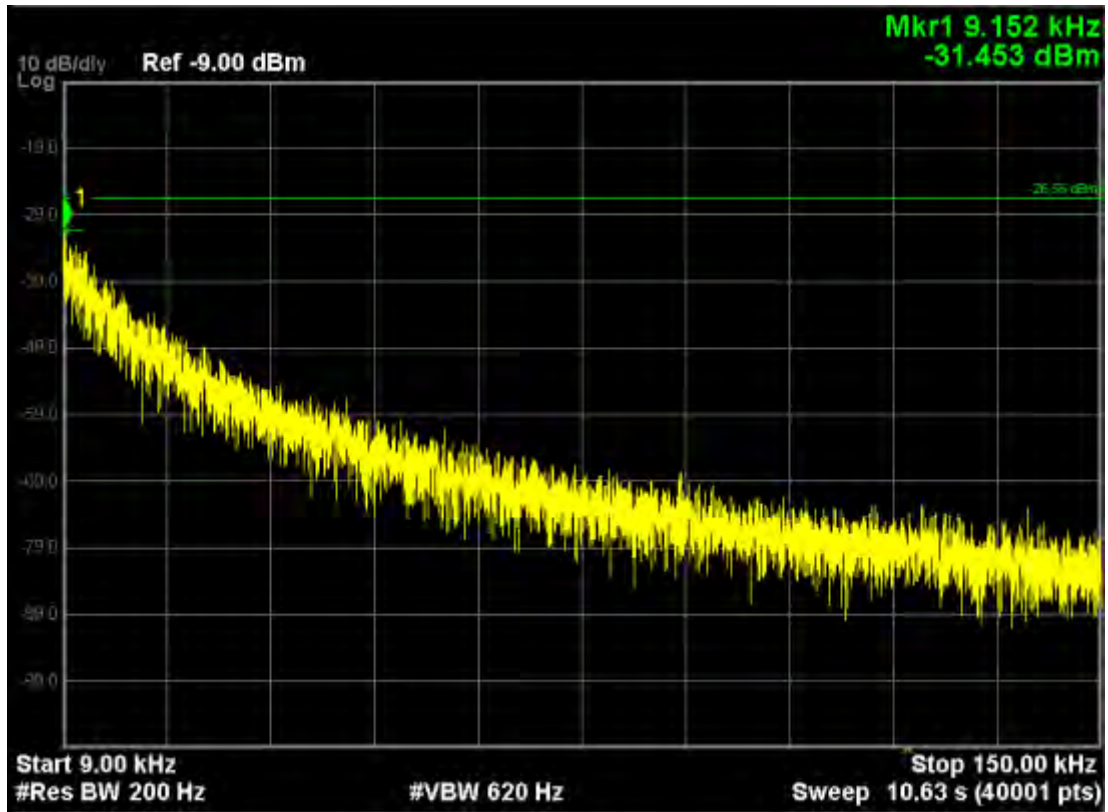

802.11ac20, traffic mode; Channel 157

Note: The Mark1 point is carrier.

802.11ac20, traffic mode; Channel 157(mimo)

Note: The Mark1 point is carrier.

802.11ac20, traffic mode; Channel 165

Note: The Mark1 point is carrier.

802.11ac20, traffic mode; Channel 165(mimo)

Note: The Mark1 point is carrier.

802.11ac40, traffic mode; Channel 151

Note: The Mark1 point is carrier.

802.11ac40, traffic mode; Channel 151(mimo)

Note: The Mark1 point is carrier.