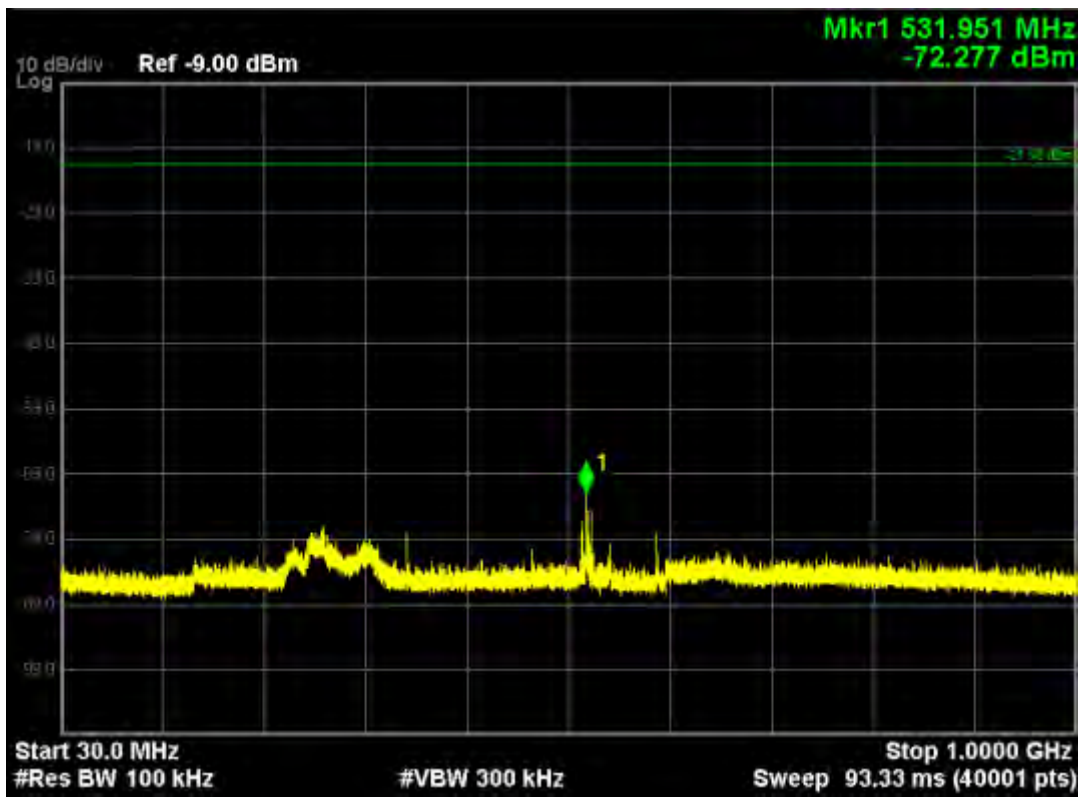

802.11ac20, traffic mode; Channel 157

Note: The Mark1 point is carrier.

802.11ac20, traffic mode; Channel 157(mimo)

Note: The Mark1 point is carrier.

802.11ac20, traffic mode; Channel 165

Note: The Mark1 point is carrier.

802.11ac20, traffic mode; Channel 165(mimo)

Note: The Mark1 point is carrier.

802.11ac40, traffic mode; Channel 151

Note: The Mark1 point is carrier.

802.11ac40, traffic mode; Channel 151(mimo)

Note: The Mark1 point is carrier.

802.11ac40, traffic mode; Channel 159

Note: The Mark1 point is carrier.

802.11ac40, traffic mode; Channel 159(mimo)

Note: The Mark1 point is carrier.

802.11ac80, traffic mode; Channel 155

Note: The Mark1 point is carrier.