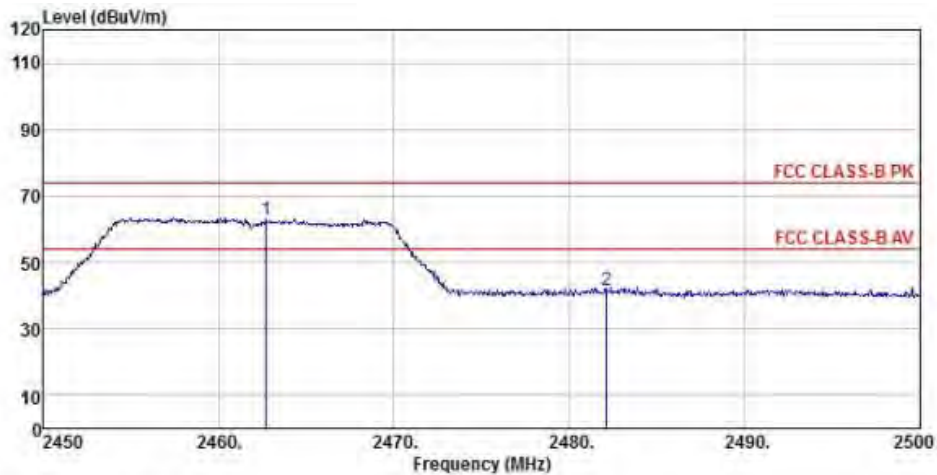

Site : chamber
Condition : FCC CLASS-B PK 3m BBHA9120D(942) VERTICAL
EUT :
Model Name : 神画投影仪
Temp/Humi : 19 °C / 58 %
Power Rating: 230V/50Hz
Mode : WIFI 2.4G 802.11g CH11
Memo :

ReadAntenna	Cable	Preamp	Limit	Over			
Freq	Level	Factor	Loss Factor	Level	Line	Limit	Remark
MHz	dBuV	dB/m	dB	dB	dBuV/m	dBuV/m	dB
1 pp 2462.70	66.63	27.49	7.39	38.50	63.01	74.00	-10.99 Peak
2 2482.15	45.28	27.52	7.41	38.49	41.72	74.00	-32.28 Peak