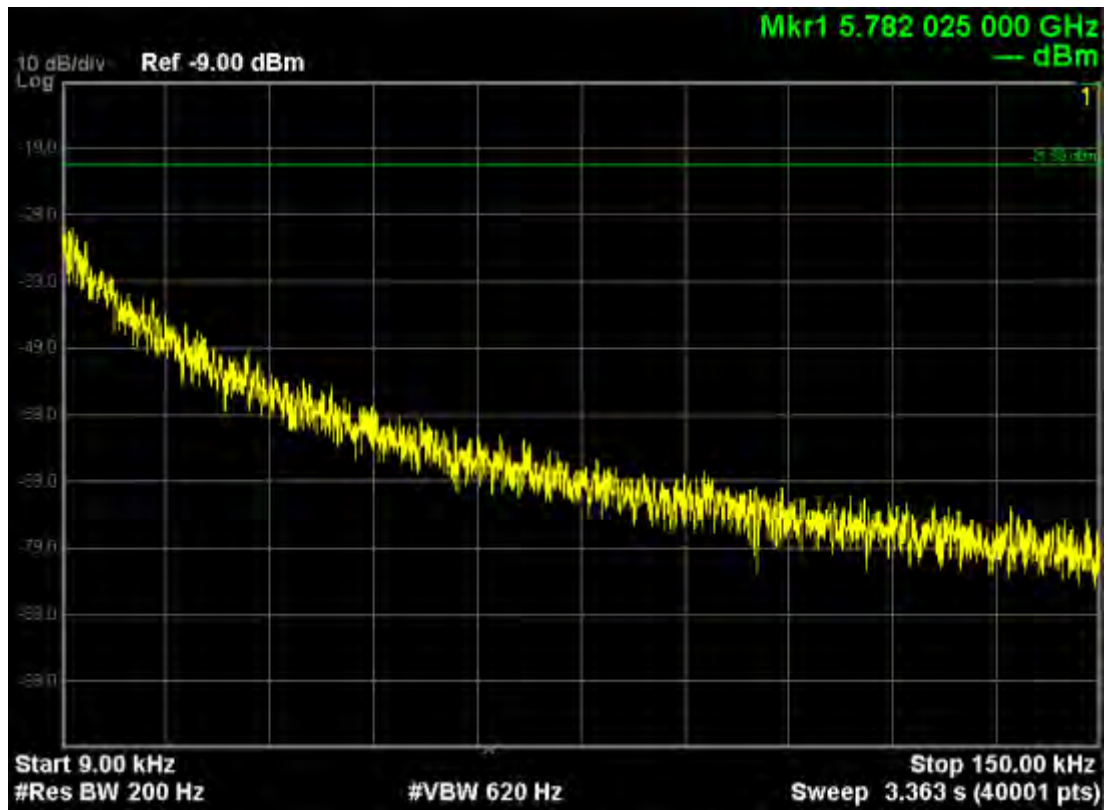

802.11n20, traffic mode; Channel 165(mimo)

Note: The Mark1 point is carrier.

802.11n40, traffic mode; Channel 151

Note: The Mark1 point is carrier.

802.11n40, traffic mode; Channel 151(mimo)

Note: The Mark1 point is carrier.