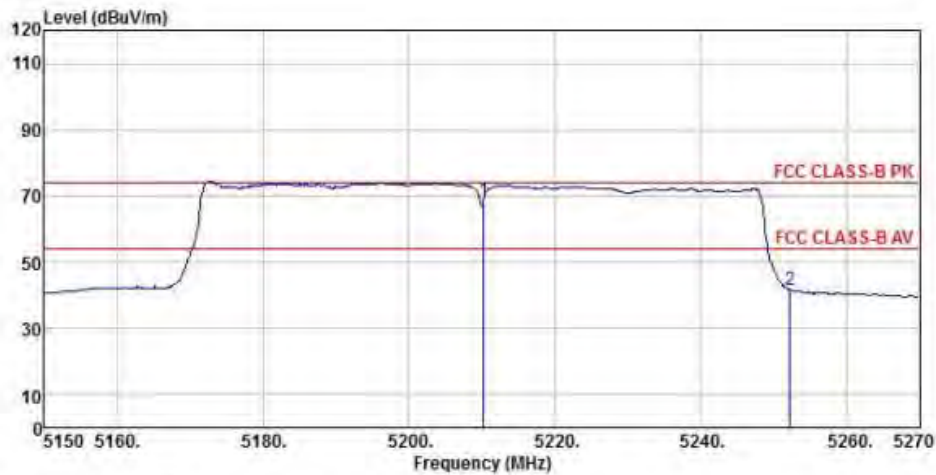

Detector mode: Average

Polarity: Horizontal

Site : chamber
Condition : FCC CLASS-B PK 3m BBHA9120D(942) HORIZONTAL
EUT :
Model Name : 神画投影仪
Temp/Humi : 19 °C / 58 %
Power Rating: 230V/50Hz
Mode : WIFI 5G 802.11ac 80M CH42
Memo :

ReadAntenna	Cable	Preamp	Limit	Over				
Freq	Level	Factor	Loss	Factor	Level	Line	Limit	Remark

MHz	dBuV	dB/m	dB	dB	dBuV/m	dBuV/m	dB
1 pp 5210.24	62.15	31.90	10.69	36.31	68.43	74.00	-5.57 Peak
2 5252.24	35.41	31.73	10.79	36.34	41.59	74.00	-32.41 Peak

Detector mode: Peak

Polarity: Vertical