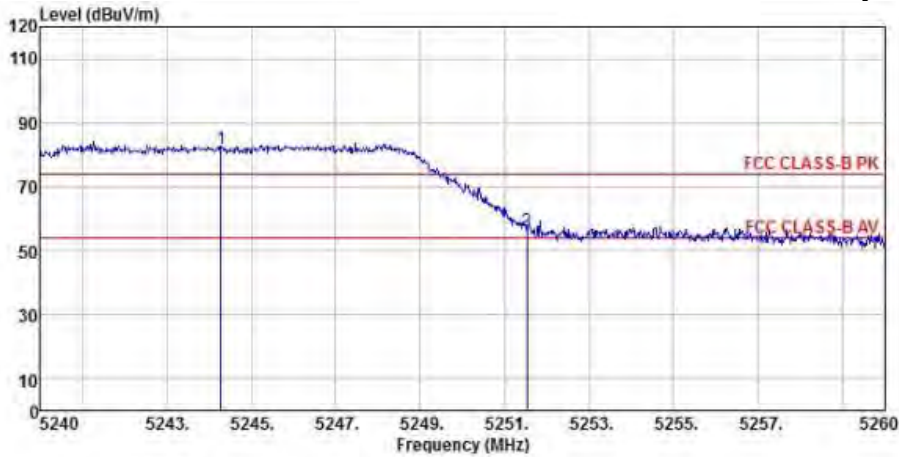

802.11n20 (Ch48)

Detector mode: Peak

Polarity: Horizontal

Site : chamber
Condition : FCC CLASS-B PK 3m BBHA9120D(942) HORIZONTAL
EUT :
Model Name : 神画投影仪
Temp/Humi : 19 C / 58 %
Power Rating: 230V/50Hz
Mode : WIFI 5G 802.11n CH48
Memo :

Read	Antenna	Cable	Preamp	Limit	Over			
Freq	Level	Factor	Loss	Factor	Level	Line	Limit	Remark
MHz	dBuV	dB/m	dB	dB	dBuV/m	dBuV/m	dB	
1	pp 5244.28	75.89	31.75	10.79	36.33	82.10	74.00	8.10 Peak
2	5251.54	49.87	31.75	10.79	36.33	56.08	74.00	-17.92 Peak