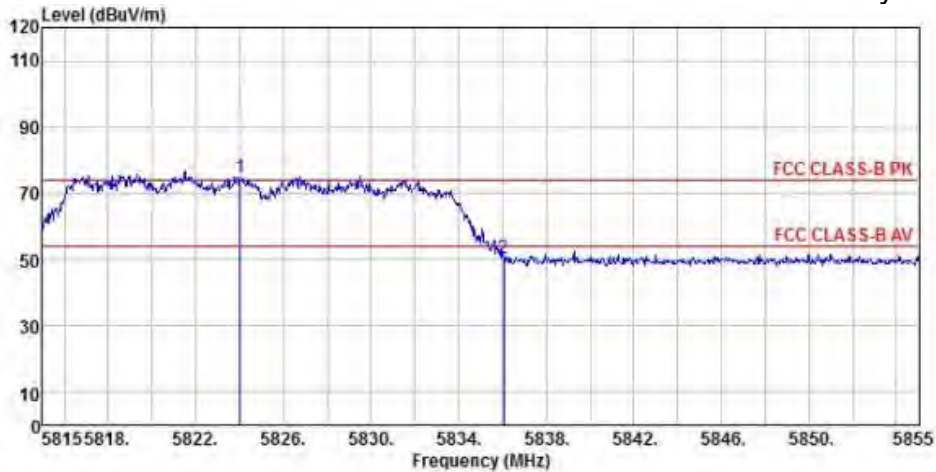

802.11a (Ch165)

Detector mode: Peak

Polarity: Horizontal

Site : chamber
Condition : FCC CLASS-B PK 3m BBHA9120D(942) HORIZONTAL
EUT :
Model Name : 神画投影仪
Temp/Humi : 19 °C / 58 %
Power Rating: 230V/50Hz
Mode : WIFI 5G 802.11a CH165
Memo :

Read	Antenna	Cable	Preamp	Limit	Over			
Freq	Level	Factor	Loss	Factor	Level	Line	Limit	Remark

MHz	dBuV	dB/m	dB	dB	dBuV/m	dBuV/m	dB
1 pp 5824.04	67.10	32.65	11.65	36.70	74.70	74.00	0.70 Peak
2 5836.04	42.87	32.71	11.65	36.71	50.52	74.00	-23.48 Peak