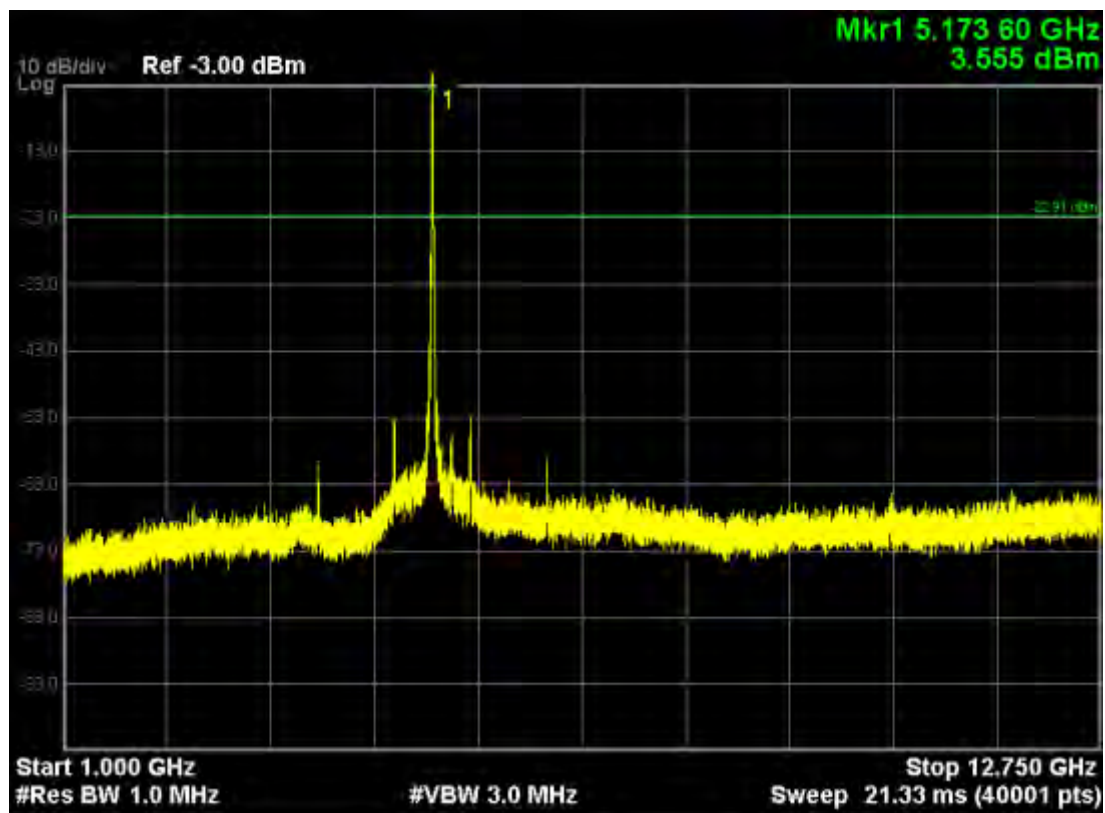

Note: The Mark1 point is carrier.

802.11ac20, traffic mode; Channel 36(mimo)

Note: The Mark1 point is carrier.

802.11ac20, traffic mode; Channel 48

Note: The Mark1 point is carrier.

802.11ac20, traffic mode; Channel 48(mimo)

Note: The Mark1 point is carrier.

802.11ac40, traffic mode; Channel 38

Note: The Mark1 point is carrier.

802.11ac40, traffic mode; Channel 38(mimo)

Note: The Mark1 point is carrier.

802.11ac40, traffic mode; Channel 46

Note: The Mark1 point is carrier.

802.11ac40, traffic mode; Channel 46(mimo)

Note: The Mark1 point is carrier.

802.11ac80, traffic mode; Channel 42

Note: The Mark1 point is carrier.

802.11ac80, traffic mode; Channel 42(mimo)