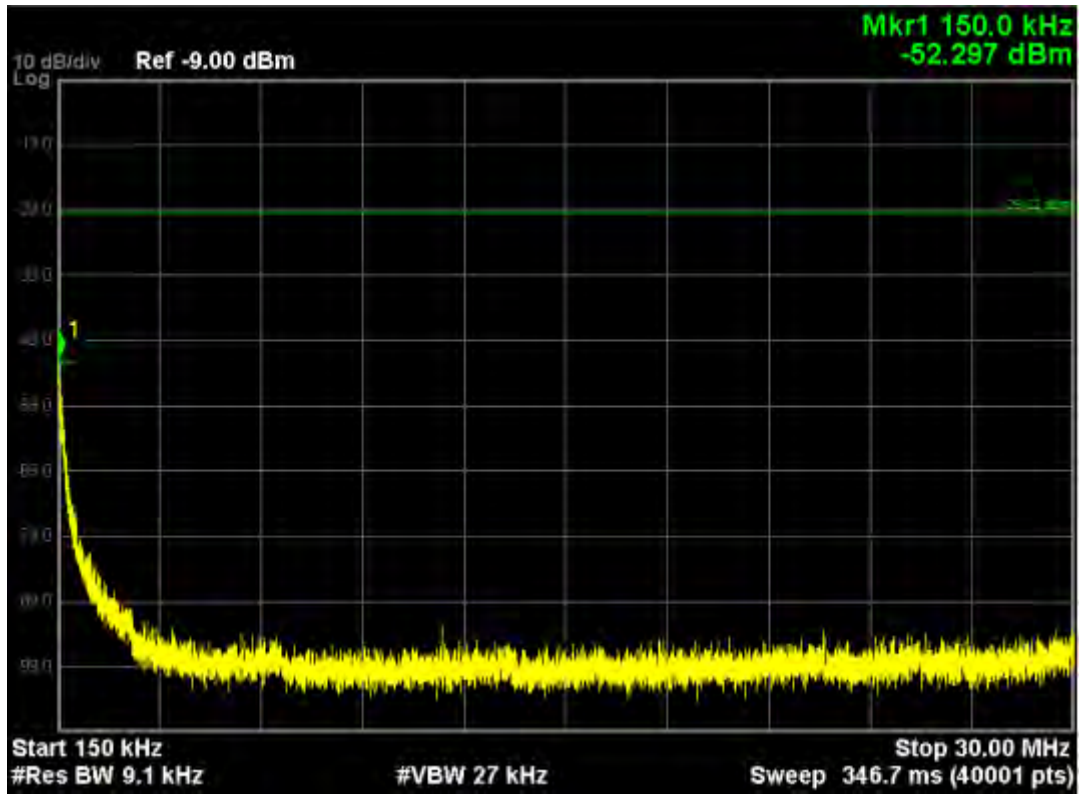

Note: The Mark1 point is carrier.

802.11ac40, traffic mode; Channel 46(mimo)

Note: The Mark1 point is carrier.

802.11ac80, traffic mode; Channel 42

Note: The Mark1 point is carrier.

802.11ac80, traffic mode; Channel 42(mimo)

Note: The Mark1 point is carrier.

802.11ac (5725MHz-5850MHz)
802.11ac20, traffic mode; Channel 149

Note: The Mark1 point is carrier.

802.11ac20, traffic mode; Channel 149(mimo)

Note: The Mark1 point is carrier.