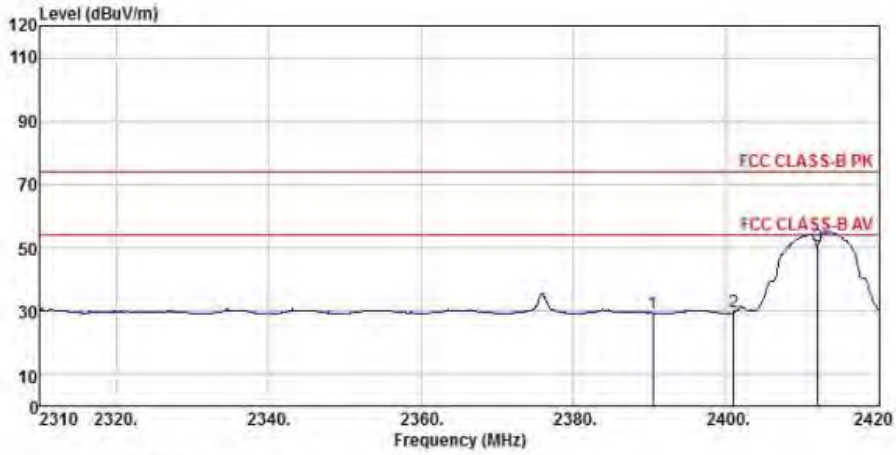

Detector mode: Average

Polarity: Horizontal

Site : chamber
Condition : FCC CLASS-B PK 3m BBHA9120D(942) HORIZONTAL
EUT :
Model Name : 神画投影仪
Temp/Humi : 19 C / 58 %
Power Rating: 230V/50Hz
Mode : WIFI 2.4G CH1
Memo :

Read	Antenna	Cable	Preamp	Limit	Over			
Freq	Level	Factor	Loss	Factor	Level	Line	Limit	Remark
MHz	dBuV	dB/m	dB	dB	dBuV/m	dBuV/m	dB	
1	2390.41	33.21	27.58	7.13	38.53	29.39	74.00	-44.61 Peak
2	2400.97	33.56	27.58	7.13	38.52	29.75	74.00	-44.25 Peak
3 pp	2412.08	54.19	27.54	7.21	38.52	50.42	74.00	-23.58 Peak

Detector mode: Peak

Polarity: Vertical