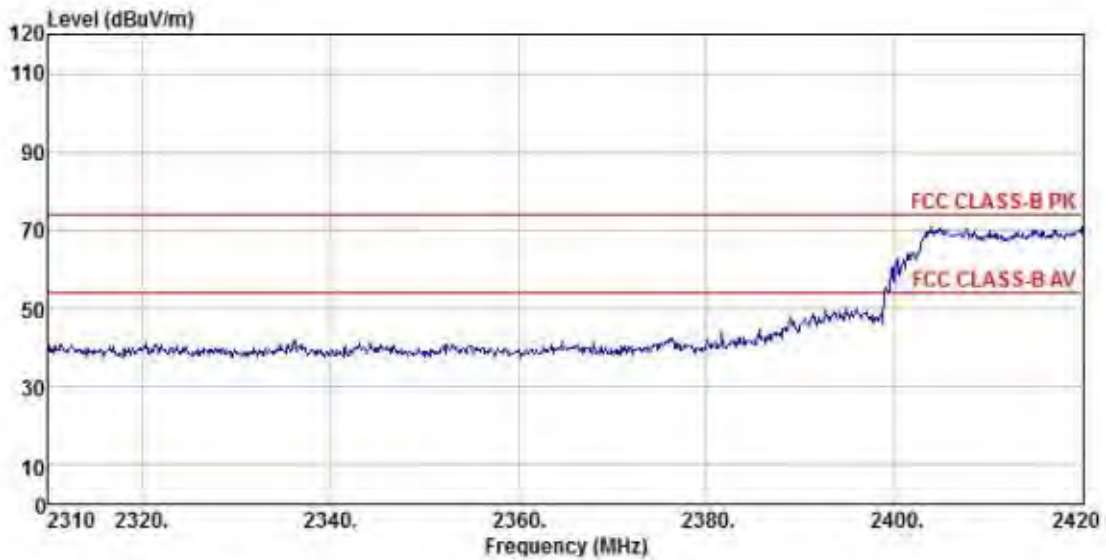

Site : chamber
Condition : FCC CLASS-B PK 3m BBHA9120D(942) VERTICAL
EUT :
Model Name : 神画投影仪
Temp/Humi : 19 °C / 58 %
Power Rating: 230V/50Hz
Mode : WIFI 2.4G 802.11n CHI
Memo :