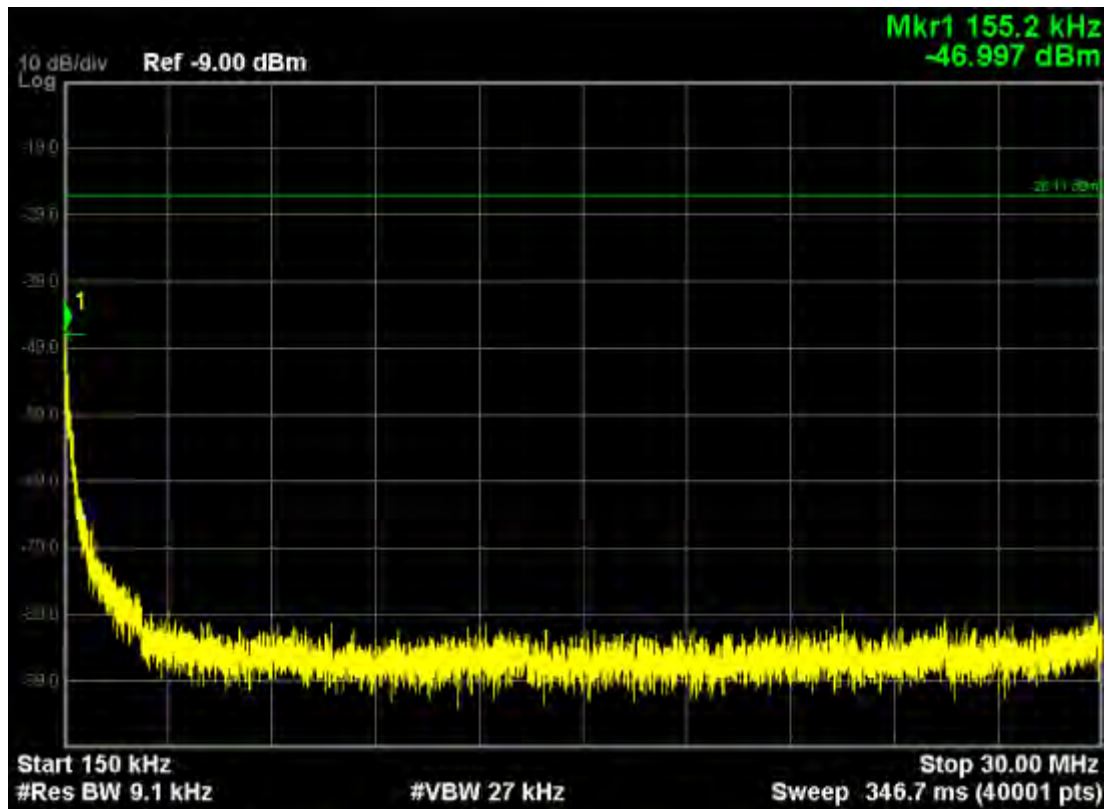

802.11n40, traffic mode; Channel 159

Note: The Mark1 point is carrier.

802.11n40, traffic mode; Channel 159(mimo)

Note: The Mark1 point is carrier.

802.11ac (5150MHz-5250MHz)
802.11ac20, traffic mode; Channel 36