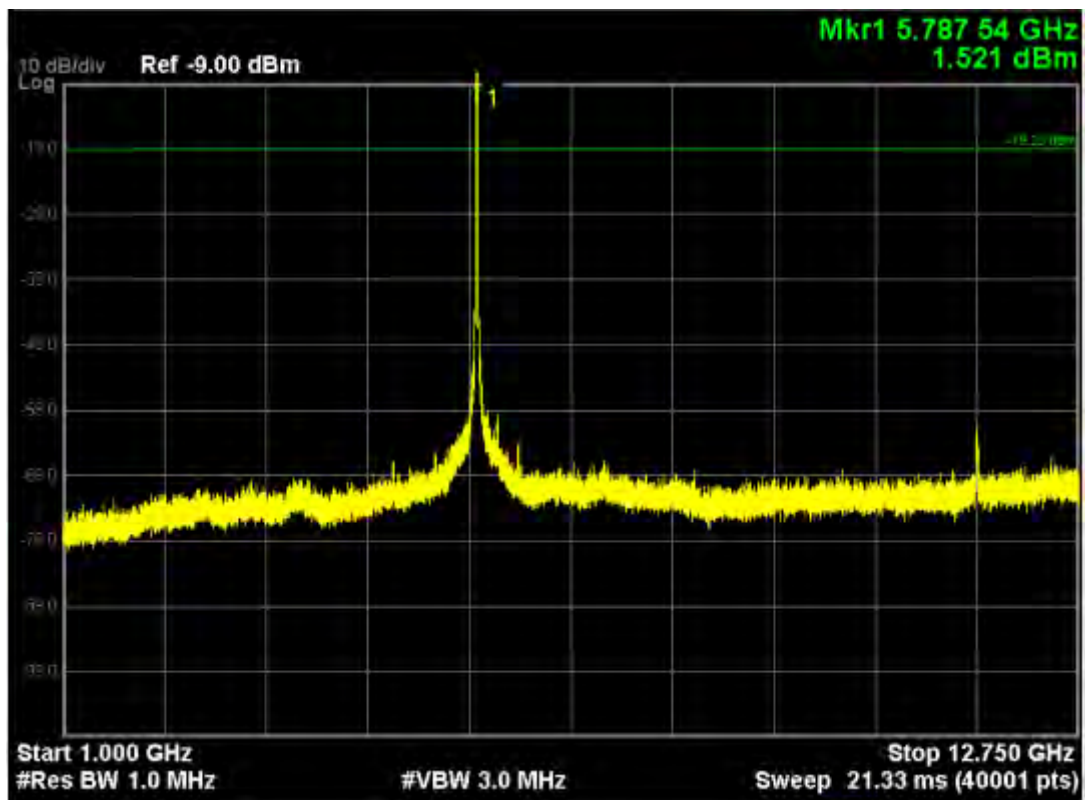

Note: The Mark1 point is carrier.

802.11ac (5725MHz-5850MHz)
802.11ac20, traffic mode; Channel 149

Note: The Mark1 point is carrier.

802.11ac20, traffic mode; Channel 149(mimo)

Note: The Mark1 point is carrier.

802.11ac20, traffic mode; Channel 157

Note: The Mark1 point is carrier.

802.11ac20, traffic mode; Channel 157(mimo)

Note: The Mark1 point is carrier.

802.11ac20, traffic mode; Channel 165

Note: The Mark1 point is carrier.