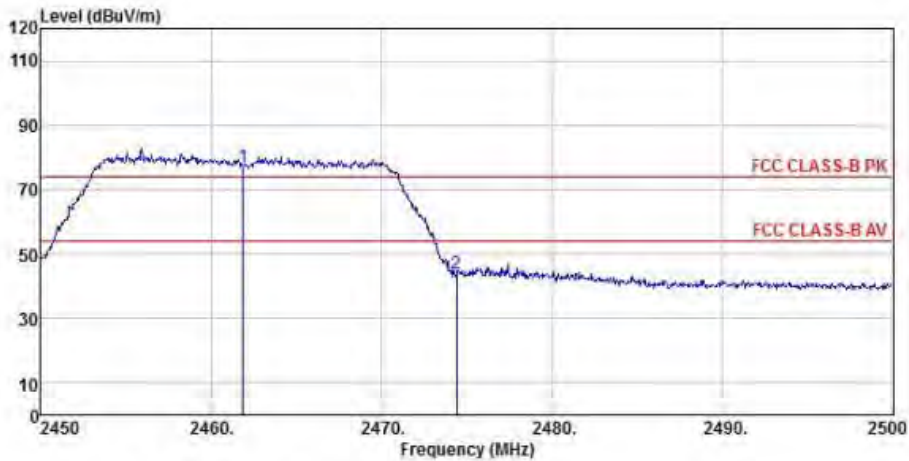

802.11n20 (Ch11)(mimo)

Detector mode: Peak

Polarity: Horizontal

Site : chamber
Condition : FCC CLASS-B PK 3m BBHA9120D(942) HORIZONTAL
EUT :
Model Name : 神画投影仪
Temp/Humi : 19 °C / 58 %
Power Rating: 230V/50Hz
Mode : WIFI 2.4G 802.11n CH11
Memo :

	Read	Antenna	Cable	Preamp	Limit	Over	
	Freq	Level	Factor	Loss	Factor	Level	Line
	MHz	dBuV	dB/m	dB	dB	dBuV/m	dBuV/m
1	pp 2461.85	80.76	27.49	7.39	38.50	77.14	74.00 3.14 Peak
2	2474.40	47.19	27.52	7.41	38.50	43.62	74.00 -30.38 Peak