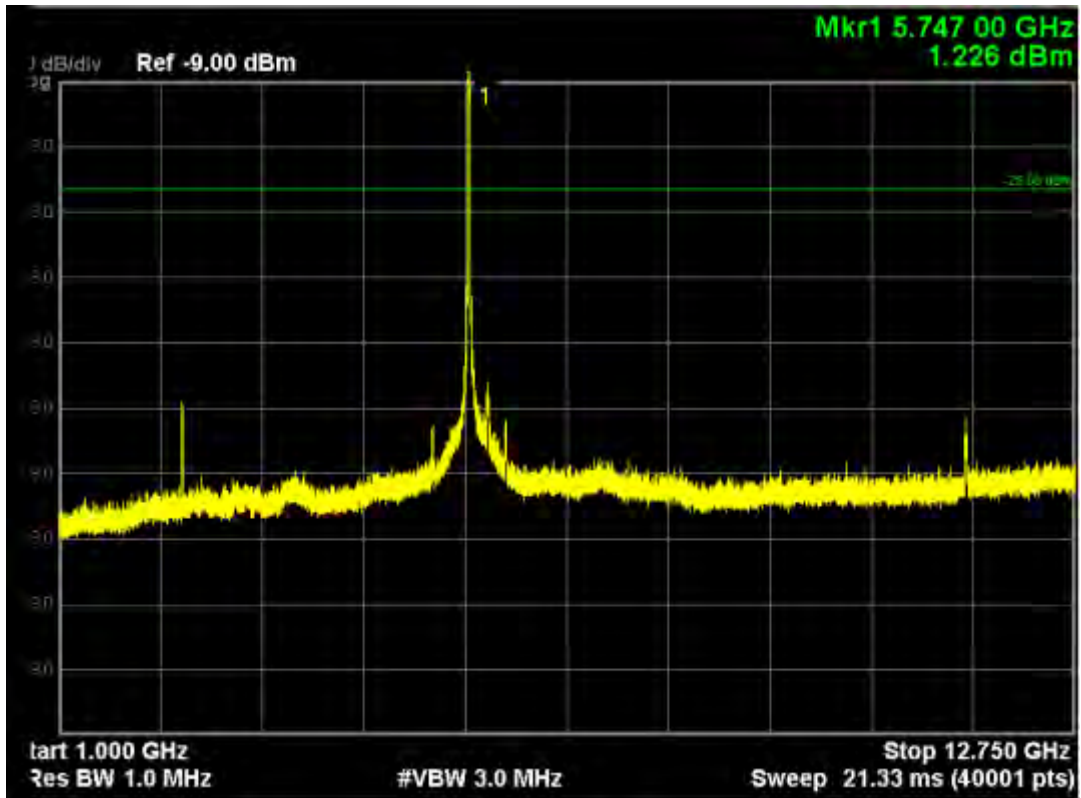

802.11ac20, traffic mode; Channel 157

Note: The Mark1 point is carrier.

802.11ac20, traffic mode; Channel 157(mimo)

Note: The Mark1 point is carrier.

802.11ac20, traffic mode; Channel 165

Note: The Mark1 point is carrier.

802.11ac20, traffic mode; Channel 165(mimo)

Note: The Mark1 point is carrier.

802.11ac40, traffic mode; Channel 151

Note: The Mark1 point is carrier.

802.11ac40, traffic mode; Channel 151(mimo)

Note: The Mark1 point is carrier.

802.11ac40, traffic mode; Channel 159

Note: The Mark1 point is carrier.

802.11ac40, traffic mode; Channel 159(mimo)

Note: The Mark1 point is carrier.

802.11ac80, traffic mode; Channel 155

Note: The Mark1 point is carrier.