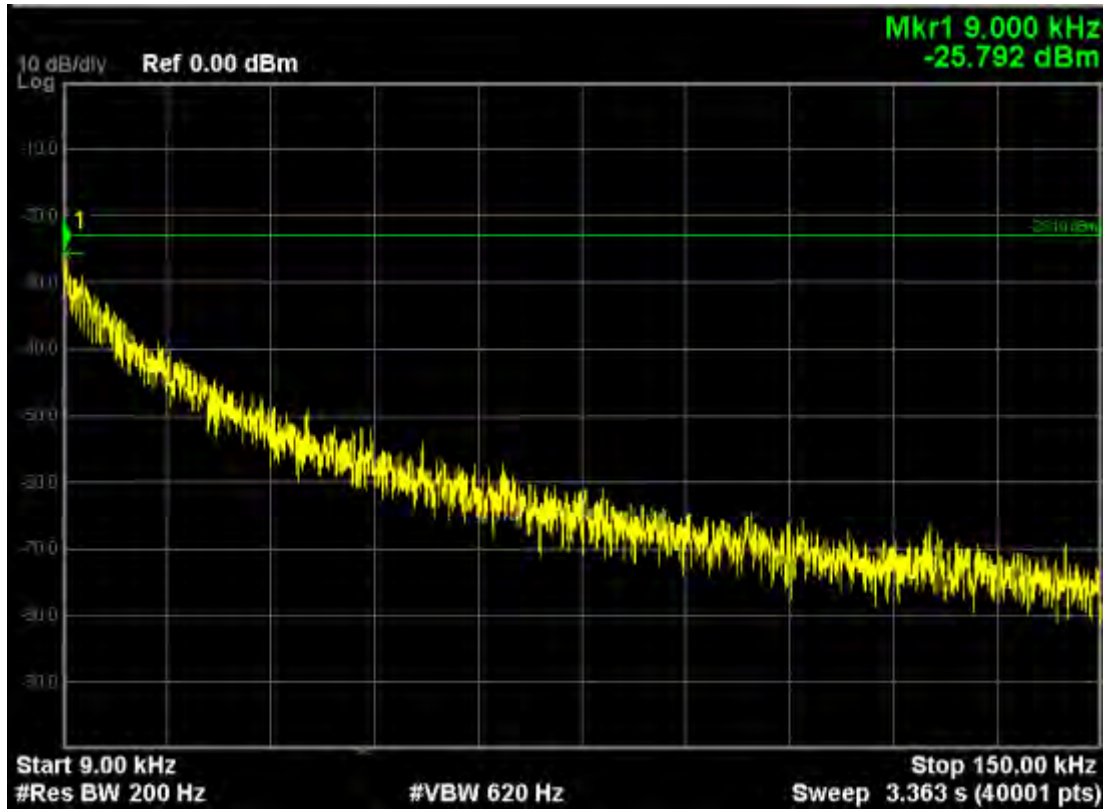

Note: The Mark1 point is carrier.

802.11ac20, traffic mode; Channel 36(mimo)

Note: The Mark1 point is carrier.

802.11ac20, traffic mode; Channel 48

Note: The Mark1 point is carrier.

802.11ac20, traffic mode; Channel 48(mimo)