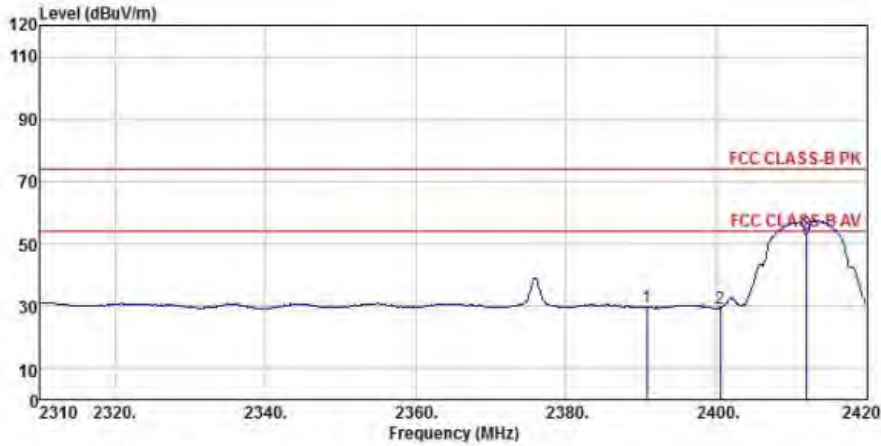

Detector mode: Average

Polarity: Vertical

Site : chamber
Condition : FCC CLASS-B PK 3m BBHA9120D(942) VERTICAL
EUT :
Model Name : 神画投影仪
Temp/Humi : 19 °C / 58 %
Power Rating: 230V/50Hz
Mode : WIFI 2.4G CH1
Memo :

ReadAntenna	Cable	Preamp	Limit	Over			
Freq	Level	Factor	Loss Factor	Level	Line	Limit	Remark
MHz	dBuV	dB/m	dB	dB	dBuV/m	dBuV/m	dB
1	2390.74	33.37	27.58	7.13	38.53	29.55	74.00 -44.45 Peak
2	2400.53	33.25	27.58	7.13	38.52	29.44	74.00 -44.56 Peak
3	pp	2412.08	56.71	27.54	7.21	38.52	52.94 74.00 -21.06 Peak