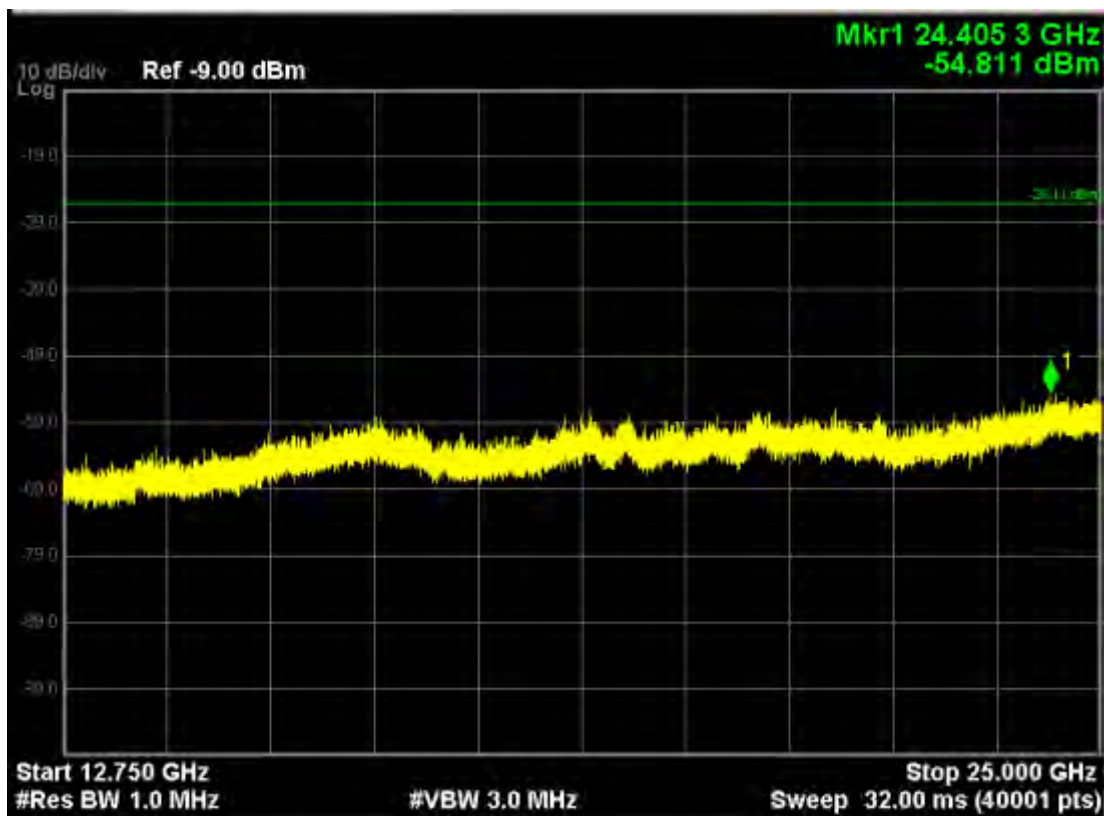

802.11ac20, traffic mode; Channel 165(mimo)

Note: The Mark1 point is carrier.

802.11ac40, traffic mode; Channel 151

Note: The Mark1 point is carrier.

802.11ac40, traffic mode; Channel 151(mimo)

Note: The Mark1 point is carrier.

802.11ac40, traffic mode; Channel 159

Note: The Mark1 point is carrier.

802.11ac40, traffic mode; Channel 159(mimo)

Note: The Mark1 point is carrier.

802.11ac80, traffic mode; Channel 155

Note: The Mark1 point is carrier.