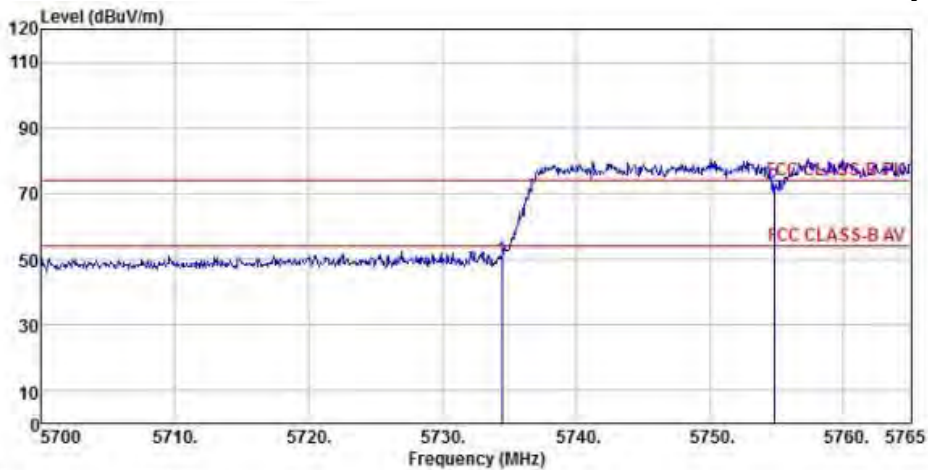

Site : chamber
Condition : FCC CLASS-B PK 3m BBHA9120D(942) VERTICAL
EUT :
Model Name : 神画投影仪
Temp/Humi : 19 C / 58 %
Power Rating: 230V/50Hz
Mode : WIFI 5G 802.11n 40M CH151
Memo :

ReadAntenna	Cable	Preamp	Limit	Over			
Freq	Level	Factor	Loss Factor	Level	Line	Limit	Remark

MHz	dBuV	dB/m	dB	dB	dBuV/m	dBuV/m	dB
1 5734.45	43.27	32.34	10.99	36.65	49.95	74.00	-24.05 Peak
2 pp 5754.80	65.30	32.40	11.09	36.66	72.13	74.00	-1.87 Peak