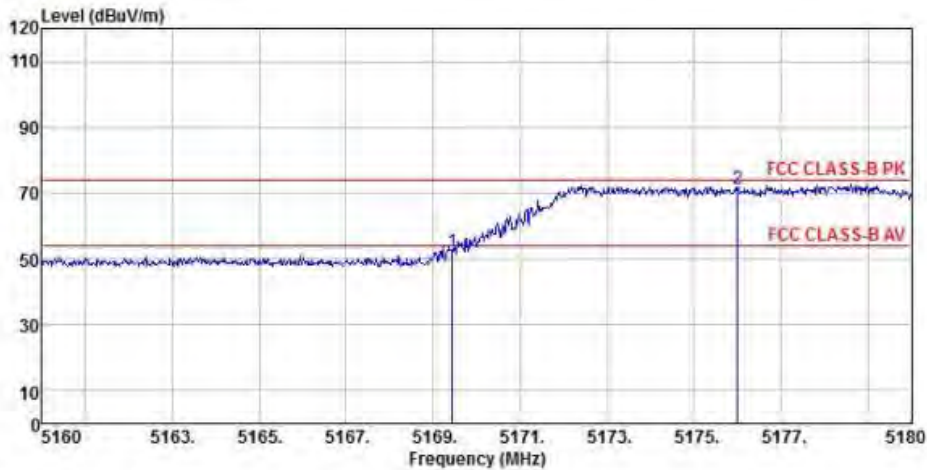

Site : chamber
Condition : FCC CLASS-B PK 3m BBHA9120D(942) VERTICAL
EUT :
Model Name : 神画投影仪
Temp/Humi : 19 °C / 58 %
Power Rating: 230V/50Hz
Mode : WIFI 5G 802.11a CH36
Memo :

Read	Antenna	Cable	Preamp	Limit	Over			
Freq	Level	Factor	Loss	Factor	Level	Line	Limit	Remark
MHz	dBuV	dB/m	dB	dB	dBuV/m	dBuV/m	dB	
1	5169.44	46.02	32.01	10.64	36.28	52.39	74.00	-21.61 Peak
2	pp	5176.00	64.97	32.01	10.64	36.28	71.34	74.00 -2.66 Peak