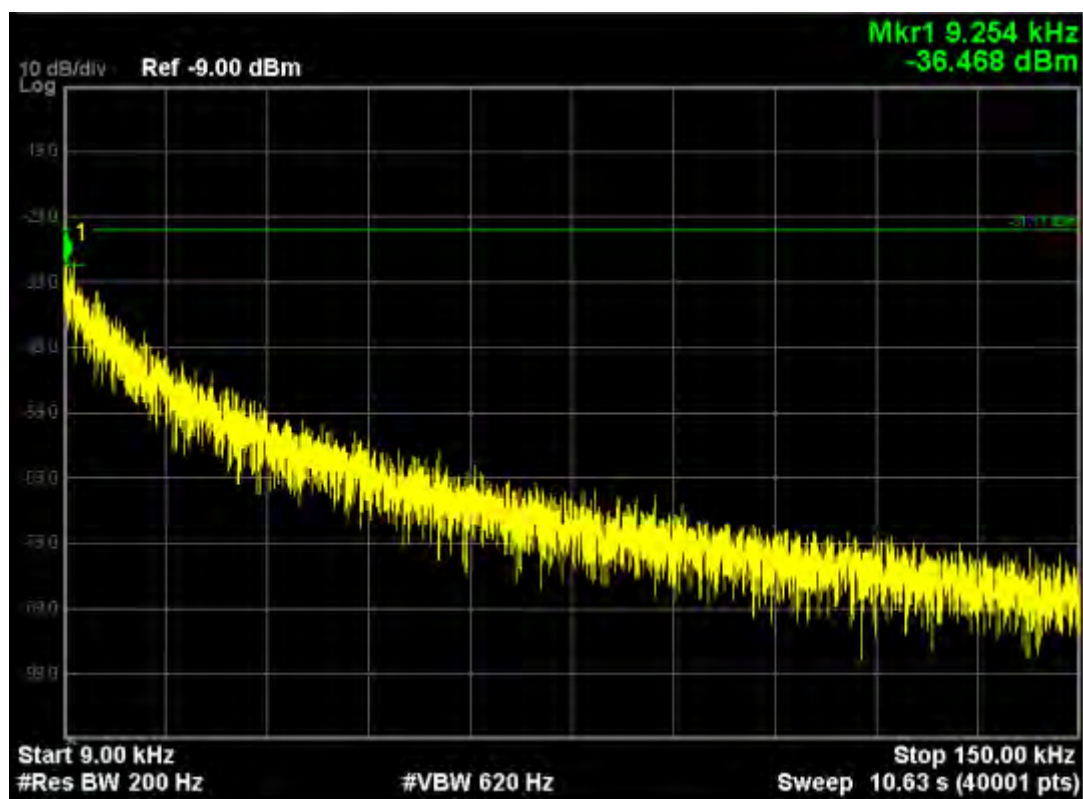

802.11ac40, traffic mode; Channel 159

Note: The Mark1 point is carrier.

802.11ac40, traffic mode; Channel 159(mimo)

Note: The Mark1 point is carrier.

802.11ac80, traffic mode; Channel 155

Note: The Mark1 point is carrier.