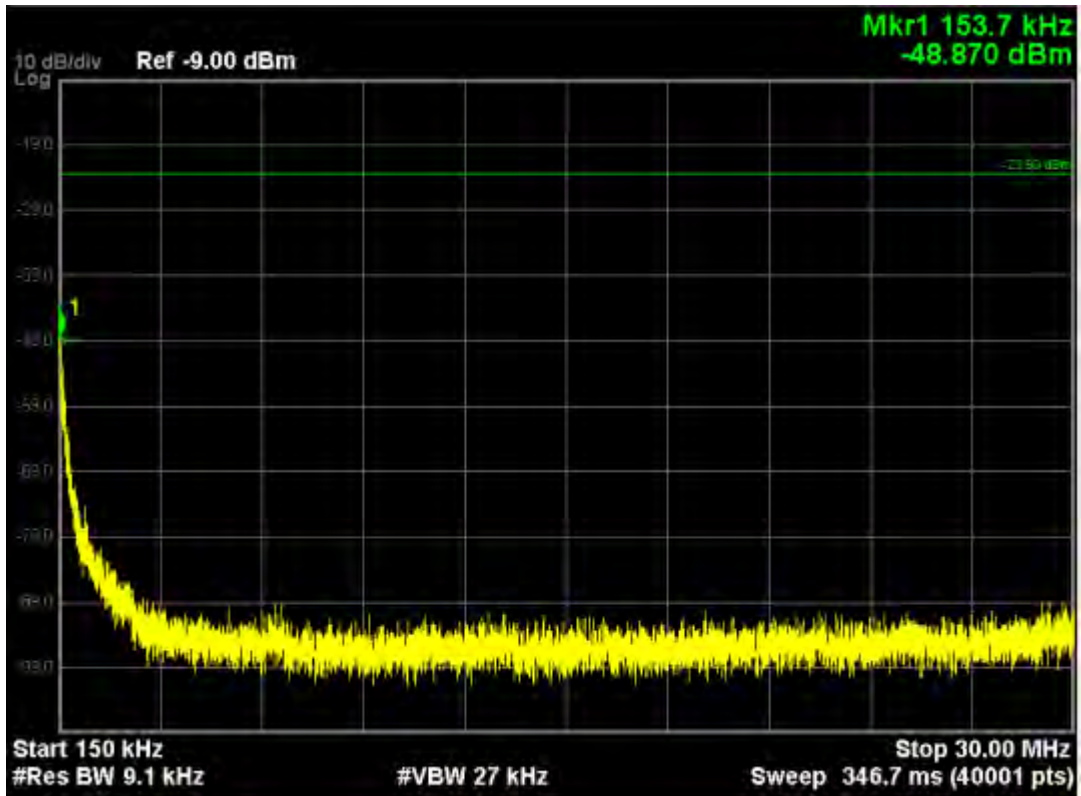

802.11n40, traffic mode; Channel 159

Note: The Mark1 point is carrier.

802.11n40, traffic mode; Channel 159(mimo)

Note: The Mark1 point is carrier.

802.11ac (5150MHz-5250MHz)
802.11ac20, traffic mode; Channel 36

Note: The Mark1 point is carrier.

802.11ac20, traffic mode; Channel 36(mimo)

Note: The Mark1 point is carrier.

802.11ac20, traffic mode; Channel 48

Note: The Mark1 point is carrier.

802.11ac20, traffic mode; Channel 48(mimo)