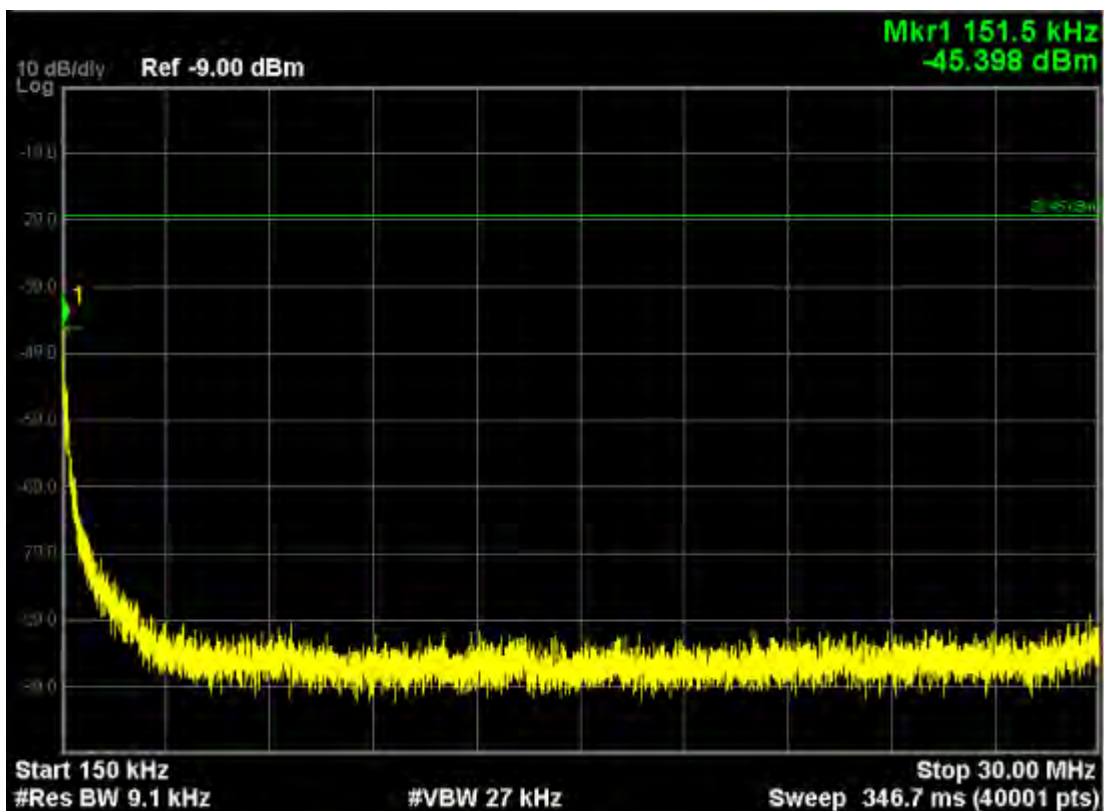

802.11ac80, traffic mode; Channel 155(mimo)