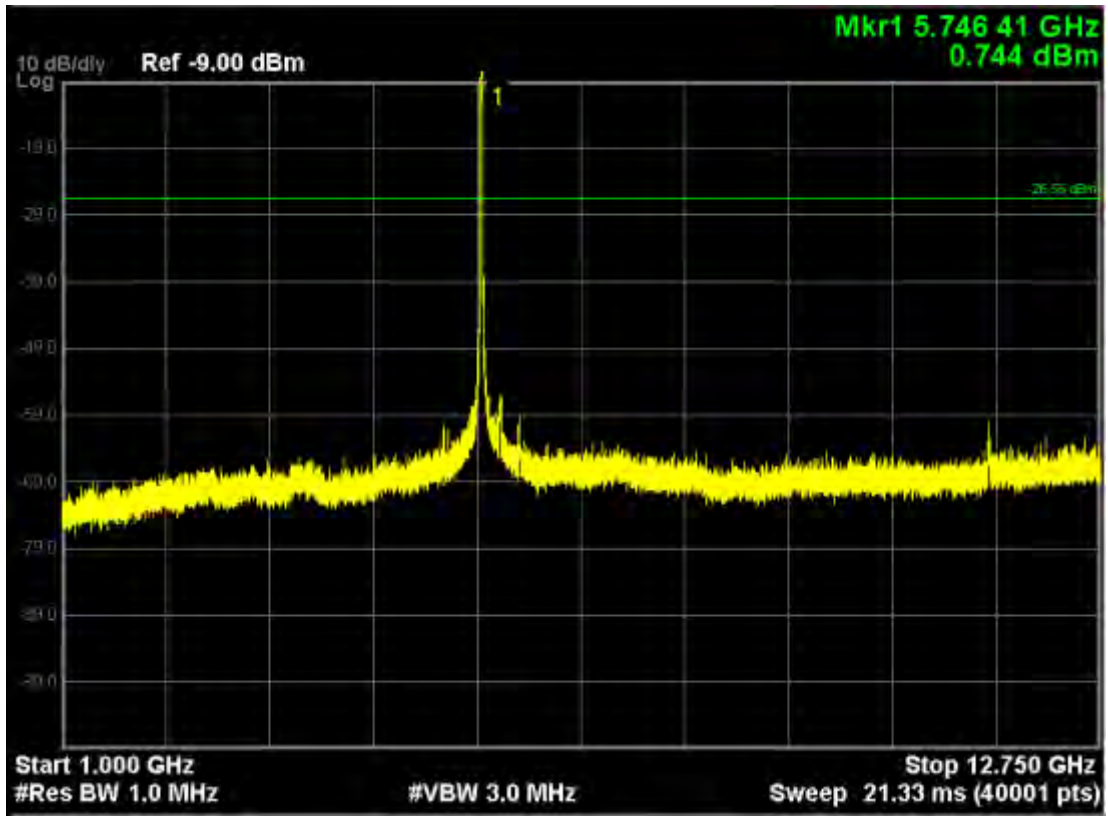

Note: The Mark1 point is carrier.

802.11a, traffic mode; Channel 165

Note: The Mark1 point is carrier.

802.11n20, traffic mode; Channel 149

Note: The Mark1 point is carrier.

802.11n20, traffic mode; Channel 149(mimo)

Note: The Mark1 point is carrier.

802.11n20, traffic mode; Channel 157

Note: The Mark1 point is carrier.

Note: The Mark1 point is carrier.

802.11n20, traffic mode; Channel 165

Note: The Mark1 point is carrier.