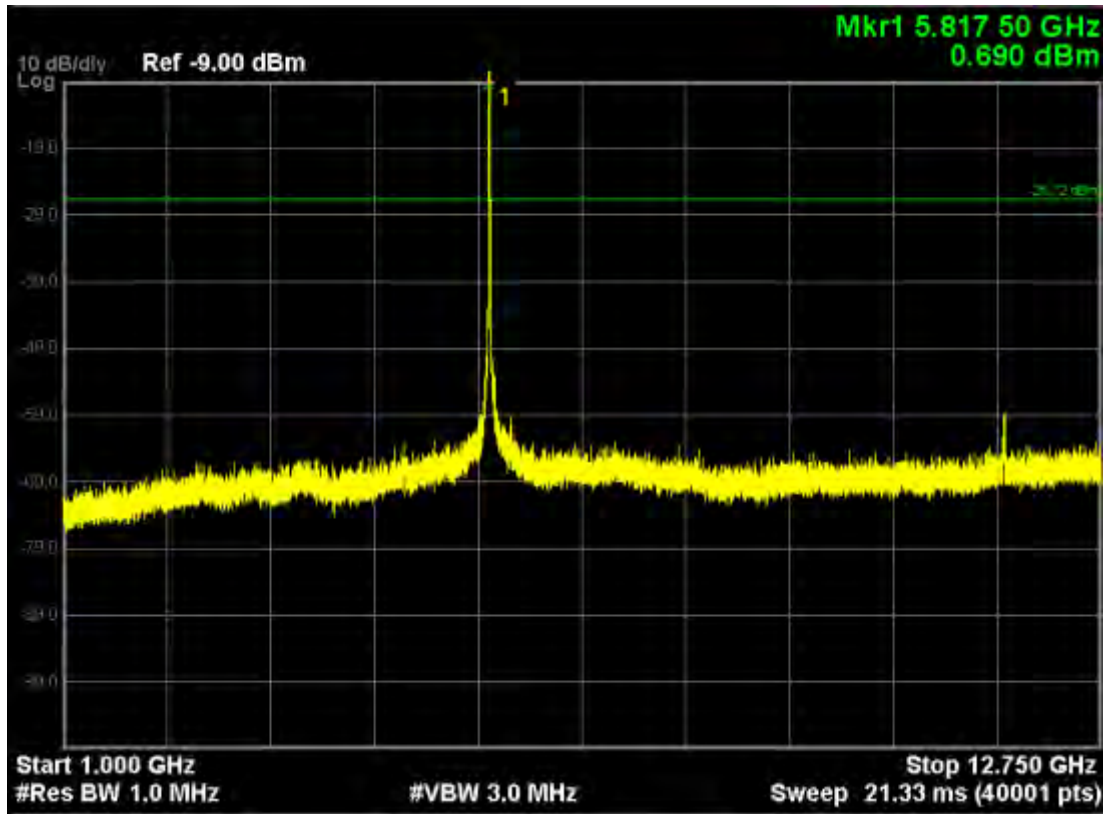

Note: The Mark1 point is carrier.

802.11n20, traffic mode; Channel 157

Note: The Mark1 point is carrier.

Note: The Mark1 point is carrier.

802.11n20, traffic mode; Channel 165

Note: The Mark1 point is carrier.