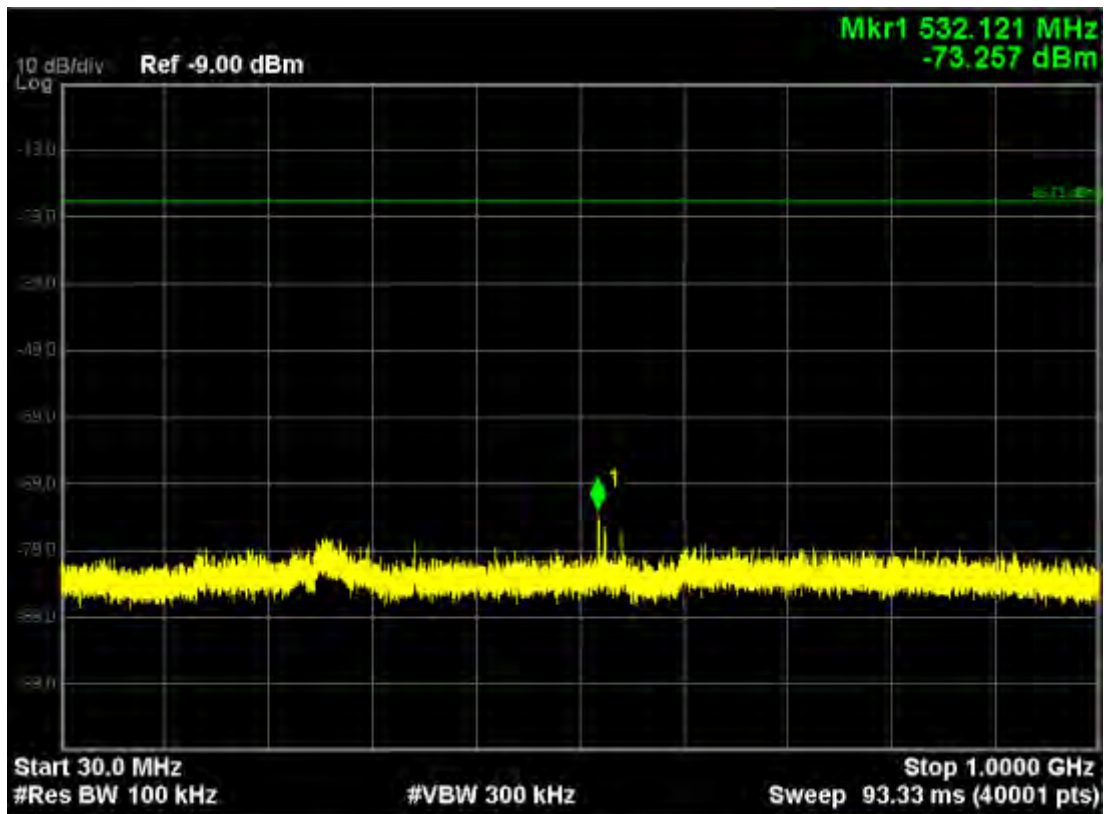

Note: The Mark1 point is carrier.

802.11a, traffic mode; Channel 165

Note: The Mark1 point is carrier.

802.11n20, traffic mode; Channel 149

Note: The Mark1 point is carrier.

802.11n20, traffic mode; Channel 149(mimo)

Note: The Mark1 point is carrier.

802.11n20, traffic mode; Channel 157

Note: The Mark1 point is carrier.

Note: The Mark1 point is carrier.

802.11n20, traffic mode; Channel 165

Note: The Mark1 point is carrier.

802.11n20, traffic mode; Channel 165(mimo)

Note: The Mark1 point is carrier.

802.11n40, traffic mode; Channel 151

Note: The Mark1 point is carrier.

802.11n40, traffic mode; Channel 151(mimo)

Note: The Mark1 point is carrier.