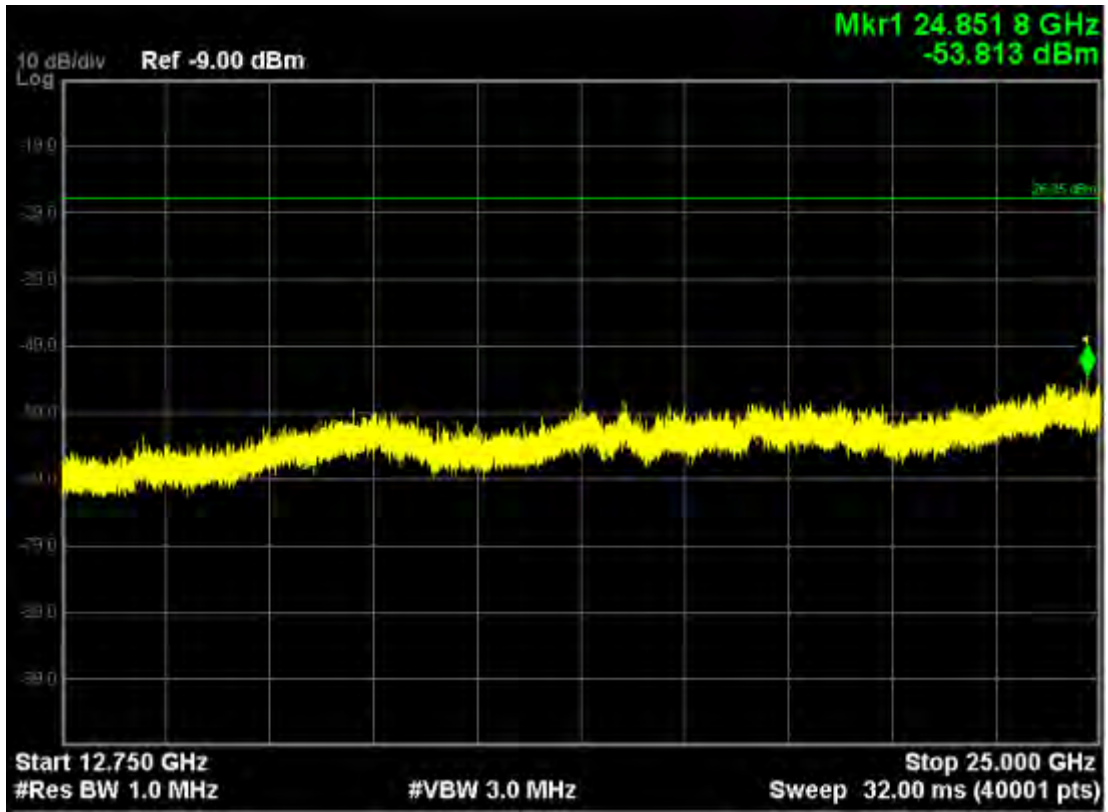

802.11n40, traffic mode; Channel 151