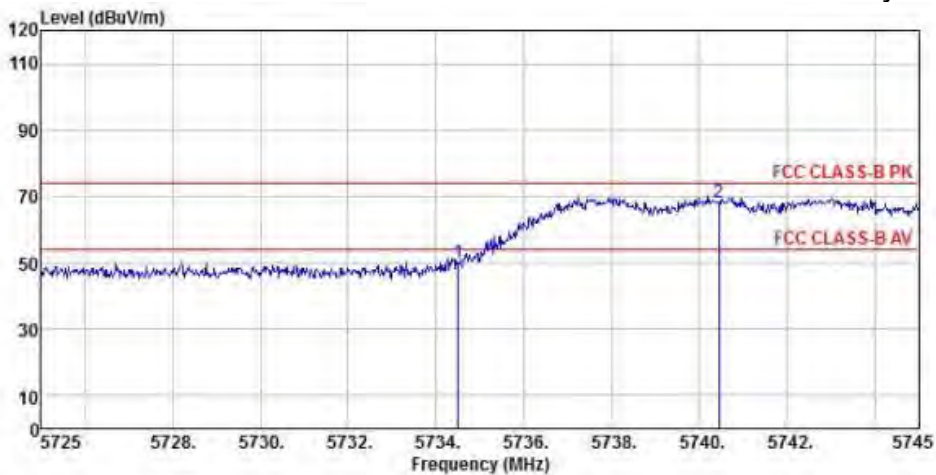

WIFI 5G(5725MHz-5850MHz)

802.11a (Ch149)

Detector mode: Peak

Polarity: Horizontal

Site : chamber
 Condition : FCC CLASS-B PK 3m BBHA9120D(942) HORIZONTAL
 EUT :
 Model Name : 神画投影仪
 Temp/Humi : 19 C / 58 %
 Power Rating: 230V/50Hz
 Mode : WIFI 5G 802.11a CH149
 Memo :