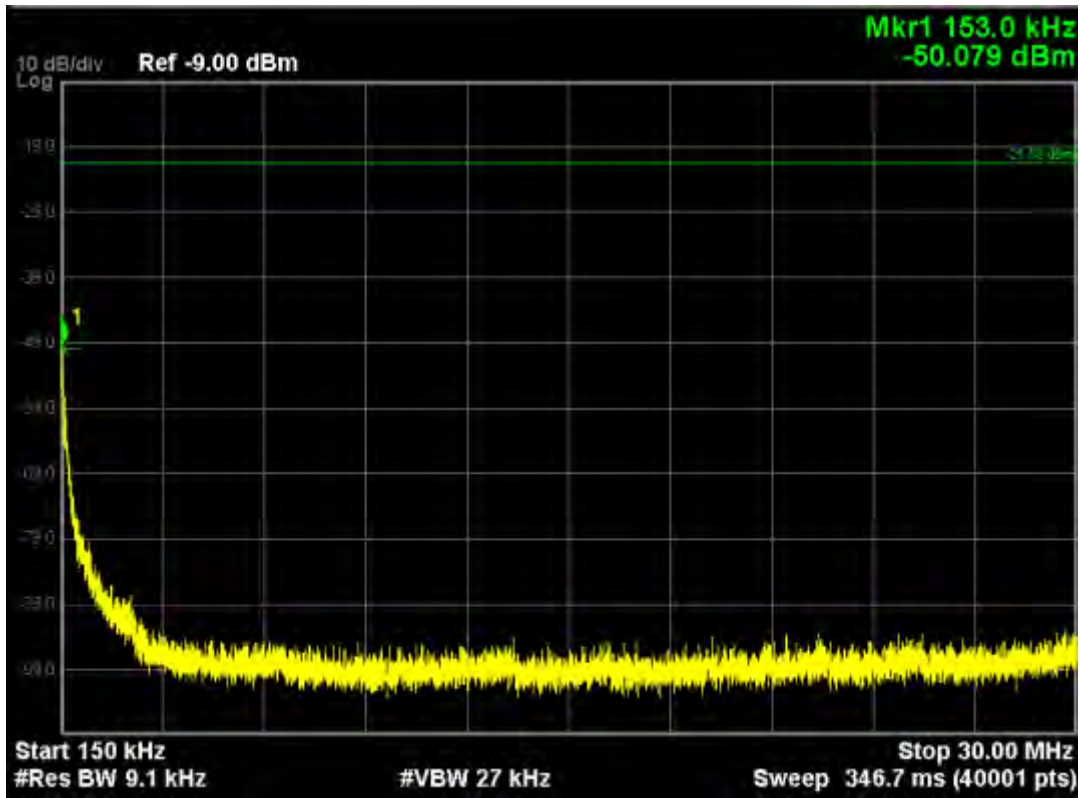

802.11ac20, traffic mode; Channel 157

Note: The Mark1 point is carrier.

802.11ac20, traffic mode; Channel 157(mimo)

Note: The Mark1 point is carrier.

802.11ac20, traffic mode; Channel 165

Note: The Mark1 point is carrier.

802.11ac20, traffic mode; Channel 165(mimo)

Note: The Mark1 point is carrier.

802.11ac40, traffic mode; Channel 151

Note: The Mark1 point is carrier.

802.11ac40, traffic mode; Channel 151(mimo)

Note: The Mark1 point is carrier.

802.11ac40, traffic mode; Channel 159

Note: The Mark1 point is carrier.

802.11ac40, traffic mode; Channel 159(mimo)

Note: The Mark1 point is carrier.

802.11ac80, traffic mode; Channel 155

Note: The Mark1 point is carrier.