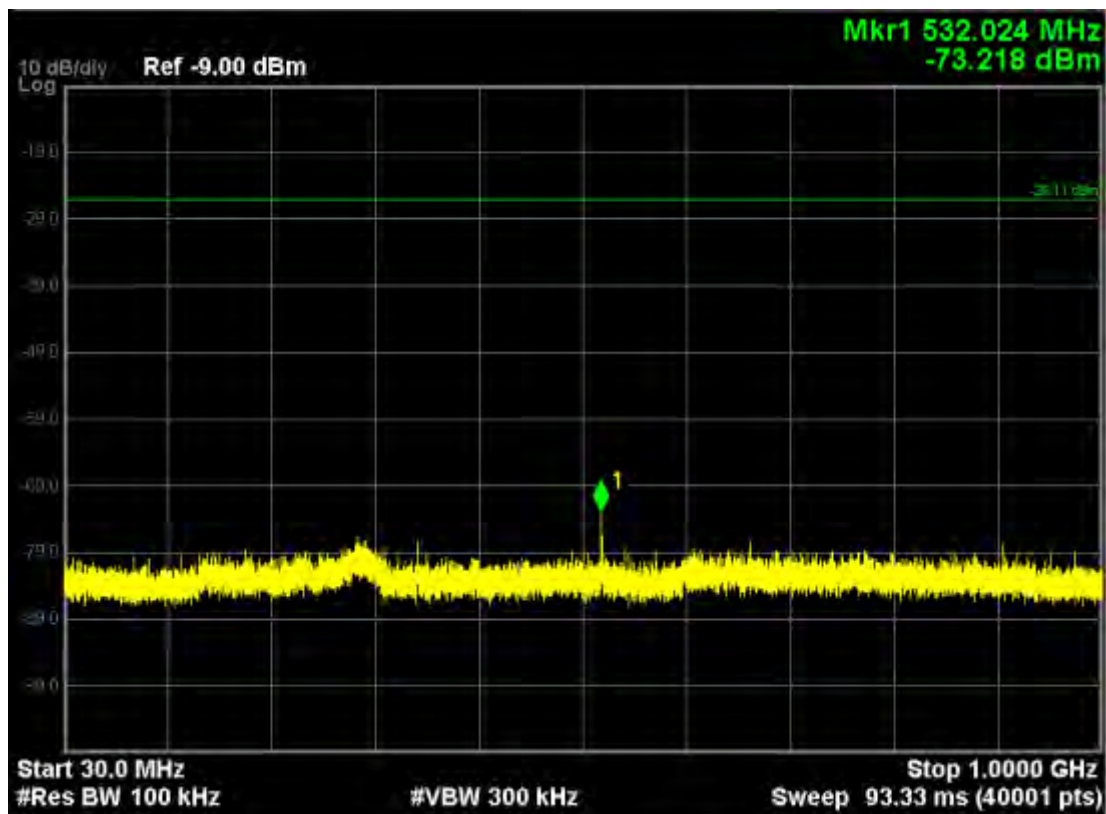

802.11n40, traffic mode; Channel 159

Note: The Mark1 point is carrier.

802.11n40, traffic mode; Channel 159(mimo)

Note: The Mark1 point is carrier.

802.11ac (5150MHz-5250MHz)
802.11ac20, traffic mode; Channel 36

Note: The Mark1 point is carrier.

802.11ac20, traffic mode; Channel 36(mimo)

Note: The Mark1 point is carrier.

802.11ac20, traffic mode; Channel 48

Note: The Mark1 point is carrier.

802.11ac20, traffic mode; Channel 48(mimo)