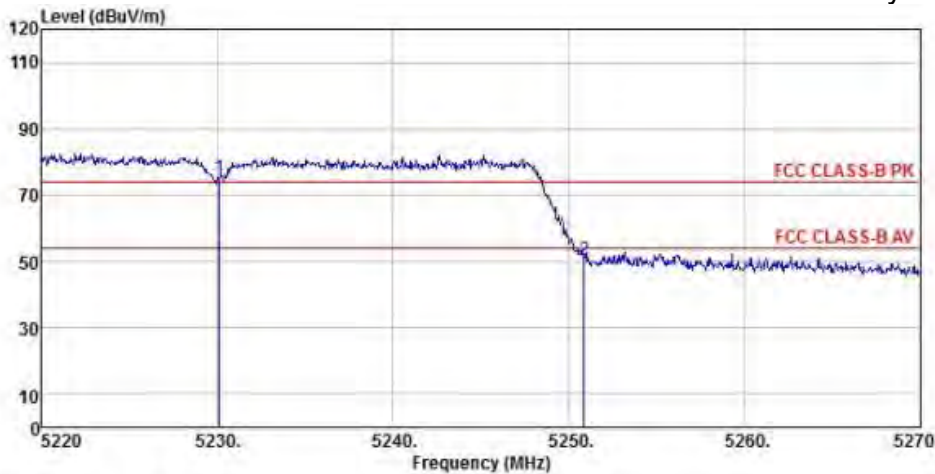

802.11n40 (Ch46)

Detector mode: Peak

Polarity: Horizontal

Site : chamber
Condition : FCC CLASS-B PK 3m BBHA9120D(942) HORIZONTAL
EUT :
Model Name : 神画投影仪
Temp/Humi : 19 °C / 58 %
Power Rating: 230V/50Hz
Mode : WIFI 5G 802.11n 40M CH46
Memo :

Read	Antenna	Cable	Preamp	Limit	Over			
Freq	Level	Factor	Loss	Factor	Level	Line	Limit	Remark
MHz	dBuV	dB/m	dB	dB	dBuV/m	dBuV/m	dB	
1	pp 5230.10	69.06	31.83	10.74	36.32	75.31	74.00	1.31 Peak
2	5250.90	44.22	31.75	10.79	36.33	50.43	74.00	-23.57 Peak