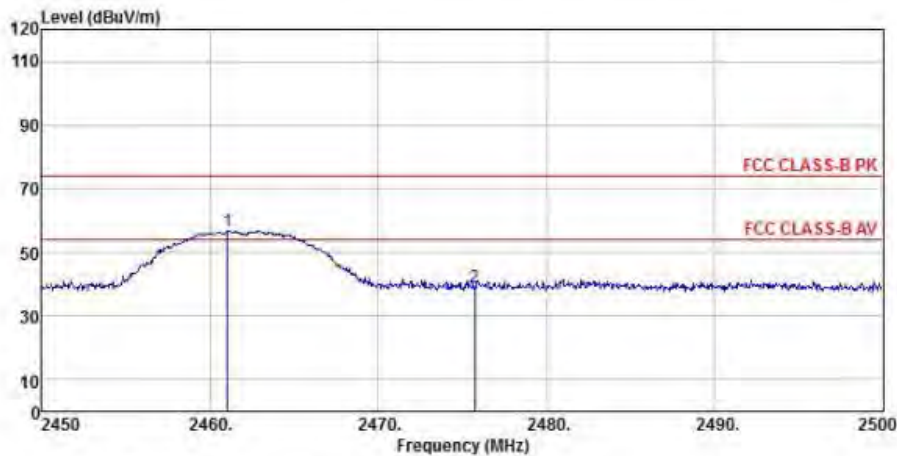

802.11b (Ch11)

Detector mode: Peak

Polarity: Horizontal

Site : chamber
Condition : FCC CLASS-B PK 3m BBHA9120D(942) HORIZONTAL
EUT :
Model Name : 神画投影仪
Temp/Humi : 19 °C / 58 %
Power Rating: 230V/50Hz
Mode : WIFI 2.4G CH11
Memo :

ReadAntenna	Cable	Preamp	Limit	Over			
Freq	Level	Factor	Loss Factor	Level	Line	Limit	Remark
MHz	dBuV	dB/m	dB	dB	dBuV/m	dBuV/m	dB
1	pp	2461.05	60.26	27.49	7.39	38.50	56.64 74.00 -17.36 Peak
2		2475.75	42.53	27.52	7.41	38.50	38.96 74.00 -35.04 Peak