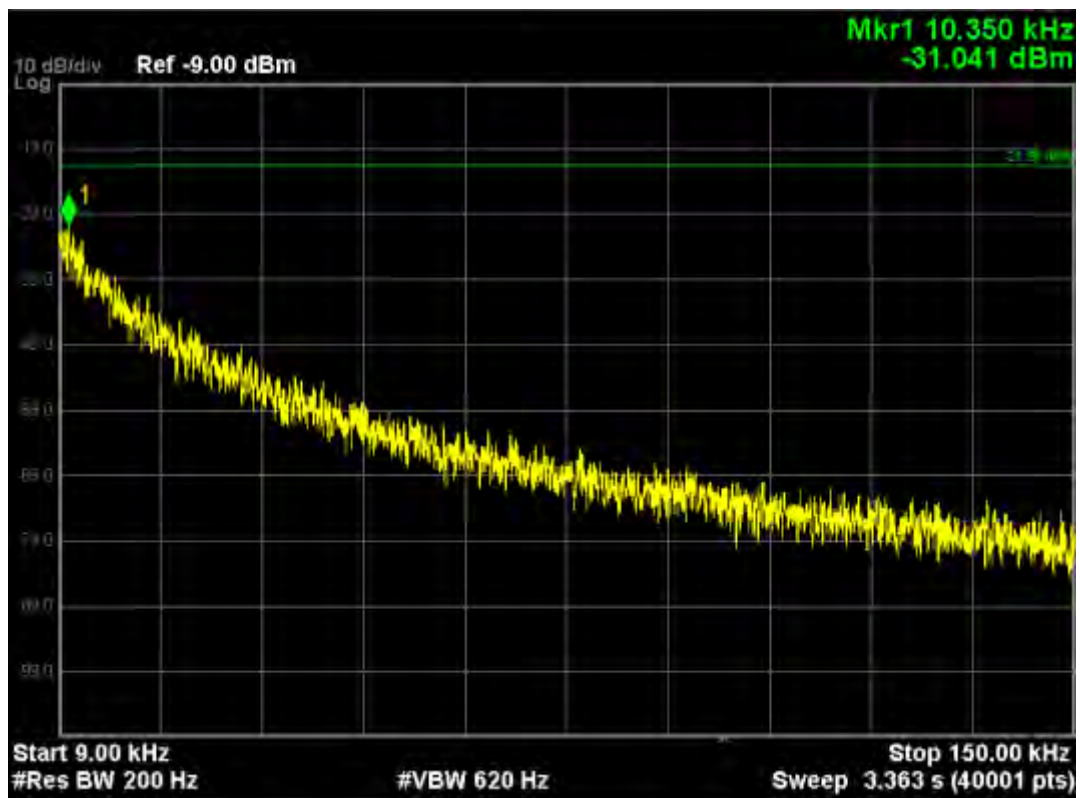

802.11ac40, traffic mode; Channel 159