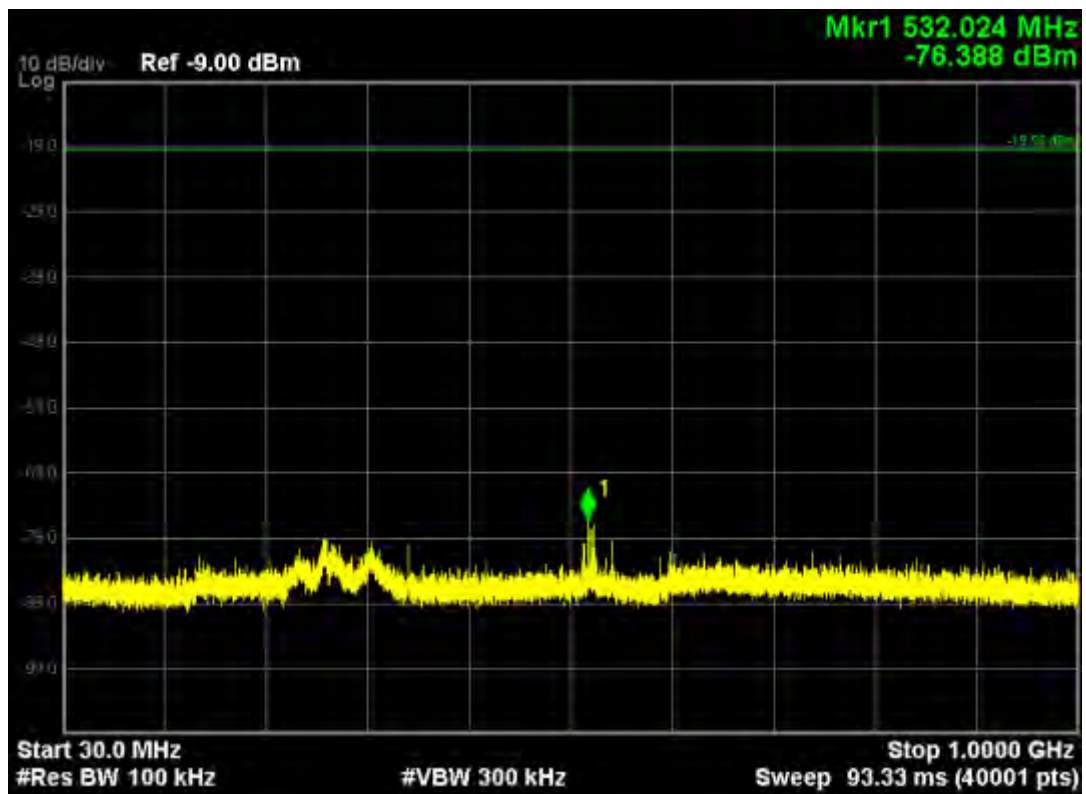

Note: The Mark1 point is carrier.

802.11ac (5725MHz-5850MHz)
802.11ac20, traffic mode; Channel 149

Note: The Mark1 point is carrier.

802.11ac20, traffic mode; Channel 149(mimo)

Note: The Mark1 point is carrier.

802.11ac20, traffic mode; Channel 157

Note: The Mark1 point is carrier.

802.11ac20, traffic mode; Channel 157(mimo)

Note: The Mark1 point is carrier.

802.11ac20, traffic mode; Channel 165

Note: The Mark1 point is carrier.

802.11ac20, traffic mode; Channel 165(mimo)

Note: The Mark1 point is carrier.

802.11ac40, traffic mode; Channel 151

Note: The Mark1 point is carrier.

802.11ac40, traffic mode; Channel 151(mimo)

Note: The Mark1 point is carrier.