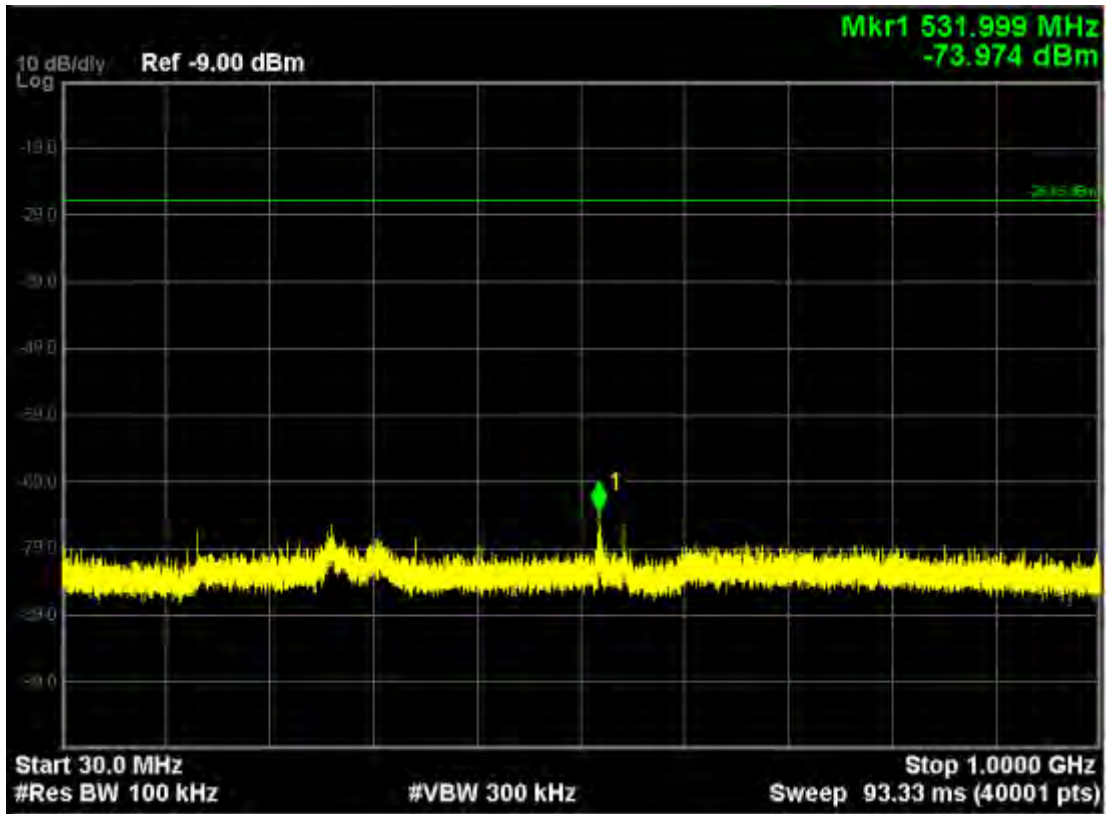

Note: The Mark1 point is carrier.