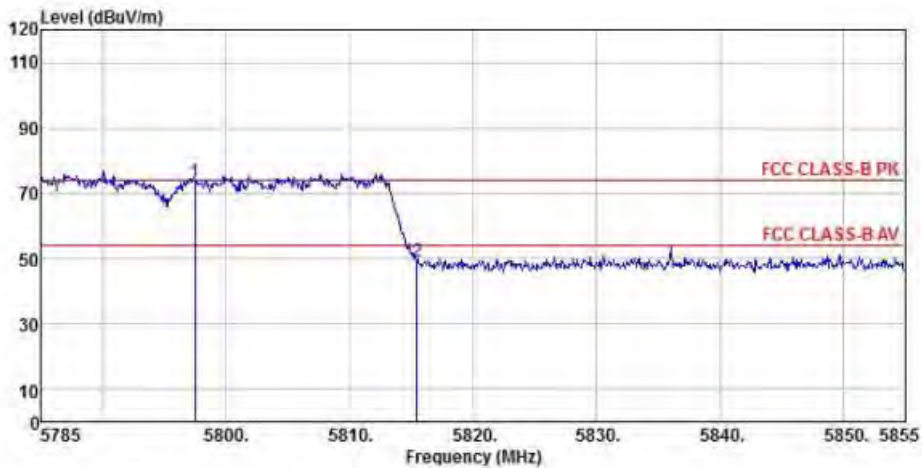

Site : chamber
Condition : FCC CLASS-B PK 3m BBHA9120D(942) VERTICAL
EUT :
Model Name : 神画投影仪
Temp/Humi : 19 C / 58 %
Power Rating: 230V/50Hz
Mode : WIFI 5G 802.11n 40M CH159
Memo :

Read	Antenna	Cable	Preamp	Limit	Over			
Freq	Level	Factor	Loss	Factor	Level	Line	Limit	Remark

MHz	dBuV	dB/m	dB	dB	dBuV/m	dBuV/m	dB

1	pp	5797.46	66.06	32.54	11.51	36.69	73.42	74.00	-0.58	Peak
2		5815.45	41.75	32.60	11.58	36.70	49.23	74.00	-24.77	Peak