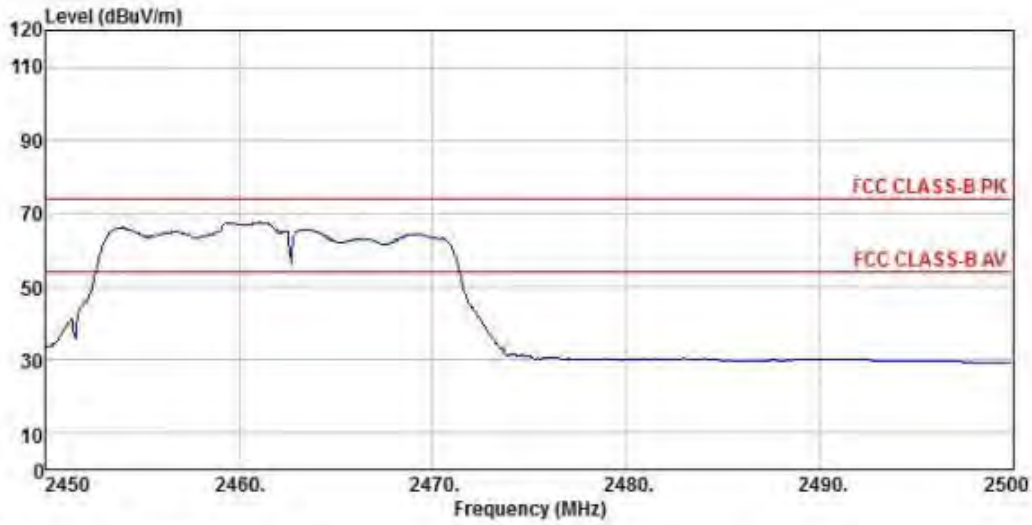

Detector mode: Average

Polarity: Vertical

Site : chamber
Condition : FCC CLASS-B PK 3m BBHA9120D(942) VERTICAL
EUT :
Model Name : 神画投影仪
Temp/Humi : 19 °C / 58 %
Power Rating: 230V/50Hz
Mode : WIFI 2.4G 802.11n CH11
Memo :