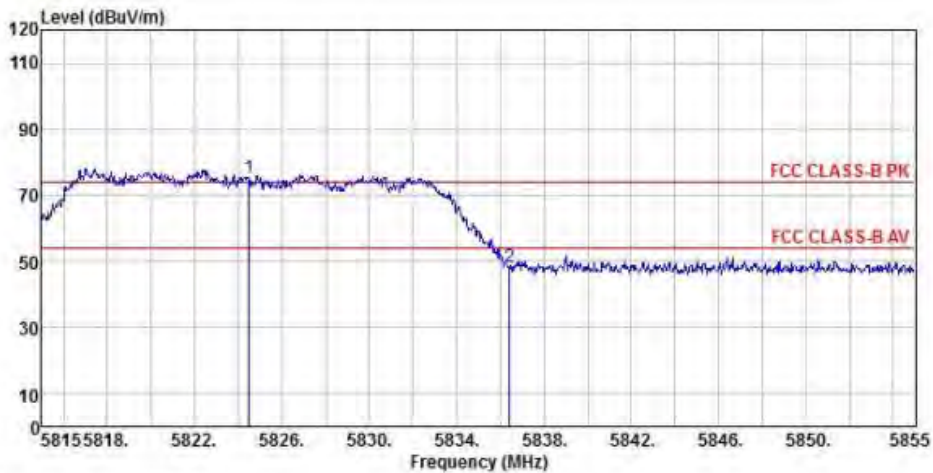

802.11n20 (Ch165)

Detector mode: Peak

Polarity: Horizontal

Site : chamber
Condition : FCC CLASS-B PK 3m BBHA9120D(942) HORIZONTAL
EUT :
Model Name : 神画投影仪
Temp/Humi : 19 C / 58 %
Power Rating: 230V/50Hz
Mode : WIFI 5G 802.11n CH165
Memo :

Read	Antenna	Cable	Preamp	Limit	Over			
Freq	Level	Factor	Loss	Factor	Level	Line	Limit	Remark
MHz	dBuV	dB/m	dB	dB	dBuV/m	dBuV/m	dB	
1	5824.48	67.50	32.65	11.65	36.70	75.10	74.00	1.10 Peak
2	5836.44	40.48	32.71	11.65	36.71	48.13	74.00	-25.87 Peak