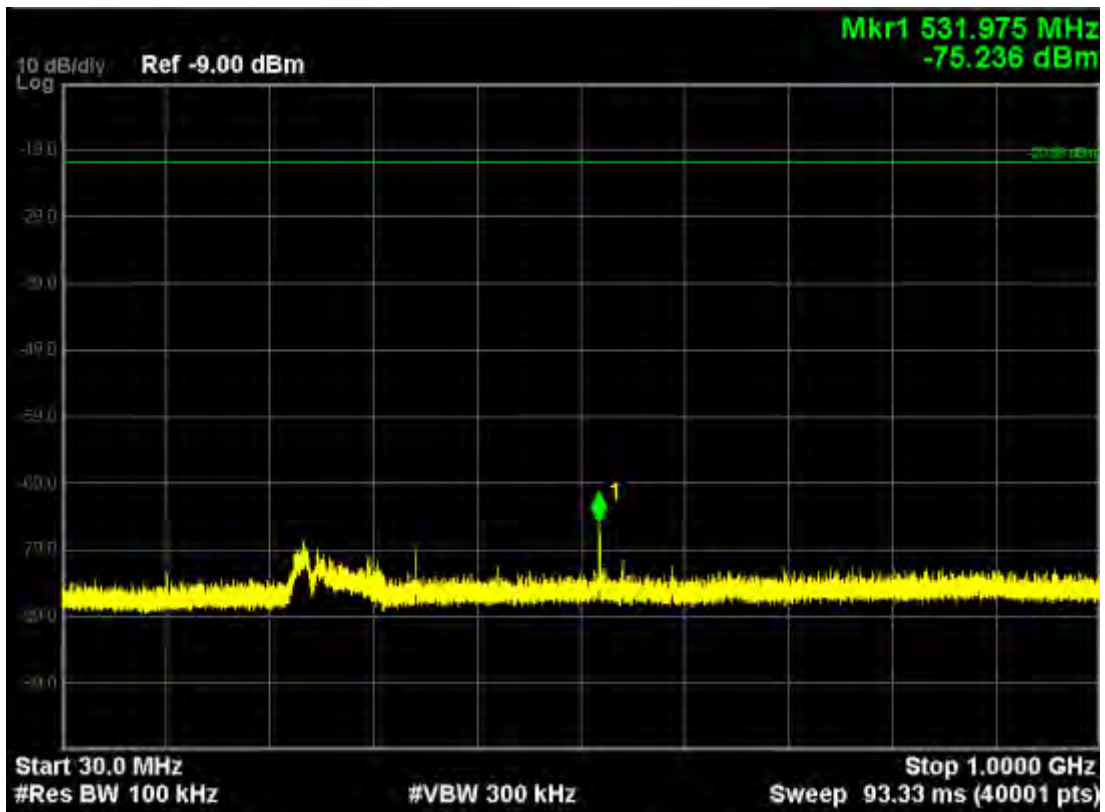

Note: The Mark1 point is carrier.

802.11n20, traffic mode; Channel 157

Note: The Mark1 point is carrier.

Note: The Mark1 point is carrier.

802.11n20, traffic mode; Channel 165

Note: The Mark1 point is carrier.

802.11n20, traffic mode; Channel 165(mimo)

Note: The Mark1 point is carrier.

802.11n40, traffic mode; Channel 151

Note: The Mark1 point is carrier.

802.11n40, traffic mode; Channel 151(mimo)

Note: The Mark1 point is carrier.

802.11n40, traffic mode; Channel 159

Note: The Mark1 point is carrier.

802.11n40, traffic mode; Channel 159(mimo)

Note: The Mark1 point is carrier.

802.11ac (5150MHz-5250MHz)
802.11ac20, traffic mode; Channel 36