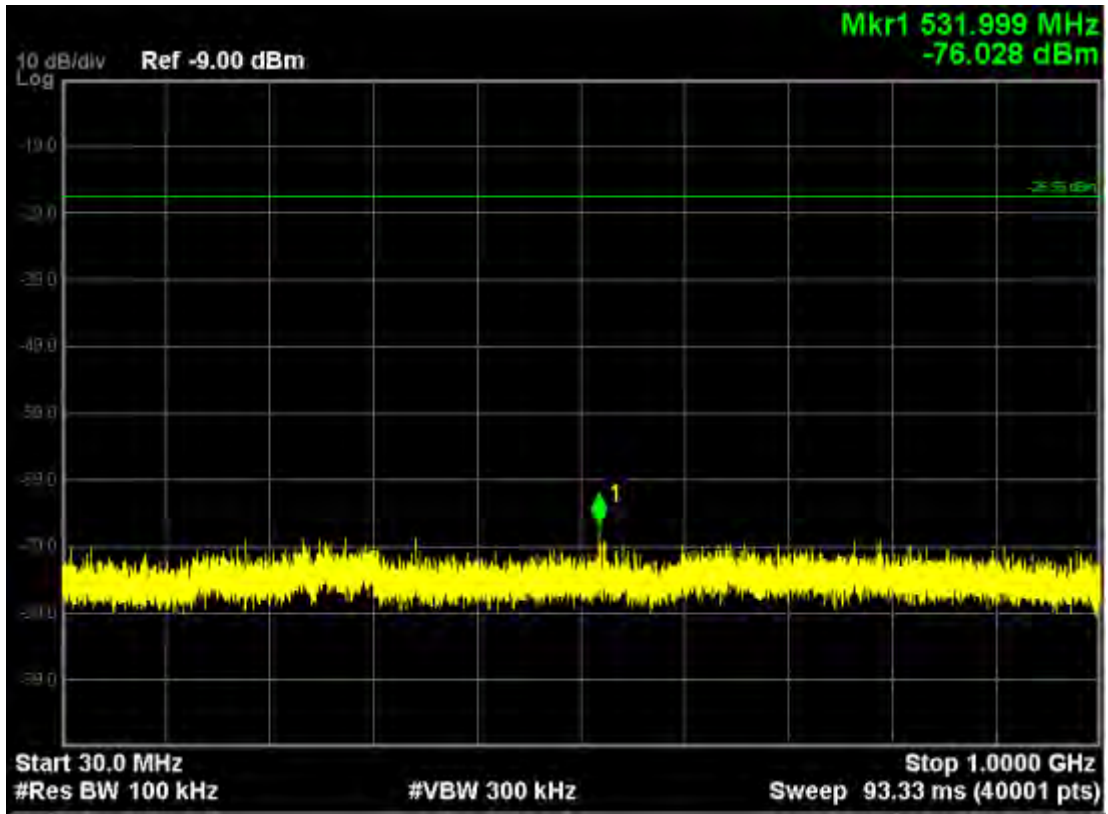

Note: The Mark1 point is carrier.

802.11n20, traffic mode; Channel 157

Note: The Mark1 point is carrier.

Note: The Mark1 point is carrier.

802.11n20, traffic mode; Channel 165

Note: The Mark1 point is carrier.

802.11n20, traffic mode; Channel 165(mimo)

Note: The Mark1 point is carrier.

802.11n40, traffic mode; Channel 151

Note: The Mark1 point is carrier.

802.11n40, traffic mode; Channel 151(mimo)

Note: The Mark1 point is carrier.