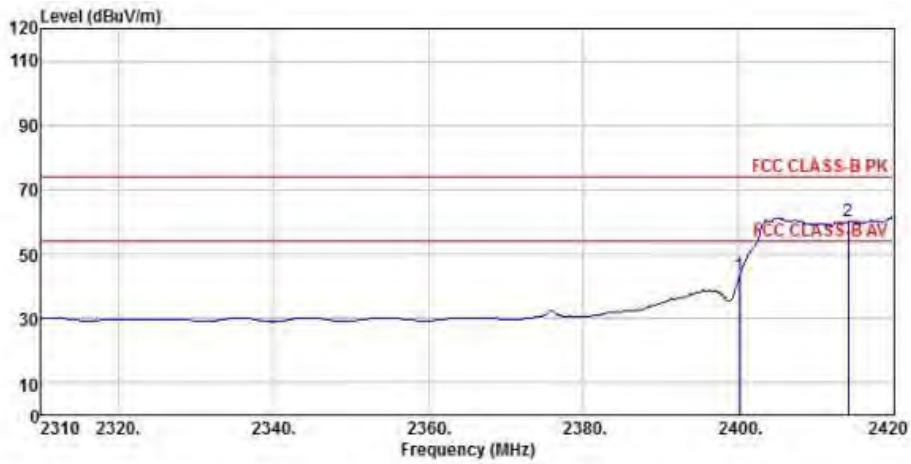

Detector mode: Average

Polarity: Vertical

Site : chamber
Condition : FCC CLASS-B PK 3m BBHA9120D(942) VERTICAL
EUT :
Model Name : 神画投影仪
Temp/Humi : 19 °C / 58 %
Power Rating: 230V/50Hz
Mode : WIFI 2.4G 802.11n CH1
Memo :

	Read	Antenna	Cable	Preamp	Limit	Over	
Freq	Level	Factor	Loss	Factor	Level	Line	Limit
MHz	dBuV	dB/m	dB	dB	dBuV/m	dBuV/m	dB
1	2400.20	47.08	27.58	7.13	38.52	43.27	74.00 -30.73 Peak
2	2414.17	64.14	27.54	7.21	38.52	60.37	74.00 -13.63 Peak