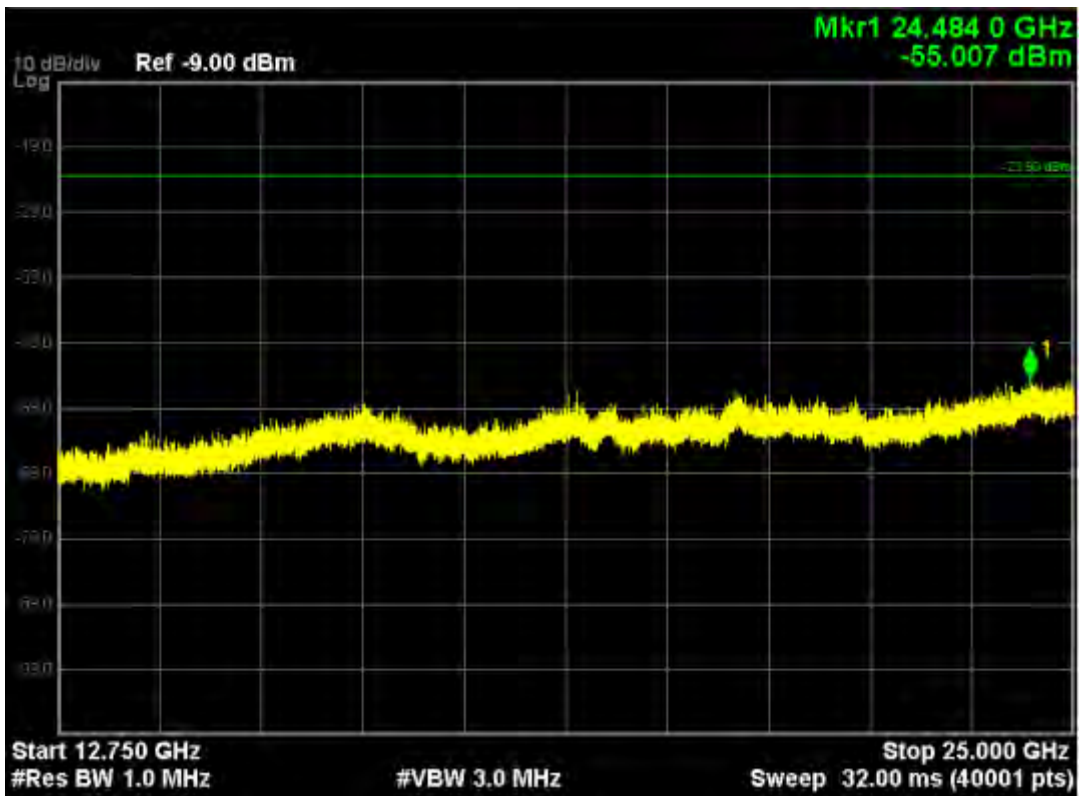

802.11n40, traffic mode; Channel 159

Note: The Mark1 point is carrier.

802.11n40, traffic mode; Channel 159(mimo)

Note: The Mark1 point is carrier.

802.11ac (5150MHz-5250MHz)
802.11ac20, traffic mode; Channel 36

Note: The Mark1 point is carrier.

802.11ac20, traffic mode; Channel 36(mimo)

Note: The Mark1 point is carrier.

802.11ac20, traffic mode; Channel 48

Note: The Mark1 point is carrier.

802.11ac20, traffic mode; Channel 48(mimo)