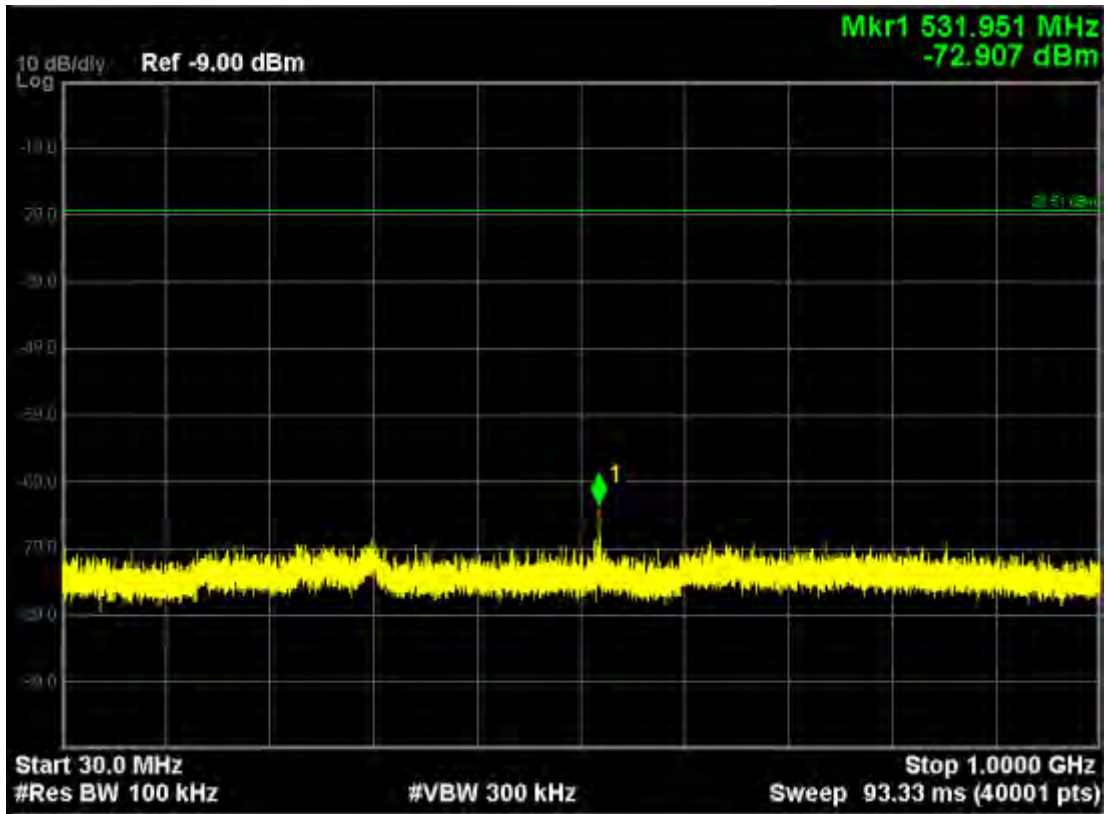

Note: The Mark1 point is carrier.

802.11a, traffic mode; Channel 165

Note: The Mark1 point is carrier.

802.11n20, traffic mode; Channel 149

Note: The Mark1 point is carrier.

802.11n20, traffic mode; Channel 149(mimo)

Note: The Mark1 point is carrier.

802.11n20, traffic mode; Channel 157

Note: The Mark1 point is carrier.

Note: The Mark1 point is carrier.

802.11n20, traffic mode; Channel 165

Note: The Mark1 point is carrier.