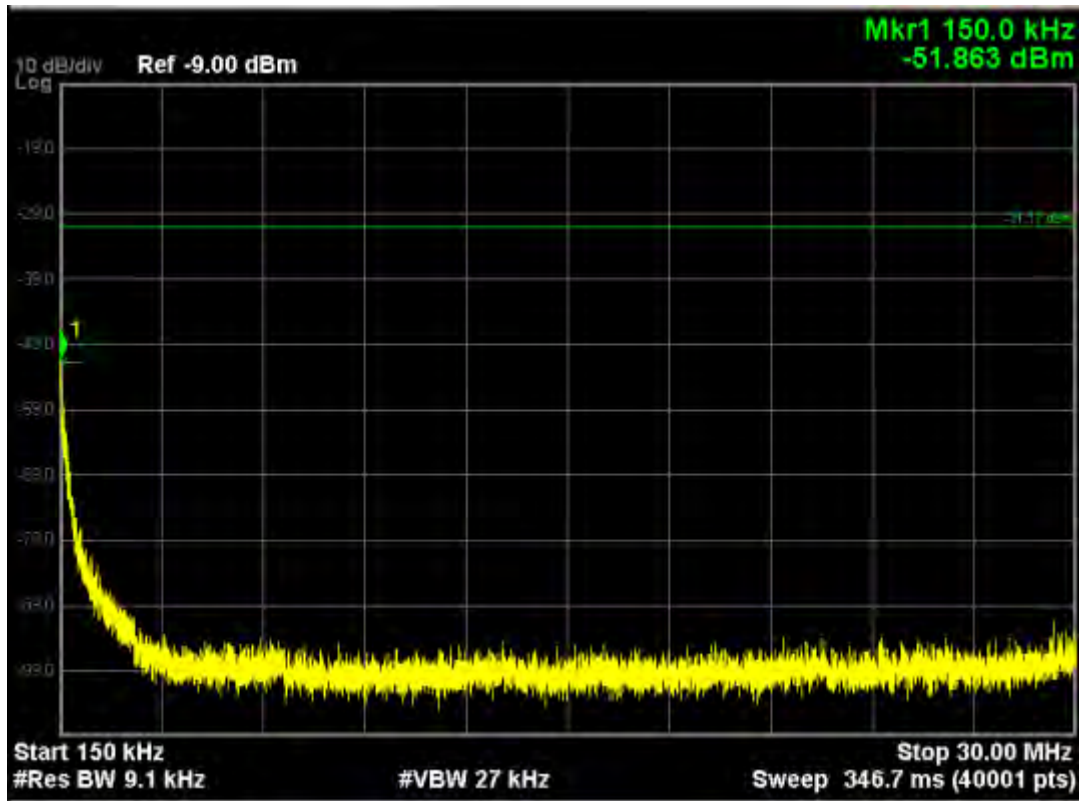

802.11ac40, traffic mode; Channel 159

Note: The Mark1 point is carrier.

802.11ac40, traffic mode; Channel 159(mimo)

Note: The Mark1 point is carrier.

802.11ac80, traffic mode; Channel 155

Note: The Mark1 point is carrier.