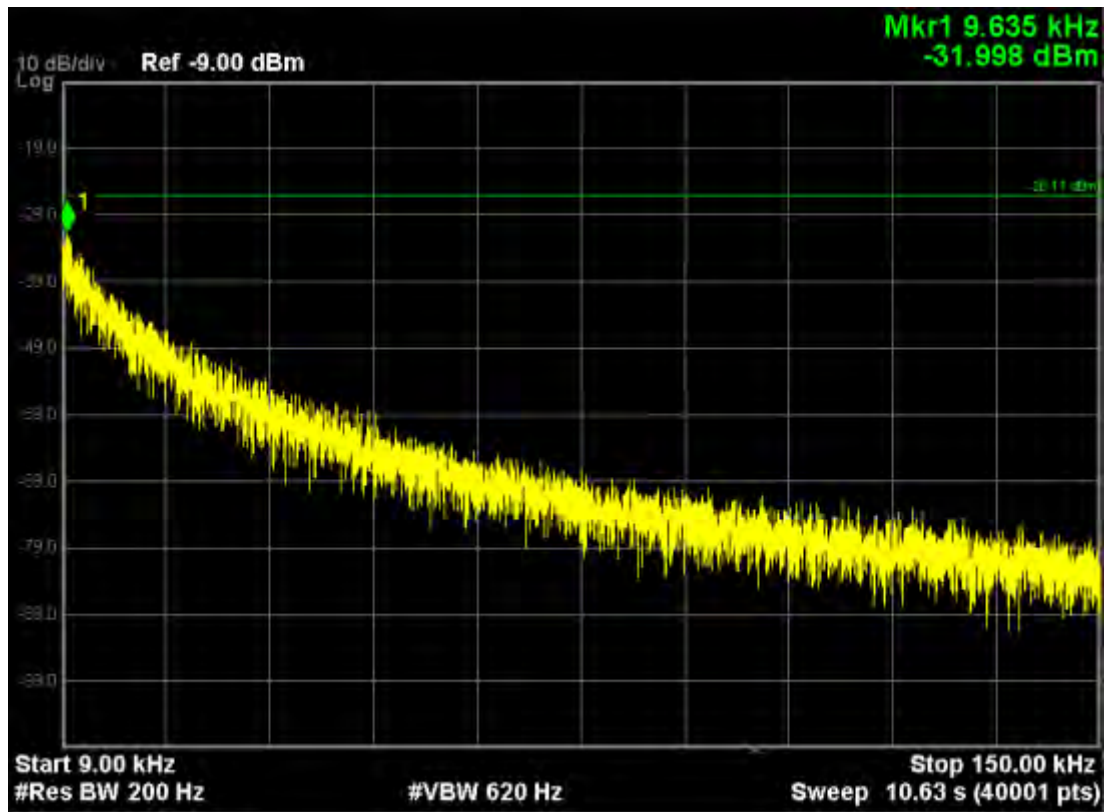

Note: The Mark1 point is carrier.

802.11a, traffic mode; Channel 165

Note: The Mark1 point is carrier.

802.11n20, traffic mode; Channel 149

Note: The Mark1 point is carrier.

802.11n20, traffic mode; Channel 149(mimo)

Note: The Mark1 point is carrier.

802.11n20, traffic mode; Channel 157

Note: The Mark1 point is carrier.

Note: The Mark1 point is carrier.

802.11n20, traffic mode; Channel 165

Note: The Mark1 point is carrier.