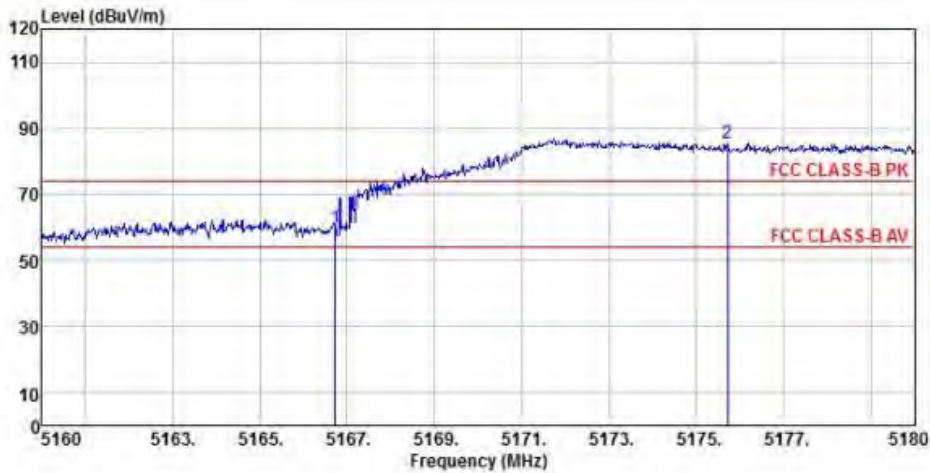

Site : chamber
Condition : FCC CLASS-B PK 3m BBHA9120D(942) VERTICAL
EUT :
Model Name : 神画投影仪
Temp/Humi : 19 °C / 58 %
Power Rating: 230V/50Hz
Mode : WIFI 5G 802.11ac 20M CH36
Memo :

Read	Antenna	Cable	Preamp	Limit	Over					
Freq	Level	Factor	Loss	Factor	Level	Line				
MHz	dBuV	dB/m	dB	dB	dBuV/m	dBuV/m	dB			
1	5166.72	53.38	32.01	10.64	36.28	59.75	74.00	-14.25	Peak	
2	pp	5175.72	79.14	32.01	10.64	36.28	85.51	74.00	11.51	Peak