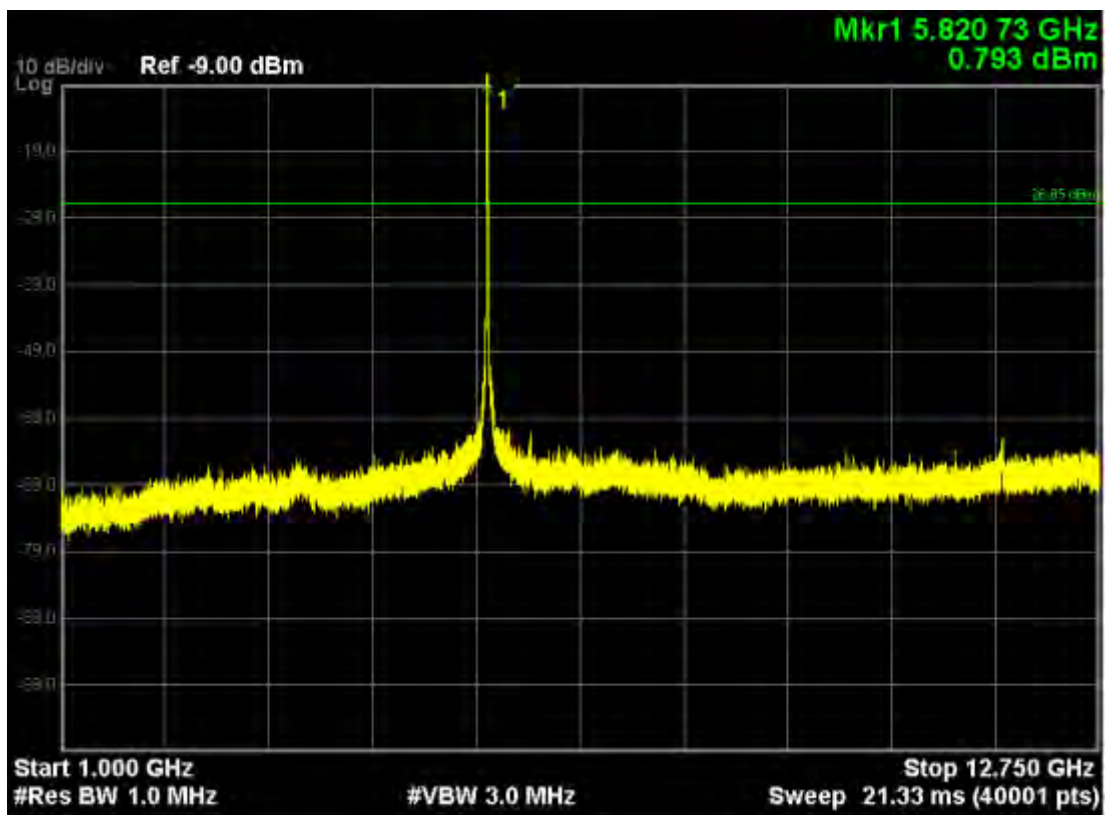

Note: The Mark1 point is carrier.

802.11ac (5725MHz-5850MHz)
802.11ac20, traffic mode; Channel 149

Note: The Mark1 point is carrier.

802.11ac20, traffic mode; Channel 149(mimo)

Note: The Mark1 point is carrier.

802.11ac20, traffic mode; Channel 157

Note: The Mark1 point is carrier.

802.11ac20, traffic mode; Channel 157(mimo)

Note: The Mark1 point is carrier.

802.11ac20, traffic mode; Channel 165

Note: The Mark1 point is carrier.

802.11ac20, traffic mode; Channel 165(mimo)

Note: The Mark1 point is carrier.

802.11ac40, traffic mode; Channel 151

Note: The Mark1 point is carrier.

802.11ac40, traffic mode; Channel 151(mimo)

Note: The Mark1 point is carrier.