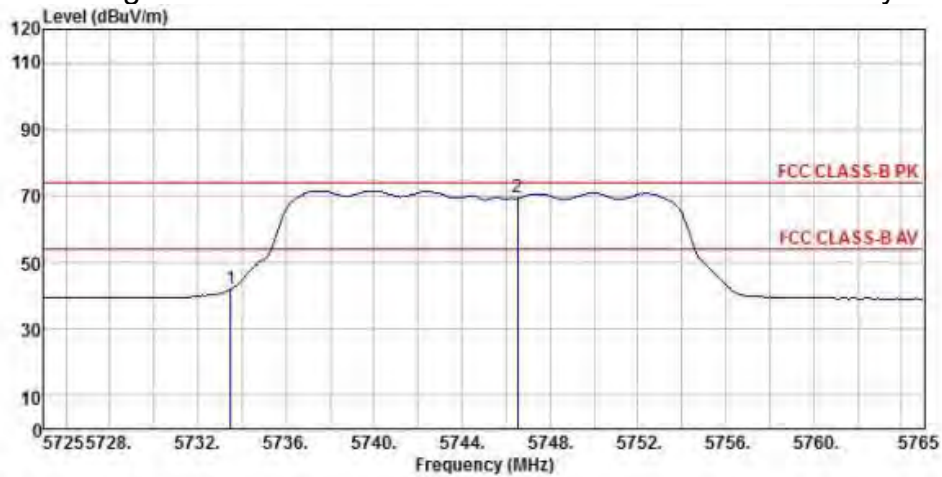

Detector mode: Average

Polarity: Horizontal

Site : chamber
Condition : FCC CLASS-B PK 3m BBHA9120D(942) HORIZONTAL
EUT :
Model Name : 神画投影仪
Temp/Humi : 19 °C / 58 %
Power Rating: 230V/50Hz
Mode : WIFI 5G 802.11n CH149
Memo :

ReadAntenna	Cable	Preamp	Limit	Over				
Freq	Level	Factor	Loss	Factor	Level	Line	Limit	Remark

MHz	dBuV	dB/m	dB	dB	dBuV/m	dBuV/m	dB
1 5733.48	35.29	32.34	10.99	36.65	41.97	74.00	-32.03 Peak
2 pp 5746.54	62.79	32.34	10.88	36.66	69.35	74.00	-4.65 Peak

Detector mode: Peak

Polarity: Vertical