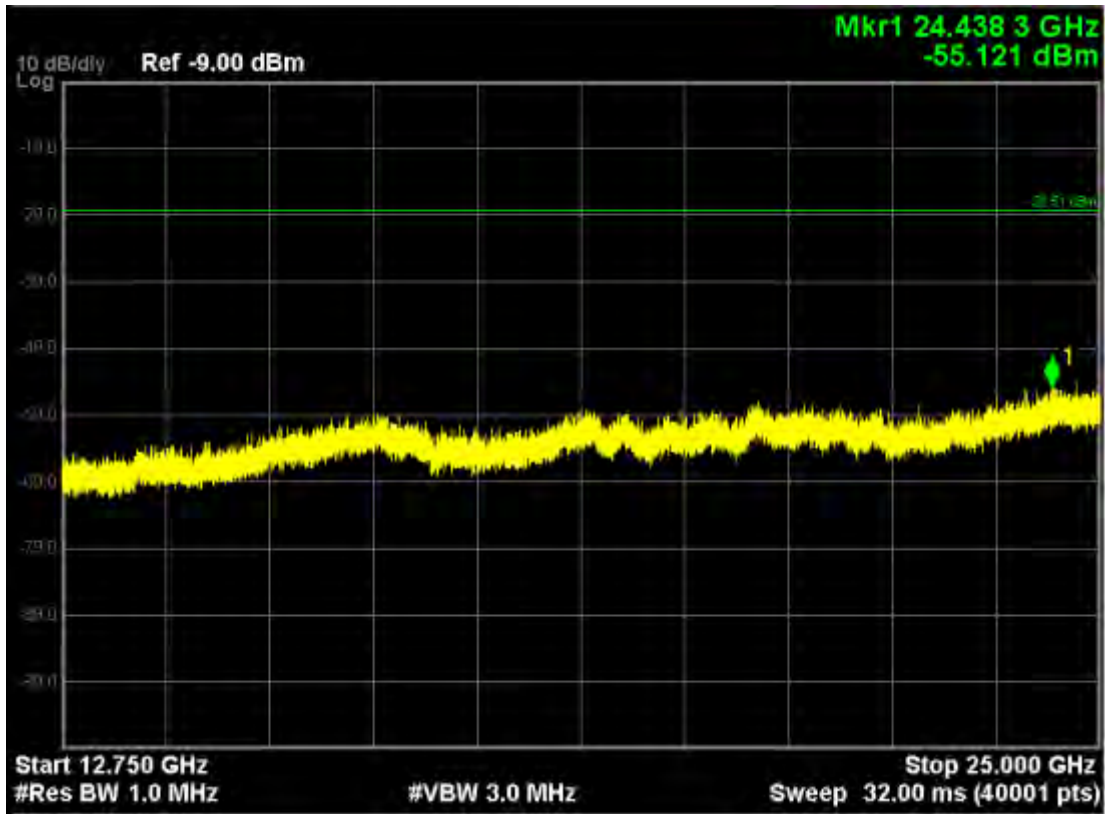

Note: The Mark1 point is carrier.

802.11a, traffic mode; Channel 165

Note: The Mark1 point is carrier.

802.11n20, traffic mode; Channel 149

Note: The Mark1 point is carrier.

802.11n20, traffic mode; Channel 149(mimo)

Note: The Mark1 point is carrier.

802.11n20, traffic mode; Channel 157

Note: The Mark1 point is carrier.

Note: The Mark1 point is carrier.

802.11n20, traffic mode; Channel 165

Note: The Mark1 point is carrier.