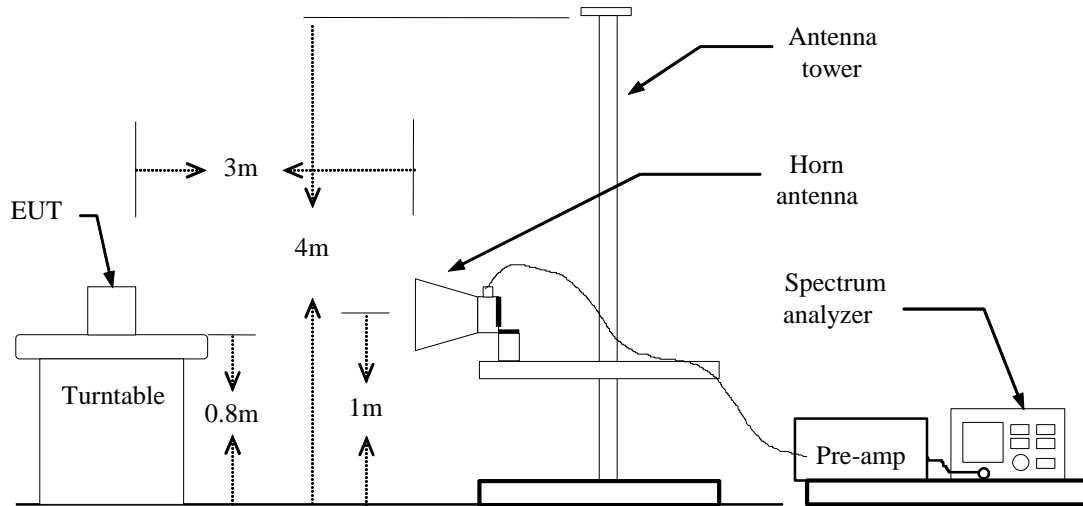

802.11ac80, traffic mode; Channel 155(mimo)

Note: The Mark1 point is carrier.

9. BAND EDGE MEASUREMENT

9.1 TEST SETUP

9.2 LIMITS

According to §15.247(d), in any 100 kHz bandwidth outside the frequency bands in which the spread spectrum intentional radiator is operating, the radio frequency power that is produced by the intentional radiator shall be at least 20dB below that in the 100kHz bandwidth within the band that contains the highest level of the desired power. In addition, radiated emissions which fall in the restricted bands, as defined in §15.205(a), must also comply with the radiated emission limits specified in 15.209(a).

9.3 TEST PROCEDURE

The EUT is placed on a turntable, which is 0.8m above the ground plane.

The turntable shall be rotated for 360 degrees to determine the position of maximum emission level.

EUT is set 3m away from the receiving antenna, which is varied from 1m to 4m to find out the highest emission.