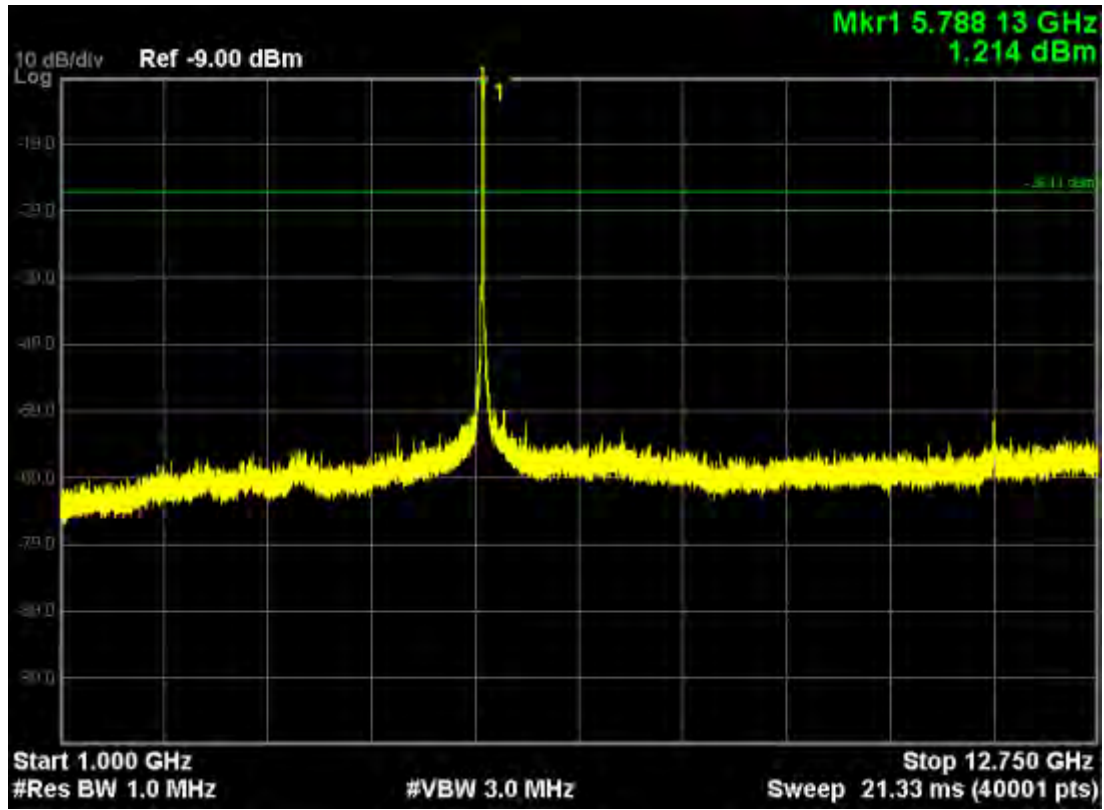

Note: The Mark1 point is carrier.

802.11a, traffic mode; Channel 165

Note: The Mark1 point is carrier.

802.11n20, traffic mode; Channel 149

Note: The Mark1 point is carrier.

802.11n20, traffic mode; Channel 149(mimo)

Note: The Mark1 point is carrier.

802.11n20, traffic mode; Channel 157

Note: The Mark1 point is carrier.

Note: The Mark1 point is carrier.

802.11n20, traffic mode; Channel 165

Note: The Mark1 point is carrier.