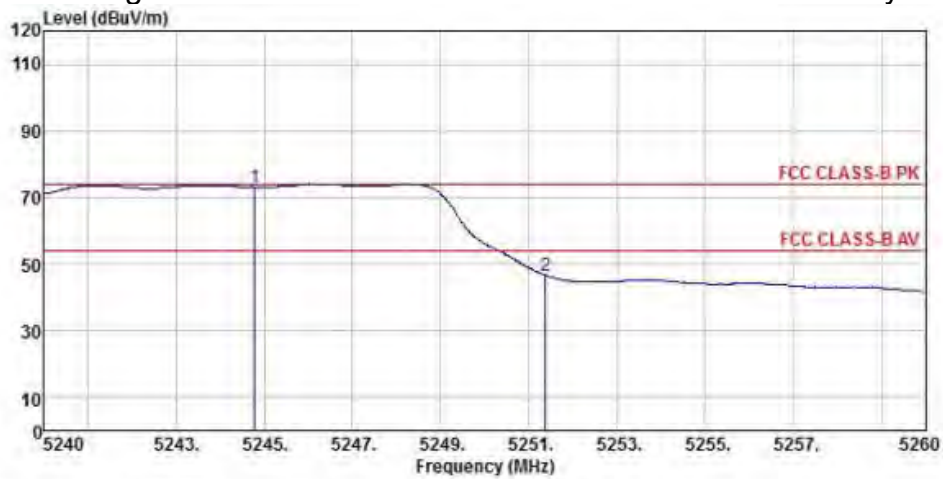

Detector mode: Average

Polarity: Horizontal

Site : chamber
Condition : FCC CLASS-B PK 3m BBHA9120D(942) HORIZONTAL
EUT :
Model Name : 神画投影仪
Temp/Humi : 19 °C / 58 %
Power Rating: 230V/50Hz
Mode : WIFI 5G 802.11n CH48
Memo :

Read	Antenna	Cable	Preamp	Limit	Over			
Freq	Level	Factor	Loss	Factor	Level	Line	Limit	Remark

MHz	dBuV	dB/m	dB	dB	dBuV/m	dBuV/m	dB
1 pp 5244.78	66.79	31.75	10.79	36.33	73.00	74.00	-1.00 Peak
2 5251.38	40.45	31.75	10.79	36.33	46.66	74.00	-27.34 Peak

Detector mode: Peak

Polarity: Vertical