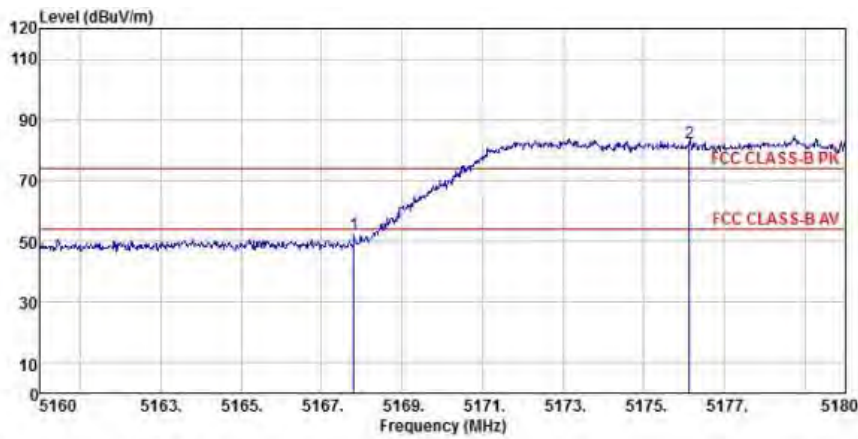

802.11n20 (Ch36)(mimo)

Detector mode: Peak

Polarity: Horizontal

Site : chamber
Condition : FCC CLASS-B PK 3m BBHA9120D(942) HORIZONTAL
EUT :
Model Name : 神画投影仪
Temp/Humi : 19 °C / 58 %
Power Rating: 230V/50Hz
Mode : WIFI 5G 802.11n CH36
Memo :

Read	Antenna	Cable	Preamp	Limit	Over			
Freq	Level	Factor	Loss	Factor	Level	Line	Limit	Remark
MHz	dBuV	dB/m	dB	dB	dBuV/m	dBuV/m	dB	
1	5167.80	45.79	32.01	10.64	36.28	52.16	74.00	-21.84 Peak
2	pp	5176.14	76.10	32.01	10.64	36.28	82.47	74.00 8.47 Peak