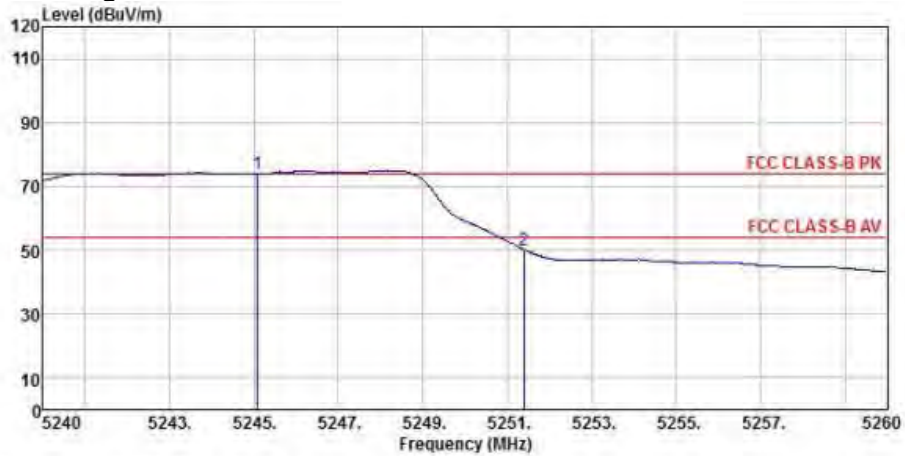

Detector mode: Average

Polarity: Vertical

Site : chamber
Condition : FCC CLASS-B PK 3m BBHA9120D(942) VERTICAL
EUT :
Model Name : 神画投影仪
Temp/Humi : 19 °C / 58 %
Power Rating: 230V/50Hz
Mode : WIFI 5G 802.11n CH48
Memo :

Read	Antenna	Cable	Preamp	Limit	Over			
Freq	Level	Factor	Loss	Factor	Level	Line	Limit	Remark
MHz	dBuV	dB/m	dB	dB	dBuV/m	dBuV/m	dB	
1 pp 5245.08	67.66	31.75	10.79	36.33	73.87	74.00	-0.13	Peak
2 5251.40	43.93	31.75	10.79	36.33	50.14	74.00	-23.86	Peak