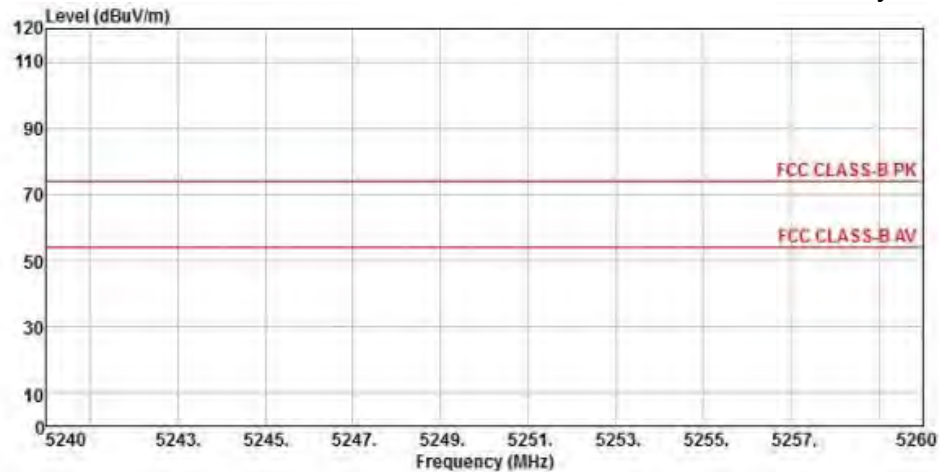

802.11ac(5150MHz-5250MHz)

802.11ac20 (Ch36)

Detector mode: Peak

Polarity: Horizontal

Site : chamber
 Condition : FCC CLASS-B PK 3m BBHA9120D(942) HORIZONTAL
 EUT :
 Model Name : 神画投影仪
 Temp/Humi : 19 C / 58 %
 Power Rating: 230V/50Hz
 Mode : WIFI 5G 802.11ac 20M CH36
 Memo :