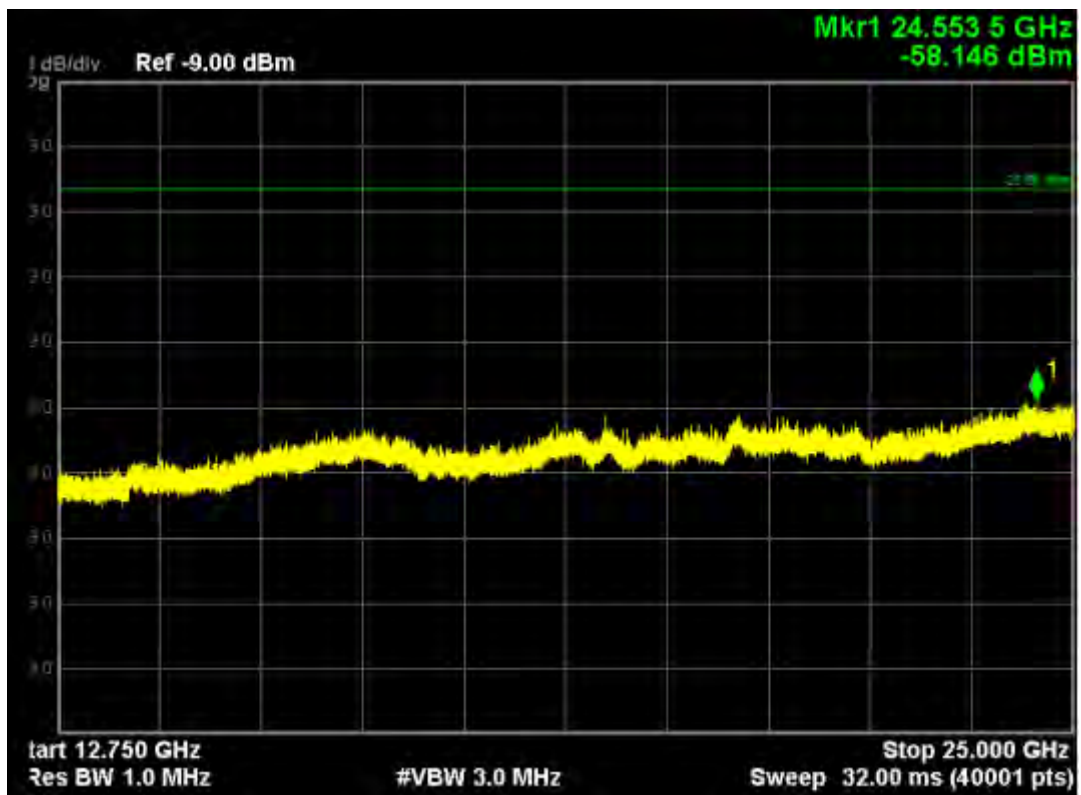

802.11ac20, traffic mode; Channel 157

Note: The Mark1 point is carrier.

802.11ac20, traffic mode; Channel 157(mimo)

Note: The Mark1 point is carrier.

802.11ac20, traffic mode; Channel 165

Note: The Mark1 point is carrier.

802.11ac20, traffic mode; Channel 165(mimo)

Note: The Mark1 point is carrier.

802.11ac40, traffic mode; Channel 151

Note: The Mark1 point is carrier.

802.11ac40, traffic mode; Channel 151(mimo)

Note: The Mark1 point is carrier.

802.11ac40, traffic mode; Channel 159

Note: The Mark1 point is carrier.

802.11ac40, traffic mode; Channel 159(mimo)

Note: The Mark1 point is carrier.

802.11ac80, traffic mode; Channel 155

Note: The Mark1 point is carrier.