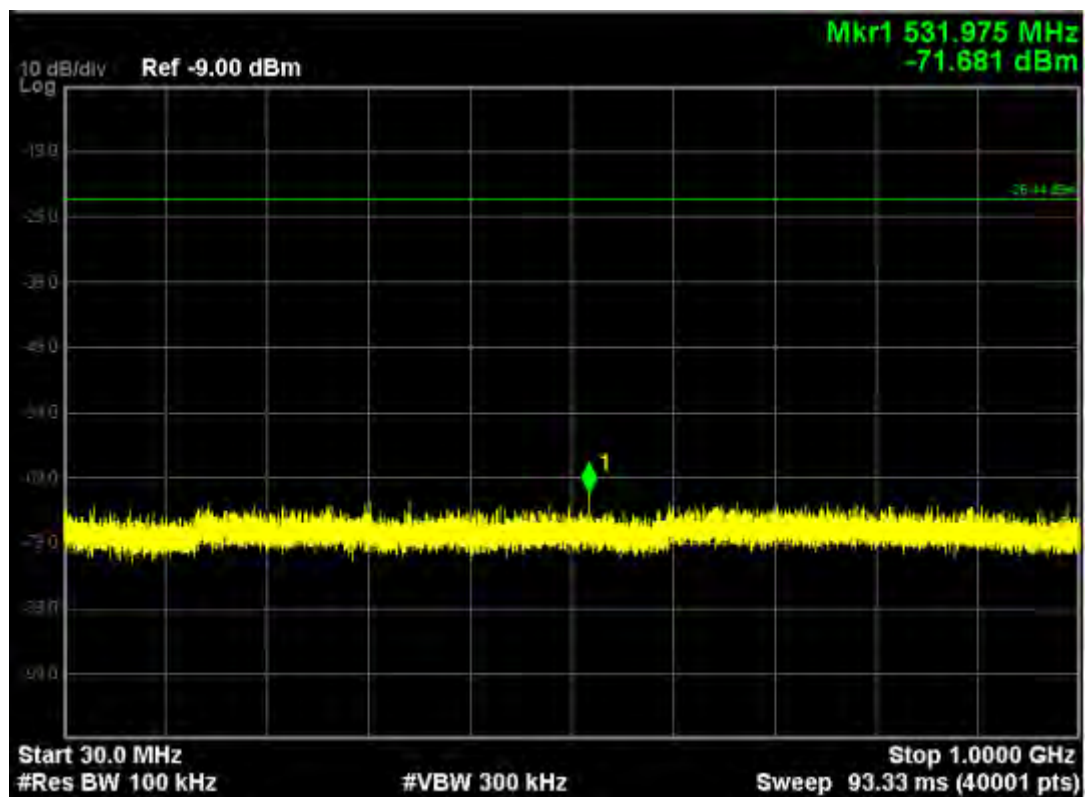

802.11n40, traffic mode; Channel 159

Note: The Mark1 point is carrier.

802.11n40, traffic mode; Channel 159(mimo)

Note: The Mark1 point is carrier.

802.11ac (5150MHz-5250MHz)
802.11ac20, traffic mode; Channel 36

Note: The Mark1 point is carrier.

802.11ac20, traffic mode; Channel 36(mimo)

Note: The Mark1 point is carrier.

802.11ac20, traffic mode; Channel 48

Note: The Mark1 point is carrier.

802.11ac20, traffic mode; Channel 48(mimo)

Note: The Mark1 point is carrier.

802.11ac40, traffic mode; Channel 38

Note: The Mark1 point is carrier.

802.11ac40, traffic mode; Channel 38(mimo)

Note: The Mark1 point is carrier.

802.11ac40, traffic mode; Channel 46