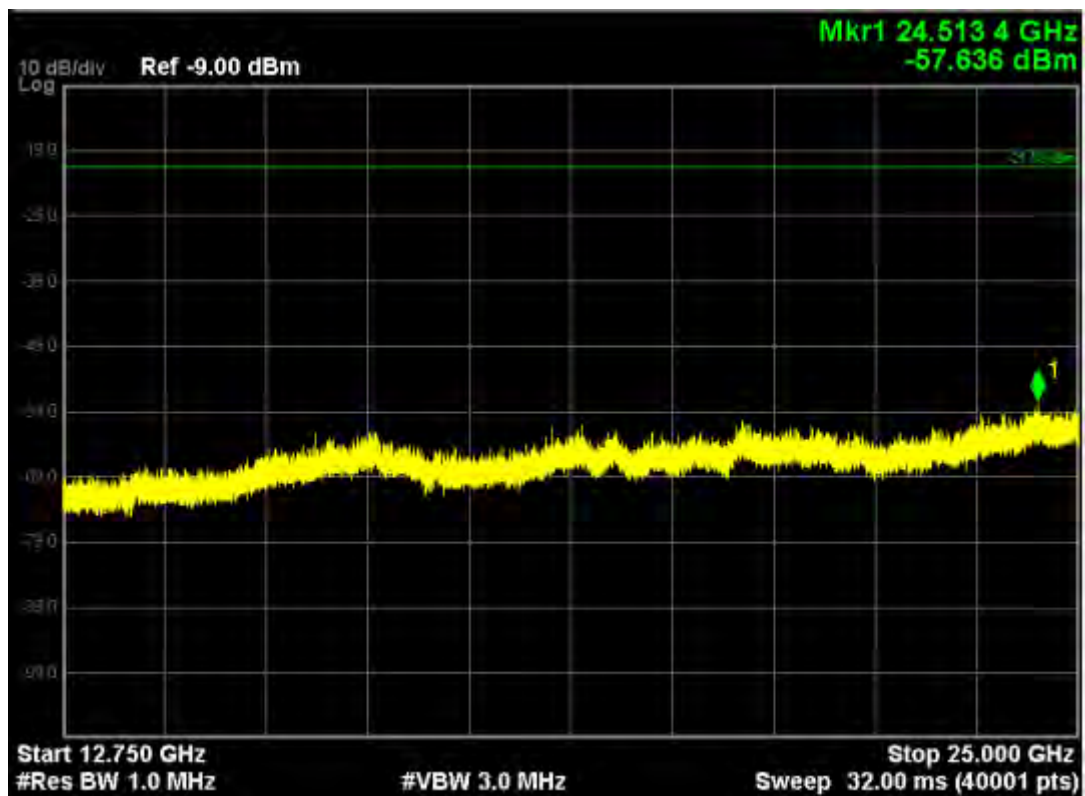

802.11ac20, traffic mode; Channel 157

Note: The Mark1 point is carrier.

802.11ac20, traffic mode; Channel 157(mimo)

Note: The Mark1 point is carrier.

802.11ac20, traffic mode; Channel 165

Note: The Mark1 point is carrier.

802.11ac20, traffic mode; Channel 165(mimo)

Note: The Mark1 point is carrier.

802.11ac40, traffic mode; Channel 151

Note: The Mark1 point is carrier.

802.11ac40, traffic mode; Channel 151(mimo)

Note: The Mark1 point is carrier.

802.11ac40, traffic mode; Channel 159

Note: The Mark1 point is carrier.

802.11ac40, traffic mode; Channel 159(mimo)

Note: The Mark1 point is carrier.

802.11ac80, traffic mode; Channel 155

Note: The Mark1 point is carrier.