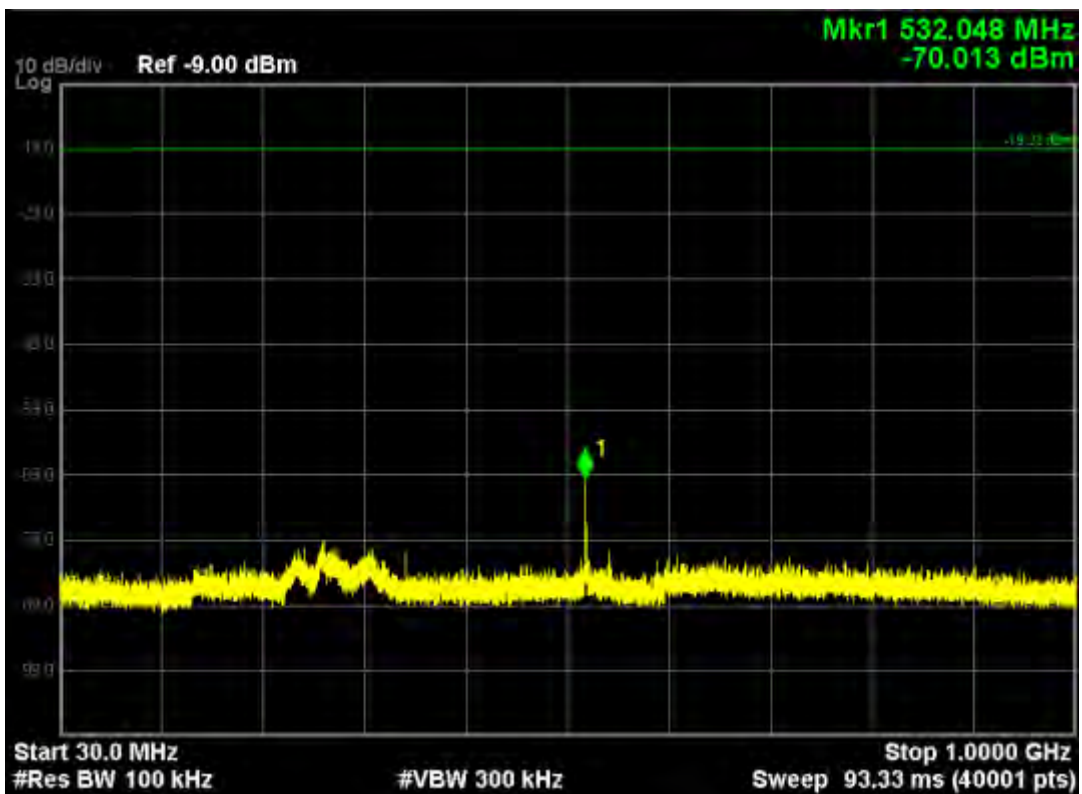

Note: The Mark1 point is carrier.

802.11ac40, traffic mode; Channel 46(mimo)

Note: The Mark1 point is carrier.

802.11ac80, traffic mode; Channel 42

Note: The Mark1 point is carrier.

802.11ac80, traffic mode; Channel 42(mimo)

Note: The Mark1 point is carrier.

802.11ac (5725MHz-5850MHz)
802.11ac20, traffic mode; Channel 149

Note: The Mark1 point is carrier.

802.11ac20, traffic mode; Channel 149(mimo)

Note: The Mark1 point is carrier.

802.11ac20, traffic mode; Channel 157

Note: The Mark1 point is carrier.

802.11ac20, traffic mode; Channel 157(mimo)

Note: The Mark1 point is carrier.

802.11ac20, traffic mode; Channel 165

Note: The Mark1 point is carrier.