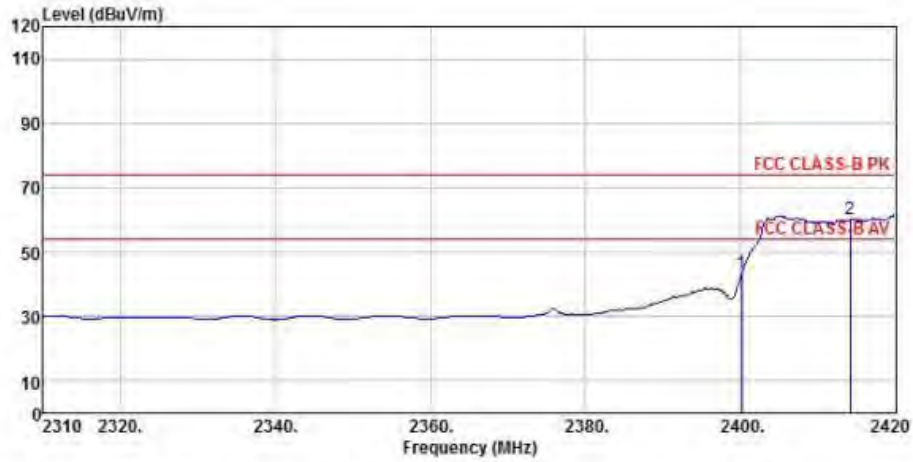

Detector mode: Average

Polarity: Vertical

Site : chamber
Condition : FCC CLASS-B PK 3m BBHA9120D(942) VERTICAL
EUT :
Model Name : 神画投影仪
Temp/Humi : 19 °C / 58 %
Power Rating: 230V/50Hz
Mode : WIFI 2.4G 802.11n CH1
Memo :

Read	Antenna	Cable	Preamp	Limit	Over			
Freq	Level	Factor	Loss	Factor	Level	Line	Limit	Remark
MHz	dBuV	dB/m	dB	dB	dBuV/m	dBuV/m	dB	
1	2400.20	47.08	27.58	7.13	38.52	43.27	74.00	-30.73 Peak
2	2414.17	64.14	27.54	7.21	38.52	60.37	74.00	-13.63 Peak