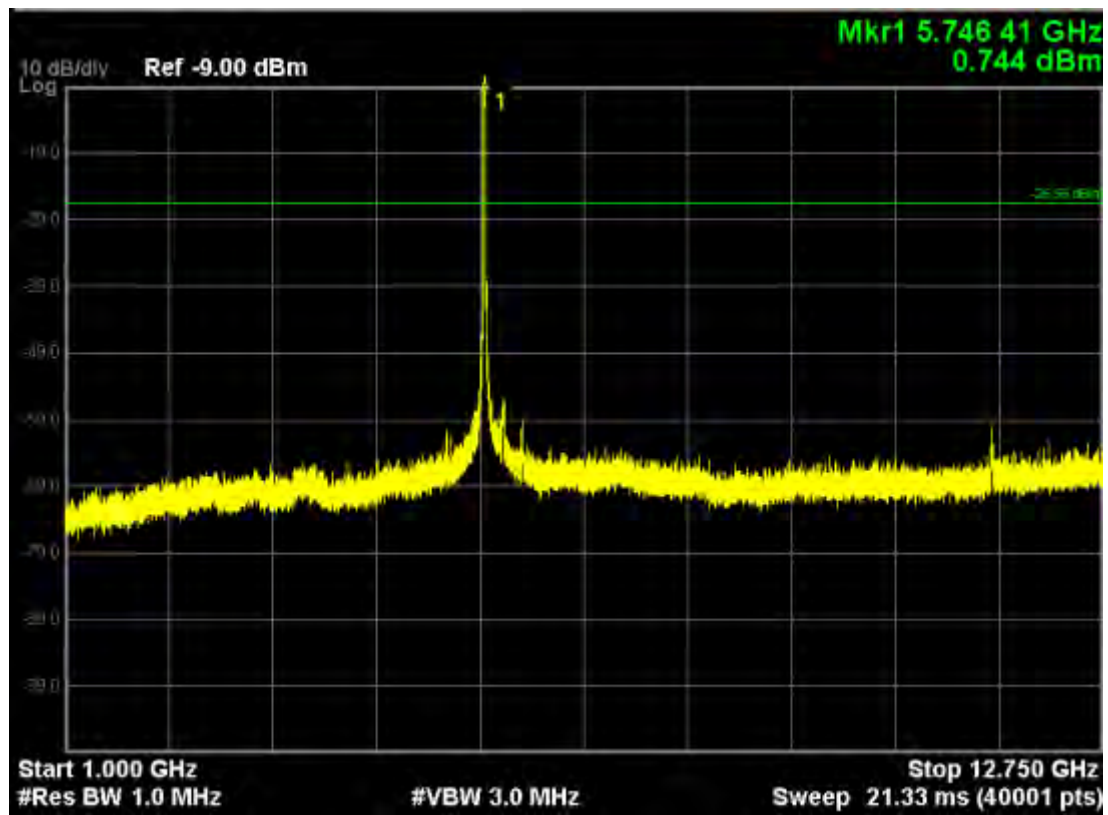

Note: The Mark1 point is carrier.

802.11n20, traffic mode; Channel 157

Note: The Mark1 point is carrier.

Note: The Mark1 point is carrier.

802.11n20, traffic mode; Channel 165

Note: The Mark1 point is carrier.

802.11n20, traffic mode; Channel 165(mimo)

Note: The Mark1 point is carrier.

802.11n40, traffic mode; Channel 151

Note: The Mark1 point is carrier.

802.11n40, traffic mode; Channel 151(mimo)

Note: The Mark1 point is carrier.