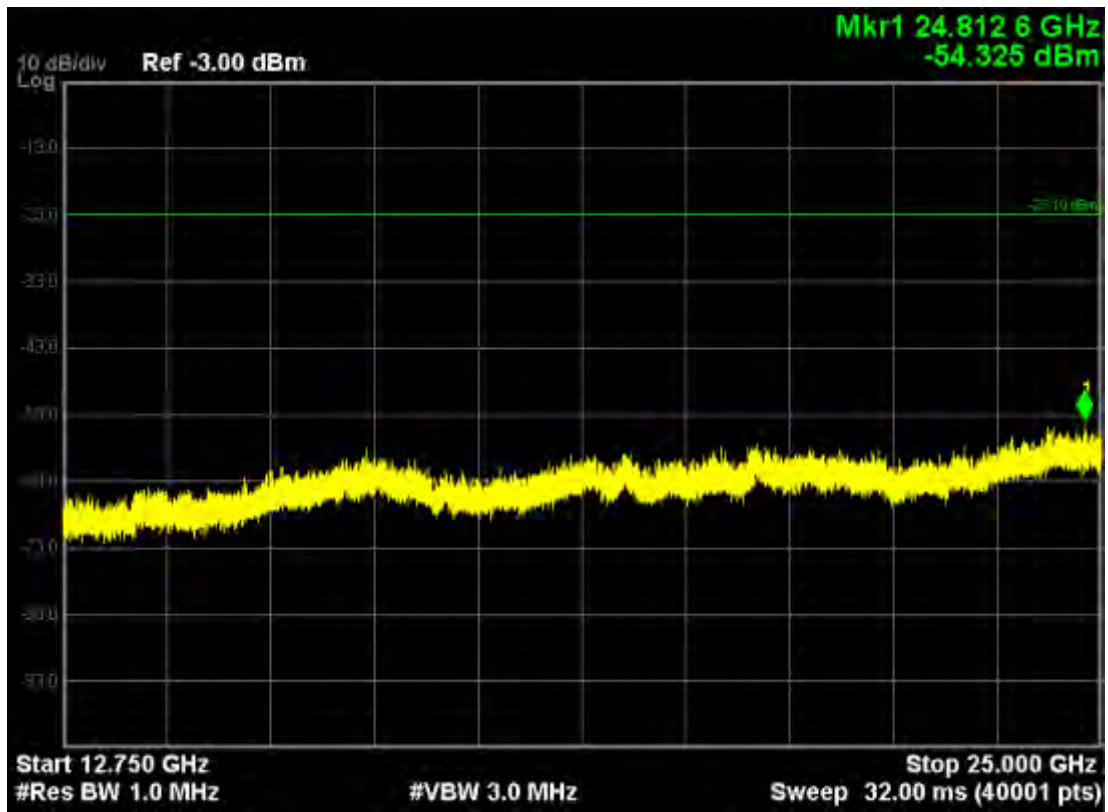

Note: The Mark1 point is carrier.

802.11ac20, traffic mode; Channel 36(mimo)

Note: The Mark1 point is carrier.

802.11ac20, traffic mode; Channel 48

Note: The Mark1 point is carrier.

802.11ac20, traffic mode; Channel 48(mimo)

Note: The Mark1 point is carrier.

802.11ac40, traffic mode; Channel 38

Note: The Mark1 point is carrier.

802.11ac40, traffic mode; Channel 38(mimo)

Note: The Mark1 point is carrier.

802.11ac40, traffic mode; Channel 46