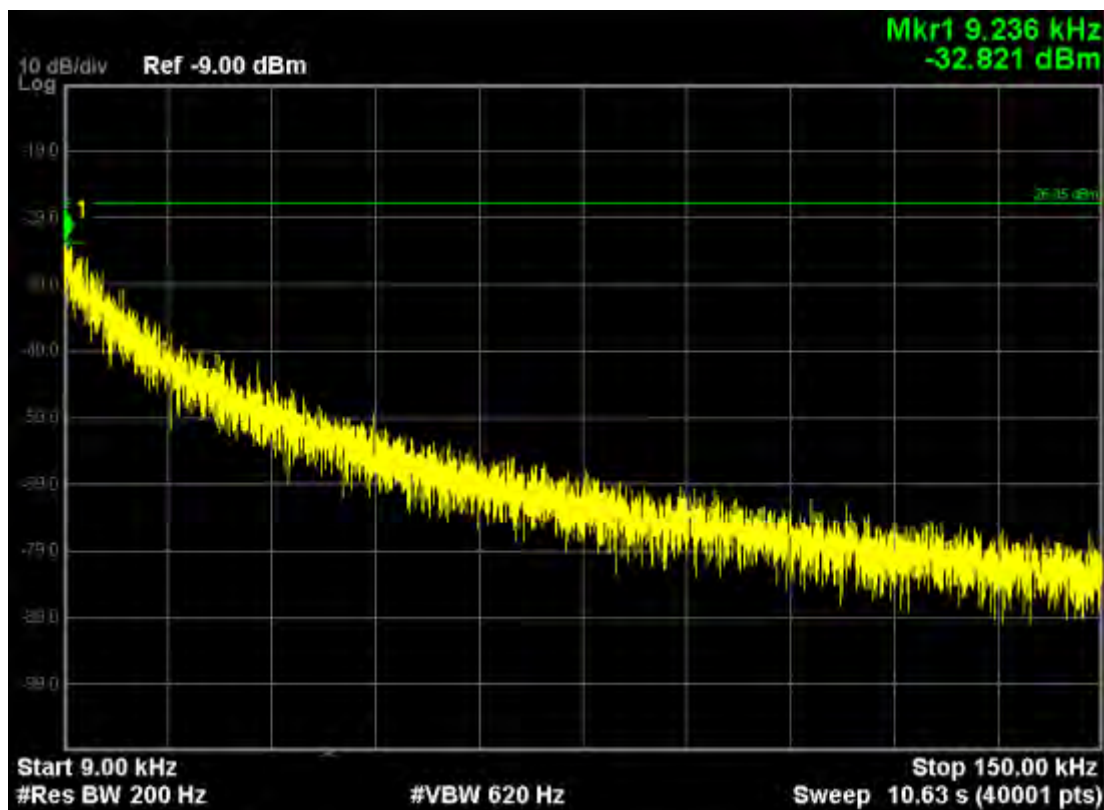

802.11ac20, traffic mode; Channel 165(mimo)