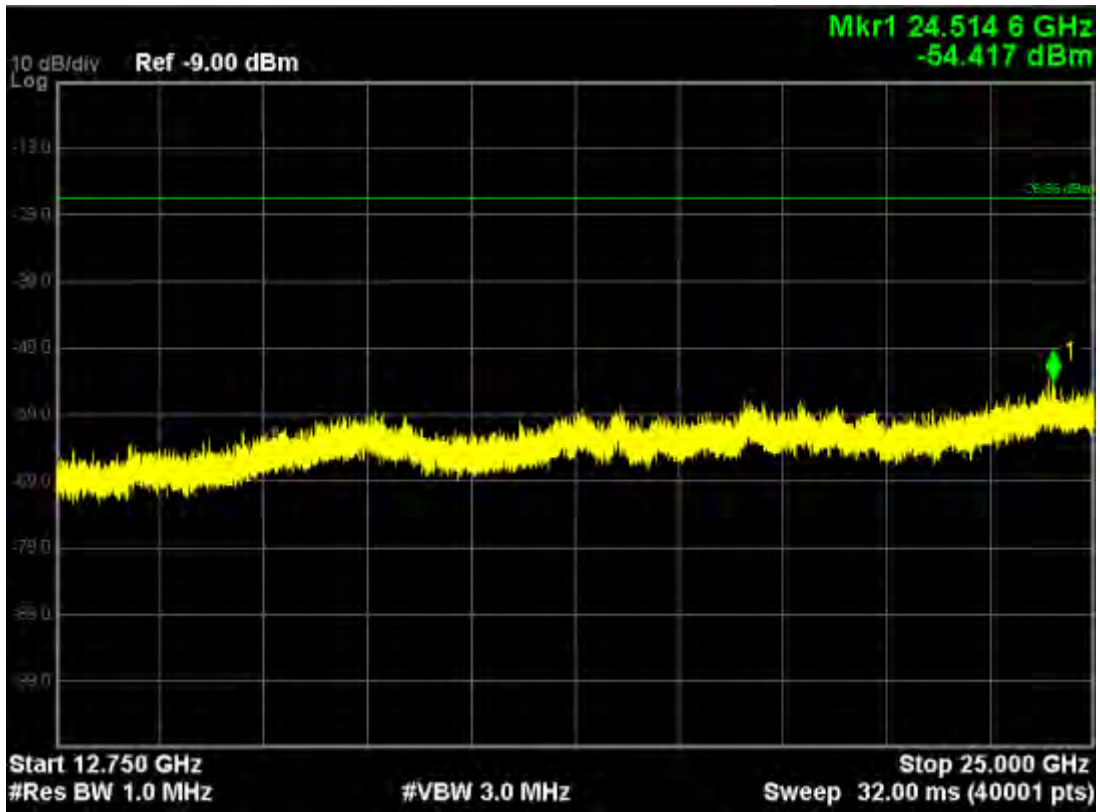

Note: The Mark1 point is carrier.

802.11n20, traffic mode; Channel 157

Note: The Mark1 point is carrier.

Note: The Mark1 point is carrier.

802.11n20, traffic mode; Channel 165

Note: The Mark1 point is carrier.

802.11n20, traffic mode; Channel 165(mimo)

Note: The Mark1 point is carrier.

802.11n40, traffic mode; Channel 151

Note: The Mark1 point is carrier.

802.11n40, traffic mode; Channel 151(mimo)

Note: The Mark1 point is carrier.

802.11n40, traffic mode; Channel 159

Note: The Mark1 point is carrier.

802.11n40, traffic mode; Channel 159(mimo)

Note: The Mark1 point is carrier.

802.11ac (5150MHz-5250MHz)
802.11ac20, traffic mode; Channel 36