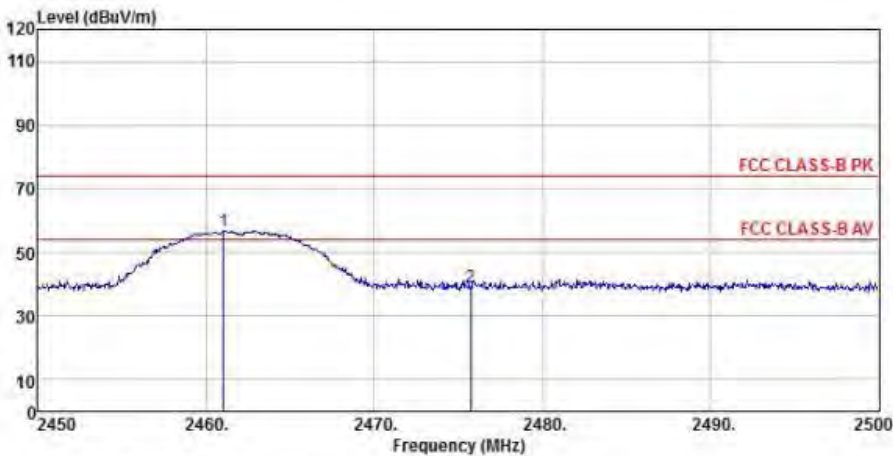

802.11b (Ch11)

Detector mode: Peak

Polarity: Horizontal

Site : chamber
Condition : FCC CLASS-B PK 3m BBHA9120D(942) HORIZONTAL
EUT :
Model Name : 神画投影仪
Temp/Humi : 19 °C / 58 %
Power Rating: 230V/50Hz
Mode : WIFI 2.4G CH11
Memo :

ReadAntenna	Cable	Preamp	Limit	Over			
Freq	Level	Factor	Loss Factor	Level	Line	Limit	Remark
MHz	dBuV	dB/m	dB	dB	dBuV/m	dBuV/m	dB
1	pp	2461.05	60.26	27.49	7.39	38.50	56.64 74.00 -17.36 Peak
2		2475.75	42.53	27.52	7.41	38.50	38.96 74.00 -35.04 Peak