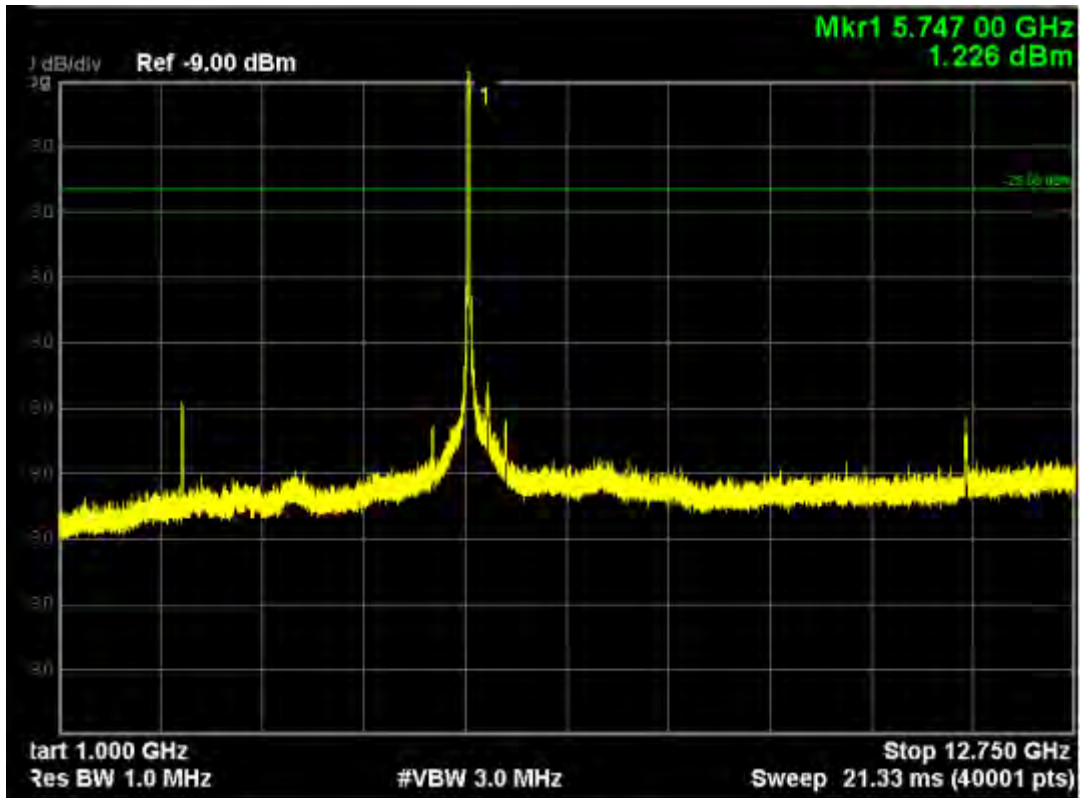

Note: The Mark1 point is carrier.

802.11ac40, traffic mode; Channel 46(mimo)

Note: The Mark1 point is carrier.

802.11ac80, traffic mode; Channel 42

Note: The Mark1 point is carrier.

802.11ac80, traffic mode; Channel 42(mimo)

Note: The Mark1 point is carrier.

802.11ac (5725MHz-5850MHz)
802.11ac20, traffic mode; Channel 149

Note: The Mark1 point is carrier.

802.11ac20, traffic mode; Channel 149(mimo)

Note: The Mark1 point is carrier.