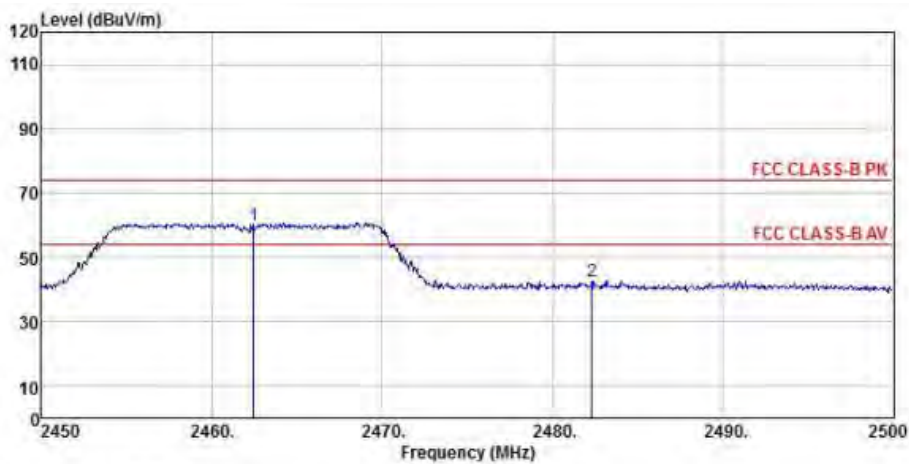

802.11g (Ch11)

Detector mode: Peak

Polarity: Horizontal

Site : chamber
Condition : FCC CLASS-B PK 3m BBHA9120D(942) HORIZONTAL
EUT :
Model Name : 神画投影仪
Temp/Humi : 19 °C / 58 %
Power Rating: 230V/50Hz
Mode : WIFI 2.4G 802.11g CH11
Memo :

Read	Antenna	Cable	Preamp	Limit	Over			
Freq	Level	Factor	Loss	Factor	Level	Line	Limit	Remark

MHz	dBuV	dB/m	dB	dB	dBuV/m	dBuV/m	dB
1 pp 2462.45	63.30	27.49	7.39	38.50	59.68	74.00	-14.32 Peak
2 2482.30	46.17	27.52	7.41	38.49	42.61	74.00	-31.39 Peak