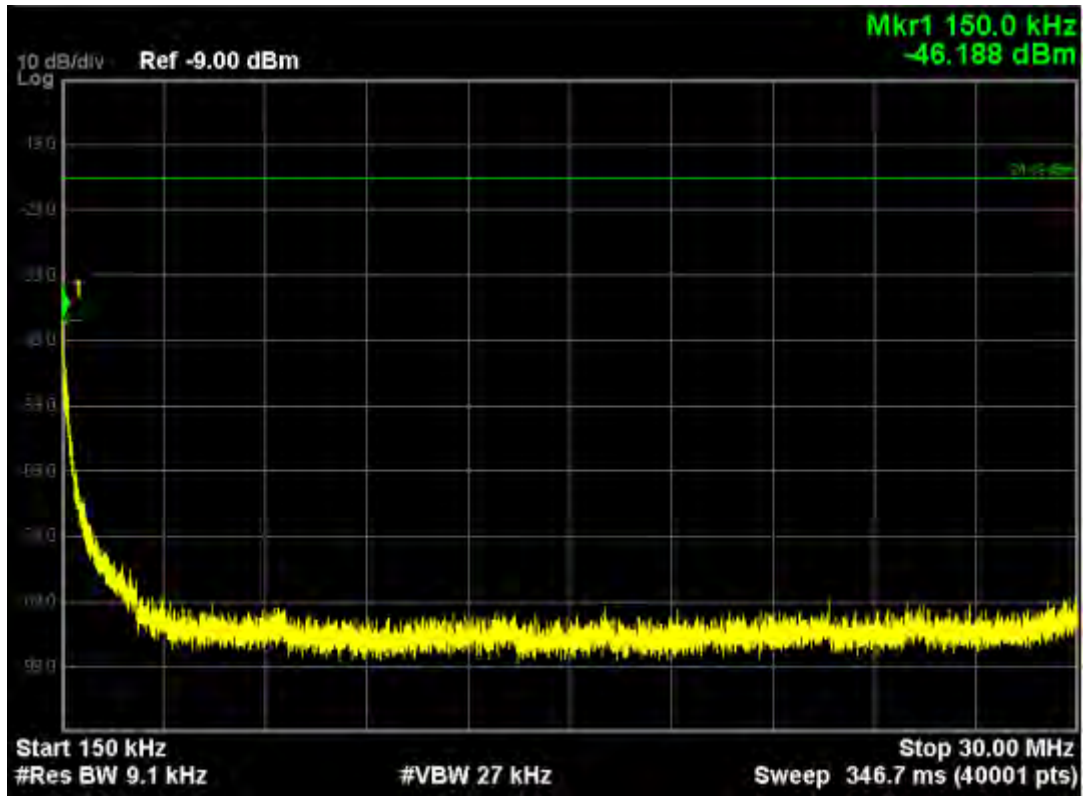

Note: The Mark1 point is carrier.

802.11ac20, traffic mode; Channel 36(mimo)

Note: The Mark1 point is carrier.

802.11ac20, traffic mode; Channel 48

Note: The Mark1 point is carrier.

802.11ac20, traffic mode; Channel 48(mimo)