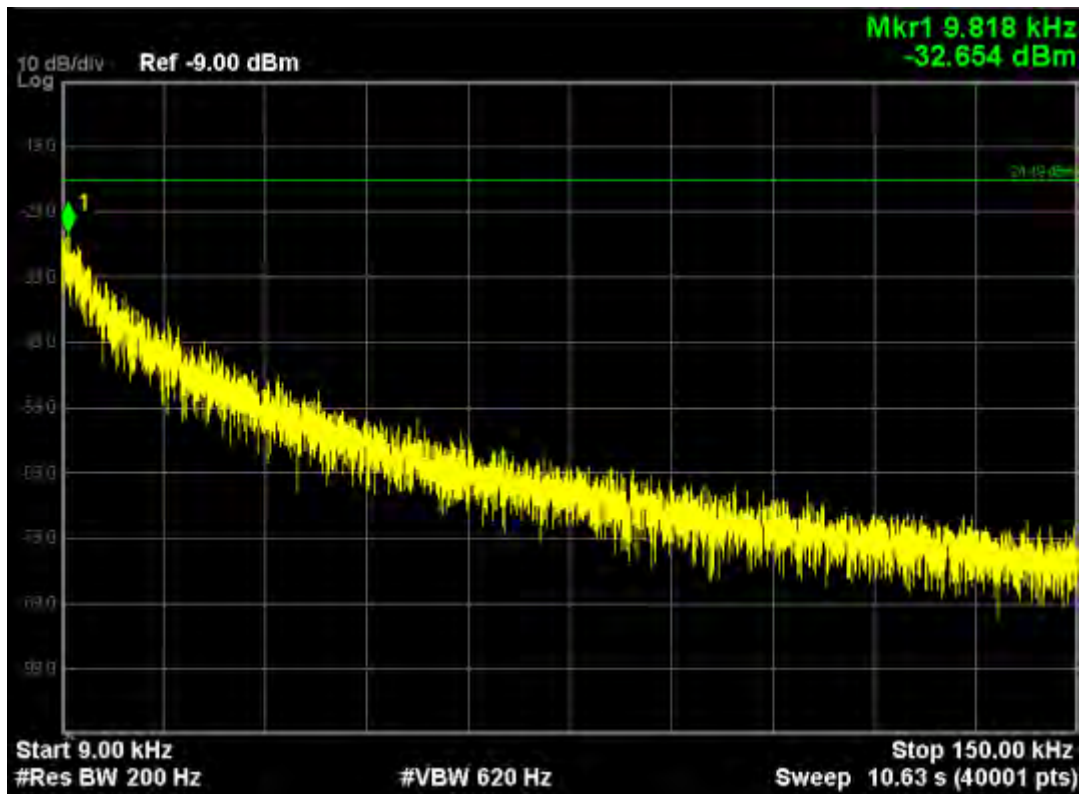

Note: The Mark1 point is carrier.

802.11ac20, traffic mode; Channel 36(mimo)

Note: The Mark1 point is carrier.

802.11ac20, traffic mode; Channel 48

Note: The Mark1 point is carrier.

802.11ac20, traffic mode; Channel 48(mimo)