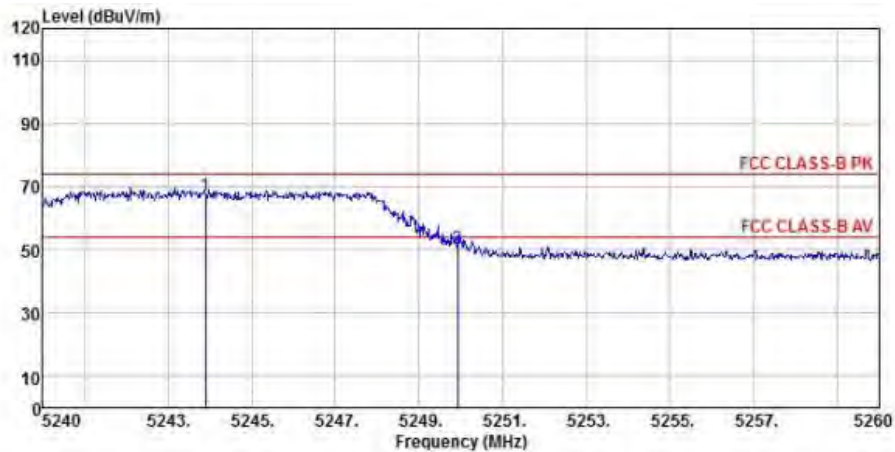

802.11a (Ch48)

Detector mode: Peak

Polarity: Horizontal

Site : chamber
Condition : FCC CLASS-B PK 3m BBHA9120D(942) HORIZONTAL
EUT :
Model Name : 神画投影仪
Temp/Humi : 19 C / 58 %
Power Rating: 230V/50Hz
Mode : WIFI 5G 802.11a CH48
Memo :

Read	Antenna	Cable	Preamp	Limit	Over				
Freq	Level	Factor	Loss	Factor	Level	Line			
MHz	dBuV	dB/m	dB	dB	dBuV/m	dBuV/m			
1	5243.90	61.12	31.75	10.79	36.33	67.33	74.00	-6.67	Peak
2	5249.92	44.25	31.75	10.79	36.33	50.46	74.00	-23.54	Peak