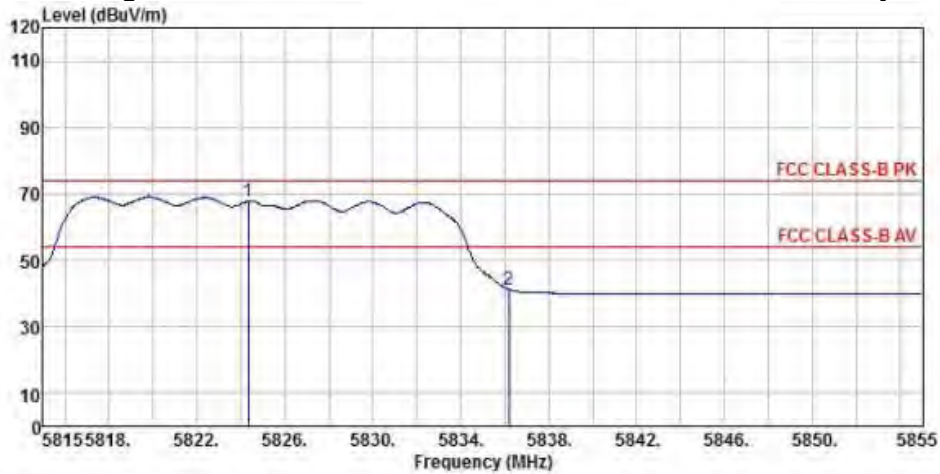

Detector mode: Average

Polarity: Horizontal

Site : chamber
Condition : FCC CLASS-B PK 3m BBHA9120D(942) HORIZONTAL
EUT :
Model Name : 神画投影仪
Temp/Humi : 19 C / 58 %
Power Rating: 230V/50Hz
Mode : WIFI 5G 802.11n CH165
Memo :

Read	Antenna	Cable	Preamp	Limit	Over			
Freq	Level	Factor	Loss	Factor	Level	Line	Limit	Remark

MHz	dBuV	dB/m	dB	dB	dBuV/m	dBuV/m	dB
1 pp 5824.32	60.09	32.65	11.65	36.70	67.69	74.00	-6.31 Peak
2 5836.20	33.59	32.71	11.65	36.71	41.24	74.00	-32.76 Peak

Detector mode: Peak

Polarity: Vertical