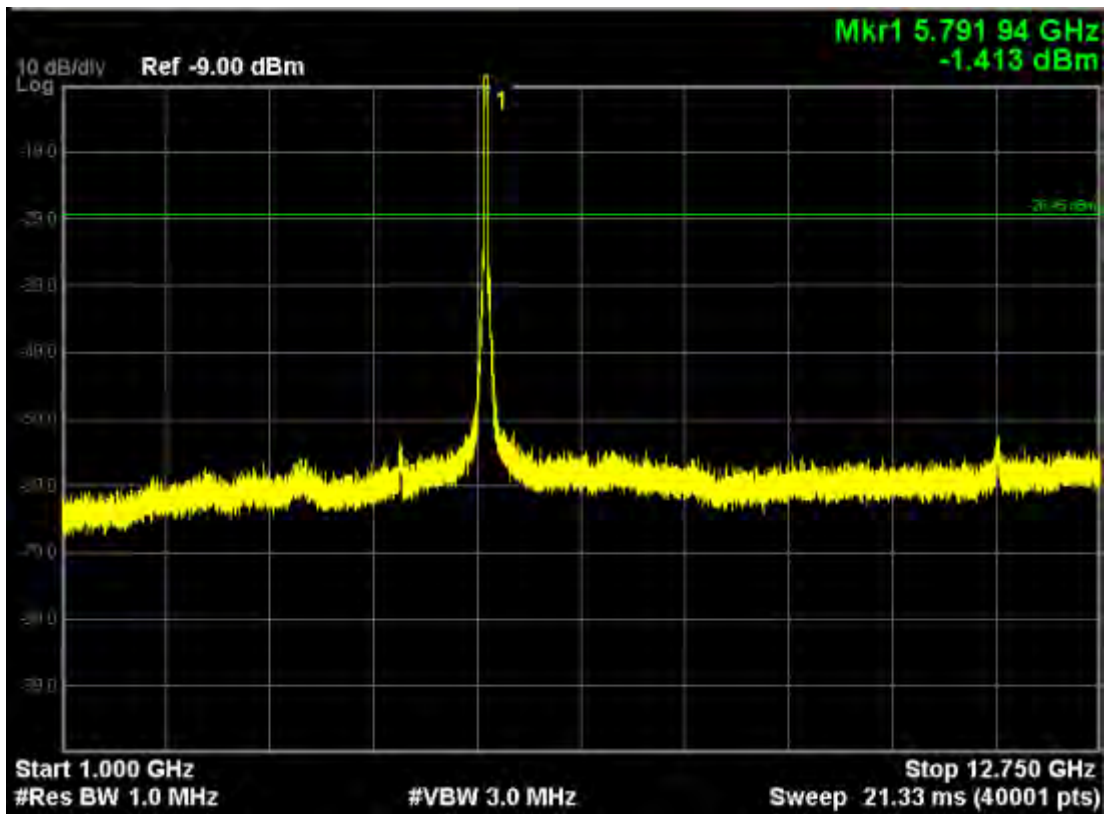

Note: The Mark1 point is carrier.

802.11a, traffic mode; Channel 165

Note: The Mark1 point is carrier.

802.11n20, traffic mode; Channel 149

Note: The Mark1 point is carrier.

802.11n20, traffic mode; Channel 149(mimo)

Note: The Mark1 point is carrier.

802.11n20, traffic mode; Channel 157

Note: The Mark1 point is carrier.

Note: The Mark1 point is carrier.

802.11n20, traffic mode; Channel 165

Note: The Mark1 point is carrier.

802.11n20, traffic mode; Channel 165(mimo)

Note: The Mark1 point is carrier.

802.11n40, traffic mode; Channel 151

Note: The Mark1 point is carrier.

802.11n40, traffic mode; Channel 151(mimo)

Note: The Mark1 point is carrier.