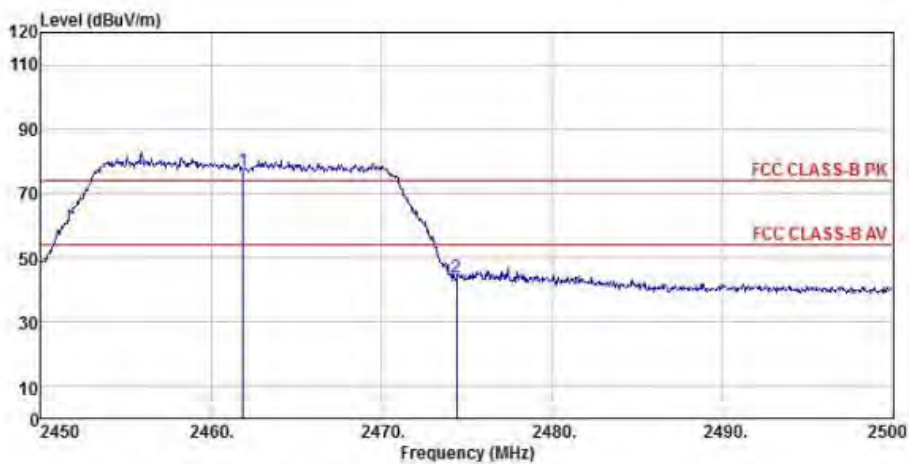

802.11n20 (Ch11)

Detector mode: Peak

Polarity: Horizontal

Site : chamber
Condition : FCC CLASS-B PK 3m BBHA9120D(942) HORIZONTAL
EUT :
Model Name : 神画投影仪
Temp/Humi : 19 °C / 58 %
Power Rating: 230V/50Hz
Mode : WIFI 2.4G 802.11n CH11
Memo :

	Read	Antenna	Cable	Preamp	Limit	Over	
Freq	Level	Factor	Loss	Factor	Level	Line	Limit
MHz	dBuV	dB/m	dB	dB	dBuV/m	dBuV/m	dB
1	2461.85	80.76	27.49	7.39	38.50	77.14	74.00 3.14 Peak
2	2474.40	47.19	27.52	7.41	38.50	43.62	74.00 -30.38 Peak