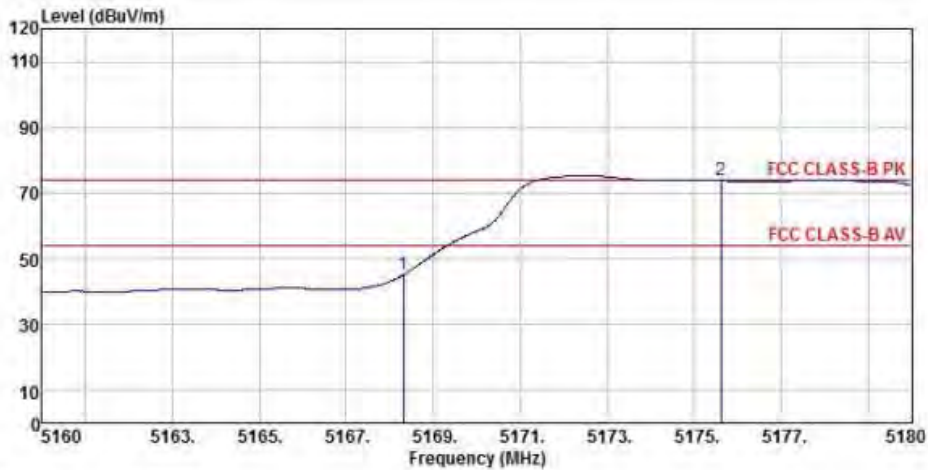

Detector mode: Average

Polarity: Horizontal

Site : chamber
Condition : FCC CLASS-B PK 3m BBHA9120D(942) HORIZONTAL
EUT :
Model Name : 神画投影仪
Temp/Humi : 19 C / 58 %
Power Rating: 230V/50Hz
Mode : WIFI 5G 802.11n CH36
Memo :

Read	Antenna	Cable	Preamp	Limit	Over
Freq	Level	Factor	Loss	Factor	Level
Line	Limit	Remark			

MHz	dBuV	dB/m	dB	dB	dBuV/m	dBuV/m	dB
1 5168.32	38.76	32.01	10.64	36.28	45.13	74.00	-28.87 Peak
2 pp 5175.62	67.44	32.01	10.64	36.28	73.81	74.00	-0.19 Peak

Detector mode: Peak

Polarity: Vertical