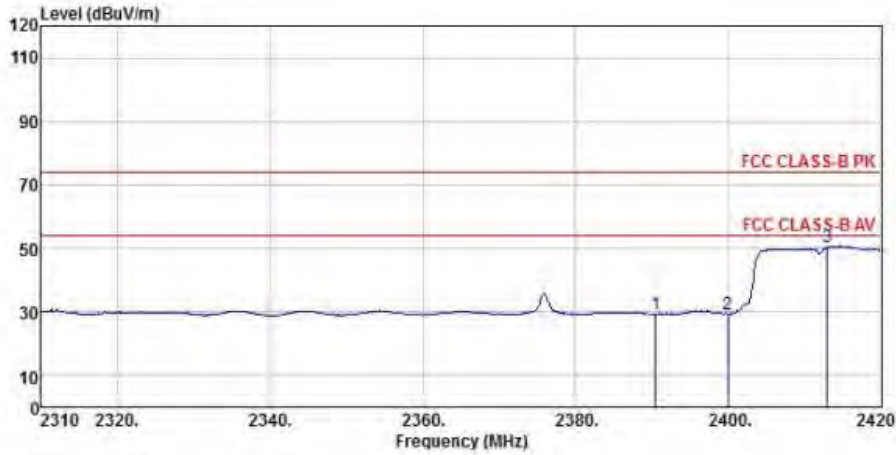

Detector mode: Average

Polarity: Horizontal

Site : chamber
Condition : FCC CLASS-B PK 3m BBHA9120D(942) HORIZONTAL
EUT :
Model Name : 神画投影仪
Temp/Humi : 19 °C / 58 %
Power Rating: 230V/50Hz
Mode : WIFI 2.4G 802.11g CHI
Memo :

	Read	Antenna	Cable	Preamp	Limit	Over		
	Freq	Level	Factor	Loss	Factor	Level	Line	Limit
	MHz	dBuV	dB/m	dB	dB	dBuV/m	dBuV/m	dB
1	2390.52	33.11	27.58	7.13	38.53	29.29	74.00	-44.71 Peak
2	2399.98	33.03	27.58	7.13	38.52	29.22	74.00	-44.78 Peak
3 pp	2412.96	54.29	27.54	7.21	38.52	50.52	74.00	-23.48 Peak

Detector mode: Peak

Polarity: Vertical