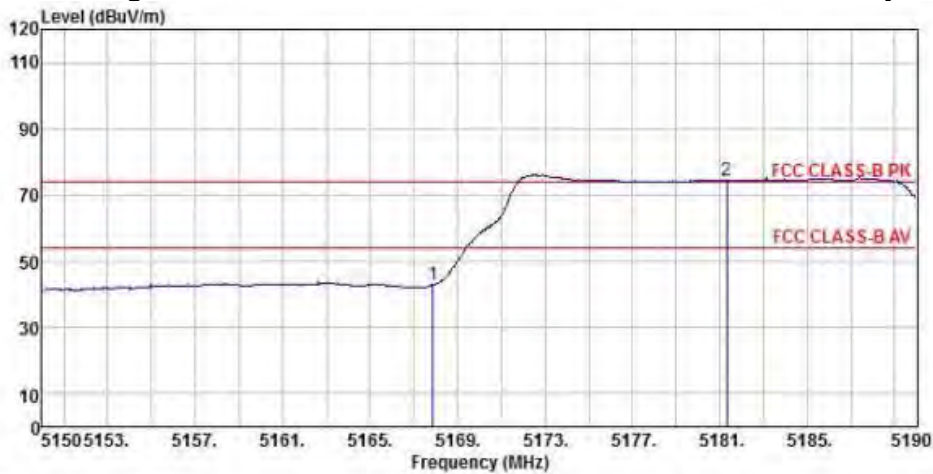

Detector mode: Average

Polarity: Horizontal

Site : chamber
Condition : FCC CLASS-B PK 3m BBHA9120D(942) HORIZONTAL
EUT :
Model Name : 神画投影机
Temp/Humi : 19 °C / 58 %
Power Rating: 230V/50Hz
Mode : WIFI 5G 802.11ac 40M CH38
Memo :

Read	Antenna	Cable	Preamp	Limit	Over			
Freq	Level	Factor	Loss	Factor	Level	Line	Limit	Remark
MHz	dBuV	dB/m	dB	dB	dBuV/m	dBuV/m	dB	
1	5167.88	36.41	32.01	10.64	36.28	42.78	74.00	-31.22 Peak
2	5181.32	68.16	31.96	10.64	36.29	74.47	74.00	0.47 Peak

Detector mode: Peak

Polarity: Vertical