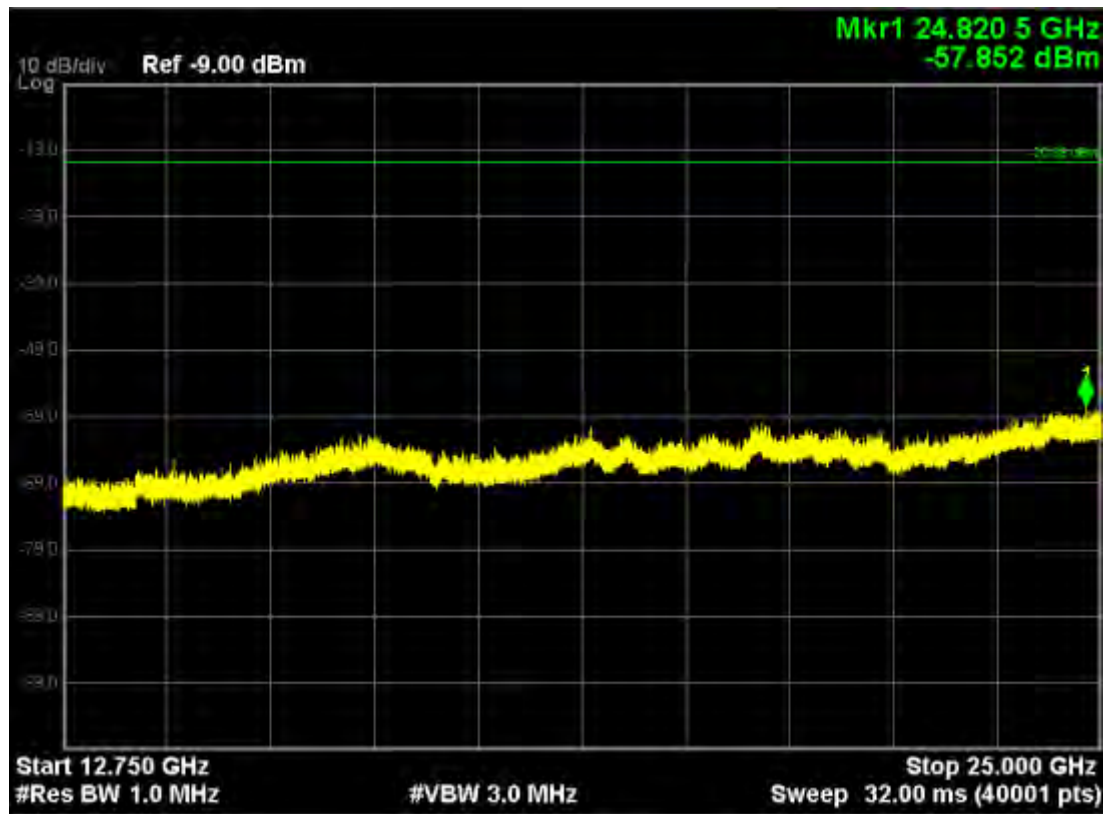

Note: The Mark1 point is carrier.

802.11n20, traffic mode; Channel 157

Note: The Mark1 point is carrier.

Note: The Mark1 point is carrier.

802.11n20, traffic mode; Channel 165

Note: The Mark1 point is carrier.

802.11n20, traffic mode; Channel 165(mimo)

Note: The Mark1 point is carrier.

802.11n40, traffic mode; Channel 151

Note: The Mark1 point is carrier.

802.11n40, traffic mode; Channel 151(mimo)

Note: The Mark1 point is carrier.

802.11n40, traffic mode; Channel 159

Note: The Mark1 point is carrier.

802.11n40, traffic mode; Channel 159(mimo)

Note: The Mark1 point is carrier.

802.11ac (5150MHz-5250MHz)
802.11ac20, traffic mode; Channel 36