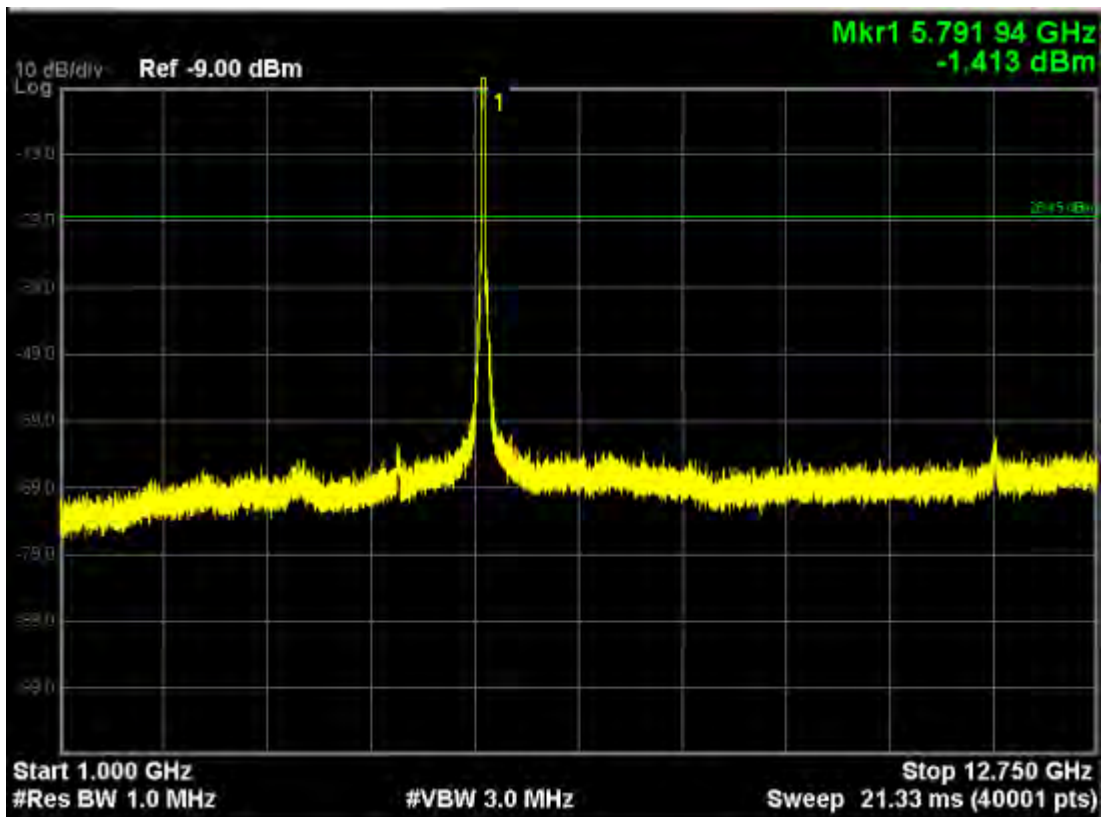

Note: The Mark1 point is carrier.