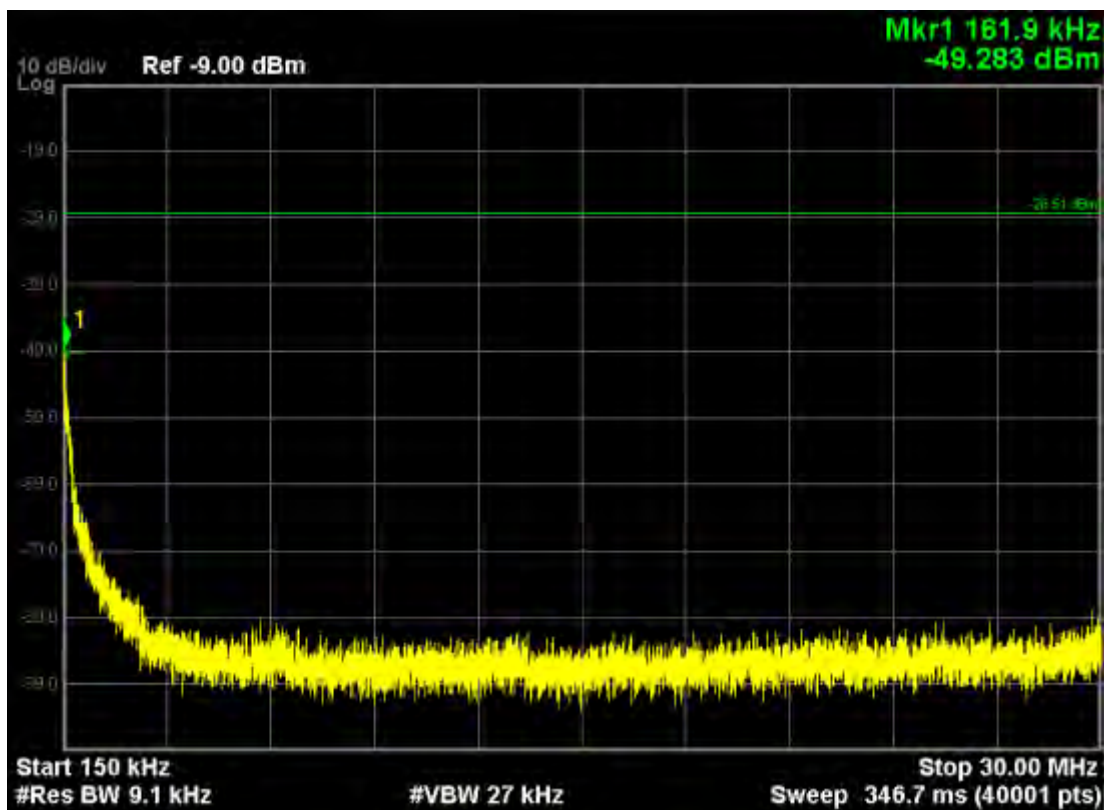

Note: The Mark1 point is carrier.

802.11a, traffic mode; Channel 165

Note: The Mark1 point is carrier.

802.11n20, traffic mode; Channel 149

Note: The Mark1 point is carrier.

802.11n20, traffic mode; Channel 149(mimo)

Note: The Mark1 point is carrier.

802.11n20, traffic mode; Channel 157

Note: The Mark1 point is carrier.

Note: The Mark1 point is carrier.

802.11n20, traffic mode; Channel 165

Note: The Mark1 point is carrier.