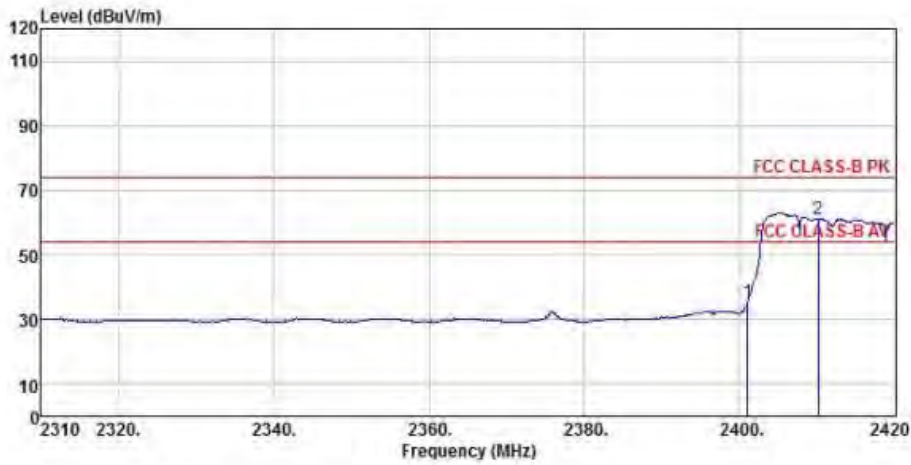

Detector mode: Average

Polarity: Horizontal

Site : chamber
Condition : FCC CLASS-B PE 3m BBHA9120D(942) HORIZONTAL
EUT :
Model Name : 神画投影仪
Temp/Humi : 19 °C / 58 %
Power Rating: 230V/50Hz
Mode : WIFI 2.4G 802.11n CHI
Memo :

Read	Antenna	Cable	Preamp	Limit	Over		
Freq	Level	Factor	Loss	Factor	Level	Line	
MHz	dBuV	dB/m	dB	dB	dBuV/m	dBuV/m	
1	2400.97	39.06	27.58	7.13	38.52	35.25	74.00 -38.75 Peak
2	pp 2410.10	64.85	27.54	7.21	38.52	61.08	74.00 -12.92 Peak

Detector mode: Peak

Polarity: Vertical