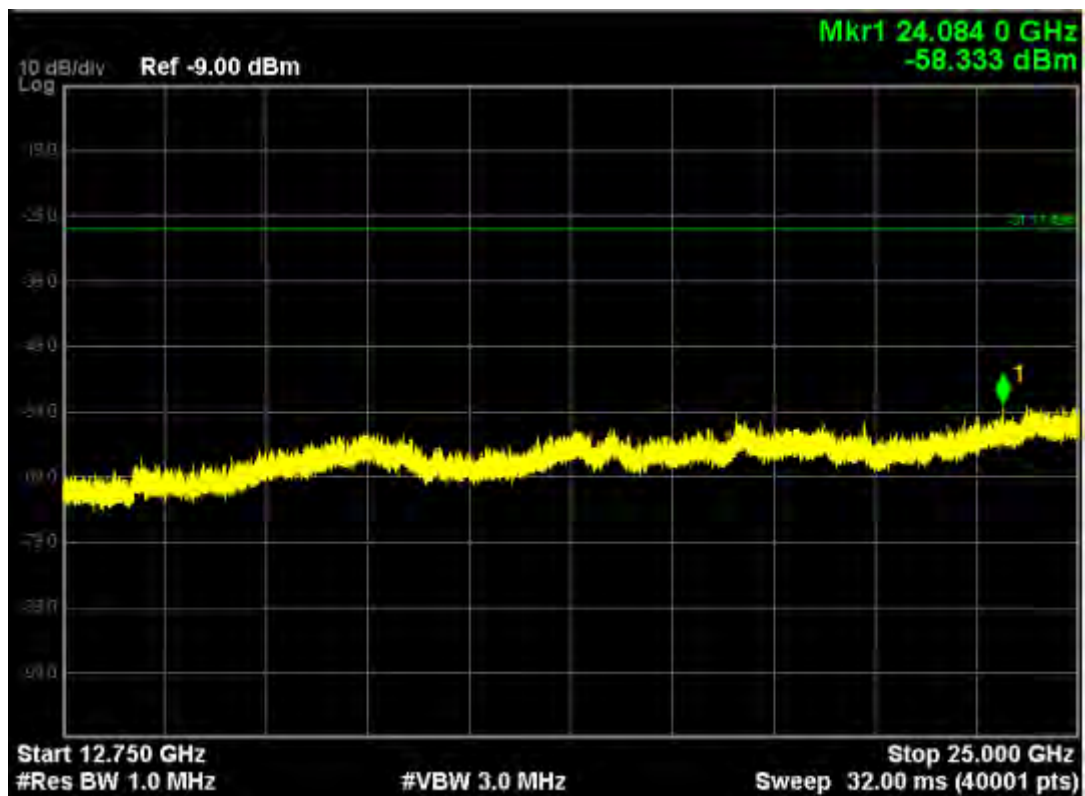

802.11ac20, traffic mode; Channel 165(mimo)

Note: The Mark1 point is carrier.

802.11ac40, traffic mode; Channel 151

Note: The Mark1 point is carrier.

802.11ac40, traffic mode; Channel 151(mimo)

Note: The Mark1 point is carrier.

802.11ac40, traffic mode; Channel 159

Note: The Mark1 point is carrier.

802.11ac40, traffic mode; Channel 159(mimo)

Note: The Mark1 point is carrier.

802.11ac80, traffic mode; Channel 155

Note: The Mark1 point is carrier.