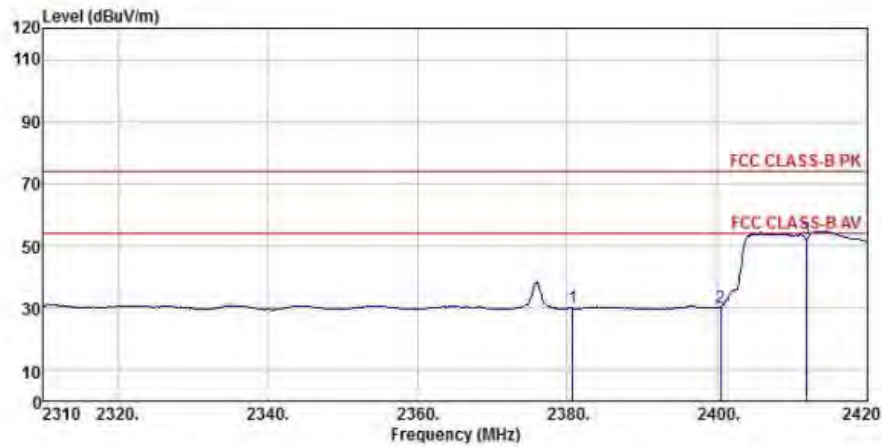

Detector mode: Average

Polarity: Vertical

Site : chamber
Condition : FCC CLASS-B PK 3m BBHA9120D(942) VERTICAL
EUT :
Model Name : 神画投影仪
Temp/Humi : 19 °C / 58 %
Power Rating: 230V/50Hz
Mode : WIFI 2.4G 802.11g CH1
Memo :

Read	Antenna	Cable	Preamp	Limit	Over			
Freq	Level	Factor	Loss	Factor	Level	Line	Limit	Remark

MHz	dBuV	dB/m	dB	dB	dBuV/m	dBuV/m	dB
1 2380.73	33.64	27.65	7.16	38.53	29.92	74.00	-44.08 Peak
2 2400.53	33.96	27.58	7.13	38.52	30.15	74.00	-43.85 Peak
3 pp 2411.97	55.95	27.54	7.21	38.52	52.18	74.00	-21.82 Peak