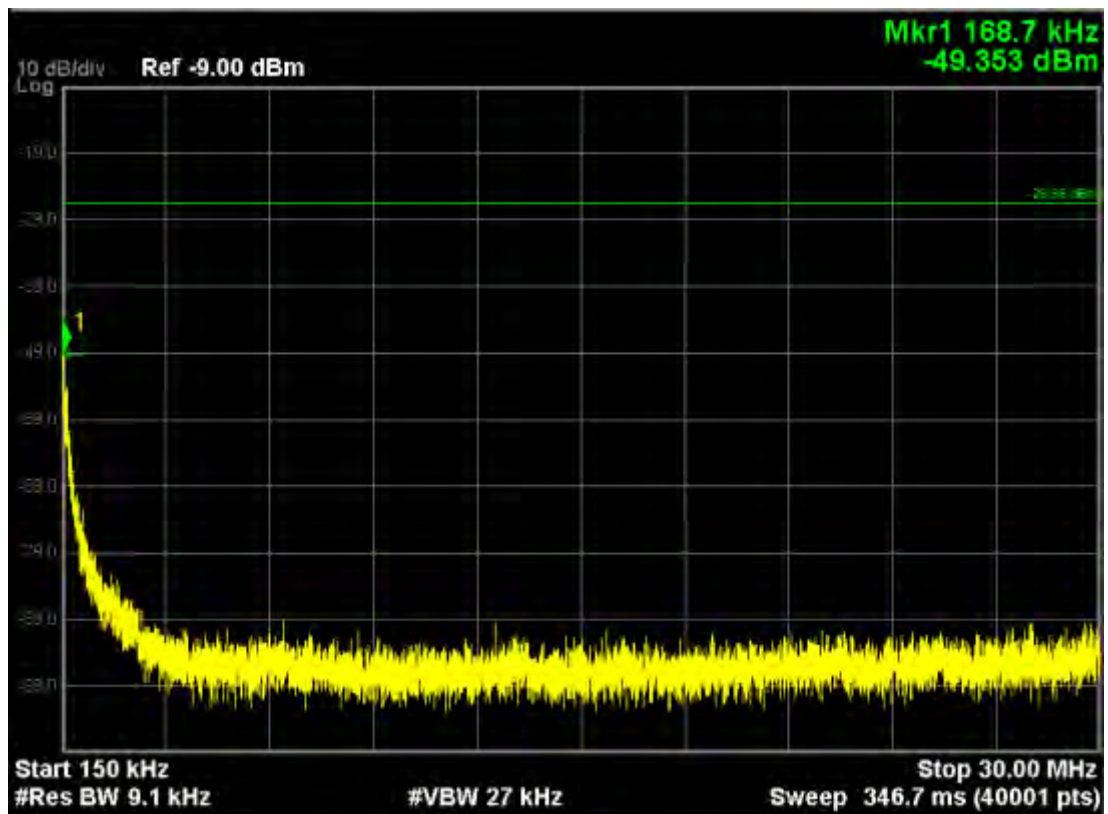

802.11ac20, traffic mode; Channel 157

Note: The Mark1 point is carrier.

802.11ac20, traffic mode; Channel 157(mimo)

Note: The Mark1 point is carrier.

802.11ac20, traffic mode; Channel 165

Note: The Mark1 point is carrier.

802.11ac20, traffic mode; Channel 165(mimo)

Note: The Mark1 point is carrier.

802.11ac40, traffic mode; Channel 151

Note: The Mark1 point is carrier.

802.11ac40, traffic mode; Channel 151(mimo)

Note: The Mark1 point is carrier.

802.11ac40, traffic mode; Channel 159

Note: The Mark1 point is carrier.

802.11ac40, traffic mode; Channel 159(mimo)

Note: The Mark1 point is carrier.

802.11ac80, traffic mode; Channel 155

Note: The Mark1 point is carrier.