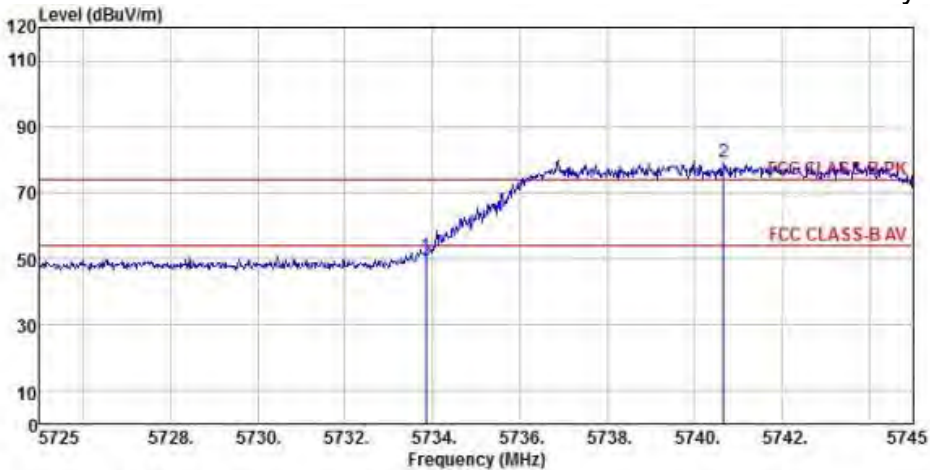

Site : chamber
Condition : FCC CLASS-B PK 3m BBHA9120D(942) VERTICAL
EUT :
Model Name : 神画投影仪
Temp/Humi : 19 °C / 58 %
Power Rating: 230V/50Hz
Mode : WIFI 5G 802.11ac 20M CH149
Memo :

Read	Antenna	Cable	Preamp	Limit	Over			
Freq	Level	Factor	Loss	Factor	Level	Line	Limit	Remark

MHz	dBuV	dB/m	dB	dB	dBuV/m	dBuV/m	dB
1 5733.86	44.19	32.34	10.99	36.65	50.87	74.00	-23.13 Peak
2 pp 5740.68	72.54	32.34	10.88	36.65	79.11	74.00	5.11 Peak