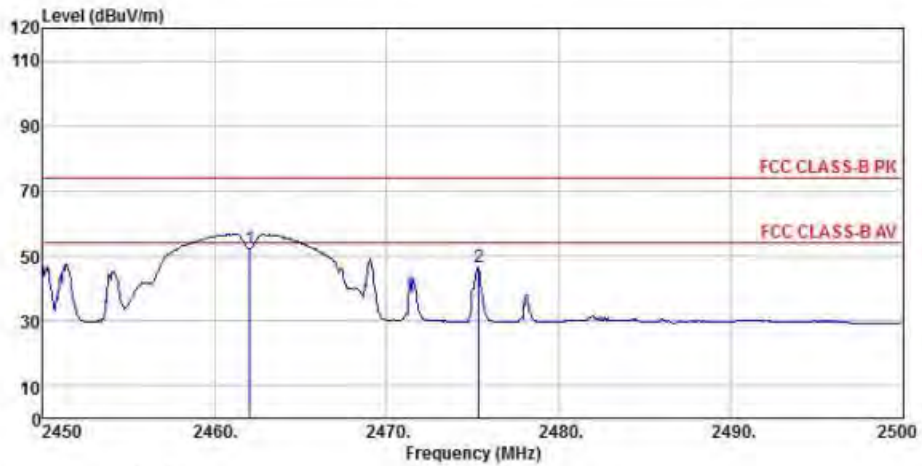

Detector mode: Average

Polarity: Horizontal

Site : chamber
Condition : FCC CLASS-B PK 3m BBHA9120D(942) HORIZONTAL
EUT :
Model Name : 神画投影仪
Temp/Humi : 19 °C / 58 %
Power Rating: 230V/50Hz
Mode : WIFI 2.4G CH11
Memo :

	Read	Antenna	Cable	Preamp	Limit	Over	
Freq	Level	Factor	Loss	Factor	Level	Line	Limit
MHz	dBuV	dB/m	dB	dB	dBuV/m	dBuV/m	dB
1 pp 2462.05	55.74	27.49	7.39	38.50	52.12	74.00	-21.88 Peak
2 2475.35	50.26	27.52	7.41	38.50	46.69	74.00	-27.31 Peak

Detector mode: Peak

Polarity: Vertical