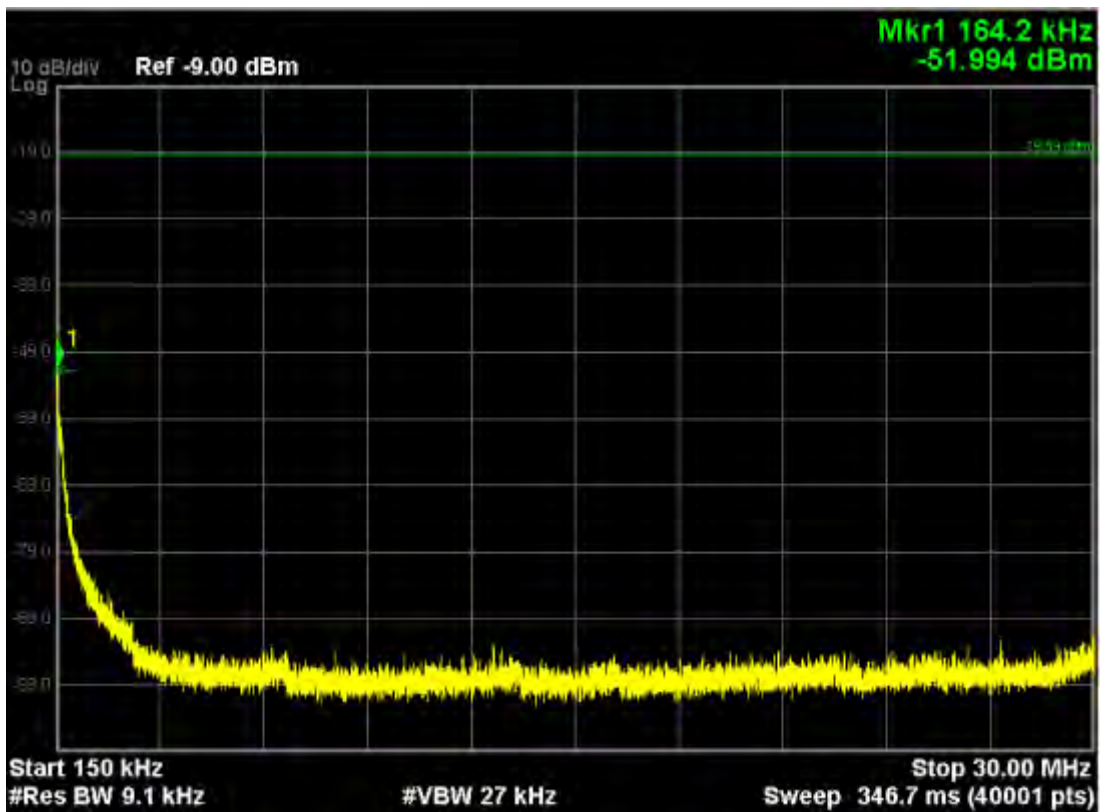

Note: The Mark1 point is carrier.

802.11a, traffic mode; Channel 165

Note: The Mark1 point is carrier.

802.11n20, traffic mode; Channel 149

Note: The Mark1 point is carrier.

802.11n20, traffic mode; Channel 149(mimo)

Note: The Mark1 point is carrier.

802.11n20, traffic mode; Channel 157

Note: The Mark1 point is carrier.

Note: The Mark1 point is carrier.

802.11n20, traffic mode; Channel 165

Note: The Mark1 point is carrier.