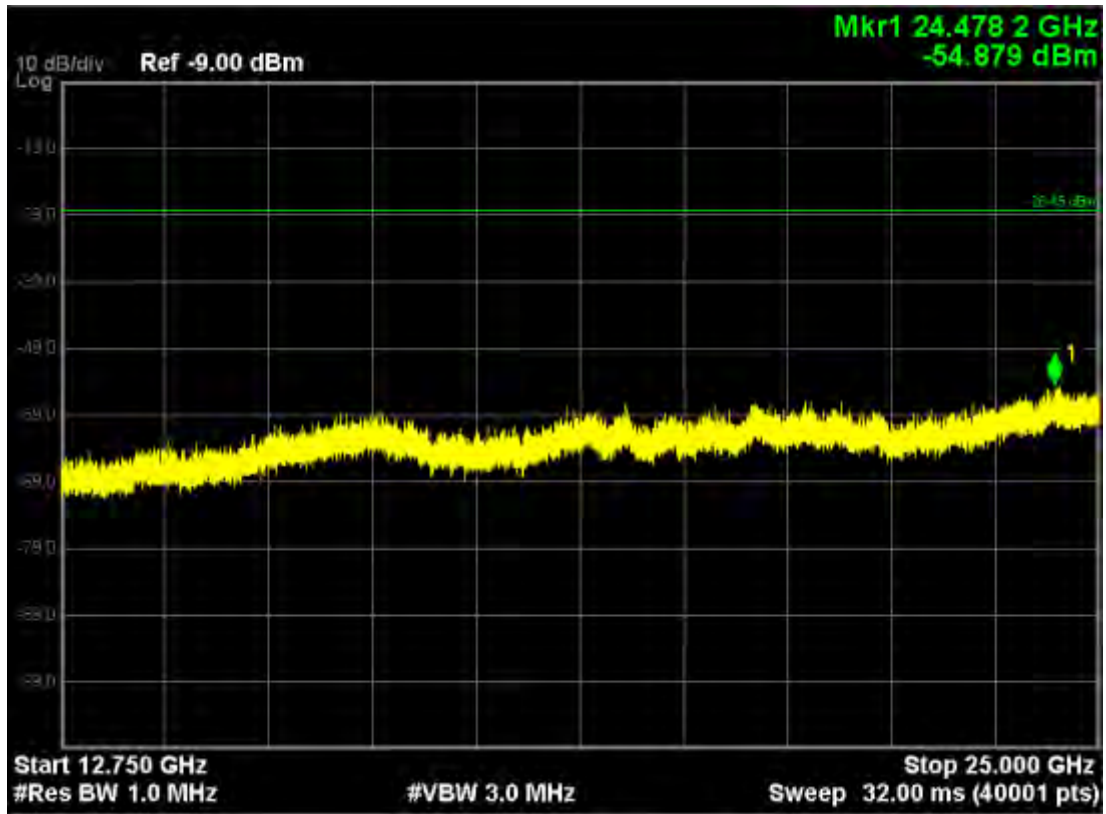

Note: The Mark1 point is carrier.

802.11n20, traffic mode; Channel 157

Note: The Mark1 point is carrier.

Note: The Mark1 point is carrier.

802.11n20, traffic mode; Channel 165

Note: The Mark1 point is carrier.