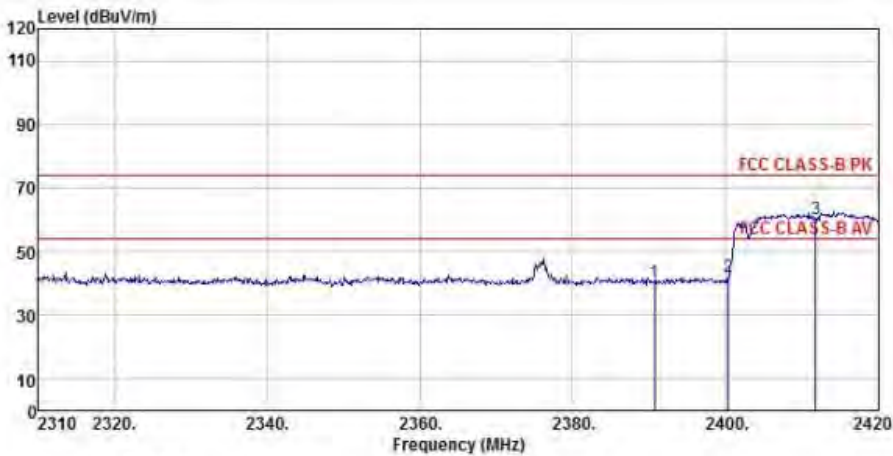

802.11g (Ch1)

Detector mode: Peak

Polarity: Horizontal

Site : chamber
Condition : FCC CLASS-B PK 3m BBHA9120D(942) HORIZONTAL
EUT :
Model Name : 神画投影仪
Temp/Humi : 19 °C / 58 %
Power Rating: 230V/50Hz
Mode : WIFI 2.4G 802.11g CH1
Memo :

ReadAntenna Cable Preamp Limit Over
Freq Level Factor Loss Factor Level Line Limit Remark

MHz	dBuV	dB/m	dB	dB	dBuV/m	dBuV/m	dB
1 2390.74	44.11	27.58	7.13	38.53	40.29	74.00	-33.71 Peak
2 2400.42	45.90	27.58	7.13	38.52	42.09	74.00	-31.91 Peak
3 pp 2411.86	63.82	27.54	7.21	38.52	60.05	74.00	-13.95 Peak