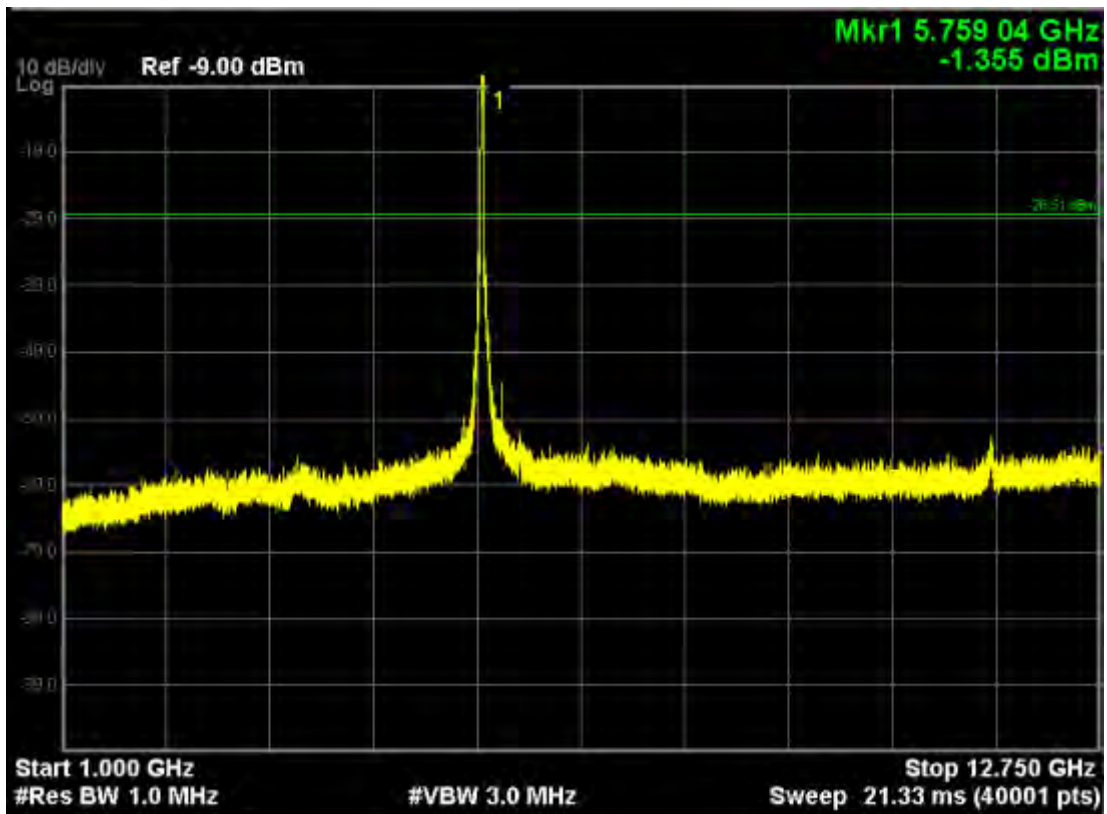

Note: The Mark1 point is carrier.

802.11a, traffic mode; Channel 165

Note: The Mark1 point is carrier.

802.11n20, traffic mode; Channel 149

Note: The Mark1 point is carrier.

802.11n20, traffic mode; Channel 149(mimo)

Note: The Mark1 point is carrier.

802.11n20, traffic mode; Channel 157

Note: The Mark1 point is carrier.

Note: The Mark1 point is carrier.

802.11n20, traffic mode; Channel 165

Note: The Mark1 point is carrier.