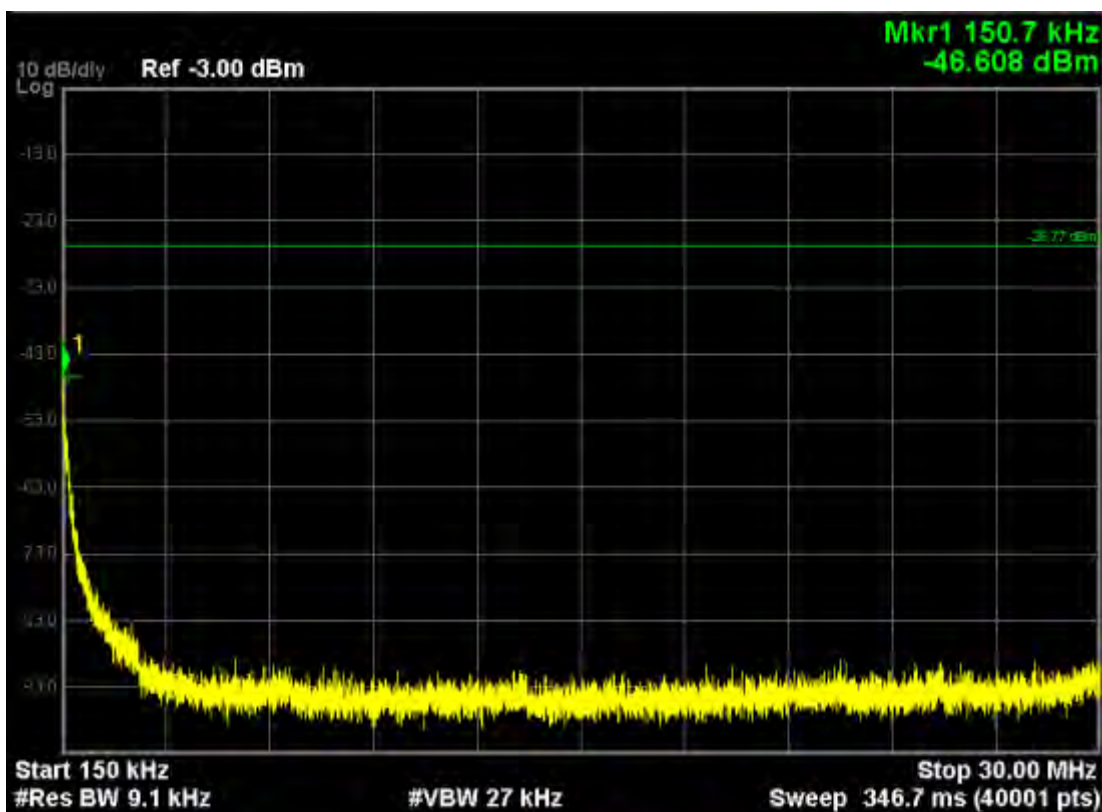

Note: The Mark1 point is carrier.

802.11ac (5725MHz-5850MHz)
802.11ac20, traffic mode; Channel 149

Note: The Mark1 point is carrier.

802.11ac20, traffic mode; Channel 149(mimo)

Note: The Mark1 point is carrier.

802.11ac20, traffic mode; Channel 157

Note: The Mark1 point is carrier.

802.11ac20, traffic mode; Channel 157(mimo)

Note: The Mark1 point is carrier.

802.11ac20, traffic mode; Channel 165

Note: The Mark1 point is carrier.