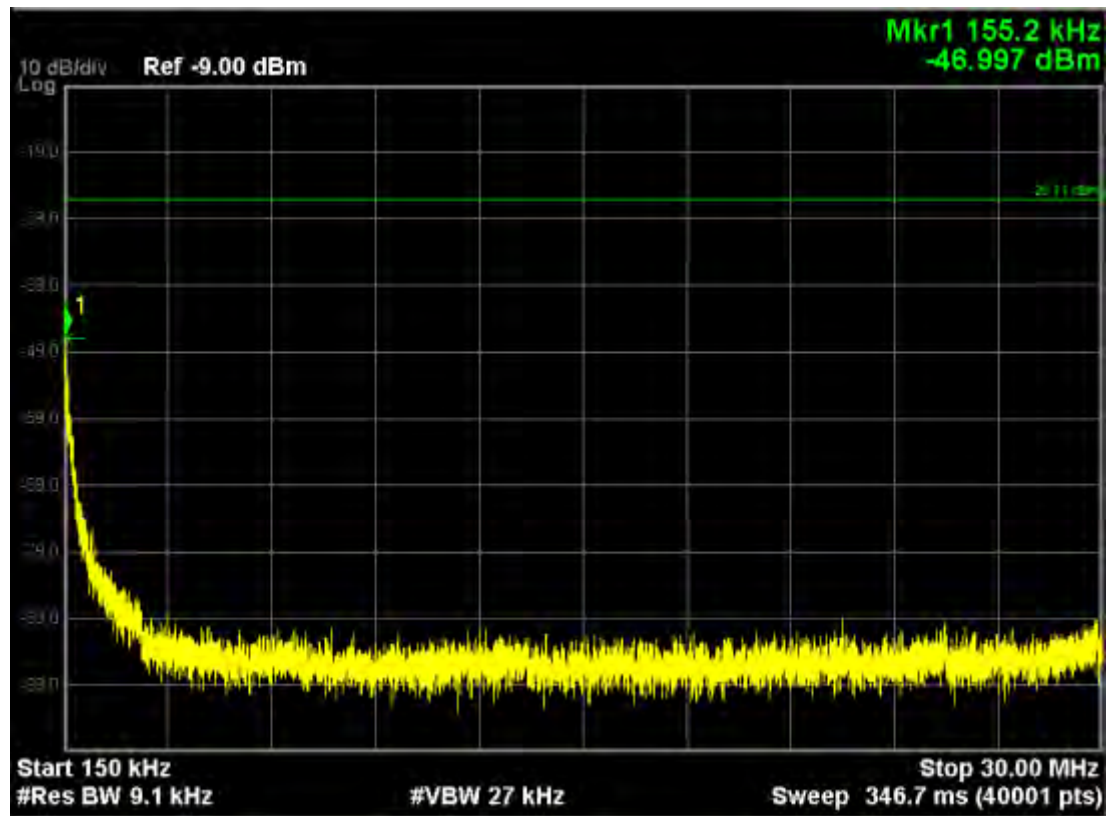

802.11ac40, traffic mode; Channel 159

Note: The Mark1 point is carrier.

802.11ac40, traffic mode; Channel 159(mimo)

Note: The Mark1 point is carrier.

802.11ac80, traffic mode; Channel 155

Note: The Mark1 point is carrier.