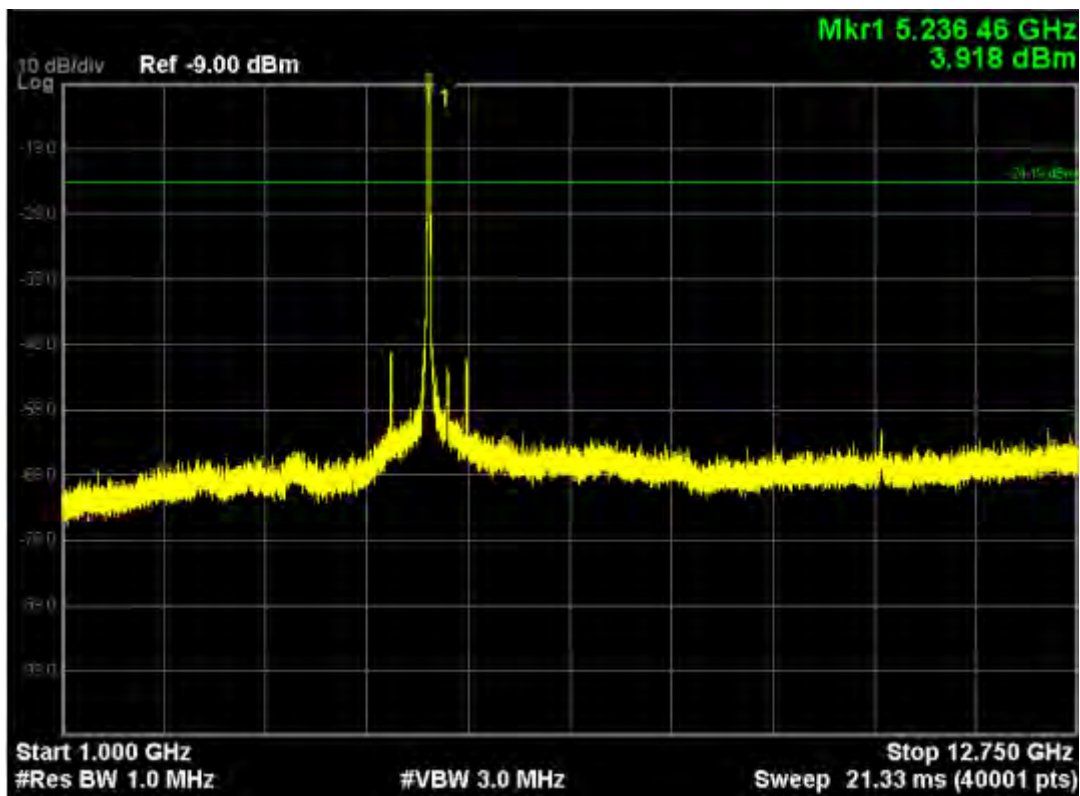

Note: The Mark1 point is carrier.

802.11ac20, traffic mode; Channel 36(mimo)

Note: The Mark1 point is carrier.

802.11ac20, traffic mode; Channel 48

Note: The Mark1 point is carrier.

802.11ac20, traffic mode; Channel 48(mimo)