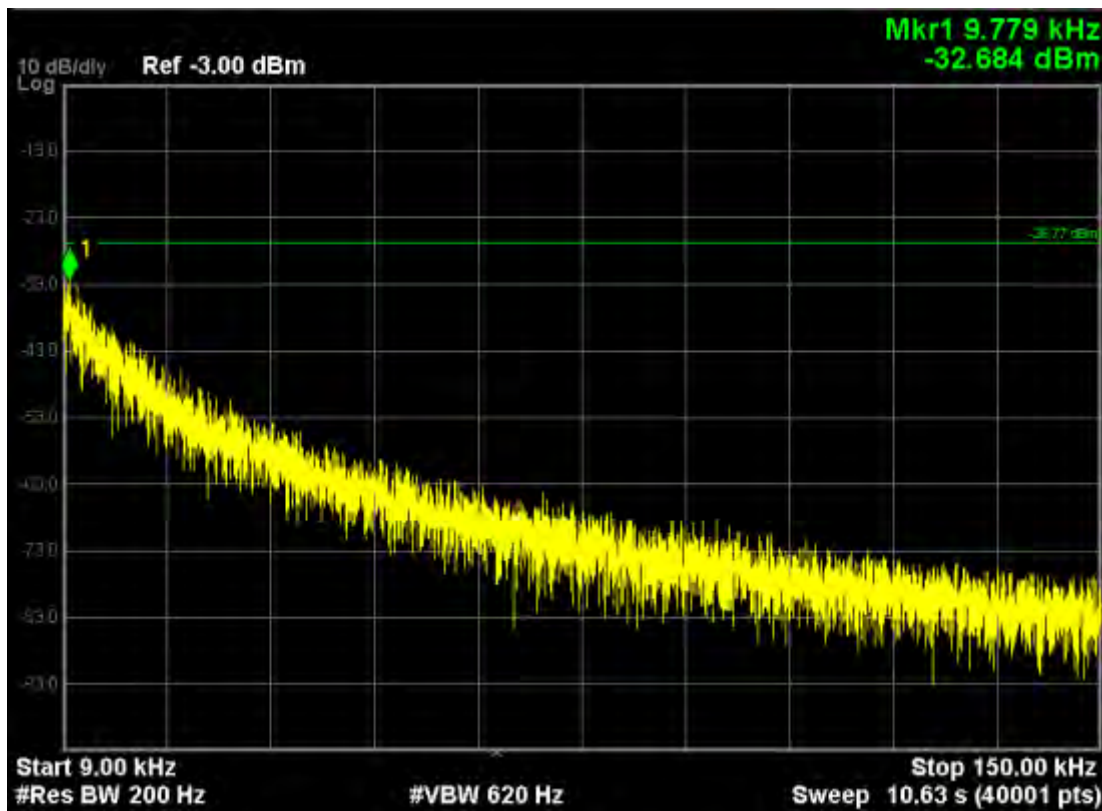

Note: The Mark1 point is carrier.

802.11ac (5725MHz-5850MHz)
802.11ac20, traffic mode; Channel 149

Note: The Mark1 point is carrier.

802.11ac20, traffic mode; Channel 149(mimo)

Note: The Mark1 point is carrier.

802.11ac20, traffic mode; Channel 157

Note: The Mark1 point is carrier.

802.11ac20, traffic mode; Channel 157(mimo)

Note: The Mark1 point is carrier.

802.11ac20, traffic mode; Channel 165

Note: The Mark1 point is carrier.