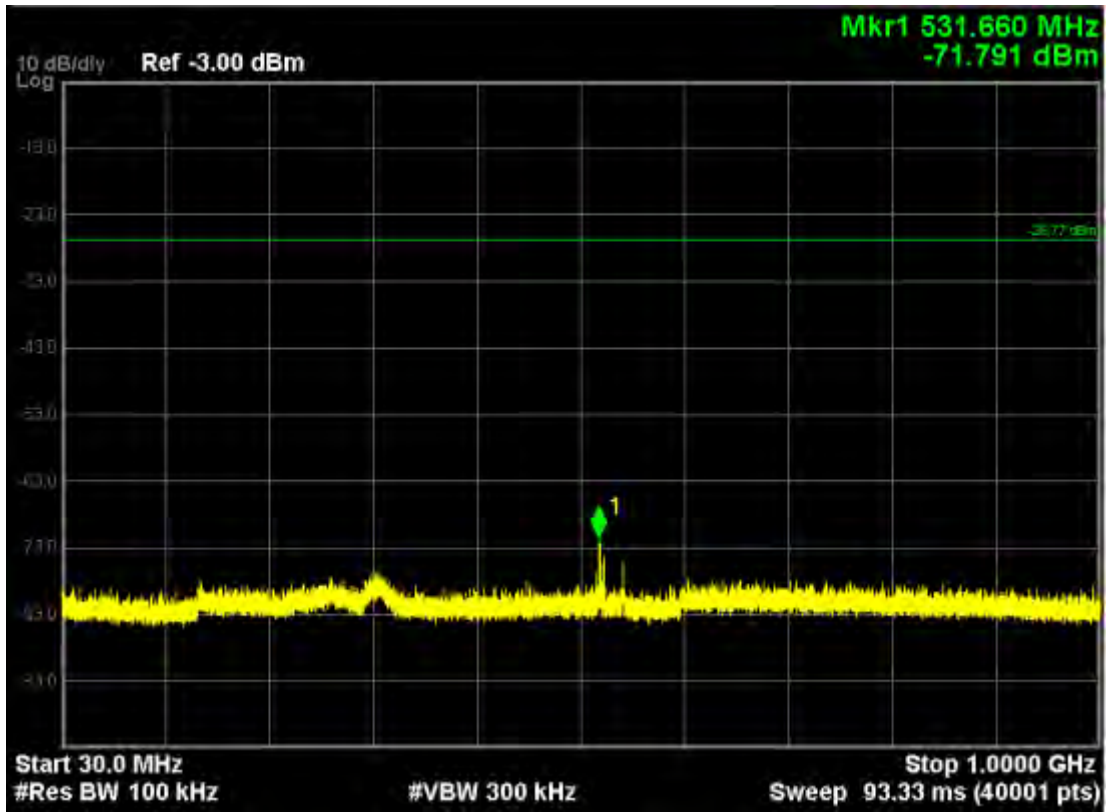

Note: The Mark1 point is carrier.

802.11ac40, traffic mode; Channel 46(mimo)

Note: The Mark1 point is carrier.

802.11ac80, traffic mode; Channel 42

Note: The Mark1 point is carrier.

802.11ac80, traffic mode; Channel 42(mimo)

Note: The Mark1 point is carrier.

802.11ac (5725MHz-5850MHz)
802.11ac20, traffic mode; Channel 149

Note: The Mark1 point is carrier.

802.11ac20, traffic mode; Channel 149(mimo)

Note: The Mark1 point is carrier.

802.11ac20, traffic mode; Channel 157

Note: The Mark1 point is carrier.

802.11ac20, traffic mode; Channel 157(mimo)

Note: The Mark1 point is carrier.

802.11ac20, traffic mode; Channel 165

Note: The Mark1 point is carrier.