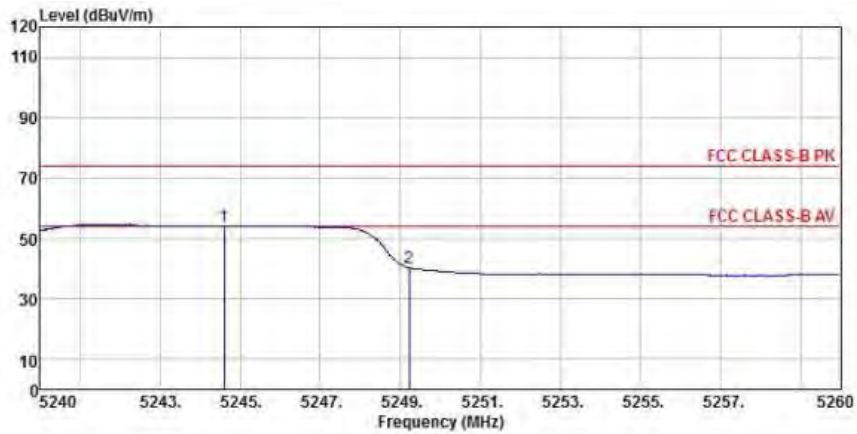

Detector mode: Average

Polarity: Vertical

Site : chamber
Condition : FCC CLASS-B PK 3m BBHA9120D(942) VERTICAL
EUT :
Model Name : 神画投影仪
Temp/Humi : 19 C / 58 %
Power Rating: 230V/50Hz
Mode : WIFI 5G 802.11a CH48
Memo :

Read	Antenna	Cable	Preamp	Limit	Over	
Freq	Level	Factor	Loss	Factor	Level	Line
MHz	dBuV	dB/m	dB	dB	dBuV/m	dBuV/m
1 pp 5244.60	47.80	31.75	10.79	36.33	54.01	74.00 -19.99 Peak
2 5249.22	34.03	31.75	10.79	36.33	40.24	74.00 -33.76 Peak