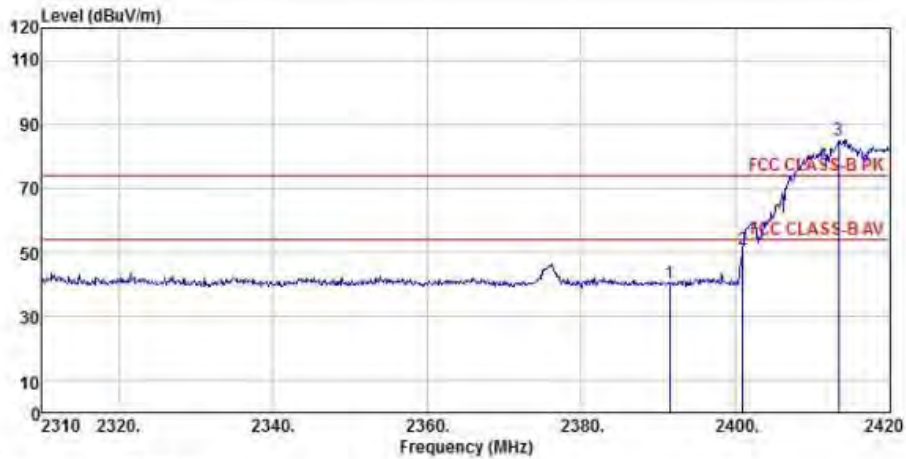

Site : chamber
Condition : FCC CLASS-B PK 3m BBHA9120D(942) VERTICAL
EUT :
Model Name : 神画投影仪
Temp/Humi : 19 °C / 58 %
Power Rating: 230V/50Hz
Mode : WIFI 2.4G 802.11g CHI
Memo :

	Read	Antenna	Cable	Preamp	Limit	Over		
	Freq	Level	Factor	Loss	Factor	Level	Line	Limit
	MHz	dBuV	dB/m	dB	dB	dBuV/m	dBuV/m	dB
1	2391.51	44.12	27.58	7.13	38.53	40.30	74.00	-33.70 Peak
2	2400.97	54.89	27.58	7.13	38.52	51.08	74.00	-22.92 Peak
3 pp	2413.40	88.78	27.54	7.21	38.52	85.01	74.00	11.01 Peak