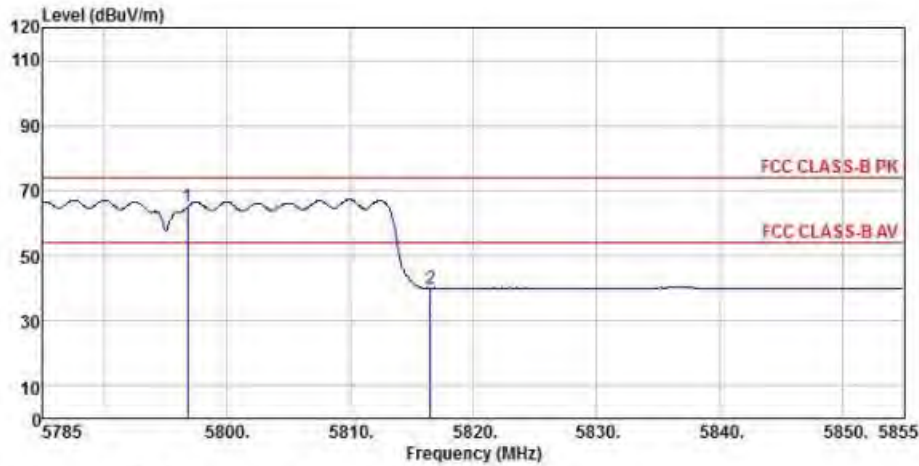

Detector mode: Average

Polarity: Vertical

Site : chamber
Condition : FCC CLASS-B PK 3m BBHA9120D(942) VERTICAL
EUT :
Model Name : 神画投影仪
Temp/Humi : 19 C / 58 %
Power Rating: 230V/50Hz
Mode : WIFI 5G 802.11n 40M CH159
Memo :

ReadAntenna	Cable	Preamp	Limit	Over				
Freq	Level	Factor	Loss	Factor	Level	Line	Limit	Remark

MHz	dBuV	dB/m	dB	dB	dBuV/m	dBuV/m	dB
1 pp 5796.76	57.66	32.54	11.51	36.69	65.02	74.00	-8.98 Peak
2 5816.50	32.26	32.60	11.58	36.70	39.74	74.00	-34.26 Peak