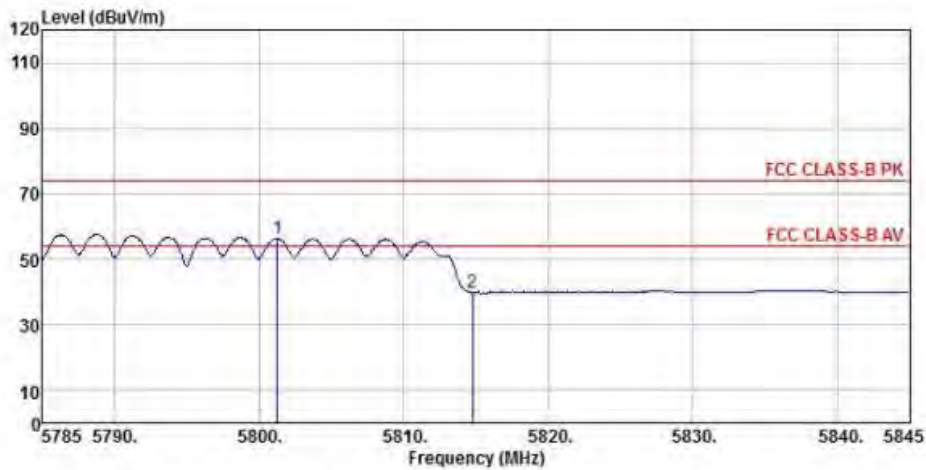

Detector mode: Average

Polarity: Vertical

Site : chamber
Condition : FCC CLASS-B PK 3m BBHA9120D(942) VERTICAL
EUT :
Model Name : 神画投影仪
Temp/Humi : 19 C / 58 %
Power Rating: 230V/50Hz
Mode : WIFI 5G 802.11ac 40M CH159
Memo :

ReadAntenna Cable Preamp Limit Over
Freq Level Factor Loss Factor Level Line Limit Remark

	MHz	dBuV	dB/m	dB	dB	dBuV/m	dBuV/m	dB
1 pp	5801.26	48.73	32.60	11.51	36.69	56.15	74.00	-17.85 Peak
2	5814.76	32.29	32.60	11.58	36.70	39.77	74.00	-34.23 Peak