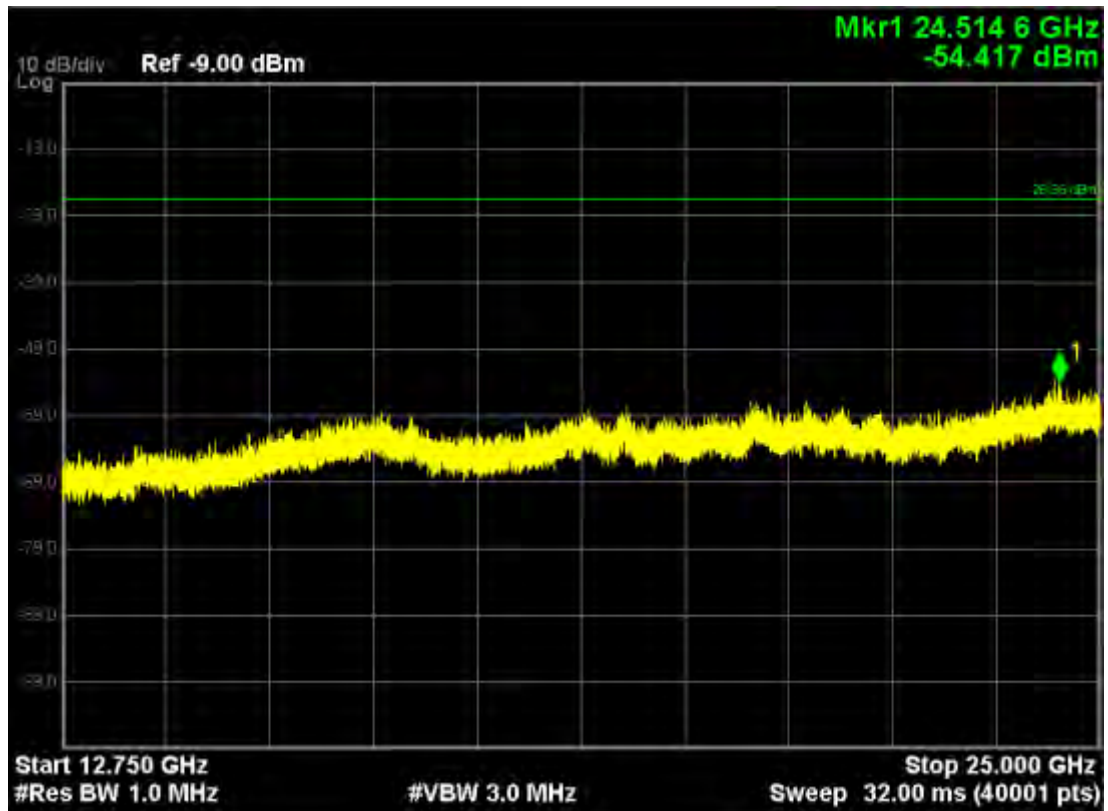

Note: The Mark1 point is carrier.

802.11a, traffic mode; Channel 165

Note: The Mark1 point is carrier.

802.11n20, traffic mode; Channel 149

Note: The Mark1 point is carrier.

802.11n20, traffic mode; Channel 149(mimo)

Note: The Mark1 point is carrier.

802.11n20, traffic mode; Channel 157

Note: The Mark1 point is carrier.

Note: The Mark1 point is carrier.

802.11n20, traffic mode; Channel 165

Note: The Mark1 point is carrier.