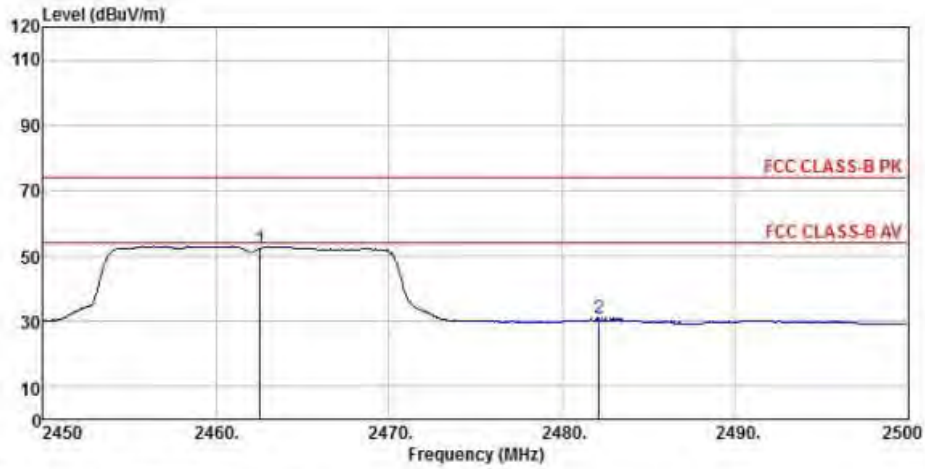

Detector mode: Average

Polarity: Horizontal

Site : chamber
Condition : FCC CLASS-B PK 3m BBHA9120D(942) HORIZONTAL
EUT :
Model Name : 神画投影仪
Temp/Humi : 19 °C / 58 %
Power Rating: 230V/50Hz
Mode : WIFI 2.4G 802.11g CH11
Memo :

ReadAntenna	Cable	Preamp	Limit	Over			
Freq	Level	Factor	Loss Factor	Level	Line	Limit	Remark
MHz	dBuV	dB/m	dB	dB	dBuV/m	dBuV/m	dB
1 pp 2462.55	55.97	27.49	7.39	38.50	52.35	74.00	-21.65 Peak
2 2482.15	34.41	27.52	7.41	38.49	30.85	74.00	-43.15 Peak

Detector mode: Peak

Polarity: Vertical