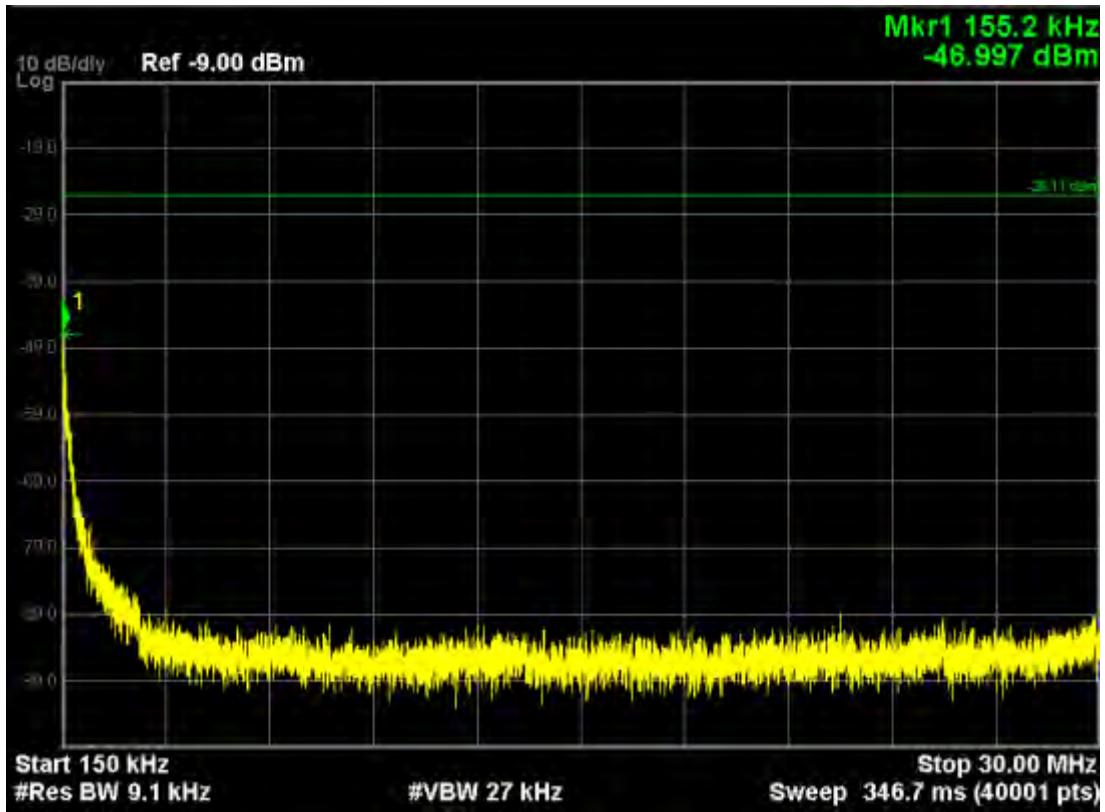

Note: The Mark1 point is carrier.

802.11a, traffic mode; Channel 165

Note: The Mark1 point is carrier.

802.11n20, traffic mode; Channel 149

Note: The Mark1 point is carrier.

802.11n20, traffic mode; Channel 149(mimo)

Note: The Mark1 point is carrier.

802.11n20, traffic mode; Channel 157

Note: The Mark1 point is carrier.

Note: The Mark1 point is carrier.

802.11n20, traffic mode; Channel 165

Note: The Mark1 point is carrier.