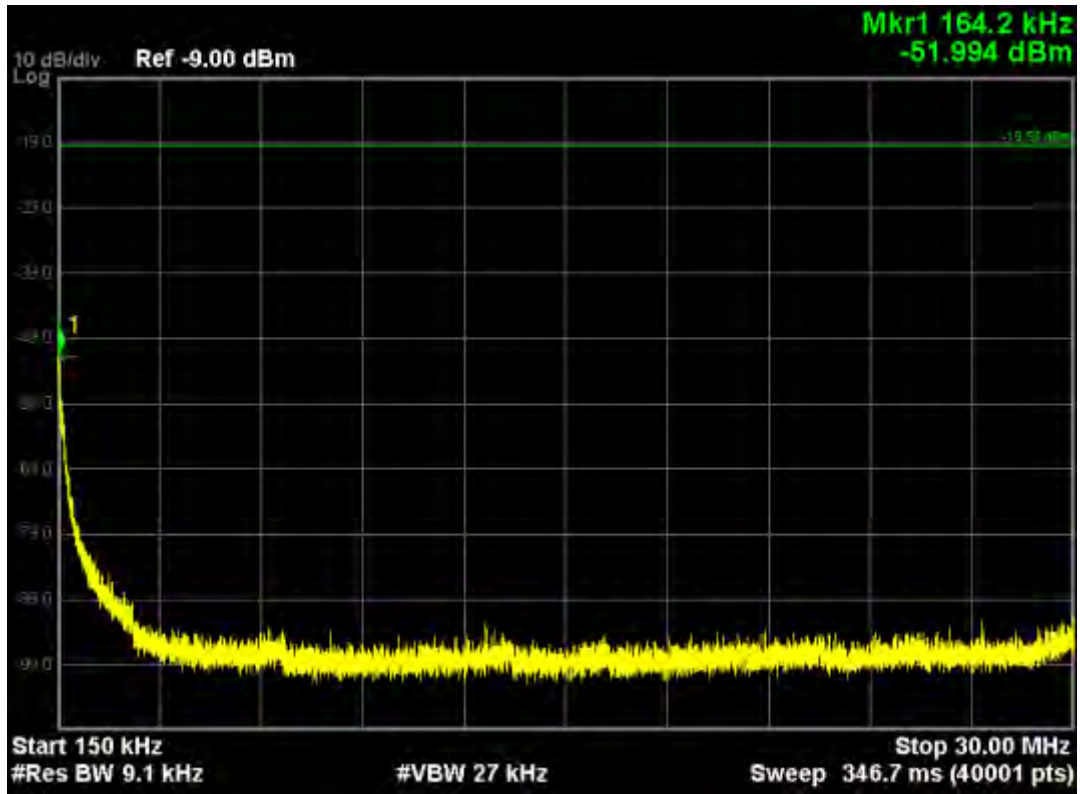

Note: The Mark1 point is carrier.

802.11ac (5725MHz-5850MHz)
802.11ac20, traffic mode; Channel 149

Note: The Mark1 point is carrier.

802.11ac20, traffic mode; Channel 149(mimo)

Note: The Mark1 point is carrier.

802.11ac20, traffic mode; Channel 157

Note: The Mark1 point is carrier.

802.11ac20, traffic mode; Channel 157(mimo)

Note: The Mark1 point is carrier.

802.11ac20, traffic mode; Channel 165

Note: The Mark1 point is carrier.

802.11ac20, traffic mode; Channel 165(mimo)

Note: The Mark1 point is carrier.

802.11ac40, traffic mode; Channel 151

Note: The Mark1 point is carrier.

802.11ac40, traffic mode; Channel 151(mimo)

Note: The Mark1 point is carrier.