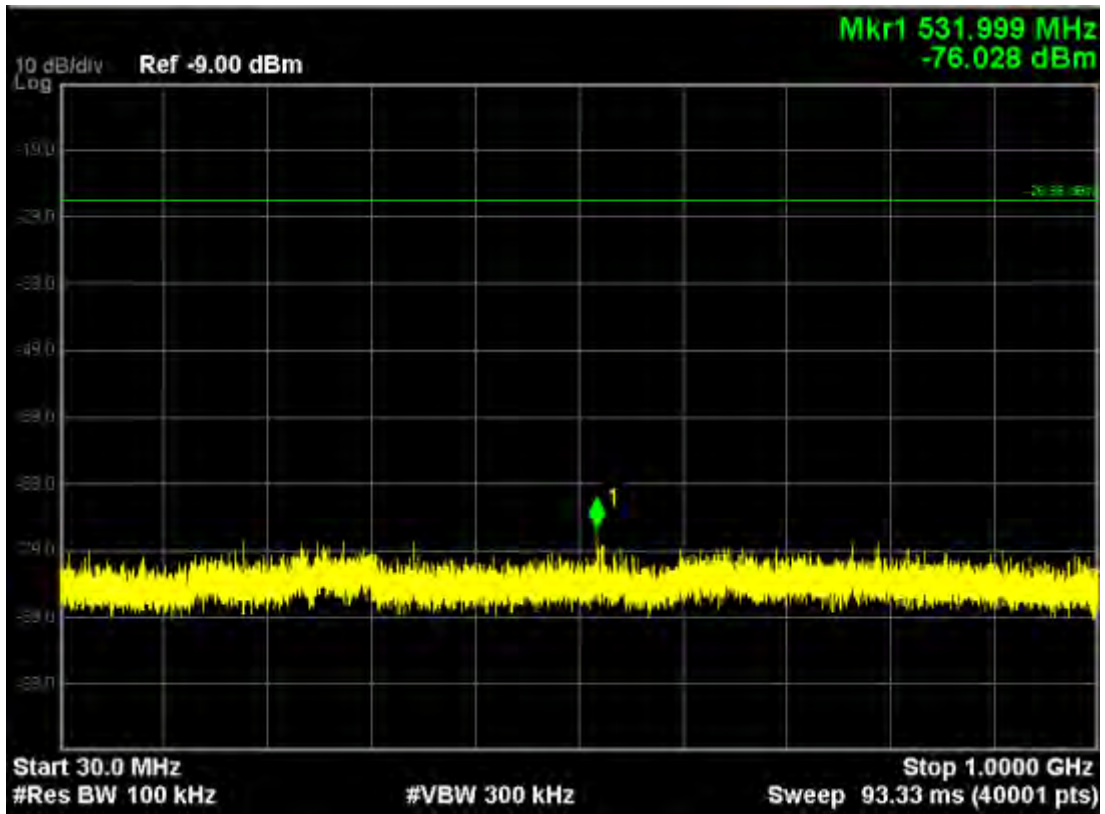

802.11ac20, traffic mode; Channel 157

Note: The Mark1 point is carrier.

802.11ac20, traffic mode; Channel 157(mimo)

Note: The Mark1 point is carrier.

802.11ac20, traffic mode; Channel 165

Note: The Mark1 point is carrier.

802.11ac20, traffic mode; Channel 165(mimo)

Note: The Mark1 point is carrier.

802.11ac40, traffic mode; Channel 151

Note: The Mark1 point is carrier.

802.11ac40, traffic mode; Channel 151(mimo)

Note: The Mark1 point is carrier.

802.11ac40, traffic mode; Channel 159

Note: The Mark1 point is carrier.

802.11ac40, traffic mode; Channel 159(mimo)

Note: The Mark1 point is carrier.

802.11ac80, traffic mode; Channel 155

Note: The Mark1 point is carrier.