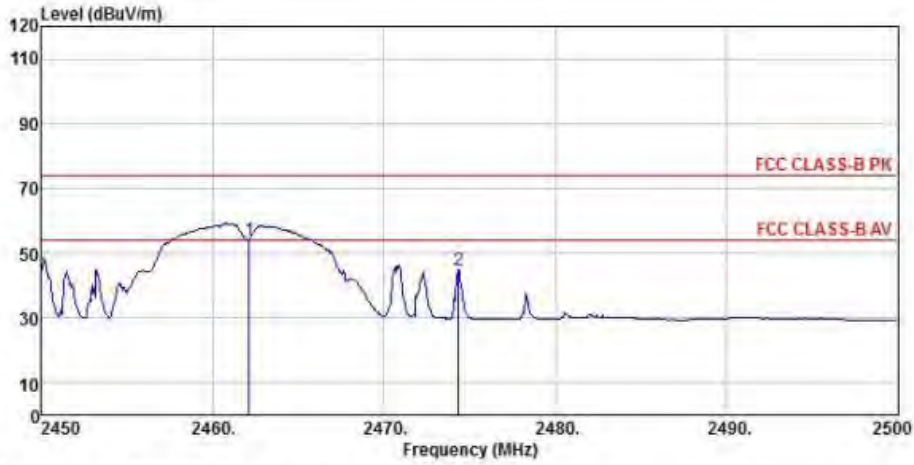

Detector mode: Average

Polarity: Vertical

Site : chamber
Condition : FCC CLASS-B PK 3m BBHA9120D(942) VERTICAL
EUT :
Model Name : 神画投影仪
Temp/Humi : 19 °C / 58 %
Power Rating: 230V/50Hz
Mode : WIFI 2.4G CH11
Memo :

ReadAntenna Cable Preamp Limit Over
Freq Level Factor Loss Factor Level Line Limit Remark

MHz	dBuV	dB/m	dB	dB	dBuV/m	dBuV/m	dB
1 pp 2462.10	57.84	27.49	7.39	38.50	54.22	74.00	-19.78 Peak
2 2474.35	48.25	27.52	7.41	38.50	44.68	74.00	-29.32 Peak