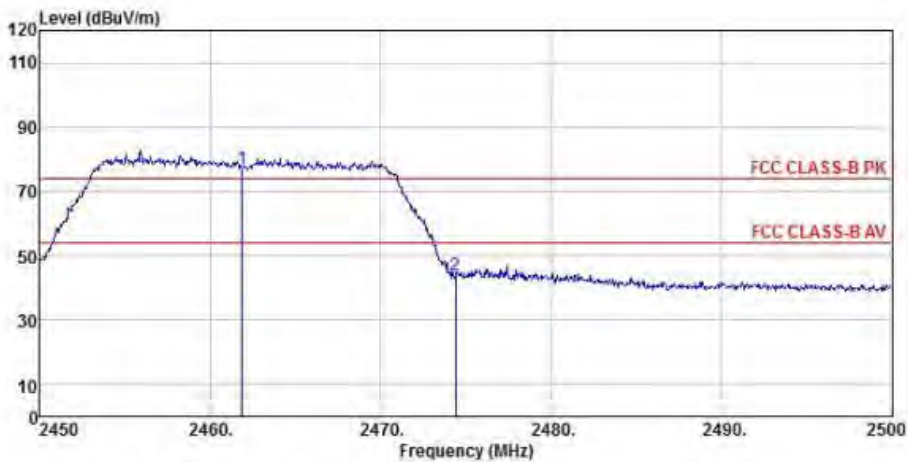

802.11n20 (Ch11)

Detector mode: Peak

Polarity: Horizontal

Site : chamber
Condition : FCC CLASS-B PK 3m BBHA9120D(942) HORIZONTAL
EUT :
Model Name : 神画投影仪
Temp/Humi : 19 °C / 58 %
Power Rating: 230V/50Hz
Mode : WIFI 2.4G 802.11n CH11
Memo :

Read	Antenna	Cable	Preamp	Limit	Over			
Freq	Level	Factor	Loss	Factor	Level	Line	Limit	Remark
MHz	dBuV	dB/m	dB	dB	dBuV/m	dBuV/m	dB	
1	2461.85	80.76	27.49	7.39	38.50	77.14	74.00	3.14 Peak
2	2474.40	47.19	27.52	7.41	38.50	43.62	74.00	-30.38 Peak