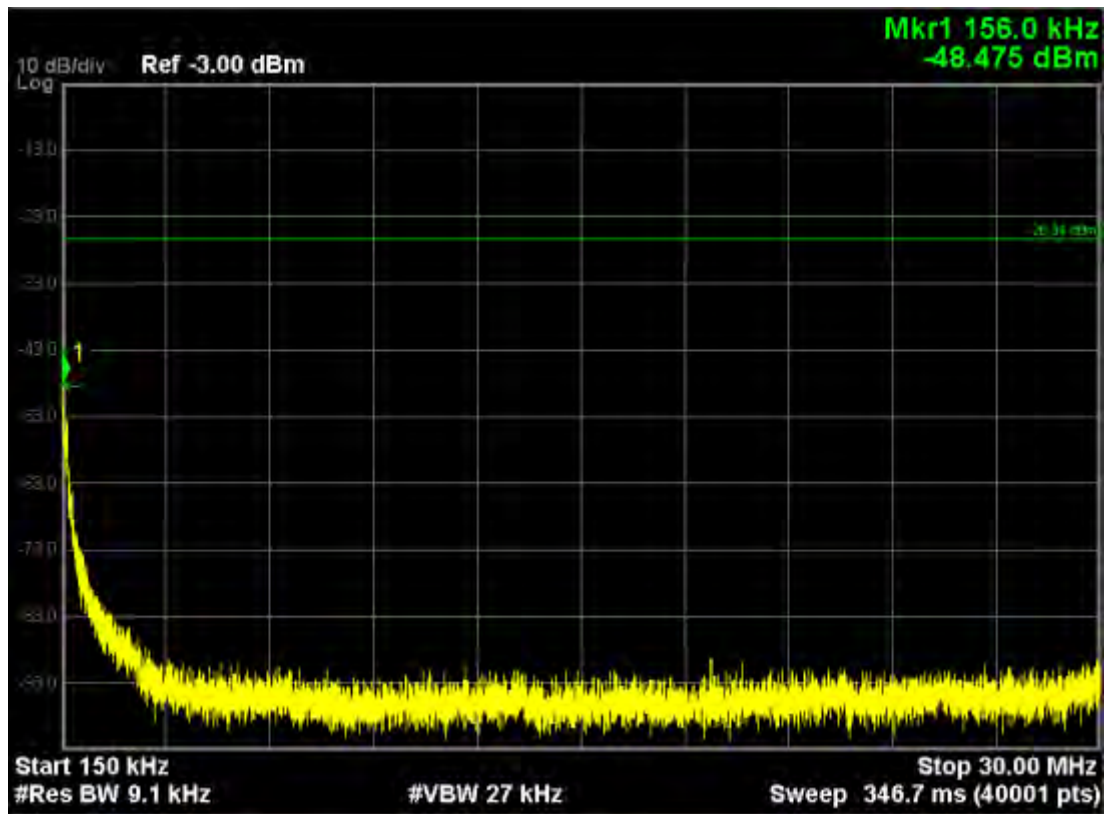

802.11ac20, traffic mode; Channel 157

Note: The Mark1 point is carrier.

802.11ac20, traffic mode; Channel 157(mimo)

Note: The Mark1 point is carrier.

802.11ac20, traffic mode; Channel 165

Note: The Mark1 point is carrier.