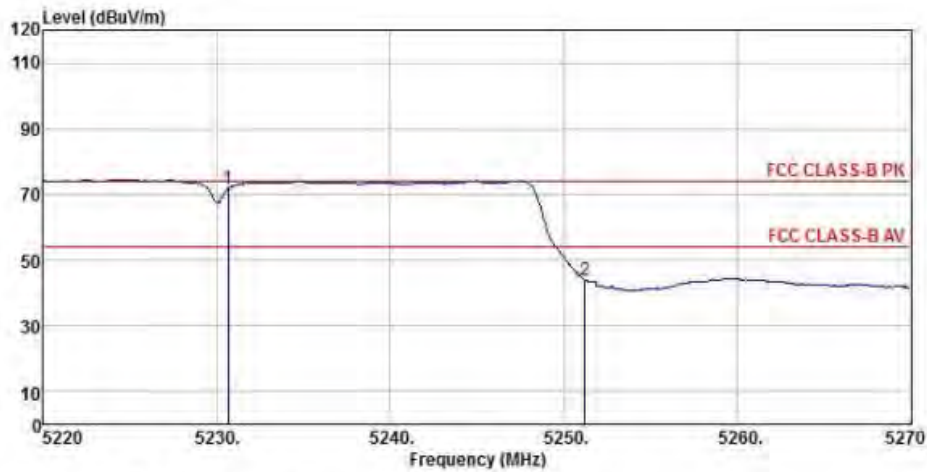

Detector mode: Average

Polarity: Vertical

Site : chamber
Condition : FCC CLASS-B PK 3m BBHA9120D(942) VERTICAL
EUT :
Model Name : 神画投影仪
Temp/Humi : 19 C / 58 %
Power Rating: 230V/50Hz
Mode : WIFI 5G 802.11n 40M CH46
Memo :

Read	Antenna	Cable	Preamp	Limit	Over			
Freq	Level	Factor	Loss	Factor	Level	Line	Limit	Remark

MHz	dBuV	dB/m	dB	dB	dBuV/m	dBuV/m	dB

1	pp	5230.65	65.52	31.83	10.74	36.32	71.77	74.00	-2.23	Peak
2		5251.20	37.81	31.75	10.79	36.33	44.02	74.00	-29.98	Peak