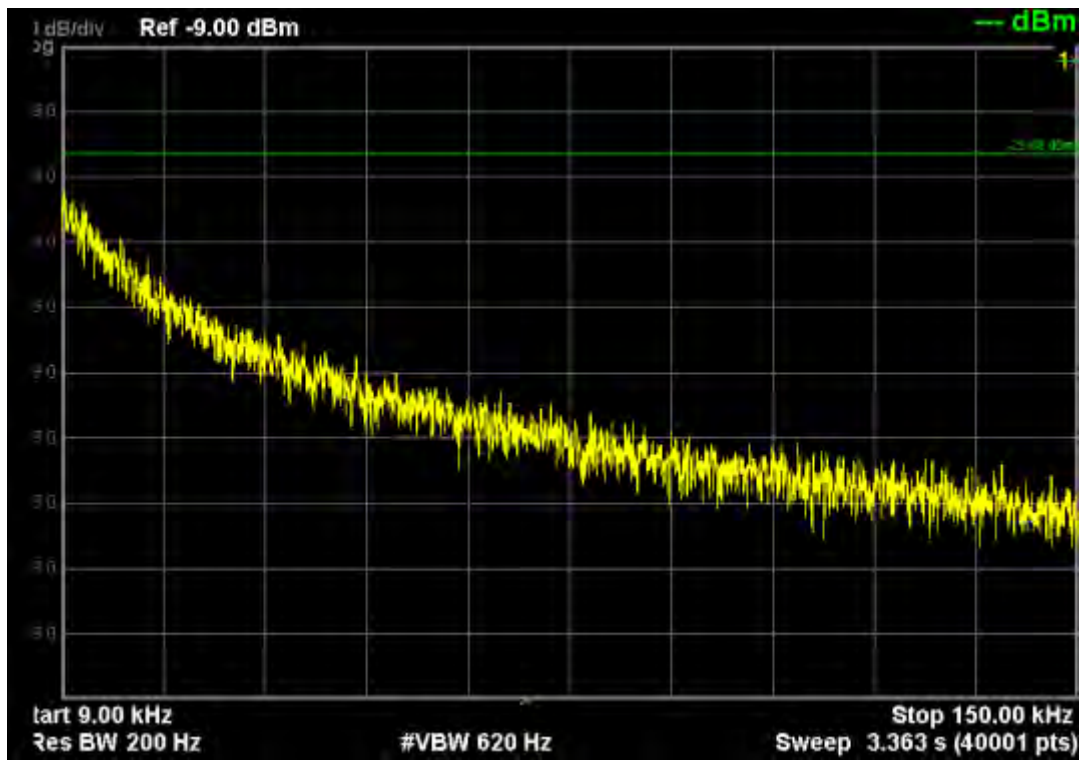

802.11ac20, traffic mode; Channel 157

Note: The Mark1 point is carrier.

802.11ac20, traffic mode; Channel 157(mimo)

Note: The Mark1 point is carrier.

802.11ac20, traffic mode; Channel 165

Note: The Mark1 point is carrier.

802.11ac20, traffic mode; Channel 165(mimo)

Note: The Mark1 point is carrier.

802.11ac40, traffic mode; Channel 151

Note: The Mark1 point is carrier.

802.11ac40, traffic mode; Channel 151(mimo)

Note: The Mark1 point is carrier.