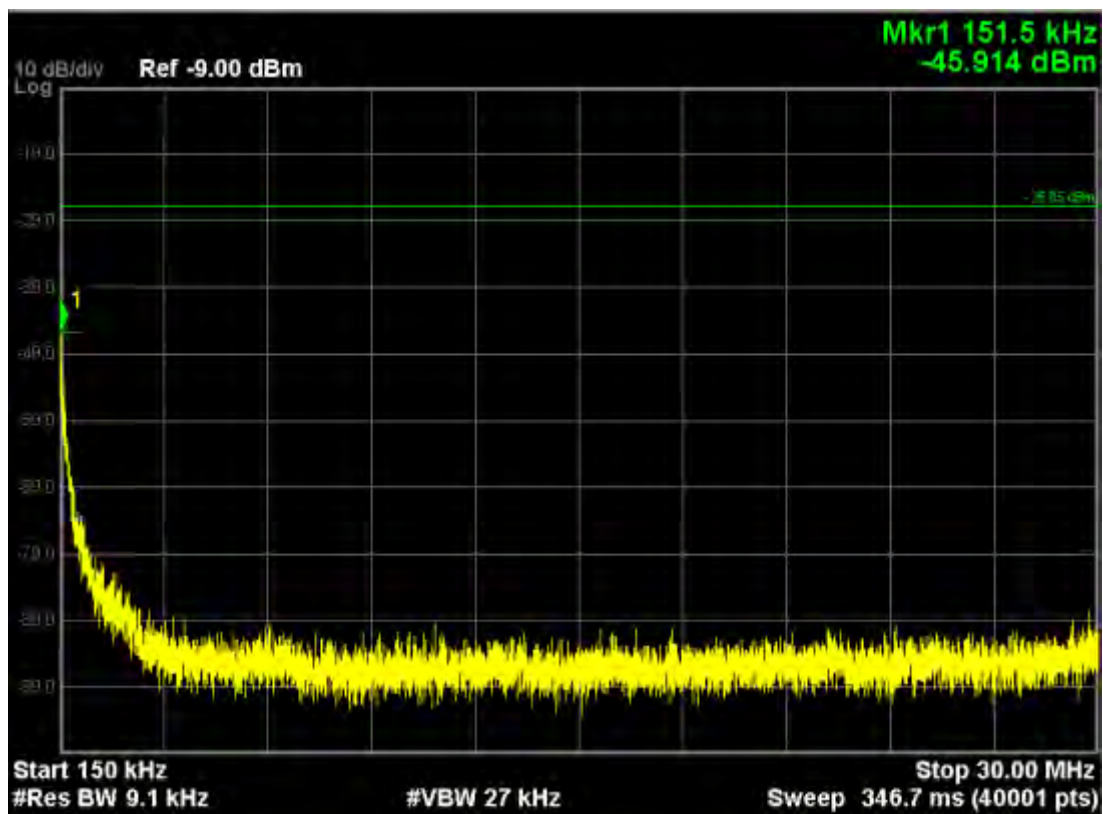

802.11n20, traffic mode; Channel 165(mimo)