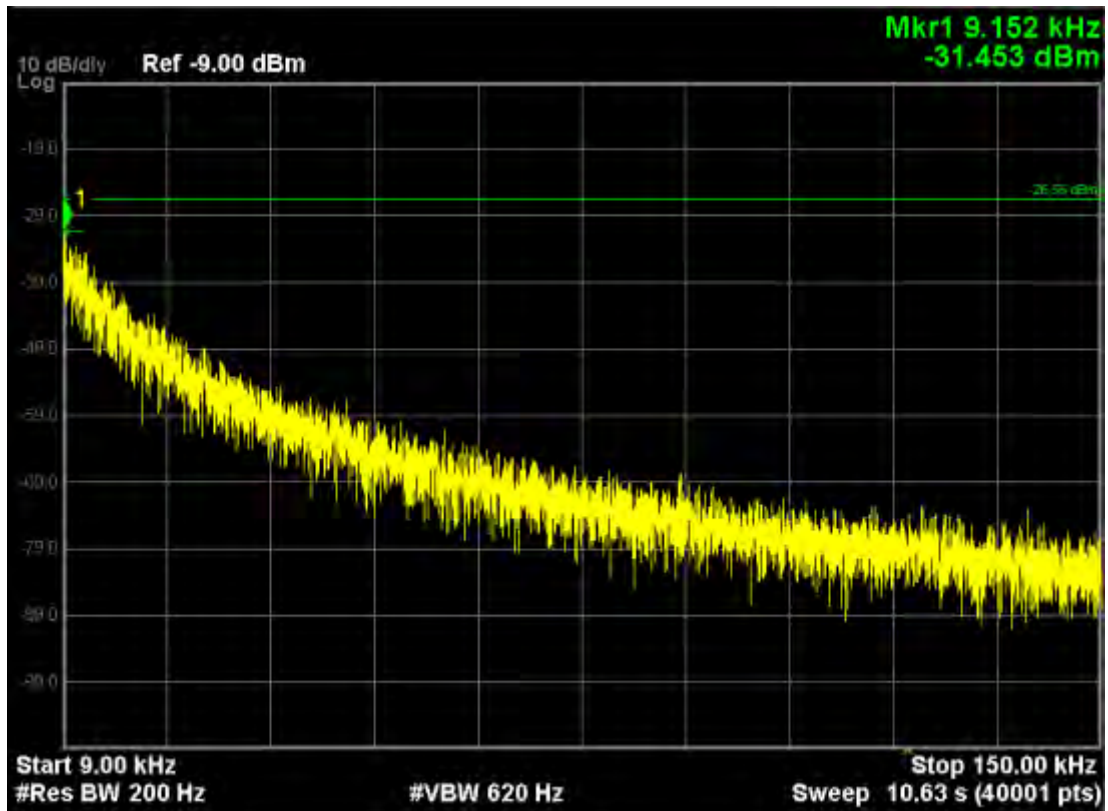

Note: The Mark1 point is carrier.

802.11a, traffic mode; Channel 165

Note: The Mark1 point is carrier.

802.11n20, traffic mode; Channel 149

Note: The Mark1 point is carrier.

802.11n20, traffic mode; Channel 149(mimo)

Note: The Mark1 point is carrier.

802.11n20, traffic mode; Channel 157

Note: The Mark1 point is carrier.

Note: The Mark1 point is carrier.

802.11n20, traffic mode; Channel 165

Note: The Mark1 point is carrier.