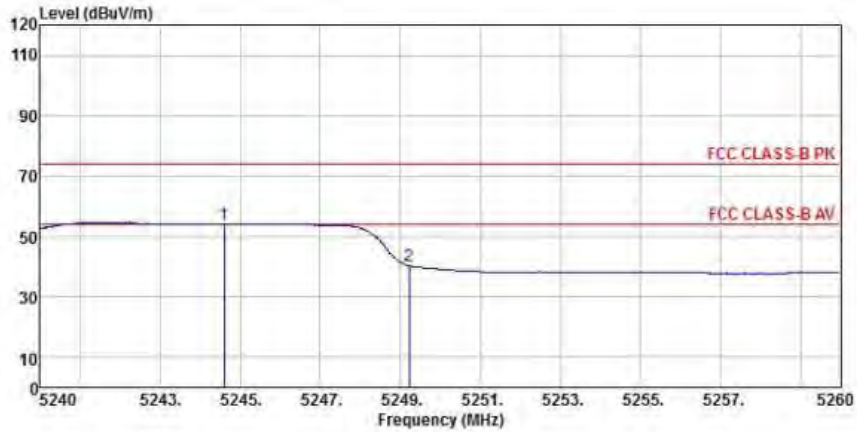

Detector mode: Average

Polarity: Vertical

Site : chamber
Condition : FCC CLASS-B PK 3m BBHA9120D(942) VERTICAL
EUT :
Model Name : 神画投影仪
Temp/Humi : 19 °C / 58 %
Power Rating: 230V/50Hz
Mode : WIFI 5G 802.11a CH48
Memo :

Read	Antenna	Cable	Preamp	Limit	Over		
Freq	Level	Factor	Loss	Factor	Level	Line	Limit
MHz	dBuV	dB/m	dB	dB	dBuV/m	dBuV/m	dB
1 pp 5244.60	47.80	31.75	10.79	36.33	54.01	74.00	-19.99 Peak
2 5249.22	34.03	31.75	10.79	36.33	40.24	74.00	-33.76 Peak