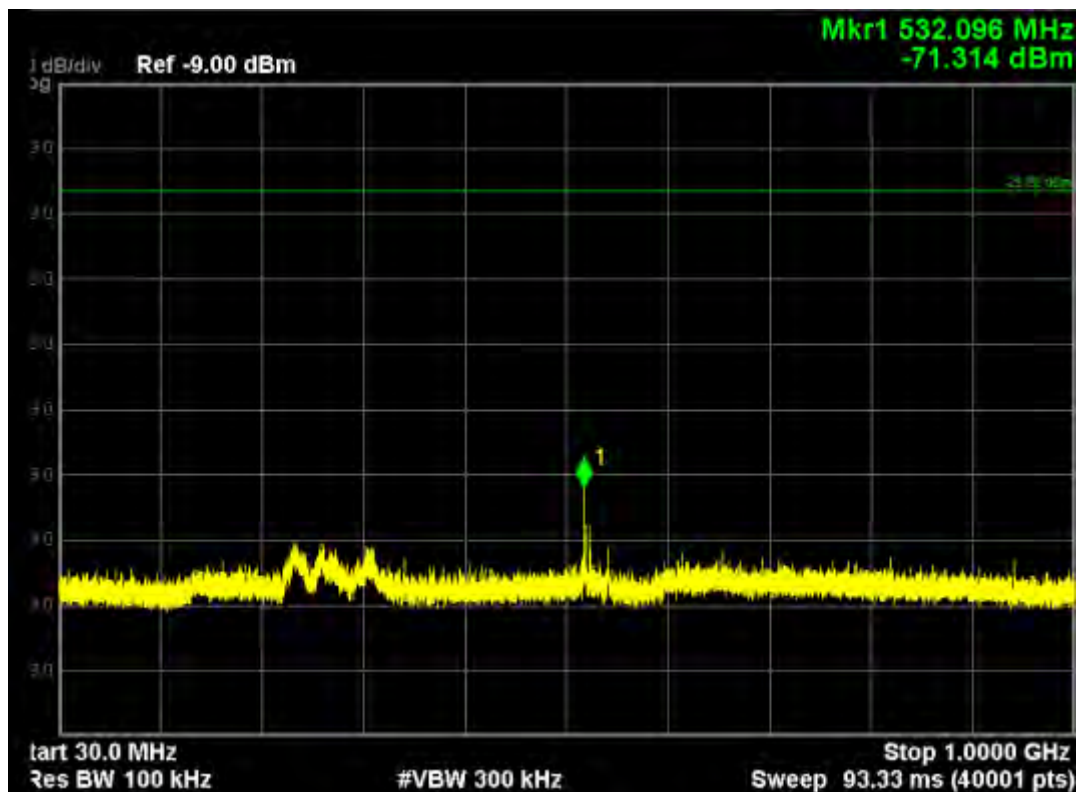

Note: The Mark1 point is carrier.

802.11ac40, traffic mode; Channel 46(mimo)

Note: The Mark1 point is carrier.

802.11ac80, traffic mode; Channel 42

Note: The Mark1 point is carrier.

802.11ac80, traffic mode; Channel 42(mimo)

Note: The Mark1 point is carrier.

802.11ac (5725MHz-5850MHz)
802.11ac20, traffic mode; Channel 149

Note: The Mark1 point is carrier.

802.11ac20, traffic mode; Channel 149(mimo)

Note: The Mark1 point is carrier.

802.11ac20, traffic mode; Channel 157

Note: The Mark1 point is carrier.

802.11ac20, traffic mode; Channel 157(mimo)

Note: The Mark1 point is carrier.

802.11ac20, traffic mode; Channel 165

Note: The Mark1 point is carrier.