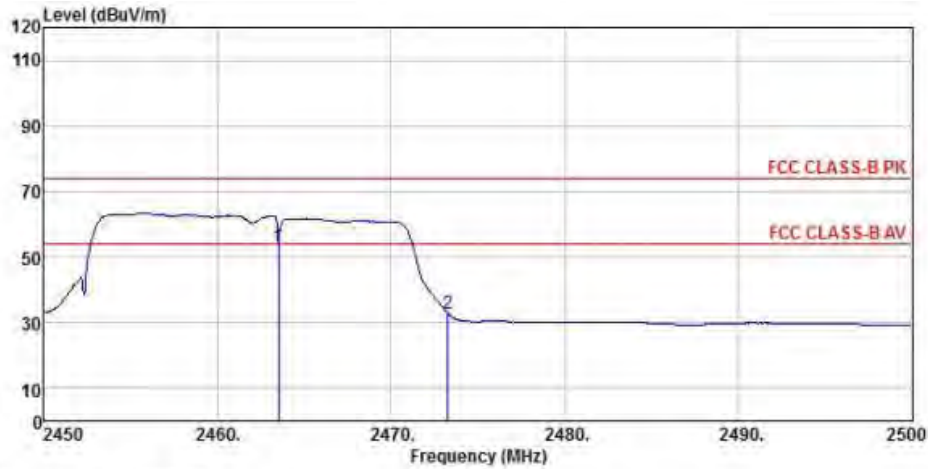

Detector mode: Average

Polarity: Horizontal

Site : chamber
Condition : FCC CLASS-B PK 3m BBHA9120D(942) HORIZONTAL
EUT :
Model Name : 神画投影仪
Temp/Humi : 19 °C / 58 %
Power Rating: 230V/50Hz
Mode : WIFI 2.4G 802.11n CH11
Memo :

ReadAntenna	Cable	Preamp	Limit	Over				
Freq	Level	Factor	Loss	Factor	Level	Line	Limit	Remark
MHz	dBuV	dB/m	dB	dB	dBuV/m	dBuV/m	dB	

1	pp	2463.50	56.69	27.49	7.39	38.50	53.07	74.00	-20.93	Peak
2		2473.25	36.38	27.52	7.41	38.50	32.81	74.00	-41.19	Peak

Detector mode: Peak

Polarity: Vertical