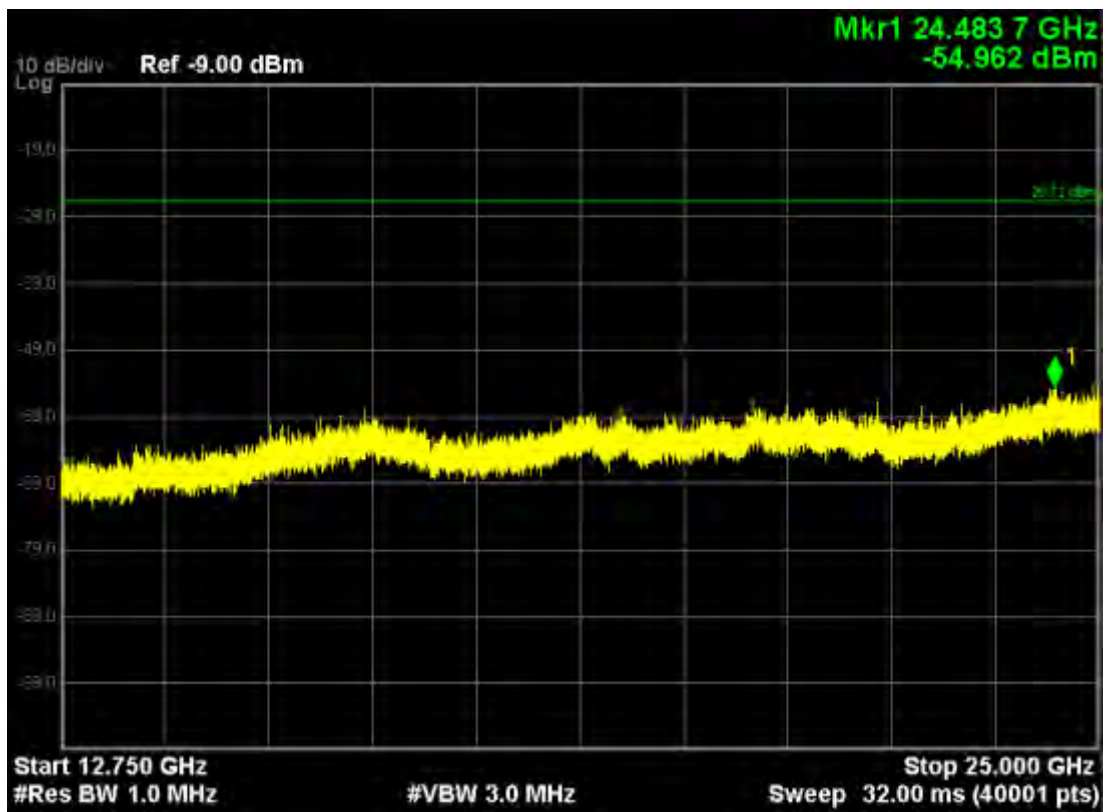

Note: The Mark1 point is carrier.

802.11a, traffic mode; Channel 165

Note: The Mark1 point is carrier.

802.11n20, traffic mode; Channel 149

Note: The Mark1 point is carrier.

802.11n20, traffic mode; Channel 149(mimo)

Note: The Mark1 point is carrier.

802.11n20, traffic mode; Channel 157

Note: The Mark1 point is carrier.

Note: The Mark1 point is carrier.

802.11n20, traffic mode; Channel 165

Note: The Mark1 point is carrier.