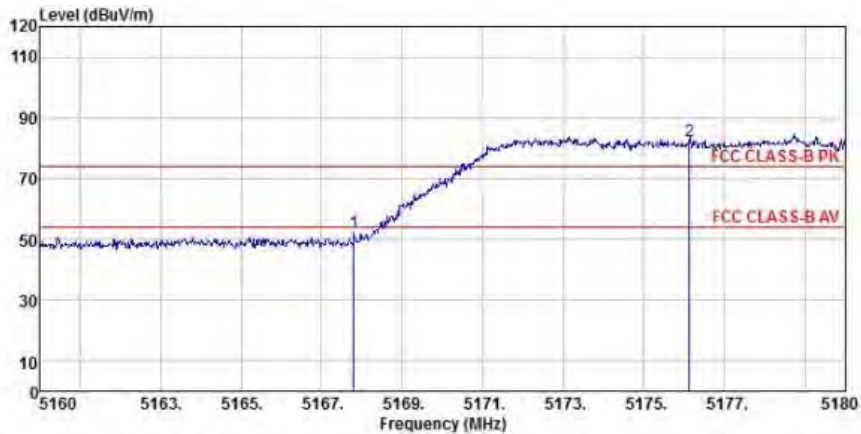

802.11n20 (Ch36)

Detector mode: Peak

Polarity: Horizontal

Site : chamber
Condition : FCC CLASS-B PK 3m BBHA9120D(942) HORIZONTAL
EUT :
Model Name : 神画投影仪
Temp/Humi : 19 C / 58 %
Power Rating: 230V/50Hz
Mode : WIFI 5G 802.11n CH36
Memo :

Read	Antenna	Cable	Preamp	Limit	Over	
Freq	Level	Factor	Loss	Factor	Level	Line
MHz	dBuV	dB/m	dB	dB	dBuV/m	dBuV/m
1 5167.80	45.79	32.01	10.64	36.28	52.16	74.00 -21.84 Peak
2 pp 5176.14	76.10	32.01	10.64	36.28	82.47	74.00 8.47 Peak