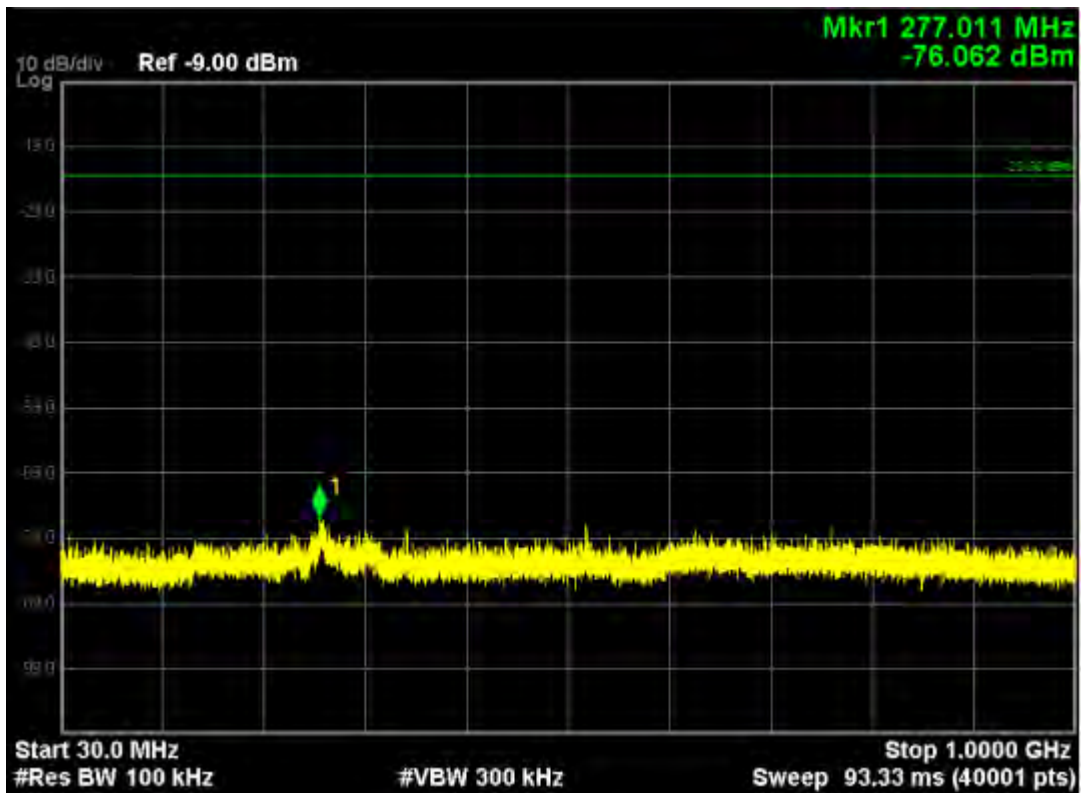

802.11n40, traffic mode; Channel 159

Note: The Mark1 point is carrier.

802.11n40, traffic mode; Channel 159(mimo)

Note: The Mark1 point is carrier.

802.11ac (5150MHz-5250MHz)
802.11ac20, traffic mode; Channel 36

Note: The Mark1 point is carrier.

802.11ac20, traffic mode; Channel 36(mimo)

Note: The Mark1 point is carrier.

802.11ac20, traffic mode; Channel 48

Note: The Mark1 point is carrier.

802.11ac20, traffic mode; Channel 48(mimo)