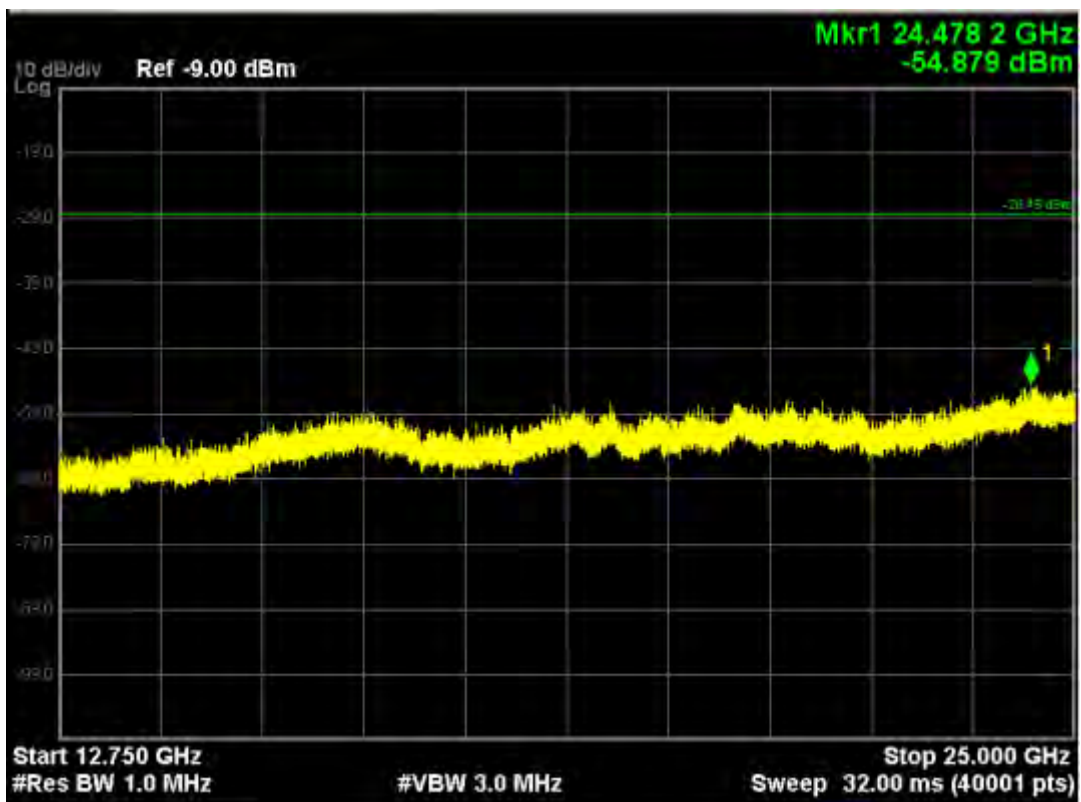

Note: The Mark1 point is carrier.

802.11n20, traffic mode; Channel 157

Note: The Mark1 point is carrier.

Note: The Mark1 point is carrier.

802.11n20, traffic mode; Channel 165

Note: The Mark1 point is carrier.

802.11n20, traffic mode; Channel 165(mimo)

Note: The Mark1 point is carrier.

802.11n40, traffic mode; Channel 151

Note: The Mark1 point is carrier.

802.11n40, traffic mode; Channel 151(mimo)

Note: The Mark1 point is carrier.

802.11n40, traffic mode; Channel 159

Note: The Mark1 point is carrier.

802.11n40, traffic mode; Channel 159(mimo)

Note: The Mark1 point is carrier.

802.11ac (5150MHz-5250MHz)
802.11ac20, traffic mode; Channel 36