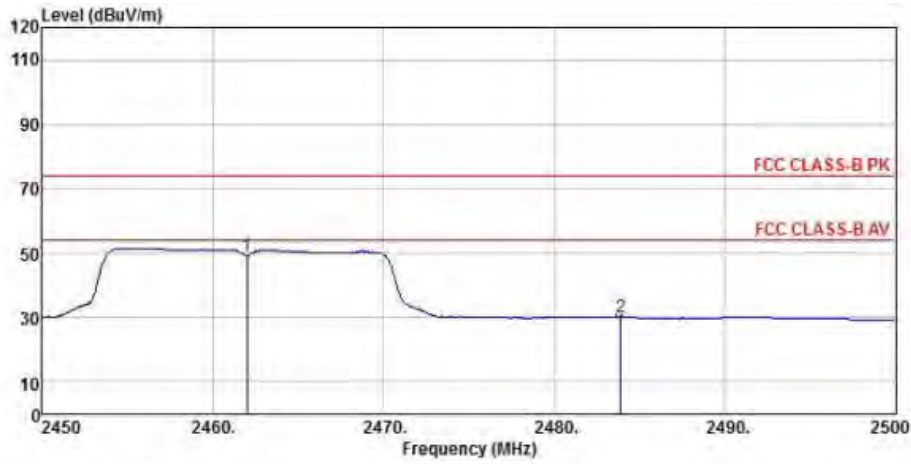

Detector mode: Average

Polarity: Vertical

Site : chamber
Condition : FCC CLASS-B PK 3m BBHA9120D(942) VERTICAL
EUT :
Model Name : 神画投影仪
Temp/Humi : 19 °C / 58 %
Power Rating: 230V/50Hz
Mode : WIFI 2.4G 802.11g CH11
Memo :

Read	Antenna	Cable	Preamp	Limit	Over			
Freq	Level	Factor	Loss	Factor	Level	Line	Limit	Remark

MHz	dBuV	dB/m	dB	dB	dBuV/m	dBuV/m	dB
1 pp 2462.00	52.65	27.49	7.39	38.50	49.03	74.00	-24.97 Peak
2 2483.90	33.67	27.52	7.41	38.49	30.11	74.00	-43.89 Peak