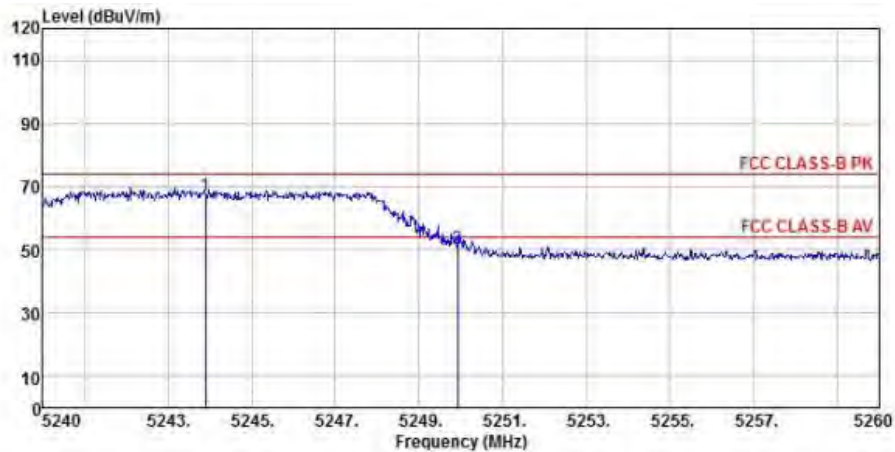

802.11a (Ch48)

Detector mode: Peak

Polarity: Horizontal

Site : chamber
Condition : FCC CLASS-B PK 3m BBHA9120D(942) HORIZONTAL
EUT :
Model Name : 神画投影仪
Temp/Humi : 19 C / 58 %
Power Rating: 230V/50Hz
Mode : WIFI 5G 802.11a CH48
Memo :

Read	Antenna	Cable	Preamp	Limit	Over		
Freq	Level	Factor	Loss	Factor	Level	Line	
MHz	dBuV	dB/m	dB	dB	dBuV/m	dBuV/m	
1	5243.90	61.12	31.75	10.79	36.33	67.33	74.00 -6.67 Peak
2	5249.92	44.25	31.75	10.79	36.33	50.46	74.00 -23.54 Peak