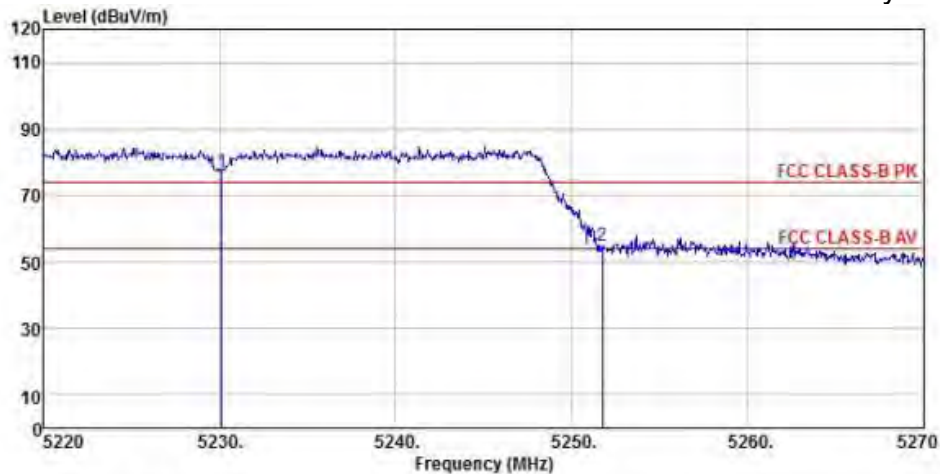

802.11ac20 (Ch46)

Detector mode: Peak

Polarity: Horizontal

Site : chamber
Condition : FCC CLASS-B PK 3m BBHA9120D(942) HORIZONTAL
EUT :
Model Name : 神画投影仪
Temp/Humi : 19 C / 58 %
Power Rating: 230V/50Hz
Mode : WIFI 5G 802.11ac 40M CH46
Memo :

	Read	Antenna	Cable	Preamp	Limit	Over	
Freq	Level	Factor	Loss	Factor	Level	Line	Limit
MHz	dBuV	dB/m	dB	dB	dBuV/m	dBuV/m	dB
1	pp 5230.10	70.92	31.83	10.74	36.32	77.17	74.00 3.17 Peak
2	5251.75	48.78	31.73	10.79	36.34	54.96	74.00 -19.04 Peak