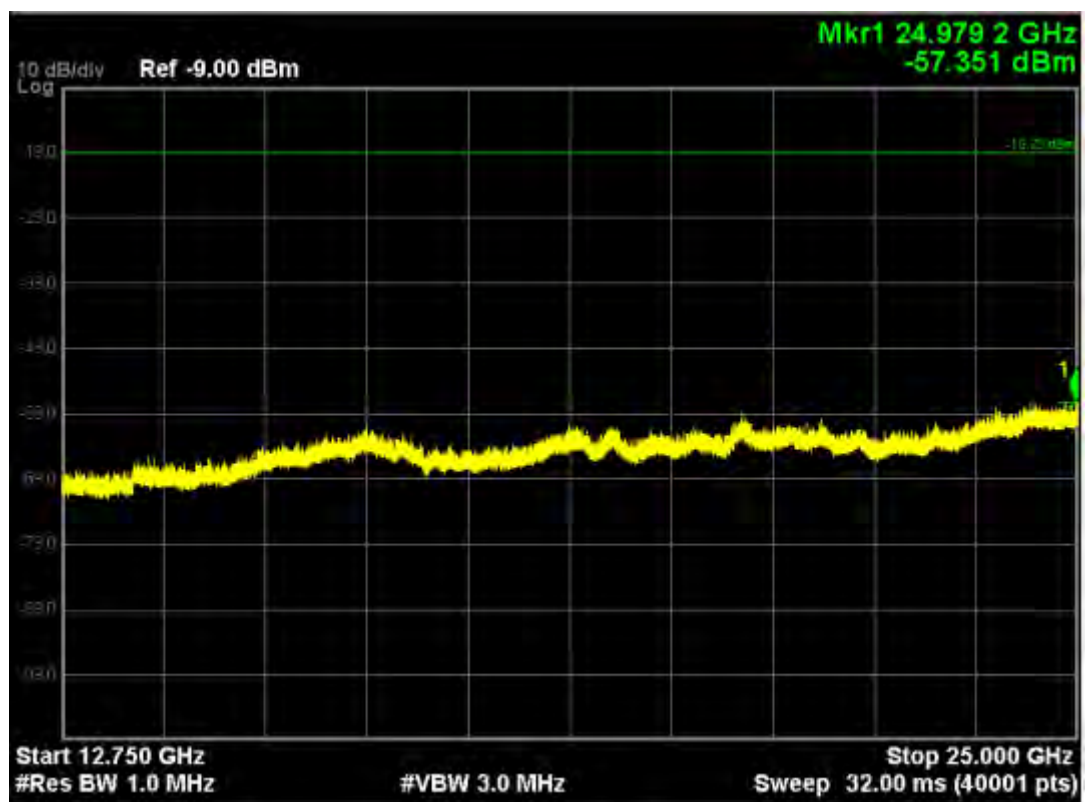

Note: The Mark1 point is carrier.

802.11ac40, traffic mode; Channel 46(mimo)

Note: The Mark1 point is carrier.

802.11ac80, traffic mode; Channel 42

Note: The Mark1 point is carrier.

802.11ac80, traffic mode; Channel 42(mimo)

Note: The Mark1 point is carrier.

802.11ac (5725MHz-5850MHz)
802.11ac20, traffic mode; Channel 149

Note: The Mark1 point is carrier.

802.11ac20, traffic mode; Channel 149(mimo)

Note: The Mark1 point is carrier.

802.11ac20, traffic mode; Channel 157

Note: The Mark1 point is carrier.

802.11ac20, traffic mode; Channel 157(mimo)

Note: The Mark1 point is carrier.

802.11ac20, traffic mode; Channel 165

Note: The Mark1 point is carrier.