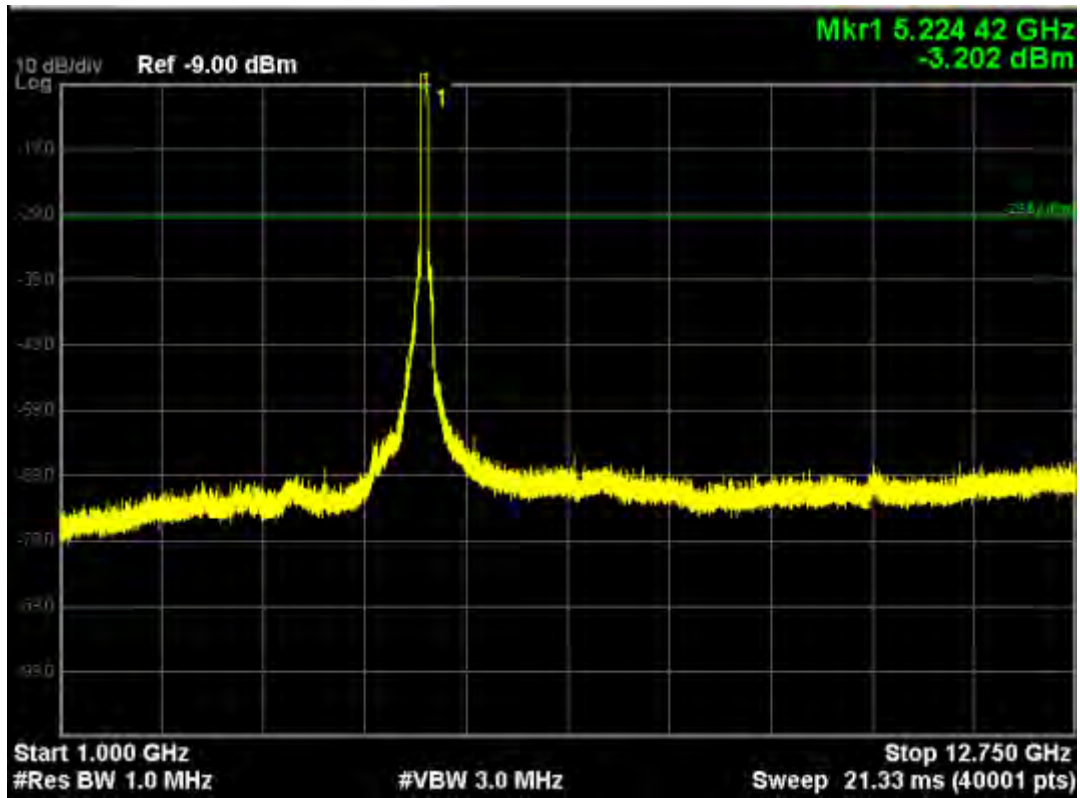

Note: The Mark1 point is carrier.

802.11ac40, traffic mode; Channel 46(mimo)

Note: The Mark1 point is carrier.

802.11ac80, traffic mode; Channel 42

Note: The Mark1 point is carrier.

802.11ac80, traffic mode; Channel 42(mimo)

Note: The Mark1 point is carrier.

802.11ac (5725MHz-5850MHz)
802.11ac20, traffic mode; Channel 149

Note: The Mark1 point is carrier.

802.11ac20, traffic mode; Channel 149(mimo)

Note: The Mark1 point is carrier.