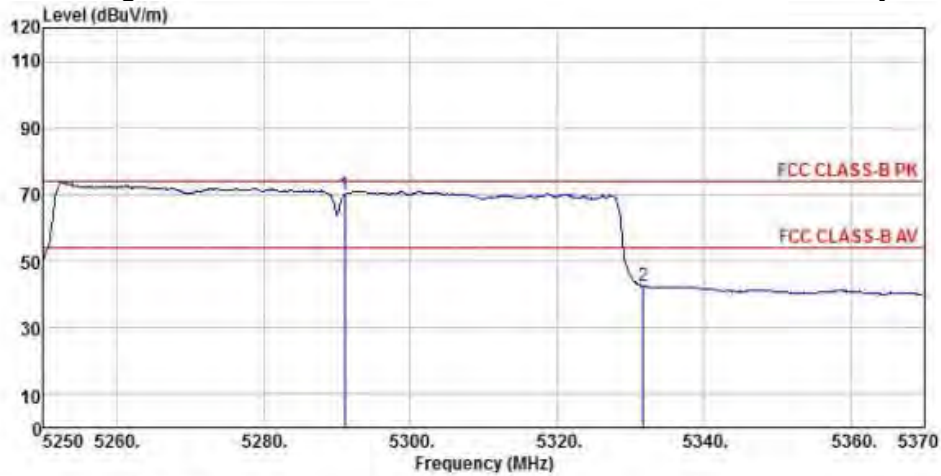

Detector mode: Average

Polarity: Horizontal

Site : chamber
Condition : FCC CLASS-B PK 3m BBHA9120D(942) HORIZONTAL
EUT :
Model Name : 神画投影仪
Temp/Humi : 19 °C / 58 %
Power Rating: 230V/50Hz
Mode : WIFI 5G 802.11ac 80M CH42
Memo :

ReadAntenna Cable Preamp Limit Over
Freq Level Factor Loss Factor Level Line Limit Remark

MHz	dBuV	dB/m	dB	dB	dBuV/m	dBuV/m	dB
1 pp 5291.04	63.83	31.69	10.83	36.36	69.99	74.00	-4.01 Peak
2 5331.72	36.18	31.75	10.87	36.39	42.41	74.00	-31.59 Peak

Detector mode: Peak

Polarity: Vertical