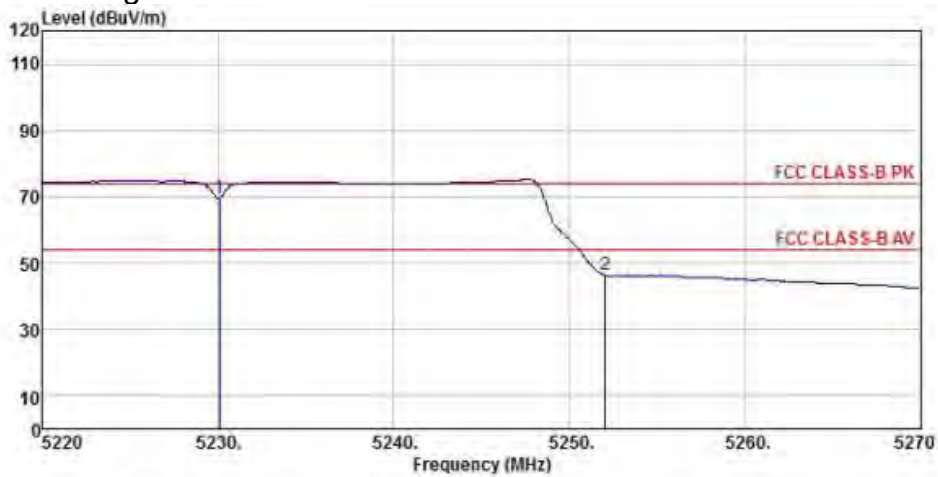

Detector mode: Average

Polarity: Vertical

Site : chamber
Condition : FCC CLASS-B PK 3m BBHA9120D(942) VERTICAL
EUT :
Model Name : 神画投影仪
Temp/Humi : 19 °C / 58 %
Power Rating: 230V/50Hz
Mode : WIFI 5G 802.11ac 40M CH46
Memo :

Read	Antenna	Cable	Preamp	Limit	Over			
Freq	Level	Factor	Loss	Factor	Level	Line	Limit	Remark

MHz	dBuV	dB/m	dB	dB	dBuV/m	dBuV/m	dB

1	pp	5230.05	63.28	31.83	10.74	36.32	69.53	74.00	-4.47	Peak
2		5252.05	40.34	31.73	10.79	36.34	46.52	74.00	-27.48	Peak