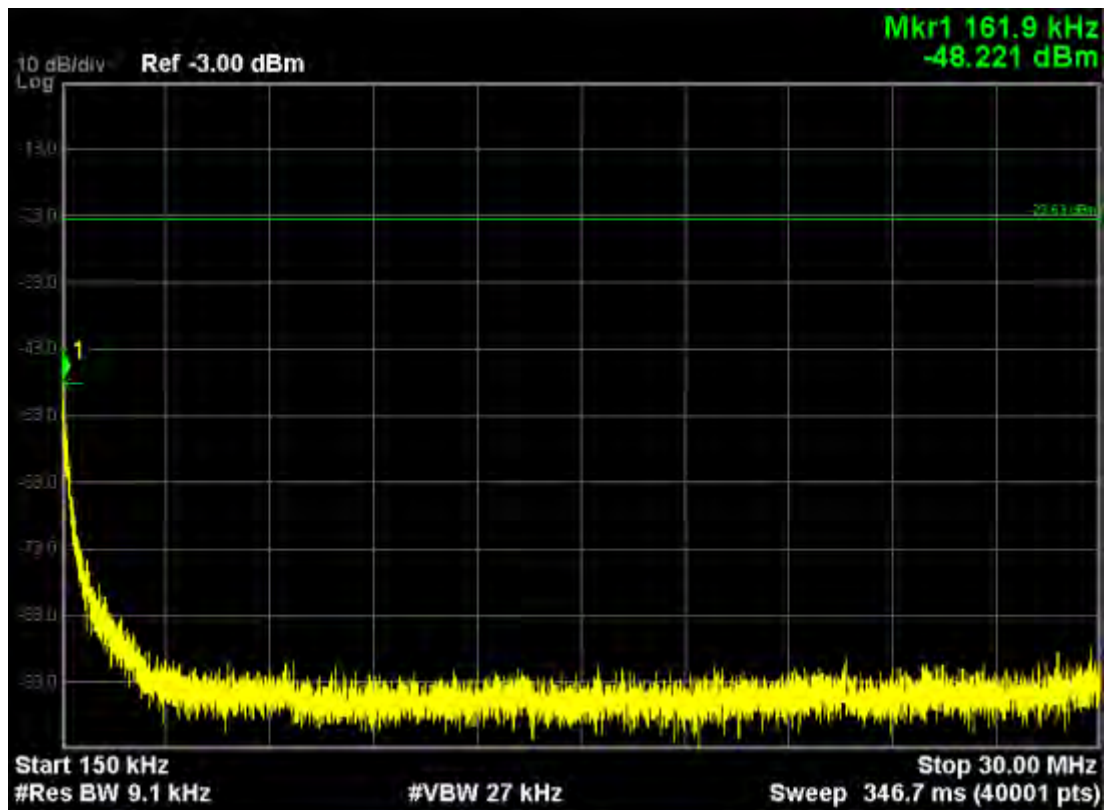

802.11ac40, traffic mode; Channel 46(mimo)