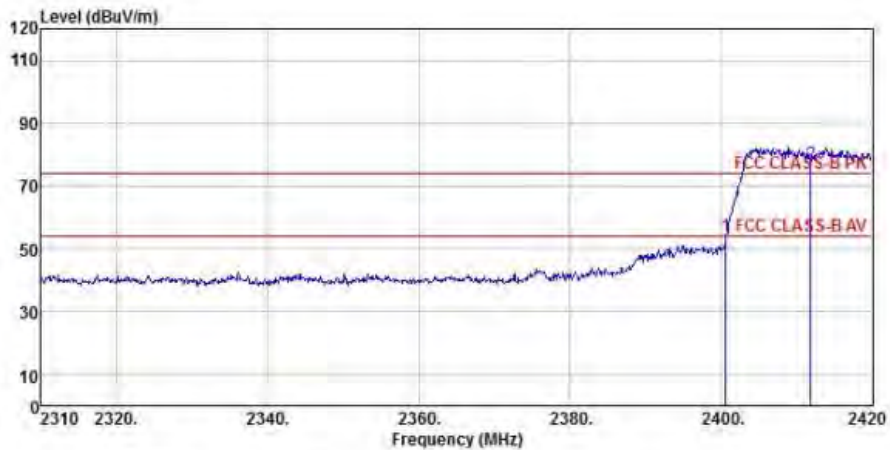

802.11n20 (Ch1)(mimo)

Detector mode: Peak

Polarity: Horizontal

Site : chamber
Condition : FCC CLASS-B PK 3m BBHA9120D(942) HORIZONTAL
EUT :
Model Name : 神画投影仪
Temp/Humi : 19 °C / 58 %
Power Rating: 230V/50Hz
Mode : WIFI 2.4G 802.11n CH1
Memo :

Read	Antenna	Cable	Preamp	Limit	Over		
Freq	Level	Factor	Loss	Factor	Level	Line	Limit
MHz	dBuV	dB/m	dB	dB	dBuV/m	dBuV/m	dB
1	2400.64	57.97	27.58	7.13	38.52	54.16	74.00 -19.84 Peak
2	pp	2411.86	80.75	27.54	7.21	38.52	76.98 74.00 2.98 Peak