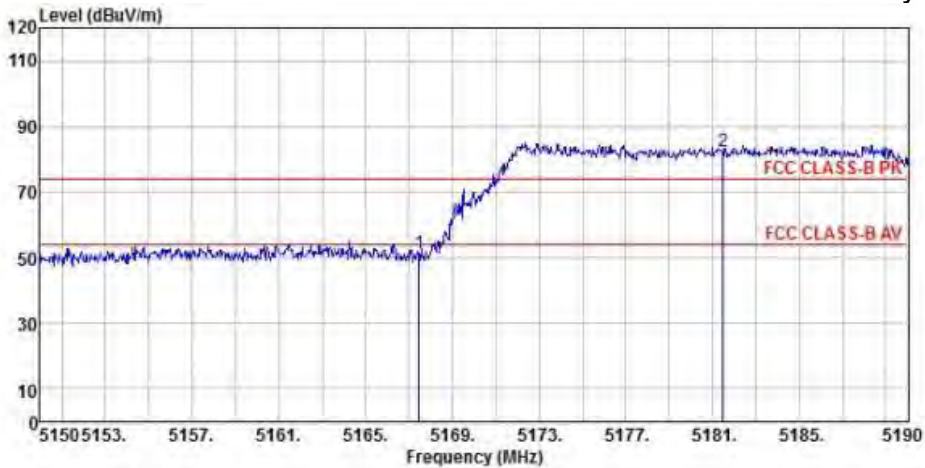

Site : chamber
Condition : FCC CLASS-B PK 3m BBHA9120D(942) VERTICAL
EUT :
Model Name : 神画投影机
Temp/Humi : 19 °C / 58 %
Power Rating: 230V/50Hz
Mode : WIFI 5G 802.11ac 40M CH38
Memo :

Read	Antenna	Cable	Preamp	Limit	Over			
Freq	Level	Factor	Loss	Factor	Level	Line	Limit	Remark
MHz	dBuV	dB/m	dB	dB	dBuV/m	dBuV/m	dB	
1	5167.48	45.06	32.01	10.64	36.28	51.43	74.00	-22.57 Peak
2	5181.48	75.91	31.96	10.64	36.29	82.22	74.00	8.22 Peak