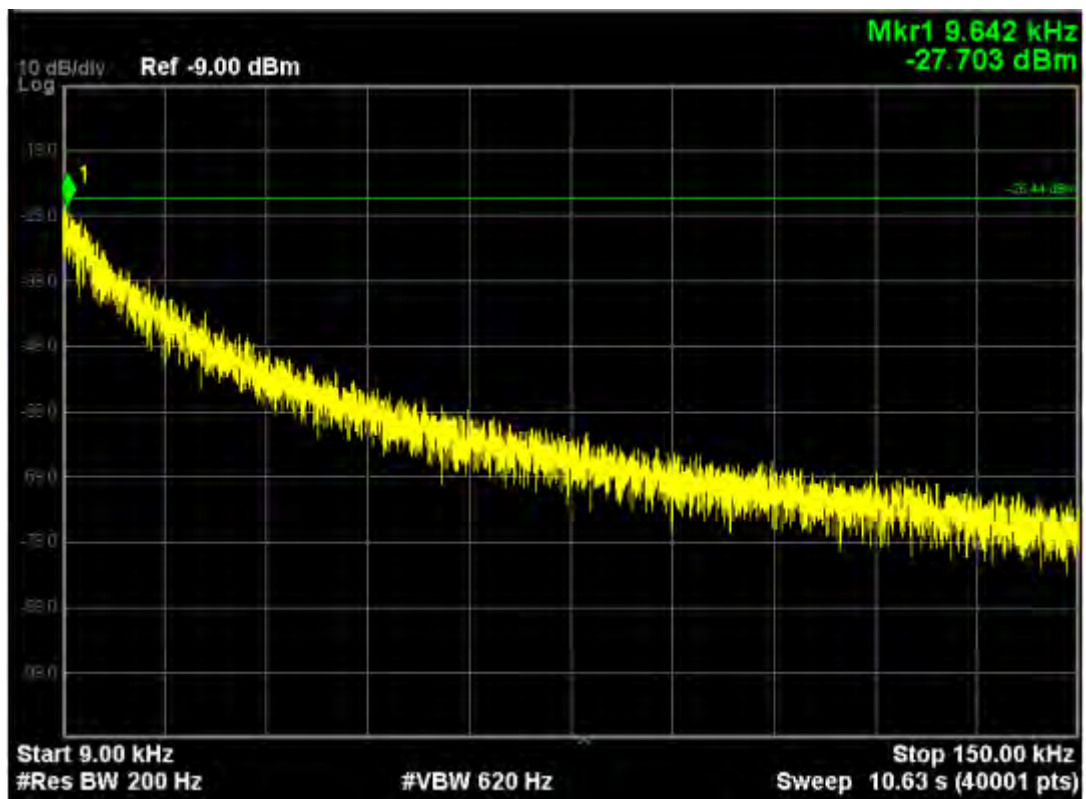

802.11ac40, traffic mode; Channel 38