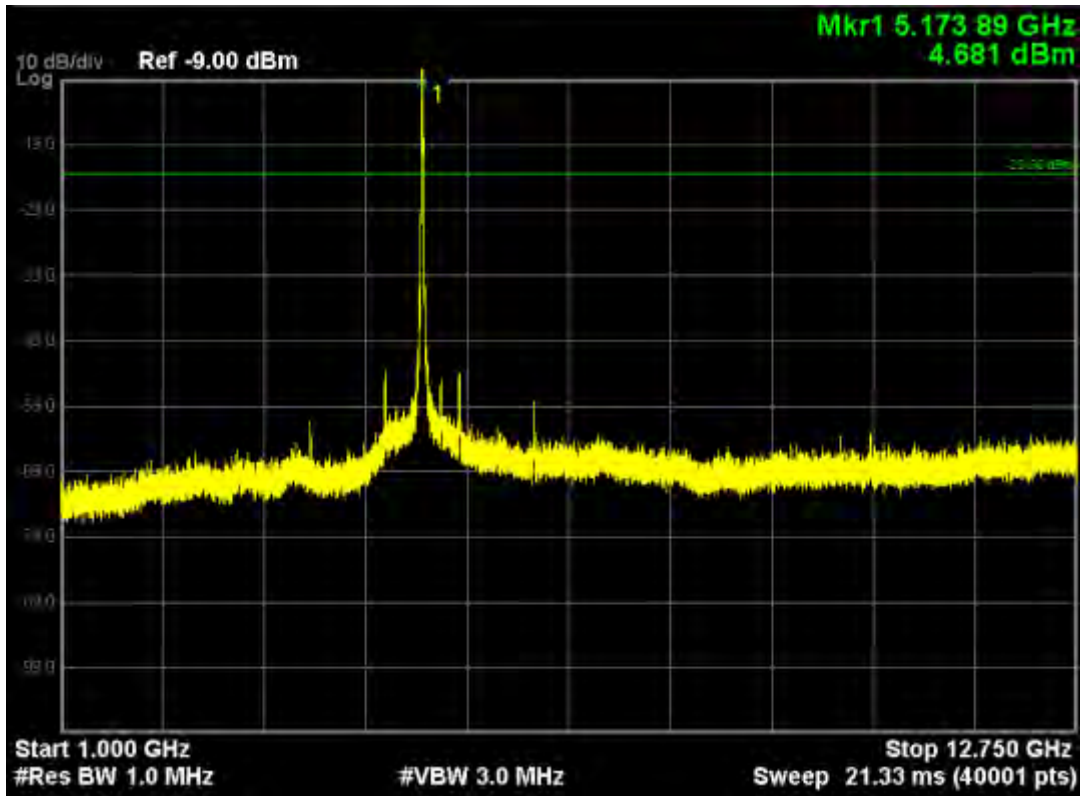

802.11n40, traffic mode; Channel 159

Note: The Mark1 point is carrier.

802.11n40, traffic mode; Channel 159(mimo)

Note: The Mark1 point is carrier.

802.11ac (5150MHz-5250MHz)
802.11ac20, traffic mode; Channel 36

Note: The Mark1 point is carrier.

802.11ac20, traffic mode; Channel 36(mimo)

Note: The Mark1 point is carrier.

802.11ac20, traffic mode; Channel 48

Note: The Mark1 point is carrier.

802.11ac20, traffic mode; Channel 48(mimo)