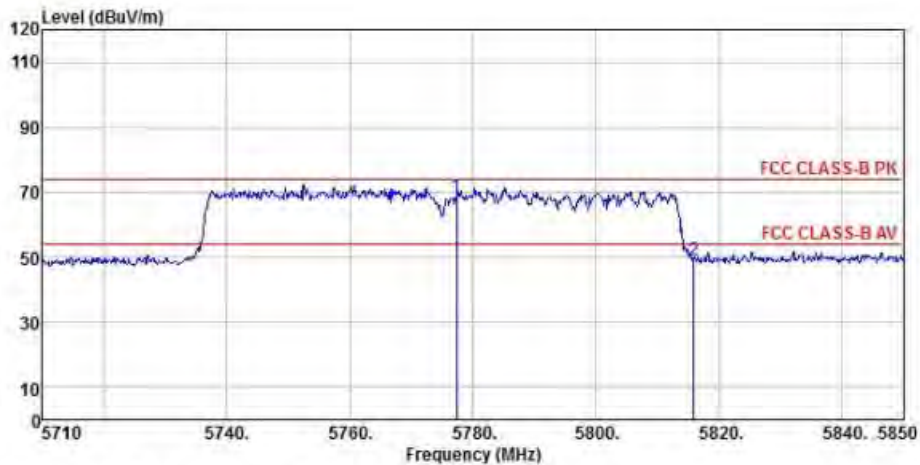

802.11ac80 (Ch155)

Detector mode: Peak

Polarity: Horizontal

Site : chamber
Condition : FCC CLASS-B PK 3m BBHA9120D(942) HORIZONTAL
EUT :
Model Name : 神画投影仪
Temp/Humi : 19 C / 58 %
Power Rating: 230V/50Hz
Mode : WIFI 5G 802.11ac 80M CH155
Memo :

Read	Antenna	Cable	Preamp	Limit	Over
Freq	Level	Factor	Loss	Factor	Level
Line	Line	Limit	Remark		

MHz	dBuV	dB/m	dB	dB	dBuV/m	dBuV/m	dB
1 pp 5777.34	61.55	32.47	11.30	36.68	68.64	74.00	-5.36 Peak
2 5815.98	41.54	32.60	11.58	36.70	49.02	74.00	-24.98 Peak