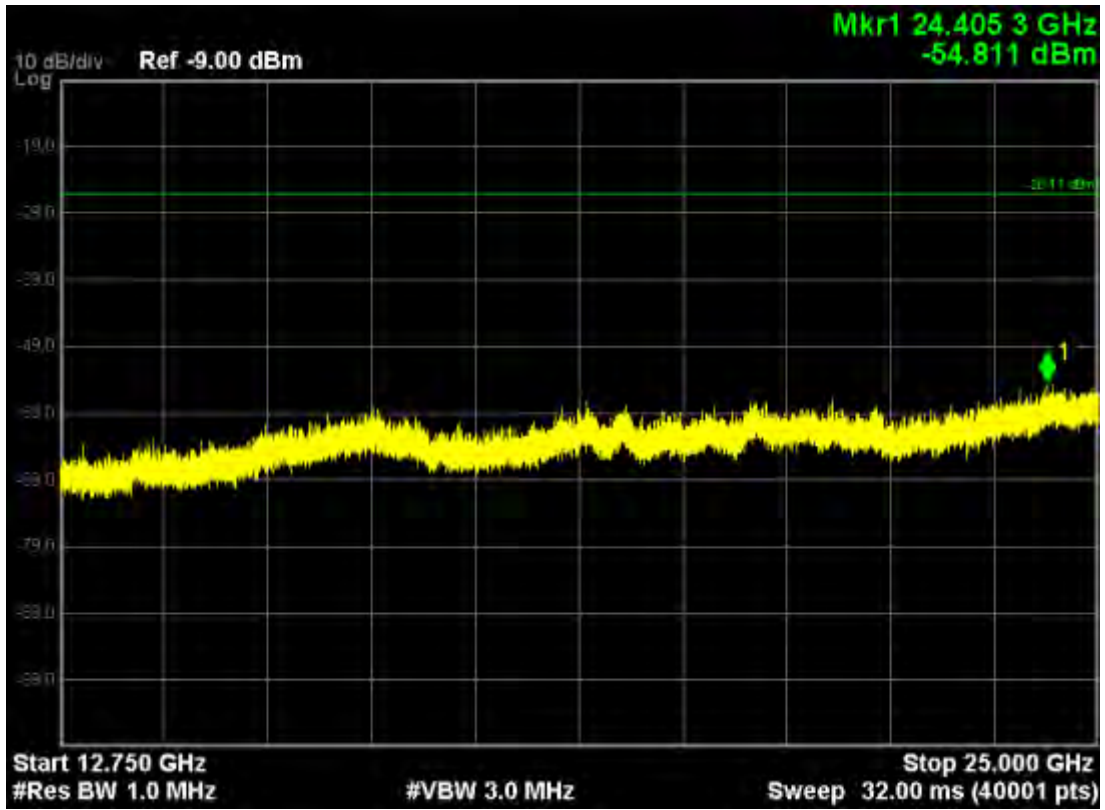

802.11n40, traffic mode; Channel 159

Note: The Mark1 point is carrier.

802.11n40, traffic mode; Channel 159(mimo)

Note: The Mark1 point is carrier.

802.11ac (5150MHz-5250MHz)
802.11ac20, traffic mode; Channel 36

Note: The Mark1 point is carrier.

802.11ac20, traffic mode; Channel 36(mimo)

Note: The Mark1 point is carrier.

802.11ac20, traffic mode; Channel 48

Note: The Mark1 point is carrier.

802.11ac20, traffic mode; Channel 48(mimo)