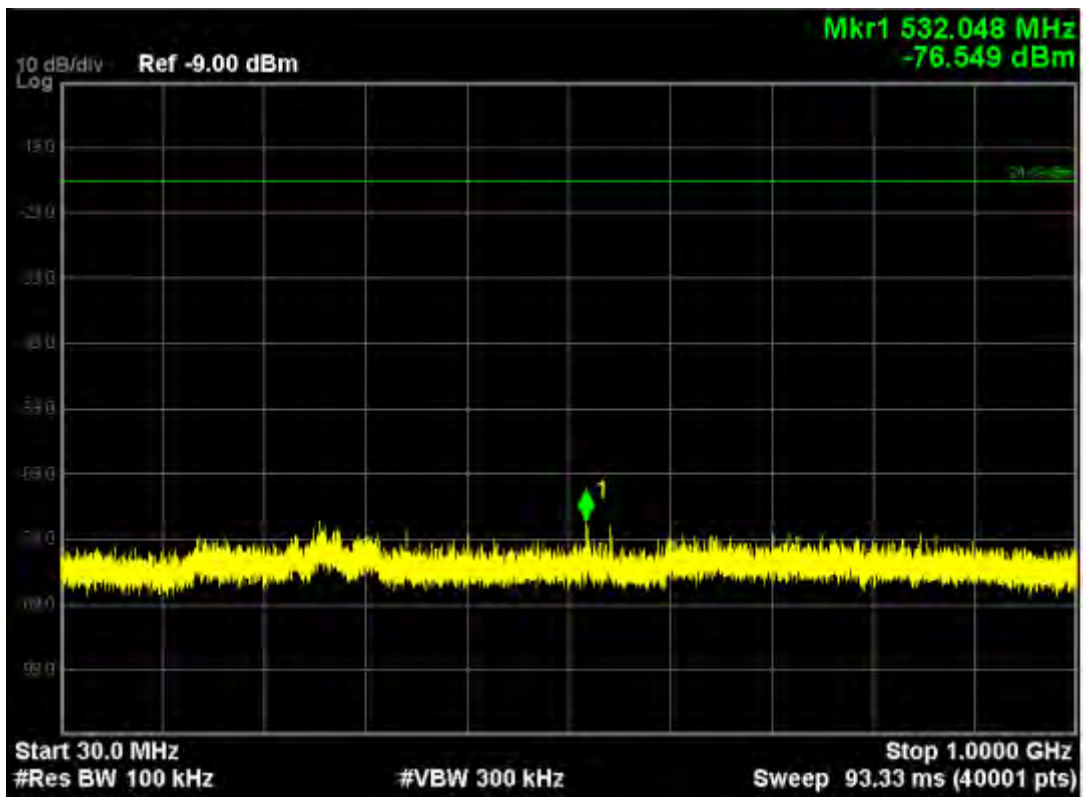

Note: The Mark1 point is carrier.

802.11ac20, traffic mode; Channel 36(mimo)

Note: The Mark1 point is carrier.

802.11ac20, traffic mode; Channel 48

Note: The Mark1 point is carrier.

802.11ac20, traffic mode; Channel 48(mimo)

Note: The Mark1 point is carrier.

802.11ac40, traffic mode; Channel 38

Note: The Mark1 point is carrier.

802.11ac40, traffic mode; Channel 38(mimo)

Note: The Mark1 point is carrier.

802.11ac40, traffic mode; Channel 46