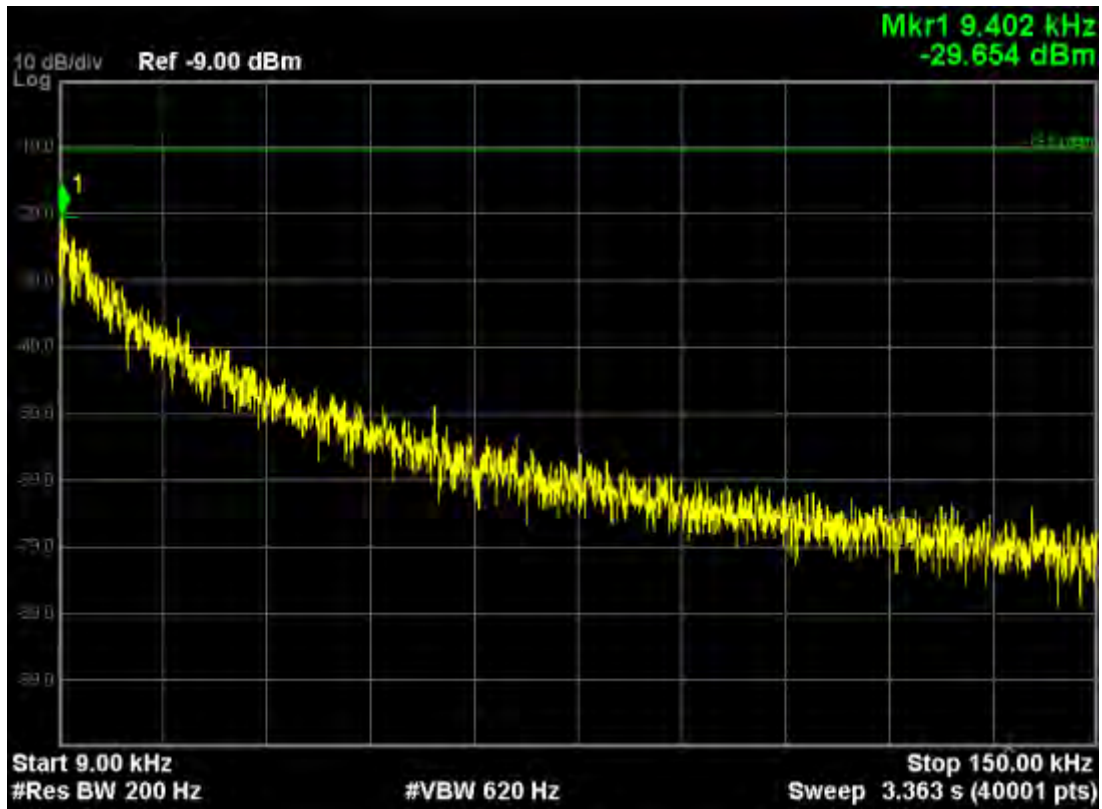

Note: The Mark1 point is carrier.

802.11a, traffic mode; Channel 165

Note: The Mark1 point is carrier.

802.11n20, traffic mode; Channel 149

Note: The Mark1 point is carrier.

802.11n20, traffic mode; Channel 149(mimo)

Note: The Mark1 point is carrier.

802.11n20, traffic mode; Channel 157

Note: The Mark1 point is carrier.

Note: The Mark1 point is carrier.

802.11n20, traffic mode; Channel 165

Note: The Mark1 point is carrier.