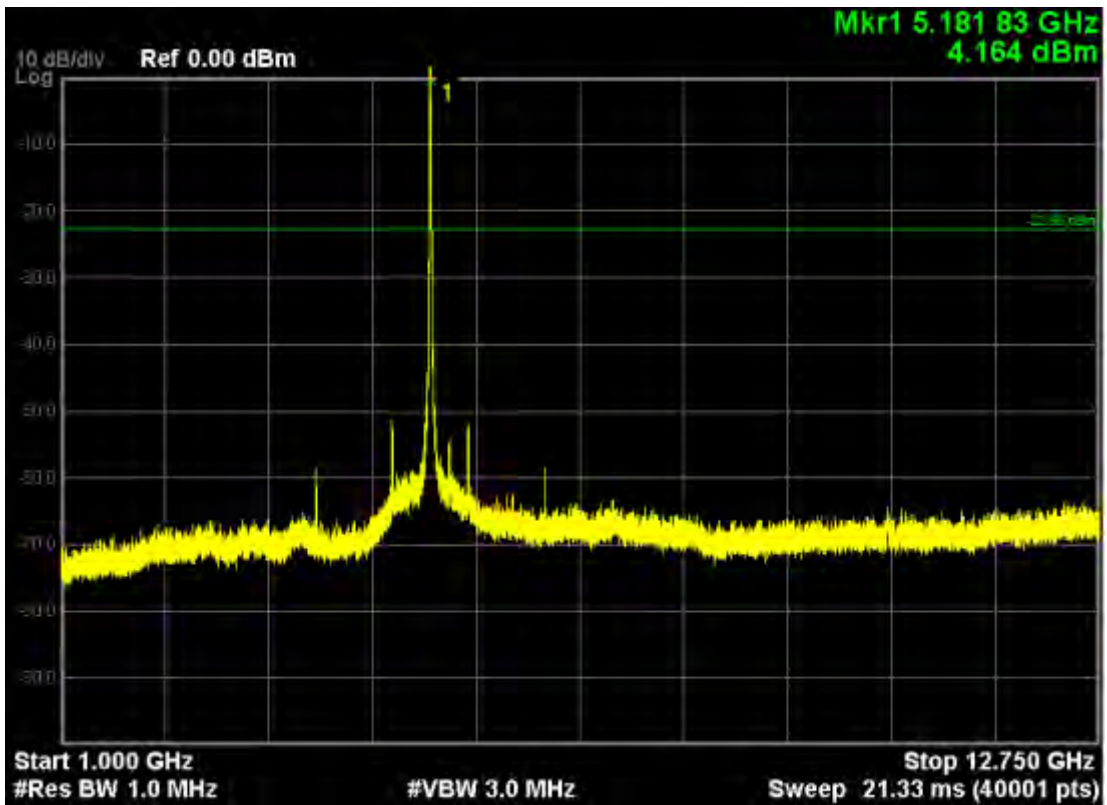

802.11n40, traffic mode; Channel 159

Note: The Mark1 point is carrier.

802.11n40, traffic mode; Channel 159(mimo)

Note: The Mark1 point is carrier.

802.11ac (5150MHz-5250MHz)
802.11ac20, traffic mode; Channel 36

Note: The Mark1 point is carrier.

802.11ac20, traffic mode; Channel 36(mimo)

Note: The Mark1 point is carrier.

802.11ac20, traffic mode; Channel 48

Note: The Mark1 point is carrier.

802.11ac20, traffic mode; Channel 48(mimo)