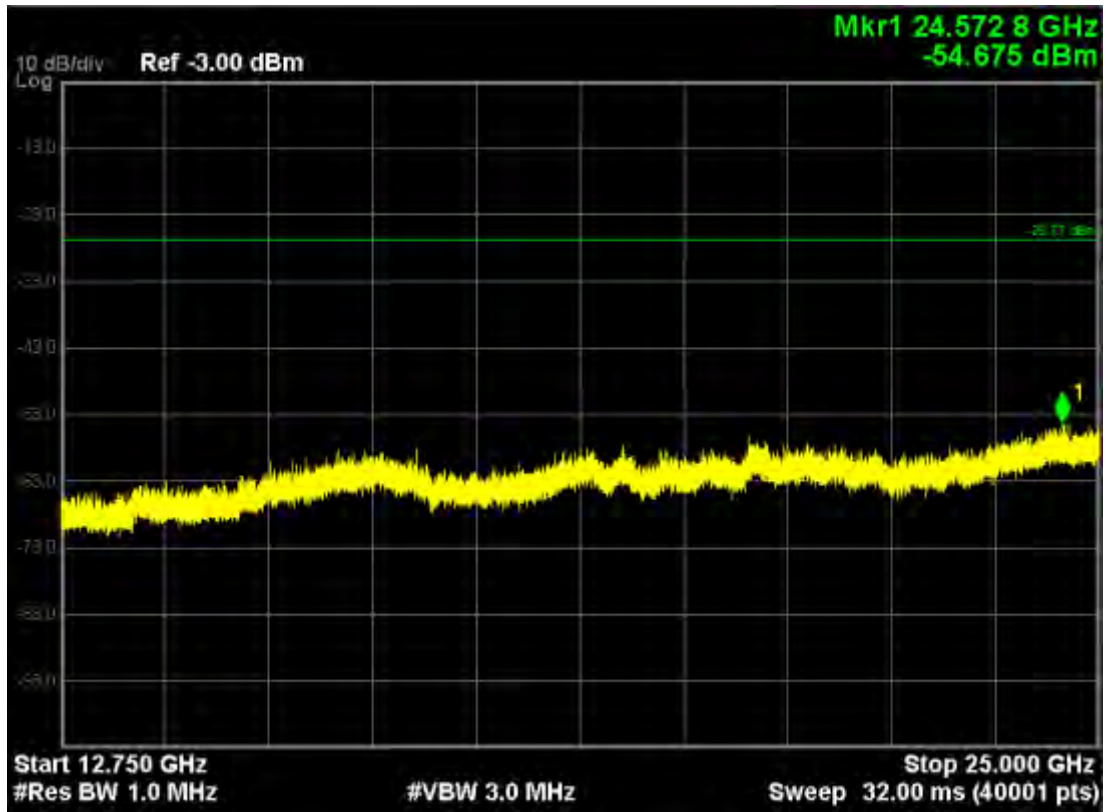

Note: The Mark1 point is carrier.

802.11ac (5725MHz-5850MHz)
802.11ac20, traffic mode; Channel 149

Note: The Mark1 point is carrier.

802.11ac20, traffic mode; Channel 149(mimo)

Note: The Mark1 point is carrier.

802.11ac20, traffic mode; Channel 157

Note: The Mark1 point is carrier.

802.11ac20, traffic mode; Channel 157(mimo)

Note: The Mark1 point is carrier.

802.11ac20, traffic mode; Channel 165

Note: The Mark1 point is carrier.