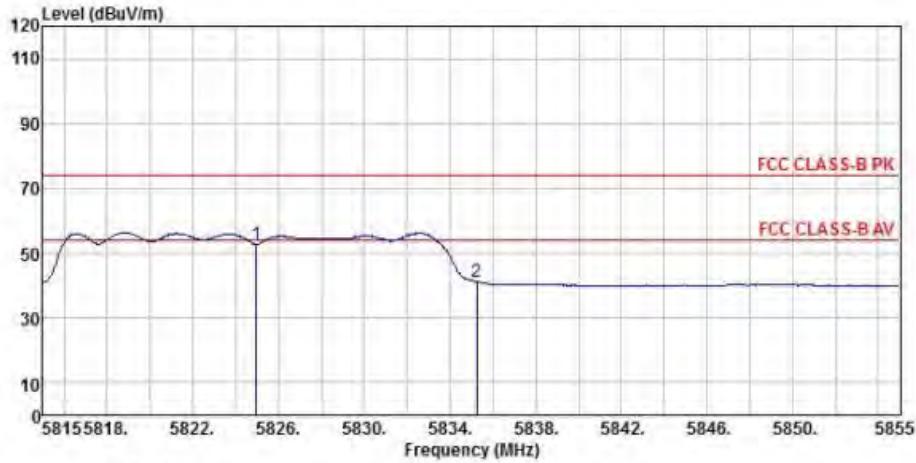

Detector mode: Average

Polarity: Vertical

Site : chamber
Condition : FCC CLASS-B PK 3m BBHA9120D(942) VERTICAL
EUT :
Model Name : 神画投影仪
Temp/Humi : 19 C / 58 %
Power Rating: 230V/50Hz
Mode : WIFI 5G 802.11ac 20M CH165
Memo :

Read	Antenna	Cable	Preamp	Limit	Over			
Freq	Level	Factor	Loss	Factor	Level	Line	Limit	Remark
MHz	dBuV	dB/m	dB	dB	dBuV/m	dBuV/m	dB	
1 pp 5824.96	44.97	32.65	11.65	36.70	52.57	74.00	-21.43	Peak
2 5835.24	33.64	32.65	11.65	36.71	41.23	74.00	-32.77	Peak