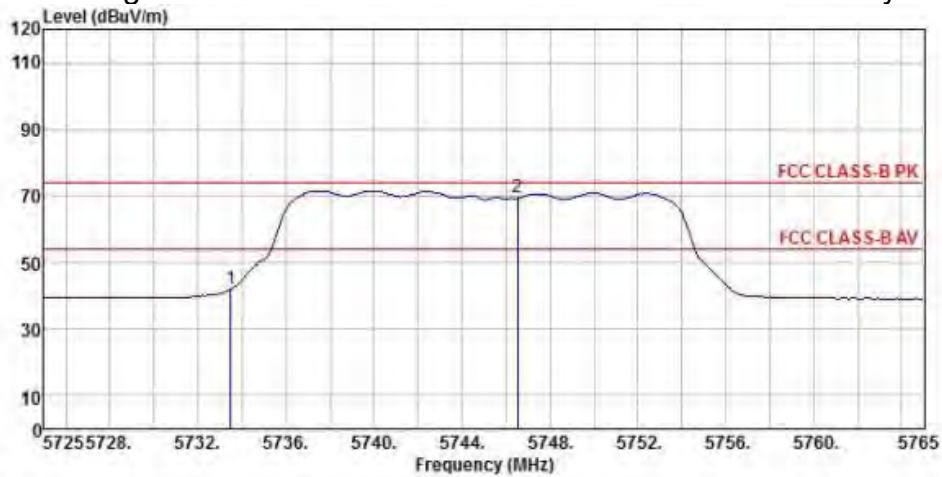

Detector mode: Average

Polarity: Horizontal

Site : chamber
Condition : FCC CLASS-B PK 3m BBHA9120D(942) HORIZONTAL
EUT :
Model Name : 神画投影仪
Temp/Humi : 19 °C / 58 %
Power Rating: 230V/50Hz
Mode : WIFI 5G 802.11n CH149
Memo :

ReadAntenna	Cable	Preamp	Limit	Over				
Freq	Level	Factor	Loss	Factor	Level	Line	Limit	Remark

MHz	dBuV	dB/m	dB	dB	dBuV/m	dBuV/m	dB
1 5733.48	35.29	32.34	10.99	36.65	41.97	74.00	-32.03 Peak
2 pp 5746.54	62.79	32.34	10.88	36.66	69.35	74.00	-4.65 Peak

Detector mode: Peak

Polarity: Vertical