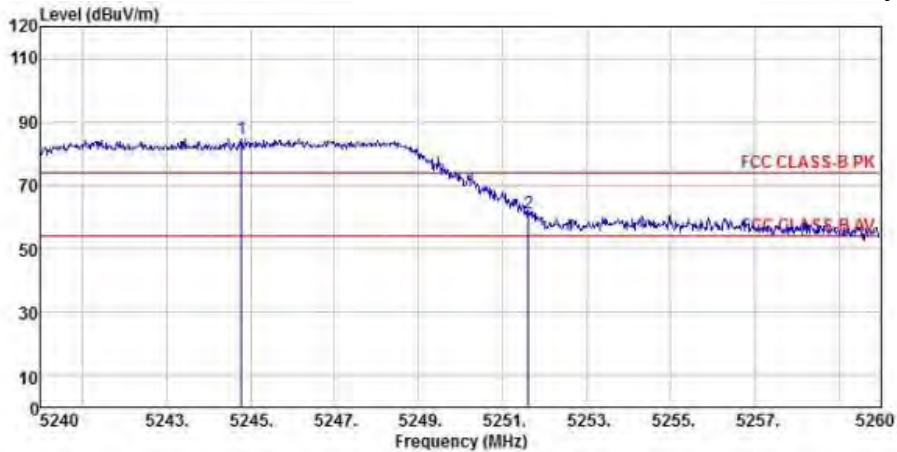

Site : chamber
Condition : FCC CLASS-B PK 3m BBHA9120D(942) VERTICAL
EUT :
Model Name : 神画投影仪
Temp/Humi : 19 °C / 58 %
Power Rating: 230V/50Hz
Mode : WIFI 5G 802.11n CH48
Memo :

ReadAntenna	Cable	Preamp	Limit	Over				
Freq	Level	Factor	Loss	Factor	Level	Line	Limit	Remark

MHz	dBuV	dB/m	dB	dB	dBuV/m	dBuV/m	dB
1 pp 5244.78	78.48	31.75	10.79	36.33	84.69	74.00	10.69 Peak
2 5251.62	55.04	31.73	10.79	36.34	61.22	74.00	-12.78 Peak