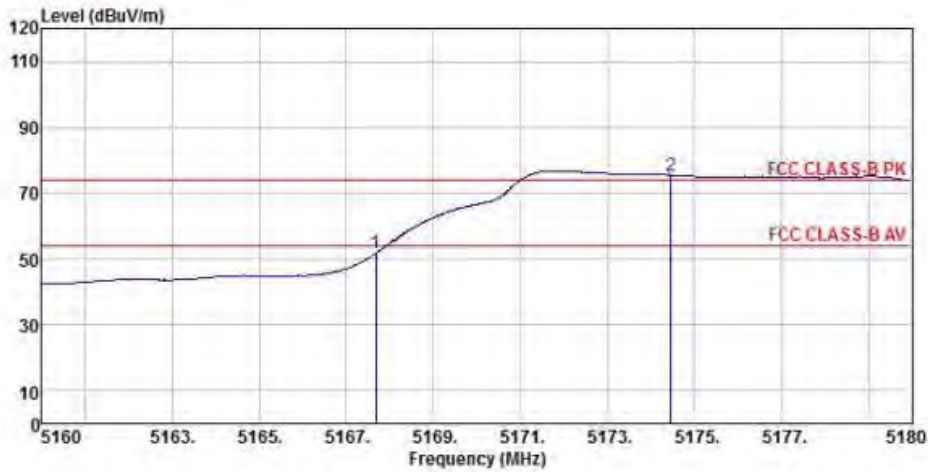

Detector mode: Average

Polarity: Vertical

Site : chamber
Condition : FCC CLASS-B PK 3m BBHA9120D(942) VERTICAL
EUT :
Model Name : 神画投影仪
Temp/Humi : 19 C / 58 %
Power Rating: 230V/50Hz
Mode : WIFI 5G 802.11ac 20M CH36
Memo :

Read	Antenna	Cable	Preamp	Limit	Over			
Freq	Level	Factor	Loss	Factor	Level	Line	Limit	Remark
MHz	dBuV	dB/m	dB	dB	dBuV/m	dBuV/m	dB	
1	5167.68	45.32	32.01	10.64	36.28	51.69	74.00	-22.31 Peak
2	5174.46	69.09	32.01	10.64	36.28	75.46	74.00	1.46 Peak