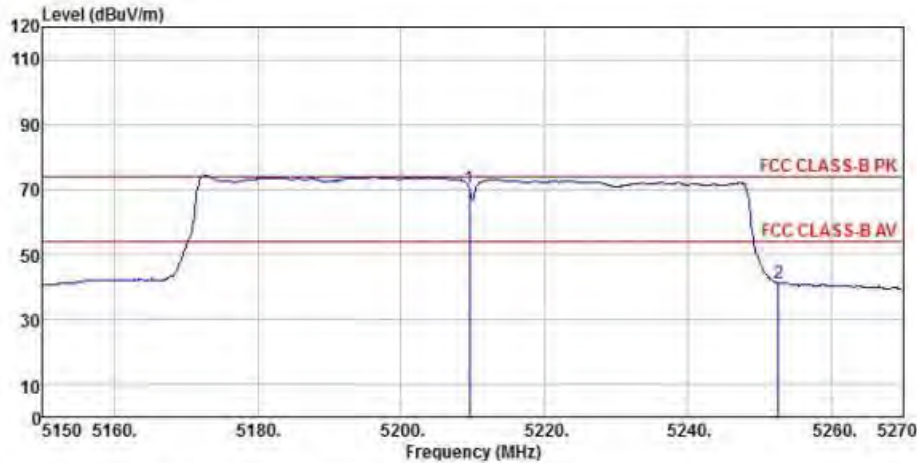

Detector mode: Average

Polarity: Vertical

Site : chamber
Condition : FCC CLASS-B PK 3m BBHA9120D(942) VERTICAL
EUT :
Model Name : 神画投影仪
Temp/Humi : 19 °C / 58 %
Power Rating: 230V/50Hz
Mode : WIFI 5G 802.11ac 80M CH42
Memo :

ReadAntenna Cable Preamp Limit Over
Freq Level Factor Loss Factor Level Line Limit Remark

MHz	dBuV	dB/m	dB	dB	dBuV/m	dBuV/m	dB

1 pp	5209.52	64.09	31.90	10.69	36.31	70.37	74.00 -3.63 Peak
2	5252.72	35.01	31.73	10.79	36.34	41.19	74.00 -32.81 Peak