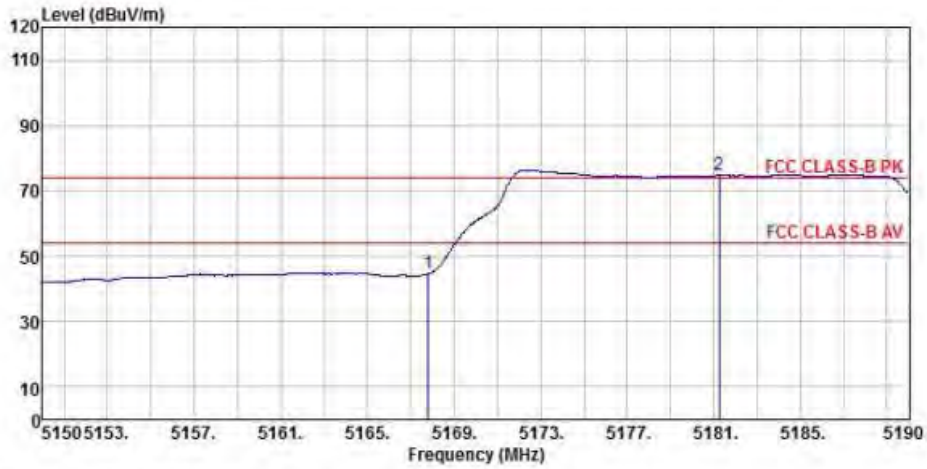

Detector mode: Average

Polarity: Vertical

Site : chamber
Condition : FCC CLASS-B PK 3m BBHA9120D(942) VERTICAL
EUT :
Model Name : 神画投影仪
Temp/Humi : 19 °C / 58 %
Power Rating: 230V/50Hz
Mode : WIFI 5G 802.11n 40M CH38
Memo :

ReadAntenna	Cable	Preamp	Limit	Over				
Freq	Level	Factor	Loss	Factor	Level	Line	Limit	Remark
MHz	dBuV	dB/m	dB	dB	dBuV/m	dBuV/m	dB	
1	5167.80	38.13	32.01	10.64	36.28	44.50	74.00	-29.50 Peak
2	5181.24	68.32	31.96	10.64	36.29	74.63	74.00	0.63 Peak