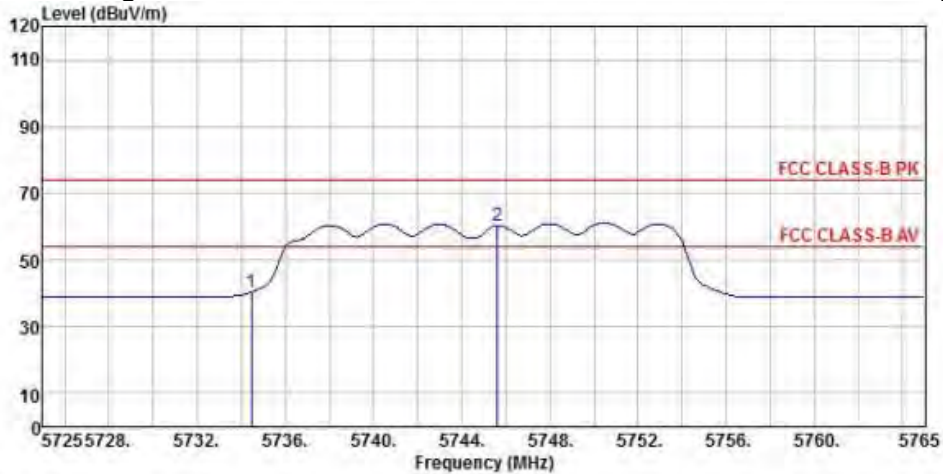

Detector mode: Average

Polarity: Vertical

Site : chamber
Condition : FCC CLASS-B PK 3m BBHA9120D(942) VERTICAL
EUT :
Model Name : 神画投影仪
Temp/Humi : 19 C / 58 %
Power Rating: 230V/50Hz
Mode : WIFI 5G 802.11n CH149
Memo :

Read	Antenna	Cable	Preamp	Limit	Over			
Freq	Level	Factor	Loss	Factor	Level	Line	Limit	Remark
MHz	dBuV	dB/m	dB	dB	dBuV/m	dBuV/m	dB	
1	5734.45	33.68	32.34	10.99	36.65	40.36	74.00	-33.64 Peak
2	5745.63	53.85	32.34	10.88	36.66	60.41	74.00	-13.59 Peak