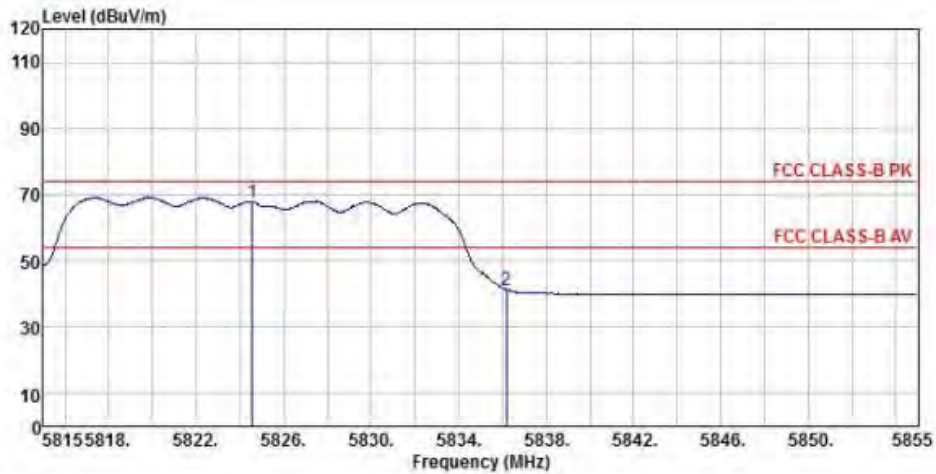

Detector mode: Average

Polarity: Vertical

Site : chamber
Condition : FCC CLASS-B PK 3m BBHA9120D(942) VERTICAL
EUT :
Model Name : 神画投影仪
Temp/Humi : 19 C / 58 %
Power Rating: 230V/50Hz
Mode : WIFI 5G 802.11n CH165
Memo :

Read	Antenna	Cable	Preamp	Limit	Over			
Freq	Level	Factor	Loss	Factor	Level	Line	Limit	Remark

MHz	dBuV	dB/m	dB	dB	dBuV/m	dBuV/m	dB
1 pp 5824.56	60.17	32.65	11.65	36.70	67.77	74.00	-6.23 Peak
2 5836.20	33.55	32.71	11.65	36.71	41.20	74.00	-32.80 Peak