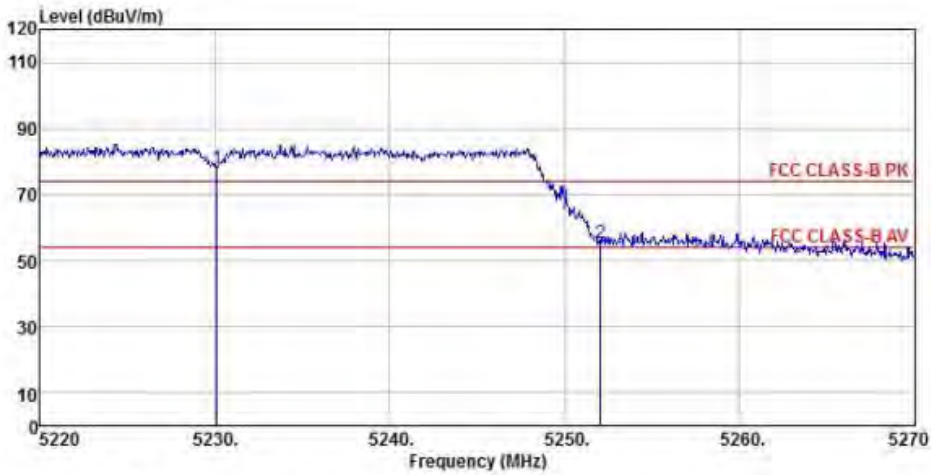

Site : chamber
Condition : FCC CLASS-B PK 3m BBHA9120D(942) VERTICAL
EUT :
Model Name : 神画投影仪
Temp/Humi : 19 °C / 58 %
Power Rating: 230V/50Hz
Mode : WIFI 5G 802.11ac 40M CH46
Memo :

ReadAntenna	Cable	Preamp	Limit	Over				
Freq	Level	Factor	Loss	Factor	Level	Line	Limit	Remark

MHz	dBuV	dB/m	dB	dB	dBuV/m	dBuV/m	dB
1 pp 5230.10	71.82	31.83	10.74	36.32	78.07	74.00	4.07 Peak
2 5252.05	49.09	31.73	10.79	36.34	55.27	74.00	-18.73 Peak