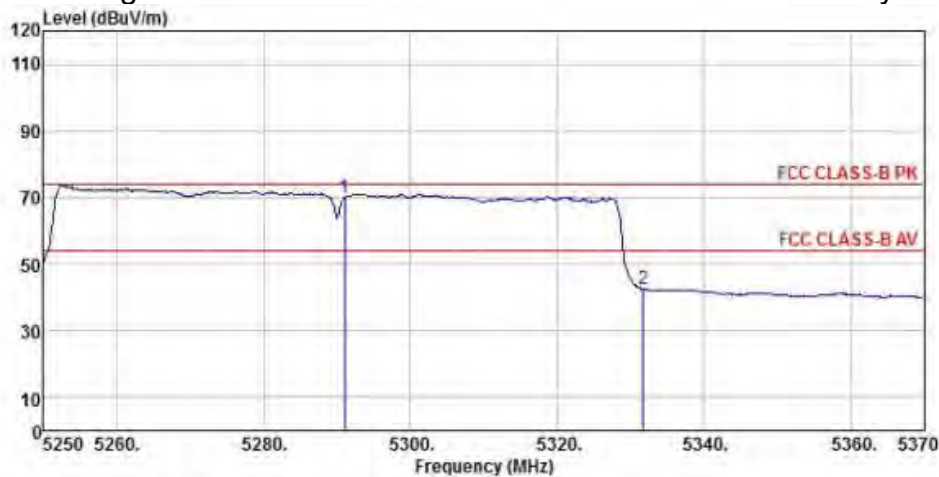

Detector mode: Average

Polarity: Horizontal

Site : chamber
Condition : FCC CLASS-B PK 3m BBHA9120D(942) HORIZONTAL
EUT :
Model Name : 神画投影仪
Temp/Humi : 19 °C / 58 %
Power Rating: 230V/50Hz
Mode : WIFI 5G 802.11ac 80M CH42
Memo :

ReadAntenna Cable Preamp Limit Over
Freq Level Factor Loss Factor Level Line Limit Remark

MHz	dBuV	dB/m	dB	dB	dBuV/m	dBuV/m	dB
1 pp 5291.04	63.83	31.69	10.83	36.36	69.99	74.00	-4.01 Peak
2 5331.72	36.18	31.75	10.87	36.39	42.41	74.00	-31.59 Peak

Detector mode: Peak

Polarity: Vertical