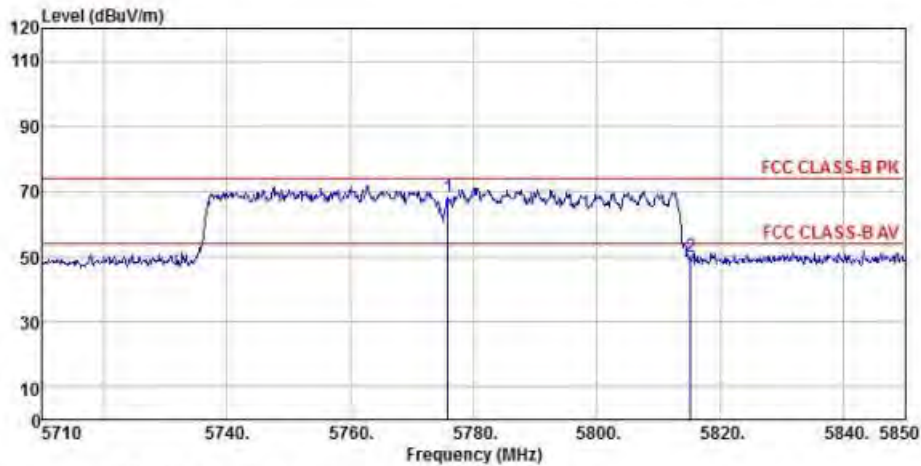

Site : chamber
Condition : FCC CLASS-B PK 3m BBHA9120D(942) VERTICAL
EUT :
Model Name : 神画投影仪
Temp/Humi : 19 C / 58 %
Power Rating: 230V/50Hz
Mode : WIFI 5G 802.11ac 80M CH155
Memo :

Read	Antenna	Cable	Preamp	Limit	Over			
Freq	Level	Factor	Loss	Factor	Level	Line	Limit	Remark

MHz	dBuV	dB/m	dB	dB	dBuV/m	dBuV/m	dB
1 pp 5775.80	60.91	32.47	11.30	36.67	68.01	74.00	-5.99 Peak
2 5815.28	42.71	32.60	11.58	36.70	50.19	74.00	-23.81 Peak