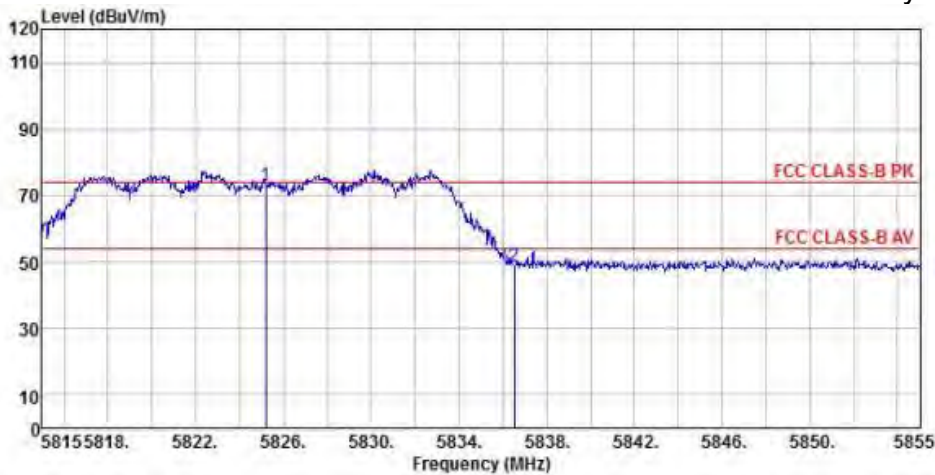

Site : chamber
Condition : FCC CLASS-B PK 3m BBHA9120D(942) VERTICAL
EUT :
Model Name : 神画投影仪
Temp/Humi : 19 C / 58 %
Power Rating: 230V/50Hz
Mode : WIFI 5G 802.11ac 20M CH165
Memo :

Read	Antenna	Cable	Preamp	Limit	Over			
Freq	Level	Factor	Loss	Factor	Level	Line	Limit	Remark
MHz	dBuV	dB/m	dB	dB	dBuV/m	dBuV/m	dB	
1 pp 5825.20	65.45	32.65	11.65	36.70	73.05	74.00	-0.95	Peak
2 5836.52	41.10	32.71	11.72	36.71	48.82	74.00	-25.18	Peak