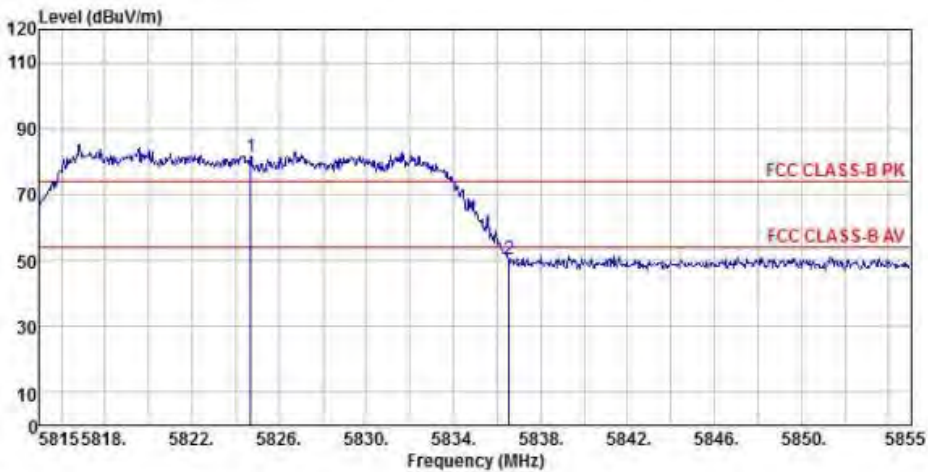

Site : chamber
Condition : FCC CLASS-B PK 3m BBHA9120D(942) VERTICAL
EUT :
Model Name : 神画投影仪
Temp/Humi : 19 C / 58 %
Power Rating: 230V/50Hz
Mode : WIFI 5G 802.11a CH165
Memo :

Read	Antenna	Cable	Preamp	Limit	Over			
Freq	Level	Factor	Loss	Factor	Level	Line	Limit	Remark
MHz	dBuV	dB/m	dB	dB	dBuV/m	dBuV/m	dB	

1	pp	5824.68	73.67	32.65	11.65	36.70	81.27	74.00	7.27	Peak
2		5836.56	42.64	32.71	11.72	36.71	50.36	74.00	-23.64	Peak