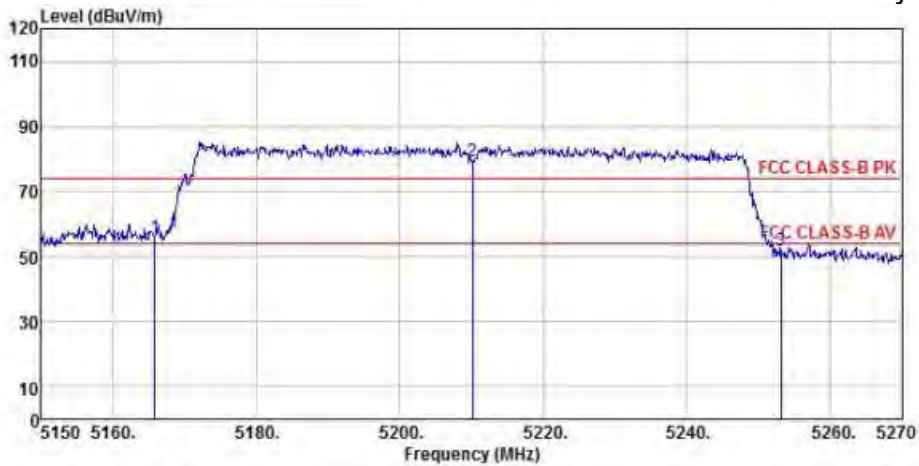

Site : chamber
Condition : FCC CLASS-B PK 3m BBHA9120D(942) VERTICAL
EUT :
Model Name : 神画投影仪
Temp/Humi : 19 °C / 58 %
Power Rating: 230V/50Hz
Mode : WIFI 5G 802.11ac 80M CH42
Memo :

Read	Antenna	Cable	Preamp	Limit	Over
Freq	Level	Factor	Loss	Factor	Level
MHz	dBuV	dB/m	dB	dB	dBuV/m

MHz	dBuV	dB/m	dB	dB	dBuV/m	dBuV/m	dB
1 5165.84	49.59	32.01	10.64	36.28	55.96	74.00	-18.04 Peak
2 pp 5210.12	73.01	31.90	10.69	36.31	79.29	74.00	5.29 Peak
3 5253.20	45.83	31.73	10.79	36.34	52.01	74.00	-21.99 Peak