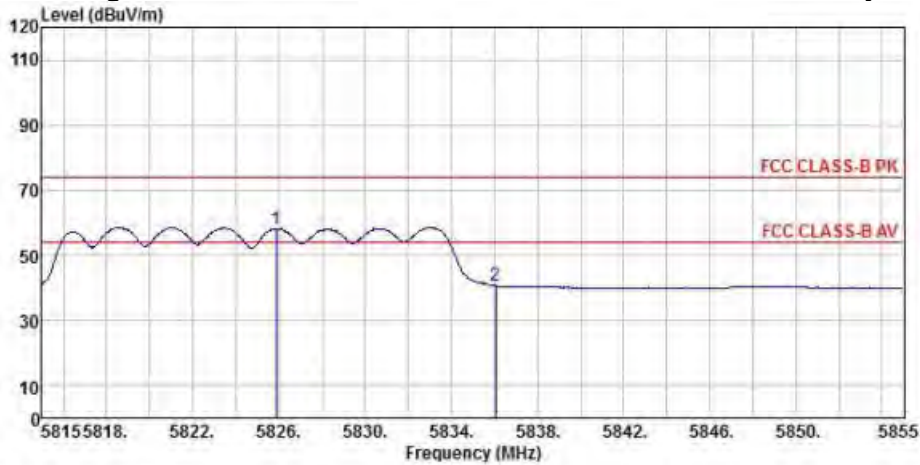

Detector mode: Average

Polarity: Horizontal

Site : chamber
Condition : FCC CLASS-B PK 3m BBHA9120D(942) HORIZONTAL
EUT :
Model Name : 神画投影仪
Temp/Humi : 19 C / 58 %
Power Rating: 230V/50Hz
Mode : WIFI 5G 802.11ac 20M CH165
Memo :

Read	Antenna	Cable	Preamp	Limit	Over			
Freq	Level	Factor	Loss	Factor	Level	Line	Limit	Remark
MHz	dBuV	dB/m	dB	dB	dBuV/m	dBuV/m	dB	
1 pp 5825.88	50.53	32.65	11.65	36.71	58.12	74.00	-15.88	Peak
2 5836.04	32.87	32.71	11.65	36.71	40.52	74.00	-33.48	Peak

Detector mode: Peak

Polarity: Vertical