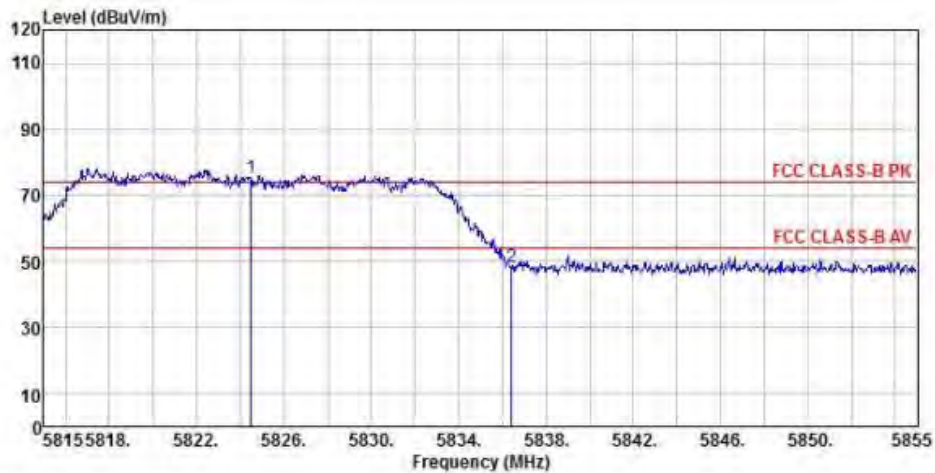

802.11n20 (Ch165)(mimo)

Detector mode: Peak

Polarity: Horizontal

Site : chamber
Condition : FCC CLASS-B PK 3m BBHA9120D(942) HORIZONTAL
EUT :
Model Name : 神画投影仪
Temp/Humi : 19 C / 58 %
Power Rating: 230V/50Hz
Mode : WIFI 5G 802.11n CH165
Memo :

Read	Antenna	Cable	Preamp	Limit	Over			
Freq	Level	Factor	Loss	Factor	Level	Line	Limit	Remark

MHz	dBuV	dB/m	dB	dB	dBuV/m	dBuV/m	dB
1 pp 5824.48	67.50	32.65	11.65	36.70	75.10	74.00	1.10 Peak
2 5836.44	40.48	32.71	11.65	36.71	48.13	74.00	-25.87 Peak