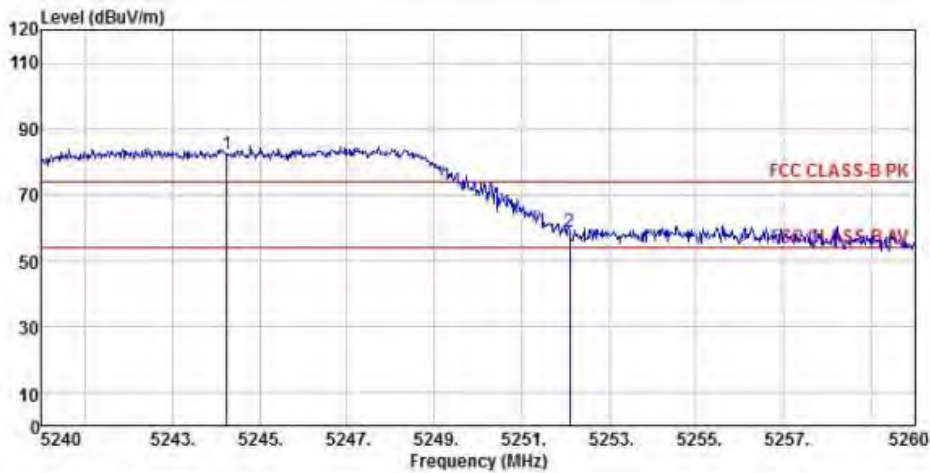

802.11ac20 (Ch48)(mimo)

Detector mode: Peak

Polarity: Horizontal

Site : chamber
Condition : FCC CLASS-B PK 3m BBHA9120D(942) HORIZONTAL
EUT :
Model Name : 神画投影仪
Temp/Humi : 19 °C / 58 %
Power Rating: 230V/50Hz
Mode : WIFI 5G 802.11ac 20M CH48
Memo :

Read	Antenna	Cable	Preamp	Limit	Over		
Freq	Level	Factor	Loss	Factor	Level	Line	Limit
MHz	dBuV	dB/m	dB	dB	dBuV/m	dBuV/m	dB
1 pp 5244.24	75.97	31.75	10.79	36.33	82.18	74.00	8.18 Peak
2 5252.10	52.85	31.73	10.79	36.34	59.03	74.00	-14.97 Peak