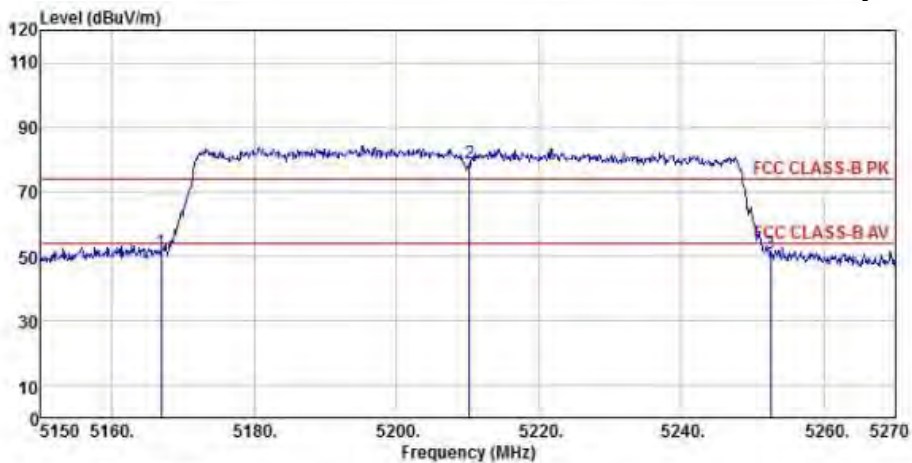

802.11ac80 (Ch42)

Detector mode: Peak

Polarity: Horizontal

Site : chamber
Condition : FCC CLASS-B PK 3m BBHA9120D(942) HORIZONTAL
EUT :
Model Name : 神画投影仪
Temp/Humi : 19 °C / 58 %
Power Rating: 230V/50Hz
Mode : WIFI 5G 802.11ac 80M CH42
Memo :

Read	Antenna	Cable	Preamp	Limit	Over			
Freq	Level	Factor	Loss	Factor	Level	Line	Limit	Remark

MHz	dBuV	dB/m	dB	dB	dBuV/m	dBuV/m	dB

1		5166.92	44.82	32.01	10.64	36.28	51.19	74.00	-22.81	Peak
2	pp	5210.24	72.75	31.90	10.69	36.31	79.03	74.00	5.03	Peak
3		5252.60	44.65	31.73	10.79	36.34	50.83	74.00	-23.17	Peak