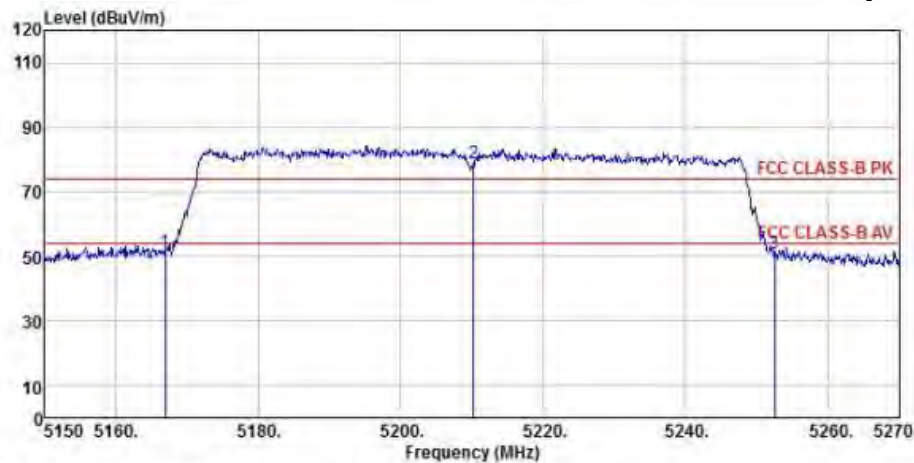

802.11ac80 (Ch42)(mimo)

Detector mode: Peak

Polarity: Horizontal

Site : chamber
Condition : FCC CLASS-B PK 3m BBHA9120D(942) HORIZONTAL
EUT :
Model Name : 神画投影仪
Temp/Humi : 19 °C / 58 %
Power Rating: 230V/50Hz
Mode : WIFI 5G 802.11ac 80M CH42
Memo :

ReadAntenna Cable Preamp Limit Over
Freq Level Factor Loss Factor Level Line Limit Remark

MHz	dBuV	dB/m	dB	dB	dBuV/m	dBuV/m	dB

1	5166.92	44.82	32.01	10.64	36.28	51.19	74.00 -22.81 Peak
2 pp	5210.24	72.75	31.90	10.69	36.31	79.03	74.00 5.03 Peak
3	5252.60	44.65	31.73	10.79	36.34	50.83	74.00 -23.17 Peak