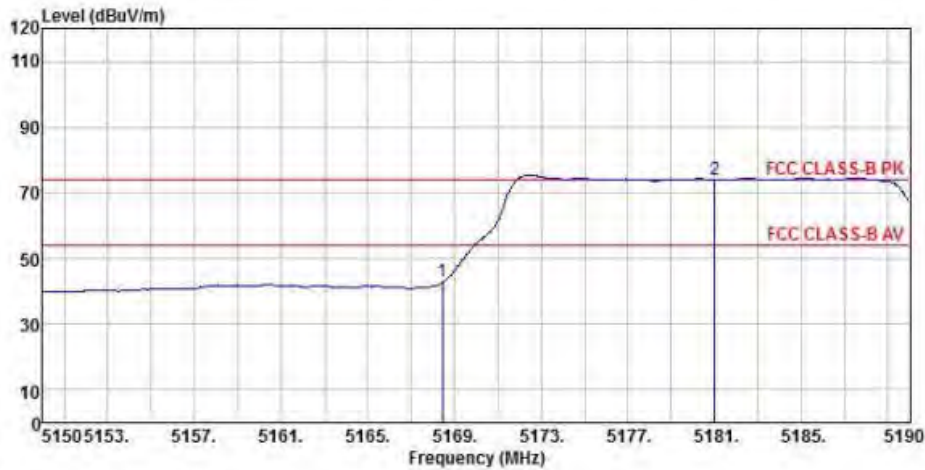

Detector mode: Average

Polarity: Horizontal

Site : chamber
Condition : FCC CLASS-B PK 3m BBHA9120D(942) HORIZONTAL
EUT :
Model Name : 神画投影仪
Temp/Humi : 19 °C / 58 %
Power Rating: 230V/50Hz
Mode : WIFI 5G 802.11n 40M CH38
Memo :

ReadAntenna Cable Preamp Limit Over
Freq Level Factor Loss Factor Level Line Limit Remark

MHz	dBuV	dB/m	dB	dB	dBuV/m	dBuV/m	dB
1 5168.44	36.37	32.01	10.64	36.28	42.74	74.00	-31.26 Peak
2 pp 5181.00	67.80	31.96	10.64	36.29	74.11	74.00	0.11 Peak

Detector mode: Peak

Polarity: Vertical