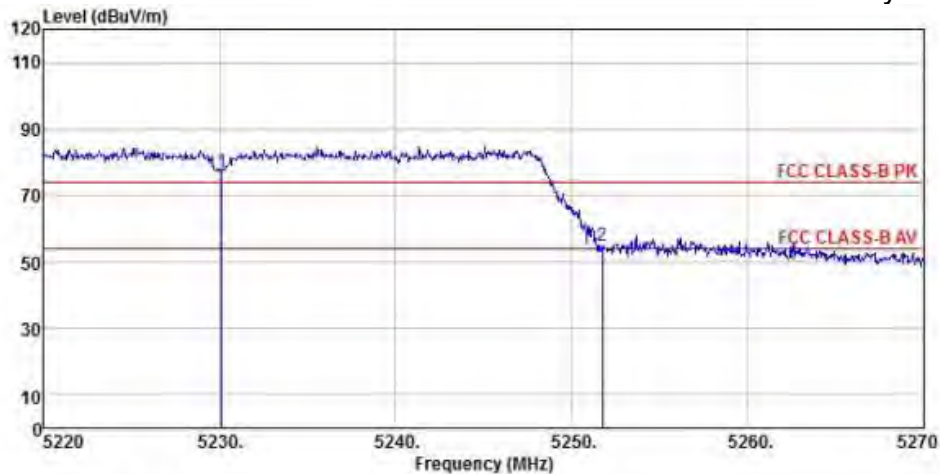

802.11ac20 (Ch46)

Detector mode: Peak

Polarity: Horizontal

Site : chamber
Condition : FCC CLASS-B PK 3m BBHA9120D(942) HORIZONTAL
EUT :
Model Name : 神画投影仪
Temp/Humi : 19 C / 58 %
Power Rating: 230V/50Hz
Mode : WIFI 5G 802.11ac 40M CH46
Memo :

Read	Antenna	Cable	Preamp	Limit	Over		
Freq	Level	Factor	Loss Factor	Level	Line	Limit	Remark
MHz	dBuV	dB/m	dB	dB	dBuV/m	dBuV/m	dB
1	pp 5230.10	70.92	31.83	10.74	36.32	77.17	74.00 3.17 Peak
2	5251.75	48.78	31.73	10.79	36.34	54.96	74.00 -19.04 Peak