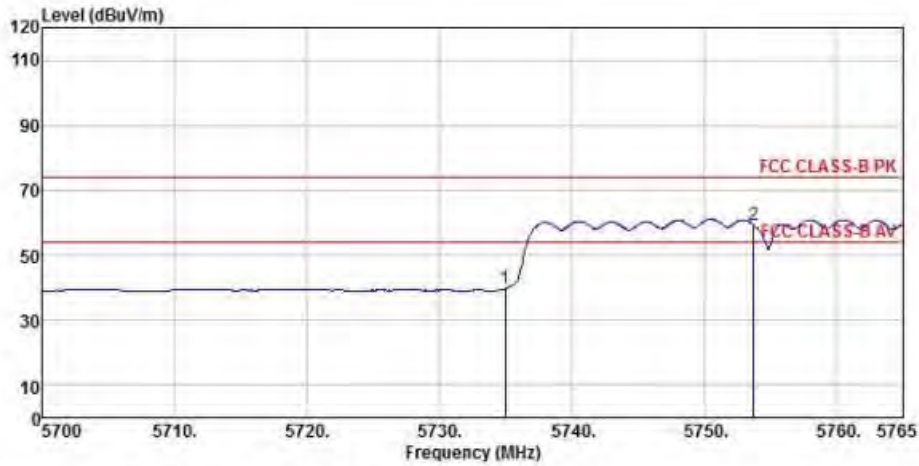

Detector mode: Average

Polarity: Vertical

Site : chamber
Condition : FCC CLASS-B PK 3m BBHA9120D(942) VERTICAL
EUT :
Model Name : 神画投影仪
Temp/Humi : 19 °C / 58 %
Power Rating: 230V/50Hz
Mode : WIFI 5G 802.11n 40M CH151
Memo :

Read	Antenna	Cable	Preamp	Limit	Over			
Freq	Level	Factor	Loss	Factor	Level	Line	Limit	Remark
MHz	dBuV	dB/m	dB	dB	dBuV/m	dBuV/m	dB	
1	5734.97	33.10	32.34	10.88	36.65	39.67	74.00	-34.33 Peak
2	pp	5753.76	52.36	32.40	11.09	36.66	59.19	74.00 -14.81 Peak