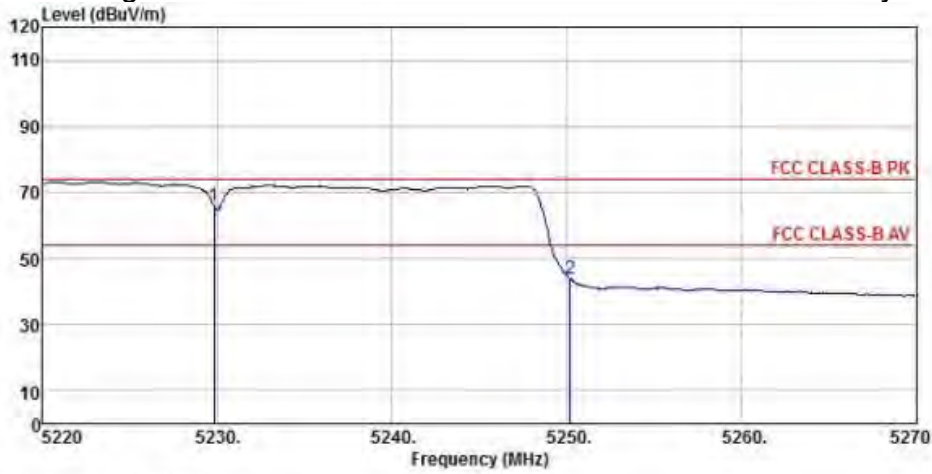

Detector mode: Average

Polarity: Horizontal

Site : chamber
Condition : FCC CLASS-B PK 3m BBHA9120D(942) HORIZONTAL
EUT :
Model Name : 神画投影仪
Temp/Humi : 19 C / 58 %
Power Rating: 230V/50Hz
Mode : WIFI 5G 802.11n 40M CH46
Memo :

Read	Antenna	Cable	Preamp	Limit	Over
Freq	Level	Factor	Loss	Factor	Level
Line	Line	Line	Line	Line	Line
Limit	Remark	Limit	Remark	Limit	Remark

MHz	dBuV	dB/m	dB	dB	dBuV/m	dBuV/m	dB

1	pp	5229.80	59.73	31.83	10.74	36.32	65.98	74.00	-8.02	Peak
2		5250.20	37.69	31.75	10.79	36.33	43.90	74.00	-30.10	Peak

Detector mode: Peak

Polarity: Vertical