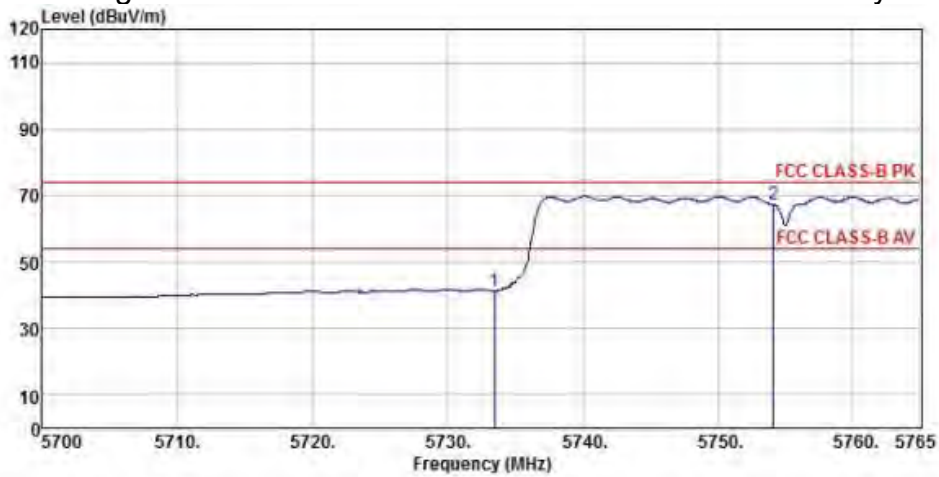

Detector mode: Average

Polarity: Horizontal

Site : chamber
Condition : FCC CLASS-B PK 3m BBHA9120D(942) HORIZONTAL
EUT :
Model Name : 神画投影仪
Temp/Humi : 19 C / 58 %
Power Rating: 230V/50Hz
Mode : WIFI 5G 802.11n 40M CH151
Memo :

ReadAntenna	Cable	Preamp	Limit	Over			
Freq	Level	Factor	Loss Factor	Level	Line	Limit	Remark

MHz	dBuV	dB/m	dB	dB	dBuV/m	dBuV/m	dB
1 5733.48	34.67	32.34	10.99	36.65	41.35	74.00	-32.65 Peak
2 pp 5754.08	60.42	32.40	11.09	36.66	67.25	74.00	-6.75 Peak

Detector mode: Peak

Polarity: Vertical