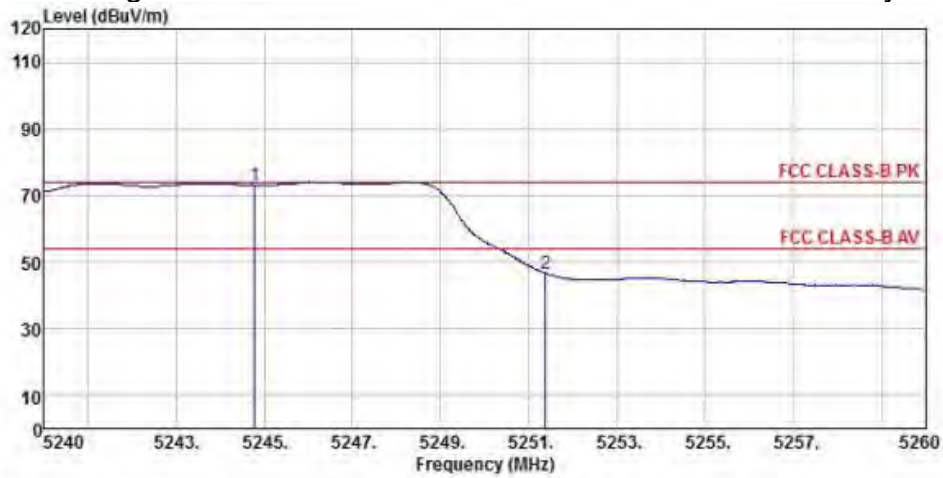

Detector mode: Average

Polarity: Horizontal

Site : chamber
Condition : FCC CLASS-B PK 3m BBHA9120D(942) HORIZONTAL
EUT :
Model Name : 神画投影仪
Temp/Humi : 19 °C / 58 %
Power Rating: 230V/50Hz
Mode : WIFI 5G 802.11n CH48
Memo :

Read	Antenna	Cable	Preamp	Limit	Over			
Freq	Level	Factor	Loss	Factor	Level	Line	Limit	Remark

MHz	dBuV	dB/m	dB	dB	dBuV/m	dBuV/m	dB
1 pp 5244.78	66.79	31.75	10.79	36.33	73.00	74.00	-1.00 Peak
2 5251.38	40.45	31.75	10.79	36.33	46.66	74.00	-27.34 Peak

Detector mode: Peak

Polarity: Vertical