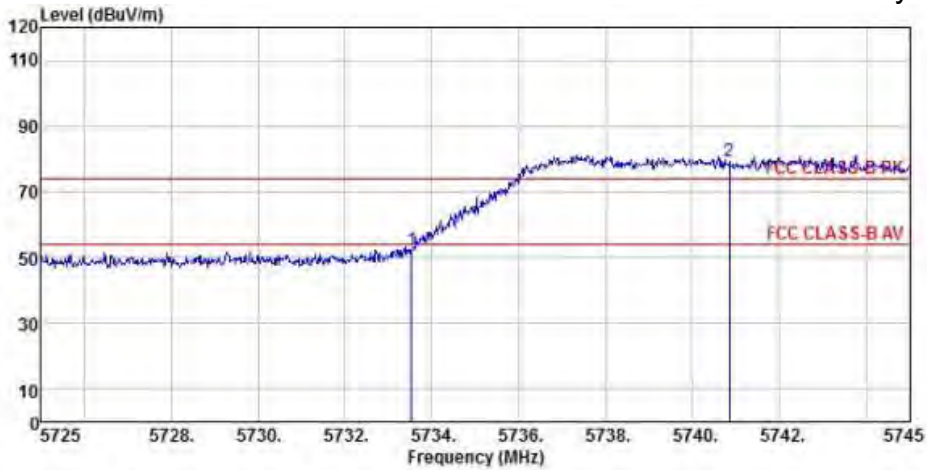

Site : chamber
Condition : FCC CLASS-B PK 3m BBHA9120D(942) VERTICAL
EUT :
Model Name : 神画投影仪
Temp/Humi : 19 C / 58 %
Power Rating: 230V/50Hz
Mode : WIFI 5G 802.11a CH149
Memo :

Read	Antenna	Cable	Preamp	Limit	Over			
Freq	Level	Factor	Loss	Factor	Level	Line	Limit	Remark
MHz	dBuV	dB/m	dB	dB	dBuV/m	dBuV/m	dB	
1	5733.54	45.39	32.34	10.99	36.65	52.07	74.00	-21.93 Peak
2	pp	5740.86	72.47	32.34	10.88	36.65	79.04	74.00 5.04 Peak