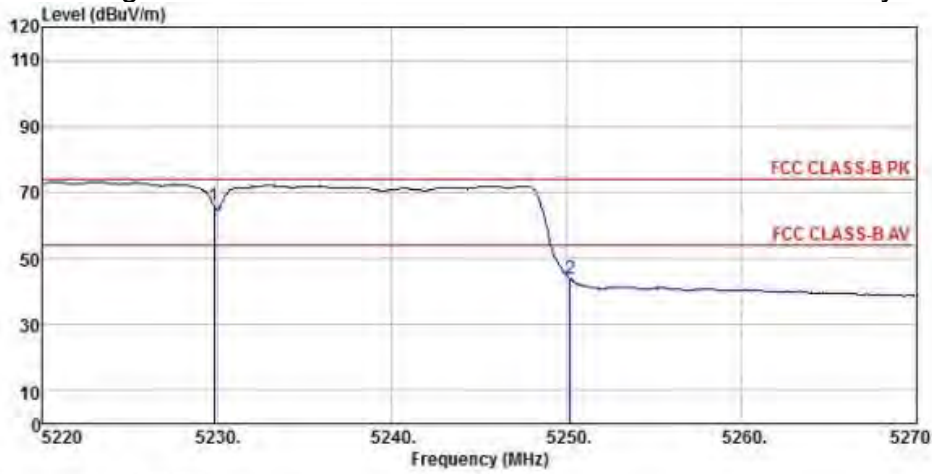

Detector mode: Average

Polarity: Horizontal

Site : chamber
Condition : FCC CLASS-B PK 3m BBHA9120D(942) HORIZONTAL
EUT :
Model Name : 神画投影仪
Temp/Humi : 19 C / 58 %
Power Rating: 230V/50Hz
Mode : WIFI 5G 802.11n 40M CH46
Memo :

Read	Antenna	Cable	Preamp	Limit	Over
Freq	Level	Factor	Loss	Factor	Level
Line	Line	Line	Line	Line	Line
Limit	Remark				

	MHz	dBuV	dB/m	dB	dB	dBuV/m	dBuV/m	dB
1 pp	5229.80	59.73	31.83	10.74	36.32	65.98	74.00	-8.02 Peak
2	5250.20	37.69	31.75	10.79	36.33	43.90	74.00	-30.10 Peak

Detector mode: Peak

Polarity: Vertical