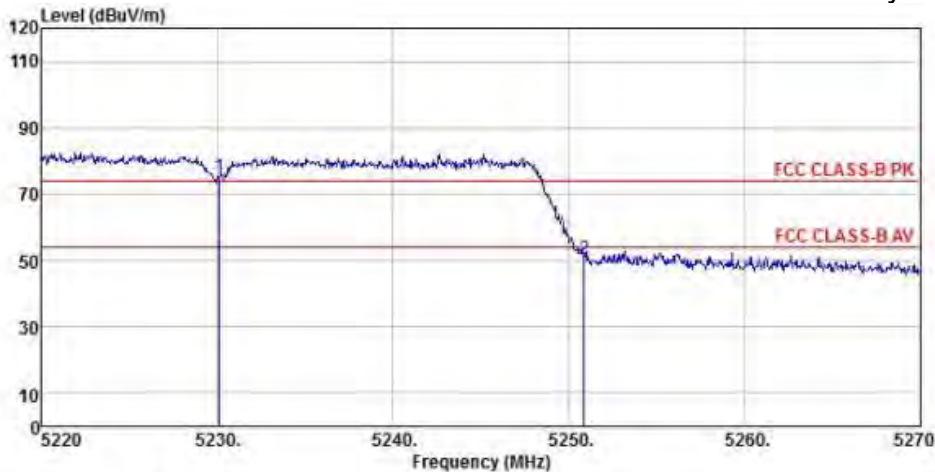

802.11n40 (Ch46)

Detector mode: Peak

Polarity: Horizontal

Site : chamber
Condition : FCC CLASS-B PK 3m BBHA9120D(942) HORIZONTAL
EUT :
Model Name : 神画投影仪
Temp/Humi : 19 °C / 58 %
Power Rating: 230V/50Hz
Mode : WIFI 5G 802.11n 40M CH46
Memo :

Read	Antenna	Cable	Preamp	Limit	Over			
Freq	Level	Factor	Loss	Factor	Level	Line	Limit	Remark
MHz	dBuV	dB/m	dB	dB	dBuV/m	dBuV/m	dB	
1	5230.10	69.06	31.83	10.74	36.32	75.31	74.00	1.31 Peak
2	5250.90	44.22	31.75	10.79	36.33	50.43	74.00	-23.57 Peak