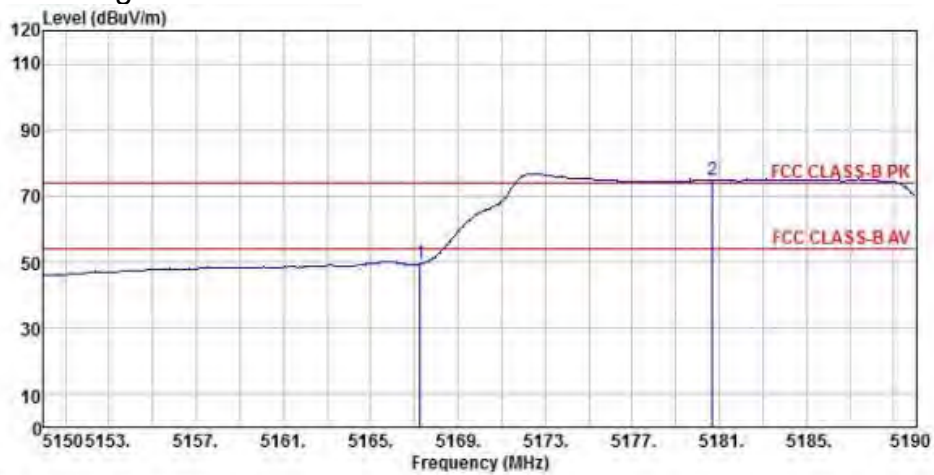

Detector mode: Average

Polarity: Vertical

Site : chamber
Condition : FCC CLASS-B PK 3m BBHA9120D(942) VERTICAL
EUT :
Model Name : 神画投影仪
Temp/Humi : 19 C / 58 %
Power Rating: 230V/50Hz
Mode : WIFI 5G 802.11ac 40M CH38
Memo :

Read	Antenna	Cable	Preamp	Limit	Over		
Freq	Level	Factor	Loss Factor	Level	Line	Limit	Remark
MHz	dBuV	dB/m	dB	dB	dBuV/m	dBuV/m	dB
1	5167.28	43.03	32.01	10.64	36.28	49.40	74.00 -24.60 Peak
2	pp 5180.68	68.34	32.01	10.64	36.29	74.70	74.00 0.70 Peak