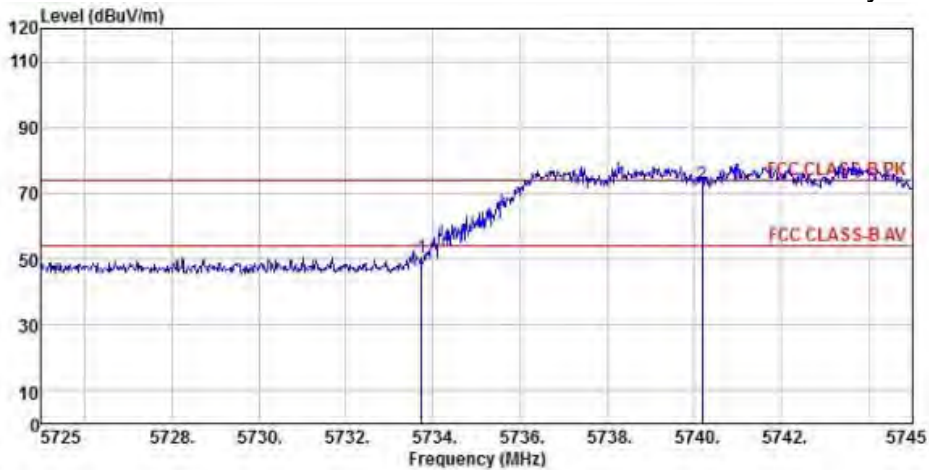

802.11ac(5725MHz-5850MHz)

802.11ac20 (Ch149)

Detector mode: Peak

Polarity: Horizontal

Site : chamber
 Condition : FCC CLASS-B PK 3m BBHA9120D(942) HORIZONTAL
 EUT :
 Model Name : 神画投影仪
 Temp/Humi : 19 C / 58 %
 Power Rating: 230V/50Hz
 Mode : WIFI 5G 802.11ac 20M CH149
 Memo :