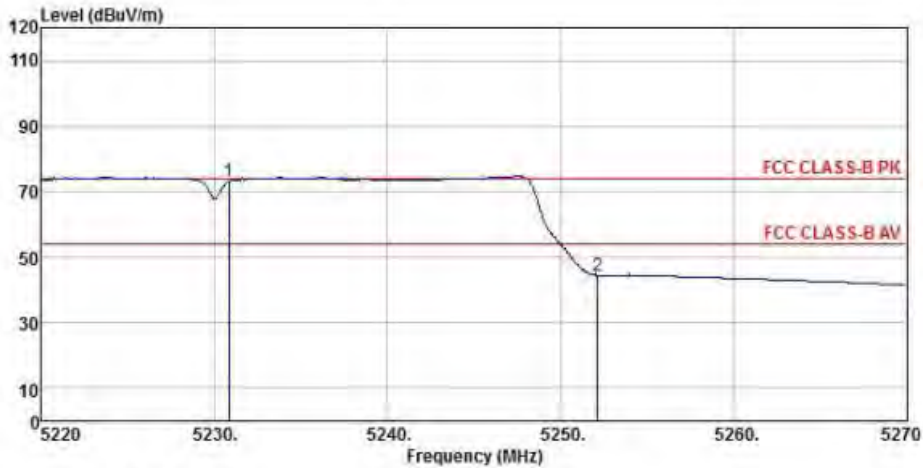

Detector mode: Average

Polarity: Horizontal

Site : chamber
Condition : FCC CLASS-B PK 3m BBHA9120D(942) HORIZONTAL
EUT :
Model Name : 神画投影仪
Temp/Humi : 19 °C / 58 %
Power Rating: 230V/50Hz
Mode : WIFI 5G 802.11ac 40M CH46
Memo :

ReadAntenna	Cable	Preamp	Limit	Over				
Freq	Level	Factor	Loss	Factor	Level	Line	Limit	Remark

MHz	dBuV	dB/m	dB	dB	dBuV/m	dBuV/m	dB
1 pp 5230.80	66.83	31.83	10.74	36.32	73.08	74.00	-0.92 Peak
2 5252.15	38.17	31.73	10.79	36.34	44.35	74.00	-29.65 Peak

Detector mode: Peak

Polarity: Vertical