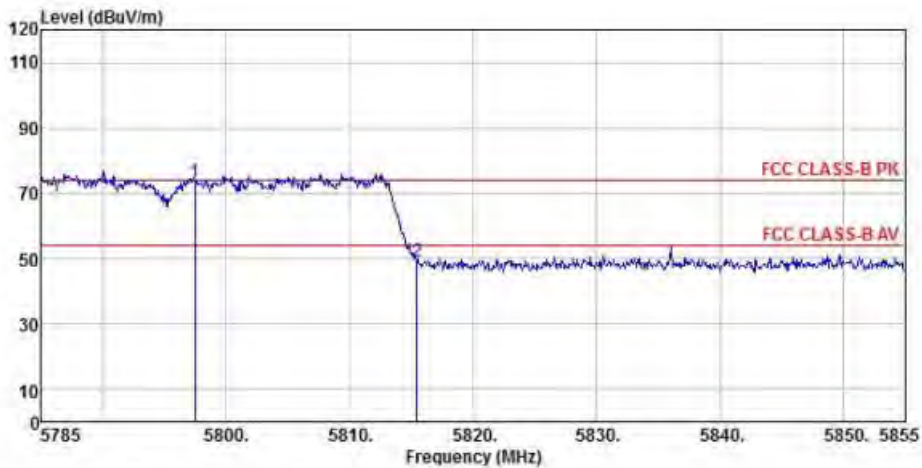

Site : chamber
Condition : FCC CLASS-B PK 3m BBHA9120D(942) VERTICAL
EUT :
Model Name : 神画投影仪
Temp/Humi : 19 °C / 58 %
Power Rating: 230V/50Hz
Mode : WIFI 5G 802.11n 40M CH159
Memo :

Read	Antenna	Cable	Preamp	Limit	Over			
Freq	Level	Factor	Loss	Factor	Level	Line	Limit	Remark

MHz	dBuV	dB/m	dB	dB	dBuV/m	dBuV/m	dB

1	pp	5797.46	66.06	32.54	11.51	36.69	73.42	74.00	-0.58	Peak
2		5815.45	41.75	32.60	11.58	36.70	49.23	74.00	-24.77	Peak