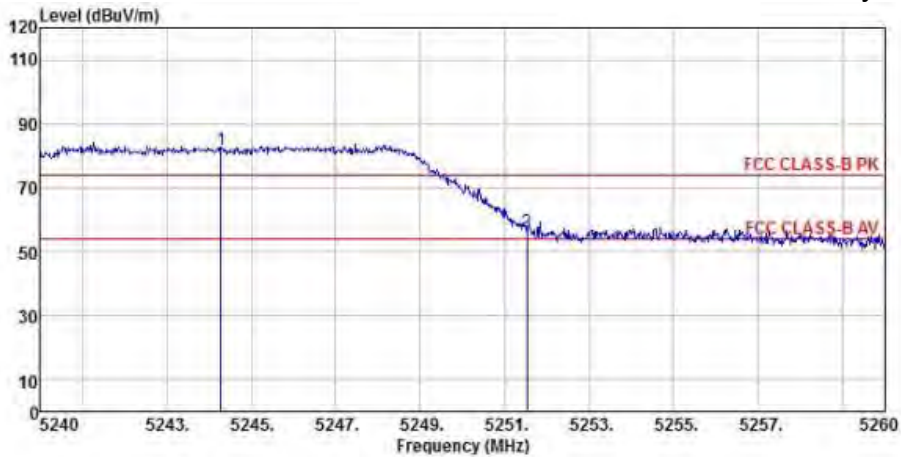

802.11n20 (Ch48)(mimo)

Detector mode: Peak

Polarity: Horizontal

Site : chamber
Condition : FCC CLASS-B PK 3m BBHA9120D(942) HORIZONTAL
EUT :
Model Name : 神画投影仪
Temp/Humi : 19 °C / 58 %
Power Rating: 230V/50Hz
Mode : WIFI 5G 802.11n CH48
Memo :

ReadAntenna	Cable	Preamp	Limit	Over				
Freq	Level	Factor	Loss	Factor	Level	Line	Limit	Remark

MHz	dBuV	dB/m	dB	dB	dBuV/m	dBuV/m	dB
1 pp 5244.28	75.89	31.75	10.79	36.33	82.10	74.00	8.10 Peak
2 5251.54	49.87	31.75	10.79	36.33	56.08	74.00	-17.92 Peak