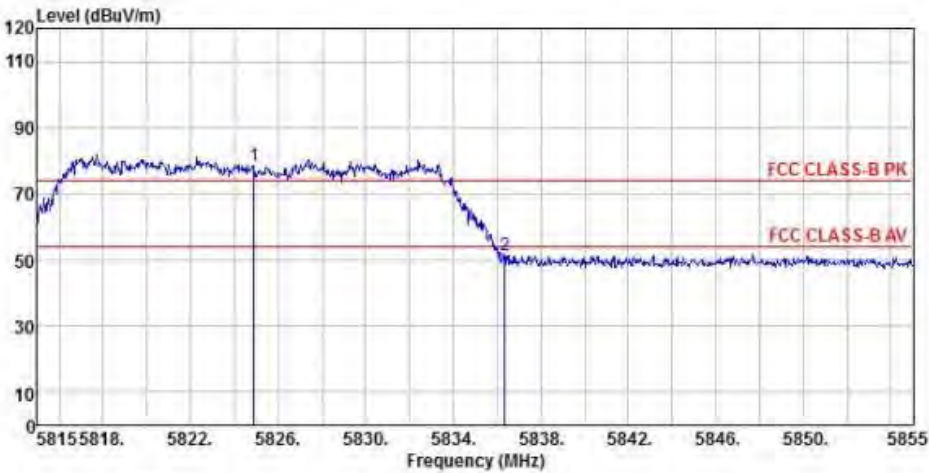

802.11ac20 (Ch165) (mimo)

Detector mode: Peak

Polarity: Horizontal

Site : chamber
Condition : FCC CLASS-B PK 3m BBHA9120D(942) HORIZONTAL
EUT :
Model Name : 神画投影仪
Temp/Humi : 19 °C / 58 %
Power Rating: 230V/50Hz
Mode : WIFI 5G 802.11ac 20M CH165
Memo :

ReadAntenna Cable Preamp Limit Over
Freq Level Factor Loss Factor Level Line Limit Remark

MHz	dBuV	dB/m	dB	dB	dBuV/m	dBuV/m	dB
1 pp 5824.88	70.90	32.65	11.65	36.70	78.50	74.00	4.50 Peak
2 5836.36	43.68	32.71	11.65	36.71	51.33	74.00	-22.67 Peak