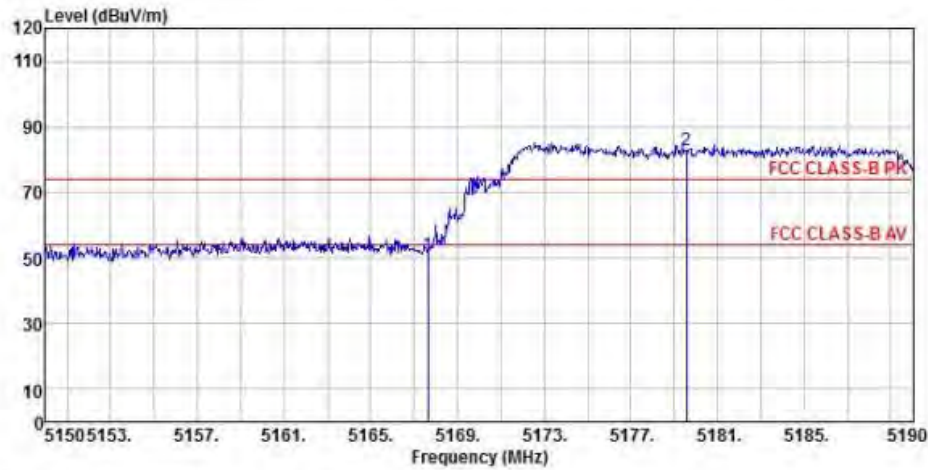

Site : chamber
Condition : FCC CLASS-B PK 3m BBHA9120D(942) VERTICAL
EUT :
Model Name : 神画投影仪
Temp/Humi : 19 C / 58 %
Power Rating: 230V/50Hz
Mode : WIFI 5G 802.11n 40M CH38
Memo :

Read	Antenna	Cable	Preamp	Limit	Over			
Freq	Level	Factor	Loss	Factor	Level	Line	Limit	Remark

MHz	dBuV	dB/m	dB	dB	dBuV/m	dBuV/m	dB
1 5167.64	44.73	32.01	10.64	36.28	51.10	74.00	-22.90 Peak
2 pp 5179.56	76.35	32.01	10.64	36.29	82.71	74.00	8.71 Peak