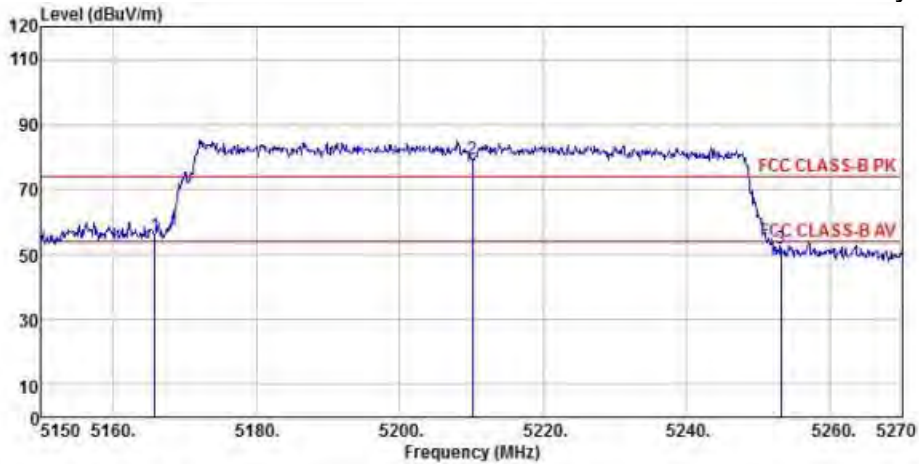

Site : chamber
Condition : FCC CLASS-B PK 3m BBHA9120D(942) VERTICAL
EUT :
Model Name : 神画投影仪
Temp/Humi : 19 °C / 58 %
Power Rating: 230V/50Hz
Mode : WIFI 5G 802.11ac 80M CH42
Memo :

ReadAntenna	Cable	Preamp	Limit	Over				
Freq	Level	Factor	Loss	Factor	Level	Line	Limit	Remark

MHz	dBuV	dB/m	dB	dB	dBuV/m	dBuV/m	dB
1 5165.84	49.59	32.01	10.64	36.28	55.96	74.00	-18.04 Peak
2 pp 5210.12	73.01	31.90	10.69	36.31	79.29	74.00	5.29 Peak
3 5253.20	45.83	31.73	10.79	36.34	52.01	74.00	-21.99 Peak