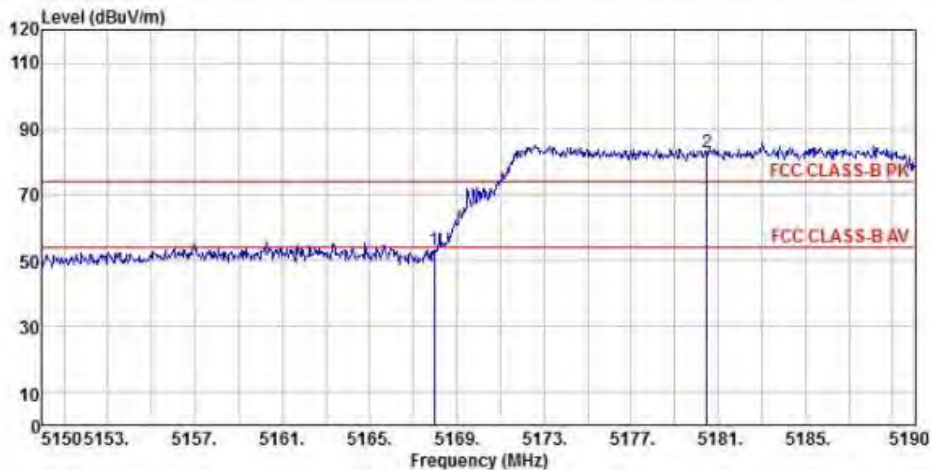

802.11ac40 (Ch38)(mimo)

Detector mode: Peak

Polarity: Horizontal

Site : chamber
Condition : FCC CLASS-B PK 3m BBHA9120D(942) HORIZONTAL
EUT :
Model Name : 神画投影仪
Temp/Humi : 19 C / 58 %
Power Rating: 230V/50Hz
Mode : WIFI 5G 802.11ac 40M CH38
Memo :

	Read	Antenna	Cable	Preamp	Limit	Over	
Freq	Level	Factor	Loss	Factor	Level	Line	Limit
MHz	dBuV	dB/m	dB	dB	dBuV/m	dBuV/m	dB
1	5167.96	46.85	32.01	10.64	36.28	53.22	74.00 -20.78 Peak
2	5180.48	76.60	32.01	10.64	36.29	82.96	74.00 8.96 Peak