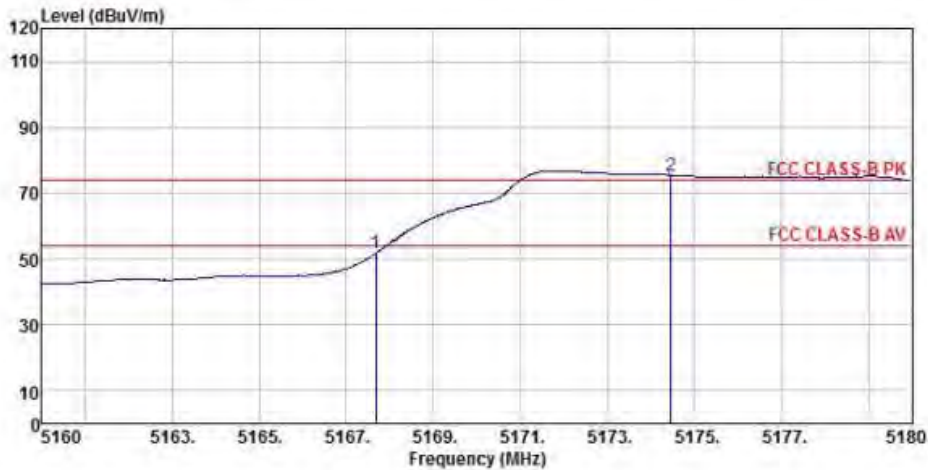

Detector mode: Average

Polarity: Vertical

Site : chamber
Condition : FCC CLASS-B PK 3m BBHA9120D(942) VERTICAL
EUT :
Model Name : 神画投影仪
Temp/Humi : 19 C / 58 %
Power Rating: 230V/50Hz
Mode : WIFI 5G 802.11ac 20M CH36
Memo :

Read	Antenna	Cable	Preamp	Limit	Over		
Freq	Level	Factor	Loss	Factor	Level	Line	
MHz	dBuV	dB/m	dB	dB	dBuV/m	dBuV/m	
1	5167.68	45.32	32.01	10.64	36.28	51.69	74.00 -22.31 Peak
2	pp	5174.46	69.09	32.01	10.64	36.28	75.46 74.00 1.46 Peak