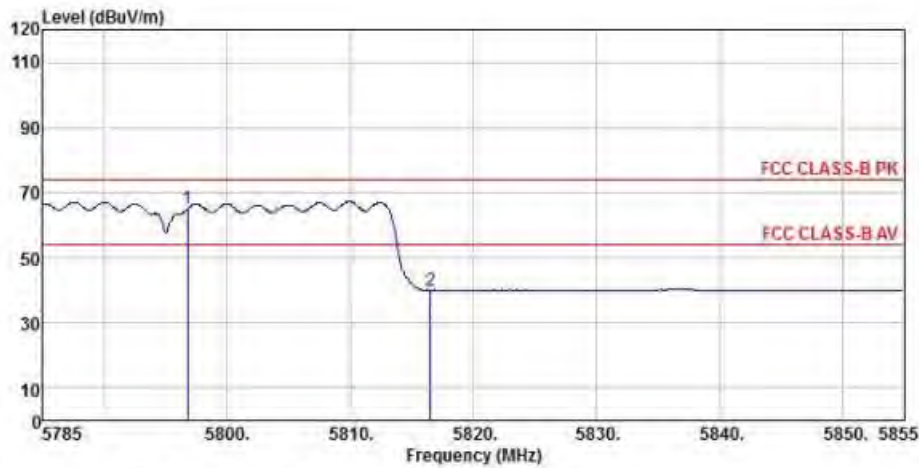

Detector mode: Average

Polarity: Vertical

Site : chamber
Condition : FCC CLASS-B PK 3m BBHA9120D(942) VERTICAL
EUT :
Model Name : 神画投影仪
Temp/Humi : 19 C / 58 %
Power Rating: 230V/50Hz
Mode : WIFI 5G 802.11n 40M CH159
Memo :

ReadAntenna	Cable	Preamp	Limit	Over				
Freq	Level	Factor	Loss	Factor	Level	Line	Limit	Remark

MHz	dBuV	dB/m	dB	dB	dBuV/m	dBuV/m	dB
1 pp 5796.76	57.66	32.54	11.51	36.69	65.02	74.00	-8.98 Peak
2 5816.50	32.26	32.60	11.58	36.70	39.74	74.00	-34.26 Peak