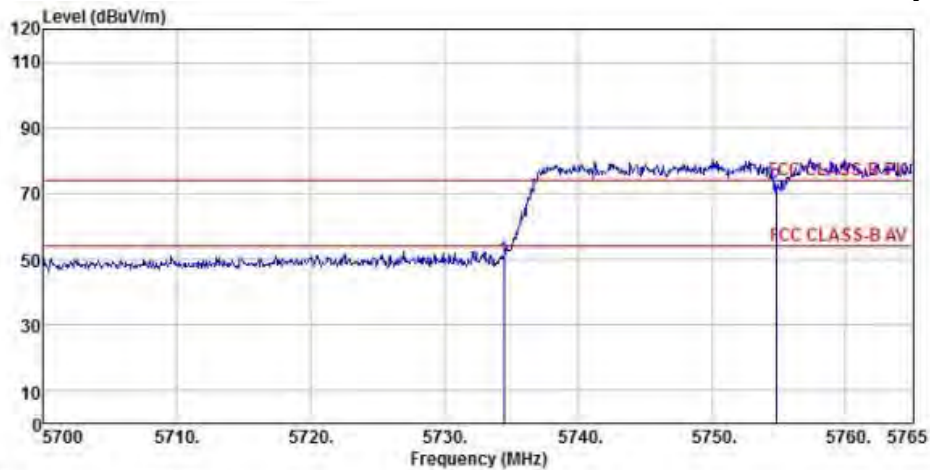

Site : chamber
Condition : FCC CLASS-B PK 3m BBHA9120D(942) VERTICAL
EUT :
Model Name : 神画投影仪
Temp/Humi : 19 C / 58 %
Power Rating: 230V/50Hz
Mode : WIFI 5G 802.11n 40M CH151
Memo :

Read	Antenna	Cable	Preamp	Limit	Over		
Freq	Level	Factor	Loss	Factor	Level	Line	Limit
MHz	dBuV	dB/m	dB	dB	dBuV/m	dBuV/m	dB
1	5734.45	43.27	32.34	10.99	36.65	49.95	74.00 -24.05 Peak
2	5754.80	65.30	32.40	11.09	36.66	72.13	74.00 -1.87 Peak