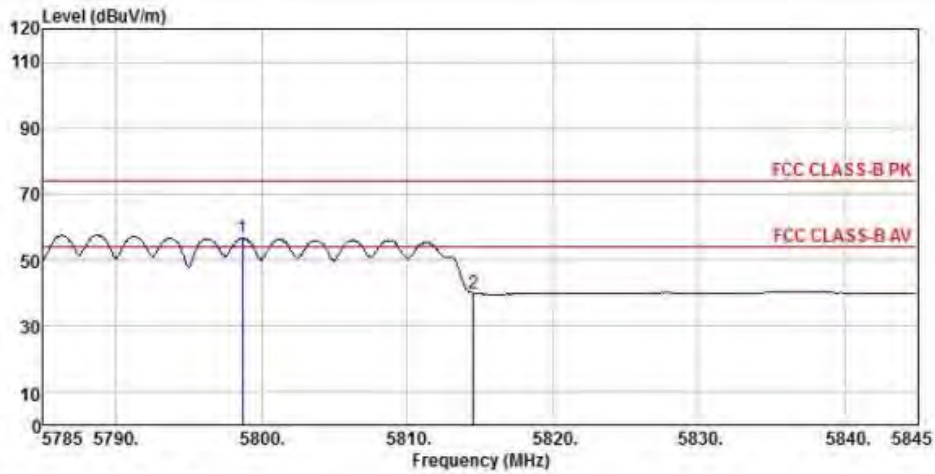

Detector mode: Average

Polarity: Horizontal

Site : chamber
Condition : FCC CLASS-B PK 3m BBHA9120D(942) HORIZONTAL
EUT :
Model Name : 神画投影仪
Temp/Humi : 19 °C / 58 %
Power Rating: 230V/50Hz
Mode : WIFI 5G 802.11ac 40M CH159
Memo :

Read	Antenna	Cable	Preamp	Limit	Over			
Freq	Level	Factor	Loss	Factor	Level	Line	Limit	Remark

MHz	dBuV	dB/m	dB	dB	dBuV/m	dBuV/m	dB
1 pp 5798.68	49.20	32.54	11.51	36.69	56.56	74.00	-17.44 Peak
2 5814.52	32.40	32.60	11.58	36.70	39.88	74.00	-34.12 Peak

Detector mode: Peak

Polarity: Vertical