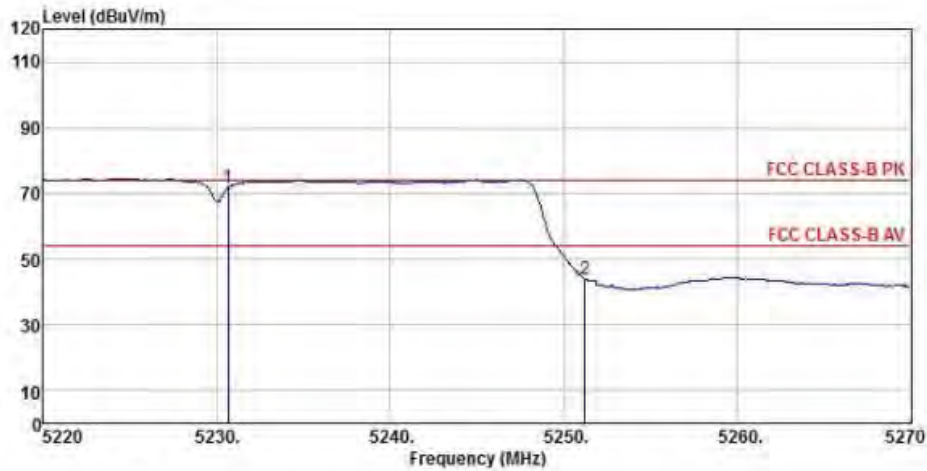

Detector mode: Average

Polarity: Vertical

Site : chamber
Condition : FCC CLASS-B PK 3m BBHA9120D(942) VERTICAL
EUT :
Model Name : 神画投影仪
Temp/Humi : 19 °C / 58 %
Power Rating: 230V/50Hz
Mode : WIFI 5G 802.11n 40M CH46
Memo :

Read	Antenna	Cable	Preamp	Limit	Over			
Freq	Level	Factor	Loss	Factor	Level	Line	Limit	Remark

MHz	dBuV	dB/m	dB	dB	dBuV/m	dBuV/m	dB
1 pp 5230.65	65.52	31.83	10.74	36.32	71.77	74.00	-2.23 Peak
2 5251.20	37.81	31.75	10.79	36.33	44.02	74.00	-29.98 Peak