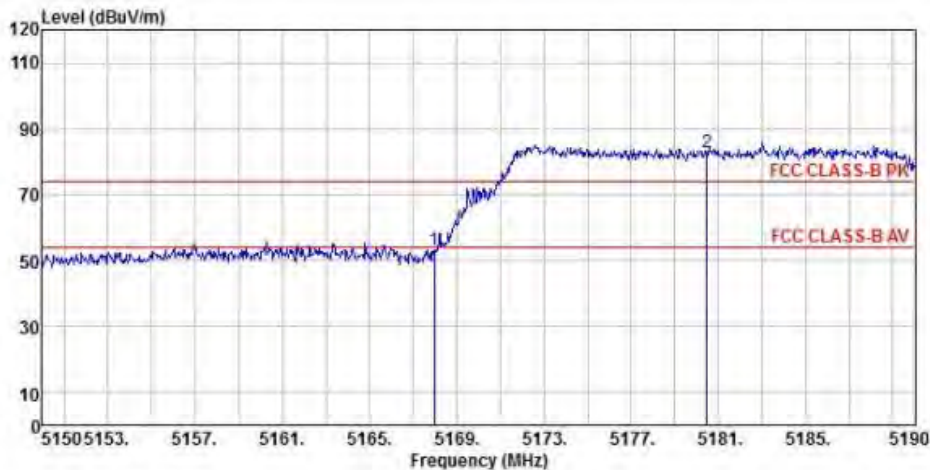

802.11ac40 (Ch38)

Detector mode: Peak

Polarity: Horizontal

Site : chamber
Condition : FCC CLASS-B PK 3m BBHA9120D(942) HORIZONTAL
EUT :
Model Name : 神画投影仪
Temp/Humi : 19 °C / 58 %
Power Rating: 230V/50Hz
Mode : WIFI 5G 802.11ac 40M CH38
Memo :

Read	Antenna	Cable	Preamp	Limit	Over		
Freq	Level	Factor	Loss	Factor	Level	Line	Limit
MHz	dBuV	dB/m	dB	dB	dBuV/m	dBuV/m	dB
1	5167.96	46.85	32.01	10.64	36.28	53.22	74.00 -20.78 Peak
2	pp	5180.48	76.60	32.01	10.64	36.29	82.96 74.00 8.96 Peak