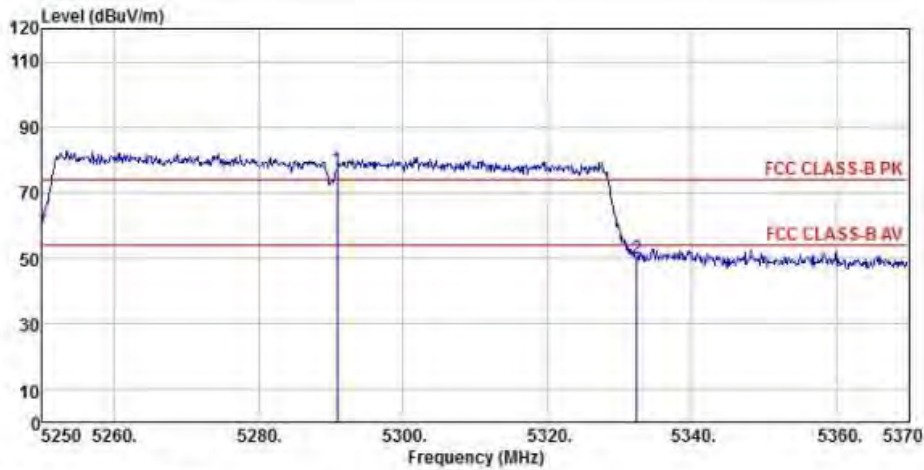

Site : chamber
Condition : FCC CLASS-B PK 3m BBHA9120D(942) VERTICAL
EUT :
Model Name : 神画投影仪
Temp/Humi : 19 °C / 58 %
Power Rating: 230V/50Hz
Mode : WIFI 5G 802.11ac 80M CH58
Memo :

ReadAntenna Cable Preamp Limit Over
Freq Level Factor Loss Factor Level Line Limit Remark

MHz	dBuV	dB/m	dB	dB	dBuV/m	dBuV/m	dB
1 pp 5290.80	71.00	31.69	10.83	36.36	77.16	74.00	3.16 Peak
2 5332.32	43.95	31.75	10.87	36.39	50.18	74.00	-23.82 Peak