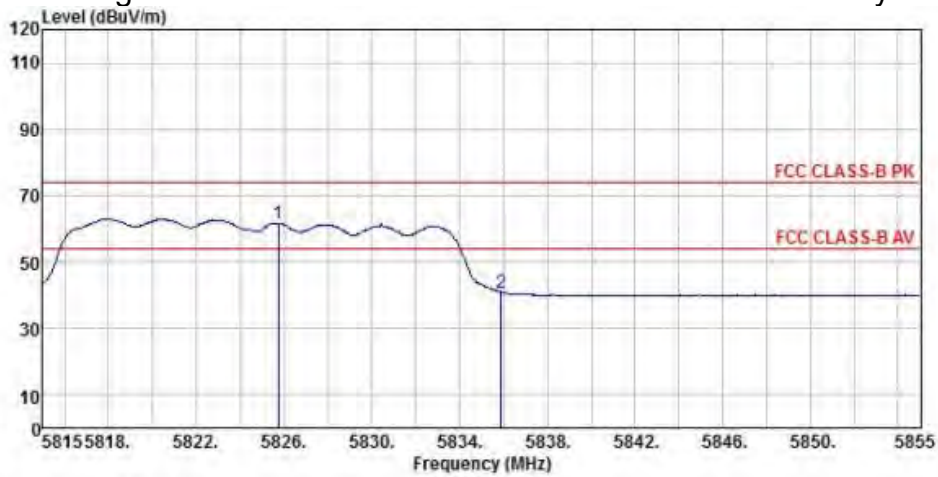

Detector mode: Average

Polarity: Horizontal

Site : chamber
Condition : FCC CLASS-B PK 3m BBHA9120D(942) HORIZONTAL
EUT :
Model Name : 神画投影仪
Temp/Humi : 19 C / 58 %
Power Rating: 230V/50Hz
Mode : WIFI 5G 802.11a CH165
Memo :

Read	Antenna	Cable	Preamp	Limit	Over			
Freq	Level	Factor	Loss	Factor	Level	Line	Limit	Remark
MHz	dBuV	dB/m	dB	dB	dBuV/m	dBuV/m	dB	

1	pp	5825.72	54.04	32.65	11.65	36.70	61.64	74.00	-12.36	Peak
2		5835.88	33.29	32.71	11.65	36.71	40.94	74.00	-33.06	Peak

Detector mode: Peak

Polarity: Vertical