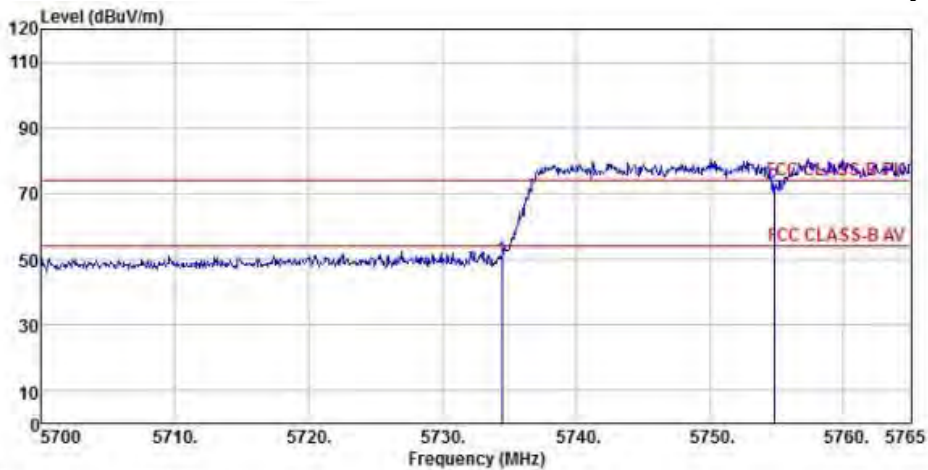

Site : chamber
Condition : FCC CLASS-B PK 3m BBHA9120D(942) VERTICAL
EUT :
Model Name : 神画投影仪
Temp/Humi : 19 C / 58 %
Power Rating: 230V/50Hz
Mode : WIFI 5G 802.11n 40M CH151
Memo :

ReadAntenna	Cable	Preamp	Limit	Over			
Freq	Level	Factor	Loss Factor	Level	Line	Limit	Remark

MHz	dBuV	dB/m	dB	dB	dBuV/m	dBuV/m	dB
1 5734.45	43.27	32.34	10.99	36.65	49.95	74.00	-24.05 Peak
2 pp 5754.80	65.30	32.40	11.09	36.66	72.13	74.00	-1.87 Peak