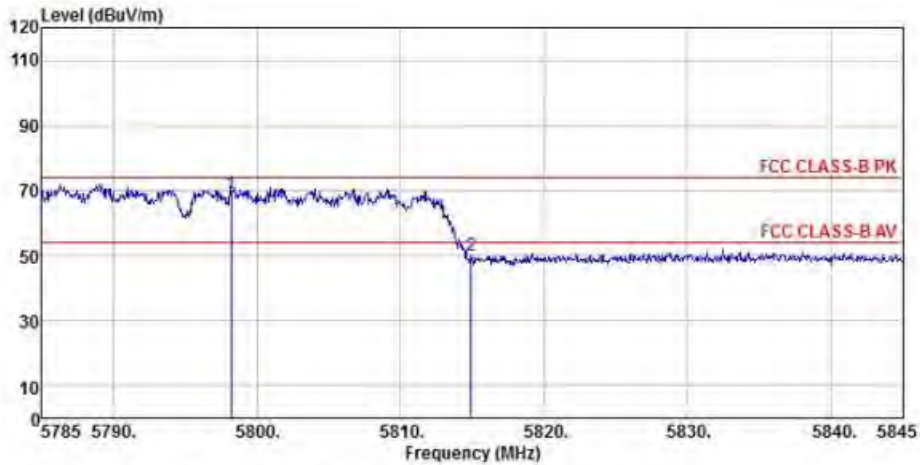

802.11ac40 (Ch159)

Detector mode: Peak

Polarity: Horizontal

Site : chamber
Condition : FCC CLASS-B PK 3m BBHA9120D(942) HORIZONTAL
EUT :
Model Name : 神画投影仪
Temp/Humi : 19 C / 58 %
Power Rating: 230V/50Hz
Mode : WIFI 5G 802.11ac 40M CH159
Memo :

ReadAntenna Cable Preamp Limit Over
Freq Level Factor Loss Factor Level Line Limit Remark

MHz	dBuV	dB/m	dB	dB	dBuV/m	dBuV/m	dB
1 pp 5798.20	61.64	32.54	11.51	36.69	69.00	74.00	-5.00 Peak
2 5814.94	42.53	32.60	11.58	36.70	50.01	74.00	-23.99 Peak