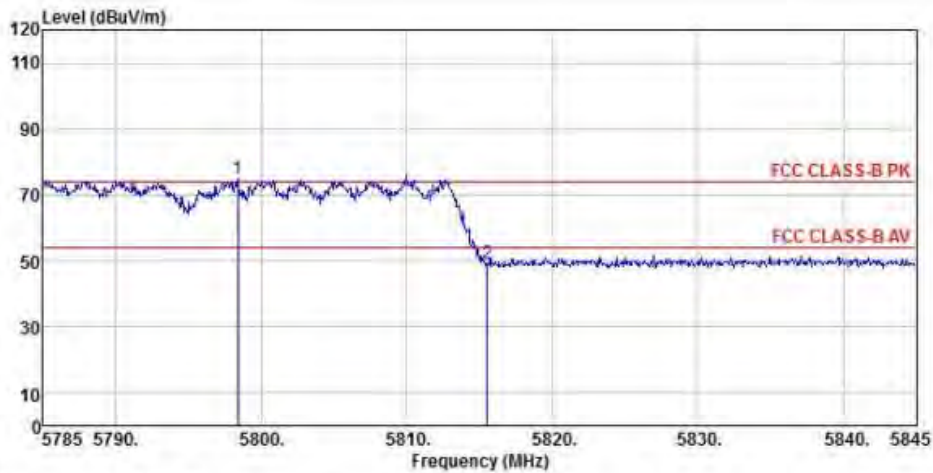

Site : chamber
Condition : FCC CLASS-B PK 3m BBHA9120D(942) VERTICAL
EUT :
Model Name : 神画投影仪
Temp/Humi : 19 °C / 58 %
Power Rating: 230V/50Hz
Mode : WIFI 5G 802.11ac 40M CH159
Memo :

Read	Antenna	Cable	Preamp	Limit	Over			
Freq	Level	Factor	Loss	Factor	Level	Line	Limit	Remark

MHz	dBuV	dB/m	dB	dB	dBuV/m	dBuV/m	dB
1 pp 5798.38	67.55	32.54	11.51	36.69	74.91	74.00	0.91 Peak
2 5815.54	41.87	32.60	11.58	36.70	49.35	74.00	-24.65 Peak