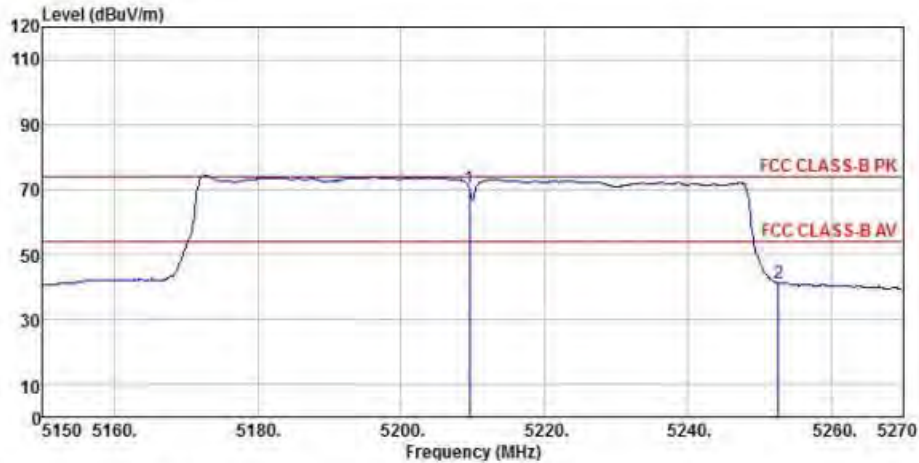

Detector mode: Average

Polarity: Vertical

Site : chamber
Condition : FCC CLASS-B PK 3m BBHA9120D(942) VERTICAL
EUT :
Model Name : 神画投影仪
Temp/Humi : 19 C / 58 %
Power Rating: 230V/50Hz
Mode : WIFI 5G 802.11ac 80M CH42
Memo :

ReadAntenna	Cable	Preamp	Limit	Over			
Freq	Level	Factor	Loss Factor	Level	Line	Limit	Remark

MHz	dBuV	dB/m	dB	dB	dBuV/m	dBuV/m	dB

1	pp	5209.52	64.09	31.90	10.69	36.31	70.37	74.00	-3.63	Peak
2		5252.72	35.01	31.73	10.79	36.34	41.19	74.00	-32.81	Peak