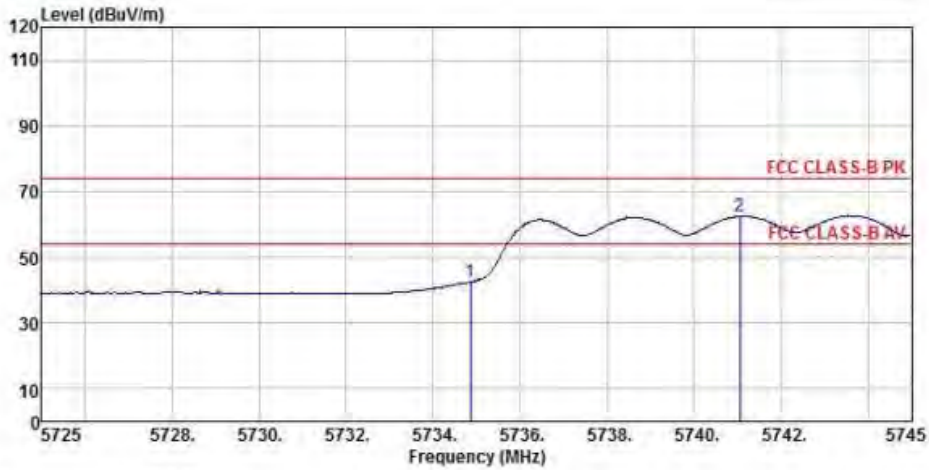

Detector mode: Average

Polarity: Vertical

Site : chamber
Condition : FCC CLASS-B PK 3m BBHA9120D(942) VERTICAL
EUT :
Model Name : 神画投影仪
Temp/Humi : 19 °C / 58 %
Power Rating: 230V/50Hz
Mode : WIFI 5G 802.11ac 20M CH149
Memo :

ReadAntenna Cable Preamp Limit Over
Freq Level Factor Loss Factor Level Line Limit Remark

MHz	dBuV	dB/m	dB	dB	dBuV/m	dBuV/m	dB
1 5734.86	35.86	32.34	10.88	36.65	42.43	74.00	-31.57 Peak
2 pp 5741.06	55.76	32.34	10.88	36.65	62.33	74.00	-11.67 Peak