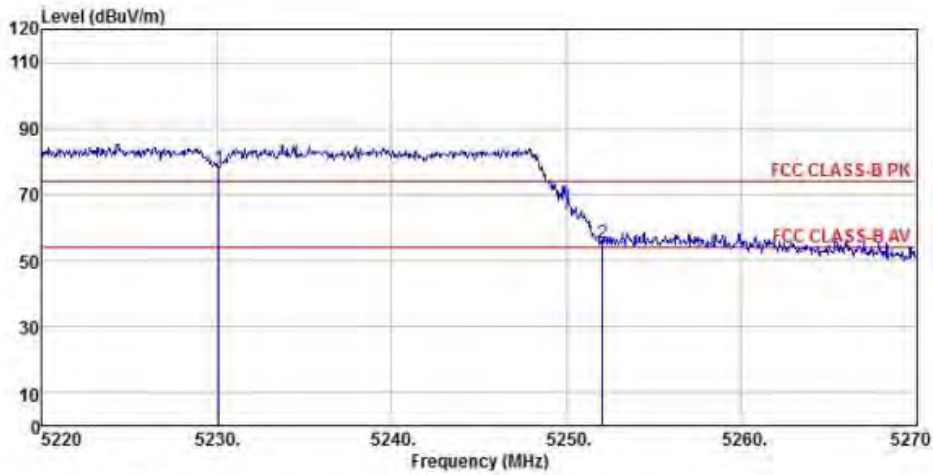

Site : chamber
Condition : FCC CLASS-B PK 3m BBHA9120D(942) VERTICAL
EUT :
Model Name : 神画投影仪
Temp/Humi : 19 °C / 58 %
Power Rating: 230V/50Hz
Mode : WIFI 5G 802.11ac 40M CH46
Memo :

ReadAntenna	Cable	Preamp	Limit	Over				
Freq	Level	Factor	Loss	Factor	Level	Line	Limit	Remark

MHz	dBuV	dB/m	dB	dB	dBuV/m	dBuV/m	dB

1	pp 5230.10	71.82	31.83	10.74	36.32	78.07	74.00	4.07 Peak
2	5252.05	49.09	31.73	10.79	36.34	55.27	74.00	-18.73 Peak