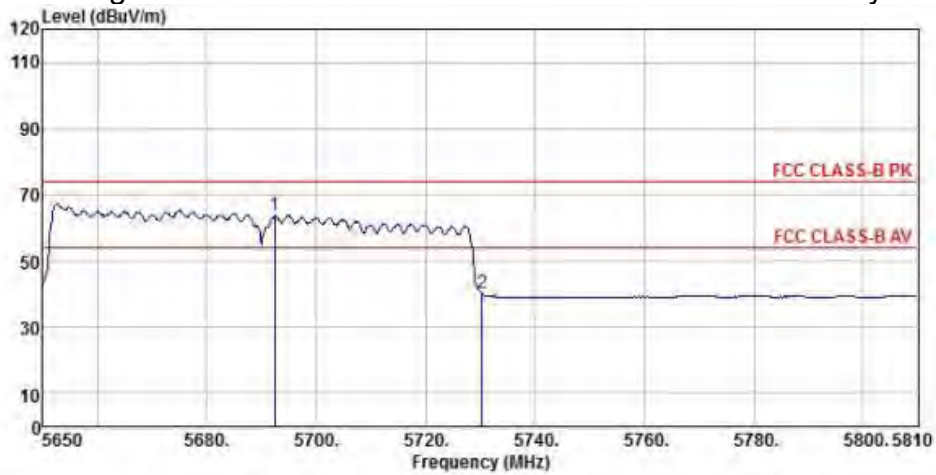

Detector mode: Average

Polarity: Horizontal

Site : chamber
Condition : FCC CLASS-B PK 3m BBHA9120D(942) HORIZONTAL
EUT :
Model Name : 神画投影仪
Temp/Humi : 19 °C / 58 %
Power Rating: 230V/50Hz
Mode : WIFI 5G 802.11ac 80M CH155
Memo :

Read	Antenna	Cable	Preamp	Limit	Over			
Freq	Level	Factor	Loss	Factor	Level	Line	Limit	Remark
MHz	dBuV	dB/m	dB	dB	dBuV/m	dBuV/m	dB	

1	pp	5692.40	57.03	32.18	11.21	36.62	63.80	74.00	-10.20	Peak
2		5730.32	33.53	32.34	10.99	36.65	40.21	74.00	-33.79	Peak

Detector mode: Peak

Polarity: Vertical