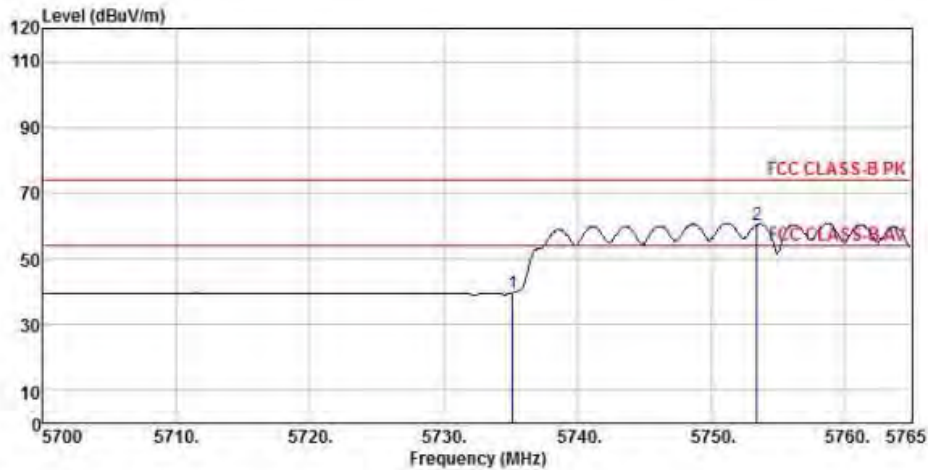

Detector mode: Average

Polarity: Vertical

Site : chamber
Condition : FCC CLASS-B PK 3m BBHA9120D(942) VERTICAL
EUT :
Model Name : 神画投影仪
Temp/Humi : 19 C / 58 %
Power Rating: 230V/50Hz
Mode : WIFI 5G 802.11ac 40M CH151
Memo :

ReadAntenna Cable Preamp Limit Over
Freq Level Factor Loss Factor Level Line Limit Remark

MHz	dBuV	dB/m	dB	dB	dBuV/m	dBuV/m	dB
1 5735.17	33.00	32.34	10.88	36.65	39.57	74.00	-34.43 Peak
2 pp 5753.43	53.56	32.40	11.09	36.66	60.39	74.00	-13.61 Peak