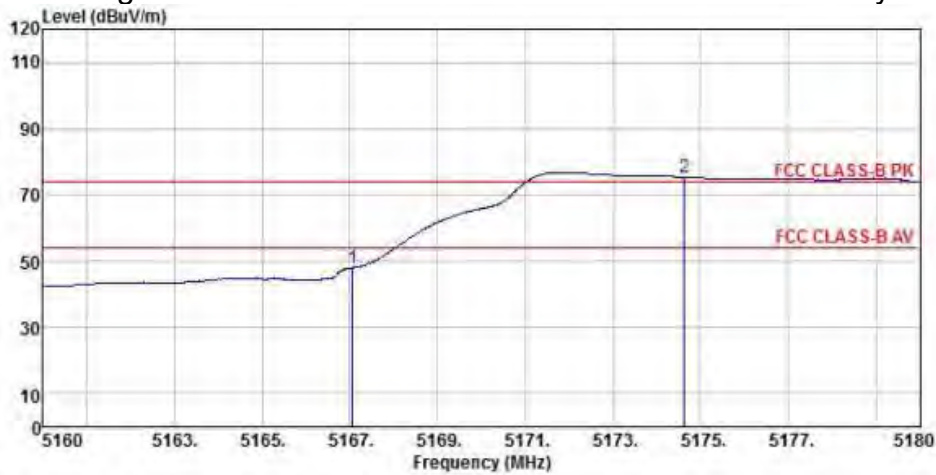

Detector mode: Average

Polarity: Horizontal

Site : chamber
Condition : FCC CLASS-B PK 3m BBHA9120D(942) HORIZONTAL
EUT :
Model Name : 神画投影仪
Temp/Humi : 19 C / 58 %
Power Rating: 230V/50Hz
Mode : WIFI 5G 802.11ac 20M CH36
Memo :

Read	Antenna	Cable	Preamp	Limit	Over					
Freq	Level	Factor	Loss	Factor	Level	Line				
MHz	dBuV	dB/m	dB	dB	dBuV/m	dBuV/m	dB			
1	5167.06	41.56	32.01	10.64	36.28	47.93	74.00	-26.07	Peak	
2	pp	5174.64	69.05	32.01	10.64	36.28	75.42	74.00	1.42	Peak

Detector mode: Peak

Polarity: Vertical