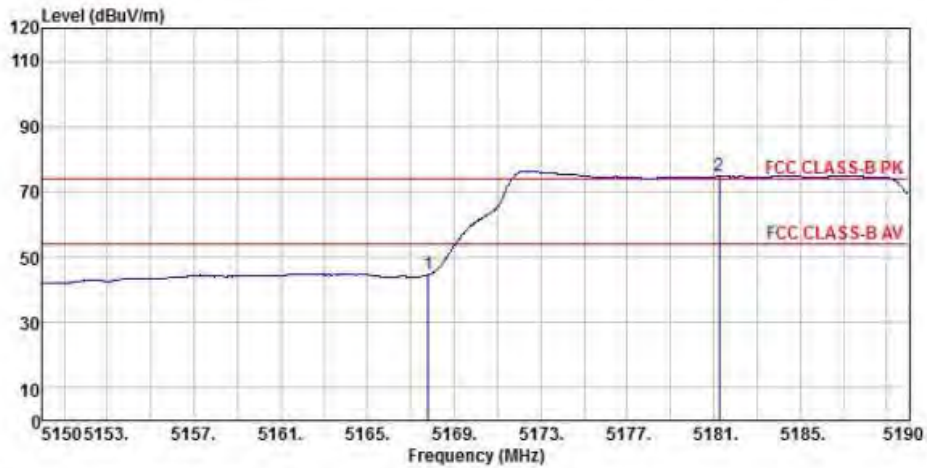

Detector mode: Average

Polarity: Vertical

Site : chamber
Condition : FCC CLASS-B PK 3m BBHA9120D(942) VERTICAL
EUT :
Model Name : 神画投影仪
Temp/Humi : 19 °C / 58 %
Power Rating: 230V/50Hz
Mode : WIFI 5G 802.11n 40M CH38
Memo :

Read	Antenna	Cable	Preamp	Limit	Over			
Freq	Level	Factor	Loss	Factor	Level	Line	Limit	Remark
MHz	dBuV	dB/m	dB	dB	dBuV/m	dBuV/m	dB	
1	5167.80	38.13	32.01	10.64	36.28	44.50	74.00	-29.50 Peak
2	5181.24	68.32	31.96	10.64	36.29	74.63	74.00	0.63 Peak