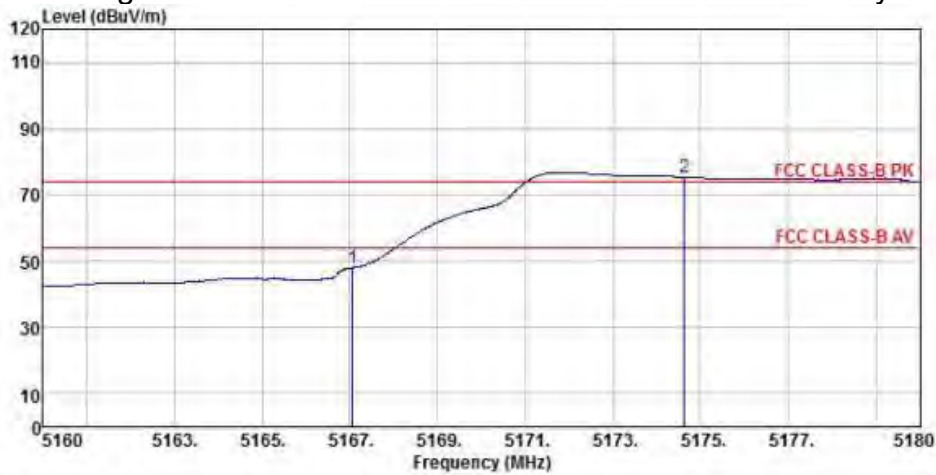

Detector mode: Average

Polarity: Horizontal

Site : chamber
Condition : FCC CLASS-B PK 3m BBHA9120D(942) HORIZONTAL
EUT :
Model Name : 神画投影仪
Temp/Humi : 19 °C / 58 %
Power Rating: 230V/50Hz
Mode : WIFI 5G 802.11ac 20M CH36
Memo :

Read	Antenna	Cable	Preamp	Limit	Over					
Freq	Level	Factor	Loss	Factor	Level	Line				
MHz	dBuV	dB/m	dB	dB	dBuV/m	dBuV/m	dB			
1	5167.06	41.56	32.01	10.64	36.28	47.93	74.00	-26.07	Peak	
2	pp	5174.64	69.05	32.01	10.64	36.28	75.42	74.00	1.42	Peak

Detector mode: Peak

Polarity: Vertical