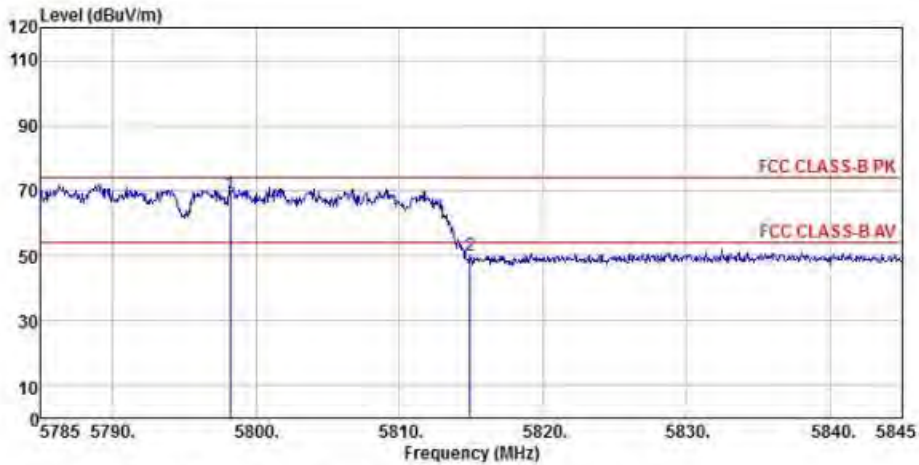

802.11ac40 (Ch159) (mimo)

Detector mode: Peak

Polarity: Horizontal

Site : chamber
Condition : FCC CLASS-B PK 3m BBHA9120D(942) HORIZONTAL
EUT :
Model Name : 神画投影仪
Temp/Humi : 19 C / 58 %
Power Rating: 230V/50Hz
Mode : WIFI 5G 802.11ac 40M CH159
Memo :

ReadAntenna Cable Preamp Limit Over
Freq Level Factor Loss Factor Level Line Limit Remark

MHz	dBuV	dB/m	dB	dB	dBuV/m	dBuV/m	dB
1 pp 5798.20	61.64	32.54	11.51	36.69	69.00	74.00	-5.00 Peak
2 5814.94	42.53	32.60	11.58	36.70	50.01	74.00	-23.99 Peak