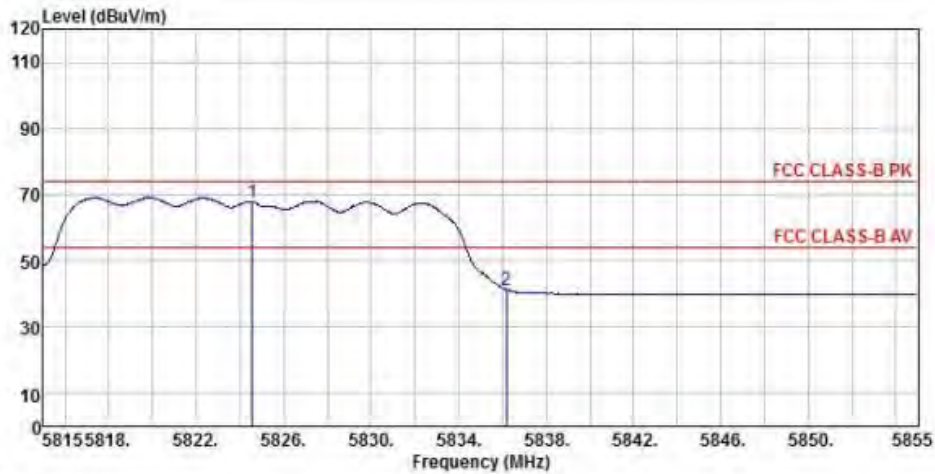

Detector mode: Average

Polarity: Vertical

Site : chamber
Condition : FCC CLASS-B PK 3m BBHA9120D(942) VERTICAL
EUT :
Model Name : 神画投影仪
Temp/Humi : 19 C / 58 %
Power Rating: 230V/50Hz
Mode : WIFI 5G 802.11n CH165
Memo :

Read	Antenna	Cable	Preamp	Limit	Over			
Freq	Level	Factor	Loss	Factor	Level	Line	Limit	Remark

MHz	dBuV	dB/m	dB	dB	dBuV/m	dBuV/m	dB
1 pp 5824.56	60.17	32.65	11.65	36.70	67.77	74.00	-6.23 Peak
2 5836.20	33.55	32.71	11.65	36.71	41.20	74.00	-32.80 Peak