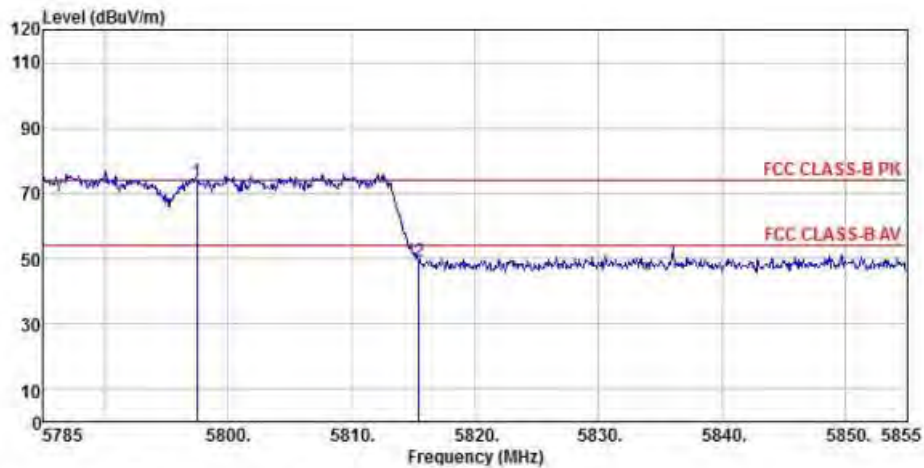

Site : chamber
Condition : FCC CLASS-B PK 3m BBHA9120D(942) VERTICAL
EUT :
Model Name : 神画投影仪
Temp/Humi : 19 °C / 58 %
Power Rating: 230V/50Hz
Mode : WIFI 5G 802.11n 40M CH159
Memo :

Read	Antenna	Cable	Preamp	Limit	Over
Freq	Level	Factor	Loss	Factor	Level
Line	Limit	Remark			

MHz	dBuV	dB/m	dB	dB	dBuV/m	dBuV/m	dB
1 pp 5797.46	66.06	32.54	11.51	36.69	73.42	74.00	-0.58 Peak
2 5815.45	41.75	32.60	11.58	36.70	49.23	74.00	-24.77 Peak