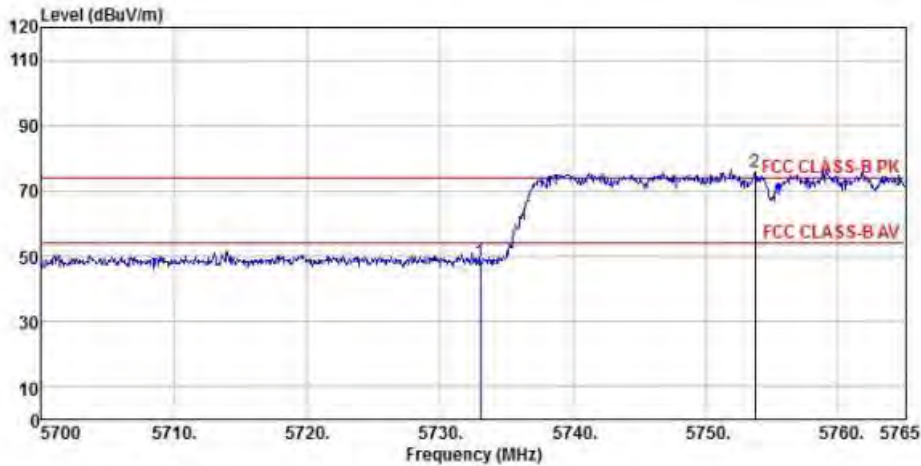

802.11ac40 (Ch151) (mimo)

Detector mode: Peak

Polarity: Horizontal

Site : chamber
Condition : FCC CLASS-B PK 3m BBHA9120D(942) HORIZONTAL
EUT :
Model Name : 神画投影仪
Temp/Humi : 19 C / 58 %
Power Rating: 230V/50Hz
Mode : WIFI 5G 802.11ac 40M CH151
Memo :

Read	Antenna	Cable	Preamp	Limit	Over			
Freq	Level	Factor	Loss	Factor	Level	Line	Limit	Remark
MHz	dBuV	dB/m	dB	dB	dBuV/m	dBuV/m	dB	
1 5733.02	41.41	32.34	10.99	36.65	48.09	74.00	-25.91	Peak
2 pp 5753.69	69.11	32.40	11.09	36.66	75.94	74.00	1.94	Peak