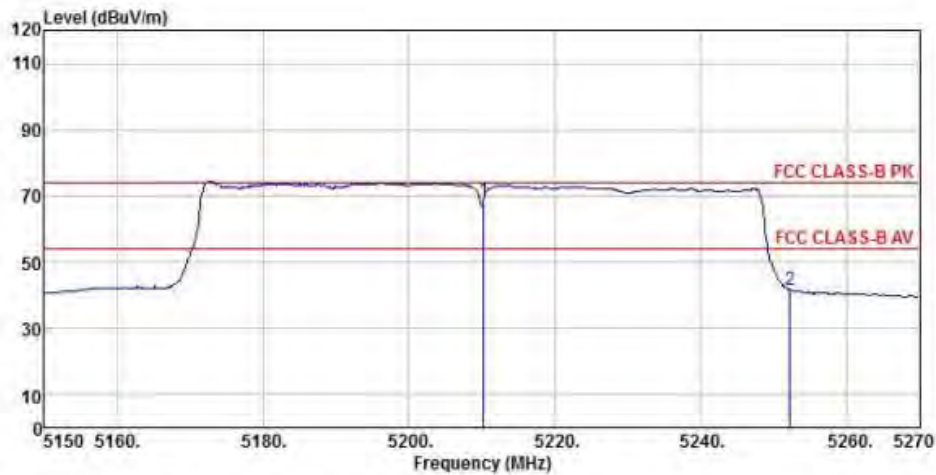

Detector mode: Average

Polarity: Horizontal

Site : chamber
Condition : FCC CLASS-B PK 3m BBHA9120D(942) HORIZONTAL
EUT :
Model Name : 神画投影仪
Temp/Humi : 19 °C / 58 %
Power Rating: 230V/50Hz
Mode : WIFI 5G 802.11ac 80M CH42
Memo :

Read	Antenna	Cable	Preamp	Limit	Over
Freq	Level	Factor	Loss	Factor	Level
MHz	dBuV	dB/m	dB	dB	dBuV/m

MHz	dBuV	dB/m	dB	dB	dBuV/m	dBuV/m	dB
1 pp 5210.24	62.15	31.90	10.69	36.31	68.43	74.00	-5.57 Peak
2 5252.24	35.41	31.73	10.79	36.34	41.59	74.00	-32.41 Peak

Detector mode: Peak

Polarity: Vertical