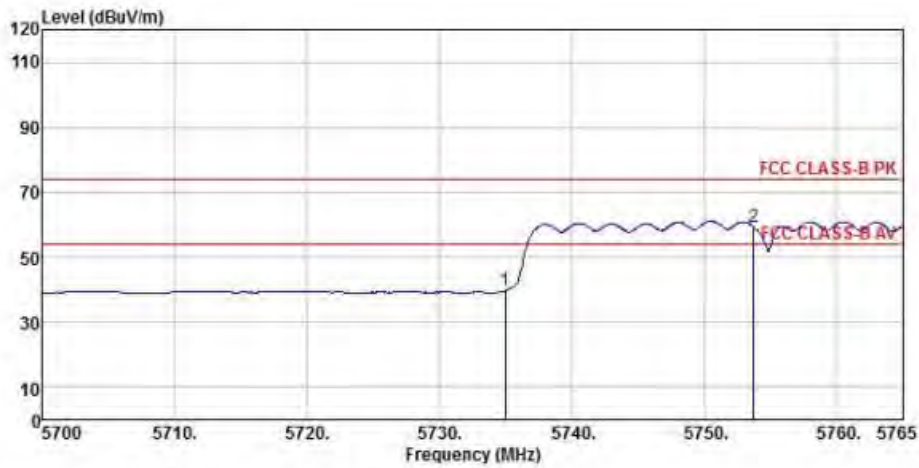

Detector mode: Average

Polarity: Vertical

Site : chamber
Condition : FCC CLASS-B PK 3m BBHA9120D(942) VERTICAL
EUT :
Model Name : 神画投影仪
Temp/Humi : 19 °C / 58 %
Power Rating: 230V/50Hz
Mode : WIFI 5G 802.11n 40M CH151
Memo :

Read	Antenna	Cable	Preamp	Limit	Over		
Freq	Level	Factor	Loss	Factor	Level	Line	
MHz	dBuV	dB/m	dB	dB	dBuV/m	dBuV/m	dB
1	5734.97	33.10	32.34	10.88	36.65	39.67	74.00 -34.33 Peak
2	pp	5753.76	52.36	32.40	11.09	36.66	59.19 74.00 -14.81 Peak