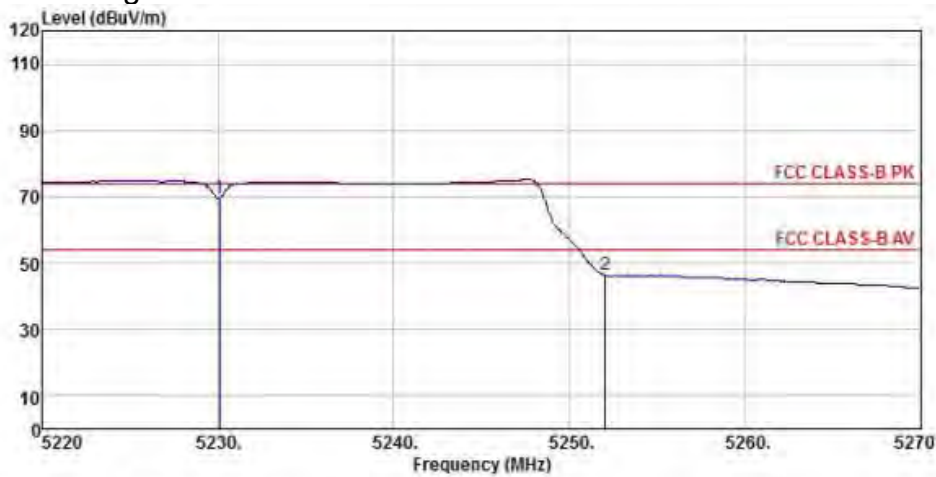

Detector mode: Average

Polarity: Vertical

Site : chamber
Condition : FCC CLASS-B PK 3m BBHA9120D(942) VERTICAL
EUT :
Model Name : 神画投影机
Temp/Humi : 19 C / 58 %
Power Rating: 230V/50Hz
Mode : WIFI 5G 802.11ac 40M CH46
Memo :

Read	Antenna	Cable	Preamp	Limit	Over
Freq	Level	Factor	Loss	Factor	Level
Line	Limit	Remark			

MHz	dBuV	dB/m	dB	dB	dBuV/m	dBuV/m	dB
1 pp 5230.05	63.28	31.83	10.74	36.32	69.53	74.00	-4.47 Peak
2 5252.05	40.34	31.73	10.79	36.34	46.52	74.00	-27.48 Peak