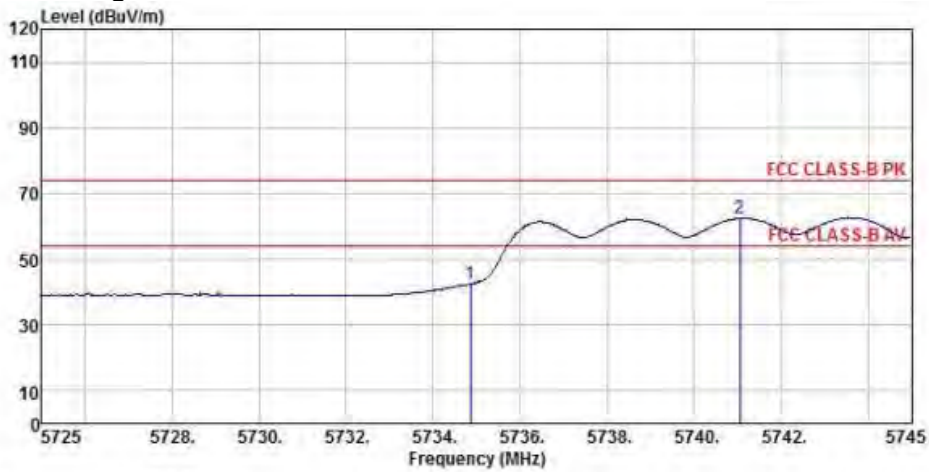

Detector mode: Average

Polarity: Vertical

Site : chamber
Condition : FCC CLASS-B PK 3m BBHA9120D(942) VERTICAL
EUT :
Model Name : 神画投影仪
Temp/Humi : 19 °C / 58 %
Power Rating: 230V/50Hz
Mode : WIFI 5G 802.11ac 20M CH149
Memo :

ReadAntenna Cable Preamp Limit Over
Freq Level Factor Loss Factor Level Line Limit Remark

	MHz	dBuV	dB/m	dB	dB	dBuV/m	dBuV/m	dB
1	5734.86	35.86	32.34	10.88	36.65	42.43	74.00	-31.57 Peak
2	5741.06	55.76	32.34	10.88	36.65	62.33	74.00	-11.67 Peak