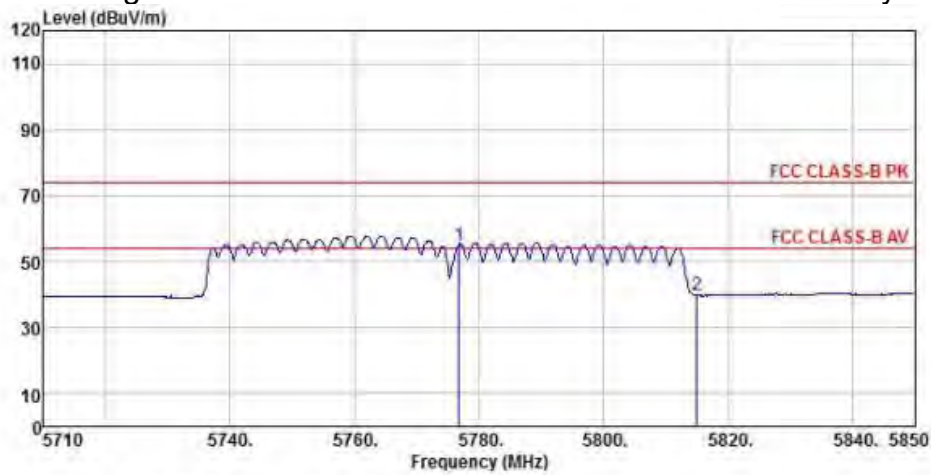

Detector mode: Average

Polarity: Horizontal

Site : chamber
Condition : FCC CLASS-B PK 3m BBHA9120D(942) HORIZONTAL
EUT :
Model Name : 神画投影仪
Temp/Humi : 19 C / 58 %
Power Rating: 230V/50Hz
Mode : WIFI 5G 802.11ac 80M CH155
Memo :

Read	Antenna	Cable	Preamp	Limit	Over			
Freq	Level	Factor	Loss	Factor	Level	Line	Limit	Remark

MHz	dBuV	dB/m	dB	dB	dBuV/m	dBuV/m	dB
1 pp 5776.78	47.96	32.47	11.30	36.67	55.06	74.00	-18.94 Peak
2 5815.00	32.26	32.60	11.58	36.70	39.74	74.00	-34.26 Peak

Detector mode: Peak

Polarity: Vertical