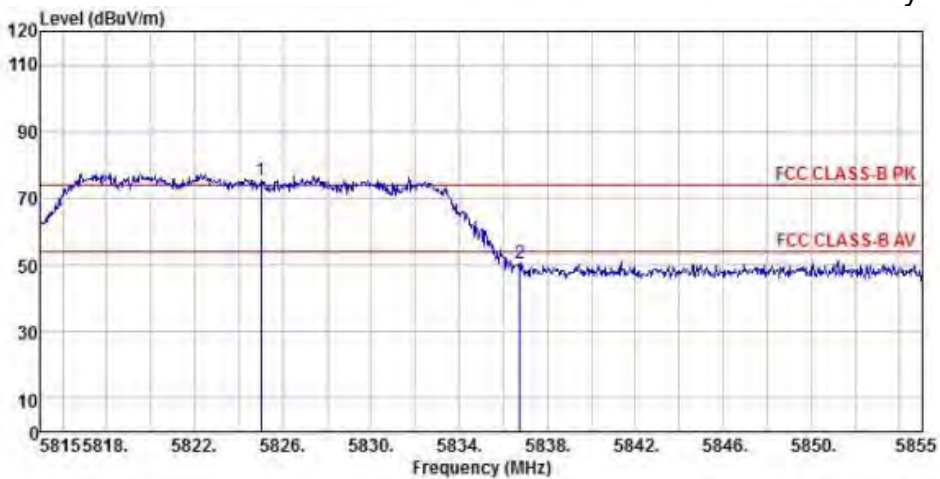

Site : chamber
Condition : FCC CLASS-B PK 3m BBHA9120D(942) VERTICAL
EUT :
Model Name : 神画投影仪
Temp/Humi : 19 C / 58 %
Power Rating: 230V/50Hz
Mode : WIFI 5G 802.11n CH165
Memo :

Read	Antenna	Cable	Preamp	Limit	Over
Freq	Level	Factor	Loss	Factor	Level
Line	Limit	Remark			

MHz	dBuV	dB/m	dB	dB	dBuV/m	dBuV/m	dB
1 pp 5825.00	67.82	32.65	11.65	36.70	75.42	74.00	1.42 Peak
2 5836.76	42.62	32.71	11.72	36.71	50.34	74.00	-23.66 Peak