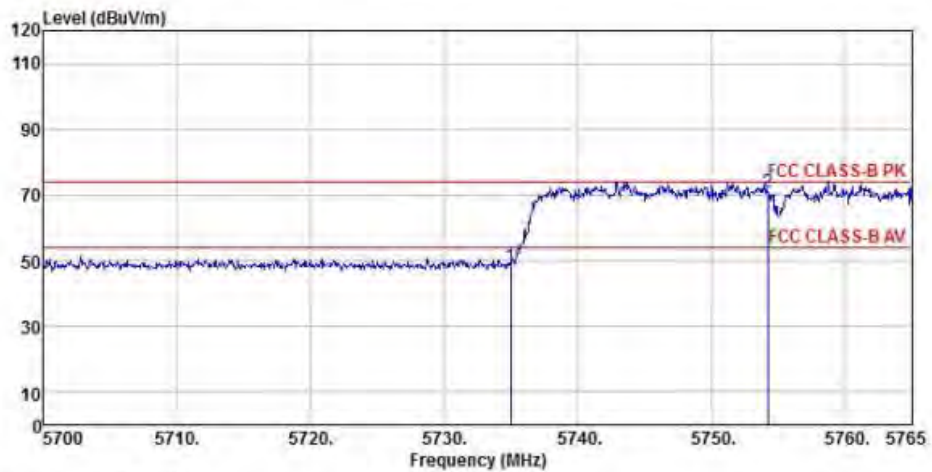

Site : chamber
Condition : FCC CLASS-B PK 3m BBHA9120D(942) VERTICAL
EUT :
Model Name : 神画投影仪
Temp/Humi : 19 C / 58 %
Power Rating: 230V/50Hz
Mode : WIFI 5G 802.11ac 40M CH151
Memo :

Read	Antenna	Cable	Preamp	Limit	Over			
Freq	Level	Factor	Loss	Factor	Level	Line	Limit	Remark

MHz	dBuV	dB/m	dB	dB	dBuV/m	dBuV/m	dB	
1 5734.97	41.60	32.34	10.88	36.65	48.17	74.00	-25.83	Peak
2 pp 5754.28	63.83	32.40	11.09	36.66	70.66	74.00	-3.34	Peak