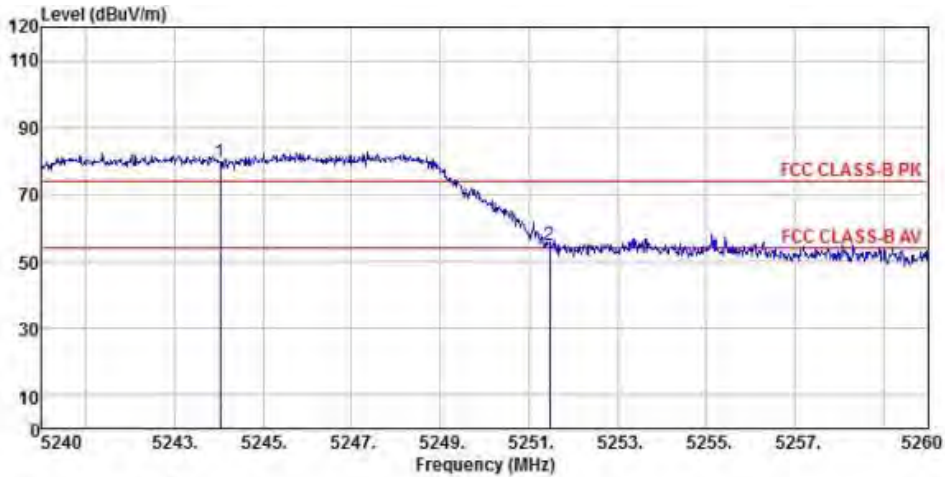

Site : chamber
Condition : FCC CLASS-B PK 3m BBHA9120D(942) VERTICAL
EUT :
Model Name : 神画投影仪
Temp/Humi : 19 C / 58 %
Power Rating: 230V/50Hz
Mode : WIFI 5G 802.11ac 20M CH48
Memo :

Read	Antenna	Cable	Preamp	Limit	Over
Freq	Level	Factor	Loss	Factor	Level
Line	Limit	Remark			

MHz	dBuV	dB/m	dB	dB	dBuV/m	dBuV/m	dB
1 pp 5244.02	73.49	31.75	10.79	36.33	79.70	74.00	5.70 Peak
2 5251.46	48.58	31.75	10.79	36.33	54.79	74.00	-19.21 Peak