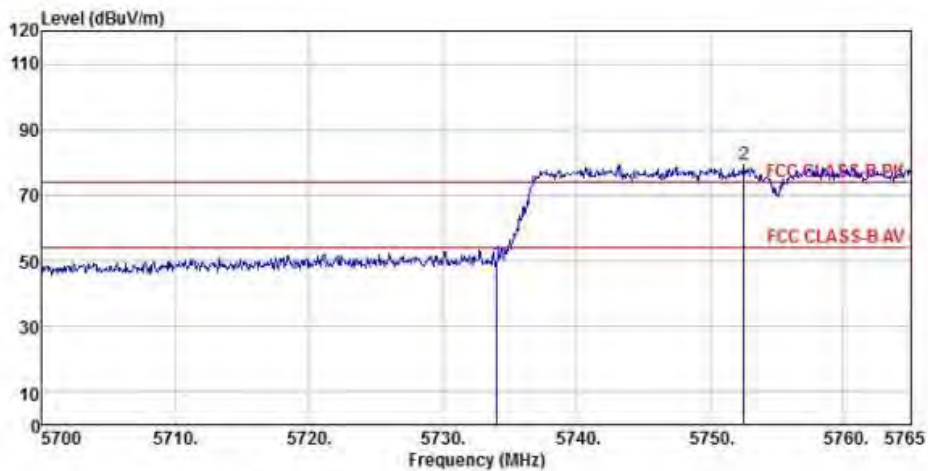

802.11n40 (Ch151)

Detector mode: Peak

Polarity: Horizontal

Site : chamber
Condition : FCC CLASS-B PK 3m BBHA9120D(942) HORIZONTAL
EUT :
Model Name : 神画投影仪
Temp/Humi : 19 C / 58 %
Power Rating: 230V/50Hz
Mode : WIFI 5G 802.11n 40M CH151
Memo :

Read	Antenna	Cable	Preamp	Limit	Over			
Freq	Level	Factor	Loss	Factor	Level	Line	Limit	Remark

MHz	dBuV	dB/m	dB	dB	dBuV/m	dBuV/m	dB
1 5734.06	42.26	32.34	10.99	36.65	48.94	74.00	-25.06 Peak
2 pp 5752.59	72.54	32.40	11.09	36.66	79.37	74.00	5.37 Peak