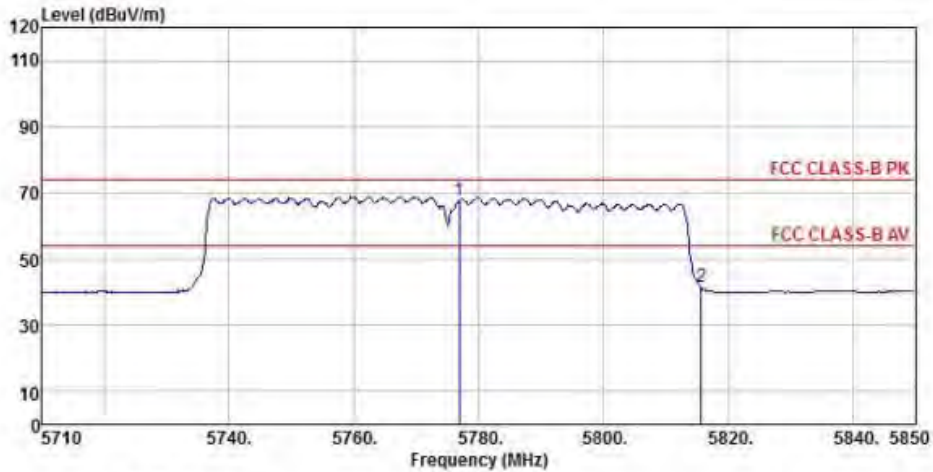

Detector mode: Average

Polarity: Vertical

Site : chamber
Condition : FCC CLASS-B PK 3m BBHA9120D(942) VERTICAL
EUT :
Model Name : 神画投影仪
Temp/Humi : 19 C / 58 %
Power Rating: 230V/50Hz
Mode : WIFI 5G 802.11ac 80M CH155
Memo :

ReadAntenna	Cable	Preamp	Limit	Over			
Freq	Level	Factor	Loss Factor	Level	Line	Limit	Remark

MHz	dBuV	dB/m	dB	dB	dBuV/m	dBuV/m	dB
1 pp 5776.92	60.51	32.47	11.30	36.67	67.61	74.00	-6.39 Peak
2 5815.70	33.94	32.60	11.58	36.70	41.42	74.00	-32.58 Peak