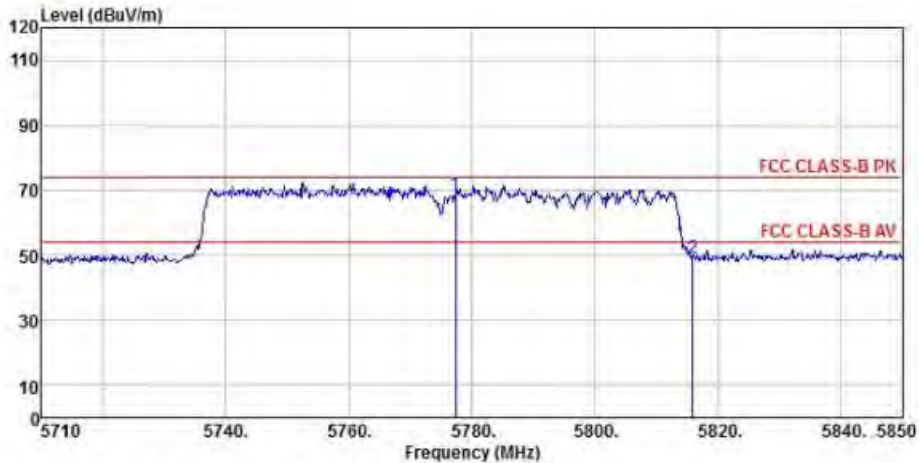

802.11ac80 (Ch155)

Detector mode: Peak

Polarity: Horizontal

Site : chamber
Condition : FCC CLASS-B PK 3m BBHA9120D(942) HORIZONTAL
EUT :
Model Name : 神画投影仪
Temp/Humi : 19 C / 58 %
Power Rating: 230V/50Hz
Mode : WIFI 5G 802.11ac 80M CH155
Memo :

Read	Antenna	Cable	Preamp	Limit	Over			
Freq	Level	Factor	Loss	Factor	Level	Line	Limit	Remark
MHz	dBuV	dB/m	dB	dB	dBuV/m	dBuV/m	dB	

1	pp	5777.34	61.55	32.47	11.30	36.68	68.64	74.00	-5.36	Peak
2		5815.98	41.54	32.60	11.58	36.70	49.02	74.00	-24.98	Peak