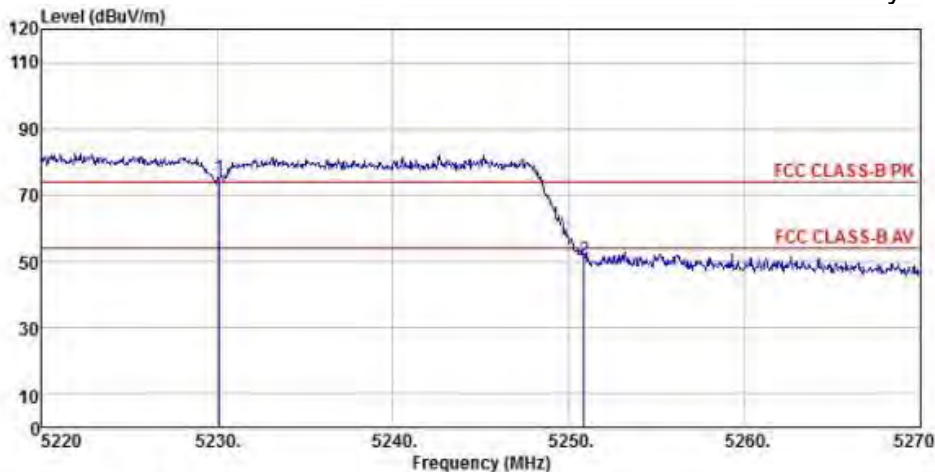

802.11n40 (Ch46)(mimo)

Detector mode: Peak

Polarity: Horizontal

Site : chamber
Condition : FCC CLASS-B PK 3m BBHA9120D(942) HORIZONTAL
EUT :
Model Name : 神画投影仪
Temp/Humi : 19 °C / 58 %
Power Rating: 230V/50Hz
Mode : WIFI 5G 802.11n 40M CH46
Memo :

Read	Antenna	Cable	Preamp	Limit	Over			
Freq	Level	Factor	Loss	Factor	Level	Line	Limit	Remark

MHz	dBuV	dB/m	dB	dB	dBuV/m	dBuV/m	dB
1 pp 5230.10	69.06	31.83	10.74	36.32	75.31	74.00	1.31 Peak
2 5250.90	44.22	31.75	10.79	36.33	50.43	74.00	-23.57 Peak