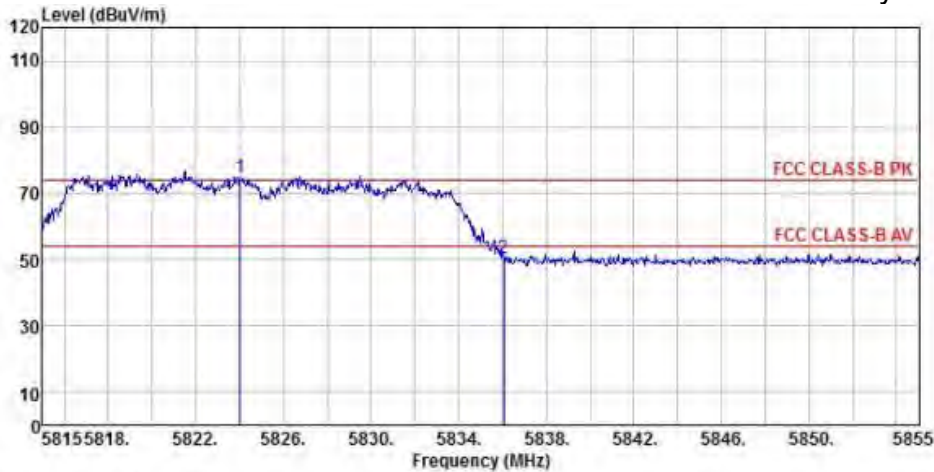

802.11a (Ch165)

Detector mode: Peak

Polarity: Horizontal

Site : chamber
Condition : FCC CLASS-B PK 3m BBHA9120D(942) HORIZONTAL
EUT :
Model Name : 神画投影仪
Temp/Humi : 19 °C / 58 %
Power Rating: 230V/50Hz
Mode : WIFI 5G 802.11a CH165
Memo :

Read	Antenna	Cable	Preamp	Limit	Over			
Freq	Level	Factor	Loss	Factor	Level	Line	Limit	Remark

MHz	dBuV	dB/m	dB	dB	dBuV/m	dBuV/m	dB
1 pp 5824.04	67.10	32.65	11.65	36.70	74.70	74.00	0.70 Peak
2 5836.04	42.87	32.71	11.65	36.71	50.52	74.00	-23.48 Peak