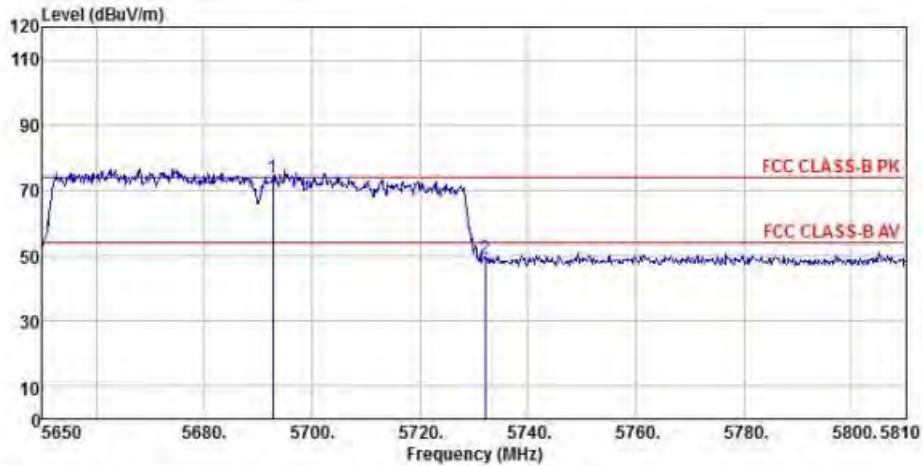

802.11ac80 (Ch155)

Detector mode: Peak

Polarity: Horizontal

Site : chamber
Condition : FCC CLASS-B PK 3m BBHA9120D(942) HORIZONTAL
EUT :
Model Name : 神画投影仪
Temp/Humi : 19 C / 58 %
Power Rating: 230V/50Hz
Mode : WIFI 5G 802.11ac 80M CH155
Memo :

ReadAntenna Cable Preamp Limit Over
Freq Level Factor Loss Factor Level Line Limit Remark

	MHz	dBuV	dB/m	dB	dB	dBuV/m	dBuV/m	dB
1 pp	5692.72	67.20	32.18	11.21	36.62	73.97	74.00	-0.03 Peak
2	5732.08	42.38	32.34	10.99	36.65	49.06	74.00	-24.94 Peak