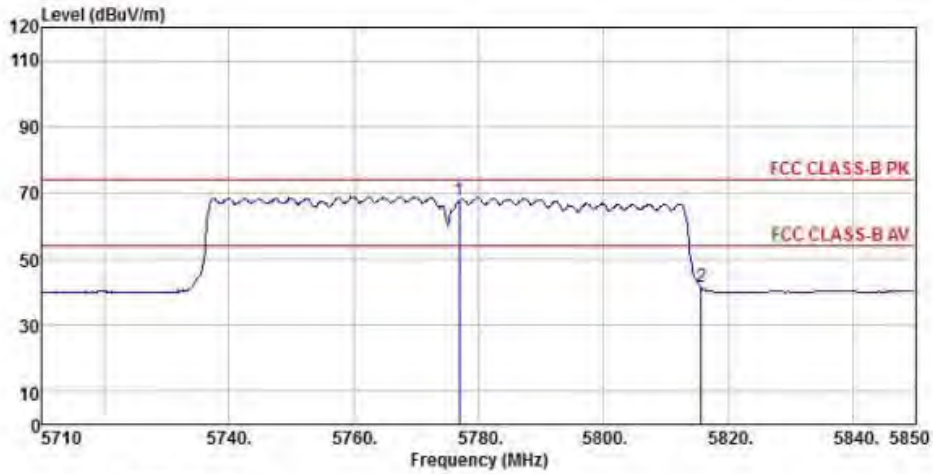

Detector mode: Average

Polarity: Vertical

Site : chamber
Condition : FCC CLASS-B PK 3m BBHA9120D(942) VERTICAL
EUT :
Model Name : 神画投影仪
Temp/Humi : 19 C / 58 %
Power Rating: 230V/50Hz
Mode : WIFI 5G 802.11ac 80M CH155
Memo :

		ReadAntenna	Cable	Preamp	Limit	Over		
Freq	Level	Factor	Loss	Factor	Level	Line	Limit	Remark
MHz	dBuV	dB/m	dB	dB	dBuV/m	dBuV/m	dB	
1 pp 5776.92	60.51	32.47	11.30	36.67	67.61	74.00	-6.39	Peak
2 5815.70	33.94	32.60	11.58	36.70	41.42	74.00	-32.58	Peak