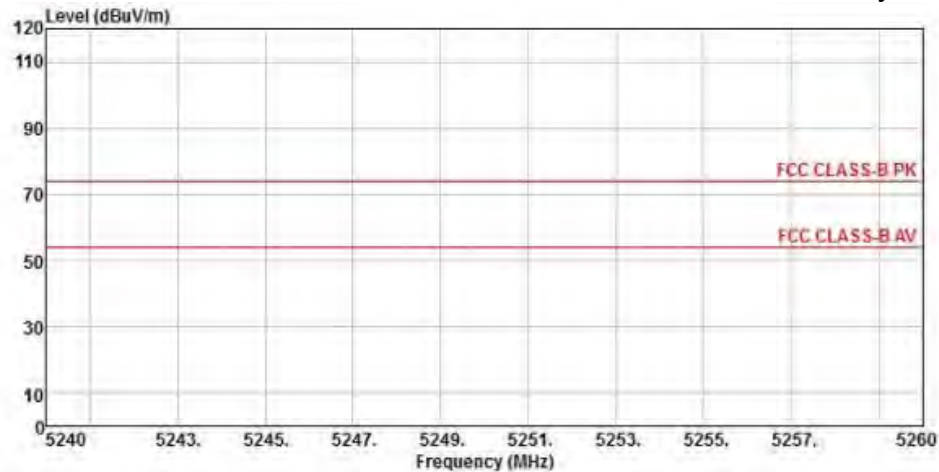

802.11ac(5150MHz-5250MHz)

802.11ac20 (Ch36)

Detector mode: Peak

Polarity: Horizontal

Site : chamber
Condition : FCC CLASS-B PK 3m BBHA9120D(942) HORIZONTAL
EUT :
Model Name : 神画投影仪
Temp/Humi : 19 C / 58 %
Power Rating: 230V/50Hz
Mode : WIFI 5G 802.11ac 20M CH36
Memo :

ReadAntenna	Cable	Preamp	Limit	Over				
Freq	Level	Factor	Loss	Factor	Level	Line	Limit	Remark

MHz	dBuV	dB/m	dB	dB	dBuV/m	dBuV/m	dB
1 5166.52	47.02	32.01	10.64	36.28	53.39	74.00	-20.61 Peak
2 pp 5174.32	76.82	32.01	10.64	36.28	83.19	74.00	9.19 Peak