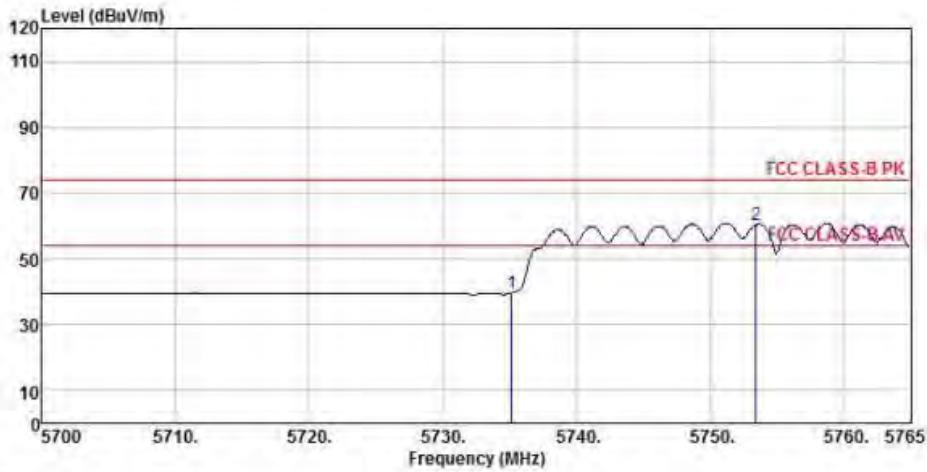

Detector mode: Average

Polarity: Vertical

Site : chamber
Condition : FCC CLASS-B PK 3m BBHA9120D(942) VERTICAL
EUT :
Model Name : 神画投影仪
Temp/Humi : 19 C / 58 %
Power Rating: 230V/50Hz
Mode : WIFI 5G 802.11ac 40M CH151
Memo :

ReadAntenna Cable Preamp Limit Over
Freq Level Factor Loss Factor Level Line Limit Remark

MHz	dBuV	dB/m	dB	dB	dBuV/m	dBuV/m	dB
1 5735.17	33.00	32.34	10.88	36.65	39.57	74.00	-34.43 Peak
2 pp 5753.43	53.56	32.40	11.09	36.66	60.39	74.00	-13.61 Peak