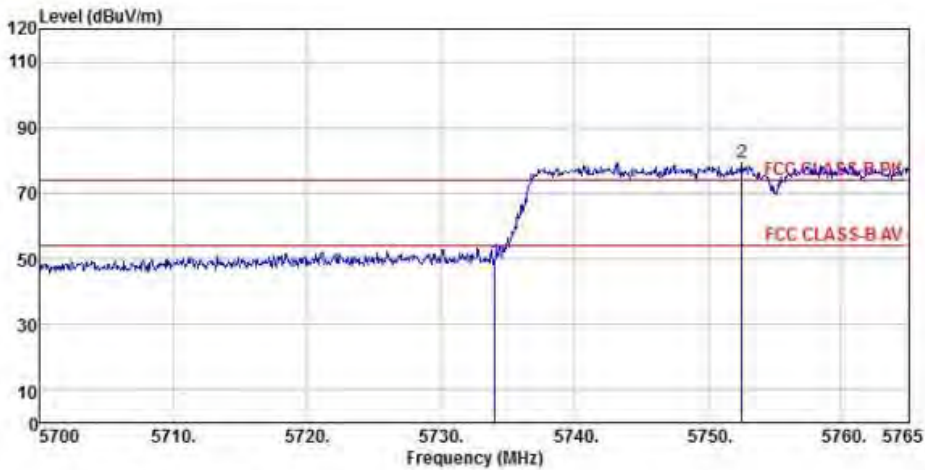

802.11n40 (Ch151)(mimo)

Detector mode: Peak

Polarity: Horizontal

Site : chamber
Condition : FCC CLASS-B PK 3m BBHA9120D(942) HORIZONTAL
EUT :
Model Name : 神画投影仪
Temp/Humi : 19 °C / 58 %
Power Rating: 230V/50Hz
Mode : WIFI 5G 802.11n 40M CH151
Memo :

Read	Antenna	Cable	Preamp	Limit	Over		
Freq	Level	Factor	Loss	Factor	Level	Line	
MHz	dBuV	dB/m	dB	dB	dBuV/m	dBuV/m	dB
1	5734.06	42.26	32.34	10.99	36.65	48.94	74.00 -25.06 Peak
2	pp	5752.59	72.54	32.40	11.09	36.66	79.37 74.00 5.37 Peak