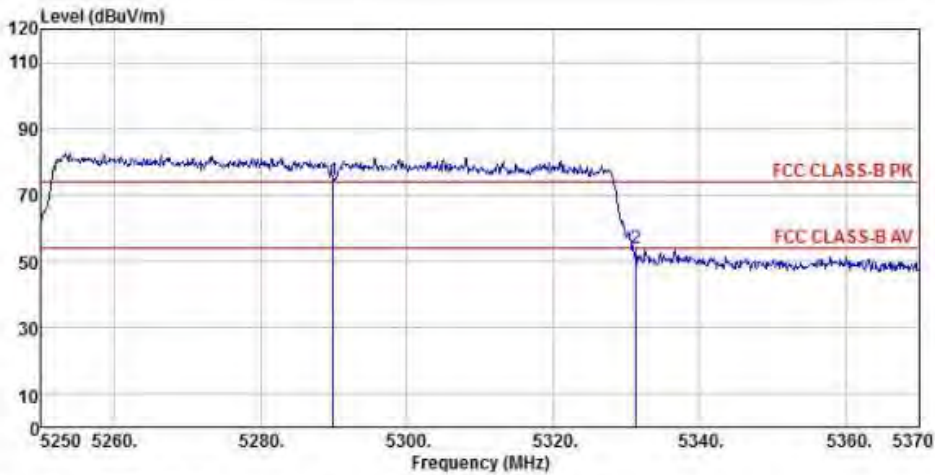

802.11ac80 (Ch42)

Detector mode: Peak

Polarity: Horizontal

Site : chamber
Condition : FCC CLASS-B PK 3m BBHA9120D(942) HORIZONTAL
EUT :
Model Name : 神画投影仪
Temp/Humi : 19 C / 58 %
Power Rating: 230V/50Hz
Mode : WIFI 5G 802.11ac 80M CH42
Memo :

ReadAntenna	Cable	Preamp	Limit	Over			
Freq	Level	Factor	Loss Factor	Level	Line	Limit	Remark

MHz	dBuV	dB/m	dB	dB	dBuV/m	dBuV/m	dB

1	pp	5289.96	68.20	31.69	10.83	36.36	74.36	74.00	0.36	Peak
2		5331.36	47.65	31.75	10.87	36.39	53.88	74.00	-20.12	Peak