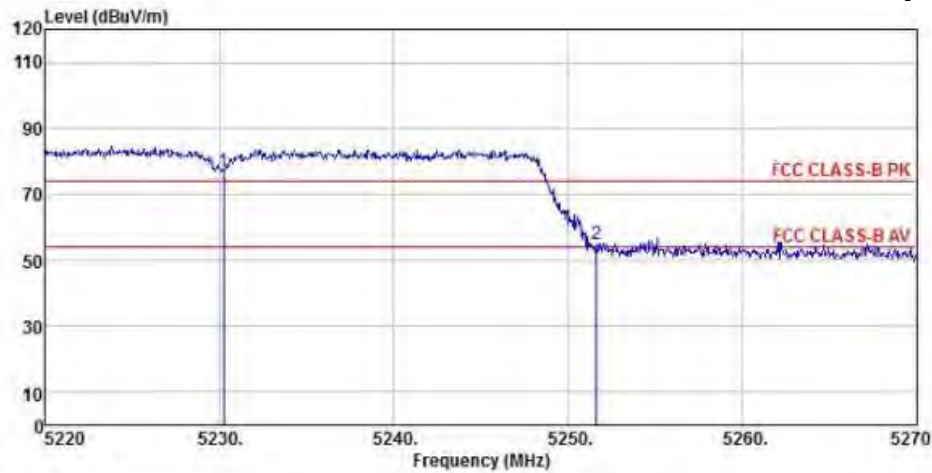

Site : chamber
Condition : FCC CLASS-B PK 3m BBHA9120D(942) VERTICAL
EUT :
Model Name : 神画投影仪
Temp/Humi : 19 C / 58 %
Power Rating: 230V/50Hz
Mode : WIFI 5G 802.11n 40M CH46
Memo :

Read	Antenna	Cable	Preamp	Limit	Over
Freq	Level	Factor	Loss	Factor	Level
Line	Line	Line	Line	Line	Line
Limit	Remark	Limit	Remark	Limit	Remark

MHz	dBuV	dB/m	dB	dB	dBuV/m	dBuV/m	dB

1	pp	5230.25	70.95	31.83	10.74	36.32	77.20	74.00	3.20	Peak
2		5251.65	48.72	31.73	10.79	36.34	54.90	74.00	-19.10	Peak