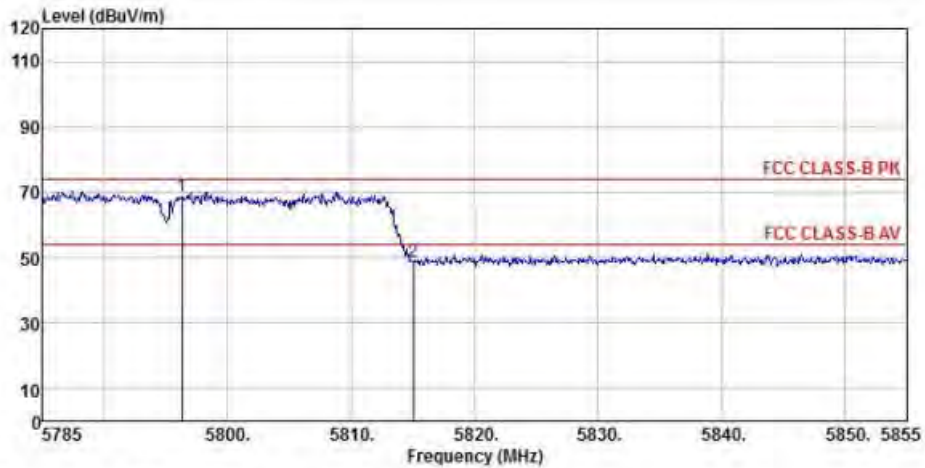

802.11n40 (Ch159)(mimo)

Detector mode: Peak

Polarity: Horizontal

Site : chamber
Condition : FCC CLASS-B PK 3m BBHA9120D(942) HORIZONTAL
EUT :
Model Name : 神画投影仪
Temp/Humi : 19 C / 58 %
Power Rating: 230V/50Hz
Mode : WIFI 5G 802.11n 40M CH159
Memo :

Read	Antenna	Cable	Preamp	Limit	Over			
Freq	Level	Factor	Loss	Factor	Level	Line	Limit	Remark
MHz	dBuV	dB/m	dB	dB	dBuV/m	dBuV/m	dB	
1 pp 5796.27	61.29	32.54	11.51	36.69	68.65	74.00	-5.35	Peak
2 5815.03	41.25	32.60	11.58	36.70	48.73	74.00	-25.27	Peak