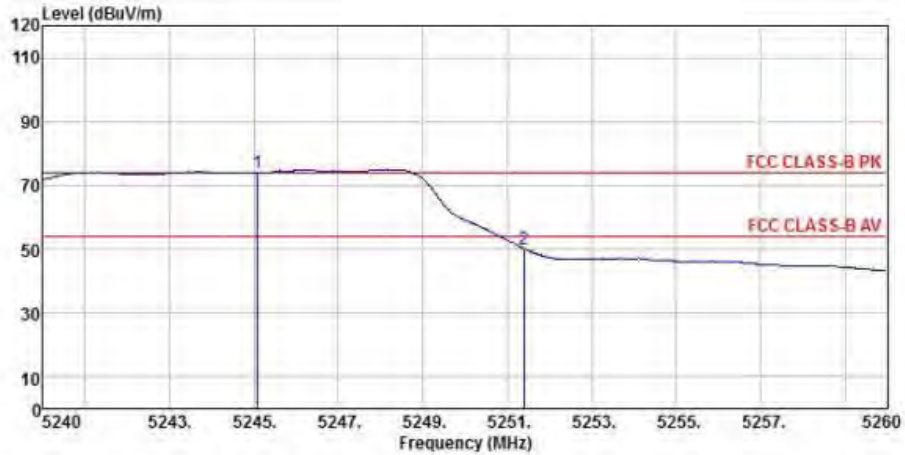

Detector mode: Average

Polarity: Vertical

Site : chamber
Condition : FCC CLASS-B PK 3m BBHA9120D(942) VERTICAL
EUT :
Model Name : 神画投影仪
Temp/Humi : 19 C / 58 %
Power Rating: 230V/50Hz
Mode : WIFI 5G 802.11n CH48
Memo :

	Read	Antenna	Cable	Preamp	Limit	Over	
Freq	Level	Factor	Loss	Factor	Level	Line	Limit
MHz	dBuV	dB/m	dB	dB	dBuV/m	dBuV/m	dB
1 pp 5245.08	67.66	31.75	10.79	36.33	73.87	74.00	-0.13 Peak
2 5251.40	43.93	31.75	10.79	36.33	50.14	74.00	-23.86 Peak