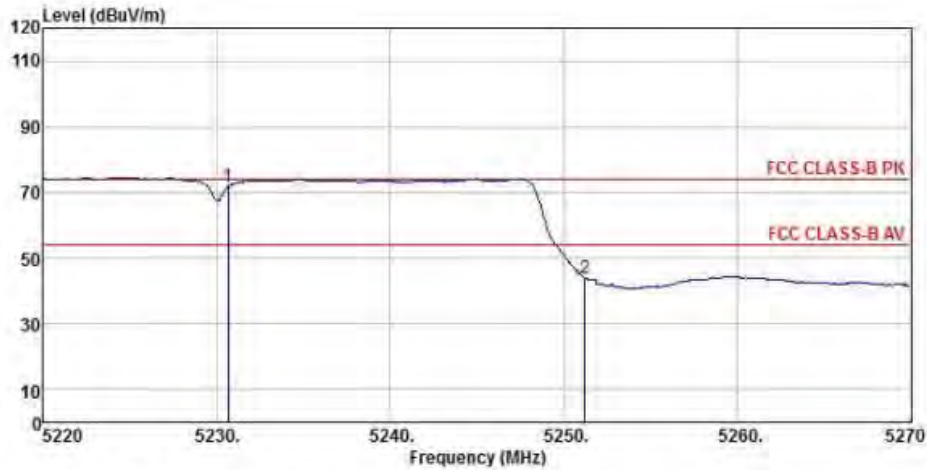

Detector mode: Average

Polarity: Vertical

Site : chamber
Condition : FCC CLASS-B PK 3m BBHA9120D(942) VERTICAL
EUT :
Model Name : 神画投影仪
Temp/Humi : 19 C / 58 %
Power Rating: 230V/50Hz
Mode : WIFI 5G 802.11n 40M CH46
Memo :

MHz	dBuV	dB/m	dB	dB	dBuV/m	dBuV/m	dB

1	pp	5230.65	65.52	31.83	10.74	36.32	71.77	74.00	-2.23	Peak
2		5251.20	37.81	31.75	10.79	36.33	44.02	74.00	-29.98	Peak