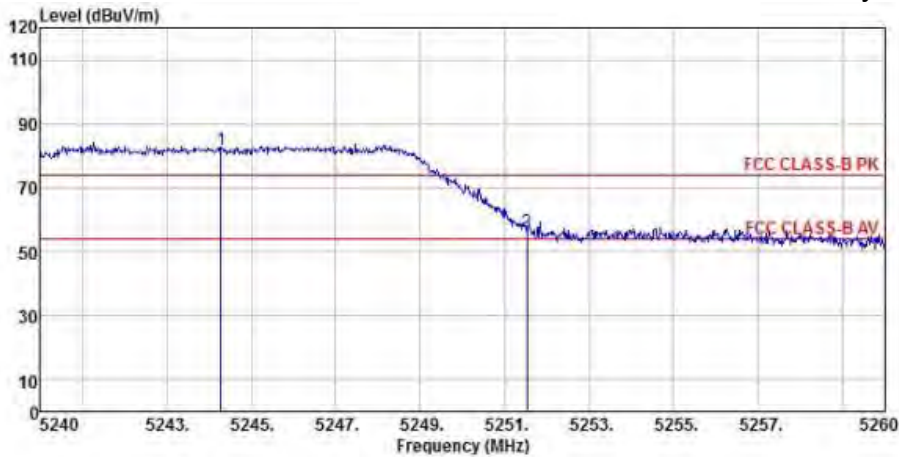

802.11n20 (Ch48)

Detector mode: Peak

Polarity: Horizontal

Site : chamber
Condition : FCC CLASS-B PK 3m BBHA9120D(942) HORIZONTAL
EUT :
Model Name : 神画投影仪
Temp/Humi : 19 C / 58 %
Power Rating: 230V/50Hz
Mode : WIFI 5G 802.11n CH48
Memo :

Read	Antenna	Cable	Preamp	Limit	Over			
Freq	Level	Factor	Loss	Factor	Level	Line	Limit	Remark
MHz	dBuV	dB/m	dB	dB	dBuV/m	dBuV/m	dB	
1	pp	5244.28	75.89	31.75	10.79	36.33	82.10	74.00 8.10 Peak
2		5251.54	49.87	31.75	10.79	36.33	56.08	74.00 -17.92 Peak