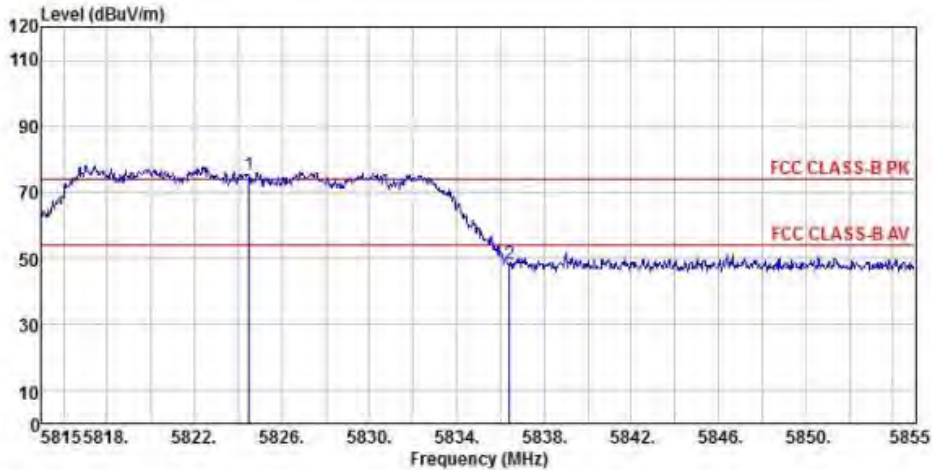

802.11n20 (Ch165)

Detector mode: Peak

Polarity: Horizontal

Site : chamber
Condition : FCC CLASS-B PK 3m BBHA9120D(942) HORIZONTAL
EUT :
Model Name : 神画投影仪
Temp/Humi : 19 C / 58 %
Power Rating: 230V/50Hz
Mode : WIFI 5G 802.11n CH165
Memo :

Read	Antenna	Cable	Preamp	Limit	Over			
Freq	Level	Factor	Loss	Factor	Level	Line	Limit	Remark
MHz	dBuV	dB/m	dB	dB	dBuV/m	dBuV/m	dB	
1	5824.48	67.50	32.65	11.65	36.70	75.10	74.00	1.10 Peak
2	5836.44	40.48	32.71	11.65	36.71	48.13	74.00	-25.87 Peak