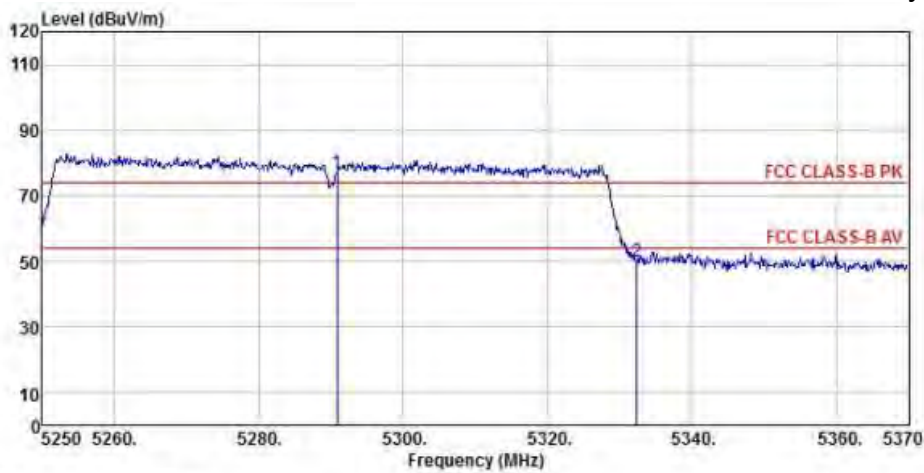

Site : chamber
Condition : FCC CLASS-B PK 3m BBHA9120D(942) VERTICAL
EUT :
Model Name : 神画投影仪
Temp/Humi : 19 °C / 58 %
Power Rating: 230V/50Hz
Mode : WIFI 5G 802.11ac 80M CH58
Memo :

ReadAntenna Cable Preamp Limit Over
Freq Level Factor Loss Factor Level Line Limit Remark

MHz	dBuV	dB/m	dB	dB	dBuV/m	dBuV/m	dB
1 pp 5290.80	71.00	31.69	10.83	36.36	77.16	74.00	3.16 Peak
2 5332.32	43.95	31.75	10.87	36.39	50.18	74.00	-23.82 Peak