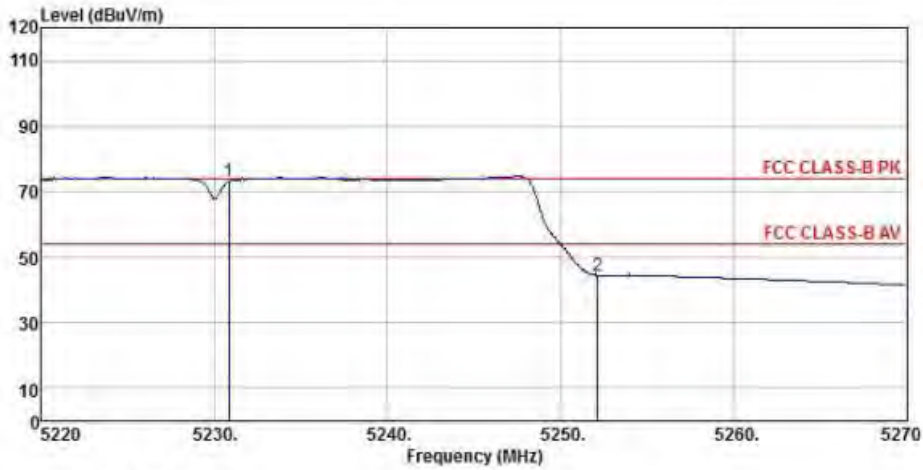

Detector mode: Average

Polarity: Horizontal

Site : chamber
Condition : FCC CLASS-B PK 3m BBHA9120D(942) HORIZONTAL
EUT :
Model Name : 神画投影仪
Temp/Humi : 19 °C / 58 %
Power Rating: 230V/50Hz
Mode : WIFI 5G 802.11ac 40M CH46
Memo :

ReadAntenna	Cable	Preamp	Limit	Over				
Freq	Level	Factor	Loss	Factor	Level	Line	Limit	Remark

MHz	dBuV	dB/m	dB	dB	dBuV/m	dBuV/m	dB

1	pp 5230.80	66.83	31.83	10.74	36.32	73.08	74.00	-0.92 Peak
2	5252.15	38.17	31.73	10.79	36.34	44.35	74.00	-29.65 Peak

Detector mode: Peak

Polarity: Vertical