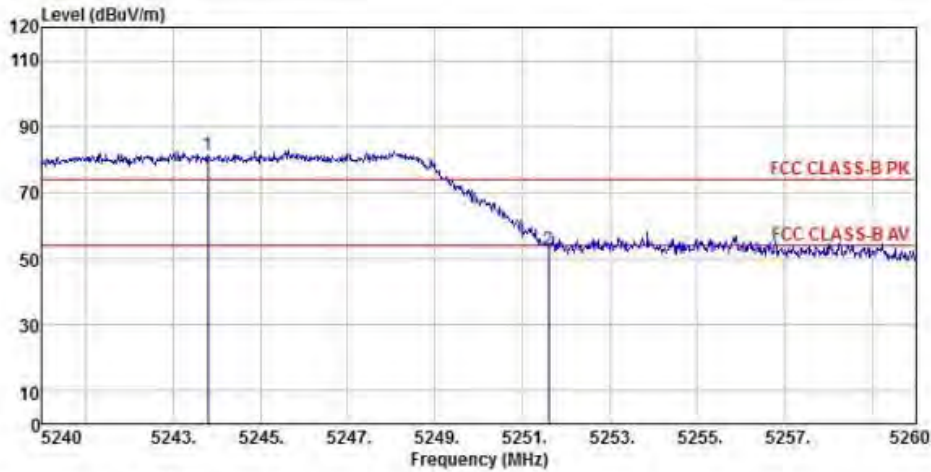

Detector mode: Average

Polarity: Horizontal

Site : chamber
Condition : FCC CLASS-B PK 3m BBHA9120D(942) HORIZONTAL
EUT :
Model Name : 神画投影仪
Temp/Humi : 19 C / 58 %
Power Rating: 230V/50Hz
Mode : WIFI 5G 802.11ac 20M CH48
Memo :

Read	Antenna	Cable	Preamp	Limit	Over
Freq	Level	Factor	Loss	Factor	Level
Line	Limit	Remark			

MHz	dBuV	dB/m	dB	dB	dBuV/m	dBuV/m	dB
1 pp 5243.80	75.42	31.75	10.79	36.33	81.63	74.00	7.63 Peak
2 5251.60	46.66	31.73	10.79	36.34	52.84	74.00	-21.16 Peak

Detector mode: Peak

Polarity: Vertical