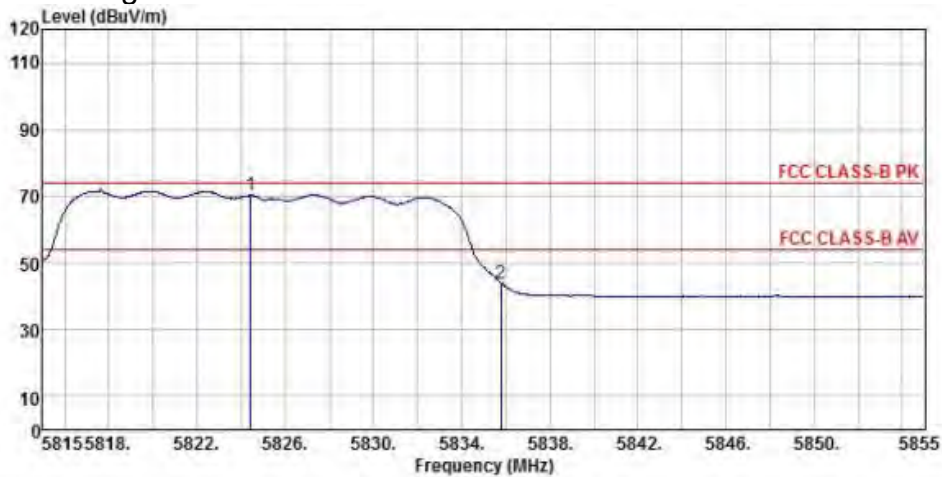

Detector mode: Average

Polarity: Vertical

Site : chamber
Condition : FCC CLASS-B PK 3m BBHA9120D(942) VERTICAL
EUT :
Model Name : 神画投影仪
Temp/Humi : 19 C / 58 %
Power Rating: 230V/50Hz
Mode : WIFI 5G 802.11a CH165
Memo :

ReadAntenna	Cable	Preamp	Limit	Over
Freq	Level	Factor	Loss	Factor

MHz	dBuV	dB/m	dB	dB	dBuV/m	dBuV/m	dB
1 pp 5824.44	62.62	32.65	11.65	36.70	70.22	74.00	-3.78 Peak
2 5835.80	36.28	32.71	11.65	36.71	43.93	74.00	-30.07 Peak