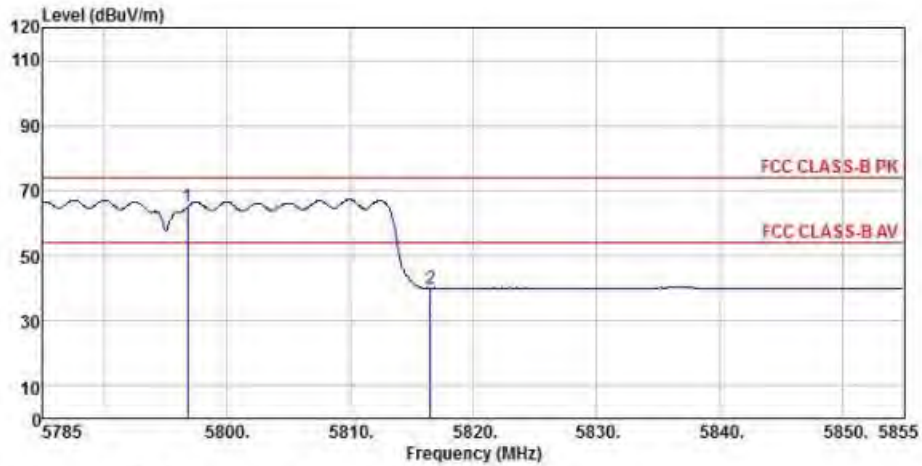

Detector mode: Average

Polarity: Vertical

Site : chamber
Condition : FCC CLASS-B PK 3m BBHA9120D(942) VERTICAL
EUT :
Model Name : 神画投影仪
Temp/Humi : 19 C / 58 %
Power Rating: 230V/50Hz
Mode : WIFI 5G 802.11n 40M CH159
Memo :

Read	Antenna	Cable	Preamp	Limit	Over			
Freq	Level	Factor	Loss	Factor	Level	Line	Limit	Remark
MHz	dBuV	dB/m	dB	dB	dBuV/m	dBuV/m	dB	
1 pp 5796.76	57.66	32.54	11.51	36.69	65.02	74.00	-8.98	Peak
2 5816.50	32.26	32.60	11.58	36.70	39.74	74.00	-34.26	Peak