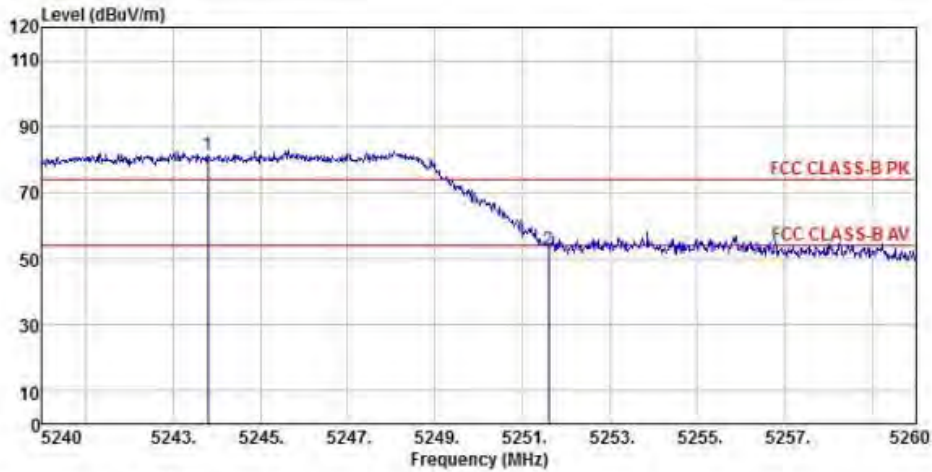

Detector mode: Average

Polarity: Horizontal

Site : chamber
Condition : FCC CLASS-B PK 3m BBHA9120D(942) HORIZONTAL
EUT :
Model Name : 神画投影仪
Temp/Humi : 19 C / 58 %
Power Rating: 230V/50Hz
Mode : WIFI 5G 802.11ac 20M CH48
Memo :

Read	Antenna	Cable	Preamp	Limit	Over
Freq	Level	Factor	Loss	Factor	Level
Line	Limit	Remark			

MHz	dBuV	dB/m	dB	dB	dBuV/m	dBuV/m	dB
1 pp 5243.80	75.42	31.75	10.79	36.33	81.63	74.00	7.63 Peak
2 5251.60	46.66	31.73	10.79	36.34	52.84	74.00	-21.16 Peak

Detector mode: Peak

Polarity: Vertical