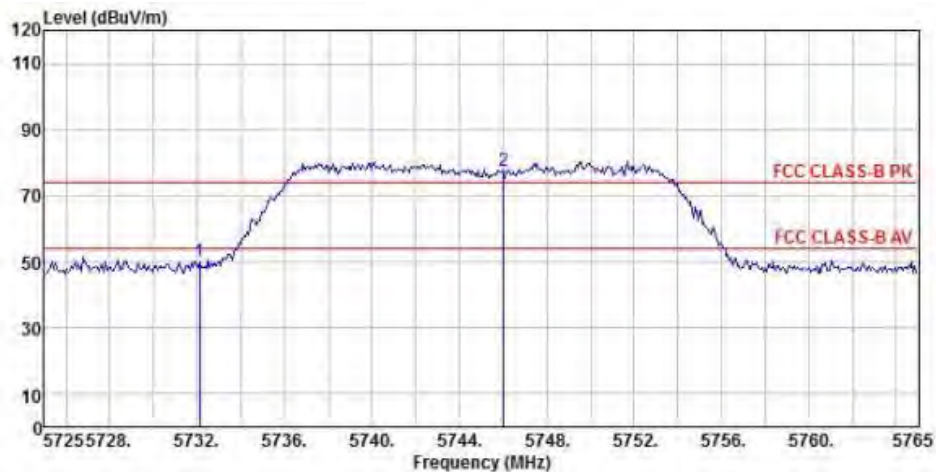

802.11n20 (Ch149)

Detector mode: Peak

Polarity: Horizontal

Site : chamber
Condition : FCC CLASS-B PK 3m BBHA9120D(942) HORIZONTAL
EUT :
Model Name : 神画投影仪
Temp/Humi : 19 C / 58 %
Power Rating: 230V/50Hz
Mode : WIFI 5G 802.11n CH149
Memo :

ReadAntenna	Cable	Preamp	Limit	Over
Freq	Level	Factor	Loss	Factor

MHz	dBuV	dB/m	dB	dB	dBuV/m	dBuV/m	dB
1 5732.11	43.35	32.34	10.99	36.65	50.03	74.00	-23.97 Peak
2 pp 5746.02	71.03	32.34	10.88	36.66	77.59	74.00	3.59 Peak