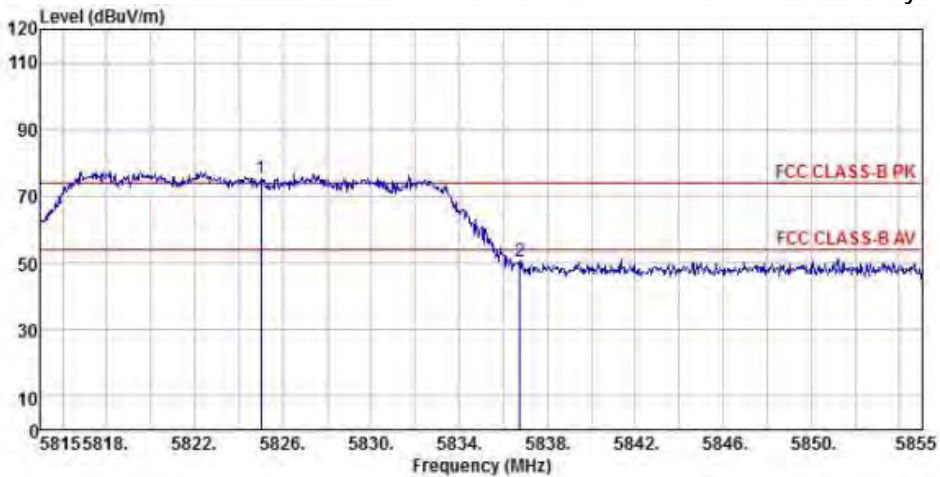

Site : chamber
Condition : FCC CLASS-B PK 3m BBHA9120D(942) VERTICAL
EUT :
Model Name : 神画投影仪
Temp/Humi : 19 C / 58 %
Power Rating: 230V/50Hz
Mode : WIFI 5G 802.11n CH165
Memo :

Read	Antenna	Cable	Preamp	Limit	Over			
Freq	Level	Factor	Loss	Factor	Level	Line	Limit	Remark

MHz	dBuV	dB/m	dB	dB	dBuV/m	dBuV/m	dB

1	pp	5825.00	67.82	32.65	11.65	36.70	75.42	74.00	1.42	Peak
2		5836.76	42.62	32.71	11.72	36.71	50.34	74.00	-23.66	Peak