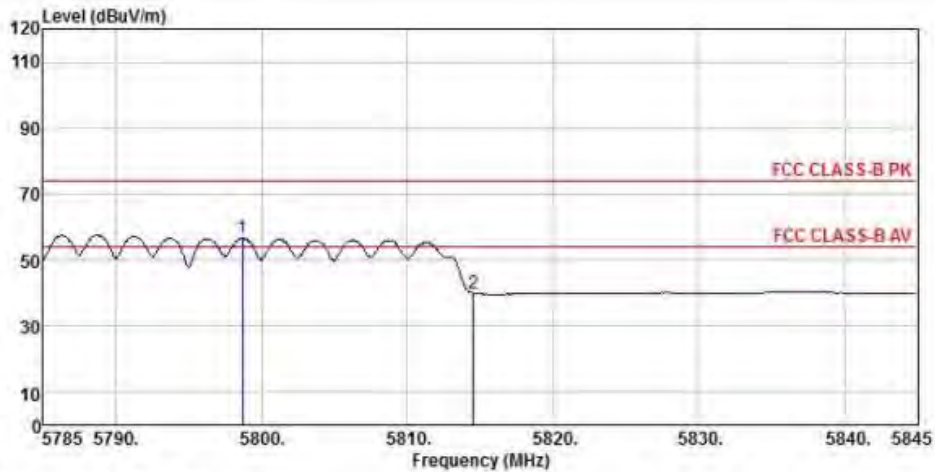

Detector mode: Average

Polarity: Horizontal

Site : chamber
Condition : FCC CLASS-B PK 3m BBHA9120D(942) HORIZONTAL
EUT :
Model Name : 神画投影仪
Temp/Humi : 19 °C / 58 %
Power Rating: 230V/50Hz
Mode : WIFI 5G 802.11ac 40M CH159
Memo :

Read	Antenna	Cable	Preamp	Limit	Over
Freq	Level	Factor	Loss	Factor	Level
Line	Limit	Remark			

MHz	dBuV	dB/m	dB	dB	dBuV/m	dBuV/m	dB
1 pp 5798.68	49.20	32.54	11.51	36.69	56.56	74.00	-17.44 Peak
2 5814.52	32.40	32.60	11.58	36.70	39.88	74.00	-34.12 Peak

Detector mode: Peak

Polarity: Vertical