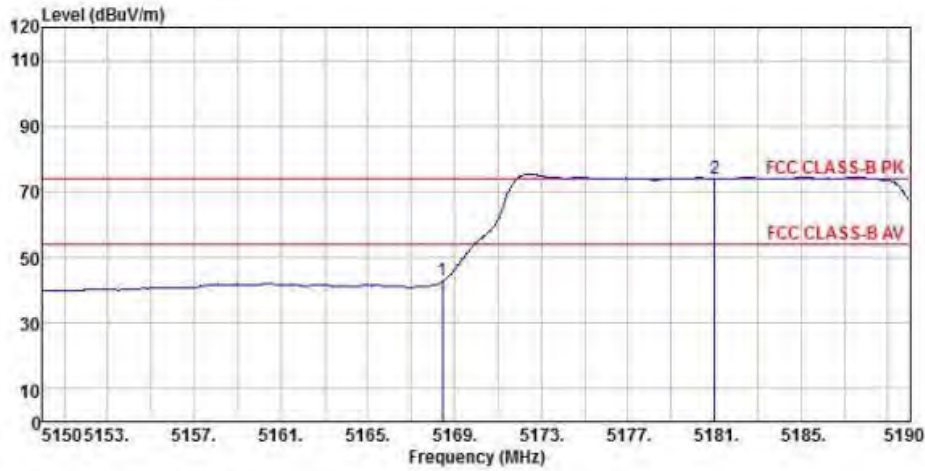

Detector mode: Average

Polarity: Horizontal

Site : chamber
Condition : FCC CLASS-B PK 3m BBHA9120D(942) HORIZONTAL
EUT :
Model Name : 神画投影仪
Temp/Humi : 19 C / 58 %
Power Rating: 230V/50Hz
Mode : WIFI 5G 802.11n 40M CH38
Memo :

Read	Antenna	Cable	Preamp	Limit	Over			
Freq	Level	Factor	Loss	Factor	Level	Line	Limit	Remark

MHz	dBuV	dB/m	dB	dB	dBuV/m	dBuV/m	dB
1 5168.44	36.37	32.01	10.64	36.28	42.74	74.00	-31.26 Peak
2 pp 5181.00	67.80	31.96	10.64	36.29	74.11	74.00	0.11 Peak

Detector mode: Peak

Polarity: Vertical