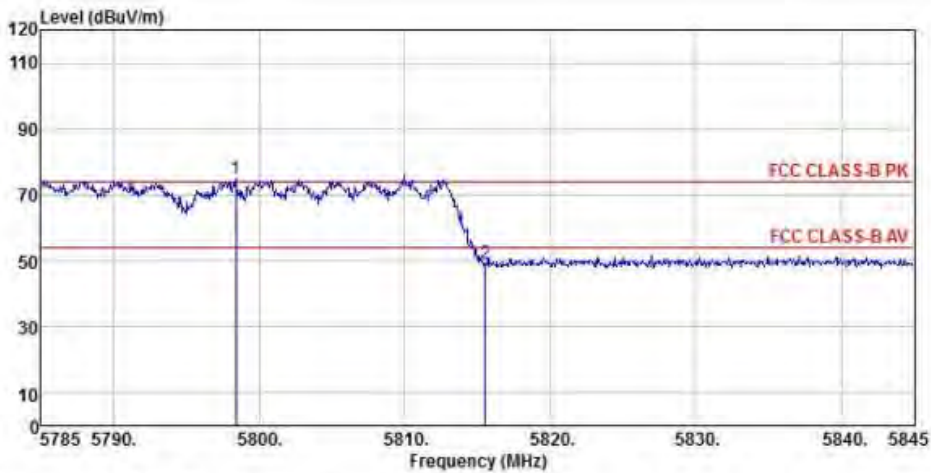

Site : chamber
Condition : FCC CLASS-B PK 3m BBHA9120D(942) VERTICAL
EUT :
Model Name : 神画投影仪
Temp/Humi : 19 °C / 58 %
Power Rating: 230V/50Hz
Mode : WIFI 5G 802.11ac 40M CH159
Memo :

Read	Antenna	Cable	Preamp	Limit	Over
Freq	Level	Factor	Loss	Factor	Level
Line	Limit	Remark			

MHz	dBuV	dB/m	dB	dB	dBuV/m	dBuV/m	dB
1 pp 5798.38	67.55	32.54	11.51	36.69	74.91	74.00	0.91 Peak
2 5815.54	41.87	32.60	11.58	36.70	49.35	74.00	-24.65 Peak