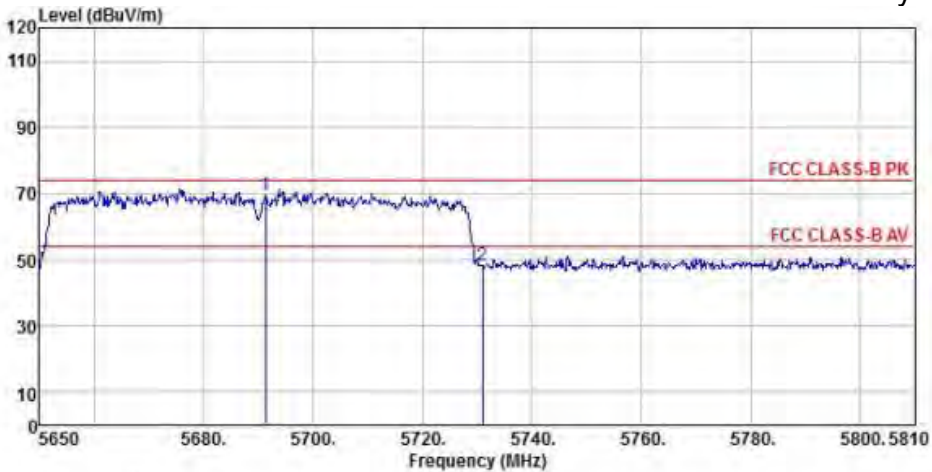

Site : chamber
Condition : FCC CLASS-B PK 3m BBHA9120D(942) VERTICAL
EUT :
Model Name : 神画投影仪
Temp/Humi : 19 °C / 58 %
Power Rating: 230V/50Hz
Mode : WIFI 5G 802.11ac 80M CH155
Memo :

ReadAntenna	Cable	Preamp	Limit	Over				
Freq	Level	Factor	Loss	Factor	Level	Line	Limit	Remark

MHz	dBuV	dB/m	dB	dB	dBuV/m	dBuV/m	dB
1 pp 5691.28	62.87	32.18	11.21	36.62	69.64	74.00	-4.36 Peak
2 5730.96	41.45	32.34	10.99	36.65	48.13	74.00	-25.87 Peak