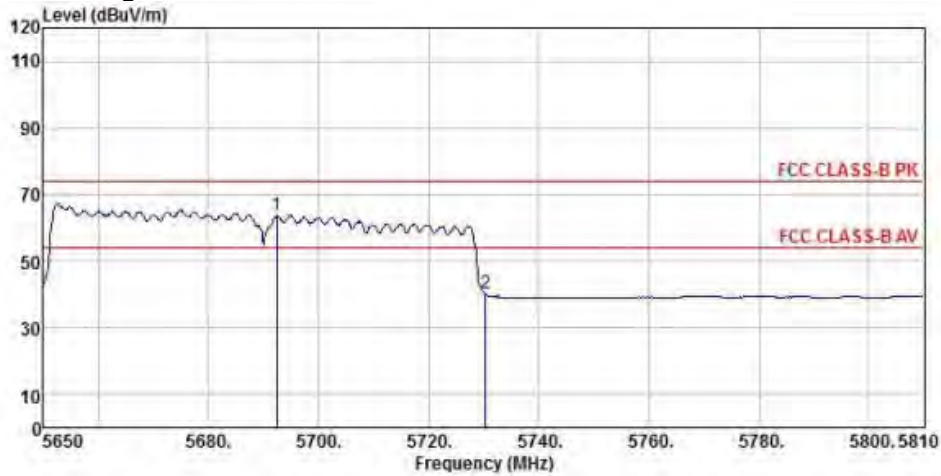

Detector mode: Average

Polarity: Vertical

Site : chamber
Condition : FCC CLASS-B PK 3m BBHA9120D(942) HORIZONTAL
EUT :
Model Name : 神画投影仪
Temp/Humi : 19 C / 58 %
Power Rating: 230V/50Hz
Mode : WIFI 5G 802.11ac 80M CH155
Memo :

Read	Antenna	Cable	Preamp	Limit	Over			
Freq	Level	Factor	Loss	Factor	Level	Line	Limit	Remark
MHz	dBuV	dB/m	dB	dB	dBuV/m	dBuV/m	dB	

1	pp	5692.40	57.03	32.18	11.21	36.62	63.80	74.00	-10.20	Peak
2		5730.32	33.53	32.34	10.99	36.65	40.21	74.00	-33.79	Peak