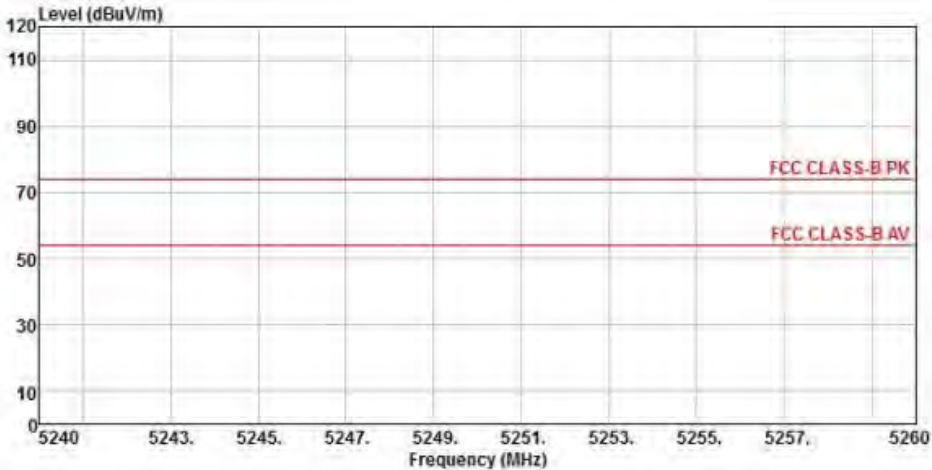

802.11ac20 (Ch36)(mimo)

Detector mode: Peak

Polarity: Horizontal

Site : chamber
Condition : FCC CLASS-B PK 3m BBHA9120D(942) HORIZONTAL
EUT :
Model Name : 神画投影仪
Temp/Humi : 19 C / 58 %
Power Rating: 230V/50Hz
Mode : WIFI 5G 802.11ac 20M CH36
Memo :

Read	Antenna	Cable	Preamp	Limit	Over		
Freq	Level	Factor	Loss	Factor	Level	Line	
MHz	dBuV	dB/m	dB	dB	dBuV/m	dBuV/m	
1	5166.52	47.02	32.01	10.64	36.28	53.39	74.00 -20.61 Peak
2	pp	5174.32	76.82	32.01	10.64	36.28	83.19 74.00 9.19 Peak