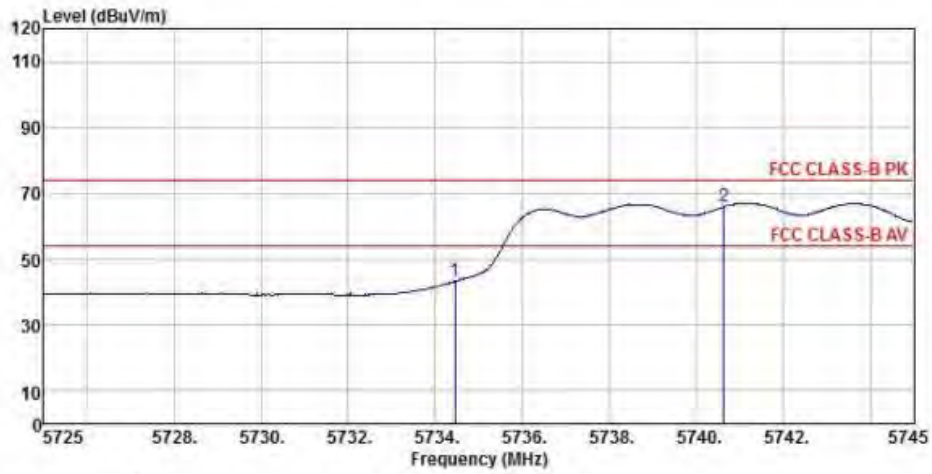

Detector mode: Average

Polarity: Horizontal

Site : chamber
Condition : FCC CLASS-B PK 3m BBHA9120D(942) HORIZONTAL
EUT :
Model Name : 神画投影仪
Temp/Humi : 19 °C / 58 %
Power Rating: 230V/50Hz
Mode : WIFI 5G 802.11ac 20M CH149
Memo :

Read	Antenna	Cable	Preamp	Limit	Over			
Freq	Level	Factor	Loss	Factor	Level	Line	Limit	Remark
MHz	dBuV	dB/m	dB	dB	dBuV/m	dBuV/m	dB	

1	5734.46	36.57	32.34	10.99	36.65	43.25	74.00	-30.75 Peak
2	5740.64	59.41	32.34	10.88	36.65	65.98	74.00	-8.02 Peak

Detector mode: Peak

Polarity: Vertical