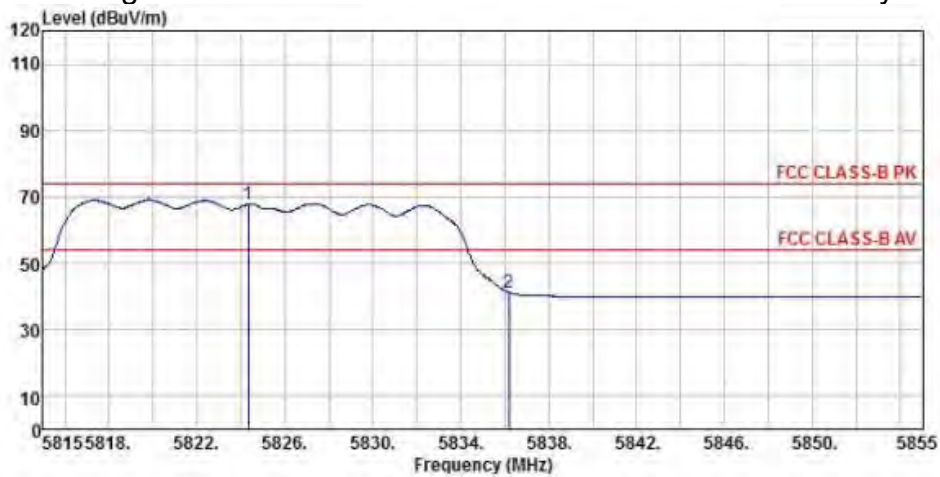

Detector mode: Average

Polarity: Horizontal

Site : chamber
Condition : FCC CLASS-B PK 3m BBHA9120D(942) HORIZONTAL
EUT :
Model Name : 神画投影仪
Temp/Humi : 19 C / 58 %
Power Rating: 230V/50Hz
Mode : WIFI 5G 802.11n CH165
Memo :

Read	Antenna	Cable	Preamp	Limit	Over
Freq	Level	Factor	Loss	Factor	Level
Line	Limit	Remark			

MHz	dBuV	dB/m	dB	dB	dBuV/m	dBuV/m	dB
1 pp 5824.32	60.09	32.65	11.65	36.70	67.69	74.00	-6.31 Peak
2 5836.20	33.59	32.71	11.65	36.71	41.24	74.00	-32.76 Peak

Detector mode: Peak

Polarity: Vertical