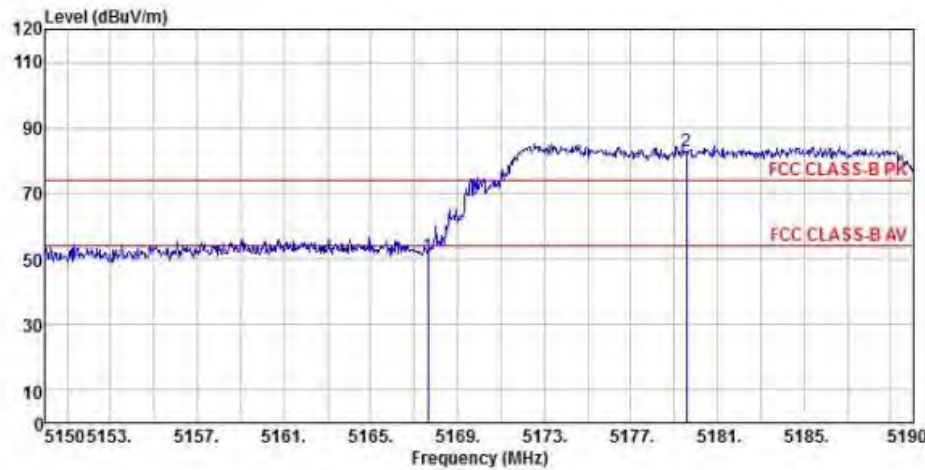

Site : chamber
Condition : FCC CLASS-B PK 3m BBHA9120D(942) VERTICAL
EUT :
Model Name : 神画投影仪
Temp/Humi : 19 °C / 58 %
Power Rating: 230V/50Hz
Mode : WIFI 5G 802.11n 40M CH38
Memo :

ReadAntenna Cable Preamp Limit Over
Freq Level Factor Loss Factor Level Line Limit Remark

MHz	dBuV	dB/m	dB	dB	dBuV/m	dBuV/m	dB
1 5167.64	44.73	32.01	10.64	36.28	51.10	74.00	-22.90 Peak
2 pp 5179.56	76.35	32.01	10.64	36.29	82.71	74.00	8.71 Peak