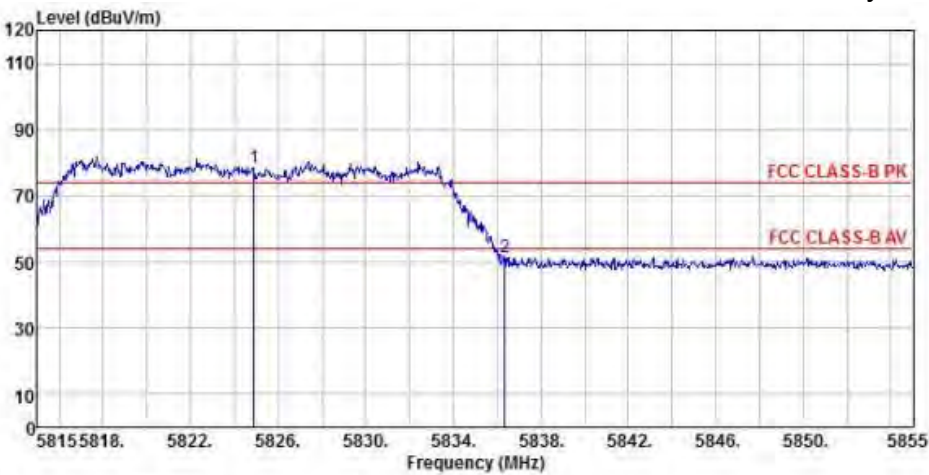

802.11ac20 (Ch165)

Detector mode: Peak

Polarity: Horizontal

Site : chamber
Condition : FCC CLASS-B PK 3m BBHA9120D(942) HORIZONTAL
EUT :
Model Name : 神画投影仪
Temp/Humi : 19 °C / 58 %
Power Rating: 230V/50Hz
Mode : WIFI 5G 802.11ac 20M CH165
Memo :

ReadAntenna Cable Preamp Limit Over
Freq Level Factor Loss Factor Level Line Limit Remark

	MHz	dBuV	dB/m	dB	dB	dBuV/m	dBuV/m	dB
1	5824.88	70.90	32.65	11.65	36.70	78.50	74.00	4.50 Peak
2	5836.36	43.68	32.71	11.65	36.71	51.33	74.00	-22.67 Peak