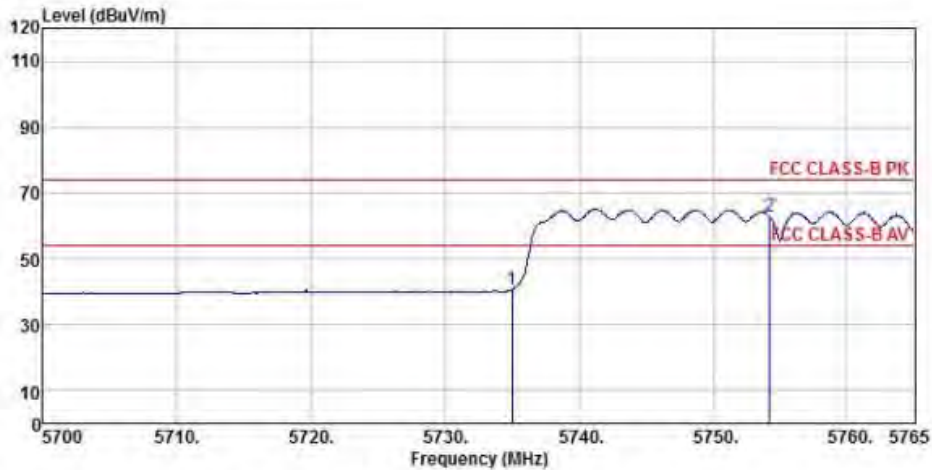

Detector mode: Average

Polarity: Horizontal

Site : chamber
Condition : FCC CLASS-B PK 3m BBHA9120D(942) HORIZONTAL
EUT :
Model Name : 神画投影仪
Temp/Humi : 19 C / 58 %
Power Rating: 230V/50Hz
Mode : WIFI 5G 802.11ac 40M CH151
Memo :

Read	Antenna	Cable	Preamp	Limit	Over			
Freq	Level	Factor	Loss	Factor	Level	Line	Limit	Remark

MHz	dBuV	dB/m	dB	dB	dBuV/m	dBuV/m	dB
1 5734.97	33.97	32.34	10.88	36.65	40.54	74.00	-33.46 Peak
2 pp 5754.21	55.94	32.40	11.09	36.66	62.77	74.00	-11.23 Peak

Detector mode: Peak

Polarity: Vertical