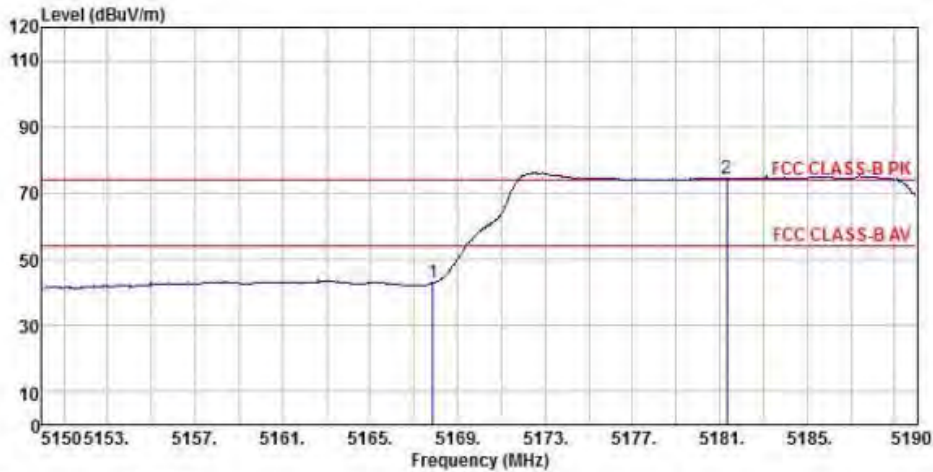

Detector mode: Average

Polarity: Horizontal

Site : chamber
Condition : FCC CLASS-B PK 3m BBHA9120D(942) HORIZONTAL
EUT :
Model Name : 神画投影机
Temp/Humi : 19 °C / 58 %
Power Rating: 230V/50Hz
Mode : WIFI 5G 802.11ac 40M CH38
Memo :

Read	Antenna	Cable	Preamp	Limit	Over			
Freq	Level	Factor	Loss	Factor	Level	Line	Limit	Remark
MHz	dBuV	dB/m	dB	dB	dBuV/m	dBuV/m	dB	
1	5167.88	36.41	32.01	10.64	36.28	42.78	74.00	-31.22 Peak
2	5181.32	68.16	31.96	10.64	36.29	74.47	74.00	0.47 Peak

Detector mode: Peak

Polarity: Vertical