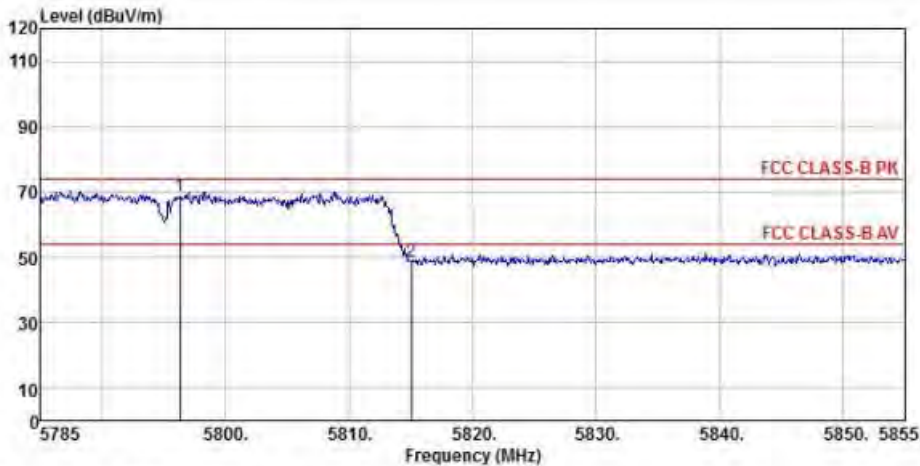

802.11n40 (Ch159)

Detector mode: Peak

Polarity: Horizontal

Site : chamber
Condition : FCC CLASS-B PK 3m BBHA9120D(942) HORIZONTAL
EUT :
Model Name : 神画投影仪
Temp/Humi : 19 °C / 58 %
Power Rating: 230V/50Hz
Mode : WIFI 5G 802.11n 40M CH159
Memo :

Read	Antenna	Cable	Preamp	Limit	Over			
Freq	Level	Factor	Loss	Factor	Level	Line	Limit	Remark
MHz	dBuV	dB/m	dB	dB	dBuV/m	dBuV/m	dB	
1	pp	5796.27	61.29	32.54	11.51	36.69	68.65	74.00 -5.35 Peak
2		5815.03	41.25	32.60	11.58	36.70	48.73	74.00 -25.27 Peak