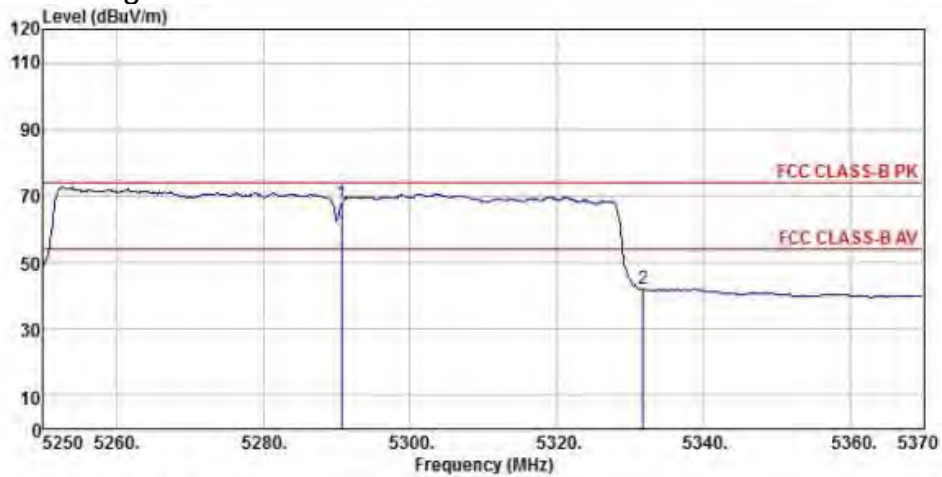

Detector mode: Average

Polarity: Vertical

Site : chamber
Condition : FCC CLASS-B PK 3m BBHA9120D(942) VERTICAL
EUT :
Model Name : 神画投影仪
Temp/Humi : 19 C / 58 %
Power Rating: 230V/50Hz
Mode : WIFI 5G 802.11ac 80M CH42
Memo :

Read	Antenna	Cable	Preamp	Limit	Over
Freq	Level	Factor	Loss	Factor	Level
Line	Limit	Remark			

MHz	dBuV	dB/m	dB	dB	dBuV/m	dBuV/m	dB
1 pp 5290.68	61.75	31.69	10.83	36.36	67.91	74.00	-6.09 Peak
2 5331.72	35.73	31.75	10.87	36.39	41.96	74.00	-32.04 Peak