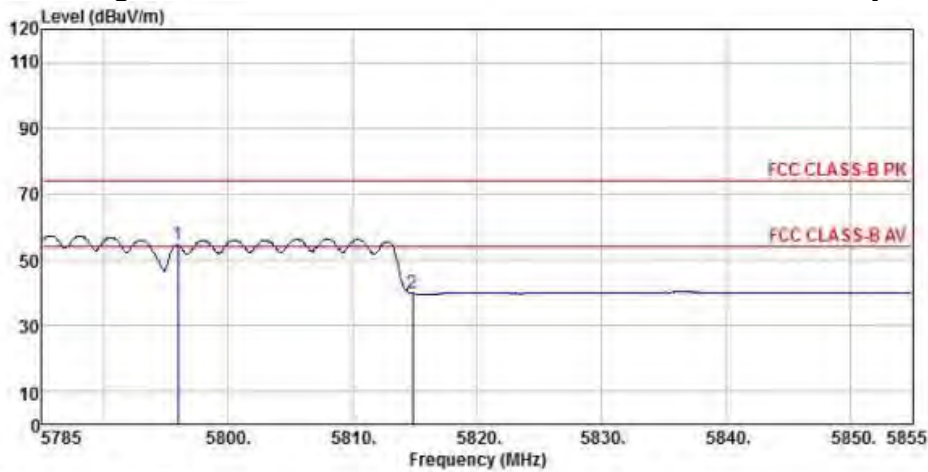

Detector mode: Average

Polarity: Horizontal

Site : chamber
Condition : FCC CLASS-B PK 3m BBHA9120D(942) HORIZONTAL
EUT :
Model Name : 神画投影仪
Temp/Humi : 19 °C / 58 %
Power Rating: 230V/50Hz
Mode : WIFI 5G 802.11n 40M CH159
Memo :

Read	Antenna	Cable	Preamp	Limit	Over
Freq	Level	Factor	Loss	Factor	Level
Line	Limit	Remark			

MHz	dBuV	dB/m	dB	dB	dBuV/m	dBuV/m	dB
1 pp 5795.92	47.05	32.54	11.51	36.69	54.41	74.00	-19.59 Peak
2 5814.82	32.23	32.60	11.58	36.70	39.71	74.00	-34.29 Peak

Detector mode: Peak

Polarity: Vertical