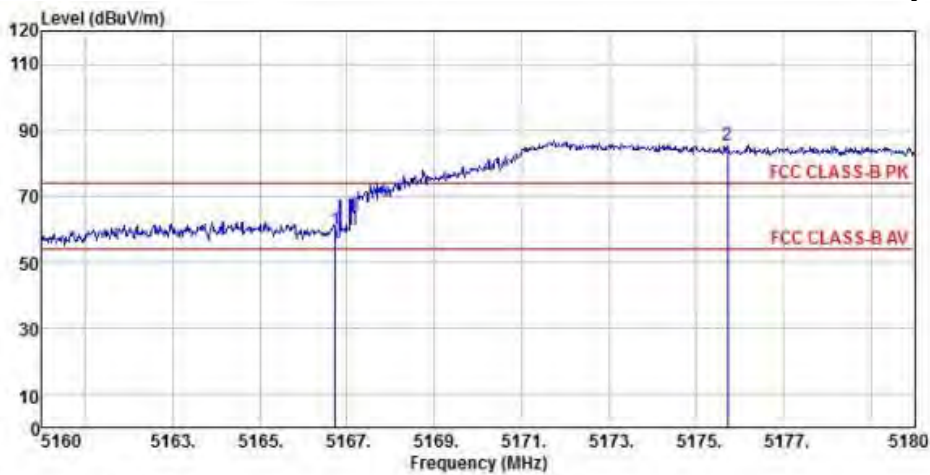

Site : chamber
Condition : FCC CLASS-B PK 3m BBHA9120D(942) VERTICAL
EUT :
Model Name : 神画投影仪
Temp/Humi : 19 C / 58 %
Power Rating: 230V/50Hz
Mode : WIFI 5G 802.11ac 20M CH36
Memo :

Read	Antenna	Cable	Preamp	Limit	Over					
Freq	Level	Factor	Loss	Factor	Level	Line				
MHz	dBuV	dB/m	dB	dB	dBuV/m	dBuV/m	dB			
1	5166.72	53.38	32.01	10.64	36.28	59.75	74.00	-14.25	Peak	
2	pp	5175.72	79.14	32.01	10.64	36.28	85.51	74.00	11.51	Peak