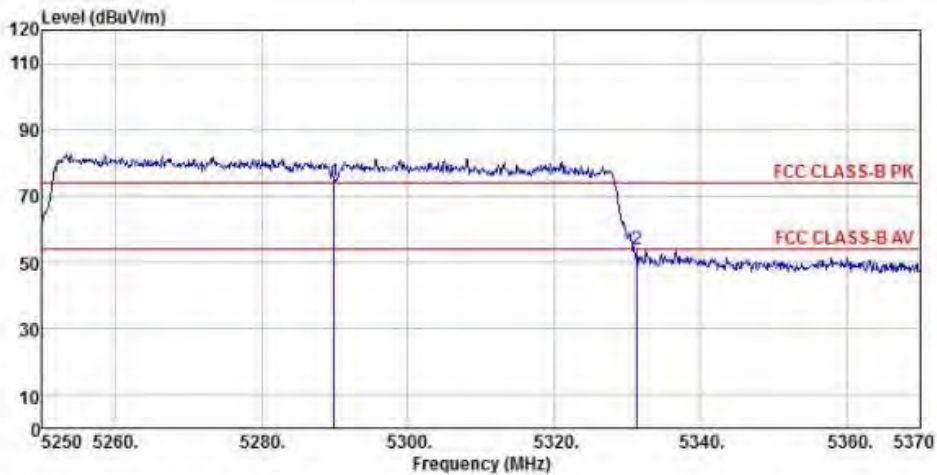

802.11ac80 (Ch42)(mimo)

Detector mode: Peak

Polarity: Horizontal

Site : chamber
Condition : FCC CLASS-B PK 3m BBHA9120D(942) HORIZONTAL
EUT :
Model Name : 神画投影仪
Temp/Humi : 19 C / 58 %
Power Rating: 230V/50Hz
Mode : WIFI 5G 802.11ac 80M CH42
Memo :

Read	Antenna	Cable	Preamp	Limit	Over
Freq	Level	Factor	Loss	Factor	Level
Line	Limit	Remark			

MHz	dBuV	dB/m	dB	dB	dBuV/m	dBuV/m	dB
1 pp 5289.96	68.20	31.69	10.83	36.36	74.36	74.00	0.36 Peak
2 5331.36	47.65	31.75	10.87	36.39	53.88	74.00	-20.12 Peak