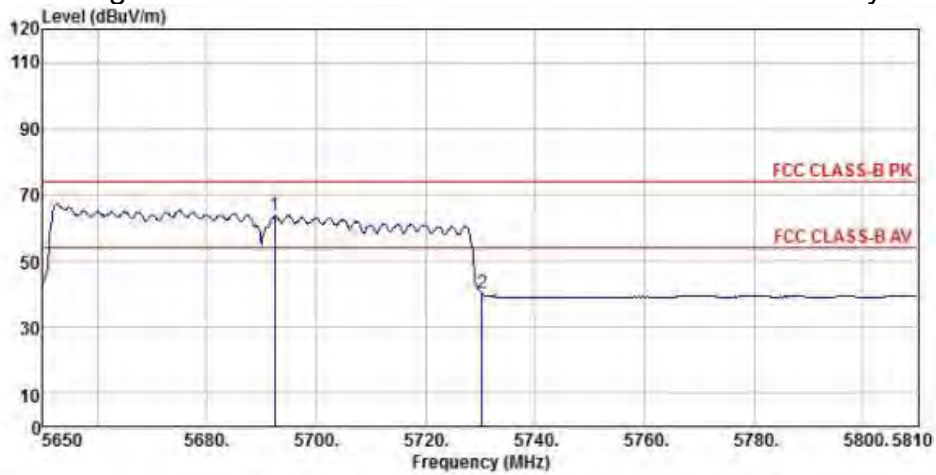

Detector mode: Average

Polarity: Horizontal

Site : chamber
Condition : FCC CLASS-B PK 3m BBHA9120D(942) HORIZONTAL
EUT :
Model Name : 神画投影仪
Temp/Humi : 19 °C / 58 %
Power Rating: 230V/50Hz
Mode : WIFI 5G 802.11ac 80M CH155
Memo :

ReadAntenna	Cable	Preamp	Limit	Over				
Freq	Level	Factor	Loss	Factor	Level	Line	Limit	Remark

MHz	dBuV	dB/m	dB	dB	dBuV/m	dBuV/m	dB
1 pp 5692.40	57.03	32.18	11.21	36.62	63.80	74.00	-10.20 Peak
2 5730.32	33.53	32.34	10.99	36.65	40.21	74.00	-33.79 Peak

Detector mode: Peak

Polarity: Vertical