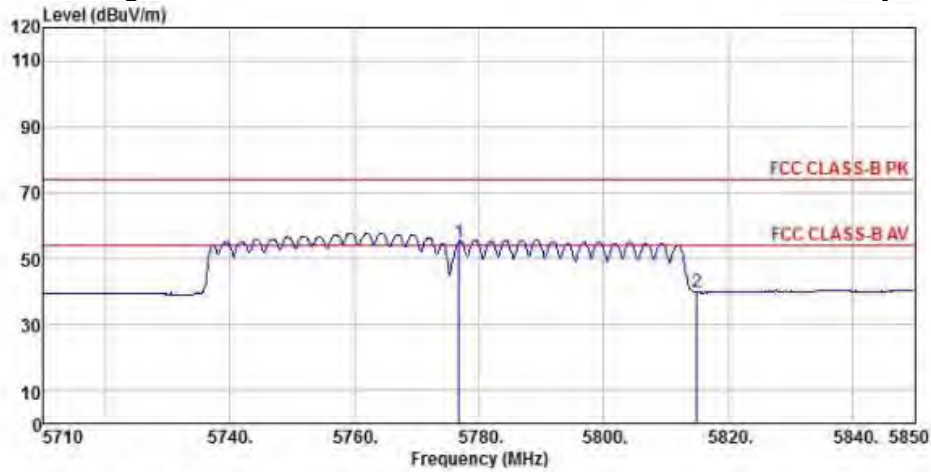

Detector mode: Average

Polarity: Horizontal

Site : chamber
Condition : FCC CLASS-B PK 3m BBHA9120D(942) HORIZONTAL
EUT :
Model Name : 神画投影仪
Temp/Humi : 19 C / 58 %
Power Rating: 230V/50Hz
Mode : WIFI 5G 802.11ac 80M CH155
Memo :

Read	Antenna	Cable	Preamp	Limit	Over			
Freq	Level	Factor	Loss	Factor	Level	Line	Limit	Remark

MHz	dBuV	dB/m	dB	dB	dBuV/m	dBuV/m	dB
1 pp 5776.78	47.96	32.47	11.30	36.67	55.06	74.00	-18.94 Peak
2 5815.00	32.26	32.60	11.58	36.70	39.74	74.00	-34.26 Peak

Detector mode: Peak

Polarity: Vertical