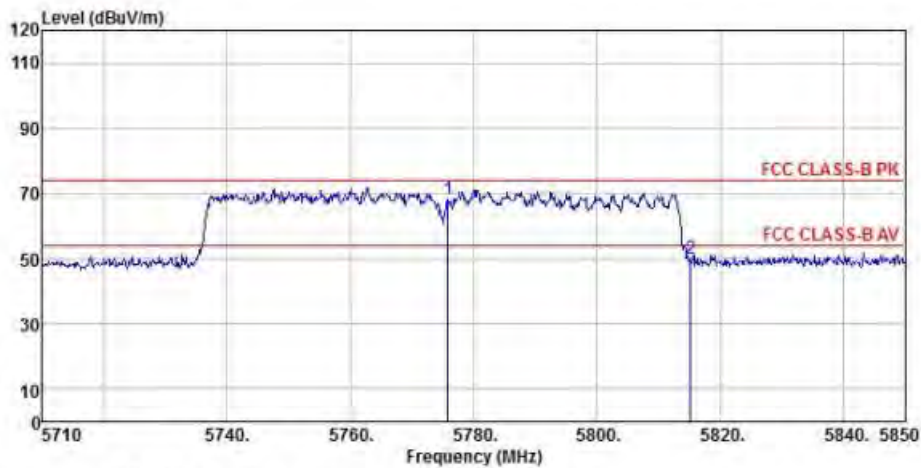

Site : chamber
Condition : FCC CLASS-B PK 3m BBHA9120D(942) VERTICAL
EUT :
Model Name : 神画投影仪
Temp/Humi : 19 C / 58 %
Power Rating: 230V/50Hz
Mode : WIFI 5G 802.11ac 80M CH155
Memo :

Read	Antenna	Cable	Preamp	Limit	Over			
Freq	Level	Factor	Loss	Factor	Level	Line	Limit	Remark

MHz	dBuV	dB/m	dB	dB	dBuV/m	dBuV/m	dB
1 pp 5775.80	60.91	32.47	11.30	36.67	68.01	74.00	-5.99 Peak
2 5815.28	42.71	32.60	11.58	36.70	50.19	74.00	-23.81 Peak