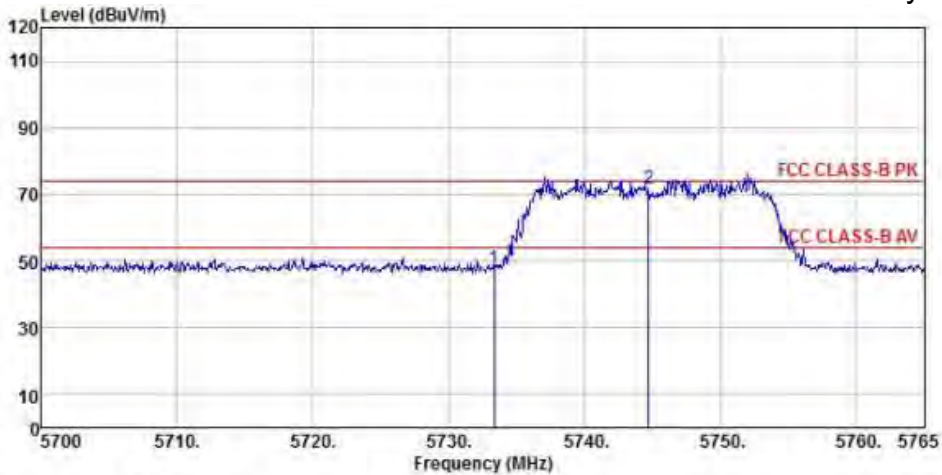

Site : chamber
Condition : FCC CLASS-B PK 3m BBHA9120D(942) VERTICAL
EUT :
Model Name : 神画投影仪
Temp/Humi : 19 °C / 58 %
Power Rating: 230V/50Hz
Mode : WIFI 5G 802.11n CH149
Memo :

ReadAntenna	Cable	Preamp	Limit	Over				
Freq	Level	Factor	Loss	Factor	Level	Line	Limit	Remark

MHz	dBuV	dB/m	dB	dB	dBuV/m	dBuV/m	dB
1 5733.35	40.94	32.34	10.99	36.65	47.62	74.00	-26.38 Peak
2 pp 5744.72	64.98	32.34	10.88	36.65	71.55	74.00	-2.45 Peak