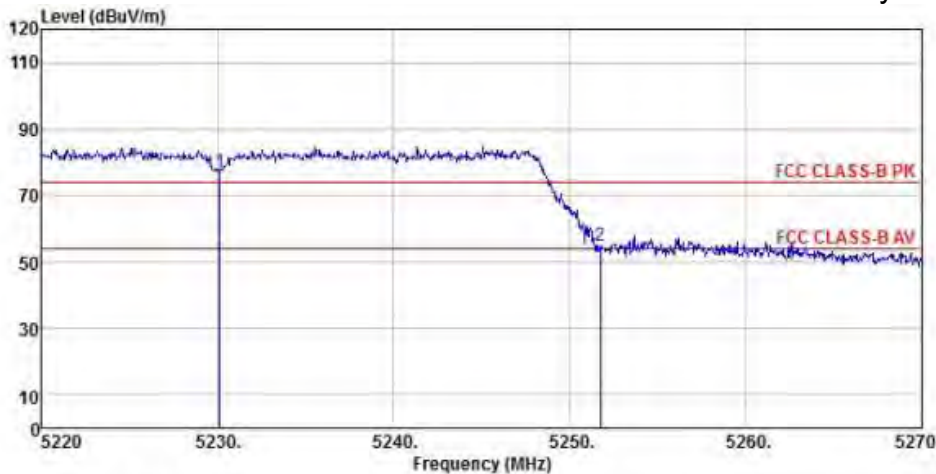

802.11ac20 (Ch46)(mimo)

Detector mode: Peak

Polarity: Horizontal

Site : chamber
Condition : FCC CLASS-B PK 3m BBHA9120D(942) HORIZONTAL
EUT :
Model Name : 神画投影机
Temp/Humi : 19 C / 58 %
Power Rating: 230V/50Hz
Mode : WIFI 5G 802.11ac 40M CH46
Memo :

Read	Antenna	Cable	Preamp	Limit	Over
Freq	Level	Factor	Loss	Factor	Level
Line	Limit	Remark			

MHz	dBuV	dB/m	dB	dB	dBuV/m	dBuV/m	dB
1 pp 5230.10	70.92	31.83	10.74	36.32	77.17	74.00	3.17 Peak
2 5251.75	48.78	31.73	10.79	36.34	54.96	74.00	-19.04 Peak