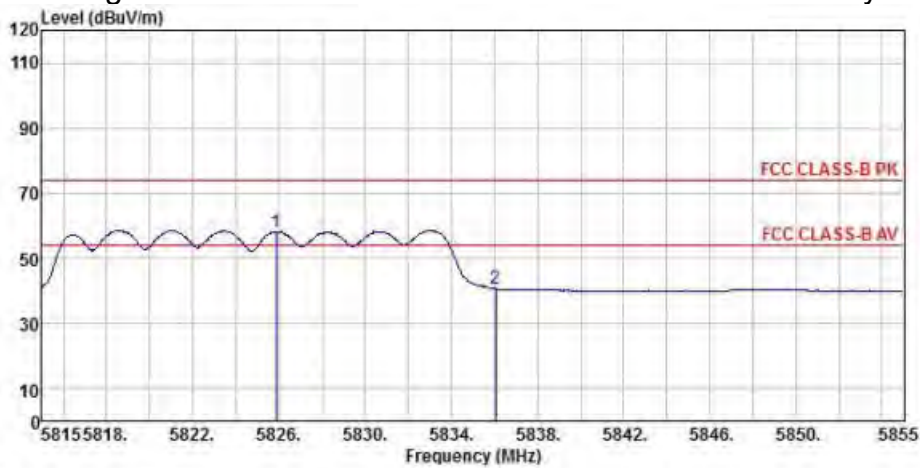

Detector mode: Average

Polarity: Horizontal

Site : chamber
Condition : FCC CLASS-B PK 3m BBHA9120D(942) HORIZONTAL
EUT :
Model Name : 神画投影仪
Temp/Humi : 19 C / 58 %
Power Rating: 230V/50Hz
Mode : WIFI 5G 802.11ac 20M CH165
Memo :

Read	Antenna	Cable	Preamp	Limit	Over			
Freq	Level	Factor	Loss	Factor	Level	Line	Limit	Remark
MHz	dBuV	dB/m	dB	dB	dBuV/m	dBuV/m	dB	
1 pp 5825.88	50.53	32.65	11.65	36.71	58.12	74.00	-15.88	Peak
2 5836.04	32.87	32.71	11.65	36.71	40.52	74.00	-33.48	Peak

Detector mode: Peak

Polarity: Vertical