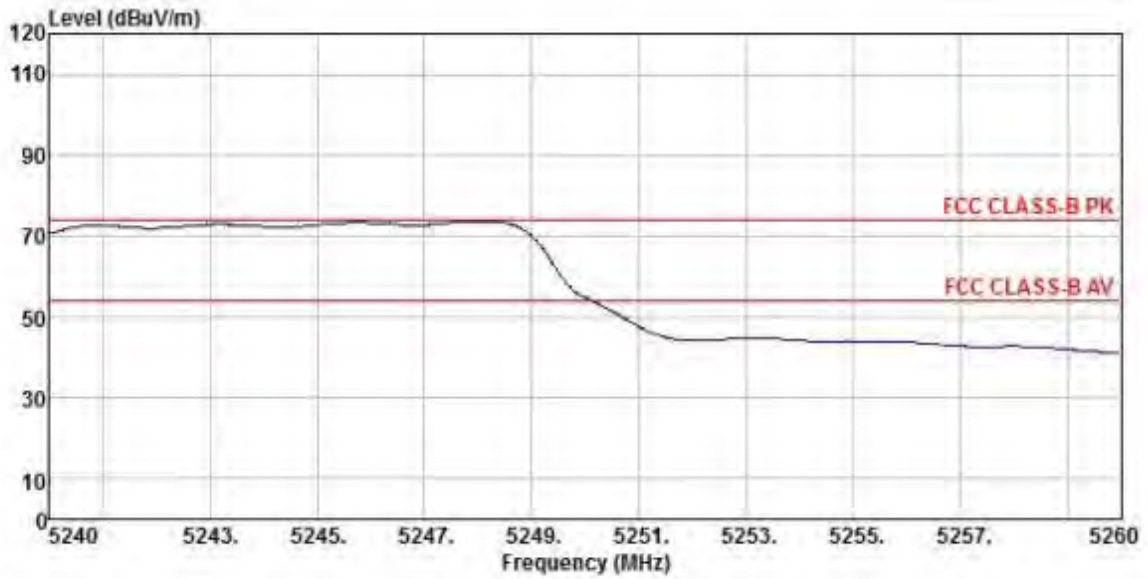

Detector mode: Average

Polarity: Vertical

Site : chamber
Condition : FCC CLASS-B PK 3m BBHA9120D(942) VERTICAL
EUT :
Model Name : 神画投影仪
Temp/Humi : 19 °C / 58 %
Power Rating: 230V/50Hz
Mode : WIFI 5G 802.11ac 20M CH48
Memo :