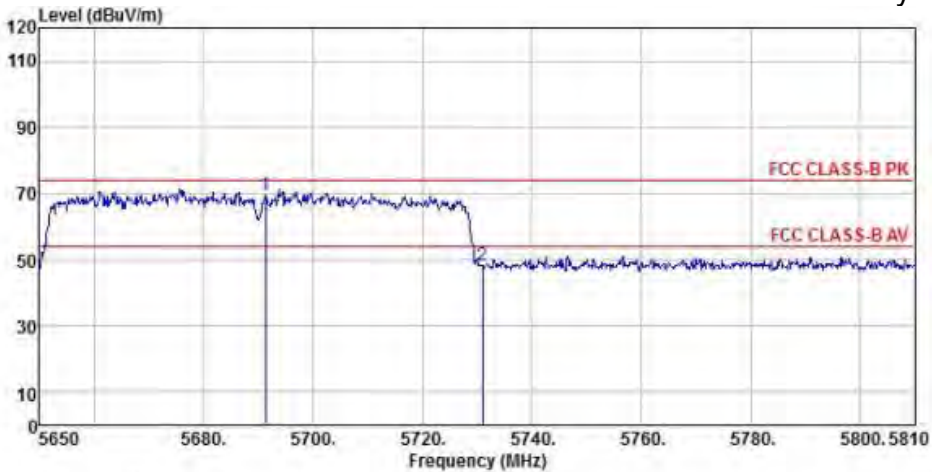

Site : chamber
Condition : FCC CLASS-B PK 3m BBHA9120D(942) VERTICAL
EUT :
Model Name : 神画投影仪
Temp/Humi : 19 °C / 58 %
Power Rating: 230V/50Hz
Mode : WIFI 5G 802.11ac 80M CH155
Memo :

Read	Antenna	Cable	Preamp	Limit	Over			
Freq	Level	Factor	Loss	Factor	Level	Line	Limit	Remark
MHz	dBuV	dB/m	dB	dB	dBuV/m	dBuV/m	dB	

1	pp	5691.28	62.87	32.18	11.21	36.62	69.64	74.00	-4.36	Peak
2		5730.96	41.45	32.34	10.99	36.65	48.13	74.00	-25.87	Peak