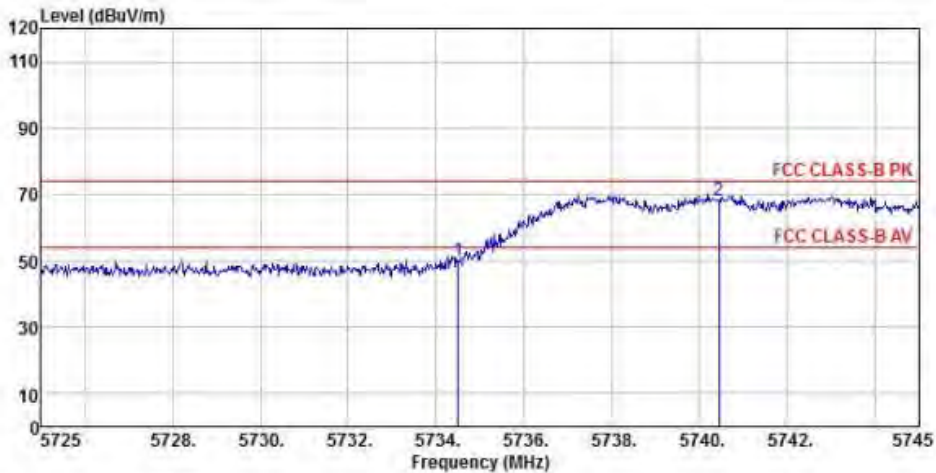

WIFI 5G(5725MHz-5850MHz)

802.11a (Ch149)

Detector mode: Peak

Polarity: Horizontal

Site : chamber
Condition : FCC CLASS-B PK 3m BBHA9120D(942) HORIZONTAL
EUT :
Model Name : 神画投影仪
Temp/Humi : 19 C / 58 %
Power Rating: 230V/50Hz
Mode : WIFI 5G 802.11a CH149
Memo :

Read	Antenna	Cable	Preamp	Limit	Over				
Freq	Level	Factor	Loss	Factor	Level	Line	Limit	Remark	
1	5734.50	43.53	32.34	10.99	36.65	50.21	74.00	-23.79 Peak	
2	pp	5740.46	61.59	32.34	10.88	36.65	68.16	74.00	-5.84 Peak

MHz	dBuV	dB/m	dB	dB	dBuV/m	dBuV/m	dB

1		5734.50	43.53	32.34	10.99	36.65	50.21	74.00	-23.79	Peak
2	pp	5740.46	61.59	32.34	10.88	36.65	68.16	74.00	-5.84	Peak