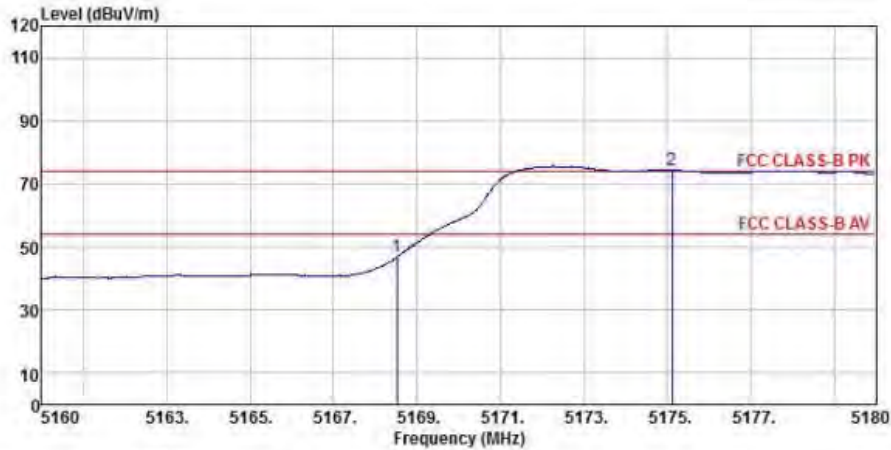

Detector mode: Average

Polarity: Vertical

Site : chamber
 Condition : FCC CLASS-B PK 3m BBHA9120D(942) VERTICAL
 EUT :
 Model Name : 神画投影仪
 Temp/Humi : 19 C / 58 %
 Power Rating: 230V/50Hz
 Mode : WIFI 5G 802.11n CH36
 Memo :