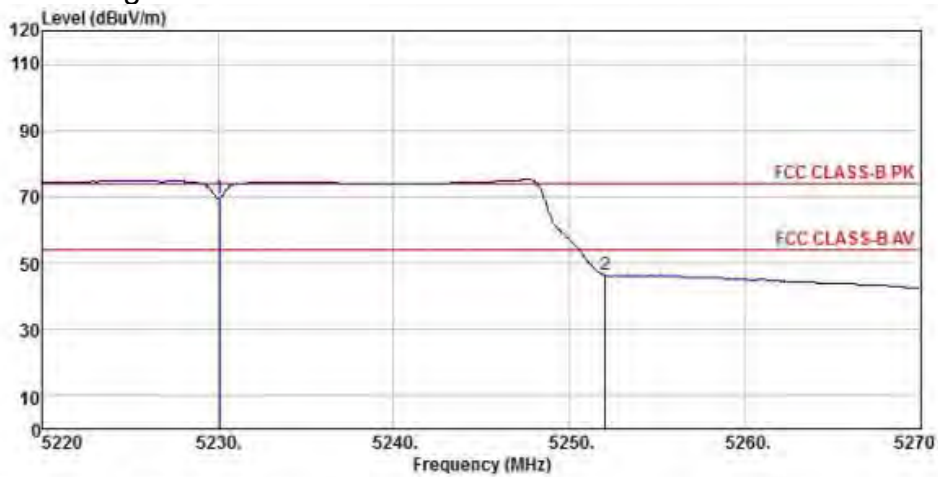

Detector mode: Average

Polarity: Vertical

Site : chamber
Condition : FCC CLASS-B PK 3m BBHA9120D(942) VERTICAL
EUT :
Model Name : 神画投影仪
Temp/Humi : 19 °C / 58 %
Power Rating: 230V/50Hz
Mode : WIFI 5G 802.11ac 40M CH46
Memo :

Read	Antenna	Cable	Preamp	Limit	Over			
Freq	Level	Factor	Loss	Factor	Level	Line	Limit	Remark

MHz	dBuV	dB/m	dB	dB	dBuV/m	dBuV/m	dB

1	pp	5230.05	63.28	31.83	10.74	36.32	69.53	74.00	-4.47	Peak
2		5252.05	40.34	31.73	10.79	36.34	46.52	74.00	-27.48	Peak