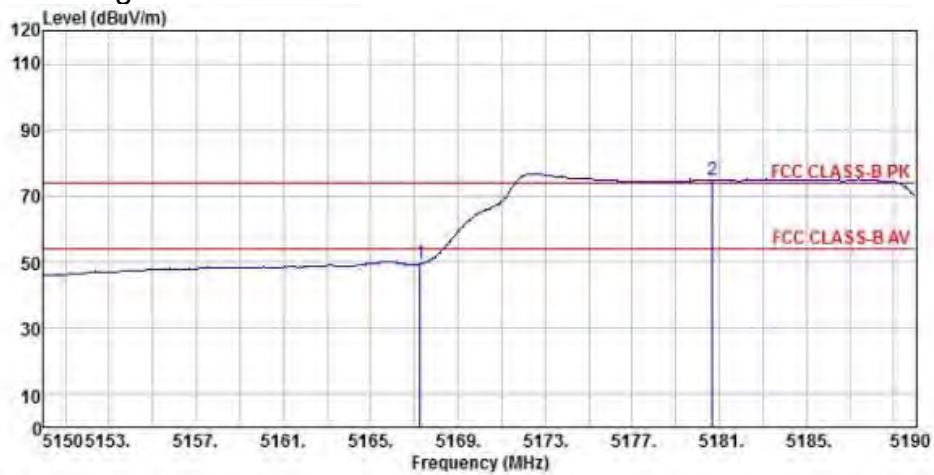

Detector mode: Average

Polarity: Vertical

Site : chamber
Condition : FCC CLASS-B PK 3m BBHA9120D(942) VERTICAL
EUT :
Model Name : 神画投影仪
Temp/Humi : 19 C / 58 %
Power Rating: 230V/50Hz
Mode : WIFI 5G 802.11ac 40M CH38
Memo :

	Read	Antenna	Cable	Preamp	Limit	Over	
Freq	Level	Factor	Loss	Factor	Level	Line	Limit
MHz	dBuV	dB/m	dB	dB	dBuV/m	dBuV/m	dB
1	5167.28	43.03	32.01	10.64	36.28	49.40	74.00 -24.60 Peak
2	5180.68	68.34	32.01	10.64	36.29	74.70	74.00 0.70 Peak