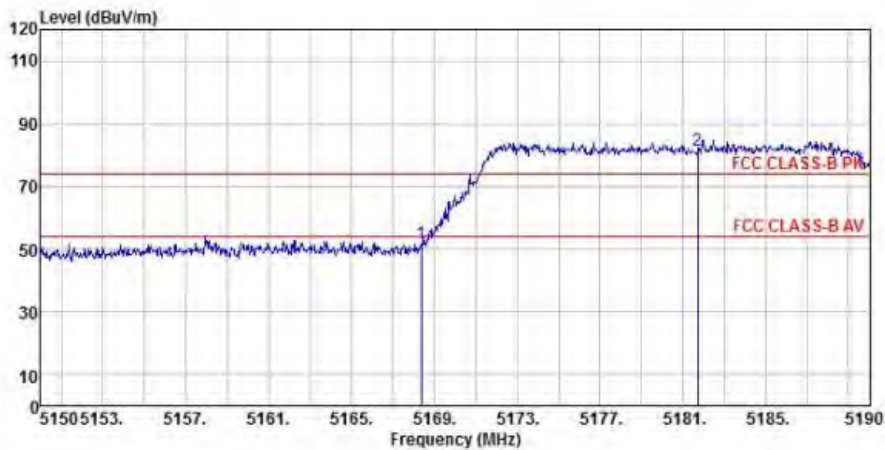

802.11n40 (Ch38)

Detector mode: Peak

Polarity: Horizontal

Site : chamber
Condition : FCC CLASS-B PK 3m BBHA9120D(942) HORIZONTAL
EUT :
Model Name : 神画投影仪
Temp/Humi : 19 C / 58 %
Power Rating: 230V/50Hz
Mode : WIFI 5G 802.11n 40M CH38
Memo :

	Read	Antenna	Cable	Preamp	Limit	Over	
Freq	Level	Factor	Loss	Factor	Level	Line	Limit
MHz	dBuV	dB/m	dB	dB	dBuV/m	dBuV/m	dB
1 5168.36	45.41	32.01	10.64	36.28	51.78	74.00	-22.22 Peak
2 pp 5181.72	75.27	31.96	10.64	36.29	81.58	74.00	7.58 Peak