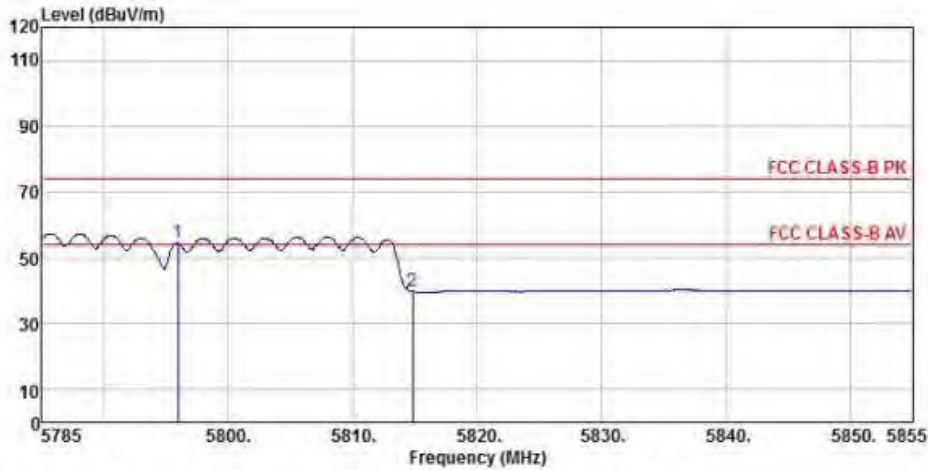

Detector mode: Average

Polarity: Horizontal

Site : chamber
Condition : FCC CLASS-B PK 3m BBHA9120D(942) HORIZONTAL
EUT :
Model Name : 神画投影仪
Temp/Humi : 19 °C / 58 %
Power Rating: 230V/50Hz
Mode : WIFI 5G 802.11n 40M CH159
Memo :

Read	Antenna	Cable	Preamp	Limit	Over			
Freq	Level	Factor	Loss	Factor	Level	Line	Limit	Remark

MHz	dBuV	dB/m	dB	dB	dBuV/m	dBuV/m	dB

1	pp	5795.92	47.05	32.54	11.51	36.69	54.41	74.00	-19.59	Peak
2		5814.82	32.23	32.60	11.58	36.70	39.71	74.00	-34.29	Peak

Detector mode: Peak

Polarity: Vertical