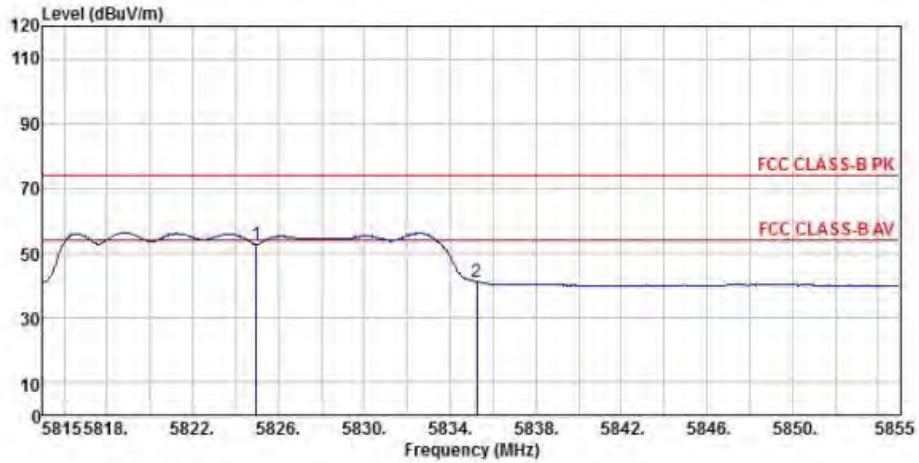

Detector mode: Average

Polarity: Vertical

Site : chamber
Condition : FCC CLASS-B PK 3m BBHA9120D(942) VERTICAL
EUT :
Model Name : 神画投影仪
Temp/Humi : 19 °C / 58 %
Power Rating: 230V/50Hz
Mode : WIFI 5G 802.11ac 20M CH165
Memo :

Read	Antenna	Cable	Preamp	Limit	Over			
Freq	Level	Factor	Loss	Factor	Level	Line	Limit	Remark
MHz	dBuV	dB/m	dB	dB	dBuV/m	dBuV/m	dB	
1 pp 5824.96	44.97	32.65	11.65	36.70	52.57	74.00	-21.43	Peak
2 5835.24	33.64	32.65	11.65	36.71	41.23	74.00	-32.77	Peak