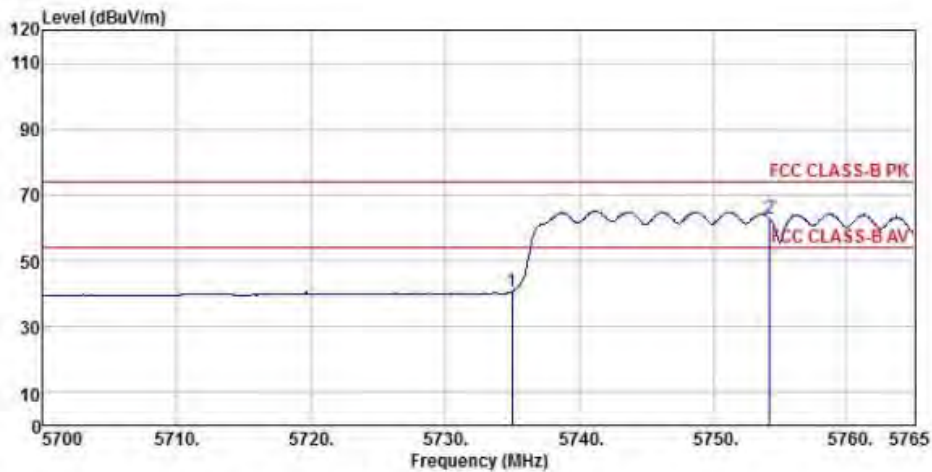

Detector mode: Average

Polarity: Horizontal

Site : chamber
Condition : FCC CLASS-B PK 3m BBHA9120D(942) HORIZONTAL
EUT :
Model Name : 神画投影仪
Temp/Humi : 19 C / 58 %
Power Rating: 230V/50Hz
Mode : WIFI 5G 802.11ac 40M CH151
Memo :

Read	Antenna	Cable	Preamp	Limit	Over			
Freq	Level	Factor	Loss	Factor	Level	Line	Limit	Remark

MHz	dBuV	dB/m	dB	dB	dBuV/m	dBuV/m	dB	
1 5734.97	33.97	32.34	10.88	36.65	40.54	74.00	-33.46	Peak
2 pp 5754.21	55.94	32.40	11.09	36.66	62.77	74.00	-11.23	Peak

Detector mode: Peak

Polarity: Vertical