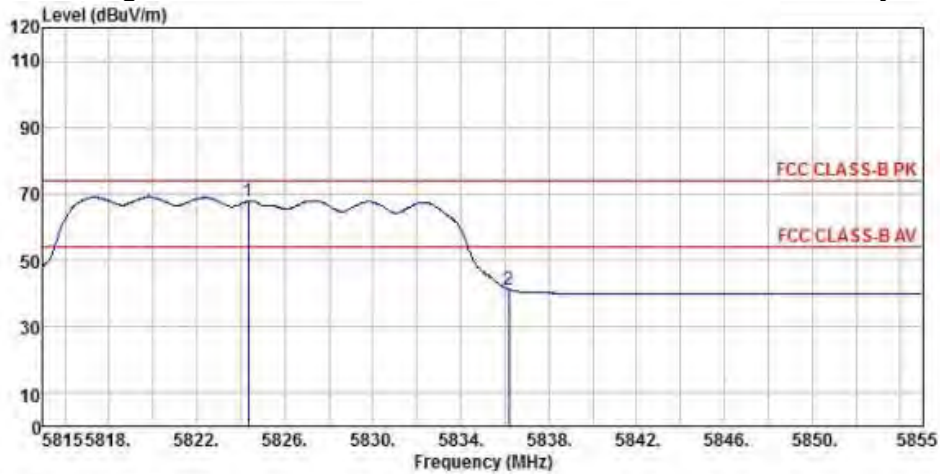

Detector mode: Average

Polarity: Horizontal

Site : chamber
Condition : FCC CLASS-B PK 3m BBHA9120D(942) HORIZONTAL
EUT :
Model Name : 神画投影仪
Temp/Humi : 19 C / 58 %
Power Rating: 230V/50Hz
Mode : WIFI 5G 802.11n CH165
Memo :

Read	Antenna	Cable	Preamp	Limit	Over			
Freq	Level	Factor	Loss	Factor	Level	Line	Limit	Remark

MHz	dBuV	dB/m	dB	dB	dBuV/m	dBuV/m	dB

1	pp	5824.32	60.09	32.65	11.65	36.70	67.69	74.00	-6.31	Peak
2		5836.20	33.59	32.71	11.65	36.71	41.24	74.00	-32.76	Peak

Detector mode: Peak

Polarity: Vertical