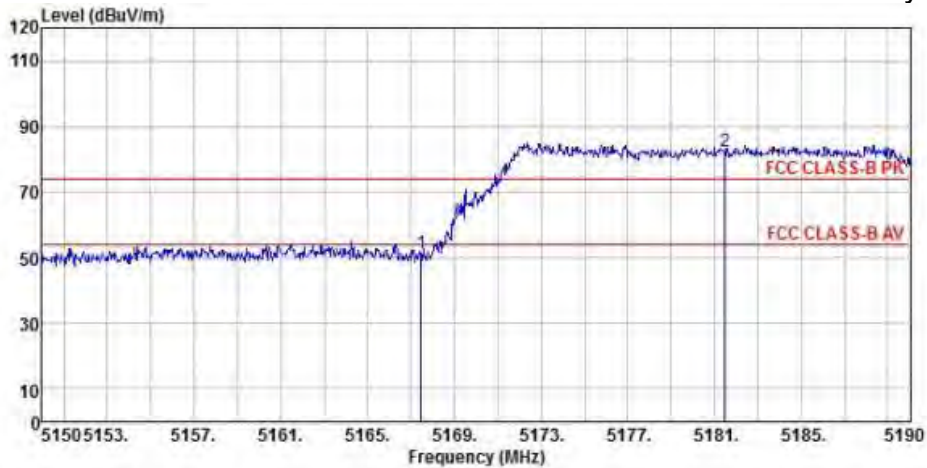

Site : chamber
Condition : FCC CLASS-B PK 3m BBHA9120D(942) VERTICAL
EUT :
Model Name : 神画投影机
Temp/Humi : 19 °C / 58 %
Power Rating: 230V/50Hz
Mode : WIFI 5G 802.11ac 40M CH38
Memo :

Read	Antenna	Cable	Preamp	Limit	Over			
Freq	Level	Factor	Loss	Factor	Level	Line	Limit	Remark
MHz	dBuV	dB/m	dB	dB	dBuV/m	dBuV/m	dB	
1	5167.48	45.06	32.01	10.64	36.28	51.43	74.00	-22.57 Peak
2	5181.48	75.91	31.96	10.64	36.29	82.22	74.00	8.22 Peak