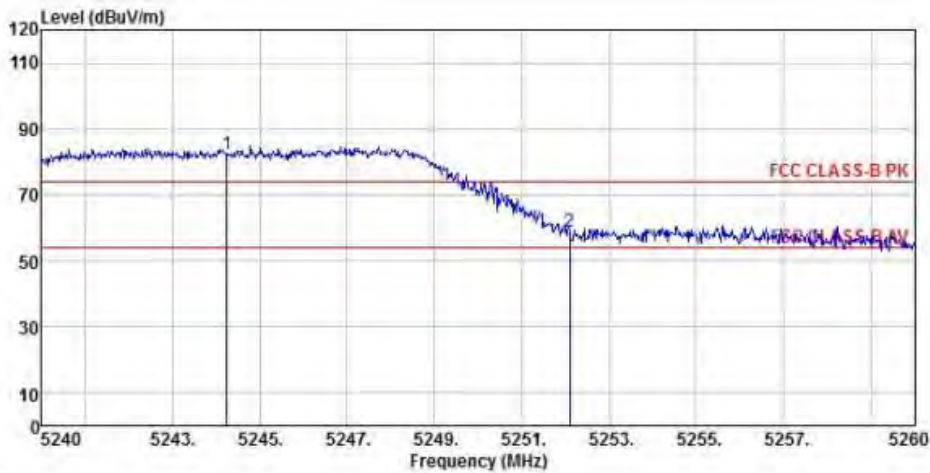

802.11ac20 (Ch48)

Detector mode: Peak

Polarity: Horizontal

Site : chamber
Condition : FCC CLASS-B PK 3m BBHA9120D(942) HORIZONTAL
EUT :
Model Name : 神画投影仪
Temp/Humi : 19 C / 58 %
Power Rating: 230V/50Hz
Mode : WIFI 5G 802.11ac 20M CH48
Memo :

Read	Antenna	Cable	Preamp	Limit	Over			
Freq	Level	Factor	Loss	Factor	Level	Line	Limit	Remark
MHz	dBuV	dB/m	dB	dB	dBuV/m	dBuV/m	dB	
1	5244.24	75.97	31.75	10.79	36.33	82.18	74.00	8.18 Peak
2	5252.10	52.85	31.73	10.79	36.34	59.03	74.00	-14.97 Peak