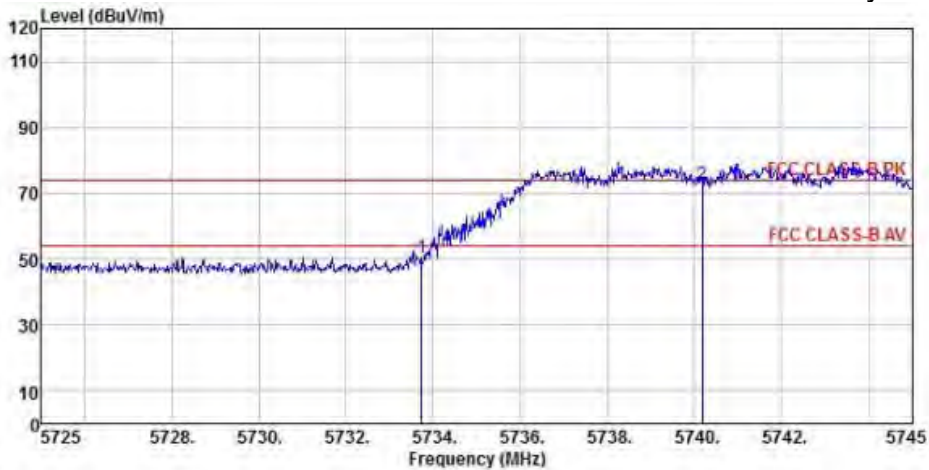

802.11ac20 (Ch149)(mimo)

Detector mode: Peak

Polarity: Horizontal

Site : chamber
Condition : FCC CLASS-B PK 3m BBHA9120D(942) HORIZONTAL
EUT :
Model Name : 神画投影仪
Temp/Humi : 19 C / 58 %
Power Rating: 230V/50Hz
Mode : WIFI 5G 802.11ac 20M CH149
Memo :

ReadAntenna	Cable	Preamp	Limit	Over			
Freq	Level	Factor	Loss Factor	Level	Line	Limit	Remark

MHz	dBuV	dB/m	dB	dB	dBuV/m	dBuV/m	dB
1 5733.74	43.82	32.34	10.99	36.65	50.50	74.00	-23.50 Peak
2 pp 5740.18	66.16	32.34	10.88	36.65	72.73	74.00	-1.27 Peak