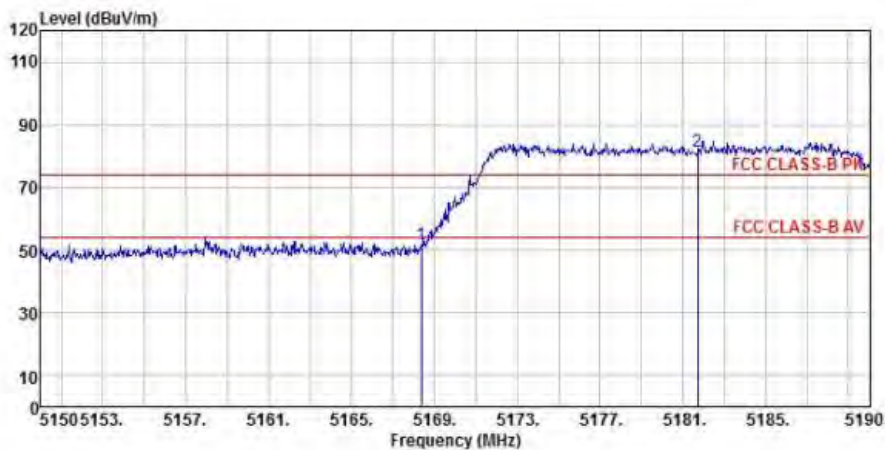

802.11n40 (Ch38)(mimo)

Detector mode: Peak

Polarity: Horizontal

Site : chamber
Condition : FCC CLASS-B PK 3m BBHA9120D(942) HORIZONTAL
EUT :
Model Name : 神画投影仪
Temp/Humi : 19 °C / 58 %
Power Rating: 230V/50Hz
Mode : WIFI 5G 802.11n 40M CH38
Memo :

ReadAntenna	Cable	Preamp	Limit	Over				
Freq	Level	Factor	Loss	Factor	Level	Line	Limit	Remark
MHz	dBuV	dB/m	dB	dB	dBuV/m	dBuV/m	dB	
1	5168.36	45.41	32.01	10.64	36.28	51.78	74.00	-22.22 Peak
2	5181.72	75.27	31.96	10.64	36.29	81.58	74.00	7.58 Peak