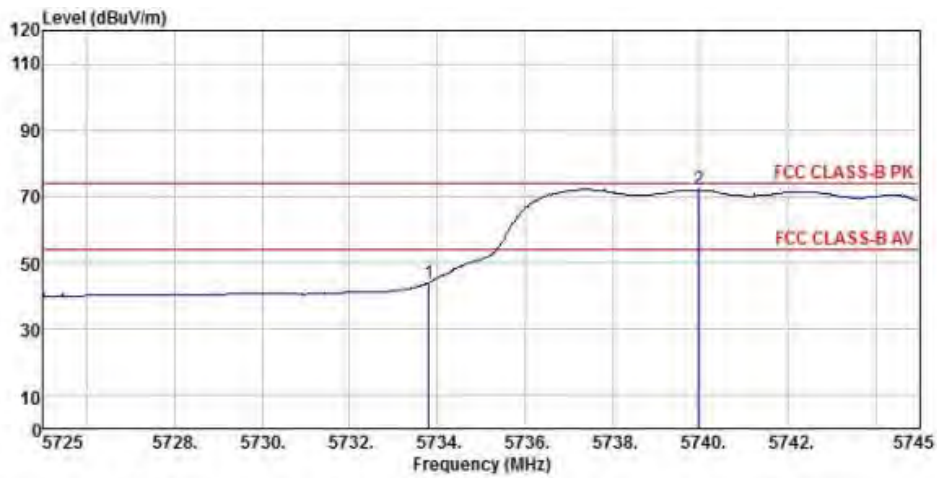

Detector mode: Average

Polarity: Vertical

Site : chamber
Condition : FCC CLASS-B PK 3m BBHA9120D(942) VERTICAL
EUT :
Model Name : 神画投影仪
Temp/Humi : 19 °C / 58 %
Power Rating: 230V/50Hz
Mode : WIFI 5G 802.11a CH149
Memo :

Read	Antenna	Cable	Preamp	Limit	Over			
Freq	Level	Factor	Loss	Factor	Level	Line	Limit	Remark

MHz	dBuV	dB/m	dB	dB	dBuV/m	dBuV/m	dB
1 5733.80	37.33	32.34	10.99	36.65	44.01	74.00	-29.99 Peak
2 pp 5739.96	65.45	32.34	10.88	36.65	72.02	74.00	-1.98 Peak