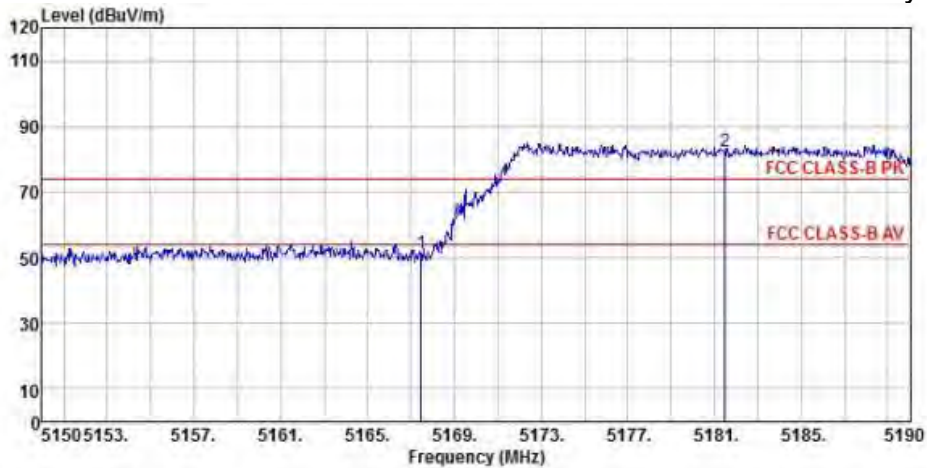

Site : chamber
Condition : FCC CLASS-B PK 3m BBHA9120D(942) VERTICAL
EUT :
Model Name : 神画投影仪
Temp/Humi : 19 °C / 58 %
Power Rating: 230V/50Hz
Mode : WIFI 5G 802.11ac 40M CH38
Memo :

Read	Antenna	Cable	Preamp	Limit	Over			
Freq	Level	Factor	Loss	Factor	Level	Line	Limit	Remark
MHz	dBuV	dB/m	dB	dB	dBuV/m	dBuV/m	dB	
1	5167.48	45.06	32.01	10.64	36.28	51.43	74.00	-22.57 Peak
2	pp	5181.48	75.91	31.96	10.64	36.29	82.22	74.00 8.22 Peak