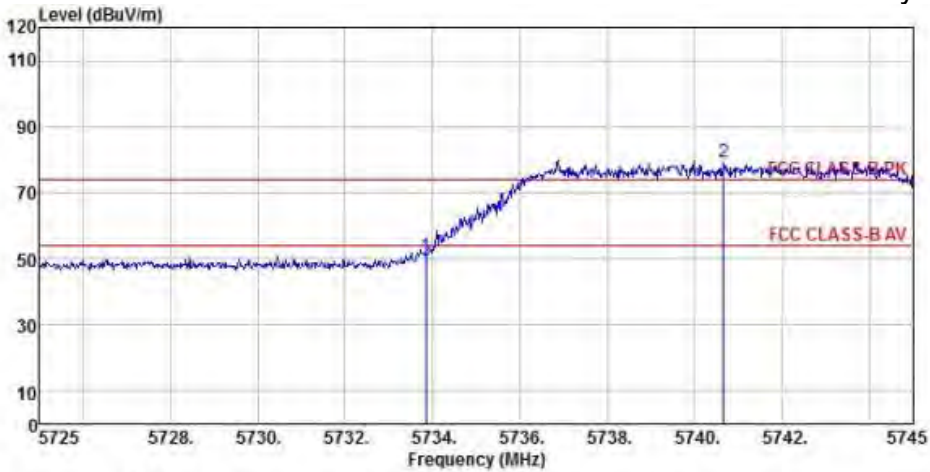

Site : chamber
Condition : FCC CLASS-B PK 3m BBHA9120D(942) VERTICAL
EUT :
Model Name : 神画投影仪
Temp/Humi : 19 °C / 58 %
Power Rating: 230V/50Hz
Mode : WIFI 5G 802.11ac 20M CH149
Memo :

Read	Antenna	Cable	Preamp	Limit	Over			
Freq	Level	Factor	Loss	Factor	Level	Line	Limit	Remark

MHz	dBuV	dB/m	dB	dB	dBuV/m	dBuV/m	dB
1 5733.86	44.19	32.34	10.99	36.65	50.87	74.00	-23.13 Peak
2 pp 5740.68	72.54	32.34	10.88	36.65	79.11	74.00	5.11 Peak