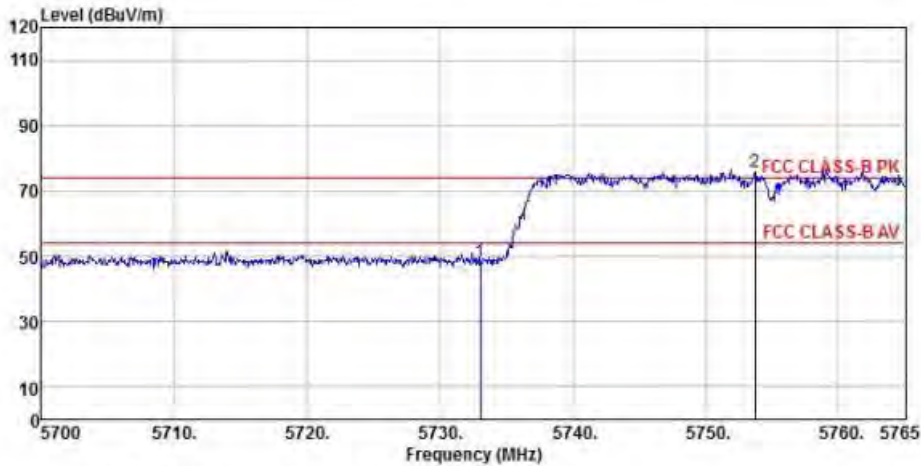

802.11ac40 (Ch151)

Detector mode: Peak

Polarity: Horizontal

Site : chamber
Condition : FCC CLASS-B PK 3m BBHA9120D(942) HORIZONTAL
EUT :
Model Name : 神画投影仪
Temp/Humi : 19 °C / 58 %
Power Rating: 230V/50Hz
Mode : WIFI 5G 802.11ac 40M CH151
Memo :

Read	Antenna	Cable	Preamp	Limit	Over			
Freq	Level	Factor	Loss	Factor	Level	Line	Limit	Remark
MHz	dBuV	dB/m	dB	dB	dBuV/m	dBuV/m	dB	
1 5733.02	41.41	32.34	10.99	36.65	48.09	74.00	-25.91	Peak
2 pp 5753.69	69.11	32.40	11.09	36.66	75.94	74.00	1.94	Peak