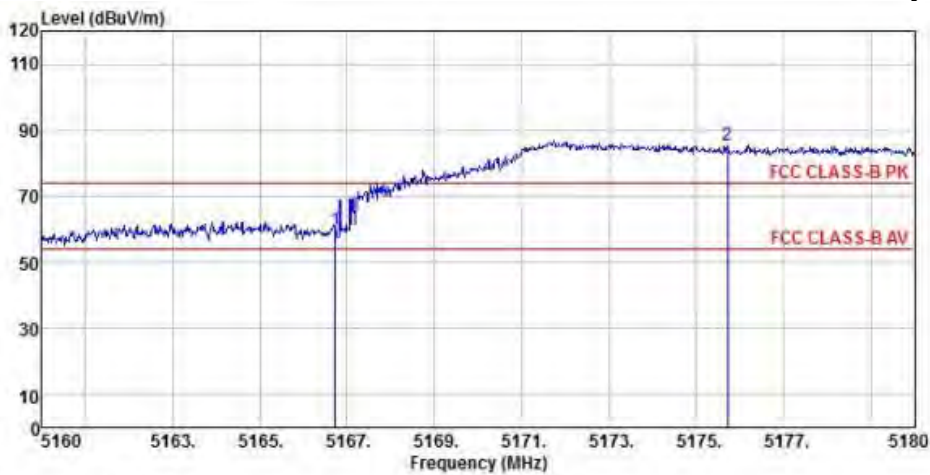

Site : chamber
Condition : FCC CLASS-B PK 3m BBHA9120D(942) VERTICAL
EUT :
Model Name : 神画投影仪
Temp/Humi : 19 °C / 58 %
Power Rating: 230V/50Hz
Mode : WIFI 5G 802.11ac 20M CH36
Memo :

Read	Antenna	Cable	Preamp	Limit	Over					
Freq	Level	Factor	Loss	Factor	Level	Line				
MHz	dBuV	dB/m	dB	dB	dBuV/m	dBuV/m	dB			
1	5166.72	53.38	32.01	10.64	36.28	59.75	74.00	-14.25	Peak	
2	pp	5175.72	79.14	32.01	10.64	36.28	85.51	74.00	11.51	Peak