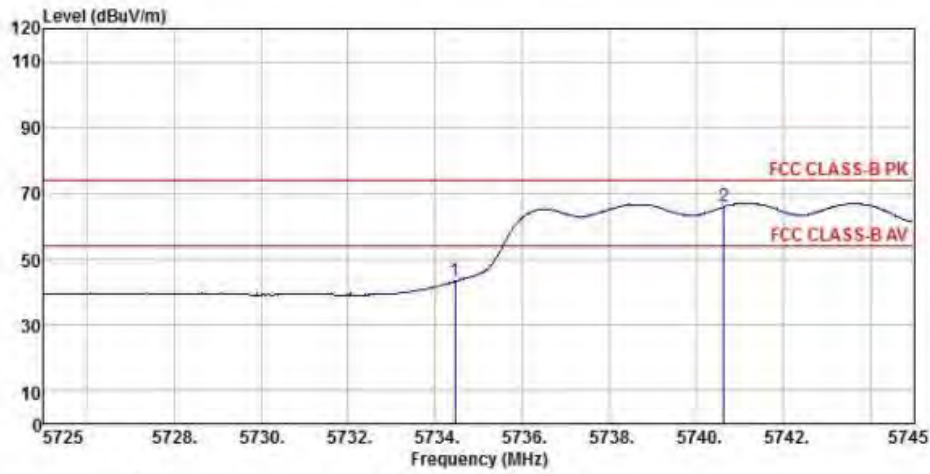

Detector mode: Average

Polarity: Horizontal

Site : chamber
Condition : FCC CLASS-B PK 3m BBHA9120D(942) HORIZONTAL
EUT :
Model Name : 神画投影仪
Temp/Humi : 19 °C / 58 %
Power Rating: 230V/50Hz
Mode : WIFI 5G 802.11ac 20M CH149
Memo :

Read	Antenna	Cable	Preamp	Limit	Over			
Freq	Level	Factor	Loss	Factor	Level	Line	Limit	Remark

MHz	dBuV	dB/m	dB	dB	dBuV/m	dBuV/m	dB
1 5734.46	36.57	32.34	10.99	36.65	43.25	74.00	-30.75 Peak
2 pp 5740.64	59.41	32.34	10.88	36.65	65.98	74.00	-8.02 Peak

Detector mode: Peak

Polarity: Vertical