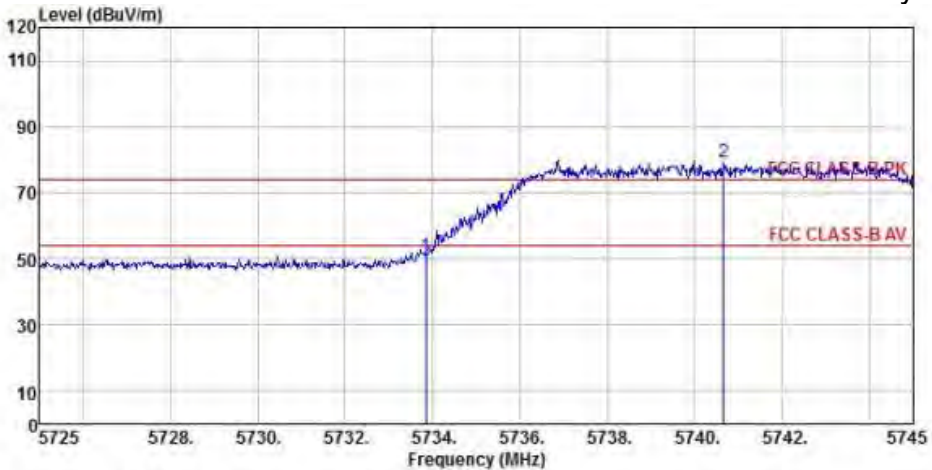

Site : chamber
Condition : FCC CLASS-B PK 3m BBHA9120D(942) VERTICAL
EUT :
Model Name : 神画投影仪
Temp/Humi : 19 °C / 58 %
Power Rating: 230V/50Hz
Mode : WIFI 5G 802.11ac 20M CH149
Memo :

Read	Antenna	Cable	Preamp	Limit	Over			
Freq	Level	Factor	Loss	Factor	Level	Line	Limit	Remark
MHz	dBuV	dB/m	dB	dB	dBuV/m	dBuV/m	dB	

1	5733.86	44.19	32.34	10.99	36.65	50.87	74.00	-23.13 Peak
2	5740.68	72.54	32.34	10.88	36.65	79.11	74.00	5.11 Peak