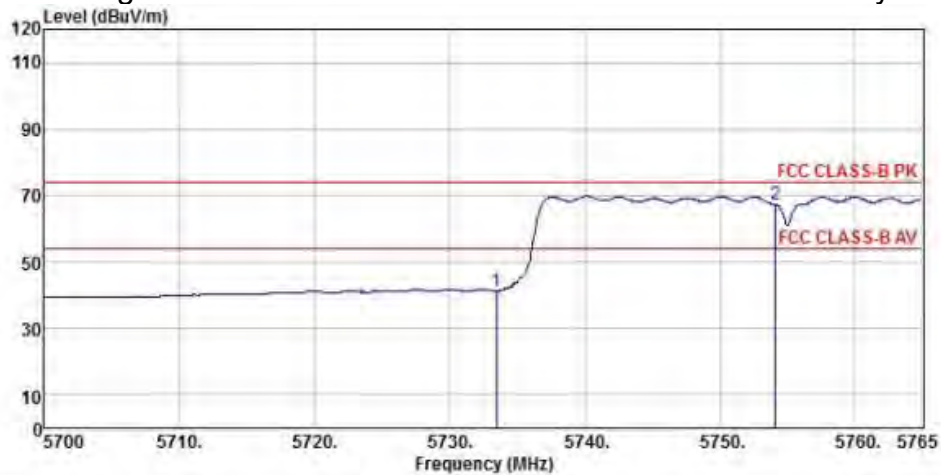

Detector mode: Average

Polarity: Horizontal

Site : chamber
Condition : FCC CLASS-B PK 3m BBHA9120D(942) HORIZONTAL
EUT :
Model Name : 神画投影仪
Temp/Humi : 19 C / 58 %
Power Rating: 230V/50Hz
Mode : WIFI 5G 802.11n 40M CH151
Memo :

Read	Antenna	Cable	Preamp	Limit	Over		
Freq	Level	Factor	Loss	Factor	Level	Line	Limit
MHz	dBuV	dB/m	dB	dB	dBuV/m	dBuV/m	dB
1	5733.48	34.67	32.34	10.99	36.65	41.35	74.00 -32.65 Peak
2	5754.08	60.42	32.40	11.09	36.66	67.25	74.00 -6.75 Peak

Detector mode: Peak

Polarity: Vertical