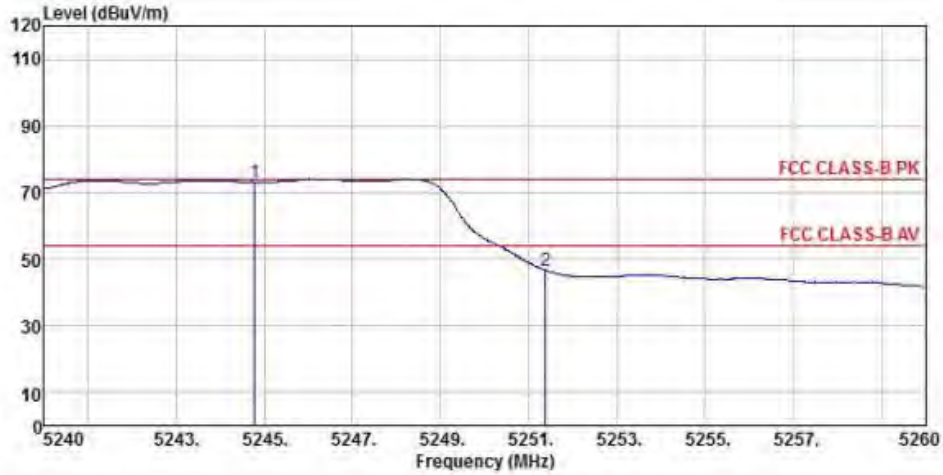

Detector mode: Average

Polarity: Horizontal

Site : chamber
Condition : FCC CLASS-B PK 3m BBHA9120D(942) HORIZONTAL
EUT :
Model Name : 神画投影仪
Temp/Humi : 19 °C / 58 %
Power Rating: 230V/50Hz
Mode : WIFI 5G 802.11n CH48
Memo :

ReadAntenna	Cable	Preamp	Limit	Over				
Freq	Level	Factor	Loss	Factor	Level	Line	Limit	Remark

MHz	dBuV	dB/m	dB	dB	dBuV/m	dBuV/m	dB
1 pp 5244.78	66.79	31.75	10.79	36.33	73.00	74.00	-1.00 Peak
2 5251.38	40.45	31.75	10.79	36.33	46.66	74.00	-27.34 Peak

Detector mode: Peak

Polarity: Vertical