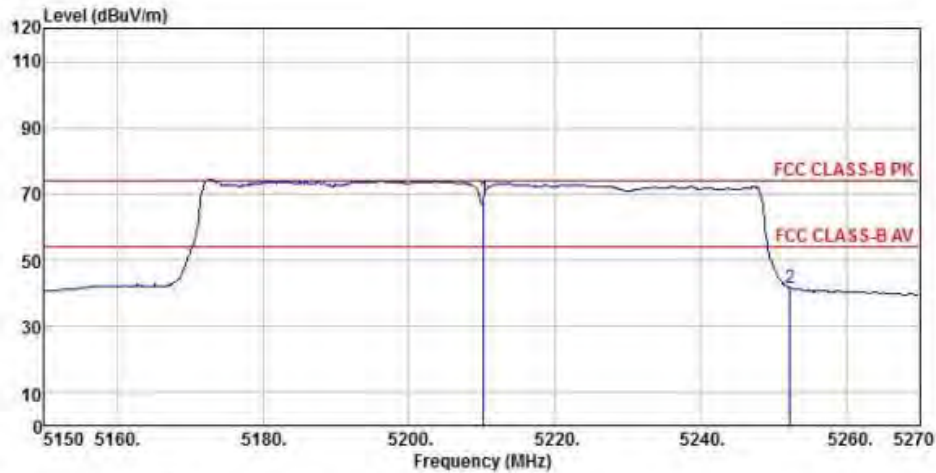

Detector mode: Average

Polarity: Horizontal

Site : chamber
Condition : FCC CLASS-B PK 3m BBHA9120D(942) HORIZONTAL
EUT :
Model Name : 神画投影仪
Temp/Humi : 19 °C / 58 %
Power Rating: 230V/50Hz
Mode : WIFI 5G 802.11ac 80M CH42
Memo :

ReadAntenna	Cable	Preamp	Limit	Over				
Freq	Level	Factor	Loss	Factor	Level	Line	Limit	Remark

MHz	dBuV	dB/m	dB	dB	dBuV/m	dBuV/m	dB
1 pp 5210.24	62.15	31.90	10.69	36.31	68.43	74.00	-5.57 Peak
2 5252.24	35.41	31.73	10.79	36.34	41.59	74.00	-32.41 Peak

Detector mode: Peak

Polarity: Vertical