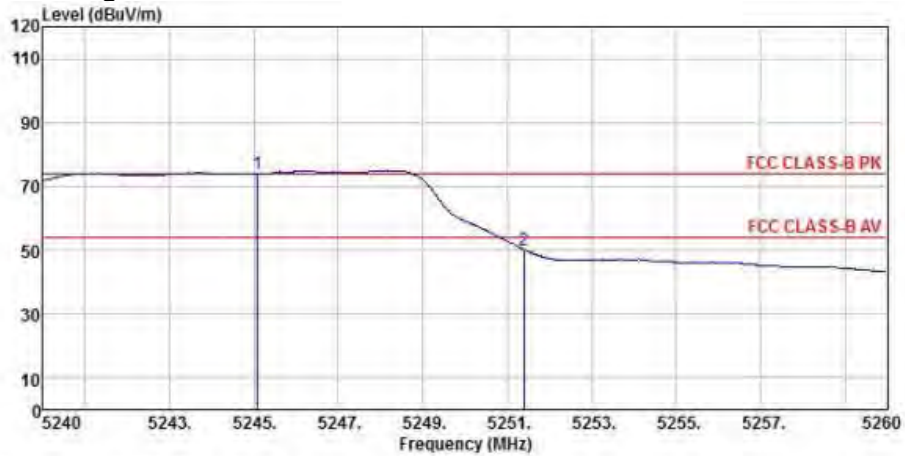

Detector mode: Average

Polarity: Vertical

Site : chamber
Condition : FCC CLASS-B PK 3m BBHA9120D(942) VERTICAL
EUT :
Model Name : 神画投影仪
Temp/Humi : 19 °C / 58 %
Power Rating: 230V/50Hz
Mode : WIFI 5G 802.11n CH48
Memo :

ReadAntenna	Cable	Preamp	Limit	Over				
Freq	Level	Factor	Loss	Factor	Level	Line	Limit	Remark

MHz	dBuV	dB/m	dB	dB	dBuV/m	dBuV/m	dB
1 pp 5245.08	67.66	31.75	10.79	36.33	73.87	74.00	-0.13 Peak
2 5251.40	43.93	31.75	10.79	36.33	50.14	74.00	-23.86 Peak