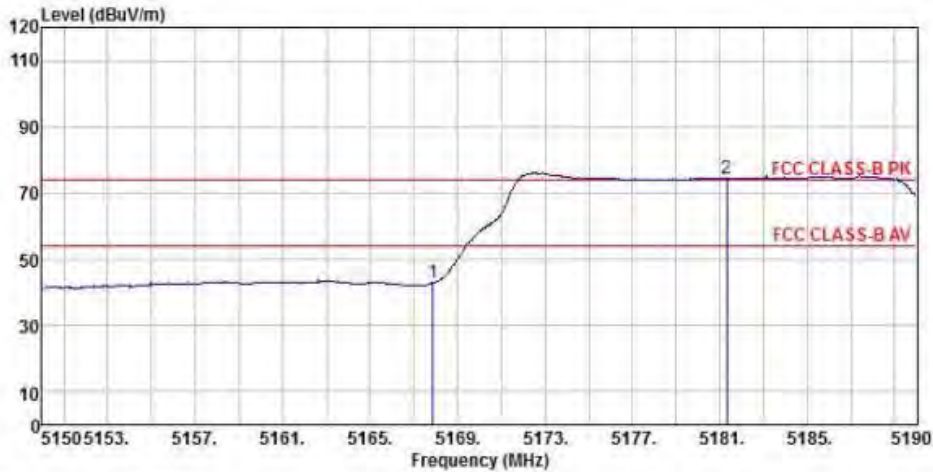

Detector mode: Average

Polarity: Horizontal

Site : chamber
Condition : FCC CLASS-B PK 3m BBHA9120D(942) HORIZONTAL
EUT :
Model Name : 神画投影仪
Temp/Humi : 19 °C / 58 %
Power Rating: 230V/50Hz
Mode : WIFI 5G 802.11ac 40M CH38
Memo :

Read	Antenna	Cable	Preamp	Limit	Over			
Freq	Level	Factor	Loss	Factor	Level	Line	Limit	Remark
MHz	dBuV	dB/m	dB	dB	dBuV/m	dBuV/m	dB	
1	5167.88	36.41	32.01	10.64	36.28	42.78	74.00	-31.22 Peak
2	pp	5181.32	68.16	31.96	10.64	36.29	74.47	74.00 0.47 Peak

Detector mode: Peak

Polarity: Vertical