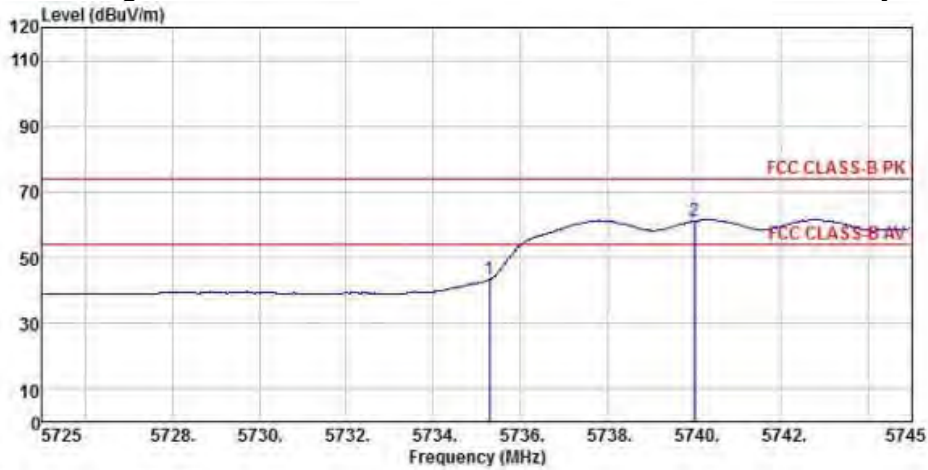

Detector mode: Average

Polarity: Horizontal

Site : chamber
Condition : FCC CLASS-B PK 3m BBHA9120D(942) HORIZONTAL
EUT :
Model Name : 神画投影仪
Temp/Humi : 19 C / 58 %
Power Rating: 230V/50Hz
Mode : WIFI 5G 802.11a CH149
Memo :

Read	Antenna	Cable	Preamp	Limit	Over			
Freq	Level	Factor	Loss	Factor	Level	Line	Limit	Remark
MHz	dBuV	dB/m	dB	dB	dBuV/m	dBuV/m	dB	
1	5735.30	36.82	32.34	10.88	36.65	43.39	74.00	-30.61 Peak
2	pp	5740.02	54.54	32.34	10.88	36.65	61.11	74.00 -12.89 Peak

Detector mode: Peak

Polarity: Vertical