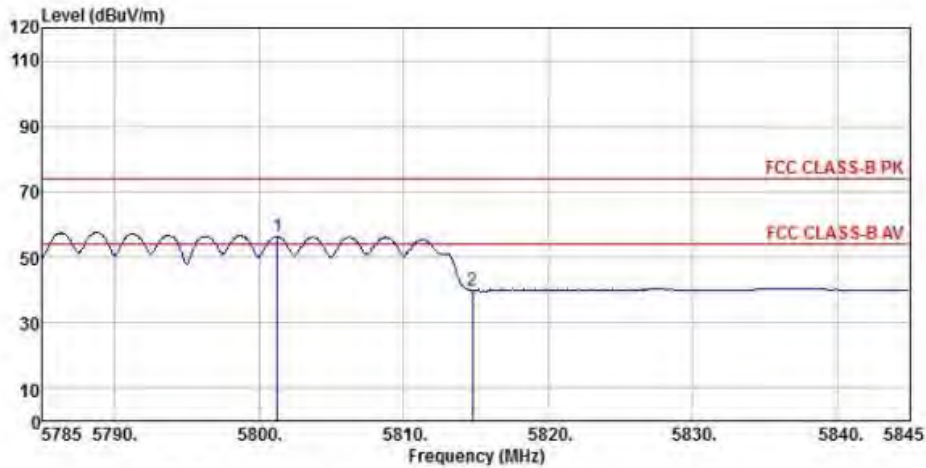

Detector mode: Average

Polarity: Vertical

Site : chamber
Condition : FCC CLASS-B PK 3m BBHA9120D(942) VERTICAL
EUT :
Model Name : 神画投影仪
Temp/Humi : 19 C / 58 %
Power Rating: 230V/50Hz
Mode : WIFI 5G 802.11ac 40M CH159
Memo :

ReadAntenna Cable Preamp Limit Over
Freq Level Factor Loss Factor Level Line Limit Remark

	MHz	dBuV	dB/m	dB	dB	dBuV/m	dBuV/m	dB
1 pp	5801.26	48.73	32.60	11.51	36.69	56.15	74.00	-17.85 Peak
2	5814.76	32.29	32.60	11.58	36.70	39.77	74.00	-34.23 Peak