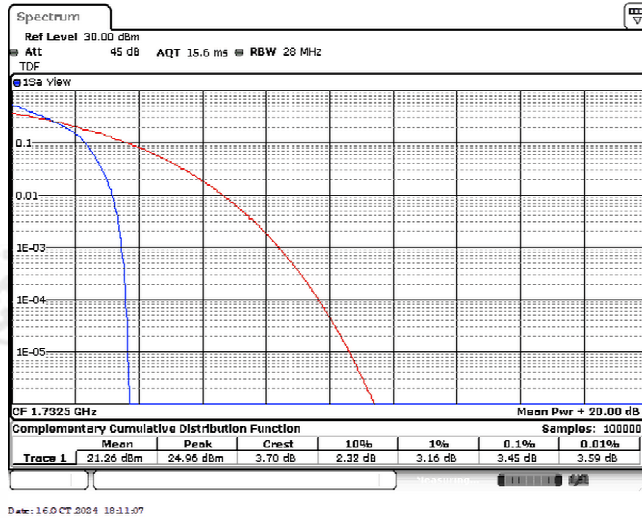

Band4-1.4MHz-QPSK-20175-1RB#0