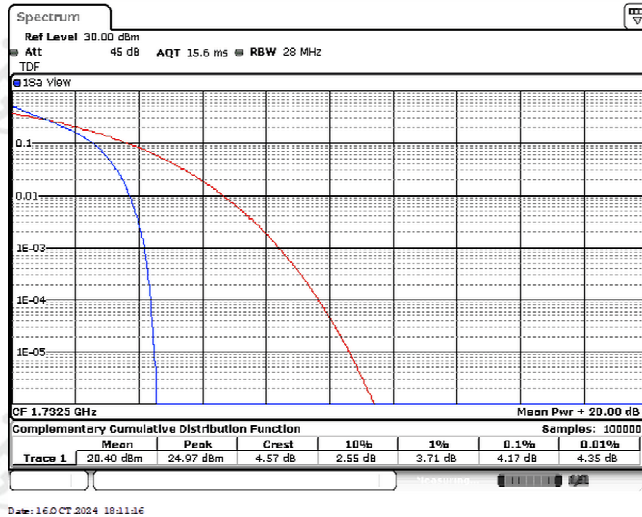

Band4-1.4MHz-QPSK-20175-1RB#0

Band4-1.4MHz-QPSK-20175-6RB#0