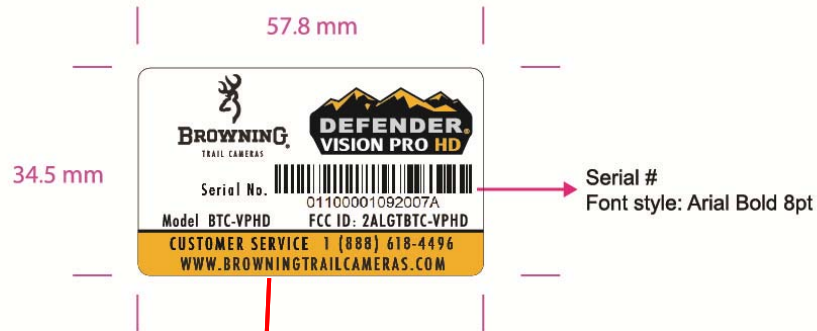

EXHIBITA-FCC ID LABEL AND LOCATION

FCC ID Label

Size: 57.8 x 34.5 mm
Material: Matt Silver Polyester Sticker
Printing Color: PMS Black C and PMS 130C

The label shown shall be permanently affixed at a conspicuous location on the device and be readily visible to the time purchase (Labeling requirements per 2.295)