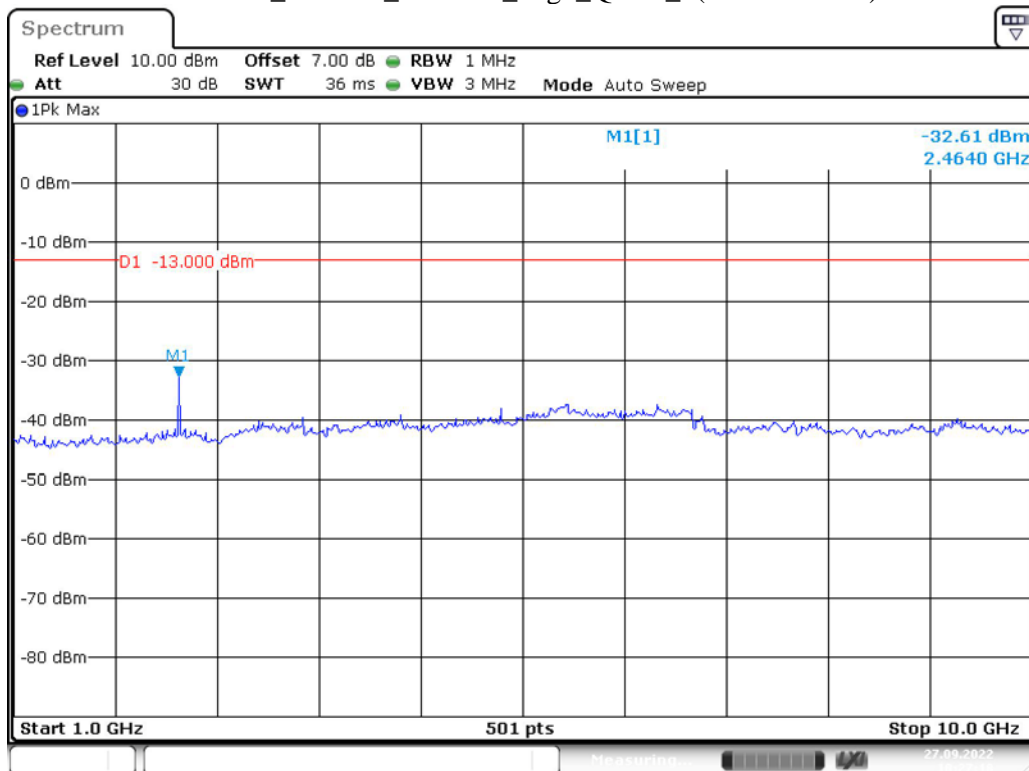

Part 22H_Band 26_1.4 MHz_Middle_QPSK_1(30MHz-1GHz)

Date: 27.SEP.2022 10:23:54

Part 22H_Band 26_1.4 MHz_Middle_QPSK_2(1GHz-10GHz)

Date: 27.SEP.2022 10:24:22

Part 22H_Band 26_1.4 MHz_High_QPSK_1(30MHz-1GHz)

Date: 27.SEP.2022 10:26:56

Part 22H_Band 26_1.4 MHz_High_QPSK_2(1GHz-10GHz)

Date: 27.SEP.2022 10:27:18

Part 22H_Band 26_3 MHz_Low_QPSK_1(30MHz-1GHz)

Date: 27.SEP.2022 10:29:35

Part 22H_Band 26_3 MHz_Low_QPSK_2(1GHz-10GHz)