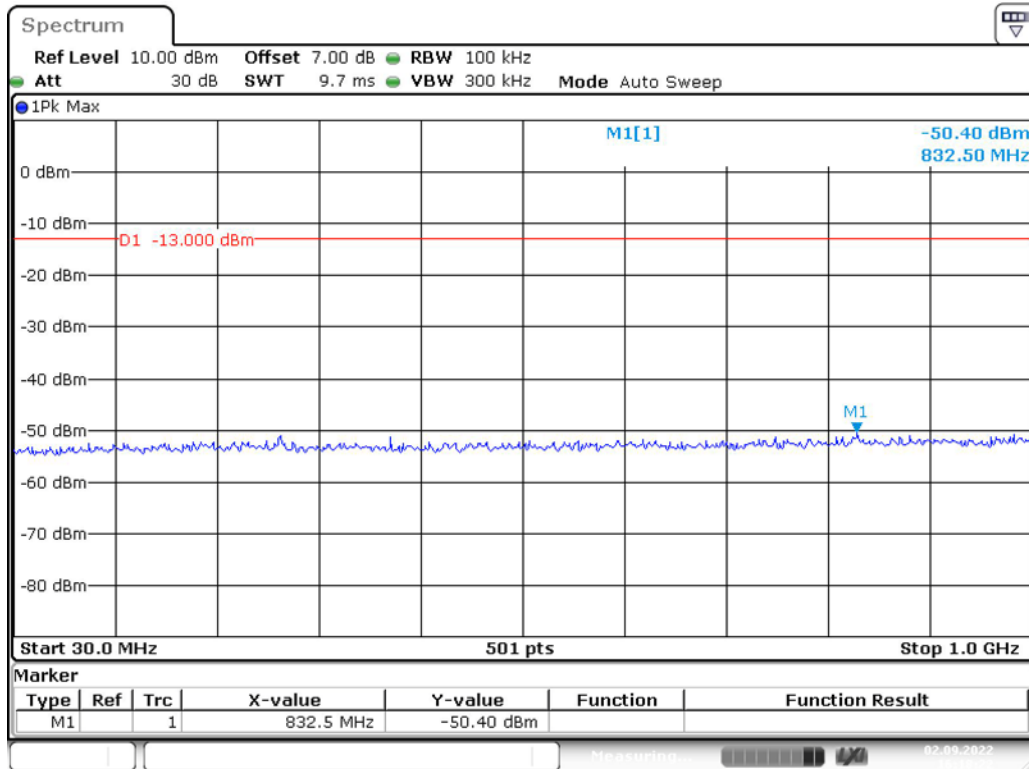

Band 13_10 MHz_Middle_QPSK_4(793MHz-806MHz)

Band 13_10 MHz_Middle_QPSK_5(1.5590GHz-1.61GHz)

Band 25_1.4 MHz_Low_QPSK_1(30MHz-1GHz)

Band 25_1.4 MHz_Low_QPSK_2(1GHz-20GHz)

Band 25_1.4 MHz_Middle_QPSK_1(30MHz-1GHz)