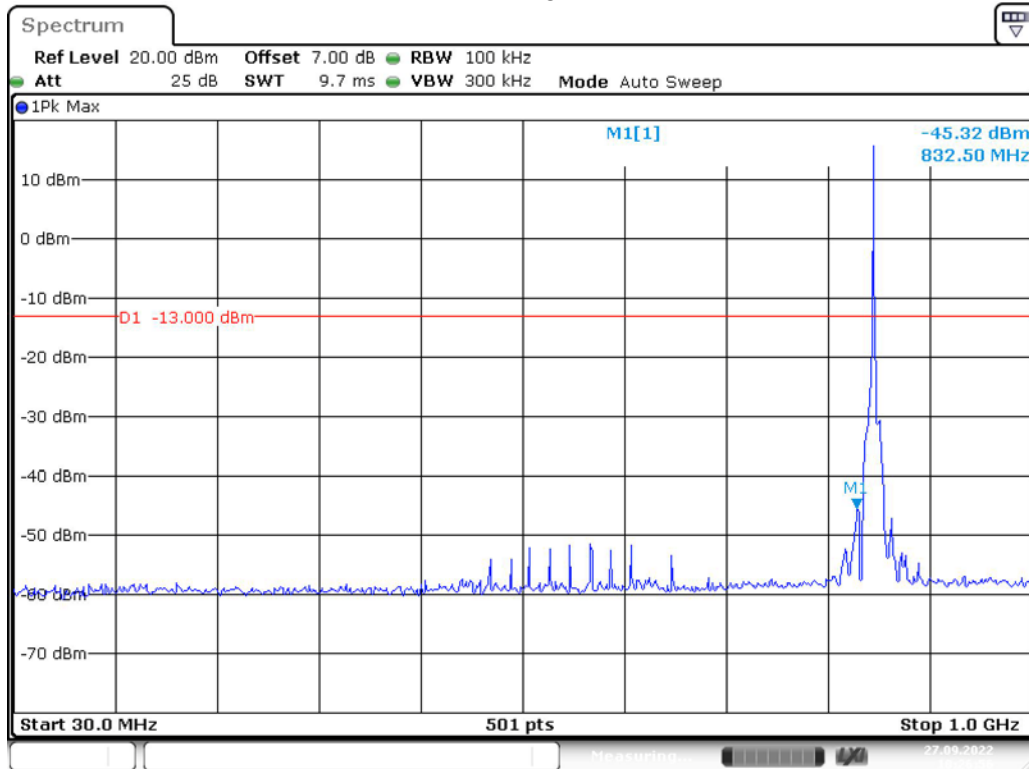

Part 22H_Band 26_1.4 MHz_Middle_QPSK_1(30MHz-1GHz)

Date: 27.SEP.2022 10:23:54

Part 22H_Band 26_1.4 MHz_Middle_QPSK_2(1GHz-10GHz)

Date: 27.SEP.2022 10:24:22

Part 22H_Band 26_1.4 MHz_High_QPSK_1(30MHz-1GHz)