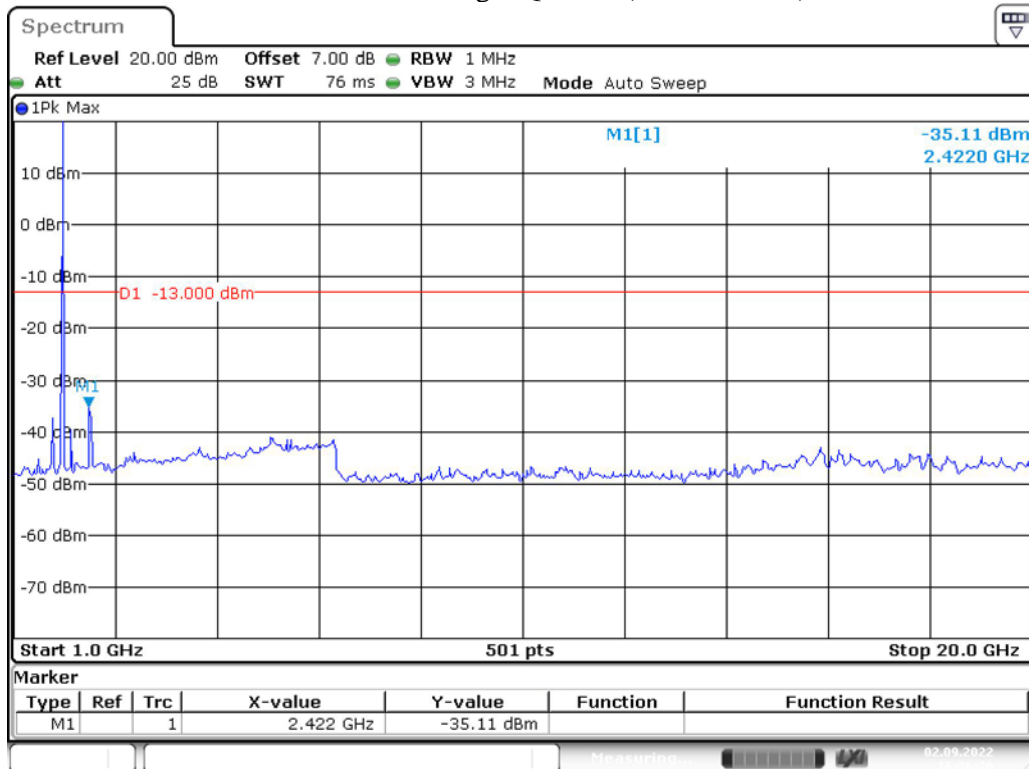

Band 25_3 MHz_High_QPSK_2(1GHz-20GHz)