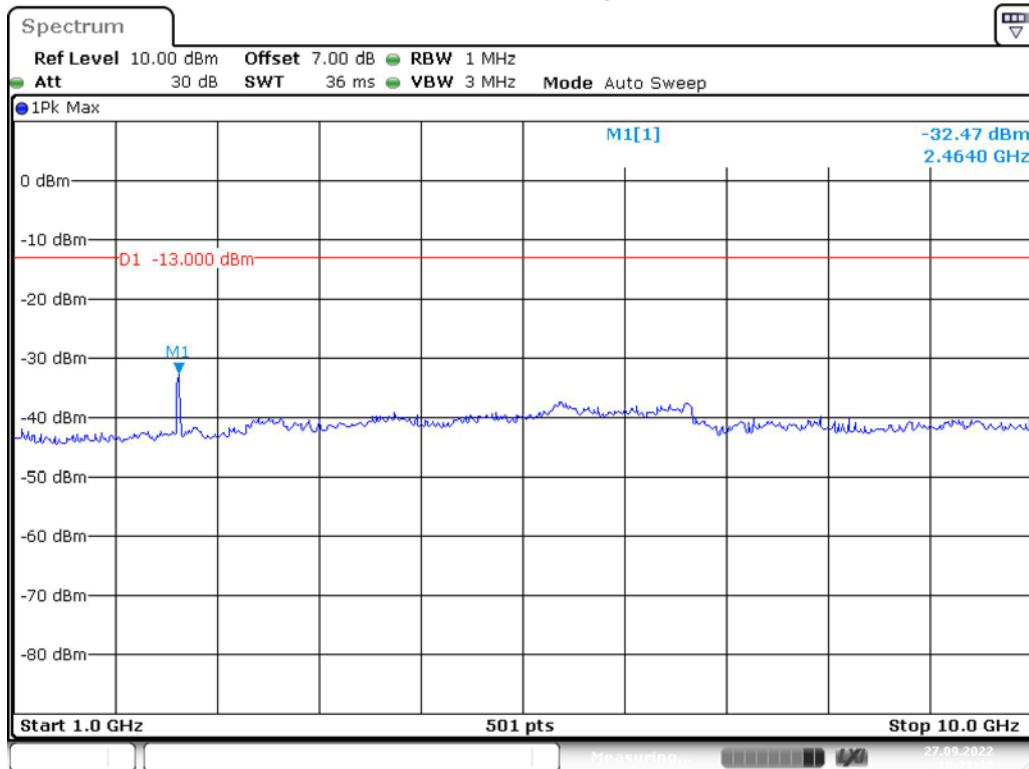

Band 25_20 MHz_Middle_QPSK_2(1GHz-20GHz)

Band 25_20 MHz_High_QPSK_1(30MHz-1GHz)

Band 25_20 MHz_High_QPSK_2(1GHz-20GHz)

Part 22H_Band 26_1.4 MHz_Low_QPSK_1(30MHz-1GHz)

Part 22H_Band 26_1.4 MHz_Low_QPSK_2(1GHz-10GHz)

Part 22H_Band 26_1.4 MHz_Middle_QPSK_1(30MHz-1GHz)

Date: 27.SEP.2022 10:23:54

Part 22H_Band 26_1.4 MHz_Middle_QPSK_2(1GHz-10GHz)

Date: 27.SEP.2022 10:24:22

Part 22H_Band 26_1.4 MHz_High_QPSK_1(30MHz-1GHz)