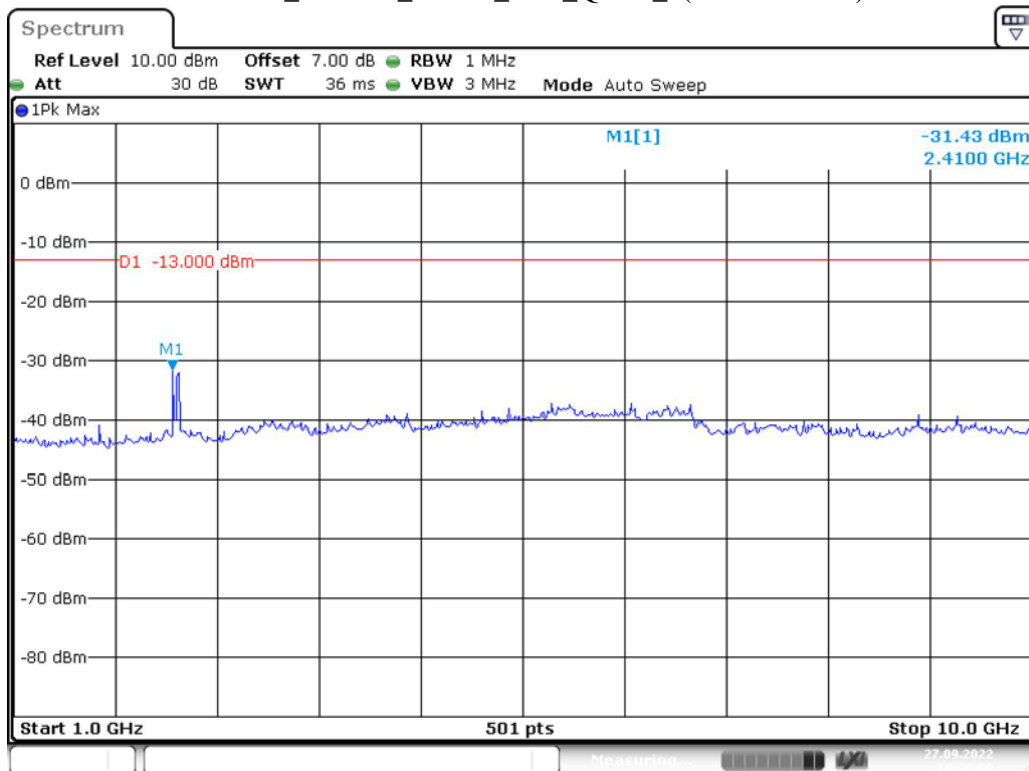

Date: 27.SEP.2022 10:26:56

Part 22H_Band 26_1.4 MHz_High_QPSK_2(1GHz-10GHz)

Date: 27.SEP.2022 10:27:18

Part 22H_Band 26_3 MHz_Low_QPSK_1(30MHz-1GHz)

Date: 27.SEP.2022 10:29:35

Part 22H_Band 26_3 MHz_Low_QPSK_2(1GHz-10GHz)