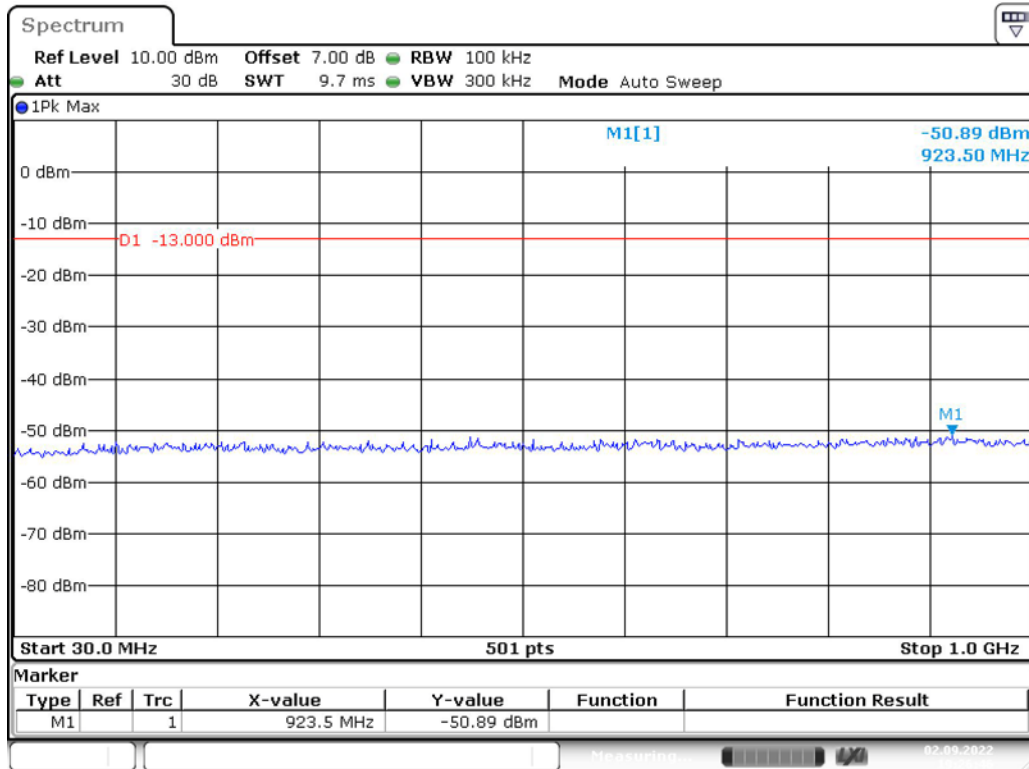

Band 25_5 MHz_Middle_QPSK_2(1GHz-20GHz)

Band 25_5 MHz_High_QPSK_1(30MHz-1GHz)

Band 25_5 MHz_High_QPSK_2(1GHz-20GHz)

Band 25_10 MHz_Low_QPSK_1(30MHz-1GHz)

Band 25_10 MHz_Low_QPSK_2(1GHz-20GHz)

Band 25_10 MHz_Middle_QPSK_1(30MHz-1GHz)