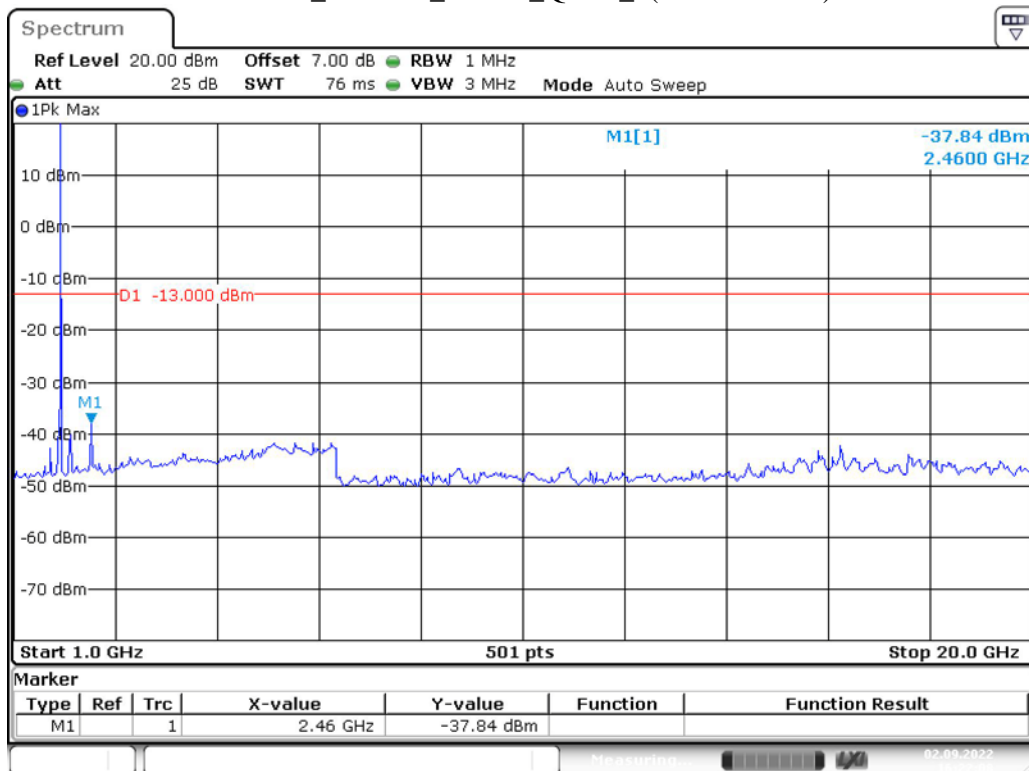

Band 25_1.4 MHz_Middle_QPSK_2(1GHz-20GHz)