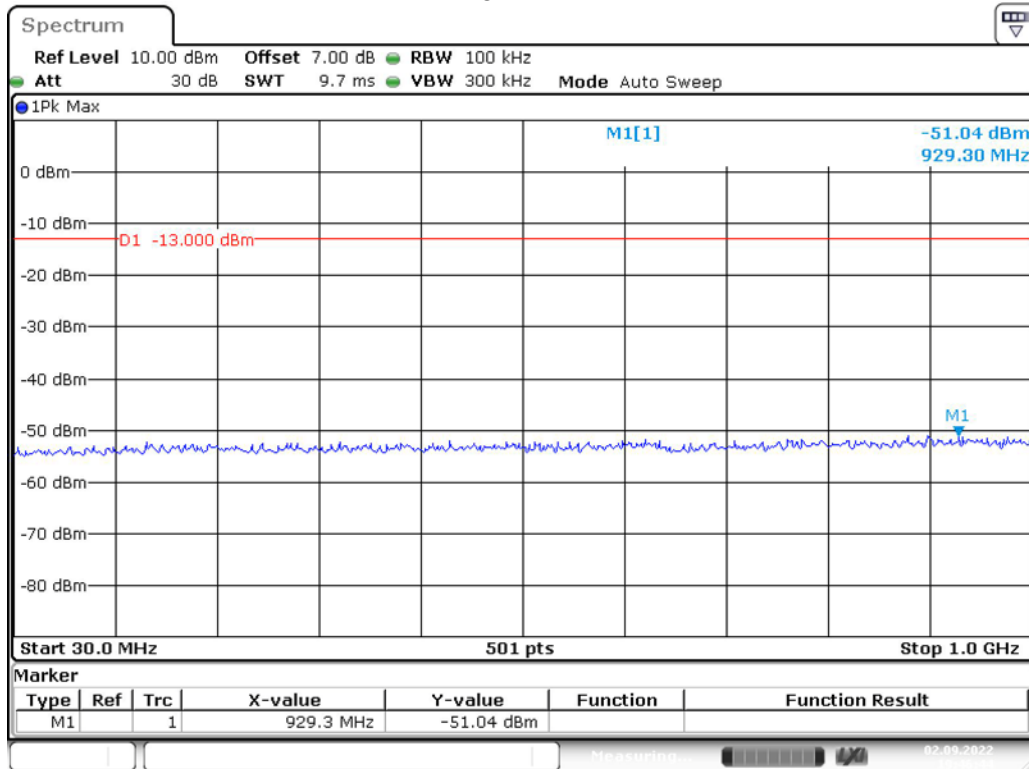

Band 25_20 MHz_High_QPSK_1(30MHz-1GHz)