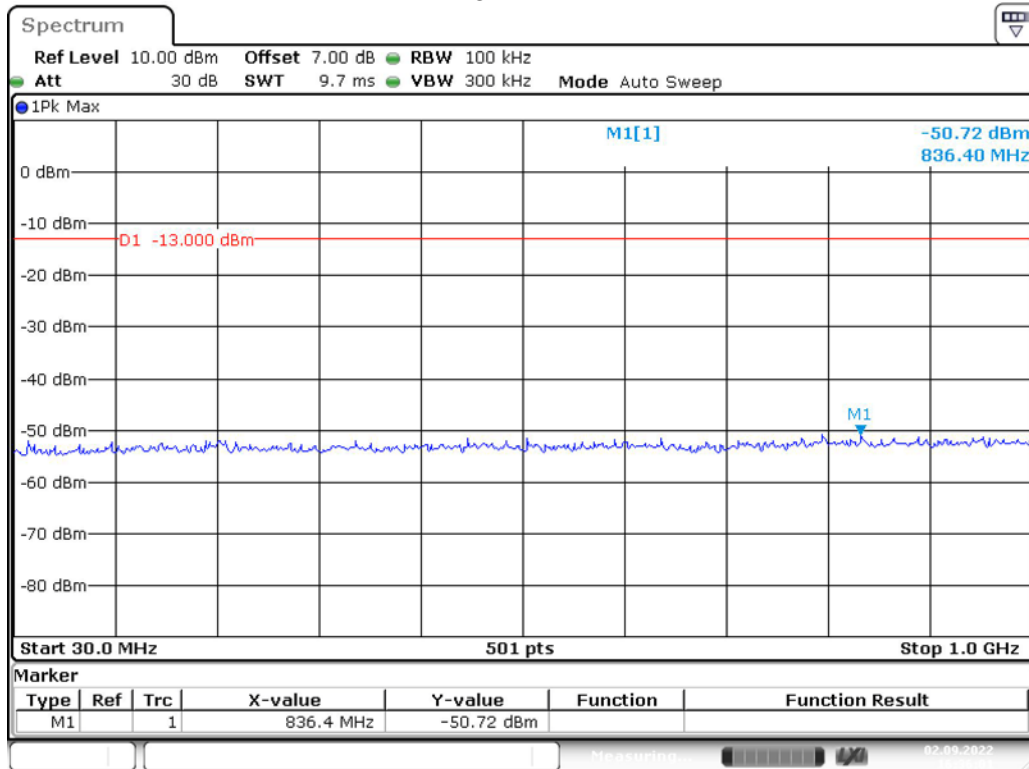

Band 25_3 MHz_High_QPSK_1(30MHz-1GHz)