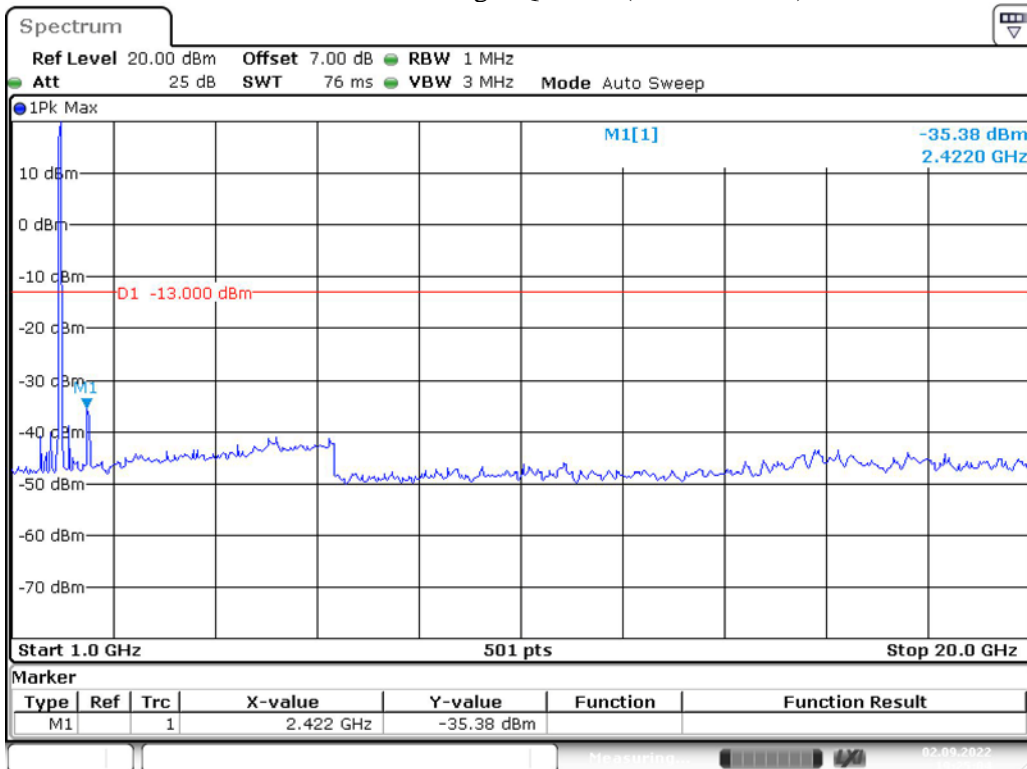

Band 25_5 MHz_High_QPSK_2(1GHz-20GHz)