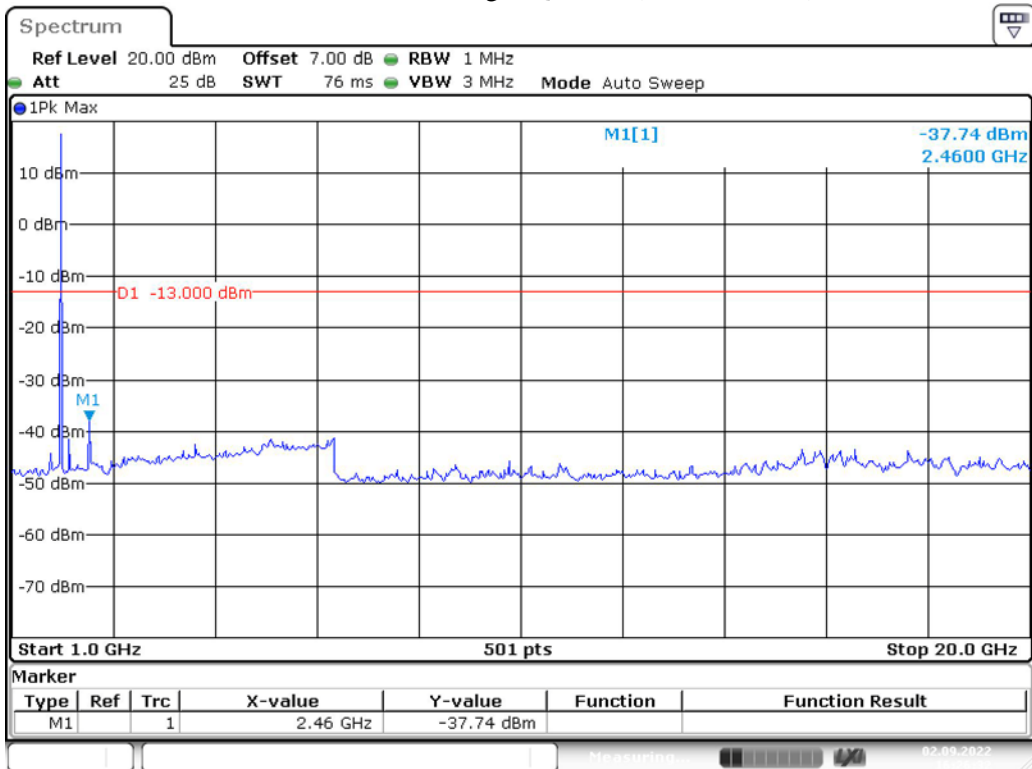

Band 25_1.4 MHz_High_QPSK_2(1GHz-20GHz)