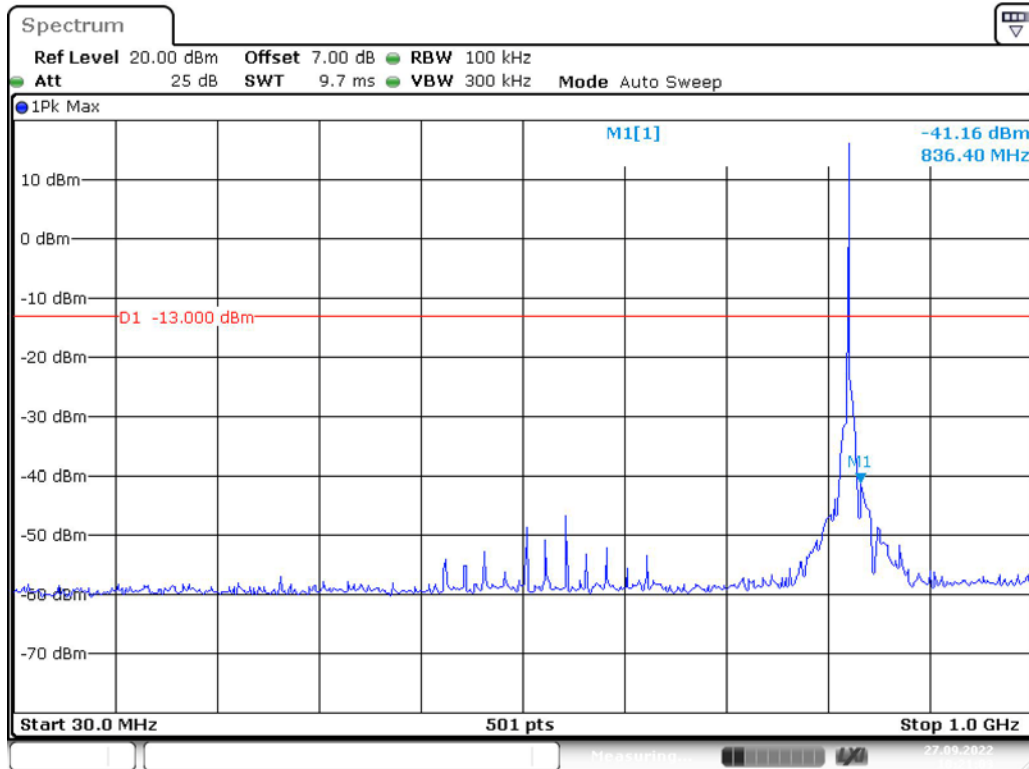

Band 25_20 MHz_Middle_QPSK_2(1GHz-20GHz)

Band 25_20 MHz_High_QPSK_1(30MHz-1GHz)

Band 25_20 MHz_High_QPSK_2(1GHz-20GHz)

Part 22H_Band 26_1.4 MHz_Low_QPSK_1(30MHz-1GHz)

Part 22H_Band 26_1.4 MHz_Low_QPSK_2(1GHz-10GHz)