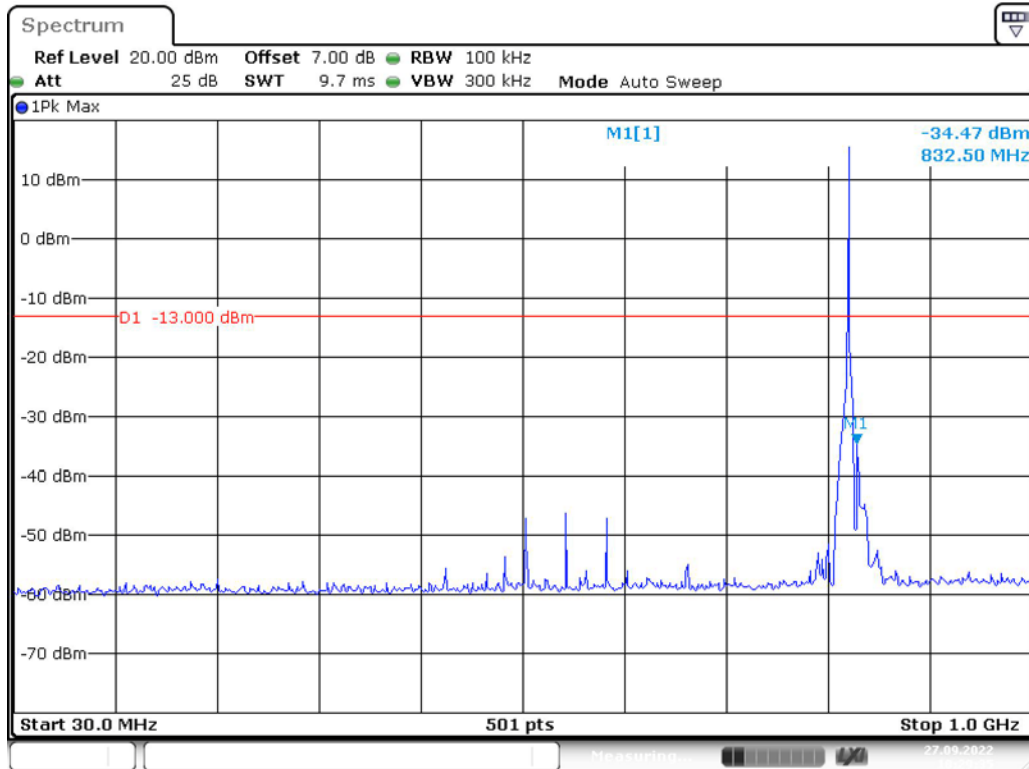

Part 22H_Band 26_3 MHz_Low_QPSK_1(30MHz-1GHz)

Date: 27.SEP.2022 10:29:35