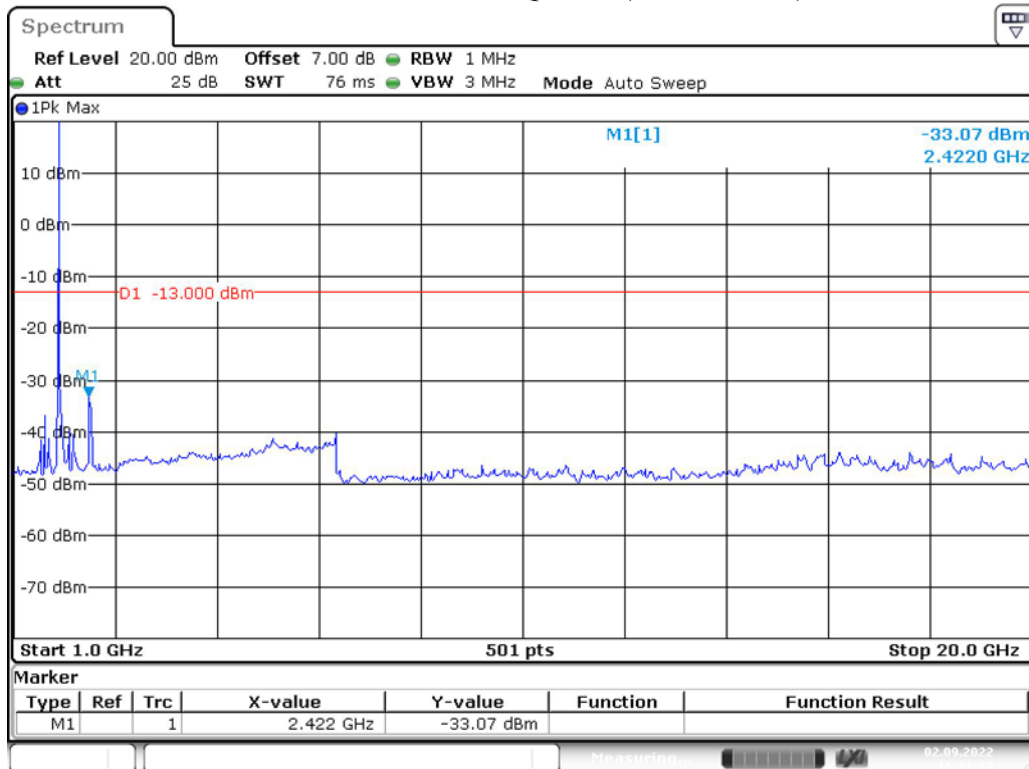

Band 25_1.4 MHz_Middle_QPSK_2(1GHz-20GHz)

Band 25_1.4 MHz_High_QPSK_1(30MHz-1GHz)

Band 25_1.4 MHz_High_QPSK_2(1GHz-20GHz)

Band 25_3 MHz_Low_QPSK_1(30MHz-1GHz)

Band 25_3 MHz_Low_QPSK_2(1GHz-20GHz)

Band 25_3 MHz_Middle_QPSK_1(30MHz-1GHz)