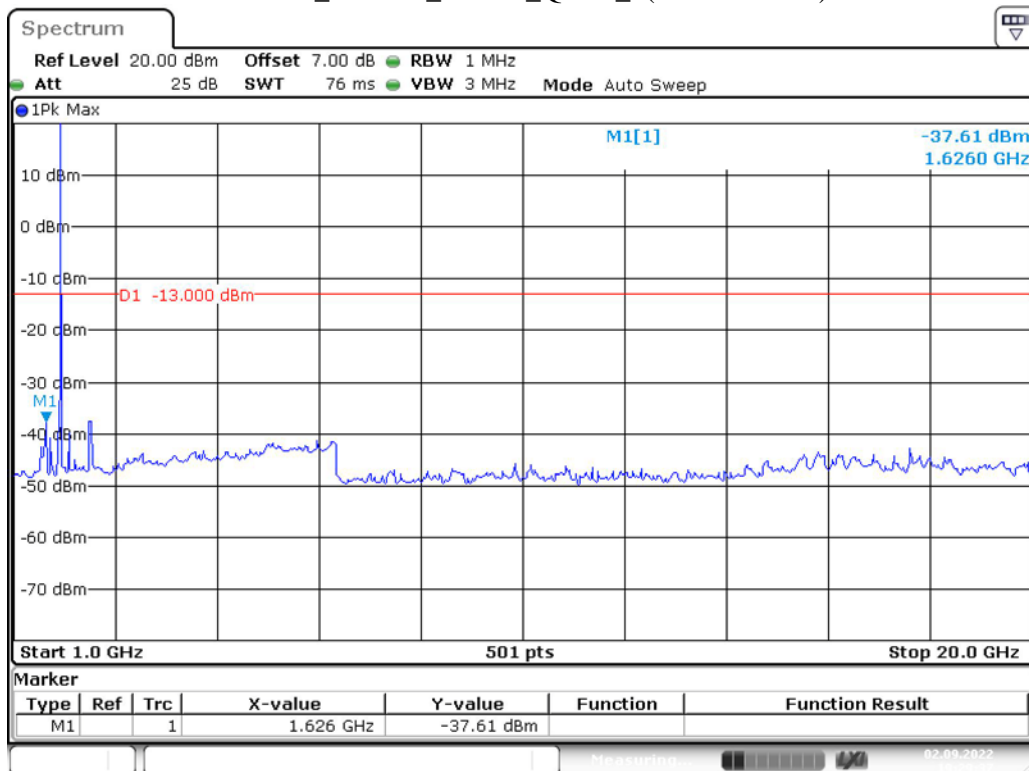

Band 25_10 MHz_Middle_QPSK_2(1GHz-20GHz)