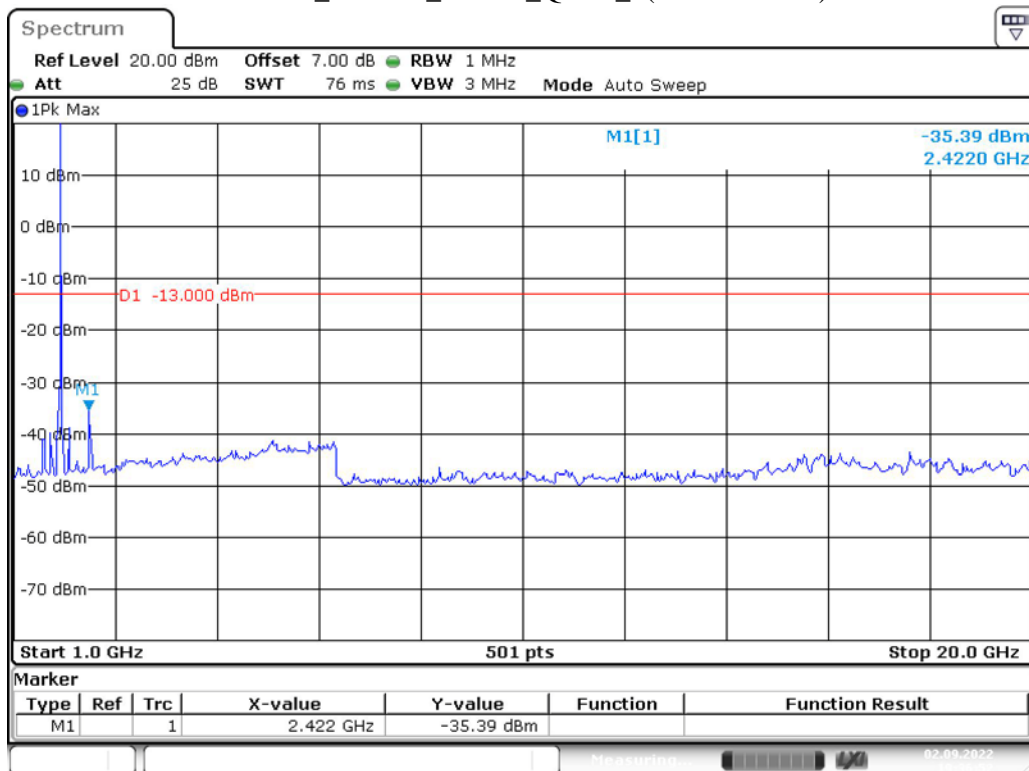

Band 25_15 MHz_Middle_QPSK_2(1GHz-20GHz)