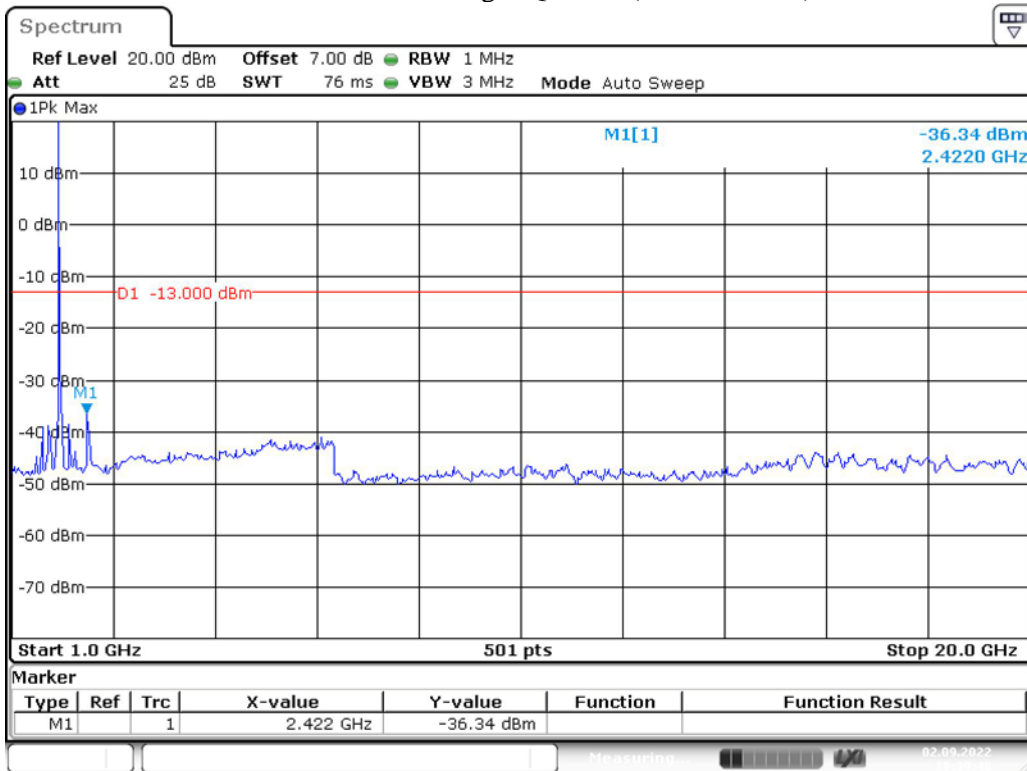

Band 25_15 MHz_High_QPSK_2(1GHz-20GHz)