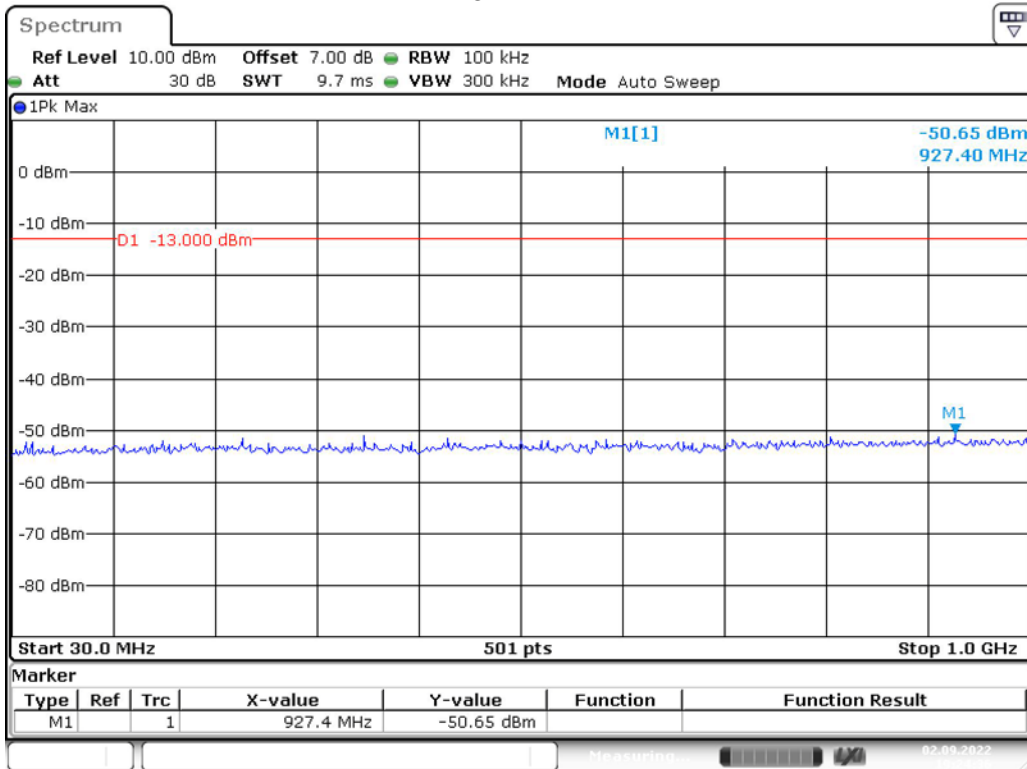

Band 25_5 MHz_High_QPSK_1(30MHz-1GHz)