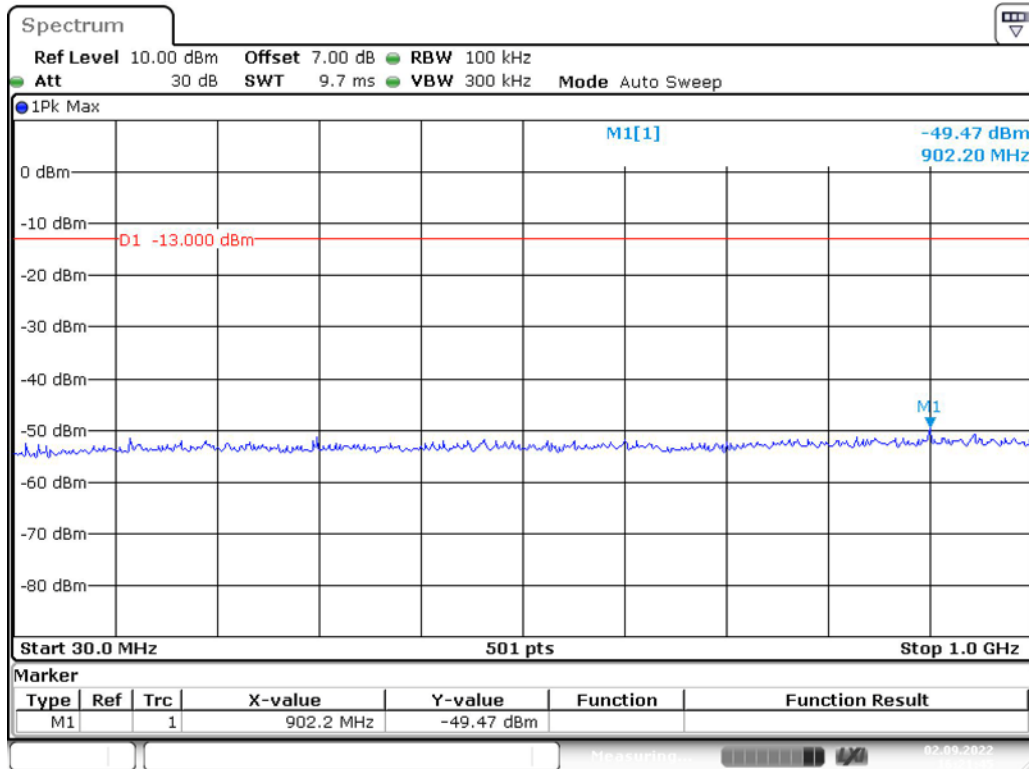

Band 13_10 MHz_Middle_QPSK_4(793MHz-806MHz)

Band 13_10 MHz_Middle_QPSK_5(1.5590GHz-1.61GHz)

Band 25_1.4 MHz_Low_QPSK_1(30MHz-1GHz)

Band 25_1.4 MHz_Low_QPSK_2(1GHz-20GHz)

Band 25_1.4 MHz_Middle_QPSK_1(30MHz-1GHz)