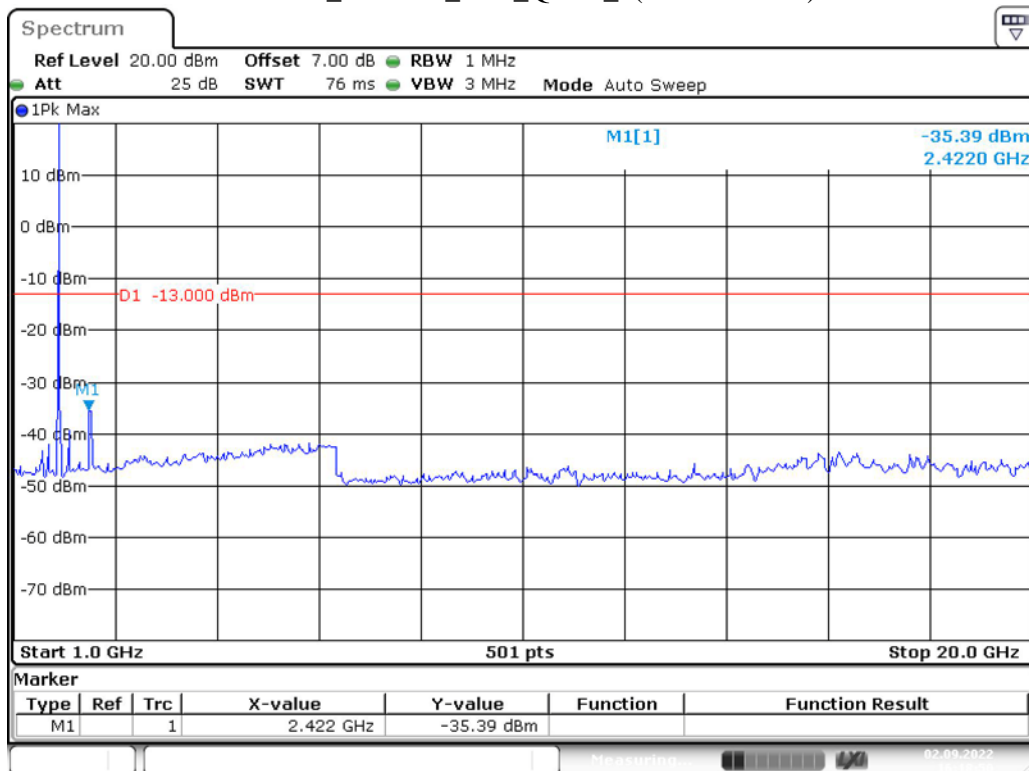

Band 13_10 MHz_Middle_QPSK_4(793MHz-806MHz)

Band 13_10 MHz_Middle_QPSK_5(1.5590GHz-1.61GHz)

Band 25_1.4 MHz_Low_QPSK_1(30MHz-1GHz)

Band 25_1.4 MHz_Low_QPSK_2(1GHz-20GHz)

Band 25_1.4 MHz_Middle_QPSK_1(30MHz-1GHz)