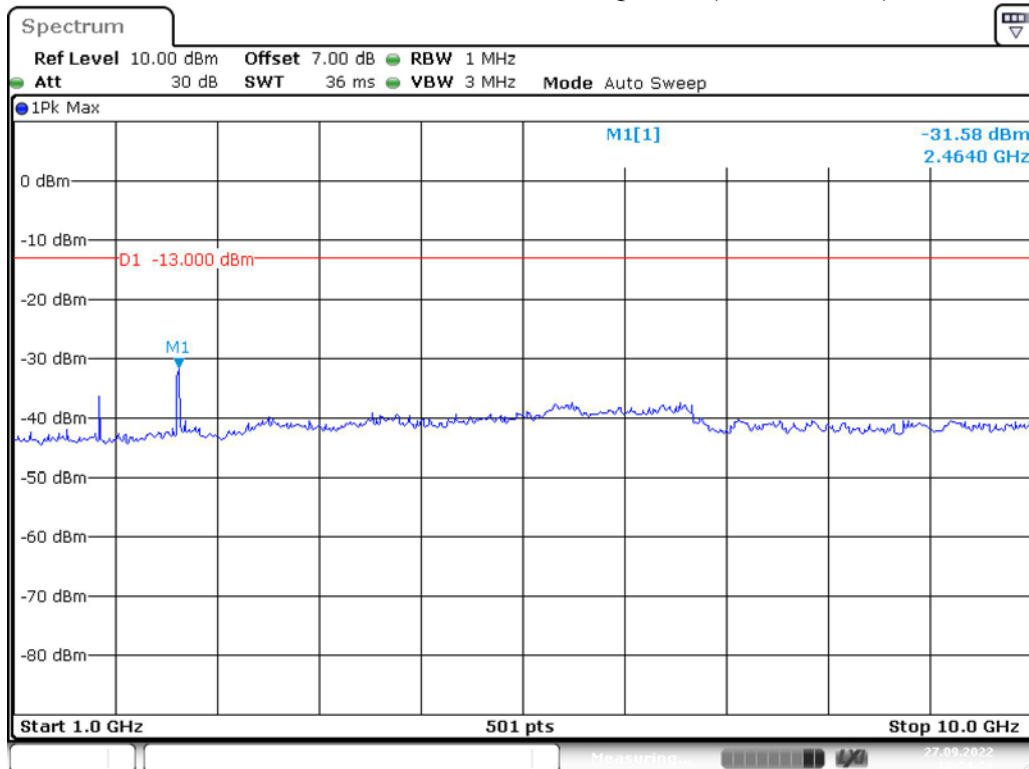

Part 22H_Band 26_1.4 MHz_Middle_QPSK_2(1GHz-10GHz)

Date: 27.SEP.2022 10:24:22