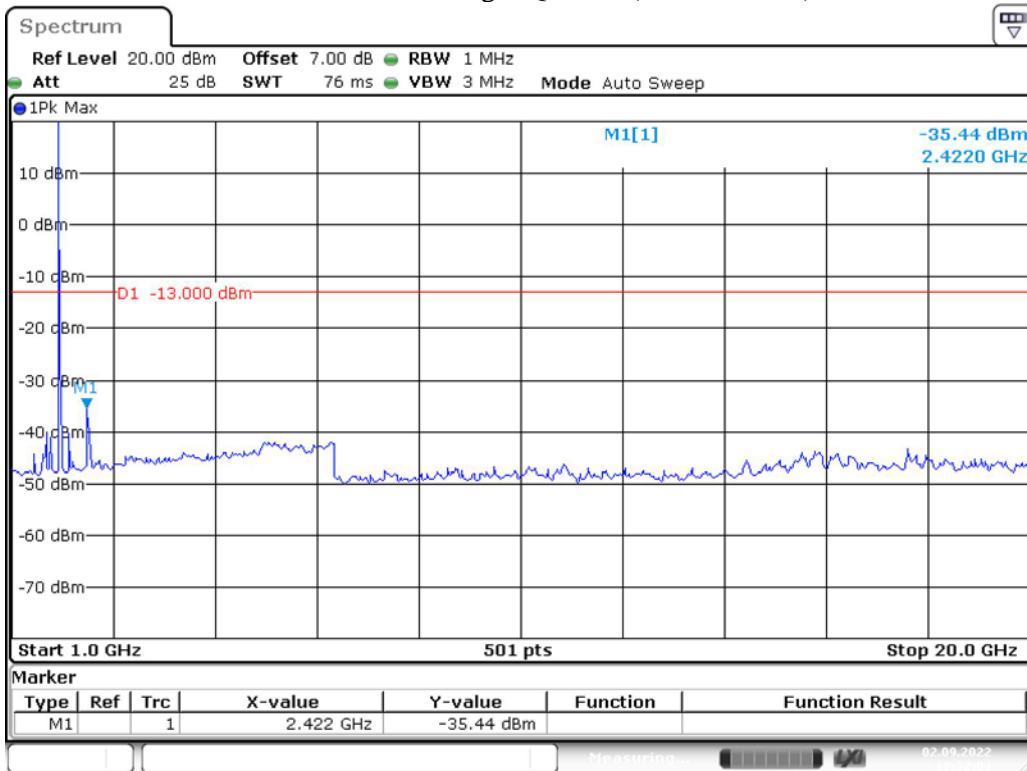

Band 25_10 MHz_High_QPSK_2(1GHz-20GHz)