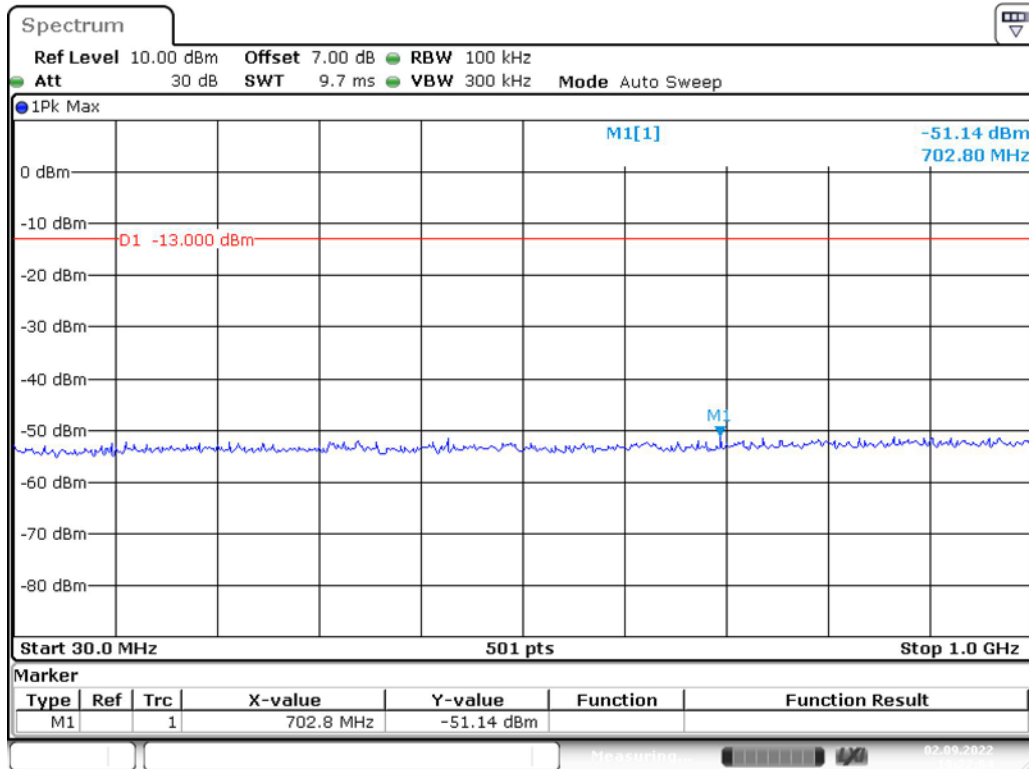

Band 25_3 MHz_Middle_QPSK_2(1GHz-20GHz)

Band 25_3 MHz_High_QPSK_1(30MHz-1GHz)

Band 25_3 MHz_High_QPSK_2(1GHz-20GHz)

Band 25_5 MHz_Low_QPSK_1(30MHz-1GHz)

Band 25_5 MHz_Low_QPSK_2(1GHz-20GHz)

Band 25_5 MHz_Middle_QPSK_1(30MHz-1GHz)