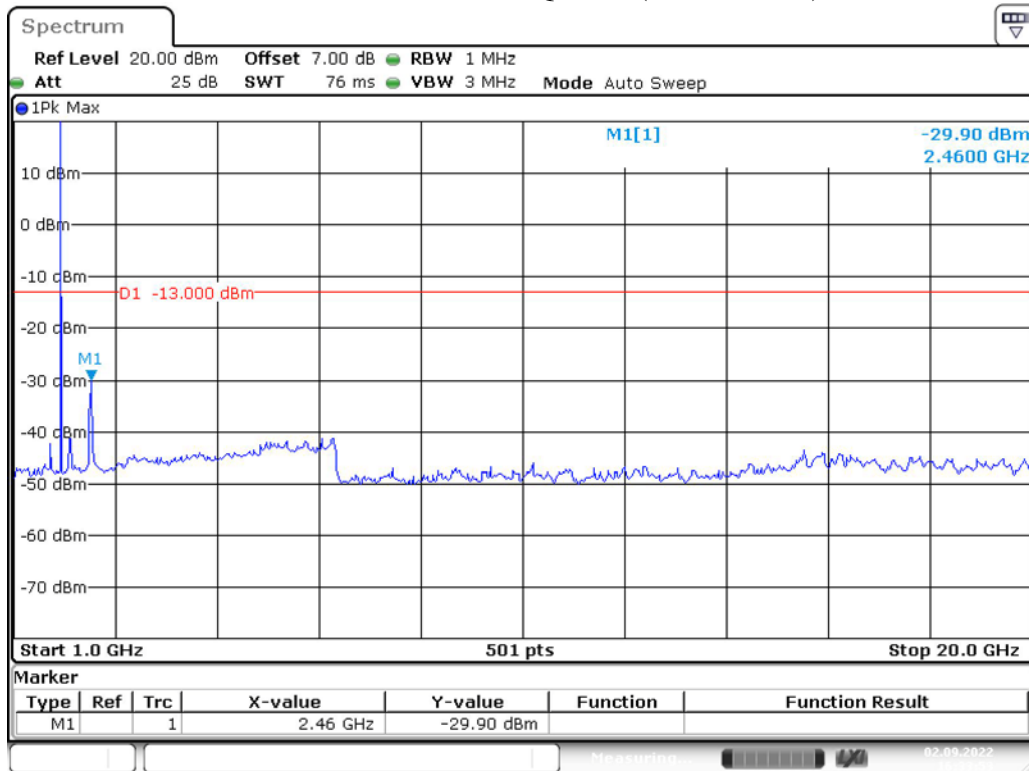

Band 25_3 MHz_Middle_QPSK_2(1GHz-20GHz)