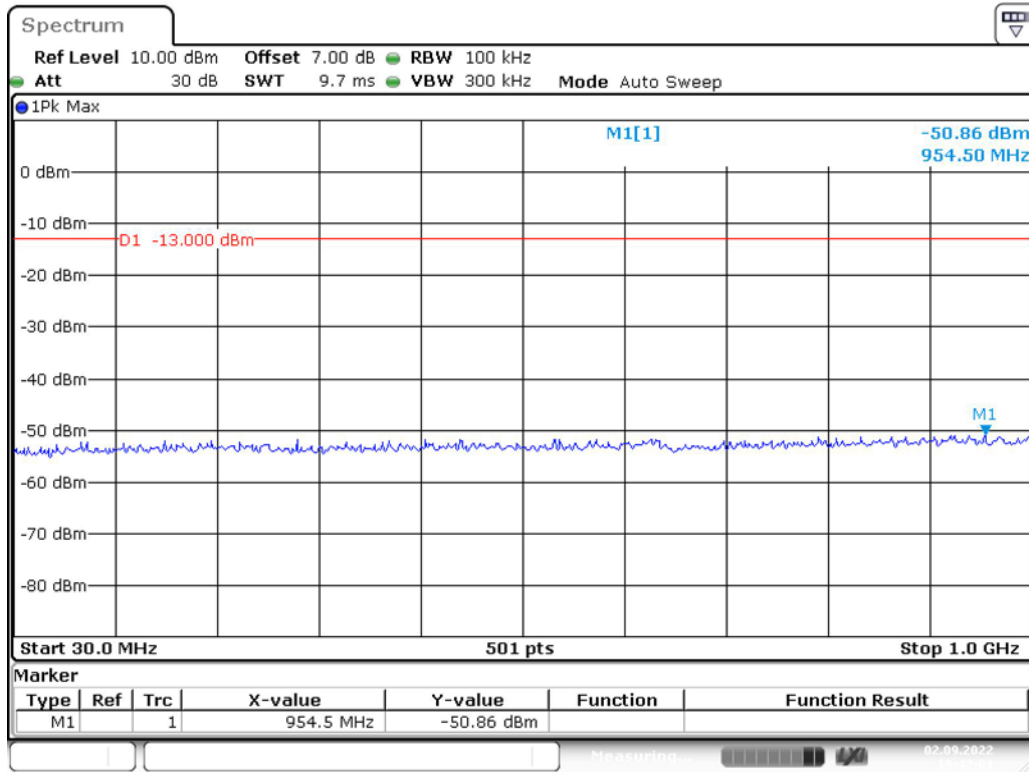

Band 25_15 MHz_Middle_QPSK_2(1GHz-20GHz)

Band 25_15 MHz_High_QPSK_1(30MHz-1GHz)

Band 25_15 MHz_High_QPSK_2(1GHz-20GHz)

Band 25_20 MHz_Low_QPSK_1(30MHz-1GHz)

Band 25_20 MHz_Low_QPSK_2(1GHz-20GHz)

Band 25_20 MHz_Middle_QPSK_1(30MHz-1GHz)