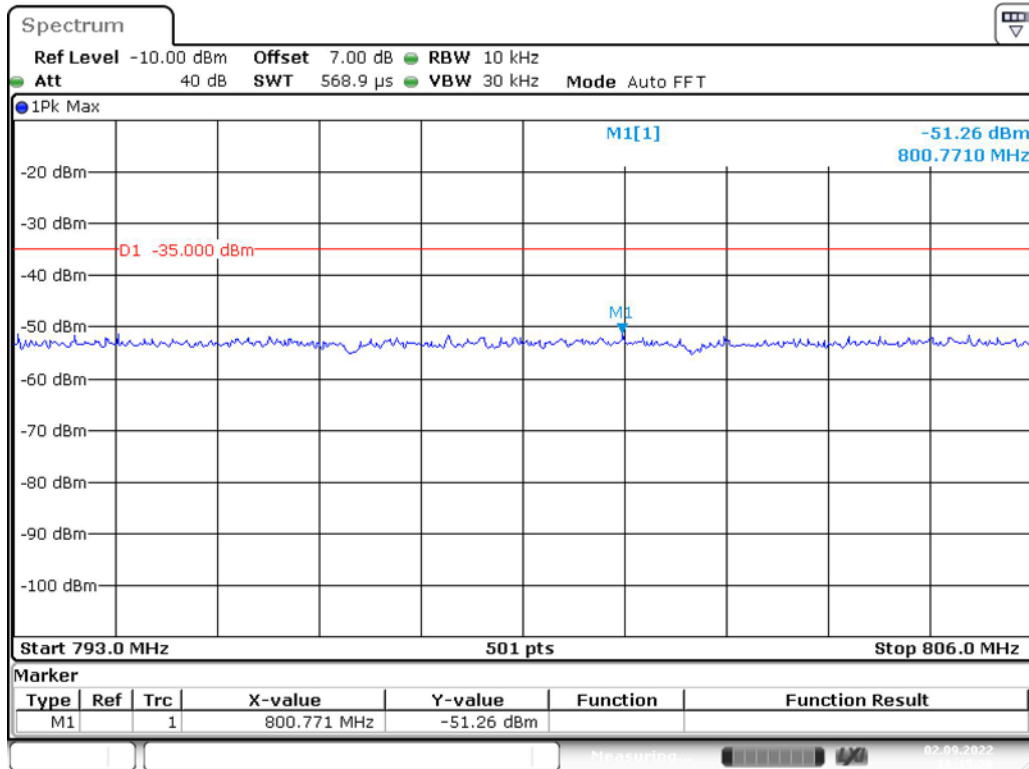

Band 13_10 MHz_Middle_QPSK_4(793MHz-806MHz)

Band 13_10 MHz_Middle_QPSK_5(1.5590GHz-1.61GHz)

Band 25_1.4 MHz_Low_QPSK_1(30MHz-1GHz)

Band 25_1.4 MHz_Low_QPSK_2(1GHz-20GHz)

Band 25_1.4 MHz_Middle_QPSK_1(30MHz-1GHz)