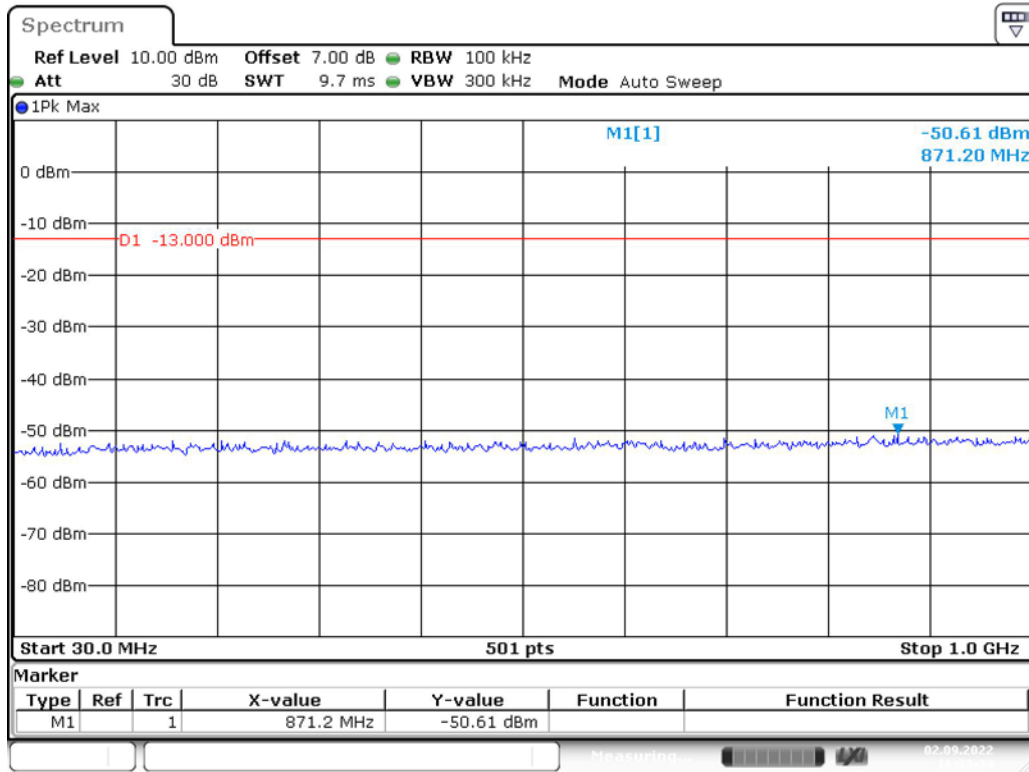

Band 25_1.4 MHz_Middle_QPSK_2(1GHz-20GHz)

Band 25_1.4 MHz_High_QPSK_1(30MHz-1GHz)

Band 25_1.4 MHz_High_QPSK_2(1GHz-20GHz)

Band 25_3 MHz_Low_QPSK_1(30MHz-1GHz)

Band 25_3 MHz_Low_QPSK_2(1GHz-20GHz)

Band 25_3 MHz_Middle_QPSK_1(30MHz-1GHz)