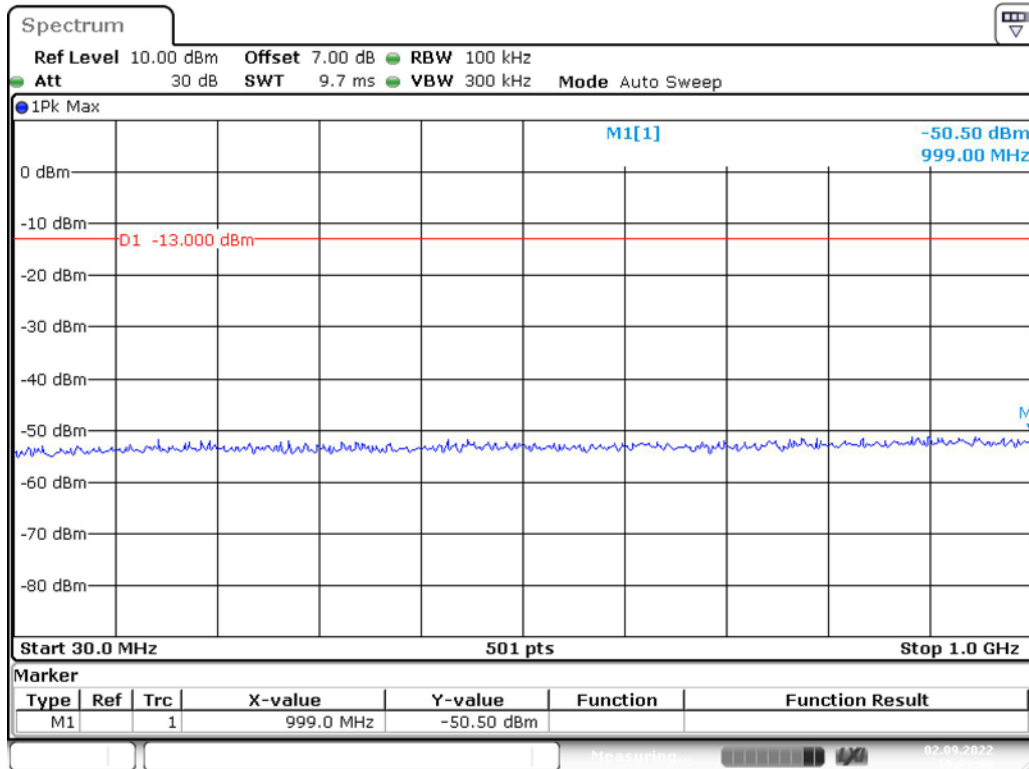

Band 25_5 MHz_Middle_QPSK_2(1GHz-20GHz)

Band 25_5 MHz_High_QPSK_1(30MHz-1GHz)

Band 25_5 MHz_High_QPSK_2(1GHz-20GHz)

Band 25_10 MHz_Low_QPSK_1(30MHz-1GHz)

Band 25_10 MHz_Low_QPSK_2(1GHz-20GHz)

Band 25_10 MHz_Middle_QPSK_1(30MHz-1GHz)