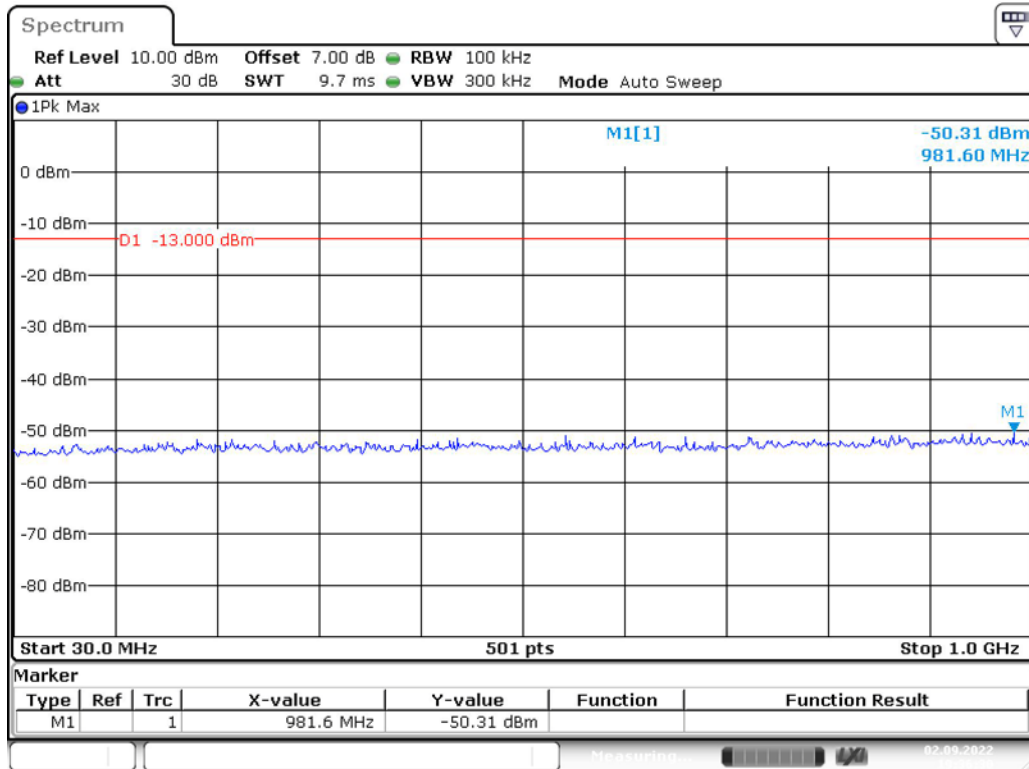

Band 25_10 MHz_Middle_QPSK_2(1GHz-20GHz)

Band 25_10 MHz_High_QPSK_1(30MHz-1GHz)

Band 25_10 MHz_High_QPSK_2(1GHz-20GHz)

Band 25_15 MHz_Low_QPSK_1(30MHz-1GHz)

Band 25_15 MHz_Low_QPSK_2(1GHz-20GHz)

Band 25_15 MHz_Middle_QPSK_1(30MHz-1GHz)