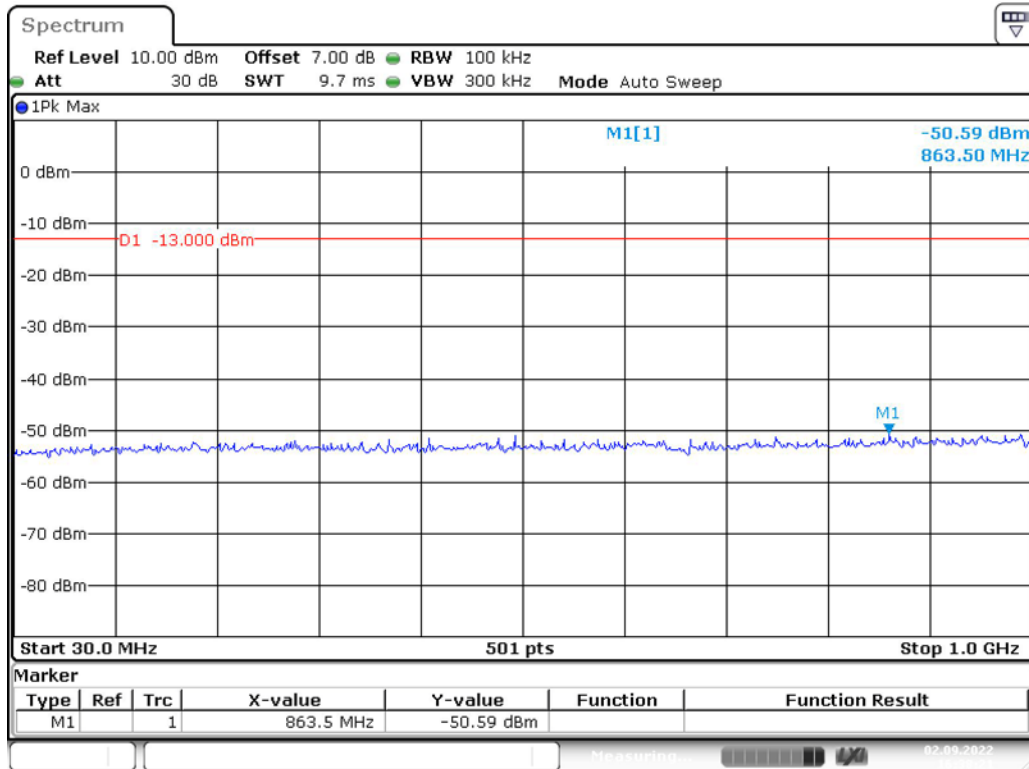

Band 25_3 MHz_Middle_QPSK_2(1GHz-20GHz)

Band 25_3 MHz_High_QPSK_1(30MHz-1GHz)

Band 25_3 MHz_High_QPSK_2(1GHz-20GHz)

Band 25_5 MHz_Low_QPSK_1(30MHz-1GHz)

Band 25_5 MHz_Low_QPSK_2(1GHz-20GHz)

Band 25_5 MHz_Middle_QPSK_1(30MHz-1GHz)