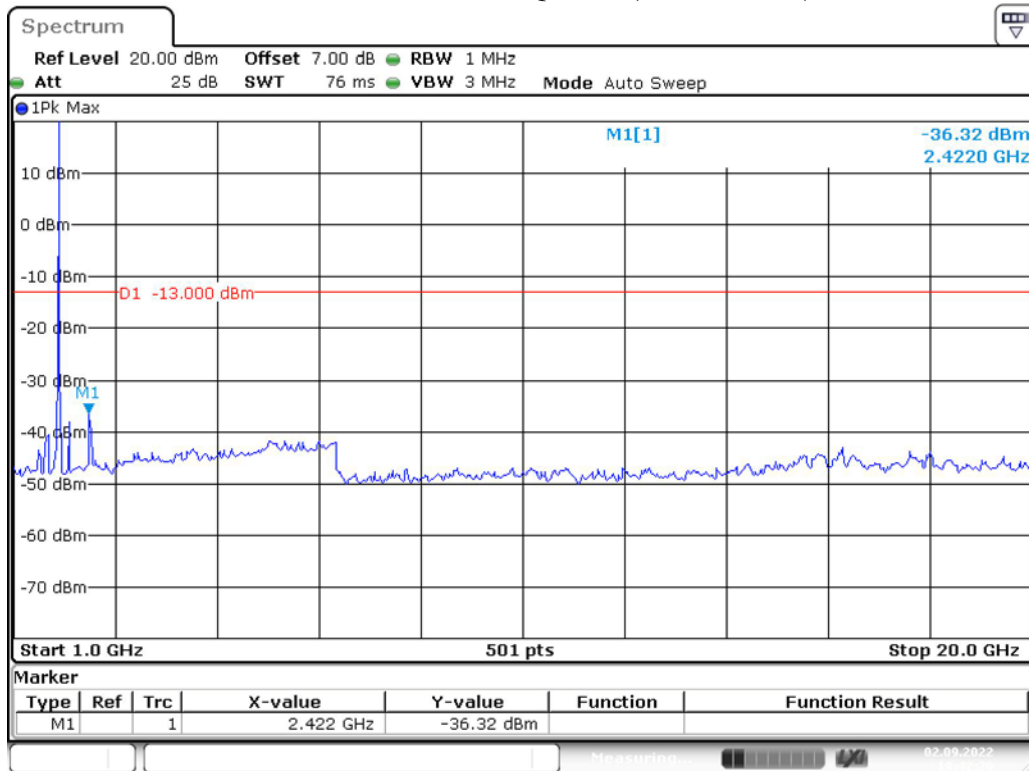

Band 25_15 MHz_Middle_QPSK_2(1GHz-20GHz)

Band 25_15 MHz_High_QPSK_1(30MHz-1GHz)

Band 25_15 MHz_High_QPSK_2(1GHz-20GHz)

Band 25_20 MHz_Low_QPSK_1(30MHz-1GHz)

Band 25_20 MHz_Low_QPSK_2(1GHz-20GHz)

Band 25_20 MHz_Middle_QPSK_1(30MHz-1GHz)