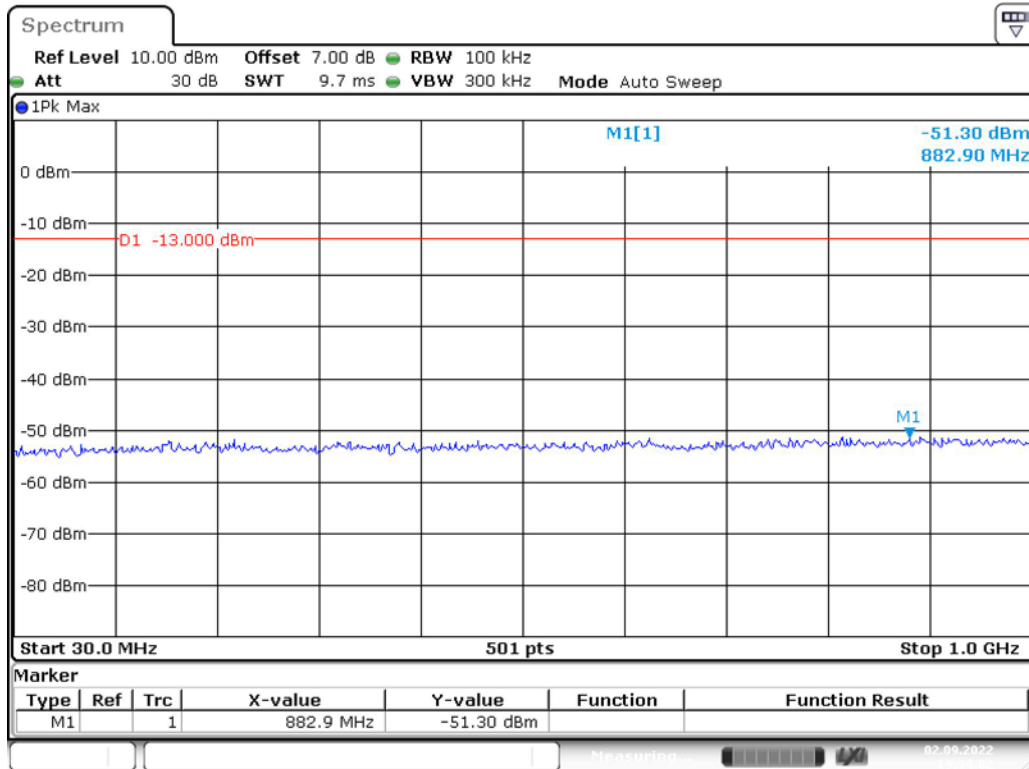

Band 25_10 MHz_Middle_QPSK_2(1GHz-20GHz)

Band 25_10 MHz_High_QPSK_1(30MHz-1GHz)

Band 25_10 MHz_High_QPSK_2(1GHz-20GHz)

Band 25_15 MHz_Low_QPSK_1(30MHz-1GHz)

Band 25_15 MHz_Low_QPSK_2(1GHz-20GHz)

Band 25_15 MHz_Middle_QPSK_1(30MHz-1GHz)