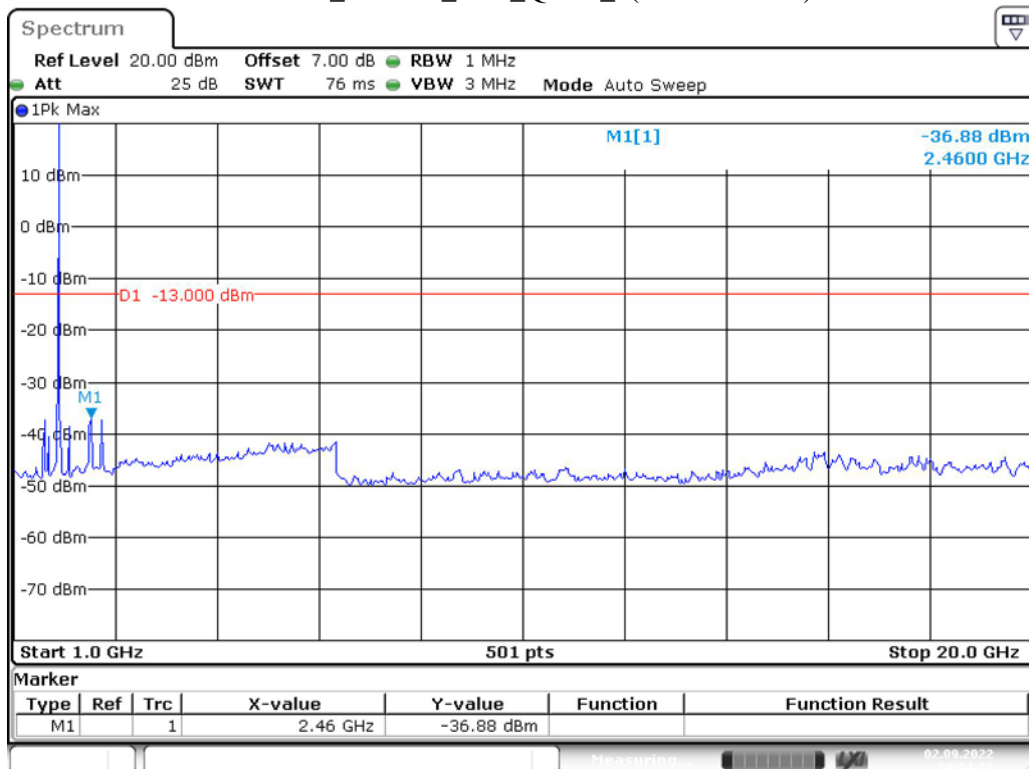

Band 25_10 MHz_Middle_QPSK_2(1GHz-20GHz)

Band 25_10 MHz_High_QPSK_1(30MHz-1GHz)

Band 25_10 MHz_High_QPSK_2(1GHz-20GHz)

Band 25_15 MHz_Low_QPSK_1(30MHz-1GHz)

Band 25_15 MHz_Low_QPSK_2(1GHz-20GHz)

Band 25_15 MHz_Middle_QPSK_1(30MHz-1GHz)