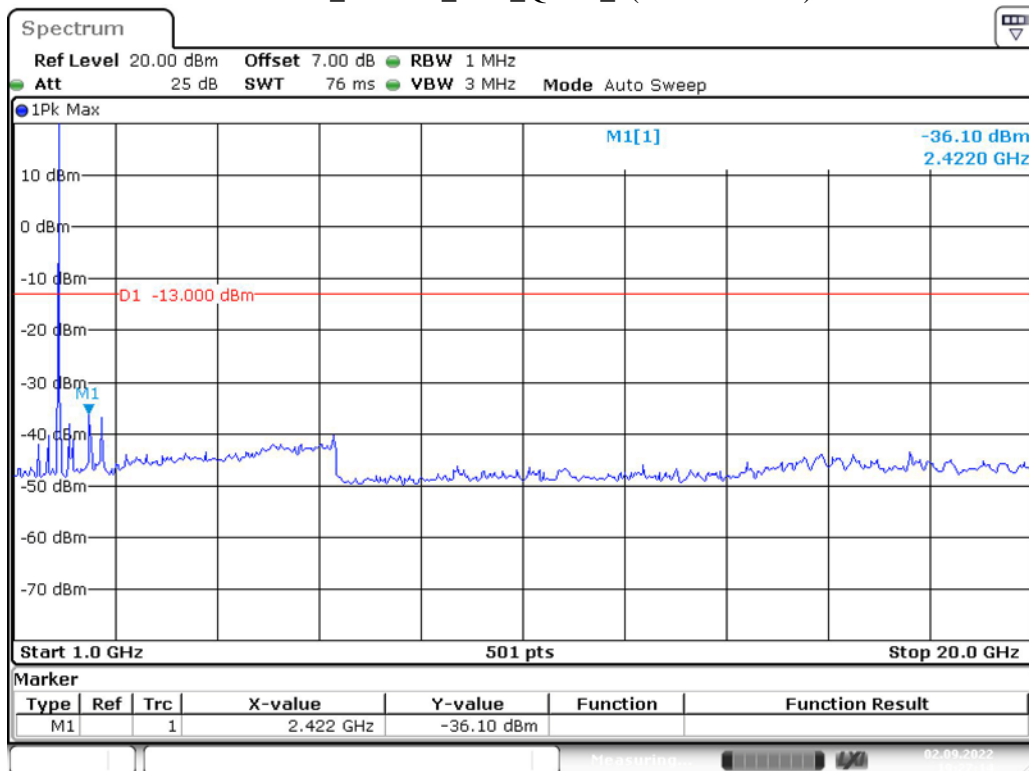

Band 25_5 MHz_Middle_QPSK_2(1GHz-20GHz)

Band 25_5 MHz_High_QPSK_1(30MHz-1GHz)

Band 25_5 MHz_High_QPSK_2(1GHz-20GHz)

Band 25_10 MHz_Low_QPSK_1(30MHz-1GHz)

Band 25_10 MHz_Low_QPSK_2(1GHz-20GHz)

Band 25_10 MHz_Middle_QPSK_1(30MHz-1GHz)