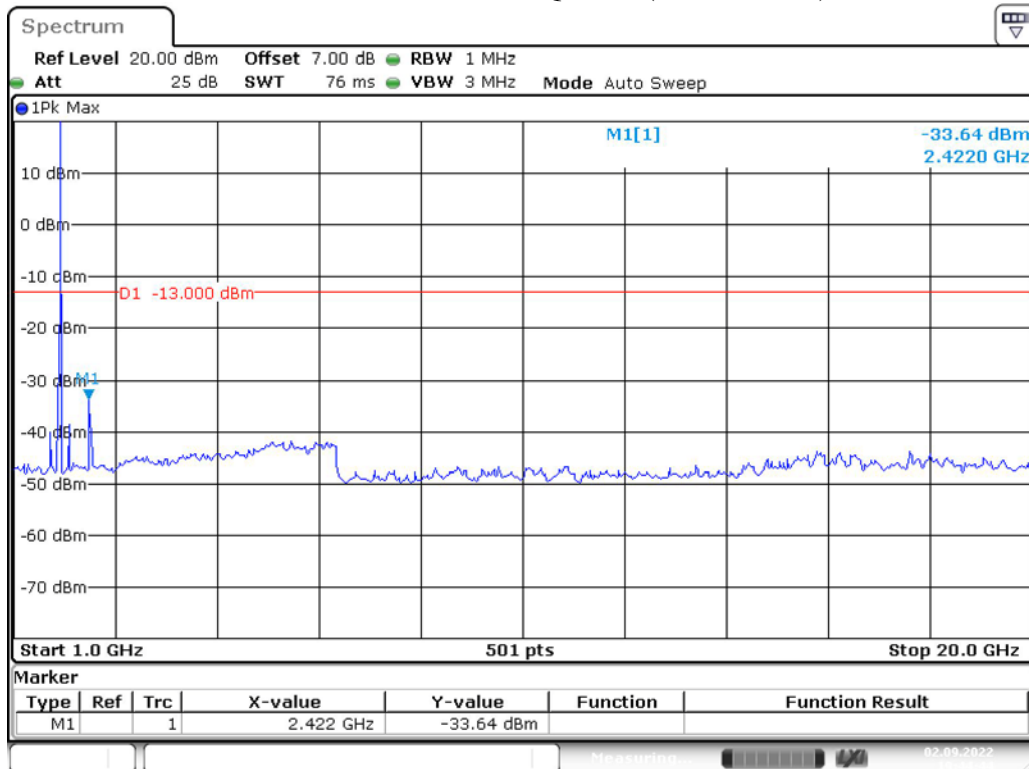

Band 25_20 MHz_Middle_QPSK_2(1GHz-20GHz)