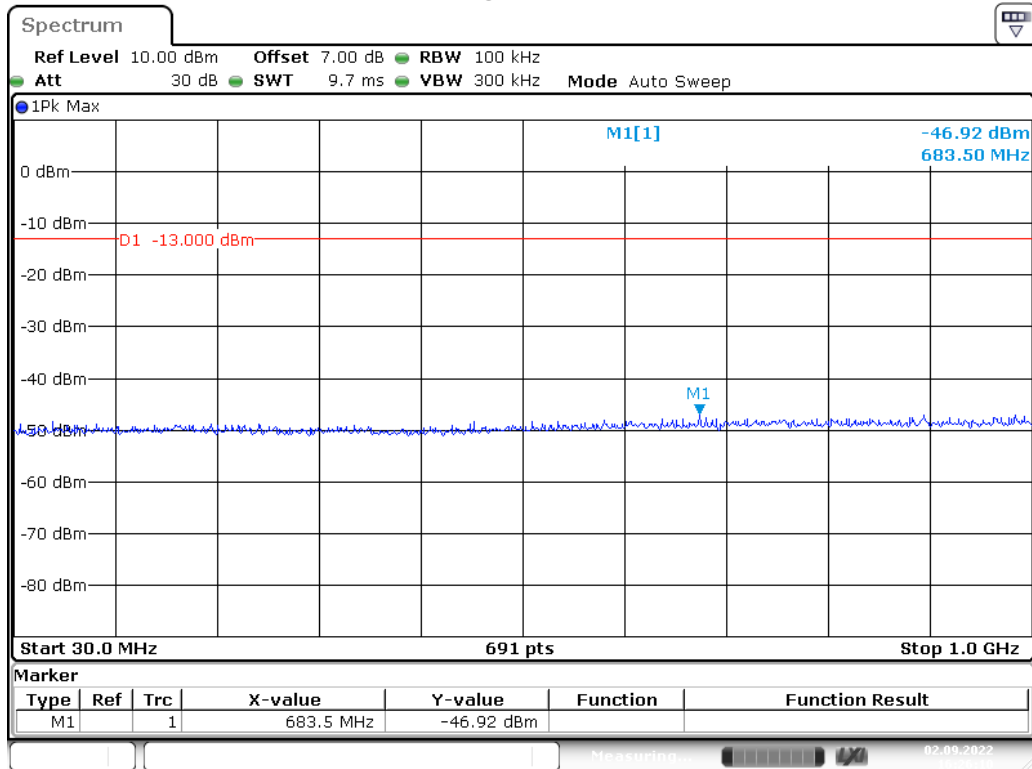

Band 25_1.4 MHz_High_QPSK_1(30MHz-1GHz)