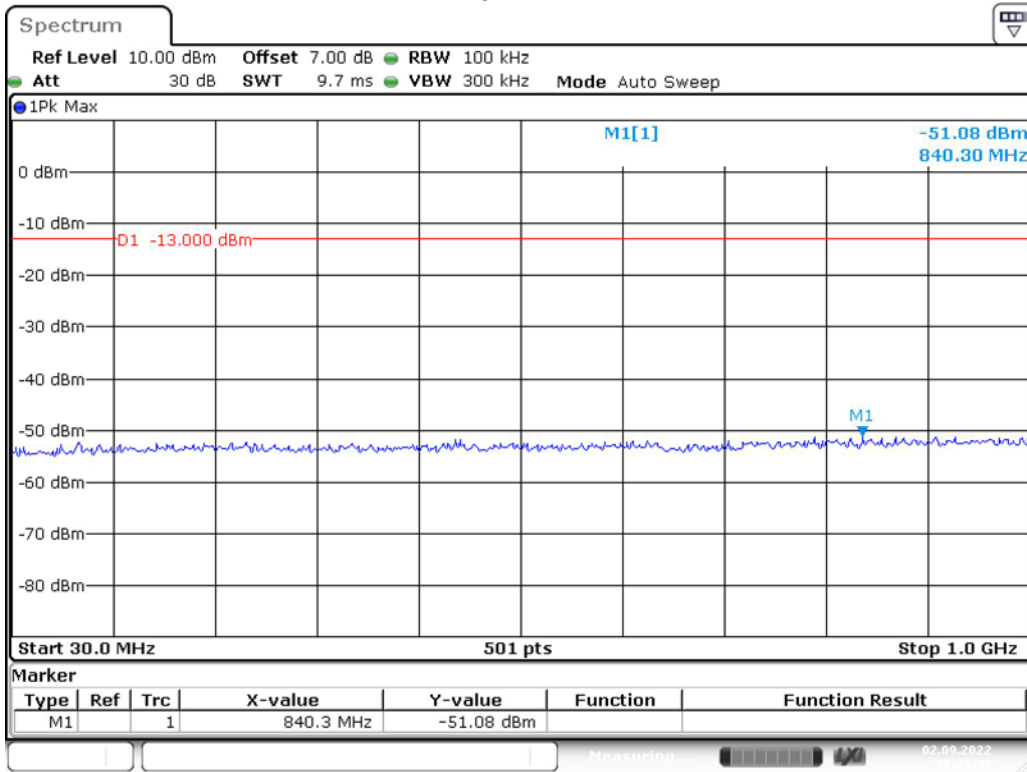

Band 25_10 MHz_High_QPSK_1(30MHz-1GHz)