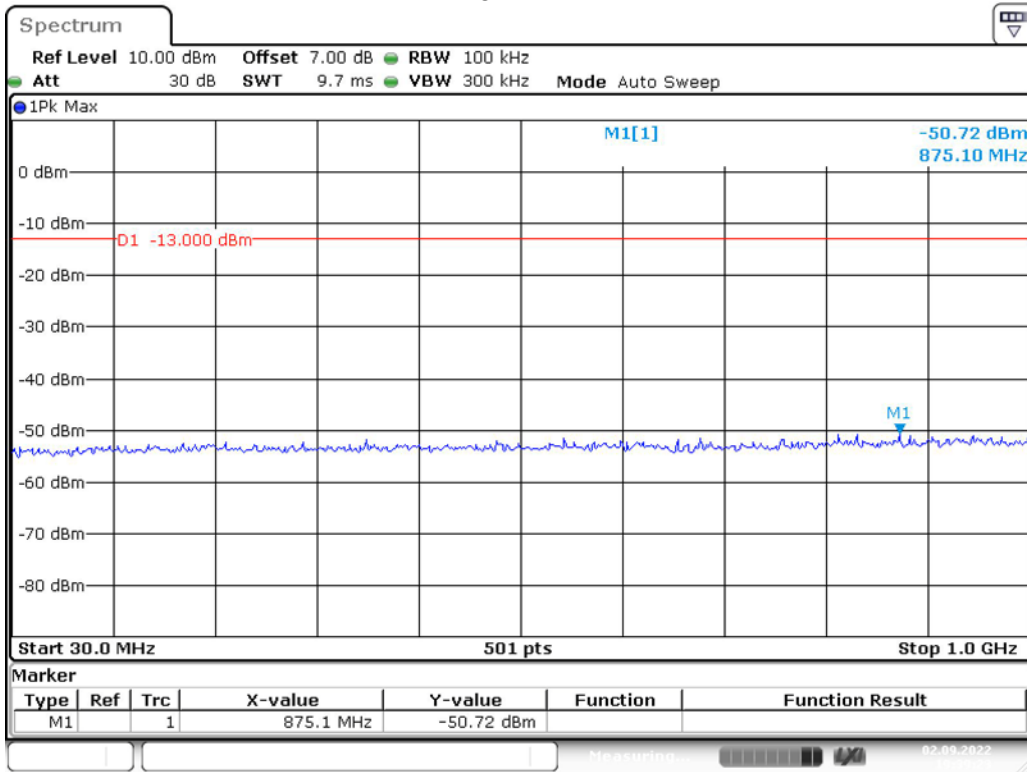

Band 25_15 MHz_High_QPSK_1(30MHz-1GHz)