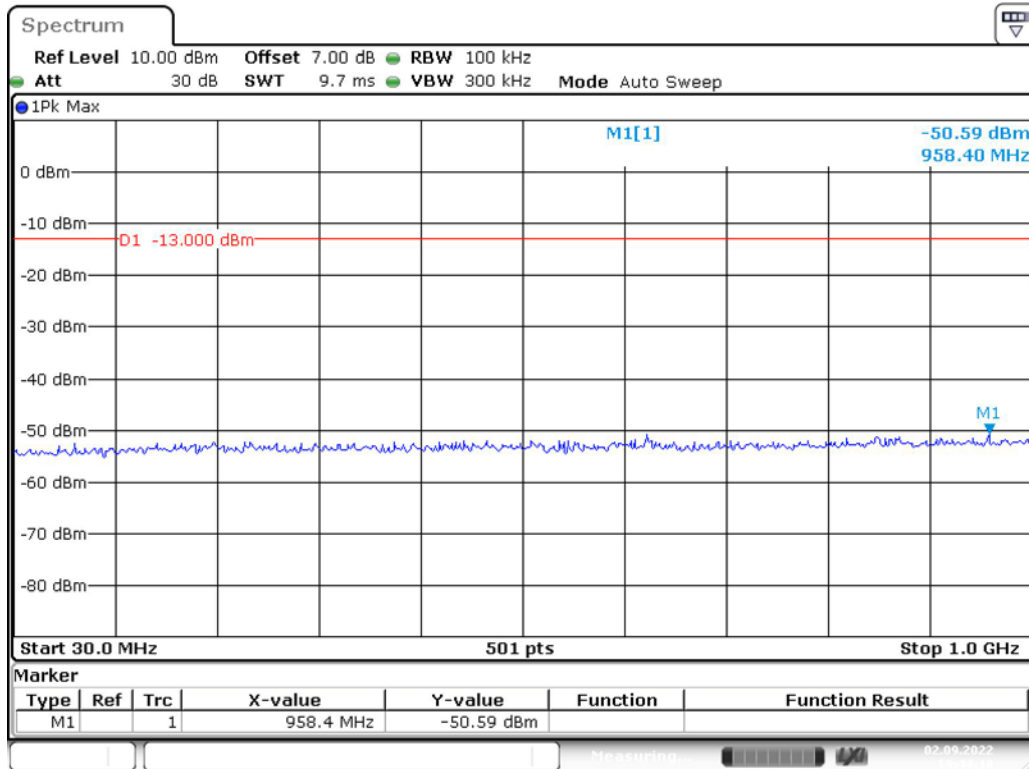

Band 25_15 MHz_Middle_QPSK_2(1GHz-20GHz)

Band 25_15 MHz_High_QPSK_1(30MHz-1GHz)

Band 25_15 MHz_High_QPSK_2(1GHz-20GHz)

Band 25_20 MHz_Low_QPSK_1(30MHz-1GHz)

Band 25_20 MHz_Low_QPSK_2(1GHz-20GHz)

Band 25_20 MHz_Middle_QPSK_1(30MHz-1GHz)