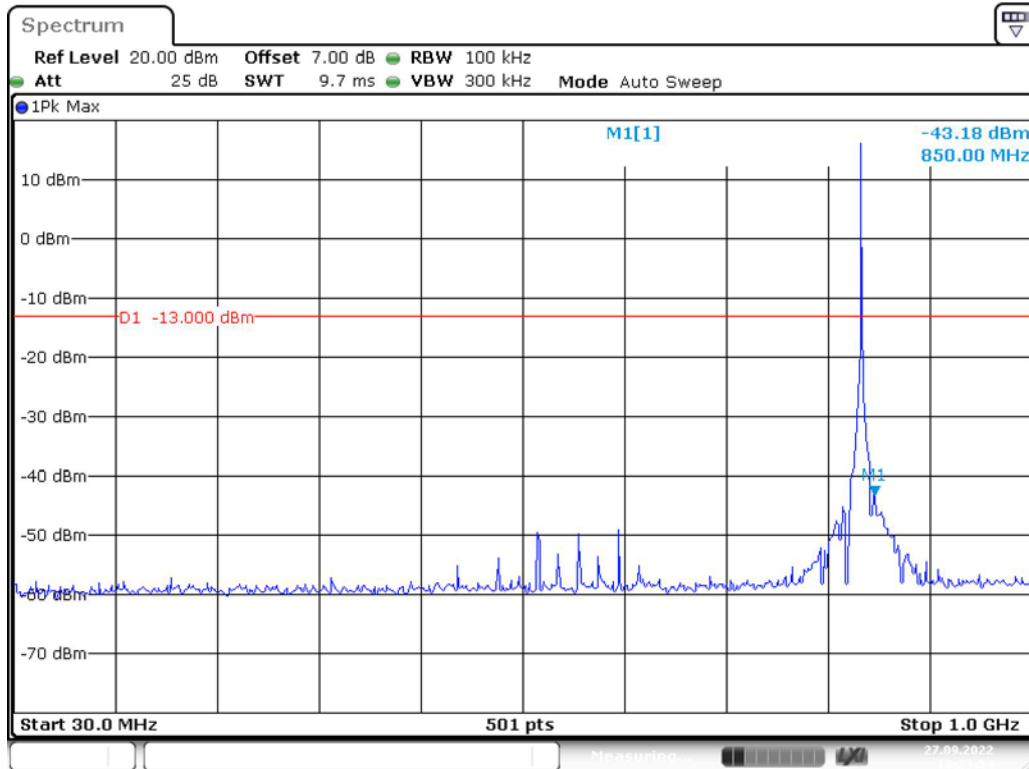

Part 22H_Band 26_1.4 MHz_Middle_QPSK_1(30MHz-1GHz)

Date: 27.SEP.2022 10:23:54