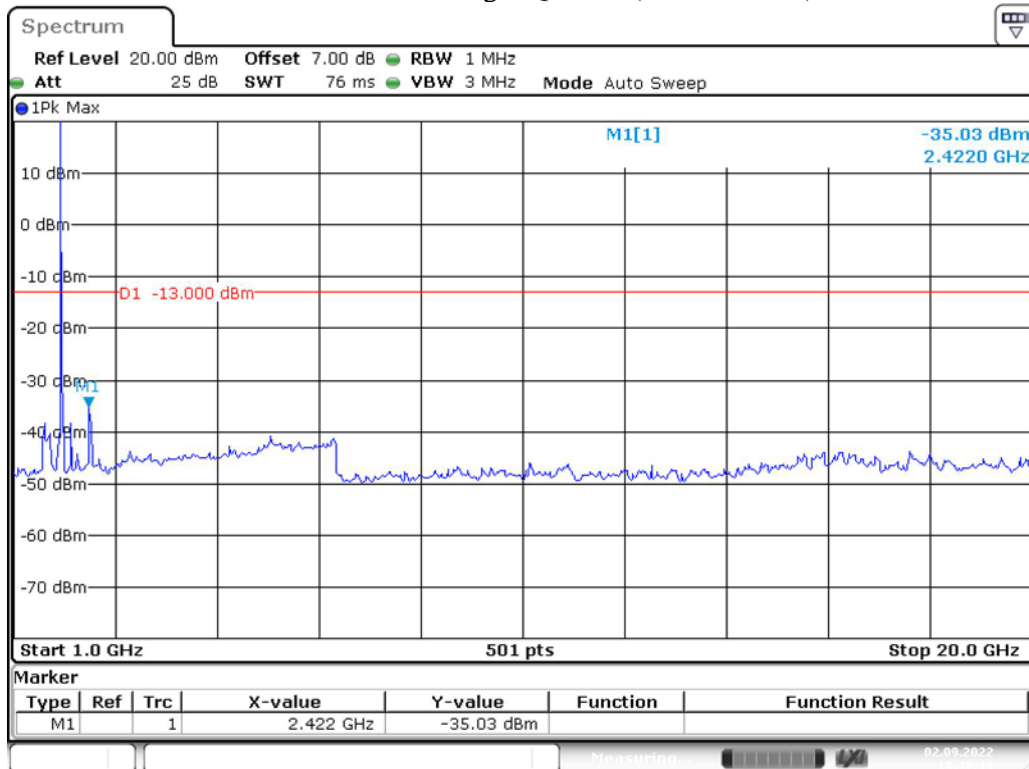

Band 25_20 MHz_High_QPSK_2(1GHz-20GHz)