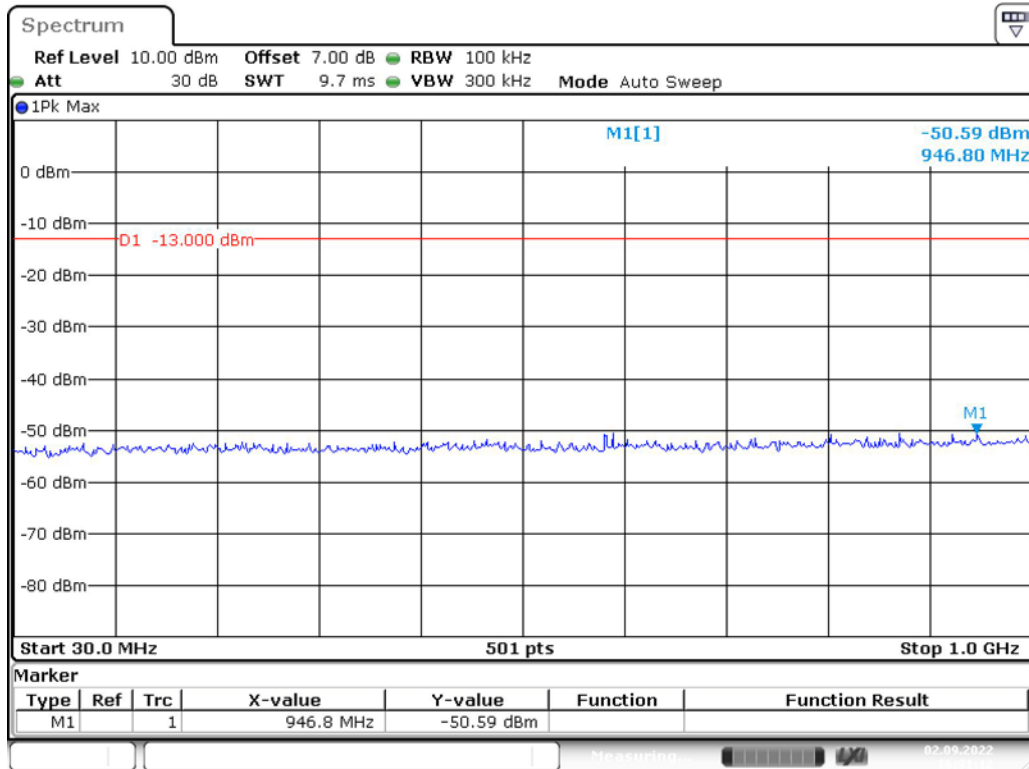

Band 25_1.4 MHz_Middle_QPSK_2(1GHz-20GHz)

Band 25_1.4 MHz_High_QPSK_1(30MHz-1GHz)

Band 25_1.4 MHz_High_QPSK_2(1GHz-20GHz)

Band 25_3 MHz_Low_QPSK_1(30MHz-1GHz)

Band 25_3 MHz_Low_QPSK_2(1GHz-20GHz)

Band 25_3 MHz_Middle_QPSK_1(30MHz-1GHz)