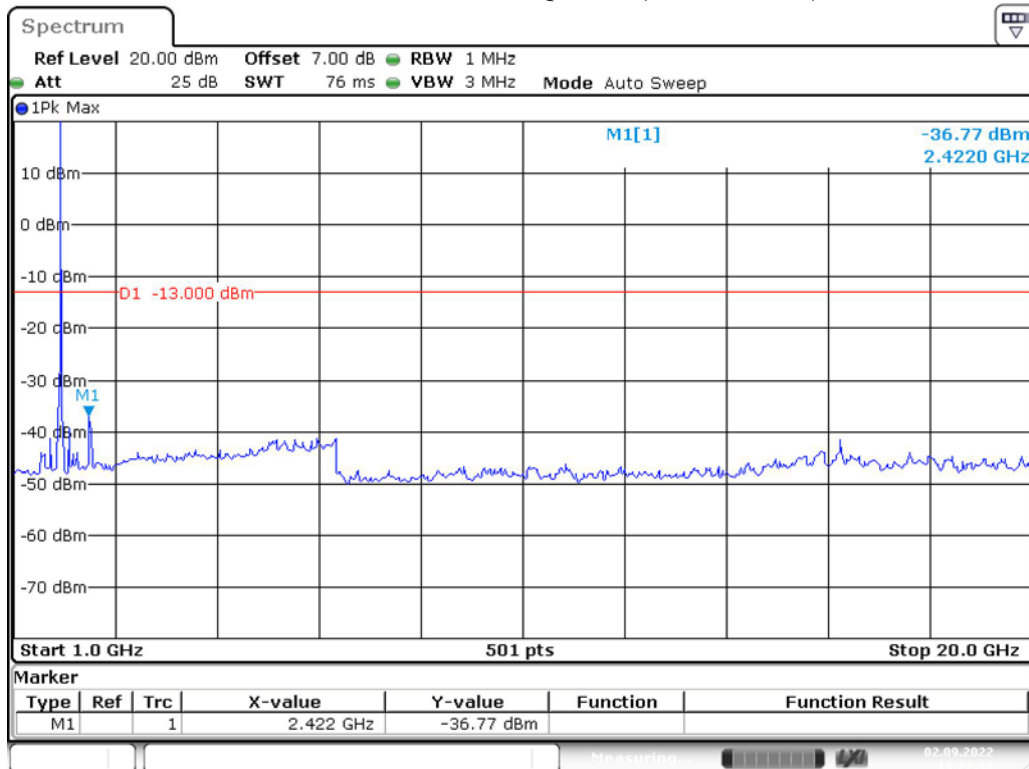

Band 25_5 MHz_Middle_QPSK_2(1GHz-20GHz)