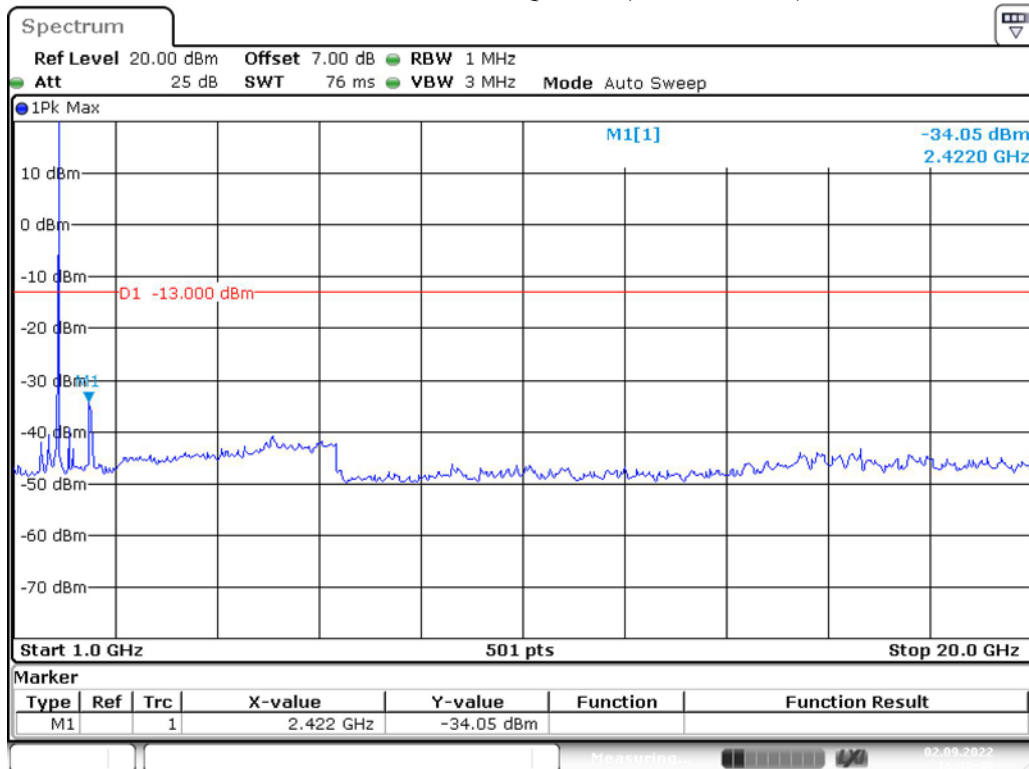

Band 25_3 MHz_Middle_QPSK_2(1GHz-20GHz)

Band 25_3 MHz_High_QPSK_1(30MHz-1GHz)

Band 25_3 MHz_High_QPSK_2(1GHz-20GHz)

Band 25_5 MHz_Low_QPSK_1(30MHz-1GHz)

Band 25_5 MHz_Low_QPSK_2(1GHz-20GHz)

Band 25_5 MHz_Middle_QPSK_1(30MHz-1GHz)