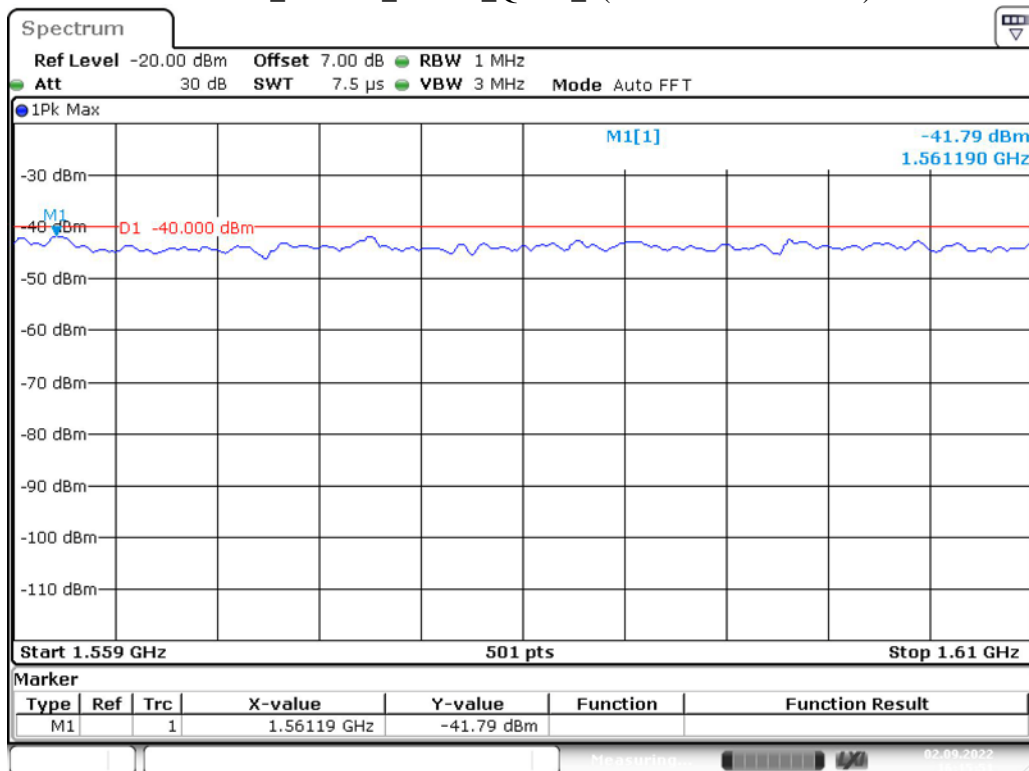

Band 13_10 MHz_Middle_QPSK_4(793MHz-806MHz)

Band 13_10 MHz_Middle_QPSK_5(1.5590GHz-1.61GHz)

Band 25_1.4 MHz_Low_QPSK_1(30MHz-1GHz)

Band 25_1.4 MHz_Low_QPSK_2(1GHz-20GHz)

Band 25_1.4 MHz_Middle_QPSK_1(30MHz-1GHz)