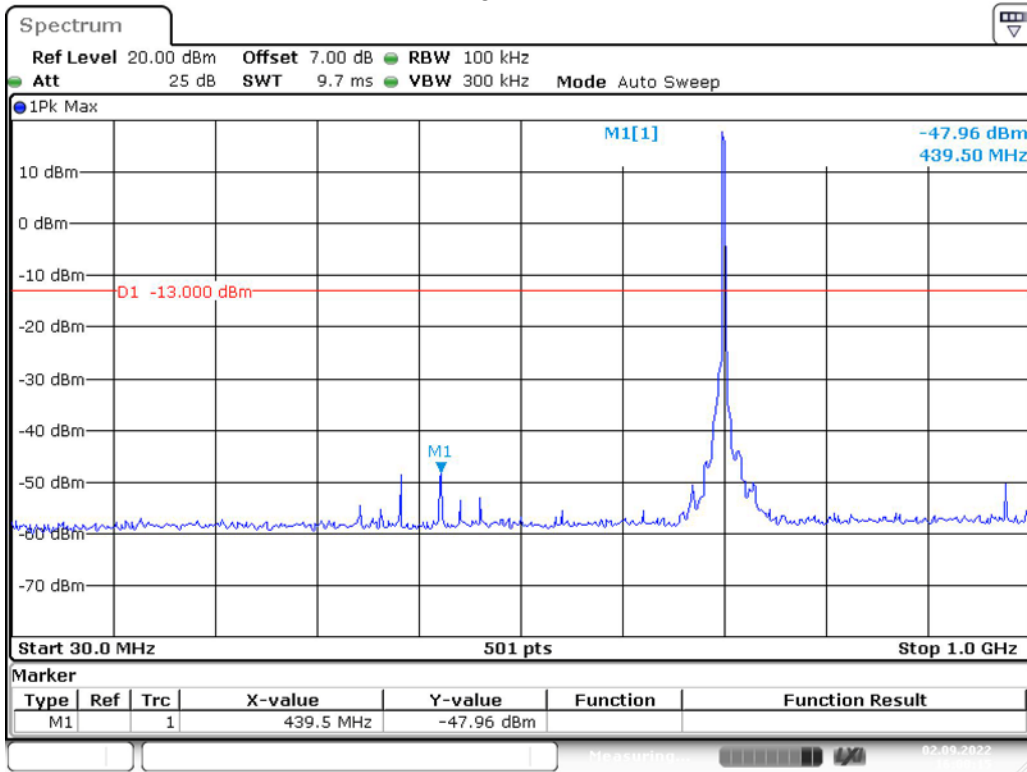

Band 12_10 MHz_Low_QPSK_1(30MHz-1GHz)

Band 12_10 MHz_Low_QPSK_2(1GHz-10GHz)

Band 12_10 MHz_Middle_QPSK_1(30MHz-1GHz)

Band 12_10 MHz_Middle_QPSK_2(1GHz-10GHz)

Band 12_10 MHz_High_QPSK_1(30MHz-1GHz)

Band 12_10 MHz_High_QPSK_2(1GHz-10GHz)