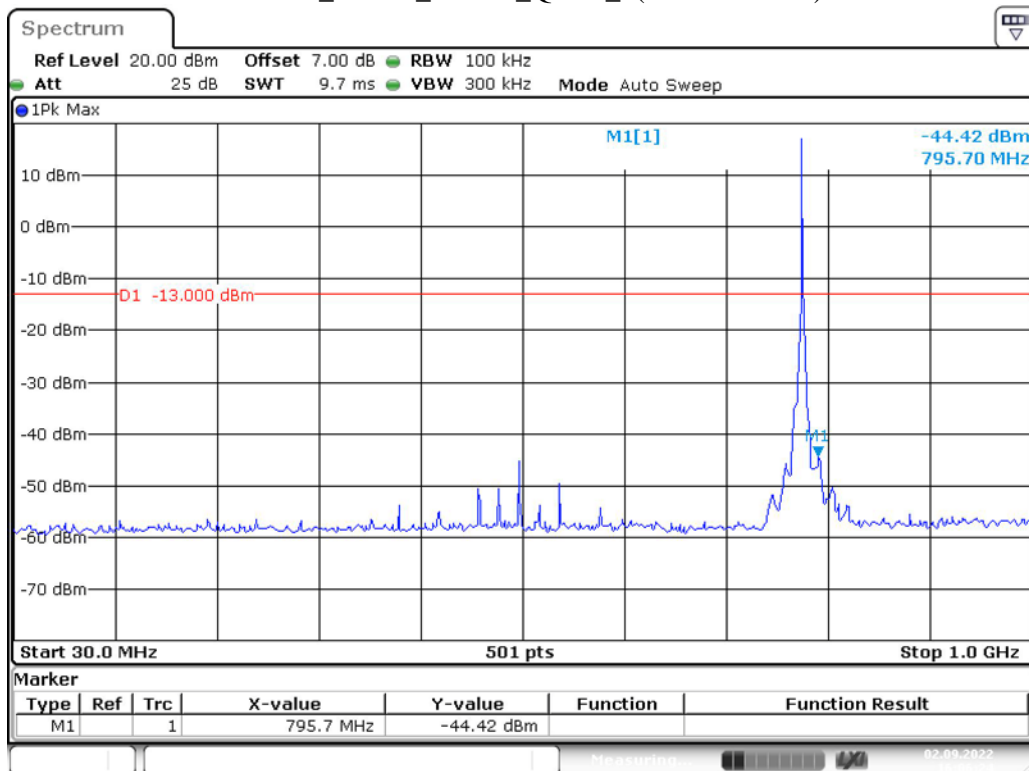

Band 13_5 MHz_Low_QPSK_1(30MHz-1GHz)

Band 13_5 MHz_Low_QPSK_2(1GHz-10GHz)

Band 13_5 MHz_Low_QPSK_3(763MHz-775MHz)

Band 13_5 MHz_Low_QPSK_4(793MHz-806MHz)

Band 13_5 MHz_Low_QPSK_5(1.5590GHz-1.61GHz)

Band 13_5 MHz_Middle_QPSK_1(30MHz-1GHz)