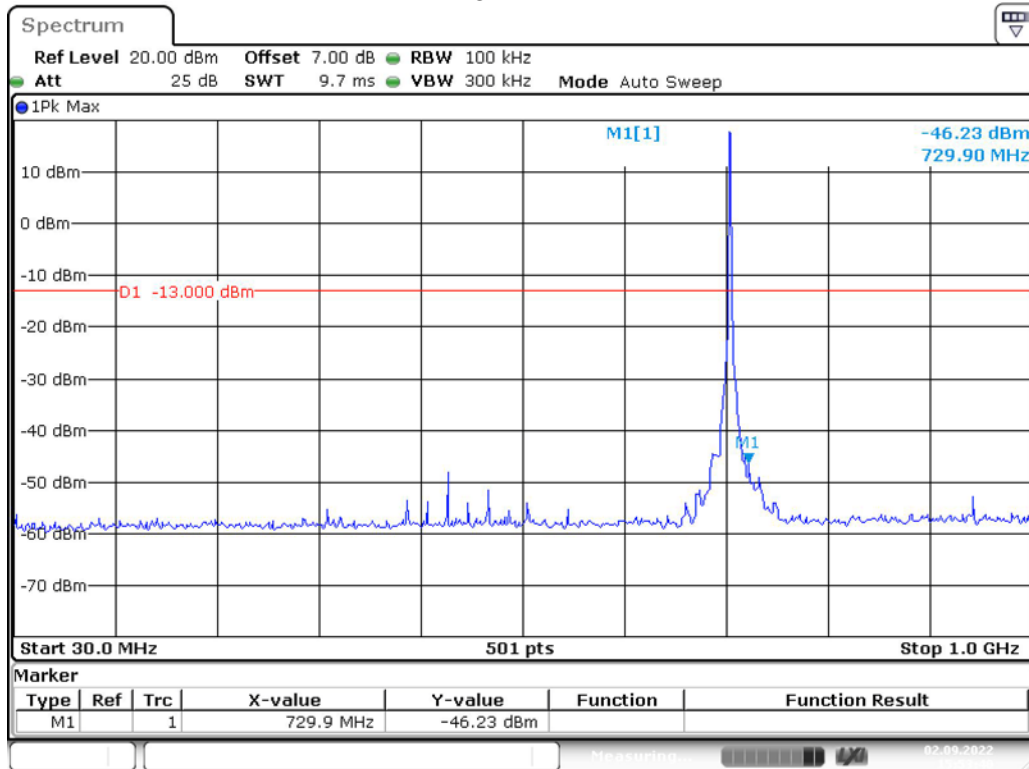

Band 12_5 MHz_Low_QPSK_1(30MHz-1GHz)

Band 12_5 MHz_Low_QPSK_2(1GHz-10GHz)

Band 12_5 MHz_Middle_QPSK_1(30MHz-1GHz)

Band 12_5 MHz_Middle_QPSK_2(1GHz-10GHz)

Band 12_5 MHz_High_QPSK_1(30MHz-1GHz)

Band 12_5 MHz_High_QPSK_2(1GHz-10GHz)