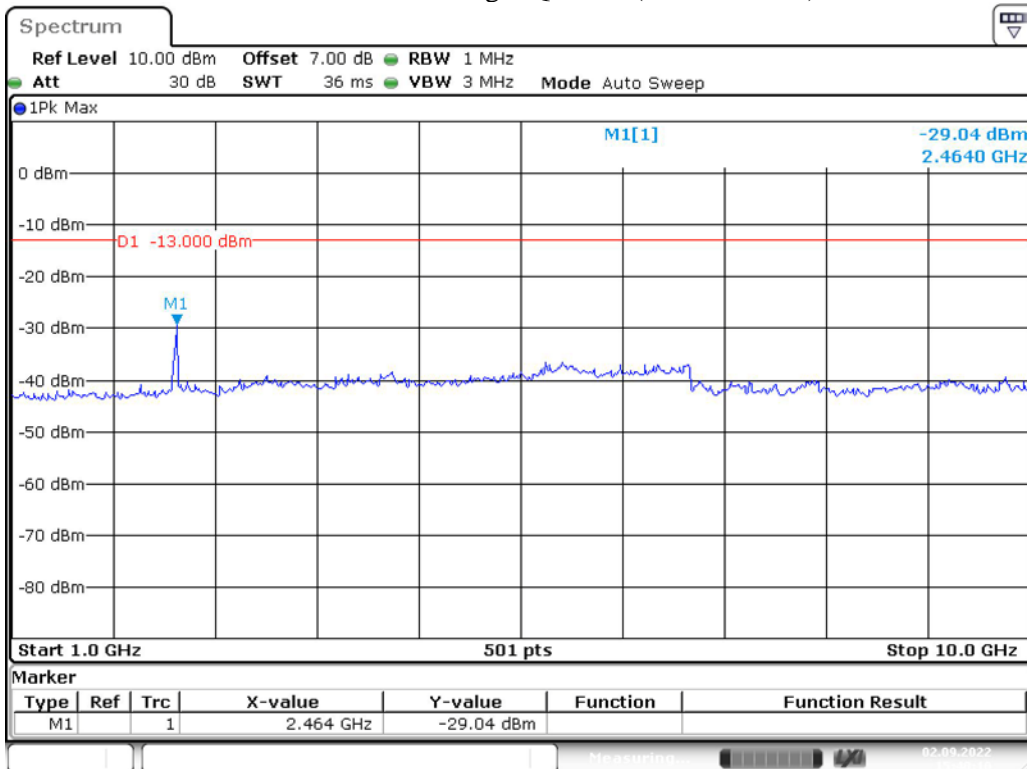

Band 12_1.4 MHz_Middle_QPSK_1(30MHz-1GHz)

Date: 2.SEP.2022 15:27:01

Band 12_1.4 MHz_Middle_QPSK_2(1GHz-10GHz)

Date: 2.SEP.2022 15:27:26

Band 12_1.4 MHz_High_QPSK_1(30MHz-1GHz)

Band 12_1.4 MHz_High_QPSK_2(1GHz-10GHz)