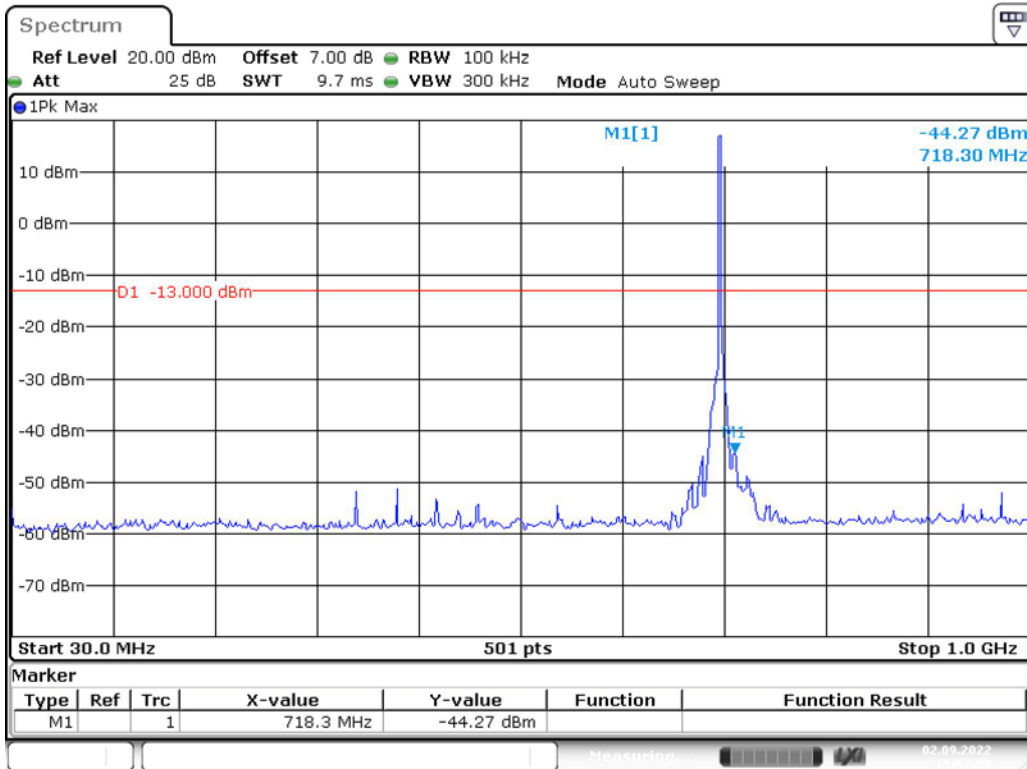

Band 12_10 MHz_Middle_QPSK_1(30MHz-1GHz)