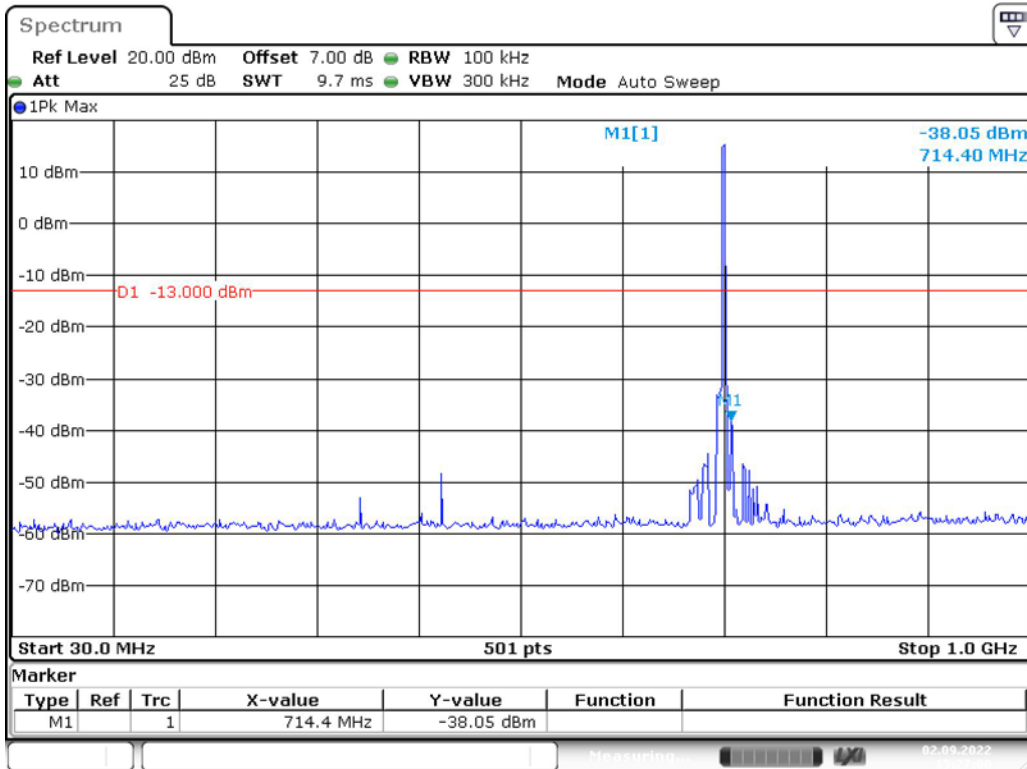

Band 12_1.4 MHz_Middle_QPSK_1(30MHz-1GHz)

Date: 2.SEP.2022 15:27:01