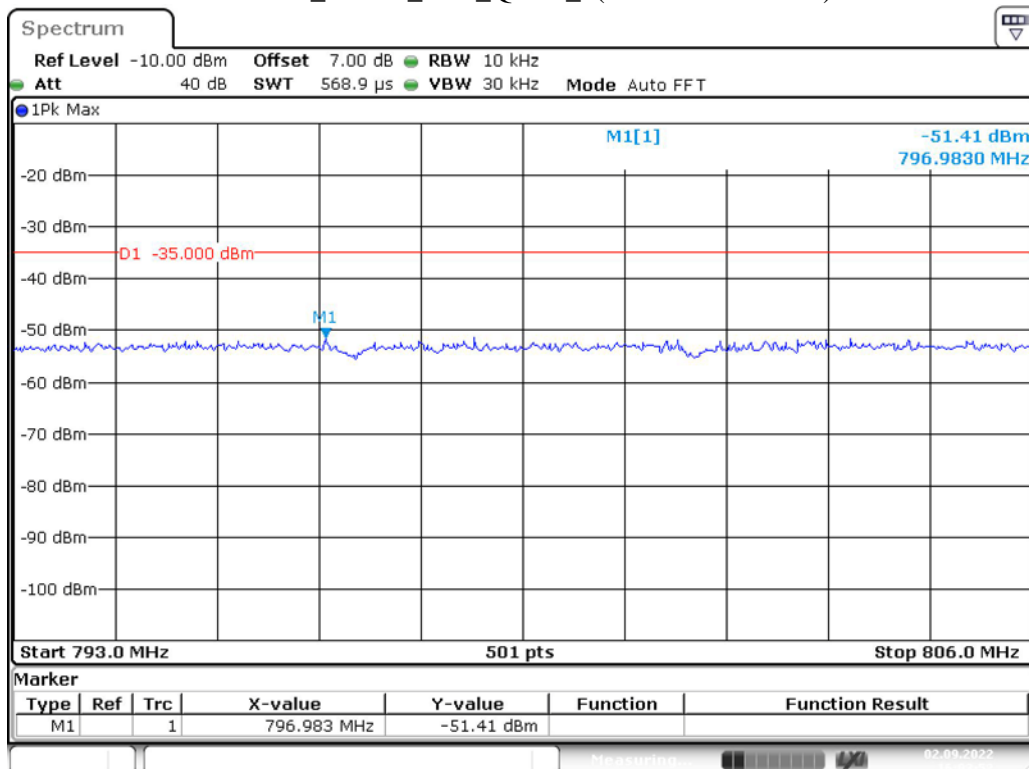

Band 13_5 MHz_Low_QPSK_1(30MHz-1GHz)

Band 13_5 MHz_Low_QPSK_2(1GHz-10GHz)

Band 13_5 MHz_Low_QPSK_3(763MHz-775MHz)

Band 13_5 MHz_Low_QPSK_4(793MHz-806MHz)

Band 13_5 MHz_Low_QPSK_5(1.5590GHz-1.61GHz)

Band 13_5 MHz_Middle_QPSK_1(30MHz-1GHz)