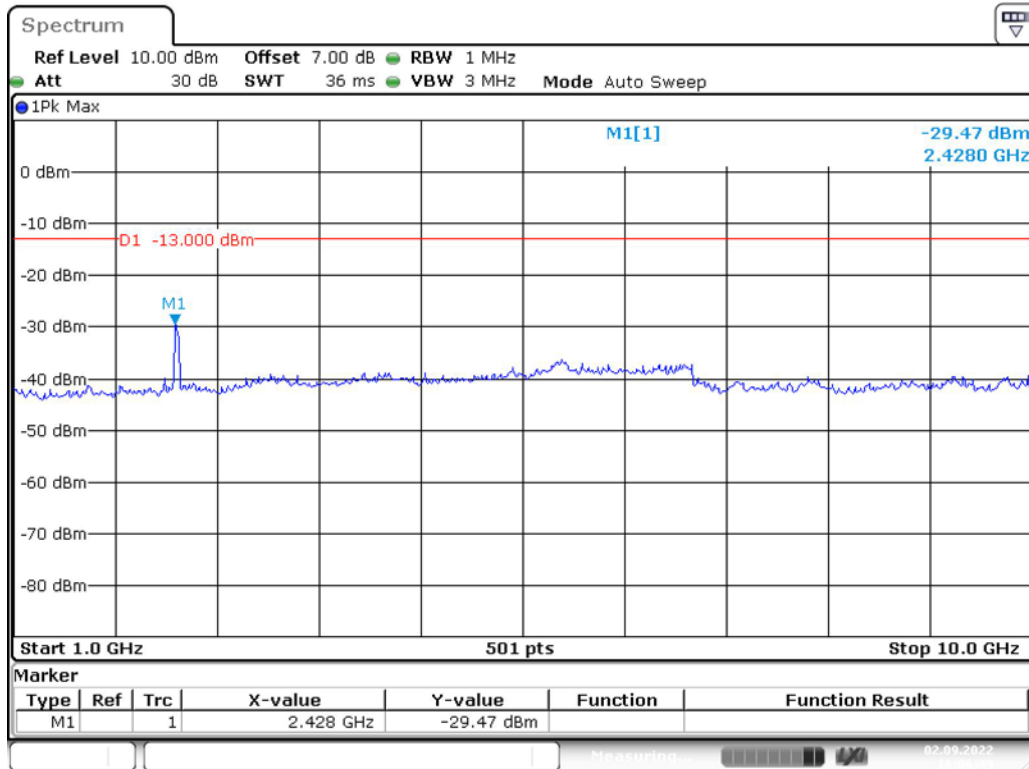

Band 13_5 MHz_Middle_QPSK_2(1GHz-10GHz)

Date: 2.SEP.2022 16:06:49