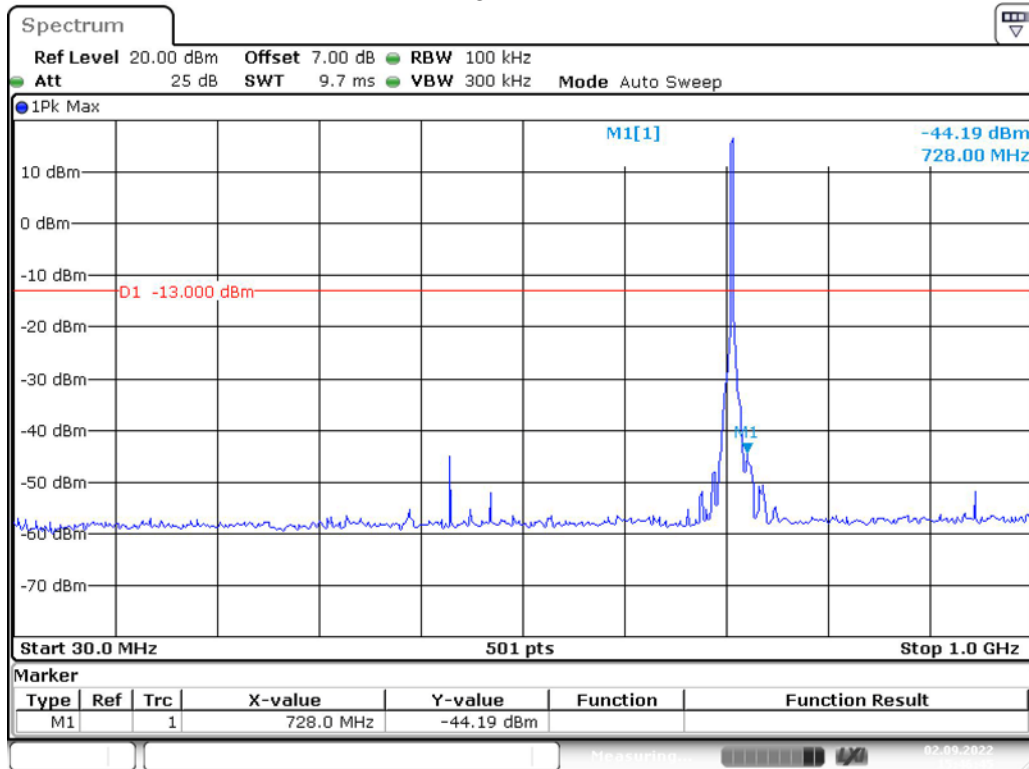

Band 12_3 MHz_Low_QPSK_1(30MHz-1GHz)

Band 12_3 MHz_Low_QPSK_2(1GHz-10GHz)

Band 12_3 MHz_Middle_QPSK_1(30MHz-1GHz)

Band 12_3 MHz_Middle_QPSK_2(1GHz-10GHz)

Band 12_3 MHz_High_QPSK_1(30MHz-1GHz)

Band 12_3 MHz_High_QPSK_2(1GHz-10GHz)