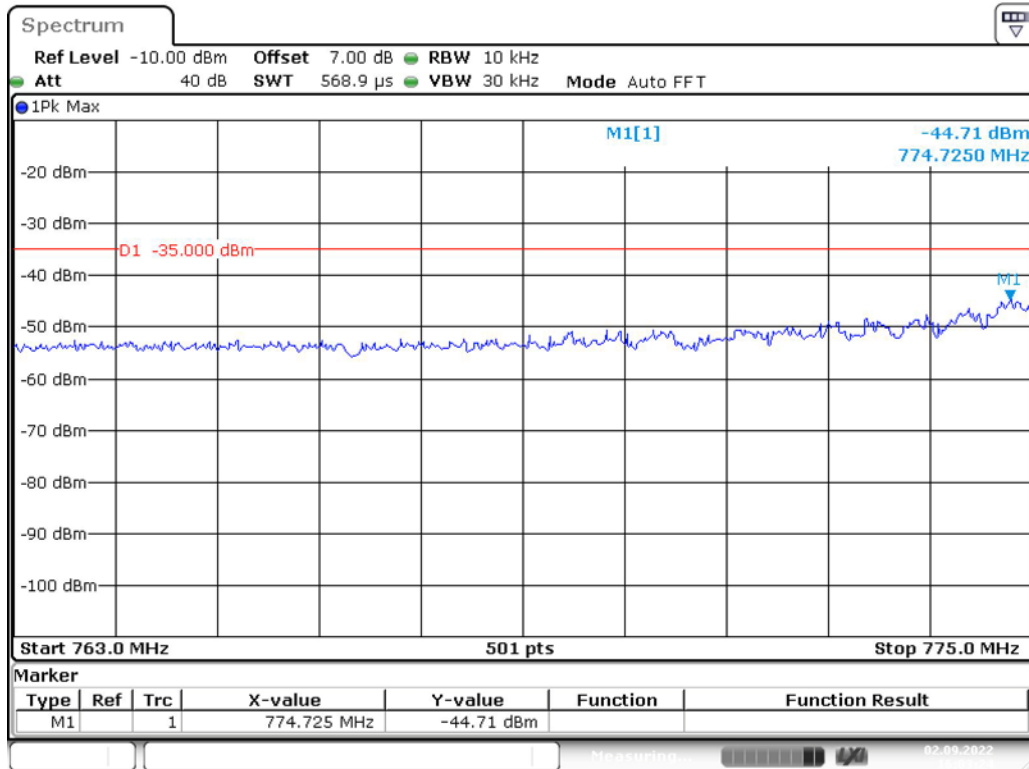

Band 13_5 MHz_Low_QPSK_3(763MHz-775MHz)