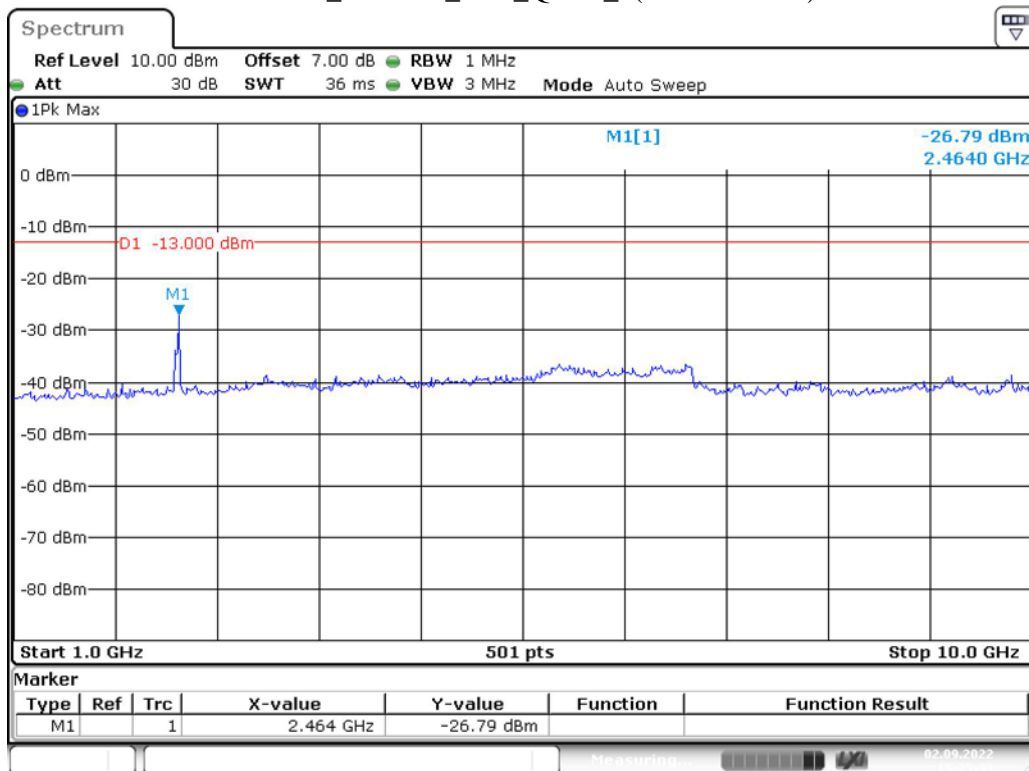

Band 5_10 MHz_Middle_QPSK_1(30MHz-1GHz)

Band 5_10 MHz_Middle_QPSK_2(1GHz-10GHz)

Band 5_10 MHz_High_QPSK_1(30MHz-1GHz)

Band 5_10 MHz_High_QPSK_2(1GHz-10GHz)

Band 12_1.4 MHz_Low_QPSK_1(30MHz-1GHz)

Band 12_1.4 MHz_Low_QPSK_2(1GHz-10GHz)