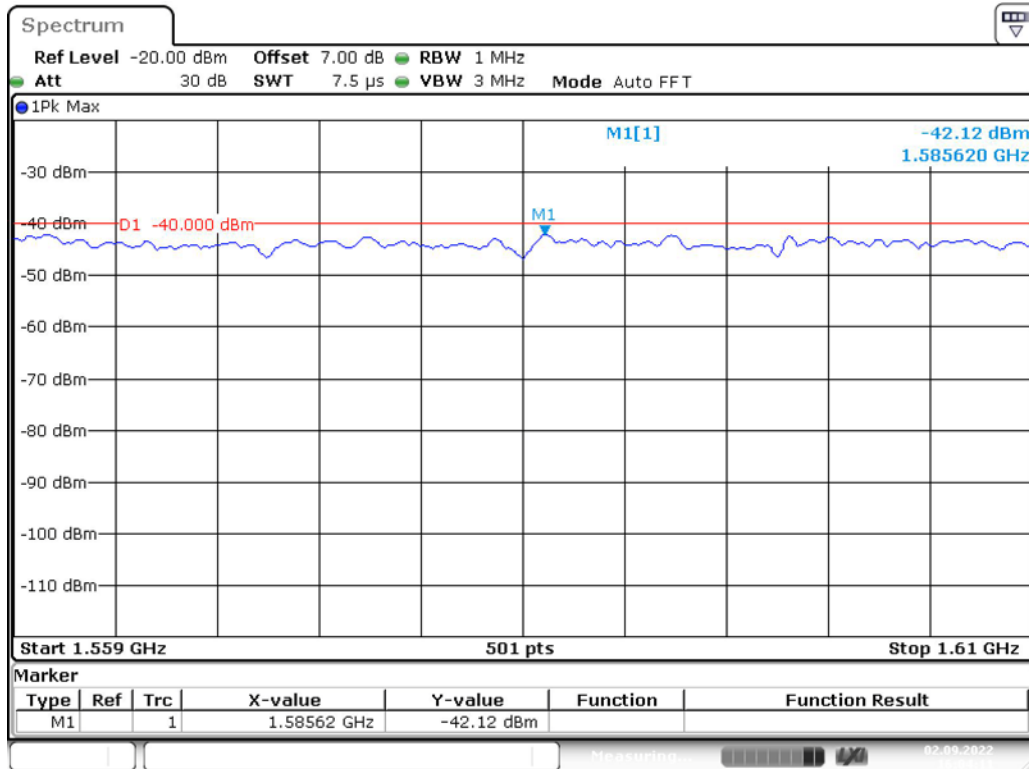

Band 13_5 MHz_Low_QPSK_1(30MHz-1GHz)

Band 13_5 MHz_Low_QPSK_2(1GHz-10GHz)

Band 13_5 MHz_Low_QPSK_3(763MHz-775MHz)

Band 13_5 MHz_Low_QPSK_4(793MHz-806MHz)

Band 13_5 MHz_Low_QPSK_5(1.5590GHz-1.61GHz)

Band 13_5 MHz_Middle_QPSK_1(30MHz-1GHz)