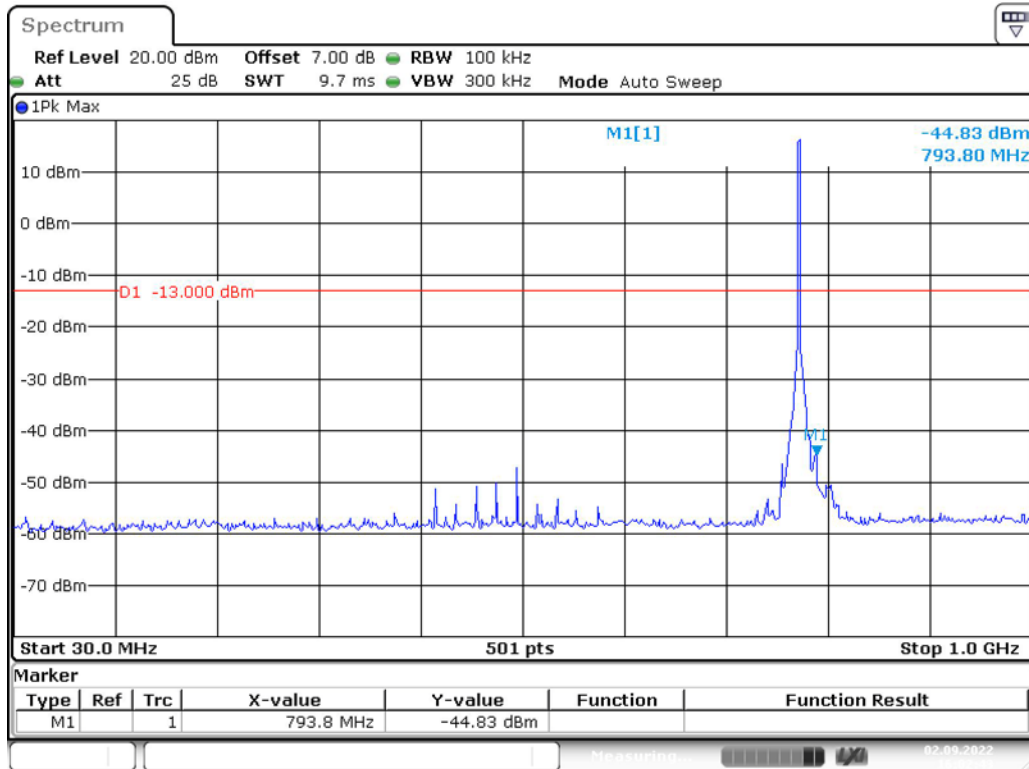

Band 13_5 MHz_Low_QPSK_1(30MHz-1GHz)