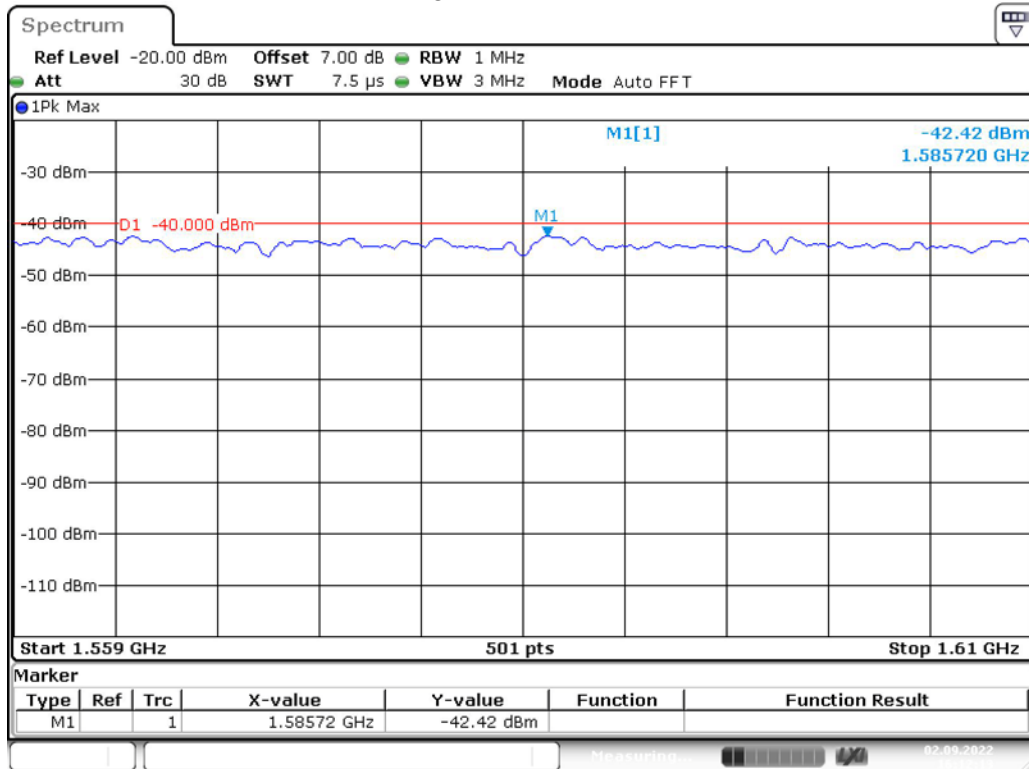

Band 13_5 MHz_High_QPSK_5(1.5590GHz-1.61GHz)

Date: 2.SEP.2022 16:12:13