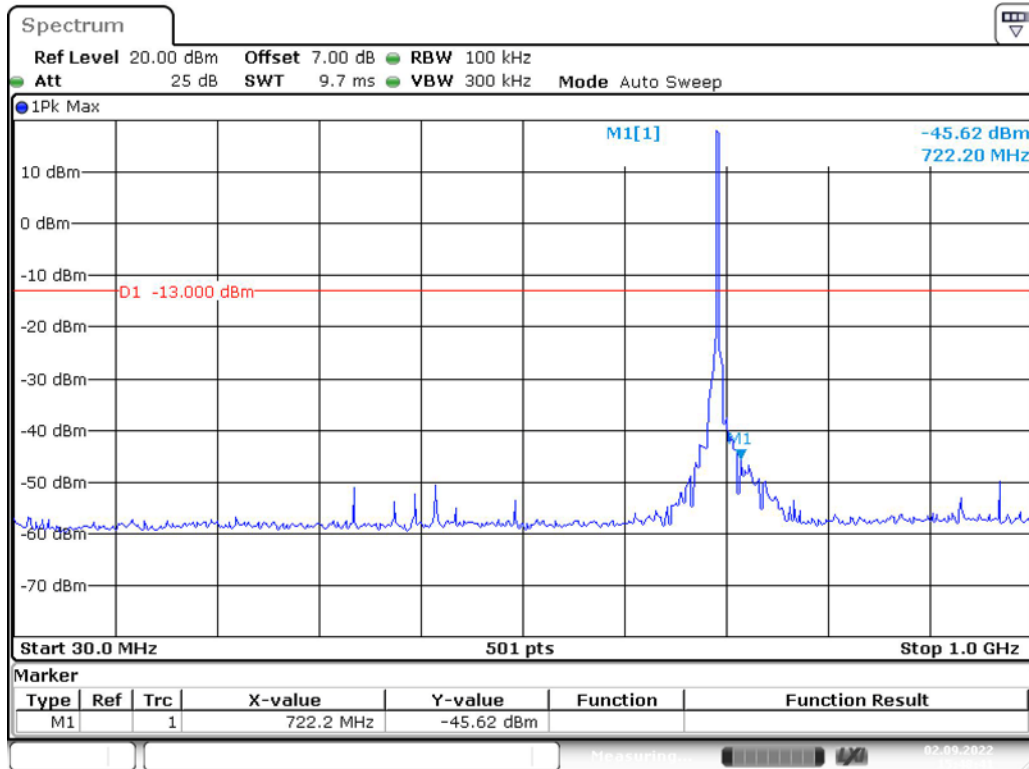

Band 12_5 MHz_Low_QPSK_1(30MHz-1GHz)