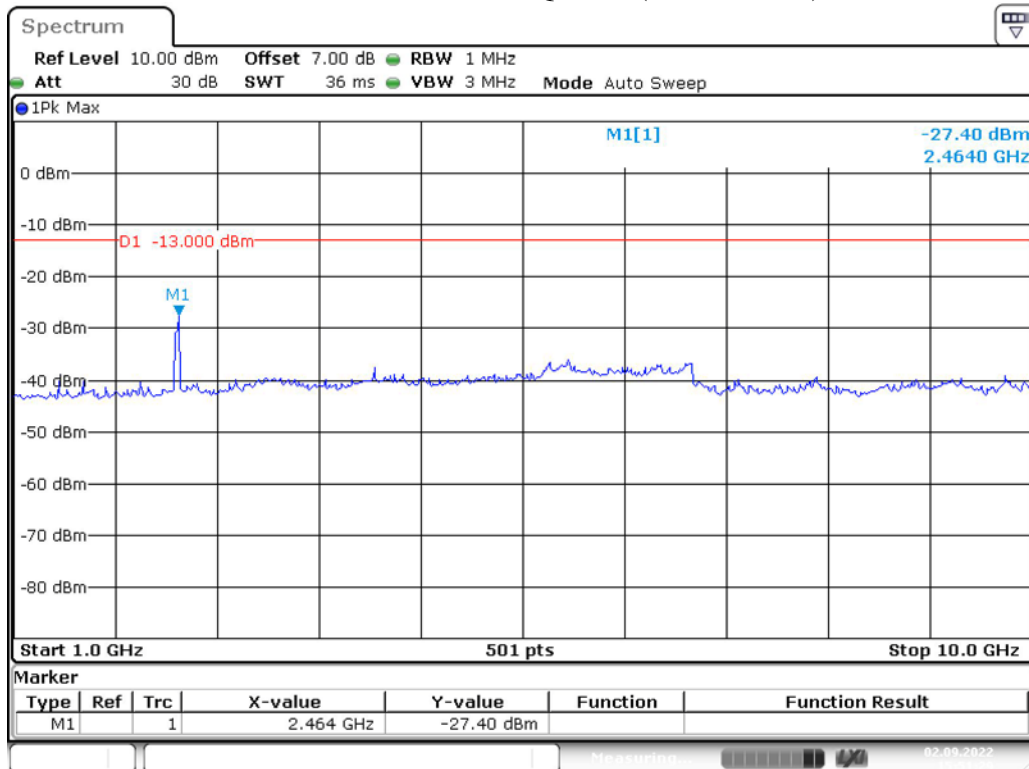

Band 12_5 MHz_Low_QPSK_1(30MHz-1GHz)

Band 12_5 MHz_Low_QPSK_2(1GHz-10GHz)

Band 12_5 MHz_Middle_QPSK_1(30MHz-1GHz)

Band 12_5 MHz_Middle_QPSK_2(1GHz-10GHz)

Band 12_5 MHz_High_QPSK_1(30MHz-1GHz)

Band 12_5 MHz_High_QPSK_2(1GHz-10GHz)