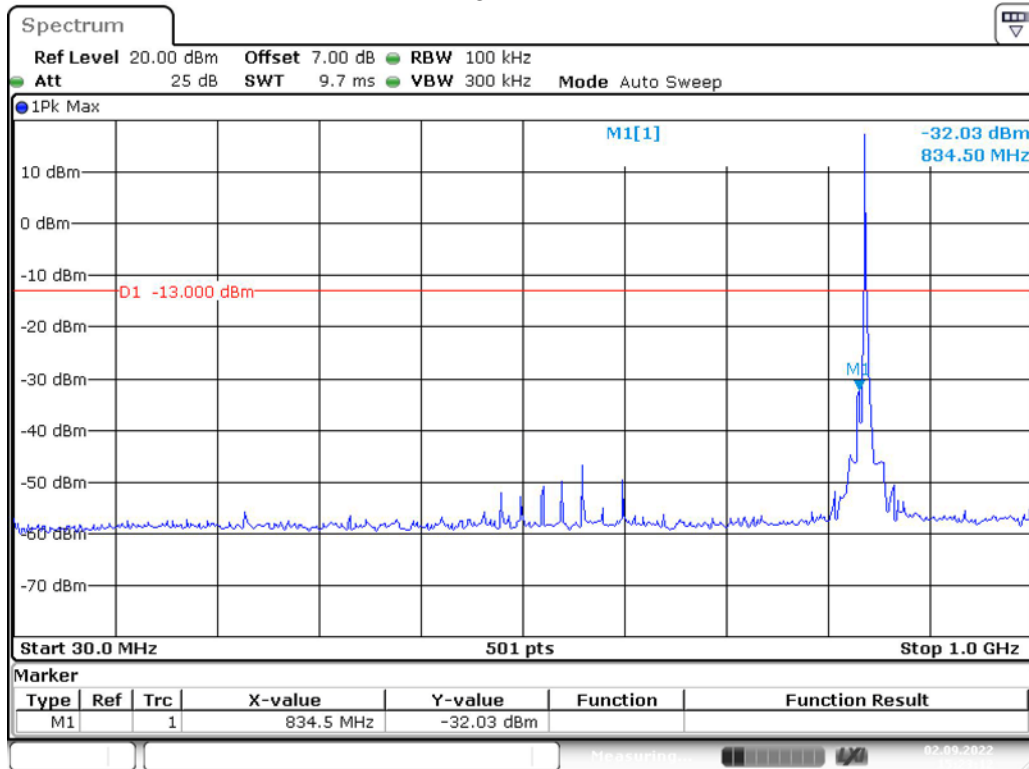

Band 5_10 MHz_Middle_QPSK_1(30MHz-1GHz)

Band 5_10 MHz_Middle_QPSK_2(1GHz-10GHz)

Band 5_10 MHz_High_QPSK_1(30MHz-1GHz)

Band 5_10 MHz_High_QPSK_2(1GHz-10GHz)

Band 12_1.4 MHz_Low_QPSK_1(30MHz-1GHz)

Band 12_1.4 MHz_Low_QPSK_2(1GHz-10GHz)