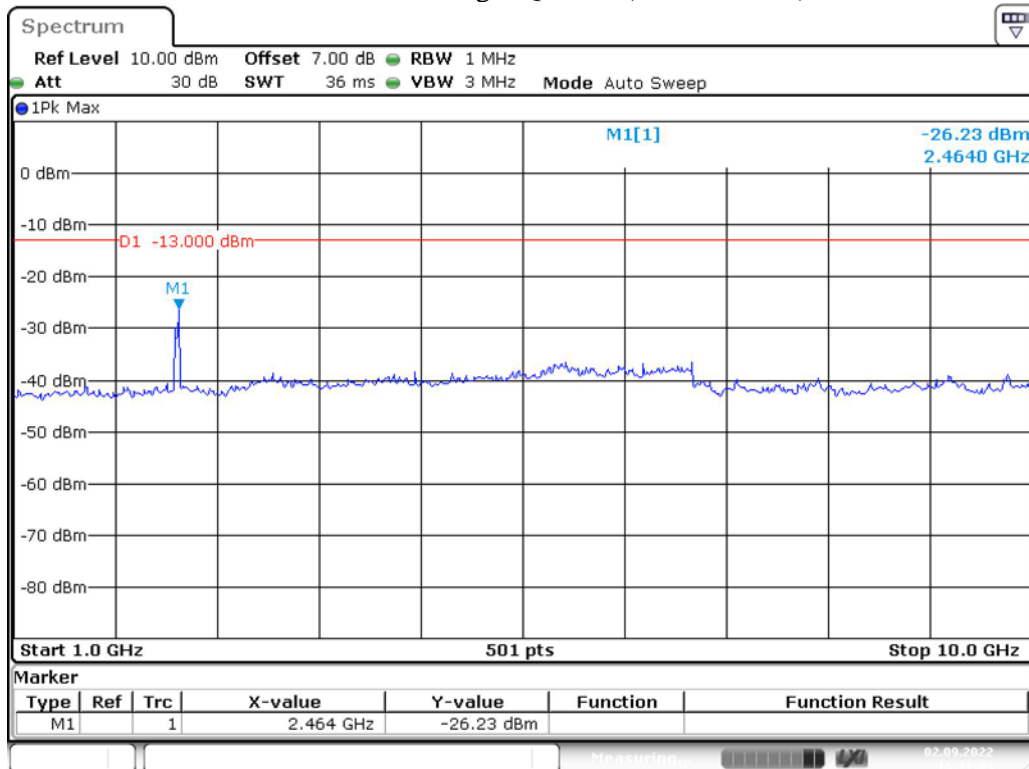

Band 13_5 MHz_High_QPSK_2(1GHz-10GHz)