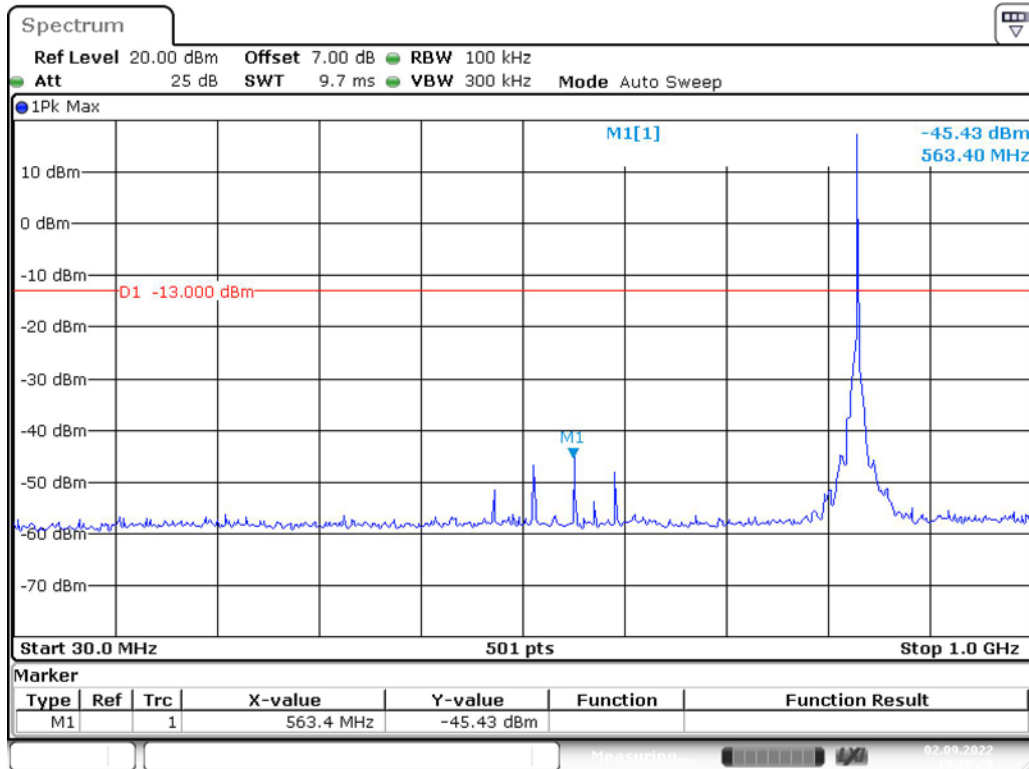

Band 5_10 MHz_Middle_QPSK_1(30MHz-1GHz)

Band 5_10 MHz_Middle_QPSK_2(1GHz-10GHz)

Band 5_10 MHz_High_QPSK_1(30MHz-1GHz)

Band 5_10 MHz_High_QPSK_2(1GHz-10GHz)

Band 12_1.4 MHz_Low_QPSK_1(30MHz-1GHz)

Band 12_1.4 MHz_Low_QPSK_2(1GHz-10GHz)