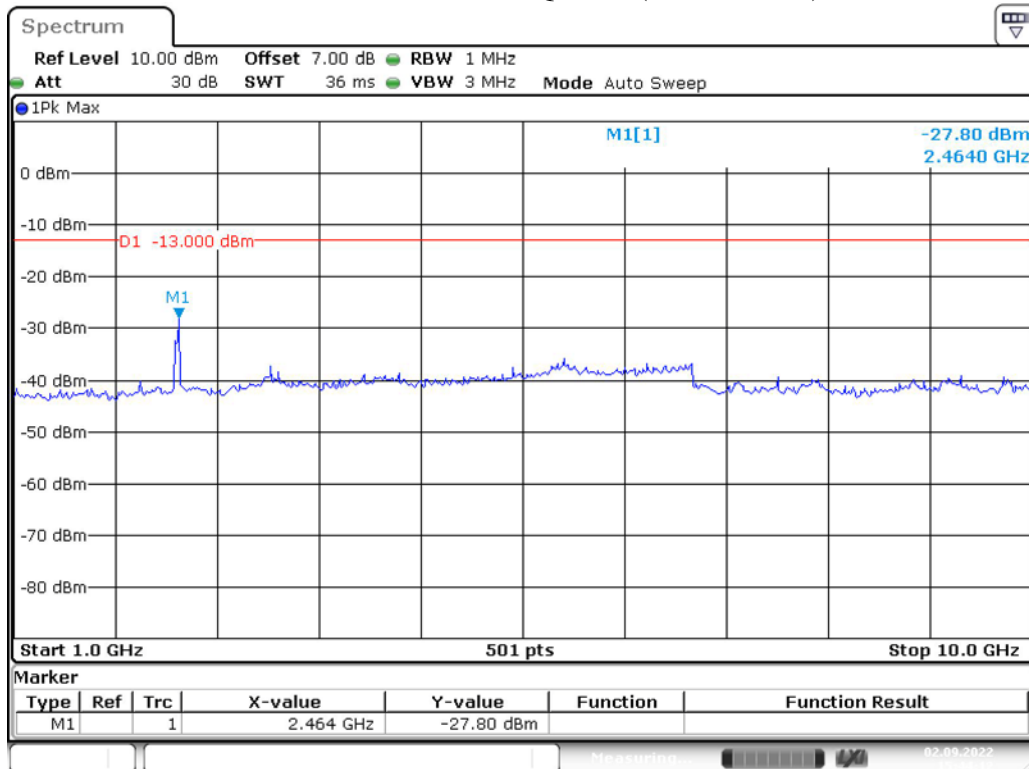

Band 12_3 MHz_Low_QPSK_1(30MHz-1GHz)

Band 12_3 MHz_Low_QPSK_2(1GHz-10GHz)

Band 12_3 MHz_Middle_QPSK_1(30MHz-1GHz)

Band 12_3 MHz_Middle_QPSK_2(1GHz-10GHz)

Band 12_3 MHz_High_QPSK_1(30MHz-1GHz)

Band 12_3 MHz_High_QPSK_2(1GHz-10GHz)