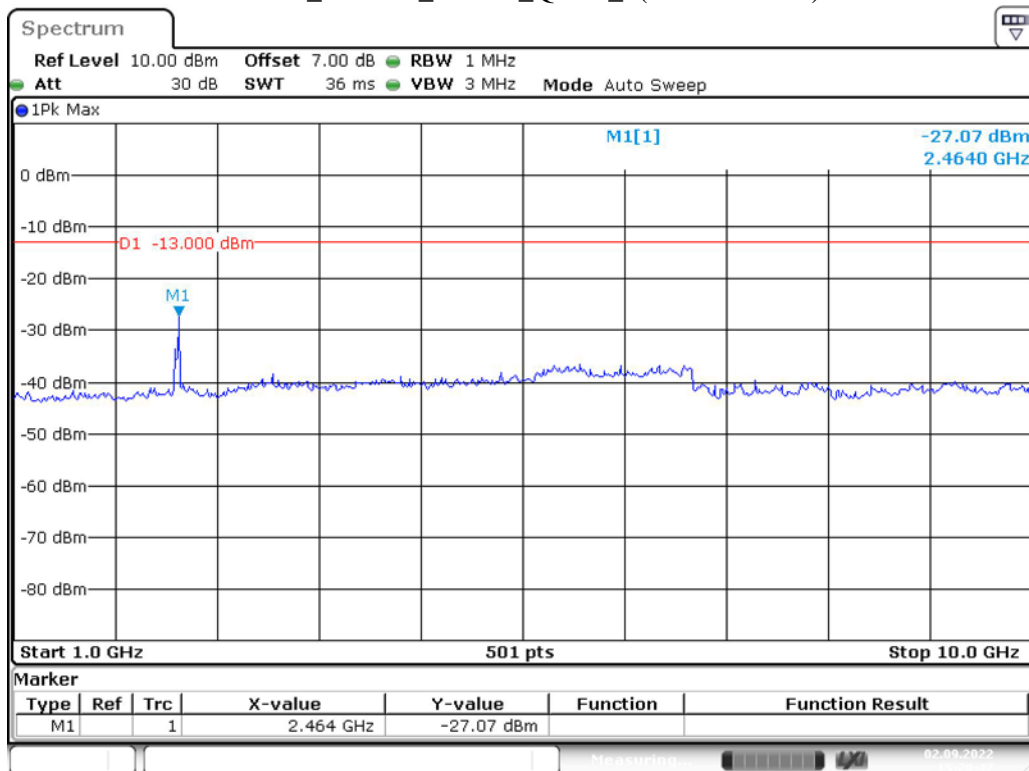

Band 5_10 MHz_Middle_QPSK_1(30MHz-1GHz)

Band 5_10 MHz_Middle_QPSK_2(1GHz-10GHz)

Band 5_10 MHz_High_QPSK_1(30MHz-1GHz)

Band 5_10 MHz_High_QPSK_2(1GHz-10GHz)

Band 12_1.4 MHz_Low_QPSK_1(30MHz-1GHz)

Band 12_1.4 MHz_Low_QPSK_2(1GHz-10GHz)