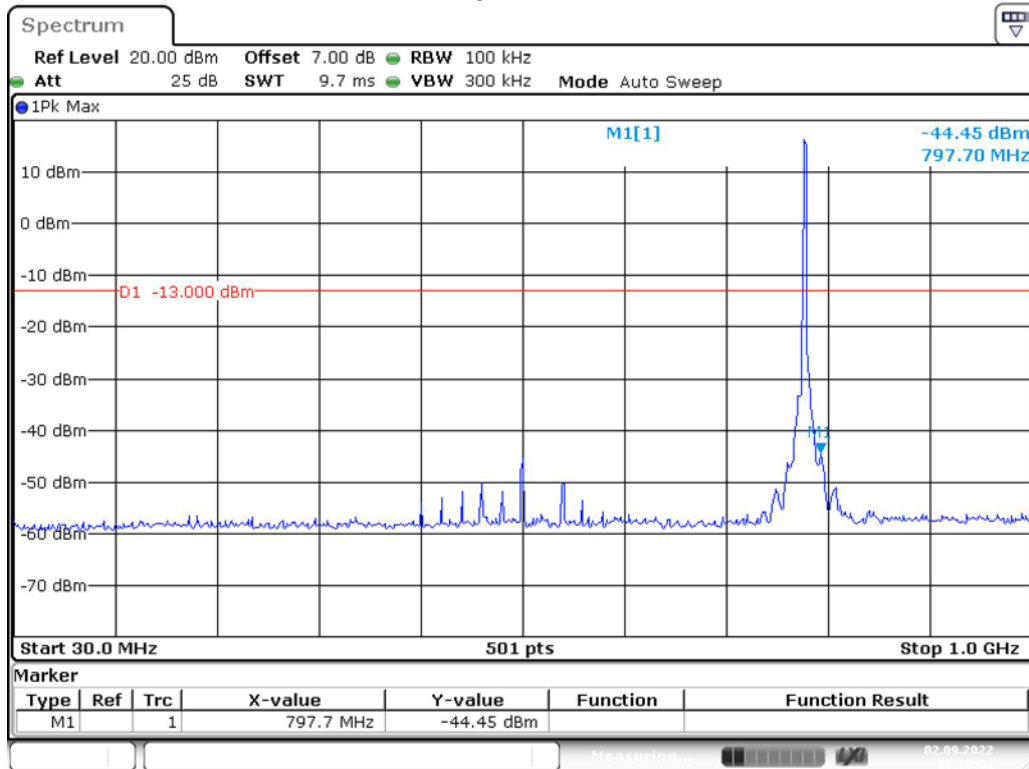

Band 13_5 MHz_High_QPSK_1(30MHz-1GHz)