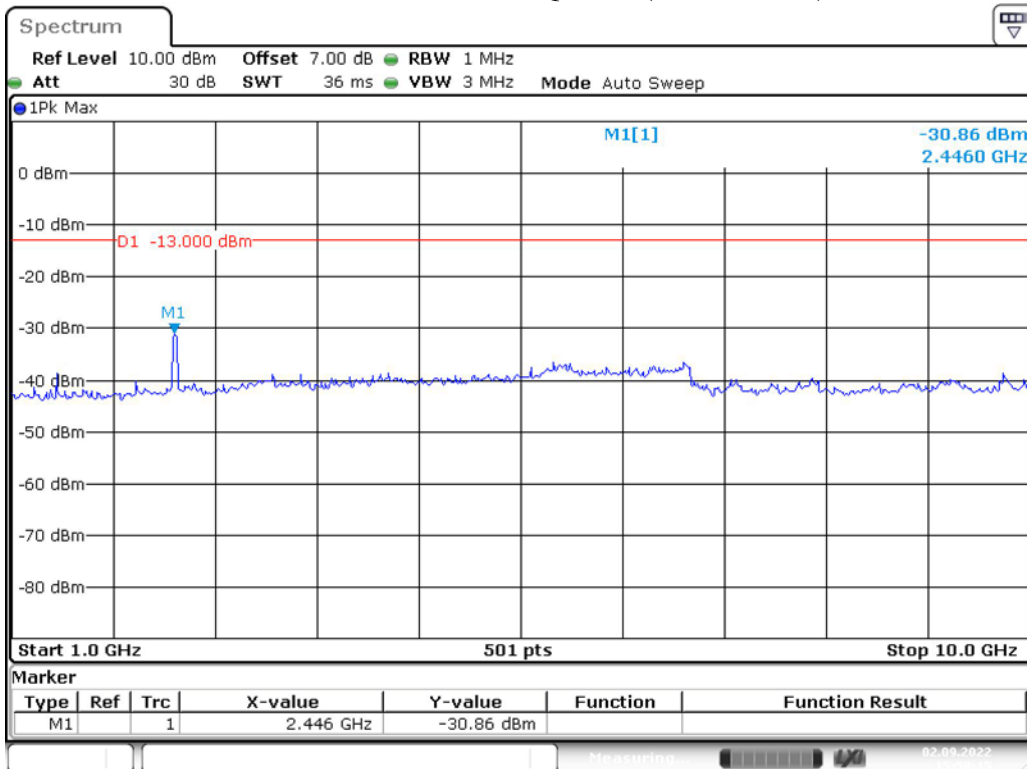

Band 12_10 MHz_Low_QPSK_1(30MHz-1GHz)

Band 12_10 MHz_Low_QPSK_2(1GHz-10GHz)

Band 12_10 MHz_Middle_QPSK_1(30MHz-1GHz)

Band 12_10 MHz_Middle_QPSK_2(1GHz-10GHz)

Band 12_10 MHz_High_QPSK_1(30MHz-1GHz)

Band 12_10 MHz_High_QPSK_2(1GHz-10GHz)