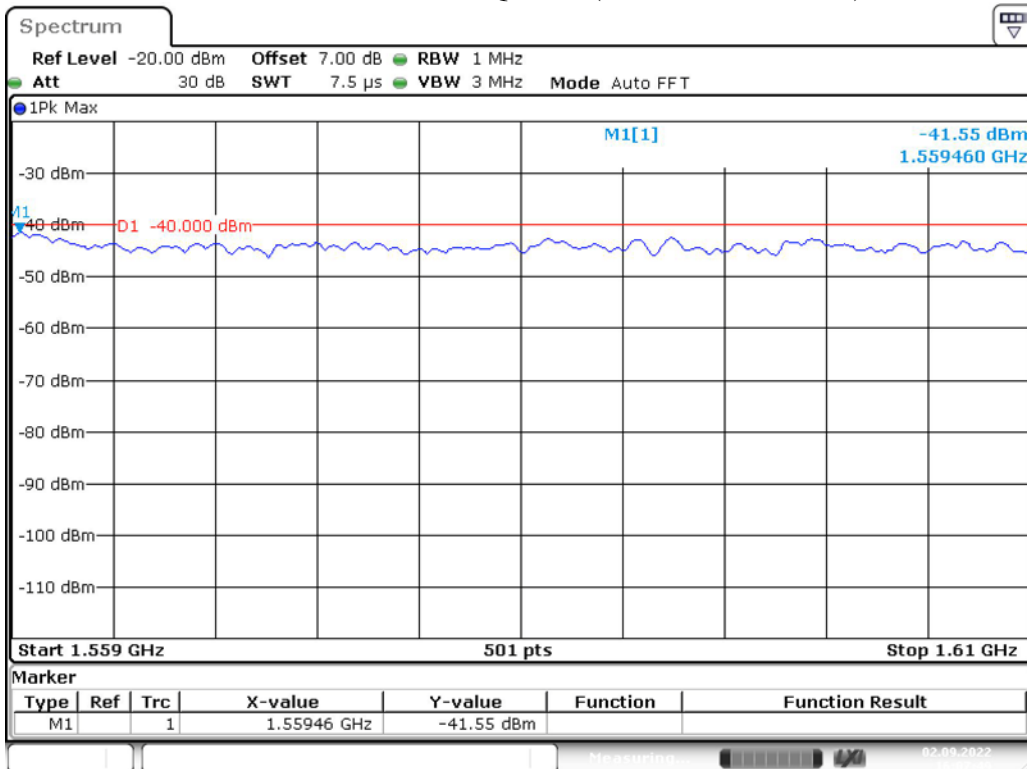

Band 13_5 MHz_Middle_QPSK_2(1GHz-10GHz)

Date: 2.SEP.2022 16:06:49

Band 13_5 MHz_Middle_QPSK_3(763MHz-775MHz)

Date: 2.SEP.2022 16:07:11

Band 13_5 MHz_Middle_QPSK_4(793MHz-806MHz)

Band 13_5 MHz_Middle_QPSK_5(1.5590GHz-1.61GHz)