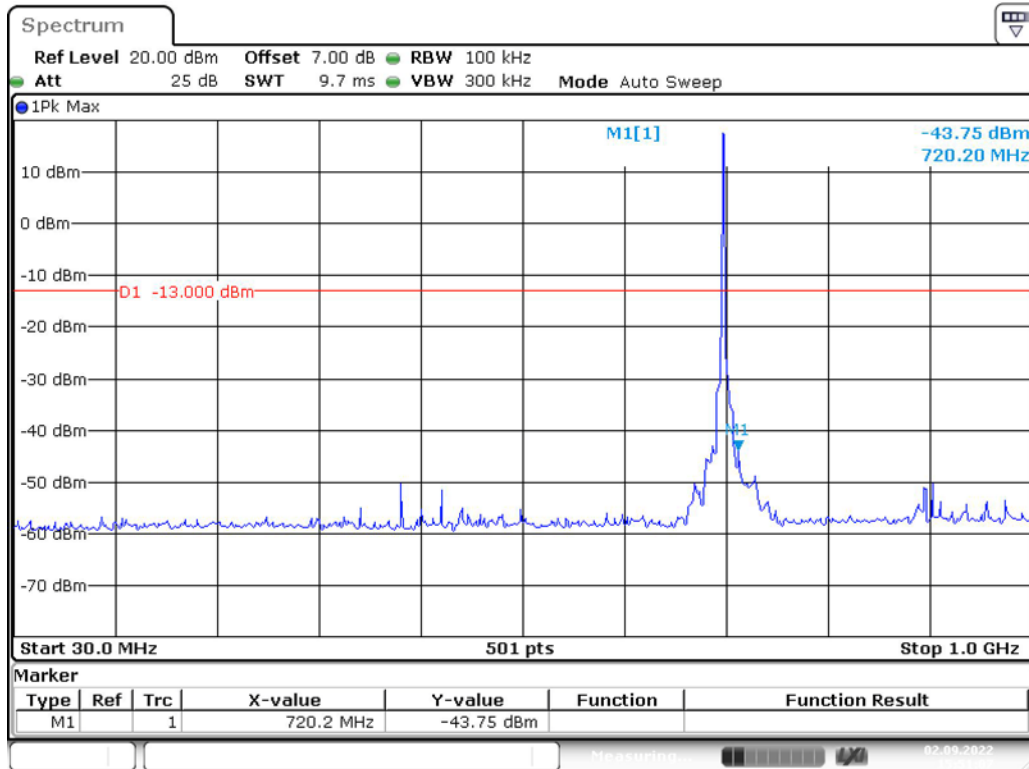

Band 12_5 MHz_Middle_QPSK_1(30MHz-1GHz)