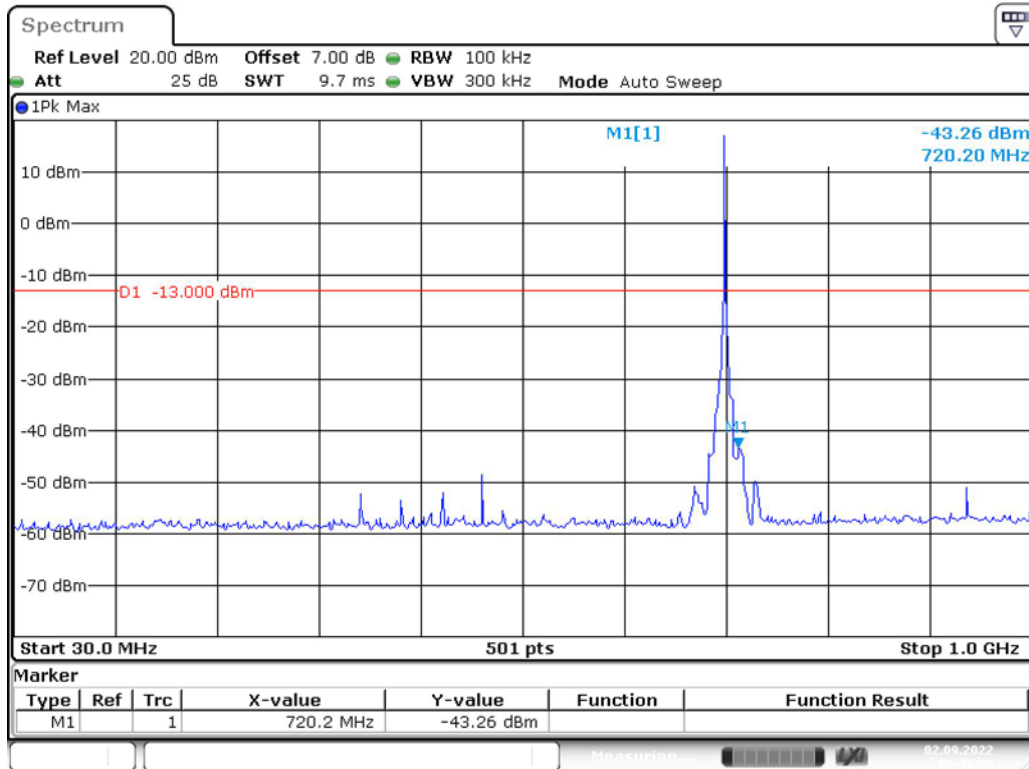

Band 12_3 MHz_Middle_QPSK_1(30MHz-1GHz)