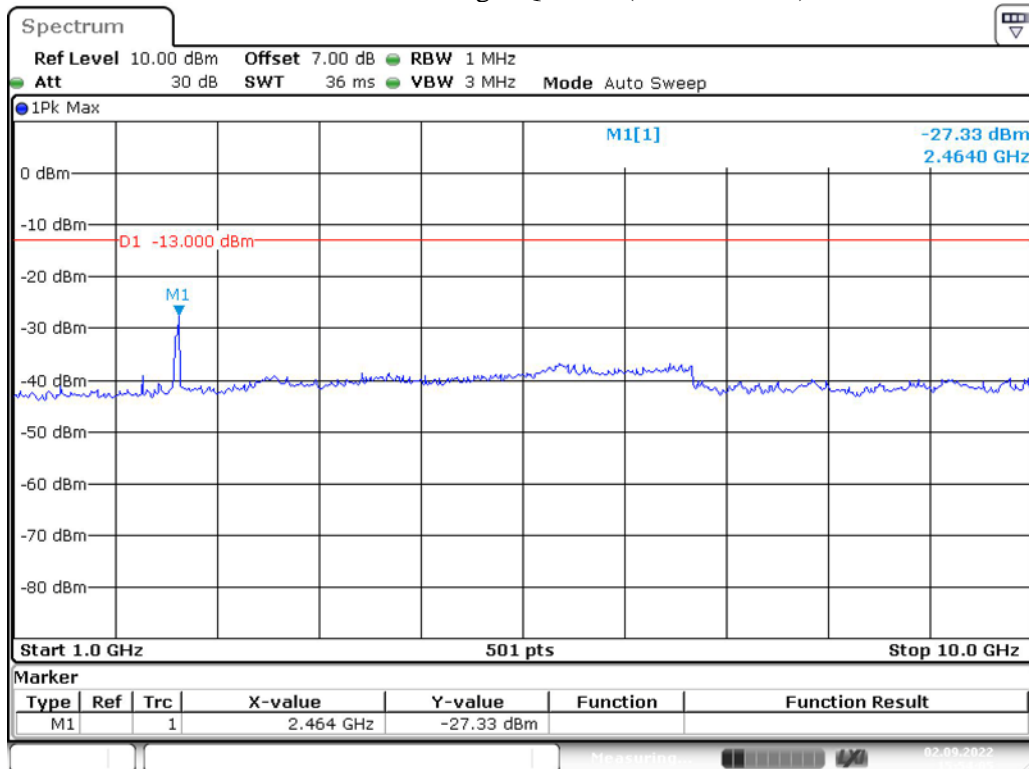

Band 12_5 MHz_Low_QPSK_1(30MHz-1GHz)

Band 12_5 MHz_Low_QPSK_2(1GHz-10GHz)

Band 12_5 MHz_Middle_QPSK_1(30MHz-1GHz)

Band 12_5 MHz_Middle_QPSK_2(1GHz-10GHz)

Band 12_5 MHz_High_QPSK_1(30MHz-1GHz)

Band 12_5 MHz_High_QPSK_2(1GHz-10GHz)