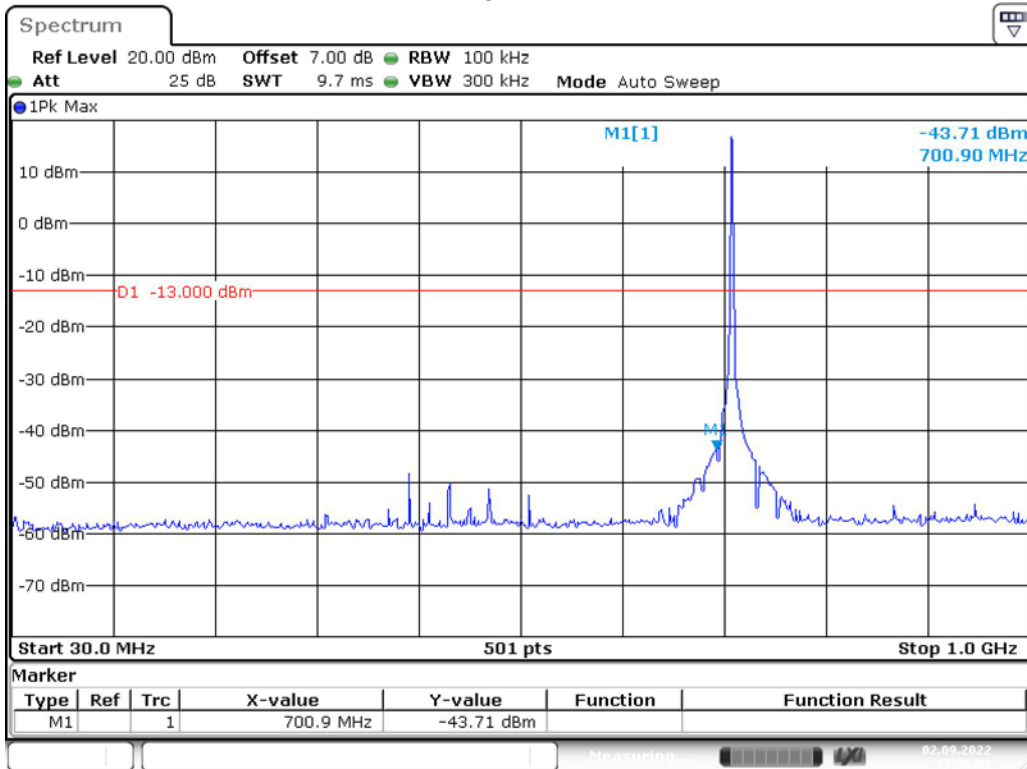

Band 12_1.4 MHz_Middle_QPSK_1(30MHz-1GHz)

Date: 2.SEP.2022 15:27:01

Band 12_1.4 MHz_Middle_QPSK_2(1GHz-10GHz)

Date: 2.SEP.2022 15:27:26

Band 12_1.4 MHz_High_QPSK_1(30MHz-1GHz)

Band 12_1.4 MHz_High_QPSK_2(1GHz-10GHz)