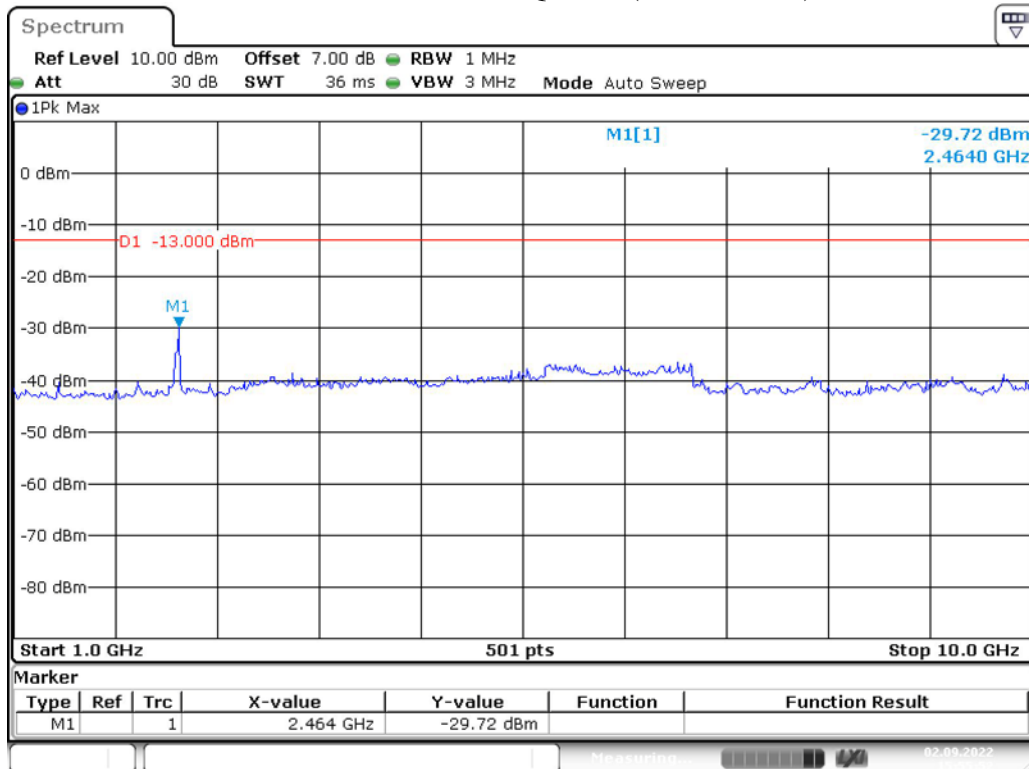

Band 12_10 MHz_Low_QPSK_2(1GHz-10GHz)