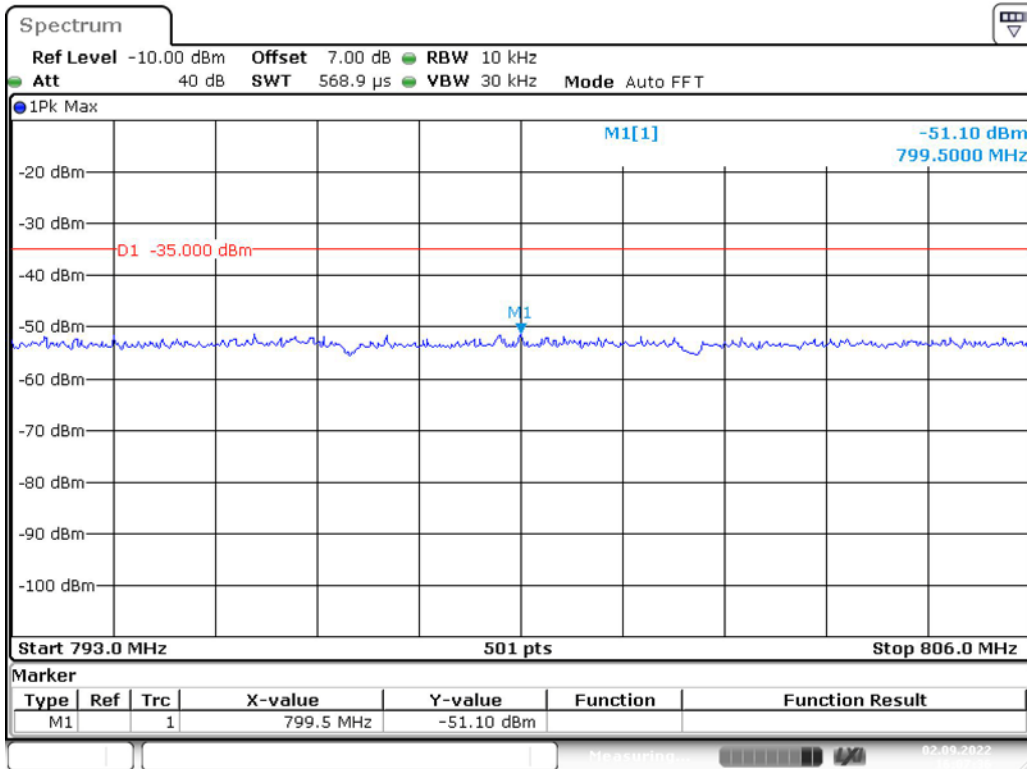

Band 13_5 MHz_Middle_QPSK_2(1GHz-10GHz)

Date: 2.SEP.2022 16:06:49

Band 13_5 MHz_Middle_QPSK_3(763MHz-775MHz)

Date: 2.SEP.2022 16:07:11

Band 13_5 MHz_Middle_QPSK_4(793MHz-806MHz)

Band 13_5 MHz_Middle_QPSK_5(1.5590GHz-1.61GHz)