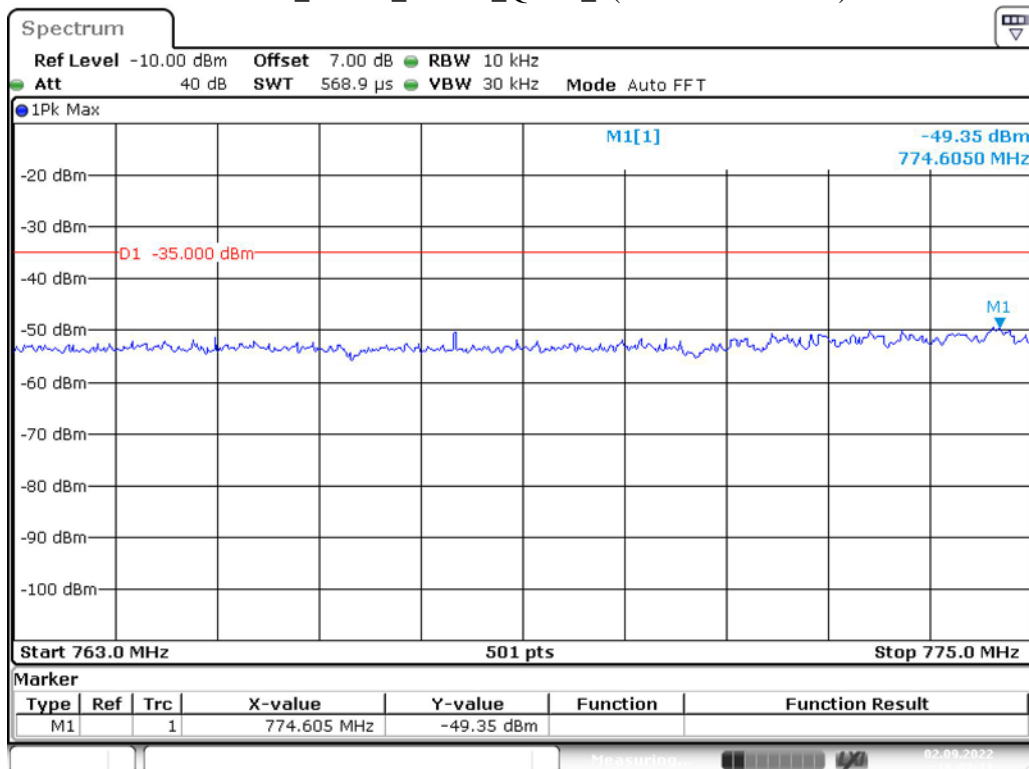

Band 13_5 MHz_Middle_QPSK_3(763MHz-775MHz)

Date: 2.SEP.2022 16:07:11