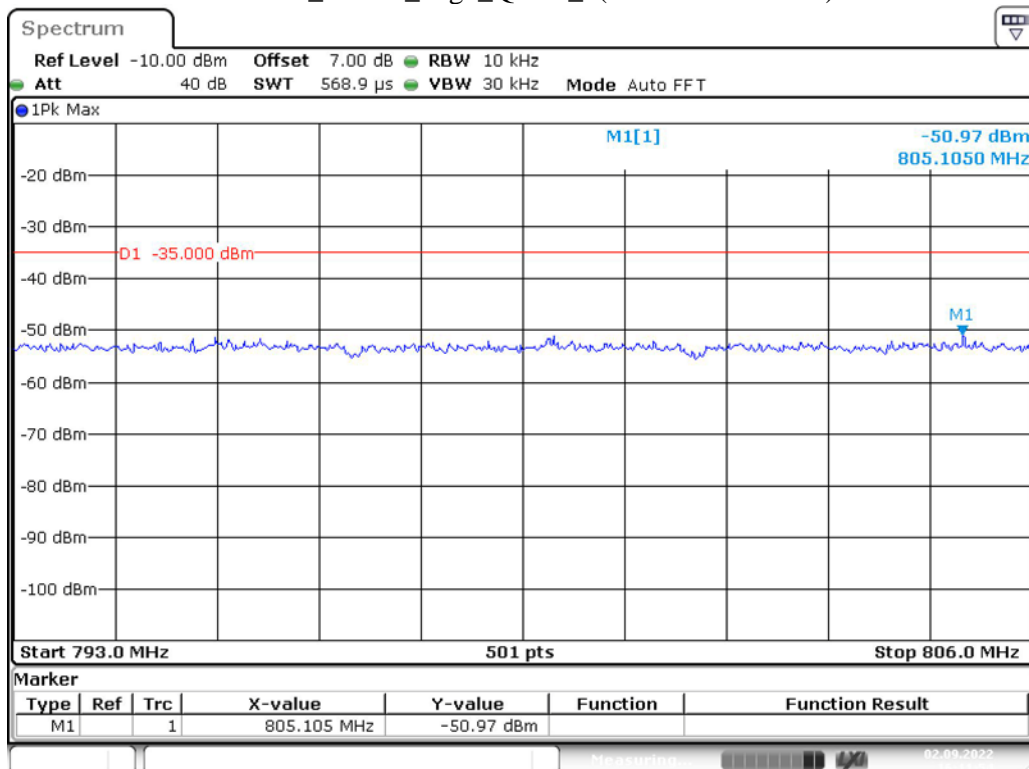

Band 13_5 MHz_High_QPSK_1(30MHz-1GHz)

Band 13_5 MHz_High_QPSK_2(1GHz-10GHz)

Band 13_5 MHz_High_QPSK_3(763MHz-775MHz)

Date: 2.SEP.2022 16:11:32

Band 13_5 MHz_High_QPSK_4(793MHz-806MHz)

Date: 2.SEP.2022 16:11:54