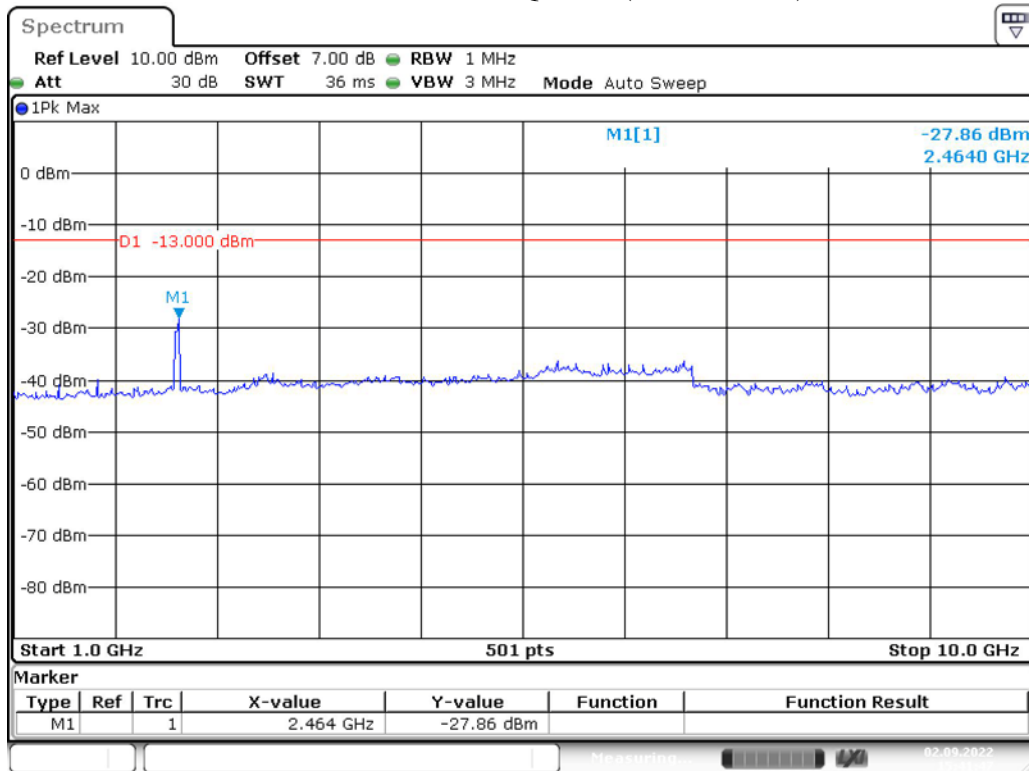

Band 12_3 MHz_Low_QPSK_2(1GHz-10GHz)