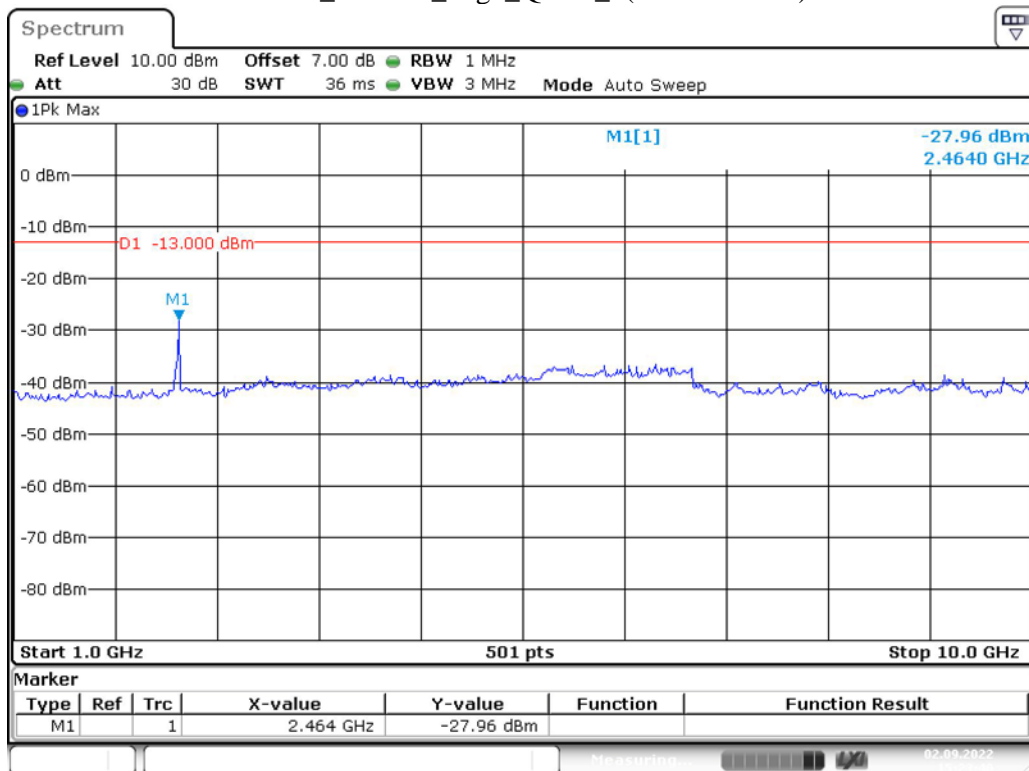

Band 5_10 MHz_Middle_QPSK_1(30MHz-1GHz)

Band 5_10 MHz_Middle_QPSK_2(1GHz-10GHz)

Band 5_10 MHz_High_QPSK_1(30MHz-1GHz)

Band 5_10 MHz_High_QPSK_2(1GHz-10GHz)

Band 12_1.4 MHz_Low_QPSK_1(30MHz-1GHz)

Band 12_1.4 MHz_Low_QPSK_2(1GHz-10GHz)