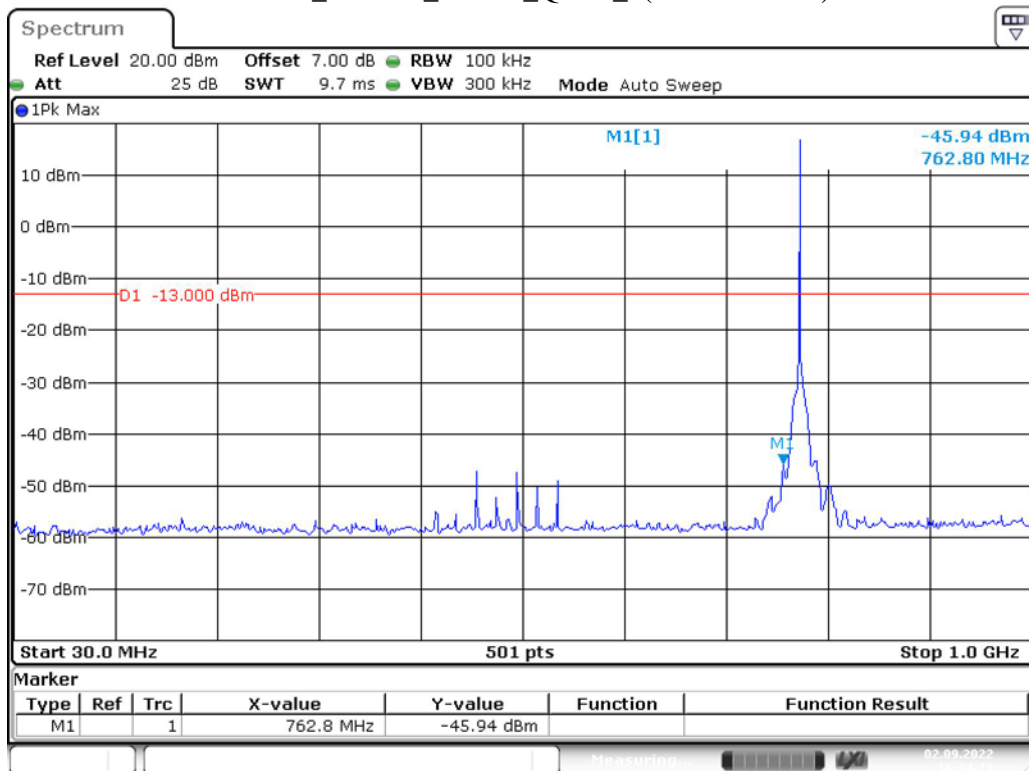

Band 13_10 MHz_Middle_QPSK_1(30MHz-1GHz)

Date: 2.SEP.2022 16:14:11