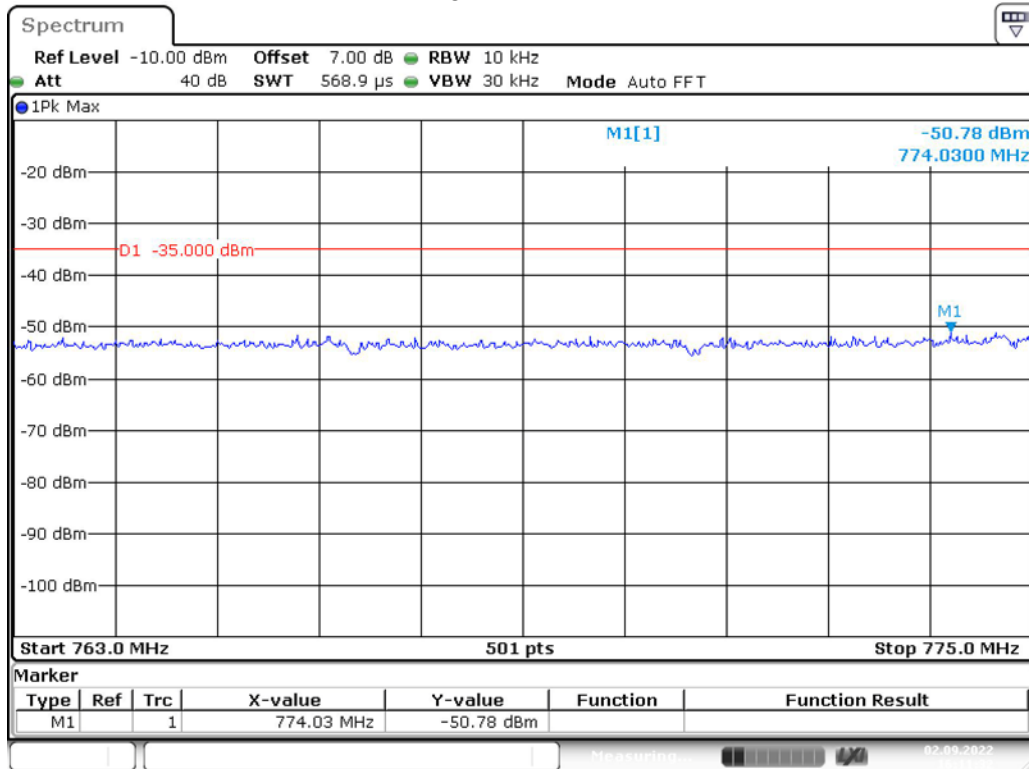

Band 13_5 MHz_High_QPSK_3(763MHz-775MHz)

Date: 2.SEP.2022 16:11:32