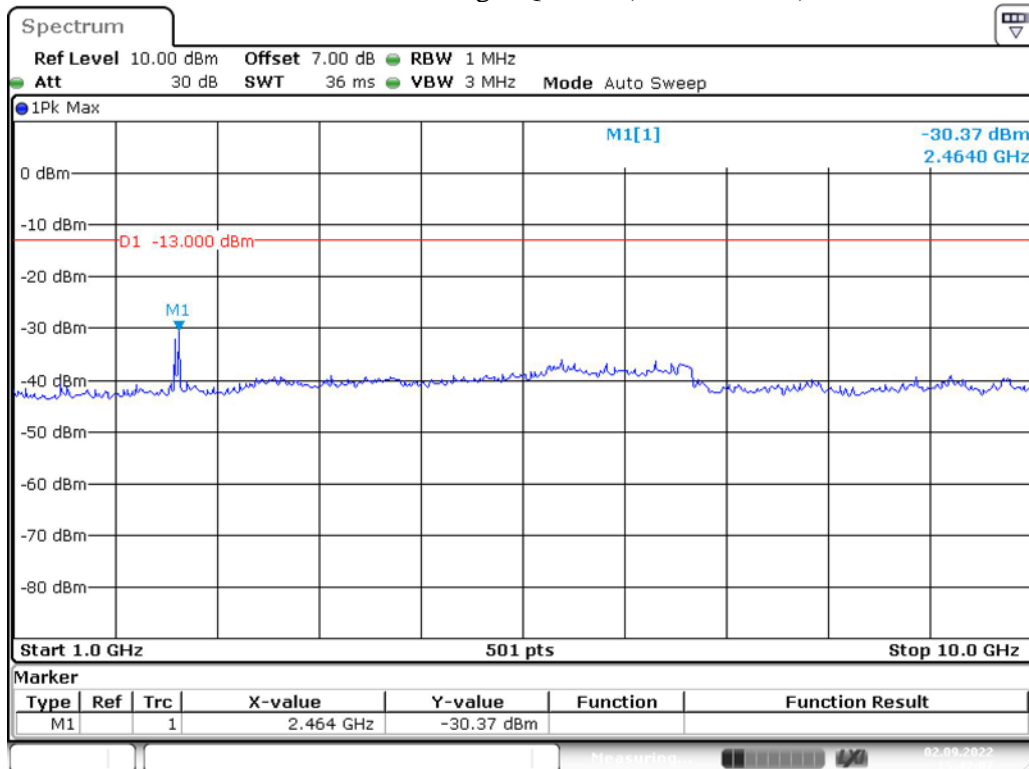

Band 12_3 MHz_Low_QPSK_1(30MHz-1GHz)

Band 12_3 MHz_Low_QPSK_2(1GHz-10GHz)

Band 12_3 MHz_Middle_QPSK_1(30MHz-1GHz)

Band 12_3 MHz_Middle_QPSK_2(1GHz-10GHz)

Band 12_3 MHz_High_QPSK_1(30MHz-1GHz)

Band 12_3 MHz_High_QPSK_2(1GHz-10GHz)