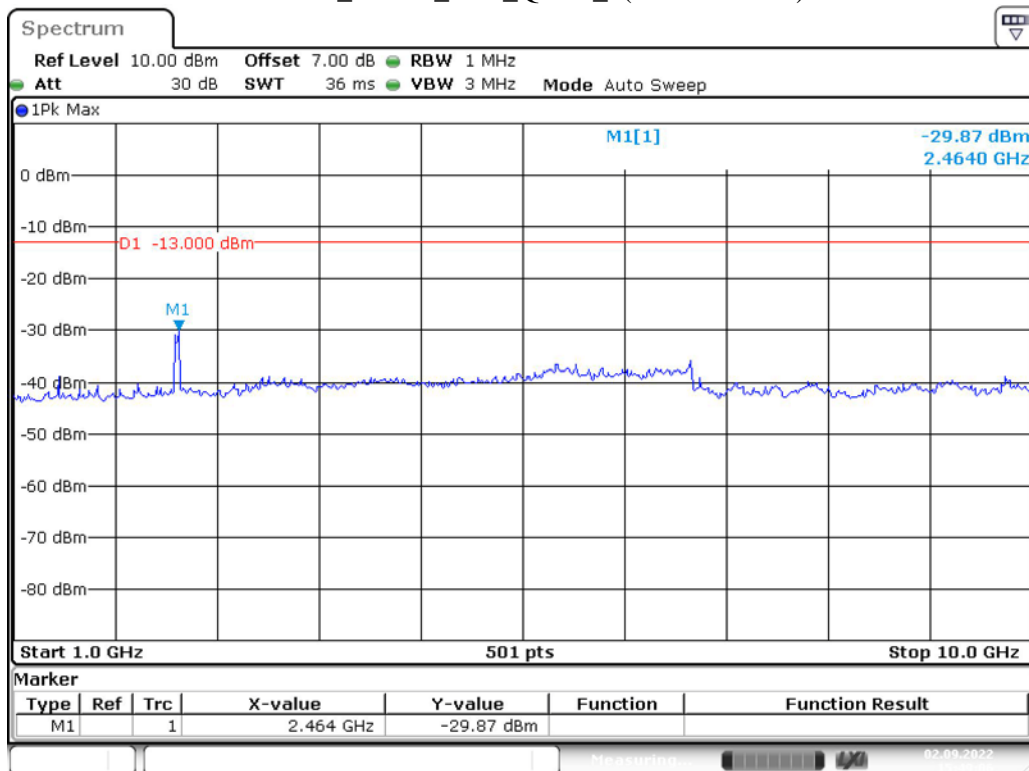

Band 12_5 MHz_Low_QPSK_2(1GHz-10GHz)