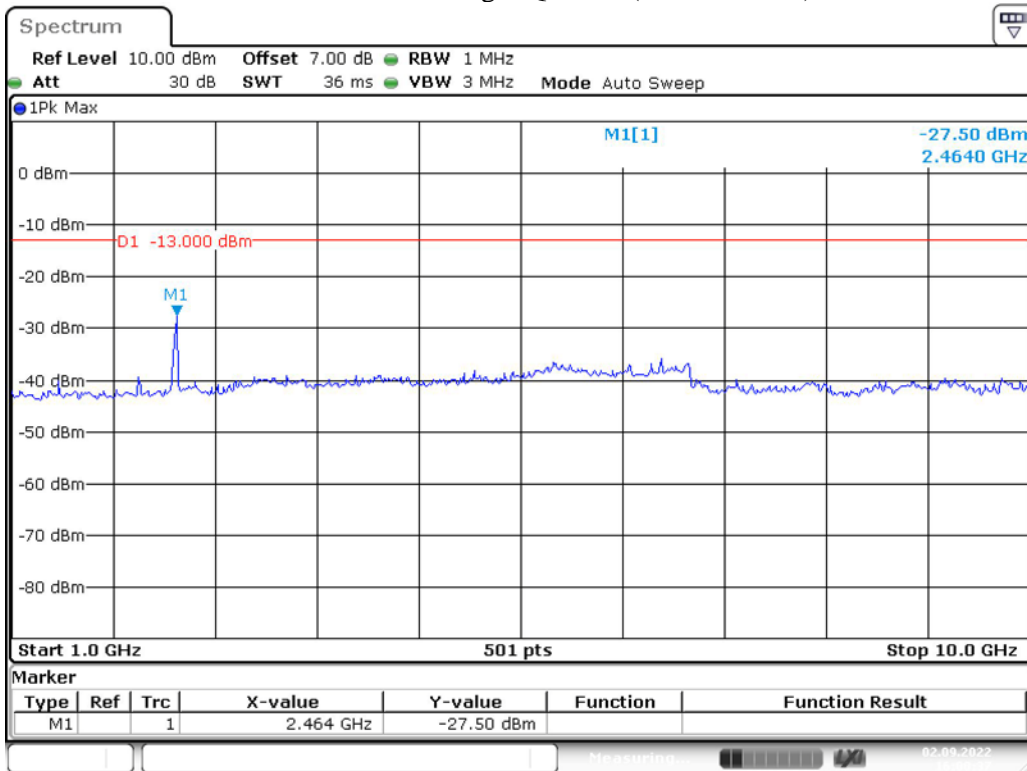

Band 12_10 MHz_Low_QPSK_1(30MHz-1GHz)

Band 12_10 MHz_Low_QPSK_2(1GHz-10GHz)

Band 12_10 MHz_Middle_QPSK_1(30MHz-1GHz)

Band 12_10 MHz_Middle_QPSK_2(1GHz-10GHz)

Band 12_10 MHz_High_QPSK_1(30MHz-1GHz)

Band 12_10 MHz_High_QPSK_2(1GHz-10GHz)