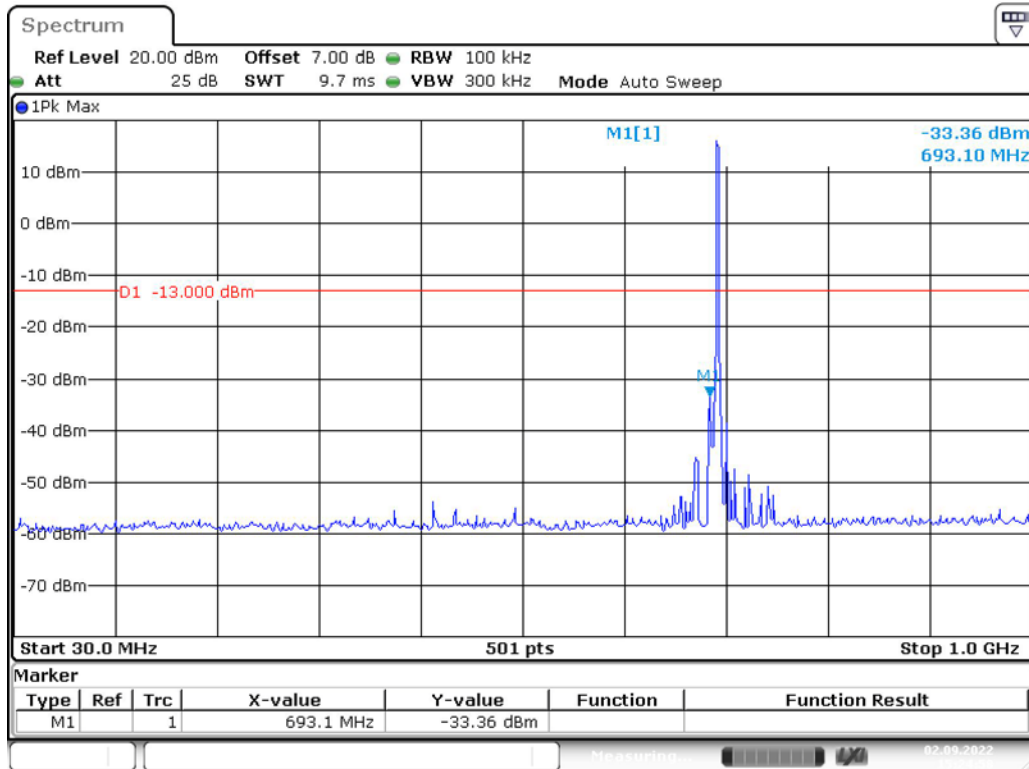

Band 5_10 MHz_Middle_QPSK_1(30MHz-1GHz)

Band 5_10 MHz_Middle_QPSK_2(1GHz-10GHz)

Band 5_10 MHz_High_QPSK_1(30MHz-1GHz)

Band 5_10 MHz_High_QPSK_2(1GHz-10GHz)

Band 12_1.4 MHz_Low_QPSK_1(30MHz-1GHz)

Band 12_1.4 MHz_Low_QPSK_2(1GHz-10GHz)