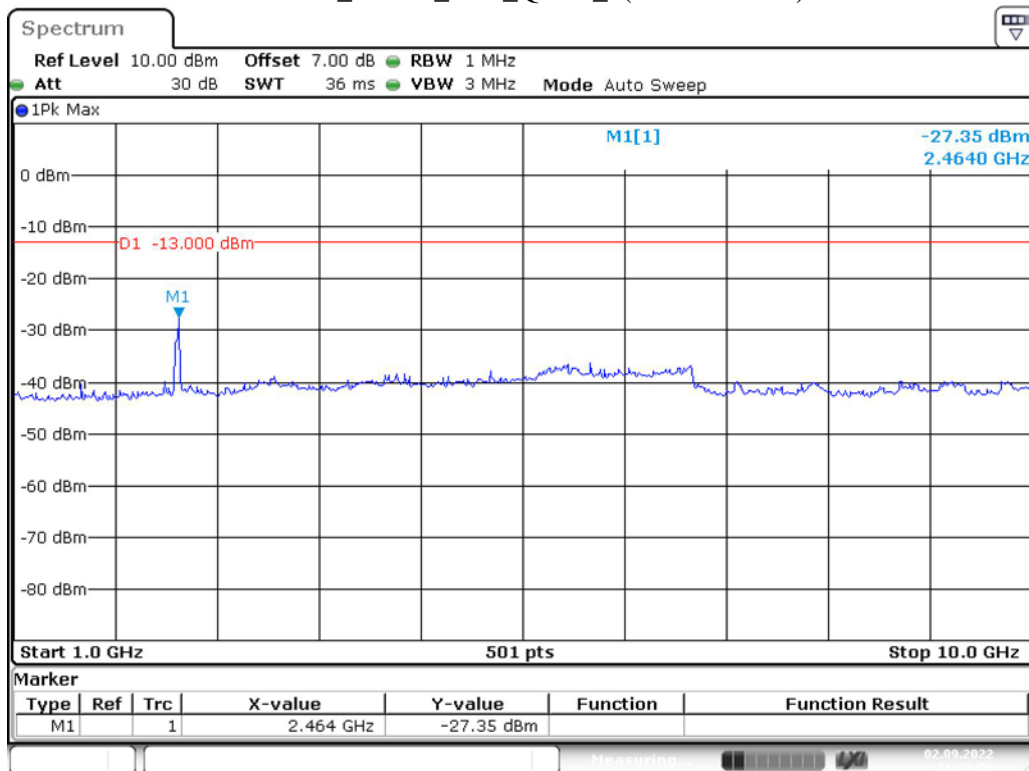

Band 13_5 MHz_Low_QPSK_2(1GHz-10GHz)