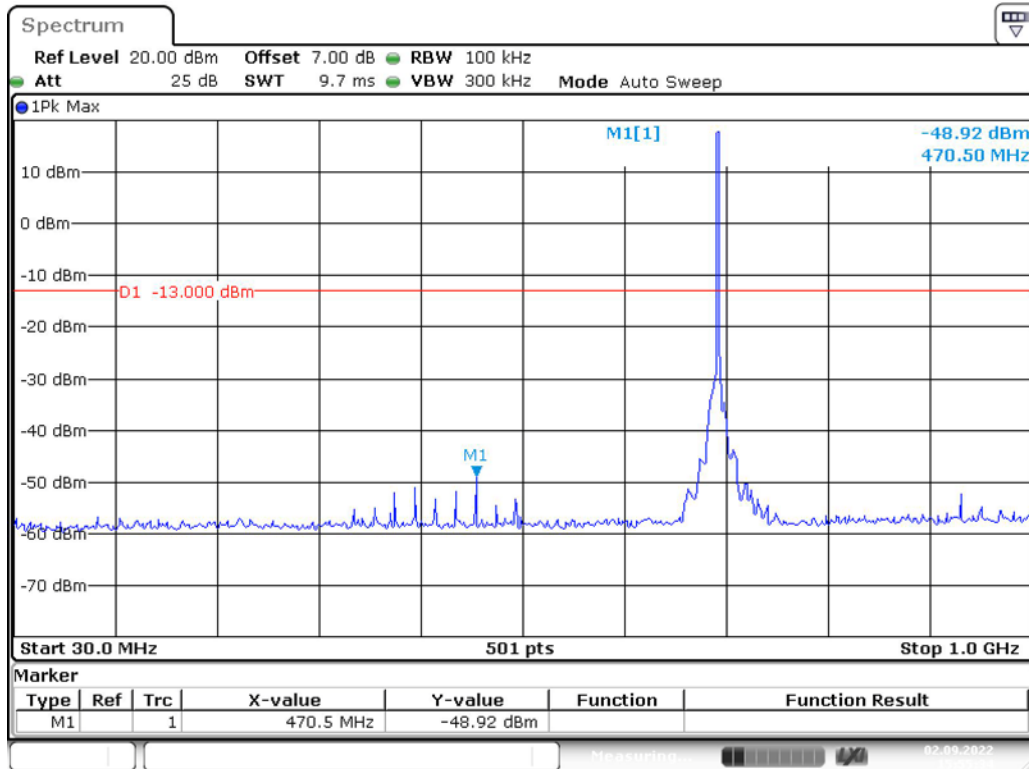

Band 12_10 MHz_Low_QPSK_1(30MHz-1GHz)