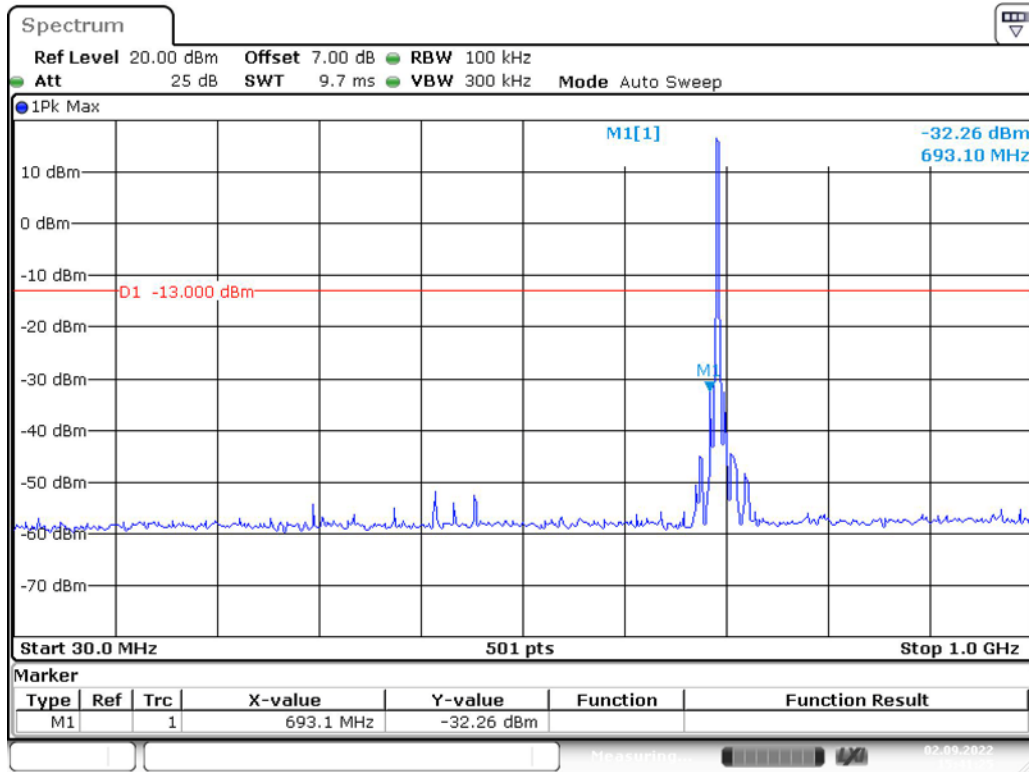

Band 12_3 MHz_Low_QPSK_1(30MHz-1GHz)