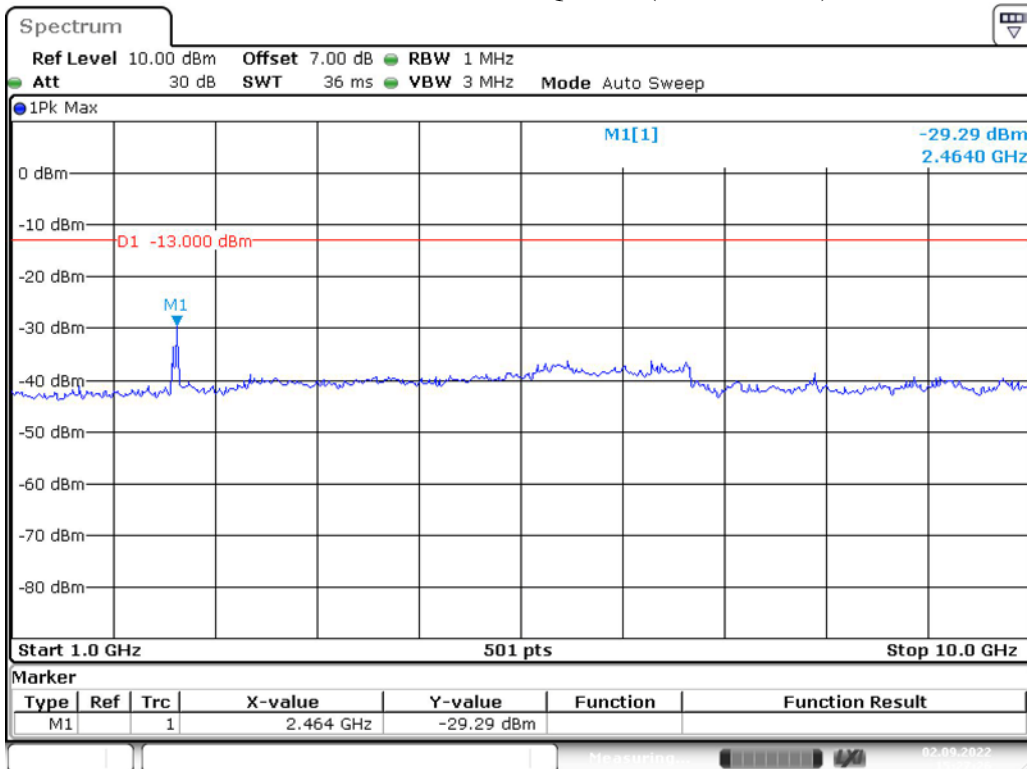

Band 12_1.4 MHz_Middle_QPSK_2(1GHz-10GHz)

Date: 2.SEP.2022 15:27:26