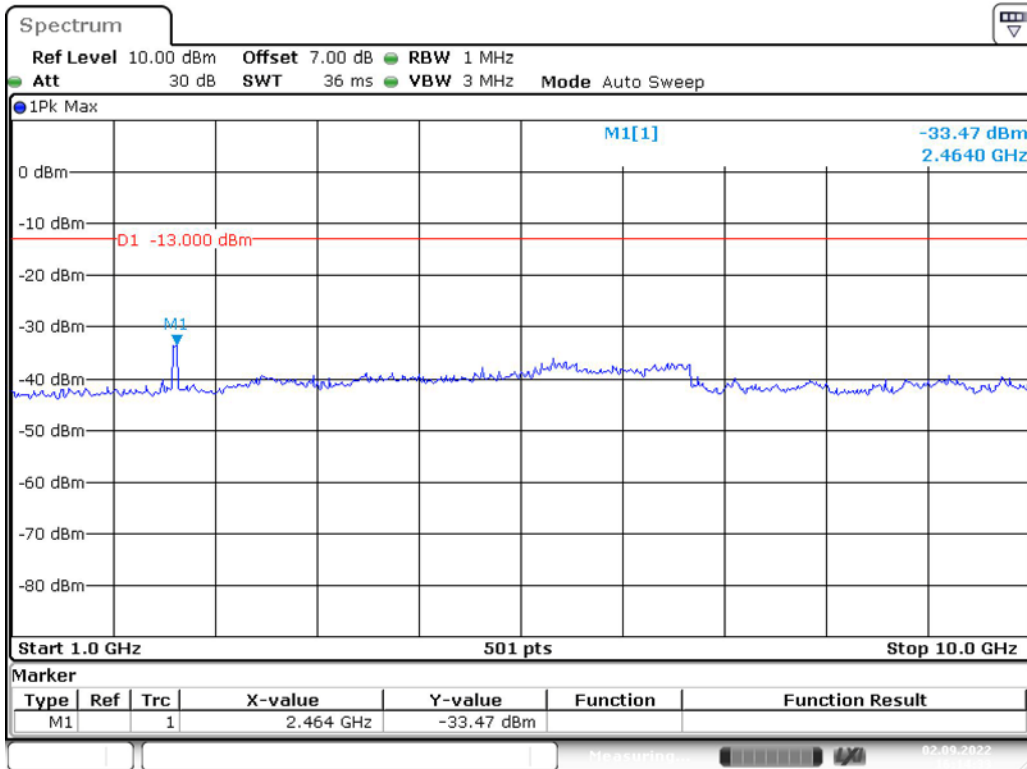

Band 13_5 MHz_High_QPSK_5(1.5590GHz-1.61GHz)

Date: 2.SEP.2022 16:12:13

Band 13_10 MHz_Middle_QPSK_1(30MHz-1GHz)

Date: 2.SEP.2022 16:14:11

Band 13_10 MHz_Middle_QPSK_2(1GHz-10GHz)

Band 13_10 MHz_Middle_QPSK_3(763MHz-775MHz)