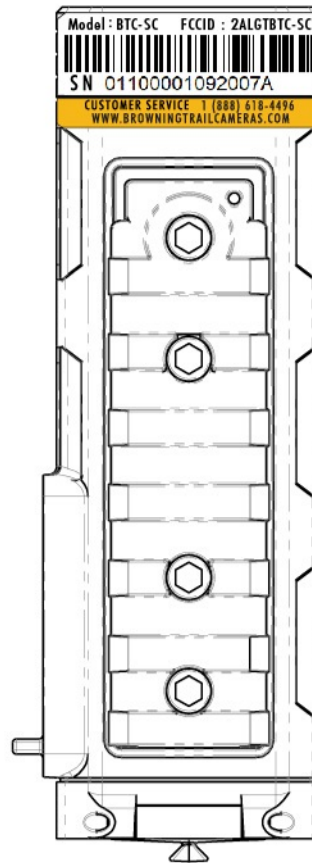

Silkscreen: PMS Cool Grey 10C ■

Rating label on camera