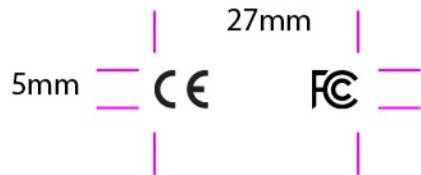

Silkscreen: PMS Cool Grey 10C ■

Rating label on camera