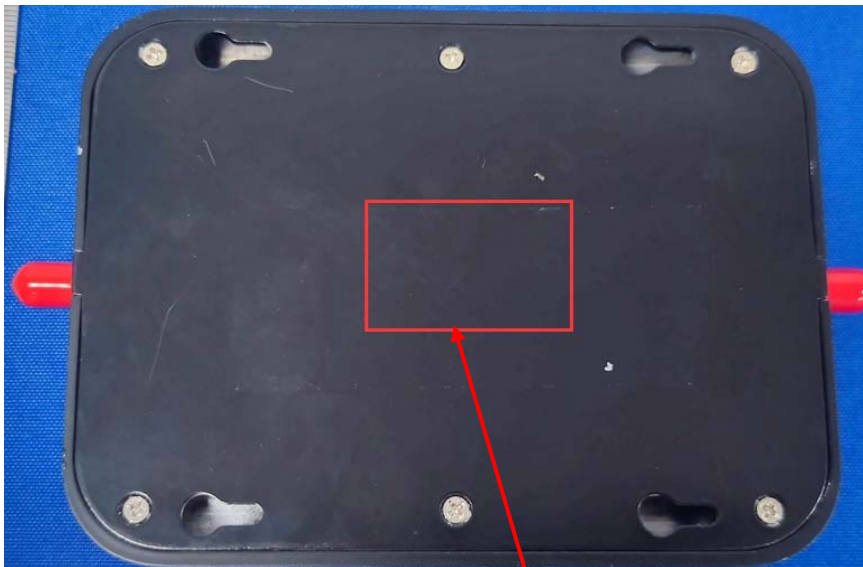

Label Artwork and Location

Model: YA70

Label:

Size: L*W= 35*20mm

Location