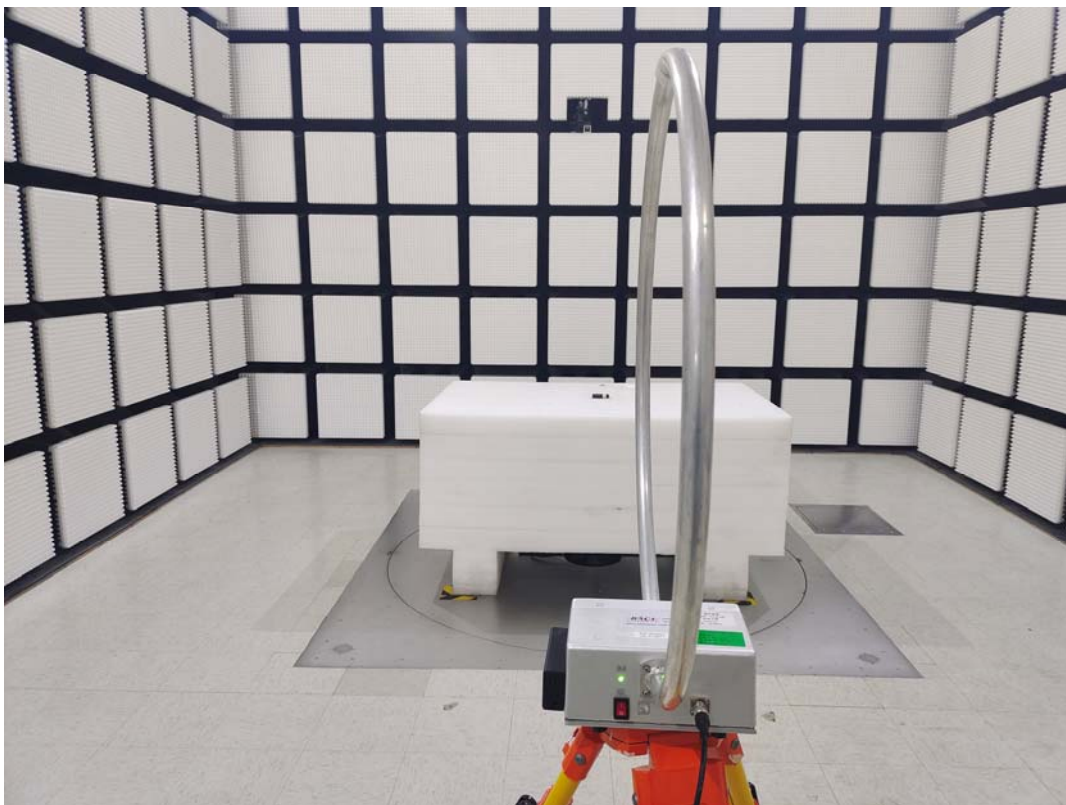

TEST SETUP PHOTOGRAPHS

9kHz~30MHz_Radiated Emission View Parallel

9kHz~30MHz_Radiated Emission View Perpendicular

9kHz~30MHz_Radiated Emission View Ground-parallel

30MHz~1GHz_Radiated Emission View

Radiated Emission Above 1GHz View