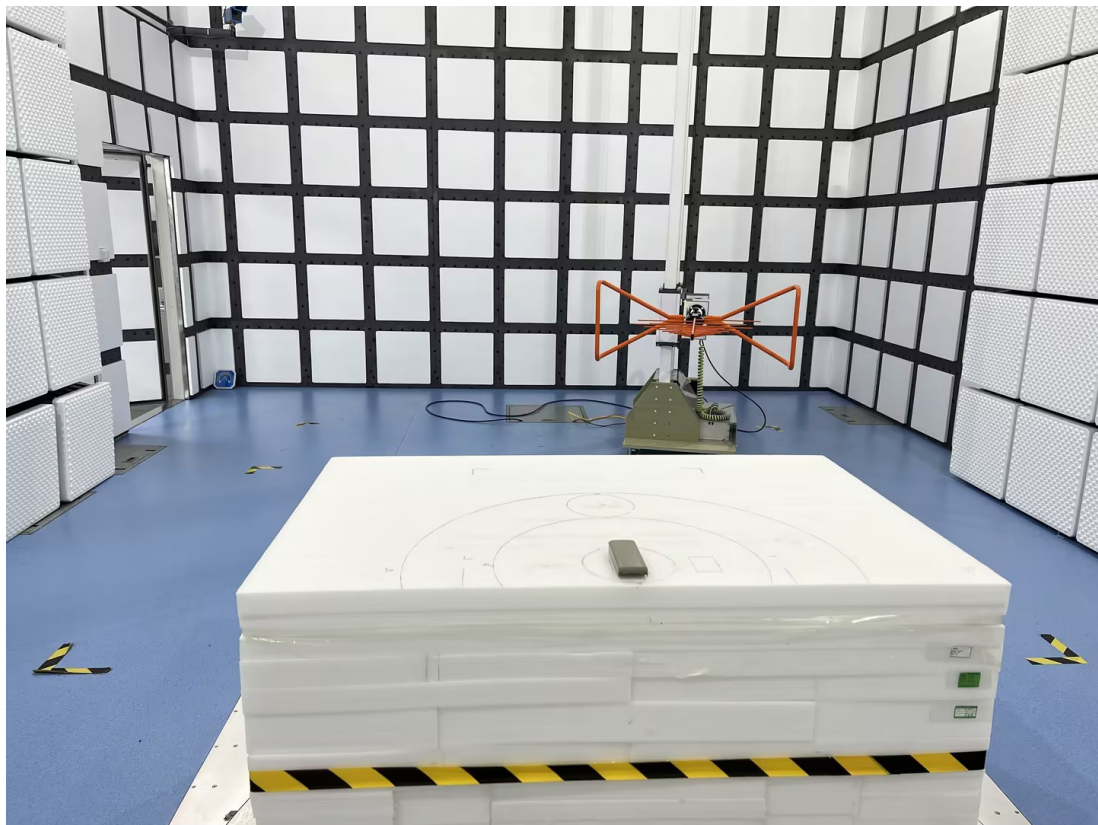

## EUT SETUP PHOTOS

**RE- Front View\_ 9kHz-30MHz**

**RE- Front View (Below 1GHz)**

**RE- Rear View (Below 1GHz)**

**RE- Front View (Above 1GHz)**

**RE- Rear View (Above 1GHz)**