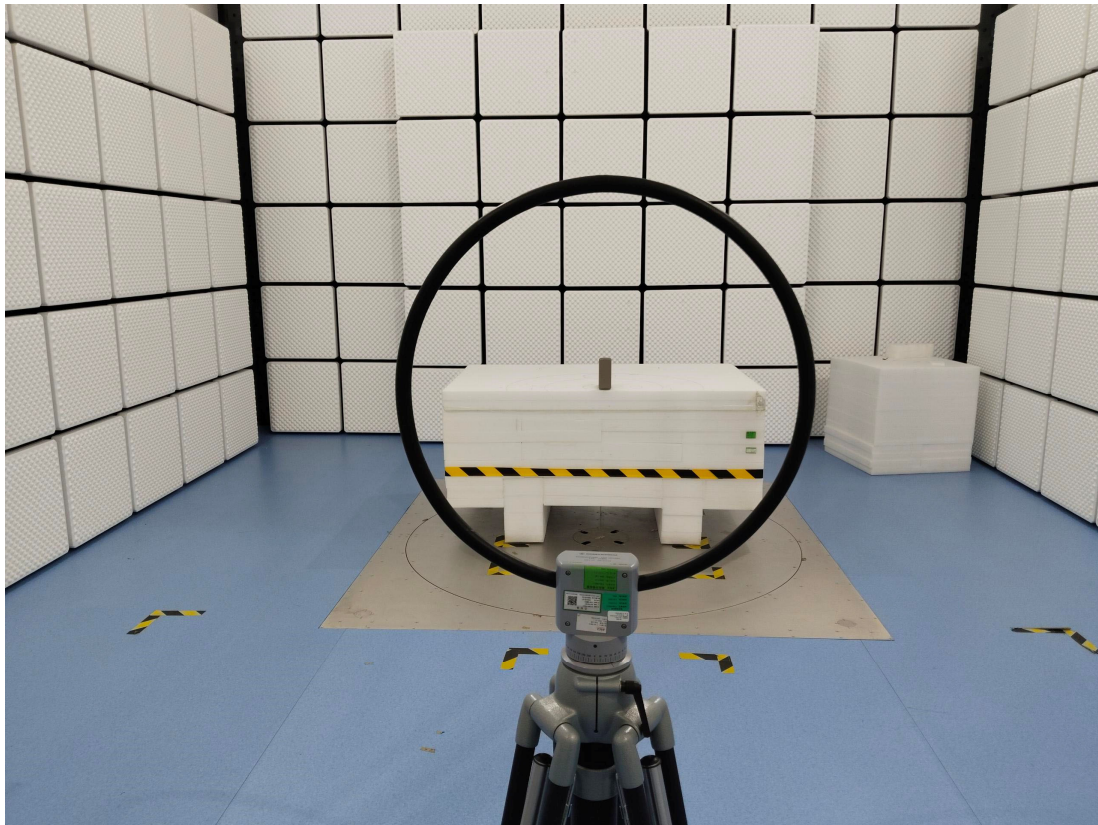

## EUT SETUP PHOTOS

**RE- Front View\_ 9kHz-30MHz**

**RE- Front View (Below 1GHz)**

**RE- Rear View (Below 1GHz)**

**RE- Front View (Above 1GHz)**

**RE- Rear View (Above 1GHz)**