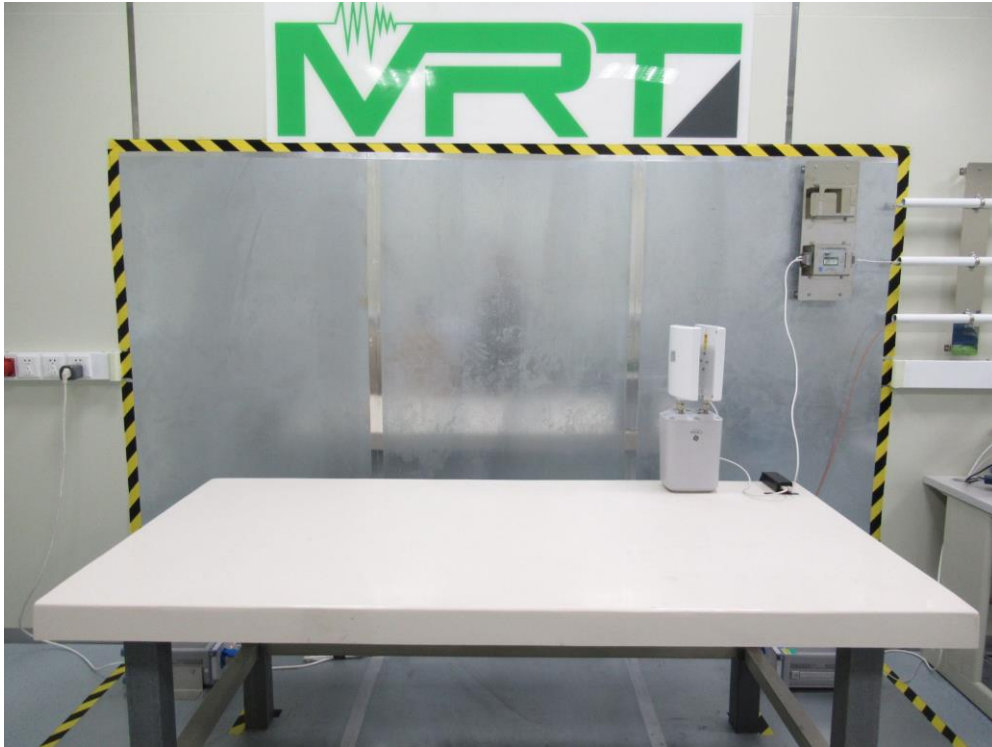

Test Setup Photo

Description: Front View of Conducted Emission Test Setup for Power Port

Description: Back View of Conducted Emission Test Setup for Power Port

Description: Radiated Spurious Emission Test Setup for Below 1GHz

Description: Radiated Spurious Emission Test Setup for Above 1GHz

Description: Conducted Test Setup