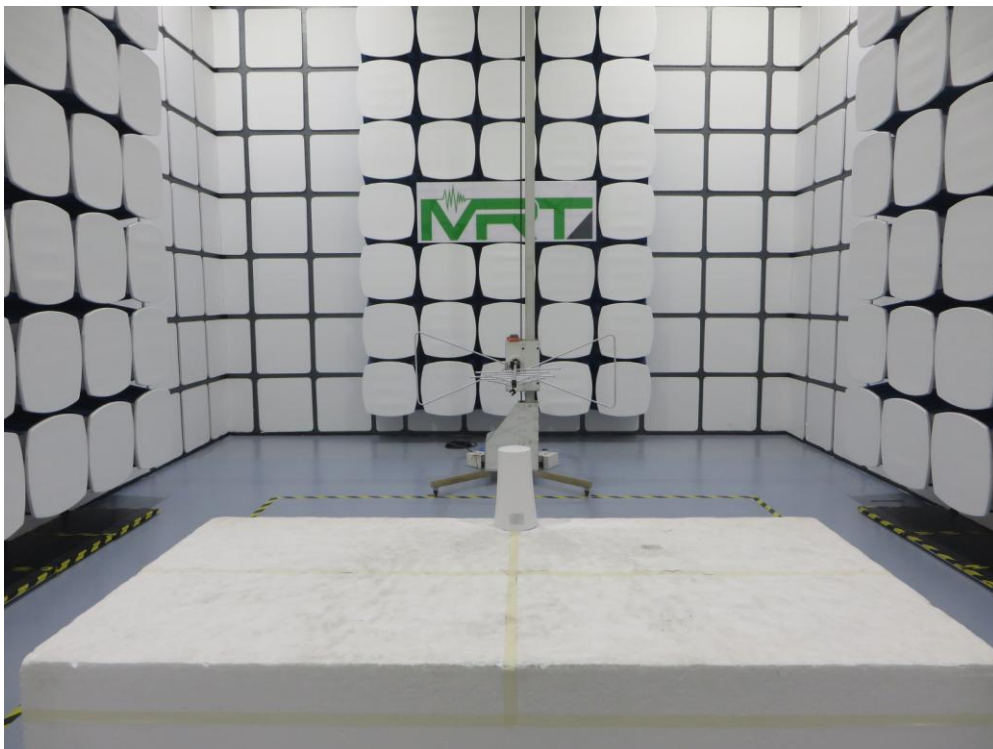

Test Setup Photo

Description: Front View of the Conducted Emission Test Setup for 0.15MHz ~ 30MHz

Description: Back View of the Conducted Emission Test Setup for 0.15MHz ~ 30MHz

Description: Radiated Emission Test Setup for 9kHz ~ 30MHz

Description: Radiated Emission Test Setup for 30MHz ~ 1GHz

Description: Radiated Emission Test Setup for 1GHz ~ 18GHz

Description: Radiated Emission Test Setup for 18GHz ~ 25GHz

Description: Conducted Test Setup