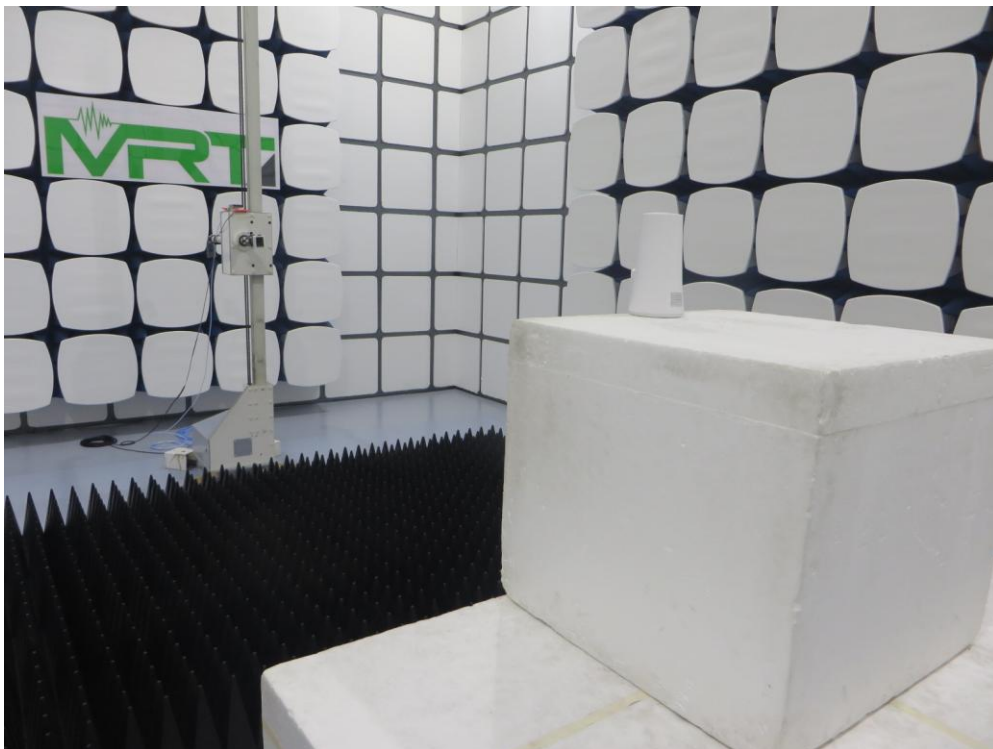

Test Setup Photo

Description: Front View of the Conducted Emission Test Setup for 0.15MHz ~ 30MHz

Description: Back View of the Conducted Emission Test Setup for 0.15MHz ~ 30MHz

Description: Radiated Emission Test Setup for 9kHz ~ 30MHz

Description: Radiated Emission Test Setup for 30MHz ~ 1GHz

Description: Radiated Emission Test Setup for 1GHz ~ 18GHz

Description: Radiated Emission Test Setup for 18GHz ~ 25GHz

Description: Conducted Test Setup