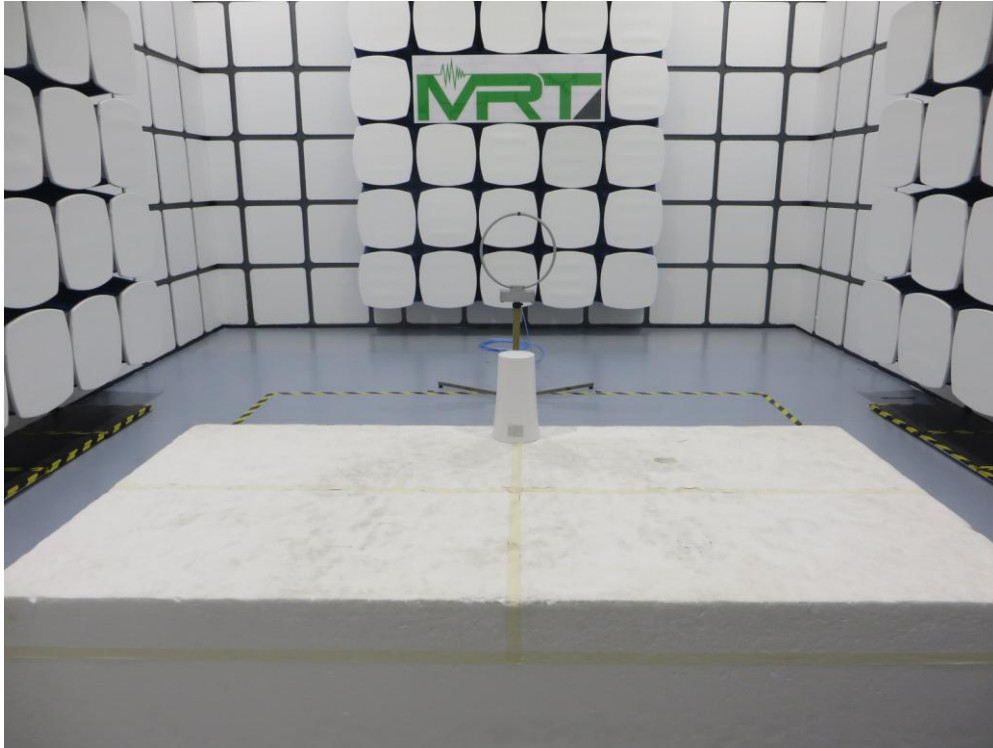

Test Setup Photo

Description: Front View of the Conducted Emission Test Setup for 0.15MHz ~ 30MHz

Description: Back View of the Conducted Emission Test Setup for 0.15MHz ~ 30MHz

Description: Radiated Emission Test Setup for 9kHz ~ 30MHz

Description: Radiated Emission Test Setup for 30MHz ~ 1GHz

Description: Radiated Emission Test Setup for 1GHz ~ 18GHz

Description: Radiated Emission Test Setup for 18GHz ~ 25GHz

Description: Conducted Test Setup