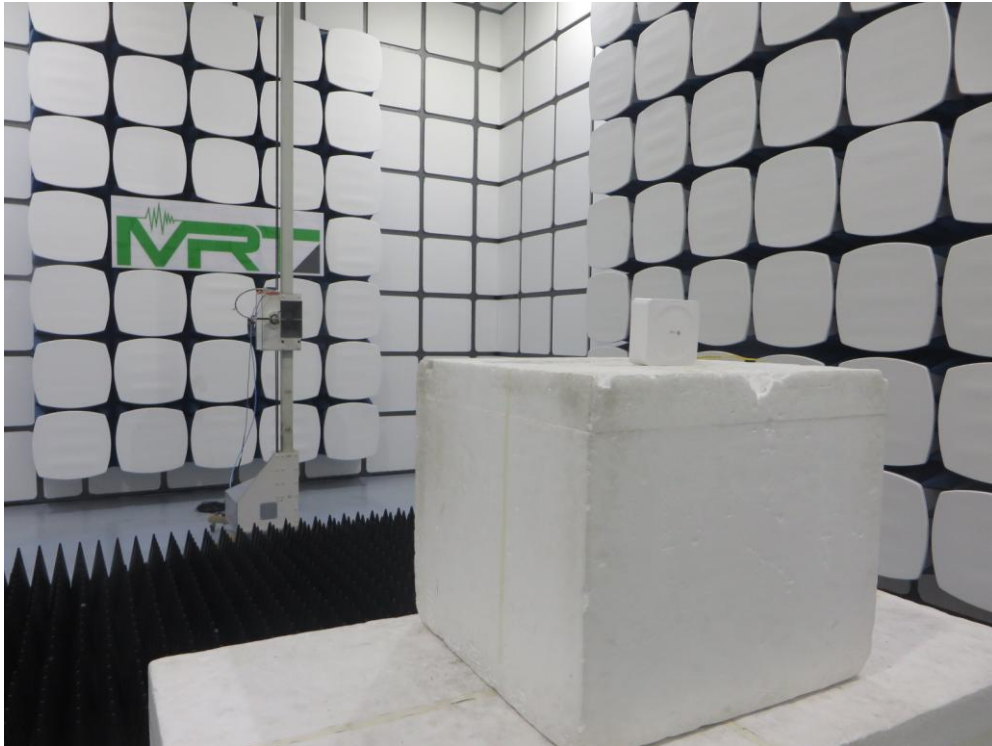

FCC 15.247 Test Setup Photo

Description: Front View of the Conducted Emission Test Setup for 0.15MHz ~ 30MHz

Description: Back View of the Conducted Emission Test Setup for 0.15MHz ~ 30MHz

Description: Radiated Emission Test Setup for 9kHz ~ 30MHz

Description: Radiated Emission Test Setup for 30MHz ~ 1GHz

Description: Radiated Emission Test Setup for 1GHz ~ 18GHz

Description: Radiated Emission Test Setup for Above 18GHz