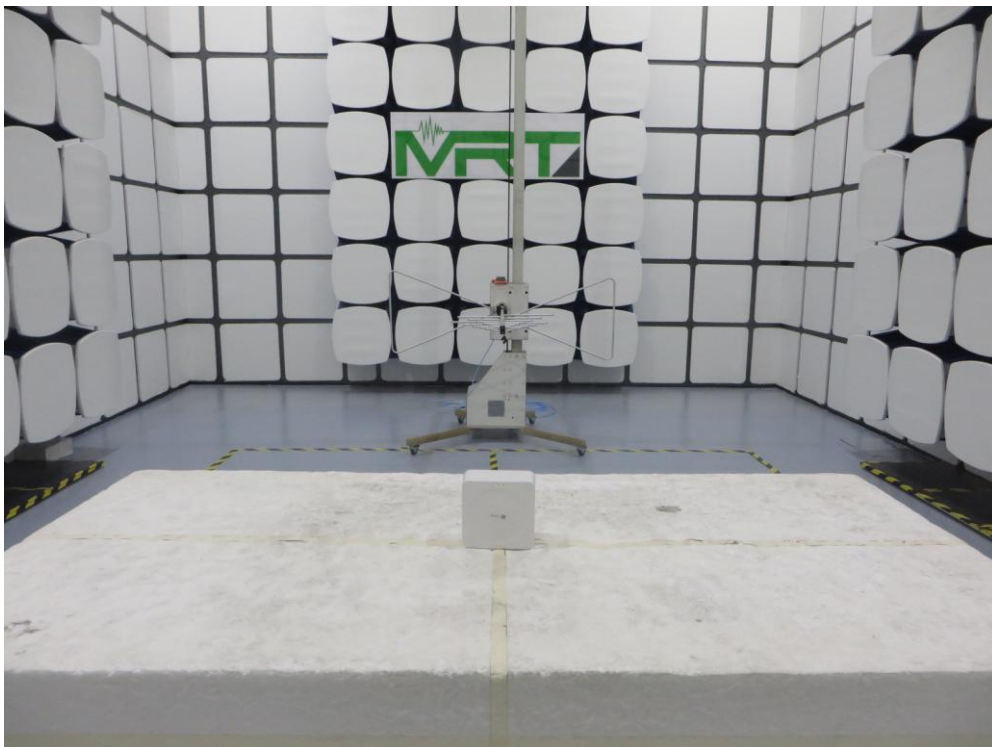

FCC 15.247 Test Setup Photo

Description: Front View of the Conducted Emission Test Setup for 0.15MHz ~ 30MHz

Description: Back View of the Conducted Emission Test Setup for 0.15MHz ~ 30MHz

Description: Radiated Emission Test Setup for 9kHz ~ 30MHz

Description: Radiated Emission Test Setup for 30MHz ~ 1GHz

Description: Radiated Emission Test Setup for 1GHz ~ 18GHz

Description: Radiated Emission Test Setup for Above 18GHz