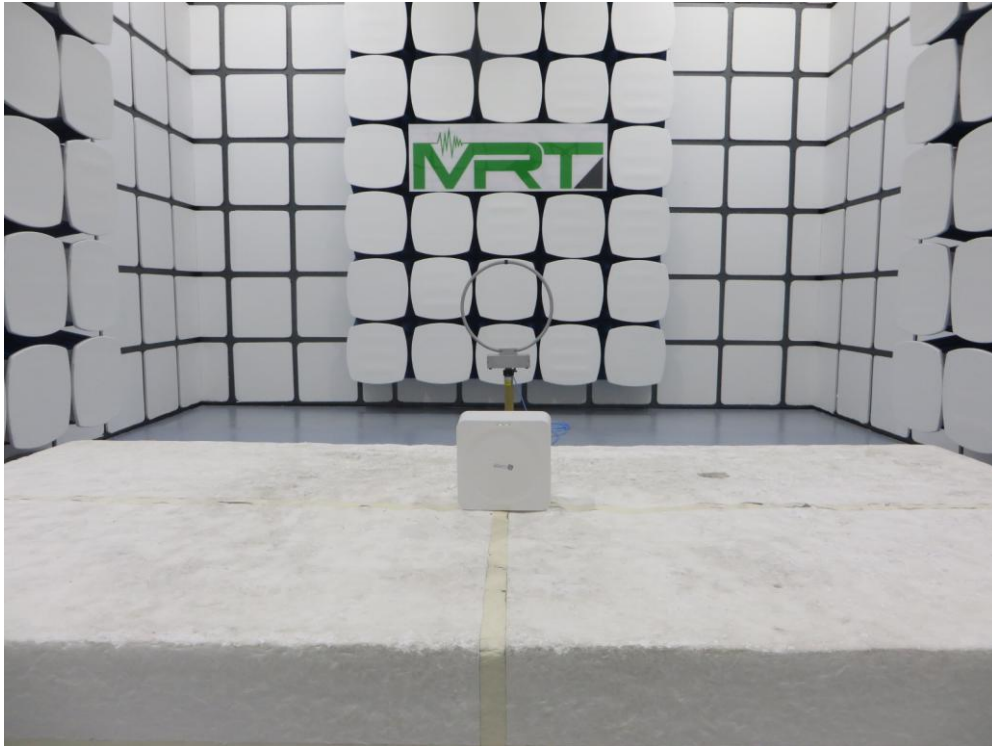

FCC 15.247 Test Setup Photo

Description: Front View of the Conducted Emission Test Setup for 0.15MHz ~ 30MHz

Description: Back View of the Conducted Emission Test Setup for 0.15MHz ~ 30MHz

Description: Radiated Emission Test Setup for 9kHz ~ 30MHz

Description: Radiated Emission Test Setup for 30MHz ~ 1GHz

Description: Radiated Emission Test Setup for 1GHz ~ 18GHz

Description: Radiated Emission Test Setup for Above 18GHz