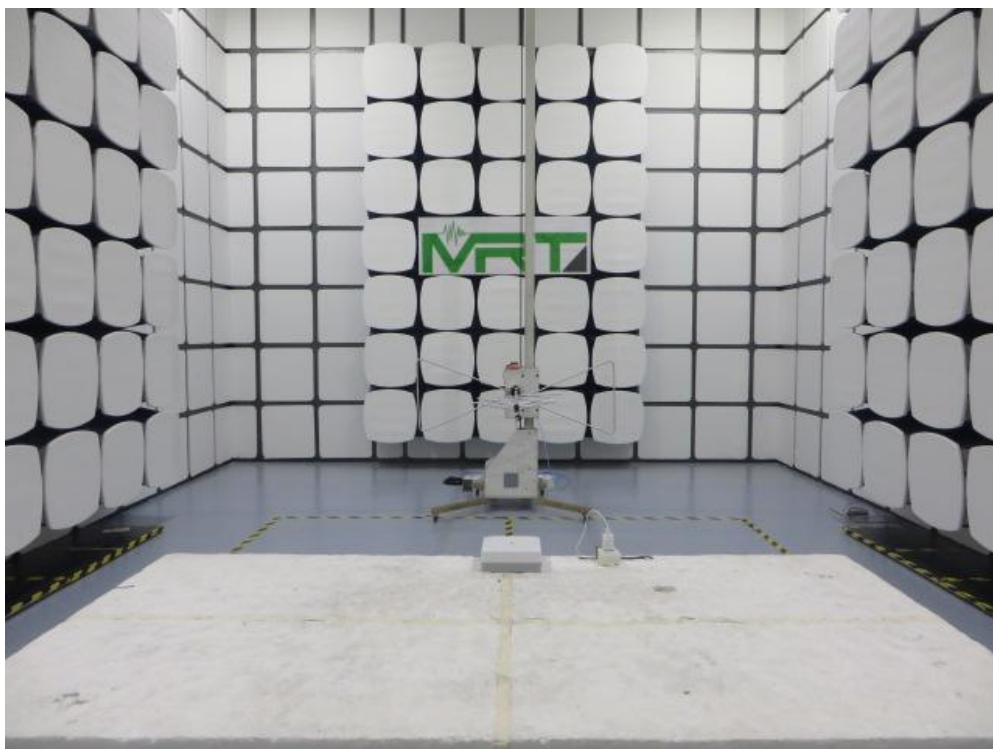

FCC Part 15C Test Setup Photo

Description: Front View of the Conducted Emission Test Setup for 0.15MHz ~ 30MHz

Description: Back View of the Conducted Emission Test Setup for 0.15MHz ~ 30MHz

Description: Radiated Emission Test Setup for 9kHz ~ 30MHz

Description: Radiated Emission Test Setup for 30MHz ~ 1GHz

Description: Radiated Emission Test Setup for 1GHz ~ 18GHz

Description: Radiated Emission Test Setup for 18GHz ~ 40GHz