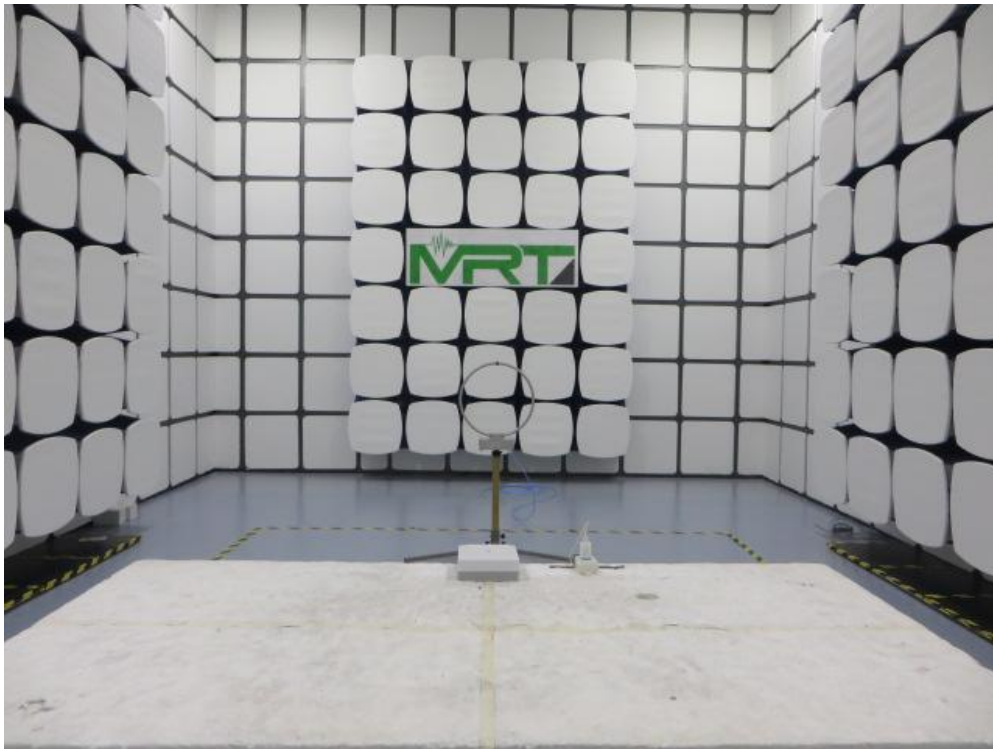

FCC Part 15C Test Setup Photo

Description: Front View of the Conducted Emission Test Setup for 0.15MHz ~ 30MHz

Description: Back View of the Conducted Emission Test Setup for 0.15MHz ~ 30MHz

Description: Radiated Emission Test Setup for 9kHz ~ 30MHz

Description: Radiated Emission Test Setup for 30MHz ~ 1GHz

Description: Radiated Emission Test Setup for 1GHz ~ 18GHz

Description: Radiated Emission Test Setup for 18GHz ~ 40GHz