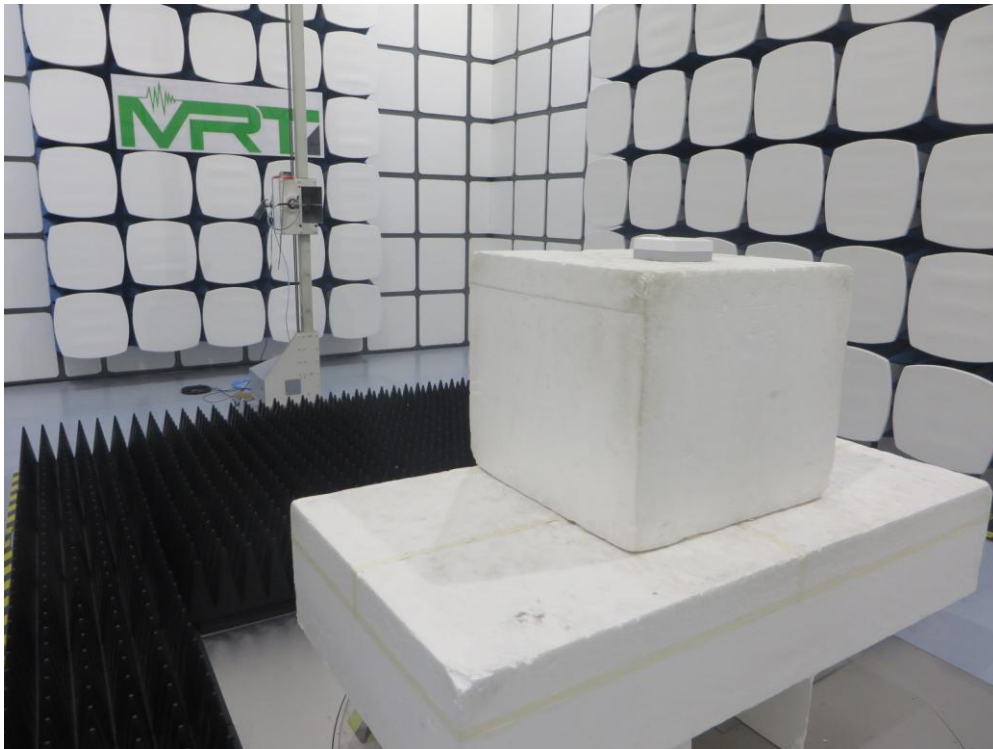

FCC Part 15C Test Setup Photo

Description: Front View of the Conducted Emission Test Setup for 0.15MHz ~ 30MHz

Description: Back View of the Conducted Emission Test Setup for 0.15MHz ~ 30MHz

Description: Radiated Emission Test Setup for 9kHz ~ 30MHz

Description: Radiated Emission Test Setup for 30MHz ~ 1GHz

Description: Radiated Emission Test Setup for 1GHz ~ 18GHz

Description: Radiated Emission Test Setup for 18GHz ~ 40GHz