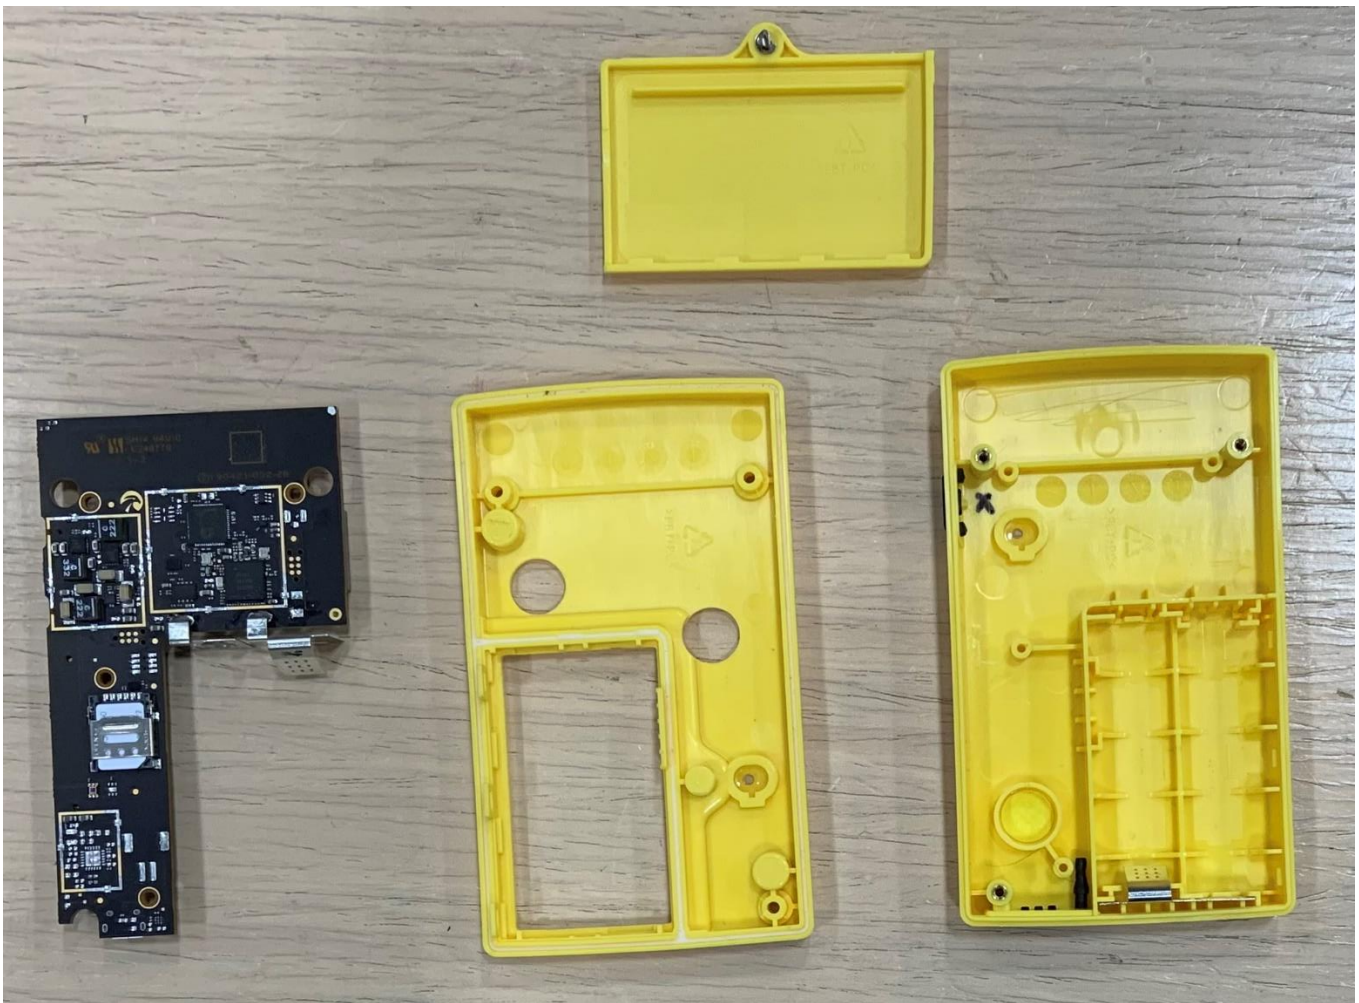

Internal photos NEX-455174

1.1 Top general view

1.2 Top

1.3 2.4 GHz module shielded view

1.4 RF modules view with removed shieldings

1.5 PCB bottom view