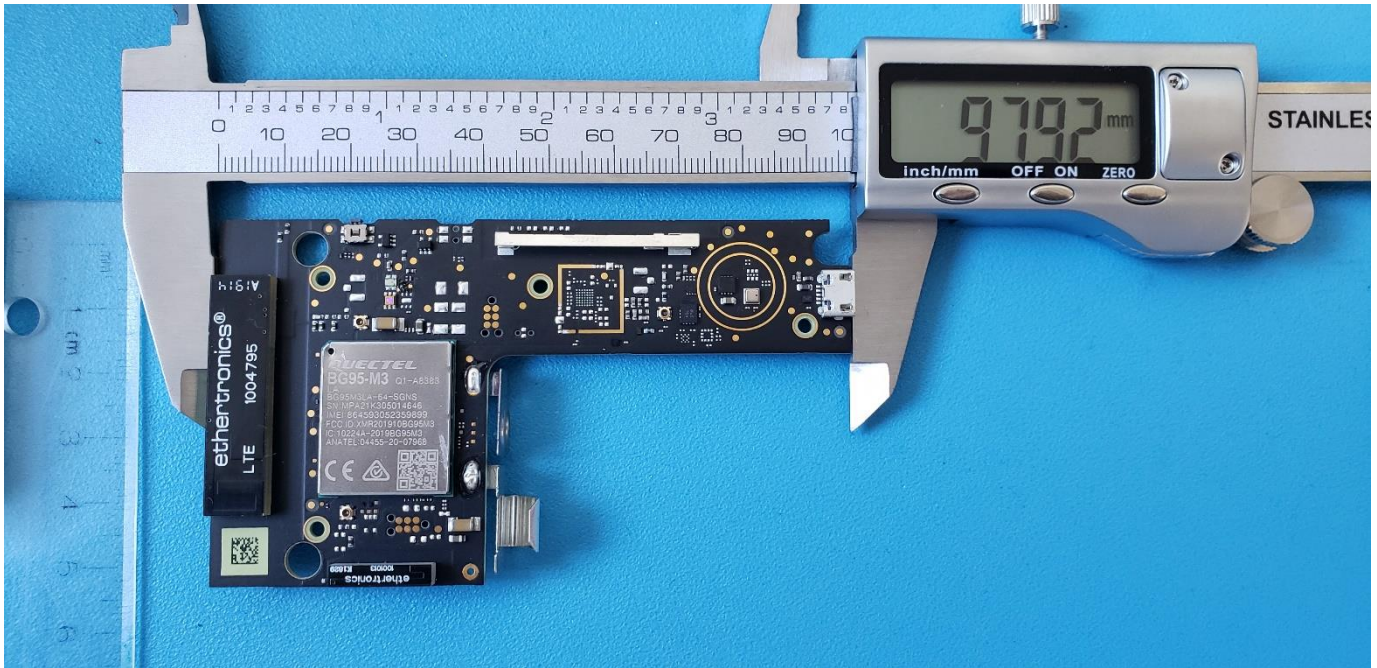

Internal photos NEX-455174

1.1 Top general view

1.2 Top

1.3 2.4 GHz module shielded view

1.4 RF modules view with removed shieldings

1.5 PCB bottom view