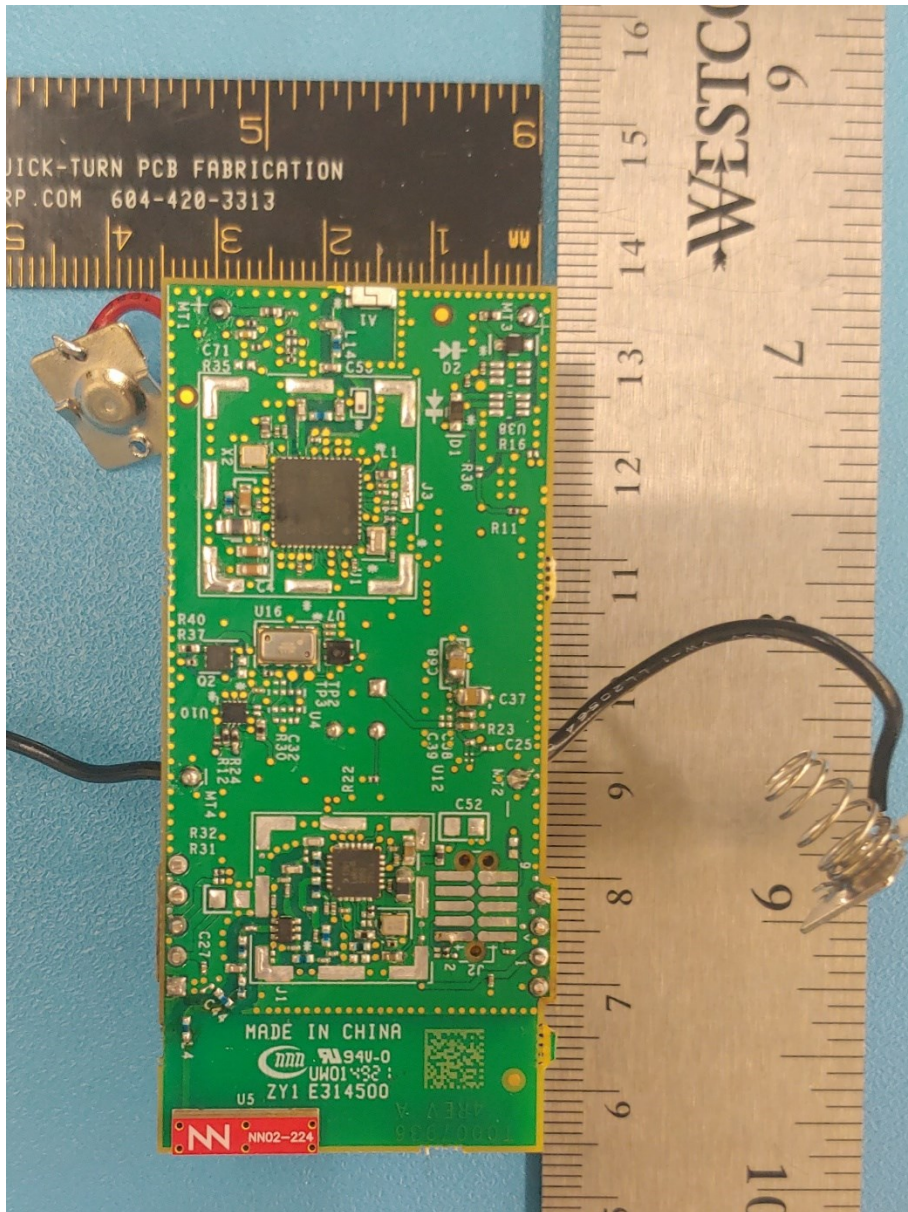

EUT Internal

FCC ID: 2ALEPT0007805
Photo IC: 22504-T0007805
T0007838 (Breeze Model) PCB Top with CO₂ Transducer

EUT Internal

CO₂ Transducer

FCC ID: 2ALEPT0007805

Photo IC: 22504-T0007805

T0007838 (Breeze Model) PCBA Bottom with Shield

EUT Internal

FCC ID: 2ALEPT0007805

Photo IC: 22504-T0007805

T0007838 (Breeze Model) PCBA Bottom without Shield (Crystal Variant)

EUT Internal

FCC ID: 2ALEPT0007805

Photo IC: 22504-T0007805

T0007838 (Breeze Model) PCBA Bottom without Shield (TCXO Variant)

EUT Internal

FCC ID: 2ALEPT0007805
Photo IC: 22504-T0007805
T0007848 (Vivid+ Model) Battery Cover Open

EUT Internal

FCC ID: 2ALEPT0007805
Photo IC: 22504-T0007805
T0007848 (Vivid+ Model) Inside Enclosure (No Battery)