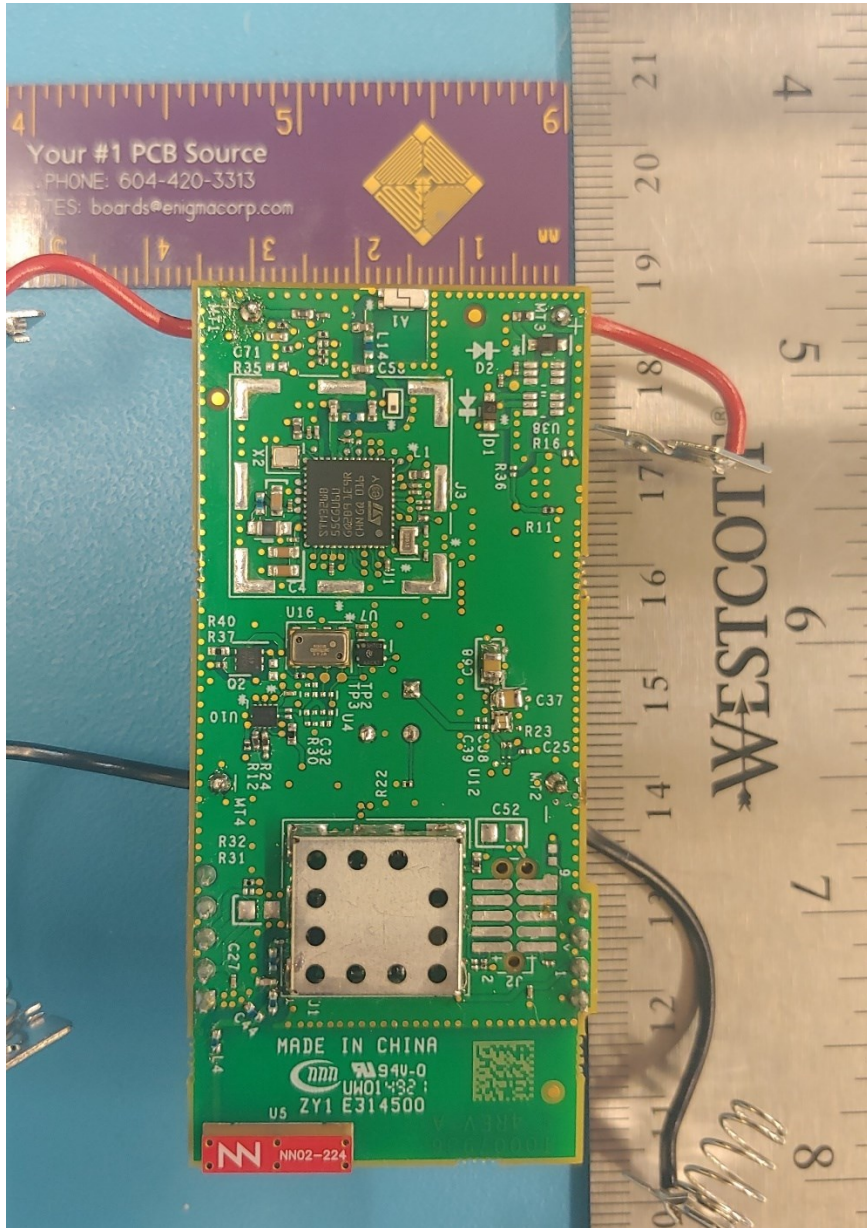

EUT Internal

PIR Transducer

CO₂ Transducer

FCC ID: 2ALEPT0007805
Photo IC: 22504-T0007805
T0007806 (Breeze-V Model) PCBA Bottom with Shield

EUT Internal

FCC ID: 2ALEPT0007805

Photo IC: 22504-T0007805

T0007806 (Breeze-V Model) PCBA Bottom without Shield (Crystal Variant)

EUT Internal

FCC ID: 2ALEPT0007805

Photo IC: 22504-T0007805

T0007848 (Vivid+ Model) PCBA Bottom with Shield

EUT Internal

FCC ID: 2ALEPT0007805

Photo IC: 22504-T0007805

T0007848 (Vivid+ Model) PCBA Bottom without Shield (Crystal Variant)

EUT Internal

FCC ID: 2ALEPT0007805

Photo IC: 22504-T0007805

T0007848 (Vivid+ Model) PCBA Bottom without Shield (TCXO Variant)

EUT Internal