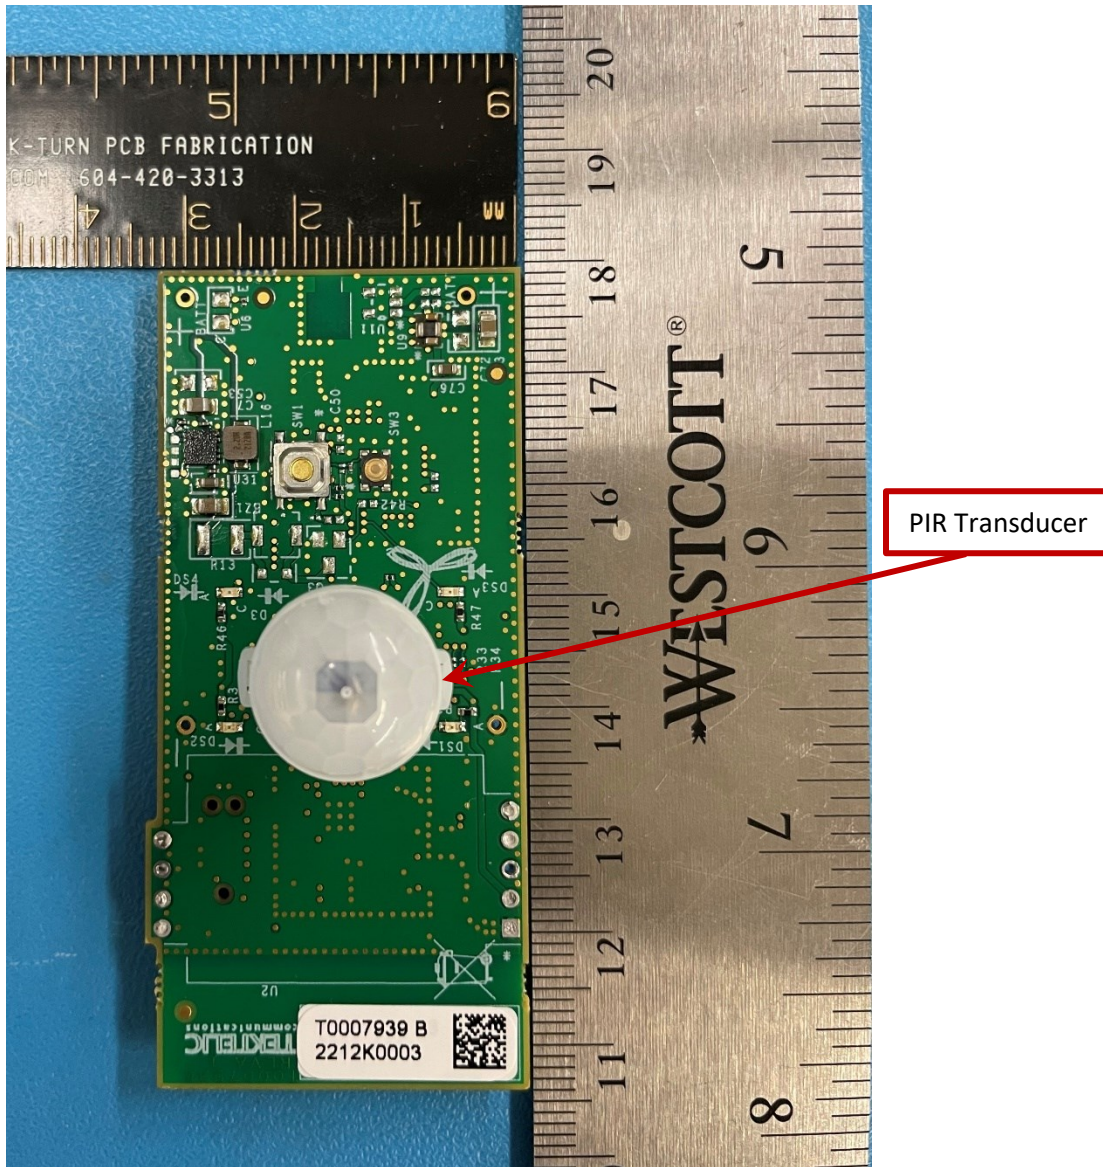

EUT Internal

BLE Antenna

LoRa Antenna

FCC ID: 2ALEPT0007805
Photo IC: 22504-T0007805
T0007848 (Vivid+ Model) Inside Enclosure (No PCB)

EUT Internal

FCC ID: 2ALEPT0007805
Photo IC: 22504-T0007805
T0007848 (Vivid+ Model) PCB Top with PIR Transducer

EUT Internal

FCC ID: 2ALEPT0007805

Photo IC: 22504-T0007805

T0007848 (Vivid+ Model) PCBA Bottom with Shield

EUT Internal

FCC ID: 2ALEPT0007805

Photo IC: 22504-T0007805

T0007848 (Vivid+ Model) PCBA Bottom without Shield (Crystal Variant)