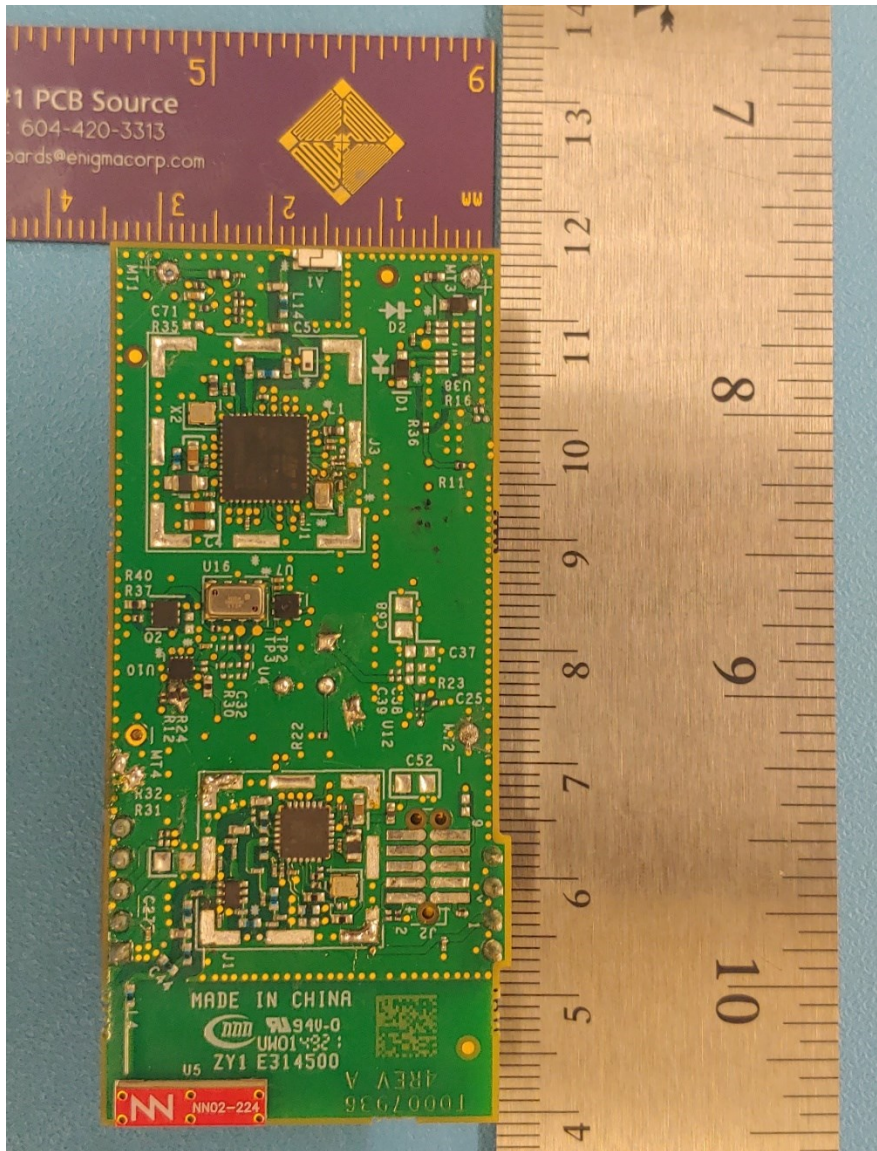

FCC ID: 2ALEPT0007805
Photo IC: 22504-T0007805
T0007806 (Breeze-V Model) Battery Cover Open

EUT Internal

FCC ID: 2ALEPT0007805
Photo IC: 22504-T0007805
T0007806 (Breeze-V Model) Inside Enclosure (No Battery)

EUT Internal

LoRa Antenna

BLE Antenna

FCC ID: 2ALEPT0007805
Photo IC: 22504-T0007805
T0007806 (Breeze-V Model) Inside Enclosure (No PCB)

EUT Internal

FCC ID: 2ALEPT0007805
Photo IC: 22504-T0007805
T0007806 (Breeze-V Model) PCB Top with CO₂ and PIR Transducers

EUT Internal

PIR Transducer

CO₂ Transducer

FCC ID: 2ALEPT0007805
Photo IC: 22504-T0007805
T0007806 (Breeze-V Model) PCBA Bottom with Shield

EUT Internal

FCC ID: 2ALEPT0007805

Photo IC: 22504-T0007805

T0007806 (Breeze-V Model) PCBA Bottom without Shield (Crystal Variant)

EUT Internal

FCC ID: 2ALEPT0007805

Photo IC: 22504-T0007805

T0007806 (Breeze-V Model) PCBA Bottom without Shield (TCXO Variant)

EUT Internal

FCC ID: 2ALEPT0007805
Photo IC: 22504-T0007805
T0007838 (Breeze Model) Battery Cover Open