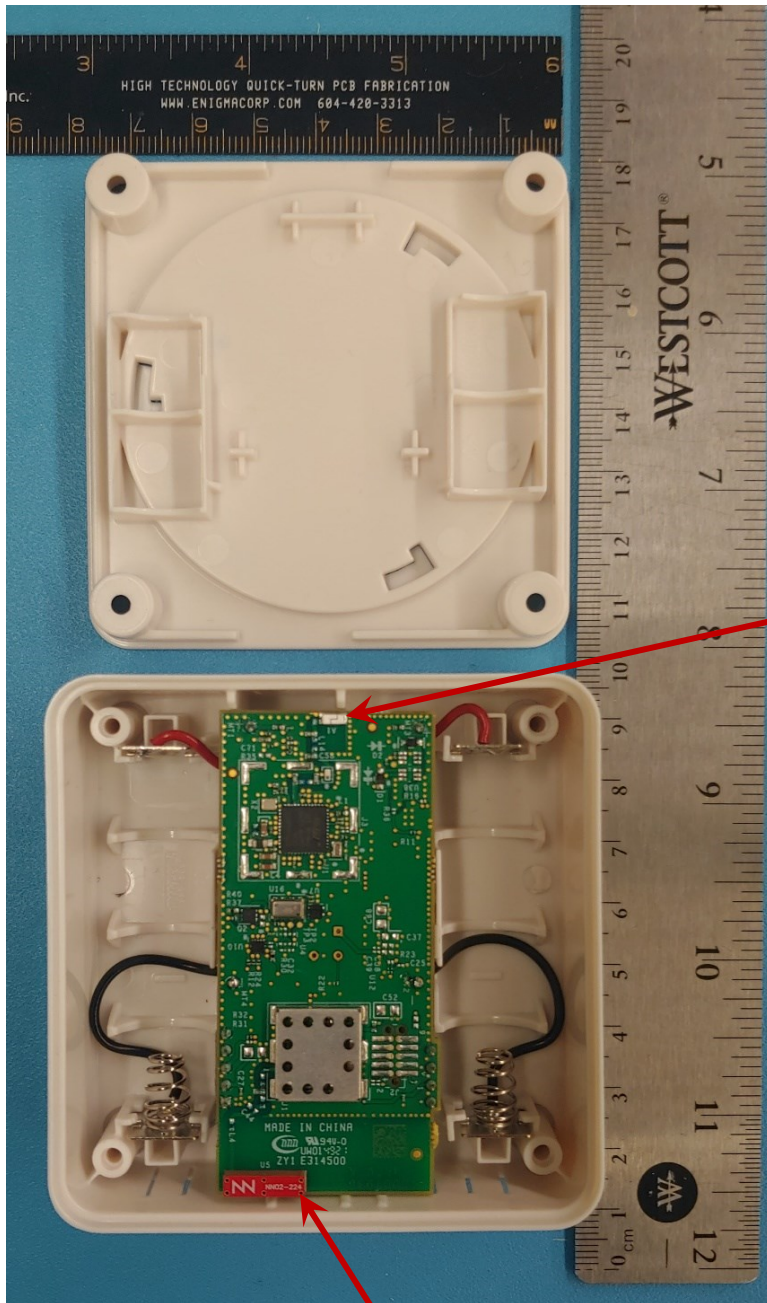

EUT Internal

PIR Transducer

CO₂ Transducer

FCC ID: 2ALEPT0007805
Photo IC: 22504-T0007805
T0007806 (Breeze-V Model) PCBA Bottom with Shield

EUT Internal

FCC ID: 2ALEPT0007805

Photo IC: 22504-T0007805

T0007806 (Breeze-V Model) PCBA Bottom without Shield (Crystal Variant)

EUT Internal

FCC ID: 2ALEPT0007805

Photo IC: 22504-T0007805

T0007806 (Breeze-V Model) PCBA Bottom without Shield (TCXO Variant)

EUT Internal

FCC ID: 2ALEPT0007805
Photo IC: 22504-T0007805
T0007838 (Breeze Model) Battery Cover Open

EUT Internal

FCC ID: 2ALEPT0007805
Photo IC: 22504-T0007805
T0007838 (Breeze Model) Inside Enclosure (No Battery)

EUT Internal

BLE Antenna

LoRa Antenna

FCC ID: 2ALEPT0007805

Photo IC: 22504-T0007805

T0007838 (Breeze Model) Inside Enclosure (No PCB)