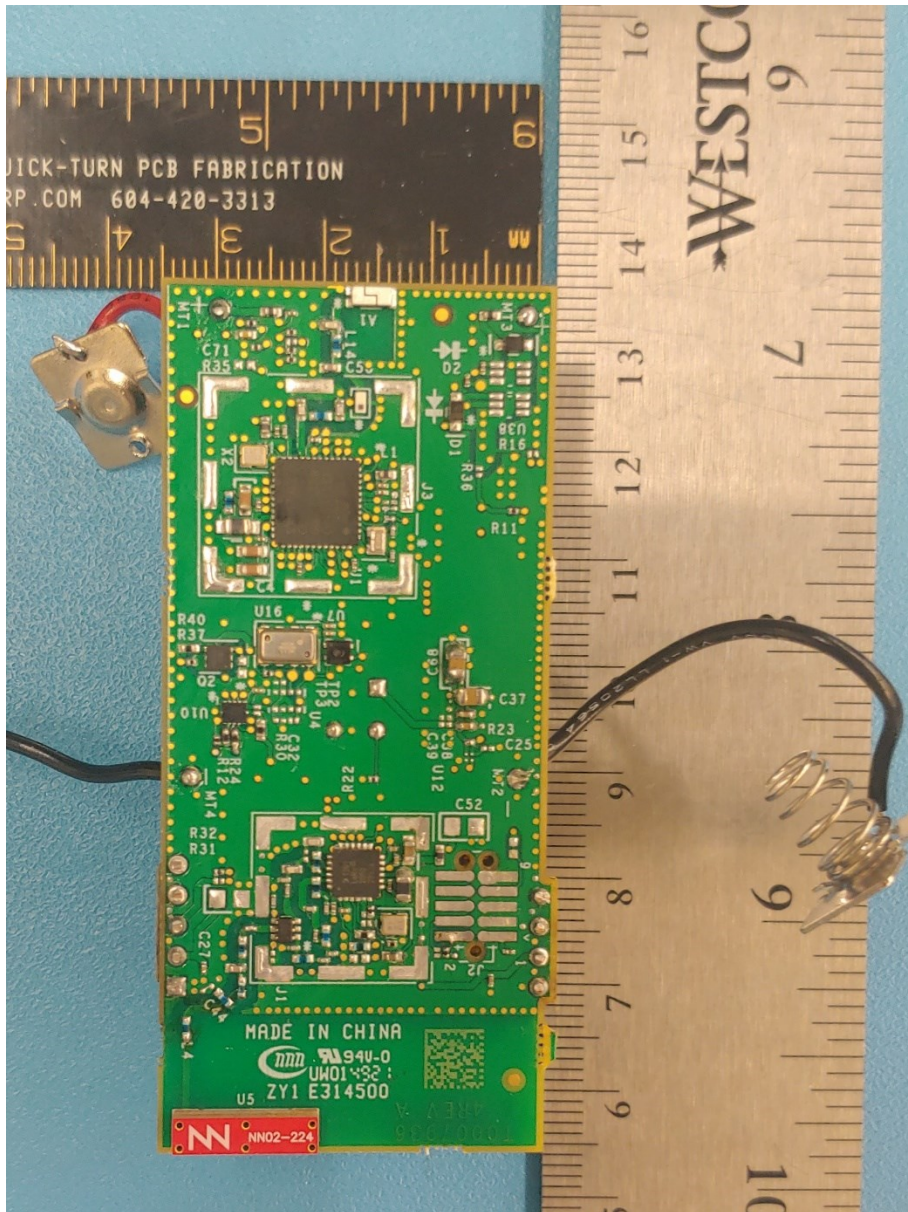

EUT Internal

LoRa Antenna

BLE Antenna

FCC ID: 2ALEPT0007805
Photo IC: 22504-T0007805
T0007806 (Breeze-V Model) Inside Enclosure (No PCB)

EUT Internal

FCC ID: 2ALEPT0007805
Photo IC: 22504-T0007805
T0007806 (Breeze-V Model) PCB Top with CO₂ and PIR Transducers

EUT Internal

PIR Transducer

CO₂ Transducer

FCC ID: 2ALEPT0007805
Photo IC: 22504-T0007805
T0007806 (Breeze-V Model) PCBA Bottom with Shield

EUT Internal

FCC ID: 2ALEPT0007805

Photo IC: 22504-T0007805

T0007806 (Breeze-V Model) PCBA Bottom without Shield (Crystal Variant)

EUT Internal

FCC ID: 2ALEPT0007805

Photo IC: 22504-T0007805

T0007806 (Breeze-V Model) PCBA Bottom without Shield (TCXO Variant)

EUT Internal

FCC ID: 2ALEPT0007805
Photo IC: 22504-T0007805
T0007838 (Breeze Model) Battery Cover Open

EUT Internal

FCC ID: 2ALEPT0007805
Photo IC: 22504-T0007805
T0007838 (Breeze Model) Inside Enclosure (No Battery)

EUT Internal

BLE Antenna

LoRa Antenna

FCC ID: 2ALEPT0007805

Photo IC: 22504-T0007805

T0007838 (Breeze Model) Inside Enclosure (No PCB)