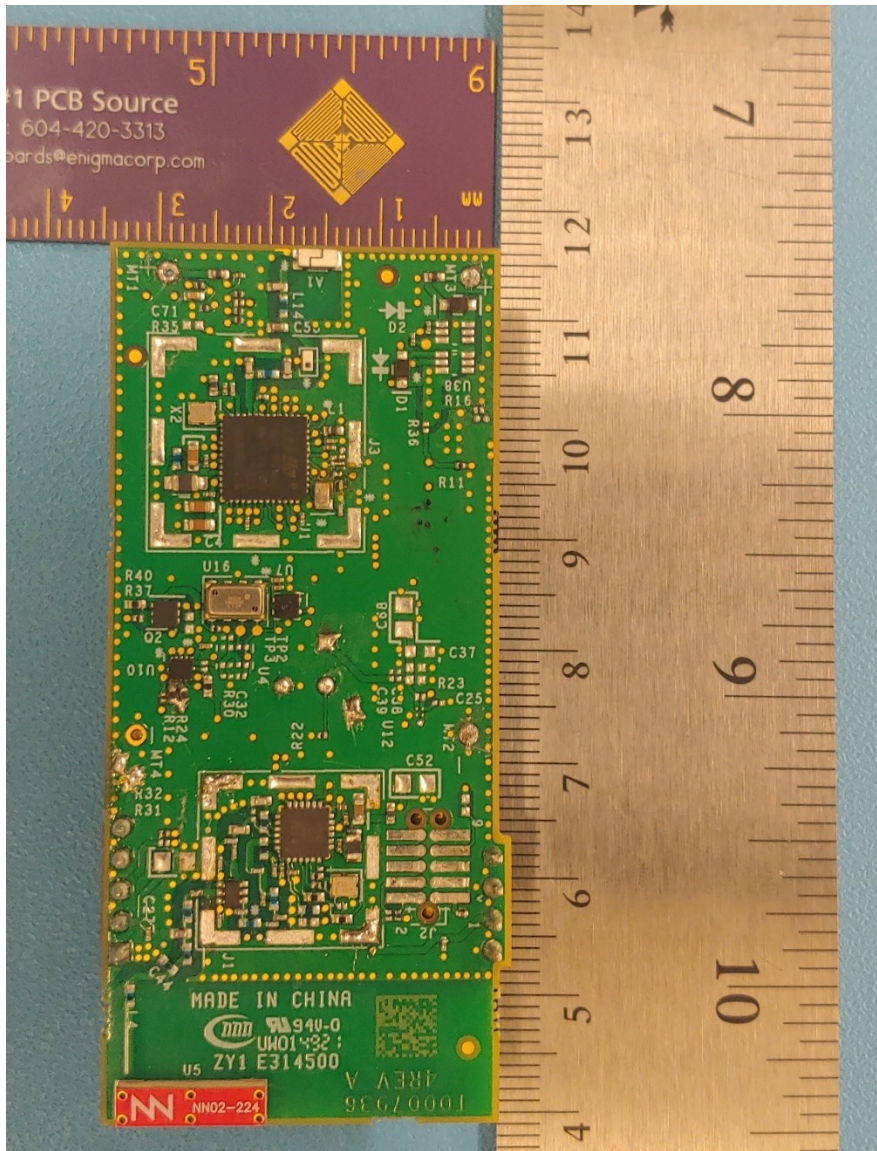

EUT Internal

FCC ID: 2ALEPT0007805

Photo IC: 22504-T0007805

T0007838 (Breeze Model) PCBA Bottom without Shield (Crystal Variant)

EUT Internal

FCC ID: 2ALEPT0007805

Photo IC: 22504-T0007805

T0007838 (Breeze Model) PCBA Bottom without Shield (TCXO Variant)

EUT Internal

FCC ID: 2ALEPT0007805
Photo IC: 22504-T0007805
T0007848 (Vivid+ Model) Battery Cover Open

EUT Internal

FCC ID: 2ALEPT0007805
Photo IC: 22504-T0007805
T0007848 (Vivid+ Model) Inside Enclosure (No Battery)