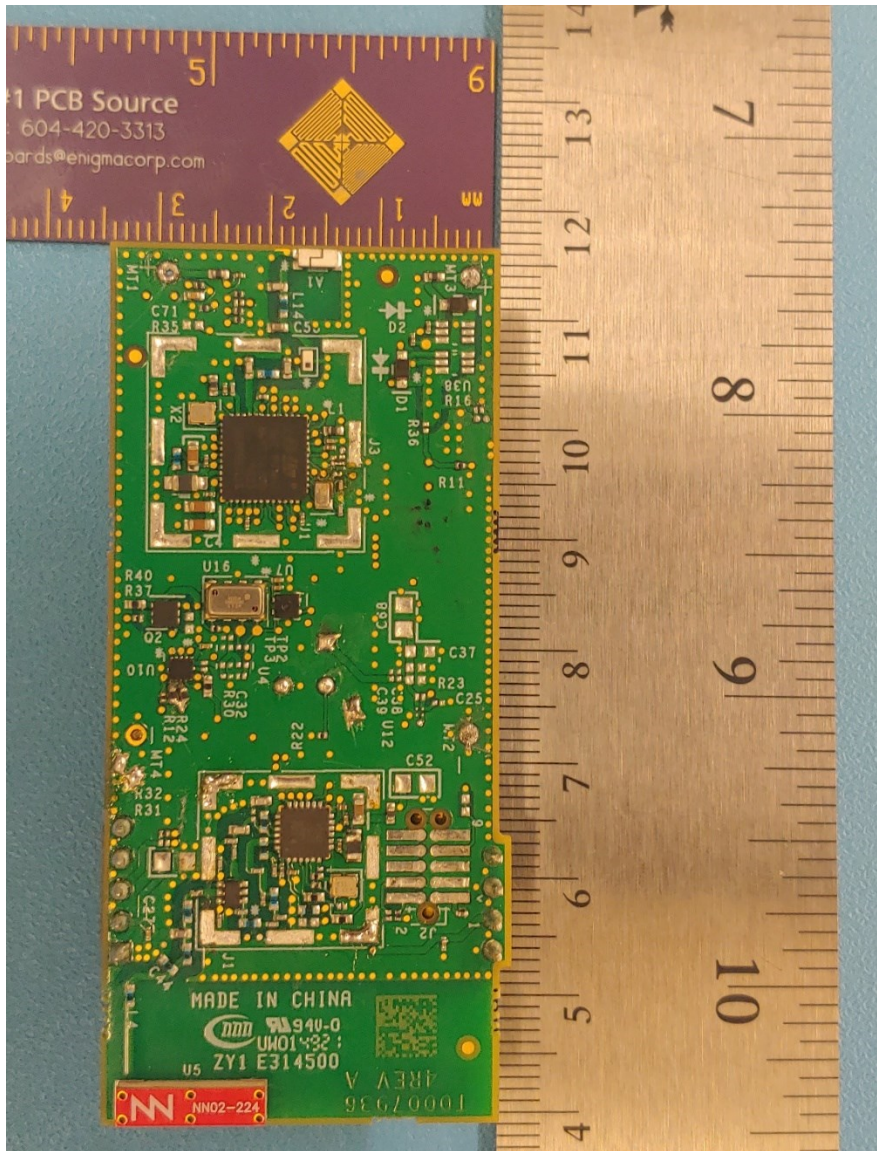

EUT Internal

FCC ID: 2ALEPT0007805

Photo IC: 22504-T0007805

T0007848 (Vivid+ Model) PCBA Bottom with Shield

EUT Internal

FCC ID: 2ALEPT0007805

Photo IC: 22504-T0007805

T0007848 (Vivid+ Model) PCBA Bottom without Shield (Crystal Variant)

EUT Internal

FCC ID: 2ALEPT0007805

Photo IC: 22504-T0007805

T0007848 (Vivid+ Model) PCBA Bottom without Shield (TCXO Variant)

EUT Internal