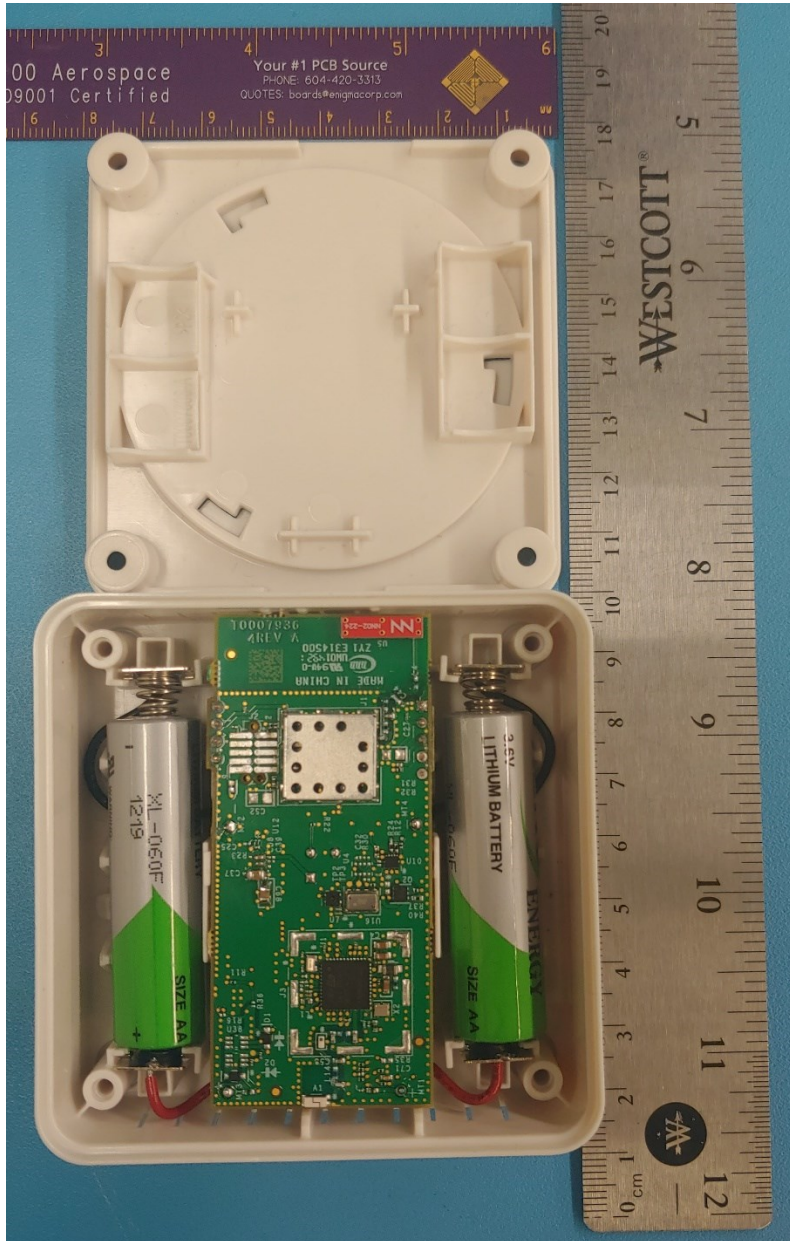

FCC ID: 2ALEPT0007805
Photo IC: 22504-T0007805
T0007806 (Breeze-V Model) Battery Cover Open

EUT Internal

FCC ID: 2ALEPT0007805
Photo IC: 22504-T0007805
T0007806 (Breeze-V Model) Inside Enclosure (No Battery)

EUT Internal

LoRa Antenna

BLE Antenna

FCC ID: 2ALEPT0007805
Photo IC: 22504-T0007805
T0007806 (Breeze-V Model) Inside Enclosure (No PCB)

EUT Internal

FCC ID: 2ALEPT0007805
Photo IC: 22504-T0007805
T0007806 (Breeze-V Model) PCB Top with CO₂ and PIR Transducers

EUT Internal

PIR Transducer

CO₂ Transducer

FCC ID: 2ALEPT0007805
Photo IC: 22504-T0007805
T0007806 (Breeze-V Model) PCBA Bottom with Shield

EUT Internal

FCC ID: 2ALEPT0007805

Photo IC: 22504-T0007805

T0007806 (Breeze-V Model) PCBA Bottom without Shield (Crystal Variant)

EUT Internal

FCC ID: 2ALEPT0007805

Photo IC: 22504-T0007805

T0007806 (Breeze-V Model) PCBA Bottom without Shield (TCXO Variant)

EUT Internal

FCC ID: 2ALEPT0007805
Photo IC: 22504-T0007805
T0007838 (Breeze Model) Battery Cover Open