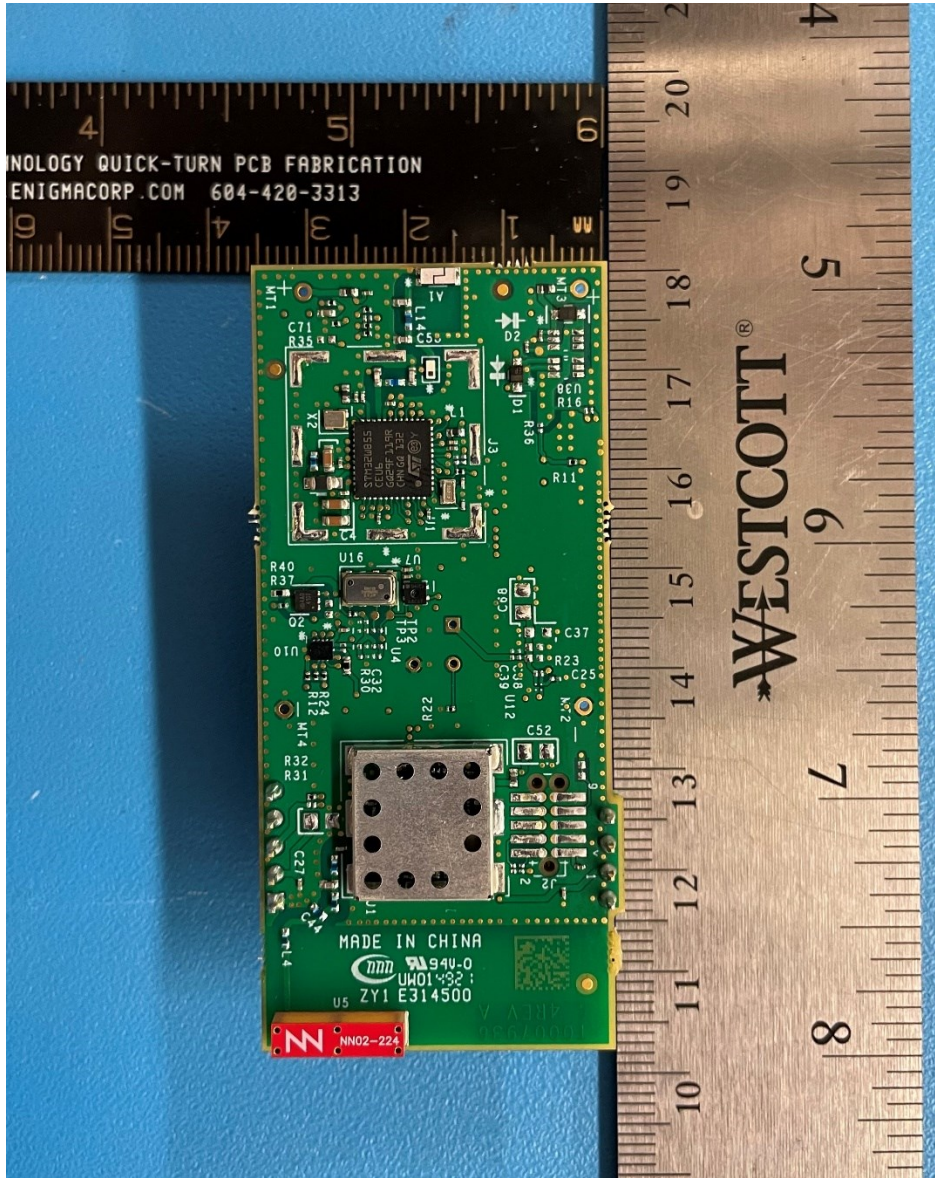

EUT Internal

PIR Transducer

CO₂ Transducer

FCC ID: 2ALEPT0007805
Photo IC: 22504-T0007805
T0007806 (Breeze-V Model) PCBA Bottom with Shield

EUT Internal

FCC ID: 2ALEPT0007805

Photo IC: 22504-T0007805

T0007806 (Breeze-V Model) PCBA Bottom without Shield (Crystal Variant)

EUT Internal

FCC ID: 2ALEPT0007805
Photo IC: 22504-T0007805
T0007838 (Breeze Model) Inside Enclosure (No Battery)

EUT Internal

BLE Antenna

LoRa Antenna

FCC ID: 2ALEPT0007805

Photo IC: 22504-T0007805

T0007838 (Breeze Model) Inside Enclosure (No PCB)

EUT Internal

FCC ID: 2ALEPT0007805
Photo IC: 22504-T0007805
T0007838 (Breeze Model) PCB Top with CO₂ Transducer

EUT Internal

CO₂ Transducer

FCC ID: 2ALEPT0007805

Photo IC: 22504-T0007805

T0007838 (Breeze Model) PCBA Bottom with Shield

EUT Internal

FCC ID: 2ALEPT0007805

Photo IC: 22504-T0007805

T0007838 (Breeze Model) PCBA Bottom without Shield (Crystal Variant)

EUT Internal

FCC ID: 2ALEPT0007805

Photo IC: 22504-T0007805

T0007838 (Breeze Model) PCBA Bottom without Shield (TCXO Variant)