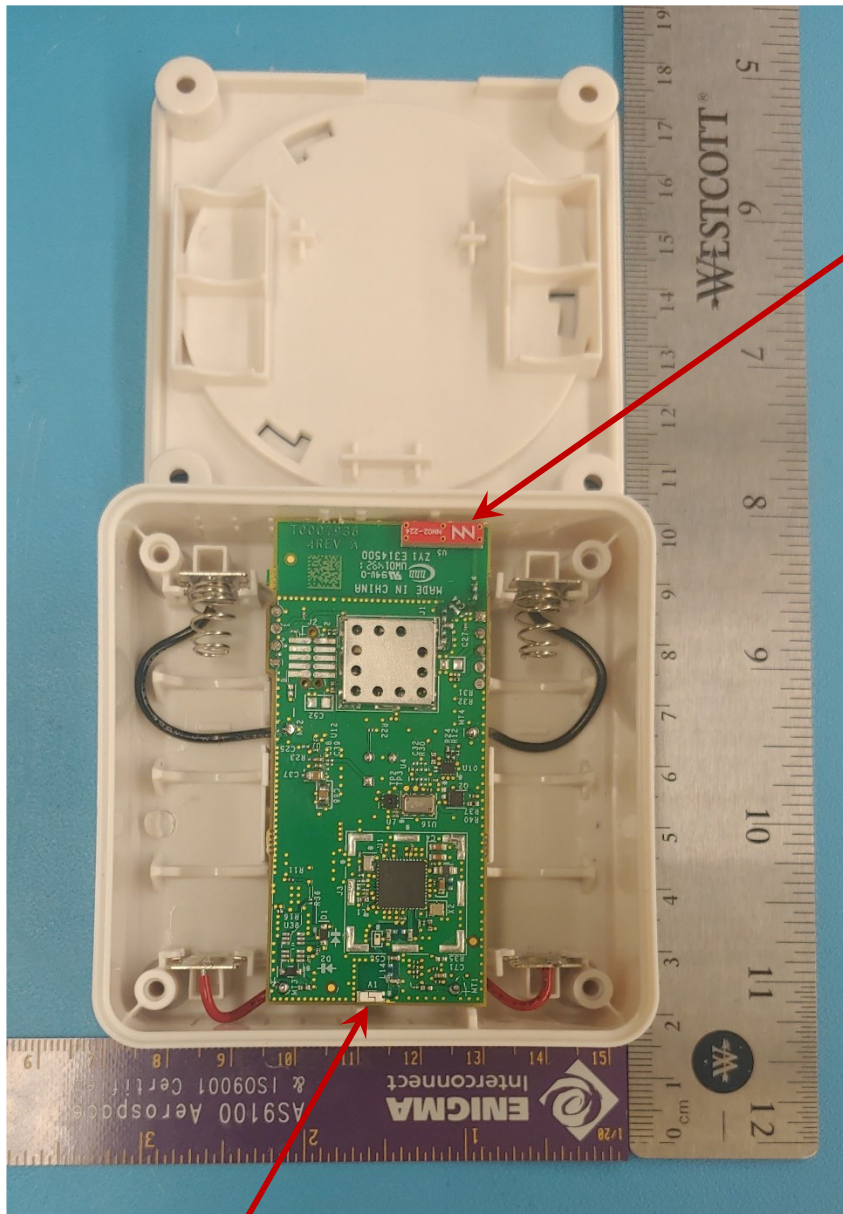

FCC ID: 2ALEPT0007805
Photo IC: 22504-T0007805
T0007806 (Breeze-V Model) Battery Cover Open

EUT Internal

FCC ID: 2ALEPT0007805
Photo IC: 22504-T0007805
T0007806 (Breeze-V Model) Inside Enclosure (No Battery)

EUT Internal

LoRa Antenna

BLE Antenna

FCC ID: 2ALEPT0007805
Photo IC: 22504-T0007805
T0007806 (Breeze-V Model) Inside Enclosure (No PCB)

EUT Internal

FCC ID: 2ALEPT0007805
Photo IC: 22504-T0007805
T0007806 (Breeze-V Model) PCB Top with CO₂ and PIR Transducers

EUT Internal

PIR Transducer

CO₂ Transducer

FCC ID: 2ALEPT0007805
Photo IC: 22504-T0007805
T0007806 (Breeze-V Model) PCBA Bottom with Shield

EUT Internal

FCC ID: 2ALEPT0007805

Photo IC: 22504-T0007805

T0007806 (Breeze-V Model) PCBA Bottom without Shield (Crystal Variant)