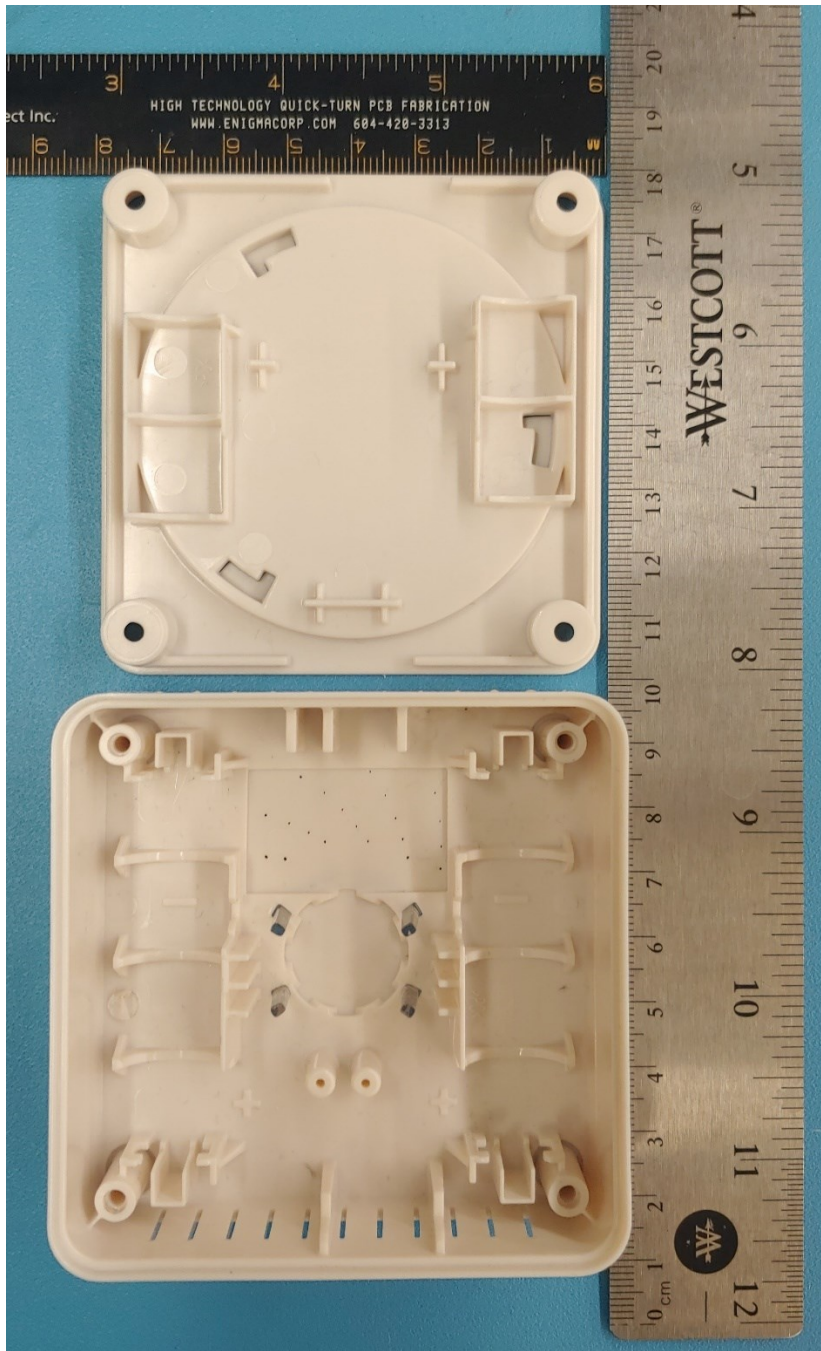

EUT Internal

PIR Transducer

CO₂ Transducer

FCC ID: 2ALEPT0007805
Photo IC: 22504-T0007805
T0007806 (Breeze-V Model) PCBA Bottom with Shield

EUT Internal

FCC ID: 2ALEPT0007805

Photo IC: 22504-T0007805

T0007806 (Breeze-V Model) PCBA Bottom without Shield (Crystal Variant)

EUT Internal

FCC ID: 2ALEPT0007805

Photo IC: 22504-T0007805

T0007806 (Breeze-V Model) PCBA Bottom without Shield (TCXO Variant)

EUT Internal

FCC ID: 2ALEPT0007805
Photo IC: 22504-T0007805
T0007838 (Breeze Model) Battery Cover Open

EUT Internal

FCC ID: 2ALEPT0007805
Photo IC: 22504-T0007805
T0007838 (Breeze Model) Inside Enclosure (No Battery)

EUT Internal

BLE Antenna

LoRa Antenna

FCC ID: 2ALEPT0007805

Photo IC: 22504-T0007805

T0007838 (Breeze Model) Inside Enclosure (No PCB)

EUT Internal

FCC ID: 2ALEPT0007805
Photo IC: 22504-T0007805
T0007838 (Breeze Model) PCB Top with CO₂ Transducer

EUT Internal

CO₂ Transducer

FCC ID: 2ALEPT0007805

Photo IC: 22504-T0007805

T0007838 (Breeze Model) PCBA Bottom with Shield