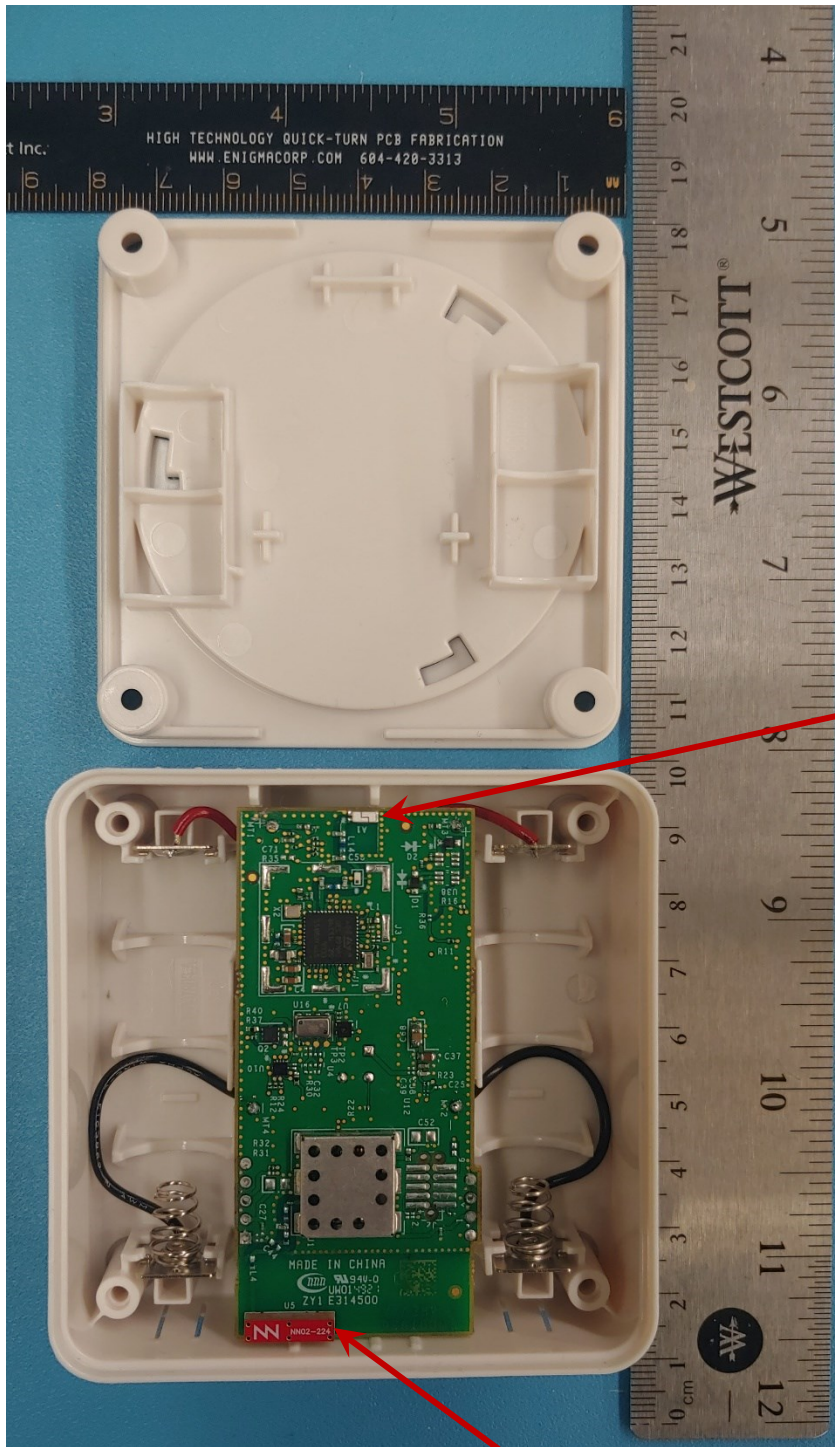

FCC ID: 2ALEPT0007805
Photo IC: 22504-T0007805
T0007848 (Vivid+ Model) Inside Enclosure (No Battery)

EUT Internal

BLE Antenna

LoRa Antenna