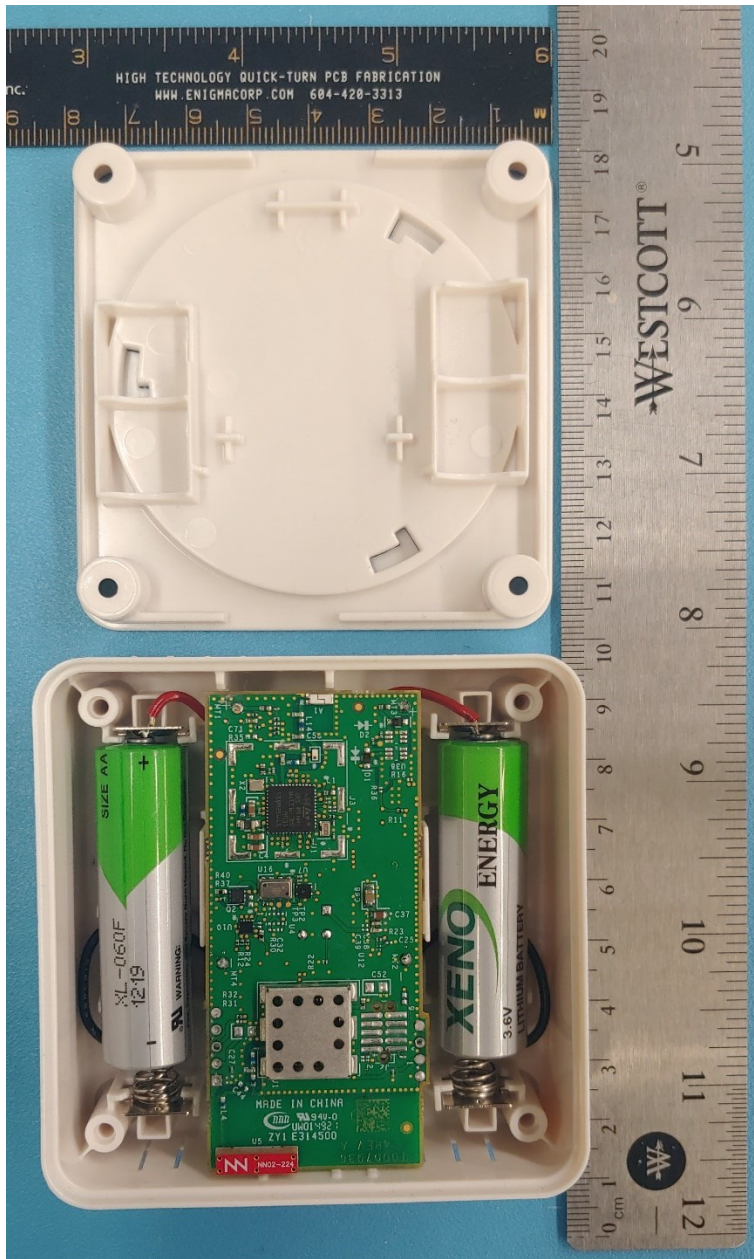

EUT Internal

FCC ID: 2ALEPT0007805
Photo IC: 22504-T0007805
T0007838 (Breeze Model) PCB Top with CO₂ Transducer

EUT Internal

CO₂ Transducer

FCC ID: 2ALEPT0007805

Photo IC: 22504-T0007805

T0007838 (Breeze Model) PCBA Bottom with Shield

EUT Internal

FCC ID: 2ALEPT0007805

Photo IC: 22504-T0007805

T0007838 (Breeze Model) PCBA Bottom without Shield (Crystal Variant)

EUT Internal

FCC ID: 2ALEPT0007805

Photo IC: 22504-T0007805

T0007838 (Breeze Model) PCBA Bottom without Shield (TCXO Variant)

EUT Internal

FCC ID: 2ALEPT0007805
Photo IC: 22504-T0007805
T0007848 (Vivid+ Model) Battery Cover Open

EUT Internal

FCC ID: 2ALEPT0007805
Photo IC: 22504-T0007805
T0007848 (Vivid+ Model) Inside Enclosure (No Battery)