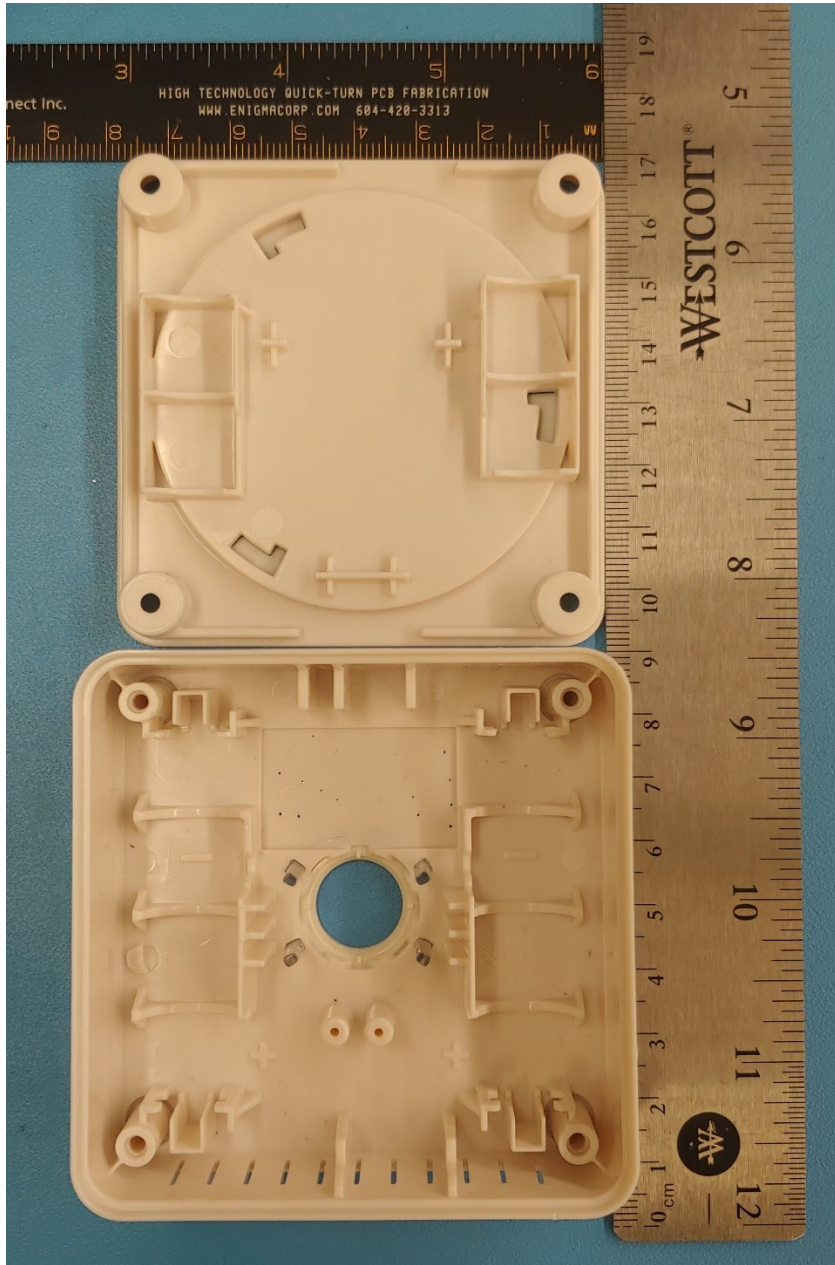

FCC ID: 2ALEPT0007805
Photo IC: 22504-T0007805
T0007806 (Breeze-V Model) Battery Cover Open

EUT Internal

FCC ID: 2ALEPT0007805
Photo IC: 22504-T0007805
T0007806 (Breeze-V Model) Inside Enclosure (No Battery)

EUT Internal

LoRa Antenna

BLE Antenna

FCC ID: 2ALEPT0007805
Photo IC: 22504-T0007805
T0007806 (Breeze-V Model) Inside Enclosure (No PCB)

EUT Internal

FCC ID: 2ALEPT0007805
Photo IC: 22504-T0007805
T0007806 (Breeze-V Model) PCB Top with CO₂ and PIR Transducers

EUT Internal

PIR Transducer

CO₂ Transducer

FCC ID: 2ALEPT0007805
Photo IC: 22504-T0007805
T0007806 (Breeze-V Model) PCBA Bottom with Shield

EUT Internal

FCC ID: 2ALEPT0007805

Photo IC: 22504-T0007805

T0007806 (Breeze-V Model) PCBA Bottom without Shield (Crystal Variant)

EUT Internal

FCC ID: 2ALEPT0007805

Photo IC: 22504-T0007805

T0007806 (Breeze-V Model) PCBA Bottom without Shield (TCXO Variant)

EUT Internal

FCC ID: 2ALEPT0007805
Photo IC: 22504-T0007805
T0007838 (Breeze Model) Battery Cover Open