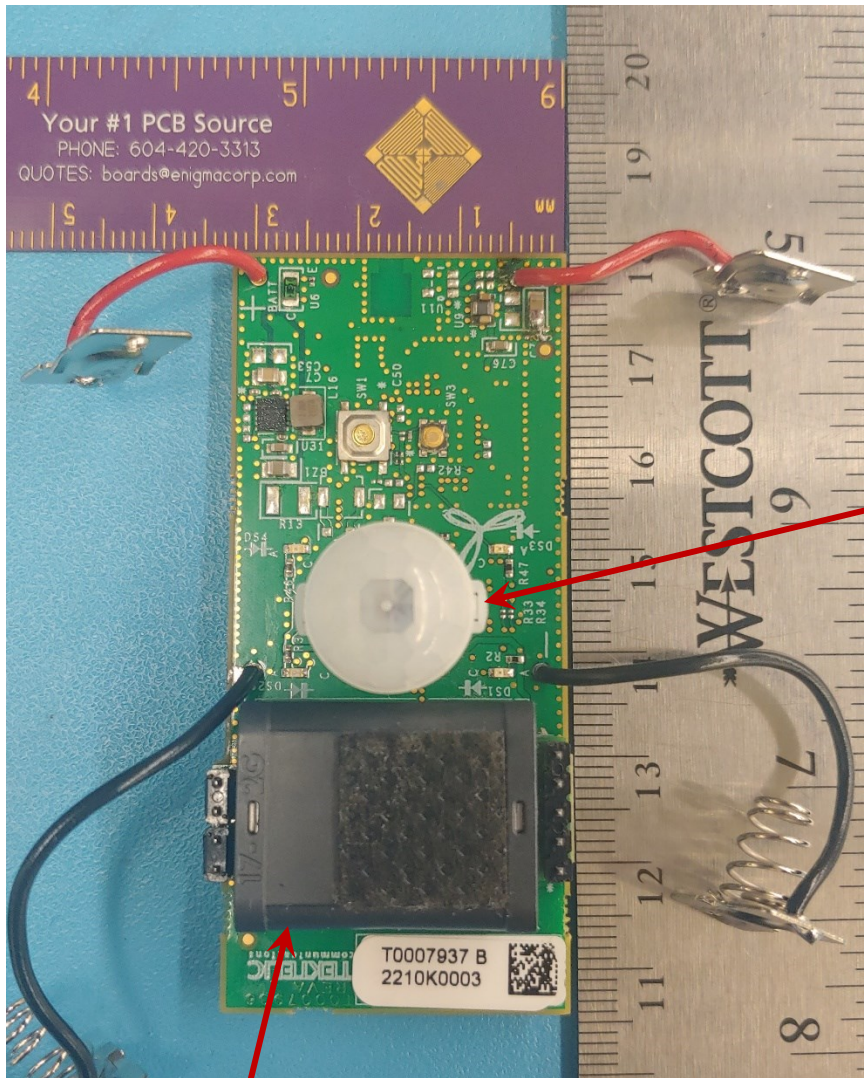

FCC ID: 2ALEPT0007805
Photo IC: 22504-T0007805
T0007806 (Breeze-V Model) Battery Cover Open

EUT Internal

FCC ID: 2ALEPT0007805
Photo IC: 22504-T0007805
T0007806 (Breeze-V Model) Inside Enclosure (No Battery)

EUT Internal

LoRa Antenna

BLE Antenna

FCC ID: 2ALEPT0007805
Photo IC: 22504-T0007805
T0007806 (Breeze-V Model) Inside Enclosure (No PCB)

EUT Internal

FCC ID: 2ALEPT0007805
Photo IC: 22504-T0007805
T0007806 (Breeze-V Model) PCB Top with CO₂ and PIR Transducers

EUT Internal

PIR Transducer

CO₂ Transducer

FCC ID: 2ALEPT0007805
Photo IC: 22504-T0007805
T0007806 (Breeze-V Model) PCBA Bottom with Shield

EUT Internal

FCC ID: 2ALEPT0007805

Photo IC: 22504-T0007805

T0007806 (Breeze-V Model) PCBA Bottom without Shield (Crystal Variant)

EUT Internal

FCC ID: 2ALEPT0007805

Photo IC: 22504-T0007805

T0007806 (Breeze-V Model) PCBA Bottom without Shield (TCXO Variant)

EUT Internal

FCC ID: 2ALEPT0007805
Photo IC: 22504-T0007805
T0007838 (Breeze Model) Battery Cover Open