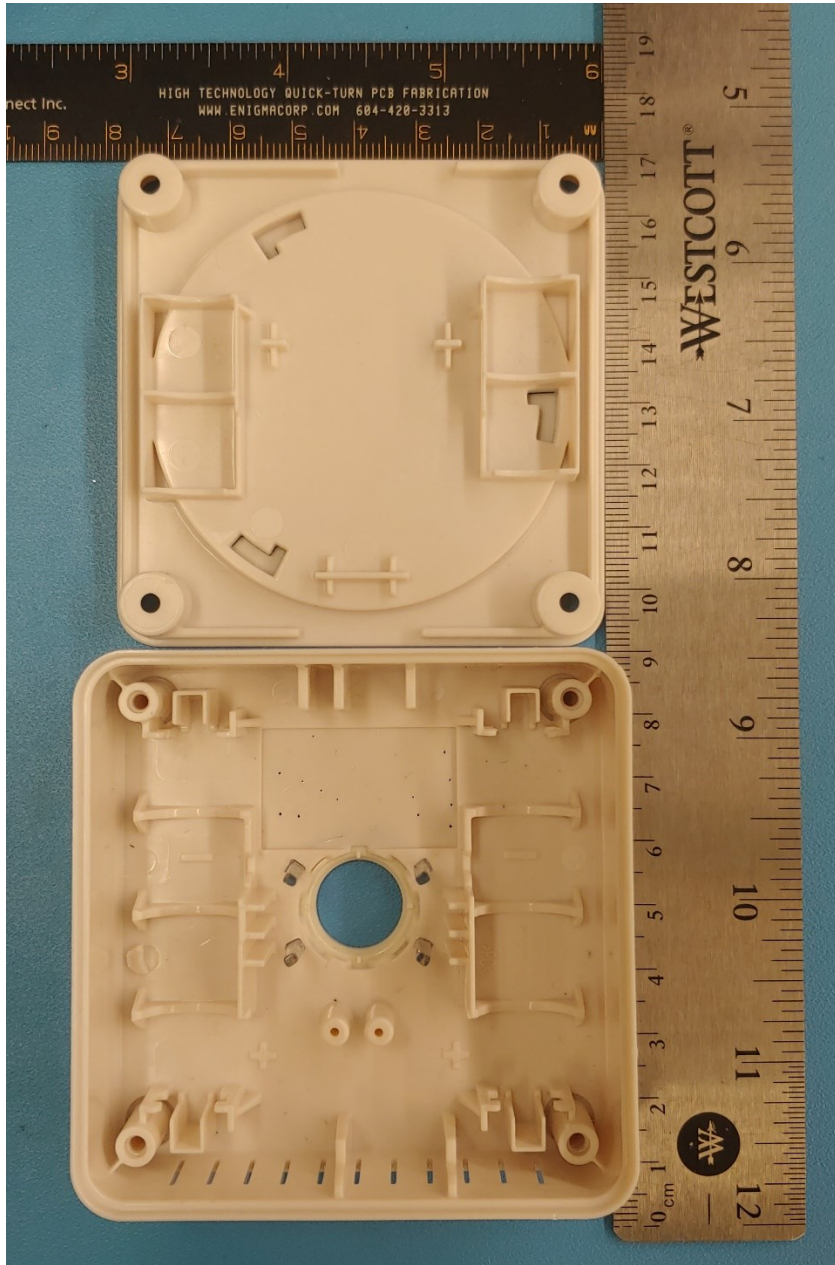

EUT Internal

BLE Antenna

LoRa Antenna

FCC ID: 2ALEPT0007805
Photo IC: 22504-T0007805
T0007848 (Vivid+ Model) Inside Enclosure (No PCB)

EUT Internal

FCC ID: 2ALEPT0007805
Photo IC: 22504-T0007805
T0007848 (Vivid+ Model) PCB Top with PIR Transducer