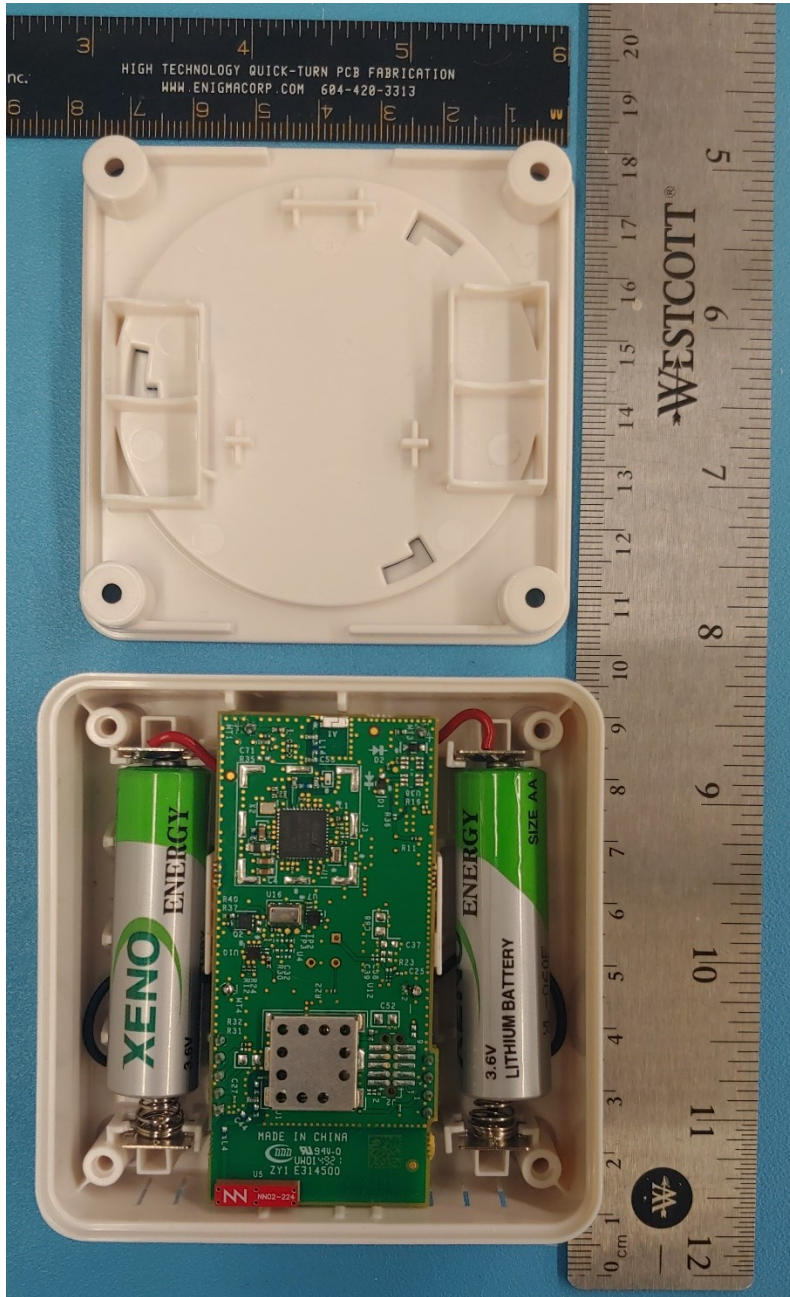

EUT Internal

PIR Transducer

CO₂ Transducer

FCC ID: 2ALEPT0007805
Photo IC: 22504-T0007805
T0007806 (Breeze-V Model) PCBA Bottom with Shield

EUT Internal

FCC ID: 2ALEPT0007805

Photo IC: 22504-T0007805

T0007806 (Breeze-V Model) PCBA Bottom without Shield (Crystal Variant)

EUT Internal

FCC ID: 2ALEPT0007805

Photo IC: 22504-T0007805

T0007806 (Breeze-V Model) PCBA Bottom without Shield (TCXO Variant)

EUT Internal

FCC ID: 2ALEPT0007805
Photo IC: 22504-T0007805
T0007838 (Breeze Model) Battery Cover Open

EUT Internal

FCC ID: 2ALEPT0007805
Photo IC: 22504-T0007805
T0007838 (Breeze Model) Inside Enclosure (No Battery)

EUT Internal

BLE Antenna

LoRa Antenna

FCC ID: 2ALEPT0007805

Photo IC: 22504-T0007805

T0007838 (Breeze Model) Inside Enclosure (No PCB)

EUT Internal

FCC ID: 2ALEPT0007805
Photo IC: 22504-T0007805
T0007838 (Breeze Model) PCB Top with CO₂ Transducer

EUT Internal

CO₂ Transducer

FCC ID: 2ALEPT0007805

Photo IC: 22504-T0007805

T0007838 (Breeze Model) PCBA Bottom with Shield