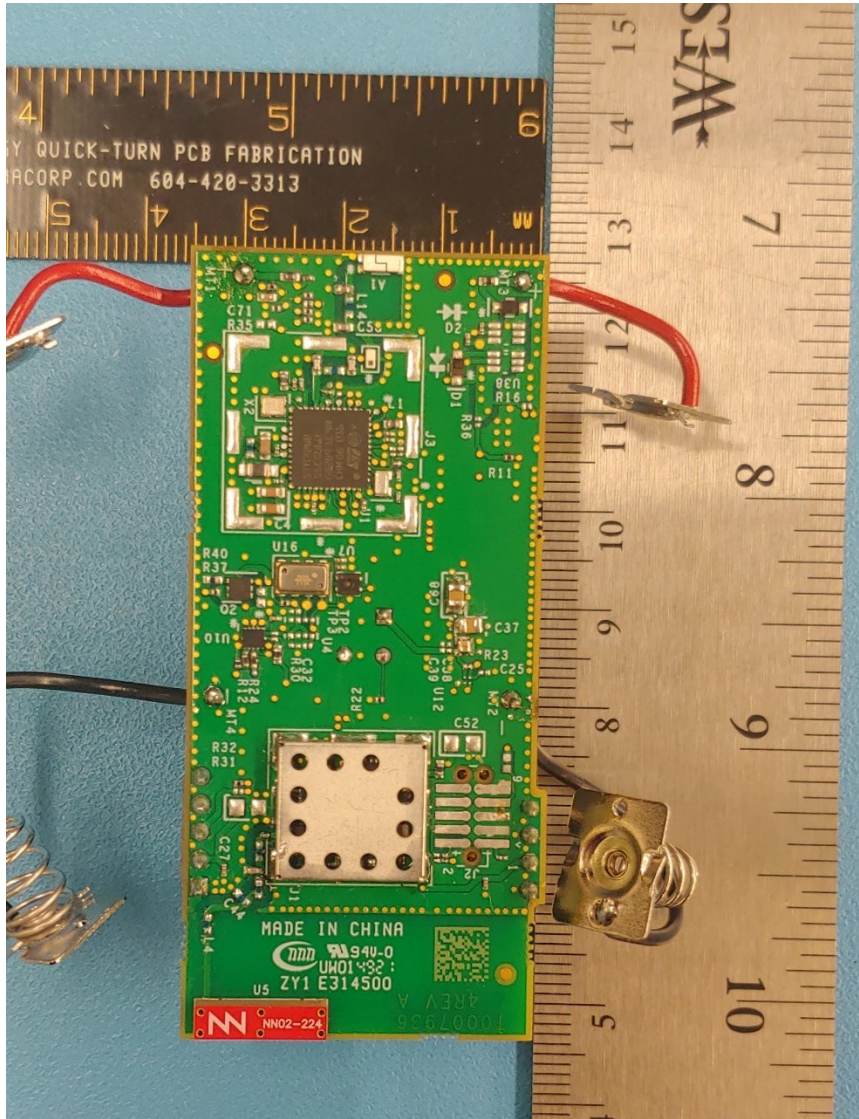

FCC ID: 2ALEPT0007805
Photo IC: 22504-T0007805
T0007806 (Breeze-V Model) Battery Cover Open

EUT Internal

FCC ID: 2ALEPT0007805
Photo IC: 22504-T0007805
T0007806 (Breeze-V Model) Inside Enclosure (No Battery)

EUT Internal

LoRa Antenna

BLE Antenna

FCC ID: 2ALEPT0007805
Photo IC: 22504-T0007805
T0007806 (Breeze-V Model) Inside Enclosure (No PCB)

EUT Internal

FCC ID: 2ALEPT0007805
Photo IC: 22504-T0007805
T0007806 (Breeze-V Model) PCB Top with CO₂ and PIR Transducers

EUT Internal

PIR Transducer

CO₂ Transducer

FCC ID: 2ALEPT0007805
Photo IC: 22504-T0007805
T0007806 (Breeze-V Model) PCBA Bottom with Shield

EUT Internal

FCC ID: 2ALEPT0007805

Photo IC: 22504-T0007805

T0007806 (Breeze-V Model) PCBA Bottom without Shield (Crystal Variant)

EUT Internal

FCC ID: 2ALEPT0007805

Photo IC: 22504-T0007805

T0007806 (Breeze-V Model) PCBA Bottom without Shield (TCXO Variant)

EUT Internal

FCC ID: 2ALEPT0007805
Photo IC: 22504-T0007805
T0007838 (Breeze Model) Battery Cover Open