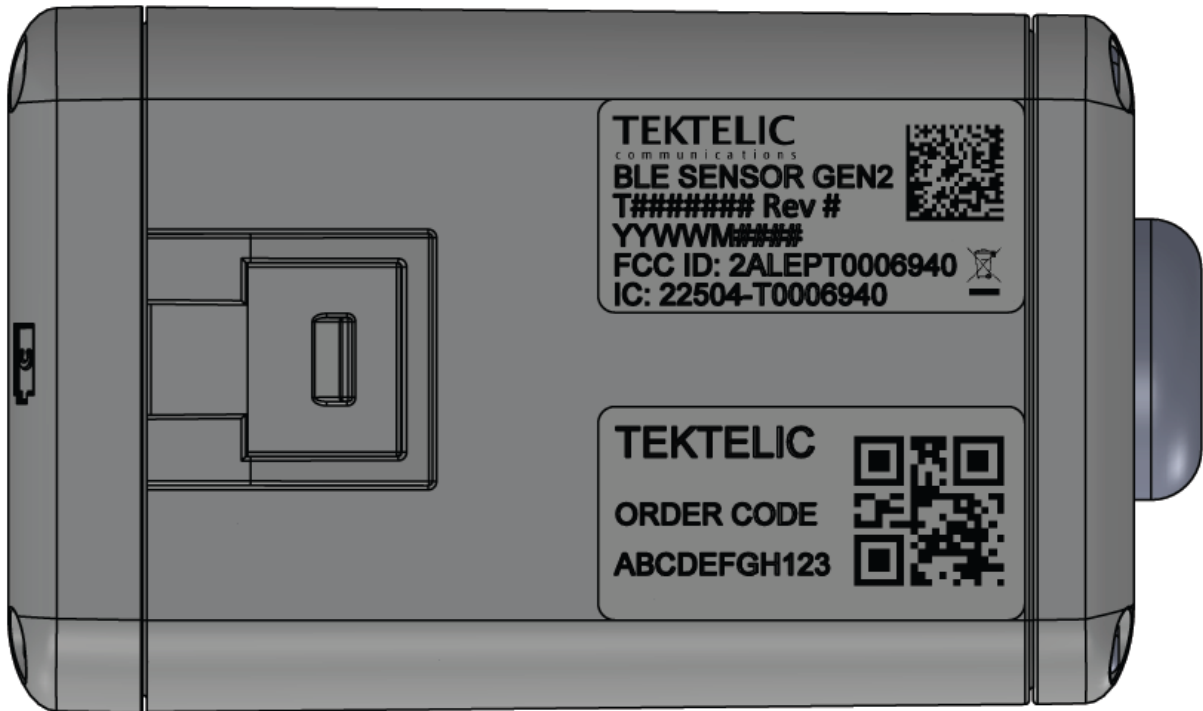

FCC ID: 2ALEPT0006940

UC ID: 22504-T0006940

Label & Location

FCC ID: 2ALEPT0006940
UC ID: 22504-T0006940

Label & Location

Label dimension: 25.4mm x 12.7mm

BLE SENSOR GEN 2
T0007128 Rev #
YYWWM####

FCC ID: 2ALEPT0006940
IC: 22504-T0006940

BLE SENSOR GEN 2
T0007379 Rev #
YYWWM####

FCC ID: 2ALEPT0006940
IC: 22504-T0006940

TEKTELIC
communications
BLE SENSOR GEN2
T0006778 Rev #
YYWWM####
FCC ID: 2ALEPT0006940
IC: 22504-T0006940

TEKTELIC
communications
BLE SENSOR GEN2
T0007334 Rev #
YYWWM####
FCC ID: 2ALEPT0006940
IC: 22504-T0006940

TEKTELIC
communications
BLE SENSOR GEN2
T0007380 Rev #
YYWWM####
FCC ID: 2ALEPT0006940
IC: 22504-T0006940

TEKTELIC
communications
BLE SENSOR GEN2
T0006779 Rev #
YYWWM####
FCC ID: 2ALEPT0006940
IC: 22504-T0006940