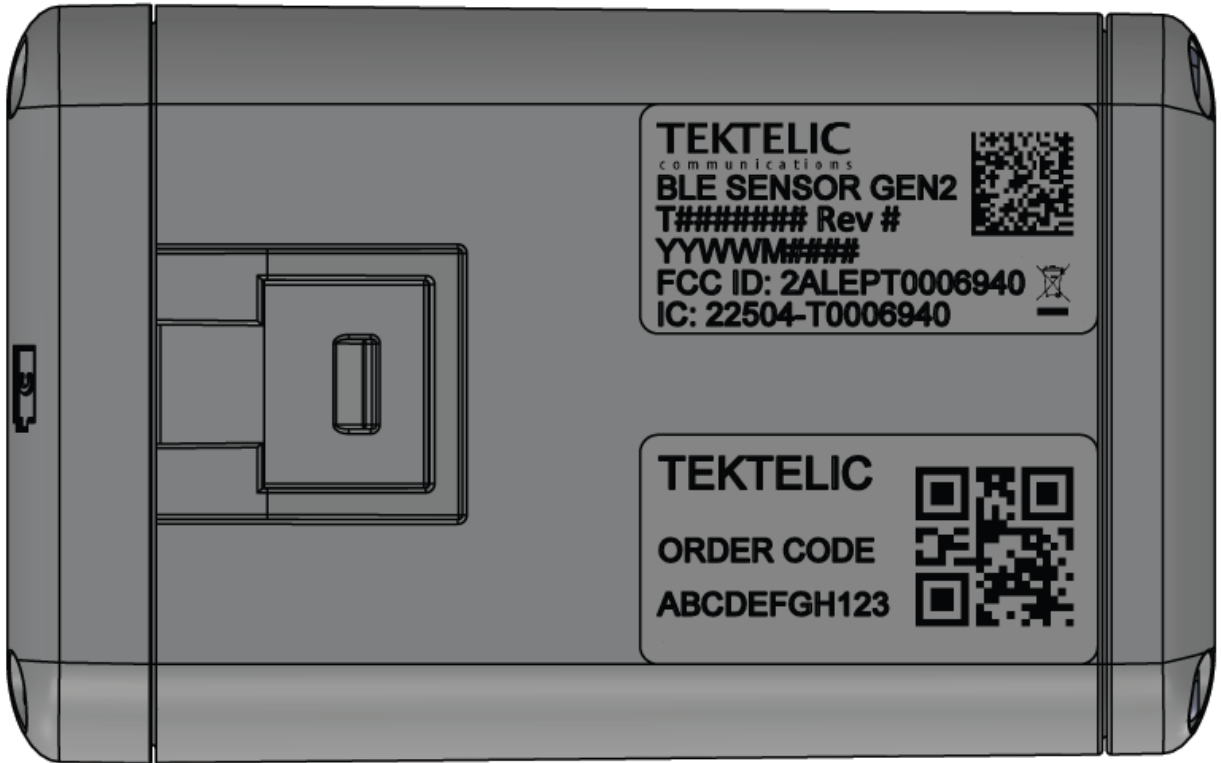

FCC ID: 2ALEPT0006940

UC ID: 22504-T0006940

Label & Location

FCC ID: 2ALEPT0006940
UC ID: 22504-T0006940

Label & Location

Label dimension: 25.4mm x 12.7mm

BLE SENSOR GEN 2
T0007128 Rev #
YYWWM####

FCC ID: 2ALEPT0006940
IC: 22504-T0006940

BLE SENSOR GEN 2
T0007379 Rev #
YYWWM####

FCC ID: 2ALEPT0006940
IC: 22504-T0006940

TEKTELIC
communications
BLE SENSOR GEN2
T0006778 Rev #
YYWWM####
FCC ID: 2ALEPT0006940
IC: 22504-T0006940

TEKTELIC
communications
BLE SENSOR GEN2
T0007334 Rev #
YYWWM####
FCC ID: 2ALEPT0006940
IC: 22504-T0006940

TEKTELIC
communications
BLE SENSOR GEN2
T0007380 Rev #
YYWWM####
FCC ID: 2ALEPT0006940
IC: 22504-T0006940

TEKTELIC
communications
BLE SENSOR GEN2
T0006779 Rev #
YYWWM####
FCC ID: 2ALEPT0006940
IC: 22504-T0006940