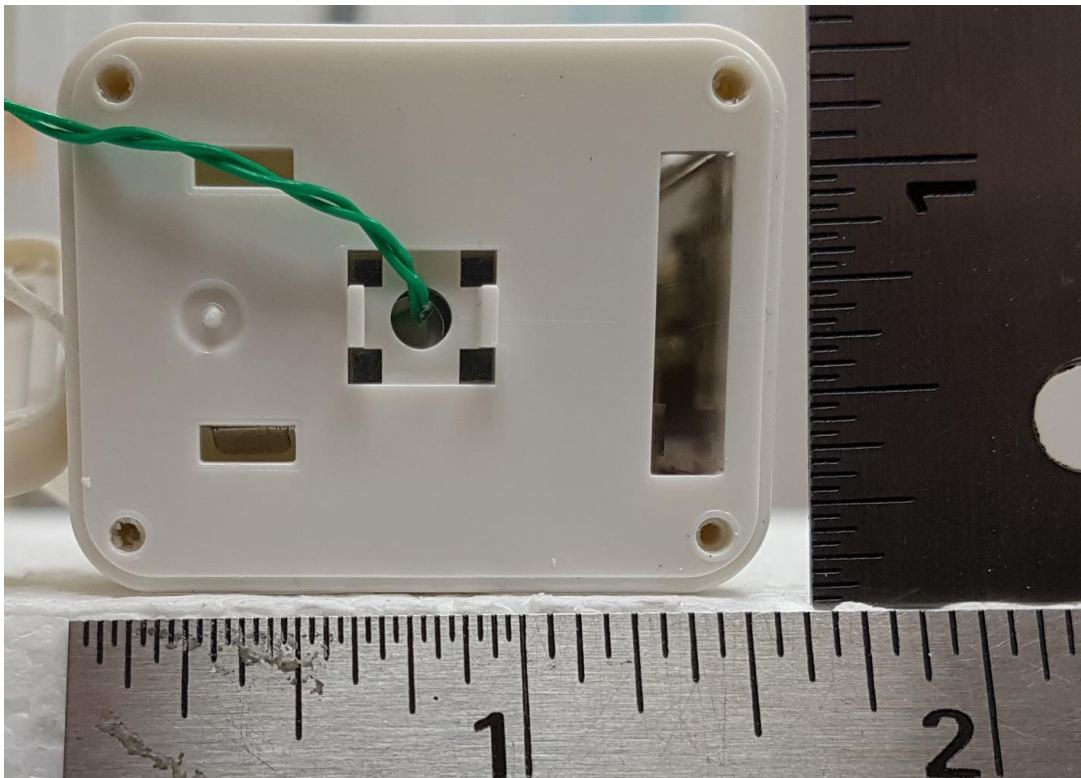

T0006778 battery cover open

T0006778 inside enclosure

FCC ID: 2ALEPT0006940

IC: 22504-T0006940

EUT Internal Photo

T0006778 rear enclosure

T0006778 rear cover

T0006778 PCBA top with vibration actuator

T0006778 PCBA top without vibration actuator

FCC ID: 2ALEPT0006940
IC: 22504-T0006940

EUT Internal Photo

T0006778 PCBA top without shield

T0006778 PCBA bottom

FCC ID: 2ALEPT0006940
IC: 22504-T0006940

EUT Internal Photo

T0006779 battery cover

T0006779 inside enclosure with battery

FCC ID: 2ALEPT0006940
IC: 22504-T0006940

EUT Internal Photo

T0006779 inside enclosure without battery

T0006779 rear cover (sensor cable port)

T0006779 rear enclosure

FCC ID: 2ALEPT0006940

IC: 22504-T0006940

EUT Internal Photo

T0006779 PCBA bottom

FCC ID: 2ALEPT0006940

IC: 22504-T0006940

EUT Internal Photo

T0006779 PCBA top