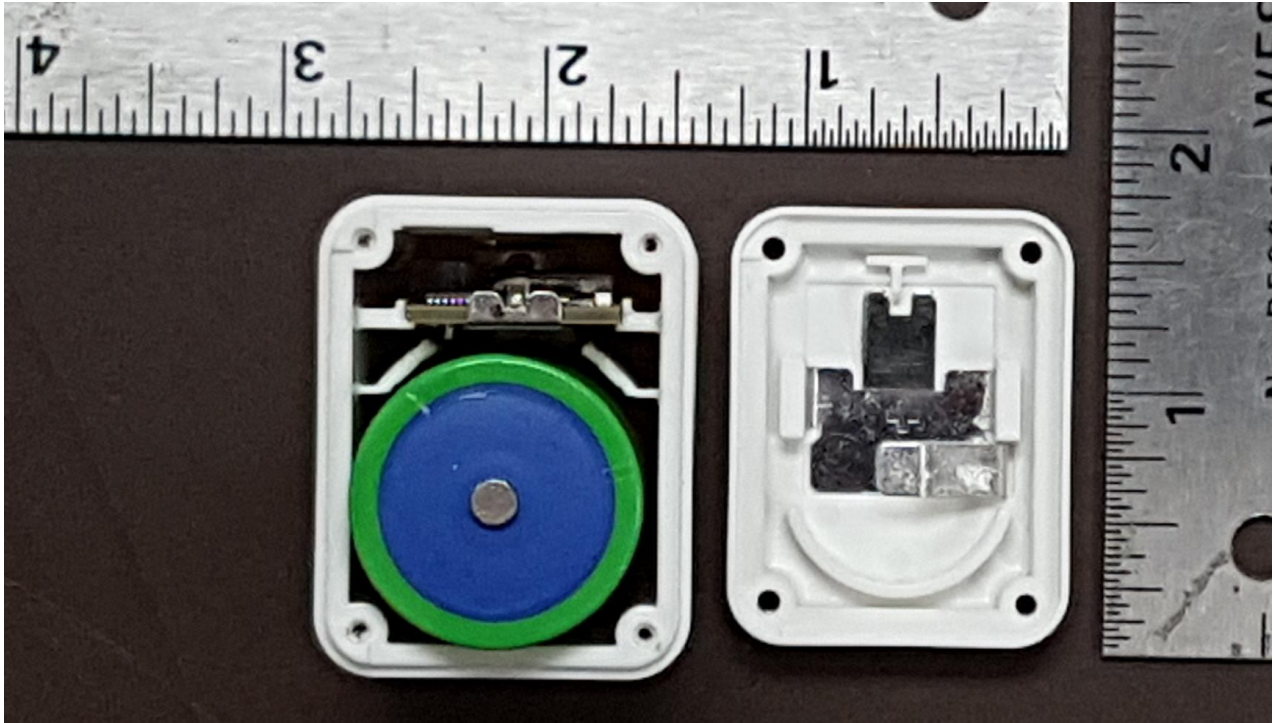

T0006778 battery cover open

T0006778 inside enclosure

FCC ID: 2ALEPT0006940

IC: 22504-T0006940

EUT Internal Photo

T0006778 rear enclosure

T0006778 rear cover

T0006778 PCBA top with vibration actuator

T0006778 PCBA top without vibration actuator

FCC ID: 2ALEPT0006940
IC: 22504-T0006940

EUT Internal Photo

T0006778 PCBA top without shield

T0006778 PCBA bottom

FCC ID: 2ALEPT0006940
IC: 22504-T0006940

EUT Internal Photo

T0006779 battery cover

T0006779 inside enclosure with battery

FCC ID: 2ALEPT0006940
IC: 22504-T0006940

EUT Internal Photo

T0006779 inside enclosure without battery

T0006779 rear cover (sensor cable port)

T0006779 rear enclosure

FCC ID: 2ALEPT0006940

IC: 22504-T0006940

EUT Internal Photo

T0006779 PCBA bottom

FCC ID: 2ALEPT0006940

IC: 22504-T0006940

EUT Internal Photo

T0006779 PCBA top