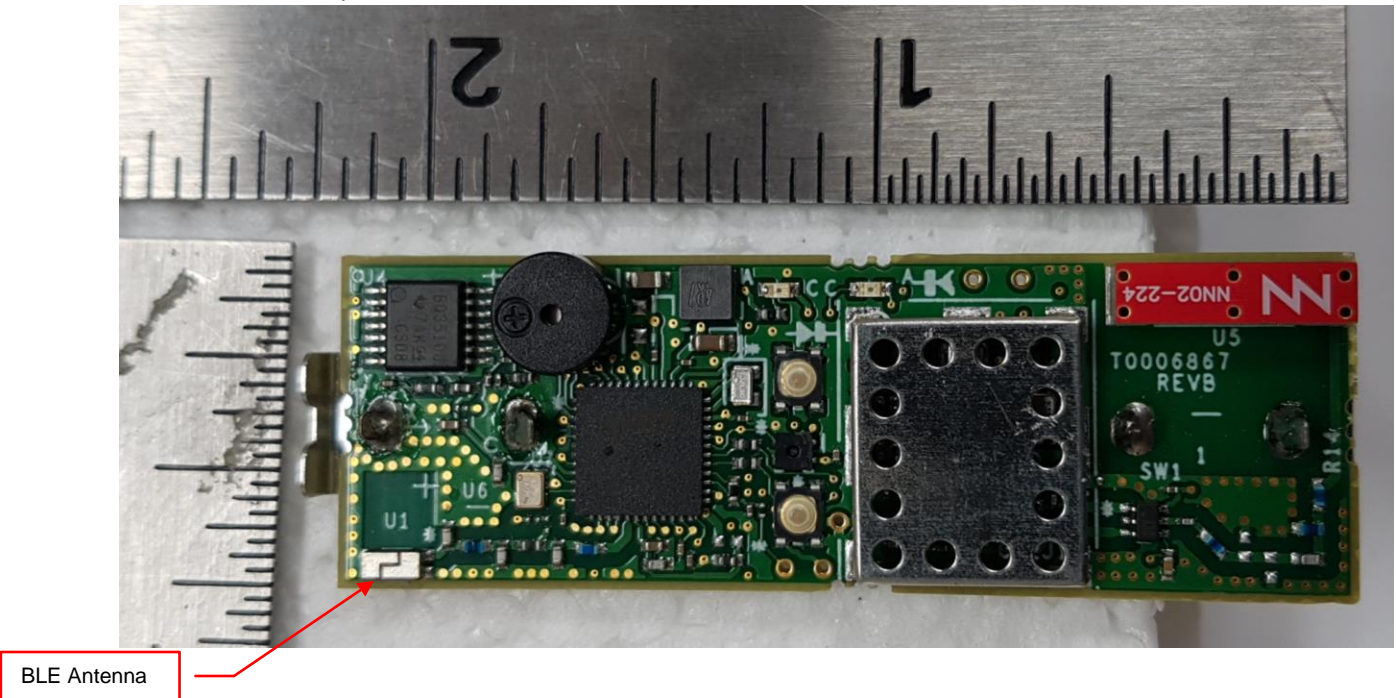

T0006778 battery cover open

T0006778 inside enclosure

FCC ID: 2ALEPT0006940

IC: 22504-T0006940

EUT Internal Photo

T0006778 rear enclosure

T0006778 rear cover

T0006778 PCBA top with vibration actuator

T0006778 PCBA top without vibration actuator

FCC ID: 2ALEPT0006940
IC: 22504-T0006940

EUT Internal Photo

T0006778 PCBA top without shield

T0006778 PCBA bottom

FCC ID: 2ALEPT0006940
IC: 22504-T0006940

EUT Internal Photo

T0006779 battery cover

T0006779 inside enclosure with battery

FCC ID: 2ALEPT0006940
IC: 22504-T0006940

EUT Internal Photo

T0006779 inside enclosure without battery

T0006779 rear cover (sensor cable port)

T0006779 rear enclosure

FCC ID: 2ALEPT0006940

IC: 22504-T0006940

EUT Internal Photo

T0006779 PCBA bottom

FCC ID: 2ALEPT0006940

IC: 22504-T0006940

EUT Internal Photo

T0006779 PCBA top