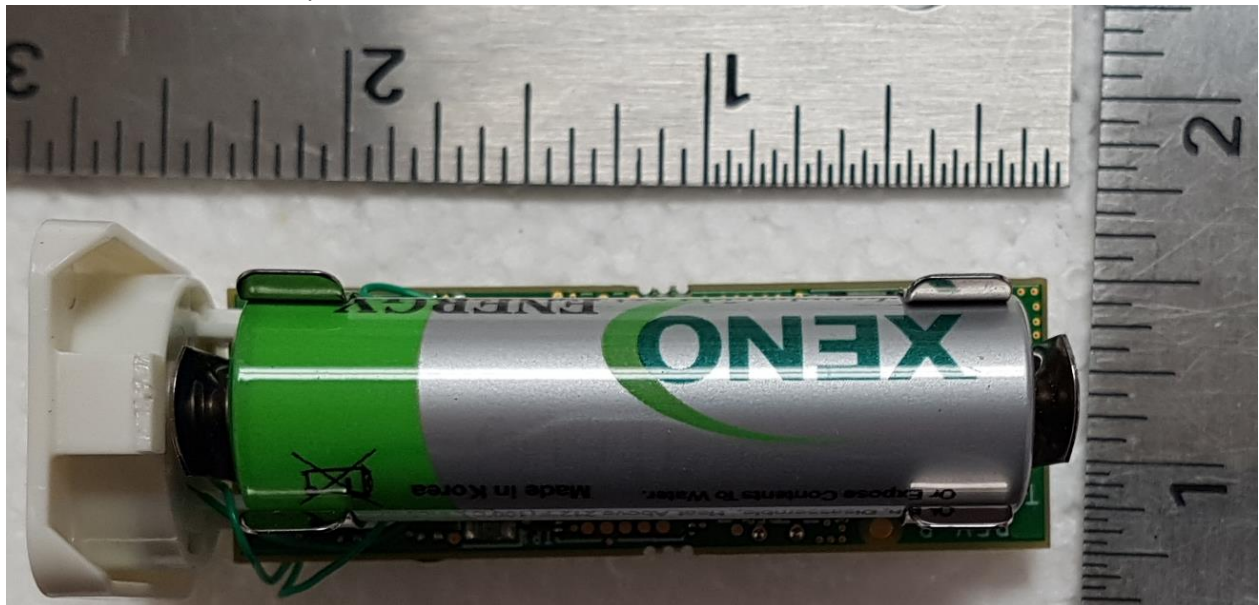

T0006778 battery cover open

T0006778 inside enclosure

FCC ID: 2ALEPT0006940

IC: 22504-T0006940

EUT Internal Photo

T0006778 rear enclosure

T0006778 rear cover

T0006778 PCBA top with vibration actuator

T0006778 PCBA top without vibration actuator

FCC ID: 2ALEPT0006940
IC: 22504-T0006940

EUT Internal Photo

T0006778 PCBA top without shield

T0006778 PCBA bottom

FCC ID: 2ALEPT0006940
IC: 22504-T0006940

EUT Internal Photo

FCC ID: 2ALEPT0006940

EUT Internal Photo

IC: 22504-T0006940

T0007296 PCBA bottom

T0007379 inside enclosure

T0007379 rear enclosure

T0007379 rear cover

T0007379 inside assembly

T0007379 inside assembly

T0007379 PCBA Top with vibration actuator

T0007379 PCBA Top without vibration actuator

T0007379 PCBA Top without shield

T0007379 PCBA bottom

T0006906 battery cover open

T0006906 inside enclosure