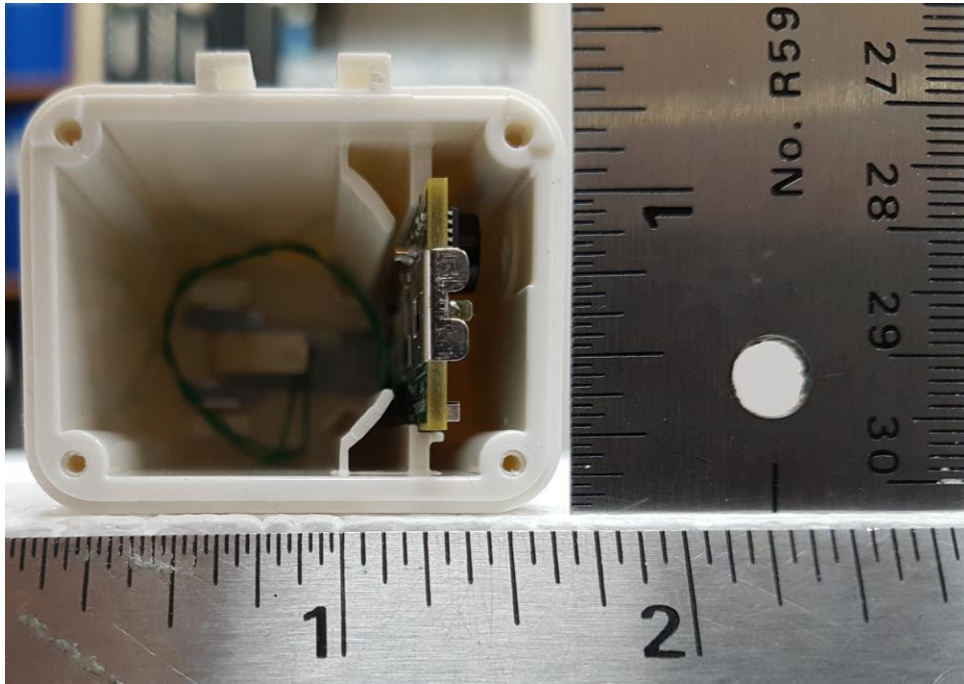

T0006778 battery cover open

T0006778 inside enclosure

FCC ID: 2ALEPT0006940

IC: 22504-T0006940

EUT Internal Photo

T0006778 rear enclosure

T0006778 rear cover

T0006778 PCBA top with vibration actuator

T0006778 PCBA top without vibration actuator

FCC ID: 2ALEPT0006940
IC: 22504-T0006940

EUT Internal Photo

T0006778 PCBA top without shield

T0006778 PCBA bottom

FCC ID: 2ALEPT0006940
IC: 22504-T0006940

EUT Internal Photo

T0006779 battery cover

T0006779 inside enclosure with battery

FCC ID: 2ALEPT0006940
IC: 22504-T0006940

EUT Internal Photo

T0006779 inside enclosure without battery

T0006779 rear cover (sensor cable port)

T0006779 rear enclosure

FCC ID: 2ALEPT0006940

IC: 22504-T0006940

EUT Internal Photo

T0006779 PCBA bottom

FCC ID: 2ALEPT0006940

IC: 22504-T0006940

EUT Internal Photo

T0006779 PCBA top