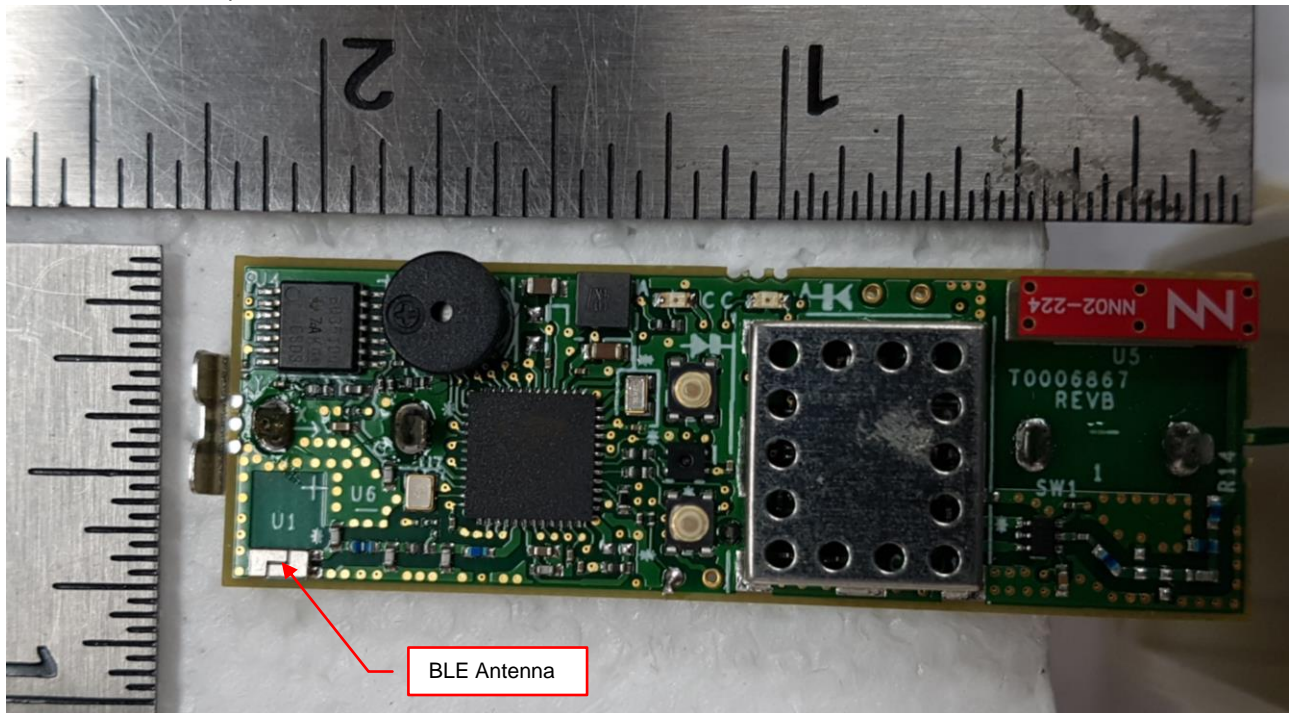

T0006778 PCBA top without vibration actuator

FCC ID: 2ALEPT0006940
IC: 22504-T0006940

EUT Internal Photo

T0006778 PCBA top without shield

T0006778 PCBA bottom

FCC ID: 2ALEPT0006940
IC: 22504-T0006940

EUT Internal Photo

T0006779 battery cover

T0006779 inside enclosure with battery

FCC ID: 2ALEPT0006940
IC: 22504-T0006940

EUT Internal Photo

T0006779 inside enclosure without battery

T0006779 rear cover (sensor cable port)

T0006779 rear enclosure

FCC ID: 2ALEPT0006940

IC: 22504-T0006940

EUT Internal Photo

T0006779 PCBA bottom

FCC ID: 2ALEPT0006940

IC: 22504-T0006940

EUT Internal Photo

T0006779 PCBA top

T0006779 PCBA top without shield

T0007296 battery cover open

T0007296 inside enclosure

T0007296 rear cover open

T0007296 PCBA top

LoRa Antenna

T0007296 PCBA top without shield

BLE Antenna