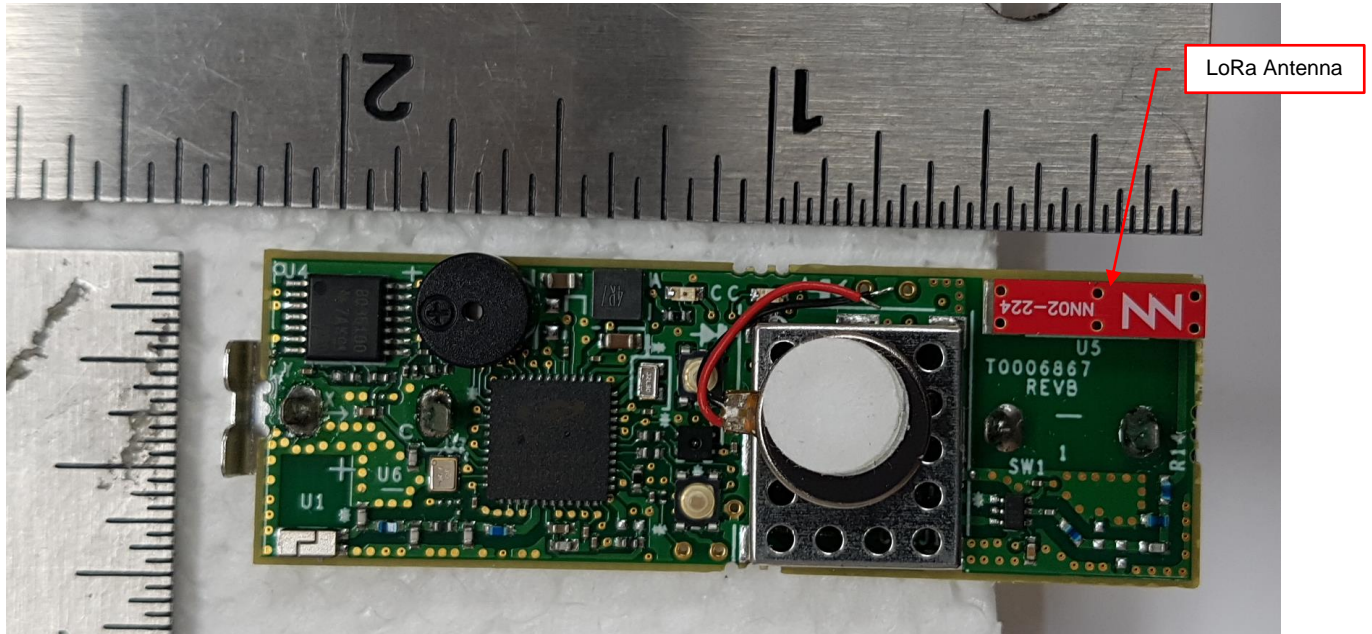

T0006778 battery cover open

T0006778 inside enclosure

FCC ID: 2ALEPT0006940

IC: 22504-T0006940

EUT Internal Photo

T0006778 rear enclosure

T0006778 rear cover

T0006778 PCBA top with vibration actuator

T0006778 PCBA top without vibration actuator

FCC ID: 2ALEPT0006940
IC: 22504-T0006940

EUT Internal Photo

T0006778 PCBA top without shield

T0006778 PCBA bottom

FCC ID: 2ALEPT0006940
IC: 22504-T0006940

EUT Internal Photo

T0006779 battery cover

T0006779 inside enclosure with battery

FCC ID: 2ALEPT0006940
IC: 22504-T0006940

EUT Internal Photo

T0006779 inside enclosure without battery

T0006779 rear cover (sensor cable port)

T0006779 rear enclosure

FCC ID: 2ALEPT0006940

IC: 22504-T0006940

EUT Internal Photo

T0006779 PCBA bottom

FCC ID: 2ALEPT0006940

IC: 22504-T0006940

EUT Internal Photo

T0006779 PCBA top