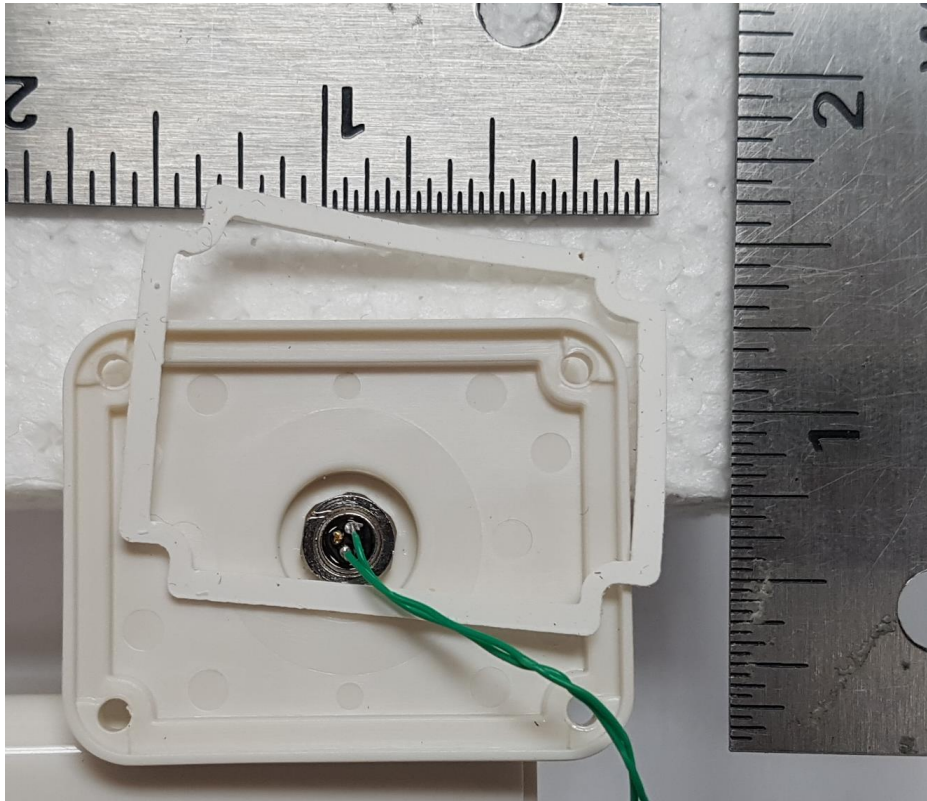

T0006778 battery cover open

T0006778 inside enclosure

FCC ID: 2ALEPT0006940

IC: 22504-T0006940

EUT Internal Photo

T0006778 rear enclosure

T0006778 rear cover

T0006778 PCBA top with vibration actuator

T0006778 PCBA top without vibration actuator

FCC ID: 2ALEPT0006940
IC: 22504-T0006940

EUT Internal Photo

T0006778 PCBA top without shield

T0006778 PCBA bottom

FCC ID: 2ALEPT0006940
IC: 22504-T0006940

EUT Internal Photo

T0006779 battery cover

T0006779 inside enclosure with battery

FCC ID: 2ALEPT0006940
IC: 22504-T0006940

EUT Internal Photo

T0006779 inside enclosure without battery

T0006779 rear cover (sensor cable port)

T0006779 rear enclosure

FCC ID: 2ALEPT0006940

IC: 22504-T0006940

EUT Internal Photo

T0006779 PCBA bottom

FCC ID: 2ALEPT0006940

IC: 22504-T0006940

EUT Internal Photo

T0006779 PCBA top