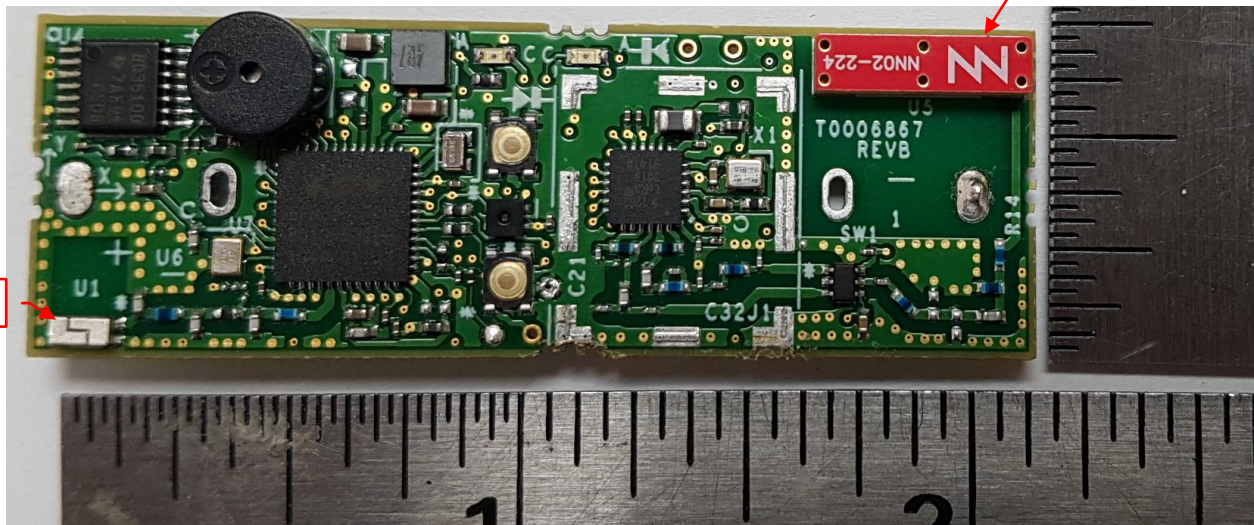

T0006906 rear enclosure

T0006906 rear cover

FCC ID: 2ALEPT0006940

EUT Internal Photo

IC: 22504-T0006940

T0006906 PCBA top

T0006906 PCBA without shield

LoRa Antenna