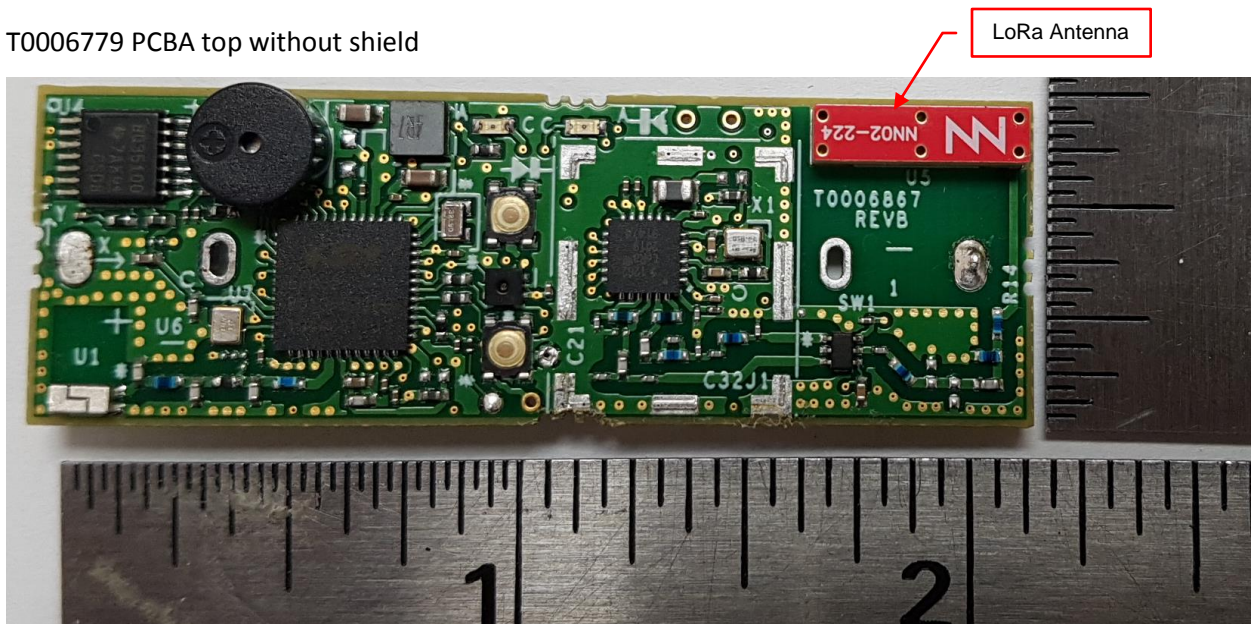

T0006778 PCBA top without vibration actuator

FCC ID: 2ALEPT0006940
IC: 22504-T0006940

EUT Internal Photo

T0006778 PCBA top without shield

T0006778 PCBA bottom

FCC ID: 2ALEPT0006940
IC: 22504-T0006940

EUT Internal Photo

T0006779 battery cover

T0006779 inside enclosure with battery

FCC ID: 2ALEPT0006940
IC: 22504-T0006940

EUT Internal Photo

T0006779 inside enclosure without battery

T0006779 rear cover (sensor cable port)

T0006779 rear enclosure

FCC ID: 2ALEPT0006940

IC: 22504-T0006940

EUT Internal Photo

T0006779 PCBA bottom

FCC ID: 2ALEPT0006940

IC: 22504-T0006940

EUT Internal Photo

T0006779 PCBA top

T0006779 PCBA top without shield

T0007296 battery cover open

T0007296 inside enclosure

T0007296 rear cover open

T0007296 PCBA top

LoRa Antenna

T0007296 PCBA top without shield

BLE Antenna