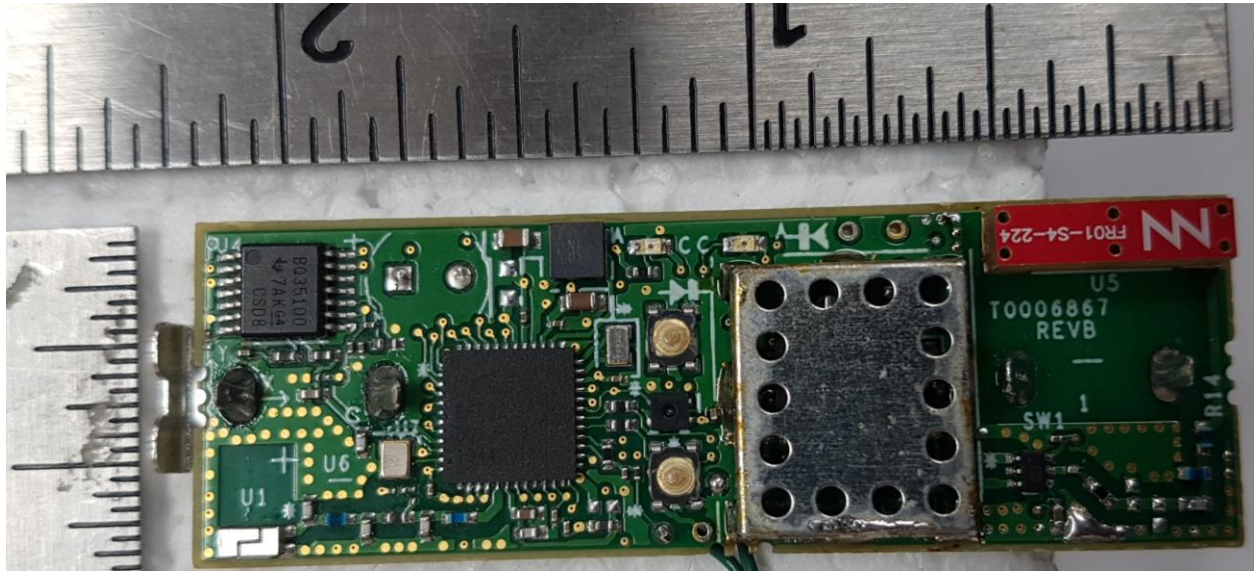

T0007379 inside assembly

T0007379 PCBA Top with vibration actuator

T0007379 PCBA Top without vibration actuator

T0007379 PCBA Top without shield

T0007379 PCBA bottom

T0006906 battery cover open

T0006906 inside enclosure

T0006906 rear enclosure

T0006906 rear cover

FCC ID: 2ALEPT0006940

EUT Internal Photo

IC: 22504-T0006940

T0006906 PCBA top

T0006906 PCBA without shield

LoRa Antenna