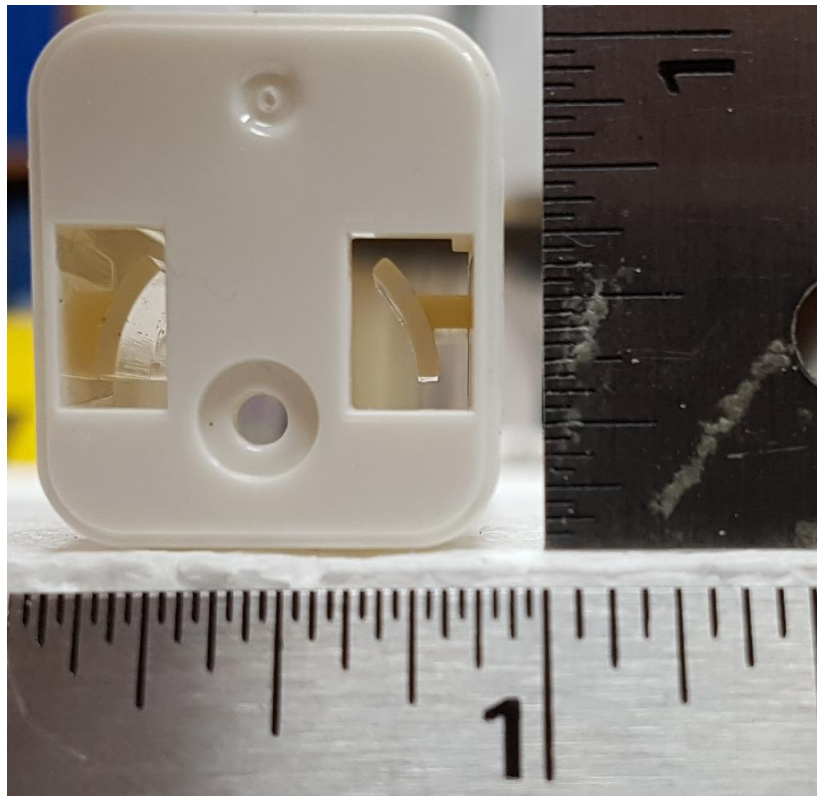

T0006779 PCBA top without shield

T0007296 battery cover open

T0007296 inside enclosure

T0007296 rear cover open

T0007296 PCBA top

LoRa Antenna

T0007296 PCBA top without shield

BLE Antenna

FCC ID: 2ALEPT0006940

EUT Internal Photo

IC: 22504-T0006940

T0007296 PCBA bottom

T0007379 inside enclosure

T0007379 rear enclosure

T0007379 rear cover

T0007379 inside assembly

T0007379 inside assembly

T0007379 PCBA Top with vibration actuator

T0007379 PCBA Top without vibration actuator

T0007379 PCBA Top without shield

T0007379 PCBA bottom

T0006906 battery cover open

T0006906 inside enclosure