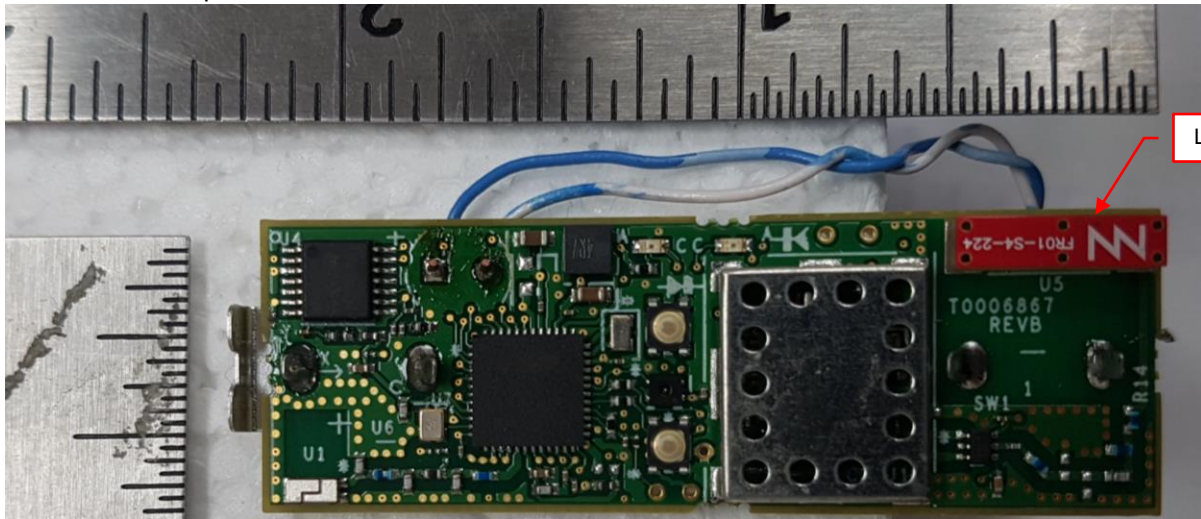

FCC ID: 2ALEPT0006940

IC: 22504-T0006940

EUT Internal Photo

T0006779 PCBA bottom

FCC ID: 2ALEPT0006940

IC: 22504-T0006940

EUT Internal Photo

T0006779 PCBA top

T0006779 PCBA top without shield

T0007296 battery cover open

T0007296 inside enclosure

T0007296 rear cover open

T0007296 PCBA top

LoRa Antenna

T0007296 PCBA top without shield

BLE Antenna

FCC ID: 2ALEPT0006940

EUT Internal Photo

IC: 22504-T0006940

T0007296 PCBA bottom

T0007379 inside enclosure

T0007379 rear enclosure

T0007379 rear cover

T0007379 inside assembly