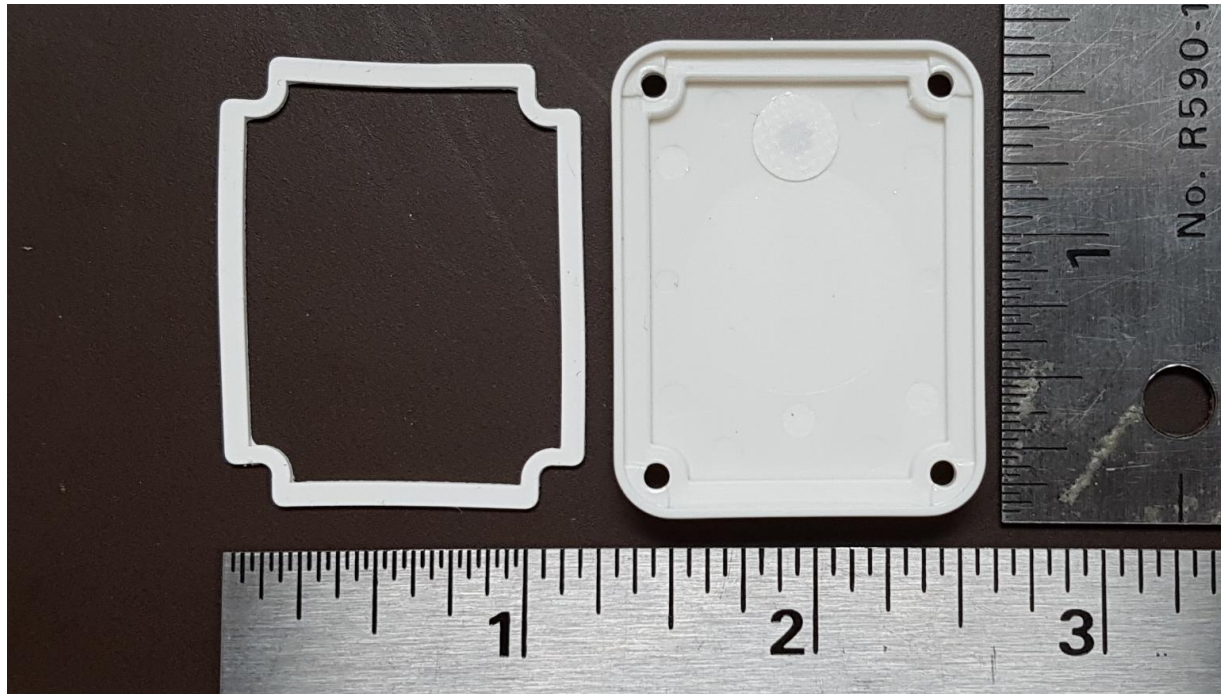

T0006778 battery cover open

T0006778 inside enclosure

FCC ID: 2ALEPT0006940

IC: 22504-T0006940

EUT Internal Photo

T0006778 rear enclosure

T0006778 rear cover

T0006778 PCBA top with vibration actuator

T0006778 PCBA top without vibration actuator

FCC ID: 2ALEPT0006940
IC: 22504-T0006940

EUT Internal Photo

T0006778 PCBA top without shield

T0006778 PCBA bottom

FCC ID: 2ALEPT0006940
IC: 22504-T0006940

EUT Internal Photo

T0006779 battery cover

T0006779 inside enclosure with battery

FCC ID: 2ALEPT0006940
IC: 22504-T0006940

EUT Internal Photo

T0006779 inside enclosure without battery

T0006779 rear cover (sensor cable port)

T0006779 rear enclosure