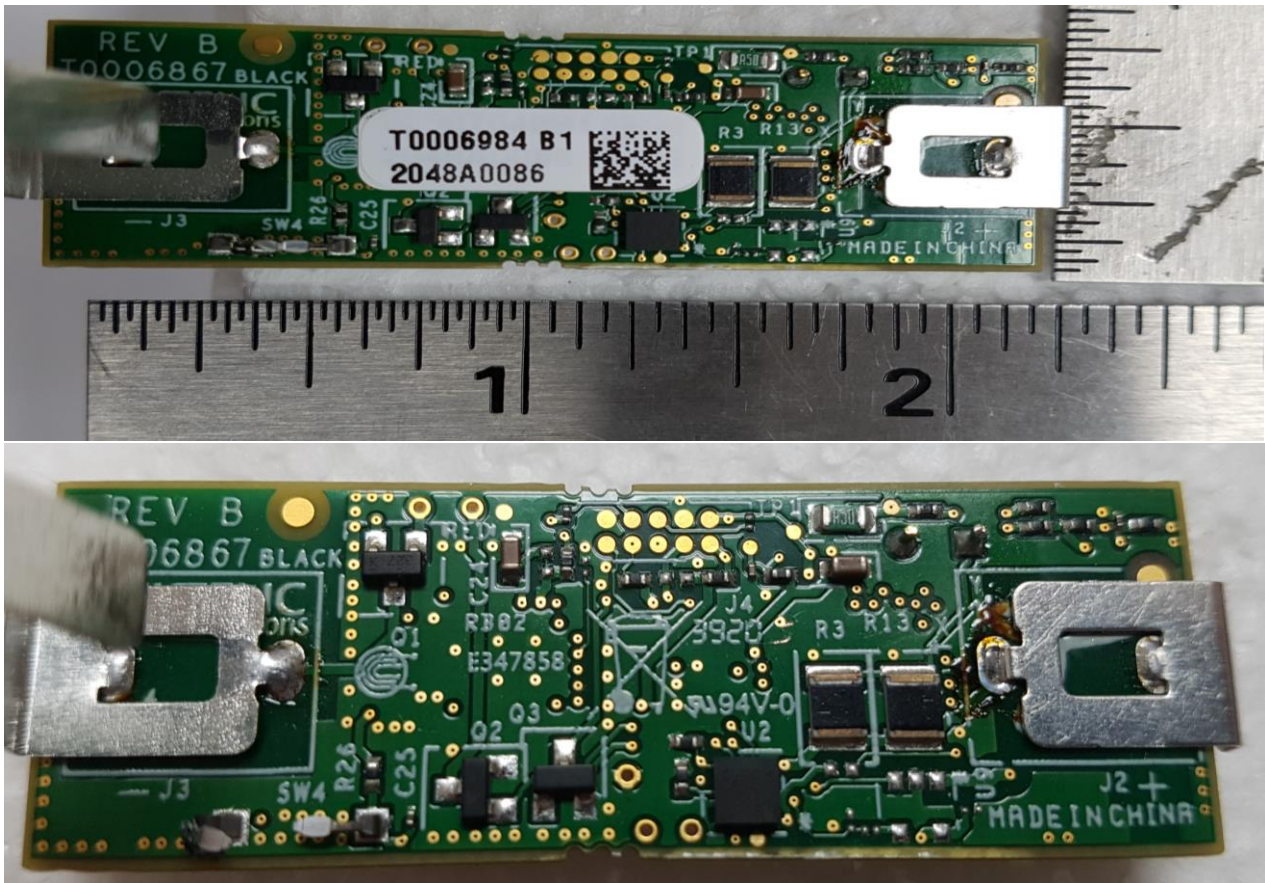

T0006778 battery cover open

T0006778 inside enclosure

FCC ID: 2ALEPT0006940

IC: 22504-T0006940

EUT Internal Photo

T0006778 rear enclosure

T0006778 rear cover

T0006778 PCBA top with vibration actuator

T0006778 PCBA top without vibration actuator

FCC ID: 2ALEPT0006940
IC: 22504-T0006940

EUT Internal Photo

T0006778 PCBA top without shield

T0006778 PCBA bottom

FCC ID: 2ALEPT0006940
IC: 22504-T0006940

EUT Internal Photo

T0006779 battery cover

T0006779 inside enclosure with battery

FCC ID: 2ALEPT0006940
IC: 22504-T0006940

EUT Internal Photo

T0006779 inside enclosure without battery

T0006779 rear cover (sensor cable port)

T0006779 rear enclosure

FCC ID: 2ALEPT0006940

IC: 22504-T0006940

EUT Internal Photo

T0006779 PCBA bottom

FCC ID: 2ALEPT0006940

IC: 22504-T0006940

EUT Internal Photo

T0006779 PCBA top