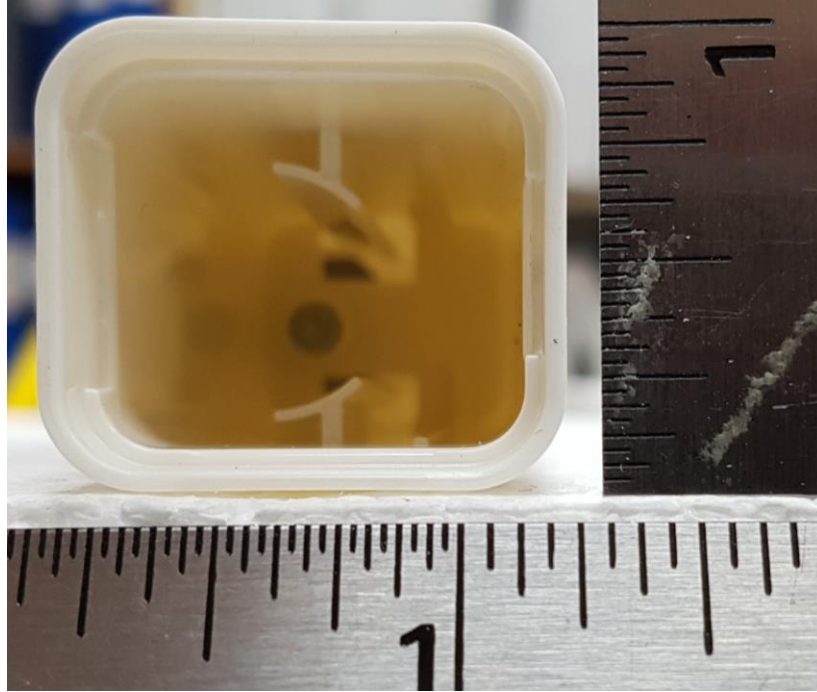

FCC ID: 2ALEPT0006940

EUT Internal Photo

IC: 22504-T0006940

T0007296 PCBA bottom

T0007379 inside enclosure

T0007379 rear enclosure

T0007379 rear cover

T0007379 inside assembly

T0007379 inside assembly

T0007379 PCBA Top with vibration actuator

T0007379 PCBA Top without vibration actuator

T0007379 PCBA Top without shield

T0007379 PCBA bottom

T0006906 battery cover open

T0006906 inside enclosure