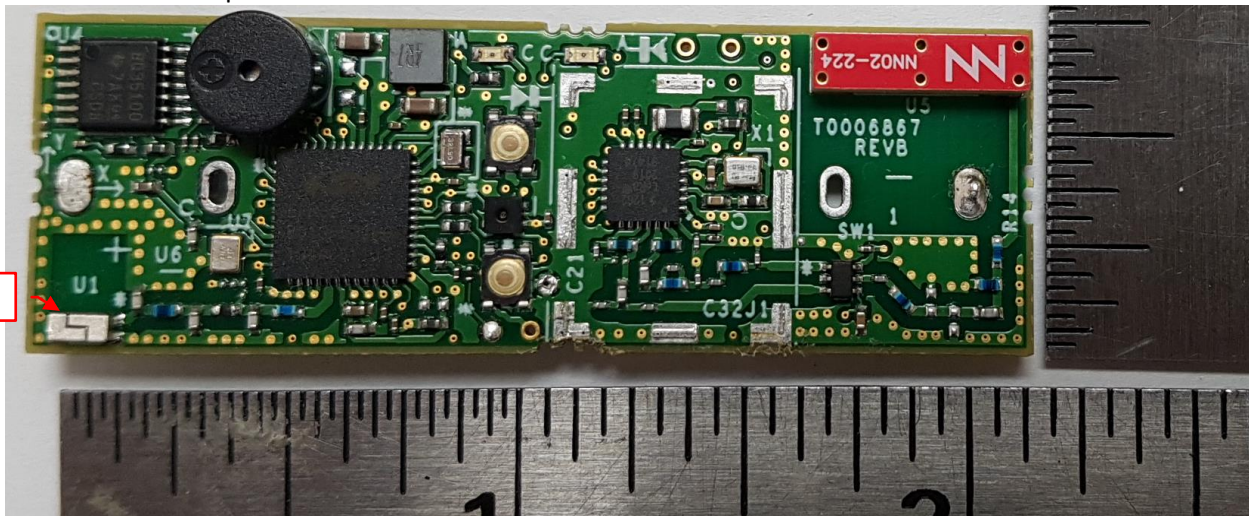

FCC ID: 2ALEPT0006940

IC: 22504-T0006940

EUT Internal Photo

T0006779 PCBA bottom

FCC ID: 2ALEPT0006940

IC: 22504-T0006940

EUT Internal Photo

T0006779 PCBA top

T0006779 PCBA top without shield

T0007296 battery cover open

T0007296 inside enclosure

T0007296 rear cover open

T0007296 PCBA top

LoRa Antenna

T0007296 PCBA top without shield

BLE Antenna

FCC ID: 2ALEPT0006940

EUT Internal Photo

IC: 22504-T0006940

T0007296 PCBA bottom

T0007379 inside enclosure

T0007379 rear enclosure

T0007379 rear cover

T0007379 inside assembly