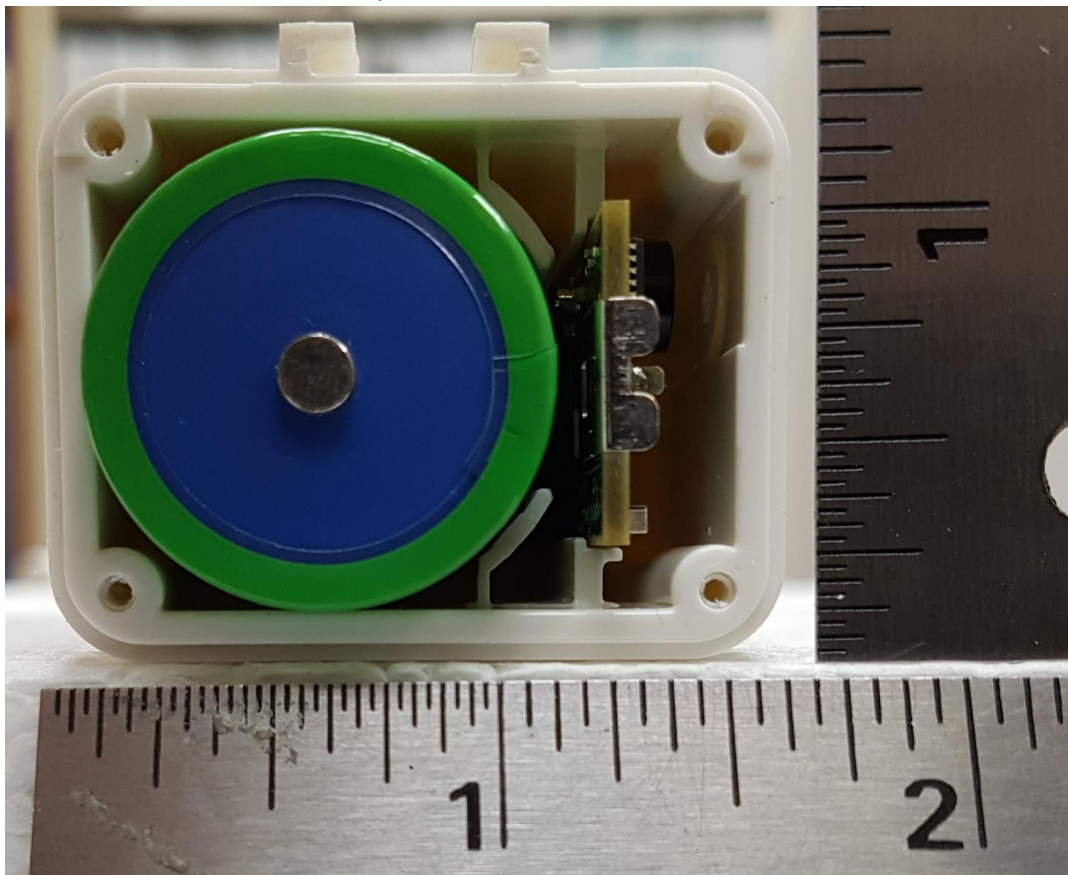

T0006778 battery cover open

T0006778 inside enclosure

FCC ID: 2ALEPT0006940

IC: 22504-T0006940

EUT Internal Photo

T0006778 rear enclosure

T0006778 rear cover

T0006778 PCBA top with vibration actuator

T0006778 PCBA top without vibration actuator

FCC ID: 2ALEPT0006940
IC: 22504-T0006940

EUT Internal Photo

T0006778 PCBA top without shield

T0006778 PCBA bottom

FCC ID: 2ALEPT0006940
IC: 22504-T0006940

EUT Internal Photo

T0006779 battery cover

T0006779 inside enclosure with battery

FCC ID: 2ALEPT0006940
IC: 22504-T0006940

EUT Internal Photo

T0006779 inside enclosure without battery

T0006779 rear cover (sensor cable port)

T0006779 rear enclosure

FCC ID: 2ALEPT0006940

IC: 22504-T0006940

EUT Internal Photo

T0006779 PCBA bottom

FCC ID: 2ALEPT0006940

IC: 22504-T0006940

EUT Internal Photo

T0006779 PCBA top