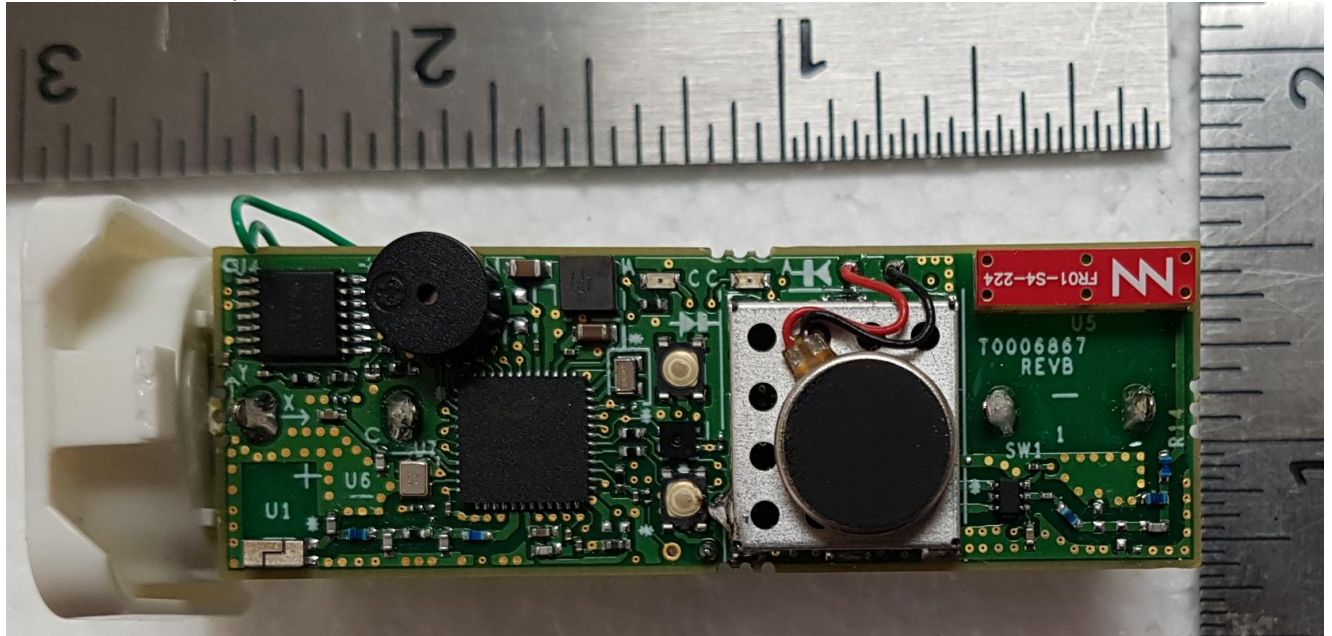

FCC ID: 2ALEPT0006940

EUT Internal Photo

IC: 22504-T0006940

T0007296 PCBA bottom

T0007379 inside enclosure

T0007379 rear enclosure

T0007379 rear cover

T0007379 inside assembly

T0007379 inside assembly

T0007379 PCBA Top with vibration actuator

T0007379 PCBA Top without vibration actuator

T0007379 PCBA Top without shield

T0007379 PCBA bottom

T0006906 battery cover open

T0006906 inside enclosure