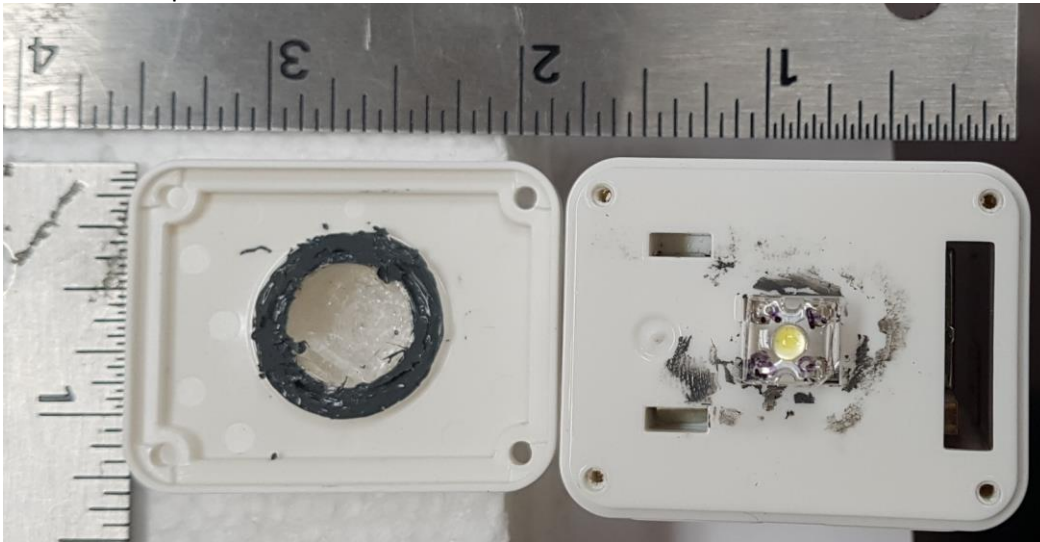

FCC ID: 2ALEPT0006940

IC: 22504-T0006940

EUT Internal Photo

T0006779 PCBA bottom

FCC ID: 2ALEPT0006940

IC: 22504-T0006940

EUT Internal Photo

T0006779 PCBA top

T0006779 PCBA top without shield

T0007296 battery cover open

T0007296 inside enclosure

T0007296 rear cover open

T0007296 PCBA top

LoRa Antenna

T0007296 PCBA top without shield

BLE Antenna

FCC ID: 2ALEPT0006940

EUT Internal Photo

IC: 22504-T0006940

T0007296 PCBA bottom

T0007379 inside enclosure

T0007379 rear enclosure

T0007379 rear cover

T0007379 inside assembly

T0007379 inside assembly

T0007379 PCBA Top with vibration actuator

T0007379 PCBA Top without vibration actuator

T0007379 PCBA Top without shield

T0007379 PCBA bottom

T0006906 battery cover open

T0006906 inside enclosure