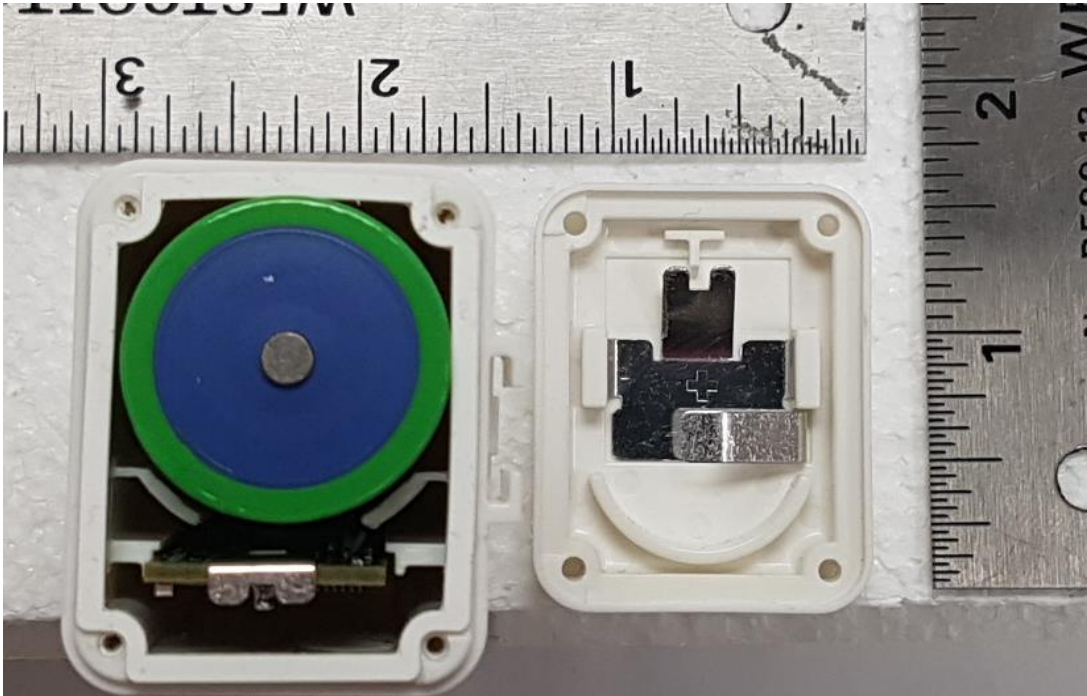

T0006778 PCBA top without vibration actuator

FCC ID: 2ALEPT0006940
IC: 22504-T0006940

EUT Internal Photo

T0006778 PCBA top without shield

T0006778 PCBA bottom

FCC ID: 2ALEPT0006940
IC: 22504-T0006940

EUT Internal Photo

T0006779 battery cover

T0006779 inside enclosure with battery

FCC ID: 2ALEPT0006940
IC: 22504-T0006940

EUT Internal Photo

T0006779 inside enclosure without battery

T0006779 rear cover (sensor cable port)

T0006779 rear enclosure

FCC ID: 2ALEPT0006940

IC: 22504-T0006940

EUT Internal Photo

T0006779 PCBA bottom

FCC ID: 2ALEPT0006940

IC: 22504-T0006940

EUT Internal Photo

T0006779 PCBA top

T0006779 PCBA top without shield

T0007296 battery cover open

T0007296 inside enclosure

T0007296 rear cover open

T0007296 PCBA top

LoRa Antenna

T0007296 PCBA top without shield

BLE Antenna