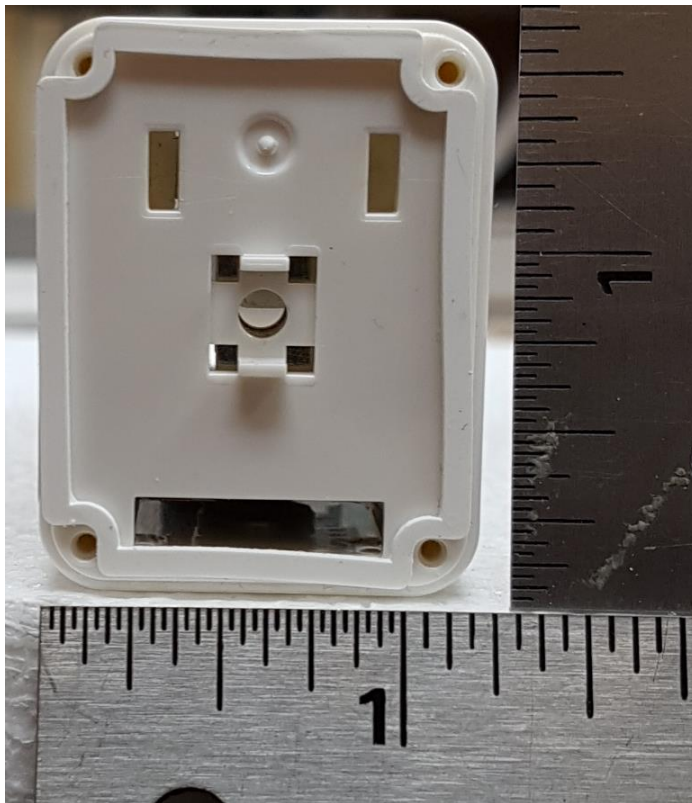

T0006778 battery cover open

T0006778 inside enclosure

FCC ID: 2ALEPT0006940

IC: 22504-T0006940

EUT Internal Photo

T0006778 rear enclosure

T0006778 rear cover

T0006778 PCBA top with vibration actuator

T0006778 PCBA top without vibration actuator

FCC ID: 2ALEPT0006940
IC: 22504-T0006940

EUT Internal Photo

T0006778 PCBA top without shield

T0006778 PCBA bottom

FCC ID: 2ALEPT0006940
IC: 22504-T0006940

EUT Internal Photo

T0006779 battery cover

T0006779 inside enclosure with battery

FCC ID: 2ALEPT0006940
IC: 22504-T0006940

EUT Internal Photo

T0006779 inside enclosure without battery

T0006779 rear cover (sensor cable port)

T0006779 rear enclosure