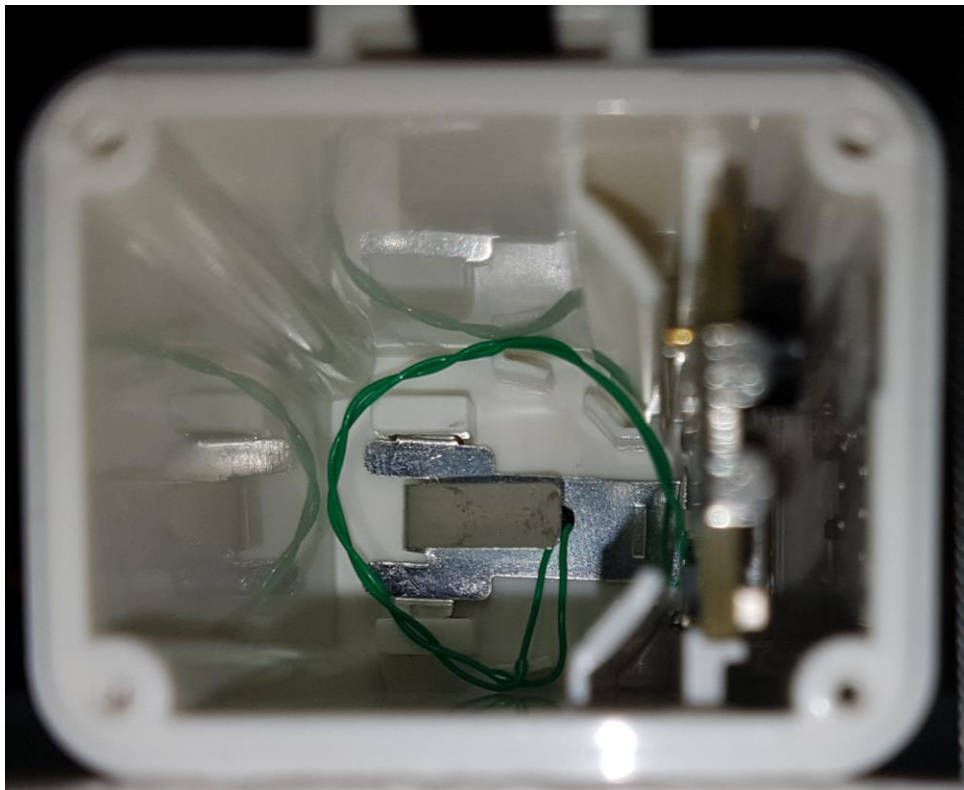

T0006778 battery cover open

T0006778 inside enclosure

FCC ID: 2ALEPT0006940

IC: 22504-T0006940

EUT Internal Photo

T0006778 rear enclosure

T0006778 rear cover

T0006778 PCBA top with vibration actuator

T0006778 PCBA top without vibration actuator

FCC ID: 2ALEPT0006940
IC: 22504-T0006940

EUT Internal Photo

T0006778 PCBA top without shield

T0006778 PCBA bottom

FCC ID: 2ALEPT0006940
IC: 22504-T0006940

EUT Internal Photo

T0006779 battery cover

T0006779 inside enclosure with battery

FCC ID: 2ALEPT0006940
IC: 22504-T0006940

EUT Internal Photo

T0006779 inside enclosure without battery

T0006779 rear cover (sensor cable port)

T0006779 rear enclosure

FCC ID: 2ALEPT0006940

IC: 22504-T0006940

EUT Internal Photo

T0006779 PCBA bottom

FCC ID: 2ALEPT0006940

IC: 22504-T0006940

EUT Internal Photo

T0006779 PCBA top