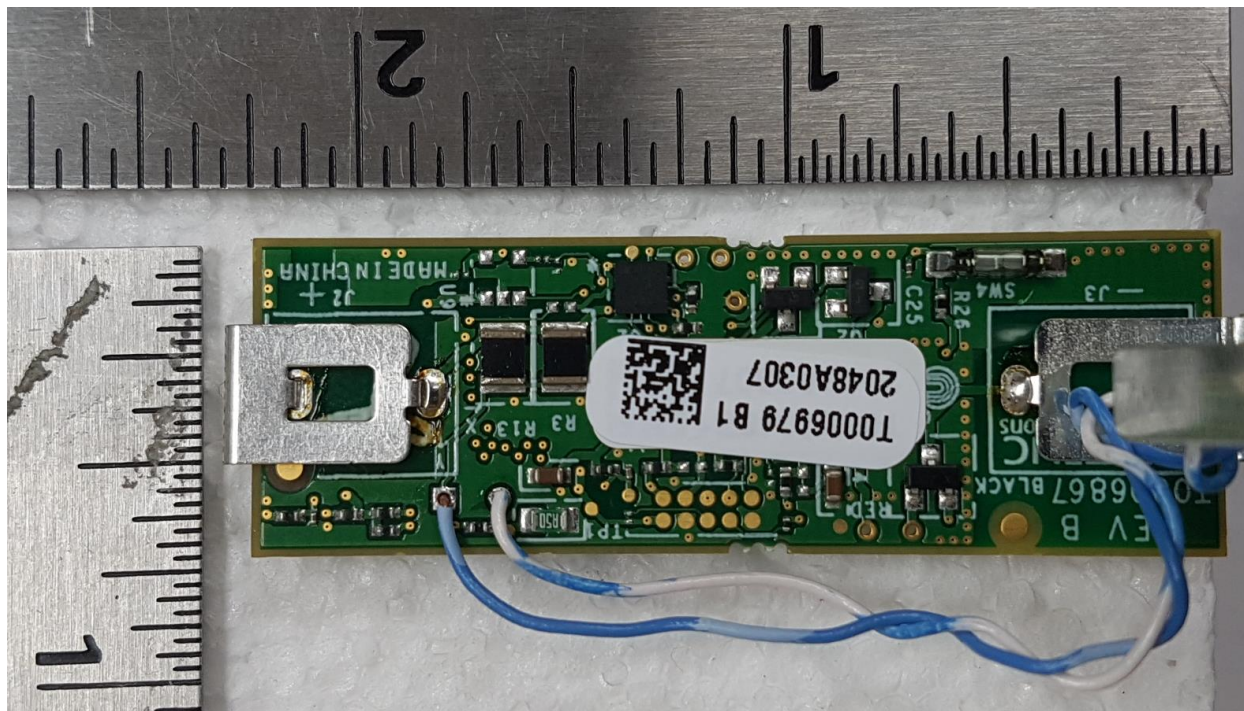

T0006778 PCBA top without vibration actuator

FCC ID: 2ALEPT0006940
IC: 22504-T0006940

EUT Internal Photo

T0006778 PCBA top without shield

T0006778 PCBA bottom

FCC ID: 2ALEPT0006940
IC: 22504-T0006940

EUT Internal Photo

FCC ID: 2ALEPT0006940

IC: 22504-T0006940

EUT Internal Photo

T0006779 PCBA bottom

FCC ID: 2ALEPT0006940

IC: 22504-T0006940

EUT Internal Photo

T0006779 PCBA top

T0006779 PCBA top without shield

T0007296 battery cover open

T0007296 inside enclosure

T0007296 rear cover open

T0007296 PCBA top

LoRa Antenna

T0007296 PCBA top without shield

BLE Antenna

FCC ID: 2ALEPT0006940

EUT Internal Photo

IC: 22504-T0006940

T0007296 PCBA bottom

T0007379 inside enclosure

T0007379 rear enclosure

T0007379 rear cover

T0007379 inside assembly