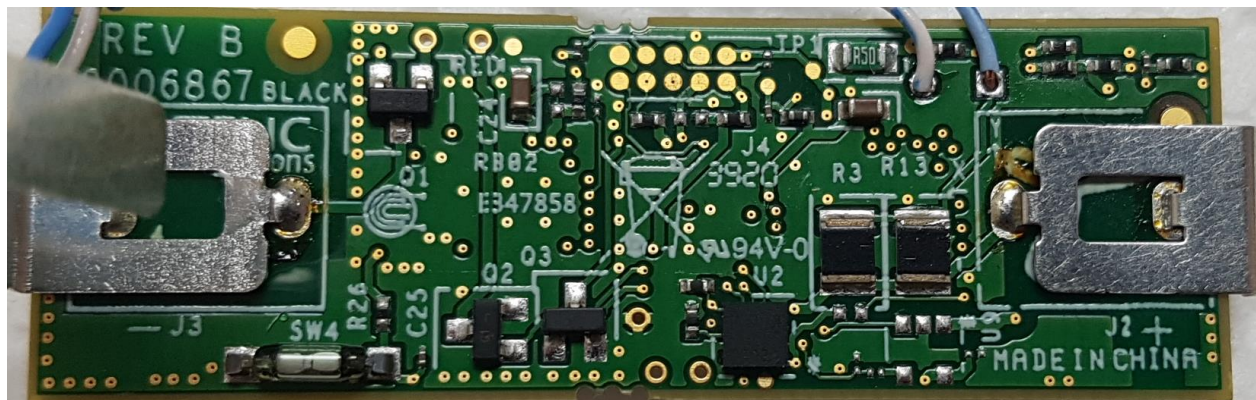

T0006778 PCBA top without vibration actuator

FCC ID: 2ALEPT0006940
IC: 22504-T0006940

EUT Internal Photo

T0006778 PCBA top without shield

T0006778 PCBA bottom

FCC ID: 2ALEPT0006940
IC: 22504-T0006940

EUT Internal Photo

FCC ID: 2ALEPT0006940

IC: 22504-T0006940

EUT Internal Photo

T0006779 PCBA bottom

FCC ID: 2ALEPT0006940

IC: 22504-T0006940

EUT Internal Photo

T0006779 PCBA top

T0006779 PCBA top without shield

T0007296 battery cover open

T0007296 inside enclosure

T0007296 rear cover open

T0007296 PCBA top

LoRa Antenna

T0007296 PCBA top without shield

BLE Antenna

FCC ID: 2ALEPT0006940

EUT Internal Photo

IC: 22504-T0006940

T0007296 PCBA bottom

T0007379 inside enclosure

T0007379 rear enclosure

T0007379 rear cover

T0007379 inside assembly