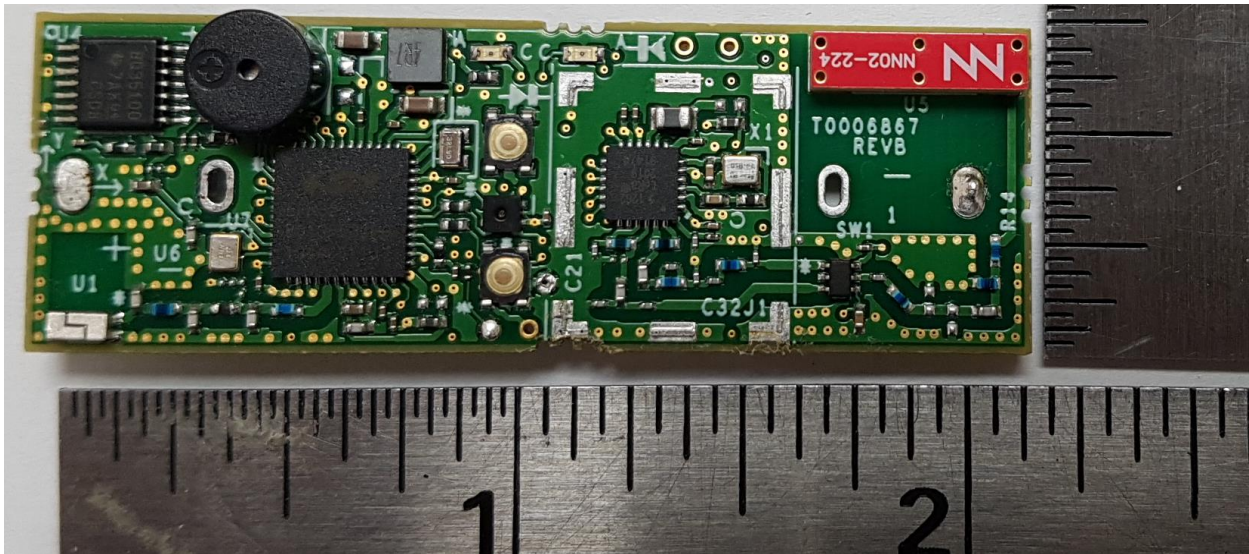

T0006778 battery cover open

T0006778 inside enclosure

FCC ID: 2ALEPT0006940

IC: 22504-T0006940

EUT Internal Photo

T0006778 rear enclosure

T0006778 rear cover

T0006778 PCBA top with vibration actuator

T0006778 PCBA top without vibration actuator

FCC ID: 2ALEPT0006940
IC: 22504-T0006940

EUT Internal Photo

T0006778 PCBA top without shield

T0006778 PCBA bottom

FCC ID: 2ALEPT0006940
IC: 22504-T0006940

EUT Internal Photo

T0006779 battery cover

T0006779 inside enclosure with battery

FCC ID: 2ALEPT0006940
IC: 22504-T0006940

EUT Internal Photo

T0006779 inside enclosure without battery

T0006779 rear cover (sensor cable port)

T0006779 rear enclosure

FCC ID: 2ALEPT0006940

IC: 22504-T0006940

EUT Internal Photo

T0006779 PCBA bottom

FCC ID: 2ALEPT0006940

IC: 22504-T0006940

EUT Internal Photo

T0006779 PCBA top