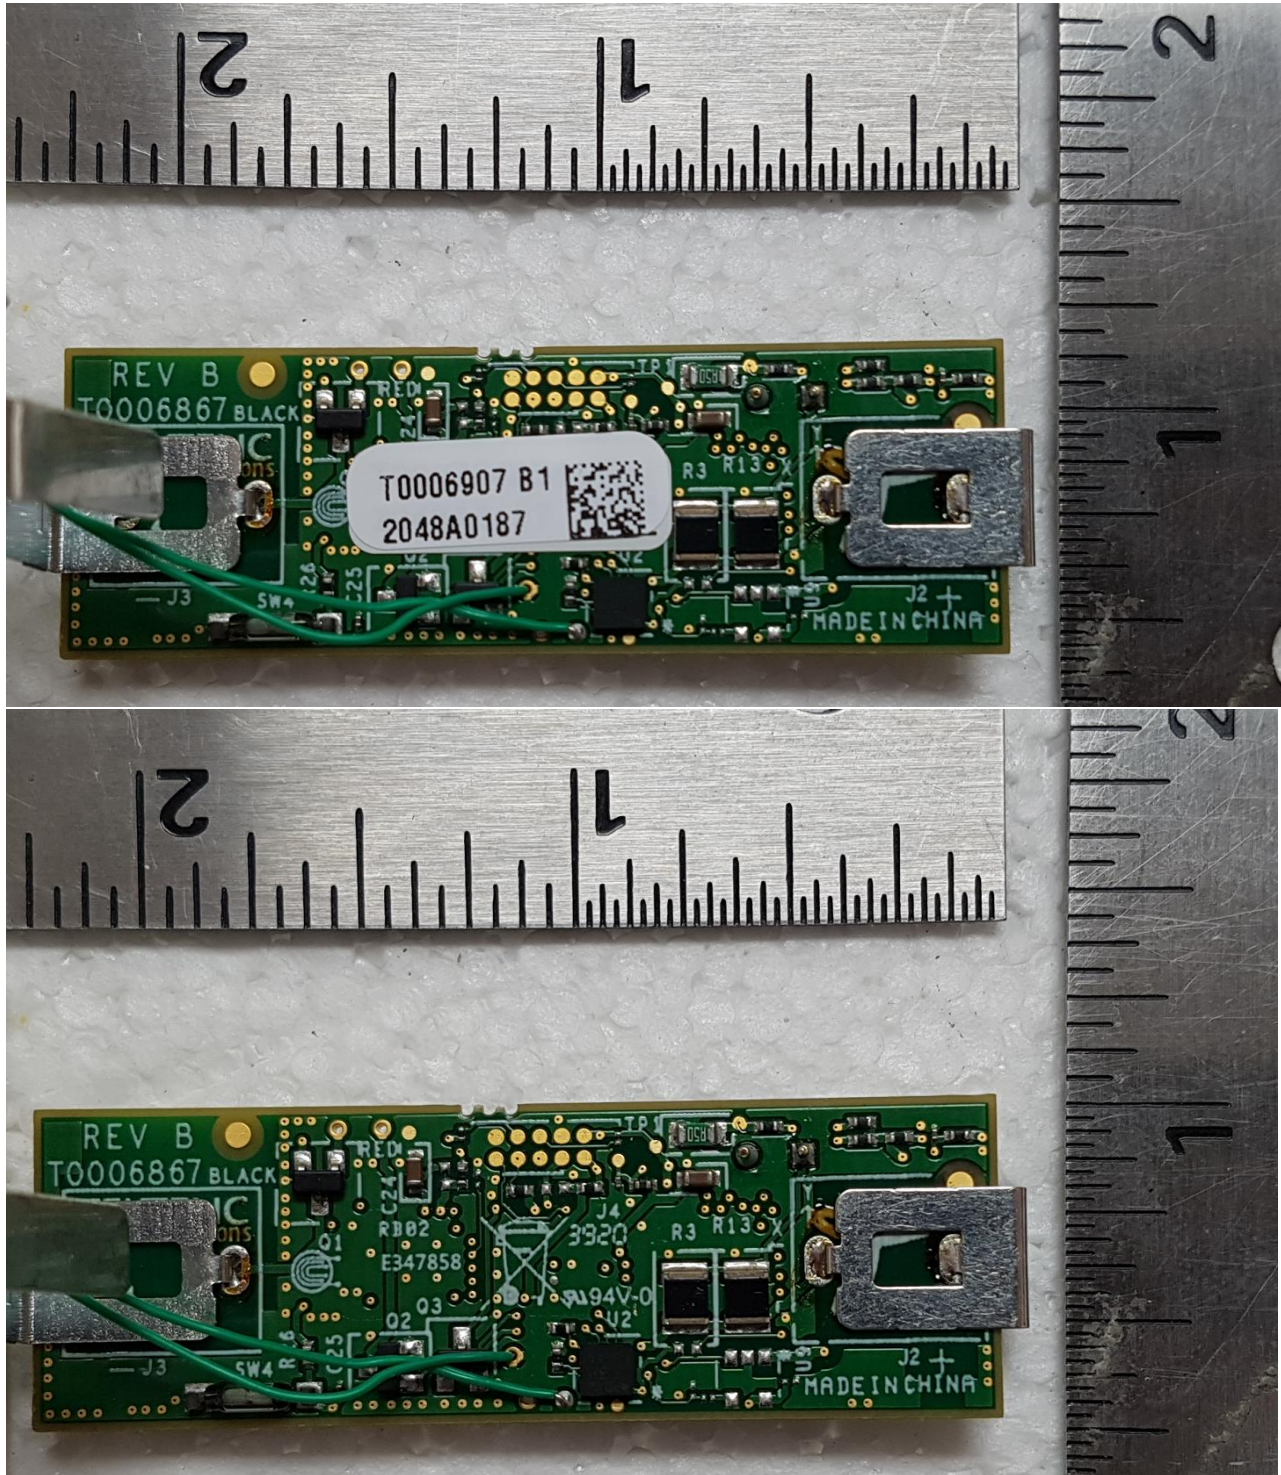

T0006778 battery cover open

T0006778 inside enclosure

FCC ID: 2ALEPT0006940

IC: 22504-T0006940

EUT Internal Photo

T0006778 rear enclosure

T0006778 rear cover

T0006778 PCBA top with vibration actuator

T0006778 PCBA top without vibration actuator

FCC ID: 2ALEPT0006940
IC: 22504-T0006940

EUT Internal Photo

T0006778 PCBA top without shield

T0006778 PCBA bottom

FCC ID: 2ALEPT0006940
IC: 22504-T0006940

EUT Internal Photo

T0006779 battery cover

T0006779 inside enclosure with battery

FCC ID: 2ALEPT0006940
IC: 22504-T0006940

EUT Internal Photo

T0006779 inside enclosure without battery

T0006779 rear cover (sensor cable port)

T0006779 rear enclosure

FCC ID: 2ALEPT0006940

IC: 22504-T0006940

EUT Internal Photo

T0006779 PCBA bottom

FCC ID: 2ALEPT0006940

IC: 22504-T0006940

EUT Internal Photo

T0006779 PCBA top