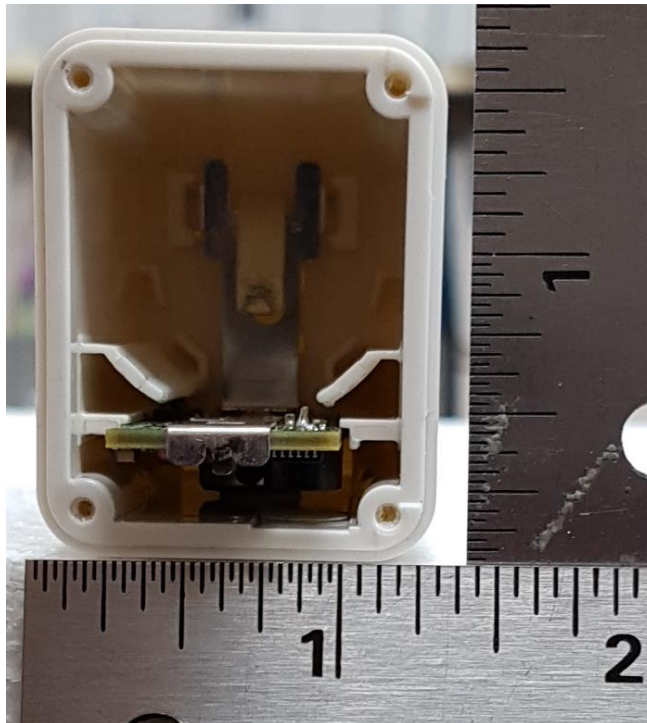

T0006778 battery cover open

T0006778 inside enclosure

FCC ID: 2ALEPT0006940

IC: 22504-T0006940

EUT Internal Photo

T0006778 rear enclosure

T0006778 rear cover

T0006778 PCBA top with vibration actuator

T0006778 PCBA top without vibration actuator

FCC ID: 2ALEPT0006940
IC: 22504-T0006940

EUT Internal Photo

T0006778 PCBA top without shield

T0006778 PCBA bottom

FCC ID: 2ALEPT0006940
IC: 22504-T0006940

EUT Internal Photo

T0006779 battery cover

T0006779 inside enclosure with battery

FCC ID: 2ALEPT0006940
IC: 22504-T0006940

EUT Internal Photo

T0006779 inside enclosure without battery

T0006779 rear cover (sensor cable port)

T0006779 rear enclosure

FCC ID: 2ALEPT0006940

IC: 22504-T0006940

EUT Internal Photo

T0006779 PCBA bottom

FCC ID: 2ALEPT0006940

IC: 22504-T0006940

EUT Internal Photo

T0006779 PCBA top