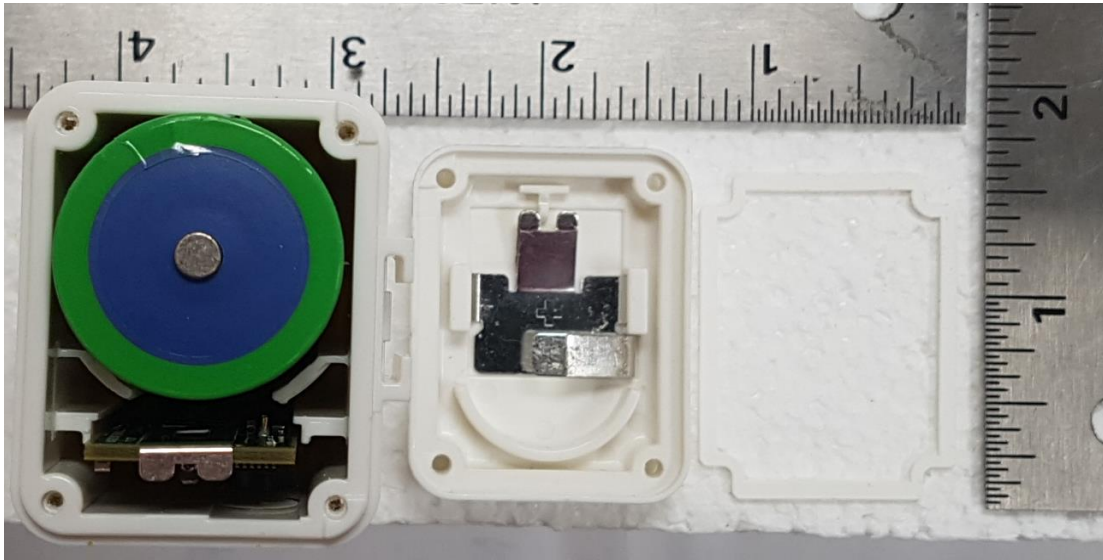

FCC ID: 2ALEPT0006940

EUT Internal Photo

IC: 22504-T0006940

T0007296 PCBA bottom

T0007379 inside enclosure

T0007379 rear enclosure

T0007379 rear cover

T0007379 inside assembly

T0007379 inside assembly

T0007379 PCBA Top with vibration actuator

T0007379 PCBA Top without vibration actuator

T0007379 PCBA Top without shield

T0007379 PCBA bottom

T0006906 battery cover open

T0006906 inside enclosure

T0006906 rear enclosure

T0006906 rear cover

FCC ID: 2ALEPT0006940

EUT Internal Photo

IC: 22504-T0006940

T0006906 PCBA top

T0006906 PCBA without shield

LoRa Antenna