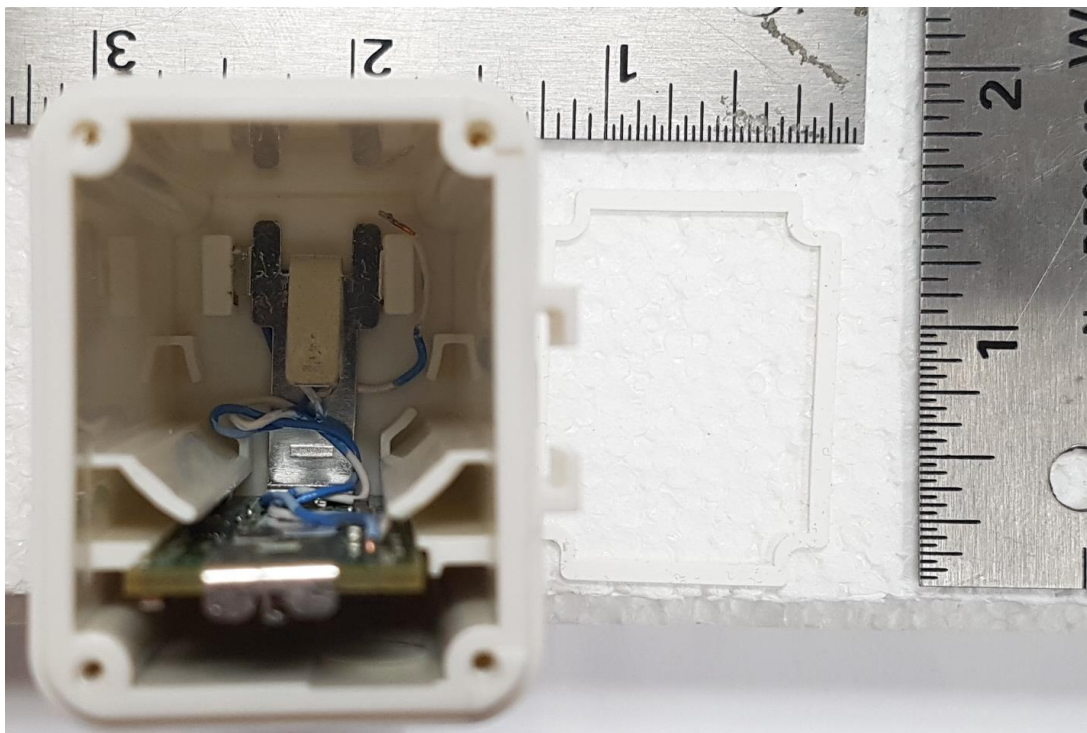

T0006778 PCBA top without vibration actuator

FCC ID: 2ALEPT0006940
IC: 22504-T0006940

EUT Internal Photo

T0006778 PCBA top without shield

T0006778 PCBA bottom

FCC ID: 2ALEPT0006940
IC: 22504-T0006940

EUT Internal Photo

T0006779 battery cover

T0006779 inside enclosure with battery

FCC ID: 2ALEPT0006940
IC: 22504-T0006940

EUT Internal Photo

T0006779 inside enclosure without battery

T0006779 rear cover (sensor cable port)

T0006779 rear enclosure

FCC ID: 2ALEPT0006940

IC: 22504-T0006940

EUT Internal Photo

T0006779 PCBA bottom

FCC ID: 2ALEPT0006940

IC: 22504-T0006940

EUT Internal Photo

T0006779 PCBA top

T0006779 PCBA top without shield

T0007296 battery cover open

T0007296 inside enclosure

T0007296 rear cover open

T0007296 PCBA top

LoRa Antenna

T0007296 PCBA top without shield

BLE Antenna