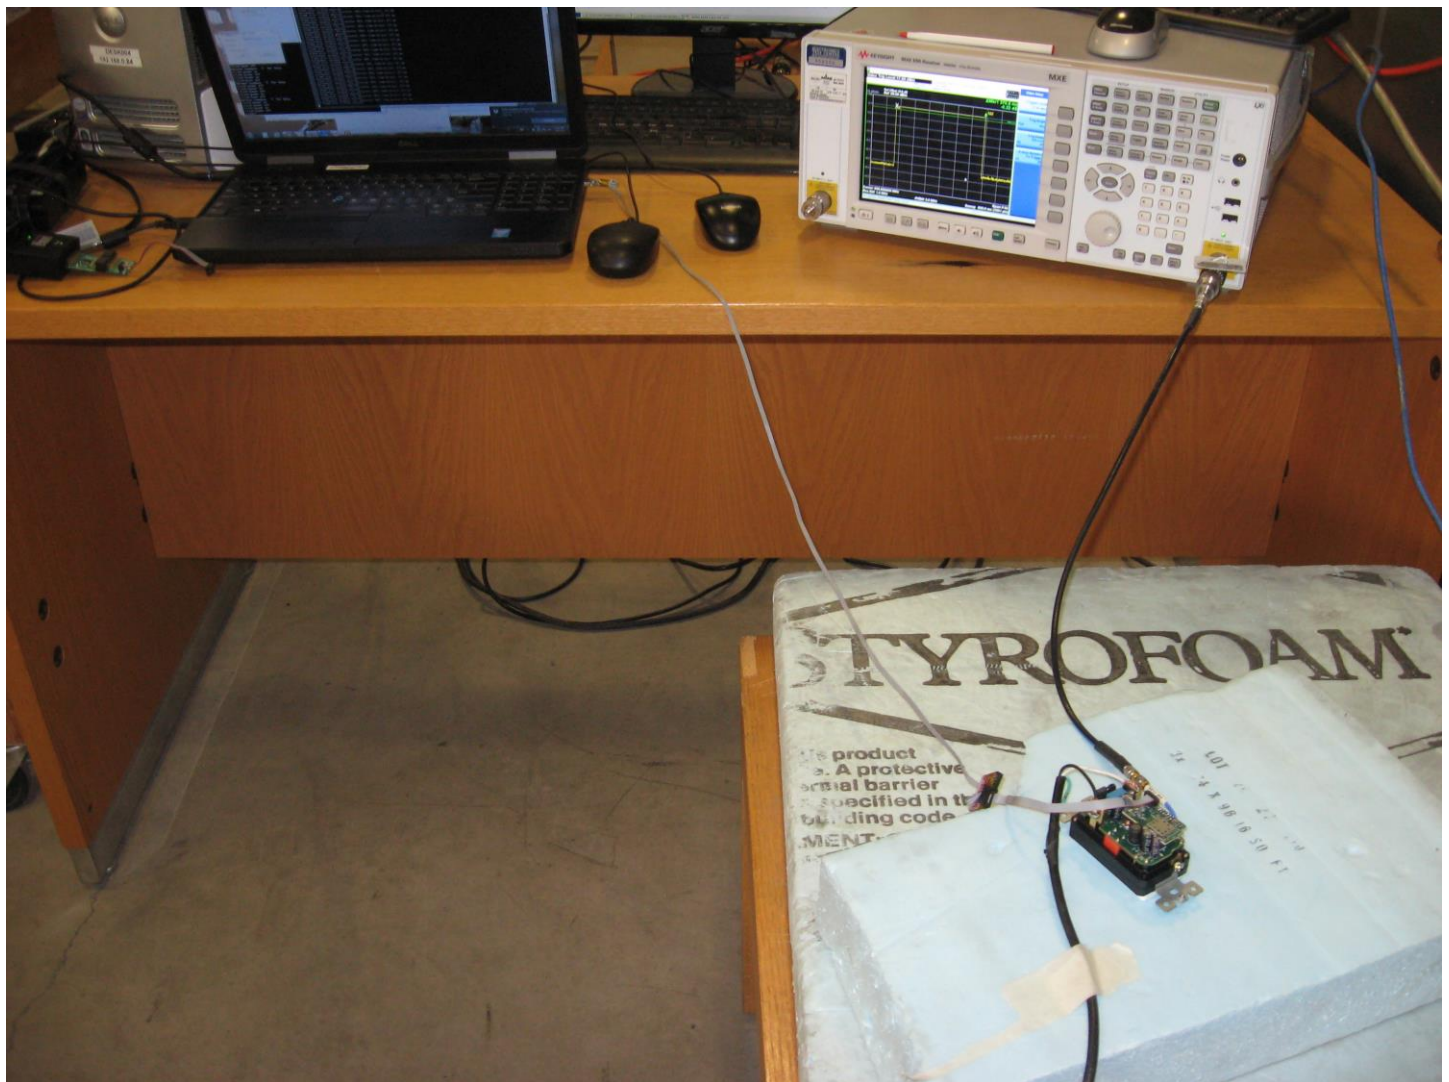

FCC ID: 2ALEPT0006623

IC: 22504-T0006623

Test Setup Photo

EUT Antenna Port Conducted Measurement Test Setup:

FCC ID: 2ALEPT0006623

IC: 22504-T0006623

Test Setup Photo

Radiated Emission below 30 MHz Test Setup:

FCC ID: 2ALEPT0006623

IC: 22504-T0006623

Test Setup Photo

Radiated Emission 30 MHz to 1 GHz Test Setup:

FCC ID: 2ALEPT0006623

IC: 22504-T0006623

Test Setup Photo

Radiated Emission 1 GHz – 10 GHz Test Setup:

FCC ID: 2ALEPT0006623

IC: 22504-T0006623

Test Setup Photo

AC Port Conducted Emission Test Setup