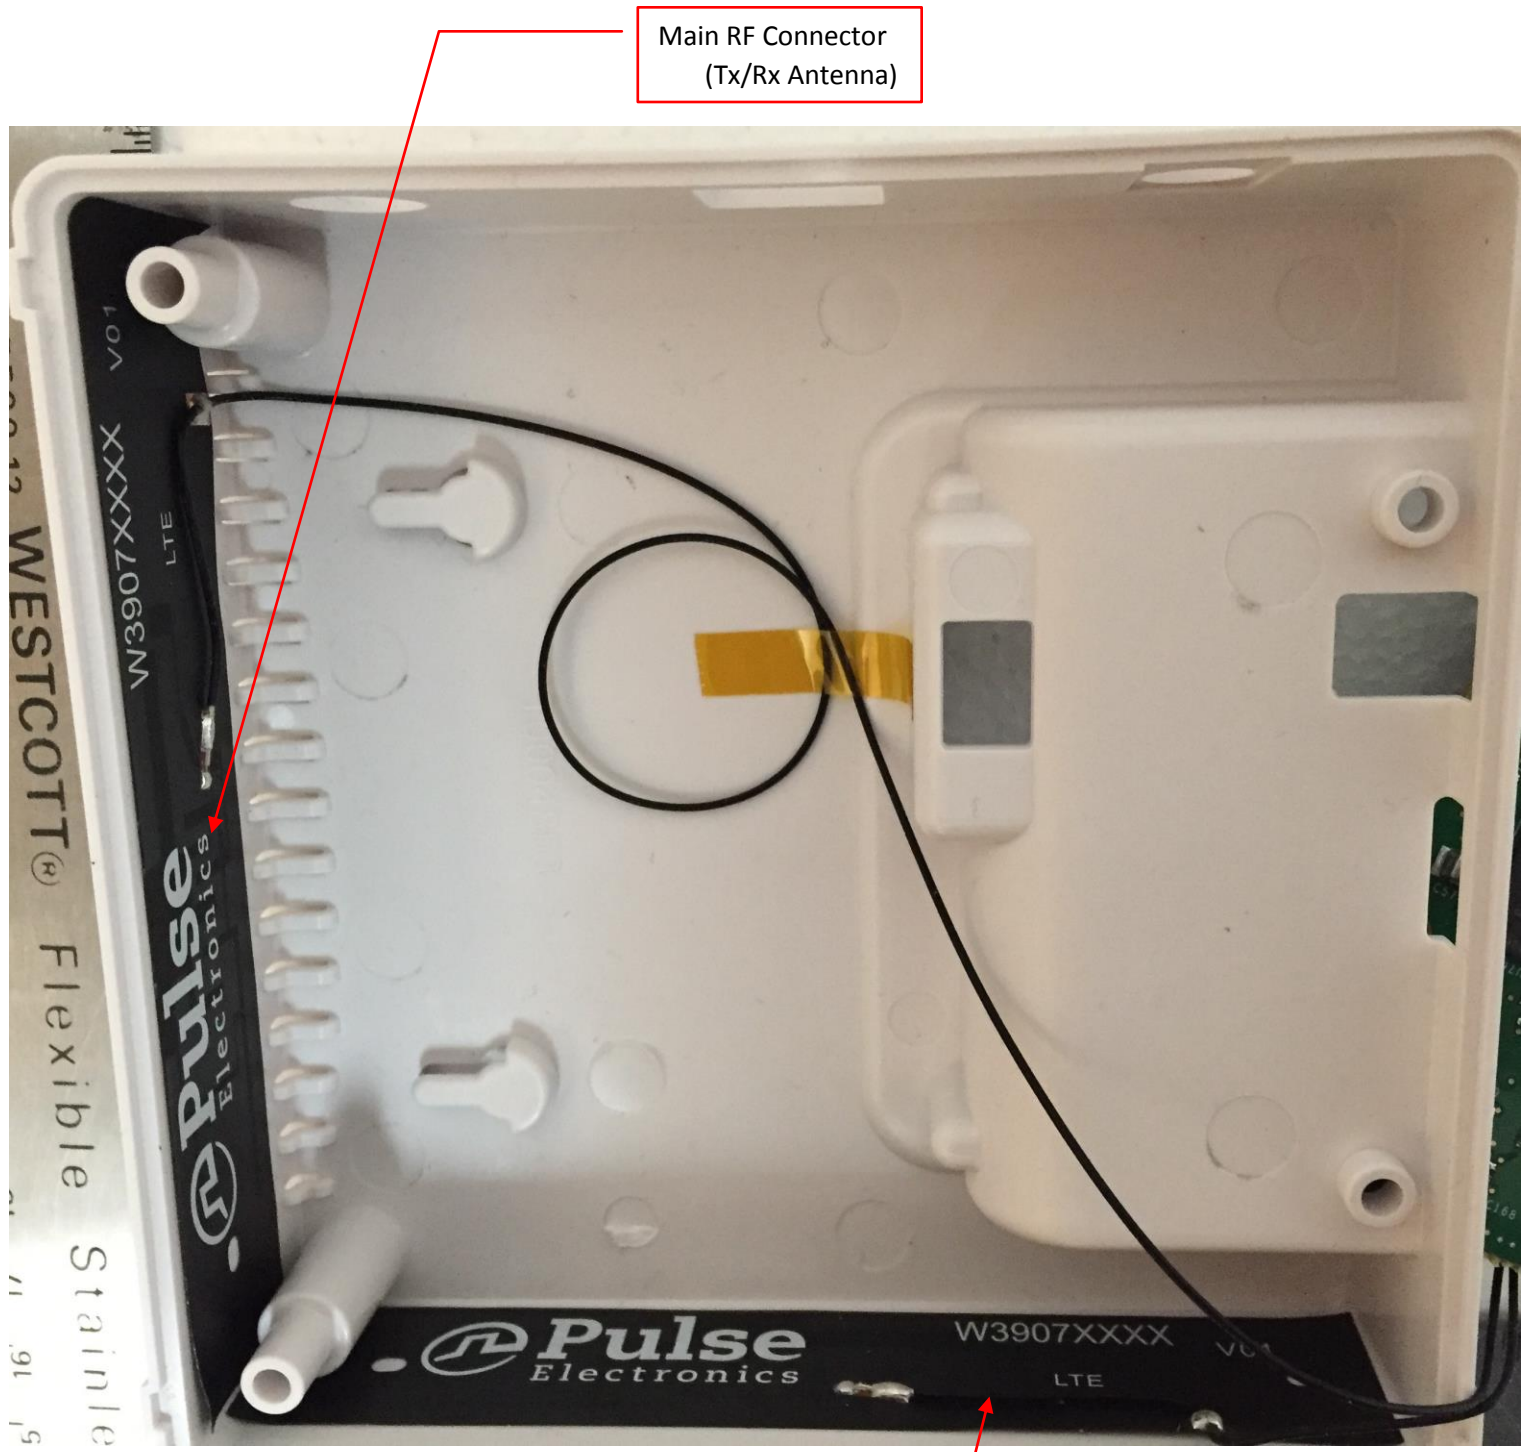

Battery Holder with Battery

FCC ID: 2ALEPT0006600

IC: 22504-T0006600

EUT Internal Photo

Top Cover Removed

Pre-certified 3G/4G Cellular modem

FCC ID: 2ALEPT0006600

IC: 22504-T0006600

EUT Internal Photo

Inside View Top Cover Removed

FCC ID: 2ALEPT0006600

IC: 22504-T0006600

EUT Internal Photo

Inside View without PCB

FCC ID: 2ALEPT0006600

IC: 22504-T0006600

EUT Internal Photo

Inside View with Cellular Modem antenna

Main RF Connector
(Tx/Rx Antenna)

Auxiliary RF Connector
Rx Antenna

PCB Top View with Cellular Modem

Auxiliary RF Connector
Rx Path

Main RF Connector
(Tx/Rx Path)

FCC ID: 2ALEPT0006600

IC: 22504-T0006600

EUT Internal Photo

PCB Top View without Cellular Modem

FCC ID: 2ALEPT0006600

IC: 22504-T0006600

EUT Internal Photo

PCB Bottom View