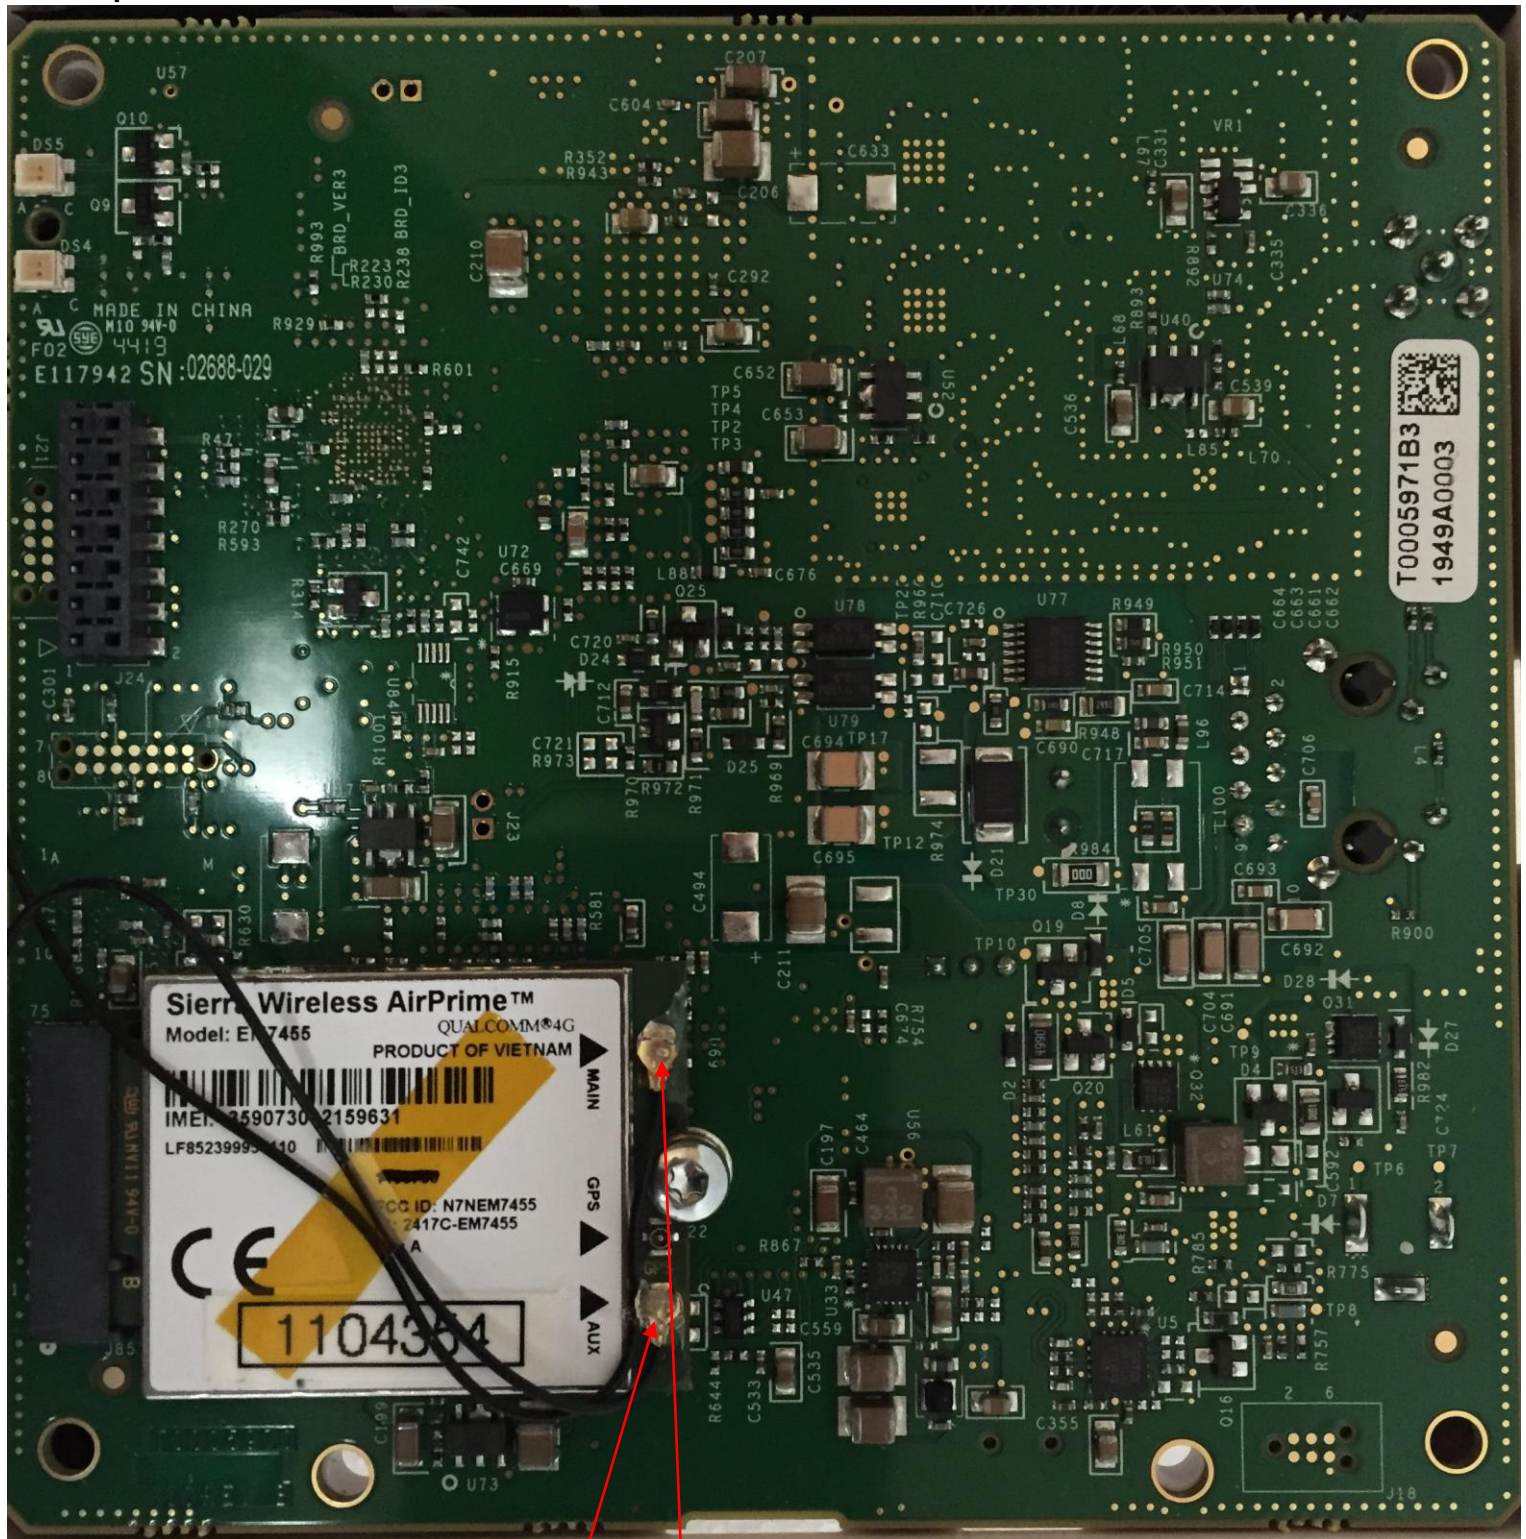

Battery Holder with Battery

FCC ID: 2ALEPT0006600

IC: 22504-T0006600

EUT Internal Photo

Top Cover Removed

Pre-certified 3G/4G Cellular modem

FCC ID: 2ALEPT0006600

IC: 22504-T0006600

EUT Internal Photo

Inside View Top Cover Removed

FCC ID: 2ALEPT0006600

IC: 22504-T0006600

EUT Internal Photo

Inside View without PCB

FCC ID: 2ALEPT0006600

IC: 22504-T0006600

EUT Internal Photo

Inside View with Cellular Modem antenna

Main RF Connector
(Tx/Rx Antenna)

Auxiliary RF Connector
Rx Antenna

PCB Top View with Cellular Modem

Auxiliary RF Connector
Rx Path

Main RF Connector
(Tx/Rx Path)

FCC ID: 2ALEPT0006600

IC: 22504-T0006600

EUT Internal Photo

PCB Top View without Cellular Modem

FCC ID: 2ALEPT0006600

IC: 22504-T0006600

EUT Internal Photo

PCB Bottom View