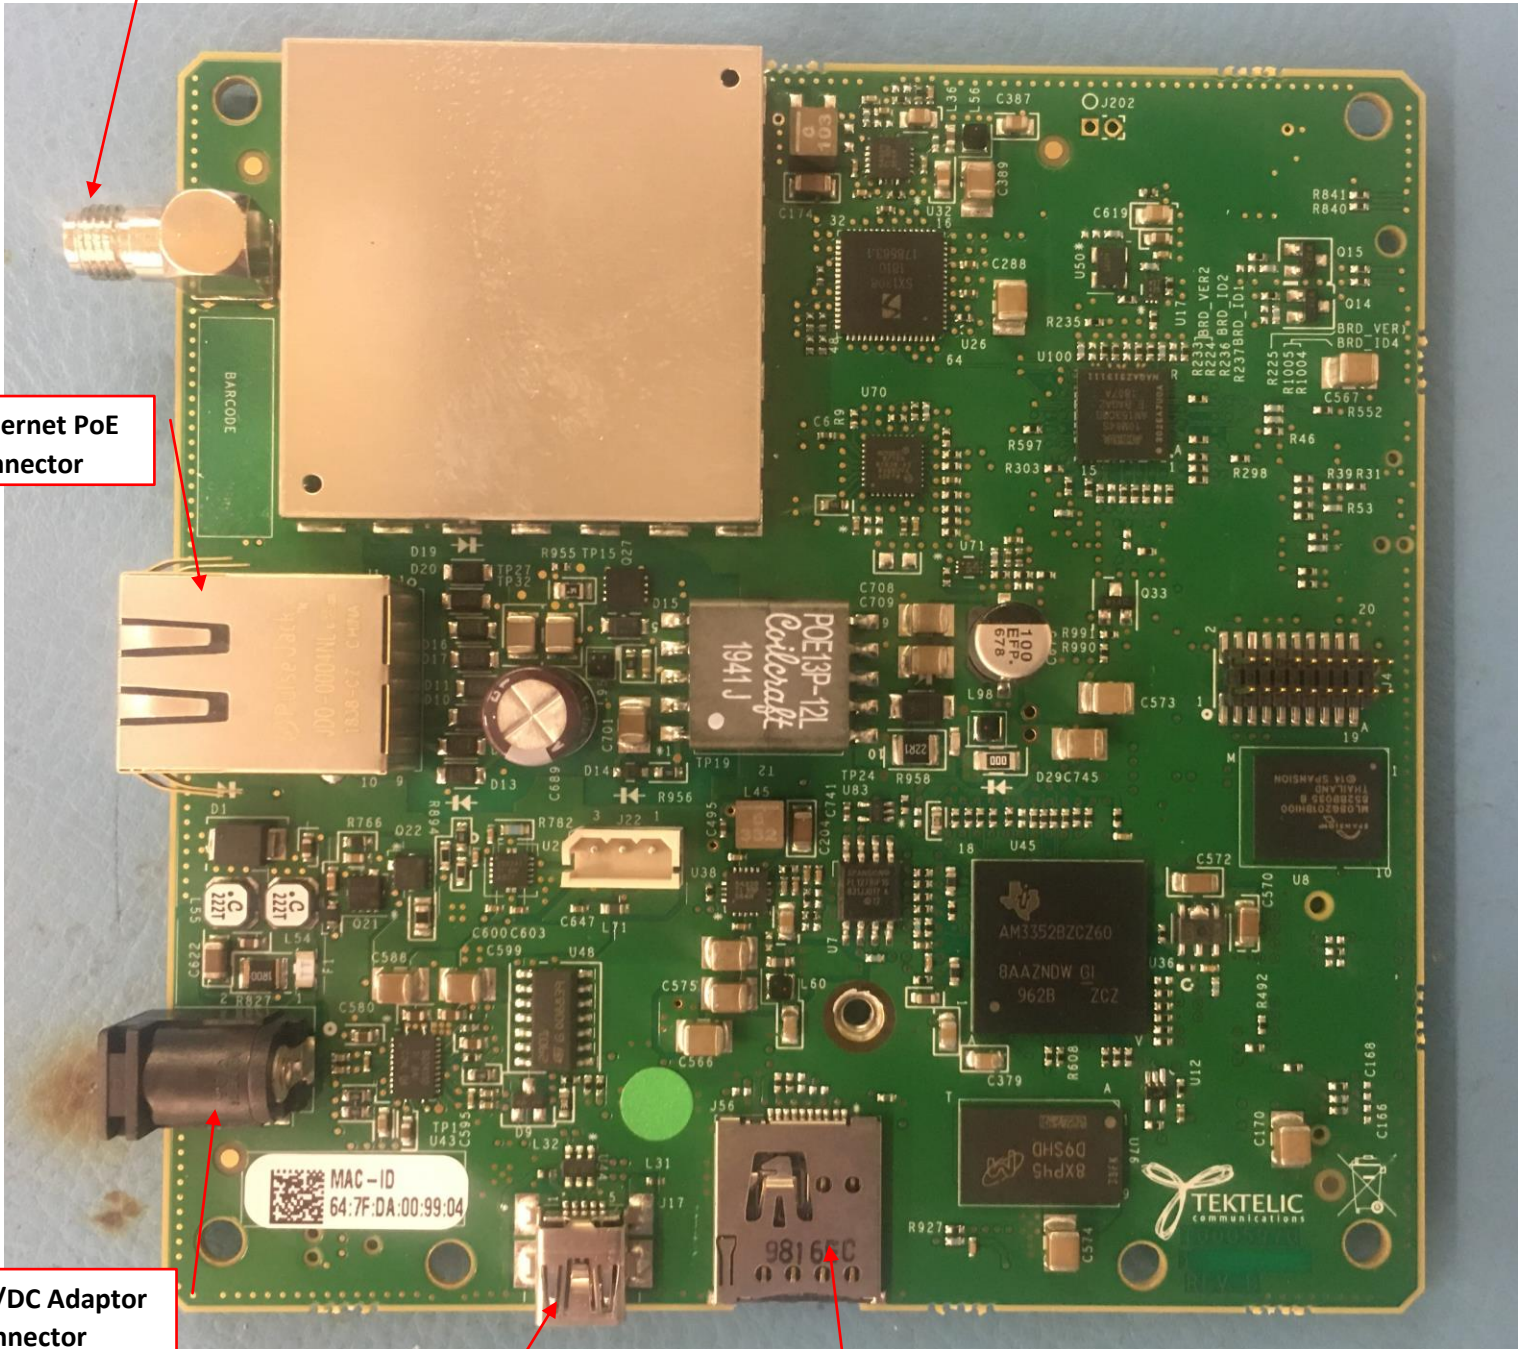

Battery Holder with Battery

FCC ID: 2ALEPT0006600

IC: 22504-T0006600

EUT Internal Photo

Top Cover Removed

Pre-certified 3G/4G Cellular modem

FCC ID: 2ALEPT0006600

IC: 22504-T0006600

EUT Internal Photo

Inside View with Cellular Modem antenna

Main RF Connector
(Tx/Rx Antenna)

Auxiliary RF Connector
Rx Antenna

PCB Top View with Cellular Modem

Auxiliary RF Connector
Rx Path

Main RF Connector
(Tx/Rx Path)

FCC ID: 2ALEPT0006600

IC: 22504-T0006600

EUT Internal Photo

PCB Top View without Cellular Modem

FCC ID: 2ALEPT0006600

IC: 22504-T0006600

EUT Internal Photo

PCB Bottom View

LoRa Antenna connector

Ethernet PoE connector

AC/DC Adaptor Connector

Micro USB Connector

Micro SD Connector

FCC ID: 2ALEPT0006600

IC: 22504-T0006600

EUT Internal Photo