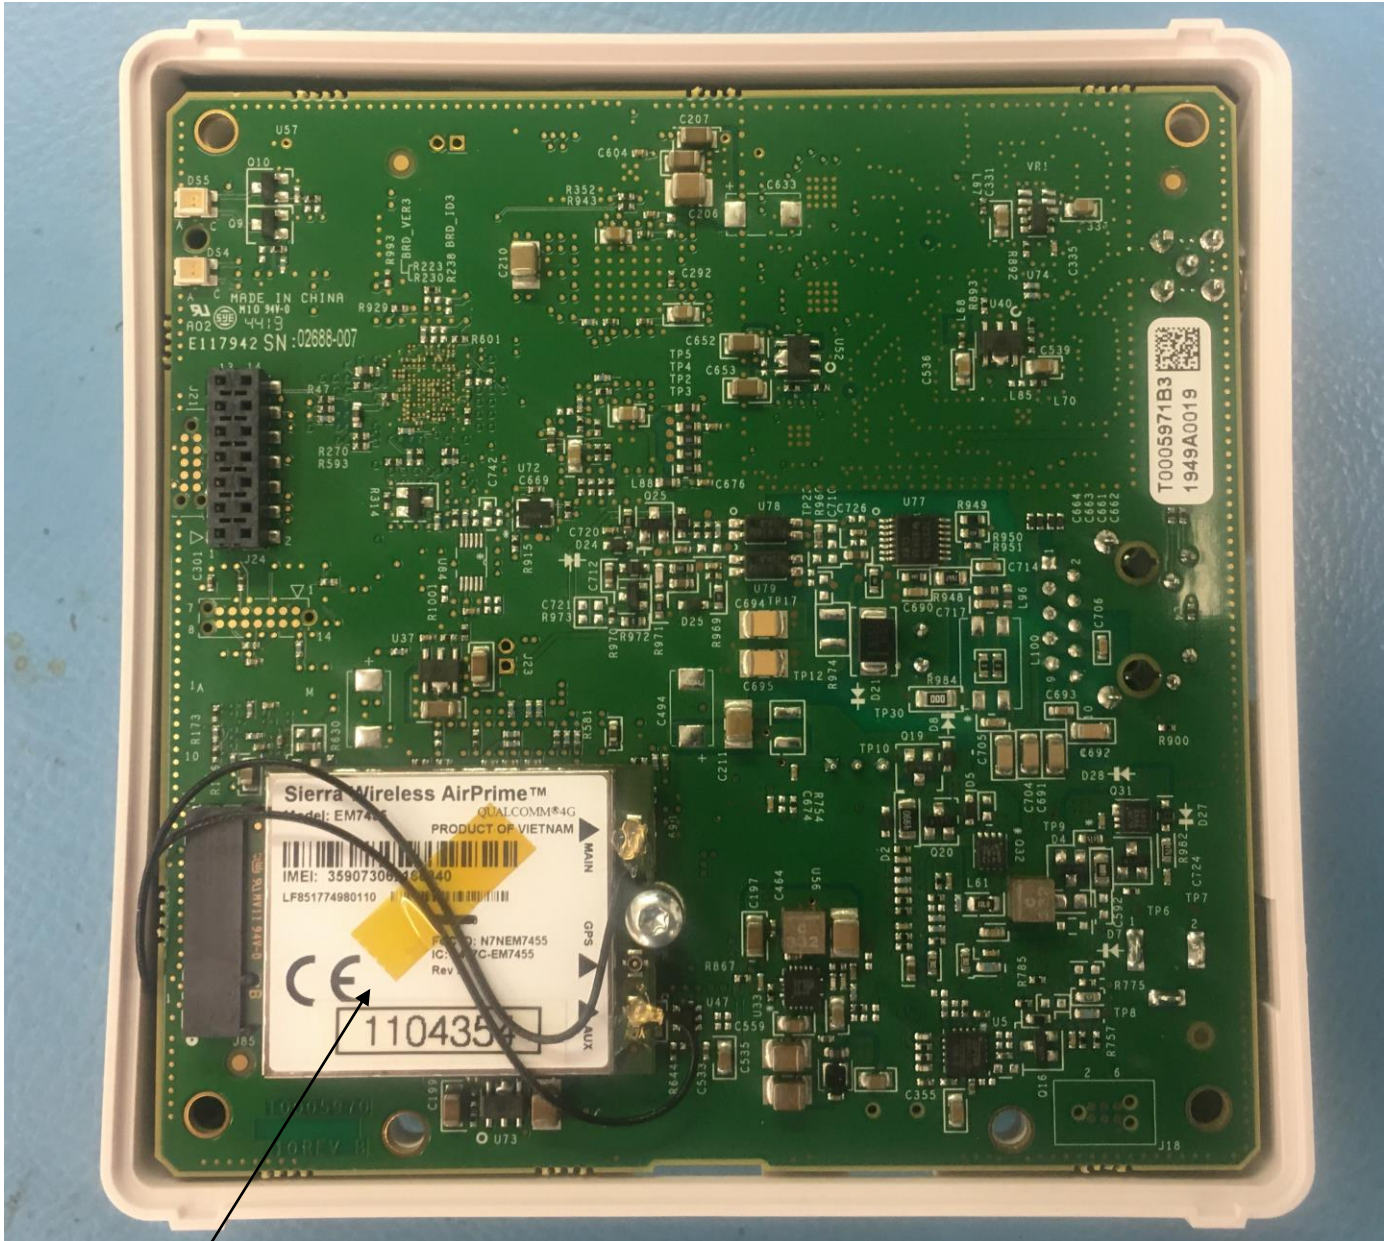

FCC ID: 2ALEPT0006600

IC: 22504-T0006600

EUT Internal Photo

Inside Battery Holder

Battery Holder
no Battery

FCC ID: 2ALEPT0006600

IC: 22504-T0006600

EUT Internal Photo

Battery Holder with Battery

FCC ID: 2ALEPT0006600

IC: 22504-T0006600

EUT Internal Photo

Top Cover Removed

Pre-certified 3G/4G Cellular modem

FCC ID: 2ALEPT0006600

IC: 22504-T0006600

EUT Internal Photo

Inside View Top Cover Removed

FCC ID: 2ALEPT0006600

IC: 22504-T0006600

EUT Internal Photo

Inside View without PCB

FCC ID: 2ALEPT0006600

IC: 22504-T0006600

EUT Internal Photo

Inside View with Cellular Modem antenna

Main RF Connector
(Tx/Rx Antenna)

Auxiliary RF Connector
Rx Antenna

PCB Top View with Cellular Modem

Auxiliary RF Connector
Rx Path

Main RF Connector
(Tx/Rx Path)